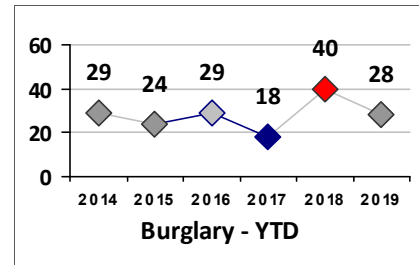

Part I Crime - Comparison Report

Providence Police Department

Through 5/5/2019
Week 18

District 9

4 Week Trend
4/8/2019 - 5/5/2019

Past 28 Days
4/8/2019 - 5/5/2019

Year to Date
January 1 - May 5

Violent Crime	Current Week	Last Week	Wk 16	Wk 15	Past 28 Days	Past 28 Days LY	Chg.	Current Year	Last Year	Chg.	Wght. 5yr Avg	Chg.
Homicide	0	0	0	0	0	0	--	0	0	0%	0	--
Sex Offenses, Forcible*	1	0	0	0	1	1	0%	2	2	0%	2	0%
Robbery Other	0	0	0	0	0	0	--	0	0	0%	2	--
Robbery W Firearm	0	0	0	0	0	0	--	0	0	0%	1	--
Agg. Assault	0	0	0	0	0	0	--	2	3	-33%	2	0%
Agg. Assault W Firearm	0	0	0	0	0	0	--	0	1	-100%	1	--
Total	1	0	0	0	1	1	0%	4	6	-33%	8	-50%

Property Crime	Current Week	Last Week	Wk 16	Wk 15	Past 28 Days	Past 28 Days LY	Chg.	Current Year	Last Year	Chg.	Wght. 5yr Avg	Chg.
Burglary	3	1	3	2	9	12	-25%	31	43	-28%	31	0%
MV Theft	1	0	1	0	2	4	-50%	4	10	-60%	9	-56%
Larceny from MV	7	6	8	4	25	6	317%	56	108	-48%	96	-42%
Larceny**	3	0	4	3	10	6	67%	35	43	-19%	46	-24%
Total	14	7	16	9	46	28	64%	126	204	-38%	181	-30%

Other Crime	Current Week	Last Week	Wk 16	Wk 15	Past 28 Days	Past 28 Days LY	Chg.	Current Year	Last Year	Chg.	Wght. 5yr Avg	Chg.
Assault Other	1	0	1	0	2	4	-50%	17	17	0%	20	-15%
Vandalism	3	0	4	2	9	4	125%	31	48	-35%	40	-23%
Drug Offenses	0	0	0	2	2	0	--	3	5	-40%	4	-25%
Weapons Offenses	0	1	0	0	1	0	--	1	4	-75%	3	-67%
Liquor Law Violations	0	0	0	0	0	0	--	0	0	0%	2	--
Total	4	1	5	4	14	8	75%	52	74	-30%	68	-24%

Figures are preliminary and subject to further analysis and revision

* Sex Offenses, Forcible includes forcible rape, forcible sodomy, forcible fondling, sexual assault with an object

** Larceny includes shoplifting, pickpocket, pursesnatch, from building, bicycles, motor vehicle parts or accessories, and other.