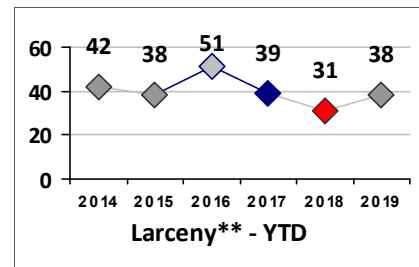

Part I Crime - Comparison Report

Providence Police Department

Through 5/5/2019
Week 18

District 3

4 Week Trend
4/8/2019 - 5/5/2019

Past 28 Days
4/8/2019 - 5/5/2019

Year to Date
January 1 - May 5

Violent Crime	Current Week	Last Week	Wk 16	Wk 15	Past 28 Days	Past 28 Days LY	Chg.	Current Year	Last Year	Chg.	Wght. 5yr Avg	Chg.
Homicide	0	0	0	0	0	0	--	0	1	-100%	0	--
Sex Offenses, Forcible*	0	0	0	0	0	0	--	3	2	50%	4	-25%
Robbery Other	0	0	0	0	0	0	--	0	2	-100%	2	--
Robbery W Firearm	0	1	0	1	2	0	--	4	2	100%	1	300%
Agg. Assault	0	0	0	1	1	1	0%	4	2	100%	6	-33%
Agg. Assault W Firearm	0	0	0	0	0	1	--	3	3	0%	2	50%
Total	0	1	0	2	3	2	50%	14	12	17%	15	-7%

Property Crime	Current Week	Last Week	Wk 16	Wk 15	Past 28 Days	Past 28 Days LY	Chg.	Current Year	Last Year	Chg.	Wght. 5yr Avg	Chg.
Burglary	2	3	0	1	6	2	200%	13	16	-19%	19	-32%
MV Theft	0	0	0	0	0	2	--	9	17	-47%	13	-31%
Larceny from MV	3	0	1	1	5	10	-50%	39	35	11%	31	26%
Larceny**	1	0	1	4	6	12	-50%	39	37	5%	43	-9%
Total	6	3	2	6	17	26	-35%	100	105	-5%	106	-6%

Other Crime	Current Week	Last Week	Wk 16	Wk 15	Past 28 Days	Past 28 Days LY	Chg.	Current Year	Last Year	Chg.	Wght. 5yr Avg	Chg.
Assault Other	3	2	2	5	12	11	9%	41	30	37%	39	5%
Vandalism	2	2	1	1	6	10	-40%	29	32	-9%	36	-19%
Drug Offenses	0	0	0	0	0	6	--	17	28	-39%	26	-35%
Weapons Offenses	0	0	1	1	2	5	-60%	7	12	-42%	7	0%
Liquor Law Violations	0	0	0	0	0	0	--	0	0	0%	1	--
Total	5	4	4	7	20	32	-38%	94	102	-8%	108	-13%

Figures are preliminary and subject to further analysis and revision

* Sex Offenses, Forcible includes forcible rape, forcible sodomy, forcible fondling, sexual assault with an object

** Larceny includes shoplifting, pickpocket, pursesnatch, from building, bicycles, motor vehicle parts or accessories, and other.