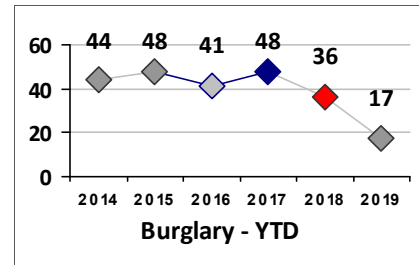

Part I Crime - Comparison Report

Providence Police Department

Through 5/5/2019
Week 18

District 2

4 Week Trend
4/8/2019 - 5/5/2019

Past 28 Days
4/8/2019 - 5/5/2019

Year to Date
January 1 - May 5

Violent Crime	Current Week	Last Week	Wk 16	Wk 15	Past 28 Days	Past 28 Days LY	Chg.	Current Year	Last Year	Chg.	Wght. 5yr Avg	Chg.
Homicide	0	0	1	0	1	0	--	1	0	100%	0	--
Sex Offenses, Forcible*	1	1	1	1	4	0	--	9	17	-47%	15	-40%
Robbery Other	1	0	0	0	1	3	-67%	7	8	-13%	11	-36%
Robbery W Firearm	0	0	0	0	0	0	--	4	5	-20%	7	-43%
Agg. Assault	0	1	1	0	2	6	-67%	21	19	11%	20	5%
Agg. Assault W Firearm	0	0	0	0	0	2	--	4	11	-64%	13	-69%
Total	2	2	3	1	8	11	-27%	46	60	-23%	64	-28%

Property Crime	Current Week	Last Week	Wk 16	Wk 15	Past 28 Days	Past 28 Days LY	Chg.	Current Year	Last Year	Chg.	Wght. 5yr Avg	Chg.
Burglary	2	1	2	0	5	6	-17%	19	36	-47%	43	-56%
MV Theft	3	1	2	0	6	9	-33%	26	44	-41%	38	-32%
Larceny from MV	7	3	5	1	16	5	220%	78	57	37%	56	39%
Larceny**	9	4	6	4	23	22	5%	79	95	-17%	90	-12%
Total	21	9	15	5	50	42	19%	202	232	-13%	227	-11%

Other Crime	Current Week	Last Week	Wk 16	Wk 15	Past 28 Days	Past 28 Days LY	Chg.	Current Year	Last Year	Chg.	Wght. 5yr Avg	Chg.
Assault Other	3	6	10	3	22	17	29%	104	110	-5%	108	-4%
Vandalism	6	2	6	2	16	18	-11%	73	95	-23%	89	-18%
Drug Offenses	2	2	0	7	11	15	-27%	50	51	-2%	42	19%
Weapons Offenses	1	0	0	0	1	8	-88%	25	22	14%	24	4%
Liquor Law Violations	0	0	0	0	0	0	--	0	0	0%	0	--
Total	12	10	16	12	50	58	-14%	252	278	-9%	263	-4%

Figures are preliminary and subject to further analysis and revision

* Sex Offenses, Forcible includes forcible rape, forcible sodomy, forcible fondling, sexual assault with an object

** Larceny includes shoplifting, pickpocket, pursesnatch, from building, bicycles, motor vehicle parts or accessories, and other.