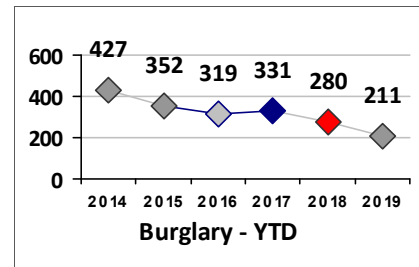

Through 5/5/2019
Week 18

Citywide

4 Week Trend
4/8/2019 - 5/5/2019

Past 28 Days
4/8/2019 - 5/5/2019

Year to Date
January 1 - May 5

Violent Crime	Current Week	Last Week	Wk 16	Wk 15	Past 28 Days	Past 28 Days LY	Chg.	Current Year	Last Year	Chg.	Wght. 5yr Avg	Chg.	
	Homicide	0	0	1	0	1	0	100%	3	3	0%	2	50%
Sex Offenses, Forcible*	4	5	2	2	13	12	8%	67	77	-13%	71	-6%	
Robbery W Firearm	1	1	2	2	6	4	50%	24	21	14%	29	-17%	
Robbery Other	7	1	3	1	12	20	-40%	49	67	-27%	70	-30%	
Agg. Assault W Firearm	2	0	2	1	5	5	0%	25	33	-24%	43	-42%	
Agg. Assault	3	3	9	9	24	32	-25%	123	141	-13%	126	-2%	
Total	17	10	19	15	61	73	-16%	291	342	-15%	341	-15%	

Property Crime	Current Week	Last Week	Wk 16	Wk 15	Past 28 Days	Past 28 Days LY	Chg.	Current Year	Last Year	Chg.	Wght. 5yr Avg	Chg.	
	Burglary	22	21	15	8	66	72	-8%	233	295	-21%	340	-31%
MV Theft	8	16	10	11	45	46	-2%	175	245	-29%	223	-22%	
Larceny from MV	33	36	36	17	122	143	-15%	603	718	-16%	661	-9%	
Larceny**	34	44	47	41	166	174	-5%	719	820	-12%	743	-3%	
Total	97	117	108	77	399	435	-8%	1730	2078	-17%	1967	-12%	

Other Crime	Current Week	Last Week	Wk 16	Wk 15	Past 28 Days	Past 28 Days LY	Chg.	Current Year	Last Year	Chg.	Wght. 5yr Avg	Chg.	
	Assault Other	37	32	48	33	150	161	-7%	627	719	-13%	701	-11%
Vandalism	40	42	50	26	158	135	17%	589	709	-17%	682	-14%	
Weapons Offenses	3	4	1	8	16	35	-54%	117	125	-6%	121	-3%	
Drug Offenses	9	8	6	20	43	87	-51%	253	386	-34%	304	-17%	
Liquor Law Violations	0	0	0	1	1	17	-94%	16	56	-71%	46	-65%	
Total	89	86	105	88	368	435	-15%	1602	1995	-20%	1853	-14%	

Figures are preliminary and subject to further analysis and revision

* Sex Offenses, Forcible includes forcible rape, forcible sodomy, forcible fondling, sexual assault with an object

** Larceny includes shoplifting, pickpocket, pursesnatch, from building, bicycles, motor vehicle parts or accessories, and other.