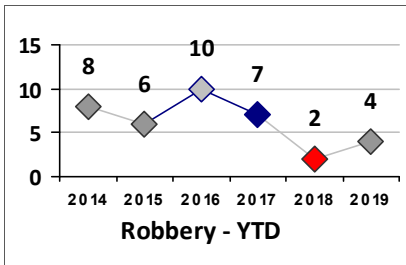

Part I Crime - Comparison Report

Providence Police Department

Through 5/5/2019
Week 18

District 1

4 Week Trend
4/8/2019 - 5/5/2019

Past 28 Days
4/8/2019 - 5/5/2019

Year to Date
January 1 - May 5

Violent Crime	Current Week	Last Week	Wk 16	Wk 15	Past 28 Days	Past 28 Days LY	Chg.	Current Year	Last Year	Chg.	Wght. 5yr Avg	Chg.
Homicide	0	0	0	0	0	0	--	0	0	0%	0	--
Sex Offenses, Forcible*	0	1	0	0	1	2	-50%	6	10	-40%	5	20%
Robbery Other	0	0	0	0	0	1	--	4	3	33%	6	-33%
Robbery W Firearm	0	0	0	0	0	0	--	0	0	0%	1	--
Agg. Assault	1	0	3	0	4	1	300%	11	16	-31%	10	10%
Agg. Assault W Firearm	0	0	0	0	0	0	--	0	2	-100%	1	--
Total	1	1	3	0	5	4	25%	21	31	-32%	23	-9%

Property Crime	Current Week	Last Week	Wk 16	Wk 15	Past 28 Days	Past 28 Days LY	Chg.	Current Year	Last Year	Chg.	Wght. 5yr Avg	Chg.
Burglary	0	0	1	1	2	0	--	9	7	29%	5	80%
MV Theft	0	0	0	1	1	1	0%	13	16	-19%	15	-13%
Larceny from MV	5	2	4	1	12	15	-20%	48	66	-27%	65	-26%
Larceny**	3	7	6	2	18	28	-36%	117	149	-21%	146	-20%
Total	8	9	11	5	33	44	-25%	187	238	-21%	230	-19%

Other Crime	Current Week	Last Week	Wk 16	Wk 15	Past 28 Days	Past 28 Days LY	Chg.	Current Year	Last Year	Chg.	Wght. 5yr Avg	Chg.
Assault Other	2	0	7	1	10	16	-38%	58	83	-30%	74	-22%
Vandalism	7	5	2	0	14	9	56%	32	47	-32%	51	-37%
Drug Offenses	0	1	0	1	2	5	-60%	14	18	-22%	25	-44%
Weapons Offenses	0	0	0	1	1	3	-67%	6	8	-25%	10	-40%
Liquor Law Violations	0	0	0	0	0	3	--	0	5	-100%	8	--
Total	9	6	9	3	27	36	-25%	110	161	-32%	168	-35%

Figures are preliminary and subject to further analysis and revision

* Sex Offenses, Forcible includes forcible rape, forcible sodomy, forcible fondling, sexual assault with an object

** Larceny includes shoplifting, pickpocket, pursesnatch, from building, bicycles, motor vehicle parts or accessories, and other.