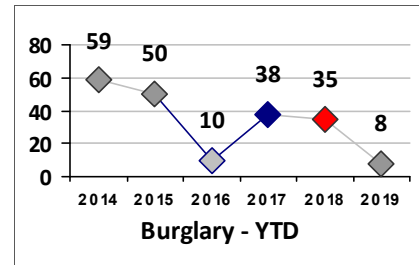

Part I Crime - Comparison Report

Providence Police Department

Through 5/5/2019
Week 18

District 8

4 Week Trend
4/8/2019 - 5/5/2019

Past 28 Days
4/8/2019 - 5/5/2019

Year to Date
January 1 - May 5

Violent Crime	Current Week	Last Week	Wk 16	Wk 15	Past 28 Days	Past 28 Days LY	Chg.	Current Year	Last Year	Chg.	Wght. 5yr Avg	Chg.
Homicide	0	0	0	0	0	0	--	0	0	0%	0	--
Sex Offenses, Forcible*	0	0	0	0	0	1	--	9	3	200%	2	350%
Robbery Other	1	0	1	0	2	0	--	3	0	300%	1	200%
Robbery W Firearm	0	0	0	0	0	0	--	0	0	0%	0	--
Agg. Assault	0	0	1	0	1	1	0%	7	7	0%	4	75%
Agg. Assault W Firearm	0	0	0	0	0	0	--	2	1	100%	2	0%
Total	1	0	2	0	3	2	50%	21	11	91%	9	133%

Property Crime	Current Week	Last Week	Wk 16	Wk 15	Past 28 Days	Past 28 Days LY	Chg.	Current Year	Last Year	Chg.	Wght. 5yr Avg	Chg.
Burglary	3	0	0	0	3	6	-50%	11	36	-69%	36	-69%
MV Theft	1	0	0	1	2	1	100%	4	8	-50%	10	-60%
Larceny from MV	2	0	2	0	4	16	-75%	44	50	-12%	57	-23%
Larceny**	2	3	4	0	9	11	-18%	38	43	-12%	42	-10%
Total	8	3	6	1	18	34	-47%	97	137	-29%	144	-33%

Other Crime	Current Week	Last Week	Wk 16	Wk 15	Past 28 Days	Past 28 Days LY	Chg.	Current Year	Last Year	Chg.	Wght. 5yr Avg	Chg.
Assault Other	1	0	0	4	5	7	-29%	29	26	12%	30	-3%
Vandalism	3	0	0	0	3	10	-70%	31	39	-21%	43	-28%
Drug Offenses	0	0	0	0	0	1	--	0	3	-100%	8	--
Weapons Offenses	0	0	0	0	0	0	--	2	6	-67%	4	-50%
Liquor Law Violations	0	0	0	0	0	0	--	0	0	0%	0	--
Total	4	0	0	4	8	18	-56%	62	74	-16%	84	-26%

Figures are preliminary and subject to further analysis and revision

* Sex Offenses, Forcible includes forcible rape, forcible sodomy, forcible fondling, sexual assault with an object

** Larceny includes shoplifting, pickpocket, pursesnatch, from building, bicycles, motor vehicle parts or accessories, and other.