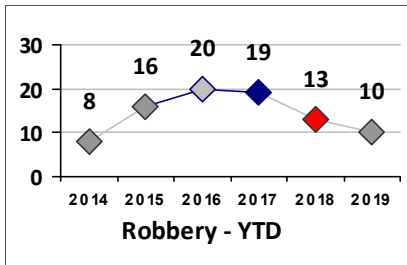

Part I Crime - Comparison Report

Providence Police Department

Through 5/5/2019
Week 18

District 2

4 Week Trend
4/8/2019 - 5/5/2019

Past 28 Days
4/8/2019 - 5/5/2019

Year to Date
January 1 - May 5

Violent Crime	Current Week	Last Week	Wk 16	Wk 15	Past 28 Days	Past 28 Days LY	Chg.	Current Year	Last Year	Chg.	Wght. 5yr Avg	Chg.
Homicide	0	0	1	0	1	0	--	1	0	100%	0	--
Sex Offenses, Forcible*	1	1	1	1	4	0	--	9	17	-47%	15	-40%
Robbery Other	1	0	0	0	1	3	-67%	7	8	-13%	11	-36%
Robbery W Firearm	0	0	0	0	0	0	--	4	5	-20%	7	-43%
Agg. Assault	0	1	1	0	2	6	-67%	21	19	11%	20	5%
Agg. Assault W Firearm	0	0	0	0	0	2	--	4	11	-64%	13	-69%
Total	2	2	3	1	8	11	-27%	46	60	-23%	64	-28%

Property Crime	Current Week	Last Week	Wk 16	Wk 15	Past 28 Days	Past 28 Days LY	Chg.	Current Year	Last Year	Chg.	Wght. 5yr Avg	Chg.
Burglary	2	1	2	0	5	6	-17%	19	36	-47%	43	-56%
MV Theft	3	1	2	0	6	9	-33%	26	44	-41%	38	-32%
Larceny from MV	7	3	5	1	16	5	220%	78	57	37%	56	39%
Larceny**	9	4	6	4	23	22	5%	79	95	-17%	90	-12%
Total	21	9	15	5	50	42	19%	202	232	-13%	227	-11%

Other Crime	Current Week	Last Week	Wk 16	Wk 15	Past 28 Days	Past 28 Days LY	Chg.	Current Year	Last Year	Chg.	Wght. 5yr Avg	Chg.
Assault Other	3	6	10	3	22	17	29%	104	110	-5%	108	-4%
Vandalism	6	2	6	2	16	18	-11%	73	95	-23%	89	-18%
Drug Offenses	2	2	0	7	11	15	-27%	50	51	-2%	42	19%
Weapons Offenses	1	0	0	0	1	8	-88%	25	22	14%	24	4%
Liquor Law Violations	0	0	0	0	0	0	--	0	0	0%	0	--
Total	12	10	16	12	50	58	-14%	252	278	-9%	263	-4%

Figures are preliminary and subject to further analysis and revision

* Sex Offenses, Forcible includes forcible rape, forcible sodomy, forcible fondling, sexual assault with an object

** Larceny includes shoplifting, pickpocket, pursesnatch, from building, bicycles, motor vehicle parts or accessories, and other.