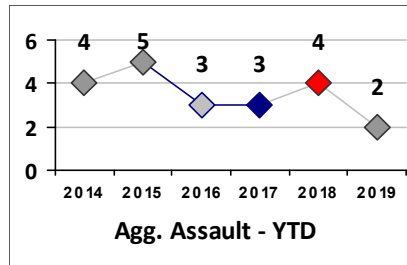

Part I Crime - Comparison Report

Providence Police Department

Through 5/5/2019
Week 18

District 9

4 Week Trend
4/8/2019 - 5/5/2019

Past 28 Days
4/8/2019 - 5/5/2019

Year to Date
January 1 - May 5

Violent Crime	Current Week	Last Week	Wk 16	Wk 15	Past 28 Days	Past 28 Days LY	Chg.	Current Year	Last Year	Chg.	Wght. 5yr Avg	Chg.
Homicide	0	0	0	0	0	0	--	0	0	0%	0	--
Sex Offenses, Forcible*	1	0	0	0	1	1	0%	2	2	0%	2	0%
Robbery Other	0	0	0	0	0	0	--	0	0	0%	2	--
Robbery W Firearm	0	0	0	0	0	0	--	0	0	0%	1	--
Agg. Assault	0	0	0	0	0	0	--	2	3	-33%	2	0%
Agg. Assault W Firearm	0	0	0	0	0	0	--	0	1	-100%	1	--
Total	1	0	0	0	1	1	0%	4	6	-33%	8	-50%

Property Crime	Current Week	Last Week	Wk 16	Wk 15	Past 28 Days	Past 28 Days LY	Chg.	Current Year	Last Year	Chg.	Wght. 5yr Avg	Chg.
Burglary	3	1	3	2	9	12	-25%	31	43	-28%	31	0%
MV Theft	1	0	1	0	2	4	-50%	4	10	-60%	9	-56%
Larceny from MV	7	6	8	4	25	6	317%	56	108	-48%	96	-42%
Larceny**	3	0	4	3	10	6	67%	35	43	-19%	46	-24%
Total	14	7	16	9	46	28	64%	126	204	-38%	181	-30%

Other Crime	Current Week	Last Week	Wk 16	Wk 15	Past 28 Days	Past 28 Days LY	Chg.	Current Year	Last Year	Chg.	Wght. 5yr Avg	Chg.
Assault Other	1	0	1	0	2	4	-50%	17	17	0%	20	-15%
Vandalism	3	0	4	2	9	4	125%	31	48	-35%	40	-23%
Drug Offenses	0	0	0	2	2	0	--	3	5	-40%	4	-25%
Weapons Offenses	0	1	0	0	1	0	--	1	4	-75%	3	-67%
Liquor Law Violations	0	0	0	0	0	0	--	0	0	0%	2	--
Total	4	1	5	4	14	8	75%	52	74	-30%	68	-24%

Figures are preliminary and subject to further analysis and revision

* Sex Offenses, Forcible includes forcible rape, forcible sodomy, forcible fondling, sexual assault with an object

** Larceny includes shoplifting, pickpocket, pursesnatch, from building, bicycles, motor vehicle parts or accessories, and other.