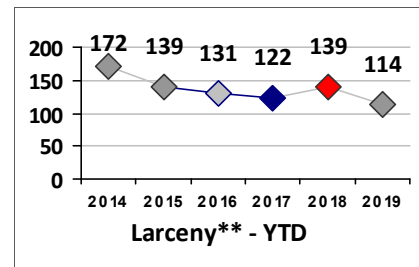

Part I Crime - Comparison Report

Providence Police Department

Through 5/5/2019
Week 18

District 1

4 Week Trend
4/8/2019 - 5/5/2019

Past 28 Days
4/8/2019 - 5/5/2019

Year to Date
January 1 - May 5

Violent Crime	Current Week	Last Week	Wk 16	Wk 15	Past 28 Days	Past 28 Days LY	Chg.	Current Year	Last Year	Chg.	Wght. 5yr Avg	Chg.
Homicide	0	0	0	0	0	0	--	0	0	0%	0	--
Sex Offenses, Forcible*	0	1	0	0	1	2	-50%	6	10	-40%	5	20%
Robbery Other	0	0	0	0	0	1	--	4	3	33%	6	-33%
Robbery W Firearm	0	0	0	0	0	0	--	0	0	0%	1	--
Agg. Assault	1	0	3	0	4	1	300%	11	16	-31%	10	10%
Agg. Assault W Firearm	0	0	0	0	0	0	--	0	2	-100%	1	--
Total	1	1	3	0	5	4	25%	21	31	-32%	23	-9%

Property Crime	Current Week	Last Week	Wk 16	Wk 15	Past 28 Days	Past 28 Days LY	Chg.	Current Year	Last Year	Chg.	Wght. 5yr Avg	Chg.
Burglary	0	0	1	1	2	0	--	9	7	29%	5	80%
MV Theft	0	0	0	1	1	1	0%	13	16	-19%	15	-13%
Larceny from MV	5	2	4	1	12	15	-20%	48	66	-27%	65	-26%
Larceny**	3	7	6	2	18	28	-36%	117	149	-21%	146	-20%
Total	8	9	11	5	33	44	-25%	187	238	-21%	230	-19%

Other Crime	Current Week	Last Week	Wk 16	Wk 15	Past 28 Days	Past 28 Days LY	Chg.	Current Year	Last Year	Chg.	Wght. 5yr Avg	Chg.
Assault Other	2	0	7	1	10	16	-38%	58	83	-30%	74	-22%
Vandalism	7	5	2	0	14	9	56%	32	47	-32%	51	-37%
Drug Offenses	0	1	0	1	2	5	-60%	14	18	-22%	25	-44%
Weapons Offenses	0	0	0	1	1	3	-67%	6	8	-25%	10	-40%
Liquor Law Violations	0	0	0	0	0	3	--	0	5	-100%	8	--
Total	9	6	9	3	27	36	-25%	110	161	-32%	168	-35%

Figures are preliminary and subject to further analysis and revision

* Sex Offenses, Forcible includes forcible rape, forcible sodomy, forcible fondling, sexual assault with an object

** Larceny includes shoplifting, pickpocket, pursesnatch, from building, bicycles, motor vehicle parts or accessories, and other.