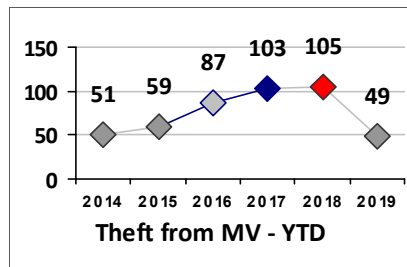

Part I Crime - Comparison Report

Providence Police Department

Through 5/5/2019
Week 18

District 9

4 Week Trend
4/8/2019 - 5/5/2019

Past 28 Days
4/8/2019 - 5/5/2019

Year to Date
January 1 - May 5

Violent Crime	Current Week	Last Week	Wk 16	Wk 15	Past 28 Days	Past 28 Days LY	Chg.	Current Year	Last Year	Chg.	Wght. 5yr Avg	Chg.
Homicide	0	0	0	0	0	0	--	0	0	0%	0	--
Sex Offenses, Forcible*	1	0	0	0	1	1	0%	2	2	0%	2	0%
Robbery Other	0	0	0	0	0	0	--	0	0	0%	2	--
Robbery W Firearm	0	0	0	0	0	0	--	0	0	0%	1	--
Agg. Assault	0	0	0	0	0	0	--	2	3	-33%	2	0%
Agg. Assault W Firearm	0	0	0	0	0	0	--	0	1	-100%	1	--
Total	1	0	0	0	1	1	0%	4	6	-33%	8	-50%

Property Crime	Current Week	Last Week	Wk 16	Wk 15	Past 28 Days	Past 28 Days LY	Chg.	Current Year	Last Year	Chg.	Wght. 5yr Avg	Chg.
Burglary	3	1	3	2	9	12	-25%	31	43	-28%	31	0%
MV Theft	1	0	1	0	2	4	-50%	4	10	-60%	9	-56%
Larceny from MV	7	6	8	4	25	6	317%	56	108	-48%	96	-42%
Larceny**	3	0	4	3	10	6	67%	35	43	-19%	46	-24%
Total	14	7	16	9	46	28	64%	126	204	-38%	181	-30%

Other Crime	Current Week	Last Week	Wk 16	Wk 15	Past 28 Days	Past 28 Days LY	Chg.	Current Year	Last Year	Chg.	Wght. 5yr Avg	Chg.
Assault Other	1	0	1	0	2	4	-50%	17	17	0%	20	-15%
Vandalism	3	0	4	2	9	4	125%	31	48	-35%	40	-23%
Drug Offenses	0	0	0	2	2	0	--	3	5	-40%	4	-25%
Weapons Offenses	0	1	0	0	1	0	--	1	4	-75%	3	-67%
Liquor Law Violations	0	0	0	0	0	0	--	0	0	0%	2	--
Total	4	1	5	4	14	8	75%	52	74	-30%	68	-24%

Figures are preliminary and subject to further analysis and revision

* Sex Offenses, Forcible includes forcible rape, forcible sodomy, forcible fondling, sexual assault with an object

** Larceny includes shoplifting, pickpocket, pursesnatch, from building, bicycles, motor vehicle parts or accessories, and other.