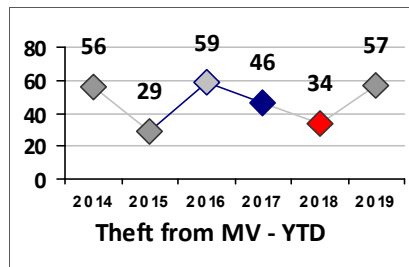

Part I Crime - Comparison Report

Providence Police Department

Through 5/5/2019
Week 18

District 6

4 Week Trend
4/8/2019 - 5/5/2019

Past 28 Days
4/8/2019 - 5/5/2019

Year to Date
January 1 - May 5

Violent Crime	Current Week	Last Week	Wk 16	Wk 15	Past 28 Days	Past 28 Days LY	Chg.	Current Year	Last Year	Chg.	Wght. 5yr Avg	Chg.	
	Homicide	0	0	0	0	0	0	--	2	1	100%	1	100%
Sex Offenses, Forcible*	1	0	1	0	2	3	-33%	4	5	-20%	5	-20%	
Robbery Other	1	0	0	0	1	2	-50%	6	6	0%	8	-25%	
Robbery W Firearm	0	0	0	0	0	0	--	2	3	-33%	3	-33%	
Agg. Assault	0	0	0	0	0	3	--	8	16	-50%	12	-33%	
Agg. Assault W Firearm	1	0	0	0	1	1	0%	3	5	-40%	3	0%	
Total	3	0	1	0	4	9	-56%	25	36	-31%	30	-17%	

Property Crime	Current Week	Last Week	Wk 16	Wk 15	Past 28 Days	Past 28 Days LY	Chg.	Current Year	Last Year	Chg.	Wght. 5yr Avg	Chg.	
	Burglary	4	3	0	0	7	12	-42%	22	32	-31%	43	-49%
MV Theft	3	5	0	2	10	10	0%	31	41	-24%	32	-3%	
Larceny from MV	4	4	5	1	14	18	-22%	61	40	53%	47	30%	
Larceny**	4	3	5	6	18	24	-25%	72	86	-16%	78	-8%	
Total	15	15	10	9	49	64	-23%	186	199	-7%	200	-7%	

Other Crime	Current Week	Last Week	Wk 16	Wk 15	Past 28 Days	Past 28 Days LY	Chg.	Current Year	Last Year	Chg.	Wght. 5yr Avg	Chg.	
	Assault Other	7	3	3	6	19	16	19%	71	83	-14%	77	-8%
Vandalism	1	3	7	3	14	16	-13%	62	63	-2%	69	-10%	
Drug Offenses	1	1	1	2	5	3	67%	16	21	-24%	22	-27%	
Weapons Offenses	1	0	0	1	2	0	--	6	5	20%	10	-40%	
Liquor Law Violations	0	0	0	0	0	1	--	1	1	0%	3	-67%	
Total	10	7	11	12	40	36	11%	156	173	-10%	182	-14%	

Figures are preliminary and subject to further analysis and revision

* Sex Offenses, Forcible includes forcible rape, forcible sodomy, forcible fondling, sexual assault with an object

** Larceny includes shoplifting, pickpocket, pursesnatch, from building, bicycles, motor vehicle parts or accessories, and other.