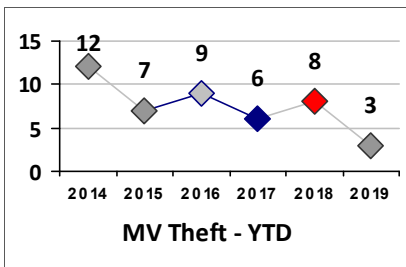

Part I Crime - Comparison Report

Providence Police Department

Through 5/5/2019
Week 18

District 9

4 Week Trend
4/8/2019 - 5/5/2019

Past 28 Days
4/8/2019 - 5/5/2019

Year to Date
January 1 - May 5

Violent Crime	Current Week	Last Week	Wk 16	Wk 15	Past 28 Days	Past 28 Days LY	Chg.	Current Year	Last Year	Chg.	Wght. 5yr Avg	Chg.
Homicide	0	0	0	0	0	0	--	0	0	0%	0	--
Sex Offenses, Forcible*	1	0	0	0	1	1	0%	2	2	0%	2	0%
Robbery Other	0	0	0	0	0	0	--	0	0	0%	2	--
Robbery W Firearm	0	0	0	0	0	0	--	0	0	0%	1	--
Agg. Assault	0	0	0	0	0	0	--	2	3	-33%	2	0%
Agg. Assault W Firearm	0	0	0	0	0	0	--	0	1	-100%	1	--
Total	1	0	0	0	1	1	0%	4	6	-33%	8	-50%

Property Crime	Current Week	Last Week	Wk 16	Wk 15	Past 28 Days	Past 28 Days LY	Chg.	Current Year	Last Year	Chg.	Wght. 5yr Avg	Chg.
Burglary	3	1	3	2	9	12	-25%	31	43	-28%	31	0%
MV Theft	1	0	1	0	2	4	-50%	4	10	-60%	9	-56%
Larceny from MV	7	6	8	4	25	6	317%	56	108	-48%	96	-42%
Larceny**	3	0	4	3	10	6	67%	35	43	-19%	46	-24%
Total	14	7	16	9	46	28	64%	126	204	-38%	181	-30%

Other Crime	Current Week	Last Week	Wk 16	Wk 15	Past 28 Days	Past 28 Days LY	Chg.	Current Year	Last Year	Chg.	Wght. 5yr Avg	Chg.
Assault Other	1	0	1	0	2	4	-50%	17	17	0%	20	-15%
Vandalism	3	0	4	2	9	4	125%	31	48	-35%	40	-23%
Drug Offenses	0	0	0	2	2	0	--	3	5	-40%	4	-25%
Weapons Offenses	0	1	0	0	1	0	--	1	4	-75%	3	-67%
Liquor Law Violations	0	0	0	0	0	0	--	0	0	0%	2	--
Total	4	1	5	4	14	8	75%	52	74	-30%	68	-24%

Figures are preliminary and subject to further analysis and revision

* Sex Offenses, Forcible includes forcible rape, forcible sodomy, forcible fondling, sexual assault with an object

** Larceny includes shoplifting, pickpocket, pursesnatch, from building, bicycles, motor vehicle parts or accessories, and other.