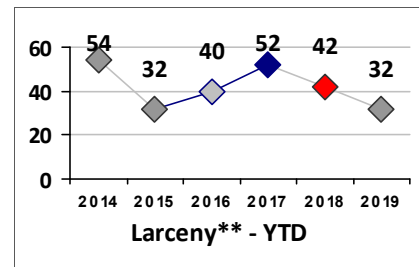

Part I Crime - Comparison Report

Providence Police Department

Through 5/5/2019
Week 18

District 9

4 Week Trend
4/8/2019 - 5/5/2019

Past 28 Days
4/8/2019 - 5/5/2019

Year to Date
January 1 - May 5

Violent Crime	Current Week	Last Week	Wk 16	Wk 15	Past 28 Days	Past 28 Days LY	Chg.	Current Year	Last Year	Chg.	Wght. 5yr Avg	Chg.
Homicide	0	0	0	0	0	0	--	0	0	0%	0	--
Sex Offenses, Forcible*	1	0	0	0	1	1	0%	2	2	0%	2	0%
Robbery Other	0	0	0	0	0	0	--	0	0	0%	2	--
Robbery W Firearm	0	0	0	0	0	0	--	0	0	0%	1	--
Agg. Assault	0	0	0	0	0	0	--	2	3	-33%	2	0%
Agg. Assault W Firearm	0	0	0	0	0	0	--	0	1	-100%	1	--
Total	1	0	0	0	1	1	0%	4	6	-33%	8	-50%

Property Crime	Current Week	Last Week	Wk 16	Wk 15	Past 28 Days	Past 28 Days LY	Chg.	Current Year	Last Year	Chg.	Wght. 5yr Avg	Chg.
Burglary	3	1	3	2	9	12	-25%	31	43	-28%	31	0%
MV Theft	1	0	1	0	2	4	-50%	4	10	-60%	9	-56%
Larceny from MV	7	6	8	4	25	6	317%	56	108	-48%	96	-42%
Larceny**	3	0	4	3	10	6	67%	35	43	-19%	46	-24%
Total	14	7	16	9	46	28	64%	126	204	-38%	181	-30%

Other Crime	Current Week	Last Week	Wk 16	Wk 15	Past 28 Days	Past 28 Days LY	Chg.	Current Year	Last Year	Chg.	Wght. 5yr Avg	Chg.
Assault Other	1	0	1	0	2	4	-50%	17	17	0%	20	-15%
Vandalism	3	0	4	2	9	4	125%	31	48	-35%	40	-23%
Drug Offenses	0	0	0	2	2	0	--	3	5	-40%	4	-25%
Weapons Offenses	0	1	0	0	1	0	--	1	4	-75%	3	-67%
Liquor Law Violations	0	0	0	0	0	0	--	0	0	0%	2	--
Total	4	1	5	4	14	8	75%	52	74	-30%	68	-24%

Figures are preliminary and subject to further analysis and revision

* Sex Offenses, Forcible includes forcible rape, forcible sodomy, forcible fondling, sexual assault with an object

** Larceny includes shoplifting, pickpocket, pursesnatch, from building, bicycles, motor vehicle parts or accessories, and other.