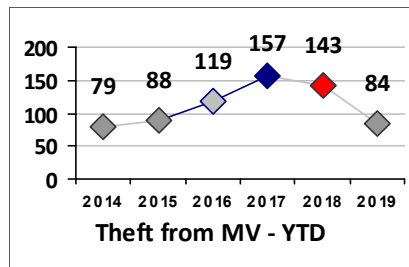

Part I Crime - Comparison Report

Providence Police Department

Through 5/5/2019
Week 18

District 4

4 Week Trend
4/8/2019 - 5/5/2019

Past 28 Days
4/8/2019 - 5/5/2019

Year to Date
January 1 - May 5

Violent Crime	Current Week	Last Week	Wk 16	Wk 15	Past 28 Days	Past 28 Days LY	Chg.	Current Year	Last Year	Chg.	Wght. 5yr Avg	Chg.
Homicide	0	0	0	0	0	0	--	0	0	0%	0	--
Sex Offenses, Forcible*	0	1	0	1	2	1	100%	13	12	8%	17	-24%
Robbery Other	1	0	1	1	3	7	-57%	15	21	-29%	18	-17%
Robbery W Firearm	0	0	0	1	1	3	-67%	5	7	-29%	7	-29%
Agg. Assault	1	0	2	5	8	5	60%	25	22	14%	23	9%
Agg. Assault W Firearm	0	0	0	1	1	0	--	5	2	150%	4	25%
Total	2	1	3	9	15	16	-6%	63	64	-2%	68	-7%

Property Crime	Current Week	Last Week	Wk 16	Wk 15	Past 28 Days	Past 28 Days LY	Chg.	Current Year	Last Year	Chg.	Wght. 5yr Avg	Chg.
Burglary	3	6	5	1	15	9	67%	55	37	49%	45	22%
MV Theft	0	3	4	5	12	6	100%	31	30	3%	35	-11%
Larceny from MV	4	2	5	1	12	29	-59%	88	148	-41%	139	-37%
Larceny**	4	8	8	9	29	24	21%	80	96	-17%	91	-12%
Total	11	19	22	16	68	68	0%	254	311	-18%	309	-18%

Other Crime	Current Week	Last Week	Wk 16	Wk 15	Past 28 Days	Past 28 Days LY	Chg.	Current Year	Last Year	Chg.	Wght. 5yr Avg	Chg.
Assault Other	10	6	8	5	29	33	-12%	120	117	3%	114	5%
Vandalism	6	2	5	3	16	12	33%	71	114	-38%	109	-35%
Drug Offenses	4	2	2	2	10	17	-41%	75	93	-19%	64	17%
Weapons Offenses	0	1	0	0	1	9	-89%	21	24	-13%	23	-9%
Liquor Law Violations	0	0	0	0	0	2	--	4	2	100%	1	300%
Total	20	11	15	10	56	73	-23%	291	350	-17%	310	-6%

Figures are preliminary and subject to further analysis and revision

* Sex Offenses, Forcible includes forcible rape, forcible sodomy, forcible fondling, sexual assault with an object

** Larceny includes shoplifting, pickpocket, pursesnatch, from building, bicycles, motor vehicle parts or accessories, and other.