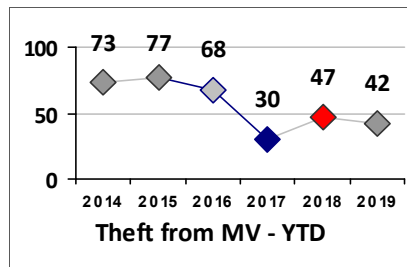

Part I Crime - Comparison Report

Providence Police Department

Through 5/5/2019
Week 18

District 8

4 Week Trend
4/8/2019 - 5/5/2019

Past 28 Days
4/8/2019 - 5/5/2019

Year to Date
January 1 - May 5

Violent Crime	Current Week	Last Week	Wk 16	Wk 15	Past 28 Days	Past 28 Days LY	Chg.	Current Year	Last Year	Chg.	Wght. 5yr Avg	Chg.
Homicide	0	0	0	0	0	0	--	0	0	0%	0	--
Sex Offenses, Forcible*	0	0	0	0	0	1	--	9	3	200%	2	350%
Robbery Other	1	0	1	0	2	0	--	3	0	300%	1	200%
Robbery W Firearm	0	0	0	0	0	0	--	0	0	0%	0	--
Agg. Assault	0	0	1	0	1	1	0%	7	7	0%	4	75%
Agg. Assault W Firearm	0	0	0	0	0	0	--	2	1	100%	2	0%
Total	1	0	2	0	3	2	50%	21	11	91%	9	133%

Property Crime	Current Week	Last Week	Wk 16	Wk 15	Past 28 Days	Past 28 Days LY	Chg.	Current Year	Last Year	Chg.	Wght. 5yr Avg	Chg.
Burglary	3	0	0	0	3	6	-50%	11	36	-69%	36	-69%
MV Theft	1	0	0	1	2	1	100%	4	8	-50%	10	-60%
Larceny from MV	2	0	2	0	4	16	-75%	44	50	-12%	57	-23%
Larceny**	2	3	4	0	9	11	-18%	38	43	-12%	42	-10%
Total	8	3	6	1	18	34	-47%	97	137	-29%	144	-33%

Other Crime	Current Week	Last Week	Wk 16	Wk 15	Past 28 Days	Past 28 Days LY	Chg.	Current Year	Last Year	Chg.	Wght. 5yr Avg	Chg.
Assault Other	1	0	0	4	5	7	-29%	29	26	12%	30	-3%
Vandalism	3	0	0	0	3	10	-70%	31	39	-21%	43	-28%
Drug Offenses	0	0	0	0	0	1	--	0	3	-100%	8	--
Weapons Offenses	0	0	0	0	0	0	--	2	6	-67%	4	-50%
Liquor Law Violations	0	0	0	0	0	0	--	0	0	0%	0	--
Total	4	0	0	4	8	18	-56%	62	74	-16%	84	-26%

Figures are preliminary and subject to further analysis and revision

* Sex Offenses, Forcible includes forcible rape, forcible sodomy, forcible fondling, sexual assault with an object

** Larceny includes shoplifting, pickpocket, pursesnatch, from building, bicycles, motor vehicle parts or accessories, and other.