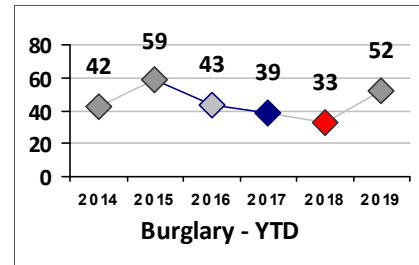

Part I Crime - Comparison Report

Providence Police Department

Through 5/5/2019
Week 18

District 4

4 Week Trend
4/8/2019 - 5/5/2019

Past 28 Days
4/8/2019 - 5/5/2019

Year to Date
January 1 - May 5

Violent Crime	Current Week	Last Week	Wk 16	Wk 15	Past 28 Days	Past 28 Days LY	Chg.	Current Year	Last Year	Chg.	Wght. 5yr Avg	Chg.
Homicide	0	0	0	0	0	0	--	0	0	0%	0	--
Sex Offenses, Forcible*	0	1	0	1	2	1	100%	13	12	8%	17	-24%
Robbery Other	1	0	1	1	3	7	-57%	15	21	-29%	18	-17%
Robbery W Firearm	0	0	0	1	1	3	-67%	5	7	-29%	7	-29%
Agg. Assault	1	0	2	5	8	5	60%	25	22	14%	23	9%
Agg. Assault W Firearm	0	0	0	1	1	0	--	5	2	150%	4	25%
Total	2	1	3	9	15	16	-6%	63	64	-2%	68	-7%

Property Crime	Current Week	Last Week	Wk 16	Wk 15	Past 28 Days	Past 28 Days LY	Chg.	Current Year	Last Year	Chg.	Wght. 5yr Avg	Chg.
Burglary	3	6	5	1	15	9	67%	55	37	49%	45	22%
MV Theft	0	3	4	5	12	6	100%	31	30	3%	35	-11%
Larceny from MV	4	2	5	1	12	29	-59%	88	148	-41%	139	-37%
Larceny**	4	8	8	9	29	24	21%	80	96	-17%	91	-12%
Total	11	19	22	16	68	68	0%	254	311	-18%	309	-18%

Other Crime	Current Week	Last Week	Wk 16	Wk 15	Past 28 Days	Past 28 Days LY	Chg.	Current Year	Last Year	Chg.	Wght. 5yr Avg	Chg.
Assault Other	10	6	8	5	29	33	-12%	120	117	3%	114	5%
Vandalism	6	2	5	3	16	12	33%	71	114	-38%	109	-35%
Drug Offenses	4	2	2	2	10	17	-41%	75	93	-19%	64	17%
Weapons Offenses	0	1	0	0	1	9	-89%	21	24	-13%	23	-9%
Liquor Law Violations	0	0	0	0	0	2	--	4	2	100%	1	300%
Total	20	11	15	10	56	73	-23%	291	350	-17%	310	-6%

Figures are preliminary and subject to further analysis and revision

* Sex Offenses, Forcible includes forcible rape, forcible sodomy, forcible fondling, sexual assault with an object

** Larceny includes shoplifting, pickpocket, pursesnatch, from building, bicycles, motor vehicle parts or accessories, and other.