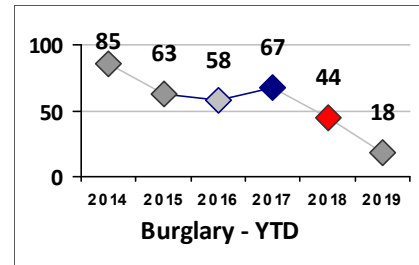

Part I Crime - Comparison Report

Providence Police Department

Through 5/5/2019
Week 18

District 7

4 Week Trend
4/8/2019 - 5/5/2019

Past 28 Days
4/8/2019 - 5/5/2019

Year to Date
January 1 - May 5

Violent Crime	Current Week	Last Week	Wk 16	Wk 15	Past 28 Days	Past 28 Days LY	Chg.	Current Year	Last Year	Chg.	Wght. 5yr Avg	Chg.
Homicide	0	0	0	0	0	0	--	0	1	-100%	0	--
Sex Offenses, Forcible*	0	0	0	0	0	3	--	5	11	-55%	9	-44%
Robbery Other	1	0	0	0	1	2	-50%	4	9	-56%	9	-56%
Robbery W Firearm	0	0	2	0	2	0	--	3	1	200%	5	-40%
Agg. Assault	0	0	0	2	2	5	-60%	13	29	-55%	27	-52%
Agg. Assault W Firearm	0	0	2	0	2	1	100%	3	5	-40%	10	-70%
Total	1	0	4	2	7	11	-36%	28	56	-50%	61	-54%

Property Crime	Current Week	Last Week	Wk 16	Wk 15	Past 28 Days	Past 28 Days LY	Chg.	Current Year	Last Year	Chg.	Wght. 5yr Avg	Chg.
Burglary	2	3	3	0	8	14	-43%	20	46	-57%	62	-68%
MV Theft	0	2	0	0	2	5	-60%	24	33	-27%	32	-25%
Larceny from MV	1	5	2	1	9	24	-63%	61	99	-38%	93	-34%
Larceny**	4	3	10	9	26	19	37%	99	125	-21%	111	-11%
Total	7	13	15	10	45	62	-27%	204	303	-33%	297	-31%

Other Crime	Current Week	Last Week	Wk 16	Wk 15	Past 28 Days	Past 28 Days LY	Chg.	Current Year	Last Year	Chg.	Wght. 5yr Avg	Chg.
Assault Other	7	6	7	8	28	24	17%	95	118	-19%	120	-21%
Vandalism	6	4	8	4	22	31	-29%	102	133	-23%	127	-20%
Drug Offenses	0	1	1	1	3	12	-75%	28	74	-62%	49	-43%
Weapons Offenses	1	2	0	3	6	4	50%	32	28	14%	25	28%
Liquor Law Violations	0	0	0	1	1	11	-91%	11	47	-77%	30	-63%
Total	14	13	16	17	60	82	-27%	268	400	-33%	351	-24%

Figures are preliminary and subject to further analysis and revision

* Sex Offenses, Forcible includes forcible rape, forcible sodomy, forcible fondling, sexual assault with an object

** Larceny includes shoplifting, pickpocket, pursesnatch, from building, bicycles, motor vehicle parts or accessories, and other.