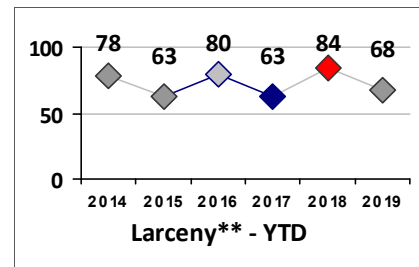

Part I Crime - Comparison Report

Providence Police Department

Through 5/5/2019
Week 18

District 6

4 Week Trend
4/8/2019 - 5/5/2019

Past 28 Days
4/8/2019 - 5/5/2019

Year to Date
January 1 - May 5

Violent Crime	Current Week	Last Week	Wk 16	Wk 15	Past 28 Days	Past 28 Days LY	Chg.	Current Year	Last Year	Chg.	Wght. 5yr Avg	Chg.	
	Homicide	0	0	0	0	0	0	--	2	1	100%	1	100%
Sex Offenses, Forcible*	1	0	1	0	2	3	-33%	4	5	-20%	5	-20%	
Robbery Other	1	0	0	0	1	2	-50%	6	6	0%	8	-25%	
Robbery W Firearm	0	0	0	0	0	0	--	2	3	-33%	3	-33%	
Agg. Assault	0	0	0	0	0	3	--	8	16	-50%	12	-33%	
Agg. Assault W Firearm	1	0	0	0	1	1	0%	3	5	-40%	3	0%	
Total	3	0	1	0	4	9	-56%	25	36	-31%	30	-17%	

Property Crime	Current Week	Last Week	Wk 16	Wk 15	Past 28 Days	Past 28 Days LY	Chg.	Current Year	Last Year	Chg.	Wght. 5yr Avg	Chg.	
	Burglary	4	3	0	0	7	12	-42%	22	32	-31%	43	-49%
MV Theft	3	5	0	2	10	10	0%	31	41	-24%	32	-3%	
Larceny from MV	4	4	5	1	14	18	-22%	61	40	53%	47	30%	
Larceny**	4	3	5	6	18	24	-25%	72	86	-16%	78	-8%	
Total	15	15	10	9	49	64	-23%	186	199	-7%	200	-7%	

Other Crime	Current Week	Last Week	Wk 16	Wk 15	Past 28 Days	Past 28 Days LY	Chg.	Current Year	Last Year	Chg.	Wght. 5yr Avg	Chg.	
	Assault Other	7	3	3	6	19	16	19%	71	83	-14%	77	-8%
Vandalism	1	3	7	3	14	16	-13%	62	63	-2%	69	-10%	
Drug Offenses	1	1	1	2	5	3	67%	16	21	-24%	22	-27%	
Weapons Offenses	1	0	0	1	2	0	--	6	5	20%	10	-40%	
Liquor Law Violations	0	0	0	0	0	1	--	1	1	0%	3	-67%	
Total	10	7	11	12	40	36	11%	156	173	-10%	182	-14%	

Figures are preliminary and subject to further analysis and revision

* Sex Offenses, Forcible includes forcible rape, forcible sodomy, forcible fondling, sexual assault with an object

** Larceny includes shoplifting, pickpocket, pursesnatch, from building, bicycles, motor vehicle parts or accessories, and other.