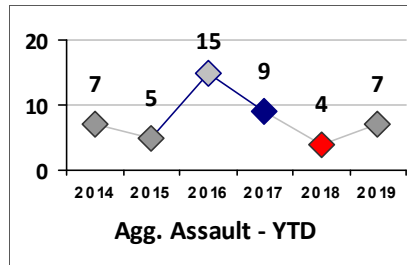

Part I Crime - Comparison Report

Providence Police Department

Through 5/5/2019
Week 18

District 3

4 Week Trend
4/8/2019 - 5/5/2019

Past 28 Days
4/8/2019 - 5/5/2019

Year to Date
January 1 - May 5

Violent Crime	Current Week	Last Week	Wk 16	Wk 15	Past 28 Days	Past 28 Days LY	Chg.	Current Year	Last Year	Chg.	Wght. 5yr Avg	Chg.
Homicide	0	0	0	0	0	0	--	0	1	-100%	0	--
Sex Offenses, Forcible*	0	0	0	0	0	0	--	3	2	50%	4	-25%
Robbery Other	0	0	0	0	0	0	--	0	2	-100%	2	--
Robbery W Firearm	0	1	0	1	2	0	--	4	2	100%	1	300%
Agg. Assault	0	0	0	1	1	1	0%	4	2	100%	6	-33%
Agg. Assault W Firearm	0	0	0	0	0	1	--	3	3	0%	2	50%
Total	0	1	0	2	3	2	50%	14	12	17%	15	-7%

Property Crime	Current Week	Last Week	Wk 16	Wk 15	Past 28 Days	Past 28 Days LY	Chg.	Current Year	Last Year	Chg.	Wght. 5yr Avg	Chg.
Burglary	2	3	0	1	6	2	200%	13	16	-19%	19	-32%
MV Theft	0	0	0	0	0	2	--	9	17	-47%	13	-31%
Larceny from MV	3	0	1	1	5	10	-50%	39	35	11%	31	26%
Larceny**	1	0	1	4	6	12	-50%	39	37	5%	43	-9%
Total	6	3	2	6	17	26	-35%	100	105	-5%	106	-6%

Other Crime	Current Week	Last Week	Wk 16	Wk 15	Past 28 Days	Past 28 Days LY	Chg.	Current Year	Last Year	Chg.	Wght. 5yr Avg	Chg.
Assault Other	3	2	2	5	12	11	9%	41	30	37%	39	5%
Vandalism	2	2	1	1	6	10	-40%	29	32	-9%	36	-19%
Drug Offenses	0	0	0	0	0	6	--	17	28	-39%	26	-35%
Weapons Offenses	0	0	1	1	2	5	-60%	7	12	-42%	7	0%
Liquor Law Violations	0	0	0	0	0	0	--	0	0	0%	1	--
Total	5	4	4	7	20	32	-38%	94	102	-8%	108	-13%

Figures are preliminary and subject to further analysis and revision

* Sex Offenses, Forcible includes forcible rape, forcible sodomy, forcible fondling, sexual assault with an object

** Larceny includes shoplifting, pickpocket, pursesnatch, from building, bicycles, motor vehicle parts or accessories, and other.