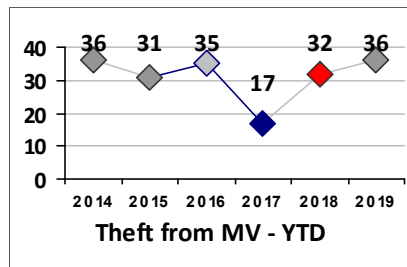

Part I Crime - Comparison Report

Providence Police Department

Through 5/5/2019
Week 18

District 3

4 Week Trend
4/8/2019 - 5/5/2019

Past 28 Days
4/8/2019 - 5/5/2019

Year to Date
January 1 - May 5

Violent Crime	Current Week	Last Week	Wk 16	Wk 15	Past 28 Days	Past 28 Days LY	Chg.	Current Year	Last Year	Chg.	Wght. 5yr Avg	Chg.
Homicide	0	0	0	0	0	0	--	0	1	-100%	0	--
Sex Offenses, Forcible*	0	0	0	0	0	0	--	3	2	50%	4	-25%
Robbery Other	0	0	0	0	0	0	--	0	2	-100%	2	--
Robbery W Firearm	0	1	0	1	2	0	--	4	2	100%	1	300%
Agg. Assault	0	0	0	1	1	1	0%	4	2	100%	6	-33%
Agg. Assault W Firearm	0	0	0	0	0	1	--	3	3	0%	2	50%
Total	0	1	0	2	3	2	50%	14	12	17%	15	-7%

Property Crime	Current Week	Last Week	Wk 16	Wk 15	Past 28 Days	Past 28 Days LY	Chg.	Current Year	Last Year	Chg.	Wght. 5yr Avg	Chg.
Burglary	2	3	0	1	6	2	200%	13	16	-19%	19	-32%
MV Theft	0	0	0	0	0	2	--	9	17	-47%	13	-31%
Larceny from MV	3	0	1	1	5	10	-50%	39	35	11%	31	26%
Larceny**	1	0	1	4	6	12	-50%	39	37	5%	43	-9%
Total	6	3	2	6	17	26	-35%	100	105	-5%	106	-6%

Other Crime	Current Week	Last Week	Wk 16	Wk 15	Past 28 Days	Past 28 Days LY	Chg.	Current Year	Last Year	Chg.	Wght. 5yr Avg	Chg.
Assault Other	3	2	2	5	12	11	9%	41	30	37%	39	5%
Vandalism	2	2	1	1	6	10	-40%	29	32	-9%	36	-19%
Drug Offenses	0	0	0	0	0	6	--	17	28	-39%	26	-35%
Weapons Offenses	0	0	1	1	2	5	-60%	7	12	-42%	7	0%
Liquor Law Violations	0	0	0	0	0	0	--	0	0	0%	1	--
Total	5	4	4	7	20	32	-38%	94	102	-8%	108	-13%

Figures are preliminary and subject to further analysis and revision

* Sex Offenses, Forcible includes forcible rape, forcible sodomy, forcible fondling, sexual assault with an object

** Larceny includes shoplifting, pickpocket, pursesnatch, from building, bicycles, motor vehicle parts or accessories, and other.