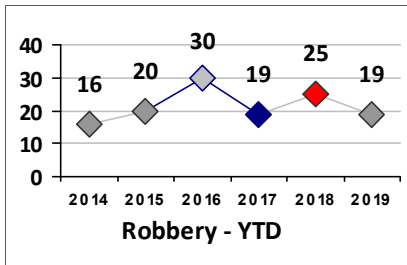

Part I Crime - Comparison Report

Providence Police Department

Through 5/5/2019
Week 18

District 4

4 Week Trend
4/8/2019 - 5/5/2019

Past 28 Days
4/8/2019 - 5/5/2019

Year to Date
January 1 - May 5

Violent Crime	Current Week	Last Week	Wk 16	Wk 15	Past 28 Days	Past 28 Days LY	Chg.	Current Year	Last Year	Chg.	Wght. 5yr Avg	Chg.
Homicide	0	0	0	0	0	0	--	0	0	0%	0	--
Sex Offenses, Forcible*	0	1	0	1	2	1	100%	13	12	8%	17	-24%
Robbery Other	1	0	1	1	3	7	-57%	15	21	-29%	18	-17%
Robbery W Firearm	0	0	0	1	1	3	-67%	5	7	-29%	7	-29%
Agg. Assault	1	0	2	5	8	5	60%	25	22	14%	23	9%
Agg. Assault W Firearm	0	0	0	1	1	0	--	5	2	150%	4	25%
Total	2	1	3	9	15	16	-6%	63	64	-2%	68	-7%

Property Crime	Current Week	Last Week	Wk 16	Wk 15	Past 28 Days	Past 28 Days LY	Chg.	Current Year	Last Year	Chg.	Wght. 5yr Avg	Chg.
Burglary	3	6	5	1	15	9	67%	55	37	49%	45	22%
MV Theft	0	3	4	5	12	6	100%	31	30	3%	35	-11%
Larceny from MV	4	2	5	1	12	29	-59%	88	148	-41%	139	-37%
Larceny**	4	8	8	9	29	24	21%	80	96	-17%	91	-12%
Total	11	19	22	16	68	68	0%	254	311	-18%	309	-18%

Other Crime	Current Week	Last Week	Wk 16	Wk 15	Past 28 Days	Past 28 Days LY	Chg.	Current Year	Last Year	Chg.	Wght. 5yr Avg	Chg.
Assault Other	10	6	8	5	29	33	-12%	120	117	3%	114	5%
Vandalism	6	2	5	3	16	12	33%	71	114	-38%	109	-35%
Drug Offenses	4	2	2	2	10	17	-41%	75	93	-19%	64	17%
Weapons Offenses	0	1	0	0	1	9	-89%	21	24	-13%	23	-9%
Liquor Law Violations	0	0	0	0	0	2	--	4	2	100%	1	300%
Total	20	11	15	10	56	73	-23%	291	350	-17%	310	-6%

Figures are preliminary and subject to further analysis and revision

* Sex Offenses, Forcible includes forcible rape, forcible sodomy, forcible fondling, sexual assault with an object

** Larceny includes shoplifting, pickpocket, pursesnatch, from building, bicycles, motor vehicle parts or accessories, and other.