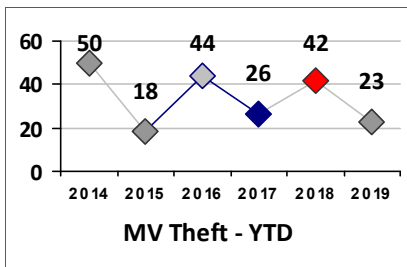

Part I Crime - Comparison Report

Providence Police Department

Through 5/5/2019
Week 18

District 2

4 Week Trend
4/8/2019 - 5/5/2019

Past 28 Days
4/8/2019 - 5/5/2019

Year to Date
January 1 - May 5

Violent Crime	Current Week	Last Week	Wk 16	Wk 15	Past 28 Days	Past 28 Days LY	Chg.	Current Year	Last Year	Chg.	Wght. 5yr Avg	Chg.
Homicide	0	0	1	0	1	0	--	1	0	100%	0	--
Sex Offenses, Forcible*	1	1	1	1	4	0	--	9	17	-47%	15	-40%
Robbery Other	1	0	0	0	1	3	-67%	7	8	-13%	11	-36%
Robbery W Firearm	0	0	0	0	0	0	--	4	5	-20%	7	-43%
Agg. Assault	0	1	1	0	2	6	-67%	21	19	11%	20	5%
Agg. Assault W Firearm	0	0	0	0	0	2	--	4	11	-64%	13	-69%
Total	2	2	3	1	8	11	-27%	46	60	-23%	64	-28%

Property Crime	Current Week	Last Week	Wk 16	Wk 15	Past 28 Days	Past 28 Days LY	Chg.	Current Year	Last Year	Chg.	Wght. 5yr Avg	Chg.
Burglary	2	1	2	0	5	6	-17%	19	36	-47%	43	-56%
MV Theft	3	1	2	0	6	9	-33%	26	44	-41%	38	-32%
Larceny from MV	7	3	5	1	16	5	220%	78	57	37%	56	39%
Larceny**	9	4	6	4	23	22	5%	79	95	-17%	90	-12%
Total	21	9	15	5	50	42	19%	202	232	-13%	227	-11%

Other Crime	Current Week	Last Week	Wk 16	Wk 15	Past 28 Days	Past 28 Days LY	Chg.	Current Year	Last Year	Chg.	Wght. 5yr Avg	Chg.
Assault Other	3	6	10	3	22	17	29%	104	110	-5%	108	-4%
Vandalism	6	2	6	2	16	18	-11%	73	95	-23%	89	-18%
Drug Offenses	2	2	0	7	11	15	-27%	50	51	-2%	42	19%
Weapons Offenses	1	0	0	0	1	8	-88%	25	22	14%	24	4%
Liquor Law Violations	0	0	0	0	0	0	--	0	0	0%	0	--
Total	12	10	16	12	50	58	-14%	252	278	-9%	263	-4%

Figures are preliminary and subject to further analysis and revision

* Sex Offenses, Forcible includes forcible rape, forcible sodomy, forcible fondling, sexual assault with an object

** Larceny includes shoplifting, pickpocket, pursesnatch, from building, bicycles, motor vehicle parts or accessories, and other.