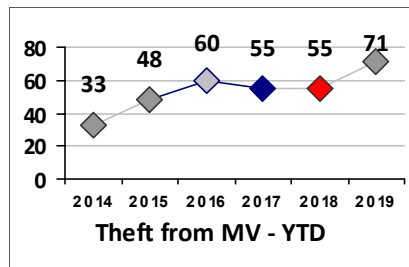

Part I Crime - Comparison Report

Providence Police Department

Through 5/5/2019
Week 18

District 2

4 Week Trend
4/8/2019 - 5/5/2019

Past 28 Days
4/8/2019 - 5/5/2019

Year to Date
January 1 - May 5

Violent Crime	Current Week	Last Week	Wk 16	Wk 15	Past 28 Days	Past 28 Days LY	Chg.	Current Year	Last Year	Chg.	Wght. 5yr Avg	Chg.
Homicide	0	0	1	0	1	0	--	1	0	100%	0	--
Sex Offenses, Forcible*	1	1	1	1	4	0	--	9	17	-47%	15	-40%
Robbery Other	1	0	0	0	1	3	-67%	7	8	-13%	11	-36%
Robbery W Firearm	0	0	0	0	0	0	--	4	5	-20%	7	-43%
Agg. Assault	0	1	1	0	2	6	-67%	21	19	11%	20	5%
Agg. Assault W Firearm	0	0	0	0	0	2	--	4	11	-64%	13	-69%
Total	2	2	3	1	8	11	-27%	46	60	-23%	64	-28%

Property Crime	Current Week	Last Week	Wk 16	Wk 15	Past 28 Days	Past 28 Days LY	Chg.	Current Year	Last Year	Chg.	Wght. 5yr Avg	Chg.
Burglary	2	1	2	0	5	6	-17%	19	36	-47%	43	-56%
MV Theft	3	1	2	0	6	9	-33%	26	44	-41%	38	-32%
Larceny from MV	7	3	5	1	16	5	220%	78	57	37%	56	39%
Larceny**	9	4	6	4	23	22	5%	79	95	-17%	90	-12%
Total	21	9	15	5	50	42	19%	202	232	-13%	227	-11%

Other Crime	Current Week	Last Week	Wk 16	Wk 15	Past 28 Days	Past 28 Days LY	Chg.	Current Year	Last Year	Chg.	Wght. 5yr Avg	Chg.
Assault Other	3	6	10	3	22	17	29%	104	110	-5%	108	-4%
Vandalism	6	2	6	2	16	18	-11%	73	95	-23%	89	-18%
Drug Offenses	2	2	0	7	11	15	-27%	50	51	-2%	42	19%
Weapons Offenses	1	0	0	0	1	8	-88%	25	22	14%	24	4%
Liquor Law Violations	0	0	0	0	0	0	--	0	0	0%	0	--
Total	12	10	16	12	50	58	-14%	252	278	-9%	263	-4%

Figures are preliminary and subject to further analysis and revision

* Sex Offenses, Forcible includes forcible rape, forcible sodomy, forcible fondling, sexual assault with an object

** Larceny includes shoplifting, pickpocket, pursesnatch, from building, bicycles, motor vehicle parts or accessories, and other.