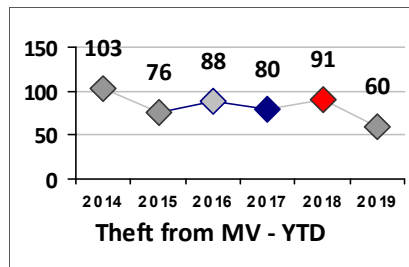

Part I Crime - Comparison Report

Providence Police Department

Through 5/5/2019
Week 18

District 7

4 Week Trend
4/8/2019 - 5/5/2019

Past 28 Days
4/8/2019 - 5/5/2019

Year to Date
January 1 - May 5

Violent Crime	Current Week	Last Week	Wk 16	Wk 15	Past 28 Days	Past 28 Days LY	Chg.	Current Year	Last Year	Chg.	Wght. 5yr Avg	Chg.
Homicide	0	0	0	0	0	0	--	0	1	-100%	0	--
Sex Offenses, Forcible*	0	0	0	0	0	3	--	5	11	-55%	9	-44%
Robbery Other	1	0	0	0	1	2	-50%	4	9	-56%	9	-56%
Robbery W Firearm	0	0	2	0	2	0	--	3	1	200%	5	-40%
Agg. Assault	0	0	0	2	2	5	-60%	13	29	-55%	27	-52%
Agg. Assault W Firearm	0	0	2	0	2	1	100%	3	5	-40%	10	-70%
Total	1	0	4	2	7	11	-36%	28	56	-50%	61	-54%

Property Crime	Current Week	Last Week	Wk 16	Wk 15	Past 28 Days	Past 28 Days LY	Chg.	Current Year	Last Year	Chg.	Wght. 5yr Avg	Chg.
Burglary	2	3	3	0	8	14	-43%	20	46	-57%	62	-68%
MV Theft	0	2	0	0	2	5	-60%	24	33	-27%	32	-25%
Larceny from MV	1	5	2	1	9	24	-63%	61	99	-38%	93	-34%
Larceny**	4	3	10	9	26	19	37%	99	125	-21%	111	-11%
Total	7	13	15	10	45	62	-27%	204	303	-33%	297	-31%

Other Crime	Current Week	Last Week	Wk 16	Wk 15	Past 28 Days	Past 28 Days LY	Chg.	Current Year	Last Year	Chg.	Wght. 5yr Avg	Chg.
Assault Other	7	6	7	8	28	24	17%	95	118	-19%	120	-21%
Vandalism	6	4	8	4	22	31	-29%	102	133	-23%	127	-20%
Drug Offenses	0	1	1	1	3	12	-75%	28	74	-62%	49	-43%
Weapons Offenses	1	2	0	3	6	4	50%	32	28	14%	25	28%
Liquor Law Violations	0	0	0	1	1	11	-91%	11	47	-77%	30	-63%
Total	14	13	16	17	60	82	-27%	268	400	-33%	351	-24%

Figures are preliminary and subject to further analysis and revision

* Sex Offenses, Forcible includes forcible rape, forcible sodomy, forcible fondling, sexual assault with an object

** Larceny includes shoplifting, pickpocket, pursesnatch, from building, bicycles, motor vehicle parts or accessories, and other.