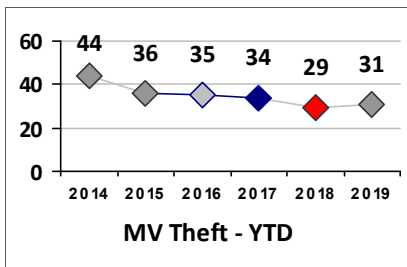

Part I Crime - Comparison Report

Providence Police Department

Through 5/5/2019
Week 18

District 4

4 Week Trend
4/8/2019 - 5/5/2019

Past 28 Days
4/8/2019 - 5/5/2019

Year to Date
January 1 - May 5

Violent Crime	Current Week	Last Week	Wk 16	Wk 15	Past 28 Days	Past 28 Days LY	Chg.	Current Year	Last Year	Chg.	Wght. 5yr Avg	Chg.
Homicide	0	0	0	0	0	0	--	0	0	0%	0	--
Sex Offenses, Forcible*	0	1	0	1	2	1	100%	13	12	8%	17	-24%
Robbery Other	1	0	1	1	3	7	-57%	15	21	-29%	18	-17%
Robbery W Firearm	0	0	0	1	1	3	-67%	5	7	-29%	7	-29%
Agg. Assault	1	0	2	5	8	5	60%	25	22	14%	23	9%
Agg. Assault W Firearm	0	0	0	1	1	0	--	5	2	150%	4	25%
Total	2	1	3	9	15	16	-6%	63	64	-2%	68	-7%

Property Crime	Current Week	Last Week	Wk 16	Wk 15	Past 28 Days	Past 28 Days LY	Chg.	Current Year	Last Year	Chg.	Wght. 5yr Avg	Chg.
Burglary	3	6	5	1	15	9	67%	55	37	49%	45	22%
MV Theft	0	3	4	5	12	6	100%	31	30	3%	35	-11%
Larceny from MV	4	2	5	1	12	29	-59%	88	148	-41%	139	-37%
Larceny**	4	8	8	9	29	24	21%	80	96	-17%	91	-12%
Total	11	19	22	16	68	68	0%	254	311	-18%	309	-18%

Other Crime	Current Week	Last Week	Wk 16	Wk 15	Past 28 Days	Past 28 Days LY	Chg.	Current Year	Last Year	Chg.	Wght. 5yr Avg	Chg.
Assault Other	10	6	8	5	29	33	-12%	120	117	3%	114	5%
Vandalism	6	2	5	3	16	12	33%	71	114	-38%	109	-35%
Drug Offenses	4	2	2	2	10	17	-41%	75	93	-19%	64	17%
Weapons Offenses	0	1	0	0	1	9	-89%	21	24	-13%	23	-9%
Liquor Law Violations	0	0	0	0	0	2	--	4	2	100%	1	300%
Total	20	11	15	10	56	73	-23%	291	350	-17%	310	-6%

Figures are preliminary and subject to further analysis and revision

* Sex Offenses, Forcible includes forcible rape, forcible sodomy, forcible fondling, sexual assault with an object

** Larceny includes shoplifting, pickpocket, pursesnatch, from building, bicycles, motor vehicle parts or accessories, and other.