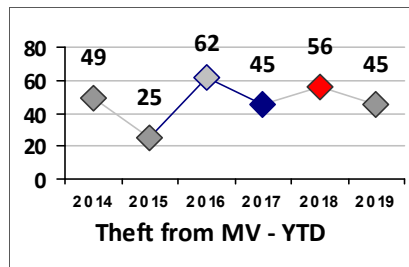

Part I Crime - Comparison Report

Providence Police Department

Through 5/5/2019
Week 18

District 5

4 Week Trend
4/8/2019 - 5/5/2019

Past 28 Days
4/8/2019 - 5/5/2019

Year to Date
January 1 - May 5

Violent Crime	Current Week	Last Week	Wk 16	Wk 15	Past 28 Days	Past 28 Days LY	Chg.	Current Year	Last Year	Chg.	Wght. 5yr Avg	Chg.
Homicide	0	0	0	0	0	0	--	0	0	0%	0	--
Sex Offenses, Forcible*	0	2	0	0	2	0	--	14	9	56%	10	40%
Robbery Other	2	1	1	0	4	5	-20%	10	18	-44%	13	-23%
Robbery W Firearm	1	0	0	0	1	1	0%	6	2	200%	4	50%
Agg. Assault	1	2	2	1	6	9	-33%	32	25	28%	21	52%
Agg. Assault W Firearm	1	0	0	0	1	0	--	5	3	67%	6	-17%
Total	5	5	3	1	14	15	-7%	67	57	18%	54	24%

Property Crime	Current Week	Last Week	Wk 16	Wk 15	Past 28 Days	Past 28 Days LY	Chg.	Current Year	Last Year	Chg.	Wght. 5yr Avg	Chg.
Burglary	3	4	1	2	10	5	100%	47	32	47%	53	-11%
MV Theft	0	4	2	2	8	8	0%	23	43	-47%	35	-34%
Larceny from MV	0	0	1	4	5	11	-55%	45	57	-21%	53	-15%
Larceny**	4	5	2	1	12	12	0%	65	85	-24%	74	-12%
Total	7	13	6	9	35	36	-3%	180	217	-17%	214	-16%

Other Crime	Current Week	Last Week	Wk 16	Wk 15	Past 28 Days	Past 28 Days LY	Chg.	Current Year	Last Year	Chg.	Wght. 5yr Avg	Chg.
Assault Other	2	9	9	1	21	31	-32%	75	123	-39%	111	-32%
Vandalism	6	9	12	4	31	21	48%	89	96	-7%	98	-9%
Drug Offenses	2	1	2	5	10	25	-60%	42	84	-50%	60	-30%
Weapons Offenses	0	0	0	2	2	6	-67%	17	14	21%	14	21%
Liquor Law Violations	0	0	0	0	0	0	--	0	0	0%	0	--
Total	10	19	23	12	64	83	-23%	223	317	-30%	282	-21%

Figures are preliminary and subject to further analysis and revision

* Sex Offenses, Forcible includes forcible rape, forcible sodomy, forcible fondling, sexual assault with an object

** Larceny includes shoplifting, pickpocket, pursesnatch, from building, bicycles, motor vehicle parts or accessories, and other.