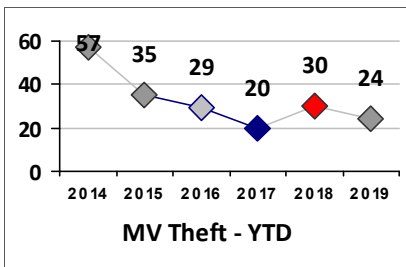

Part I Crime - Comparison Report

Providence Police Department

Through 5/5/2019
Week 18

District 7

4 Week Trend
4/8/2019 - 5/5/2019

Past 28 Days
4/8/2019 - 5/5/2019

Year to Date
January 1 - May 5

Violent Crime	Current Week	Last Week	Wk 16	Wk 15	Past 28 Days	Past 28 Days LY	Chg.	Current Year	Last Year	Chg.	Wght. 5yr Avg	Chg.
Homicide	0	0	0	0	0	0	--	0	1	-100%	0	--
Sex Offenses, Forcible*	0	0	0	0	0	3	--	5	11	-55%	9	-44%
Robbery Other	1	0	0	0	1	2	-50%	4	9	-56%	9	-56%
Robbery W Firearm	0	0	2	0	2	0	--	3	1	200%	5	-40%
Agg. Assault	0	0	0	2	2	5	-60%	13	29	-55%	27	-52%
Agg. Assault W Firearm	0	0	2	0	2	1	100%	3	5	-40%	10	-70%
Total	1	0	4	2	7	11	-36%	28	56	-50%	61	-54%

Property Crime	Current Week	Last Week	Wk 16	Wk 15	Past 28 Days	Past 28 Days LY	Chg.	Current Year	Last Year	Chg.	Wght. 5yr Avg	Chg.
Burglary	2	3	3	0	8	14	-43%	20	46	-57%	62	-68%
MV Theft	0	2	0	0	2	5	-60%	24	33	-27%	32	-25%
Larceny from MV	1	5	2	1	9	24	-63%	61	99	-38%	93	-34%
Larceny**	4	3	10	9	26	19	37%	99	125	-21%	111	-11%
Total	7	13	15	10	45	62	-27%	204	303	-33%	297	-31%

Other Crime	Current Week	Last Week	Wk 16	Wk 15	Past 28 Days	Past 28 Days LY	Chg.	Current Year	Last Year	Chg.	Wght. 5yr Avg	Chg.
Assault Other	7	6	7	8	28	24	17%	95	118	-19%	120	-21%
Vandalism	6	4	8	4	22	31	-29%	102	133	-23%	127	-20%
Drug Offenses	0	1	1	1	3	12	-75%	28	74	-62%	49	-43%
Weapons Offenses	1	2	0	3	6	4	50%	32	28	14%	25	28%
Liquor Law Violations	0	0	0	1	1	11	-91%	11	47	-77%	30	-63%
Total	14	13	16	17	60	82	-27%	268	400	-33%	351	-24%

Figures are preliminary and subject to further analysis and revision

* Sex Offenses, Forcible includes forcible rape, forcible sodomy, forcible fondling, sexual assault with an object

** Larceny includes shoplifting, pickpocket, pursesnatch, from building, bicycles, motor vehicle parts or accessories, and other.