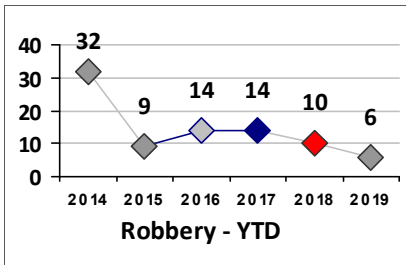

Part I Crime - Comparison Report

Providence Police Department

Through 5/5/2019
Week 18

District 7

4 Week Trend
4/8/2019 - 5/5/2019

Past 28 Days
4/8/2019 - 5/5/2019

Year to Date
January 1 - May 5

Violent Crime	Current Week	Last Week	Wk 16	Wk 15	Past 28 Days	Past 28 Days LY	Chg.	Current Year	Last Year	Chg.	Wght. 5yr Avg	Chg.
Homicide	0	0	0	0	0	0	--	0	1	-100%	0	--
Sex Offenses, Forcible*	0	0	0	0	0	3	--	5	11	-55%	9	-44%
Robbery Other	1	0	0	0	1	2	-50%	4	9	-56%	9	-56%
Robbery W Firearm	0	0	2	0	2	0	--	3	1	200%	5	-40%
Agg. Assault	0	0	0	2	2	5	-60%	13	29	-55%	27	-52%
Agg. Assault W Firearm	0	0	2	0	2	1	100%	3	5	-40%	10	-70%
Total	1	0	4	2	7	11	-36%	28	56	-50%	61	-54%

Property Crime	Current Week	Last Week	Wk 16	Wk 15	Past 28 Days	Past 28 Days LY	Chg.	Current Year	Last Year	Chg.	Wght. 5yr Avg	Chg.
Burglary	2	3	3	0	8	14	-43%	20	46	-57%	62	-68%
MV Theft	0	2	0	0	2	5	-60%	24	33	-27%	32	-25%
Larceny from MV	1	5	2	1	9	24	-63%	61	99	-38%	93	-34%
Larceny**	4	3	10	9	26	19	37%	99	125	-21%	111	-11%
Total	7	13	15	10	45	62	-27%	204	303	-33%	297	-31%

Other Crime	Current Week	Last Week	Wk 16	Wk 15	Past 28 Days	Past 28 Days LY	Chg.	Current Year	Last Year	Chg.	Wght. 5yr Avg	Chg.
Assault Other	7	6	7	8	28	24	17%	95	118	-19%	120	-21%
Vandalism	6	4	8	4	22	31	-29%	102	133	-23%	127	-20%
Drug Offenses	0	1	1	1	3	12	-75%	28	74	-62%	49	-43%
Weapons Offenses	1	2	0	3	6	4	50%	32	28	14%	25	28%
Liquor Law Violations	0	0	0	1	1	11	-91%	11	47	-77%	30	-63%
Total	14	13	16	17	60	82	-27%	268	400	-33%	351	-24%

Figures are preliminary and subject to further analysis and revision

* Sex Offenses, Forcible includes forcible rape, forcible sodomy, forcible fondling, sexual assault with an object

** Larceny includes shoplifting, pickpocket, pursesnatch, from building, bicycles, motor vehicle parts or accessories, and other.