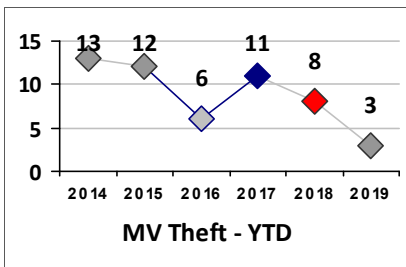

Part I Crime - Comparison Report

Providence Police Department

Through 5/5/2019
Week 18

District 8

4 Week Trend
4/8/2019 - 5/5/2019

Past 28 Days
4/8/2019 - 5/5/2019

Year to Date
January 1 - May 5

Violent Crime	Current Week	Last Week	Wk 16	Wk 15	Past 28 Days	Past 28 Days LY	Chg.	Current Year	Last Year	Chg.	Wght. 5yr Avg	Chg.
Homicide	0	0	0	0	0	0	--	0	0	0%	0	--
Sex Offenses, Forcible*	0	0	0	0	0	1	--	9	3	200%	2	350%
Robbery Other	1	0	1	0	2	0	--	3	0	300%	1	200%
Robbery W Firearm	0	0	0	0	0	0	--	0	0	0%	0	--
Agg. Assault	0	0	1	0	1	1	0%	7	7	0%	4	75%
Agg. Assault W Firearm	0	0	0	0	0	0	--	2	1	100%	2	0%
Total	1	0	2	0	3	2	50%	21	11	91%	9	133%

Property Crime	Current Week	Last Week	Wk 16	Wk 15	Past 28 Days	Past 28 Days LY	Chg.	Current Year	Last Year	Chg.	Wght. 5yr Avg	Chg.
Burglary	3	0	0	0	3	6	-50%	11	36	-69%	36	-69%
MV Theft	1	0	0	1	2	1	100%	4	8	-50%	10	-60%
Larceny from MV	2	0	2	0	4	16	-75%	44	50	-12%	57	-23%
Larceny**	2	3	4	0	9	11	-18%	38	43	-12%	42	-10%
Total	8	3	6	1	18	34	-47%	97	137	-29%	144	-33%

Other Crime	Current Week	Last Week	Wk 16	Wk 15	Past 28 Days	Past 28 Days LY	Chg.	Current Year	Last Year	Chg.	Wght. 5yr Avg	Chg.
Assault Other	1	0	0	4	5	7	-29%	29	26	12%	30	-3%
Vandalism	3	0	0	0	3	10	-70%	31	39	-21%	43	-28%
Drug Offenses	0	0	0	0	0	1	--	0	3	-100%	8	--
Weapons Offenses	0	0	0	0	0	0	--	2	6	-67%	4	-50%
Liquor Law Violations	0	0	0	0	0	0	--	0	0	0%	0	--
Total	4	0	0	4	8	18	-56%	62	74	-16%	84	-26%

Figures are preliminary and subject to further analysis and revision

* Sex Offenses, Forcible includes forcible rape, forcible sodomy, forcible fondling, sexual assault with an object

** Larceny includes shoplifting, pickpocket, pursesnatch, from building, bicycles, motor vehicle parts or accessories, and other.