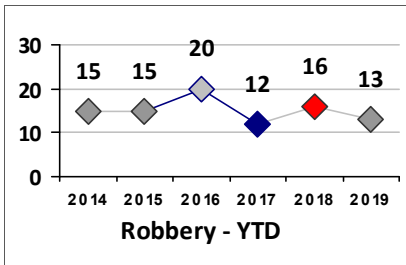

Part I Crime - Comparison Report

Providence Police Department

Through 5/5/2019
Week 18

District 5

4 Week Trend
4/8/2019 - 5/5/2019

Past 28 Days
4/8/2019 - 5/5/2019

Year to Date
January 1 - May 5

Violent Crime	Current Week	Last Week	Wk 16	Wk 15	Past 28 Days	Past 28 Days LY	Chg.	Current Year	Last Year	Chg.	Wght. 5yr Avg	Chg.
Homicide	0	0	0	0	0	0	--	0	0	0%	0	--
Sex Offenses, Forcible*	0	2	0	0	2	0	--	14	9	56%	10	40%
Robbery Other	2	1	1	0	4	5	-20%	10	18	-44%	13	-23%
Robbery W Firearm	1	0	0	0	1	1	0%	6	2	200%	4	50%
Agg. Assault	1	2	2	1	6	9	-33%	32	25	28%	21	52%
Agg. Assault W Firearm	1	0	0	0	1	0	--	5	3	67%	6	-17%
Total	5	5	3	1	14	15	-7%	67	57	18%	54	24%

Property Crime	Current Week	Last Week	Wk 16	Wk 15	Past 28 Days	Past 28 Days LY	Chg.	Current Year	Last Year	Chg.	Wght. 5yr Avg	Chg.
Burglary	3	4	1	2	10	5	100%	47	32	47%	53	-11%
MV Theft	0	4	2	2	8	8	0%	23	43	-47%	35	-34%
Larceny from MV	0	0	1	4	5	11	-55%	45	57	-21%	53	-15%
Larceny**	4	5	2	1	12	12	0%	65	85	-24%	74	-12%
Total	7	13	6	9	35	36	-3%	180	217	-17%	214	-16%

Other Crime	Current Week	Last Week	Wk 16	Wk 15	Past 28 Days	Past 28 Days LY	Chg.	Current Year	Last Year	Chg.	Wght. 5yr Avg	Chg.
Assault Other	2	9	9	1	21	31	-32%	75	123	-39%	111	-32%
Vandalism	6	9	12	4	31	21	48%	89	96	-7%	98	-9%
Drug Offenses	2	1	2	5	10	25	-60%	42	84	-50%	60	-30%
Weapons Offenses	0	0	0	2	2	6	-67%	17	14	21%	14	21%
Liquor Law Violations	0	0	0	0	0	0	--	0	0	0%	0	--
Total	10	19	23	12	64	83	-23%	223	317	-30%	282	-21%

Figures are preliminary and subject to further analysis and revision

* Sex Offenses, Forcible includes forcible rape, forcible sodomy, forcible fondling, sexual assault with an object

** Larceny includes shoplifting, pickpocket, pursesnatch, from building, bicycles, motor vehicle parts or accessories, and other.