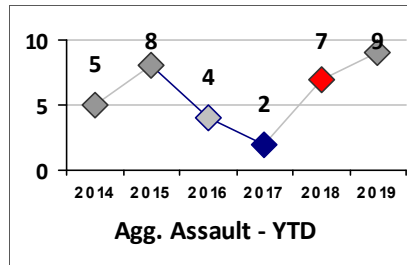

Part I Crime - Comparison Report

Providence Police Department

Through 5/5/2019
Week 18

District 8

4 Week Trend
4/8/2019 - 5/5/2019

Past 28 Days
4/8/2019 - 5/5/2019

Year to Date
January 1 - May 5

Violent Crime	Current Week	Last Week	Wk 16	Wk 15	Past 28 Days	Past 28 Days LY	Chg.	Current Year	Last Year	Chg.	Wght. 5yr Avg	Chg.
Homicide	0	0	0	0	0	0	--	0	0	0%	0	--
Sex Offenses, Forcible*	0	0	0	0	0	1	--	9	3	200%	2	350%
Robbery Other	1	0	1	0	2	0	--	3	0	300%	1	200%
Robbery W Firearm	0	0	0	0	0	0	--	0	0	0%	0	--
Agg. Assault	0	0	1	0	1	1	0%	7	7	0%	4	75%
Agg. Assault W Firearm	0	0	0	0	0	0	--	2	1	100%	2	0%
Total	1	0	2	0	3	2	50%	21	11	91%	9	133%

Property Crime	Current Week	Last Week	Wk 16	Wk 15	Past 28 Days	Past 28 Days LY	Chg.	Current Year	Last Year	Chg.	Wght. 5yr Avg	Chg.
Burglary	3	0	0	0	3	6	-50%	11	36	-69%	36	-69%
MV Theft	1	0	0	1	2	1	100%	4	8	-50%	10	-60%
Larceny from MV	2	0	2	0	4	16	-75%	44	50	-12%	57	-23%
Larceny**	2	3	4	0	9	11	-18%	38	43	-12%	42	-10%
Total	8	3	6	1	18	34	-47%	97	137	-29%	144	-33%

Other Crime	Current Week	Last Week	Wk 16	Wk 15	Past 28 Days	Past 28 Days LY	Chg.	Current Year	Last Year	Chg.	Wght. 5yr Avg	Chg.
Assault Other	1	0	0	4	5	7	-29%	29	26	12%	30	-3%
Vandalism	3	0	0	0	3	10	-70%	31	39	-21%	43	-28%
Drug Offenses	0	0	0	0	0	1	--	0	3	-100%	8	--
Weapons Offenses	0	0	0	0	0	0	--	2	6	-67%	4	-50%
Liquor Law Violations	0	0	0	0	0	0	--	0	0	0%	0	--
Total	4	0	0	4	8	18	-56%	62	74	-16%	84	-26%

Figures are preliminary and subject to further analysis and revision

* Sex Offenses, Forcible includes forcible rape, forcible sodomy, forcible fondling, sexual assault with an object

** Larceny includes shoplifting, pickpocket, pursesnatch, from building, bicycles, motor vehicle parts or accessories, and other.