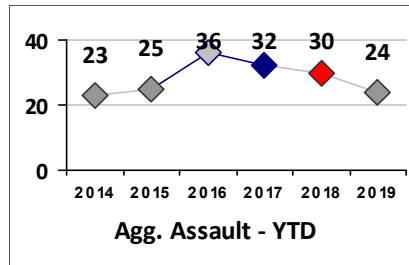

Part I Crime - Comparison Report

Providence Police Department

Through 5/5/2019
Week 18

District 2

4 Week Trend
4/8/2019 - 5/5/2019

Past 28 Days
4/8/2019 - 5/5/2019

Year to Date
January 1 - May 5

Violent Crime	Current Week	Last Week	Wk 16	Wk 15	Past 28 Days	Past 28 Days LY	Chg.	Current Year	Last Year	Chg.	Wght. 5yr Avg	Chg.
Homicide	0	0	1	0	1	0	--	1	0	100%	0	--
Sex Offenses, Forcible*	1	1	1	1	4	0	--	9	17	-47%	15	-40%
Robbery Other	1	0	0	0	1	3	-67%	7	8	-13%	11	-36%
Robbery W Firearm	0	0	0	0	0	0	--	4	5	-20%	7	-43%
Agg. Assault	0	1	1	0	2	6	-67%	21	19	11%	20	5%
Agg. Assault W Firearm	0	0	0	0	0	2	--	4	11	-64%	13	-69%
Total	2	2	3	1	8	11	-27%	46	60	-23%	64	-28%

Property Crime	Current Week	Last Week	Wk 16	Wk 15	Past 28 Days	Past 28 Days LY	Chg.	Current Year	Last Year	Chg.	Wght. 5yr Avg	Chg.
Burglary	2	1	2	0	5	6	-17%	19	36	-47%	43	-56%
MV Theft	3	1	2	0	6	9	-33%	26	44	-41%	38	-32%
Larceny from MV	7	3	5	1	16	5	220%	78	57	37%	56	39%
Larceny**	9	4	6	4	23	22	5%	79	95	-17%	90	-12%
Total	21	9	15	5	50	42	19%	202	232	-13%	227	-11%

Other Crime	Current Week	Last Week	Wk 16	Wk 15	Past 28 Days	Past 28 Days LY	Chg.	Current Year	Last Year	Chg.	Wght. 5yr Avg	Chg.
Assault Other	3	6	10	3	22	17	29%	104	110	-5%	108	-4%
Vandalism	6	2	6	2	16	18	-11%	73	95	-23%	89	-18%
Drug Offenses	2	2	0	7	11	15	-27%	50	51	-2%	42	19%
Weapons Offenses	1	0	0	0	1	8	-88%	25	22	14%	24	4%
Liquor Law Violations	0	0	0	0	0	0	--	0	0	0%	0	--
Total	12	10	16	12	50	58	-14%	252	278	-9%	263	-4%

Figures are preliminary and subject to further analysis and revision

* Sex Offenses, Forcible includes forcible rape, forcible sodomy, forcible fondling, sexual assault with an object

** Larceny includes shoplifting, pickpocket, pursesnatch, from building, bicycles, motor vehicle parts or accessories, and other.