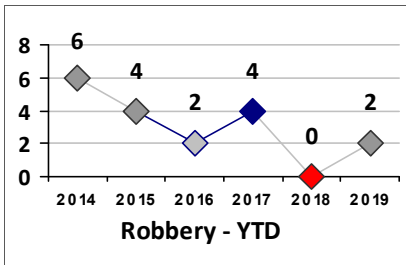

Part I Crime - Comparison Report

Providence Police Department

Through 5/5/2019
Week 18

District 9

4 Week Trend
4/8/2019 - 5/5/2019

Past 28 Days
4/8/2019 - 5/5/2019

Year to Date
January 1 - May 5

Violent Crime	Current Week	Last Week	Wk 16	Wk 15	Past 28 Days	Past 28 Days LY	Chg.	Current Year	Last Year	Chg.	Wght. 5yr Avg	Chg.
Homicide	0	0	0	0	0	0	--	0	0	0%	0	--
Sex Offenses, Forcible*	1	0	0	0	1	1	0%	2	2	0%	2	0%
Robbery Other	0	0	0	0	0	0	--	0	0	0%	2	--
Robbery W Firearm	0	0	0	0	0	0	--	0	0	0%	1	--
Agg. Assault	0	0	0	0	0	0	--	2	3	-33%	2	0%
Agg. Assault W Firearm	0	0	0	0	0	0	--	0	1	-100%	1	--
Total	1	0	0	0	1	1	0%	4	6	-33%	8	-50%

Property Crime	Current Week	Last Week	Wk 16	Wk 15	Past 28 Days	Past 28 Days LY	Chg.	Current Year	Last Year	Chg.	Wght. 5yr Avg	Chg.
Burglary	3	1	3	2	9	12	-25%	31	43	-28%	31	0%
MV Theft	1	0	1	0	2	4	-50%	4	10	-60%	9	-56%
Larceny from MV	7	6	8	4	25	6	317%	56	108	-48%	96	-42%
Larceny**	3	0	4	3	10	6	67%	35	43	-19%	46	-24%
Total	14	7	16	9	46	28	64%	126	204	-38%	181	-30%

Other Crime	Current Week	Last Week	Wk 16	Wk 15	Past 28 Days	Past 28 Days LY	Chg.	Current Year	Last Year	Chg.	Wght. 5yr Avg	Chg.
Assault Other	1	0	1	0	2	4	-50%	17	17	0%	20	-15%
Vandalism	3	0	4	2	9	4	125%	31	48	-35%	40	-23%
Drug Offenses	0	0	0	2	2	0	--	3	5	-40%	4	-25%
Weapons Offenses	0	1	0	0	1	0	--	1	4	-75%	3	-67%
Liquor Law Violations	0	0	0	0	0	0	--	0	0	0%	2	--
Total	4	1	5	4	14	8	75%	52	74	-30%	68	-24%

Figures are preliminary and subject to further analysis and revision

* Sex Offenses, Forcible includes forcible rape, forcible sodomy, forcible fondling, sexual assault with an object

** Larceny includes shoplifting, pickpocket, pursesnatch, from building, bicycles, motor vehicle parts or accessories, and other.