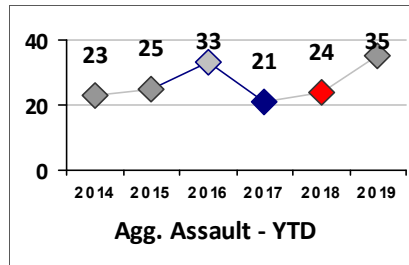

Part I Crime - Comparison Report

Providence Police Department

Through 5/5/2019
Week 18

District 5

4 Week Trend
4/8/2019 - 5/5/2019

Past 28 Days
4/8/2019 - 5/5/2019

Year to Date
January 1 - May 5

Violent Crime	Current Week	Last Week	Wk 16	Wk 15	Past 28 Days	Past 28 Days LY	Chg.	Current Year	Last Year	Chg.	Wght. 5yr Avg	Chg.
Homicide	0	0	0	0	0	0	--	0	0	0%	0	--
Sex Offenses, Forcible*	0	2	0	0	2	0	--	14	9	56%	10	40%
Robbery Other	2	1	1	0	4	5	-20%	10	18	-44%	13	-23%
Robbery W Firearm	1	0	0	0	1	1	0%	6	2	200%	4	50%
Agg. Assault	1	2	2	1	6	9	-33%	32	25	28%	21	52%
Agg. Assault W Firearm	1	0	0	0	1	0	--	5	3	67%	6	-17%
Total	5	5	3	1	14	15	-7%	67	57	18%	54	24%

Property Crime	Current Week	Last Week	Wk 16	Wk 15	Past 28 Days	Past 28 Days LY	Chg.	Current Year	Last Year	Chg.	Wght. 5yr Avg	Chg.
Burglary	3	4	1	2	10	5	100%	47	32	47%	53	-11%
MV Theft	0	4	2	2	8	8	0%	23	43	-47%	35	-34%
Larceny from MV	0	0	1	4	5	11	-55%	45	57	-21%	53	-15%
Larceny**	4	5	2	1	12	12	0%	65	85	-24%	74	-12%
Total	7	13	6	9	35	36	-3%	180	217	-17%	214	-16%

Other Crime	Current Week	Last Week	Wk 16	Wk 15	Past 28 Days	Past 28 Days LY	Chg.	Current Year	Last Year	Chg.	Wght. 5yr Avg	Chg.
Assault Other	2	9	9	1	21	31	-32%	75	123	-39%	111	-32%
Vandalism	6	9	12	4	31	21	48%	89	96	-7%	98	-9%
Drug Offenses	2	1	2	5	10	25	-60%	42	84	-50%	60	-30%
Weapons Offenses	0	0	0	2	2	6	-67%	17	14	21%	14	21%
Liquor Law Violations	0	0	0	0	0	0	--	0	0	0%	0	--
Total	10	19	23	12	64	83	-23%	223	317	-30%	282	-21%

Figures are preliminary and subject to further analysis and revision

* Sex Offenses, Forcible includes forcible rape, forcible sodomy, forcible fondling, sexual assault with an object

** Larceny includes shoplifting, pickpocket, pursesnatch, from building, bicycles, motor vehicle parts or accessories, and other.