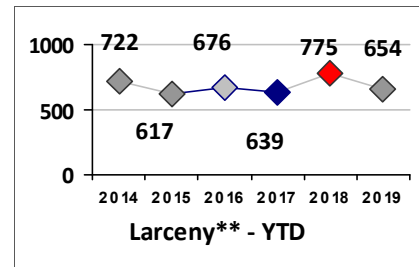

Through 5/5/2019
Week 18

Citywide

4 Week Trend
4/8/2019 - 5/5/2019

Past 28 Days
4/8/2019 - 5/5/2019

Year to Date
January 1 - May 5

Violent Crime	Current Week	Last Week	Wk 16	Wk 15	Past 28 Days	Past 28 Days LY	Chg.	Current Year	Last Year	Chg.	Wght. 5yr Avg	Chg.	
	Homicide	0	0	1	0	1	0	100%	3	3	0%	2	50%
Sex Offenses, Forcible*	4	5	2	2	13	12	8%	67	77	-13%	71	-6%	
Robbery W Firearm	1	1	2	2	6	4	50%	24	21	14%	29	-17%	
Robbery Other	7	1	3	1	12	20	-40%	49	67	-27%	70	-30%	
Agg. Assault W Firearm	2	0	2	1	5	5	0%	25	33	-24%	43	-42%	
Agg. Assault	3	3	9	9	24	32	-25%	123	141	-13%	126	-2%	
Total	17	10	19	15	61	73	-16%	291	342	-15%	341	-15%	

Property Crime	Current Week	Last Week	Wk 16	Wk 15	Past 28 Days	Past 28 Days LY	Chg.	Current Year	Last Year	Chg.	Wght. 5yr Avg	Chg.	
	Burglary	22	21	15	8	66	72	-8%	233	295	-21%	340	-31%
MV Theft	8	16	10	11	45	46	-2%	175	245	-29%	223	-22%	
Larceny from MV	33	36	36	17	122	143	-15%	603	718	-16%	661	-9%	
Larceny**	34	44	47	41	166	174	-5%	719	820	-12%	743	-3%	
Total	97	117	108	77	399	435	-8%	1730	2078	-17%	1967	-12%	

Other Crime	Current Week	Last Week	Wk 16	Wk 15	Past 28 Days	Past 28 Days LY	Chg.	Current Year	Last Year	Chg.	Wght. 5yr Avg	Chg.	
	Assault Other	37	32	48	33	150	161	-7%	627	719	-13%	701	-11%
Vandalism	40	42	50	26	158	135	17%	589	709	-17%	682	-14%	
Weapons Offenses	3	4	1	8	16	35	-54%	117	125	-6%	121	-3%	
Drug Offenses	9	8	6	20	43	87	-51%	253	386	-34%	304	-17%	
Liquor Law Violations	0	0	0	1	1	17	-94%	16	56	-71%	46	-65%	
Total	89	86	105	88	368	435	-15%	1602	1995	-20%	1853	-14%	

Figures are preliminary and subject to further analysis and revision

* Sex Offenses, Forcible includes forcible rape, forcible sodomy, forcible fondling, sexual assault with an object

** Larceny includes shoplifting, pickpocket, pursesnatch, from building, bicycles, motor vehicle parts or accessories, and other.