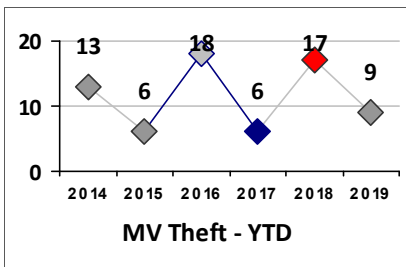

Part I Crime - Comparison Report

Providence Police Department

Through 5/5/2019
Week 18

District 3

4 Week Trend
4/8/2019 - 5/5/2019

Past 28 Days
4/8/2019 - 5/5/2019

Year to Date
January 1 - May 5

Violent Crime	Current Week	Last Week	Wk 16	Wk 15	Past 28 Days	Past 28 Days LY	Chg.	Current Year	Last Year	Chg.	Wght. 5yr Avg	Chg.
Homicide	0	0	0	0	0	0	--	0	1	-100%	0	--
Sex Offenses, Forcible*	0	0	0	0	0	0	--	3	2	50%	4	-25%
Robbery Other	0	0	0	0	0	0	--	0	2	-100%	2	--
Robbery W Firearm	0	1	0	1	2	0	--	4	2	100%	1	300%
Agg. Assault	0	0	0	1	1	1	0%	4	2	100%	6	-33%
Agg. Assault W Firearm	0	0	0	0	0	1	--	3	3	0%	2	50%
Total	0	1	0	2	3	2	50%	14	12	17%	15	-7%

Property Crime	Current Week	Last Week	Wk 16	Wk 15	Past 28 Days	Past 28 Days LY	Chg.	Current Year	Last Year	Chg.	Wght. 5yr Avg	Chg.
Burglary	2	3	0	1	6	2	200%	13	16	-19%	19	-32%
MV Theft	0	0	0	0	0	2	--	9	17	-47%	13	-31%
Larceny from MV	3	0	1	1	5	10	-50%	39	35	11%	31	26%
Larceny**	1	0	1	4	6	12	-50%	39	37	5%	43	-9%
Total	6	3	2	6	17	26	-35%	100	105	-5%	106	-6%

Other Crime	Current Week	Last Week	Wk 16	Wk 15	Past 28 Days	Past 28 Days LY	Chg.	Current Year	Last Year	Chg.	Wght. 5yr Avg	Chg.
Assault Other	3	2	2	5	12	11	9%	41	30	37%	39	5%
Vandalism	2	2	1	1	6	10	-40%	29	32	-9%	36	-19%
Drug Offenses	0	0	0	0	0	6	--	17	28	-39%	26	-35%
Weapons Offenses	0	0	1	1	2	5	-60%	7	12	-42%	7	0%
Liquor Law Violations	0	0	0	0	0	0	--	0	0	0%	1	--
Total	5	4	4	7	20	32	-38%	94	102	-8%	108	-13%

Figures are preliminary and subject to further analysis and revision

* Sex Offenses, Forcible includes forcible rape, forcible sodomy, forcible fondling, sexual assault with an object

** Larceny includes shoplifting, pickpocket, pursesnatch, from building, bicycles, motor vehicle parts or accessories, and other.