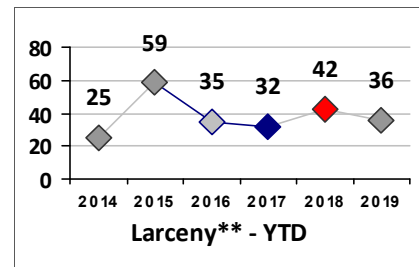

Part I Crime - Comparison Report

Providence Police Department

Through 5/5/2019
Week 18

District 8

4 Week Trend
4/8/2019 - 5/5/2019

Past 28 Days
4/8/2019 - 5/5/2019

Year to Date
January 1 - May 5

Violent Crime	Current Week	Last Week	Wk 16	Wk 15	Past 28 Days	Past 28 Days LY	Chg.	Current Year	Last Year	Chg.	Wght. 5yr Avg	Chg.
Homicide	0	0	0	0	0	0	--	0	0	0%	0	--
Sex Offenses, Forcible*	0	0	0	0	0	1	--	9	3	200%	2	350%
Robbery Other	1	0	1	0	2	0	--	3	0	300%	1	200%
Robbery W Firearm	0	0	0	0	0	0	--	0	0	0%	0	--
Agg. Assault	0	0	1	0	1	1	0%	7	7	0%	4	75%
Agg. Assault W Firearm	0	0	0	0	0	0	--	2	1	100%	2	0%
Total	1	0	2	0	3	2	50%	21	11	91%	9	133%

Property Crime	Current Week	Last Week	Wk 16	Wk 15	Past 28 Days	Past 28 Days LY	Chg.	Current Year	Last Year	Chg.	Wght. 5yr Avg	Chg.
Burglary	3	0	0	0	3	6	-50%	11	36	-69%	36	-69%
MV Theft	1	0	0	1	2	1	100%	4	8	-50%	10	-60%
Larceny from MV	2	0	2	0	4	16	-75%	44	50	-12%	57	-23%
Larceny**	2	3	4	0	9	11	-18%	38	43	-12%	42	-10%
Total	8	3	6	1	18	34	-47%	97	137	-29%	144	-33%

Other Crime	Current Week	Last Week	Wk 16	Wk 15	Past 28 Days	Past 28 Days LY	Chg.	Current Year	Last Year	Chg.	Wght. 5yr Avg	Chg.
Assault Other	1	0	0	4	5	7	-29%	29	26	12%	30	-3%
Vandalism	3	0	0	0	3	10	-70%	31	39	-21%	43	-28%
Drug Offenses	0	0	0	0	0	1	--	0	3	-100%	8	--
Weapons Offenses	0	0	0	0	0	0	--	2	6	-67%	4	-50%
Liquor Law Violations	0	0	0	0	0	0	--	0	0	0%	0	--
Total	4	0	0	4	8	18	-56%	62	74	-16%	84	-26%

Figures are preliminary and subject to further analysis and revision

* Sex Offenses, Forcible includes forcible rape, forcible sodomy, forcible fondling, sexual assault with an object

** Larceny includes shoplifting, pickpocket, pursesnatch, from building, bicycles, motor vehicle parts or accessories, and other.