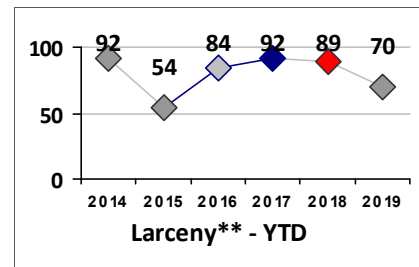

Part I Crime - Comparison Report

Providence Police Department

Through 5/5/2019
Week 18

District 2

4 Week Trend
4/8/2019 - 5/5/2019

Past 28 Days
4/8/2019 - 5/5/2019

Year to Date
January 1 - May 5

Violent Crime	Current Week	Last Week	Wk 16	Wk 15	Past 28 Days	Past 28 Days LY	Chg.	Current Year	Last Year	Chg.	Wght. 5yr Avg	Chg.
Homicide	0	0	1	0	1	0	--	1	0	100%	0	--
Sex Offenses, Forcible*	1	1	1	1	4	0	--	9	17	-47%	15	-40%
Robbery Other	1	0	0	0	1	3	-67%	7	8	-13%	11	-36%
Robbery W Firearm	0	0	0	0	0	0	--	4	5	-20%	7	-43%
Agg. Assault	0	1	1	0	2	6	-67%	21	19	11%	20	5%
Agg. Assault W Firearm	0	0	0	0	0	2	--	4	11	-64%	13	-69%
Total	2	2	3	1	8	11	-27%	46	60	-23%	64	-28%

Property Crime	Current Week	Last Week	Wk 16	Wk 15	Past 28 Days	Past 28 Days LY	Chg.	Current Year	Last Year	Chg.	Wght. 5yr Avg	Chg.
Burglary	2	1	2	0	5	6	-17%	19	36	-47%	43	-56%
MV Theft	3	1	2	0	6	9	-33%	26	44	-41%	38	-32%
Larceny from MV	7	3	5	1	16	5	220%	78	57	37%	56	39%
Larceny**	9	4	6	4	23	22	5%	79	95	-17%	90	-12%
Total	21	9	15	5	50	42	19%	202	232	-13%	227	-11%

Other Crime	Current Week	Last Week	Wk 16	Wk 15	Past 28 Days	Past 28 Days LY	Chg.	Current Year	Last Year	Chg.	Wght. 5yr Avg	Chg.
Assault Other	3	6	10	3	22	17	29%	104	110	-5%	108	-4%
Vandalism	6	2	6	2	16	18	-11%	73	95	-23%	89	-18%
Drug Offenses	2	2	0	7	11	15	-27%	50	51	-2%	42	19%
Weapons Offenses	1	0	0	0	1	8	-88%	25	22	14%	24	4%
Liquor Law Violations	0	0	0	0	0	0	--	0	0	0%	0	--
Total	12	10	16	12	50	58	-14%	252	278	-9%	263	-4%

Figures are preliminary and subject to further analysis and revision

* Sex Offenses, Forcible includes forcible rape, forcible sodomy, forcible fondling, sexual assault with an object

** Larceny includes shoplifting, pickpocket, pursesnatch, from building, bicycles, motor vehicle parts or accessories, and other.