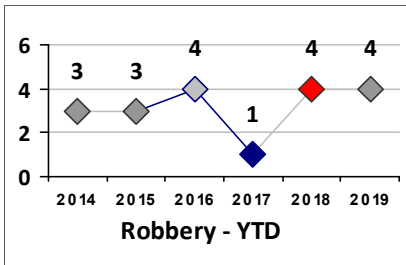

Part I Crime - Comparison Report

Providence Police Department

Through 5/5/2019
Week 18

District 3

4 Week Trend
4/8/2019 - 5/5/2019

Past 28 Days
4/8/2019 - 5/5/2019

Year to Date
January 1 - May 5

Violent Crime	Current Week	Last Week	Wk 16	Wk 15	Past 28 Days	Past 28 Days LY	Chg.	Current Year	Last Year	Chg.	Wght. 5yr Avg	Chg.
Homicide	0	0	0	0	0	0	--	0	1	-100%	0	--
Sex Offenses, Forcible*	0	0	0	0	0	0	--	3	2	50%	4	-25%
Robbery Other	0	0	0	0	0	0	--	0	2	-100%	2	--
Robbery W Firearm	0	1	0	1	2	0	--	4	2	100%	1	300%
Agg. Assault	0	0	0	1	1	1	0%	4	2	100%	6	-33%
Agg. Assault W Firearm	0	0	0	0	0	1	--	3	3	0%	2	50%
Total	0	1	0	2	3	2	50%	14	12	17%	15	-7%

Property Crime	Current Week	Last Week	Wk 16	Wk 15	Past 28 Days	Past 28 Days LY	Chg.	Current Year	Last Year	Chg.	Wght. 5yr Avg	Chg.
Burglary	2	3	0	1	6	2	200%	13	16	-19%	19	-32%
MV Theft	0	0	0	0	0	2	--	9	17	-47%	13	-31%
Larceny from MV	3	0	1	1	5	10	-50%	39	35	11%	31	26%
Larceny**	1	0	1	4	6	12	-50%	39	37	5%	43	-9%
Total	6	3	2	6	17	26	-35%	100	105	-5%	106	-6%

Other Crime	Current Week	Last Week	Wk 16	Wk 15	Past 28 Days	Past 28 Days LY	Chg.	Current Year	Last Year	Chg.	Wght. 5yr Avg	Chg.
Assault Other	3	2	2	5	12	11	9%	41	30	37%	39	5%
Vandalism	2	2	1	1	6	10	-40%	29	32	-9%	36	-19%
Drug Offenses	0	0	0	0	0	6	--	17	28	-39%	26	-35%
Weapons Offenses	0	0	1	1	2	5	-60%	7	12	-42%	7	0%
Liquor Law Violations	0	0	0	0	0	0	--	0	0	0%	1	--
Total	5	4	4	7	20	32	-38%	94	102	-8%	108	-13%

Figures are preliminary and subject to further analysis and revision

* Sex Offenses, Forcible includes forcible rape, forcible sodomy, forcible fondling, sexual assault with an object

** Larceny includes shoplifting, pickpocket, pursesnatch, from building, bicycles, motor vehicle parts or accessories, and other.