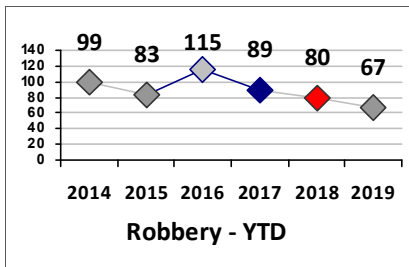

Through 5/5/2019
Week 18

Citywide

4 Week Trend
4/8/2019 - 5/5/2019

Past 28 Days
4/8/2019 - 5/5/2019

Year to Date
January 1 - May 5

Violent Crime	Current Week	Last Week	Wk 16	Wk 15	Past 28 Days	Past 28 Days LY	Chg.	Current Year	Last Year	Chg.	Wght. 5yr Avg	Chg.	
	Homicide	0	0	1	0	1	0	100%	3	3	0%	2	50%
Sex Offenses, Forcible*	4	5	2	2	13	12	8%	67	77	-13%	71	-6%	
Robbery W Firearm	1	1	2	2	6	4	50%	24	21	14%	29	-17%	
Robbery Other	7	1	3	1	12	20	-40%	49	67	-27%	70	-30%	
Agg. Assault W Firearm	2	0	2	1	5	5	0%	25	33	-24%	43	-42%	
Agg. Assault	3	3	9	9	24	32	-25%	123	141	-13%	126	-2%	
Total	17	10	19	15	61	73	-16%	291	342	-15%	341	-15%	

Property Crime	Current Week	Last Week	Wk 16	Wk 15	Past 28 Days	Past 28 Days LY	Chg.	Current Year	Last Year	Chg.	Wght. 5yr Avg	Chg.	
	Burglary	22	21	15	8	66	72	-8%	233	295	-21%	340	-31%
MV Theft	8	16	10	11	45	46	-2%	175	245	-29%	223	-22%	
Larceny from MV	33	36	36	17	122	143	-15%	603	718	-16%	661	-9%	
Larceny**	34	44	47	41	166	174	-5%	719	820	-12%	743	-3%	
Total	97	117	108	77	399	435	-8%	1730	2078	-17%	1967	-12%	

Other Crime	Current Week	Last Week	Wk 16	Wk 15	Past 28 Days	Past 28 Days LY	Chg.	Current Year	Last Year	Chg.	Wght. 5yr Avg	Chg.	
	Assault Other	37	32	48	33	150	161	-7%	627	719	-13%	701	-11%
Vandalism	40	42	50	26	158	135	17%	589	709	-17%	682	-14%	
Weapons Offenses	3	4	1	8	16	35	-54%	117	125	-6%	121	-3%	
Drug Offenses	9	8	6	20	43	87	-51%	253	386	-34%	304	-17%	
Liquor Law Violations	0	0	0	1	1	17	-94%	16	56	-71%	46	-65%	
Total	89	86	105	88	368	435	-15%	1602	1995	-20%	1853	-14%	

Figures are preliminary and subject to further analysis and revision

* Sex Offenses, Forcible includes forcible rape, forcible sodomy, forcible fondling, sexual assault with an object

** Larceny includes shoplifting, pickpocket, pursesnatch, from building, bicycles, motor vehicle parts or accessories, and other.