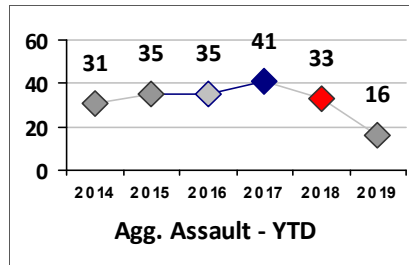

Part I Crime - Comparison Report

Providence Police Department

Through 5/5/2019
Week 18

District 7

4 Week Trend
4/8/2019 - 5/5/2019

Past 28 Days
4/8/2019 - 5/5/2019

Year to Date
January 1 - May 5

Violent Crime	Current Week	Last Week	Wk 16	Wk 15	Past 28 Days	Past 28 Days LY	Chg.	Current Year	Last Year	Chg.	Wght. 5yr Avg	Chg.
Homicide	0	0	0	0	0	0	--	0	1	-100%	0	--
Sex Offenses, Forcible*	0	0	0	0	0	3	--	5	11	-55%	9	-44%
Robbery Other	1	0	0	0	1	2	-50%	4	9	-56%	9	-56%
Robbery W Firearm	0	0	2	0	2	0	--	3	1	200%	5	-40%
Agg. Assault	0	0	0	2	2	5	-60%	13	29	-55%	27	-52%
Agg. Assault W Firearm	0	0	2	0	2	1	100%	3	5	-40%	10	-70%
Total	1	0	4	2	7	11	-36%	28	56	-50%	61	-54%

Property Crime	Current Week	Last Week	Wk 16	Wk 15	Past 28 Days	Past 28 Days LY	Chg.	Current Year	Last Year	Chg.	Wght. 5yr Avg	Chg.
Burglary	2	3	3	0	8	14	-43%	20	46	-57%	62	-68%
MV Theft	0	2	0	0	2	5	-60%	24	33	-27%	32	-25%
Larceny from MV	1	5	2	1	9	24	-63%	61	99	-38%	93	-34%
Larceny**	4	3	10	9	26	19	37%	99	125	-21%	111	-11%
Total	7	13	15	10	45	62	-27%	204	303	-33%	297	-31%

Other Crime	Current Week	Last Week	Wk 16	Wk 15	Past 28 Days	Past 28 Days LY	Chg.	Current Year	Last Year	Chg.	Wght. 5yr Avg	Chg.
Assault Other	7	6	7	8	28	24	17%	95	118	-19%	120	-21%
Vandalism	6	4	8	4	22	31	-29%	102	133	-23%	127	-20%
Drug Offenses	0	1	1	1	3	12	-75%	28	74	-62%	49	-43%
Weapons Offenses	1	2	0	3	6	4	50%	32	28	14%	25	28%
Liquor Law Violations	0	0	0	1	1	11	-91%	11	47	-77%	30	-63%
Total	14	13	16	17	60	82	-27%	268	400	-33%	351	-24%

Figures are preliminary and subject to further analysis and revision

* Sex Offenses, Forcible includes forcible rape, forcible sodomy, forcible fondling, sexual assault with an object

** Larceny includes shoplifting, pickpocket, pursesnatch, from building, bicycles, motor vehicle parts or accessories, and other.