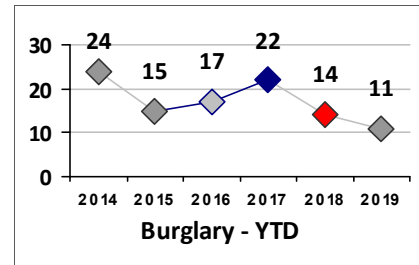

Part I Crime - Comparison Report

Providence Police Department

Through 5/5/2019
Week 18

District 3

4 Week Trend
4/8/2019 - 5/5/2019

Past 28 Days
4/8/2019 - 5/5/2019

Year to Date
January 1 - May 5

Violent Crime	Current Week	Last Week	Wk 16	Wk 15	Past 28 Days	Past 28 Days LY	Chg.	Current Year	Last Year	Chg.	Wght. 5yr Avg	Chg.
Homicide	0	0	0	0	0	0	--	0	1	-100%	0	--
Sex Offenses, Forcible*	0	0	0	0	0	0	--	3	2	50%	4	-25%
Robbery Other	0	0	0	0	0	0	--	0	2	-100%	2	--
Robbery W Firearm	0	1	0	1	2	0	--	4	2	100%	1	300%
Agg. Assault	0	0	0	1	1	1	0%	4	2	100%	6	-33%
Agg. Assault W Firearm	0	0	0	0	0	1	--	3	3	0%	2	50%
Total	0	1	0	2	3	2	50%	14	12	17%	15	-7%

Property Crime	Current Week	Last Week	Wk 16	Wk 15	Past 28 Days	Past 28 Days LY	Chg.	Current Year	Last Year	Chg.	Wght. 5yr Avg	Chg.
Burglary	2	3	0	1	6	2	200%	13	16	-19%	19	-32%
MV Theft	0	0	0	0	0	2	--	9	17	-47%	13	-31%
Larceny from MV	3	0	1	1	5	10	-50%	39	35	11%	31	26%
Larceny**	1	0	1	4	6	12	-50%	39	37	5%	43	-9%
Total	6	3	2	6	17	26	-35%	100	105	-5%	106	-6%

Other Crime	Current Week	Last Week	Wk 16	Wk 15	Past 28 Days	Past 28 Days LY	Chg.	Current Year	Last Year	Chg.	Wght. 5yr Avg	Chg.
Assault Other	3	2	2	5	12	11	9%	41	30	37%	39	5%
Vandalism	2	2	1	1	6	10	-40%	29	32	-9%	36	-19%
Drug Offenses	0	0	0	0	0	6	--	17	28	-39%	26	-35%
Weapons Offenses	0	0	1	1	2	5	-60%	7	12	-42%	7	0%
Liquor Law Violations	0	0	0	0	0	0	--	0	0	0%	1	--
Total	5	4	4	7	20	32	-38%	94	102	-8%	108	-13%

Figures are preliminary and subject to further analysis and revision

* Sex Offenses, Forcible includes forcible rape, forcible sodomy, forcible fondling, sexual assault with an object

** Larceny includes shoplifting, pickpocket, pursesnatch, from building, bicycles, motor vehicle parts or accessories, and other.