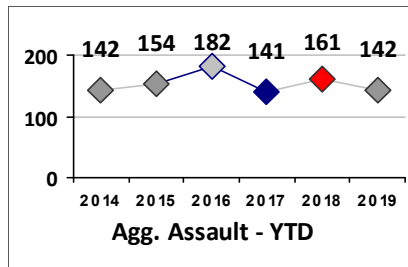

Part I Crime - Comparison Report

Providence Police Department

Through 5/5/2019
Week 18

Citywide

4 Week Trend
4/8/2019 - 5/5/2019

Past 28 Days
4/8/2019 - 5/5/2019

Year to Date
January 1 - May 5

Violent Crime	Current Week	Last Week	Wk 16	Wk 15	Past 28 Days	Past 28 Days LY	Chg.	Current Year	Last Year	Chg.	Wght. 5yr Avg	Chg.
	Homicide	0	0	1	0	1	0	100%	3	3	0%	2
Sex Offenses, Forcible*	4	5	2	2	13	12	8%	67	77	-13%	71	-6%
Robbery W Firearm	1	1	2	2	6	4	50%	24	21	14%	29	-17%
Robbery Other	7	1	3	1	12	20	-40%	49	67	-27%	70	-30%
Agg. Assault W Firearm	2	0	2	1	5	5	0%	25	33	-24%	43	-42%
Agg. Assault	3	3	9	9	24	32	-25%	123	141	-13%	126	-2%
Total	17	10	19	15	61	73	-16%	291	342	-15%	341	-15%

Property Crime	Current Week	Last Week	Wk 16	Wk 15	Past 28 Days	Past 28 Days LY	Chg.	Current Year	Last Year	Chg.	Wght. 5yr Avg	Chg.
	Burglary	22	21	15	8	66	72	-8%	233	295	-21%	340
MV Theft	8	16	10	11	45	46	-2%	175	245	-29%	223	-22%
Larceny from MV	33	36	36	17	122	143	-15%	603	718	-16%	661	-9%
Larceny**	34	44	47	41	166	174	-5%	719	820	-12%	743	-3%
Total	97	117	108	77	399	435	-8%	1730	2078	-17%	1967	-12%

Other Crime	Current Week	Last Week	Wk 16	Wk 15	Past 28 Days	Past 28 Days LY	Chg.	Current Year	Last Year	Chg.	Wght. 5yr Avg	Chg.
	Assault Other	37	32	48	33	150	161	-7%	627	719	-13%	701
Vandalism	40	42	50	26	158	135	17%	589	709	-17%	682	-14%
Weapons Offenses	3	4	1	8	16	35	-54%	117	125	-6%	121	-3%
Drug Offenses	9	8	6	20	43	87	-51%	253	386	-34%	304	-17%
Liquor Law Violations	0	0	0	1	1	17	-94%	16	56	-71%	46	-65%
Total	89	86	105	88	368	435	-15%	1602	1995	-20%	1853	-14%