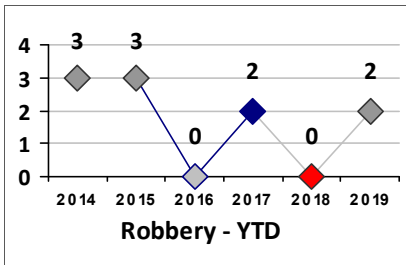

Part I Crime - Comparison Report

Providence Police Department

Through 5/5/2019
Week 18

District 8

4 Week Trend
4/8/2019 - 5/5/2019

Past 28 Days
4/8/2019 - 5/5/2019

Year to Date
January 1 - May 5

Violent Crime	Current Week	Last Week	Wk 16	Wk 15	Past 28 Days	Past 28 Days LY	Chg.	Current Year	Last Year	Chg.	Wght. 5yr Avg	Chg.
Homicide	0	0	0	0	0	0	--	0	0	0%	0	--
Sex Offenses, Forcible*	0	0	0	0	0	1	--	9	3	200%	2	350%
Robbery Other	1	0	1	0	2	0	--	3	0	300%	1	200%
Robbery W Firearm	0	0	0	0	0	0	--	0	0	0%	0	--
Agg. Assault	0	0	1	0	1	1	0%	7	7	0%	4	75%
Agg. Assault W Firearm	0	0	0	0	0	0	--	2	1	100%	2	0%
Total	1	0	2	0	3	2	50%	21	11	91%	9	133%

Property Crime	Current Week	Last Week	Wk 16	Wk 15	Past 28 Days	Past 28 Days LY	Chg.	Current Year	Last Year	Chg.	Wght. 5yr Avg	Chg.
Burglary	3	0	0	0	3	6	-50%	11	36	-69%	36	-69%
MV Theft	1	0	0	1	2	1	100%	4	8	-50%	10	-60%
Larceny from MV	2	0	2	0	4	16	-75%	44	50	-12%	57	-23%
Larceny**	2	3	4	0	9	11	-18%	38	43	-12%	42	-10%
Total	8	3	6	1	18	34	-47%	97	137	-29%	144	-33%

Other Crime	Current Week	Last Week	Wk 16	Wk 15	Past 28 Days	Past 28 Days LY	Chg.	Current Year	Last Year	Chg.	Wght. 5yr Avg	Chg.
Assault Other	1	0	0	4	5	7	-29%	29	26	12%	30	-3%
Vandalism	3	0	0	0	3	10	-70%	31	39	-21%	43	-28%
Drug Offenses	0	0	0	0	0	1	--	0	3	-100%	8	--
Weapons Offenses	0	0	0	0	0	0	--	2	6	-67%	4	-50%
Liquor Law Violations	0	0	0	0	0	0	--	0	0	0%	0	--
Total	4	0	0	4	8	18	-56%	62	74	-16%	84	-26%

Figures are preliminary and subject to further analysis and revision

* Sex Offenses, Forcible includes forcible rape, forcible sodomy, forcible fondling, sexual assault with an object

** Larceny includes shoplifting, pickpocket, pursesnatch, from building, bicycles, motor vehicle parts or accessories, and other.