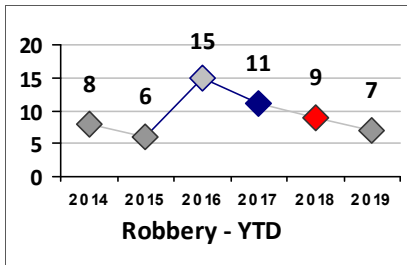

Part I Crime - Comparison Report

Providence Police Department

Through 5/5/2019
Week 18

District 6

4 Week Trend
4/8/2019 - 5/5/2019

Past 28 Days
4/8/2019 - 5/5/2019

Year to Date
January 1 - May 5

Violent Crime	Current Week	Last Week	Wk 16	Wk 15	Past 28 Days	Past 28 Days LY	Chg.	Current Year	Last Year	Chg.	Wght. 5yr Avg	Chg.	
	Homicide	0	0	0	0	0	0	--	2	1	100%	1	100%
Sex Offenses, Forcible*	1	0	1	0	2	3	-33%	4	5	-20%	5	-20%	
Robbery Other	1	0	0	0	1	2	-50%	6	6	0%	8	-25%	
Robbery W Firearm	0	0	0	0	0	0	--	2	3	-33%	3	-33%	
Agg. Assault	0	0	0	0	0	3	--	8	16	-50%	12	-33%	
Agg. Assault W Firearm	1	0	0	0	1	1	0%	3	5	-40%	3	0%	
Total	3	0	1	0	4	9	-56%	25	36	-31%	30	-17%	

Property Crime	Current Week	Last Week	Wk 16	Wk 15	Past 28 Days	Past 28 Days LY	Chg.	Current Year	Last Year	Chg.	Wght. 5yr Avg	Chg.	
	Burglary	4	3	0	0	7	12	-42%	22	32	-31%	43	-49%
MV Theft	3	5	0	2	10	10	0%	31	41	-24%	32	-3%	
Larceny from MV	4	4	5	1	14	18	-22%	61	40	53%	47	30%	
Larceny**	4	3	5	6	18	24	-25%	72	86	-16%	78	-8%	
Total	15	15	10	9	49	64	-23%	186	199	-7%	200	-7%	

Other Crime	Current Week	Last Week	Wk 16	Wk 15	Past 28 Days	Past 28 Days LY	Chg.	Current Year	Last Year	Chg.	Wght. 5yr Avg	Chg.	
	Assault Other	7	3	3	6	19	16	19%	71	83	-14%	77	-8%
Vandalism	1	3	7	3	14	16	-13%	62	63	-2%	69	-10%	
Drug Offenses	1	1	1	2	5	3	67%	16	21	-24%	22	-27%	
Weapons Offenses	1	0	0	1	2	0	--	6	5	20%	10	-40%	
Liquor Law Violations	0	0	0	0	0	1	--	1	1	0%	3	-67%	
Total	10	7	11	12	40	36	11%	156	173	-10%	182	-14%	

Figures are preliminary and subject to further analysis and revision

* Sex Offenses, Forcible includes forcible rape, forcible sodomy, forcible fondling, sexual assault with an object

** Larceny includes shoplifting, pickpocket, pursesnatch, from building, bicycles, motor vehicle parts or accessories, and other.