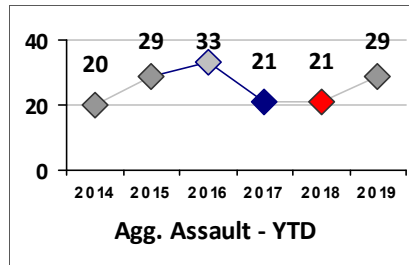

Part I Crime - Comparison Report

Providence Police Department

Through 5/5/2019
Week 18

District 4

4 Week Trend
4/8/2019 - 5/5/2019

Past 28 Days
4/8/2019 - 5/5/2019

Year to Date
January 1 - May 5

Violent Crime	Current Week	Last Week	Wk 16	Wk 15	Past 28 Days	Past 28 Days LY	Chg.	Current Year	Last Year	Chg.	Wght. 5yr Avg	Chg.
Homicide	0	0	0	0	0	0	--	0	0	0%	0	--
Sex Offenses, Forcible*	0	1	0	1	2	1	100%	13	12	8%	17	-24%
Robbery Other	1	0	1	1	3	7	-57%	15	21	-29%	18	-17%
Robbery W Firearm	0	0	0	1	1	3	-67%	5	7	-29%	7	-29%
Agg. Assault	1	0	2	5	8	5	60%	25	22	14%	23	9%
Agg. Assault W Firearm	0	0	0	1	1	0	--	5	2	150%	4	25%
Total	2	1	3	9	15	16	-6%	63	64	-2%	68	-7%

Property Crime	Current Week	Last Week	Wk 16	Wk 15	Past 28 Days	Past 28 Days LY	Chg.	Current Year	Last Year	Chg.	Wght. 5yr Avg	Chg.
Burglary	3	6	5	1	15	9	67%	55	37	49%	45	22%
MV Theft	0	3	4	5	12	6	100%	31	30	3%	35	-11%
Larceny from MV	4	2	5	1	12	29	-59%	88	148	-41%	139	-37%
Larceny**	4	8	8	9	29	24	21%	80	96	-17%	91	-12%
Total	11	19	22	16	68	68	0%	254	311	-18%	309	-18%

Other Crime	Current Week	Last Week	Wk 16	Wk 15	Past 28 Days	Past 28 Days LY	Chg.	Current Year	Last Year	Chg.	Wght. 5yr Avg	Chg.
Assault Other	10	6	8	5	29	33	-12%	120	117	3%	114	5%
Vandalism	6	2	5	3	16	12	33%	71	114	-38%	109	-35%
Drug Offenses	4	2	2	2	10	17	-41%	75	93	-19%	64	17%
Weapons Offenses	0	1	0	0	1	9	-89%	21	24	-13%	23	-9%
Liquor Law Violations	0	0	0	0	0	2	--	4	2	100%	1	300%
Total	20	11	15	10	56	73	-23%	291	350	-17%	310	-6%

Figures are preliminary and subject to further analysis and revision

* Sex Offenses, Forcible includes forcible rape, forcible sodomy, forcible fondling, sexual assault with an object

** Larceny includes shoplifting, pickpocket, pursesnatch, from building, bicycles, motor vehicle parts or accessories, and other.