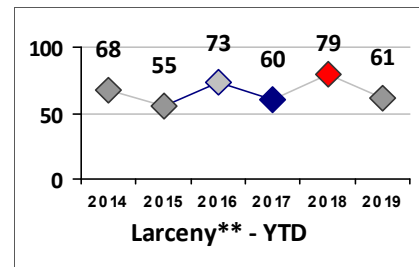

Part I Crime - Comparison Report

Providence Police Department

Through 5/5/2019
Week 18

District 5

4 Week Trend
4/8/2019 - 5/5/2019

Past 28 Days
4/8/2019 - 5/5/2019

Year to Date
January 1 - May 5

Violent Crime	Current Week	Last Week	Wk 16	Wk 15	Past 28 Days	Past 28 Days LY	Chg.	Current Year	Last Year	Chg.	Wght. 5yr Avg	Chg.
Homicide	0	0	0	0	0	0	--	0	0	0%	0	--
Sex Offenses, Forcible*	0	2	0	0	2	0	--	14	9	56%	10	40%
Robbery Other	2	1	1	0	4	5	-20%	10	18	-44%	13	-23%
Robbery W Firearm	1	0	0	0	1	1	0%	6	2	200%	4	50%
Agg. Assault	1	2	2	1	6	9	-33%	32	25	28%	21	52%
Agg. Assault W Firearm	1	0	0	0	1	0	--	5	3	67%	6	-17%
Total	5	5	3	1	14	15	-7%	67	57	18%	54	24%

Property Crime	Current Week	Last Week	Wk 16	Wk 15	Past 28 Days	Past 28 Days LY	Chg.	Current Year	Last Year	Chg.	Wght. 5yr Avg	Chg.
Burglary	3	4	1	2	10	5	100%	47	32	47%	53	-11%
MV Theft	0	4	2	2	8	8	0%	23	43	-47%	35	-34%
Larceny from MV	0	0	1	4	5	11	-55%	45	57	-21%	53	-15%
Larceny**	4	5	2	1	12	12	0%	65	85	-24%	74	-12%
Total	7	13	6	9	35	36	-3%	180	217	-17%	214	-16%

Other Crime	Current Week	Last Week	Wk 16	Wk 15	Past 28 Days	Past 28 Days LY	Chg.	Current Year	Last Year	Chg.	Wght. 5yr Avg	Chg.
Assault Other	2	9	9	1	21	31	-32%	75	123	-39%	111	-32%
Vandalism	6	9	12	4	31	21	48%	89	96	-7%	98	-9%
Drug Offenses	2	1	2	5	10	25	-60%	42	84	-50%	60	-30%
Weapons Offenses	0	0	0	2	2	6	-67%	17	14	21%	14	21%
Liquor Law Violations	0	0	0	0	0	0	--	0	0	0%	0	--
Total	10	19	23	12	64	83	-23%	223	317	-30%	282	-21%

Figures are preliminary and subject to further analysis and revision

* Sex Offenses, Forcible includes forcible rape, forcible sodomy, forcible fondling, sexual assault with an object

** Larceny includes shoplifting, pickpocket, pursesnatch, from building, bicycles, motor vehicle parts or accessories, and other.