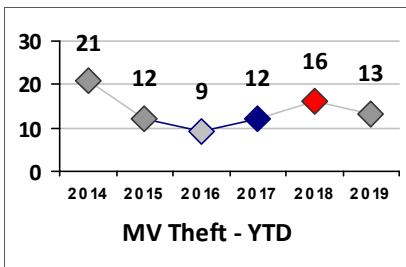

Part I Crime - Comparison Report

Providence Police Department

Through 5/5/2019
Week 18

District 1

4 Week Trend
4/8/2019 - 5/5/2019

Past 28 Days
4/8/2019 - 5/5/2019

Year to Date
January 1 - May 5

Violent Crime	Current Week	Last Week	Wk 16	Wk 15	Past 28 Days	Past 28 Days LY	Chg.	Current Year	Last Year	Chg.	Wght. 5yr Avg	Chg.
Homicide	0	0	0	0	0	0	--	0	0	0%	0	--
Sex Offenses, Forcible*	0	1	0	0	1	2	-50%	6	10	-40%	5	20%
Robbery Other	0	0	0	0	0	1	--	4	3	33%	6	-33%
Robbery W Firearm	0	0	0	0	0	0	--	0	0	0%	1	--
Agg. Assault	1	0	3	0	4	1	300%	11	16	-31%	10	10%
Agg. Assault W Firearm	0	0	0	0	0	0	--	0	2	-100%	1	--
Total	1	1	3	0	5	4	25%	21	31	-32%	23	-9%

Property Crime	Current Week	Last Week	Wk 16	Wk 15	Past 28 Days	Past 28 Days LY	Chg.	Current Year	Last Year	Chg.	Wght. 5yr Avg	Chg.
Burglary	0	0	1	1	2	0	--	9	7	29%	5	80%
MV Theft	0	0	0	1	1	1	0%	13	16	-19%	15	-13%
Larceny from MV	5	2	4	1	12	15	-20%	48	66	-27%	65	-26%
Larceny**	3	7	6	2	18	28	-36%	117	149	-21%	146	-20%
Total	8	9	11	5	33	44	-25%	187	238	-21%	230	-19%

Other Crime	Current Week	Last Week	Wk 16	Wk 15	Past 28 Days	Past 28 Days LY	Chg.	Current Year	Last Year	Chg.	Wght. 5yr Avg	Chg.
Assault Other	2	0	7	1	10	16	-38%	58	83	-30%	74	-22%
Vandalism	7	5	2	0	14	9	56%	32	47	-32%	51	-37%
Drug Offenses	0	1	0	1	2	5	-60%	14	18	-22%	25	-44%
Weapons Offenses	0	0	0	1	1	3	-67%	6	8	-25%	10	-40%
Liquor Law Violations	0	0	0	0	0	3	--	0	5	-100%	8	--
Total	9	6	9	3	27	36	-25%	110	161	-32%	168	-35%

Figures are preliminary and subject to further analysis and revision

* Sex Offenses, Forcible includes forcible rape, forcible sodomy, forcible fondling, sexual assault with an object

** Larceny includes shoplifting, pickpocket, pursesnatch, from building, bicycles, motor vehicle parts or accessories, and other.