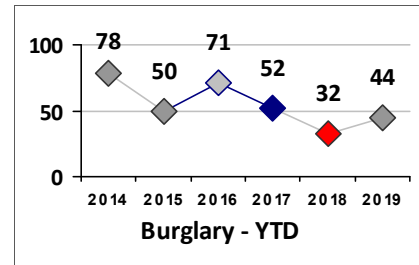

Part I Crime - Comparison Report

Providence Police Department

Through 5/5/2019
Week 18

District 5

4 Week Trend
4/8/2019 - 5/5/2019

Past 28 Days
4/8/2019 - 5/5/2019

Year to Date
January 1 - May 5

Violent Crime	Current Week	Last Week	Wk 16	Wk 15	Past 28 Days	Past 28 Days LY	Chg.	Current Year	Last Year	Chg.	Wght. 5yr Avg	Chg.
Homicide	0	0	0	0	0	0	--	0	0	0%	0	--
Sex Offenses, Forcible*	0	2	0	0	2	0	--	14	9	56%	10	40%
Robbery Other	2	1	1	0	4	5	-20%	10	18	-44%	13	-23%
Robbery W Firearm	1	0	0	0	1	1	0%	6	2	200%	4	50%
Agg. Assault	1	2	2	1	6	9	-33%	32	25	28%	21	52%
Agg. Assault W Firearm	1	0	0	0	1	0	--	5	3	67%	6	-17%
Total	5	5	3	1	14	15	-7%	67	57	18%	54	24%

Property Crime	Current Week	Last Week	Wk 16	Wk 15	Past 28 Days	Past 28 Days LY	Chg.	Current Year	Last Year	Chg.	Wght. 5yr Avg	Chg.
Burglary	3	4	1	2	10	5	100%	47	32	47%	53	-11%
MV Theft	0	4	2	2	8	8	0%	23	43	-47%	35	-34%
Larceny from MV	0	0	1	4	5	11	-55%	45	57	-21%	53	-15%
Larceny**	4	5	2	1	12	12	0%	65	85	-24%	74	-12%
Total	7	13	6	9	35	36	-3%	180	217	-17%	214	-16%

Other Crime	Current Week	Last Week	Wk 16	Wk 15	Past 28 Days	Past 28 Days LY	Chg.	Current Year	Last Year	Chg.	Wght. 5yr Avg	Chg.
Assault Other	2	9	9	1	21	31	-32%	75	123	-39%	111	-32%
Vandalism	6	9	12	4	31	21	48%	89	96	-7%	98	-9%
Drug Offenses	2	1	2	5	10	25	-60%	42	84	-50%	60	-30%
Weapons Offenses	0	0	0	2	2	6	-67%	17	14	21%	14	21%
Liquor Law Violations	0	0	0	0	0	0	--	0	0	0%	0	--
Total	10	19	23	12	64	83	-23%	223	317	-30%	282	-21%

Figures are preliminary and subject to further analysis and revision

* Sex Offenses, Forcible includes forcible rape, forcible sodomy, forcible fondling, sexual assault with an object

** Larceny includes shoplifting, pickpocket, pursesnatch, from building, bicycles, motor vehicle parts or accessories, and other.