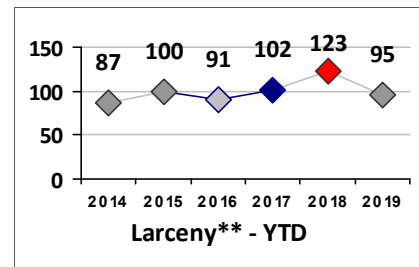

Part I Crime - Comparison Report

Providence Police Department

Through 5/5/2019
Week 18

District 7

4 Week Trend
4/8/2019 - 5/5/2019

Past 28 Days
4/8/2019 - 5/5/2019

Year to Date
January 1 - May 5

Violent Crime	Current Week	Last Week	Wk 16	Wk 15	Past 28 Days	Past 28 Days LY	Chg.	Current Year	Last Year	Chg.	Wght. 5yr Avg	Chg.
Homicide	0	0	0	0	0	0	--	0	1	-100%	0	--
Sex Offenses, Forcible*	0	0	0	0	0	3	--	5	11	-55%	9	-44%
Robbery Other	1	0	0	0	1	2	-50%	4	9	-56%	9	-56%
Robbery W Firearm	0	0	2	0	2	0	--	3	1	200%	5	-40%
Agg. Assault	0	0	0	2	2	5	-60%	13	29	-55%	27	-52%
Agg. Assault W Firearm	0	0	2	0	2	1	100%	3	5	-40%	10	-70%
Total	1	0	4	2	7	11	-36%	28	56	-50%	61	-54%

Property Crime	Current Week	Last Week	Wk 16	Wk 15	Past 28 Days	Past 28 Days LY	Chg.	Current Year	Last Year	Chg.	Wght. 5yr Avg	Chg.
Burglary	2	3	3	0	8	14	-43%	20	46	-57%	62	-68%
MV Theft	0	2	0	0	2	5	-60%	24	33	-27%	32	-25%
Larceny from MV	1	5	2	1	9	24	-63%	61	99	-38%	93	-34%
Larceny**	4	3	10	9	26	19	37%	99	125	-21%	111	-11%
Total	7	13	15	10	45	62	-27%	204	303	-33%	297	-31%

Other Crime	Current Week	Last Week	Wk 16	Wk 15	Past 28 Days	Past 28 Days LY	Chg.	Current Year	Last Year	Chg.	Wght. 5yr Avg	Chg.
Assault Other	7	6	7	8	28	24	17%	95	118	-19%	120	-21%
Vandalism	6	4	8	4	22	31	-29%	102	133	-23%	127	-20%
Drug Offenses	0	1	1	1	3	12	-75%	28	74	-62%	49	-43%
Weapons Offenses	1	2	0	3	6	4	50%	32	28	14%	25	28%
Liquor Law Violations	0	0	0	1	1	11	-91%	11	47	-77%	30	-63%
Total	14	13	16	17	60	82	-27%	268	400	-33%	351	-24%

Figures are preliminary and subject to further analysis and revision

* Sex Offenses, Forcible includes forcible rape, forcible sodomy, forcible fondling, sexual assault with an object

** Larceny includes shoplifting, pickpocket, pursesnatch, from building, bicycles, motor vehicle parts or accessories, and other.