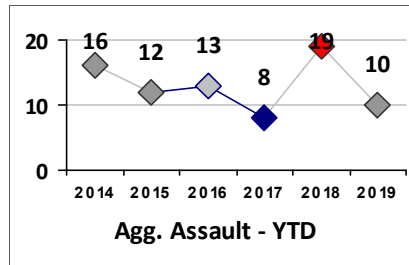

Part I Crime - Comparison Report

Providence Police Department

Through 5/5/2019
Week 18

District 6

4 Week Trend
4/8/2019 - 5/5/2019

Past 28 Days
4/8/2019 - 5/5/2019

Year to Date
January 1 - May 5

Violent Crime	Current Week	Last Week	Wk 16	Wk 15	Past 28 Days	Past 28 Days LY	Chg.	Current Year	Last Year	Chg.	Wght. 5yr Avg	Chg.	
	Homicide	0	0	0	0	0	0	--	2	1	100%	1	100%
Sex Offenses, Forcible*	1	0	1	0	2	3	-33%	4	5	-20%	5	-20%	
Robbery Other	1	0	0	0	1	2	-50%	6	6	0%	8	-25%	
Robbery W Firearm	0	0	0	0	0	0	--	2	3	-33%	3	-33%	
Agg. Assault	0	0	0	0	0	3	--	8	16	-50%	12	-33%	
Agg. Assault W Firearm	1	0	0	0	1	1	0%	3	5	-40%	3	0%	
Total	3	0	1	0	4	9	-56%	25	36	-31%	30	-17%	

Property Crime	Current Week	Last Week	Wk 16	Wk 15	Past 28 Days	Past 28 Days LY	Chg.	Current Year	Last Year	Chg.	Wght. 5yr Avg	Chg.	
	Burglary	4	3	0	0	7	12	-42%	22	32	-31%	43	-49%
MV Theft	3	5	0	2	10	10	0%	31	41	-24%	32	-3%	
Larceny from MV	4	4	5	1	14	18	-22%	61	40	53%	47	30%	
Larceny**	4	3	5	6	18	24	-25%	72	86	-16%	78	-8%	
Total	15	15	10	9	49	64	-23%	186	199	-7%	200	-7%	

Other Crime	Current Week	Last Week	Wk 16	Wk 15	Past 28 Days	Past 28 Days LY	Chg.	Current Year	Last Year	Chg.	Wght. 5yr Avg	Chg.	
	Assault Other	7	3	3	6	19	16	19%	71	83	-14%	77	-8%
Vandalism	1	3	7	3	14	16	-13%	62	63	-2%	69	-10%	
Drug Offenses	1	1	1	2	5	3	67%	16	21	-24%	22	-27%	
Weapons Offenses	1	0	0	1	2	0	--	6	5	20%	10	-40%	
Liquor Law Violations	0	0	0	0	0	1	--	1	1	0%	3	-67%	
Total	10	7	11	12	40	36	11%	156	173	-10%	182	-14%	

Figures are preliminary and subject to further analysis and revision

* Sex Offenses, Forcible includes forcible rape, forcible sodomy, forcible fondling, sexual assault with an object

** Larceny includes shoplifting, pickpocket, pursesnatch, from building, bicycles, motor vehicle parts or accessories, and other.