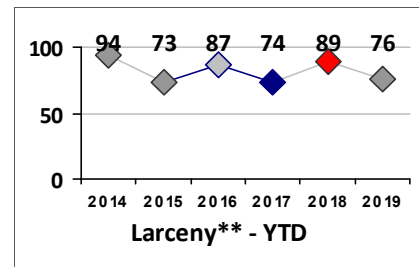

Part I Crime - Comparison Report

Providence Police Department

Through 5/5/2019
Week 18

District 4

4 Week Trend
4/8/2019 - 5/5/2019

Past 28 Days
4/8/2019 - 5/5/2019

Year to Date
January 1 - May 5

Violent Crime	Current Week	Last Week	Wk 16	Wk 15	Past 28 Days	Past 28 Days LY	Chg.	Current Year	Last Year	Chg.	Wght. 5yr Avg	Chg.
Homicide	0	0	0	0	0	0	--	0	0	0%	0	--
Sex Offenses, Forcible*	0	1	0	1	2	1	100%	13	12	8%	17	-24%
Robbery Other	1	0	1	1	3	7	-57%	15	21	-29%	18	-17%
Robbery W Firearm	0	0	0	1	1	3	-67%	5	7	-29%	7	-29%
Agg. Assault	1	0	2	5	8	5	60%	25	22	14%	23	9%
Agg. Assault W Firearm	0	0	0	1	1	0	--	5	2	150%	4	25%
Total	2	1	3	9	15	16	-6%	63	64	-2%	68	-7%

Property Crime	Current Week	Last Week	Wk 16	Wk 15	Past 28 Days	Past 28 Days LY	Chg.	Current Year	Last Year	Chg.	Wght. 5yr Avg	Chg.
Burglary	3	6	5	1	15	9	67%	55	37	49%	45	22%
MV Theft	0	3	4	5	12	6	100%	31	30	3%	35	-11%
Larceny from MV	4	2	5	1	12	29	-59%	88	148	-41%	139	-37%
Larceny**	4	8	8	9	29	24	21%	80	96	-17%	91	-12%
Total	11	19	22	16	68	68	0%	254	311	-18%	309	-18%

Other Crime	Current Week	Last Week	Wk 16	Wk 15	Past 28 Days	Past 28 Days LY	Chg.	Current Year	Last Year	Chg.	Wght. 5yr Avg	Chg.
Assault Other	10	6	8	5	29	33	-12%	120	117	3%	114	5%
Vandalism	6	2	5	3	16	12	33%	71	114	-38%	109	-35%
Drug Offenses	4	2	2	2	10	17	-41%	75	93	-19%	64	17%
Weapons Offenses	0	1	0	0	1	9	-89%	21	24	-13%	23	-9%
Liquor Law Violations	0	0	0	0	0	2	--	4	2	100%	1	300%
Total	20	11	15	10	56	73	-23%	291	350	-17%	310	-6%

Figures are preliminary and subject to further analysis and revision

* Sex Offenses, Forcible includes forcible rape, forcible sodomy, forcible fondling, sexual assault with an object

** Larceny includes shoplifting, pickpocket, pursesnatch, from building, bicycles, motor vehicle parts or accessories, and other.