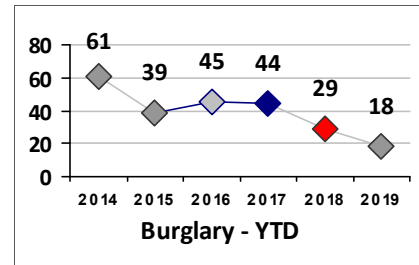

Part I Crime - Comparison Report

Providence Police Department

Through 5/5/2019
Week 18

District 6

4 Week Trend
4/8/2019 - 5/5/2019

Past 28 Days
4/8/2019 - 5/5/2019

Year to Date
January 1 - May 5

Violent Crime	Current Week	Last Week	Wk 16	Wk 15	Past 28 Days	Past 28 Days LY	Chg.	Current Year	Last Year	Chg.	Wght. 5yr Avg	Chg.	
	Homicide	0	0	0	0	0	0	--	2	1	100%	1	100%
Sex Offenses, Forcible*	1	0	1	0	2	3	-33%	4	5	-20%	5	-20%	
Robbery Other	1	0	0	0	1	2	-50%	6	6	0%	8	-25%	
Robbery W Firearm	0	0	0	0	0	0	--	2	3	-33%	3	-33%	
Agg. Assault	0	0	0	0	0	3	--	8	16	-50%	12	-33%	
Agg. Assault W Firearm	1	0	0	0	1	1	0%	3	5	-40%	3	0%	
Total	3	0	1	0	4	9	-56%	25	36	-31%	30	-17%	

Property Crime	Current Week	Last Week	Wk 16	Wk 15	Past 28 Days	Past 28 Days LY	Chg.	Current Year	Last Year	Chg.	Wght. 5yr Avg	Chg.	
	Burglary	4	3	0	0	7	12	-42%	22	32	-31%	43	-49%
MV Theft	3	5	0	2	10	10	0%	31	41	-24%	32	-3%	
Larceny from MV	4	4	5	1	14	18	-22%	61	40	53%	47	30%	
Larceny**	4	3	5	6	18	24	-25%	72	86	-16%	78	-8%	
Total	15	15	10	9	49	64	-23%	186	199	-7%	200	-7%	

Other Crime	Current Week	Last Week	Wk 16	Wk 15	Past 28 Days	Past 28 Days LY	Chg.	Current Year	Last Year	Chg.	Wght. 5yr Avg	Chg.	
	Assault Other	7	3	3	6	19	16	19%	71	83	-14%	77	-8%
Vandalism	1	3	7	3	14	16	-13%	62	63	-2%	69	-10%	
Drug Offenses	1	1	1	2	5	3	67%	16	21	-24%	22	-27%	
Weapons Offenses	1	0	0	1	2	0	--	6	5	20%	10	-40%	
Liquor Law Violations	0	0	0	0	0	1	--	1	1	0%	3	-67%	
Total	10	7	11	12	40	36	11%	156	173	-10%	182	-14%	

Figures are preliminary and subject to further analysis and revision

* Sex Offenses, Forcible includes forcible rape, forcible sodomy, forcible fondling, sexual assault with an object

** Larceny includes shoplifting, pickpocket, pursesnatch, from building, bicycles, motor vehicle parts or accessories, and other.