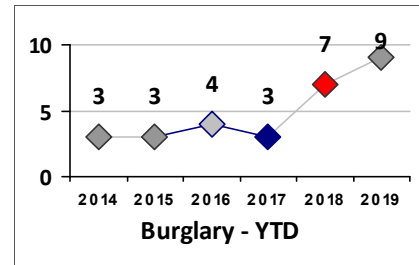

Part I Crime - Comparison Report

Providence Police Department

Through 5/5/2019
Week 18

District 1

4 Week Trend
4/8/2019 - 5/5/2019

Past 28 Days
4/8/2019 - 5/5/2019

Year to Date
January 1 - May 5

Violent Crime	Current Week	Last Week	Wk 16	Wk 15	Past 28 Days	Past 28 Days LY	Chg.	Current Year	Last Year	Chg.	Wght. 5yr Avg	Chg.
Homicide	0	0	0	0	0	0	--	0	0	0%	0	--
Sex Offenses, Forcible*	0	1	0	0	1	2	-50%	6	10	-40%	5	20%
Robbery Other	0	0	0	0	0	1	--	4	3	33%	6	-33%
Robbery W Firearm	0	0	0	0	0	0	--	0	0	0%	1	--
Agg. Assault	1	0	3	0	4	1	300%	11	16	-31%	10	10%
Agg. Assault W Firearm	0	0	0	0	0	0	--	0	2	-100%	1	--
Total	1	1	3	0	5	4	25%	21	31	-32%	23	-9%

Property Crime	Current Week	Last Week	Wk 16	Wk 15	Past 28 Days	Past 28 Days LY	Chg.	Current Year	Last Year	Chg.	Wght. 5yr Avg	Chg.
Burglary	0	0	1	1	2	0	--	9	7	29%	5	80%
MV Theft	0	0	0	1	1	1	0%	13	16	-19%	15	-13%
Larceny from MV	5	2	4	1	12	15	-20%	48	66	-27%	65	-26%
Larceny**	3	7	6	2	18	28	-36%	117	149	-21%	146	-20%
Total	8	9	11	5	33	44	-25%	187	238	-21%	230	-19%

Other Crime	Current Week	Last Week	Wk 16	Wk 15	Past 28 Days	Past 28 Days LY	Chg.	Current Year	Last Year	Chg.	Wght. 5yr Avg	Chg.
Assault Other	2	0	7	1	10	16	-38%	58	83	-30%	74	-22%
Vandalism	7	5	2	0	14	9	56%	32	47	-32%	51	-37%
Drug Offenses	0	1	0	1	2	5	-60%	14	18	-22%	25	-44%
Weapons Offenses	0	0	0	1	1	3	-67%	6	8	-25%	10	-40%
Liquor Law Violations	0	0	0	0	0	3	--	0	5	-100%	8	--
Total	9	6	9	3	27	36	-25%	110	161	-32%	168	-35%

Figures are preliminary and subject to further analysis and revision

* Sex Offenses, Forcible includes forcible rape, forcible sodomy, forcible fondling, sexual assault with an object

** Larceny includes shoplifting, pickpocket, pursesnatch, from building, bicycles, motor vehicle parts or accessories, and other.