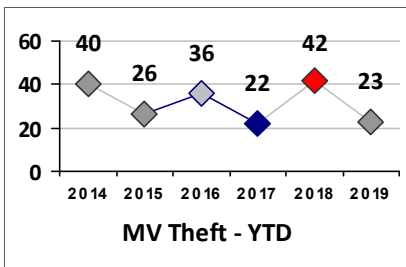

Part I Crime - Comparison Report

Providence Police Department

Through 5/5/2019
Week 18

District 5

4 Week Trend
4/8/2019 - 5/5/2019

Past 28 Days
4/8/2019 - 5/5/2019

Year to Date
January 1 - May 5

Violent Crime	Current Week	Last Week	Wk 16	Wk 15	Past 28 Days	Past 28 Days LY	Chg.	Current Year	Last Year	Chg.	Wght. 5yr Avg	Chg.
Homicide	0	0	0	0	0	0	--	0	0	0%	0	--
Sex Offenses, Forcible*	0	2	0	0	2	0	--	14	9	56%	10	40%
Robbery Other	2	1	1	0	4	5	-20%	10	18	-44%	13	-23%
Robbery W Firearm	1	0	0	0	1	1	0%	6	2	200%	4	50%
Agg. Assault	1	2	2	1	6	9	-33%	32	25	28%	21	52%
Agg. Assault W Firearm	1	0	0	0	1	0	--	5	3	67%	6	-17%
Total	5	5	3	1	14	15	-7%	67	57	18%	54	24%

Property Crime	Current Week	Last Week	Wk 16	Wk 15	Past 28 Days	Past 28 Days LY	Chg.	Current Year	Last Year	Chg.	Wght. 5yr Avg	Chg.
Burglary	3	4	1	2	10	5	100%	47	32	47%	53	-11%
MV Theft	0	4	2	2	8	8	0%	23	43	-47%	35	-34%
Larceny from MV	0	0	1	4	5	11	-55%	45	57	-21%	53	-15%
Larceny**	4	5	2	1	12	12	0%	65	85	-24%	74	-12%
Total	7	13	6	9	35	36	-3%	180	217	-17%	214	-16%

Other Crime	Current Week	Last Week	Wk 16	Wk 15	Past 28 Days	Past 28 Days LY	Chg.	Current Year	Last Year	Chg.	Wght. 5yr Avg	Chg.
Assault Other	2	9	9	1	21	31	-32%	75	123	-39%	111	-32%
Vandalism	6	9	12	4	31	21	48%	89	96	-7%	98	-9%
Drug Offenses	2	1	2	5	10	25	-60%	42	84	-50%	60	-30%
Weapons Offenses	0	0	0	2	2	6	-67%	17	14	21%	14	21%
Liquor Law Violations	0	0	0	0	0	0	--	0	0	0%	0	--
Total	10	19	23	12	64	83	-23%	223	317	-30%	282	-21%

Figures are preliminary and subject to further analysis and revision

* Sex Offenses, Forcible includes forcible rape, forcible sodomy, forcible fondling, sexual assault with an object

** Larceny includes shoplifting, pickpocket, pursesnatch, from building, bicycles, motor vehicle parts or accessories, and other.