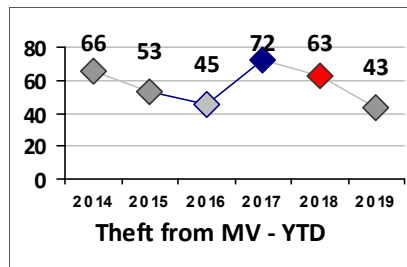

Part I Crime - Comparison Report

Providence Police Department

Through 5/5/2019
Week 18

District 1

4 Week Trend
4/8/2019 - 5/5/2019

Past 28 Days
4/8/2019 - 5/5/2019

Year to Date
January 1 - May 5

Violent Crime	Current Week	Last Week	Wk 16	Wk 15	Past 28 Days	Past 28 Days LY	Chg.	Current Year	Last Year	Chg.	Wght. 5yr Avg	Chg.
Homicide	0	0	0	0	0	0	--	0	0	0%	0	--
Sex Offenses, Forcible*	0	1	0	0	1	2	-50%	6	10	-40%	5	20%
Robbery Other	0	0	0	0	0	1	--	4	3	33%	6	-33%
Robbery W Firearm	0	0	0	0	0	0	--	0	0	0%	1	--
Agg. Assault	1	0	3	0	4	1	300%	11	16	-31%	10	10%
Agg. Assault W Firearm	0	0	0	0	0	0	--	0	2	-100%	1	--
Total	1	1	3	0	5	4	25%	21	31	-32%	23	-9%

Property Crime	Current Week	Last Week	Wk 16	Wk 15	Past 28 Days	Past 28 Days LY	Chg.	Current Year	Last Year	Chg.	Wght. 5yr Avg	Chg.
Burglary	0	0	1	1	2	0	--	9	7	29%	5	80%
MV Theft	0	0	0	1	1	1	0%	13	16	-19%	15	-13%
Larceny from MV	5	2	4	1	12	15	-20%	48	66	-27%	65	-26%
Larceny**	3	7	6	2	18	28	-36%	117	149	-21%	146	-20%
Total	8	9	11	5	33	44	-25%	187	238	-21%	230	-19%

Other Crime	Current Week	Last Week	Wk 16	Wk 15	Past 28 Days	Past 28 Days LY	Chg.	Current Year	Last Year	Chg.	Wght. 5yr Avg	Chg.
Assault Other	2	0	7	1	10	16	-38%	58	83	-30%	74	-22%
Vandalism	7	5	2	0	14	9	56%	32	47	-32%	51	-37%
Drug Offenses	0	1	0	1	2	5	-60%	14	18	-22%	25	-44%
Weapons Offenses	0	0	0	1	1	3	-67%	6	8	-25%	10	-40%
Liquor Law Violations	0	0	0	0	0	3	--	0	5	-100%	8	--
Total	9	6	9	3	27	36	-25%	110	161	-32%	168	-35%

Figures are preliminary and subject to further analysis and revision

* Sex Offenses, Forcible includes forcible rape, forcible sodomy, forcible fondling, sexual assault with an object

** Larceny includes shoplifting, pickpocket, pursesnatch, from building, bicycles, motor vehicle parts or accessories, and other.