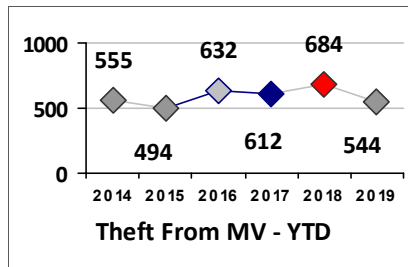

Through 5/5/2019
Week 18

Citywide

4 Week Trend
4/8/2019 - 5/5/2019

Past 28 Days
4/8/2019 - 5/5/2019

Year to Date
January 1 - May 5

Violent Crime	Current Week	Last Week	Wk 16	Wk 15	Past 28 Days	Past 28 Days LY	Chg.	Current Year	Last Year	Chg.	Wght. 5yr Avg	Chg.	
	Homicide	0	0	1	0	1	0	100%	3	3	0%	2	50%
Sex Offenses, Forcible*	4	5	2	2	13	12	8%	67	77	-13%	71	-6%	
Robbery W Firearm	1	1	2	2	6	4	50%	24	21	14%	29	-17%	
Robbery Other	7	1	3	1	12	20	-40%	49	67	-27%	70	-30%	
Agg. Assault W Firearm	2	0	2	1	5	5	0%	25	33	-24%	43	-42%	
Agg. Assault	3	3	9	9	24	32	-25%	123	141	-13%	126	-2%	
Total	17	10	19	15	61	73	-16%	291	342	-15%	341	-15%	

Property Crime	Current Week	Last Week	Wk 16	Wk 15	Past 28 Days	Past 28 Days LY	Chg.	Current Year	Last Year	Chg.	Wght. 5yr Avg	Chg.	
	Burglary	22	21	15	8	66	72	-8%	233	295	-21%	340	-31%
MV Theft	8	16	10	11	45	46	-2%	175	245	-29%	223	-22%	
Larceny from MV	33	36	36	17	122	143	-15%	603	718	-16%	661	-9%	
Larceny**	34	44	47	41	166	174	-5%	719	820	-12%	743	-3%	
Total	97	117	108	77	399	435	-8%	1730	2078	-17%	1967	-12%	

Other Crime	Current Week	Last Week	Wk 16	Wk 15	Past 28 Days	Past 28 Days LY	Chg.	Current Year	Last Year	Chg.	Wght. 5yr Avg	Chg.	
	Assault Other	37	32	48	33	150	161	-7%	627	719	-13%	701	-11%
Vandalism	40	42	50	26	158	135	17%	589	709	-17%	682	-14%	
Weapons Offenses	3	4	1	8	16	35	-54%	117	125	-6%	121	-3%	
Drug Offenses	9	8	6	20	43	87	-51%	253	386	-34%	304	-17%	
Liquor Law Violations	0	0	0	1	1	17	-94%	16	56	-71%	46	-65%	
Total	89	86	105	88	368	435	-15%	1602	1995	-20%	1853	-14%	

Figures are preliminary and subject to further analysis and revision

* Sex Offenses, Forcible includes forcible rape, forcible sodomy, forcible fondling, sexual assault with an object

** Larceny includes shoplifting, pickpocket, pursesnatch, from building, bicycles, motor vehicle parts or accessories, and other.