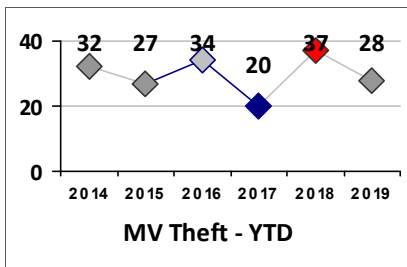

Part I Crime - Comparison Report

Providence Police Department

Through 5/5/2019
Week 18

District 6

4 Week Trend
4/8/2019 - 5/5/2019

Past 28 Days
4/8/2019 - 5/5/2019

Year to Date
January 1 - May 5

Violent Crime	Current Week	Last Week	Wk 16	Wk 15	Past 28 Days	Past 28 Days LY	Chg.	Current Year	Last Year	Chg.	Wght. 5yr Avg	Chg.	
	Homicide	0	0	0	0	0	0	--	2	1	100%	1	100%
Sex Offenses, Forcible*	1	0	1	0	2	3	-33%	4	5	-20%	5	-20%	
Robbery Other	1	0	0	0	1	2	-50%	6	6	0%	8	-25%	
Robbery W Firearm	0	0	0	0	0	0	--	2	3	-33%	3	-33%	
Agg. Assault	0	0	0	0	0	3	--	8	16	-50%	12	-33%	
Agg. Assault W Firearm	1	0	0	0	1	1	0%	3	5	-40%	3	0%	
Total	3	0	1	0	4	9	-56%	25	36	-31%	30	-17%	

Property Crime	Current Week	Last Week	Wk 16	Wk 15	Past 28 Days	Past 28 Days LY	Chg.	Current Year	Last Year	Chg.	Wght. 5yr Avg	Chg.	
	Burglary	4	3	0	0	7	12	-42%	22	32	-31%	43	-49%
MV Theft	3	5	0	2	10	10	0%	31	41	-24%	32	-3%	
Larceny from MV	4	4	5	1	14	18	-22%	61	40	53%	47	30%	
Larceny**	4	3	5	6	18	24	-25%	72	86	-16%	78	-8%	
Total	15	15	10	9	49	64	-23%	186	199	-7%	200	-7%	

Other Crime	Current Week	Last Week	Wk 16	Wk 15	Past 28 Days	Past 28 Days LY	Chg.	Current Year	Last Year	Chg.	Wght. 5yr Avg	Chg.	
	Assault Other	7	3	3	6	19	16	19%	71	83	-14%	77	-8%
Vandalism	1	3	7	3	14	16	-13%	62	63	-2%	69	-10%	
Drug Offenses	1	1	1	2	5	3	67%	16	21	-24%	22	-27%	
Weapons Offenses	1	0	0	1	2	0	--	6	5	20%	10	-40%	
Liquor Law Violations	0	0	0	0	0	1	--	1	1	0%	3	-67%	
Total	10	7	11	12	40	36	11%	156	173	-10%	182	-14%	

Figures are preliminary and subject to further analysis and revision

* Sex Offenses, Forcible includes forcible rape, forcible sodomy, forcible fondling, sexual assault with an object

** Larceny includes shoplifting, pickpocket, pursesnatch, from building, bicycles, motor vehicle parts or accessories, and other.