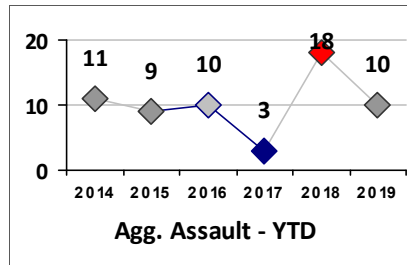

Part I Crime - Comparison Report

Providence Police Department

Through 5/5/2019
Week 18

District 1

4 Week Trend
4/8/2019 - 5/5/2019

Past 28 Days
4/8/2019 - 5/5/2019

Year to Date
January 1 - May 5

Violent Crime	Current Week	Last Week	Wk 16	Wk 15	Past 28 Days	Past 28 Days LY	Chg.	Current Year	Last Year	Chg.	Wght. 5yr Avg	Chg.
Homicide	0	0	0	0	0	0	--	0	0	0%	0	--
Sex Offenses, Forcible*	0	1	0	0	1	2	-50%	6	10	-40%	5	20%
Robbery Other	0	0	0	0	0	1	--	4	3	33%	6	-33%
Robbery W Firearm	0	0	0	0	0	0	--	0	0	0%	1	--
Agg. Assault	1	0	3	0	4	1	300%	11	16	-31%	10	10%
Agg. Assault W Firearm	0	0	0	0	0	0	--	0	2	-100%	1	--
Total	1	1	3	0	5	4	25%	21	31	-32%	23	-9%

Property Crime	Current Week	Last Week	Wk 16	Wk 15	Past 28 Days	Past 28 Days LY	Chg.	Current Year	Last Year	Chg.	Wght. 5yr Avg	Chg.
Burglary	0	0	1	1	2	0	--	9	7	29%	5	80%
MV Theft	0	0	0	1	1	1	0%	13	16	-19%	15	-13%
Larceny from MV	5	2	4	1	12	15	-20%	48	66	-27%	65	-26%
Larceny**	3	7	6	2	18	28	-36%	117	149	-21%	146	-20%
Total	8	9	11	5	33	44	-25%	187	238	-21%	230	-19%

Other Crime	Current Week	Last Week	Wk 16	Wk 15	Past 28 Days	Past 28 Days LY	Chg.	Current Year	Last Year	Chg.	Wght. 5yr Avg	Chg.
Assault Other	2	0	7	1	10	16	-38%	58	83	-30%	74	-22%
Vandalism	7	5	2	0	14	9	56%	32	47	-32%	51	-37%
Drug Offenses	0	1	0	1	2	5	-60%	14	18	-22%	25	-44%
Weapons Offenses	0	0	0	1	1	3	-67%	6	8	-25%	10	-40%
Liquor Law Violations	0	0	0	0	0	3	--	0	5	-100%	8	--
Total	9	6	9	3	27	36	-25%	110	161	-32%	168	-35%

Figures are preliminary and subject to further analysis and revision

* Sex Offenses, Forcible includes forcible rape, forcible sodomy, forcible fondling, sexual assault with an object

** Larceny includes shoplifting, pickpocket, pursesnatch, from building, bicycles, motor vehicle parts or accessories, and other.