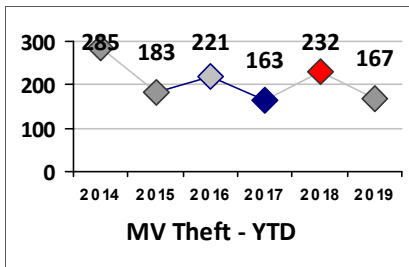

Through 5/5/2019
Week 18

Citywide

4 Week Trend
4/8/2019 - 5/5/2019

Past 28 Days
4/8/2019 - 5/5/2019

Year to Date
January 1 - May 5

Violent Crime	Current Week	Last Week	Wk 16	Wk 15	Past 28 Days	Past 28 Days LY	Chg.	Current Year	Last Year	Chg.	Wght. 5yr Avg	Chg.	
	Homicide	0	0	1	0	1	0	100%	3	3	0%	2	50%
Sex Offenses, Forcible*	4	5	2	2	13	12	8%	67	77	-13%	71	-6%	
Robbery W Firearm	1	1	2	2	6	4	50%	24	21	14%	29	-17%	
Robbery Other	7	1	3	1	12	20	-40%	49	67	-27%	70	-30%	
Agg. Assault W Firearm	2	0	2	1	5	5	0%	25	33	-24%	43	-42%	
Agg. Assault	3	3	9	9	24	32	-25%	123	141	-13%	126	-2%	
Total	17	10	19	15	61	73	-16%	291	342	-15%	341	-15%	

Property Crime	Current Week	Last Week	Wk 16	Wk 15	Past 28 Days	Past 28 Days LY	Chg.	Current Year	Last Year	Chg.	Wght. 5yr Avg	Chg.	
	Burglary	22	21	15	8	66	72	-8%	233	295	-21%	340	-31%
MV Theft	8	16	10	11	45	46	-2%	175	245	-29%	223	-22%	
Larceny from MV	33	36	36	17	122	143	-15%	603	718	-16%	661	-9%	
Larceny**	34	44	47	41	166	174	-5%	719	820	-12%	743	-3%	
Total	97	117	108	77	399	435	-8%	1730	2078	-17%	1967	-12%	

Other Crime	Current Week	Last Week	Wk 16	Wk 15	Past 28 Days	Past 28 Days LY	Chg.	Current Year	Last Year	Chg.	Wght. 5yr Avg	Chg.	
	Assault Other	37	32	48	33	150	161	-7%	627	719	-13%	701	-11%
Vandalism	40	42	50	26	158	135	17%	589	709	-17%	682	-14%	
Weapons Offenses	3	4	1	8	16	35	-54%	117	125	-6%	121	-3%	
Drug Offenses	9	8	6	20	43	87	-51%	253	386	-34%	304	-17%	
Liquor Law Violations	0	0	0	1	1	17	-94%	16	56	-71%	46	-65%	
Total	89	86	105	88	368	435	-15%	1602	1995	-20%	1853	-14%	

Figures are preliminary and subject to further analysis and revision

* Sex Offenses, Forcible includes forcible rape, forcible sodomy, forcible fondling, sexual assault with an object

** Larceny includes shoplifting, pickpocket, pursesnatch, from building, bicycles, motor vehicle parts or accessories, and other.