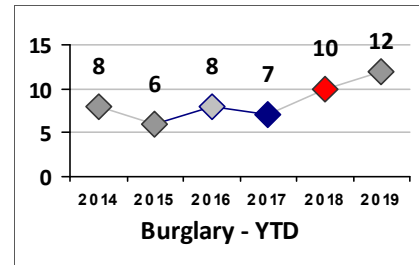

Part I Crime - Comparison Report

Providence Police Department

Through 7/14/2019
Week 28

District 1

4 Week Trend
6/17/2019 - 7/14/2019

Past 28 Days
6/17/2019 - 7/14/2019

Year to Date
January 1 - July 14

Violent Crime	Current Week	Last Week	Wk 26	Wk 25	Past 28 Days	Past 28 Days LY	Chg.	Current Year	Last Year	Chg.	Wght. 5yr Avg	Chg.
Homicide	0	0	0	0	0	0	--	0	1	-100%	0	--
Sex Offenses, Forcible*	1	0	2	1	4	0	--	13	12	8%	10	30%
Robbery Other	0	1	0	3	4	6	-33%	9	10	-10%	14	-36%
Robbery W Firearm	0	0	0	0	0	0	--	0	0	0%	1	--
Agg. Assault	0	1	1	0	2	3	-33%	20	21	-5%	15	33%
Agg. Assault W Firearm	0	0	0	0	0	0	--	0	4	-100%	3	--
Total	1	2	3	4	10	9	11%	42	48	-13%	42	0%

Property Crime	Current Week	Last Week	Wk 26	Wk 25	Past 28 Days	Past 28 Days LY	Chg.	Current Year	Last Year	Chg.	Wght. 5yr Avg	Chg.
Burglary	0	0	0	0	0	1	--	12	10	20%	8	50%
MV Theft	1	0	0	0	1	4	-75%	20	25	-20%	22	-9%
Larceny from MV	2	4	4	1	11	4	175%	80	88	-9%	96	-17%
Larceny**	12	10	8	7	37	18	106%	211	213	-1%	229	-8%
Total	15	14	12	8	49	27	81%	323	336	-4%	355	-9%

Other Crime	Current Week	Last Week	Wk 26	Wk 25	Past 28 Days	Past 28 Days LY	Chg.	Current Year	Last Year	Chg.	Wght. 5yr Avg	Chg.
Assault Other	5	6	3	5	19	16	19%	97	122	-20%	113	-14%
Vandalism	2	3	4	0	9	10	-10%	55	74	-26%	77	-29%
Drug Offenses	0	0	1	0	1	6	-83%	16	31	-48%	40	-60%
Weapons Offenses	0	0	1	0	1	1	0%	13	10	30%	16	-19%
Liquor Law Violations	0	1	0	0	1	0	--	1	7	-86%	9	-89%
Total	7	10	9	5	31	33	-6%	182	244	-25%	254	-28%

Figures are preliminary and subject to further analysis and revision

* Sex Offenses, Forcible includes forcible rape, forcible sodomy, forcible fondling, sexual assault with an object

** Larceny includes shoplifting, pickpocket, pursesnatch, from building, bicycles, motor vehicle parts or accessories, and other.