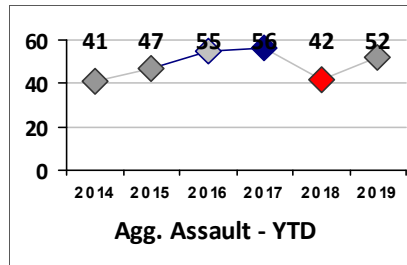

Part I Crime - Comparison Report

Providence Police Department

Through 7/14/2019
Week 28

District 5

4 Week Trend 6/17/2019 - 7/14/2019	Past 28 Days 6/17/2019 - 7/14/2019	Year to Date January 1 - July 14

Violent Crime	Current Week	Last Week	Wk 26	Wk 25	Past 28 Days	Past 28 Days LY	Chg.	Current Year	Last Year	Chg.	Wght. 5yr Avg	Chg.
Homicide	0	0	0	0	0	1	--	0	1	-100%	1	--
Sex Offenses, Forcible*	1	1	1	0	3	6	-50%	21	18	17%	16	31%
Robbery Other	1	1	0	2	4	2	100%	17	23	-26%	21	-19%
Robbery W Firearm	0	1	0	1	2	0	--	9	6	50%	7	29%
Agg. Assault	1	3	0	0	4	5	-20%	42	34	24%	36	17%
Agg. Assault W Firearm	0	3	0	0	3	3	0%	11	8	38%	13	-15%
Total	3	9	1	3	16	17	-6%	100	90	11%	94	6%

Property Crime	Current Week	Last Week	Wk 26	Wk 25	Past 28 Days	Past 28 Days LY	Chg.	Current Year	Last Year	Chg.	Wght. 5yr Avg	Chg.
Burglary	2	2	1	5	10	4	150%	71	47	51%	82	-13%
MV Theft	0	1	4	1	6	7	-14%	37	63	-41%	52	-29%
Larceny from MV	5	2	5	2	14	12	17%	79	88	-10%	81	-2%
Larceny**	7	3	6	4	20	17	18%	101	131	-23%	122	-17%
Total	14	8	16	12	50	40	25%	288	329	-12%	337	-15%

Other Crime	Current Week	Last Week	Wk 26	Wk 25	Past 28 Days	Past 28 Days LY	Chg.	Current Year	Last Year	Chg.	Wght. 5yr Avg	Chg.
Assault Other	12	7	9	4	32	22	45%	140	209	-33%	182	-23%
Vandalism	4	3	4	4	15	29	-48%	134	176	-24%	176	-24%
Drug Offenses	2	4	2	1	9	21	-57%	64	118	-46%	82	-22%
Weapons Offenses	0	5	0	3	8	5	60%	25	24	4%	23	9%
Liquor Law Violations	0	0	0	0	0	0	--	0	3	-100%	1	--
Total	18	19	15	12	64	77	-17%	363	530	-32%	463	-22%

Figures are preliminary and subject to further analysis and revision

* Sex Offenses, Forcible includes forcible rape, forcible sodomy, forcible fondling, sexual assault with an object

** Larceny includes shoplifting, pickpocket, pursesnatch, from building, bicycles, motor vehicle parts or accessories, and other.