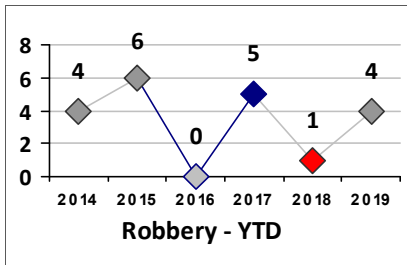

Part I Crime - Comparison Report

Providence Police Department

Through 7/14/2019
Week 28

District 8

4 Week Trend
6/17/2019 - 7/14/2019

Past 28 Days
6/17/2019 - 7/14/2019

Year to Date
January 1 - July 14

Violent Crime	Current Week	Last Week	Wk 26	Wk 25	Past 28 Days	Past 28 Days LY	Chg.	Current Year	Last Year	Chg.	Wght. 5yr Avg	Chg.
Homicide	0	0	0	1	1	0	--	1	0	100%	0	--
Sex Offenses, Forcible*	0	0	0	0	0	1	--	9	7	29%	5	80%
Robbery Other	0	0	0	0	0	0	--	4	1	300%	2	100%
Robbery W Firearm	0	0	0	0	0	0	--	0	0	0%	0	--
Agg. Assault	1	0	0	1	2	0	--	10	7	43%	6	67%
Agg. Assault W Firearm	0	0	0	0	0	0	--	2	1	100%	3	-33%
Total	1	0	0	2	3	1	200%	26	16	63%	16	63%

Property Crime	Current Week	Last Week	Wk 26	Wk 25	Past 28 Days	Past 28 Days LY	Chg.	Current Year	Last Year	Chg.	Wght. 5yr Avg	Chg.
Burglary	0	2	1	1	4	7	-43%	18	50	-64%	51	-65%
MV Theft	0	0	1	0	1	2	-50%	7	13	-46%	16	-56%
Larceny from MV	2	0	0	2	4	11	-64%	56	78	-28%	91	-38%
Larceny**	1	4	2	6	13	7	86%	62	70	-11%	76	-18%
Total	3	6	4	9	22	27	-19%	143	211	-32%	233	-39%

Other Crime	Current Week	Last Week	Wk 26	Wk 25	Past 28 Days	Past 28 Days LY	Chg.	Current Year	Last Year	Chg.	Wght. 5yr Avg	Chg.
Assault Other	2	3	2	1	8	5	60%	49	43	14%	44	11%
Vandalism	2	4	2	0	8	9	-11%	47	56	-16%	74	-36%
Drug Offenses	0	0	0	1	1	0	--	2	4	-50%	9	-78%
Weapons Offenses	0	0	0	0	0	1	--	2	7	-71%	5	-60%
Liquor Law Violations	0	0	0	0	0	0	--	0	1	-100%	0	--
Total	4	7	4	2	17	15	13%	100	111	-10%	133	-25%

Figures are preliminary and subject to further analysis and revision

* Sex Offenses, Forcible includes forcible rape, forcible sodomy, forcible fondling, sexual assault with an object

** Larceny includes shoplifting, pickpocket, pursesnatch, from building, bicycles, motor vehicle parts or accessories, and other.