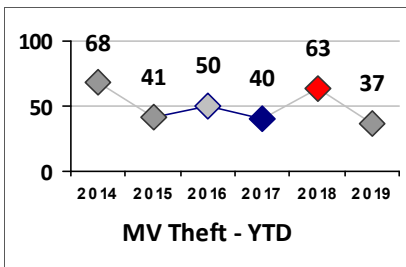

Part I Crime - Comparison Report

Providence Police Department

Through 7/14/2019
Week 28

District 5

4 Week Trend 6/17/2019 - 7/14/2019	Past 28 Days 6/17/2019 - 7/14/2019	Year to Date January 1 - July 14

Violent Crime	Current Week	Last Week	Wk 26	Wk 25	Past 28 Days	Past 28 Days LY	Chg.	Current Year	Last Year	Chg.	Wght. 5yr Avg	Chg.
Homicide	0	0	0	0	0	1	--	0	1	-100%	1	--
Sex Offenses, Forcible*	1	1	1	0	3	6	-50%	21	18	17%	16	31%
Robbery Other	1	1	0	2	4	2	100%	17	23	-26%	21	-19%
Robbery W Firearm	0	1	0	1	2	0	--	9	6	50%	7	29%
Agg. Assault	1	3	0	0	4	5	-20%	42	34	24%	36	17%
Agg. Assault W Firearm	0	3	0	0	3	3	0%	11	8	38%	13	-15%
Total	3	9	1	3	16	17	-6%	100	90	11%	94	6%

Property Crime	Current Week	Last Week	Wk 26	Wk 25	Past 28 Days	Past 28 Days LY	Chg.	Current Year	Last Year	Chg.	Wght. 5yr Avg	Chg.
Burglary	2	2	1	5	10	4	150%	71	47	51%	82	-13%
MV Theft	0	1	4	1	6	7	-14%	37	63	-41%	52	-29%
Larceny from MV	5	2	5	2	14	12	17%	79	88	-10%	81	-2%
Larceny**	7	3	6	4	20	17	18%	101	131	-23%	122	-17%
Total	14	8	16	12	50	40	25%	288	329	-12%	337	-15%

Other Crime	Current Week	Last Week	Wk 26	Wk 25	Past 28 Days	Past 28 Days LY	Chg.	Current Year	Last Year	Chg.	Wght. 5yr Avg	Chg.
Assault Other	12	7	9	4	32	22	45%	140	209	-33%	182	-23%
Vandalism	4	3	4	4	15	29	-48%	134	176	-24%	176	-24%
Drug Offenses	2	4	2	1	9	21	-57%	64	118	-46%	82	-22%
Weapons Offenses	0	5	0	3	8	5	60%	25	24	4%	23	9%
Liquor Law Violations	0	0	0	0	0	0	--	0	3	-100%	1	--
Total	18	19	15	12	64	77	-17%	363	530	-32%	463	-22%

Figures are preliminary and subject to further analysis and revision

* Sex Offenses, Forcible includes forcible rape, forcible sodomy, forcible fondling, sexual assault with an object

** Larceny includes shoplifting, pickpocket, pursesnatch, from building, bicycles, motor vehicle parts or accessories, and other.