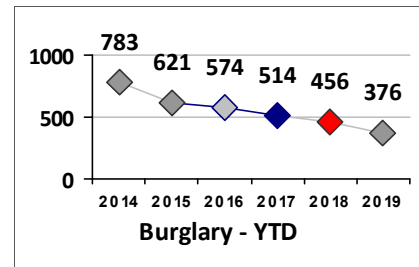

Through 7/14/2019
Week 28

Citywide

4 Week Trend
6/17/2019 - 7/14/2019

Past 28 Days
6/17/2019 - 7/14/2019

Year to Date
January 1 - July 14

Violent Crime	Current Week	Last Week	Wk 26	Wk 25	Past 28 Days	Past 28 Days LY	Chg.	Current Year	Last Year	Chg.	Wght. 5yr Avg	Chg.	
	Homicide	0	0	2	1	3	2	50%	7	6	17%	6	17%
Sex Offenses, Forcible*	5	1	7	3	16	25	-36%	108	130	-17%	116	-7%	
Robbery W Firearm	0	3	0	1	4	8	-50%	32	40	-20%	44	-27%	
Robbery Other	4	2	4	10	20	18	11%	88	109	-19%	114	-23%	
Agg. Assault W Firearm	0	5	4	3	12	18	-33%	54	76	-29%	87	-38%	
Agg. Assault	5	12	9	9	35	32	9%	215	211	2%	213	1%	
Total	14	23	26	27	90	103	-13%	504	572	-12%	578	-13%	

Property Crime	Current Week	Last Week	Wk 26	Wk 25	Past 28 Days	Past 28 Days LY	Chg.	Current Year	Last Year	Chg.	Wght. 5yr Avg	Chg.	
	Burglary	17	17	16	16	66	71	-7%	376	458	-18%	543	-31%
MV Theft	7	6	12	8	33	41	-20%	263	349	-25%	335	-21%	
Larceny from MV	28	26	26	19	99	146	-32%	910	1104	-18%	1043	-13%	
Larceny**	55	48	43	51	197	200	-2%	1205	1324	-9%	1241	-3%	
Total	107	97	97	94	395	458	-14%	2754	3235	-15%	3162	-13%	

Other Crime	Current Week	Last Week	Wk 26	Wk 25	Past 28 Days	Past 28 Days LY	Chg.	Current Year	Last Year	Chg.	Wght. 5yr Avg	Chg.	
	Assault Other	55	53	50	43	201	167	20%	1069	1167	-8%	1139	-6%
Vandalism	36	44	37	34	151	165	-8%	948	1111	-15%	1146	-17%	
Weapons Offenses	4	5	2	12	23	28	-18%	166	186	-11%	187	-11%	
Drug Offenses	14	21	17	13	65	78	-17%	402	560	-28%	462	-13%	
Liquor Law Violations	0	1	0	0	1	0	100%	17	66	-74%	50	-66%	
Total	109	124	106	102	441	438	1%	2602	3090	-16%	2984	-13%	

Figures are preliminary and subject to further analysis and revision

* Sex Offenses, Forcible includes forcible rape, forcible sodomy, forcible fondling, sexual assault with an object

** Larceny includes shoplifting, pickpocket, pursesnatch, from building, bicycles, motor vehicle parts or accessories, and other.