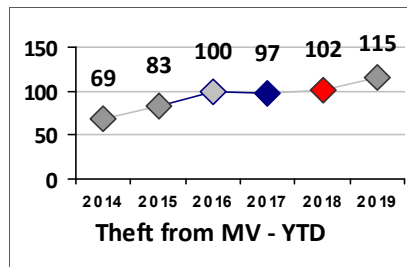

Part I Crime - Comparison Report

Providence Police Department

Through 7/14/2019
Week 28

District 2

4 Week Trend 6/17/2019 - 7/14/2019	Past 28 Days 6/17/2019 - 7/14/2019	Year to Date January 1 - July 14

Violent Crime	Current Week	Last Week	Wk 26	Wk 25	Past 28 Days	Past 28 Days LY	Chg.	Current Year	Last Year	Chg.	Wght. 5yr Avg	Chg.
Homicide	0	0	0	0	0	1	--	1	1	0%	1	0%
Sex Offenses, Forcible*	0	0	2	0	2	2	0%	16	27	-41%	23	-30%
Robbery Other	0	0	1	2	3	4	-25%	13	16	-19%	18	-28%
Robbery W Firearm	0	0	0	0	0	1	--	5	8	-38%	9	-44%
Agg. Assault	1	3	3	2	9	9	0%	40	39	3%	37	8%
Agg. Assault W Firearm	1	0	0	1	2	3	-33%	10	18	-44%	22	-55%
Total	2	3	6	5	16	20	-20%	85	109	-22%	108	-21%

Property Crime	Current Week	Last Week	Wk 26	Wk 25	Past 28 Days	Past 28 Days LY	Chg.	Current Year	Last Year	Chg.	Wght. 5yr Avg	Chg.
Burglary	4	4	2	1	11	14	-21%	38	64	-41%	68	-44%
MV Theft	1	3	2	1	7	5	40%	41	61	-33%	56	-27%
Larceny from MV	0	4	1	4	9	12	-25%	115	102	13%	96	20%
Larceny**	2	5	2	5	14	17	-18%	120	145	-17%	145	-17%
Total	7	16	7	11	41	48	-15%	314	372	-16%	363	-13%

Other Crime	Current Week	Last Week	Wk 26	Wk 25	Past 28 Days	Past 28 Days LY	Chg.	Current Year	Last Year	Chg.	Wght. 5yr Avg	Chg.
Assault Other	9	12	10	9	40	42	-5%	175	193	-9%	179	-2%
Vandalism	6	6	3	6	21	16	31%	117	136	-14%	152	-23%
Drug Offenses	0	2	3	2	7	18	-61%	74	85	-13%	69	7%
Weapons Offenses	1	0	0	7	8	7	14%	36	34	6%	39	-8%
Liquor Law Violations	0	0	0	0	0	0	--	0	0	0%	1	--
Total	16	20	16	24	76	83	-8%	402	448	-10%	439	-8%

Figures are preliminary and subject to further analysis and revision

* Sex Offenses, Forcible includes forcible rape, forcible sodomy, forcible fondling, sexual assault with an object

** Larceny includes shoplifting, pickpocket, pursesnatch, from building, bicycles, motor vehicle parts or accessories, and other.