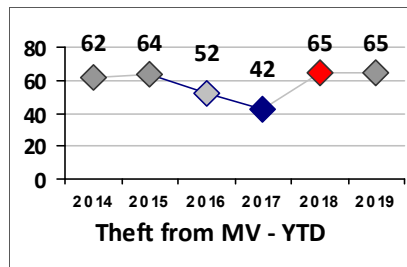

Part I Crime - Comparison Report

Providence Police Department

Through 7/14/2019
Week 28

District 3

4 Week Trend 6/17/2019 - 7/14/2019	Past 28 Days 6/17/2019 - 7/14/2019	Year to Date January 1 - July 14

Violent Crime	Current Week	Last Week	Wk 26	Wk 25	Past 28 Days	Past 28 Days LY	Chg.	Current Year	Last Year	Chg.	Wght. 5yr Avg	Chg.
Homicide	0	0	0	0	0	0	--	0	1	-100%	1	--
Sex Offenses, Forcible*	0	0	1	1	2	0	--	6	2	200%	4	50%
Robbery Other	0	0	0	0	0	0	--	1	2	-50%	3	-67%
Robbery W Firearm	0	1	0	0	1	0	--	7	5	40%	3	133%
Agg. Assault	1	1	1	0	3	0	--	10	3	233%	10	0%
Agg. Assault W Firearm	0	1	0	0	1	0	--	4	9	-56%	8	-50%
Total	1	3	2	1	7	0	700%	28	22	27%	29	-3%

Property Crime	Current Week	Last Week	Wk 26	Wk 25	Past 28 Days	Past 28 Days LY	Chg.	Current Year	Last Year	Chg.	Wght. 5yr Avg	Chg.
Burglary	1	1	1	0	3	4	-25%	21	26	-19%	30	-30%
MV Theft	0	0	0	0	0	0	--	10	22	-55%	19	-47%
Larceny from MV	3	4	2	1	10	11	-9%	68	65	5%	56	21%
Larceny**	4	2	3	3	12	8	50%	64	63	2%	69	-7%
Total	8	7	6	4	25	23	9%	163	176	-7%	173	-6%

Other Crime	Current Week	Last Week	Wk 26	Wk 25	Past 28 Days	Past 28 Days LY	Chg.	Current Year	Last Year	Chg.	Wght. 5yr Avg	Chg.
Assault Other	2	2	1	3	8	9	-11%	59	56	5%	63	-6%
Vandalism	1	0	3	1	5	8	-38%	40	60	-33%	65	-38%
Drug Offenses	3	1	3	6	13	3	333%	35	37	-5%	37	-5%
Weapons Offenses	1	0	0	0	1	1	0%	8	13	-38%	9	-11%
Liquor Law Violations	0	0	0	0	0	0	--	0	0	0%	1	--
Total	7	3	7	10	27	21	29%	142	166	-14%	175	-19%

Figures are preliminary and subject to further analysis and revision

* Sex Offenses, Forcible includes forcible rape, forcible sodomy, forcible fondling, sexual assault with an object

** Larceny includes shoplifting, pickpocket, pursesnatch, from building, bicycles, motor vehicle parts or accessories, and other.