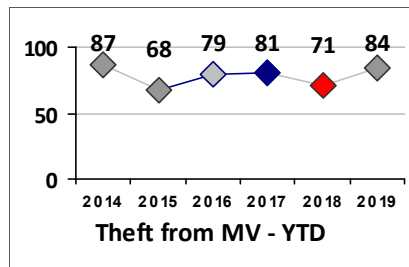

Part I Crime - Comparison Report

Providence Police Department

Through 7/14/2019
Week 28

District 6

4 Week Trend
6/17/2019 - 7/14/2019

Past 28 Days
6/17/2019 - 7/14/2019

Year to Date
January 1 - July 14

Violent Crime	Current Week	Last Week	Wk 26	Wk 25	Past 28 Days	Past 28 Days LY	Chg.	Current Year	Last Year	Chg.	Wght. 5yr Avg	Chg.	
	Homicide	0	0	1	0	1	0	--	3	1	200%	1	200%
Sex Offenses, Forcible*	0	0	0	0	0	3	--	6	8	-25%	8	-25%	
Robbery Other	1	0	2	1	4	1	300%	12	9	33%	11	9%	
Robbery W Firearm	0	0	0	0	0	2	--	2	5	-60%	4	-50%	
Agg. Assault	0	1	1	3	5	3	67%	20	21	-5%	25	-20%	
Agg. Assault W Firearm	0	1	0	0	1	4	-75%	5	12	-58%	9	-44%	
Total	1	2	4	4	11	13	-15%	48	56	-14%	57	-16%	

Property Crime	Current Week	Last Week	Wk 26	Wk 25	Past 28 Days	Past 28 Days LY	Chg.	Current Year	Last Year	Chg.	Wght. 5yr Avg	Chg.	
	Burglary	4	3	0	1	8	9	-11%	38	45	-16%	70	-46%
MV Theft	1	0	0	2	3	6	-50%	40	52	-23%	47	-15%	
Larceny from MV	3	1	2	1	7	12	-42%	87	71	23%	77	13%	
Larceny**	7	1	2	4	14	19	-26%	126	137	-8%	130	-3%	
Total	15	5	4	8	32	46	-30%	291	305	-5%	323	-10%	

Other Crime	Current Week	Last Week	Wk 26	Wk 25	Past 28 Days	Past 28 Days LY	Chg.	Current Year	Last Year	Chg.	Wght. 5yr Avg	Chg.	
	Assault Other	4	6	4	2	16	16	0%	116	135	-14%	122	-5%
Vandalism	7	5	3	4	19	17	12%	110	107	3%	122	-10%	
Drug Offenses	1	0	1	0	2	5	-60%	26	37	-30%	34	-24%	
Weapons Offenses	1	0	0	0	1	4	-75%	13	9	44%	16	-19%	
Liquor Law Violations	0	0	0	0	0	0	--	1	1	0%	3	-67%	
Total	13	11	8	6	38	42	-10%	266	289	-8%	297	-10%	

Figures are preliminary and subject to further analysis and revision

* Sex Offenses, Forcible includes forcible rape, forcible sodomy, forcible fondling, sexual assault with an object

** Larceny includes shoplifting, pickpocket, pursesnatch, from building, bicycles, motor vehicle parts or accessories, and other.