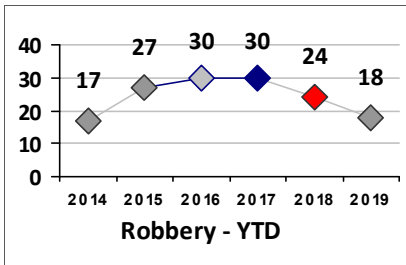

Part I Crime - Comparison Report

Providence Police Department

Through 7/14/2019
Week 28

District 2

4 Week Trend 6/17/2019 - 7/14/2019	Past 28 Days 6/17/2019 - 7/14/2019	Year to Date January 1 - July 14

Violent Crime	Current Week	Last Week	Wk 26	Wk 25	Past 28 Days	Past 28 Days LY	Chg.	Current Year	Last Year	Chg.	Wght. 5yr Avg	Chg.
Homicide	0	0	0	0	0	1	--	1	1	0%	1	0%
Sex Offenses, Forcible*	0	0	2	0	2	2	0%	16	27	-41%	23	-30%
Robbery Other	0	0	1	2	3	4	-25%	13	16	-19%	18	-28%
Robbery W Firearm	0	0	0	0	0	1	--	5	8	-38%	9	-44%
Agg. Assault	1	3	3	2	9	9	0%	40	39	3%	37	8%
Agg. Assault W Firearm	1	0	0	1	2	3	-33%	10	18	-44%	22	-55%
Total	2	3	6	5	16	20	-20%	85	109	-22%	108	-21%

Property Crime	Current Week	Last Week	Wk 26	Wk 25	Past 28 Days	Past 28 Days LY	Chg.	Current Year	Last Year	Chg.	Wght. 5yr Avg	Chg.
Burglary	4	4	2	1	11	14	-21%	38	64	-41%	68	-44%
MV Theft	1	3	2	1	7	5	40%	41	61	-33%	56	-27%
Larceny from MV	0	4	1	4	9	12	-25%	115	102	13%	96	20%
Larceny**	2	5	2	5	14	17	-18%	120	145	-17%	145	-17%
Total	7	16	7	11	41	48	-15%	314	372	-16%	363	-13%

Other Crime	Current Week	Last Week	Wk 26	Wk 25	Past 28 Days	Past 28 Days LY	Chg.	Current Year	Last Year	Chg.	Wght. 5yr Avg	Chg.
Assault Other	9	12	10	9	40	42	-5%	175	193	-9%	179	-2%
Vandalism	6	6	3	6	21	16	31%	117	136	-14%	152	-23%
Drug Offenses	0	2	3	2	7	18	-61%	74	85	-13%	69	7%
Weapons Offenses	1	0	0	7	8	7	14%	36	34	6%	39	-8%
Liquor Law Violations	0	0	0	0	0	0	--	0	0	0%	1	--
Total	16	20	16	24	76	83	-8%	402	448	-10%	439	-8%

Figures are preliminary and subject to further analysis and revision

* Sex Offenses, Forcible includes forcible rape, forcible sodomy, forcible fondling, sexual assault with an object

** Larceny includes shoplifting, pickpocket, pursesnatch, from building, bicycles, motor vehicle parts or accessories, and other.