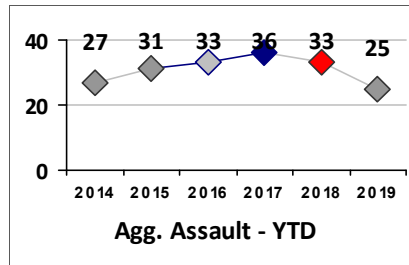

Part I Crime - Comparison Report

Providence Police Department

Through 7/14/2019
Week 28

District 6

4 Week Trend
6/17/2019 - 7/14/2019

Past 28 Days
6/17/2019 - 7/14/2019

Year to Date
January 1 - July 14

Violent Crime	Current Week	Last Week	Wk 26	Wk 25	Past 28 Days	Past 28 Days LY	Chg.	Current Year	Last Year	Chg.	Wght. 5yr Avg	Chg.	
	Homicide	0	0	1	0	1	0	--	3	1	200%	1	200%
Sex Offenses, Forcible*	0	0	0	0	0	3	--	6	8	-25%	8	-25%	
Robbery Other	1	0	2	1	4	1	300%	12	9	33%	11	9%	
Robbery W Firearm	0	0	0	0	0	2	--	2	5	-60%	4	-50%	
Agg. Assault	0	1	1	3	5	3	67%	20	21	-5%	25	-20%	
Agg. Assault W Firearm	0	1	0	0	1	4	-75%	5	12	-58%	9	-44%	
Total	1	2	4	4	11	13	-15%	48	56	-14%	57	-16%	

Property Crime	Current Week	Last Week	Wk 26	Wk 25	Past 28 Days	Past 28 Days LY	Chg.	Current Year	Last Year	Chg.	Wght. 5yr Avg	Chg.	
	Burglary	4	3	0	1	8	9	-11%	38	45	-16%	70	-46%
MV Theft	1	0	0	2	3	6	-50%	40	52	-23%	47	-15%	
Larceny from MV	3	1	2	1	7	12	-42%	87	71	23%	77	13%	
Larceny**	7	1	2	4	14	19	-26%	126	137	-8%	130	-3%	
Total	15	5	4	8	32	46	-30%	291	305	-5%	323	-10%	

Other Crime	Current Week	Last Week	Wk 26	Wk 25	Past 28 Days	Past 28 Days LY	Chg.	Current Year	Last Year	Chg.	Wght. 5yr Avg	Chg.	
	Assault Other	4	6	4	2	16	16	0%	116	135	-14%	122	-5%
Vandalism	7	5	3	4	19	17	12%	110	107	3%	122	-10%	
Drug Offenses	1	0	1	0	2	5	-60%	26	37	-30%	34	-24%	
Weapons Offenses	1	0	0	0	1	4	-75%	13	9	44%	16	-19%	
Liquor Law Violations	0	0	0	0	0	0	--	1	1	0%	3	-67%	
Total	13	11	8	6	38	42	-10%	266	289	-8%	297	-10%	

Figures are preliminary and subject to further analysis and revision

* Sex Offenses, Forcible includes forcible rape, forcible sodomy, forcible fondling, sexual assault with an object

** Larceny includes shoplifting, pickpocket, pursesnatch, from building, bicycles, motor vehicle parts or accessories, and other.