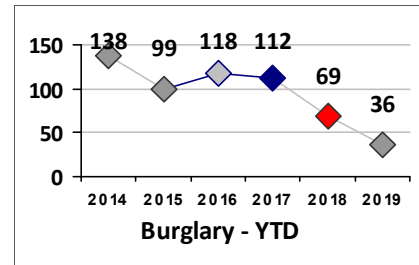

Part I Crime - Comparison Report

Providence Police Department

Through 7/14/2019
Week 28

District 7

4 Week Trend 6/17/2019 - 7/14/2019	Past 28 Days 6/17/2019 - 7/14/2019	Year to Date January 1 - July 14

Violent Crime	Current Week	Last Week	Wk 26	Wk 25	Past 28 Days	Past 28 Days LY	Chg.	Current Year	Last Year	Chg.	Wght. 5yr Avg	Chg.
Homicide	0	0	0	0	0	0	--	0	1	-100%	0	--
Sex Offenses, Forcible*	0	0	1	1	2	4	-50%	12	18	-33%	16	-25%
Robbery Other	1	0	0	1	2	1	100%	10	13	-23%	14	-29%
Robbery W Firearm	0	0	0	0	0	2	--	3	3	0%	7	-57%
Agg. Assault	0	2	2	1	5	2	150%	34	41	-17%	41	-17%
Agg. Assault W Firearm	0	0	2	1	3	4	-25%	8	12	-33%	17	-53%
Total	1	2	5	4	12	13	-8%	67	88	-24%	96	-30%

Property Crime	Current Week	Last Week	Wk 26	Wk 25	Past 28 Days	Past 28 Days LY	Chg.	Current Year	Last Year	Chg.	Wght. 5yr Avg	Chg.
Burglary	2	2	2	0	6	8	-25%	38	69	-45%	100	-62%
MV Theft	2	2	1	0	5	3	67%	38	44	-14%	49	-22%
Larceny from MV	3	2	4	1	10	11	-9%	89	128	-30%	136	-35%
Larceny**	11	12	9	10	42	39	8%	201	217	-7%	193	4%
Total	18	18	16	11	63	61	3%	366	458	-20%	478	-23%

Other Crime	Current Week	Last Week	Wk 26	Wk 25	Past 28 Days	Past 28 Days LY	Chg.	Current Year	Last Year	Chg.	Wght. 5yr Avg	Chg.
Assault Other	7	6	10	7	30	27	11%	176	188	-6%	201	-12%
Vandalism	5	11	7	5	28	36	-22%	159	207	-23%	212	-25%
Drug Offenses	2	6	4	1	13	18	-28%	59	104	-43%	79	-25%
Weapons Offenses	1	0	1	0	2	6	-67%	45	43	5%	38	18%
Liquor Law Violations	0	0	0	0	0	0	--	11	47	-77%	30	-63%
Total	15	23	22	13	73	87	-16%	450	589	-24%	561	-20%

Figures are preliminary and subject to further analysis and revision

* Sex Offenses, Forcible includes forcible rape, forcible sodomy, forcible fondling, sexual assault with an object

** Larceny includes shoplifting, pickpocket, pursesnatch, from building, bicycles, motor vehicle parts or accessories, and other.