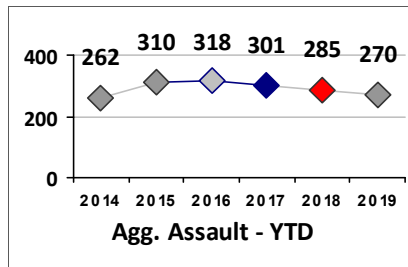

Part I Crime - Comparison Report

Providence Police Department

Through 7/14/2019
Week 28

Citywide

4 Week Trend
6/17/2019 - 7/14/2019

Past 28 Days
6/17/2019 - 7/14/2019

Year to Date
January 1 - July 14

Violent Crime	Current Week	Last Week	Wk 26	Wk 25	Past 28 Days	Past 28 Days LY	Chg.	Current Year	Last Year	Chg.	Wght. 5yr Avg	Chg.
	Homicide	0	0	2	1	3	2	50%	7	6	17%	6
Sex Offenses, Forcible*	5	1	7	3	16	25	-36%	108	130	-17%	116	-7%
Robbery W Firearm	0	3	0	1	4	8	-50%	32	40	-20%	44	-27%
Robbery Other	4	2	4	10	20	18	11%	88	109	-19%	114	-23%
Agg. Assault W Firearm	0	5	4	3	12	18	-33%	54	76	-29%	87	-38%
Agg. Assault	5	12	9	9	35	32	9%	215	211	2%	213	1%
Total	14	23	26	27	90	103	-13%	504	572	-12%	578	-13%

Property Crime	Current Week	Last Week	Wk 26	Wk 25	Past 28 Days	Past 28 Days LY	Chg.	Current Year	Last Year	Chg.	Wght. 5yr Avg	Chg.
	Burglary	17	17	16	16	66	71	-7%	376	458	-18%	543
MV Theft	7	6	12	8	33	41	-20%	263	349	-25%	335	-21%
Larceny from MV	28	26	26	19	99	146	-32%	910	1104	-18%	1043	-13%
Larceny**	55	48	43	51	197	200	-2%	1205	1324	-9%	1241	-3%
Total	107	97	97	94	395	458	-14%	2754	3235	-15%	3162	-13%

Other Crime	Current Week	Last Week	Wk 26	Wk 25	Past 28 Days	Past 28 Days LY	Chg.	Current Year	Last Year	Chg.	Wght. 5yr Avg	Chg.
	Assault Other	55	53	50	43	201	167	20%	1069	1167	-8%	1139
Vandalism	36	44	37	34	151	165	-8%	948	1111	-15%	1146	-17%
Weapons Offenses	4	5	2	12	23	28	-18%	166	186	-11%	187	-11%
Drug Offenses	14	21	17	13	65	78	-17%	402	560	-28%	462	-13%
Liquor Law Violations	0	1	0	0	1	0	100%	17	66	-74%	50	-66%
Total	109	124	106	102	441	438	1%	2602	3090	-16%	2984	-13%