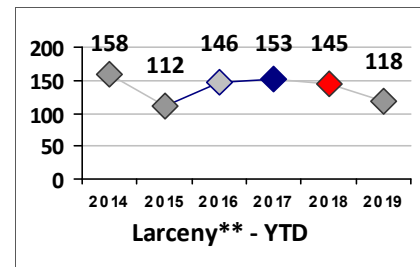

Part I Crime - Comparison Report

Providence Police Department

Through 7/14/2019
Week 28

District 2

4 Week Trend 6/17/2019 - 7/14/2019	Past 28 Days 6/17/2019 - 7/14/2019	Year to Date January 1 - July 14

Violent Crime	Current Week	Last Week	Wk 26	Wk 25	Past 28 Days	Past 28 Days LY	Chg.	Current Year	Last Year	Chg.	Wght. 5yr Avg	Chg.
Homicide	0	0	0	0	0	1	--	1	1	0%	1	0%
Sex Offenses, Forcible*	0	0	2	0	2	2	0%	16	27	-41%	23	-30%
Robbery Other	0	0	1	2	3	4	-25%	13	16	-19%	18	-28%
Robbery W Firearm	0	0	0	0	0	1	--	5	8	-38%	9	-44%
Agg. Assault	1	3	3	2	9	9	0%	40	39	3%	37	8%
Agg. Assault W Firearm	1	0	0	1	2	3	-33%	10	18	-44%	22	-55%
Total	2	3	6	5	16	20	-20%	85	109	-22%	108	-21%

Property Crime	Current Week	Last Week	Wk 26	Wk 25	Past 28 Days	Past 28 Days LY	Chg.	Current Year	Last Year	Chg.	Wght. 5yr Avg	Chg.
Burglary	4	4	2	1	11	14	-21%	38	64	-41%	68	-44%
MV Theft	1	3	2	1	7	5	40%	41	61	-33%	56	-27%
Larceny from MV	0	4	1	4	9	12	-25%	115	102	13%	96	20%
Larceny**	2	5	2	5	14	17	-18%	120	145	-17%	145	-17%
Total	7	16	7	11	41	48	-15%	314	372	-16%	363	-13%

Other Crime	Current Week	Last Week	Wk 26	Wk 25	Past 28 Days	Past 28 Days LY	Chg.	Current Year	Last Year	Chg.	Wght. 5yr Avg	Chg.
Assault Other	9	12	10	9	40	42	-5%	175	193	-9%	179	-2%
Vandalism	6	6	3	6	21	16	31%	117	136	-14%	152	-23%
Drug Offenses	0	2	3	2	7	18	-61%	74	85	-13%	69	7%
Weapons Offenses	1	0	0	7	8	7	14%	36	34	6%	39	-8%
Liquor Law Violations	0	0	0	0	0	0	--	0	0	0%	1	--
Total	16	20	16	24	76	83	-8%	402	448	-10%	439	-8%

Figures are preliminary and subject to further analysis and revision

* Sex Offenses, Forcible includes forcible rape, forcible sodomy, forcible fondling, sexual assault with an object

** Larceny includes shoplifting, pickpocket, pursesnatch, from building, bicycles, motor vehicle parts or accessories, and other.