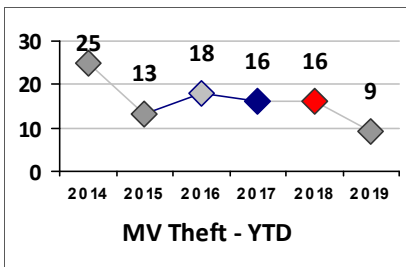

Part I Crime - Comparison Report

Providence Police Department

Through 7/14/2019
Week 28

District 9

4 Week Trend 6/17/2019 - 7/14/2019	Past 28 Days 6/17/2019 - 7/14/2019	Year to Date January 1 - July 14

Violent Crime	Current Week	Last Week	Wk 26	Wk 25	Past 28 Days	Past 28 Days LY	Chg.	Current Year	Last Year	Chg.	Wght. 5yr Avg	Chg.
Homicide	0	0	0	0	0	0	--	0	0	0%	0	--
Sex Offenses, Forcible*	0	0	0	0	0	0	--	3	3	0%	3	0%
Robbery Other	0	0	0	0	0	2	--	1	3	-67%	3	-67%
Robbery W Firearm	0	0	0	0	0	2	--	0	2	-100%	3	--
Agg. Assault	0	0	0	0	0	2	--	2	7	-71%	4	-50%
Agg. Assault W Firearm	0	0	0	0	0	0	--	0	1	-100%	2	--
Total	0	0	0	0	0	6	600%	6	16	-63%	15	-60%

Property Crime	Current Week	Last Week	Wk 26	Wk 25	Past 28 Days	Past 28 Days LY	Chg.	Current Year	Last Year	Chg.	Wght. 5yr Avg	Chg.
Burglary	2	3	5	2	12	14	-14%	60	69	-13%	53	13%
MV Theft	0	0	0	1	1	4	-75%	9	16	-44%	17	-47%
Larceny from MV	2	4	1	3	10	17	-41%	94	158	-41%	153	-39%
Larceny**	4	7	1	4	16	18	-11%	65	81	-20%	87	-25%
Total	8	14	7	10	39	53	-26%	228	324	-30%	309	-26%

Other Crime	Current Week	Last Week	Wk 26	Wk 25	Past 28 Days	Past 28 Days LY	Chg.	Current Year	Last Year	Chg.	Wght. 5yr Avg	Chg.
Assault Other	4	0	1	2	7	6	17%	29	29	0%	31	-6%
Vandalism	2	2	2	0	6	11	-45%	50	66	-24%	63	-21%
Drug Offenses	1	0	0	0	1	0	--	6	8	-25%	9	-33%
Weapons Offenses	0	0	0	0	0	1	--	1	5	-80%	4	-75%
Liquor Law Violations	0	0	0	0	0	0	--	0	1	-100%	2	--
Total	7	2	3	2	14	18	-22%	86	109	-21%	108	-20%

Figures are preliminary and subject to further analysis and revision

* Sex Offenses, Forcible includes forcible rape, forcible sodomy, forcible fondling, sexual assault with an object

** Larceny includes shoplifting, pickpocket, pursesnatch, from building, bicycles, motor vehicle parts or accessories, and other.