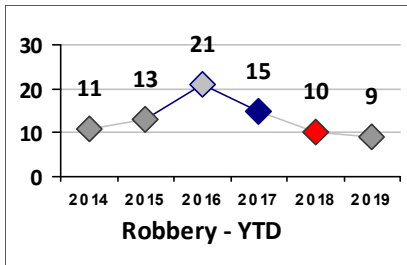

Part I Crime - Comparison Report

Providence Police Department

Through 7/14/2019
Week 28

District 1

4 Week Trend
6/17/2019 - 7/14/2019

Past 28 Days
6/17/2019 - 7/14/2019

Year to Date
January 1 - July 14

Violent Crime	Current Week	Last Week	Wk 26	Wk 25	Past 28 Days	Past 28 Days LY	Chg.	Current Year	Last Year	Chg.	Wght. 5yr Avg	Chg.
Homicide	0	0	0	0	0	0	--	0	1	-100%	0	--
Sex Offenses, Forcible*	1	0	2	1	4	0	--	13	12	8%	10	30%
Robbery Other	0	1	0	3	4	6	-33%	9	10	-10%	14	-36%
Robbery W Firearm	0	0	0	0	0	0	--	0	0	0%	1	--
Agg. Assault	0	1	1	0	2	3	-33%	20	21	-5%	15	33%
Agg. Assault W Firearm	0	0	0	0	0	0	--	0	4	-100%	3	--
Total	1	2	3	4	10	9	11%	42	48	-13%	42	0%

Property Crime	Current Week	Last Week	Wk 26	Wk 25	Past 28 Days	Past 28 Days LY	Chg.	Current Year	Last Year	Chg.	Wght. 5yr Avg	Chg.
Burglary	0	0	0	0	0	1	--	12	10	20%	8	50%
MV Theft	1	0	0	0	1	4	-75%	20	25	-20%	22	-9%
Larceny from MV	2	4	4	1	11	4	175%	80	88	-9%	96	-17%
Larceny**	12	10	8	7	37	18	106%	211	213	-1%	229	-8%
Total	15	14	12	8	49	27	81%	323	336	-4%	355	-9%

Other Crime	Current Week	Last Week	Wk 26	Wk 25	Past 28 Days	Past 28 Days LY	Chg.	Current Year	Last Year	Chg.	Wght. 5yr Avg	Chg.
Assault Other	5	6	3	5	19	16	19%	97	122	-20%	113	-14%
Vandalism	2	3	4	0	9	10	-10%	55	74	-26%	77	-29%
Drug Offenses	0	0	1	0	1	6	-83%	16	31	-48%	40	-60%
Weapons Offenses	0	0	1	0	1	1	0%	13	10	30%	16	-19%
Liquor Law Violations	0	1	0	0	1	0	--	1	7	-86%	9	-89%
Total	7	10	9	5	31	33	-6%	182	244	-25%	254	-28%

Figures are preliminary and subject to further analysis and revision

* Sex Offenses, Forcible includes forcible rape, forcible sodomy, forcible fondling, sexual assault with an object

** Larceny includes shoplifting, pickpocket, pursesnatch, from building, bicycles, motor vehicle parts or accessories, and other.