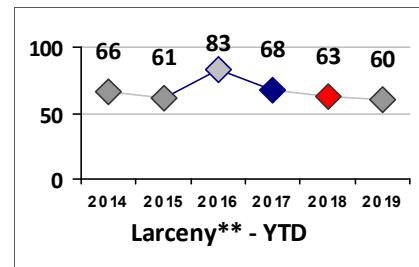

Part I Crime - Comparison Report

Providence Police Department

Through 7/14/2019
Week 28

District 3

4 Week Trend 6/17/2019 - 7/14/2019	Past 28 Days 6/17/2019 - 7/14/2019	Year to Date January 1 - July 14

Violent Crime	Current Week	Last Week	Wk 26	Wk 25	Past 28 Days	Past 28 Days LY	Chg.	Current Year	Last Year	Chg.	Wght. 5yr Avg	Chg.
Homicide	0	0	0	0	0	0	--	0	1	-100%	1	--
Sex Offenses, Forcible*	0	0	1	1	2	0	--	6	2	200%	4	50%
Robbery Other	0	0	0	0	0	0	--	1	2	-50%	3	-67%
Robbery W Firearm	0	1	0	0	1	0	--	7	5	40%	3	133%
Agg. Assault	1	1	1	0	3	0	--	10	3	233%	10	0%
Agg. Assault W Firearm	0	1	0	0	1	0	--	4	9	-56%	8	-50%
Total	1	3	2	1	7	0	700%	28	22	27%	29	-3%

Property Crime	Current Week	Last Week	Wk 26	Wk 25	Past 28 Days	Past 28 Days LY	Chg.	Current Year	Last Year	Chg.	Wght. 5yr Avg	Chg.
Burglary	1	1	1	0	3	4	-25%	21	26	-19%	30	-30%
MV Theft	0	0	0	0	0	0	--	10	22	-55%	19	-47%
Larceny from MV	3	4	2	1	10	11	-9%	68	65	5%	56	21%
Larceny**	4	2	3	3	12	8	50%	64	63	2%	69	-7%
Total	8	7	6	4	25	23	9%	163	176	-7%	173	-6%

Other Crime	Current Week	Last Week	Wk 26	Wk 25	Past 28 Days	Past 28 Days LY	Chg.	Current Year	Last Year	Chg.	Wght. 5yr Avg	Chg.
Assault Other	2	2	1	3	8	9	-11%	59	56	5%	63	-6%
Vandalism	1	0	3	1	5	8	-38%	40	60	-33%	65	-38%
Drug Offenses	3	1	3	6	13	3	333%	35	37	-5%	37	-5%
Weapons Offenses	1	0	0	0	1	1	0%	8	13	-38%	9	-11%
Liquor Law Violations	0	0	0	0	0	0	--	0	0	0%	1	--
Total	7	3	7	10	27	21	29%	142	166	-14%	175	-19%

Figures are preliminary and subject to further analysis and revision

* Sex Offenses, Forcible includes forcible rape, forcible sodomy, forcible fondling, sexual assault with an object

** Larceny includes shoplifting, pickpocket, pursesnatch, from building, bicycles, motor vehicle parts or accessories, and other.