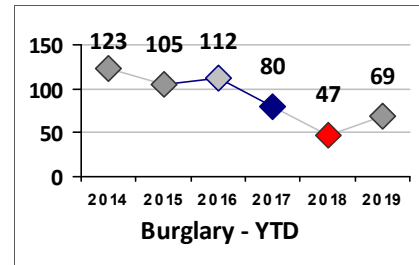

Part I Crime - Comparison Report

Providence Police Department

Through 7/14/2019
Week 28

District 5

4 Week Trend 6/17/2019 - 7/14/2019	Past 28 Days 6/17/2019 - 7/14/2019	Year to Date January 1 - July 14

Violent Crime	Current Week	Last Week	Wk 26	Wk 25	Past 28 Days	Past 28 Days LY	Chg.	Current Year	Last Year	Chg.	Wght. 5yr Avg	Chg.
Homicide	0	0	0	0	0	1	--	0	1	-100%	1	--
Sex Offenses, Forcible*	1	1	1	0	3	6	-50%	21	18	17%	16	31%
Robbery Other	1	1	0	2	4	2	100%	17	23	-26%	21	-19%
Robbery W Firearm	0	1	0	1	2	0	--	9	6	50%	7	29%
Agg. Assault	1	3	0	0	4	5	-20%	42	34	24%	36	17%
Agg. Assault W Firearm	0	3	0	0	3	3	0%	11	8	38%	13	-15%
Total	3	9	1	3	16	17	-6%	100	90	11%	94	6%

Property Crime	Current Week	Last Week	Wk 26	Wk 25	Past 28 Days	Past 28 Days LY	Chg.	Current Year	Last Year	Chg.	Wght. 5yr Avg	Chg.
Burglary	2	2	1	5	10	4	150%	71	47	51%	82	-13%
MV Theft	0	1	4	1	6	7	-14%	37	63	-41%	52	-29%
Larceny from MV	5	2	5	2	14	12	17%	79	88	-10%	81	-2%
Larceny**	7	3	6	4	20	17	18%	101	131	-23%	122	-17%
Total	14	8	16	12	50	40	25%	288	329	-12%	337	-15%

Other Crime	Current Week	Last Week	Wk 26	Wk 25	Past 28 Days	Past 28 Days LY	Chg.	Current Year	Last Year	Chg.	Wght. 5yr Avg	Chg.
Assault Other	12	7	9	4	32	22	45%	140	209	-33%	182	-23%
Vandalism	4	3	4	4	15	29	-48%	134	176	-24%	176	-24%
Drug Offenses	2	4	2	1	9	21	-57%	64	118	-46%	82	-22%
Weapons Offenses	0	5	0	3	8	5	60%	25	24	4%	23	9%
Liquor Law Violations	0	0	0	0	0	0	--	0	3	-100%	1	--
Total	18	19	15	12	64	77	-17%	363	530	-32%	463	-22%

Figures are preliminary and subject to further analysis and revision

* Sex Offenses, Forcible includes forcible rape, forcible sodomy, forcible fondling, sexual assault with an object

** Larceny includes shoplifting, pickpocket, pursesnatch, from building, bicycles, motor vehicle parts or accessories, and other.