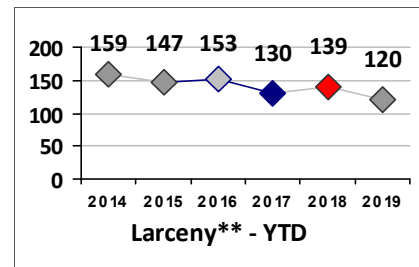

Part I Crime - Comparison Report

Providence Police Department

Through 7/14/2019
Week 28

District 4

4 Week Trend 6/17/2019 - 7/14/2019	Past 28 Days 6/17/2019 - 7/14/2019	Year to Date January 1 - July 14

Violent Crime	Current Week	Last Week	Wk 26	Wk 25	Past 28 Days	Past 28 Days LY	Chg.	Current Year	Last Year	Chg.	Wght. 5yr Avg	Chg.
Homicide	0	0	1	0	1	0	--	2	0	200%	1	100%
Sex Offenses, Forcible*	3	0	0	0	3	9	-67%	20	26	-23%	26	-23%
Robbery Other	1	0	1	1	3	2	50%	21	32	-34%	27	-22%
Robbery W Firearm	0	1	0	0	1	1	0%	6	10	-40%	9	-33%
Agg. Assault	1	1	1	2	5	8	-38%	37	35	6%	37	0%
Agg. Assault W Firearm	0	0	1	1	2	4	-50%	14	10	40%	10	40%
Total	5	2	4	4	15	24	-38%	100	113	-12%	110	-9%

Property Crime	Current Week	Last Week	Wk 26	Wk 25	Past 28 Days	Past 28 Days LY	Chg.	Current Year	Last Year	Chg.	Wght. 5yr Avg	Chg.
Burglary	1	0	3	5	9	9	0%	69	63	10%	76	-9%
MV Theft	1	0	4	2	7	5	40%	49	41	20%	51	-4%
Larceny from MV	6	4	4	4	18	31	-42%	135	231	-42%	218	-38%
Larceny**	5	3	6	6	20	17	18%	125	139	-10%	143	-13%
Total	13	7	17	17	54	62	-13%	378	474	-20%	487	-22%

Other Crime	Current Week	Last Week	Wk 26	Wk 25	Past 28 Days	Past 28 Days LY	Chg.	Current Year	Last Year	Chg.	Wght. 5yr Avg	Chg.
Assault Other	9	11	8	9	37	19	95%	202	170	19%	189	7%
Vandalism	5	7	6	12	30	11	173%	139	154	-10%	171	-19%
Drug Offenses	5	8	3	2	18	6	200%	111	125	-11%	97	14%
Weapons Offenses	0	0	0	2	2	2	0%	23	39	-41%	36	-36%
Liquor Law Violations	0	0	0	0	0	0	--	4	5	-20%	2	100%
Total	19	26	17	25	87	38	129%	479	493	-3%	494	-3%

Figures are preliminary and subject to further analysis and revision

* Sex Offenses, Forcible includes forcible rape, forcible sodomy, forcible fondling, sexual assault with an object

** Larceny includes shoplifting, pickpocket, pursesnatch, from building, bicycles, motor vehicle parts or accessories, and other.