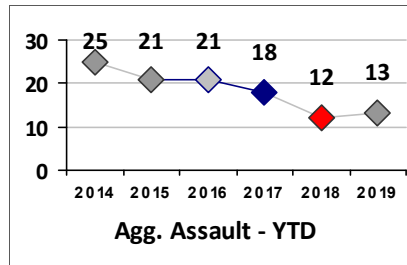

Part I Crime - Comparison Report

Providence Police Department

Through 7/14/2019
Week 28

District 3

4 Week Trend 6/17/2019 - 7/14/2019	Past 28 Days 6/17/2019 - 7/14/2019	Year to Date January 1 - July 14

Violent Crime	Current Week	Last Week	Wk 26	Wk 25	Past 28 Days	Past 28 Days LY	Chg.	Current Year	Last Year	Chg.	Wght. 5yr Avg	Chg.
Homicide	0	0	0	0	0	0	--	0	1	-100%	1	--
Sex Offenses, Forcible*	0	0	1	1	2	0	--	6	2	200%	4	50%
Robbery Other	0	0	0	0	0	0	--	1	2	-50%	3	-67%
Robbery W Firearm	0	1	0	0	1	0	--	7	5	40%	3	133%
Agg. Assault	1	1	1	0	3	0	--	10	3	233%	10	0%
Agg. Assault W Firearm	0	1	0	0	1	0	--	4	9	-56%	8	-50%
Total	1	3	2	1	7	0	700%	28	22	27%	29	-3%

Property Crime	Current Week	Last Week	Wk 26	Wk 25	Past 28 Days	Past 28 Days LY	Chg.	Current Year	Last Year	Chg.	Wght. 5yr Avg	Chg.
Burglary	1	1	1	0	3	4	-25%	21	26	-19%	30	-30%
MV Theft	0	0	0	0	0	0	--	10	22	-55%	19	-47%
Larceny from MV	3	4	2	1	10	11	-9%	68	65	5%	56	21%
Larceny**	4	2	3	3	12	8	50%	64	63	2%	69	-7%
Total	8	7	6	4	25	23	9%	163	176	-7%	173	-6%

Other Crime	Current Week	Last Week	Wk 26	Wk 25	Past 28 Days	Past 28 Days LY	Chg.	Current Year	Last Year	Chg.	Wght. 5yr Avg	Chg.
Assault Other	2	2	1	3	8	9	-11%	59	56	5%	63	-6%
Vandalism	1	0	3	1	5	8	-38%	40	60	-33%	65	-38%
Drug Offenses	3	1	3	6	13	3	333%	35	37	-5%	37	-5%
Weapons Offenses	1	0	0	0	1	1	0%	8	13	-38%	9	-11%
Liquor Law Violations	0	0	0	0	0	0	--	0	0	0%	1	--
Total	7	3	7	10	27	21	29%	142	166	-14%	175	-19%

Figures are preliminary and subject to further analysis and revision

* Sex Offenses, Forcible includes forcible rape, forcible sodomy, forcible fondling, sexual assault with an object

** Larceny includes shoplifting, pickpocket, pursesnatch, from building, bicycles, motor vehicle parts or accessories, and other.