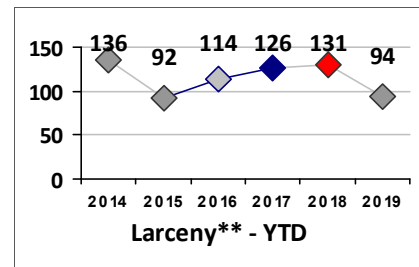

Part I Crime - Comparison Report

Providence Police Department

Through 7/14/2019
Week 28

District 5

4 Week Trend 6/17/2019 - 7/14/2019	Past 28 Days 6/17/2019 - 7/14/2019	Year to Date January 1 - July 14

Violent Crime	Current Week	Last Week	Wk 26	Wk 25	Past 28 Days	Past 28 Days LY	Chg.	Current Year	Last Year	Chg.	Wght. 5yr Avg	Chg.
Homicide	0	0	0	0	0	1	--	0	1	-100%	1	--
Sex Offenses, Forcible*	1	1	1	0	3	6	-50%	21	18	17%	16	31%
Robbery Other	1	1	0	2	4	2	100%	17	23	-26%	21	-19%
Robbery W Firearm	0	1	0	1	2	0	--	9	6	50%	7	29%
Agg. Assault	1	3	0	0	4	5	-20%	42	34	24%	36	17%
Agg. Assault W Firearm	0	3	0	0	3	3	0%	11	8	38%	13	-15%
Total	3	9	1	3	16	17	-6%	100	90	11%	94	6%

Property Crime	Current Week	Last Week	Wk 26	Wk 25	Past 28 Days	Past 28 Days LY	Chg.	Current Year	Last Year	Chg.	Wght. 5yr Avg	Chg.
Burglary	2	2	1	5	10	4	150%	71	47	51%	82	-13%
MV Theft	0	1	4	1	6	7	-14%	37	63	-41%	52	-29%
Larceny from MV	5	2	5	2	14	12	17%	79	88	-10%	81	-2%
Larceny**	7	3	6	4	20	17	18%	101	131	-23%	122	-17%
Total	14	8	16	12	50	40	25%	288	329	-12%	337	-15%

Other Crime	Current Week	Last Week	Wk 26	Wk 25	Past 28 Days	Past 28 Days LY	Chg.	Current Year	Last Year	Chg.	Wght. 5yr Avg	Chg.
Assault Other	12	7	9	4	32	22	45%	140	209	-33%	182	-23%
Vandalism	4	3	4	4	15	29	-48%	134	176	-24%	176	-24%
Drug Offenses	2	4	2	1	9	21	-57%	64	118	-46%	82	-22%
Weapons Offenses	0	5	0	3	8	5	60%	25	24	4%	23	9%
Liquor Law Violations	0	0	0	0	0	0	--	0	3	-100%	1	--
Total	18	19	15	12	64	77	-17%	363	530	-32%	463	-22%

Figures are preliminary and subject to further analysis and revision

* Sex Offenses, Forcible includes forcible rape, forcible sodomy, forcible fondling, sexual assault with an object

** Larceny includes shoplifting, pickpocket, pursesnatch, from building, bicycles, motor vehicle parts or accessories, and other.