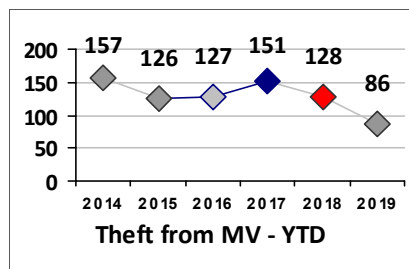

Part I Crime - Comparison Report

Providence Police Department

Through 7/14/2019
Week 28

District 7

4 Week Trend 6/17/2019 - 7/14/2019	Past 28 Days 6/17/2019 - 7/14/2019	Year to Date January 1 - July 14

Violent Crime	Current Week	Last Week	Wk 26	Wk 25	Past 28 Days	Past 28 Days LY	Chg.	Current Year	Last Year	Chg.	Wght. 5yr Avg	Chg.
Homicide	0	0	0	0	0	0	--	0	1	-100%	0	--
Sex Offenses, Forcible*	0	0	1	1	2	4	-50%	12	18	-33%	16	-25%
Robbery Other	1	0	0	1	2	1	100%	10	13	-23%	14	-29%
Robbery W Firearm	0	0	0	0	0	2	--	3	3	0%	7	-57%
Agg. Assault	0	2	2	1	5	2	150%	34	41	-17%	41	-17%
Agg. Assault W Firearm	0	0	2	1	3	4	-25%	8	12	-33%	17	-53%
Total	1	2	5	4	12	13	-8%	67	88	-24%	96	-30%

Property Crime	Current Week	Last Week	Wk 26	Wk 25	Past 28 Days	Past 28 Days LY	Chg.	Current Year	Last Year	Chg.	Wght. 5yr Avg	Chg.
Burglary	2	2	2	0	6	8	-25%	38	69	-45%	100	-62%
MV Theft	2	2	1	0	5	3	67%	38	44	-14%	49	-22%
Larceny from MV	3	2	4	1	10	11	-9%	89	128	-30%	136	-35%
Larceny**	11	12	9	10	42	39	8%	201	217	-7%	193	4%
Total	18	18	16	11	63	61	3%	366	458	-20%	478	-23%

Other Crime	Current Week	Last Week	Wk 26	Wk 25	Past 28 Days	Past 28 Days LY	Chg.	Current Year	Last Year	Chg.	Wght. 5yr Avg	Chg.
Assault Other	7	6	10	7	30	27	11%	176	188	-6%	201	-12%
Vandalism	5	11	7	5	28	36	-22%	159	207	-23%	212	-25%
Drug Offenses	2	6	4	1	13	18	-28%	59	104	-43%	79	-25%
Weapons Offenses	1	0	1	0	2	6	-67%	45	43	5%	38	18%
Liquor Law Violations	0	0	0	0	0	0	--	11	47	-77%	30	-63%
Total	15	23	22	13	73	87	-16%	450	589	-24%	561	-20%

Figures are preliminary and subject to further analysis and revision

* Sex Offenses, Forcible includes forcible rape, forcible sodomy, forcible fondling, sexual assault with an object

** Larceny includes shoplifting, pickpocket, pursesnatch, from building, bicycles, motor vehicle parts or accessories, and other.