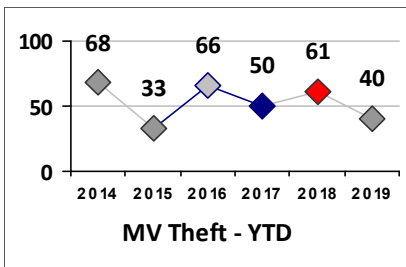

Part I Crime - Comparison Report

Providence Police Department

Through 7/14/2019
Week 28

District 2

4 Week Trend 6/17/2019 - 7/14/2019	Past 28 Days 6/17/2019 - 7/14/2019	Year to Date January 1 - July 14

Violent Crime	Current Week	Last Week	Wk 26	Wk 25	Past 28 Days	Past 28 Days LY	Chg.	Current Year	Last Year	Chg.	Wght. 5yr Avg	Chg.
Homicide	0	0	0	0	0	1	--	1	1	0%	1	0%
Sex Offenses, Forcible*	0	0	2	0	2	2	0%	16	27	-41%	23	-30%
Robbery Other	0	0	1	2	3	4	-25%	13	16	-19%	18	-28%
Robbery W Firearm	0	0	0	0	0	1	--	5	8	-38%	9	-44%
Agg. Assault	1	3	3	2	9	9	0%	40	39	3%	37	8%
Agg. Assault W Firearm	1	0	0	1	2	3	-33%	10	18	-44%	22	-55%
Total	2	3	6	5	16	20	-20%	85	109	-22%	108	-21%

Property Crime	Current Week	Last Week	Wk 26	Wk 25	Past 28 Days	Past 28 Days LY	Chg.	Current Year	Last Year	Chg.	Wght. 5yr Avg	Chg.
Burglary	4	4	2	1	11	14	-21%	38	64	-41%	68	-44%
MV Theft	1	3	2	1	7	5	40%	41	61	-33%	56	-27%
Larceny from MV	0	4	1	4	9	12	-25%	115	102	13%	96	20%
Larceny**	2	5	2	5	14	17	-18%	120	145	-17%	145	-17%
Total	7	16	7	11	41	48	-15%	314	372	-16%	363	-13%

Other Crime	Current Week	Last Week	Wk 26	Wk 25	Past 28 Days	Past 28 Days LY	Chg.	Current Year	Last Year	Chg.	Wght. 5yr Avg	Chg.
Assault Other	9	12	10	9	40	42	-5%	175	193	-9%	179	-2%
Vandalism	6	6	3	6	21	16	31%	117	136	-14%	152	-23%
Drug Offenses	0	2	3	2	7	18	-61%	74	85	-13%	69	7%
Weapons Offenses	1	0	0	7	8	7	14%	36	34	6%	39	-8%
Liquor Law Violations	0	0	0	0	0	0	--	0	0	0%	1	--
Total	16	20	16	24	76	83	-8%	402	448	-10%	439	-8%

Figures are preliminary and subject to further analysis and revision

* Sex Offenses, Forcible includes forcible rape, forcible sodomy, forcible fondling, sexual assault with an object

** Larceny includes shoplifting, pickpocket, pursesnatch, from building, bicycles, motor vehicle parts or accessories, and other.