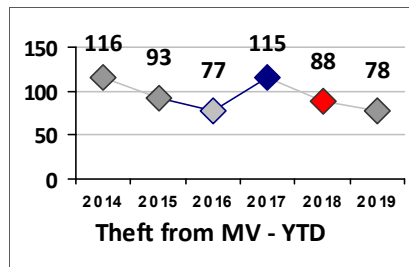

Part I Crime - Comparison Report

Providence Police Department

Through 7/14/2019
Week 28

District 1

4 Week Trend
6/17/2019 - 7/14/2019

Past 28 Days
6/17/2019 - 7/14/2019

Year to Date
January 1 - July 14

Violent Crime	Current Week	Last Week	Wk 26	Wk 25	Past 28 Days	Past 28 Days LY	Chg.	Current Year	Last Year	Chg.	Wght. 5yr Avg	Chg.
Homicide	0	0	0	0	0	0	--	0	1	-100%	0	--
Sex Offenses, Forcible*	1	0	2	1	4	0	--	13	12	8%	10	30%
Robbery Other	0	1	0	3	4	6	-33%	9	10	-10%	14	-36%
Robbery W Firearm	0	0	0	0	0	0	--	0	0	0%	1	--
Agg. Assault	0	1	1	0	2	3	-33%	20	21	-5%	15	33%
Agg. Assault W Firearm	0	0	0	0	0	0	--	0	4	-100%	3	--
Total	1	2	3	4	10	9	11%	42	48	-13%	42	0%

Property Crime	Current Week	Last Week	Wk 26	Wk 25	Past 28 Days	Past 28 Days LY	Chg.	Current Year	Last Year	Chg.	Wght. 5yr Avg	Chg.
Burglary	0	0	0	0	0	1	--	12	10	20%	8	50%
MV Theft	1	0	0	0	1	4	-75%	20	25	-20%	22	-9%
Larceny from MV	2	4	4	1	11	4	175%	80	88	-9%	96	-17%
Larceny**	12	10	8	7	37	18	106%	211	213	-1%	229	-8%
Total	15	14	12	8	49	27	81%	323	336	-4%	355	-9%

Other Crime	Current Week	Last Week	Wk 26	Wk 25	Past 28 Days	Past 28 Days LY	Chg.	Current Year	Last Year	Chg.	Wght. 5yr Avg	Chg.
Assault Other	5	6	3	5	19	16	19%	97	122	-20%	113	-14%
Vandalism	2	3	4	0	9	10	-10%	55	74	-26%	77	-29%
Drug Offenses	0	0	1	0	1	6	-83%	16	31	-48%	40	-60%
Weapons Offenses	0	0	1	0	1	1	0%	13	10	30%	16	-19%
Liquor Law Violations	0	1	0	0	1	0	--	1	7	-86%	9	-89%
Total	7	10	9	5	31	33	-6%	182	244	-25%	254	-28%

Figures are preliminary and subject to further analysis and revision

* Sex Offenses, Forcible includes forcible rape, forcible sodomy, forcible fondling, sexual assault with an object

** Larceny includes shoplifting, pickpocket, pursesnatch, from building, bicycles, motor vehicle parts or accessories, and other.