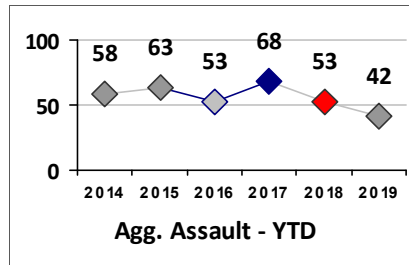

Part I Crime - Comparison Report

Providence Police Department

Through 7/14/2019
Week 28

District 7

4 Week Trend 6/17/2019 - 7/14/2019	Past 28 Days 6/17/2019 - 7/14/2019	Year to Date January 1 - July 14

Violent Crime	Current Week	Last Week	Wk 26	Wk 25	Past 28 Days	Past 28 Days LY	Chg.	Current Year	Last Year	Chg.	Wght. 5yr Avg	Chg.
Homicide	0	0	0	0	0	0	--	0	1	-100%	0	--
Sex Offenses, Forcible*	0	0	1	1	2	4	-50%	12	18	-33%	16	-25%
Robbery Other	1	0	0	1	2	1	100%	10	13	-23%	14	-29%
Robbery W Firearm	0	0	0	0	0	2	--	3	3	0%	7	-57%
Agg. Assault	0	2	2	1	5	2	150%	34	41	-17%	41	-17%
Agg. Assault W Firearm	0	0	2	1	3	4	-25%	8	12	-33%	17	-53%
Total	1	2	5	4	12	13	-8%	67	88	-24%	96	-30%

Property Crime	Current Week	Last Week	Wk 26	Wk 25	Past 28 Days	Past 28 Days LY	Chg.	Current Year	Last Year	Chg.	Wght. 5yr Avg	Chg.
Burglary	2	2	2	0	6	8	-25%	38	69	-45%	100	-62%
MV Theft	2	2	1	0	5	3	67%	38	44	-14%	49	-22%
Larceny from MV	3	2	4	1	10	11	-9%	89	128	-30%	136	-35%
Larceny**	11	12	9	10	42	39	8%	201	217	-7%	193	4%
Total	18	18	16	11	63	61	3%	366	458	-20%	478	-23%

Other Crime	Current Week	Last Week	Wk 26	Wk 25	Past 28 Days	Past 28 Days LY	Chg.	Current Year	Last Year	Chg.	Wght. 5yr Avg	Chg.
Assault Other	7	6	10	7	30	27	11%	176	188	-6%	201	-12%
Vandalism	5	11	7	5	28	36	-22%	159	207	-23%	212	-25%
Drug Offenses	2	6	4	1	13	18	-28%	59	104	-43%	79	-25%
Weapons Offenses	1	0	1	0	2	6	-67%	45	43	5%	38	18%
Liquor Law Violations	0	0	0	0	0	0	--	11	47	-77%	30	-63%
Total	15	23	22	13	73	87	-16%	450	589	-24%	561	-20%

Figures are preliminary and subject to further analysis and revision

* Sex Offenses, Forcible includes forcible rape, forcible sodomy, forcible fondling, sexual assault with an object

** Larceny includes shoplifting, pickpocket, pursesnatch, from building, bicycles, motor vehicle parts or accessories, and other.