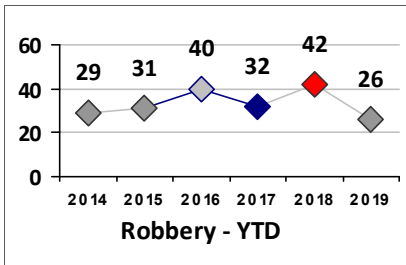

Part I Crime - Comparison Report

Providence Police Department

Through 7/14/2019
Week 28

District 4

4 Week Trend 6/17/2019 - 7/14/2019	Past 28 Days 6/17/2019 - 7/14/2019	Year to Date January 1 - July 14

Violent Crime	Current Week	Last Week	Wk 26	Wk 25	Past 28 Days	Past 28 Days LY	Chg.	Current Year	Last Year	Chg.	Wght. 5yr Avg	Chg.
Homicide	0	0	1	0	1	0	--	2	0	200%	1	100%
Sex Offenses, Forcible*	3	0	0	0	3	9	-67%	20	26	-23%	26	-23%
Robbery Other	1	0	1	1	3	2	50%	21	32	-34%	27	-22%
Robbery W Firearm	0	1	0	0	1	1	0%	6	10	-40%	9	-33%
Agg. Assault	1	1	1	2	5	8	-38%	37	35	6%	37	0%
Agg. Assault W Firearm	0	0	1	1	2	4	-50%	14	10	40%	10	40%
Total	5	2	4	4	15	24	-38%	100	113	-12%	110	-9%

Property Crime	Current Week	Last Week	Wk 26	Wk 25	Past 28 Days	Past 28 Days LY	Chg.	Current Year	Last Year	Chg.	Wght. 5yr Avg	Chg.
Burglary	1	0	3	5	9	9	0%	69	63	10%	76	-9%
MV Theft	1	0	4	2	7	5	40%	49	41	20%	51	-4%
Larceny from MV	6	4	4	4	18	31	-42%	135	231	-42%	218	-38%
Larceny**	5	3	6	6	20	17	18%	125	139	-10%	143	-13%
Total	13	7	17	17	54	62	-13%	378	474	-20%	487	-22%

Other Crime	Current Week	Last Week	Wk 26	Wk 25	Past 28 Days	Past 28 Days LY	Chg.	Current Year	Last Year	Chg.	Wght. 5yr Avg	Chg.
Assault Other	9	11	8	9	37	19	95%	202	170	19%	189	7%
Vandalism	5	7	6	12	30	11	173%	139	154	-10%	171	-19%
Drug Offenses	5	8	3	2	18	6	200%	111	125	-11%	97	14%
Weapons Offenses	0	0	0	2	2	2	0%	23	39	-41%	36	-36%
Liquor Law Violations	0	0	0	0	0	0	--	4	5	-20%	2	100%
Total	19	26	17	25	87	38	129%	479	493	-3%	494	-3%

Figures are preliminary and subject to further analysis and revision

* Sex Offenses, Forcible includes forcible rape, forcible sodomy, forcible fondling, sexual assault with an object

** Larceny includes shoplifting, pickpocket, pursesnatch, from building, bicycles, motor vehicle parts or accessories, and other.