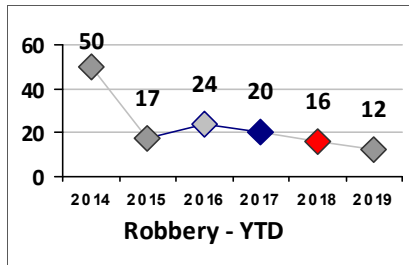

Part I Crime - Comparison Report

Providence Police Department

Through 7/14/2019
Week 28

District 7

4 Week Trend 6/17/2019 - 7/14/2019	Past 28 Days 6/17/2019 - 7/14/2019	Year to Date January 1 - July 14

Violent Crime	Current Week	Last Week	Wk 26	Wk 25	Past 28 Days	Past 28 Days LY	Chg.	Current Year	Last Year	Chg.	Wght. 5yr Avg	Chg.
Homicide	0	0	0	0	0	0	--	0	1	-100%	0	--
Sex Offenses, Forcible*	0	0	1	1	2	4	-50%	12	18	-33%	16	-25%
Robbery Other	1	0	0	1	2	1	100%	10	13	-23%	14	-29%
Robbery W Firearm	0	0	0	0	0	2	--	3	3	0%	7	-57%
Agg. Assault	0	2	2	1	5	2	150%	34	41	-17%	41	-17%
Agg. Assault W Firearm	0	0	2	1	3	4	-25%	8	12	-33%	17	-53%
Total	1	2	5	4	12	13	-8%	67	88	-24%	96	-30%

Property Crime	Current Week	Last Week	Wk 26	Wk 25	Past 28 Days	Past 28 Days LY	Chg.	Current Year	Last Year	Chg.	Wght. 5yr Avg	Chg.
Burglary	2	2	2	0	6	8	-25%	38	69	-45%	100	-62%
MV Theft	2	2	1	0	5	3	67%	38	44	-14%	49	-22%
Larceny from MV	3	2	4	1	10	11	-9%	89	128	-30%	136	-35%
Larceny**	11	12	9	10	42	39	8%	201	217	-7%	193	4%
Total	18	18	16	11	63	61	3%	366	458	-20%	478	-23%

Other Crime	Current Week	Last Week	Wk 26	Wk 25	Past 28 Days	Past 28 Days LY	Chg.	Current Year	Last Year	Chg.	Wght. 5yr Avg	Chg.
Assault Other	7	6	10	7	30	27	11%	176	188	-6%	201	-12%
Vandalism	5	11	7	5	28	36	-22%	159	207	-23%	212	-25%
Drug Offenses	2	6	4	1	13	18	-28%	59	104	-43%	79	-25%
Weapons Offenses	1	0	1	0	2	6	-67%	45	43	5%	38	18%
Liquor Law Violations	0	0	0	0	0	0	--	11	47	-77%	30	-63%
Total	15	23	22	13	73	87	-16%	450	589	-24%	561	-20%

Figures are preliminary and subject to further analysis and revision

* Sex Offenses, Forcible includes forcible rape, forcible sodomy, forcible fondling, sexual assault with an object

** Larceny includes shoplifting, pickpocket, pursesnatch, from building, bicycles, motor vehicle parts or accessories, and other.