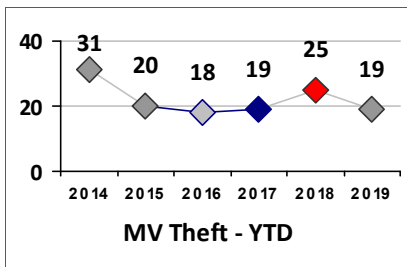

Part I Crime - Comparison Report

Providence Police Department

Through 7/14/2019
Week 28

District 1

4 Week Trend
6/17/2019 - 7/14/2019

Past 28 Days
6/17/2019 - 7/14/2019

Year to Date
January 1 - July 14

Violent Crime	Current Week	Last Week	Wk 26	Wk 25	Past 28 Days	Past 28 Days LY	Chg.	Current Year	Last Year	Chg.	Wght. 5yr Avg	Chg.
Homicide	0	0	0	0	0	0	--	0	1	-100%	0	--
Sex Offenses, Forcible*	1	0	2	1	4	0	--	13	12	8%	10	30%
Robbery Other	0	1	0	3	4	6	-33%	9	10	-10%	14	-36%
Robbery W Firearm	0	0	0	0	0	0	--	0	0	0%	1	--
Agg. Assault	0	1	1	0	2	3	-33%	20	21	-5%	15	33%
Agg. Assault W Firearm	0	0	0	0	0	0	--	0	4	-100%	3	--
Total	1	2	3	4	10	9	11%	42	48	-13%	42	0%

Property Crime	Current Week	Last Week	Wk 26	Wk 25	Past 28 Days	Past 28 Days LY	Chg.	Current Year	Last Year	Chg.	Wght. 5yr Avg	Chg.
Burglary	0	0	0	0	0	1	--	12	10	20%	8	50%
MV Theft	1	0	0	0	1	4	-75%	20	25	-20%	22	-9%
Larceny from MV	2	4	4	1	11	4	175%	80	88	-9%	96	-17%
Larceny**	12	10	8	7	37	18	106%	211	213	-1%	229	-8%
Total	15	14	12	8	49	27	81%	323	336	-4%	355	-9%

Other Crime	Current Week	Last Week	Wk 26	Wk 25	Past 28 Days	Past 28 Days LY	Chg.	Current Year	Last Year	Chg.	Wght. 5yr Avg	Chg.
Assault Other	5	6	3	5	19	16	19%	97	122	-20%	113	-14%
Vandalism	2	3	4	0	9	10	-10%	55	74	-26%	77	-29%
Drug Offenses	0	0	1	0	1	6	-83%	16	31	-48%	40	-60%
Weapons Offenses	0	0	1	0	1	1	0%	13	10	30%	16	-19%
Liquor Law Violations	0	1	0	0	1	0	--	1	7	-86%	9	-89%
Total	7	10	9	5	31	33	-6%	182	244	-25%	254	-28%

Figures are preliminary and subject to further analysis and revision

* Sex Offenses, Forcible includes forcible rape, forcible sodomy, forcible fondling, sexual assault with an object

** Larceny includes shoplifting, pickpocket, pursesnatch, from building, bicycles, motor vehicle parts or accessories, and other.