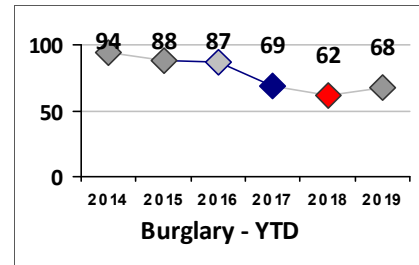

Part I Crime - Comparison Report

Providence Police Department

Through 7/14/2019
Week 28

District 4

4 Week Trend 6/17/2019 - 7/14/2019	Past 28 Days 6/17/2019 - 7/14/2019	Year to Date January 1 - July 14

Violent Crime	Current Week	Last Week	Wk 26	Wk 25	Past 28 Days	Past 28 Days LY	Chg.	Current Year	Last Year	Chg.	Wght. 5yr Avg	Chg.
Homicide	0	0	1	0	1	0	--	2	0	200%	1	100%
Sex Offenses, Forcible*	3	0	0	0	3	9	-67%	20	26	-23%	26	-23%
Robbery Other	1	0	1	1	3	2	50%	21	32	-34%	27	-22%
Robbery W Firearm	0	1	0	0	1	1	0%	6	10	-40%	9	-33%
Agg. Assault	1	1	1	2	5	8	-38%	37	35	6%	37	0%
Agg. Assault W Firearm	0	0	1	1	2	4	-50%	14	10	40%	10	40%
Total	5	2	4	4	15	24	-38%	100	113	-12%	110	-9%

Property Crime	Current Week	Last Week	Wk 26	Wk 25	Past 28 Days	Past 28 Days LY	Chg.	Current Year	Last Year	Chg.	Wght. 5yr Avg	Chg.
Burglary	1	0	3	5	9	9	0%	69	63	10%	76	-9%
MV Theft	1	0	4	2	7	5	40%	49	41	20%	51	-4%
Larceny from MV	6	4	4	4	18	31	-42%	135	231	-42%	218	-38%
Larceny**	5	3	6	6	20	17	18%	125	139	-10%	143	-13%
Total	13	7	17	17	54	62	-13%	378	474	-20%	487	-22%

Other Crime	Current Week	Last Week	Wk 26	Wk 25	Past 28 Days	Past 28 Days LY	Chg.	Current Year	Last Year	Chg.	Wght. 5yr Avg	Chg.
Assault Other	9	11	8	9	37	19	95%	202	170	19%	189	7%
Vandalism	5	7	6	12	30	11	173%	139	154	-10%	171	-19%
Drug Offenses	5	8	3	2	18	6	200%	111	125	-11%	97	14%
Weapons Offenses	0	0	0	2	2	2	0%	23	39	-41%	36	-36%
Liquor Law Violations	0	0	0	0	0	0	--	4	5	-20%	2	100%
Total	19	26	17	25	87	38	129%	479	493	-3%	494	-3%

Figures are preliminary and subject to further analysis and revision

* Sex Offenses, Forcible includes forcible rape, forcible sodomy, forcible fondling, sexual assault with an object

** Larceny includes shoplifting, pickpocket, pursesnatch, from building, bicycles, motor vehicle parts or accessories, and other.