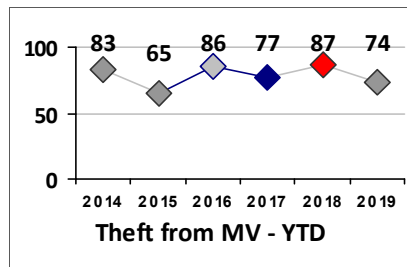

Part I Crime - Comparison Report

Providence Police Department

Through 7/14/2019
Week 28

District 5

4 Week Trend 6/17/2019 - 7/14/2019	Past 28 Days 6/17/2019 - 7/14/2019	Year to Date January 1 - July 14

Violent Crime	Current Week	Last Week	Wk 26	Wk 25	Past 28 Days	Past 28 Days LY	Chg.	Current Year	Last Year	Chg.	Wght. 5yr Avg	Chg.
Homicide	0	0	0	0	0	1	--	0	1	-100%	1	--
Sex Offenses, Forcible*	1	1	1	0	3	6	-50%	21	18	17%	16	31%
Robbery Other	1	1	0	2	4	2	100%	17	23	-26%	21	-19%
Robbery W Firearm	0	1	0	1	2	0	--	9	6	50%	7	29%
Agg. Assault	1	3	0	0	4	5	-20%	42	34	24%	36	17%
Agg. Assault W Firearm	0	3	0	0	3	3	0%	11	8	38%	13	-15%
Total	3	9	1	3	16	17	-6%	100	90	11%	94	6%

Property Crime	Current Week	Last Week	Wk 26	Wk 25	Past 28 Days	Past 28 Days LY	Chg.	Current Year	Last Year	Chg.	Wght. 5yr Avg	Chg.
Burglary	2	2	1	5	10	4	150%	71	47	51%	82	-13%
MV Theft	0	1	4	1	6	7	-14%	37	63	-41%	52	-29%
Larceny from MV	5	2	5	2	14	12	17%	79	88	-10%	81	-2%
Larceny**	7	3	6	4	20	17	18%	101	131	-23%	122	-17%
Total	14	8	16	12	50	40	25%	288	329	-12%	337	-15%

Other Crime	Current Week	Last Week	Wk 26	Wk 25	Past 28 Days	Past 28 Days LY	Chg.	Current Year	Last Year	Chg.	Wght. 5yr Avg	Chg.
Assault Other	12	7	9	4	32	22	45%	140	209	-33%	182	-23%
Vandalism	4	3	4	4	15	29	-48%	134	176	-24%	176	-24%
Drug Offenses	2	4	2	1	9	21	-57%	64	118	-46%	82	-22%
Weapons Offenses	0	5	0	3	8	5	60%	25	24	4%	23	9%
Liquor Law Violations	0	0	0	0	0	0	--	0	3	-100%	1	--
Total	18	19	15	12	64	77	-17%	363	530	-32%	463	-22%

Figures are preliminary and subject to further analysis and revision

* Sex Offenses, Forcible includes forcible rape, forcible sodomy, forcible fondling, sexual assault with an object

** Larceny includes shoplifting, pickpocket, pursesnatch, from building, bicycles, motor vehicle parts or accessories, and other.