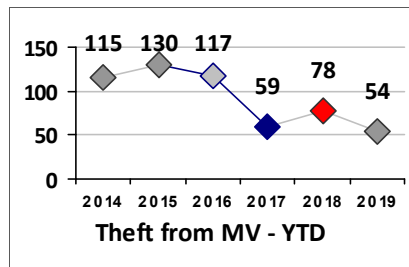

Part I Crime - Comparison Report

Providence Police Department

Through 7/14/2019
Week 28

District 8

4 Week Trend
6/17/2019 - 7/14/2019

Past 28 Days
6/17/2019 - 7/14/2019

Year to Date
January 1 - July 14

Violent Crime	Current Week	Last Week	Wk 26	Wk 25	Past 28 Days	Past 28 Days LY	Chg.	Current Year	Last Year	Chg.	Wght. 5yr Avg	Chg.
Homicide	0	0	0	1	1	0	--	1	0	100%	0	--
Sex Offenses, Forcible*	0	0	0	0	0	1	--	9	7	29%	5	80%
Robbery Other	0	0	0	0	0	0	--	4	1	300%	2	100%
Robbery W Firearm	0	0	0	0	0	0	--	0	0	0%	0	--
Agg. Assault	1	0	0	1	2	0	--	10	7	43%	6	67%
Agg. Assault W Firearm	0	0	0	0	0	0	--	2	1	100%	3	-33%
Total	1	0	0	2	3	1	200%	26	16	63%	16	63%

Property Crime	Current Week	Last Week	Wk 26	Wk 25	Past 28 Days	Past 28 Days LY	Chg.	Current Year	Last Year	Chg.	Wght. 5yr Avg	Chg.
Burglary	0	2	1	1	4	7	-43%	18	50	-64%	51	-65%
MV Theft	0	0	1	0	1	2	-50%	7	13	-46%	16	-56%
Larceny from MV	2	0	0	2	4	11	-64%	56	78	-28%	91	-38%
Larceny**	1	4	2	6	13	7	86%	62	70	-11%	76	-18%
Total	3	6	4	9	22	27	-19%	143	211	-32%	233	-39%

Other Crime	Current Week	Last Week	Wk 26	Wk 25	Past 28 Days	Past 28 Days LY	Chg.	Current Year	Last Year	Chg.	Wght. 5yr Avg	Chg.
Assault Other	2	3	2	1	8	5	60%	49	43	14%	44	11%
Vandalism	2	4	2	0	8	9	-11%	47	56	-16%	74	-36%
Drug Offenses	0	0	0	1	1	0	--	2	4	-50%	9	-78%
Weapons Offenses	0	0	0	0	0	1	--	2	7	-71%	5	-60%
Liquor Law Violations	0	0	0	0	0	0	--	0	1	-100%	0	--
Total	4	7	4	2	17	15	13%	100	111	-10%	133	-25%

Figures are preliminary and subject to further analysis and revision

* Sex Offenses, Forcible includes forcible rape, forcible sodomy, forcible fondling, sexual assault with an object

** Larceny includes shoplifting, pickpocket, pursesnatch, from building, bicycles, motor vehicle parts or accessories, and other.