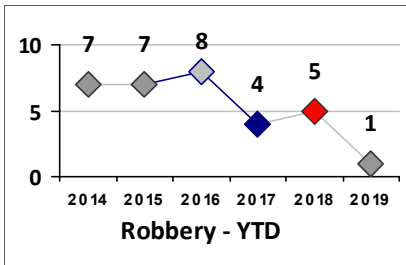

Part I Crime - Comparison Report

Providence Police Department

Through 7/14/2019
Week 28

District 9

4 Week Trend 6/17/2019 - 7/14/2019	Past 28 Days 6/17/2019 - 7/14/2019	Year to Date January 1 - July 14

Violent Crime	Current Week	Last Week	Wk 26	Wk 25	Past 28 Days	Past 28 Days LY	Chg.	Current Year	Last Year	Chg.	Wght. 5yr Avg	Chg.
Homicide	0	0	0	0	0	0	--	0	0	0%	0	--
Sex Offenses, Forcible*	0	0	0	0	0	0	--	3	3	0%	3	0%
Robbery Other	0	0	0	0	0	2	--	1	3	-67%	3	-67%
Robbery W Firearm	0	0	0	0	0	2	--	0	2	-100%	3	--
Agg. Assault	0	0	0	0	0	2	--	2	7	-71%	4	-50%
Agg. Assault W Firearm	0	0	0	0	0	0	--	0	1	-100%	2	--
Total	0	0	0	0	0	6	600%	6	16	-63%	15	-60%

Property Crime	Current Week	Last Week	Wk 26	Wk 25	Past 28 Days	Past 28 Days LY	Chg.	Current Year	Last Year	Chg.	Wght. 5yr Avg	Chg.
Burglary	2	3	5	2	12	14	-14%	60	69	-13%	53	13%
MV Theft	0	0	0	1	1	4	-75%	9	16	-44%	17	-47%
Larceny from MV	2	4	1	3	10	17	-41%	94	158	-41%	153	-39%
Larceny**	4	7	1	4	16	18	-11%	65	81	-20%	87	-25%
Total	8	14	7	10	39	53	-26%	228	324	-30%	309	-26%

Other Crime	Current Week	Last Week	Wk 26	Wk 25	Past 28 Days	Past 28 Days LY	Chg.	Current Year	Last Year	Chg.	Wght. 5yr Avg	Chg.
Assault Other	4	0	1	2	7	6	17%	29	29	0%	31	-6%
Vandalism	2	2	2	0	6	11	-45%	50	66	-24%	63	-21%
Drug Offenses	1	0	0	0	1	0	--	6	8	-25%	9	-33%
Weapons Offenses	0	0	0	0	0	1	--	1	5	-80%	4	-75%
Liquor Law Violations	0	0	0	0	0	0	--	0	1	-100%	2	--
Total	7	2	3	2	14	18	-22%	86	109	-21%	108	-20%

Figures are preliminary and subject to further analysis and revision

* Sex Offenses, Forcible includes forcible rape, forcible sodomy, forcible fondling, sexual assault with an object

** Larceny includes shoplifting, pickpocket, pursesnatch, from building, bicycles, motor vehicle parts or accessories, and other.