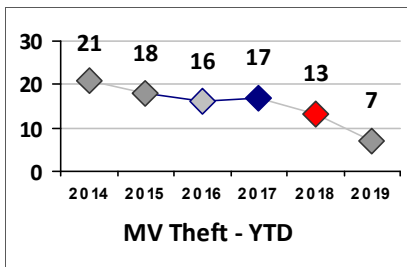

Part I Crime - Comparison Report

Providence Police Department

Through 7/14/2019
Week 28

District 8

4 Week Trend
6/17/2019 - 7/14/2019

Past 28 Days
6/17/2019 - 7/14/2019

Year to Date
January 1 - July 14

Violent Crime	Current Week	Last Week	Wk 26	Wk 25	Past 28 Days	Past 28 Days LY	Chg.	Current Year	Last Year	Chg.	Wght. 5yr Avg	Chg.
Homicide	0	0	0	1	1	0	--	1	0	100%	0	--
Sex Offenses, Forcible*	0	0	0	0	0	1	--	9	7	29%	5	80%
Robbery Other	0	0	0	0	0	0	--	4	1	300%	2	100%
Robbery W Firearm	0	0	0	0	0	0	--	0	0	0%	0	--
Agg. Assault	1	0	0	1	2	0	--	10	7	43%	6	67%
Agg. Assault W Firearm	0	0	0	0	0	0	--	2	1	100%	3	-33%
Total	1	0	0	2	3	1	200%	26	16	63%	16	63%

Property Crime	Current Week	Last Week	Wk 26	Wk 25	Past 28 Days	Past 28 Days LY	Chg.	Current Year	Last Year	Chg.	Wght. 5yr Avg	Chg.
Burglary	0	2	1	1	4	7	-43%	18	50	-64%	51	-65%
MV Theft	0	0	1	0	1	2	-50%	7	13	-46%	16	-56%
Larceny from MV	2	0	0	2	4	11	-64%	56	78	-28%	91	-38%
Larceny**	1	4	2	6	13	7	86%	62	70	-11%	76	-18%
Total	3	6	4	9	22	27	-19%	143	211	-32%	233	-39%

Other Crime	Current Week	Last Week	Wk 26	Wk 25	Past 28 Days	Past 28 Days LY	Chg.	Current Year	Last Year	Chg.	Wght. 5yr Avg	Chg.
Assault Other	2	3	2	1	8	5	60%	49	43	14%	44	11%
Vandalism	2	4	2	0	8	9	-11%	47	56	-16%	74	-36%
Drug Offenses	0	0	0	1	1	0	--	2	4	-50%	9	-78%
Weapons Offenses	0	0	0	0	0	1	--	2	7	-71%	5	-60%
Liquor Law Violations	0	0	0	0	0	0	--	0	1	-100%	0	--
Total	4	7	4	2	17	15	13%	100	111	-10%	133	-25%

Figures are preliminary and subject to further analysis and revision

* Sex Offenses, Forcible includes forcible rape, forcible sodomy, forcible fondling, sexual assault with an object

** Larceny includes shoplifting, pickpocket, pursesnatch, from building, bicycles, motor vehicle parts or accessories, and other.