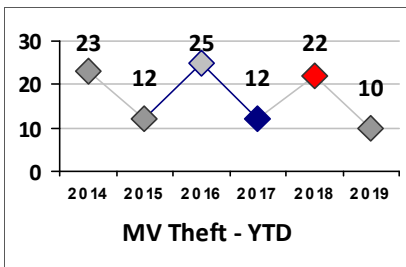

Part I Crime - Comparison Report

Providence Police Department

Through 7/14/2019
Week 28

District 3

4 Week Trend 6/17/2019 - 7/14/2019	Past 28 Days 6/17/2019 - 7/14/2019	Year to Date January 1 - July 14

Violent Crime	Current Week	Last Week	Wk 26	Wk 25	Past 28 Days	Past 28 Days LY	Chg.	Current Year	Last Year	Chg.	Wght. 5yr Avg	Chg.
Homicide	0	0	0	0	0	0	--	0	1	-100%	1	--
Sex Offenses, Forcible*	0	0	1	1	2	0	--	6	2	200%	4	50%
Robbery Other	0	0	0	0	0	0	--	1	2	-50%	3	-67%
Robbery W Firearm	0	1	0	0	1	0	--	7	5	40%	3	133%
Agg. Assault	1	1	1	0	3	0	--	10	3	233%	10	0%
Agg. Assault W Firearm	0	1	0	0	1	0	--	4	9	-56%	8	-50%
Total	1	3	2	1	7	0	700%	28	22	27%	29	-3%

Property Crime	Current Week	Last Week	Wk 26	Wk 25	Past 28 Days	Past 28 Days LY	Chg.	Current Year	Last Year	Chg.	Wght. 5yr Avg	Chg.
Burglary	1	1	1	0	3	4	-25%	21	26	-19%	30	-30%
MV Theft	0	0	0	0	0	0	--	10	22	-55%	19	-47%
Larceny from MV	3	4	2	1	10	11	-9%	68	65	5%	56	21%
Larceny**	4	2	3	3	12	8	50%	64	63	2%	69	-7%
Total	8	7	6	4	25	23	9%	163	176	-7%	173	-6%

Other Crime	Current Week	Last Week	Wk 26	Wk 25	Past 28 Days	Past 28 Days LY	Chg.	Current Year	Last Year	Chg.	Wght. 5yr Avg	Chg.
Assault Other	2	2	1	3	8	9	-11%	59	56	5%	63	-6%
Vandalism	1	0	3	1	5	8	-38%	40	60	-33%	65	-38%
Drug Offenses	3	1	3	6	13	3	333%	35	37	-5%	37	-5%
Weapons Offenses	1	0	0	0	1	1	0%	8	13	-38%	9	-11%
Liquor Law Violations	0	0	0	0	0	0	--	0	0	0%	1	--
Total	7	3	7	10	27	21	29%	142	166	-14%	175	-19%

Figures are preliminary and subject to further analysis and revision

* Sex Offenses, Forcible includes forcible rape, forcible sodomy, forcible fondling, sexual assault with an object

** Larceny includes shoplifting, pickpocket, pursesnatch, from building, bicycles, motor vehicle parts or accessories, and other.