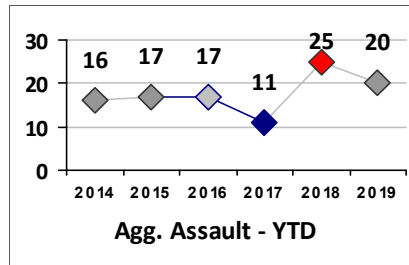

Part I Crime - Comparison Report

Providence Police Department

Through 7/14/2019
Week 28

District 1

4 Week Trend
6/17/2019 - 7/14/2019

Past 28 Days
6/17/2019 - 7/14/2019

Year to Date
January 1 - July 14

Violent Crime	Current Week	Last Week	Wk 26	Wk 25	Past 28 Days	Past 28 Days LY	Chg.	Current Year	Last Year	Chg.	Wght. 5yr Avg	Chg.
Homicide	0	0	0	0	0	0	--	0	1	-100%	0	--
Sex Offenses, Forcible*	1	0	2	1	4	0	--	13	12	8%	10	30%
Robbery Other	0	1	0	3	4	6	-33%	9	10	-10%	14	-36%
Robbery W Firearm	0	0	0	0	0	0	--	0	0	0%	1	--
Agg. Assault	0	1	1	0	2	3	-33%	20	21	-5%	15	33%
Agg. Assault W Firearm	0	0	0	0	0	0	--	0	4	-100%	3	--
Total	1	2	3	4	10	9	11%	42	48	-13%	42	0%

Property Crime	Current Week	Last Week	Wk 26	Wk 25	Past 28 Days	Past 28 Days LY	Chg.	Current Year	Last Year	Chg.	Wght. 5yr Avg	Chg.
Burglary	0	0	0	0	0	1	--	12	10	20%	8	50%
MV Theft	1	0	0	0	1	4	-75%	20	25	-20%	22	-9%
Larceny from MV	2	4	4	1	11	4	175%	80	88	-9%	96	-17%
Larceny**	12	10	8	7	37	18	106%	211	213	-1%	229	-8%
Total	15	14	12	8	49	27	81%	323	336	-4%	355	-9%

Other Crime	Current Week	Last Week	Wk 26	Wk 25	Past 28 Days	Past 28 Days LY	Chg.	Current Year	Last Year	Chg.	Wght. 5yr Avg	Chg.
Assault Other	5	6	3	5	19	16	19%	97	122	-20%	113	-14%
Vandalism	2	3	4	0	9	10	-10%	55	74	-26%	77	-29%
Drug Offenses	0	0	1	0	1	6	-83%	16	31	-48%	40	-60%
Weapons Offenses	0	0	1	0	1	1	0%	13	10	30%	16	-19%
Liquor Law Violations	0	1	0	0	1	0	--	1	7	-86%	9	-89%
Total	7	10	9	5	31	33	-6%	182	244	-25%	254	-28%

Figures are preliminary and subject to further analysis and revision

* Sex Offenses, Forcible includes forcible rape, forcible sodomy, forcible fondling, sexual assault with an object

** Larceny includes shoplifting, pickpocket, pursesnatch, from building, bicycles, motor vehicle parts or accessories, and other.