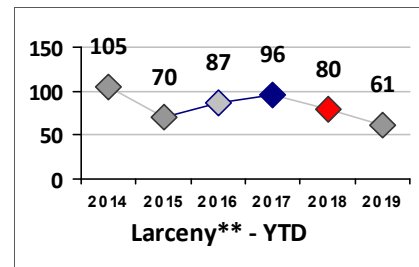

Part I Crime - Comparison Report

Providence Police Department

Through 7/14/2019
Week 28

District 9

4 Week Trend 6/17/2019 - 7/14/2019	Past 28 Days 6/17/2019 - 7/14/2019	Year to Date January 1 - July 14

Violent Crime	Current Week	Last Week	Wk 26	Wk 25	Past 28 Days	Past 28 Days LY	Chg.	Current Year	Last Year	Chg.	Wght. 5yr Avg	Chg.
Homicide	0	0	0	0	0	0	--	0	0	0%	0	--
Sex Offenses, Forcible*	0	0	0	0	0	0	--	3	3	0%	3	0%
Robbery Other	0	0	0	0	0	2	--	1	3	-67%	3	-67%
Robbery W Firearm	0	0	0	0	0	2	--	0	2	-100%	3	--
Agg. Assault	0	0	0	0	0	2	--	2	7	-71%	4	-50%
Agg. Assault W Firearm	0	0	0	0	0	0	--	0	1	-100%	2	--
Total	0	0	0	0	0	6	600%	6	16	-63%	15	-60%

Property Crime	Current Week	Last Week	Wk 26	Wk 25	Past 28 Days	Past 28 Days LY	Chg.	Current Year	Last Year	Chg.	Wght. 5yr Avg	Chg.
Burglary	2	3	5	2	12	14	-14%	60	69	-13%	53	13%
MV Theft	0	0	0	1	1	4	-75%	9	16	-44%	17	-47%
Larceny from MV	2	4	1	3	10	17	-41%	94	158	-41%	153	-39%
Larceny**	4	7	1	4	16	18	-11%	65	81	-20%	87	-25%
Total	8	14	7	10	39	53	-26%	228	324	-30%	309	-26%

Other Crime	Current Week	Last Week	Wk 26	Wk 25	Past 28 Days	Past 28 Days LY	Chg.	Current Year	Last Year	Chg.	Wght. 5yr Avg	Chg.
Assault Other	4	0	1	2	7	6	17%	29	29	0%	31	-6%
Vandalism	2	2	2	0	6	11	-45%	50	66	-24%	63	-21%
Drug Offenses	1	0	0	0	1	0	--	6	8	-25%	9	-33%
Weapons Offenses	0	0	0	0	0	1	--	1	5	-80%	4	-75%
Liquor Law Violations	0	0	0	0	0	0	--	0	1	-100%	2	--
Total	7	2	3	2	14	18	-22%	86	109	-21%	108	-20%

Figures are preliminary and subject to further analysis and revision

* Sex Offenses, Forcible includes forcible rape, forcible sodomy, forcible fondling, sexual assault with an object

** Larceny includes shoplifting, pickpocket, pursesnatch, from building, bicycles, motor vehicle parts or accessories, and other.