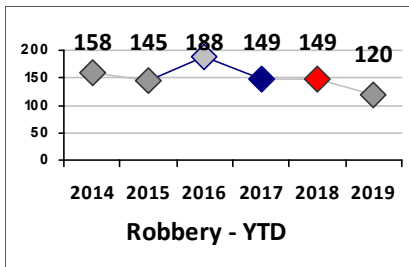

Part I Crime - Comparison Report

Providence Police Department

Through 7/14/2019
Week 28

Citywide

4 Week Trend
6/17/2019 - 7/14/2019

Past 28 Days
6/17/2019 - 7/14/2019

Year to Date
January 1 - July 14

Violent Crime	Current Week	Last Week	Wk 26	Wk 25	Past 28 Days	Past 28 Days LY	Chg.	Current Year	Last Year	Chg.	Wght. 5yr Avg	Chg.
	Homicide	0	0	2	1	3	2	50%	7	6	17%	6
Sex Offenses, Forcible*	5	1	7	3	16	25	-36%	108	130	-17%	116	-7%
Robbery W Firearm	0	3	0	1	4	8	-50%	32	40	-20%	44	-27%
Robbery Other	4	2	4	10	20	18	11%	88	109	-19%	114	-23%
Agg. Assault W Firearm	0	5	4	3	12	18	-33%	54	76	-29%	87	-38%
Agg. Assault	5	12	9	9	35	32	9%	215	211	2%	213	1%
Total	14	23	26	27	90	103	-13%	504	572	-12%	578	-13%

Property Crime	Current Week	Last Week	Wk 26	Wk 25	Past 28 Days	Past 28 Days LY	Chg.	Current Year	Last Year	Chg.	Wght. 5yr Avg	Chg.
	Burglary	17	17	16	16	66	71	-7%	376	458	-18%	543
MV Theft	7	6	12	8	33	41	-20%	263	349	-25%	335	-21%
Larceny from MV	28	26	26	19	99	146	-32%	910	1104	-18%	1043	-13%
Larceny**	55	48	43	51	197	200	-2%	1205	1324	-9%	1241	-3%
Total	107	97	97	94	395	458	-14%	2754	3235	-15%	3162	-13%

Other Crime	Current Week	Last Week	Wk 26	Wk 25	Past 28 Days	Past 28 Days LY	Chg.	Current Year	Last Year	Chg.	Wght. 5yr Avg	Chg.
	Assault Other	55	53	50	43	201	167	20%	1069	1167	-8%	1139
Vandalism	36	44	37	34	151	165	-8%	948	1111	-15%	1146	-17%
Weapons Offenses	4	5	2	12	23	28	-18%	166	186	-11%	187	-11%
Drug Offenses	14	21	17	13	65	78	-17%	402	560	-28%	462	-13%
Liquor Law Violations	0	1	0	0	1	0	100%	17	66	-74%	50	-66%
Total	109	124	106	102	441	438	1%	2602	3090	-16%	2984	-13%