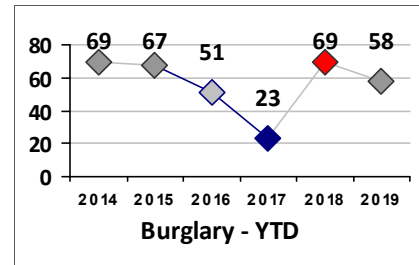

Part I Crime - Comparison Report

Providence Police Department

Through 7/14/2019
Week 28

District 9

4 Week Trend 6/17/2019 - 7/14/2019	Past 28 Days 6/17/2019 - 7/14/2019	Year to Date January 1 - July 14

Violent Crime	Current Week	Last Week	Wk 26	Wk 25	Past 28 Days	Past 28 Days LY	Chg.	Current Year	Last Year	Chg.	Wght. 5yr Avg	Chg.
Homicide	0	0	0	0	0	0	--	0	0	0%	0	--
Sex Offenses, Forcible*	0	0	0	0	0	0	--	3	3	0%	3	0%
Robbery Other	0	0	0	0	0	2	--	1	3	-67%	3	-67%
Robbery W Firearm	0	0	0	0	0	2	--	0	2	-100%	3	--
Agg. Assault	0	0	0	0	0	2	--	2	7	-71%	4	-50%
Agg. Assault W Firearm	0	0	0	0	0	0	--	0	1	-100%	2	--
Total	0	0	0	0	0	6	600%	6	16	-63%	15	-60%

Property Crime	Current Week	Last Week	Wk 26	Wk 25	Past 28 Days	Past 28 Days LY	Chg.	Current Year	Last Year	Chg.	Wght. 5yr Avg	Chg.
Burglary	2	3	5	2	12	14	-14%	60	69	-13%	53	13%
MV Theft	0	0	0	1	1	4	-75%	9	16	-44%	17	-47%
Larceny from MV	2	4	1	3	10	17	-41%	94	158	-41%	153	-39%
Larceny**	4	7	1	4	16	18	-11%	65	81	-20%	87	-25%
Total	8	14	7	10	39	53	-26%	228	324	-30%	309	-26%

Other Crime	Current Week	Last Week	Wk 26	Wk 25	Past 28 Days	Past 28 Days LY	Chg.	Current Year	Last Year	Chg.	Wght. 5yr Avg	Chg.
Assault Other	4	0	1	2	7	6	17%	29	29	0%	31	-6%
Vandalism	2	2	2	0	6	11	-45%	50	66	-24%	63	-21%
Drug Offenses	1	0	0	0	1	0	--	6	8	-25%	9	-33%
Weapons Offenses	0	0	0	0	0	1	--	1	5	-80%	4	-75%
Liquor Law Violations	0	0	0	0	0	0	--	0	1	-100%	2	--
Total	7	2	3	2	14	18	-22%	86	109	-21%	108	-20%

Figures are preliminary and subject to further analysis and revision

* Sex Offenses, Forcible includes forcible rape, forcible sodomy, forcible fondling, sexual assault with an object

** Larceny includes shoplifting, pickpocket, pursesnatch, from building, bicycles, motor vehicle parts or accessories, and other.