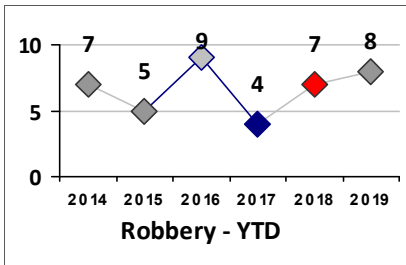

Part I Crime - Comparison Report

Providence Police Department

Through 7/14/2019
Week 28

District 3

4 Week Trend 6/17/2019 - 7/14/2019	Past 28 Days 6/17/2019 - 7/14/2019	Year to Date January 1 - July 14

Violent Crime	Current Week	Last Week	Wk 26	Wk 25	Past 28 Days	Past 28 Days LY	Chg.	Current Year	Last Year	Chg.	Wght. 5yr Avg	Chg.
Homicide	0	0	0	0	0	0	--	0	1	-100%	1	--
Sex Offenses, Forcible*	0	0	1	1	2	0	--	6	2	200%	4	50%
Robbery Other	0	0	0	0	0	0	--	1	2	-50%	3	-67%
Robbery W Firearm	0	1	0	0	1	0	--	7	5	40%	3	133%
Agg. Assault	1	1	1	0	3	0	--	10	3	233%	10	0%
Agg. Assault W Firearm	0	1	0	0	1	0	--	4	9	-56%	8	-50%
Total	1	3	2	1	7	0	700%	28	22	27%	29	-3%

Property Crime	Current Week	Last Week	Wk 26	Wk 25	Past 28 Days	Past 28 Days LY	Chg.	Current Year	Last Year	Chg.	Wght. 5yr Avg	Chg.
Burglary	1	1	1	0	3	4	-25%	21	26	-19%	30	-30%
MV Theft	0	0	0	0	0	0	--	10	22	-55%	19	-47%
Larceny from MV	3	4	2	1	10	11	-9%	68	65	5%	56	21%
Larceny**	4	2	3	3	12	8	50%	64	63	2%	69	-7%
Total	8	7	6	4	25	23	9%	163	176	-7%	173	-6%

Other Crime	Current Week	Last Week	Wk 26	Wk 25	Past 28 Days	Past 28 Days LY	Chg.	Current Year	Last Year	Chg.	Wght. 5yr Avg	Chg.
Assault Other	2	2	1	3	8	9	-11%	59	56	5%	63	-6%
Vandalism	1	0	3	1	5	8	-38%	40	60	-33%	65	-38%
Drug Offenses	3	1	3	6	13	3	333%	35	37	-5%	37	-5%
Weapons Offenses	1	0	0	0	1	1	0%	8	13	-38%	9	-11%
Liquor Law Violations	0	0	0	0	0	0	--	0	0	0%	1	--
Total	7	3	7	10	27	21	29%	142	166	-14%	175	-19%

Figures are preliminary and subject to further analysis and revision

* Sex Offenses, Forcible includes forcible rape, forcible sodomy, forcible fondling, sexual assault with an object

** Larceny includes shoplifting, pickpocket, pursesnatch, from building, bicycles, motor vehicle parts or accessories, and other.