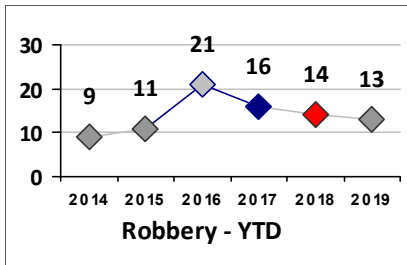

Part I Crime - Comparison Report

Providence Police Department

Through 7/14/2019
Week 28

District 6

4 Week Trend
6/17/2019 - 7/14/2019

Past 28 Days
6/17/2019 - 7/14/2019

Year to Date
January 1 - July 14

Violent Crime	Current Week	Last Week	Wk 26	Wk 25	Past 28 Days	Past 28 Days LY	Chg.	Current Year	Last Year	Chg.	Wght. 5yr Avg	Chg.	
	Homicide	0	0	1	0	1	0	--	3	1	200%	1	200%
Sex Offenses, Forcible*	0	0	0	0	0	3	--	6	8	-25%	8	-25%	
Robbery Other	1	0	2	1	4	1	300%	12	9	33%	11	9%	
Robbery W Firearm	0	0	0	0	0	2	--	2	5	-60%	4	-50%	
Agg. Assault	0	1	1	3	5	3	67%	20	21	-5%	25	-20%	
Agg. Assault W Firearm	0	1	0	0	1	4	-75%	5	12	-58%	9	-44%	
Total	1	2	4	4	11	13	-15%	48	56	-14%	57	-16%	

Property Crime	Current Week	Last Week	Wk 26	Wk 25	Past 28 Days	Past 28 Days LY	Chg.	Current Year	Last Year	Chg.	Wght. 5yr Avg	Chg.	
	Burglary	4	3	0	1	8	9	-11%	38	45	-16%	70	-46%
MV Theft	1	0	0	2	3	6	-50%	40	52	-23%	47	-15%	
Larceny from MV	3	1	2	1	7	12	-42%	87	71	23%	77	13%	
Larceny**	7	1	2	4	14	19	-26%	126	137	-8%	130	-3%	
Total	15	5	4	8	32	46	-30%	291	305	-5%	323	-10%	

Other Crime	Current Week	Last Week	Wk 26	Wk 25	Past 28 Days	Past 28 Days LY	Chg.	Current Year	Last Year	Chg.	Wght. 5yr Avg	Chg.	
	Assault Other	4	6	4	2	16	16	0%	116	135	-14%	122	-5%
Vandalism	7	5	3	4	19	17	12%	110	107	3%	122	-10%	
Drug Offenses	1	0	1	0	2	5	-60%	26	37	-30%	34	-24%	
Weapons Offenses	1	0	0	0	1	4	-75%	13	9	44%	16	-19%	
Liquor Law Violations	0	0	0	0	0	0	--	1	1	0%	3	-67%	
Total	13	11	8	6	38	42	-10%	266	289	-8%	297	-10%	

Figures are preliminary and subject to further analysis and revision

* Sex Offenses, Forcible includes forcible rape, forcible sodomy, forcible fondling, sexual assault with an object

** Larceny includes shoplifting, pickpocket, pursesnatch, from building, bicycles, motor vehicle parts or accessories, and other.