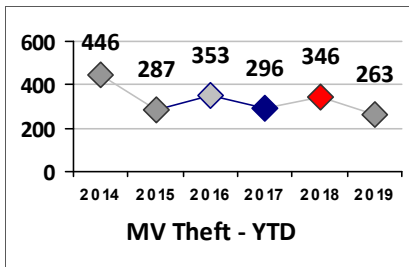

Through 7/14/2019
Week 28

Citywide

4 Week Trend
6/17/2019 - 7/14/2019

Past 28 Days
6/17/2019 - 7/14/2019

Year to Date
January 1 - July 14

Violent Crime	Current Week	Last Week	Wk 26	Wk 25	Past 28 Days	Past 28 Days LY	Chg.	Current Year	Last Year	Chg.	Wght. 5yr Avg	Chg.	
	Homicide	0	0	2	1	3	2	50%	7	6	17%	6	17%
Sex Offenses, Forcible*	5	1	7	3	16	25	-36%	108	130	-17%	116	-7%	
Robbery W Firearm	0	3	0	1	4	8	-50%	32	40	-20%	44	-27%	
Robbery Other	4	2	4	10	20	18	11%	88	109	-19%	114	-23%	
Agg. Assault W Firearm	0	5	4	3	12	18	-33%	54	76	-29%	87	-38%	
Agg. Assault	5	12	9	9	35	32	9%	215	211	2%	213	1%	
Total	14	23	26	27	90	103	-13%	504	572	-12%	578	-13%	

Property Crime	Current Week	Last Week	Wk 26	Wk 25	Past 28 Days	Past 28 Days LY	Chg.	Current Year	Last Year	Chg.	Wght. 5yr Avg	Chg.	
	Burglary	17	17	16	16	66	71	-7%	376	458	-18%	543	-31%
MV Theft	7	6	12	8	33	41	-20%	263	349	-25%	335	-21%	
Larceny from MV	28	26	26	19	99	146	-32%	910	1104	-18%	1043	-13%	
Larceny**	55	48	43	51	197	200	-2%	1205	1324	-9%	1241	-3%	
Total	107	97	97	94	395	458	-14%	2754	3235	-15%	3162	-13%	

Other Crime	Current Week	Last Week	Wk 26	Wk 25	Past 28 Days	Past 28 Days LY	Chg.	Current Year	Last Year	Chg.	Wght. 5yr Avg	Chg.	
	Assault Other	55	53	50	43	201	167	20%	1069	1167	-8%	1139	-6%
Vandalism	36	44	37	34	151	165	-8%	948	1111	-15%	1146	-17%	
Weapons Offenses	4	5	2	12	23	28	-18%	166	186	-11%	187	-11%	
Drug Offenses	14	21	17	13	65	78	-17%	402	560	-28%	462	-13%	
Liquor Law Violations	0	1	0	0	1	0	100%	17	66	-74%	50	-66%	
Total	109	124	106	102	441	438	1%	2602	3090	-16%	2984	-13%	

Figures are preliminary and subject to further analysis and revision

* Sex Offenses, Forcible includes forcible rape, forcible sodomy, forcible fondling, sexual assault with an object

** Larceny includes shoplifting, pickpocket, pursesnatch, from building, bicycles, motor vehicle parts or accessories, and other.