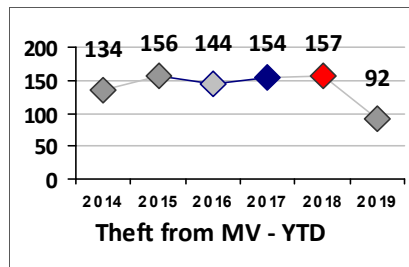

Part I Crime - Comparison Report

Providence Police Department

Through 7/14/2019
Week 28

District 9

4 Week Trend 6/17/2019 - 7/14/2019	Past 28 Days 6/17/2019 - 7/14/2019	Year to Date January 1 - July 14

Violent Crime	Current Week	Last Week	Wk 26	Wk 25	Past 28 Days	Past 28 Days LY	Chg.	Current Year	Last Year	Chg.	Wght. 5yr Avg	Chg.
Homicide	0	0	0	0	0	0	--	0	0	0%	0	--
Sex Offenses, Forcible*	0	0	0	0	0	0	--	3	3	0%	3	0%
Robbery Other	0	0	0	0	0	2	--	1	3	-67%	3	-67%
Robbery W Firearm	0	0	0	0	0	2	--	0	2	-100%	3	--
Agg. Assault	0	0	0	0	0	2	--	2	7	-71%	4	-50%
Agg. Assault W Firearm	0	0	0	0	0	0	--	0	1	-100%	2	--
Total	0	0	0	0	0	6	600%	6	16	-63%	15	-60%

Property Crime	Current Week	Last Week	Wk 26	Wk 25	Past 28 Days	Past 28 Days LY	Chg.	Current Year	Last Year	Chg.	Wght. 5yr Avg	Chg.
Burglary	2	3	5	2	12	14	-14%	60	69	-13%	53	13%
MV Theft	0	0	0	1	1	4	-75%	9	16	-44%	17	-47%
Larceny from MV	2	4	1	3	10	17	-41%	94	158	-41%	153	-39%
Larceny**	4	7	1	4	16	18	-11%	65	81	-20%	87	-25%
Total	8	14	7	10	39	53	-26%	228	324	-30%	309	-26%

Other Crime	Current Week	Last Week	Wk 26	Wk 25	Past 28 Days	Past 28 Days LY	Chg.	Current Year	Last Year	Chg.	Wght. 5yr Avg	Chg.
Assault Other	4	0	1	2	7	6	17%	29	29	0%	31	-6%
Vandalism	2	2	2	0	6	11	-45%	50	66	-24%	63	-21%
Drug Offenses	1	0	0	0	1	0	--	6	8	-25%	9	-33%
Weapons Offenses	0	0	0	0	0	1	--	1	5	-80%	4	-75%
Liquor Law Violations	0	0	0	0	0	0	--	0	1	-100%	2	--
Total	7	2	3	2	14	18	-22%	86	109	-21%	108	-20%

Figures are preliminary and subject to further analysis and revision

* Sex Offenses, Forcible includes forcible rape, forcible sodomy, forcible fondling, sexual assault with an object

** Larceny includes shoplifting, pickpocket, pursesnatch, from building, bicycles, motor vehicle parts or accessories, and other.