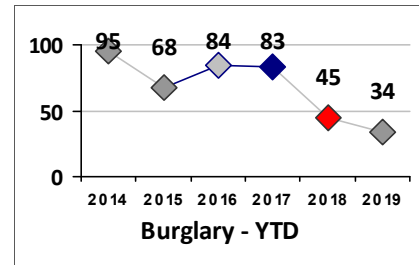

Part I Crime - Comparison Report

Providence Police Department

Through 7/14/2019
Week 28

District 6

4 Week Trend
6/17/2019 - 7/14/2019

Past 28 Days
6/17/2019 - 7/14/2019

Year to Date
January 1 - July 14

Violent Crime	Current Week	Last Week	Wk 26	Wk 25	Past 28 Days	Past 28 Days LY	Chg.	Current Year	Last Year	Chg.	Wght. 5yr Avg	Chg.	
	Homicide	0	0	1	0	1	0	--	3	1	200%	1	200%
Sex Offenses, Forcible*	0	0	0	0	0	3	--	6	8	-25%	8	-25%	
Robbery Other	1	0	2	1	4	1	300%	12	9	33%	11	9%	
Robbery W Firearm	0	0	0	0	0	2	--	2	5	-60%	4	-50%	
Agg. Assault	0	1	1	3	5	3	67%	20	21	-5%	25	-20%	
Agg. Assault W Firearm	0	1	0	0	1	4	-75%	5	12	-58%	9	-44%	
Total	1	2	4	4	11	13	-15%	48	56	-14%	57	-16%	

Property Crime	Current Week	Last Week	Wk 26	Wk 25	Past 28 Days	Past 28 Days LY	Chg.	Current Year	Last Year	Chg.	Wght. 5yr Avg	Chg.	
	Burglary	4	3	0	1	8	9	-11%	38	45	-16%	70	-46%
MV Theft	1	0	0	2	3	6	-50%	40	52	-23%	47	-15%	
Larceny from MV	3	1	2	1	7	12	-42%	87	71	23%	77	13%	
Larceny**	7	1	2	4	14	19	-26%	126	137	-8%	130	-3%	
Total	15	5	4	8	32	46	-30%	291	305	-5%	323	-10%	

Other Crime	Current Week	Last Week	Wk 26	Wk 25	Past 28 Days	Past 28 Days LY	Chg.	Current Year	Last Year	Chg.	Wght. 5yr Avg	Chg.	
	Assault Other	4	6	4	2	16	16	0%	116	135	-14%	122	-5%
Vandalism	7	5	3	4	19	17	12%	110	107	3%	122	-10%	
Drug Offenses	1	0	1	0	2	5	-60%	26	37	-30%	34	-24%	
Weapons Offenses	1	0	0	0	1	4	-75%	13	9	44%	16	-19%	
Liquor Law Violations	0	0	0	0	0	0	--	1	1	0%	3	-67%	
Total	13	11	8	6	38	42	-10%	266	289	-8%	297	-10%	

Figures are preliminary and subject to further analysis and revision

* Sex Offenses, Forcible includes forcible rape, forcible sodomy, forcible fondling, sexual assault with an object

** Larceny includes shoplifting, pickpocket, pursesnatch, from building, bicycles, motor vehicle parts or accessories, and other.