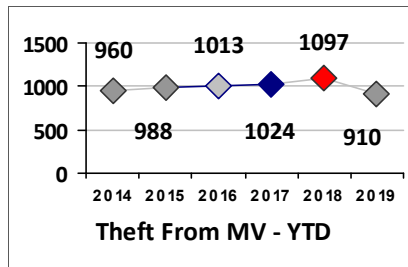

Through 7/14/2019
Week 28

Citywide

4 Week Trend
6/17/2019 - 7/14/2019

Past 28 Days
6/17/2019 - 7/14/2019

Year to Date
January 1 - July 14

Violent Crime	Current Week	Last Week	Wk 26	Wk 25	Past 28 Days	Past 28 Days LY	Chg.	Current Year	Last Year	Chg.	Wght. 5yr Avg	Chg.	
	Homicide	0	0	2	1	3	2	50%	7	6	17%	6	17%
Sex Offenses, Forcible*	5	1	7	3	16	25	-36%	108	130	-17%	116	-7%	
Robbery W Firearm	0	3	0	1	4	8	-50%	32	40	-20%	44	-27%	
Robbery Other	4	2	4	10	20	18	11%	88	109	-19%	114	-23%	
Agg. Assault W Firearm	0	5	4	3	12	18	-33%	54	76	-29%	87	-38%	
Agg. Assault	5	12	9	9	35	32	9%	215	211	2%	213	1%	
Total	14	23	26	27	90	103	-13%	504	572	-12%	578	-13%	

Property Crime	Current Week	Last Week	Wk 26	Wk 25	Past 28 Days	Past 28 Days LY	Chg.	Current Year	Last Year	Chg.	Wght. 5yr Avg	Chg.	
	Burglary	17	17	16	16	66	71	-7%	376	458	-18%	543	-31%
MV Theft	7	6	12	8	33	41	-20%	263	349	-25%	335	-21%	
Larceny from MV	28	26	26	19	99	146	-32%	910	1104	-18%	1043	-13%	
Larceny**	55	48	43	51	197	200	-2%	1205	1324	-9%	1241	-3%	
Total	107	97	97	94	395	458	-14%	2754	3235	-15%	3162	-13%	

Other Crime	Current Week	Last Week	Wk 26	Wk 25	Past 28 Days	Past 28 Days LY	Chg.	Current Year	Last Year	Chg.	Wght. 5yr Avg	Chg.	
	Assault Other	55	53	50	43	201	167	20%	1069	1167	-8%	1139	-6%
Vandalism	36	44	37	34	151	165	-8%	948	1111	-15%	1146	-17%	
Weapons Offenses	4	5	2	12	23	28	-18%	166	186	-11%	187	-11%	
Drug Offenses	14	21	17	13	65	78	-17%	402	560	-28%	462	-13%	
Liquor Law Violations	0	1	0	0	1	0	100%	17	66	-74%	50	-66%	
Total	109	124	106	102	441	438	1%	2602	3090	-16%	2984	-13%	

Figures are preliminary and subject to further analysis and revision

* Sex Offenses, Forcible includes forcible rape, forcible sodomy, forcible fondling, sexual assault with an object

** Larceny includes shoplifting, pickpocket, pursesnatch, from building, bicycles, motor vehicle parts or accessories, and other.