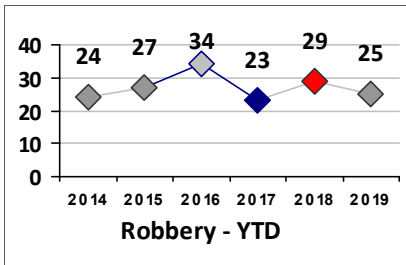

Part I Crime - Comparison Report

Providence Police Department

Through 7/14/2019
Week 28

District 5

4 Week Trend 6/17/2019 - 7/14/2019	Past 28 Days 6/17/2019 - 7/14/2019	Year to Date January 1 - July 14

Violent Crime	Current Week	Last Week	Wk 26	Wk 25	Past 28 Days	Past 28 Days LY	Chg.	Current Year	Last Year	Chg.	Wght. 5yr Avg	Chg.
Homicide	0	0	0	0	0	1	--	0	1	-100%	1	--
Sex Offenses, Forcible*	1	1	1	0	3	6	-50%	21	18	17%	16	31%
Robbery Other	1	1	0	2	4	2	100%	17	23	-26%	21	-19%
Robbery W Firearm	0	1	0	1	2	0	--	9	6	50%	7	29%
Agg. Assault	1	3	0	0	4	5	-20%	42	34	24%	36	17%
Agg. Assault W Firearm	0	3	0	0	3	3	0%	11	8	38%	13	-15%
Total	3	9	1	3	16	17	-6%	100	90	11%	94	6%

Property Crime	Current Week	Last Week	Wk 26	Wk 25	Past 28 Days	Past 28 Days LY	Chg.	Current Year	Last Year	Chg.	Wght. 5yr Avg	Chg.
Burglary	2	2	1	5	10	4	150%	71	47	51%	82	-13%
MV Theft	0	1	4	1	6	7	-14%	37	63	-41%	52	-29%
Larceny from MV	5	2	5	2	14	12	17%	79	88	-10%	81	-2%
Larceny**	7	3	6	4	20	17	18%	101	131	-23%	122	-17%
Total	14	8	16	12	50	40	25%	288	329	-12%	337	-15%

Other Crime	Current Week	Last Week	Wk 26	Wk 25	Past 28 Days	Past 28 Days LY	Chg.	Current Year	Last Year	Chg.	Wght. 5yr Avg	Chg.
Assault Other	12	7	9	4	32	22	45%	140	209	-33%	182	-23%
Vandalism	4	3	4	4	15	29	-48%	134	176	-24%	176	-24%
Drug Offenses	2	4	2	1	9	21	-57%	64	118	-46%	82	-22%
Weapons Offenses	0	5	0	3	8	5	60%	25	24	4%	23	9%
Liquor Law Violations	0	0	0	0	0	0	--	0	3	-100%	1	--
Total	18	19	15	12	64	77	-17%	363	530	-32%	463	-22%

Figures are preliminary and subject to further analysis and revision

* Sex Offenses, Forcible includes forcible rape, forcible sodomy, forcible fondling, sexual assault with an object

** Larceny includes shoplifting, pickpocket, pursesnatch, from building, bicycles, motor vehicle parts or accessories, and other.