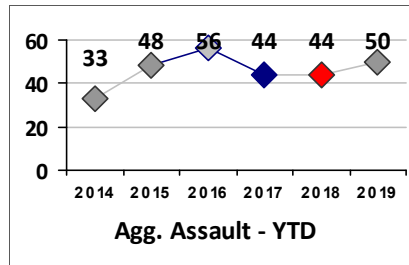

Part I Crime - Comparison Report

Providence Police Department

Through 7/14/2019
Week 28

District 4

4 Week Trend 6/17/2019 - 7/14/2019	Past 28 Days 6/17/2019 - 7/14/2019	Year to Date January 1 - July 14

Violent Crime	Current Week	Last Week	Wk 26	Wk 25	Past 28 Days	Past 28 Days LY	Chg.	Current Year	Last Year	Chg.	Wght. 5yr Avg	Chg.
Homicide	0	0	1	0	1	0	--	2	0	200%	1	100%
Sex Offenses, Forcible*	3	0	0	0	3	9	-67%	20	26	-23%	26	-23%
Robbery Other	1	0	1	1	3	2	50%	21	32	-34%	27	-22%
Robbery W Firearm	0	1	0	0	1	1	0%	6	10	-40%	9	-33%
Agg. Assault	1	1	1	2	5	8	-38%	37	35	6%	37	0%
Agg. Assault W Firearm	0	0	1	1	2	4	-50%	14	10	40%	10	40%
Total	5	2	4	4	15	24	-38%	100	113	-12%	110	-9%

Property Crime	Current Week	Last Week	Wk 26	Wk 25	Past 28 Days	Past 28 Days LY	Chg.	Current Year	Last Year	Chg.	Wght. 5yr Avg	Chg.
Burglary	1	0	3	5	9	9	0%	69	63	10%	76	-9%
MV Theft	1	0	4	2	7	5	40%	49	41	20%	51	-4%
Larceny from MV	6	4	4	4	18	31	-42%	135	231	-42%	218	-38%
Larceny**	5	3	6	6	20	17	18%	125	139	-10%	143	-13%
Total	13	7	17	17	54	62	-13%	378	474	-20%	487	-22%

Other Crime	Current Week	Last Week	Wk 26	Wk 25	Past 28 Days	Past 28 Days LY	Chg.	Current Year	Last Year	Chg.	Wght. 5yr Avg	Chg.
Assault Other	9	11	8	9	37	19	95%	202	170	19%	189	7%
Vandalism	5	7	6	12	30	11	173%	139	154	-10%	171	-19%
Drug Offenses	5	8	3	2	18	6	200%	111	125	-11%	97	14%
Weapons Offenses	0	0	0	2	2	2	0%	23	39	-41%	36	-36%
Liquor Law Violations	0	0	0	0	0	0	--	4	5	-20%	2	100%
Total	19	26	17	25	87	38	129%	479	493	-3%	494	-3%

Figures are preliminary and subject to further analysis and revision

* Sex Offenses, Forcible includes forcible rape, forcible sodomy, forcible fondling, sexual assault with an object

** Larceny includes shoplifting, pickpocket, pursesnatch, from building, bicycles, motor vehicle parts or accessories, and other.