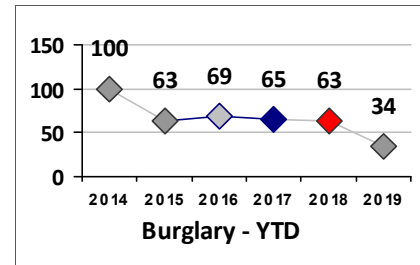

Part I Crime - Comparison Report

Providence Police Department

Through 7/14/2019
Week 28

District 2

4 Week Trend 6/17/2019 - 7/14/2019	Past 28 Days 6/17/2019 - 7/14/2019	Year to Date January 1 - July 14

Violent Crime	Current Week	Last Week	Wk 26	Wk 25	Past 28 Days	Past 28 Days LY	Chg.	Current Year	Last Year	Chg.	Wght. 5yr Avg	Chg.
Homicide	0	0	0	0	0	1	--	1	1	0%	1	0%
Sex Offenses, Forcible*	0	0	2	0	2	2	0%	16	27	-41%	23	-30%
Robbery Other	0	0	1	2	3	4	-25%	13	16	-19%	18	-28%
Robbery W Firearm	0	0	0	0	0	1	--	5	8	-38%	9	-44%
Agg. Assault	1	3	3	2	9	9	0%	40	39	3%	37	8%
Agg. Assault W Firearm	1	0	0	1	2	3	-33%	10	18	-44%	22	-55%
Total	2	3	6	5	16	20	-20%	85	109	-22%	108	-21%

Property Crime	Current Week	Last Week	Wk 26	Wk 25	Past 28 Days	Past 28 Days LY	Chg.	Current Year	Last Year	Chg.	Wght. 5yr Avg	Chg.
Burglary	4	4	2	1	11	14	-21%	38	64	-41%	68	-44%
MV Theft	1	3	2	1	7	5	40%	41	61	-33%	56	-27%
Larceny from MV	0	4	1	4	9	12	-25%	115	102	13%	96	20%
Larceny**	2	5	2	5	14	17	-18%	120	145	-17%	145	-17%
Total	7	16	7	11	41	48	-15%	314	372	-16%	363	-13%

Other Crime	Current Week	Last Week	Wk 26	Wk 25	Past 28 Days	Past 28 Days LY	Chg.	Current Year	Last Year	Chg.	Wght. 5yr Avg	Chg.
Assault Other	9	12	10	9	40	42	-5%	175	193	-9%	179	-2%
Vandalism	6	6	3	6	21	16	31%	117	136	-14%	152	-23%
Drug Offenses	0	2	3	2	7	18	-61%	74	85	-13%	69	7%
Weapons Offenses	1	0	0	7	8	7	14%	36	34	6%	39	-8%
Liquor Law Violations	0	0	0	0	0	0	--	0	0	0%	1	--
Total	16	20	16	24	76	83	-8%	402	448	-10%	439	-8%

Figures are preliminary and subject to further analysis and revision

* Sex Offenses, Forcible includes forcible rape, forcible sodomy, forcible fondling, sexual assault with an object

** Larceny includes shoplifting, pickpocket, pursesnatch, from building, bicycles, motor vehicle parts or accessories, and other.