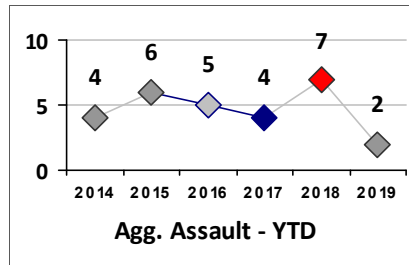

Part I Crime - Comparison Report

Providence Police Department

Through 7/14/2019
Week 28

District 9

4 Week Trend 6/17/2019 - 7/14/2019	Past 28 Days 6/17/2019 - 7/14/2019	Year to Date January 1 - July 14

Violent Crime	Current Week	Last Week	Wk 26	Wk 25	Past 28 Days	Past 28 Days LY	Chg.	Current Year	Last Year	Chg.	Wght. 5yr Avg	Chg.
Homicide	0	0	0	0	0	0	--	0	0	0%	0	--
Sex Offenses, Forcible*	0	0	0	0	0	0	--	3	3	0%	3	0%
Robbery Other	0	0	0	0	0	2	--	1	3	-67%	3	-67%
Robbery W Firearm	0	0	0	0	0	2	--	0	2	-100%	3	--
Agg. Assault	0	0	0	0	0	2	--	2	7	-71%	4	-50%
Agg. Assault W Firearm	0	0	0	0	0	0	--	0	1	-100%	2	--
Total	0	0	0	0	0	6	600%	6	16	-63%	15	-60%

Property Crime	Current Week	Last Week	Wk 26	Wk 25	Past 28 Days	Past 28 Days LY	Chg.	Current Year	Last Year	Chg.	Wght. 5yr Avg	Chg.
Burglary	2	3	5	2	12	14	-14%	60	69	-13%	53	13%
MV Theft	0	0	0	1	1	4	-75%	9	16	-44%	17	-47%
Larceny from MV	2	4	1	3	10	17	-41%	94	158	-41%	153	-39%
Larceny**	4	7	1	4	16	18	-11%	65	81	-20%	87	-25%
Total	8	14	7	10	39	53	-26%	228	324	-30%	309	-26%

Other Crime	Current Week	Last Week	Wk 26	Wk 25	Past 28 Days	Past 28 Days LY	Chg.	Current Year	Last Year	Chg.	Wght. 5yr Avg	Chg.
Assault Other	4	0	1	2	7	6	17%	29	29	0%	31	-6%
Vandalism	2	2	2	0	6	11	-45%	50	66	-24%	63	-21%
Drug Offenses	1	0	0	0	1	0	--	6	8	-25%	9	-33%
Weapons Offenses	0	0	0	0	0	1	--	1	5	-80%	4	-75%
Liquor Law Violations	0	0	0	0	0	0	--	0	1	-100%	2	--
Total	7	2	3	2	14	18	-22%	86	109	-21%	108	-20%

Figures are preliminary and subject to further analysis and revision

* Sex Offenses, Forcible includes forcible rape, forcible sodomy, forcible fondling, sexual assault with an object

** Larceny includes shoplifting, pickpocket, pursesnatch, from building, bicycles, motor vehicle parts or accessories, and other.