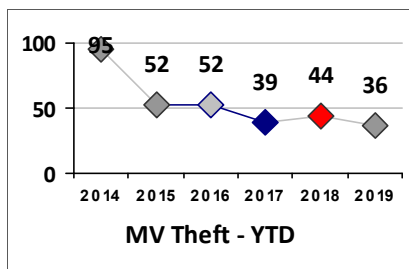

Part I Crime - Comparison Report

Providence Police Department

Through 7/14/2019
Week 28

District 7

4 Week Trend 6/17/2019 - 7/14/2019	Past 28 Days 6/17/2019 - 7/14/2019	Year to Date January 1 - July 14

Violent Crime	Current Week	Last Week	Wk 26	Wk 25	Past 28 Days	Past 28 Days LY	Chg.	Current Year	Last Year	Chg.	Wght. 5yr Avg	Chg.
Homicide	0	0	0	0	0	0	--	0	1	-100%	0	--
Sex Offenses, Forcible*	0	0	1	1	2	4	-50%	12	18	-33%	16	-25%
Robbery Other	1	0	0	1	2	1	100%	10	13	-23%	14	-29%
Robbery W Firearm	0	0	0	0	0	2	--	3	3	0%	7	-57%
Agg. Assault	0	2	2	1	5	2	150%	34	41	-17%	41	-17%
Agg. Assault W Firearm	0	0	2	1	3	4	-25%	8	12	-33%	17	-53%
Total	1	2	5	4	12	13	-8%	67	88	-24%	96	-30%

Property Crime	Current Week	Last Week	Wk 26	Wk 25	Past 28 Days	Past 28 Days LY	Chg.	Current Year	Last Year	Chg.	Wght. 5yr Avg	Chg.
Burglary	2	2	2	0	6	8	-25%	38	69	-45%	100	-62%
MV Theft	2	2	1	0	5	3	67%	38	44	-14%	49	-22%
Larceny from MV	3	2	4	1	10	11	-9%	89	128	-30%	136	-35%
Larceny**	11	12	9	10	42	39	8%	201	217	-7%	193	4%
Total	18	18	16	11	63	61	3%	366	458	-20%	478	-23%

Other Crime	Current Week	Last Week	Wk 26	Wk 25	Past 28 Days	Past 28 Days LY	Chg.	Current Year	Last Year	Chg.	Wght. 5yr Avg	Chg.
Assault Other	7	6	10	7	30	27	11%	176	188	-6%	201	-12%
Vandalism	5	11	7	5	28	36	-22%	159	207	-23%	212	-25%
Drug Offenses	2	6	4	1	13	18	-28%	59	104	-43%	79	-25%
Weapons Offenses	1	0	1	0	2	6	-67%	45	43	5%	38	18%
Liquor Law Violations	0	0	0	0	0	0	--	11	47	-77%	30	-63%
Total	15	23	22	13	73	87	-16%	450	589	-24%	561	-20%

Figures are preliminary and subject to further analysis and revision

* Sex Offenses, Forcible includes forcible rape, forcible sodomy, forcible fondling, sexual assault with an object

** Larceny includes shoplifting, pickpocket, pursesnatch, from building, bicycles, motor vehicle parts or accessories, and other.