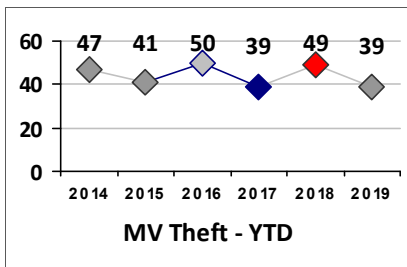

Part I Crime - Comparison Report

Providence Police Department

Through 7/14/2019
Week 28

District 6

4 Week Trend
6/17/2019 - 7/14/2019

Past 28 Days
6/17/2019 - 7/14/2019

Year to Date
January 1 - July 14

Violent Crime	Current Week	Last Week	Wk 26	Wk 25	Past 28 Days	Past 28 Days LY	Chg.	Current Year	Last Year	Chg.	Wght. 5yr Avg	Chg.	
	Homicide	0	0	1	0	1	0	--	3	1	200%	1	200%
Sex Offenses, Forcible*	0	0	0	0	0	3	--	6	8	-25%	8	-25%	
Robbery Other	1	0	2	1	4	1	300%	12	9	33%	11	9%	
Robbery W Firearm	0	0	0	0	0	2	--	2	5	-60%	4	-50%	
Agg. Assault	0	1	1	3	5	3	67%	20	21	-5%	25	-20%	
Agg. Assault W Firearm	0	1	0	0	1	4	-75%	5	12	-58%	9	-44%	
Total	1	2	4	4	11	13	-15%	48	56	-14%	57	-16%	

Property Crime	Current Week	Last Week	Wk 26	Wk 25	Past 28 Days	Past 28 Days LY	Chg.	Current Year	Last Year	Chg.	Wght. 5yr Avg	Chg.	
	Burglary	4	3	0	1	8	9	-11%	38	45	-16%	70	-46%
MV Theft	1	0	0	2	3	6	-50%	40	52	-23%	47	-15%	
Larceny from MV	3	1	2	1	7	12	-42%	87	71	23%	77	13%	
Larceny**	7	1	2	4	14	19	-26%	126	137	-8%	130	-3%	
Total	15	5	4	8	32	46	-30%	291	305	-5%	323	-10%	

Other Crime	Current Week	Last Week	Wk 26	Wk 25	Past 28 Days	Past 28 Days LY	Chg.	Current Year	Last Year	Chg.	Wght. 5yr Avg	Chg.	
	Assault Other	4	6	4	2	16	16	0%	116	135	-14%	122	-5%
Vandalism	7	5	3	4	19	17	12%	110	107	3%	122	-10%	
Drug Offenses	1	0	1	0	2	5	-60%	26	37	-30%	34	-24%	
Weapons Offenses	1	0	0	0	1	4	-75%	13	9	44%	16	-19%	
Liquor Law Violations	0	0	0	0	0	0	--	1	1	0%	3	-67%	
Total	13	11	8	6	38	42	-10%	266	289	-8%	297	-10%	

Figures are preliminary and subject to further analysis and revision

* Sex Offenses, Forcible includes forcible rape, forcible sodomy, forcible fondling, sexual assault with an object

** Larceny includes shoplifting, pickpocket, pursesnatch, from building, bicycles, motor vehicle parts or accessories, and other.