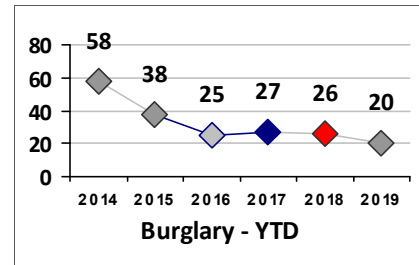

Part I Crime - Comparison Report

Providence Police Department

Through 7/14/2019
Week 28

District 3

4 Week Trend 6/17/2019 - 7/14/2019	Past 28 Days 6/17/2019 - 7/14/2019	Year to Date January 1 - July 14

Violent Crime	Current Week	Last Week	Wk 26	Wk 25	Past 28 Days	Past 28 Days LY	Chg.	Current Year	Last Year	Chg.	Wght. 5yr Avg	Chg.
Homicide	0	0	0	0	0	0	--	0	1	-100%	1	--
Sex Offenses, Forcible*	0	0	1	1	2	0	--	6	2	200%	4	50%
Robbery Other	0	0	0	0	0	0	--	1	2	-50%	3	-67%
Robbery W Firearm	0	1	0	0	1	0	--	7	5	40%	3	133%
Agg. Assault	1	1	1	0	3	0	--	10	3	233%	10	0%
Agg. Assault W Firearm	0	1	0	0	1	0	--	4	9	-56%	8	-50%
Total	1	3	2	1	7	0	700%	28	22	27%	29	-3%

Property Crime	Current Week	Last Week	Wk 26	Wk 25	Past 28 Days	Past 28 Days LY	Chg.	Current Year	Last Year	Chg.	Wght. 5yr Avg	Chg.
Burglary	1	1	1	0	3	4	-25%	21	26	-19%	30	-30%
MV Theft	0	0	0	0	0	0	--	10	22	-55%	19	-47%
Larceny from MV	3	4	2	1	10	11	-9%	68	65	5%	56	21%
Larceny**	4	2	3	3	12	8	50%	64	63	2%	69	-7%
Total	8	7	6	4	25	23	9%	163	176	-7%	173	-6%

Other Crime	Current Week	Last Week	Wk 26	Wk 25	Past 28 Days	Past 28 Days LY	Chg.	Current Year	Last Year	Chg.	Wght. 5yr Avg	Chg.
Assault Other	2	2	1	3	8	9	-11%	59	56	5%	63	-6%
Vandalism	1	0	3	1	5	8	-38%	40	60	-33%	65	-38%
Drug Offenses	3	1	3	6	13	3	333%	35	37	-5%	37	-5%
Weapons Offenses	1	0	0	0	1	1	0%	8	13	-38%	9	-11%
Liquor Law Violations	0	0	0	0	0	0	--	0	0	0%	1	--
Total	7	3	7	10	27	21	29%	142	166	-14%	175	-19%

Figures are preliminary and subject to further analysis and revision

* Sex Offenses, Forcible includes forcible rape, forcible sodomy, forcible fondling, sexual assault with an object

** Larceny includes shoplifting, pickpocket, pursesnatch, from building, bicycles, motor vehicle parts or accessories, and other.