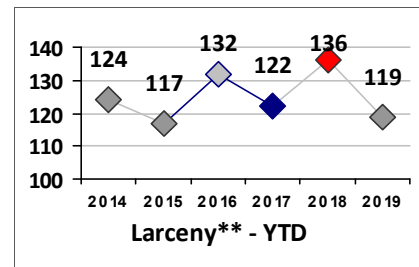

Part I Crime - Comparison Report

Providence Police Department

Through 7/14/2019
Week 28

District 6

4 Week Trend
6/17/2019 - 7/14/2019

Past 28 Days
6/17/2019 - 7/14/2019

Year to Date
January 1 - July 14

Violent Crime	Current Week	Last Week	Wk 26	Wk 25	Past 28 Days	Past 28 Days LY	Chg.	Current Year	Last Year	Chg.	Wght. 5yr Avg	Chg.	
	Homicide	0	0	1	0	1	0	--	3	1	200%	1	200%
Sex Offenses, Forcible*	0	0	0	0	0	3	--	6	8	-25%	8	-25%	
Robbery Other	1	0	2	1	4	1	300%	12	9	33%	11	9%	
Robbery W Firearm	0	0	0	0	0	2	--	2	5	-60%	4	-50%	
Agg. Assault	0	1	1	3	5	3	67%	20	21	-5%	25	-20%	
Agg. Assault W Firearm	0	1	0	0	1	4	-75%	5	12	-58%	9	-44%	
Total	1	2	4	4	11	13	-15%	48	56	-14%	57	-16%	

Property Crime	Current Week	Last Week	Wk 26	Wk 25	Past 28 Days	Past 28 Days LY	Chg.	Current Year	Last Year	Chg.	Wght. 5yr Avg	Chg.	
	Burglary	4	3	0	1	8	9	-11%	38	45	-16%	70	-46%
MV Theft	1	0	0	2	3	6	-50%	40	52	-23%	47	-15%	
Larceny from MV	3	1	2	1	7	12	-42%	87	71	23%	77	13%	
Larceny**	7	1	2	4	14	19	-26%	126	137	-8%	130	-3%	
Total	15	5	4	8	32	46	-30%	291	305	-5%	323	-10%	

Other Crime	Current Week	Last Week	Wk 26	Wk 25	Past 28 Days	Past 28 Days LY	Chg.	Current Year	Last Year	Chg.	Wght. 5yr Avg	Chg.	
	Assault Other	4	6	4	2	16	16	0%	116	135	-14%	122	-5%
Vandalism	7	5	3	4	19	17	12%	110	107	3%	122	-10%	
Drug Offenses	1	0	1	0	2	5	-60%	26	37	-30%	34	-24%	
Weapons Offenses	1	0	0	0	1	4	-75%	13	9	44%	16	-19%	
Liquor Law Violations	0	0	0	0	0	0	--	1	1	0%	3	-67%	
Total	13	11	8	6	38	42	-10%	266	289	-8%	297	-10%	

Figures are preliminary and subject to further analysis and revision

* Sex Offenses, Forcible includes forcible rape, forcible sodomy, forcible fondling, sexual assault with an object

** Larceny includes shoplifting, pickpocket, pursesnatch, from building, bicycles, motor vehicle parts or accessories, and other.