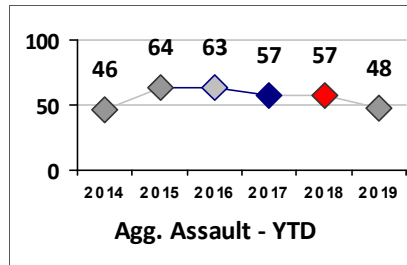

Part I Crime - Comparison Report

Providence Police Department

Through 7/14/2019
Week 28

District 2

4 Week Trend 6/17/2019 - 7/14/2019	Past 28 Days 6/17/2019 - 7/14/2019	Year to Date January 1 - July 14

Violent Crime	Current Week	Last Week	Wk 26	Wk 25	Past 28 Days	Past 28 Days LY	Chg.	Current Year	Last Year	Chg.	Wght. 5yr Avg	Chg.
Homicide	0	0	0	0	0	1	--	1	1	0%	1	0%
Sex Offenses, Forcible*	0	0	2	0	2	2	0%	16	27	-41%	23	-30%
Robbery Other	0	0	1	2	3	4	-25%	13	16	-19%	18	-28%
Robbery W Firearm	0	0	0	0	0	1	--	5	8	-38%	9	-44%
Agg. Assault	1	3	3	2	9	9	0%	40	39	3%	37	8%
Agg. Assault W Firearm	1	0	0	1	2	3	-33%	10	18	-44%	22	-55%
Total	2	3	6	5	16	20	-20%	85	109	-22%	108	-21%

Property Crime	Current Week	Last Week	Wk 26	Wk 25	Past 28 Days	Past 28 Days LY	Chg.	Current Year	Last Year	Chg.	Wght. 5yr Avg	Chg.
Burglary	4	4	2	1	11	14	-21%	38	64	-41%	68	-44%
MV Theft	1	3	2	1	7	5	40%	41	61	-33%	56	-27%
Larceny from MV	0	4	1	4	9	12	-25%	115	102	13%	96	20%
Larceny**	2	5	2	5	14	17	-18%	120	145	-17%	145	-17%
Total	7	16	7	11	41	48	-15%	314	372	-16%	363	-13%

Other Crime	Current Week	Last Week	Wk 26	Wk 25	Past 28 Days	Past 28 Days LY	Chg.	Current Year	Last Year	Chg.	Wght. 5yr Avg	Chg.
Assault Other	9	12	10	9	40	42	-5%	175	193	-9%	179	-2%
Vandalism	6	6	3	6	21	16	31%	117	136	-14%	152	-23%
Drug Offenses	0	2	3	2	7	18	-61%	74	85	-13%	69	7%
Weapons Offenses	1	0	0	7	8	7	14%	36	34	6%	39	-8%
Liquor Law Violations	0	0	0	0	0	0	--	0	0	0%	1	--
Total	16	20	16	24	76	83	-8%	402	448	-10%	439	-8%

Figures are preliminary and subject to further analysis and revision

* Sex Offenses, Forcible includes forcible rape, forcible sodomy, forcible fondling, sexual assault with an object

** Larceny includes shoplifting, pickpocket, pursesnatch, from building, bicycles, motor vehicle parts or accessories, and other.