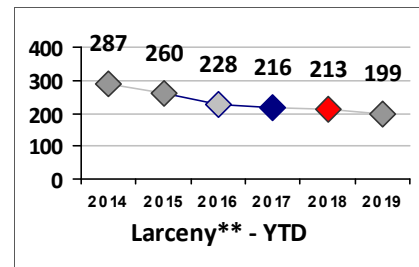

Part I Crime - Comparison Report

Providence Police Department

Through 7/14/2019
Week 28

District 1

4 Week Trend
6/17/2019 - 7/14/2019

Past 28 Days
6/17/2019 - 7/14/2019

Year to Date
January 1 - July 14

Violent Crime	Current Week	Last Week	Wk 26	Wk 25	Past 28 Days	Past 28 Days LY	Chg.	Current Year	Last Year	Chg.	Wght. 5yr Avg	Chg.
Homicide	0	0	0	0	0	0	--	0	1	-100%	0	--
Sex Offenses, Forcible*	1	0	2	1	4	0	--	13	12	8%	10	30%
Robbery Other	0	1	0	3	4	6	-33%	9	10	-10%	14	-36%
Robbery W Firearm	0	0	0	0	0	0	--	0	0	0%	1	--
Agg. Assault	0	1	1	0	2	3	-33%	20	21	-5%	15	33%
Agg. Assault W Firearm	0	0	0	0	0	0	--	0	4	-100%	3	--
Total	1	2	3	4	10	9	11%	42	48	-13%	42	0%

Property Crime	Current Week	Last Week	Wk 26	Wk 25	Past 28 Days	Past 28 Days LY	Chg.	Current Year	Last Year	Chg.	Wght. 5yr Avg	Chg.
Burglary	0	0	0	0	0	1	--	12	10	20%	8	50%
MV Theft	1	0	0	0	1	4	-75%	20	25	-20%	22	-9%
Larceny from MV	2	4	4	1	11	4	175%	80	88	-9%	96	-17%
Larceny**	12	10	8	7	37	18	106%	211	213	-1%	229	-8%
Total	15	14	12	8	49	27	81%	323	336	-4%	355	-9%

Other Crime	Current Week	Last Week	Wk 26	Wk 25	Past 28 Days	Past 28 Days LY	Chg.	Current Year	Last Year	Chg.	Wght. 5yr Avg	Chg.
Assault Other	5	6	3	5	19	16	19%	97	122	-20%	113	-14%
Vandalism	2	3	4	0	9	10	-10%	55	74	-26%	77	-29%
Drug Offenses	0	0	1	0	1	6	-83%	16	31	-48%	40	-60%
Weapons Offenses	0	0	1	0	1	1	0%	13	10	30%	16	-19%
Liquor Law Violations	0	1	0	0	1	0	--	1	7	-86%	9	-89%
Total	7	10	9	5	31	33	-6%	182	244	-25%	254	-28%

Figures are preliminary and subject to further analysis and revision

* Sex Offenses, Forcible includes forcible rape, forcible sodomy, forcible fondling, sexual assault with an object

** Larceny includes shoplifting, pickpocket, pursesnatch, from building, bicycles, motor vehicle parts or accessories, and other.