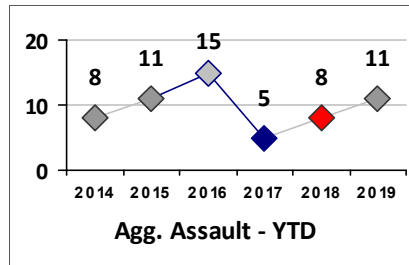

Part I Crime - Comparison Report

Providence Police Department

Through 7/14/2019
Week 28

District 8

4 Week Trend
6/17/2019 - 7/14/2019

Past 28 Days
6/17/2019 - 7/14/2019

Year to Date
January 1 - July 14

Violent Crime	Current Week	Last Week	Wk 26	Wk 25	Past 28 Days	Past 28 Days LY	Chg.	Current Year	Last Year	Chg.	Wght. 5yr Avg	Chg.
Homicide	0	0	0	1	1	0	--	1	0	100%	0	--
Sex Offenses, Forcible*	0	0	0	0	0	1	--	9	7	29%	5	80%
Robbery Other	0	0	0	0	0	0	--	4	1	300%	2	100%
Robbery W Firearm	0	0	0	0	0	0	--	0	0	0%	0	--
Agg. Assault	1	0	0	1	2	0	--	10	7	43%	6	67%
Agg. Assault W Firearm	0	0	0	0	0	0	--	2	1	100%	3	-33%
Total	1	0	0	2	3	1	200%	26	16	63%	16	63%

Property Crime	Current Week	Last Week	Wk 26	Wk 25	Past 28 Days	Past 28 Days LY	Chg.	Current Year	Last Year	Chg.	Wght. 5yr Avg	Chg.
Burglary	0	2	1	1	4	7	-43%	18	50	-64%	51	-65%
MV Theft	0	0	1	0	1	2	-50%	7	13	-46%	16	-56%
Larceny from MV	2	0	0	2	4	11	-64%	56	78	-28%	91	-38%
Larceny**	1	4	2	6	13	7	86%	62	70	-11%	76	-18%
Total	3	6	4	9	22	27	-19%	143	211	-32%	233	-39%

Other Crime	Current Week	Last Week	Wk 26	Wk 25	Past 28 Days	Past 28 Days LY	Chg.	Current Year	Last Year	Chg.	Wght. 5yr Avg	Chg.
Assault Other	2	3	2	1	8	5	60%	49	43	14%	44	11%
Vandalism	2	4	2	0	8	9	-11%	47	56	-16%	74	-36%
Drug Offenses	0	0	0	1	1	0	--	2	4	-50%	9	-78%
Weapons Offenses	0	0	0	0	0	1	--	2	7	-71%	5	-60%
Liquor Law Violations	0	0	0	0	0	0	--	0	1	-100%	0	--
Total	4	7	4	2	17	15	13%	100	111	-10%	133	-25%

Figures are preliminary and subject to further analysis and revision

* Sex Offenses, Forcible includes forcible rape, forcible sodomy, forcible fondling, sexual assault with an object

** Larceny includes shoplifting, pickpocket, pursesnatch, from building, bicycles, motor vehicle parts or accessories, and other.