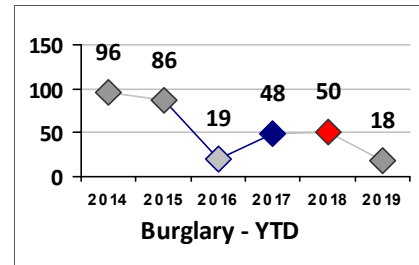

Part I Crime - Comparison Report

Providence Police Department

Through 7/14/2019
Week 28

District 8

4 Week Trend
6/17/2019 - 7/14/2019

Past 28 Days
6/17/2019 - 7/14/2019

Year to Date
January 1 - July 14

Violent Crime	Current Week	Last Week	Wk 26	Wk 25	Past 28 Days	Past 28 Days LY	Chg.	Current Year	Last Year	Chg.	Wght. 5yr Avg	Chg.
Homicide	0	0	0	1	1	0	--	1	0	100%	0	--
Sex Offenses, Forcible*	0	0	0	0	0	1	--	9	7	29%	5	80%
Robbery Other	0	0	0	0	0	0	--	4	1	300%	2	100%
Robbery W Firearm	0	0	0	0	0	0	--	0	0	0%	0	--
Agg. Assault	1	0	0	1	2	0	--	10	7	43%	6	67%
Agg. Assault W Firearm	0	0	0	0	0	0	--	2	1	100%	3	-33%
Total	1	0	0	2	3	1	200%	26	16	63%	16	63%

Property Crime	Current Week	Last Week	Wk 26	Wk 25	Past 28 Days	Past 28 Days LY	Chg.	Current Year	Last Year	Chg.	Wght. 5yr Avg	Chg.
Burglary	0	2	1	1	4	7	-43%	18	50	-64%	51	-65%
MV Theft	0	0	1	0	1	2	-50%	7	13	-46%	16	-56%
Larceny from MV	2	0	0	2	4	11	-64%	56	78	-28%	91	-38%
Larceny**	1	4	2	6	13	7	86%	62	70	-11%	76	-18%
Total	3	6	4	9	22	27	-19%	143	211	-32%	233	-39%

Other Crime	Current Week	Last Week	Wk 26	Wk 25	Past 28 Days	Past 28 Days LY	Chg.	Current Year	Last Year	Chg.	Wght. 5yr Avg	Chg.
Assault Other	2	3	2	1	8	5	60%	49	43	14%	44	11%
Vandalism	2	4	2	0	8	9	-11%	47	56	-16%	74	-36%
Drug Offenses	0	0	0	1	1	0	--	2	4	-50%	9	-78%
Weapons Offenses	0	0	0	0	0	1	--	2	7	-71%	5	-60%
Liquor Law Violations	0	0	0	0	0	0	--	0	1	-100%	0	--
Total	4	7	4	2	17	15	13%	100	111	-10%	133	-25%

Figures are preliminary and subject to further analysis and revision

* Sex Offenses, Forcible includes forcible rape, forcible sodomy, forcible fondling, sexual assault with an object

** Larceny includes shoplifting, pickpocket, pursesnatch, from building, bicycles, motor vehicle parts or accessories, and other.