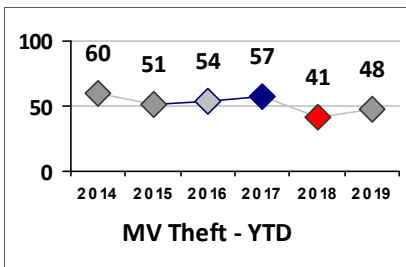

Part I Crime - Comparison Report

Providence Police Department

Through 7/14/2019
Week 28

District 4

4 Week Trend 6/17/2019 - 7/14/2019	Past 28 Days 6/17/2019 - 7/14/2019	Year to Date January 1 - July 14

Violent Crime	Current Week	Last Week	Wk 26	Wk 25	Past 28 Days	Past 28 Days LY	Chg.	Current Year	Last Year	Chg.	Wght. 5yr Avg	Chg.
Homicide	0	0	1	0	1	0	--	2	0	200%	1	100%
Sex Offenses, Forcible*	3	0	0	0	3	9	-67%	20	26	-23%	26	-23%
Robbery Other	1	0	1	1	3	2	50%	21	32	-34%	27	-22%
Robbery W Firearm	0	1	0	0	1	1	0%	6	10	-40%	9	-33%
Agg. Assault	1	1	1	2	5	8	-38%	37	35	6%	37	0%
Agg. Assault W Firearm	0	0	1	1	2	4	-50%	14	10	40%	10	40%
Total	5	2	4	4	15	24	-38%	100	113	-12%	110	-9%

Property Crime	Current Week	Last Week	Wk 26	Wk 25	Past 28 Days	Past 28 Days LY	Chg.	Current Year	Last Year	Chg.	Wght. 5yr Avg	Chg.
Burglary	1	0	3	5	9	9	0%	69	63	10%	76	-9%
MV Theft	1	0	4	2	7	5	40%	49	41	20%	51	-4%
Larceny from MV	6	4	4	4	18	31	-42%	135	231	-42%	218	-38%
Larceny**	5	3	6	6	20	17	18%	125	139	-10%	143	-13%
Total	13	7	17	17	54	62	-13%	378	474	-20%	487	-22%

Other Crime	Current Week	Last Week	Wk 26	Wk 25	Past 28 Days	Past 28 Days LY	Chg.	Current Year	Last Year	Chg.	Wght. 5yr Avg	Chg.
Assault Other	9	11	8	9	37	19	95%	202	170	19%	189	7%
Vandalism	5	7	6	12	30	11	173%	139	154	-10%	171	-19%
Drug Offenses	5	8	3	2	18	6	200%	111	125	-11%	97	14%
Weapons Offenses	0	0	0	2	2	2	0%	23	39	-41%	36	-36%
Liquor Law Violations	0	0	0	0	0	0	--	4	5	-20%	2	100%
Total	19	26	17	25	87	38	129%	479	493	-3%	494	-3%

Figures are preliminary and subject to further analysis and revision

* Sex Offenses, Forcible includes forcible rape, forcible sodomy, forcible fondling, sexual assault with an object

** Larceny includes shoplifting, pickpocket, pursesnatch, from building, bicycles, motor vehicle parts or accessories, and other.