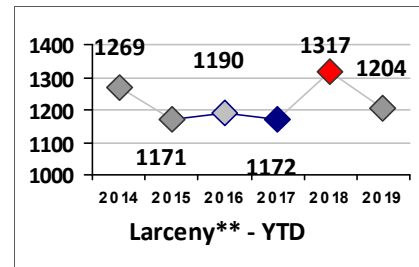

Through 7/14/2019
Week 28

Citywide

4 Week Trend
6/17/2019 - 7/14/2019

Past 28 Days
6/17/2019 - 7/14/2019

Year to Date
January 1 - July 14

Violent Crime	Current Week	Last Week	Wk 26	Wk 25	Past 28 Days	Past 28 Days LY	Chg.	Current Year	Last Year	Chg.	Wght. 5yr Avg	Chg.	
	Homicide	0	0	2	1	3	2	50%	7	6	17%	6	17%
Sex Offenses, Forcible*	5	1	7	3	16	25	-36%	108	130	-17%	116	-7%	
Robbery W Firearm	0	3	0	1	4	8	-50%	32	40	-20%	44	-27%	
Robbery Other	4	2	4	10	20	18	11%	88	109	-19%	114	-23%	
Agg. Assault W Firearm	0	5	4	3	12	18	-33%	54	76	-29%	87	-38%	
Agg. Assault	5	12	9	9	35	32	9%	215	211	2%	213	1%	
Total	14	23	26	27	90	103	-13%	504	572	-12%	578	-13%	

Property Crime	Current Week	Last Week	Wk 26	Wk 25	Past 28 Days	Past 28 Days LY	Chg.	Current Year	Last Year	Chg.	Wght. 5yr Avg	Chg.	
	Burglary	17	17	16	16	66	71	-7%	376	458	-18%	543	-31%
MV Theft	7	6	12	8	33	41	-20%	263	349	-25%	335	-21%	
Larceny from MV	28	26	26	19	99	146	-32%	910	1104	-18%	1043	-13%	
Larceny**	55	48	43	51	197	200	-2%	1205	1324	-9%	1241	-3%	
Total	107	97	97	94	395	458	-14%	2754	3235	-15%	3162	-13%	

Other Crime	Current Week	Last Week	Wk 26	Wk 25	Past 28 Days	Past 28 Days LY	Chg.	Current Year	Last Year	Chg.	Wght. 5yr Avg	Chg.	
	Assault Other	55	53	50	43	201	167	20%	1069	1167	-8%	1139	-6%
Vandalism	36	44	37	34	151	165	-8%	948	1111	-15%	1146	-17%	
Weapons Offenses	4	5	2	12	23	28	-18%	166	186	-11%	187	-11%	
Drug Offenses	14	21	17	13	65	78	-17%	402	560	-28%	462	-13%	
Liquor Law Violations	0	1	0	0	1	0	100%	17	66	-74%	50	-66%	
Total	109	124	106	102	441	438	1%	2602	3090	-16%	2984	-13%	

Figures are preliminary and subject to further analysis and revision

* Sex Offenses, Forcible includes forcible rape, forcible sodomy, forcible fondling, sexual assault with an object

** Larceny includes shoplifting, pickpocket, pursesnatch, from building, bicycles, motor vehicle parts or accessories, and other.