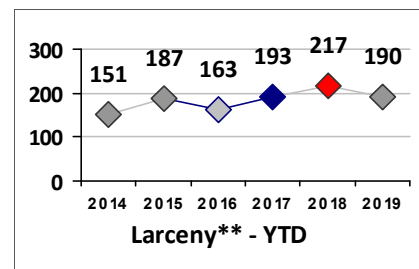

Part I Crime - Comparison Report

Providence Police Department

Through 7/14/2019
Week 28

District 7

4 Week Trend 6/17/2019 - 7/14/2019	Past 28 Days 6/17/2019 - 7/14/2019	Year to Date January 1 - July 14

Violent Crime	Current Week	Last Week	Wk 26	Wk 25	Past 28 Days	Past 28 Days LY	Chg.	Current Year	Last Year	Chg.	Wght. 5yr Avg	Chg.
Homicide	0	0	0	0	0	0	--	0	1	-100%	0	--
Sex Offenses, Forcible*	0	0	1	1	2	4	-50%	12	18	-33%	16	-25%
Robbery Other	1	0	0	1	2	1	100%	10	13	-23%	14	-29%
Robbery W Firearm	0	0	0	0	0	2	--	3	3	0%	7	-57%
Agg. Assault	0	2	2	1	5	2	150%	34	41	-17%	41	-17%
Agg. Assault W Firearm	0	0	2	1	3	4	-25%	8	12	-33%	17	-53%
Total	1	2	5	4	12	13	-8%	67	88	-24%	96	-30%

Property Crime	Current Week	Last Week	Wk 26	Wk 25	Past 28 Days	Past 28 Days LY	Chg.	Current Year	Last Year	Chg.	Wght. 5yr Avg	Chg.
Burglary	2	2	2	0	6	8	-25%	38	69	-45%	100	-62%
MV Theft	2	2	1	0	5	3	67%	38	44	-14%	49	-22%
Larceny from MV	3	2	4	1	10	11	-9%	89	128	-30%	136	-35%
Larceny**	11	12	9	10	42	39	8%	201	217	-7%	193	4%
Total	18	18	16	11	63	61	3%	366	458	-20%	478	-23%

Other Crime	Current Week	Last Week	Wk 26	Wk 25	Past 28 Days	Past 28 Days LY	Chg.	Current Year	Last Year	Chg.	Wght. 5yr Avg	Chg.
Assault Other	7	6	10	7	30	27	11%	176	188	-6%	201	-12%
Vandalism	5	11	7	5	28	36	-22%	159	207	-23%	212	-25%
Drug Offenses	2	6	4	1	13	18	-28%	59	104	-43%	79	-25%
Weapons Offenses	1	0	1	0	2	6	-67%	45	43	5%	38	18%
Liquor Law Violations	0	0	0	0	0	0	--	11	47	-77%	30	-63%
Total	15	23	22	13	73	87	-16%	450	589	-24%	561	-20%

Figures are preliminary and subject to further analysis and revision

* Sex Offenses, Forcible includes forcible rape, forcible sodomy, forcible fondling, sexual assault with an object

** Larceny includes shoplifting, pickpocket, pursesnatch, from building, bicycles, motor vehicle parts or accessories, and other.