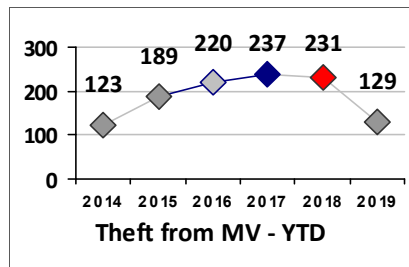

Part I Crime - Comparison Report

Providence Police Department

Through 7/14/2019
Week 28

District 4

4 Week Trend 6/17/2019 - 7/14/2019	Past 28 Days 6/17/2019 - 7/14/2019	Year to Date January 1 - July 14

Violent Crime	Current Week	Last Week	Wk 26	Wk 25	Past 28 Days	Past 28 Days LY	Chg.	Current Year	Last Year	Chg.	Wght. 5yr Avg	Chg.
Homicide	0	0	1	0	1	0	--	2	0	200%	1	100%
Sex Offenses, Forcible*	3	0	0	0	3	9	-67%	20	26	-23%	26	-23%
Robbery Other	1	0	1	1	3	2	50%	21	32	-34%	27	-22%
Robbery W Firearm	0	1	0	0	1	1	0%	6	10	-40%	9	-33%
Agg. Assault	1	1	1	2	5	8	-38%	37	35	6%	37	0%
Agg. Assault W Firearm	0	0	1	1	2	4	-50%	14	10	40%	10	40%
Total	5	2	4	4	15	24	-38%	100	113	-12%	110	-9%

Property Crime	Current Week	Last Week	Wk 26	Wk 25	Past 28 Days	Past 28 Days LY	Chg.	Current Year	Last Year	Chg.	Wght. 5yr Avg	Chg.
Burglary	1	0	3	5	9	9	0%	69	63	10%	76	-9%
MV Theft	1	0	4	2	7	5	40%	49	41	20%	51	-4%
Larceny from MV	6	4	4	4	18	31	-42%	135	231	-42%	218	-38%
Larceny**	5	3	6	6	20	17	18%	125	139	-10%	143	-13%
Total	13	7	17	17	54	62	-13%	378	474	-20%	487	-22%

Other Crime	Current Week	Last Week	Wk 26	Wk 25	Past 28 Days	Past 28 Days LY	Chg.	Current Year	Last Year	Chg.	Wght. 5yr Avg	Chg.
Assault Other	9	11	8	9	37	19	95%	202	170	19%	189	7%
Vandalism	5	7	6	12	30	11	173%	139	154	-10%	171	-19%
Drug Offenses	5	8	3	2	18	6	200%	111	125	-11%	97	14%
Weapons Offenses	0	0	0	2	2	2	0%	23	39	-41%	36	-36%
Liquor Law Violations	0	0	0	0	0	0	--	4	5	-20%	2	100%
Total	19	26	17	25	87	38	129%	479	493	-3%	494	-3%

Figures are preliminary and subject to further analysis and revision

* Sex Offenses, Forcible includes forcible rape, forcible sodomy, forcible fondling, sexual assault with an object

** Larceny includes shoplifting, pickpocket, pursesnatch, from building, bicycles, motor vehicle parts or accessories, and other.