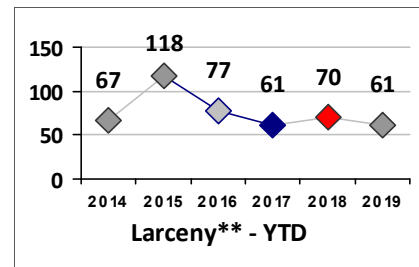

Part I Crime - Comparison Report

Providence Police Department

Through 7/14/2019
Week 28

District 8

4 Week Trend
6/17/2019 - 7/14/2019

Past 28 Days
6/17/2019 - 7/14/2019

Year to Date
January 1 - July 14

Violent Crime	Current Week	Last Week	Wk 26	Wk 25	Past 28 Days	Past 28 Days LY	Chg.	Current Year	Last Year	Chg.	Wght. 5yr Avg	Chg.
Homicide	0	0	0	1	1	0	--	1	0	100%	0	--
Sex Offenses, Forcible*	0	0	0	0	0	1	--	9	7	29%	5	80%
Robbery Other	0	0	0	0	0	0	--	4	1	300%	2	100%
Robbery W Firearm	0	0	0	0	0	0	--	0	0	0%	0	--
Agg. Assault	1	0	0	1	2	0	--	10	7	43%	6	67%
Agg. Assault W Firearm	0	0	0	0	0	0	--	2	1	100%	3	-33%
Total	1	0	0	2	3	1	200%	26	16	63%	16	63%

Property Crime	Current Week	Last Week	Wk 26	Wk 25	Past 28 Days	Past 28 Days LY	Chg.	Current Year	Last Year	Chg.	Wght. 5yr Avg	Chg.
Burglary	0	2	1	1	4	7	-43%	18	50	-64%	51	-65%
MV Theft	0	0	1	0	1	2	-50%	7	13	-46%	16	-56%
Larceny from MV	2	0	0	2	4	11	-64%	56	78	-28%	91	-38%
Larceny**	1	4	2	6	13	7	86%	62	70	-11%	76	-18%
Total	3	6	4	9	22	27	-19%	143	211	-32%	233	-39%

Other Crime	Current Week	Last Week	Wk 26	Wk 25	Past 28 Days	Past 28 Days LY	Chg.	Current Year	Last Year	Chg.	Wght. 5yr Avg	Chg.
Assault Other	2	3	2	1	8	5	60%	49	43	14%	44	11%
Vandalism	2	4	2	0	8	9	-11%	47	56	-16%	74	-36%
Drug Offenses	0	0	0	1	1	0	--	2	4	-50%	9	-78%
Weapons Offenses	0	0	0	0	0	1	--	2	7	-71%	5	-60%
Liquor Law Violations	0	0	0	0	0	0	--	0	1	-100%	0	--
Total	4	7	4	2	17	15	13%	100	111	-10%	133	-25%

Figures are preliminary and subject to further analysis and revision

* Sex Offenses, Forcible includes forcible rape, forcible sodomy, forcible fondling, sexual assault with an object

** Larceny includes shoplifting, pickpocket, pursesnatch, from building, bicycles, motor vehicle parts or accessories, and other.