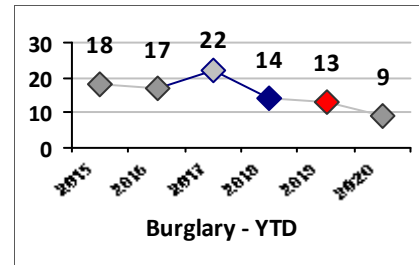

Part I Crime - Comparison Report

Providence Police Department

Through 5/3/2020
Week 18

District 3											
4 Week Trend 4/6/2020 - 5/3/2020				Past 28 Days 4/6/2020 - 5/3/2020				Year to Date January 1 - May 3			

Violent Crime	Current Week	Last Week	Wk 16	Wk 15	Past 28 Days	Past 28 Days LY	Chg.	Current Year	Last Year	Chg.	Wght. 5yr Avg	Chg.
Homicide	0	0	0	0	0	0	--	1	0	100%	0	--
Sex Offenses, Forcible*	0	0	0	0	0	0	--	1	3	-67%	3	-67%
Robbery Other	0	0	0	0	0	0	--	1	0	100%	1	0%
Robbery W Firearm	0	0	0	0	0	2	--	2	4	-50%	2	0%
Agg. Assault	1	0	3	0	4	1	300%	6	4	50%	5	20%
Agg. Assault W Firearm	0	0	0	0	0	0	--	2	3	-33%	3	-33%
Total	1	0	3	0	4	3	33%	13	14	-7%	14	-7%

Property Crime	Current Week	Last Week	Wk 16	Wk 15	Past 28 Days	Past 28 Days LY	Chg.	Current Year	Last Year	Chg.	Wght. 5yr Avg	Chg.
Burglary	1	0	0	1	2	6	-67%	9	13	-31%	16	-44%
MV Theft	0	1	3	0	4	0	--	8	9	-11%	12	-33%
Larceny from MV	1	0	0	1	2	5	-60%	15	39	-62%	33	-55%
Larceny**	1	0	0	2	3	6	-50%	28	39	-28%	40	-30%
Total	3	1	3	4	11	17	-35%	60	100	-40%	100	-40%

Other Crime	Current Week	Last Week	Wk 16	Wk 15	Past 28 Days	Past 28 Days LY	Chg.	Current Year	Last Year	Chg.	Wght. 5yr Avg	Chg.
Assault Other	1	2	2	0	5	12	-58%	38	40	-5%	39	-3%
Vandalism	3	0	3	1	7	6	17%	31	28	11%	33	-6%
Drug Offenses	1	1	0	0	2	0	--	8	17	-53%	23	-65%
Weapons Offenses	0	0	0	0	0	2	--	3	7	-57%	7	-57%
Liquor Law Violations	0	0	0	0	0	0	--	0	0	0%	0	--
Total	5	3	5	1	14	20	-30%	80	92	-13%	101	-21%

Figures are preliminary and subject to further analysis and revision

* Sex Offenses, Forcible includes forcible rape, forcible sodomy, forcible fondling, sexual assault with an object

** Larceny includes shoplifting, pickpocket, pursesnatch, from building, bicycles, motor vehicle parts or accessories, and other.