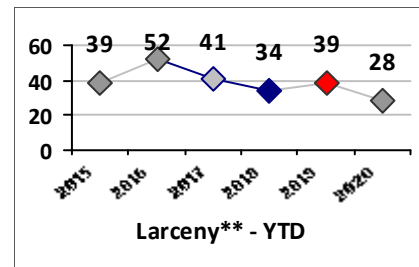

Part I Crime - Comparison Report

Providence Police Department

Through 5/3/2020
Week 18

District 3											
4 Week Trend 4/6/2020 - 5/3/2020				Past 28 Days 4/6/2020 - 5/3/2020				Year to Date January 1 - May 3			

Violent Crime	Current Week	Last Week	Wk 16	Wk 15	Past 28 Days	Past 28 Days LY	Chg.	Current Year	Last Year	Chg.	Wght. 5yr Avg	Chg.
Homicide	0	0	0	0	0	0	--	1	0	100%	0	--
Sex Offenses, Forcible*	0	0	0	0	0	0	--	1	3	-67%	3	-67%
Robbery Other	0	0	0	0	0	0	--	1	0	100%	1	0%
Robbery W Firearm	0	0	0	0	0	2	--	2	4	-50%	2	0%
Agg. Assault	1	0	3	0	4	1	300%	6	4	50%	5	20%
Agg. Assault W Firearm	0	0	0	0	0	0	--	2	3	-33%	3	-33%
Total	1	0	3	0	4	3	33%	13	14	-7%	14	-7%

Property Crime	Current Week	Last Week	Wk 16	Wk 15	Past 28 Days	Past 28 Days LY	Chg.	Current Year	Last Year	Chg.	Wght. 5yr Avg	Chg.
Burglary	1	0	0	1	2	6	-67%	9	13	-31%	16	-44%
MV Theft	0	1	3	0	4	0	--	8	9	-11%	12	-33%
Larceny from MV	1	0	0	1	2	5	-60%	15	39	-62%	33	-55%
Larceny**	1	0	0	2	3	6	-50%	28	39	-28%	40	-30%
Total	3	1	3	4	11	17	-35%	60	100	-40%	100	-40%

Other Crime	Current Week	Last Week	Wk 16	Wk 15	Past 28 Days	Past 28 Days LY	Chg.	Current Year	Last Year	Chg.	Wght. 5yr Avg	Chg.
Assault Other	1	2	2	0	5	12	-58%	38	40	-5%	39	-3%
Vandalism	3	0	3	1	7	6	17%	31	28	11%	33	-6%
Drug Offenses	1	1	0	0	2	0	--	8	17	-53%	23	-65%
Weapons Offenses	0	0	0	0	0	2	--	3	7	-57%	7	-57%
Liquor Law Violations	0	0	0	0	0	0	--	0	0	0%	0	--
Total	5	3	5	1	14	20	-30%	80	92	-13%	101	-21%

Figures are preliminary and subject to further analysis and revision

* Sex Offenses, Forcible includes forcible rape, forcible sodomy, forcible fondling, sexual assault with an object

** Larceny includes shoplifting, pickpocket, pursesnatch, from building, bicycles, motor vehicle parts or accessories, and other.