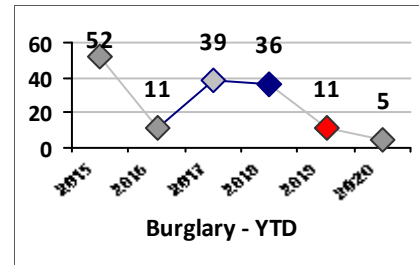

Part I Crime - Comparison Report

Providence Police Department

Through 5/3/2020
Week 18

District 8

4 Week Trend
4/6/2020 - 5/3/2020

Past 28 Days
4/6/2020 - 5/3/2020

Year to Date
January 1 - May 3

Violent Crime	Current Week	Last Week	Wk 16	Wk 15	Past 28 Days	Past 28 Days LY	Chg.	Current Year	Last Year	Chg.	Wght. 5yr Avg	Chg.
Homicide	0	0	0	0	0	0	--	0	0	0%	0	--
Sex Offenses, Forcible*	0	0	0	0	0	0	--	1	9	-89%	5	-80%
Robbery Other	0	1	0	0	1	2	-50%	2	2	0%	1	100%
Robbery W Firearm	0	0	0	0	0	0	--	1	0	100%	0	--
Agg. Assault	0	0	0	0	0	1	--	5	7	-29%	5	0%
Agg. Assault W Firearm	0	1	0	0	1	0	--	2	2	0%	2	0%
Total	0	2	0	0	2	3	-33%	11	20	-45%	12	-8%

Property Crime	Current Week	Last Week	Wk 16	Wk 15	Past 28 Days	Past 28 Days LY	Chg.	Current Year	Last Year	Chg.	Wght. 5yr Avg	Chg.
Burglary	0	0	0	0	0	3	--	5	11	-55%	26	-81%
MV Theft	0	1	0	0	1	2	-50%	4	4	0%	8	-50%
Larceny from MV	0	3	3	6	12	4	200%	43	44	-2%	50	-14%
Larceny**	1	2	1	2	6	9	-33%	44	38	16%	40	10%
Total	1	6	4	8	19	18	6%	96	97	-1%	123	-22%

Other Crime	Current Week	Last Week	Wk 16	Wk 15	Past 28 Days	Past 28 Days LY	Chg.	Current Year	Last Year	Chg.	Wght. 5yr Avg	Chg.
Assault Other	0	2	0	0	2	5	-60%	14	29	-52%	29	-52%
Vandalism	0	1	2	1	4	3	33%	33	31	6%	38	-13%
Drug Offenses	0	0	0	0	0	0	--	4	0	400%	5	-20%
Weapons Offenses	0	0	0	0	0	0	--	2	2	0%	4	-50%
Liquor Law Violations	0	0	0	0	0	0	--	0	0	0%	0	--
Total	0	3	2	1	6	8	-25%	53	62	-15%	75	-29%

Figures are preliminary and subject to further analysis and revision

* Sex Offenses, Forcible includes forcible rape, forcible sodomy, forcible fondling, sexual assault with an object

** Larceny includes shoplifting, pickpocket, pursesnatch, from building, bicycles, motor vehicle parts or accessories, and other.