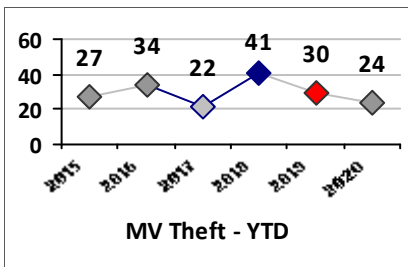

Part I Crime - Comparison Report

Providence Police Department

Through 5/3/2020
Week 18

District 6

4 Week Trend
4/6/2020 - 5/3/2020

Past 28 Days
4/6/2020 - 5/3/2020

Year to Date
January 1 - May 3

Violent Crime	Current Week	Last Week	Wk 16	Wk 15	Past 28 Days	Past 28 Days LY	Chg.	Current Year	Last Year	Chg.	Wght. 5yr Avg	Chg.
Homicide	0	0	0	0	0	0	--	0	2	-100%	1	--
Sex Offenses, Forcible*	0	0	1	0	1	3	-67%	9	5	80%	5	80%
Robbery Other	0	0	0	0	0	1	--	2	6	-67%	7	-71%
Robbery W Firearm	0	0	1	0	1	0	--	1	2	-50%	3	-67%
Agg. Assault	0	2	1	1	4	0	--	10	8	25%	11	-9%
Agg. Assault W Firearm	0	0	0	0	0	1	--	3	3	0%	3	0%
Total	0	2	3	1	6	5	20%	25	26	-4%	29	-14%

Property Crime	Current Week	Last Week	Wk 16	Wk 15	Past 28 Days	Past 28 Days LY	Chg.	Current Year	Last Year	Chg.	Wght. 5yr Avg	Chg.
Burglary	0	2	0	1	3	6	-50%	22	21	5%	33	-33%
MV Theft	1	1	1	0	3	10	-70%	24	30	-20%	32	-25%
Larceny from MV	2	8	2	3	15	14	7%	61	61	0%	51	20%
Larceny**	2	6	6	7	21	17	24%	76	70	9%	75	1%
Total	5	17	9	11	42	47	-11%	183	182	1%	191	-4%

Other Crime	Current Week	Last Week	Wk 16	Wk 15	Past 28 Days	Past 28 Days LY	Chg.	Current Year	Last Year	Chg.	Wght. 5yr Avg	Chg.
Assault Other	2	1	5	0	8	18	-56%	58	68	-15%	73	-21%
Vandalism	4	0	3	3	10	14	-29%	66	62	6%	66	0%
Drug Offenses	0	0	1	1	2	5	-60%	24	16	50%	20	20%
Weapons Offenses	0	0	0	0	0	2	--	9	6	50%	9	0%
Liquor Law Violations	0	0	0	0	0	0	--	0	1	-100%	1	--
Total	6	1	9	4	20	39	-49%	157	153	3%	169	-7%

Figures are preliminary and subject to further analysis and revision

* Sex Offenses, Forcible includes forcible rape, forcible sodomy, forcible fondling, sexual assault with an object

** Larceny includes shoplifting, pickpocket, pursesnatch, from building, bicycles, motor vehicle parts or accessories, and other.