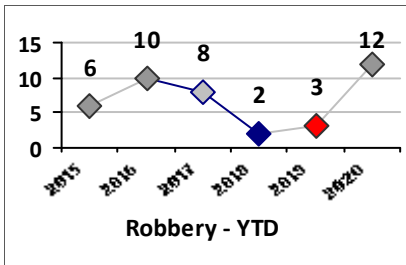

Part I Crime - Comparison Report

Providence Police Department

Through 5/3/2020
Week 18

District 1

4 Week Trend
4/6/2020 - 5/3/2020

Past 28 Days
4/6/2020 - 5/3/2020

Year to Date
January 1 - May 3

Violent Crime	Current Week	Last Week	Wk 16	Wk 15	Past 28 Days	Past 28 Days LY	Chg.	Current Year	Last Year	Chg.	Wght. 5yr Avg	Chg.
Homicide	0	0	0	0	0	0	--	0	0	0%	0	--
Sex Offenses, Forcible*	0	0	0	0	0	1	--	0	6	-100%	6	--
Robbery Other	0	0	1	0	1	0	--	12	3	300%	5	140%
Robbery W Firearm	0	0	0	0	0	0	--	0	0	0%	0	--
Agg. Assault	0	0	0	1	1	4	-75%	10	11	-9%	10	0%
Agg. Assault W Firearm	0	0	0	0	0	0	--	0	0	0%	1	--
Total	0	0	1	1	2	5	-60%	22	20	10%	21	5%

Property Crime	Current Week	Last Week	Wk 16	Wk 15	Past 28 Days	Past 28 Days LY	Chg.	Current Year	Last Year	Chg.	Wght. 5yr Avg	Chg.
Burglary	0	1	1	1	3	2	50%	12	9	33%	7	71%
MV Theft	0	0	0	1	1	1	0%	12	13	-8%	14	-14%
Larceny from MV	0	2	2	1	5	12	-58%	37	43	-14%	57	-35%
Larceny**	2	2	1	0	5	18	-72%	137	117	17%	133	3%
Total	2	5	4	3	14	33	-58%	198	182	9%	210	-6%

Other Crime	Current Week	Last Week	Wk 16	Wk 15	Past 28 Days	Past 28 Days LY	Chg.	Current Year	Last Year	Chg.	Wght. 5yr Avg	Chg.
Assault Other	1	1	0	3	5	10	-50%	41	58	-29%	70	-41%
Vandalism	2	2	4	4	12	14	-14%	49	28	75%	43	14%
Drug Offenses	5	0	0	1	6	2	200%	14	14	0%	21	-33%
Weapons Offenses	0	0	0	0	0	1	--	6	6	0%	9	-33%
Liquor Law Violations	0	0	0	0	0	0	--	0	0	0%	5	--
Total	8	3	4	8	23	27	-15%	110	106	4%	146	-25%

Figures are preliminary and subject to further analysis and revision

* Sex Offenses, Forcible includes forcible rape, forcible sodomy, forcible fondling, sexual assault with an object

** Larceny includes shoplifting, pickpocket, pursesnatch, from building, bicycles, motor vehicle parts or accessories, and other.