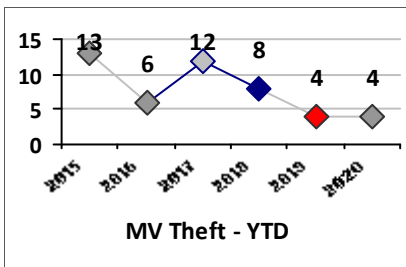

Part I Crime - Comparison Report

Providence Police Department

Through 5/3/2020
Week 18

District 8

4 Week Trend
4/6/2020 - 5/3/2020

Past 28 Days
4/6/2020 - 5/3/2020

Year to Date
January 1 - May 3

Violent Crime	Current Week	Last Week	Wk 16	Wk 15	Past 28 Days	Past 28 Days LY	Chg.	Current Year	Last Year	Chg.	Wght. 5yr Avg	Chg.
Homicide	0	0	0	0	0	0	--	0	0	0%	0	--
Sex Offenses, Forcible*	0	0	0	0	0	0	--	1	9	-89%	5	-80%
Robbery Other	0	1	0	0	1	2	-50%	2	2	0%	1	100%
Robbery W Firearm	0	0	0	0	0	0	--	1	0	100%	0	--
Agg. Assault	0	0	0	0	0	1	--	5	7	-29%	5	0%
Agg. Assault W Firearm	0	1	0	0	1	0	--	2	2	0%	2	0%
Total	0	2	0	0	2	3	-33%	11	20	-45%	12	-8%

Property Crime	Current Week	Last Week	Wk 16	Wk 15	Past 28 Days	Past 28 Days LY	Chg.	Current Year	Last Year	Chg.	Wght. 5yr Avg	Chg.
Burglary	0	0	0	0	0	3	--	5	11	-55%	26	-81%
MV Theft	0	1	0	0	1	2	-50%	4	4	0%	8	-50%
Larceny from MV	0	3	3	6	12	4	200%	43	44	-2%	50	-14%
Larceny**	1	2	1	2	6	9	-33%	44	38	16%	40	10%
Total	1	6	4	8	19	18	6%	96	97	-1%	123	-22%

Other Crime	Current Week	Last Week	Wk 16	Wk 15	Past 28 Days	Past 28 Days LY	Chg.	Current Year	Last Year	Chg.	Wght. 5yr Avg	Chg.
Assault Other	0	2	0	0	2	5	-60%	14	29	-52%	29	-52%
Vandalism	0	1	2	1	4	3	33%	33	31	6%	38	-13%
Drug Offenses	0	0	0	0	0	0	--	4	0	400%	5	-20%
Weapons Offenses	0	0	0	0	0	0	--	2	2	0%	4	-50%
Liquor Law Violations	0	0	0	0	0	0	--	0	0	0%	0	--
Total	0	3	2	1	6	8	-25%	53	62	-15%	75	-29%

Figures are preliminary and subject to further analysis and revision

* Sex Offenses, Forcible includes forcible rape, forcible sodomy, forcible fondling, sexual assault with an object

** Larceny includes shoplifting, pickpocket, pursesnatch, from building, bicycles, motor vehicle parts or accessories, and other.