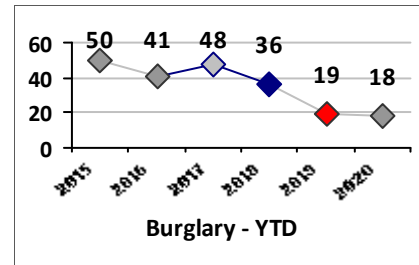

Part I Crime - Comparison Report

Providence Police Department

Through 5/3/2020
Week 18

District 2

4 Week Trend
4/6/2020 - 5/3/2020

Past 28 Days
4/6/2020 - 5/3/2020

Year to Date
January 1 - May 3

Violent Crime	Current Week	Last Week	Wk 16	Wk 15	Past 28 Days	Past 28 Days LY	Chg.	Current Year	Last Year	Chg.	Wght. 5yr Avg	Chg.
Homicide	0	0	0	0	0	1	--	0	1	-100%	0	--
Sex Offenses, Forcible*	0	0	0	0	0	4	--	6	8	-25%	13	-54%
Robbery Other	0	0	0	0	0	1	--	6	7	-14%	10	-40%
Robbery W Firearm	0	1	0	1	2	0	--	2	4	-50%	6	-67%
Agg. Assault	2	2	1	1	6	2	200%	27	22	23%	21	29%
Agg. Assault W Firearm	0	1	0	1	2	0	--	2	4	-50%	10	-80%
Total	2	4	1	3	10	8	25%	43	46	-7%	59	-27%

Property Crime	Current Week	Last Week	Wk 16	Wk 15	Past 28 Days	Past 28 Days LY	Chg.	Current Year	Last Year	Chg.	Wght. 5yr Avg	Chg.
Burglary	1	2	1	1	5	5	0%	18	19	-5%	34	-47%
MV Theft	0	0	0	1	1	6	-83%	20	26	-23%	34	-41%
Larceny from MV	0	1	3	0	4	16	-75%	30	77	-61%	64	-53%
Larceny**	1	3	3	3	10	23	-57%	61	79	-23%	87	-30%
Total	2	6	7	5	20	50	-60%	129	201	-36%	218	-41%

Other Crime	Current Week	Last Week	Wk 16	Wk 15	Past 28 Days	Past 28 Days LY	Chg.	Current Year	Last Year	Chg.	Wght. 5yr Avg	Chg.
Assault Other	5	2	3	2	12	22	-45%	95	105	-10%	106	-10%
Vandalism	1	5	4	3	13	15	-13%	65	72	-10%	83	-22%
Drug Offenses	2	0	0	0	2	11	-82%	45	50	-10%	44	2%
Weapons Offenses	6	0	0	3	9	1	800%	19	25	-24%	24	-21%
Liquor Law Violations	0	0	0	0	0	0	--	0	0	0%	0	--
Total	14	7	7	8	36	49	-27%	224	252	-11%	257	-13%

Figures are preliminary and subject to further analysis and revision

* Sex Offenses, Forcible includes forcible rape, forcible sodomy, forcible fondling, sexual assault with an object

** Larceny includes shoplifting, pickpocket, pursesnatch, from building, bicycles, motor vehicle parts or accessories, and other.