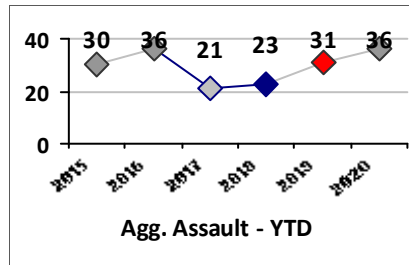

Part I Crime - Comparison Report

Providence Police Department

Through 5/3/2020
Week 18

District 4

4 Week Trend
4/6/2020 - 5/3/2020

Past 28 Days
4/6/2020 - 5/3/2020

Year to Date
January 1 - May 3

Violent Crime	Current Week	Last Week	Wk 16	Wk 15	Past 28 Days	Past 28 Days LY	Chg.	Current Year	Last Year	Chg.	Wght. 5yr Avg	Chg.
Homicide	0	0	0	0	0	0	--	0	1	-100%	1	--
Sex Offenses, Forcible*	0	0	0	0	0	2	--	3	13	-77%	15	-80%
Robbery Other	1	1	0	0	2	3	-33%	6	15	-60%	18	-67%
Robbery W Firearm	0	0	0	0	0	1	--	2	5	-60%	6	-67%
Agg. Assault	2	1	3	0	6	9	-33%	33	26	27%	23	43%
Agg. Assault W Firearm	1	0	0	0	1	1	0%	3	5	-40%	4	-25%
Total	4	2	3	0	9	16	-44%	47	65	-28%	67	-30%

Property Crime	Current Week	Last Week	Wk 16	Wk 15	Past 28 Days	Past 28 Days LY	Chg.	Current Year	Last Year	Chg.	Wght. 5yr Avg	Chg.
Burglary	2	0	0	0	2	15	-87%	48	54	-11%	46	4%
MV Theft	1	2	0	0	3	12	-75%	19	31	-39%	32	-41%
Larceny from MV	5	5	3	3	16	12	33%	99	88	13%	124	-20%
Larceny**	3	8	3	4	18	29	-38%	66	79	-16%	85	-22%
Total	11	15	6	7	39	68	-43%	232	252	-8%	288	-19%

Other Crime	Current Week	Last Week	Wk 16	Wk 15	Past 28 Days	Past 28 Days LY	Chg.	Current Year	Last Year	Chg.	Wght. 5yr Avg	Chg.
Assault Other	3	3	1	2	9	29	-69%	103	122	-16%	115	-10%
Vandalism	4	2	7	3	16	16	0%	63	70	-10%	96	-34%
Drug Offenses	0	1	0	0	1	10	-90%	72	75	-4%	69	4%
Weapons Offenses	0	0	0	0	0	1	--	14	21	-33%	23	-39%
Liquor Law Violations	0	0	0	0	0	0	--	0	4	-100%	2	--
Total	7	6	8	5	26	56	-54%	252	292	-14%	305	-17%

Figures are preliminary and subject to further analysis and revision

* Sex Offenses, Forcible includes forcible rape, forcible sodomy, forcible fondling, sexual assault with an object

** Larceny includes shoplifting, pickpocket, pursesnatch, from building, bicycles, motor vehicle parts or accessories, and other.