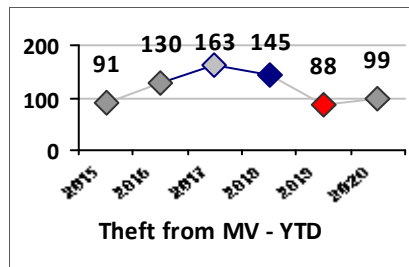

Part I Crime - Comparison Report

Providence Police Department

Through 5/3/2020
Week 18

District 4

4 Week Trend
4/6/2020 - 5/3/2020

Past 28 Days
4/6/2020 - 5/3/2020

Year to Date
January 1 - May 3

Violent Crime	Current Week	Last Week	Wk 16	Wk 15	Past 28 Days	Past 28 Days LY	Chg.	Current Year	Last Year	Chg.	Wght. 5yr Avg	Chg.
Homicide	0	0	0	0	0	0	--	0	1	-100%	1	--
Sex Offenses, Forcible*	0	0	0	0	0	2	--	3	13	-77%	15	-80%
Robbery Other	1	1	0	0	2	3	-33%	6	15	-60%	18	-67%
Robbery W Firearm	0	0	0	0	0	1	--	2	5	-60%	6	-67%
Agg. Assault	2	1	3	0	6	9	-33%	33	26	27%	23	43%
Agg. Assault W Firearm	1	0	0	0	1	1	0%	3	5	-40%	4	-25%
Total	4	2	3	0	9	16	-44%	47	65	-28%	67	-30%

Property Crime	Current Week	Last Week	Wk 16	Wk 15	Past 28 Days	Past 28 Days LY	Chg.	Current Year	Last Year	Chg.	Wght. 5yr Avg	Chg.
Burglary	2	0	0	0	2	15	-87%	48	54	-11%	46	4%
MV Theft	1	2	0	0	3	12	-75%	19	31	-39%	32	-41%
Larceny from MV	5	5	3	3	16	12	33%	99	88	13%	124	-20%
Larceny**	3	8	3	4	18	29	-38%	66	79	-16%	85	-22%
Total	11	15	6	7	39	68	-43%	232	252	-8%	288	-19%

Other Crime	Current Week	Last Week	Wk 16	Wk 15	Past 28 Days	Past 28 Days LY	Chg.	Current Year	Last Year	Chg.	Wght. 5yr Avg	Chg.
Assault Other	3	3	1	2	9	29	-69%	103	122	-16%	115	-10%
Vandalism	4	2	7	3	16	16	0%	63	70	-10%	96	-34%
Drug Offenses	0	1	0	0	1	10	-90%	72	75	-4%	69	4%
Weapons Offenses	0	0	0	0	0	1	--	14	21	-33%	23	-39%
Liquor Law Violations	0	0	0	0	0	0	--	0	4	-100%	2	--
Total	7	6	8	5	26	56	-54%	252	292	-14%	305	-17%

Figures are preliminary and subject to further analysis and revision

* Sex Offenses, Forcible includes forcible rape, forcible sodomy, forcible fondling, sexual assault with an object

** Larceny includes shoplifting, pickpocket, pursesnatch, from building, bicycles, motor vehicle parts or accessories, and other.