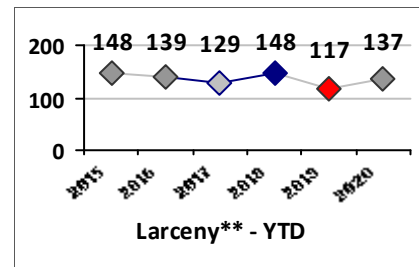

Part I Crime - Comparison Report

Providence Police Department

Through 5/3/2020
Week 18

District 1

4 Week Trend
4/6/2020 - 5/3/2020

Past 28 Days
4/6/2020 - 5/3/2020

Year to Date
January 1 - May 3

Violent Crime	Current Week	Last Week	Wk 16	Wk 15	Past 28 Days	Past 28 Days LY	Chg.	Current Year	Last Year	Chg.	Wght. 5yr Avg	Chg.
Homicide	0	0	0	0	0	0	--	0	0	0%	0	--
Sex Offenses, Forcible*	0	0	0	0	0	1	--	0	6	-100%	6	--
Robbery Other	0	0	1	0	1	0	--	12	3	300%	5	140%
Robbery W Firearm	0	0	0	0	0	0	--	0	0	0%	0	--
Agg. Assault	0	0	0	1	1	4	-75%	10	11	-9%	10	0%
Agg. Assault W Firearm	0	0	0	0	0	0	--	0	0	0%	1	--
Total	0	0	1	1	2	5	-60%	22	20	10%	21	5%

Property Crime	Current Week	Last Week	Wk 16	Wk 15	Past 28 Days	Past 28 Days LY	Chg.	Current Year	Last Year	Chg.	Wght. 5yr Avg	Chg.
Burglary	0	1	1	1	3	2	50%	12	9	33%	7	71%
MV Theft	0	0	0	1	1	1	0%	12	13	-8%	14	-14%
Larceny from MV	0	2	2	1	5	12	-58%	37	43	-14%	57	-35%
Larceny**	2	2	1	0	5	18	-72%	137	117	17%	133	3%
Total	2	5	4	3	14	33	-58%	198	182	9%	210	-6%

Other Crime	Current Week	Last Week	Wk 16	Wk 15	Past 28 Days	Past 28 Days LY	Chg.	Current Year	Last Year	Chg.	Wght. 5yr Avg	Chg.
Assault Other	1	1	0	3	5	10	-50%	41	58	-29%	70	-41%
Vandalism	2	2	4	4	12	14	-14%	49	28	75%	43	14%
Drug Offenses	5	0	0	1	6	2	200%	14	14	0%	21	-33%
Weapons Offenses	0	0	0	0	0	1	--	6	6	0%	9	-33%
Liquor Law Violations	0	0	0	0	0	0	--	0	0	0%	5	--
Total	8	3	4	8	23	27	-15%	110	106	4%	146	-25%

Figures are preliminary and subject to further analysis and revision

* Sex Offenses, Forcible includes forcible rape, forcible sodomy, forcible fondling, sexual assault with an object

** Larceny includes shoplifting, pickpocket, pursesnatch, from building, bicycles, motor vehicle parts or accessories, and other.