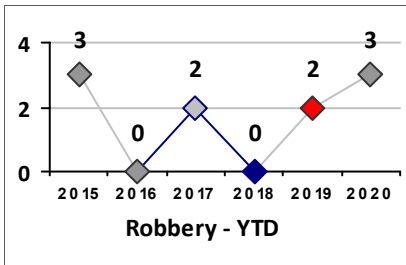

Part I Crime - Comparison Report

Providence Police Department

Through 5/3/2020
Week 18

District 8

4 Week Trend
4/6/2020 - 5/3/2020

Past 28 Days
4/6/2020 - 5/3/2020

Year to Date
January 1 - May 3

Violent Crime	Current Week	Last Week	Wk 16	Wk 15	Past 28 Days	Past 28 Days LY	Chg.	Current Year	Last Year	Chg.	Wght. 5yr Avg	Chg.
Homicide	0	0	0	0	0	0	--	0	0	0%	0	--
Sex Offenses, Forcible*	0	0	0	0	0	0	--	1	9	-89%	5	-80%
Robbery Other	0	1	0	0	1	2	-50%	2	2	0%	1	100%
Robbery W Firearm	0	0	0	0	0	0	--	1	0	100%	0	--
Agg. Assault	0	0	0	0	0	1	--	5	7	-29%	5	0%
Agg. Assault W Firearm	0	1	0	0	1	0	--	2	2	0%	2	0%
Total	0	2	0	0	2	3	-33%	11	20	-45%	12	-8%

Property Crime	Current Week	Last Week	Wk 16	Wk 15	Past 28 Days	Past 28 Days LY	Chg.	Current Year	Last Year	Chg.	Wght. 5yr Avg	Chg.
Burglary	0	0	0	0	0	3	--	5	11	-55%	26	-81%
MV Theft	0	1	0	0	1	2	-50%	4	4	0%	8	-50%
Larceny from MV	0	3	3	6	12	4	200%	43	44	-2%	50	-14%
Larceny**	1	2	1	2	6	9	-33%	44	38	16%	40	10%
Total	1	6	4	8	19	18	6%	96	97	-1%	123	-22%

Other Crime	Current Week	Last Week	Wk 16	Wk 15	Past 28 Days	Past 28 Days LY	Chg.	Current Year	Last Year	Chg.	Wght. 5yr Avg	Chg.
Assault Other	0	2	0	0	2	5	-60%	14	29	-52%	29	-52%
Vandalism	0	1	2	1	4	3	33%	33	31	6%	38	-13%
Drug Offenses	0	0	0	0	0	0	--	4	0	400%	5	-20%
Weapons Offenses	0	0	0	0	0	0	--	2	2	0%	4	-50%
Liquor Law Violations	0	0	0	0	0	0	--	0	0	0%	0	--
Total	0	3	2	1	6	8	-25%	53	62	-15%	75	-29%

Figures are preliminary and subject to further analysis and revision

* Sex Offenses, Forcible includes forcible rape, forcible sodomy, forcible fondling, sexual assault with an object

** Larceny includes shoplifting, pickpocket, pursesnatch, from building, bicycles, motor vehicle parts or accessories, and other.