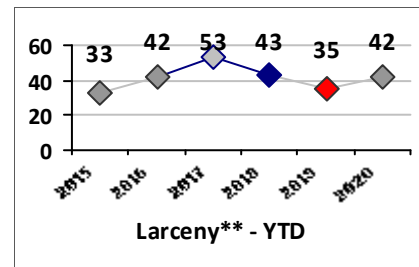

Part I Crime - Comparison Report

Providence Police Department

Through 5/3/2020
Week 18

District 9											
4 Week Trend 4/6/2020 - 5/3/2020				Past 28 Days 4/6/2020 - 5/3/2020				Year to Date January 1 - May 3			

Violent Crime	Current Week	Last Week	Wk 16	Wk 15	Past 28 Days	Past 28 Days LY	Chg.	Current Year	Last Year	Chg.	Wght. 5yr Avg	Chg.
Homicide	0	0	0	0	0	0	--	0	0	0%	0	--
Sex Offenses, Forcible*	0	0	0	0	0	1	--	3	2	50%	2	50%
Robbery Other	0	0	0	0	0	0	--	4	0	400%	1	300%
Robbery W Firearm	0	0	0	0	0	0	--	0	0	0%	0	--
Agg. Assault	0	0	0	0	0	0	--	0	2	-100%	2	--
Agg. Assault W Firearm	0	0	1	0	1	0	--	1	0	100%	1	0%
Total	0	0	1	0	1	1	0%	8	4	100%	6	33%

Property Crime	Current Week	Last Week	Wk 16	Wk 15	Past 28 Days	Past 28 Days LY	Chg.	Current Year	Last Year	Chg.	Wght. 5yr Avg	Chg.
Burglary	1	0	1	1	3	9	-67%	29	28	4%	30	-3%
MV Theft	0	0	0	0	0	2	--	3	4	-25%	7	-57%
Larceny from MV	0	2	2	0	4	25	-84%	39	54	-28%	84	-54%
Larceny**	1	0	1	1	3	10	-70%	42	35	20%	42	0%
Total	2	2	4	2	10	46	-78%	113	121	-7%	162	-30%

Other Crime	Current Week	Last Week	Wk 16	Wk 15	Past 28 Days	Past 28 Days LY	Chg.	Current Year	Last Year	Chg.	Wght. 5yr Avg	Chg.
Assault Other	0	0	0	0	0	2	--	15	16	-6%	17	-12%
Vandalism	2	1	3	3	9	9	0%	35	30	17%	37	-5%
Drug Offenses	0	0	0	0	0	2	--	11	3	267%	3	267%
Weapons Offenses	0	0	0	0	0	1	--	1	1	0%	3	-67%
Liquor Law Violations	0	0	0	0	0	0	--	0	0	0%	1	--
Total	2	1	3	3	9	14	-36%	62	50	24%	62	0%

Figures are preliminary and subject to further analysis and revision

* Sex Offenses, Forcible includes forcible rape, forcible sodomy, forcible fondling, sexual assault with an object

** Larceny includes shoplifting, pickpocket, pursesnatch, from building, bicycles, motor vehicle parts or accessories, and other.