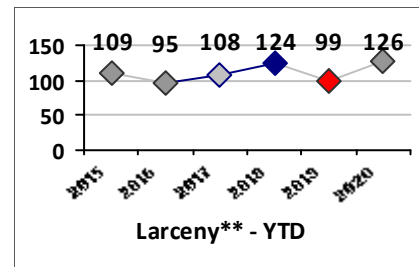

Part I Crime - Comparison Report

Providence Police Department

Through 5/3/2020
Week 18

District 7

4 Week Trend
4/6/2020 - 5/3/2020

Past 28 Days
4/6/2020 - 5/3/2020

Year to Date
January 1 - May 3

Violent Crime	Current Week	Last Week	Wk 16	Wk 15	Past 28 Days	Past 28 Days LY	Chg.	Current Year	Last Year	Chg.	Wght. 5yr Avg	Chg.
Homicide	0	0	0	0	0	0	--	0	0	0%	0	--
Sex Offenses, Forcible*	0	0	1	0	1	1	0%	4	6	-33%	9	-56%
Robbery Other	0	0	0	0	0	1	--	6	4	50%	7	-14%
Robbery W Firearm	0	0	0	1	1	2	-50%	7	3	133%	4	75%
Agg. Assault	4	0	1	0	5	5	0%	21	17	24%	24	-13%
Agg. Assault W Firearm	0	0	0	0	0	2	--	2	3	-33%	7	-71%
Total	4	0	2	1	7	11	-36%	40	33	21%	51	-22%

Property Crime	Current Week	Last Week	Wk 16	Wk 15	Past 28 Days	Past 28 Days LY	Chg.	Current Year	Last Year	Chg.	Wght. 5yr Avg	Chg.
Burglary	1	1	1	1	4	8	-50%	25	20	25%	46	-46%
MV Theft	1	1	3	4	9	2	350%	41	24	71%	28	46%
Larceny from MV	1	5	4	3	13	9	44%	90	61	48%	81	11%
Larceny**	7	4	6	7	24	26	-8%	126	99	27%	108	17%
Total	10	11	14	15	50	45	11%	282	204	38%	261	8%

Other Crime	Current Week	Last Week	Wk 16	Wk 15	Past 28 Days	Past 28 Days LY	Chg.	Current Year	Last Year	Chg.	Wght. 5yr Avg	Chg.
Assault Other	5	2	5	3	15	28	-46%	101	93	9%	111	-9%
Vandalism	7	6	6	2	21	22	-5%	115	102	13%	119	-3%
Drug Offenses	0	0	0	0	0	3	--	22	28	-21%	42	-48%
Weapons Offenses	1	0	0	0	1	6	-83%	7	32	-78%	28	-75%
Liquor Law Violations	0	0	0	0	0	1	--	2	11	-82%	24	-92%
Total	13	8	11	5	37	60	-38%	247	266	-7%	323	-24%

Figures are preliminary and subject to further analysis and revision

* Sex Offenses, Forcible includes forcible rape, forcible sodomy, forcible fondling, sexual assault with an object

** Larceny includes shoplifting, pickpocket, pursesnatch, from building, bicycles, motor vehicle parts or accessories, and other.