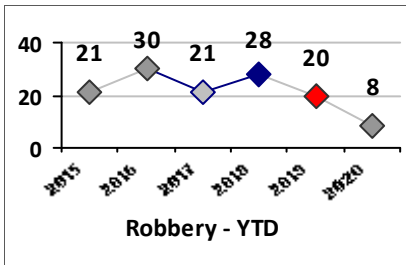

Part I Crime - Comparison Report

Providence Police Department

Through 5/3/2020
Week 18

District 4

4 Week Trend
4/6/2020 - 5/3/2020

Past 28 Days
4/6/2020 - 5/3/2020

Year to Date
January 1 - May 3

Violent Crime	Current Week	Last Week	Wk 16	Wk 15	Past 28 Days	Past 28 Days LY	Chg.	Current Year	Last Year	Chg.	Wght. 5yr Avg	Chg.
Homicide	0	0	0	0	0	0	--	0	1	-100%	1	--
Sex Offenses, Forcible*	0	0	0	0	0	2	--	3	13	-77%	15	-80%
Robbery Other	1	1	0	0	2	3	-33%	6	15	-60%	18	-67%
Robbery W Firearm	0	0	0	0	0	1	--	2	5	-60%	6	-67%
Agg. Assault	2	1	3	0	6	9	-33%	33	26	27%	23	43%
Agg. Assault W Firearm	1	0	0	0	1	1	0%	3	5	-40%	4	-25%
Total	4	2	3	0	9	16	-44%	47	65	-28%	67	-30%

Property Crime	Current Week	Last Week	Wk 16	Wk 15	Past 28 Days	Past 28 Days LY	Chg.	Current Year	Last Year	Chg.	Wght. 5yr Avg	Chg.
Burglary	2	0	0	0	2	15	-87%	48	54	-11%	46	4%
MV Theft	1	2	0	0	3	12	-75%	19	31	-39%	32	-41%
Larceny from MV	5	5	3	3	16	12	33%	99	88	13%	124	-20%
Larceny**	3	8	3	4	18	29	-38%	66	79	-16%	85	-22%
Total	11	15	6	7	39	68	-43%	232	252	-8%	288	-19%

Other Crime	Current Week	Last Week	Wk 16	Wk 15	Past 28 Days	Past 28 Days LY	Chg.	Current Year	Last Year	Chg.	Wght. 5yr Avg	Chg.
Assault Other	3	3	1	2	9	29	-69%	103	122	-16%	115	-10%
Vandalism	4	2	7	3	16	16	0%	63	70	-10%	96	-34%
Drug Offenses	0	1	0	0	1	10	-90%	72	75	-4%	69	4%
Weapons Offenses	0	0	0	0	0	1	--	14	21	-33%	23	-39%
Liquor Law Violations	0	0	0	0	0	0	--	0	4	-100%	2	--
Total	7	6	8	5	26	56	-54%	252	292	-14%	305	-17%

Figures are preliminary and subject to further analysis and revision

* Sex Offenses, Forcible includes forcible rape, forcible sodomy, forcible fondling, sexual assault with an object

** Larceny includes shoplifting, pickpocket, pursesnatch, from building, bicycles, motor vehicle parts or accessories, and other.