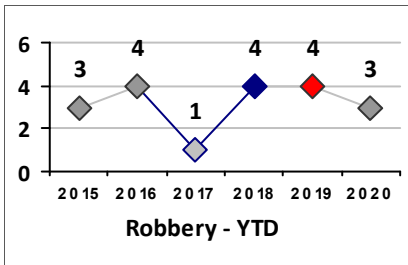

Part I Crime - Comparison Report

Providence Police Department

Through 5/3/2020
Week 18

District 3											
4 Week Trend 4/6/2020 - 5/3/2020				Past 28 Days 4/6/2020 - 5/3/2020				Year to Date January 1 - May 3			

Violent Crime	Current Week	Last Week	Wk 16	Wk 15	Past 28 Days	Past 28 Days LY	Chg.	Current Year	Last Year	Chg.	Wght. 5yr Avg	Chg.
Homicide	0	0	0	0	0	0	--	1	0	100%	0	--
Sex Offenses, Forcible*	0	0	0	0	0	0	--	1	3	-67%	3	-67%
Robbery Other	0	0	0	0	0	0	--	1	0	100%	1	0%
Robbery W Firearm	0	0	0	0	0	2	--	2	4	-50%	2	0%
Agg. Assault	1	0	3	0	4	1	300%	6	4	50%	5	20%
Agg. Assault W Firearm	0	0	0	0	0	0	--	2	3	-33%	3	-33%
Total	1	0	3	0	4	3	33%	13	14	-7%	14	-7%

Property Crime	Current Week	Last Week	Wk 16	Wk 15	Past 28 Days	Past 28 Days LY	Chg.	Current Year	Last Year	Chg.	Wght. 5yr Avg	Chg.
Burglary	1	0	0	1	2	6	-67%	9	13	-31%	16	-44%
MV Theft	0	1	3	0	4	0	--	8	9	-11%	12	-33%
Larceny from MV	1	0	0	1	2	5	-60%	15	39	-62%	33	-55%
Larceny**	1	0	0	2	3	6	-50%	28	39	-28%	40	-30%
Total	3	1	3	4	11	17	-35%	60	100	-40%	100	-40%

Other Crime	Current Week	Last Week	Wk 16	Wk 15	Past 28 Days	Past 28 Days LY	Chg.	Current Year	Last Year	Chg.	Wght. 5yr Avg	Chg.
Assault Other	1	2	2	0	5	12	-58%	38	40	-5%	39	-3%
Vandalism	3	0	3	1	7	6	17%	31	28	11%	33	-6%
Drug Offenses	1	1	0	0	2	0	--	8	17	-53%	23	-65%
Weapons Offenses	0	0	0	0	0	2	--	3	7	-57%	7	-57%
Liquor Law Violations	0	0	0	0	0	0	--	0	0	0%	0	--
Total	5	3	5	1	14	20	-30%	80	92	-13%	101	-21%

Figures are preliminary and subject to further analysis and revision

* Sex Offenses, Forcible includes forcible rape, forcible sodomy, forcible fondling, sexual assault with an object

** Larceny includes shoplifting, pickpocket, pursesnatch, from building, bicycles, motor vehicle parts or accessories, and other.