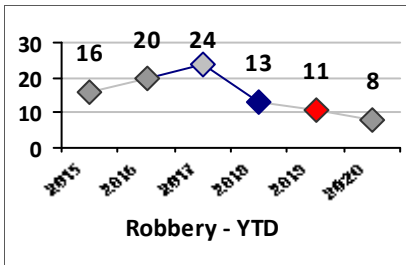

Part I Crime - Comparison Report

Providence Police Department

Through 5/3/2020
Week 18

District 2

4 Week Trend
4/6/2020 - 5/3/2020

Past 28 Days
4/6/2020 - 5/3/2020

Year to Date
January 1 - May 3

Violent Crime	Current Week	Last Week	Wk 16	Wk 15	Past 28 Days	Past 28 Days LY	Chg.	Current Year	Last Year	Chg.	Wght. 5yr Avg	Chg.
Homicide	0	0	0	0	0	1	--	0	1	-100%	0	--
Sex Offenses, Forcible*	0	0	0	0	0	4	--	6	8	-25%	13	-54%
Robbery Other	0	0	0	0	0	1	--	6	7	-14%	10	-40%
Robbery W Firearm	0	1	0	1	2	0	--	2	4	-50%	6	-67%
Agg. Assault	2	2	1	1	6	2	200%	27	22	23%	21	29%
Agg. Assault W Firearm	0	1	0	1	2	0	--	2	4	-50%	10	-80%
Total	2	4	1	3	10	8	25%	43	46	-7%	59	-27%

Property Crime	Current Week	Last Week	Wk 16	Wk 15	Past 28 Days	Past 28 Days LY	Chg.	Current Year	Last Year	Chg.	Wght. 5yr Avg	Chg.
Burglary	1	2	1	1	5	5	0%	18	19	-5%	34	-47%
MV Theft	0	0	0	1	1	6	-83%	20	26	-23%	34	-41%
Larceny from MV	0	1	3	0	4	16	-75%	30	77	-61%	64	-53%
Larceny**	1	3	3	3	10	23	-57%	61	79	-23%	87	-30%
Total	2	6	7	5	20	50	-60%	129	201	-36%	218	-41%

Other Crime	Current Week	Last Week	Wk 16	Wk 15	Past 28 Days	Past 28 Days LY	Chg.	Current Year	Last Year	Chg.	Wght. 5yr Avg	Chg.
Assault Other	5	2	3	2	12	22	-45%	95	105	-10%	106	-10%
Vandalism	1	5	4	3	13	15	-13%	65	72	-10%	83	-22%
Drug Offenses	2	0	0	0	2	11	-82%	45	50	-10%	44	2%
Weapons Offenses	6	0	0	3	9	1	800%	19	25	-24%	24	-21%
Liquor Law Violations	0	0	0	0	0	0	--	0	0	0%	0	--
Total	14	7	7	8	36	49	-27%	224	252	-11%	257	-13%

Figures are preliminary and subject to further analysis and revision

* Sex Offenses, Forcible includes forcible rape, forcible sodomy, forcible fondling, sexual assault with an object

** Larceny includes shoplifting, pickpocket, pursesnatch, from building, bicycles, motor vehicle parts or accessories, and other.