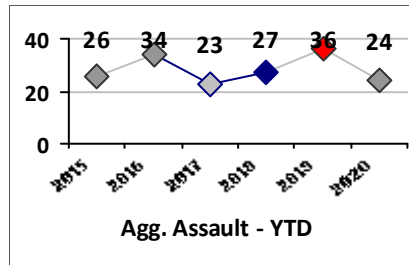

Part I Crime - Comparison Report

Providence Police Department

Through 5/3/2020
Week 18

District 5

	4 Week Trend 4/6/2020 - 5/3/2020				Past 28 Days 4/6/2020 - 5/3/2020			Year to Date January 1 - May 3				
	Current Week	Last Week	Wk 16	Wk 15	Past 28 Days	Past 28 Days LY	Chg.	Current Year	Last Year	Chg.	Wght. 5yr Avg	Chg.
Violent Crime												
Homicide	0	0	0	0	0	0	--	0	0	0%	0	--
Sex Offenses, Forcible*	0	2	0	0	2	2	0%	6	14	-57%	11	-45%
Robbery Other	0	0	1	0	1	4	-75%	8	10	-20%	12	-33%
Robbery W Firearm	0	0	1	0	1	1	0%	4	6	-33%	4	0%
Agg. Assault	1	0	0	0	1	6	-83%	23	31	-26%	25	-8%
Agg. Assault W Firearm	0	0	0	0	0	1	--	1	5	-80%	5	-80%
Total	1	2	2	0	5	14	-64%	42	66	-36%	58	-28%
Property Crime												
Burglary	1	0	1	3	5	10	-50%	32	47	-32%	48	-33%
MV Theft	0	0	0	0	0	8	--	13	23	-43%	31	-58%
Larceny from MV	2	3	3	0	8	5	60%	66	45	47%	50	32%
Larceny**	0	3	6	4	13	12	8%	67	65	3%	71	-6%
Total	3	6	10	7	26	35	-26%	178	180	-1%	199	-11%
Other Crime												
Assault Other	3	2	2	2	9	21	-57%	82	75	9%	97	-15%
Vandalism	4	2	6	1	13	31	-58%	73	87	-16%	95	-23%
Drug Offenses	0	1	0	0	1	10	-90%	27	42	-36%	54	-50%
Weapons Offenses	0	6	0	0	6	2	200%	27	17	59%	14	93%
Liquor Law Violations	0	0	0	0	0	0	--	0	0	0%	0	--
Total	7	11	8	3	29	64	-55%	209	221	-5%	260	-20%

Figures are preliminary and subject to further analysis and revision

* Sex Offenses, Forcible includes forcible rape, forcible sodomy, forcible fondling, sexual assault with an object

** Larceny includes shoplifting, pickpocket, pursesnatch, from building, bicycles, motor vehicle parts or accessories, and other.