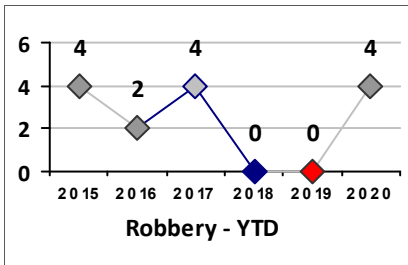

Part I Crime - Comparison Report

Providence Police Department

Through 5/3/2020
Week 18

District 9											
4 Week Trend 4/6/2020 - 5/3/2020				Past 28 Days 4/6/2020 - 5/3/2020				Year to Date January 1 - May 3			

Violent Crime	Current Week	Last Week	Wk 16	Wk 15	Past 28 Days	Past 28 Days LY	Chg.	Current Year	Last Year	Chg.	Wght. 5yr Avg	Chg.
Homicide	0	0	0	0	0	0	--	0	0	0%	0	--
Sex Offenses, Forcible*	0	0	0	0	0	1	--	3	2	50%	2	50%
Robbery Other	0	0	0	0	0	0	--	4	0	400%	1	300%
Robbery W Firearm	0	0	0	0	0	0	--	0	0	0%	0	--
Agg. Assault	0	0	0	0	0	0	--	0	2	-100%	2	--
Agg. Assault W Firearm	0	0	1	0	1	0	--	1	0	100%	1	0%
Total	0	0	1	0	1	1	0%	8	4	100%	6	33%

Property Crime	Current Week	Last Week	Wk 16	Wk 15	Past 28 Days	Past 28 Days LY	Chg.	Current Year	Last Year	Chg.	Wght. 5yr Avg	Chg.
Burglary	1	0	1	1	3	9	-67%	29	28	4%	30	-3%
MV Theft	0	0	0	0	0	2	--	3	4	-25%	7	-57%
Larceny from MV	0	2	2	0	4	25	-84%	39	54	-28%	84	-54%
Larceny**	1	0	1	1	3	10	-70%	42	35	20%	42	0%
Total	2	2	4	2	10	46	-78%	113	121	-7%	162	-30%

Other Crime	Current Week	Last Week	Wk 16	Wk 15	Past 28 Days	Past 28 Days LY	Chg.	Current Year	Last Year	Chg.	Wght. 5yr Avg	Chg.
Assault Other	0	0	0	0	0	2	--	15	16	-6%	17	-12%
Vandalism	2	1	3	3	9	9	0%	35	30	17%	37	-5%
Drug Offenses	0	0	0	0	0	2	--	11	3	267%	3	267%
Weapons Offenses	0	0	0	0	0	1	--	1	1	0%	3	-67%
Liquor Law Violations	0	0	0	0	0	0	--	0	0	0%	1	--
Total	2	1	3	3	9	14	-36%	62	50	24%	62	0%

Figures are preliminary and subject to further analysis and revision

* Sex Offenses, Forcible includes forcible rape, forcible sodomy, forcible fondling, sexual assault with an object

** Larceny includes shoplifting, pickpocket, pursesnatch, from building, bicycles, motor vehicle parts or accessories, and other.