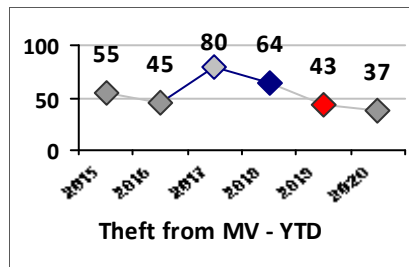

Part I Crime - Comparison Report

Providence Police Department

Through 5/3/2020
Week 18

District 1

4 Week Trend
4/6/2020 - 5/3/2020

Past 28 Days
4/6/2020 - 5/3/2020

Year to Date
January 1 - May 3

Violent Crime	Current Week	Last Week	Wk 16	Wk 15	Past 28 Days	Past 28 Days LY	Chg.	Current Year	Last Year	Chg.	Wght. 5yr Avg	Chg.
Homicide	0	0	0	0	0	0	--	0	0	0%	0	--
Sex Offenses, Forcible*	0	0	0	0	0	1	--	0	6	-100%	6	--
Robbery Other	0	0	1	0	1	0	--	12	3	300%	5	140%
Robbery W Firearm	0	0	0	0	0	0	--	0	0	0%	0	--
Agg. Assault	0	0	0	1	1	4	-75%	10	11	-9%	10	0%
Agg. Assault W Firearm	0	0	0	0	0	0	--	0	0	0%	1	--
Total	0	0	1	1	2	5	-60%	22	20	10%	21	5%

Property Crime	Current Week	Last Week	Wk 16	Wk 15	Past 28 Days	Past 28 Days LY	Chg.	Current Year	Last Year	Chg.	Wght. 5yr Avg	Chg.
Burglary	0	1	1	1	3	2	50%	12	9	33%	7	71%
MV Theft	0	0	0	1	1	1	0%	12	13	-8%	14	-14%
Larceny from MV	0	2	2	1	5	12	-58%	37	43	-14%	57	-35%
Larceny**	2	2	1	0	5	18	-72%	137	117	17%	133	3%
Total	2	5	4	3	14	33	-58%	198	182	9%	210	-6%

Other Crime	Current Week	Last Week	Wk 16	Wk 15	Past 28 Days	Past 28 Days LY	Chg.	Current Year	Last Year	Chg.	Wght. 5yr Avg	Chg.
Assault Other	1	1	0	3	5	10	-50%	41	58	-29%	70	-41%
Vandalism	2	2	4	4	12	14	-14%	49	28	75%	43	14%
Drug Offenses	5	0	0	1	6	2	200%	14	14	0%	21	-33%
Weapons Offenses	0	0	0	0	0	1	--	6	6	0%	9	-33%
Liquor Law Violations	0	0	0	0	0	0	--	0	0	0%	5	--
Total	8	3	4	8	23	27	-15%	110	106	4%	146	-25%

Figures are preliminary and subject to further analysis and revision

* Sex Offenses, Forcible includes forcible rape, forcible sodomy, forcible fondling, sexual assault with an object

** Larceny includes shoplifting, pickpocket, pursesnatch, from building, bicycles, motor vehicle parts or accessories, and other.