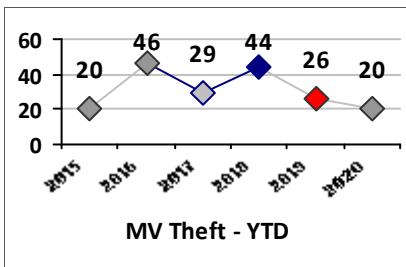

Part I Crime - Comparison Report

Providence Police Department

Through 5/3/2020
Week 18

District 2

4 Week Trend
4/6/2020 - 5/3/2020

Past 28 Days
4/6/2020 - 5/3/2020

Year to Date
January 1 - May 3

Violent Crime	Current Week	Last Week	Wk 16	Wk 15	Past 28 Days	Past 28 Days LY	Chg.	Current Year	Last Year	Chg.	Wght. 5yr Avg	Chg.
Homicide	0	0	0	0	0	1	--	0	1	-100%	0	--
Sex Offenses, Forcible*	0	0	0	0	0	4	--	6	8	-25%	13	-54%
Robbery Other	0	0	0	0	0	1	--	6	7	-14%	10	-40%
Robbery W Firearm	0	1	0	1	2	0	--	2	4	-50%	6	-67%
Agg. Assault	2	2	1	1	6	2	200%	27	22	23%	21	29%
Agg. Assault W Firearm	0	1	0	1	2	0	--	2	4	-50%	10	-80%
Total	2	4	1	3	10	8	25%	43	46	-7%	59	-27%

Property Crime	Current Week	Last Week	Wk 16	Wk 15	Past 28 Days	Past 28 Days LY	Chg.	Current Year	Last Year	Chg.	Wght. 5yr Avg	Chg.
Burglary	1	2	1	1	5	5	0%	18	19	-5%	34	-47%
MV Theft	0	0	0	1	1	6	-83%	20	26	-23%	34	-41%
Larceny from MV	0	1	3	0	4	16	-75%	30	77	-61%	64	-53%
Larceny**	1	3	3	3	10	23	-57%	61	79	-23%	87	-30%
Total	2	6	7	5	20	50	-60%	129	201	-36%	218	-41%

Other Crime	Current Week	Last Week	Wk 16	Wk 15	Past 28 Days	Past 28 Days LY	Chg.	Current Year	Last Year	Chg.	Wght. 5yr Avg	Chg.
Assault Other	5	2	3	2	12	22	-45%	95	105	-10%	106	-10%
Vandalism	1	5	4	3	13	15	-13%	65	72	-10%	83	-22%
Drug Offenses	2	0	0	0	2	11	-82%	45	50	-10%	44	2%
Weapons Offenses	6	0	0	3	9	1	800%	19	25	-24%	24	-21%
Liquor Law Violations	0	0	0	0	0	0	--	0	0	0%	0	--
Total	14	7	7	8	36	49	-27%	224	252	-11%	257	-13%

Figures are preliminary and subject to further analysis and revision

* Sex Offenses, Forcible includes forcible rape, forcible sodomy, forcible fondling, sexual assault with an object

** Larceny includes shoplifting, pickpocket, pursesnatch, from building, bicycles, motor vehicle parts or accessories, and other.