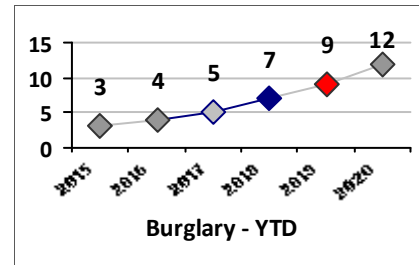

Part I Crime - Comparison Report

Providence Police Department

Through 5/3/2020
Week 18

District 1

4 Week Trend
4/6/2020 - 5/3/2020

Past 28 Days
4/6/2020 - 5/3/2020

Year to Date
January 1 - May 3

Violent Crime	Current Week	Last Week	Wk 16	Wk 15	Past 28 Days	Past 28 Days LY	Chg.	Current Year	Last Year	Chg.	Wght. 5yr Avg	Chg.
Homicide	0	0	0	0	0	0	--	0	0	0%	0	--
Sex Offenses, Forcible*	0	0	0	0	0	1	--	0	6	-100%	6	--
Robbery Other	0	0	1	0	1	0	--	12	3	300%	5	140%
Robbery W Firearm	0	0	0	0	0	0	--	0	0	0%	0	--
Agg. Assault	0	0	0	1	1	4	-75%	10	11	-9%	10	0%
Agg. Assault W Firearm	0	0	0	0	0	0	--	0	0	0%	1	--
Total	0	0	1	1	2	5	-60%	22	20	10%	21	5%

Property Crime	Current Week	Last Week	Wk 16	Wk 15	Past 28 Days	Past 28 Days LY	Chg.	Current Year	Last Year	Chg.	Wght. 5yr Avg	Chg.
Burglary	0	1	1	1	3	2	50%	12	9	33%	7	71%
MV Theft	0	0	0	1	1	1	0%	12	13	-8%	14	-14%
Larceny from MV	0	2	2	1	5	12	-58%	37	43	-14%	57	-35%
Larceny**	2	2	1	0	5	18	-72%	137	117	17%	133	3%
Total	2	5	4	3	14	33	-58%	198	182	9%	210	-6%

Other Crime	Current Week	Last Week	Wk 16	Wk 15	Past 28 Days	Past 28 Days LY	Chg.	Current Year	Last Year	Chg.	Wght. 5yr Avg	Chg.
Assault Other	1	1	0	3	5	10	-50%	41	58	-29%	70	-41%
Vandalism	2	2	4	4	12	14	-14%	49	28	75%	43	14%
Drug Offenses	5	0	0	1	6	2	200%	14	14	0%	21	-33%
Weapons Offenses	0	0	0	0	0	1	--	6	6	0%	9	-33%
Liquor Law Violations	0	0	0	0	0	0	--	0	0	0%	5	--
Total	8	3	4	8	23	27	-15%	110	106	4%	146	-25%

Figures are preliminary and subject to further analysis and revision

* Sex Offenses, Forcible includes forcible rape, forcible sodomy, forcible fondling, sexual assault with an object

** Larceny includes shoplifting, pickpocket, pursesnatch, from building, bicycles, motor vehicle parts or accessories, and other.