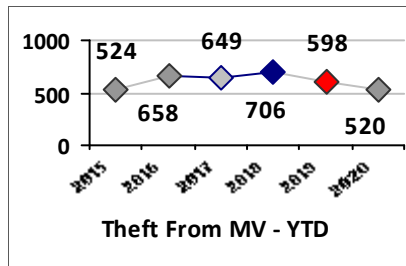

Part I Crime - Comparison Report

Providence Police Department

Through 5/3/2020
Week 18

Citywide

4 Week Trend
4/6/2020 - 5/3/2020

Past 28 Days
4/6/2020 - 5/3/2020

Year to Date
January 1 - May 3

Violent Crime	Current Week	Last Week	Wk 16	Wk 15	Past 28 Days	Past 28 Days LY	Chg.	Current Year	Last Year	Chg.	Wght. 5yr Avg	Chg.
Homicide	0	0	0	0	0	1	-100%	1	4	-75%	2	-50%
Sex Offenses, Forcible*	0	2	2	0	4	15	-73%	34	68	-50%	72	-53%
Robbery W Firearm	0	1	2	2	5	6	-17%	19	24	-21%	26	-27%
Robbery Other	1	2	2	0	5	12	-58%	48	47	2%	62	-23%
Agg. Assault W Firearm	1	2	1	1	5	5	0%	16	25	-36%	35	-54%
Agg. Assault	10	5	9	3	27	29	-7%	137	129	6%	128	7%
Total	12	12	16	6	46	68	-32%	255	297	-14%	325	-22%

Property Crime	Current Week	Last Week	Wk 16	Wk 15	Past 28 Days	Past 28 Days LY	Chg.	Current Year	Last Year	Chg.	Wght. 5yr Avg	Chg.
Burglary	7	6	5	9	27	65	-58%	201	229	-12%	291	-31%
MV Theft	3	6	8	6	23	45	-49%	151	174	-13%	202	-25%
Larceny from MV	12	29	23	21	85	126	-33%	520	598	-13%	640	-19%
Larceny**	18	29	27	33	107	167	-36%	687	720	-5%	731	-6%
Total	40	70	63	69	242	403	-40%	1559	1721	-9%	1864	-16%

Other Crime	Current Week	Last Week	Wk 16	Wk 15	Past 28 Days	Past 28 Days LY	Chg.	Current Year	Last Year	Chg.	Wght. 5yr Avg	Chg.
Assault Other	20	15	18	12	65	149	-56%	553	623	-11%	668	-17%
Vandalism	28	20	38	23	109	157	-31%	568	581	-2%	649	-12%
Weapons Offenses	7	6	0	3	16	16	0%	89	117	-24%	120	-26%
Drug Offenses	8	3	1	4	16	43	-63%	235	253	-7%	288	-18%
Liquor Law Violations	0	0	0	0	0	1	-100%	2	16	-88%	35	-94%
Total	63	44	57	42	206	366	-44%	1447	1590	-9%	1759	-18%

Figures are preliminary and subject to further analysis and revision

* Sex Offenses, Forcible includes forcible rape, forcible sodomy, forcible fondling, sexual assault with an object

** Larceny includes shoplifting, pickpocket, pursesnatch, from building, bicycles, motor vehicle parts or accessories, and other.