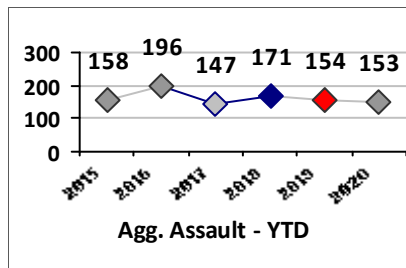

Part I Crime - Comparison Report

Providence Police Department

Through 5/3/2020
Week 18

Citywide

4 Week Trend
4/6/2020 - 5/3/2020

Past 28 Days
4/6/2020 - 5/3/2020

Year to Date
January 1 - May 3

Violent Crime	Current Week	Last Week	Wk 16	Wk 15	Past 28 Days	Past 28 Days LY	Chg.	Current Year	Last Year	Chg.	Wght. 5yr Avg	Chg.
Homicide	0	0	0	0	0	1	-100%	1	4	-75%	2	-50%
Sex Offenses, Forcible*	0	2	2	0	4	15	-73%	34	68	-50%	72	-53%
Robbery W Firearm	0	1	2	2	5	6	-17%	19	24	-21%	26	-27%
Robbery Other	1	2	2	0	5	12	-58%	48	47	2%	62	-23%
Agg. Assault W Firearm	1	2	1	1	5	5	0%	16	25	-36%	35	-54%
Agg. Assault	10	5	9	3	27	29	-7%	137	129	6%	128	7%
Total	12	12	16	6	46	68	-32%	255	297	-14%	325	-22%

Property Crime	Current Week	Last Week	Wk 16	Wk 15	Past 28 Days	Past 28 Days LY	Chg.	Current Year	Last Year	Chg.	Wght. 5yr Avg	Chg.
Burglary	7	6	5	9	27	65	-58%	201	229	-12%	291	-31%
MV Theft	3	6	8	6	23	45	-49%	151	174	-13%	202	-25%
Larceny from MV	12	29	23	21	85	126	-33%	520	598	-13%	640	-19%
Larceny**	18	29	27	33	107	167	-36%	687	720	-5%	731	-6%
Total	40	70	63	69	242	403	-40%	1559	1721	-9%	1864	-16%

Other Crime	Current Week	Last Week	Wk 16	Wk 15	Past 28 Days	Past 28 Days LY	Chg.	Current Year	Last Year	Chg.	Wght. 5yr Avg	Chg.
Assault Other	20	15	18	12	65	149	-56%	553	623	-11%	668	-17%
Vandalism	28	20	38	23	109	157	-31%	568	581	-2%	649	-12%
Weapons Offenses	7	6	0	3	16	16	0%	89	117	-24%	120	-26%
Drug Offenses	8	3	1	4	16	43	-63%	235	253	-7%	288	-18%
Liquor Law Violations	0	0	0	0	0	1	-100%	2	16	-88%	35	-94%
Total	63	44	57	42	206	366	-44%	1447	1590	-9%	1759	-18%