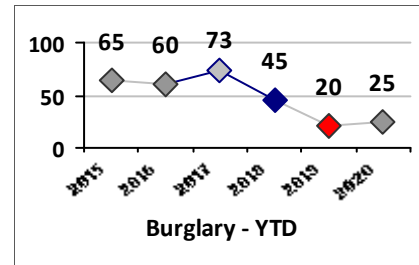

Part I Crime - Comparison Report

Providence Police Department

Through 5/3/2020
Week 18

District 7

4 Week Trend
4/6/2020 - 5/3/2020

Past 28 Days
4/6/2020 - 5/3/2020

Year to Date
January 1 - May 3

Violent Crime	Current Week	Last Week	Wk 16	Wk 15	Past 28 Days	Past 28 Days LY	Chg.	Current Year	Last Year	Chg.	Wght. 5yr Avg	Chg.
Homicide	0	0	0	0	0	0	--	0	0	0%	0	--
Sex Offenses, Forcible*	0	0	1	0	1	1	0%	4	6	-33%	9	-56%
Robbery Other	0	0	0	0	0	1	--	6	4	50%	7	-14%
Robbery W Firearm	0	0	0	1	1	2	-50%	7	3	133%	4	75%
Agg. Assault	4	0	1	0	5	5	0%	21	17	24%	24	-13%
Agg. Assault W Firearm	0	0	0	0	0	2	--	2	3	-33%	7	-71%
Total	4	0	2	1	7	11	-36%	40	33	21%	51	-22%

Property Crime	Current Week	Last Week	Wk 16	Wk 15	Past 28 Days	Past 28 Days LY	Chg.	Current Year	Last Year	Chg.	Wght. 5yr Avg	Chg.
Burglary	1	1	1	1	4	8	-50%	25	20	25%	46	-46%
MV Theft	1	1	3	4	9	2	350%	41	24	71%	28	46%
Larceny from MV	1	5	4	3	13	9	44%	90	61	48%	81	11%
Larceny**	7	4	6	7	24	26	-8%	126	99	27%	108	17%
Total	10	11	14	15	50	45	11%	282	204	38%	261	8%

Other Crime	Current Week	Last Week	Wk 16	Wk 15	Past 28 Days	Past 28 Days LY	Chg.	Current Year	Last Year	Chg.	Wght. 5yr Avg	Chg.
Assault Other	5	2	5	3	15	28	-46%	101	93	9%	111	-9%
Vandalism	7	6	6	2	21	22	-5%	115	102	13%	119	-3%
Drug Offenses	0	0	0	0	0	3	--	22	28	-21%	42	-48%
Weapons Offenses	1	0	0	0	1	6	-83%	7	32	-78%	28	-75%
Liquor Law Violations	0	0	0	0	0	1	--	2	11	-82%	24	-92%
Total	13	8	11	5	37	60	-38%	247	266	-7%	323	-24%

Figures are preliminary and subject to further analysis and revision

* Sex Offenses, Forcible includes forcible rape, forcible sodomy, forcible fondling, sexual assault with an object

** Larceny includes shoplifting, pickpocket, pursesnatch, from building, bicycles, motor vehicle parts or accessories, and other.