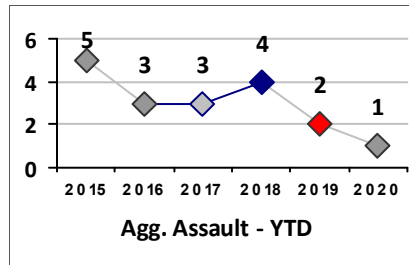

Part I Crime - Comparison Report

Providence Police Department

Through 5/3/2020
Week 18

District 9											
4 Week Trend 4/6/2020 - 5/3/2020				Past 28 Days 4/6/2020 - 5/3/2020				Year to Date January 1 - May 3			

Violent Crime	Current Week	Last Week	Wk 16	Wk 15	Past 28 Days	Past 28 Days LY	Chg.	Current Year	Last Year	Chg.	Wght. 5yr Avg	Chg.
Homicide	0	0	0	0	0	0	--	0	0	0%	0	--
Sex Offenses, Forcible*	0	0	0	0	0	1	--	3	2	50%	2	50%
Robbery Other	0	0	0	0	0	0	--	4	0	400%	1	300%
Robbery W Firearm	0	0	0	0	0	0	--	0	0	0%	0	--
Agg. Assault	0	0	0	0	0	0	--	0	2	-100%	2	--
Agg. Assault W Firearm	0	0	1	0	1	0	--	1	0	100%	1	0%
Total	0	0	1	0	1	1	0%	8	4	100%	6	33%

Property Crime	Current Week	Last Week	Wk 16	Wk 15	Past 28 Days	Past 28 Days LY	Chg.	Current Year	Last Year	Chg.	Wght. 5yr Avg	Chg.
Burglary	1	0	1	1	3	9	-67%	29	28	4%	30	-3%
MV Theft	0	0	0	0	0	2	--	3	4	-25%	7	-57%
Larceny from MV	0	2	2	0	4	25	-84%	39	54	-28%	84	-54%
Larceny**	1	0	1	1	3	10	-70%	42	35	20%	42	0%
Total	2	2	4	2	10	46	-78%	113	121	-7%	162	-30%

Other Crime	Current Week	Last Week	Wk 16	Wk 15	Past 28 Days	Past 28 Days LY	Chg.	Current Year	Last Year	Chg.	Wght. 5yr Avg	Chg.
Assault Other	0	0	0	0	0	2	--	15	16	-6%	17	-12%
Vandalism	2	1	3	3	9	9	0%	35	30	17%	37	-5%
Drug Offenses	0	0	0	0	0	2	--	11	3	267%	3	267%
Weapons Offenses	0	0	0	0	0	1	--	1	1	0%	3	-67%
Liquor Law Violations	0	0	0	0	0	0	--	0	0	0%	1	--
Total	2	1	3	3	9	14	-36%	62	50	24%	62	0%

Figures are preliminary and subject to further analysis and revision

* Sex Offenses, Forcible includes forcible rape, forcible sodomy, forcible fondling, sexual assault with an object

** Larceny includes shoplifting, pickpocket, pursesnatch, from building, bicycles, motor vehicle parts or accessories, and other.