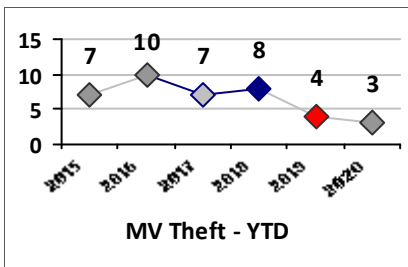

Part I Crime - Comparison Report

Providence Police Department

Through 5/3/2020
Week 18

District 9											
4 Week Trend 4/6/2020 - 5/3/2020				Past 28 Days 4/6/2020 - 5/3/2020				Year to Date January 1 - May 3			

Violent Crime	Current Week	Last Week	Wk 16	Wk 15	Past 28 Days	Past 28 Days LY	Chg.	Current Year	Last Year	Chg.	Wght. 5yr Avg	Chg.
Homicide	0	0	0	0	0	0	--	0	0	0%	0	--
Sex Offenses, Forcible*	0	0	0	0	0	1	--	3	2	50%	2	50%
Robbery Other	0	0	0	0	0	0	--	4	0	400%	1	300%
Robbery W Firearm	0	0	0	0	0	0	--	0	0	0%	0	--
Agg. Assault	0	0	0	0	0	0	--	0	2	-100%	2	--
Agg. Assault W Firearm	0	0	1	0	1	0	--	1	0	100%	1	0%
Total	0	0	1	0	1	1	0%	8	4	100%	6	33%

Property Crime	Current Week	Last Week	Wk 16	Wk 15	Past 28 Days	Past 28 Days LY	Chg.	Current Year	Last Year	Chg.	Wght. 5yr Avg	Chg.
Burglary	1	0	1	1	3	9	-67%	29	28	4%	30	-3%
MV Theft	0	0	0	0	0	2	--	3	4	-25%	7	-57%
Larceny from MV	0	2	2	0	4	25	-84%	39	54	-28%	84	-54%
Larceny**	1	0	1	1	3	10	-70%	42	35	20%	42	0%
Total	2	2	4	2	10	46	-78%	113	121	-7%	162	-30%

Other Crime	Current Week	Last Week	Wk 16	Wk 15	Past 28 Days	Past 28 Days LY	Chg.	Current Year	Last Year	Chg.	Wght. 5yr Avg	Chg.
Assault Other	0	0	0	0	0	2	--	15	16	-6%	17	-12%
Vandalism	2	1	3	3	9	9	0%	35	30	17%	37	-5%
Drug Offenses	0	0	0	0	0	2	--	11	3	267%	3	267%
Weapons Offenses	0	0	0	0	0	1	--	1	1	0%	3	-67%
Liquor Law Violations	0	0	0	0	0	0	--	0	0	0%	1	--
Total	2	1	3	3	9	14	-36%	62	50	24%	62	0%

Figures are preliminary and subject to further analysis and revision

* Sex Offenses, Forcible includes forcible rape, forcible sodomy, forcible fondling, sexual assault with an object

** Larceny includes shoplifting, pickpocket, pursesnatch, from building, bicycles, motor vehicle parts or accessories, and other.