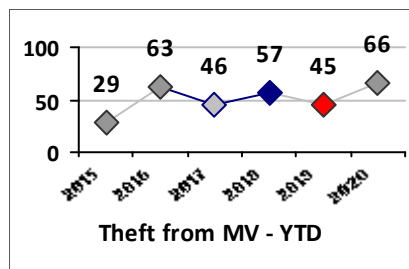

Part I Crime - Comparison Report

Providence Police Department

Through 5/3/2020
Week 18

District 5

	4 Week Trend 4/6/2020 - 5/3/2020				Past 28 Days 4/6/2020 - 5/3/2020			Year to Date January 1 - May 3				
	Current Week	Last Week	Wk 16	Wk 15	Past 28 Days	Past 28 Days LY	Chg.	Current Year	Last Year	Chg.	Wght. 5yr Avg	Chg.
Violent Crime												
Homicide	0	0	0	0	0	0	--	0	0	0%	0	--
Sex Offenses, Forcible*	0	2	0	0	2	2	0%	6	14	-57%	11	-45%
Robbery Other	0	0	1	0	1	4	-75%	8	10	-20%	12	-33%
Robbery W Firearm	0	0	1	0	1	1	0%	4	6	-33%	4	0%
Agg. Assault	1	0	0	0	1	6	-83%	23	31	-26%	25	-8%
Agg. Assault W Firearm	0	0	0	0	0	1	--	1	5	-80%	5	-80%
Total	1	2	2	0	5	14	-64%	42	66	-36%	58	-28%
Property Crime												
Burglary	1	0	1	3	5	10	-50%	32	47	-32%	48	-33%
MV Theft	0	0	0	0	0	8	--	13	23	-43%	31	-58%
Larceny from MV	2	3	3	0	8	5	60%	66	45	47%	50	32%
Larceny**	0	3	6	4	13	12	8%	67	65	3%	71	-6%
Total	3	6	10	7	26	35	-26%	178	180	-1%	199	-11%
Other Crime												
Assault Other	3	2	2	2	9	21	-57%	82	75	9%	97	-15%
Vandalism	4	2	6	1	13	31	-58%	73	87	-16%	95	-23%
Drug Offenses	0	1	0	0	1	10	-90%	27	42	-36%	54	-50%
Weapons Offenses	0	6	0	0	6	2	200%	27	17	59%	14	93%
Liquor Law Violations	0	0	0	0	0	0	--	0	0	0%	0	--
Total	7	11	8	3	29	64	-55%	209	221	-5%	260	-20%

Figures are preliminary and subject to further analysis and revision

* Sex Offenses, Forcible includes forcible rape, forcible sodomy, forcible fondling, sexual assault with an object

** Larceny includes shoplifting, pickpocket, pursesnatch, from building, bicycles, motor vehicle parts or accessories, and other.