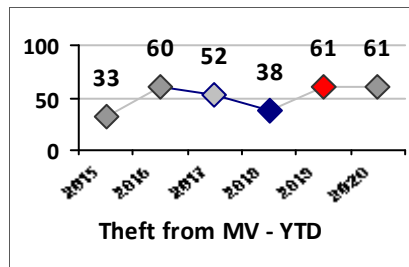

Part I Crime - Comparison Report

Providence Police Department

Through 5/3/2020
Week 18

District 6

4 Week Trend
4/6/2020 - 5/3/2020

Past 28 Days
4/6/2020 - 5/3/2020

Year to Date
January 1 - May 3

Violent Crime	Current Week	Last Week	Wk 16	Wk 15	Past 28 Days	Past 28 Days LY	Chg.	Current Year	Last Year	Chg.	Wght. 5yr Avg	Chg.
Homicide	0	0	0	0	0	0	--	0	2	-100%	1	--
Sex Offenses, Forcible*	0	0	1	0	1	3	-67%	9	5	80%	5	80%
Robbery Other	0	0	0	0	0	1	--	2	6	-67%	7	-71%
Robbery W Firearm	0	0	1	0	1	0	--	1	2	-50%	3	-67%
Agg. Assault	0	2	1	1	4	0	--	10	8	25%	11	-9%
Agg. Assault W Firearm	0	0	0	0	0	1	--	3	3	0%	3	0%
Total	0	2	3	1	6	5	20%	25	26	-4%	29	-14%

Property Crime	Current Week	Last Week	Wk 16	Wk 15	Past 28 Days	Past 28 Days LY	Chg.	Current Year	Last Year	Chg.	Wght. 5yr Avg	Chg.
Burglary	0	2	0	1	3	6	-50%	22	21	5%	33	-33%
MV Theft	1	1	1	0	3	10	-70%	24	30	-20%	32	-25%
Larceny from MV	2	8	2	3	15	14	7%	61	61	0%	51	20%
Larceny**	2	6	6	7	21	17	24%	76	70	9%	75	1%
Total	5	17	9	11	42	47	-11%	183	182	1%	191	-4%

Other Crime	Current Week	Last Week	Wk 16	Wk 15	Past 28 Days	Past 28 Days LY	Chg.	Current Year	Last Year	Chg.	Wght. 5yr Avg	Chg.
Assault Other	2	1	5	0	8	18	-56%	58	68	-15%	73	-21%
Vandalism	4	0	3	3	10	14	-29%	66	62	6%	66	0%
Drug Offenses	0	0	1	1	2	5	-60%	24	16	50%	20	20%
Weapons Offenses	0	0	0	0	0	2	--	9	6	50%	9	0%
Liquor Law Violations	0	0	0	0	0	0	--	0	1	-100%	1	--
Total	6	1	9	4	20	39	-49%	157	153	3%	169	-7%

Figures are preliminary and subject to further analysis and revision

* Sex Offenses, Forcible includes forcible rape, forcible sodomy, forcible fondling, sexual assault with an object

** Larceny includes shoplifting, pickpocket, pursesnatch, from building, bicycles, motor vehicle parts or accessories, and other.