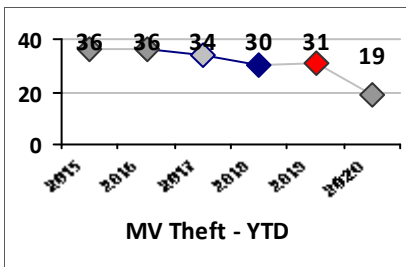

Part I Crime - Comparison Report

Providence Police Department

Through 5/3/2020
Week 18

District 4

4 Week Trend
4/6/2020 - 5/3/2020

Past 28 Days
4/6/2020 - 5/3/2020

Year to Date
January 1 - May 3

Violent Crime	Current Week	Last Week	Wk 16	Wk 15	Past 28 Days	Past 28 Days LY	Chg.	Current Year	Last Year	Chg.	Wght. 5yr Avg	Chg.
Homicide	0	0	0	0	0	0	--	0	1	-100%	1	--
Sex Offenses, Forcible*	0	0	0	0	0	2	--	3	13	-77%	15	-80%
Robbery Other	1	1	0	0	2	3	-33%	6	15	-60%	18	-67%
Robbery W Firearm	0	0	0	0	0	1	--	2	5	-60%	6	-67%
Agg. Assault	2	1	3	0	6	9	-33%	33	26	27%	23	43%
Agg. Assault W Firearm	1	0	0	0	1	1	0%	3	5	-40%	4	-25%
Total	4	2	3	0	9	16	-44%	47	65	-28%	67	-30%

Property Crime	Current Week	Last Week	Wk 16	Wk 15	Past 28 Days	Past 28 Days LY	Chg.	Current Year	Last Year	Chg.	Wght. 5yr Avg	Chg.
Burglary	2	0	0	0	2	15	-87%	48	54	-11%	46	4%
MV Theft	1	2	0	0	3	12	-75%	19	31	-39%	32	-41%
Larceny from MV	5	5	3	3	16	12	33%	99	88	13%	124	-20%
Larceny**	3	8	3	4	18	29	-38%	66	79	-16%	85	-22%
Total	11	15	6	7	39	68	-43%	232	252	-8%	288	-19%

Other Crime	Current Week	Last Week	Wk 16	Wk 15	Past 28 Days	Past 28 Days LY	Chg.	Current Year	Last Year	Chg.	Wght. 5yr Avg	Chg.
Assault Other	3	3	1	2	9	29	-69%	103	122	-16%	115	-10%
Vandalism	4	2	7	3	16	16	0%	63	70	-10%	96	-34%
Drug Offenses	0	1	0	0	1	10	-90%	72	75	-4%	69	4%
Weapons Offenses	0	0	0	0	0	1	--	14	21	-33%	23	-39%
Liquor Law Violations	0	0	0	0	0	0	--	0	4	-100%	2	--
Total	7	6	8	5	26	56	-54%	252	292	-14%	305	-17%

Figures are preliminary and subject to further analysis and revision

* Sex Offenses, Forcible includes forcible rape, forcible sodomy, forcible fondling, sexual assault with an object

** Larceny includes shoplifting, pickpocket, pursesnatch, from building, bicycles, motor vehicle parts or accessories, and other.