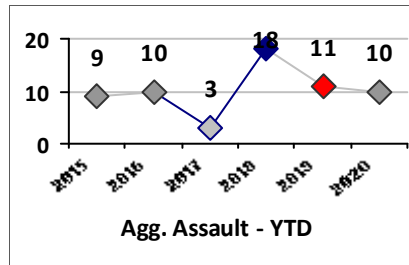

Part I Crime - Comparison Report

Providence Police Department

Through 5/3/2020
Week 18

District 1

4 Week Trend
4/6/2020 - 5/3/2020

Past 28 Days
4/6/2020 - 5/3/2020

Year to Date
January 1 - May 3

Violent Crime	Current Week	Last Week	Wk 16	Wk 15	Past 28 Days	Past 28 Days LY	Chg.	Current Year	Last Year	Chg.	Wght. 5yr Avg	Chg.
Homicide	0	0	0	0	0	0	--	0	0	0%	0	--
Sex Offenses, Forcible*	0	0	0	0	0	1	--	0	6	-100%	6	--
Robbery Other	0	0	1	0	1	0	--	12	3	300%	5	140%
Robbery W Firearm	0	0	0	0	0	0	--	0	0	0%	0	--
Agg. Assault	0	0	0	1	1	4	-75%	10	11	-9%	10	0%
Agg. Assault W Firearm	0	0	0	0	0	0	--	0	0	0%	1	--
Total	0	0	1	1	2	5	-60%	22	20	10%	21	5%

Property Crime	Current Week	Last Week	Wk 16	Wk 15	Past 28 Days	Past 28 Days LY	Chg.	Current Year	Last Year	Chg.	Wght. 5yr Avg	Chg.
Burglary	0	1	1	1	3	2	50%	12	9	33%	7	71%
MV Theft	0	0	0	1	1	1	0%	12	13	-8%	14	-14%
Larceny from MV	0	2	2	1	5	12	-58%	37	43	-14%	57	-35%
Larceny**	2	2	1	0	5	18	-72%	137	117	17%	133	3%
Total	2	5	4	3	14	33	-58%	198	182	9%	210	-6%

Other Crime	Current Week	Last Week	Wk 16	Wk 15	Past 28 Days	Past 28 Days LY	Chg.	Current Year	Last Year	Chg.	Wght. 5yr Avg	Chg.
Assault Other	1	1	0	3	5	10	-50%	41	58	-29%	70	-41%
Vandalism	2	2	4	4	12	14	-14%	49	28	75%	43	14%
Drug Offenses	5	0	0	1	6	2	200%	14	14	0%	21	-33%
Weapons Offenses	0	0	0	0	0	1	--	6	6	0%	9	-33%
Liquor Law Violations	0	0	0	0	0	0	--	0	0	0%	5	--
Total	8	3	4	8	23	27	-15%	110	106	4%	146	-25%

Figures are preliminary and subject to further analysis and revision

* Sex Offenses, Forcible includes forcible rape, forcible sodomy, forcible fondling, sexual assault with an object

** Larceny includes shoplifting, pickpocket, pursesnatch, from building, bicycles, motor vehicle parts or accessories, and other.