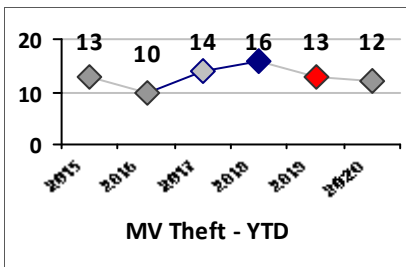

Part I Crime - Comparison Report

Providence Police Department

Through 5/3/2020
Week 18

District 1

4 Week Trend
4/6/2020 - 5/3/2020

Past 28 Days
4/6/2020 - 5/3/2020

Year to Date
January 1 - May 3

Violent Crime	Current Week	Last Week	Wk 16	Wk 15	Past 28 Days	Past 28 Days LY	Chg.	Current Year	Last Year	Chg.	Wght. 5yr Avg	Chg.
Homicide	0	0	0	0	0	0	--	0	0	0%	0	--
Sex Offenses, Forcible*	0	0	0	0	0	1	--	0	6	-100%	6	--
Robbery Other	0	0	1	0	1	0	--	12	3	300%	5	140%
Robbery W Firearm	0	0	0	0	0	0	--	0	0	0%	0	--
Agg. Assault	0	0	0	1	1	4	-75%	10	11	-9%	10	0%
Agg. Assault W Firearm	0	0	0	0	0	0	--	0	0	0%	1	--
Total	0	0	1	1	2	5	-60%	22	20	10%	21	5%

Property Crime	Current Week	Last Week	Wk 16	Wk 15	Past 28 Days	Past 28 Days LY	Chg.	Current Year	Last Year	Chg.	Wght. 5yr Avg	Chg.
Burglary	0	1	1	1	3	2	50%	12	9	33%	7	71%
MV Theft	0	0	0	1	1	1	0%	12	13	-8%	14	-14%
Larceny from MV	0	2	2	1	5	12	-58%	37	43	-14%	57	-35%
Larceny**	2	2	1	0	5	18	-72%	137	117	17%	133	3%
Total	2	5	4	3	14	33	-58%	198	182	9%	210	-6%

Other Crime	Current Week	Last Week	Wk 16	Wk 15	Past 28 Days	Past 28 Days LY	Chg.	Current Year	Last Year	Chg.	Wght. 5yr Avg	Chg.
Assault Other	1	1	0	3	5	10	-50%	41	58	-29%	70	-41%
Vandalism	2	2	4	4	12	14	-14%	49	28	75%	43	14%
Drug Offenses	5	0	0	1	6	2	200%	14	14	0%	21	-33%
Weapons Offenses	0	0	0	0	0	1	--	6	6	0%	9	-33%
Liquor Law Violations	0	0	0	0	0	0	--	0	0	0%	5	--
Total	8	3	4	8	23	27	-15%	110	106	4%	146	-25%

Figures are preliminary and subject to further analysis and revision

* Sex Offenses, Forcible includes forcible rape, forcible sodomy, forcible fondling, sexual assault with an object

** Larceny includes shoplifting, pickpocket, pursesnatch, from building, bicycles, motor vehicle parts or accessories, and other.