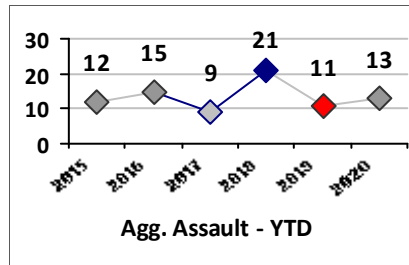

Part I Crime - Comparison Report

Providence Police Department

Through 5/3/2020
Week 18

District 6

4 Week Trend
4/6/2020 - 5/3/2020

Past 28 Days
4/6/2020 - 5/3/2020

Year to Date
January 1 - May 3

Violent Crime	Current Week	Last Week	Wk 16	Wk 15	Past 28 Days	Past 28 Days LY	Chg.	Current Year	Last Year	Chg.	Wght. 5yr Avg	Chg.
Homicide	0	0	0	0	0	0	--	0	2	-100%	1	--
Sex Offenses, Forcible*	0	0	1	0	1	3	-67%	9	5	80%	5	80%
Robbery Other	0	0	0	0	0	1	--	2	6	-67%	7	-71%
Robbery W Firearm	0	0	1	0	1	0	--	1	2	-50%	3	-67%
Agg. Assault	0	2	1	1	4	0	--	10	8	25%	11	-9%
Agg. Assault W Firearm	0	0	0	0	0	1	--	3	3	0%	3	0%
Total	0	2	3	1	6	5	20%	25	26	-4%	29	-14%

Property Crime	Current Week	Last Week	Wk 16	Wk 15	Past 28 Days	Past 28 Days LY	Chg.	Current Year	Last Year	Chg.	Wght. 5yr Avg	Chg.
Burglary	0	2	0	1	3	6	-50%	22	21	5%	33	-33%
MV Theft	1	1	1	0	3	10	-70%	24	30	-20%	32	-25%
Larceny from MV	2	8	2	3	15	14	7%	61	61	0%	51	20%
Larceny**	2	6	6	7	21	17	24%	76	70	9%	75	1%
Total	5	17	9	11	42	47	-11%	183	182	1%	191	-4%

Other Crime	Current Week	Last Week	Wk 16	Wk 15	Past 28 Days	Past 28 Days LY	Chg.	Current Year	Last Year	Chg.	Wght. 5yr Avg	Chg.
Assault Other	2	1	5	0	8	18	-56%	58	68	-15%	73	-21%
Vandalism	4	0	3	3	10	14	-29%	66	62	6%	66	0%
Drug Offenses	0	0	1	1	2	5	-60%	24	16	50%	20	20%
Weapons Offenses	0	0	0	0	0	2	--	9	6	50%	9	0%
Liquor Law Violations	0	0	0	0	0	0	--	0	1	-100%	1	--
Total	6	1	9	4	20	39	-49%	157	153	3%	169	-7%

Figures are preliminary and subject to further analysis and revision

* Sex Offenses, Forcible includes forcible rape, forcible sodomy, forcible fondling, sexual assault with an object

** Larceny includes shoplifting, pickpocket, pursesnatch, from building, bicycles, motor vehicle parts or accessories, and other.