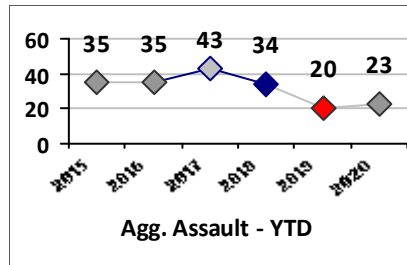

Part I Crime - Comparison Report

Providence Police Department

Through 5/3/2020
Week 18

District 7

4 Week Trend
4/6/2020 - 5/3/2020

Past 28 Days
4/6/2020 - 5/3/2020

Year to Date
January 1 - May 3

Violent Crime	Current Week	Last Week	Wk 16	Wk 15	Past 28 Days	Past 28 Days LY	Chg.	Current Year	Last Year	Chg.	Wght. 5yr Avg	Chg.
Homicide	0	0	0	0	0	0	--	0	0	0%	0	--
Sex Offenses, Forcible*	0	0	1	0	1	1	0%	4	6	-33%	9	-56%
Robbery Other	0	0	0	0	0	1	--	6	4	50%	7	-14%
Robbery W Firearm	0	0	0	1	1	2	-50%	7	3	133%	4	75%
Agg. Assault	4	0	1	0	5	5	0%	21	17	24%	24	-13%
Agg. Assault W Firearm	0	0	0	0	0	2	--	2	3	-33%	7	-71%
Total	4	0	2	1	7	11	-36%	40	33	21%	51	-22%

Property Crime	Current Week	Last Week	Wk 16	Wk 15	Past 28 Days	Past 28 Days LY	Chg.	Current Year	Last Year	Chg.	Wght. 5yr Avg	Chg.
Burglary	1	1	1	1	4	8	-50%	25	20	25%	46	-46%
MV Theft	1	1	3	4	9	2	350%	41	24	71%	28	46%
Larceny from MV	1	5	4	3	13	9	44%	90	61	48%	81	11%
Larceny**	7	4	6	7	24	26	-8%	126	99	27%	108	17%
Total	10	11	14	15	50	45	11%	282	204	38%	261	8%

Other Crime	Current Week	Last Week	Wk 16	Wk 15	Past 28 Days	Past 28 Days LY	Chg.	Current Year	Last Year	Chg.	Wght. 5yr Avg	Chg.
Assault Other	5	2	5	3	15	28	-46%	101	93	9%	111	-9%
Vandalism	7	6	6	2	21	22	-5%	115	102	13%	119	-3%
Drug Offenses	0	0	0	0	0	3	--	22	28	-21%	42	-48%
Weapons Offenses	1	0	0	0	1	6	-83%	7	32	-78%	28	-75%
Liquor Law Violations	0	0	0	0	0	1	--	2	11	-82%	24	-92%
Total	13	8	11	5	37	60	-38%	247	266	-7%	323	-24%

Figures are preliminary and subject to further analysis and revision

* Sex Offenses, Forcible includes forcible rape, forcible sodomy, forcible fondling, sexual assault with an object

** Larceny includes shoplifting, pickpocket, pursesnatch, from building, bicycles, motor vehicle parts or accessories, and other.