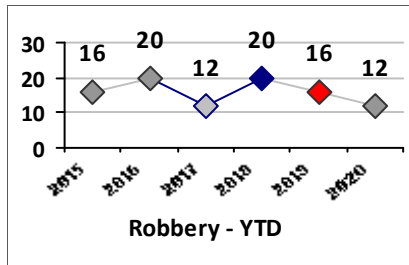

Part I Crime - Comparison Report

Providence Police Department

Through 5/3/2020
Week 18

District 5

	4 Week Trend 4/6/2020 - 5/3/2020				Past 28 Days 4/6/2020 - 5/3/2020			Year to Date January 1 - May 3				
	Current Week	Last Week	Wk 16	Wk 15	Past 28 Days	Past 28 Days LY	Chg.	Current Year	Last Year	Chg.	Wght. 5yr Avg	Chg.
Violent Crime												
Homicide	0	0	0	0	0	0	--	0	0	0%	0	--
Sex Offenses, Forcible*	0	2	0	0	2	2	0%	6	14	-57%	11	-45%
Robbery Other	0	0	1	0	1	4	-75%	8	10	-20%	12	-33%
Robbery W Firearm	0	0	1	0	1	1	0%	4	6	-33%	4	0%
Agg. Assault	1	0	0	0	1	6	-83%	23	31	-26%	25	-8%
Agg. Assault W Firearm	0	0	0	0	0	1	--	1	5	-80%	5	-80%
Total	1	2	2	0	5	14	-64%	42	66	-36%	58	-28%
Property Crime												
Burglary	1	0	1	3	5	10	-50%	32	47	-32%	48	-33%
MV Theft	0	0	0	0	0	8	--	13	23	-43%	31	-58%
Larceny from MV	2	3	3	0	8	5	60%	66	45	47%	50	32%
Larceny**	0	3	6	4	13	12	8%	67	65	3%	71	-6%
Total	3	6	10	7	26	35	-26%	178	180	-1%	199	-11%
Other Crime												
Assault Other	3	2	2	2	9	21	-57%	82	75	9%	97	-15%
Vandalism	4	2	6	1	13	31	-58%	73	87	-16%	95	-23%
Drug Offenses	0	1	0	0	1	10	-90%	27	42	-36%	54	-50%
Weapons Offenses	0	6	0	0	6	2	200%	27	17	59%	14	93%
Liquor Law Violations	0	0	0	0	0	0	--	0	0	0%	0	--
Total	7	11	8	3	29	64	-55%	209	221	-5%	260	-20%

Figures are preliminary and subject to further analysis and revision

* Sex Offenses, Forcible includes forcible rape, forcible sodomy, forcible fondling, sexual assault with an object

** Larceny includes shoplifting, pickpocket, pursesnatch, from building, bicycles, motor vehicle parts or accessories, and other.