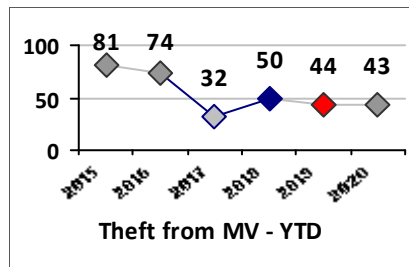

Part I Crime - Comparison Report

Providence Police Department

Through 5/3/2020
Week 18

District 8

4 Week Trend
4/6/2020 - 5/3/2020

Past 28 Days
4/6/2020 - 5/3/2020

Year to Date
January 1 - May 3

Violent Crime	Current Week	Last Week	Wk 16	Wk 15	Past 28 Days	Past 28 Days LY	Chg.	Current Year	Last Year	Chg.	Wght. 5yr Avg	Chg.
Homicide	0	0	0	0	0	0	--	0	0	0%	0	--
Sex Offenses, Forcible*	0	0	0	0	0	0	--	1	9	-89%	5	-80%
Robbery Other	0	1	0	0	1	2	-50%	2	2	0%	1	100%
Robbery W Firearm	0	0	0	0	0	0	--	1	0	100%	0	--
Agg. Assault	0	0	0	0	0	1	--	5	7	-29%	5	0%
Agg. Assault W Firearm	0	1	0	0	1	0	--	2	2	0%	2	0%
Total	0	2	0	0	2	3	-33%	11	20	-45%	12	-8%

Property Crime	Current Week	Last Week	Wk 16	Wk 15	Past 28 Days	Past 28 Days LY	Chg.	Current Year	Last Year	Chg.	Wght. 5yr Avg	Chg.
Burglary	0	0	0	0	0	3	--	5	11	-55%	26	-81%
MV Theft	0	1	0	0	1	2	-50%	4	4	0%	8	-50%
Larceny from MV	0	3	3	6	12	4	200%	43	44	-2%	50	-14%
Larceny**	1	2	1	2	6	9	-33%	44	38	16%	40	10%
Total	1	6	4	8	19	18	6%	96	97	-1%	123	-22%

Other Crime	Current Week	Last Week	Wk 16	Wk 15	Past 28 Days	Past 28 Days LY	Chg.	Current Year	Last Year	Chg.	Wght. 5yr Avg	Chg.
Assault Other	0	2	0	0	2	5	-60%	14	29	-52%	29	-52%
Vandalism	0	1	2	1	4	3	33%	33	31	6%	38	-13%
Drug Offenses	0	0	0	0	0	0	--	4	0	400%	5	-20%
Weapons Offenses	0	0	0	0	0	0	--	2	2	0%	4	-50%
Liquor Law Violations	0	0	0	0	0	0	--	0	0	0%	0	--
Total	0	3	2	1	6	8	-25%	53	62	-15%	75	-29%

Figures are preliminary and subject to further analysis and revision

* Sex Offenses, Forcible includes forcible rape, forcible sodomy, forcible fondling, sexual assault with an object

** Larceny includes shoplifting, pickpocket, pursesnatch, from building, bicycles, motor vehicle parts or accessories, and other.