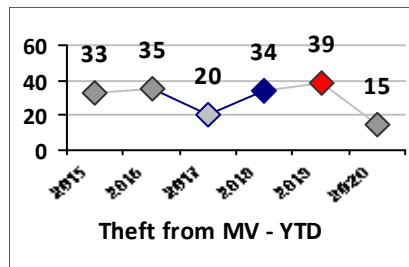

Part I Crime - Comparison Report

Providence Police Department

Through 5/3/2020
Week 18

District 3											
4 Week Trend 4/6/2020 - 5/3/2020				Past 28 Days 4/6/2020 - 5/3/2020				Year to Date January 1 - May 3			

Violent Crime	Current Week	Last Week	Wk 16	Wk 15	Past 28 Days	Past 28 Days LY	Chg.	Current Year	Last Year	Chg.	Wght. 5yr Avg	Chg.
Homicide	0	0	0	0	0	0	--	1	0	100%	0	--
Sex Offenses, Forcible*	0	0	0	0	0	0	--	1	3	-67%	3	-67%
Robbery Other	0	0	0	0	0	0	--	1	0	100%	1	0%
Robbery W Firearm	0	0	0	0	0	2	--	2	4	-50%	2	0%
Agg. Assault	1	0	3	0	4	1	300%	6	4	50%	5	20%
Agg. Assault W Firearm	0	0	0	0	0	0	--	2	3	-33%	3	-33%
Total	1	0	3	0	4	3	33%	13	14	-7%	14	-7%

Property Crime	Current Week	Last Week	Wk 16	Wk 15	Past 28 Days	Past 28 Days LY	Chg.	Current Year	Last Year	Chg.	Wght. 5yr Avg	Chg.
Burglary	1	0	0	1	2	6	-67%	9	13	-31%	16	-44%
MV Theft	0	1	3	0	4	0	--	8	9	-11%	12	-33%
Larceny from MV	1	0	0	1	2	5	-60%	15	39	-62%	33	-55%
Larceny**	1	0	0	2	3	6	-50%	28	39	-28%	40	-30%
Total	3	1	3	4	11	17	-35%	60	100	-40%	100	-40%

Other Crime	Current Week	Last Week	Wk 16	Wk 15	Past 28 Days	Past 28 Days LY	Chg.	Current Year	Last Year	Chg.	Wght. 5yr Avg	Chg.
Assault Other	1	2	2	0	5	12	-58%	38	40	-5%	39	-3%
Vandalism	3	0	3	1	7	6	17%	31	28	11%	33	-6%
Drug Offenses	1	1	0	0	2	0	--	8	17	-53%	23	-65%
Weapons Offenses	0	0	0	0	0	2	--	3	7	-57%	7	-57%
Liquor Law Violations	0	0	0	0	0	0	--	0	0	0%	0	--
Total	5	3	5	1	14	20	-30%	80	92	-13%	101	-21%

Figures are preliminary and subject to further analysis and revision

* Sex Offenses, Forcible includes forcible rape, forcible sodomy, forcible fondling, sexual assault with an object

** Larceny includes shoplifting, pickpocket, pursesnatch, from building, bicycles, motor vehicle parts or accessories, and other.