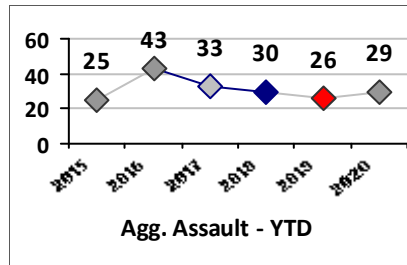

Part I Crime - Comparison Report

Providence Police Department

Through 5/3/2020
Week 18

District 2

4 Week Trend
4/6/2020 - 5/3/2020

Past 28 Days
4/6/2020 - 5/3/2020

Year to Date
January 1 - May 3

Violent Crime	Current Week	Last Week	Wk 16	Wk 15	Past 28 Days	Past 28 Days LY	Chg.	Current Year	Last Year	Chg.	Wght. 5yr Avg	Chg.
Homicide	0	0	0	0	0	1	--	0	1	-100%	0	--
Sex Offenses, Forcible*	0	0	0	0	0	4	--	6	8	-25%	13	-54%
Robbery Other	0	0	0	0	0	1	--	6	7	-14%	10	-40%
Robbery W Firearm	0	1	0	1	2	0	--	2	4	-50%	6	-67%
Agg. Assault	2	2	1	1	6	2	200%	27	22	23%	21	29%
Agg. Assault W Firearm	0	1	0	1	2	0	--	2	4	-50%	10	-80%
Total	2	4	1	3	10	8	25%	43	46	-7%	59	-27%

Property Crime	Current Week	Last Week	Wk 16	Wk 15	Past 28 Days	Past 28 Days LY	Chg.	Current Year	Last Year	Chg.	Wght. 5yr Avg	Chg.
Burglary	1	2	1	1	5	5	0%	18	19	-5%	34	-47%
MV Theft	0	0	0	1	1	6	-83%	20	26	-23%	34	-41%
Larceny from MV	0	1	3	0	4	16	-75%	30	77	-61%	64	-53%
Larceny**	1	3	3	3	10	23	-57%	61	79	-23%	87	-30%
Total	2	6	7	5	20	50	-60%	129	201	-36%	218	-41%

Other Crime	Current Week	Last Week	Wk 16	Wk 15	Past 28 Days	Past 28 Days LY	Chg.	Current Year	Last Year	Chg.	Wght. 5yr Avg	Chg.
Assault Other	5	2	3	2	12	22	-45%	95	105	-10%	106	-10%
Vandalism	1	5	4	3	13	15	-13%	65	72	-10%	83	-22%
Drug Offenses	2	0	0	0	2	11	-82%	45	50	-10%	44	2%
Weapons Offenses	6	0	0	3	9	1	800%	19	25	-24%	24	-21%
Liquor Law Violations	0	0	0	0	0	0	--	0	0	0%	0	--
Total	14	7	7	8	36	49	-27%	224	252	-11%	257	-13%

Figures are preliminary and subject to further analysis and revision

* Sex Offenses, Forcible includes forcible rape, forcible sodomy, forcible fondling, sexual assault with an object

** Larceny includes shoplifting, pickpocket, pursesnatch, from building, bicycles, motor vehicle parts or accessories, and other.