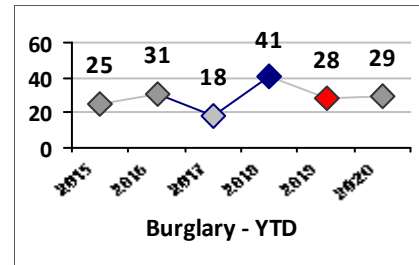

Part I Crime - Comparison Report

Providence Police Department

Through 5/3/2020
Week 18

District 9											
4 Week Trend 4/6/2020 - 5/3/2020				Past 28 Days 4/6/2020 - 5/3/2020				Year to Date January 1 - May 3			

Violent Crime	Current Week	Last Week	Wk 16	Wk 15	Past 28 Days	Past 28 Days LY	Chg.	Current Year	Last Year	Chg.	Wght. 5yr Avg	Chg.
Homicide	0	0	0	0	0	0	--	0	0	0%	0	--
Sex Offenses, Forcible*	0	0	0	0	0	1	--	3	2	50%	2	50%
Robbery Other	0	0	0	0	0	0	--	4	0	400%	1	300%
Robbery W Firearm	0	0	0	0	0	0	--	0	0	0%	0	--
Agg. Assault	0	0	0	0	0	0	--	0	2	-100%	2	--
Agg. Assault W Firearm	0	0	1	0	1	0	--	1	0	100%	1	0%
Total	0	0	1	0	1	1	0%	8	4	100%	6	33%

Property Crime	Current Week	Last Week	Wk 16	Wk 15	Past 28 Days	Past 28 Days LY	Chg.	Current Year	Last Year	Chg.	Wght. 5yr Avg	Chg.
Burglary	1	0	1	1	3	9	-67%	29	28	4%	30	-3%
MV Theft	0	0	0	0	0	2	--	3	4	-25%	7	-57%
Larceny from MV	0	2	2	0	4	25	-84%	39	54	-28%	84	-54%
Larceny**	1	0	1	1	3	10	-70%	42	35	20%	42	0%
Total	2	2	4	2	10	46	-78%	113	121	-7%	162	-30%

Other Crime	Current Week	Last Week	Wk 16	Wk 15	Past 28 Days	Past 28 Days LY	Chg.	Current Year	Last Year	Chg.	Wght. 5yr Avg	Chg.
Assault Other	0	0	0	0	0	2	--	15	16	-6%	17	-12%
Vandalism	2	1	3	3	9	9	0%	35	30	17%	37	-5%
Drug Offenses	0	0	0	0	0	2	--	11	3	267%	3	267%
Weapons Offenses	0	0	0	0	0	1	--	1	1	0%	3	-67%
Liquor Law Violations	0	0	0	0	0	0	--	0	0	0%	1	--
Total	2	1	3	3	9	14	-36%	62	50	24%	62	0%

Figures are preliminary and subject to further analysis and revision

* Sex Offenses, Forcible includes forcible rape, forcible sodomy, forcible fondling, sexual assault with an object

** Larceny includes shoplifting, pickpocket, pursesnatch, from building, bicycles, motor vehicle parts or accessories, and other.