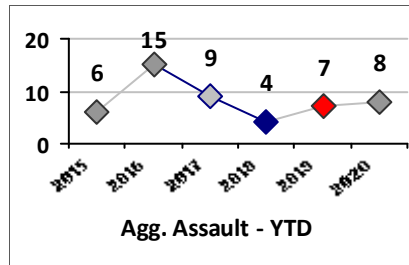

Part I Crime - Comparison Report

Providence Police Department

Through 5/3/2020
Week 18

District 3											
4 Week Trend 4/6/2020 - 5/3/2020				Past 28 Days 4/6/2020 - 5/3/2020				Year to Date January 1 - May 3			

Violent Crime	Current Week	Last Week	Wk 16	Wk 15	Past 28 Days	Past 28 Days LY	Chg.	Current Year	Last Year	Chg.	Wght. 5yr Avg	Chg.
Homicide	0	0	0	0	0	0	--	1	0	100%	0	--
Sex Offenses, Forcible*	0	0	0	0	0	0	--	1	3	-67%	3	-67%
Robbery Other	0	0	0	0	0	0	--	1	0	100%	1	0%
Robbery W Firearm	0	0	0	0	0	2	--	2	4	-50%	2	0%
Agg. Assault	1	0	3	0	4	1	300%	6	4	50%	5	20%
Agg. Assault W Firearm	0	0	0	0	0	0	--	2	3	-33%	3	-33%
Total	1	0	3	0	4	3	33%	13	14	-7%	14	-7%

Property Crime	Current Week	Last Week	Wk 16	Wk 15	Past 28 Days	Past 28 Days LY	Chg.	Current Year	Last Year	Chg.	Wght. 5yr Avg	Chg.
Burglary	1	0	0	1	2	6	-67%	9	13	-31%	16	-44%
MV Theft	0	1	3	0	4	0	--	8	9	-11%	12	-33%
Larceny from MV	1	0	0	1	2	5	-60%	15	39	-62%	33	-55%
Larceny**	1	0	0	2	3	6	-50%	28	39	-28%	40	-30%
Total	3	1	3	4	11	17	-35%	60	100	-40%	100	-40%

Other Crime	Current Week	Last Week	Wk 16	Wk 15	Past 28 Days	Past 28 Days LY	Chg.	Current Year	Last Year	Chg.	Wght. 5yr Avg	Chg.
Assault Other	1	2	2	0	5	12	-58%	38	40	-5%	39	-3%
Vandalism	3	0	3	1	7	6	17%	31	28	11%	33	-6%
Drug Offenses	1	1	0	0	2	0	--	8	17	-53%	23	-65%
Weapons Offenses	0	0	0	0	0	2	--	3	7	-57%	7	-57%
Liquor Law Violations	0	0	0	0	0	0	--	0	0	0%	0	--
Total	5	3	5	1	14	20	-30%	80	92	-13%	101	-21%

Figures are preliminary and subject to further analysis and revision

* Sex Offenses, Forcible includes forcible rape, forcible sodomy, forcible fondling, sexual assault with an object

** Larceny includes shoplifting, pickpocket, pursesnatch, from building, bicycles, motor vehicle parts or accessories, and other.