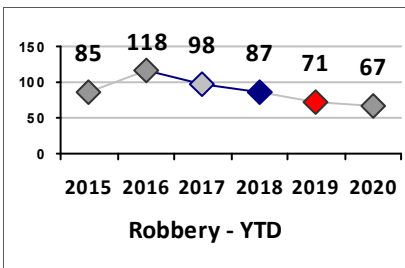

Part I Crime - Comparison Report

Providence Police Department

Through 5/3/2020
Week 18

Citywide

4 Week Trend
4/6/2020 - 5/3/2020

Past 28 Days
4/6/2020 - 5/3/2020

Year to Date
January 1 - May 3

Violent Crime	Current Week	Last Week	Wk 16	Wk 15	Past 28 Days	Past 28 Days LY	Chg.	Current Year	Last Year	Chg.	Wght. 5yr Avg	Chg.
Homicide	0	0	0	0	0	1	-100%	1	4	-75%	2	-50%
Sex Offenses, Forcible*	0	2	2	0	4	15	-73%	34	68	-50%	72	-53%
Robbery W Firearm	0	1	2	2	5	6	-17%	19	24	-21%	26	-27%
Robbery Other	1	2	2	0	5	12	-58%	48	47	2%	62	-23%
Agg. Assault W Firearm	1	2	1	1	5	5	0%	16	25	-36%	35	-54%
Agg. Assault	10	5	9	3	27	29	-7%	137	129	6%	128	7%
Total	12	12	16	6	46	68	-32%	255	297	-14%	325	-22%

Property Crime	Current Week	Last Week	Wk 16	Wk 15	Past 28 Days	Past 28 Days LY	Chg.	Current Year	Last Year	Chg.	Wght. 5yr Avg	Chg.
Burglary	7	6	5	9	27	65	-58%	201	229	-12%	291	-31%
MV Theft	3	6	8	6	23	45	-49%	151	174	-13%	202	-25%
Larceny from MV	12	29	23	21	85	126	-33%	520	598	-13%	640	-19%
Larceny**	18	29	27	33	107	167	-36%	687	720	-5%	731	-6%
Total	40	70	63	69	242	403	-40%	1559	1721	-9%	1864	-16%

Other Crime	Current Week	Last Week	Wk 16	Wk 15	Past 28 Days	Past 28 Days LY	Chg.	Current Year	Last Year	Chg.	Wght. 5yr Avg	Chg.
Assault Other	20	15	18	12	65	149	-56%	553	623	-11%	668	-17%
Vandalism	28	20	38	23	109	157	-31%	568	581	-2%	649	-12%
Weapons Offenses	7	6	0	3	16	16	0%	89	117	-24%	120	-26%
Drug Offenses	8	3	1	4	16	43	-63%	235	253	-7%	288	-18%
Liquor Law Violations	0	0	0	0	0	1	-100%	2	16	-88%	35	-94%
Total	63	44	57	42	206	366	-44%	1447	1590	-9%	1759	-18%

Figures are preliminary and subject to further analysis and revision

* Sex Offenses, Forcible includes forcible rape, forcible sodomy, forcible fondling, sexual assault with an object

** Larceny includes shoplifting, pickpocket, pursesnatch, from building, bicycles, motor vehicle parts or accessories, and other.