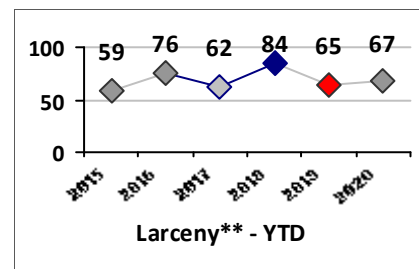

Part I Crime - Comparison Report

Providence Police Department

Through 5/3/2020
Week 18

District 5

	4 Week Trend 4/6/2020 - 5/3/2020				Past 28 Days 4/6/2020 - 5/3/2020			Year to Date January 1 - May 3				
	Current Week	Last Week	Wk 16	Wk 15	Past 28 Days	Past 28 Days LY	Chg.	Current Year	Last Year	Chg.	Wght. 5yr Avg	Chg.
Violent Crime												
Homicide	0	0	0	0	0	0	--	0	0	0%	0	--
Sex Offenses, Forcible*	0	2	0	0	2	2	0%	6	14	-57%	11	-45%
Robbery Other	0	0	1	0	1	4	-75%	8	10	-20%	12	-33%
Robbery W Firearm	0	0	1	0	1	1	0%	4	6	-33%	4	0%
Agg. Assault	1	0	0	0	1	6	-83%	23	31	-26%	25	-8%
Agg. Assault W Firearm	0	0	0	0	0	1	--	1	5	-80%	5	-80%
Total	1	2	2	0	5	14	-64%	42	66	-36%	58	-28%
Property Crime												
Burglary	1	0	1	3	5	10	-50%	32	47	-32%	48	-33%
MV Theft	0	0	0	0	0	8	--	13	23	-43%	31	-58%
Larceny from MV	2	3	3	0	8	5	60%	66	45	47%	50	32%
Larceny**	0	3	6	4	13	12	8%	67	65	3%	71	-6%
Total	3	6	10	7	26	35	-26%	178	180	-1%	199	-11%
Other Crime												
Assault Other	3	2	2	2	9	21	-57%	82	75	9%	97	-15%
Vandalism	4	2	6	1	13	31	-58%	73	87	-16%	95	-23%
Drug Offenses	0	1	0	0	1	10	-90%	27	42	-36%	54	-50%
Weapons Offenses	0	6	0	0	6	2	200%	27	17	59%	14	93%
Liquor Law Violations	0	0	0	0	0	0	--	0	0	0%	0	--
Total	7	11	8	3	29	64	-55%	209	221	-5%	260	-20%

Figures are preliminary and subject to further analysis and revision

* Sex Offenses, Forcible includes forcible rape, forcible sodomy, forcible fondling, sexual assault with an object

** Larceny includes shoplifting, pickpocket, pursesnatch, from building, bicycles, motor vehicle parts or accessories, and other.