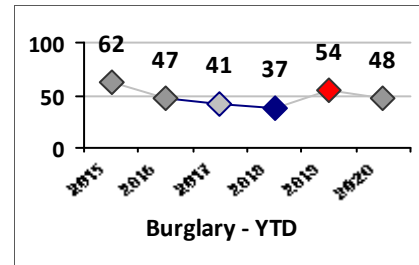

Part I Crime - Comparison Report

Providence Police Department

Through 5/3/2020
Week 18

District 4

4 Week Trend
4/6/2020 - 5/3/2020

Past 28 Days
4/6/2020 - 5/3/2020

Year to Date
January 1 - May 3

Violent Crime	Current Week	Last Week	Wk 16	Wk 15	Past 28 Days	Past 28 Days LY	Chg.	Current Year	Last Year	Chg.	Wght. 5yr Avg	Chg.
Homicide	0	0	0	0	0	0	--	0	1	-100%	1	--
Sex Offenses, Forcible*	0	0	0	0	0	2	--	3	13	-77%	15	-80%
Robbery Other	1	1	0	0	2	3	-33%	6	15	-60%	18	-67%
Robbery W Firearm	0	0	0	0	0	1	--	2	5	-60%	6	-67%
Agg. Assault	2	1	3	0	6	9	-33%	33	26	27%	23	43%
Agg. Assault W Firearm	1	0	0	0	1	1	0%	3	5	-40%	4	-25%
Total	4	2	3	0	9	16	-44%	47	65	-28%	67	-30%

Property Crime	Current Week	Last Week	Wk 16	Wk 15	Past 28 Days	Past 28 Days LY	Chg.	Current Year	Last Year	Chg.	Wght. 5yr Avg	Chg.
Burglary	2	0	0	0	2	15	-87%	48	54	-11%	46	4%
MV Theft	1	2	0	0	3	12	-75%	19	31	-39%	32	-41%
Larceny from MV	5	5	3	3	16	12	33%	99	88	13%	124	-20%
Larceny**	3	8	3	4	18	29	-38%	66	79	-16%	85	-22%
Total	11	15	6	7	39	68	-43%	232	252	-8%	288	-19%

Other Crime	Current Week	Last Week	Wk 16	Wk 15	Past 28 Days	Past 28 Days LY	Chg.	Current Year	Last Year	Chg.	Wght. 5yr Avg	Chg.
Assault Other	3	3	1	2	9	29	-69%	103	122	-16%	115	-10%
Vandalism	4	2	7	3	16	16	0%	63	70	-10%	96	-34%
Drug Offenses	0	1	0	0	1	10	-90%	72	75	-4%	69	4%
Weapons Offenses	0	0	0	0	0	1	--	14	21	-33%	23	-39%
Liquor Law Violations	0	0	0	0	0	0	--	0	4	-100%	2	--
Total	7	6	8	5	26	56	-54%	252	292	-14%	305	-17%

Figures are preliminary and subject to further analysis and revision

* Sex Offenses, Forcible includes forcible rape, forcible sodomy, forcible fondling, sexual assault with an object

** Larceny includes shoplifting, pickpocket, pursesnatch, from building, bicycles, motor vehicle parts or accessories, and other.