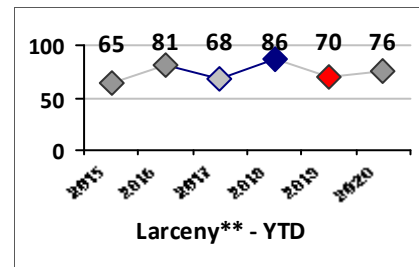

Part I Crime - Comparison Report

Providence Police Department

Through 5/3/2020
Week 18

District 6

4 Week Trend
4/6/2020 - 5/3/2020

Past 28 Days
4/6/2020 - 5/3/2020

Year to Date
January 1 - May 3

Violent Crime	Current Week	Last Week	Wk 16	Wk 15	Past 28 Days	Past 28 Days LY	Chg.	Current Year	Last Year	Chg.	Wght. 5yr Avg	Chg.
Homicide	0	0	0	0	0	0	--	0	2	-100%	1	--
Sex Offenses, Forcible*	0	0	1	0	1	3	-67%	9	5	80%	5	80%
Robbery Other	0	0	0	0	0	1	--	2	6	-67%	7	-71%
Robbery W Firearm	0	0	1	0	1	0	--	1	2	-50%	3	-67%
Agg. Assault	0	2	1	1	4	0	--	10	8	25%	11	-9%
Agg. Assault W Firearm	0	0	0	0	0	1	--	3	3	0%	3	0%
Total	0	2	3	1	6	5	20%	25	26	-4%	29	-14%

Property Crime	Current Week	Last Week	Wk 16	Wk 15	Past 28 Days	Past 28 Days LY	Chg.	Current Year	Last Year	Chg.	Wght. 5yr Avg	Chg.
Burglary	0	2	0	1	3	6	-50%	22	21	5%	33	-33%
MV Theft	1	1	1	0	3	10	-70%	24	30	-20%	32	-25%
Larceny from MV	2	8	2	3	15	14	7%	61	61	0%	51	20%
Larceny**	2	6	6	7	21	17	24%	76	70	9%	75	1%
Total	5	17	9	11	42	47	-11%	183	182	1%	191	-4%

Other Crime	Current Week	Last Week	Wk 16	Wk 15	Past 28 Days	Past 28 Days LY	Chg.	Current Year	Last Year	Chg.	Wght. 5yr Avg	Chg.
Assault Other	2	1	5	0	8	18	-56%	58	68	-15%	73	-21%
Vandalism	4	0	3	3	10	14	-29%	66	62	6%	66	0%
Drug Offenses	0	0	1	1	2	5	-60%	24	16	50%	20	20%
Weapons Offenses	0	0	0	0	0	2	--	9	6	50%	9	0%
Liquor Law Violations	0	0	0	0	0	0	--	0	1	-100%	1	--
Total	6	1	9	4	20	39	-49%	157	153	3%	169	-7%

Figures are preliminary and subject to further analysis and revision

* Sex Offenses, Forcible includes forcible rape, forcible sodomy, forcible fondling, sexual assault with an object

** Larceny includes shoplifting, pickpocket, pursesnatch, from building, bicycles, motor vehicle parts or accessories, and other.