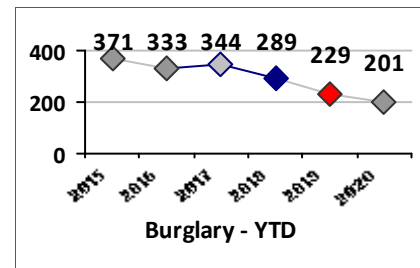

Part I Crime - Comparison Report

Providence Police Department

Through 5/3/2020
Week 18

Citywide

4 Week Trend
4/6/2020 - 5/3/2020

Past 28 Days
4/6/2020 - 5/3/2020

Year to Date
January 1 - May 3

Violent Crime	Current Week	Last Week	Wk 16	Wk 15	Past 28 Days	Past 28 Days LY	Chg.	Current Year	Last Year	Chg.	Wght. 5yr Avg	Chg.
Homicide	0	0	0	0	0	1	-100%	1	4	-75%	2	-50%
Sex Offenses, Forcible*	0	2	2	0	4	15	-73%	34	68	-50%	72	-53%
Robbery W Firearm	0	1	2	2	5	6	-17%	19	24	-21%	26	-27%
Robbery Other	1	2	2	0	5	12	-58%	48	47	2%	62	-23%
Agg. Assault W Firearm	1	2	1	1	5	5	0%	16	25	-36%	35	-54%
Agg. Assault	10	5	9	3	27	29	-7%	137	129	6%	128	7%
Total	12	12	16	6	46	68	-32%	255	297	-14%	325	-22%

Property Crime	Current Week	Last Week	Wk 16	Wk 15	Past 28 Days	Past 28 Days LY	Chg.	Current Year	Last Year	Chg.	Wght. 5yr Avg	Chg.
Burglary	7	6	5	9	27	65	-58%	201	229	-12%	291	-31%
MV Theft	3	6	8	6	23	45	-49%	151	174	-13%	202	-25%
Larceny from MV	12	29	23	21	85	126	-33%	520	598	-13%	640	-19%
Larceny**	18	29	27	33	107	167	-36%	687	720	-5%	731	-6%
Total	40	70	63	69	242	403	-40%	1559	1721	-9%	1864	-16%

Other Crime	Current Week	Last Week	Wk 16	Wk 15	Past 28 Days	Past 28 Days LY	Chg.	Current Year	Last Year	Chg.	Wght. 5yr Avg	Chg.
Assault Other	20	15	18	12	65	149	-56%	553	623	-11%	668	-17%
Vandalism	28	20	38	23	109	157	-31%	568	581	-2%	649	-12%
Weapons Offenses	7	6	0	3	16	16	0%	89	117	-24%	120	-26%
Drug Offenses	8	3	1	4	16	43	-63%	235	253	-7%	288	-18%
Liquor Law Violations	0	0	0	0	0	1	-100%	2	16	-88%	35	-94%
Total	63	44	57	42	206	366	-44%	1447	1590	-9%	1759	-18%