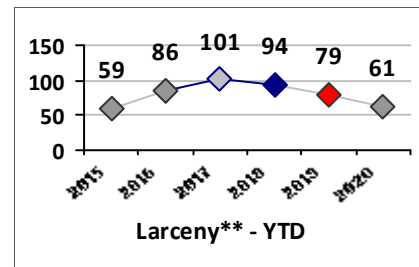

Part I Crime - Comparison Report

Providence Police Department

Through 5/3/2020
Week 18

District 2

4 Week Trend
4/6/2020 - 5/3/2020

Past 28 Days
4/6/2020 - 5/3/2020

Year to Date
January 1 - May 3

Violent Crime	Current Week	Last Week	Wk 16	Wk 15	Past 28 Days	Past 28 Days LY	Chg.	Current Year	Last Year	Chg.	Wght. 5yr Avg	Chg.
Homicide	0	0	0	0	0	1	--	0	1	-100%	0	--
Sex Offenses, Forcible*	0	0	0	0	0	4	--	6	8	-25%	13	-54%
Robbery Other	0	0	0	0	0	1	--	6	7	-14%	10	-40%
Robbery W Firearm	0	1	0	1	2	0	--	2	4	-50%	6	-67%
Agg. Assault	2	2	1	1	6	2	200%	27	22	23%	21	29%
Agg. Assault W Firearm	0	1	0	1	2	0	--	2	4	-50%	10	-80%
Total	2	4	1	3	10	8	25%	43	46	-7%	59	-27%

Property Crime	Current Week	Last Week	Wk 16	Wk 15	Past 28 Days	Past 28 Days LY	Chg.	Current Year	Last Year	Chg.	Wght. 5yr Avg	Chg.
Burglary	1	2	1	1	5	5	0%	18	19	-5%	34	-47%
MV Theft	0	0	0	1	1	6	-83%	20	26	-23%	34	-41%
Larceny from MV	0	1	3	0	4	16	-75%	30	77	-61%	64	-53%
Larceny**	1	3	3	3	10	23	-57%	61	79	-23%	87	-30%
Total	2	6	7	5	20	50	-60%	129	201	-36%	218	-41%

Other Crime	Current Week	Last Week	Wk 16	Wk 15	Past 28 Days	Past 28 Days LY	Chg.	Current Year	Last Year	Chg.	Wght. 5yr Avg	Chg.
Assault Other	5	2	3	2	12	22	-45%	95	105	-10%	106	-10%
Vandalism	1	5	4	3	13	15	-13%	65	72	-10%	83	-22%
Drug Offenses	2	0	0	0	2	11	-82%	45	50	-10%	44	2%
Weapons Offenses	6	0	0	3	9	1	800%	19	25	-24%	24	-21%
Liquor Law Violations	0	0	0	0	0	0	--	0	0	0%	0	--
Total	14	7	7	8	36	49	-27%	224	252	-11%	257	-13%

Figures are preliminary and subject to further analysis and revision

* Sex Offenses, Forcible includes forcible rape, forcible sodomy, forcible fondling, sexual assault with an object

** Larceny includes shoplifting, pickpocket, pursesnatch, from building, bicycles, motor vehicle parts or accessories, and other.