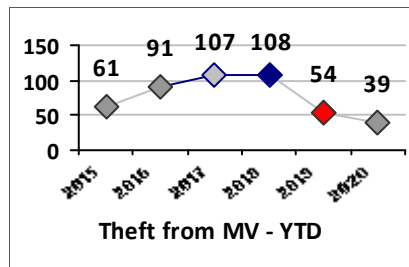

Part I Crime - Comparison Report

Providence Police Department

Through 5/3/2020
Week 18

District 9											
4 Week Trend 4/6/2020 - 5/3/2020				Past 28 Days 4/6/2020 - 5/3/2020				Year to Date January 1 - May 3			

Violent Crime	Current Week	Last Week	Wk 16	Wk 15	Past 28 Days	Past 28 Days LY	Chg.	Current Year	Last Year	Chg.	Wght. 5yr Avg	Chg.
Homicide	0	0	0	0	0	0	--	0	0	0%	0	--
Sex Offenses, Forcible*	0	0	0	0	0	1	--	3	2	50%	2	50%
Robbery Other	0	0	0	0	0	0	--	4	0	400%	1	300%
Robbery W Firearm	0	0	0	0	0	0	--	0	0	0%	0	--
Agg. Assault	0	0	0	0	0	0	--	0	2	-100%	2	--
Agg. Assault W Firearm	0	0	1	0	1	0	--	1	0	100%	1	0%
Total	0	0	1	0	1	1	0%	8	4	100%	6	33%

Property Crime	Current Week	Last Week	Wk 16	Wk 15	Past 28 Days	Past 28 Days LY	Chg.	Current Year	Last Year	Chg.	Wght. 5yr Avg	Chg.
Burglary	1	0	1	1	3	9	-67%	29	28	4%	30	-3%
MV Theft	0	0	0	0	0	2	--	3	4	-25%	7	-57%
Larceny from MV	0	2	2	0	4	25	-84%	39	54	-28%	84	-54%
Larceny**	1	0	1	1	3	10	-70%	42	35	20%	42	0%
Total	2	2	4	2	10	46	-78%	113	121	-7%	162	-30%

Other Crime	Current Week	Last Week	Wk 16	Wk 15	Past 28 Days	Past 28 Days LY	Chg.	Current Year	Last Year	Chg.	Wght. 5yr Avg	Chg.
Assault Other	0	0	0	0	0	2	--	15	16	-6%	17	-12%
Vandalism	2	1	3	3	9	9	0%	35	30	17%	37	-5%
Drug Offenses	0	0	0	0	0	2	--	11	3	267%	3	267%
Weapons Offenses	0	0	0	0	0	1	--	1	1	0%	3	-67%
Liquor Law Violations	0	0	0	0	0	0	--	0	0	0%	1	--
Total	2	1	3	3	9	14	-36%	62	50	24%	62	0%

Figures are preliminary and subject to further analysis and revision

* Sex Offenses, Forcible includes forcible rape, forcible sodomy, forcible fondling, sexual assault with an object

** Larceny includes shoplifting, pickpocket, pursesnatch, from building, bicycles, motor vehicle parts or accessories, and other.