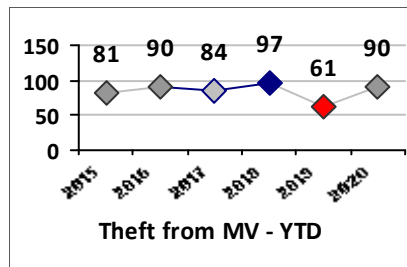

Part I Crime - Comparison Report

Providence Police Department

Through 5/3/2020
Week 18

District 7

4 Week Trend
4/6/2020 - 5/3/2020

Past 28 Days
4/6/2020 - 5/3/2020

Year to Date
January 1 - May 3

Violent Crime	Current Week	Last Week	Wk 16	Wk 15	Past 28 Days	Past 28 Days LY	Chg.	Current Year	Last Year	Chg.	Wght. 5yr Avg	Chg.
Homicide	0	0	0	0	0	0	--	0	0	0%	0	--
Sex Offenses, Forcible*	0	0	1	0	1	1	0%	4	6	-33%	9	-56%
Robbery Other	0	0	0	0	0	1	--	6	4	50%	7	-14%
Robbery W Firearm	0	0	0	1	1	2	-50%	7	3	133%	4	75%
Agg. Assault	4	0	1	0	5	5	0%	21	17	24%	24	-13%
Agg. Assault W Firearm	0	0	0	0	0	2	--	2	3	-33%	7	-71%
Total	4	0	2	1	7	11	-36%	40	33	21%	51	-22%

Property Crime	Current Week	Last Week	Wk 16	Wk 15	Past 28 Days	Past 28 Days LY	Chg.	Current Year	Last Year	Chg.	Wght. 5yr Avg	Chg.
Burglary	1	1	1	1	4	8	-50%	25	20	25%	46	-46%
MV Theft	1	1	3	4	9	2	350%	41	24	71%	28	46%
Larceny from MV	1	5	4	3	13	9	44%	90	61	48%	81	11%
Larceny**	7	4	6	7	24	26	-8%	126	99	27%	108	17%
Total	10	11	14	15	50	45	11%	282	204	38%	261	8%

Other Crime	Current Week	Last Week	Wk 16	Wk 15	Past 28 Days	Past 28 Days LY	Chg.	Current Year	Last Year	Chg.	Wght. 5yr Avg	Chg.
Assault Other	5	2	5	3	15	28	-46%	101	93	9%	111	-9%
Vandalism	7	6	6	2	21	22	-5%	115	102	13%	119	-3%
Drug Offenses	0	0	0	0	0	3	--	22	28	-21%	42	-48%
Weapons Offenses	1	0	0	0	1	6	-83%	7	32	-78%	28	-75%
Liquor Law Violations	0	0	0	0	0	1	--	2	11	-82%	24	-92%
Total	13	8	11	5	37	60	-38%	247	266	-7%	323	-24%

Figures are preliminary and subject to further analysis and revision

* Sex Offenses, Forcible includes forcible rape, forcible sodomy, forcible fondling, sexual assault with an object

** Larceny includes shoplifting, pickpocket, pursesnatch, from building, bicycles, motor vehicle parts or accessories, and other.