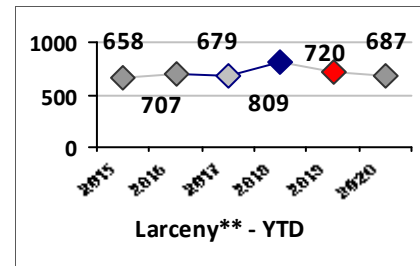

Part I Crime - Comparison Report

Providence Police Department

Through 5/3/2020
Week 18

Citywide

4 Week Trend
4/6/2020 - 5/3/2020

Past 28 Days
4/6/2020 - 5/3/2020

Year to Date
January 1 - May 3

Violent Crime	Current Week	Last Week	Wk 16	Wk 15	Past 28 Days	Past 28 Days LY	Chg.	Current Year	Last Year	Chg.	Wght. 5yr Avg	Chg.
Homicide	0	0	0	0	0	1	-100%	1	4	-75%	2	-50%
Sex Offenses, Forcible*	0	2	2	0	4	15	-73%	34	68	-50%	72	-53%
Robbery W Firearm	0	1	2	2	5	6	-17%	19	24	-21%	26	-27%
Robbery Other	1	2	2	0	5	12	-58%	48	47	2%	62	-23%
Agg. Assault W Firearm	1	2	1	1	5	5	0%	16	25	-36%	35	-54%
Agg. Assault	10	5	9	3	27	29	-7%	137	129	6%	128	7%
Total	12	12	16	6	46	68	-32%	255	297	-14%	325	-22%

Property Crime	Current Week	Last Week	Wk 16	Wk 15	Past 28 Days	Past 28 Days LY	Chg.	Current Year	Last Year	Chg.	Wght. 5yr Avg	Chg.
Burglary	7	6	5	9	27	65	-58%	201	229	-12%	291	-31%
MV Theft	3	6	8	6	23	45	-49%	151	174	-13%	202	-25%
Larceny from MV	12	29	23	21	85	126	-33%	520	598	-13%	640	-19%
Larceny**	18	29	27	33	107	167	-36%	687	720	-5%	731	-6%
Total	40	70	63	69	242	403	-40%	1559	1721	-9%	1864	-16%

Other Crime	Current Week	Last Week	Wk 16	Wk 15	Past 28 Days	Past 28 Days LY	Chg.	Current Year	Last Year	Chg.	Wght. 5yr Avg	Chg.
Assault Other	20	15	18	12	65	149	-56%	553	623	-11%	668	-17%
Vandalism	28	20	38	23	109	157	-31%	568	581	-2%	649	-12%
Weapons Offenses	7	6	0	3	16	16	0%	89	117	-24%	120	-26%
Drug Offenses	8	3	1	4	16	43	-63%	235	253	-7%	288	-18%
Liquor Law Violations	0	0	0	0	0	1	-100%	2	16	-88%	35	-94%
Total	63	44	57	42	206	366	-44%	1447	1590	-9%	1759	-18%