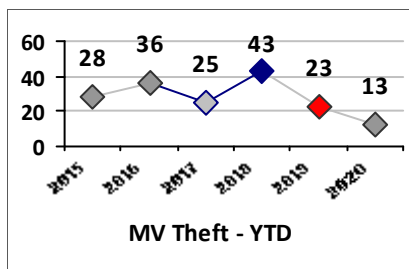

Part I Crime - Comparison Report

Providence Police Department

Through 5/3/2020
Week 18

District 5

	4 Week Trend 4/6/2020 - 5/3/2020				Past 28 Days 4/6/2020 - 5/3/2020			Year to Date January 1 - May 3				
	Current Week	Last Week	Wk 16	Wk 15	Past 28 Days	Past 28 Days LY	Chg.	Current Year	Last Year	Chg.	Wght. 5yr Avg	Chg.
Violent Crime												
Homicide	0	0	0	0	0	0	--	0	0	0%	0	--
Sex Offenses, Forcible*	0	2	0	0	2	2	0%	6	14	-57%	11	-45%
Robbery Other	0	0	1	0	1	4	-75%	8	10	-20%	12	-33%
Robbery W Firearm	0	0	1	0	1	1	0%	4	6	-33%	4	0%
Agg. Assault	1	0	0	0	1	6	-83%	23	31	-26%	25	-8%
Agg. Assault W Firearm	0	0	0	0	0	1	--	1	5	-80%	5	-80%
Total	1	2	2	0	5	14	-64%	42	66	-36%	58	-28%
Property Crime												
Burglary	1	0	1	3	5	10	-50%	32	47	-32%	48	-33%
MV Theft	0	0	0	0	0	8	--	13	23	-43%	31	-58%
Larceny from MV	2	3	3	0	8	5	60%	66	45	47%	50	32%
Larceny**	0	3	6	4	13	12	8%	67	65	3%	71	-6%
Total	3	6	10	7	26	35	-26%	178	180	-1%	199	-11%
Other Crime												
Assault Other	3	2	2	2	9	21	-57%	82	75	9%	97	-15%
Vandalism	4	2	6	1	13	31	-58%	73	87	-16%	95	-23%
Drug Offenses	0	1	0	0	1	10	-90%	27	42	-36%	54	-50%
Weapons Offenses	0	6	0	0	6	2	200%	27	17	59%	14	93%
Liquor Law Violations	0	0	0	0	0	0	--	0	0	0%	0	--
Total	7	11	8	3	29	64	-55%	209	221	-5%	260	-20%

Figures are preliminary and subject to further analysis and revision

* Sex Offenses, Forcible includes forcible rape, forcible sodomy, forcible fondling, sexual assault with an object

** Larceny includes shoplifting, pickpocket, pursesnatch, from building, bicycles, motor vehicle parts or accessories, and other.