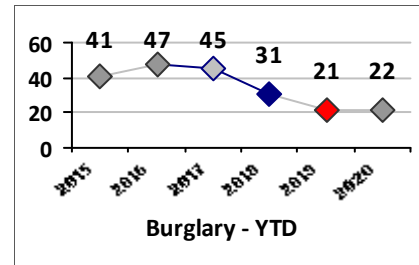

Part I Crime - Comparison Report

Providence Police Department

Through 5/3/2020
Week 18

District 6

4 Week Trend
4/6/2020 - 5/3/2020

Past 28 Days
4/6/2020 - 5/3/2020

Year to Date
January 1 - May 3

Violent Crime	Current Week	Last Week	Wk 16	Wk 15	Past 28 Days	Past 28 Days LY	Chg.	Current Year	Last Year	Chg.	Wght. 5yr Avg	Chg.
Homicide	0	0	0	0	0	0	--	0	2	-100%	1	--
Sex Offenses, Forcible*	0	0	1	0	1	3	-67%	9	5	80%	5	80%
Robbery Other	0	0	0	0	0	1	--	2	6	-67%	7	-71%
Robbery W Firearm	0	0	1	0	1	0	--	1	2	-50%	3	-67%
Agg. Assault	0	2	1	1	4	0	--	10	8	25%	11	-9%
Agg. Assault W Firearm	0	0	0	0	0	1	--	3	3	0%	3	0%
Total	0	2	3	1	6	5	20%	25	26	-4%	29	-14%

Property Crime	Current Week	Last Week	Wk 16	Wk 15	Past 28 Days	Past 28 Days LY	Chg.	Current Year	Last Year	Chg.	Wght. 5yr Avg	Chg.
Burglary	0	2	0	1	3	6	-50%	22	21	5%	33	-33%
MV Theft	1	1	1	0	3	10	-70%	24	30	-20%	32	-25%
Larceny from MV	2	8	2	3	15	14	7%	61	61	0%	51	20%
Larceny**	2	6	6	7	21	17	24%	76	70	9%	75	1%
Total	5	17	9	11	42	47	-11%	183	182	1%	191	-4%

Other Crime	Current Week	Last Week	Wk 16	Wk 15	Past 28 Days	Past 28 Days LY	Chg.	Current Year	Last Year	Chg.	Wght. 5yr Avg	Chg.
Assault Other	2	1	5	0	8	18	-56%	58	68	-15%	73	-21%
Vandalism	4	0	3	3	10	14	-29%	66	62	6%	66	0%
Drug Offenses	0	0	1	1	2	5	-60%	24	16	50%	20	20%
Weapons Offenses	0	0	0	0	0	2	--	9	6	50%	9	0%
Liquor Law Violations	0	0	0	0	0	0	--	0	1	-100%	1	--
Total	6	1	9	4	20	39	-49%	157	153	3%	169	-7%

Figures are preliminary and subject to further analysis and revision

* Sex Offenses, Forcible includes forcible rape, forcible sodomy, forcible fondling, sexual assault with an object

** Larceny includes shoplifting, pickpocket, pursesnatch, from building, bicycles, motor vehicle parts or accessories, and other.