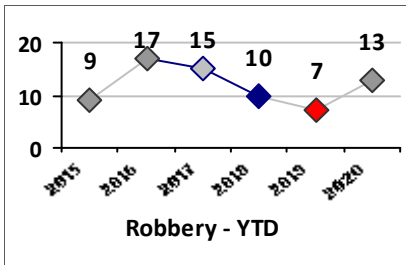

Part I Crime - Comparison Report

Providence Police Department

Through 5/3/2020
Week 18

District 7

4 Week Trend
4/6/2020 - 5/3/2020

Past 28 Days
4/6/2020 - 5/3/2020

Year to Date
January 1 - May 3

Violent Crime	Current Week	Last Week	Wk 16	Wk 15	Past 28 Days	Past 28 Days LY	Chg.	Current Year	Last Year	Chg.	Wght. 5yr Avg	Chg.
Homicide	0	0	0	0	0	0	--	0	0	0%	0	--
Sex Offenses, Forcible*	0	0	1	0	1	1	0%	4	6	-33%	9	-56%
Robbery Other	0	0	0	0	0	1	--	6	4	50%	7	-14%
Robbery W Firearm	0	0	0	1	1	2	-50%	7	3	133%	4	75%
Agg. Assault	4	0	1	0	5	5	0%	21	17	24%	24	-13%
Agg. Assault W Firearm	0	0	0	0	0	2	--	2	3	-33%	7	-71%
Total	4	0	2	1	7	11	-36%	40	33	21%	51	-22%

Property Crime	Current Week	Last Week	Wk 16	Wk 15	Past 28 Days	Past 28 Days LY	Chg.	Current Year	Last Year	Chg.	Wght. 5yr Avg	Chg.
Burglary	1	1	1	1	4	8	-50%	25	20	25%	46	-46%
MV Theft	1	1	3	4	9	2	350%	41	24	71%	28	46%
Larceny from MV	1	5	4	3	13	9	44%	90	61	48%	81	11%
Larceny**	7	4	6	7	24	26	-8%	126	99	27%	108	17%
Total	10	11	14	15	50	45	11%	282	204	38%	261	8%

Other Crime	Current Week	Last Week	Wk 16	Wk 15	Past 28 Days	Past 28 Days LY	Chg.	Current Year	Last Year	Chg.	Wght. 5yr Avg	Chg.
Assault Other	5	2	5	3	15	28	-46%	101	93	9%	111	-9%
Vandalism	7	6	6	2	21	22	-5%	115	102	13%	119	-3%
Drug Offenses	0	0	0	0	0	3	--	22	28	-21%	42	-48%
Weapons Offenses	1	0	0	0	1	6	-83%	7	32	-78%	28	-75%
Liquor Law Violations	0	0	0	0	0	1	--	2	11	-82%	24	-92%
Total	13	8	11	5	37	60	-38%	247	266	-7%	323	-24%

Figures are preliminary and subject to further analysis and revision

* Sex Offenses, Forcible includes forcible rape, forcible sodomy, forcible fondling, sexual assault with an object

** Larceny includes shoplifting, pickpocket, pursesnatch, from building, bicycles, motor vehicle parts or accessories, and other.