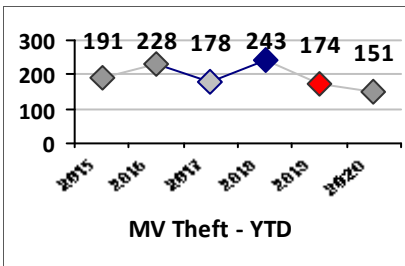

Part I Crime - Comparison Report

Providence Police Department

Through 5/3/2020
Week 18

Citywide

4 Week Trend
4/6/2020 - 5/3/2020

Past 28 Days
4/6/2020 - 5/3/2020

Year to Date
January 1 - May 3

Violent Crime	Current Week	Last Week	Wk 16	Wk 15	Past 28 Days	Past 28 Days LY	Chg.	Current Year	Last Year	Chg.	Wght. 5yr Avg	Chg.
Homicide	0	0	0	0	0	1	-100%	1	4	-75%	2	-50%
Sex Offenses, Forcible*	0	2	2	0	4	15	-73%	34	68	-50%	72	-53%
Robbery W Firearm	0	1	2	2	5	6	-17%	19	24	-21%	26	-27%
Robbery Other	1	2	2	0	5	12	-58%	48	47	2%	62	-23%
Agg. Assault W Firearm	1	2	1	1	5	5	0%	16	25	-36%	35	-54%
Agg. Assault	10	5	9	3	27	29	-7%	137	129	6%	128	7%
Total	12	12	16	6	46	68	-32%	255	297	-14%	325	-22%

Property Crime	Current Week	Last Week	Wk 16	Wk 15	Past 28 Days	Past 28 Days LY	Chg.	Current Year	Last Year	Chg.	Wght. 5yr Avg	Chg.
Burglary	7	6	5	9	27	65	-58%	201	229	-12%	291	-31%
MV Theft	3	6	8	6	23	45	-49%	151	174	-13%	202	-25%
Larceny from MV	12	29	23	21	85	126	-33%	520	598	-13%	640	-19%
Larceny**	18	29	27	33	107	167	-36%	687	720	-5%	731	-6%
Total	40	70	63	69	242	403	-40%	1559	1721	-9%	1864	-16%

Other Crime	Current Week	Last Week	Wk 16	Wk 15	Past 28 Days	Past 28 Days LY	Chg.	Current Year	Last Year	Chg.	Wght. 5yr Avg	Chg.
Assault Other	20	15	18	12	65	149	-56%	553	623	-11%	668	-17%
Vandalism	28	20	38	23	109	157	-31%	568	581	-2%	649	-12%
Weapons Offenses	7	6	0	3	16	16	0%	89	117	-24%	120	-26%
Drug Offenses	8	3	1	4	16	43	-63%	235	253	-7%	288	-18%
Liquor Law Violations	0	0	0	0	0	1	-100%	2	16	-88%	35	-94%
Total	63	44	57	42	206	366	-44%	1447	1590	-9%	1759	-18%

Figures are preliminary and subject to further analysis and revision

* Sex Offenses, Forcible includes forcible rape, forcible sodomy, forcible fondling, sexual assault with an object

** Larceny includes shoplifting, pickpocket, pursesnatch, from building, bicycles, motor vehicle parts or accessories, and other.