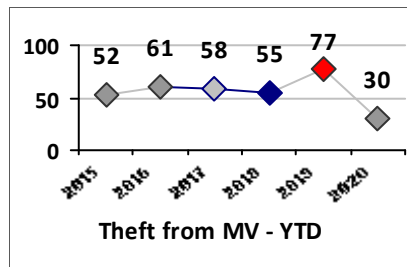

Part I Crime - Comparison Report

Providence Police Department

Through 5/3/2020
Week 18

District 2

4 Week Trend
4/6/2020 - 5/3/2020

Past 28 Days
4/6/2020 - 5/3/2020

Year to Date
January 1 - May 3

Violent Crime	Current Week	Last Week	Wk 16	Wk 15	Past 28 Days	Past 28 Days LY	Chg.	Current Year	Last Year	Chg.	Wght. 5yr Avg	Chg.
Homicide	0	0	0	0	0	1	--	0	1	-100%	0	--
Sex Offenses, Forcible*	0	0	0	0	0	4	--	6	8	-25%	13	-54%
Robbery Other	0	0	0	0	0	1	--	6	7	-14%	10	-40%
Robbery W Firearm	0	1	0	1	2	0	--	2	4	-50%	6	-67%
Agg. Assault	2	2	1	1	6	2	200%	27	22	23%	21	29%
Agg. Assault W Firearm	0	1	0	1	2	0	--	2	4	-50%	10	-80%
Total	2	4	1	3	10	8	25%	43	46	-7%	59	-27%

Property Crime	Current Week	Last Week	Wk 16	Wk 15	Past 28 Days	Past 28 Days LY	Chg.	Current Year	Last Year	Chg.	Wght. 5yr Avg	Chg.
Burglary	1	2	1	1	5	5	0%	18	19	-5%	34	-47%
MV Theft	0	0	0	1	1	6	-83%	20	26	-23%	34	-41%
Larceny from MV	0	1	3	0	4	16	-75%	30	77	-61%	64	-53%
Larceny**	1	3	3	3	10	23	-57%	61	79	-23%	87	-30%
Total	2	6	7	5	20	50	-60%	129	201	-36%	218	-41%

Other Crime	Current Week	Last Week	Wk 16	Wk 15	Past 28 Days	Past 28 Days LY	Chg.	Current Year	Last Year	Chg.	Wght. 5yr Avg	Chg.
Assault Other	5	2	3	2	12	22	-45%	95	105	-10%	106	-10%
Vandalism	1	5	4	3	13	15	-13%	65	72	-10%	83	-22%
Drug Offenses	2	0	0	0	2	11	-82%	45	50	-10%	44	2%
Weapons Offenses	6	0	0	3	9	1	800%	19	25	-24%	24	-21%
Liquor Law Violations	0	0	0	0	0	0	--	0	0	0%	0	--
Total	14	7	7	8	36	49	-27%	224	252	-11%	257	-13%

Figures are preliminary and subject to further analysis and revision

* Sex Offenses, Forcible includes forcible rape, forcible sodomy, forcible fondling, sexual assault with an object

** Larceny includes shoplifting, pickpocket, pursesnatch, from building, bicycles, motor vehicle parts or accessories, and other.