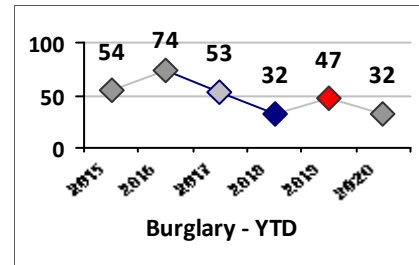

Part I Crime - Comparison Report

Providence Police Department

Through 5/3/2020
Week 18

District 5

	4 Week Trend 4/6/2020 - 5/3/2020				Past 28 Days 4/6/2020 - 5/3/2020			Year to Date January 1 - May 3				
	Current Week	Last Week	Wk 16	Wk 15	Past 28 Days	Past 28 Days LY	Chg.	Current Year	Last Year	Chg.	Wght. 5yr Avg	Chg.
Violent Crime												
Homicide	0	0	0	0	0	0	--	0	0	0%	0	--
Sex Offenses, Forcible*	0	2	0	0	2	2	0%	6	14	-57%	11	-45%
Robbery Other	0	0	1	0	1	4	-75%	8	10	-20%	12	-33%
Robbery W Firearm	0	0	1	0	1	1	0%	4	6	-33%	4	0%
Agg. Assault	1	0	0	0	1	6	-83%	23	31	-26%	25	-8%
Agg. Assault W Firearm	0	0	0	0	0	1	--	1	5	-80%	5	-80%
Total	1	2	2	0	5	14	-64%	42	66	-36%	58	-28%
Property Crime												
Burglary	1	0	1	3	5	10	-50%	32	47	-32%	48	-33%
MV Theft	0	0	0	0	0	8	--	13	23	-43%	31	-58%
Larceny from MV	2	3	3	0	8	5	60%	66	45	47%	50	32%
Larceny**	0	3	6	4	13	12	8%	67	65	3%	71	-6%
Total	3	6	10	7	26	35	-26%	178	180	-1%	199	-11%
Other Crime												
Assault Other	3	2	2	2	9	21	-57%	82	75	9%	97	-15%
Vandalism	4	2	6	1	13	31	-58%	73	87	-16%	95	-23%
Drug Offenses	0	1	0	0	1	10	-90%	27	42	-36%	54	-50%
Weapons Offenses	0	6	0	0	6	2	200%	27	17	59%	14	93%
Liquor Law Violations	0	0	0	0	0	0	--	0	0	0%	0	--
Total	7	11	8	3	29	64	-55%	209	221	-5%	260	-20%

Figures are preliminary and subject to further analysis and revision

* Sex Offenses, Forcible includes forcible rape, forcible sodomy, forcible fondling, sexual assault with an object

** Larceny includes shoplifting, pickpocket, pursesnatch, from building, bicycles, motor vehicle parts or accessories, and other.