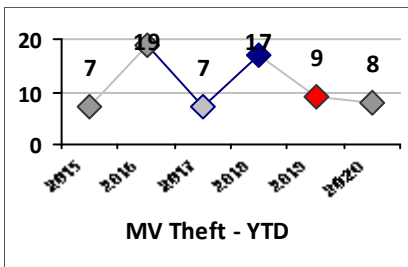

Part I Crime - Comparison Report

Providence Police Department

Through 5/3/2020
Week 18

District 3											
4 Week Trend 4/6/2020 - 5/3/2020				Past 28 Days 4/6/2020 - 5/3/2020				Year to Date January 1 - May 3			

Violent Crime	Current Week	Last Week	Wk 16	Wk 15	Past 28 Days	Past 28 Days LY	Chg.	Current Year	Last Year	Chg.	Wght. 5yr Avg	Chg.
Homicide	0	0	0	0	0	0	--	1	0	100%	0	--
Sex Offenses, Forcible*	0	0	0	0	0	0	--	1	3	-67%	3	-67%
Robbery Other	0	0	0	0	0	0	--	1	0	100%	1	0%
Robbery W Firearm	0	0	0	0	0	2	--	2	4	-50%	2	0%
Agg. Assault	1	0	3	0	4	1	300%	6	4	50%	5	20%
Agg. Assault W Firearm	0	0	0	0	0	0	--	2	3	-33%	3	-33%
Total	1	0	3	0	4	3	33%	13	14	-7%	14	-7%

Property Crime	Current Week	Last Week	Wk 16	Wk 15	Past 28 Days	Past 28 Days LY	Chg.	Current Year	Last Year	Chg.	Wght. 5yr Avg	Chg.
Burglary	1	0	0	1	2	6	-67%	9	13	-31%	16	-44%
MV Theft	0	1	3	0	4	0	--	8	9	-11%	12	-33%
Larceny from MV	1	0	0	1	2	5	-60%	15	39	-62%	33	-55%
Larceny**	1	0	0	2	3	6	-50%	28	39	-28%	40	-30%
Total	3	1	3	4	11	17	-35%	60	100	-40%	100	-40%

Other Crime	Current Week	Last Week	Wk 16	Wk 15	Past 28 Days	Past 28 Days LY	Chg.	Current Year	Last Year	Chg.	Wght. 5yr Avg	Chg.
Assault Other	1	2	2	0	5	12	-58%	38	40	-5%	39	-3%
Vandalism	3	0	3	1	7	6	17%	31	28	11%	33	-6%
Drug Offenses	1	1	0	0	2	0	--	8	17	-53%	23	-65%
Weapons Offenses	0	0	0	0	0	2	--	3	7	-57%	7	-57%
Liquor Law Violations	0	0	0	0	0	0	--	0	0	0%	0	--
Total	5	3	5	1	14	20	-30%	80	92	-13%	101	-21%

Figures are preliminary and subject to further analysis and revision

* Sex Offenses, Forcible includes forcible rape, forcible sodomy, forcible fondling, sexual assault with an object

** Larceny includes shoplifting, pickpocket, pursesnatch, from building, bicycles, motor vehicle parts or accessories, and other.