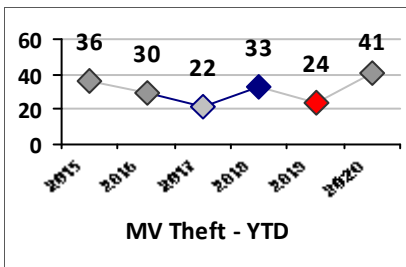

Part I Crime - Comparison Report

Providence Police Department

Through 5/3/2020
Week 18

District 7

4 Week Trend
4/6/2020 - 5/3/2020

Past 28 Days
4/6/2020 - 5/3/2020

Year to Date
January 1 - May 3

Violent Crime	Current Week	Last Week	Wk 16	Wk 15	Past 28 Days	Past 28 Days LY	Chg.	Current Year	Last Year	Chg.	Wght. 5yr Avg	Chg.
Homicide	0	0	0	0	0	0	--	0	0	0%	0	--
Sex Offenses, Forcible*	0	0	1	0	1	1	0%	4	6	-33%	9	-56%
Robbery Other	0	0	0	0	0	1	--	6	4	50%	7	-14%
Robbery W Firearm	0	0	0	1	1	2	-50%	7	3	133%	4	75%
Agg. Assault	4	0	1	0	5	5	0%	21	17	24%	24	-13%
Agg. Assault W Firearm	0	0	0	0	0	2	--	2	3	-33%	7	-71%
Total	4	0	2	1	7	11	-36%	40	33	21%	51	-22%

Property Crime	Current Week	Last Week	Wk 16	Wk 15	Past 28 Days	Past 28 Days LY	Chg.	Current Year	Last Year	Chg.	Wght. 5yr Avg	Chg.
Burglary	1	1	1	1	4	8	-50%	25	20	25%	46	-46%
MV Theft	1	1	3	4	9	2	350%	41	24	71%	28	46%
Larceny from MV	1	5	4	3	13	9	44%	90	61	48%	81	11%
Larceny**	7	4	6	7	24	26	-8%	126	99	27%	108	17%
Total	10	11	14	15	50	45	11%	282	204	38%	261	8%

Other Crime	Current Week	Last Week	Wk 16	Wk 15	Past 28 Days	Past 28 Days LY	Chg.	Current Year	Last Year	Chg.	Wght. 5yr Avg	Chg.
Assault Other	5	2	5	3	15	28	-46%	101	93	9%	111	-9%
Vandalism	7	6	6	2	21	22	-5%	115	102	13%	119	-3%
Drug Offenses	0	0	0	0	0	3	--	22	28	-21%	42	-48%
Weapons Offenses	1	0	0	0	1	6	-83%	7	32	-78%	28	-75%
Liquor Law Violations	0	0	0	0	0	1	--	2	11	-82%	24	-92%
Total	13	8	11	5	37	60	-38%	247	266	-7%	323	-24%

Figures are preliminary and subject to further analysis and revision

* Sex Offenses, Forcible includes forcible rape, forcible sodomy, forcible fondling, sexual assault with an object

** Larceny includes shoplifting, pickpocket, pursesnatch, from building, bicycles, motor vehicle parts or accessories, and other.