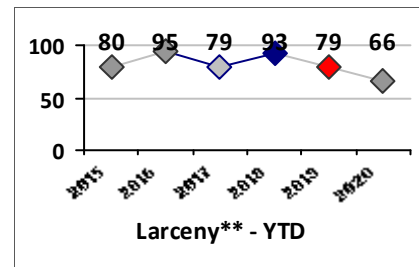

Part I Crime - Comparison Report

Providence Police Department

Through 5/3/2020
Week 18

District 4

4 Week Trend
4/6/2020 - 5/3/2020

Past 28 Days
4/6/2020 - 5/3/2020

Year to Date
January 1 - May 3

Violent Crime	Current Week	Last Week	Wk 16	Wk 15	Past 28 Days	Past 28 Days LY	Chg.	Current Year	Last Year	Chg.	Wght. 5yr Avg	Chg.
Homicide	0	0	0	0	0	0	--	0	1	-100%	1	--
Sex Offenses, Forcible*	0	0	0	0	0	2	--	3	13	-77%	15	-80%
Robbery Other	1	1	0	0	2	3	-33%	6	15	-60%	18	-67%
Robbery W Firearm	0	0	0	0	0	1	--	2	5	-60%	6	-67%
Agg. Assault	2	1	3	0	6	9	-33%	33	26	27%	23	43%
Agg. Assault W Firearm	1	0	0	0	1	1	0%	3	5	-40%	4	-25%
Total	4	2	3	0	9	16	-44%	47	65	-28%	67	-30%

Property Crime	Current Week	Last Week	Wk 16	Wk 15	Past 28 Days	Past 28 Days LY	Chg.	Current Year	Last Year	Chg.	Wght. 5yr Avg	Chg.
Burglary	2	0	0	0	2	15	-87%	48	54	-11%	46	4%
MV Theft	1	2	0	0	3	12	-75%	19	31	-39%	32	-41%
Larceny from MV	5	5	3	3	16	12	33%	99	88	13%	124	-20%
Larceny**	3	8	3	4	18	29	-38%	66	79	-16%	85	-22%
Total	11	15	6	7	39	68	-43%	232	252	-8%	288	-19%

Other Crime	Current Week	Last Week	Wk 16	Wk 15	Past 28 Days	Past 28 Days LY	Chg.	Current Year	Last Year	Chg.	Wght. 5yr Avg	Chg.
Assault Other	3	3	1	2	9	29	-69%	103	122	-16%	115	-10%
Vandalism	4	2	7	3	16	16	0%	63	70	-10%	96	-34%
Drug Offenses	0	1	0	0	1	10	-90%	72	75	-4%	69	4%
Weapons Offenses	0	0	0	0	0	1	--	14	21	-33%	23	-39%
Liquor Law Violations	0	0	0	0	0	0	--	0	4	-100%	2	--
Total	7	6	8	5	26	56	-54%	252	292	-14%	305	-17%

Figures are preliminary and subject to further analysis and revision

* Sex Offenses, Forcible includes forcible rape, forcible sodomy, forcible fondling, sexual assault with an object

** Larceny includes shoplifting, pickpocket, pursesnatch, from building, bicycles, motor vehicle parts or accessories, and other.