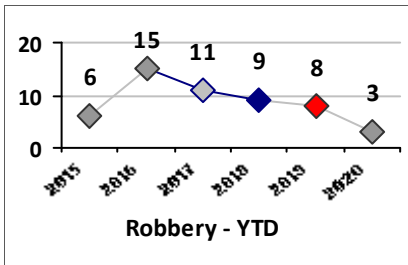

Part I Crime - Comparison Report

Providence Police Department

Through 5/3/2020
Week 18

District 6

4 Week Trend
4/6/2020 - 5/3/2020

Past 28 Days
4/6/2020 - 5/3/2020

Year to Date
January 1 - May 3

Violent Crime	Current Week	Last Week	Wk 16	Wk 15	Past 28 Days	Past 28 Days LY	Chg.	Current Year	Last Year	Chg.	Wght. 5yr Avg	Chg.
Homicide	0	0	0	0	0	0	--	0	2	-100%	1	--
Sex Offenses, Forcible*	0	0	1	0	1	3	-67%	9	5	80%	5	80%
Robbery Other	0	0	0	0	0	1	--	2	6	-67%	7	-71%
Robbery W Firearm	0	0	1	0	1	0	--	1	2	-50%	3	-67%
Agg. Assault	0	2	1	1	4	0	--	10	8	25%	11	-9%
Agg. Assault W Firearm	0	0	0	0	0	1	--	3	3	0%	3	0%
Total	0	2	3	1	6	5	20%	25	26	-4%	29	-14%

Property Crime	Current Week	Last Week	Wk 16	Wk 15	Past 28 Days	Past 28 Days LY	Chg.	Current Year	Last Year	Chg.	Wght. 5yr Avg	Chg.
Burglary	0	2	0	1	3	6	-50%	22	21	5%	33	-33%
MV Theft	1	1	1	0	3	10	-70%	24	30	-20%	32	-25%
Larceny from MV	2	8	2	3	15	14	7%	61	61	0%	51	20%
Larceny**	2	6	6	7	21	17	24%	76	70	9%	75	1%
Total	5	17	9	11	42	47	-11%	183	182	1%	191	-4%

Other Crime	Current Week	Last Week	Wk 16	Wk 15	Past 28 Days	Past 28 Days LY	Chg.	Current Year	Last Year	Chg.	Wght. 5yr Avg	Chg.
Assault Other	2	1	5	0	8	18	-56%	58	68	-15%	73	-21%
Vandalism	4	0	3	3	10	14	-29%	66	62	6%	66	0%
Drug Offenses	0	0	1	1	2	5	-60%	24	16	50%	20	20%
Weapons Offenses	0	0	0	0	0	2	--	9	6	50%	9	0%
Liquor Law Violations	0	0	0	0	0	0	--	0	1	-100%	1	--
Total	6	1	9	4	20	39	-49%	157	153	3%	169	-7%

Figures are preliminary and subject to further analysis and revision

* Sex Offenses, Forcible includes forcible rape, forcible sodomy, forcible fondling, sexual assault with an object

** Larceny includes shoplifting, pickpocket, pursesnatch, from building, bicycles, motor vehicle parts or accessories, and other.