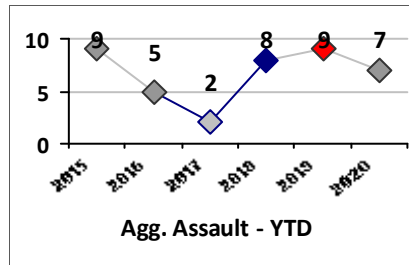

Part I Crime - Comparison Report

Providence Police Department

Through 5/3/2020
Week 18

District 8

4 Week Trend
4/6/2020 - 5/3/2020

Past 28 Days
4/6/2020 - 5/3/2020

Year to Date
January 1 - May 3

Violent Crime	Current Week	Last Week	Wk 16	Wk 15	Past 28 Days	Past 28 Days LY	Chg.	Current Year	Last Year	Chg.	Wght. 5yr Avg	Chg.
Homicide	0	0	0	0	0	0	--	0	0	0%	0	--
Sex Offenses, Forcible*	0	0	0	0	0	0	--	1	9	-89%	5	-80%
Robbery Other	0	1	0	0	1	2	-50%	2	2	0%	1	100%
Robbery W Firearm	0	0	0	0	0	0	--	1	0	100%	0	--
Agg. Assault	0	0	0	0	0	1	--	5	7	-29%	5	0%
Agg. Assault W Firearm	0	1	0	0	1	0	--	2	2	0%	2	0%
Total	0	2	0	0	2	3	-33%	11	20	-45%	12	-8%

Property Crime	Current Week	Last Week	Wk 16	Wk 15	Past 28 Days	Past 28 Days LY	Chg.	Current Year	Last Year	Chg.	Wght. 5yr Avg	Chg.
Burglary	0	0	0	0	0	3	--	5	11	-55%	26	-81%
MV Theft	0	1	0	0	1	2	-50%	4	4	0%	8	-50%
Larceny from MV	0	3	3	6	12	4	200%	43	44	-2%	50	-14%
Larceny**	1	2	1	2	6	9	-33%	44	38	16%	40	10%
Total	1	6	4	8	19	18	6%	96	97	-1%	123	-22%

Other Crime	Current Week	Last Week	Wk 16	Wk 15	Past 28 Days	Past 28 Days LY	Chg.	Current Year	Last Year	Chg.	Wght. 5yr Avg	Chg.
Assault Other	0	2	0	0	2	5	-60%	14	29	-52%	29	-52%
Vandalism	0	1	2	1	4	3	33%	33	31	6%	38	-13%
Drug Offenses	0	0	0	0	0	0	--	4	0	400%	5	-20%
Weapons Offenses	0	0	0	0	0	0	--	2	2	0%	4	-50%
Liquor Law Violations	0	0	0	0	0	0	--	0	0	0%	0	--
Total	0	3	2	1	6	8	-25%	53	62	-15%	75	-29%

Figures are preliminary and subject to further analysis and revision

* Sex Offenses, Forcible includes forcible rape, forcible sodomy, forcible fondling, sexual assault with an object

** Larceny includes shoplifting, pickpocket, pursesnatch, from building, bicycles, motor vehicle parts or accessories, and other.