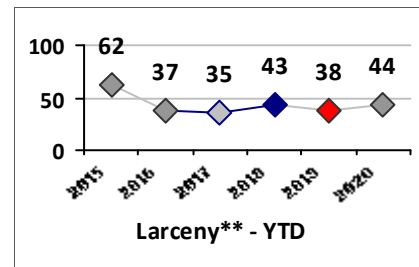

Part I Crime - Comparison Report

Providence Police Department

Through 5/3/2020
Week 18

District 8

4 Week Trend
4/6/2020 - 5/3/2020

Past 28 Days
4/6/2020 - 5/3/2020

Year to Date
January 1 - May 3

Violent Crime	Current Week	Last Week	Wk 16	Wk 15	Past 28 Days	Past 28 Days LY	Chg.	Current Year	Last Year	Chg.	Wght. 5yr Avg	Chg.
Homicide	0	0	0	0	0	0	--	0	0	0%	0	--
Sex Offenses, Forcible*	0	0	0	0	0	0	--	1	9	-89%	5	-80%
Robbery Other	0	1	0	0	1	2	-50%	2	2	0%	1	100%
Robbery W Firearm	0	0	0	0	0	0	--	1	0	100%	0	--
Agg. Assault	0	0	0	0	0	1	--	5	7	-29%	5	0%
Agg. Assault W Firearm	0	1	0	0	1	0	--	2	2	0%	2	0%
Total	0	2	0	0	2	3	-33%	11	20	-45%	12	-8%

Property Crime	Current Week	Last Week	Wk 16	Wk 15	Past 28 Days	Past 28 Days LY	Chg.	Current Year	Last Year	Chg.	Wght. 5yr Avg	Chg.
Burglary	0	0	0	0	0	3	--	5	11	-55%	26	-81%
MV Theft	0	1	0	0	1	2	-50%	4	4	0%	8	-50%
Larceny from MV	0	3	3	6	12	4	200%	43	44	-2%	50	-14%
Larceny**	1	2	1	2	6	9	-33%	44	38	16%	40	10%
Total	1	6	4	8	19	18	6%	96	97	-1%	123	-22%

Other Crime	Current Week	Last Week	Wk 16	Wk 15	Past 28 Days	Past 28 Days LY	Chg.	Current Year	Last Year	Chg.	Wght. 5yr Avg	Chg.
Assault Other	0	2	0	0	2	5	-60%	14	29	-52%	29	-52%
Vandalism	0	1	2	1	4	3	33%	33	31	6%	38	-13%
Drug Offenses	0	0	0	0	0	0	--	4	0	400%	5	-20%
Weapons Offenses	0	0	0	0	0	0	--	2	2	0%	4	-50%
Liquor Law Violations	0	0	0	0	0	0	--	0	0	0%	0	--
Total	0	3	2	1	6	8	-25%	53	62	-15%	75	-29%

Figures are preliminary and subject to further analysis and revision

* Sex Offenses, Forcible includes forcible rape, forcible sodomy, forcible fondling, sexual assault with an object

** Larceny includes shoplifting, pickpocket, pursesnatch, from building, bicycles, motor vehicle parts or accessories, and other.