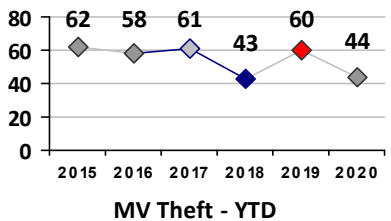

Part I Crime - Comparison Report

Providence Police Department

Through 9/20/2020
Week 38

District 4

	4 Week Trend 8/24/2020 - 9/20/2020				Past 28 Days 8/24/2020 - 9/20/2020			Year to Date January 1 - September 20				
	Current Week	Last Week	Wk 36	Wk 35	Past 28 Days	Past 28 Days LY	Chg.	Current Year	Last Year	Chg.	Wght. 5yr Avg	Chg.
Violent Crime												
Homicide	0	0	0	0	0	0	--	2	3	-33%	2	0%
Sex Offenses, Forcible*	0	1	0	0	1	3	-67%	7	30	-77%	36	-81%
Robbery Other	4	1	0	0	5	7	-29%	21	35	-40%	37	-43%
Robbery W Firearm	0	0	0	1	1	2	-50%	7	10	-30%	11	-36%
Agg. Assault	0	4	0	0	4	7	-43%	76	49	55%	52	46%
Agg. Assault W Firearm	0	0	0	2	2	0	--	8	17	-53%	15	-47%
Total	4	6	0	3	13	19	-32%	121	144	-16%	153	-21%
Property Crime												
Burglary	1	1	2	2	6	5	20%	100	98	2%	105	-5%
MV Theft	4	2	4	1	11	6	83%	61	68	-10%	65	-6%
Larceny from MV	2	11	8	4	25	14	79%	186	177	5%	264	-30%
Larceny**	3	5	6	2	16	29	-45%	147	201	-27%	198	-26%
Total	10	19	20	9	58	54	7%	494	544	-9%	632	-22%
Other Crime												
Assault Other	2	6	14	4	26	37	-30%	232	267	-13%	268	-13%
Vandalism	5	7	8	8	28	23	22%	184	215	-14%	232	-21%
Drug Offenses	0	1	0	0	1	13	-92%	82	157	-48%	145	-43%
Weapons Offenses	0	0	2	0	2	3	-33%	27	36	-25%	45	-40%
Liquor Law Violations	0	0	0	0	0	0	--	0	4	-100%	3	--
Total	7	14	24	12	57	76	-25%	525	679	-23%	692	-24%

Figures are preliminary and subject to further analysis and revision

* Sex Offenses, Forcible includes forcible rape, forcible sodomy, forcible fondling, sexual assault with an object

** Larceny includes shoplifting, pickpocket, pursesnatch, from building, bicycles, motor vehicle parts or accessories, and other.