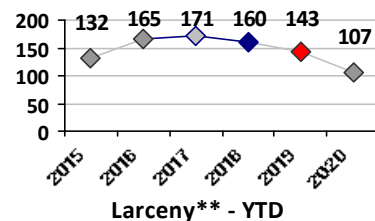

Part I Crime - Comparison Report

Providence Police Department

Through 9/20/2020
Week 38

District 2

4 Week Trend
8/24/2020 - 9/20/2020

Past 28 Days
8/24/2020 - 9/20/2020

Year to Date
January 1 - September 20

Violent Crime	Current Week	Last Week	Wk 36	Wk 35	Past 28 Days	Past 28 Days LY	Chg.	Current Year	Last Year	Chg.	Wght. 5yr Avg	Chg.
Homicide	0	0	0	0	0	0	--	0	1	-100%	2	--
Sex Offenses, Forcible*	0	0	0	0	0	7	--	13	30	-57%	31	-58%
Robbery Other	0	1	0	0	1	2	-50%	8	18	-56%	23	-65%
Robbery W Firearm	0	0	0	0	0	1	--	3	7	-57%	9	-67%
Agg. Assault	0	4	1	1	6	4	50%	65	62	5%	55	18%
Agg. Assault W Firearm	2	0	0	2	4	2	100%	19	16	19%	23	-17%
Total	2	5	1	3	11	16	-31%	108	134	-19%	142	-24%

Property Crime	Current Week	Last Week	Wk 36	Wk 35	Past 28 Days	Past 28 Days LY	Chg.	Current Year	Last Year	Chg.	Wght. 5yr Avg	Chg.
Burglary	2	4	1	1	8	8	0%	56	67	-16%	86	-35%
MV Theft	3	1	1	1	6	9	-33%	39	56	-30%	65	-40%
Larceny from MV	4	1	0	2	7	15	-53%	73	150	-51%	138	-47%
Larceny**	3	6	3	3	15	19	-21%	128	172	-26%	189	-32%
Total	12	12	5	7	36	51	-29%	296	445	-33%	477	-38%

Other Crime	Current Week	Last Week	Wk 36	Wk 35	Past 28 Days	Past 28 Days LY	Chg.	Current Year	Last Year	Chg.	Wght. 5yr Avg	Chg.
Assault Other	6	8	9	9	32	25	28%	228	248	-8%	248	-8%
Vandalism	6	4	1	4	15	14	7%	157	156	1%	183	-14%
Drug Offenses	0	0	0	2	2	8	-75%	71	91	-22%	96	-26%
Weapons Offenses	0	0	3	0	3	10	-70%	43	52	-17%	55	-22%
Liquor Law Violations	0	0	0	0	0	0	--	1	0	100%	0	--
Total	12	12	13	15	52	57	-9%	500	547	-9%	583	-14%

Figures are preliminary and subject to further analysis and revision

* Sex Offenses, Forcible includes forcible rape, forcible sodomy, forcible fondling, sexual assault with an object

** Larceny includes shoplifting, pickpocket, pursesnatch, from building, bicycles, motor vehicle parts or accessories, and other.