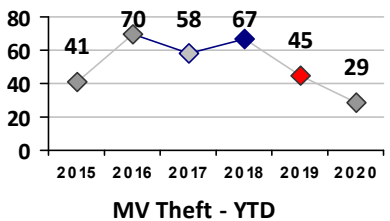

Part I Crime - Comparison Report

Providence Police Department

Through 9/20/2020
Week 38

District 2

4 Week Trend
8/24/2020 - 9/20/2020

Past 28 Days
8/24/2020 - 9/20/2020

Year to Date
January 1 - September 20

Violent Crime	Current Week	Last Week	Wk 36	Wk 35	Past 28 Days	Past 28 Days LY	Chg.	Current Year	Last Year	Chg.	Wght. 5yr Avg	Chg.
Homicide	0	0	0	0	0	0	--	0	1	-100%	2	--
Sex Offenses, Forcible*	0	0	0	0	0	7	--	13	30	-57%	31	-58%
Robbery Other	0	1	0	0	1	2	-50%	8	18	-56%	23	-65%
Robbery W Firearm	0	0	0	0	0	1	--	3	7	-57%	9	-67%
Agg. Assault	0	4	1	1	6	4	50%	65	62	5%	55	18%
Agg. Assault W Firearm	2	0	0	2	4	2	100%	19	16	19%	23	-17%
Total	2	5	1	3	11	16	-31%	108	134	-19%	142	-24%

Property Crime	Current Week	Last Week	Wk 36	Wk 35	Past 28 Days	Past 28 Days LY	Chg.	Current Year	Last Year	Chg.	Wght. 5yr Avg	Chg.
Burglary	2	4	1	1	8	8	0%	56	67	-16%	86	-35%
MV Theft	3	1	1	1	6	9	-33%	39	56	-30%	65	-40%
Larceny from MV	4	1	0	2	7	15	-53%	73	150	-51%	138	-47%
Larceny**	3	6	3	3	15	19	-21%	128	172	-26%	189	-32%
Total	12	12	5	7	36	51	-29%	296	445	-33%	477	-38%

Other Crime	Current Week	Last Week	Wk 36	Wk 35	Past 28 Days	Past 28 Days LY	Chg.	Current Year	Last Year	Chg.	Wght. 5yr Avg	Chg.
Assault Other	6	8	9	9	32	25	28%	228	248	-8%	248	-8%
Vandalism	6	4	1	4	15	14	7%	157	156	1%	183	-14%
Drug Offenses	0	0	0	2	2	8	-75%	71	91	-22%	96	-26%
Weapons Offenses	0	0	3	0	3	10	-70%	43	52	-17%	55	-22%
Liquor Law Violations	0	0	0	0	0	0	--	1	0	100%	0	--
Total	12	12	13	15	52	57	-9%	500	547	-9%	583	-14%

Figures are preliminary and subject to further analysis and revision

* Sex Offenses, Forcible includes forcible rape, forcible sodomy, forcible fondling, sexual assault with an object

** Larceny includes shoplifting, pickpocket, pursesnatch, from building, bicycles, motor vehicle parts or accessories, and other.