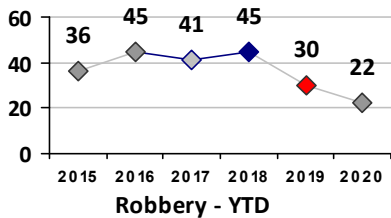

Part I Crime - Comparison Report

Providence Police Department

Through 9/20/2020
Week 38

District 4

	4 Week Trend 8/24/2020 - 9/20/2020				Past 28 Days 8/24/2020 - 9/20/2020			Year to Date January 1 - September 20				
	Current Week	Last Week	Wk 36	Wk 35	Past 28 Days	Past 28 Days LY	Chg.	Current Year	Last Year	Chg.	Wght. 5yr Avg	Chg.
Violent Crime												
Homicide	0	0	0	0	0	0	--	2	3	-33%	2	0%
Sex Offenses, Forcible*	0	1	0	0	1	3	-67%	7	30	-77%	36	-81%
Robbery Other	4	1	0	0	5	7	-29%	21	35	-40%	37	-43%
Robbery W Firearm	0	0	0	1	1	2	-50%	7	10	-30%	11	-36%
Agg. Assault	0	4	0	0	4	7	-43%	76	49	55%	52	46%
Agg. Assault W Firearm	0	0	0	2	2	0	--	8	17	-53%	15	-47%
Total	4	6	0	3	13	19	-32%	121	144	-16%	153	-21%
Property Crime												
Burglary	1	1	2	2	6	5	20%	100	98	2%	105	-5%
MV Theft	4	2	4	1	11	6	83%	61	68	-10%	65	-6%
Larceny from MV	2	11	8	4	25	14	79%	186	177	5%	264	-30%
Larceny**	3	5	6	2	16	29	-45%	147	201	-27%	198	-26%
Total	10	19	20	9	58	54	7%	494	544	-9%	632	-22%
Other Crime												
Assault Other	2	6	14	4	26	37	-30%	232	267	-13%	268	-13%
Vandalism	5	7	8	8	28	23	22%	184	215	-14%	232	-21%
Drug Offenses	0	1	0	0	1	13	-92%	82	157	-48%	145	-43%
Weapons Offenses	0	0	2	0	2	3	-33%	27	36	-25%	45	-40%
Liquor Law Violations	0	0	0	0	0	0	--	0	4	-100%	3	--
Total	7	14	24	12	57	76	-25%	525	679	-23%	692	-24%

Figures are preliminary and subject to further analysis and revision

* Sex Offenses, Forcible includes forcible rape, forcible sodomy, forcible fondling, sexual assault with an object

** Larceny includes shoplifting, pickpocket, pursesnatch, from building, bicycles, motor vehicle parts or accessories, and other.