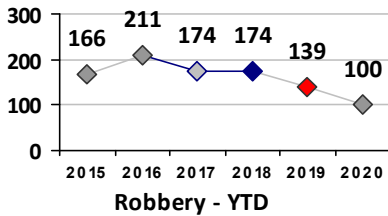

Through 9/20/2020
Week 38

Citywide											
4 Week Trend 8/24/2020 - 9/20/2020				Past 28 Days 8/24/2020 - 9/20/2020				Year to Date January 1 - September 20			

Violent Crime	Current Week	Last Week	Wk 36	Wk 35	Past 28 Days	Past 28 Days LY	Chg.	Current Year	Last Year	Chg.	Wght. 5yr Avg	Chg.
Homicide	1	0	0	0	1	0	100%	11	11	0%	9	22%
Sex Offenses, Forcible*	1	1	1	3	6	18	-67%	78	155	-50%	164	-52%
Robbery W Firearm	0	0	0	2	2	4	-50%	33	46	-28%	56	-41%
Robbery Other	7	6	0	0	13	18	-28%	86	131	-34%	146	-41%
Agg. Assault W Firearm	7	3	0	9	19	2	850%	82	70	17%	96	-15%
Agg. Assault	8	10	10	9	37	38	-3%	336	311	8%	305	10%
Total	24	20	11	23	78	80	-3%	626	724	-14%	776	-19%

Property Crime	Current Week	Last Week	Wk 36	Wk 35	Past 28 Days	Past 28 Days LY	Chg.	Current Year	Last Year	Chg.	Wght. 5yr Avg	Chg.
Burglary	7	19	13	12	51	68	-25%	528	540	-2%	687	-23%
MV Theft	13	17	14	8	52	40	30%	346	373	-7%	417	-17%
Larceny from MV	21	32	27	39	119	168	-29%	1046	1335	-22%	1421	-26%
Larceny**	35	48	42	41	166	196	-15%	1456	1749	-17%	1762	-17%
Total	76	116	96	100	388	472	-18%	3376	3997	-16%	4286	-21%

Other Crime	Current Week	Last Week	Wk 36	Wk 35	Past 28 Days	Past 28 Days LY	Chg.	Current Year	Last Year	Chg.	Wght. 5yr Avg	Chg.
Assault Other	28	41	48	48	165	180	-8%	1332	1477	-10%	1555	-14%
Vandalism	30	43	35	40	148	175	-15%	1368	1368	0%	1512	-10%
Weapons Offenses	1	0	7	5	13	28	-54%	218	239	-9%	257	-15%
Drug Offenses	2	10	4	4	20	59	-66%	347	574	-40%	629	-45%
Liquor Law Violations	0	0	0	0	0	9	-900%	6	26	-77%	59	-90%
Total	61	94	94	97	346	451	-23%	3271	3684	-11%	4012	-18%

Figures are preliminary and subject to further analysis and revision

* Sex Offenses, Forcible includes forcible rape, forcible sodomy, forcible fondling, sexual assault with an object

** Larceny includes shoplifting, pickpocket, pursesnatch, from building, bicycles, motor vehicle parts or accessories, and other.