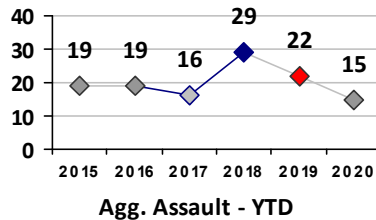

Part I Crime - Comparison Report

Providence Police Department

Through 9/20/2020
Week 38

District 1

4 Week Trend
8/24/2020 - 9/20/2020

Past 28 Days
8/24/2020 - 9/20/2020

Year to Date
January 1 - September 20

Violent Crime	Current Week	Last Week	Wk 36	Wk 35	Past 28 Days	Past 28 Days LY	Chg.	Current Year	Last Year	Chg.	Wght. 5yr Avg	Chg.
Homicide	1	0	0	0	1	0	--	1	0	100%	0	--
Sex Offenses, Forcible*	0	0	0	0	0	1	--	3	18	-83%	15	-80%
Robbery Other	0	2	0	0	2	3	-33%	12	13	-8%	17	-29%
Robbery W Firearm	0	0	0	0	0	0	--	1	0	100%	1	0%
Agg. Assault	2	0	0	1	3	6	-50%	18	29	-38%	25	-28%
Agg. Assault W Firearm	0	0	0	0	0	0	--	0	0	0%	3	--
Total	3	2	0	1	6	10	-40%	35	60	-42%	60	-42%

Property Crime	Current Week	Last Week	Wk 36	Wk 35	Past 28 Days	Past 28 Days LY	Chg.	Current Year	Last Year	Chg.	Wght. 5yr Avg	Chg.
Burglary	0	3	0	0	3	1	200%	53	14	279%	12	342%
MV Theft	2	0	1	0	3	3	0%	24	29	-17%	28	-14%
Larceny from MV	0	0	4	1	5	11	-55%	51	111	-54%	123	-59%
Larceny**	4	6	6	2	18	38	-53%	199	312	-36%	312	-36%
Total	6	9	11	3	29	53	-45%	327	466	-30%	474	-31%

Other Crime	Current Week	Last Week	Wk 36	Wk 35	Past 28 Days	Past 28 Days LY	Chg.	Current Year	Last Year	Chg.	Wght. 5yr Avg	Chg.
Assault Other	1	1	3	2	7	18	-61%	82	139	-41%	144	-43%
Vandalism	3	6	2	0	11	7	57%	116	78	49%	98	18%
Drug Offenses	0	1	1	0	2	6	-67%	21	31	-32%	48	-56%
Weapons Offenses	1	0	0	0	1	1	0%	9	16	-44%	20	-55%
Liquor Law Violations	0	0	0	0	0	0	--	0	1	-100%	8	--
Total	5	8	6	2	21	32	-34%	228	265	-14%	318	-28%

Figures are preliminary and subject to further analysis and revision

* Sex Offenses, Forcible includes forcible rape, forcible sodomy, forcible fondling, sexual assault with an object

** Larceny includes shoplifting, pickpocket, pursesnatch, from building, bicycles, motor vehicle parts or accessories, and other.