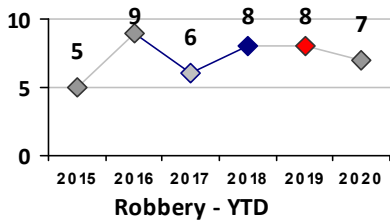

Part I Crime - Comparison Report

Providence Police Department

Through 9/20/2020
Week 38

District 3										
4 Week Trend 8/24/2020 - 9/20/2020				Past 28 Days 8/24/2020 - 9/20/2020			Year to Date January 1 - September 20			

Violent Crime	Current Week	Last Week	Wk 36	Wk 35	Past 28 Days	Past 28 Days LY	Chg.	Current Year	Last Year	Chg.	Wght. 5yr Avg	Chg.
Homicide	0	0	0	0	0	0	--	3	1	200%	1	200%
Sex Offenses, Forcible*	0	0	0	0	0	2	--	4	8	-50%	8	-50%
Robbery Other	1	1	0	0	2	2	0%	7	3	133%	4	75%
Robbery W Firearm	0	0	0	0	0	0	--	2	7	-71%	7	-71%
Agg. Assault	0	0	1	0	1	3	-67%	11	14	-21%	14	-21%
Agg. Assault W Firearm	0	0	0	1	1	0	--	5	6	-17%	7	-29%
Total	1	1	1	1	4	7	-43%	32	39	-18%	40	-20%

Property Crime	Current Week	Last Week	Wk 36	Wk 35	Past 28 Days	Past 28 Days LY	Chg.	Current Year	Last Year	Chg.	Wght. 5yr Avg	Chg.
Burglary	0	0	2	0	2	5	-60%	28	33	-15%	39	-28%
MV Theft	0	1	0	1	2	2	0%	15	17	-12%	22	-32%
Larceny from MV	2	1	2	0	5	21	-76%	36	117	-69%	94	-62%
Larceny**	1	2	3	1	7	6	17%	57	83	-31%	95	-40%
Total	3	4	7	2	16	34	-53%	136	250	-46%	249	-45%

Other Crime	Current Week	Last Week	Wk 36	Wk 35	Past 28 Days	Past 28 Days LY	Chg.	Current Year	Last Year	Chg.	Wght. 5yr Avg	Chg.
Assault Other	0	2	4	2	8	7	14%	77	75	3%	87	-11%
Vandalism	3	3	1	4	11	12	-8%	74	61	21%	82	-10%
Drug Offenses	1	0	0	0	1	2	-50%	15	55	-73%	54	-72%
Weapons Offenses	0	0	0	2	2	1	100%	7	20	-65%	16	-56%
Liquor Law Violations	0	0	0	0	0	0	--	1	0	100%	1	0%
Total	4	5	5	8	22	22	0%	174	211	-18%	240	-28%

Figures are preliminary and subject to further analysis and revision

* Sex Offenses, Forcible includes forcible rape, forcible sodomy, forcible fondling, sexual assault with an object

** Larceny includes shoplifting, pickpocket, pursesnatch, from building, bicycles, motor vehicle parts or accessories, and other.