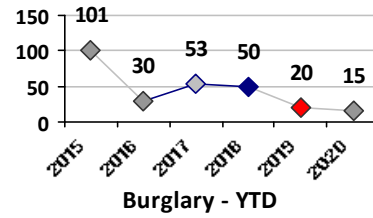

Part I Crime - Comparison Report

Providence Police Department

Through 9/20/2020
Week 38

District 8											
4 Week Trend 8/24/2020 - 9/20/2020				Past 28 Days 8/24/2020 - 9/20/2020				Year to Date January 1 - September 20			

Violent Crime	Current Week	Last Week	Wk 36	Wk 35	Past 28 Days	Past 28 Days LY	Chg.	Current Year	Last Year	Chg.	Wght. 5yr Avg	Chg.
Homicide	0	0	0	0	0	0	--	0	1	-100%	0	--
Sex Offenses, Forcible*	0	0	0	0	0	0	--	6	10	-40%	8	-25%
Robbery Other	0	0	0	0	0	0	--	2	5	-60%	4	-50%
Robbery W Firearm	0	0	0	0	0	0	--	2	0	200%	1	100%
Agg. Assault	0	0	0	0	0	2	--	13	14	-7%	11	18%
Agg. Assault W Firearm	1	1	0	0	2	0	--	7	3	133%	3	133%
Total	1	1	0	0	2	2	0%	30	33	-9%	27	11%

Property Crime	Current Week	Last Week	Wk 36	Wk 35	Past 28 Days	Past 28 Days LY	Chg.	Current Year	Last Year	Chg.	Wght. 5yr Avg	Chg.
Burglary	0	1	2	1	4	5	-20%	19	28	-32%	55	-65%
MV Theft	0	1	0	0	1	5	-80%	11	16	-31%	19	-42%
Larceny from MV	1	3	0	2	6	12	-50%	84	95	-12%	110	-24%
Larceny**	8	7	2	3	20	7	186%	104	89	17%	103	1%
Total	9	12	4	6	31	29	7%	218	228	-4%	287	-24%

Other Crime	Current Week	Last Week	Wk 36	Wk 35	Past 28 Days	Past 28 Days LY	Chg.	Current Year	Last Year	Chg.	Wght. 5yr Avg	Chg.
Assault Other	0	4	2	1	7	3	133%	48	61	-21%	61	-21%
Vandalism	2	2	2	0	6	4	50%	67	67	0%	87	-23%
Drug Offenses	0	0	2	0	2	0	--	6	2	200%	10	-40%
Weapons Offenses	0	0	2	0	2	0	--	7	2	250%	5	40%
Liquor Law Violations	0	0	0	0	0	0	--	0	0	0%	1	--
Total	2	6	8	1	17	7	143%	128	132	-3%	163	-21%

Figures are preliminary and subject to further analysis and revision

* Sex Offenses, Forcible includes forcible rape, forcible sodomy, forcible fondling, sexual assault with an object

** Larceny includes shoplifting, pickpocket, pursesnatch, from building, bicycles, motor vehicle parts or accessories, and other.