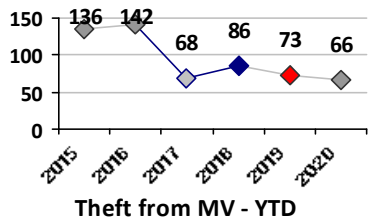

Part I Crime - Comparison Report

Providence Police Department

Through 9/20/2020
Week 38

District 8											
4 Week Trend 8/24/2020 - 9/20/2020				Past 28 Days 8/24/2020 - 9/20/2020				Year to Date January 1 - September 20			

Violent Crime	Current Week	Last Week	Wk 36	Wk 35	Past 28 Days	Past 28 Days LY	Chg.	Current Year	Last Year	Chg.	Wght. 5yr Avg	Chg.
Homicide	0	0	0	0	0	0	--	0	1	-100%	0	--
Sex Offenses, Forcible*	0	0	0	0	0	0	--	6	10	-40%	8	-25%
Robbery Other	0	0	0	0	0	0	--	2	5	-60%	4	-50%
Robbery W Firearm	0	0	0	0	0	0	--	2	0	200%	1	100%
Agg. Assault	0	0	0	0	0	2	--	13	14	-7%	11	18%
Agg. Assault W Firearm	1	1	0	0	2	0	--	7	3	133%	3	133%
Total	1	1	0	0	2	2	0%	30	33	-9%	27	11%

Property Crime	Current Week	Last Week	Wk 36	Wk 35	Past 28 Days	Past 28 Days LY	Chg.	Current Year	Last Year	Chg.	Wght. 5yr Avg	Chg.
Burglary	0	1	2	1	4	5	-20%	19	28	-32%	55	-65%
MV Theft	0	1	0	0	1	5	-80%	11	16	-31%	19	-42%
Larceny from MV	1	3	0	2	6	12	-50%	84	95	-12%	110	-24%
Larceny**	8	7	2	3	20	7	186%	104	89	17%	103	1%
Total	9	12	4	6	31	29	7%	218	228	-4%	287	-24%

Other Crime	Current Week	Last Week	Wk 36	Wk 35	Past 28 Days	Past 28 Days LY	Chg.	Current Year	Last Year	Chg.	Wght. 5yr Avg	Chg.
Assault Other	0	4	2	1	7	3	133%	48	61	-21%	61	-21%
Vandalism	2	2	2	0	6	4	50%	67	67	0%	87	-23%
Drug Offenses	0	0	2	0	2	0	--	6	2	200%	10	-40%
Weapons Offenses	0	0	2	0	2	0	--	7	2	250%	5	40%
Liquor Law Violations	0	0	0	0	0	0	--	0	0	0%	1	--
Total	2	6	8	1	17	7	143%	128	132	-3%	163	-21%

Figures are preliminary and subject to further analysis and revision

* Sex Offenses, Forcible includes forcible rape, forcible sodomy, forcible fondling, sexual assault with an object

** Larceny includes shoplifting, pickpocket, pursesnatch, from building, bicycles, motor vehicle parts or accessories, and other.