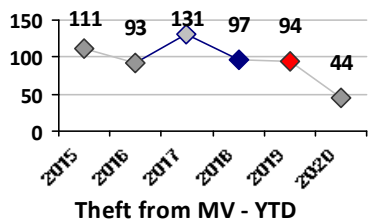

Part I Crime - Comparison Report

Providence Police Department

Through 9/20/2020
Week 38

District 1

4 Week Trend
8/24/2020 - 9/20/2020

Past 28 Days
8/24/2020 - 9/20/2020

Year to Date
January 1 - September 20

Violent Crime	Current Week	Last Week	Wk 36	Wk 35	Past 28 Days	Past 28 Days LY	Chg.	Current Year	Last Year	Chg.	Wght. 5yr Avg	Chg.
Homicide	1	0	0	0	1	0	--	1	0	100%	0	--
Sex Offenses, Forcible*	0	0	0	0	0	1	--	3	18	-83%	15	-80%
Robbery Other	0	2	0	0	2	3	-33%	12	13	-8%	17	-29%
Robbery W Firearm	0	0	0	0	0	0	--	1	0	100%	1	0%
Agg. Assault	2	0	0	1	3	6	-50%	18	29	-38%	25	-28%
Agg. Assault W Firearm	0	0	0	0	0	0	--	0	0	0%	3	--
Total	3	2	0	1	6	10	-40%	35	60	-42%	60	-42%

Property Crime	Current Week	Last Week	Wk 36	Wk 35	Past 28 Days	Past 28 Days LY	Chg.	Current Year	Last Year	Chg.	Wght. 5yr Avg	Chg.
Burglary	0	3	0	0	3	1	200%	53	14	279%	12	342%
MV Theft	2	0	1	0	3	3	0%	24	29	-17%	28	-14%
Larceny from MV	0	0	4	1	5	11	-55%	51	111	-54%	123	-59%
Larceny**	4	6	6	2	18	38	-53%	199	312	-36%	312	-36%
Total	6	9	11	3	29	53	-45%	327	466	-30%	474	-31%

Other Crime	Current Week	Last Week	Wk 36	Wk 35	Past 28 Days	Past 28 Days LY	Chg.	Current Year	Last Year	Chg.	Wght. 5yr Avg	Chg.
Assault Other	1	1	3	2	7	18	-61%	82	139	-41%	144	-43%
Vandalism	3	6	2	0	11	7	57%	116	78	49%	98	18%
Drug Offenses	0	1	1	0	2	6	-67%	21	31	-32%	48	-56%
Weapons Offenses	1	0	0	0	1	1	0%	9	16	-44%	20	-55%
Liquor Law Violations	0	0	0	0	0	0	--	0	1	-100%	8	--
Total	5	8	6	2	21	32	-34%	228	265	-14%	318	-28%

Figures are preliminary and subject to further analysis and revision

* Sex Offenses, Forcible includes forcible rape, forcible sodomy, forcible fondling, sexual assault with an object

** Larceny includes shoplifting, pickpocket, pursesnatch, from building, bicycles, motor vehicle parts or accessories, and other.