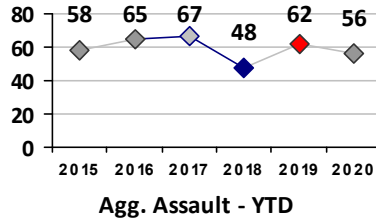

Part I Crime - Comparison Report

Providence Police Department

Through 9/20/2020
Week 38

District 5

4 Week Trend
8/24/2020 - 9/20/2020

Past 28 Days
8/24/2020 - 9/20/2020

Year to Date
January 1 - September 20

Violent Crime	Current Week	Last Week	Wk 36	Wk 35	Past 28 Days	Past 28 Days LY	Chg.	Current Year	Last Year	Chg.	Wght. 5yr Avg	Chg.
Homicide	0	0	0	0	0	0	--	1	0	100%	1	0%
Sex Offenses, Forcible*	0	0	0	1	1	3	-67%	10	26	-62%	24	-58%
Robbery Other	0	0	0	0	0	2	--	13	25	-48%	27	-52%
Robbery W Firearm	0	0	0	0	0	1	--	7	10	-30%	10	-30%
Agg. Assault	1	1	4	3	9	4	125%	61	59	3%	55	11%
Agg. Assault W Firearm	2	1	0	0	3	0	--	13	12	8%	16	-19%
Total	3	2	4	4	13	10	30%	105	132	-20%	133	-21%

Property Crime	Current Week	Last Week	Wk 36	Wk 35	Past 28 Days	Past 28 Days LY	Chg.	Current Year	Last Year	Chg.	Wght. 5yr Avg	Chg.
Burglary	1	2	4	2	9	9	0%	69	91	-24%	106	-35%
MV Theft	1	2	0	0	3	2	50%	27	48	-44%	61	-56%
Larceny from MV	2	1	1	1	5	11	-55%	124	107	16%	114	9%
Larceny**	2	5	4	6	17	16	6%	139	141	-1%	166	-16%
Total	6	10	9	9	34	38	-11%	359	387	-7%	447	-20%

Other Crime	Current Week	Last Week	Wk 36	Wk 35	Past 28 Days	Past 28 Days LY	Chg.	Current Year	Last Year	Chg.	Wght. 5yr Avg	Chg.
Assault Other	8	8	7	7	30	30	0%	198	217	-9%	244	-19%
Vandalism	6	6	5	4	21	29	-28%	175	192	-9%	227	-23%
Drug Offenses	0	0	0	2	2	13	-85%	54	96	-44%	107	-50%
Weapons Offenses	0	0	0	0	0	1	--	58	32	81%	34	71%
Liquor Law Violations	0	0	0	0	0	0	--	1	0	100%	1	0%
Total	14	14	12	13	53	73	-27%	486	537	-9%	613	-21%

Figures are preliminary and subject to further analysis and revision

* Sex Offenses, Forcible includes forcible rape, forcible sodomy, forcible fondling, sexual assault with an object

** Larceny includes shoplifting, pickpocket, pursesnatch, from building, bicycles, motor vehicle parts or accessories, and other.