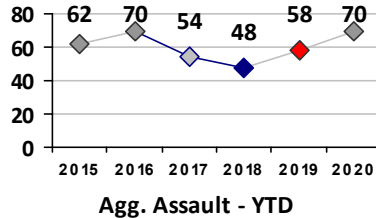

Part I Crime - Comparison Report

Providence Police Department

Through 9/20/2020
Week 38

District 4

	4 Week Trend 8/24/2020 - 9/20/2020				Past 28 Days 8/24/2020 - 9/20/2020			Year to Date January 1 - September 20				
	Current Week	Last Week	Wk 36	Wk 35	Past 28 Days	Past 28 Days LY	Chg.	Current Year	Last Year	Chg.	Wght. 5yr Avg	Chg.
Violent Crime												
Homicide	0	0	0	0	0	0	--	2	3	-33%	2	0%
Sex Offenses, Forcible*	0	1	0	0	1	3	-67%	7	30	-77%	36	-81%
Robbery Other	4	1	0	0	5	7	-29%	21	35	-40%	37	-43%
Robbery W Firearm	0	0	0	1	1	2	-50%	7	10	-30%	11	-36%
Agg. Assault	0	4	0	0	4	7	-43%	76	49	55%	52	46%
Agg. Assault W Firearm	0	0	0	2	2	0	--	8	17	-53%	15	-47%
Total	4	6	0	3	13	19	-32%	121	144	-16%	153	-21%
Property Crime												
Burglary	1	1	2	2	6	5	20%	100	98	2%	105	-5%
MV Theft	4	2	4	1	11	6	83%	61	68	-10%	65	-6%
Larceny from MV	2	11	8	4	25	14	79%	186	177	5%	264	-30%
Larceny**	3	5	6	2	16	29	-45%	147	201	-27%	198	-26%
Total	10	19	20	9	58	54	7%	494	544	-9%	632	-22%
Other Crime												
Assault Other	2	6	14	4	26	37	-30%	232	267	-13%	268	-13%
Vandalism	5	7	8	8	28	23	22%	184	215	-14%	232	-21%
Drug Offenses	0	1	0	0	1	13	-92%	82	157	-48%	145	-43%
Weapons Offenses	0	0	2	0	2	3	-33%	27	36	-25%	45	-40%
Liquor Law Violations	0	0	0	0	0	0	--	0	4	-100%	3	--
Total	7	14	24	12	57	76	-25%	525	679	-23%	692	-24%

Figures are preliminary and subject to further analysis and revision

* Sex Offenses, Forcible includes forcible rape, forcible sodomy, forcible fondling, sexual assault with an object

** Larceny includes shoplifting, pickpocket, pursesnatch, from building, bicycles, motor vehicle parts or accessories, and other.