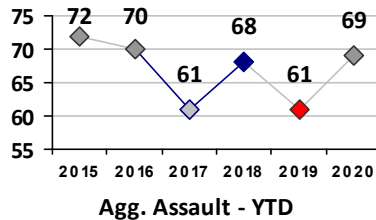

Part I Crime - Comparison Report

Providence Police Department

Through 9/20/2020
Week 38

District 2

4 Week Trend
8/24/2020 - 9/20/2020

Past 28 Days
8/24/2020 - 9/20/2020

Year to Date
January 1 - September 20

Violent Crime	Current Week	Last Week	Wk 36	Wk 35	Past 28 Days	Past 28 Days LY	Chg.	Current Year	Last Year	Chg.	Wght. 5yr Avg	Chg.
Homicide	0	0	0	0	0	0	--	0	1	-100%	2	--
Sex Offenses, Forcible*	0	0	0	0	0	7	--	13	30	-57%	31	-58%
Robbery Other	0	1	0	0	1	2	-50%	8	18	-56%	23	-65%
Robbery W Firearm	0	0	0	0	0	1	--	3	7	-57%	9	-67%
Agg. Assault	0	4	1	1	6	4	50%	65	62	5%	55	18%
Agg. Assault W Firearm	2	0	0	2	4	2	100%	19	16	19%	23	-17%
Total	2	5	1	3	11	16	-31%	108	134	-19%	142	-24%

Property Crime	Current Week	Last Week	Wk 36	Wk 35	Past 28 Days	Past 28 Days LY	Chg.	Current Year	Last Year	Chg.	Wght. 5yr Avg	Chg.
Burglary	2	4	1	1	8	8	0%	56	67	-16%	86	-35%
MV Theft	3	1	1	1	6	9	-33%	39	56	-30%	65	-40%
Larceny from MV	4	1	0	2	7	15	-53%	73	150	-51%	138	-47%
Larceny**	3	6	3	3	15	19	-21%	128	172	-26%	189	-32%
Total	12	12	5	7	36	51	-29%	296	445	-33%	477	-38%

Other Crime	Current Week	Last Week	Wk 36	Wk 35	Past 28 Days	Past 28 Days LY	Chg.	Current Year	Last Year	Chg.	Wght. 5yr Avg	Chg.
Assault Other	6	8	9	9	32	25	28%	228	248	-8%	248	-8%
Vandalism	6	4	1	4	15	14	7%	157	156	1%	183	-14%
Drug Offenses	0	0	0	2	2	8	-75%	71	91	-22%	96	-26%
Weapons Offenses	0	0	3	0	3	10	-70%	43	52	-17%	55	-22%
Liquor Law Violations	0	0	0	0	0	0	--	1	0	100%	0	--
Total	12	12	13	15	52	57	-9%	500	547	-9%	583	-14%

Figures are preliminary and subject to further analysis and revision

* Sex Offenses, Forcible includes forcible rape, forcible sodomy, forcible fondling, sexual assault with an object

** Larceny includes shoplifting, pickpocket, pursesnatch, from building, bicycles, motor vehicle parts or accessories, and other.