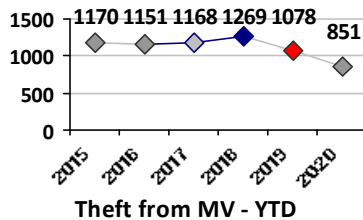

Through 9/20/2020
Week 38

Citywide											
4 Week Trend 8/24/2020 - 9/20/2020				Past 28 Days 8/24/2020 - 9/20/2020				Year to Date January 1 - September 20			

Violent Crime	Current Week	Last Week	Wk 36	Wk 35	Past 28 Days	Past 28 Days LY	Chg.	Current Year	Last Year	Chg.	Wght. 5yr Avg	Chg.
Homicide	1	0	0	0	1	0	100%	11	11	0%	9	22%
Sex Offenses, Forcible*	1	1	1	3	6	18	-67%	78	155	-50%	164	-52%
Robbery W Firearm	0	0	0	2	2	4	-50%	33	46	-28%	56	-41%
Robbery Other	7	6	0	0	13	18	-28%	86	131	-34%	146	-41%
Agg. Assault W Firearm	7	3	0	9	19	2	850%	82	70	17%	96	-15%
Agg. Assault	8	10	10	9	37	38	-3%	336	311	8%	305	10%
Total	24	20	11	23	78	80	-3%	626	724	-14%	776	-19%

Property Crime	Current Week	Last Week	Wk 36	Wk 35	Past 28 Days	Past 28 Days LY	Chg.	Current Year	Last Year	Chg.	Wght. 5yr Avg	Chg.
Burglary	7	19	13	12	51	68	-25%	528	540	-2%	687	-23%
MV Theft	13	17	14	8	52	40	30%	346	373	-7%	417	-17%
Larceny from MV	21	32	27	39	119	168	-29%	1046	1335	-22%	1421	-26%
Larceny**	35	48	42	41	166	196	-15%	1456	1749	-17%	1762	-17%
Total	76	116	96	100	388	472	-18%	3376	3997	-16%	4286	-21%

Other Crime	Current Week	Last Week	Wk 36	Wk 35	Past 28 Days	Past 28 Days LY	Chg.	Current Year	Last Year	Chg.	Wght. 5yr Avg	Chg.
Assault Other	28	41	48	48	165	180	-8%	1332	1477	-10%	1555	-14%
Vandalism	30	43	35	40	148	175	-15%	1368	1368	0%	1512	-10%
Weapons Offenses	1	0	7	5	13	28	-54%	218	239	-9%	257	-15%
Drug Offenses	2	10	4	4	20	59	-66%	347	574	-40%	629	-45%
Liquor Law Violations	0	0	0	0	0	9	-900%	6	26	-77%	59	-90%
Total	61	94	94	97	346	451	-23%	3271	3684	-11%	4012	-18%

Figures are preliminary and subject to further analysis and revision

* Sex Offenses, Forcible includes forcible rape, forcible sodomy, forcible fondling, sexual assault with an object

** Larceny includes shoplifting, pickpocket, pursesnatch, from building, bicycles, motor vehicle parts or accessories, and other.