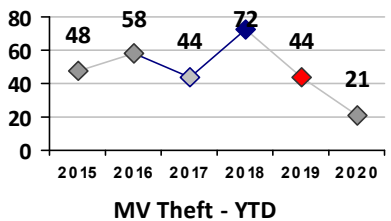

Part I Crime - Comparison Report

Providence Police Department

Through 9/20/2020
Week 38

District 5

4 Week Trend
8/24/2020 - 9/20/2020

Past 28 Days
8/24/2020 - 9/20/2020

Year to Date
January 1 - September 20

Violent Crime	Current Week	Last Week	Wk 36	Wk 35	Past 28 Days	Past 28 Days LY	Chg.	Current Year	Last Year	Chg.	Wght. 5yr Avg	Chg.
Homicide	0	0	0	0	0	0	--	1	0	100%	1	0%
Sex Offenses, Forcible*	0	0	0	1	1	3	-67%	10	26	-62%	24	-58%
Robbery Other	0	0	0	0	0	2	--	13	25	-48%	27	-52%
Robbery W Firearm	0	0	0	0	0	1	--	7	10	-30%	10	-30%
Agg. Assault	1	1	4	3	9	4	125%	61	59	3%	55	11%
Agg. Assault W Firearm	2	1	0	0	3	0	--	13	12	8%	16	-19%
Total	3	2	4	4	13	10	30%	105	132	-20%	133	-21%

Property Crime	Current Week	Last Week	Wk 36	Wk 35	Past 28 Days	Past 28 Days LY	Chg.	Current Year	Last Year	Chg.	Wght. 5yr Avg	Chg.
Burglary	1	2	4	2	9	9	0%	69	91	-24%	106	-35%
MV Theft	1	2	0	0	3	2	50%	27	48	-44%	61	-56%
Larceny from MV	2	1	1	1	5	11	-55%	124	107	16%	114	9%
Larceny**	2	5	4	6	17	16	6%	139	141	-1%	166	-16%
Total	6	10	9	9	34	38	-11%	359	387	-7%	447	-20%

Other Crime	Current Week	Last Week	Wk 36	Wk 35	Past 28 Days	Past 28 Days LY	Chg.	Current Year	Last Year	Chg.	Wght. 5yr Avg	Chg.
Assault Other	8	8	7	7	30	30	0%	198	217	-9%	244	-19%
Vandalism	6	6	5	4	21	29	-28%	175	192	-9%	227	-23%
Drug Offenses	0	0	0	2	2	13	-85%	54	96	-44%	107	-50%
Weapons Offenses	0	0	0	0	0	1	--	58	32	81%	34	71%
Liquor Law Violations	0	0	0	0	0	0	--	1	0	100%	1	0%
Total	14	14	12	13	53	73	-27%	486	537	-9%	613	-21%

Figures are preliminary and subject to further analysis and revision

* Sex Offenses, Forcible includes forcible rape, forcible sodomy, forcible fondling, sexual assault with an object

** Larceny includes shoplifting, pickpocket, pursesnatch, from building, bicycles, motor vehicle parts or accessories, and other.