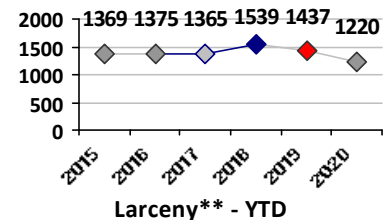

Through 9/20/2020
Week 38

Citywide											
4 Week Trend 8/24/2020 - 9/20/2020				Past 28 Days 8/24/2020 - 9/20/2020				Year to Date January 1 - September 20			

Violent Crime	Current Week	Last Week	Wk 36	Wk 35	Past 28 Days	Past 28 Days LY	Chg.	Current Year	Last Year	Chg.	Wght. 5yr Avg	Chg.
Homicide	1	0	0	0	1	0	100%	11	11	0%	9	22%
Sex Offenses, Forcible*	1	1	1	3	6	18	-67%	78	155	-50%	164	-52%
Robbery W Firearm	0	0	0	2	2	4	-50%	33	46	-28%	56	-41%
Robbery Other	7	6	0	0	13	18	-28%	86	131	-34%	146	-41%
Agg. Assault W Firearm	7	3	0	9	19	2	850%	82	70	17%	96	-15%
Agg. Assault	8	10	10	9	37	38	-3%	336	311	8%	305	10%
Total	24	20	11	23	78	80	-3%	626	724	-14%	776	-19%

Property Crime	Current Week	Last Week	Wk 36	Wk 35	Past 28 Days	Past 28 Days LY	Chg.	Current Year	Last Year	Chg.	Wght. 5yr Avg	Chg.
Burglary	7	19	13	12	51	68	-25%	528	540	-2%	687	-23%
MV Theft	13	17	14	8	52	40	30%	346	373	-7%	417	-17%
Larceny from MV	21	32	27	39	119	168	-29%	1046	1335	-22%	1421	-26%
Larceny**	35	48	42	41	166	196	-15%	1456	1749	-17%	1762	-17%
Total	76	116	96	100	388	472	-18%	3376	3997	-16%	4286	-21%

Other Crime	Current Week	Last Week	Wk 36	Wk 35	Past 28 Days	Past 28 Days LY	Chg.	Current Year	Last Year	Chg.	Wght. 5yr Avg	Chg.
Assault Other	28	41	48	48	165	180	-8%	1332	1477	-10%	1555	-14%
Vandalism	30	43	35	40	148	175	-15%	1368	1368	0%	1512	-10%
Weapons Offenses	1	0	7	5	13	28	-54%	218	239	-9%	257	-15%
Drug Offenses	2	10	4	4	20	59	-66%	347	574	-40%	629	-45%
Liquor Law Violations	0	0	0	0	0	9	-900%	6	26	-77%	59	-90%
Total	61	94	94	97	346	451	-23%	3271	3684	-11%	4012	-18%

Figures are preliminary and subject to further analysis and revision

* Sex Offenses, Forcible includes forcible rape, forcible sodomy, forcible fondling, sexual assault with an object

** Larceny includes shoplifting, pickpocket, pursesnatch, from building, bicycles, motor vehicle parts or accessories, and other.