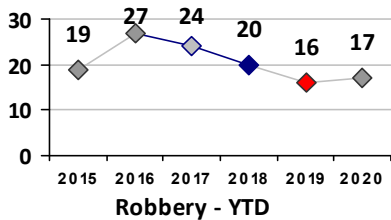

Part I Crime - Comparison Report

Providence Police Department

Through 9/20/2020
Week 38

District 7											
4 Week Trend 8/24/2020 - 9/20/2020				Past 28 Days 8/24/2020 - 9/20/2020				Year to Date January 1 - September 20			

Violent Crime	Current Week	Last Week	Wk 36	Wk 35	Past 28 Days	Past 28 Days LY	Chg.	Current Year	Last Year	Chg.	Wght. 5yr Avg	Chg.
Homicide	0	0	0	0	0	0	--	2	2	0%	1	100%
Sex Offenses, Forcible*	1	0	1	1	3	1	200%	16	15	7%	20	-20%
Robbery Other	1	0	0	0	1	1	0%	10	14	-29%	16	-38%
Robbery W Firearm	0	0	0	0	0	0	--	9	5	80%	8	13%
Agg. Assault	1	1	2	2	6	8	-25%	56	47	19%	50	12%
Agg. Assault W Firearm	2	0	0	3	5	0	--	15	10	50%	18	-17%
Total	5	1	3	6	15	10	50%	108	93	16%	113	-4%

Property Crime	Current Week	Last Week	Wk 36	Wk 35	Past 28 Days	Past 28 Days LY	Chg.	Current Year	Last Year	Chg.	Wght. 5yr Avg	Chg.
Burglary	1	0	1	4	6	10	-40%	70	53	32%	105	-33%
MV Theft	1	4	4	4	13	5	160%	81	50	62%	59	37%
Larceny from MV	4	4	6	4	18	25	-28%	157	158	-1%	178	-12%
Larceny**	6	8	10	4	28	32	-13%	287	288	0%	282	2%
Total	12	16	21	16	65	72	-10%	595	549	8%	623	-4%

Other Crime	Current Week	Last Week	Wk 36	Wk 35	Past 28 Days	Past 28 Days LY	Chg.	Current Year	Last Year	Chg.	Wght. 5yr Avg	Chg.
Assault Other	6	4	5	8	23	26	-12%	257	242	6%	271	-5%
Vandalism	4	7	6	3	20	36	-44%	241	239	1%	275	-12%
Drug Offenses	1	1	0	0	2	10	-80%	38	90	-58%	99	-62%
Weapons Offenses	0	0	0	3	3	5	-40%	33	57	-42%	53	-38%
Liquor Law Violations	0	0	0	0	0	9	--	3	20	-85%	41	-93%
Total	11	12	11	14	48	86	-44%	572	648	-12%	738	-22%

Figures are preliminary and subject to further analysis and revision

* Sex Offenses, Forcible includes forcible rape, forcible sodomy, forcible fondling, sexual assault with an object

** Larceny includes shoplifting, pickpocket, pursesnatch, from building, bicycles, motor vehicle parts or accessories, and other.