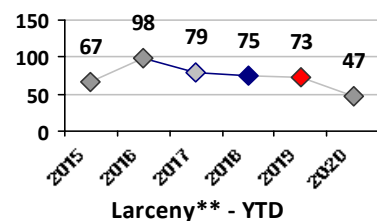

Part I Crime - Comparison Report

Providence Police Department

Through 9/20/2020
Week 38

District 3										
4 Week Trend 8/24/2020 - 9/20/2020				Past 28 Days 8/24/2020 - 9/20/2020			Year to Date January 1 - September 20			

Violent Crime	Current Week	Last Week	Wk 36	Wk 35	Past 28 Days	Past 28 Days LY	Chg.	Current Year	Last Year	Chg.	Wght. 5yr Avg	Chg.
Homicide	0	0	0	0	0	0	--	3	1	200%	1	200%
Sex Offenses, Forcible*	0	0	0	0	0	2	--	4	8	-50%	8	-50%
Robbery Other	1	1	0	0	2	2	0%	7	3	133%	4	75%
Robbery W Firearm	0	0	0	0	0	0	--	2	7	-71%	7	-71%
Agg. Assault	0	0	1	0	1	3	-67%	11	14	-21%	14	-21%
Agg. Assault W Firearm	0	0	0	1	1	0	--	5	6	-17%	7	-29%
Total	1	1	1	1	4	7	-43%	32	39	-18%	40	-20%

Property Crime	Current Week	Last Week	Wk 36	Wk 35	Past 28 Days	Past 28 Days LY	Chg.	Current Year	Last Year	Chg.	Wght. 5yr Avg	Chg.
Burglary	0	0	2	0	2	5	-60%	28	33	-15%	39	-28%
MV Theft	0	1	0	1	2	2	0%	15	17	-12%	22	-32%
Larceny from MV	2	1	2	0	5	21	-76%	36	117	-69%	94	-62%
Larceny**	1	2	3	1	7	6	17%	57	83	-31%	95	-40%
Total	3	4	7	2	16	34	-53%	136	250	-46%	249	-45%

Other Crime	Current Week	Last Week	Wk 36	Wk 35	Past 28 Days	Past 28 Days LY	Chg.	Current Year	Last Year	Chg.	Wght. 5yr Avg	Chg.
Assault Other	0	2	4	2	8	7	14%	77	75	3%	87	-11%
Vandalism	3	3	1	4	11	12	-8%	74	61	21%	82	-10%
Drug Offenses	1	0	0	0	1	2	-50%	15	55	-73%	54	-72%
Weapons Offenses	0	0	0	2	2	1	100%	7	20	-65%	16	-56%
Liquor Law Violations	0	0	0	0	0	0	--	1	0	100%	1	0%
Total	4	5	5	8	22	22	0%	174	211	-18%	240	-28%

Figures are preliminary and subject to further analysis and revision

* Sex Offenses, Forcible includes forcible rape, forcible sodomy, forcible fondling, sexual assault with an object

** Larceny includes shoplifting, pickpocket, pursesnatch, from building, bicycles, motor vehicle parts or accessories, and other.