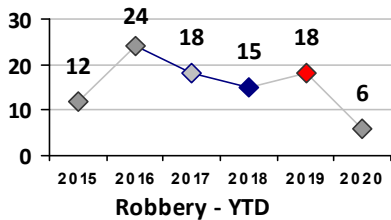

Part I Crime - Comparison Report

Providence Police Department

Through 9/20/2020
Week 38

District 6

	4 Week Trend 8/24/2020 - 9/20/2020				Past 28 Days 8/24/2020 - 9/20/2020			Year to Date January 1 - September 20				
	Current Week	Last Week	Wk 36	Wk 35	Past 28 Days	Past 28 Days LY	Chg.	Current Year	Last Year	Chg.	Wght. 5yr Avg	Chg.
Violent Crime												
Homicide	0	0	0	0	0	0	--	2	3	-33%	2	0%
Sex Offenses, Forcible*	0	0	0	1	1	1	0%	11	11	0%	12	-8%
Robbery Other	1	0	0	0	1	0	--	6	14	-57%	13	-54%
Robbery W Firearm	0	0	0	1	1	0	--	2	7	-71%	6	-67%
Agg. Assault	4	0	2	1	7	4	75%	27	34	-21%	37	-27%
Agg. Assault W Firearm	0	0	0	1	1	0	--	10	5	100%	9	11%
Total	5	0	2	4	11	5	120%	58	74	-22%	79	-27%
Property Crime												
Burglary	1	1	1	1	4	12	-67%	56	53	6%	83	-33%
MV Theft	1	5	2	1	9	5	80%	59	57	4%	65	-9%
Larceny from MV	4	3	3	2	12	16	-25%	138	134	3%	127	9%
Larceny**	5	1	2	3	11	16	-31%	144	180	-20%	187	-23%
Total	11	10	8	7	36	49	-27%	397	424	-6%	462	-14%
Other Crime												
Assault Other	2	5	3	7	17	22	-23%	149	157	-5%	167	-11%
Vandalism	0	6	5	6	17	16	6%	152	154	-1%	167	-9%
Drug Offenses	0	5	1	0	6	6	0%	37	34	9%	48	-23%
Weapons Offenses	0	0	0	0	0	6	--	27	22	23%	23	17%
Liquor Law Violations	0	0	0	0	0	0	--	0	1	-100%	2	--
Total	2	16	9	13	40	50	-20%	365	368	-1%	406	-10%

Figures are preliminary and subject to further analysis and revision

* Sex Offenses, Forcible includes forcible rape, forcible sodomy, forcible fondling, sexual assault with an object

** Larceny includes shoplifting, pickpocket, pursesnatch, from building, bicycles, motor vehicle parts or accessories, and other.