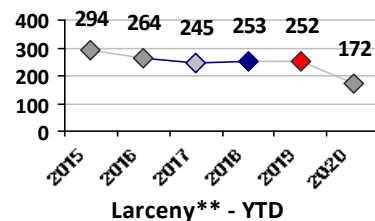

Part I Crime - Comparison Report

Providence Police Department

Through 9/20/2020
Week 38

District 1

4 Week Trend
8/24/2020 - 9/20/2020

Past 28 Days
8/24/2020 - 9/20/2020

Year to Date
January 1 - September 20

Violent Crime	Current Week	Last Week	Wk 36	Wk 35	Past 28 Days	Past 28 Days LY	Chg.	Current Year	Last Year	Chg.	Wght. 5yr Avg	Chg.
Homicide	1	0	0	0	1	0	--	1	0	100%	0	--
Sex Offenses, Forcible*	0	0	0	0	0	1	--	3	18	-83%	15	-80%
Robbery Other	0	2	0	0	2	3	-33%	12	13	-8%	17	-29%
Robbery W Firearm	0	0	0	0	0	0	--	1	0	100%	1	0%
Agg. Assault	2	0	0	1	3	6	-50%	18	29	-38%	25	-28%
Agg. Assault W Firearm	0	0	0	0	0	0	--	0	0	0%	3	--
Total	3	2	0	1	6	10	-40%	35	60	-42%	60	-42%

Property Crime	Current Week	Last Week	Wk 36	Wk 35	Past 28 Days	Past 28 Days LY	Chg.	Current Year	Last Year	Chg.	Wght. 5yr Avg	Chg.
Burglary	0	3	0	0	3	1	200%	53	14	279%	12	342%
MV Theft	2	0	1	0	3	3	0%	24	29	-17%	28	-14%
Larceny from MV	0	0	4	1	5	11	-55%	51	111	-54%	123	-59%
Larceny**	4	6	6	2	18	38	-53%	199	312	-36%	312	-36%
Total	6	9	11	3	29	53	-45%	327	466	-30%	474	-31%

Other Crime	Current Week	Last Week	Wk 36	Wk 35	Past 28 Days	Past 28 Days LY	Chg.	Current Year	Last Year	Chg.	Wght. 5yr Avg	Chg.
Assault Other	1	1	3	2	7	18	-61%	82	139	-41%	144	-43%
Vandalism	3	6	2	0	11	7	57%	116	78	49%	98	18%
Drug Offenses	0	1	1	0	2	6	-67%	21	31	-32%	48	-56%
Weapons Offenses	1	0	0	0	1	1	0%	9	16	-44%	20	-55%
Liquor Law Violations	0	0	0	0	0	0	--	0	1	-100%	8	--
Total	5	8	6	2	21	32	-34%	228	265	-14%	318	-28%

Figures are preliminary and subject to further analysis and revision

* Sex Offenses, Forcible includes forcible rape, forcible sodomy, forcible fondling, sexual assault with an object

** Larceny includes shoplifting, pickpocket, pursesnatch, from building, bicycles, motor vehicle parts or accessories, and other.