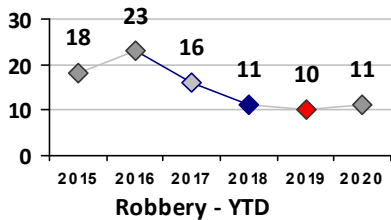

Part I Crime - Comparison Report

Providence Police Department

Through 9/20/2020
Week 38

District 1

4 Week Trend
8/24/2020 - 9/20/2020

Past 28 Days
8/24/2020 - 9/20/2020

Year to Date
January 1 - September 20

Violent Crime	Current Week	Last Week	Wk 36	Wk 35	Past 28 Days	Past 28 Days LY	Chg.	Current Year	Last Year	Chg.	Wght. 5yr Avg	Chg.
Homicide	1	0	0	0	1	0	--	1	0	100%	0	--
Sex Offenses, Forcible*	0	0	0	0	0	1	--	3	18	-83%	15	-80%
Robbery Other	0	2	0	0	2	3	-33%	12	13	-8%	17	-29%
Robbery W Firearm	0	0	0	0	0	0	--	1	0	100%	1	0%
Agg. Assault	2	0	0	1	3	6	-50%	18	29	-38%	25	-28%
Agg. Assault W Firearm	0	0	0	0	0	0	--	0	0	0%	3	--
Total	3	2	0	1	6	10	-40%	35	60	-42%	60	-42%

Property Crime	Current Week	Last Week	Wk 36	Wk 35	Past 28 Days	Past 28 Days LY	Chg.	Current Year	Last Year	Chg.	Wght. 5yr Avg	Chg.
Burglary	0	3	0	0	3	1	200%	53	14	279%	12	342%
MV Theft	2	0	1	0	3	3	0%	24	29	-17%	28	-14%
Larceny from MV	0	0	4	1	5	11	-55%	51	111	-54%	123	-59%
Larceny**	4	6	6	2	18	38	-53%	199	312	-36%	312	-36%
Total	6	9	11	3	29	53	-45%	327	466	-30%	474	-31%

Other Crime	Current Week	Last Week	Wk 36	Wk 35	Past 28 Days	Past 28 Days LY	Chg.	Current Year	Last Year	Chg.	Wght. 5yr Avg	Chg.
Assault Other	1	1	3	2	7	18	-61%	82	139	-41%	144	-43%
Vandalism	3	6	2	0	11	7	57%	116	78	49%	98	18%
Drug Offenses	0	1	1	0	2	6	-67%	21	31	-32%	48	-56%
Weapons Offenses	1	0	0	0	1	1	0%	9	16	-44%	20	-55%
Liquor Law Violations	0	0	0	0	0	0	--	0	1	-100%	8	--
Total	5	8	6	2	21	32	-34%	228	265	-14%	318	-28%

Figures are preliminary and subject to further analysis and revision

* Sex Offenses, Forcible includes forcible rape, forcible sodomy, forcible fondling, sexual assault with an object

** Larceny includes shoplifting, pickpocket, pursesnatch, from building, bicycles, motor vehicle parts or accessories, and other.