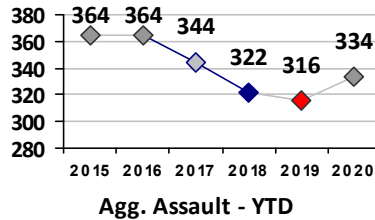

Through 9/20/2020
Week 38

Citywide											
4 Week Trend 8/24/2020 - 9/20/2020				Past 28 Days 8/24/2020 - 9/20/2020				Year to Date January 1 - September 20			

Violent Crime	Current Week	Last Week	Wk 36	Wk 35	Past 28 Days	Past 28 Days LY	Chg.	Current Year	Last Year	Chg.	Wght. 5yr Avg	Chg.
Homicide	1	0	0	0	1	0	100%	11	11	0%	9	22%
Sex Offenses, Forcible*	1	1	1	3	6	18	-67%	78	155	-50%	164	-52%
Robbery W Firearm	0	0	0	2	2	4	-50%	33	46	-28%	56	-41%
Robbery Other	7	6	0	0	13	18	-28%	86	131	-34%	146	-41%
Agg. Assault W Firearm	7	3	0	9	19	2	850%	82	70	17%	96	-15%
Agg. Assault	8	10	10	9	37	38	-3%	336	311	8%	305	10%
Total	24	20	11	23	78	80	-3%	626	724	-14%	776	-19%

Property Crime	Current Week	Last Week	Wk 36	Wk 35	Past 28 Days	Past 28 Days LY	Chg.	Current Year	Last Year	Chg.	Wght. 5yr Avg	Chg.
Burglary	7	19	13	12	51	68	-25%	528	540	-2%	687	-23%
MV Theft	13	17	14	8	52	40	30%	346	373	-7%	417	-17%
Larceny from MV	21	32	27	39	119	168	-29%	1046	1335	-22%	1421	-26%
Larceny**	35	48	42	41	166	196	-15%	1456	1749	-17%	1762	-17%
Total	76	116	96	100	388	472	-18%	3376	3997	-16%	4286	-21%

Other Crime	Current Week	Last Week	Wk 36	Wk 35	Past 28 Days	Past 28 Days LY	Chg.	Current Year	Last Year	Chg.	Wght. 5yr Avg	Chg.
Assault Other	28	41	48	48	165	180	-8%	1332	1477	-10%	1555	-14%
Vandalism	30	43	35	40	148	175	-15%	1368	1368	0%	1512	-10%
Weapons Offenses	1	0	7	5	13	28	-54%	218	239	-9%	257	-15%
Drug Offenses	2	10	4	4	20	59	-66%	347	574	-40%	629	-45%
Liquor Law Violations	0	0	0	0	0	9	-900%	6	26	-77%	59	-90%
Total	61	94	94	97	346	451	-23%	3271	3684	-11%	4012	-18%

Figures are preliminary and subject to further analysis and revision

* Sex Offenses, Forcible includes forcible rape, forcible sodomy, forcible fondling, sexual assault with an object

** Larceny includes shoplifting, pickpocket, pursesnatch, from building, bicycles, motor vehicle parts or accessories, and other.