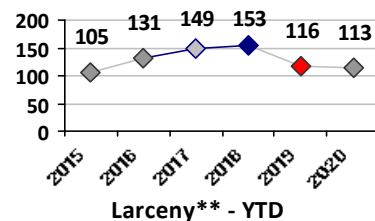

Part I Crime - Comparison Report

Providence Police Department

Through 9/20/2020
Week 38

District 5

4 Week Trend
8/24/2020 - 9/20/2020

Past 28 Days
8/24/2020 - 9/20/2020

Year to Date
January 1 - September 20

Violent Crime	Current Week	Last Week	Wk 36	Wk 35	Past 28 Days	Past 28 Days LY	Chg.	Current Year	Last Year	Chg.	Wght. 5yr Avg	Chg.
Homicide	0	0	0	0	0	0	--	1	0	100%	1	0%
Sex Offenses, Forcible*	0	0	0	1	1	3	-67%	10	26	-62%	24	-58%
Robbery Other	0	0	0	0	0	2	--	13	25	-48%	27	-52%
Robbery W Firearm	0	0	0	0	0	1	--	7	10	-30%	10	-30%
Agg. Assault	1	1	4	3	9	4	125%	61	59	3%	55	11%
Agg. Assault W Firearm	2	1	0	0	3	0	--	13	12	8%	16	-19%
Total	3	2	4	4	13	10	30%	105	132	-20%	133	-21%

Property Crime	Current Week	Last Week	Wk 36	Wk 35	Past 28 Days	Past 28 Days LY	Chg.	Current Year	Last Year	Chg.	Wght. 5yr Avg	Chg.
Burglary	1	2	4	2	9	9	0%	69	91	-24%	106	-35%
MV Theft	1	2	0	0	3	2	50%	27	48	-44%	61	-56%
Larceny from MV	2	1	1	1	5	11	-55%	124	107	16%	114	9%
Larceny**	2	5	4	6	17	16	6%	139	141	-1%	166	-16%
Total	6	10	9	9	34	38	-11%	359	387	-7%	447	-20%

Other Crime	Current Week	Last Week	Wk 36	Wk 35	Past 28 Days	Past 28 Days LY	Chg.	Current Year	Last Year	Chg.	Wght. 5yr Avg	Chg.
Assault Other	8	8	7	7	30	30	0%	198	217	-9%	244	-19%
Vandalism	6	6	5	4	21	29	-28%	175	192	-9%	227	-23%
Drug Offenses	0	0	0	2	2	13	-85%	54	96	-44%	107	-50%
Weapons Offenses	0	0	0	0	0	1	--	58	32	81%	34	71%
Liquor Law Violations	0	0	0	0	0	0	--	1	0	100%	1	0%
Total	14	14	12	13	53	73	-27%	486	537	-9%	613	-21%

Figures are preliminary and subject to further analysis and revision

* Sex Offenses, Forcible includes forcible rape, forcible sodomy, forcible fondling, sexual assault with an object

** Larceny includes shoplifting, pickpocket, pursesnatch, from building, bicycles, motor vehicle parts or accessories, and other.