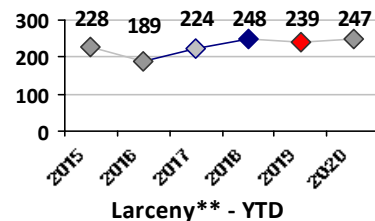

Part I Crime - Comparison Report

Providence Police Department

Through 9/20/2020
Week 38

District 7											
4 Week Trend 8/24/2020 - 9/20/2020				Past 28 Days 8/24/2020 - 9/20/2020				Year to Date January 1 - September 20			

Violent Crime	Current Week	Last Week	Wk 36	Wk 35	Past 28 Days	Past 28 Days LY	Chg.	Current Year	Last Year	Chg.	Wght. 5yr Avg	Chg.
Homicide	0	0	0	0	0	0	--	2	2	0%	1	100%
Sex Offenses, Forcible*	1	0	1	1	3	1	200%	16	15	7%	20	-20%
Robbery Other	1	0	0	0	1	1	0%	10	14	-29%	16	-38%
Robbery W Firearm	0	0	0	0	0	0	--	9	5	80%	8	13%
Agg. Assault	1	1	2	2	6	8	-25%	56	47	19%	50	12%
Agg. Assault W Firearm	2	0	0	3	5	0	--	15	10	50%	18	-17%
Total	5	1	3	6	15	10	50%	108	93	16%	113	-4%

Property Crime	Current Week	Last Week	Wk 36	Wk 35	Past 28 Days	Past 28 Days LY	Chg.	Current Year	Last Year	Chg.	Wght. 5yr Avg	Chg.
Burglary	1	0	1	4	6	10	-40%	70	53	32%	105	-33%
MV Theft	1	4	4	4	13	5	160%	81	50	62%	59	37%
Larceny from MV	4	4	6	4	18	25	-28%	157	158	-1%	178	-12%
Larceny**	6	8	10	4	28	32	-13%	287	288	0%	282	2%
Total	12	16	21	16	65	72	-10%	595	549	8%	623	-4%

Other Crime	Current Week	Last Week	Wk 36	Wk 35	Past 28 Days	Past 28 Days LY	Chg.	Current Year	Last Year	Chg.	Wght. 5yr Avg	Chg.
Assault Other	6	4	5	8	23	26	-12%	257	242	6%	271	-5%
Vandalism	4	7	6	3	20	36	-44%	241	239	1%	275	-12%
Drug Offenses	1	1	0	0	2	10	-80%	38	90	-58%	99	-62%
Weapons Offenses	0	0	0	3	3	5	-40%	33	57	-42%	53	-38%
Liquor Law Violations	0	0	0	0	0	9	--	3	20	-85%	41	-93%
Total	11	12	11	14	48	86	-44%	572	648	-12%	738	-22%

Figures are preliminary and subject to further analysis and revision

* Sex Offenses, Forcible includes forcible rape, forcible sodomy, forcible fondling, sexual assault with an object

** Larceny includes shoplifting, pickpocket, pursesnatch, from building, bicycles, motor vehicle parts or accessories, and other.