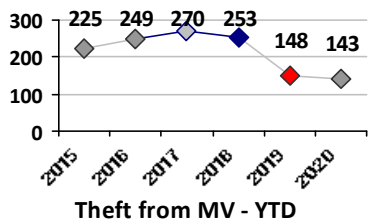

Part I Crime - Comparison Report

Providence Police Department

Through 9/20/2020
Week 38

District 4

	4 Week Trend 8/24/2020 - 9/20/2020				Past 28 Days 8/24/2020 - 9/20/2020			Year to Date January 1 - September 20				
	Current Week	Last Week	Wk 36	Wk 35	Past 28 Days	Past 28 Days LY	Chg.	Current Year	Last Year	Chg.	Wght. 5yr Avg	Chg.
Violent Crime												
Homicide	0	0	0	0	0	0	--	2	3	-33%	2	0%
Sex Offenses, Forcible*	0	1	0	0	1	3	-67%	7	30	-77%	36	-81%
Robbery Other	4	1	0	0	5	7	-29%	21	35	-40%	37	-43%
Robbery W Firearm	0	0	0	1	1	2	-50%	7	10	-30%	11	-36%
Agg. Assault	0	4	0	0	4	7	-43%	76	49	55%	52	46%
Agg. Assault W Firearm	0	0	0	2	2	0	--	8	17	-53%	15	-47%
Total	4	6	0	3	13	19	-32%	121	144	-16%	153	-21%
Property Crime												
Burglary	1	1	2	2	6	5	20%	100	98	2%	105	-5%
MV Theft	4	2	4	1	11	6	83%	61	68	-10%	65	-6%
Larceny from MV	2	11	8	4	25	14	79%	186	177	5%	264	-30%
Larceny**	3	5	6	2	16	29	-45%	147	201	-27%	198	-26%
Total	10	19	20	9	58	54	7%	494	544	-9%	632	-22%
Other Crime												
Assault Other	2	6	14	4	26	37	-30%	232	267	-13%	268	-13%
Vandalism	5	7	8	8	28	23	22%	184	215	-14%	232	-21%
Drug Offenses	0	1	0	0	1	13	-92%	82	157	-48%	145	-43%
Weapons Offenses	0	0	2	0	2	3	-33%	27	36	-25%	45	-40%
Liquor Law Violations	0	0	0	0	0	0	--	0	4	-100%	3	--
Total	7	14	24	12	57	76	-25%	525	679	-23%	692	-24%

Figures are preliminary and subject to further analysis and revision

* Sex Offenses, Forcible includes forcible rape, forcible sodomy, forcible fondling, sexual assault with an object

** Larceny includes shoplifting, pickpocket, pursesnatch, from building, bicycles, motor vehicle parts or accessories, and other.