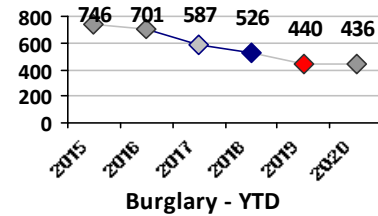

Through 9/20/2020
Week 38

Citywide											
4 Week Trend 8/24/2020 - 9/20/2020				Past 28 Days 8/24/2020 - 9/20/2020				Year to Date January 1 - September 20			

Violent Crime	Current Week	Last Week	Wk 36	Wk 35	Past 28 Days	Past 28 Days LY	Chg.	Current Year	Last Year	Chg.	Wght. 5yr Avg	Chg.
Homicide	1	0	0	0	1	0	100%	11	11	0%	9	22%
Sex Offenses, Forcible*	1	1	1	3	6	18	-67%	78	155	-50%	164	-52%
Robbery W Firearm	0	0	0	2	2	4	-50%	33	46	-28%	56	-41%
Robbery Other	7	6	0	0	13	18	-28%	86	131	-34%	146	-41%
Agg. Assault W Firearm	7	3	0	9	19	2	850%	82	70	17%	96	-15%
Agg. Assault	8	10	10	9	37	38	-3%	336	311	8%	305	10%
Total	24	20	11	23	78	80	-3%	626	724	-14%	776	-19%

Property Crime	Current Week	Last Week	Wk 36	Wk 35	Past 28 Days	Past 28 Days LY	Chg.	Current Year	Last Year	Chg.	Wght. 5yr Avg	Chg.
Burglary	7	19	13	12	51	68	-25%	528	540	-2%	687	-23%
MV Theft	13	17	14	8	52	40	30%	346	373	-7%	417	-17%
Larceny from MV	21	32	27	39	119	168	-29%	1046	1335	-22%	1421	-26%
Larceny**	35	48	42	41	166	196	-15%	1456	1749	-17%	1762	-17%
Total	76	116	96	100	388	472	-18%	3376	3997	-16%	4286	-21%

Other Crime	Current Week	Last Week	Wk 36	Wk 35	Past 28 Days	Past 28 Days LY	Chg.	Current Year	Last Year	Chg.	Wght. 5yr Avg	Chg.
Assault Other	28	41	48	48	165	180	-8%	1332	1477	-10%	1555	-14%
Vandalism	30	43	35	40	148	175	-15%	1368	1368	0%	1512	-10%
Weapons Offenses	1	0	7	5	13	28	-54%	218	239	-9%	257	-15%
Drug Offenses	2	10	4	4	20	59	-66%	347	574	-40%	629	-45%
Liquor Law Violations	0	0	0	0	0	9	-900%	6	26	-77%	59	-90%
Total	61	94	94	97	346	451	-23%	3271	3684	-11%	4012	-18%

Figures are preliminary and subject to further analysis and revision

* Sex Offenses, Forcible includes forcible rape, forcible sodomy, forcible fondling, sexual assault with an object

** Larceny includes shoplifting, pickpocket, pursesnatch, from building, bicycles, motor vehicle parts or accessories, and other.