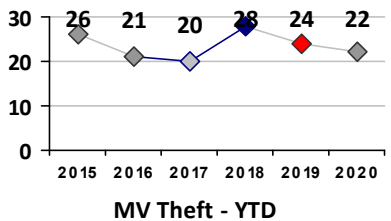

Part I Crime - Comparison Report

Providence Police Department

Through 9/20/2020
Week 38

District 1

4 Week Trend
8/24/2020 - 9/20/2020

Past 28 Days
8/24/2020 - 9/20/2020

Year to Date
January 1 - September 20

Violent Crime	Current Week	Last Week	Wk 36	Wk 35	Past 28 Days	Past 28 Days LY	Chg.	Current Year	Last Year	Chg.	Wght. 5yr Avg	Chg.
Homicide	1	0	0	0	1	0	--	1	0	100%	0	--
Sex Offenses, Forcible*	0	0	0	0	0	1	--	3	18	-83%	15	-80%
Robbery Other	0	2	0	0	2	3	-33%	12	13	-8%	17	-29%
Robbery W Firearm	0	0	0	0	0	0	--	1	0	100%	1	0%
Agg. Assault	2	0	0	1	3	6	-50%	18	29	-38%	25	-28%
Agg. Assault W Firearm	0	0	0	0	0	0	--	0	0	0%	3	--
Total	3	2	0	1	6	10	-40%	35	60	-42%	60	-42%

Property Crime	Current Week	Last Week	Wk 36	Wk 35	Past 28 Days	Past 28 Days LY	Chg.	Current Year	Last Year	Chg.	Wght. 5yr Avg	Chg.
Burglary	0	3	0	0	3	1	200%	53	14	279%	12	342%
MV Theft	2	0	1	0	3	3	0%	24	29	-17%	28	-14%
Larceny from MV	0	0	4	1	5	11	-55%	51	111	-54%	123	-59%
Larceny**	4	6	6	2	18	38	-53%	199	312	-36%	312	-36%
Total	6	9	11	3	29	53	-45%	327	466	-30%	474	-31%

Other Crime	Current Week	Last Week	Wk 36	Wk 35	Past 28 Days	Past 28 Days LY	Chg.	Current Year	Last Year	Chg.	Wght. 5yr Avg	Chg.
Assault Other	1	1	3	2	7	18	-61%	82	139	-41%	144	-43%
Vandalism	3	6	2	0	11	7	57%	116	78	49%	98	18%
Drug Offenses	0	1	1	0	2	6	-67%	21	31	-32%	48	-56%
Weapons Offenses	1	0	0	0	1	1	0%	9	16	-44%	20	-55%
Liquor Law Violations	0	0	0	0	0	0	--	0	1	-100%	8	--
Total	5	8	6	2	21	32	-34%	228	265	-14%	318	-28%

Figures are preliminary and subject to further analysis and revision

* Sex Offenses, Forcible includes forcible rape, forcible sodomy, forcible fondling, sexual assault with an object

** Larceny includes shoplifting, pickpocket, pursesnatch, from building, bicycles, motor vehicle parts or accessories, and other.