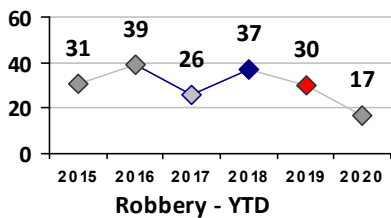

Part I Crime - Comparison Report

Providence Police Department

Through 9/20/2020
Week 38

District 5

4 Week Trend
8/24/2020 - 9/20/2020

Past 28 Days
8/24/2020 - 9/20/2020

Year to Date
January 1 - September 20

Violent Crime	Current Week	Last Week	Wk 36	Wk 35	Past 28 Days	Past 28 Days LY	Chg.	Current Year	Last Year	Chg.	Wght. 5yr Avg	Chg.
Homicide	0	0	0	0	0	0	--	1	0	100%	1	0%
Sex Offenses, Forcible*	0	0	0	1	1	3	-67%	10	26	-62%	24	-58%
Robbery Other	0	0	0	0	0	2	--	13	25	-48%	27	-52%
Robbery W Firearm	0	0	0	0	0	1	--	7	10	-30%	10	-30%
Agg. Assault	1	1	4	3	9	4	125%	61	59	3%	55	11%
Agg. Assault W Firearm	2	1	0	0	3	0	--	13	12	8%	16	-19%
Total	3	2	4	4	13	10	30%	105	132	-20%	133	-21%

Property Crime	Current Week	Last Week	Wk 36	Wk 35	Past 28 Days	Past 28 Days LY	Chg.	Current Year	Last Year	Chg.	Wght. 5yr Avg	Chg.
Burglary	1	2	4	2	9	9	0%	69	91	-24%	106	-35%
MV Theft	1	2	0	0	3	2	50%	27	48	-44%	61	-56%
Larceny from MV	2	1	1	1	5	11	-55%	124	107	16%	114	9%
Larceny**	2	5	4	6	17	16	6%	139	141	-1%	166	-16%
Total	6	10	9	9	34	38	-11%	359	387	-7%	447	-20%

Other Crime	Current Week	Last Week	Wk 36	Wk 35	Past 28 Days	Past 28 Days LY	Chg.	Current Year	Last Year	Chg.	Wght. 5yr Avg	Chg.
Assault Other	8	8	7	7	30	30	0%	198	217	-9%	244	-19%
Vandalism	6	6	5	4	21	29	-28%	175	192	-9%	227	-23%
Drug Offenses	0	0	0	2	2	13	-85%	54	96	-44%	107	-50%
Weapons Offenses	0	0	0	0	0	1	--	58	32	81%	34	71%
Liquor Law Violations	0	0	0	0	0	0	--	1	0	100%	1	0%
Total	14	14	12	13	53	73	-27%	486	537	-9%	613	-21%

Figures are preliminary and subject to further analysis and revision

* Sex Offenses, Forcible includes forcible rape, forcible sodomy, forcible fondling, sexual assault with an object

** Larceny includes shoplifting, pickpocket, pursesnatch, from building, bicycles, motor vehicle parts or accessories, and other.