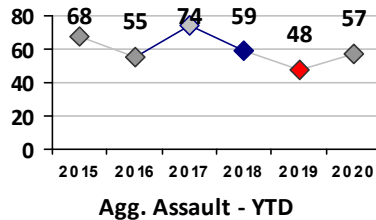

Part I Crime - Comparison Report

Providence Police Department

Through 9/20/2020
Week 38

District 7											
4 Week Trend 8/24/2020 - 9/20/2020				Past 28 Days 8/24/2020 - 9/20/2020				Year to Date January 1 - September 20			

Violent Crime	Current Week	Last Week	Wk 36	Wk 35	Past 28 Days	Past 28 Days LY	Chg.	Current Year	Last Year	Chg.	Wght. 5yr Avg	Chg.
Homicide	0	0	0	0	0	0	--	2	2	0%	1	100%
Sex Offenses, Forcible*	1	0	1	1	3	1	200%	16	15	7%	20	-20%
Robbery Other	1	0	0	0	1	1	0%	10	14	-29%	16	-38%
Robbery W Firearm	0	0	0	0	0	0	--	9	5	80%	8	13%
Agg. Assault	1	1	2	2	6	8	-25%	56	47	19%	50	12%
Agg. Assault W Firearm	2	0	0	3	5	0	--	15	10	50%	18	-17%
Total	5	1	3	6	15	10	50%	108	93	16%	113	-4%

Property Crime	Current Week	Last Week	Wk 36	Wk 35	Past 28 Days	Past 28 Days LY	Chg.	Current Year	Last Year	Chg.	Wght. 5yr Avg	Chg.
Burglary	1	0	1	4	6	10	-40%	70	53	32%	105	-33%
MV Theft	1	4	4	4	13	5	160%	81	50	62%	59	37%
Larceny from MV	4	4	6	4	18	25	-28%	157	158	-1%	178	-12%
Larceny**	6	8	10	4	28	32	-13%	287	288	0%	282	2%
Total	12	16	21	16	65	72	-10%	595	549	8%	623	-4%

Other Crime	Current Week	Last Week	Wk 36	Wk 35	Past 28 Days	Past 28 Days LY	Chg.	Current Year	Last Year	Chg.	Wght. 5yr Avg	Chg.
Assault Other	6	4	5	8	23	26	-12%	257	242	6%	271	-5%
Vandalism	4	7	6	3	20	36	-44%	241	239	1%	275	-12%
Drug Offenses	1	1	0	0	2	10	-80%	38	90	-58%	99	-62%
Weapons Offenses	0	0	0	3	3	5	-40%	33	57	-42%	53	-38%
Liquor Law Violations	0	0	0	0	0	9	--	3	20	-85%	41	-93%
Total	11	12	11	14	48	86	-44%	572	648	-12%	738	-22%

Figures are preliminary and subject to further analysis and revision

* Sex Offenses, Forcible includes forcible rape, forcible sodomy, forcible fondling, sexual assault with an object

** Larceny includes shoplifting, pickpocket, pursesnatch, from building, bicycles, motor vehicle parts or accessories, and other.