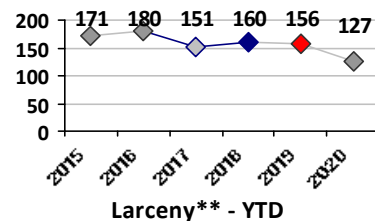

Part I Crime - Comparison Report

Providence Police Department

Through 9/20/2020
Week 38

District 4

	4 Week Trend 8/24/2020 - 9/20/2020				Past 28 Days 8/24/2020 - 9/20/2020			Year to Date January 1 - September 20				
	Current Week	Last Week	Wk 36	Wk 35	Past 28 Days	Past 28 Days LY	Chg.	Current Year	Last Year	Chg.	Wght. 5yr Avg	Chg.
Violent Crime												
Homicide	0	0	0	0	0	0	--	2	3	-33%	2	0%
Sex Offenses, Forcible*	0	1	0	0	1	3	-67%	7	30	-77%	36	-81%
Robbery Other	4	1	0	0	5	7	-29%	21	35	-40%	37	-43%
Robbery W Firearm	0	0	0	1	1	2	-50%	7	10	-30%	11	-36%
Agg. Assault	0	4	0	0	4	7	-43%	76	49	55%	52	46%
Agg. Assault W Firearm	0	0	0	2	2	0	--	8	17	-53%	15	-47%
Total	4	6	0	3	13	19	-32%	121	144	-16%	153	-21%
Property Crime												
Burglary	1	1	2	2	6	5	20%	100	98	2%	105	-5%
MV Theft	4	2	4	1	11	6	83%	61	68	-10%	65	-6%
Larceny from MV	2	11	8	4	25	14	79%	186	177	5%	264	-30%
Larceny**	3	5	6	2	16	29	-45%	147	201	-27%	198	-26%
Total	10	19	20	9	58	54	7%	494	544	-9%	632	-22%
Other Crime												
Assault Other	2	6	14	4	26	37	-30%	232	267	-13%	268	-13%
Vandalism	5	7	8	8	28	23	22%	184	215	-14%	232	-21%
Drug Offenses	0	1	0	0	1	13	-92%	82	157	-48%	145	-43%
Weapons Offenses	0	0	2	0	2	3	-33%	27	36	-25%	45	-40%
Liquor Law Violations	0	0	0	0	0	0	--	0	4	-100%	3	--
Total	7	14	24	12	57	76	-25%	525	679	-23%	692	-24%

Figures are preliminary and subject to further analysis and revision

* Sex Offenses, Forcible includes forcible rape, forcible sodomy, forcible fondling, sexual assault with an object

** Larceny includes shoplifting, pickpocket, pursesnatch, from building, bicycles, motor vehicle parts or accessories, and other.