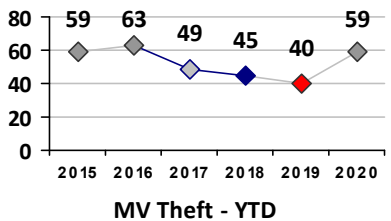

Part I Crime - Comparison Report

Providence Police Department

Through 9/20/2020
Week 38

District 7											
4 Week Trend 8/24/2020 - 9/20/2020				Past 28 Days 8/24/2020 - 9/20/2020				Year to Date January 1 - September 20			

Violent Crime	Current Week	Last Week	Wk 36	Wk 35	Past 28 Days	Past 28 Days LY	Chg.	Current Year	Last Year	Chg.	Wght. 5yr Avg	Chg.
Homicide	0	0	0	0	0	0	--	2	2	0%	1	100%
Sex Offenses, Forcible*	1	0	1	1	3	1	200%	16	15	7%	20	-20%
Robbery Other	1	0	0	0	1	1	0%	10	14	-29%	16	-38%
Robbery W Firearm	0	0	0	0	0	0	--	9	5	80%	8	13%
Agg. Assault	1	1	2	2	6	8	-25%	56	47	19%	50	12%
Agg. Assault W Firearm	2	0	0	3	5	0	--	15	10	50%	18	-17%
Total	5	1	3	6	15	10	50%	108	93	16%	113	-4%

Property Crime	Current Week	Last Week	Wk 36	Wk 35	Past 28 Days	Past 28 Days LY	Chg.	Current Year	Last Year	Chg.	Wght. 5yr Avg	Chg.
Burglary	1	0	1	4	6	10	-40%	70	53	32%	105	-33%
MV Theft	1	4	4	4	13	5	160%	81	50	62%	59	37%
Larceny from MV	4	4	6	4	18	25	-28%	157	158	-1%	178	-12%
Larceny**	6	8	10	4	28	32	-13%	287	288	0%	282	2%
Total	12	16	21	16	65	72	-10%	595	549	8%	623	-4%

Other Crime	Current Week	Last Week	Wk 36	Wk 35	Past 28 Days	Past 28 Days LY	Chg.	Current Year	Last Year	Chg.	Wght. 5yr Avg	Chg.
Assault Other	6	4	5	8	23	26	-12%	257	242	6%	271	-5%
Vandalism	4	7	6	3	20	36	-44%	241	239	1%	275	-12%
Drug Offenses	1	1	0	0	2	10	-80%	38	90	-58%	99	-62%
Weapons Offenses	0	0	0	3	3	5	-40%	33	57	-42%	53	-38%
Liquor Law Violations	0	0	0	0	0	9	--	3	20	-85%	41	-93%
Total	11	12	11	14	48	86	-44%	572	648	-12%	738	-22%

Figures are preliminary and subject to further analysis and revision

* Sex Offenses, Forcible includes forcible rape, forcible sodomy, forcible fondling, sexual assault with an object

** Larceny includes shoplifting, pickpocket, pursesnatch, from building, bicycles, motor vehicle parts or accessories, and other.