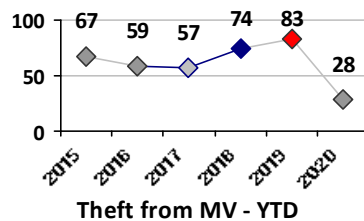

Part I Crime - Comparison Report

Providence Police Department

Through 9/20/2020
Week 38

District 3										
4 Week Trend 8/24/2020 - 9/20/2020				Past 28 Days 8/24/2020 - 9/20/2020			Year to Date January 1 - September 20			

Violent Crime	Current Week	Last Week	Wk 36	Wk 35	Past 28 Days	Past 28 Days LY	Chg.	Current Year	Last Year	Chg.	Wght. 5yr Avg	Chg.
Homicide	0	0	0	0	0	0	--	3	1	200%	1	200%
Sex Offenses, Forcible*	0	0	0	0	0	2	--	4	8	-50%	8	-50%
Robbery Other	1	1	0	0	2	2	0%	7	3	133%	4	75%
Robbery W Firearm	0	0	0	0	0	0	--	2	7	-71%	7	-71%
Agg. Assault	0	0	1	0	1	3	-67%	11	14	-21%	14	-21%
Agg. Assault W Firearm	0	0	0	1	1	0	--	5	6	-17%	7	-29%
Total	1	1	1	1	4	7	-43%	32	39	-18%	40	-20%

Property Crime	Current Week	Last Week	Wk 36	Wk 35	Past 28 Days	Past 28 Days LY	Chg.	Current Year	Last Year	Chg.	Wght. 5yr Avg	Chg.
Burglary	0	0	2	0	2	5	-60%	28	33	-15%	39	-28%
MV Theft	0	1	0	1	2	2	0%	15	17	-12%	22	-32%
Larceny from MV	2	1	2	0	5	21	-76%	36	117	-69%	94	-62%
Larceny**	1	2	3	1	7	6	17%	57	83	-31%	95	-40%
Total	3	4	7	2	16	34	-53%	136	250	-46%	249	-45%

Other Crime	Current Week	Last Week	Wk 36	Wk 35	Past 28 Days	Past 28 Days LY	Chg.	Current Year	Last Year	Chg.	Wght. 5yr Avg	Chg.
Assault Other	0	2	4	2	8	7	14%	77	75	3%	87	-11%
Vandalism	3	3	1	4	11	12	-8%	74	61	21%	82	-10%
Drug Offenses	1	0	0	0	1	2	-50%	15	55	-73%	54	-72%
Weapons Offenses	0	0	0	2	2	1	100%	7	20	-65%	16	-56%
Liquor Law Violations	0	0	0	0	0	0	--	1	0	100%	1	0%
Total	4	5	5	8	22	22	0%	174	211	-18%	240	-28%

Figures are preliminary and subject to further analysis and revision

* Sex Offenses, Forcible includes forcible rape, forcible sodomy, forcible fondling, sexual assault with an object

** Larceny includes shoplifting, pickpocket, pursesnatch, from building, bicycles, motor vehicle parts or accessories, and other.