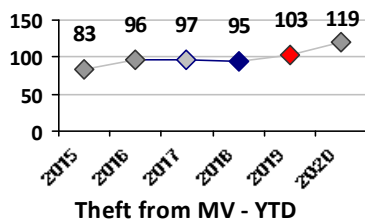

Part I Crime - Comparison Report

Providence Police Department

Through 9/20/2020
Week 38

District 6

	4 Week Trend 8/24/2020 - 9/20/2020				Past 28 Days 8/24/2020 - 9/20/2020			Year to Date January 1 - September 20				
	Current Week	Last Week	Wk 36	Wk 35	Past 28 Days	Past 28 Days LY	Chg.	Current Year	Last Year	Chg.	Wght. 5yr Avg	Chg.
Violent Crime												
Homicide	0	0	0	0	0	0	--	2	3	-33%	2	0%
Sex Offenses, Forcible*	0	0	0	1	1	1	0%	11	11	0%	12	-8%
Robbery Other	1	0	0	0	1	0	--	6	14	-57%	13	-54%
Robbery W Firearm	0	0	0	1	1	0	--	2	7	-71%	6	-67%
Agg. Assault	4	0	2	1	7	4	75%	27	34	-21%	37	-27%
Agg. Assault W Firearm	0	0	0	1	1	0	--	10	5	100%	9	11%
Total	5	0	2	4	11	5	120%	58	74	-22%	79	-27%
Property Crime												
Burglary	1	1	1	1	4	12	-67%	56	53	6%	83	-33%
MV Theft	1	5	2	1	9	5	80%	59	57	4%	65	-9%
Larceny from MV	4	3	3	2	12	16	-25%	138	134	3%	127	9%
Larceny**	5	1	2	3	11	16	-31%	144	180	-20%	187	-23%
Total	11	10	8	7	36	49	-27%	397	424	-6%	462	-14%
Other Crime												
Assault Other	2	5	3	7	17	22	-23%	149	157	-5%	167	-11%
Vandalism	0	6	5	6	17	16	6%	152	154	-1%	167	-9%
Drug Offenses	0	5	1	0	6	6	0%	37	34	9%	48	-23%
Weapons Offenses	0	0	0	0	0	6	--	27	22	23%	23	17%
Liquor Law Violations	0	0	0	0	0	0	--	0	1	-100%	2	--
Total	2	16	9	13	40	50	-20%	365	368	-1%	406	-10%

Figures are preliminary and subject to further analysis and revision

* Sex Offenses, Forcible includes forcible rape, forcible sodomy, forcible fondling, sexual assault with an object

** Larceny includes shoplifting, pickpocket, pursesnatch, from building, bicycles, motor vehicle parts or accessories, and other.