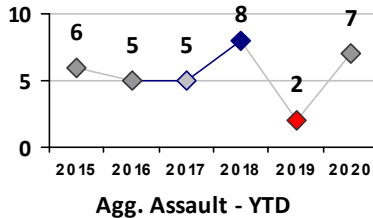

Part I Crime - Comparison Report

Providence Police Department

Through 9/20/2020
Week 38

District 9											
4 Week Trend 8/24/2020 - 9/20/2020				Past 28 Days 8/24/2020 - 9/20/2020				Year to Date January 1 - September 20			

Violent Crime	Current Week	Last Week	Wk 36	Wk 35	Past 28 Days	Past 28 Days LY	Chg.	Current Year	Last Year	Chg.	Wght. 5yr Avg	Chg.
Homicide	0	0	0	0	0	0	--	0	0	0%	0	--
Sex Offenses, Forcible*	0	0	0	0	0	0	--	3	4	-25%	5	-40%
Robbery Other	0	1	0	0	1	1	0%	6	3	100%	4	50%
Robbery W Firearm	0	0	0	0	0	0	--	0	0	0%	2	--
Agg. Assault	0	0	0	0	0	0	--	3	2	50%	4	-25%
Agg. Assault W Firearm	0	1	0	0	1	0	--	5	0	500%	1	400%
Total	0	2	0	0	2	1	100%	17	9	89%	17	0%

Property Crime	Current Week	Last Week	Wk 36	Wk 35	Past 28 Days	Past 28 Days LY	Chg.	Current Year	Last Year	Chg.	Wght. 5yr Avg	Chg.
Burglary	1	7	0	1	9	11	-18%	72	87	-17%	84	-14%
MV Theft	1	0	2	0	3	2	50%	17	18	-6%	21	-19%
Larceny from MV	2	4	1	2	9	14	-36%	81	133	-39%	181	-55%
Larceny**	1	5	3	5	14	12	17%	103	115	-10%	122	-16%
Total	5	16	6	8	35	39	-10%	273	353	-23%	407	-33%

Other Crime	Current Week	Last Week	Wk 36	Wk 35	Past 28 Days	Past 28 Days LY	Chg.	Current Year	Last Year	Chg.	Wght. 5yr Avg	Chg.
Assault Other	1	1	0	2	4	10	-60%	33	41	-20%	40	-18%
Vandalism	0	1	2	0	3	6	-50%	73	68	7%	79	-8%
Drug Offenses	0	0	0	0	0	1	--	11	9	22%	11	0%
Weapons Offenses	0	0	0	0	0	0	--	6	1	500%	4	50%
Liquor Law Violations	0	0	0	0	0	0	--	0	0	0%	2	--
Total	1	2	2	2	7	17	-59%	123	119	3%	135	-9%

Figures are preliminary and subject to further analysis and revision

* Sex Offenses, Forcible includes forcible rape, forcible sodomy, forcible fondling, sexual assault with an object

** Larceny includes shoplifting, pickpocket, pursesnatch, from building, bicycles, motor vehicle parts or accessories, and other.