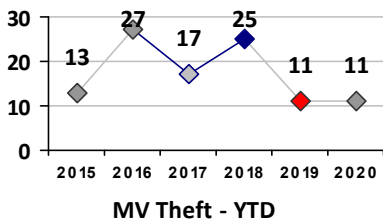

Part I Crime - Comparison Report

Providence Police Department

Through 9/20/2020
Week 38

District 3										
4 Week Trend 8/24/2020 - 9/20/2020				Past 28 Days 8/24/2020 - 9/20/2020			Year to Date January 1 - September 20			

Violent Crime	Current Week	Last Week	Wk 36	Wk 35	Past 28 Days	Past 28 Days LY	Chg.	Current Year	Last Year	Chg.	Wght. 5yr Avg	Chg.
Homicide	0	0	0	0	0	0	--	3	1	200%	1	200%
Sex Offenses, Forcible*	0	0	0	0	0	2	--	4	8	-50%	8	-50%
Robbery Other	1	1	0	0	2	2	0%	7	3	133%	4	75%
Robbery W Firearm	0	0	0	0	0	0	--	2	7	-71%	7	-71%
Agg. Assault	0	0	1	0	1	3	-67%	11	14	-21%	14	-21%
Agg. Assault W Firearm	0	0	0	1	1	0	--	5	6	-17%	7	-29%
Total	1	1	1	1	4	7	-43%	32	39	-18%	40	-20%

Property Crime	Current Week	Last Week	Wk 36	Wk 35	Past 28 Days	Past 28 Days LY	Chg.	Current Year	Last Year	Chg.	Wght. 5yr Avg	Chg.
Burglary	0	0	2	0	2	5	-60%	28	33	-15%	39	-28%
MV Theft	0	1	0	1	2	2	0%	15	17	-12%	22	-32%
Larceny from MV	2	1	2	0	5	21	-76%	36	117	-69%	94	-62%
Larceny**	1	2	3	1	7	6	17%	57	83	-31%	95	-40%
Total	3	4	7	2	16	34	-53%	136	250	-46%	249	-45%

Other Crime	Current Week	Last Week	Wk 36	Wk 35	Past 28 Days	Past 28 Days LY	Chg.	Current Year	Last Year	Chg.	Wght. 5yr Avg	Chg.
Assault Other	0	2	4	2	8	7	14%	77	75	3%	87	-11%
Vandalism	3	3	1	4	11	12	-8%	74	61	21%	82	-10%
Drug Offenses	1	0	0	0	1	2	-50%	15	55	-73%	54	-72%
Weapons Offenses	0	0	0	2	2	1	100%	7	20	-65%	16	-56%
Liquor Law Violations	0	0	0	0	0	0	--	1	0	100%	1	0%
Total	4	5	5	8	22	22	0%	174	211	-18%	240	-28%

Figures are preliminary and subject to further analysis and revision

* Sex Offenses, Forcible includes forcible rape, forcible sodomy, forcible fondling, sexual assault with an object

** Larceny includes shoplifting, pickpocket, pursesnatch, from building, bicycles, motor vehicle parts or accessories, and other.