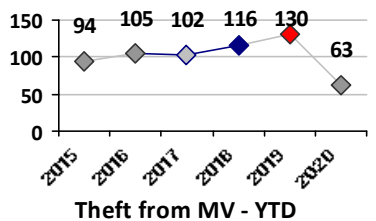

Part I Crime - Comparison Report

Providence Police Department

Through 9/20/2020
Week 38

District 2

4 Week Trend
8/24/2020 - 9/20/2020

Past 28 Days
8/24/2020 - 9/20/2020

Year to Date
January 1 - September 20

Violent Crime	Current Week	Last Week	Wk 36	Wk 35	Past 28 Days	Past 28 Days LY	Chg.	Current Year	Last Year	Chg.	Wght. 5yr Avg	Chg.
Homicide	0	0	0	0	0	0	--	0	1	-100%	2	--
Sex Offenses, Forcible*	0	0	0	0	0	7	--	13	30	-57%	31	-58%
Robbery Other	0	1	0	0	1	2	-50%	8	18	-56%	23	-65%
Robbery W Firearm	0	0	0	0	0	1	--	3	7	-57%	9	-67%
Agg. Assault	0	4	1	1	6	4	50%	65	62	5%	55	18%
Agg. Assault W Firearm	2	0	0	2	4	2	100%	19	16	19%	23	-17%
Total	2	5	1	3	11	16	-31%	108	134	-19%	142	-24%

Property Crime	Current Week	Last Week	Wk 36	Wk 35	Past 28 Days	Past 28 Days LY	Chg.	Current Year	Last Year	Chg.	Wght. 5yr Avg	Chg.
Burglary	2	4	1	1	8	8	0%	56	67	-16%	86	-35%
MV Theft	3	1	1	1	6	9	-33%	39	56	-30%	65	-40%
Larceny from MV	4	1	0	2	7	15	-53%	73	150	-51%	138	-47%
Larceny**	3	6	3	3	15	19	-21%	128	172	-26%	189	-32%
Total	12	12	5	7	36	51	-29%	296	445	-33%	477	-38%

Other Crime	Current Week	Last Week	Wk 36	Wk 35	Past 28 Days	Past 28 Days LY	Chg.	Current Year	Last Year	Chg.	Wght. 5yr Avg	Chg.
Assault Other	6	8	9	9	32	25	28%	228	248	-8%	248	-8%
Vandalism	6	4	1	4	15	14	7%	157	156	1%	183	-14%
Drug Offenses	0	0	0	2	2	8	-75%	71	91	-22%	96	-26%
Weapons Offenses	0	0	3	0	3	10	-70%	43	52	-17%	55	-22%
Liquor Law Violations	0	0	0	0	0	0	--	1	0	100%	0	--
Total	12	12	13	15	52	57	-9%	500	547	-9%	583	-14%

Figures are preliminary and subject to further analysis and revision

* Sex Offenses, Forcible includes forcible rape, forcible sodomy, forcible fondling, sexual assault with an object

** Larceny includes shoplifting, pickpocket, pursesnatch, from building, bicycles, motor vehicle parts or accessories, and other.