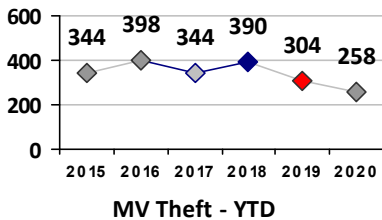

Through 9/20/2020
Week 38

Citywide											
4 Week Trend 8/24/2020 - 9/20/2020				Past 28 Days 8/24/2020 - 9/20/2020				Year to Date January 1 - September 20			

Violent Crime	Current Week	Last Week	Wk 36	Wk 35	Past 28 Days	Past 28 Days LY	Chg.	Current Year	Last Year	Chg.	Wght. 5yr Avg	Chg.
Homicide	1	0	0	0	1	0	100%	11	11	0%	9	22%
Sex Offenses, Forcible*	1	1	1	3	6	18	-67%	78	155	-50%	164	-52%
Robbery W Firearm	0	0	0	2	2	4	-50%	33	46	-28%	56	-41%
Robbery Other	7	6	0	0	13	18	-28%	86	131	-34%	146	-41%
Agg. Assault W Firearm	7	3	0	9	19	2	850%	82	70	17%	96	-15%
Agg. Assault	8	10	10	9	37	38	-3%	336	311	8%	305	10%
Total	24	20	11	23	78	80	-3%	626	724	-14%	776	-19%

Property Crime	Current Week	Last Week	Wk 36	Wk 35	Past 28 Days	Past 28 Days LY	Chg.	Current Year	Last Year	Chg.	Wght. 5yr Avg	Chg.
Burglary	7	19	13	12	51	68	-25%	528	540	-2%	687	-23%
MV Theft	13	17	14	8	52	40	30%	346	373	-7%	417	-17%
Larceny from MV	21	32	27	39	119	168	-29%	1046	1335	-22%	1421	-26%
Larceny**	35	48	42	41	166	196	-15%	1456	1749	-17%	1762	-17%
Total	76	116	96	100	388	472	-18%	3376	3997	-16%	4286	-21%

Other Crime	Current Week	Last Week	Wk 36	Wk 35	Past 28 Days	Past 28 Days LY	Chg.	Current Year	Last Year	Chg.	Wght. 5yr Avg	Chg.
Assault Other	28	41	48	48	165	180	-8%	1332	1477	-10%	1555	-14%
Vandalism	30	43	35	40	148	175	-15%	1368	1368	0%	1512	-10%
Weapons Offenses	1	0	7	5	13	28	-54%	218	239	-9%	257	-15%
Drug Offenses	2	10	4	4	20	59	-66%	347	574	-40%	629	-45%
Liquor Law Violations	0	0	0	0	0	9	-900%	6	26	-77%	59	-90%
Total	61	94	94	97	346	451	-23%	3271	3684	-11%	4012	-18%

Figures are preliminary and subject to further analysis and revision

* Sex Offenses, Forcible includes forcible rape, forcible sodomy, forcible fondling, sexual assault with an object

** Larceny includes shoplifting, pickpocket, pursesnatch, from building, bicycles, motor vehicle parts or accessories, and other.