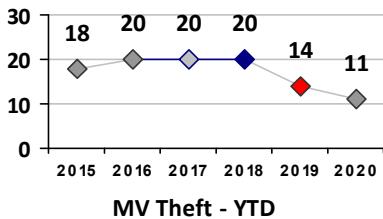

Part I Crime - Comparison Report

Providence Police Department

Through 9/20/2020
Week 38

District 9											
4 Week Trend 8/24/2020 - 9/20/2020				Past 28 Days 8/24/2020 - 9/20/2020				Year to Date January 1 - September 20			

Violent Crime	Current Week	Last Week	Wk 36	Wk 35	Past 28 Days	Past 28 Days LY	Chg.	Current Year	Last Year	Chg.	Wght. 5yr Avg	Chg.
Homicide	0	0	0	0	0	0	--	0	0	0%	0	--
Sex Offenses, Forcible*	0	0	0	0	0	0	--	3	4	-25%	5	-40%
Robbery Other	0	1	0	0	1	1	0%	6	3	100%	4	50%
Robbery W Firearm	0	0	0	0	0	0	--	0	0	0%	2	--
Agg. Assault	0	0	0	0	0	0	--	3	2	50%	4	-25%
Agg. Assault W Firearm	0	1	0	0	1	0	--	5	0	500%	1	400%
Total	0	2	0	0	2	1	100%	17	9	89%	17	0%

Property Crime	Current Week	Last Week	Wk 36	Wk 35	Past 28 Days	Past 28 Days LY	Chg.	Current Year	Last Year	Chg.	Wght. 5yr Avg	Chg.
Burglary	1	7	0	1	9	11	-18%	72	87	-17%	84	-14%
MV Theft	1	0	2	0	3	2	50%	17	18	-6%	21	-19%
Larceny from MV	2	4	1	2	9	14	-36%	81	133	-39%	181	-55%
Larceny**	1	5	3	5	14	12	17%	103	115	-10%	122	-16%
Total	5	16	6	8	35	39	-10%	273	353	-23%	407	-33%

Other Crime	Current Week	Last Week	Wk 36	Wk 35	Past 28 Days	Past 28 Days LY	Chg.	Current Year	Last Year	Chg.	Wght. 5yr Avg	Chg.
Assault Other	1	1	0	2	4	10	-60%	33	41	-20%	40	-18%
Vandalism	0	1	2	0	3	6	-50%	73	68	7%	79	-8%
Drug Offenses	0	0	0	0	0	1	--	11	9	22%	11	0%
Weapons Offenses	0	0	0	0	0	0	--	6	1	500%	4	50%
Liquor Law Violations	0	0	0	0	0	0	--	0	0	0%	2	--
Total	1	2	2	2	7	17	-59%	123	119	3%	135	-9%

Figures are preliminary and subject to further analysis and revision

* Sex Offenses, Forcible includes forcible rape, forcible sodomy, forcible fondling, sexual assault with an object

** Larceny includes shoplifting, pickpocket, pursesnatch, from building, bicycles, motor vehicle parts or accessories, and other.