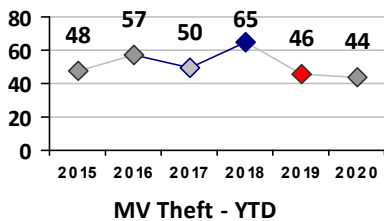

Part I Crime - Comparison Report

Providence Police Department

Through 9/20/2020
Week 38

District 6

	4 Week Trend 8/24/2020 - 9/20/2020				Past 28 Days 8/24/2020 - 9/20/2020			Year to Date January 1 - September 20				
	Current Week	Last Week	Wk 36	Wk 35	Past 28 Days	Past 28 Days LY	Chg.	Current Year	Last Year	Chg.	Wght. 5yr Avg	Chg.
Violent Crime												
Homicide	0	0	0	0	0	0	--	2	3	-33%	2	0%
Sex Offenses, Forcible*	0	0	0	1	1	1	0%	11	11	0%	12	-8%
Robbery Other	1	0	0	0	1	0	--	6	14	-57%	13	-54%
Robbery W Firearm	0	0	0	1	1	0	--	2	7	-71%	6	-67%
Agg. Assault	4	0	2	1	7	4	75%	27	34	-21%	37	-27%
Agg. Assault W Firearm	0	0	0	1	1	0	--	10	5	100%	9	11%
Total	5	0	2	4	11	5	120%	58	74	-22%	79	-27%
Property Crime												
Burglary	1	1	1	1	4	12	-67%	56	53	6%	83	-33%
MV Theft	1	5	2	1	9	5	80%	59	57	4%	65	-9%
Larceny from MV	4	3	3	2	12	16	-25%	138	134	3%	127	9%
Larceny**	5	1	2	3	11	16	-31%	144	180	-20%	187	-23%
Total	11	10	8	7	36	49	-27%	397	424	-6%	462	-14%
Other Crime												
Assault Other	2	5	3	7	17	22	-23%	149	157	-5%	167	-11%
Vandalism	0	6	5	6	17	16	6%	152	154	-1%	167	-9%
Drug Offenses	0	5	1	0	6	6	0%	37	34	9%	48	-23%
Weapons Offenses	0	0	0	0	0	6	--	27	22	23%	23	17%
Liquor Law Violations	0	0	0	0	0	0	--	0	1	-100%	2	--
Total	2	16	9	13	40	50	-20%	365	368	-1%	406	-10%

Figures are preliminary and subject to further analysis and revision

* Sex Offenses, Forcible includes forcible rape, forcible sodomy, forcible fondling, sexual assault with an object

** Larceny includes shoplifting, pickpocket, pursesnatch, from building, bicycles, motor vehicle parts or accessories, and other.