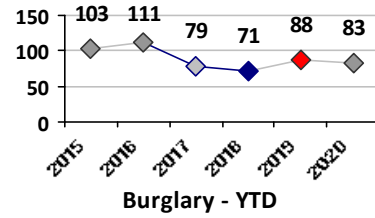

Part I Crime - Comparison Report

Providence Police Department

Through 9/20/2020
Week 38

District 4

	4 Week Trend 8/24/2020 - 9/20/2020				Past 28 Days 8/24/2020 - 9/20/2020			Year to Date January 1 - September 20				
	Current Week	Last Week	Wk 36	Wk 35	Past 28 Days	Past 28 Days LY	Chg.	Current Year	Last Year	Chg.	Wght. 5yr Avg	Chg.
Violent Crime												
Homicide	0	0	0	0	0	0	--	2	3	-33%	2	0%
Sex Offenses, Forcible*	0	1	0	0	1	3	-67%	7	30	-77%	36	-81%
Robbery Other	4	1	0	0	5	7	-29%	21	35	-40%	37	-43%
Robbery W Firearm	0	0	0	1	1	2	-50%	7	10	-30%	11	-36%
Agg. Assault	0	4	0	0	4	7	-43%	76	49	55%	52	46%
Agg. Assault W Firearm	0	0	0	2	2	0	--	8	17	-53%	15	-47%
Total	4	6	0	3	13	19	-32%	121	144	-16%	153	-21%
Property Crime												
Burglary	1	1	2	2	6	5	20%	100	98	2%	105	-5%
MV Theft	4	2	4	1	11	6	83%	61	68	-10%	65	-6%
Larceny from MV	2	11	8	4	25	14	79%	186	177	5%	264	-30%
Larceny**	3	5	6	2	16	29	-45%	147	201	-27%	198	-26%
Total	10	19	20	9	58	54	7%	494	544	-9%	632	-22%
Other Crime												
Assault Other	2	6	14	4	26	37	-30%	232	267	-13%	268	-13%
Vandalism	5	7	8	8	28	23	22%	184	215	-14%	232	-21%
Drug Offenses	0	1	0	0	1	13	-92%	82	157	-48%	145	-43%
Weapons Offenses	0	0	2	0	2	3	-33%	27	36	-25%	45	-40%
Liquor Law Violations	0	0	0	0	0	0	--	0	4	-100%	3	--
Total	7	14	24	12	57	76	-25%	525	679	-23%	692	-24%

Figures are preliminary and subject to further analysis and revision

* Sex Offenses, Forcible includes forcible rape, forcible sodomy, forcible fondling, sexual assault with an object

** Larceny includes shoplifting, pickpocket, pursesnatch, from building, bicycles, motor vehicle parts or accessories, and other.