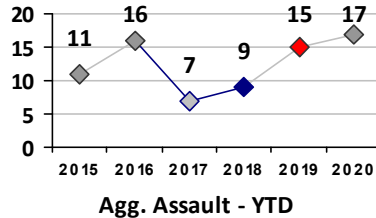

Part I Crime - Comparison Report

Providence Police Department

Through 9/20/2020
Week 38

District 8											
4 Week Trend 8/24/2020 - 9/20/2020				Past 28 Days 8/24/2020 - 9/20/2020				Year to Date January 1 - September 20			

Violent Crime	Current Week	Last Week	Wk 36	Wk 35	Past 28 Days	Past 28 Days LY	Chg.	Current Year	Last Year	Chg.	Wght. 5yr Avg	Chg.
Homicide	0	0	0	0	0	0	--	0	1	-100%	0	--
Sex Offenses, Forcible*	0	0	0	0	0	0	--	6	10	-40%	8	-25%
Robbery Other	0	0	0	0	0	0	--	2	5	-60%	4	-50%
Robbery W Firearm	0	0	0	0	0	0	--	2	0	200%	1	100%
Agg. Assault	0	0	0	0	0	2	--	13	14	-7%	11	18%
Agg. Assault W Firearm	1	1	0	0	2	0	--	7	3	133%	3	133%
Total	1	1	0	0	2	2	0%	30	33	-9%	27	11%

Property Crime	Current Week	Last Week	Wk 36	Wk 35	Past 28 Days	Past 28 Days LY	Chg.	Current Year	Last Year	Chg.	Wght. 5yr Avg	Chg.
Burglary	0	1	2	1	4	5	-20%	19	28	-32%	55	-65%
MV Theft	0	1	0	0	1	5	-80%	11	16	-31%	19	-42%
Larceny from MV	1	3	0	2	6	12	-50%	84	95	-12%	110	-24%
Larceny**	8	7	2	3	20	7	186%	104	89	17%	103	1%
Total	9	12	4	6	31	29	7%	218	228	-4%	287	-24%

Other Crime	Current Week	Last Week	Wk 36	Wk 35	Past 28 Days	Past 28 Days LY	Chg.	Current Year	Last Year	Chg.	Wght. 5yr Avg	Chg.
Assault Other	0	4	2	1	7	3	133%	48	61	-21%	61	-21%
Vandalism	2	2	2	0	6	4	50%	67	67	0%	87	-23%
Drug Offenses	0	0	2	0	2	0	--	6	2	200%	10	-40%
Weapons Offenses	0	0	2	0	2	0	--	7	2	250%	5	40%
Liquor Law Violations	0	0	0	0	0	0	--	0	0	0%	1	--
Total	2	6	8	1	17	7	143%	128	132	-3%	163	-21%

Figures are preliminary and subject to further analysis and revision

* Sex Offenses, Forcible includes forcible rape, forcible sodomy, forcible fondling, sexual assault with an object

** Larceny includes shoplifting, pickpocket, pursesnatch, from building, bicycles, motor vehicle parts or accessories, and other.