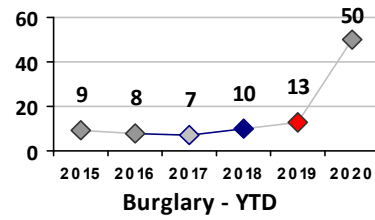

Part I Crime - Comparison Report

Providence Police Department

Through 9/20/2020
Week 38

District 1

4 Week Trend
8/24/2020 - 9/20/2020

Past 28 Days
8/24/2020 - 9/20/2020

Year to Date
January 1 - September 20

Violent Crime	Current Week	Last Week	Wk 36	Wk 35	Past 28 Days	Past 28 Days LY	Chg.	Current Year	Last Year	Chg.	Wght. 5yr Avg	Chg.
Homicide	1	0	0	0	1	0	--	1	0	100%	0	--
Sex Offenses, Forcible*	0	0	0	0	0	1	--	3	18	-83%	15	-80%
Robbery Other	0	2	0	0	2	3	-33%	12	13	-8%	17	-29%
Robbery W Firearm	0	0	0	0	0	0	--	1	0	100%	1	0%
Agg. Assault	2	0	0	1	3	6	-50%	18	29	-38%	25	-28%
Agg. Assault W Firearm	0	0	0	0	0	0	--	0	0	0%	3	--
Total	3	2	0	1	6	10	-40%	35	60	-42%	60	-42%

Property Crime	Current Week	Last Week	Wk 36	Wk 35	Past 28 Days	Past 28 Days LY	Chg.	Current Year	Last Year	Chg.	Wght. 5yr Avg	Chg.
Burglary	0	3	0	0	3	1	200%	53	14	279%	12	342%
MV Theft	2	0	1	0	3	3	0%	24	29	-17%	28	-14%
Larceny from MV	0	0	4	1	5	11	-55%	51	111	-54%	123	-59%
Larceny**	4	6	6	2	18	38	-53%	199	312	-36%	312	-36%
Total	6	9	11	3	29	53	-45%	327	466	-30%	474	-31%

Other Crime	Current Week	Last Week	Wk 36	Wk 35	Past 28 Days	Past 28 Days LY	Chg.	Current Year	Last Year	Chg.	Wght. 5yr Avg	Chg.
Assault Other	1	1	3	2	7	18	-61%	82	139	-41%	144	-43%
Vandalism	3	6	2	0	11	7	57%	116	78	49%	98	18%
Drug Offenses	0	1	1	0	2	6	-67%	21	31	-32%	48	-56%
Weapons Offenses	1	0	0	0	1	1	0%	9	16	-44%	20	-55%
Liquor Law Violations	0	0	0	0	0	0	--	0	1	-100%	8	--
Total	5	8	6	2	21	32	-34%	228	265	-14%	318	-28%

Figures are preliminary and subject to further analysis and revision

* Sex Offenses, Forcible includes forcible rape, forcible sodomy, forcible fondling, sexual assault with an object

** Larceny includes shoplifting, pickpocket, pursesnatch, from building, bicycles, motor vehicle parts or accessories, and other.