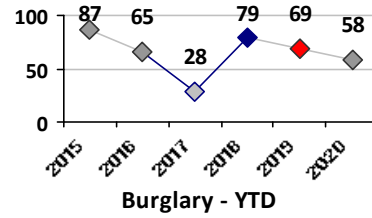

Part I Crime - Comparison Report

Providence Police Department

Through 9/20/2020
Week 38

District 9											
4 Week Trend 8/24/2020 - 9/20/2020				Past 28 Days 8/24/2020 - 9/20/2020				Year to Date January 1 - September 20			

Violent Crime	Current Week	Last Week	Wk 36	Wk 35	Past 28 Days	Past 28 Days LY	Chg.	Current Year	Last Year	Chg.	Wght. 5yr Avg	Chg.
Homicide	0	0	0	0	0	0	--	0	0	0%	0	--
Sex Offenses, Forcible*	0	0	0	0	0	0	--	3	4	-25%	5	-40%
Robbery Other	0	1	0	0	1	1	0%	6	3	100%	4	50%
Robbery W Firearm	0	0	0	0	0	0	--	0	0	0%	2	--
Agg. Assault	0	0	0	0	0	0	--	3	2	50%	4	-25%
Agg. Assault W Firearm	0	1	0	0	1	0	--	5	0	500%	1	400%
Total	0	2	0	0	2	1	100%	17	9	89%	17	0%

Property Crime	Current Week	Last Week	Wk 36	Wk 35	Past 28 Days	Past 28 Days LY	Chg.	Current Year	Last Year	Chg.	Wght. 5yr Avg	Chg.
Burglary	1	7	0	1	9	11	-18%	72	87	-17%	84	-14%
MV Theft	1	0	2	0	3	2	50%	17	18	-6%	21	-19%
Larceny from MV	2	4	1	2	9	14	-36%	81	133	-39%	181	-55%
Larceny**	1	5	3	5	14	12	17%	103	115	-10%	122	-16%
Total	5	16	6	8	35	39	-10%	273	353	-23%	407	-33%

Other Crime	Current Week	Last Week	Wk 36	Wk 35	Past 28 Days	Past 28 Days LY	Chg.	Current Year	Last Year	Chg.	Wght. 5yr Avg	Chg.
Assault Other	1	1	0	2	4	10	-60%	33	41	-20%	40	-18%
Vandalism	0	1	2	0	3	6	-50%	73	68	7%	79	-8%
Drug Offenses	0	0	0	0	0	1	--	11	9	22%	11	0%
Weapons Offenses	0	0	0	0	0	0	--	6	1	500%	4	50%
Liquor Law Violations	0	0	0	0	0	0	--	0	0	0%	2	--
Total	1	2	2	2	7	17	-59%	123	119	3%	135	-9%

Figures are preliminary and subject to further analysis and revision

* Sex Offenses, Forcible includes forcible rape, forcible sodomy, forcible fondling, sexual assault with an object

** Larceny includes shoplifting, pickpocket, pursesnatch, from building, bicycles, motor vehicle parts or accessories, and other.