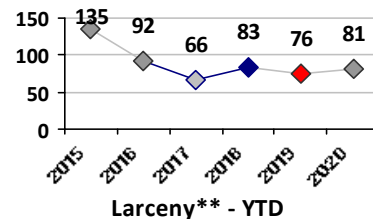

Part I Crime - Comparison Report

Providence Police Department

Through 9/20/2020
Week 38

District 8											
4 Week Trend 8/24/2020 - 9/20/2020				Past 28 Days 8/24/2020 - 9/20/2020				Year to Date January 1 - September 20			

Violent Crime	Current Week	Last Week	Wk 36	Wk 35	Past 28 Days	Past 28 Days LY	Chg.	Current Year	Last Year	Chg.	Wght. 5yr Avg	Chg.
Homicide	0	0	0	0	0	0	--	0	1	-100%	0	--
Sex Offenses, Forcible*	0	0	0	0	0	0	--	6	10	-40%	8	-25%
Robbery Other	0	0	0	0	0	0	--	2	5	-60%	4	-50%
Robbery W Firearm	0	0	0	0	0	0	--	2	0	200%	1	100%
Agg. Assault	0	0	0	0	0	2	--	13	14	-7%	11	18%
Agg. Assault W Firearm	1	1	0	0	2	0	--	7	3	133%	3	133%
Total	1	1	0	0	2	2	0%	30	33	-9%	27	11%

Property Crime	Current Week	Last Week	Wk 36	Wk 35	Past 28 Days	Past 28 Days LY	Chg.	Current Year	Last Year	Chg.	Wght. 5yr Avg	Chg.
Burglary	0	1	2	1	4	5	-20%	19	28	-32%	55	-65%
MV Theft	0	1	0	0	1	5	-80%	11	16	-31%	19	-42%
Larceny from MV	1	3	0	2	6	12	-50%	84	95	-12%	110	-24%
Larceny**	8	7	2	3	20	7	186%	104	89	17%	103	1%
Total	9	12	4	6	31	29	7%	218	228	-4%	287	-24%

Other Crime	Current Week	Last Week	Wk 36	Wk 35	Past 28 Days	Past 28 Days LY	Chg.	Current Year	Last Year	Chg.	Wght. 5yr Avg	Chg.
Assault Other	0	4	2	1	7	3	133%	48	61	-21%	61	-21%
Vandalism	2	2	2	0	6	4	50%	67	67	0%	87	-23%
Drug Offenses	0	0	2	0	2	0	--	6	2	200%	10	-40%
Weapons Offenses	0	0	2	0	2	0	--	7	2	250%	5	40%
Liquor Law Violations	0	0	0	0	0	0	--	0	0	0%	1	--
Total	2	6	8	1	17	7	143%	128	132	-3%	163	-21%

Figures are preliminary and subject to further analysis and revision

* Sex Offenses, Forcible includes forcible rape, forcible sodomy, forcible fondling, sexual assault with an object

** Larceny includes shoplifting, pickpocket, pursesnatch, from building, bicycles, motor vehicle parts or accessories, and other.