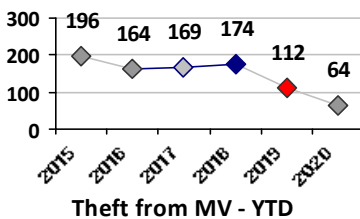

Part I Crime - Comparison Report

Providence Police Department

Through 9/20/2020
Week 38

District 9											
4 Week Trend 8/24/2020 - 9/20/2020				Past 28 Days 8/24/2020 - 9/20/2020				Year to Date January 1 - September 20			

Violent Crime	Current Week	Last Week	Wk 36	Wk 35	Past 28 Days	Past 28 Days LY	Chg.	Current Year	Last Year	Chg.	Wght. 5yr Avg	Chg.
Homicide	0	0	0	0	0	0	--	0	0	0%	0	--
Sex Offenses, Forcible*	0	0	0	0	0	0	--	3	4	-25%	5	-40%
Robbery Other	0	1	0	0	1	1	0%	6	3	100%	4	50%
Robbery W Firearm	0	0	0	0	0	0	--	0	0	0%	2	--
Agg. Assault	0	0	0	0	0	0	--	3	2	50%	4	-25%
Agg. Assault W Firearm	0	1	0	0	1	0	--	5	0	500%	1	400%
Total	0	2	0	0	2	1	100%	17	9	89%	17	0%

Property Crime	Current Week	Last Week	Wk 36	Wk 35	Past 28 Days	Past 28 Days LY	Chg.	Current Year	Last Year	Chg.	Wght. 5yr Avg	Chg.
Burglary	1	7	0	1	9	11	-18%	72	87	-17%	84	-14%
MV Theft	1	0	2	0	3	2	50%	17	18	-6%	21	-19%
Larceny from MV	2	4	1	2	9	14	-36%	81	133	-39%	181	-55%
Larceny**	1	5	3	5	14	12	17%	103	115	-10%	122	-16%
Total	5	16	6	8	35	39	-10%	273	353	-23%	407	-33%

Other Crime	Current Week	Last Week	Wk 36	Wk 35	Past 28 Days	Past 28 Days LY	Chg.	Current Year	Last Year	Chg.	Wght. 5yr Avg	Chg.
Assault Other	1	1	0	2	4	10	-60%	33	41	-20%	40	-18%
Vandalism	0	1	2	0	3	6	-50%	73	68	7%	79	-8%
Drug Offenses	0	0	0	0	0	1	--	11	9	22%	11	0%
Weapons Offenses	0	0	0	0	0	0	--	6	1	500%	4	50%
Liquor Law Violations	0	0	0	0	0	0	--	0	0	0%	2	--
Total	1	2	2	2	7	17	-59%	123	119	3%	135	-9%

Figures are preliminary and subject to further analysis and revision

* Sex Offenses, Forcible includes forcible rape, forcible sodomy, forcible fondling, sexual assault with an object

** Larceny includes shoplifting, pickpocket, pursesnatch, from building, bicycles, motor vehicle parts or accessories, and other.