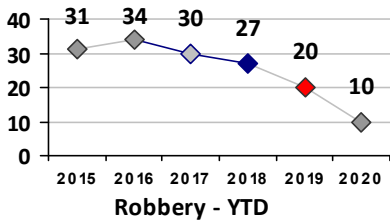

Part I Crime - Comparison Report

Providence Police Department

Through 9/20/2020
Week 38

District 2

4 Week Trend
8/24/2020 - 9/20/2020

Past 28 Days
8/24/2020 - 9/20/2020

Year to Date
January 1 - September 20

Violent Crime	Current Week	Last Week	Wk 36	Wk 35	Past 28 Days	Past 28 Days LY	Chg.	Current Year	Last Year	Chg.	Wght. 5yr Avg	Chg.
Homicide	0	0	0	0	0	0	--	0	1	-100%	2	--
Sex Offenses, Forcible*	0	0	0	0	0	7	--	13	30	-57%	31	-58%
Robbery Other	0	1	0	0	1	2	-50%	8	18	-56%	23	-65%
Robbery W Firearm	0	0	0	0	0	1	--	3	7	-57%	9	-67%
Agg. Assault	0	4	1	1	6	4	50%	65	62	5%	55	18%
Agg. Assault W Firearm	2	0	0	2	4	2	100%	19	16	19%	23	-17%
Total	2	5	1	3	11	16	-31%	108	134	-19%	142	-24%

Property Crime	Current Week	Last Week	Wk 36	Wk 35	Past 28 Days	Past 28 Days LY	Chg.	Current Year	Last Year	Chg.	Wght. 5yr Avg	Chg.
Burglary	2	4	1	1	8	8	0%	56	67	-16%	86	-35%
MV Theft	3	1	1	1	6	9	-33%	39	56	-30%	65	-40%
Larceny from MV	4	1	0	2	7	15	-53%	73	150	-51%	138	-47%
Larceny**	3	6	3	3	15	19	-21%	128	172	-26%	189	-32%
Total	12	12	5	7	36	51	-29%	296	445	-33%	477	-38%

Other Crime	Current Week	Last Week	Wk 36	Wk 35	Past 28 Days	Past 28 Days LY	Chg.	Current Year	Last Year	Chg.	Wght. 5yr Avg	Chg.
Assault Other	6	8	9	9	32	25	28%	228	248	-8%	248	-8%
Vandalism	6	4	1	4	15	14	7%	157	156	1%	183	-14%
Drug Offenses	0	0	0	2	2	8	-75%	71	91	-22%	96	-26%
Weapons Offenses	0	0	3	0	3	10	-70%	43	52	-17%	55	-22%
Liquor Law Violations	0	0	0	0	0	0	--	1	0	100%	0	--
Total	12	12	13	15	52	57	-9%	500	547	-9%	583	-14%

Figures are preliminary and subject to further analysis and revision

* Sex Offenses, Forcible includes forcible rape, forcible sodomy, forcible fondling, sexual assault with an object

** Larceny includes shoplifting, pickpocket, pursesnatch, from building, bicycles, motor vehicle parts or accessories, and other.