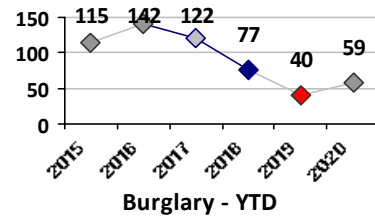

Part I Crime - Comparison Report

Providence Police Department

Through 9/20/2020
Week 38

District 7											
4 Week Trend 8/24/2020 - 9/20/2020				Past 28 Days 8/24/2020 - 9/20/2020				Year to Date January 1 - September 20			

Violent Crime	Current Week	Last Week	Wk 36	Wk 35	Past 28 Days	Past 28 Days LY	Chg.	Current Year	Last Year	Chg.	Wght. 5yr Avg	Chg.
Homicide	0	0	0	0	0	0	--	2	2	0%	1	100%
Sex Offenses, Forcible*	1	0	1	1	3	1	200%	16	15	7%	20	-20%
Robbery Other	1	0	0	0	1	1	0%	10	14	-29%	16	-38%
Robbery W Firearm	0	0	0	0	0	0	--	9	5	80%	8	13%
Agg. Assault	1	1	2	2	6	8	-25%	56	47	19%	50	12%
Agg. Assault W Firearm	2	0	0	3	5	0	--	15	10	50%	18	-17%
Total	5	1	3	6	15	10	50%	108	93	16%	113	-4%

Property Crime	Current Week	Last Week	Wk 36	Wk 35	Past 28 Days	Past 28 Days LY	Chg.	Current Year	Last Year	Chg.	Wght. 5yr Avg	Chg.
Burglary	1	0	1	4	6	10	-40%	70	53	32%	105	-33%
MV Theft	1	4	4	4	13	5	160%	81	50	62%	59	37%
Larceny from MV	4	4	6	4	18	25	-28%	157	158	-1%	178	-12%
Larceny**	6	8	10	4	28	32	-13%	287	288	0%	282	2%
Total	12	16	21	16	65	72	-10%	595	549	8%	623	-4%

Other Crime	Current Week	Last Week	Wk 36	Wk 35	Past 28 Days	Past 28 Days LY	Chg.	Current Year	Last Year	Chg.	Wght. 5yr Avg	Chg.
Assault Other	6	4	5	8	23	26	-12%	257	242	6%	271	-5%
Vandalism	4	7	6	3	20	36	-44%	241	239	1%	275	-12%
Drug Offenses	1	1	0	0	2	10	-80%	38	90	-58%	99	-62%
Weapons Offenses	0	0	0	3	3	5	-40%	33	57	-42%	53	-38%
Liquor Law Violations	0	0	0	0	0	9	--	3	20	-85%	41	-93%
Total	11	12	11	14	48	86	-44%	572	648	-12%	738	-22%

Figures are preliminary and subject to further analysis and revision

* Sex Offenses, Forcible includes forcible rape, forcible sodomy, forcible fondling, sexual assault with an object

** Larceny includes shoplifting, pickpocket, pursesnatch, from building, bicycles, motor vehicle parts or accessories, and other.