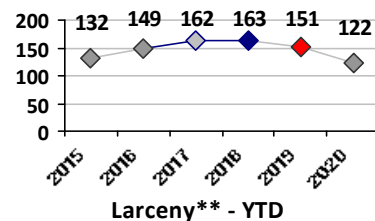

Part I Crime - Comparison Report

Providence Police Department

Through 9/20/2020
Week 38

District 6

	4 Week Trend 8/24/2020 - 9/20/2020				Past 28 Days 8/24/2020 - 9/20/2020			Year to Date January 1 - September 20				
	Current Week	Last Week	Wk 36	Wk 35	Past 28 Days	Past 28 Days LY	Chg.	Current Year	Last Year	Chg.	Wght. 5yr Avg	Chg.
Violent Crime												
Homicide	0	0	0	0	0	0	--	2	3	-33%	2	0%
Sex Offenses, Forcible*	0	0	0	1	1	1	0%	11	11	0%	12	-8%
Robbery Other	1	0	0	0	1	0	--	6	14	-57%	13	-54%
Robbery W Firearm	0	0	0	1	1	0	--	2	7	-71%	6	-67%
Agg. Assault	4	0	2	1	7	4	75%	27	34	-21%	37	-27%
Agg. Assault W Firearm	0	0	0	1	1	0	--	10	5	100%	9	11%
Total	5	0	2	4	11	5	120%	58	74	-22%	79	-27%
Property Crime												
Burglary	1	1	1	1	4	12	-67%	56	53	6%	83	-33%
MV Theft	1	5	2	1	9	5	80%	59	57	4%	65	-9%
Larceny from MV	4	3	3	2	12	16	-25%	138	134	3%	127	9%
Larceny**	5	1	2	3	11	16	-31%	144	180	-20%	187	-23%
Total	11	10	8	7	36	49	-27%	397	424	-6%	462	-14%
Other Crime												
Assault Other	2	5	3	7	17	22	-23%	149	157	-5%	167	-11%
Vandalism	0	6	5	6	17	16	6%	152	154	-1%	167	-9%
Drug Offenses	0	5	1	0	6	6	0%	37	34	9%	48	-23%
Weapons Offenses	0	0	0	0	0	6	--	27	22	23%	23	17%
Liquor Law Violations	0	0	0	0	0	0	--	0	1	-100%	2	--
Total	2	16	9	13	40	50	-20%	365	368	-1%	406	-10%

Figures are preliminary and subject to further analysis and revision

* Sex Offenses, Forcible includes forcible rape, forcible sodomy, forcible fondling, sexual assault with an object

** Larceny includes shoplifting, pickpocket, pursesnatch, from building, bicycles, motor vehicle parts or accessories, and other.