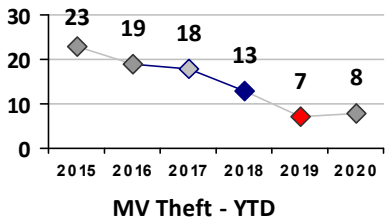

Part I Crime - Comparison Report

Providence Police Department

Through 9/20/2020
Week 38

District 8											
4 Week Trend 8/24/2020 - 9/20/2020				Past 28 Days 8/24/2020 - 9/20/2020				Year to Date January 1 - September 20			

Violent Crime	Current Week	Last Week	Wk 36	Wk 35	Past 28 Days	Past 28 Days LY	Chg.	Current Year	Last Year	Chg.	Wght. 5yr Avg	Chg.
Homicide	0	0	0	0	0	0	--	0	1	-100%	0	--
Sex Offenses, Forcible*	0	0	0	0	0	0	--	6	10	-40%	8	-25%
Robbery Other	0	0	0	0	0	0	--	2	5	-60%	4	-50%
Robbery W Firearm	0	0	0	0	0	0	--	2	0	200%	1	100%
Agg. Assault	0	0	0	0	0	2	--	13	14	-7%	11	18%
Agg. Assault W Firearm	1	1	0	0	2	0	--	7	3	133%	3	133%
Total	1	1	0	0	2	2	0%	30	33	-9%	27	11%

Property Crime	Current Week	Last Week	Wk 36	Wk 35	Past 28 Days	Past 28 Days LY	Chg.	Current Year	Last Year	Chg.	Wght. 5yr Avg	Chg.
Burglary	0	1	2	1	4	5	-20%	19	28	-32%	55	-65%
MV Theft	0	1	0	0	1	5	-80%	11	16	-31%	19	-42%
Larceny from MV	1	3	0	2	6	12	-50%	84	95	-12%	110	-24%
Larceny**	8	7	2	3	20	7	186%	104	89	17%	103	1%
Total	9	12	4	6	31	29	7%	218	228	-4%	287	-24%

Other Crime	Current Week	Last Week	Wk 36	Wk 35	Past 28 Days	Past 28 Days LY	Chg.	Current Year	Last Year	Chg.	Wght. 5yr Avg	Chg.
Assault Other	0	4	2	1	7	3	133%	48	61	-21%	61	-21%
Vandalism	2	2	2	0	6	4	50%	67	67	0%	87	-23%
Drug Offenses	0	0	2	0	2	0	--	6	2	200%	10	-40%
Weapons Offenses	0	0	2	0	2	0	--	7	2	250%	5	40%
Liquor Law Violations	0	0	0	0	0	0	--	0	0	0%	1	--
Total	2	6	8	1	17	7	143%	128	132	-3%	163	-21%

Figures are preliminary and subject to further analysis and revision

* Sex Offenses, Forcible includes forcible rape, forcible sodomy, forcible fondling, sexual assault with an object

** Larceny includes shoplifting, pickpocket, pursesnatch, from building, bicycles, motor vehicle parts or accessories, and other.