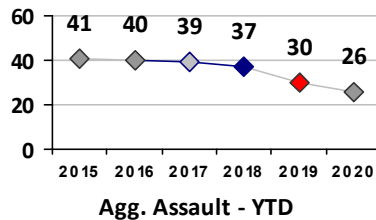

Part I Crime - Comparison Report

Providence Police Department

Through 9/20/2020
Week 38

District 6

	4 Week Trend 8/24/2020 - 9/20/2020				Past 28 Days 8/24/2020 - 9/20/2020			Year to Date January 1 - September 20				
	Current Week	Last Week	Wk 36	Wk 35	Past 28 Days	Past 28 Days LY	Chg.	Current Year	Last Year	Chg.	Wght. 5yr Avg	Chg.
Violent Crime												
Homicide	0	0	0	0	0	0	--	2	3	-33%	2	0%
Sex Offenses, Forcible*	0	0	0	1	1	1	0%	11	11	0%	12	-8%
Robbery Other	1	0	0	0	1	0	--	6	14	-57%	13	-54%
Robbery W Firearm	0	0	0	1	1	0	--	2	7	-71%	6	-67%
Agg. Assault	4	0	2	1	7	4	75%	27	34	-21%	37	-27%
Agg. Assault W Firearm	0	0	0	1	1	0	--	10	5	100%	9	11%
Total	5	0	2	4	11	5	120%	58	74	-22%	79	-27%
Property Crime												
Burglary	1	1	1	1	4	12	-67%	56	53	6%	83	-33%
MV Theft	1	5	2	1	9	5	80%	59	57	4%	65	-9%
Larceny from MV	4	3	3	2	12	16	-25%	138	134	3%	127	9%
Larceny**	5	1	2	3	11	16	-31%	144	180	-20%	187	-23%
Total	11	10	8	7	36	49	-27%	397	424	-6%	462	-14%
Other Crime												
Assault Other	2	5	3	7	17	22	-23%	149	157	-5%	167	-11%
Vandalism	0	6	5	6	17	16	6%	152	154	-1%	167	-9%
Drug Offenses	0	5	1	0	6	6	0%	37	34	9%	48	-23%
Weapons Offenses	0	0	0	0	0	6	--	27	22	23%	23	17%
Liquor Law Violations	0	0	0	0	0	0	--	0	1	-100%	2	--
Total	2	16	9	13	40	50	-20%	365	368	-1%	406	-10%

Figures are preliminary and subject to further analysis and revision

* Sex Offenses, Forcible includes forcible rape, forcible sodomy, forcible fondling, sexual assault with an object

** Larceny includes shoplifting, pickpocket, pursesnatch, from building, bicycles, motor vehicle parts or accessories, and other.