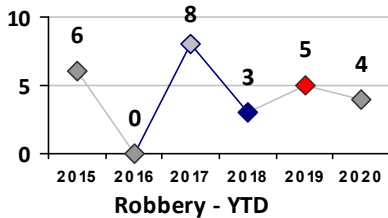

Part I Crime - Comparison Report

Providence Police Department

Through 9/20/2020
Week 38

District 8											
4 Week Trend 8/24/2020 - 9/20/2020				Past 28 Days 8/24/2020 - 9/20/2020				Year to Date January 1 - September 20			

Violent Crime	Current Week	Last Week	Wk 36	Wk 35	Past 28 Days	Past 28 Days LY	Chg.	Current Year	Last Year	Chg.	Wght. 5yr Avg	Chg.
Homicide	0	0	0	0	0	0	--	0	1	-100%	0	--
Sex Offenses, Forcible*	0	0	0	0	0	0	--	6	10	-40%	8	-25%
Robbery Other	0	0	0	0	0	0	--	2	5	-60%	4	-50%
Robbery W Firearm	0	0	0	0	0	0	--	2	0	200%	1	100%
Agg. Assault	0	0	0	0	0	2	--	13	14	-7%	11	18%
Agg. Assault W Firearm	1	1	0	0	2	0	--	7	3	133%	3	133%
Total	1	1	0	0	2	2	0%	30	33	-9%	27	11%

Property Crime	Current Week	Last Week	Wk 36	Wk 35	Past 28 Days	Past 28 Days LY	Chg.	Current Year	Last Year	Chg.	Wght. 5yr Avg	Chg.
Burglary	0	1	2	1	4	5	-20%	19	28	-32%	55	-65%
MV Theft	0	1	0	0	1	5	-80%	11	16	-31%	19	-42%
Larceny from MV	1	3	0	2	6	12	-50%	84	95	-12%	110	-24%
Larceny**	8	7	2	3	20	7	186%	104	89	17%	103	1%
Total	9	12	4	6	31	29	7%	218	228	-4%	287	-24%

Other Crime	Current Week	Last Week	Wk 36	Wk 35	Past 28 Days	Past 28 Days LY	Chg.	Current Year	Last Year	Chg.	Wght. 5yr Avg	Chg.
Assault Other	0	4	2	1	7	3	133%	48	61	-21%	61	-21%
Vandalism	2	2	2	0	6	4	50%	67	67	0%	87	-23%
Drug Offenses	0	0	2	0	2	0	--	6	2	200%	10	-40%
Weapons Offenses	0	0	2	0	2	0	--	7	2	250%	5	40%
Liquor Law Violations	0	0	0	0	0	0	--	0	0	0%	1	--
Total	2	6	8	1	17	7	143%	128	132	-3%	163	-21%

Figures are preliminary and subject to further analysis and revision

* Sex Offenses, Forcible includes forcible rape, forcible sodomy, forcible fondling, sexual assault with an object

** Larceny includes shoplifting, pickpocket, pursesnatch, from building, bicycles, motor vehicle parts or accessories, and other.