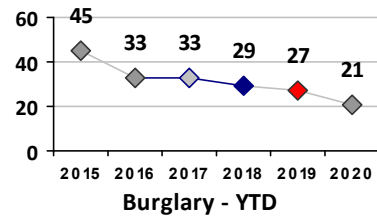

Part I Crime - Comparison Report

Providence Police Department

Through 9/20/2020
Week 38

District 3										
4 Week Trend 8/24/2020 - 9/20/2020				Past 28 Days 8/24/2020 - 9/20/2020			Year to Date January 1 - September 20			

Violent Crime	Current Week	Last Week	Wk 36	Wk 35	Past 28 Days	Past 28 Days LY	Chg.	Current Year	Last Year	Chg.	Wght. 5yr Avg	Chg.
Homicide	0	0	0	0	0	0	--	3	1	200%	1	200%
Sex Offenses, Forcible*	0	0	0	0	0	2	--	4	8	-50%	8	-50%
Robbery Other	1	1	0	0	2	2	0%	7	3	133%	4	75%
Robbery W Firearm	0	0	0	0	0	0	--	2	7	-71%	7	-71%
Agg. Assault	0	0	1	0	1	3	-67%	11	14	-21%	14	-21%
Agg. Assault W Firearm	0	0	0	1	1	0	--	5	6	-17%	7	-29%
Total	1	1	1	1	4	7	-43%	32	39	-18%	40	-20%

Property Crime	Current Week	Last Week	Wk 36	Wk 35	Past 28 Days	Past 28 Days LY	Chg.	Current Year	Last Year	Chg.	Wght. 5yr Avg	Chg.
Burglary	0	0	2	0	2	5	-60%	28	33	-15%	39	-28%
MV Theft	0	1	0	1	2	2	0%	15	17	-12%	22	-32%
Larceny from MV	2	1	2	0	5	21	-76%	36	117	-69%	94	-62%
Larceny**	1	2	3	1	7	6	17%	57	83	-31%	95	-40%
Total	3	4	7	2	16	34	-53%	136	250	-46%	249	-45%

Other Crime	Current Week	Last Week	Wk 36	Wk 35	Past 28 Days	Past 28 Days LY	Chg.	Current Year	Last Year	Chg.	Wght. 5yr Avg	Chg.
Assault Other	0	2	4	2	8	7	14%	77	75	3%	87	-11%
Vandalism	3	3	1	4	11	12	-8%	74	61	21%	82	-10%
Drug Offenses	1	0	0	0	1	2	-50%	15	55	-73%	54	-72%
Weapons Offenses	0	0	0	2	2	1	100%	7	20	-65%	16	-56%
Liquor Law Violations	0	0	0	0	0	0	--	1	0	100%	1	0%
Total	4	5	5	8	22	22	0%	174	211	-18%	240	-28%

Figures are preliminary and subject to further analysis and revision

* Sex Offenses, Forcible includes forcible rape, forcible sodomy, forcible fondling, sexual assault with an object

** Larceny includes shoplifting, pickpocket, pursesnatch, from building, bicycles, motor vehicle parts or accessories, and other.