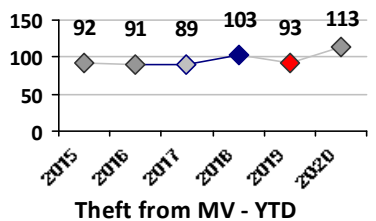

Part I Crime - Comparison Report

Providence Police Department

Through 9/20/2020
Week 38

District 5

4 Week Trend
8/24/2020 - 9/20/2020

Past 28 Days
8/24/2020 - 9/20/2020

Year to Date
January 1 - September 20

Violent Crime	Current Week	Last Week	Wk 36	Wk 35	Past 28 Days	Past 28 Days LY	Chg.	Current Year	Last Year	Chg.	Wght. 5yr Avg	Chg.
Homicide	0	0	0	0	0	0	--	1	0	100%	1	0%
Sex Offenses, Forcible*	0	0	0	1	1	3	-67%	10	26	-62%	24	-58%
Robbery Other	0	0	0	0	0	2	--	13	25	-48%	27	-52%
Robbery W Firearm	0	0	0	0	0	1	--	7	10	-30%	10	-30%
Agg. Assault	1	1	4	3	9	4	125%	61	59	3%	55	11%
Agg. Assault W Firearm	2	1	0	0	3	0	--	13	12	8%	16	-19%
Total	3	2	4	4	13	10	30%	105	132	-20%	133	-21%

Property Crime	Current Week	Last Week	Wk 36	Wk 35	Past 28 Days	Past 28 Days LY	Chg.	Current Year	Last Year	Chg.	Wght. 5yr Avg	Chg.
Burglary	1	2	4	2	9	9	0%	69	91	-24%	106	-35%
MV Theft	1	2	0	0	3	2	50%	27	48	-44%	61	-56%
Larceny from MV	2	1	1	1	5	11	-55%	124	107	16%	114	9%
Larceny**	2	5	4	6	17	16	6%	139	141	-1%	166	-16%
Total	6	10	9	9	34	38	-11%	359	387	-7%	447	-20%

Other Crime	Current Week	Last Week	Wk 36	Wk 35	Past 28 Days	Past 28 Days LY	Chg.	Current Year	Last Year	Chg.	Wght. 5yr Avg	Chg.
Assault Other	8	8	7	7	30	30	0%	198	217	-9%	244	-19%
Vandalism	6	6	5	4	21	29	-28%	175	192	-9%	227	-23%
Drug Offenses	0	0	0	2	2	13	-85%	54	96	-44%	107	-50%
Weapons Offenses	0	0	0	0	0	1	--	58	32	81%	34	71%
Liquor Law Violations	0	0	0	0	0	0	--	1	0	100%	1	0%
Total	14	14	12	13	53	73	-27%	486	537	-9%	613	-21%

Figures are preliminary and subject to further analysis and revision

* Sex Offenses, Forcible includes forcible rape, forcible sodomy, forcible fondling, sexual assault with an object

** Larceny includes shoplifting, pickpocket, pursesnatch, from building, bicycles, motor vehicle parts or accessories, and other.