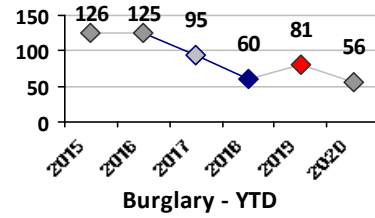

Part I Crime - Comparison Report

Providence Police Department

Through 9/20/2020
Week 38

District 5

4 Week Trend
8/24/2020 - 9/20/2020

Past 28 Days
8/24/2020 - 9/20/2020

Year to Date
January 1 - September 20

Violent Crime	Current Week	Last Week	Wk 36	Wk 35	Past 28 Days	Past 28 Days LY	Chg.	Current Year	Last Year	Chg.	Wght. 5yr Avg	Chg.
Homicide	0	0	0	0	0	0	--	1	0	100%	1	0%
Sex Offenses, Forcible*	0	0	0	1	1	3	-67%	10	26	-62%	24	-58%
Robbery Other	0	0	0	0	0	2	--	13	25	-48%	27	-52%
Robbery W Firearm	0	0	0	0	0	1	--	7	10	-30%	10	-30%
Agg. Assault	1	1	4	3	9	4	125%	61	59	3%	55	11%
Agg. Assault W Firearm	2	1	0	0	3	0	--	13	12	8%	16	-19%
Total	3	2	4	4	13	10	30%	105	132	-20%	133	-21%

Property Crime	Current Week	Last Week	Wk 36	Wk 35	Past 28 Days	Past 28 Days LY	Chg.	Current Year	Last Year	Chg.	Wght. 5yr Avg	Chg.
Burglary	1	2	4	2	9	9	0%	69	91	-24%	106	-35%
MV Theft	1	2	0	0	3	2	50%	27	48	-44%	61	-56%
Larceny from MV	2	1	1	1	5	11	-55%	124	107	16%	114	9%
Larceny**	2	5	4	6	17	16	6%	139	141	-1%	166	-16%
Total	6	10	9	9	34	38	-11%	359	387	-7%	447	-20%

Other Crime	Current Week	Last Week	Wk 36	Wk 35	Past 28 Days	Past 28 Days LY	Chg.	Current Year	Last Year	Chg.	Wght. 5yr Avg	Chg.
Assault Other	8	8	7	7	30	30	0%	198	217	-9%	244	-19%
Vandalism	6	6	5	4	21	29	-28%	175	192	-9%	227	-23%
Drug Offenses	0	0	0	2	2	13	-85%	54	96	-44%	107	-50%
Weapons Offenses	0	0	0	0	0	1	--	58	32	81%	34	71%
Liquor Law Violations	0	0	0	0	0	0	--	1	0	100%	1	0%
Total	14	14	12	13	53	73	-27%	486	537	-9%	613	-21%

Figures are preliminary and subject to further analysis and revision

* Sex Offenses, Forcible includes forcible rape, forcible sodomy, forcible fondling, sexual assault with an object

** Larceny includes shoplifting, pickpocket, pursesnatch, from building, bicycles, motor vehicle parts or accessories, and other.