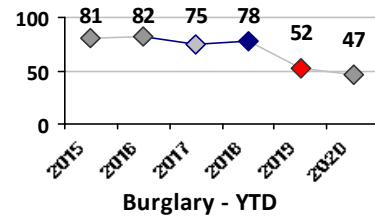

Part I Crime - Comparison Report

Providence Police Department

Through 9/20/2020
Week 38

District 2

4 Week Trend
8/24/2020 - 9/20/2020

Past 28 Days
8/24/2020 - 9/20/2020

Year to Date
January 1 - September 20

Violent Crime	Current Week	Last Week	Wk 36	Wk 35	Past 28 Days	Past 28 Days LY	Chg.	Current Year	Last Year	Chg.	Wght. 5yr Avg	Chg.
Homicide	0	0	0	0	0	0	--	0	1	-100%	2	--
Sex Offenses, Forcible*	0	0	0	0	0	7	--	13	30	-57%	31	-58%
Robbery Other	0	1	0	0	1	2	-50%	8	18	-56%	23	-65%
Robbery W Firearm	0	0	0	0	0	1	--	3	7	-57%	9	-67%
Agg. Assault	0	4	1	1	6	4	50%	65	62	5%	55	18%
Agg. Assault W Firearm	2	0	0	2	4	2	100%	19	16	19%	23	-17%
Total	2	5	1	3	11	16	-31%	108	134	-19%	142	-24%

Property Crime	Current Week	Last Week	Wk 36	Wk 35	Past 28 Days	Past 28 Days LY	Chg.	Current Year	Last Year	Chg.	Wght. 5yr Avg	Chg.
Burglary	2	4	1	1	8	8	0%	56	67	-16%	86	-35%
MV Theft	3	1	1	1	6	9	-33%	39	56	-30%	65	-40%
Larceny from MV	4	1	0	2	7	15	-53%	73	150	-51%	138	-47%
Larceny**	3	6	3	3	15	19	-21%	128	172	-26%	189	-32%
Total	12	12	5	7	36	51	-29%	296	445	-33%	477	-38%

Other Crime	Current Week	Last Week	Wk 36	Wk 35	Past 28 Days	Past 28 Days LY	Chg.	Current Year	Last Year	Chg.	Wght. 5yr Avg	Chg.
Assault Other	6	8	9	9	32	25	28%	228	248	-8%	248	-8%
Vandalism	6	4	1	4	15	14	7%	157	156	1%	183	-14%
Drug Offenses	0	0	0	2	2	8	-75%	71	91	-22%	96	-26%
Weapons Offenses	0	0	3	0	3	10	-70%	43	52	-17%	55	-22%
Liquor Law Violations	0	0	0	0	0	0	--	1	0	100%	0	--
Total	12	12	13	15	52	57	-9%	500	547	-9%	583	-14%

Figures are preliminary and subject to further analysis and revision

* Sex Offenses, Forcible includes forcible rape, forcible sodomy, forcible fondling, sexual assault with an object

** Larceny includes shoplifting, pickpocket, pursesnatch, from building, bicycles, motor vehicle parts or accessories, and other.