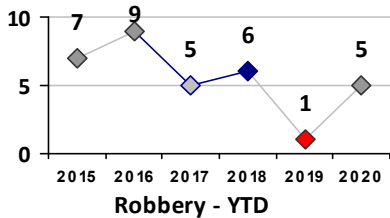

Part I Crime - Comparison Report

Providence Police Department

Through 9/20/2020
Week 38

District 9											
4 Week Trend 8/24/2020 - 9/20/2020				Past 28 Days 8/24/2020 - 9/20/2020				Year to Date January 1 - September 20			

Violent Crime	Current Week	Last Week	Wk 36	Wk 35	Past 28 Days	Past 28 Days LY	Chg.	Current Year	Last Year	Chg.	Wght. 5yr Avg	Chg.
Homicide	0	0	0	0	0	0	--	0	0	0%	0	--
Sex Offenses, Forcible*	0	0	0	0	0	0	--	3	4	-25%	5	-40%
Robbery Other	0	1	0	0	1	1	0%	6	3	100%	4	50%
Robbery W Firearm	0	0	0	0	0	0	--	0	0	0%	2	--
Agg. Assault	0	0	0	0	0	0	--	3	2	50%	4	-25%
Agg. Assault W Firearm	0	1	0	0	1	0	--	5	0	500%	1	400%
Total	0	2	0	0	2	1	100%	17	9	89%	17	0%

Property Crime	Current Week	Last Week	Wk 36	Wk 35	Past 28 Days	Past 28 Days LY	Chg.	Current Year	Last Year	Chg.	Wght. 5yr Avg	Chg.
Burglary	1	7	0	1	9	11	-18%	72	87	-17%	84	-14%
MV Theft	1	0	2	0	3	2	50%	17	18	-6%	21	-19%
Larceny from MV	2	4	1	2	9	14	-36%	81	133	-39%	181	-55%
Larceny**	1	5	3	5	14	12	17%	103	115	-10%	122	-16%
Total	5	16	6	8	35	39	-10%	273	353	-23%	407	-33%

Other Crime	Current Week	Last Week	Wk 36	Wk 35	Past 28 Days	Past 28 Days LY	Chg.	Current Year	Last Year	Chg.	Wght. 5yr Avg	Chg.
Assault Other	1	1	0	2	4	10	-60%	33	41	-20%	40	-18%
Vandalism	0	1	2	0	3	6	-50%	73	68	7%	79	-8%
Drug Offenses	0	0	0	0	0	1	--	11	9	22%	11	0%
Weapons Offenses	0	0	0	0	0	0	--	6	1	500%	4	50%
Liquor Law Violations	0	0	0	0	0	0	--	0	0	0%	2	--
Total	1	2	2	2	7	17	-59%	123	119	3%	135	-9%

Figures are preliminary and subject to further analysis and revision

* Sex Offenses, Forcible includes forcible rape, forcible sodomy, forcible fondling, sexual assault with an object

** Larceny includes shoplifting, pickpocket, pursesnatch, from building, bicycles, motor vehicle parts or accessories, and other.