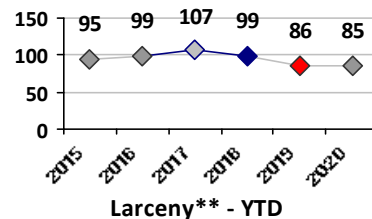

Part I Crime - Comparison Report

Providence Police Department

Through 9/20/2020
Week 38

District 9											
4 Week Trend 8/24/2020 - 9/20/2020				Past 28 Days 8/24/2020 - 9/20/2020				Year to Date January 1 - September 20			

Violent Crime	Current Week	Last Week	Wk 36	Wk 35	Past 28 Days	Past 28 Days LY	Chg.	Current Year	Last Year	Chg.	Wght. 5yr Avg	Chg.
Homicide	0	0	0	0	0	0	--	0	0	0%	0	--
Sex Offenses, Forcible*	0	0	0	0	0	0	--	3	4	-25%	5	-40%
Robbery Other	0	1	0	0	1	1	0%	6	3	100%	4	50%
Robbery W Firearm	0	0	0	0	0	0	--	0	0	0%	2	--
Agg. Assault	0	0	0	0	0	0	--	3	2	50%	4	-25%
Agg. Assault W Firearm	0	1	0	0	1	0	--	5	0	500%	1	400%
Total	0	2	0	0	2	1	100%	17	9	89%	17	0%

Property Crime	Current Week	Last Week	Wk 36	Wk 35	Past 28 Days	Past 28 Days LY	Chg.	Current Year	Last Year	Chg.	Wght. 5yr Avg	Chg.
Burglary	1	7	0	1	9	11	-18%	72	87	-17%	84	-14%
MV Theft	1	0	2	0	3	2	50%	17	18	-6%	21	-19%
Larceny from MV	2	4	1	2	9	14	-36%	81	133	-39%	181	-55%
Larceny**	1	5	3	5	14	12	17%	103	115	-10%	122	-16%
Total	5	16	6	8	35	39	-10%	273	353	-23%	407	-33%

Other Crime	Current Week	Last Week	Wk 36	Wk 35	Past 28 Days	Past 28 Days LY	Chg.	Current Year	Last Year	Chg.	Wght. 5yr Avg	Chg.
Assault Other	1	1	0	2	4	10	-60%	33	41	-20%	40	-18%
Vandalism	0	1	2	0	3	6	-50%	73	68	7%	79	-8%
Drug Offenses	0	0	0	0	0	1	--	11	9	22%	11	0%
Weapons Offenses	0	0	0	0	0	0	--	6	1	500%	4	50%
Liquor Law Violations	0	0	0	0	0	0	--	0	0	0%	2	--
Total	1	2	2	2	7	17	-59%	123	119	3%	135	-9%

Figures are preliminary and subject to further analysis and revision

* Sex Offenses, Forcible includes forcible rape, forcible sodomy, forcible fondling, sexual assault with an object

** Larceny includes shoplifting, pickpocket, pursesnatch, from building, bicycles, motor vehicle parts or accessories, and other.