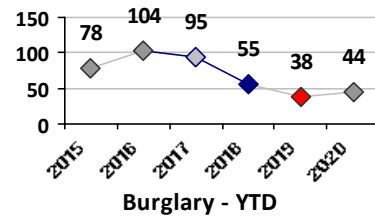

Part I Crime - Comparison Report

Providence Police Department

Through 9/20/2020
Week 38

District 6

	4 Week Trend 8/24/2020 - 9/20/2020				Past 28 Days 8/24/2020 - 9/20/2020			Year to Date January 1 - September 20				
	Current Week	Last Week	Wk 36	Wk 35	Past 28 Days	Past 28 Days LY	Chg.	Current Year	Last Year	Chg.	Wght. 5yr Avg	Chg.
Violent Crime												
Homicide	0	0	0	0	0	0	--	2	3	-33%	2	0%
Sex Offenses, Forcible*	0	0	0	1	1	1	0%	11	11	0%	12	-8%
Robbery Other	1	0	0	0	1	0	--	6	14	-57%	13	-54%
Robbery W Firearm	0	0	0	1	1	0	--	2	7	-71%	6	-67%
Agg. Assault	4	0	2	1	7	4	75%	27	34	-21%	37	-27%
Agg. Assault W Firearm	0	0	0	1	1	0	--	10	5	100%	9	11%
Total	5	0	2	4	11	5	120%	58	74	-22%	79	-27%
Property Crime												
Burglary	1	1	1	1	4	12	-67%	56	53	6%	83	-33%
MV Theft	1	5	2	1	9	5	80%	59	57	4%	65	-9%
Larceny from MV	4	3	3	2	12	16	-25%	138	134	3%	127	9%
Larceny**	5	1	2	3	11	16	-31%	144	180	-20%	187	-23%
Total	11	10	8	7	36	49	-27%	397	424	-6%	462	-14%
Other Crime												
Assault Other	2	5	3	7	17	22	-23%	149	157	-5%	167	-11%
Vandalism	0	6	5	6	17	16	6%	152	154	-1%	167	-9%
Drug Offenses	0	5	1	0	6	6	0%	37	34	9%	48	-23%
Weapons Offenses	0	0	0	0	0	6	--	27	22	23%	23	17%
Liquor Law Violations	0	0	0	0	0	0	--	0	1	-100%	2	--
Total	2	16	9	13	40	50	-20%	365	368	-1%	406	-10%

Figures are preliminary and subject to further analysis and revision

* Sex Offenses, Forcible includes forcible rape, forcible sodomy, forcible fondling, sexual assault with an object

** Larceny includes shoplifting, pickpocket, pursesnatch, from building, bicycles, motor vehicle parts or accessories, and other.