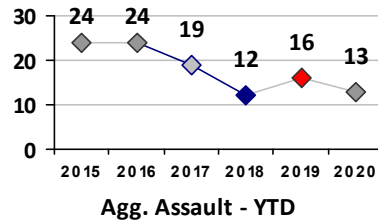

Part I Crime - Comparison Report

Providence Police Department

Through 9/20/2020
Week 38

District 3										
4 Week Trend 8/24/2020 - 9/20/2020				Past 28 Days 8/24/2020 - 9/20/2020			Year to Date January 1 - September 20			

Violent Crime	Current Week	Last Week	Wk 36	Wk 35	Past 28 Days	Past 28 Days LY	Chg.	Current Year	Last Year	Chg.	Wght. 5yr Avg	Chg.
Homicide	0	0	0	0	0	0	--	3	1	200%	1	200%
Sex Offenses, Forcible*	0	0	0	0	0	2	--	4	8	-50%	8	-50%
Robbery Other	1	1	0	0	2	2	0%	7	3	133%	4	75%
Robbery W Firearm	0	0	0	0	0	0	--	2	7	-71%	7	-71%
Agg. Assault	0	0	1	0	1	3	-67%	11	14	-21%	14	-21%
Agg. Assault W Firearm	0	0	0	1	1	0	--	5	6	-17%	7	-29%
Total	1	1	1	1	4	7	-43%	32	39	-18%	40	-20%

Property Crime	Current Week	Last Week	Wk 36	Wk 35	Past 28 Days	Past 28 Days LY	Chg.	Current Year	Last Year	Chg.	Wght. 5yr Avg	Chg.
Burglary	0	0	2	0	2	5	-60%	28	33	-15%	39	-28%
MV Theft	0	1	0	1	2	2	0%	15	17	-12%	22	-32%
Larceny from MV	2	1	2	0	5	21	-76%	36	117	-69%	94	-62%
Larceny**	1	2	3	1	7	6	17%	57	83	-31%	95	-40%
Total	3	4	7	2	16	34	-53%	136	250	-46%	249	-45%

Other Crime	Current Week	Last Week	Wk 36	Wk 35	Past 28 Days	Past 28 Days LY	Chg.	Current Year	Last Year	Chg.	Wght. 5yr Avg	Chg.
Assault Other	0	2	4	2	8	7	14%	77	75	3%	87	-11%
Vandalism	3	3	1	4	11	12	-8%	74	61	21%	82	-10%
Drug Offenses	1	0	0	0	1	2	-50%	15	55	-73%	54	-72%
Weapons Offenses	0	0	0	2	2	1	100%	7	20	-65%	16	-56%
Liquor Law Violations	0	0	0	0	0	0	--	1	0	100%	1	0%
Total	4	5	5	8	22	22	0%	174	211	-18%	240	-28%

Figures are preliminary and subject to further analysis and revision

* Sex Offenses, Forcible includes forcible rape, forcible sodomy, forcible fondling, sexual assault with an object

** Larceny includes shoplifting, pickpocket, pursesnatch, from building, bicycles, motor vehicle parts or accessories, and other.