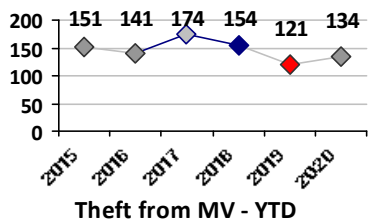

Part I Crime - Comparison Report

Providence Police Department

Through 9/20/2020
Week 38

District 7											
4 Week Trend 8/24/2020 - 9/20/2020				Past 28 Days 8/24/2020 - 9/20/2020				Year to Date January 1 - September 20			

Violent Crime	Current Week	Last Week	Wk 36	Wk 35	Past 28 Days	Past 28 Days LY	Chg.	Current Year	Last Year	Chg.	Wght. 5yr Avg	Chg.
Homicide	0	0	0	0	0	0	--	2	2	0%	1	100%
Sex Offenses, Forcible*	1	0	1	1	3	1	200%	16	15	7%	20	-20%
Robbery Other	1	0	0	0	1	1	0%	10	14	-29%	16	-38%
Robbery W Firearm	0	0	0	0	0	0	--	9	5	80%	8	13%
Agg. Assault	1	1	2	2	6	8	-25%	56	47	19%	50	12%
Agg. Assault W Firearm	2	0	0	3	5	0	--	15	10	50%	18	-17%
Total	5	1	3	6	15	10	50%	108	93	16%	113	-4%

Property Crime	Current Week	Last Week	Wk 36	Wk 35	Past 28 Days	Past 28 Days LY	Chg.	Current Year	Last Year	Chg.	Wght. 5yr Avg	Chg.
Burglary	1	0	1	4	6	10	-40%	70	53	32%	105	-33%
MV Theft	1	4	4	4	13	5	160%	81	50	62%	59	37%
Larceny from MV	4	4	6	4	18	25	-28%	157	158	-1%	178	-12%
Larceny**	6	8	10	4	28	32	-13%	287	288	0%	282	2%
Total	12	16	21	16	65	72	-10%	595	549	8%	623	-4%

Other Crime	Current Week	Last Week	Wk 36	Wk 35	Past 28 Days	Past 28 Days LY	Chg.	Current Year	Last Year	Chg.	Wght. 5yr Avg	Chg.
Assault Other	6	4	5	8	23	26	-12%	257	242	6%	271	-5%
Vandalism	4	7	6	3	20	36	-44%	241	239	1%	275	-12%
Drug Offenses	1	1	0	0	2	10	-80%	38	90	-58%	99	-62%
Weapons Offenses	0	0	0	3	3	5	-40%	33	57	-42%	53	-38%
Liquor Law Violations	0	0	0	0	0	9	--	3	20	-85%	41	-93%
Total	11	12	11	14	48	86	-44%	572	648	-12%	738	-22%

Figures are preliminary and subject to further analysis and revision

* Sex Offenses, Forcible includes forcible rape, forcible sodomy, forcible fondling, sexual assault with an object

** Larceny includes shoplifting, pickpocket, pursesnatch, from building, bicycles, motor vehicle parts or accessories, and other.