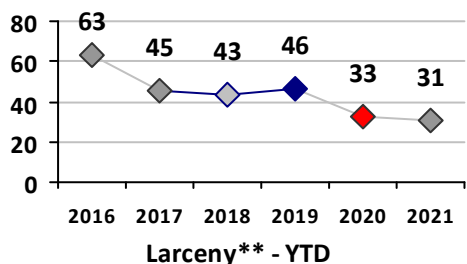

Part I Crime - Comparison Report

Providence Police Department

Through 5/23/2021
Week 20

District 3

4 Week Trend 4/26/2021 - 5/23/2021	Past 28 Days 4/26/2021 - 5/23/2021	Year to Date January 1 - May 23

Violent Crime	Current Week	Last Week	Wk 18	Wk 17	Past 28 Days	Past 28 Days LY	Chg.	Current Year	Last Year	Chg.	Wght. 5yr Avg	Chg.
Homicide	0	0	0	0	0	0	--	1	1	0%	1	0%
Sex Offenses, Forcible*	0	0	0	0	0	0	--	1	1	0%	3	-67%
Robbery Other	0	0	0	0	0	0	--	1	1	0%	1	0%
Robbery W Firearm	0	1	0	0	1	0	--	2	2	0%	3	-33%
Agg. Assault	0	3	2	0	5	2	150%	10	7	43%	7	43%
Agg. Assault W Firearm	0	9	0	0	9	0	--	10	2	400%	3	233%
Total	0	13	2	0	15	2	650%	25	14	79%	17	47%

Property Crime	Current Week	Last Week	Wk 18	Wk 17	Past 28 Days	Past 28 Days LY	Chg.	Current Year	Last Year	Chg.	Wght. 5yr Avg	Chg.
Burglary	1	0	1	0	2	2	0%	11	11	0%	15	-27%
MV Theft	1	1	1	0	3	1	200%	17	9	89%	12	42%
Larceny from MV	3	4	5	2	14	3	367%	48	17	182%	34	41%
Larceny**	0	1	3	2	6	7	-14%	31	34	-9%	42	-26%
Total	5	6	10	4	25	13	92%	107	71	51%	103	4%

Other Crime	Current Week	Last Week	Wk 18	Wk 17	Past 28 Days	Past 28 Days LY	Chg.	Current Year	Last Year	Chg.	Wght. 5yr Avg	Chg.
Assault Other	5	6	5	3	19	5	280%	43	42	2%	44	-2%
Vandalism	2	1	4	4	11	10	10%	48	38	26%	38	26%
Drug Offenses	0	0	0	0	0	4	--	2	11	-82%	20	-90%
Weapons Offenses	1	3	0	2	6	0	--	11	3	267%	6	83%
Liquor Law Violations	0	0	0	0	0	0	--	0	0	0%	0	--
Total	8	10	9	9	36	19	89%	104	94	11%	108	-4%

Figures are preliminary and subject to further analysis and revision

* Sex Offenses, Forcible includes forcible rape, forcible sodomy, forcible fondling, sexual assault with an object

** Larceny includes shoplifting, pickpocket, pursesnatch, from building, bicycles, motor vehicle parts or accessories, and other.