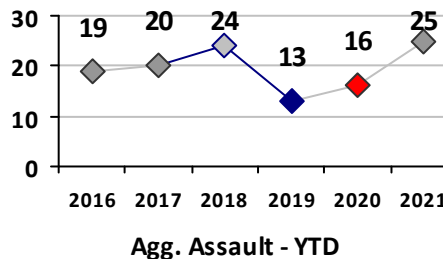

Part I Crime - Comparison Report

Providence Police Department

Through 5/23/2021
Week 20

District 6

4 Week Trend <i>4/26/2021 - 5/23/2021</i>	Past 28 Days <i>4/26/2021 - 5/23/2021</i>	Year to Date <i>January 1 - May 23</i>

Violent Crime	Current Week	Last Week	Wk 18	Wk 17	Past 28 Days	Past 28 Days LY	Chg.	Current Year	Last Year	Chg.	Wght. 5yr Avg	Chg.
Homicide	0	0	0	0	0	1	--	2	1	100%	1	100%
Sex Offenses, Forcible*	0	0	1	1	2	0	--	9	10	-10%	7	29%
Robbery Other	0	1	0	0	1	1	0%	4	3	33%	6	-33%
Robbery W Firearm	0	1	0	0	1	0	--	3	1	200%	2	50%
Agg. Assault	0	0	3	1	4	0	--	19	10	90%	12	58%
Agg. Assault W Firearm	0	0	0	0	0	3	--	6	6	0%	5	20%
Total	0	2	4	2	8	5	60%	43	31	39%	33	30%

Property Crime	Current Week	Last Week	Wk 18	Wk 17	Past 28 Days	Past 28 Days LY	Chg.	Current Year	Last Year	Chg.	Wght. 5yr Avg	Chg.
Burglary	2	2	1	0	5	2	150%	22	24	-8%	34	-35%
MV Theft	1	2	2	1	6	3	100%	31	26	19%	33	-6%
Larceny from MV	3	2	3	3	11	19	-42%	56	78	-28%	67	-16%
Larceny**	2	3	3	1	9	7	29%	53	80	-34%	90	-41%
Total	8	9	9	5	31	31	0%	162	208	-22%	224	-28%

Other Crime	Current Week	Last Week	Wk 18	Wk 17	Past 28 Days	Past 28 Days LY	Chg.	Current Year	Last Year	Chg.	Wght. 5yr Avg	Chg.
Assault Other	3	5	1	2	11	10	10%	54	66	-18%	79	-32%
Vandalism	4	4	4	1	13	7	86%	55	69	-20%	76	-28%
Drug Offenses	0	0	1	0	1	4	-75%	12	28	-57%	26	-54%
Weapons Offenses	1	0	1	0	2	3	-33%	18	12	50%	10	80%
Liquor Law Violations	0	0	0	0	0	0	--	0	0	0%	1	--
Total	8	9	7	3	27	24	13%	139	175	-21%	192	-28%

Figures are preliminary and subject to further analysis and revision

* Sex Offenses, Forcible includes forcible rape, forcible sodomy, forcible fondling, sexual assault with an object

** Larceny includes shoplifting, pickpocket, pursesnatch, from building, bicycles, motor vehicle parts or accessories, and other.