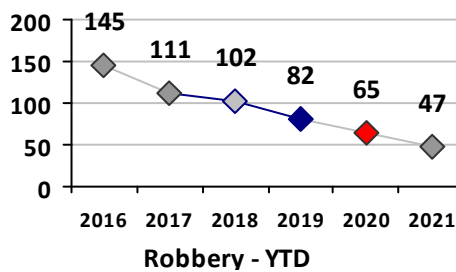

Part I Crime - Comparison Report

Providence Police Department

Through 5/23/2021
Week 20

Citywide											
4 Week Trend 4/26/2021 - 5/23/2021					Past 28 Days 4/26/2021 - 5/23/2021			Year to Date January 1 - May 23			

Violent Crime	Current Week	Last Week	Wk 18	Wk 17	Past 28 Days	Past 28 Days LY	Chg.	Current Year	Last Year	Chg.	Wght. 5yr Avg	Chg.
Homicide	0	1	0	0	1	1	0%	8	2	300%	3	167%
Sex Offenses, Forcible*	2	3	2	3	10	7	43%	58	49	18%	73	-21%
Robbery W Firearm	1	3	0	0	4	1	300%	18	19	-5%	25	-28%
Robbery Other	1	2	0	0	3	5	-40%	29	46	-37%	63	-54%
Agg. Assault W Firearm	2	12	1	0	15	9	67%	45	23	96%	35	29%
Agg. Assault	10	10	10	5	35	33	6%	137	162	-15%	157	-13%
Total	16	31	13	8	68	56	21%	295	301	-2%	356	-17%

Property Crime	Current Week	Last Week	Wk 18	Wk 17	Past 28 Days	Past 28 Days LY	Chg.	Current Year	Last Year	Chg.	Wght. 5yr Avg	Chg.
Burglary	13	15	17	5	50	40	25%	176	237	-26%	301	-42%
MV Theft	10	11	9	8	38	15	153%	294	164	79%	211	39%
Larceny from MV	26	20	39	30	115	80	44%	545	588	-7%	696	-22%
Larceny**	17	29	34	24	104	98	6%	600	769	-22%	839	-28%
Total	66	75	99	67	307	233	32%	1615	1758	-8%	2046	-21%

Other Crime	Current Week	Last Week	Wk 18	Wk 17	Past 28 Days	Past 28 Days LY	Chg.	Current Year	Last Year	Chg.	Wght. 5yr Avg	Chg.
Assault Other	35	37	34	28	134	110	22%	615	647	-5%	739	-17%
Vandalism	22	31	34	26	113	112	1%	594	653	-9%	730	-19%
Weapons Offenses	9	10	4	3	26	19	37%	156	108	44%	124	26%
Drug Offenses	11	5	5	6	27	31	-13%	174	260	-33%	306	-43%
Liquor Law Violations	0	0	0	0	0	0	0%	6	2	200%	26	-77%
Total	77	83	77	63	300	272	10%	1545	1670	-7%	1925	-20%

Figures are preliminary and subject to further analysis and revision

* Sex Offenses, Forcible includes forcible rape, forcible sodomy, forcible fondling, sexual assault with an object

** Larceny includes shoplifting, pickpocket, pursesnatch, from building, bicycles, motor vehicle parts or accessories, and other.