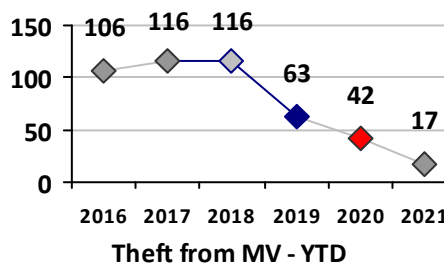

Part I Crime - Comparison Report

Providence Police Department

Through 5/23/2021
Week 20

District 9

4 Week Trend
4/26/2021 - 5/23/2021

Past 28 Days
4/26/2021 - 5/23/2021

Year to Date
January 1 - May 23

Violent Crime	Current Week	Last Week	Wk 18	Wk 17	Past 28 Days	Past 28 Days LY	Chg.	Current Year	Last Year	Chg.	Wght. 5yr Avg	Chg.
Homicide	0	0	0	0	0	0	--	0	0	0%	0	--
Sex Offenses, Forcible*	0	0	0	0	0	0	--	1	3	-67%	3	-67%
Robbery Other	0	0	0	0	0	0	--	0	4	-100%	2	--
Robbery W Firearm	0	0	0	0	0	0	--	0	0	0%	0	--
Agg. Assault	1	1	0	0	2	0	--	3	0	300%	2	50%
Agg. Assault W Firearm	0	0	0	0	0	0	--	0	1	-100%	1	--
Total	1	1	0	0	2	0	200%	4	8	-50%	7	-43%

Property Crime	Current Week	Last Week	Wk 18	Wk 17	Past 28 Days	Past 28 Days LY	Chg.	Current Year	Last Year	Chg.	Wght. 5yr Avg	Chg.
Burglary	4	5	2	3	14	6	133%	33	34	-3%	37	-11%
MV Theft	0	1	0	1	2	0	--	12	3	300%	7	71%
Larceny from MV	0	0	2	1	3	3	0%	17	42	-60%	78	-78%
Larceny**	4	0	0	2	6	6	0%	27	47	-43%	49	-45%
Total	8	6	4	7	25	15	67%	89	126	-29%	171	-48%

Other Crime	Current Week	Last Week	Wk 18	Wk 17	Past 28 Days	Past 28 Days LY	Chg.	Current Year	Last Year	Chg.	Wght. 5yr Avg	Chg.
Assault Other	1	0	1	0	2	4	-50%	14	19	-26%	20	-30%
Vandalism	1	1	2	0	4	3	33%	14	36	-61%	41	-66%
Drug Offenses	0	0	0	0	0	0	--	4	11	-64%	8	-50%
Weapons Offenses	1	1	0	0	2	0	--	8	4	100%	3	167%
Liquor Law Violations	0	0	0	0	0	0	--	0	0	0%	1	--
Total	3	2	3	0	8	7	14%	40	70	-43%	73	-45%

Figures are preliminary and subject to further analysis and revision

* Sex Offenses, Forcible includes forcible rape, forcible sodomy, forcible fondling, sexual assault with an object

** Larceny includes shoplifting, pickpocket, pursesnatch, from building, bicycles, motor vehicle parts or accessories, and other.