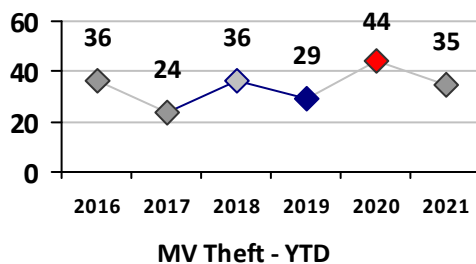

Part I Crime - Comparison Report

Providence Police Department

Through 5/23/2021
Week 20

District 7

4 Week Trend 4/26/2021 - 5/23/2021	Past 28 Days 4/26/2021 - 5/23/2021	Year to Date January 1 - May 23

Violent Crime	Current Week	Last Week	Wk 18	Wk 17	Past 28 Days	Past 28 Days LY	Chg.	Current Year	Last Year	Chg.	Wght. 5yr Avg	Chg.
Homicide	0	0	0	0	0	0	--	1	0	100%	0	--
Sex Offenses, Forcible*	0	1	0	0	1	1	0%	13	5	160%	8	63%
Robbery Other	1	1	0	0	2	0	--	4	6	-33%	8	-50%
Robbery W Firearm	1	0	0	0	1	1	0%	2	8	-75%	5	-60%
Agg. Assault	2	0	2	1	5	8	-38%	24	26	-8%	28	-14%
Agg. Assault W Firearm	0	1	0	0	1	1	0%	8	3	167%	6	33%
Total	4	3	2	1	10	11	-9%	52	48	8%	55	-5%

Property Crime	Current Week	Last Week	Wk 18	Wk 17	Past 28 Days	Past 28 Days LY	Chg.	Current Year	Last Year	Chg.	Wght. 5yr Avg	Chg.
Burglary	1	4	5	1	11	4	175%	30	28	7%	43	-30%
MV Theft	0	1	0	1	2	4	-50%	35	44	-20%	35	0%
Larceny from MV	3	1	8	7	19	7	171%	83	96	-14%	94	-12%
Larceny**	2	5	9	2	18	24	-25%	124	143	-13%	138	-10%
Total	6	11	22	11	50	39	28%	272	311	-13%	309	-12%

Other Crime	Current Week	Last Week	Wk 18	Wk 17	Past 28 Days	Past 28 Days LY	Chg.	Current Year	Last Year	Chg.	Wght. 5yr Avg	Chg.
Assault Other	6	6	4	5	21	27	-22%	111	123	-10%	129	-14%
Vandalism	1	5	4	4	14	25	-44%	95	134	-29%	137	-31%
Drug Offenses	1	2	0	1	4	2	100%	17	24	-29%	39	-56%
Weapons Offenses	0	0	0	0	0	7	--	17	13	31%	26	-35%
Liquor Law Violations	0	0	0	0	0	0	--	6	2	200%	18	-67%
Total	8	13	8	10	39	61	-36%	246	296	-17%	348	-29%

Figures are preliminary and subject to further analysis and revision

* Sex Offenses, Forcible includes forcible rape, forcible sodomy, forcible fondling, sexual assault with an object

** Larceny includes shoplifting, pickpocket, pursesnatch, from building, bicycles, motor vehicle parts or accessories, and other.