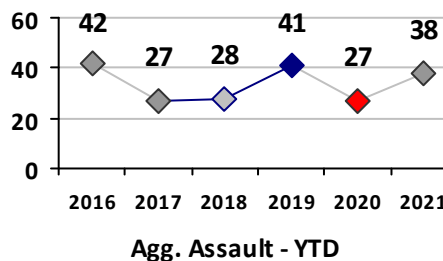

Part I Crime - Comparison Report

Providence Police Department

Through 5/23/2021
Week 20

District 5

	4 Week Trend 4/26/2021 - 5/23/2021				Past 28 Days 4/26/2021 - 5/23/2021			Year to Date January 1 - May 23				
	Current Week	Last Week	Wk 18	Wk 17	Past 28 Days	Past 28 Days LY	Chg.	Current Year	Last Year	Chg.	Wght. 5yr Avg	Chg.
Violent Crime												
Homicide	0	1	0	0	1	0	--	2	0	200%	0	--
Sex Offenses, Forcible*	1	1	0	0	2	2	0%	8	15	-47%	14	-43%
Robbery Other	0	0	0	0	0	2	--	6	10	-40%	13	-54%
Robbery W Firearm	0	0	0	0	0	0	--	2	3	-33%	4	-50%
Agg. Assault	3	4	1	1	9	4	125%	32	26	23%	28	14%
Agg. Assault W Firearm	0	0	1	0	1	1	0%	6	2	200%	4	50%
Total	4	6	2	1	13	9	44%	56	56	0%	63	-11%
Property Crime												
Burglary	1	0	3	0	4	6	-33%	23	37	-38%	48	-52%
MV Theft	1	2	1	2	6	3	100%	43	17	153%	29	48%
Larceny from MV	3	6	1	1	11	14	-21%	48	78	-38%	66	-27%
Larceny**	1	7	2	3	13	7	86%	54	75	-28%	78	-31%
Total	6	15	7	6	34	30	13%	168	207	-19%	222	-24%
Other Crime												
Assault Other	2	7	7	5	21	16	31%	113	96	18%	110	3%
Vandalism	4	11	7	1	23	16	44%	92	85	8%	106	-13%
Drug Offenses	1	1	0	2	4	7	-43%	39	34	15%	50	-22%
Weapons Offenses	2	1	2	0	5	3	67%	30	30	0%	21	43%
Liquor Law Violations	0	0	0	0	0	0	--	0	0	0%	0	--
Total	9	20	16	8	53	42	26%	274	245	12%	287	-5%

Figures are preliminary and subject to further analysis and revision

* Sex Offenses, Forcible includes forcible rape, forcible sodomy, forcible fondling, sexual assault with an object

** Larceny includes shoplifting, pickpocket, pursesnatch, from building, bicycles, motor vehicle parts or accessories, and other.