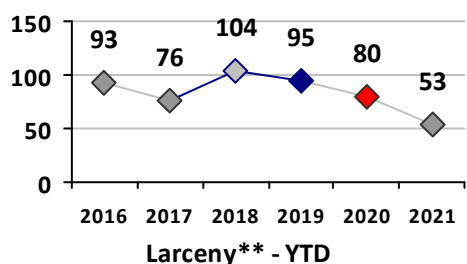

Part I Crime - Comparison Report

Providence Police Department

Through 5/23/2021
Week 20

District 6

4 Week Trend <i>4/26/2021 - 5/23/2021</i>	Past 28 Days <i>4/26/2021 - 5/23/2021</i>	Year to Date <i>January 1 - May 23</i>

Violent Crime	Current Week	Last Week	Wk 18	Wk 17	Past 28 Days	Past 28 Days LY	Chg.	Current Year	Last Year	Chg.	Wght. 5yr Avg	Chg.
Homicide	0	0	0	0	0	1	--	2	1	100%	1	100%
Sex Offenses, Forcible*	0	0	1	1	2	0	--	9	10	-10%	7	29%
Robbery Other	0	1	0	0	1	1	0%	4	3	33%	6	-33%
Robbery W Firearm	0	1	0	0	1	0	--	3	1	200%	2	50%
Agg. Assault	0	0	3	1	4	0	--	19	10	90%	12	58%
Agg. Assault W Firearm	0	0	0	0	0	3	--	6	6	0%	5	20%
Total	0	2	4	2	8	5	60%	43	31	39%	33	30%

Property Crime	Current Week	Last Week	Wk 18	Wk 17	Past 28 Days	Past 28 Days LY	Chg.	Current Year	Last Year	Chg.	Wght. 5yr Avg	Chg.
Burglary	2	2	1	0	5	2	150%	22	24	-8%	34	-35%
MV Theft	1	2	2	1	6	3	100%	31	26	19%	33	-6%
Larceny from MV	3	2	3	3	11	19	-42%	56	78	-28%	67	-16%
Larceny**	2	3	3	1	9	7	29%	53	80	-34%	90	-41%
Total	8	9	9	5	31	31	0%	162	208	-22%	224	-28%

Other Crime	Current Week	Last Week	Wk 18	Wk 17	Past 28 Days	Past 28 Days LY	Chg.	Current Year	Last Year	Chg.	Wght. 5yr Avg	Chg.
Assault Other	3	5	1	2	11	10	10%	54	66	-18%	79	-32%
Vandalism	4	4	4	1	13	7	86%	55	69	-20%	76	-28%
Drug Offenses	0	0	1	0	1	4	-75%	12	28	-57%	26	-54%
Weapons Offenses	1	0	1	0	2	3	-33%	18	12	50%	10	80%
Liquor Law Violations	0	0	0	0	0	0	--	0	0	0%	1	--
Total	8	9	7	3	27	24	13%	139	175	-21%	192	-28%

Figures are preliminary and subject to further analysis and revision

* Sex Offenses, Forcible includes forcible rape, forcible sodomy, forcible fondling, sexual assault with an object

** Larceny includes shoplifting, pickpocket, pursesnatch, from building, bicycles, motor vehicle parts or accessories, and other.