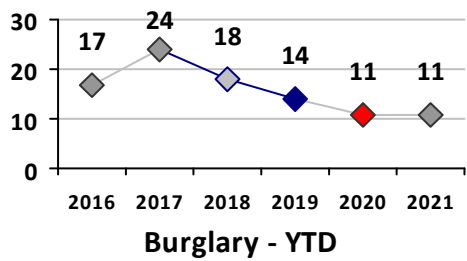

Part I Crime - Comparison Report

Providence Police Department

Through 5/23/2021
Week 20

District 3

4 Week Trend 4/26/2021 - 5/23/2021	Past 28 Days 4/26/2021 - 5/23/2021	Year to Date January 1 - May 23

Violent Crime	Current Week	Last Week	Wk 18	Wk 17	Past 28 Days	Past 28 Days LY	Chg.	Current Year	Last Year	Chg.	Wght. 5yr Avg	Chg.
Homicide	0	0	0	0	0	0	--	1	1	0%	1	0%
Sex Offenses, Forcible*	0	0	0	0	0	0	--	1	1	0%	3	-67%
Robbery Other	0	0	0	0	0	0	--	1	1	0%	1	0%
Robbery W Firearm	0	1	0	0	1	0	--	2	2	0%	3	-33%
Agg. Assault	0	3	2	0	5	2	150%	10	7	43%	7	43%
Agg. Assault W Firearm	0	9	0	0	9	0	--	10	2	400%	3	233%
Total	0	13	2	0	15	2	650%	25	14	79%	17	47%

Property Crime	Current Week	Last Week	Wk 18	Wk 17	Past 28 Days	Past 28 Days LY	Chg.	Current Year	Last Year	Chg.	Wght. 5yr Avg	Chg.
Burglary	1	0	1	0	2	2	0%	11	11	0%	15	-27%
MV Theft	1	1	1	0	3	1	200%	17	9	89%	12	42%
Larceny from MV	3	4	5	2	14	3	367%	48	17	182%	34	41%
Larceny**	0	1	3	2	6	7	-14%	31	34	-9%	42	-26%
Total	5	6	10	4	25	13	92%	107	71	51%	103	4%

Other Crime	Current Week	Last Week	Wk 18	Wk 17	Past 28 Days	Past 28 Days LY	Chg.	Current Year	Last Year	Chg.	Wght. 5yr Avg	Chg.
Assault Other	5	6	5	3	19	5	280%	43	42	2%	44	-2%
Vandalism	2	1	4	4	11	10	10%	48	38	26%	38	26%
Drug Offenses	0	0	0	0	0	4	--	2	11	-82%	20	-90%
Weapons Offenses	1	3	0	2	6	0	--	11	3	267%	6	83%
Liquor Law Violations	0	0	0	0	0	0	--	0	0	0%	0	--
Total	8	10	9	9	36	19	89%	104	94	11%	108	-4%

Figures are preliminary and subject to further analysis and revision

* Sex Offenses, Forcible includes forcible rape, forcible sodomy, forcible fondling, sexual assault with an object

** Larceny includes shoplifting, pickpocket, pursesnatch, from building, bicycles, motor vehicle parts or accessories, and other.