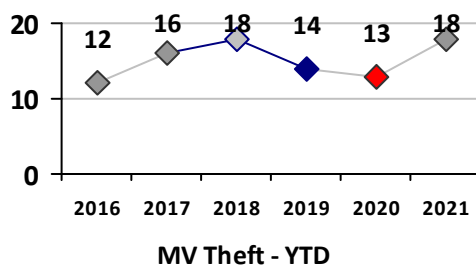

Part I Crime - Comparison Report

Providence Police Department

Through 5/23/2021
Week 20

District 1

4 Week Trend <i>4/26/2021 - 5/23/2021</i>	Past 28 Days <i>4/26/2021 - 5/23/2021</i>	Year to Date <i>January 1 - May 23</i>

Violent Crime	Current Week	Last Week	Wk 18	Wk 17	Past 28 Days	Past 28 Days LY	Chg.	Current Year	Last Year	Chg.	Wght. 5yr Avg	Chg.
Homicide	0	0	0	0	0	0	--	0	0	0%	0	--
Sex Offenses, Forcible*	1	0	0	1	2	1	100%	3	1	200%	5	-40%
Robbery Other	0	0	0	0	0	0	--	4	6	-33%	6	-33%
Robbery W Firearm	0	0	0	0	0	0	--	3	0	300%	0	--
Agg. Assault	0	0	0	1	1	1	0%	5	12	-58%	12	-58%
Agg. Assault W Firearm	0	0	0	0	0	0	--	0	0	0%	1	--
Total	1	0	0	2	3	2	50%	15	19	-21%	24	-38%

Property Crime	Current Week	Last Week	Wk 18	Wk 17	Past 28 Days	Past 28 Days LY	Chg.	Current Year	Last Year	Chg.	Wght. 5yr Avg	Chg.
Burglary	0	0	0	1	1	1	0%	7	13	-46%	10	-30%
MV Theft	1	0	0	0	1	1	0%	18	13	38%	15	20%
Larceny from MV	3	0	1	0	4	0	--	29	37	-22%	57	-49%
Larceny**	4	5	2	2	13	3	333%	54	138	-61%	148	-64%
Total	8	5	3	3	19	5	280%	108	201	-46%	230	-53%

Other Crime	Current Week	Last Week	Wk 18	Wk 17	Past 28 Days	Past 28 Days LY	Chg.	Current Year	Last Year	Chg.	Wght. 5yr Avg	Chg.
Assault Other	3	4	3	4	14	2	600%	47	42	12%	67	-30%
Vandalism	2	4	1	1	8	5	60%	34	52	-35%	49	-31%
Drug Offenses	1	0	0	0	1	5	-80%	25	14	79%	19	32%
Weapons Offenses	0	0	0	0	0	0	--	11	6	83%	9	22%
Liquor Law Violations	0	0	0	0	0	0	--	0	0	0%	3	--
Total	6	8	4	5	23	12	92%	117	114	3%	147	-20%

Figures are preliminary and subject to further analysis and revision

* Sex Offenses, Forcible includes forcible rape, forcible sodomy, forcible fondling, sexual assault with an object

** Larceny includes shoplifting, pickpocket, pursesnatch, from building, bicycles, motor vehicle parts or accessories, and other.