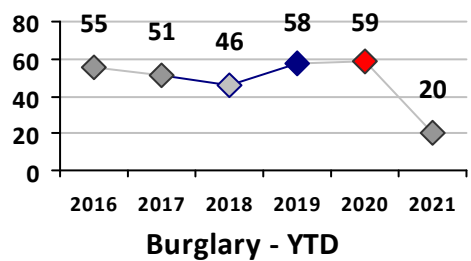

Part I Crime - Comparison Report

Providence Police Department

Through 5/23/2021
Week 20

District 4

4 Week Trend 4/26/2021 - 5/23/2021	Past 28 Days 4/26/2021 - 5/23/2021	Year to Date January 1 - May 23

Violent Crime	Current Week	Last Week	Wk 18	Wk 17	Past 28 Days	Past 28 Days LY	Chg.	Current Year	Last Year	Chg.	Wght. 5yr Avg	Chg.
Homicide	0	0	0	0	0	0	--	0	0	0%	0	--
Sex Offenses, Forcible*	0	1	1	0	2	0	--	9	3	200%	13	-31%
Robbery Other	0	0	0	0	0	2	--	7	7	0%	16	-56%
Robbery W Firearm	0	0	0	0	0	0	--	4	2	100%	5	-20%
Agg. Assault	2	0	0	1	3	11	-73%	15	41	-63%	32	-53%
Agg. Assault W Firearm	0	0	0	0	0	2	--	5	4	25%	5	0%
Total	2	1	1	1	5	15	-67%	40	57	-30%	71	-44%

Property Crime	Current Week	Last Week	Wk 18	Wk 17	Past 28 Days	Past 28 Days LY	Chg.	Current Year	Last Year	Chg.	Wght. 5yr Avg	Chg.
Burglary	2	2	1	0	5	13	-62%	20	59	-66%	55	-64%
MV Theft	1	2	0	3	6	2	200%	52	20	160%	31	68%
Larceny from MV	4	4	9	6	23	14	64%	99	108	-8%	129	-23%
Larceny**	1	5	3	0	9	15	-40%	80	78	3%	92	-13%
Total	8	13	13	9	43	44	-2%	251	265	-5%	306	-18%

Other Crime	Current Week	Last Week	Wk 18	Wk 17	Past 28 Days	Past 28 Days LY	Chg.	Current Year	Last Year	Chg.	Wght. 5yr Avg	Chg.
Assault Other	4	4	3	5	16	15	7%	97	116	-16%	129	-25%
Vandalism	4	2	3	5	14	17	-18%	82	76	8%	100	-18%
Drug Offenses	6	0	0	1	7	1	600%	45	74	-39%	79	-43%
Weapons Offenses	4	3	0	0	7	0	--	32	14	129%	20	60%
Liquor Law Violations	0	0	0	0	0	0	--	0	0	0%	2	--
Total	18	9	6	11	44	33	33%	256	280	-9%	329	-22%

Figures are preliminary and subject to further analysis and revision

* Sex Offenses, Forcible includes forcible rape, forcible sodomy, forcible fondling, sexual assault with an object

** Larceny includes shoplifting, pickpocket, pursesnatch, from building, bicycles, motor vehicle parts or accessories, and other.