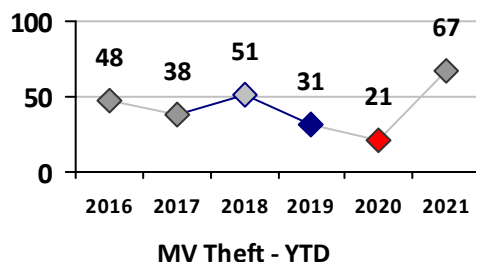

Part I Crime - Comparison Report

Providence Police Department

Through 5/23/2021
Week 20

District 2

4 Week Trend 4/26/2021 - 5/23/2021	Past 28 Days 4/26/2021 - 5/23/2021	Year to Date January 1 - May 23

Violent Crime	Current Week	Last Week	Wk 18	Wk 17	Past 28 Days	Past 28 Days LY	Chg.	Current Year	Last Year	Chg.	Wght. 5yr Avg	Chg.
Homicide	0	0	0	0	0	0	--	2	0	200%	0	--
Sex Offenses, Forcible*	0	0	0	1	1	1	0%	9	7	29%	13	-31%
Robbery Other	0	0	0	0	0	0	--	1	6	-83%	9	-89%
Robbery W Firearm	0	1	0	0	1	0	--	1	2	-50%	5	-80%
Agg. Assault	0	1	2	0	3	5	-40%	19	30	-37%	27	-30%
Agg. Assault W Firearm	1	0	0	0	1	1	0%	6	2	200%	8	-25%
Total	1	2	2	1	6	7	-14%	38	47	-19%	62	-39%

Property Crime	Current Week	Last Week	Wk 18	Wk 17	Past 28 Days	Past 28 Days LY	Chg.	Current Year	Last Year	Chg.	Wght. 5yr Avg	Chg.
Burglary	2	1	3	0	6	5	20%	24	22	9%	32	-25%
MV Theft	4	0	3	0	7	1	600%	67	21	219%	34	97%
Larceny from MV	3	2	3	3	11	12	-8%	47	42	12%	65	-28%
Larceny**	2	1	5	3	11	7	57%	60	67	-10%	90	-33%
Total	11	4	14	6	35	25	40%	198	152	30%	221	-10%

Other Crime	Current Week	Last Week	Wk 18	Wk 17	Past 28 Days	Past 28 Days LY	Chg.	Current Year	Last Year	Chg.	Wght. 5yr Avg	Chg.
Assault Other	9	3	8	3	23	24	-4%	100	114	-12%	120	-17%
Vandalism	3	1	6	2	12	12	0%	56	76	-26%	91	-38%
Drug Offenses	1	2	4	2	9	8	13%	27	51	-47%	52	-48%
Weapons Offenses	0	2	1	1	4	6	-33%	20	19	5%	24	-17%
Liquor Law Violations	0	0	0	0	0	0	--	0	0	0%	0	--
Total	13	8	19	8	48	50	-4%	203	260	-22%	287	-29%

Figures are preliminary and subject to further analysis and revision

* Sex Offenses, Forcible includes forcible rape, forcible sodomy, forcible fondling, sexual assault with an object

** Larceny includes shoplifting, pickpocket, pursesnatch, from building, bicycles, motor vehicle parts or accessories, and other.