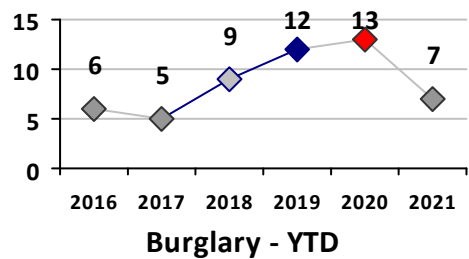

Part I Crime - Comparison Report

Providence Police Department

Through 5/23/2021
Week 20

District 1

4 Week Trend <i>4/26/2021 - 5/23/2021</i>	Past 28 Days <i>4/26/2021 - 5/23/2021</i>	Year to Date <i>January 1 - May 23</i>

Violent Crime	Current Week	Last Week	Wk 18	Wk 17	Past 28 Days	Past 28 Days LY	Chg.	Current Year	Last Year	Chg.	Wght. 5yr Avg	Chg.
Homicide	0	0	0	0	0	0	--	0	0	0%	0	--
Sex Offenses, Forcible*	1	0	0	1	2	1	100%	3	1	200%	5	-40%
Robbery Other	0	0	0	0	0	0	--	4	6	-33%	6	-33%
Robbery W Firearm	0	0	0	0	0	0	--	3	0	300%	0	--
Agg. Assault	0	0	0	1	1	1	0%	5	12	-58%	12	-58%
Agg. Assault W Firearm	0	0	0	0	0	0	--	0	0	0%	1	--
Total	1	0	0	2	3	2	50%	15	19	-21%	24	-38%

Property Crime	Current Week	Last Week	Wk 18	Wk 17	Past 28 Days	Past 28 Days LY	Chg.	Current Year	Last Year	Chg.	Wght. 5yr Avg	Chg.
Burglary	0	0	0	1	1	1	0%	7	13	-46%	10	-30%
MV Theft	1	0	0	0	1	1	0%	18	13	38%	15	20%
Larceny from MV	3	0	1	0	4	0	--	29	37	-22%	57	-49%
Larceny**	4	5	2	2	13	3	333%	54	138	-61%	148	-64%
Total	8	5	3	3	19	5	280%	108	201	-46%	230	-53%

Other Crime	Current Week	Last Week	Wk 18	Wk 17	Past 28 Days	Past 28 Days LY	Chg.	Current Year	Last Year	Chg.	Wght. 5yr Avg	Chg.
Assault Other	3	4	3	4	14	2	600%	47	42	12%	67	-30%
Vandalism	2	4	1	1	8	5	60%	34	52	-35%	49	-31%
Drug Offenses	1	0	0	0	1	5	-80%	25	14	79%	19	32%
Weapons Offenses	0	0	0	0	0	0	--	11	6	83%	9	22%
Liquor Law Violations	0	0	0	0	0	0	--	0	0	0%	3	--
Total	6	8	4	5	23	12	92%	117	114	3%	147	-20%

Figures are preliminary and subject to further analysis and revision

* Sex Offenses, Forcible includes forcible rape, forcible sodomy, forcible fondling, sexual assault with an object

** Larceny includes shoplifting, pickpocket, pursesnatch, from building, bicycles, motor vehicle parts or accessories, and other.