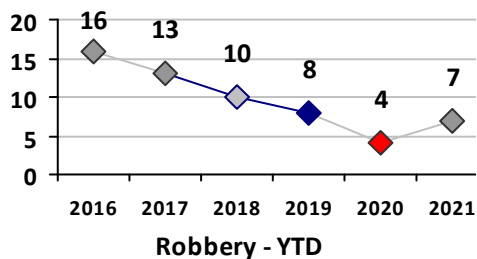

Part I Crime - Comparison Report

Providence Police Department

Through 5/23/2021
Week 20

District 6

4 Week Trend <i>4/26/2021 - 5/23/2021</i>	Past 28 Days <i>4/26/2021 - 5/23/2021</i>	Year to Date <i>January 1 - May 23</i>

Violent Crime	Current Week	Last Week	Wk 18	Wk 17	Past 28 Days	Past 28 Days LY	Chg.	Current Year	Last Year	Chg.	Wght. 5yr Avg	Chg.
Homicide	0	0	0	0	0	1	--	2	1	100%	1	100%
Sex Offenses, Forcible*	0	0	1	1	2	0	--	9	10	-10%	7	29%
Robbery Other	0	1	0	0	1	1	0%	4	3	33%	6	-33%
Robbery W Firearm	0	1	0	0	1	0	--	3	1	200%	2	50%
Agg. Assault	0	0	3	1	4	0	--	19	10	90%	12	58%
Agg. Assault W Firearm	0	0	0	0	0	3	--	6	6	0%	5	20%
Total	0	2	4	2	8	5	60%	43	31	39%	33	30%

Property Crime	Current Week	Last Week	Wk 18	Wk 17	Past 28 Days	Past 28 Days LY	Chg.	Current Year	Last Year	Chg.	Wght. 5yr Avg	Chg.
Burglary	2	2	1	0	5	2	150%	22	24	-8%	34	-35%
MV Theft	1	2	2	1	6	3	100%	31	26	19%	33	-6%
Larceny from MV	3	2	3	3	11	19	-42%	56	78	-28%	67	-16%
Larceny**	2	3	3	1	9	7	29%	53	80	-34%	90	-41%
Total	8	9	9	5	31	31	0%	162	208	-22%	224	-28%

Other Crime	Current Week	Last Week	Wk 18	Wk 17	Past 28 Days	Past 28 Days LY	Chg.	Current Year	Last Year	Chg.	Wght. 5yr Avg	Chg.
Assault Other	3	5	1	2	11	10	10%	54	66	-18%	79	-32%
Vandalism	4	4	4	1	13	7	86%	55	69	-20%	76	-28%
Drug Offenses	0	0	1	0	1	4	-75%	12	28	-57%	26	-54%
Weapons Offenses	1	0	1	0	2	3	-33%	18	12	50%	10	80%
Liquor Law Violations	0	0	0	0	0	0	--	0	0	0%	1	--
Total	8	9	7	3	27	24	13%	139	175	-21%	192	-28%

Figures are preliminary and subject to further analysis and revision

* Sex Offenses, Forcible includes forcible rape, forcible sodomy, forcible fondling, sexual assault with an object

** Larceny includes shoplifting, pickpocket, pursesnatch, from building, bicycles, motor vehicle parts or accessories, and other.