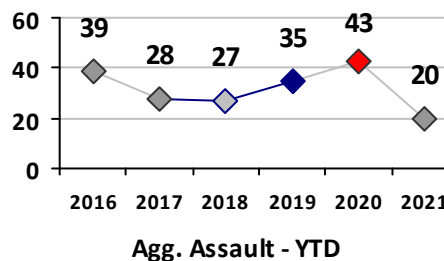

Part I Crime - Comparison Report

Providence Police Department

Through 5/23/2021
Week 20

District 4

4 Week Trend 4/26/2021 - 5/23/2021	Past 28 Days 4/26/2021 - 5/23/2021	Year to Date January 1 - May 23

Violent Crime	Current Week	Last Week	Wk 18	Wk 17	Past 28 Days	Past 28 Days LY	Chg.	Current Year	Last Year	Chg.	Wght. 5yr Avg	Chg.
Homicide	0	0	0	0	0	0	--	0	0	0%	0	--
Sex Offenses, Forcible*	0	1	1	0	2	0	--	9	3	200%	13	-31%
Robbery Other	0	0	0	0	0	2	--	7	7	0%	16	-56%
Robbery W Firearm	0	0	0	0	0	0	--	4	2	100%	5	-20%
Agg. Assault	2	0	0	1	3	11	-73%	15	41	-63%	32	-53%
Agg. Assault W Firearm	0	0	0	0	0	2	--	5	4	25%	5	0%
Total	2	1	1	1	5	15	-67%	40	57	-30%	71	-44%

Property Crime	Current Week	Last Week	Wk 18	Wk 17	Past 28 Days	Past 28 Days LY	Chg.	Current Year	Last Year	Chg.	Wght. 5yr Avg	Chg.
Burglary	2	2	1	0	5	13	-62%	20	59	-66%	55	-64%
MV Theft	1	2	0	3	6	2	200%	52	20	160%	31	68%
Larceny from MV	4	4	9	6	23	14	64%	99	108	-8%	129	-23%
Larceny**	1	5	3	0	9	15	-40%	80	78	3%	92	-13%
Total	8	13	13	9	43	44	-2%	251	265	-5%	306	-18%

Other Crime	Current Week	Last Week	Wk 18	Wk 17	Past 28 Days	Past 28 Days LY	Chg.	Current Year	Last Year	Chg.	Wght. 5yr Avg	Chg.
Assault Other	4	4	3	5	16	15	7%	97	116	-16%	129	-25%
Vandalism	4	2	3	5	14	17	-18%	82	76	8%	100	-18%
Drug Offenses	6	0	0	1	7	1	600%	45	74	-39%	79	-43%
Weapons Offenses	4	3	0	0	7	0	--	32	14	129%	20	60%
Liquor Law Violations	0	0	0	0	0	0	--	0	0	0%	2	--
Total	18	9	6	11	44	33	33%	256	280	-9%	329	-22%

Figures are preliminary and subject to further analysis and revision

* Sex Offenses, Forcible includes forcible rape, forcible sodomy, forcible fondling, sexual assault with an object

** Larceny includes shoplifting, pickpocket, pursesnatch, from building, bicycles, motor vehicle parts or accessories, and other.