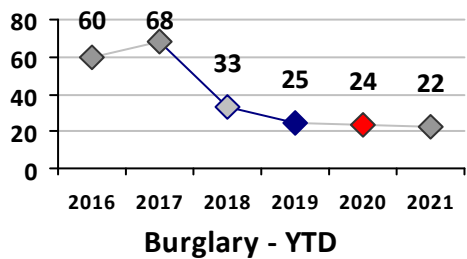

Part I Crime - Comparison Report

Providence Police Department

Through 5/23/2021
Week 20

District 6

4 Week Trend <i>4/26/2021 - 5/23/2021</i>	Past 28 Days <i>4/26/2021 - 5/23/2021</i>	Year to Date <i>January 1 - May 23</i>

Violent Crime	Current Week	Last Week	Wk 18	Wk 17	Past 28 Days	Past 28 Days LY	Chg.	Current Year	Last Year	Chg.	Wght. 5yr Avg	Chg.
Homicide	0	0	0	0	0	1	--	2	1	100%	1	100%
Sex Offenses, Forcible*	0	0	1	1	2	0	--	9	10	-10%	7	29%
Robbery Other	0	1	0	0	1	1	0%	4	3	33%	6	-33%
Robbery W Firearm	0	1	0	0	1	0	--	3	1	200%	2	50%
Agg. Assault	0	0	3	1	4	0	--	19	10	90%	12	58%
Agg. Assault W Firearm	0	0	0	0	0	3	--	6	6	0%	5	20%
Total	0	2	4	2	8	5	60%	43	31	39%	33	30%

Property Crime	Current Week	Last Week	Wk 18	Wk 17	Past 28 Days	Past 28 Days LY	Chg.	Current Year	Last Year	Chg.	Wght. 5yr Avg	Chg.
Burglary	2	2	1	0	5	2	150%	22	24	-8%	34	-35%
MV Theft	1	2	2	1	6	3	100%	31	26	19%	33	-6%
Larceny from MV	3	2	3	3	11	19	-42%	56	78	-28%	67	-16%
Larceny**	2	3	3	1	9	7	29%	53	80	-34%	90	-41%
Total	8	9	9	5	31	31	0%	162	208	-22%	224	-28%

Other Crime	Current Week	Last Week	Wk 18	Wk 17	Past 28 Days	Past 28 Days LY	Chg.	Current Year	Last Year	Chg.	Wght. 5yr Avg	Chg.
Assault Other	3	5	1	2	11	10	10%	54	66	-18%	79	-32%
Vandalism	4	4	4	1	13	7	86%	55	69	-20%	76	-28%
Drug Offenses	0	0	1	0	1	4	-75%	12	28	-57%	26	-54%
Weapons Offenses	1	0	1	0	2	3	-33%	18	12	50%	10	80%
Liquor Law Violations	0	0	0	0	0	0	--	0	0	0%	1	--
Total	8	9	7	3	27	24	13%	139	175	-21%	192	-28%

Figures are preliminary and subject to further analysis and revision

* Sex Offenses, Forcible includes forcible rape, forcible sodomy, forcible fondling, sexual assault with an object

** Larceny includes shoplifting, pickpocket, pursesnatch, from building, bicycles, motor vehicle parts or accessories, and other.