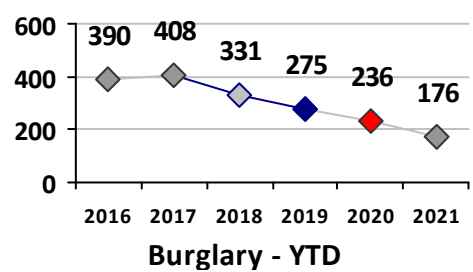

Part I Crime - Comparison Report

Providence Police Department

Through 5/23/2021
Week 20

Citywide											
4 Week Trend 4/26/2021 - 5/23/2021					Past 28 Days 4/26/2021 - 5/23/2021			Year to Date January 1 - May 23			

Violent Crime	Current Week	Last Week	Wk 18	Wk 17	Past 28 Days	Past 28 Days LY	Chg.	Current Year	Last Year	Chg.	Wght. 5yr Avg	Chg.
Homicide	0	1	0	0	1	1	0%	8	2	300%	3	167%
Sex Offenses, Forcible*	2	3	2	3	10	7	43%	58	49	18%	73	-21%
Robbery W Firearm	1	3	0	0	4	1	300%	18	19	-5%	25	-28%
Robbery Other	1	2	0	0	3	5	-40%	29	46	-37%	63	-54%
Agg. Assault W Firearm	2	12	1	0	15	9	67%	45	23	96%	35	29%
Agg. Assault	10	10	10	5	35	33	6%	137	162	-15%	157	-13%
Total	16	31	13	8	68	56	21%	295	301	-2%	356	-17%

Property Crime	Current Week	Last Week	Wk 18	Wk 17	Past 28 Days	Past 28 Days LY	Chg.	Current Year	Last Year	Chg.	Wght. 5yr Avg	Chg.
Burglary	13	15	17	5	50	40	25%	176	237	-26%	301	-42%
MV Theft	10	11	9	8	38	15	153%	294	164	79%	211	39%
Larceny from MV	26	20	39	30	115	80	44%	545	588	-7%	696	-22%
Larceny**	17	29	34	24	104	98	6%	600	769	-22%	839	-28%
Total	66	75	99	67	307	233	32%	1615	1758	-8%	2046	-21%

Other Crime	Current Week	Last Week	Wk 18	Wk 17	Past 28 Days	Past 28 Days LY	Chg.	Current Year	Last Year	Chg.	Wght. 5yr Avg	Chg.
Assault Other	35	37	34	28	134	110	22%	615	647	-5%	739	-17%
Vandalism	22	31	34	26	113	112	1%	594	653	-9%	730	-19%
Weapons Offenses	9	10	4	3	26	19	37%	156	108	44%	124	26%
Drug Offenses	11	5	5	6	27	31	-13%	174	260	-33%	306	-43%
Liquor Law Violations	0	0	0	0	0	0	0%	6	2	200%	26	-77%
Total	77	83	77	63	300	272	10%	1545	1670	-7%	1925	-20%

Figures are preliminary and subject to further analysis and revision

* Sex Offenses, Forcible includes forcible rape, forcible sodomy, forcible fondling, sexual assault with an object

** Larceny includes shoplifting, pickpocket, pursesnatch, from building, bicycles, motor vehicle parts or accessories, and other.