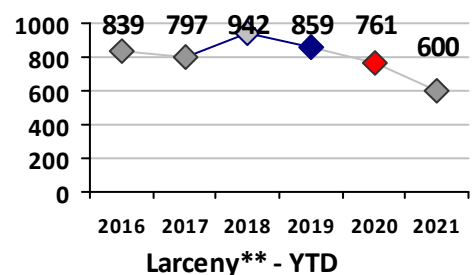

Part I Crime - Comparison Report

Providence Police Department

Through 5/23/2021
Week 20

Citywide											
4 Week Trend 4/26/2021 - 5/23/2021					Past 28 Days 4/26/2021 - 5/23/2021			Year to Date January 1 - May 23			

Violent Crime	Current Week	Last Week	Wk 18	Wk 17	Past 28 Days	Past 28 Days LY	Chg.	Current Year	Last Year	Chg.	Wght. 5yr Avg	Chg.
Homicide	0	1	0	0	1	1	0%	8	2	300%	3	167%
Sex Offenses, Forcible*	2	3	2	3	10	7	43%	58	49	18%	73	-21%
Robbery W Firearm	1	3	0	0	4	1	300%	18	19	-5%	25	-28%
Robbery Other	1	2	0	0	3	5	-40%	29	46	-37%	63	-54%
Agg. Assault W Firearm	2	12	1	0	15	9	67%	45	23	96%	35	29%
Agg. Assault	10	10	10	5	35	33	6%	137	162	-15%	157	-13%
Total	16	31	13	8	68	56	21%	295	301	-2%	356	-17%

Property Crime	Current Week	Last Week	Wk 18	Wk 17	Past 28 Days	Past 28 Days LY	Chg.	Current Year	Last Year	Chg.	Wght. 5yr Avg	Chg.
Burglary	13	15	17	5	50	40	25%	176	237	-26%	301	-42%
MV Theft	10	11	9	8	38	15	153%	294	164	79%	211	39%
Larceny from MV	26	20	39	30	115	80	44%	545	588	-7%	696	-22%
Larceny**	17	29	34	24	104	98	6%	600	769	-22%	839	-28%
Total	66	75	99	67	307	233	32%	1615	1758	-8%	2046	-21%

Other Crime	Current Week	Last Week	Wk 18	Wk 17	Past 28 Days	Past 28 Days LY	Chg.	Current Year	Last Year	Chg.	Wght. 5yr Avg	Chg.
Assault Other	35	37	34	28	134	110	22%	615	647	-5%	739	-17%
Vandalism	22	31	34	26	113	112	1%	594	653	-9%	730	-19%
Weapons Offenses	9	10	4	3	26	19	37%	156	108	44%	124	26%
Drug Offenses	11	5	5	6	27	31	-13%	174	260	-33%	306	-43%
Liquor Law Violations	0	0	0	0	0	0	0%	6	2	200%	26	-77%
Total	77	83	77	63	300	272	10%	1545	1670	-7%	1925	-20%

Figures are preliminary and subject to further analysis and revision

* Sex Offenses, Forcible includes forcible rape, forcible sodomy, forcible fondling, sexual assault with an object

** Larceny includes shoplifting, pickpocket, pursesnatch, from building, bicycles, motor vehicle parts or accessories, and other.