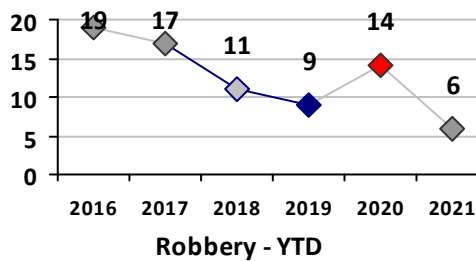

Part I Crime - Comparison Report

Providence Police Department

Through 5/23/2021
Week 20

District 7

4 Week Trend 4/26/2021 - 5/23/2021	Past 28 Days 4/26/2021 - 5/23/2021	Year to Date January 1 - May 23

Violent Crime	Current Week	Last Week	Wk 18	Wk 17	Past 28 Days	Past 28 Days LY	Chg.	Current Year	Last Year	Chg.	Wght. 5yr Avg	Chg.
Homicide	0	0	0	0	0	0	--	1	0	100%	0	--
Sex Offenses, Forcible*	0	1	0	0	1	1	0%	13	5	160%	8	63%
Robbery Other	1	1	0	0	2	0	--	4	6	-33%	8	-50%
Robbery W Firearm	1	0	0	0	1	1	0%	2	8	-75%	5	-60%
Agg. Assault	2	0	2	1	5	8	-38%	24	26	-8%	28	-14%
Agg. Assault W Firearm	0	1	0	0	1	1	0%	8	3	167%	6	33%
Total	4	3	2	1	10	11	-9%	52	48	8%	55	-5%

Property Crime	Current Week	Last Week	Wk 18	Wk 17	Past 28 Days	Past 28 Days LY	Chg.	Current Year	Last Year	Chg.	Wght. 5yr Avg	Chg.
Burglary	1	4	5	1	11	4	175%	30	28	7%	43	-30%
MV Theft	0	1	0	1	2	4	-50%	35	44	-20%	35	0%
Larceny from MV	3	1	8	7	19	7	171%	83	96	-14%	94	-12%
Larceny**	2	5	9	2	18	24	-25%	124	143	-13%	138	-10%
Total	6	11	22	11	50	39	28%	272	311	-13%	309	-12%

Other Crime	Current Week	Last Week	Wk 18	Wk 17	Past 28 Days	Past 28 Days LY	Chg.	Current Year	Last Year	Chg.	Wght. 5yr Avg	Chg.
Assault Other	6	6	4	5	21	27	-22%	111	123	-10%	129	-14%
Vandalism	1	5	4	4	14	25	-44%	95	134	-29%	137	-31%
Drug Offenses	1	2	0	1	4	2	100%	17	24	-29%	39	-56%
Weapons Offenses	0	0	0	0	0	7	--	17	13	31%	26	-35%
Liquor Law Violations	0	0	0	0	0	0	--	6	2	200%	18	-67%
Total	8	13	8	10	39	61	-36%	246	296	-17%	348	-29%

Figures are preliminary and subject to further analysis and revision

* Sex Offenses, Forcible includes forcible rape, forcible sodomy, forcible fondling, sexual assault with an object

** Larceny includes shoplifting, pickpocket, pursesnatch, from building, bicycles, motor vehicle parts or accessories, and other.