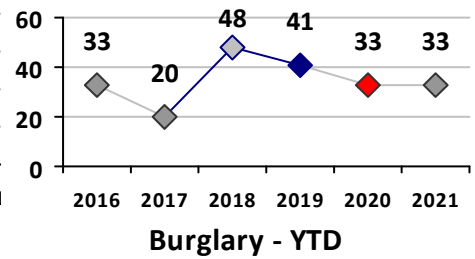

Part I Crime - Comparison Report

Providence Police Department

Through 5/23/2021
Week 20

District 9

4 Week Trend
4/26/2021 - 5/23/2021

Past 28 Days
4/26/2021 - 5/23/2021

Year to Date
January 1 - May 23

Violent Crime	Current Week	Last Week	Wk 18	Wk 17	Past 28 Days	Past 28 Days LY	Chg.	Current Year	Last Year	Chg.	Wght. 5yr Avg	Chg.
Homicide	0	0	0	0	0	0	--	0	0	0%	0	--
Sex Offenses, Forcible*	0	0	0	0	0	0	--	1	3	-67%	3	-67%
Robbery Other	0	0	0	0	0	0	--	0	4	-100%	2	--
Robbery W Firearm	0	0	0	0	0	0	--	0	0	0%	0	--
Agg. Assault	1	1	0	0	2	0	--	3	0	300%	2	50%
Agg. Assault W Firearm	0	0	0	0	0	0	--	0	1	-100%	1	--
Total	1	1	0	0	2	0	200%	4	8	-50%	7	-43%

Property Crime	Current Week	Last Week	Wk 18	Wk 17	Past 28 Days	Past 28 Days LY	Chg.	Current Year	Last Year	Chg.	Wght. 5yr Avg	Chg.
Burglary	4	5	2	3	14	6	133%	33	34	-3%	37	-11%
MV Theft	0	1	0	1	2	0	--	12	3	300%	7	71%
Larceny from MV	0	0	2	1	3	3	0%	17	42	-60%	78	-78%
Larceny**	4	0	0	2	6	6	0%	27	47	-43%	49	-45%
Total	8	6	4	7	25	15	67%	89	126	-29%	171	-48%

Other Crime	Current Week	Last Week	Wk 18	Wk 17	Past 28 Days	Past 28 Days LY	Chg.	Current Year	Last Year	Chg.	Wght. 5yr Avg	Chg.
Assault Other	1	0	1	0	2	4	-50%	14	19	-26%	20	-30%
Vandalism	1	1	2	0	4	3	33%	14	36	-61%	41	-66%
Drug Offenses	0	0	0	0	0	0	--	4	11	-64%	8	-50%
Weapons Offenses	1	1	0	0	2	0	--	8	4	100%	3	167%
Liquor Law Violations	0	0	0	0	0	0	--	0	0	0%	1	--
Total	3	2	3	0	8	7	14%	40	70	-43%	73	-45%

Figures are preliminary and subject to further analysis and revision

* Sex Offenses, Forcible includes forcible rape, forcible sodomy, forcible fondling, sexual assault with an object

** Larceny includes shoplifting, pickpocket, pursesnatch, from building, bicycles, motor vehicle parts or accessories, and other.