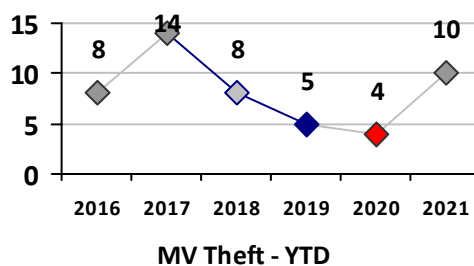

Part I Crime - Comparison Report

Providence Police Department

Through 5/23/2021
Week 20

District 8

4 Week Trend 4/26/2021 - 5/23/2021	Past 28 Days 4/26/2021 - 5/23/2021	Year to Date January 1 - May 23

Violent Crime	Current Week	Last Week	Wk 18	Wk 17	Past 28 Days	Past 28 Days LY	Chg.	Current Year	Last Year	Chg.	Wght. 5yr Avg	Chg.
Homicide	0	0	0	0	0	0	--	0	0	0%	0	--
Sex Offenses, Forcible*	0	0	0	0	0	1	--	2	2	0%	5	-60%
Robbery Other	0	0	0	0	0	0	--	2	2	0%	2	0%
Robbery W Firearm	0	0	0	0	0	0	--	0	1	-100%	0	--
Agg. Assault	2	0	0	0	2	1	100%	9	7	29%	6	50%
Agg. Assault W Firearm	0	2	0	0	2	1	100%	3	3	0%	2	50%
Total	2	2	0	0	4	3	33%	16	15	7%	14	14%

Property Crime	Current Week	Last Week	Wk 18	Wk 17	Past 28 Days	Past 28 Days LY	Chg.	Current Year	Last Year	Chg.	Wght. 5yr Avg	Chg.
Burglary	0	0	0	0	0	0	--	2	5	-60%	19	-89%
MV Theft	0	1	1	0	2	0	--	10	4	150%	7	43%
Larceny from MV	4	1	2	0	7	3	133%	25	46	-46%	51	-51%
Larceny**	0	2	1	0	3	8	-63%	24	51	-53%	47	-49%
Total	4	4	4	0	12	11	9%	61	106	-42%	124	-51%

Other Crime	Current Week	Last Week	Wk 18	Wk 17	Past 28 Days	Past 28 Days LY	Chg.	Current Year	Last Year	Chg.	Wght. 5yr Avg	Chg.
Assault Other	1	1	1	1	4	6	-33%	22	20	10%	30	-27%
Vandalism	0	1	0	2	3	6	-50%	25	39	-36%	41	-39%
Drug Offenses	0	0	0	0	0	0	--	1	4	-75%	4	-75%
Weapons Offenses	0	0	0	0	0	0	--	8	2	300%	3	167%
Liquor Law Violations	0	0	0	0	0	0	--	0	0	0%	0	--
Total	1	2	1	3	7	12	-42%	56	65	-14%	78	-28%

Figures are preliminary and subject to further analysis and revision

* Sex Offenses, Forcible includes forcible rape, forcible sodomy, forcible fondling, sexual assault with an object

** Larceny includes shoplifting, pickpocket, pursesnatch, from building, bicycles, motor vehicle parts or accessories, and other.