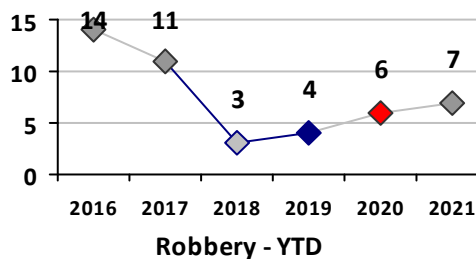

Part I Crime - Comparison Report

Providence Police Department

Through 5/23/2021
Week 20

District 1

4 Week Trend <i>4/26/2021 - 5/23/2021</i>	Past 28 Days <i>4/26/2021 - 5/23/2021</i>	Year to Date <i>January 1 - May 23</i>

Violent Crime	Current Week	Last Week	Wk 18	Wk 17	Past 28 Days	Past 28 Days LY	Chg.	Current Year	Last Year	Chg.	Wght. 5yr Avg	Chg.
Homicide	0	0	0	0	0	0	--	0	0	0%	0	--
Sex Offenses, Forcible*	1	0	0	1	2	1	100%	3	1	200%	5	-40%
Robbery Other	0	0	0	0	0	0	--	4	6	-33%	6	-33%
Robbery W Firearm	0	0	0	0	0	0	--	3	0	300%	0	--
Agg. Assault	0	0	0	1	1	1	0%	5	12	-58%	12	-58%
Agg. Assault W Firearm	0	0	0	0	0	0	--	0	0	0%	1	--
Total	1	0	0	2	3	2	50%	15	19	-21%	24	-38%

Property Crime	Current Week	Last Week	Wk 18	Wk 17	Past 28 Days	Past 28 Days LY	Chg.	Current Year	Last Year	Chg.	Wght. 5yr Avg	Chg.
Burglary	0	0	0	1	1	1	0%	7	13	-46%	10	-30%
MV Theft	1	0	0	0	1	1	0%	18	13	38%	15	20%
Larceny from MV	3	0	1	0	4	0	--	29	37	-22%	57	-49%
Larceny**	4	5	2	2	13	3	333%	54	138	-61%	148	-64%
Total	8	5	3	3	19	5	280%	108	201	-46%	230	-53%

Other Crime	Current Week	Last Week	Wk 18	Wk 17	Past 28 Days	Past 28 Days LY	Chg.	Current Year	Last Year	Chg.	Wght. 5yr Avg	Chg.
Assault Other	3	4	3	4	14	2	600%	47	42	12%	67	-30%
Vandalism	2	4	1	1	8	5	60%	34	52	-35%	49	-31%
Drug Offenses	1	0	0	0	1	5	-80%	25	14	79%	19	32%
Weapons Offenses	0	0	0	0	0	0	--	11	6	83%	9	22%
Liquor Law Violations	0	0	0	0	0	0	--	0	0	0%	3	--
Total	6	8	4	5	23	12	92%	117	114	3%	147	-20%

Figures are preliminary and subject to further analysis and revision

* Sex Offenses, Forcible includes forcible rape, forcible sodomy, forcible fondling, sexual assault with an object

** Larceny includes shoplifting, pickpocket, pursesnatch, from building, bicycles, motor vehicle parts or accessories, and other.