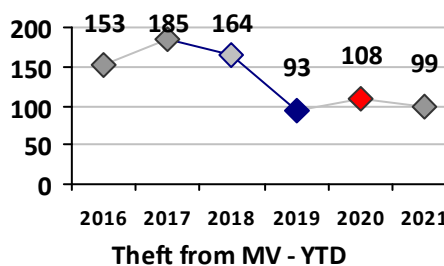

Part I Crime - Comparison Report

Providence Police Department

Through 5/23/2021
Week 20

District 4

4 Week Trend 4/26/2021 - 5/23/2021	Past 28 Days 4/26/2021 - 5/23/2021	Year to Date January 1 - May 23

Violent Crime	Current Week	Last Week	Wk 18	Wk 17	Past 28 Days	Past 28 Days LY	Chg.	Current Year	Last Year	Chg.	Wght. 5yr Avg	Chg.
Homicide	0	0	0	0	0	0	--	0	0	0%	0	--
Sex Offenses, Forcible*	0	1	1	0	2	0	--	9	3	200%	13	-31%
Robbery Other	0	0	0	0	0	2	--	7	7	0%	16	-56%
Robbery W Firearm	0	0	0	0	0	0	--	4	2	100%	5	-20%
Agg. Assault	2	0	0	1	3	11	-73%	15	41	-63%	32	-53%
Agg. Assault W Firearm	0	0	0	0	0	2	--	5	4	25%	5	0%
Total	2	1	1	1	5	15	-67%	40	57	-30%	71	-44%

Property Crime	Current Week	Last Week	Wk 18	Wk 17	Past 28 Days	Past 28 Days LY	Chg.	Current Year	Last Year	Chg.	Wght. 5yr Avg	Chg.
Burglary	2	2	1	0	5	13	-62%	20	59	-66%	55	-64%
MV Theft	1	2	0	3	6	2	200%	52	20	160%	31	68%
Larceny from MV	4	4	9	6	23	14	64%	99	108	-8%	129	-23%
Larceny**	1	5	3	0	9	15	-40%	80	78	3%	92	-13%
Total	8	13	13	9	43	44	-2%	251	265	-5%	306	-18%

Other Crime	Current Week	Last Week	Wk 18	Wk 17	Past 28 Days	Past 28 Days LY	Chg.	Current Year	Last Year	Chg.	Wght. 5yr Avg	Chg.
Assault Other	4	4	3	5	16	15	7%	97	116	-16%	129	-25%
Vandalism	4	2	3	5	14	17	-18%	82	76	8%	100	-18%
Drug Offenses	6	0	0	1	7	1	600%	45	74	-39%	79	-43%
Weapons Offenses	4	3	0	0	7	0	--	32	14	129%	20	60%
Liquor Law Violations	0	0	0	0	0	0	--	0	0	0%	2	--
Total	18	9	6	11	44	33	33%	256	280	-9%	329	-22%

Figures are preliminary and subject to further analysis and revision

* Sex Offenses, Forcible includes forcible rape, forcible sodomy, forcible fondling, sexual assault with an object

** Larceny includes shoplifting, pickpocket, pursesnatch, from building, bicycles, motor vehicle parts or accessories, and other.