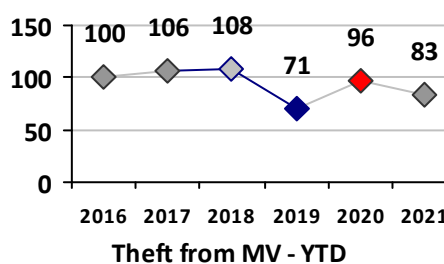

Part I Crime - Comparison Report

Providence Police Department

Through 5/23/2021
Week 20

District 7

4 Week Trend 4/26/2021 - 5/23/2021	Past 28 Days 4/26/2021 - 5/23/2021	Year to Date January 1 - May 23

Violent Crime	Current Week	Last Week	Wk 18	Wk 17	Past 28 Days	Past 28 Days LY	Chg.	Current Year	Last Year	Chg.	Wght. 5yr Avg	Chg.
Homicide	0	0	0	0	0	0	--	1	0	100%	0	--
Sex Offenses, Forcible*	0	1	0	0	1	1	0%	13	5	160%	8	63%
Robbery Other	1	1	0	0	2	0	--	4	6	-33%	8	-50%
Robbery W Firearm	1	0	0	0	1	1	0%	2	8	-75%	5	-60%
Agg. Assault	2	0	2	1	5	8	-38%	24	26	-8%	28	-14%
Agg. Assault W Firearm	0	1	0	0	1	1	0%	8	3	167%	6	33%
Total	4	3	2	1	10	11	-9%	52	48	8%	55	-5%

Property Crime	Current Week	Last Week	Wk 18	Wk 17	Past 28 Days	Past 28 Days LY	Chg.	Current Year	Last Year	Chg.	Wght. 5yr Avg	Chg.
Burglary	1	4	5	1	11	4	175%	30	28	7%	43	-30%
MV Theft	0	1	0	1	2	4	-50%	35	44	-20%	35	0%
Larceny from MV	3	1	8	7	19	7	171%	83	96	-14%	94	-12%
Larceny**	2	5	9	2	18	24	-25%	124	143	-13%	138	-10%
Total	6	11	22	11	50	39	28%	272	311	-13%	309	-12%

Other Crime	Current Week	Last Week	Wk 18	Wk 17	Past 28 Days	Past 28 Days LY	Chg.	Current Year	Last Year	Chg.	Wght. 5yr Avg	Chg.
Assault Other	6	6	4	5	21	27	-22%	111	123	-10%	129	-14%
Vandalism	1	5	4	4	14	25	-44%	95	134	-29%	137	-31%
Drug Offenses	1	2	0	1	4	2	100%	17	24	-29%	39	-56%
Weapons Offenses	0	0	0	0	0	7	--	17	13	31%	26	-35%
Liquor Law Violations	0	0	0	0	0	0	--	6	2	200%	18	-67%
Total	8	13	8	10	39	61	-36%	246	296	-17%	348	-29%

Figures are preliminary and subject to further analysis and revision

* Sex Offenses, Forcible includes forcible rape, forcible sodomy, forcible fondling, sexual assault with an object

** Larceny includes shoplifting, pickpocket, pursesnatch, from building, bicycles, motor vehicle parts or accessories, and other.