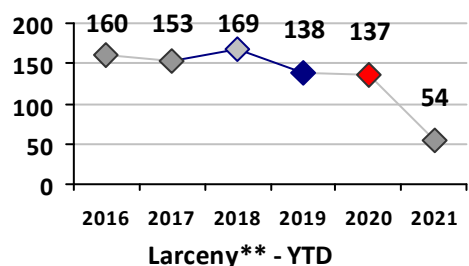

Part I Crime - Comparison Report

Providence Police Department

Through 5/23/2021
Week 20

District 1

4 Week Trend <i>4/26/2021 - 5/23/2021</i>	Past 28 Days <i>4/26/2021 - 5/23/2021</i>	Year to Date <i>January 1 - May 23</i>

Violent Crime	Current Week	Last Week	Wk 18	Wk 17	Past 28 Days	Past 28 Days LY	Chg.	Current Year	Last Year	Chg.	Wght. 5yr Avg	Chg.
Homicide	0	0	0	0	0	0	--	0	0	0%	0	--
Sex Offenses, Forcible*	1	0	0	1	2	1	100%	3	1	200%	5	-40%
Robbery Other	0	0	0	0	0	0	--	4	6	-33%	6	-33%
Robbery W Firearm	0	0	0	0	0	0	--	3	0	300%	0	--
Agg. Assault	0	0	0	1	1	1	0%	5	12	-58%	12	-58%
Agg. Assault W Firearm	0	0	0	0	0	0	--	0	0	0%	1	--
Total	1	0	0	2	3	2	50%	15	19	-21%	24	-38%

Property Crime	Current Week	Last Week	Wk 18	Wk 17	Past 28 Days	Past 28 Days LY	Chg.	Current Year	Last Year	Chg.	Wght. 5yr Avg	Chg.
Burglary	0	0	0	1	1	1	0%	7	13	-46%	10	-30%
MV Theft	1	0	0	0	1	1	0%	18	13	38%	15	20%
Larceny from MV	3	0	1	0	4	0	--	29	37	-22%	57	-49%
Larceny**	4	5	2	2	13	3	333%	54	138	-61%	148	-64%
Total	8	5	3	3	19	5	280%	108	201	-46%	230	-53%

Other Crime	Current Week	Last Week	Wk 18	Wk 17	Past 28 Days	Past 28 Days LY	Chg.	Current Year	Last Year	Chg.	Wght. 5yr Avg	Chg.
Assault Other	3	4	3	4	14	2	600%	47	42	12%	67	-30%
Vandalism	2	4	1	1	8	5	60%	34	52	-35%	49	-31%
Drug Offenses	1	0	0	0	1	5	-80%	25	14	79%	19	32%
Weapons Offenses	0	0	0	0	0	0	--	11	6	83%	9	22%
Liquor Law Violations	0	0	0	0	0	0	--	0	0	0%	3	--
Total	6	8	4	5	23	12	92%	117	114	3%	147	-20%

Figures are preliminary and subject to further analysis and revision

* Sex Offenses, Forcible includes forcible rape, forcible sodomy, forcible fondling, sexual assault with an object

** Larceny includes shoplifting, pickpocket, pursesnatch, from building, bicycles, motor vehicle parts or accessories, and other.