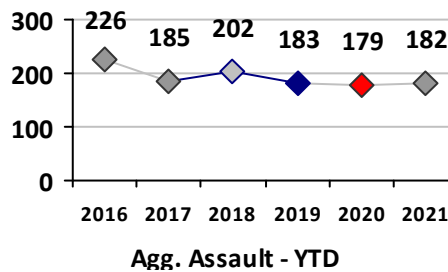

Part I Crime - Comparison Report

Providence Police Department

Through 5/23/2021
Week 20

Citywide											
4 Week Trend 4/26/2021 - 5/23/2021					Past 28 Days 4/26/2021 - 5/23/2021			Year to Date January 1 - May 23			

Violent Crime	Current Week	Last Week	Wk 18	Wk 17	Past 28 Days	Past 28 Days LY	Chg.	Current Year	Last Year	Chg.	Wght. 5yr Avg	Chg.
Homicide	0	1	0	0	1	1	0%	8	2	300%	3	167%
Sex Offenses, Forcible*	2	3	2	3	10	7	43%	58	49	18%	73	-21%
Robbery W Firearm	1	3	0	0	4	1	300%	18	19	-5%	25	-28%
Robbery Other	1	2	0	0	3	5	-40%	29	46	-37%	63	-54%
Agg. Assault W Firearm	2	12	1	0	15	9	67%	45	23	96%	35	29%
Agg. Assault	10	10	10	5	35	33	6%	137	162	-15%	157	-13%
Total	16	31	13	8	68	56	21%	295	301	-2%	356	-17%

Property Crime	Current Week	Last Week	Wk 18	Wk 17	Past 28 Days	Past 28 Days LY	Chg.	Current Year	Last Year	Chg.	Wght. 5yr Avg	Chg.
Burglary	13	15	17	5	50	40	25%	176	237	-26%	301	-42%
MV Theft	10	11	9	8	38	15	153%	294	164	79%	211	39%
Larceny from MV	26	20	39	30	115	80	44%	545	588	-7%	696	-22%
Larceny**	17	29	34	24	104	98	6%	600	769	-22%	839	-28%
Total	66	75	99	67	307	233	32%	1615	1758	-8%	2046	-21%

Other Crime	Current Week	Last Week	Wk 18	Wk 17	Past 28 Days	Past 28 Days LY	Chg.	Current Year	Last Year	Chg.	Wght. 5yr Avg	Chg.
Assault Other	35	37	34	28	134	110	22%	615	647	-5%	739	-17%
Vandalism	22	31	34	26	113	112	1%	594	653	-9%	730	-19%
Weapons Offenses	9	10	4	3	26	19	37%	156	108	44%	124	26%
Drug Offenses	11	5	5	6	27	31	-13%	174	260	-33%	306	-43%
Liquor Law Violations	0	0	0	0	0	0	0%	6	2	200%	26	-77%
Total	77	83	77	63	300	272	10%	1545	1670	-7%	1925	-20%

Figures are preliminary and subject to further analysis and revision

* Sex Offenses, Forcible includes forcible rape, forcible sodomy, forcible fondling, sexual assault with an object

** Larceny includes shoplifting, pickpocket, pursesnatch, from building, bicycles, motor vehicle parts or accessories, and other.