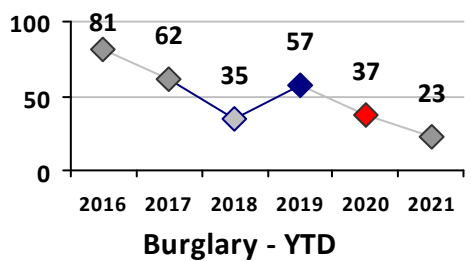

Part I Crime - Comparison Report

Providence Police Department

Through 5/23/2021
Week 20

District 5

	4 Week Trend 4/26/2021 - 5/23/2021				Past 28 Days 4/26/2021 - 5/23/2021			Year to Date January 1 - May 23				
	Current Week	Last Week	Wk 18	Wk 17	Past 28 Days	Past 28 Days LY	Chg.	Current Year	Last Year	Chg.	Wght. 5yr Avg	Chg.
Violent Crime												
Homicide	0	1	0	0	1	0	--	2	0	200%	0	--
Sex Offenses, Forcible*	1	1	0	0	2	2	0%	8	15	-47%	14	-43%
Robbery Other	0	0	0	0	0	2	--	6	10	-40%	13	-54%
Robbery W Firearm	0	0	0	0	0	0	--	2	3	-33%	4	-50%
Agg. Assault	3	4	1	1	9	4	125%	32	26	23%	28	14%
Agg. Assault W Firearm	0	0	1	0	1	1	0%	6	2	200%	4	50%
Total	4	6	2	1	13	9	44%	56	56	0%	63	-11%
Property Crime												
Burglary	1	0	3	0	4	6	-33%	23	37	-38%	48	-52%
MV Theft	1	2	1	2	6	3	100%	43	17	153%	29	48%
Larceny from MV	3	6	1	1	11	14	-21%	48	78	-38%	66	-27%
Larceny**	1	7	2	3	13	7	86%	54	75	-28%	78	-31%
Total	6	15	7	6	34	30	13%	168	207	-19%	222	-24%
Other Crime												
Assault Other	2	7	7	5	21	16	31%	113	96	18%	110	3%
Vandalism	4	11	7	1	23	16	44%	92	85	8%	106	-13%
Drug Offenses	1	1	0	2	4	7	-43%	39	34	15%	50	-22%
Weapons Offenses	2	1	2	0	5	3	67%	30	30	0%	21	43%
Liquor Law Violations	0	0	0	0	0	0	--	0	0	0%	0	--
Total	9	20	16	8	53	42	26%	274	245	12%	287	-5%

Figures are preliminary and subject to further analysis and revision

* Sex Offenses, Forcible includes forcible rape, forcible sodomy, forcible fondling, sexual assault with an object

** Larceny includes shoplifting, pickpocket, pursesnatch, from building, bicycles, motor vehicle parts or accessories, and other.