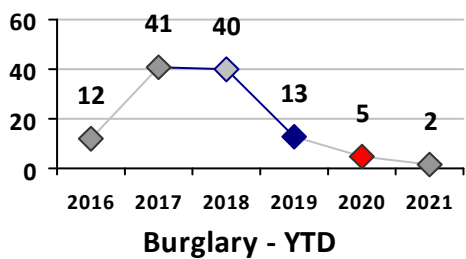

Part I Crime - Comparison Report

Providence Police Department

Through 5/23/2021
Week 20

District 8

4 Week Trend 4/26/2021 - 5/23/2021	Past 28 Days 4/26/2021 - 5/23/2021	Year to Date January 1 - May 23

Violent Crime	Current Week	Last Week	Wk 18	Wk 17	Past 28 Days	Past 28 Days LY	Chg.	Current Year	Last Year	Chg.	Wght. 5yr Avg	Chg.
Homicide	0	0	0	0	0	0	--	0	0	0%	0	--
Sex Offenses, Forcible*	0	0	0	0	0	1	--	2	2	0%	5	-60%
Robbery Other	0	0	0	0	0	0	--	2	2	0%	2	0%
Robbery W Firearm	0	0	0	0	0	0	--	0	1	-100%	0	--
Agg. Assault	2	0	0	0	2	1	100%	9	7	29%	6	50%
Agg. Assault W Firearm	0	2	0	0	2	1	100%	3	3	0%	2	50%
Total	2	2	0	0	4	3	33%	16	15	7%	14	14%

Property Crime	Current Week	Last Week	Wk 18	Wk 17	Past 28 Days	Past 28 Days LY	Chg.	Current Year	Last Year	Chg.	Wght. 5yr Avg	Chg.
Burglary	0	0	0	0	0	0	--	2	5	-60%	19	-89%
MV Theft	0	1	1	0	2	0	--	10	4	150%	7	43%
Larceny from MV	4	1	2	0	7	3	133%	25	46	-46%	51	-51%
Larceny**	0	2	1	0	3	8	-63%	24	51	-53%	47	-49%
Total	4	4	4	0	12	11	9%	61	106	-42%	124	-51%

Other Crime	Current Week	Last Week	Wk 18	Wk 17	Past 28 Days	Past 28 Days LY	Chg.	Current Year	Last Year	Chg.	Wght. 5yr Avg	Chg.
Assault Other	1	1	1	1	4	6	-33%	22	20	10%	30	-27%
Vandalism	0	1	0	2	3	6	-50%	25	39	-36%	41	-39%
Drug Offenses	0	0	0	0	0	0	--	1	4	-75%	4	-75%
Weapons Offenses	0	0	0	0	0	0	--	8	2	300%	3	167%
Liquor Law Violations	0	0	0	0	0	0	--	0	0	0%	0	--
Total	1	2	1	3	7	12	-42%	56	65	-14%	78	-28%

Figures are preliminary and subject to further analysis and revision

* Sex Offenses, Forcible includes forcible rape, forcible sodomy, forcible fondling, sexual assault with an object

** Larceny includes shoplifting, pickpocket, pursesnatch, from building, bicycles, motor vehicle parts or accessories, and other.