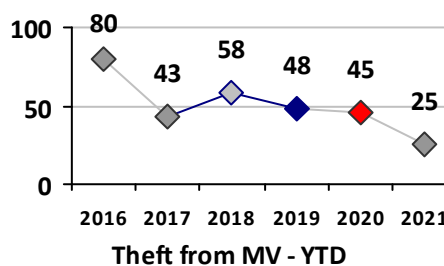

Part I Crime - Comparison Report

Providence Police Department

Through 5/23/2021
Week 20

District 8

4 Week Trend 4/26/2021 - 5/23/2021	Past 28 Days 4/26/2021 - 5/23/2021	Year to Date January 1 - May 23

Violent Crime	Current Week	Last Week	Wk 18	Wk 17	Past 28 Days	Past 28 Days LY	Chg.	Current Year	Last Year	Chg.	Wght. 5yr Avg	Chg.
Homicide	0	0	0	0	0	0	--	0	0	0%	0	--
Sex Offenses, Forcible*	0	0	0	0	0	1	--	2	2	0%	5	-60%
Robbery Other	0	0	0	0	0	0	--	2	2	0%	2	0%
Robbery W Firearm	0	0	0	0	0	0	--	0	1	-100%	0	--
Agg. Assault	2	0	0	0	2	1	100%	9	7	29%	6	50%
Agg. Assault W Firearm	0	2	0	0	2	1	100%	3	3	0%	2	50%
Total	2	2	0	0	4	3	33%	16	15	7%	14	14%

Property Crime	Current Week	Last Week	Wk 18	Wk 17	Past 28 Days	Past 28 Days LY	Chg.	Current Year	Last Year	Chg.	Wght. 5yr Avg	Chg.
Burglary	0	0	0	0	0	0	--	2	5	-60%	19	-89%
MV Theft	0	1	1	0	2	0	--	10	4	150%	7	43%
Larceny from MV	4	1	2	0	7	3	133%	25	46	-46%	51	-51%
Larceny**	0	2	1	0	3	8	-63%	24	51	-53%	47	-49%
Total	4	4	4	0	12	11	9%	61	106	-42%	124	-51%

Other Crime	Current Week	Last Week	Wk 18	Wk 17	Past 28 Days	Past 28 Days LY	Chg.	Current Year	Last Year	Chg.	Wght. 5yr Avg	Chg.
Assault Other	1	1	1	1	4	6	-33%	22	20	10%	30	-27%
Vandalism	0	1	0	2	3	6	-50%	25	39	-36%	41	-39%
Drug Offenses	0	0	0	0	0	0	--	1	4	-75%	4	-75%
Weapons Offenses	0	0	0	0	0	0	--	8	2	300%	3	167%
Liquor Law Violations	0	0	0	0	0	0	--	0	0	0%	0	--
Total	1	2	1	3	7	12	-42%	56	65	-14%	78	-28%

Figures are preliminary and subject to further analysis and revision

* Sex Offenses, Forcible includes forcible rape, forcible sodomy, forcible fondling, sexual assault with an object

** Larceny includes shoplifting, pickpocket, pursesnatch, from building, bicycles, motor vehicle parts or accessories, and other.