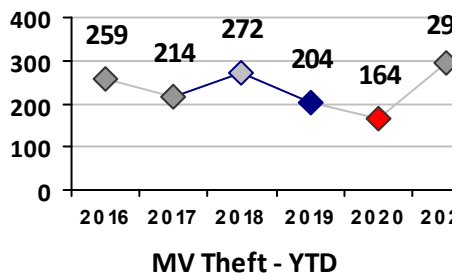

Part I Crime - Comparison Report

Providence Police Department

Through 5/23/2021
Week 20

Citywide											
4 Week Trend 4/26/2021 - 5/23/2021					Past 28 Days 4/26/2021 - 5/23/2021			Year to Date January 1 - May 23			

Violent Crime	Current Week	Last Week	Wk 18	Wk 17	Past 28 Days	Past 28 Days LY	Chg.	Current Year	Last Year	Chg.	Wght. 5yr Avg	Chg.
Homicide	0	1	0	0	1	1	0%	8	2	300%	3	167%
Sex Offenses, Forcible*	2	3	2	3	10	7	43%	58	49	18%	73	-21%
Robbery W Firearm	1	3	0	0	4	1	300%	18	19	-5%	25	-28%
Robbery Other	1	2	0	0	3	5	-40%	29	46	-37%	63	-54%
Agg. Assault W Firearm	2	12	1	0	15	9	67%	45	23	96%	35	29%
Agg. Assault	10	10	10	5	35	33	6%	137	162	-15%	157	-13%
Total	16	31	13	8	68	56	21%	295	301	-2%	356	-17%

Property Crime	Current Week	Last Week	Wk 18	Wk 17	Past 28 Days	Past 28 Days LY	Chg.	Current Year	Last Year	Chg.	Wght. 5yr Avg	Chg.
Burglary	13	15	17	5	50	40	25%	176	237	-26%	301	-42%
MV Theft	10	11	9	8	38	15	153%	294	164	79%	211	39%
Larceny from MV	26	20	39	30	115	80	44%	545	588	-7%	696	-22%
Larceny**	17	29	34	24	104	98	6%	600	769	-22%	839	-28%
Total	66	75	99	67	307	233	32%	1615	1758	-8%	2046	-21%

Other Crime	Current Week	Last Week	Wk 18	Wk 17	Past 28 Days	Past 28 Days LY	Chg.	Current Year	Last Year	Chg.	Wght. 5yr Avg	Chg.
Assault Other	35	37	34	28	134	110	22%	615	647	-5%	739	-17%
Vandalism	22	31	34	26	113	112	1%	594	653	-9%	730	-19%
Weapons Offenses	9	10	4	3	26	19	37%	156	108	44%	124	26%
Drug Offenses	11	5	5	6	27	31	-13%	174	260	-33%	306	-43%
Liquor Law Violations	0	0	0	0	0	0	0%	6	2	200%	26	-77%
Total	77	83	77	63	300	272	10%	1545	1670	-7%	1925	-20%

Figures are preliminary and subject to further analysis and revision

* Sex Offenses, Forcible includes forcible rape, forcible sodomy, forcible fondling, sexual assault with an object

** Larceny includes shoplifting, pickpocket, pursesnatch, from building, bicycles, motor vehicle parts or accessories, and other.