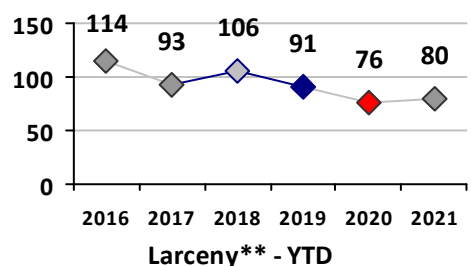

Part I Crime - Comparison Report

Providence Police Department

Through 5/23/2021
Week 20

District 4

4 Week Trend 4/26/2021 - 5/23/2021	Past 28 Days 4/26/2021 - 5/23/2021	Year to Date January 1 - May 23

Violent Crime	Current Week	Last Week	Wk 18	Wk 17	Past 28 Days	Past 28 Days LY	Chg.	Current Year	Last Year	Chg.	Wght. 5yr Avg	Chg.
Homicide	0	0	0	0	0	0	--	0	0	0%	0	--
Sex Offenses, Forcible*	0	1	1	0	2	0	--	9	3	200%	13	-31%
Robbery Other	0	0	0	0	0	2	--	7	7	0%	16	-56%
Robbery W Firearm	0	0	0	0	0	0	--	4	2	100%	5	-20%
Agg. Assault	2	0	0	1	3	11	-73%	15	41	-63%	32	-53%
Agg. Assault W Firearm	0	0	0	0	0	2	--	5	4	25%	5	0%
Total	2	1	1	1	5	15	-67%	40	57	-30%	71	-44%

Property Crime	Current Week	Last Week	Wk 18	Wk 17	Past 28 Days	Past 28 Days LY	Chg.	Current Year	Last Year	Chg.	Wght. 5yr Avg	Chg.
Burglary	2	2	1	0	5	13	-62%	20	59	-66%	55	-64%
MV Theft	1	2	0	3	6	2	200%	52	20	160%	31	68%
Larceny from MV	4	4	9	6	23	14	64%	99	108	-8%	129	-23%
Larceny**	1	5	3	0	9	15	-40%	80	78	3%	92	-13%
Total	8	13	13	9	43	44	-2%	251	265	-5%	306	-18%

Other Crime	Current Week	Last Week	Wk 18	Wk 17	Past 28 Days	Past 28 Days LY	Chg.	Current Year	Last Year	Chg.	Wght. 5yr Avg	Chg.
Assault Other	4	4	3	5	16	15	7%	97	116	-16%	129	-25%
Vandalism	4	2	3	5	14	17	-18%	82	76	8%	100	-18%
Drug Offenses	6	0	0	1	7	1	600%	45	74	-39%	79	-43%
Weapons Offenses	4	3	0	0	7	0	--	32	14	129%	20	60%
Liquor Law Violations	0	0	0	0	0	0	--	0	0	0%	2	--
Total	18	9	6	11	44	33	33%	256	280	-9%	329	-22%

Figures are preliminary and subject to further analysis and revision

* Sex Offenses, Forcible includes forcible rape, forcible sodomy, forcible fondling, sexual assault with an object

** Larceny includes shoplifting, pickpocket, pursesnatch, from building, bicycles, motor vehicle parts or accessories, and other.