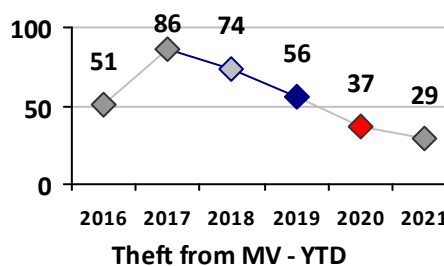

Part I Crime - Comparison Report

Providence Police Department

Through 5/23/2021
Week 20

District 1

4 Week Trend <i>4/26/2021 - 5/23/2021</i>	Past 28 Days <i>4/26/2021 - 5/23/2021</i>	Year to Date <i>January 1 - May 23</i>

Violent Crime	Current Week	Last Week	Wk 18	Wk 17	Past 28 Days	Past 28 Days LY	Chg.	Current Year	Last Year	Chg.	Wght. 5yr Avg	Chg.
Homicide	0	0	0	0	0	0	--	0	0	0%	0	--
Sex Offenses, Forcible*	1	0	0	1	2	1	100%	3	1	200%	5	-40%
Robbery Other	0	0	0	0	0	0	--	4	6	-33%	6	-33%
Robbery W Firearm	0	0	0	0	0	0	--	3	0	300%	0	--
Agg. Assault	0	0	0	1	1	1	0%	5	12	-58%	12	-58%
Agg. Assault W Firearm	0	0	0	0	0	0	--	0	0	0%	1	--
Total	1	0	0	2	3	2	50%	15	19	-21%	24	-38%

Property Crime	Current Week	Last Week	Wk 18	Wk 17	Past 28 Days	Past 28 Days LY	Chg.	Current Year	Last Year	Chg.	Wght. 5yr Avg	Chg.
Burglary	0	0	0	1	1	1	0%	7	13	-46%	10	-30%
MV Theft	1	0	0	0	1	1	0%	18	13	38%	15	20%
Larceny from MV	3	0	1	0	4	0	--	29	37	-22%	57	-49%
Larceny**	4	5	2	2	13	3	333%	54	138	-61%	148	-64%
Total	8	5	3	3	19	5	280%	108	201	-46%	230	-53%

Other Crime	Current Week	Last Week	Wk 18	Wk 17	Past 28 Days	Past 28 Days LY	Chg.	Current Year	Last Year	Chg.	Wght. 5yr Avg	Chg.
Assault Other	3	4	3	4	14	2	600%	47	42	12%	67	-30%
Vandalism	2	4	1	1	8	5	60%	34	52	-35%	49	-31%
Drug Offenses	1	0	0	0	1	5	-80%	25	14	79%	19	32%
Weapons Offenses	0	0	0	0	0	0	--	11	6	83%	9	22%
Liquor Law Violations	0	0	0	0	0	0	--	0	0	0%	3	--
Total	6	8	4	5	23	12	92%	117	114	3%	147	-20%

Figures are preliminary and subject to further analysis and revision

* Sex Offenses, Forcible includes forcible rape, forcible sodomy, forcible fondling, sexual assault with an object

** Larceny includes shoplifting, pickpocket, pursesnatch, from building, bicycles, motor vehicle parts or accessories, and other.