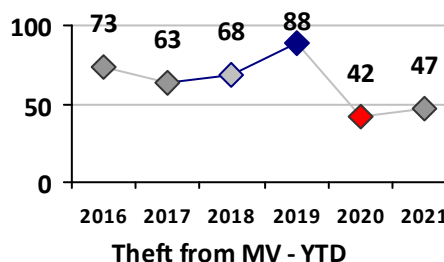

Part I Crime - Comparison Report

Providence Police Department

Through 5/23/2021
Week 20

District 2

4 Week Trend 4/26/2021 - 5/23/2021	Past 28 Days 4/26/2021 - 5/23/2021	Year to Date January 1 - May 23

Violent Crime	Current Week	Last Week	Wk 18	Wk 17	Past 28 Days	Past 28 Days LY	Chg.	Current Year	Last Year	Chg.	Wght. 5yr Avg	Chg.
Homicide	0	0	0	0	0	0	--	2	0	200%	0	--
Sex Offenses, Forcible*	0	0	0	1	1	1	0%	9	7	29%	13	-31%
Robbery Other	0	0	0	0	0	0	--	1	6	-83%	9	-89%
Robbery W Firearm	0	1	0	0	1	0	--	1	2	-50%	5	-80%
Agg. Assault	0	1	2	0	3	5	-40%	19	30	-37%	27	-30%
Agg. Assault W Firearm	1	0	0	0	1	1	0%	6	2	200%	8	-25%
Total	1	2	2	1	6	7	-14%	38	47	-19%	62	-39%

Property Crime	Current Week	Last Week	Wk 18	Wk 17	Past 28 Days	Past 28 Days LY	Chg.	Current Year	Last Year	Chg.	Wght. 5yr Avg	Chg.
Burglary	2	1	3	0	6	5	20%	24	22	9%	32	-25%
MV Theft	4	0	3	0	7	1	600%	67	21	219%	34	97%
Larceny from MV	3	2	3	3	11	12	-8%	47	42	12%	65	-28%
Larceny**	2	1	5	3	11	7	57%	60	67	-10%	90	-33%
Total	11	4	14	6	35	25	40%	198	152	30%	221	-10%

Other Crime	Current Week	Last Week	Wk 18	Wk 17	Past 28 Days	Past 28 Days LY	Chg.	Current Year	Last Year	Chg.	Wght. 5yr Avg	Chg.
Assault Other	9	3	8	3	23	24	-4%	100	114	-12%	120	-17%
Vandalism	3	1	6	2	12	12	0%	56	76	-26%	91	-38%
Drug Offenses	1	2	4	2	9	8	13%	27	51	-47%	52	-48%
Weapons Offenses	0	2	1	1	4	6	-33%	20	19	5%	24	-17%
Liquor Law Violations	0	0	0	0	0	0	--	0	0	0%	0	--
Total	13	8	19	8	48	50	-4%	203	260	-22%	287	-29%

Figures are preliminary and subject to further analysis and revision

* Sex Offenses, Forcible includes forcible rape, forcible sodomy, forcible fondling, sexual assault with an object

** Larceny includes shoplifting, pickpocket, pursesnatch, from building, bicycles, motor vehicle parts or accessories, and other.