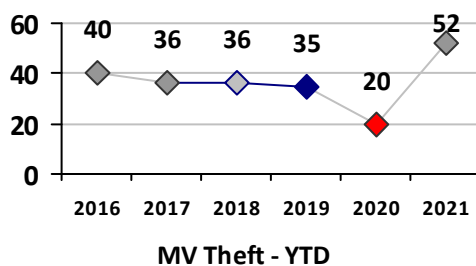

Part I Crime - Comparison Report

Providence Police Department

Through 5/23/2021
Week 20

District 4

4 Week Trend 4/26/2021 - 5/23/2021	Past 28 Days 4/26/2021 - 5/23/2021	Year to Date January 1 - May 23

Violent Crime	Current Week	Last Week	Wk 18	Wk 17	Past 28 Days	Past 28 Days LY	Chg.	Current Year	Last Year	Chg.	Wght. 5yr Avg	Chg.
Homicide	0	0	0	0	0	0	--	0	0	0%	0	--
Sex Offenses, Forcible*	0	1	1	0	2	0	--	9	3	200%	13	-31%
Robbery Other	0	0	0	0	0	2	--	7	7	0%	16	-56%
Robbery W Firearm	0	0	0	0	0	0	--	4	2	100%	5	-20%
Agg. Assault	2	0	0	1	3	11	-73%	15	41	-63%	32	-53%
Agg. Assault W Firearm	0	0	0	0	0	2	--	5	4	25%	5	0%
Total	2	1	1	1	5	15	-67%	40	57	-30%	71	-44%

Property Crime	Current Week	Last Week	Wk 18	Wk 17	Past 28 Days	Past 28 Days LY	Chg.	Current Year	Last Year	Chg.	Wght. 5yr Avg	Chg.
Burglary	2	2	1	0	5	13	-62%	20	59	-66%	55	-64%
MV Theft	1	2	0	3	6	2	200%	52	20	160%	31	68%
Larceny from MV	4	4	9	6	23	14	64%	99	108	-8%	129	-23%
Larceny**	1	5	3	0	9	15	-40%	80	78	3%	92	-13%
Total	8	13	13	9	43	44	-2%	251	265	-5%	306	-18%

Other Crime	Current Week	Last Week	Wk 18	Wk 17	Past 28 Days	Past 28 Days LY	Chg.	Current Year	Last Year	Chg.	Wght. 5yr Avg	Chg.
Assault Other	4	4	3	5	16	15	7%	97	116	-16%	129	-25%
Vandalism	4	2	3	5	14	17	-18%	82	76	8%	100	-18%
Drug Offenses	6	0	0	1	7	1	600%	45	74	-39%	79	-43%
Weapons Offenses	4	3	0	0	7	0	--	32	14	129%	20	60%
Liquor Law Violations	0	0	0	0	0	0	--	0	0	0%	2	--
Total	18	9	6	11	44	33	33%	256	280	-9%	329	-22%

Figures are preliminary and subject to further analysis and revision

* Sex Offenses, Forcible includes forcible rape, forcible sodomy, forcible fondling, sexual assault with an object

** Larceny includes shoplifting, pickpocket, pursesnatch, from building, bicycles, motor vehicle parts or accessories, and other.