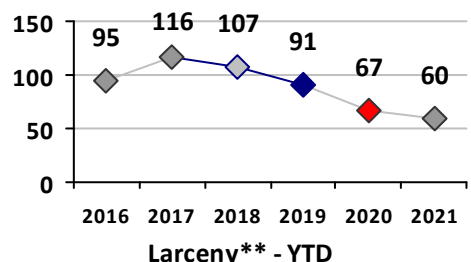

Part I Crime - Comparison Report

Providence Police Department

Through 5/23/2021
Week 20

District 2

4 Week Trend 4/26/2021 - 5/23/2021	Past 28 Days 4/26/2021 - 5/23/2021	Year to Date January 1 - May 23

Violent Crime	Current Week	Last Week	Wk 18	Wk 17	Past 28 Days	Past 28 Days LY	Chg.	Current Year	Last Year	Chg.	Wght. 5yr Avg	Chg.
Homicide	0	0	0	0	0	0	--	2	0	200%	0	--
Sex Offenses, Forcible*	0	0	0	1	1	1	0%	9	7	29%	13	-31%
Robbery Other	0	0	0	0	0	0	--	1	6	-83%	9	-89%
Robbery W Firearm	0	1	0	0	1	0	--	1	2	-50%	5	-80%
Agg. Assault	0	1	2	0	3	5	-40%	19	30	-37%	27	-30%
Agg. Assault W Firearm	1	0	0	0	1	1	0%	6	2	200%	8	-25%
Total	1	2	2	1	6	7	-14%	38	47	-19%	62	-39%

Property Crime	Current Week	Last Week	Wk 18	Wk 17	Past 28 Days	Past 28 Days LY	Chg.	Current Year	Last Year	Chg.	Wght. 5yr Avg	Chg.
Burglary	2	1	3	0	6	5	20%	24	22	9%	32	-25%
MV Theft	4	0	3	0	7	1	600%	67	21	219%	34	97%
Larceny from MV	3	2	3	3	11	12	-8%	47	42	12%	65	-28%
Larceny**	2	1	5	3	11	7	57%	60	67	-10%	90	-33%
Total	11	4	14	6	35	25	40%	198	152	30%	221	-10%

Other Crime	Current Week	Last Week	Wk 18	Wk 17	Past 28 Days	Past 28 Days LY	Chg.	Current Year	Last Year	Chg.	Wght. 5yr Avg	Chg.
Assault Other	9	3	8	3	23	24	-4%	100	114	-12%	120	-17%
Vandalism	3	1	6	2	12	12	0%	56	76	-26%	91	-38%
Drug Offenses	1	2	4	2	9	8	13%	27	51	-47%	52	-48%
Weapons Offenses	0	2	1	1	4	6	-33%	20	19	5%	24	-17%
Liquor Law Violations	0	0	0	0	0	0	--	0	0	0%	0	--
Total	13	8	19	8	48	50	-4%	203	260	-22%	287	-29%

Figures are preliminary and subject to further analysis and revision

* Sex Offenses, Forcible includes forcible rape, forcible sodomy, forcible fondling, sexual assault with an object

** Larceny includes shoplifting, pickpocket, pursesnatch, from building, bicycles, motor vehicle parts or accessories, and other.