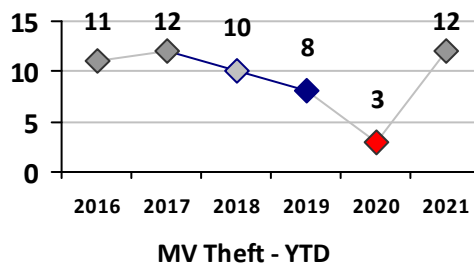

Part I Crime - Comparison Report

Providence Police Department

Through 5/23/2021
Week 20

District 9

4 Week Trend
4/26/2021 - 5/23/2021

Past 28 Days
4/26/2021 - 5/23/2021

Year to Date
January 1 - May 23

Violent Crime	Current Week	Last Week	Wk 18	Wk 17	Past 28 Days	Past 28 Days LY	Chg.	Current Year	Last Year	Chg.	Wght. 5yr Avg	Chg.
Homicide	0	0	0	0	0	0	--	0	0	0%	0	--
Sex Offenses, Forcible*	0	0	0	0	0	0	--	1	3	-67%	3	-67%
Robbery Other	0	0	0	0	0	0	--	0	4	-100%	2	--
Robbery W Firearm	0	0	0	0	0	0	--	0	0	0%	0	--
Agg. Assault	1	1	0	0	2	0	--	3	0	300%	2	50%
Agg. Assault W Firearm	0	0	0	0	0	0	--	0	1	-100%	1	--
Total	1	1	0	0	2	0	200%	4	8	-50%	7	-43%

Property Crime	Current Week	Last Week	Wk 18	Wk 17	Past 28 Days	Past 28 Days LY	Chg.	Current Year	Last Year	Chg.	Wght. 5yr Avg	Chg.
Burglary	4	5	2	3	14	6	133%	33	34	-3%	37	-11%
MV Theft	0	1	0	1	2	0	--	12	3	300%	7	71%
Larceny from MV	0	0	2	1	3	3	0%	17	42	-60%	78	-78%
Larceny**	4	0	0	2	6	6	0%	27	47	-43%	49	-45%
Total	8	6	4	7	25	15	67%	89	126	-29%	171	-48%

Other Crime	Current Week	Last Week	Wk 18	Wk 17	Past 28 Days	Past 28 Days LY	Chg.	Current Year	Last Year	Chg.	Wght. 5yr Avg	Chg.
Assault Other	1	0	1	0	2	4	-50%	14	19	-26%	20	-30%
Vandalism	1	1	2	0	4	3	33%	14	36	-61%	41	-66%
Drug Offenses	0	0	0	0	0	0	--	4	11	-64%	8	-50%
Weapons Offenses	1	1	0	0	2	0	--	8	4	100%	3	167%
Liquor Law Violations	0	0	0	0	0	0	--	0	0	0%	1	--
Total	3	2	3	0	8	7	14%	40	70	-43%	73	-45%

Figures are preliminary and subject to further analysis and revision

* Sex Offenses, Forcible includes forcible rape, forcible sodomy, forcible fondling, sexual assault with an object

** Larceny includes shoplifting, pickpocket, pursesnatch, from building, bicycles, motor vehicle parts or accessories, and other.