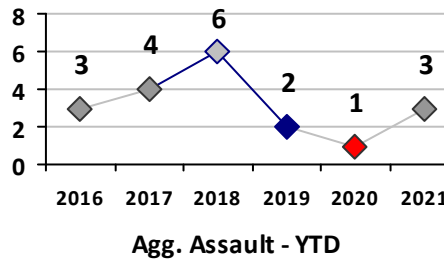

Part I Crime - Comparison Report

Providence Police Department

Through 5/23/2021
Week 20

District 9

4 Week Trend
4/26/2021 - 5/23/2021

Past 28 Days
4/26/2021 - 5/23/2021

Year to Date
January 1 - May 23

Violent Crime	Current Week	Last Week	Wk 18	Wk 17	Past 28 Days	Past 28 Days LY	Chg.	Current Year	Last Year	Chg.	Wght. 5yr Avg	Chg.
Homicide	0	0	0	0	0	0	--	0	0	0%	0	--
Sex Offenses, Forcible*	0	0	0	0	0	0	--	1	3	-67%	3	-67%
Robbery Other	0	0	0	0	0	0	--	0	4	-100%	2	--
Robbery W Firearm	0	0	0	0	0	0	--	0	0	0%	0	--
Agg. Assault	1	1	0	0	2	0	--	3	0	300%	2	50%
Agg. Assault W Firearm	0	0	0	0	0	0	--	0	1	-100%	1	--
Total	1	1	0	0	2	0	200%	4	8	-50%	7	-43%

Property Crime	Current Week	Last Week	Wk 18	Wk 17	Past 28 Days	Past 28 Days LY	Chg.	Current Year	Last Year	Chg.	Wght. 5yr Avg	Chg.
Burglary	4	5	2	3	14	6	133%	33	34	-3%	37	-11%
MV Theft	0	1	0	1	2	0	--	12	3	300%	7	71%
Larceny from MV	0	0	2	1	3	3	0%	17	42	-60%	78	-78%
Larceny**	4	0	0	2	6	6	0%	27	47	-43%	49	-45%
Total	8	6	4	7	25	15	67%	89	126	-29%	171	-48%

Other Crime	Current Week	Last Week	Wk 18	Wk 17	Past 28 Days	Past 28 Days LY	Chg.	Current Year	Last Year	Chg.	Wght. 5yr Avg	Chg.
Assault Other	1	0	1	0	2	4	-50%	14	19	-26%	20	-30%
Vandalism	1	1	2	0	4	3	33%	14	36	-61%	41	-66%
Drug Offenses	0	0	0	0	0	0	--	4	11	-64%	8	-50%
Weapons Offenses	1	1	0	0	2	0	--	8	4	100%	3	167%
Liquor Law Violations	0	0	0	0	0	0	--	0	0	0%	1	--
Total	3	2	3	0	8	7	14%	40	70	-43%	73	-45%

Figures are preliminary and subject to further analysis and revision

* Sex Offenses, Forcible includes forcible rape, forcible sodomy, forcible fondling, sexual assault with an object

** Larceny includes shoplifting, pickpocket, pursesnatch, from building, bicycles, motor vehicle parts or accessories, and other.