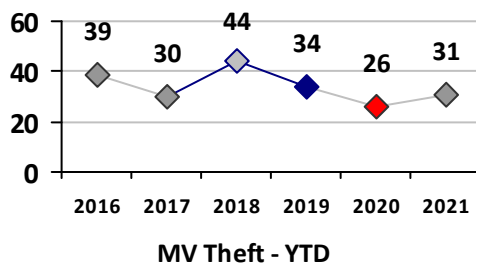

Part I Crime - Comparison Report

Providence Police Department

Through 5/23/2021
Week 20

District 6

4 Week Trend <i>4/26/2021 - 5/23/2021</i>	Past 28 Days <i>4/26/2021 - 5/23/2021</i>	Year to Date <i>January 1 - May 23</i>

Violent Crime	Current Week	Last Week	Wk 18	Wk 17	Past 28 Days	Past 28 Days LY	Chg.	Current Year	Last Year	Chg.	Wght. 5yr Avg	Chg.
Homicide	0	0	0	0	0	1	--	2	1	100%	1	100%
Sex Offenses, Forcible*	0	0	1	1	2	0	--	9	10	-10%	7	29%
Robbery Other	0	1	0	0	1	1	0%	4	3	33%	6	-33%
Robbery W Firearm	0	1	0	0	1	0	--	3	1	200%	2	50%
Agg. Assault	0	0	3	1	4	0	--	19	10	90%	12	58%
Agg. Assault W Firearm	0	0	0	0	0	3	--	6	6	0%	5	20%
Total	0	2	4	2	8	5	60%	43	31	39%	33	30%

Property Crime	Current Week	Last Week	Wk 18	Wk 17	Past 28 Days	Past 28 Days LY	Chg.	Current Year	Last Year	Chg.	Wght. 5yr Avg	Chg.
Burglary	2	2	1	0	5	2	150%	22	24	-8%	34	-35%
MV Theft	1	2	2	1	6	3	100%	31	26	19%	33	-6%
Larceny from MV	3	2	3	3	11	19	-42%	56	78	-28%	67	-16%
Larceny**	2	3	3	1	9	7	29%	53	80	-34%	90	-41%
Total	8	9	9	5	31	31	0%	162	208	-22%	224	-28%

Other Crime	Current Week	Last Week	Wk 18	Wk 17	Past 28 Days	Past 28 Days LY	Chg.	Current Year	Last Year	Chg.	Wght. 5yr Avg	Chg.
Assault Other	3	5	1	2	11	10	10%	54	66	-18%	79	-32%
Vandalism	4	4	4	1	13	7	86%	55	69	-20%	76	-28%
Drug Offenses	0	0	1	0	1	4	-75%	12	28	-57%	26	-54%
Weapons Offenses	1	0	1	0	2	3	-33%	18	12	50%	10	80%
Liquor Law Violations	0	0	0	0	0	0	--	0	0	0%	1	--
Total	8	9	7	3	27	24	13%	139	175	-21%	192	-28%

Figures are preliminary and subject to further analysis and revision

* Sex Offenses, Forcible includes forcible rape, forcible sodomy, forcible fondling, sexual assault with an object

** Larceny includes shoplifting, pickpocket, pursesnatch, from building, bicycles, motor vehicle parts or accessories, and other.