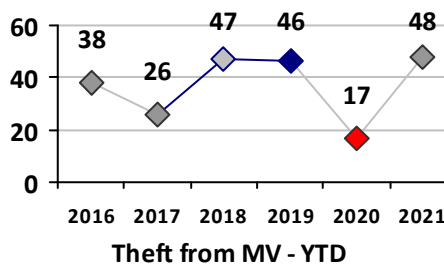

Part I Crime - Comparison Report

Providence Police Department

Through 5/23/2021
Week 20

District 3

4 Week Trend 4/26/2021 - 5/23/2021	Past 28 Days 4/26/2021 - 5/23/2021	Year to Date January 1 - May 23

Violent Crime	Current Week	Last Week	Wk 18	Wk 17	Past 28 Days	Past 28 Days LY	Chg.	Current Year	Last Year	Chg.	Wght. 5yr Avg	Chg.
Homicide	0	0	0	0	0	0	--	1	1	0%	1	0%
Sex Offenses, Forcible*	0	0	0	0	0	0	--	1	1	0%	3	-67%
Robbery Other	0	0	0	0	0	0	--	1	1	0%	1	0%
Robbery W Firearm	0	1	0	0	1	0	--	2	2	0%	3	-33%
Agg. Assault	0	3	2	0	5	2	150%	10	7	43%	7	43%
Agg. Assault W Firearm	0	9	0	0	9	0	--	10	2	400%	3	233%
Total	0	13	2	0	15	2	650%	25	14	79%	17	47%

Property Crime	Current Week	Last Week	Wk 18	Wk 17	Past 28 Days	Past 28 Days LY	Chg.	Current Year	Last Year	Chg.	Wght. 5yr Avg	Chg.
Burglary	1	0	1	0	2	2	0%	11	11	0%	15	-27%
MV Theft	1	1	1	0	3	1	200%	17	9	89%	12	42%
Larceny from MV	3	4	5	2	14	3	367%	48	17	182%	34	41%
Larceny**	0	1	3	2	6	7	-14%	31	34	-9%	42	-26%
Total	5	6	10	4	25	13	92%	107	71	51%	103	4%

Other Crime	Current Week	Last Week	Wk 18	Wk 17	Past 28 Days	Past 28 Days LY	Chg.	Current Year	Last Year	Chg.	Wght. 5yr Avg	Chg.
Assault Other	5	6	5	3	19	5	280%	43	42	2%	44	-2%
Vandalism	2	1	4	4	11	10	10%	48	38	26%	38	26%
Drug Offenses	0	0	0	0	0	4	--	2	11	-82%	20	-90%
Weapons Offenses	1	3	0	2	6	0	--	11	3	267%	6	83%
Liquor Law Violations	0	0	0	0	0	0	--	0	0	0%	0	--
Total	8	10	9	9	36	19	89%	104	94	11%	108	-4%

Figures are preliminary and subject to further analysis and revision

* Sex Offenses, Forcible includes forcible rape, forcible sodomy, forcible fondling, sexual assault with an object

** Larceny includes shoplifting, pickpocket, pursesnatch, from building, bicycles, motor vehicle parts or accessories, and other.