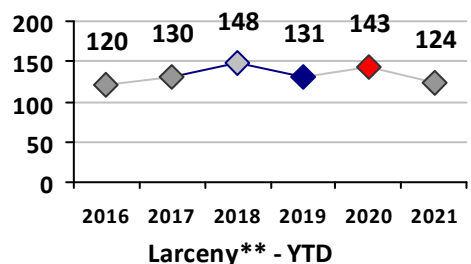

Part I Crime - Comparison Report

Providence Police Department

Through 5/23/2021
Week 20

District 7

4 Week Trend 4/26/2021 - 5/23/2021	Past 28 Days 4/26/2021 - 5/23/2021	Year to Date January 1 - May 23

Violent Crime	Current Week	Last Week	Wk 18	Wk 17	Past 28 Days	Past 28 Days LY	Chg.	Current Year	Last Year	Chg.	Wght. 5yr Avg	Chg.
Homicide	0	0	0	0	0	0	--	1	0	100%	0	--
Sex Offenses, Forcible*	0	1	0	0	1	1	0%	13	5	160%	8	63%
Robbery Other	1	1	0	0	2	0	--	4	6	-33%	8	-50%
Robbery W Firearm	1	0	0	0	1	1	0%	2	8	-75%	5	-60%
Agg. Assault	2	0	2	1	5	8	-38%	24	26	-8%	28	-14%
Agg. Assault W Firearm	0	1	0	0	1	1	0%	8	3	167%	6	33%
Total	4	3	2	1	10	11	-9%	52	48	8%	55	-5%

Property Crime	Current Week	Last Week	Wk 18	Wk 17	Past 28 Days	Past 28 Days LY	Chg.	Current Year	Last Year	Chg.	Wght. 5yr Avg	Chg.
Burglary	1	4	5	1	11	4	175%	30	28	7%	43	-30%
MV Theft	0	1	0	1	2	4	-50%	35	44	-20%	35	0%
Larceny from MV	3	1	8	7	19	7	171%	83	96	-14%	94	-12%
Larceny**	2	5	9	2	18	24	-25%	124	143	-13%	138	-10%
Total	6	11	22	11	50	39	28%	272	311	-13%	309	-12%

Other Crime	Current Week	Last Week	Wk 18	Wk 17	Past 28 Days	Past 28 Days LY	Chg.	Current Year	Last Year	Chg.	Wght. 5yr Avg	Chg.
Assault Other	6	6	4	5	21	27	-22%	111	123	-10%	129	-14%
Vandalism	1	5	4	4	14	25	-44%	95	134	-29%	137	-31%
Drug Offenses	1	2	0	1	4	2	100%	17	24	-29%	39	-56%
Weapons Offenses	0	0	0	0	0	7	--	17	13	31%	26	-35%
Liquor Law Violations	0	0	0	0	0	0	--	6	2	200%	18	-67%
Total	8	13	8	10	39	61	-36%	246	296	-17%	348	-29%

Figures are preliminary and subject to further analysis and revision

* Sex Offenses, Forcible includes forcible rape, forcible sodomy, forcible fondling, sexual assault with an object

** Larceny includes shoplifting, pickpocket, pursesnatch, from building, bicycles, motor vehicle parts or accessories, and other.