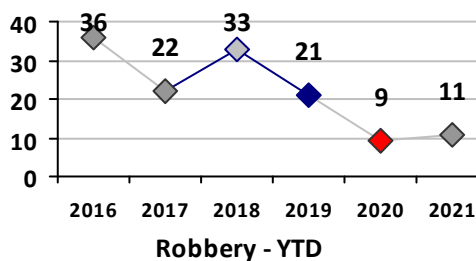

Part I Crime - Comparison Report

Providence Police Department

Through 5/23/2021
Week 20

District 4

4 Week Trend 4/26/2021 - 5/23/2021	Past 28 Days 4/26/2021 - 5/23/2021	Year to Date January 1 - May 23

Violent Crime	Current Week	Last Week	Wk 18	Wk 17	Past 28 Days	Past 28 Days LY	Chg.	Current Year	Last Year	Chg.	Wght. 5yr Avg	Chg.
Homicide	0	0	0	0	0	0	--	0	0	0%	0	--
Sex Offenses, Forcible*	0	1	1	0	2	0	--	9	3	200%	13	-31%
Robbery Other	0	0	0	0	0	2	--	7	7	0%	16	-56%
Robbery W Firearm	0	0	0	0	0	0	--	4	2	100%	5	-20%
Agg. Assault	2	0	0	1	3	11	-73%	15	41	-63%	32	-53%
Agg. Assault W Firearm	0	0	0	0	0	2	--	5	4	25%	5	0%
Total	2	1	1	1	5	15	-67%	40	57	-30%	71	-44%

Property Crime	Current Week	Last Week	Wk 18	Wk 17	Past 28 Days	Past 28 Days LY	Chg.	Current Year	Last Year	Chg.	Wght. 5yr Avg	Chg.
Burglary	2	2	1	0	5	13	-62%	20	59	-66%	55	-64%
MV Theft	1	2	0	3	6	2	200%	52	20	160%	31	68%
Larceny from MV	4	4	9	6	23	14	64%	99	108	-8%	129	-23%
Larceny**	1	5	3	0	9	15	-40%	80	78	3%	92	-13%
Total	8	13	13	9	43	44	-2%	251	265	-5%	306	-18%

Other Crime	Current Week	Last Week	Wk 18	Wk 17	Past 28 Days	Past 28 Days LY	Chg.	Current Year	Last Year	Chg.	Wght. 5yr Avg	Chg.
Assault Other	4	4	3	5	16	15	7%	97	116	-16%	129	-25%
Vandalism	4	2	3	5	14	17	-18%	82	76	8%	100	-18%
Drug Offenses	6	0	0	1	7	1	600%	45	74	-39%	79	-43%
Weapons Offenses	4	3	0	0	7	0	--	32	14	129%	20	60%
Liquor Law Violations	0	0	0	0	0	0	--	0	0	0%	2	--
Total	18	9	6	11	44	33	33%	256	280	-9%	329	-22%

Figures are preliminary and subject to further analysis and revision

* Sex Offenses, Forcible includes forcible rape, forcible sodomy, forcible fondling, sexual assault with an object

** Larceny includes shoplifting, pickpocket, pursesnatch, from building, bicycles, motor vehicle parts or accessories, and other.