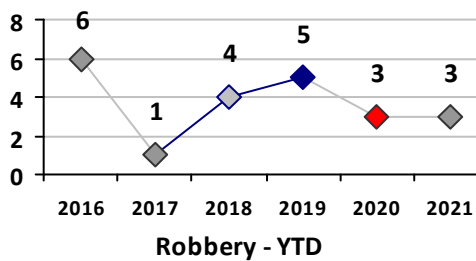

Part I Crime - Comparison Report

Providence Police Department

Through 5/23/2021
Week 20

District 3

4 Week Trend 4/26/2021 - 5/23/2021	Past 28 Days 4/26/2021 - 5/23/2021	Year to Date January 1 - May 23

Violent Crime	Current Week	Last Week	Wk 18	Wk 17	Past 28 Days	Past 28 Days LY	Chg.	Current Year	Last Year	Chg.	Wght. 5yr Avg	Chg.
Homicide	0	0	0	0	0	0	--	1	1	0%	1	0%
Sex Offenses, Forcible*	0	0	0	0	0	0	--	1	1	0%	3	-67%
Robbery Other	0	0	0	0	0	0	--	1	1	0%	1	0%
Robbery W Firearm	0	1	0	0	1	0	--	2	2	0%	3	-33%
Agg. Assault	0	3	2	0	5	2	150%	10	7	43%	7	43%
Agg. Assault W Firearm	0	9	0	0	9	0	--	10	2	400%	3	233%
Total	0	13	2	0	15	2	650%	25	14	79%	17	47%

Property Crime	Current Week	Last Week	Wk 18	Wk 17	Past 28 Days	Past 28 Days LY	Chg.	Current Year	Last Year	Chg.	Wght. 5yr Avg	Chg.
Burglary	1	0	1	0	2	2	0%	11	11	0%	15	-27%
MV Theft	1	1	1	0	3	1	200%	17	9	89%	12	42%
Larceny from MV	3	4	5	2	14	3	367%	48	17	182%	34	41%
Larceny**	0	1	3	2	6	7	-14%	31	34	-9%	42	-26%
Total	5	6	10	4	25	13	92%	107	71	51%	103	4%

Other Crime	Current Week	Last Week	Wk 18	Wk 17	Past 28 Days	Past 28 Days LY	Chg.	Current Year	Last Year	Chg.	Wght. 5yr Avg	Chg.
Assault Other	5	6	5	3	19	5	280%	43	42	2%	44	-2%
Vandalism	2	1	4	4	11	10	10%	48	38	26%	38	26%
Drug Offenses	0	0	0	0	0	4	--	2	11	-82%	20	-90%
Weapons Offenses	1	3	0	2	6	0	--	11	3	267%	6	83%
Liquor Law Violations	0	0	0	0	0	0	--	0	0	0%	0	--
Total	8	10	9	9	36	19	89%	104	94	11%	108	-4%

Figures are preliminary and subject to further analysis and revision

* Sex Offenses, Forcible includes forcible rape, forcible sodomy, forcible fondling, sexual assault with an object

** Larceny includes shoplifting, pickpocket, pursesnatch, from building, bicycles, motor vehicle parts or accessories, and other.