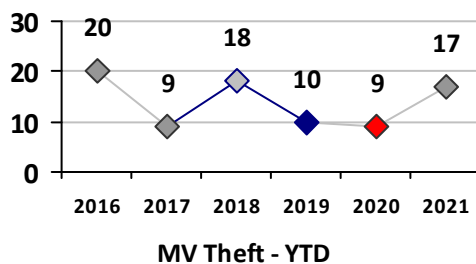

Part I Crime - Comparison Report

Providence Police Department

Through 5/23/2021
Week 20

District 3

4 Week Trend 4/26/2021 - 5/23/2021	Past 28 Days 4/26/2021 - 5/23/2021	Year to Date January 1 - May 23

Violent Crime	Current Week	Last Week	Wk 18	Wk 17	Past 28 Days	Past 28 Days LY	Chg.	Current Year	Last Year	Chg.	Wght. 5yr Avg	Chg.
Homicide	0	0	0	0	0	0	--	1	1	0%	1	0%
Sex Offenses, Forcible*	0	0	0	0	0	0	--	1	1	0%	3	-67%
Robbery Other	0	0	0	0	0	0	--	1	1	0%	1	0%
Robbery W Firearm	0	1	0	0	1	0	--	2	2	0%	3	-33%
Agg. Assault	0	3	2	0	5	2	150%	10	7	43%	7	43%
Agg. Assault W Firearm	0	9	0	0	9	0	--	10	2	400%	3	233%
Total	0	13	2	0	15	2	650%	25	14	79%	17	47%

Property Crime	Current Week	Last Week	Wk 18	Wk 17	Past 28 Days	Past 28 Days LY	Chg.	Current Year	Last Year	Chg.	Wght. 5yr Avg	Chg.
Burglary	1	0	1	0	2	2	0%	11	11	0%	15	-27%
MV Theft	1	1	1	0	3	1	200%	17	9	89%	12	42%
Larceny from MV	3	4	5	2	14	3	367%	48	17	182%	34	41%
Larceny**	0	1	3	2	6	7	-14%	31	34	-9%	42	-26%
Total	5	6	10	4	25	13	92%	107	71	51%	103	4%

Other Crime	Current Week	Last Week	Wk 18	Wk 17	Past 28 Days	Past 28 Days LY	Chg.	Current Year	Last Year	Chg.	Wght. 5yr Avg	Chg.
Assault Other	5	6	5	3	19	5	280%	43	42	2%	44	-2%
Vandalism	2	1	4	4	11	10	10%	48	38	26%	38	26%
Drug Offenses	0	0	0	0	0	4	--	2	11	-82%	20	-90%
Weapons Offenses	1	3	0	2	6	0	--	11	3	267%	6	83%
Liquor Law Violations	0	0	0	0	0	0	--	0	0	0%	0	--
Total	8	10	9	9	36	19	89%	104	94	11%	108	-4%

Figures are preliminary and subject to further analysis and revision

* Sex Offenses, Forcible includes forcible rape, forcible sodomy, forcible fondling, sexual assault with an object

** Larceny includes shoplifting, pickpocket, pursesnatch, from building, bicycles, motor vehicle parts or accessories, and other.