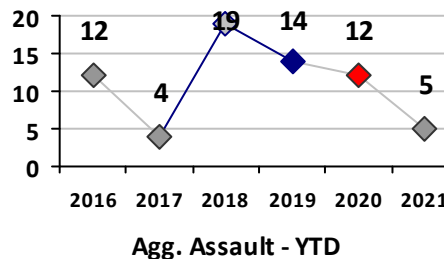

Part I Crime - Comparison Report

Providence Police Department

Through 5/23/2021
Week 20

District 1

4 Week Trend <i>4/26/2021 - 5/23/2021</i>	Past 28 Days <i>4/26/2021 - 5/23/2021</i>	Year to Date <i>January 1 - May 23</i>

Violent Crime	Current Week	Last Week	Wk 18	Wk 17	Past 28 Days	Past 28 Days LY	Chg.	Current Year	Last Year	Chg.	Wght. 5yr Avg	Chg.
Homicide	0	0	0	0	0	0	--	0	0	0%	0	--
Sex Offenses, Forcible*	1	0	0	1	2	1	100%	3	1	200%	5	-40%
Robbery Other	0	0	0	0	0	0	--	4	6	-33%	6	-33%
Robbery W Firearm	0	0	0	0	0	0	--	3	0	300%	0	--
Agg. Assault	0	0	0	1	1	1	0%	5	12	-58%	12	-58%
Agg. Assault W Firearm	0	0	0	0	0	0	--	0	0	0%	1	--
Total	1	0	0	2	3	2	50%	15	19	-21%	24	-38%

Property Crime	Current Week	Last Week	Wk 18	Wk 17	Past 28 Days	Past 28 Days LY	Chg.	Current Year	Last Year	Chg.	Wght. 5yr Avg	Chg.
Burglary	0	0	0	1	1	1	0%	7	13	-46%	10	-30%
MV Theft	1	0	0	0	1	1	0%	18	13	38%	15	20%
Larceny from MV	3	0	1	0	4	0	--	29	37	-22%	57	-49%
Larceny**	4	5	2	2	13	3	333%	54	138	-61%	148	-64%
Total	8	5	3	3	19	5	280%	108	201	-46%	230	-53%

Other Crime	Current Week	Last Week	Wk 18	Wk 17	Past 28 Days	Past 28 Days LY	Chg.	Current Year	Last Year	Chg.	Wght. 5yr Avg	Chg.
Assault Other	3	4	3	4	14	2	600%	47	42	12%	67	-30%
Vandalism	2	4	1	1	8	5	60%	34	52	-35%	49	-31%
Drug Offenses	1	0	0	0	1	5	-80%	25	14	79%	19	32%
Weapons Offenses	0	0	0	0	0	0	--	11	6	83%	9	22%
Liquor Law Violations	0	0	0	0	0	0	--	0	0	0%	3	--
Total	6	8	4	5	23	12	92%	117	114	3%	147	-20%

Figures are preliminary and subject to further analysis and revision

* Sex Offenses, Forcible includes forcible rape, forcible sodomy, forcible fondling, sexual assault with an object

** Larceny includes shoplifting, pickpocket, pursesnatch, from building, bicycles, motor vehicle parts or accessories, and other.