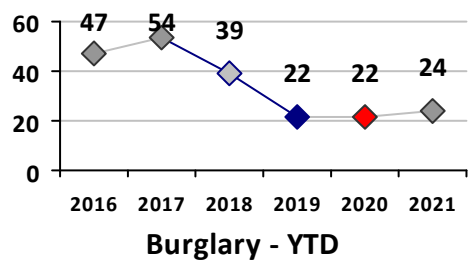

Part I Crime - Comparison Report

Providence Police Department

Through 5/23/2021
Week 20

District 2

4 Week Trend 4/26/2021 - 5/23/2021	Past 28 Days 4/26/2021 - 5/23/2021	Year to Date January 1 - May 23

Violent Crime	Current Week	Last Week	Wk 18	Wk 17	Past 28 Days	Past 28 Days LY	Chg.	Current Year	Last Year	Chg.	Wght. 5yr Avg	Chg.
Homicide	0	0	0	0	0	0	--	2	0	200%	0	--
Sex Offenses, Forcible*	0	0	0	1	1	1	0%	9	7	29%	13	-31%
Robbery Other	0	0	0	0	0	0	--	1	6	-83%	9	-89%
Robbery W Firearm	0	1	0	0	1	0	--	1	2	-50%	5	-80%
Agg. Assault	0	1	2	0	3	5	-40%	19	30	-37%	27	-30%
Agg. Assault W Firearm	1	0	0	0	1	1	0%	6	2	200%	8	-25%
Total	1	2	2	1	6	7	-14%	38	47	-19%	62	-39%

Property Crime	Current Week	Last Week	Wk 18	Wk 17	Past 28 Days	Past 28 Days LY	Chg.	Current Year	Last Year	Chg.	Wght. 5yr Avg	Chg.
Burglary	2	1	3	0	6	5	20%	24	22	9%	32	-25%
MV Theft	4	0	3	0	7	1	600%	67	21	219%	34	97%
Larceny from MV	3	2	3	3	11	12	-8%	47	42	12%	65	-28%
Larceny**	2	1	5	3	11	7	57%	60	67	-10%	90	-33%
Total	11	4	14	6	35	25	40%	198	152	30%	221	-10%

Other Crime	Current Week	Last Week	Wk 18	Wk 17	Past 28 Days	Past 28 Days LY	Chg.	Current Year	Last Year	Chg.	Wght. 5yr Avg	Chg.
Assault Other	9	3	8	3	23	24	-4%	100	114	-12%	120	-17%
Vandalism	3	1	6	2	12	12	0%	56	76	-26%	91	-38%
Drug Offenses	1	2	4	2	9	8	13%	27	51	-47%	52	-48%
Weapons Offenses	0	2	1	1	4	6	-33%	20	19	5%	24	-17%
Liquor Law Violations	0	0	0	0	0	0	--	0	0	0%	0	--
Total	13	8	19	8	48	50	-4%	203	260	-22%	287	-29%

Figures are preliminary and subject to further analysis and revision

* Sex Offenses, Forcible includes forcible rape, forcible sodomy, forcible fondling, sexual assault with an object

** Larceny includes shoplifting, pickpocket, pursesnatch, from building, bicycles, motor vehicle parts or accessories, and other.