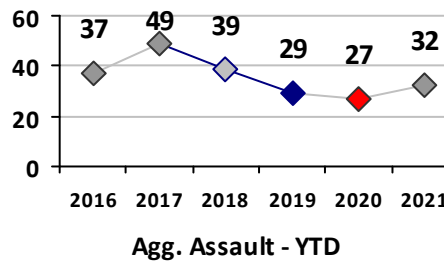

Part I Crime - Comparison Report

Providence Police Department

Through 5/23/2021
Week 20

District 7

4 Week Trend 4/26/2021 - 5/23/2021	Past 28 Days 4/26/2021 - 5/23/2021	Year to Date January 1 - May 23

Violent Crime	Current Week	Last Week	Wk 18	Wk 17	Past 28 Days	Past 28 Days LY	Chg.	Current Year	Last Year	Chg.	Wght. 5yr Avg	Chg.
Homicide	0	0	0	0	0	0	--	1	0	100%	0	--
Sex Offenses, Forcible*	0	1	0	0	1	1	0%	13	5	160%	8	63%
Robbery Other	1	1	0	0	2	0	--	4	6	-33%	8	-50%
Robbery W Firearm	1	0	0	0	1	1	0%	2	8	-75%	5	-60%
Agg. Assault	2	0	2	1	5	8	-38%	24	26	-8%	28	-14%
Agg. Assault W Firearm	0	1	0	0	1	1	0%	8	3	167%	6	33%
Total	4	3	2	1	10	11	-9%	52	48	8%	55	-5%

Property Crime	Current Week	Last Week	Wk 18	Wk 17	Past 28 Days	Past 28 Days LY	Chg.	Current Year	Last Year	Chg.	Wght. 5yr Avg	Chg.
Burglary	1	4	5	1	11	4	175%	30	28	7%	43	-30%
MV Theft	0	1	0	1	2	4	-50%	35	44	-20%	35	0%
Larceny from MV	3	1	8	7	19	7	171%	83	96	-14%	94	-12%
Larceny**	2	5	9	2	18	24	-25%	124	143	-13%	138	-10%
Total	6	11	22	11	50	39	28%	272	311	-13%	309	-12%

Other Crime	Current Week	Last Week	Wk 18	Wk 17	Past 28 Days	Past 28 Days LY	Chg.	Current Year	Last Year	Chg.	Wght. 5yr Avg	Chg.
Assault Other	6	6	4	5	21	27	-22%	111	123	-10%	129	-14%
Vandalism	1	5	4	4	14	25	-44%	95	134	-29%	137	-31%
Drug Offenses	1	2	0	1	4	2	100%	17	24	-29%	39	-56%
Weapons Offenses	0	0	0	0	0	7	--	17	13	31%	26	-35%
Liquor Law Violations	0	0	0	0	0	0	--	6	2	200%	18	-67%
Total	8	13	8	10	39	61	-36%	246	296	-17%	348	-29%

Figures are preliminary and subject to further analysis and revision

* Sex Offenses, Forcible includes forcible rape, forcible sodomy, forcible fondling, sexual assault with an object

** Larceny includes shoplifting, pickpocket, pursesnatch, from building, bicycles, motor vehicle parts or accessories, and other.