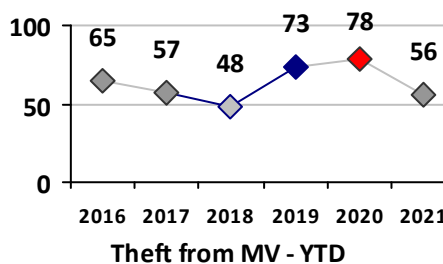

Part I Crime - Comparison Report

Providence Police Department

Through 5/23/2021
Week 20

District 6

4 Week Trend <i>4/26/2021 - 5/23/2021</i>	Past 28 Days <i>4/26/2021 - 5/23/2021</i>	Year to Date <i>January 1 - May 23</i>

Violent Crime	Current Week	Last Week	Wk 18	Wk 17	Past 28 Days	Past 28 Days LY	Chg.	Current Year	Last Year	Chg.	Wght. 5yr Avg	Chg.
Homicide	0	0	0	0	0	1	--	2	1	100%	1	100%
Sex Offenses, Forcible*	0	0	1	1	2	0	--	9	10	-10%	7	29%
Robbery Other	0	1	0	0	1	1	0%	4	3	33%	6	-33%
Robbery W Firearm	0	1	0	0	1	0	--	3	1	200%	2	50%
Agg. Assault	0	0	3	1	4	0	--	19	10	90%	12	58%
Agg. Assault W Firearm	0	0	0	0	0	3	--	6	6	0%	5	20%
Total	0	2	4	2	8	5	60%	43	31	39%	33	30%

Property Crime	Current Week	Last Week	Wk 18	Wk 17	Past 28 Days	Past 28 Days LY	Chg.	Current Year	Last Year	Chg.	Wght. 5yr Avg	Chg.
Burglary	2	2	1	0	5	2	150%	22	24	-8%	34	-35%
MV Theft	1	2	2	1	6	3	100%	31	26	19%	33	-6%
Larceny from MV	3	2	3	3	11	19	-42%	56	78	-28%	67	-16%
Larceny**	2	3	3	1	9	7	29%	53	80	-34%	90	-41%
Total	8	9	9	5	31	31	0%	162	208	-22%	224	-28%

Other Crime	Current Week	Last Week	Wk 18	Wk 17	Past 28 Days	Past 28 Days LY	Chg.	Current Year	Last Year	Chg.	Wght. 5yr Avg	Chg.
Assault Other	3	5	1	2	11	10	10%	54	66	-18%	79	-32%
Vandalism	4	4	4	1	13	7	86%	55	69	-20%	76	-28%
Drug Offenses	0	0	1	0	1	4	-75%	12	28	-57%	26	-54%
Weapons Offenses	1	0	1	0	2	3	-33%	18	12	50%	10	80%
Liquor Law Violations	0	0	0	0	0	0	--	0	0	0%	1	--
Total	8	9	7	3	27	24	13%	139	175	-21%	192	-28%

Figures are preliminary and subject to further analysis and revision

* Sex Offenses, Forcible includes forcible rape, forcible sodomy, forcible fondling, sexual assault with an object

** Larceny includes shoplifting, pickpocket, pursesnatch, from building, bicycles, motor vehicle parts or accessories, and other.