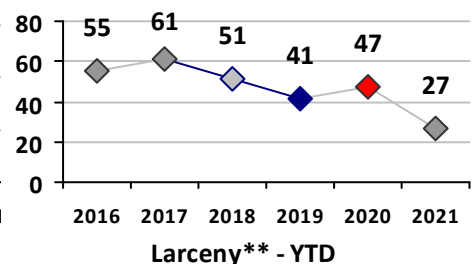

Part I Crime - Comparison Report

Providence Police Department

Through 5/23/2021
Week 20

District 9

4 Week Trend
4/26/2021 - 5/23/2021

Past 28 Days
4/26/2021 - 5/23/2021

Year to Date
January 1 - May 23

Violent Crime	Current Week	Last Week	Wk 18	Wk 17	Past 28 Days	Past 28 Days LY	Chg.	Current Year	Last Year	Chg.	Wght. 5yr Avg	Chg.
Homicide	0	0	0	0	0	0	--	0	0	0%	0	--
Sex Offenses, Forcible*	0	0	0	0	0	0	--	1	3	-67%	3	-67%
Robbery Other	0	0	0	0	0	0	--	0	4	-100%	2	--
Robbery W Firearm	0	0	0	0	0	0	--	0	0	0%	0	--
Agg. Assault	1	1	0	0	2	0	--	3	0	300%	2	50%
Agg. Assault W Firearm	0	0	0	0	0	0	--	0	1	-100%	1	--
Total	1	1	0	0	2	0	200%	4	8	-50%	7	-43%

Property Crime	Current Week	Last Week	Wk 18	Wk 17	Past 28 Days	Past 28 Days LY	Chg.	Current Year	Last Year	Chg.	Wght. 5yr Avg	Chg.
Burglary	4	5	2	3	14	6	133%	33	34	-3%	37	-11%
MV Theft	0	1	0	1	2	0	--	12	3	300%	7	71%
Larceny from MV	0	0	2	1	3	3	0%	17	42	-60%	78	-78%
Larceny**	4	0	0	2	6	6	0%	27	47	-43%	49	-45%
Total	8	6	4	7	25	15	67%	89	126	-29%	171	-48%

Other Crime	Current Week	Last Week	Wk 18	Wk 17	Past 28 Days	Past 28 Days LY	Chg.	Current Year	Last Year	Chg.	Wght. 5yr Avg	Chg.
Assault Other	1	0	1	0	2	4	-50%	14	19	-26%	20	-30%
Vandalism	1	1	2	0	4	3	33%	14	36	-61%	41	-66%
Drug Offenses	0	0	0	0	0	0	--	4	11	-64%	8	-50%
Weapons Offenses	1	1	0	0	2	0	--	8	4	100%	3	167%
Liquor Law Violations	0	0	0	0	0	0	--	0	0	0%	1	--
Total	3	2	3	0	8	7	14%	40	70	-43%	73	-45%

Figures are preliminary and subject to further analysis and revision

* Sex Offenses, Forcible includes forcible rape, forcible sodomy, forcible fondling, sexual assault with an object

** Larceny includes shoplifting, pickpocket, pursesnatch, from building, bicycles, motor vehicle parts or accessories, and other.