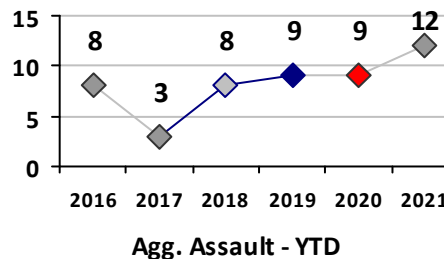

Part I Crime - Comparison Report

Providence Police Department

Through 5/23/2021
Week 20

District 8

4 Week Trend 4/26/2021 - 5/23/2021	Past 28 Days 4/26/2021 - 5/23/2021	Year to Date January 1 - May 23

Violent Crime	Current Week	Last Week	Wk 18	Wk 17	Past 28 Days	Past 28 Days LY	Chg.	Current Year	Last Year	Chg.	Wght. 5yr Avg	Chg.
Homicide	0	0	0	0	0	0	--	0	0	0%	0	--
Sex Offenses, Forcible*	0	0	0	0	0	1	--	2	2	0%	5	-60%
Robbery Other	0	0	0	0	0	0	--	2	2	0%	2	0%
Robbery W Firearm	0	0	0	0	0	0	--	0	1	-100%	0	--
Agg. Assault	2	0	0	0	2	1	100%	9	7	29%	6	50%
Agg. Assault W Firearm	0	2	0	0	2	1	100%	3	3	0%	2	50%
Total	2	2	0	0	4	3	33%	16	15	7%	14	14%

Property Crime	Current Week	Last Week	Wk 18	Wk 17	Past 28 Days	Past 28 Days LY	Chg.	Current Year	Last Year	Chg.	Wght. 5yr Avg	Chg.
Burglary	0	0	0	0	0	0	--	2	5	-60%	19	-89%
MV Theft	0	1	1	0	2	0	--	10	4	150%	7	43%
Larceny from MV	4	1	2	0	7	3	133%	25	46	-46%	51	-51%
Larceny**	0	2	1	0	3	8	-63%	24	51	-53%	47	-49%
Total	4	4	4	0	12	11	9%	61	106	-42%	124	-51%

Other Crime	Current Week	Last Week	Wk 18	Wk 17	Past 28 Days	Past 28 Days LY	Chg.	Current Year	Last Year	Chg.	Wght. 5yr Avg	Chg.
Assault Other	1	1	1	1	4	6	-33%	22	20	10%	30	-27%
Vandalism	0	1	0	2	3	6	-50%	25	39	-36%	41	-39%
Drug Offenses	0	0	0	0	0	0	--	1	4	-75%	4	-75%
Weapons Offenses	0	0	0	0	0	0	--	8	2	300%	3	167%
Liquor Law Violations	0	0	0	0	0	0	--	0	0	0%	0	--
Total	1	2	1	3	7	12	-42%	56	65	-14%	78	-28%

Figures are preliminary and subject to further analysis and revision

* Sex Offenses, Forcible includes forcible rape, forcible sodomy, forcible fondling, sexual assault with an object

** Larceny includes shoplifting, pickpocket, pursesnatch, from building, bicycles, motor vehicle parts or accessories, and other.