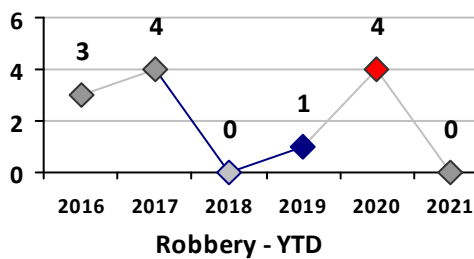

Part I Crime - Comparison Report

Providence Police Department

Through 5/23/2021
Week 20

District 9

4 Week Trend
4/26/2021 - 5/23/2021

Past 28 Days
4/26/2021 - 5/23/2021

Year to Date
January 1 - May 23

Violent Crime	Current Week	Last Week	Wk 18	Wk 17	Past 28 Days	Past 28 Days LY	Chg.	Current Year	Last Year	Chg.	Wght. 5yr Avg	Chg.
Homicide	0	0	0	0	0	0	--	0	0	0%	0	--
Sex Offenses, Forcible*	0	0	0	0	0	0	--	1	3	-67%	3	-67%
Robbery Other	0	0	0	0	0	0	--	0	4	-100%	2	--
Robbery W Firearm	0	0	0	0	0	0	--	0	0	0%	0	--
Agg. Assault	1	1	0	0	2	0	--	3	0	300%	2	50%
Agg. Assault W Firearm	0	0	0	0	0	0	--	0	1	-100%	1	--
Total	1	1	0	0	2	0	200%	4	8	-50%	7	-43%

Property Crime	Current Week	Last Week	Wk 18	Wk 17	Past 28 Days	Past 28 Days LY	Chg.	Current Year	Last Year	Chg.	Wght. 5yr Avg	Chg.
Burglary	4	5	2	3	14	6	133%	33	34	-3%	37	-11%
MV Theft	0	1	0	1	2	0	--	12	3	300%	7	71%
Larceny from MV	0	0	2	1	3	3	0%	17	42	-60%	78	-78%
Larceny**	4	0	0	2	6	6	0%	27	47	-43%	49	-45%
Total	8	6	4	7	25	15	67%	89	126	-29%	171	-48%

Other Crime	Current Week	Last Week	Wk 18	Wk 17	Past 28 Days	Past 28 Days LY	Chg.	Current Year	Last Year	Chg.	Wght. 5yr Avg	Chg.
Assault Other	1	0	1	0	2	4	-50%	14	19	-26%	20	-30%
Vandalism	1	1	2	0	4	3	33%	14	36	-61%	41	-66%
Drug Offenses	0	0	0	0	0	0	--	4	11	-64%	8	-50%
Weapons Offenses	1	1	0	0	2	0	--	8	4	100%	3	167%
Liquor Law Violations	0	0	0	0	0	0	--	0	0	0%	1	--
Total	3	2	3	0	8	7	14%	40	70	-43%	73	-45%

Figures are preliminary and subject to further analysis and revision

* Sex Offenses, Forcible includes forcible rape, forcible sodomy, forcible fondling, sexual assault with an object

** Larceny includes shoplifting, pickpocket, pursesnatch, from building, bicycles, motor vehicle parts or accessories, and other.