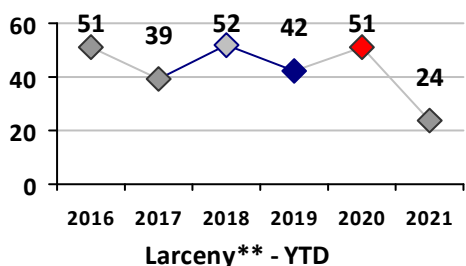

Part I Crime - Comparison Report

Providence Police Department

Through 5/23/2021
Week 20

District 8

4 Week Trend 4/26/2021 - 5/23/2021	Past 28 Days 4/26/2021 - 5/23/2021	Year to Date January 1 - May 23

Violent Crime	Current Week	Last Week	Wk 18	Wk 17	Past 28 Days	Past 28 Days LY	Chg.	Current Year	Last Year	Chg.	Wght. 5yr Avg	Chg.
Homicide	0	0	0	0	0	0	--	0	0	0%	0	--
Sex Offenses, Forcible*	0	0	0	0	0	1	--	2	2	0%	5	-60%
Robbery Other	0	0	0	0	0	0	--	2	2	0%	2	0%
Robbery W Firearm	0	0	0	0	0	0	--	0	1	-100%	0	--
Agg. Assault	2	0	0	0	2	1	100%	9	7	29%	6	50%
Agg. Assault W Firearm	0	2	0	0	2	1	100%	3	3	0%	2	50%
Total	2	2	0	0	4	3	33%	16	15	7%	14	14%

Property Crime	Current Week	Last Week	Wk 18	Wk 17	Past 28 Days	Past 28 Days LY	Chg.	Current Year	Last Year	Chg.	Wght. 5yr Avg	Chg.
Burglary	0	0	0	0	0	0	--	2	5	-60%	19	-89%
MV Theft	0	1	1	0	2	0	--	10	4	150%	7	43%
Larceny from MV	4	1	2	0	7	3	133%	25	46	-46%	51	-51%
Larceny**	0	2	1	0	3	8	-63%	24	51	-53%	47	-49%
Total	4	4	4	0	12	11	9%	61	106	-42%	124	-51%

Other Crime	Current Week	Last Week	Wk 18	Wk 17	Past 28 Days	Past 28 Days LY	Chg.	Current Year	Last Year	Chg.	Wght. 5yr Avg	Chg.
Assault Other	1	1	1	1	4	6	-33%	22	20	10%	30	-27%
Vandalism	0	1	0	2	3	6	-50%	25	39	-36%	41	-39%
Drug Offenses	0	0	0	0	0	0	--	1	4	-75%	4	-75%
Weapons Offenses	0	0	0	0	0	0	--	8	2	300%	3	167%
Liquor Law Violations	0	0	0	0	0	0	--	0	0	0%	0	--
Total	1	2	1	3	7	12	-42%	56	65	-14%	78	-28%

Figures are preliminary and subject to further analysis and revision

* Sex Offenses, Forcible includes forcible rape, forcible sodomy, forcible fondling, sexual assault with an object

** Larceny includes shoplifting, pickpocket, pursesnatch, from building, bicycles, motor vehicle parts or accessories, and other.