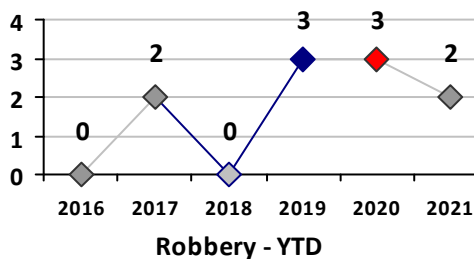

Part I Crime - Comparison Report

Providence Police Department

Through 5/23/2021
Week 20

District 8

4 Week Trend 4/26/2021 - 5/23/2021	Past 28 Days 4/26/2021 - 5/23/2021	Year to Date January 1 - May 23

Violent Crime	Current Week	Last Week	Wk 18	Wk 17	Past 28 Days	Past 28 Days LY	Chg.	Current Year	Last Year	Chg.	Wght. 5yr Avg	Chg.
Homicide	0	0	0	0	0	0	--	0	0	0%	0	--
Sex Offenses, Forcible*	0	0	0	0	0	1	--	2	2	0%	5	-60%
Robbery Other	0	0	0	0	0	0	--	2	2	0%	2	0%
Robbery W Firearm	0	0	0	0	0	0	--	0	1	-100%	0	--
Agg. Assault	2	0	0	0	2	1	100%	9	7	29%	6	50%
Agg. Assault W Firearm	0	2	0	0	2	1	100%	3	3	0%	2	50%
Total	2	2	0	0	4	3	33%	16	15	7%	14	14%

Property Crime	Current Week	Last Week	Wk 18	Wk 17	Past 28 Days	Past 28 Days LY	Chg.	Current Year	Last Year	Chg.	Wght. 5yr Avg	Chg.
Burglary	0	0	0	0	0	0	--	2	5	-60%	19	-89%
MV Theft	0	1	1	0	2	0	--	10	4	150%	7	43%
Larceny from MV	4	1	2	0	7	3	133%	25	46	-46%	51	-51%
Larceny**	0	2	1	0	3	8	-63%	24	51	-53%	47	-49%
Total	4	4	4	0	12	11	9%	61	106	-42%	124	-51%

Other Crime	Current Week	Last Week	Wk 18	Wk 17	Past 28 Days	Past 28 Days LY	Chg.	Current Year	Last Year	Chg.	Wght. 5yr Avg	Chg.
Assault Other	1	1	1	1	4	6	-33%	22	20	10%	30	-27%
Vandalism	0	1	0	2	3	6	-50%	25	39	-36%	41	-39%
Drug Offenses	0	0	0	0	0	0	--	1	4	-75%	4	-75%
Weapons Offenses	0	0	0	0	0	0	--	8	2	300%	3	167%
Liquor Law Violations	0	0	0	0	0	0	--	0	0	0%	0	--
Total	1	2	1	3	7	12	-42%	56	65	-14%	78	-28%

Figures are preliminary and subject to further analysis and revision

* Sex Offenses, Forcible includes forcible rape, forcible sodomy, forcible fondling, sexual assault with an object

** Larceny includes shoplifting, pickpocket, pursesnatch, from building, bicycles, motor vehicle parts or accessories, and other.