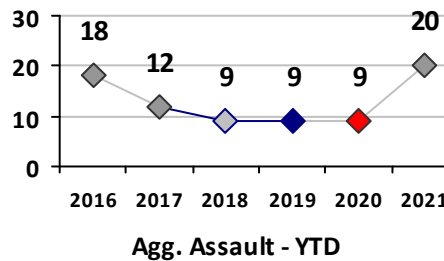

Part I Crime - Comparison Report

Providence Police Department

Through 5/23/2021
Week 20

District 3

4 Week Trend 4/26/2021 - 5/23/2021	Past 28 Days 4/26/2021 - 5/23/2021	Year to Date January 1 - May 23

Violent Crime	Current Week	Last Week	Wk 18	Wk 17	Past 28 Days	Past 28 Days LY	Chg.	Current Year	Last Year	Chg.	Wght. 5yr Avg	Chg.
Homicide	0	0	0	0	0	0	--	1	1	0%	1	0%
Sex Offenses, Forcible*	0	0	0	0	0	0	--	1	1	0%	3	-67%
Robbery Other	0	0	0	0	0	0	--	1	1	0%	1	0%
Robbery W Firearm	0	1	0	0	1	0	--	2	2	0%	3	-33%
Agg. Assault	0	3	2	0	5	2	150%	10	7	43%	7	43%
Agg. Assault W Firearm	0	9	0	0	9	0	--	10	2	400%	3	233%
Total	0	13	2	0	15	2	650%	25	14	79%	17	47%

Property Crime	Current Week	Last Week	Wk 18	Wk 17	Past 28 Days	Past 28 Days LY	Chg.	Current Year	Last Year	Chg.	Wght. 5yr Avg	Chg.
Burglary	1	0	1	0	2	2	0%	11	11	0%	15	-27%
MV Theft	1	1	1	0	3	1	200%	17	9	89%	12	42%
Larceny from MV	3	4	5	2	14	3	367%	48	17	182%	34	41%
Larceny**	0	1	3	2	6	7	-14%	31	34	-9%	42	-26%
Total	5	6	10	4	25	13	92%	107	71	51%	103	4%

Other Crime	Current Week	Last Week	Wk 18	Wk 17	Past 28 Days	Past 28 Days LY	Chg.	Current Year	Last Year	Chg.	Wght. 5yr Avg	Chg.
Assault Other	5	6	5	3	19	5	280%	43	42	2%	44	-2%
Vandalism	2	1	4	4	11	10	10%	48	38	26%	38	26%
Drug Offenses	0	0	0	0	0	4	--	2	11	-82%	20	-90%
Weapons Offenses	1	3	0	2	6	0	--	11	3	267%	6	83%
Liquor Law Violations	0	0	0	0	0	0	--	0	0	0%	0	--
Total	8	10	9	9	36	19	89%	104	94	11%	108	-4%

Figures are preliminary and subject to further analysis and revision

* Sex Offenses, Forcible includes forcible rape, forcible sodomy, forcible fondling, sexual assault with an object

** Larceny includes shoplifting, pickpocket, pursesnatch, from building, bicycles, motor vehicle parts or accessories, and other.