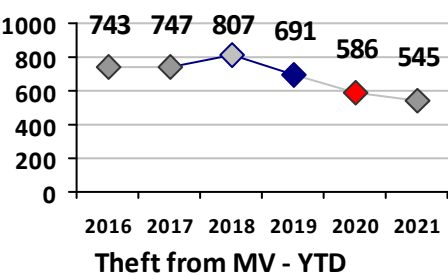

Part I Crime - Comparison Report

Providence Police Department

Through 5/23/2021
Week 20

Citywide											
4 Week Trend 4/26/2021 - 5/23/2021					Past 28 Days 4/26/2021 - 5/23/2021			Year to Date January 1 - May 23			

Violent Crime	Current Week	Last Week	Wk 18	Wk 17	Past 28 Days	Past 28 Days LY	Chg.	Current Year	Last Year	Chg.	Wght. 5yr Avg	Chg.
Homicide	0	1	0	0	1	1	0%	8	2	300%	3	167%
Sex Offenses, Forcible*	2	3	2	3	10	7	43%	58	49	18%	73	-21%
Robbery W Firearm	1	3	0	0	4	1	300%	18	19	-5%	25	-28%
Robbery Other	1	2	0	0	3	5	-40%	29	46	-37%	63	-54%
Agg. Assault W Firearm	2	12	1	0	15	9	67%	45	23	96%	35	29%
Agg. Assault	10	10	10	5	35	33	6%	137	162	-15%	157	-13%
Total	16	31	13	8	68	56	21%	295	301	-2%	356	-17%

Property Crime	Current Week	Last Week	Wk 18	Wk 17	Past 28 Days	Past 28 Days LY	Chg.	Current Year	Last Year	Chg.	Wght. 5yr Avg	Chg.
Burglary	13	15	17	5	50	40	25%	176	237	-26%	301	-42%
MV Theft	10	11	9	8	38	15	153%	294	164	79%	211	39%
Larceny from MV	26	20	39	30	115	80	44%	545	588	-7%	696	-22%
Larceny**	17	29	34	24	104	98	6%	600	769	-22%	839	-28%
Total	66	75	99	67	307	233	32%	1615	1758	-8%	2046	-21%

Other Crime	Current Week	Last Week	Wk 18	Wk 17	Past 28 Days	Past 28 Days LY	Chg.	Current Year	Last Year	Chg.	Wght. 5yr Avg	Chg.
Assault Other	35	37	34	28	134	110	22%	615	647	-5%	739	-17%
Vandalism	22	31	34	26	113	112	1%	594	653	-9%	730	-19%
Weapons Offenses	9	10	4	3	26	19	37%	156	108	44%	124	26%
Drug Offenses	11	5	5	6	27	31	-13%	174	260	-33%	306	-43%
Liquor Law Violations	0	0	0	0	0	0	0%	6	2	200%	26	-77%
Total	77	83	77	63	300	272	10%	1545	1670	-7%	1925	-20%

Figures are preliminary and subject to further analysis and revision

* Sex Offenses, Forcible includes forcible rape, forcible sodomy, forcible fondling, sexual assault with an object

** Larceny includes shoplifting, pickpocket, pursesnatch, from building, bicycles, motor vehicle parts or accessories, and other.