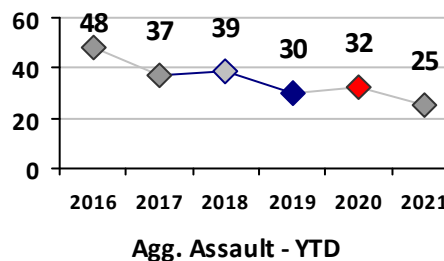

Part I Crime - Comparison Report

Providence Police Department

Through 5/23/2021
Week 20

District 2

4 Week Trend 4/26/2021 - 5/23/2021	Past 28 Days 4/26/2021 - 5/23/2021	Year to Date January 1 - May 23

Violent Crime	Current Week	Last Week	Wk 18	Wk 17	Past 28 Days	Past 28 Days LY	Chg.	Current Year	Last Year	Chg.	Wght. 5yr Avg	Chg.
Homicide	0	0	0	0	0	0	--	2	0	200%	0	--
Sex Offenses, Forcible*	0	0	0	1	1	1	0%	9	7	29%	13	-31%
Robbery Other	0	0	0	0	0	0	--	1	6	-83%	9	-89%
Robbery W Firearm	0	1	0	0	1	0	--	1	2	-50%	5	-80%
Agg. Assault	0	1	2	0	3	5	-40%	19	30	-37%	27	-30%
Agg. Assault W Firearm	1	0	0	0	1	1	0%	6	2	200%	8	-25%
Total	1	2	2	1	6	7	-14%	38	47	-19%	62	-39%

Property Crime	Current Week	Last Week	Wk 18	Wk 17	Past 28 Days	Past 28 Days LY	Chg.	Current Year	Last Year	Chg.	Wght. 5yr Avg	Chg.
Burglary	2	1	3	0	6	5	20%	24	22	9%	32	-25%
MV Theft	4	0	3	0	7	1	600%	67	21	219%	34	97%
Larceny from MV	3	2	3	3	11	12	-8%	47	42	12%	65	-28%
Larceny**	2	1	5	3	11	7	57%	60	67	-10%	90	-33%
Total	11	4	14	6	35	25	40%	198	152	30%	221	-10%

Other Crime	Current Week	Last Week	Wk 18	Wk 17	Past 28 Days	Past 28 Days LY	Chg.	Current Year	Last Year	Chg.	Wght. 5yr Avg	Chg.
Assault Other	9	3	8	3	23	24	-4%	100	114	-12%	120	-17%
Vandalism	3	1	6	2	12	12	0%	56	76	-26%	91	-38%
Drug Offenses	1	2	4	2	9	8	13%	27	51	-47%	52	-48%
Weapons Offenses	0	2	1	1	4	6	-33%	20	19	5%	24	-17%
Liquor Law Violations	0	0	0	0	0	0	--	0	0	0%	0	--
Total	13	8	19	8	48	50	-4%	203	260	-22%	287	-29%

Figures are preliminary and subject to further analysis and revision

* Sex Offenses, Forcible includes forcible rape, forcible sodomy, forcible fondling, sexual assault with an object

** Larceny includes shoplifting, pickpocket, pursesnatch, from building, bicycles, motor vehicle parts or accessories, and other.