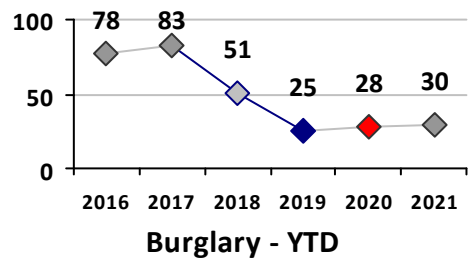

Part I Crime - Comparison Report

Providence Police Department

Through 5/23/2021
Week 20

District 7

4 Week Trend 4/26/2021 - 5/23/2021	Past 28 Days 4/26/2021 - 5/23/2021	Year to Date January 1 - May 23

Violent Crime	Current Week	Last Week	Wk 18	Wk 17	Past 28 Days	Past 28 Days LY	Chg.	Current Year	Last Year	Chg.	Wght. 5yr Avg	Chg.
Homicide	0	0	0	0	0	0	--	1	0	100%	0	--
Sex Offenses, Forcible*	0	1	0	0	1	1	0%	13	5	160%	8	63%
Robbery Other	1	1	0	0	2	0	--	4	6	-33%	8	-50%
Robbery W Firearm	1	0	0	0	1	1	0%	2	8	-75%	5	-60%
Agg. Assault	2	0	2	1	5	8	-38%	24	26	-8%	28	-14%
Agg. Assault W Firearm	0	1	0	0	1	1	0%	8	3	167%	6	33%
Total	4	3	2	1	10	11	-9%	52	48	8%	55	-5%

Property Crime	Current Week	Last Week	Wk 18	Wk 17	Past 28 Days	Past 28 Days LY	Chg.	Current Year	Last Year	Chg.	Wght. 5yr Avg	Chg.
Burglary	1	4	5	1	11	4	175%	30	28	7%	43	-30%
MV Theft	0	1	0	1	2	4	-50%	35	44	-20%	35	0%
Larceny from MV	3	1	8	7	19	7	171%	83	96	-14%	94	-12%
Larceny**	2	5	9	2	18	24	-25%	124	143	-13%	138	-10%
Total	6	11	22	11	50	39	28%	272	311	-13%	309	-12%

Other Crime	Current Week	Last Week	Wk 18	Wk 17	Past 28 Days	Past 28 Days LY	Chg.	Current Year	Last Year	Chg.	Wght. 5yr Avg	Chg.
Assault Other	6	6	4	5	21	27	-22%	111	123	-10%	129	-14%
Vandalism	1	5	4	4	14	25	-44%	95	134	-29%	137	-31%
Drug Offenses	1	2	0	1	4	2	100%	17	24	-29%	39	-56%
Weapons Offenses	0	0	0	0	0	7	--	17	13	31%	26	-35%
Liquor Law Violations	0	0	0	0	0	0	--	6	2	200%	18	-67%
Total	8	13	8	10	39	61	-36%	246	296	-17%	348	-29%

Figures are preliminary and subject to further analysis and revision

* Sex Offenses, Forcible includes forcible rape, forcible sodomy, forcible fondling, sexual assault with an object

** Larceny includes shoplifting, pickpocket, pursesnatch, from building, bicycles, motor vehicle parts or accessories, and other.