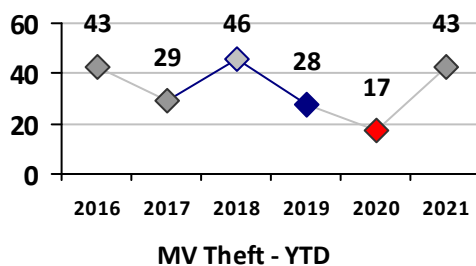

Part I Crime - Comparison Report

Providence Police Department

Through 5/23/2021
Week 20

District 5

	4 Week Trend 4/26/2021 - 5/23/2021				Past 28 Days 4/26/2021 - 5/23/2021			Year to Date January 1 - May 23				
	Current Week	Last Week	Wk 18	Wk 17	Past 28 Days	Past 28 Days LY	Chg.	Current Year	Last Year	Chg.	Wght. 5yr Avg	Chg.
Violent Crime												
Homicide	0	1	0	0	1	0	--	2	0	200%	0	--
Sex Offenses, Forcible*	1	1	0	0	2	2	0%	8	15	-47%	14	-43%
Robbery Other	0	0	0	0	0	2	--	6	10	-40%	13	-54%
Robbery W Firearm	0	0	0	0	0	0	--	2	3	-33%	4	-50%
Agg. Assault	3	4	1	1	9	4	125%	32	26	23%	28	14%
Agg. Assault W Firearm	0	0	1	0	1	1	0%	6	2	200%	4	50%
Total	4	6	2	1	13	9	44%	56	56	0%	63	-11%
Property Crime												
Burglary	1	0	3	0	4	6	-33%	23	37	-38%	48	-52%
MV Theft	1	2	1	2	6	3	100%	43	17	153%	29	48%
Larceny from MV	3	6	1	1	11	14	-21%	48	78	-38%	66	-27%
Larceny**	1	7	2	3	13	7	86%	54	75	-28%	78	-31%
Total	6	15	7	6	34	30	13%	168	207	-19%	222	-24%
Other Crime												
Assault Other	2	7	7	5	21	16	31%	113	96	18%	110	3%
Vandalism	4	11	7	1	23	16	44%	92	85	8%	106	-13%
Drug Offenses	1	1	0	2	4	7	-43%	39	34	15%	50	-22%
Weapons Offenses	2	1	2	0	5	3	67%	30	30	0%	21	43%
Liquor Law Violations	0	0	0	0	0	0	--	0	0	0%	0	--
Total	9	20	16	8	53	42	26%	274	245	12%	287	-5%

Figures are preliminary and subject to further analysis and revision

* Sex Offenses, Forcible includes forcible rape, forcible sodomy, forcible fondling, sexual assault with an object

** Larceny includes shoplifting, pickpocket, pursesnatch, from building, bicycles, motor vehicle parts or accessories, and other.