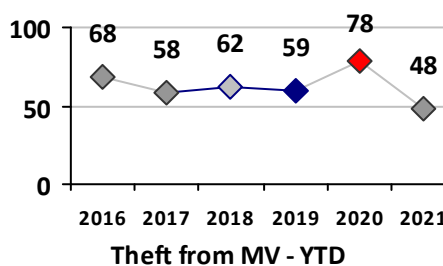

Part I Crime - Comparison Report

Providence Police Department

Through 5/23/2021
Week 20

District 5

	4 Week Trend 4/26/2021 - 5/23/2021				Past 28 Days 4/26/2021 - 5/23/2021			Year to Date January 1 - May 23				
	Current Week	Last Week	Wk 18	Wk 17	Past 28 Days	Past 28 Days LY	Chg.	Current Year	Last Year	Chg.	Wght. 5yr Avg	Chg.
Violent Crime												
Homicide	0	1	0	0	1	0	--	2	0	200%	0	--
Sex Offenses, Forcible*	1	1	0	0	2	2	0%	8	15	-47%	14	-43%
Robbery Other	0	0	0	0	0	2	--	6	10	-40%	13	-54%
Robbery W Firearm	0	0	0	0	0	0	--	2	3	-33%	4	-50%
Agg. Assault	3	4	1	1	9	4	125%	32	26	23%	28	14%
Agg. Assault W Firearm	0	0	1	0	1	1	0%	6	2	200%	4	50%
Total	4	6	2	1	13	9	44%	56	56	0%	63	-11%
Property Crime												
Burglary	1	0	3	0	4	6	-33%	23	37	-38%	48	-52%
MV Theft	1	2	1	2	6	3	100%	43	17	153%	29	48%
Larceny from MV	3	6	1	1	11	14	-21%	48	78	-38%	66	-27%
Larceny**	1	7	2	3	13	7	86%	54	75	-28%	78	-31%
Total	6	15	7	6	34	30	13%	168	207	-19%	222	-24%
Other Crime												
Assault Other	2	7	7	5	21	16	31%	113	96	18%	110	3%
Vandalism	4	11	7	1	23	16	44%	92	85	8%	106	-13%
Drug Offenses	1	1	0	2	4	7	-43%	39	34	15%	50	-22%
Weapons Offenses	2	1	2	0	5	3	67%	30	30	0%	21	43%
Liquor Law Violations	0	0	0	0	0	0	--	0	0	0%	0	--
Total	9	20	16	8	53	42	26%	274	245	12%	287	-5%

Figures are preliminary and subject to further analysis and revision

* Sex Offenses, Forcible includes forcible rape, forcible sodomy, forcible fondling, sexual assault with an object

** Larceny includes shoplifting, pickpocket, pursesnatch, from building, bicycles, motor vehicle parts or accessories, and other.