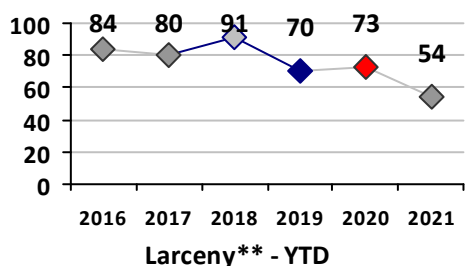

Part I Crime - Comparison Report

Providence Police Department

Through 5/23/2021
Week 20

District 5

	4 Week Trend 4/26/2021 - 5/23/2021				Past 28 Days 4/26/2021 - 5/23/2021			Year to Date January 1 - May 23				
	Current Week	Last Week	Wk 18	Wk 17	Past 28 Days	Past 28 Days LY	Chg.	Current Year	Last Year	Chg.	Wght. 5yr Avg	Chg.
Violent Crime												
Homicide	0	1	0	0	1	0	--	2	0	200%	0	--
Sex Offenses, Forcible*	1	1	0	0	2	2	0%	8	15	-47%	14	-43%
Robbery Other	0	0	0	0	0	2	--	6	10	-40%	13	-54%
Robbery W Firearm	0	0	0	0	0	0	--	2	3	-33%	4	-50%
Agg. Assault	3	4	1	1	9	4	125%	32	26	23%	28	14%
Agg. Assault W Firearm	0	0	1	0	1	1	0%	6	2	200%	4	50%
Total	4	6	2	1	13	9	44%	56	56	0%	63	-11%
Property Crime												
Burglary	1	0	3	0	4	6	-33%	23	37	-38%	48	-52%
MV Theft	1	2	1	2	6	3	100%	43	17	153%	29	48%
Larceny from MV	3	6	1	1	11	14	-21%	48	78	-38%	66	-27%
Larceny**	1	7	2	3	13	7	86%	54	75	-28%	78	-31%
Total	6	15	7	6	34	30	13%	168	207	-19%	222	-24%
Other Crime												
Assault Other	2	7	7	5	21	16	31%	113	96	18%	110	3%
Vandalism	4	11	7	1	23	16	44%	92	85	8%	106	-13%
Drug Offenses	1	1	0	2	4	7	-43%	39	34	15%	50	-22%
Weapons Offenses	2	1	2	0	5	3	67%	30	30	0%	21	43%
Liquor Law Violations	0	0	0	0	0	0	--	0	0	0%	0	--
Total	9	20	16	8	53	42	26%	274	245	12%	287	-5%

Figures are preliminary and subject to further analysis and revision

* Sex Offenses, Forcible includes forcible rape, forcible sodomy, forcible fondling, sexual assault with an object

** Larceny includes shoplifting, pickpocket, pursesnatch, from building, bicycles, motor vehicle parts or accessories, and other.