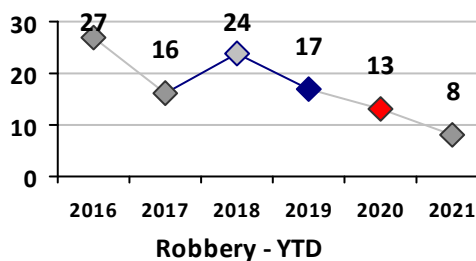

Part I Crime - Comparison Report

Providence Police Department

Through 5/23/2021
Week 20

District 5

	4 Week Trend 4/26/2021 - 5/23/2021				Past 28 Days 4/26/2021 - 5/23/2021			Year to Date January 1 - May 23				
	Current Week	Last Week	Wk 18	Wk 17	Past 28 Days	Past 28 Days LY	Chg.	Current Year	Last Year	Chg.	Wght. 5yr Avg	Chg.
Violent Crime												
Homicide	0	1	0	0	1	0	--	2	0	200%	0	--
Sex Offenses, Forcible*	1	1	0	0	2	2	0%	8	15	-47%	14	-43%
Robbery Other	0	0	0	0	0	2	--	6	10	-40%	13	-54%
Robbery W Firearm	0	0	0	0	0	0	--	2	3	-33%	4	-50%
Agg. Assault	3	4	1	1	9	4	125%	32	26	23%	28	14%
Agg. Assault W Firearm	0	0	1	0	1	1	0%	6	2	200%	4	50%
Total	4	6	2	1	13	9	44%	56	56	0%	63	-11%
Property Crime												
Burglary	1	0	3	0	4	6	-33%	23	37	-38%	48	-52%
MV Theft	1	2	1	2	6	3	100%	43	17	153%	29	48%
Larceny from MV	3	6	1	1	11	14	-21%	48	78	-38%	66	-27%
Larceny**	1	7	2	3	13	7	86%	54	75	-28%	78	-31%
Total	6	15	7	6	34	30	13%	168	207	-19%	222	-24%
Other Crime												
Assault Other	2	7	7	5	21	16	31%	113	96	18%	110	3%
Vandalism	4	11	7	1	23	16	44%	92	85	8%	106	-13%
Drug Offenses	1	1	0	2	4	7	-43%	39	34	15%	50	-22%
Weapons Offenses	2	1	2	0	5	3	67%	30	30	0%	21	43%
Liquor Law Violations	0	0	0	0	0	0	--	0	0	0%	0	--
Total	9	20	16	8	53	42	26%	274	245	12%	287	-5%

Figures are preliminary and subject to further analysis and revision

* Sex Offenses, Forcible includes forcible rape, forcible sodomy, forcible fondling, sexual assault with an object

** Larceny includes shoplifting, pickpocket, pursesnatch, from building, bicycles, motor vehicle parts or accessories, and other.