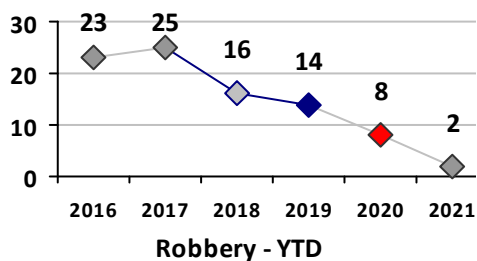

Part I Crime - Comparison Report

Providence Police Department

Through 5/23/2021
Week 20

District 2

4 Week Trend 4/26/2021 - 5/23/2021	Past 28 Days 4/26/2021 - 5/23/2021	Year to Date January 1 - May 23

Violent Crime	Current Week	Last Week	Wk 18	Wk 17	Past 28 Days	Past 28 Days LY	Chg.	Current Year	Last Year	Chg.	Wght. 5yr Avg	Chg.
Homicide	0	0	0	0	0	0	--	2	0	200%	0	--
Sex Offenses, Forcible*	0	0	0	1	1	1	0%	9	7	29%	13	-31%
Robbery Other	0	0	0	0	0	0	--	1	6	-83%	9	-89%
Robbery W Firearm	0	1	0	0	1	0	--	1	2	-50%	5	-80%
Agg. Assault	0	1	2	0	3	5	-40%	19	30	-37%	27	-30%
Agg. Assault W Firearm	1	0	0	0	1	1	0%	6	2	200%	8	-25%
Total	1	2	2	1	6	7	-14%	38	47	-19%	62	-39%

Property Crime	Current Week	Last Week	Wk 18	Wk 17	Past 28 Days	Past 28 Days LY	Chg.	Current Year	Last Year	Chg.	Wght. 5yr Avg	Chg.
Burglary	2	1	3	0	6	5	20%	24	22	9%	32	-25%
MV Theft	4	0	3	0	7	1	600%	67	21	219%	34	97%
Larceny from MV	3	2	3	3	11	12	-8%	47	42	12%	65	-28%
Larceny**	2	1	5	3	11	7	57%	60	67	-10%	90	-33%
Total	11	4	14	6	35	25	40%	198	152	30%	221	-10%

Other Crime	Current Week	Last Week	Wk 18	Wk 17	Past 28 Days	Past 28 Days LY	Chg.	Current Year	Last Year	Chg.	Wght. 5yr Avg	Chg.
Assault Other	9	3	8	3	23	24	-4%	100	114	-12%	120	-17%
Vandalism	3	1	6	2	12	12	0%	56	76	-26%	91	-38%
Drug Offenses	1	2	4	2	9	8	13%	27	51	-47%	52	-48%
Weapons Offenses	0	2	1	1	4	6	-33%	20	19	5%	24	-17%
Liquor Law Violations	0	0	0	0	0	0	--	0	0	0%	0	--
Total	13	8	19	8	48	50	-4%	203	260	-22%	287	-29%

Figures are preliminary and subject to further analysis and revision

* Sex Offenses, Forcible includes forcible rape, forcible sodomy, forcible fondling, sexual assault with an object

** Larceny includes shoplifting, pickpocket, pursesnatch, from building, bicycles, motor vehicle parts or accessories, and other.