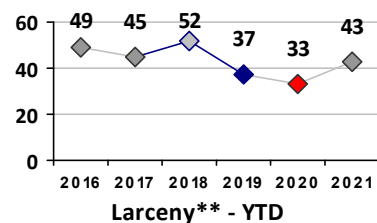

Part I Crime - Comparison Report

Providence Police Department

Through 3/7/2021
Week 9

District 4

4 Week Trend
2/8/2021 - 3/7/2021

Past 28 Days
2/8/2021 - 3/7/2021

Year to Date
January 1 - March 7

Violent Crime	Current Week	Last Week	Wk 7	Wk 6	Past 28 Days	Past 28 Days LY	Chg.	Current Year	Last Year	Chg.	Wght. 5yr Avg	Chg.
Homicide	0	0	0	0	0	0	--	0	0	0%	0	--
Sex Offenses, Forcible*	0	0	0	1	1	1	0%	3	2	50%	6	-50%
Robbery Other	0	0	0	1	1	2	-50%	5	3	67%	7	-29%
Robbery W Firearm	0	1	2	0	3	0	--	4	1	300%	2	100%
Agg. Assault	1	0	3	1	5	6	-17%	8	24	-67%	16	-50%
Agg. Assault W Firearm	0	2	0	0	2	0	--	4	2	100%	2	100%
Total	1	3	5	3	12	9	33%	24	32	-25%	33	-27%

Property Crime	Current Week	Last Week	Wk 7	Wk 6	Past 28 Days	Past 28 Days LY	Chg.	Current Year	Last Year	Chg.	Wght. 5yr Avg	Chg.
Burglary	0	1	0	1	2	22	-91%	4	40	-90%	26	-85%
MV Theft	2	3	4	6	15	6	150%	32	10	220%	14	129%
Larceny from MV	4	4	2	3	13	33	-61%	43	68	-37%	76	-43%
Larceny**	7	2	5	6	20	17	18%	43	33	30%	41	5%
Total	13	10	11	16	50	78	-36%	122	151	-19%	157	-22%

Other Crime	Current Week	Last Week	Wk 7	Wk 6	Past 28 Days	Past 28 Days LY	Chg.	Current Year	Last Year	Chg.	Wght. 5yr Avg	Chg.
Assault Other	5	9	1	1	16	27	-41%	44	78	-44%	66	-33%
Vandalism	5	2	4	3	14	20	-30%	35	39	-10%	49	-29%
Drug Offenses	4	2	1	0	7	27	-74%	18	68	-74%	47	-62%
Weapons Offenses	0	2	0	0	2	1	100%	17	11	55%	10	70%
Liquor Law Violations	0	0	0	0	0	0	--	0	0	0%	1	--
Total	14	15	6	4	39	75	-48%	114	196	-42%	172	-34%

Figures are preliminary and subject to further analysis and revision

* Sex Offenses, Forcible includes forcible rape, forcible sodomy, forcible fondling, sexual assault with an object

** Larceny includes shoplifting, pickpocket, pursesnatch, from building, bicycles, motor vehicle parts or accessories, and other.