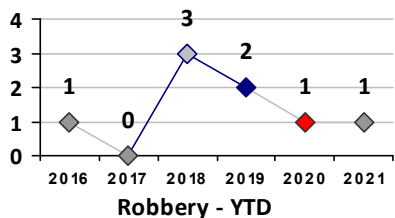

Part I Crime - Comparison Report

Providence Police Department

Through 3/7/2021
Week 9

District 3

	4 Week Trend 2/8/2021 - 3/7/2021				Past 28 Days 2/8/2021 - 3/7/2021			Year to Date January 1 - March 7				
<i>Violent Crime</i>	Current Week	Last Week	Wk 7	Wk 6	Past 28 Days	Past 28 Days LY	Chg.	Current Year	Last Year	Chg.	Wght. 5yr Avg	Chg.
Homicide	0	0	0	0	0	0	--	0	0	0%	0	--
Sex Offenses, Forcible*	0	1	0	0	1	0	--	1	1	0%	1	0%
Robbery Other	0	1	0	0	1	0	--	1	0	100%	0	--
Robbery W Firearm	0	0	0	0	0	0	--	0	1	-100%	1	--
Agg. Assault	0	0	0	1	1	0	--	2	2	0%	2	0%
Agg. Assault W Firearm	0	0	0	0	0	0	--	1	2	-50%	2	-50%
Total	0	2	0	1	3	0	300%	5	6	-17%	6	-17%

<i>Property Crime</i>	Current Week	Last Week	Wk 7	Wk 6	Past 28 Days	Past 28 Days LY	Chg.	Current Year	Last Year	Chg.	Wght. 5yr Avg	Chg.
Burglary	0	0	0	0	0	2	--	7	4	75%	7	0%
MV Theft	3	1	0	1	5	1	400%	9	2	350%	6	50%
Larceny from MV	3	0	1	0	4	4	0%	21	11	91%	16	31%
Larceny**	1	2	1	0	4	8	-50%	12	16	-25%	20	-40%
Total	7	3	2	1	13	15	-13%	49	33	48%	48	2%

<i>Other Crime</i>	Current Week	Last Week	Wk 7	Wk 6	Past 28 Days	Past 28 Days LY	Chg.	Current Year	Last Year	Chg.	Wght. 5yr Avg	Chg.
Assault Other	0	0	1	0	1	10	-90%	12	23	-48%	20	-40%
Vandalism	1	2	3	2	8	4	100%	30	17	76%	17	76%
Drug Offenses	0	0	1	0	1	0	--	1	6	-83%	9	-89%
Weapons Offenses	0	0	1	0	1	2	-50%	2	3	-33%	4	-50%
Liquor Law Violations	0	0	0	0	0	0	--	0	0	0%	0	--
Total	1	2	6	2	11	16	-31%	45	49	-8%	50	-10%

Figures are preliminary and subject to further analysis and revision

* Sex Offenses, Forcible includes forcible rape, forcible sodomy, forcible fondling, sexual assault with an object

** Larceny includes shoplifting, pickpocket, pursesnatch, from building, bicycles, motor vehicle parts or accessories, and other.