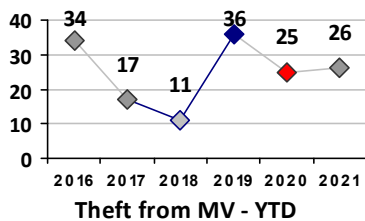

Part I Crime - Comparison Report

Providence Police Department

Through 3/7/2021
Week 9

District 6

	4 Week Trend 2/8/2021 - 3/7/2021				Past 28 Days 2/8/2021 - 3/7/2021			Year to Date January 1 - March 7				
	Current Week	Last Week	Wk 7	Wk 6	Past 28 Days	Past 28 Days LY	Chg.	Current Year	Last Year	Chg.	Wght. 5yr Avg	Chg.
Violent Crime												
Homicide	0	1	0	0	1	0	--	1	0	100%	1	0%
Sex Offenses, Forcible*	1	3	0	0	4	0	--	5	8	-38%	4	25%
Robbery Other	0	0	0	1	1	1	0%	2	2	0%	2	0%
Robbery W Firearm	0	0	0	0	0	0	--	1	0	100%	1	0%
Agg. Assault	0	0	0	3	3	1	200%	6	4	50%	5	20%
Agg. Assault W Firearm	1	0	1	0	2	0	--	6	2	200%	2	200%
Total	2	4	1	4	11	2	450%	21	16	31%	15	40%
Property Crime												
Burglary	2	0	2	1	5	4	25%	12	15	-20%	15	-20%
MV Theft	0	1	1	2	4	4	0%	15	16	-6%	18	-17%
Larceny from MV	3	3	1	3	10	8	25%	26	28	-7%	26	0%
Larceny**	1	2	1	0	4	11	-64%	25	38	-34%	41	-39%
Total	6	6	5	6	23	27	-15%	78	97	-20%	99	-21%
Other Crime												
Assault Other	2	3	1	1	7	15	-53%	21	35	-40%	37	-43%
Vandalism	2	0	5	1	8	13	-38%	26	33	-21%	35	-26%
Drug Offenses	0	0	0	0	0	8	--	6	20	-70%	15	-60%
Weapons Offenses	0	0	1	2	3	2	50%	10	7	43%	6	67%
Liquor Law Violations	0	0	0	0	0	0	--	0	0	0%	0	--
Total	4	3	7	4	18	38	-53%	63	95	-34%	92	-32%

Figures are preliminary and subject to further analysis and revision

* Sex Offenses, Forcible includes forcible rape, forcible sodomy, forcible fondling, sexual assault with an object

** Larceny includes shoplifting, pickpocket, pursesnatch, from building, bicycles, motor vehicle parts or accessories, and other.