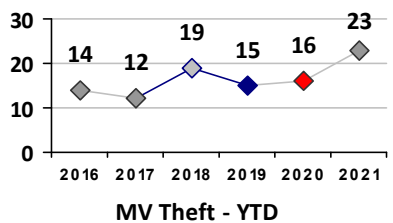

Part I Crime - Comparison Report

Providence Police Department

Through 3/7/2021
Week 9

District 7											
4 Week Trend 2/8/2021 - 3/7/2021				Past 28 Days 2/8/2021 - 3/7/2021				Year to Date January 1 - March 7			

Violent Crime	Current Week	Last Week	Wk 7	Wk 6	Past 28 Days	Past 28 Days LY	Chg.	Current Year	Last Year	Chg.	Wght. 5yr Avg	Chg.
Homicide	0	0	0	0	0	0	--	0	0	0%	0	--
Sex Offenses, Forcible*	0	0	0	0	0	1	--	3	3	0%	5	-40%
Robbery Other	0	0	0	0	0	1	--	1	6	-83%	4	-75%
Robbery W Firearm	0	0	0	0	0	2	--	0	5	-100%	3	--
Agg. Assault	1	6	0	2	9	7	29%	11	15	-27%	14	-21%
Agg. Assault W Firearm	0	0	0	1	1	0	--	2	2	0%	2	0%
Total	1	6	0	3	10	11	-9%	17	31	-45%	28	-39%

Property Crime	Current Week	Last Week	Wk 7	Wk 6	Past 28 Days	Past 28 Days LY	Chg.	Current Year	Last Year	Chg.	Wght. 5yr Avg	Chg.
Burglary	2	1	0	1	4	6	-33%	10	12	-17%	18	-44%
MV Theft	4	4	0	1	9	8	13%	23	16	44%	16	44%
Larceny from MV	5	2	3	3	13	28	-54%	29	55	-47%	52	-44%
Larceny**	6	9	8	9	32	26	23%	61	75	-19%	66	-8%
Total	17	16	11	14	58	68	-15%	123	158	-22%	151	-19%

Other Crime	Current Week	Last Week	Wk 7	Wk 6	Past 28 Days	Past 28 Days LY	Chg.	Current Year	Last Year	Chg.	Wght. 5yr Avg	Chg.
Assault Other	5	9	0	2	16	25	-36%	40	64	-38%	56	-29%
Vandalism	9	2	7	0	18	20	-10%	37	68	-46%	68	-46%
Drug Offenses	1	1	0	0	2	11	-82%	6	20	-70%	23	-74%
Weapons Offenses	1	2	0	2	5	1	400%	8	4	100%	10	-20%
Liquor Law Violations	3	1	0	1	5	0	--	5	2	150%	8	-38%
Total	19	15	7	5	46	57	-19%	96	158	-39%	165	-42%

* Sex Offenses, Forcible includes forcible rape, forcible sodomy, forcible fondling, sexual assault with an object

** Larceny includes shoplifting, pickpocket, pursesnatch, from building, bicycles, motor vehicle parts or accessories, and other.