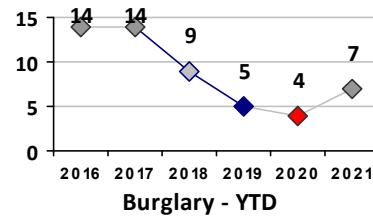

Part I Crime - Comparison Report

Providence Police Department

Through 3/7/2021
Week 9

District 3

	4 Week Trend 2/8/2021 - 3/7/2021				Past 28 Days 2/8/2021 - 3/7/2021			Year to Date January 1 - March 7				
<i>Violent Crime</i>	Current Week	Last Week	Wk 7	Wk 6	Past 28 Days	Past 28 Days LY	Chg.	Current Year	Last Year	Chg.	Wght. 5yr Avg	Chg.
Homicide	0	0	0	0	0	0	--	0	0	0%	0	--
Sex Offenses, Forcible*	0	1	0	0	1	0	--	1	1	0%	1	0%
Robbery Other	0	1	0	0	1	0	--	1	0	100%	0	--
Robbery W Firearm	0	0	0	0	0	0	--	0	1	-100%	1	--
Agg. Assault	0	0	0	1	1	0	--	2	2	0%	2	0%
Agg. Assault W Firearm	0	0	0	0	0	0	--	1	2	-50%	2	-50%
Total	0	2	0	1	3	0	300%	5	6	-17%	6	-17%

<i>Property Crime</i>	Current Week	Last Week	Wk 7	Wk 6	Past 28 Days	Past 28 Days LY	Chg.	Current Year	Last Year	Chg.	Wght. 5yr Avg	Chg.
Burglary	0	0	0	0	0	2	--	7	4	75%	7	0%
MV Theft	3	1	0	1	5	1	400%	9	2	350%	6	50%
Larceny from MV	3	0	1	0	4	4	0%	21	11	91%	16	31%
Larceny**	1	2	1	0	4	8	-50%	12	16	-25%	20	-40%
Total	7	3	2	1	13	15	-13%	49	33	48%	48	2%

<i>Other Crime</i>	Current Week	Last Week	Wk 7	Wk 6	Past 28 Days	Past 28 Days LY	Chg.	Current Year	Last Year	Chg.	Wght. 5yr Avg	Chg.
Assault Other	0	0	1	0	1	10	-90%	12	23	-48%	20	-40%
Vandalism	1	2	3	2	8	4	100%	30	17	76%	17	76%
Drug Offenses	0	0	1	0	1	0	--	1	6	-83%	9	-89%
Weapons Offenses	0	0	1	0	1	2	-50%	2	3	-33%	4	-50%
Liquor Law Violations	0	0	0	0	0	0	--	0	0	0%	0	--
Total	1	2	6	2	11	16	-31%	45	49	-8%	50	-10%

Figures are preliminary and subject to further analysis and revision

* Sex Offenses, Forcible includes forcible rape, forcible sodomy, forcible fondling, sexual assault with an object

** Larceny includes shoplifting, pickpocket, pursesnatch, from building, bicycles, motor vehicle parts or accessories, and other.