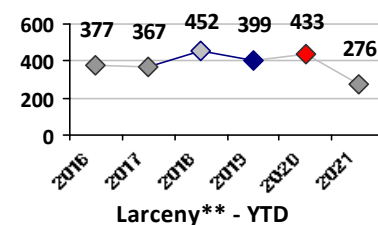

Part I Crime - Comparison Report

Providence Police Department

Through 3/7/2021
Week 9

Citywide

4 Week Trend
2/8/2021 - 3/7/2021

Past 28 Days
2/8/2021 - 3/7/2021

Year to Date
January 1 - March 7

Violent Crime	Current Week	Last Week	Wk 7	Wk 6	Past 28 Days	Past 28 Days LY	Chg.	Current Year	Last Year	Chg.	Wght. 5yr Avg	Chg.
	Homicide	0	1	0	0	1	0	100%	2	0	--	1
Sex Offenses, Forcible*	3	6	2	2	13	6	117%	26	34	-24%	37	-30%
Robbery W Firearm	0	1	2	0	3	2	50%	6	10	-40%	13	-54%
Robbery Other	0	1	0	3	4	11	-64%	17	34	-50%	31	-45%
Agg. Assault W Firearm	2	4	2	2	10	1	900%	22	9	144%	16	38%
Agg. Assault	8	6	5	11	30	28	7%	59	93	-37%	76	-22%
Total	13	19	11	18	61	48	27%	132	180	-27%	173	-24%

Property Crime	Current Week	Last Week	Wk 7	Wk 6	Past 28 Days	Past 28 Days LY	Chg.	Current Year	Last Year	Chg.	Wght. 5yr Avg	Chg.
	Burglary	10	8	5	7	30	63	-52%	76	137	-45%	141
MV Theft	19	19	20	22	80	42	90%	177	90	97%	107	65%
Larceny from MV	25	19	13	21	78	141	-45%	234	318	-26%	364	-36%
Larceny**	22	32	23	25	102	150	-32%	276	439	-37%	421	-34%
Total	76	78	61	75	290	396	-27%	763	984	-22%	1033	-26%

Other Crime	Current Week	Last Week	Wk 7	Wk 6	Past 28 Days	Past 28 Days LY	Chg.	Current Year	Last Year	Chg.	Wght. 5yr Avg	Chg.
	Assault Other	25	38	14	14	91	140	-35%	235	369	-36%	349
Vandalism	34	16	30	25	105	130	-19%	270	335	-19%	352	-23%
Weapons Offenses	7	8	7	7	29	30	-3%	71	61	16%	64	11%
Drug Offenses	9	4	4	8	25	95	-74%	64	202	-68%	171	-63%
Liquor Law Violations	3	1	0	1	5	0	500%	5	2	150%	10	-50%
Total	78	67	55	55	255	395	-35%	645	969	-33%	946	-32%