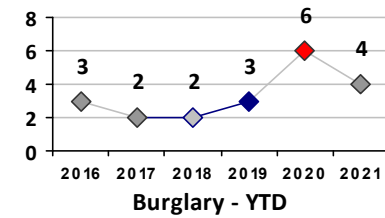

Part I Crime - Comparison Report

Providence Police Department

Through 3/7/2021
Week 9

District 1											
4 Week Trend 2/8/2021 - 3/7/2021				Past 28 Days 2/8/2021 - 3/7/2021				Year to Date January 1 - March 7			

Violent Crime	Current Week	Last Week	Wk 7	Wk 6	Past 28 Days	Past 28 Days LY	Chg.	Current Year	Last Year	Chg.	Wght. 5yr Avg	Chg.
Homicide	0	0	0	0	0	0	--	0	0	0%	0	--
Sex Offenses, Forcible*	0	0	0	0	0	0	--	0	0	0%	2	--
Robbery Other	0	0	0	1	1	2	-50%	4	5	-20%	4	0%
Robbery W Firearm	0	0	0	0	0	0	--	1	0	100%	0	--
Agg. Assault	0	0	0	2	2	3	-33%	3	9	-67%	6	-50%
Agg. Assault W Firearm	0	0	0	0	0	0	--	0	0	0%	0	--
Total	0	0	0	3	3	5	-40%	8	14	-43%	12	-33%

Property Crime	Current Week	Last Week	Wk 7	Wk 6	Past 28 Days	Past 28 Days LY	Chg.	Current Year	Last Year	Chg.	Wght. 5yr Avg	Chg.
Burglary	1	0	0	2	3	2	50%	4	6	-33%	4	0%
MV Theft	3	0	1	1	5	3	67%	11	7	57%	9	22%
Larceny from MV	3	0	1	1	5	14	-64%	13	26	-50%	32	-59%
Larceny**	2	7	2	1	12	36	-67%	23	113	-80%	87	-74%
Total	9	7	4	5	25	55	-55%	51	152	-66%	130	-61%

Other Crime	Current Week	Last Week	Wk 7	Wk 6	Past 28 Days	Past 28 Days LY	Chg.	Current Year	Last Year	Chg.	Wght. 5yr Avg	Chg.
Assault Other	0	2	2	4	8	11	-27%	15	31	-52%	33	-55%
Vandalism	2	2	3	3	10	13	-23%	14	31	-55%	26	-46%
Drug Offenses	0	0	0	2	2	5	-60%	6	8	-25%	9	-33%
Weapons Offenses	0	0	1	1	2	2	0%	4	4	0%	5	-20%
Liquor Law Violations	0	0	0	0	0	0	--	0	0	0%	1	--
Total	2	4	6	10	22	31	-29%	39	74	-47%	74	-47%

Figures are preliminary and subject to further analysis and revision

* Sex Offenses, Forcible includes forcible rape, forcible sodomy, forcible fondling, sexual assault with an object

** Larceny includes shoplifting, pickpocket, pursesnatch, from building, bicycles, motor vehicle parts or accessories, and other.