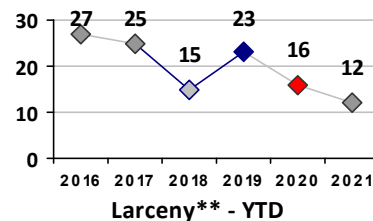

Part I Crime - Comparison Report

Providence Police Department

Through 3/7/2021
Week 9

District 3

	4 Week Trend 2/8/2021 - 3/7/2021				Past 28 Days 2/8/2021 - 3/7/2021			Year to Date January 1 - March 7				
<i>Violent Crime</i>	Current Week	Last Week	Wk 7	Wk 6	Past 28 Days	Past 28 Days LY	Chg.	Current Year	Last Year	Chg.	Wght. 5yr Avg	Chg.
Homicide	0	0	0	0	0	0	--	0	0	0%	0	--
Sex Offenses, Forcible*	0	1	0	0	1	0	--	1	1	0%	1	0%
Robbery Other	0	1	0	0	1	0	--	1	0	100%	0	--
Robbery W Firearm	0	0	0	0	0	0	--	0	1	-100%	1	--
Agg. Assault	0	0	0	1	1	0	--	2	2	0%	2	0%
Agg. Assault W Firearm	0	0	0	0	0	0	--	1	2	-50%	2	-50%
Total	0	2	0	1	3	0	300%	5	6	-17%	6	-17%

<i>Property Crime</i>	Current Week	Last Week	Wk 7	Wk 6	Past 28 Days	Past 28 Days LY	Chg.	Current Year	Last Year	Chg.	Wght. 5yr Avg	Chg.
Burglary	0	0	0	0	0	2	--	7	4	75%	7	0%
MV Theft	3	1	0	1	5	1	400%	9	2	350%	6	50%
Larceny from MV	3	0	1	0	4	4	0%	21	11	91%	16	31%
Larceny**	1	2	1	0	4	8	-50%	12	16	-25%	20	-40%
Total	7	3	2	1	13	15	-13%	49	33	48%	48	2%

<i>Other Crime</i>	Current Week	Last Week	Wk 7	Wk 6	Past 28 Days	Past 28 Days LY	Chg.	Current Year	Last Year	Chg.	Wght. 5yr Avg	Chg.
Assault Other	0	0	1	0	1	10	-90%	12	23	-48%	20	-40%
Vandalism	1	2	3	2	8	4	100%	30	17	76%	17	76%
Drug Offenses	0	0	1	0	1	0	--	1	6	-83%	9	-89%
Weapons Offenses	0	0	1	0	1	2	-50%	2	3	-33%	4	-50%
Liquor Law Violations	0	0	0	0	0	0	--	0	0	0%	0	--
Total	1	2	6	2	11	16	-31%	45	49	-8%	50	-10%

Figures are preliminary and subject to further analysis and revision

* Sex Offenses, Forcible includes forcible rape, forcible sodomy, forcible fondling, sexual assault with an object

** Larceny includes shoplifting, pickpocket, pursesnatch, from building, bicycles, motor vehicle parts or accessories, and other.