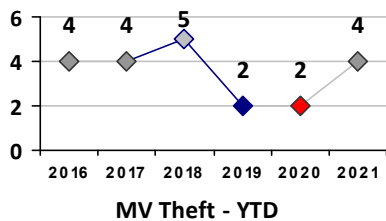

Part I Crime - Comparison Report

Providence Police Department

Through 3/7/2021
Week 9

District 8											
4 Week Trend <i>2/8/2021 - 3/7/2021</i>				Past 28 Days <i>2/8/2021 - 3/7/2021</i>				Year to Date <i>January 1 - March 7</i>			

Violent Crime	Current Week	Last Week	Wk 7	Wk 6	Past 28 Days	Past 28 Days LY	Chg.	Current Year	Last Year	Chg.	Wght. 5yr Avg	Chg.
Homicide	0	0	0	0	0	0	--	0	0	0%	0	--
Sex Offenses, Forcible*	1	0	0	0	1	1	0%	2	1	100%	1	100%
Robbery Other	0	0	0	0	0	0	--	1	1	0%	1	0%
Robbery W Firearm	0	0	0	0	0	0	--	0	1	-100%	0	--
Agg. Assault	2	0	0	0	2	3	-33%	4	4	0%	4	0%
Agg. Assault W Firearm	0	0	1	0	1	0	--	1	0	100%	1	0%
Total	3	0	1	0	4	4	0%	8	7	14%	6	33%

Property Crime	Current Week	Last Week	Wk 7	Wk 6	Past 28 Days	Past 28 Days LY	Chg.	Current Year	Last Year	Chg.	Wght. 5yr Avg	Chg.
Burglary	1	0	0	0	1	2	-50%	2	3	-33%	11	-82%
MV Theft	0	1	1	0	2	1	100%	4	2	100%	3	33%
Larceny from MV	1	4	0	1	6	10	-40%	12	18	-33%	25	-52%
Larceny**	0	1	2	2	5	8	-38%	10	29	-66%	24	-58%
Total	2	6	3	3	14	21	-33%	28	52	-46%	63	-56%

Other Crime	Current Week	Last Week	Wk 7	Wk 6	Past 28 Days	Past 28 Days LY	Chg.	Current Year	Last Year	Chg.	Wght. 5yr Avg	Chg.
Assault Other	0	0	0	0	0	3	--	8	10	-20%	14	-43%
Vandalism	4	2	0	1	7	6	17%	12	22	-45%	21	-43%
Drug Offenses	0	0	0	0	0	0	--	0	3	-100%	3	--
Weapons Offenses	1	0	3	0	4	0	--	8	1	700%	2	300%
Liquor Law Violations	0	0	0	0	0	0	--	0	0	0%	0	--
Total	5	2	3	1	11	9	22%	28	36	-22%	40	-30%

Figures are preliminary and subject to further analysis and revision

* Sex Offenses, Forcible includes forcible rape, forcible sodomy, forcible fondling, sexual assault with an object

** Larceny includes shoplifting, pickpocket, pursesnatch, from building, bicycles, motor vehicle parts or accessories, and other.