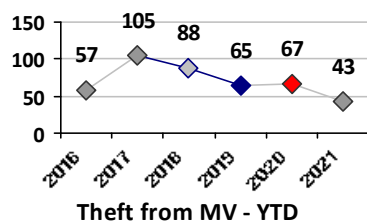

Part I Crime - Comparison Report

Providence Police Department

Through 3/7/2021
Week 9

District 4

4 Week Trend
2/8/2021 - 3/7/2021

Past 28 Days
2/8/2021 - 3/7/2021

Year to Date
January 1 - March 7

Violent Crime	Current Week	Last Week	Wk 7	Wk 6	Past 28 Days	Past 28 Days LY	Chg.	Current Year	Last Year	Chg.	Wght. 5yr Avg	Chg.
Homicide	0	0	0	0	0	0	--	0	0	0%	0	--
Sex Offenses, Forcible*	0	0	0	1	1	1	0%	3	2	50%	6	-50%
Robbery Other	0	0	0	1	1	2	-50%	5	3	67%	7	-29%
Robbery W Firearm	0	1	2	0	3	0	--	4	1	300%	2	100%
Agg. Assault	1	0	3	1	5	6	-17%	8	24	-67%	16	-50%
Agg. Assault W Firearm	0	2	0	0	2	0	--	4	2	100%	2	100%
Total	1	3	5	3	12	9	33%	24	32	-25%	33	-27%

Property Crime	Current Week	Last Week	Wk 7	Wk 6	Past 28 Days	Past 28 Days LY	Chg.	Current Year	Last Year	Chg.	Wght. 5yr Avg	Chg.
Burglary	0	1	0	1	2	22	-91%	4	40	-90%	26	-85%
MV Theft	2	3	4	6	15	6	150%	32	10	220%	14	129%
Larceny from MV	4	4	2	3	13	33	-61%	43	68	-37%	76	-43%
Larceny**	7	2	5	6	20	17	18%	43	33	30%	41	5%
Total	13	10	11	16	50	78	-36%	122	151	-19%	157	-22%

Other Crime	Current Week	Last Week	Wk 7	Wk 6	Past 28 Days	Past 28 Days LY	Chg.	Current Year	Last Year	Chg.	Wght. 5yr Avg	Chg.
Assault Other	5	9	1	1	16	27	-41%	44	78	-44%	66	-33%
Vandalism	5	2	4	3	14	20	-30%	35	39	-10%	49	-29%
Drug Offenses	4	2	1	0	7	27	-74%	18	68	-74%	47	-62%
Weapons Offenses	0	2	0	0	2	1	100%	17	11	55%	10	70%
Liquor Law Violations	0	0	0	0	0	0	--	0	0	0%	1	--
Total	14	15	6	4	39	75	-48%	114	196	-42%	172	-34%

Figures are preliminary and subject to further analysis and revision

* Sex Offenses, Forcible includes forcible rape, forcible sodomy, forcible fondling, sexual assault with an object

** Larceny includes shoplifting, pickpocket, pursesnatch, from building, bicycles, motor vehicle parts or accessories, and other.