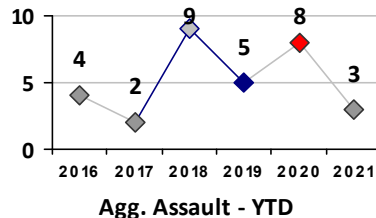

Part I Crime - Comparison Report

Providence Police Department

Through 3/7/2021
Week 9

District 1											
4 Week Trend 2/8/2021 - 3/7/2021				Past 28 Days 2/8/2021 - 3/7/2021				Year to Date January 1 - March 7			

Violent Crime	Current Week	Last Week	Wk 7	Wk 6	Past 28 Days	Past 28 Days LY	Chg.	Current Year	Last Year	Chg.	Wght. 5yr Avg	Chg.
Homicide	0	0	0	0	0	0	--	0	0	0%	0	--
Sex Offenses, Forcible*	0	0	0	0	0	0	--	0	0	0%	2	--
Robbery Other	0	0	0	1	1	2	-50%	4	5	-20%	4	0%
Robbery W Firearm	0	0	0	0	0	0	--	1	0	100%	0	--
Agg. Assault	0	0	0	2	2	3	-33%	3	9	-67%	6	-50%
Agg. Assault W Firearm	0	0	0	0	0	0	--	0	0	0%	0	--
Total	0	0	0	3	3	5	-40%	8	14	-43%	12	-33%

Property Crime	Current Week	Last Week	Wk 7	Wk 6	Past 28 Days	Past 28 Days LY	Chg.	Current Year	Last Year	Chg.	Wght. 5yr Avg	Chg.
Burglary	1	0	0	2	3	2	50%	4	6	-33%	4	0%
MV Theft	3	0	1	1	5	3	67%	11	7	57%	9	22%
Larceny from MV	3	0	1	1	5	14	-64%	13	26	-50%	32	-59%
Larceny**	2	7	2	1	12	36	-67%	23	113	-80%	87	-74%
Total	9	7	4	5	25	55	-55%	51	152	-66%	130	-61%

Other Crime	Current Week	Last Week	Wk 7	Wk 6	Past 28 Days	Past 28 Days LY	Chg.	Current Year	Last Year	Chg.	Wght. 5yr Avg	Chg.
Assault Other	0	2	2	4	8	11	-27%	15	31	-52%	33	-55%
Vandalism	2	2	3	3	10	13	-23%	14	31	-55%	26	-46%
Drug Offenses	0	0	0	2	2	5	-60%	6	8	-25%	9	-33%
Weapons Offenses	0	0	1	1	2	2	0%	4	4	0%	5	-20%
Liquor Law Violations	0	0	0	0	0	0	--	0	0	0%	1	--
Total	2	4	6	10	22	31	-29%	39	74	-47%	74	-47%

Figures are preliminary and subject to further analysis and revision

* Sex Offenses, Forcible includes forcible rape, forcible sodomy, forcible fondling, sexual assault with an object

** Larceny includes shoplifting, pickpocket, pursesnatch, from building, bicycles, motor vehicle parts or accessories, and other.