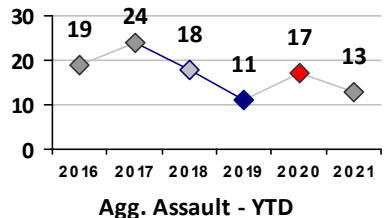

Part I Crime - Comparison Report

Providence Police Department

Through 3/7/2021
Week 9

District 7											
4 Week Trend 2/8/2021 - 3/7/2021				Past 28 Days 2/8/2021 - 3/7/2021				Year to Date January 1 - March 7			

Violent Crime	Current Week	Last Week	Wk 7	Wk 6	Past 28 Days	Past 28 Days LY	Chg.	Current Year	Last Year	Chg.	Wght. 5yr Avg	Chg.
Homicide	0	0	0	0	0	0	--	0	0	0%	0	--
Sex Offenses, Forcible*	0	0	0	0	0	1	--	3	3	0%	5	-40%
Robbery Other	0	0	0	0	0	1	--	1	6	-83%	4	-75%
Robbery W Firearm	0	0	0	0	0	2	--	0	5	-100%	3	--
Agg. Assault	1	6	0	2	9	7	29%	11	15	-27%	14	-21%
Agg. Assault W Firearm	0	0	0	1	1	0	--	2	2	0%	2	0%
Total	1	6	0	3	10	11	-9%	17	31	-45%	28	-39%

Property Crime	Current Week	Last Week	Wk 7	Wk 6	Past 28 Days	Past 28 Days LY	Chg.	Current Year	Last Year	Chg.	Wght. 5yr Avg	Chg.
Burglary	2	1	0	1	4	6	-33%	10	12	-17%	18	-44%
MV Theft	4	4	0	1	9	8	13%	23	16	44%	16	44%
Larceny from MV	5	2	3	3	13	28	-54%	29	55	-47%	52	-44%
Larceny**	6	9	8	9	32	26	23%	61	75	-19%	66	-8%
Total	17	16	11	14	58	68	-15%	123	158	-22%	151	-19%

Other Crime	Current Week	Last Week	Wk 7	Wk 6	Past 28 Days	Past 28 Days LY	Chg.	Current Year	Last Year	Chg.	Wght. 5yr Avg	Chg.
Assault Other	5	9	0	2	16	25	-36%	40	64	-38%	56	-29%
Vandalism	9	2	7	0	18	20	-10%	37	68	-46%	68	-46%
Drug Offenses	1	1	0	0	2	11	-82%	6	20	-70%	23	-74%
Weapons Offenses	1	2	0	2	5	1	400%	8	4	100%	10	-20%
Liquor Law Violations	3	1	0	1	5	0	--	5	2	150%	8	-38%
Total	19	15	7	5	46	57	-19%	96	158	-39%	165	-42%

* Sex Offenses, Forcible includes forcible rape, forcible sodomy, forcible fondling, sexual assault with an object

** Larceny includes shoplifting, pickpocket, pursesnatch, from building, bicycles, motor vehicle parts or accessories, and other.