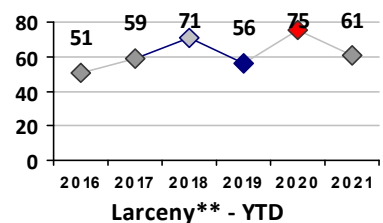

Part I Crime - Comparison Report

Providence Police Department

Through 3/7/2021
Week 9

District 7											
4 Week Trend 2/8/2021 - 3/7/2021				Past 28 Days 2/8/2021 - 3/7/2021				Year to Date January 1 - March 7			

Violent Crime	Current Week	Last Week	Wk 7	Wk 6	Past 28 Days	Past 28 Days LY	Chg.	Current Year	Last Year	Chg.	Wght. 5yr Avg	Chg.
Homicide	0	0	0	0	0	0	--	0	0	0%	0	--
Sex Offenses, Forcible*	0	0	0	0	0	1	--	3	3	0%	5	-40%
Robbery Other	0	0	0	0	0	1	--	1	6	-83%	4	-75%
Robbery W Firearm	0	0	0	0	0	2	--	0	5	-100%	3	--
Agg. Assault	1	6	0	2	9	7	29%	11	15	-27%	14	-21%
Agg. Assault W Firearm	0	0	0	1	1	0	--	2	2	0%	2	0%
Total	1	6	0	3	10	11	-9%	17	31	-45%	28	-39%

Property Crime	Current Week	Last Week	Wk 7	Wk 6	Past 28 Days	Past 28 Days LY	Chg.	Current Year	Last Year	Chg.	Wght. 5yr Avg	Chg.
Burglary	2	1	0	1	4	6	-33%	10	12	-17%	18	-44%
MV Theft	4	4	0	1	9	8	13%	23	16	44%	16	44%
Larceny from MV	5	2	3	3	13	28	-54%	29	55	-47%	52	-44%
Larceny**	6	9	8	9	32	26	23%	61	75	-19%	66	-8%
Total	17	16	11	14	58	68	-15%	123	158	-22%	151	-19%

Other Crime	Current Week	Last Week	Wk 7	Wk 6	Past 28 Days	Past 28 Days LY	Chg.	Current Year	Last Year	Chg.	Wght. 5yr Avg	Chg.
Assault Other	5	9	0	2	16	25	-36%	40	64	-38%	56	-29%
Vandalism	9	2	7	0	18	20	-10%	37	68	-46%	68	-46%
Drug Offenses	1	1	0	0	2	11	-82%	6	20	-70%	23	-74%
Weapons Offenses	1	2	0	2	5	1	400%	8	4	100%	10	-20%
Liquor Law Violations	3	1	0	1	5	0	--	5	2	150%	8	-38%
Total	19	15	7	5	46	57	-19%	96	158	-39%	165	-42%

* Sex Offenses, Forcible includes forcible rape, forcible sodomy, forcible fondling, sexual assault with an object

** Larceny includes shoplifting, pickpocket, pursesnatch, from building, bicycles, motor vehicle parts or accessories, and other.