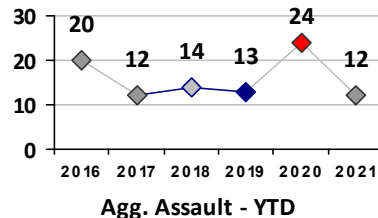

Part I Crime - Comparison Report

Providence Police Department

Through 3/7/2021
Week 9

District 4

4 Week Trend
2/8/2021 - 3/7/2021

Past 28 Days
2/8/2021 - 3/7/2021

Year to Date
January 1 - March 7

Violent Crime	Current Week	Last Week	Wk 7	Wk 6	Past 28 Days	Past 28 Days LY	Chg.	Current Year	Last Year	Chg.	Wght. 5yr Avg	Chg.
Homicide	0	0	0	0	0	0	--	0	0	0%	0	--
Sex Offenses, Forcible*	0	0	0	1	1	1	0%	3	2	50%	6	-50%
Robbery Other	0	0	0	1	1	2	-50%	5	3	67%	7	-29%
Robbery W Firearm	0	1	2	0	3	0	--	4	1	300%	2	100%
Agg. Assault	1	0	3	1	5	6	-17%	8	24	-67%	16	-50%
Agg. Assault W Firearm	0	2	0	0	2	0	--	4	2	100%	2	100%
Total	1	3	5	3	12	9	33%	24	32	-25%	33	-27%

Property Crime	Current Week	Last Week	Wk 7	Wk 6	Past 28 Days	Past 28 Days LY	Chg.	Current Year	Last Year	Chg.	Wght. 5yr Avg	Chg.
Burglary	0	1	0	1	2	22	-91%	4	40	-90%	26	-85%
MV Theft	2	3	4	6	15	6	150%	32	10	220%	14	129%
Larceny from MV	4	4	2	3	13	33	-61%	43	68	-37%	76	-43%
Larceny**	7	2	5	6	20	17	18%	43	33	30%	41	5%
Total	13	10	11	16	50	78	-36%	122	151	-19%	157	-22%

Other Crime	Current Week	Last Week	Wk 7	Wk 6	Past 28 Days	Past 28 Days LY	Chg.	Current Year	Last Year	Chg.	Wght. 5yr Avg	Chg.
Assault Other	5	9	1	1	16	27	-41%	44	78	-44%	66	-33%
Vandalism	5	2	4	3	14	20	-30%	35	39	-10%	49	-29%
Drug Offenses	4	2	1	0	7	27	-74%	18	68	-74%	47	-62%
Weapons Offenses	0	2	0	0	2	1	100%	17	11	55%	10	70%
Liquor Law Violations	0	0	0	0	0	0	--	0	0	0%	1	--
Total	14	15	6	4	39	75	-48%	114	196	-42%	172	-34%

Figures are preliminary and subject to further analysis and revision

* Sex Offenses, Forcible includes forcible rape, forcible sodomy, forcible fondling, sexual assault with an object

** Larceny includes shoplifting, pickpocket, pursesnatch, from building, bicycles, motor vehicle parts or accessories, and other.