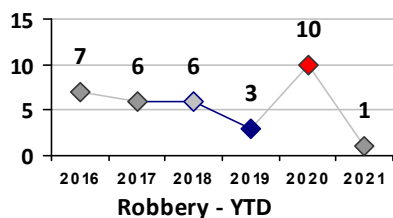

Part I Crime - Comparison Report

Providence Police Department

Through 3/7/2021
Week 9

District 7											
4 Week Trend 2/8/2021 - 3/7/2021				Past 28 Days 2/8/2021 - 3/7/2021				Year to Date January 1 - March 7			

Violent Crime	Current Week	Last Week	Wk 7	Wk 6	Past 28 Days	Past 28 Days LY	Chg.	Current Year	Last Year	Chg.	Wght. 5yr Avg	Chg.
Homicide	0	0	0	0	0	0	--	0	0	0%	0	--
Sex Offenses, Forcible*	0	0	0	0	0	1	--	3	3	0%	5	-40%
Robbery Other	0	0	0	0	0	1	--	1	6	-83%	4	-75%
Robbery W Firearm	0	0	0	0	0	2	--	0	5	-100%	3	--
Agg. Assault	1	6	0	2	9	7	29%	11	15	-27%	14	-21%
Agg. Assault W Firearm	0	0	0	1	1	0	--	2	2	0%	2	0%
Total	1	6	0	3	10	11	-9%	17	31	-45%	28	-39%

Property Crime	Current Week	Last Week	Wk 7	Wk 6	Past 28 Days	Past 28 Days LY	Chg.	Current Year	Last Year	Chg.	Wght. 5yr Avg	Chg.
Burglary	2	1	0	1	4	6	-33%	10	12	-17%	18	-44%
MV Theft	4	4	0	1	9	8	13%	23	16	44%	16	44%
Larceny from MV	5	2	3	3	13	28	-54%	29	55	-47%	52	-44%
Larceny**	6	9	8	9	32	26	23%	61	75	-19%	66	-8%
Total	17	16	11	14	58	68	-15%	123	158	-22%	151	-19%

Other Crime	Current Week	Last Week	Wk 7	Wk 6	Past 28 Days	Past 28 Days LY	Chg.	Current Year	Last Year	Chg.	Wght. 5yr Avg	Chg.
Assault Other	5	9	0	2	16	25	-36%	40	64	-38%	56	-29%
Vandalism	9	2	7	0	18	20	-10%	37	68	-46%	68	-46%
Drug Offenses	1	1	0	0	2	11	-82%	6	20	-70%	23	-74%
Weapons Offenses	1	2	0	2	5	1	400%	8	4	100%	10	-20%
Liquor Law Violations	3	1	0	1	5	0	--	5	2	150%	8	-38%
Total	19	15	7	5	46	57	-19%	96	158	-39%	165	-42%

* Sex Offenses, Forcible includes forcible rape, forcible sodomy, forcible fondling, sexual assault with an object

** Larceny includes shoplifting, pickpocket, pursesnatch, from building, bicycles, motor vehicle parts or accessories, and other.