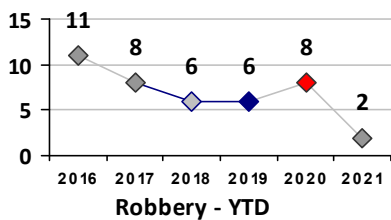

Part I Crime - Comparison Report

Providence Police Department

Through 3/7/2021
Week 9

District 5

	4 Week Trend 2/8/2021 - 3/7/2021				Past 28 Days 2/8/2021 - 3/7/2021			Year to Date January 1 - March 7				
	Current Week	Last Week	Wk 7	Wk 6	Past 28 Days	Past 28 Days LY	Chg.	Current Year	Last Year	Chg.	Wght. 5yr Avg	Chg.
Violent Crime												
Homicide	0	0	0	0	0	0	--	0	0	0%	0	--
Sex Offenses, Forcible*	1	0	1	0	2	0	--	4	11	-64%	9	-56%
Robbery Other	0	0	0	0	0	1	--	2	6	-67%	6	-67%
Robbery W Firearm	0	0	0	0	0	0	--	0	2	-100%	2	--
Agg. Assault	2	0	1	1	4	6	-33%	13	19	-32%	15	-13%
Agg. Assault W Firearm	0	1	0	0	1	1	0%	4	1	300%	3	33%
Total	3	1	2	1	7	8	-13%	23	39	-41%	33	-30%
Property Crime												
Burglary	2	2	0	0	4	9	-56%	13	23	-43%	26	-50%
MV Theft	0	5	4	4	13	8	63%	27	13	108%	17	59%
Larceny from MV	2	1	1	2	6	14	-57%	20	38	-47%	35	-43%
Larceny**	1	1	2	5	9	13	-31%	18	42	-57%	43	-58%
Total	5	9	7	11	32	44	-27%	78	116	-33%	120	-35%
Other Crime												
Assault Other	6	8	5	2	21	20	5%	49	58	-16%	51	-4%
Vandalism	5	3	4	3	15	19	-21%	40	45	-11%	48	-17%
Drug Offenses	4	1	0	0	5	17	-71%	14	23	-39%	25	-44%
Weapons Offenses	5	0	0	0	5	13	-62%	9	20	-55%	12	-25%
Liquor Law Violations	0	0	0	0	0	0	--	0	0	0%	0	--
Total	20	12	9	5	46	69	-33%	112	146	-23%	137	-18%

Figures are preliminary and subject to further analysis and revision

* Sex Offenses, Forcible includes forcible rape, forcible sodomy, forcible fondling, sexual assault with an object

** Larceny includes shoplifting, pickpocket, pursesnatch, from building, bicycles, motor vehicle parts or accessories, and other.