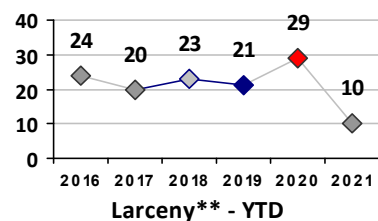

Part I Crime - Comparison Report

Providence Police Department

Through 3/7/2021
Week 9

District 8											
4 Week Trend <i>2/8/2021 - 3/7/2021</i>				Past 28 Days <i>2/8/2021 - 3/7/2021</i>				Year to Date <i>January 1 - March 7</i>			

Violent Crime	Current Week	Last Week	Wk 7	Wk 6	Past 28 Days	Past 28 Days LY	Chg.	Current Year	Last Year	Chg.	Wght. 5yr Avg	Chg.
Homicide	0	0	0	0	0	0	--	0	0	0%	0	--
Sex Offenses, Forcible*	1	0	0	0	1	1	0%	2	1	100%	1	100%
Robbery Other	0	0	0	0	0	0	--	1	1	0%	1	0%
Robbery W Firearm	0	0	0	0	0	0	--	0	1	-100%	0	--
Agg. Assault	2	0	0	0	2	3	-33%	4	4	0%	4	0%
Agg. Assault W Firearm	0	0	1	0	1	0	--	1	0	100%	1	0%
Total	3	0	1	0	4	4	0%	8	7	14%	6	33%

Property Crime	Current Week	Last Week	Wk 7	Wk 6	Past 28 Days	Past 28 Days LY	Chg.	Current Year	Last Year	Chg.	Wght. 5yr Avg	Chg.
Burglary	1	0	0	0	1	2	-50%	2	3	-33%	11	-82%
MV Theft	0	1	1	0	2	1	100%	4	2	100%	3	33%
Larceny from MV	1	4	0	1	6	10	-40%	12	18	-33%	25	-52%
Larceny**	0	1	2	2	5	8	-38%	10	29	-66%	24	-58%
Total	2	6	3	3	14	21	-33%	28	52	-46%	63	-56%

Other Crime	Current Week	Last Week	Wk 7	Wk 6	Past 28 Days	Past 28 Days LY	Chg.	Current Year	Last Year	Chg.	Wght. 5yr Avg	Chg.
Assault Other	0	0	0	0	0	3	--	8	10	-20%	14	-43%
Vandalism	4	2	0	1	7	6	17%	12	22	-45%	21	-43%
Drug Offenses	0	0	0	0	0	0	--	0	3	-100%	3	--
Weapons Offenses	1	0	3	0	4	0	--	8	1	700%	2	300%
Liquor Law Violations	0	0	0	0	0	0	--	0	0	0%	0	--
Total	5	2	3	1	11	9	22%	28	36	-22%	40	-30%

Figures are preliminary and subject to further analysis and revision

* Sex Offenses, Forcible includes forcible rape, forcible sodomy, forcible fondling, sexual assault with an object

** Larceny includes shoplifting, pickpocket, pursesnatch, from building, bicycles, motor vehicle parts or accessories, and other.