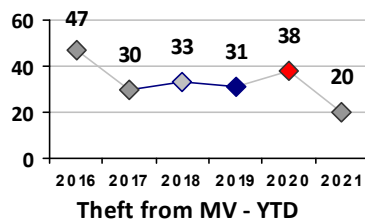

Part I Crime - Comparison Report

Providence Police Department

Through 3/7/2021
Week 9

District 5

	4 Week Trend 2/8/2021 - 3/7/2021				Past 28 Days 2/8/2021 - 3/7/2021			Year to Date January 1 - March 7				
	Current Week	Last Week	Wk 7	Wk 6	Past 28 Days	Past 28 Days LY	Chg.	Current Year	Last Year	Chg.	Wght. 5yr Avg	Chg.
Violent Crime												
Homicide	0	0	0	0	0	0	--	0	0	0%	0	--
Sex Offenses, Forcible*	1	0	1	0	2	0	--	4	11	-64%	9	-56%
Robbery Other	0	0	0	0	0	1	--	2	6	-67%	6	-67%
Robbery W Firearm	0	0	0	0	0	0	--	0	2	-100%	2	--
Agg. Assault	2	0	1	1	4	6	-33%	13	19	-32%	15	-13%
Agg. Assault W Firearm	0	1	0	0	1	1	0%	4	1	300%	3	33%
Total	3	1	2	1	7	8	-13%	23	39	-41%	33	-30%
Property Crime												
Burglary	2	2	0	0	4	9	-56%	13	23	-43%	26	-50%
MV Theft	0	5	4	4	13	8	63%	27	13	108%	17	59%
Larceny from MV	2	1	1	2	6	14	-57%	20	38	-47%	35	-43%
Larceny**	1	1	2	5	9	13	-31%	18	42	-57%	43	-58%
Total	5	9	7	11	32	44	-27%	78	116	-33%	120	-35%
Other Crime												
Assault Other	6	8	5	2	21	20	5%	49	58	-16%	51	-4%
Vandalism	5	3	4	3	15	19	-21%	40	45	-11%	48	-17%
Drug Offenses	4	1	0	0	5	17	-71%	14	23	-39%	25	-44%
Weapons Offenses	5	0	0	0	5	13	-62%	9	20	-55%	12	-25%
Liquor Law Violations	0	0	0	0	0	0	--	0	0	0%	0	--
Total	20	12	9	5	46	69	-33%	112	146	-23%	137	-18%

Figures are preliminary and subject to further analysis and revision

* Sex Offenses, Forcible includes forcible rape, forcible sodomy, forcible fondling, sexual assault with an object

** Larceny includes shoplifting, pickpocket, pursesnatch, from building, bicycles, motor vehicle parts or accessories, and other.