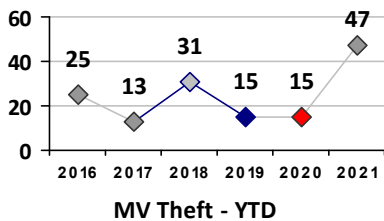

Part I Crime - Comparison Report

Providence Police Department

Through 3/7/2021
Week 9

District 2

4 Week Trend <i>2/8/2021 - 3/7/2021</i>	Past 28 Days <i>2/8/2021 - 3/7/2021</i>	Year to Date <i>January 1 - March 7</i>

Violent Crime	Current Week	Last Week	Wk 7	Wk 6	Past 28 Days	Past 28 Days LY	Chg.	Current Year	Last Year	Chg.	Wght. 5yr Avg	Chg.
Homicide	0	0	0	0	0	0	--	1	0	100%	0	--
Sex Offenses, Forcible*	0	0	0	0	0	2	--	4	4	0%	6	-33%
Robbery Other	0	0	0	0	0	3	--	1	6	-83%	5	-80%
Robbery W Firearm	0	0	0	0	0	0	--	0	0	0%	2	--
Agg. Assault	1	0	1	1	3	2	50%	11	15	-27%	13	-15%
Agg. Assault W Firearm	1	1	0	1	3	0	--	4	0	400%	3	33%
Total	2	1	1	2	6	7	-14%	21	25	-16%	28	-25%

Property Crime	Current Week	Last Week	Wk 7	Wk 6	Past 28 Days	Past 28 Days LY	Chg.	Current Year	Last Year	Chg.	Wght. 5yr Avg	Chg.
Burglary	1	4	1	2	8	9	-11%	10	10	0%	15	-33%
MV Theft	4	3	9	7	23	6	283%	47	15	213%	19	147%
Larceny from MV	1	3	2	2	8	8	0%	14	21	-33%	33	-58%
Larceny**	4	2	2	0	8	11	-27%	29	38	-24%	47	-38%
Total	10	12	14	11	47	34	38%	100	84	19%	113	-12%

Other Crime	Current Week	Last Week	Wk 7	Wk 6	Past 28 Days	Past 28 Days LY	Chg.	Current Year	Last Year	Chg.	Wght. 5yr Avg	Chg.
Assault Other	4	6	1	3	14	28	-50%	33	57	-42%	57	-42%
Vandalism	5	2	2	3	12	16	-25%	30	38	-21%	43	-30%
Drug Offenses	0	0	2	6	8	18	-56%	10	41	-76%	32	-69%
Weapons Offenses	0	4	1	2	7	4	75%	7	5	40%	11	-36%
Liquor Law Violations	0	0	0	0	0	0	--	0	0	0%	0	--
Total	9	12	6	14	41	66	-38%	80	141	-43%	143	-44%

Figures are preliminary and subject to further analysis and revision

* Sex Offenses, Forcible includes forcible rape, forcible sodomy, forcible fondling, sexual assault with an object

** Larceny includes shoplifting, pickpocket, pursesnatch, from building, bicycles, motor vehicle parts or accessories, and other.