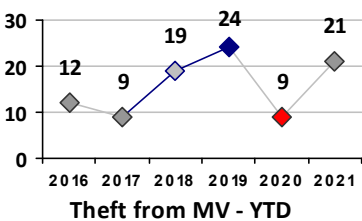

Part I Crime - Comparison Report

Providence Police Department

Through 3/7/2021
Week 9

District 3

	4 Week Trend 2/8/2021 - 3/7/2021				Past 28 Days 2/8/2021 - 3/7/2021			Year to Date January 1 - March 7				
<i>Violent Crime</i>	Current Week	Last Week	Wk 7	Wk 6	Past 28 Days	Past 28 Days LY	Chg.	Current Year	Last Year	Chg.	Wght. 5yr Avg	Chg.
Homicide	0	0	0	0	0	0	--	0	0	0%	0	--
Sex Offenses, Forcible*	0	1	0	0	1	0	--	1	1	0%	1	0%
Robbery Other	0	1	0	0	1	0	--	1	0	100%	0	--
Robbery W Firearm	0	0	0	0	0	0	--	0	1	-100%	1	--
Agg. Assault	0	0	0	1	1	0	--	2	2	0%	2	0%
Agg. Assault W Firearm	0	0	0	0	0	0	--	1	2	-50%	2	-50%
Total	0	2	0	1	3	0	300%	5	6	-17%	6	-17%

<i>Property Crime</i>	Current Week	Last Week	Wk 7	Wk 6	Past 28 Days	Past 28 Days LY	Chg.	Current Year	Last Year	Chg.	Wght. 5yr Avg	Chg.
Burglary	0	0	0	0	0	2	--	7	4	75%	7	0%
MV Theft	3	1	0	1	5	1	400%	9	2	350%	6	50%
Larceny from MV	3	0	1	0	4	4	0%	21	11	91%	16	31%
Larceny**	1	2	1	0	4	8	-50%	12	16	-25%	20	-40%
Total	7	3	2	1	13	15	-13%	49	33	48%	48	2%

<i>Other Crime</i>	Current Week	Last Week	Wk 7	Wk 6	Past 28 Days	Past 28 Days LY	Chg.	Current Year	Last Year	Chg.	Wght. 5yr Avg	Chg.
Assault Other	0	0	1	0	1	10	-90%	12	23	-48%	20	-40%
Vandalism	1	2	3	2	8	4	100%	30	17	76%	17	76%
Drug Offenses	0	0	1	0	1	0	--	1	6	-83%	9	-89%
Weapons Offenses	0	0	1	0	1	2	-50%	2	3	-33%	4	-50%
Liquor Law Violations	0	0	0	0	0	0	--	0	0	0%	0	--
Total	1	2	6	2	11	16	-31%	45	49	-8%	50	-10%

Figures are preliminary and subject to further analysis and revision

* Sex Offenses, Forcible includes forcible rape, forcible sodomy, forcible fondling, sexual assault with an object

** Larceny includes shoplifting, pickpocket, pursesnatch, from building, bicycles, motor vehicle parts or accessories, and other.