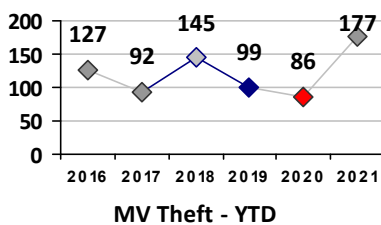

Part I Crime - Comparison Report

Providence Police Department

Through 3/7/2021
Week 9

Citywide

4 Week Trend
2/8/2021 - 3/7/2021

Past 28 Days
2/8/2021 - 3/7/2021

Year to Date
January 1 - March 7

Violent Crime	Current Week	Last Week	Wk 7	Wk 6	Past 28 Days	Past 28 Days LY	Chg.	Current Year	Last Year	Chg.	Wght. 5yr Avg	Chg.	
	Homicide	0	1	0	0	1	0	100%	2	0	--	1	100%
Sex Offenses, Forcible*	3	6	2	2	13	6	117%	26	34	-24%	37	-30%	
Robbery W Firearm	0	1	2	0	3	2	50%	6	10	-40%	13	-54%	
Robbery Other	0	1	0	3	4	11	-64%	17	34	-50%	31	-45%	
Agg. Assault W Firearm	2	4	2	2	10	1	900%	22	9	144%	16	38%	
Agg. Assault	8	6	5	11	30	28	7%	59	93	-37%	76	-22%	
Total	13	19	11	18	61	48	27%	132	180	-27%	173	-24%	

Property Crime	Current Week	Last Week	Wk 7	Wk 6	Past 28 Days	Past 28 Days LY	Chg.	Current Year	Last Year	Chg.	Wght. 5yr Avg	Chg.	
	Burglary	10	8	5	7	30	63	-52%	76	137	-45%	141	-46%
MV Theft	19	19	20	22	80	42	90%	177	90	97%	107	65%	
Larceny from MV	25	19	13	21	78	141	-45%	234	318	-26%	364	-36%	
Larceny**	22	32	23	25	102	150	-32%	276	439	-37%	421	-34%	
Total	76	78	61	75	290	396	-27%	763	984	-22%	1033	-26%	

Other Crime	Current Week	Last Week	Wk 7	Wk 6	Past 28 Days	Past 28 Days LY	Chg.	Current Year	Last Year	Chg.	Wght. 5yr Avg	Chg.	
	Assault Other	25	38	14	14	91	140	-35%	235	369	-36%	349	-33%
Vandalism	34	16	30	25	105	130	-19%	270	335	-19%	352	-23%	
Weapons Offenses	7	8	7	7	29	30	-3%	71	61	16%	64	11%	
Drug Offenses	9	4	4	8	25	95	-74%	64	202	-68%	171	-63%	
Liquor Law Violations	3	1	0	1	5	0	500%	5	2	150%	10	-50%	
Total	78	67	55	55	255	395	-35%	645	969	-33%	946	-32%	

Figures are preliminary and subject to further analysis and revision

* Sex Offenses, Forcible includes forcible rape, forcible sodomy, forcible fondling, sexual assault with an object

** Larceny includes shoplifting, pickpocket, pursesnatch, from building, bicycles, motor vehicle parts or accessories, and other.