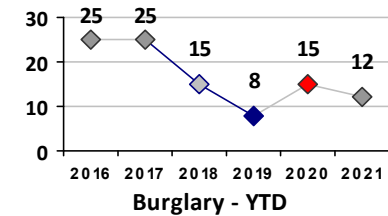

Part I Crime - Comparison Report

Providence Police Department

Through 3/7/2021
Week 9

District 6

	4 Week Trend 2/8/2021 - 3/7/2021				Past 28 Days 2/8/2021 - 3/7/2021			Year to Date January 1 - March 7				
	Current Week	Last Week	Wk 7	Wk 6	Past 28 Days	Past 28 Days LY	Chg.	Current Year	Last Year	Chg.	Wght. 5yr Avg	Chg.
Violent Crime												
Homicide	0	1	0	0	1	0	--	1	0	100%	1	0%
Sex Offenses, Forcible*	1	3	0	0	4	0	--	5	8	-38%	4	25%
Robbery Other	0	0	0	1	1	1	0%	2	2	0%	2	0%
Robbery W Firearm	0	0	0	0	0	0	--	1	0	100%	1	0%
Agg. Assault	0	0	0	3	3	1	200%	6	4	50%	5	20%
Agg. Assault W Firearm	1	0	1	0	2	0	--	6	2	200%	2	200%
Total	2	4	1	4	11	2	450%	21	16	31%	15	40%
Property Crime												
Burglary	2	0	2	1	5	4	25%	12	15	-20%	15	-20%
MV Theft	0	1	1	2	4	4	0%	15	16	-6%	18	-17%
Larceny from MV	3	3	1	3	10	8	25%	26	28	-7%	26	0%
Larceny**	1	2	1	0	4	11	-64%	25	38	-34%	41	-39%
Total	6	6	5	6	23	27	-15%	78	97	-20%	99	-21%
Other Crime												
Assault Other	2	3	1	1	7	15	-53%	21	35	-40%	37	-43%
Vandalism	2	0	5	1	8	13	-38%	26	33	-21%	35	-26%
Drug Offenses	0	0	0	0	0	8	--	6	20	-70%	15	-60%
Weapons Offenses	0	0	1	2	3	2	50%	10	7	43%	6	67%
Liquor Law Violations	0	0	0	0	0	0	--	0	0	0%	0	--
Total	4	3	7	4	18	38	-53%	63	95	-34%	92	-32%

Figures are preliminary and subject to further analysis and revision

* Sex Offenses, Forcible includes forcible rape, forcible sodomy, forcible fondling, sexual assault with an object

** Larceny includes shoplifting, pickpocket, pursesnatch, from building, bicycles, motor vehicle parts or accessories, and other.