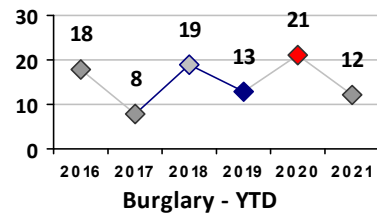

Part I Crime - Comparison Report

Providence Police Department

Through 3/7/2021
Week 9

District 9

4 Week Trend
2/8/2021 - 3/7/2021

Past 28 Days
2/8/2021 - 3/7/2021

Year to Date
January 1 - March 7

Violent Crime	Current Week	Last Week	Wk 7	Wk 6	Past 28 Days	Past 28 Days LY	Chg.	Current Year	Last Year	Chg.	Wght. 5yr Avg	Chg.
Homicide	0	0	0	0	0	0	--	0	0	0%	0	--
Sex Offenses, Forcible*	0	1	0	0	1	1	0%	1	3	-67%	2	-50%
Robbery Other	0	0	0	0	0	1	--	0	4	-100%	2	--
Robbery W Firearm	0	0	0	0	0	0	--	0	0	0%	0	--
Agg. Assault	1	0	0	0	1	0	--	1	0	100%	1	0%
Agg. Assault W Firearm	0	0	0	0	0	0	--	0	0	0%	1	--
Total	1	1	0	0	2	2	0%	2	7	-71%	4	-50%

Property Crime	Current Week	Last Week	Wk 7	Wk 6	Past 28 Days	Past 28 Days LY	Chg.	Current Year	Last Year	Chg.	Wght. 5yr Avg	Chg.
Burglary	1	0	2	0	3	6	-50%	12	21	-43%	17	-29%
MV Theft	3	0	0	0	3	1	200%	5	3	67%	3	67%
Larceny from MV	3	0	0	0	3	6	-50%	7	26	-73%	41	-83%
Larceny**	0	0	0	0	0	14	--	7	33	-79%	26	-73%
Total	7	0	2	0	9	27	-67%	31	83	-63%	86	-64%

Other Crime	Current Week	Last Week	Wk 7	Wk 6	Past 28 Days	Past 28 Days LY	Chg.	Current Year	Last Year	Chg.	Wght. 5yr Avg	Chg.
Assault Other	2	0	2	1	5	1	400%	9	8	13%	9	0%
Vandalism	0	0	0	1	1	6	-83%	3	14	-79%	20	-85%
Drug Offenses	0	0	0	0	0	3	--	3	7	-57%	3	0%
Weapons Offenses	0	0	0	0	0	0	--	6	1	500%	2	200%
Liquor Law Violations	0	0	0	0	0	0	--	0	0	0%	0	--
Total	2	0	2	2	6	10	-40%	21	30	-30%	33	-36%

Figures are preliminary and subject to further analysis and revision

* Sex Offenses, Forcible includes forcible rape, forcible sodomy, forcible fondling, sexual assault with an object

** Larceny includes shoplifting, pickpocket, pursesnatch, from building, bicycles, motor vehicle parts or accessories, and other.