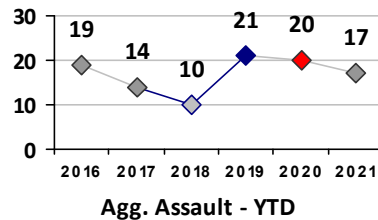

Part I Crime - Comparison Report

Providence Police Department

Through 3/7/2021
Week 9

District 5

	4 Week Trend 2/8/2021 - 3/7/2021				Past 28 Days 2/8/2021 - 3/7/2021			Year to Date January 1 - March 7				
	Current Week	Last Week	Wk 7	Wk 6	Past 28 Days	Past 28 Days LY	Chg.	Current Year	Last Year	Chg.	Wght. 5yr Avg	Chg.
Violent Crime												
Homicide	0	0	0	0	0	0	--	0	0	0%	0	--
Sex Offenses, Forcible*	1	0	1	0	2	0	--	4	11	-64%	9	-56%
Robbery Other	0	0	0	0	0	1	--	2	6	-67%	6	-67%
Robbery W Firearm	0	0	0	0	0	0	--	0	2	-100%	2	--
Agg. Assault	2	0	1	1	4	6	-33%	13	19	-32%	15	-13%
Agg. Assault W Firearm	0	1	0	0	1	1	0%	4	1	300%	3	33%
Total	3	1	2	1	7	8	-13%	23	39	-41%	33	-30%
Property Crime												
Burglary	2	2	0	0	4	9	-56%	13	23	-43%	26	-50%
MV Theft	0	5	4	4	13	8	63%	27	13	108%	17	59%
Larceny from MV	2	1	1	2	6	14	-57%	20	38	-47%	35	-43%
Larceny**	1	1	2	5	9	13	-31%	18	42	-57%	43	-58%
Total	5	9	7	11	32	44	-27%	78	116	-33%	120	-35%
Other Crime												
Assault Other	6	8	5	2	21	20	5%	49	58	-16%	51	-4%
Vandalism	5	3	4	3	15	19	-21%	40	45	-11%	48	-17%
Drug Offenses	4	1	0	0	5	17	-71%	14	23	-39%	25	-44%
Weapons Offenses	5	0	0	0	5	13	-62%	9	20	-55%	12	-25%
Liquor Law Violations	0	0	0	0	0	0	--	0	0	0%	0	--
Total	20	12	9	5	46	69	-33%	112	146	-23%	137	-18%

Figures are preliminary and subject to further analysis and revision

* Sex Offenses, Forcible includes forcible rape, forcible sodomy, forcible fondling, sexual assault with an object

** Larceny includes shoplifting, pickpocket, pursesnatch, from building, bicycles, motor vehicle parts or accessories, and other.