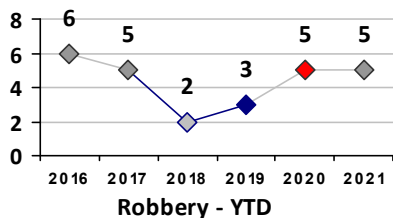

Part I Crime - Comparison Report

Providence Police Department

Through 3/7/2021
Week 9

District 1											
4 Week Trend 2/8/2021 - 3/7/2021				Past 28 Days 2/8/2021 - 3/7/2021				Year to Date January 1 - March 7			

Violent Crime	Current Week	Last Week	Wk 7	Wk 6	Past 28 Days	Past 28 Days LY	Chg.	Current Year	Last Year	Chg.	Wght. 5yr Avg	Chg.
Homicide	0	0	0	0	0	0	--	0	0	0%	0	--
Sex Offenses, Forcible*	0	0	0	0	0	0	--	0	0	0%	2	--
Robbery Other	0	0	0	1	1	2	-50%	4	5	-20%	4	0%
Robbery W Firearm	0	0	0	0	0	0	--	1	0	100%	0	--
Agg. Assault	0	0	0	2	2	3	-33%	3	9	-67%	6	-50%
Agg. Assault W Firearm	0	0	0	0	0	0	--	0	0	0%	0	--
Total	0	0	0	3	3	5	-40%	8	14	-43%	12	-33%

Property Crime	Current Week	Last Week	Wk 7	Wk 6	Past 28 Days	Past 28 Days LY	Chg.	Current Year	Last Year	Chg.	Wght. 5yr Avg	Chg.
Burglary	1	0	0	2	3	2	50%	4	6	-33%	4	0%
MV Theft	3	0	1	1	5	3	67%	11	7	57%	9	22%
Larceny from MV	3	0	1	1	5	14	-64%	13	26	-50%	32	-59%
Larceny**	2	7	2	1	12	36	-67%	23	113	-80%	87	-74%
Total	9	7	4	5	25	55	-55%	51	152	-66%	130	-61%

Other Crime	Current Week	Last Week	Wk 7	Wk 6	Past 28 Days	Past 28 Days LY	Chg.	Current Year	Last Year	Chg.	Wght. 5yr Avg	Chg.
Assault Other	0	2	2	4	8	11	-27%	15	31	-52%	33	-55%
Vandalism	2	2	3	3	10	13	-23%	14	31	-55%	26	-46%
Drug Offenses	0	0	0	2	2	5	-60%	6	8	-25%	9	-33%
Weapons Offenses	0	0	1	1	2	2	0%	4	4	0%	5	-20%
Liquor Law Violations	0	0	0	0	0	0	--	0	0	0%	1	--
Total	2	4	6	10	22	31	-29%	39	74	-47%	74	-47%

Figures are preliminary and subject to further analysis and revision

* Sex Offenses, Forcible includes forcible rape, forcible sodomy, forcible fondling, sexual assault with an object

** Larceny includes shoplifting, pickpocket, pursesnatch, from building, bicycles, motor vehicle parts or accessories, and other.