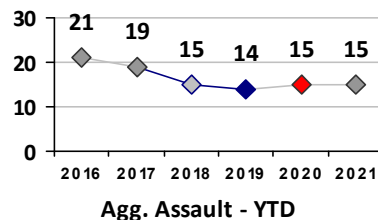

Part I Crime - Comparison Report

Providence Police Department

Through 3/7/2021
Week 9

District 2

4 Week Trend <i>2/8/2021 - 3/7/2021</i>	Past 28 Days <i>2/8/2021 - 3/7/2021</i>	Year to Date <i>January 1 - March 7</i>

Violent Crime	Current Week	Last Week	Wk 7	Wk 6	Past 28 Days	Past 28 Days LY	Chg.	Current Year	Last Year	Chg.	Wght. 5yr Avg	Chg.
Homicide	0	0	0	0	0	0	--	1	0	100%	0	--
Sex Offenses, Forcible*	0	0	0	0	0	2	--	4	4	0%	6	-33%
Robbery Other	0	0	0	0	0	3	--	1	6	-83%	5	-80%
Robbery W Firearm	0	0	0	0	0	0	--	0	0	0%	2	--
Agg. Assault	1	0	1	1	3	2	50%	11	15	-27%	13	-15%
Agg. Assault W Firearm	1	1	0	1	3	0	--	4	0	400%	3	33%
Total	2	1	1	2	6	7	-14%	21	25	-16%	28	-25%

Property Crime	Current Week	Last Week	Wk 7	Wk 6	Past 28 Days	Past 28 Days LY	Chg.	Current Year	Last Year	Chg.	Wght. 5yr Avg	Chg.
Burglary	1	4	1	2	8	9	-11%	10	10	0%	15	-33%
MV Theft	4	3	9	7	23	6	283%	47	15	213%	19	147%
Larceny from MV	1	3	2	2	8	8	0%	14	21	-33%	33	-58%
Larceny**	4	2	2	0	8	11	-27%	29	38	-24%	47	-38%
Total	10	12	14	11	47	34	38%	100	84	19%	113	-12%

Other Crime	Current Week	Last Week	Wk 7	Wk 6	Past 28 Days	Past 28 Days LY	Chg.	Current Year	Last Year	Chg.	Wght. 5yr Avg	Chg.
Assault Other	4	6	1	3	14	28	-50%	33	57	-42%	57	-42%
Vandalism	5	2	2	3	12	16	-25%	30	38	-21%	43	-30%
Drug Offenses	0	0	2	6	8	18	-56%	10	41	-76%	32	-69%
Weapons Offenses	0	4	1	2	7	4	75%	7	5	40%	11	-36%
Liquor Law Violations	0	0	0	0	0	0	--	0	0	0%	0	--
Total	9	12	6	14	41	66	-38%	80	141	-43%	143	-44%

Figures are preliminary and subject to further analysis and revision

* Sex Offenses, Forcible includes forcible rape, forcible sodomy, forcible fondling, sexual assault with an object

** Larceny includes shoplifting, pickpocket, pursesnatch, from building, bicycles, motor vehicle parts or accessories, and other.