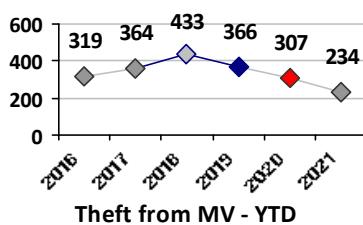

Part I Crime - Comparison Report

Providence Police Department

Through 3/7/2021
Week 9

Citywide

4 Week Trend
2/8/2021 - 3/7/2021

Past 28 Days
2/8/2021 - 3/7/2021

Year to Date
January 1 - March 7

Violent Crime	Current Week	Last Week	Wk 7	Wk 6	Past 28 Days	Past 28 Days LY	Chg.	Current Year	Last Year	Chg.	Wght. 5yr Avg	Chg.	
	Homicide	0	1	0	0	1	0	100%	2	0	--	1	100%
Sex Offenses, Forcible*	3	6	2	2	13	6	117%	26	34	-24%	37	-30%	
Robbery W Firearm	0	1	2	0	3	2	50%	6	10	-40%	13	-54%	
Robbery Other	0	1	0	3	4	11	-64%	17	34	-50%	31	-45%	
Agg. Assault W Firearm	2	4	2	2	10	1	900%	22	9	144%	16	38%	
Agg. Assault	8	6	5	11	30	28	7%	59	93	-37%	76	-22%	
Total	13	19	11	18	61	48	27%	132	180	-27%	173	-24%	

Property Crime	Current Week	Last Week	Wk 7	Wk 6	Past 28 Days	Past 28 Days LY	Chg.	Current Year	Last Year	Chg.	Wght. 5yr Avg	Chg.	
	Burglary	10	8	5	7	30	63	-52%	76	137	-45%	141	-46%
MV Theft	19	19	20	22	80	42	90%	177	90	97%	107	65%	
Larceny from MV	25	19	13	21	78	141	-45%	234	318	-26%	364	-36%	
Larceny**	22	32	23	25	102	150	-32%	276	439	-37%	421	-34%	
Total	76	78	61	75	290	396	-27%	763	984	-22%	1033	-26%	

Other Crime	Current Week	Last Week	Wk 7	Wk 6	Past 28 Days	Past 28 Days LY	Chg.	Current Year	Last Year	Chg.	Wght. 5yr Avg	Chg.	
	Assault Other	25	38	14	14	91	140	-35%	235	369	-36%	349	-33%
Vandalism	34	16	30	25	105	130	-19%	270	335	-19%	352	-23%	
Weapons Offenses	7	8	7	7	29	30	-3%	71	61	16%	64	11%	
Drug Offenses	9	4	4	8	25	95	-74%	64	202	-68%	171	-63%	
Liquor Law Violations	3	1	0	1	5	0	500%	5	2	150%	10	-50%	
Total	78	67	55	55	255	395	-35%	645	969	-33%	946	-32%	

Figures are preliminary and subject to further analysis and revision

* Sex Offenses, Forcible includes forcible rape, forcible sodomy, forcible fondling, sexual assault with an object

** Larceny includes shoplifting, pickpocket, pursesnatch, from building, bicycles, motor vehicle parts or accessories, and other.