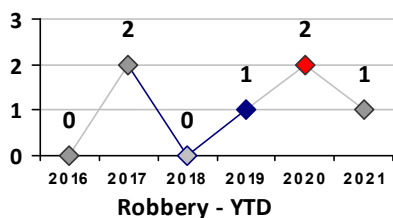

Part I Crime - Comparison Report

Providence Police Department

Through 3/7/2021
Week 9

District 8											
4 Week Trend <i>2/8/2021 - 3/7/2021</i>				Past 28 Days <i>2/8/2021 - 3/7/2021</i>				Year to Date <i>January 1 - March 7</i>			

Violent Crime	Current Week	Last Week	Wk 7	Wk 6	Past 28 Days	Past 28 Days LY	Chg.	Current Year	Last Year	Chg.	Wght. 5yr Avg	Chg.
Homicide	0	0	0	0	0	0	--	0	0	0%	0	--
Sex Offenses, Forcible*	1	0	0	0	1	1	0%	2	1	100%	1	100%
Robbery Other	0	0	0	0	0	0	--	1	1	0%	1	0%
Robbery W Firearm	0	0	0	0	0	0	--	0	1	-100%	0	--
Agg. Assault	2	0	0	0	2	3	-33%	4	4	0%	4	0%
Agg. Assault W Firearm	0	0	1	0	1	0	--	1	0	100%	1	0%
Total	3	0	1	0	4	4	0%	8	7	14%	6	33%

Property Crime	Current Week	Last Week	Wk 7	Wk 6	Past 28 Days	Past 28 Days LY	Chg.	Current Year	Last Year	Chg.	Wght. 5yr Avg	Chg.
Burglary	1	0	0	0	1	2	-50%	2	3	-33%	11	-82%
MV Theft	0	1	1	0	2	1	100%	4	2	100%	3	33%
Larceny from MV	1	4	0	1	6	10	-40%	12	18	-33%	25	-52%
Larceny**	0	1	2	2	5	8	-38%	10	29	-66%	24	-58%
Total	2	6	3	3	14	21	-33%	28	52	-46%	63	-56%

Other Crime	Current Week	Last Week	Wk 7	Wk 6	Past 28 Days	Past 28 Days LY	Chg.	Current Year	Last Year	Chg.	Wght. 5yr Avg	Chg.
Assault Other	0	0	0	0	0	3	--	8	10	-20%	14	-43%
Vandalism	4	2	0	1	7	6	17%	12	22	-45%	21	-43%
Drug Offenses	0	0	0	0	0	0	--	0	3	-100%	3	--
Weapons Offenses	1	0	3	0	4	0	--	8	1	700%	2	300%
Liquor Law Violations	0	0	0	0	0	0	--	0	0	0%	0	--
Total	5	2	3	1	11	9	22%	28	36	-22%	40	-30%

Figures are preliminary and subject to further analysis and revision

* Sex Offenses, Forcible includes forcible rape, forcible sodomy, forcible fondling, sexual assault with an object

** Larceny includes shoplifting, pickpocket, pursesnatch, from building, bicycles, motor vehicle parts or accessories, and other.