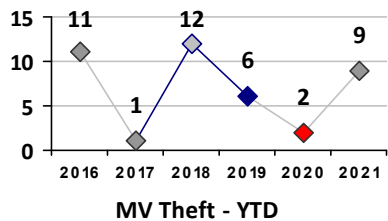

Part I Crime - Comparison Report

Providence Police Department

Through 3/7/2021
Week 9

District 3

	4 Week Trend 2/8/2021 - 3/7/2021				Past 28 Days 2/8/2021 - 3/7/2021			Year to Date January 1 - March 7				
<i>Violent Crime</i>	Current Week	Last Week	Wk 7	Wk 6	Past 28 Days	Past 28 Days LY	Chg.	Current Year	Last Year	Chg.	Wght. 5yr Avg	Chg.
Homicide	0	0	0	0	0	0	--	0	0	0%	0	--
Sex Offenses, Forcible*	0	1	0	0	1	0	--	1	1	0%	1	0%
Robbery Other	0	1	0	0	1	0	--	1	0	100%	0	--
Robbery W Firearm	0	0	0	0	0	0	--	0	1	-100%	1	--
Agg. Assault	0	0	0	1	1	0	--	2	2	0%	2	0%
Agg. Assault W Firearm	0	0	0	0	0	0	--	1	2	-50%	2	-50%
Total	0	2	0	1	3	0	300%	5	6	-17%	6	-17%

<i>Property Crime</i>	Current Week	Last Week	Wk 7	Wk 6	Past 28 Days	Past 28 Days LY	Chg.	Current Year	Last Year	Chg.	Wght. 5yr Avg	Chg.
Burglary	0	0	0	0	0	2	--	7	4	75%	7	0%
MV Theft	3	1	0	1	5	1	400%	9	2	350%	6	50%
Larceny from MV	3	0	1	0	4	4	0%	21	11	91%	16	31%
Larceny**	1	2	1	0	4	8	-50%	12	16	-25%	20	-40%
Total	7	3	2	1	13	15	-13%	49	33	48%	48	2%

<i>Other Crime</i>	Current Week	Last Week	Wk 7	Wk 6	Past 28 Days	Past 28 Days LY	Chg.	Current Year	Last Year	Chg.	Wght. 5yr Avg	Chg.
Assault Other	0	0	1	0	1	10	-90%	12	23	-48%	20	-40%
Vandalism	1	2	3	2	8	4	100%	30	17	76%	17	76%
Drug Offenses	0	0	1	0	1	0	--	1	6	-83%	9	-89%
Weapons Offenses	0	0	1	0	1	2	-50%	2	3	-33%	4	-50%
Liquor Law Violations	0	0	0	0	0	0	--	0	0	0%	0	--
Total	1	2	6	2	11	16	-31%	45	49	-8%	50	-10%

Figures are preliminary and subject to further analysis and revision

* Sex Offenses, Forcible includes forcible rape, forcible sodomy, forcible fondling, sexual assault with an object

** Larceny includes shoplifting, pickpocket, pursesnatch, from building, bicycles, motor vehicle parts or accessories, and other.