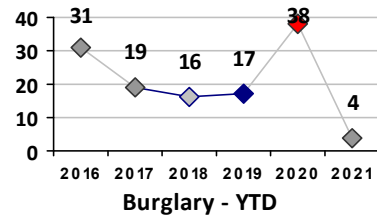

Part I Crime - Comparison Report

Providence Police Department

Through 3/7/2021
Week 9

District 4

4 Week Trend
2/8/2021 - 3/7/2021

Past 28 Days
2/8/2021 - 3/7/2021

Year to Date
January 1 - March 7

Violent Crime	Current Week	Last Week	Wk 7	Wk 6	Past 28 Days	Past 28 Days LY	Chg.	Current Year	Last Year	Chg.	Wght. 5yr Avg	Chg.
Homicide	0	0	0	0	0	0	--	0	0	0%	0	--
Sex Offenses, Forcible*	0	0	0	1	1	1	0%	3	2	50%	6	-50%
Robbery Other	0	0	0	1	1	2	-50%	5	3	67%	7	-29%
Robbery W Firearm	0	1	2	0	3	0	--	4	1	300%	2	100%
Agg. Assault	1	0	3	1	5	6	-17%	8	24	-67%	16	-50%
Agg. Assault W Firearm	0	2	0	0	2	0	--	4	2	100%	2	100%
Total	1	3	5	3	12	9	33%	24	32	-25%	33	-27%

Property Crime	Current Week	Last Week	Wk 7	Wk 6	Past 28 Days	Past 28 Days LY	Chg.	Current Year	Last Year	Chg.	Wght. 5yr Avg	Chg.
Burglary	0	1	0	1	2	22	-91%	4	40	-90%	26	-85%
MV Theft	2	3	4	6	15	6	150%	32	10	220%	14	129%
Larceny from MV	4	4	2	3	13	33	-61%	43	68	-37%	76	-43%
Larceny**	7	2	5	6	20	17	18%	43	33	30%	41	5%
Total	13	10	11	16	50	78	-36%	122	151	-19%	157	-22%

Other Crime	Current Week	Last Week	Wk 7	Wk 6	Past 28 Days	Past 28 Days LY	Chg.	Current Year	Last Year	Chg.	Wght. 5yr Avg	Chg.
Assault Other	5	9	1	1	16	27	-41%	44	78	-44%	66	-33%
Vandalism	5	2	4	3	14	20	-30%	35	39	-10%	49	-29%
Drug Offenses	4	2	1	0	7	27	-74%	18	68	-74%	47	-62%
Weapons Offenses	0	2	0	0	2	1	100%	17	11	55%	10	70%
Liquor Law Violations	0	0	0	0	0	0	--	0	0	0%	1	--
Total	14	15	6	4	39	75	-48%	114	196	-42%	172	-34%

Figures are preliminary and subject to further analysis and revision

* Sex Offenses, Forcible includes forcible rape, forcible sodomy, forcible fondling, sexual assault with an object

** Larceny includes shoplifting, pickpocket, pursesnatch, from building, bicycles, motor vehicle parts or accessories, and other.