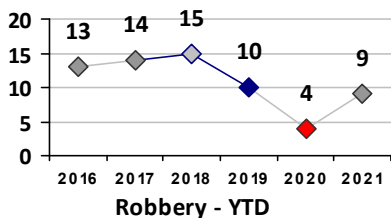

Part I Crime - Comparison Report

Providence Police Department

Through 3/7/2021
Week 9

District 4

4 Week Trend
2/8/2021 - 3/7/2021

Past 28 Days
2/8/2021 - 3/7/2021

Year to Date
January 1 - March 7

Violent Crime	Current Week	Last Week	Wk 7	Wk 6	Past 28 Days	Past 28 Days LY	Chg.	Current Year	Last Year	Chg.	Wght. 5yr Avg	Chg.
Homicide	0	0	0	0	0	0	--	0	0	0%	0	--
Sex Offenses, Forcible*	0	0	0	1	1	1	0%	3	2	50%	6	-50%
Robbery Other	0	0	0	1	1	2	-50%	5	3	67%	7	-29%
Robbery W Firearm	0	1	2	0	3	0	--	4	1	300%	2	100%
Agg. Assault	1	0	3	1	5	6	-17%	8	24	-67%	16	-50%
Agg. Assault W Firearm	0	2	0	0	2	0	--	4	2	100%	2	100%
Total	1	3	5	3	12	9	33%	24	32	-25%	33	-27%

Property Crime	Current Week	Last Week	Wk 7	Wk 6	Past 28 Days	Past 28 Days LY	Chg.	Current Year	Last Year	Chg.	Wght. 5yr Avg	Chg.
Burglary	0	1	0	1	2	22	-91%	4	40	-90%	26	-85%
MV Theft	2	3	4	6	15	6	150%	32	10	220%	14	129%
Larceny from MV	4	4	2	3	13	33	-61%	43	68	-37%	76	-43%
Larceny**	7	2	5	6	20	17	18%	43	33	30%	41	5%
Total	13	10	11	16	50	78	-36%	122	151	-19%	157	-22%

Other Crime	Current Week	Last Week	Wk 7	Wk 6	Past 28 Days	Past 28 Days LY	Chg.	Current Year	Last Year	Chg.	Wght. 5yr Avg	Chg.
Assault Other	5	9	1	1	16	27	-41%	44	78	-44%	66	-33%
Vandalism	5	2	4	3	14	20	-30%	35	39	-10%	49	-29%
Drug Offenses	4	2	1	0	7	27	-74%	18	68	-74%	47	-62%
Weapons Offenses	0	2	0	0	2	1	100%	17	11	55%	10	70%
Liquor Law Violations	0	0	0	0	0	0	--	0	0	0%	1	--
Total	14	15	6	4	39	75	-48%	114	196	-42%	172	-34%

Figures are preliminary and subject to further analysis and revision

* Sex Offenses, Forcible includes forcible rape, forcible sodomy, forcible fondling, sexual assault with an object

** Larceny includes shoplifting, pickpocket, pursesnatch, from building, bicycles, motor vehicle parts or accessories, and other.