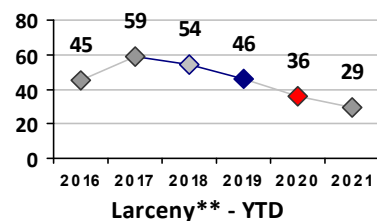

Part I Crime - Comparison Report

Providence Police Department

Through 3/7/2021
Week 9

District 2

4 Week Trend <i>2/8/2021 - 3/7/2021</i>	Past 28 Days <i>2/8/2021 - 3/7/2021</i>	Year to Date <i>January 1 - March 7</i>

Violent Crime	Current Week	Last Week	Wk 7	Wk 6	Past 28 Days	Past 28 Days LY	Chg.	Current Year	Last Year	Chg.	Wght. 5yr Avg	Chg.
Homicide	0	0	0	0	0	0	--	1	0	100%	0	--
Sex Offenses, Forcible*	0	0	0	0	0	2	--	4	4	0%	6	-33%
Robbery Other	0	0	0	0	0	3	--	1	6	-83%	5	-80%
Robbery W Firearm	0	0	0	0	0	0	--	0	0	0%	2	--
Agg. Assault	1	0	1	1	3	2	50%	11	15	-27%	13	-15%
Agg. Assault W Firearm	1	1	0	1	3	0	--	4	0	400%	3	33%
Total	2	1	1	2	6	7	-14%	21	25	-16%	28	-25%

Property Crime	Current Week	Last Week	Wk 7	Wk 6	Past 28 Days	Past 28 Days LY	Chg.	Current Year	Last Year	Chg.	Wght. 5yr Avg	Chg.
Burglary	1	4	1	2	8	9	-11%	10	10	0%	15	-33%
MV Theft	4	3	9	7	23	6	283%	47	15	213%	19	147%
Larceny from MV	1	3	2	2	8	8	0%	14	21	-33%	33	-58%
Larceny**	4	2	2	0	8	11	-27%	29	38	-24%	47	-38%
Total	10	12	14	11	47	34	38%	100	84	19%	113	-12%

Other Crime	Current Week	Last Week	Wk 7	Wk 6	Past 28 Days	Past 28 Days LY	Chg.	Current Year	Last Year	Chg.	Wght. 5yr Avg	Chg.
Assault Other	4	6	1	3	14	28	-50%	33	57	-42%	57	-42%
Vandalism	5	2	2	3	12	16	-25%	30	38	-21%	43	-30%
Drug Offenses	0	0	2	6	8	18	-56%	10	41	-76%	32	-69%
Weapons Offenses	0	4	1	2	7	4	75%	7	5	40%	11	-36%
Liquor Law Violations	0	0	0	0	0	0	--	0	0	0%	0	--
Total	9	12	6	14	41	66	-38%	80	141	-43%	143	-44%

Figures are preliminary and subject to further analysis and revision

* Sex Offenses, Forcible includes forcible rape, forcible sodomy, forcible fondling, sexual assault with an object

** Larceny includes shoplifting, pickpocket, pursesnatch, from building, bicycles, motor vehicle parts or accessories, and other.