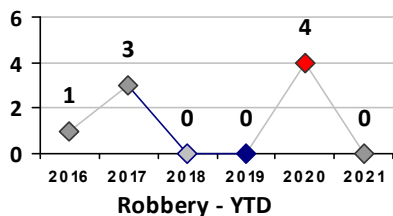

Part I Crime - Comparison Report

Providence Police Department

Through 3/7/2021
Week 9

District 9

4 Week Trend
2/8/2021 - 3/7/2021

Past 28 Days
2/8/2021 - 3/7/2021

Year to Date
January 1 - March 7

Violent Crime	Current Week	Last Week	Wk 7	Wk 6	Past 28 Days	Past 28 Days LY	Chg.	Current Year	Last Year	Chg.	Wght. 5yr Avg	Chg.
Homicide	0	0	0	0	0	0	--	0	0	0%	0	--
Sex Offenses, Forcible*	0	1	0	0	1	1	0%	1	3	-67%	2	-50%
Robbery Other	0	0	0	0	0	1	--	0	4	-100%	2	--
Robbery W Firearm	0	0	0	0	0	0	--	0	0	0%	0	--
Agg. Assault	1	0	0	0	1	0	--	1	0	100%	1	0%
Agg. Assault W Firearm	0	0	0	0	0	0	--	0	0	0%	1	--
Total	1	1	0	0	2	2	0%	2	7	-71%	4	-50%

Property Crime	Current Week	Last Week	Wk 7	Wk 6	Past 28 Days	Past 28 Days LY	Chg.	Current Year	Last Year	Chg.	Wght. 5yr Avg	Chg.
Burglary	1	0	2	0	3	6	-50%	12	21	-43%	17	-29%
MV Theft	3	0	0	0	3	1	200%	5	3	67%	3	67%
Larceny from MV	3	0	0	0	3	6	-50%	7	26	-73%	41	-83%
Larceny**	0	0	0	0	0	14	--	7	33	-79%	26	-73%
Total	7	0	2	0	9	27	-67%	31	83	-63%	86	-64%

Other Crime	Current Week	Last Week	Wk 7	Wk 6	Past 28 Days	Past 28 Days LY	Chg.	Current Year	Last Year	Chg.	Wght. 5yr Avg	Chg.
Assault Other	2	0	2	1	5	1	400%	9	8	13%	9	0%
Vandalism	0	0	0	1	1	6	-83%	3	14	-79%	20	-85%
Drug Offenses	0	0	0	0	0	3	--	3	7	-57%	3	0%
Weapons Offenses	0	0	0	0	0	0	--	6	1	500%	2	200%
Liquor Law Violations	0	0	0	0	0	0	--	0	0	0%	0	--
Total	2	0	2	2	6	10	-40%	21	30	-30%	33	-36%

Figures are preliminary and subject to further analysis and revision

* Sex Offenses, Forcible includes forcible rape, forcible sodomy, forcible fondling, sexual assault with an object

** Larceny includes shoplifting, pickpocket, pursesnatch, from building, bicycles, motor vehicle parts or accessories, and other.