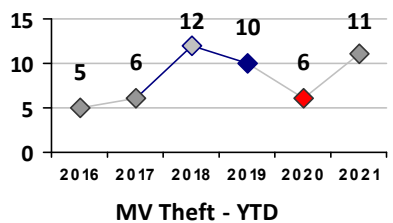

Part I Crime - Comparison Report

Providence Police Department

Through 3/7/2021
Week 9

District 1											
4 Week Trend 2/8/2021 - 3/7/2021				Past 28 Days 2/8/2021 - 3/7/2021				Year to Date January 1 - March 7			

Violent Crime	Current Week	Last Week	Wk 7	Wk 6	Past 28 Days	Past 28 Days LY	Chg.	Current Year	Last Year	Chg.	Wght. 5yr Avg	Chg.
Homicide	0	0	0	0	0	0	--	0	0	0%	0	--
Sex Offenses, Forcible*	0	0	0	0	0	0	--	0	0	0%	2	--
Robbery Other	0	0	0	1	1	2	-50%	4	5	-20%	4	0%
Robbery W Firearm	0	0	0	0	0	0	--	1	0	100%	0	--
Agg. Assault	0	0	0	2	2	3	-33%	3	9	-67%	6	-50%
Agg. Assault W Firearm	0	0	0	0	0	0	--	0	0	0%	0	--
Total	0	0	0	3	3	5	-40%	8	14	-43%	12	-33%

Property Crime	Current Week	Last Week	Wk 7	Wk 6	Past 28 Days	Past 28 Days LY	Chg.	Current Year	Last Year	Chg.	Wght. 5yr Avg	Chg.
Burglary	1	0	0	2	3	2	50%	4	6	-33%	4	0%
MV Theft	3	0	1	1	5	3	67%	11	7	57%	9	22%
Larceny from MV	3	0	1	1	5	14	-64%	13	26	-50%	32	-59%
Larceny**	2	7	2	1	12	36	-67%	23	113	-80%	87	-74%
Total	9	7	4	5	25	55	-55%	51	152	-66%	130	-61%

Other Crime	Current Week	Last Week	Wk 7	Wk 6	Past 28 Days	Past 28 Days LY	Chg.	Current Year	Last Year	Chg.	Wght. 5yr Avg	Chg.
Assault Other	0	2	2	4	8	11	-27%	15	31	-52%	33	-55%
Vandalism	2	2	3	3	10	13	-23%	14	31	-55%	26	-46%
Drug Offenses	0	0	0	2	2	5	-60%	6	8	-25%	9	-33%
Weapons Offenses	0	0	1	1	2	2	0%	4	4	0%	5	-20%
Liquor Law Violations	0	0	0	0	0	0	--	0	0	0%	1	--
Total	2	4	6	10	22	31	-29%	39	74	-47%	74	-47%

Figures are preliminary and subject to further analysis and revision

* Sex Offenses, Forcible includes forcible rape, forcible sodomy, forcible fondling, sexual assault with an object

** Larceny includes shoplifting, pickpocket, pursesnatch, from building, bicycles, motor vehicle parts or accessories, and other.