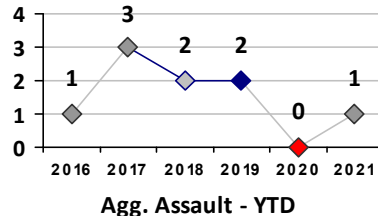

Part I Crime - Comparison Report

Providence Police Department

Through 3/7/2021
Week 9

District 9

4 Week Trend
2/8/2021 - 3/7/2021

Past 28 Days
2/8/2021 - 3/7/2021

Year to Date
January 1 - March 7

Violent Crime	Current Week	Last Week	Wk 7	Wk 6	Past 28 Days	Past 28 Days LY	Chg.	Current Year	Last Year	Chg.	Wght. 5yr Avg	Chg.
Homicide	0	0	0	0	0	0	--	0	0	0%	0	--
Sex Offenses, Forcible*	0	1	0	0	1	1	0%	1	3	-67%	2	-50%
Robbery Other	0	0	0	0	0	1	--	0	4	-100%	2	--
Robbery W Firearm	0	0	0	0	0	0	--	0	0	0%	0	--
Agg. Assault	1	0	0	0	1	0	--	1	0	100%	1	0%
Agg. Assault W Firearm	0	0	0	0	0	0	--	0	0	0%	1	--
Total	1	1	0	0	2	2	0%	2	7	-71%	4	-50%

Property Crime	Current Week	Last Week	Wk 7	Wk 6	Past 28 Days	Past 28 Days LY	Chg.	Current Year	Last Year	Chg.	Wght. 5yr Avg	Chg.
Burglary	1	0	2	0	3	6	-50%	12	21	-43%	17	-29%
MV Theft	3	0	0	0	3	1	200%	5	3	67%	3	67%
Larceny from MV	3	0	0	0	3	6	-50%	7	26	-73%	41	-83%
Larceny**	0	0	0	0	0	14	--	7	33	-79%	26	-73%
Total	7	0	2	0	9	27	-67%	31	83	-63%	86	-64%

Other Crime	Current Week	Last Week	Wk 7	Wk 6	Past 28 Days	Past 28 Days LY	Chg.	Current Year	Last Year	Chg.	Wght. 5yr Avg	Chg.
Assault Other	2	0	2	1	5	1	400%	9	8	13%	9	0%
Vandalism	0	0	0	1	1	6	-83%	3	14	-79%	20	-85%
Drug Offenses	0	0	0	0	0	3	--	3	7	-57%	3	0%
Weapons Offenses	0	0	0	0	0	0	--	6	1	500%	2	200%
Liquor Law Violations	0	0	0	0	0	0	--	0	0	0%	0	--
Total	2	0	2	2	6	10	-40%	21	30	-30%	33	-36%

Figures are preliminary and subject to further analysis and revision

* Sex Offenses, Forcible includes forcible rape, forcible sodomy, forcible fondling, sexual assault with an object

** Larceny includes shoplifting, pickpocket, pursesnatch, from building, bicycles, motor vehicle parts or accessories, and other.