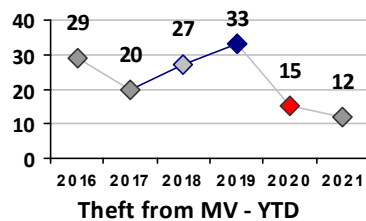

Part I Crime - Comparison Report

Providence Police Department

Through 3/7/2021
Week 9

District 8											
4 Week Trend <i>2/8/2021 - 3/7/2021</i>				Past 28 Days <i>2/8/2021 - 3/7/2021</i>				Year to Date <i>January 1 - March 7</i>			

Violent Crime	Current Week	Last Week	Wk 7	Wk 6	Past 28 Days	Past 28 Days LY	Chg.	Current Year	Last Year	Chg.	Wght. 5yr Avg	Chg.
Homicide	0	0	0	0	0	0	--	0	0	0%	0	--
Sex Offenses, Forcible*	1	0	0	0	1	1	0%	2	1	100%	1	100%
Robbery Other	0	0	0	0	0	0	--	1	1	0%	1	0%
Robbery W Firearm	0	0	0	0	0	0	--	0	1	-100%	0	--
Agg. Assault	2	0	0	0	2	3	-33%	4	4	0%	4	0%
Agg. Assault W Firearm	0	0	1	0	1	0	--	1	0	100%	1	0%
Total	3	0	1	0	4	4	0%	8	7	14%	6	33%

Property Crime	Current Week	Last Week	Wk 7	Wk 6	Past 28 Days	Past 28 Days LY	Chg.	Current Year	Last Year	Chg.	Wght. 5yr Avg	Chg.
Burglary	1	0	0	0	1	2	-50%	2	3	-33%	11	-82%
MV Theft	0	1	1	0	2	1	100%	4	2	100%	3	33%
Larceny from MV	1	4	0	1	6	10	-40%	12	18	-33%	25	-52%
Larceny**	0	1	2	2	5	8	-38%	10	29	-66%	24	-58%
Total	2	6	3	3	14	21	-33%	28	52	-46%	63	-56%

Other Crime	Current Week	Last Week	Wk 7	Wk 6	Past 28 Days	Past 28 Days LY	Chg.	Current Year	Last Year	Chg.	Wght. 5yr Avg	Chg.
Assault Other	0	0	0	0	0	3	--	8	10	-20%	14	-43%
Vandalism	4	2	0	1	7	6	17%	12	22	-45%	21	-43%
Drug Offenses	0	0	0	0	0	0	--	0	3	-100%	3	--
Weapons Offenses	1	0	3	0	4	0	--	8	1	700%	2	300%
Liquor Law Violations	0	0	0	0	0	0	--	0	0	0%	0	--
Total	5	2	3	1	11	9	22%	28	36	-22%	40	-30%

Figures are preliminary and subject to further analysis and revision

* Sex Offenses, Forcible includes forcible rape, forcible sodomy, forcible fondling, sexual assault with an object

** Larceny includes shoplifting, pickpocket, pursesnatch, from building, bicycles, motor vehicle parts or accessories, and other.