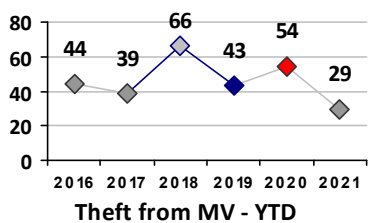

Part I Crime - Comparison Report

Providence Police Department

Through 3/7/2021
Week 9

District 7											
4 Week Trend 2/8/2021 - 3/7/2021				Past 28 Days 2/8/2021 - 3/7/2021				Year to Date January 1 - March 7			

Violent Crime	Current Week	Last Week	Wk 7	Wk 6	Past 28 Days	Past 28 Days LY	Chg.	Current Year	Last Year	Chg.	Wght. 5yr Avg	Chg.
Homicide	0	0	0	0	0	0	--	0	0	0%	0	--
Sex Offenses, Forcible*	0	0	0	0	0	1	--	3	3	0%	5	-40%
Robbery Other	0	0	0	0	0	1	--	1	6	-83%	4	-75%
Robbery W Firearm	0	0	0	0	0	2	--	0	5	-100%	3	--
Agg. Assault	1	6	0	2	9	7	29%	11	15	-27%	14	-21%
Agg. Assault W Firearm	0	0	0	1	1	0	--	2	2	0%	2	0%
Total	1	6	0	3	10	11	-9%	17	31	-45%	28	-39%

Property Crime	Current Week	Last Week	Wk 7	Wk 6	Past 28 Days	Past 28 Days LY	Chg.	Current Year	Last Year	Chg.	Wght. 5yr Avg	Chg.
Burglary	2	1	0	1	4	6	-33%	10	12	-17%	18	-44%
MV Theft	4	4	0	1	9	8	13%	23	16	44%	16	44%
Larceny from MV	5	2	3	3	13	28	-54%	29	55	-47%	52	-44%
Larceny**	6	9	8	9	32	26	23%	61	75	-19%	66	-8%
Total	17	16	11	14	58	68	-15%	123	158	-22%	151	-19%

Other Crime	Current Week	Last Week	Wk 7	Wk 6	Past 28 Days	Past 28 Days LY	Chg.	Current Year	Last Year	Chg.	Wght. 5yr Avg	Chg.
Assault Other	5	9	0	2	16	25	-36%	40	64	-38%	56	-29%
Vandalism	9	2	7	0	18	20	-10%	37	68	-46%	68	-46%
Drug Offenses	1	1	0	0	2	11	-82%	6	20	-70%	23	-74%
Weapons Offenses	1	2	0	2	5	1	400%	8	4	100%	10	-20%
Liquor Law Violations	3	1	0	1	5	0	--	5	2	150%	8	-38%
Total	19	15	7	5	46	57	-19%	96	158	-39%	165	-42%

* Sex Offenses, Forcible includes forcible rape, forcible sodomy, forcible fondling, sexual assault with an object

** Larceny includes shoplifting, pickpocket, pursesnatch, from building, bicycles, motor vehicle parts or accessories, and other.