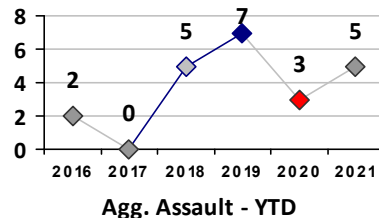

Figures are preliminary and subject to further analysis and revision

Part I Crime - Comparison Report

Providence Police Department

Through 3/7/2021
Week 9

District 8											
4 Week Trend <i>2/8/2021 - 3/7/2021</i>				Past 28 Days <i>2/8/2021 - 3/7/2021</i>				Year to Date <i>January 1 - March 7</i>			

Violent Crime	Current Week	Last Week	Wk 7	Wk 6	Past 28 Days	Past 28 Days LY	Chg.	Current Year	Last Year	Chg.	Wght. 5yr Avg	Chg.
Homicide	0	0	0	0	0	0	--	0	0	0%	0	--
Sex Offenses, Forcible*	1	0	0	0	1	1	0%	2	1	100%	1	100%
Robbery Other	0	0	0	0	0	0	--	1	1	0%	1	0%
Robbery W Firearm	0	0	0	0	0	0	--	0	1	-100%	0	--
Agg. Assault	2	0	0	0	2	3	-33%	4	4	0%	4	0%
Agg. Assault W Firearm	0	0	1	0	1	0	--	1	0	100%	1	0%
Total	3	0	1	0	4	4	0%	8	7	14%	6	33%

Property Crime	Current Week	Last Week	Wk 7	Wk 6	Past 28 Days	Past 28 Days LY	Chg.	Current Year	Last Year	Chg.	Wght. 5yr Avg	Chg.
Burglary	1	0	0	0	1	2	-50%	2	3	-33%	11	-82%
MV Theft	0	1	1	0	2	1	100%	4	2	100%	3	33%
Larceny from MV	1	4	0	1	6	10	-40%	12	18	-33%	25	-52%
Larceny**	0	1	2	2	5	8	-38%	10	29	-66%	24	-58%
Total	2	6	3	3	14	21	-33%	28	52	-46%	63	-56%

Other Crime	Current Week	Last Week	Wk 7	Wk 6	Past 28 Days	Past 28 Days LY	Chg.	Current Year	Last Year	Chg.	Wght. 5yr Avg	Chg.
Assault Other	0	0	0	0	0	3	--	8	10	-20%	14	-43%
Vandalism	4	2	0	1	7	6	17%	12	22	-45%	21	-43%
Drug Offenses	0	0	0	0	0	0	--	0	3	-100%	3	--
Weapons Offenses	1	0	3	0	4	0	--	8	1	700%	2	300%
Liquor Law Violations	0	0	0	0	0	0	--	0	0	0%	0	--
Total	5	2	3	1	11	9	22%	28	36	-22%	40	-30%

Figures are preliminary and subject to further analysis and revision

* Sex Offenses, Forcible includes forcible rape, forcible sodomy, forcible fondling, sexual assault with an object

** Larceny includes shoplifting, pickpocket, pursesnatch, from building, bicycles, motor vehicle parts or accessories, and other.