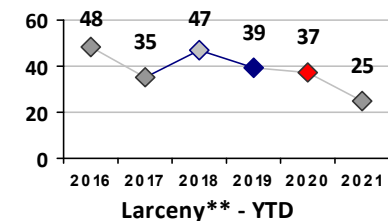

Part I Crime - Comparison Report

Providence Police Department

Through 3/7/2021
Week 9

District 6

	4 Week Trend 2/8/2021 - 3/7/2021				Past 28 Days 2/8/2021 - 3/7/2021			Year to Date January 1 - March 7				
	Current Week	Last Week	Wk 7	Wk 6	Past 28 Days	Past 28 Days LY	Chg.	Current Year	Last Year	Chg.	Wght. 5yr Avg	Chg.
Violent Crime												
Homicide	0	1	0	0	1	0	--	1	0	100%	1	0%
Sex Offenses, Forcible*	1	3	0	0	4	0	--	5	8	-38%	4	25%
Robbery Other	0	0	0	1	1	1	0%	2	2	0%	2	0%
Robbery W Firearm	0	0	0	0	0	0	--	1	0	100%	1	0%
Agg. Assault	0	0	0	3	3	1	200%	6	4	50%	5	20%
Agg. Assault W Firearm	1	0	1	0	2	0	--	6	2	200%	2	200%
Total	2	4	1	4	11	2	450%	21	16	31%	15	40%
Property Crime												
Burglary	2	0	2	1	5	4	25%	12	15	-20%	15	-20%
MV Theft	0	1	1	2	4	4	0%	15	16	-6%	18	-17%
Larceny from MV	3	3	1	3	10	8	25%	26	28	-7%	26	0%
Larceny**	1	2	1	0	4	11	-64%	25	38	-34%	41	-39%
Total	6	6	5	6	23	27	-15%	78	97	-20%	99	-21%
Other Crime												
Assault Other	2	3	1	1	7	15	-53%	21	35	-40%	37	-43%
Vandalism	2	0	5	1	8	13	-38%	26	33	-21%	35	-26%
Drug Offenses	0	0	0	0	0	8	--	6	20	-70%	15	-60%
Weapons Offenses	0	0	1	2	3	2	50%	10	7	43%	6	67%
Liquor Law Violations	0	0	0	0	0	0	--	0	0	0%	0	--
Total	4	3	7	4	18	38	-53%	63	95	-34%	92	-32%

Figures are preliminary and subject to further analysis and revision

* Sex Offenses, Forcible includes forcible rape, forcible sodomy, forcible fondling, sexual assault with an object

** Larceny includes shoplifting, pickpocket, pursesnatch, from building, bicycles, motor vehicle parts or accessories, and other.