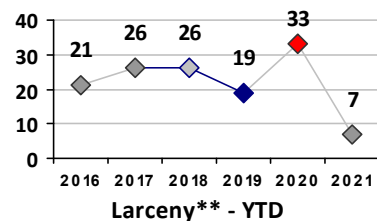

Part I Crime - Comparison Report

Providence Police Department

Through 3/7/2021
Week 9

District 9

4 Week Trend
2/8/2021 - 3/7/2021

Past 28 Days
2/8/2021 - 3/7/2021

Year to Date
January 1 - March 7

Violent Crime	Current Week	Last Week	Wk 7	Wk 6	Past 28 Days	Past 28 Days LY	Chg.	Current Year	Last Year	Chg.	Wght. 5yr Avg	Chg.
Homicide	0	0	0	0	0	0	--	0	0	0%	0	--
Sex Offenses, Forcible*	0	1	0	0	1	1	0%	1	3	-67%	2	-50%
Robbery Other	0	0	0	0	0	1	--	0	4	-100%	2	--
Robbery W Firearm	0	0	0	0	0	0	--	0	0	0%	0	--
Agg. Assault	1	0	0	0	1	0	--	1	0	100%	1	0%
Agg. Assault W Firearm	0	0	0	0	0	0	--	0	0	0%	1	--
Total	1	1	0	0	2	2	0%	2	7	-71%	4	-50%

Property Crime	Current Week	Last Week	Wk 7	Wk 6	Past 28 Days	Past 28 Days LY	Chg.	Current Year	Last Year	Chg.	Wght. 5yr Avg	Chg.
Burglary	1	0	2	0	3	6	-50%	12	21	-43%	17	-29%
MV Theft	3	0	0	0	3	1	200%	5	3	67%	3	67%
Larceny from MV	3	0	0	0	3	6	-50%	7	26	-73%	41	-83%
Larceny**	0	0	0	0	0	14	--	7	33	-79%	26	-73%
Total	7	0	2	0	9	27	-67%	31	83	-63%	86	-64%

Other Crime	Current Week	Last Week	Wk 7	Wk 6	Past 28 Days	Past 28 Days LY	Chg.	Current Year	Last Year	Chg.	Wght. 5yr Avg	Chg.
Assault Other	2	0	2	1	5	1	400%	9	8	13%	9	0%
Vandalism	0	0	0	1	1	6	-83%	3	14	-79%	20	-85%
Drug Offenses	0	0	0	0	0	3	--	3	7	-57%	3	0%
Weapons Offenses	0	0	0	0	0	0	--	6	1	500%	2	200%
Liquor Law Violations	0	0	0	0	0	0	--	0	0	0%	0	--
Total	2	0	2	2	6	10	-40%	21	30	-30%	33	-36%

Figures are preliminary and subject to further analysis and revision

* Sex Offenses, Forcible includes forcible rape, forcible sodomy, forcible fondling, sexual assault with an object

** Larceny includes shoplifting, pickpocket, pursesnatch, from building, bicycles, motor vehicle parts or accessories, and other.