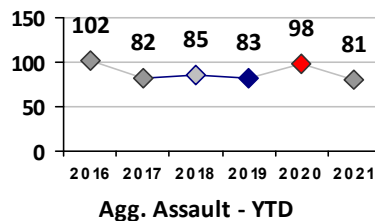

Part I Crime - Comparison Report

Providence Police Department

Through 3/7/2021
Week 9

Citywide

4 Week Trend
2/8/2021 - 3/7/2021

Past 28 Days
2/8/2021 - 3/7/2021

Year to Date
January 1 - March 7

Violent Crime	Current Week	Last Week	Wk 7	Wk 6	Past 28 Days	Past 28 Days LY	Chg.	Current Year	Last Year	Chg.	Wght. 5yr Avg	Chg.
	Homicide	0	1	0	0	1	0	100%	2	0	--	1
Sex Offenses, Forcible*	3	6	2	2	13	6	117%	26	34	-24%	37	-30%
Robbery W Firearm	0	1	2	0	3	2	50%	6	10	-40%	13	-54%
Robbery Other	0	1	0	3	4	11	-64%	17	34	-50%	31	-45%
Agg. Assault W Firearm	2	4	2	2	10	1	900%	22	9	144%	16	38%
Agg. Assault	8	6	5	11	30	28	7%	59	93	-37%	76	-22%
Total	13	19	11	18	61	48	27%	132	180	-27%	173	-24%

Property Crime	Current Week	Last Week	Wk 7	Wk 6	Past 28 Days	Past 28 Days LY	Chg.	Current Year	Last Year	Chg.	Wght. 5yr Avg	Chg.
	Burglary	10	8	5	7	30	63	-52%	76	137	-45%	141
MV Theft	19	19	20	22	80	42	90%	177	90	97%	107	65%
Larceny from MV	25	19	13	21	78	141	-45%	234	318	-26%	364	-36%
Larceny**	22	32	23	25	102	150	-32%	276	439	-37%	421	-34%
Total	76	78	61	75	290	396	-27%	763	984	-22%	1033	-26%

Other Crime	Current Week	Last Week	Wk 7	Wk 6	Past 28 Days	Past 28 Days LY	Chg.	Current Year	Last Year	Chg.	Wght. 5yr Avg	Chg.
	Assault Other	25	38	14	14	91	140	-35%	235	369	-36%	349
Vandalism	34	16	30	25	105	130	-19%	270	335	-19%	352	-23%
Weapons Offenses	7	8	7	7	29	30	-3%	71	61	16%	64	11%
Drug Offenses	9	4	4	8	25	95	-74%	64	202	-68%	171	-63%
Liquor Law Violations	3	1	0	1	5	0	500%	5	2	150%	10	-50%
Total	78	67	55	55	255	395	-35%	645	969	-33%	946	-32%