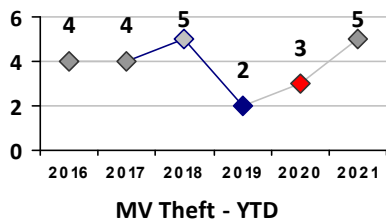

Part I Crime - Comparison Report

Providence Police Department

Through 3/7/2021
Week 9

District 9

4 Week Trend
2/8/2021 - 3/7/2021

Past 28 Days
2/8/2021 - 3/7/2021

Year to Date
January 1 - March 7

Violent Crime	Current Week	Last Week	Wk 7	Wk 6	Past 28 Days	Past 28 Days LY	Chg.	Current Year	Last Year	Chg.	Wght. 5yr Avg	Chg.
Homicide	0	0	0	0	0	0	--	0	0	0%	0	--
Sex Offenses, Forcible*	0	1	0	0	1	1	0%	1	3	-67%	2	-50%
Robbery Other	0	0	0	0	0	1	--	0	4	-100%	2	--
Robbery W Firearm	0	0	0	0	0	0	--	0	0	0%	0	--
Agg. Assault	1	0	0	0	1	0	--	1	0	100%	1	0%
Agg. Assault W Firearm	0	0	0	0	0	0	--	0	0	0%	1	--
Total	1	1	0	0	2	2	0%	2	7	-71%	4	-50%

Property Crime	Current Week	Last Week	Wk 7	Wk 6	Past 28 Days	Past 28 Days LY	Chg.	Current Year	Last Year	Chg.	Wght. 5yr Avg	Chg.
Burglary	1	0	2	0	3	6	-50%	12	21	-43%	17	-29%
MV Theft	3	0	0	0	3	1	200%	5	3	67%	3	67%
Larceny from MV	3	0	0	0	3	6	-50%	7	26	-73%	41	-83%
Larceny**	0	0	0	0	0	14	--	7	33	-79%	26	-73%
Total	7	0	2	0	9	27	-67%	31	83	-63%	86	-64%

Other Crime	Current Week	Last Week	Wk 7	Wk 6	Past 28 Days	Past 28 Days LY	Chg.	Current Year	Last Year	Chg.	Wght. 5yr Avg	Chg.
Assault Other	2	0	2	1	5	1	400%	9	8	13%	9	0%
Vandalism	0	0	0	1	1	6	-83%	3	14	-79%	20	-85%
Drug Offenses	0	0	0	0	0	3	--	3	7	-57%	3	0%
Weapons Offenses	0	0	0	0	0	0	--	6	1	500%	2	200%
Liquor Law Violations	0	0	0	0	0	0	--	0	0	0%	0	--
Total	2	0	2	2	6	10	-40%	21	30	-30%	33	-36%

Figures are preliminary and subject to further analysis and revision

* Sex Offenses, Forcible includes forcible rape, forcible sodomy, forcible fondling, sexual assault with an object

** Larceny includes shoplifting, pickpocket, pursesnatch, from building, bicycles, motor vehicle parts or accessories, and other.