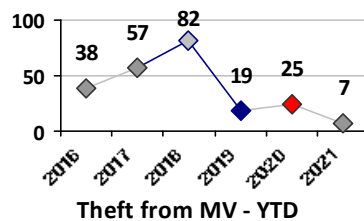

Part I Crime - Comparison Report

Providence Police Department

Through 3/7/2021
Week 9

District 9

4 Week Trend
2/8/2021 - 3/7/2021

Past 28 Days
2/8/2021 - 3/7/2021

Year to Date
January 1 - March 7

Violent Crime	Current Week	Last Week	Wk 7	Wk 6	Past 28 Days	Past 28 Days LY	Chg.	Current Year	Last Year	Chg.	Wght. 5yr Avg	Chg.
Homicide	0	0	0	0	0	0	--	0	0	0%	0	--
Sex Offenses, Forcible*	0	1	0	0	1	1	0%	1	3	-67%	2	-50%
Robbery Other	0	0	0	0	0	1	--	0	4	-100%	2	--
Robbery W Firearm	0	0	0	0	0	0	--	0	0	0%	0	--
Agg. Assault	1	0	0	0	1	0	--	1	0	100%	1	0%
Agg. Assault W Firearm	0	0	0	0	0	0	--	0	0	0%	1	--
Total	1	1	0	0	2	2	0%	2	7	-71%	4	-50%

Property Crime	Current Week	Last Week	Wk 7	Wk 6	Past 28 Days	Past 28 Days LY	Chg.	Current Year	Last Year	Chg.	Wght. 5yr Avg	Chg.
Burglary	1	0	2	0	3	6	-50%	12	21	-43%	17	-29%
MV Theft	3	0	0	0	3	1	200%	5	3	67%	3	67%
Larceny from MV	3	0	0	0	3	6	-50%	7	26	-73%	41	-83%
Larceny**	0	0	0	0	0	14	--	7	33	-79%	26	-73%
Total	7	0	2	0	9	27	-67%	31	83	-63%	86	-64%

Other Crime	Current Week	Last Week	Wk 7	Wk 6	Past 28 Days	Past 28 Days LY	Chg.	Current Year	Last Year	Chg.	Wght. 5yr Avg	Chg.
Assault Other	2	0	2	1	5	1	400%	9	8	13%	9	0%
Vandalism	0	0	0	1	1	6	-83%	3	14	-79%	20	-85%
Drug Offenses	0	0	0	0	0	3	--	3	7	-57%	3	0%
Weapons Offenses	0	0	0	0	0	0	--	6	1	500%	2	200%
Liquor Law Violations	0	0	0	0	0	0	--	0	0	0%	0	--
Total	2	0	2	2	6	10	-40%	21	30	-30%	33	-36%

Figures are preliminary and subject to further analysis and revision

* Sex Offenses, Forcible includes forcible rape, forcible sodomy, forcible fondling, sexual assault with an object

** Larceny includes shoplifting, pickpocket, pursesnatch, from building, bicycles, motor vehicle parts or accessories, and other.