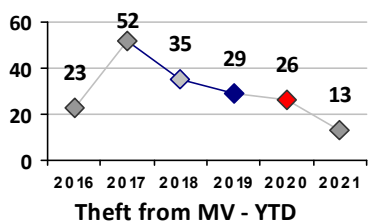

Part I Crime - Comparison Report

Providence Police Department

Through 3/7/2021
Week 9

District 1											
4 Week Trend 2/8/2021 - 3/7/2021				Past 28 Days 2/8/2021 - 3/7/2021				Year to Date January 1 - March 7			

Violent Crime	Current Week	Last Week	Wk 7	Wk 6	Past 28 Days	Past 28 Days LY	Chg.	Current Year	Last Year	Chg.	Wght. 5yr Avg	Chg.
Homicide	0	0	0	0	0	0	--	0	0	0%	0	--
Sex Offenses, Forcible*	0	0	0	0	0	0	--	0	0	0%	2	--
Robbery Other	0	0	0	1	1	2	-50%	4	5	-20%	4	0%
Robbery W Firearm	0	0	0	0	0	0	--	1	0	100%	0	--
Agg. Assault	0	0	0	2	2	3	-33%	3	9	-67%	6	-50%
Agg. Assault W Firearm	0	0	0	0	0	0	--	0	0	0%	0	--
Total	0	0	0	3	3	5	-40%	8	14	-43%	12	-33%

Property Crime	Current Week	Last Week	Wk 7	Wk 6	Past 28 Days	Past 28 Days LY	Chg.	Current Year	Last Year	Chg.	Wght. 5yr Avg	Chg.
Burglary	1	0	0	2	3	2	50%	4	6	-33%	4	0%
MV Theft	3	0	1	1	5	3	67%	11	7	57%	9	22%
Larceny from MV	3	0	1	1	5	14	-64%	13	26	-50%	32	-59%
Larceny**	2	7	2	1	12	36	-67%	23	113	-80%	87	-74%
Total	9	7	4	5	25	55	-55%	51	152	-66%	130	-61%

Other Crime	Current Week	Last Week	Wk 7	Wk 6	Past 28 Days	Past 28 Days LY	Chg.	Current Year	Last Year	Chg.	Wght. 5yr Avg	Chg.
Assault Other	0	2	2	4	8	11	-27%	15	31	-52%	33	-55%
Vandalism	2	2	3	3	10	13	-23%	14	31	-55%	26	-46%
Drug Offenses	0	0	0	2	2	5	-60%	6	8	-25%	9	-33%
Weapons Offenses	0	0	1	1	2	2	0%	4	4	0%	5	-20%
Liquor Law Violations	0	0	0	0	0	0	--	0	0	0%	1	--
Total	2	4	6	10	22	31	-29%	39	74	-47%	74	-47%

Figures are preliminary and subject to further analysis and revision

* Sex Offenses, Forcible includes forcible rape, forcible sodomy, forcible fondling, sexual assault with an object

** Larceny includes shoplifting, pickpocket, pursesnatch, from building, bicycles, motor vehicle parts or accessories, and other.