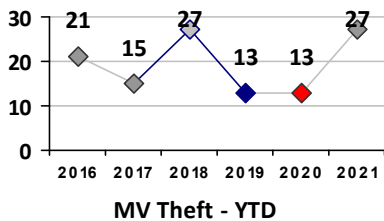

Part I Crime - Comparison Report

Providence Police Department

Through 3/7/2021
Week 9

District 5

	4 Week Trend 2/8/2021 - 3/7/2021				Past 28 Days 2/8/2021 - 3/7/2021			Year to Date January 1 - March 7				
	Current Week	Last Week	Wk 7	Wk 6	Past 28 Days	Past 28 Days LY	Chg.	Current Year	Last Year	Chg.	Wght. 5yr Avg	Chg.
Violent Crime												
Homicide	0	0	0	0	0	0	--	0	0	0%	0	--
Sex Offenses, Forcible*	1	0	1	0	2	0	--	4	11	-64%	9	-56%
Robbery Other	0	0	0	0	0	1	--	2	6	-67%	6	-67%
Robbery W Firearm	0	0	0	0	0	0	--	0	2	-100%	2	--
Agg. Assault	2	0	1	1	4	6	-33%	13	19	-32%	15	-13%
Agg. Assault W Firearm	0	1	0	0	1	1	0%	4	1	300%	3	33%
Total	3	1	2	1	7	8	-13%	23	39	-41%	33	-30%
Property Crime												
Burglary	2	2	0	0	4	9	-56%	13	23	-43%	26	-50%
MV Theft	0	5	4	4	13	8	63%	27	13	108%	17	59%
Larceny from MV	2	1	1	2	6	14	-57%	20	38	-47%	35	-43%
Larceny**	1	1	2	5	9	13	-31%	18	42	-57%	43	-58%
Total	5	9	7	11	32	44	-27%	78	116	-33%	120	-35%
Other Crime												
Assault Other	6	8	5	2	21	20	5%	49	58	-16%	51	-4%
Vandalism	5	3	4	3	15	19	-21%	40	45	-11%	48	-17%
Drug Offenses	4	1	0	0	5	17	-71%	14	23	-39%	25	-44%
Weapons Offenses	5	0	0	0	5	13	-62%	9	20	-55%	12	-25%
Liquor Law Violations	0	0	0	0	0	0	--	0	0	0%	0	--
Total	20	12	9	5	46	69	-33%	112	146	-23%	137	-18%

Figures are preliminary and subject to further analysis and revision

* Sex Offenses, Forcible includes forcible rape, forcible sodomy, forcible fondling, sexual assault with an object

** Larceny includes shoplifting, pickpocket, pursesnatch, from building, bicycles, motor vehicle parts or accessories, and other.