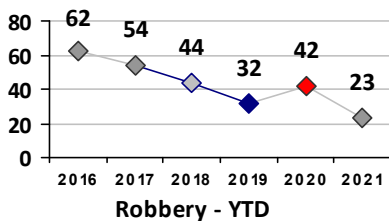

Part I Crime - Comparison Report

Providence Police Department

Through 3/7/2021
Week 9

Citywide

4 Week Trend
2/8/2021 - 3/7/2021

Past 28 Days
2/8/2021 - 3/7/2021

Year to Date
January 1 - March 7

Violent Crime	Current Week	Last Week	Wk 7	Wk 6	Past 28 Days	Past 28 Days LY	Chg.	Current Year	Last Year	Chg.	Wght. 5yr Avg	Chg.	
	Homicide	0	1	0	0	1	0	100%	2	0	--	1	100%
Sex Offenses, Forcible*	3	6	2	2	13	6	117%	26	34	-24%	37	-30%	
Robbery W Firearm	0	1	2	0	3	2	50%	6	10	-40%	13	-54%	
Robbery Other	0	1	0	3	4	11	-64%	17	34	-50%	31	-45%	
Agg. Assault W Firearm	2	4	2	2	10	1	900%	22	9	144%	16	38%	
Agg. Assault	8	6	5	11	30	28	7%	59	93	-37%	76	-22%	
Total	13	19	11	18	61	48	27%	132	180	-27%	173	-24%	

Property Crime	Current Week	Last Week	Wk 7	Wk 6	Past 28 Days	Past 28 Days LY	Chg.	Current Year	Last Year	Chg.	Wght. 5yr Avg	Chg.	
	Burglary	10	8	5	7	30	63	-52%	76	137	-45%	141	-46%
MV Theft	19	19	20	22	80	42	90%	177	90	97%	107	65%	
Larceny from MV	25	19	13	21	78	141	-45%	234	318	-26%	364	-36%	
Larceny**	22	32	23	25	102	150	-32%	276	439	-37%	421	-34%	
Total	76	78	61	75	290	396	-27%	763	984	-22%	1033	-26%	

Other Crime	Current Week	Last Week	Wk 7	Wk 6	Past 28 Days	Past 28 Days LY	Chg.	Current Year	Last Year	Chg.	Wght. 5yr Avg	Chg.	
	Assault Other	25	38	14	14	91	140	-35%	235	369	-36%	349	-33%
Vandalism	34	16	30	25	105	130	-19%	270	335	-19%	352	-23%	
Weapons Offenses	7	8	7	7	29	30	-3%	71	61	16%	64	11%	
Drug Offenses	9	4	4	8	25	95	-74%	64	202	-68%	171	-63%	
Liquor Law Violations	3	1	0	1	5	0	500%	5	2	150%	10	-50%	
Total	78	67	55	55	255	395	-35%	645	969	-33%	946	-32%	

Figures are preliminary and subject to further analysis and revision

* Sex Offenses, Forcible includes forcible rape, forcible sodomy, forcible fondling, sexual assault with an object

** Larceny includes shoplifting, pickpocket, pursesnatch, from building, bicycles, motor vehicle parts or accessories, and other.