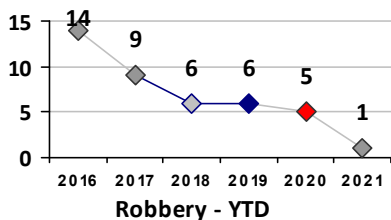

Part I Crime - Comparison Report

Providence Police Department

Through 3/7/2021
Week 9

District 2

4 Week Trend <i>2/8/2021 - 3/7/2021</i>	Past 28 Days <i>2/8/2021 - 3/7/2021</i>	Year to Date <i>January 1 - March 7</i>

Violent Crime	Current Week	Last Week	Wk 7	Wk 6	Past 28 Days	Past 28 Days LY	Chg.	Current Year	Last Year	Chg.	Wght. 5yr Avg	Chg.
Homicide	0	0	0	0	0	0	--	1	0	100%	0	--
Sex Offenses, Forcible*	0	0	0	0	0	2	--	4	4	0%	6	-33%
Robbery Other	0	0	0	0	0	3	--	1	6	-83%	5	-80%
Robbery W Firearm	0	0	0	0	0	0	--	0	0	0%	2	--
Agg. Assault	1	0	1	1	3	2	50%	11	15	-27%	13	-15%
Agg. Assault W Firearm	1	1	0	1	3	0	--	4	0	400%	3	33%
Total	2	1	1	2	6	7	-14%	21	25	-16%	28	-25%

Property Crime	Current Week	Last Week	Wk 7	Wk 6	Past 28 Days	Past 28 Days LY	Chg.	Current Year	Last Year	Chg.	Wght. 5yr Avg	Chg.
Burglary	1	4	1	2	8	9	-11%	10	10	0%	15	-33%
MV Theft	4	3	9	7	23	6	283%	47	15	213%	19	147%
Larceny from MV	1	3	2	2	8	8	0%	14	21	-33%	33	-58%
Larceny**	4	2	2	0	8	11	-27%	29	38	-24%	47	-38%
Total	10	12	14	11	47	34	38%	100	84	19%	113	-12%

Other Crime	Current Week	Last Week	Wk 7	Wk 6	Past 28 Days	Past 28 Days LY	Chg.	Current Year	Last Year	Chg.	Wght. 5yr Avg	Chg.
Assault Other	4	6	1	3	14	28	-50%	33	57	-42%	57	-42%
Vandalism	5	2	2	3	12	16	-25%	30	38	-21%	43	-30%
Drug Offenses	0	0	2	6	8	18	-56%	10	41	-76%	32	-69%
Weapons Offenses	0	4	1	2	7	4	75%	7	5	40%	11	-36%
Liquor Law Violations	0	0	0	0	0	0	--	0	0	0%	0	--
Total	9	12	6	14	41	66	-38%	80	141	-43%	143	-44%

Figures are preliminary and subject to further analysis and revision

* Sex Offenses, Forcible includes forcible rape, forcible sodomy, forcible fondling, sexual assault with an object

** Larceny includes shoplifting, pickpocket, pursesnatch, from building, bicycles, motor vehicle parts or accessories, and other.