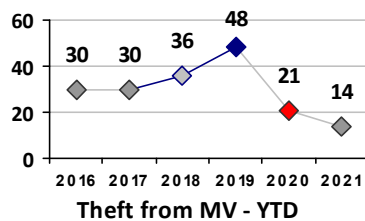

Part I Crime - Comparison Report

Providence Police Department

Through 3/7/2021
Week 9

District 2

4 Week Trend <i>2/8/2021 - 3/7/2021</i>	Past 28 Days <i>2/8/2021 - 3/7/2021</i>	Year to Date <i>January 1 - March 7</i>

Violent Crime	Current Week	Last Week	Wk 7	Wk 6	Past 28 Days	Past 28 Days LY	Chg.	Current Year	Last Year	Chg.	Wght. 5yr Avg	Chg.
Homicide	0	0	0	0	0	0	--	1	0	100%	0	--
Sex Offenses, Forcible*	0	0	0	0	0	2	--	4	4	0%	6	-33%
Robbery Other	0	0	0	0	0	3	--	1	6	-83%	5	-80%
Robbery W Firearm	0	0	0	0	0	0	--	0	0	0%	2	--
Agg. Assault	1	0	1	1	3	2	50%	11	15	-27%	13	-15%
Agg. Assault W Firearm	1	1	0	1	3	0	--	4	0	400%	3	33%
Total	2	1	1	2	6	7	-14%	21	25	-16%	28	-25%

Property Crime	Current Week	Last Week	Wk 7	Wk 6	Past 28 Days	Past 28 Days LY	Chg.	Current Year	Last Year	Chg.	Wght. 5yr Avg	Chg.
Burglary	1	4	1	2	8	9	-11%	10	10	0%	15	-33%
MV Theft	4	3	9	7	23	6	283%	47	15	213%	19	147%
Larceny from MV	1	3	2	2	8	8	0%	14	21	-33%	33	-58%
Larceny**	4	2	2	0	8	11	-27%	29	38	-24%	47	-38%
Total	10	12	14	11	47	34	38%	100	84	19%	113	-12%

Other Crime	Current Week	Last Week	Wk 7	Wk 6	Past 28 Days	Past 28 Days LY	Chg.	Current Year	Last Year	Chg.	Wght. 5yr Avg	Chg.
Assault Other	4	6	1	3	14	28	-50%	33	57	-42%	57	-42%
Vandalism	5	2	2	3	12	16	-25%	30	38	-21%	43	-30%
Drug Offenses	0	0	2	6	8	18	-56%	10	41	-76%	32	-69%
Weapons Offenses	0	4	1	2	7	4	75%	7	5	40%	11	-36%
Liquor Law Violations	0	0	0	0	0	0	--	0	0	0%	0	--
Total	9	12	6	14	41	66	-38%	80	141	-43%	143	-44%

Figures are preliminary and subject to further analysis and revision

* Sex Offenses, Forcible includes forcible rape, forcible sodomy, forcible fondling, sexual assault with an object

** Larceny includes shoplifting, pickpocket, pursesnatch, from building, bicycles, motor vehicle parts or accessories, and other.