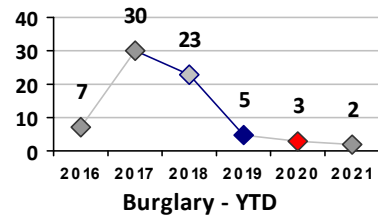

Part I Crime - Comparison Report

Providence Police Department

Through 3/7/2021
Week 9

District 8											
4 Week Trend <i>2/8/2021 - 3/7/2021</i>				Past 28 Days <i>2/8/2021 - 3/7/2021</i>				Year to Date <i>January 1 - March 7</i>			

Violent Crime	Current Week	Last Week	Wk 7	Wk 6	Past 28 Days	Past 28 Days LY	Chg.	Current Year	Last Year	Chg.	Wght. 5yr Avg	Chg.
Homicide	0	0	0	0	0	0	--	0	0	0%	0	--
Sex Offenses, Forcible*	1	0	0	0	1	1	0%	2	1	100%	1	100%
Robbery Other	0	0	0	0	0	0	--	1	1	0%	1	0%
Robbery W Firearm	0	0	0	0	0	0	--	0	1	-100%	0	--
Agg. Assault	2	0	0	0	2	3	-33%	4	4	0%	4	0%
Agg. Assault W Firearm	0	0	1	0	1	0	--	1	0	100%	1	0%
Total	3	0	1	0	4	4	0%	8	7	14%	6	33%

Property Crime	Current Week	Last Week	Wk 7	Wk 6	Past 28 Days	Past 28 Days LY	Chg.	Current Year	Last Year	Chg.	Wght. 5yr Avg	Chg.
Burglary	1	0	0	0	1	2	-50%	2	3	-33%	11	-82%
MV Theft	0	1	1	0	2	1	100%	4	2	100%	3	33%
Larceny from MV	1	4	0	1	6	10	-40%	12	18	-33%	25	-52%
Larceny**	0	1	2	2	5	8	-38%	10	29	-66%	24	-58%
Total	2	6	3	3	14	21	-33%	28	52	-46%	63	-56%

Other Crime	Current Week	Last Week	Wk 7	Wk 6	Past 28 Days	Past 28 Days LY	Chg.	Current Year	Last Year	Chg.	Wght. 5yr Avg	Chg.
Assault Other	0	0	0	0	0	3	--	8	10	-20%	14	-43%
Vandalism	4	2	0	1	7	6	17%	12	22	-45%	21	-43%
Drug Offenses	0	0	0	0	0	0	--	0	3	-100%	3	--
Weapons Offenses	1	0	3	0	4	0	--	8	1	700%	2	300%
Liquor Law Violations	0	0	0	0	0	0	--	0	0	0%	0	--
Total	5	2	3	1	11	9	22%	28	36	-22%	40	-30%

Figures are preliminary and subject to further analysis and revision

* Sex Offenses, Forcible includes forcible rape, forcible sodomy, forcible fondling, sexual assault with an object

** Larceny includes shoplifting, pickpocket, pursesnatch, from building, bicycles, motor vehicle parts or accessories, and other.