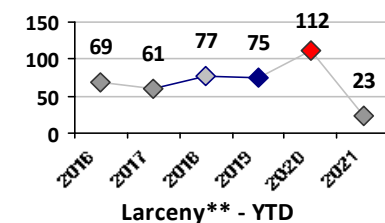

Part I Crime - Comparison Report

Providence Police Department

Through 3/7/2021
Week 9

District 1											
4 Week Trend 2/8/2021 - 3/7/2021				Past 28 Days 2/8/2021 - 3/7/2021				Year to Date January 1 - March 7			

Violent Crime	Current Week	Last Week	Wk 7	Wk 6	Past 28 Days	Past 28 Days LY	Chg.	Current Year	Last Year	Chg.	Wght. 5yr Avg	Chg.
Homicide	0	0	0	0	0	0	--	0	0	0%	0	--
Sex Offenses, Forcible*	0	0	0	0	0	0	--	0	0	0%	2	--
Robbery Other	0	0	0	1	1	2	-50%	4	5	-20%	4	0%
Robbery W Firearm	0	0	0	0	0	0	--	1	0	100%	0	--
Agg. Assault	0	0	0	2	2	3	-33%	3	9	-67%	6	-50%
Agg. Assault W Firearm	0	0	0	0	0	0	--	0	0	0%	0	--
Total	0	0	0	3	3	5	-40%	8	14	-43%	12	-33%

Property Crime	Current Week	Last Week	Wk 7	Wk 6	Past 28 Days	Past 28 Days LY	Chg.	Current Year	Last Year	Chg.	Wght. 5yr Avg	Chg.
Burglary	1	0	0	2	3	2	50%	4	6	-33%	4	0%
MV Theft	3	0	1	1	5	3	67%	11	7	57%	9	22%
Larceny from MV	3	0	1	1	5	14	-64%	13	26	-50%	32	-59%
Larceny**	2	7	2	1	12	36	-67%	23	113	-80%	87	-74%
Total	9	7	4	5	25	55	-55%	51	152	-66%	130	-61%

Other Crime	Current Week	Last Week	Wk 7	Wk 6	Past 28 Days	Past 28 Days LY	Chg.	Current Year	Last Year	Chg.	Wght. 5yr Avg	Chg.
Assault Other	0	2	2	4	8	11	-27%	15	31	-52%	33	-55%
Vandalism	2	2	3	3	10	13	-23%	14	31	-55%	26	-46%
Drug Offenses	0	0	0	2	2	5	-60%	6	8	-25%	9	-33%
Weapons Offenses	0	0	1	1	2	2	0%	4	4	0%	5	-20%
Liquor Law Violations	0	0	0	0	0	0	--	0	0	0%	1	--
Total	2	4	6	10	22	31	-29%	39	74	-47%	74	-47%

Figures are preliminary and subject to further analysis and revision

* Sex Offenses, Forcible includes forcible rape, forcible sodomy, forcible fondling, sexual assault with an object

** Larceny includes shoplifting, pickpocket, pursesnatch, from building, bicycles, motor vehicle parts or accessories, and other.