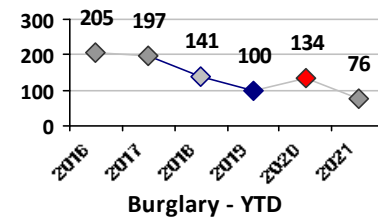

Part I Crime - Comparison Report

Providence Police Department

Through 3/7/2021
Week 9

Citywide

4 Week Trend
2/8/2021 - 3/7/2021

Past 28 Days
2/8/2021 - 3/7/2021

Year to Date
January 1 - March 7

Violent Crime	Current Week	Last Week	Wk 7	Wk 6	Past 28 Days	Past 28 Days LY	Chg.	Current Year	Last Year	Chg.	Wght. 5yr Avg	Chg.
	Homicide	0	1	0	0	1	0	100%	2	0	--	1
Sex Offenses, Forcible*	3	6	2	2	13	6	117%	26	34	-24%	37	-30%
Robbery W Firearm	0	1	2	0	3	2	50%	6	10	-40%	13	-54%
Robbery Other	0	1	0	3	4	11	-64%	17	34	-50%	31	-45%
Agg. Assault W Firearm	2	4	2	2	10	1	900%	22	9	144%	16	38%
Agg. Assault	8	6	5	11	30	28	7%	59	93	-37%	76	-22%
Total	13	19	11	18	61	48	27%	132	180	-27%	173	-24%

Property Crime	Current Week	Last Week	Wk 7	Wk 6	Past 28 Days	Past 28 Days LY	Chg.	Current Year	Last Year	Chg.	Wght. 5yr Avg	Chg.
	Burglary	10	8	5	7	30	63	-52%	76	137	-45%	141
MV Theft	19	19	20	22	80	42	90%	177	90	97%	107	65%
Larceny from MV	25	19	13	21	78	141	-45%	234	318	-26%	364	-36%
Larceny**	22	32	23	25	102	150	-32%	276	439	-37%	421	-34%
Total	76	78	61	75	290	396	-27%	763	984	-22%	1033	-26%

Other Crime	Current Week	Last Week	Wk 7	Wk 6	Past 28 Days	Past 28 Days LY	Chg.	Current Year	Last Year	Chg.	Wght. 5yr Avg	Chg.
	Assault Other	25	38	14	14	91	140	-35%	235	369	-36%	349
Vandalism	34	16	30	25	105	130	-19%	270	335	-19%	352	-23%
Weapons Offenses	7	8	7	7	29	30	-3%	71	61	16%	64	11%
Drug Offenses	9	4	4	8	25	95	-74%	64	202	-68%	171	-63%
Liquor Law Violations	3	1	0	1	5	0	500%	5	2	150%	10	-50%
Total	78	67	55	55	255	395	-35%	645	969	-33%	946	-32%