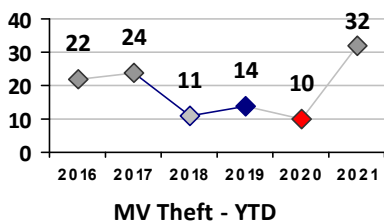

Part I Crime - Comparison Report

Providence Police Department

Through 3/7/2021
Week 9

District 4

4 Week Trend
2/8/2021 - 3/7/2021

Past 28 Days
2/8/2021 - 3/7/2021

Year to Date
January 1 - March 7

Violent Crime	Current Week	Last Week	Wk 7	Wk 6	Past 28 Days	Past 28 Days LY	Chg.	Current Year	Last Year	Chg.	Wght. 5yr Avg	Chg.
Homicide	0	0	0	0	0	0	--	0	0	0%	0	--
Sex Offenses, Forcible*	0	0	0	1	1	1	0%	3	2	50%	6	-50%
Robbery Other	0	0	0	1	1	2	-50%	5	3	67%	7	-29%
Robbery W Firearm	0	1	2	0	3	0	--	4	1	300%	2	100%
Agg. Assault	1	0	3	1	5	6	-17%	8	24	-67%	16	-50%
Agg. Assault W Firearm	0	2	0	0	2	0	--	4	2	100%	2	100%
Total	1	3	5	3	12	9	33%	24	32	-25%	33	-27%

Property Crime	Current Week	Last Week	Wk 7	Wk 6	Past 28 Days	Past 28 Days LY	Chg.	Current Year	Last Year	Chg.	Wght. 5yr Avg	Chg.
Burglary	0	1	0	1	2	22	-91%	4	40	-90%	26	-85%
MV Theft	2	3	4	6	15	6	150%	32	10	220%	14	129%
Larceny from MV	4	4	2	3	13	33	-61%	43	68	-37%	76	-43%
Larceny**	7	2	5	6	20	17	18%	43	33	30%	41	5%
Total	13	10	11	16	50	78	-36%	122	151	-19%	157	-22%

Other Crime	Current Week	Last Week	Wk 7	Wk 6	Past 28 Days	Past 28 Days LY	Chg.	Current Year	Last Year	Chg.	Wght. 5yr Avg	Chg.
Assault Other	5	9	1	1	16	27	-41%	44	78	-44%	66	-33%
Vandalism	5	2	4	3	14	20	-30%	35	39	-10%	49	-29%
Drug Offenses	4	2	1	0	7	27	-74%	18	68	-74%	47	-62%
Weapons Offenses	0	2	0	0	2	1	100%	17	11	55%	10	70%
Liquor Law Violations	0	0	0	0	0	0	--	0	0	0%	1	--
Total	14	15	6	4	39	75	-48%	114	196	-42%	172	-34%

Figures are preliminary and subject to further analysis and revision

* Sex Offenses, Forcible includes forcible rape, forcible sodomy, forcible fondling, sexual assault with an object

** Larceny includes shoplifting, pickpocket, pursesnatch, from building, bicycles, motor vehicle parts or accessories, and other.