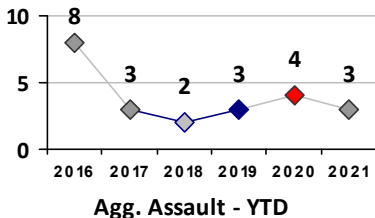

Part I Crime - Comparison Report

Providence Police Department

Through 3/7/2021
Week 9

District 3

	4 Week Trend 2/8/2021 - 3/7/2021				Past 28 Days 2/8/2021 - 3/7/2021			Year to Date January 1 - March 7				
<i>Violent Crime</i>	Current Week	Last Week	Wk 7	Wk 6	Past 28 Days	Past 28 Days LY	Chg.	Current Year	Last Year	Chg.	Wght. 5yr Avg	Chg.
Homicide	0	0	0	0	0	0	--	0	0	0%	0	--
Sex Offenses, Forcible*	0	1	0	0	1	0	--	1	1	0%	1	0%
Robbery Other	0	1	0	0	1	0	--	1	0	100%	0	--
Robbery W Firearm	0	0	0	0	0	0	--	0	1	-100%	1	--
Agg. Assault	0	0	0	1	1	0	--	2	2	0%	2	0%
Agg. Assault W Firearm	0	0	0	0	0	0	--	1	2	-50%	2	-50%
Total	0	2	0	1	3	0	300%	5	6	-17%	6	-17%

<i>Property Crime</i>	Current Week	Last Week	Wk 7	Wk 6	Past 28 Days	Past 28 Days LY	Chg.	Current Year	Last Year	Chg.	Wght. 5yr Avg	Chg.
Burglary	0	0	0	0	0	2	--	7	4	75%	7	0%
MV Theft	3	1	0	1	5	1	400%	9	2	350%	6	50%
Larceny from MV	3	0	1	0	4	4	0%	21	11	91%	16	31%
Larceny**	1	2	1	0	4	8	-50%	12	16	-25%	20	-40%
Total	7	3	2	1	13	15	-13%	49	33	48%	48	2%

<i>Other Crime</i>	Current Week	Last Week	Wk 7	Wk 6	Past 28 Days	Past 28 Days LY	Chg.	Current Year	Last Year	Chg.	Wght. 5yr Avg	Chg.
Assault Other	0	0	1	0	1	10	-90%	12	23	-48%	20	-40%
Vandalism	1	2	3	2	8	4	100%	30	17	76%	17	76%
Drug Offenses	0	0	1	0	1	0	--	1	6	-83%	9	-89%
Weapons Offenses	0	0	1	0	1	2	-50%	2	3	-33%	4	-50%
Liquor Law Violations	0	0	0	0	0	0	--	0	0	0%	0	--
Total	1	2	6	2	11	16	-31%	45	49	-8%	50	-10%

Figures are preliminary and subject to further analysis and revision

* Sex Offenses, Forcible includes forcible rape, forcible sodomy, forcible fondling, sexual assault with an object

** Larceny includes shoplifting, pickpocket, pursesnatch, from building, bicycles, motor vehicle parts or accessories, and other.