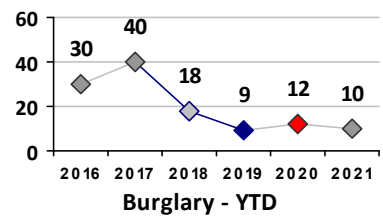

Part I Crime - Comparison Report

Providence Police Department

Through 3/7/2021
Week 9

District 7											
4 Week Trend 2/8/2021 - 3/7/2021				Past 28 Days 2/8/2021 - 3/7/2021				Year to Date January 1 - March 7			

Violent Crime	Current Week	Last Week	Wk 7	Wk 6	Past 28 Days	Past 28 Days LY	Chg.	Current Year	Last Year	Chg.	Wght. 5yr Avg	Chg.
Homicide	0	0	0	0	0	0	--	0	0	0%	0	--
Sex Offenses, Forcible*	0	0	0	0	0	1	--	3	3	0%	5	-40%
Robbery Other	0	0	0	0	0	1	--	1	6	-83%	4	-75%
Robbery W Firearm	0	0	0	0	0	2	--	0	5	-100%	3	--
Agg. Assault	1	6	0	2	9	7	29%	11	15	-27%	14	-21%
Agg. Assault W Firearm	0	0	0	1	1	0	--	2	2	0%	2	0%
Total	1	6	0	3	10	11	-9%	17	31	-45%	28	-39%

Property Crime	Current Week	Last Week	Wk 7	Wk 6	Past 28 Days	Past 28 Days LY	Chg.	Current Year	Last Year	Chg.	Wght. 5yr Avg	Chg.
Burglary	2	1	0	1	4	6	-33%	10	12	-17%	18	-44%
MV Theft	4	4	0	1	9	8	13%	23	16	44%	16	44%
Larceny from MV	5	2	3	3	13	28	-54%	29	55	-47%	52	-44%
Larceny**	6	9	8	9	32	26	23%	61	75	-19%	66	-8%
Total	17	16	11	14	58	68	-15%	123	158	-22%	151	-19%

Other Crime	Current Week	Last Week	Wk 7	Wk 6	Past 28 Days	Past 28 Days LY	Chg.	Current Year	Last Year	Chg.	Wght. 5yr Avg	Chg.
Assault Other	5	9	0	2	16	25	-36%	40	64	-38%	56	-29%
Vandalism	9	2	7	0	18	20	-10%	37	68	-46%	68	-46%
Drug Offenses	1	1	0	0	2	11	-82%	6	20	-70%	23	-74%
Weapons Offenses	1	2	0	2	5	1	400%	8	4	100%	10	-20%
Liquor Law Violations	3	1	0	1	5	0	--	5	2	150%	8	-38%
Total	19	15	7	5	46	57	-19%	96	158	-39%	165	-42%

* Sex Offenses, Forcible includes forcible rape, forcible sodomy, forcible fondling, sexual assault with an object

** Larceny includes shoplifting, pickpocket, pursesnatch, from building, bicycles, motor vehicle parts or accessories, and other.