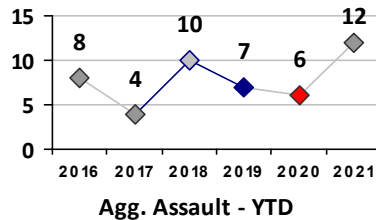

Part I Crime - Comparison Report

Providence Police Department

Through 3/7/2021
Week 9

District 6

	4 Week Trend 2/8/2021 - 3/7/2021				Past 28 Days 2/8/2021 - 3/7/2021			Year to Date January 1 - March 7				
	Current Week	Last Week	Wk 7	Wk 6	Past 28 Days	Past 28 Days LY	Chg.	Current Year	Last Year	Chg.	Wght. 5yr Avg	Chg.
Violent Crime												
Homicide	0	1	0	0	1	0	--	1	0	100%	1	0%
Sex Offenses, Forcible*	1	3	0	0	4	0	--	5	8	-38%	4	25%
Robbery Other	0	0	0	1	1	1	0%	2	2	0%	2	0%
Robbery W Firearm	0	0	0	0	0	0	--	1	0	100%	1	0%
Agg. Assault	0	0	0	3	3	1	200%	6	4	50%	5	20%
Agg. Assault W Firearm	1	0	1	0	2	0	--	6	2	200%	2	200%
Total	2	4	1	4	11	2	450%	21	16	31%	15	40%
Property Crime												
Burglary	2	0	2	1	5	4	25%	12	15	-20%	15	-20%
MV Theft	0	1	1	2	4	4	0%	15	16	-6%	18	-17%
Larceny from MV	3	3	1	3	10	8	25%	26	28	-7%	26	0%
Larceny**	1	2	1	0	4	11	-64%	25	38	-34%	41	-39%
Total	6	6	5	6	23	27	-15%	78	97	-20%	99	-21%
Other Crime												
Assault Other	2	3	1	1	7	15	-53%	21	35	-40%	37	-43%
Vandalism	2	0	5	1	8	13	-38%	26	33	-21%	35	-26%
Drug Offenses	0	0	0	0	0	8	--	6	20	-70%	15	-60%
Weapons Offenses	0	0	1	2	3	2	50%	10	7	43%	6	67%
Liquor Law Violations	0	0	0	0	0	0	--	0	0	0%	0	--
Total	4	3	7	4	18	38	-53%	63	95	-34%	92	-32%

Figures are preliminary and subject to further analysis and revision

* Sex Offenses, Forcible includes forcible rape, forcible sodomy, forcible fondling, sexual assault with an object

** Larceny includes shoplifting, pickpocket, pursesnatch, from building, bicycles, motor vehicle parts or accessories, and other.