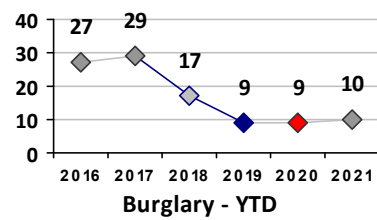

Part I Crime - Comparison Report

Providence Police Department

Through 3/7/2021
Week 9

District 2

4 Week Trend <i>2/8/2021 - 3/7/2021</i>	Past 28 Days <i>2/8/2021 - 3/7/2021</i>	Year to Date <i>January 1 - March 7</i>

Violent Crime	Current Week	Last Week	Wk 7	Wk 6	Past 28 Days	Past 28 Days LY	Chg.	Current Year	Last Year	Chg.	Wght. 5yr Avg	Chg.
Homicide	0	0	0	0	0	0	--	1	0	100%	0	--
Sex Offenses, Forcible*	0	0	0	0	0	2	--	4	4	0%	6	-33%
Robbery Other	0	0	0	0	0	3	--	1	6	-83%	5	-80%
Robbery W Firearm	0	0	0	0	0	0	--	0	0	0%	2	--
Agg. Assault	1	0	1	1	3	2	50%	11	15	-27%	13	-15%
Agg. Assault W Firearm	1	1	0	1	3	0	--	4	0	400%	3	33%
Total	2	1	1	2	6	7	-14%	21	25	-16%	28	-25%

Property Crime	Current Week	Last Week	Wk 7	Wk 6	Past 28 Days	Past 28 Days LY	Chg.	Current Year	Last Year	Chg.	Wght. 5yr Avg	Chg.
Burglary	1	4	1	2	8	9	-11%	10	10	0%	15	-33%
MV Theft	4	3	9	7	23	6	283%	47	15	213%	19	147%
Larceny from MV	1	3	2	2	8	8	0%	14	21	-33%	33	-58%
Larceny**	4	2	2	0	8	11	-27%	29	38	-24%	47	-38%
Total	10	12	14	11	47	34	38%	100	84	19%	113	-12%

Other Crime	Current Week	Last Week	Wk 7	Wk 6	Past 28 Days	Past 28 Days LY	Chg.	Current Year	Last Year	Chg.	Wght. 5yr Avg	Chg.
Assault Other	4	6	1	3	14	28	-50%	33	57	-42%	57	-42%
Vandalism	5	2	2	3	12	16	-25%	30	38	-21%	43	-30%
Drug Offenses	0	0	2	6	8	18	-56%	10	41	-76%	32	-69%
Weapons Offenses	0	4	1	2	7	4	75%	7	5	40%	11	-36%
Liquor Law Violations	0	0	0	0	0	0	--	0	0	0%	0	--
Total	9	12	6	14	41	66	-38%	80	141	-43%	143	-44%

Figures are preliminary and subject to further analysis and revision

* Sex Offenses, Forcible includes forcible rape, forcible sodomy, forcible fondling, sexual assault with an object

** Larceny includes shoplifting, pickpocket, pursesnatch, from building, bicycles, motor vehicle parts or accessories, and other.