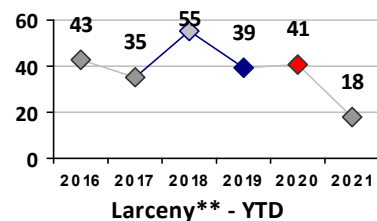

Part I Crime - Comparison Report

Providence Police Department

Through 3/7/2021
Week 9

District 5

	4 Week Trend 2/8/2021 - 3/7/2021				Past 28 Days 2/8/2021 - 3/7/2021			Year to Date January 1 - March 7				
	Current Week	Last Week	Wk 7	Wk 6	Past 28 Days	Past 28 Days LY	Chg.	Current Year	Last Year	Chg.	Wght. 5yr Avg	Chg.
Violent Crime												
Homicide	0	0	0	0	0	0	--	0	0	0%	0	--
Sex Offenses, Forcible*	1	0	1	0	2	0	--	4	11	-64%	9	-56%
Robbery Other	0	0	0	0	0	1	--	2	6	-67%	6	-67%
Robbery W Firearm	0	0	0	0	0	0	--	0	2	-100%	2	--
Agg. Assault	2	0	1	1	4	6	-33%	13	19	-32%	15	-13%
Agg. Assault W Firearm	0	1	0	0	1	1	0%	4	1	300%	3	33%
Total	3	1	2	1	7	8	-13%	23	39	-41%	33	-30%
Property Crime												
Burglary	2	2	0	0	4	9	-56%	13	23	-43%	26	-50%
MV Theft	0	5	4	4	13	8	63%	27	13	108%	17	59%
Larceny from MV	2	1	1	2	6	14	-57%	20	38	-47%	35	-43%
Larceny**	1	1	2	5	9	13	-31%	18	42	-57%	43	-58%
Total	5	9	7	11	32	44	-27%	78	116	-33%	120	-35%
Other Crime												
Assault Other	6	8	5	2	21	20	5%	49	58	-16%	51	-4%
Vandalism	5	3	4	3	15	19	-21%	40	45	-11%	48	-17%
Drug Offenses	4	1	0	0	5	17	-71%	14	23	-39%	25	-44%
Weapons Offenses	5	0	0	0	5	13	-62%	9	20	-55%	12	-25%
Liquor Law Violations	0	0	0	0	0	0	--	0	0	0%	0	--
Total	20	12	9	5	46	69	-33%	112	146	-23%	137	-18%

Figures are preliminary and subject to further analysis and revision

* Sex Offenses, Forcible includes forcible rape, forcible sodomy, forcible fondling, sexual assault with an object

** Larceny includes shoplifting, pickpocket, pursesnatch, from building, bicycles, motor vehicle parts or accessories, and other.