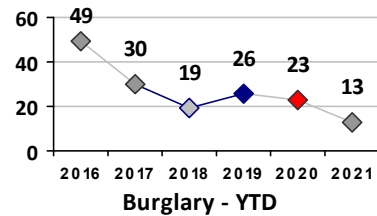

Part I Crime - Comparison Report

Providence Police Department

Through 3/7/2021
Week 9

District 5

	4 Week Trend 2/8/2021 - 3/7/2021				Past 28 Days 2/8/2021 - 3/7/2021			Year to Date January 1 - March 7				
	Current Week	Last Week	Wk 7	Wk 6	Past 28 Days	Past 28 Days LY	Chg.	Current Year	Last Year	Chg.	Wght. 5yr Avg	Chg.
Violent Crime												
Homicide	0	0	0	0	0	0	--	0	0	0%	0	--
Sex Offenses, Forcible*	1	0	1	0	2	0	--	4	11	-64%	9	-56%
Robbery Other	0	0	0	0	0	1	--	2	6	-67%	6	-67%
Robbery W Firearm	0	0	0	0	0	0	--	0	2	-100%	2	--
Agg. Assault	2	0	1	1	4	6	-33%	13	19	-32%	15	-13%
Agg. Assault W Firearm	0	1	0	0	1	1	0%	4	1	300%	3	33%
Total	3	1	2	1	7	8	-13%	23	39	-41%	33	-30%
Property Crime												
Burglary	2	2	0	0	4	9	-56%	13	23	-43%	26	-50%
MV Theft	0	5	4	4	13	8	63%	27	13	108%	17	59%
Larceny from MV	2	1	1	2	6	14	-57%	20	38	-47%	35	-43%
Larceny**	1	1	2	5	9	13	-31%	18	42	-57%	43	-58%
Total	5	9	7	11	32	44	-27%	78	116	-33%	120	-35%
Other Crime												
Assault Other	6	8	5	2	21	20	5%	49	58	-16%	51	-4%
Vandalism	5	3	4	3	15	19	-21%	40	45	-11%	48	-17%
Drug Offenses	4	1	0	0	5	17	-71%	14	23	-39%	25	-44%
Weapons Offenses	5	0	0	0	5	13	-62%	9	20	-55%	12	-25%
Liquor Law Violations	0	0	0	0	0	0	--	0	0	0%	0	--
Total	20	12	9	5	46	69	-33%	112	146	-23%	137	-18%

Figures are preliminary and subject to further analysis and revision

* Sex Offenses, Forcible includes forcible rape, forcible sodomy, forcible fondling, sexual assault with an object

** Larceny includes shoplifting, pickpocket, pursesnatch, from building, bicycles, motor vehicle parts or accessories, and other.