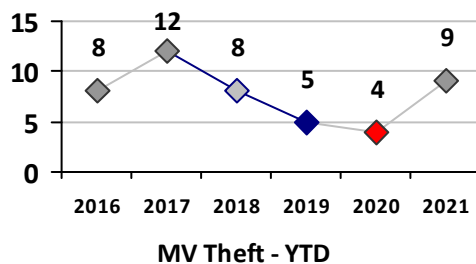

Part I Crime - Comparison Report

Providence Police Department

Through 5/9/2021
Week 18

District 8											
4 Week Trend 4/12/2021 - 5/9/2021				Past 28 Days 4/12/2021 - 5/9/2021				Year to Date January 1 - May 9			

Violent Crime	Current Week	Last Week	Wk 16	Wk 15	Past 28 Days	Past 28 Days LY	Chg.	Current Year	Last Year	Chg.	Wght. 5yr Avg	Chg.
Homicide	0	0	0	0	0	0	--	0	0	0%	0	--
Sex Offenses, Forcible*	0	0	0	0	0	0	--	2	1	100%	4	-50%
Robbery Other	0	0	0	0	0	1	--	2	2	0%	2	0%
Robbery W Firearm	0	0	0	0	0	0	--	0	1	-100%	0	--
Agg. Assault	0	0	1	0	1	0	--	7	6	17%	6	17%
Agg. Assault W Firearm	0	0	0	0	0	1	--	1	2	-50%	2	-50%
Total	0	0	1	0	1	2	-50%	12	12	0%	13	-8%

Property Crime	Current Week	Last Week	Wk 16	Wk 15	Past 28 Days	Past 28 Days LY	Chg.	Current Year	Last Year	Chg.	Wght. 5yr Avg	Chg.
Burglary	0	0	0	0	0	0	--	2	5	-60%	18	-89%
MV Theft	1	0	0	1	2	1	100%	9	4	125%	6	50%
Larceny from MV	2	0	2	0	4	7	-43%	20	44	-55%	47	-57%
Larceny**	1	0	0	0	1	6	-83%	22	46	-52%	43	-49%
Total	4	0	2	1	7	14	-50%	53	99	-46%	114	-54%

Other Crime	Current Week	Last Week	Wk 16	Wk 15	Past 28 Days	Past 28 Days LY	Chg.	Current Year	Last Year	Chg.	Wght. 5yr Avg	Chg.
Assault Other	1	1	1	4	7	4	75%	20	16	25%	26	-23%
Vandalism	0	2	0	2	4	6	-33%	24	36	-33%	37	-35%
Drug Offenses	0	0	0	0	0	0	--	1	4	-75%	4	-75%
Weapons Offenses	0	0	0	0	0	0	--	8	2	300%	3	167%
Liquor Law Violations	0	0	0	0	0	0	--	0	0	0%	0	--
Total	1	3	1	6	11	10	10%	53	58	-9%	70	-24%

Figures are preliminary and subject to further analysis and revision

* Sex Offenses, Forcible includes forcible rape, forcible sodomy, forcible fondling, sexual assault with an object

** Larceny includes shoplifting, pickpocket, pursesnatch, from building, bicycles, motor vehicle parts or accessories, and other.