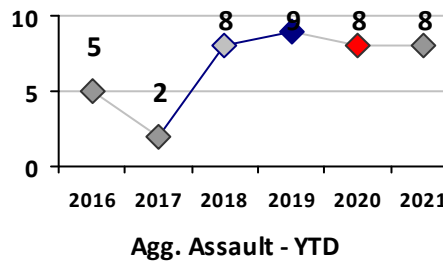

Part I Crime - Comparison Report

Providence Police Department

Through 5/9/2021
Week 18

District 8											
4 Week Trend 4/12/2021 - 5/9/2021				Past 28 Days 4/12/2021 - 5/9/2021				Year to Date January 1 - May 9			

Violent Crime	Current Week	Last Week	Wk 16	Wk 15	Past 28 Days	Past 28 Days LY	Chg.	Current Year	Last Year	Chg.	Wght. 5yr Avg	Chg.
Homicide	0	0	0	0	0	0	--	0	0	0%	0	--
Sex Offenses, Forcible*	0	0	0	0	0	0	--	2	1	100%	4	-50%
Robbery Other	0	0	0	0	0	1	--	2	2	0%	2	0%
Robbery W Firearm	0	0	0	0	0	0	--	0	1	-100%	0	--
Agg. Assault	0	0	1	0	1	0	--	7	6	17%	6	17%
Agg. Assault W Firearm	0	0	0	0	0	1	--	1	2	-50%	2	-50%
Total	0	0	1	0	1	2	-50%	12	12	0%	13	-8%

Property Crime	Current Week	Last Week	Wk 16	Wk 15	Past 28 Days	Past 28 Days LY	Chg.	Current Year	Last Year	Chg.	Wght. 5yr Avg	Chg.
Burglary	0	0	0	0	0	0	--	2	5	-60%	18	-89%
MV Theft	1	0	0	1	2	1	100%	9	4	125%	6	50%
Larceny from MV	2	0	2	0	4	7	-43%	20	44	-55%	47	-57%
Larceny**	1	0	0	0	1	6	-83%	22	46	-52%	43	-49%
Total	4	0	2	1	7	14	-50%	53	99	-46%	114	-54%

Other Crime	Current Week	Last Week	Wk 16	Wk 15	Past 28 Days	Past 28 Days LY	Chg.	Current Year	Last Year	Chg.	Wght. 5yr Avg	Chg.
Assault Other	1	1	1	4	7	4	75%	20	16	25%	26	-23%
Vandalism	0	2	0	2	4	6	-33%	24	36	-33%	37	-35%
Drug Offenses	0	0	0	0	0	0	--	1	4	-75%	4	-75%
Weapons Offenses	0	0	0	0	0	0	--	8	2	300%	3	167%
Liquor Law Violations	0	0	0	0	0	0	--	0	0	0%	0	--
Total	1	3	1	6	11	10	10%	53	58	-9%	70	-24%

Figures are preliminary and subject to further analysis and revision

* Sex Offenses, Forcible includes forcible rape, forcible sodomy, forcible fondling, sexual assault with an object

** Larceny includes shoplifting, pickpocket, pursesnatch, from building, bicycles, motor vehicle parts or accessories, and other.