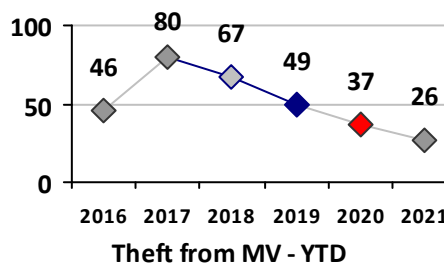

Part I Crime - Comparison Report

Providence Police Department

Through 5/9/2021
Week 18

District 1											
4 Week Trend 4/12/2021 - 5/9/2021				Past 28 Days 4/12/2021 - 5/9/2021				Year to Date January 1 - May 9			

Violent Crime	Current Week	Last Week	Wk 16	Wk 15	Past 28 Days	Past 28 Days LY	Chg.	Current Year	Last Year	Chg.	Wght. 5yr Avg	Chg.
Homicide	0	0	0	0	0	0	--	0	0	0%	0	--
Sex Offenses, Forcible*	0	1	0	0	1	0	--	2	0	200%	5	-60%
Robbery Other	0	0	0	0	0	1	--	4	6	-33%	5	-20%
Robbery W Firearm	0	0	0	2	2	0	--	3	0	300%	0	--
Agg. Assault	0	1	0	1	2	1	100%	5	12	-58%	12	-58%
Agg. Assault W Firearm	0	0	0	0	0	0	--	0	0	0%	0	--
Total	0	2	0	3	5	2	150%	14	18	-22%	22	-36%

Property Crime	Current Week	Last Week	Wk 16	Wk 15	Past 28 Days	Past 28 Days LY	Chg.	Current Year	Last Year	Chg.	Wght. 5yr Avg	Chg.
Burglary	0	1	0	0	1	3	-67%	7	13	-46%	10	-30%
MV Theft	0	0	1	0	1	0	--	17	12	42%	14	21%
Larceny from MV	1	0	1	0	2	4	-50%	26	37	-30%	53	-51%
Larceny**	2	2	1	7	12	5	140%	45	137	-67%	139	-68%
Total	3	3	3	7	16	12	33%	95	199	-52%	215	-56%

Other Crime	Current Week	Last Week	Wk 16	Wk 15	Past 28 Days	Past 28 Days LY	Chg.	Current Year	Last Year	Chg.	Wght. 5yr Avg	Chg.
Assault Other	3	4	2	1	10	2	400%	40	41	-2%	61	-34%
Vandalism	1	1	0	2	4	10	-60%	28	51	-45%	47	-40%
Drug Offenses	0	0	2	2	4	5	-20%	24	14	71%	19	26%
Weapons Offenses	0	0	0	1	1	0	--	11	6	83%	8	38%
Liquor Law Violations	0	0	0	0	0	0	--	0	0	0%	3	--
Total	4	5	4	6	19	17	12%	103	112	-8%	137	-25%

Figures are preliminary and subject to further analysis and revision

* Sex Offenses, Forcible includes forcible rape, forcible sodomy, forcible fondling, sexual assault with an object

** Larceny includes shoplifting, pickpocket, pursesnatch, from building, bicycles, motor vehicle parts or accessories, and other.