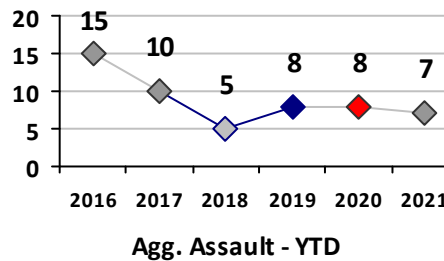

Part I Crime - Comparison Report

Providence Police Department

Through 5/9/2021
Week 18

District 3											
4 Week Trend 4/12/2021 - 5/9/2021				Past 28 Days 4/12/2021 - 5/9/2021				Year to Date January 1 - May 9			

Violent Crime	Current Week	Last Week	Wk 16	Wk 15	Past 28 Days	Past 28 Days LY	Chg.	Current Year	Last Year	Chg.	Wght. 5yr Avg	Chg.
Homicide	0	0	1	0	1	0	--	1	1	0%	1	0%
Sex Offenses, Forcible*	0	0	0	0	0	0	--	1	1	0%	2	-50%
Robbery Other	0	0	0	0	0	0	--	1	1	0%	1	0%
Robbery W Firearm	0	0	0	0	0	0	--	1	2	-50%	3	-67%
Agg. Assault	1	0	0	0	1	4	-75%	6	6	0%	6	0%
Agg. Assault W Firearm	0	0	0	0	0	0	--	1	2	-50%	2	-50%
Total	1	0	1	0	2	4	-50%	11	13	-15%	15	-27%

Property Crime	Current Week	Last Week	Wk 16	Wk 15	Past 28 Days	Past 28 Days LY	Chg.	Current Year	Last Year	Chg.	Wght. 5yr Avg	Chg.
Burglary	1	0	0	0	1	1	0%	10	10	0%	15	-33%
MV Theft	1	0	0	3	4	4	0%	15	8	88%	11	36%
Larceny from MV	5	2	3	2	12	1	1100%	41	15	173%	29	41%
Larceny**	2	2	3	0	7	2	250%	29	29	0%	38	-24%
Total	9	4	6	5	24	8	200%	95	62	53%	92	3%

Other Crime	Current Week	Last Week	Wk 16	Wk 15	Past 28 Days	Past 28 Days LY	Chg.	Current Year	Last Year	Chg.	Wght. 5yr Avg	Chg.
Assault Other	5	3	2	3	13	5	160%	32	38	-16%	39	-18%
Vandalism	3	4	1	4	12	7	71%	44	32	38%	34	29%
Drug Offenses	0	0	0	1	1	2	-50%	2	8	-75%	18	-89%
Weapons Offenses	0	2	0	0	2	0	--	7	3	133%	6	17%
Liquor Law Violations	0	0	0	0	0	0	--	0	0	0%	0	--
Total	8	9	3	8	28	14	100%	85	81	5%	96	-11%

Figures are preliminary and subject to further analysis and revision

* Sex Offenses, Forcible includes forcible rape, forcible sodomy, forcible fondling, sexual assault with an object

** Larceny includes shoplifting, pickpocket, pursesnatch, from building, bicycles, motor vehicle parts or accessories, and other.