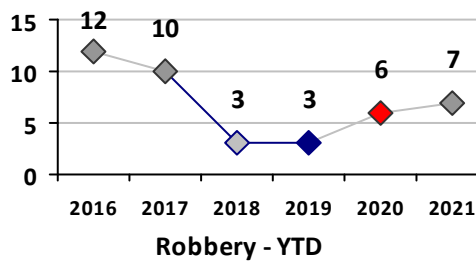

Part I Crime - Comparison Report

Providence Police Department

Through 5/9/2021
Week 18

District 1											
4 Week Trend 4/12/2021 - 5/9/2021				Past 28 Days 4/12/2021 - 5/9/2021				Year to Date January 1 - May 9			

Violent Crime	Current Week	Last Week	Wk 16	Wk 15	Past 28 Days	Past 28 Days LY	Chg.	Current Year	Last Year	Chg.	Wght. 5yr Avg	Chg.
Homicide	0	0	0	0	0	0	--	0	0	0%	0	--
Sex Offenses, Forcible*	0	1	0	0	1	0	--	2	0	200%	5	-60%
Robbery Other	0	0	0	0	0	1	--	4	6	-33%	5	-20%
Robbery W Firearm	0	0	0	2	2	0	--	3	0	300%	0	--
Agg. Assault	0	1	0	1	2	1	100%	5	12	-58%	12	-58%
Agg. Assault W Firearm	0	0	0	0	0	0	--	0	0	0%	0	--
Total	0	2	0	3	5	2	150%	14	18	-22%	22	-36%

Property Crime	Current Week	Last Week	Wk 16	Wk 15	Past 28 Days	Past 28 Days LY	Chg.	Current Year	Last Year	Chg.	Wght. 5yr Avg	Chg.
Burglary	0	1	0	0	1	3	-67%	7	13	-46%	10	-30%
MV Theft	0	0	1	0	1	0	--	17	12	42%	14	21%
Larceny from MV	1	0	1	0	2	4	-50%	26	37	-30%	53	-51%
Larceny**	2	2	1	7	12	5	140%	45	137	-67%	139	-68%
Total	3	3	3	7	16	12	33%	95	199	-52%	215	-56%

Other Crime	Current Week	Last Week	Wk 16	Wk 15	Past 28 Days	Past 28 Days LY	Chg.	Current Year	Last Year	Chg.	Wght. 5yr Avg	Chg.
Assault Other	3	4	2	1	10	2	400%	40	41	-2%	61	-34%
Vandalism	1	1	0	2	4	10	-60%	28	51	-45%	47	-40%
Drug Offenses	0	0	2	2	4	5	-20%	24	14	71%	19	26%
Weapons Offenses	0	0	0	1	1	0	--	11	6	83%	8	38%
Liquor Law Violations	0	0	0	0	0	0	--	0	0	0%	3	--
Total	4	5	4	6	19	17	12%	103	112	-8%	137	-25%

Figures are preliminary and subject to further analysis and revision

* Sex Offenses, Forcible includes forcible rape, forcible sodomy, forcible fondling, sexual assault with an object

** Larceny includes shoplifting, pickpocket, pursesnatch, from building, bicycles, motor vehicle parts or accessories, and other.