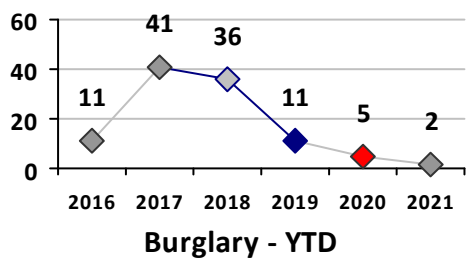

Part I Crime - Comparison Report

Providence Police Department

Through 5/9/2021
Week 18

District 8											
4 Week Trend 4/12/2021 - 5/9/2021				Past 28 Days 4/12/2021 - 5/9/2021				Year to Date January 1 - May 9			

Violent Crime	Current Week	Last Week	Wk 16	Wk 15	Past 28 Days	Past 28 Days LY	Chg.	Current Year	Last Year	Chg.	Wght. 5yr Avg	Chg.
Homicide	0	0	0	0	0	0	--	0	0	0%	0	--
Sex Offenses, Forcible*	0	0	0	0	0	0	--	2	1	100%	4	-50%
Robbery Other	0	0	0	0	0	1	--	2	2	0%	2	0%
Robbery W Firearm	0	0	0	0	0	0	--	0	1	-100%	0	--
Agg. Assault	0	0	1	0	1	0	--	7	6	17%	6	17%
Agg. Assault W Firearm	0	0	0	0	0	1	--	1	2	-50%	2	-50%
Total	0	0	1	0	1	2	-50%	12	12	0%	13	-8%

Property Crime	Current Week	Last Week	Wk 16	Wk 15	Past 28 Days	Past 28 Days LY	Chg.	Current Year	Last Year	Chg.	Wght. 5yr Avg	Chg.
Burglary	0	0	0	0	0	0	--	2	5	-60%	18	-89%
MV Theft	1	0	0	1	2	1	100%	9	4	125%	6	50%
Larceny from MV	2	0	2	0	4	7	-43%	20	44	-55%	47	-57%
Larceny**	1	0	0	0	1	6	-83%	22	46	-52%	43	-49%
Total	4	0	2	1	7	14	-50%	53	99	-46%	114	-54%

Other Crime	Current Week	Last Week	Wk 16	Wk 15	Past 28 Days	Past 28 Days LY	Chg.	Current Year	Last Year	Chg.	Wght. 5yr Avg	Chg.
Assault Other	1	1	1	4	7	4	75%	20	16	25%	26	-23%
Vandalism	0	2	0	2	4	6	-33%	24	36	-33%	37	-35%
Drug Offenses	0	0	0	0	0	0	--	1	4	-75%	4	-75%
Weapons Offenses	0	0	0	0	0	0	--	8	2	300%	3	167%
Liquor Law Violations	0	0	0	0	0	0	--	0	0	0%	0	--
Total	1	3	1	6	11	10	10%	53	58	-9%	70	-24%

Figures are preliminary and subject to further analysis and revision

* Sex Offenses, Forcible includes forcible rape, forcible sodomy, forcible fondling, sexual assault with an object

** Larceny includes shoplifting, pickpocket, pursesnatch, from building, bicycles, motor vehicle parts or accessories, and other.