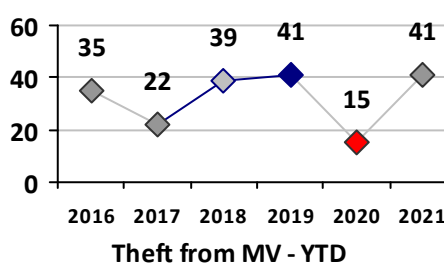

Part I Crime - Comparison Report

Providence Police Department

Through 5/9/2021
Week 18

District 3											
4 Week Trend 4/12/2021 - 5/9/2021				Past 28 Days 4/12/2021 - 5/9/2021				Year to Date January 1 - May 9			

Violent Crime	Current Week	Last Week	Wk 16	Wk 15	Past 28 Days	Past 28 Days LY	Chg.	Current Year	Last Year	Chg.	Wght. 5yr Avg	Chg.
Homicide	0	0	1	0	1	0	--	1	1	0%	1	0%
Sex Offenses, Forcible*	0	0	0	0	0	0	--	1	1	0%	2	-50%
Robbery Other	0	0	0	0	0	0	--	1	1	0%	1	0%
Robbery W Firearm	0	0	0	0	0	0	--	1	2	-50%	3	-67%
Agg. Assault	1	0	0	0	1	4	-75%	6	6	0%	6	0%
Agg. Assault W Firearm	0	0	0	0	0	0	--	1	2	-50%	2	-50%
Total	1	0	1	0	2	4	-50%	11	13	-15%	15	-27%

Property Crime	Current Week	Last Week	Wk 16	Wk 15	Past 28 Days	Past 28 Days LY	Chg.	Current Year	Last Year	Chg.	Wght. 5yr Avg	Chg.
Burglary	1	0	0	0	1	1	0%	10	10	0%	15	-33%
MV Theft	1	0	0	3	4	4	0%	15	8	88%	11	36%
Larceny from MV	5	2	3	2	12	1	1100%	41	15	173%	29	41%
Larceny**	2	2	3	0	7	2	250%	29	29	0%	38	-24%
Total	9	4	6	5	24	8	200%	95	62	53%	92	3%

Other Crime	Current Week	Last Week	Wk 16	Wk 15	Past 28 Days	Past 28 Days LY	Chg.	Current Year	Last Year	Chg.	Wght. 5yr Avg	Chg.
Assault Other	5	3	2	3	13	5	160%	32	38	-16%	39	-18%
Vandalism	3	4	1	4	12	7	71%	44	32	38%	34	29%
Drug Offenses	0	0	0	1	1	2	-50%	2	8	-75%	18	-89%
Weapons Offenses	0	2	0	0	2	0	--	7	3	133%	6	17%
Liquor Law Violations	0	0	0	0	0	0	--	0	0	0%	0	--
Total	8	9	3	8	28	14	100%	85	81	5%	96	-11%

Figures are preliminary and subject to further analysis and revision

* Sex Offenses, Forcible includes forcible rape, forcible sodomy, forcible fondling, sexual assault with an object

** Larceny includes shoplifting, pickpocket, pursesnatch, from building, bicycles, motor vehicle parts or accessories, and other.