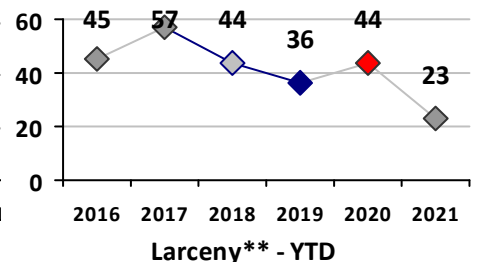

Part I Crime - Comparison Report

Providence Police Department

Through 5/9/2021
Week 18

District 9

4 Week Trend
4/12/2021 - 5/9/2021

Past 28 Days
4/12/2021 - 5/9/2021

Year to Date
January 1 - May 9

Violent Crime	Current Week	Last Week	Wk 16	Wk 15	Past 28 Days	Past 28 Days LY	Chg.	Current Year	Last Year	Chg.	Wght. 5yr Avg	Chg.	
	Homicide	0	0	0	0	0	0	--	0	0	0%	0	--
Sex Offenses, Forcible*	0	0	0	0	0	0	--	1	3	-67%	3	-67%	
Robbery Other	0	0	0	0	0	0	--	0	4	-100%	2	--	
Robbery W Firearm	0	0	0	0	0	0	--	0	0	0%	0	--	
Agg. Assault	0	0	0	0	0	0	--	1	0	100%	2	-50%	
Agg. Assault W Firearm	0	0	0	0	0	1	--	0	1	-100%	1	--	
Total	0	0	0	0	0	1	100%	2	8	-75%	7	-71%	

Property Crime	Current Week	Last Week	Wk 16	Wk 15	Past 28 Days	Past 28 Days LY	Chg.	Current Year	Last Year	Chg.	Wght. 5yr Avg	Chg.	
	Burglary	2	3	1	1	7	2	250%	24	29	-17%	31	-23%
MV Theft	0	1	1	1	3	0	--	11	3	267%	6	83%	
Larceny from MV	2	1	3	2	8	5	60%	17	40	-58%	72	-76%	
Larceny**	0	2	2	1	5	4	25%	23	44	-48%	45	-49%	
Total	4	7	7	5	23	11	109%	75	116	-35%	154	-51%	

Other Crime	Current Week	Last Week	Wk 16	Wk 15	Past 28 Days	Past 28 Days LY	Chg.	Current Year	Last Year	Chg.	Wght. 5yr Avg	Chg.	
	Assault Other	1	0	0	0	1	0	--	13	15	-13%	18	-28%
Vandalism	2	0	0	0	2	6	-67%	12	35	-66%	39	-69%	
Drug Offenses	0	0	0	0	0	0	--	4	11	-64%	7	-43%	
Weapons Offenses	0	0	0	0	0	3	--	6	4	50%	3	100%	
Liquor Law Violations	0	0	0	0	0	0	--	0	0	0%	1	--	
Total	3	0	0	0	3	9	-67%	35	65	-46%	66	-47%	

Figures are preliminary and subject to further analysis and revision

* Sex Offenses, Forcible includes forcible rape, forcible sodomy, forcible fondling, sexual assault with an object

** Larceny includes shoplifting, pickpocket, pursesnatch, from building, bicycles, motor vehicle parts or accessories, and other.