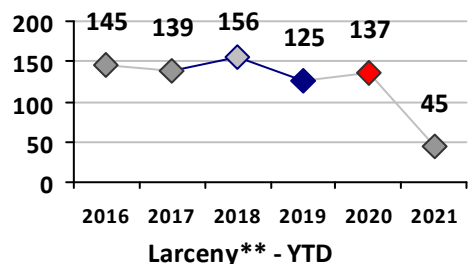

Part I Crime - Comparison Report

Providence Police Department

Through 5/9/2021
Week 18

District 1											
4 Week Trend 4/12/2021 - 5/9/2021				Past 28 Days 4/12/2021 - 5/9/2021				Year to Date January 1 - May 9			

Violent Crime	Current Week	Last Week	Wk 16	Wk 15	Past 28 Days	Past 28 Days LY	Chg.	Current Year	Last Year	Chg.	Wght. 5yr Avg	Chg.
Homicide	0	0	0	0	0	0	--	0	0	0%	0	--
Sex Offenses, Forcible*	0	1	0	0	1	0	--	2	0	200%	5	-60%
Robbery Other	0	0	0	0	0	1	--	4	6	-33%	5	-20%
Robbery W Firearm	0	0	0	2	2	0	--	3	0	300%	0	--
Agg. Assault	0	1	0	1	2	1	100%	5	12	-58%	12	-58%
Agg. Assault W Firearm	0	0	0	0	0	0	--	0	0	0%	0	--
Total	0	2	0	3	5	2	150%	14	18	-22%	22	-36%

Property Crime	Current Week	Last Week	Wk 16	Wk 15	Past 28 Days	Past 28 Days LY	Chg.	Current Year	Last Year	Chg.	Wght. 5yr Avg	Chg.
Burglary	0	1	0	0	1	3	-67%	7	13	-46%	10	-30%
MV Theft	0	0	1	0	1	0	--	17	12	42%	14	21%
Larceny from MV	1	0	1	0	2	4	-50%	26	37	-30%	53	-51%
Larceny**	2	2	1	7	12	5	140%	45	137	-67%	139	-68%
Total	3	3	3	7	16	12	33%	95	199	-52%	215	-56%

Other Crime	Current Week	Last Week	Wk 16	Wk 15	Past 28 Days	Past 28 Days LY	Chg.	Current Year	Last Year	Chg.	Wght. 5yr Avg	Chg.
Assault Other	3	4	2	1	10	2	400%	40	41	-2%	61	-34%
Vandalism	1	1	0	2	4	10	-60%	28	51	-45%	47	-40%
Drug Offenses	0	0	2	2	4	5	-20%	24	14	71%	19	26%
Weapons Offenses	0	0	0	1	1	0	--	11	6	83%	8	38%
Liquor Law Violations	0	0	0	0	0	0	--	0	0	0%	3	--
Total	4	5	4	6	19	17	12%	103	112	-8%	137	-25%

Figures are preliminary and subject to further analysis and revision

* Sex Offenses, Forcible includes forcible rape, forcible sodomy, forcible fondling, sexual assault with an object

** Larceny includes shoplifting, pickpocket, pursesnatch, from building, bicycles, motor vehicle parts or accessories, and other.