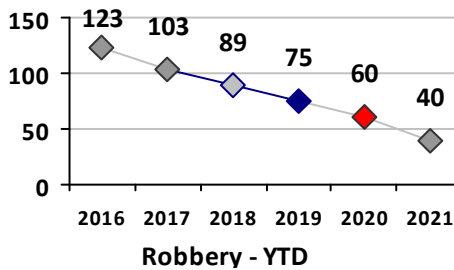

Part I Crime - Comparison Report

Providence Police Department

Through 5/9/2021
Week 18

Citywide										
4 Week Trend 4/12/2021 - 5/9/2021				Past 28 Days 4/12/2021 - 5/9/2021			Year to Date January 1 - May 9			

Violent Crime	Current Week	Last Week	Wk 16	Wk 15	Past 28 Days	Past 28 Days LY	Chg.	Current Year	Last Year	Chg.	Wght. 5yr Avg	Chg.
Homicide	0	0	1	3	4	0	400%	7	1	600%	2	250%
Sex Offenses, Forcible*	2	3	1	3	9	7	29%	53	45	18%	66	-20%
Robbery W Firearm	0	0	0	3	3	3	0%	14	18	-22%	24	-42%
Robbery Other	0	0	3	0	3	5	-40%	26	42	-38%	57	-54%
Agg. Assault W Firearm	1	0	1	5	7	5	40%	31	17	82%	29	7%
Agg. Assault	10	7	6	7	30	29	3%	119	143	-17%	139	-14%
Total	13	10	12	21	56	49	14%	250	266	-6%	316	-21%

Property Crime	Current Week	Last Week	Wk 16	Wk 15	Past 28 Days	Past 28 Days LY	Chg.	Current Year	Last Year	Chg.	Wght. 5yr Avg	Chg.
Burglary	17	5	13	6	41	23	78%	148	209	-29%	268	-45%
MV Theft	9	8	11	12	40	20	100%	273	155	76%	194	41%
Larceny from MV	36	30	40	19	125	87	44%	496	543	-9%	634	-22%
Larceny**	28	23	29	24	104	93	12%	547	708	-23%	755	-28%
Total	90	66	93	61	310	223	39%	1464	1615	-9%	1849	-21%

Other Crime	Current Week	Last Week	Wk 16	Wk 15	Past 28 Days	Past 28 Days LY	Chg.	Current Year	Last Year	Chg.	Wght. 5yr Avg	Chg.
Assault Other	35	28	35	37	135	69	96%	544	573	-5%	659	-17%
Vandalism	30	26	20	29	105	113	-7%	537	595	-10%	657	-18%
Weapons Offenses	4	3	15	9	31	18	72%	137	98	40%	116	18%
Drug Offenses	5	6	11	10	32	18	78%	158	243	-35%	282	-44%
Liquor Law Violations	0	0	1	0	1	0	100%	6	2	200%	25	-76%
Total	74	63	82	85	304	218	39%	1382	1511	-9%	1739	-21%

Figures are preliminary and subject to further analysis and revision

* Sex Offenses, Forcible includes forcible rape, forcible sodomy, forcible fondling, sexual assault with an object

** Larceny includes shoplifting, pickpocket, pursesnatch, from building, bicycles, motor vehicle parts or accessories, and other.