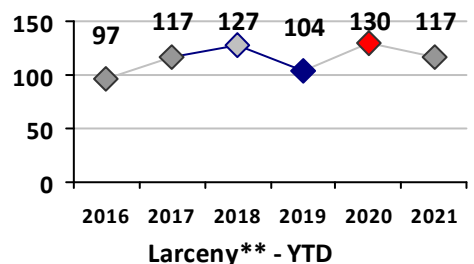

Part I Crime - Comparison Report

Providence Police Department

Through 5/9/2021
Week 18

District 7

4 Week Trend
4/12/2021 - 5/9/2021

Past 28 Days
4/12/2021 - 5/9/2021

Year to Date
January 1 - May 9

Violent Crime	Current Week	Last Week	Wk 16	Wk 15	Past 28 Days	Past 28 Days LY	Chg.	Current Year	Last Year	Chg.	Wght. 5yr Avg	Chg.	
	Homicide	0	0	0	1	1	0	--	1	0	100%	0	--
Sex Offenses, Forcible*	0	0	0	1	1	1	0%	12	4	200%	7	71%	
Robbery Other	0	0	1	0	1	0	--	2	6	-67%	7	-71%	
Robbery W Firearm	0	0	0	0	0	0	--	1	7	-86%	5	-80%	
Agg. Assault	2	1	1	1	5	6	-17%	22	22	0%	24	-8%	
Agg. Assault W Firearm	0	0	0	4	4	0	--	7	2	250%	5	40%	
Total	2	1	2	7	12	7	71%	45	41	10%	48	-6%	

Property Crime	Current Week	Last Week	Wk 16	Wk 15	Past 28 Days	Past 28 Days LY	Chg.	Current Year	Last Year	Chg.	Wght. 5yr Avg	Chg.	
	Burglary	5	1	1	3	10	5	100%	25	27	-7%	39	-36%
MV Theft	0	1	0	2	3	6	-50%	34	42	-19%	33	3%	
Larceny from MV	8	7	11	2	28	13	115%	79	93	-15%	87	-9%	
Larceny**	9	2	4	6	21	22	-5%	117	131	-11%	119	-2%	
Total	22	11	16	13	62	46	35%	255	293	-13%	278	-8%	

Other Crime	Current Week	Last Week	Wk 16	Wk 15	Past 28 Days	Past 28 Days LY	Chg.	Current Year	Last Year	Chg.	Wght. 5yr Avg	Chg.	
	Assault Other	4	5	7	11	27	16	69%	99	105	-6%	113	-12%
Vandalism	4	4	6	3	17	24	-29%	89	120	-26%	123	-28%	
Drug Offenses	0	1	1	3	5	1	400%	14	23	-39%	37	-62%	
Weapons Offenses	0	0	1	3	4	1	300%	17	7	143%	22	-23%	
Liquor Law Violations	0	0	1	0	1	0	--	6	2	200%	18	-67%	
Total	8	10	16	20	54	42	29%	225	257	-12%	312	-28%	

Figures are preliminary and subject to further analysis and revision

* Sex Offenses, Forcible includes forcible rape, forcible sodomy, forcible fondling, sexual assault with an object

** Larceny includes shoplifting, pickpocket, pursesnatch, from building, bicycles, motor vehicle parts or accessories, and other.