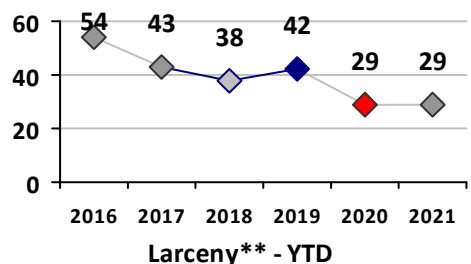

Part I Crime - Comparison Report

Providence Police Department

Through 5/9/2021
Week 18

District 3											
4 Week Trend 4/12/2021 - 5/9/2021				Past 28 Days 4/12/2021 - 5/9/2021				Year to Date January 1 - May 9			

Violent Crime	Current Week	Last Week	Wk 16	Wk 15	Past 28 Days	Past 28 Days LY	Chg.	Current Year	Last Year	Chg.	Wght. 5yr Avg	Chg.
Homicide	0	0	1	0	1	0	--	1	1	0%	1	0%
Sex Offenses, Forcible*	0	0	0	0	0	0	--	1	1	0%	2	-50%
Robbery Other	0	0	0	0	0	0	--	1	1	0%	1	0%
Robbery W Firearm	0	0	0	0	0	0	--	1	2	-50%	3	-67%
Agg. Assault	1	0	0	0	1	4	-75%	6	6	0%	6	0%
Agg. Assault W Firearm	0	0	0	0	0	0	--	1	2	-50%	2	-50%
Total	1	0	1	0	2	4	-50%	11	13	-15%	15	-27%

Property Crime	Current Week	Last Week	Wk 16	Wk 15	Past 28 Days	Past 28 Days LY	Chg.	Current Year	Last Year	Chg.	Wght. 5yr Avg	Chg.
Burglary	1	0	0	0	1	1	0%	10	10	0%	15	-33%
MV Theft	1	0	0	3	4	4	0%	15	8	88%	11	36%
Larceny from MV	5	2	3	2	12	1	1100%	41	15	173%	29	41%
Larceny**	2	2	3	0	7	2	250%	29	29	0%	38	-24%
Total	9	4	6	5	24	8	200%	95	62	53%	92	3%

Other Crime	Current Week	Last Week	Wk 16	Wk 15	Past 28 Days	Past 28 Days LY	Chg.	Current Year	Last Year	Chg.	Wght. 5yr Avg	Chg.
Assault Other	5	3	2	3	13	5	160%	32	38	-16%	39	-18%
Vandalism	3	4	1	4	12	7	71%	44	32	38%	34	29%
Drug Offenses	0	0	0	1	1	2	-50%	2	8	-75%	18	-89%
Weapons Offenses	0	2	0	0	2	0	--	7	3	133%	6	17%
Liquor Law Violations	0	0	0	0	0	0	--	0	0	0%	0	--
Total	8	9	3	8	28	14	100%	85	81	5%	96	-11%

Figures are preliminary and subject to further analysis and revision

* Sex Offenses, Forcible includes forcible rape, forcible sodomy, forcible fondling, sexual assault with an object

** Larceny includes shoplifting, pickpocket, pursesnatch, from building, bicycles, motor vehicle parts or accessories, and other.