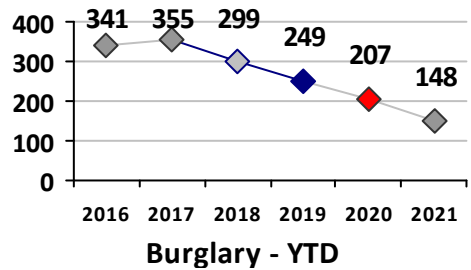

Part I Crime - Comparison Report

Providence Police Department

Through 5/9/2021
Week 18

Citywide										
4 Week Trend 4/12/2021 - 5/9/2021				Past 28 Days 4/12/2021 - 5/9/2021			Year to Date January 1 - May 9			

Violent Crime	Current Week	Last Week	Wk 16	Wk 15	Past 28 Days	Past 28 Days LY	Chg.	Current Year	Last Year	Chg.	Wght. 5yr Avg	Chg.
Homicide	0	0	1	3	4	0	400%	7	1	600%	2	250%
Sex Offenses, Forcible*	2	3	1	3	9	7	29%	53	45	18%	66	-20%
Robbery W Firearm	0	0	0	3	3	3	0%	14	18	-22%	24	-42%
Robbery Other	0	0	3	0	3	5	-40%	26	42	-38%	57	-54%
Agg. Assault W Firearm	1	0	1	5	7	5	40%	31	17	82%	29	7%
Agg. Assault	10	7	6	7	30	29	3%	119	143	-17%	139	-14%
Total	13	10	12	21	56	49	14%	250	266	-6%	316	-21%

Property Crime	Current Week	Last Week	Wk 16	Wk 15	Past 28 Days	Past 28 Days LY	Chg.	Current Year	Last Year	Chg.	Wght. 5yr Avg	Chg.
Burglary	17	5	13	6	41	23	78%	148	209	-29%	268	-45%
MV Theft	9	8	11	12	40	20	100%	273	155	76%	194	41%
Larceny from MV	36	30	40	19	125	87	44%	496	543	-9%	634	-22%
Larceny**	28	23	29	24	104	93	12%	547	708	-23%	755	-28%
Total	90	66	93	61	310	223	39%	1464	1615	-9%	1849	-21%

Other Crime	Current Week	Last Week	Wk 16	Wk 15	Past 28 Days	Past 28 Days LY	Chg.	Current Year	Last Year	Chg.	Wght. 5yr Avg	Chg.
Assault Other	35	28	35	37	135	69	96%	544	573	-5%	659	-17%
Vandalism	30	26	20	29	105	113	-7%	537	595	-10%	657	-18%
Weapons Offenses	4	3	15	9	31	18	72%	137	98	40%	116	18%
Drug Offenses	5	6	11	10	32	18	78%	158	243	-35%	282	-44%
Liquor Law Violations	0	0	1	0	1	0	100%	6	2	200%	25	-76%
Total	74	63	82	85	304	218	39%	1382	1511	-9%	1739	-21%

Figures are preliminary and subject to further analysis and revision

* Sex Offenses, Forcible includes forcible rape, forcible sodomy, forcible fondling, sexual assault with an object

** Larceny includes shoplifting, pickpocket, pursesnatch, from building, bicycles, motor vehicle parts or accessories, and other.