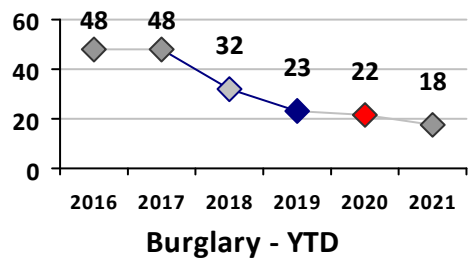

Part I Crime - Comparison Report

Providence Police Department

Through 5/9/2021
Week 18

District 6

4 Week Trend
4/12/2021 - 5/9/2021

Past 28 Days
4/12/2021 - 5/9/2021

Year to Date
January 1 - May 9

Violent Crime	Current Week	Last Week	Wk 16	Wk 15	Past 28 Days	Past 28 Days LY	Chg.	Current Year	Last Year	Chg.	Wght. 5yr Avg	Chg.	
	Homicide	0	0	0	1	1	0	--	2	0	200%	1	100%
Sex Offenses, Forcible*	1	1	1	0	3	1	200%	9	10	-10%	7	29%	
Robbery Other	0	0	1	0	1	0	--	3	2	50%	6	-50%	
Robbery W Firearm	0	0	0	0	0	1	--	2	1	100%	2	0%	
Agg. Assault	4	1	1	3	9	3	200%	20	10	100%	11	82%	
Agg. Assault W Firearm	0	0	0	0	0	2	--	6	5	20%	4	50%	
Total	5	2	3	4	14	7	100%	42	28	50%	29	45%	

Property Crime	Current Week	Last Week	Wk 16	Wk 15	Past 28 Days	Past 28 Days LY	Chg.	Current Year	Last Year	Chg.	Wght. 5yr Avg	Chg.	
	Burglary	1	0	3	0	4	2	100%	18	22	-18%	30	-40%
MV Theft	2	1	3	0	6	3	100%	28	24	17%	30	-7%	
Larceny from MV	3	3	4	0	10	15	-33%	51	64	-20%	58	-12%	
Larceny**	3	1	5	1	10	15	-33%	48	77	-38%	79	-39%	
Total	9	5	15	1	30	35	-14%	145	187	-22%	197	-26%	

Other Crime	Current Week	Last Week	Wk 16	Wk 15	Past 28 Days	Past 28 Days LY	Chg.	Current Year	Last Year	Chg.	Wght. 5yr Avg	Chg.	
	Assault Other	1	2	2	5	10	11	-9%	46	61	-25%	72	-36%
Vandalism	4	1	0	1	6	9	-33%	47	68	-31%	69	-32%	
Drug Offenses	1	0	0	1	2	2	0%	12	25	-52%	22	-45%	
Weapons Offenses	1	0	2	0	3	0	--	17	9	89%	8	113%	
Liquor Law Violations	0	0	0	0	0	0	--	0	0	0%	1	--	
Total	7	3	4	7	21	22	-5%	122	163	-25%	172	-29%	

Figures are preliminary and subject to further analysis and revision

* Sex Offenses, Forcible includes forcible rape, forcible sodomy, forcible fondling, sexual assault with an object

** Larceny includes shoplifting, pickpocket, pursesnatch, from building, bicycles, motor vehicle parts or accessories, and other.