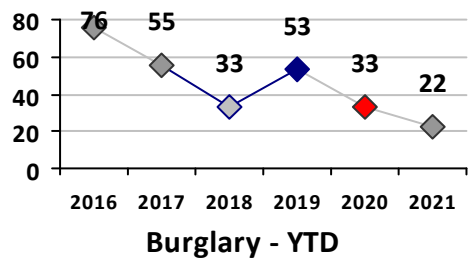

Part I Crime - Comparison Report

Providence Police Department

Through 5/9/2021
Week 18

District 5

4 Week Trend
4/12/2021 - 5/9/2021

Past 28 Days
4/12/2021 - 5/9/2021

Year to Date
January 1 - May 9

Violent Crime	Current Week	Last Week	Wk 16	Wk 15	Past 28 Days	Past 28 Days LY	Chg.	Current Year	Last Year	Chg.	Wght. 5yr Avg	Chg.	
	Homicide	0	0	0	0	0	0	--	1	0	100%	0	--
Sex Offenses, Forcible*	0	0	0	0	0	4	--	6	15	-60%	13	-54%	
Robbery Other	0	0	1	0	1	1	0%	6	8	-25%	11	-45%	
Robbery W Firearm	0	0	0	0	0	1	--	2	3	-33%	4	-50%	
Agg. Assault	1	3	1	2	7	1	600%	27	23	17%	25	8%	
Agg. Assault W Firearm	1	0	1	0	2	0	--	6	1	500%	4	50%	
Total	2	3	3	2	10	7	43%	48	50	-4%	57	-16%	

Property Crime	Current Week	Last Week	Wk 16	Wk 15	Past 28 Days	Past 28 Days LY	Chg.	Current Year	Last Year	Chg.	Wght. 5yr Avg	Chg.	
	Burglary	3	0	3	0	6	3	100%	22	33	-33%	44	-50%
MV Theft	1	2	3	2	8	1	700%	40	15	167%	27	48%	
Larceny from MV	1	1	2	2	6	9	-33%	39	67	-42%	58	-33%	
Larceny**	2	3	4	3	12	10	20%	46	68	-32%	71	-35%	
Total	7	6	12	7	32	23	39%	147	183	-20%	200	-27%	

Other Crime	Current Week	Last Week	Wk 16	Wk 15	Past 28 Days	Past 28 Days LY	Chg.	Current Year	Last Year	Chg.	Wght. 5yr Avg	Chg.	
	Assault Other	7	5	7	1	20	9	122%	104	85	22%	96	8%
Vandalism	7	1	6	2	16	16	0%	77	77	0%	94	-18%	
Drug Offenses	0	2	2	1	5	3	67%	37	29	28%	47	-21%	
Weapons Offenses	2	0	5	3	10	8	25%	27	29	-7%	20	35%	
Liquor Law Violations	0	0	0	0	0	0	--	0	0	0%	0	--	
Total	16	8	20	7	51	36	42%	245	220	11%	256	-4%	

Figures are preliminary and subject to further analysis and revision

* Sex Offenses, Forcible includes forcible rape, forcible sodomy, forcible fondling, sexual assault with an object

** Larceny includes shoplifting, pickpocket, pursesnatch, from building, bicycles, motor vehicle parts or accessories, and other.