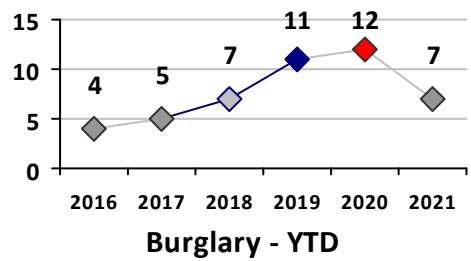

Part I Crime - Comparison Report

Providence Police Department

Through 5/9/2021
Week 18

District 1											
4 Week Trend 4/12/2021 - 5/9/2021				Past 28 Days 4/12/2021 - 5/9/2021				Year to Date January 1 - May 9			

Violent Crime	Current Week	Last Week	Wk 16	Wk 15	Past 28 Days	Past 28 Days LY	Chg.	Current Year	Last Year	Chg.	Wght. 5yr Avg	Chg.
Homicide	0	0	0	0	0	0	--	0	0	0%	0	--
Sex Offenses, Forcible*	0	1	0	0	1	0	--	2	0	200%	5	-60%
Robbery Other	0	0	0	0	0	1	--	4	6	-33%	5	-20%
Robbery W Firearm	0	0	0	2	2	0	--	3	0	300%	0	--
Agg. Assault	0	1	0	1	2	1	100%	5	12	-58%	12	-58%
Agg. Assault W Firearm	0	0	0	0	0	0	--	0	0	0%	0	--
Total	0	2	0	3	5	2	150%	14	18	-22%	22	-36%

Property Crime	Current Week	Last Week	Wk 16	Wk 15	Past 28 Days	Past 28 Days LY	Chg.	Current Year	Last Year	Chg.	Wght. 5yr Avg	Chg.
Burglary	0	1	0	0	1	3	-67%	7	13	-46%	10	-30%
MV Theft	0	0	1	0	1	0	--	17	12	42%	14	21%
Larceny from MV	1	0	1	0	2	4	-50%	26	37	-30%	53	-51%
Larceny**	2	2	1	7	12	5	140%	45	137	-67%	139	-68%
Total	3	3	3	7	16	12	33%	95	199	-52%	215	-56%

Other Crime	Current Week	Last Week	Wk 16	Wk 15	Past 28 Days	Past 28 Days LY	Chg.	Current Year	Last Year	Chg.	Wght. 5yr Avg	Chg.
Assault Other	3	4	2	1	10	2	400%	40	41	-2%	61	-34%
Vandalism	1	1	0	2	4	10	-60%	28	51	-45%	47	-40%
Drug Offenses	0	0	2	2	4	5	-20%	24	14	71%	19	26%
Weapons Offenses	0	0	0	1	1	0	--	11	6	83%	8	38%
Liquor Law Violations	0	0	0	0	0	0	--	0	0	0%	3	--
Total	4	5	4	6	19	17	12%	103	112	-8%	137	-25%

Figures are preliminary and subject to further analysis and revision

* Sex Offenses, Forcible includes forcible rape, forcible sodomy, forcible fondling, sexual assault with an object

** Larceny includes shoplifting, pickpocket, pursesnatch, from building, bicycles, motor vehicle parts or accessories, and other.