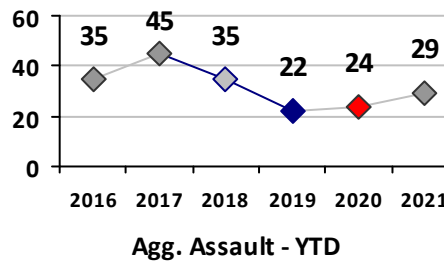

Part I Crime - Comparison Report

Providence Police Department

Through 5/9/2021
Week 18

District 7

4 Week Trend
4/12/2021 - 5/9/2021

Past 28 Days
4/12/2021 - 5/9/2021

Year to Date
January 1 - May 9

Violent Crime	Current Week	Last Week	Wk 16	Wk 15	Past 28 Days	Past 28 Days LY	Chg.	Current Year	Last Year	Chg.	Wght. 5yr Avg	Chg.	
	Homicide	0	0	0	1	1	0	--	1	0	100%	0	--
Sex Offenses, Forcible*	0	0	0	1	1	1	0%	12	4	200%	7	71%	
Robbery Other	0	0	1	0	1	0	--	2	6	-67%	7	-71%	
Robbery W Firearm	0	0	0	0	0	0	--	1	7	-86%	5	-80%	
Agg. Assault	2	1	1	1	5	6	-17%	22	22	0%	24	-8%	
Agg. Assault W Firearm	0	0	0	4	4	0	--	7	2	250%	5	40%	
Total	2	1	2	7	12	7	71%	45	41	10%	48	-6%	

Property Crime	Current Week	Last Week	Wk 16	Wk 15	Past 28 Days	Past 28 Days LY	Chg.	Current Year	Last Year	Chg.	Wght. 5yr Avg	Chg.	
	Burglary	5	1	1	3	10	5	100%	25	27	-7%	39	-36%
MV Theft	0	1	0	2	3	6	-50%	34	42	-19%	33	3%	
Larceny from MV	8	7	11	2	28	13	115%	79	93	-15%	87	-9%	
Larceny**	9	2	4	6	21	22	-5%	117	131	-11%	119	-2%	
Total	22	11	16	13	62	46	35%	255	293	-13%	278	-8%	

Other Crime	Current Week	Last Week	Wk 16	Wk 15	Past 28 Days	Past 28 Days LY	Chg.	Current Year	Last Year	Chg.	Wght. 5yr Avg	Chg.	
	Assault Other	4	5	7	11	27	16	69%	99	105	-6%	113	-12%
Vandalism	4	4	6	3	17	24	-29%	89	120	-26%	123	-28%	
Drug Offenses	0	1	1	3	5	1	400%	14	23	-39%	37	-62%	
Weapons Offenses	0	0	1	3	4	1	300%	17	7	143%	22	-23%	
Liquor Law Violations	0	0	1	0	1	0	--	6	2	200%	18	-67%	
Total	8	10	16	20	54	42	29%	225	257	-12%	312	-28%	

Figures are preliminary and subject to further analysis and revision

* Sex Offenses, Forcible includes forcible rape, forcible sodomy, forcible fondling, sexual assault with an object

** Larceny includes shoplifting, pickpocket, pursesnatch, from building, bicycles, motor vehicle parts or accessories, and other.