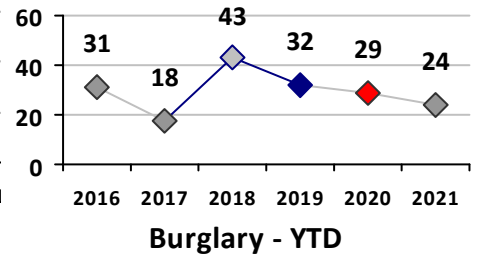

Part I Crime - Comparison Report

Providence Police Department

Through 5/9/2021
Week 18

District 9

4 Week Trend
4/12/2021 - 5/9/2021

Past 28 Days
4/12/2021 - 5/9/2021

Year to Date
January 1 - May 9

Violent Crime	Current Week	Last Week	Wk 16	Wk 15	Past 28 Days	Past 28 Days LY	Chg.	Current Year	Last Year	Chg.	Wght. 5yr Avg	Chg.	
	Homicide	0	0	0	0	0	0	--	0	0	0%	0	--
Sex Offenses, Forcible*	0	0	0	0	0	0	--	1	3	-67%	3	-67%	
Robbery Other	0	0	0	0	0	0	--	0	4	-100%	2	--	
Robbery W Firearm	0	0	0	0	0	0	--	0	0	0%	0	--	
Agg. Assault	0	0	0	0	0	0	--	1	0	100%	2	-50%	
Agg. Assault W Firearm	0	0	0	0	0	1	--	0	1	-100%	1	--	
Total	0	0	0	0	0	1	100%	2	8	-75%	7	-71%	

Property Crime	Current Week	Last Week	Wk 16	Wk 15	Past 28 Days	Past 28 Days LY	Chg.	Current Year	Last Year	Chg.	Wght. 5yr Avg	Chg.	
	Burglary	2	3	1	1	7	2	250%	24	29	-17%	31	-23%
MV Theft	0	1	1	1	3	0	--	11	3	267%	6	83%	
Larceny from MV	2	1	3	2	8	5	60%	17	40	-58%	72	-76%	
Larceny**	0	2	2	1	5	4	25%	23	44	-48%	45	-49%	
Total	4	7	7	5	23	11	109%	75	116	-35%	154	-51%	

Other Crime	Current Week	Last Week	Wk 16	Wk 15	Past 28 Days	Past 28 Days LY	Chg.	Current Year	Last Year	Chg.	Wght. 5yr Avg	Chg.	
	Assault Other	1	0	0	0	1	0	--	13	15	-13%	18	-28%
Vandalism	2	0	0	0	2	6	-67%	12	35	-66%	39	-69%	
Drug Offenses	0	0	0	0	0	0	--	4	11	-64%	7	-43%	
Weapons Offenses	0	0	0	0	0	3	--	6	4	50%	3	100%	
Liquor Law Violations	0	0	0	0	0	0	--	0	0	0%	1	--	
Total	3	0	0	0	3	9	-67%	35	65	-46%	66	-47%	

Figures are preliminary and subject to further analysis and revision

* Sex Offenses, Forcible includes forcible rape, forcible sodomy, forcible fondling, sexual assault with an object

** Larceny includes shoplifting, pickpocket, pursesnatch, from building, bicycles, motor vehicle parts or accessories, and other.