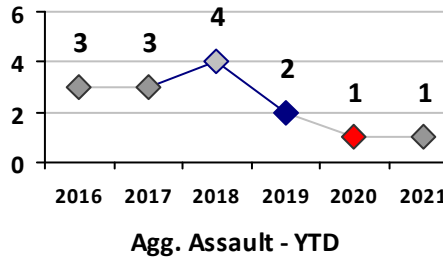

Part I Crime - Comparison Report

Providence Police Department

Through 5/9/2021
Week 18

District 9

4 Week Trend
4/12/2021 - 5/9/2021

Past 28 Days
4/12/2021 - 5/9/2021

Year to Date
January 1 - May 9

Violent Crime	Current Week	Last Week	Wk 16	Wk 15	Past 28 Days	Past 28 Days LY	Chg.	Current Year	Last Year	Chg.	Wght. 5yr Avg	Chg.	
	Homicide	0	0	0	0	0	0	--	0	0	0%	0	--
Sex Offenses, Forcible*	0	0	0	0	0	0	--	1	3	-67%	3	-67%	
Robbery Other	0	0	0	0	0	0	--	0	4	-100%	2	--	
Robbery W Firearm	0	0	0	0	0	0	--	0	0	0%	0	--	
Agg. Assault	0	0	0	0	0	0	--	1	0	100%	2	-50%	
Agg. Assault W Firearm	0	0	0	0	0	1	--	0	1	-100%	1	--	
Total	0	0	0	0	0	1	100%	2	8	-75%	7	-71%	

Property Crime	Current Week	Last Week	Wk 16	Wk 15	Past 28 Days	Past 28 Days LY	Chg.	Current Year	Last Year	Chg.	Wght. 5yr Avg	Chg.	
	Burglary	2	3	1	1	7	2	250%	24	29	-17%	31	-23%
MV Theft	0	1	1	1	3	0	--	11	3	267%	6	83%	
Larceny from MV	2	1	3	2	8	5	60%	17	40	-58%	72	-76%	
Larceny**	0	2	2	1	5	4	25%	23	44	-48%	45	-49%	
Total	4	7	7	5	23	11	109%	75	116	-35%	154	-51%	

Other Crime	Current Week	Last Week	Wk 16	Wk 15	Past 28 Days	Past 28 Days LY	Chg.	Current Year	Last Year	Chg.	Wght. 5yr Avg	Chg.	
	Assault Other	1	0	0	0	1	0	--	13	15	-13%	18	-28%
Vandalism	2	0	0	0	2	6	-67%	12	35	-66%	39	-69%	
Drug Offenses	0	0	0	0	0	0	--	4	11	-64%	7	-43%	
Weapons Offenses	0	0	0	0	0	3	--	6	4	50%	3	100%	
Liquor Law Violations	0	0	0	0	0	0	--	0	0	0%	1	--	
Total	3	0	0	0	3	9	-67%	35	65	-46%	66	-47%	

Figures are preliminary and subject to further analysis and revision

* Sex Offenses, Forcible includes forcible rape, forcible sodomy, forcible fondling, sexual assault with an object

** Larceny includes shoplifting, pickpocket, pursesnatch, from building, bicycles, motor vehicle parts or accessories, and other.