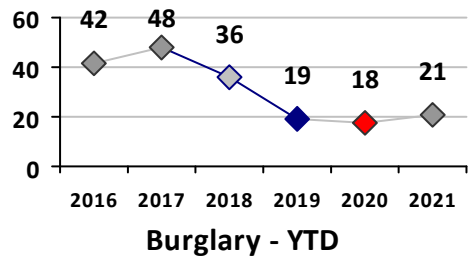

Part I Crime - Comparison Report

Providence Police Department

Through 5/9/2021
Week 18

District 2

4 Week Trend
4/12/2021 - 5/9/2021

Past 28 Days
4/12/2021 - 5/9/2021

Year to Date
January 1 - May 9

Violent Crime	Current Week	Last Week	Wk 16	Wk 15	Past 28 Days	Past 28 Days LY	Chg.	Current Year	Last Year	Chg.	Wght. 5yr Avg	Chg.	
	Homicide	0	0	0	1	1	0	--	2	0	200%	0	--
Sex Offenses, Forcible*	0	1	0	0	1	1	0%	9	7	29%	11	-18%	
Robbery Other	0	0	0	0	0	0	--	1	6	-83%	8	-88%	
Robbery W Firearm	0	0	0	0	0	1	--	0	2	-100%	5	--	
Agg. Assault	2	0	0	0	2	6	-67%	18	28	-36%	25	-28%	
Agg. Assault W Firearm	0	0	0	1	1	0	--	5	1	400%	6	-17%	
Total	2	1	0	2	5	8	-38%	35	44	-20%	55	-36%	

Property Crime	Current Week	Last Week	Wk 16	Wk 15	Past 28 Days	Past 28 Days LY	Chg.	Current Year	Last Year	Chg.	Wght. 5yr Avg	Chg.	
	Burglary	3	0	3	0	6	5	20%	21	19	11%	28	-25%
MV Theft	3	0	1	2	6	1	500%	63	21	200%	31	103%	
Larceny from MV	3	3	5	1	12	12	0%	42	38	11%	58	-28%	
Larceny**	5	3	5	0	13	8	63%	57	62	-8%	82	-30%	
Total	14	6	14	3	37	26	42%	183	140	31%	198	-8%	

Other Crime	Current Week	Last Week	Wk 16	Wk 15	Past 28 Days	Past 28 Days LY	Chg.	Current Year	Last Year	Chg.	Wght. 5yr Avg	Chg.	
	Assault Other	8	3	6	6	23	11	109%	88	96	-8%	107	-18%
Vandalism	6	2	2	0	10	14	-29%	52	69	-25%	81	-36%	
Drug Offenses	4	2	2	0	8	4	100%	24	47	-49%	47	-49%	
Weapons Offenses	1	1	1	0	3	6	-50%	18	19	-5%	23	-22%	
Liquor Law Violations	0	0	0	0	0	0	--	0	0	0%	0	--	
Total	19	8	11	6	44	35	26%	182	231	-21%	258	-29%	

Figures are preliminary and subject to further analysis and revision

* Sex Offenses, Forcible includes forcible rape, forcible sodomy, forcible fondling, sexual assault with an object

** Larceny includes shoplifting, pickpocket, pursesnatch, from building, bicycles, motor vehicle parts or accessories, and other.