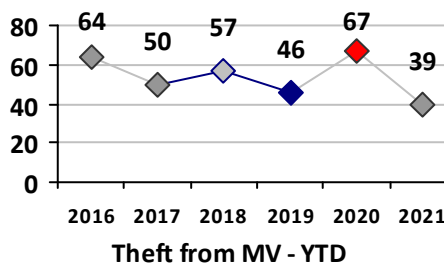

Part I Crime - Comparison Report

Providence Police Department

Through 5/9/2021
Week 18

District 5

4 Week Trend
4/12/2021 - 5/9/2021

Past 28 Days
4/12/2021 - 5/9/2021

Year to Date
January 1 - May 9

Violent Crime	Current Week	Last Week	Wk 16	Wk 15	Past 28 Days	Past 28 Days LY	Chg.	Current Year	Last Year	Chg.	Wght. 5yr Avg	Chg.	
	Homicide	0	0	0	0	0	0	--	1	0	100%	0	--
Sex Offenses, Forcible*	0	0	0	0	0	4	--	6	15	-60%	13	-54%	
Robbery Other	0	0	1	0	1	1	0%	6	8	-25%	11	-45%	
Robbery W Firearm	0	0	0	0	0	1	--	2	3	-33%	4	-50%	
Agg. Assault	1	3	1	2	7	1	600%	27	23	17%	25	8%	
Agg. Assault W Firearm	1	0	1	0	2	0	--	6	1	500%	4	50%	
Total	2	3	3	2	10	7	43%	48	50	-4%	57	-16%	

Property Crime	Current Week	Last Week	Wk 16	Wk 15	Past 28 Days	Past 28 Days LY	Chg.	Current Year	Last Year	Chg.	Wght. 5yr Avg	Chg.	
	Burglary	3	0	3	0	6	3	100%	22	33	-33%	44	-50%
MV Theft	1	2	3	2	8	1	700%	40	15	167%	27	48%	
Larceny from MV	1	1	2	2	6	9	-33%	39	67	-42%	58	-33%	
Larceny**	2	3	4	3	12	10	20%	46	68	-32%	71	-35%	
Total	7	6	12	7	32	23	39%	147	183	-20%	200	-27%	

Other Crime	Current Week	Last Week	Wk 16	Wk 15	Past 28 Days	Past 28 Days LY	Chg.	Current Year	Last Year	Chg.	Wght. 5yr Avg	Chg.	
	Assault Other	7	5	7	1	20	9	122%	104	85	22%	96	8%
Vandalism	7	1	6	2	16	16	0%	77	77	0%	94	-18%	
Drug Offenses	0	2	2	1	5	3	67%	37	29	28%	47	-21%	
Weapons Offenses	2	0	5	3	10	8	25%	27	29	-7%	20	35%	
Liquor Law Violations	0	0	0	0	0	0	--	0	0	0%	0	--	
Total	16	8	20	7	51	36	42%	245	220	11%	256	-4%	

Figures are preliminary and subject to further analysis and revision

* Sex Offenses, Forcible includes forcible rape, forcible sodomy, forcible fondling, sexual assault with an object

** Larceny includes shoplifting, pickpocket, pursesnatch, from building, bicycles, motor vehicle parts or accessories, and other.