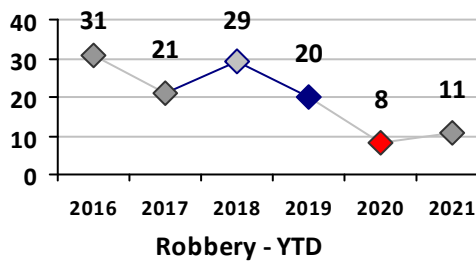

Part I Crime - Comparison Report

Providence Police Department

Through 5/9/2021
Week 18

District 4

4 Week Trend
4/12/2021 - 5/9/2021

Past 28 Days
4/12/2021 - 5/9/2021

Year to Date
January 1 - May 9

Violent Crime	Current Week	Last Week	Wk 16	Wk 15	Past 28 Days	Past 28 Days LY	Chg.	Current Year	Last Year	Chg.	Wght. 5yr Avg	Chg.	
	Homicide	0	0	0	0	0	0	--	0	0	0%	0	--
Sex Offenses, Forcible*	1	0	0	2	3	0	--	8	3	167%	12	-33%	
Robbery Other	0	0	0	0	0	2	--	7	6	17%	14	-50%	
Robbery W Firearm	0	0	0	0	0	0	--	4	2	100%	5	-20%	
Agg. Assault	0	1	2	0	3	8	-63%	13	34	-62%	28	-54%	
Agg. Assault W Firearm	0	0	0	0	0	1	--	5	3	67%	4	25%	
Total	1	1	2	2	6	11	-45%	37	48	-23%	62	-40%	

Property Crime	Current Week	Last Week	Wk 16	Wk 15	Past 28 Days	Past 28 Days LY	Chg.	Current Year	Last Year	Chg.	Wght. 5yr Avg	Chg.	
	Burglary	1	0	2	2	5	2	150%	16	48	-67%	48	-67%
MV Theft	0	3	2	1	6	3	100%	49	19	158%	29	69%	
Larceny from MV	9	6	6	3	24	17	41%	91	103	-12%	121	-25%	
Larceny**	3	0	3	1	7	15	-53%	74	67	10%	83	-11%	
Total	13	9	13	7	42	37	14%	230	237	-3%	279	-18%	

Other Crime	Current Week	Last Week	Wk 16	Wk 15	Past 28 Days	Past 28 Days LY	Chg.	Current Year	Last Year	Chg.	Wght. 5yr Avg	Chg.	
	Assault Other	3	5	6	4	18	11	64%	89	108	-18%	117	-24%
Vandalism	3	5	1	4	13	16	-19%	76	66	15%	90	-16%	
Drug Offenses	0	1	4	2	7	1	600%	39	73	-47%	73	-47%	
Weapons Offenses	0	0	6	1	7	0	--	25	14	79%	20	25%	
Liquor Law Violations	0	0	0	0	0	0	--	0	0	0%	2	--	
Total	6	11	17	11	45	28	61%	229	261	-12%	302	-24%	

Figures are preliminary and subject to further analysis and revision

* Sex Offenses, Forcible includes forcible rape, forcible sodomy, forcible fondling, sexual assault with an object

** Larceny includes shoplifting, pickpocket, pursesnatch, from building, bicycles, motor vehicle parts or accessories, and other.