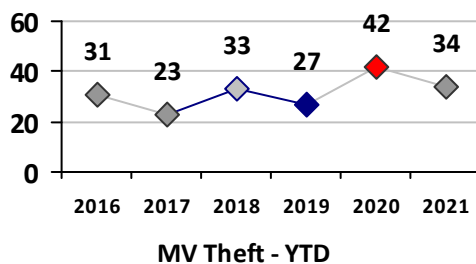

Part I Crime - Comparison Report

Providence Police Department

Through 5/9/2021
Week 18

District 7

4 Week Trend
4/12/2021 - 5/9/2021

Past 28 Days
4/12/2021 - 5/9/2021

Year to Date
January 1 - May 9

Violent Crime	Current Week	Last Week	Wk 16	Wk 15	Past 28 Days	Past 28 Days LY	Chg.	Current Year	Last Year	Chg.	Wght. 5yr Avg	Chg.	
	Homicide	0	0	0	1	1	0	--	1	0	100%	0	--
Sex Offenses, Forcible*	0	0	0	1	1	1	0%	12	4	200%	7	71%	
Robbery Other	0	0	1	0	1	0	--	2	6	-67%	7	-71%	
Robbery W Firearm	0	0	0	0	0	0	--	1	7	-86%	5	-80%	
Agg. Assault	2	1	1	1	5	6	-17%	22	22	0%	24	-8%	
Agg. Assault W Firearm	0	0	0	4	4	0	--	7	2	250%	5	40%	
Total	2	1	2	7	12	7	71%	45	41	10%	48	-6%	

Property Crime	Current Week	Last Week	Wk 16	Wk 15	Past 28 Days	Past 28 Days LY	Chg.	Current Year	Last Year	Chg.	Wght. 5yr Avg	Chg.	
	Burglary	5	1	1	3	10	5	100%	25	27	-7%	39	-36%
MV Theft	0	1	0	2	3	6	-50%	34	42	-19%	33	3%	
Larceny from MV	8	7	11	2	28	13	115%	79	93	-15%	87	-9%	
Larceny**	9	2	4	6	21	22	-5%	117	131	-11%	119	-2%	
Total	22	11	16	13	62	46	35%	255	293	-13%	278	-8%	

Other Crime	Current Week	Last Week	Wk 16	Wk 15	Past 28 Days	Past 28 Days LY	Chg.	Current Year	Last Year	Chg.	Wght. 5yr Avg	Chg.	
	Assault Other	4	5	7	11	27	16	69%	99	105	-6%	113	-12%
Vandalism	4	4	6	3	17	24	-29%	89	120	-26%	123	-28%	
Drug Offenses	0	1	1	3	5	1	400%	14	23	-39%	37	-62%	
Weapons Offenses	0	0	1	3	4	1	300%	17	7	143%	22	-23%	
Liquor Law Violations	0	0	1	0	1	0	--	6	2	200%	18	-67%	
Total	8	10	16	20	54	42	29%	225	257	-12%	312	-28%	

Figures are preliminary and subject to further analysis and revision

* Sex Offenses, Forcible includes forcible rape, forcible sodomy, forcible fondling, sexual assault with an object

** Larceny includes shoplifting, pickpocket, pursesnatch, from building, bicycles, motor vehicle parts or accessories, and other.