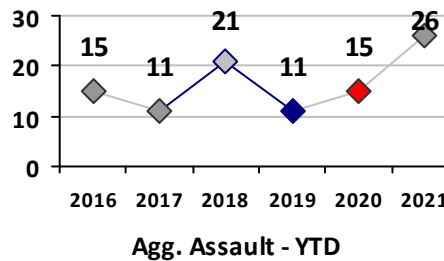

Part I Crime - Comparison Report

Providence Police Department

Through 5/9/2021
Week 18

District 6

4 Week Trend
4/12/2021 - 5/9/2021

Past 28 Days
4/12/2021 - 5/9/2021

Year to Date
January 1 - May 9

Violent Crime	Current Week	Last Week	Wk 16	Wk 15	Past 28 Days	Past 28 Days LY	Chg.	Current Year	Last Year	Chg.	Wght. 5yr Avg	Chg.	
	Homicide	0	0	0	1	1	0	--	2	0	200%	1	100%
Sex Offenses, Forcible*	1	1	1	0	3	1	200%	9	10	-10%	7	29%	
Robbery Other	0	0	1	0	1	0	--	3	2	50%	6	-50%	
Robbery W Firearm	0	0	0	0	0	1	--	2	1	100%	2	0%	
Agg. Assault	4	1	1	3	9	3	200%	20	10	100%	11	82%	
Agg. Assault W Firearm	0	0	0	0	0	2	--	6	5	20%	4	50%	
Total	5	2	3	4	14	7	100%	42	28	50%	29	45%	

Property Crime	Current Week	Last Week	Wk 16	Wk 15	Past 28 Days	Past 28 Days LY	Chg.	Current Year	Last Year	Chg.	Wght. 5yr Avg	Chg.	
	Burglary	1	0	3	0	4	2	100%	18	22	-18%	30	-40%
MV Theft	2	1	3	0	6	3	100%	28	24	17%	30	-7%	
Larceny from MV	3	3	4	0	10	15	-33%	51	64	-20%	58	-12%	
Larceny**	3	1	5	1	10	15	-33%	48	77	-38%	79	-39%	
Total	9	5	15	1	30	35	-14%	145	187	-22%	197	-26%	

Other Crime	Current Week	Last Week	Wk 16	Wk 15	Past 28 Days	Past 28 Days LY	Chg.	Current Year	Last Year	Chg.	Wght. 5yr Avg	Chg.	
	Assault Other	1	2	2	5	10	11	-9%	46	61	-25%	72	-36%
Vandalism	4	1	0	1	6	9	-33%	47	68	-31%	69	-32%	
Drug Offenses	1	0	0	1	2	2	0%	12	25	-52%	22	-45%	
Weapons Offenses	1	0	2	0	3	0	--	17	9	89%	8	113%	
Liquor Law Violations	0	0	0	0	0	0	--	0	0	0%	1	--	
Total	7	3	4	7	21	22	-5%	122	163	-25%	172	-29%	

Figures are preliminary and subject to further analysis and revision

* Sex Offenses, Forcible includes forcible rape, forcible sodomy, forcible fondling, sexual assault with an object

** Larceny includes shoplifting, pickpocket, pursesnatch, from building, bicycles, motor vehicle parts or accessories, and other.