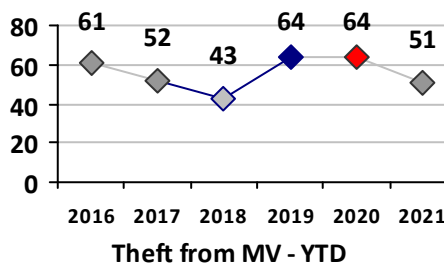

Part I Crime - Comparison Report

Providence Police Department

Through 5/9/2021
Week 18

District 6

4 Week Trend
4/12/2021 - 5/9/2021

Past 28 Days
4/12/2021 - 5/9/2021

Year to Date
January 1 - May 9

Violent Crime	Current Week	Last Week	Wk 16	Wk 15	Past 28 Days	Past 28 Days LY	Chg.	Current Year	Last Year	Chg.	Wght. 5yr Avg	Chg.	
	Homicide	0	0	0	1	1	0	--	2	0	200%	1	100%
Sex Offenses, Forcible*	1	1	1	0	3	1	200%	9	10	-10%	7	29%	
Robbery Other	0	0	1	0	1	0	--	3	2	50%	6	-50%	
Robbery W Firearm	0	0	0	0	0	1	--	2	1	100%	2	0%	
Agg. Assault	4	1	1	3	9	3	200%	20	10	100%	11	82%	
Agg. Assault W Firearm	0	0	0	0	0	2	--	6	5	20%	4	50%	
Total	5	2	3	4	14	7	100%	42	28	50%	29	45%	

Property Crime	Current Week	Last Week	Wk 16	Wk 15	Past 28 Days	Past 28 Days LY	Chg.	Current Year	Last Year	Chg.	Wght. 5yr Avg	Chg.	
	Burglary	1	0	3	0	4	2	100%	18	22	-18%	30	-40%
MV Theft	2	1	3	0	6	3	100%	28	24	17%	30	-7%	
Larceny from MV	3	3	4	0	10	15	-33%	51	64	-20%	58	-12%	
Larceny**	3	1	5	1	10	15	-33%	48	77	-38%	79	-39%	
Total	9	5	15	1	30	35	-14%	145	187	-22%	197	-26%	

Other Crime	Current Week	Last Week	Wk 16	Wk 15	Past 28 Days	Past 28 Days LY	Chg.	Current Year	Last Year	Chg.	Wght. 5yr Avg	Chg.	
	Assault Other	1	2	2	5	10	11	-9%	46	61	-25%	72	-36%
Vandalism	4	1	0	1	6	9	-33%	47	68	-31%	69	-32%	
Drug Offenses	1	0	0	1	2	2	0%	12	25	-52%	22	-45%	
Weapons Offenses	1	0	2	0	3	0	--	17	9	89%	8	113%	
Liquor Law Violations	0	0	0	0	0	0	--	0	0	0%	1	--	
Total	7	3	4	7	21	22	-5%	122	163	-25%	172	-29%	

Figures are preliminary and subject to further analysis and revision

* Sex Offenses, Forcible includes forcible rape, forcible sodomy, forcible fondling, sexual assault with an object

** Larceny includes shoplifting, pickpocket, pursesnatch, from building, bicycles, motor vehicle parts or accessories, and other.