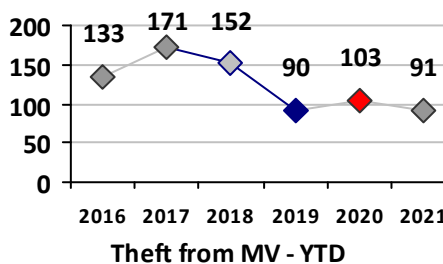

Part I Crime - Comparison Report

Providence Police Department

Through 5/9/2021
Week 18

District 4

4 Week Trend
4/12/2021 - 5/9/2021

Past 28 Days
4/12/2021 - 5/9/2021

Year to Date
January 1 - May 9

Violent Crime	Current Week	Last Week	Wk 16	Wk 15	Past 28 Days	Past 28 Days LY	Chg.	Current Year	Last Year	Chg.	Wght. 5yr Avg	Chg.	
	Homicide	0	0	0	0	0	0	--	0	0	0%	0	--
Sex Offenses, Forcible*	1	0	0	2	3	0	--	8	3	167%	12	-33%	
Robbery Other	0	0	0	0	0	2	--	7	6	17%	14	-50%	
Robbery W Firearm	0	0	0	0	0	0	--	4	2	100%	5	-20%	
Agg. Assault	0	1	2	0	3	8	-63%	13	34	-62%	28	-54%	
Agg. Assault W Firearm	0	0	0	0	0	1	--	5	3	67%	4	25%	
Total	1	1	2	2	6	11	-45%	37	48	-23%	62	-40%	

Property Crime	Current Week	Last Week	Wk 16	Wk 15	Past 28 Days	Past 28 Days LY	Chg.	Current Year	Last Year	Chg.	Wght. 5yr Avg	Chg.	
	Burglary	1	0	2	2	5	2	150%	16	48	-67%	48	-67%
MV Theft	0	3	2	1	6	3	100%	49	19	158%	29	69%	
Larceny from MV	9	6	6	3	24	17	41%	91	103	-12%	121	-25%	
Larceny**	3	0	3	1	7	15	-53%	74	67	10%	83	-11%	
Total	13	9	13	7	42	37	14%	230	237	-3%	279	-18%	

Other Crime	Current Week	Last Week	Wk 16	Wk 15	Past 28 Days	Past 28 Days LY	Chg.	Current Year	Last Year	Chg.	Wght. 5yr Avg	Chg.	
	Assault Other	3	5	6	4	18	11	64%	89	108	-18%	117	-24%
Vandalism	3	5	1	4	13	16	-19%	76	66	15%	90	-16%	
Drug Offenses	0	1	4	2	7	1	600%	39	73	-47%	73	-47%	
Weapons Offenses	0	0	6	1	7	0	--	25	14	79%	20	25%	
Liquor Law Violations	0	0	0	0	0	0	--	0	0	0%	2	--	
Total	6	11	17	11	45	28	61%	229	261	-12%	302	-24%	

Figures are preliminary and subject to further analysis and revision

* Sex Offenses, Forcible includes forcible rape, forcible sodomy, forcible fondling, sexual assault with an object

** Larceny includes shoplifting, pickpocket, pursesnatch, from building, bicycles, motor vehicle parts or accessories, and other.