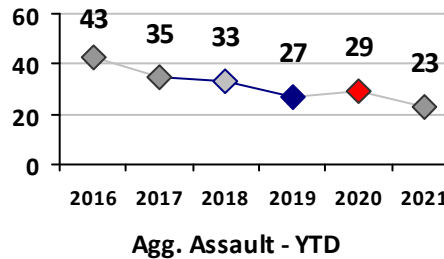

Part I Crime - Comparison Report

Providence Police Department

Through 5/9/2021
Week 18

District 2

4 Week Trend
4/12/2021 - 5/9/2021

Past 28 Days
4/12/2021 - 5/9/2021

Year to Date
January 1 - May 9

Violent Crime	Current Week	Last Week	Wk 16	Wk 15	Past 28 Days	Past 28 Days LY	Chg.	Current Year	Last Year	Chg.	Wght. 5yr Avg	Chg.	
	Homicide	0	0	0	1	1	0	--	2	0	200%	0	--
Sex Offenses, Forcible*	0	1	0	0	1	1	0%	9	7	29%	11	-18%	
Robbery Other	0	0	0	0	0	0	--	1	6	-83%	8	-88%	
Robbery W Firearm	0	0	0	0	0	1	--	0	2	-100%	5	--	
Agg. Assault	2	0	0	0	2	6	-67%	18	28	-36%	25	-28%	
Agg. Assault W Firearm	0	0	0	1	1	0	--	5	1	400%	6	-17%	
Total	2	1	0	2	5	8	-38%	35	44	-20%	55	-36%	

Property Crime	Current Week	Last Week	Wk 16	Wk 15	Past 28 Days	Past 28 Days LY	Chg.	Current Year	Last Year	Chg.	Wght. 5yr Avg	Chg.	
	Burglary	3	0	3	0	6	5	20%	21	19	11%	28	-25%
MV Theft	3	0	1	2	6	1	500%	63	21	200%	31	103%	
Larceny from MV	3	3	5	1	12	12	0%	42	38	11%	58	-28%	
Larceny**	5	3	5	0	13	8	63%	57	62	-8%	82	-30%	
Total	14	6	14	3	37	26	42%	183	140	31%	198	-8%	

Other Crime	Current Week	Last Week	Wk 16	Wk 15	Past 28 Days	Past 28 Days LY	Chg.	Current Year	Last Year	Chg.	Wght. 5yr Avg	Chg.	
	Assault Other	8	3	6	6	23	11	109%	88	96	-8%	107	-18%
Vandalism	6	2	2	0	10	14	-29%	52	69	-25%	81	-36%	
Drug Offenses	4	2	2	0	8	4	100%	24	47	-49%	47	-49%	
Weapons Offenses	1	1	1	0	3	6	-50%	18	19	-5%	23	-22%	
Liquor Law Violations	0	0	0	0	0	0	--	0	0	0%	0	--	
Total	19	8	11	6	44	35	26%	182	231	-21%	258	-29%	

Figures are preliminary and subject to further analysis and revision

* Sex Offenses, Forcible includes forcible rape, forcible sodomy, forcible fondling, sexual assault with an object

** Larceny includes shoplifting, pickpocket, pursesnatch, from building, bicycles, motor vehicle parts or accessories, and other.