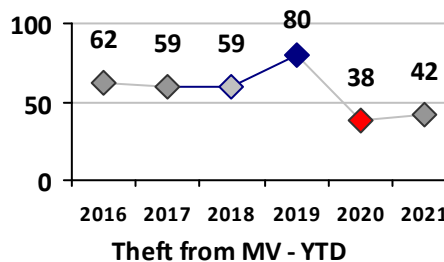

Part I Crime - Comparison Report

Providence Police Department

Through 5/9/2021
Week 18

District 2

4 Week Trend
4/12/2021 - 5/9/2021

Past 28 Days
4/12/2021 - 5/9/2021

Year to Date
January 1 - May 9

Violent Crime	Current Week	Last Week	Wk 16	Wk 15	Past 28 Days	Past 28 Days LY	Chg.	Current Year	Last Year	Chg.	Wght. 5yr Avg	Chg.	
	Homicide	0	0	0	1	1	0	--	2	0	200%	0	--
Sex Offenses, Forcible*	0	1	0	0	1	1	0%	9	7	29%	11	-18%	
Robbery Other	0	0	0	0	0	0	--	1	6	-83%	8	-88%	
Robbery W Firearm	0	0	0	0	0	1	--	0	2	-100%	5	--	
Agg. Assault	2	0	0	0	2	6	-67%	18	28	-36%	25	-28%	
Agg. Assault W Firearm	0	0	0	1	1	0	--	5	1	400%	6	-17%	
Total	2	1	0	2	5	8	-38%	35	44	-20%	55	-36%	

Property Crime	Current Week	Last Week	Wk 16	Wk 15	Past 28 Days	Past 28 Days LY	Chg.	Current Year	Last Year	Chg.	Wght. 5yr Avg	Chg.	
	Burglary	3	0	3	0	6	5	20%	21	19	11%	28	-25%
MV Theft	3	0	1	2	6	1	500%	63	21	200%	31	103%	
Larceny from MV	3	3	5	1	12	12	0%	42	38	11%	58	-28%	
Larceny**	5	3	5	0	13	8	63%	57	62	-8%	82	-30%	
Total	14	6	14	3	37	26	42%	183	140	31%	198	-8%	

Other Crime	Current Week	Last Week	Wk 16	Wk 15	Past 28 Days	Past 28 Days LY	Chg.	Current Year	Last Year	Chg.	Wght. 5yr Avg	Chg.	
	Assault Other	8	3	6	6	23	11	109%	88	96	-8%	107	-18%
Vandalism	6	2	2	0	10	14	-29%	52	69	-25%	81	-36%	
Drug Offenses	4	2	2	0	8	4	100%	24	47	-49%	47	-49%	
Weapons Offenses	1	1	1	0	3	6	-50%	18	19	-5%	23	-22%	
Liquor Law Violations	0	0	0	0	0	0	--	0	0	0%	0	--	
Total	19	8	11	6	44	35	26%	182	231	-21%	258	-29%	

Figures are preliminary and subject to further analysis and revision

* Sex Offenses, Forcible includes forcible rape, forcible sodomy, forcible fondling, sexual assault with an object

** Larceny includes shoplifting, pickpocket, pursesnatch, from building, bicycles, motor vehicle parts or accessories, and other.