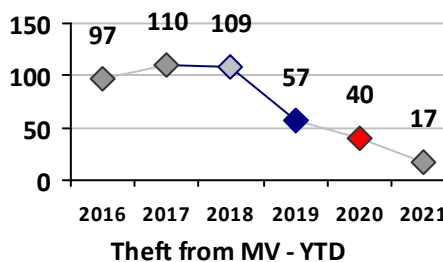

Part I Crime - Comparison Report

Providence Police Department

Through 5/9/2021
Week 18

District 9

4 Week Trend
4/12/2021 - 5/9/2021

Past 28 Days
4/12/2021 - 5/9/2021

Year to Date
January 1 - May 9

Violent Crime	Current Week	Last Week	Wk 16	Wk 15	Past 28 Days	Past 28 Days LY	Chg.	Current Year	Last Year	Chg.	Wght. 5yr Avg	Chg.	
	Homicide	0	0	0	0	0	0	--	0	0	0%	0	--
Sex Offenses, Forcible*	0	0	0	0	0	0	--	1	3	-67%	3	-67%	
Robbery Other	0	0	0	0	0	0	--	0	4	-100%	2	--	
Robbery W Firearm	0	0	0	0	0	0	--	0	0	0%	0	--	
Agg. Assault	0	0	0	0	0	0	--	1	0	100%	2	-50%	
Agg. Assault W Firearm	0	0	0	0	0	1	--	0	1	-100%	1	--	
Total	0	0	0	0	0	1	100%	2	8	-75%	7	-71%	

Property Crime	Current Week	Last Week	Wk 16	Wk 15	Past 28 Days	Past 28 Days LY	Chg.	Current Year	Last Year	Chg.	Wght. 5yr Avg	Chg.	
	Burglary	2	3	1	1	7	2	250%	24	29	-17%	31	-23%
MV Theft	0	1	1	1	3	0	--	11	3	267%	6	83%	
Larceny from MV	2	1	3	2	8	5	60%	17	40	-58%	72	-76%	
Larceny**	0	2	2	1	5	4	25%	23	44	-48%	45	-49%	
Total	4	7	7	5	23	11	109%	75	116	-35%	154	-51%	

Other Crime	Current Week	Last Week	Wk 16	Wk 15	Past 28 Days	Past 28 Days LY	Chg.	Current Year	Last Year	Chg.	Wght. 5yr Avg	Chg.	
	Assault Other	1	0	0	0	1	0	--	13	15	-13%	18	-28%
Vandalism	2	0	0	0	2	6	-67%	12	35	-66%	39	-69%	
Drug Offenses	0	0	0	0	0	0	--	4	11	-64%	7	-43%	
Weapons Offenses	0	0	0	0	0	3	--	6	4	50%	3	100%	
Liquor Law Violations	0	0	0	0	0	0	--	0	0	0%	1	--	
Total	3	0	0	0	3	9	-67%	35	65	-46%	66	-47%	

Figures are preliminary and subject to further analysis and revision

* Sex Offenses, Forcible includes forcible rape, forcible sodomy, forcible fondling, sexual assault with an object

** Larceny includes shoplifting, pickpocket, pursesnatch, from building, bicycles, motor vehicle parts or accessories, and other.