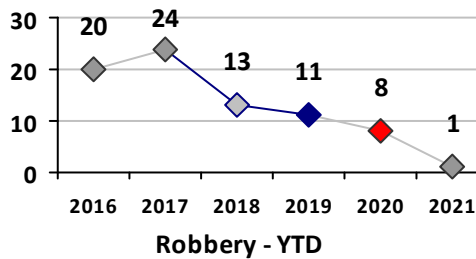

Part I Crime - Comparison Report

Providence Police Department

Through 5/9/2021
Week 18

District 2

4 Week Trend
4/12/2021 - 5/9/2021

Past 28 Days
4/12/2021 - 5/9/2021

Year to Date
January 1 - May 9

Violent Crime	Current Week	Last Week	Wk 16	Wk 15	Past 28 Days	Past 28 Days LY	Chg.	Current Year	Last Year	Chg.	Wght. 5yr Avg	Chg.	
	Homicide	0	0	0	1	1	0	--	2	0	200%	0	--
Sex Offenses, Forcible*	0	1	0	0	1	1	0%	9	7	29%	11	-18%	
Robbery Other	0	0	0	0	0	0	--	1	6	-83%	8	-88%	
Robbery W Firearm	0	0	0	0	0	1	--	0	2	-100%	5	--	
Agg. Assault	2	0	0	0	2	6	-67%	18	28	-36%	25	-28%	
Agg. Assault W Firearm	0	0	0	1	1	0	--	5	1	400%	6	-17%	
Total	2	1	0	2	5	8	-38%	35	44	-20%	55	-36%	

Property Crime	Current Week	Last Week	Wk 16	Wk 15	Past 28 Days	Past 28 Days LY	Chg.	Current Year	Last Year	Chg.	Wght. 5yr Avg	Chg.	
	Burglary	3	0	3	0	6	5	20%	21	19	11%	28	-25%
MV Theft	3	0	1	2	6	1	500%	63	21	200%	31	103%	
Larceny from MV	3	3	5	1	12	12	0%	42	38	11%	58	-28%	
Larceny**	5	3	5	0	13	8	63%	57	62	-8%	82	-30%	
Total	14	6	14	3	37	26	42%	183	140	31%	198	-8%	

Other Crime	Current Week	Last Week	Wk 16	Wk 15	Past 28 Days	Past 28 Days LY	Chg.	Current Year	Last Year	Chg.	Wght. 5yr Avg	Chg.	
	Assault Other	8	3	6	6	23	11	109%	88	96	-8%	107	-18%
Vandalism	6	2	2	0	10	14	-29%	52	69	-25%	81	-36%	
Drug Offenses	4	2	2	0	8	4	100%	24	47	-49%	47	-49%	
Weapons Offenses	1	1	1	0	3	6	-50%	18	19	-5%	23	-22%	
Liquor Law Violations	0	0	0	0	0	0	--	0	0	0%	0	--	
Total	19	8	11	6	44	35	26%	182	231	-21%	258	-29%	

Figures are preliminary and subject to further analysis and revision

* Sex Offenses, Forcible includes forcible rape, forcible sodomy, forcible fondling, sexual assault with an object

** Larceny includes shoplifting, pickpocket, pursesnatch, from building, bicycles, motor vehicle parts or accessories, and other.