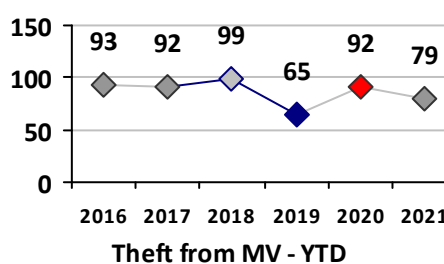

Part I Crime - Comparison Report

Providence Police Department

Through 5/9/2021
Week 18

District 7

4 Week Trend
4/12/2021 - 5/9/2021

Past 28 Days
4/12/2021 - 5/9/2021

Year to Date
January 1 - May 9

Violent Crime	Current Week	Last Week	Wk 16	Wk 15	Past 28 Days	Past 28 Days LY	Chg.	Current Year	Last Year	Chg.	Wght. 5yr Avg	Chg.	
	Homicide	0	0	0	1	1	0	--	1	0	100%	0	--
Sex Offenses, Forcible*	0	0	0	1	1	1	0%	12	4	200%	7	71%	
Robbery Other	0	0	1	0	1	0	--	2	6	-67%	7	-71%	
Robbery W Firearm	0	0	0	0	0	0	--	1	7	-86%	5	-80%	
Agg. Assault	2	1	1	1	5	6	-17%	22	22	0%	24	-8%	
Agg. Assault W Firearm	0	0	0	4	4	0	--	7	2	250%	5	40%	
Total	2	1	2	7	12	7	71%	45	41	10%	48	-6%	

Property Crime	Current Week	Last Week	Wk 16	Wk 15	Past 28 Days	Past 28 Days LY	Chg.	Current Year	Last Year	Chg.	Wght. 5yr Avg	Chg.	
	Burglary	5	1	1	3	10	5	100%	25	27	-7%	39	-36%
MV Theft	0	1	0	2	3	6	-50%	34	42	-19%	33	3%	
Larceny from MV	8	7	11	2	28	13	115%	79	93	-15%	87	-9%	
Larceny**	9	2	4	6	21	22	-5%	117	131	-11%	119	-2%	
Total	22	11	16	13	62	46	35%	255	293	-13%	278	-8%	

Other Crime	Current Week	Last Week	Wk 16	Wk 15	Past 28 Days	Past 28 Days LY	Chg.	Current Year	Last Year	Chg.	Wght. 5yr Avg	Chg.	
	Assault Other	4	5	7	11	27	16	69%	99	105	-6%	113	-12%
Vandalism	4	4	6	3	17	24	-29%	89	120	-26%	123	-28%	
Drug Offenses	0	1	1	3	5	1	400%	14	23	-39%	37	-62%	
Weapons Offenses	0	0	1	3	4	1	300%	17	7	143%	22	-23%	
Liquor Law Violations	0	0	1	0	1	0	--	6	2	200%	18	-67%	
Total	8	10	16	20	54	42	29%	225	257	-12%	312	-28%	

Figures are preliminary and subject to further analysis and revision

* Sex Offenses, Forcible includes forcible rape, forcible sodomy, forcible fondling, sexual assault with an object

** Larceny includes shoplifting, pickpocket, pursesnatch, from building, bicycles, motor vehicle parts or accessories, and other.