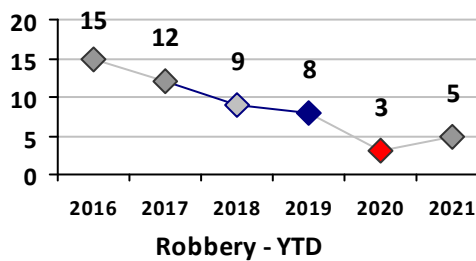

Part I Crime - Comparison Report

Providence Police Department

Through 5/9/2021
Week 18

District 6

4 Week Trend
4/12/2021 - 5/9/2021

Past 28 Days
4/12/2021 - 5/9/2021

Year to Date
January 1 - May 9

Violent Crime	Current Week	Last Week	Wk 16	Wk 15	Past 28 Days	Past 28 Days LY	Chg.	Current Year	Last Year	Chg.	Wght. 5yr Avg	Chg.	
	Homicide	0	0	0	1	1	0	--	2	0	200%	1	100%
Sex Offenses, Forcible*	1	1	1	0	3	1	200%	9	10	-10%	7	29%	
Robbery Other	0	0	1	0	1	0	--	3	2	50%	6	-50%	
Robbery W Firearm	0	0	0	0	0	1	--	2	1	100%	2	0%	
Agg. Assault	4	1	1	3	9	3	200%	20	10	100%	11	82%	
Agg. Assault W Firearm	0	0	0	0	0	2	--	6	5	20%	4	50%	
Total	5	2	3	4	14	7	100%	42	28	50%	29	45%	

Property Crime	Current Week	Last Week	Wk 16	Wk 15	Past 28 Days	Past 28 Days LY	Chg.	Current Year	Last Year	Chg.	Wght. 5yr Avg	Chg.	
	Burglary	1	0	3	0	4	2	100%	18	22	-18%	30	-40%
MV Theft	2	1	3	0	6	3	100%	28	24	17%	30	-7%	
Larceny from MV	3	3	4	0	10	15	-33%	51	64	-20%	58	-12%	
Larceny**	3	1	5	1	10	15	-33%	48	77	-38%	79	-39%	
Total	9	5	15	1	30	35	-14%	145	187	-22%	197	-26%	

Other Crime	Current Week	Last Week	Wk 16	Wk 15	Past 28 Days	Past 28 Days LY	Chg.	Current Year	Last Year	Chg.	Wght. 5yr Avg	Chg.	
	Assault Other	1	2	2	5	10	11	-9%	46	61	-25%	72	-36%
Vandalism	4	1	0	1	6	9	-33%	47	68	-31%	69	-32%	
Drug Offenses	1	0	0	1	2	2	0%	12	25	-52%	22	-45%	
Weapons Offenses	1	0	2	0	3	0	--	17	9	89%	8	113%	
Liquor Law Violations	0	0	0	0	0	0	--	0	0	0%	1	--	
Total	7	3	4	7	21	22	-5%	122	163	-25%	172	-29%	

Figures are preliminary and subject to further analysis and revision

* Sex Offenses, Forcible includes forcible rape, forcible sodomy, forcible fondling, sexual assault with an object

** Larceny includes shoplifting, pickpocket, pursesnatch, from building, bicycles, motor vehicle parts or accessories, and other.