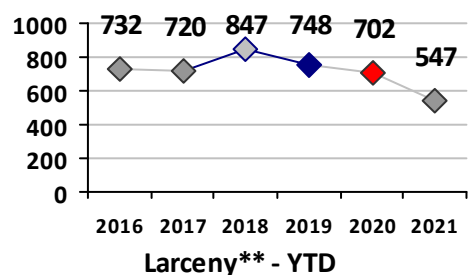

Part I Crime - Comparison Report

Providence Police Department

Through 5/9/2021
Week 18

Citywide										
4 Week Trend 4/12/2021 - 5/9/2021				Past 28 Days 4/12/2021 - 5/9/2021			Year to Date January 1 - May 9			

Violent Crime	Current Week	Last Week	Wk 16	Wk 15	Past 28 Days	Past 28 Days LY	Chg.	Current Year	Last Year	Chg.	Wght. 5yr Avg	Chg.
Homicide	0	0	1	3	4	0	400%	7	1	600%	2	250%
Sex Offenses, Forcible*	2	3	1	3	9	7	29%	53	45	18%	66	-20%
Robbery W Firearm	0	0	0	3	3	3	0%	14	18	-22%	24	-42%
Robbery Other	0	0	3	0	3	5	-40%	26	42	-38%	57	-54%
Agg. Assault W Firearm	1	0	1	5	7	5	40%	31	17	82%	29	7%
Agg. Assault	10	7	6	7	30	29	3%	119	143	-17%	139	-14%
Total	13	10	12	21	56	49	14%	250	266	-6%	316	-21%

Property Crime	Current Week	Last Week	Wk 16	Wk 15	Past 28 Days	Past 28 Days LY	Chg.	Current Year	Last Year	Chg.	Wght. 5yr Avg	Chg.
Burglary	17	5	13	6	41	23	78%	148	209	-29%	268	-45%
MV Theft	9	8	11	12	40	20	100%	273	155	76%	194	41%
Larceny from MV	36	30	40	19	125	87	44%	496	543	-9%	634	-22%
Larceny**	28	23	29	24	104	93	12%	547	708	-23%	755	-28%
Total	90	66	93	61	310	223	39%	1464	1615	-9%	1849	-21%

Other Crime	Current Week	Last Week	Wk 16	Wk 15	Past 28 Days	Past 28 Days LY	Chg.	Current Year	Last Year	Chg.	Wght. 5yr Avg	Chg.
Assault Other	35	28	35	37	135	69	96%	544	573	-5%	659	-17%
Vandalism	30	26	20	29	105	113	-7%	537	595	-10%	657	-18%
Weapons Offenses	4	3	15	9	31	18	72%	137	98	40%	116	18%
Drug Offenses	5	6	11	10	32	18	78%	158	243	-35%	282	-44%
Liquor Law Violations	0	0	1	0	1	0	100%	6	2	200%	25	-76%
Total	74	63	82	85	304	218	39%	1382	1511	-9%	1739	-21%

Figures are preliminary and subject to further analysis and revision

* Sex Offenses, Forcible includes forcible rape, forcible sodomy, forcible fondling, sexual assault with an object

** Larceny includes shoplifting, pickpocket, pursesnatch, from building, bicycles, motor vehicle parts or accessories, and other.