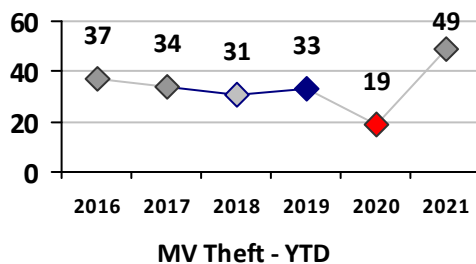

Part I Crime - Comparison Report

Providence Police Department

Through 5/9/2021
Week 18

District 4

4 Week Trend
4/12/2021 - 5/9/2021

Past 28 Days
4/12/2021 - 5/9/2021

Year to Date
January 1 - May 9

Violent Crime	Current Week	Last Week	Wk 16	Wk 15	Past 28 Days	Past 28 Days LY	Chg.	Current Year	Last Year	Chg.	Wght. 5yr Avg	Chg.	
	Homicide	0	0	0	0	0	0	--	0	0	0%	0	--
Sex Offenses, Forcible*	1	0	0	2	3	0	--	8	3	167%	12	-33%	
Robbery Other	0	0	0	0	0	2	--	7	6	17%	14	-50%	
Robbery W Firearm	0	0	0	0	0	0	--	4	2	100%	5	-20%	
Agg. Assault	0	1	2	0	3	8	-63%	13	34	-62%	28	-54%	
Agg. Assault W Firearm	0	0	0	0	0	1	--	5	3	67%	4	25%	
Total	1	1	2	2	6	11	-45%	37	48	-23%	62	-40%	

Property Crime	Current Week	Last Week	Wk 16	Wk 15	Past 28 Days	Past 28 Days LY	Chg.	Current Year	Last Year	Chg.	Wght. 5yr Avg	Chg.	
	Burglary	1	0	2	2	5	2	150%	16	48	-67%	48	-67%
MV Theft	0	3	2	1	6	3	100%	49	19	158%	29	69%	
Larceny from MV	9	6	6	3	24	17	41%	91	103	-12%	121	-25%	
Larceny**	3	0	3	1	7	15	-53%	74	67	10%	83	-11%	
Total	13	9	13	7	42	37	14%	230	237	-3%	279	-18%	

Other Crime	Current Week	Last Week	Wk 16	Wk 15	Past 28 Days	Past 28 Days LY	Chg.	Current Year	Last Year	Chg.	Wght. 5yr Avg	Chg.	
	Assault Other	3	5	6	4	18	11	64%	89	108	-18%	117	-24%
Vandalism	3	5	1	4	13	16	-19%	76	66	15%	90	-16%	
Drug Offenses	0	1	4	2	7	1	600%	39	73	-47%	73	-47%	
Weapons Offenses	0	0	6	1	7	0	--	25	14	79%	20	25%	
Liquor Law Violations	0	0	0	0	0	0	--	0	0	0%	2	--	
Total	6	11	17	11	45	28	61%	229	261	-12%	302	-24%	

Figures are preliminary and subject to further analysis and revision

* Sex Offenses, Forcible includes forcible rape, forcible sodomy, forcible fondling, sexual assault with an object

** Larceny includes shoplifting, pickpocket, pursesnatch, from building, bicycles, motor vehicle parts or accessories, and other.