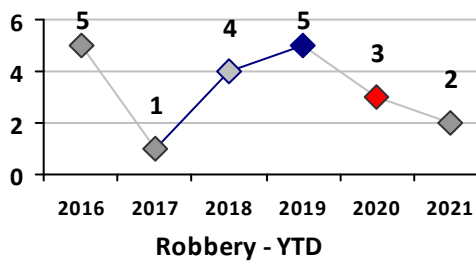

Part I Crime - Comparison Report

Providence Police Department

Through 5/9/2021
Week 18

District 3											
4 Week Trend 4/12/2021 - 5/9/2021				Past 28 Days 4/12/2021 - 5/9/2021				Year to Date January 1 - May 9			

Violent Crime	Current Week	Last Week	Wk 16	Wk 15	Past 28 Days	Past 28 Days LY	Chg.	Current Year	Last Year	Chg.	Wght. 5yr Avg	Chg.
Homicide	0	0	1	0	1	0	--	1	1	0%	1	0%
Sex Offenses, Forcible*	0	0	0	0	0	0	--	1	1	0%	2	-50%
Robbery Other	0	0	0	0	0	0	--	1	1	0%	1	0%
Robbery W Firearm	0	0	0	0	0	0	--	1	2	-50%	3	-67%
Agg. Assault	1	0	0	0	1	4	-75%	6	6	0%	6	0%
Agg. Assault W Firearm	0	0	0	0	0	0	--	1	2	-50%	2	-50%
Total	1	0	1	0	2	4	-50%	11	13	-15%	15	-27%

Property Crime	Current Week	Last Week	Wk 16	Wk 15	Past 28 Days	Past 28 Days LY	Chg.	Current Year	Last Year	Chg.	Wght. 5yr Avg	Chg.
Burglary	1	0	0	0	1	1	0%	10	10	0%	15	-33%
MV Theft	1	0	0	3	4	4	0%	15	8	88%	11	36%
Larceny from MV	5	2	3	2	12	1	1100%	41	15	173%	29	41%
Larceny**	2	2	3	0	7	2	250%	29	29	0%	38	-24%
Total	9	4	6	5	24	8	200%	95	62	53%	92	3%

Other Crime	Current Week	Last Week	Wk 16	Wk 15	Past 28 Days	Past 28 Days LY	Chg.	Current Year	Last Year	Chg.	Wght. 5yr Avg	Chg.
Assault Other	5	3	2	3	13	5	160%	32	38	-16%	39	-18%
Vandalism	3	4	1	4	12	7	71%	44	32	38%	34	29%
Drug Offenses	0	0	0	1	1	2	-50%	2	8	-75%	18	-89%
Weapons Offenses	0	2	0	0	2	0	--	7	3	133%	6	17%
Liquor Law Violations	0	0	0	0	0	0	--	0	0	0%	0	--
Total	8	9	3	8	28	14	100%	85	81	5%	96	-11%

Figures are preliminary and subject to further analysis and revision

* Sex Offenses, Forcible includes forcible rape, forcible sodomy, forcible fondling, sexual assault with an object

** Larceny includes shoplifting, pickpocket, pursesnatch, from building, bicycles, motor vehicle parts or accessories, and other.