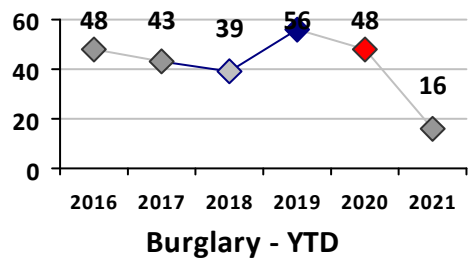

Part I Crime - Comparison Report

Providence Police Department

Through 5/9/2021
Week 18

District 4

4 Week Trend
4/12/2021 - 5/9/2021

Past 28 Days
4/12/2021 - 5/9/2021

Year to Date
January 1 - May 9

Violent Crime	Current Week	Last Week	Wk 16	Wk 15	Past 28 Days	Past 28 Days LY	Chg.	Current Year	Last Year	Chg.	Wght. 5yr Avg	Chg.	
	Homicide	0	0	0	0	0	0	--	0	0	0%	0	--
Sex Offenses, Forcible*	1	0	0	2	3	0	--	8	3	167%	12	-33%	
Robbery Other	0	0	0	0	0	2	--	7	6	17%	14	-50%	
Robbery W Firearm	0	0	0	0	0	0	--	4	2	100%	5	-20%	
Agg. Assault	0	1	2	0	3	8	-63%	13	34	-62%	28	-54%	
Agg. Assault W Firearm	0	0	0	0	0	1	--	5	3	67%	4	25%	
Total	1	1	2	2	6	11	-45%	37	48	-23%	62	-40%	

Property Crime	Current Week	Last Week	Wk 16	Wk 15	Past 28 Days	Past 28 Days LY	Chg.	Current Year	Last Year	Chg.	Wght. 5yr Avg	Chg.	
	Burglary	1	0	2	2	5	2	150%	16	48	-67%	48	-67%
MV Theft	0	3	2	1	6	3	100%	49	19	158%	29	69%	
Larceny from MV	9	6	6	3	24	17	41%	91	103	-12%	121	-25%	
Larceny**	3	0	3	1	7	15	-53%	74	67	10%	83	-11%	
Total	13	9	13	7	42	37	14%	230	237	-3%	279	-18%	

Other Crime	Current Week	Last Week	Wk 16	Wk 15	Past 28 Days	Past 28 Days LY	Chg.	Current Year	Last Year	Chg.	Wght. 5yr Avg	Chg.	
	Assault Other	3	5	6	4	18	11	64%	89	108	-18%	117	-24%
Vandalism	3	5	1	4	13	16	-19%	76	66	15%	90	-16%	
Drug Offenses	0	1	4	2	7	1	600%	39	73	-47%	73	-47%	
Weapons Offenses	0	0	6	1	7	0	--	25	14	79%	20	25%	
Liquor Law Violations	0	0	0	0	0	0	--	0	0	0%	2	--	
Total	6	11	17	11	45	28	61%	229	261	-12%	302	-24%	

Figures are preliminary and subject to further analysis and revision

* Sex Offenses, Forcible includes forcible rape, forcible sodomy, forcible fondling, sexual assault with an object

** Larceny includes shoplifting, pickpocket, pursesnatch, from building, bicycles, motor vehicle parts or accessories, and other.