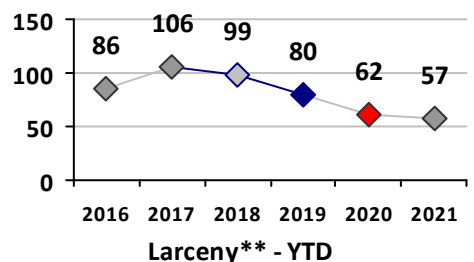

Part I Crime - Comparison Report

Providence Police Department

Through 5/9/2021
Week 18

District 2

4 Week Trend
4/12/2021 - 5/9/2021

Past 28 Days
4/12/2021 - 5/9/2021

Year to Date
January 1 - May 9

Violent Crime	Current Week	Last Week	Wk 16	Wk 15	Past 28 Days	Past 28 Days LY	Chg.	Current Year	Last Year	Chg.	Wght. 5yr Avg	Chg.	
	Homicide	0	0	0	1	1	0	--	2	0	200%	0	--
Sex Offenses, Forcible*	0	1	0	0	1	1	0%	9	7	29%	11	-18%	
Robbery Other	0	0	0	0	0	0	--	1	6	-83%	8	-88%	
Robbery W Firearm	0	0	0	0	0	1	--	0	2	-100%	5	--	
Agg. Assault	2	0	0	0	2	6	-67%	18	28	-36%	25	-28%	
Agg. Assault W Firearm	0	0	0	1	1	0	--	5	1	400%	6	-17%	
Total	2	1	0	2	5	8	-38%	35	44	-20%	55	-36%	

Property Crime	Current Week	Last Week	Wk 16	Wk 15	Past 28 Days	Past 28 Days LY	Chg.	Current Year	Last Year	Chg.	Wght. 5yr Avg	Chg.	
	Burglary	3	0	3	0	6	5	20%	21	19	11%	28	-25%
MV Theft	3	0	1	2	6	1	500%	63	21	200%	31	103%	
Larceny from MV	3	3	5	1	12	12	0%	42	38	11%	58	-28%	
Larceny**	5	3	5	0	13	8	63%	57	62	-8%	82	-30%	
Total	14	6	14	3	37	26	42%	183	140	31%	198	-8%	

Other Crime	Current Week	Last Week	Wk 16	Wk 15	Past 28 Days	Past 28 Days LY	Chg.	Current Year	Last Year	Chg.	Wght. 5yr Avg	Chg.	
	Assault Other	8	3	6	6	23	11	109%	88	96	-8%	107	-18%
Vandalism	6	2	2	0	10	14	-29%	52	69	-25%	81	-36%	
Drug Offenses	4	2	2	0	8	4	100%	24	47	-49%	47	-49%	
Weapons Offenses	1	1	1	0	3	6	-50%	18	19	-5%	23	-22%	
Liquor Law Violations	0	0	0	0	0	0	--	0	0	0%	0	--	
Total	19	8	11	6	44	35	26%	182	231	-21%	258	-29%	

Figures are preliminary and subject to further analysis and revision

* Sex Offenses, Forcible includes forcible rape, forcible sodomy, forcible fondling, sexual assault with an object

** Larceny includes shoplifting, pickpocket, pursesnatch, from building, bicycles, motor vehicle parts or accessories, and other.