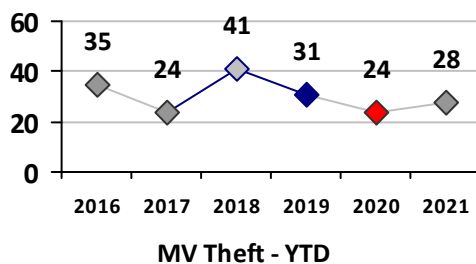

Part I Crime - Comparison Report

Providence Police Department

Through 5/9/2021
Week 18

District 6

4 Week Trend
4/12/2021 - 5/9/2021

Past 28 Days
4/12/2021 - 5/9/2021

Year to Date
January 1 - May 9

Violent Crime	Current Week	Last Week	Wk 16	Wk 15	Past 28 Days	Past 28 Days LY	Chg.	Current Year	Last Year	Chg.	Wght. 5yr Avg	Chg.	
	Homicide	0	0	0	1	1	0	--	2	0	200%	1	100%
Sex Offenses, Forcible*	1	1	1	0	3	1	200%	9	10	-10%	7	29%	
Robbery Other	0	0	1	0	1	0	--	3	2	50%	6	-50%	
Robbery W Firearm	0	0	0	0	0	1	--	2	1	100%	2	0%	
Agg. Assault	4	1	1	3	9	3	200%	20	10	100%	11	82%	
Agg. Assault W Firearm	0	0	0	0	0	2	--	6	5	20%	4	50%	
Total	5	2	3	4	14	7	100%	42	28	50%	29	45%	

Property Crime	Current Week	Last Week	Wk 16	Wk 15	Past 28 Days	Past 28 Days LY	Chg.	Current Year	Last Year	Chg.	Wght. 5yr Avg	Chg.	
	Burglary	1	0	3	0	4	2	100%	18	22	-18%	30	-40%
MV Theft	2	1	3	0	6	3	100%	28	24	17%	30	-7%	
Larceny from MV	3	3	4	0	10	15	-33%	51	64	-20%	58	-12%	
Larceny**	3	1	5	1	10	15	-33%	48	77	-38%	79	-39%	
Total	9	5	15	1	30	35	-14%	145	187	-22%	197	-26%	

Other Crime	Current Week	Last Week	Wk 16	Wk 15	Past 28 Days	Past 28 Days LY	Chg.	Current Year	Last Year	Chg.	Wght. 5yr Avg	Chg.	
	Assault Other	1	2	2	5	10	11	-9%	46	61	-25%	72	-36%
Vandalism	4	1	0	1	6	9	-33%	47	68	-31%	69	-32%	
Drug Offenses	1	0	0	1	2	2	0%	12	25	-52%	22	-45%	
Weapons Offenses	1	0	2	0	3	0	--	17	9	89%	8	113%	
Liquor Law Violations	0	0	0	0	0	0	--	0	0	0%	1	--	
Total	7	3	4	7	21	22	-5%	122	163	-25%	172	-29%	

Figures are preliminary and subject to further analysis and revision

* Sex Offenses, Forcible includes forcible rape, forcible sodomy, forcible fondling, sexual assault with an object

** Larceny includes shoplifting, pickpocket, pursesnatch, from building, bicycles, motor vehicle parts or accessories, and other.