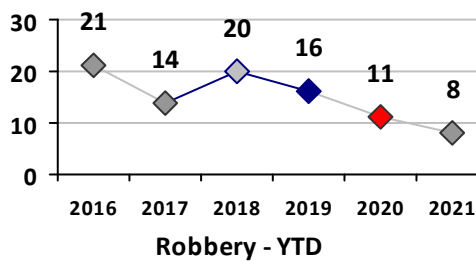

Part I Crime - Comparison Report

Providence Police Department

Through 5/9/2021
Week 18

District 5

4 Week Trend
4/12/2021 - 5/9/2021

Past 28 Days
4/12/2021 - 5/9/2021

Year to Date
January 1 - May 9

Violent Crime	Current Week	Last Week	Wk 16	Wk 15	Past 28 Days	Past 28 Days LY	Chg.	Current Year	Last Year	Chg.	Wght. 5yr Avg	Chg.	
	Homicide	0	0	0	0	0	0	--	1	0	100%	0	--
Sex Offenses, Forcible*	0	0	0	0	0	4	--	6	15	-60%	13	-54%	
Robbery Other	0	0	1	0	1	1	0%	6	8	-25%	11	-45%	
Robbery W Firearm	0	0	0	0	0	1	--	2	3	-33%	4	-50%	
Agg. Assault	1	3	1	2	7	1	600%	27	23	17%	25	8%	
Agg. Assault W Firearm	1	0	1	0	2	0	--	6	1	500%	4	50%	
Total	2	3	3	2	10	7	43%	48	50	-4%	57	-16%	

Property Crime	Current Week	Last Week	Wk 16	Wk 15	Past 28 Days	Past 28 Days LY	Chg.	Current Year	Last Year	Chg.	Wght. 5yr Avg	Chg.	
	Burglary	3	0	3	0	6	3	100%	22	33	-33%	44	-50%
MV Theft	1	2	3	2	8	1	700%	40	15	167%	27	48%	
Larceny from MV	1	1	2	2	6	9	-33%	39	67	-42%	58	-33%	
Larceny**	2	3	4	3	12	10	20%	46	68	-32%	71	-35%	
Total	7	6	12	7	32	23	39%	147	183	-20%	200	-27%	

Other Crime	Current Week	Last Week	Wk 16	Wk 15	Past 28 Days	Past 28 Days LY	Chg.	Current Year	Last Year	Chg.	Wght. 5yr Avg	Chg.	
	Assault Other	7	5	7	1	20	9	122%	104	85	22%	96	8%
Vandalism	7	1	6	2	16	16	0%	77	77	0%	94	-18%	
Drug Offenses	0	2	2	1	5	3	67%	37	29	28%	47	-21%	
Weapons Offenses	2	0	5	3	10	8	25%	27	29	-7%	20	35%	
Liquor Law Violations	0	0	0	0	0	0	--	0	0	0%	0	--	
Total	16	8	20	7	51	36	42%	245	220	11%	256	-4%	

Figures are preliminary and subject to further analysis and revision

* Sex Offenses, Forcible includes forcible rape, forcible sodomy, forcible fondling, sexual assault with an object

** Larceny includes shoplifting, pickpocket, pursesnatch, from building, bicycles, motor vehicle parts or accessories, and other.