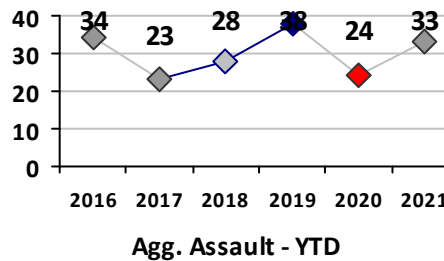

Part I Crime - Comparison Report

Providence Police Department

Through 5/9/2021
Week 18

District 5

4 Week Trend
4/12/2021 - 5/9/2021

Past 28 Days
4/12/2021 - 5/9/2021

Year to Date
January 1 - May 9

Violent Crime	Current Week	Last Week	Wk 16	Wk 15	Past 28 Days	Past 28 Days LY	Chg.	Current Year	Last Year	Chg.	Wght. 5yr Avg	Chg.	
	Homicide	0	0	0	0	0	0	--	1	0	100%	0	--
Sex Offenses, Forcible*	0	0	0	0	0	4	--	6	15	-60%	13	-54%	
Robbery Other	0	0	1	0	1	1	0%	6	8	-25%	11	-45%	
Robbery W Firearm	0	0	0	0	0	1	--	2	3	-33%	4	-50%	
Agg. Assault	1	3	1	2	7	1	600%	27	23	17%	25	8%	
Agg. Assault W Firearm	1	0	1	0	2	0	--	6	1	500%	4	50%	
Total	2	3	3	2	10	7	43%	48	50	-4%	57	-16%	

Property Crime	Current Week	Last Week	Wk 16	Wk 15	Past 28 Days	Past 28 Days LY	Chg.	Current Year	Last Year	Chg.	Wght. 5yr Avg	Chg.	
	Burglary	3	0	3	0	6	3	100%	22	33	-33%	44	-50%
MV Theft	1	2	3	2	8	1	700%	40	15	167%	27	48%	
Larceny from MV	1	1	2	2	6	9	-33%	39	67	-42%	58	-33%	
Larceny**	2	3	4	3	12	10	20%	46	68	-32%	71	-35%	
Total	7	6	12	7	32	23	39%	147	183	-20%	200	-27%	

Other Crime	Current Week	Last Week	Wk 16	Wk 15	Past 28 Days	Past 28 Days LY	Chg.	Current Year	Last Year	Chg.	Wght. 5yr Avg	Chg.	
	Assault Other	7	5	7	1	20	9	122%	104	85	22%	96	8%
Vandalism	7	1	6	2	16	16	0%	77	77	0%	94	-18%	
Drug Offenses	0	2	2	1	5	3	67%	37	29	28%	47	-21%	
Weapons Offenses	2	0	5	3	10	8	25%	27	29	-7%	20	35%	
Liquor Law Violations	0	0	0	0	0	0	--	0	0	0%	0	--	
Total	16	8	20	7	51	36	42%	245	220	11%	256	-4%	

Figures are preliminary and subject to further analysis and revision

* Sex Offenses, Forcible includes forcible rape, forcible sodomy, forcible fondling, sexual assault with an object

** Larceny includes shoplifting, pickpocket, pursesnatch, from building, bicycles, motor vehicle parts or accessories, and other.