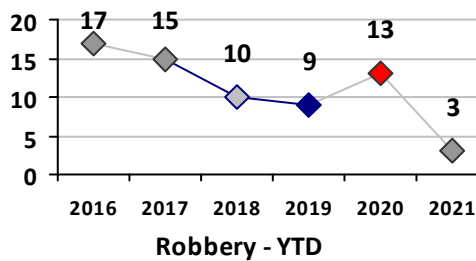

Part I Crime - Comparison Report

Providence Police Department

Through 5/9/2021
Week 18

District 7

4 Week Trend
4/12/2021 - 5/9/2021

Past 28 Days
4/12/2021 - 5/9/2021

Year to Date
January 1 - May 9

Violent Crime	Current Week	Last Week	Wk 16	Wk 15	Past 28 Days	Past 28 Days LY	Chg.	Current Year	Last Year	Chg.	Wght. 5yr Avg	Chg.	
	Homicide	0	0	0	1	1	0	--	1	0	100%	0	--
Sex Offenses, Forcible*	0	0	0	1	1	1	0%	12	4	200%	7	71%	
Robbery Other	0	0	1	0	1	0	--	2	6	-67%	7	-71%	
Robbery W Firearm	0	0	0	0	0	0	--	1	7	-86%	5	-80%	
Agg. Assault	2	1	1	1	5	6	-17%	22	22	0%	24	-8%	
Agg. Assault W Firearm	0	0	0	4	4	0	--	7	2	250%	5	40%	
Total	2	1	2	7	12	7	71%	45	41	10%	48	-6%	

Property Crime	Current Week	Last Week	Wk 16	Wk 15	Past 28 Days	Past 28 Days LY	Chg.	Current Year	Last Year	Chg.	Wght. 5yr Avg	Chg.	
	Burglary	5	1	1	3	10	5	100%	25	27	-7%	39	-36%
MV Theft	0	1	0	2	3	6	-50%	34	42	-19%	33	3%	
Larceny from MV	8	7	11	2	28	13	115%	79	93	-15%	87	-9%	
Larceny**	9	2	4	6	21	22	-5%	117	131	-11%	119	-2%	
Total	22	11	16	13	62	46	35%	255	293	-13%	278	-8%	

Other Crime	Current Week	Last Week	Wk 16	Wk 15	Past 28 Days	Past 28 Days LY	Chg.	Current Year	Last Year	Chg.	Wght. 5yr Avg	Chg.	
	Assault Other	4	5	7	11	27	16	69%	99	105	-6%	113	-12%
Vandalism	4	4	6	3	17	24	-29%	89	120	-26%	123	-28%	
Drug Offenses	0	1	1	3	5	1	400%	14	23	-39%	37	-62%	
Weapons Offenses	0	0	1	3	4	1	300%	17	7	143%	22	-23%	
Liquor Law Violations	0	0	1	0	1	0	--	6	2	200%	18	-67%	
Total	8	10	16	20	54	42	29%	225	257	-12%	312	-28%	

Figures are preliminary and subject to further analysis and revision

* Sex Offenses, Forcible includes forcible rape, forcible sodomy, forcible fondling, sexual assault with an object

** Larceny includes shoplifting, pickpocket, pursesnatch, from building, bicycles, motor vehicle parts or accessories, and other.