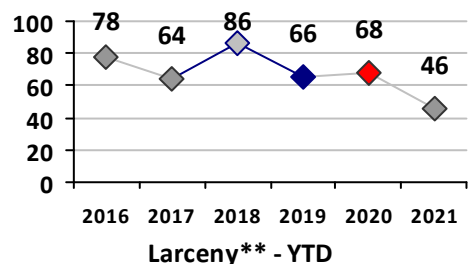

Part I Crime - Comparison Report

Providence Police Department

Through 5/9/2021
Week 18

District 5

4 Week Trend
4/12/2021 - 5/9/2021

Past 28 Days
4/12/2021 - 5/9/2021

Year to Date
January 1 - May 9

Violent Crime	Current Week	Last Week	Wk 16	Wk 15	Past 28 Days	Past 28 Days LY	Chg.	Current Year	Last Year	Chg.	Wght. 5yr Avg	Chg.	
	Homicide	0	0	0	0	0	0	--	1	0	100%	0	--
Sex Offenses, Forcible*	0	0	0	0	0	4	--	6	15	-60%	13	-54%	
Robbery Other	0	0	1	0	1	1	0%	6	8	-25%	11	-45%	
Robbery W Firearm	0	0	0	0	0	1	--	2	3	-33%	4	-50%	
Agg. Assault	1	3	1	2	7	1	600%	27	23	17%	25	8%	
Agg. Assault W Firearm	1	0	1	0	2	0	--	6	1	500%	4	50%	
Total	2	3	3	2	10	7	43%	48	50	-4%	57	-16%	

Property Crime	Current Week	Last Week	Wk 16	Wk 15	Past 28 Days	Past 28 Days LY	Chg.	Current Year	Last Year	Chg.	Wght. 5yr Avg	Chg.	
	Burglary	3	0	3	0	6	3	100%	22	33	-33%	44	-50%
MV Theft	1	2	3	2	8	1	700%	40	15	167%	27	48%	
Larceny from MV	1	1	2	2	6	9	-33%	39	67	-42%	58	-33%	
Larceny**	2	3	4	3	12	10	20%	46	68	-32%	71	-35%	
Total	7	6	12	7	32	23	39%	147	183	-20%	200	-27%	

Other Crime	Current Week	Last Week	Wk 16	Wk 15	Past 28 Days	Past 28 Days LY	Chg.	Current Year	Last Year	Chg.	Wght. 5yr Avg	Chg.	
	Assault Other	7	5	7	1	20	9	122%	104	85	22%	96	8%
Vandalism	7	1	6	2	16	16	0%	77	77	0%	94	-18%	
Drug Offenses	0	2	2	1	5	3	67%	37	29	28%	47	-21%	
Weapons Offenses	2	0	5	3	10	8	25%	27	29	-7%	20	35%	
Liquor Law Violations	0	0	0	0	0	0	--	0	0	0%	0	--	
Total	16	8	20	7	51	36	42%	245	220	11%	256	-4%	

Figures are preliminary and subject to further analysis and revision

* Sex Offenses, Forcible includes forcible rape, forcible sodomy, forcible fondling, sexual assault with an object

** Larceny includes shoplifting, pickpocket, pursesnatch, from building, bicycles, motor vehicle parts or accessories, and other.