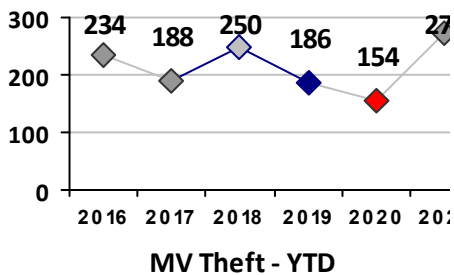

Part I Crime - Comparison Report

Providence Police Department

Through 5/9/2021
Week 18

Citywide										
4 Week Trend 4/12/2021 - 5/9/2021				Past 28 Days 4/12/2021 - 5/9/2021			Year to Date January 1 - May 9			

Violent Crime	Current Week	Last Week	Wk 16	Wk 15	Past 28 Days	Past 28 Days LY	Chg.	Current Year	Last Year	Chg.	Wght. 5yr Avg	Chg.
Homicide	0	0	1	3	4	0	400%	7	1	600%	2	250%
Sex Offenses, Forcible*	2	3	1	3	9	7	29%	53	45	18%	66	-20%
Robbery W Firearm	0	0	0	3	3	3	0%	14	18	-22%	24	-42%
Robbery Other	0	0	3	0	3	5	-40%	26	42	-38%	57	-54%
Agg. Assault W Firearm	1	0	1	5	7	5	40%	31	17	82%	29	7%
Agg. Assault	10	7	6	7	30	29	3%	119	143	-17%	139	-14%
Total	13	10	12	21	56	49	14%	250	266	-6%	316	-21%

Property Crime	Current Week	Last Week	Wk 16	Wk 15	Past 28 Days	Past 28 Days LY	Chg.	Current Year	Last Year	Chg.	Wght. 5yr Avg	Chg.
Burglary	17	5	13	6	41	23	78%	148	209	-29%	268	-45%
MV Theft	9	8	11	12	40	20	100%	273	155	76%	194	41%
Larceny from MV	36	30	40	19	125	87	44%	496	543	-9%	634	-22%
Larceny**	28	23	29	24	104	93	12%	547	708	-23%	755	-28%
Total	90	66	93	61	310	223	39%	1464	1615	-9%	1849	-21%

Other Crime	Current Week	Last Week	Wk 16	Wk 15	Past 28 Days	Past 28 Days LY	Chg.	Current Year	Last Year	Chg.	Wght. 5yr Avg	Chg.
Assault Other	35	28	35	37	135	69	96%	544	573	-5%	659	-17%
Vandalism	30	26	20	29	105	113	-7%	537	595	-10%	657	-18%
Weapons Offenses	4	3	15	9	31	18	72%	137	98	40%	116	18%
Drug Offenses	5	6	11	10	32	18	78%	158	243	-35%	282	-44%
Liquor Law Violations	0	0	1	0	1	0	100%	6	2	200%	25	-76%
Total	74	63	82	85	304	218	39%	1382	1511	-9%	1739	-21%

Figures are preliminary and subject to further analysis and revision

* Sex Offenses, Forcible includes forcible rape, forcible sodomy, forcible fondling, sexual assault with an object

** Larceny includes shoplifting, pickpocket, pursesnatch, from building, bicycles, motor vehicle parts or accessories, and other.