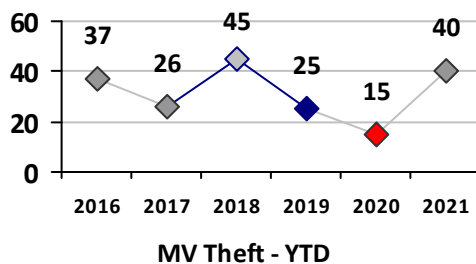

Part I Crime - Comparison Report

Providence Police Department

Through 5/9/2021
Week 18

District 5

4 Week Trend
4/12/2021 - 5/9/2021

Past 28 Days
4/12/2021 - 5/9/2021

Year to Date
January 1 - May 9

Violent Crime	Current Week	Last Week	Wk 16	Wk 15	Past 28 Days	Past 28 Days LY	Chg.	Current Year	Last Year	Chg.	Wght. 5yr Avg	Chg.	
	Homicide	0	0	0	0	0	0	--	1	0	100%	0	--
Sex Offenses, Forcible*	0	0	0	0	0	4	--	6	15	-60%	13	-54%	
Robbery Other	0	0	1	0	1	1	0%	6	8	-25%	11	-45%	
Robbery W Firearm	0	0	0	0	0	1	--	2	3	-33%	4	-50%	
Agg. Assault	1	3	1	2	7	1	600%	27	23	17%	25	8%	
Agg. Assault W Firearm	1	0	1	0	2	0	--	6	1	500%	4	50%	
Total	2	3	3	2	10	7	43%	48	50	-4%	57	-16%	

Property Crime	Current Week	Last Week	Wk 16	Wk 15	Past 28 Days	Past 28 Days LY	Chg.	Current Year	Last Year	Chg.	Wght. 5yr Avg	Chg.	
	Burglary	3	0	3	0	6	3	100%	22	33	-33%	44	-50%
MV Theft	1	2	3	2	8	1	700%	40	15	167%	27	48%	
Larceny from MV	1	1	2	2	6	9	-33%	39	67	-42%	58	-33%	
Larceny**	2	3	4	3	12	10	20%	46	68	-32%	71	-35%	
Total	7	6	12	7	32	23	39%	147	183	-20%	200	-27%	

Other Crime	Current Week	Last Week	Wk 16	Wk 15	Past 28 Days	Past 28 Days LY	Chg.	Current Year	Last Year	Chg.	Wght. 5yr Avg	Chg.	
	Assault Other	7	5	7	1	20	9	122%	104	85	22%	96	8%
Vandalism	7	1	6	2	16	16	0%	77	77	0%	94	-18%	
Drug Offenses	0	2	2	1	5	3	67%	37	29	28%	47	-21%	
Weapons Offenses	2	0	5	3	10	8	25%	27	29	-7%	20	35%	
Liquor Law Violations	0	0	0	0	0	0	--	0	0	0%	0	--	
Total	16	8	20	7	51	36	42%	245	220	11%	256	-4%	

Figures are preliminary and subject to further analysis and revision

* Sex Offenses, Forcible includes forcible rape, forcible sodomy, forcible fondling, sexual assault with an object

** Larceny includes shoplifting, pickpocket, pursesnatch, from building, bicycles, motor vehicle parts or accessories, and other.