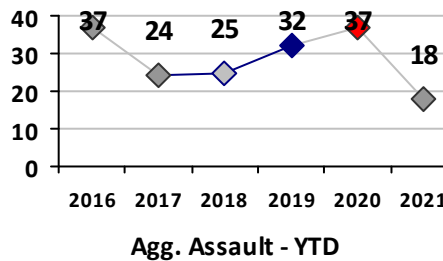

Part I Crime - Comparison Report

Providence Police Department

Through 5/9/2021
Week 18

District 4

4 Week Trend
4/12/2021 - 5/9/2021

Past 28 Days
4/12/2021 - 5/9/2021

Year to Date
January 1 - May 9

Violent Crime	Current Week	Last Week	Wk 16	Wk 15	Past 28 Days	Past 28 Days LY	Chg.	Current Year	Last Year	Chg.	Wght. 5yr Avg	Chg.	
	Homicide	0	0	0	0	0	0	--	0	0	0%	0	--
Sex Offenses, Forcible*	1	0	0	2	3	0	--	8	3	167%	12	-33%	
Robbery Other	0	0	0	0	0	2	--	7	6	17%	14	-50%	
Robbery W Firearm	0	0	0	0	0	0	--	4	2	100%	5	-20%	
Agg. Assault	0	1	2	0	3	8	-63%	13	34	-62%	28	-54%	
Agg. Assault W Firearm	0	0	0	0	0	1	--	5	3	67%	4	25%	
Total	1	1	2	2	6	11	-45%	37	48	-23%	62	-40%	

Property Crime	Current Week	Last Week	Wk 16	Wk 15	Past 28 Days	Past 28 Days LY	Chg.	Current Year	Last Year	Chg.	Wght. 5yr Avg	Chg.	
	Burglary	1	0	2	2	5	2	150%	16	48	-67%	48	-67%
MV Theft	0	3	2	1	6	3	100%	49	19	158%	29	69%	
Larceny from MV	9	6	6	3	24	17	41%	91	103	-12%	121	-25%	
Larceny**	3	0	3	1	7	15	-53%	74	67	10%	83	-11%	
Total	13	9	13	7	42	37	14%	230	237	-3%	279	-18%	

Other Crime	Current Week	Last Week	Wk 16	Wk 15	Past 28 Days	Past 28 Days LY	Chg.	Current Year	Last Year	Chg.	Wght. 5yr Avg	Chg.	
	Assault Other	3	5	6	4	18	11	64%	89	108	-18%	117	-24%
Vandalism	3	5	1	4	13	16	-19%	76	66	15%	90	-16%	
Drug Offenses	0	1	4	2	7	1	600%	39	73	-47%	73	-47%	
Weapons Offenses	0	0	6	1	7	0	--	25	14	79%	20	25%	
Liquor Law Violations	0	0	0	0	0	0	--	0	0	0%	2	--	
Total	6	11	17	11	45	28	61%	229	261	-12%	302	-24%	

Figures are preliminary and subject to further analysis and revision

* Sex Offenses, Forcible includes forcible rape, forcible sodomy, forcible fondling, sexual assault with an object

** Larceny includes shoplifting, pickpocket, pursesnatch, from building, bicycles, motor vehicle parts or accessories, and other.