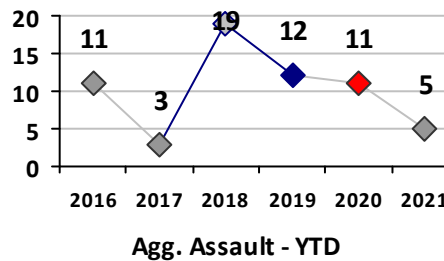

Part I Crime - Comparison Report

Providence Police Department

Through 5/9/2021
Week 18

District 1											
4 Week Trend 4/12/2021 - 5/9/2021				Past 28 Days 4/12/2021 - 5/9/2021				Year to Date January 1 - May 9			

Violent Crime	Current Week	Last Week	Wk 16	Wk 15	Past 28 Days	Past 28 Days LY	Chg.	Current Year	Last Year	Chg.	Wght. 5yr Avg	Chg.
Homicide	0	0	0	0	0	0	--	0	0	0%	0	--
Sex Offenses, Forcible*	0	1	0	0	1	0	--	2	0	200%	5	-60%
Robbery Other	0	0	0	0	0	1	--	4	6	-33%	5	-20%
Robbery W Firearm	0	0	0	2	2	0	--	3	0	300%	0	--
Agg. Assault	0	1	0	1	2	1	100%	5	12	-58%	12	-58%
Agg. Assault W Firearm	0	0	0	0	0	0	--	0	0	0%	0	--
Total	0	2	0	3	5	2	150%	14	18	-22%	22	-36%

Property Crime	Current Week	Last Week	Wk 16	Wk 15	Past 28 Days	Past 28 Days LY	Chg.	Current Year	Last Year	Chg.	Wght. 5yr Avg	Chg.
Burglary	0	1	0	0	1	3	-67%	7	13	-46%	10	-30%
MV Theft	0	0	1	0	1	0	--	17	12	42%	14	21%
Larceny from MV	1	0	1	0	2	4	-50%	26	37	-30%	53	-51%
Larceny**	2	2	1	7	12	5	140%	45	137	-67%	139	-68%
Total	3	3	3	7	16	12	33%	95	199	-52%	215	-56%

Other Crime	Current Week	Last Week	Wk 16	Wk 15	Past 28 Days	Past 28 Days LY	Chg.	Current Year	Last Year	Chg.	Wght. 5yr Avg	Chg.
Assault Other	3	4	2	1	10	2	400%	40	41	-2%	61	-34%
Vandalism	1	1	0	2	4	10	-60%	28	51	-45%	47	-40%
Drug Offenses	0	0	2	2	4	5	-20%	24	14	71%	19	26%
Weapons Offenses	0	0	0	1	1	0	--	11	6	83%	8	38%
Liquor Law Violations	0	0	0	0	0	0	--	0	0	0%	3	--
Total	4	5	4	6	19	17	12%	103	112	-8%	137	-25%

Figures are preliminary and subject to further analysis and revision

* Sex Offenses, Forcible includes forcible rape, forcible sodomy, forcible fondling, sexual assault with an object

** Larceny includes shoplifting, pickpocket, pursesnatch, from building, bicycles, motor vehicle parts or accessories, and other.