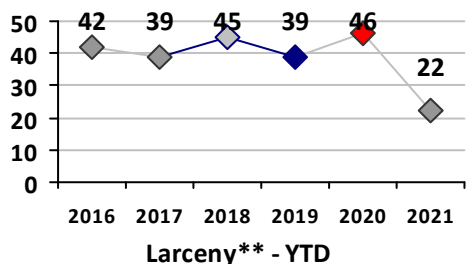

Part I Crime - Comparison Report

Providence Police Department

Through 5/9/2021
Week 18

District 8											
4 Week Trend 4/12/2021 - 5/9/2021				Past 28 Days 4/12/2021 - 5/9/2021				Year to Date January 1 - May 9			

Violent Crime	Current Week	Last Week	Wk 16	Wk 15	Past 28 Days	Past 28 Days LY	Chg.	Current Year	Last Year	Chg.	Wght. 5yr Avg	Chg.
Homicide	0	0	0	0	0	0	--	0	0	0%	0	--
Sex Offenses, Forcible*	0	0	0	0	0	0	--	2	1	100%	4	-50%
Robbery Other	0	0	0	0	0	1	--	2	2	0%	2	0%
Robbery W Firearm	0	0	0	0	0	0	--	0	1	-100%	0	--
Agg. Assault	0	0	1	0	1	0	--	7	6	17%	6	17%
Agg. Assault W Firearm	0	0	0	0	0	1	--	1	2	-50%	2	-50%
Total	0	0	1	0	1	2	-50%	12	12	0%	13	-8%

Property Crime	Current Week	Last Week	Wk 16	Wk 15	Past 28 Days	Past 28 Days LY	Chg.	Current Year	Last Year	Chg.	Wght. 5yr Avg	Chg.
Burglary	0	0	0	0	0	0	--	2	5	-60%	18	-89%
MV Theft	1	0	0	1	2	1	100%	9	4	125%	6	50%
Larceny from MV	2	0	2	0	4	7	-43%	20	44	-55%	47	-57%
Larceny**	1	0	0	0	1	6	-83%	22	46	-52%	43	-49%
Total	4	0	2	1	7	14	-50%	53	99	-46%	114	-54%

Other Crime	Current Week	Last Week	Wk 16	Wk 15	Past 28 Days	Past 28 Days LY	Chg.	Current Year	Last Year	Chg.	Wght. 5yr Avg	Chg.
Assault Other	1	1	1	4	7	4	75%	20	16	25%	26	-23%
Vandalism	0	2	0	2	4	6	-33%	24	36	-33%	37	-35%
Drug Offenses	0	0	0	0	0	0	--	1	4	-75%	4	-75%
Weapons Offenses	0	0	0	0	0	0	--	8	2	300%	3	167%
Liquor Law Violations	0	0	0	0	0	0	--	0	0	0%	0	--
Total	1	3	1	6	11	10	10%	53	58	-9%	70	-24%

Figures are preliminary and subject to further analysis and revision

* Sex Offenses, Forcible includes forcible rape, forcible sodomy, forcible fondling, sexual assault with an object

** Larceny includes shoplifting, pickpocket, pursesnatch, from building, bicycles, motor vehicle parts or accessories, and other.