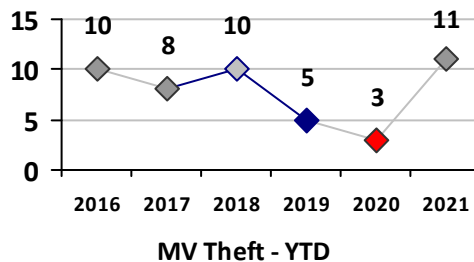

Part I Crime - Comparison Report

Providence Police Department

Through 5/9/2021
Week 18

District 9

4 Week Trend
4/12/2021 - 5/9/2021

Past 28 Days
4/12/2021 - 5/9/2021

Year to Date
January 1 - May 9

Violent Crime	Current Week	Last Week	Wk 16	Wk 15	Past 28 Days	Past 28 Days LY	Chg.	Current Year	Last Year	Chg.	Wght. 5yr Avg	Chg.	
	Homicide	0	0	0	0	0	0	--	0	0	0%	0	--
Sex Offenses, Forcible*	0	0	0	0	0	0	--	1	3	-67%	3	-67%	
Robbery Other	0	0	0	0	0	0	--	0	4	-100%	2	--	
Robbery W Firearm	0	0	0	0	0	0	--	0	0	0%	0	--	
Agg. Assault	0	0	0	0	0	0	--	1	0	100%	2	-50%	
Agg. Assault W Firearm	0	0	0	0	0	1	--	0	1	-100%	1	--	
Total	0	0	0	0	0	1	100%	2	8	-75%	7	-71%	

Property Crime	Current Week	Last Week	Wk 16	Wk 15	Past 28 Days	Past 28 Days LY	Chg.	Current Year	Last Year	Chg.	Wght. 5yr Avg	Chg.	
	Burglary	2	3	1	1	7	2	250%	24	29	-17%	31	-23%
MV Theft	0	1	1	1	3	0	--	11	3	267%	6	83%	
Larceny from MV	2	1	3	2	8	5	60%	17	40	-58%	72	-76%	
Larceny**	0	2	2	1	5	4	25%	23	44	-48%	45	-49%	
Total	4	7	7	5	23	11	109%	75	116	-35%	154	-51%	

Other Crime	Current Week	Last Week	Wk 16	Wk 15	Past 28 Days	Past 28 Days LY	Chg.	Current Year	Last Year	Chg.	Wght. 5yr Avg	Chg.	
	Assault Other	1	0	0	0	1	0	--	13	15	-13%	18	-28%
Vandalism	2	0	0	0	2	6	-67%	12	35	-66%	39	-69%	
Drug Offenses	0	0	0	0	0	0	--	4	11	-64%	7	-43%	
Weapons Offenses	0	0	0	0	0	3	--	6	4	50%	3	100%	
Liquor Law Violations	0	0	0	0	0	0	--	0	0	0%	1	--	
Total	3	0	0	0	3	9	-67%	35	65	-46%	66	-47%	

Figures are preliminary and subject to further analysis and revision

* Sex Offenses, Forcible includes forcible rape, forcible sodomy, forcible fondling, sexual assault with an object

** Larceny includes shoplifting, pickpocket, pursesnatch, from building, bicycles, motor vehicle parts or accessories, and other.