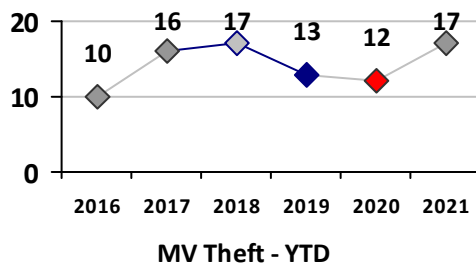

Part I Crime - Comparison Report

Providence Police Department

Through 5/9/2021
Week 18

District 1											
4 Week Trend 4/12/2021 - 5/9/2021				Past 28 Days 4/12/2021 - 5/9/2021				Year to Date January 1 - May 9			

Violent Crime	Current Week	Last Week	Wk 16	Wk 15	Past 28 Days	Past 28 Days LY	Chg.	Current Year	Last Year	Chg.	Wght. 5yr Avg	Chg.
Homicide	0	0	0	0	0	0	--	0	0	0%	0	--
Sex Offenses, Forcible*	0	1	0	0	1	0	--	2	0	200%	5	-60%
Robbery Other	0	0	0	0	0	1	--	4	6	-33%	5	-20%
Robbery W Firearm	0	0	0	2	2	0	--	3	0	300%	0	--
Agg. Assault	0	1	0	1	2	1	100%	5	12	-58%	12	-58%
Agg. Assault W Firearm	0	0	0	0	0	0	--	0	0	0%	0	--
Total	0	2	0	3	5	2	150%	14	18	-22%	22	-36%

Property Crime	Current Week	Last Week	Wk 16	Wk 15	Past 28 Days	Past 28 Days LY	Chg.	Current Year	Last Year	Chg.	Wght. 5yr Avg	Chg.
Burglary	0	1	0	0	1	3	-67%	7	13	-46%	10	-30%
MV Theft	0	0	1	0	1	0	--	17	12	42%	14	21%
Larceny from MV	1	0	1	0	2	4	-50%	26	37	-30%	53	-51%
Larceny**	2	2	1	7	12	5	140%	45	137	-67%	139	-68%
Total	3	3	3	7	16	12	33%	95	199	-52%	215	-56%

Other Crime	Current Week	Last Week	Wk 16	Wk 15	Past 28 Days	Past 28 Days LY	Chg.	Current Year	Last Year	Chg.	Wght. 5yr Avg	Chg.
Assault Other	3	4	2	1	10	2	400%	40	41	-2%	61	-34%
Vandalism	1	1	0	2	4	10	-60%	28	51	-45%	47	-40%
Drug Offenses	0	0	2	2	4	5	-20%	24	14	71%	19	26%
Weapons Offenses	0	0	0	1	1	0	--	11	6	83%	8	38%
Liquor Law Violations	0	0	0	0	0	0	--	0	0	0%	3	--
Total	4	5	4	6	19	17	12%	103	112	-8%	137	-25%

Figures are preliminary and subject to further analysis and revision

* Sex Offenses, Forcible includes forcible rape, forcible sodomy, forcible fondling, sexual assault with an object

** Larceny includes shoplifting, pickpocket, pursesnatch, from building, bicycles, motor vehicle parts or accessories, and other.