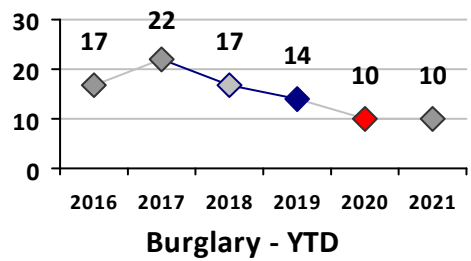

Part I Crime - Comparison Report

Providence Police Department

Through 5/9/2021
Week 18

District 3											
4 Week Trend 4/12/2021 - 5/9/2021				Past 28 Days 4/12/2021 - 5/9/2021				Year to Date January 1 - May 9			

Violent Crime	Current Week	Last Week	Wk 16	Wk 15	Past 28 Days	Past 28 Days LY	Chg.	Current Year	Last Year	Chg.	Wght. 5yr Avg	Chg.
Homicide	0	0	1	0	1	0	--	1	1	0%	1	0%
Sex Offenses, Forcible*	0	0	0	0	0	0	--	1	1	0%	2	-50%
Robbery Other	0	0	0	0	0	0	--	1	1	0%	1	0%
Robbery W Firearm	0	0	0	0	0	0	--	1	2	-50%	3	-67%
Agg. Assault	1	0	0	0	1	4	-75%	6	6	0%	6	0%
Agg. Assault W Firearm	0	0	0	0	0	0	--	1	2	-50%	2	-50%
Total	1	0	1	0	2	4	-50%	11	13	-15%	15	-27%

Property Crime	Current Week	Last Week	Wk 16	Wk 15	Past 28 Days	Past 28 Days LY	Chg.	Current Year	Last Year	Chg.	Wght. 5yr Avg	Chg.
Burglary	1	0	0	0	1	1	0%	10	10	0%	15	-33%
MV Theft	1	0	0	3	4	4	0%	15	8	88%	11	36%
Larceny from MV	5	2	3	2	12	1	1100%	41	15	173%	29	41%
Larceny**	2	2	3	0	7	2	250%	29	29	0%	38	-24%
Total	9	4	6	5	24	8	200%	95	62	53%	92	3%

Other Crime	Current Week	Last Week	Wk 16	Wk 15	Past 28 Days	Past 28 Days LY	Chg.	Current Year	Last Year	Chg.	Wght. 5yr Avg	Chg.
Assault Other	5	3	2	3	13	5	160%	32	38	-16%	39	-18%
Vandalism	3	4	1	4	12	7	71%	44	32	38%	34	29%
Drug Offenses	0	0	0	1	1	2	-50%	2	8	-75%	18	-89%
Weapons Offenses	0	2	0	0	2	0	--	7	3	133%	6	17%
Liquor Law Violations	0	0	0	0	0	0	--	0	0	0%	0	--
Total	8	9	3	8	28	14	100%	85	81	5%	96	-11%

Figures are preliminary and subject to further analysis and revision

* Sex Offenses, Forcible includes forcible rape, forcible sodomy, forcible fondling, sexual assault with an object

** Larceny includes shoplifting, pickpocket, pursesnatch, from building, bicycles, motor vehicle parts or accessories, and other.