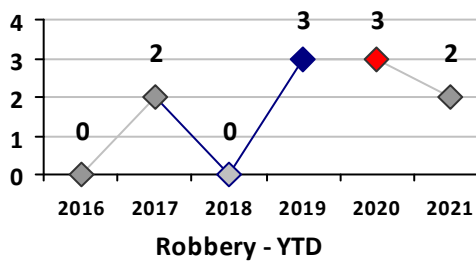

Part I Crime - Comparison Report

Providence Police Department

Through 5/9/2021
Week 18

District 8											
4 Week Trend 4/12/2021 - 5/9/2021				Past 28 Days 4/12/2021 - 5/9/2021				Year to Date January 1 - May 9			

Violent Crime	Current Week	Last Week	Wk 16	Wk 15	Past 28 Days	Past 28 Days LY	Chg.	Current Year	Last Year	Chg.	Wght. 5yr Avg	Chg.
Homicide	0	0	0	0	0	0	--	0	0	0%	0	--
Sex Offenses, Forcible*	0	0	0	0	0	0	--	2	1	100%	4	-50%
Robbery Other	0	0	0	0	0	1	--	2	2	0%	2	0%
Robbery W Firearm	0	0	0	0	0	0	--	0	1	-100%	0	--
Agg. Assault	0	0	1	0	1	0	--	7	6	17%	6	17%
Agg. Assault W Firearm	0	0	0	0	0	1	--	1	2	-50%	2	-50%
Total	0	0	1	0	1	2	-50%	12	12	0%	13	-8%

Property Crime	Current Week	Last Week	Wk 16	Wk 15	Past 28 Days	Past 28 Days LY	Chg.	Current Year	Last Year	Chg.	Wght. 5yr Avg	Chg.
Burglary	0	0	0	0	0	0	--	2	5	-60%	18	-89%
MV Theft	1	0	0	1	2	1	100%	9	4	125%	6	50%
Larceny from MV	2	0	2	0	4	7	-43%	20	44	-55%	47	-57%
Larceny**	1	0	0	0	1	6	-83%	22	46	-52%	43	-49%
Total	4	0	2	1	7	14	-50%	53	99	-46%	114	-54%

Other Crime	Current Week	Last Week	Wk 16	Wk 15	Past 28 Days	Past 28 Days LY	Chg.	Current Year	Last Year	Chg.	Wght. 5yr Avg	Chg.
Assault Other	1	1	1	4	7	4	75%	20	16	25%	26	-23%
Vandalism	0	2	0	2	4	6	-33%	24	36	-33%	37	-35%
Drug Offenses	0	0	0	0	0	0	--	1	4	-75%	4	-75%
Weapons Offenses	0	0	0	0	0	0	--	8	2	300%	3	167%
Liquor Law Violations	0	0	0	0	0	0	--	0	0	0%	0	--
Total	1	3	1	6	11	10	10%	53	58	-9%	70	-24%

Figures are preliminary and subject to further analysis and revision

* Sex Offenses, Forcible includes forcible rape, forcible sodomy, forcible fondling, sexual assault with an object

** Larceny includes shoplifting, pickpocket, pursesnatch, from building, bicycles, motor vehicle parts or accessories, and other.