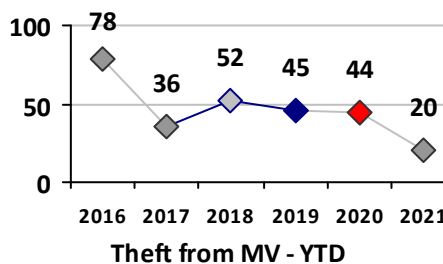

Part I Crime - Comparison Report

Providence Police Department

Through 5/9/2021
Week 18

District 8											
4 Week Trend 4/12/2021 - 5/9/2021				Past 28 Days 4/12/2021 - 5/9/2021				Year to Date January 1 - May 9			

Violent Crime	Current Week	Last Week	Wk 16	Wk 15	Past 28 Days	Past 28 Days LY	Chg.	Current Year	Last Year	Chg.	Wght. 5yr Avg	Chg.
Homicide	0	0	0	0	0	0	--	0	0	0%	0	--
Sex Offenses, Forcible*	0	0	0	0	0	0	--	2	1	100%	4	-50%
Robbery Other	0	0	0	0	0	1	--	2	2	0%	2	0%
Robbery W Firearm	0	0	0	0	0	0	--	0	1	-100%	0	--
Agg. Assault	0	0	1	0	1	0	--	7	6	17%	6	17%
Agg. Assault W Firearm	0	0	0	0	0	1	--	1	2	-50%	2	-50%
Total	0	0	1	0	1	2	-50%	12	12	0%	13	-8%

Property Crime	Current Week	Last Week	Wk 16	Wk 15	Past 28 Days	Past 28 Days LY	Chg.	Current Year	Last Year	Chg.	Wght. 5yr Avg	Chg.
Burglary	0	0	0	0	0	0	--	2	5	-60%	18	-89%
MV Theft	1	0	0	1	2	1	100%	9	4	125%	6	50%
Larceny from MV	2	0	2	0	4	7	-43%	20	44	-55%	47	-57%
Larceny**	1	0	0	0	1	6	-83%	22	46	-52%	43	-49%
Total	4	0	2	1	7	14	-50%	53	99	-46%	114	-54%

Other Crime	Current Week	Last Week	Wk 16	Wk 15	Past 28 Days	Past 28 Days LY	Chg.	Current Year	Last Year	Chg.	Wght. 5yr Avg	Chg.
Assault Other	1	1	1	4	7	4	75%	20	16	25%	26	-23%
Vandalism	0	2	0	2	4	6	-33%	24	36	-33%	37	-35%
Drug Offenses	0	0	0	0	0	0	--	1	4	-75%	4	-75%
Weapons Offenses	0	0	0	0	0	0	--	8	2	300%	3	167%
Liquor Law Violations	0	0	0	0	0	0	--	0	0	0%	0	--
Total	1	3	1	6	11	10	10%	53	58	-9%	70	-24%

Figures are preliminary and subject to further analysis and revision

* Sex Offenses, Forcible includes forcible rape, forcible sodomy, forcible fondling, sexual assault with an object

** Larceny includes shoplifting, pickpocket, pursesnatch, from building, bicycles, motor vehicle parts or accessories, and other.