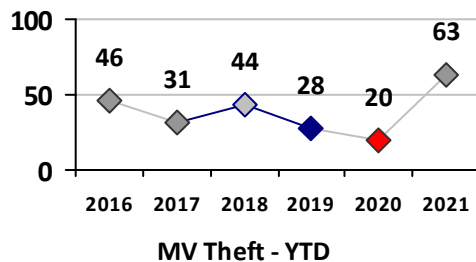

Part I Crime - Comparison Report

Providence Police Department

Through 5/9/2021
Week 18

District 2

4 Week Trend
4/12/2021 - 5/9/2021

Past 28 Days
4/12/2021 - 5/9/2021

Year to Date
January 1 - May 9

Violent Crime	Current Week	Last Week	Wk 16	Wk 15	Past 28 Days	Past 28 Days LY	Chg.	Current Year	Last Year	Chg.	Wght. 5yr Avg	Chg.	
	Homicide	0	0	0	1	1	0	--	2	0	200%	0	--
Sex Offenses, Forcible*	0	1	0	0	1	1	0%	9	7	29%	11	-18%	
Robbery Other	0	0	0	0	0	0	--	1	6	-83%	8	-88%	
Robbery W Firearm	0	0	0	0	0	1	--	0	2	-100%	5	--	
Agg. Assault	2	0	0	0	2	6	-67%	18	28	-36%	25	-28%	
Agg. Assault W Firearm	0	0	0	1	1	0	--	5	1	400%	6	-17%	
Total	2	1	0	2	5	8	-38%	35	44	-20%	55	-36%	

Property Crime	Current Week	Last Week	Wk 16	Wk 15	Past 28 Days	Past 28 Days LY	Chg.	Current Year	Last Year	Chg.	Wght. 5yr Avg	Chg.	
	Burglary	3	0	3	0	6	5	20%	21	19	11%	28	-25%
MV Theft	3	0	1	2	6	1	500%	63	21	200%	31	103%	
Larceny from MV	3	3	5	1	12	12	0%	42	38	11%	58	-28%	
Larceny**	5	3	5	0	13	8	63%	57	62	-8%	82	-30%	
Total	14	6	14	3	37	26	42%	183	140	31%	198	-8%	

Other Crime	Current Week	Last Week	Wk 16	Wk 15	Past 28 Days	Past 28 Days LY	Chg.	Current Year	Last Year	Chg.	Wght. 5yr Avg	Chg.	
	Assault Other	8	3	6	6	23	11	109%	88	96	-8%	107	-18%
Vandalism	6	2	2	0	10	14	-29%	52	69	-25%	81	-36%	
Drug Offenses	4	2	2	0	8	4	100%	24	47	-49%	47	-49%	
Weapons Offenses	1	1	1	0	3	6	-50%	18	19	-5%	23	-22%	
Liquor Law Violations	0	0	0	0	0	0	--	0	0	0%	0	--	
Total	19	8	11	6	44	35	26%	182	231	-21%	258	-29%	

Figures are preliminary and subject to further analysis and revision

* Sex Offenses, Forcible includes forcible rape, forcible sodomy, forcible fondling, sexual assault with an object

** Larceny includes shoplifting, pickpocket, pursesnatch, from building, bicycles, motor vehicle parts or accessories, and other.