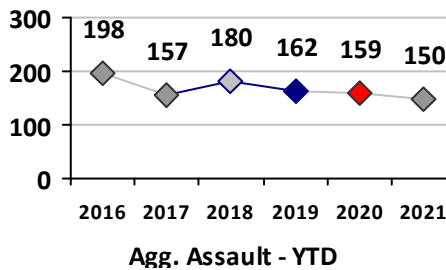

Part I Crime - Comparison Report

Providence Police Department

Through 5/9/2021
Week 18

Citywide										
4 Week Trend 4/12/2021 - 5/9/2021				Past 28 Days 4/12/2021 - 5/9/2021			Year to Date January 1 - May 9			

Violent Crime	Current Week	Last Week	Wk 16	Wk 15	Past 28 Days	Past 28 Days LY	Chg.	Current Year	Last Year	Chg.	Wght. 5yr Avg	Chg.
Homicide	0	0	1	3	4	0	400%	7	1	600%	2	250%
Sex Offenses, Forcible*	2	3	1	3	9	7	29%	53	45	18%	66	-20%
Robbery W Firearm	0	0	0	3	3	3	0%	14	18	-22%	24	-42%
Robbery Other	0	0	3	0	3	5	-40%	26	42	-38%	57	-54%
Agg. Assault W Firearm	1	0	1	5	7	5	40%	31	17	82%	29	7%
Agg. Assault	10	7	6	7	30	29	3%	119	143	-17%	139	-14%
Total	13	10	12	21	56	49	14%	250	266	-6%	316	-21%

Property Crime	Current Week	Last Week	Wk 16	Wk 15	Past 28 Days	Past 28 Days LY	Chg.	Current Year	Last Year	Chg.	Wght. 5yr Avg	Chg.
Burglary	17	5	13	6	41	23	78%	148	209	-29%	268	-45%
MV Theft	9	8	11	12	40	20	100%	273	155	76%	194	41%
Larceny from MV	36	30	40	19	125	87	44%	496	543	-9%	634	-22%
Larceny**	28	23	29	24	104	93	12%	547	708	-23%	755	-28%
Total	90	66	93	61	310	223	39%	1464	1615	-9%	1849	-21%

Other Crime	Current Week	Last Week	Wk 16	Wk 15	Past 28 Days	Past 28 Days LY	Chg.	Current Year	Last Year	Chg.	Wght. 5yr Avg	Chg.
Assault Other	35	28	35	37	135	69	96%	544	573	-5%	659	-17%
Vandalism	30	26	20	29	105	113	-7%	537	595	-10%	657	-18%
Weapons Offenses	4	3	15	9	31	18	72%	137	98	40%	116	18%
Drug Offenses	5	6	11	10	32	18	78%	158	243	-35%	282	-44%
Liquor Law Violations	0	0	1	0	1	0	100%	6	2	200%	25	-76%
Total	74	63	82	85	304	218	39%	1382	1511	-9%	1739	-21%

Figures are preliminary and subject to further analysis and revision

* Sex Offenses, Forcible includes forcible rape, forcible sodomy, forcible fondling, sexual assault with an object

** Larceny includes shoplifting, pickpocket, pursesnatch, from building, bicycles, motor vehicle parts or accessories, and other.