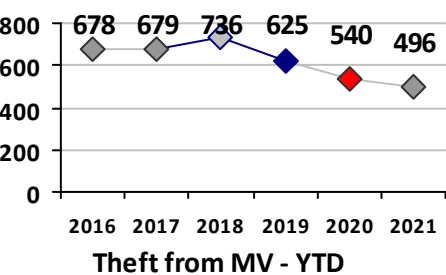

Part I Crime - Comparison Report

Providence Police Department

Through 5/9/2021
Week 18

Citywide										
4 Week Trend 4/12/2021 - 5/9/2021				Past 28 Days 4/12/2021 - 5/9/2021			Year to Date January 1 - May 9			

Violent Crime	Current Week	Last Week	Wk 16	Wk 15	Past 28 Days	Past 28 Days LY	Chg.	Current Year	Last Year	Chg.	Wght. 5yr Avg	Chg.
Homicide	0	0	1	3	4	0	400%	7	1	600%	2	250%
Sex Offenses, Forcible*	2	3	1	3	9	7	29%	53	45	18%	66	-20%
Robbery W Firearm	0	0	0	3	3	3	0%	14	18	-22%	24	-42%
Robbery Other	0	0	3	0	3	5	-40%	26	42	-38%	57	-54%
Agg. Assault W Firearm	1	0	1	5	7	5	40%	31	17	82%	29	7%
Agg. Assault	10	7	6	7	30	29	3%	119	143	-17%	139	-14%
Total	13	10	12	21	56	49	14%	250	266	-6%	316	-21%

Property Crime	Current Week	Last Week	Wk 16	Wk 15	Past 28 Days	Past 28 Days LY	Chg.	Current Year	Last Year	Chg.	Wght. 5yr Avg	Chg.
Burglary	17	5	13	6	41	23	78%	148	209	-29%	268	-45%
MV Theft	9	8	11	12	40	20	100%	273	155	76%	194	41%
Larceny from MV	36	30	40	19	125	87	44%	496	543	-9%	634	-22%
Larceny**	28	23	29	24	104	93	12%	547	708	-23%	755	-28%
Total	90	66	93	61	310	223	39%	1464	1615	-9%	1849	-21%

Other Crime	Current Week	Last Week	Wk 16	Wk 15	Past 28 Days	Past 28 Days LY	Chg.	Current Year	Last Year	Chg.	Wght. 5yr Avg	Chg.
Assault Other	35	28	35	37	135	69	96%	544	573	-5%	659	-17%
Vandalism	30	26	20	29	105	113	-7%	537	595	-10%	657	-18%
Weapons Offenses	4	3	15	9	31	18	72%	137	98	40%	116	18%
Drug Offenses	5	6	11	10	32	18	78%	158	243	-35%	282	-44%
Liquor Law Violations	0	0	1	0	1	0	100%	6	2	200%	25	-76%
Total	74	63	82	85	304	218	39%	1382	1511	-9%	1739	-21%

Figures are preliminary and subject to further analysis and revision

* Sex Offenses, Forcible includes forcible rape, forcible sodomy, forcible fondling, sexual assault with an object

** Larceny includes shoplifting, pickpocket, pursesnatch, from building, bicycles, motor vehicle parts or accessories, and other.