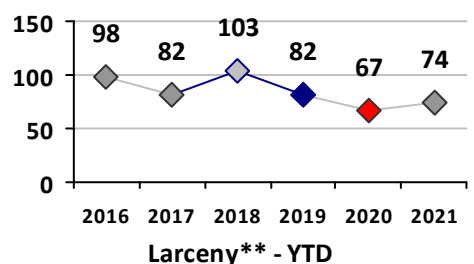

Part I Crime - Comparison Report

Providence Police Department

Through 5/9/2021
Week 18

District 4

4 Week Trend
4/12/2021 - 5/9/2021

Past 28 Days
4/12/2021 - 5/9/2021

Year to Date
January 1 - May 9

Violent Crime	Current Week	Last Week	Wk 16	Wk 15	Past 28 Days	Past 28 Days LY	Chg.	Current Year	Last Year	Chg.	Wght. 5yr Avg	Chg.	
	Homicide	0	0	0	0	0	0	--	0	0	0%	0	--
Sex Offenses, Forcible*	1	0	0	2	3	0	--	8	3	167%	12	-33%	
Robbery Other	0	0	0	0	0	2	--	7	6	17%	14	-50%	
Robbery W Firearm	0	0	0	0	0	0	--	4	2	100%	5	-20%	
Agg. Assault	0	1	2	0	3	8	-63%	13	34	-62%	28	-54%	
Agg. Assault W Firearm	0	0	0	0	0	1	--	5	3	67%	4	25%	
Total	1	1	2	2	6	11	-45%	37	48	-23%	62	-40%	

Property Crime	Current Week	Last Week	Wk 16	Wk 15	Past 28 Days	Past 28 Days LY	Chg.	Current Year	Last Year	Chg.	Wght. 5yr Avg	Chg.	
	Burglary	1	0	2	2	5	2	150%	16	48	-67%	48	-67%
MV Theft	0	3	2	1	6	3	100%	49	19	158%	29	69%	
Larceny from MV	9	6	6	3	24	17	41%	91	103	-12%	121	-25%	
Larceny**	3	0	3	1	7	15	-53%	74	67	10%	83	-11%	
Total	13	9	13	7	42	37	14%	230	237	-3%	279	-18%	

Other Crime	Current Week	Last Week	Wk 16	Wk 15	Past 28 Days	Past 28 Days LY	Chg.	Current Year	Last Year	Chg.	Wght. 5yr Avg	Chg.	
	Assault Other	3	5	6	4	18	11	64%	89	108	-18%	117	-24%
Vandalism	3	5	1	4	13	16	-19%	76	66	15%	90	-16%	
Drug Offenses	0	1	4	2	7	1	600%	39	73	-47%	73	-47%	
Weapons Offenses	0	0	6	1	7	0	--	25	14	79%	20	25%	
Liquor Law Violations	0	0	0	0	0	0	--	0	0	0%	2	--	
Total	6	11	17	11	45	28	61%	229	261	-12%	302	-24%	

Figures are preliminary and subject to further analysis and revision

* Sex Offenses, Forcible includes forcible rape, forcible sodomy, forcible fondling, sexual assault with an object

** Larceny includes shoplifting, pickpocket, pursesnatch, from building, bicycles, motor vehicle parts or accessories, and other.