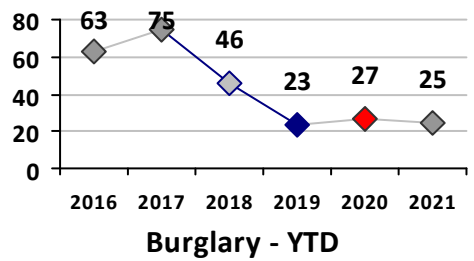

Part I Crime - Comparison Report

Providence Police Department

Through 5/9/2021
Week 18

District 7

4 Week Trend
4/12/2021 - 5/9/2021

Past 28 Days
4/12/2021 - 5/9/2021

Year to Date
January 1 - May 9

Violent Crime	Current Week	Last Week	Wk 16	Wk 15	Past 28 Days	Past 28 Days LY	Chg.	Current Year	Last Year	Chg.	Wght. 5yr Avg	Chg.	
	Homicide	0	0	0	1	1	0	--	1	0	100%	0	--
Sex Offenses, Forcible*	0	0	0	1	1	1	0%	12	4	200%	7	71%	
Robbery Other	0	0	1	0	1	0	--	2	6	-67%	7	-71%	
Robbery W Firearm	0	0	0	0	0	0	--	1	7	-86%	5	-80%	
Agg. Assault	2	1	1	1	5	6	-17%	22	22	0%	24	-8%	
Agg. Assault W Firearm	0	0	0	4	4	0	--	7	2	250%	5	40%	
Total	2	1	2	7	12	7	71%	45	41	10%	48	-6%	

Property Crime	Current Week	Last Week	Wk 16	Wk 15	Past 28 Days	Past 28 Days LY	Chg.	Current Year	Last Year	Chg.	Wght. 5yr Avg	Chg.	
	Burglary	5	1	1	3	10	5	100%	25	27	-7%	39	-36%
MV Theft	0	1	0	2	3	6	-50%	34	42	-19%	33	3%	
Larceny from MV	8	7	11	2	28	13	115%	79	93	-15%	87	-9%	
Larceny**	9	2	4	6	21	22	-5%	117	131	-11%	119	-2%	
Total	22	11	16	13	62	46	35%	255	293	-13%	278	-8%	

Other Crime	Current Week	Last Week	Wk 16	Wk 15	Past 28 Days	Past 28 Days LY	Chg.	Current Year	Last Year	Chg.	Wght. 5yr Avg	Chg.	
	Assault Other	4	5	7	11	27	16	69%	99	105	-6%	113	-12%
Vandalism	4	4	6	3	17	24	-29%	89	120	-26%	123	-28%	
Drug Offenses	0	1	1	3	5	1	400%	14	23	-39%	37	-62%	
Weapons Offenses	0	0	1	3	4	1	300%	17	7	143%	22	-23%	
Liquor Law Violations	0	0	1	0	1	0	--	6	2	200%	18	-67%	
Total	8	10	16	20	54	42	29%	225	257	-12%	312	-28%	

Figures are preliminary and subject to further analysis and revision

* Sex Offenses, Forcible includes forcible rape, forcible sodomy, forcible fondling, sexual assault with an object

** Larceny includes shoplifting, pickpocket, pursesnatch, from building, bicycles, motor vehicle parts or accessories, and other.