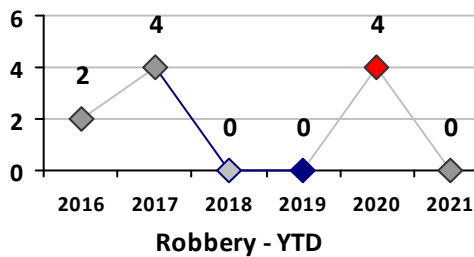

Part I Crime - Comparison Report

Providence Police Department

Through 5/9/2021
Week 18

District 9

4 Week Trend
4/12/2021 - 5/9/2021

Past 28 Days
4/12/2021 - 5/9/2021

Year to Date
January 1 - May 9

Violent Crime	Current Week	Last Week	Wk 16	Wk 15	Past 28 Days	Past 28 Days LY	Chg.	Current Year	Last Year	Chg.	Wght. 5yr Avg	Chg.	
	Homicide	0	0	0	0	0	0	--	0	0	0%	0	--
Sex Offenses, Forcible*	0	0	0	0	0	0	--	1	3	-67%	3	-67%	
Robbery Other	0	0	0	0	0	0	--	0	4	-100%	2	--	
Robbery W Firearm	0	0	0	0	0	0	--	0	0	0%	0	--	
Agg. Assault	0	0	0	0	0	0	--	1	0	100%	2	-50%	
Agg. Assault W Firearm	0	0	0	0	0	1	--	0	1	-100%	1	--	
Total	0	0	0	0	0	1	100%	2	8	-75%	7	-71%	

Property Crime	Current Week	Last Week	Wk 16	Wk 15	Past 28 Days	Past 28 Days LY	Chg.	Current Year	Last Year	Chg.	Wght. 5yr Avg	Chg.	
	Burglary	2	3	1	1	7	2	250%	24	29	-17%	31	-23%
MV Theft	0	1	1	1	3	0	--	11	3	267%	6	83%	
Larceny from MV	2	1	3	2	8	5	60%	17	40	-58%	72	-76%	
Larceny**	0	2	2	1	5	4	25%	23	44	-48%	45	-49%	
Total	4	7	7	5	23	11	109%	75	116	-35%	154	-51%	

Other Crime	Current Week	Last Week	Wk 16	Wk 15	Past 28 Days	Past 28 Days LY	Chg.	Current Year	Last Year	Chg.	Wght. 5yr Avg	Chg.	
	Assault Other	1	0	0	0	1	0	--	13	15	-13%	18	-28%
Vandalism	2	0	0	0	2	6	-67%	12	35	-66%	39	-69%	
Drug Offenses	0	0	0	0	0	0	--	4	11	-64%	7	-43%	
Weapons Offenses	0	0	0	0	0	3	--	6	4	50%	3	100%	
Liquor Law Violations	0	0	0	0	0	0	--	0	0	0%	1	--	
Total	3	0	0	0	3	9	-67%	35	65	-46%	66	-47%	

Figures are preliminary and subject to further analysis and revision

* Sex Offenses, Forcible includes forcible rape, forcible sodomy, forcible fondling, sexual assault with an object

** Larceny includes shoplifting, pickpocket, pursesnatch, from building, bicycles, motor vehicle parts or accessories, and other.