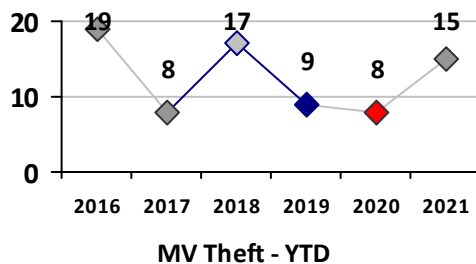

Part I Crime - Comparison Report

Providence Police Department

Through 5/9/2021
Week 18

District 3											
4 Week Trend 4/12/2021 - 5/9/2021				Past 28 Days 4/12/2021 - 5/9/2021				Year to Date January 1 - May 9			

Violent Crime	Current Week	Last Week	Wk 16	Wk 15	Past 28 Days	Past 28 Days LY	Chg.	Current Year	Last Year	Chg.	Wght. 5yr Avg	Chg.
Homicide	0	0	1	0	1	0	--	1	1	0%	1	0%
Sex Offenses, Forcible*	0	0	0	0	0	0	--	1	1	0%	2	-50%
Robbery Other	0	0	0	0	0	0	--	1	1	0%	1	0%
Robbery W Firearm	0	0	0	0	0	0	--	1	2	-50%	3	-67%
Agg. Assault	1	0	0	0	1	4	-75%	6	6	0%	6	0%
Agg. Assault W Firearm	0	0	0	0	0	0	--	1	2	-50%	2	-50%
Total	1	0	1	0	2	4	-50%	11	13	-15%	15	-27%

Property Crime	Current Week	Last Week	Wk 16	Wk 15	Past 28 Days	Past 28 Days LY	Chg.	Current Year	Last Year	Chg.	Wght. 5yr Avg	Chg.
Burglary	1	0	0	0	1	1	0%	10	10	0%	15	-33%
MV Theft	1	0	0	3	4	4	0%	15	8	88%	11	36%
Larceny from MV	5	2	3	2	12	1	1100%	41	15	173%	29	41%
Larceny**	2	2	3	0	7	2	250%	29	29	0%	38	-24%
Total	9	4	6	5	24	8	200%	95	62	53%	92	3%

Other Crime	Current Week	Last Week	Wk 16	Wk 15	Past 28 Days	Past 28 Days LY	Chg.	Current Year	Last Year	Chg.	Wght. 5yr Avg	Chg.
Assault Other	5	3	2	3	13	5	160%	32	38	-16%	39	-18%
Vandalism	3	4	1	4	12	7	71%	44	32	38%	34	29%
Drug Offenses	0	0	0	1	1	2	-50%	2	8	-75%	18	-89%
Weapons Offenses	0	2	0	0	2	0	--	7	3	133%	6	17%
Liquor Law Violations	0	0	0	0	0	0	--	0	0	0%	0	--
Total	8	9	3	8	28	14	100%	85	81	5%	96	-11%

Figures are preliminary and subject to further analysis and revision

* Sex Offenses, Forcible includes forcible rape, forcible sodomy, forcible fondling, sexual assault with an object

** Larceny includes shoplifting, pickpocket, pursesnatch, from building, bicycles, motor vehicle parts or accessories, and other.