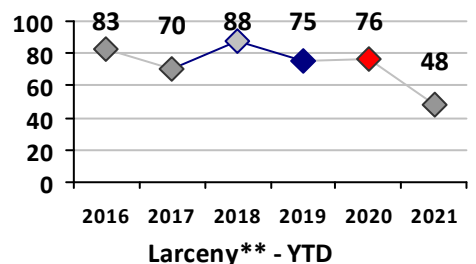

Part I Crime - Comparison Report

Providence Police Department

Through 5/9/2021
Week 18

District 6

4 Week Trend
4/12/2021 - 5/9/2021

Past 28 Days
4/12/2021 - 5/9/2021

Year to Date
January 1 - May 9

Violent Crime	Current Week	Last Week	Wk 16	Wk 15	Past 28 Days	Past 28 Days LY	Chg.	Current Year	Last Year	Chg.	Wght. 5yr Avg	Chg.	
	Homicide	0	0	0	1	1	0	--	2	0	200%	1	100%
Sex Offenses, Forcible*	1	1	1	0	3	1	200%	9	10	-10%	7	29%	
Robbery Other	0	0	1	0	1	0	--	3	2	50%	6	-50%	
Robbery W Firearm	0	0	0	0	0	1	--	2	1	100%	2	0%	
Agg. Assault	4	1	1	3	9	3	200%	20	10	100%	11	82%	
Agg. Assault W Firearm	0	0	0	0	0	2	--	6	5	20%	4	50%	
Total	5	2	3	4	14	7	100%	42	28	50%	29	45%	

Property Crime	Current Week	Last Week	Wk 16	Wk 15	Past 28 Days	Past 28 Days LY	Chg.	Current Year	Last Year	Chg.	Wght. 5yr Avg	Chg.	
	Burglary	1	0	3	0	4	2	100%	18	22	-18%	30	-40%
MV Theft	2	1	3	0	6	3	100%	28	24	17%	30	-7%	
Larceny from MV	3	3	4	0	10	15	-33%	51	64	-20%	58	-12%	
Larceny**	3	1	5	1	10	15	-33%	48	77	-38%	79	-39%	
Total	9	5	15	1	30	35	-14%	145	187	-22%	197	-26%	

Other Crime	Current Week	Last Week	Wk 16	Wk 15	Past 28 Days	Past 28 Days LY	Chg.	Current Year	Last Year	Chg.	Wght. 5yr Avg	Chg.	
	Assault Other	1	2	2	5	10	11	-9%	46	61	-25%	72	-36%
Vandalism	4	1	0	1	6	9	-33%	47	68	-31%	69	-32%	
Drug Offenses	1	0	0	1	2	2	0%	12	25	-52%	22	-45%	
Weapons Offenses	1	0	2	0	3	0	--	17	9	89%	8	113%	
Liquor Law Violations	0	0	0	0	0	0	--	0	0	0%	1	--	
Total	7	3	4	7	21	22	-5%	122	163	-25%	172	-29%	

Figures are preliminary and subject to further analysis and revision

* Sex Offenses, Forcible includes forcible rape, forcible sodomy, forcible fondling, sexual assault with an object

** Larceny includes shoplifting, pickpocket, pursesnatch, from building, bicycles, motor vehicle parts or accessories, and other.