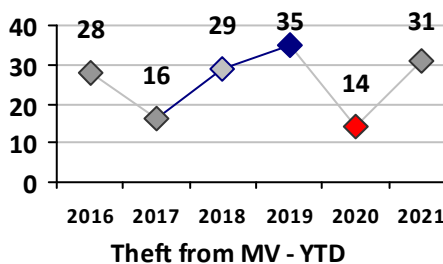

Part I Crime - Comparison Report

Providence Police Department

Through 4/18/2021
Week 15

District 3

4 Week Trend 3/22/2021 - 4/18/2021	Past 28 Days 3/22/2021 - 4/18/2021	Year to Date January 1 - April 18

Violent Crime	Current Week	Last Week	Wk 13	Wk 12	Past 28 Days	Past 28 Days LY	Chg.	Current Year	Last Year	Chg.	Wght. 5yr Avg	Chg.
Homicide	0	0	0	0	0	1	--	0	1	-100%	1	--
Sex Offenses, Forcible*	0	0	0	0	0	0	--	1	1	0%	2	-50%
Robbery Other	0	0	0	0	0	1	--	1	1	0%	1	0%
Robbery W Firearm	0	0	1	0	1	0	--	1	2	-50%	2	-50%
Agg. Assault	0	1	1	1	3	3	0%	5	5	0%	4	25%
Agg. Assault W Firearm	0	0	0	0	0	0	--	1	2	-50%	2	-50%
Total	0	1	2	1	4	5	-20%	9	12	-25%	12	-25%

Property Crime	Current Week	Last Week	Wk 13	Wk 12	Past 28 Days	Past 28 Days LY	Chg.	Current Year	Last Year	Chg.	Wght. 5yr Avg	Chg.
Burglary	0	1	0	1	2	2	0%	9	9	0%	12	-25%
MV Theft	3	1	0	1	5	3	67%	14	7	100%	10	40%
Larceny from MV	2	2	1	0	5	2	150%	31	14	121%	24	29%
Larceny**	0	1	4	2	7	3	133%	22	27	-19%	32	-31%
Total	5	5	5	4	19	10	90%	76	57	33%	78	-3%

Other Crime	Current Week	Last Week	Wk 13	Wk 12	Past 28 Days	Past 28 Days LY	Chg.	Current Year	Last Year	Chg.	Wght. 5yr Avg	Chg.
Assault Other	3	1	2	2	8	5	60%	22	35	-37%	34	-35%
Vandalism	4	0	1	0	5	8	-38%	36	28	29%	27	33%
Drug Offenses	2	0	0	0	2	0	--	3	6	-50%	16	-81%
Weapons Offenses	0	0	0	2	2	0	--	5	3	67%	5	0%
Liquor Law Violations	0	0	0	0	0	0	--	0	0	0%	0	--
Total	9	1	3	4	17	13	31%	66	72	-8%	82	-20%

Figures are preliminary and subject to further analysis and revision

* Sex Offenses, Forcible includes forcible rape, forcible sodomy, forcible fondling, sexual assault with an object

** Larceny includes shoplifting, pickpocket, pursesnatch, from building, bicycles, motor vehicle parts or accessories, and other.