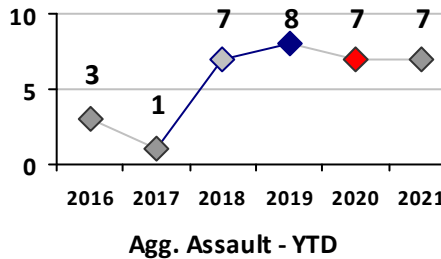

Part I Crime - Comparison Report

Providence Police Department

Through 4/18/2021
Week 15

District 8

4 Week Trend 3/22/2021 - 4/18/2021	Past 28 Days 3/22/2021 - 4/18/2021	Year to Date January 1 - April 18

Violent Crime	Current Week	Last Week	Wk 13	Wk 12	Past 28 Days	Past 28 Days LY	Chg.	Current Year	Last Year	Chg.	Wght. 5yr Avg	Chg.
Homicide	0	0	0	0	0	0	--	0	0	0%	0	--
Sex Offenses, Forcible*	0	0	0	0	0	0	--	2	1	100%	4	-50%
Robbery Other	0	0	0	0	0	0	--	2	1	100%	1	100%
Robbery W Firearm	0	0	0	0	0	0	--	0	1	-100%	0	--
Agg. Assault	0	0	0	0	0	1	--	6	6	0%	5	20%
Agg. Assault W Firearm	0	0	0	0	0	1	--	1	1	0%	1	0%
Total	0	0	0	0	0	2	200%	11	10	10%	11	0%

Property Crime	Current Week	Last Week	Wk 13	Wk 12	Past 28 Days	Past 28 Days LY	Chg.	Current Year	Last Year	Chg.	Wght. 5yr Avg	Chg.
Burglary	0	0	0	0	0	1	--	2	5	-60%	15	-87%
MV Theft	1	0	2	0	3	0	--	8	3	167%	5	60%
Larceny from MV	0	0	3	1	4	15	-73%	16	40	-60%	40	-60%
Larceny**	0	5	2	0	7	7	0%	21	41	-49%	36	-42%
Total	1	5	7	1	14	23	-39%	47	89	-47%	96	-51%

Other Crime	Current Week	Last Week	Wk 13	Wk 12	Past 28 Days	Past 28 Days LY	Chg.	Current Year	Last Year	Chg.	Wght. 5yr Avg	Chg.
Assault Other	4	1	1	1	7	1	600%	17	12	42%	22	-23%
Vandalism	2	2	1	2	7	7	0%	22	32	-31%	31	-29%
Drug Offenses	0	0	0	0	0	0	--	1	4	-75%	4	-75%
Weapons Offenses	0	0	0	0	0	1	--	8	2	300%	3	167%
Liquor Law Violations	0	0	0	0	0	0	--	0	0	0%	0	--
Total	6	3	2	3	14	9	56%	48	50	-4%	60	-20%

Figures are preliminary and subject to further analysis and revision

* Sex Offenses, Forcible includes forcible rape, forcible sodomy, forcible fondling, sexual assault with an object

** Larceny includes shoplifting, pickpocket, pursesnatch, from building, bicycles, motor vehicle parts or accessories, and other.