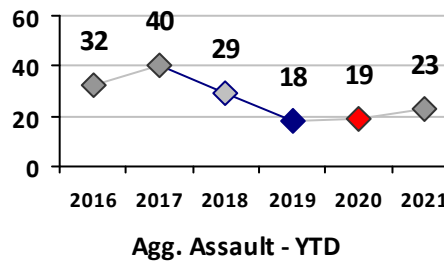

Part I Crime - Comparison Report

Providence Police Department

Through 4/18/2021
Week 15

District 7

	4 Week Trend 3/22/2021 - 4/18/2021				Past 28 Days 3/22/2021 - 4/18/2021			Year to Date January 1 - April 18				
	Current Week	Last Week	Wk 13	Wk 12	Past 28 Days	Past 28 Days LY	Chg.	Current Year	Last Year	Chg.	Wght. 5yr Avg	Chg.
Violent Crime												
Homicide	0	0	0	0	0	0	--	0	0	0%	0	--
Sex Offenses, Forcible*	0	1	4	0	5	1	400%	11	4	175%	6	83%
Robbery Other	0	0	0	0	0	0	--	1	6	-83%	6	-83%
Robbery W Firearm	0	0	0	0	0	1	--	1	7	-86%	5	-80%
Agg. Assault	2	0	2	1	5	2	150%	19	17	12%	20	-5%
Agg. Assault W Firearm	5	1	0	0	6	0	--	8	2	300%	4	100%
Total	7	2	6	1	16	4	300%	40	36	11%	41	-2%
Property Crime												
Burglary	3	1	0	1	5	5	0%	18	23	-22%	31	-42%
MV Theft	2	2	0	1	5	13	-62%	33	39	-15%	29	14%
Larceny from MV	2	3	7	3	15	20	-25%	53	84	-37%	74	-28%
Larceny**	6	10	7	7	30	27	11%	102	115	-11%	104	-2%
Total	13	16	14	12	55	65	-15%	206	261	-21%	238	-13%
Other Crime												
Assault Other	11	8	8	7	34	17	100%	83	94	-12%	94	-12%
Vandalism	3	8	10	7	28	23	22%	75	102	-26%	101	-26%
Drug Offenses	3	2	0	1	6	0	--	12	22	-45%	33	-64%
Weapons Offenses	3	1	0	1	5	1	400%	16	6	167%	19	-16%
Liquor Law Violations	0	0	0	0	0	0	--	5	2	150%	16	-69%
Total	20	19	18	16	73	41	78%	191	226	-15%	263	-27%

Figures are preliminary and subject to further analysis and revision

* Sex Offenses, Forcible includes forcible rape, forcible sodomy, forcible fondling, sexual assault with an object

** Larceny includes shoplifting, pickpocket, pursesnatch, from building, bicycles, motor vehicle parts or accessories, and other.