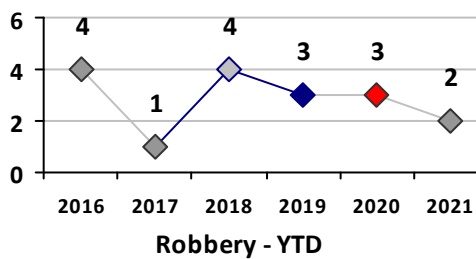

Part I Crime - Comparison Report

Providence Police Department

Through 4/18/2021
Week 15

District 3

4 Week Trend 3/22/2021 - 4/18/2021	Past 28 Days 3/22/2021 - 4/18/2021	Year to Date January 1 - April 18

Violent Crime	Current Week	Last Week	Wk 13	Wk 12	Past 28 Days	Past 28 Days LY	Chg.	Current Year	Last Year	Chg.	Wght. 5yr Avg	Chg.
Homicide	0	0	0	0	0	1	--	0	1	-100%	1	--
Sex Offenses, Forcible*	0	0	0	0	0	0	--	1	1	0%	2	-50%
Robbery Other	0	0	0	0	0	1	--	1	1	0%	1	0%
Robbery W Firearm	0	0	1	0	1	0	--	1	2	-50%	2	-50%
Agg. Assault	0	1	1	1	3	3	0%	5	5	0%	4	25%
Agg. Assault W Firearm	0	0	0	0	0	0	--	1	2	-50%	2	-50%
Total	0	1	2	1	4	5	-20%	9	12	-25%	12	-25%

Property Crime	Current Week	Last Week	Wk 13	Wk 12	Past 28 Days	Past 28 Days LY	Chg.	Current Year	Last Year	Chg.	Wght. 5yr Avg	Chg.
Burglary	0	1	0	1	2	2	0%	9	9	0%	12	-25%
MV Theft	3	1	0	1	5	3	67%	14	7	100%	10	40%
Larceny from MV	2	2	1	0	5	2	150%	31	14	121%	24	29%
Larceny**	0	1	4	2	7	3	133%	22	27	-19%	32	-31%
Total	5	5	5	4	19	10	90%	76	57	33%	78	-3%

Other Crime	Current Week	Last Week	Wk 13	Wk 12	Past 28 Days	Past 28 Days LY	Chg.	Current Year	Last Year	Chg.	Wght. 5yr Avg	Chg.
Assault Other	3	1	2	2	8	5	60%	22	35	-37%	34	-35%
Vandalism	4	0	1	0	5	8	-38%	36	28	29%	27	33%
Drug Offenses	2	0	0	0	2	0	--	3	6	-50%	16	-81%
Weapons Offenses	0	0	0	2	2	0	--	5	3	67%	5	0%
Liquor Law Violations	0	0	0	0	0	0	--	0	0	0%	0	--
Total	9	1	3	4	17	13	31%	66	72	-8%	82	-20%

Figures are preliminary and subject to further analysis and revision

* Sex Offenses, Forcible includes forcible rape, forcible sodomy, forcible fondling, sexual assault with an object

** Larceny includes shoplifting, pickpocket, pursesnatch, from building, bicycles, motor vehicle parts or accessories, and other.