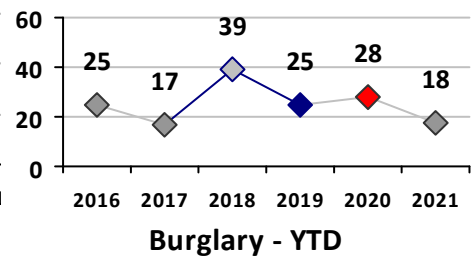

Part I Crime - Comparison Report

Providence Police Department

Through 4/18/2021
Week 15

District 9

4 Week Trend 3/22/2021 - 4/18/2021	Past 28 Days 3/22/2021 - 4/18/2021	Year to Date January 1 - April 18

Violent Crime	Current Week	Last Week	Wk 13	Wk 12	Past 28 Days	Past 28 Days LY	Chg.	Current Year	Last Year	Chg.	Wght. 5yr Avg	Chg.
Homicide	0	0	0	0	0	0	--	0	0	0%	0	--
Sex Offenses, Forcible*	0	0	0	0	0	0	--	1	3	-67%	2	-50%
Robbery Other	0	0	0	0	0	0	--	0	4	-100%	2	--
Robbery W Firearm	0	0	0	0	0	0	--	0	0	0%	0	--
Agg. Assault	0	0	0	0	0	0	--	1	0	100%	1	0%
Agg. Assault W Firearm	0	0	0	0	0	1	--	0	1	-100%	1	--
Total	0	0	0	0	0	1	100%	2	8	-75%	6	-67%

Property Crime	Current Week	Last Week	Wk 13	Wk 12	Past 28 Days	Past 28 Days LY	Chg.	Current Year	Last Year	Chg.	Wght. 5yr Avg	Chg.
Burglary	1	0	0	0	1	4	-75%	18	28	-36%	28	-36%
MV Theft	1	1	1	1	4	0	--	10	3	233%	4	150%
Larceny from MV	2	1	1	0	4	2	100%	11	37	-70%	62	-82%
Larceny**	1	4	2	1	8	3	167%	19	41	-54%	39	-51%
Total	5	6	4	2	17	9	89%	58	109	-47%	133	-56%

Other Crime	Current Week	Last Week	Wk 13	Wk 12	Past 28 Days	Past 28 Days LY	Chg.	Current Year	Last Year	Chg.	Wght. 5yr Avg	Chg.
Assault Other	0	1	1	0	2	1	100%	12	15	-20%	15	-20%
Vandalism	0	1	2	1	4	12	-67%	10	32	-69%	34	-71%
Drug Offenses	0	1	0	0	1	0	--	4	11	-64%	6	-33%
Weapons Offenses	0	0	0	0	0	3	--	6	4	50%	3	100%
Liquor Law Violations	0	0	0	0	0	0	--	0	0	0%	1	--
Total	0	3	3	1	7	16	-56%	32	62	-48%	58	-45%

Figures are preliminary and subject to further analysis and revision

* Sex Offenses, Forcible includes forcible rape, forcible sodomy, forcible fondling, sexual assault with an object

** Larceny includes shoplifting, pickpocket, pursesnatch, from building, bicycles, motor vehicle parts or accessories, and other.