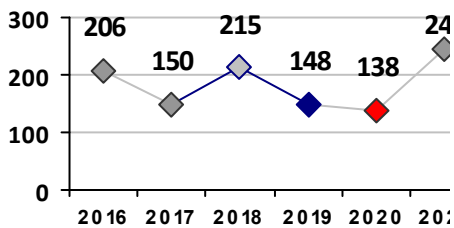

Part I Crime - Comparison Report

Providence Police Department

Through 4/18/2021
Week 15

Citywide

4 Week Trend
3/22/2021 - 4/18/2021

Past 28 Days
3/22/2021 - 4/18/2021

Year to Date
January 1 - April 18

Violent Crime	Current Week	Last Week	Wk 13	Wk 12	Past 28 Days	Past 28 Days LY	Chg.	Current Year	Last Year	Chg.	Wght. 5yr Avg	Chg.	
	Homicide	2	0	0	0	2	1	100%	5	1	400%	2	150%
Sex Offenses, Forcible*	2	2	5	2	11	5	120%	45	40	13%	56	-20%	
Robbery W Firearm	3	0	1	2	6	5	20%	14	17	-18%	20	-30%	
Robbery Other	0	0	0	0	0	5	-500%	23	39	-41%	47	-51%	
Agg. Assault W Firearm	6	1	0	0	7	4	75%	30	13	131%	24	25%	
Agg. Assault	8	5	7	4	24	20	20%	95	123	-23%	119	-20%	
Total	21	8	13	8	50	40	25%	212	233	-9%	267	-21%	

Property Crime	Current Week	Last Week	Wk 13	Wk 12	Past 28 Days	Past 28 Days LY	Chg.	Current Year	Last Year	Chg.	Wght. 5yr Avg	Chg.	
	Burglary	6	6	4	6	22	28	-21%	112	191	-41%	226	-50%
MV Theft	12	8	9	16	45	28	61%	246	143	72%	165	49%	
Larceny from MV	12	27	40	28	107	89	20%	382	479	-20%	538	-29%	
Larceny**	19	39	34	33	125	113	11%	462	641	-28%	647	-29%	
Total	49	80	87	83	299	258	16%	1202	1454	-17%	1575	-24%	

Other Crime	Current Week	Last Week	Wk 13	Wk 12	Past 28 Days	Past 28 Days LY	Chg.	Current Year	Last Year	Chg.	Wght. 5yr Avg	Chg.	
	Assault Other	37	33	41	35	146	75	95%	446	522	-15%	562	-21%
Vandalism	19	30	42	29	120	125	-4%	451	520	-13%	546	-17%	
Weapons Offenses	10	11	3	10	34	16	113%	116	83	40%	100	16%	
Drug Offenses	11	22	12	13	58	11	427%	138	226	-39%	249	-45%	
Liquor Law Violations	0	0	0	0	0	0	0%	5	2	150%	21	-76%	
Total	77	96	98	87	358	227	58%	1156	1353	-15%	1478	-22%	

Figures are preliminary and subject to further analysis and revision

* Sex Offenses, Forcible includes forcible rape, forcible sodomy, forcible fondling, sexual assault with an object

** Larceny includes shoplifting, pickpocket, pursesnatch, from building, bicycles, motor vehicle parts or accessories, and other.