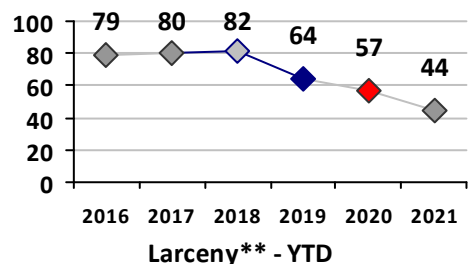

Part I Crime - Comparison Report

Providence Police Department

Through 4/18/2021
Week 15

District 2

4 Week Trend 3/22/2021 - 4/18/2021	Past 28 Days 3/22/2021 - 4/18/2021	Year to Date January 1 - April 18

Violent Crime	Current Week	Last Week	Wk 13	Wk 12	Past 28 Days	Past 28 Days LY	Chg.	Current Year	Last Year	Chg.	Wght. 5yr Avg	Chg.
Homicide	1	0	0	0	1	0	--	2	0	200%	0	--
Sex Offenses, Forcible*	0	1	0	1	2	2	0%	8	6	33%	9	-11%
Robbery Other	0	0	0	0	0	0	--	1	6	-83%	7	-86%
Robbery W Firearm	0	0	0	0	0	1	--	0	1	-100%	3	--
Agg. Assault	0	1	1	1	3	4	-25%	15	23	-35%	21	-29%
Agg. Assault W Firearm	1	0	0	0	1	1	0%	5	1	400%	6	-17%
Total	2	2	1	2	7	8	-13%	31	37	-16%	46	-33%

Property Crime	Current Week	Last Week	Wk 13	Wk 12	Past 28 Days	Past 28 Days LY	Chg.	Current Year	Last Year	Chg.	Wght. 5yr Avg	Chg.
Burglary	0	0	1	2	3	4	-25%	15	15	0%	24	-38%
MV Theft	2	1	4	3	10	3	233%	59	20	195%	26	127%
Larceny from MV	1	3	3	6	13	6	117%	31	29	7%	48	-35%
Larceny**	0	3	0	5	8	13	-38%	44	57	-23%	69	-36%
Total	3	7	8	16	34	26	31%	149	121	23%	167	-11%

Other Crime	Current Week	Last Week	Wk 13	Wk 12	Past 28 Days	Past 28 Days LY	Chg.	Current Year	Last Year	Chg.	Wght. 5yr Avg	Chg.
Assault Other	6	9	5	9	29	14	107%	70	88	-20%	93	-25%
Vandalism	0	4	3	0	7	16	-56%	42	59	-29%	68	-38%
Drug Offenses	0	1	1	0	2	2	0%	16	43	-63%	42	-62%
Weapons Offenses	0	5	0	0	5	7	-29%	15	13	15%	19	-21%
Liquor Law Violations	0	0	0	0	0	0	--	0	0	0%	0	--
Total	6	19	9	9	43	39	10%	143	203	-30%	222	-36%

Figures are preliminary and subject to further analysis and revision

* Sex Offenses, Forcible includes forcible rape, forcible sodomy, forcible fondling, sexual assault with an object

** Larceny includes shoplifting, pickpocket, pursesnatch, from building, bicycles, motor vehicle parts or accessories, and other.