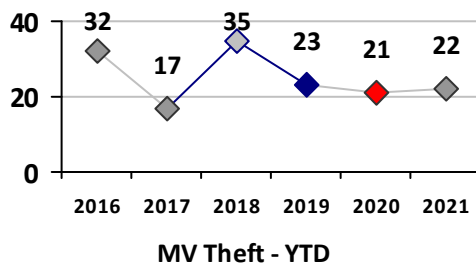

Part I Crime - Comparison Report

Providence Police Department

Through 4/18/2021
Week 15

District 6

4 Week Trend 3/22/2021 - 4/18/2021	Past 28 Days 3/22/2021 - 4/18/2021	Year to Date January 1 - April 18

Violent Crime	Current Week	Last Week	Wk 13	Wk 12	Past 28 Days	Past 28 Days LY	Chg.	Current Year	Last Year	Chg.	Wght. 5yr Avg	Chg.
Homicide	1	0	0	0	1	0	--	2	0	200%	1	100%
Sex Offenses, Forcible*	0	0	0	0	0	2	--	6	10	-40%	6	0%
Robbery Other	0	0	0	0	0	0	--	2	2	0%	5	-60%
Robbery W Firearm	0	0	0	1	1	1	0%	2	1	100%	2	0%
Agg. Assault	3	0	2	0	5	3	67%	13	8	63%	9	44%
Agg. Assault W Firearm	0	0	0	0	0	1	--	6	3	100%	3	100%
Total	4	0	2	1	7	7	0%	31	24	29%	25	24%

Property Crime	Current Week	Last Week	Wk 13	Wk 12	Past 28 Days	Past 28 Days LY	Chg.	Current Year	Last Year	Chg.	Wght. 5yr Avg	Chg.
Burglary	0	1	1	0	2	2	0%	14	20	-30%	23	-39%
MV Theft	0	2	0	1	3	4	-25%	22	22	0%	25	-12%
Larceny from MV	0	4	3	6	13	14	-7%	41	51	-20%	45	-9%
Larceny**	1	3	2	1	7	18	-61%	39	67	-42%	68	-43%
Total	1	10	6	8	25	38	-34%	116	160	-28%	161	-28%

Other Crime	Current Week	Last Week	Wk 13	Wk 12	Past 28 Days	Past 28 Days LY	Chg.	Current Year	Last Year	Chg.	Wght. 5yr Avg	Chg.
Assault Other	5	4	5	2	16	10	60%	42	55	-24%	60	-30%
Vandalism	1	3	4	4	12	19	-37%	42	62	-32%	59	-29%
Drug Offenses	1	3	0	2	6	2	200%	12	24	-50%	20	-40%
Weapons Offenses	0	1	0	2	3	0	--	14	9	56%	8	75%
Liquor Law Violations	0	0	0	0	0	0	--	0	0	0%	1	--
Total	7	11	9	10	37	31	19%	110	150	-27%	147	-25%

Figures are preliminary and subject to further analysis and revision

* Sex Offenses, Forcible includes forcible rape, forcible sodomy, forcible fondling, sexual assault with an object

** Larceny includes shoplifting, pickpocket, pursesnatch, from building, bicycles, motor vehicle parts or accessories, and other.