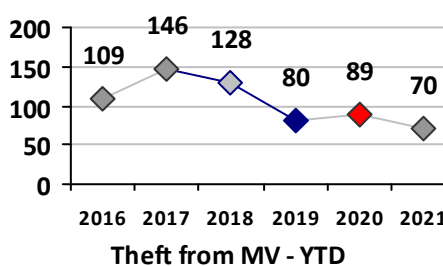

Part I Crime - Comparison Report

Providence Police Department

Through 4/18/2021
Week 15

District 4

4 Week Trend 3/22/2021 - 4/18/2021	Past 28 Days 3/22/2021 - 4/18/2021	Year to Date January 1 - April 18

Violent Crime	Current Week	Last Week	Wk 13	Wk 12	Past 28 Days	Past 28 Days LY	Chg.	Current Year	Last Year	Chg.	Wght. 5yr Avg	Chg.
Homicide	0	0	0	0	0	0	--	0	0	0%	0	--
Sex Offenses, Forcible*	2	0	0	0	2	0	--	7	3	133%	10	-30%
Robbery Other	0	0	0	0	0	1	--	7	4	75%	12	-42%
Robbery W Firearm	0	0	0	0	0	1	--	4	2	100%	4	0%
Agg. Assault	0	0	0	1	1	4	-75%	10	29	-66%	24	-58%
Agg. Assault W Firearm	0	0	0	0	0	0	--	5	2	150%	3	67%
Total	2	0	0	1	3	6	-50%	33	40	-18%	53	-38%

Property Crime	Current Week	Last Week	Wk 13	Wk 12	Past 28 Days	Past 28 Days LY	Chg.	Current Year	Last Year	Chg.	Wght. 5yr Avg	Chg.
Burglary	2	2	1	1	6	1	500%	12	46	-74%	41	-71%
MV Theft	1	0	1	4	6	0	--	44	16	175%	25	76%
Larceny from MV	3	6	8	4	21	12	75%	70	89	-21%	104	-33%
Larceny**	1	6	6	5	18	16	13%	68	55	24%	67	1%
Total	7	14	16	14	51	29	76%	194	206	-6%	237	-18%

Other Crime	Current Week	Last Week	Wk 13	Wk 12	Past 28 Days	Past 28 Days LY	Chg.	Current Year	Last Year	Chg.	Wght. 5yr Avg	Chg.
Assault Other	4	3	6	7	20	11	82%	75	98	-23%	98	-23%
Vandalism	4	5	5	9	23	13	77%	67	57	18%	76	-12%
Drug Offenses	2	4	2	4	12	2	500%	34	72	-53%	66	-48%
Weapons Offenses	1	0	0	1	2	3	-33%	19	14	36%	17	12%
Liquor Law Violations	0	0	0	0	0	0	--	0	0	0%	2	--
Total	11	12	13	21	57	29	97%	195	241	-19%	259	-25%

Figures are preliminary and subject to further analysis and revision

* Sex Offenses, Forcible includes forcible rape, forcible sodomy, forcible fondling, sexual assault with an object

** Larceny includes shoplifting, pickpocket, pursesnatch, from building, bicycles, motor vehicle parts or accessories, and other.