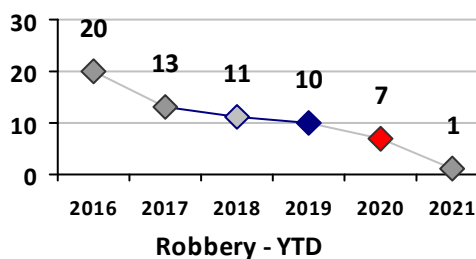

Part I Crime - Comparison Report

Providence Police Department

Through 4/18/2021
Week 15

District 2

4 Week Trend 3/22/2021 - 4/18/2021	Past 28 Days 3/22/2021 - 4/18/2021	Year to Date January 1 - April 18

Violent Crime	Current Week	Last Week	Wk 13	Wk 12	Past 28 Days	Past 28 Days LY	Chg.	Current Year	Last Year	Chg.	Wght. 5yr Avg	Chg.
Homicide	1	0	0	0	1	0	--	2	0	200%	0	--
Sex Offenses, Forcible*	0	1	0	1	2	2	0%	8	6	33%	9	-11%
Robbery Other	0	0	0	0	0	0	--	1	6	-83%	7	-86%
Robbery W Firearm	0	0	0	0	0	1	--	0	1	-100%	3	--
Agg. Assault	0	1	1	1	3	4	-25%	15	23	-35%	21	-29%
Agg. Assault W Firearm	1	0	0	0	1	1	0%	5	1	400%	6	-17%
Total	2	2	1	2	7	8	-13%	31	37	-16%	46	-33%

Property Crime	Current Week	Last Week	Wk 13	Wk 12	Past 28 Days	Past 28 Days LY	Chg.	Current Year	Last Year	Chg.	Wght. 5yr Avg	Chg.
Burglary	0	0	1	2	3	4	-25%	15	15	0%	24	-38%
MV Theft	2	1	4	3	10	3	233%	59	20	195%	26	127%
Larceny from MV	1	3	3	6	13	6	117%	31	29	7%	48	-35%
Larceny**	0	3	0	5	8	13	-38%	44	57	-23%	69	-36%
Total	3	7	8	16	34	26	31%	149	121	23%	167	-11%

Other Crime	Current Week	Last Week	Wk 13	Wk 12	Past 28 Days	Past 28 Days LY	Chg.	Current Year	Last Year	Chg.	Wght. 5yr Avg	Chg.
Assault Other	6	9	5	9	29	14	107%	70	88	-20%	93	-25%
Vandalism	0	4	3	0	7	16	-56%	42	59	-29%	68	-38%
Drug Offenses	0	1	1	0	2	2	0%	16	43	-63%	42	-62%
Weapons Offenses	0	5	0	0	5	7	-29%	15	13	15%	19	-21%
Liquor Law Violations	0	0	0	0	0	0	--	0	0	0%	0	--
Total	6	19	9	9	43	39	10%	143	203	-30%	222	-36%

Figures are preliminary and subject to further analysis and revision

* Sex Offenses, Forcible includes forcible rape, forcible sodomy, forcible fondling, sexual assault with an object

** Larceny includes shoplifting, pickpocket, pursesnatch, from building, bicycles, motor vehicle parts or accessories, and other.