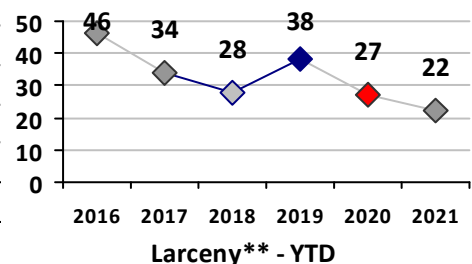

Part I Crime - Comparison Report

Providence Police Department

Through 4/18/2021
Week 15

District 3

4 Week Trend 3/22/2021 - 4/18/2021	Past 28 Days 3/22/2021 - 4/18/2021	Year to Date January 1 - April 18

Violent Crime	Current Week	Last Week	Wk 13	Wk 12	Past 28 Days	Past 28 Days LY	Chg.	Current Year	Last Year	Chg.	Wght. 5yr Avg	Chg.
Homicide	0	0	0	0	0	1	--	0	1	-100%	1	--
Sex Offenses, Forcible*	0	0	0	0	0	0	--	1	1	0%	2	-50%
Robbery Other	0	0	0	0	0	1	--	1	1	0%	1	0%
Robbery W Firearm	0	0	1	0	1	0	--	1	2	-50%	2	-50%
Agg. Assault	0	1	1	1	3	3	0%	5	5	0%	4	25%
Agg. Assault W Firearm	0	0	0	0	0	0	--	1	2	-50%	2	-50%
Total	0	1	2	1	4	5	-20%	9	12	-25%	12	-25%

Property Crime	Current Week	Last Week	Wk 13	Wk 12	Past 28 Days	Past 28 Days LY	Chg.	Current Year	Last Year	Chg.	Wght. 5yr Avg	Chg.
Burglary	0	1	0	1	2	2	0%	9	9	0%	12	-25%
MV Theft	3	1	0	1	5	3	67%	14	7	100%	10	40%
Larceny from MV	2	2	1	0	5	2	150%	31	14	121%	24	29%
Larceny**	0	1	4	2	7	3	133%	22	27	-19%	32	-31%
Total	5	5	5	4	19	10	90%	76	57	33%	78	-3%

Other Crime	Current Week	Last Week	Wk 13	Wk 12	Past 28 Days	Past 28 Days LY	Chg.	Current Year	Last Year	Chg.	Wght. 5yr Avg	Chg.
Assault Other	3	1	2	2	8	5	60%	22	35	-37%	34	-35%
Vandalism	4	0	1	0	5	8	-38%	36	28	29%	27	33%
Drug Offenses	2	0	0	0	2	0	--	3	6	-50%	16	-81%
Weapons Offenses	0	0	0	2	2	0	--	5	3	67%	5	0%
Liquor Law Violations	0	0	0	0	0	0	--	0	0	0%	0	--
Total	9	1	3	4	17	13	31%	66	72	-8%	82	-20%

Figures are preliminary and subject to further analysis and revision

* Sex Offenses, Forcible includes forcible rape, forcible sodomy, forcible fondling, sexual assault with an object

** Larceny includes shoplifting, pickpocket, pursesnatch, from building, bicycles, motor vehicle parts or accessories, and other.