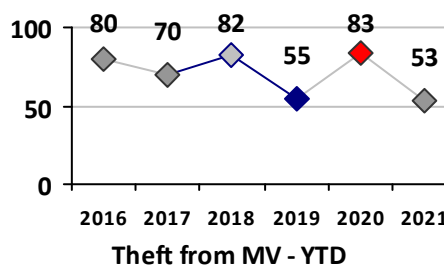

Part I Crime - Comparison Report

Providence Police Department

Through 4/18/2021
Week 15

District 7

	4 Week Trend 3/22/2021 - 4/18/2021				Past 28 Days 3/22/2021 - 4/18/2021			Year to Date January 1 - April 18				
	Current Week	Last Week	Wk 13	Wk 12	Past 28 Days	Past 28 Days LY	Chg.	Current Year	Last Year	Chg.	Wght. 5yr Avg	Chg.
Violent Crime												
Homicide	0	0	0	0	0	0	--	0	0	0%	0	--
Sex Offenses, Forcible*	0	1	4	0	5	1	400%	11	4	175%	6	83%
Robbery Other	0	0	0	0	0	0	--	1	6	-83%	6	-83%
Robbery W Firearm	0	0	0	0	0	1	--	1	7	-86%	5	-80%
Agg. Assault	2	0	2	1	5	2	150%	19	17	12%	20	-5%
Agg. Assault W Firearm	5	1	0	0	6	0	--	8	2	300%	4	100%
Total	7	2	6	1	16	4	300%	40	36	11%	41	-2%
Property Crime												
Burglary	3	1	0	1	5	5	0%	18	23	-22%	31	-42%
MV Theft	2	2	0	1	5	13	-62%	33	39	-15%	29	14%
Larceny from MV	2	3	7	3	15	20	-25%	53	84	-37%	74	-28%
Larceny**	6	10	7	7	30	27	11%	102	115	-11%	104	-2%
Total	13	16	14	12	55	65	-15%	206	261	-21%	238	-13%
Other Crime												
Assault Other	11	8	8	7	34	17	100%	83	94	-12%	94	-12%
Vandalism	3	8	10	7	28	23	22%	75	102	-26%	101	-26%
Drug Offenses	3	2	0	1	6	0	--	12	22	-45%	33	-64%
Weapons Offenses	3	1	0	1	5	1	400%	16	6	167%	19	-16%
Liquor Law Violations	0	0	0	0	0	0	--	5	2	150%	16	-69%
Total	20	19	18	16	73	41	78%	191	226	-15%	263	-27%

Figures are preliminary and subject to further analysis and revision

* Sex Offenses, Forcible includes forcible rape, forcible sodomy, forcible fondling, sexual assault with an object

** Larceny includes shoplifting, pickpocket, pursesnatch, from building, bicycles, motor vehicle parts or accessories, and other.