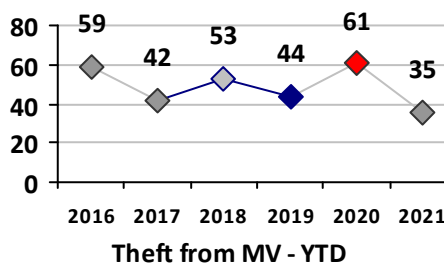

Part I Crime - Comparison Report

Providence Police Department

Through 4/18/2021
Week 15

District 5

4 Week Trend 3/22/2021 - 4/18/2021	Past 28 Days 3/22/2021 - 4/18/2021	Year to Date January 1 - April 18

Violent Crime	Current Week	Last Week	Wk 13	Wk 12	Past 28 Days	Past 28 Days LY	Chg.	Current Year	Last Year	Chg.	Wght. 5yr Avg	Chg.
Homicide	0	0	0	0	0	0	--	1	0	100%	0	--
Sex Offenses, Forcible*	0	0	0	1	1	0	--	5	11	-55%	11	-55%
Robbery Other	0	0	0	0	0	2	--	5	8	-38%	9	-44%
Robbery W Firearm	0	0	0	1	1	1	0%	2	3	-33%	3	-33%
Agg. Assault	2	3	1	0	6	2	200%	22	22	0%	22	0%
Agg. Assault W Firearm	0	0	0	0	0	0	--	4	1	300%	3	33%
Total	2	3	1	2	8	5	60%	39	45	-13%	48	-19%

Property Crime	Current Week	Last Week	Wk 13	Wk 12	Past 28 Days	Past 28 Days LY	Chg.	Current Year	Last Year	Chg.	Wght. 5yr Avg	Chg.
Burglary	0	1	1	0	2	6	-67%	16	31	-48%	39	-59%
MV Theft	2	1	1	1	5	1	400%	34	14	143%	22	55%
Larceny from MV	2	5	2	1	10	9	11%	35	61	-43%	52	-33%
Larceny**	3	3	2	3	11	16	-31%	37	64	-42%	63	-41%
Total	7	10	6	5	28	32	-13%	122	170	-28%	176	-31%

Other Crime	Current Week	Last Week	Wk 13	Wk 12	Past 28 Days	Past 28 Days LY	Chg.	Current Year	Last Year	Chg.	Wght. 5yr Avg	Chg.
Assault Other	2	4	10	5	21	9	133%	86	78	10%	80	8%
Vandalism	2	3	7	2	14	13	8%	63	67	-6%	76	-17%
Drug Offenses	1	5	5	5	16	2	700%	33	26	27%	41	-20%
Weapons Offenses	3	3	1	2	9	0	--	20	21	-5%	15	33%
Liquor Law Violations	0	0	0	0	0	0	--	0	0	0%	0	--
Total	8	15	23	14	60	24	150%	202	192	5%	212	-5%

Figures are preliminary and subject to further analysis and revision

* Sex Offenses, Forcible includes forcible rape, forcible sodomy, forcible fondling, sexual assault with an object

** Larceny includes shoplifting, pickpocket, pursesnatch, from building, bicycles, motor vehicle parts or accessories, and other.