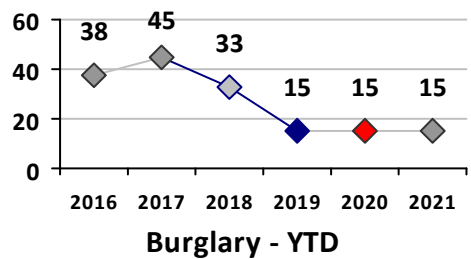

Part I Crime - Comparison Report

Providence Police Department

Through 4/18/2021
Week 15

District 2

4 Week Trend 3/22/2021 - 4/18/2021	Past 28 Days 3/22/2021 - 4/18/2021	Year to Date January 1 - April 18

Violent Crime	Current Week	Last Week	Wk 13	Wk 12	Past 28 Days	Past 28 Days LY	Chg.	Current Year	Last Year	Chg.	Wght. 5yr Avg	Chg.
Homicide	1	0	0	0	1	0	--	2	0	200%	0	--
Sex Offenses, Forcible*	0	1	0	1	2	2	0%	8	6	33%	9	-11%
Robbery Other	0	0	0	0	0	0	--	1	6	-83%	7	-86%
Robbery W Firearm	0	0	0	0	0	1	--	0	1	-100%	3	--
Agg. Assault	0	1	1	1	3	4	-25%	15	23	-35%	21	-29%
Agg. Assault W Firearm	1	0	0	0	1	1	0%	5	1	400%	6	-17%
Total	2	2	1	2	7	8	-13%	31	37	-16%	46	-33%

Property Crime	Current Week	Last Week	Wk 13	Wk 12	Past 28 Days	Past 28 Days LY	Chg.	Current Year	Last Year	Chg.	Wght. 5yr Avg	Chg.
Burglary	0	0	1	2	3	4	-25%	15	15	0%	24	-38%
MV Theft	2	1	4	3	10	3	233%	59	20	195%	26	127%
Larceny from MV	1	3	3	6	13	6	117%	31	29	7%	48	-35%
Larceny**	0	3	0	5	8	13	-38%	44	57	-23%	69	-36%
Total	3	7	8	16	34	26	31%	149	121	23%	167	-11%

Other Crime	Current Week	Last Week	Wk 13	Wk 12	Past 28 Days	Past 28 Days LY	Chg.	Current Year	Last Year	Chg.	Wght. 5yr Avg	Chg.
Assault Other	6	9	5	9	29	14	107%	70	88	-20%	93	-25%
Vandalism	0	4	3	0	7	16	-56%	42	59	-29%	68	-38%
Drug Offenses	0	1	1	0	2	2	0%	16	43	-63%	42	-62%
Weapons Offenses	0	5	0	0	5	7	-29%	15	13	15%	19	-21%
Liquor Law Violations	0	0	0	0	0	0	--	0	0	0%	0	--
Total	6	19	9	9	43	39	10%	143	203	-30%	222	-36%

Figures are preliminary and subject to further analysis and revision

* Sex Offenses, Forcible includes forcible rape, forcible sodomy, forcible fondling, sexual assault with an object

** Larceny includes shoplifting, pickpocket, pursesnatch, from building, bicycles, motor vehicle parts or accessories, and other.