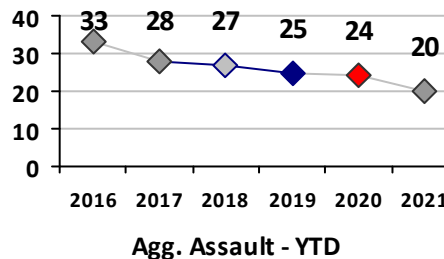

Part I Crime - Comparison Report

Providence Police Department

Through 4/18/2021
Week 15

District 2

4 Week Trend 3/22/2021 - 4/18/2021	Past 28 Days 3/22/2021 - 4/18/2021	Year to Date January 1 - April 18

Violent Crime	Current Week	Last Week	Wk 13	Wk 12	Past 28 Days	Past 28 Days LY	Chg.	Current Year	Last Year	Chg.	Wght. 5yr Avg	Chg.
Homicide	1	0	0	0	1	0	--	2	0	200%	0	--
Sex Offenses, Forcible*	0	1	0	1	2	2	0%	8	6	33%	9	-11%
Robbery Other	0	0	0	0	0	0	--	1	6	-83%	7	-86%
Robbery W Firearm	0	0	0	0	0	1	--	0	1	-100%	3	--
Agg. Assault	0	1	1	1	3	4	-25%	15	23	-35%	21	-29%
Agg. Assault W Firearm	1	0	0	0	1	1	0%	5	1	400%	6	-17%
Total	2	2	1	2	7	8	-13%	31	37	-16%	46	-33%

Property Crime	Current Week	Last Week	Wk 13	Wk 12	Past 28 Days	Past 28 Days LY	Chg.	Current Year	Last Year	Chg.	Wght. 5yr Avg	Chg.
Burglary	0	0	1	2	3	4	-25%	15	15	0%	24	-38%
MV Theft	2	1	4	3	10	3	233%	59	20	195%	26	127%
Larceny from MV	1	3	3	6	13	6	117%	31	29	7%	48	-35%
Larceny**	0	3	0	5	8	13	-38%	44	57	-23%	69	-36%
Total	3	7	8	16	34	26	31%	149	121	23%	167	-11%

Other Crime	Current Week	Last Week	Wk 13	Wk 12	Past 28 Days	Past 28 Days LY	Chg.	Current Year	Last Year	Chg.	Wght. 5yr Avg	Chg.
Assault Other	6	9	5	9	29	14	107%	70	88	-20%	93	-25%
Vandalism	0	4	3	0	7	16	-56%	42	59	-29%	68	-38%
Drug Offenses	0	1	1	0	2	2	0%	16	43	-63%	42	-62%
Weapons Offenses	0	5	0	0	5	7	-29%	15	13	15%	19	-21%
Liquor Law Violations	0	0	0	0	0	0	--	0	0	0%	0	--
Total	6	19	9	9	43	39	10%	143	203	-30%	222	-36%

Figures are preliminary and subject to further analysis and revision

* Sex Offenses, Forcible includes forcible rape, forcible sodomy, forcible fondling, sexual assault with an object

** Larceny includes shoplifting, pickpocket, pursesnatch, from building, bicycles, motor vehicle parts or accessories, and other.