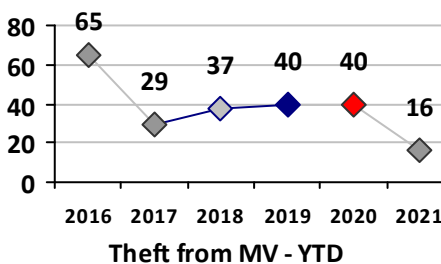

Part I Crime - Comparison Report

Providence Police Department

Through 4/18/2021
Week 15

District 8

4 Week Trend 3/22/2021 - 4/18/2021	Past 28 Days 3/22/2021 - 4/18/2021	Year to Date January 1 - April 18

Violent Crime	Current Week	Last Week	Wk 13	Wk 12	Past 28 Days	Past 28 Days LY	Chg.	Current Year	Last Year	Chg.	Wght. 5yr Avg	Chg.
Homicide	0	0	0	0	0	0	--	0	0	0%	0	--
Sex Offenses, Forcible*	0	0	0	0	0	0	--	2	1	100%	4	-50%
Robbery Other	0	0	0	0	0	0	--	2	1	100%	1	100%
Robbery W Firearm	0	0	0	0	0	0	--	0	1	-100%	0	--
Agg. Assault	0	0	0	0	0	1	--	6	6	0%	5	20%
Agg. Assault W Firearm	0	0	0	0	0	1	--	1	1	0%	1	0%
Total	0	0	0	0	0	2	200%	11	10	10%	11	0%

Property Crime	Current Week	Last Week	Wk 13	Wk 12	Past 28 Days	Past 28 Days LY	Chg.	Current Year	Last Year	Chg.	Wght. 5yr Avg	Chg.
Burglary	0	0	0	0	0	1	--	2	5	-60%	15	-87%
MV Theft	1	0	2	0	3	0	--	8	3	167%	5	60%
Larceny from MV	0	0	3	1	4	15	-73%	16	40	-60%	40	-60%
Larceny**	0	5	2	0	7	7	0%	21	41	-49%	36	-42%
Total	1	5	7	1	14	23	-39%	47	89	-47%	96	-51%

Other Crime	Current Week	Last Week	Wk 13	Wk 12	Past 28 Days	Past 28 Days LY	Chg.	Current Year	Last Year	Chg.	Wght. 5yr Avg	Chg.
Assault Other	4	1	1	1	7	1	600%	17	12	42%	22	-23%
Vandalism	2	2	1	2	7	7	0%	22	32	-31%	31	-29%
Drug Offenses	0	0	0	0	0	0	--	1	4	-75%	4	-75%
Weapons Offenses	0	0	0	0	0	1	--	8	2	300%	3	167%
Liquor Law Violations	0	0	0	0	0	0	--	0	0	0%	0	--
Total	6	3	2	3	14	9	56%	48	50	-4%	60	-20%

Figures are preliminary and subject to further analysis and revision

* Sex Offenses, Forcible includes forcible rape, forcible sodomy, forcible fondling, sexual assault with an object

** Larceny includes shoplifting, pickpocket, pursesnatch, from building, bicycles, motor vehicle parts or accessories, and other.