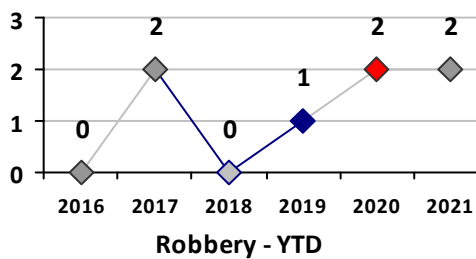

Part I Crime - Comparison Report

Providence Police Department

Through 4/18/2021
Week 15

District 8

4 Week Trend 3/22/2021 - 4/18/2021	Past 28 Days 3/22/2021 - 4/18/2021	Year to Date January 1 - April 18

Violent Crime	Current Week	Last Week	Wk 13	Wk 12	Past 28 Days	Past 28 Days LY	Chg.	Current Year	Last Year	Chg.	Wght. 5yr Avg	Chg.
Homicide	0	0	0	0	0	0	--	0	0	0%	0	--
Sex Offenses, Forcible*	0	0	0	0	0	0	--	2	1	100%	4	-50%
Robbery Other	0	0	0	0	0	0	--	2	1	100%	1	100%
Robbery W Firearm	0	0	0	0	0	0	--	0	1	-100%	0	--
Agg. Assault	0	0	0	0	0	1	--	6	6	0%	5	20%
Agg. Assault W Firearm	0	0	0	0	0	1	--	1	1	0%	1	0%
Total	0	0	0	0	0	2	200%	11	10	10%	11	0%

Property Crime	Current Week	Last Week	Wk 13	Wk 12	Past 28 Days	Past 28 Days LY	Chg.	Current Year	Last Year	Chg.	Wght. 5yr Avg	Chg.
Burglary	0	0	0	0	0	1	--	2	5	-60%	15	-87%
MV Theft	1	0	2	0	3	0	--	8	3	167%	5	60%
Larceny from MV	0	0	3	1	4	15	-73%	16	40	-60%	40	-60%
Larceny**	0	5	2	0	7	7	0%	21	41	-49%	36	-42%
Total	1	5	7	1	14	23	-39%	47	89	-47%	96	-51%

Other Crime	Current Week	Last Week	Wk 13	Wk 12	Past 28 Days	Past 28 Days LY	Chg.	Current Year	Last Year	Chg.	Wght. 5yr Avg	Chg.
Assault Other	4	1	1	1	7	1	600%	17	12	42%	22	-23%
Vandalism	2	2	1	2	7	7	0%	22	32	-31%	31	-29%
Drug Offenses	0	0	0	0	0	0	--	1	4	-75%	4	-75%
Weapons Offenses	0	0	0	0	0	1	--	8	2	300%	3	167%
Liquor Law Violations	0	0	0	0	0	0	--	0	0	0%	0	--
Total	6	3	2	3	14	9	56%	48	50	-4%	60	-20%

Figures are preliminary and subject to further analysis and revision

* Sex Offenses, Forcible includes forcible rape, forcible sodomy, forcible fondling, sexual assault with an object

** Larceny includes shoplifting, pickpocket, pursesnatch, from building, bicycles, motor vehicle parts or accessories, and other.