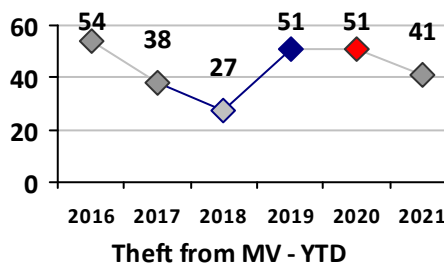

Part I Crime - Comparison Report

Providence Police Department

Through 4/18/2021
Week 15

District 6

4 Week Trend 3/22/2021 - 4/18/2021	Past 28 Days 3/22/2021 - 4/18/2021	Year to Date January 1 - April 18

Violent Crime	Current Week	Last Week	Wk 13	Wk 12	Past 28 Days	Past 28 Days LY	Chg.	Current Year	Last Year	Chg.	Wght. 5yr Avg	Chg.
Homicide	1	0	0	0	1	0	--	2	0	200%	1	100%
Sex Offenses, Forcible*	0	0	0	0	0	2	--	6	10	-40%	6	0%
Robbery Other	0	0	0	0	0	0	--	2	2	0%	5	-60%
Robbery W Firearm	0	0	0	1	1	1	0%	2	1	100%	2	0%
Agg. Assault	3	0	2	0	5	3	67%	13	8	63%	9	44%
Agg. Assault W Firearm	0	0	0	0	0	1	--	6	3	100%	3	100%
Total	4	0	2	1	7	7	0%	31	24	29%	25	24%

Property Crime	Current Week	Last Week	Wk 13	Wk 12	Past 28 Days	Past 28 Days LY	Chg.	Current Year	Last Year	Chg.	Wght. 5yr Avg	Chg.
Burglary	0	1	1	0	2	2	0%	14	20	-30%	23	-39%
MV Theft	0	2	0	1	3	4	-25%	22	22	0%	25	-12%
Larceny from MV	0	4	3	6	13	14	-7%	41	51	-20%	45	-9%
Larceny**	1	3	2	1	7	18	-61%	39	67	-42%	68	-43%
Total	1	10	6	8	25	38	-34%	116	160	-28%	161	-28%

Other Crime	Current Week	Last Week	Wk 13	Wk 12	Past 28 Days	Past 28 Days LY	Chg.	Current Year	Last Year	Chg.	Wght. 5yr Avg	Chg.
Assault Other	5	4	5	2	16	10	60%	42	55	-24%	60	-30%
Vandalism	1	3	4	4	12	19	-37%	42	62	-32%	59	-29%
Drug Offenses	1	3	0	2	6	2	200%	12	24	-50%	20	-40%
Weapons Offenses	0	1	0	2	3	0	--	14	9	56%	8	75%
Liquor Law Violations	0	0	0	0	0	0	--	0	0	0%	1	--
Total	7	11	9	10	37	31	19%	110	150	-27%	147	-25%

Figures are preliminary and subject to further analysis and revision

* Sex Offenses, Forcible includes forcible rape, forcible sodomy, forcible fondling, sexual assault with an object

** Larceny includes shoplifting, pickpocket, pursesnatch, from building, bicycles, motor vehicle parts or accessories, and other.