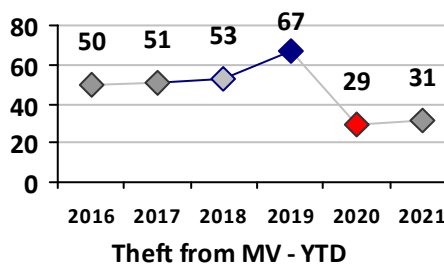

Part I Crime - Comparison Report

Providence Police Department

Through 4/18/2021
Week 15

District 2

4 Week Trend 3/22/2021 - 4/18/2021	Past 28 Days 3/22/2021 - 4/18/2021	Year to Date January 1 - April 18

Violent Crime	Current Week	Last Week	Wk 13	Wk 12	Past 28 Days	Past 28 Days LY	Chg.	Current Year	Last Year	Chg.	Wght. 5yr Avg	Chg.
Homicide	1	0	0	0	1	0	--	2	0	200%	0	--
Sex Offenses, Forcible*	0	1	0	1	2	2	0%	8	6	33%	9	-11%
Robbery Other	0	0	0	0	0	0	--	1	6	-83%	7	-86%
Robbery W Firearm	0	0	0	0	0	1	--	0	1	-100%	3	--
Agg. Assault	0	1	1	1	3	4	-25%	15	23	-35%	21	-29%
Agg. Assault W Firearm	1	0	0	0	1	1	0%	5	1	400%	6	-17%
Total	2	2	1	2	7	8	-13%	31	37	-16%	46	-33%

Property Crime	Current Week	Last Week	Wk 13	Wk 12	Past 28 Days	Past 28 Days LY	Chg.	Current Year	Last Year	Chg.	Wght. 5yr Avg	Chg.
Burglary	0	0	1	2	3	4	-25%	15	15	0%	24	-38%
MV Theft	2	1	4	3	10	3	233%	59	20	195%	26	127%
Larceny from MV	1	3	3	6	13	6	117%	31	29	7%	48	-35%
Larceny**	0	3	0	5	8	13	-38%	44	57	-23%	69	-36%
Total	3	7	8	16	34	26	31%	149	121	23%	167	-11%

Other Crime	Current Week	Last Week	Wk 13	Wk 12	Past 28 Days	Past 28 Days LY	Chg.	Current Year	Last Year	Chg.	Wght. 5yr Avg	Chg.
Assault Other	6	9	5	9	29	14	107%	70	88	-20%	93	-25%
Vandalism	0	4	3	0	7	16	-56%	42	59	-29%	68	-38%
Drug Offenses	0	1	1	0	2	2	0%	16	43	-63%	42	-62%
Weapons Offenses	0	5	0	0	5	7	-29%	15	13	15%	19	-21%
Liquor Law Violations	0	0	0	0	0	0	--	0	0	0%	0	--
Total	6	19	9	9	43	39	10%	143	203	-30%	222	-36%

Figures are preliminary and subject to further analysis and revision

* Sex Offenses, Forcible includes forcible rape, forcible sodomy, forcible fondling, sexual assault with an object

** Larceny includes shoplifting, pickpocket, pursesnatch, from building, bicycles, motor vehicle parts or accessories, and other.