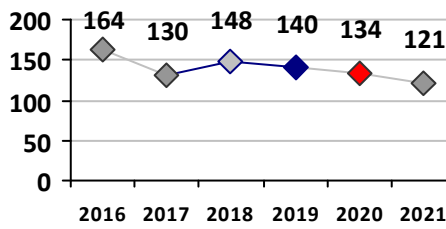

Part I Crime - Comparison Report

Providence Police Department

Through 4/18/2021
Week 15

Citywide

4 Week Trend
3/22/2021 - 4/18/2021

Past 28 Days
3/22/2021 - 4/18/2021

Year to Date
January 1 - April 18

Violent Crime	Current Week	Last Week	Wk 13	Wk 12	Past 28 Days	Past 28 Days LY	Chg.	Current Year	Last Year	Chg.	Wght. 5yr Avg	Chg.	
	Homicide	2	0	0	0	2	1	100%	5	1	400%	2	150%
Sex Offenses, Forcible*	2	2	5	2	11	5	120%	45	40	13%	56	-20%	
Robbery W Firearm	3	0	1	2	6	5	20%	14	17	-18%	20	-30%	
Robbery Other	0	0	0	0	0	5	-500%	23	39	-41%	47	-51%	
Agg. Assault W Firearm	6	1	0	0	7	4	75%	30	13	131%	24	25%	
Agg. Assault	8	5	7	4	24	20	20%	95	123	-23%	119	-20%	
Total	21	8	13	8	50	40	25%	212	233	-9%	267	-21%	

Property Crime	Current Week	Last Week	Wk 13	Wk 12	Past 28 Days	Past 28 Days LY	Chg.	Current Year	Last Year	Chg.	Wght. 5yr Avg	Chg.	
	Burglary	6	6	4	6	22	28	-21%	112	191	-41%	226	-50%
MV Theft	12	8	9	16	45	28	61%	246	143	72%	165	49%	
Larceny from MV	12	27	40	28	107	89	20%	382	479	-20%	538	-29%	
Larceny**	19	39	34	33	125	113	11%	462	641	-28%	647	-29%	
Total	49	80	87	83	299	258	16%	1202	1454	-17%	1575	-24%	

Other Crime	Current Week	Last Week	Wk 13	Wk 12	Past 28 Days	Past 28 Days LY	Chg.	Current Year	Last Year	Chg.	Wght. 5yr Avg	Chg.	
	Assault Other	37	33	41	35	146	75	95%	446	522	-15%	562	-21%
Vandalism	19	30	42	29	120	125	-4%	451	520	-13%	546	-17%	
Weapons Offenses	10	11	3	10	34	16	113%	116	83	40%	100	16%	
Drug Offenses	11	22	12	13	58	11	427%	138	226	-39%	249	-45%	
Liquor Law Violations	0	0	0	0	0	0	0%	5	2	150%	21	-76%	
Total	77	96	98	87	358	227	58%	1156	1353	-15%	1478	-22%	

Figures are preliminary and subject to further analysis and revision

* Sex Offenses, Forcible includes forcible rape, forcible sodomy, forcible fondling, sexual assault with an object

** Larceny includes shoplifting, pickpocket, pursesnatch, from building, bicycles, motor vehicle parts or accessories, and other.