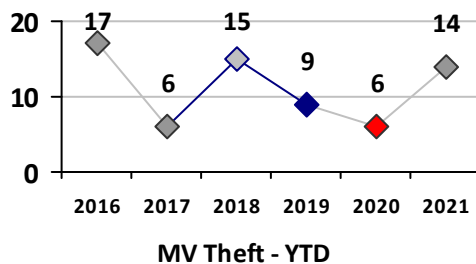

Part I Crime - Comparison Report

Providence Police Department

Through 4/18/2021
Week 15

District 3

4 Week Trend 3/22/2021 - 4/18/2021	Past 28 Days 3/22/2021 - 4/18/2021	Year to Date January 1 - April 18

Violent Crime	Current Week	Last Week	Wk 13	Wk 12	Past 28 Days	Past 28 Days LY	Chg.	Current Year	Last Year	Chg.	Wght. 5yr Avg	Chg.
Homicide	0	0	0	0	0	1	--	0	1	-100%	1	--
Sex Offenses, Forcible*	0	0	0	0	0	0	--	1	1	0%	2	-50%
Robbery Other	0	0	0	0	0	1	--	1	1	0%	1	0%
Robbery W Firearm	0	0	1	0	1	0	--	1	2	-50%	2	-50%
Agg. Assault	0	1	1	1	3	3	0%	5	5	0%	4	25%
Agg. Assault W Firearm	0	0	0	0	0	0	--	1	2	-50%	2	-50%
Total	0	1	2	1	4	5	-20%	9	12	-25%	12	-25%

Property Crime	Current Week	Last Week	Wk 13	Wk 12	Past 28 Days	Past 28 Days LY	Chg.	Current Year	Last Year	Chg.	Wght. 5yr Avg	Chg.
Burglary	0	1	0	1	2	2	0%	9	9	0%	12	-25%
MV Theft	3	1	0	1	5	3	67%	14	7	100%	10	40%
Larceny from MV	2	2	1	0	5	2	150%	31	14	121%	24	29%
Larceny**	0	1	4	2	7	3	133%	22	27	-19%	32	-31%
Total	5	5	5	4	19	10	90%	76	57	33%	78	-3%

Other Crime	Current Week	Last Week	Wk 13	Wk 12	Past 28 Days	Past 28 Days LY	Chg.	Current Year	Last Year	Chg.	Wght. 5yr Avg	Chg.
Assault Other	3	1	2	2	8	5	60%	22	35	-37%	34	-35%
Vandalism	4	0	1	0	5	8	-38%	36	28	29%	27	33%
Drug Offenses	2	0	0	0	2	0	--	3	6	-50%	16	-81%
Weapons Offenses	0	0	0	2	2	0	--	5	3	67%	5	0%
Liquor Law Violations	0	0	0	0	0	0	--	0	0	0%	0	--
Total	9	1	3	4	17	13	31%	66	72	-8%	82	-20%

Figures are preliminary and subject to further analysis and revision

* Sex Offenses, Forcible includes forcible rape, forcible sodomy, forcible fondling, sexual assault with an object

** Larceny includes shoplifting, pickpocket, pursesnatch, from building, bicycles, motor vehicle parts or accessories, and other.