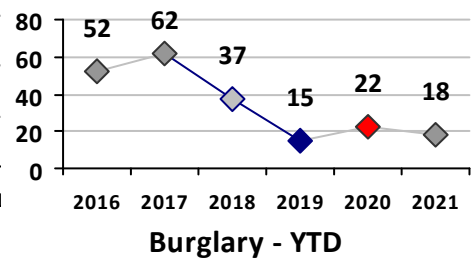

Part I Crime - Comparison Report

Providence Police Department

Through 4/18/2021
Week 15

District 7

	4 Week Trend 3/22/2021 - 4/18/2021				Past 28 Days 3/22/2021 - 4/18/2021			Year to Date January 1 - April 18				
	Current Week	Last Week	Wk 13	Wk 12	Past 28 Days	Past 28 Days LY	Chg.	Current Year	Last Year	Chg.	Wght. 5yr Avg	Chg.
Violent Crime												
Homicide	0	0	0	0	0	0	--	0	0	0%	0	--
Sex Offenses, Forcible*	0	1	4	0	5	1	400%	11	4	175%	6	83%
Robbery Other	0	0	0	0	0	0	--	1	6	-83%	6	-83%
Robbery W Firearm	0	0	0	0	0	1	--	1	7	-86%	5	-80%
Agg. Assault	2	0	2	1	5	2	150%	19	17	12%	20	-5%
Agg. Assault W Firearm	5	1	0	0	6	0	--	8	2	300%	4	100%
Total	7	2	6	1	16	4	300%	40	36	11%	41	-2%
Property Crime												
Burglary	3	1	0	1	5	5	0%	18	23	-22%	31	-42%
MV Theft	2	2	0	1	5	13	-62%	33	39	-15%	29	14%
Larceny from MV	2	3	7	3	15	20	-25%	53	84	-37%	74	-28%
Larceny**	6	10	7	7	30	27	11%	102	115	-11%	104	-2%
Total	13	16	14	12	55	65	-15%	206	261	-21%	238	-13%
Other Crime												
Assault Other	11	8	8	7	34	17	100%	83	94	-12%	94	-12%
Vandalism	3	8	10	7	28	23	22%	75	102	-26%	101	-26%
Drug Offenses	3	2	0	1	6	0	--	12	22	-45%	33	-64%
Weapons Offenses	3	1	0	1	5	1	400%	16	6	167%	19	-16%
Liquor Law Violations	0	0	0	0	0	0	--	5	2	150%	16	-69%
Total	20	19	18	16	73	41	78%	191	226	-15%	263	-27%

Figures are preliminary and subject to further analysis and revision

* Sex Offenses, Forcible includes forcible rape, forcible sodomy, forcible fondling, sexual assault with an object

** Larceny includes shoplifting, pickpocket, pursesnatch, from building, bicycles, motor vehicle parts or accessories, and other.