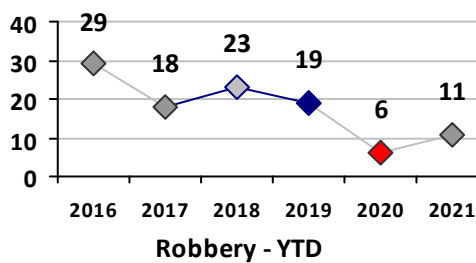

Part I Crime - Comparison Report

Providence Police Department

Through 4/18/2021
Week 15

District 4

4 Week Trend 3/22/2021 - 4/18/2021	Past 28 Days 3/22/2021 - 4/18/2021	Year to Date January 1 - April 18

Violent Crime	Current Week	Last Week	Wk 13	Wk 12	Past 28 Days	Past 28 Days LY	Chg.	Current Year	Last Year	Chg.	Wght. 5yr Avg	Chg.
Homicide	0	0	0	0	0	0	--	0	0	0%	0	--
Sex Offenses, Forcible*	2	0	0	0	2	0	--	7	3	133%	10	-30%
Robbery Other	0	0	0	0	0	1	--	7	4	75%	12	-42%
Robbery W Firearm	0	0	0	0	0	1	--	4	2	100%	4	0%
Agg. Assault	0	0	0	1	1	4	-75%	10	29	-66%	24	-58%
Agg. Assault W Firearm	0	0	0	0	0	0	--	5	2	150%	3	67%
Total	2	0	0	1	3	6	-50%	33	40	-18%	53	-38%

Property Crime	Current Week	Last Week	Wk 13	Wk 12	Past 28 Days	Past 28 Days LY	Chg.	Current Year	Last Year	Chg.	Wght. 5yr Avg	Chg.
Burglary	2	2	1	1	6	1	500%	12	46	-74%	41	-71%
MV Theft	1	0	1	4	6	0	--	44	16	175%	25	76%
Larceny from MV	3	6	8	4	21	12	75%	70	89	-21%	104	-33%
Larceny**	1	6	6	5	18	16	13%	68	55	24%	67	1%
Total	7	14	16	14	51	29	76%	194	206	-6%	237	-18%

Other Crime	Current Week	Last Week	Wk 13	Wk 12	Past 28 Days	Past 28 Days LY	Chg.	Current Year	Last Year	Chg.	Wght. 5yr Avg	Chg.
Assault Other	4	3	6	7	20	11	82%	75	98	-23%	98	-23%
Vandalism	4	5	5	9	23	13	77%	67	57	18%	76	-12%
Drug Offenses	2	4	2	4	12	2	500%	34	72	-53%	66	-48%
Weapons Offenses	1	0	0	1	2	3	-33%	19	14	36%	17	12%
Liquor Law Violations	0	0	0	0	0	0	--	0	0	0%	2	--
Total	11	12	13	21	57	29	97%	195	241	-19%	259	-25%

Figures are preliminary and subject to further analysis and revision

* Sex Offenses, Forcible includes forcible rape, forcible sodomy, forcible fondling, sexual assault with an object

** Larceny includes shoplifting, pickpocket, pursesnatch, from building, bicycles, motor vehicle parts or accessories, and other.