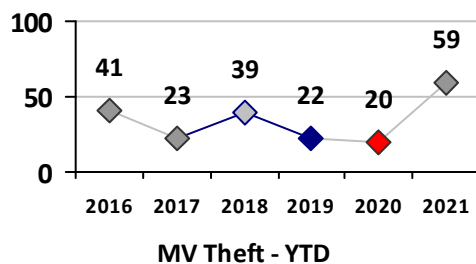

Part I Crime - Comparison Report

Providence Police Department

Through 4/18/2021
Week 15

District 2

4 Week Trend 3/22/2021 - 4/18/2021	Past 28 Days 3/22/2021 - 4/18/2021	Year to Date January 1 - April 18

Violent Crime	Current Week	Last Week	Wk 13	Wk 12	Past 28 Days	Past 28 Days LY	Chg.	Current Year	Last Year	Chg.	Wght. 5yr Avg	Chg.
Homicide	1	0	0	0	1	0	--	2	0	200%	0	--
Sex Offenses, Forcible*	0	1	0	1	2	2	0%	8	6	33%	9	-11%
Robbery Other	0	0	0	0	0	0	--	1	6	-83%	7	-86%
Robbery W Firearm	0	0	0	0	0	1	--	0	1	-100%	3	--
Agg. Assault	0	1	1	1	3	4	-25%	15	23	-35%	21	-29%
Agg. Assault W Firearm	1	0	0	0	1	1	0%	5	1	400%	6	-17%
Total	2	2	1	2	7	8	-13%	31	37	-16%	46	-33%

Property Crime	Current Week	Last Week	Wk 13	Wk 12	Past 28 Days	Past 28 Days LY	Chg.	Current Year	Last Year	Chg.	Wght. 5yr Avg	Chg.
Burglary	0	0	1	2	3	4	-25%	15	15	0%	24	-38%
MV Theft	2	1	4	3	10	3	233%	59	20	195%	26	127%
Larceny from MV	1	3	3	6	13	6	117%	31	29	7%	48	-35%
Larceny**	0	3	0	5	8	13	-38%	44	57	-23%	69	-36%
Total	3	7	8	16	34	26	31%	149	121	23%	167	-11%

Other Crime	Current Week	Last Week	Wk 13	Wk 12	Past 28 Days	Past 28 Days LY	Chg.	Current Year	Last Year	Chg.	Wght. 5yr Avg	Chg.
Assault Other	6	9	5	9	29	14	107%	70	88	-20%	93	-25%
Vandalism	0	4	3	0	7	16	-56%	42	59	-29%	68	-38%
Drug Offenses	0	1	1	0	2	2	0%	16	43	-63%	42	-62%
Weapons Offenses	0	5	0	0	5	7	-29%	15	13	15%	19	-21%
Liquor Law Violations	0	0	0	0	0	0	--	0	0	0%	0	--
Total	6	19	9	9	43	39	10%	143	203	-30%	222	-36%

Figures are preliminary and subject to further analysis and revision

* Sex Offenses, Forcible includes forcible rape, forcible sodomy, forcible fondling, sexual assault with an object

** Larceny includes shoplifting, pickpocket, pursesnatch, from building, bicycles, motor vehicle parts or accessories, and other.