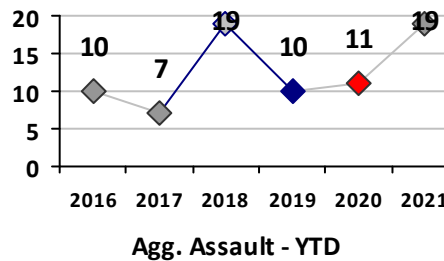

Part I Crime - Comparison Report

Providence Police Department

Through 4/18/2021
Week 15

District 6

4 Week Trend 3/22/2021 - 4/18/2021	Past 28 Days 3/22/2021 - 4/18/2021	Year to Date January 1 - April 18

Violent Crime	Current Week	Last Week	Wk 13	Wk 12	Past 28 Days	Past 28 Days LY	Chg.	Current Year	Last Year	Chg.	Wght. 5yr Avg	Chg.
Homicide	1	0	0	0	1	0	--	2	0	200%	1	100%
Sex Offenses, Forcible*	0	0	0	0	0	2	--	6	10	-40%	6	0%
Robbery Other	0	0	0	0	0	0	--	2	2	0%	5	-60%
Robbery W Firearm	0	0	0	1	1	1	0%	2	1	100%	2	0%
Agg. Assault	3	0	2	0	5	3	67%	13	8	63%	9	44%
Agg. Assault W Firearm	0	0	0	0	0	1	--	6	3	100%	3	100%
Total	4	0	2	1	7	7	0%	31	24	29%	25	24%

Property Crime	Current Week	Last Week	Wk 13	Wk 12	Past 28 Days	Past 28 Days LY	Chg.	Current Year	Last Year	Chg.	Wght. 5yr Avg	Chg.
Burglary	0	1	1	0	2	2	0%	14	20	-30%	23	-39%
MV Theft	0	2	0	1	3	4	-25%	22	22	0%	25	-12%
Larceny from MV	0	4	3	6	13	14	-7%	41	51	-20%	45	-9%
Larceny**	1	3	2	1	7	18	-61%	39	67	-42%	68	-43%
Total	1	10	6	8	25	38	-34%	116	160	-28%	161	-28%

Other Crime	Current Week	Last Week	Wk 13	Wk 12	Past 28 Days	Past 28 Days LY	Chg.	Current Year	Last Year	Chg.	Wght. 5yr Avg	Chg.
Assault Other	5	4	5	2	16	10	60%	42	55	-24%	60	-30%
Vandalism	1	3	4	4	12	19	-37%	42	62	-32%	59	-29%
Drug Offenses	1	3	0	2	6	2	200%	12	24	-50%	20	-40%
Weapons Offenses	0	1	0	2	3	0	--	14	9	56%	8	75%
Liquor Law Violations	0	0	0	0	0	0	--	0	0	0%	1	--
Total	7	11	9	10	37	31	19%	110	150	-27%	147	-25%

Figures are preliminary and subject to further analysis and revision

* Sex Offenses, Forcible includes forcible rape, forcible sodomy, forcible fondling, sexual assault with an object

** Larceny includes shoplifting, pickpocket, pursesnatch, from building, bicycles, motor vehicle parts or accessories, and other.