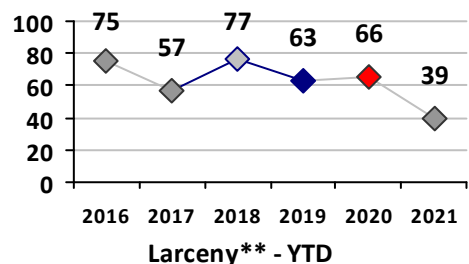

Part I Crime - Comparison Report

Providence Police Department

Through 4/18/2021
Week 15

District 6

4 Week Trend 3/22/2021 - 4/18/2021	Past 28 Days 3/22/2021 - 4/18/2021	Year to Date January 1 - April 18

Violent Crime	Current Week	Last Week	Wk 13	Wk 12	Past 28 Days	Past 28 Days LY	Chg.	Current Year	Last Year	Chg.	Wght. 5yr Avg	Chg.
Homicide	1	0	0	0	1	0	--	2	0	200%	1	100%
Sex Offenses, Forcible*	0	0	0	0	0	2	--	6	10	-40%	6	0%
Robbery Other	0	0	0	0	0	0	--	2	2	0%	5	-60%
Robbery W Firearm	0	0	0	1	1	1	0%	2	1	100%	2	0%
Agg. Assault	3	0	2	0	5	3	67%	13	8	63%	9	44%
Agg. Assault W Firearm	0	0	0	0	0	1	--	6	3	100%	3	100%
Total	4	0	2	1	7	7	0%	31	24	29%	25	24%

Property Crime	Current Week	Last Week	Wk 13	Wk 12	Past 28 Days	Past 28 Days LY	Chg.	Current Year	Last Year	Chg.	Wght. 5yr Avg	Chg.
Burglary	0	1	1	0	2	2	0%	14	20	-30%	23	-39%
MV Theft	0	2	0	1	3	4	-25%	22	22	0%	25	-12%
Larceny from MV	0	4	3	6	13	14	-7%	41	51	-20%	45	-9%
Larceny**	1	3	2	1	7	18	-61%	39	67	-42%	68	-43%
Total	1	10	6	8	25	38	-34%	116	160	-28%	161	-28%

Other Crime	Current Week	Last Week	Wk 13	Wk 12	Past 28 Days	Past 28 Days LY	Chg.	Current Year	Last Year	Chg.	Wght. 5yr Avg	Chg.
Assault Other	5	4	5	2	16	10	60%	42	55	-24%	60	-30%
Vandalism	1	3	4	4	12	19	-37%	42	62	-32%	59	-29%
Drug Offenses	1	3	0	2	6	2	200%	12	24	-50%	20	-40%
Weapons Offenses	0	1	0	2	3	0	--	14	9	56%	8	75%
Liquor Law Violations	0	0	0	0	0	0	--	0	0	0%	1	--
Total	7	11	9	10	37	31	19%	110	150	-27%	147	-25%

Figures are preliminary and subject to further analysis and revision

* Sex Offenses, Forcible includes forcible rape, forcible sodomy, forcible fondling, sexual assault with an object

** Larceny includes shoplifting, pickpocket, pursesnatch, from building, bicycles, motor vehicle parts or accessories, and other.