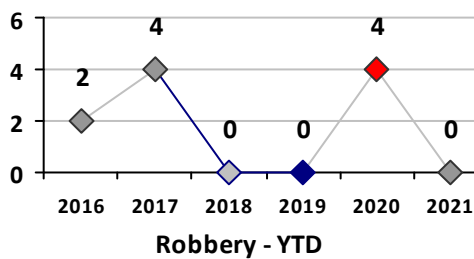

Part I Crime - Comparison Report

Providence Police Department

Through 4/18/2021
Week 15

District 9

4 Week Trend 3/22/2021 - 4/18/2021	Past 28 Days 3/22/2021 - 4/18/2021	Year to Date January 1 - April 18

Violent Crime	Current Week	Last Week	Wk 13	Wk 12	Past 28 Days	Past 28 Days LY	Chg.	Current Year	Last Year	Chg.	Wght. 5yr Avg	Chg.
Homicide	0	0	0	0	0	0	--	0	0	0%	0	--
Sex Offenses, Forcible*	0	0	0	0	0	0	--	1	3	-67%	2	-50%
Robbery Other	0	0	0	0	0	0	--	0	4	-100%	2	--
Robbery W Firearm	0	0	0	0	0	0	--	0	0	0%	0	--
Agg. Assault	0	0	0	0	0	0	--	1	0	100%	1	0%
Agg. Assault W Firearm	0	0	0	0	0	1	--	0	1	-100%	1	--
Total	0	0	0	0	0	1	100%	2	8	-75%	6	-67%

Property Crime	Current Week	Last Week	Wk 13	Wk 12	Past 28 Days	Past 28 Days LY	Chg.	Current Year	Last Year	Chg.	Wght. 5yr Avg	Chg.
Burglary	1	0	0	0	1	4	-75%	18	28	-36%	28	-36%
MV Theft	1	1	1	1	4	0	--	10	3	233%	4	150%
Larceny from MV	2	1	1	0	4	2	100%	11	37	-70%	62	-82%
Larceny**	1	4	2	1	8	3	167%	19	41	-54%	39	-51%
Total	5	6	4	2	17	9	89%	58	109	-47%	133	-56%

Other Crime	Current Week	Last Week	Wk 13	Wk 12	Past 28 Days	Past 28 Days LY	Chg.	Current Year	Last Year	Chg.	Wght. 5yr Avg	Chg.
Assault Other	0	1	1	0	2	1	100%	12	15	-20%	15	-20%
Vandalism	0	1	2	1	4	12	-67%	10	32	-69%	34	-71%
Drug Offenses	0	1	0	0	1	0	--	4	11	-64%	6	-33%
Weapons Offenses	0	0	0	0	0	3	--	6	4	50%	3	100%
Liquor Law Violations	0	0	0	0	0	0	--	0	0	0%	1	--
Total	0	3	3	1	7	16	-56%	32	62	-48%	58	-45%

Figures are preliminary and subject to further analysis and revision

* Sex Offenses, Forcible includes forcible rape, forcible sodomy, forcible fondling, sexual assault with an object

** Larceny includes shoplifting, pickpocket, pursesnatch, from building, bicycles, motor vehicle parts or accessories, and other.