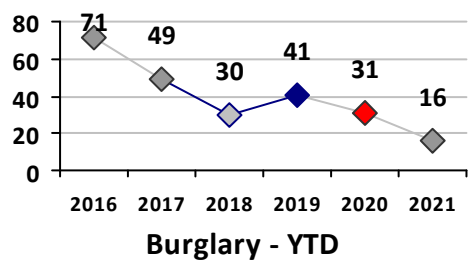

Part I Crime - Comparison Report

Providence Police Department

Through 4/18/2021
Week 15

District 5

4 Week Trend 3/22/2021 - 4/18/2021	Past 28 Days 3/22/2021 - 4/18/2021	Year to Date January 1 - April 18

Violent Crime	Current Week	Last Week	Wk 13	Wk 12	Past 28 Days	Past 28 Days LY	Chg.	Current Year	Last Year	Chg.	Wght. 5yr Avg	Chg.
Homicide	0	0	0	0	0	0	--	1	0	100%	0	--
Sex Offenses, Forcible*	0	0	0	1	1	0	--	5	11	-55%	11	-55%
Robbery Other	0	0	0	0	0	2	--	5	8	-38%	9	-44%
Robbery W Firearm	0	0	0	1	1	1	0%	2	3	-33%	3	-33%
Agg. Assault	2	3	1	0	6	2	200%	22	22	0%	22	0%
Agg. Assault W Firearm	0	0	0	0	0	0	--	4	1	300%	3	33%
Total	2	3	1	2	8	5	60%	39	45	-13%	48	-19%

Property Crime	Current Week	Last Week	Wk 13	Wk 12	Past 28 Days	Past 28 Days LY	Chg.	Current Year	Last Year	Chg.	Wght. 5yr Avg	Chg.
Burglary	0	1	1	0	2	6	-67%	16	31	-48%	39	-59%
MV Theft	2	1	1	1	5	1	400%	34	14	143%	22	55%
Larceny from MV	2	5	2	1	10	9	11%	35	61	-43%	52	-33%
Larceny**	3	3	2	3	11	16	-31%	37	64	-42%	63	-41%
Total	7	10	6	5	28	32	-13%	122	170	-28%	176	-31%

Other Crime	Current Week	Last Week	Wk 13	Wk 12	Past 28 Days	Past 28 Days LY	Chg.	Current Year	Last Year	Chg.	Wght. 5yr Avg	Chg.
Assault Other	2	4	10	5	21	9	133%	86	78	10%	80	8%
Vandalism	2	3	7	2	14	13	8%	63	67	-6%	76	-17%
Drug Offenses	1	5	5	5	16	2	700%	33	26	27%	41	-20%
Weapons Offenses	3	3	1	2	9	0	--	20	21	-5%	15	33%
Liquor Law Violations	0	0	0	0	0	0	--	0	0	0%	0	--
Total	8	15	23	14	60	24	150%	202	192	5%	212	-5%

Figures are preliminary and subject to further analysis and revision

* Sex Offenses, Forcible includes forcible rape, forcible sodomy, forcible fondling, sexual assault with an object

** Larceny includes shoplifting, pickpocket, pursesnatch, from building, bicycles, motor vehicle parts or accessories, and other.