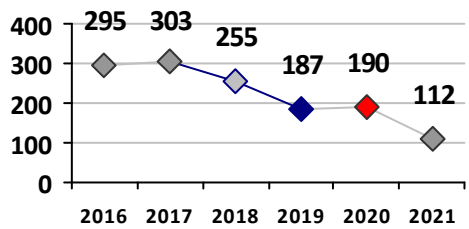

Part I Crime - Comparison Report

Providence Police Department

Through 4/18/2021
Week 15

Citywide

4 Week Trend
3/22/2021 - 4/18/2021

Past 28 Days
3/22/2021 - 4/18/2021

Year to Date
January 1 - April 18

Violent Crime	Current Week	Last Week	Wk 13	Wk 12	Past 28 Days	Past 28 Days LY	Chg.	Current Year	Last Year	Chg.	Wght. 5yr Avg	Chg.	
	Homicide	2	0	0	0	2	1	100%	5	1	400%	2	150%
Sex Offenses, Forcible*	2	2	5	2	11	5	120%	45	40	13%	56	-20%	
Robbery W Firearm	3	0	1	2	6	5	20%	14	17	-18%	20	-30%	
Robbery Other	0	0	0	0	0	5	-500%	23	39	-41%	47	-51%	
Agg. Assault W Firearm	6	1	0	0	7	4	75%	30	13	131%	24	25%	
Agg. Assault	8	5	7	4	24	20	20%	95	123	-23%	119	-20%	
Total	21	8	13	8	50	40	25%	212	233	-9%	267	-21%	

Property Crime	Current Week	Last Week	Wk 13	Wk 12	Past 28 Days	Past 28 Days LY	Chg.	Current Year	Last Year	Chg.	Wght. 5yr Avg	Chg.	
	Burglary	6	6	4	6	22	28	-21%	112	191	-41%	226	-50%
MV Theft	12	8	9	16	45	28	61%	246	143	72%	165	49%	
Larceny from MV	12	27	40	28	107	89	20%	382	479	-20%	538	-29%	
Larceny**	19	39	34	33	125	113	11%	462	641	-28%	647	-29%	
Total	49	80	87	83	299	258	16%	1202	1454	-17%	1575	-24%	

Other Crime	Current Week	Last Week	Wk 13	Wk 12	Past 28 Days	Past 28 Days LY	Chg.	Current Year	Last Year	Chg.	Wght. 5yr Avg	Chg.	
	Assault Other	37	33	41	35	146	75	95%	446	522	-15%	562	-21%
Vandalism	19	30	42	29	120	125	-4%	451	520	-13%	546	-17%	
Weapons Offenses	10	11	3	10	34	16	113%	116	83	40%	100	16%	
Drug Offenses	11	22	12	13	58	11	427%	138	226	-39%	249	-45%	
Liquor Law Violations	0	0	0	0	0	0	0%	5	2	150%	21	-76%	
Total	77	96	98	87	358	227	58%	1156	1353	-15%	1478	-22%	

Figures are preliminary and subject to further analysis and revision

* Sex Offenses, Forcible includes forcible rape, forcible sodomy, forcible fondling, sexual assault with an object

** Larceny includes shoplifting, pickpocket, pursesnatch, from building, bicycles, motor vehicle parts or accessories, and other.