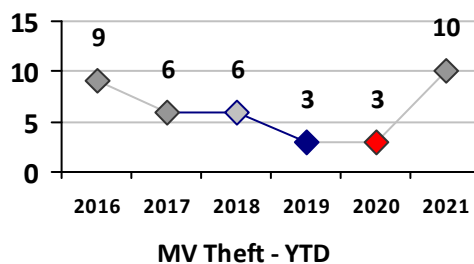

Part I Crime - Comparison Report

Providence Police Department

Through 4/18/2021
Week 15

District 9

4 Week Trend 3/22/2021 - 4/18/2021	Past 28 Days 3/22/2021 - 4/18/2021	Year to Date January 1 - April 18

Violent Crime	Current Week	Last Week	Wk 13	Wk 12	Past 28 Days	Past 28 Days LY	Chg.	Current Year	Last Year	Chg.	Wght. 5yr Avg	Chg.
Homicide	0	0	0	0	0	0	--	0	0	0%	0	--
Sex Offenses, Forcible*	0	0	0	0	0	0	--	1	3	-67%	2	-50%
Robbery Other	0	0	0	0	0	0	--	0	4	-100%	2	--
Robbery W Firearm	0	0	0	0	0	0	--	0	0	0%	0	--
Agg. Assault	0	0	0	0	0	0	--	1	0	100%	1	0%
Agg. Assault W Firearm	0	0	0	0	0	1	--	0	1	-100%	1	--
Total	0	0	0	0	0	1	100%	2	8	-75%	6	-67%

Property Crime	Current Week	Last Week	Wk 13	Wk 12	Past 28 Days	Past 28 Days LY	Chg.	Current Year	Last Year	Chg.	Wght. 5yr Avg	Chg.
Burglary	1	0	0	0	1	4	-75%	18	28	-36%	28	-36%
MV Theft	1	1	1	1	4	0	--	10	3	233%	4	150%
Larceny from MV	2	1	1	0	4	2	100%	11	37	-70%	62	-82%
Larceny**	1	4	2	1	8	3	167%	19	41	-54%	39	-51%
Total	5	6	4	2	17	9	89%	58	109	-47%	133	-56%

Other Crime	Current Week	Last Week	Wk 13	Wk 12	Past 28 Days	Past 28 Days LY	Chg.	Current Year	Last Year	Chg.	Wght. 5yr Avg	Chg.
Assault Other	0	1	1	0	2	1	100%	12	15	-20%	15	-20%
Vandalism	0	1	2	1	4	12	-67%	10	32	-69%	34	-71%
Drug Offenses	0	1	0	0	1	0	--	4	11	-64%	6	-33%
Weapons Offenses	0	0	0	0	0	3	--	6	4	50%	3	100%
Liquor Law Violations	0	0	0	0	0	0	--	0	0	0%	1	--
Total	0	3	3	1	7	16	-56%	32	62	-48%	58	-45%

Figures are preliminary and subject to further analysis and revision

* Sex Offenses, Forcible includes forcible rape, forcible sodomy, forcible fondling, sexual assault with an object

** Larceny includes shoplifting, pickpocket, pursesnatch, from building, bicycles, motor vehicle parts or accessories, and other.