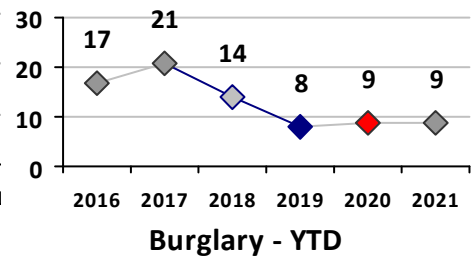

Part I Crime - Comparison Report

Providence Police Department

Through 4/18/2021
Week 15

District 3

4 Week Trend 3/22/2021 - 4/18/2021	Past 28 Days 3/22/2021 - 4/18/2021	Year to Date January 1 - April 18

Violent Crime	Current Week	Last Week	Wk 13	Wk 12	Past 28 Days	Past 28 Days LY	Chg.	Current Year	Last Year	Chg.	Wght. 5yr Avg	Chg.
Homicide	0	0	0	0	0	1	--	0	1	-100%	1	--
Sex Offenses, Forcible*	0	0	0	0	0	0	--	1	1	0%	2	-50%
Robbery Other	0	0	0	0	0	1	--	1	1	0%	1	0%
Robbery W Firearm	0	0	1	0	1	0	--	1	2	-50%	2	-50%
Agg. Assault	0	1	1	1	3	3	0%	5	5	0%	4	25%
Agg. Assault W Firearm	0	0	0	0	0	0	--	1	2	-50%	2	-50%
Total	0	1	2	1	4	5	-20%	9	12	-25%	12	-25%

Property Crime	Current Week	Last Week	Wk 13	Wk 12	Past 28 Days	Past 28 Days LY	Chg.	Current Year	Last Year	Chg.	Wght. 5yr Avg	Chg.
Burglary	0	1	0	1	2	2	0%	9	9	0%	12	-25%
MV Theft	3	1	0	1	5	3	67%	14	7	100%	10	40%
Larceny from MV	2	2	1	0	5	2	150%	31	14	121%	24	29%
Larceny**	0	1	4	2	7	3	133%	22	27	-19%	32	-31%
Total	5	5	5	4	19	10	90%	76	57	33%	78	-3%

Other Crime	Current Week	Last Week	Wk 13	Wk 12	Past 28 Days	Past 28 Days LY	Chg.	Current Year	Last Year	Chg.	Wght. 5yr Avg	Chg.
Assault Other	3	1	2	2	8	5	60%	22	35	-37%	34	-35%
Vandalism	4	0	1	0	5	8	-38%	36	28	29%	27	33%
Drug Offenses	2	0	0	0	2	0	--	3	6	-50%	16	-81%
Weapons Offenses	0	0	0	2	2	0	--	5	3	67%	5	0%
Liquor Law Violations	0	0	0	0	0	0	--	0	0	0%	0	--
Total	9	1	3	4	17	13	31%	66	72	-8%	82	-20%

Figures are preliminary and subject to further analysis and revision

* Sex Offenses, Forcible includes forcible rape, forcible sodomy, forcible fondling, sexual assault with an object

** Larceny includes shoplifting, pickpocket, pursesnatch, from building, bicycles, motor vehicle parts or accessories, and other.