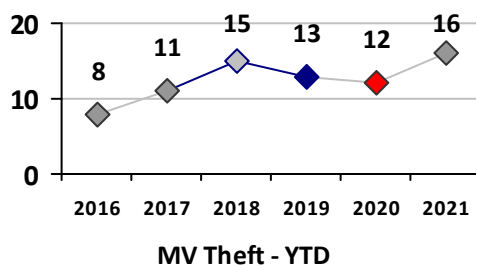

Part I Crime - Comparison Report

Providence Police Department

Through 4/18/2021
Week 15

District 1											
4 Week Trend 3/22/2021 - 4/18/2021				Past 28 Days 3/22/2021 - 4/18/2021				Year to Date January 1 - April 18			

Violent Crime	Current Week	Last Week	Wk 13	Wk 12	Past 28 Days	Past 28 Days LY	Chg.	Current Year	Last Year	Chg.	Wght. 5yr Avg	Chg.
Homicide	0	0	0	0	0	0	--	0	0	0%	0	--
Sex Offenses, Forcible*	0	0	1	0	1	0	--	1	0	100%	4	-75%
Robbery Other	0	0	0	0	0	1	--	4	6	-33%	4	0%
Robbery W Firearm	2	0	0	0	2	0	--	3	0	300%	0	--
Agg. Assault	1	0	0	0	1	1	0%	4	11	-64%	10	-60%
Agg. Assault W Firearm	0	0	0	0	0	0	--	0	0	0%	0	--
Total	3	0	1	0	4	2	100%	12	17	-29%	18	-33%

Property Crime	Current Week	Last Week	Wk 13	Wk 12	Past 28 Days	Past 28 Days LY	Chg.	Current Year	Last Year	Chg.	Wght. 5yr Avg	Chg.
Burglary	0	0	0	1	1	3	-67%	6	11	-45%	8	-25%
MV Theft	0	0	0	3	3	3	0%	16	12	33%	13	23%
Larceny from MV	0	0	1	6	7	3	133%	24	35	-31%	45	-47%
Larceny**	7	0	1	7	15	4	275%	40	133	-70%	120	-67%
Total	7	0	2	17	26	13	100%	86	191	-55%	186	-54%

Other Crime	Current Week	Last Week	Wk 13	Wk 12	Past 28 Days	Past 28 Days LY	Chg.	Current Year	Last Year	Chg.	Wght. 5yr Avg	Chg.
Assault Other	1	1	2	2	6	6	0%	31	39	-21%	56	-45%
Vandalism	2	2	2	2	8	9	-11%	26	45	-42%	37	-30%
Drug Offenses	2	6	4	1	13	1	1200%	22	9	144%	15	47%
Weapons Offenses	1	1	2	2	6	1	500%	11	6	83%	8	38%
Liquor Law Violations	0	0	0	0	0	0	--	0	0	0%	2	--
Total	6	10	10	7	33	17	94%	90	99	-9%	118	-24%

Figures are preliminary and subject to further analysis and revision

* Sex Offenses, Forcible includes forcible rape, forcible sodomy, forcible fondling, sexual assault with an object

** Larceny includes shoplifting, pickpocket, pursesnatch, from building, bicycles, motor vehicle parts or accessories, and other.