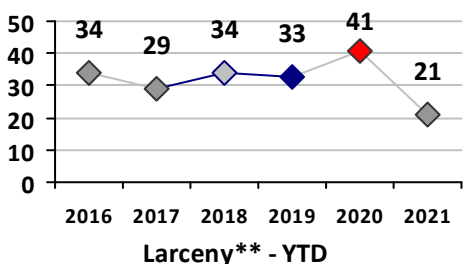

Part I Crime - Comparison Report

Providence Police Department

Through 4/18/2021
Week 15

District 8

4 Week Trend 3/22/2021 - 4/18/2021	Past 28 Days 3/22/2021 - 4/18/2021	Year to Date January 1 - April 18

Violent Crime	Current Week	Last Week	Wk 13	Wk 12	Past 28 Days	Past 28 Days LY	Chg.	Current Year	Last Year	Chg.	Wght. 5yr Avg	Chg.
Homicide	0	0	0	0	0	0	--	0	0	0%	0	--
Sex Offenses, Forcible*	0	0	0	0	0	0	--	2	1	100%	4	-50%
Robbery Other	0	0	0	0	0	0	--	2	1	100%	1	100%
Robbery W Firearm	0	0	0	0	0	0	--	0	1	-100%	0	--
Agg. Assault	0	0	0	0	0	1	--	6	6	0%	5	20%
Agg. Assault W Firearm	0	0	0	0	0	1	--	1	1	0%	1	0%
Total	0	0	0	0	0	2	200%	11	10	10%	11	0%

Property Crime	Current Week	Last Week	Wk 13	Wk 12	Past 28 Days	Past 28 Days LY	Chg.	Current Year	Last Year	Chg.	Wght. 5yr Avg	Chg.
Burglary	0	0	0	0	0	1	--	2	5	-60%	15	-87%
MV Theft	1	0	2	0	3	0	--	8	3	167%	5	60%
Larceny from MV	0	0	3	1	4	15	-73%	16	40	-60%	40	-60%
Larceny**	0	5	2	0	7	7	0%	21	41	-49%	36	-42%
Total	1	5	7	1	14	23	-39%	47	89	-47%	96	-51%

Other Crime	Current Week	Last Week	Wk 13	Wk 12	Past 28 Days	Past 28 Days LY	Chg.	Current Year	Last Year	Chg.	Wght. 5yr Avg	Chg.
Assault Other	4	1	1	1	7	1	600%	17	12	42%	22	-23%
Vandalism	2	2	1	2	7	7	0%	22	32	-31%	31	-29%
Drug Offenses	0	0	0	0	0	0	--	1	4	-75%	4	-75%
Weapons Offenses	0	0	0	0	0	1	--	8	2	300%	3	167%
Liquor Law Violations	0	0	0	0	0	0	--	0	0	0%	0	--
Total	6	3	2	3	14	9	56%	48	50	-4%	60	-20%

Figures are preliminary and subject to further analysis and revision

* Sex Offenses, Forcible includes forcible rape, forcible sodomy, forcible fondling, sexual assault with an object

** Larceny includes shoplifting, pickpocket, pursesnatch, from building, bicycles, motor vehicle parts or accessories, and other.