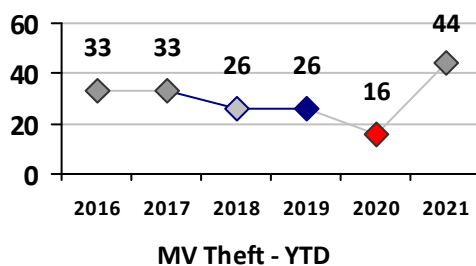

Part I Crime - Comparison Report

Providence Police Department

Through 4/18/2021
Week 15

District 4

4 Week Trend 3/22/2021 - 4/18/2021	Past 28 Days 3/22/2021 - 4/18/2021	Year to Date January 1 - April 18

Violent Crime	Current Week	Last Week	Wk 13	Wk 12	Past 28 Days	Past 28 Days LY	Chg.	Current Year	Last Year	Chg.	Wght. 5yr Avg	Chg.
Homicide	0	0	0	0	0	0	--	0	0	0%	0	--
Sex Offenses, Forcible*	2	0	0	0	2	0	--	7	3	133%	10	-30%
Robbery Other	0	0	0	0	0	1	--	7	4	75%	12	-42%
Robbery W Firearm	0	0	0	0	0	1	--	4	2	100%	4	0%
Agg. Assault	0	0	0	1	1	4	-75%	10	29	-66%	24	-58%
Agg. Assault W Firearm	0	0	0	0	0	0	--	5	2	150%	3	67%
Total	2	0	0	1	3	6	-50%	33	40	-18%	53	-38%

Property Crime	Current Week	Last Week	Wk 13	Wk 12	Past 28 Days	Past 28 Days LY	Chg.	Current Year	Last Year	Chg.	Wght. 5yr Avg	Chg.
Burglary	2	2	1	1	6	1	500%	12	46	-74%	41	-71%
MV Theft	1	0	1	4	6	0	--	44	16	175%	25	76%
Larceny from MV	3	6	8	4	21	12	75%	70	89	-21%	104	-33%
Larceny**	1	6	6	5	18	16	13%	68	55	24%	67	1%
Total	7	14	16	14	51	29	76%	194	206	-6%	237	-18%

Other Crime	Current Week	Last Week	Wk 13	Wk 12	Past 28 Days	Past 28 Days LY	Chg.	Current Year	Last Year	Chg.	Wght. 5yr Avg	Chg.
Assault Other	4	3	6	7	20	11	82%	75	98	-23%	98	-23%
Vandalism	4	5	5	9	23	13	77%	67	57	18%	76	-12%
Drug Offenses	2	4	2	4	12	2	500%	34	72	-53%	66	-48%
Weapons Offenses	1	0	0	1	2	3	-33%	19	14	36%	17	12%
Liquor Law Violations	0	0	0	0	0	0	--	0	0	0%	2	--
Total	11	12	13	21	57	29	97%	195	241	-19%	259	-25%

Figures are preliminary and subject to further analysis and revision

* Sex Offenses, Forcible includes forcible rape, forcible sodomy, forcible fondling, sexual assault with an object

** Larceny includes shoplifting, pickpocket, pursesnatch, from building, bicycles, motor vehicle parts or accessories, and other.