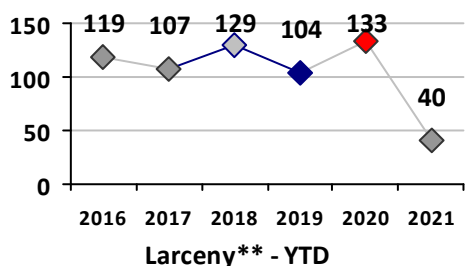

Part I Crime - Comparison Report

Providence Police Department

Through 4/18/2021
Week 15

District 1											
4 Week Trend 3/22/2021 - 4/18/2021				Past 28 Days 3/22/2021 - 4/18/2021				Year to Date January 1 - April 18			

Violent Crime	Current Week	Last Week	Wk 13	Wk 12	Past 28 Days	Past 28 Days LY	Chg.	Current Year	Last Year	Chg.	Wght. 5yr Avg	Chg.
Homicide	0	0	0	0	0	0	--	0	0	0%	0	--
Sex Offenses, Forcible*	0	0	1	0	1	0	--	1	0	100%	4	-75%
Robbery Other	0	0	0	0	0	1	--	4	6	-33%	4	0%
Robbery W Firearm	2	0	0	0	2	0	--	3	0	300%	0	--
Agg. Assault	1	0	0	0	1	1	0%	4	11	-64%	10	-60%
Agg. Assault W Firearm	0	0	0	0	0	0	--	0	0	0%	0	--
Total	3	0	1	0	4	2	100%	12	17	-29%	18	-33%

Property Crime	Current Week	Last Week	Wk 13	Wk 12	Past 28 Days	Past 28 Days LY	Chg.	Current Year	Last Year	Chg.	Wght. 5yr Avg	Chg.
Burglary	0	0	0	1	1	3	-67%	6	11	-45%	8	-25%
MV Theft	0	0	0	3	3	3	0%	16	12	33%	13	23%
Larceny from MV	0	0	1	6	7	3	133%	24	35	-31%	45	-47%
Larceny**	7	0	1	7	15	4	275%	40	133	-70%	120	-67%
Total	7	0	2	17	26	13	100%	86	191	-55%	186	-54%

Other Crime	Current Week	Last Week	Wk 13	Wk 12	Past 28 Days	Past 28 Days LY	Chg.	Current Year	Last Year	Chg.	Wght. 5yr Avg	Chg.
Assault Other	1	1	2	2	6	6	0%	31	39	-21%	56	-45%
Vandalism	2	2	2	2	8	9	-11%	26	45	-42%	37	-30%
Drug Offenses	2	6	4	1	13	1	1200%	22	9	144%	15	47%
Weapons Offenses	1	1	2	2	6	1	500%	11	6	83%	8	38%
Liquor Law Violations	0	0	0	0	0	0	--	0	0	0%	2	--
Total	6	10	10	7	33	17	94%	90	99	-9%	118	-24%

Figures are preliminary and subject to further analysis and revision

* Sex Offenses, Forcible includes forcible rape, forcible sodomy, forcible fondling, sexual assault with an object

** Larceny includes shoplifting, pickpocket, pursesnatch, from building, bicycles, motor vehicle parts or accessories, and other.