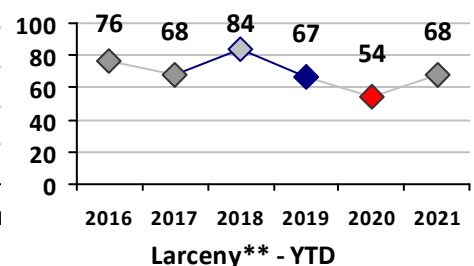

Part I Crime - Comparison Report

Providence Police Department

Through 4/18/2021
Week 15

District 4

4 Week Trend 3/22/2021 - 4/18/2021	Past 28 Days 3/22/2021 - 4/18/2021	Year to Date January 1 - April 18

Violent Crime	Current Week	Last Week	Wk 13	Wk 12	Past 28 Days	Past 28 Days LY	Chg.	Current Year	Last Year	Chg.	Wght. 5yr Avg	Chg.
Homicide	0	0	0	0	0	0	--	0	0	0%	0	--
Sex Offenses, Forcible*	2	0	0	0	2	0	--	7	3	133%	10	-30%
Robbery Other	0	0	0	0	0	1	--	7	4	75%	12	-42%
Robbery W Firearm	0	0	0	0	0	1	--	4	2	100%	4	0%
Agg. Assault	0	0	0	1	1	4	-75%	10	29	-66%	24	-58%
Agg. Assault W Firearm	0	0	0	0	0	0	--	5	2	150%	3	67%
Total	2	0	0	1	3	6	-50%	33	40	-18%	53	-38%

Property Crime	Current Week	Last Week	Wk 13	Wk 12	Past 28 Days	Past 28 Days LY	Chg.	Current Year	Last Year	Chg.	Wght. 5yr Avg	Chg.
Burglary	2	2	1	1	6	1	500%	12	46	-74%	41	-71%
MV Theft	1	0	1	4	6	0	--	44	16	175%	25	76%
Larceny from MV	3	6	8	4	21	12	75%	70	89	-21%	104	-33%
Larceny**	1	6	6	5	18	16	13%	68	55	24%	67	1%
Total	7	14	16	14	51	29	76%	194	206	-6%	237	-18%

Other Crime	Current Week	Last Week	Wk 13	Wk 12	Past 28 Days	Past 28 Days LY	Chg.	Current Year	Last Year	Chg.	Wght. 5yr Avg	Chg.
Assault Other	4	3	6	7	20	11	82%	75	98	-23%	98	-23%
Vandalism	4	5	5	9	23	13	77%	67	57	18%	76	-12%
Drug Offenses	2	4	2	4	12	2	500%	34	72	-53%	66	-48%
Weapons Offenses	1	0	0	1	2	3	-33%	19	14	36%	17	12%
Liquor Law Violations	0	0	0	0	0	0	--	0	0	0%	2	--
Total	11	12	13	21	57	29	97%	195	241	-19%	259	-25%

Figures are preliminary and subject to further analysis and revision

* Sex Offenses, Forcible includes forcible rape, forcible sodomy, forcible fondling, sexual assault with an object

** Larceny includes shoplifting, pickpocket, pursesnatch, from building, bicycles, motor vehicle parts or accessories, and other.