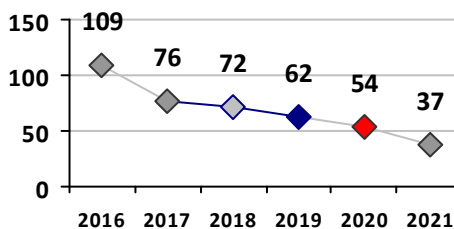

Part I Crime - Comparison Report

Providence Police Department

Through 4/18/2021
Week 15

Citywide

4 Week Trend
3/22/2021 - 4/18/2021

Past 28 Days
3/22/2021 - 4/18/2021

Year to Date
January 1 - April 18

Violent Crime	Current Week	Last Week	Wk 13	Wk 12	Past 28 Days	Past 28 Days LY	Chg.	Current Year	Last Year	Chg.	Wght. 5yr Avg	Chg.	
	Homicide	2	0	0	0	2	1	100%	5	1	400%	2	150%
Sex Offenses, Forcible*	2	2	5	2	11	5	120%	45	40	13%	56	-20%	
Robbery W Firearm	3	0	1	2	6	5	20%	14	17	-18%	20	-30%	
Robbery Other	0	0	0	0	0	5	-500%	23	39	-41%	47	-51%	
Agg. Assault W Firearm	6	1	0	0	7	4	75%	30	13	131%	24	25%	
Agg. Assault	8	5	7	4	24	20	20%	95	123	-23%	119	-20%	
Total	21	8	13	8	50	40	25%	212	233	-9%	267	-21%	

Property Crime	Current Week	Last Week	Wk 13	Wk 12	Past 28 Days	Past 28 Days LY	Chg.	Current Year	Last Year	Chg.	Wght. 5yr Avg	Chg.	
	Burglary	6	6	4	6	22	28	-21%	112	191	-41%	226	-50%
MV Theft	12	8	9	16	45	28	61%	246	143	72%	165	49%	
Larceny from MV	12	27	40	28	107	89	20%	382	479	-20%	538	-29%	
Larceny**	19	39	34	33	125	113	11%	462	641	-28%	647	-29%	
Total	49	80	87	83	299	258	16%	1202	1454	-17%	1575	-24%	

Other Crime	Current Week	Last Week	Wk 13	Wk 12	Past 28 Days	Past 28 Days LY	Chg.	Current Year	Last Year	Chg.	Wght. 5yr Avg	Chg.	
	Assault Other	37	33	41	35	146	75	95%	446	522	-15%	562	-21%
Vandalism	19	30	42	29	120	125	-4%	451	520	-13%	546	-17%	
Weapons Offenses	10	11	3	10	34	16	113%	116	83	40%	100	16%	
Drug Offenses	11	22	12	13	58	11	427%	138	226	-39%	249	-45%	
Liquor Law Violations	0	0	0	0	0	0	0%	5	2	150%	21	-76%	
Total	77	96	98	87	358	227	58%	1156	1353	-15%	1478	-22%	

Figures are preliminary and subject to further analysis and revision

* Sex Offenses, Forcible includes forcible rape, forcible sodomy, forcible fondling, sexual assault with an object

** Larceny includes shoplifting, pickpocket, pursesnatch, from building, bicycles, motor vehicle parts or accessories, and other.