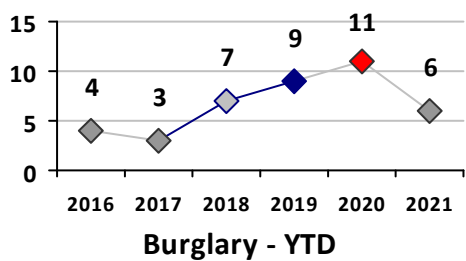

Part I Crime - Comparison Report

Providence Police Department

Through 4/18/2021
Week 15

District 1											
4 Week Trend 3/22/2021 - 4/18/2021				Past 28 Days 3/22/2021 - 4/18/2021				Year to Date January 1 - April 18			

Violent Crime	Current Week	Last Week	Wk 13	Wk 12	Past 28 Days	Past 28 Days LY	Chg.	Current Year	Last Year	Chg.	Wght. 5yr Avg	Chg.
Homicide	0	0	0	0	0	0	--	0	0	0%	0	--
Sex Offenses, Forcible*	0	0	1	0	1	0	--	1	0	100%	4	-75%
Robbery Other	0	0	0	0	0	1	--	4	6	-33%	4	0%
Robbery W Firearm	2	0	0	0	2	0	--	3	0	300%	0	--
Agg. Assault	1	0	0	0	1	1	0%	4	11	-64%	10	-60%
Agg. Assault W Firearm	0	0	0	0	0	0	--	0	0	0%	0	--
Total	3	0	1	0	4	2	100%	12	17	-29%	18	-33%

Property Crime	Current Week	Last Week	Wk 13	Wk 12	Past 28 Days	Past 28 Days LY	Chg.	Current Year	Last Year	Chg.	Wght. 5yr Avg	Chg.
Burglary	0	0	0	1	1	3	-67%	6	11	-45%	8	-25%
MV Theft	0	0	0	3	3	3	0%	16	12	33%	13	23%
Larceny from MV	0	0	1	6	7	3	133%	24	35	-31%	45	-47%
Larceny**	7	0	1	7	15	4	275%	40	133	-70%	120	-67%
Total	7	0	2	17	26	13	100%	86	191	-55%	186	-54%

Other Crime	Current Week	Last Week	Wk 13	Wk 12	Past 28 Days	Past 28 Days LY	Chg.	Current Year	Last Year	Chg.	Wght. 5yr Avg	Chg.
Assault Other	1	1	2	2	6	6	0%	31	39	-21%	56	-45%
Vandalism	2	2	2	2	8	9	-11%	26	45	-42%	37	-30%
Drug Offenses	2	6	4	1	13	1	1200%	22	9	144%	15	47%
Weapons Offenses	1	1	2	2	6	1	500%	11	6	83%	8	38%
Liquor Law Violations	0	0	0	0	0	0	--	0	0	0%	2	--
Total	6	10	10	7	33	17	94%	90	99	-9%	118	-24%

Figures are preliminary and subject to further analysis and revision

* Sex Offenses, Forcible includes forcible rape, forcible sodomy, forcible fondling, sexual assault with an object

** Larceny includes shoplifting, pickpocket, pursesnatch, from building, bicycles, motor vehicle parts or accessories, and other.