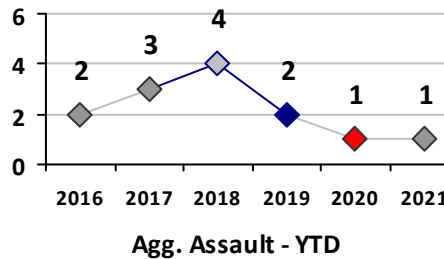

Part I Crime - Comparison Report

Providence Police Department

Through 4/18/2021
Week 15

District 9

4 Week Trend 3/22/2021 - 4/18/2021	Past 28 Days 3/22/2021 - 4/18/2021	Year to Date January 1 - April 18

Violent Crime	Current Week	Last Week	Wk 13	Wk 12	Past 28 Days	Past 28 Days LY	Chg.	Current Year	Last Year	Chg.	Wght. 5yr Avg	Chg.
Homicide	0	0	0	0	0	0	--	0	0	0%	0	--
Sex Offenses, Forcible*	0	0	0	0	0	0	--	1	3	-67%	2	-50%
Robbery Other	0	0	0	0	0	0	--	0	4	-100%	2	--
Robbery W Firearm	0	0	0	0	0	0	--	0	0	0%	0	--
Agg. Assault	0	0	0	0	0	0	--	1	0	100%	1	0%
Agg. Assault W Firearm	0	0	0	0	0	1	--	0	1	-100%	1	--
Total	0	0	0	0	0	1	100%	2	8	-75%	6	-67%

Property Crime	Current Week	Last Week	Wk 13	Wk 12	Past 28 Days	Past 28 Days LY	Chg.	Current Year	Last Year	Chg.	Wght. 5yr Avg	Chg.
Burglary	1	0	0	0	1	4	-75%	18	28	-36%	28	-36%
MV Theft	1	1	1	1	4	0	--	10	3	233%	4	150%
Larceny from MV	2	1	1	0	4	2	100%	11	37	-70%	62	-82%
Larceny**	1	4	2	1	8	3	167%	19	41	-54%	39	-51%
Total	5	6	4	2	17	9	89%	58	109	-47%	133	-56%

Other Crime	Current Week	Last Week	Wk 13	Wk 12	Past 28 Days	Past 28 Days LY	Chg.	Current Year	Last Year	Chg.	Wght. 5yr Avg	Chg.
Assault Other	0	1	1	0	2	1	100%	12	15	-20%	15	-20%
Vandalism	0	1	2	1	4	12	-67%	10	32	-69%	34	-71%
Drug Offenses	0	1	0	0	1	0	--	4	11	-64%	6	-33%
Weapons Offenses	0	0	0	0	0	3	--	6	4	50%	3	100%
Liquor Law Violations	0	0	0	0	0	0	--	0	0	0%	1	--
Total	0	3	3	1	7	16	-56%	32	62	-48%	58	-45%

Figures are preliminary and subject to further analysis and revision

* Sex Offenses, Forcible includes forcible rape, forcible sodomy, forcible fondling, sexual assault with an object

** Larceny includes shoplifting, pickpocket, pursesnatch, from building, bicycles, motor vehicle parts or accessories, and other.