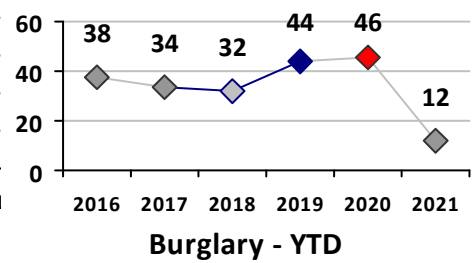

Part I Crime - Comparison Report

Providence Police Department

Through 4/18/2021
Week 15

District 4

4 Week Trend 3/22/2021 - 4/18/2021	Past 28 Days 3/22/2021 - 4/18/2021	Year to Date January 1 - April 18

Violent Crime	Current Week	Last Week	Wk 13	Wk 12	Past 28 Days	Past 28 Days LY	Chg.	Current Year	Last Year	Chg.	Wght. 5yr Avg	Chg.
Homicide	0	0	0	0	0	0	--	0	0	0%	0	--
Sex Offenses, Forcible*	2	0	0	0	2	0	--	7	3	133%	10	-30%
Robbery Other	0	0	0	0	0	1	--	7	4	75%	12	-42%
Robbery W Firearm	0	0	0	0	0	1	--	4	2	100%	4	0%
Agg. Assault	0	0	0	1	1	4	-75%	10	29	-66%	24	-58%
Agg. Assault W Firearm	0	0	0	0	0	0	--	5	2	150%	3	67%
Total	2	0	0	1	3	6	-50%	33	40	-18%	53	-38%

Property Crime	Current Week	Last Week	Wk 13	Wk 12	Past 28 Days	Past 28 Days LY	Chg.	Current Year	Last Year	Chg.	Wght. 5yr Avg	Chg.
Burglary	2	2	1	1	6	1	500%	12	46	-74%	41	-71%
MV Theft	1	0	1	4	6	0	--	44	16	175%	25	76%
Larceny from MV	3	6	8	4	21	12	75%	70	89	-21%	104	-33%
Larceny**	1	6	6	5	18	16	13%	68	55	24%	67	1%
Total	7	14	16	14	51	29	76%	194	206	-6%	237	-18%

Other Crime	Current Week	Last Week	Wk 13	Wk 12	Past 28 Days	Past 28 Days LY	Chg.	Current Year	Last Year	Chg.	Wght. 5yr Avg	Chg.
Assault Other	4	3	6	7	20	11	82%	75	98	-23%	98	-23%
Vandalism	4	5	5	9	23	13	77%	67	57	18%	76	-12%
Drug Offenses	2	4	2	4	12	2	500%	34	72	-53%	66	-48%
Weapons Offenses	1	0	0	1	2	3	-33%	19	14	36%	17	12%
Liquor Law Violations	0	0	0	0	0	0	--	0	0	0%	2	--
Total	11	12	13	21	57	29	97%	195	241	-19%	259	-25%

Figures are preliminary and subject to further analysis and revision

* Sex Offenses, Forcible includes forcible rape, forcible sodomy, forcible fondling, sexual assault with an object

** Larceny includes shoplifting, pickpocket, pursesnatch, from building, bicycles, motor vehicle parts or accessories, and other.