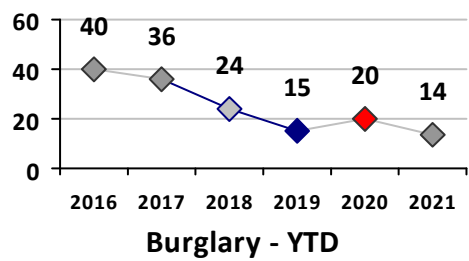

Part I Crime - Comparison Report

Providence Police Department

Through 4/18/2021
Week 15

District 6

4 Week Trend 3/22/2021 - 4/18/2021	Past 28 Days 3/22/2021 - 4/18/2021	Year to Date January 1 - April 18

Violent Crime	Current Week	Last Week	Wk 13	Wk 12	Past 28 Days	Past 28 Days LY	Chg.	Current Year	Last Year	Chg.	Wght. 5yr Avg	Chg.
Homicide	1	0	0	0	1	0	--	2	0	200%	1	100%
Sex Offenses, Forcible*	0	0	0	0	0	2	--	6	10	-40%	6	0%
Robbery Other	0	0	0	0	0	0	--	2	2	0%	5	-60%
Robbery W Firearm	0	0	0	1	1	1	0%	2	1	100%	2	0%
Agg. Assault	3	0	2	0	5	3	67%	13	8	63%	9	44%
Agg. Assault W Firearm	0	0	0	0	0	1	--	6	3	100%	3	100%
Total	4	0	2	1	7	7	0%	31	24	29%	25	24%

Property Crime	Current Week	Last Week	Wk 13	Wk 12	Past 28 Days	Past 28 Days LY	Chg.	Current Year	Last Year	Chg.	Wght. 5yr Avg	Chg.
Burglary	0	1	1	0	2	2	0%	14	20	-30%	23	-39%
MV Theft	0	2	0	1	3	4	-25%	22	22	0%	25	-12%
Larceny from MV	0	4	3	6	13	14	-7%	41	51	-20%	45	-9%
Larceny**	1	3	2	1	7	18	-61%	39	67	-42%	68	-43%
Total	1	10	6	8	25	38	-34%	116	160	-28%	161	-28%

Other Crime	Current Week	Last Week	Wk 13	Wk 12	Past 28 Days	Past 28 Days LY	Chg.	Current Year	Last Year	Chg.	Wght. 5yr Avg	Chg.
Assault Other	5	4	5	2	16	10	60%	42	55	-24%	60	-30%
Vandalism	1	3	4	4	12	19	-37%	42	62	-32%	59	-29%
Drug Offenses	1	3	0	2	6	2	200%	12	24	-50%	20	-40%
Weapons Offenses	0	1	0	2	3	0	--	14	9	56%	8	75%
Liquor Law Violations	0	0	0	0	0	0	--	0	0	0%	1	--
Total	7	11	9	10	37	31	19%	110	150	-27%	147	-25%

Figures are preliminary and subject to further analysis and revision

* Sex Offenses, Forcible includes forcible rape, forcible sodomy, forcible fondling, sexual assault with an object

** Larceny includes shoplifting, pickpocket, pursesnatch, from building, bicycles, motor vehicle parts or accessories, and other.