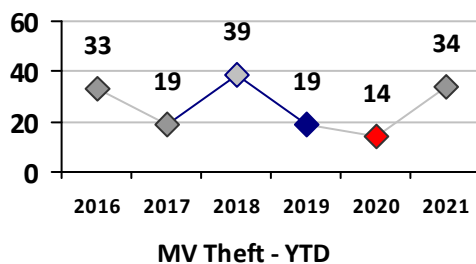

Part I Crime - Comparison Report

Providence Police Department

Through 4/18/2021
Week 15

District 5

4 Week Trend 3/22/2021 - 4/18/2021	Past 28 Days 3/22/2021 - 4/18/2021	Year to Date January 1 - April 18

Violent Crime	Current Week	Last Week	Wk 13	Wk 12	Past 28 Days	Past 28 Days LY	Chg.	Current Year	Last Year	Chg.	Wght. 5yr Avg	Chg.
Homicide	0	0	0	0	0	0	--	1	0	100%	0	--
Sex Offenses, Forcible*	0	0	0	1	1	0	--	5	11	-55%	11	-55%
Robbery Other	0	0	0	0	0	2	--	5	8	-38%	9	-44%
Robbery W Firearm	0	0	0	1	1	1	0%	2	3	-33%	3	-33%
Agg. Assault	2	3	1	0	6	2	200%	22	22	0%	22	0%
Agg. Assault W Firearm	0	0	0	0	0	0	--	4	1	300%	3	33%
Total	2	3	1	2	8	5	60%	39	45	-13%	48	-19%

Property Crime	Current Week	Last Week	Wk 13	Wk 12	Past 28 Days	Past 28 Days LY	Chg.	Current Year	Last Year	Chg.	Wght. 5yr Avg	Chg.
Burglary	0	1	1	0	2	6	-67%	16	31	-48%	39	-59%
MV Theft	2	1	1	1	5	1	400%	34	14	143%	22	55%
Larceny from MV	2	5	2	1	10	9	11%	35	61	-43%	52	-33%
Larceny**	3	3	2	3	11	16	-31%	37	64	-42%	63	-41%
Total	7	10	6	5	28	32	-13%	122	170	-28%	176	-31%

Other Crime	Current Week	Last Week	Wk 13	Wk 12	Past 28 Days	Past 28 Days LY	Chg.	Current Year	Last Year	Chg.	Wght. 5yr Avg	Chg.
Assault Other	2	4	10	5	21	9	133%	86	78	10%	80	8%
Vandalism	2	3	7	2	14	13	8%	63	67	-6%	76	-17%
Drug Offenses	1	5	5	5	16	2	700%	33	26	27%	41	-20%
Weapons Offenses	3	3	1	2	9	0	--	20	21	-5%	15	33%
Liquor Law Violations	0	0	0	0	0	0	--	0	0	0%	0	--
Total	8	15	23	14	60	24	150%	202	192	5%	212	-5%

Figures are preliminary and subject to further analysis and revision

* Sex Offenses, Forcible includes forcible rape, forcible sodomy, forcible fondling, sexual assault with an object

** Larceny includes shoplifting, pickpocket, pursesnatch, from building, bicycles, motor vehicle parts or accessories, and other.