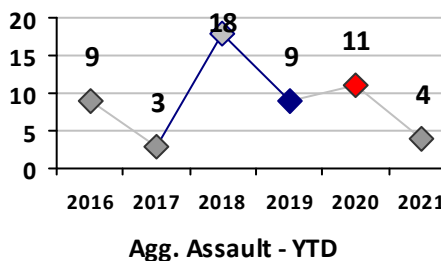

Part I Crime - Comparison Report

Providence Police Department

Through 4/18/2021
Week 15

District 1											
4 Week Trend 3/22/2021 - 4/18/2021				Past 28 Days 3/22/2021 - 4/18/2021				Year to Date January 1 - April 18			

Violent Crime	Current Week	Last Week	Wk 13	Wk 12	Past 28 Days	Past 28 Days LY	Chg.	Current Year	Last Year	Chg.	Wght. 5yr Avg	Chg.
Homicide	0	0	0	0	0	0	--	0	0	0%	0	--
Sex Offenses, Forcible*	0	0	1	0	1	0	--	1	0	100%	4	-75%
Robbery Other	0	0	0	0	0	1	--	4	6	-33%	4	0%
Robbery W Firearm	2	0	0	0	2	0	--	3	0	300%	0	--
Agg. Assault	1	0	0	0	1	1	0%	4	11	-64%	10	-60%
Agg. Assault W Firearm	0	0	0	0	0	0	--	0	0	0%	0	--
Total	3	0	1	0	4	2	100%	12	17	-29%	18	-33%

Property Crime	Current Week	Last Week	Wk 13	Wk 12	Past 28 Days	Past 28 Days LY	Chg.	Current Year	Last Year	Chg.	Wght. 5yr Avg	Chg.
Burglary	0	0	0	1	1	3	-67%	6	11	-45%	8	-25%
MV Theft	0	0	0	3	3	3	0%	16	12	33%	13	23%
Larceny from MV	0	0	1	6	7	3	133%	24	35	-31%	45	-47%
Larceny**	7	0	1	7	15	4	275%	40	133	-70%	120	-67%
Total	7	0	2	17	26	13	100%	86	191	-55%	186	-54%

Other Crime	Current Week	Last Week	Wk 13	Wk 12	Past 28 Days	Past 28 Days LY	Chg.	Current Year	Last Year	Chg.	Wght. 5yr Avg	Chg.
Assault Other	1	1	2	2	6	6	0%	31	39	-21%	56	-45%
Vandalism	2	2	2	2	8	9	-11%	26	45	-42%	37	-30%
Drug Offenses	2	6	4	1	13	1	1200%	22	9	144%	15	47%
Weapons Offenses	1	1	2	2	6	1	500%	11	6	83%	8	38%
Liquor Law Violations	0	0	0	0	0	0	--	0	0	0%	2	--
Total	6	10	10	7	33	17	94%	90	99	-9%	118	-24%

Figures are preliminary and subject to further analysis and revision

* Sex Offenses, Forcible includes forcible rape, forcible sodomy, forcible fondling, sexual assault with an object

** Larceny includes shoplifting, pickpocket, pursesnatch, from building, bicycles, motor vehicle parts or accessories, and other.