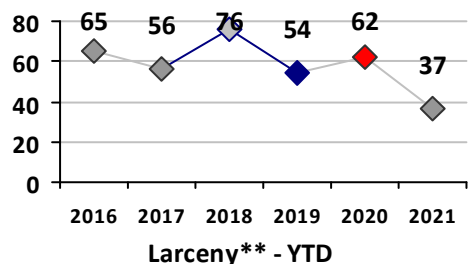

Part I Crime - Comparison Report

Providence Police Department

Through 4/18/2021
Week 15

District 5

4 Week Trend 3/22/2021 - 4/18/2021	Past 28 Days 3/22/2021 - 4/18/2021	Year to Date January 1 - April 18

Violent Crime	Current Week	Last Week	Wk 13	Wk 12	Past 28 Days	Past 28 Days LY	Chg.	Current Year	Last Year	Chg.	Wght. 5yr Avg	Chg.
Homicide	0	0	0	0	0	0	--	1	0	100%	0	--
Sex Offenses, Forcible*	0	0	0	1	1	0	--	5	11	-55%	11	-55%
Robbery Other	0	0	0	0	0	2	--	5	8	-38%	9	-44%
Robbery W Firearm	0	0	0	1	1	1	0%	2	3	-33%	3	-33%
Agg. Assault	2	3	1	0	6	2	200%	22	22	0%	22	0%
Agg. Assault W Firearm	0	0	0	0	0	0	--	4	1	300%	3	33%
Total	2	3	1	2	8	5	60%	39	45	-13%	48	-19%

Property Crime	Current Week	Last Week	Wk 13	Wk 12	Past 28 Days	Past 28 Days LY	Chg.	Current Year	Last Year	Chg.	Wght. 5yr Avg	Chg.
Burglary	0	1	1	0	2	6	-67%	16	31	-48%	39	-59%
MV Theft	2	1	1	1	5	1	400%	34	14	143%	22	55%
Larceny from MV	2	5	2	1	10	9	11%	35	61	-43%	52	-33%
Larceny**	3	3	2	3	11	16	-31%	37	64	-42%	63	-41%
Total	7	10	6	5	28	32	-13%	122	170	-28%	176	-31%

Other Crime	Current Week	Last Week	Wk 13	Wk 12	Past 28 Days	Past 28 Days LY	Chg.	Current Year	Last Year	Chg.	Wght. 5yr Avg	Chg.
Assault Other	2	4	10	5	21	9	133%	86	78	10%	80	8%
Vandalism	2	3	7	2	14	13	8%	63	67	-6%	76	-17%
Drug Offenses	1	5	5	5	16	2	700%	33	26	27%	41	-20%
Weapons Offenses	3	3	1	2	9	0	--	20	21	-5%	15	33%
Liquor Law Violations	0	0	0	0	0	0	--	0	0	0%	0	--
Total	8	15	23	14	60	24	150%	202	192	5%	212	-5%

Figures are preliminary and subject to further analysis and revision

* Sex Offenses, Forcible includes forcible rape, forcible sodomy, forcible fondling, sexual assault with an object

** Larceny includes shoplifting, pickpocket, pursesnatch, from building, bicycles, motor vehicle parts or accessories, and other.