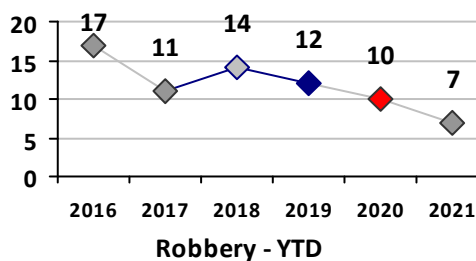

Part I Crime - Comparison Report

Providence Police Department

Through 4/18/2021
Week 15

District 5

4 Week Trend 3/22/2021 - 4/18/2021	Past 28 Days 3/22/2021 - 4/18/2021	Year to Date January 1 - April 18

Violent Crime	Current Week	Last Week	Wk 13	Wk 12	Past 28 Days	Past 28 Days LY	Chg.	Current Year	Last Year	Chg.	Wght. 5yr Avg	Chg.
Homicide	0	0	0	0	0	0	--	1	0	100%	0	--
Sex Offenses, Forcible*	0	0	0	1	1	0	--	5	11	-55%	11	-55%
Robbery Other	0	0	0	0	0	2	--	5	8	-38%	9	-44%
Robbery W Firearm	0	0	0	1	1	1	0%	2	3	-33%	3	-33%
Agg. Assault	2	3	1	0	6	2	200%	22	22	0%	22	0%
Agg. Assault W Firearm	0	0	0	0	0	0	--	4	1	300%	3	33%
Total	2	3	1	2	8	5	60%	39	45	-13%	48	-19%

Property Crime	Current Week	Last Week	Wk 13	Wk 12	Past 28 Days	Past 28 Days LY	Chg.	Current Year	Last Year	Chg.	Wght. 5yr Avg	Chg.
Burglary	0	1	1	0	2	6	-67%	16	31	-48%	39	-59%
MV Theft	2	1	1	1	5	1	400%	34	14	143%	22	55%
Larceny from MV	2	5	2	1	10	9	11%	35	61	-43%	52	-33%
Larceny**	3	3	2	3	11	16	-31%	37	64	-42%	63	-41%
Total	7	10	6	5	28	32	-13%	122	170	-28%	176	-31%

Other Crime	Current Week	Last Week	Wk 13	Wk 12	Past 28 Days	Past 28 Days LY	Chg.	Current Year	Last Year	Chg.	Wght. 5yr Avg	Chg.
Assault Other	2	4	10	5	21	9	133%	86	78	10%	80	8%
Vandalism	2	3	7	2	14	13	8%	63	67	-6%	76	-17%
Drug Offenses	1	5	5	5	16	2	700%	33	26	27%	41	-20%
Weapons Offenses	3	3	1	2	9	0	--	20	21	-5%	15	33%
Liquor Law Violations	0	0	0	0	0	0	--	0	0	0%	0	--
Total	8	15	23	14	60	24	150%	202	192	5%	212	-5%

Figures are preliminary and subject to further analysis and revision

* Sex Offenses, Forcible includes forcible rape, forcible sodomy, forcible fondling, sexual assault with an object

** Larceny includes shoplifting, pickpocket, pursesnatch, from building, bicycles, motor vehicle parts or accessories, and other.