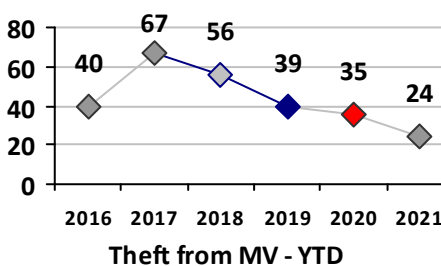

Part I Crime - Comparison Report

Providence Police Department

Through 4/18/2021
Week 15

District 1											
4 Week Trend 3/22/2021 - 4/18/2021				Past 28 Days 3/22/2021 - 4/18/2021				Year to Date January 1 - April 18			

Violent Crime	Current Week	Last Week	Wk 13	Wk 12	Past 28 Days	Past 28 Days LY	Chg.	Current Year	Last Year	Chg.	Wght. 5yr Avg	Chg.
Homicide	0	0	0	0	0	0	--	0	0	0%	0	--
Sex Offenses, Forcible*	0	0	1	0	1	0	--	1	0	100%	4	-75%
Robbery Other	0	0	0	0	0	1	--	4	6	-33%	4	0%
Robbery W Firearm	2	0	0	0	2	0	--	3	0	300%	0	--
Agg. Assault	1	0	0	0	1	1	0%	4	11	-64%	10	-60%
Agg. Assault W Firearm	0	0	0	0	0	0	--	0	0	0%	0	--
Total	3	0	1	0	4	2	100%	12	17	-29%	18	-33%

Property Crime	Current Week	Last Week	Wk 13	Wk 12	Past 28 Days	Past 28 Days LY	Chg.	Current Year	Last Year	Chg.	Wght. 5yr Avg	Chg.
Burglary	0	0	0	1	1	3	-67%	6	11	-45%	8	-25%
MV Theft	0	0	0	3	3	3	0%	16	12	33%	13	23%
Larceny from MV	0	0	1	6	7	3	133%	24	35	-31%	45	-47%
Larceny**	7	0	1	7	15	4	275%	40	133	-70%	120	-67%
Total	7	0	2	17	26	13	100%	86	191	-55%	186	-54%

Other Crime	Current Week	Last Week	Wk 13	Wk 12	Past 28 Days	Past 28 Days LY	Chg.	Current Year	Last Year	Chg.	Wght. 5yr Avg	Chg.
Assault Other	1	1	2	2	6	6	0%	31	39	-21%	56	-45%
Vandalism	2	2	2	2	8	9	-11%	26	45	-42%	37	-30%
Drug Offenses	2	6	4	1	13	1	1200%	22	9	144%	15	47%
Weapons Offenses	1	1	2	2	6	1	500%	11	6	83%	8	38%
Liquor Law Violations	0	0	0	0	0	0	--	0	0	0%	2	--
Total	6	10	10	7	33	17	94%	90	99	-9%	118	-24%

Figures are preliminary and subject to further analysis and revision

* Sex Offenses, Forcible includes forcible rape, forcible sodomy, forcible fondling, sexual assault with an object

** Larceny includes shoplifting, pickpocket, pursesnatch, from building, bicycles, motor vehicle parts or accessories, and other.