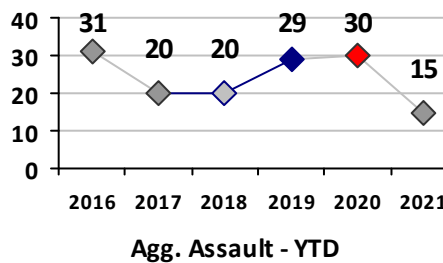

Part I Crime - Comparison Report

Providence Police Department

Through 4/18/2021
Week 15

District 4

4 Week Trend 3/22/2021 - 4/18/2021	Past 28 Days 3/22/2021 - 4/18/2021	Year to Date January 1 - April 18

Violent Crime	Current Week	Last Week	Wk 13	Wk 12	Past 28 Days	Past 28 Days LY	Chg.	Current Year	Last Year	Chg.	Wght. 5yr Avg	Chg.
Homicide	0	0	0	0	0	0	--	0	0	0%	0	--
Sex Offenses, Forcible*	2	0	0	0	2	0	--	7	3	133%	10	-30%
Robbery Other	0	0	0	0	0	1	--	7	4	75%	12	-42%
Robbery W Firearm	0	0	0	0	0	1	--	4	2	100%	4	0%
Agg. Assault	0	0	0	1	1	4	-75%	10	29	-66%	24	-58%
Agg. Assault W Firearm	0	0	0	0	0	0	--	5	2	150%	3	67%
Total	2	0	0	1	3	6	-50%	33	40	-18%	53	-38%

Property Crime	Current Week	Last Week	Wk 13	Wk 12	Past 28 Days	Past 28 Days LY	Chg.	Current Year	Last Year	Chg.	Wght. 5yr Avg	Chg.
Burglary	2	2	1	1	6	1	500%	12	46	-74%	41	-71%
MV Theft	1	0	1	4	6	0	--	44	16	175%	25	76%
Larceny from MV	3	6	8	4	21	12	75%	70	89	-21%	104	-33%
Larceny**	1	6	6	5	18	16	13%	68	55	24%	67	1%
Total	7	14	16	14	51	29	76%	194	206	-6%	237	-18%

Other Crime	Current Week	Last Week	Wk 13	Wk 12	Past 28 Days	Past 28 Days LY	Chg.	Current Year	Last Year	Chg.	Wght. 5yr Avg	Chg.
Assault Other	4	3	6	7	20	11	82%	75	98	-23%	98	-23%
Vandalism	4	5	5	9	23	13	77%	67	57	18%	76	-12%
Drug Offenses	2	4	2	4	12	2	500%	34	72	-53%	66	-48%
Weapons Offenses	1	0	0	1	2	3	-33%	19	14	36%	17	12%
Liquor Law Violations	0	0	0	0	0	0	--	0	0	0%	2	--
Total	11	12	13	21	57	29	97%	195	241	-19%	259	-25%

Figures are preliminary and subject to further analysis and revision

* Sex Offenses, Forcible includes forcible rape, forcible sodomy, forcible fondling, sexual assault with an object

** Larceny includes shoplifting, pickpocket, pursesnatch, from building, bicycles, motor vehicle parts or accessories, and other.