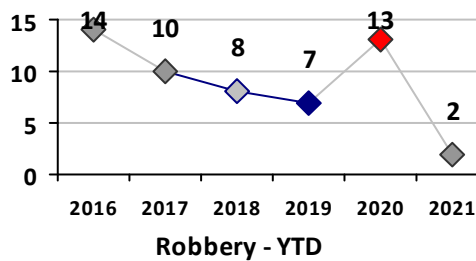

Part I Crime - Comparison Report

Providence Police Department

Through 4/18/2021
Week 15

District 7

	4 Week Trend 3/22/2021 - 4/18/2021				Past 28 Days 3/22/2021 - 4/18/2021			Year to Date January 1 - April 18				
	Current Week	Last Week	Wk 13	Wk 12	Past 28 Days	Past 28 Days LY	Chg.	Current Year	Last Year	Chg.	Wght. 5yr Avg	Chg.
Violent Crime												
Homicide	0	0	0	0	0	0	--	0	0	0%	0	--
Sex Offenses, Forcible*	0	1	4	0	5	1	400%	11	4	175%	6	83%
Robbery Other	0	0	0	0	0	0	--	1	6	-83%	6	-83%
Robbery W Firearm	0	0	0	0	0	1	--	1	7	-86%	5	-80%
Agg. Assault	2	0	2	1	5	2	150%	19	17	12%	20	-5%
Agg. Assault W Firearm	5	1	0	0	6	0	--	8	2	300%	4	100%
Total	7	2	6	1	16	4	300%	40	36	11%	41	-2%
Property Crime												
Burglary	3	1	0	1	5	5	0%	18	23	-22%	31	-42%
MV Theft	2	2	0	1	5	13	-62%	33	39	-15%	29	14%
Larceny from MV	2	3	7	3	15	20	-25%	53	84	-37%	74	-28%
Larceny**	6	10	7	7	30	27	11%	102	115	-11%	104	-2%
Total	13	16	14	12	55	65	-15%	206	261	-21%	238	-13%
Other Crime												
Assault Other	11	8	8	7	34	17	100%	83	94	-12%	94	-12%
Vandalism	3	8	10	7	28	23	22%	75	102	-26%	101	-26%
Drug Offenses	3	2	0	1	6	0	--	12	22	-45%	33	-64%
Weapons Offenses	3	1	0	1	5	1	400%	16	6	167%	19	-16%
Liquor Law Violations	0	0	0	0	0	0	--	5	2	150%	16	-69%
Total	20	19	18	16	73	41	78%	191	226	-15%	263	-27%

Figures are preliminary and subject to further analysis and revision

* Sex Offenses, Forcible includes forcible rape, forcible sodomy, forcible fondling, sexual assault with an object

** Larceny includes shoplifting, pickpocket, pursesnatch, from building, bicycles, motor vehicle parts or accessories, and other.