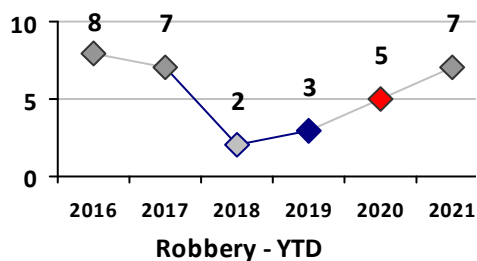

Part I Crime - Comparison Report

Providence Police Department

Through 4/18/2021
Week 15

District 1											
4 Week Trend 3/22/2021 - 4/18/2021				Past 28 Days 3/22/2021 - 4/18/2021				Year to Date January 1 - April 18			

Violent Crime	Current Week	Last Week	Wk 13	Wk 12	Past 28 Days	Past 28 Days LY	Chg.	Current Year	Last Year	Chg.	Wght. 5yr Avg	Chg.
Homicide	0	0	0	0	0	0	--	0	0	0%	0	--
Sex Offenses, Forcible*	0	0	1	0	1	0	--	1	0	100%	4	-75%
Robbery Other	0	0	0	0	0	1	--	4	6	-33%	4	0%
Robbery W Firearm	2	0	0	0	2	0	--	3	0	300%	0	--
Agg. Assault	1	0	0	0	1	1	0%	4	11	-64%	10	-60%
Agg. Assault W Firearm	0	0	0	0	0	0	--	0	0	0%	0	--
Total	3	0	1	0	4	2	100%	12	17	-29%	18	-33%

Property Crime	Current Week	Last Week	Wk 13	Wk 12	Past 28 Days	Past 28 Days LY	Chg.	Current Year	Last Year	Chg.	Wght. 5yr Avg	Chg.
Burglary	0	0	0	1	1	3	-67%	6	11	-45%	8	-25%
MV Theft	0	0	0	3	3	3	0%	16	12	33%	13	23%
Larceny from MV	0	0	1	6	7	3	133%	24	35	-31%	45	-47%
Larceny**	7	0	1	7	15	4	275%	40	133	-70%	120	-67%
Total	7	0	2	17	26	13	100%	86	191	-55%	186	-54%

Other Crime	Current Week	Last Week	Wk 13	Wk 12	Past 28 Days	Past 28 Days LY	Chg.	Current Year	Last Year	Chg.	Wght. 5yr Avg	Chg.
Assault Other	1	1	2	2	6	6	0%	31	39	-21%	56	-45%
Vandalism	2	2	2	2	8	9	-11%	26	45	-42%	37	-30%
Drug Offenses	2	6	4	1	13	1	1200%	22	9	144%	15	47%
Weapons Offenses	1	1	2	2	6	1	500%	11	6	83%	8	38%
Liquor Law Violations	0	0	0	0	0	0	--	0	0	0%	2	--
Total	6	10	10	7	33	17	94%	90	99	-9%	118	-24%

Figures are preliminary and subject to further analysis and revision

* Sex Offenses, Forcible includes forcible rape, forcible sodomy, forcible fondling, sexual assault with an object

** Larceny includes shoplifting, pickpocket, pursesnatch, from building, bicycles, motor vehicle parts or accessories, and other.