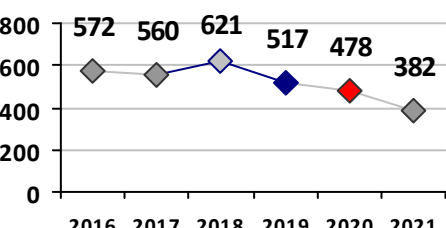

Part I Crime - Comparison Report

Providence Police Department

Through 4/18/2021
Week 15

Citywide

4 Week Trend
3/22/2021 - 4/18/2021

Past 28 Days
3/22/2021 - 4/18/2021

Year to Date
January 1 - April 18

Violent Crime	Current Week	Last Week	Wk 13	Wk 12	Past 28 Days	Past 28 Days LY	Chg.	Current Year	Last Year	Chg.	Wght. 5yr Avg	Chg.	
	Homicide	2	0	0	0	2	1	100%	5	1	400%	2	150%
Sex Offenses, Forcible*	2	2	5	2	11	5	120%	45	40	13%	56	-20%	
Robbery W Firearm	3	0	1	2	6	5	20%	14	17	-18%	20	-30%	
Robbery Other	0	0	0	0	0	5	-500%	23	39	-41%	47	-51%	
Agg. Assault W Firearm	6	1	0	0	7	4	75%	30	13	131%	24	25%	
Agg. Assault	8	5	7	4	24	20	20%	95	123	-23%	119	-20%	
Total	21	8	13	8	50	40	25%	212	233	-9%	267	-21%	

Property Crime	Current Week	Last Week	Wk 13	Wk 12	Past 28 Days	Past 28 Days LY	Chg.	Current Year	Last Year	Chg.	Wght. 5yr Avg	Chg.	
	Burglary	6	6	4	6	22	28	-21%	112	191	-41%	226	-50%
MV Theft	12	8	9	16	45	28	61%	246	143	72%	165	49%	
Larceny from MV	12	27	40	28	107	89	20%	382	479	-20%	538	-29%	
Larceny**	19	39	34	33	125	113	11%	462	641	-28%	647	-29%	
Total	49	80	87	83	299	258	16%	1202	1454	-17%	1575	-24%	

Other Crime	Current Week	Last Week	Wk 13	Wk 12	Past 28 Days	Past 28 Days LY	Chg.	Current Year	Last Year	Chg.	Wght. 5yr Avg	Chg.	
	Assault Other	37	33	41	35	146	75	95%	446	522	-15%	562	-21%
Vandalism	19	30	42	29	120	125	-4%	451	520	-13%	546	-17%	
Weapons Offenses	10	11	3	10	34	16	113%	116	83	40%	100	16%	
Drug Offenses	11	22	12	13	58	11	427%	138	226	-39%	249	-45%	
Liquor Law Violations	0	0	0	0	0	0	0%	5	2	150%	21	-76%	
Total	77	96	98	87	358	227	58%	1156	1353	-15%	1478	-22%	

Figures are preliminary and subject to further analysis and revision

* Sex Offenses, Forcible includes forcible rape, forcible sodomy, forcible fondling, sexual assault with an object

** Larceny includes shoplifting, pickpocket, pursesnatch, from building, bicycles, motor vehicle parts or accessories, and other.