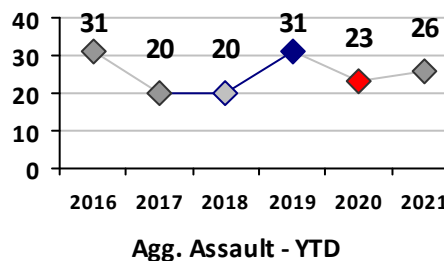

Part I Crime - Comparison Report

Providence Police Department

Through 4/18/2021
Week 15

District 5

4 Week Trend 3/22/2021 - 4/18/2021	Past 28 Days 3/22/2021 - 4/18/2021	Year to Date January 1 - April 18

Violent Crime	Current Week	Last Week	Wk 13	Wk 12	Past 28 Days	Past 28 Days LY	Chg.	Current Year	Last Year	Chg.	Wght. 5yr Avg	Chg.
Homicide	0	0	0	0	0	0	--	1	0	100%	0	--
Sex Offenses, Forcible*	0	0	0	1	1	0	--	5	11	-55%	11	-55%
Robbery Other	0	0	0	0	0	2	--	5	8	-38%	9	-44%
Robbery W Firearm	0	0	0	1	1	1	0%	2	3	-33%	3	-33%
Agg. Assault	2	3	1	0	6	2	200%	22	22	0%	22	0%
Agg. Assault W Firearm	0	0	0	0	0	0	--	4	1	300%	3	33%
Total	2	3	1	2	8	5	60%	39	45	-13%	48	-19%

Property Crime	Current Week	Last Week	Wk 13	Wk 12	Past 28 Days	Past 28 Days LY	Chg.	Current Year	Last Year	Chg.	Wght. 5yr Avg	Chg.
Burglary	0	1	1	0	2	6	-67%	16	31	-48%	39	-59%
MV Theft	2	1	1	1	5	1	400%	34	14	143%	22	55%
Larceny from MV	2	5	2	1	10	9	11%	35	61	-43%	52	-33%
Larceny**	3	3	2	3	11	16	-31%	37	64	-42%	63	-41%
Total	7	10	6	5	28	32	-13%	122	170	-28%	176	-31%

Other Crime	Current Week	Last Week	Wk 13	Wk 12	Past 28 Days	Past 28 Days LY	Chg.	Current Year	Last Year	Chg.	Wght. 5yr Avg	Chg.
Assault Other	2	4	10	5	21	9	133%	86	78	10%	80	8%
Vandalism	2	3	7	2	14	13	8%	63	67	-6%	76	-17%
Drug Offenses	1	5	5	5	16	2	700%	33	26	27%	41	-20%
Weapons Offenses	3	3	1	2	9	0	--	20	21	-5%	15	33%
Liquor Law Violations	0	0	0	0	0	0	--	0	0	0%	0	--
Total	8	15	23	14	60	24	150%	202	192	5%	212	-5%

Figures are preliminary and subject to further analysis and revision

* Sex Offenses, Forcible includes forcible rape, forcible sodomy, forcible fondling, sexual assault with an object

** Larceny includes shoplifting, pickpocket, pursesnatch, from building, bicycles, motor vehicle parts or accessories, and other.