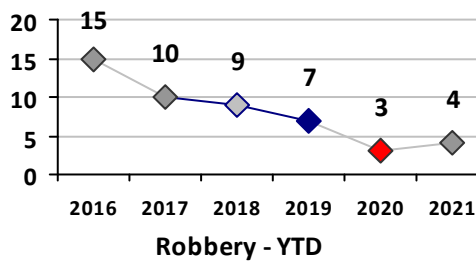

Part I Crime - Comparison Report

Providence Police Department

Through 4/18/2021
Week 15

District 6

4 Week Trend 3/22/2021 - 4/18/2021	Past 28 Days 3/22/2021 - 4/18/2021	Year to Date January 1 - April 18

Violent Crime	Current Week	Last Week	Wk 13	Wk 12	Past 28 Days	Past 28 Days LY	Chg.	Current Year	Last Year	Chg.	Wght. 5yr Avg	Chg.
Homicide	1	0	0	0	1	0	--	2	0	200%	1	100%
Sex Offenses, Forcible*	0	0	0	0	0	2	--	6	10	-40%	6	0%
Robbery Other	0	0	0	0	0	0	--	2	2	0%	5	-60%
Robbery W Firearm	0	0	0	1	1	1	0%	2	1	100%	2	0%
Agg. Assault	3	0	2	0	5	3	67%	13	8	63%	9	44%
Agg. Assault W Firearm	0	0	0	0	0	1	--	6	3	100%	3	100%
Total	4	0	2	1	7	7	0%	31	24	29%	25	24%

Property Crime	Current Week	Last Week	Wk 13	Wk 12	Past 28 Days	Past 28 Days LY	Chg.	Current Year	Last Year	Chg.	Wght. 5yr Avg	Chg.
Burglary	0	1	1	0	2	2	0%	14	20	-30%	23	-39%
MV Theft	0	2	0	1	3	4	-25%	22	22	0%	25	-12%
Larceny from MV	0	4	3	6	13	14	-7%	41	51	-20%	45	-9%
Larceny**	1	3	2	1	7	18	-61%	39	67	-42%	68	-43%
Total	1	10	6	8	25	38	-34%	116	160	-28%	161	-28%

Other Crime	Current Week	Last Week	Wk 13	Wk 12	Past 28 Days	Past 28 Days LY	Chg.	Current Year	Last Year	Chg.	Wght. 5yr Avg	Chg.
Assault Other	5	4	5	2	16	10	60%	42	55	-24%	60	-30%
Vandalism	1	3	4	4	12	19	-37%	42	62	-32%	59	-29%
Drug Offenses	1	3	0	2	6	2	200%	12	24	-50%	20	-40%
Weapons Offenses	0	1	0	2	3	0	--	14	9	56%	8	75%
Liquor Law Violations	0	0	0	0	0	0	--	0	0	0%	1	--
Total	7	11	9	10	37	31	19%	110	150	-27%	147	-25%

Figures are preliminary and subject to further analysis and revision

* Sex Offenses, Forcible includes forcible rape, forcible sodomy, forcible fondling, sexual assault with an object

** Larceny includes shoplifting, pickpocket, pursesnatch, from building, bicycles, motor vehicle parts or accessories, and other.