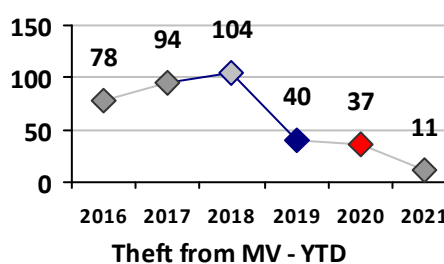

Part I Crime - Comparison Report

Providence Police Department

Through 4/18/2021
Week 15

District 9

4 Week Trend 3/22/2021 - 4/18/2021	Past 28 Days 3/22/2021 - 4/18/2021	Year to Date January 1 - April 18

Violent Crime	Current Week	Last Week	Wk 13	Wk 12	Past 28 Days	Past 28 Days LY	Chg.	Current Year	Last Year	Chg.	Wght. 5yr Avg	Chg.
Homicide	0	0	0	0	0	0	--	0	0	0%	0	--
Sex Offenses, Forcible*	0	0	0	0	0	0	--	1	3	-67%	2	-50%
Robbery Other	0	0	0	0	0	0	--	0	4	-100%	2	--
Robbery W Firearm	0	0	0	0	0	0	--	0	0	0%	0	--
Agg. Assault	0	0	0	0	0	0	--	1	0	100%	1	0%
Agg. Assault W Firearm	0	0	0	0	0	1	--	0	1	-100%	1	--
Total	0	0	0	0	0	1	100%	2	8	-75%	6	-67%

Property Crime	Current Week	Last Week	Wk 13	Wk 12	Past 28 Days	Past 28 Days LY	Chg.	Current Year	Last Year	Chg.	Wght. 5yr Avg	Chg.
Burglary	1	0	0	0	1	4	-75%	18	28	-36%	28	-36%
MV Theft	1	1	1	1	4	0	--	10	3	233%	4	150%
Larceny from MV	2	1	1	0	4	2	100%	11	37	-70%	62	-82%
Larceny**	1	4	2	1	8	3	167%	19	41	-54%	39	-51%
Total	5	6	4	2	17	9	89%	58	109	-47%	133	-56%

Other Crime	Current Week	Last Week	Wk 13	Wk 12	Past 28 Days	Past 28 Days LY	Chg.	Current Year	Last Year	Chg.	Wght. 5yr Avg	Chg.
Assault Other	0	1	1	0	2	1	100%	12	15	-20%	15	-20%
Vandalism	0	1	2	1	4	12	-67%	10	32	-69%	34	-71%
Drug Offenses	0	1	0	0	1	0	--	4	11	-64%	6	-33%
Weapons Offenses	0	0	0	0	0	3	--	6	4	50%	3	100%
Liquor Law Violations	0	0	0	0	0	0	--	0	0	0%	1	--
Total	0	3	3	1	7	16	-56%	32	62	-48%	58	-45%

Figures are preliminary and subject to further analysis and revision

* Sex Offenses, Forcible includes forcible rape, forcible sodomy, forcible fondling, sexual assault with an object

** Larceny includes shoplifting, pickpocket, pursesnatch, from building, bicycles, motor vehicle parts or accessories, and other.