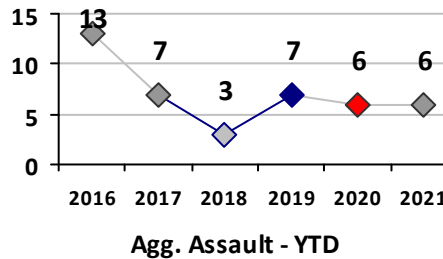

Part I Crime - Comparison Report

Providence Police Department

Through 4/18/2021
Week 15

District 3

4 Week Trend 3/22/2021 - 4/18/2021	Past 28 Days 3/22/2021 - 4/18/2021	Year to Date January 1 - April 18

Violent Crime	Current Week	Last Week	Wk 13	Wk 12	Past 28 Days	Past 28 Days LY	Chg.	Current Year	Last Year	Chg.	Wght. 5yr Avg	Chg.
Homicide	0	0	0	0	0	1	--	0	1	-100%	1	--
Sex Offenses, Forcible*	0	0	0	0	0	0	--	1	1	0%	2	-50%
Robbery Other	0	0	0	0	0	1	--	1	1	0%	1	0%
Robbery W Firearm	0	0	1	0	1	0	--	1	2	-50%	2	-50%
Agg. Assault	0	1	1	1	3	3	0%	5	5	0%	4	25%
Agg. Assault W Firearm	0	0	0	0	0	0	--	1	2	-50%	2	-50%
Total	0	1	2	1	4	5	-20%	9	12	-25%	12	-25%

Property Crime	Current Week	Last Week	Wk 13	Wk 12	Past 28 Days	Past 28 Days LY	Chg.	Current Year	Last Year	Chg.	Wght. 5yr Avg	Chg.
Burglary	0	1	0	1	2	2	0%	9	9	0%	12	-25%
MV Theft	3	1	0	1	5	3	67%	14	7	100%	10	40%
Larceny from MV	2	2	1	0	5	2	150%	31	14	121%	24	29%
Larceny**	0	1	4	2	7	3	133%	22	27	-19%	32	-31%
Total	5	5	5	4	19	10	90%	76	57	33%	78	-3%

Other Crime	Current Week	Last Week	Wk 13	Wk 12	Past 28 Days	Past 28 Days LY	Chg.	Current Year	Last Year	Chg.	Wght. 5yr Avg	Chg.
Assault Other	3	1	2	2	8	5	60%	22	35	-37%	34	-35%
Vandalism	4	0	1	0	5	8	-38%	36	28	29%	27	33%
Drug Offenses	2	0	0	0	2	0	--	3	6	-50%	16	-81%
Weapons Offenses	0	0	0	2	2	0	--	5	3	67%	5	0%
Liquor Law Violations	0	0	0	0	0	0	--	0	0	0%	0	--
Total	9	1	3	4	17	13	31%	66	72	-8%	82	-20%

Figures are preliminary and subject to further analysis and revision

* Sex Offenses, Forcible includes forcible rape, forcible sodomy, forcible fondling, sexual assault with an object

** Larceny includes shoplifting, pickpocket, pursesnatch, from building, bicycles, motor vehicle parts or accessories, and other.