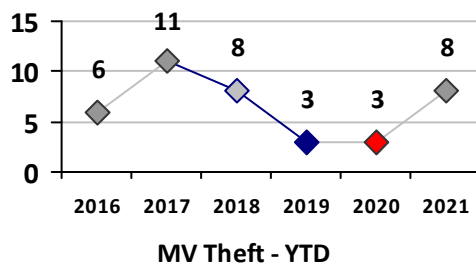

Part I Crime - Comparison Report

Providence Police Department

Through 4/18/2021
Week 15

District 8

4 Week Trend 3/22/2021 - 4/18/2021	Past 28 Days 3/22/2021 - 4/18/2021	Year to Date January 1 - April 18

Violent Crime	Current Week	Last Week	Wk 13	Wk 12	Past 28 Days	Past 28 Days LY	Chg.	Current Year	Last Year	Chg.	Wght. 5yr Avg	Chg.
Homicide	0	0	0	0	0	0	--	0	0	0%	0	--
Sex Offenses, Forcible*	0	0	0	0	0	0	--	2	1	100%	4	-50%
Robbery Other	0	0	0	0	0	0	--	2	1	100%	1	100%
Robbery W Firearm	0	0	0	0	0	0	--	0	1	-100%	0	--
Agg. Assault	0	0	0	0	0	1	--	6	6	0%	5	20%
Agg. Assault W Firearm	0	0	0	0	0	1	--	1	1	0%	1	0%
Total	0	0	0	0	0	2	200%	11	10	10%	11	0%

Property Crime	Current Week	Last Week	Wk 13	Wk 12	Past 28 Days	Past 28 Days LY	Chg.	Current Year	Last Year	Chg.	Wght. 5yr Avg	Chg.
Burglary	0	0	0	0	0	1	--	2	5	-60%	15	-87%
MV Theft	1	0	2	0	3	0	--	8	3	167%	5	60%
Larceny from MV	0	0	3	1	4	15	-73%	16	40	-60%	40	-60%
Larceny**	0	5	2	0	7	7	0%	21	41	-49%	36	-42%
Total	1	5	7	1	14	23	-39%	47	89	-47%	96	-51%

Other Crime	Current Week	Last Week	Wk 13	Wk 12	Past 28 Days	Past 28 Days LY	Chg.	Current Year	Last Year	Chg.	Wght. 5yr Avg	Chg.
Assault Other	4	1	1	1	7	1	600%	17	12	42%	22	-23%
Vandalism	2	2	1	2	7	7	0%	22	32	-31%	31	-29%
Drug Offenses	0	0	0	0	0	0	--	1	4	-75%	4	-75%
Weapons Offenses	0	0	0	0	0	1	--	8	2	300%	3	167%
Liquor Law Violations	0	0	0	0	0	0	--	0	0	0%	0	--
Total	6	3	2	3	14	9	56%	48	50	-4%	60	-20%

Figures are preliminary and subject to further analysis and revision

* Sex Offenses, Forcible includes forcible rape, forcible sodomy, forcible fondling, sexual assault with an object

** Larceny includes shoplifting, pickpocket, pursesnatch, from building, bicycles, motor vehicle parts or accessories, and other.