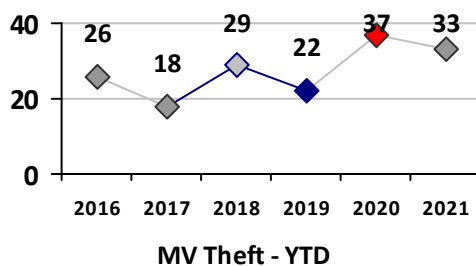

Part I Crime - Comparison Report

Providence Police Department

Through 4/18/2021
Week 15

District 7

	4 Week Trend 3/22/2021 - 4/18/2021				Past 28 Days 3/22/2021 - 4/18/2021			Year to Date January 1 - April 18				
	Current Week	Last Week	Wk 13	Wk 12	Past 28 Days	Past 28 Days LY	Chg.	Current Year	Last Year	Chg.	Wght. 5yr Avg	Chg.
Violent Crime												
Homicide	0	0	0	0	0	0	--	0	0	0%	0	--
Sex Offenses, Forcible*	0	1	4	0	5	1	400%	11	4	175%	6	83%
Robbery Other	0	0	0	0	0	0	--	1	6	-83%	6	-83%
Robbery W Firearm	0	0	0	0	0	1	--	1	7	-86%	5	-80%
Agg. Assault	2	0	2	1	5	2	150%	19	17	12%	20	-5%
Agg. Assault W Firearm	5	1	0	0	6	0	--	8	2	300%	4	100%
Total	7	2	6	1	16	4	300%	40	36	11%	41	-2%
Property Crime												
Burglary	3	1	0	1	5	5	0%	18	23	-22%	31	-42%
MV Theft	2	2	0	1	5	13	-62%	33	39	-15%	29	14%
Larceny from MV	2	3	7	3	15	20	-25%	53	84	-37%	74	-28%
Larceny**	6	10	7	7	30	27	11%	102	115	-11%	104	-2%
Total	13	16	14	12	55	65	-15%	206	261	-21%	238	-13%
Other Crime												
Assault Other	11	8	8	7	34	17	100%	83	94	-12%	94	-12%
Vandalism	3	8	10	7	28	23	22%	75	102	-26%	101	-26%
Drug Offenses	3	2	0	1	6	0	--	12	22	-45%	33	-64%
Weapons Offenses	3	1	0	1	5	1	400%	16	6	167%	19	-16%
Liquor Law Violations	0	0	0	0	0	0	--	5	2	150%	16	-69%
Total	20	19	18	16	73	41	78%	191	226	-15%	263	-27%

Figures are preliminary and subject to further analysis and revision

* Sex Offenses, Forcible includes forcible rape, forcible sodomy, forcible fondling, sexual assault with an object

** Larceny includes shoplifting, pickpocket, pursesnatch, from building, bicycles, motor vehicle parts or accessories, and other.