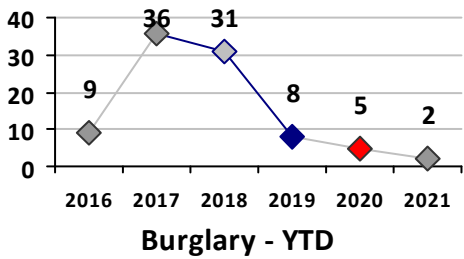

Part I Crime - Comparison Report

Providence Police Department

Through 4/18/2021
Week 15

District 8

4 Week Trend 3/22/2021 - 4/18/2021	Past 28 Days 3/22/2021 - 4/18/2021	Year to Date January 1 - April 18

Violent Crime	Current Week	Last Week	Wk 13	Wk 12	Past 28 Days	Past 28 Days LY	Chg.	Current Year	Last Year	Chg.	Wght. 5yr Avg	Chg.
Homicide	0	0	0	0	0	0	--	0	0	0%	0	--
Sex Offenses, Forcible*	0	0	0	0	0	0	--	2	1	100%	4	-50%
Robbery Other	0	0	0	0	0	0	--	2	1	100%	1	100%
Robbery W Firearm	0	0	0	0	0	0	--	0	1	-100%	0	--
Agg. Assault	0	0	0	0	0	1	--	6	6	0%	5	20%
Agg. Assault W Firearm	0	0	0	0	0	1	--	1	1	0%	1	0%
Total	0	0	0	0	0	2	200%	11	10	10%	11	0%

Property Crime	Current Week	Last Week	Wk 13	Wk 12	Past 28 Days	Past 28 Days LY	Chg.	Current Year	Last Year	Chg.	Wght. 5yr Avg	Chg.
Burglary	0	0	0	0	0	1	--	2	5	-60%	15	-87%
MV Theft	1	0	2	0	3	0	--	8	3	167%	5	60%
Larceny from MV	0	0	3	1	4	15	-73%	16	40	-60%	40	-60%
Larceny**	0	5	2	0	7	7	0%	21	41	-49%	36	-42%
Total	1	5	7	1	14	23	-39%	47	89	-47%	96	-51%

Other Crime	Current Week	Last Week	Wk 13	Wk 12	Past 28 Days	Past 28 Days LY	Chg.	Current Year	Last Year	Chg.	Wght. 5yr Avg	Chg.
Assault Other	4	1	1	1	7	1	600%	17	12	42%	22	-23%
Vandalism	2	2	1	2	7	7	0%	22	32	-31%	31	-29%
Drug Offenses	0	0	0	0	0	0	--	1	4	-75%	4	-75%
Weapons Offenses	0	0	0	0	0	1	--	8	2	300%	3	167%
Liquor Law Violations	0	0	0	0	0	0	--	0	0	0%	0	--
Total	6	3	2	3	14	9	56%	48	50	-4%	60	-20%

Figures are preliminary and subject to further analysis and revision

* Sex Offenses, Forcible includes forcible rape, forcible sodomy, forcible fondling, sexual assault with an object

** Larceny includes shoplifting, pickpocket, pursesnatch, from building, bicycles, motor vehicle parts or accessories, and other.