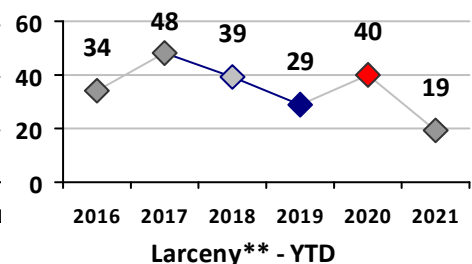

Part I Crime - Comparison Report

Providence Police Department

Through 4/18/2021
Week 15

District 9

4 Week Trend 3/22/2021 - 4/18/2021	Past 28 Days 3/22/2021 - 4/18/2021	Year to Date January 1 - April 18

Violent Crime	Current Week	Last Week	Wk 13	Wk 12	Past 28 Days	Past 28 Days LY	Chg.	Current Year	Last Year	Chg.	Wght. 5yr Avg	Chg.
Homicide	0	0	0	0	0	0	--	0	0	0%	0	--
Sex Offenses, Forcible*	0	0	0	0	0	0	--	1	3	-67%	2	-50%
Robbery Other	0	0	0	0	0	0	--	0	4	-100%	2	--
Robbery W Firearm	0	0	0	0	0	0	--	0	0	0%	0	--
Agg. Assault	0	0	0	0	0	0	--	1	0	100%	1	0%
Agg. Assault W Firearm	0	0	0	0	0	1	--	0	1	-100%	1	--
Total	0	0	0	0	0	1	100%	2	8	-75%	6	-67%

Property Crime	Current Week	Last Week	Wk 13	Wk 12	Past 28 Days	Past 28 Days LY	Chg.	Current Year	Last Year	Chg.	Wght. 5yr Avg	Chg.
Burglary	1	0	0	0	1	4	-75%	18	28	-36%	28	-36%
MV Theft	1	1	1	1	4	0	--	10	3	233%	4	150%
Larceny from MV	2	1	1	0	4	2	100%	11	37	-70%	62	-82%
Larceny**	1	4	2	1	8	3	167%	19	41	-54%	39	-51%
Total	5	6	4	2	17	9	89%	58	109	-47%	133	-56%

Other Crime	Current Week	Last Week	Wk 13	Wk 12	Past 28 Days	Past 28 Days LY	Chg.	Current Year	Last Year	Chg.	Wght. 5yr Avg	Chg.
Assault Other	0	1	1	0	2	1	100%	12	15	-20%	15	-20%
Vandalism	0	1	2	1	4	12	-67%	10	32	-69%	34	-71%
Drug Offenses	0	1	0	0	1	0	--	4	11	-64%	6	-33%
Weapons Offenses	0	0	0	0	0	3	--	6	4	50%	3	100%
Liquor Law Violations	0	0	0	0	0	0	--	0	0	0%	1	--
Total	0	3	3	1	7	16	-56%	32	62	-48%	58	-45%

Figures are preliminary and subject to further analysis and revision

* Sex Offenses, Forcible includes forcible rape, forcible sodomy, forcible fondling, sexual assault with an object

** Larceny includes shoplifting, pickpocket, pursesnatch, from building, bicycles, motor vehicle parts or accessories, and other.