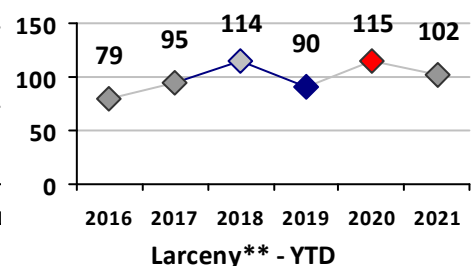

Part I Crime - Comparison Report

Providence Police Department

Through 4/18/2021
Week 15

District 7

	4 Week Trend 3/22/2021 - 4/18/2021				Past 28 Days 3/22/2021 - 4/18/2021			Year to Date January 1 - April 18				
	Current Week	Last Week	Wk 13	Wk 12	Past 28 Days	Past 28 Days LY	Chg.	Current Year	Last Year	Chg.	Wght. 5yr Avg	Chg.
Violent Crime												
Homicide	0	0	0	0	0	0	--	0	0	0%	0	--
Sex Offenses, Forcible*	0	1	4	0	5	1	400%	11	4	175%	6	83%
Robbery Other	0	0	0	0	0	0	--	1	6	-83%	6	-83%
Robbery W Firearm	0	0	0	0	0	1	--	1	7	-86%	5	-80%
Agg. Assault	2	0	2	1	5	2	150%	19	17	12%	20	-5%
Agg. Assault W Firearm	5	1	0	0	6	0	--	8	2	300%	4	100%
Total	7	2	6	1	16	4	300%	40	36	11%	41	-2%
Property Crime												
Burglary	3	1	0	1	5	5	0%	18	23	-22%	31	-42%
MV Theft	2	2	0	1	5	13	-62%	33	39	-15%	29	14%
Larceny from MV	2	3	7	3	15	20	-25%	53	84	-37%	74	-28%
Larceny**	6	10	7	7	30	27	11%	102	115	-11%	104	-2%
Total	13	16	14	12	55	65	-15%	206	261	-21%	238	-13%
Other Crime												
Assault Other	11	8	8	7	34	17	100%	83	94	-12%	94	-12%
Vandalism	3	8	10	7	28	23	22%	75	102	-26%	101	-26%
Drug Offenses	3	2	0	1	6	0	--	12	22	-45%	33	-64%
Weapons Offenses	3	1	0	1	5	1	400%	16	6	167%	19	-16%
Liquor Law Violations	0	0	0	0	0	0	--	5	2	150%	16	-69%
Total	20	19	18	16	73	41	78%	191	226	-15%	263	-27%

Figures are preliminary and subject to further analysis and revision

* Sex Offenses, Forcible includes forcible rape, forcible sodomy, forcible fondling, sexual assault with an object

** Larceny includes shoplifting, pickpocket, pursesnatch, from building, bicycles, motor vehicle parts or accessories, and other.