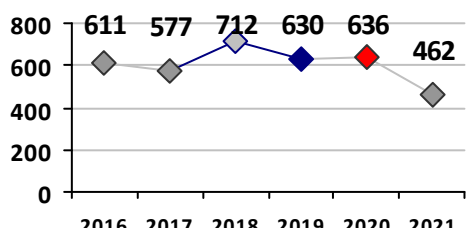

Part I Crime - Comparison Report

Providence Police Department

Through 4/18/2021
Week 15

Citywide

4 Week Trend
3/22/2021 - 4/18/2021

Past 28 Days
3/22/2021 - 4/18/2021

Year to Date
January 1 - April 18

Violent Crime	Current Week	Last Week	Wk 13	Wk 12	Past 28 Days	Past 28 Days LY	Chg.	Current Year	Last Year	Chg.	Wght. 5yr Avg	Chg.	
	Homicide	2	0	0	0	2	1	100%	5	1	400%	2	150%
Sex Offenses, Forcible*	2	2	5	2	11	5	120%	45	40	13%	56	-20%	
Robbery W Firearm	3	0	1	2	6	5	20%	14	17	-18%	20	-30%	
Robbery Other	0	0	0	0	0	5	-500%	23	39	-41%	47	-51%	
Agg. Assault W Firearm	6	1	0	0	7	4	75%	30	13	131%	24	25%	
Agg. Assault	8	5	7	4	24	20	20%	95	123	-23%	119	-20%	
Total	21	8	13	8	50	40	25%	212	233	-9%	267	-21%	

Property Crime	Current Week	Last Week	Wk 13	Wk 12	Past 28 Days	Past 28 Days LY	Chg.	Current Year	Last Year	Chg.	Wght. 5yr Avg	Chg.	
	Burglary	6	6	4	6	22	28	-21%	112	191	-41%	226	-50%
MV Theft	12	8	9	16	45	28	61%	246	143	72%	165	49%	
Larceny from MV	12	27	40	28	107	89	20%	382	479	-20%	538	-29%	
Larceny**	19	39	34	33	125	113	11%	462	641	-28%	647	-29%	
Total	49	80	87	83	299	258	16%	1202	1454	-17%	1575	-24%	

Other Crime	Current Week	Last Week	Wk 13	Wk 12	Past 28 Days	Past 28 Days LY	Chg.	Current Year	Last Year	Chg.	Wght. 5yr Avg	Chg.	
	Assault Other	37	33	41	35	146	75	95%	446	522	-15%	562	-21%
Vandalism	19	30	42	29	120	125	-4%	451	520	-13%	546	-17%	
Weapons Offenses	10	11	3	10	34	16	113%	116	83	40%	100	16%	
Drug Offenses	11	22	12	13	58	11	427%	138	226	-39%	249	-45%	
Liquor Law Violations	0	0	0	0	0	0	0%	5	2	150%	21	-76%	
Total	77	96	98	87	358	227	58%	1156	1353	-15%	1478	-22%	

Figures are preliminary and subject to further analysis and revision

* Sex Offenses, Forcible includes forcible rape, forcible sodomy, forcible fondling, sexual assault with an object

** Larceny includes shoplifting, pickpocket, pursesnatch, from building, bicycles, motor vehicle parts or accessories, and other.