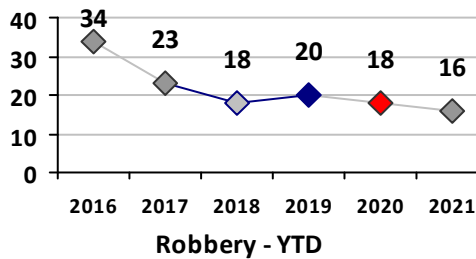

Part I Crime - Comparison Report

Providence Police Department

Through 12/26/2021
Week 51

District 1

	4 Week Trend 11/29/2021 - 12/26/2021				Past 28 Days 11/29/2021 - 12/26/2021			Year to Date January 1 - December 26				
	Current Week	Last Week	Wk 49	Wk 48	Past 28 Days	Past 28 Days LY	Chg.	Current Year	Last Year	Chg.	Wght. 5yr Avg	Chg.
Violent Crime												
Homicide	0	0	0	0	0	0	--	0	1	-100%	1	--
Sex Offenses, Forcible*	0	0	0	1	1	0	--	14	3	367%	15	-7%
Robbery Other	2	0	1	0	3	3	0%	13	17	-24%	19	-32%
Robbery W Firearm	0	0	0	0	0	0	--	3	1	200%	1	200%
Agg. Assault	1	1	1	5	8	0	--	26	25	4%	30	-13%
Agg. Assault W Firearm	0	0	0	0	0	0	--	0	0	0%	3	--
Total	3	1	2	6	12	3	300%	56	47	19%	68	-18%
Property Crime												
Burglary	0	0	0	0	0	2	--	13	59	-78%	33	-61%
MV Theft	0	2	0	0	2	2	0%	38	34	12%	36	6%
Larceny from MV	5	6	0	5	16	4	300%	105	76	38%	146	-28%
Larceny**	8	10	7	6	31	15	107%	213	275	-23%	403	-47%
Total	13	18	7	11	49	23	113%	369	444	-17%	617	-40%
Other Crime												
Assault Other	2	4	3	8	17	5	240%	142	111	28%	172	-17%
Vandalism	8	6	1	1	16	5	220%	98	145	-32%	142	-31%
Drug Offenses	0	0	0	1	1	2	-50%	39	25	56%	52	-25%
Weapons Offenses	0	0	1	0	1	0	--	18	11	64%	21	-14%
Liquor Law Violations	0	0	1	0	1	0	--	1	0	100%	7	-86%
Total	10	10	6	10	36	12	200%	298	292	2%	394	-24%

Figures are preliminary and subject to further analysis and revision

* Sex Offenses, Forcible includes forcible rape, forcible sodomy, forcible fondling, sexual assault with an object

** Larceny includes shoplifting, pickpocket, pursesnatch, from building, bicycles, motor vehicle parts or accessories, and other.