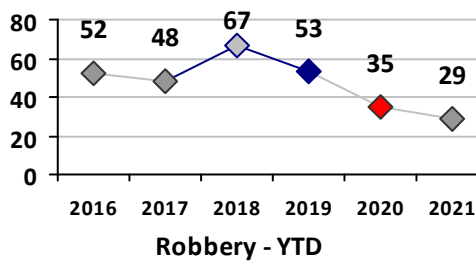

Part I Crime - Comparison Report

Providence Police Department

Through 12/26/2021
Week 51

District 5

	4 Week Trend 11/29/2021 - 12/26/2021				Past 28 Days 11/29/2021 - 12/26/2021			Year to Date January 1 - December 26				
	Current Week	Last Week	Wk 49	Wk 48	Past 28 Days	Past 28 Days LY	Chg.	Current Year	Last Year	Chg.	Wght. 5yr Avg	Chg.
Violent Crime												
Homicide	0	0	0	0	0	1	--	3	2	50%	1	200%
Sex Offenses, Forcible*	0	1	0	4	5	1	400%	23	31	-26%	34	-32%
Robbery Other	0	1	0	1	2	3	-33%	24	20	20%	32	-25%
Robbery W Firearm	0	0	0	0	0	2	--	5	15	-67%	17	-71%
Agg. Assault	0	1	2	1	4	4	0%	66	76	-13%	76	-13%
Agg. Assault W Firearm	1	0	0	0	1	3	-67%	24	22	9%	21	14%
Total	1	3	2	6	12	14	-14%	145	166	-13%	181	-20%
Property Crime												
Burglary	0	1	2	0	3	9	-67%	60	94	-36%	121	-50%
MV Theft	4	0	4	0	8	11	-27%	95	63	51%	76	25%
Larceny from MV	4	0	1	8	13	9	44%	148	161	-8%	174	-15%
Larceny**	2	4	6	5	17	19	-11%	153	209	-27%	230	-33%
Total	10	5	13	13	41	48	-15%	456	527	-13%	600	-24%
Other Crime												
Assault Other	2	2	7	4	15	19	-21%	300	286	5%	322	-7%
Vandalism	9	3	2	6	20	18	11%	235	264	-11%	298	-21%
Drug Offenses	3	2	0	2	7	3	133%	59	69	-14%	114	-48%
Weapons Offenses	6	0	0	1	7	2	250%	62	75	-17%	55	13%
Liquor Law Violations	0	0	0	0	0	0	--	1	1	0%	2	-50%
Total	20	7	9	13	49	42	17%	657	695	-5%	791	-17%