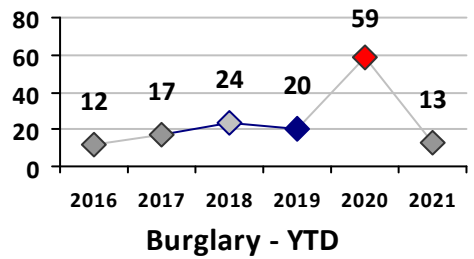

Part I Crime - Comparison Report

Providence Police Department

Through 12/26/2021
Week 51

District 1

	4 Week Trend 11/29/2021 - 12/26/2021				Past 28 Days 11/29/2021 - 12/26/2021			Year to Date January 1 - December 26				
	Current Week	Last Week	Wk 49	Wk 48	Past 28 Days	Past 28 Days LY	Chg.	Current Year	Last Year	Chg.	Wght. 5yr Avg	Chg.
Violent Crime												
Homicide	0	0	0	0	0	0	--	0	1	-100%	1	--
Sex Offenses, Forcible*	0	0	0	1	1	0	--	14	3	367%	15	-7%
Robbery Other	2	0	1	0	3	3	0%	13	17	-24%	19	-32%
Robbery W Firearm	0	0	0	0	0	0	--	3	1	200%	1	200%
Agg. Assault	1	1	1	5	8	0	--	26	25	4%	30	-13%
Agg. Assault W Firearm	0	0	0	0	0	0	--	0	0	0%	3	--
Total	3	1	2	6	12	3	300%	56	47	19%	68	-18%
Property Crime												
Burglary	0	0	0	0	0	2	--	13	59	-78%	33	-61%
MV Theft	0	2	0	0	2	2	0%	38	34	12%	36	6%
Larceny from MV	5	6	0	5	16	4	300%	105	76	38%	146	-28%
Larceny**	8	10	7	6	31	15	107%	213	275	-23%	403	-47%
Total	13	18	7	11	49	23	113%	369	444	-17%	617	-40%
Other Crime												
Assault Other	2	4	3	8	17	5	240%	142	111	28%	172	-17%
Vandalism	8	6	1	1	16	5	220%	98	145	-32%	142	-31%
Drug Offenses	0	0	0	1	1	2	-50%	39	25	56%	52	-25%
Weapons Offenses	0	0	1	0	1	0	--	18	11	64%	21	-14%
Liquor Law Violations	0	0	1	0	1	0	--	1	0	100%	7	-86%
Total	10	10	6	10	36	12	200%	298	292	2%	394	-24%

Figures are preliminary and subject to further analysis and revision

* Sex Offenses, Forcible includes forcible rape, forcible sodomy, forcible fondling, sexual assault with an object

** Larceny includes shoplifting, pickpocket, pursesnatch, from building, bicycles, motor vehicle parts or accessories, and other.