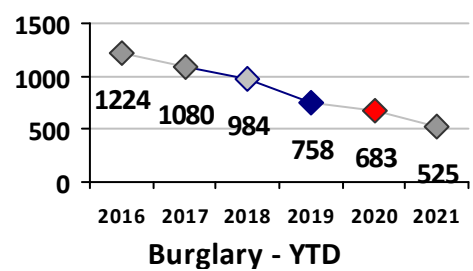

Through 12/26/2021
Week 51

Citywide											
4 Week Trend 11/29/2021 - 12/26/2021				Past 28 Days 11/29/2021 - 12/26/2021			Year to Date January 1 - December 26				

Violent Crime	Current Week	Last Week	Wk 49	Wk 48	Past 28 Days	Past 28 Days LY	Chg.	Current Year	Last Year	Chg.	Wght. 5yr Avg	Chg.
Homicide	0	0	1	0	1	3	-67%	23	18	28%	14	64%
Sex Offenses, Forcible*	2	1	1	5	9	12	-25%	158	143	10%	197	-20%
Robbery W Firearm	0	1	0	1	2	3	-33%	44	60	-27%	74	-41%
Robbery Other	4	2	3	2	11	9	22%	106	131	-19%	178	-40%
Agg. Assault W Firearm	4	2	1	1	8	13	-38%	131	129	2%	127	3%
Agg. Assault	8	9	6	6	29	25	16%	373	455	-18%	437	-15%
Total	18	15	12	15	60	65	-8%	835	936	-11%	1025	-19%

Property Crime	Current Week	Last Week	Wk 49	Wk 48	Past 28 Days	Past 28 Days LY	Chg.	Current Year	Last Year	Chg.	Wght. 5yr Avg	Chg.
Burglary	7	11	8	8	34	51	-33%	525	686	-23%	855	-39%
MV Theft	15	9	14	9	47	75	-37%	695	573	21%	569	22%
Larceny from MV	37	38	16	54	145	125	16%	1822	1478	23%	1849	-1%
Larceny**	28	49	49	43	169	156	8%	1868	1995	-6%	2308	-19%
Total	87	107	87	114	395	407	-3%	4910	4732	4%	5581	-12%

Other Crime	Current Week	Last Week	Wk 49	Wk 48	Past 28 Days	Past 28 Days LY	Chg.	Current Year	Last Year	Chg.	Wght. 5yr Avg	Chg.
Assault Other	26	26	40	38	130	94	38%	1755	1774	-1%	2020	-13%
Vandalism	55	34	21	37	147	123	20%	1902	1892	1%	2048	-7%
Weapons Offenses	15	7	8	12	42	12	250%	399	310	29%	337	18%
Drug Offenses	10	7	5	16	38	8	375%	380	414	-8%	706	-46%
Liquor Law Violations	0	0	1	0	1	0	100%	30	9	233%	59	-49%
Total	106	74	75	103	358	237	51%	4466	4399	2%	5169	-14%

Figures are preliminary and subject to further analysis and revision

* Sex Offenses, Forcible includes forcible rape, forcible sodomy, forcible fondling, sexual assault with an object

** Larceny includes shoplifting, pickpocket, pursesnatch, from building, bicycles, motor vehicle parts or accessories, and other.