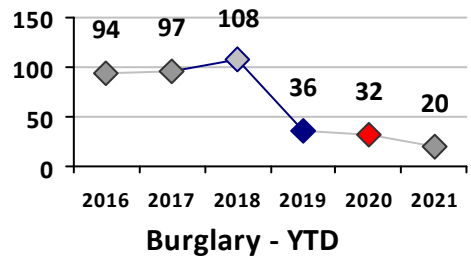

Part I Crime - Comparison Report

Providence Police Department

Through 12/26/2021
Week 51

District 8

4 Week Trend 11/29/2021 - 12/26/2021	Past 28 Days 11/29/2021 - 12/26/2021	Year to Date January 1 - December 26

Violent Crime	Current Week	Last Week	Wk 49	Wk 48	Past 28 Days	Past 28 Days LY	Chg.	Current Year	Last Year	Chg.	Wght. 5yr Avg	Chg.
Homicide	0	0	0	0	0	1	--	1	1	0%	1	0%
Sex Offenses, Forcible*	0	0	0	0	0	0	--	10	8	25%	10	0%
Robbery Other	0	0	0	0	0	0	--	4	5	-20%	6	-33%
Robbery W Firearm	0	0	0	0	0	0	--	1	2	-50%	1	0%
Agg. Assault	0	0	0	0	0	1	--	18	19	-5%	16	13%
Agg. Assault W Firearm	0	0	0	0	0	2	--	4	9	-56%	5	-20%
Total	0	0	0	0	0	4	400%	38	44	-14%	39	-3%

Property Crime	Current Week	Last Week	Wk 49	Wk 48	Past 28 Days	Past 28 Days LY	Chg.	Current Year	Last Year	Chg.	Wght. 5yr Avg	Chg.
Burglary	0	1	0	0	1	0	--	20	32	-38%	61	-67%
MV Theft	2	1	0	1	4	2	100%	38	22	73%	26	46%
Larceny from MV	2	4	0	4	10	9	11%	101	116	-13%	141	-28%
Larceny**	1	3	4	1	9	10	-10%	72	148	-51%	146	-51%
Total	5	9	4	6	24	21	14%	231	318	-27%	374	-38%

Other Crime	Current Week	Last Week	Wk 49	Wk 48	Past 28 Days	Past 28 Days LY	Chg.	Current Year	Last Year	Chg.	Wght. 5yr Avg	Chg.
Assault Other	0	1	1	3	5	4	25%	76	64	19%	80	-5%
Vandalism	3	2	0	1	6	4	50%	74	95	-22%	111	-33%
Drug Offenses	0	0	0	0	0	0	--	8	6	33%	11	-27%
Weapons Offenses	0	0	0	0	0	0	--	8	7	14%	7	14%
Liquor Law Violations	0	0	0	0	0	0	--	0	0	0%	1	--
Total	3	3	1	4	11	8	38%	166	172	-3%	210	-21%

Figures are preliminary and subject to further analysis and revision

* Sex Offenses, Forcible includes forcible rape, forcible sodomy, forcible fondling, sexual assault with an object

** Larceny includes shoplifting, pickpocket, pursesnatch, from building, bicycles, motor vehicle parts or accessories, and other.