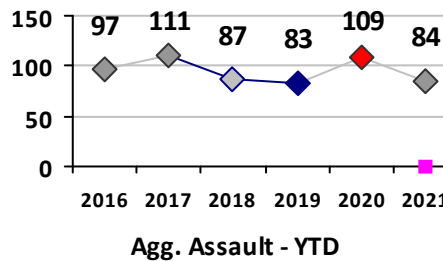

Part I Crime - Comparison Report

Providence Police Department

Through 12/26/2021
Week 51

District 7

4 Week Trend 11/29/2021 - 12/26/2021	Past 28 Days 11/29/2021 - 12/26/2021	Year to Date January 1 - December 26

Violent Crime	Current Week	Last Week	Wk 49	Wk 48	Past 28 Days	Past 28 Days LY	Chg.	Current Year	Last Year	Chg.	Wght. 5yr Avg	Chg.
Homicide	0	0	1	0	1	0	--	6	4	50%	3	100%
Sex Offenses, Forcible*	0	0	0	0	0	1	--	26	25	4%	26	0%
Robbery Other	2	0	0	0	2	1	100%	15	18	-17%	22	-32%
Robbery W Firearm	0	1	0	1	2	1	100%	11	15	-27%	13	-15%
Agg. Assault	1	3	0	0	4	6	-33%	59	79	-25%	73	-19%
Agg. Assault W Firearm	1	1	0	1	3	2	50%	25	30	-17%	24	4%
Total	4	5	1	2	12	11	9%	142	171	-17%	160	-11%

Property Crime	Current Week	Last Week	Wk 49	Wk 48	Past 28 Days	Past 28 Days LY	Chg.	Current Year	Last Year	Chg.	Wght. 5yr Avg	Chg.
Burglary	2	1	3	1	7	5	40%	80	83	-4%	128	-38%
MV Theft	3	1	3	1	8	12	-33%	122	120	2%	96	27%
Larceny from MV	5	11	4	12	32	15	113%	217	214	1%	257	-16%
Larceny**	4	11	11	6	32	29	10%	314	427	-26%	420	-25%
Total	14	24	21	20	79	61	30%	733	844	-13%	900	-19%

Other Crime	Current Week	Last Week	Wk 49	Wk 48	Past 28 Days	Past 28 Days LY	Chg.	Current Year	Last Year	Chg.	Wght. 5yr Avg	Chg.
Assault Other	8	9	9	7	33	8	313%	346	322	7%	359	-4%
Vandalism	9	6	7	6	28	23	22%	299	352	-15%	381	-22%
Drug Offenses	0	0	1	2	3	3	0%	52	55	-5%	103	-50%
Weapons Offenses	1	1	1	5	8	2	300%	65	54	20%	62	5%
Liquor Law Violations	0	0	0	0	0	0	--	22	6	267%	39	-44%
Total	18	16	18	20	72	36	100%	784	789	-1%	945	-17%

Figures are preliminary and subject to further analysis and revision

* Sex Offenses, Forcible includes forcible rape, forcible sodomy, forcible fondling, sexual assault with an object

** Larceny includes shoplifting, pickpocket, pursesnatch, from building, bicycles, motor vehicle parts or accessories, and other.