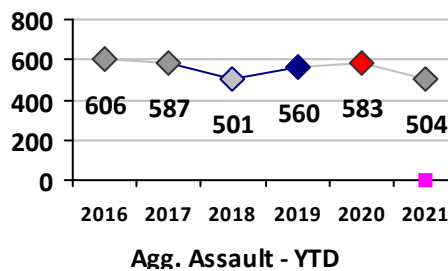

Through 12/26/2021
Week 51

Citywide											
4 Week Trend 11/29/2021 - 12/26/2021				Past 28 Days 11/29/2021 - 12/26/2021			Year to Date January 1 - December 26				

Violent Crime	Current Week	Last Week	Wk 49	Wk 48	Past 28 Days	Past 28 Days LY	Chg.	Current Year	Last Year	Chg.	Wght. 5yr Avg	Chg.
Homicide	0	0	1	0	1	3	-67%	23	18	28%	14	64%
Sex Offenses, Forcible*	2	1	1	5	9	12	-25%	158	143	10%	197	-20%
Robbery W Firearm	0	1	0	1	2	3	-33%	44	60	-27%	74	-41%
Robbery Other	4	2	3	2	11	9	22%	106	131	-19%	178	-40%
Agg. Assault W Firearm	4	2	1	1	8	13	-38%	131	129	2%	127	3%
Agg. Assault	8	9	6	6	29	25	16%	373	455	-18%	437	-15%
Total	18	15	12	15	60	65	-8%	835	936	-11%	1025	-19%

Property Crime	Current Week	Last Week	Wk 49	Wk 48	Past 28 Days	Past 28 Days LY	Chg.	Current Year	Last Year	Chg.	Wght. 5yr Avg	Chg.
Burglary	7	11	8	8	34	51	-33%	525	686	-23%	855	-39%
MV Theft	15	9	14	9	47	75	-37%	695	573	21%	569	22%
Larceny from MV	37	38	16	54	145	125	16%	1822	1478	23%	1849	-1%
Larceny**	28	49	49	43	169	156	8%	1868	1995	-6%	2308	-19%
Total	87	107	87	114	395	407	-3%	4910	4732	4%	5581	-12%

Other Crime	Current Week	Last Week	Wk 49	Wk 48	Past 28 Days	Past 28 Days LY	Chg.	Current Year	Last Year	Chg.	Wght. 5yr Avg	Chg.
Assault Other	26	26	40	38	130	94	38%	1755	1774	-1%	2020	-13%
Vandalism	55	34	21	37	147	123	20%	1902	1892	1%	2048	-7%
Weapons Offenses	15	7	8	12	42	12	250%	399	310	29%	337	18%
Drug Offenses	10	7	5	16	38	8	375%	380	414	-8%	706	-46%
Liquor Law Violations	0	0	1	0	1	0	100%	30	9	233%	59	-49%
Total	106	74	75	103	358	237	51%	4466	4399	2%	5169	-14%

Figures are preliminary and subject to further analysis and revision

* Sex Offenses, Forcible includes forcible rape, forcible sodomy, forcible fondling, sexual assault with an object

** Larceny includes shoplifting, pickpocket, pursesnatch, from building, bicycles, motor vehicle parts or accessories, and other.