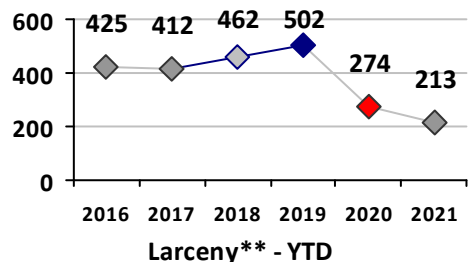

Part I Crime - Comparison Report

Providence Police Department

Through 12/26/2021
Week 51

District 1

	4 Week Trend 11/29/2021 - 12/26/2021				Past 28 Days 11/29/2021 - 12/26/2021			Year to Date January 1 - December 26				
	Current Week	Last Week	Wk 49	Wk 48	Past 28 Days	Past 28 Days LY	Chg.	Current Year	Last Year	Chg.	Wght. 5yr Avg	Chg.
Violent Crime												
Homicide	0	0	0	0	0	0	--	0	1	-100%	1	--
Sex Offenses, Forcible*	0	0	0	1	1	0	--	14	3	367%	15	-7%
Robbery Other	2	0	1	0	3	3	0%	13	17	-24%	19	-32%
Robbery W Firearm	0	0	0	0	0	0	--	3	1	200%	1	200%
Agg. Assault	1	1	1	5	8	0	--	26	25	4%	30	-13%
Agg. Assault W Firearm	0	0	0	0	0	0	--	0	0	0%	3	--
Total	3	1	2	6	12	3	300%	56	47	19%	68	-18%
Property Crime												
Burglary	0	0	0	0	0	2	--	13	59	-78%	33	-61%
MV Theft	0	2	0	0	2	2	0%	38	34	12%	36	6%
Larceny from MV	5	6	0	5	16	4	300%	105	76	38%	146	-28%
Larceny**	8	10	7	6	31	15	107%	213	275	-23%	403	-47%
Total	13	18	7	11	49	23	113%	369	444	-17%	617	-40%
Other Crime												
Assault Other	2	4	3	8	17	5	240%	142	111	28%	172	-17%
Vandalism	8	6	1	1	16	5	220%	98	145	-32%	142	-31%
Drug Offenses	0	0	0	1	1	2	-50%	39	25	56%	52	-25%
Weapons Offenses	0	0	1	0	1	0	--	18	11	64%	21	-14%
Liquor Law Violations	0	0	1	0	1	0	--	1	0	100%	7	-86%
Total	10	10	6	10	36	12	200%	298	292	2%	394	-24%

Figures are preliminary and subject to further analysis and revision

* Sex Offenses, Forcible includes forcible rape, forcible sodomy, forcible fondling, sexual assault with an object

** Larceny includes shoplifting, pickpocket, pursesnatch, from building, bicycles, motor vehicle parts or accessories, and other.