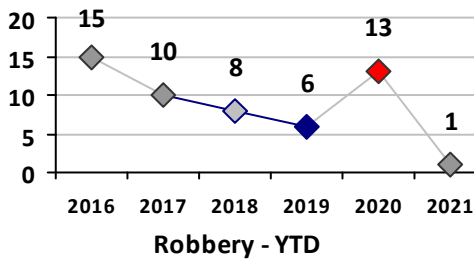

Part I Crime - Comparison Report

Providence Police Department

Through 12/26/2021
Week 51

District 9											
4 Week Trend 11/29/2021 - 12/26/2021				Past 28 Days 11/29/2021 - 12/26/2021				Year to Date January 1 - December 26			

Violent Crime	Current Week	Last Week	Wk 49	Wk 48	Past 28 Days	Past 28 Days LY	Chg.	Current Year	Last Year	Chg.	Wght. 5yr Avg	Chg.
Homicide	0	0	0	0	0	0	--	0	0	0%	0	--
Sex Offenses, Forcible*	2	0	0	0	2	0	--	8	4	100%	6	33%
Robbery Other	0	0	0	0	0	1	--	0	11	-100%	8	--
Robbery W Firearm	0	0	0	0	0	0	--	1	2	-50%	2	-50%
Agg. Assault	0	0	0	0	0	0	--	11	4	175%	5	120%
Agg. Assault W Firearm	0	0	0	0	0	0	--	0	5	-100%	3	--
Total	2	0	0	0	2	1	100%	20	26	-23%	23	-13%

Property Crime	Current Week	Last Week	Wk 49	Wk 48	Past 28 Days	Past 28 Days LY	Chg.	Current Year	Last Year	Chg.	Wght. 5yr Avg	Chg.
Burglary	2	6	3	4	15	7	114%	147	99	48%	111	32%
MV Theft	1	1	2	1	5	1	400%	39	23	70%	26	50%
Larceny from MV	5	3	0	3	11	13	-15%	112	153	-27%	216	-48%
Larceny**	2	5	3	4	14	11	27%	123	170	-28%	181	-32%
Total	10	15	8	12	45	32	41%	421	445	-5%	534	-21%

Other Crime	Current Week	Last Week	Wk 49	Wk 48	Past 28 Days	Past 28 Days LY	Chg.	Current Year	Last Year	Chg.	Wght. 5yr Avg	Chg.
Assault Other	0	0	0	0	0	3	--	42	51	-18%	51	-18%
Vandalism	3	2	1	0	6	8	-25%	71	117	-39%	119	-40%
Drug Offenses	2	0	0	0	2	0	--	11	11	0%	14	-21%
Weapons Offenses	0	1	0	0	1	0	--	17	7	143%	6	183%
Liquor Law Violations	0	0	0	0	0	0	--	0	0	0%	2	--
Total	5	3	1	0	9	11	-18%	141	186	-24%	191	-26%

Figures are preliminary and subject to further analysis and revision

* Sex Offenses, Forcible includes forcible rape, forcible sodomy, forcible fondling, sexual assault with an object

** Larceny includes shoplifting, pickpocket, pursesnatch, from building, bicycles, motor vehicle parts or accessories, and other.