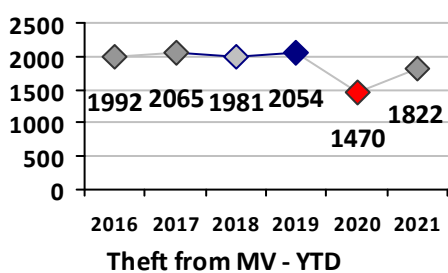

Through 12/26/2021
Week 51

Citywide											
4 Week Trend 11/29/2021 - 12/26/2021				Past 28 Days 11/29/2021 - 12/26/2021			Year to Date January 1 - December 26				

Violent Crime	Current Week	Last Week	Wk 49	Wk 48	Past 28 Days	Past 28 Days LY	Chg.	Current Year	Last Year	Chg.	Wght. 5yr Avg	Chg.
Homicide	0	0	1	0	1	3	-67%	23	18	28%	14	64%
Sex Offenses, Forcible*	2	1	1	5	9	12	-25%	158	143	10%	197	-20%
Robbery W Firearm	0	1	0	1	2	3	-33%	44	60	-27%	74	-41%
Robbery Other	4	2	3	2	11	9	22%	106	131	-19%	178	-40%
Agg. Assault W Firearm	4	2	1	1	8	13	-38%	131	129	2%	127	3%
Agg. Assault	8	9	6	6	29	25	16%	373	455	-18%	437	-15%
Total	18	15	12	15	60	65	-8%	835	936	-11%	1025	-19%

Property Crime	Current Week	Last Week	Wk 49	Wk 48	Past 28 Days	Past 28 Days LY	Chg.	Current Year	Last Year	Chg.	Wght. 5yr Avg	Chg.
Burglary	7	11	8	8	34	51	-33%	525	686	-23%	855	-39%
MV Theft	15	9	14	9	47	75	-37%	695	573	21%	569	22%
Larceny from MV	37	38	16	54	145	125	16%	1822	1478	23%	1849	-1%
Larceny**	28	49	49	43	169	156	8%	1868	1995	-6%	2308	-19%
Total	87	107	87	114	395	407	-3%	4910	4732	4%	5581	-12%

Other Crime	Current Week	Last Week	Wk 49	Wk 48	Past 28 Days	Past 28 Days LY	Chg.	Current Year	Last Year	Chg.	Wght. 5yr Avg	Chg.
Assault Other	26	26	40	38	130	94	38%	1755	1774	-1%	2020	-13%
Vandalism	55	34	21	37	147	123	20%	1902	1892	1%	2048	-7%
Weapons Offenses	15	7	8	12	42	12	250%	399	310	29%	337	18%
Drug Offenses	10	7	5	16	38	8	375%	380	414	-8%	706	-46%
Liquor Law Violations	0	0	1	0	1	0	100%	30	9	233%	59	-49%
Total	106	74	75	103	358	237	51%	4466	4399	2%	5169	-14%

Figures are preliminary and subject to further analysis and revision

* Sex Offenses, Forcible includes forcible rape, forcible sodomy, forcible fondling, sexual assault with an object

** Larceny includes shoplifting, pickpocket, pursesnatch, from building, bicycles, motor vehicle parts or accessories, and other.