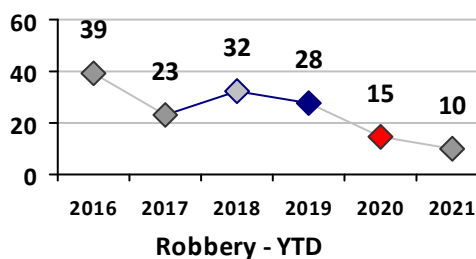

Part I Crime - Comparison Report

Providence Police Department

Through 12/26/2021
Week 51

District 6

	4 Week Trend 11/29/2021 - 12/26/2021				Past 28 Days 11/29/2021 - 12/26/2021			Year to Date January 1 - December 26				
	Current Week	Last Week	Wk 49	Wk 48	Past 28 Days	Past 28 Days LY	Chg.	Current Year	Last Year	Chg.	Wght. 5yr Avg	Chg.
Violent Crime												
Homicide	0	0	0	0	0	0	--	2	2	0%	2	0%
Sex Offenses, Forcible*	0	0	0	0	0	1	--	12	17	-29%	17	-29%
Robbery Other	0	0	0	1	1	1	0%	7	10	-30%	16	-56%
Robbery W Firearm	0	0	0	0	0	0	--	3	5	-40%	9	-67%
Agg. Assault	4	2	1	0	7	5	40%	51	45	13%	52	-2%
Agg. Assault W Firearm	0	1	0	0	1	3	-67%	15	16	-6%	14	7%
Total	4	3	1	1	9	10	-10%	90	95	-5%	110	-18%
Property Crime												
Burglary	0	0	0	2	2	8	-75%	57	86	-34%	109	-48%
MV Theft	1	0	3	2	6	14	-57%	74	97	-24%	88	-16%
Larceny from MV	2	2	0	3	7	18	-61%	151	211	-28%	199	-24%
Larceny**	2	8	4	3	17	22	-23%	154	217	-29%	256	-40%
Total	5	10	7	10	32	62	-48%	436	611	-29%	651	-33%
Other Crime												
Assault Other	4	6	3	1	14	12	17%	189	216	-13%	226	-16%
Vandalism	6	2	2	6	16	12	33%	167	224	-25%	240	-30%
Drug Offenses	2	2	1	4	9	0	--	39	43	-9%	57	-32%
Weapons Offenses	6	1	1	0	8	0	--	46	34	35%	33	39%
Liquor Law Violations	0	0	0	0	0	0	--	3	0	300%	1	200%
Total	18	11	7	11	47	24	96%	444	517	-14%	557	-20%

Figures are preliminary and subject to further analysis and revision

* Sex Offenses, Forcible includes forcible rape, forcible sodomy, forcible fondling, sexual assault with an object

** Larceny includes shoplifting, pickpocket, pursesnatch, from building, bicycles, motor vehicle parts or accessories, and other.