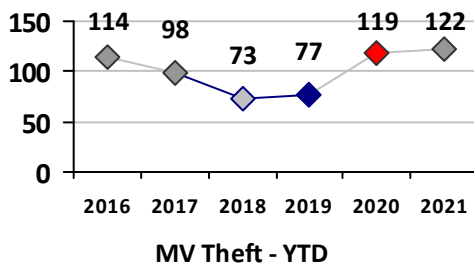

Part I Crime - Comparison Report

Providence Police Department

Through 12/26/2021
Week 51

District 7

4 Week Trend 11/29/2021 - 12/26/2021	Past 28 Days 11/29/2021 - 12/26/2021	Year to Date January 1 - December 26

Violent Crime	Current Week	Last Week	Wk 49	Wk 48	Past 28 Days	Past 28 Days LY	Chg.	Current Year	Last Year	Chg.	Wght. 5yr Avg	Chg.
Homicide	0	0	1	0	1	0	--	6	4	50%	3	100%
Sex Offenses, Forcible*	0	0	0	0	0	1	--	26	25	4%	26	0%
Robbery Other	2	0	0	0	2	1	100%	15	18	-17%	22	-32%
Robbery W Firearm	0	1	0	1	2	1	100%	11	15	-27%	13	-15%
Agg. Assault	1	3	0	0	4	6	-33%	59	79	-25%	73	-19%
Agg. Assault W Firearm	1	1	0	1	3	2	50%	25	30	-17%	24	4%
Total	4	5	1	2	12	11	9%	142	171	-17%	160	-11%

Property Crime	Current Week	Last Week	Wk 49	Wk 48	Past 28 Days	Past 28 Days LY	Chg.	Current Year	Last Year	Chg.	Wght. 5yr Avg	Chg.
Burglary	2	1	3	1	7	5	40%	80	83	-4%	128	-38%
MV Theft	3	1	3	1	8	12	-33%	122	120	2%	96	27%
Larceny from MV	5	11	4	12	32	15	113%	217	214	1%	257	-16%
Larceny**	4	11	11	6	32	29	10%	314	427	-26%	420	-25%
Total	14	24	21	20	79	61	30%	733	844	-13%	900	-19%

Other Crime	Current Week	Last Week	Wk 49	Wk 48	Past 28 Days	Past 28 Days LY	Chg.	Current Year	Last Year	Chg.	Wght. 5yr Avg	Chg.
Assault Other	8	9	9	7	33	8	313%	346	322	7%	359	-4%
Vandalism	9	6	7	6	28	23	22%	299	352	-15%	381	-22%
Drug Offenses	0	0	1	2	3	3	0%	52	55	-5%	103	-50%
Weapons Offenses	1	1	1	5	8	2	300%	65	54	20%	62	5%
Liquor Law Violations	0	0	0	0	0	0	--	22	6	267%	39	-44%
Total	18	16	18	20	72	36	100%	784	789	-1%	945	-17%

Figures are preliminary and subject to further analysis and revision

* Sex Offenses, Forcible includes forcible rape, forcible sodomy, forcible fondling, sexual assault with an object

** Larceny includes shoplifting, pickpocket, pursesnatch, from building, bicycles, motor vehicle parts or accessories, and other.