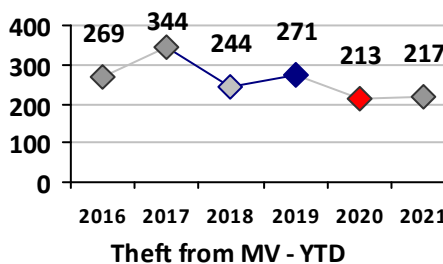

Part I Crime - Comparison Report

Providence Police Department

Through 12/26/2021
Week 51

District 7

4 Week Trend 11/29/2021 - 12/26/2021	Past 28 Days 11/29/2021 - 12/26/2021	Year to Date January 1 - December 26

Violent Crime	Current Week	Last Week	Wk 49	Wk 48	Past 28 Days	Past 28 Days LY	Chg.	Current Year	Last Year	Chg.	Wght. 5yr Avg	Chg.
Homicide	0	0	1	0	1	0	--	6	4	50%	3	100%
Sex Offenses, Forcible*	0	0	0	0	0	1	--	26	25	4%	26	0%
Robbery Other	2	0	0	0	2	1	100%	15	18	-17%	22	-32%
Robbery W Firearm	0	1	0	1	2	1	100%	11	15	-27%	13	-15%
Agg. Assault	1	3	0	0	4	6	-33%	59	79	-25%	73	-19%
Agg. Assault W Firearm	1	1	0	1	3	2	50%	25	30	-17%	24	4%
Total	4	5	1	2	12	11	9%	142	171	-17%	160	-11%

Property Crime	Current Week	Last Week	Wk 49	Wk 48	Past 28 Days	Past 28 Days LY	Chg.	Current Year	Last Year	Chg.	Wght. 5yr Avg	Chg.
Burglary	2	1	3	1	7	5	40%	80	83	-4%	128	-38%
MV Theft	3	1	3	1	8	12	-33%	122	120	2%	96	27%
Larceny from MV	5	11	4	12	32	15	113%	217	214	1%	257	-16%
Larceny**	4	11	11	6	32	29	10%	314	427	-26%	420	-25%
Total	14	24	21	20	79	61	30%	733	844	-13%	900	-19%

Other Crime	Current Week	Last Week	Wk 49	Wk 48	Past 28 Days	Past 28 Days LY	Chg.	Current Year	Last Year	Chg.	Wght. 5yr Avg	Chg.
Assault Other	8	9	9	7	33	8	313%	346	322	7%	359	-4%
Vandalism	9	6	7	6	28	23	22%	299	352	-15%	381	-22%
Drug Offenses	0	0	1	2	3	3	0%	52	55	-5%	103	-50%
Weapons Offenses	1	1	1	5	8	2	300%	65	54	20%	62	5%
Liquor Law Violations	0	0	0	0	0	0	--	22	6	267%	39	-44%
Total	18	16	18	20	72	36	100%	784	789	-1%	945	-17%

Figures are preliminary and subject to further analysis and revision

* Sex Offenses, Forcible includes forcible rape, forcible sodomy, forcible fondling, sexual assault with an object

** Larceny includes shoplifting, pickpocket, pursesnatch, from building, bicycles, motor vehicle parts or accessories, and other.