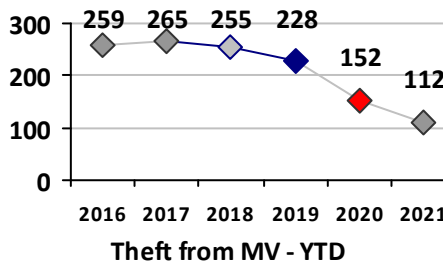

Part I Crime - Comparison Report

Providence Police Department

Through 12/26/2021
Week 51

District 9											
4 Week Trend 11/29/2021 - 12/26/2021				Past 28 Days 11/29/2021 - 12/26/2021				Year to Date January 1 - December 26			

Violent Crime	Current Week	Last Week	Wk 49	Wk 48	Past 28 Days	Past 28 Days LY	Chg.	Current Year	Last Year	Chg.	Wght. 5yr Avg	Chg.
Homicide	0	0	0	0	0	0	--	0	0	0%	0	--
Sex Offenses, Forcible*	2	0	0	0	2	0	--	8	4	100%	6	33%
Robbery Other	0	0	0	0	0	1	--	0	11	-100%	8	--
Robbery W Firearm	0	0	0	0	0	0	--	1	2	-50%	2	-50%
Agg. Assault	0	0	0	0	0	0	--	11	4	175%	5	120%
Agg. Assault W Firearm	0	0	0	0	0	0	--	0	5	-100%	3	--
Total	2	0	0	0	2	1	100%	20	26	-23%	23	-13%

Property Crime	Current Week	Last Week	Wk 49	Wk 48	Past 28 Days	Past 28 Days LY	Chg.	Current Year	Last Year	Chg.	Wght. 5yr Avg	Chg.
Burglary	2	6	3	4	15	7	114%	147	99	48%	111	32%
MV Theft	1	1	2	1	5	1	400%	39	23	70%	26	50%
Larceny from MV	5	3	0	3	11	13	-15%	112	153	-27%	216	-48%
Larceny**	2	5	3	4	14	11	27%	123	170	-28%	181	-32%
Total	10	15	8	12	45	32	41%	421	445	-5%	534	-21%

Other Crime	Current Week	Last Week	Wk 49	Wk 48	Past 28 Days	Past 28 Days LY	Chg.	Current Year	Last Year	Chg.	Wght. 5yr Avg	Chg.
Assault Other	0	0	0	0	0	3	--	42	51	-18%	51	-18%
Vandalism	3	2	1	0	6	8	-25%	71	117	-39%	119	-40%
Drug Offenses	2	0	0	0	2	0	--	11	11	0%	14	-21%
Weapons Offenses	0	1	0	0	1	0	--	17	7	143%	6	183%
Liquor Law Violations	0	0	0	0	0	0	--	0	0	0%	2	--
Total	5	3	1	0	9	11	-18%	141	186	-24%	191	-26%

Figures are preliminary and subject to further analysis and revision

* Sex Offenses, Forcible includes forcible rape, forcible sodomy, forcible fondling, sexual assault with an object

** Larceny includes shoplifting, pickpocket, pursesnatch, from building, bicycles, motor vehicle parts or accessories, and other.