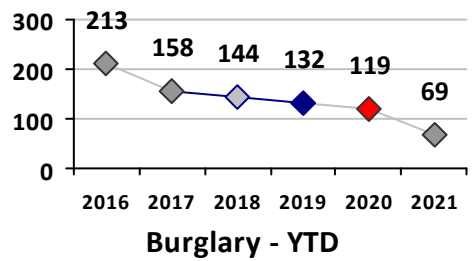

Part I Crime - Comparison Report

Providence Police Department

Through 12/26/2021
Week 51

District 4

	4 Week Trend 11/29/2021 - 12/26/2021				Past 28 Days 11/29/2021 - 12/26/2021			Year to Date January 1 - December 26				
	Current Week	Last Week	Wk 49	Wk 48	Past 28 Days	Past 28 Days LY	Chg.	Current Year	Last Year	Chg.	Wght. 5yr Avg	Chg.
Violent Crime												
Homicide	0	0	0	0	0	0	--	3	3	0%	3	0%
Sex Offenses, Forcible*	0	0	1	0	1	4	-75%	33	17	94%	38	-13%
Robbery Other	0	0	2	0	2	0	--	26	27	-4%	44	-41%
Robbery W Firearm	0	0	0	0	0	0	--	7	12	-42%	14	-50%
Agg. Assault	2	0	1	0	3	5	-40%	61	100	-39%	83	-27%
Agg. Assault W Firearm	0	0	0	0	0	1	--	17	16	6%	18	-6%
Total	2	0	4	0	6	10	-40%	147	175	-16%	198	-26%
Property Crime												
Burglary	2	1	0	0	3	9	-67%	69	119	-42%	139	-50%
MV Theft	0	3	0	3	6	19	-68%	122	104	17%	94	30%
Larceny from MV	6	4	2	4	16	27	-41%	290	307	-6%	377	-23%
Larceny**	6	6	3	4	19	16	19%	223	214	4%	271	-18%
Total	14	14	5	11	44	71	-38%	704	744	-5%	881	-20%
Other Crime												
Assault Other	5	1	7	5	18	14	29%	262	300	-13%	338	-22%
Vandalism	5	11	3	3	22	18	22%	254	285	-11%	328	-23%
Drug Offenses	2	3	1	2	8	0	--	95	100	-5%	176	-46%
Weapons Offenses	0	2	1	0	3	0	--	87	50	74%	61	43%
Liquor Law Violations	0	0	0	0	0	0	--	1	0	100%	3	-67%
Total	12	17	12	10	51	32	59%	699	735	-5%	907	-23%

Figures are preliminary and subject to further analysis and revision

* Sex Offenses, Forcible includes forcible rape, forcible sodomy, forcible fondling, sexual assault with an object

** Larceny includes shoplifting, pickpocket, pursesnatch, from building, bicycles, motor vehicle parts or accessories, and other.