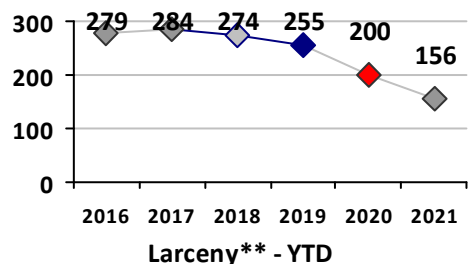

Part I Crime - Comparison Report

Providence Police Department

Through 12/26/2021
Week 51

District 2

	4 Week Trend 11/29/2021 - 12/26/2021				Past 28 Days 11/29/2021 - 12/26/2021			Year to Date January 1 - December 26				
	Current Week	Last Week	Wk 49	Wk 48	Past 28 Days	Past 28 Days LY	Chg.	Current Year	Last Year	Chg.	Wght. 5yr Avg	Chg.
Violent Crime												
Homicide	0	0	0	0	0	1	--	6	2	200%	3	100%
Sex Offenses, Forcible*	0	0	0	0	0	4	--	20	25	-20%	36	-44%
Robbery Other	0	1	0	0	1	0	--	11	13	-15%	23	-52%
Robbery W Firearm	0	0	0	0	0	0	--	7	4	75%	10	-30%
Agg. Assault	0	1	1	0	2	3	-33%	54	90	-40%	81	-33%
Agg. Assault W Firearm	2	0	1	0	3	2	50%	27	26	4%	29	-7%
Total	2	2	2	0	6	10	-40%	125	160	-22%	182	-31%
Property Crime												
Burglary	1	1	0	1	3	6	-50%	47	75	-37%	103	-54%
MV Theft	4	0	2	0	6	9	-33%	112	76	47%	85	32%
Larceny from MV	4	1	0	1	6	7	-14%	149	114	31%	169	-12%
Larceny**	3	1	1	5	10	18	-44%	156	200	-22%	247	-37%
Total	12	3	3	7	25	40	-38%	464	465	0%	604	-23%
Other Crime												
Assault Other	3	3	4	5	15	16	-6%	282	300	-6%	336	-16%
Vandalism	4	0	1	4	9	17	-47%	161	242	-33%	257	-37%
Drug Offenses	1	0	2	3	6	0	--	60	75	-20%	112	-46%
Weapons Offenses	2	1	3	3	9	6	50%	61	61	0%	69	-12%
Liquor Law Violations	0	0	0	0	0	0	--	1	1	0%	1	0%
Total	10	4	10	15	39	39	0%	565	679	-17%	775	-27%

Figures are preliminary and subject to further analysis and revision

* Sex Offenses, Forcible includes forcible rape, forcible sodomy, forcible fondling, sexual assault with an object

** Larceny includes shoplifting, pickpocket, pursesnatch, from building, bicycles, motor vehicle parts or accessories, and other.