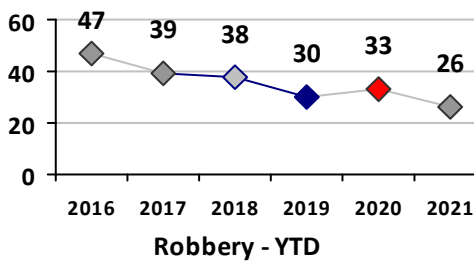

Part I Crime - Comparison Report

Providence Police Department

Through 12/26/2021
Week 51

District 7

4 Week Trend 11/29/2021 - 12/26/2021	Past 28 Days 11/29/2021 - 12/26/2021	Year to Date January 1 - December 26

Violent Crime	Current Week	Last Week	Wk 49	Wk 48	Past 28 Days	Past 28 Days LY	Chg.	Current Year	Last Year	Chg.	Wght. 5yr Avg	Chg.
Homicide	0	0	1	0	1	0	--	6	4	50%	3	100%
Sex Offenses, Forcible*	0	0	0	0	0	1	--	26	25	4%	26	0%
Robbery Other	2	0	0	0	2	1	100%	15	18	-17%	22	-32%
Robbery W Firearm	0	1	0	1	2	1	100%	11	15	-27%	13	-15%
Agg. Assault	1	3	0	0	4	6	-33%	59	79	-25%	73	-19%
Agg. Assault W Firearm	1	1	0	1	3	2	50%	25	30	-17%	24	4%
Total	4	5	1	2	12	11	9%	142	171	-17%	160	-11%

Property Crime	Current Week	Last Week	Wk 49	Wk 48	Past 28 Days	Past 28 Days LY	Chg.	Current Year	Last Year	Chg.	Wght. 5yr Avg	Chg.
Burglary	2	1	3	1	7	5	40%	80	83	-4%	128	-38%
MV Theft	3	1	3	1	8	12	-33%	122	120	2%	96	27%
Larceny from MV	5	11	4	12	32	15	113%	217	214	1%	257	-16%
Larceny**	4	11	11	6	32	29	10%	314	427	-26%	420	-25%
Total	14	24	21	20	79	61	30%	733	844	-13%	900	-19%

Other Crime	Current Week	Last Week	Wk 49	Wk 48	Past 28 Days	Past 28 Days LY	Chg.	Current Year	Last Year	Chg.	Wght. 5yr Avg	Chg.
Assault Other	8	9	9	7	33	8	313%	346	322	7%	359	-4%
Vandalism	9	6	7	6	28	23	22%	299	352	-15%	381	-22%
Drug Offenses	0	0	1	2	3	3	0%	52	55	-5%	103	-50%
Weapons Offenses	1	1	1	5	8	2	300%	65	54	20%	62	5%
Liquor Law Violations	0	0	0	0	0	0	--	22	6	267%	39	-44%
Total	18	16	18	20	72	36	100%	784	789	-1%	945	-17%

Figures are preliminary and subject to further analysis and revision

* Sex Offenses, Forcible includes forcible rape, forcible sodomy, forcible fondling, sexual assault with an object

** Larceny includes shoplifting, pickpocket, pursesnatch, from building, bicycles, motor vehicle parts or accessories, and other.