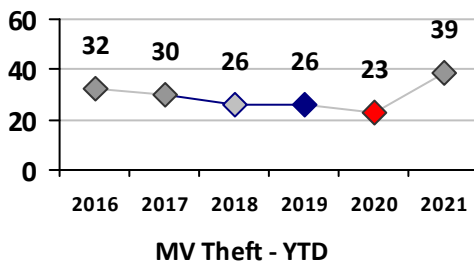

Part I Crime - Comparison Report

Providence Police Department

Through 12/26/2021
Week 51

District 9											
4 Week Trend 11/29/2021 - 12/26/2021				Past 28 Days 11/29/2021 - 12/26/2021				Year to Date January 1 - December 26			

Violent Crime	Current Week	Last Week	Wk 49	Wk 48	Past 28 Days	Past 28 Days LY	Chg.	Current Year	Last Year	Chg.	Wght. 5yr Avg	Chg.
Homicide	0	0	0	0	0	0	--	0	0	0%	0	--
Sex Offenses, Forcible*	2	0	0	0	2	0	--	8	4	100%	6	33%
Robbery Other	0	0	0	0	0	1	--	0	11	-100%	8	--
Robbery W Firearm	0	0	0	0	0	0	--	1	2	-50%	2	-50%
Agg. Assault	0	0	0	0	0	0	--	11	4	175%	5	120%
Agg. Assault W Firearm	0	0	0	0	0	0	--	0	5	-100%	3	--
Total	2	0	0	0	2	1	100%	20	26	-23%	23	-13%

Property Crime	Current Week	Last Week	Wk 49	Wk 48	Past 28 Days	Past 28 Days LY	Chg.	Current Year	Last Year	Chg.	Wght. 5yr Avg	Chg.
Burglary	2	6	3	4	15	7	114%	147	99	48%	111	32%
MV Theft	1	1	2	1	5	1	400%	39	23	70%	26	50%
Larceny from MV	5	3	0	3	11	13	-15%	112	153	-27%	216	-48%
Larceny**	2	5	3	4	14	11	27%	123	170	-28%	181	-32%
Total	10	15	8	12	45	32	41%	421	445	-5%	534	-21%

Other Crime	Current Week	Last Week	Wk 49	Wk 48	Past 28 Days	Past 28 Days LY	Chg.	Current Year	Last Year	Chg.	Wght. 5yr Avg	Chg.
Assault Other	0	0	0	0	0	3	--	42	51	-18%	51	-18%
Vandalism	3	2	1	0	6	8	-25%	71	117	-39%	119	-40%
Drug Offenses	2	0	0	0	2	0	--	11	11	0%	14	-21%
Weapons Offenses	0	1	0	0	1	0	--	17	7	143%	6	183%
Liquor Law Violations	0	0	0	0	0	0	--	0	0	0%	2	--
Total	5	3	1	0	9	11	-18%	141	186	-24%	191	-26%

Figures are preliminary and subject to further analysis and revision

* Sex Offenses, Forcible includes forcible rape, forcible sodomy, forcible fondling, sexual assault with an object

** Larceny includes shoplifting, pickpocket, pursesnatch, from building, bicycles, motor vehicle parts or accessories, and other.