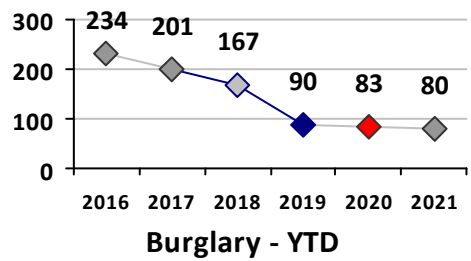

Part I Crime - Comparison Report

Providence Police Department

Through 12/26/2021
Week 51

District 7

4 Week Trend 11/29/2021 - 12/26/2021	Past 28 Days 11/29/2021 - 12/26/2021	Year to Date January 1 - December 26

Violent Crime	Current Week	Last Week	Wk 49	Wk 48	Past 28 Days	Past 28 Days LY	Chg.	Current Year	Last Year	Chg.	Wght. 5yr Avg	Chg.
Homicide	0	0	1	0	1	0	--	6	4	50%	3	100%
Sex Offenses, Forcible*	0	0	0	0	0	1	--	26	25	4%	26	0%
Robbery Other	2	0	0	0	2	1	100%	15	18	-17%	22	-32%
Robbery W Firearm	0	1	0	1	2	1	100%	11	15	-27%	13	-15%
Agg. Assault	1	3	0	0	4	6	-33%	59	79	-25%	73	-19%
Agg. Assault W Firearm	1	1	0	1	3	2	50%	25	30	-17%	24	4%
Total	4	5	1	2	12	11	9%	142	171	-17%	160	-11%

Property Crime	Current Week	Last Week	Wk 49	Wk 48	Past 28 Days	Past 28 Days LY	Chg.	Current Year	Last Year	Chg.	Wght. 5yr Avg	Chg.
Burglary	2	1	3	1	7	5	40%	80	83	-4%	128	-38%
MV Theft	3	1	3	1	8	12	-33%	122	120	2%	96	27%
Larceny from MV	5	11	4	12	32	15	113%	217	214	1%	257	-16%
Larceny**	4	11	11	6	32	29	10%	314	427	-26%	420	-25%
Total	14	24	21	20	79	61	30%	733	844	-13%	900	-19%

Other Crime	Current Week	Last Week	Wk 49	Wk 48	Past 28 Days	Past 28 Days LY	Chg.	Current Year	Last Year	Chg.	Wght. 5yr Avg	Chg.
Assault Other	8	9	9	7	33	8	313%	346	322	7%	359	-4%
Vandalism	9	6	7	6	28	23	22%	299	352	-15%	381	-22%
Drug Offenses	0	0	1	2	3	3	0%	52	55	-5%	103	-50%
Weapons Offenses	1	1	1	5	8	2	300%	65	54	20%	62	5%
Liquor Law Violations	0	0	0	0	0	0	--	22	6	267%	39	-44%
Total	18	16	18	20	72	36	100%	784	789	-1%	945	-17%

Figures are preliminary and subject to further analysis and revision

* Sex Offenses, Forcible includes forcible rape, forcible sodomy, forcible fondling, sexual assault with an object

** Larceny includes shoplifting, pickpocket, pursesnatch, from building, bicycles, motor vehicle parts or accessories, and other.