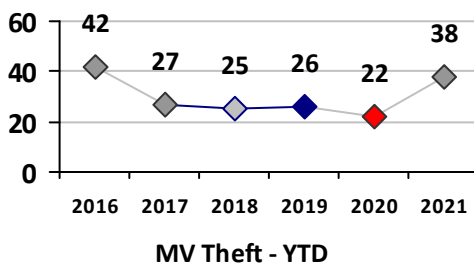

Part I Crime - Comparison Report

Providence Police Department

Through 12/26/2021
Week 51

District 8

4 Week Trend 11/29/2021 - 12/26/2021	Past 28 Days 11/29/2021 - 12/26/2021	Year to Date January 1 - December 26

Violent Crime	Current Week	Last Week	Wk 49	Wk 48	Past 28 Days	Past 28 Days LY	Chg.	Current Year	Last Year	Chg.	Wght. 5yr Avg	Chg.
Homicide	0	0	0	0	0	1	--	1	1	0%	1	0%
Sex Offenses, Forcible*	0	0	0	0	0	0	--	10	8	25%	10	0%
Robbery Other	0	0	0	0	0	0	--	4	5	-20%	6	-33%
Robbery W Firearm	0	0	0	0	0	0	--	1	2	-50%	1	0%
Agg. Assault	0	0	0	0	0	1	--	18	19	-5%	16	13%
Agg. Assault W Firearm	0	0	0	0	0	2	--	4	9	-56%	5	-20%
Total	0	0	0	0	0	4	400%	38	44	-14%	39	-3%

Property Crime	Current Week	Last Week	Wk 49	Wk 48	Past 28 Days	Past 28 Days LY	Chg.	Current Year	Last Year	Chg.	Wght. 5yr Avg	Chg.
Burglary	0	1	0	0	1	0	--	20	32	-38%	61	-67%
MV Theft	2	1	0	1	4	2	100%	38	22	73%	26	46%
Larceny from MV	2	4	0	4	10	9	11%	101	116	-13%	141	-28%
Larceny**	1	3	4	1	9	10	-10%	72	148	-51%	146	-51%
Total	5	9	4	6	24	21	14%	231	318	-27%	374	-38%

Other Crime	Current Week	Last Week	Wk 49	Wk 48	Past 28 Days	Past 28 Days LY	Chg.	Current Year	Last Year	Chg.	Wght. 5yr Avg	Chg.
Assault Other	0	1	1	3	5	4	25%	76	64	19%	80	-5%
Vandalism	3	2	0	1	6	4	50%	74	95	-22%	111	-33%
Drug Offenses	0	0	0	0	0	0	--	8	6	33%	11	-27%
Weapons Offenses	0	0	0	0	0	0	--	8	7	14%	7	14%
Liquor Law Violations	0	0	0	0	0	0	--	0	0	0%	1	--
Total	3	3	1	4	11	8	38%	166	172	-3%	210	-21%

Figures are preliminary and subject to further analysis and revision

* Sex Offenses, Forcible includes forcible rape, forcible sodomy, forcible fondling, sexual assault with an object

** Larceny includes shoplifting, pickpocket, pursesnatch, from building, bicycles, motor vehicle parts or accessories, and other.