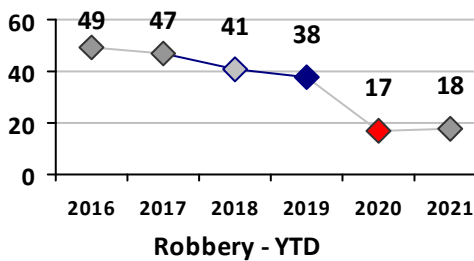

Part I Crime - Comparison Report

Providence Police Department

Through 12/26/2021
Week 51

District 2

	4 Week Trend 11/29/2021 - 12/26/2021				Past 28 Days 11/29/2021 - 12/26/2021			Year to Date January 1 - December 26				
	Current Week	Last Week	Wk 49	Wk 48	Past 28 Days	Past 28 Days LY	Chg.	Current Year	Last Year	Chg.	Wght. 5yr Avg	Chg.
Violent Crime												
Homicide	0	0	0	0	0	1	--	6	2	200%	3	100%
Sex Offenses, Forcible*	0	0	0	0	0	4	--	20	25	-20%	36	-44%
Robbery Other	0	1	0	0	1	0	--	11	13	-15%	23	-52%
Robbery W Firearm	0	0	0	0	0	0	--	7	4	75%	10	-30%
Agg. Assault	0	1	1	0	2	3	-33%	54	90	-40%	81	-33%
Agg. Assault W Firearm	2	0	1	0	3	2	50%	27	26	4%	29	-7%
Total	2	2	2	0	6	10	-40%	125	160	-22%	182	-31%
Property Crime												
Burglary	1	1	0	1	3	6	-50%	47	75	-37%	103	-54%
MV Theft	4	0	2	0	6	9	-33%	112	76	47%	85	32%
Larceny from MV	4	1	0	1	6	7	-14%	149	114	31%	169	-12%
Larceny**	3	1	1	5	10	18	-44%	156	200	-22%	247	-37%
Total	12	3	3	7	25	40	-38%	464	465	0%	604	-23%
Other Crime												
Assault Other	3	3	4	5	15	16	-6%	282	300	-6%	336	-16%
Vandalism	4	0	1	4	9	17	-47%	161	242	-33%	257	-37%
Drug Offenses	1	0	2	3	6	0	--	60	75	-20%	112	-46%
Weapons Offenses	2	1	3	3	9	6	50%	61	61	0%	69	-12%
Liquor Law Violations	0	0	0	0	0	0	--	1	1	0%	1	0%
Total	10	4	10	15	39	39	0%	565	679	-17%	775	-27%

Figures are preliminary and subject to further analysis and revision

* Sex Offenses, Forcible includes forcible rape, forcible sodomy, forcible fondling, sexual assault with an object

** Larceny includes shoplifting, pickpocket, pursesnatch, from building, bicycles, motor vehicle parts or accessories, and other.