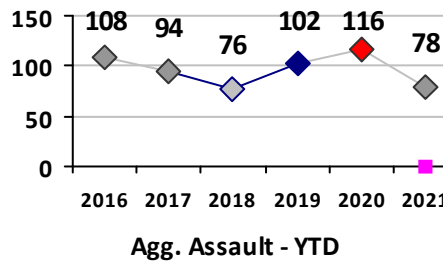

Part I Crime - Comparison Report

Providence Police Department

Through 12/26/2021
Week 51

District 4

	4 Week Trend 11/29/2021 - 12/26/2021				Past 28 Days 11/29/2021 - 12/26/2021			Year to Date January 1 - December 26				
	Current Week	Last Week	Wk 49	Wk 48	Past 28 Days	Past 28 Days LY	Chg.	Current Year	Last Year	Chg.	Wght. 5yr Avg	Chg.
Violent Crime												
Homicide	0	0	0	0	0	0	--	3	3	0%	3	0%
Sex Offenses, Forcible*	0	0	1	0	1	4	-75%	33	17	94%	38	-13%
Robbery Other	0	0	2	0	2	0	--	26	27	-4%	44	-41%
Robbery W Firearm	0	0	0	0	0	0	--	7	12	-42%	14	-50%
Agg. Assault	2	0	1	0	3	5	-40%	61	100	-39%	83	-27%
Agg. Assault W Firearm	0	0	0	0	0	1	--	17	16	6%	18	-6%
Total	2	0	4	0	6	10	-40%	147	175	-16%	198	-26%
Property Crime												
Burglary	2	1	0	0	3	9	-67%	69	119	-42%	139	-50%
MV Theft	0	3	0	3	6	19	-68%	122	104	17%	94	30%
Larceny from MV	6	4	2	4	16	27	-41%	290	307	-6%	377	-23%
Larceny**	6	6	3	4	19	16	19%	223	214	4%	271	-18%
Total	14	14	5	11	44	71	-38%	704	744	-5%	881	-20%
Other Crime												
Assault Other	5	1	7	5	18	14	29%	262	300	-13%	338	-22%
Vandalism	5	11	3	3	22	18	22%	254	285	-11%	328	-23%
Drug Offenses	2	3	1	2	8	0	--	95	100	-5%	176	-46%
Weapons Offenses	0	2	1	0	3	0	--	87	50	74%	61	43%
Liquor Law Violations	0	0	0	0	0	0	--	1	0	100%	3	-67%
Total	12	17	12	10	51	32	59%	699	735	-5%	907	-23%

Figures are preliminary and subject to further analysis and revision

* Sex Offenses, Forcible includes forcible rape, forcible sodomy, forcible fondling, sexual assault with an object

** Larceny includes shoplifting, pickpocket, pursesnatch, from building, bicycles, motor vehicle parts or accessories, and other.