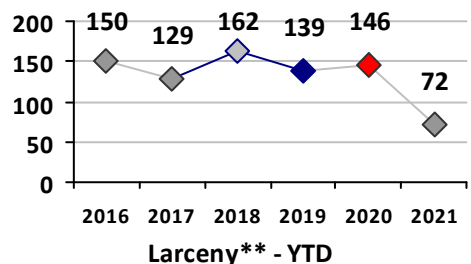

Part I Crime - Comparison Report

Providence Police Department

Through 12/26/2021
Week 51

District 8

4 Week Trend 11/29/2021 - 12/26/2021	Past 28 Days 11/29/2021 - 12/26/2021	Year to Date January 1 - December 26

Violent Crime	Current Week	Last Week	Wk 49	Wk 48	Past 28 Days	Past 28 Days LY	Chg.	Current Year	Last Year	Chg.	Wght. 5yr Avg	Chg.
Homicide	0	0	0	0	0	1	--	1	1	0%	1	0%
Sex Offenses, Forcible*	0	0	0	0	0	0	--	10	8	25%	10	0%
Robbery Other	0	0	0	0	0	0	--	4	5	-20%	6	-33%
Robbery W Firearm	0	0	0	0	0	0	--	1	2	-50%	1	0%
Agg. Assault	0	0	0	0	0	1	--	18	19	-5%	16	13%
Agg. Assault W Firearm	0	0	0	0	0	2	--	4	9	-56%	5	-20%
Total	0	0	0	0	0	4	400%	38	44	-14%	39	-3%

Property Crime	Current Week	Last Week	Wk 49	Wk 48	Past 28 Days	Past 28 Days LY	Chg.	Current Year	Last Year	Chg.	Wght. 5yr Avg	Chg.
Burglary	0	1	0	0	1	0	--	20	32	-38%	61	-67%
MV Theft	2	1	0	1	4	2	100%	38	22	73%	26	46%
Larceny from MV	2	4	0	4	10	9	11%	101	116	-13%	141	-28%
Larceny**	1	3	4	1	9	10	-10%	72	148	-51%	146	-51%
Total	5	9	4	6	24	21	14%	231	318	-27%	374	-38%

Other Crime	Current Week	Last Week	Wk 49	Wk 48	Past 28 Days	Past 28 Days LY	Chg.	Current Year	Last Year	Chg.	Wght. 5yr Avg	Chg.
Assault Other	0	1	1	3	5	4	25%	76	64	19%	80	-5%
Vandalism	3	2	0	1	6	4	50%	74	95	-22%	111	-33%
Drug Offenses	0	0	0	0	0	0	--	8	6	33%	11	-27%
Weapons Offenses	0	0	0	0	0	0	--	8	7	14%	7	14%
Liquor Law Violations	0	0	0	0	0	0	--	0	0	0%	1	--
Total	3	3	1	4	11	8	38%	166	172	-3%	210	-21%

Figures are preliminary and subject to further analysis and revision

* Sex Offenses, Forcible includes forcible rape, forcible sodomy, forcible fondling, sexual assault with an object

** Larceny includes shoplifting, pickpocket, pursesnatch, from building, bicycles, motor vehicle parts or accessories, and other.