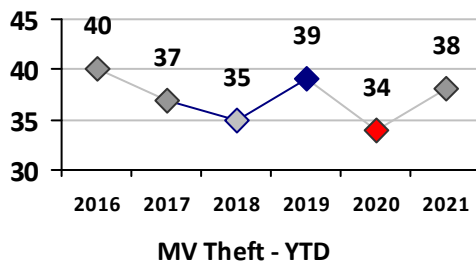

Part I Crime - Comparison Report

Providence Police Department

Through 12/26/2021
Week 51

District 1

	4 Week Trend 11/29/2021 - 12/26/2021				Past 28 Days 11/29/2021 - 12/26/2021			Year to Date January 1 - December 26				
	Current Week	Last Week	Wk 49	Wk 48	Past 28 Days	Past 28 Days LY	Chg.	Current Year	Last Year	Chg.	Wght. 5yr Avg	Chg.
Violent Crime												
Homicide	0	0	0	0	0	0	--	0	1	-100%	1	--
Sex Offenses, Forcible*	0	0	0	1	1	0	--	14	3	367%	15	-7%
Robbery Other	2	0	1	0	3	3	0%	13	17	-24%	19	-32%
Robbery W Firearm	0	0	0	0	0	0	--	3	1	200%	1	200%
Agg. Assault	1	1	1	5	8	0	--	26	25	4%	30	-13%
Agg. Assault W Firearm	0	0	0	0	0	0	--	0	0	0%	3	--
Total	3	1	2	6	12	3	300%	56	47	19%	68	-18%
Property Crime												
Burglary	0	0	0	0	0	2	--	13	59	-78%	33	-61%
MV Theft	0	2	0	0	2	2	0%	38	34	12%	36	6%
Larceny from MV	5	6	0	5	16	4	300%	105	76	38%	146	-28%
Larceny**	8	10	7	6	31	15	107%	213	275	-23%	403	-47%
Total	13	18	7	11	49	23	113%	369	444	-17%	617	-40%
Other Crime												
Assault Other	2	4	3	8	17	5	240%	142	111	28%	172	-17%
Vandalism	8	6	1	1	16	5	220%	98	145	-32%	142	-31%
Drug Offenses	0	0	0	1	1	2	-50%	39	25	56%	52	-25%
Weapons Offenses	0	0	1	0	1	0	--	18	11	64%	21	-14%
Liquor Law Violations	0	0	1	0	1	0	--	1	0	100%	7	-86%
Total	10	10	6	10	36	12	200%	298	292	2%	394	-24%

Figures are preliminary and subject to further analysis and revision

* Sex Offenses, Forcible includes forcible rape, forcible sodomy, forcible fondling, sexual assault with an object

** Larceny includes shoplifting, pickpocket, pursesnatch, from building, bicycles, motor vehicle parts or accessories, and other.