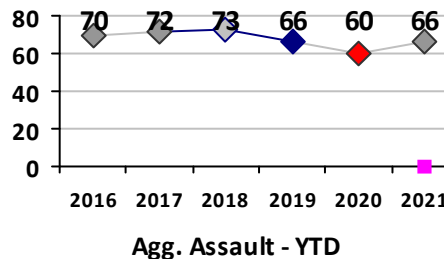

Part I Crime - Comparison Report

Providence Police Department

Through 12/26/2021
Week 51

District 6

	4 Week Trend 11/29/2021 - 12/26/2021				Past 28 Days 11/29/2021 - 12/26/2021			Year to Date January 1 - December 26				
	Current Week	Last Week	Wk 49	Wk 48	Past 28 Days	Past 28 Days LY	Chg.	Current Year	Last Year	Chg.	Wght. 5yr Avg	Chg.
Violent Crime												
Homicide	0	0	0	0	0	0	--	2	2	0%	2	0%
Sex Offenses, Forcible*	0	0	0	0	0	1	--	12	17	-29%	17	-29%
Robbery Other	0	0	0	1	1	1	0%	7	10	-30%	16	-56%
Robbery W Firearm	0	0	0	0	0	0	--	3	5	-40%	9	-67%
Agg. Assault	4	2	1	0	7	5	40%	51	45	13%	52	-2%
Agg. Assault W Firearm	0	1	0	0	1	3	-67%	15	16	-6%	14	7%
Total	4	3	1	1	9	10	-10%	90	95	-5%	110	-18%
Property Crime												
Burglary	0	0	0	2	2	8	-75%	57	86	-34%	109	-48%
MV Theft	1	0	3	2	6	14	-57%	74	97	-24%	88	-16%
Larceny from MV	2	2	0	3	7	18	-61%	151	211	-28%	199	-24%
Larceny**	2	8	4	3	17	22	-23%	154	217	-29%	256	-40%
Total	5	10	7	10	32	62	-48%	436	611	-29%	651	-33%
Other Crime												
Assault Other	4	6	3	1	14	12	17%	189	216	-13%	226	-16%
Vandalism	6	2	2	6	16	12	33%	167	224	-25%	240	-30%
Drug Offenses	2	2	1	4	9	0	--	39	43	-9%	57	-32%
Weapons Offenses	6	1	1	0	8	0	--	46	34	35%	33	39%
Liquor Law Violations	0	0	0	0	0	0	--	3	0	300%	1	200%
Total	18	11	7	11	47	24	96%	444	517	-14%	557	-20%

Figures are preliminary and subject to further analysis and revision

* Sex Offenses, Forcible includes forcible rape, forcible sodomy, forcible fondling, sexual assault with an object

** Larceny includes shoplifting, pickpocket, pursesnatch, from building, bicycles, motor vehicle parts or accessories, and other.