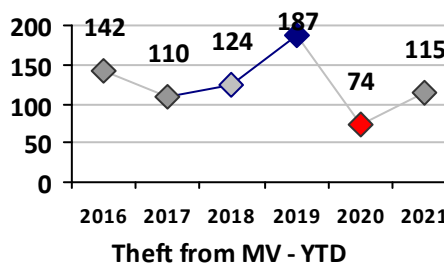

Part I Crime - Comparison Report

Providence Police Department

Through 12/26/2021
Week 51

District 3

	4 Week Trend 11/29/2021 - 12/26/2021				Past 28 Days 11/29/2021 - 12/26/2021			Year to Date January 1 - December 26				
	Current Week	Last Week	Wk 49	Wk 48	Past 28 Days	Past 28 Days LY	Chg.	Current Year	Last Year	Chg.	Wght. 5yr Avg	Chg.
Violent Crime												
Homicide	0	0	0	0	0	0	--	2	3	-33%	2	0%
Sex Offenses, Forcible*	0	0	0	0	0	0	--	8	6	33%	10	-20%
Robbery Other	0	0	0	0	0	0	--	6	7	-14%	6	0%
Robbery W Firearm	0	0	0	0	0	0	--	4	4	0%	6	-33%
Agg. Assault	0	1	0	0	1	1	0%	20	15	33%	18	11%
Agg. Assault W Firearm	0	0	0	0	0	0	--	18	5	260%	9	100%
Total	0	1	0	0	1	1	0%	58	40	45%	50	16%
Property Crime												
Burglary	0	0	0	0	0	5	--	25	37	-32%	48	-48%
MV Theft	0	0	0	1	1	4	-75%	33	24	38%	31	6%
Larceny from MV	3	4	3	3	13	18	-28%	115	76	51%	125	-8%
Larceny**	0	1	5	0	6	11	-45%	96	88	9%	116	-17%
Total	3	5	8	4	20	38	-47%	269	225	20%	319	-16%
Other Crime												
Assault Other	2	0	5	4	11	11	0%	90	108	-17%	119	-24%
Vandalism	7	0	1	2	10	13	-23%	115	121	-5%	123	-7%
Drug Offenses	0	0	0	2	2	0	--	15	18	-17%	53	-72%
Weapons Offenses	0	1	1	3	5	2	150%	34	11	209%	20	70%
Liquor Law Violations	0	0	0	0	0	0	--	1	1	0%	1	0%
Total	9	1	7	11	28	26	8%	255	259	-2%	315	-19%

Figures are preliminary and subject to further analysis and revision

* Sex Offenses, Forcible includes forcible rape, forcible sodomy, forcible fondling, sexual assault with an object

** Larceny includes shoplifting, pickpocket, pursesnatch, from building, bicycles, motor vehicle parts or accessories, and other.