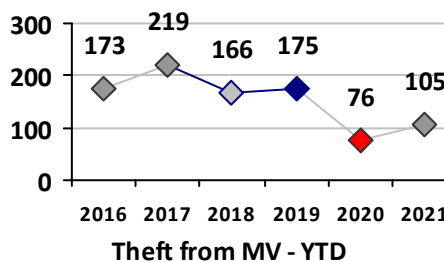

Part I Crime - Comparison Report

Providence Police Department

Through 12/26/2021
Week 51

District 1

	4 Week Trend 11/29/2021 - 12/26/2021				Past 28 Days 11/29/2021 - 12/26/2021			Year to Date January 1 - December 26				
	Current Week	Last Week	Wk 49	Wk 48	Past 28 Days	Past 28 Days LY	Chg.	Current Year	Last Year	Chg.	Wght. 5yr Avg	Chg.
Violent Crime												
Homicide	0	0	0	0	0	0	--	0	1	-100%	1	--
Sex Offenses, Forcible*	0	0	0	1	1	0	--	14	3	367%	15	-7%
Robbery Other	2	0	1	0	3	3	0%	13	17	-24%	19	-32%
Robbery W Firearm	0	0	0	0	0	0	--	3	1	200%	1	200%
Agg. Assault	1	1	1	5	8	0	--	26	25	4%	30	-13%
Agg. Assault W Firearm	0	0	0	0	0	0	--	0	0	0%	3	--
Total	3	1	2	6	12	3	300%	56	47	19%	68	-18%
Property Crime												
Burglary	0	0	0	0	0	2	--	13	59	-78%	33	-61%
MV Theft	0	2	0	0	2	2	0%	38	34	12%	36	6%
Larceny from MV	5	6	0	5	16	4	300%	105	76	38%	146	-28%
Larceny**	8	10	7	6	31	15	107%	213	275	-23%	403	-47%
Total	13	18	7	11	49	23	113%	369	444	-17%	617	-40%
Other Crime												
Assault Other	2	4	3	8	17	5	240%	142	111	28%	172	-17%
Vandalism	8	6	1	1	16	5	220%	98	145	-32%	142	-31%
Drug Offenses	0	0	0	1	1	2	-50%	39	25	56%	52	-25%
Weapons Offenses	0	0	1	0	1	0	--	18	11	64%	21	-14%
Liquor Law Violations	0	0	1	0	1	0	--	1	0	100%	7	-86%
Total	10	10	6	10	36	12	200%	298	292	2%	394	-24%

Figures are preliminary and subject to further analysis and revision

* Sex Offenses, Forcible includes forcible rape, forcible sodomy, forcible fondling, sexual assault with an object

** Larceny includes shoplifting, pickpocket, pursesnatch, from building, bicycles, motor vehicle parts or accessories, and other.