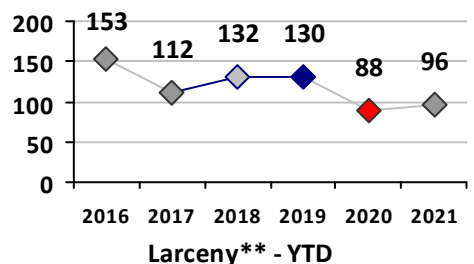

Part I Crime - Comparison Report

Providence Police Department

Through 12/26/2021
Week 51

District 3

	4 Week Trend 11/29/2021 - 12/26/2021				Past 28 Days 11/29/2021 - 12/26/2021			Year to Date January 1 - December 26				
	Current Week	Last Week	Wk 49	Wk 48	Past 28 Days	Past 28 Days LY	Chg.	Current Year	Last Year	Chg.	Wght. 5yr Avg	Chg.
Violent Crime												
Homicide	0	0	0	0	0	0	--	2	3	-33%	2	0%
Sex Offenses, Forcible*	0	0	0	0	0	0	--	8	6	33%	10	-20%
Robbery Other	0	0	0	0	0	0	--	6	7	-14%	6	0%
Robbery W Firearm	0	0	0	0	0	0	--	4	4	0%	6	-33%
Agg. Assault	0	1	0	0	1	1	0%	20	15	33%	18	11%
Agg. Assault W Firearm	0	0	0	0	0	0	--	18	5	260%	9	100%
Total	0	1	0	0	1	1	0%	58	40	45%	50	16%
Property Crime												
Burglary	0	0	0	0	0	5	--	25	37	-32%	48	-48%
MV Theft	0	0	0	1	1	4	-75%	33	24	38%	31	6%
Larceny from MV	3	4	3	3	13	18	-28%	115	76	51%	125	-8%
Larceny**	0	1	5	0	6	11	-45%	96	88	9%	116	-17%
Total	3	5	8	4	20	38	-47%	269	225	20%	319	-16%
Other Crime												
Assault Other	2	0	5	4	11	11	0%	90	108	-17%	119	-24%
Vandalism	7	0	1	2	10	13	-23%	115	121	-5%	123	-7%
Drug Offenses	0	0	0	2	2	0	--	15	18	-17%	53	-72%
Weapons Offenses	0	1	1	3	5	2	150%	34	11	209%	20	70%
Liquor Law Violations	0	0	0	0	0	0	--	1	1	0%	1	0%
Total	9	1	7	11	28	26	8%	255	259	-2%	315	-19%