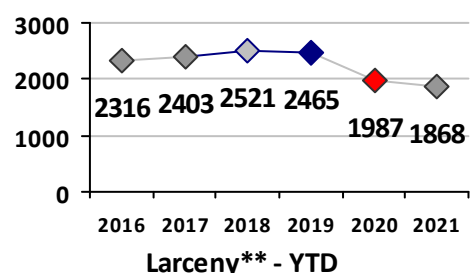

Through 12/26/2021
Week 51

Citywide											
4 Week Trend 11/29/2021 - 12/26/2021				Past 28 Days 11/29/2021 - 12/26/2021			Year to Date January 1 - December 26				

Violent Crime	Current Week	Last Week	Wk 49	Wk 48	Past 28 Days	Past 28 Days LY	Chg.	Current Year	Last Year	Chg.	Wght. 5yr Avg	Chg.
Homicide	0	0	1	0	1	3	-67%	23	18	28%	14	64%
Sex Offenses, Forcible*	2	1	1	5	9	12	-25%	158	143	10%	197	-20%
Robbery W Firearm	0	1	0	1	2	3	-33%	44	60	-27%	74	-41%
Robbery Other	4	2	3	2	11	9	22%	106	131	-19%	178	-40%
Agg. Assault W Firearm	4	2	1	1	8	13	-38%	131	129	2%	127	3%
Agg. Assault	8	9	6	6	29	25	16%	373	455	-18%	437	-15%
Total	18	15	12	15	60	65	-8%	835	936	-11%	1025	-19%

Property Crime	Current Week	Last Week	Wk 49	Wk 48	Past 28 Days	Past 28 Days LY	Chg.	Current Year	Last Year	Chg.	Wght. 5yr Avg	Chg.
Burglary	7	11	8	8	34	51	-33%	525	686	-23%	855	-39%
MV Theft	15	9	14	9	47	75	-37%	695	573	21%	569	22%
Larceny from MV	37	38	16	54	145	125	16%	1822	1478	23%	1849	-1%
Larceny**	28	49	49	43	169	156	8%	1868	1995	-6%	2308	-19%
Total	87	107	87	114	395	407	-3%	4910	4732	4%	5581	-12%

Other Crime	Current Week	Last Week	Wk 49	Wk 48	Past 28 Days	Past 28 Days LY	Chg.	Current Year	Last Year	Chg.	Wght. 5yr Avg	Chg.
Assault Other	26	26	40	38	130	94	38%	1755	1774	-1%	2020	-13%
Vandalism	55	34	21	37	147	123	20%	1902	1892	1%	2048	-7%
Weapons Offenses	15	7	8	12	42	12	250%	399	310	29%	337	18%
Drug Offenses	10	7	5	16	38	8	375%	380	414	-8%	706	-46%
Liquor Law Violations	0	0	1	0	1	0	100%	30	9	233%	59	-49%
Total	106	74	75	103	358	237	51%	4466	4399	2%	5169	-14%

Figures are preliminary and subject to further analysis and revision

* Sex Offenses, Forcible includes forcible rape, forcible sodomy, forcible fondling, sexual assault with an object

** Larceny includes shoplifting, pickpocket, pursesnatch, from building, bicycles, motor vehicle parts or accessories, and other.