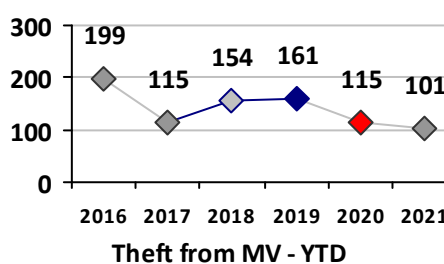

Part I Crime - Comparison Report

Providence Police Department

Through 12/26/2021
Week 51

District 8

4 Week Trend 11/29/2021 - 12/26/2021	Past 28 Days 11/29/2021 - 12/26/2021	Year to Date January 1 - December 26

Violent Crime	Current Week	Last Week	Wk 49	Wk 48	Past 28 Days	Past 28 Days LY	Chg.	Current Year	Last Year	Chg.	Wght. 5yr Avg	Chg.
Homicide	0	0	0	0	0	1	--	1	1	0%	1	0%
Sex Offenses, Forcible*	0	0	0	0	0	0	--	10	8	25%	10	0%
Robbery Other	0	0	0	0	0	0	--	4	5	-20%	6	-33%
Robbery W Firearm	0	0	0	0	0	0	--	1	2	-50%	1	0%
Agg. Assault	0	0	0	0	0	1	--	18	19	-5%	16	13%
Agg. Assault W Firearm	0	0	0	0	0	2	--	4	9	-56%	5	-20%
Total	0	0	0	0	0	4	400%	38	44	-14%	39	-3%

Property Crime	Current Week	Last Week	Wk 49	Wk 48	Past 28 Days	Past 28 Days LY	Chg.	Current Year	Last Year	Chg.	Wght. 5yr Avg	Chg.
Burglary	0	1	0	0	1	0	--	20	32	-38%	61	-67%
MV Theft	2	1	0	1	4	2	100%	38	22	73%	26	46%
Larceny from MV	2	4	0	4	10	9	11%	101	116	-13%	141	-28%
Larceny**	1	3	4	1	9	10	-10%	72	148	-51%	146	-51%
Total	5	9	4	6	24	21	14%	231	318	-27%	374	-38%

Other Crime	Current Week	Last Week	Wk 49	Wk 48	Past 28 Days	Past 28 Days LY	Chg.	Current Year	Last Year	Chg.	Wght. 5yr Avg	Chg.
Assault Other	0	1	1	3	5	4	25%	76	64	19%	80	-5%
Vandalism	3	2	0	1	6	4	50%	74	95	-22%	111	-33%
Drug Offenses	0	0	0	0	0	0	--	8	6	33%	11	-27%
Weapons Offenses	0	0	0	0	0	0	--	8	7	14%	7	14%
Liquor Law Violations	0	0	0	0	0	0	--	0	0	0%	1	--
Total	3	3	1	4	11	8	38%	166	172	-3%	210	-21%

Figures are preliminary and subject to further analysis and revision

* Sex Offenses, Forcible includes forcible rape, forcible sodomy, forcible fondling, sexual assault with an object

** Larceny includes shoplifting, pickpocket, pursesnatch, from building, bicycles, motor vehicle parts or accessories, and other.