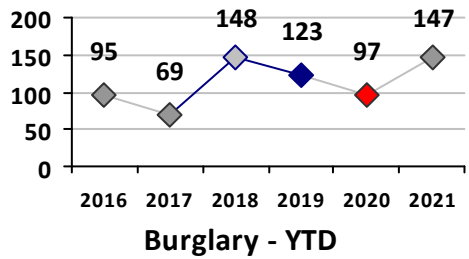

Part I Crime - Comparison Report

Providence Police Department

Through 12/26/2021
Week 51

District 9											
4 Week Trend 11/29/2021 - 12/26/2021				Past 28 Days 11/29/2021 - 12/26/2021				Year to Date January 1 - December 26			

Violent Crime	Current Week	Last Week	Wk 49	Wk 48	Past 28 Days	Past 28 Days LY	Chg.	Current Year	Last Year	Chg.	Wght. 5yr Avg	Chg.
Homicide	0	0	0	0	0	0	--	0	0	0%	0	--
Sex Offenses, Forcible*	2	0	0	0	2	0	--	8	4	100%	6	33%
Robbery Other	0	0	0	0	0	1	--	0	11	-100%	8	--
Robbery W Firearm	0	0	0	0	0	0	--	1	2	-50%	2	-50%
Agg. Assault	0	0	0	0	0	0	--	11	4	175%	5	120%
Agg. Assault W Firearm	0	0	0	0	0	0	--	0	5	-100%	3	--
Total	2	0	0	0	2	1	100%	20	26	-23%	23	-13%

Property Crime	Current Week	Last Week	Wk 49	Wk 48	Past 28 Days	Past 28 Days LY	Chg.	Current Year	Last Year	Chg.	Wght. 5yr Avg	Chg.
Burglary	2	6	3	4	15	7	114%	147	99	48%	111	32%
MV Theft	1	1	2	1	5	1	400%	39	23	70%	26	50%
Larceny from MV	5	3	0	3	11	13	-15%	112	153	-27%	216	-48%
Larceny**	2	5	3	4	14	11	27%	123	170	-28%	181	-32%
Total	10	15	8	12	45	32	41%	421	445	-5%	534	-21%

Other Crime	Current Week	Last Week	Wk 49	Wk 48	Past 28 Days	Past 28 Days LY	Chg.	Current Year	Last Year	Chg.	Wght. 5yr Avg	Chg.
Assault Other	0	0	0	0	0	3	--	42	51	-18%	51	-18%
Vandalism	3	2	1	0	6	8	-25%	71	117	-39%	119	-40%
Drug Offenses	2	0	0	0	2	0	--	11	11	0%	14	-21%
Weapons Offenses	0	1	0	0	1	0	--	17	7	143%	6	183%
Liquor Law Violations	0	0	0	0	0	0	--	0	0	0%	2	--
Total	5	3	1	0	9	11	-18%	141	186	-24%	191	-26%

Figures are preliminary and subject to further analysis and revision

* Sex Offenses, Forcible includes forcible rape, forcible sodomy, forcible fondling, sexual assault with an object

** Larceny includes shoplifting, pickpocket, pursesnatch, from building, bicycles, motor vehicle parts or accessories, and other.