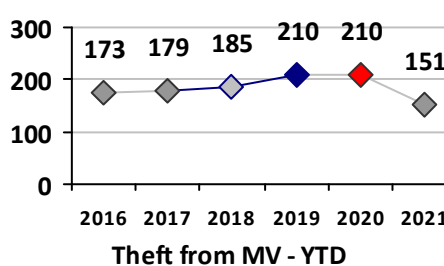

Part I Crime - Comparison Report

Providence Police Department

Through 12/26/2021
Week 51

District 6

	4 Week Trend 11/29/2021 - 12/26/2021				Past 28 Days 11/29/2021 - 12/26/2021			Year to Date January 1 - December 26				
	Current Week	Last Week	Wk 49	Wk 48	Past 28 Days	Past 28 Days LY	Chg.	Current Year	Last Year	Chg.	Wght. 5yr Avg	Chg.
Violent Crime												
Homicide	0	0	0	0	0	0	--	2	2	0%	2	0%
Sex Offenses, Forcible*	0	0	0	0	0	1	--	12	17	-29%	17	-29%
Robbery Other	0	0	0	1	1	1	0%	7	10	-30%	16	-56%
Robbery W Firearm	0	0	0	0	0	0	--	3	5	-40%	9	-67%
Agg. Assault	4	2	1	0	7	5	40%	51	45	13%	52	-2%
Agg. Assault W Firearm	0	1	0	0	1	3	-67%	15	16	-6%	14	7%
Total	4	3	1	1	9	10	-10%	90	95	-5%	110	-18%
Property Crime												
Burglary	0	0	0	2	2	8	-75%	57	86	-34%	109	-48%
MV Theft	1	0	3	2	6	14	-57%	74	97	-24%	88	-16%
Larceny from MV	2	2	0	3	7	18	-61%	151	211	-28%	199	-24%
Larceny**	2	8	4	3	17	22	-23%	154	217	-29%	256	-40%
Total	5	10	7	10	32	62	-48%	436	611	-29%	651	-33%
Other Crime												
Assault Other	4	6	3	1	14	12	17%	189	216	-13%	226	-16%
Vandalism	6	2	2	6	16	12	33%	167	224	-25%	240	-30%
Drug Offenses	2	2	1	4	9	0	--	39	43	-9%	57	-32%
Weapons Offenses	6	1	1	0	8	0	--	46	34	35%	33	39%
Liquor Law Violations	0	0	0	0	0	0	--	3	0	300%	1	200%
Total	18	11	7	11	47	24	96%	444	517	-14%	557	-20%

Figures are preliminary and subject to further analysis and revision

* Sex Offenses, Forcible includes forcible rape, forcible sodomy, forcible fondling, sexual assault with an object

** Larceny includes shoplifting, pickpocket, pursesnatch, from building, bicycles, motor vehicle parts or accessories, and other.