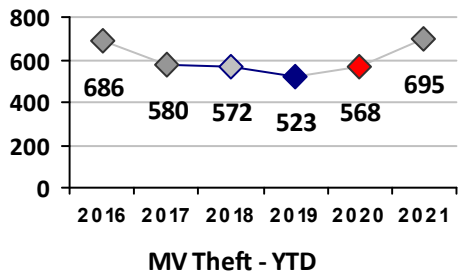

Through 12/26/2021
Week 51

Citywide											
4 Week Trend 11/29/2021 - 12/26/2021				Past 28 Days 11/29/2021 - 12/26/2021			Year to Date January 1 - December 26				

Violent Crime	Current Week	Last Week	Wk 49	Wk 48	Past 28 Days	Past 28 Days LY	Chg.	Current Year	Last Year	Chg.	Wght. 5yr Avg	Chg.
Homicide	0	0	1	0	1	3	-67%	23	18	28%	14	64%
Sex Offenses, Forcible*	2	1	1	5	9	12	-25%	158	143	10%	197	-20%
Robbery W Firearm	0	1	0	1	2	3	-33%	44	60	-27%	74	-41%
Robbery Other	4	2	3	2	11	9	22%	106	131	-19%	178	-40%
Agg. Assault W Firearm	4	2	1	1	8	13	-38%	131	129	2%	127	3%
Agg. Assault	8	9	6	6	29	25	16%	373	455	-18%	437	-15%
Total	18	15	12	15	60	65	-8%	835	936	-11%	1025	-19%

Property Crime	Current Week	Last Week	Wk 49	Wk 48	Past 28 Days	Past 28 Days LY	Chg.	Current Year	Last Year	Chg.	Wght. 5yr Avg	Chg.
Burglary	7	11	8	8	34	51	-33%	525	686	-23%	855	-39%
MV Theft	15	9	14	9	47	75	-37%	695	573	21%	569	22%
Larceny from MV	37	38	16	54	145	125	16%	1822	1478	23%	1849	-1%
Larceny**	28	49	49	43	169	156	8%	1868	1995	-6%	2308	-19%
Total	87	107	87	114	395	407	-3%	4910	4732	4%	5581	-12%

Other Crime	Current Week	Last Week	Wk 49	Wk 48	Past 28 Days	Past 28 Days LY	Chg.	Current Year	Last Year	Chg.	Wght. 5yr Avg	Chg.
Assault Other	26	26	40	38	130	94	38%	1755	1774	-1%	2020	-13%
Vandalism	55	34	21	37	147	123	20%	1902	1892	1%	2048	-7%
Weapons Offenses	15	7	8	12	42	12	250%	399	310	29%	337	18%
Drug Offenses	10	7	5	16	38	8	375%	380	414	-8%	706	-46%
Liquor Law Violations	0	0	1	0	1	0	100%	30	9	233%	59	-49%
Total	106	74	75	103	358	237	51%	4466	4399	2%	5169	-14%

Figures are preliminary and subject to further analysis and revision

* Sex Offenses, Forcible includes forcible rape, forcible sodomy, forcible fondling, sexual assault with an object

** Larceny includes shoplifting, pickpocket, pursesnatch, from building, bicycles, motor vehicle parts or accessories, and other.