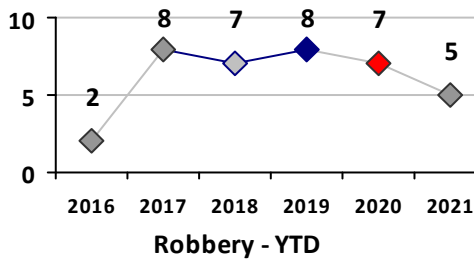

Part I Crime - Comparison Report

Providence Police Department

Through 12/26/2021
Week 51

District 8

4 Week Trend 11/29/2021 - 12/26/2021	Past 28 Days 11/29/2021 - 12/26/2021	Year to Date January 1 - December 26

Violent Crime	Current Week	Last Week	Wk 49	Wk 48	Past 28 Days	Past 28 Days LY	Chg.	Current Year	Last Year	Chg.	Wght. 5yr Avg	Chg.
Homicide	0	0	0	0	0	1	--	1	1	0%	1	0%
Sex Offenses, Forcible*	0	0	0	0	0	0	--	10	8	25%	10	0%
Robbery Other	0	0	0	0	0	0	--	4	5	-20%	6	-33%
Robbery W Firearm	0	0	0	0	0	0	--	1	2	-50%	1	0%
Agg. Assault	0	0	0	0	0	1	--	18	19	-5%	16	13%
Agg. Assault W Firearm	0	0	0	0	0	2	--	4	9	-56%	5	-20%
Total	0	0	0	0	0	4	400%	38	44	-14%	39	-3%

Property Crime	Current Week	Last Week	Wk 49	Wk 48	Past 28 Days	Past 28 Days LY	Chg.	Current Year	Last Year	Chg.	Wght. 5yr Avg	Chg.
Burglary	0	1	0	0	1	0	--	20	32	-38%	61	-67%
MV Theft	2	1	0	1	4	2	100%	38	22	73%	26	46%
Larceny from MV	2	4	0	4	10	9	11%	101	116	-13%	141	-28%
Larceny**	1	3	4	1	9	10	-10%	72	148	-51%	146	-51%
Total	5	9	4	6	24	21	14%	231	318	-27%	374	-38%

Other Crime	Current Week	Last Week	Wk 49	Wk 48	Past 28 Days	Past 28 Days LY	Chg.	Current Year	Last Year	Chg.	Wght. 5yr Avg	Chg.
Assault Other	0	1	1	3	5	4	25%	76	64	19%	80	-5%
Vandalism	3	2	0	1	6	4	50%	74	95	-22%	111	-33%
Drug Offenses	0	0	0	0	0	0	--	8	6	33%	11	-27%
Weapons Offenses	0	0	0	0	0	0	--	8	7	14%	7	14%
Liquor Law Violations	0	0	0	0	0	0	--	0	0	0%	1	--
Total	3	3	1	4	11	8	38%	166	172	-3%	210	-21%

Figures are preliminary and subject to further analysis and revision

* Sex Offenses, Forcible includes forcible rape, forcible sodomy, forcible fondling, sexual assault with an object

** Larceny includes shoplifting, pickpocket, pursesnatch, from building, bicycles, motor vehicle parts or accessories, and other.