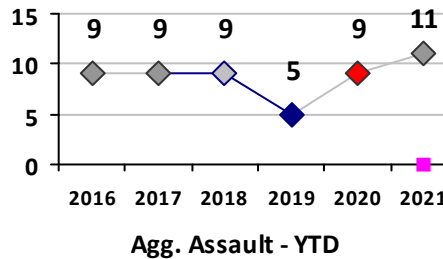

Part I Crime - Comparison Report

Providence Police Department

Through 12/26/2021
Week 51

District 9											
4 Week Trend 11/29/2021 - 12/26/2021				Past 28 Days 11/29/2021 - 12/26/2021				Year to Date January 1 - December 26			

Violent Crime	Current Week	Last Week	Wk 49	Wk 48	Past 28 Days	Past 28 Days LY	Chg.	Current Year	Last Year	Chg.	Wght. 5yr Avg	Chg.
Homicide	0	0	0	0	0	0	--	0	0	0%	0	--
Sex Offenses, Forcible*	2	0	0	0	2	0	--	8	4	100%	6	33%
Robbery Other	0	0	0	0	0	1	--	0	11	-100%	8	--
Robbery W Firearm	0	0	0	0	0	0	--	1	2	-50%	2	-50%
Agg. Assault	0	0	0	0	0	0	--	11	4	175%	5	120%
Agg. Assault W Firearm	0	0	0	0	0	0	--	0	5	-100%	3	--
Total	2	0	0	0	2	1	100%	20	26	-23%	23	-13%

Property Crime	Current Week	Last Week	Wk 49	Wk 48	Past 28 Days	Past 28 Days LY	Chg.	Current Year	Last Year	Chg.	Wght. 5yr Avg	Chg.
Burglary	2	6	3	4	15	7	114%	147	99	48%	111	32%
MV Theft	1	1	2	1	5	1	400%	39	23	70%	26	50%
Larceny from MV	5	3	0	3	11	13	-15%	112	153	-27%	216	-48%
Larceny**	2	5	3	4	14	11	27%	123	170	-28%	181	-32%
Total	10	15	8	12	45	32	41%	421	445	-5%	534	-21%

Other Crime	Current Week	Last Week	Wk 49	Wk 48	Past 28 Days	Past 28 Days LY	Chg.	Current Year	Last Year	Chg.	Wght. 5yr Avg	Chg.
Assault Other	0	0	0	0	0	3	--	42	51	-18%	51	-18%
Vandalism	3	2	1	0	6	8	-25%	71	117	-39%	119	-40%
Drug Offenses	2	0	0	0	2	0	--	11	11	0%	14	-21%
Weapons Offenses	0	1	0	0	1	0	--	17	7	143%	6	183%
Liquor Law Violations	0	0	0	0	0	0	--	0	0	0%	2	--
Total	5	3	1	0	9	11	-18%	141	186	-24%	191	-26%

Figures are preliminary and subject to further analysis and revision

* Sex Offenses, Forcible includes forcible rape, forcible sodomy, forcible fondling, sexual assault with an object

** Larceny includes shoplifting, pickpocket, pursesnatch, from building, bicycles, motor vehicle parts or accessories, and other.