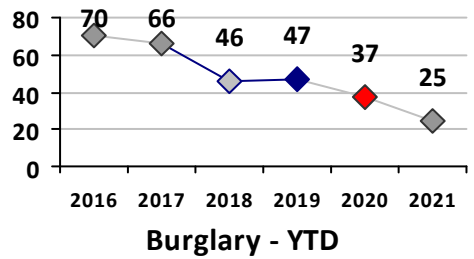

Part I Crime - Comparison Report

Providence Police Department

Through 12/26/2021
Week 51

District 3

	4 Week Trend 11/29/2021 - 12/26/2021				Past 28 Days 11/29/2021 - 12/26/2021			Year to Date January 1 - December 26				
	Current Week	Last Week	Wk 49	Wk 48	Past 28 Days	Past 28 Days LY	Chg.	Current Year	Last Year	Chg.	Wght. 5yr Avg	Chg.
Violent Crime												
Homicide	0	0	0	0	0	0	--	2	3	-33%	2	0%
Sex Offenses, Forcible*	0	0	0	0	0	0	--	8	6	33%	10	-20%
Robbery Other	0	0	0	0	0	0	--	6	7	-14%	6	0%
Robbery W Firearm	0	0	0	0	0	0	--	4	4	0%	6	-33%
Agg. Assault	0	1	0	0	1	1	0%	20	15	33%	18	11%
Agg. Assault W Firearm	0	0	0	0	0	0	--	18	5	260%	9	100%
Total	0	1	0	0	1	1	0%	58	40	45%	50	16%
Property Crime												
Burglary	0	0	0	0	0	5	--	25	37	-32%	48	-48%
MV Theft	0	0	0	1	1	4	-75%	33	24	38%	31	6%
Larceny from MV	3	4	3	3	13	18	-28%	115	76	51%	125	-8%
Larceny**	0	1	5	0	6	11	-45%	96	88	9%	116	-17%
Total	3	5	8	4	20	38	-47%	269	225	20%	319	-16%
Other Crime												
Assault Other	2	0	5	4	11	11	0%	90	108	-17%	119	-24%
Vandalism	7	0	1	2	10	13	-23%	115	121	-5%	123	-7%
Drug Offenses	0	0	0	2	2	0	--	15	18	-17%	53	-72%
Weapons Offenses	0	1	1	3	5	2	150%	34	11	209%	20	70%
Liquor Law Violations	0	0	0	0	0	0	--	1	1	0%	1	0%
Total	9	1	7	11	28	26	8%	255	259	-2%	315	-19%

Figures are preliminary and subject to further analysis and revision

* Sex Offenses, Forcible includes forcible rape, forcible sodomy, forcible fondling, sexual assault with an object

** Larceny includes shoplifting, pickpocket, pursesnatch, from building, bicycles, motor vehicle parts or accessories, and other.