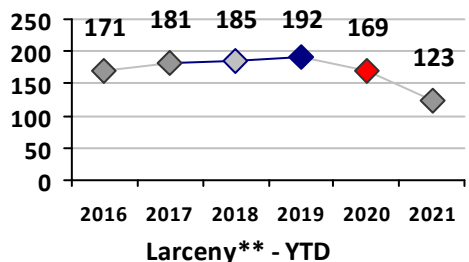

Part I Crime - Comparison Report

Providence Police Department

Through 12/26/2021
Week 51

District 9											
4 Week Trend 11/29/2021 - 12/26/2021				Past 28 Days 11/29/2021 - 12/26/2021				Year to Date January 1 - December 26			

Violent Crime	Current Week	Last Week	Wk 49	Wk 48	Past 28 Days	Past 28 Days LY	Chg.	Current Year	Last Year	Chg.	Wght. 5yr Avg	Chg.
Homicide	0	0	0	0	0	0	--	0	0	0%	0	--
Sex Offenses, Forcible*	2	0	0	0	2	0	--	8	4	100%	6	33%
Robbery Other	0	0	0	0	0	1	--	0	11	-100%	8	--
Robbery W Firearm	0	0	0	0	0	0	--	1	2	-50%	2	-50%
Agg. Assault	0	0	0	0	0	0	--	11	4	175%	5	120%
Agg. Assault W Firearm	0	0	0	0	0	0	--	0	5	-100%	3	--
Total	2	0	0	0	2	1	100%	20	26	-23%	23	-13%

Property Crime	Current Week	Last Week	Wk 49	Wk 48	Past 28 Days	Past 28 Days LY	Chg.	Current Year	Last Year	Chg.	Wght. 5yr Avg	Chg.
Burglary	2	6	3	4	15	7	114%	147	99	48%	111	32%
MV Theft	1	1	2	1	5	1	400%	39	23	70%	26	50%
Larceny from MV	5	3	0	3	11	13	-15%	112	153	-27%	216	-48%
Larceny**	2	5	3	4	14	11	27%	123	170	-28%	181	-32%
Total	10	15	8	12	45	32	41%	421	445	-5%	534	-21%

Other Crime	Current Week	Last Week	Wk 49	Wk 48	Past 28 Days	Past 28 Days LY	Chg.	Current Year	Last Year	Chg.	Wght. 5yr Avg	Chg.
Assault Other	0	0	0	0	0	3	--	42	51	-18%	51	-18%
Vandalism	3	2	1	0	6	8	-25%	71	117	-39%	119	-40%
Drug Offenses	2	0	0	0	2	0	--	11	11	0%	14	-21%
Weapons Offenses	0	1	0	0	1	0	--	17	7	143%	6	183%
Liquor Law Violations	0	0	0	0	0	0	--	0	0	0%	2	--
Total	5	3	1	0	9	11	-18%	141	186	-24%	191	-26%

Figures are preliminary and subject to further analysis and revision

* Sex Offenses, Forcible includes forcible rape, forcible sodomy, forcible fondling, sexual assault with an object

** Larceny includes shoplifting, pickpocket, pursesnatch, from building, bicycles, motor vehicle parts or accessories, and other.