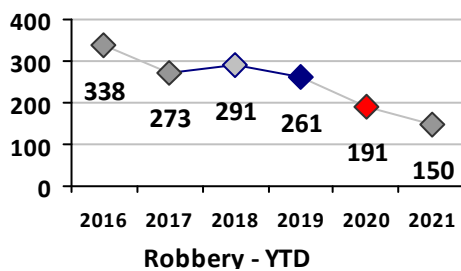

Through 12/26/2021
Week 51

Citywide											
4 Week Trend 11/29/2021 - 12/26/2021				Past 28 Days 11/29/2021 - 12/26/2021			Year to Date January 1 - December 26				

Violent Crime	Current Week	Last Week	Wk 49	Wk 48	Past 28 Days	Past 28 Days LY	Chg.	Current Year	Last Year	Chg.	Wght. 5yr Avg	Chg.
Homicide	0	0	1	0	1	3	-67%	23	18	28%	14	64%
Sex Offenses, Forcible*	2	1	1	5	9	12	-25%	158	143	10%	197	-20%
Robbery W Firearm	0	1	0	1	2	3	-33%	44	60	-27%	74	-41%
Robbery Other	4	2	3	2	11	9	22%	106	131	-19%	178	-40%
Agg. Assault W Firearm	4	2	1	1	8	13	-38%	131	129	2%	127	3%
Agg. Assault	8	9	6	6	29	25	16%	373	455	-18%	437	-15%
Total	18	15	12	15	60	65	-8%	835	936	-11%	1025	-19%

Property Crime	Current Week	Last Week	Wk 49	Wk 48	Past 28 Days	Past 28 Days LY	Chg.	Current Year	Last Year	Chg.	Wght. 5yr Avg	Chg.
Burglary	7	11	8	8	34	51	-33%	525	686	-23%	855	-39%
MV Theft	15	9	14	9	47	75	-37%	695	573	21%	569	22%
Larceny from MV	37	38	16	54	145	125	16%	1822	1478	23%	1849	-1%
Larceny**	28	49	49	43	169	156	8%	1868	1995	-6%	2308	-19%
Total	87	107	87	114	395	407	-3%	4910	4732	4%	5581	-12%

Other Crime	Current Week	Last Week	Wk 49	Wk 48	Past 28 Days	Past 28 Days LY	Chg.	Current Year	Last Year	Chg.	Wght. 5yr Avg	Chg.
Assault Other	26	26	40	38	130	94	38%	1755	1774	-1%	2020	-13%
Vandalism	55	34	21	37	147	123	20%	1902	1892	1%	2048	-7%
Weapons Offenses	15	7	8	12	42	12	250%	399	310	29%	337	18%
Drug Offenses	10	7	5	16	38	8	375%	380	414	-8%	706	-46%
Liquor Law Violations	0	0	1	0	1	0	100%	30	9	233%	59	-49%
Total	106	74	75	103	358	237	51%	4466	4399	2%	5169	-14%

Figures are preliminary and subject to further analysis and revision

* Sex Offenses, Forcible includes forcible rape, forcible sodomy, forcible fondling, sexual assault with an object

** Larceny includes shoplifting, pickpocket, pursesnatch, from building, bicycles, motor vehicle parts or accessories, and other.