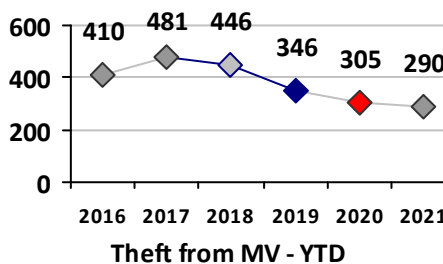

Part I Crime - Comparison Report

Providence Police Department

Through 12/26/2021
Week 51

District 4

	4 Week Trend 11/29/2021 - 12/26/2021				Past 28 Days 11/29/2021 - 12/26/2021			Year to Date January 1 - December 26				
	Current Week	Last Week	Wk 49	Wk 48	Past 28 Days	Past 28 Days LY	Chg.	Current Year	Last Year	Chg.	Wght. 5yr Avg	Chg.
Violent Crime												
Homicide	0	0	0	0	0	0	--	3	3	0%	3	0%
Sex Offenses, Forcible*	0	0	1	0	1	4	-75%	33	17	94%	38	-13%
Robbery Other	0	0	2	0	2	0	--	26	27	-4%	44	-41%
Robbery W Firearm	0	0	0	0	0	0	--	7	12	-42%	14	-50%
Agg. Assault	2	0	1	0	3	5	-40%	61	100	-39%	83	-27%
Agg. Assault W Firearm	0	0	0	0	0	1	--	17	16	6%	18	-6%
Total	2	0	4	0	6	10	-40%	147	175	-16%	198	-26%
Property Crime												
Burglary	2	1	0	0	3	9	-67%	69	119	-42%	139	-50%
MV Theft	0	3	0	3	6	19	-68%	122	104	17%	94	30%
Larceny from MV	6	4	2	4	16	27	-41%	290	307	-6%	377	-23%
Larceny**	6	6	3	4	19	16	19%	223	214	4%	271	-18%
Total	14	14	5	11	44	71	-38%	704	744	-5%	881	-20%
Other Crime												
Assault Other	5	1	7	5	18	14	29%	262	300	-13%	338	-22%
Vandalism	5	11	3	3	22	18	22%	254	285	-11%	328	-23%
Drug Offenses	2	3	1	2	8	0	--	95	100	-5%	176	-46%
Weapons Offenses	0	2	1	0	3	0	--	87	50	74%	61	43%
Liquor Law Violations	0	0	0	0	0	0	--	1	0	100%	3	-67%
Total	12	17	12	10	51	32	59%	699	735	-5%	907	-23%

Figures are preliminary and subject to further analysis and revision

* Sex Offenses, Forcible includes forcible rape, forcible sodomy, forcible fondling, sexual assault with an object

** Larceny includes shoplifting, pickpocket, pursesnatch, from building, bicycles, motor vehicle parts or accessories, and other.