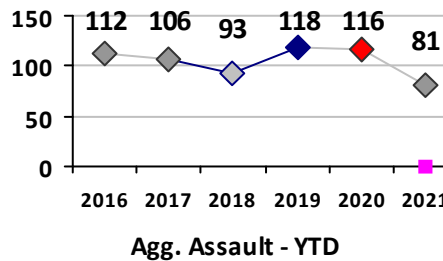

Part I Crime - Comparison Report

Providence Police Department

Through 12/26/2021
Week 51

District 2

	4 Week Trend 11/29/2021 - 12/26/2021				Past 28 Days 11/29/2021 - 12/26/2021			Year to Date January 1 - December 26				
	Current Week	Last Week	Wk 49	Wk 48	Past 28 Days	Past 28 Days LY	Chg.	Current Year	Last Year	Chg.	Wght. 5yr Avg	Chg.
Violent Crime												
Homicide	0	0	0	0	0	1	--	6	2	200%	3	100%
Sex Offenses, Forcible*	0	0	0	0	0	4	--	20	25	-20%	36	-44%
Robbery Other	0	1	0	0	1	0	--	11	13	-15%	23	-52%
Robbery W Firearm	0	0	0	0	0	0	--	7	4	75%	10	-30%
Agg. Assault	0	1	1	0	2	3	-33%	54	90	-40%	81	-33%
Agg. Assault W Firearm	2	0	1	0	3	2	50%	27	26	4%	29	-7%
Total	2	2	2	0	6	10	-40%	125	160	-22%	182	-31%
Property Crime												
Burglary	1	1	0	1	3	6	-50%	47	75	-37%	103	-54%
MV Theft	4	0	2	0	6	9	-33%	112	76	47%	85	32%
Larceny from MV	4	1	0	1	6	7	-14%	149	114	31%	169	-12%
Larceny**	3	1	1	5	10	18	-44%	156	200	-22%	247	-37%
Total	12	3	3	7	25	40	-38%	464	465	0%	604	-23%
Other Crime												
Assault Other	3	3	4	5	15	16	-6%	282	300	-6%	336	-16%
Vandalism	4	0	1	4	9	17	-47%	161	242	-33%	257	-37%
Drug Offenses	1	0	2	3	6	0	--	60	75	-20%	112	-46%
Weapons Offenses	2	1	3	3	9	6	50%	61	61	0%	69	-12%
Liquor Law Violations	0	0	0	0	0	0	--	1	1	0%	1	0%
Total	10	4	10	15	39	39	0%	565	679	-17%	775	-27%

Figures are preliminary and subject to further analysis and revision

* Sex Offenses, Forcible includes forcible rape, forcible sodomy, forcible fondling, sexual assault with an object

** Larceny includes shoplifting, pickpocket, pursesnatch, from building, bicycles, motor vehicle parts or accessories, and other.