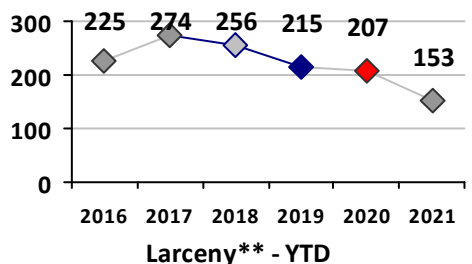

Part I Crime - Comparison Report

Providence Police Department

Through 12/26/2021
Week 51

District 5

	4 Week Trend 11/29/2021 - 12/26/2021				Past 28 Days 11/29/2021 - 12/26/2021			Year to Date January 1 - December 26				
	Current Week	Last Week	Wk 49	Wk 48	Past 28 Days	Past 28 Days LY	Chg.	Current Year	Last Year	Chg.	Wght. 5yr Avg	Chg.
Violent Crime												
Homicide	0	0	0	0	0	1	--	3	2	50%	1	200%
Sex Offenses, Forcible*	0	1	0	4	5	1	400%	23	31	-26%	34	-32%
Robbery Other	0	1	0	1	2	3	-33%	24	20	20%	32	-25%
Robbery W Firearm	0	0	0	0	0	2	--	5	15	-67%	17	-71%
Agg. Assault	0	1	2	1	4	4	0%	66	76	-13%	76	-13%
Agg. Assault W Firearm	1	0	0	0	1	3	-67%	24	22	9%	21	14%
Total	1	3	2	6	12	14	-14%	145	166	-13%	181	-20%
Property Crime												
Burglary	0	1	2	0	3	9	-67%	60	94	-36%	121	-50%
MV Theft	4	0	4	0	8	11	-27%	95	63	51%	76	25%
Larceny from MV	4	0	1	8	13	9	44%	148	161	-8%	174	-15%
Larceny**	2	4	6	5	17	19	-11%	153	209	-27%	230	-33%
Total	10	5	13	13	41	48	-15%	456	527	-13%	600	-24%
Other Crime												
Assault Other	2	2	7	4	15	19	-21%	300	286	5%	322	-7%
Vandalism	9	3	2	6	20	18	11%	235	264	-11%	298	-21%
Drug Offenses	3	2	0	2	7	3	133%	59	69	-14%	114	-48%
Weapons Offenses	6	0	0	1	7	2	250%	62	75	-17%	55	13%
Liquor Law Violations	0	0	0	0	0	0	--	1	1	0%	2	-50%
Total	20	7	9	13	49	42	17%	657	695	-5%	791	-17%