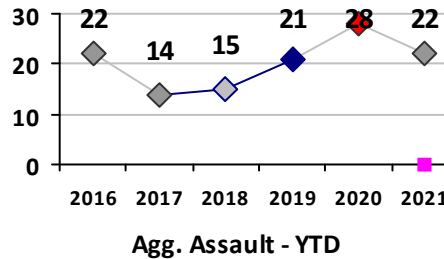

Part I Crime - Comparison Report

Providence Police Department

Through 12/26/2021
Week 51

District 8

4 Week Trend 11/29/2021 - 12/26/2021	Past 28 Days 11/29/2021 - 12/26/2021	Year to Date January 1 - December 26

Violent Crime	Current Week	Last Week	Wk 49	Wk 48	Past 28 Days	Past 28 Days LY	Chg.	Current Year	Last Year	Chg.	Wght. 5yr Avg	Chg.
Homicide	0	0	0	0	0	1	--	1	1	0%	1	0%
Sex Offenses, Forcible*	0	0	0	0	0	0	--	10	8	25%	10	0%
Robbery Other	0	0	0	0	0	0	--	4	5	-20%	6	-33%
Robbery W Firearm	0	0	0	0	0	0	--	1	2	-50%	1	0%
Agg. Assault	0	0	0	0	0	1	--	18	19	-5%	16	13%
Agg. Assault W Firearm	0	0	0	0	0	2	--	4	9	-56%	5	-20%
Total	0	0	0	0	0	4	400%	38	44	-14%	39	-3%

Property Crime	Current Week	Last Week	Wk 49	Wk 48	Past 28 Days	Past 28 Days LY	Chg.	Current Year	Last Year	Chg.	Wght. 5yr Avg	Chg.
Burglary	0	1	0	0	1	0	--	20	32	-38%	61	-67%
MV Theft	2	1	0	1	4	2	100%	38	22	73%	26	46%
Larceny from MV	2	4	0	4	10	9	11%	101	116	-13%	141	-28%
Larceny**	1	3	4	1	9	10	-10%	72	148	-51%	146	-51%
Total	5	9	4	6	24	21	14%	231	318	-27%	374	-38%

Other Crime	Current Week	Last Week	Wk 49	Wk 48	Past 28 Days	Past 28 Days LY	Chg.	Current Year	Last Year	Chg.	Wght. 5yr Avg	Chg.
Assault Other	0	1	1	3	5	4	25%	76	64	19%	80	-5%
Vandalism	3	2	0	1	6	4	50%	74	95	-22%	111	-33%
Drug Offenses	0	0	0	0	0	0	--	8	6	33%	11	-27%
Weapons Offenses	0	0	0	0	0	0	--	8	7	14%	7	14%
Liquor Law Violations	0	0	0	0	0	0	--	0	0	0%	1	--
Total	3	3	1	4	11	8	38%	166	172	-3%	210	-21%

Figures are preliminary and subject to further analysis and revision

* Sex Offenses, Forcible includes forcible rape, forcible sodomy, forcible fondling, sexual assault with an object

** Larceny includes shoplifting, pickpocket, pursesnatch, from building, bicycles, motor vehicle parts or accessories, and other.