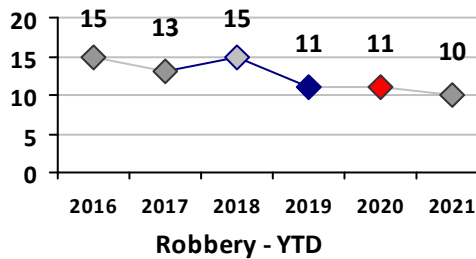

Part I Crime - Comparison Report

Providence Police Department

Through 12/26/2021
Week 51

District 3

	4 Week Trend 11/29/2021 - 12/26/2021				Past 28 Days 11/29/2021 - 12/26/2021			Year to Date January 1 - December 26				
	Current Week	Last Week	Wk 49	Wk 48	Past 28 Days	Past 28 Days LY	Chg.	Current Year	Last Year	Chg.	Wght. 5yr Avg	Chg.
Violent Crime												
Homicide	0	0	0	0	0	0	--	2	3	-33%	2	0%
Sex Offenses, Forcible*	0	0	0	0	0	0	--	8	6	33%	10	-20%
Robbery Other	0	0	0	0	0	0	--	6	7	-14%	6	0%
Robbery W Firearm	0	0	0	0	0	0	--	4	4	0%	6	-33%
Agg. Assault	0	1	0	0	1	1	0%	20	15	33%	18	11%
Agg. Assault W Firearm	0	0	0	0	0	0	--	18	5	260%	9	100%
Total	0	1	0	0	1	1	0%	58	40	45%	50	16%
Property Crime												
Burglary	0	0	0	0	0	5	--	25	37	-32%	48	-48%
MV Theft	0	0	0	1	1	4	-75%	33	24	38%	31	6%
Larceny from MV	3	4	3	3	13	18	-28%	115	76	51%	125	-8%
Larceny**	0	1	5	0	6	11	-45%	96	88	9%	116	-17%
Total	3	5	8	4	20	38	-47%	269	225	20%	319	-16%
Other Crime												
Assault Other	2	0	5	4	11	11	0%	90	108	-17%	119	-24%
Vandalism	7	0	1	2	10	13	-23%	115	121	-5%	123	-7%
Drug Offenses	0	0	0	2	2	0	--	15	18	-17%	53	-72%
Weapons Offenses	0	1	1	3	5	2	150%	34	11	209%	20	70%
Liquor Law Violations	0	0	0	0	0	0	--	1	1	0%	1	0%
Total	9	1	7	11	28	26	8%	255	259	-2%	315	-19%