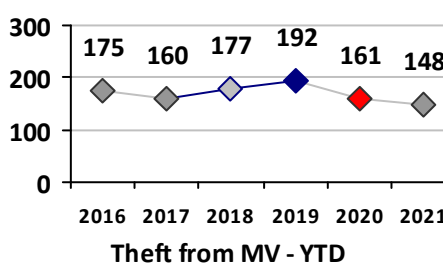

Part I Crime - Comparison Report

Providence Police Department

Through 12/26/2021
Week 51

District 5

	4 Week Trend 11/29/2021 - 12/26/2021				Past 28 Days 11/29/2021 - 12/26/2021			Year to Date January 1 - December 26				
	Current Week	Last Week	Wk 49	Wk 48	Past 28 Days	Past 28 Days LY	Chg.	Current Year	Last Year	Chg.	Wght. 5yr Avg	Chg.
Violent Crime												
Homicide	0	0	0	0	0	1	--	3	2	50%	1	200%
Sex Offenses, Forcible*	0	1	0	4	5	1	400%	23	31	-26%	34	-32%
Robbery Other	0	1	0	1	2	3	-33%	24	20	20%	32	-25%
Robbery W Firearm	0	0	0	0	0	2	--	5	15	-67%	17	-71%
Agg. Assault	0	1	2	1	4	4	0%	66	76	-13%	76	-13%
Agg. Assault W Firearm	1	0	0	0	1	3	-67%	24	22	9%	21	14%
Total	1	3	2	6	12	14	-14%	145	166	-13%	181	-20%
Property Crime												
Burglary	0	1	2	0	3	9	-67%	60	94	-36%	121	-50%
MV Theft	4	0	4	0	8	11	-27%	95	63	51%	76	25%
Larceny from MV	4	0	1	8	13	9	44%	148	161	-8%	174	-15%
Larceny**	2	4	6	5	17	19	-11%	153	209	-27%	230	-33%
Total	10	5	13	13	41	48	-15%	456	527	-13%	600	-24%
Other Crime												
Assault Other	2	2	7	4	15	19	-21%	300	286	5%	322	-7%
Vandalism	9	3	2	6	20	18	11%	235	264	-11%	298	-21%
Drug Offenses	3	2	0	2	7	3	133%	59	69	-14%	114	-48%
Weapons Offenses	6	0	0	1	7	2	250%	62	75	-17%	55	13%
Liquor Law Violations	0	0	0	0	0	0	--	1	1	0%	2	-50%
Total	20	7	9	13	49	42	17%	657	695	-5%	791	-17%

Figures are preliminary and subject to further analysis and revision

* Sex Offenses, Forcible includes forcible rape, forcible sodomy, forcible fondling, sexual assault with an object

** Larceny includes shoplifting, pickpocket, pursesnatch, from building, bicycles, motor vehicle parts or accessories, and other.