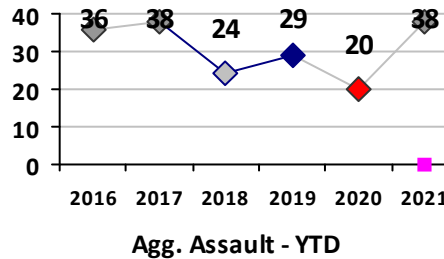

Part I Crime - Comparison Report

Providence Police Department

Through 12/26/2021
Week 51

District 3

	4 Week Trend 11/29/2021 - 12/26/2021				Past 28 Days 11/29/2021 - 12/26/2021			Year to Date January 1 - December 26				
	Current Week	Last Week	Wk 49	Wk 48	Past 28 Days	Past 28 Days LY	Chg.	Current Year	Last Year	Chg.	Wght. 5yr Avg	Chg.
Violent Crime												
Homicide	0	0	0	0	0	0	--	2	3	-33%	2	0%
Sex Offenses, Forcible*	0	0	0	0	0	0	--	8	6	33%	10	-20%
Robbery Other	0	0	0	0	0	0	--	6	7	-14%	6	0%
Robbery W Firearm	0	0	0	0	0	0	--	4	4	0%	6	-33%
Agg. Assault	0	1	0	0	1	1	0%	20	15	33%	18	11%
Agg. Assault W Firearm	0	0	0	0	0	0	--	18	5	260%	9	100%
Total	0	1	0	0	1	1	0%	58	40	45%	50	16%
Property Crime												
Burglary	0	0	0	0	0	5	--	25	37	-32%	48	-48%
MV Theft	0	0	0	1	1	4	-75%	33	24	38%	31	6%
Larceny from MV	3	4	3	3	13	18	-28%	115	76	51%	125	-8%
Larceny**	0	1	5	0	6	11	-45%	96	88	9%	116	-17%
Total	3	5	8	4	20	38	-47%	269	225	20%	319	-16%
Other Crime												
Assault Other	2	0	5	4	11	11	0%	90	108	-17%	119	-24%
Vandalism	7	0	1	2	10	13	-23%	115	121	-5%	123	-7%
Drug Offenses	0	0	0	2	2	0	--	15	18	-17%	53	-72%
Weapons Offenses	0	1	1	3	5	2	150%	34	11	209%	20	70%
Liquor Law Violations	0	0	0	0	0	0	--	1	1	0%	1	0%
Total	9	1	7	11	28	26	8%	255	259	-2%	315	-19%

Figures are preliminary and subject to further analysis and revision

* Sex Offenses, Forcible includes forcible rape, forcible sodomy, forcible fondling, sexual assault with an object

** Larceny includes shoplifting, pickpocket, pursesnatch, from building, bicycles, motor vehicle parts or accessories, and other.