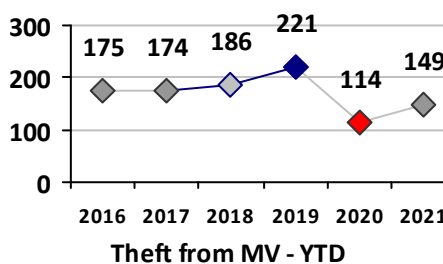

Part I Crime - Comparison Report

Providence Police Department

Through 12/26/2021
Week 51

District 2

	4 Week Trend 11/29/2021 - 12/26/2021				Past 28 Days 11/29/2021 - 12/26/2021			Year to Date January 1 - December 26				
	Current Week	Last Week	Wk 49	Wk 48	Past 28 Days	Past 28 Days LY	Chg.	Current Year	Last Year	Chg.	Wght. 5yr Avg	Chg.
Violent Crime												
Homicide	0	0	0	0	0	1	--	6	2	200%	3	100%
Sex Offenses, Forcible*	0	0	0	0	0	4	--	20	25	-20%	36	-44%
Robbery Other	0	1	0	0	1	0	--	11	13	-15%	23	-52%
Robbery W Firearm	0	0	0	0	0	0	--	7	4	75%	10	-30%
Agg. Assault	0	1	1	0	2	3	-33%	54	90	-40%	81	-33%
Agg. Assault W Firearm	2	0	1	0	3	2	50%	27	26	4%	29	-7%
Total	2	2	2	0	6	10	-40%	125	160	-22%	182	-31%
Property Crime												
Burglary	1	1	0	1	3	6	-50%	47	75	-37%	103	-54%
MV Theft	4	0	2	0	6	9	-33%	112	76	47%	85	32%
Larceny from MV	4	1	0	1	6	7	-14%	149	114	31%	169	-12%
Larceny**	3	1	1	5	10	18	-44%	156	200	-22%	247	-37%
Total	12	3	3	7	25	40	-38%	464	465	0%	604	-23%
Other Crime												
Assault Other	3	3	4	5	15	16	-6%	282	300	-6%	336	-16%
Vandalism	4	0	1	4	9	17	-47%	161	242	-33%	257	-37%
Drug Offenses	1	0	2	3	6	0	--	60	75	-20%	112	-46%
Weapons Offenses	2	1	3	3	9	6	50%	61	61	0%	69	-12%
Liquor Law Violations	0	0	0	0	0	0	--	1	1	0%	1	0%
Total	10	4	10	15	39	39	0%	565	679	-17%	775	-27%

Figures are preliminary and subject to further analysis and revision

* Sex Offenses, Forcible includes forcible rape, forcible sodomy, forcible fondling, sexual assault with an object

** Larceny includes shoplifting, pickpocket, pursesnatch, from building, bicycles, motor vehicle parts or accessories, and other.