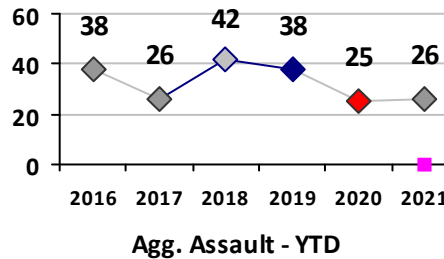

Part I Crime - Comparison Report

Providence Police Department

Through 12/26/2021
Week 51

District 1

	4 Week Trend 11/29/2021 - 12/26/2021				Past 28 Days 11/29/2021 - 12/26/2021			Year to Date January 1 - December 26				
	Current Week	Last Week	Wk 49	Wk 48	Past 28 Days	Past 28 Days LY	Chg.	Current Year	Last Year	Chg.	Wght. 5yr Avg	Chg.
Violent Crime												
Homicide	0	0	0	0	0	0	--	0	1	-100%	1	--
Sex Offenses, Forcible*	0	0	0	1	1	0	--	14	3	367%	15	-7%
Robbery Other	2	0	1	0	3	3	0%	13	17	-24%	19	-32%
Robbery W Firearm	0	0	0	0	0	0	--	3	1	200%	1	200%
Agg. Assault	1	1	1	5	8	0	--	26	25	4%	30	-13%
Agg. Assault W Firearm	0	0	0	0	0	0	--	0	0	0%	3	--
Total	3	1	2	6	12	3	300%	56	47	19%	68	-18%
Property Crime												
Burglary	0	0	0	0	0	2	--	13	59	-78%	33	-61%
MV Theft	0	2	0	0	2	2	0%	38	34	12%	36	6%
Larceny from MV	5	6	0	5	16	4	300%	105	76	38%	146	-28%
Larceny**	8	10	7	6	31	15	107%	213	275	-23%	403	-47%
Total	13	18	7	11	49	23	113%	369	444	-17%	617	-40%
Other Crime												
Assault Other	2	4	3	8	17	5	240%	142	111	28%	172	-17%
Vandalism	8	6	1	1	16	5	220%	98	145	-32%	142	-31%
Drug Offenses	0	0	0	1	1	2	-50%	39	25	56%	52	-25%
Weapons Offenses	0	0	1	0	1	0	--	18	11	64%	21	-14%
Liquor Law Violations	0	0	1	0	1	0	--	1	0	100%	7	-86%
Total	10	10	6	10	36	12	200%	298	292	2%	394	-24%

Figures are preliminary and subject to further analysis and revision

* Sex Offenses, Forcible includes forcible rape, forcible sodomy, forcible fondling, sexual assault with an object

** Larceny includes shoplifting, pickpocket, pursesnatch, from building, bicycles, motor vehicle parts or accessories, and other.