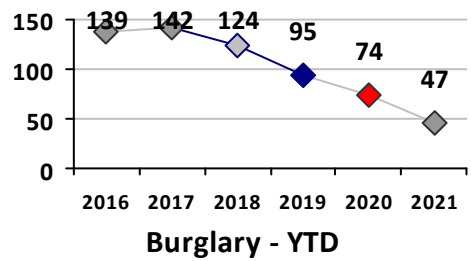

Part I Crime - Comparison Report

Providence Police Department

Through 12/26/2021
Week 51

District 2

	4 Week Trend 11/29/2021 - 12/26/2021				Past 28 Days 11/29/2021 - 12/26/2021			Year to Date January 1 - December 26				
	Current Week	Last Week	Wk 49	Wk 48	Past 28 Days	Past 28 Days LY	Chg.	Current Year	Last Year	Chg.	Wght. 5yr Avg	Chg.
Violent Crime												
Homicide	0	0	0	0	0	1	--	6	2	200%	3	100%
Sex Offenses, Forcible*	0	0	0	0	0	4	--	20	25	-20%	36	-44%
Robbery Other	0	1	0	0	1	0	--	11	13	-15%	23	-52%
Robbery W Firearm	0	0	0	0	0	0	--	7	4	75%	10	-30%
Agg. Assault	0	1	1	0	2	3	-33%	54	90	-40%	81	-33%
Agg. Assault W Firearm	2	0	1	0	3	2	50%	27	26	4%	29	-7%
Total	2	2	2	0	6	10	-40%	125	160	-22%	182	-31%
Property Crime												
Burglary	1	1	0	1	3	6	-50%	47	75	-37%	103	-54%
MV Theft	4	0	2	0	6	9	-33%	112	76	47%	85	32%
Larceny from MV	4	1	0	1	6	7	-14%	149	114	31%	169	-12%
Larceny**	3	1	1	5	10	18	-44%	156	200	-22%	247	-37%
Total	12	3	3	7	25	40	-38%	464	465	0%	604	-23%
Other Crime												
Assault Other	3	3	4	5	15	16	-6%	282	300	-6%	336	-16%
Vandalism	4	0	1	4	9	17	-47%	161	242	-33%	257	-37%
Drug Offenses	1	0	2	3	6	0	--	60	75	-20%	112	-46%
Weapons Offenses	2	1	3	3	9	6	50%	61	61	0%	69	-12%
Liquor Law Violations	0	0	0	0	0	0	--	1	1	0%	1	0%
Total	10	4	10	15	39	39	0%	565	679	-17%	775	-27%

Figures are preliminary and subject to further analysis and revision

* Sex Offenses, Forcible includes forcible rape, forcible sodomy, forcible fondling, sexual assault with an object

** Larceny includes shoplifting, pickpocket, pursesnatch, from building, bicycles, motor vehicle parts or accessories, and other.