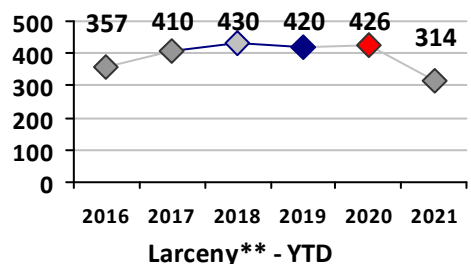

Part I Crime - Comparison Report

Providence Police Department

Through 12/26/2021
Week 51

District 7

4 Week Trend 11/29/2021 - 12/26/2021	Past 28 Days 11/29/2021 - 12/26/2021	Year to Date January 1 - December 26

Violent Crime	Current Week	Last Week	Wk 49	Wk 48	Past 28 Days	Past 28 Days LY	Chg.	Current Year	Last Year	Chg.	Wght. 5yr Avg	Chg.
Homicide	0	0	1	0	1	0	--	6	4	50%	3	100%
Sex Offenses, Forcible*	0	0	0	0	0	1	--	26	25	4%	26	0%
Robbery Other	2	0	0	0	2	1	100%	15	18	-17%	22	-32%
Robbery W Firearm	0	1	0	1	2	1	100%	11	15	-27%	13	-15%
Agg. Assault	1	3	0	0	4	6	-33%	59	79	-25%	73	-19%
Agg. Assault W Firearm	1	1	0	1	3	2	50%	25	30	-17%	24	4%
Total	4	5	1	2	12	11	9%	142	171	-17%	160	-11%

Property Crime	Current Week	Last Week	Wk 49	Wk 48	Past 28 Days	Past 28 Days LY	Chg.	Current Year	Last Year	Chg.	Wght. 5yr Avg	Chg.
Burglary	2	1	3	1	7	5	40%	80	83	-4%	128	-38%
MV Theft	3	1	3	1	8	12	-33%	122	120	2%	96	27%
Larceny from MV	5	11	4	12	32	15	113%	217	214	1%	257	-16%
Larceny**	4	11	11	6	32	29	10%	314	427	-26%	420	-25%
Total	14	24	21	20	79	61	30%	733	844	-13%	900	-19%

Other Crime	Current Week	Last Week	Wk 49	Wk 48	Past 28 Days	Past 28 Days LY	Chg.	Current Year	Last Year	Chg.	Wght. 5yr Avg	Chg.
Assault Other	8	9	9	7	33	8	313%	346	322	7%	359	-4%
Vandalism	9	6	7	6	28	23	22%	299	352	-15%	381	-22%
Drug Offenses	0	0	1	2	3	3	0%	52	55	-5%	103	-50%
Weapons Offenses	1	1	1	5	8	2	300%	65	54	20%	62	5%
Liquor Law Violations	0	0	0	0	0	0	--	22	6	267%	39	-44%
Total	18	16	18	20	72	36	100%	784	789	-1%	945	-17%

Figures are preliminary and subject to further analysis and revision

* Sex Offenses, Forcible includes forcible rape, forcible sodomy, forcible fondling, sexual assault with an object

** Larceny includes shoplifting, pickpocket, pursesnatch, from building, bicycles, motor vehicle parts or accessories, and other.