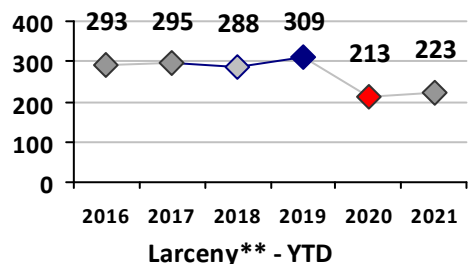

Part I Crime - Comparison Report

Providence Police Department

Through 12/26/2021
Week 51

District 4

	4 Week Trend 11/29/2021 - 12/26/2021				Past 28 Days 11/29/2021 - 12/26/2021			Year to Date January 1 - December 26				
	Current Week	Last Week	Wk 49	Wk 48	Past 28 Days	Past 28 Days LY	Chg.	Current Year	Last Year	Chg.	Wght. 5yr Avg	Chg.
Violent Crime												
Homicide	0	0	0	0	0	0	--	3	3	0%	3	0%
Sex Offenses, Forcible*	0	0	1	0	1	4	-75%	33	17	94%	38	-13%
Robbery Other	0	0	2	0	2	0	--	26	27	-4%	44	-41%
Robbery W Firearm	0	0	0	0	0	0	--	7	12	-42%	14	-50%
Agg. Assault	2	0	1	0	3	5	-40%	61	100	-39%	83	-27%
Agg. Assault W Firearm	0	0	0	0	0	1	--	17	16	6%	18	-6%
Total	2	0	4	0	6	10	-40%	147	175	-16%	198	-26%
Property Crime												
Burglary	2	1	0	0	3	9	-67%	69	119	-42%	139	-50%
MV Theft	0	3	0	3	6	19	-68%	122	104	17%	94	30%
Larceny from MV	6	4	2	4	16	27	-41%	290	307	-6%	377	-23%
Larceny**	6	6	3	4	19	16	19%	223	214	4%	271	-18%
Total	14	14	5	11	44	71	-38%	704	744	-5%	881	-20%
Other Crime												
Assault Other	5	1	7	5	18	14	29%	262	300	-13%	338	-22%
Vandalism	5	11	3	3	22	18	22%	254	285	-11%	328	-23%
Drug Offenses	2	3	1	2	8	0	--	95	100	-5%	176	-46%
Weapons Offenses	0	2	1	0	3	0	--	87	50	74%	61	43%
Liquor Law Violations	0	0	0	0	0	0	--	1	0	100%	3	-67%
Total	12	17	12	10	51	32	59%	699	735	-5%	907	-23%

Figures are preliminary and subject to further analysis and revision

* Sex Offenses, Forcible includes forcible rape, forcible sodomy, forcible fondling, sexual assault with an object

** Larceny includes shoplifting, pickpocket, pursesnatch, from building, bicycles, motor vehicle parts or accessories, and other.