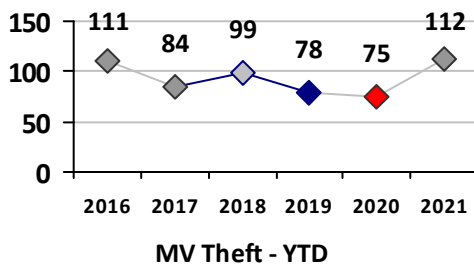

Part I Crime - Comparison Report

Providence Police Department

Through 12/26/2021
Week 51

District 2

	4 Week Trend 11/29/2021 - 12/26/2021				Past 28 Days 11/29/2021 - 12/26/2021			Year to Date January 1 - December 26				
	Current Week	Last Week	Wk 49	Wk 48	Past 28 Days	Past 28 Days LY	Chg.	Current Year	Last Year	Chg.	Wght. 5yr Avg	Chg.
Violent Crime												
Homicide	0	0	0	0	0	1	--	6	2	200%	3	100%
Sex Offenses, Forcible*	0	0	0	0	0	4	--	20	25	-20%	36	-44%
Robbery Other	0	1	0	0	1	0	--	11	13	-15%	23	-52%
Robbery W Firearm	0	0	0	0	0	0	--	7	4	75%	10	-30%
Agg. Assault	0	1	1	0	2	3	-33%	54	90	-40%	81	-33%
Agg. Assault W Firearm	2	0	1	0	3	2	50%	27	26	4%	29	-7%
Total	2	2	2	0	6	10	-40%	125	160	-22%	182	-31%
Property Crime												
Burglary	1	1	0	1	3	6	-50%	47	75	-37%	103	-54%
MV Theft	4	0	2	0	6	9	-33%	112	76	47%	85	32%
Larceny from MV	4	1	0	1	6	7	-14%	149	114	31%	169	-12%
Larceny**	3	1	1	5	10	18	-44%	156	200	-22%	247	-37%
Total	12	3	3	7	25	40	-38%	464	465	0%	604	-23%
Other Crime												
Assault Other	3	3	4	5	15	16	-6%	282	300	-6%	336	-16%
Vandalism	4	0	1	4	9	17	-47%	161	242	-33%	257	-37%
Drug Offenses	1	0	2	3	6	0	--	60	75	-20%	112	-46%
Weapons Offenses	2	1	3	3	9	6	50%	61	61	0%	69	-12%
Liquor Law Violations	0	0	0	0	0	0	--	1	1	0%	1	0%
Total	10	4	10	15	39	39	0%	565	679	-17%	775	-27%

Figures are preliminary and subject to further analysis and revision

* Sex Offenses, Forcible includes forcible rape, forcible sodomy, forcible fondling, sexual assault with an object

** Larceny includes shoplifting, pickpocket, pursesnatch, from building, bicycles, motor vehicle parts or accessories, and other.