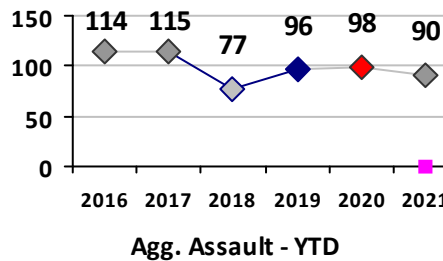

Part I Crime - Comparison Report

Providence Police Department

Through 12/26/2021
Week 51

District 5

	4 Week Trend 11/29/2021 - 12/26/2021				Past 28 Days 11/29/2021 - 12/26/2021			Year to Date January 1 - December 26				
	Current Week	Last Week	Wk 49	Wk 48	Past 28 Days	Past 28 Days LY	Chg.	Current Year	Last Year	Chg.	Wght. 5yr Avg	Chg.
Violent Crime												
Homicide	0	0	0	0	0	1	--	3	2	50%	1	200%
Sex Offenses, Forcible*	0	1	0	4	5	1	400%	23	31	-26%	34	-32%
Robbery Other	0	1	0	1	2	3	-33%	24	20	20%	32	-25%
Robbery W Firearm	0	0	0	0	0	2	--	5	15	-67%	17	-71%
Agg. Assault	0	1	2	1	4	4	0%	66	76	-13%	76	-13%
Agg. Assault W Firearm	1	0	0	0	1	3	-67%	24	22	9%	21	14%
Total	1	3	2	6	12	14	-14%	145	166	-13%	181	-20%
Property Crime												
Burglary	0	1	2	0	3	9	-67%	60	94	-36%	121	-50%
MV Theft	4	0	4	0	8	11	-27%	95	63	51%	76	25%
Larceny from MV	4	0	1	8	13	9	44%	148	161	-8%	174	-15%
Larceny**	2	4	6	5	17	19	-11%	153	209	-27%	230	-33%
Total	10	5	13	13	41	48	-15%	456	527	-13%	600	-24%
Other Crime												
Assault Other	2	2	7	4	15	19	-21%	300	286	5%	322	-7%
Vandalism	9	3	2	6	20	18	11%	235	264	-11%	298	-21%
Drug Offenses	3	2	0	2	7	3	133%	59	69	-14%	114	-48%
Weapons Offenses	6	0	0	1	7	2	250%	62	75	-17%	55	13%
Liquor Law Violations	0	0	0	0	0	0	--	1	1	0%	2	-50%
Total	20	7	9	13	49	42	17%	657	695	-5%	791	-17%

Figures are preliminary and subject to further analysis and revision

* Sex Offenses, Forcible includes forcible rape, forcible sodomy, forcible fondling, sexual assault with an object

** Larceny includes shoplifting, pickpocket, pursesnatch, from building, bicycles, motor vehicle parts or accessories, and other.