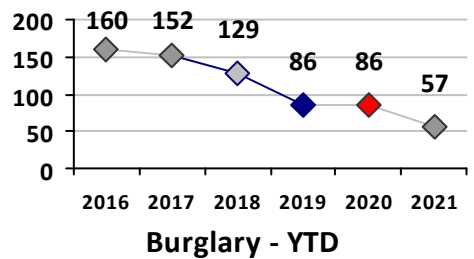

Part I Crime - Comparison Report

Providence Police Department

Through 12/26/2021
Week 51

District 6

	4 Week Trend 11/29/2021 - 12/26/2021				Past 28 Days 11/29/2021 - 12/26/2021			Year to Date January 1 - December 26				
	Current Week	Last Week	Wk 49	Wk 48	Past 28 Days	Past 28 Days LY	Chg.	Current Year	Last Year	Chg.	Wght. 5yr Avg	Chg.
Violent Crime												
Homicide	0	0	0	0	0	0	--	2	2	0%	2	0%
Sex Offenses, Forcible*	0	0	0	0	0	1	--	12	17	-29%	17	-29%
Robbery Other	0	0	0	1	1	1	0%	7	10	-30%	16	-56%
Robbery W Firearm	0	0	0	0	0	0	--	3	5	-40%	9	-67%
Agg. Assault	4	2	1	0	7	5	40%	51	45	13%	52	-2%
Agg. Assault W Firearm	0	1	0	0	1	3	-67%	15	16	-6%	14	7%
Total	4	3	1	1	9	10	-10%	90	95	-5%	110	-18%
Property Crime												
Burglary	0	0	0	2	2	8	-75%	57	86	-34%	109	-48%
MV Theft	1	0	3	2	6	14	-57%	74	97	-24%	88	-16%
Larceny from MV	2	2	0	3	7	18	-61%	151	211	-28%	199	-24%
Larceny**	2	8	4	3	17	22	-23%	154	217	-29%	256	-40%
Total	5	10	7	10	32	62	-48%	436	611	-29%	651	-33%
Other Crime												
Assault Other	4	6	3	1	14	12	17%	189	216	-13%	226	-16%
Vandalism	6	2	2	6	16	12	33%	167	224	-25%	240	-30%
Drug Offenses	2	2	1	4	9	0	--	39	43	-9%	57	-32%
Weapons Offenses	6	1	1	0	8	0	--	46	34	35%	33	39%
Liquor Law Violations	0	0	0	0	0	0	--	3	0	300%	1	200%
Total	18	11	7	11	47	24	96%	444	517	-14%	557	-20%

Figures are preliminary and subject to further analysis and revision

* Sex Offenses, Forcible includes forcible rape, forcible sodomy, forcible fondling, sexual assault with an object

** Larceny includes shoplifting, pickpocket, pursesnatch, from building, bicycles, motor vehicle parts or accessories, and other.