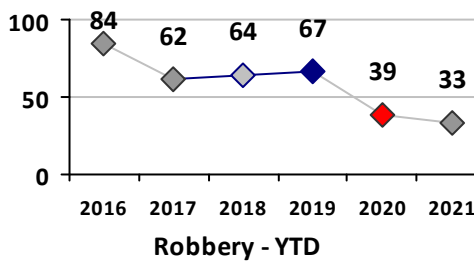

Part I Crime - Comparison Report

Providence Police Department

Through 12/26/2021
Week 51

District 4

	4 Week Trend 11/29/2021 - 12/26/2021				Past 28 Days 11/29/2021 - 12/26/2021			Year to Date January 1 - December 26				
	Current Week	Last Week	Wk 49	Wk 48	Past 28 Days	Past 28 Days LY	Chg.	Current Year	Last Year	Chg.	Wght. 5yr Avg	Chg.
Violent Crime												
Homicide	0	0	0	0	0	0	--	3	3	0%	3	0%
Sex Offenses, Forcible*	0	0	1	0	1	4	-75%	33	17	94%	38	-13%
Robbery Other	0	0	2	0	2	0	--	26	27	-4%	44	-41%
Robbery W Firearm	0	0	0	0	0	0	--	7	12	-42%	14	-50%
Agg. Assault	2	0	1	0	3	5	-40%	61	100	-39%	83	-27%
Agg. Assault W Firearm	0	0	0	0	0	1	--	17	16	6%	18	-6%
Total	2	0	4	0	6	10	-40%	147	175	-16%	198	-26%
Property Crime												
Burglary	2	1	0	0	3	9	-67%	69	119	-42%	139	-50%
MV Theft	0	3	0	3	6	19	-68%	122	104	17%	94	30%
Larceny from MV	6	4	2	4	16	27	-41%	290	307	-6%	377	-23%
Larceny**	6	6	3	4	19	16	19%	223	214	4%	271	-18%
Total	14	14	5	11	44	71	-38%	704	744	-5%	881	-20%
Other Crime												
Assault Other	5	1	7	5	18	14	29%	262	300	-13%	338	-22%
Vandalism	5	11	3	3	22	18	22%	254	285	-11%	328	-23%
Drug Offenses	2	3	1	2	8	0	--	95	100	-5%	176	-46%
Weapons Offenses	0	2	1	0	3	0	--	87	50	74%	61	43%
Liquor Law Violations	0	0	0	0	0	0	--	1	0	100%	3	-67%
Total	12	17	12	10	51	32	59%	699	735	-5%	907	-23%

Figures are preliminary and subject to further analysis and revision

* Sex Offenses, Forcible includes forcible rape, forcible sodomy, forcible fondling, sexual assault with an object

** Larceny includes shoplifting, pickpocket, pursesnatch, from building, bicycles, motor vehicle parts or accessories, and other.