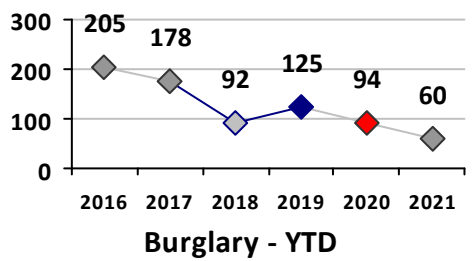

Part I Crime - Comparison Report

Providence Police Department

Through 12/26/2021
Week 51

District 5

	4 Week Trend 11/29/2021 - 12/26/2021				Past 28 Days 11/29/2021 - 12/26/2021			Year to Date January 1 - December 26				
	Current Week	Last Week	Wk 49	Wk 48	Past 28 Days	Past 28 Days LY	Chg.	Current Year	Last Year	Chg.	Wght. 5yr Avg	Chg.
Violent Crime												
Homicide	0	0	0	0	0	1	--	3	2	50%	1	200%
Sex Offenses, Forcible*	0	1	0	4	5	1	400%	23	31	-26%	34	-32%
Robbery Other	0	1	0	1	2	3	-33%	24	20	20%	32	-25%
Robbery W Firearm	0	0	0	0	0	2	--	5	15	-67%	17	-71%
Agg. Assault	0	1	2	1	4	4	0%	66	76	-13%	76	-13%
Agg. Assault W Firearm	1	0	0	0	1	3	-67%	24	22	9%	21	14%
Total	1	3	2	6	12	14	-14%	145	166	-13%	181	-20%
Property Crime												
Burglary	0	1	2	0	3	9	-67%	60	94	-36%	121	-50%
MV Theft	4	0	4	0	8	11	-27%	95	63	51%	76	25%
Larceny from MV	4	0	1	8	13	9	44%	148	161	-8%	174	-15%
Larceny**	2	4	6	5	17	19	-11%	153	209	-27%	230	-33%
Total	10	5	13	13	41	48	-15%	456	527	-13%	600	-24%
Other Crime												
Assault Other	2	2	7	4	15	19	-21%	300	286	5%	322	-7%
Vandalism	9	3	2	6	20	18	11%	235	264	-11%	298	-21%
Drug Offenses	3	2	0	2	7	3	133%	59	69	-14%	114	-48%
Weapons Offenses	6	0	0	1	7	2	250%	62	75	-17%	55	13%
Liquor Law Violations	0	0	0	0	0	0	--	1	1	0%	2	-50%
Total	20	7	9	13	49	42	17%	657	695	-5%	791	-17%

Figures are preliminary and subject to further analysis and revision

* Sex Offenses, Forcible includes forcible rape, forcible sodomy, forcible fondling, sexual assault with an object

** Larceny includes shoplifting, pickpocket, pursesnatch, from building, bicycles, motor vehicle parts or accessories, and other.