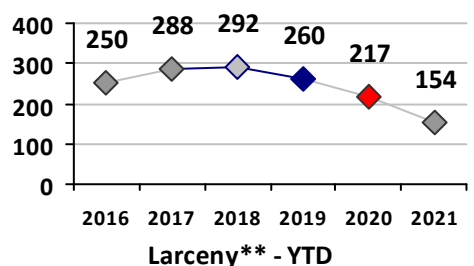

Part I Crime - Comparison Report

Providence Police Department

Through 12/26/2021
Week 51

District 6

	4 Week Trend 11/29/2021 - 12/26/2021				Past 28 Days 11/29/2021 - 12/26/2021			Year to Date January 1 - December 26				
	Current Week	Last Week	Wk 49	Wk 48	Past 28 Days	Past 28 Days LY	Chg.	Current Year	Last Year	Chg.	Wght. 5yr Avg	Chg.
Violent Crime												
Homicide	0	0	0	0	0	0	--	2	2	0%	2	0%
Sex Offenses, Forcible*	0	0	0	0	0	1	--	12	17	-29%	17	-29%
Robbery Other	0	0	0	1	1	1	0%	7	10	-30%	16	-56%
Robbery W Firearm	0	0	0	0	0	0	--	3	5	-40%	9	-67%
Agg. Assault	4	2	1	0	7	5	40%	51	45	13%	52	-2%
Agg. Assault W Firearm	0	1	0	0	1	3	-67%	15	16	-6%	14	7%
Total	4	3	1	1	9	10	-10%	90	95	-5%	110	-18%
Property Crime												
Burglary	0	0	0	2	2	8	-75%	57	86	-34%	109	-48%
MV Theft	1	0	3	2	6	14	-57%	74	97	-24%	88	-16%
Larceny from MV	2	2	0	3	7	18	-61%	151	211	-28%	199	-24%
Larceny**	2	8	4	3	17	22	-23%	154	217	-29%	256	-40%
Total	5	10	7	10	32	62	-48%	436	611	-29%	651	-33%
Other Crime												
Assault Other	4	6	3	1	14	12	17%	189	216	-13%	226	-16%
Vandalism	6	2	2	6	16	12	33%	167	224	-25%	240	-30%
Drug Offenses	2	2	1	4	9	0	--	39	43	-9%	57	-32%
Weapons Offenses	6	1	1	0	8	0	--	46	34	35%	33	39%
Liquor Law Violations	0	0	0	0	0	0	--	3	0	300%	1	200%
Total	18	11	7	11	47	24	96%	444	517	-14%	557	-20%

Figures are preliminary and subject to further analysis and revision

* Sex Offenses, Forcible includes forcible rape, forcible sodomy, forcible fondling, sexual assault with an object

** Larceny includes shoplifting, pickpocket, pursesnatch, from building, bicycles, motor vehicle parts or accessories, and other.