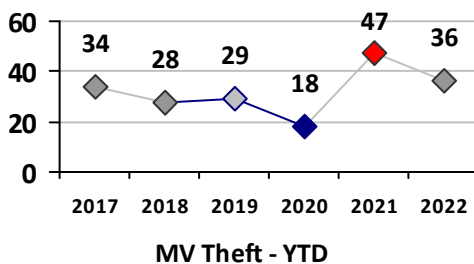

Part I Crime - Comparison Report

Providence Police Department

Through 4/24/2022
Week 16

District 4

	4 Week Trend 3/28/2022 - 4/24/2022				Past 28 Days 3/28/2022 - 4/24/2022			Year to Date January 1 - April 24				
	Current Week	Last Week	Wk 14	Wk 13	Past 28 Days	Past 28 Days LY	Chg.	Current Year	Last Year	Chg.	Wght. 5yr Avg	Chg.
Violent Crime												
Homicide	0	0	0	0	0	0	--	1	0	100%	0	--
Sex Offenses, Forcible*	0	0	0	0	0	2	--	10	7	43%	8	25%
Robbery Other	0	0	0	0	0	0	--	3	8	-63%	10	-70%
Robbery W Firearm	0	0	0	0	0	0	--	2	4	-50%	4	-50%
Agg. Assault	2	1	1	4	8	2	300%	22	12	83%	21	5%
Agg. Assault W Firearm	0	0	0	0	0	0	--	5	5	0%	4	25%
Total	2	1	1	4	8	4	100%	43	36	19%	47	-9%
Property Crime												
Burglary	1	3	2	2	8	7	14%	18	15	20%	35	-49%
MV Theft	0	0	2	1	3	4	-25%	36	47	-23%	32	13%
Larceny from MV	6	3	9	7	25	27	-7%	90	99	-9%	111	-19%
Larceny**	4	4	3	3	14	17	-18%	77	80	-4%	80	-4%
Total	11	10	16	13	50	55	-9%	221	241	-8%	258	-14%
Other Crime												
Assault Other	2	6	7	10	25	20	25%	76	82	-7%	96	-21%
Vandalism	1	2	9	4	16	19	-16%	77	85	-9%	84	-8%
Drug Offenses	5	3	3	3	14	14	0%	45	45	0%	62	-27%
Weapons Offenses	0	0	1	0	1	7	-86%	31	33	-6%	23	35%
Liquor Law Violations	0	0	0	0	0	0	--	0	0	0%	1	--
Total	8	11	20	17	56	60	-7%	229	245	-7%	266	-14%

Figures are preliminary and subject to further analysis and revision

* Sex Offenses, Forcible includes forcible rape, forcible sodomy, forcible fondling, sexual assault with an object

** Larceny includes shoplifting, pickpocket, pursesnatch, from building, bicycles, motor vehicle parts or accessories, and other.