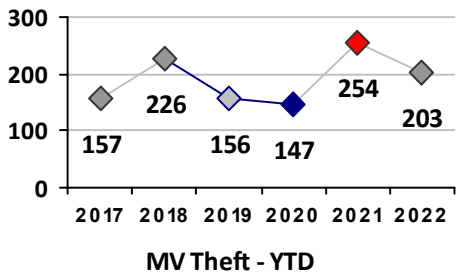

Part I Crime - Comparison Report

Providence Police Department

Through 4/24/2022
Week 16

Citywide												
4 Week Trend 3/28/2022 - 4/24/2022					Past 28 Days 3/28/2022 - 4/24/2022			Year to Date January 1 - April 24				

Violent Crime	Current Week	Last Week	Wk 14	Wk 13	Past 28 Days	Past 28 Days LY	Chg.	Current Year	Last Year	Chg.	Wght. 5yr Avg	Chg.
Homicide	0	0	0	1	1	4	-75%	4	7	-43%	4	0%
Sex Offenses, Forcible*	7	1	2	9	19	12	58%	55	51	8%	55	0%
Robbery W Firearm	0	0	1	0	1	4	-75%	12	14	-14%	18	-33%
Robbery Other	1	1	2	1	5	3	67%	33	29	14%	40	-18%
Agg. Assault W Firearm	2	1	2	4	9	7	29%	24	26	-8%	23	4%
Agg. Assault	9	9	6	9	33	28	18%	124	103	20%	117	6%
Total	19	12	13	24	68	58	17%	252	230	10%	257	-2%

Property Crime	Current Week	Last Week	Wk 14	Wk 13	Past 28 Days	Past 28 Days LY	Chg.	Current Year	Last Year	Chg.	Wght. 5yr Avg	Chg.
Burglary	5	13	9	10	37	29	28%	125	127	-2%	194	-36%
MV Theft	10	8	13	18	49	40	23%	203	255	-20%	197	3%
Larceny from MV	23	42	48	49	162	127	28%	649	430	51%	519	25%
Larceny**	38	37	39	35	149	126	18%	577	495	17%	620	-7%
Total	76	100	109	112	397	322	23%	1554	1307	19%	1530	2%

Other Crime	Current Week	Last Week	Wk 14	Wk 13	Past 28 Days	Past 28 Days LY	Chg.	Current Year	Last Year	Chg.	Wght. 5yr Avg	Chg.
Assault Other	33	35	40	46	154	145	6%	553	481	15%	547	1%
Vandalism	12	19	58	48	137	124	10%	591	484	22%	542	9%
Weapons Offenses	8	11	1	12	32	38	-16%	152	138	10%	114	33%
Drug Offenses	16	14	7	10	47	56	-16%	147	154	-5%	223	-34%
Liquor Law Violations	0	0	1	0	1	1	0%	12	6	100%	15	-20%
Total	69	79	107	116	371	364	2%	1455	1263	15%	1441	1%

Figures are preliminary and subject to further analysis and revision

* Sex Offenses, Forcible includes forcible rape, forcible sodomy, forcible fondling, sexual assault with an object

** Larceny includes shoplifting, pickpocket, pursesnatch, from building, bicycles, motor vehicle parts or accessories, and other.