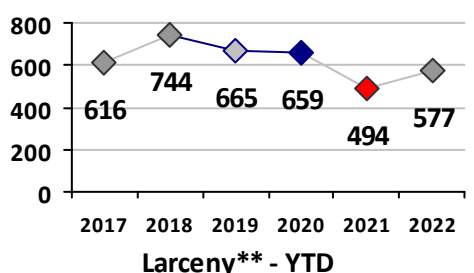

Part I Crime - Comparison Report

Providence Police Department

Through 4/24/2022
Week 16

Citywide												
4 Week Trend 3/28/2022 - 4/24/2022					Past 28 Days 3/28/2022 - 4/24/2022			Year to Date January 1 - April 24				

Violent Crime	Current Week	Last Week	Wk 14	Wk 13	Past 28 Days	Past 28 Days LY	Chg.	Current Year	Last Year	Chg.	Wght. 5yr Avg	Chg.
Homicide	0	0	0	1	1	4	-75%	4	7	-43%	4	0%
Sex Offenses, Forcible*	7	1	2	9	19	12	58%	55	51	8%	55	0%
Robbery W Firearm	0	0	1	0	1	4	-75%	12	14	-14%	18	-33%
Robbery Other	1	1	2	1	5	3	67%	33	29	14%	40	-18%
Agg. Assault W Firearm	2	1	2	4	9	7	29%	24	26	-8%	23	4%
Agg. Assault	9	9	6	9	33	28	18%	124	103	20%	117	6%
Total	19	12	13	24	68	58	17%	252	230	10%	257	-2%

Property Crime	Current Week	Last Week	Wk 14	Wk 13	Past 28 Days	Past 28 Days LY	Chg.	Current Year	Last Year	Chg.	Wght. 5yr Avg	Chg.
Burglary	5	13	9	10	37	29	28%	125	127	-2%	194	-36%
MV Theft	10	8	13	18	49	40	23%	203	255	-20%	197	3%
Larceny from MV	23	42	48	49	162	127	28%	649	430	51%	519	25%
Larceny**	38	37	39	35	149	126	18%	577	495	17%	620	-7%
Total	76	100	109	112	397	322	23%	1554	1307	19%	1530	2%

Other Crime	Current Week	Last Week	Wk 14	Wk 13	Past 28 Days	Past 28 Days LY	Chg.	Current Year	Last Year	Chg.	Wght. 5yr Avg	Chg.
Assault Other	33	35	40	46	154	145	6%	553	481	15%	547	1%
Vandalism	12	19	58	48	137	124	10%	591	484	22%	542	9%
Weapons Offenses	8	11	1	12	32	38	-16%	152	138	10%	114	33%
Drug Offenses	16	14	7	10	47	56	-16%	147	154	-5%	223	-34%
Liquor Law Violations	0	0	1	0	1	1	0%	12	6	100%	15	-20%
Total	69	79	107	116	371	364	2%	1455	1263	15%	1441	1%

Figures are preliminary and subject to further analysis and revision

* Sex Offenses, Forcible includes forcible rape, forcible sodomy, forcible fondling, sexual assault with an object

** Larceny includes shoplifting, pickpocket, pursesnatch, from building, bicycles, motor vehicle parts or accessories, and other.