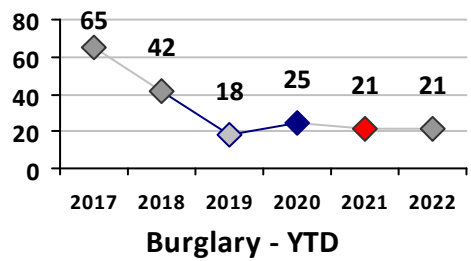

Part I Crime - Comparison Report

Providence Police Department

Through 4/24/2022
Week 16

District 7

4 Week Trend 3/28/2022 - 4/24/2022	Past 28 Days 3/28/2022 - 4/24/2022	Year to Date January 1 - April 24

Violent Crime	Current Week	Last Week	Wk 14	Wk 13	Past 28 Days	Past 28 Days LY	Chg.	Current Year	Last Year	Chg.	Wght. 5yr Avg	Chg.
Homicide	0	0	0	0	0	1	--	0	1	-100%	0	--
Sex Offenses, Forcible*	0	0	0	0	0	7	--	2	14	-86%	9	-78%
Robbery Other	0	0	0	1	1	1	0%	6	2	200%	4	50%
Robbery W Firearm	0	0	0	0	0	0	--	2	1	100%	3	-33%
Agg. Assault	1	0	1	1	3	4	-25%	15	20	-25%	21	-29%
Agg. Assault W Firearm	1	0	1	0	2	5	-60%	5	7	-29%	5	0%
Total	2	0	2	2	6	18	-67%	30	45	-33%	42	-29%

Property Crime	Current Week	Last Week	Wk 14	Wk 13	Past 28 Days	Past 28 Days LY	Chg.	Current Year	Last Year	Chg.	Wght. 5yr Avg	Chg.
Burglary	1	1	0	1	3	5	-40%	21	21	0%	27	-22%
MV Theft	6	2	2	8	18	4	350%	43	33	30%	32	34%
Larceny from MV	5	5	4	2	16	28	-43%	88	72	22%	81	9%
Larceny**	10	2	12	3	27	28	-4%	89	123	-28%	118	-25%
Total	22	10	18	14	64	65	-2%	241	249	-3%	257	-6%

Other Crime	Current Week	Last Week	Wk 14	Wk 13	Past 28 Days	Past 28 Days LY	Chg.	Current Year	Last Year	Chg.	Wght. 5yr Avg	Chg.
Assault Other	4	5	3	8	20	35	-43%	102	91	12%	95	7%
Vandalism	4	3	10	3	20	31	-35%	67	93	-28%	105	-36%
Drug Offenses	2	2	1	4	9	6	50%	18	13	38%	27	-33%
Weapons Offenses	3	1	0	0	4	5	-20%	12	17	-29%	18	-33%
Liquor Law Violations	0	0	1	0	1	1	0%	4	6	-33%	12	-67%
Total	13	11	15	15	54	78	-31%	203	220	-8%	256	-21%

Figures are preliminary and subject to further analysis and revision

* Sex Offenses, Forcible includes forcible rape, forcible sodomy, forcible fondling, sexual assault with an object

** Larceny includes shoplifting, pickpocket, pursesnatch, from building, bicycles, motor vehicle parts or accessories, and other.