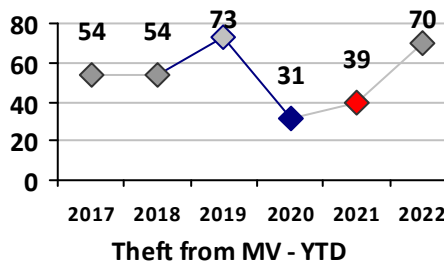

Part I Crime - Comparison Report

Providence Police Department

Through 4/24/2022
Week 16

District 2

	4 Week Trend 3/28/2022 - 4/24/2022				Past 28 Days 3/28/2022 - 4/24/2022			Year to Date January 1 - April 24				
	Current Week	Last Week	Wk 14	Wk 13	Past 28 Days	Past 28 Days LY	Chg.	Current Year	Last Year	Chg.	Wght. 5yr Avg	Chg.
Violent Crime												
Homicide	0	0	0	1	1	1	0%	2	2	0%	1	100%
Sex Offenses, Forcible*	5	0	0	0	5	1	400%	18	8	125%	9	100%
Robbery Other	0	1	1	0	2	0	--	5	3	67%	5	0%
Robbery W Firearm	0	0	1	0	1	0	--	3	0	300%	2	50%
Agg. Assault	2	1	2	1	6	3	100%	21	16	31%	20	5%
Agg. Assault W Firearm	1	0	0	4	5	1	400%	8	5	60%	5	60%
Total	8	2	4	6	20	6	233%	57	34	68%	41	39%
Property Crime												
Burglary	0	1	1	1	3	4	-25%	15	19	-21%	22	-32%
MV Theft	1	2	1	5	9	8	13%	33	59	-44%	37	-11%
Larceny from MV	3	8	6	1	18	14	29%	70	40	75%	47	49%
Larceny**	3	7	4	1	15	9	67%	49	56	-13%	70	-30%
Total	7	18	12	8	45	35	29%	167	174	-4%	176	-5%
Other Crime												
Assault Other	6	4	7	10	27	28	-4%	99	79	25%	93	6%
Vandalism	1	4	3	5	13	12	8%	60	53	13%	66	-9%
Drug Offenses	1	3	3	0	7	4	75%	31	18	72%	36	-14%
Weapons Offenses	2	6	0	7	15	7	114%	51	17	200%	19	168%
Liquor Law Violations	0	0	0	0	0	0	--	0	0	0%	0	--
Total	10	17	13	22	62	51	22%	241	167	44%	212	14%

Figures are preliminary and subject to further analysis and revision

* Sex Offenses, Forcible includes forcible rape, forcible sodomy, forcible fondling, sexual assault with an object

** Larceny includes shoplifting, pickpocket, pursesnatch, from building, bicycles, motor vehicle parts or accessories, and other.