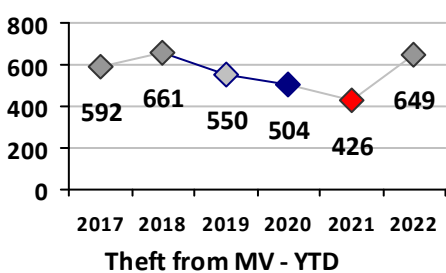

Part I Crime - Comparison Report

Providence Police Department

Through 4/24/2022
Week 16

Citywide												
4 Week Trend 3/28/2022 - 4/24/2022					Past 28 Days 3/28/2022 - 4/24/2022			Year to Date January 1 - April 24				

Violent Crime	Current Week	Last Week	Wk 14	Wk 13	Past 28 Days	Past 28 Days LY	Chg.	Current Year	Last Year	Chg.	Wght. 5yr Avg	Chg.
Homicide	0	0	0	1	1	4	-75%	4	7	-43%	4	0%
Sex Offenses, Forcible*	7	1	2	9	19	12	58%	55	51	8%	55	0%
Robbery W Firearm	0	0	1	0	1	4	-75%	12	14	-14%	18	-33%
Robbery Other	1	1	2	1	5	3	67%	33	29	14%	40	-18%
Agg. Assault W Firearm	2	1	2	4	9	7	29%	24	26	-8%	23	4%
Agg. Assault	9	9	6	9	33	28	18%	124	103	20%	117	6%
Total	19	12	13	24	68	58	17%	252	230	10%	257	-2%

Property Crime	Current Week	Last Week	Wk 14	Wk 13	Past 28 Days	Past 28 Days LY	Chg.	Current Year	Last Year	Chg.	Wght. 5yr Avg	Chg.
Burglary	5	13	9	10	37	29	28%	125	127	-2%	194	-36%
MV Theft	10	8	13	18	49	40	23%	203	255	-20%	197	3%
Larceny from MV	23	42	48	49	162	127	28%	649	430	51%	519	25%
Larceny**	38	37	39	35	149	126	18%	577	495	17%	620	-7%
Total	76	100	109	112	397	322	23%	1554	1307	19%	1530	2%

Other Crime	Current Week	Last Week	Wk 14	Wk 13	Past 28 Days	Past 28 Days LY	Chg.	Current Year	Last Year	Chg.	Wght. 5yr Avg	Chg.
Assault Other	33	35	40	46	154	145	6%	553	481	15%	547	1%
Vandalism	12	19	58	48	137	124	10%	591	484	22%	542	9%
Weapons Offenses	8	11	1	12	32	38	-16%	152	138	10%	114	33%
Drug Offenses	16	14	7	10	47	56	-16%	147	154	-5%	223	-34%
Liquor Law Violations	0	0	1	0	1	1	0%	12	6	100%	15	-20%
Total	69	79	107	116	371	364	2%	1455	1263	15%	1441	1%

Figures are preliminary and subject to further analysis and revision

* Sex Offenses, Forcible includes forcible rape, forcible sodomy, forcible fondling, sexual assault with an object

** Larceny includes shoplifting, pickpocket, pursesnatch, from building, bicycles, motor vehicle parts or accessories, and other.