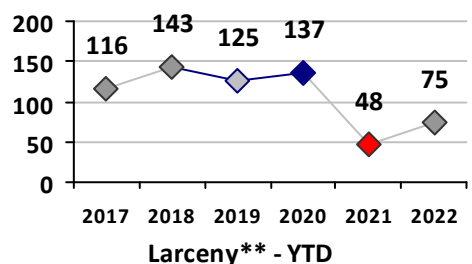

Part I Crime - Comparison Report

Providence Police Department

Through 4/24/2022
Week 16

District 1

4 Week Trend <i>3/28/2022 - 4/24/2022</i>	Past 28 Days <i>3/28/2022 - 4/24/2022</i>	Year to Date <i>January 1 - April 24</i>

Violent Crime	Current Week	Last Week	Wk 14	Wk 13	Past 28 Days	Past 28 Days LY	Chg.	Current Year	Last Year	Chg.	Wght. 5yr Avg	Chg.
Homicide	0	0	0	0	0	0	--	0	0	0%	0	--
Sex Offenses, Forcible*	0	1	0	1	2	1	100%	3	1	200%	3	0%
Robbery Other	1	0	0	0	1	0	--	4	4	0%	4	0%
Robbery W Firearm	0	0	0	0	0	2	--	0	3	-100%	1	--
Agg. Assault	0	2	1	0	3	1	200%	9	4	125%	9	0%
Agg. Assault W Firearm	0	0	0	0	0	0	--	0	0	0%	0	--
Total	1	3	1	1	6	4	50%	16	12	33%	17	-6%

Property Crime	Current Week	Last Week	Wk 14	Wk 13	Past 28 Days	Past 28 Days LY	Chg.	Current Year	Last Year	Chg.	Wght. 5yr Avg	Chg.
Burglary	0	0	0	0	0	0	--	1	6	-83%	8	-88%
MV Theft	1	0	1	0	2	1	100%	10	17	-41%	14	-29%
Larceny from MV	0	1	2	2	5	4	25%	49	31	58%	44	11%
Larceny**	7	5	2	5	19	13	46%	75	48	56%	105	-29%
Total	8	6	5	7	26	18	44%	135	102	32%	171	-21%

Other Crime	Current Week	Last Week	Wk 14	Wk 13	Past 28 Days	Past 28 Days LY	Chg.	Current Year	Last Year	Chg.	Wght. 5yr Avg	Chg.
Assault Other	7	2	10	4	23	6	283%	59	36	64%	50	18%
Vandalism	1	1	10	0	12	7	71%	58	29	100%	38	53%
Drug Offenses	0	1	0	0	1	14	-93%	7	24	-71%	17	-59%
Weapons Offenses	2	0	0	0	2	4	-50%	8	11	-27%	8	0%
Liquor Law Violations	0	0	0	0	0	0	--	4	0	400%	1	300%
Total	10	4	20	4	38	31	23%	136	100	36%	114	19%

Figures are preliminary and subject to further analysis and revision

* Sex Offenses, Forcible includes forcible rape, forcible sodomy, forcible fondling, sexual assault with an object

** Larceny includes shoplifting, pickpocket, pursesnatch, from building, bicycles, motor vehicle parts or accessories, and other.