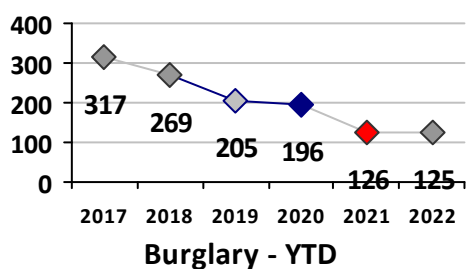

Part I Crime - Comparison Report

Providence Police Department

Through 4/24/2022
Week 16

Citywide												
4 Week Trend 3/28/2022 - 4/24/2022					Past 28 Days 3/28/2022 - 4/24/2022			Year to Date January 1 - April 24				

Violent Crime	Current Week	Last Week	Wk 14	Wk 13	Past 28 Days	Past 28 Days LY	Chg.	Current Year	Last Year	Chg.	Wght. 5yr Avg	Chg.
Homicide	0	0	0	1	1	4	-75%	4	7	-43%	4	0%
Sex Offenses, Forcible*	7	1	2	9	19	12	58%	55	51	8%	55	0%
Robbery W Firearm	0	0	1	0	1	4	-75%	12	14	-14%	18	-33%
Robbery Other	1	1	2	1	5	3	67%	33	29	14%	40	-18%
Agg. Assault W Firearm	2	1	2	4	9	7	29%	24	26	-8%	23	4%
Agg. Assault	9	9	6	9	33	28	18%	124	103	20%	117	6%
Total	19	12	13	24	68	58	17%	252	230	10%	257	-2%

Property Crime	Current Week	Last Week	Wk 14	Wk 13	Past 28 Days	Past 28 Days LY	Chg.	Current Year	Last Year	Chg.	Wght. 5yr Avg	Chg.
Burglary	5	13	9	10	37	29	28%	125	127	-2%	194	-36%
MV Theft	10	8	13	18	49	40	23%	203	255	-20%	197	3%
Larceny from MV	23	42	48	49	162	127	28%	649	430	51%	519	25%
Larceny**	38	37	39	35	149	126	18%	577	495	17%	620	-7%
Total	76	100	109	112	397	322	23%	1554	1307	19%	1530	2%

Other Crime	Current Week	Last Week	Wk 14	Wk 13	Past 28 Days	Past 28 Days LY	Chg.	Current Year	Last Year	Chg.	Wght. 5yr Avg	Chg.
Assault Other	33	35	40	46	154	145	6%	553	481	15%	547	1%
Vandalism	12	19	58	48	137	124	10%	591	484	22%	542	9%
Weapons Offenses	8	11	1	12	32	38	-16%	152	138	10%	114	33%
Drug Offenses	16	14	7	10	47	56	-16%	147	154	-5%	223	-34%
Liquor Law Violations	0	0	1	0	1	1	0%	12	6	100%	15	-20%
Total	69	79	107	116	371	364	2%	1455	1263	15%	1441	1%

Figures are preliminary and subject to further analysis and revision

* Sex Offenses, Forcible includes forcible rape, forcible sodomy, forcible fondling, sexual assault with an object

** Larceny includes shoplifting, pickpocket, pursesnatch, from building, bicycles, motor vehicle parts or accessories, and other.