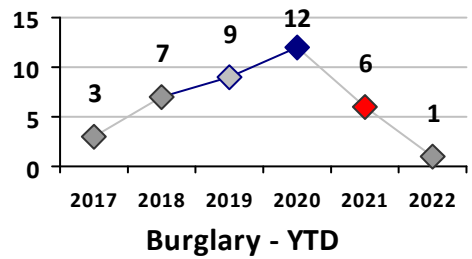

Part I Crime - Comparison Report

Providence Police Department

Through 4/24/2022
Week 16

District 1

4 Week Trend <i>3/28/2022 - 4/24/2022</i>	Past 28 Days <i>3/28/2022 - 4/24/2022</i>	Year to Date <i>January 1 - April 24</i>

Violent Crime	Current Week	Last Week	Wk 14	Wk 13	Past 28 Days	Past 28 Days LY	Chg.	Current Year	Last Year	Chg.	Wght. 5yr Avg	Chg.
Homicide	0	0	0	0	0	0	--	0	0	0%	0	--
Sex Offenses, Forcible*	0	1	0	1	2	1	100%	3	1	200%	3	0%
Robbery Other	1	0	0	0	1	0	--	4	4	0%	4	0%
Robbery W Firearm	0	0	0	0	0	2	--	0	3	-100%	1	--
Agg. Assault	0	2	1	0	3	1	200%	9	4	125%	9	0%
Agg. Assault W Firearm	0	0	0	0	0	0	--	0	0	0%	0	--
Total	1	3	1	1	6	4	50%	16	12	33%	17	-6%

Property Crime	Current Week	Last Week	Wk 14	Wk 13	Past 28 Days	Past 28 Days LY	Chg.	Current Year	Last Year	Chg.	Wght. 5yr Avg	Chg.
Burglary	0	0	0	0	0	0	--	1	6	-83%	8	-88%
MV Theft	1	0	1	0	2	1	100%	10	17	-41%	14	-29%
Larceny from MV	0	1	2	2	5	4	25%	49	31	58%	44	11%
Larceny**	7	5	2	5	19	13	46%	75	48	56%	105	-29%
Total	8	6	5	7	26	18	44%	135	102	32%	171	-21%

Other Crime	Current Week	Last Week	Wk 14	Wk 13	Past 28 Days	Past 28 Days LY	Chg.	Current Year	Last Year	Chg.	Wght. 5yr Avg	Chg.
Assault Other	7	2	10	4	23	6	283%	59	36	64%	50	18%
Vandalism	1	1	10	0	12	7	71%	58	29	100%	38	53%
Drug Offenses	0	1	0	0	1	14	-93%	7	24	-71%	17	-59%
Weapons Offenses	2	0	0	0	2	4	-50%	8	11	-27%	8	0%
Liquor Law Violations	0	0	0	0	0	0	--	4	0	400%	1	300%
Total	10	4	20	4	38	31	23%	136	100	36%	114	19%

Figures are preliminary and subject to further analysis and revision

* Sex Offenses, Forcible includes forcible rape, forcible sodomy, forcible fondling, sexual assault with an object

** Larceny includes shoplifting, pickpocket, pursesnatch, from building, bicycles, motor vehicle parts or accessories, and other.