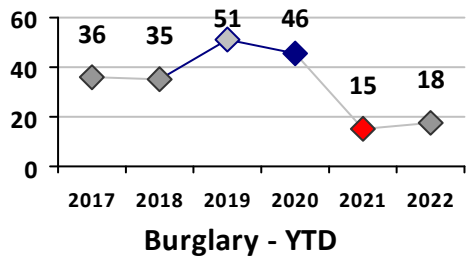

Part I Crime - Comparison Report

Providence Police Department

Through 4/24/2022
Week 16

District 4

	4 Week Trend 3/28/2022 - 4/24/2022				Past 28 Days 3/28/2022 - 4/24/2022			Year to Date January 1 - April 24				
	Current Week	Last Week	Wk 14	Wk 13	Past 28 Days	Past 28 Days LY	Chg.	Current Year	Last Year	Chg.	Wght. 5yr Avg	Chg.
Violent Crime												
Homicide	0	0	0	0	0	0	--	1	0	100%	0	--
Sex Offenses, Forcible*	0	0	0	0	0	2	--	10	7	43%	8	25%
Robbery Other	0	0	0	0	0	0	--	3	8	-63%	10	-70%
Robbery W Firearm	0	0	0	0	0	0	--	2	4	-50%	4	-50%
Agg. Assault	2	1	1	4	8	2	300%	22	12	83%	21	5%
Agg. Assault W Firearm	0	0	0	0	0	0	--	5	5	0%	4	25%
Total	2	1	1	4	8	4	100%	43	36	19%	47	-9%
Property Crime												
Burglary	1	3	2	2	8	7	14%	18	15	20%	35	-49%
MV Theft	0	0	2	1	3	4	-25%	36	47	-23%	32	13%
Larceny from MV	6	3	9	7	25	27	-7%	90	99	-9%	111	-19%
Larceny**	4	4	3	3	14	17	-18%	77	80	-4%	80	-4%
Total	11	10	16	13	50	55	-9%	221	241	-8%	258	-14%
Other Crime												
Assault Other	2	6	7	10	25	20	25%	76	82	-7%	96	-21%
Vandalism	1	2	9	4	16	19	-16%	77	85	-9%	84	-8%
Drug Offenses	5	3	3	3	14	14	0%	45	45	0%	62	-27%
Weapons Offenses	0	0	1	0	1	7	-86%	31	33	-6%	23	35%
Liquor Law Violations	0	0	0	0	0	0	--	0	0	0%	1	--
Total	8	11	20	17	56	60	-7%	229	245	-7%	266	-14%

Figures are preliminary and subject to further analysis and revision

* Sex Offenses, Forcible includes forcible rape, forcible sodomy, forcible fondling, sexual assault with an object

** Larceny includes shoplifting, pickpocket, pursesnatch, from building, bicycles, motor vehicle parts or accessories, and other.