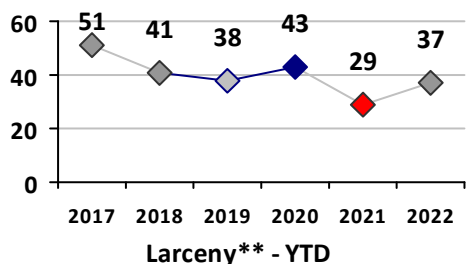

Part I Crime - Comparison Report

Providence Police Department

Through 4/24/2022
Week 16

District 9											
4 Week Trend 3/28/2022 - 4/24/2022				Past 28 Days 3/28/2022 - 4/24/2022				Year to Date January 1 - April 24			

Violent Crime	Current Week	Last Week	Wk 14	Wk 13	Past 28 Days	Past 28 Days LY	Chg.	Current Year	Last Year	Chg.	Wght. 5yr Avg	Chg.
Homicide	0	0	0	0	0	0	--	0	0	0%	0	--
Sex Offenses, Forcible*	1	0	0	0	1	0	--	1	1	0%	2	-50%
Robbery Other	0	0	0	0	0	0	--	2	0	200%	1	100%
Robbery W Firearm	0	0	0	0	0	0	--	0	0	0%	0	--
Agg. Assault	0	0	0	0	0	0	--	6	1	500%	1	500%
Agg. Assault W Firearm	0	0	0	0	0	0	--	0	0	0%	1	--
Total	1	0	0	0	1	0	100%	9	2	350%	4	125%

Property Crime	Current Week	Last Week	Wk 14	Wk 13	Past 28 Days	Past 28 Days LY	Chg.	Current Year	Last Year	Chg.	Wght. 5yr Avg	Chg.
Burglary	2	1	5	2	10	2	400%	29	19	53%	26	12%
MV Theft	2	2	0	0	4	4	0%	15	10	50%	6	150%
Larceny from MV	2	6	3	2	13	10	30%	47	22	114%	51	-8%
Larceny**	1	5	2	1	9	13	-31%	37	29	28%	38	-3%
Total	7	14	10	5	36	29	24%	128	80	60%	121	6%

Other Crime	Current Week	Last Week	Wk 14	Wk 13	Past 28 Days	Past 28 Days LY	Chg.	Current Year	Last Year	Chg.	Wght. 5yr Avg	Chg.
Assault Other	1	0	0	0	1	2	-50%	9	12	-25%	14	-36%
Vandalism	1	0	0	1	2	4	-50%	33	13	154%	31	6%
Drug Offenses	0	0	0	0	0	1	--	2	4	-50%	6	-67%
Weapons Offenses	0	0	0	0	0	0	--	3	6	-50%	4	-25%
Liquor Law Violations	0	0	0	0	0	0	--	0	0	0%	0	--
Total	2	0	0	1	3	7	-57%	47	35	34%	56	-16%

Figures are preliminary and subject to further analysis and revision

* Sex Offenses, Forcible includes forcible rape, forcible sodomy, forcible fondling, sexual assault with an object

** Larceny includes shoplifting, pickpocket, pursesnatch, from building, bicycles, motor vehicle parts or accessories, and other.