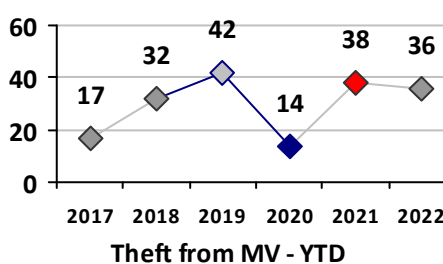

Part I Crime - Comparison Report

Providence Police Department

Through 4/24/2022
Week 16

District 3

4 Week Trend <i>3/28/2022 - 4/24/2022</i>	Past 28 Days <i>3/28/2022 - 4/24/2022</i>	Year to Date <i>January 1 - April 24</i>

Violent Crime	Current Week	Last Week	Wk 14	Wk 13	Past 28 Days	Past 28 Days LY	Chg.	Current Year	Last Year	Chg.	Wght. 5yr Avg	Chg.
Homicide	0	0	0	0	0	1	--	0	1	-100%	1	--
Sex Offenses, Forcible*	0	0	0	0	0	0	--	0	2	-100%	2	--
Robbery Other	0	0	0	0	0	0	--	3	1	200%	1	200%
Robbery W Firearm	0	0	0	0	0	1	--	0	1	-100%	2	--
Agg. Assault	0	1	0	0	1	3	-67%	5	6	-17%	5	0%
Agg. Assault W Firearm	0	0	0	0	0	0	--	1	1	0%	2	-50%
Total	0	1	0	0	1	5	-80%	9	12	-25%	12	-25%

Property Crime	Current Week	Last Week	Wk 14	Wk 13	Past 28 Days	Past 28 Days LY	Chg.	Current Year	Last Year	Chg.	Wght. 5yr Avg	Chg.
Burglary	0	1	0	1	2	1	100%	4	9	-56%	11	-64%
MV Theft	0	2	1	1	4	4	0%	11	14	-21%	11	0%
Larceny from MV	0	4	3	1	8	8	0%	36	38	-5%	30	20%
Larceny**	1	0	2	2	5	10	-50%	24	30	-20%	33	-27%
Total	1	7	6	5	19	23	-17%	75	91	-18%	84	-11%

Other Crime	Current Week	Last Week	Wk 14	Wk 13	Past 28 Days	Past 28 Days LY	Chg.	Current Year	Last Year	Chg.	Wght. 5yr Avg	Chg.
Assault Other	2	6	1	1	10	7	43%	30	23	30%	32	-6%
Vandalism	1	4	3	1	9	10	-10%	25	44	-43%	35	-29%
Drug Offenses	0	1	0	0	1	1	0%	17	3	467%	11	55%
Weapons Offenses	0	1	0	1	2	0	--	7	5	40%	5	40%
Liquor Law Violations	0	0	0	0	0	0	--	0	0	0%	0	--
Total	3	12	4	3	22	18	22%	79	75	5%	83	-5%

Figures are preliminary and subject to further analysis and revision

* Sex Offenses, Forcible includes forcible rape, forcible sodomy, forcible fondling, sexual assault with an object

** Larceny includes shoplifting, pickpocket, pursesnatch, from building, bicycles, motor vehicle parts or accessories, and other.