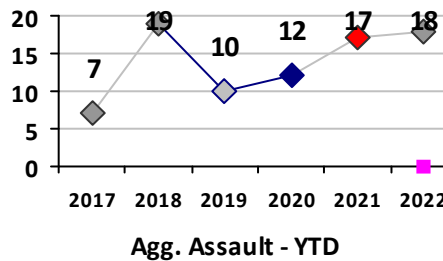

Part I Crime - Comparison Report

Providence Police Department

Through 4/24/2022
Week 16

District 6

4 Week Trend <i>3/28/2022 - 4/24/2022</i>	Past 28 Days <i>3/28/2022 - 4/24/2022</i>	Year to Date <i>January 1 - April 24</i>

Violent Crime	Current Week	Last Week	Wk 14	Wk 13	Past 28 Days	Past 28 Days LY	Chg.	Current Year	Last Year	Chg.	Wght. 5yr Avg	Chg.
Homicide	0	0	0	0	0	1	--	1	2	-50%	1	0%
Sex Offenses, Forcible*	0	0	0	7	7	1	600%	9	7	29%	7	29%
Robbery Other	0	0	0	0	0	1	--	3	4	-25%	4	-25%
Robbery W Firearm	0	0	0	0	0	0	--	3	2	50%	2	50%
Agg. Assault	1	3	0	1	5	7	-29%	15	15	0%	11	36%
Agg. Assault W Firearm	0	1	0	0	1	0	--	3	2	50%	2	50%
Total	1	4	0	8	13	10	30%	34	32	6%	28	21%

Property Crime	Current Week	Last Week	Wk 14	Wk 13	Past 28 Days	Past 28 Days LY	Chg.	Current Year	Last Year	Chg.	Wght. 5yr Avg	Chg.
Burglary	1	1	0	2	4	5	-20%	14	17	-18%	22	-36%
MV Theft	0	0	3	1	4	5	-20%	18	25	-28%	26	-31%
Larceny from MV	2	1	11	7	21	14	50%	69	52	33%	54	28%
Larceny**	4	5	6	4	19	13	46%	63	52	21%	67	-6%
Total	7	7	20	14	48	37	30%	164	146	12%	168	-2%

Other Crime	Current Week	Last Week	Wk 14	Wk 13	Past 28 Days	Past 28 Days LY	Chg.	Current Year	Last Year	Chg.	Wght. 5yr Avg	Chg.
Assault Other	5	3	2	8	18	15	20%	74	43	72%	56	32%
Vandalism	0	1	8	4	13	10	30%	59	45	31%	57	4%
Drug Offenses	4	1	0	1	6	3	100%	9	11	-18%	17	-47%
Weapons Offenses	0	0	0	1	1	3	-67%	3	16	-81%	10	-70%
Liquor Law Violations	0	0	0	0	0	0	--	2	0	200%	0	--
Total	9	5	10	14	38	31	23%	147	115	28%	140	5%

Figures are preliminary and subject to further analysis and revision

* Sex Offenses, Forcible includes forcible rape, forcible sodomy, forcible fondling, sexual assault with an object

** Larceny includes shoplifting, pickpocket, pursesnatch, from building, bicycles, motor vehicle parts or accessories, and other.