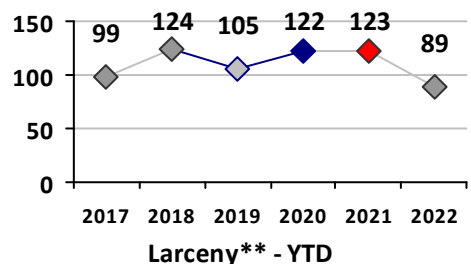

Part I Crime - Comparison Report

Providence Police Department

Through 4/24/2022
Week 16

District 7

4 Week Trend 3/28/2022 - 4/24/2022	Past 28 Days 3/28/2022 - 4/24/2022	Year to Date January 1 - April 24

Violent Crime	Current Week	Last Week	Wk 14	Wk 13	Past 28 Days	Past 28 Days LY	Chg.	Current Year	Last Year	Chg.	Wght. 5yr Avg	Chg.
Homicide	0	0	0	0	0	1	--	0	1	-100%	0	--
Sex Offenses, Forcible*	0	0	0	0	0	7	--	2	14	-86%	9	-78%
Robbery Other	0	0	0	1	1	1	0%	6	2	200%	4	50%
Robbery W Firearm	0	0	0	0	0	0	--	2	1	100%	3	-33%
Agg. Assault	1	0	1	1	3	4	-25%	15	20	-25%	21	-29%
Agg. Assault W Firearm	1	0	1	0	2	5	-60%	5	7	-29%	5	0%
Total	2	0	2	2	6	18	-67%	30	45	-33%	42	-29%

Property Crime	Current Week	Last Week	Wk 14	Wk 13	Past 28 Days	Past 28 Days LY	Chg.	Current Year	Last Year	Chg.	Wght. 5yr Avg	Chg.
Burglary	1	1	0	1	3	5	-40%	21	21	0%	27	-22%
MV Theft	6	2	2	8	18	4	350%	43	33	30%	32	34%
Larceny from MV	5	5	4	2	16	28	-43%	88	72	22%	81	9%
Larceny**	10	2	12	3	27	28	-4%	89	123	-28%	118	-25%
Total	22	10	18	14	64	65	-2%	241	249	-3%	257	-6%

Other Crime	Current Week	Last Week	Wk 14	Wk 13	Past 28 Days	Past 28 Days LY	Chg.	Current Year	Last Year	Chg.	Wght. 5yr Avg	Chg.
Assault Other	4	5	3	8	20	35	-43%	102	91	12%	95	7%
Vandalism	4	3	10	3	20	31	-35%	67	93	-28%	105	-36%
Drug Offenses	2	2	1	4	9	6	50%	18	13	38%	27	-33%
Weapons Offenses	3	1	0	0	4	5	-20%	12	17	-29%	18	-33%
Liquor Law Violations	0	0	1	0	1	1	0%	4	6	-33%	12	-67%
Total	13	11	15	15	54	78	-31%	203	220	-8%	256	-21%

Figures are preliminary and subject to further analysis and revision

* Sex Offenses, Forcible includes forcible rape, forcible sodomy, forcible fondling, sexual assault with an object

** Larceny includes shoplifting, pickpocket, pursesnatch, from building, bicycles, motor vehicle parts or accessories, and other.