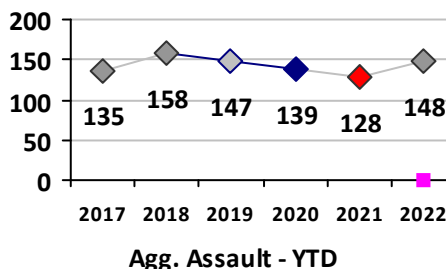

Part I Crime - Comparison Report

Providence Police Department

Through 4/24/2022
Week 16

Citywide												
4 Week Trend 3/28/2022 - 4/24/2022					Past 28 Days 3/28/2022 - 4/24/2022			Year to Date January 1 - April 24				

Violent Crime	Current Week	Last Week	Wk 14	Wk 13	Past 28 Days	Past 28 Days LY	Chg.	Current Year	Last Year	Chg.	Wght. 5yr Avg	Chg.
Homicide	0	0	0	1	1	4	-75%	4	7	-43%	4	0%
Sex Offenses, Forcible*	7	1	2	9	19	12	58%	55	51	8%	55	0%
Robbery W Firearm	0	0	1	0	1	4	-75%	12	14	-14%	18	-33%
Robbery Other	1	1	2	1	5	3	67%	33	29	14%	40	-18%
Agg. Assault W Firearm	2	1	2	4	9	7	29%	24	26	-8%	23	4%
Agg. Assault	9	9	6	9	33	28	18%	124	103	20%	117	6%
Total	19	12	13	24	68	58	17%	252	230	10%	257	-2%

Property Crime	Current Week	Last Week	Wk 14	Wk 13	Past 28 Days	Past 28 Days LY	Chg.	Current Year	Last Year	Chg.	Wght. 5yr Avg	Chg.
Burglary	5	13	9	10	37	29	28%	125	127	-2%	194	-36%
MV Theft	10	8	13	18	49	40	23%	203	255	-20%	197	3%
Larceny from MV	23	42	48	49	162	127	28%	649	430	51%	519	25%
Larceny**	38	37	39	35	149	126	18%	577	495	17%	620	-7%
Total	76	100	109	112	397	322	23%	1554	1307	19%	1530	2%

Other Crime	Current Week	Last Week	Wk 14	Wk 13	Past 28 Days	Past 28 Days LY	Chg.	Current Year	Last Year	Chg.	Wght. 5yr Avg	Chg.
Assault Other	33	35	40	46	154	145	6%	553	481	15%	547	1%
Vandalism	12	19	58	48	137	124	10%	591	484	22%	542	9%
Weapons Offenses	8	11	1	12	32	38	-16%	152	138	10%	114	33%
Drug Offenses	16	14	7	10	47	56	-16%	147	154	-5%	223	-34%
Liquor Law Violations	0	0	1	0	1	1	0%	12	6	100%	15	-20%
Total	69	79	107	116	371	364	2%	1455	1263	15%	1441	1%

Figures are preliminary and subject to further analysis and revision

* Sex Offenses, Forcible includes forcible rape, forcible sodomy, forcible fondling, sexual assault with an object

** Larceny includes shoplifting, pickpocket, pursesnatch, from building, bicycles, motor vehicle parts or accessories, and other.