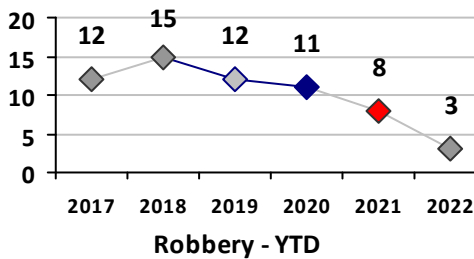

Part I Crime - Comparison Report

Providence Police Department

Through 4/24/2022
Week 16

District 5

	4 Week Trend 3/28/2022 - 4/24/2022				Past 28 Days 3/28/2022 - 4/24/2022			Year to Date January 1 - April 24				
	Current Week	Last Week	Wk 14	Wk 13	Past 28 Days	Past 28 Days LY	Chg.	Current Year	Last Year	Chg.	Wght. 5yr Avg	Chg.
Violent Crime												
Homicide	0	0	0	0	0	0	--	0	1	-100%	0	--
Sex Offenses, Forcible*	1	0	2	1	4	0	--	12	6	100%	10	20%
Robbery Other	0	0	0	0	0	1	--	1	6	-83%	8	-88%
Robbery W Firearm	0	0	0	0	0	0	--	2	2	0%	3	-33%
Agg. Assault	2	1	1	2	6	7	-14%	24	22	9%	23	4%
Agg. Assault W Firearm	0	0	0	0	0	1	--	1	5	-80%	4	-75%
Total	3	1	3	3	10	9	11%	40	42	-5%	47	-15%
Property Crime												
Burglary	0	3	1	1	5	5	0%	10	19	-47%	31	-68%
MV Theft	0	0	1	2	3	7	-57%	25	37	-32%	28	-11%
Larceny from MV	1	3	5	1	10	14	-29%	38	42	-10%	53	-28%
Larceny**	3	6	5	1	15	14	7%	46	46	0%	62	-26%
Total	4	12	12	5	33	40	-18%	119	144	-17%	174	-32%
Other Crime												
Assault Other	4	5	6	4	19	23	-17%	76	93	-18%	87	-13%
Vandalism	2	1	8	2	13	22	-41%	61	81	-25%	82	-26%
Drug Offenses	2	2	0	0	4	13	-69%	11	35	-69%	41	-73%
Weapons Offenses	1	3	0	0	4	12	-67%	31	25	24%	22	41%
Liquor Law Violations	0	0	0	0	0	0	--	1	0	100%	0	--
Total	9	11	14	6	40	70	-43%	180	234	-23%	231	-22%

Figures are preliminary and subject to further analysis and revision

* Sex Offenses, Forcible includes forcible rape, forcible sodomy, forcible fondling, sexual assault with an object

** Larceny includes shoplifting, pickpocket, pursesnatch, from building, bicycles, motor vehicle parts or accessories, and other.