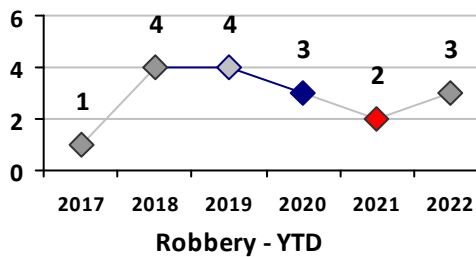

Part I Crime - Comparison Report

Providence Police Department

Through 4/24/2022
Week 16

District 3

4 Week Trend <i>3/28/2022 - 4/24/2022</i>	Past 28 Days <i>3/28/2022 - 4/24/2022</i>	Year to Date <i>January 1 - April 24</i>

Violent Crime	Current Week	Last Week	Wk 14	Wk 13	Past 28 Days	Past 28 Days LY	Chg.	Current Year	Last Year	Chg.	Wght. 5yr Avg	Chg.
Homicide	0	0	0	0	0	1	--	0	1	-100%	1	--
Sex Offenses, Forcible*	0	0	0	0	0	0	--	0	2	-100%	2	--
Robbery Other	0	0	0	0	0	0	--	3	1	200%	1	200%
Robbery W Firearm	0	0	0	0	0	1	--	0	1	-100%	2	--
Agg. Assault	0	1	0	0	1	3	-67%	5	6	-17%	5	0%
Agg. Assault W Firearm	0	0	0	0	0	0	--	1	1	0%	2	-50%
Total	0	1	0	0	1	5	-80%	9	12	-25%	12	-25%

Property Crime	Current Week	Last Week	Wk 14	Wk 13	Past 28 Days	Past 28 Days LY	Chg.	Current Year	Last Year	Chg.	Wght. 5yr Avg	Chg.
Burglary	0	1	0	1	2	1	100%	4	9	-56%	11	-64%
MV Theft	0	2	1	1	4	4	0%	11	14	-21%	11	0%
Larceny from MV	0	4	3	1	8	8	0%	36	38	-5%	30	20%
Larceny**	1	0	2	2	5	10	-50%	24	30	-20%	33	-27%
Total	1	7	6	5	19	23	-17%	75	91	-18%	84	-11%

Other Crime	Current Week	Last Week	Wk 14	Wk 13	Past 28 Days	Past 28 Days LY	Chg.	Current Year	Last Year	Chg.	Wght. 5yr Avg	Chg.
Assault Other	2	6	1	1	10	7	43%	30	23	30%	32	-6%
Vandalism	1	4	3	1	9	10	-10%	25	44	-43%	35	-29%
Drug Offenses	0	1	0	0	1	1	0%	17	3	467%	11	55%
Weapons Offenses	0	1	0	1	2	0	--	7	5	40%	5	40%
Liquor Law Violations	0	0	0	0	0	0	--	0	0	0%	0	--
Total	3	12	4	3	22	18	22%	79	75	5%	83	-5%

Figures are preliminary and subject to further analysis and revision

* Sex Offenses, Forcible includes forcible rape, forcible sodomy, forcible fondling, sexual assault with an object

** Larceny includes shoplifting, pickpocket, pursesnatch, from building, bicycles, motor vehicle parts or accessories, and other.