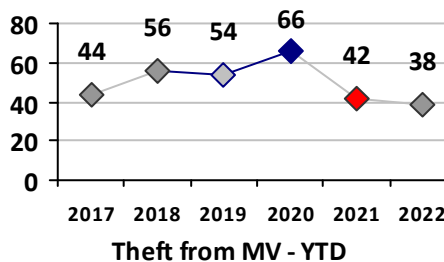

Part I Crime - Comparison Report

Providence Police Department

Through 4/24/2022
Week 16

District 5

	4 Week Trend 3/28/2022 - 4/24/2022				Past 28 Days 3/28/2022 - 4/24/2022			Year to Date January 1 - April 24				
	Current Week	Last Week	Wk 14	Wk 13	Past 28 Days	Past 28 Days LY	Chg.	Current Year	Last Year	Chg.	Wght. 5yr Avg	Chg.
Violent Crime												
Homicide	0	0	0	0	0	0	--	0	1	-100%	0	--
Sex Offenses, Forcible*	1	0	2	1	4	0	--	12	6	100%	10	20%
Robbery Other	0	0	0	0	0	1	--	1	6	-83%	8	-88%
Robbery W Firearm	0	0	0	0	0	0	--	2	2	0%	3	-33%
Agg. Assault	2	1	1	2	6	7	-14%	24	22	9%	23	4%
Agg. Assault W Firearm	0	0	0	0	0	1	--	1	5	-80%	4	-75%
Total	3	1	3	3	10	9	11%	40	42	-5%	47	-15%
Property Crime												
Burglary	0	3	1	1	5	5	0%	10	19	-47%	31	-68%
MV Theft	0	0	1	2	3	7	-57%	25	37	-32%	28	-11%
Larceny from MV	1	3	5	1	10	14	-29%	38	42	-10%	53	-28%
Larceny**	3	6	5	1	15	14	7%	46	46	0%	62	-26%
Total	4	12	12	5	33	40	-18%	119	144	-17%	174	-32%
Other Crime												
Assault Other	4	5	6	4	19	23	-17%	76	93	-18%	87	-13%
Vandalism	2	1	8	2	13	22	-41%	61	81	-25%	82	-26%
Drug Offenses	2	2	0	0	4	13	-69%	11	35	-69%	41	-73%
Weapons Offenses	1	3	0	0	4	12	-67%	31	25	24%	22	41%
Liquor Law Violations	0	0	0	0	0	0	--	1	0	100%	0	--
Total	9	11	14	6	40	70	-43%	180	234	-23%	231	-22%

Figures are preliminary and subject to further analysis and revision

* Sex Offenses, Forcible includes forcible rape, forcible sodomy, forcible fondling, sexual assault with an object

** Larceny includes shoplifting, pickpocket, pursesnatch, from building, bicycles, motor vehicle parts or accessories, and other.