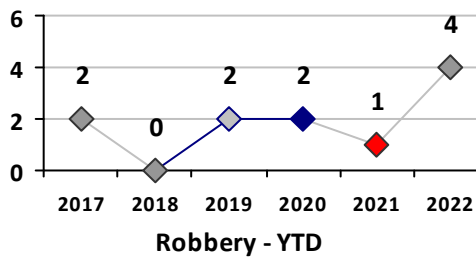

Part I Crime - Comparison Report

Providence Police Department

Through 4/24/2022
Week 16

District 8

4 Week Trend 3/28/2022 - 4/24/2022	Past 28 Days 3/28/2022 - 4/24/2022	Year to Date January 1 - April 24

Violent Crime	Current Week	Last Week	Wk 14	Wk 13	Past 28 Days	Past 28 Days LY	Chg.	Current Year	Last Year	Chg.	Wght. 5yr Avg	Chg.
Homicide	0	0	0	0	0	0	--	0	0	0%	0	--
Sex Offenses, Forcible*	0	0	0	0	0	0	--	0	2	-100%	3	--
Robbery Other	0	0	1	0	1	0	--	4	1	300%	1	300%
Robbery W Firearm	0	0	0	0	0	0	--	0	0	0%	0	--
Agg. Assault	1	0	0	0	1	1	0%	7	7	0%	6	17%
Agg. Assault W Firearm	0	0	0	0	0	0	--	0	1	-100%	1	--
Total	1	0	1	0	2	1	100%	11	11	0%	12	-8%

Property Crime	Current Week	Last Week	Wk 14	Wk 13	Past 28 Days	Past 28 Days LY	Chg.	Current Year	Last Year	Chg.	Wght. 5yr Avg	Chg.
Burglary	0	2	0	0	2	0	--	10	2	400%	11	-9%
MV Theft	0	0	1	0	1	3	-67%	8	8	0%	6	33%
Larceny from MV	3	5	3	1	12	6	100%	47	23	104%	36	31%
Larceny**	4	0	2	0	6	8	-25%	31	23	35%	37	-16%
Total	7	7	6	1	21	17	24%	96	56	71%	90	7%

Other Crime	Current Week	Last Week	Wk 14	Wk 13	Past 28 Days	Past 28 Days LY	Chg.	Current Year	Last Year	Chg.	Wght. 5yr Avg	Chg.
Assault Other	1	2	2	1	6	7	-14%	20	18	11%	21	-5%
Vandalism	0	0	1	0	1	7	-86%	22	26	-15%	32	-31%
Drug Offenses	1	1	0	0	2	0	--	4	1	300%	3	33%
Weapons Offenses	0	0	0	0	0	0	--	1	8	-88%	5	-80%
Liquor Law Violations	0	0	0	0	0	0	--	1	0	100%	0	--
Total	2	3	3	1	9	14	-36%	48	53	-9%	59	-19%

Figures are preliminary and subject to further analysis and revision

* Sex Offenses, Forcible includes forcible rape, forcible sodomy, forcible fondling, sexual assault with an object

** Larceny includes shoplifting, pickpocket, pursesnatch, from building, bicycles, motor vehicle parts or accessories, and other.