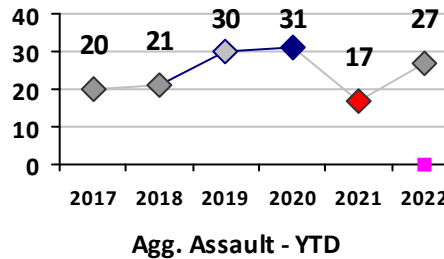

Other Crime	Current Week	Last Week	Wk 14	Wk 13	Past 28 Days	Past 28 Days LY	Chg.	Current Year	Last Year	Chg.	Wght. 5yr Avg	Chg.
Assault Other	2	6	1	1	10	7	43%	30	23	30%	32	-6%
Vandalism	1	4	3	1	9	10	-10%	25	44	-43%	35	-29%
Drug Offenses	0	1	0	0	1	1	0%	17	3	467%	11	55%
Weapons Offenses	0	1	0	1	2	0	--	7	5	40%	5	40%
Liquor Law Violations	0	0	0	0	0	0	--	0	0	0%	0	--
Total	3	12	4	3	22	18	22%	79	75	5%	83	-5%

Part I Crime - Comparison Report

Providence Police Department

Through 4/24/2022
Week 16

District 4

	4 Week Trend 3/28/2022 - 4/24/2022				Past 28 Days 3/28/2022 - 4/24/2022			Year to Date January 1 - April 24				
	Current Week	Last Week	Wk 14	Wk 13	Past 28 Days	Past 28 Days LY	Chg.	Current Year	Last Year	Chg.	Wght. 5yr Avg	Chg.
Violent Crime												
Homicide	0	0	0	0	0	0	--	1	0	100%	0	--
Sex Offenses, Forcible*	0	0	0	0	0	2	--	10	7	43%	8	25%
Robbery Other	0	0	0	0	0	0	--	3	8	-63%	10	-70%
Robbery W Firearm	0	0	0	0	0	0	--	2	4	-50%	4	-50%
Agg. Assault	2	1	1	4	8	2	300%	22	12	83%	21	5%
Agg. Assault W Firearm	0	0	0	0	0	0	--	5	5	0%	4	25%
Total	2	1	1	4	8	4	100%	43	36	19%	47	-9%
Property Crime												
Burglary	1	3	2	2	8	7	14%	18	15	20%	35	-49%
MV Theft	0	0	2	1	3	4	-25%	36	47	-23%	32	13%
Larceny from MV	6	3	9	7	25	27	-7%	90	99	-9%	111	-19%
Larceny**	4	4	3	3	14	17	-18%	77	80	-4%	80	-4%
Total	11	10	16	13	50	55	-9%	221	241	-8%	258	-14%
Other Crime												
Assault Other	2	6	7	10	25	20	25%	76	82	-7%	96	-21%
Vandalism	1	2	9	4	16	19	-16%	77	85	-9%	84	-8%
Drug Offenses	5	3	3	3	14	14	0%	45	45	0%	62	-27%
Weapons Offenses	0	0	1	0	1	7	-86%	31	33	-6%	23	35%
Liquor Law Violations	0	0	0	0	0	0	--	0	0	0%	1	--
Total	8	11	20	17	56	60	-7%	229	245	-7%	266	-14%