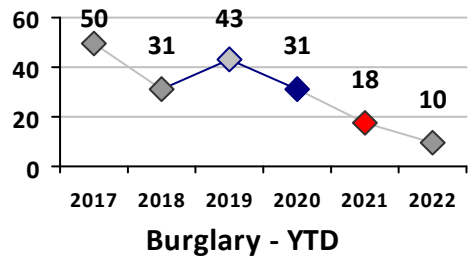

Part I Crime - Comparison Report

Providence Police Department

Through 4/24/2022
Week 16

District 5

	4 Week Trend 3/28/2022 - 4/24/2022				Past 28 Days 3/28/2022 - 4/24/2022			Year to Date January 1 - April 24				
	Current Week	Last Week	Wk 14	Wk 13	Past 28 Days	Past 28 Days LY	Chg.	Current Year	Last Year	Chg.	Wght. 5yr Avg	Chg.
Violent Crime												
Homicide	0	0	0	0	0	0	--	0	1	-100%	0	--
Sex Offenses, Forcible*	1	0	2	1	4	0	--	12	6	100%	10	20%
Robbery Other	0	0	0	0	0	1	--	1	6	-83%	8	-88%
Robbery W Firearm	0	0	0	0	0	0	--	2	2	0%	3	-33%
Agg. Assault	2	1	1	2	6	7	-14%	24	22	9%	23	4%
Agg. Assault W Firearm	0	0	0	0	0	1	--	1	5	-80%	4	-75%
Total	3	1	3	3	10	9	11%	40	42	-5%	47	-15%
Property Crime												
Burglary	0	3	1	1	5	5	0%	10	19	-47%	31	-68%
MV Theft	0	0	1	2	3	7	-57%	25	37	-32%	28	-11%
Larceny from MV	1	3	5	1	10	14	-29%	38	42	-10%	53	-28%
Larceny**	3	6	5	1	15	14	7%	46	46	0%	62	-26%
Total	4	12	12	5	33	40	-18%	119	144	-17%	174	-32%
Other Crime												
Assault Other	4	5	6	4	19	23	-17%	76	93	-18%	87	-13%
Vandalism	2	1	8	2	13	22	-41%	61	81	-25%	82	-26%
Drug Offenses	2	2	0	0	4	13	-69%	11	35	-69%	41	-73%
Weapons Offenses	1	3	0	0	4	12	-67%	31	25	24%	22	41%
Liquor Law Violations	0	0	0	0	0	0	--	1	0	100%	0	--
Total	9	11	14	6	40	70	-43%	180	234	-23%	231	-22%

Figures are preliminary and subject to further analysis and revision

* Sex Offenses, Forcible includes forcible rape, forcible sodomy, forcible fondling, sexual assault with an object

** Larceny includes shoplifting, pickpocket, pursesnatch, from building, bicycles, motor vehicle parts or accessories, and other.