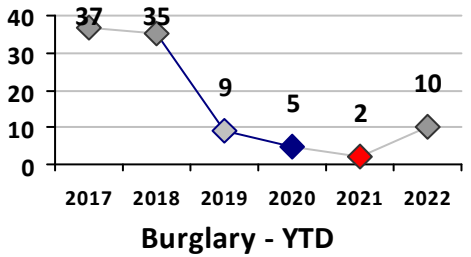

Part I Crime - Comparison Report

Providence Police Department

Through 4/24/2022
Week 16

District 8

4 Week Trend 3/28/2022 - 4/24/2022	Past 28 Days 3/28/2022 - 4/24/2022	Year to Date January 1 - April 24

Violent Crime	Current Week	Last Week	Wk 14	Wk 13	Past 28 Days	Past 28 Days LY	Chg.	Current Year	Last Year	Chg.	Wght. 5yr Avg	Chg.
Homicide	0	0	0	0	0	0	--	0	0	0%	0	--
Sex Offenses, Forcible*	0	0	0	0	0	0	--	0	2	-100%	3	--
Robbery Other	0	0	1	0	1	0	--	4	1	300%	1	300%
Robbery W Firearm	0	0	0	0	0	0	--	0	0	0%	0	--
Agg. Assault	1	0	0	0	1	1	0%	7	7	0%	6	17%
Agg. Assault W Firearm	0	0	0	0	0	0	--	0	1	-100%	1	--
Total	1	0	1	0	2	1	100%	11	11	0%	12	-8%

Property Crime	Current Week	Last Week	Wk 14	Wk 13	Past 28 Days	Past 28 Days LY	Chg.	Current Year	Last Year	Chg.	Wght. 5yr Avg	Chg.
Burglary	0	2	0	0	2	0	--	10	2	400%	11	-9%
MV Theft	0	0	1	0	1	3	-67%	8	8	0%	6	33%
Larceny from MV	3	5	3	1	12	6	100%	47	23	104%	36	31%
Larceny**	4	0	2	0	6	8	-25%	31	23	35%	37	-16%
Total	7	7	6	1	21	17	24%	96	56	71%	90	7%

Other Crime	Current Week	Last Week	Wk 14	Wk 13	Past 28 Days	Past 28 Days LY	Chg.	Current Year	Last Year	Chg.	Wght. 5yr Avg	Chg.
Assault Other	1	2	2	1	6	7	-14%	20	18	11%	21	-5%
Vandalism	0	0	1	0	1	7	-86%	22	26	-15%	32	-31%
Drug Offenses	1	1	0	0	2	0	--	4	1	300%	3	33%
Weapons Offenses	0	0	0	0	0	0	--	1	8	-88%	5	-80%
Liquor Law Violations	0	0	0	0	0	0	--	1	0	100%	0	--
Total	2	3	3	1	9	14	-36%	48	53	-9%	59	-19%

Figures are preliminary and subject to further analysis and revision

* Sex Offenses, Forcible includes forcible rape, forcible sodomy, forcible fondling, sexual assault with an object

** Larceny includes shoplifting, pickpocket, pursesnatch, from building, bicycles, motor vehicle parts or accessories, and other.