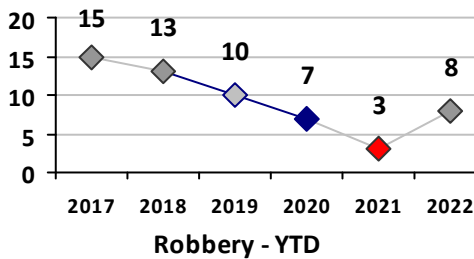

Part I Crime - Comparison Report

Providence Police Department

Through 4/24/2022
Week 16

District 2

	4 Week Trend 3/28/2022 - 4/24/2022				Past 28 Days 3/28/2022 - 4/24/2022			Year to Date January 1 - April 24				
	Current Week	Last Week	Wk 14	Wk 13	Past 28 Days	Past 28 Days LY	Chg.	Current Year	Last Year	Chg.	Wght. 5yr Avg	Chg.
Violent Crime												
Homicide	0	0	0	1	1	1	0%	2	2	0%	1	100%
Sex Offenses, Forcible*	5	0	0	0	5	1	400%	18	8	125%	9	100%
Robbery Other	0	1	1	0	2	0	--	5	3	67%	5	0%
Robbery W Firearm	0	0	1	0	1	0	--	3	0	300%	2	50%
Agg. Assault	2	1	2	1	6	3	100%	21	16	31%	20	5%
Agg. Assault W Firearm	1	0	0	4	5	1	400%	8	5	60%	5	60%
Total	8	2	4	6	20	6	233%	57	34	68%	41	39%
Property Crime												
Burglary	0	1	1	1	3	4	-25%	15	19	-21%	22	-32%
MV Theft	1	2	1	5	9	8	13%	33	59	-44%	37	-11%
Larceny from MV	3	8	6	1	18	14	29%	70	40	75%	47	49%
Larceny**	3	7	4	1	15	9	67%	49	56	-13%	70	-30%
Total	7	18	12	8	45	35	29%	167	174	-4%	176	-5%
Other Crime												
Assault Other	6	4	7	10	27	28	-4%	99	79	25%	93	6%
Vandalism	1	4	3	5	13	12	8%	60	53	13%	66	-9%
Drug Offenses	1	3	3	0	7	4	75%	31	18	72%	36	-14%
Weapons Offenses	2	6	0	7	15	7	114%	51	17	200%	19	168%
Liquor Law Violations	0	0	0	0	0	0	--	0	0	0%	0	--
Total	10	17	13	22	62	51	22%	241	167	44%	212	14%

Figures are preliminary and subject to further analysis and revision

* Sex Offenses, Forcible includes forcible rape, forcible sodomy, forcible fondling, sexual assault with an object

** Larceny includes shoplifting, pickpocket, pursesnatch, from building, bicycles, motor vehicle parts or accessories, and other.