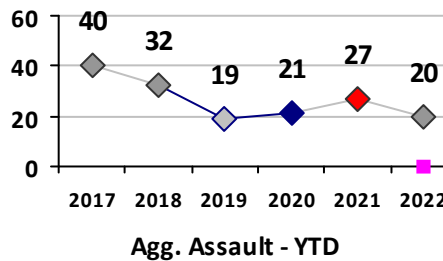

Part I Crime - Comparison Report

Providence Police Department

Through 4/24/2022
Week 16

District 7

4 Week Trend 3/28/2022 - 4/24/2022	Past 28 Days 3/28/2022 - 4/24/2022	Year to Date January 1 - April 24

Violent Crime	Current Week	Last Week	Wk 14	Wk 13	Past 28 Days	Past 28 Days LY	Chg.	Current Year	Last Year	Chg.	Wght. 5yr Avg	Chg.
Homicide	0	0	0	0	0	1	--	0	1	-100%	0	--
Sex Offenses, Forcible*	0	0	0	0	0	7	--	2	14	-86%	9	-78%
Robbery Other	0	0	0	1	1	1	0%	6	2	200%	4	50%
Robbery W Firearm	0	0	0	0	0	0	--	2	1	100%	3	-33%
Agg. Assault	1	0	1	1	3	4	-25%	15	20	-25%	21	-29%
Agg. Assault W Firearm	1	0	1	0	2	5	-60%	5	7	-29%	5	0%
Total	2	0	2	2	6	18	-67%	30	45	-33%	42	-29%

Property Crime	Current Week	Last Week	Wk 14	Wk 13	Past 28 Days	Past 28 Days LY	Chg.	Current Year	Last Year	Chg.	Wght. 5yr Avg	Chg.
Burglary	1	1	0	1	3	5	-40%	21	21	0%	27	-22%
MV Theft	6	2	2	8	18	4	350%	43	33	30%	32	34%
Larceny from MV	5	5	4	2	16	28	-43%	88	72	22%	81	9%
Larceny**	10	2	12	3	27	28	-4%	89	123	-28%	118	-25%
Total	22	10	18	14	64	65	-2%	241	249	-3%	257	-6%

Other Crime	Current Week	Last Week	Wk 14	Wk 13	Past 28 Days	Past 28 Days LY	Chg.	Current Year	Last Year	Chg.	Wght. 5yr Avg	Chg.
Assault Other	4	5	3	8	20	35	-43%	102	91	12%	95	7%
Vandalism	4	3	10	3	20	31	-35%	67	93	-28%	105	-36%
Drug Offenses	2	2	1	4	9	6	50%	18	13	38%	27	-33%
Weapons Offenses	3	1	0	0	4	5	-20%	12	17	-29%	18	-33%
Liquor Law Violations	0	0	1	0	1	1	0%	4	6	-33%	12	-67%
Total	13	11	15	15	54	78	-31%	203	220	-8%	256	-21%

Figures are preliminary and subject to further analysis and revision

* Sex Offenses, Forcible includes forcible rape, forcible sodomy, forcible fondling, sexual assault with an object

** Larceny includes shoplifting, pickpocket, pursesnatch, from building, bicycles, motor vehicle parts or accessories, and other.