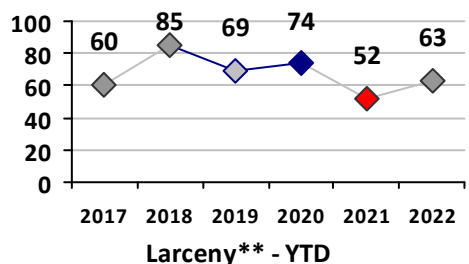

Part I Crime - Comparison Report

Providence Police Department

Through 4/24/2022
Week 16

District 6

4 Week Trend <i>3/28/2022 - 4/24/2022</i>	Past 28 Days <i>3/28/2022 - 4/24/2022</i>	Year to Date <i>January 1 - April 24</i>

Violent Crime	Current Week	Last Week	Wk 14	Wk 13	Past 28 Days	Past 28 Days LY	Chg.	Current Year	Last Year	Chg.	Wght. 5yr Avg	Chg.
Homicide	0	0	0	0	0	1	--	1	2	-50%	1	0%
Sex Offenses, Forcible*	0	0	0	7	7	1	600%	9	7	29%	7	29%
Robbery Other	0	0	0	0	0	1	--	3	4	-25%	4	-25%
Robbery W Firearm	0	0	0	0	0	0	--	3	2	50%	2	50%
Agg. Assault	1	3	0	1	5	7	-29%	15	15	0%	11	36%
Agg. Assault W Firearm	0	1	0	0	1	0	--	3	2	50%	2	50%
Total	1	4	0	8	13	10	30%	34	32	6%	28	21%

Property Crime	Current Week	Last Week	Wk 14	Wk 13	Past 28 Days	Past 28 Days LY	Chg.	Current Year	Last Year	Chg.	Wght. 5yr Avg	Chg.
Burglary	1	1	0	2	4	5	-20%	14	17	-18%	22	-36%
MV Theft	0	0	3	1	4	5	-20%	18	25	-28%	26	-31%
Larceny from MV	2	1	11	7	21	14	50%	69	52	33%	54	28%
Larceny**	4	5	6	4	19	13	46%	63	52	21%	67	-6%
Total	7	7	20	14	48	37	30%	164	146	12%	168	-2%

Other Crime	Current Week	Last Week	Wk 14	Wk 13	Past 28 Days	Past 28 Days LY	Chg.	Current Year	Last Year	Chg.	Wght. 5yr Avg	Chg.
Assault Other	5	3	2	8	18	15	20%	74	43	72%	56	32%
Vandalism	0	1	8	4	13	10	30%	59	45	31%	57	4%
Drug Offenses	4	1	0	1	6	3	100%	9	11	-18%	17	-47%
Weapons Offenses	0	0	0	1	1	3	-67%	3	16	-81%	10	-70%
Liquor Law Violations	0	0	0	0	0	0	--	2	0	200%	0	--
Total	9	5	10	14	38	31	23%	147	115	28%	140	5%

Figures are preliminary and subject to further analysis and revision

* Sex Offenses, Forcible includes forcible rape, forcible sodomy, forcible fondling, sexual assault with an object

** Larceny includes shoplifting, pickpocket, pursesnatch, from building, bicycles, motor vehicle parts or accessories, and other.