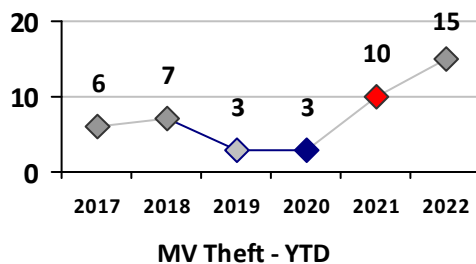

Part I Crime - Comparison Report

Providence Police Department

Through 4/24/2022
Week 16

District 9											
4 Week Trend 3/28/2022 - 4/24/2022				Past 28 Days 3/28/2022 - 4/24/2022				Year to Date January 1 - April 24			

Violent Crime	Current Week	Last Week	Wk 14	Wk 13	Past 28 Days	Past 28 Days LY	Chg.	Current Year	Last Year	Chg.	Wght. 5yr Avg	Chg.
Homicide	0	0	0	0	0	0	--	0	0	0%	0	--
Sex Offenses, Forcible*	1	0	0	0	1	0	--	1	1	0%	2	-50%
Robbery Other	0	0	0	0	0	0	--	2	0	200%	1	100%
Robbery W Firearm	0	0	0	0	0	0	--	0	0	0%	0	--
Agg. Assault	0	0	0	0	0	0	--	6	1	500%	1	500%
Agg. Assault W Firearm	0	0	0	0	0	0	--	0	0	0%	1	--
Total	1	0	0	0	1	0	100%	9	2	350%	4	125%

Property Crime	Current Week	Last Week	Wk 14	Wk 13	Past 28 Days	Past 28 Days LY	Chg.	Current Year	Last Year	Chg.	Wght. 5yr Avg	Chg.
Burglary	2	1	5	2	10	2	400%	29	19	53%	26	12%
MV Theft	2	2	0	0	4	4	0%	15	10	50%	6	150%
Larceny from MV	2	6	3	2	13	10	30%	47	22	114%	51	-8%
Larceny**	1	5	2	1	9	13	-31%	37	29	28%	38	-3%
Total	7	14	10	5	36	29	24%	128	80	60%	121	6%

Other Crime	Current Week	Last Week	Wk 14	Wk 13	Past 28 Days	Past 28 Days LY	Chg.	Current Year	Last Year	Chg.	Wght. 5yr Avg	Chg.
Assault Other	1	0	0	0	1	2	-50%	9	12	-25%	14	-36%
Vandalism	1	0	0	1	2	4	-50%	33	13	154%	31	6%
Drug Offenses	0	0	0	0	0	1	--	2	4	-50%	6	-67%
Weapons Offenses	0	0	0	0	0	0	--	3	6	-50%	4	-25%
Liquor Law Violations	0	0	0	0	0	0	--	0	0	0%	0	--
Total	2	0	0	1	3	7	-57%	47	35	34%	56	-16%

Figures are preliminary and subject to further analysis and revision

* Sex Offenses, Forcible includes forcible rape, forcible sodomy, forcible fondling, sexual assault with an object

** Larceny includes shoplifting, pickpocket, pursesnatch, from building, bicycles, motor vehicle parts or accessories, and other.