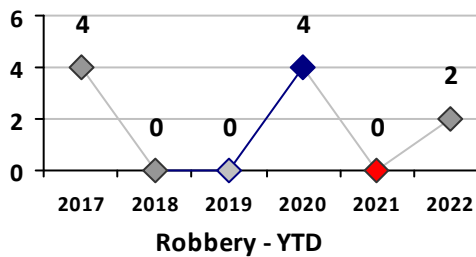

Part I Crime - Comparison Report

Providence Police Department

Through 4/24/2022
Week 16

District 9											
4 Week Trend 3/28/2022 - 4/24/2022				Past 28 Days 3/28/2022 - 4/24/2022				Year to Date January 1 - April 24			

Violent Crime	Current Week	Last Week	Wk 14	Wk 13	Past 28 Days	Past 28 Days LY	Chg.	Current Year	Last Year	Chg.	Wght. 5yr Avg	Chg.
Homicide	0	0	0	0	0	0	--	0	0	0%	0	--
Sex Offenses, Forcible*	1	0	0	0	1	0	--	1	1	0%	2	-50%
Robbery Other	0	0	0	0	0	0	--	2	0	200%	1	100%
Robbery W Firearm	0	0	0	0	0	0	--	0	0	0%	0	--
Agg. Assault	0	0	0	0	0	0	--	6	1	500%	1	500%
Agg. Assault W Firearm	0	0	0	0	0	0	--	0	0	0%	1	--
Total	1	0	0	0	1	0	100%	9	2	350%	4	125%

Property Crime	Current Week	Last Week	Wk 14	Wk 13	Past 28 Days	Past 28 Days LY	Chg.	Current Year	Last Year	Chg.	Wght. 5yr Avg	Chg.
Burglary	2	1	5	2	10	2	400%	29	19	53%	26	12%
MV Theft	2	2	0	0	4	4	0%	15	10	50%	6	150%
Larceny from MV	2	6	3	2	13	10	30%	47	22	114%	51	-8%
Larceny**	1	5	2	1	9	13	-31%	37	29	28%	38	-3%
Total	7	14	10	5	36	29	24%	128	80	60%	121	6%

Other Crime	Current Week	Last Week	Wk 14	Wk 13	Past 28 Days	Past 28 Days LY	Chg.	Current Year	Last Year	Chg.	Wght. 5yr Avg	Chg.
Assault Other	1	0	0	0	1	2	-50%	9	12	-25%	14	-36%
Vandalism	1	0	0	1	2	4	-50%	33	13	154%	31	6%
Drug Offenses	0	0	0	0	0	1	--	2	4	-50%	6	-67%
Weapons Offenses	0	0	0	0	0	0	--	3	6	-50%	4	-25%
Liquor Law Violations	0	0	0	0	0	0	--	0	0	0%	0	--
Total	2	0	0	1	3	7	-57%	47	35	34%	56	-16%

Figures are preliminary and subject to further analysis and revision

* Sex Offenses, Forcible includes forcible rape, forcible sodomy, forcible fondling, sexual assault with an object

** Larceny includes shoplifting, pickpocket, pursesnatch, from building, bicycles, motor vehicle parts or accessories, and other.