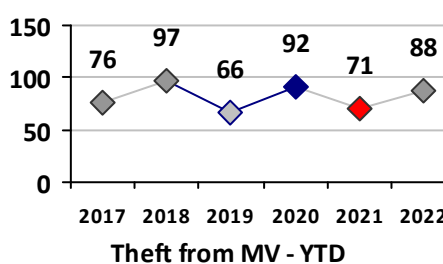

Part I Crime - Comparison Report

Providence Police Department

Through 4/24/2022
Week 16

District 7

4 Week Trend 3/28/2022 - 4/24/2022	Past 28 Days 3/28/2022 - 4/24/2022	Year to Date January 1 - April 24

Violent Crime	Current Week	Last Week	Wk 14	Wk 13	Past 28 Days	Past 28 Days LY	Chg.	Current Year	Last Year	Chg.	Wght. 5yr Avg	Chg.
Homicide	0	0	0	0	0	1	--	0	1	-100%	0	--
Sex Offenses, Forcible*	0	0	0	0	0	7	--	2	14	-86%	9	-78%
Robbery Other	0	0	0	1	1	1	0%	6	2	200%	4	50%
Robbery W Firearm	0	0	0	0	0	0	--	2	1	100%	3	-33%
Agg. Assault	1	0	1	1	3	4	-25%	15	20	-25%	21	-29%
Agg. Assault W Firearm	1	0	1	0	2	5	-60%	5	7	-29%	5	0%
Total	2	0	2	2	6	18	-67%	30	45	-33%	42	-29%

Property Crime	Current Week	Last Week	Wk 14	Wk 13	Past 28 Days	Past 28 Days LY	Chg.	Current Year	Last Year	Chg.	Wght. 5yr Avg	Chg.
Burglary	1	1	0	1	3	5	-40%	21	21	0%	27	-22%
MV Theft	6	2	2	8	18	4	350%	43	33	30%	32	34%
Larceny from MV	5	5	4	2	16	28	-43%	88	72	22%	81	9%
Larceny**	10	2	12	3	27	28	-4%	89	123	-28%	118	-25%
Total	22	10	18	14	64	65	-2%	241	249	-3%	257	-6%

Other Crime	Current Week	Last Week	Wk 14	Wk 13	Past 28 Days	Past 28 Days LY	Chg.	Current Year	Last Year	Chg.	Wght. 5yr Avg	Chg.
Assault Other	4	5	3	8	20	35	-43%	102	91	12%	95	7%
Vandalism	4	3	10	3	20	31	-35%	67	93	-28%	105	-36%
Drug Offenses	2	2	1	4	9	6	50%	18	13	38%	27	-33%
Weapons Offenses	3	1	0	0	4	5	-20%	12	17	-29%	18	-33%
Liquor Law Violations	0	0	1	0	1	1	0%	4	6	-33%	12	-67%
Total	13	11	15	15	54	78	-31%	203	220	-8%	256	-21%

Figures are preliminary and subject to further analysis and revision

* Sex Offenses, Forcible includes forcible rape, forcible sodomy, forcible fondling, sexual assault with an object

** Larceny includes shoplifting, pickpocket, pursesnatch, from building, bicycles, motor vehicle parts or accessories, and other.