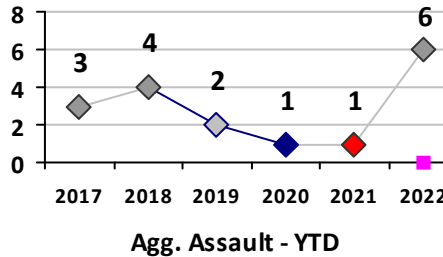

Part I Crime - Comparison Report

Providence Police Department

Through 4/24/2022
Week 16

District 9											
4 Week Trend 3/28/2022 - 4/24/2022				Past 28 Days 3/28/2022 - 4/24/2022				Year to Date January 1 - April 24			

Violent Crime	Current Week	Last Week	Wk 14	Wk 13	Past 28 Days	Past 28 Days LY	Chg.	Current Year	Last Year	Chg.	Wght. 5yr Avg	Chg.
Homicide	0	0	0	0	0	0	--	0	0	0%	0	--
Sex Offenses, Forcible*	1	0	0	0	1	0	--	1	1	0%	2	-50%
Robbery Other	0	0	0	0	0	0	--	2	0	200%	1	100%
Robbery W Firearm	0	0	0	0	0	0	--	0	0	0%	0	--
Agg. Assault	0	0	0	0	0	0	--	6	1	500%	1	500%
Agg. Assault W Firearm	0	0	0	0	0	0	--	0	0	0%	1	--
Total	1	0	0	0	1	0	100%	9	2	350%	4	125%

Property Crime	Current Week	Last Week	Wk 14	Wk 13	Past 28 Days	Past 28 Days LY	Chg.	Current Year	Last Year	Chg.	Wght. 5yr Avg	Chg.
Burglary	2	1	5	2	10	2	400%	29	19	53%	26	12%
MV Theft	2	2	0	0	4	4	0%	15	10	50%	6	150%
Larceny from MV	2	6	3	2	13	10	30%	47	22	114%	51	-8%
Larceny**	1	5	2	1	9	13	-31%	37	29	28%	38	-3%
Total	7	14	10	5	36	29	24%	128	80	60%	121	6%

Other Crime	Current Week	Last Week	Wk 14	Wk 13	Past 28 Days	Past 28 Days LY	Chg.	Current Year	Last Year	Chg.	Wght. 5yr Avg	Chg.
Assault Other	1	0	0	0	1	2	-50%	9	12	-25%	14	-36%
Vandalism	1	0	0	1	2	4	-50%	33	13	154%	31	6%
Drug Offenses	0	0	0	0	0	1	--	2	4	-50%	6	-67%
Weapons Offenses	0	0	0	0	0	0	--	3	6	-50%	4	-25%
Liquor Law Violations	0	0	0	0	0	0	--	0	0	0%	0	--
Total	2	0	0	1	3	7	-57%	47	35	34%	56	-16%

Figures are preliminary and subject to further analysis and revision

* Sex Offenses, Forcible includes forcible rape, forcible sodomy, forcible fondling, sexual assault with an object

** Larceny includes shoplifting, pickpocket, pursesnatch, from building, bicycles, motor vehicle parts or accessories, and other.