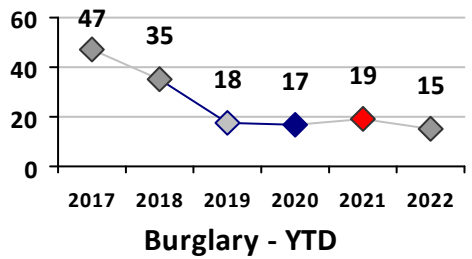

Part I Crime - Comparison Report

Providence Police Department

Through 4/24/2022
Week 16

District 2

	4 Week Trend 3/28/2022 - 4/24/2022				Past 28 Days 3/28/2022 - 4/24/2022			Year to Date January 1 - April 24				
	Current Week	Last Week	Wk 14	Wk 13	Past 28 Days	Past 28 Days LY	Chg.	Current Year	Last Year	Chg.	Wght. 5yr Avg	Chg.
Violent Crime												
Homicide	0	0	0	1	1	1	0%	2	2	0%	1	100%
Sex Offenses, Forcible*	5	0	0	0	5	1	400%	18	8	125%	9	100%
Robbery Other	0	1	1	0	2	0	--	5	3	67%	5	0%
Robbery W Firearm	0	0	1	0	1	0	--	3	0	300%	2	50%
Agg. Assault	2	1	2	1	6	3	100%	21	16	31%	20	5%
Agg. Assault W Firearm	1	0	0	4	5	1	400%	8	5	60%	5	60%
Total	8	2	4	6	20	6	233%	57	34	68%	41	39%
Property Crime												
Burglary	0	1	1	1	3	4	-25%	15	19	-21%	22	-32%
MV Theft	1	2	1	5	9	8	13%	33	59	-44%	37	-11%
Larceny from MV	3	8	6	1	18	14	29%	70	40	75%	47	49%
Larceny**	3	7	4	1	15	9	67%	49	56	-13%	70	-30%
Total	7	18	12	8	45	35	29%	167	174	-4%	176	-5%
Other Crime												
Assault Other	6	4	7	10	27	28	-4%	99	79	25%	93	6%
Vandalism	1	4	3	5	13	12	8%	60	53	13%	66	-9%
Drug Offenses	1	3	3	0	7	4	75%	31	18	72%	36	-14%
Weapons Offenses	2	6	0	7	15	7	114%	51	17	200%	19	168%
Liquor Law Violations	0	0	0	0	0	0	--	0	0	0%	0	--
Total	10	17	13	22	62	51	22%	241	167	44%	212	14%

Figures are preliminary and subject to further analysis and revision

* Sex Offenses, Forcible includes forcible rape, forcible sodomy, forcible fondling, sexual assault with an object

** Larceny includes shoplifting, pickpocket, pursesnatch, from building, bicycles, motor vehicle parts or accessories, and other.