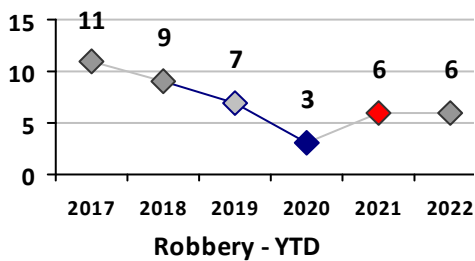

Part I Crime - Comparison Report

Providence Police Department

Through 4/24/2022
Week 16

District 6

4 Week Trend <i>3/28/2022 - 4/24/2022</i>	Past 28 Days <i>3/28/2022 - 4/24/2022</i>	Year to Date <i>January 1 - April 24</i>

Violent Crime	Current Week	Last Week	Wk 14	Wk 13	Past 28 Days	Past 28 Days LY	Chg.	Current Year	Last Year	Chg.	Wght. 5yr Avg	Chg.
Homicide	0	0	0	0	0	1	--	1	2	-50%	1	0%
Sex Offenses, Forcible*	0	0	0	7	7	1	600%	9	7	29%	7	29%
Robbery Other	0	0	0	0	0	1	--	3	4	-25%	4	-25%
Robbery W Firearm	0	0	0	0	0	0	--	3	2	50%	2	50%
Agg. Assault	1	3	0	1	5	7	-29%	15	15	0%	11	36%
Agg. Assault W Firearm	0	1	0	0	1	0	--	3	2	50%	2	50%
Total	1	4	0	8	13	10	30%	34	32	6%	28	21%

Property Crime	Current Week	Last Week	Wk 14	Wk 13	Past 28 Days	Past 28 Days LY	Chg.	Current Year	Last Year	Chg.	Wght. 5yr Avg	Chg.
Burglary	1	1	0	2	4	5	-20%	14	17	-18%	22	-36%
MV Theft	0	0	3	1	4	5	-20%	18	25	-28%	26	-31%
Larceny from MV	2	1	11	7	21	14	50%	69	52	33%	54	28%
Larceny**	4	5	6	4	19	13	46%	63	52	21%	67	-6%
Total	7	7	20	14	48	37	30%	164	146	12%	168	-2%

Other Crime	Current Week	Last Week	Wk 14	Wk 13	Past 28 Days	Past 28 Days LY	Chg.	Current Year	Last Year	Chg.	Wght. 5yr Avg	Chg.
Assault Other	5	3	2	8	18	15	20%	74	43	72%	56	32%
Vandalism	0	1	8	4	13	10	30%	59	45	31%	57	4%
Drug Offenses	4	1	0	1	6	3	100%	9	11	-18%	17	-47%
Weapons Offenses	0	0	0	1	1	3	-67%	3	16	-81%	10	-70%
Liquor Law Violations	0	0	0	0	0	0	--	2	0	200%	0	--
Total	9	5	10	14	38	31	23%	147	115	28%	140	5%

Figures are preliminary and subject to further analysis and revision

* Sex Offenses, Forcible includes forcible rape, forcible sodomy, forcible fondling, sexual assault with an object

** Larceny includes shoplifting, pickpocket, pursesnatch, from building, bicycles, motor vehicle parts or accessories, and other.