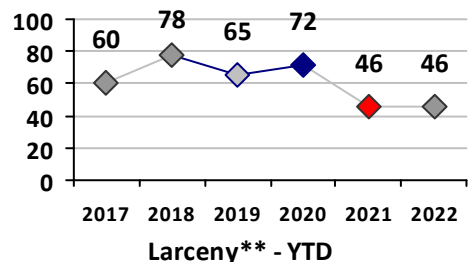

Part I Crime - Comparison Report

Providence Police Department

Through 4/24/2022
Week 16

District 5

	4 Week Trend 3/28/2022 - 4/24/2022				Past 28 Days 3/28/2022 - 4/24/2022			Year to Date January 1 - April 24				
	Current Week	Last Week	Wk 14	Wk 13	Past 28 Days	Past 28 Days LY	Chg.	Current Year	Last Year	Chg.	Wght. 5yr Avg	Chg.
Violent Crime												
Homicide	0	0	0	0	0	0	--	0	1	-100%	0	--
Sex Offenses, Forcible*	1	0	2	1	4	0	--	12	6	100%	10	20%
Robbery Other	0	0	0	0	0	1	--	1	6	-83%	8	-88%
Robbery W Firearm	0	0	0	0	0	0	--	2	2	0%	3	-33%
Agg. Assault	2	1	1	2	6	7	-14%	24	22	9%	23	4%
Agg. Assault W Firearm	0	0	0	0	0	1	--	1	5	-80%	4	-75%
Total	3	1	3	3	10	9	11%	40	42	-5%	47	-15%
Property Crime												
Burglary	0	3	1	1	5	5	0%	10	19	-47%	31	-68%
MV Theft	0	0	1	2	3	7	-57%	25	37	-32%	28	-11%
Larceny from MV	1	3	5	1	10	14	-29%	38	42	-10%	53	-28%
Larceny**	3	6	5	1	15	14	7%	46	46	0%	62	-26%
Total	4	12	12	5	33	40	-18%	119	144	-17%	174	-32%
Other Crime												
Assault Other	4	5	6	4	19	23	-17%	76	93	-18%	87	-13%
Vandalism	2	1	8	2	13	22	-41%	61	81	-25%	82	-26%
Drug Offenses	2	2	0	0	4	13	-69%	11	35	-69%	41	-73%
Weapons Offenses	1	3	0	0	4	12	-67%	31	25	24%	22	41%
Liquor Law Violations	0	0	0	0	0	0	--	1	0	100%	0	--
Total	9	11	14	6	40	70	-43%	180	234	-23%	231	-22%

Figures are preliminary and subject to further analysis and revision

* Sex Offenses, Forcible includes forcible rape, forcible sodomy, forcible fondling, sexual assault with an object

** Larceny includes shoplifting, pickpocket, pursesnatch, from building, bicycles, motor vehicle parts or accessories, and other.