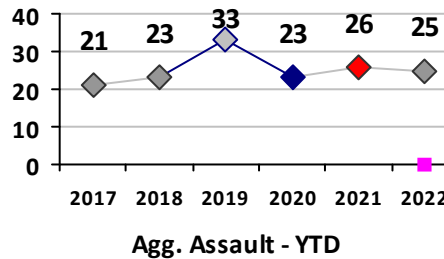

Part I Crime - Comparison Report

Providence Police Department

Through 4/24/2022
Week 16

District 5

	4 Week Trend 3/28/2022 - 4/24/2022				Past 28 Days 3/28/2022 - 4/24/2022			Year to Date January 1 - April 24				
	Current Week	Last Week	Wk 14	Wk 13	Past 28 Days	Past 28 Days LY	Chg.	Current Year	Last Year	Chg.	Wght. 5yr Avg	Chg.
Violent Crime												
Homicide	0	0	0	0	0	0	--	0	1	-100%	0	--
Sex Offenses, Forcible*	1	0	2	1	4	0	--	12	6	100%	10	20%
Robbery Other	0	0	0	0	0	1	--	1	6	-83%	8	-88%
Robbery W Firearm	0	0	0	0	0	0	--	2	2	0%	3	-33%
Agg. Assault	2	1	1	2	6	7	-14%	24	22	9%	23	4%
Agg. Assault W Firearm	0	0	0	0	0	1	--	1	5	-80%	4	-75%
Total	3	1	3	3	10	9	11%	40	42	-5%	47	-15%
Property Crime												
Burglary	0	3	1	1	5	5	0%	10	19	-47%	31	-68%
MV Theft	0	0	1	2	3	7	-57%	25	37	-32%	28	-11%
Larceny from MV	1	3	5	1	10	14	-29%	38	42	-10%	53	-28%
Larceny**	3	6	5	1	15	14	7%	46	46	0%	62	-26%
Total	4	12	12	5	33	40	-18%	119	144	-17%	174	-32%
Other Crime												
Assault Other	4	5	6	4	19	23	-17%	76	93	-18%	87	-13%
Vandalism	2	1	8	2	13	22	-41%	61	81	-25%	82	-26%
Drug Offenses	2	2	0	0	4	13	-69%	11	35	-69%	41	-73%
Weapons Offenses	1	3	0	0	4	12	-67%	31	25	24%	22	41%
Liquor Law Violations	0	0	0	0	0	0	--	1	0	100%	0	--
Total	9	11	14	6	40	70	-43%	180	234	-23%	231	-22%

Figures are preliminary and subject to further analysis and revision

* Sex Offenses, Forcible includes forcible rape, forcible sodomy, forcible fondling, sexual assault with an object

** Larceny includes shoplifting, pickpocket, pursesnatch, from building, bicycles, motor vehicle parts or accessories, and other.