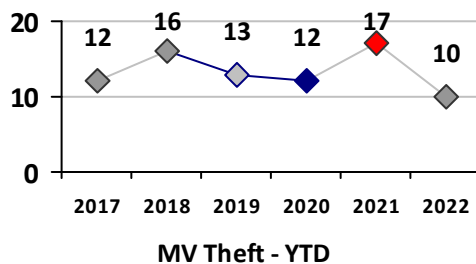

Part I Crime - Comparison Report

Providence Police Department

Through 4/24/2022
Week 16

District 1

4 Week Trend <i>3/28/2022 - 4/24/2022</i>	Past 28 Days <i>3/28/2022 - 4/24/2022</i>	Year to Date <i>January 1 - April 24</i>

Violent Crime	Current Week	Last Week	Wk 14	Wk 13	Past 28 Days	Past 28 Days LY	Chg.	Current Year	Last Year	Chg.	Wght. 5yr Avg	Chg.
Homicide	0	0	0	0	0	0	--	0	0	0%	0	--
Sex Offenses, Forcible*	0	1	0	1	2	1	100%	3	1	200%	3	0%
Robbery Other	1	0	0	0	1	0	--	4	4	0%	4	0%
Robbery W Firearm	0	0	0	0	0	2	--	0	3	-100%	1	--
Agg. Assault	0	2	1	0	3	1	200%	9	4	125%	9	0%
Agg. Assault W Firearm	0	0	0	0	0	0	--	0	0	0%	0	--
Total	1	3	1	1	6	4	50%	16	12	33%	17	-6%

Property Crime	Current Week	Last Week	Wk 14	Wk 13	Past 28 Days	Past 28 Days LY	Chg.	Current Year	Last Year	Chg.	Wght. 5yr Avg	Chg.
Burglary	0	0	0	0	0	0	--	1	6	-83%	8	-88%
MV Theft	1	0	1	0	2	1	100%	10	17	-41%	14	-29%
Larceny from MV	0	1	2	2	5	4	25%	49	31	58%	44	11%
Larceny**	7	5	2	5	19	13	46%	75	48	56%	105	-29%
Total	8	6	5	7	26	18	44%	135	102	32%	171	-21%

Other Crime	Current Week	Last Week	Wk 14	Wk 13	Past 28 Days	Past 28 Days LY	Chg.	Current Year	Last Year	Chg.	Wght. 5yr Avg	Chg.
Assault Other	7	2	10	4	23	6	283%	59	36	64%	50	18%
Vandalism	1	1	10	0	12	7	71%	58	29	100%	38	53%
Drug Offenses	0	1	0	0	1	14	-93%	7	24	-71%	17	-59%
Weapons Offenses	2	0	0	0	2	4	-50%	8	11	-27%	8	0%
Liquor Law Violations	0	0	0	0	0	0	--	4	0	400%	1	300%
Total	10	4	20	4	38	31	23%	136	100	36%	114	19%

Figures are preliminary and subject to further analysis and revision

* Sex Offenses, Forcible includes forcible rape, forcible sodomy, forcible fondling, sexual assault with an object

** Larceny includes shoplifting, pickpocket, pursesnatch, from building, bicycles, motor vehicle parts or accessories, and other.