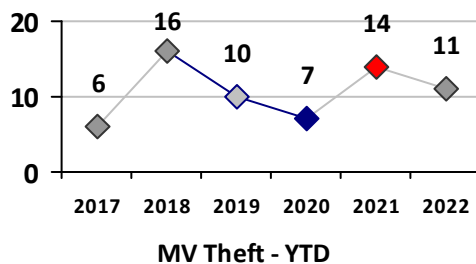

Part I Crime - Comparison Report

Providence Police Department

Through 4/24/2022
Week 16

District 3

4 Week Trend <i>3/28/2022 - 4/24/2022</i>	Past 28 Days <i>3/28/2022 - 4/24/2022</i>	Year to Date <i>January 1 - April 24</i>

Violent Crime	Current Week	Last Week	Wk 14	Wk 13	Past 28 Days	Past 28 Days LY	Chg.	Current Year	Last Year	Chg.	Wght. 5yr Avg	Chg.
Homicide	0	0	0	0	0	1	--	0	1	-100%	1	--
Sex Offenses, Forcible*	0	0	0	0	0	0	--	0	2	-100%	2	--
Robbery Other	0	0	0	0	0	0	--	3	1	200%	1	200%
Robbery W Firearm	0	0	0	0	0	1	--	0	1	-100%	2	--
Agg. Assault	0	1	0	0	1	3	-67%	5	6	-17%	5	0%
Agg. Assault W Firearm	0	0	0	0	0	0	--	1	1	0%	2	-50%
Total	0	1	0	0	1	5	-80%	9	12	-25%	12	-25%

Property Crime	Current Week	Last Week	Wk 14	Wk 13	Past 28 Days	Past 28 Days LY	Chg.	Current Year	Last Year	Chg.	Wght. 5yr Avg	Chg.
Burglary	0	1	0	1	2	1	100%	4	9	-56%	11	-64%
MV Theft	0	2	1	1	4	4	0%	11	14	-21%	11	0%
Larceny from MV	0	4	3	1	8	8	0%	36	38	-5%	30	20%
Larceny**	1	0	2	2	5	10	-50%	24	30	-20%	33	-27%
Total	1	7	6	5	19	23	-17%	75	91	-18%	84	-11%

Other Crime	Current Week	Last Week	Wk 14	Wk 13	Past 28 Days	Past 28 Days LY	Chg.	Current Year	Last Year	Chg.	Wght. 5yr Avg	Chg.
Assault Other	2	6	1	1	10	7	43%	30	23	30%	32	-6%
Vandalism	1	4	3	1	9	10	-10%	25	44	-43%	35	-29%
Drug Offenses	0	1	0	0	1	1	0%	17	3	467%	11	55%
Weapons Offenses	0	1	0	1	2	0	--	7	5	40%	5	40%
Liquor Law Violations	0	0	0	0	0	0	--	0	0	0%	0	--
Total	3	12	4	3	22	18	22%	79	75	5%	83	-5%

Figures are preliminary and subject to further analysis and revision

* Sex Offenses, Forcible includes forcible rape, forcible sodomy, forcible fondling, sexual assault with an object

** Larceny includes shoplifting, pickpocket, pursesnatch, from building, bicycles, motor vehicle parts or accessories, and other.