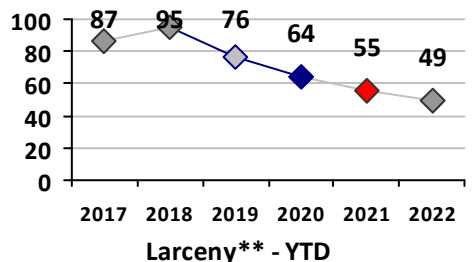

Part I Crime - Comparison Report

Providence Police Department

Through 4/24/2022
Week 16

District 2

	4 Week Trend 3/28/2022 - 4/24/2022				Past 28 Days 3/28/2022 - 4/24/2022			Year to Date January 1 - April 24				
	Current Week	Last Week	Wk 14	Wk 13	Past 28 Days	Past 28 Days LY	Chg.	Current Year	Last Year	Chg.	Wght. 5yr Avg	Chg.
Violent Crime												
Homicide	0	0	0	1	1	1	0%	2	2	0%	1	100%
Sex Offenses, Forcible*	5	0	0	0	5	1	400%	18	8	125%	9	100%
Robbery Other	0	1	1	0	2	0	--	5	3	67%	5	0%
Robbery W Firearm	0	0	1	0	1	0	--	3	0	300%	2	50%
Agg. Assault	2	1	2	1	6	3	100%	21	16	31%	20	5%
Agg. Assault W Firearm	1	0	0	4	5	1	400%	8	5	60%	5	60%
Total	8	2	4	6	20	6	233%	57	34	68%	41	39%
Property Crime												
Burglary	0	1	1	1	3	4	-25%	15	19	-21%	22	-32%
MV Theft	1	2	1	5	9	8	13%	33	59	-44%	37	-11%
Larceny from MV	3	8	6	1	18	14	29%	70	40	75%	47	49%
Larceny**	3	7	4	1	15	9	67%	49	56	-13%	70	-30%
Total	7	18	12	8	45	35	29%	167	174	-4%	176	-5%
Other Crime												
Assault Other	6	4	7	10	27	28	-4%	99	79	25%	93	6%
Vandalism	1	4	3	5	13	12	8%	60	53	13%	66	-9%
Drug Offenses	1	3	3	0	7	4	75%	31	18	72%	36	-14%
Weapons Offenses	2	6	0	7	15	7	114%	51	17	200%	19	168%
Liquor Law Violations	0	0	0	0	0	0	--	0	0	0%	0	--
Total	10	17	13	22	62	51	22%	241	167	44%	212	14%

Figures are preliminary and subject to further analysis and revision

* Sex Offenses, Forcible includes forcible rape, forcible sodomy, forcible fondling, sexual assault with an object

** Larceny includes shoplifting, pickpocket, pursesnatch, from building, bicycles, motor vehicle parts or accessories, and other.