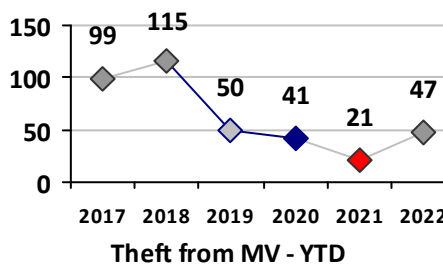

Part I Crime - Comparison Report

Providence Police Department

Through 4/24/2022
Week 16

District 9											
4 Week Trend 3/28/2022 - 4/24/2022				Past 28 Days 3/28/2022 - 4/24/2022				Year to Date January 1 - April 24			

Violent Crime	Current Week	Last Week	Wk 14	Wk 13	Past 28 Days	Past 28 Days LY	Chg.	Current Year	Last Year	Chg.	Wght. 5yr Avg	Chg.
Homicide	0	0	0	0	0	0	--	0	0	0%	0	--
Sex Offenses, Forcible*	1	0	0	0	1	0	--	1	1	0%	2	-50%
Robbery Other	0	0	0	0	0	0	--	2	0	200%	1	100%
Robbery W Firearm	0	0	0	0	0	0	--	0	0	0%	0	--
Agg. Assault	0	0	0	0	0	0	--	6	1	500%	1	500%
Agg. Assault W Firearm	0	0	0	0	0	0	--	0	0	0%	1	--
Total	1	0	0	0	1	0	100%	9	2	350%	4	125%

Property Crime	Current Week	Last Week	Wk 14	Wk 13	Past 28 Days	Past 28 Days LY	Chg.	Current Year	Last Year	Chg.	Wght. 5yr Avg	Chg.
Burglary	2	1	5	2	10	2	400%	29	19	53%	26	12%
MV Theft	2	2	0	0	4	4	0%	15	10	50%	6	150%
Larceny from MV	2	6	3	2	13	10	30%	47	22	114%	51	-8%
Larceny**	1	5	2	1	9	13	-31%	37	29	28%	38	-3%
Total	7	14	10	5	36	29	24%	128	80	60%	121	6%

Other Crime	Current Week	Last Week	Wk 14	Wk 13	Past 28 Days	Past 28 Days LY	Chg.	Current Year	Last Year	Chg.	Wght. 5yr Avg	Chg.
Assault Other	1	0	0	0	1	2	-50%	9	12	-25%	14	-36%
Vandalism	1	0	0	1	2	4	-50%	33	13	154%	31	6%
Drug Offenses	0	0	0	0	0	1	--	2	4	-50%	6	-67%
Weapons Offenses	0	0	0	0	0	0	--	3	6	-50%	4	-25%
Liquor Law Violations	0	0	0	0	0	0	--	0	0	0%	0	--
Total	2	0	0	1	3	7	-57%	47	35	34%	56	-16%

Figures are preliminary and subject to further analysis and revision

* Sex Offenses, Forcible includes forcible rape, forcible sodomy, forcible fondling, sexual assault with an object

** Larceny includes shoplifting, pickpocket, pursesnatch, from building, bicycles, motor vehicle parts or accessories, and other.