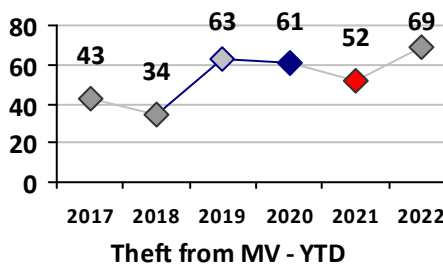

Part I Crime - Comparison Report

Providence Police Department

Through 4/24/2022
Week 16

District 6

4 Week Trend <i>3/28/2022 - 4/24/2022</i>	Past 28 Days <i>3/28/2022 - 4/24/2022</i>	Year to Date <i>January 1 - April 24</i>

Violent Crime	Current Week	Last Week	Wk 14	Wk 13	Past 28 Days	Past 28 Days LY	Chg.	Current Year	Last Year	Chg.	Wght. 5yr Avg	Chg.
Homicide	0	0	0	0	0	1	--	1	2	-50%	1	0%
Sex Offenses, Forcible*	0	0	0	7	7	1	600%	9	7	29%	7	29%
Robbery Other	0	0	0	0	0	1	--	3	4	-25%	4	-25%
Robbery W Firearm	0	0	0	0	0	0	--	3	2	50%	2	50%
Agg. Assault	1	3	0	1	5	7	-29%	15	15	0%	11	36%
Agg. Assault W Firearm	0	1	0	0	1	0	--	3	2	50%	2	50%
Total	1	4	0	8	13	10	30%	34	32	6%	28	21%

Property Crime	Current Week	Last Week	Wk 14	Wk 13	Past 28 Days	Past 28 Days LY	Chg.	Current Year	Last Year	Chg.	Wght. 5yr Avg	Chg.
Burglary	1	1	0	2	4	5	-20%	14	17	-18%	22	-36%
MV Theft	0	0	3	1	4	5	-20%	18	25	-28%	26	-31%
Larceny from MV	2	1	11	7	21	14	50%	69	52	33%	54	28%
Larceny**	4	5	6	4	19	13	46%	63	52	21%	67	-6%
Total	7	7	20	14	48	37	30%	164	146	12%	168	-2%

Other Crime	Current Week	Last Week	Wk 14	Wk 13	Past 28 Days	Past 28 Days LY	Chg.	Current Year	Last Year	Chg.	Wght. 5yr Avg	Chg.
Assault Other	5	3	2	8	18	15	20%	74	43	72%	56	32%
Vandalism	0	1	8	4	13	10	30%	59	45	31%	57	4%
Drug Offenses	4	1	0	1	6	3	100%	9	11	-18%	17	-47%
Weapons Offenses	0	0	0	1	1	3	-67%	3	16	-81%	10	-70%
Liquor Law Violations	0	0	0	0	0	0	--	2	0	200%	0	--
Total	9	5	10	14	38	31	23%	147	115	28%	140	5%

Figures are preliminary and subject to further analysis and revision

* Sex Offenses, Forcible includes forcible rape, forcible sodomy, forcible fondling, sexual assault with an object

** Larceny includes shoplifting, pickpocket, pursesnatch, from building, bicycles, motor vehicle parts or accessories, and other.