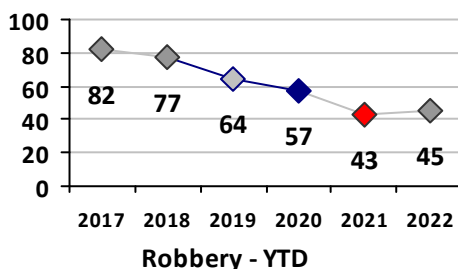

Part I Crime - Comparison Report

Providence Police Department

Through 4/24/2022
Week 16

Citywide												
4 Week Trend 3/28/2022 - 4/24/2022					Past 28 Days 3/28/2022 - 4/24/2022			Year to Date January 1 - April 24				

Violent Crime	Current Week	Last Week	Wk 14	Wk 13	Past 28 Days	Past 28 Days LY	Chg.	Current Year	Last Year	Chg.	Wght. 5yr Avg	Chg.
Homicide	0	0	0	1	1	4	-75%	4	7	-43%	4	0%
Sex Offenses, Forcible*	7	1	2	9	19	12	58%	55	51	8%	55	0%
Robbery W Firearm	0	0	1	0	1	4	-75%	12	14	-14%	18	-33%
Robbery Other	1	1	2	1	5	3	67%	33	29	14%	40	-18%
Agg. Assault W Firearm	2	1	2	4	9	7	29%	24	26	-8%	23	4%
Agg. Assault	9	9	6	9	33	28	18%	124	103	20%	117	6%
Total	19	12	13	24	68	58	17%	252	230	10%	257	-2%

Property Crime	Current Week	Last Week	Wk 14	Wk 13	Past 28 Days	Past 28 Days LY	Chg.	Current Year	Last Year	Chg.	Wght. 5yr Avg	Chg.
Burglary	5	13	9	10	37	29	28%	125	127	-2%	194	-36%
MV Theft	10	8	13	18	49	40	23%	203	255	-20%	197	3%
Larceny from MV	23	42	48	49	162	127	28%	649	430	51%	519	25%
Larceny**	38	37	39	35	149	126	18%	577	495	17%	620	-7%
Total	76	100	109	112	397	322	23%	1554	1307	19%	1530	2%

Other Crime	Current Week	Last Week	Wk 14	Wk 13	Past 28 Days	Past 28 Days LY	Chg.	Current Year	Last Year	Chg.	Wght. 5yr Avg	Chg.
Assault Other	33	35	40	46	154	145	6%	553	481	15%	547	1%
Vandalism	12	19	58	48	137	124	10%	591	484	22%	542	9%
Weapons Offenses	8	11	1	12	32	38	-16%	152	138	10%	114	33%
Drug Offenses	16	14	7	10	47	56	-16%	147	154	-5%	223	-34%
Liquor Law Violations	0	0	1	0	1	1	0%	12	6	100%	15	-20%
Total	69	79	107	116	371	364	2%	1455	1263	15%	1441	1%

Figures are preliminary and subject to further analysis and revision

* Sex Offenses, Forcible includes forcible rape, forcible sodomy, forcible fondling, sexual assault with an object

** Larceny includes shoplifting, pickpocket, pursesnatch, from building, bicycles, motor vehicle parts or accessories, and other.