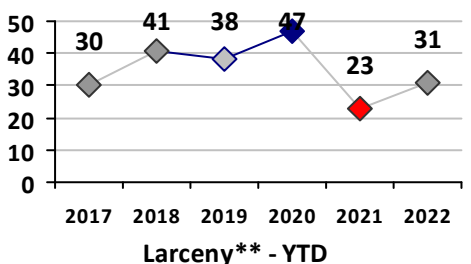

Part I Crime - Comparison Report

Providence Police Department

Through 4/24/2022
Week 16

District 8

4 Week Trend 3/28/2022 - 4/24/2022	Past 28 Days 3/28/2022 - 4/24/2022	Year to Date January 1 - April 24

Violent Crime	Current Week	Last Week	Wk 14	Wk 13	Past 28 Days	Past 28 Days LY	Chg.	Current Year	Last Year	Chg.	Wght. 5yr Avg	Chg.
Homicide	0	0	0	0	0	0	--	0	0	0%	0	--
Sex Offenses, Forcible*	0	0	0	0	0	0	--	0	2	-100%	3	--
Robbery Other	0	0	1	0	1	0	--	4	1	300%	1	300%
Robbery W Firearm	0	0	0	0	0	0	--	0	0	0%	0	--
Agg. Assault	1	0	0	0	1	1	0%	7	7	0%	6	17%
Agg. Assault W Firearm	0	0	0	0	0	0	--	0	1	-100%	1	--
Total	1	0	1	0	2	1	100%	11	11	0%	12	-8%

Property Crime	Current Week	Last Week	Wk 14	Wk 13	Past 28 Days	Past 28 Days LY	Chg.	Current Year	Last Year	Chg.	Wght. 5yr Avg	Chg.
Burglary	0	2	0	0	2	0	--	10	2	400%	11	-9%
MV Theft	0	0	1	0	1	3	-67%	8	8	0%	6	33%
Larceny from MV	3	5	3	1	12	6	100%	47	23	104%	36	31%
Larceny**	4	0	2	0	6	8	-25%	31	23	35%	37	-16%
Total	7	7	6	1	21	17	24%	96	56	71%	90	7%

Other Crime	Current Week	Last Week	Wk 14	Wk 13	Past 28 Days	Past 28 Days LY	Chg.	Current Year	Last Year	Chg.	Wght. 5yr Avg	Chg.
Assault Other	1	2	2	1	6	7	-14%	20	18	11%	21	-5%
Vandalism	0	0	1	0	1	7	-86%	22	26	-15%	32	-31%
Drug Offenses	1	1	0	0	2	0	--	4	1	300%	3	33%
Weapons Offenses	0	0	0	0	0	0	--	1	8	-88%	5	-80%
Liquor Law Violations	0	0	0	0	0	0	--	1	0	100%	0	--
Total	2	3	3	1	9	14	-36%	48	53	-9%	59	-19%

Figures are preliminary and subject to further analysis and revision

* Sex Offenses, Forcible includes forcible rape, forcible sodomy, forcible fondling, sexual assault with an object

** Larceny includes shoplifting, pickpocket, pursesnatch, from building, bicycles, motor vehicle parts or accessories, and other.