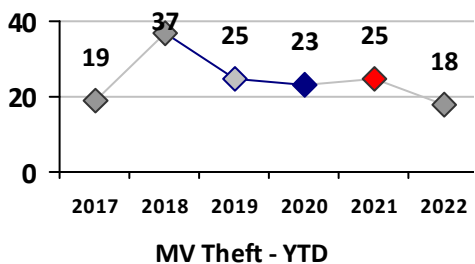

Part I Crime - Comparison Report

Providence Police Department

Through 4/24/2022
Week 16

District 6

4 Week Trend <i>3/28/2022 - 4/24/2022</i>	Past 28 Days <i>3/28/2022 - 4/24/2022</i>	Year to Date <i>January 1 - April 24</i>

Violent Crime	Current Week	Last Week	Wk 14	Wk 13	Past 28 Days	Past 28 Days LY	Chg.	Current Year	Last Year	Chg.	Wght. 5yr Avg	Chg.
Homicide	0	0	0	0	0	1	--	1	2	-50%	1	0%
Sex Offenses, Forcible*	0	0	0	7	7	1	600%	9	7	29%	7	29%
Robbery Other	0	0	0	0	0	1	--	3	4	-25%	4	-25%
Robbery W Firearm	0	0	0	0	0	0	--	3	2	50%	2	50%
Agg. Assault	1	3	0	1	5	7	-29%	15	15	0%	11	36%
Agg. Assault W Firearm	0	1	0	0	1	0	--	3	2	50%	2	50%
Total	1	4	0	8	13	10	30%	34	32	6%	28	21%

Property Crime	Current Week	Last Week	Wk 14	Wk 13	Past 28 Days	Past 28 Days LY	Chg.	Current Year	Last Year	Chg.	Wght. 5yr Avg	Chg.
Burglary	1	1	0	2	4	5	-20%	14	17	-18%	22	-36%
MV Theft	0	0	3	1	4	5	-20%	18	25	-28%	26	-31%
Larceny from MV	2	1	11	7	21	14	50%	69	52	33%	54	28%
Larceny**	4	5	6	4	19	13	46%	63	52	21%	67	-6%
Total	7	7	20	14	48	37	30%	164	146	12%	168	-2%

Other Crime	Current Week	Last Week	Wk 14	Wk 13	Past 28 Days	Past 28 Days LY	Chg.	Current Year	Last Year	Chg.	Wght. 5yr Avg	Chg.
Assault Other	5	3	2	8	18	15	20%	74	43	72%	56	32%
Vandalism	0	1	8	4	13	10	30%	59	45	31%	57	4%
Drug Offenses	4	1	0	1	6	3	100%	9	11	-18%	17	-47%
Weapons Offenses	0	0	0	1	1	3	-67%	3	16	-81%	10	-70%
Liquor Law Violations	0	0	0	0	0	0	--	2	0	200%	0	--
Total	9	5	10	14	38	31	23%	147	115	28%	140	5%

Figures are preliminary and subject to further analysis and revision

* Sex Offenses, Forcible includes forcible rape, forcible sodomy, forcible fondling, sexual assault with an object

** Larceny includes shoplifting, pickpocket, pursesnatch, from building, bicycles, motor vehicle parts or accessories, and other.