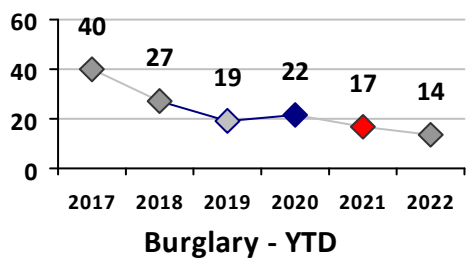

Part I Crime - Comparison Report

Providence Police Department

Through 4/24/2022
Week 16

District 6

4 Week Trend <i>3/28/2022 - 4/24/2022</i>	Past 28 Days <i>3/28/2022 - 4/24/2022</i>	Year to Date <i>January 1 - April 24</i>

Violent Crime	Current Week	Last Week	Wk 14	Wk 13	Past 28 Days	Past 28 Days LY	Chg.	Current Year	Last Year	Chg.	Wght. 5yr Avg	Chg.
Homicide	0	0	0	0	0	1	--	1	2	-50%	1	0%
Sex Offenses, Forcible*	0	0	0	7	7	1	600%	9	7	29%	7	29%
Robbery Other	0	0	0	0	0	1	--	3	4	-25%	4	-25%
Robbery W Firearm	0	0	0	0	0	0	--	3	2	50%	2	50%
Agg. Assault	1	3	0	1	5	7	-29%	15	15	0%	11	36%
Agg. Assault W Firearm	0	1	0	0	1	0	--	3	2	50%	2	50%
Total	1	4	0	8	13	10	30%	34	32	6%	28	21%

Property Crime	Current Week	Last Week	Wk 14	Wk 13	Past 28 Days	Past 28 Days LY	Chg.	Current Year	Last Year	Chg.	Wght. 5yr Avg	Chg.
Burglary	1	1	0	2	4	5	-20%	14	17	-18%	22	-36%
MV Theft	0	0	3	1	4	5	-20%	18	25	-28%	26	-31%
Larceny from MV	2	1	11	7	21	14	50%	69	52	33%	54	28%
Larceny**	4	5	6	4	19	13	46%	63	52	21%	67	-6%
Total	7	7	20	14	48	37	30%	164	146	12%	168	-2%

Other Crime	Current Week	Last Week	Wk 14	Wk 13	Past 28 Days	Past 28 Days LY	Chg.	Current Year	Last Year	Chg.	Wght. 5yr Avg	Chg.
Assault Other	5	3	2	8	18	15	20%	74	43	72%	56	32%
Vandalism	0	1	8	4	13	10	30%	59	45	31%	57	4%
Drug Offenses	4	1	0	1	6	3	100%	9	11	-18%	17	-47%
Weapons Offenses	0	0	0	1	1	3	-67%	3	16	-81%	10	-70%
Liquor Law Violations	0	0	0	0	0	0	--	2	0	200%	0	--
Total	9	5	10	14	38	31	23%	147	115	28%	140	5%

Figures are preliminary and subject to further analysis and revision

* Sex Offenses, Forcible includes forcible rape, forcible sodomy, forcible fondling, sexual assault with an object

** Larceny includes shoplifting, pickpocket, pursesnatch, from building, bicycles, motor vehicle parts or accessories, and other.