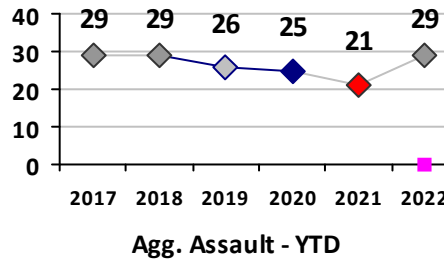

Other Crime	Current Week	Last Week	Wk 14	Wk 13	Past 28 Days	Past 28 Days LY	Chg.	Current Year	Last Year	Chg.	Wght. 5yr Avg	Chg.
Assault Other	7	2	10	4	23	6	283%	59	36	64%	50	18%
Vandalism	1	1	10	0	12	7	71%	58	29	100%	38	53%
Drug Offenses	0	1	0	0	1	14	-93%	7	24	-71%	17	-59%
Weapons Offenses	2	0	0	0	2	4	-50%	8	11	-27%	8	0%
Liquor Law Violations	0	0	0	0	0	0	--	4	0	400%	1	300%
Total	10	4	20	4	38	31	23%	136	100	36%	114	19%

Part I Crime - Comparison Report

Providence Police Department

Through 4/24/2022
Week 16

District 2

	4 Week Trend 3/28/2022 - 4/24/2022				Past 28 Days 3/28/2022 - 4/24/2022			Year to Date January 1 - April 24				
	Current Week	Last Week	Wk 14	Wk 13	Past 28 Days	Past 28 Days LY	Chg.	Current Year	Last Year	Chg.	Wght. 5yr Avg	Chg.
Violent Crime												
Homicide	0	0	0	1	1	1	0%	2	2	0%	1	100%
Sex Offenses, Forcible*	5	0	0	0	5	1	400%	18	8	125%	9	100%
Robbery Other	0	1	1	0	2	0	--	5	3	67%	5	0%
Robbery W Firearm	0	0	1	0	1	0	--	3	0	300%	2	50%
Agg. Assault	2	1	2	1	6	3	100%	21	16	31%	20	5%
Agg. Assault W Firearm	1	0	0	4	5	1	400%	8	5	60%	5	60%
Total	8	2	4	6	20	6	233%	57	34	68%	41	39%
Property Crime												
Burglary	0	1	1	1	3	4	-25%	15	19	-21%	22	-32%
MV Theft	1	2	1	5	9	8	13%	33	59	-44%	37	-11%
Larceny from MV	3	8	6	1	18	14	29%	70	40	75%	47	49%
Larceny**	3	7	4	1	15	9	67%	49	56	-13%	70	-30%
Total	7	18	12	8	45	35	29%	167	174	-4%	176	-5%
Other Crime												
Assault Other	6	4	7	10	27	28	-4%	99	79	25%	93	6%
Vandalism	1	4	3	5	13	12	8%	60	53	13%	66	-9%
Drug Offenses	1	3	3	0	7	4	75%	31	18	72%	36	-14%
Weapons Offenses	2	6	0	7	15	7	114%	51	17	200%	19	168%
Liquor Law Violations	0	0	0	0	0	0	--	0	0	0%	0	--
Total	10	17	13	22	62	51	22%	241	167	44%	212	14%