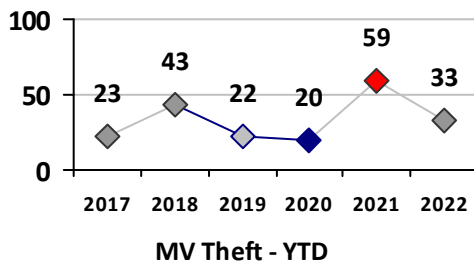

Part I Crime - Comparison Report

Providence Police Department

Through 4/24/2022
Week 16

District 2

	4 Week Trend 3/28/2022 - 4/24/2022				Past 28 Days 3/28/2022 - 4/24/2022			Year to Date January 1 - April 24				
	Current Week	Last Week	Wk 14	Wk 13	Past 28 Days	Past 28 Days LY	Chg.	Current Year	Last Year	Chg.	Wght. 5yr Avg	Chg.
Violent Crime												
Homicide	0	0	0	1	1	1	0%	2	2	0%	1	100%
Sex Offenses, Forcible*	5	0	0	0	5	1	400%	18	8	125%	9	100%
Robbery Other	0	1	1	0	2	0	--	5	3	67%	5	0%
Robbery W Firearm	0	0	1	0	1	0	--	3	0	300%	2	50%
Agg. Assault	2	1	2	1	6	3	100%	21	16	31%	20	5%
Agg. Assault W Firearm	1	0	0	4	5	1	400%	8	5	60%	5	60%
Total	8	2	4	6	20	6	233%	57	34	68%	41	39%
Property Crime												
Burglary	0	1	1	1	3	4	-25%	15	19	-21%	22	-32%
MV Theft	1	2	1	5	9	8	13%	33	59	-44%	37	-11%
Larceny from MV	3	8	6	1	18	14	29%	70	40	75%	47	49%
Larceny**	3	7	4	1	15	9	67%	49	56	-13%	70	-30%
Total	7	18	12	8	45	35	29%	167	174	-4%	176	-5%
Other Crime												
Assault Other	6	4	7	10	27	28	-4%	99	79	25%	93	6%
Vandalism	1	4	3	5	13	12	8%	60	53	13%	66	-9%
Drug Offenses	1	3	3	0	7	4	75%	31	18	72%	36	-14%
Weapons Offenses	2	6	0	7	15	7	114%	51	17	200%	19	168%
Liquor Law Violations	0	0	0	0	0	0	--	0	0	0%	0	--
Total	10	17	13	22	62	51	22%	241	167	44%	212	14%

Figures are preliminary and subject to further analysis and revision

* Sex Offenses, Forcible includes forcible rape, forcible sodomy, forcible fondling, sexual assault with an object

** Larceny includes shoplifting, pickpocket, pursesnatch, from building, bicycles, motor vehicle parts or accessories, and other.