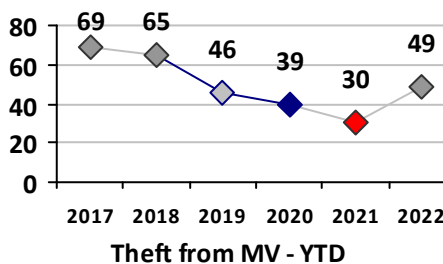

Part I Crime - Comparison Report

Providence Police Department

Through 4/24/2022
Week 16

District 1

4 Week Trend <i>3/28/2022 - 4/24/2022</i>	Past 28 Days <i>3/28/2022 - 4/24/2022</i>	Year to Date <i>January 1 - April 24</i>

Violent Crime	Current Week	Last Week	Wk 14	Wk 13	Past 28 Days	Past 28 Days LY	Chg.	Current Year	Last Year	Chg.	Wght. 5yr Avg	Chg.
Homicide	0	0	0	0	0	0	--	0	0	0%	0	--
Sex Offenses, Forcible*	0	1	0	1	2	1	100%	3	1	200%	3	0%
Robbery Other	1	0	0	0	1	0	--	4	4	0%	4	0%
Robbery W Firearm	0	0	0	0	0	2	--	0	3	-100%	1	--
Agg. Assault	0	2	1	0	3	1	200%	9	4	125%	9	0%
Agg. Assault W Firearm	0	0	0	0	0	0	--	0	0	0%	0	--
Total	1	3	1	1	6	4	50%	16	12	33%	17	-6%

Property Crime	Current Week	Last Week	Wk 14	Wk 13	Past 28 Days	Past 28 Days LY	Chg.	Current Year	Last Year	Chg.	Wght. 5yr Avg	Chg.
Burglary	0	0	0	0	0	0	--	1	6	-83%	8	-88%
MV Theft	1	0	1	0	2	1	100%	10	17	-41%	14	-29%
Larceny from MV	0	1	2	2	5	4	25%	49	31	58%	44	11%
Larceny**	7	5	2	5	19	13	46%	75	48	56%	105	-29%
Total	8	6	5	7	26	18	44%	135	102	32%	171	-21%

Other Crime	Current Week	Last Week	Wk 14	Wk 13	Past 28 Days	Past 28 Days LY	Chg.	Current Year	Last Year	Chg.	Wght. 5yr Avg	Chg.
Assault Other	7	2	10	4	23	6	283%	59	36	64%	50	18%
Vandalism	1	1	10	0	12	7	71%	58	29	100%	38	53%
Drug Offenses	0	1	0	0	1	14	-93%	7	24	-71%	17	-59%
Weapons Offenses	2	0	0	0	2	4	-50%	8	11	-27%	8	0%
Liquor Law Violations	0	0	0	0	0	0	--	4	0	400%	1	300%
Total	10	4	20	4	38	31	23%	136	100	36%	114	19%

Figures are preliminary and subject to further analysis and revision

* Sex Offenses, Forcible includes forcible rape, forcible sodomy, forcible fondling, sexual assault with an object

** Larceny includes shoplifting, pickpocket, pursesnatch, from building, bicycles, motor vehicle parts or accessories, and other.