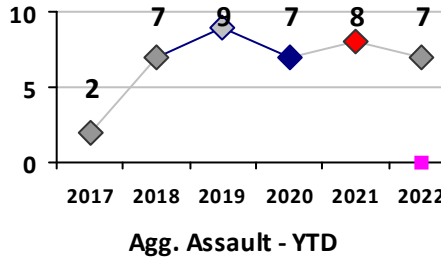

Part I Crime - Comparison Report

Providence Police Department

Through 4/24/2022
Week 16

District 8

4 Week Trend 3/28/2022 - 4/24/2022	Past 28 Days 3/28/2022 - 4/24/2022	Year to Date January 1 - April 24

Violent Crime	Current Week	Last Week	Wk 14	Wk 13	Past 28 Days	Past 28 Days LY	Chg.	Current Year	Last Year	Chg.	Wght. 5yr Avg	Chg.
Homicide	0	0	0	0	0	0	--	0	0	0%	0	--
Sex Offenses, Forcible*	0	0	0	0	0	0	--	0	2	-100%	3	--
Robbery Other	0	0	1	0	1	0	--	4	1	300%	1	300%
Robbery W Firearm	0	0	0	0	0	0	--	0	0	0%	0	--
Agg. Assault	1	0	0	0	1	1	0%	7	7	0%	6	17%
Agg. Assault W Firearm	0	0	0	0	0	0	--	0	1	-100%	1	--
Total	1	0	1	0	2	1	100%	11	11	0%	12	-8%

Property Crime	Current Week	Last Week	Wk 14	Wk 13	Past 28 Days	Past 28 Days LY	Chg.	Current Year	Last Year	Chg.	Wght. 5yr Avg	Chg.
Burglary	0	2	0	0	2	0	--	10	2	400%	11	-9%
MV Theft	0	0	1	0	1	3	-67%	8	8	0%	6	33%
Larceny from MV	3	5	3	1	12	6	100%	47	23	104%	36	31%
Larceny**	4	0	2	0	6	8	-25%	31	23	35%	37	-16%
Total	7	7	6	1	21	17	24%	96	56	71%	90	7%

Other Crime	Current Week	Last Week	Wk 14	Wk 13	Past 28 Days	Past 28 Days LY	Chg.	Current Year	Last Year	Chg.	Wght. 5yr Avg	Chg.
Assault Other	1	2	2	1	6	7	-14%	20	18	11%	21	-5%
Vandalism	0	0	1	0	1	7	-86%	22	26	-15%	32	-31%
Drug Offenses	1	1	0	0	2	0	--	4	1	300%	3	33%
Weapons Offenses	0	0	0	0	0	0	--	1	8	-88%	5	-80%
Liquor Law Violations	0	0	0	0	0	0	--	1	0	100%	0	--
Total	2	3	3	1	9	14	-36%	48	53	-9%	59	-19%

Figures are preliminary and subject to further analysis and revision

* Sex Offenses, Forcible includes forcible rape, forcible sodomy, forcible fondling, sexual assault with an object

** Larceny includes shoplifting, pickpocket, pursesnatch, from building, bicycles, motor vehicle parts or accessories, and other.