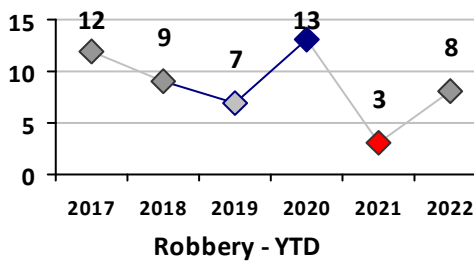

Part I Crime - Comparison Report

Providence Police Department

Through 4/24/2022
Week 16

District 7

4 Week Trend 3/28/2022 - 4/24/2022	Past 28 Days 3/28/2022 - 4/24/2022	Year to Date January 1 - April 24

Violent Crime	Current Week	Last Week	Wk 14	Wk 13	Past 28 Days	Past 28 Days LY	Chg.	Current Year	Last Year	Chg.	Wght. 5yr Avg	Chg.
Homicide	0	0	0	0	0	1	--	0	1	-100%	0	--
Sex Offenses, Forcible*	0	0	0	0	0	7	--	2	14	-86%	9	-78%
Robbery Other	0	0	0	1	1	1	0%	6	2	200%	4	50%
Robbery W Firearm	0	0	0	0	0	0	--	2	1	100%	3	-33%
Agg. Assault	1	0	1	1	3	4	-25%	15	20	-25%	21	-29%
Agg. Assault W Firearm	1	0	1	0	2	5	-60%	5	7	-29%	5	0%
Total	2	0	2	2	6	18	-67%	30	45	-33%	42	-29%

Property Crime	Current Week	Last Week	Wk 14	Wk 13	Past 28 Days	Past 28 Days LY	Chg.	Current Year	Last Year	Chg.	Wght. 5yr Avg	Chg.
Burglary	1	1	0	1	3	5	-40%	21	21	0%	27	-22%
MV Theft	6	2	2	8	18	4	350%	43	33	30%	32	34%
Larceny from MV	5	5	4	2	16	28	-43%	88	72	22%	81	9%
Larceny**	10	2	12	3	27	28	-4%	89	123	-28%	118	-25%
Total	22	10	18	14	64	65	-2%	241	249	-3%	257	-6%

Other Crime	Current Week	Last Week	Wk 14	Wk 13	Past 28 Days	Past 28 Days LY	Chg.	Current Year	Last Year	Chg.	Wght. 5yr Avg	Chg.
Assault Other	4	5	3	8	20	35	-43%	102	91	12%	95	7%
Vandalism	4	3	10	3	20	31	-35%	67	93	-28%	105	-36%
Drug Offenses	2	2	1	4	9	6	50%	18	13	38%	27	-33%
Weapons Offenses	3	1	0	0	4	5	-20%	12	17	-29%	18	-33%
Liquor Law Violations	0	0	1	0	1	1	0%	4	6	-33%	12	-67%
Total	13	11	15	15	54	78	-31%	203	220	-8%	256	-21%

Figures are preliminary and subject to further analysis and revision

* Sex Offenses, Forcible includes forcible rape, forcible sodomy, forcible fondling, sexual assault with an object

** Larceny includes shoplifting, pickpocket, pursesnatch, from building, bicycles, motor vehicle parts or accessories, and other.