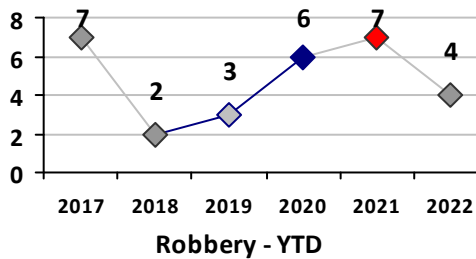

Part I Crime - Comparison Report

Providence Police Department

Through 4/24/2022
Week 16

District 1

4 Week Trend <i>3/28/2022 - 4/24/2022</i>	Past 28 Days <i>3/28/2022 - 4/24/2022</i>	Year to Date <i>January 1 - April 24</i>

Violent Crime	Current Week	Last Week	Wk 14	Wk 13	Past 28 Days	Past 28 Days LY	Chg.	Current Year	Last Year	Chg.	Wght. 5yr Avg	Chg.
Homicide	0	0	0	0	0	0	--	0	0	0%	0	--
Sex Offenses, Forcible*	0	1	0	1	2	1	100%	3	1	200%	3	0%
Robbery Other	1	0	0	0	1	0	--	4	4	0%	4	0%
Robbery W Firearm	0	0	0	0	0	2	--	0	3	-100%	1	--
Agg. Assault	0	2	1	0	3	1	200%	9	4	125%	9	0%
Agg. Assault W Firearm	0	0	0	0	0	0	--	0	0	0%	0	--
Total	1	3	1	1	6	4	50%	16	12	33%	17	-6%

Property Crime	Current Week	Last Week	Wk 14	Wk 13	Past 28 Days	Past 28 Days LY	Chg.	Current Year	Last Year	Chg.	Wght. 5yr Avg	Chg.
Burglary	0	0	0	0	0	0	--	1	6	-83%	8	-88%
MV Theft	1	0	1	0	2	1	100%	10	17	-41%	14	-29%
Larceny from MV	0	1	2	2	5	4	25%	49	31	58%	44	11%
Larceny**	7	5	2	5	19	13	46%	75	48	56%	105	-29%
Total	8	6	5	7	26	18	44%	135	102	32%	171	-21%

Other Crime	Current Week	Last Week	Wk 14	Wk 13	Past 28 Days	Past 28 Days LY	Chg.	Current Year	Last Year	Chg.	Wght. 5yr Avg	Chg.
Assault Other	7	2	10	4	23	6	283%	59	36	64%	50	18%
Vandalism	1	1	10	0	12	7	71%	58	29	100%	38	53%
Drug Offenses	0	1	0	0	1	14	-93%	7	24	-71%	17	-59%
Weapons Offenses	2	0	0	0	2	4	-50%	8	11	-27%	8	0%
Liquor Law Violations	0	0	0	0	0	0	--	4	0	400%	1	300%
Total	10	4	20	4	38	31	23%	136	100	36%	114	19%

Figures are preliminary and subject to further analysis and revision

* Sex Offenses, Forcible includes forcible rape, forcible sodomy, forcible fondling, sexual assault with an object

** Larceny includes shoplifting, pickpocket, pursesnatch, from building, bicycles, motor vehicle parts or accessories, and other.