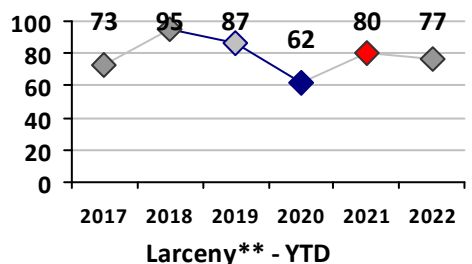

Part I Crime - Comparison Report

Providence Police Department

Through 4/24/2022
Week 16

District 4

	4 Week Trend 3/28/2022 - 4/24/2022				Past 28 Days 3/28/2022 - 4/24/2022			Year to Date January 1 - April 24				
	Current Week	Last Week	Wk 14	Wk 13	Past 28 Days	Past 28 Days LY	Chg.	Current Year	Last Year	Chg.	Wght. 5yr Avg	Chg.
Violent Crime												
Homicide	0	0	0	0	0	0	--	1	0	100%	0	--
Sex Offenses, Forcible*	0	0	0	0	0	2	--	10	7	43%	8	25%
Robbery Other	0	0	0	0	0	0	--	3	8	-63%	10	-70%
Robbery W Firearm	0	0	0	0	0	0	--	2	4	-50%	4	-50%
Agg. Assault	2	1	1	4	8	2	300%	22	12	83%	21	5%
Agg. Assault W Firearm	0	0	0	0	0	0	--	5	5	0%	4	25%
Total	2	1	1	4	8	4	100%	43	36	19%	47	-9%
Property Crime												
Burglary	1	3	2	2	8	7	14%	18	15	20%	35	-49%
MV Theft	0	0	2	1	3	4	-25%	36	47	-23%	32	13%
Larceny from MV	6	3	9	7	25	27	-7%	90	99	-9%	111	-19%
Larceny**	4	4	3	3	14	17	-18%	77	80	-4%	80	-4%
Total	11	10	16	13	50	55	-9%	221	241	-8%	258	-14%
Other Crime												
Assault Other	2	6	7	10	25	20	25%	76	82	-7%	96	-21%
Vandalism	1	2	9	4	16	19	-16%	77	85	-9%	84	-8%
Drug Offenses	5	3	3	3	14	14	0%	45	45	0%	62	-27%
Weapons Offenses	0	0	1	0	1	7	-86%	31	33	-6%	23	35%
Liquor Law Violations	0	0	0	0	0	0	--	0	0	0%	1	--
Total	8	11	20	17	56	60	-7%	229	245	-7%	266	-14%

Figures are preliminary and subject to further analysis and revision

* Sex Offenses, Forcible includes forcible rape, forcible sodomy, forcible fondling, sexual assault with an object

** Larceny includes shoplifting, pickpocket, pursesnatch, from building, bicycles, motor vehicle parts or accessories, and other.