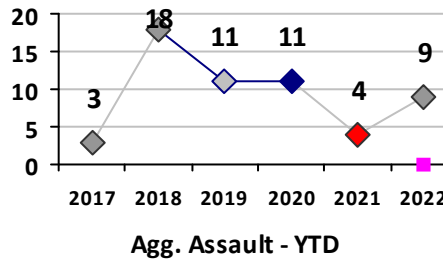

Part I Crime - Comparison Report

Providence Police Department

Through 4/24/2022
Week 16

District 1

4 Week Trend <i>3/28/2022 - 4/24/2022</i>	Past 28 Days <i>3/28/2022 - 4/24/2022</i>	Year to Date <i>January 1 - April 24</i>

Violent Crime	Current Week	Last Week	Wk 14	Wk 13	Past 28 Days	Past 28 Days LY	Chg.	Current Year	Last Year	Chg.	Wght. 5yr Avg	Chg.
Homicide	0	0	0	0	0	0	--	0	0	0%	0	--
Sex Offenses, Forcible*	0	1	0	1	2	1	100%	3	1	200%	3	0%
Robbery Other	1	0	0	0	1	0	--	4	4	0%	4	0%
Robbery W Firearm	0	0	0	0	0	2	--	0	3	-100%	1	--
Agg. Assault	0	2	1	0	3	1	200%	9	4	125%	9	0%
Agg. Assault W Firearm	0	0	0	0	0	0	--	0	0	0%	0	--
Total	1	3	1	1	6	4	50%	16	12	33%	17	-6%

Property Crime	Current Week	Last Week	Wk 14	Wk 13	Past 28 Days	Past 28 Days LY	Chg.	Current Year	Last Year	Chg.	Wght. 5yr Avg	Chg.
Burglary	0	0	0	0	0	0	--	1	6	-83%	8	-88%
MV Theft	1	0	1	0	2	1	100%	10	17	-41%	14	-29%
Larceny from MV	0	1	2	2	5	4	25%	49	31	58%	44	11%
Larceny**	7	5	2	5	19	13	46%	75	48	56%	105	-29%
Total	8	6	5	7	26	18	44%	135	102	32%	171	-21%

Other Crime	Current Week	Last Week	Wk 14	Wk 13	Past 28 Days	Past 28 Days LY	Chg.	Current Year	Last Year	Chg.	Wght. 5yr Avg	Chg.
Assault Other	7	2	10	4	23	6	283%	59	36	64%	50	18%
Vandalism	1	1	10	0	12	7	71%	58	29	100%	38	53%
Drug Offenses	0	1	0	0	1	14	-93%	7	24	-71%	17	-59%
Weapons Offenses	2	0	0	0	2	4	-50%	8	11	-27%	8	0%
Liquor Law Violations	0	0	0	0	0	0	--	4	0	400%	1	300%
Total	10	4	20	4	38	31	23%	136	100	36%	114	19%

Figures are preliminary and subject to further analysis and revision

* Sex Offenses, Forcible includes forcible rape, forcible sodomy, forcible fondling, sexual assault with an object

** Larceny includes shoplifting, pickpocket, pursesnatch, from building, bicycles, motor vehicle parts or accessories, and other.