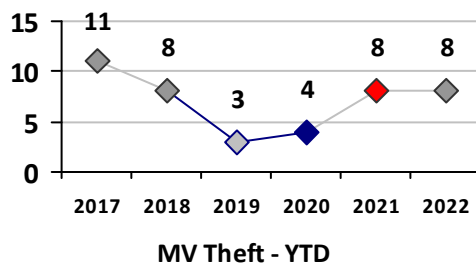

Part I Crime - Comparison Report

Providence Police Department

Through 4/24/2022
Week 16

District 8

4 Week Trend 3/28/2022 - 4/24/2022	Past 28 Days 3/28/2022 - 4/24/2022	Year to Date January 1 - April 24

Violent Crime	Current Week	Last Week	Wk 14	Wk 13	Past 28 Days	Past 28 Days LY	Chg.	Current Year	Last Year	Chg.	Wght. 5yr Avg	Chg.
Homicide	0	0	0	0	0	0	--	0	0	0%	0	--
Sex Offenses, Forcible*	0	0	0	0	0	0	--	0	2	-100%	3	--
Robbery Other	0	0	1	0	1	0	--	4	1	300%	1	300%
Robbery W Firearm	0	0	0	0	0	0	--	0	0	0%	0	--
Agg. Assault	1	0	0	0	1	1	0%	7	7	0%	6	17%
Agg. Assault W Firearm	0	0	0	0	0	0	--	0	1	-100%	1	--
Total	1	0	1	0	2	1	100%	11	11	0%	12	-8%

Property Crime	Current Week	Last Week	Wk 14	Wk 13	Past 28 Days	Past 28 Days LY	Chg.	Current Year	Last Year	Chg.	Wght. 5yr Avg	Chg.
Burglary	0	2	0	0	2	0	--	10	2	400%	11	-9%
MV Theft	0	0	1	0	1	3	-67%	8	8	0%	6	33%
Larceny from MV	3	5	3	1	12	6	100%	47	23	104%	36	31%
Larceny**	4	0	2	0	6	8	-25%	31	23	35%	37	-16%
Total	7	7	6	1	21	17	24%	96	56	71%	90	7%

Other Crime	Current Week	Last Week	Wk 14	Wk 13	Past 28 Days	Past 28 Days LY	Chg.	Current Year	Last Year	Chg.	Wght. 5yr Avg	Chg.
Assault Other	1	2	2	1	6	7	-14%	20	18	11%	21	-5%
Vandalism	0	0	1	0	1	7	-86%	22	26	-15%	32	-31%
Drug Offenses	1	1	0	0	2	0	--	4	1	300%	3	33%
Weapons Offenses	0	0	0	0	0	0	--	1	8	-88%	5	-80%
Liquor Law Violations	0	0	0	0	0	0	--	1	0	100%	0	--
Total	2	3	3	1	9	14	-36%	48	53	-9%	59	-19%

Figures are preliminary and subject to further analysis and revision

* Sex Offenses, Forcible includes forcible rape, forcible sodomy, forcible fondling, sexual assault with an object

** Larceny includes shoplifting, pickpocket, pursesnatch, from building, bicycles, motor vehicle parts or accessories, and other.