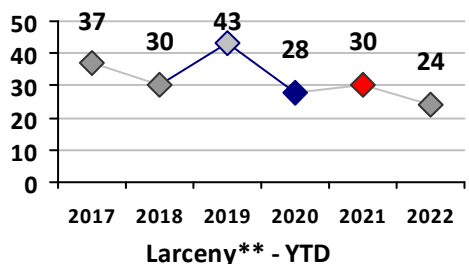

Part I Crime - Comparison Report

Providence Police Department

Through 4/24/2022
Week 16

District 3

4 Week Trend <i>3/28/2022 - 4/24/2022</i>	Past 28 Days <i>3/28/2022 - 4/24/2022</i>	Year to Date <i>January 1 - April 24</i>

Violent Crime	Current Week	Last Week	Wk 14	Wk 13	Past 28 Days	Past 28 Days LY	Chg.	Current Year	Last Year	Chg.	Wght. 5yr Avg	Chg.
Homicide	0	0	0	0	0	1	--	0	1	-100%	1	--
Sex Offenses, Forcible*	0	0	0	0	0	0	--	0	2	-100%	2	--
Robbery Other	0	0	0	0	0	0	--	3	1	200%	1	200%
Robbery W Firearm	0	0	0	0	0	1	--	0	1	-100%	2	--
Agg. Assault	0	1	0	0	1	3	-67%	5	6	-17%	5	0%
Agg. Assault W Firearm	0	0	0	0	0	0	--	1	1	0%	2	-50%
Total	0	1	0	0	1	5	-80%	9	12	-25%	12	-25%

Property Crime	Current Week	Last Week	Wk 14	Wk 13	Past 28 Days	Past 28 Days LY	Chg.	Current Year	Last Year	Chg.	Wght. 5yr Avg	Chg.
Burglary	0	1	0	1	2	1	100%	4	9	-56%	11	-64%
MV Theft	0	2	1	1	4	4	0%	11	14	-21%	11	0%
Larceny from MV	0	4	3	1	8	8	0%	36	38	-5%	30	20%
Larceny**	1	0	2	2	5	10	-50%	24	30	-20%	33	-27%
Total	1	7	6	5	19	23	-17%	75	91	-18%	84	-11%

Other Crime	Current Week	Last Week	Wk 14	Wk 13	Past 28 Days	Past 28 Days LY	Chg.	Current Year	Last Year	Chg.	Wght. 5yr Avg	Chg.
Assault Other	2	6	1	1	10	7	43%	30	23	30%	32	-6%
Vandalism	1	4	3	1	9	10	-10%	25	44	-43%	35	-29%
Drug Offenses	0	1	0	0	1	1	0%	17	3	467%	11	55%
Weapons Offenses	0	1	0	1	2	0	--	7	5	40%	5	40%
Liquor Law Violations	0	0	0	0	0	0	--	0	0	0%	0	--
Total	3	12	4	3	22	18	22%	79	75	5%	83	-5%

Figures are preliminary and subject to further analysis and revision

* Sex Offenses, Forcible includes forcible rape, forcible sodomy, forcible fondling, sexual assault with an object

** Larceny includes shoplifting, pickpocket, pursesnatch, from building, bicycles, motor vehicle parts or accessories, and other.