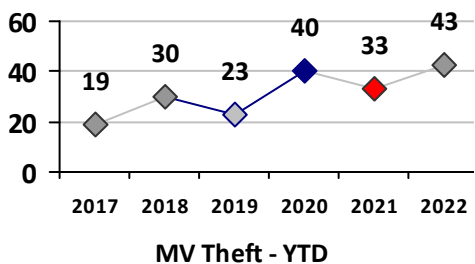

Part I Crime - Comparison Report

Providence Police Department

Through 4/24/2022
Week 16

District 7

4 Week Trend 3/28/2022 - 4/24/2022	Past 28 Days 3/28/2022 - 4/24/2022	Year to Date January 1 - April 24

Violent Crime	Current Week	Last Week	Wk 14	Wk 13	Past 28 Days	Past 28 Days LY	Chg.	Current Year	Last Year	Chg.	Wght. 5yr Avg	Chg.
Homicide	0	0	0	0	0	1	--	0	1	-100%	0	--
Sex Offenses, Forcible*	0	0	0	0	0	7	--	2	14	-86%	9	-78%
Robbery Other	0	0	0	1	1	1	0%	6	2	200%	4	50%
Robbery W Firearm	0	0	0	0	0	0	--	2	1	100%	3	-33%
Agg. Assault	1	0	1	1	3	4	-25%	15	20	-25%	21	-29%
Agg. Assault W Firearm	1	0	1	0	2	5	-60%	5	7	-29%	5	0%
Total	2	0	2	2	6	18	-67%	30	45	-33%	42	-29%

Property Crime	Current Week	Last Week	Wk 14	Wk 13	Past 28 Days	Past 28 Days LY	Chg.	Current Year	Last Year	Chg.	Wght. 5yr Avg	Chg.
Burglary	1	1	0	1	3	5	-40%	21	21	0%	27	-22%
MV Theft	6	2	2	8	18	4	350%	43	33	30%	32	34%
Larceny from MV	5	5	4	2	16	28	-43%	88	72	22%	81	9%
Larceny**	10	2	12	3	27	28	-4%	89	123	-28%	118	-25%
Total	22	10	18	14	64	65	-2%	241	249	-3%	257	-6%

Other Crime	Current Week	Last Week	Wk 14	Wk 13	Past 28 Days	Past 28 Days LY	Chg.	Current Year	Last Year	Chg.	Wght. 5yr Avg	Chg.
Assault Other	4	5	3	8	20	35	-43%	102	91	12%	95	7%
Vandalism	4	3	10	3	20	31	-35%	67	93	-28%	105	-36%
Drug Offenses	2	2	1	4	9	6	50%	18	13	38%	27	-33%
Weapons Offenses	3	1	0	0	4	5	-20%	12	17	-29%	18	-33%
Liquor Law Violations	0	0	1	0	1	1	0%	4	6	-33%	12	-67%
Total	13	11	15	15	54	78	-31%	203	220	-8%	256	-21%

Figures are preliminary and subject to further analysis and revision

* Sex Offenses, Forcible includes forcible rape, forcible sodomy, forcible fondling, sexual assault with an object

** Larceny includes shoplifting, pickpocket, pursesnatch, from building, bicycles, motor vehicle parts or accessories, and other.