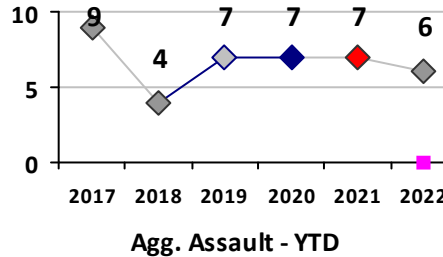

Part I Crime - Comparison Report

Providence Police Department

Through 4/24/2022
Week 16

District 3

4 Week Trend <i>3/28/2022 - 4/24/2022</i>	Past 28 Days <i>3/28/2022 - 4/24/2022</i>	Year to Date <i>January 1 - April 24</i>

Violent Crime	Current Week	Last Week	Wk 14	Wk 13	Past 28 Days	Past 28 Days LY	Chg.	Current Year	Last Year	Chg.	Wght. 5yr Avg	Chg.
Homicide	0	0	0	0	0	1	--	0	1	-100%	1	--
Sex Offenses, Forcible*	0	0	0	0	0	0	--	0	2	-100%	2	--
Robbery Other	0	0	0	0	0	0	--	3	1	200%	1	200%
Robbery W Firearm	0	0	0	0	0	1	--	0	1	-100%	2	--
Agg. Assault	0	1	0	0	1	3	-67%	5	6	-17%	5	0%
Agg. Assault W Firearm	0	0	0	0	0	0	--	1	1	0%	2	-50%
Total	0	1	0	0	1	5	-80%	9	12	-25%	12	-25%

Property Crime	Current Week	Last Week	Wk 14	Wk 13	Past 28 Days	Past 28 Days LY	Chg.	Current Year	Last Year	Chg.	Wght. 5yr Avg	Chg.
Burglary	0	1	0	1	2	1	100%	4	9	-56%	11	-64%
MV Theft	0	2	1	1	4	4	0%	11	14	-21%	11	0%
Larceny from MV	0	4	3	1	8	8	0%	36	38	-5%	30	20%
Larceny**	1	0	2	2	5	10	-50%	24	30	-20%	33	-27%
Total	1	7	6	5	19	23	-17%	75	91	-18%	84	-11%

Other Crime	Current Week	Last Week	Wk 14	Wk 13	Past 28 Days	Past 28 Days LY	Chg.	Current Year	Last Year	Chg.	Wght. 5yr Avg	Chg.
Assault Other	2	6	1	1	10	7	43%	30	23	30%	32	-6%
Vandalism	1	4	3	1	9	10	-10%	25	44	-43%	35	-29%
Drug Offenses	0	1	0	0	1	1	0%	17	3	467%	11	55%
Weapons Offenses	0	1	0	1	2	0	--	7	5	40%	5	40%
Liquor Law Violations	0	0	0	0	0	0	--	0	0	0%	0	--
Total	3	12	4	3	22	18	22%	79	75	5%	83	-5%

Figures are preliminary and subject to further analysis and revision

* Sex Offenses, Forcible includes forcible rape, forcible sodomy, forcible fondling, sexual assault with an object

** Larceny includes shoplifting, pickpocket, pursesnatch, from building, bicycles, motor vehicle parts or accessories, and other.