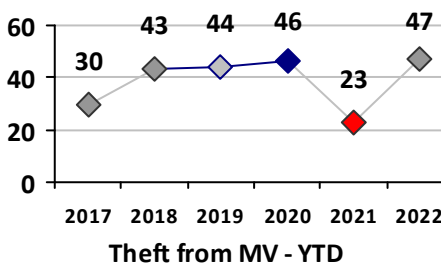

Part I Crime - Comparison Report

Providence Police Department

Through 4/24/2022
Week 16

District 8

4 Week Trend 3/28/2022 - 4/24/2022	Past 28 Days 3/28/2022 - 4/24/2022	Year to Date January 1 - April 24

Violent Crime	Current Week	Last Week	Wk 14	Wk 13	Past 28 Days	Past 28 Days LY	Chg.	Current Year	Last Year	Chg.	Wght. 5yr Avg	Chg.
Homicide	0	0	0	0	0	0	--	0	0	0%	0	--
Sex Offenses, Forcible*	0	0	0	0	0	0	--	0	2	-100%	3	--
Robbery Other	0	0	1	0	1	0	--	4	1	300%	1	300%
Robbery W Firearm	0	0	0	0	0	0	--	0	0	0%	0	--
Agg. Assault	1	0	0	0	1	1	0%	7	7	0%	6	17%
Agg. Assault W Firearm	0	0	0	0	0	0	--	0	1	-100%	1	--
Total	1	0	1	0	2	1	100%	11	11	0%	12	-8%

Property Crime	Current Week	Last Week	Wk 14	Wk 13	Past 28 Days	Past 28 Days LY	Chg.	Current Year	Last Year	Chg.	Wght. 5yr Avg	Chg.
Burglary	0	2	0	0	2	0	--	10	2	400%	11	-9%
MV Theft	0	0	1	0	1	3	-67%	8	8	0%	6	33%
Larceny from MV	3	5	3	1	12	6	100%	47	23	104%	36	31%
Larceny**	4	0	2	0	6	8	-25%	31	23	35%	37	-16%
Total	7	7	6	1	21	17	24%	96	56	71%	90	7%

Other Crime	Current Week	Last Week	Wk 14	Wk 13	Past 28 Days	Past 28 Days LY	Chg.	Current Year	Last Year	Chg.	Wght. 5yr Avg	Chg.
Assault Other	1	2	2	1	6	7	-14%	20	18	11%	21	-5%
Vandalism	0	0	1	0	1	7	-86%	22	26	-15%	32	-31%
Drug Offenses	1	1	0	0	2	0	--	4	1	300%	3	33%
Weapons Offenses	0	0	0	0	0	0	--	1	8	-88%	5	-80%
Liquor Law Violations	0	0	0	0	0	0	--	1	0	100%	0	--
Total	2	3	3	1	9	14	-36%	48	53	-9%	59	-19%

Figures are preliminary and subject to further analysis and revision

* Sex Offenses, Forcible includes forcible rape, forcible sodomy, forcible fondling, sexual assault with an object

** Larceny includes shoplifting, pickpocket, pursesnatch, from building, bicycles, motor vehicle parts or accessories, and other.