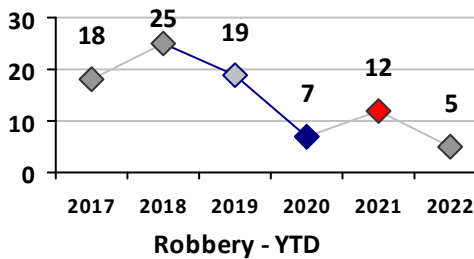

Part I Crime - Comparison Report

Providence Police Department

Through 4/24/2022
Week 16

District 4

	4 Week Trend 3/28/2022 - 4/24/2022				Past 28 Days 3/28/2022 - 4/24/2022			Year to Date January 1 - April 24				
	Current Week	Last Week	Wk 14	Wk 13	Past 28 Days	Past 28 Days LY	Chg.	Current Year	Last Year	Chg.	Wght. 5yr Avg	Chg.
Violent Crime												
Homicide	0	0	0	0	0	0	--	1	0	100%	0	--
Sex Offenses, Forcible*	0	0	0	0	0	2	--	10	7	43%	8	25%
Robbery Other	0	0	0	0	0	0	--	3	8	-63%	10	-70%
Robbery W Firearm	0	0	0	0	0	0	--	2	4	-50%	4	-50%
Agg. Assault	2	1	1	4	8	2	300%	22	12	83%	21	5%
Agg. Assault W Firearm	0	0	0	0	0	0	--	5	5	0%	4	25%
Total	2	1	1	4	8	4	100%	43	36	19%	47	-9%
Property Crime												
Burglary	1	3	2	2	8	7	14%	18	15	20%	35	-49%
MV Theft	0	0	2	1	3	4	-25%	36	47	-23%	32	13%
Larceny from MV	6	3	9	7	25	27	-7%	90	99	-9%	111	-19%
Larceny**	4	4	3	3	14	17	-18%	77	80	-4%	80	-4%
Total	11	10	16	13	50	55	-9%	221	241	-8%	258	-14%
Other Crime												
Assault Other	2	6	7	10	25	20	25%	76	82	-7%	96	-21%
Vandalism	1	2	9	4	16	19	-16%	77	85	-9%	84	-8%
Drug Offenses	5	3	3	3	14	14	0%	45	45	0%	62	-27%
Weapons Offenses	0	0	1	0	1	7	-86%	31	33	-6%	23	35%
Liquor Law Violations	0	0	0	0	0	0	--	0	0	0%	1	--
Total	8	11	20	17	56	60	-7%	229	245	-7%	266	-14%

Figures are preliminary and subject to further analysis and revision

* Sex Offenses, Forcible includes forcible rape, forcible sodomy, forcible fondling, sexual assault with an object

** Larceny includes shoplifting, pickpocket, pursesnatch, from building, bicycles, motor vehicle parts or accessories, and other.