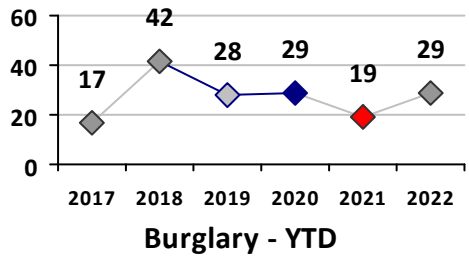

Part I Crime - Comparison Report

Providence Police Department

Through 4/24/2022
Week 16

District 9											
4 Week Trend 3/28/2022 - 4/24/2022				Past 28 Days 3/28/2022 - 4/24/2022				Year to Date January 1 - April 24			

Violent Crime	Current Week	Last Week	Wk 14	Wk 13	Past 28 Days	Past 28 Days LY	Chg.	Current Year	Last Year	Chg.	Wght. 5yr Avg	Chg.
Homicide	0	0	0	0	0	0	--	0	0	0%	0	--
Sex Offenses, Forcible*	1	0	0	0	1	0	--	1	1	0%	2	-50%
Robbery Other	0	0	0	0	0	0	--	2	0	200%	1	100%
Robbery W Firearm	0	0	0	0	0	0	--	0	0	0%	0	--
Agg. Assault	0	0	0	0	0	0	--	6	1	500%	1	500%
Agg. Assault W Firearm	0	0	0	0	0	0	--	0	0	0%	1	--
Total	1	0	0	0	1	0	100%	9	2	350%	4	125%

Property Crime	Current Week	Last Week	Wk 14	Wk 13	Past 28 Days	Past 28 Days LY	Chg.	Current Year	Last Year	Chg.	Wght. 5yr Avg	Chg.
Burglary	2	1	5	2	10	2	400%	29	19	53%	26	12%
MV Theft	2	2	0	0	4	4	0%	15	10	50%	6	150%
Larceny from MV	2	6	3	2	13	10	30%	47	22	114%	51	-8%
Larceny**	1	5	2	1	9	13	-31%	37	29	28%	38	-3%
Total	7	14	10	5	36	29	24%	128	80	60%	121	6%

Other Crime	Current Week	Last Week	Wk 14	Wk 13	Past 28 Days	Past 28 Days LY	Chg.	Current Year	Last Year	Chg.	Wght. 5yr Avg	Chg.
Assault Other	1	0	0	0	1	2	-50%	9	12	-25%	14	-36%
Vandalism	1	0	0	1	2	4	-50%	33	13	154%	31	6%
Drug Offenses	0	0	0	0	0	1	--	2	4	-50%	6	-67%
Weapons Offenses	0	0	0	0	0	0	--	3	6	-50%	4	-25%
Liquor Law Violations	0	0	0	0	0	0	--	0	0	0%	0	--
Total	2	0	0	1	3	7	-57%	47	35	34%	56	-16%

Figures are preliminary and subject to further analysis and revision

* Sex Offenses, Forcible includes forcible rape, forcible sodomy, forcible fondling, sexual assault with an object

** Larceny includes shoplifting, pickpocket, pursesnatch, from building, bicycles, motor vehicle parts or accessories, and other.