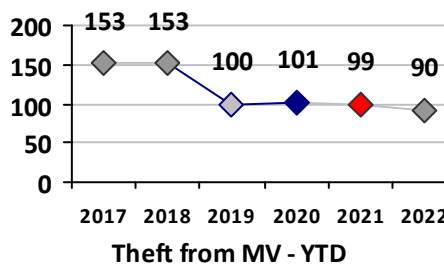

Part I Crime - Comparison Report

Providence Police Department

Through 4/24/2022
Week 16

District 4

	4 Week Trend 3/28/2022 - 4/24/2022				Past 28 Days 3/28/2022 - 4/24/2022			Year to Date January 1 - April 24				
	Current Week	Last Week	Wk 14	Wk 13	Past 28 Days	Past 28 Days LY	Chg.	Current Year	Last Year	Chg.	Wght. 5yr Avg	Chg.
Violent Crime												
Homicide	0	0	0	0	0	0	--	1	0	100%	0	--
Sex Offenses, Forcible*	0	0	0	0	0	2	--	10	7	43%	8	25%
Robbery Other	0	0	0	0	0	0	--	3	8	-63%	10	-70%
Robbery W Firearm	0	0	0	0	0	0	--	2	4	-50%	4	-50%
Agg. Assault	2	1	1	4	8	2	300%	22	12	83%	21	5%
Agg. Assault W Firearm	0	0	0	0	0	0	--	5	5	0%	4	25%
Total	2	1	1	4	8	4	100%	43	36	19%	47	-9%
Property Crime												
Burglary	1	3	2	2	8	7	14%	18	15	20%	35	-49%
MV Theft	0	0	2	1	3	4	-25%	36	47	-23%	32	13%
Larceny from MV	6	3	9	7	25	27	-7%	90	99	-9%	111	-19%
Larceny**	4	4	3	3	14	17	-18%	77	80	-4%	80	-4%
Total	11	10	16	13	50	55	-9%	221	241	-8%	258	-14%
Other Crime												
Assault Other	2	6	7	10	25	20	25%	76	82	-7%	96	-21%
Vandalism	1	2	9	4	16	19	-16%	77	85	-9%	84	-8%
Drug Offenses	5	3	3	3	14	14	0%	45	45	0%	62	-27%
Weapons Offenses	0	0	1	0	1	7	-86%	31	33	-6%	23	35%
Liquor Law Violations	0	0	0	0	0	0	--	0	0	0%	1	--
Total	8	11	20	17	56	60	-7%	229	245	-7%	266	-14%

Figures are preliminary and subject to further analysis and revision

* Sex Offenses, Forcible includes forcible rape, forcible sodomy, forcible fondling, sexual assault with an object

** Larceny includes shoplifting, pickpocket, pursesnatch, from building, bicycles, motor vehicle parts or accessories, and other.