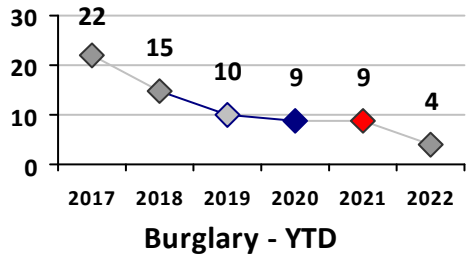

Part I Crime - Comparison Report

Providence Police Department

Through 4/24/2022
Week 16

District 3

4 Week Trend <i>3/28/2022 - 4/24/2022</i>	Past 28 Days <i>3/28/2022 - 4/24/2022</i>	Year to Date <i>January 1 - April 24</i>

Violent Crime	Current Week	Last Week	Wk 14	Wk 13	Past 28 Days	Past 28 Days LY	Chg.	Current Year	Last Year	Chg.	Wght. 5yr Avg	Chg.
Homicide	0	0	0	0	0	1	--	0	1	-100%	1	--
Sex Offenses, Forcible*	0	0	0	0	0	0	--	0	2	-100%	2	--
Robbery Other	0	0	0	0	0	0	--	3	1	200%	1	200%
Robbery W Firearm	0	0	0	0	0	1	--	0	1	-100%	2	--
Agg. Assault	0	1	0	0	1	3	-67%	5	6	-17%	5	0%
Agg. Assault W Firearm	0	0	0	0	0	0	--	1	1	0%	2	-50%
Total	0	1	0	0	1	5	-80%	9	12	-25%	12	-25%

Property Crime	Current Week	Last Week	Wk 14	Wk 13	Past 28 Days	Past 28 Days LY	Chg.	Current Year	Last Year	Chg.	Wght. 5yr Avg	Chg.
Burglary	0	1	0	1	2	1	100%	4	9	-56%	11	-64%
MV Theft	0	2	1	1	4	4	0%	11	14	-21%	11	0%
Larceny from MV	0	4	3	1	8	8	0%	36	38	-5%	30	20%
Larceny**	1	0	2	2	5	10	-50%	24	30	-20%	33	-27%
Total	1	7	6	5	19	23	-17%	75	91	-18%	84	-11%

Other Crime	Current Week	Last Week	Wk 14	Wk 13	Past 28 Days	Past 28 Days LY	Chg.	Current Year	Last Year	Chg.	Wght. 5yr Avg	Chg.
Assault Other	2	6	1	1	10	7	43%	30	23	30%	32	-6%
Vandalism	1	4	3	1	9	10	-10%	25	44	-43%	35	-29%
Drug Offenses	0	1	0	0	1	1	0%	17	3	467%	11	55%
Weapons Offenses	0	1	0	1	2	0	--	7	5	40%	5	40%
Liquor Law Violations	0	0	0	0	0	0	--	0	0	0%	0	--
Total	3	12	4	3	22	18	22%	79	75	5%	83	-5%

Figures are preliminary and subject to further analysis and revision

* Sex Offenses, Forcible includes forcible rape, forcible sodomy, forcible fondling, sexual assault with an object

** Larceny includes shoplifting, pickpocket, pursesnatch, from building, bicycles, motor vehicle parts or accessories, and other.