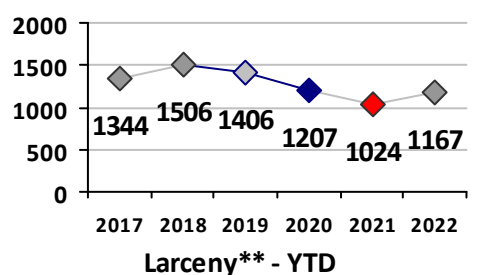

Through 8/7/2022
Week 31

Citywide

4 Week Trend
7/11/2022 - 8/7/2022

Past 28 Days
7/11/2022 - 8/7/2022

Year to Date
January 1 - August 7

Violent Crime	Current Week	Last Week	Wk 29	Wk 28	Past 28 Days	Past 28 Days LY	Chg.	Current Year	Last Year	Chg.	Wght. 5yr Avg	Chg.	
	Homicide	0	0	0	0	0	3	-300%	5	15	-67%	10	-50%
Sex Offenses, Forcible*	1	1	2	3	7	7	0%	107	100	7%	110	-3%	
Robbery W Firearm	0	0	3	0	3	4	-25%	19	27	-30%	33	-42%	
Robbery Other	3	1	0	2	6	11	-45%	71	63	13%	84	-15%	
Agg. Assault W Firearm	2	0	5	1	8	14	-43%	57	69	-17%	68	-16%	
Agg. Assault	5	7	3	7	22	29	-24%	246	229	7%	247	0%	
Total	11	9	13	13	46	68	-32%	504	503	0%	552	-9%	

Property Crime	Current Week	Last Week	Wk 29	Wk 28	Past 28 Days	Past 28 Days LY	Chg.	Current Year	Last Year	Chg.	Wght. 5yr Avg	Chg.	
	Burglary	8	6	12	7	33	46	-28%	268	305	-12%	411	-35%
MV Theft	9	15	17	20	61	59	3%	411	450	-9%	354	16%	
Larceny from MV	48	51	52	41	192	160	20%	1201	962	25%	1003	20%	
Larceny**	36	37	43	42	158	166	-5%	1167	1027	14%	1244	-6%	
Total	101	109	124	110	444	431	3%	3047	2744	11%	3012	1%	

Other Crime	Current Week	Last Week	Wk 29	Wk 28	Past 28 Days	Past 28 Days LY	Chg.	Current Year	Last Year	Chg.	Wght. 5yr Avg	Chg.	
	Assault Other	35	41	35	38	149	141	6%	1185	1016	17%	1138	4%
Vandalism	65	42	67	60	234	151	55%	1212	1053	15%	1125	8%	
Weapons Offenses	11	3	14	4	32	14	129%	281	250	12%	216	30%	
Drug Offenses	12	14	11	16	53	20	165%	310	272	14%	382	-19%	
Liquor Law Violations	0	1	0	2	3	0	300%	18	13	38%	21	-14%	
Total	123	101	127	120	471	326	44%	3006	2604	15%	2882	4%	

Figures are preliminary and subject to further analysis and revision

* Sex Offenses, Forcible includes forcible rape, forcible sodomy, forcible fondling, sexual assault with an object

** Larceny includes shoplifting, pickpocket, pursesnatch, from building, bicycles, motor vehicle parts or accessories, and other.