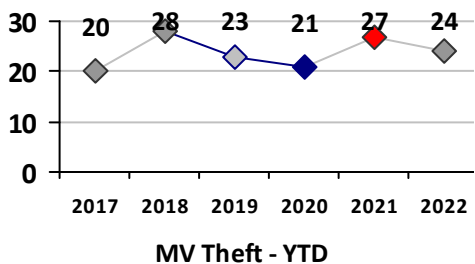

Part I Crime - Comparison Report

Providence Police Department

Through 8/7/2022
Week 31

District 1

4 Week Trend
7/11/2022 - 8/7/2022

Past 28 Days
7/11/2022 - 8/7/2022

Year to Date
January 1 - August 7

Violent Crime	Current Week	Last Week	Wk 29	Wk 28	Past 28 Days	Past 28 Days LY	Chg.	Current Year	Last Year	Chg.	Wght. 5yr Avg	Chg.
Homicide	0	0	0	0	0	0	--	0	0	0%	0	--
Sex Offenses, Forcible*	0	0	1	1	2	3	-33%	8	11	-27%	10	-20%
Robbery Other	0	0	0	1	1	1	0%	14	6	133%	9	56%
Robbery W Firearm	0	0	0	0	0	0	--	0	3	-100%	1	--
Agg. Assault	2	0	1	0	3	3	0%	27	9	200%	16	69%
Agg. Assault W Firearm	0	0	0	0	0	0	--	0	0	0%	1	--
Total	2	0	2	2	6	7	-14%	49	29	69%	36	36%

Property Crime	Current Week	Last Week	Wk 29	Wk 28	Past 28 Days	Past 28 Days LY	Chg.	Current Year	Last Year	Chg.	Wght. 5yr Avg	Chg.
Burglary	0	1	1	0	2	1	100%	8	10	-20%	21	-62%
MV Theft	0	0	0	3	3	4	-25%	24	27	-11%	24	0%
Larceny from MV	3	2	5	4	14	16	-13%	88	76	16%	82	7%
Larceny**	4	7	7	6	24	24	0%	183	109	68%	193	-5%
Total	7	10	13	13	43	45	-4%	303	222	36%	319	-5%

Other Crime	Current Week	Last Week	Wk 29	Wk 28	Past 28 Days	Past 28 Days LY	Chg.	Current Year	Last Year	Chg.	Wght. 5yr Avg	Chg.
Assault Other	1	3	2	4	10	11	-9%	109	75	45%	93	17%
Vandalism	6	3	8	1	18	19	-5%	118	75	57%	86	37%
Drug Offenses	1	1	3	0	5	2	150%	28	34	-18%	29	-3%
Weapons Offenses	0	0	0	0	0	0	--	19	13	46%	12	58%
Liquor Law Violations	0	0	0	0	0	0	--	4	0	400%	2	100%
Total	8	7	13	5	33	32	3%	278	197	41%	222	25%

Figures are preliminary and subject to further analysis and revision

* Sex Offenses, Forcible includes forcible rape, forcible sodomy, forcible fondling, sexual assault with an object

** Larceny includes shoplifting, pickpocket, pursesnatch, from building, bicycles, motor vehicle parts or accessories, and other.