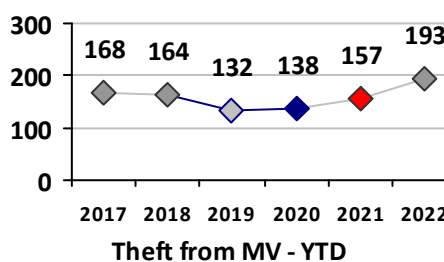

Part I Crime - Comparison Report

Providence Police Department

Through 8/7/2022
Week 31

District 7

4 Week Trend
7/11/2022 - 8/7/2022

Past 28 Days
7/11/2022 - 8/7/2022

Year to Date
January 1 - August 7

Violent Crime	Current Week	Last Week	Wk 29	Wk 28	Past 28 Days	Past 28 Days LY	Chg.	Current Year	Last Year	Chg.	Wght. 5yr Avg	Chg.
Homicide	0	0	0	0	0	0	--	0	3	-100%	2	--
Sex Offenses, Forcible*	1	0	0	0	1	0	--	10	16	-38%	15	-33%
Robbery Other	1	0	0	0	1	0	--	10	8	25%	10	0%
Robbery W Firearm	0	0	1	0	1	1	0%	4	5	-20%	6	-33%
Agg. Assault	1	3	0	1	5	4	25%	37	39	-5%	42	-12%
Agg. Assault W Firearm	0	0	2	1	3	1	200%	14	11	27%	11	27%
Total	3	3	3	2	11	6	83%	75	82	-9%	86	-13%

Property Crime	Current Week	Last Week	Wk 29	Wk 28	Past 28 Days	Past 28 Days LY	Chg.	Current Year	Last Year	Chg.	Wght. 5yr Avg	Chg.
Burglary	1	0	4	1	6	4	50%	53	49	8%	59	-10%
MV Theft	0	3	2	5	10	10	0%	85	69	23%	57	49%
Larceny from MV	7	6	5	7	25	22	14%	193	157	23%	149	30%
Larceny**	5	7	8	8	28	31	-10%	210	226	-7%	247	-15%
Total	13	16	19	21	69	67	3%	541	501	8%	512	6%

Other Crime	Current Week	Last Week	Wk 29	Wk 28	Past 28 Days	Past 28 Days LY	Chg.	Current Year	Last Year	Chg.	Wght. 5yr Avg	Chg.
Assault Other	5	6	8	4	23	29	-21%	207	193	7%	213	-3%
Vandalism	4	5	7	4	20	26	-23%	169	192	-12%	214	-21%
Drug Offenses	3	0	0	3	6	4	50%	40	40	0%	56	-29%
Weapons Offenses	0	0	4	0	4	2	100%	29	43	-33%	41	-29%
Liquor Law Violations	0	0	0	0	0	0	--	6	6	0%	13	-54%
Total	12	11	19	11	53	61	-13%	451	474	-5%	536	-16%

Figures are preliminary and subject to further analysis and revision

* Sex Offenses, Forcible includes forcible rape, forcible sodomy, forcible fondling, sexual assault with an object

** Larceny includes shoplifting, pickpocket, pursesnatch, from building, bicycles, motor vehicle parts or accessories, and other.