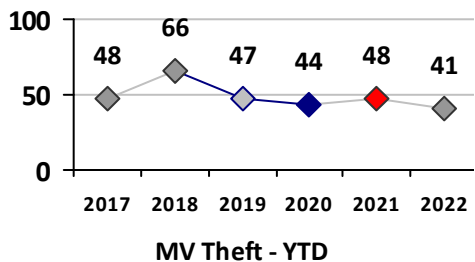

Part I Crime - Comparison Report

Providence Police Department

Through 8/7/2022
Week 31

District 6

4 Week Trend
7/11/2022 - 8/7/2022

Past 28 Days
7/11/2022 - 8/7/2022

Year to Date
January 1 - August 7

Violent Crime	Current Week	Last Week	Wk 29	Wk 28	Past 28 Days	Past 28 Days LY	Chg.	Current Year	Last Year	Chg.	Wght. 5yr Avg	Chg.
Homicide	0	0	0	0	0	0	--	1	2	-50%	2	-50%
Sex Offenses, Forcible*	0	0	1	0	1	0	--	18	12	50%	11	64%
Robbery Other	1	1	0	0	2	0	--	10	5	100%	8	25%
Robbery W Firearm	0	0	0	0	0	0	--	3	3	0%	3	0%
Agg. Assault	0	0	0	1	1	5	-80%	28	33	-15%	26	8%
Agg. Assault W Firearm	2	0	0	0	2	1	100%	8	3	167%	7	14%
Total	3	1	1	1	6	6	0%	68	58	17%	56	21%

Property Crime	Current Week	Last Week	Wk 29	Wk 28	Past 28 Days	Past 28 Days LY	Chg.	Current Year	Last Year	Chg.	Wght. 5yr Avg	Chg.
Burglary	1	0	0	1	2	4	-50%	29	41	-29%	47	-38%
MV Theft	0	2	4	0	6	2	200%	41	48	-15%	49	-16%
Larceny from MV	9	3	6	2	20	18	11%	128	100	28%	108	19%
Larceny**	4	1	3	3	11	18	-39%	136	101	35%	131	4%
Total	14	6	13	6	39	42	-7%	334	290	15%	335	0%

Other Crime	Current Week	Last Week	Wk 29	Wk 28	Past 28 Days	Past 28 Days LY	Chg.	Current Year	Last Year	Chg.	Wght. 5yr Avg	Chg.
Assault Other	5	5	1	3	14	21	-33%	137	107	28%	124	10%
Vandalism	5	4	11	7	27	15	80%	134	101	33%	123	9%
Drug Offenses	1	2	2	1	6	3	100%	19	20	-5%	29	-34%
Weapons Offenses	1	1	0	0	2	2	0%	11	27	-59%	22	-50%
Liquor Law Violations	0	0	0	0	0	0	--	2	3	-33%	1	100%
Total	12	12	14	11	49	41	20%	303	258	17%	298	2%

Figures are preliminary and subject to further analysis and revision

* Sex Offenses, Forcible includes forcible rape, forcible sodomy, forcible fondling, sexual assault with an object

** Larceny includes shoplifting, pickpocket, pursesnatch, from building, bicycles, motor vehicle parts or accessories, and other.