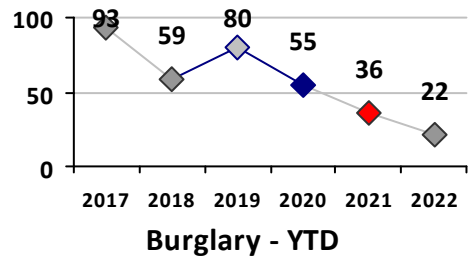

Part I Crime - Comparison Report

Providence Police Department

Through 8/7/2022
Week 31

District 5

4 Week Trend
7/11/2022 - 8/7/2022

Past 28 Days
7/11/2022 - 8/7/2022

Year to Date
January 1 - August 7

Violent Crime	Current Week	Last Week	Wk 29	Wk 28	Past 28 Days	Past 28 Days LY	Chg.	Current Year	Last Year	Chg.	Wght. 5yr Avg	Chg.
Homicide	0	0	0	0	0	0	--	1	2	-50%	1	-0%
Sex Offenses, Forcible*	0	1	0	0	1	1	0%	26	13	100%	17	53%
Robbery Other	0	0	0	0	0	1	--	5	14	-64%	17	-71%
Robbery W Firearm	0	0	0	0	0	1	--	3	3	0%	6	-50%
Agg. Assault	2	2	0	2	6	4	50%	49	53	-8%	49	0%
Agg. Assault W Firearm	0	0	1	0	1	5	-80%	3	13	-77%	12	-75%
Total	2	3	1	2	8	12	-33%	86	98	-12%	101	-15%

Property Crime	Current Week	Last Week	Wk 29	Wk 28	Past 28 Days	Past 28 Days LY	Chg.	Current Year	Last Year	Chg.	Wght. 5yr Avg	Chg.
Burglary	1	1	0	2	4	7	-43%	22	37	-41%	57	-61%
MV Theft	1	0	3	2	6	6	0%	49	64	-23%	50	-2%
Larceny from MV	3	3	5	2	13	13	0%	82	84	-2%	100	-18%
Larceny**	6	4	3	2	15	11	36%	106	115	-8%	127	-17%
Total	11	8	11	8	38	37	3%	259	300	-14%	333	-22%

Other Crime	Current Week	Last Week	Wk 29	Wk 28	Past 28 Days	Past 28 Days LY	Chg.	Current Year	Last Year	Chg.	Wght. 5yr Avg	Chg.
Assault Other	10	7	4	11	32	19	68%	211	182	16%	182	16%
Vandalism	13	5	10	8	36	25	44%	166	161	3%	168	-1%
Drug Offenses	2	1	2	9	14	0	--	40	44	-9%	65	-38%
Weapons Offenses	1	0	5	2	8	2	300%	41	46	-11%	41	0%
Liquor Law Violations	0	0	0	0	0	0	--	1	1	0%	1	0%
Total	26	13	21	30	90	46	96%	459	434	6%	456	1%

Figures are preliminary and subject to further analysis and revision

* Sex Offenses, Forcible includes forcible rape, forcible sodomy, forcible fondling, sexual assault with an object

** Larceny includes shoplifting, pickpocket, pursesnatch, from building, bicycles, motor vehicle parts or accessories, and other.