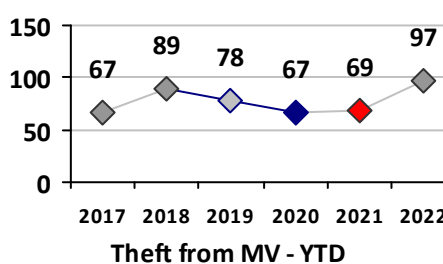

Part I Crime - Comparison Report

Providence Police Department

Through 8/7/2022
Week 31

District 8

4 Week Trend
7/11/2022 - 8/7/2022

Past 28 Days
7/11/2022 - 8/7/2022

Year to Date
January 1 - August 7

Violent Crime	Current Week	Last Week	Wk 29	Wk 28	Past 28 Days	Past 28 Days LY	Chg.	Current Year	Last Year	Chg.	Wght. 5yr Avg	Chg.
Homicide	0	0	0	0	0	1	--	0	1	-100%	1	--
Sex Offenses, Forcible*	0	0	0	1	1	0	--	1	7	-86%	7	-86%
Robbery Other	0	0	0	0	0	1	--	5	2	150%	3	67%
Robbery W Firearm	0	0	0	0	0	0	--	0	1	-100%	1	--
Agg. Assault	0	0	0	0	0	2	--	9	13	-31%	12	-25%
Agg. Assault W Firearm	0	0	0	0	0	0	--	1	4	-75%	4	-75%
Total	0	0	0	1	1	4	-75%	16	28	-43%	27	-41%

Property Crime	Current Week	Last Week	Wk 29	Wk 28	Past 28 Days	Past 28 Days LY	Chg.	Current Year	Last Year	Chg.	Wght. 5yr Avg	Chg.
Burglary	2	0	0	1	3	4	-25%	25	11	127%	22	14%
MV Theft	1	1	1	1	4	8	-50%	18	23	-22%	14	29%
Larceny from MV	3	7	8	1	19	19	0%	97	69	41%	74	31%
Larceny**	3	1	5	2	11	9	22%	67	42	60%	72	-7%
Total	9	9	14	5	37	40	-8%	207	145	43%	181	14%

Other Crime	Current Week	Last Week	Wk 29	Wk 28	Past 28 Days	Past 28 Days LY	Chg.	Current Year	Last Year	Chg.	Wght. 5yr Avg	Chg.
Assault Other	1	2	1	1	5	8	-38%	43	41	5%	46	-7%
Vandalism	5	2	2	3	12	11	9%	45	49	-8%	61	-26%
Drug Offenses	0	0	0	0	0	1	--	5	4	25%	4	25%
Weapons Offenses	1	1	1	0	3	0	--	4	8	-50%	6	-33%
Liquor Law Violations	0	1	0	0	1	0	--	3	0	300%	0	--
Total	7	6	4	4	21	20	5%	100	102	-2%	116	-14%

Figures are preliminary and subject to further analysis and revision

* Sex Offenses, Forcible includes forcible rape, forcible sodomy, forcible fondling, sexual assault with an object

** Larceny includes shoplifting, pickpocket, pursesnatch, from building, bicycles, motor vehicle parts or accessories, and other.