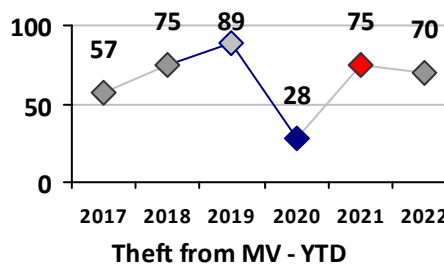

Part I Crime - Comparison Report

Providence Police Department

Through 8/7/2022
Week 31

District 3

	4 Week Trend 7/11/2022 - 8/7/2022				Past 28 Days 7/11/2022 - 8/7/2022			Year to Date January 1 - August 7				
	Current Week	Last Week	Wk 29	Wk 28	Past 28 Days	Past 28 Days LY	Chg.	Current Year	Last Year	Chg.	Wght. 5yr Avg	Chg.
Violent Crime												
Homicide	0	0	0	0	0	0	--	0	1	-100%	1	--
Sex Offenses, Forcible*	0	0	0	0	0	0	--	2	4	-50%	5	-60%
Robbery Other	0	0	0	0	0	1	--	3	4	-25%	3	0%
Robbery W Firearm	0	0	0	0	0	0	--	1	2	-50%	3	-67%
Agg. Assault	0	1	0	1	2	0	--	8	14	-43%	11	-27%
Agg. Assault W Firearm	0	0	0	0	0	5	--	2	17	-88%	9	-78%
Total	0	1	0	1	2	6	-67%	16	42	-62%	31	-48%
Property Crime												
Burglary	0	0	1	0	1	2	-50%	11	17	-35%	23	-52%
MV Theft	0	1	0	1	2	1	100%	18	21	-14%	17	6%
Larceny from MV	0	4	5	2	11	4	175%	70	75	-7%	64	9%
Larceny**	0	1	0	3	4	10	-60%	49	62	-21%	67	-27%
Total	0	6	6	6	18	17	6%	148	175	-15%	170	-13%
Other Crime												
Assault Other	1	2	3	1	7	8	-13%	64	53	21%	62	3%
Vandalism	4	3	4	1	12	9	33%	61	84	-27%	68	-10%
Drug Offenses	2	0	0	0	2	1	100%	21	9	133%	23	-9%
Weapons Offenses	2	0	1	0	3	0	--	14	17	-18%	11	27%
Liquor Law Violations	0	0	0	0	0	0	--	0	1	-100%	0	--
Total	9	5	8	2	24	18	33%	160	164	-2%	164	-2%

Figures are preliminary and subject to further analysis and revision

* Sex Offenses, Forcible includes forcible rape, forcible sodomy, forcible fondling, sexual assault with an object

** Larceny includes shoplifting, pickpocket, pursesnatch, from building, bicycles, motor vehicle parts or accessories, and other.