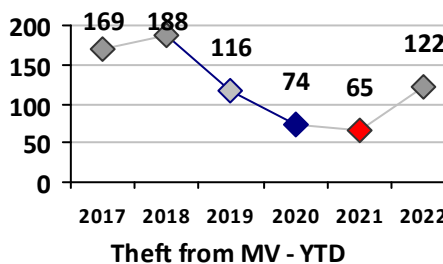

Part I Crime - Comparison Report

Providence Police Department

Through 8/7/2022
Week 31

District 9

4 Week Trend
7/11/2022 - 8/7/2022

Past 28 Days
7/11/2022 - 8/7/2022

Year to Date
January 1 - August 7

Violent Crime	Current Week	Last Week	Wk 29	Wk 28	Past 28 Days	Past 28 Days LY	Chg.	Current Year	Last Year	Chg.	Wght. 5yr Avg	Chg.
Homicide	0	0	0	0	0	0	--	0	0	0%	0	--
Sex Offenses, Forcible*	0	0	0	0	0	0	--	3	3	0%	4	-25%
Robbery Other	0	0	0	0	0	0	--	5	0	500%	2	150%
Robbery W Firearm	0	0	0	0	0	0	--	0	0	0%	0	--
Agg. Assault	0	0	0	0	0	1	--	12	5	140%	4	200%
Agg. Assault W Firearm	0	0	0	0	0	0	--	1	0	100%	1	0%
Total	0	0	0	0	0	1	100%	21	8	163%	11	91%

Property Crime	Current Week	Last Week	Wk 29	Wk 28	Past 28 Days	Past 28 Days LY	Chg.	Current Year	Last Year	Chg.	Wght. 5yr Avg	Chg.
Burglary	2	1	2	1	6	12	-50%	51	67	-24%	64	-20%
MV Theft	0	0	0	0	0	12	--	29	29	0%	19	53%
Larceny from MV	10	9	8	4	31	24	29%	122	66	85%	102	20%
Larceny**	3	3	5	4	15	18	-17%	89	89	0%	98	-9%
Total	15	13	15	9	52	66	-21%	291	251	16%	283	3%

Other Crime	Current Week	Last Week	Wk 29	Wk 28	Past 28 Days	Past 28 Days LY	Chg.	Current Year	Last Year	Chg.	Wght. 5yr Avg	Chg.
Assault Other	1	0	1	1	3	4	-25%	28	26	8%	28	0%
Vandalism	7	3	4	2	16	11	45%	72	53	36%	64	13%
Drug Offenses	0	0	0	0	0	1	--	4	7	-43%	8	-50%
Weapons Offenses	0	1	0	0	1	0	--	7	9	-22%	6	17%
Liquor Law Violations	0	0	0	0	0	0	--	0	0	0%	0	--
Total	8	4	5	3	20	16	25%	111	95	17%	107	4%

Figures are preliminary and subject to further analysis and revision

* Sex Offenses, Forcible includes forcible rape, forcible sodomy, forcible fondling, sexual assault with an object

** Larceny includes shoplifting, pickpocket, pursesnatch, from building, bicycles, motor vehicle parts or accessories, and other.