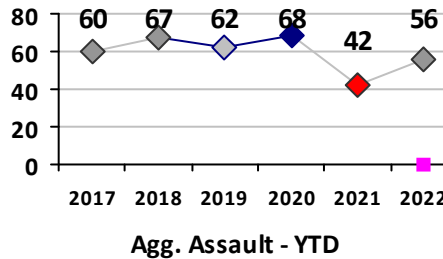

Part I Crime - Comparison Report

Providence Police Department

Through 8/7/2022
Week 31

District 2

4 Week Trend
7/11/2022 - 8/7/2022

Past 28 Days
7/11/2022 - 8/7/2022

Year to Date
January 1 - August 7

Violent Crime	Current Week	Last Week	Wk 29	Wk 28	Past 28 Days	Past 28 Days LY	Chg.	Current Year	Last Year	Chg.	Wght. 5yr Avg	Chg.
Homicide	0	0	0	0	0	2	--	2	5	-60%	2	0%
Sex Offenses, Forcible*	0	0	0	0	0	2	--	20	14	43%	18	11%
Robbery Other	0	0	0	0	0	1	--	6	8	-25%	12	-50%
Robbery W Firearm	0	0	2	0	2	1	100%	5	4	25%	5	0%
Agg. Assault	0	1	2	1	4	4	0%	41	29	41%	43	-5%
Agg. Assault W Firearm	0	0	1	0	1	1	0%	15	14	7%	15	0%
Total	0	1	5	1	7	11	-36%	89	74	20%	95	-6%

Property Crime	Current Week	Last Week	Wk 29	Wk 28	Past 28 Days	Past 28 Days LY	Chg.	Current Year	Last Year	Chg.	Wght. 5yr Avg	Chg.
Burglary	1	1	3	0	5	6	-17%	36	36	0%	50	-28%
MV Theft	1	2	1	3	7	6	17%	57	84	-32%	58	-2%
Larceny from MV	1	4	0	2	7	14	-50%	116	91	27%	97	20%
Larceny**	5	6	4	3	18	9	100%	116	102	14%	131	-11%
Total	8	13	8	8	37	35	6%	325	313	4%	335	-3%

Other Crime	Current Week	Last Week	Wk 29	Wk 28	Past 28 Days	Past 28 Days LY	Chg.	Current Year	Last Year	Chg.	Wght. 5yr Avg	Chg.
Assault Other	5	6	7	7	25	19	32%	202	167	21%	190	6%
Vandalism	8	2	4	6	20	12	67%	119	120	-1%	139	-14%
Drug Offenses	0	2	2	1	5	3	67%	51	39	31%	63	-19%
Weapons Offenses	4	0	3	1	8	5	60%	95	30	217%	37	157%
Liquor Law Violations	0	0	0	0	0	0	--	0	1	-100%	1	--
Total	17	10	16	15	58	39	49%	467	357	31%	430	9%

Figures are preliminary and subject to further analysis and revision

* Sex Offenses, Forcible includes forcible rape, forcible sodomy, forcible fondling, sexual assault with an object

** Larceny includes shoplifting, pickpocket, pursesnatch, from building, bicycles, motor vehicle parts or accessories, and other.