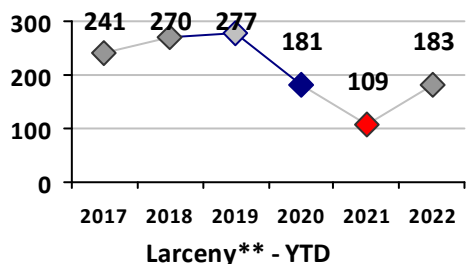

Part I Crime - Comparison Report

Providence Police Department

Through 8/7/2022
Week 31

District 1

4 Week Trend
7/11/2022 - 8/7/2022

Past 28 Days
7/11/2022 - 8/7/2022

Year to Date
January 1 - August 7

Violent Crime	Current Week	Last Week	Wk 29	Wk 28	Past 28 Days	Past 28 Days LY	Chg.	Current Year	Last Year	Chg.	Wght. 5yr Avg	Chg.
Homicide	0	0	0	0	0	0	--	0	0	0%	0	--
Sex Offenses, Forcible*	0	0	1	1	2	3	-33%	8	11	-27%	10	-20%
Robbery Other	0	0	0	1	1	1	0%	14	6	133%	9	56%
Robbery W Firearm	0	0	0	0	0	0	--	0	3	-100%	1	--
Agg. Assault	2	0	1	0	3	3	0%	27	9	200%	16	69%
Agg. Assault W Firearm	0	0	0	0	0	0	--	0	0	0%	1	--
Total	2	0	2	2	6	7	-14%	49	29	69%	36	36%

Property Crime	Current Week	Last Week	Wk 29	Wk 28	Past 28 Days	Past 28 Days LY	Chg.	Current Year	Last Year	Chg.	Wght. 5yr Avg	Chg.
Burglary	0	1	1	0	2	1	100%	8	10	-20%	21	-62%
MV Theft	0	0	0	3	3	4	-25%	24	27	-11%	24	0%
Larceny from MV	3	2	5	4	14	16	-13%	88	76	16%	82	7%
Larceny**	4	7	7	6	24	24	0%	183	109	68%	193	-5%
Total	7	10	13	13	43	45	-4%	303	222	36%	319	-5%

Other Crime	Current Week	Last Week	Wk 29	Wk 28	Past 28 Days	Past 28 Days LY	Chg.	Current Year	Last Year	Chg.	Wght. 5yr Avg	Chg.
Assault Other	1	3	2	4	10	11	-9%	109	75	45%	93	17%
Vandalism	6	3	8	1	18	19	-5%	118	75	57%	86	37%
Drug Offenses	1	1	3	0	5	2	150%	28	34	-18%	29	-3%
Weapons Offenses	0	0	0	0	0	0	--	19	13	46%	12	58%
Liquor Law Violations	0	0	0	0	0	0	--	4	0	400%	2	100%
Total	8	7	13	5	33	32	3%	278	197	41%	222	25%

Figures are preliminary and subject to further analysis and revision

* Sex Offenses, Forcible includes forcible rape, forcible sodomy, forcible fondling, sexual assault with an object

** Larceny includes shoplifting, pickpocket, pursesnatch, from building, bicycles, motor vehicle parts or accessories, and other.