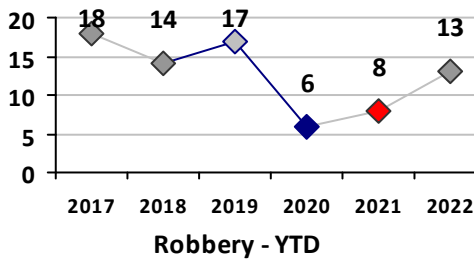

Part I Crime - Comparison Report

Providence Police Department

Through 8/7/2022
Week 31

District 6

4 Week Trend
7/11/2022 - 8/7/2022

Past 28 Days
7/11/2022 - 8/7/2022

Year to Date
January 1 - August 7

Violent Crime	Current Week	Last Week	Wk 29	Wk 28	Past 28 Days	Past 28 Days LY	Chg.	Current Year	Last Year	Chg.	Wght. 5yr Avg	Chg.
Homicide	0	0	0	0	0	0	--	1	2	-50%	2	-50%
Sex Offenses, Forcible*	0	0	1	0	1	0	--	18	12	50%	11	64%
Robbery Other	1	1	0	0	2	0	--	10	5	100%	8	25%
Robbery W Firearm	0	0	0	0	0	0	--	3	3	0%	3	0%
Agg. Assault	0	0	0	1	1	5	-80%	28	33	-15%	26	8%
Agg. Assault W Firearm	2	0	0	0	2	1	100%	8	3	167%	7	14%
Total	3	1	1	1	6	6	0%	68	58	17%	56	21%

Property Crime	Current Week	Last Week	Wk 29	Wk 28	Past 28 Days	Past 28 Days LY	Chg.	Current Year	Last Year	Chg.	Wght. 5yr Avg	Chg.
Burglary	1	0	0	1	2	4	-50%	29	41	-29%	47	-38%
MV Theft	0	2	4	0	6	2	200%	41	48	-15%	49	-16%
Larceny from MV	9	3	6	2	20	18	11%	128	100	28%	108	19%
Larceny**	4	1	3	3	11	18	-39%	136	101	35%	131	4%
Total	14	6	13	6	39	42	-7%	334	290	15%	335	0%

Other Crime	Current Week	Last Week	Wk 29	Wk 28	Past 28 Days	Past 28 Days LY	Chg.	Current Year	Last Year	Chg.	Wght. 5yr Avg	Chg.
Assault Other	5	5	1	3	14	21	-33%	137	107	28%	124	10%
Vandalism	5	4	11	7	27	15	80%	134	101	33%	123	9%
Drug Offenses	1	2	2	1	6	3	100%	19	20	-5%	29	-34%
Weapons Offenses	1	1	0	0	2	2	0%	11	27	-59%	22	-50%
Liquor Law Violations	0	0	0	0	0	0	--	2	3	-33%	1	100%
Total	12	12	14	11	49	41	20%	303	258	17%	298	2%

Figures are preliminary and subject to further analysis and revision

* Sex Offenses, Forcible includes forcible rape, forcible sodomy, forcible fondling, sexual assault with an object

** Larceny includes shoplifting, pickpocket, pursesnatch, from building, bicycles, motor vehicle parts or accessories, and other.