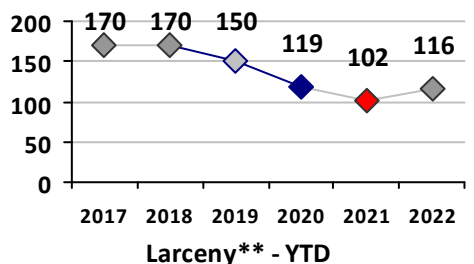

Part I Crime - Comparison Report

Providence Police Department

Through 8/7/2022
Week 31

District 2

4 Week Trend
7/11/2022 - 8/7/2022

Past 28 Days
7/11/2022 - 8/7/2022

Year to Date
January 1 - August 7

Violent Crime	Current Week	Last Week	Wk 29	Wk 28	Past 28 Days	Past 28 Days LY	Chg.	Current Year	Last Year	Chg.	Wght. 5yr Avg	Chg.
Homicide	0	0	0	0	0	2	--	2	5	-60%	2	0%
Sex Offenses, Forcible*	0	0	0	0	0	2	--	20	14	43%	18	11%
Robbery Other	0	0	0	0	0	1	--	6	8	-25%	12	-50%
Robbery W Firearm	0	0	2	0	2	1	100%	5	4	25%	5	0%
Agg. Assault	0	1	2	1	4	4	0%	41	29	41%	43	-5%
Agg. Assault W Firearm	0	0	1	0	1	1	0%	15	14	7%	15	0%
Total	0	1	5	1	7	11	-36%	89	74	20%	95	-6%

Property Crime	Current Week	Last Week	Wk 29	Wk 28	Past 28 Days	Past 28 Days LY	Chg.	Current Year	Last Year	Chg.	Wght. 5yr Avg	Chg.
Burglary	1	1	3	0	5	6	-17%	36	36	0%	50	-28%
MV Theft	1	2	1	3	7	6	17%	57	84	-32%	58	-2%
Larceny from MV	1	4	0	2	7	14	-50%	116	91	27%	97	20%
Larceny**	5	6	4	3	18	9	100%	116	102	14%	131	-11%
Total	8	13	8	8	37	35	6%	325	313	4%	335	-3%

Other Crime	Current Week	Last Week	Wk 29	Wk 28	Past 28 Days	Past 28 Days LY	Chg.	Current Year	Last Year	Chg.	Wght. 5yr Avg	Chg.
Assault Other	5	6	7	7	25	19	32%	202	167	21%	190	6%
Vandalism	8	2	4	6	20	12	67%	119	120	-1%	139	-14%
Drug Offenses	0	2	2	1	5	3	67%	51	39	31%	63	-19%
Weapons Offenses	4	0	3	1	8	5	60%	95	30	217%	37	157%
Liquor Law Violations	0	0	0	0	0	0	--	0	1	-100%	1	--
Total	17	10	16	15	58	39	49%	467	357	31%	430	9%

Figures are preliminary and subject to further analysis and revision

* Sex Offenses, Forcible includes forcible rape, forcible sodomy, forcible fondling, sexual assault with an object

** Larceny includes shoplifting, pickpocket, pursesnatch, from building, bicycles, motor vehicle parts or accessories, and other.