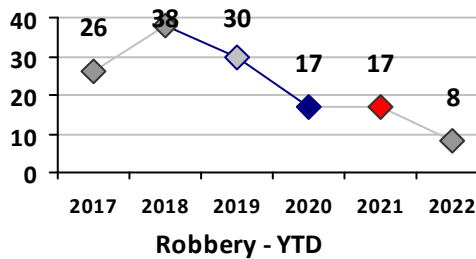

Part I Crime - Comparison Report

Providence Police Department

Through 8/7/2022
Week 31

District 5

4 Week Trend
7/11/2022 - 8/7/2022

Past 28 Days
7/11/2022 - 8/7/2022

Year to Date
January 1 - August 7

Violent Crime	Current Week	Last Week	Wk 29	Wk 28	Past 28 Days	Past 28 Days LY	Chg.	Current Year	Last Year	Chg.	Wght. 5yr Avg	Chg.
Homicide	0	0	0	0	0	0	--	1	2	-50%	1	-0%
Sex Offenses, Forcible*	0	1	0	0	1	1	0%	26	13	100%	17	53%
Robbery Other	0	0	0	0	0	1	--	5	14	-64%	17	-71%
Robbery W Firearm	0	0	0	0	0	1	--	3	3	0%	6	-50%
Agg. Assault	2	2	0	2	6	4	50%	49	53	-8%	49	0%
Agg. Assault W Firearm	0	0	1	0	1	5	-80%	3	13	-77%	12	-75%
Total	2	3	1	2	8	12	-33%	86	98	-12%	101	-15%

Property Crime	Current Week	Last Week	Wk 29	Wk 28	Past 28 Days	Past 28 Days LY	Chg.	Current Year	Last Year	Chg.	Wght. 5yr Avg	Chg.
Burglary	1	1	0	2	4	7	-43%	22	37	-41%	57	-61%
MV Theft	1	0	3	2	6	6	0%	49	64	-23%	50	-2%
Larceny from MV	3	3	5	2	13	13	0%	82	84	-2%	100	-18%
Larceny**	6	4	3	2	15	11	36%	106	115	-8%	127	-17%
Total	11	8	11	8	38	37	3%	259	300	-14%	333	-22%

Other Crime	Current Week	Last Week	Wk 29	Wk 28	Past 28 Days	Past 28 Days LY	Chg.	Current Year	Last Year	Chg.	Wght. 5yr Avg	Chg.
Assault Other	10	7	4	11	32	19	68%	211	182	16%	182	16%
Vandalism	13	5	10	8	36	25	44%	166	161	3%	168	-1%
Drug Offenses	2	1	2	9	14	0	--	40	44	-9%	65	-38%
Weapons Offenses	1	0	5	2	8	2	300%	41	46	-11%	41	0%
Liquor Law Violations	0	0	0	0	0	0	--	1	1	0%	1	0%
Total	26	13	21	30	90	46	96%	459	434	6%	456	1%

Figures are preliminary and subject to further analysis and revision

* Sex Offenses, Forcible includes forcible rape, forcible sodomy, forcible fondling, sexual assault with an object

** Larceny includes shoplifting, pickpocket, pursesnatch, from building, bicycles, motor vehicle parts or accessories, and other.