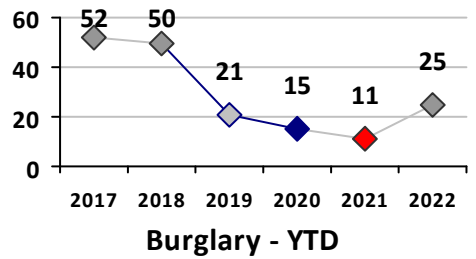

Part I Crime - Comparison Report

Providence Police Department

Through 8/7/2022
Week 31

District 8

4 Week Trend
7/11/2022 - 8/7/2022

Past 28 Days
7/11/2022 - 8/7/2022

Year to Date
January 1 - August 7

Violent Crime	Current Week	Last Week	Wk 29	Wk 28	Past 28 Days	Past 28 Days LY	Chg.	Current Year	Last Year	Chg.	Wght. 5yr Avg	Chg.
Homicide	0	0	0	0	0	1	--	0	1	-100%	1	--
Sex Offenses, Forcible*	0	0	0	1	1	0	--	1	7	-86%	7	-86%
Robbery Other	0	0	0	0	0	1	--	5	2	150%	3	67%
Robbery W Firearm	0	0	0	0	0	0	--	0	1	-100%	1	--
Agg. Assault	0	0	0	0	0	2	--	9	13	-31%	12	-25%
Agg. Assault W Firearm	0	0	0	0	0	0	--	1	4	-75%	4	-75%
Total	0	0	0	1	1	4	-75%	16	28	-43%	27	-41%

Property Crime	Current Week	Last Week	Wk 29	Wk 28	Past 28 Days	Past 28 Days LY	Chg.	Current Year	Last Year	Chg.	Wght. 5yr Avg	Chg.
Burglary	2	0	0	1	3	4	-25%	25	11	127%	22	14%
MV Theft	1	1	1	1	4	8	-50%	18	23	-22%	14	29%
Larceny from MV	3	7	8	1	19	19	0%	97	69	41%	74	31%
Larceny**	3	1	5	2	11	9	22%	67	42	60%	72	-7%
Total	9	9	14	5	37	40	-8%	207	145	43%	181	14%

Other Crime	Current Week	Last Week	Wk 29	Wk 28	Past 28 Days	Past 28 Days LY	Chg.	Current Year	Last Year	Chg.	Wght. 5yr Avg	Chg.
Assault Other	1	2	1	1	5	8	-38%	43	41	5%	46	-7%
Vandalism	5	2	2	3	12	11	9%	45	49	-8%	61	-26%
Drug Offenses	0	0	0	0	0	1	--	5	4	25%	4	25%
Weapons Offenses	1	1	1	0	3	0	--	4	8	-50%	6	-33%
Liquor Law Violations	0	1	0	0	1	0	--	3	0	300%	0	--
Total	7	6	4	4	21	20	5%	100	102	-2%	116	-14%

Figures are preliminary and subject to further analysis and revision

* Sex Offenses, Forcible includes forcible rape, forcible sodomy, forcible fondling, sexual assault with an object

** Larceny includes shoplifting, pickpocket, pursesnatch, from building, bicycles, motor vehicle parts or accessories, and other.