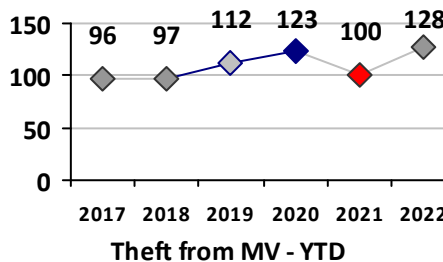

Part I Crime - Comparison Report

Providence Police Department

Through 8/7/2022
Week 31

District 6

4 Week Trend
7/11/2022 - 8/7/2022

Past 28 Days
7/11/2022 - 8/7/2022

Year to Date
January 1 - August 7

Violent Crime	Current Week	Last Week	Wk 29	Wk 28	Past 28 Days	Past 28 Days LY	Chg.	Current Year	Last Year	Chg.	Wght. 5yr Avg	Chg.
Homicide	0	0	0	0	0	0	--	1	2	-50%	2	-50%
Sex Offenses, Forcible*	0	0	1	0	1	0	--	18	12	50%	11	64%
Robbery Other	1	1	0	0	2	0	--	10	5	100%	8	25%
Robbery W Firearm	0	0	0	0	0	0	--	3	3	0%	3	0%
Agg. Assault	0	0	0	1	1	5	-80%	28	33	-15%	26	8%
Agg. Assault W Firearm	2	0	0	0	2	1	100%	8	3	167%	7	14%
Total	3	1	1	1	6	6	0%	68	58	17%	56	21%

Property Crime	Current Week	Last Week	Wk 29	Wk 28	Past 28 Days	Past 28 Days LY	Chg.	Current Year	Last Year	Chg.	Wght. 5yr Avg	Chg.
Burglary	1	0	0	1	2	4	-50%	29	41	-29%	47	-38%
MV Theft	0	2	4	0	6	2	200%	41	48	-15%	49	-16%
Larceny from MV	9	3	6	2	20	18	11%	128	100	28%	108	19%
Larceny**	4	1	3	3	11	18	-39%	136	101	35%	131	4%
Total	14	6	13	6	39	42	-7%	334	290	15%	335	0%

Other Crime	Current Week	Last Week	Wk 29	Wk 28	Past 28 Days	Past 28 Days LY	Chg.	Current Year	Last Year	Chg.	Wght. 5yr Avg	Chg.
Assault Other	5	5	1	3	14	21	-33%	137	107	28%	124	10%
Vandalism	5	4	11	7	27	15	80%	134	101	33%	123	9%
Drug Offenses	1	2	2	1	6	3	100%	19	20	-5%	29	-34%
Weapons Offenses	1	1	0	0	2	2	0%	11	27	-59%	22	-50%
Liquor Law Violations	0	0	0	0	0	0	--	2	3	-33%	1	100%
Total	12	12	14	11	49	41	20%	303	258	17%	298	2%

Figures are preliminary and subject to further analysis and revision

* Sex Offenses, Forcible includes forcible rape, forcible sodomy, forcible fondling, sexual assault with an object

** Larceny includes shoplifting, pickpocket, pursesnatch, from building, bicycles, motor vehicle parts or accessories, and other.