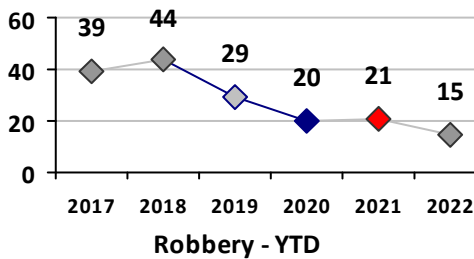

Part I Crime - Comparison Report

Providence Police Department

Through 8/7/2022
Week 31

District 4

4 Week Trend
7/11/2022 - 8/7/2022

Past 28 Days
7/11/2022 - 8/7/2022

Year to Date
January 1 - August 7

Violent Crime	Current Week	Last Week	Wk 29	Wk 28	Past 28 Days	Past 28 Days LY	Chg.	Current Year	Last Year	Chg.	Wght. 5yr Avg	Chg.
Homicide	0	0	0	0	0	0	--	1	1	0%	1	0%
Sex Offenses, Forcible*	0	0	0	1	1	1	0%	19	17	12%	19	0%
Robbery Other	1	0	0	1	2	6	-67%	12	16	-25%	20	-40%
Robbery W Firearm	0	0	0	0	0	1	--	3	5	-40%	6	-50%
Agg. Assault	0	0	0	1	1	6	-83%	35	32	9%	44	-20%
Agg. Assault W Firearm	0	0	1	0	1	1	0%	12	6	100%	8	50%
Total	1	0	1	3	5	15	-67%	82	77	6%	98	-16%

Property Crime	Current Week	Last Week	Wk 29	Wk 28	Past 28 Days	Past 28 Days LY	Chg.	Current Year	Last Year	Chg.	Wght. 5yr Avg	Chg.
Burglary	0	2	1	1	4	6	-33%	32	37	-14%	67	-52%
MV Theft	4	4	6	5	19	9	111%	80	76	5%	59	36%
Larceny from MV	8	10	9	6	33	19	74%	194	205	-5%	197	-2%
Larceny**	5	4	6	3	18	33	-45%	157	161	-2%	156	1%
Total	17	20	22	15	74	67	10%	463	479	-3%	480	-4%

Other Crime	Current Week	Last Week	Wk 29	Wk 28	Past 28 Days	Past 28 Days LY	Chg.	Current Year	Last Year	Chg.	Wght. 5yr Avg	Chg.
Assault Other	6	9	7	5	27	22	23%	168	161	4%	190	-12%
Vandalism	8	4	13	9	34	18	89%	181	173	5%	174	4%
Drug Offenses	3	8	2	2	15	4	275%	97	73	33%	98	-1%
Weapons Offenses	2	0	0	1	3	3	0%	48	57	-16%	39	23%
Liquor Law Violations	0	0	0	2	2	0	--	2	1	100%	2	0%
Total	19	21	22	19	81	47	72%	496	465	7%	503	-1%

Figures are preliminary and subject to further analysis and revision

* Sex Offenses, Forcible includes forcible rape, forcible sodomy, forcible fondling, sexual assault with an object

** Larceny includes shoplifting, pickpocket, pursesnatch, from building, bicycles, motor vehicle parts or accessories, and other.