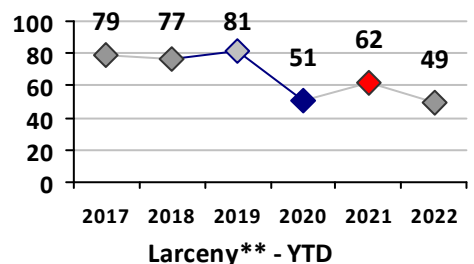

Part I Crime - Comparison Report

Providence Police Department

Through 8/7/2022
Week 31

District 3

	4 Week Trend 7/11/2022 - 8/7/2022				Past 28 Days 7/11/2022 - 8/7/2022			Year to Date January 1 - August 7				
	Current Week	Last Week	Wk 29	Wk 28	Past 28 Days	Past 28 Days LY	Chg.	Current Year	Last Year	Chg.	Wght. 5yr Avg	Chg.
Violent Crime												
Homicide	0	0	0	0	0	0	--	0	1	-100%	1	--
Sex Offenses, Forcible*	0	0	0	0	0	0	--	2	4	-50%	5	-60%
Robbery Other	0	0	0	0	0	1	--	3	4	-25%	3	0%
Robbery W Firearm	0	0	0	0	0	0	--	1	2	-50%	3	-67%
Agg. Assault	0	1	0	1	2	0	--	8	14	-43%	11	-27%
Agg. Assault W Firearm	0	0	0	0	0	5	--	2	17	-88%	9	-78%
Total	0	1	0	1	2	6	-67%	16	42	-62%	31	-48%
Property Crime												
Burglary	0	0	1	0	1	2	-50%	11	17	-35%	23	-52%
MV Theft	0	1	0	1	2	1	100%	18	21	-14%	17	6%
Larceny from MV	0	4	5	2	11	4	175%	70	75	-7%	64	9%
Larceny**	0	1	0	3	4	10	-60%	49	62	-21%	67	-27%
Total	0	6	6	6	18	17	6%	148	175	-15%	170	-13%
Other Crime												
Assault Other	1	2	3	1	7	8	-13%	64	53	21%	62	3%
Vandalism	4	3	4	1	12	9	33%	61	84	-27%	68	-10%
Drug Offenses	2	0	0	0	2	1	100%	21	9	133%	23	-9%
Weapons Offenses	2	0	1	0	3	0	--	14	17	-18%	11	27%
Liquor Law Violations	0	0	0	0	0	0	--	0	1	-100%	0	--
Total	9	5	8	2	24	18	33%	160	164	-2%	164	-2%

Figures are preliminary and subject to further analysis and revision

* Sex Offenses, Forcible includes forcible rape, forcible sodomy, forcible fondling, sexual assault with an object

** Larceny includes shoplifting, pickpocket, pursesnatch, from building, bicycles, motor vehicle parts or accessories, and other.