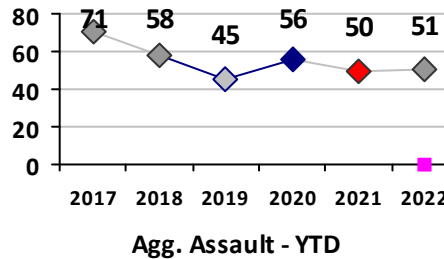

Part I Crime - Comparison Report

Providence Police Department

Through 8/7/2022
Week 31

District 7

4 Week Trend
7/11/2022 - 8/7/2022

Past 28 Days
7/11/2022 - 8/7/2022

Year to Date
January 1 - August 7

Violent Crime	Current Week	Last Week	Wk 29	Wk 28	Past 28 Days	Past 28 Days LY	Chg.	Current Year	Last Year	Chg.	Wght. 5yr Avg	Chg.
Homicide	0	0	0	0	0	0	--	0	3	-100%	2	--
Sex Offenses, Forcible*	1	0	0	0	1	0	--	10	16	-38%	15	-33%
Robbery Other	1	0	0	0	1	0	--	10	8	25%	10	0%
Robbery W Firearm	0	0	1	0	1	1	0%	4	5	-20%	6	-33%
Agg. Assault	1	3	0	1	5	4	25%	37	39	-5%	42	-12%
Agg. Assault W Firearm	0	0	2	1	3	1	200%	14	11	27%	11	27%
Total	3	3	3	2	11	6	83%	75	82	-9%	86	-13%

Property Crime	Current Week	Last Week	Wk 29	Wk 28	Past 28 Days	Past 28 Days LY	Chg.	Current Year	Last Year	Chg.	Wght. 5yr Avg	Chg.
Burglary	1	0	4	1	6	4	50%	53	49	8%	59	-10%
MV Theft	0	3	2	5	10	10	0%	85	69	23%	57	49%
Larceny from MV	7	6	5	7	25	22	14%	193	157	23%	149	30%
Larceny**	5	7	8	8	28	31	-10%	210	226	-7%	247	-15%
Total	13	16	19	21	69	67	3%	541	501	8%	512	6%

Other Crime	Current Week	Last Week	Wk 29	Wk 28	Past 28 Days	Past 28 Days LY	Chg.	Current Year	Last Year	Chg.	Wght. 5yr Avg	Chg.
Assault Other	5	6	8	4	23	29	-21%	207	193	7%	213	-3%
Vandalism	4	5	7	4	20	26	-23%	169	192	-12%	214	-21%
Drug Offenses	3	0	0	3	6	4	50%	40	40	0%	56	-29%
Weapons Offenses	0	0	4	0	4	2	100%	29	43	-33%	41	-29%
Liquor Law Violations	0	0	0	0	0	0	--	6	6	0%	13	-54%
Total	12	11	19	11	53	61	-13%	451	474	-5%	536	-16%

Figures are preliminary and subject to further analysis and revision

* Sex Offenses, Forcible includes forcible rape, forcible sodomy, forcible fondling, sexual assault with an object

** Larceny includes shoplifting, pickpocket, pursesnatch, from building, bicycles, motor vehicle parts or accessories, and other.