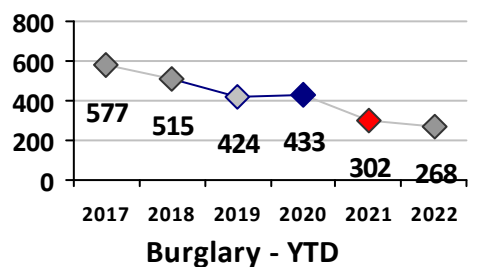

Through 8/7/2022
Week 31

Citywide

4 Week Trend
7/11/2022 - 8/7/2022

Past 28 Days
7/11/2022 - 8/7/2022

Year to Date
January 1 - August 7

Violent Crime	Current Week	Last Week	Wk 29	Wk 28	Past 28 Days	Past 28 Days LY	Chg.	Current Year	Last Year	Chg.	Wght. 5yr Avg	Chg.	
	Homicide	0	0	0	0	0	3	-300%	5	15	-67%	10	-50%
Sex Offenses, Forcible*	1	1	2	3	7	7	0%	107	100	7%	110	-3%	
Robbery W Firearm	0	0	3	0	3	4	-25%	19	27	-30%	33	-42%	
Robbery Other	3	1	0	2	6	11	-45%	71	63	13%	84	-15%	
Agg. Assault W Firearm	2	0	5	1	8	14	-43%	57	69	-17%	68	-16%	
Agg. Assault	5	7	3	7	22	29	-24%	246	229	7%	247	0%	
Total	11	9	13	13	46	68	-32%	504	503	0%	552	-9%	

Property Crime	Current Week	Last Week	Wk 29	Wk 28	Past 28 Days	Past 28 Days LY	Chg.	Current Year	Last Year	Chg.	Wght. 5yr Avg	Chg.	
	Burglary	8	6	12	7	33	46	-28%	268	305	-12%	411	-35%
MV Theft	9	15	17	20	61	59	3%	411	450	-9%	354	16%	
Larceny from MV	48	51	52	41	192	160	20%	1201	962	25%	1003	20%	
Larceny**	36	37	43	42	158	166	-5%	1167	1027	14%	1244	-6%	
Total	101	109	124	110	444	431	3%	3047	2744	11%	3012	1%	

Other Crime	Current Week	Last Week	Wk 29	Wk 28	Past 28 Days	Past 28 Days LY	Chg.	Current Year	Last Year	Chg.	Wght. 5yr Avg	Chg.	
	Assault Other	35	41	35	38	149	141	6%	1185	1016	17%	1138	4%
Vandalism	65	42	67	60	234	151	55%	1212	1053	15%	1125	8%	
Weapons Offenses	11	3	14	4	32	14	129%	281	250	12%	216	30%	
Drug Offenses	12	14	11	16	53	20	165%	310	272	14%	382	-19%	
Liquor Law Violations	0	1	0	2	3	0	300%	18	13	38%	21	-14%	
Total	123	101	127	120	471	326	44%	3006	2604	15%	2882	4%	

Figures are preliminary and subject to further analysis and revision

* Sex Offenses, Forcible includes forcible rape, forcible sodomy, forcible fondling, sexual assault with an object

** Larceny includes shoplifting, pickpocket, pursesnatch, from building, bicycles, motor vehicle parts or accessories, and other.