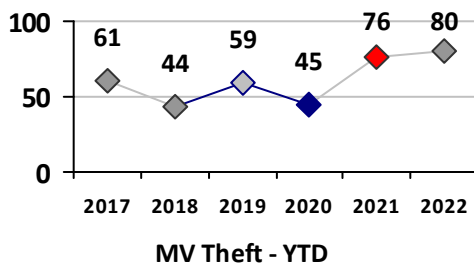

Part I Crime - Comparison Report

Providence Police Department

Through 8/7/2022
Week 31

District 4

4 Week Trend
7/11/2022 - 8/7/2022

Past 28 Days
7/11/2022 - 8/7/2022

Year to Date
January 1 - August 7

Violent Crime	Current Week	Last Week	Wk 29	Wk 28	Past 28 Days	Past 28 Days LY	Chg.	Current Year	Last Year	Chg.	Wght. 5yr Avg	Chg.
Homicide	0	0	0	0	0	0	--	1	1	0%	1	0%
Sex Offenses, Forcible*	0	0	0	1	1	1	0%	19	17	12%	19	0%
Robbery Other	1	0	0	1	2	6	-67%	12	16	-25%	20	-40%
Robbery W Firearm	0	0	0	0	0	1	--	3	5	-40%	6	-50%
Agg. Assault	0	0	0	1	1	6	-83%	35	32	9%	44	-20%
Agg. Assault W Firearm	0	0	1	0	1	1	0%	12	6	100%	8	50%
Total	1	0	1	3	5	15	-67%	82	77	6%	98	-16%

Property Crime	Current Week	Last Week	Wk 29	Wk 28	Past 28 Days	Past 28 Days LY	Chg.	Current Year	Last Year	Chg.	Wght. 5yr Avg	Chg.
Burglary	0	2	1	1	4	6	-33%	32	37	-14%	67	-52%
MV Theft	4	4	6	5	19	9	111%	80	76	5%	59	36%
Larceny from MV	8	10	9	6	33	19	74%	194	205	-5%	197	-2%
Larceny**	5	4	6	3	18	33	-45%	157	161	-2%	156	1%
Total	17	20	22	15	74	67	10%	463	479	-3%	480	-4%

Other Crime	Current Week	Last Week	Wk 29	Wk 28	Past 28 Days	Past 28 Days LY	Chg.	Current Year	Last Year	Chg.	Wght. 5yr Avg	Chg.
Assault Other	6	9	7	5	27	22	23%	168	161	4%	190	-12%
Vandalism	8	4	13	9	34	18	89%	181	173	5%	174	4%
Drug Offenses	3	8	2	2	15	4	275%	97	73	33%	98	-1%
Weapons Offenses	2	0	0	1	3	3	0%	48	57	-16%	39	23%
Liquor Law Violations	0	0	0	2	2	0	--	2	1	100%	2	0%
Total	19	21	22	19	81	47	72%	496	465	7%	503	-1%

Figures are preliminary and subject to further analysis and revision

* Sex Offenses, Forcible includes forcible rape, forcible sodomy, forcible fondling, sexual assault with an object

** Larceny includes shoplifting, pickpocket, pursesnatch, from building, bicycles, motor vehicle parts or accessories, and other.