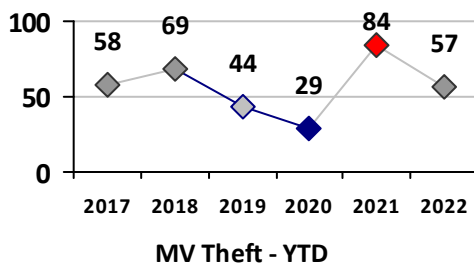

Part I Crime - Comparison Report

Providence Police Department

Through 8/7/2022
Week 31

District 2

4 Week Trend
7/11/2022 - 8/7/2022

Past 28 Days
7/11/2022 - 8/7/2022

Year to Date
January 1 - August 7

Violent Crime	Current Week	Last Week	Wk 29	Wk 28	Past 28 Days	Past 28 Days LY	Chg.	Current Year	Last Year	Chg.	Wght. 5yr Avg	Chg.
Homicide	0	0	0	0	0	2	--	2	5	-60%	2	0%
Sex Offenses, Forcible*	0	0	0	0	0	2	--	20	14	43%	18	11%
Robbery Other	0	0	0	0	0	1	--	6	8	-25%	12	-50%
Robbery W Firearm	0	0	2	0	2	1	100%	5	4	25%	5	0%
Agg. Assault	0	1	2	1	4	4	0%	41	29	41%	43	-5%
Agg. Assault W Firearm	0	0	1	0	1	1	0%	15	14	7%	15	0%
Total	0	1	5	1	7	11	-36%	89	74	20%	95	-6%

Property Crime	Current Week	Last Week	Wk 29	Wk 28	Past 28 Days	Past 28 Days LY	Chg.	Current Year	Last Year	Chg.	Wght. 5yr Avg	Chg.
Burglary	1	1	3	0	5	6	-17%	36	36	0%	50	-28%
MV Theft	1	2	1	3	7	6	17%	57	84	-32%	58	-2%
Larceny from MV	1	4	0	2	7	14	-50%	116	91	27%	97	20%
Larceny**	5	6	4	3	18	9	100%	116	102	14%	131	-11%
Total	8	13	8	8	37	35	6%	325	313	4%	335	-3%

Other Crime	Current Week	Last Week	Wk 29	Wk 28	Past 28 Days	Past 28 Days LY	Chg.	Current Year	Last Year	Chg.	Wght. 5yr Avg	Chg.
Assault Other	5	6	7	7	25	19	32%	202	167	21%	190	6%
Vandalism	8	2	4	6	20	12	67%	119	120	-1%	139	-14%
Drug Offenses	0	2	2	1	5	3	67%	51	39	31%	63	-19%
Weapons Offenses	4	0	3	1	8	5	60%	95	30	217%	37	157%
Liquor Law Violations	0	0	0	0	0	0	--	0	1	-100%	1	--
Total	17	10	16	15	58	39	49%	467	357	31%	430	9%

Figures are preliminary and subject to further analysis and revision

* Sex Offenses, Forcible includes forcible rape, forcible sodomy, forcible fondling, sexual assault with an object

** Larceny includes shoplifting, pickpocket, pursesnatch, from building, bicycles, motor vehicle parts or accessories, and other.