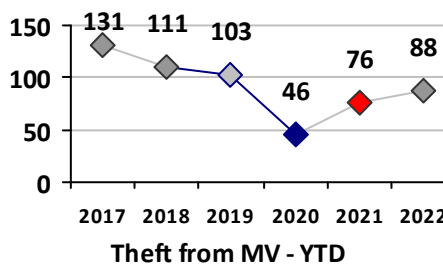

Part I Crime - Comparison Report

Providence Police Department

Through 8/7/2022
Week 31

District 1

4 Week Trend
7/11/2022 - 8/7/2022

Past 28 Days
7/11/2022 - 8/7/2022

Year to Date
January 1 - August 7

Violent Crime	Current Week	Last Week	Wk 29	Wk 28	Past 28 Days	Past 28 Days LY	Chg.	Current Year	Last Year	Chg.	Wght. 5yr Avg	Chg.
Homicide	0	0	0	0	0	0	--	0	0	0%	0	--
Sex Offenses, Forcible*	0	0	1	1	2	3	-33%	8	11	-27%	10	-20%
Robbery Other	0	0	0	1	1	1	0%	14	6	133%	9	56%
Robbery W Firearm	0	0	0	0	0	0	--	0	3	-100%	1	--
Agg. Assault	2	0	1	0	3	3	0%	27	9	200%	16	69%
Agg. Assault W Firearm	0	0	0	0	0	0	--	0	0	0%	1	--
Total	2	0	2	2	6	7	-14%	49	29	69%	36	36%

Property Crime	Current Week	Last Week	Wk 29	Wk 28	Past 28 Days	Past 28 Days LY	Chg.	Current Year	Last Year	Chg.	Wght. 5yr Avg	Chg.
Burglary	0	1	1	0	2	1	100%	8	10	-20%	21	-62%
MV Theft	0	0	0	3	3	4	-25%	24	27	-11%	24	0%
Larceny from MV	3	2	5	4	14	16	-13%	88	76	16%	82	7%
Larceny**	4	7	7	6	24	24	0%	183	109	68%	193	-5%
Total	7	10	13	13	43	45	-4%	303	222	36%	319	-5%

Other Crime	Current Week	Last Week	Wk 29	Wk 28	Past 28 Days	Past 28 Days LY	Chg.	Current Year	Last Year	Chg.	Wght. 5yr Avg	Chg.
Assault Other	1	3	2	4	10	11	-9%	109	75	45%	93	17%
Vandalism	6	3	8	1	18	19	-5%	118	75	57%	86	37%
Drug Offenses	1	1	3	0	5	2	150%	28	34	-18%	29	-3%
Weapons Offenses	0	0	0	0	0	0	--	19	13	46%	12	58%
Liquor Law Violations	0	0	0	0	0	0	--	4	0	400%	2	100%
Total	8	7	13	5	33	32	3%	278	197	41%	222	25%

Figures are preliminary and subject to further analysis and revision

* Sex Offenses, Forcible includes forcible rape, forcible sodomy, forcible fondling, sexual assault with an object

** Larceny includes shoplifting, pickpocket, pursesnatch, from building, bicycles, motor vehicle parts or accessories, and other.