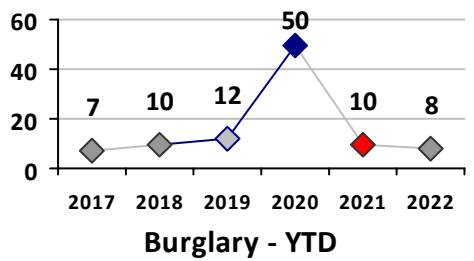

Part I Crime - Comparison Report

Providence Police Department

Through 8/7/2022
Week 31

District 1

4 Week Trend
7/11/2022 - 8/7/2022

Past 28 Days
7/11/2022 - 8/7/2022

Year to Date
January 1 - August 7

Violent Crime	Current Week	Last Week	Wk 29	Wk 28	Past 28 Days	Past 28 Days LY	Chg.	Current Year	Last Year	Chg.	Wght. 5yr Avg	Chg.
Homicide	0	0	0	0	0	0	--	0	0	0%	0	--
Sex Offenses, Forcible*	0	0	1	1	2	3	-33%	8	11	-27%	10	-20%
Robbery Other	0	0	0	1	1	1	0%	14	6	133%	9	56%
Robbery W Firearm	0	0	0	0	0	0	--	0	3	-100%	1	--
Agg. Assault	2	0	1	0	3	3	0%	27	9	200%	16	69%
Agg. Assault W Firearm	0	0	0	0	0	0	--	0	0	0%	1	--
Total	2	0	2	2	6	7	-14%	49	29	69%	36	36%

Property Crime	Current Week	Last Week	Wk 29	Wk 28	Past 28 Days	Past 28 Days LY	Chg.	Current Year	Last Year	Chg.	Wght. 5yr Avg	Chg.
Burglary	0	1	1	0	2	1	100%	8	10	-20%	21	-62%
MV Theft	0	0	0	3	3	4	-25%	24	27	-11%	24	0%
Larceny from MV	3	2	5	4	14	16	-13%	88	76	16%	82	7%
Larceny**	4	7	7	6	24	24	0%	183	109	68%	193	-5%
Total	7	10	13	13	43	45	-4%	303	222	36%	319	-5%

Other Crime	Current Week	Last Week	Wk 29	Wk 28	Past 28 Days	Past 28 Days LY	Chg.	Current Year	Last Year	Chg.	Wght. 5yr Avg	Chg.
Assault Other	1	3	2	4	10	11	-9%	109	75	45%	93	17%
Vandalism	6	3	8	1	18	19	-5%	118	75	57%	86	37%
Drug Offenses	1	1	3	0	5	2	150%	28	34	-18%	29	-3%
Weapons Offenses	0	0	0	0	0	0	--	19	13	46%	12	58%
Liquor Law Violations	0	0	0	0	0	0	--	4	0	400%	2	100%
Total	8	7	13	5	33	32	3%	278	197	41%	222	25%

Figures are preliminary and subject to further analysis and revision

* Sex Offenses, Forcible includes forcible rape, forcible sodomy, forcible fondling, sexual assault with an object

** Larceny includes shoplifting, pickpocket, pursesnatch, from building, bicycles, motor vehicle parts or accessories, and other.