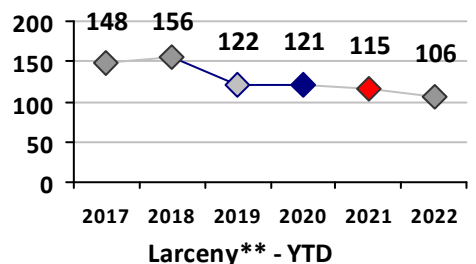

Part I Crime - Comparison Report

Providence Police Department

Through 8/7/2022
Week 31

District 5

4 Week Trend
7/11/2022 - 8/7/2022

Past 28 Days
7/11/2022 - 8/7/2022

Year to Date
January 1 - August 7

Violent Crime	Current Week	Last Week	Wk 29	Wk 28	Past 28 Days	Past 28 Days LY	Chg.	Current Year	Last Year	Chg.	Wght. 5yr Avg	Chg.
Homicide	0	0	0	0	0	0	--	1	2	-50%	1	-0%
Sex Offenses, Forcible*	0	1	0	0	1	1	0%	26	13	100%	17	53%
Robbery Other	0	0	0	0	0	1	--	5	14	-64%	17	-71%
Robbery W Firearm	0	0	0	0	0	1	--	3	3	0%	6	-50%
Agg. Assault	2	2	0	2	6	4	50%	49	53	-8%	49	0%
Agg. Assault W Firearm	0	0	1	0	1	5	-80%	3	13	-77%	12	-75%
Total	2	3	1	2	8	12	-33%	86	98	-12%	101	-15%

Property Crime	Current Week	Last Week	Wk 29	Wk 28	Past 28 Days	Past 28 Days LY	Chg.	Current Year	Last Year	Chg.	Wght. 5yr Avg	Chg.
Burglary	1	1	0	2	4	7	-43%	22	37	-41%	57	-61%
MV Theft	1	0	3	2	6	6	0%	49	64	-23%	50	-2%
Larceny from MV	3	3	5	2	13	13	0%	82	84	-2%	100	-18%
Larceny**	6	4	3	2	15	11	36%	106	115	-8%	127	-17%
Total	11	8	11	8	38	37	3%	259	300	-14%	333	-22%

Other Crime	Current Week	Last Week	Wk 29	Wk 28	Past 28 Days	Past 28 Days LY	Chg.	Current Year	Last Year	Chg.	Wght. 5yr Avg	Chg.
Assault Other	10	7	4	11	32	19	68%	211	182	16%	182	16%
Vandalism	13	5	10	8	36	25	44%	166	161	3%	168	-1%
Drug Offenses	2	1	2	9	14	0	--	40	44	-9%	65	-38%
Weapons Offenses	1	0	5	2	8	2	300%	41	46	-11%	41	0%
Liquor Law Violations	0	0	0	0	0	0	--	1	1	0%	1	0%
Total	26	13	21	30	90	46	96%	459	434	6%	456	1%

Figures are preliminary and subject to further analysis and revision

* Sex Offenses, Forcible includes forcible rape, forcible sodomy, forcible fondling, sexual assault with an object

** Larceny includes shoplifting, pickpocket, pursesnatch, from building, bicycles, motor vehicle parts or accessories, and other.