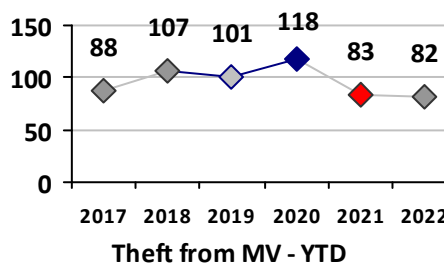

Part I Crime - Comparison Report

Providence Police Department

Through 8/7/2022
Week 31

District 5

4 Week Trend
7/11/2022 - 8/7/2022

Past 28 Days
7/11/2022 - 8/7/2022

Year to Date
January 1 - August 7

Violent Crime	Current Week	Last Week	Wk 29	Wk 28	Past 28 Days	Past 28 Days LY	Chg.	Current Year	Last Year	Chg.	Wght. 5yr Avg	Chg.
Homicide	0	0	0	0	0	0	--	1	2	-50%	1	-0%
Sex Offenses, Forcible*	0	1	0	0	1	1	0%	26	13	100%	17	53%
Robbery Other	0	0	0	0	0	1	--	5	14	-64%	17	-71%
Robbery W Firearm	0	0	0	0	0	1	--	3	3	0%	6	-50%
Agg. Assault	2	2	0	2	6	4	50%	49	53	-8%	49	0%
Agg. Assault W Firearm	0	0	1	0	1	5	-80%	3	13	-77%	12	-75%
Total	2	3	1	2	8	12	-33%	86	98	-12%	101	-15%

Property Crime	Current Week	Last Week	Wk 29	Wk 28	Past 28 Days	Past 28 Days LY	Chg.	Current Year	Last Year	Chg.	Wght. 5yr Avg	Chg.
Burglary	1	1	0	2	4	7	-43%	22	37	-41%	57	-61%
MV Theft	1	0	3	2	6	6	0%	49	64	-23%	50	-2%
Larceny from MV	3	3	5	2	13	13	0%	82	84	-2%	100	-18%
Larceny**	6	4	3	2	15	11	36%	106	115	-8%	127	-17%
Total	11	8	11	8	38	37	3%	259	300	-14%	333	-22%

Other Crime	Current Week	Last Week	Wk 29	Wk 28	Past 28 Days	Past 28 Days LY	Chg.	Current Year	Last Year	Chg.	Wght. 5yr Avg	Chg.
Assault Other	10	7	4	11	32	19	68%	211	182	16%	182	16%
Vandalism	13	5	10	8	36	25	44%	166	161	3%	168	-1%
Drug Offenses	2	1	2	9	14	0	--	40	44	-9%	65	-38%
Weapons Offenses	1	0	5	2	8	2	300%	41	46	-11%	41	0%
Liquor Law Violations	0	0	0	0	0	0	--	1	1	0%	1	0%
Total	26	13	21	30	90	46	96%	459	434	6%	456	1%

Figures are preliminary and subject to further analysis and revision

* Sex Offenses, Forcible includes forcible rape, forcible sodomy, forcible fondling, sexual assault with an object

** Larceny includes shoplifting, pickpocket, pursesnatch, from building, bicycles, motor vehicle parts or accessories, and other.