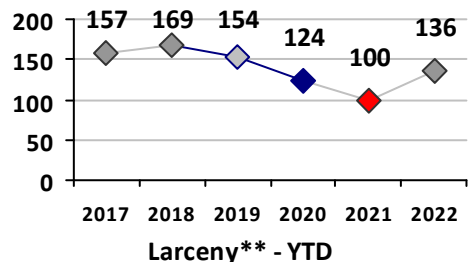

Part I Crime - Comparison Report

Providence Police Department

Through 8/7/2022
Week 31

District 6

4 Week Trend
7/11/2022 - 8/7/2022

Past 28 Days
7/11/2022 - 8/7/2022

Year to Date
January 1 - August 7

Violent Crime	Current Week	Last Week	Wk 29	Wk 28	Past 28 Days	Past 28 Days LY	Chg.	Current Year	Last Year	Chg.	Wght. 5yr Avg	Chg.
Homicide	0	0	0	0	0	0	--	1	2	-50%	2	-50%
Sex Offenses, Forcible*	0	0	1	0	1	0	--	18	12	50%	11	64%
Robbery Other	1	1	0	0	2	0	--	10	5	100%	8	25%
Robbery W Firearm	0	0	0	0	0	0	--	3	3	0%	3	0%
Agg. Assault	0	0	0	1	1	5	-80%	28	33	-15%	26	8%
Agg. Assault W Firearm	2	0	0	0	2	1	100%	8	3	167%	7	14%
Total	3	1	1	1	6	6	0%	68	58	17%	56	21%

Property Crime	Current Week	Last Week	Wk 29	Wk 28	Past 28 Days	Past 28 Days LY	Chg.	Current Year	Last Year	Chg.	Wght. 5yr Avg	Chg.
Burglary	1	0	0	1	2	4	-50%	29	41	-29%	47	-38%
MV Theft	0	2	4	0	6	2	200%	41	48	-15%	49	-16%
Larceny from MV	9	3	6	2	20	18	11%	128	100	28%	108	19%
Larceny**	4	1	3	3	11	18	-39%	136	101	35%	131	4%
Total	14	6	13	6	39	42	-7%	334	290	15%	335	0%

Other Crime	Current Week	Last Week	Wk 29	Wk 28	Past 28 Days	Past 28 Days LY	Chg.	Current Year	Last Year	Chg.	Wght. 5yr Avg	Chg.
Assault Other	5	5	1	3	14	21	-33%	137	107	28%	124	10%
Vandalism	5	4	11	7	27	15	80%	134	101	33%	123	9%
Drug Offenses	1	2	2	1	6	3	100%	19	20	-5%	29	-34%
Weapons Offenses	1	1	0	0	2	2	0%	11	27	-59%	22	-50%
Liquor Law Violations	0	0	0	0	0	0	--	2	3	-33%	1	100%
Total	12	12	14	11	49	41	20%	303	258	17%	298	2%

Figures are preliminary and subject to further analysis and revision

* Sex Offenses, Forcible includes forcible rape, forcible sodomy, forcible fondling, sexual assault with an object

** Larceny includes shoplifting, pickpocket, pursesnatch, from building, bicycles, motor vehicle parts or accessories, and other.