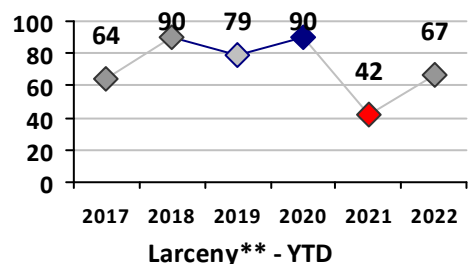

Part I Crime - Comparison Report

Providence Police Department

Through 8/7/2022
Week 31

District 8

4 Week Trend
7/11/2022 - 8/7/2022

Past 28 Days
7/11/2022 - 8/7/2022

Year to Date
January 1 - August 7

Violent Crime	Current Week	Last Week	Wk 29	Wk 28	Past 28 Days	Past 28 Days LY	Chg.	Current Year	Last Year	Chg.	Wght. 5yr Avg	Chg.
Homicide	0	0	0	0	0	1	--	0	1	-100%	1	--
Sex Offenses, Forcible*	0	0	0	1	1	0	--	1	7	-86%	7	-86%
Robbery Other	0	0	0	0	0	1	--	5	2	150%	3	67%
Robbery W Firearm	0	0	0	0	0	0	--	0	1	-100%	1	--
Agg. Assault	0	0	0	0	0	2	--	9	13	-31%	12	-25%
Agg. Assault W Firearm	0	0	0	0	0	0	--	1	4	-75%	4	-75%
Total	0	0	0	1	1	4	-75%	16	28	-43%	27	-41%

Property Crime	Current Week	Last Week	Wk 29	Wk 28	Past 28 Days	Past 28 Days LY	Chg.	Current Year	Last Year	Chg.	Wght. 5yr Avg	Chg.
Burglary	2	0	0	1	3	4	-25%	25	11	127%	22	14%
MV Theft	1	1	1	1	4	8	-50%	18	23	-22%	14	29%
Larceny from MV	3	7	8	1	19	19	0%	97	69	41%	74	31%
Larceny**	3	1	5	2	11	9	22%	67	42	60%	72	-7%
Total	9	9	14	5	37	40	-8%	207	145	43%	181	14%

Other Crime	Current Week	Last Week	Wk 29	Wk 28	Past 28 Days	Past 28 Days LY	Chg.	Current Year	Last Year	Chg.	Wght. 5yr Avg	Chg.
Assault Other	1	2	1	1	5	8	-38%	43	41	5%	46	-7%
Vandalism	5	2	2	3	12	11	9%	45	49	-8%	61	-26%
Drug Offenses	0	0	0	0	0	1	--	5	4	25%	4	25%
Weapons Offenses	1	1	1	0	3	0	--	4	8	-50%	6	-33%
Liquor Law Violations	0	1	0	0	1	0	--	3	0	300%	0	--
Total	7	6	4	4	21	20	5%	100	102	-2%	116	-14%

Figures are preliminary and subject to further analysis and revision

* Sex Offenses, Forcible includes forcible rape, forcible sodomy, forcible fondling, sexual assault with an object

** Larceny includes shoplifting, pickpocket, pursesnatch, from building, bicycles, motor vehicle parts or accessories, and other.