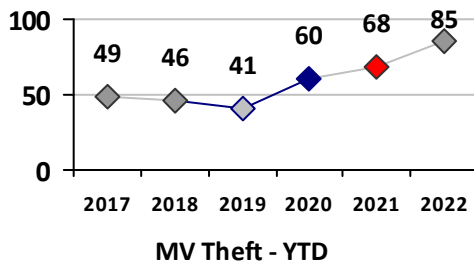

Part I Crime - Comparison Report

Providence Police Department

Through 8/7/2022
Week 31

District 7

4 Week Trend
7/11/2022 - 8/7/2022

Past 28 Days
7/11/2022 - 8/7/2022

Year to Date
January 1 - August 7

Violent Crime	Current Week	Last Week	Wk 29	Wk 28	Past 28 Days	Past 28 Days LY	Chg.	Current Year	Last Year	Chg.	Wght. 5yr Avg	Chg.
Homicide	0	0	0	0	0	0	--	0	3	-100%	2	--
Sex Offenses, Forcible*	1	0	0	0	1	0	--	10	16	-38%	15	-33%
Robbery Other	1	0	0	0	1	0	--	10	8	25%	10	0%
Robbery W Firearm	0	0	1	0	1	1	0%	4	5	-20%	6	-33%
Agg. Assault	1	3	0	1	5	4	25%	37	39	-5%	42	-12%
Agg. Assault W Firearm	0	0	2	1	3	1	200%	14	11	27%	11	27%
Total	3	3	3	2	11	6	83%	75	82	-9%	86	-13%

Property Crime	Current Week	Last Week	Wk 29	Wk 28	Past 28 Days	Past 28 Days LY	Chg.	Current Year	Last Year	Chg.	Wght. 5yr Avg	Chg.
Burglary	1	0	4	1	6	4	50%	53	49	8%	59	-10%
MV Theft	0	3	2	5	10	10	0%	85	69	23%	57	49%
Larceny from MV	7	6	5	7	25	22	14%	193	157	23%	149	30%
Larceny**	5	7	8	8	28	31	-10%	210	226	-7%	247	-15%
Total	13	16	19	21	69	67	3%	541	501	8%	512	6%

Other Crime	Current Week	Last Week	Wk 29	Wk 28	Past 28 Days	Past 28 Days LY	Chg.	Current Year	Last Year	Chg.	Wght. 5yr Avg	Chg.
Assault Other	5	6	8	4	23	29	-21%	207	193	7%	213	-3%
Vandalism	4	5	7	4	20	26	-23%	169	192	-12%	214	-21%
Drug Offenses	3	0	0	3	6	4	50%	40	40	0%	56	-29%
Weapons Offenses	0	0	4	0	4	2	100%	29	43	-33%	41	-29%
Liquor Law Violations	0	0	0	0	0	0	--	6	6	0%	13	-54%
Total	12	11	19	11	53	61	-13%	451	474	-5%	536	-16%

Figures are preliminary and subject to further analysis and revision

* Sex Offenses, Forcible includes forcible rape, forcible sodomy, forcible fondling, sexual assault with an object

** Larceny includes shoplifting, pickpocket, pursesnatch, from building, bicycles, motor vehicle parts or accessories, and other.