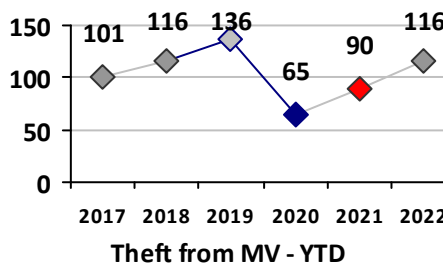

Part I Crime - Comparison Report

Providence Police Department

Through 8/7/2022
Week 31

District 2

4 Week Trend
7/11/2022 - 8/7/2022

Past 28 Days
7/11/2022 - 8/7/2022

Year to Date
January 1 - August 7

Violent Crime	Current Week	Last Week	Wk 29	Wk 28	Past 28 Days	Past 28 Days LY	Chg.	Current Year	Last Year	Chg.	Wght. 5yr Avg	Chg.
Homicide	0	0	0	0	0	2	--	2	5	-60%	2	0%
Sex Offenses, Forcible*	0	0	0	0	0	2	--	20	14	43%	18	11%
Robbery Other	0	0	0	0	0	1	--	6	8	-25%	12	-50%
Robbery W Firearm	0	0	2	0	2	1	100%	5	4	25%	5	0%
Agg. Assault	0	1	2	1	4	4	0%	41	29	41%	43	-5%
Agg. Assault W Firearm	0	0	1	0	1	1	0%	15	14	7%	15	0%
Total	0	1	5	1	7	11	-36%	89	74	20%	95	-6%

Property Crime	Current Week	Last Week	Wk 29	Wk 28	Past 28 Days	Past 28 Days LY	Chg.	Current Year	Last Year	Chg.	Wght. 5yr Avg	Chg.
Burglary	1	1	3	0	5	6	-17%	36	36	0%	50	-28%
MV Theft	1	2	1	3	7	6	17%	57	84	-32%	58	-2%
Larceny from MV	1	4	0	2	7	14	-50%	116	91	27%	97	20%
Larceny**	5	6	4	3	18	9	100%	116	102	14%	131	-11%
Total	8	13	8	8	37	35	6%	325	313	4%	335	-3%

Other Crime	Current Week	Last Week	Wk 29	Wk 28	Past 28 Days	Past 28 Days LY	Chg.	Current Year	Last Year	Chg.	Wght. 5yr Avg	Chg.
Assault Other	5	6	7	7	25	19	32%	202	167	21%	190	6%
Vandalism	8	2	4	6	20	12	67%	119	120	-1%	139	-14%
Drug Offenses	0	2	2	1	5	3	67%	51	39	31%	63	-19%
Weapons Offenses	4	0	3	1	8	5	60%	95	30	217%	37	157%
Liquor Law Violations	0	0	0	0	0	0	--	0	1	-100%	1	--
Total	17	10	16	15	58	39	49%	467	357	31%	430	9%

Figures are preliminary and subject to further analysis and revision

* Sex Offenses, Forcible includes forcible rape, forcible sodomy, forcible fondling, sexual assault with an object

** Larceny includes shoplifting, pickpocket, pursesnatch, from building, bicycles, motor vehicle parts or accessories, and other.