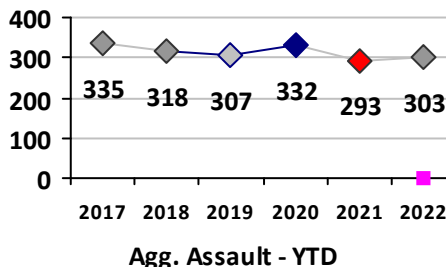

Part I Crime - Comparison Report

Providence Police Department

Through 8/7/2022
Week 31

Citywide

4 Week Trend
7/11/2022 - 8/7/2022

Past 28 Days
7/11/2022 - 8/7/2022

Year to Date
January 1 - August 7

Violent Crime	Current Week	Last Week	Wk 29	Wk 28	Past 28 Days	Past 28 Days LY	Chg.	Current Year	Last Year	Chg.	Wght. 5yr Avg	Chg.
	Homicide	0	0	0	0	0	3	-300%	5	15	-67%	10
Sex Offenses, Forcible*	1	1	2	3	7	7	0%	107	100	7%	110	-3%
Robbery W Firearm	0	0	3	0	3	4	-25%	19	27	-30%	33	-42%
Robbery Other	3	1	0	2	6	11	-45%	71	63	13%	84	-15%
Agg. Assault W Firearm	2	0	5	1	8	14	-43%	57	69	-17%	68	-16%
Agg. Assault	5	7	3	7	22	29	-24%	246	229	7%	247	0%
Total	11	9	13	13	46	68	-32%	504	503	0%	552	-9%

Property Crime	Current Week	Last Week	Wk 29	Wk 28	Past 28 Days	Past 28 Days LY	Chg.	Current Year	Last Year	Chg.	Wght. 5yr Avg	Chg.
	Burglary	8	6	12	7	33	46	-28%	268	305	-12%	411
MV Theft	9	15	17	20	61	59	3%	411	450	-9%	354	16%
Larceny from MV	48	51	52	41	192	160	20%	1201	962	25%	1003	20%
Larceny**	36	37	43	42	158	166	-5%	1167	1027	14%	1244	-6%
Total	101	109	124	110	444	431	3%	3047	2744	11%	3012	1%

Other Crime	Current Week	Last Week	Wk 29	Wk 28	Past 28 Days	Past 28 Days LY	Chg.	Current Year	Last Year	Chg.	Wght. 5yr Avg	Chg.
	Assault Other	35	41	35	38	149	141	6%	1185	1016	17%	1138
Vandalism	65	42	67	60	234	151	55%	1212	1053	15%	1125	8%
Weapons Offenses	11	3	14	4	32	14	129%	281	250	12%	216	30%
Drug Offenses	12	14	11	16	53	20	165%	310	272	14%	382	-19%
Liquor Law Violations	0	1	0	2	3	0	300%	18	13	38%	21	-14%
Total	123	101	127	120	471	326	44%	3006	2604	15%	2882	4%