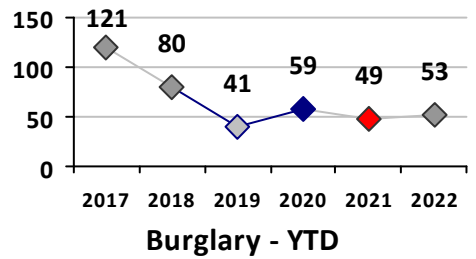

Part I Crime - Comparison Report

Providence Police Department

Through 8/7/2022
Week 31

District 7

4 Week Trend
7/11/2022 - 8/7/2022

Past 28 Days
7/11/2022 - 8/7/2022

Year to Date
January 1 - August 7

Violent Crime	Current Week	Last Week	Wk 29	Wk 28	Past 28 Days	Past 28 Days LY	Chg.	Current Year	Last Year	Chg.	Wght. 5yr Avg	Chg.
Homicide	0	0	0	0	0	0	--	0	3	-100%	2	--
Sex Offenses, Forcible*	1	0	0	0	1	0	--	10	16	-38%	15	-33%
Robbery Other	1	0	0	0	1	0	--	10	8	25%	10	0%
Robbery W Firearm	0	0	1	0	1	1	0%	4	5	-20%	6	-33%
Agg. Assault	1	3	0	1	5	4	25%	37	39	-5%	42	-12%
Agg. Assault W Firearm	0	0	2	1	3	1	200%	14	11	27%	11	27%
Total	3	3	3	2	11	6	83%	75	82	-9%	86	-13%

Property Crime	Current Week	Last Week	Wk 29	Wk 28	Past 28 Days	Past 28 Days LY	Chg.	Current Year	Last Year	Chg.	Wght. 5yr Avg	Chg.
Burglary	1	0	4	1	6	4	50%	53	49	8%	59	-10%
MV Theft	0	3	2	5	10	10	0%	85	69	23%	57	49%
Larceny from MV	7	6	5	7	25	22	14%	193	157	23%	149	30%
Larceny**	5	7	8	8	28	31	-10%	210	226	-7%	247	-15%
Total	13	16	19	21	69	67	3%	541	501	8%	512	6%

Other Crime	Current Week	Last Week	Wk 29	Wk 28	Past 28 Days	Past 28 Days LY	Chg.	Current Year	Last Year	Chg.	Wght. 5yr Avg	Chg.
Assault Other	5	6	8	4	23	29	-21%	207	193	7%	213	-3%
Vandalism	4	5	7	4	20	26	-23%	169	192	-12%	214	-21%
Drug Offenses	3	0	0	3	6	4	50%	40	40	0%	56	-29%
Weapons Offenses	0	0	4	0	4	2	100%	29	43	-33%	41	-29%
Liquor Law Violations	0	0	0	0	0	0	--	6	6	0%	13	-54%
Total	12	11	19	11	53	61	-13%	451	474	-5%	536	-16%

Figures are preliminary and subject to further analysis and revision

* Sex Offenses, Forcible includes forcible rape, forcible sodomy, forcible fondling, sexual assault with an object

** Larceny includes shoplifting, pickpocket, pursesnatch, from building, bicycles, motor vehicle parts or accessories, and other.