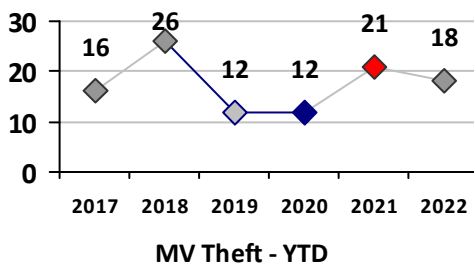

Part I Crime - Comparison Report

Providence Police Department

Through 8/7/2022
Week 31

District 3

	4 Week Trend 7/11/2022 - 8/7/2022				Past 28 Days 7/11/2022 - 8/7/2022			Year to Date January 1 - August 7				
	Current Week	Last Week	Wk 29	Wk 28	Past 28 Days	Past 28 Days LY	Chg.	Current Year	Last Year	Chg.	Wght. 5yr Avg	Chg.
Violent Crime												
Homicide	0	0	0	0	0	0	--	0	1	-100%	1	--
Sex Offenses, Forcible*	0	0	0	0	0	0	--	2	4	-50%	5	-60%
Robbery Other	0	0	0	0	0	1	--	3	4	-25%	3	0%
Robbery W Firearm	0	0	0	0	0	0	--	1	2	-50%	3	-67%
Agg. Assault	0	1	0	1	2	0	--	8	14	-43%	11	-27%
Agg. Assault W Firearm	0	0	0	0	0	5	--	2	17	-88%	9	-78%
Total	0	1	0	1	2	6	-67%	16	42	-62%	31	-48%
Property Crime												
Burglary	0	0	1	0	1	2	-50%	11	17	-35%	23	-52%
MV Theft	0	1	0	1	2	1	100%	18	21	-14%	17	6%
Larceny from MV	0	4	5	2	11	4	175%	70	75	-7%	64	9%
Larceny**	0	1	0	3	4	10	-60%	49	62	-21%	67	-27%
Total	0	6	6	6	18	17	6%	148	175	-15%	170	-13%
Other Crime												
Assault Other	1	2	3	1	7	8	-13%	64	53	21%	62	3%
Vandalism	4	3	4	1	12	9	33%	61	84	-27%	68	-10%
Drug Offenses	2	0	0	0	2	1	100%	21	9	133%	23	-9%
Weapons Offenses	2	0	1	0	3	0	--	14	17	-18%	11	27%
Liquor Law Violations	0	0	0	0	0	0	--	0	1	-100%	0	--
Total	9	5	8	2	24	18	33%	160	164	-2%	164	-2%

Figures are preliminary and subject to further analysis and revision

* Sex Offenses, Forcible includes forcible rape, forcible sodomy, forcible fondling, sexual assault with an object

** Larceny includes shoplifting, pickpocket, pursesnatch, from building, bicycles, motor vehicle parts or accessories, and other.