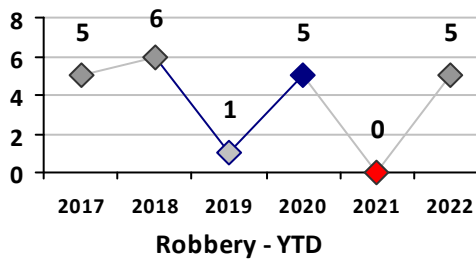

Part I Crime - Comparison Report

Providence Police Department

Through 8/7/2022
Week 31

District 9

4 Week Trend
7/11/2022 - 8/7/2022

Past 28 Days
7/11/2022 - 8/7/2022

Year to Date
January 1 - August 7

Violent Crime	Current Week	Last Week	Wk 29	Wk 28	Past 28 Days	Past 28 Days LY	Chg.	Current Year	Last Year	Chg.	Wght. 5yr Avg	Chg.
Homicide	0	0	0	0	0	0	--	0	0	0%	0	--
Sex Offenses, Forcible*	0	0	0	0	0	0	--	3	3	0%	4	-25%
Robbery Other	0	0	0	0	0	0	--	5	0	500%	2	150%
Robbery W Firearm	0	0	0	0	0	0	--	0	0	0%	0	--
Agg. Assault	0	0	0	0	0	1	--	12	5	140%	4	200%
Agg. Assault W Firearm	0	0	0	0	0	0	--	1	0	100%	1	0%
Total	0	0	0	0	0	1	100%	21	8	163%	11	91%

Property Crime	Current Week	Last Week	Wk 29	Wk 28	Past 28 Days	Past 28 Days LY	Chg.	Current Year	Last Year	Chg.	Wght. 5yr Avg	Chg.
Burglary	2	1	2	1	6	12	-50%	51	67	-24%	64	-20%
MV Theft	0	0	0	0	0	12	--	29	29	0%	19	53%
Larceny from MV	10	9	8	4	31	24	29%	122	66	85%	102	20%
Larceny**	3	3	5	4	15	18	-17%	89	89	0%	98	-9%
Total	15	13	15	9	52	66	-21%	291	251	16%	283	3%

Other Crime	Current Week	Last Week	Wk 29	Wk 28	Past 28 Days	Past 28 Days LY	Chg.	Current Year	Last Year	Chg.	Wght. 5yr Avg	Chg.
Assault Other	1	0	1	1	3	4	-25%	28	26	8%	28	0%
Vandalism	7	3	4	2	16	11	45%	72	53	36%	64	13%
Drug Offenses	0	0	0	0	0	1	--	4	7	-43%	8	-50%
Weapons Offenses	0	1	0	0	1	0	--	7	9	-22%	6	17%
Liquor Law Violations	0	0	0	0	0	0	--	0	0	0%	0	--
Total	8	4	5	3	20	16	25%	111	95	17%	107	4%

Figures are preliminary and subject to further analysis and revision

* Sex Offenses, Forcible includes forcible rape, forcible sodomy, forcible fondling, sexual assault with an object

** Larceny includes shoplifting, pickpocket, pursesnatch, from building, bicycles, motor vehicle parts or accessories, and other.