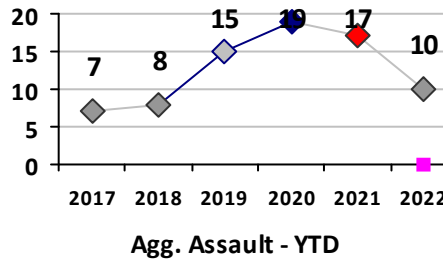

Part I Crime - Comparison Report

Providence Police Department

Through 8/7/2022
Week 31

District 8

4 Week Trend
7/11/2022 - 8/7/2022

Past 28 Days
7/11/2022 - 8/7/2022

Year to Date
January 1 - August 7

Violent Crime	Current Week	Last Week	Wk 29	Wk 28	Past 28 Days	Past 28 Days LY	Chg.	Current Year	Last Year	Chg.	Wght. 5yr Avg	Chg.
Homicide	0	0	0	0	0	1	--	0	1	-100%	1	--
Sex Offenses, Forcible*	0	0	0	1	1	0	--	1	7	-86%	7	-86%
Robbery Other	0	0	0	0	0	1	--	5	2	150%	3	67%
Robbery W Firearm	0	0	0	0	0	0	--	0	1	-100%	1	--
Agg. Assault	0	0	0	0	0	2	--	9	13	-31%	12	-25%
Agg. Assault W Firearm	0	0	0	0	0	0	--	1	4	-75%	4	-75%
Total	0	0	0	1	1	4	-75%	16	28	-43%	27	-41%

Property Crime	Current Week	Last Week	Wk 29	Wk 28	Past 28 Days	Past 28 Days LY	Chg.	Current Year	Last Year	Chg.	Wght. 5yr Avg	Chg.
Burglary	2	0	0	1	3	4	-25%	25	11	127%	22	14%
MV Theft	1	1	1	1	4	8	-50%	18	23	-22%	14	29%
Larceny from MV	3	7	8	1	19	19	0%	97	69	41%	74	31%
Larceny**	3	1	5	2	11	9	22%	67	42	60%	72	-7%
Total	9	9	14	5	37	40	-8%	207	145	43%	181	14%

Other Crime	Current Week	Last Week	Wk 29	Wk 28	Past 28 Days	Past 28 Days LY	Chg.	Current Year	Last Year	Chg.	Wght. 5yr Avg	Chg.
Assault Other	1	2	1	1	5	8	-38%	43	41	5%	46	-7%
Vandalism	5	2	2	3	12	11	9%	45	49	-8%	61	-26%
Drug Offenses	0	0	0	0	0	1	--	5	4	25%	4	25%
Weapons Offenses	1	1	1	0	3	0	--	4	8	-50%	6	-33%
Liquor Law Violations	0	1	0	0	1	0	--	3	0	300%	0	--
Total	7	6	4	4	21	20	5%	100	102	-2%	116	-14%

Figures are preliminary and subject to further analysis and revision

* Sex Offenses, Forcible includes forcible rape, forcible sodomy, forcible fondling, sexual assault with an object

** Larceny includes shoplifting, pickpocket, pursesnatch, from building, bicycles, motor vehicle parts or accessories, and other.