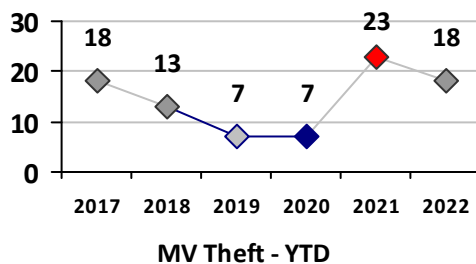

Part I Crime - Comparison Report

Providence Police Department

Through 8/7/2022
Week 31

District 8

4 Week Trend
7/11/2022 - 8/7/2022

Past 28 Days
7/11/2022 - 8/7/2022

Year to Date
January 1 - August 7

Violent Crime	Current Week	Last Week	Wk 29	Wk 28	Past 28 Days	Past 28 Days LY	Chg.	Current Year	Last Year	Chg.	Wght. 5yr Avg	Chg.
Homicide	0	0	0	0	0	1	--	0	1	-100%	1	--
Sex Offenses, Forcible*	0	0	0	1	1	0	--	1	7	-86%	7	-86%
Robbery Other	0	0	0	0	0	1	--	5	2	150%	3	67%
Robbery W Firearm	0	0	0	0	0	0	--	0	1	-100%	1	--
Agg. Assault	0	0	0	0	0	2	--	9	13	-31%	12	-25%
Agg. Assault W Firearm	0	0	0	0	0	0	--	1	4	-75%	4	-75%
Total	0	0	0	1	1	4	-75%	16	28	-43%	27	-41%

Property Crime	Current Week	Last Week	Wk 29	Wk 28	Past 28 Days	Past 28 Days LY	Chg.	Current Year	Last Year	Chg.	Wght. 5yr Avg	Chg.
Burglary	2	0	0	1	3	4	-25%	25	11	127%	22	14%
MV Theft	1	1	1	1	4	8	-50%	18	23	-22%	14	29%
Larceny from MV	3	7	8	1	19	19	0%	97	69	41%	74	31%
Larceny**	3	1	5	2	11	9	22%	67	42	60%	72	-7%
Total	9	9	14	5	37	40	-8%	207	145	43%	181	14%

Other Crime	Current Week	Last Week	Wk 29	Wk 28	Past 28 Days	Past 28 Days LY	Chg.	Current Year	Last Year	Chg.	Wght. 5yr Avg	Chg.
Assault Other	1	2	1	1	5	8	-38%	43	41	5%	46	-7%
Vandalism	5	2	2	3	12	11	9%	45	49	-8%	61	-26%
Drug Offenses	0	0	0	0	0	1	--	5	4	25%	4	25%
Weapons Offenses	1	1	1	0	3	0	--	4	8	-50%	6	-33%
Liquor Law Violations	0	1	0	0	1	0	--	3	0	300%	0	--
Total	7	6	4	4	21	20	5%	100	102	-2%	116	-14%

Figures are preliminary and subject to further analysis and revision

* Sex Offenses, Forcible includes forcible rape, forcible sodomy, forcible fondling, sexual assault with an object

** Larceny includes shoplifting, pickpocket, pursesnatch, from building, bicycles, motor vehicle parts or accessories, and other.