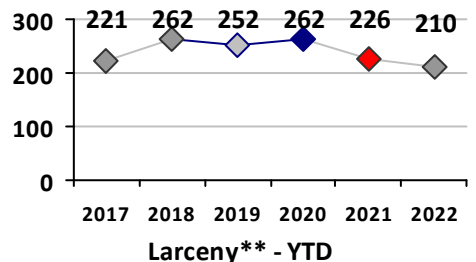

Part I Crime - Comparison Report

Providence Police Department

Through 8/7/2022
Week 31

District 7

4 Week Trend
7/11/2022 - 8/7/2022

Past 28 Days
7/11/2022 - 8/7/2022

Year to Date
January 1 - August 7

Violent Crime	Current Week	Last Week	Wk 29	Wk 28	Past 28 Days	Past 28 Days LY	Chg.	Current Year	Last Year	Chg.	Wght. 5yr Avg	Chg.
Homicide	0	0	0	0	0	0	--	0	3	-100%	2	--
Sex Offenses, Forcible*	1	0	0	0	1	0	--	10	16	-38%	15	-33%
Robbery Other	1	0	0	0	1	0	--	10	8	25%	10	0%
Robbery W Firearm	0	0	1	0	1	1	0%	4	5	-20%	6	-33%
Agg. Assault	1	3	0	1	5	4	25%	37	39	-5%	42	-12%
Agg. Assault W Firearm	0	0	2	1	3	1	200%	14	11	27%	11	27%
Total	3	3	3	2	11	6	83%	75	82	-9%	86	-13%

Property Crime	Current Week	Last Week	Wk 29	Wk 28	Past 28 Days	Past 28 Days LY	Chg.	Current Year	Last Year	Chg.	Wght. 5yr Avg	Chg.
Burglary	1	0	4	1	6	4	50%	53	49	8%	59	-10%
MV Theft	0	3	2	5	10	10	0%	85	69	23%	57	49%
Larceny from MV	7	6	5	7	25	22	14%	193	157	23%	149	30%
Larceny**	5	7	8	8	28	31	-10%	210	226	-7%	247	-15%
Total	13	16	19	21	69	67	3%	541	501	8%	512	6%

Other Crime	Current Week	Last Week	Wk 29	Wk 28	Past 28 Days	Past 28 Days LY	Chg.	Current Year	Last Year	Chg.	Wght. 5yr Avg	Chg.
Assault Other	5	6	8	4	23	29	-21%	207	193	7%	213	-3%
Vandalism	4	5	7	4	20	26	-23%	169	192	-12%	214	-21%
Drug Offenses	3	0	0	3	6	4	50%	40	40	0%	56	-29%
Weapons Offenses	0	0	4	0	4	2	100%	29	43	-33%	41	-29%
Liquor Law Violations	0	0	0	0	0	0	--	6	6	0%	13	-54%
Total	12	11	19	11	53	61	-13%	451	474	-5%	536	-16%

Figures are preliminary and subject to further analysis and revision

* Sex Offenses, Forcible includes forcible rape, forcible sodomy, forcible fondling, sexual assault with an object

** Larceny includes shoplifting, pickpocket, pursesnatch, from building, bicycles, motor vehicle parts or accessories, and other.