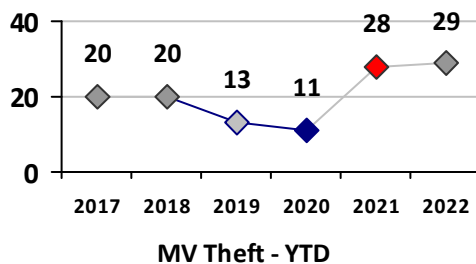

Part I Crime - Comparison Report

Providence Police Department

Through 8/7/2022
Week 31

District 9

4 Week Trend
7/11/2022 - 8/7/2022

Past 28 Days
7/11/2022 - 8/7/2022

Year to Date
January 1 - August 7

Violent Crime	Current Week	Last Week	Wk 29	Wk 28	Past 28 Days	Past 28 Days LY	Chg.	Current Year	Last Year	Chg.	Wght. 5yr Avg	Chg.
Homicide	0	0	0	0	0	0	--	0	0	0%	0	--
Sex Offenses, Forcible*	0	0	0	0	0	0	--	3	3	0%	4	-25%
Robbery Other	0	0	0	0	0	0	--	5	0	500%	2	150%
Robbery W Firearm	0	0	0	0	0	0	--	0	0	0%	0	--
Agg. Assault	0	0	0	0	0	1	--	12	5	140%	4	200%
Agg. Assault W Firearm	0	0	0	0	0	0	--	1	0	100%	1	0%
Total	0	0	0	0	0	1	100%	21	8	163%	11	91%

Property Crime	Current Week	Last Week	Wk 29	Wk 28	Past 28 Days	Past 28 Days LY	Chg.	Current Year	Last Year	Chg.	Wght. 5yr Avg	Chg.
Burglary	2	1	2	1	6	12	-50%	51	67	-24%	64	-20%
MV Theft	0	0	0	0	0	12	--	29	29	0%	19	53%
Larceny from MV	10	9	8	4	31	24	29%	122	66	85%	102	20%
Larceny**	3	3	5	4	15	18	-17%	89	89	0%	98	-9%
Total	15	13	15	9	52	66	-21%	291	251	16%	283	3%

Other Crime	Current Week	Last Week	Wk 29	Wk 28	Past 28 Days	Past 28 Days LY	Chg.	Current Year	Last Year	Chg.	Wght. 5yr Avg	Chg.
Assault Other	1	0	1	1	3	4	-25%	28	26	8%	28	0%
Vandalism	7	3	4	2	16	11	45%	72	53	36%	64	13%
Drug Offenses	0	0	0	0	0	1	--	4	7	-43%	8	-50%
Weapons Offenses	0	1	0	0	1	0	--	7	9	-22%	6	17%
Liquor Law Violations	0	0	0	0	0	0	--	0	0	0%	0	--
Total	8	4	5	3	20	16	25%	111	95	17%	107	4%

Figures are preliminary and subject to further analysis and revision

* Sex Offenses, Forcible includes forcible rape, forcible sodomy, forcible fondling, sexual assault with an object

** Larceny includes shoplifting, pickpocket, pursesnatch, from building, bicycles, motor vehicle parts or accessories, and other.