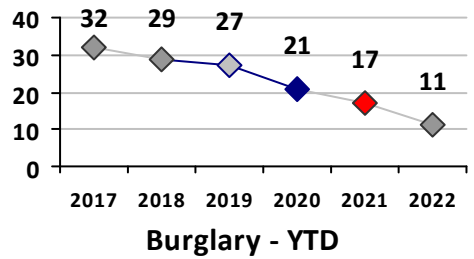

Part I Crime - Comparison Report

Providence Police Department

Through 8/7/2022
Week 31

District 3

	4 Week Trend 7/11/2022 - 8/7/2022				Past 28 Days 7/11/2022 - 8/7/2022			Year to Date January 1 - August 7				
	Current Week	Last Week	Wk 29	Wk 28	Past 28 Days	Past 28 Days LY	Chg.	Current Year	Last Year	Chg.	Wght. 5yr Avg	Chg.
Violent Crime												
Homicide	0	0	0	0	0	0	--	0	1	-100%	1	--
Sex Offenses, Forcible*	0	0	0	0	0	0	--	2	4	-50%	5	-60%
Robbery Other	0	0	0	0	0	1	--	3	4	-25%	3	0%
Robbery W Firearm	0	0	0	0	0	0	--	1	2	-50%	3	-67%
Agg. Assault	0	1	0	1	2	0	--	8	14	-43%	11	-27%
Agg. Assault W Firearm	0	0	0	0	0	5	--	2	17	-88%	9	-78%
Total	0	1	0	1	2	6	-67%	16	42	-62%	31	-48%
Property Crime												
Burglary	0	0	1	0	1	2	-50%	11	17	-35%	23	-52%
MV Theft	0	1	0	1	2	1	100%	18	21	-14%	17	6%
Larceny from MV	0	4	5	2	11	4	175%	70	75	-7%	64	9%
Larceny**	0	1	0	3	4	10	-60%	49	62	-21%	67	-27%
Total	0	6	6	6	18	17	6%	148	175	-15%	170	-13%
Other Crime												
Assault Other	1	2	3	1	7	8	-13%	64	53	21%	62	3%
Vandalism	4	3	4	1	12	9	33%	61	84	-27%	68	-10%
Drug Offenses	2	0	0	0	2	1	100%	21	9	133%	23	-9%
Weapons Offenses	2	0	1	0	3	0	--	14	17	-18%	11	27%
Liquor Law Violations	0	0	0	0	0	0	--	0	1	-100%	0	--
Total	9	5	8	2	24	18	33%	160	164	-2%	164	-2%

Figures are preliminary and subject to further analysis and revision

* Sex Offenses, Forcible includes forcible rape, forcible sodomy, forcible fondling, sexual assault with an object

** Larceny includes shoplifting, pickpocket, pursesnatch, from building, bicycles, motor vehicle parts or accessories, and other.