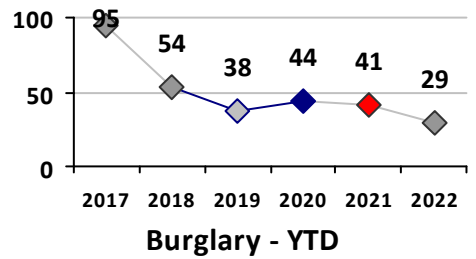

Part I Crime - Comparison Report

Providence Police Department

Through 8/7/2022
Week 31

District 6

4 Week Trend
7/11/2022 - 8/7/2022

Past 28 Days
7/11/2022 - 8/7/2022

Year to Date
January 1 - August 7

Violent Crime	Current Week	Last Week	Wk 29	Wk 28	Past 28 Days	Past 28 Days LY	Chg.	Current Year	Last Year	Chg.	Wght. 5yr Avg	Chg.
Homicide	0	0	0	0	0	0	--	1	2	-50%	2	-50%
Sex Offenses, Forcible*	0	0	1	0	1	0	--	18	12	50%	11	64%
Robbery Other	1	1	0	0	2	0	--	10	5	100%	8	25%
Robbery W Firearm	0	0	0	0	0	0	--	3	3	0%	3	0%
Agg. Assault	0	0	0	1	1	5	-80%	28	33	-15%	26	8%
Agg. Assault W Firearm	2	0	0	0	2	1	100%	8	3	167%	7	14%
Total	3	1	1	1	6	6	0%	68	58	17%	56	21%

Property Crime	Current Week	Last Week	Wk 29	Wk 28	Past 28 Days	Past 28 Days LY	Chg.	Current Year	Last Year	Chg.	Wght. 5yr Avg	Chg.
Burglary	1	0	0	1	2	4	-50%	29	41	-29%	47	-38%
MV Theft	0	2	4	0	6	2	200%	41	48	-15%	49	-16%
Larceny from MV	9	3	6	2	20	18	11%	128	100	28%	108	19%
Larceny**	4	1	3	3	11	18	-39%	136	101	35%	131	4%
Total	14	6	13	6	39	42	-7%	334	290	15%	335	0%

Other Crime	Current Week	Last Week	Wk 29	Wk 28	Past 28 Days	Past 28 Days LY	Chg.	Current Year	Last Year	Chg.	Wght. 5yr Avg	Chg.
Assault Other	5	5	1	3	14	21	-33%	137	107	28%	124	10%
Vandalism	5	4	11	7	27	15	80%	134	101	33%	123	9%
Drug Offenses	1	2	2	1	6	3	100%	19	20	-5%	29	-34%
Weapons Offenses	1	1	0	0	2	2	0%	11	27	-59%	22	-50%
Liquor Law Violations	0	0	0	0	0	0	--	2	3	-33%	1	100%
Total	12	12	14	11	49	41	20%	303	258	17%	298	2%

Figures are preliminary and subject to further analysis and revision

* Sex Offenses, Forcible includes forcible rape, forcible sodomy, forcible fondling, sexual assault with an object

** Larceny includes shoplifting, pickpocket, pursesnatch, from building, bicycles, motor vehicle parts or accessories, and other.