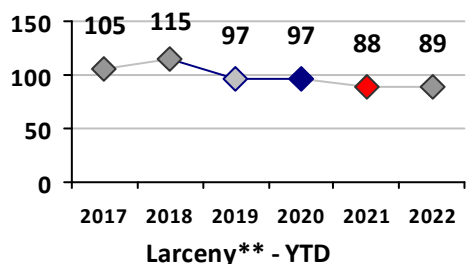

Part I Crime - Comparison Report

Providence Police Department

Through 8/7/2022
Week 31

District 9

4 Week Trend
7/11/2022 - 8/7/2022

Past 28 Days
7/11/2022 - 8/7/2022

Year to Date
January 1 - August 7

Violent Crime	Current Week	Last Week	Wk 29	Wk 28	Past 28 Days	Past 28 Days LY	Chg.	Current Year	Last Year	Chg.	Wght. 5yr Avg	Chg.
Homicide	0	0	0	0	0	0	--	0	0	0%	0	--
Sex Offenses, Forcible*	0	0	0	0	0	0	--	3	3	0%	4	-25%
Robbery Other	0	0	0	0	0	0	--	5	0	500%	2	150%
Robbery W Firearm	0	0	0	0	0	0	--	0	0	0%	0	--
Agg. Assault	0	0	0	0	0	1	--	12	5	140%	4	200%
Agg. Assault W Firearm	0	0	0	0	0	0	--	1	0	100%	1	0%
Total	0	0	0	0	0	1	100%	21	8	163%	11	91%

Property Crime	Current Week	Last Week	Wk 29	Wk 28	Past 28 Days	Past 28 Days LY	Chg.	Current Year	Last Year	Chg.	Wght. 5yr Avg	Chg.
Burglary	2	1	2	1	6	12	-50%	51	67	-24%	64	-20%
MV Theft	0	0	0	0	0	12	--	29	29	0%	19	53%
Larceny from MV	10	9	8	4	31	24	29%	122	66	85%	102	20%
Larceny**	3	3	5	4	15	18	-17%	89	89	0%	98	-9%
Total	15	13	15	9	52	66	-21%	291	251	16%	283	3%

Other Crime	Current Week	Last Week	Wk 29	Wk 28	Past 28 Days	Past 28 Days LY	Chg.	Current Year	Last Year	Chg.	Wght. 5yr Avg	Chg.
Assault Other	1	0	1	1	3	4	-25%	28	26	8%	28	0%
Vandalism	7	3	4	2	16	11	45%	72	53	36%	64	13%
Drug Offenses	0	0	0	0	0	1	--	4	7	-43%	8	-50%
Weapons Offenses	0	1	0	0	1	0	--	7	9	-22%	6	17%
Liquor Law Violations	0	0	0	0	0	0	--	0	0	0%	0	--
Total	8	4	5	3	20	16	25%	111	95	17%	107	4%

Figures are preliminary and subject to further analysis and revision

* Sex Offenses, Forcible includes forcible rape, forcible sodomy, forcible fondling, sexual assault with an object

** Larceny includes shoplifting, pickpocket, pursesnatch, from building, bicycles, motor vehicle parts or accessories, and other.