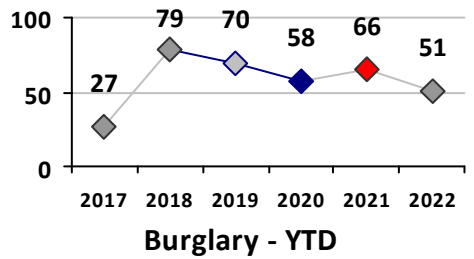

Part I Crime - Comparison Report

Providence Police Department

Through 8/7/2022
Week 31

District 9

4 Week Trend
7/11/2022 - 8/7/2022

Past 28 Days
7/11/2022 - 8/7/2022

Year to Date
January 1 - August 7

Violent Crime	Current Week	Last Week	Wk 29	Wk 28	Past 28 Days	Past 28 Days LY	Chg.	Current Year	Last Year	Chg.	Wght. 5yr Avg	Chg.
Homicide	0	0	0	0	0	0	--	0	0	0%	0	--
Sex Offenses, Forcible*	0	0	0	0	0	0	--	3	3	0%	4	-25%
Robbery Other	0	0	0	0	0	0	--	5	0	500%	2	150%
Robbery W Firearm	0	0	0	0	0	0	--	0	0	0%	0	--
Agg. Assault	0	0	0	0	0	1	--	12	5	140%	4	200%
Agg. Assault W Firearm	0	0	0	0	0	0	--	1	0	100%	1	0%
Total	0	0	0	0	0	1	100%	21	8	163%	11	91%

Property Crime	Current Week	Last Week	Wk 29	Wk 28	Past 28 Days	Past 28 Days LY	Chg.	Current Year	Last Year	Chg.	Wght. 5yr Avg	Chg.
Burglary	2	1	2	1	6	12	-50%	51	67	-24%	64	-20%
MV Theft	0	0	0	0	0	12	--	29	29	0%	19	53%
Larceny from MV	10	9	8	4	31	24	29%	122	66	85%	102	20%
Larceny**	3	3	5	4	15	18	-17%	89	89	0%	98	-9%
Total	15	13	15	9	52	66	-21%	291	251	16%	283	3%

Other Crime	Current Week	Last Week	Wk 29	Wk 28	Past 28 Days	Past 28 Days LY	Chg.	Current Year	Last Year	Chg.	Wght. 5yr Avg	Chg.
Assault Other	1	0	1	1	3	4	-25%	28	26	8%	28	0%
Vandalism	7	3	4	2	16	11	45%	72	53	36%	64	13%
Drug Offenses	0	0	0	0	0	1	--	4	7	-43%	8	-50%
Weapons Offenses	0	1	0	0	1	0	--	7	9	-22%	6	17%
Liquor Law Violations	0	0	0	0	0	0	--	0	0	0%	0	--
Total	8	4	5	3	20	16	25%	111	95	17%	107	4%

Figures are preliminary and subject to further analysis and revision

* Sex Offenses, Forcible includes forcible rape, forcible sodomy, forcible fondling, sexual assault with an object

** Larceny includes shoplifting, pickpocket, pursesnatch, from building, bicycles, motor vehicle parts or accessories, and other.