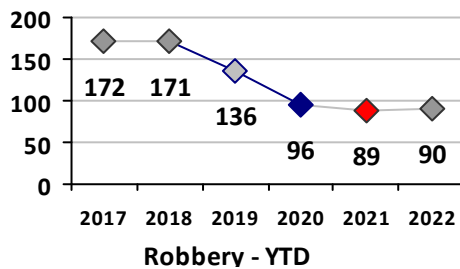

Through 8/7/2022
Week 31

Citywide

4 Week Trend
7/11/2022 - 8/7/2022

Past 28 Days
7/11/2022 - 8/7/2022

Year to Date
January 1 - August 7

Violent Crime	Current Week	Last Week	Wk 29	Wk 28	Past 28 Days	Past 28 Days LY	Chg.	Current Year	Last Year	Chg.	Wght. 5yr Avg	Chg.	
	Homicide	0	0	0	0	0	3	-300%	5	15	-67%	10	-50%
Sex Offenses, Forcible*	1	1	2	3	7	7	0%	107	100	7%	110	-3%	
Robbery W Firearm	0	0	3	0	3	4	-25%	19	27	-30%	33	-42%	
Robbery Other	3	1	0	2	6	11	-45%	71	63	13%	84	-15%	
Agg. Assault W Firearm	2	0	5	1	8	14	-43%	57	69	-17%	68	-16%	
Agg. Assault	5	7	3	7	22	29	-24%	246	229	7%	247	0%	
Total	11	9	13	13	46	68	-32%	504	503	0%	552	-9%	

Property Crime	Current Week	Last Week	Wk 29	Wk 28	Past 28 Days	Past 28 Days LY	Chg.	Current Year	Last Year	Chg.	Wght. 5yr Avg	Chg.	
	Burglary	8	6	12	7	33	46	-28%	268	305	-12%	411	-35%
MV Theft	9	15	17	20	61	59	3%	411	450	-9%	354	16%	
Larceny from MV	48	51	52	41	192	160	20%	1201	962	25%	1003	20%	
Larceny**	36	37	43	42	158	166	-5%	1167	1027	14%	1244	-6%	
Total	101	109	124	110	444	431	3%	3047	2744	11%	3012	1%	

Other Crime	Current Week	Last Week	Wk 29	Wk 28	Past 28 Days	Past 28 Days LY	Chg.	Current Year	Last Year	Chg.	Wght. 5yr Avg	Chg.	
	Assault Other	35	41	35	38	149	141	6%	1185	1016	17%	1138	4%
Vandalism	65	42	67	60	234	151	55%	1212	1053	15%	1125	8%	
Weapons Offenses	11	3	14	4	32	14	129%	281	250	12%	216	30%	
Drug Offenses	12	14	11	16	53	20	165%	310	272	14%	382	-19%	
Liquor Law Violations	0	1	0	2	3	0	300%	18	13	38%	21	-14%	
Total	123	101	127	120	471	326	44%	3006	2604	15%	2882	4%	

Figures are preliminary and subject to further analysis and revision

* Sex Offenses, Forcible includes forcible rape, forcible sodomy, forcible fondling, sexual assault with an object

** Larceny includes shoplifting, pickpocket, pursesnatch, from building, bicycles, motor vehicle parts or accessories, and other.