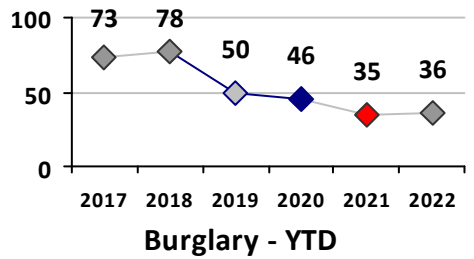

Part I Crime - Comparison Report

Providence Police Department

Through 8/7/2022
Week 31

District 2

4 Week Trend
7/11/2022 - 8/7/2022

Past 28 Days
7/11/2022 - 8/7/2022

Year to Date
January 1 - August 7

Violent Crime	Current Week	Last Week	Wk 29	Wk 28	Past 28 Days	Past 28 Days LY	Chg.	Current Year	Last Year	Chg.	Wght. 5yr Avg	Chg.
Homicide	0	0	0	0	0	2	--	2	5	-60%	2	0%
Sex Offenses, Forcible*	0	0	0	0	0	2	--	20	14	43%	18	11%
Robbery Other	0	0	0	0	0	1	--	6	8	-25%	12	-50%
Robbery W Firearm	0	0	2	0	2	1	100%	5	4	25%	5	0%
Agg. Assault	0	1	2	1	4	4	0%	41	29	41%	43	-5%
Agg. Assault W Firearm	0	0	1	0	1	1	0%	15	14	7%	15	0%
Total	0	1	5	1	7	11	-36%	89	74	20%	95	-6%

Property Crime	Current Week	Last Week	Wk 29	Wk 28	Past 28 Days	Past 28 Days LY	Chg.	Current Year	Last Year	Chg.	Wght. 5yr Avg	Chg.
Burglary	1	1	3	0	5	6	-17%	36	36	0%	50	-28%
MV Theft	1	2	1	3	7	6	17%	57	84	-32%	58	-2%
Larceny from MV	1	4	0	2	7	14	-50%	116	91	27%	97	20%
Larceny**	5	6	4	3	18	9	100%	116	102	14%	131	-11%
Total	8	13	8	8	37	35	6%	325	313	4%	335	-3%

Other Crime	Current Week	Last Week	Wk 29	Wk 28	Past 28 Days	Past 28 Days LY	Chg.	Current Year	Last Year	Chg.	Wght. 5yr Avg	Chg.
Assault Other	5	6	7	7	25	19	32%	202	167	21%	190	6%
Vandalism	8	2	4	6	20	12	67%	119	120	-1%	139	-14%
Drug Offenses	0	2	2	1	5	3	67%	51	39	31%	63	-19%
Weapons Offenses	4	0	3	1	8	5	60%	95	30	217%	37	157%
Liquor Law Violations	0	0	0	0	0	0	--	0	1	-100%	1	--
Total	17	10	16	15	58	39	49%	467	357	31%	430	9%

Figures are preliminary and subject to further analysis and revision

* Sex Offenses, Forcible includes forcible rape, forcible sodomy, forcible fondling, sexual assault with an object

** Larceny includes shoplifting, pickpocket, pursesnatch, from building, bicycles, motor vehicle parts or accessories, and other.