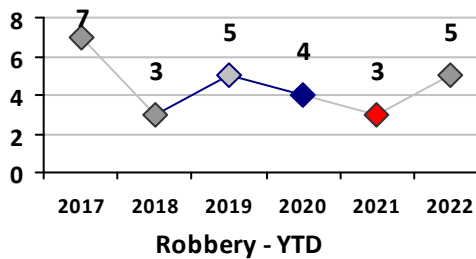

Part I Crime - Comparison Report

Providence Police Department

Through 8/7/2022
Week 31

District 8

4 Week Trend
7/11/2022 - 8/7/2022

Past 28 Days
7/11/2022 - 8/7/2022

Year to Date
January 1 - August 7

Violent Crime	Current Week	Last Week	Wk 29	Wk 28	Past 28 Days	Past 28 Days LY	Chg.	Current Year	Last Year	Chg.	Wght. 5yr Avg	Chg.
Homicide	0	0	0	0	0	1	--	0	1	-100%	1	--
Sex Offenses, Forcible*	0	0	0	1	1	0	--	1	7	-86%	7	-86%
Robbery Other	0	0	0	0	0	1	--	5	2	150%	3	67%
Robbery W Firearm	0	0	0	0	0	0	--	0	1	-100%	1	--
Agg. Assault	0	0	0	0	0	2	--	9	13	-31%	12	-25%
Agg. Assault W Firearm	0	0	0	0	0	0	--	1	4	-75%	4	-75%
Total	0	0	0	1	1	4	-75%	16	28	-43%	27	-41%

Property Crime	Current Week	Last Week	Wk 29	Wk 28	Past 28 Days	Past 28 Days LY	Chg.	Current Year	Last Year	Chg.	Wght. 5yr Avg	Chg.
Burglary	2	0	0	1	3	4	-25%	25	11	127%	22	14%
MV Theft	1	1	1	1	4	8	-50%	18	23	-22%	14	29%
Larceny from MV	3	7	8	1	19	19	0%	97	69	41%	74	31%
Larceny**	3	1	5	2	11	9	22%	67	42	60%	72	-7%
Total	9	9	14	5	37	40	-8%	207	145	43%	181	14%

Other Crime	Current Week	Last Week	Wk 29	Wk 28	Past 28 Days	Past 28 Days LY	Chg.	Current Year	Last Year	Chg.	Wght. 5yr Avg	Chg.
Assault Other	1	2	1	1	5	8	-38%	43	41	5%	46	-7%
Vandalism	5	2	2	3	12	11	9%	45	49	-8%	61	-26%
Drug Offenses	0	0	0	0	0	1	--	5	4	25%	4	25%
Weapons Offenses	1	1	1	0	3	0	--	4	8	-50%	6	-33%
Liquor Law Violations	0	1	0	0	1	0	--	3	0	300%	0	--
Total	7	6	4	4	21	20	5%	100	102	-2%	116	-14%

Figures are preliminary and subject to further analysis and revision

* Sex Offenses, Forcible includes forcible rape, forcible sodomy, forcible fondling, sexual assault with an object

** Larceny includes shoplifting, pickpocket, pursesnatch, from building, bicycles, motor vehicle parts or accessories, and other.