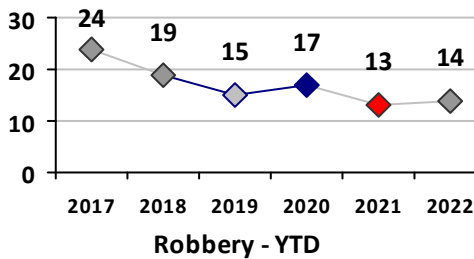

Part I Crime - Comparison Report

Providence Police Department

Through 8/7/2022
Week 31

District 7

4 Week Trend
7/11/2022 - 8/7/2022

Past 28 Days
7/11/2022 - 8/7/2022

Year to Date
January 1 - August 7

Violent Crime	Current Week	Last Week	Wk 29	Wk 28	Past 28 Days	Past 28 Days LY	Chg.	Current Year	Last Year	Chg.	Wght. 5yr Avg	Chg.
Homicide	0	0	0	0	0	0	--	0	3	-100%	2	--
Sex Offenses, Forcible*	1	0	0	0	1	0	--	10	16	-38%	15	-33%
Robbery Other	1	0	0	0	1	0	--	10	8	25%	10	0%
Robbery W Firearm	0	0	1	0	1	1	0%	4	5	-20%	6	-33%
Agg. Assault	1	3	0	1	5	4	25%	37	39	-5%	42	-12%
Agg. Assault W Firearm	0	0	2	1	3	1	200%	14	11	27%	11	27%
Total	3	3	3	2	11	6	83%	75	82	-9%	86	-13%

Property Crime	Current Week	Last Week	Wk 29	Wk 28	Past 28 Days	Past 28 Days LY	Chg.	Current Year	Last Year	Chg.	Wght. 5yr Avg	Chg.
Burglary	1	0	4	1	6	4	50%	53	49	8%	59	-10%
MV Theft	0	3	2	5	10	10	0%	85	69	23%	57	49%
Larceny from MV	7	6	5	7	25	22	14%	193	157	23%	149	30%
Larceny**	5	7	8	8	28	31	-10%	210	226	-7%	247	-15%
Total	13	16	19	21	69	67	3%	541	501	8%	512	6%

Other Crime	Current Week	Last Week	Wk 29	Wk 28	Past 28 Days	Past 28 Days LY	Chg.	Current Year	Last Year	Chg.	Wght. 5yr Avg	Chg.
Assault Other	5	6	8	4	23	29	-21%	207	193	7%	213	-3%
Vandalism	4	5	7	4	20	26	-23%	169	192	-12%	214	-21%
Drug Offenses	3	0	0	3	6	4	50%	40	40	0%	56	-29%
Weapons Offenses	0	0	4	0	4	2	100%	29	43	-33%	41	-29%
Liquor Law Violations	0	0	0	0	0	0	--	6	6	0%	13	-54%
Total	12	11	19	11	53	61	-13%	451	474	-5%	536	-16%

Figures are preliminary and subject to further analysis and revision

* Sex Offenses, Forcible includes forcible rape, forcible sodomy, forcible fondling, sexual assault with an object

** Larceny includes shoplifting, pickpocket, pursesnatch, from building, bicycles, motor vehicle parts or accessories, and other.