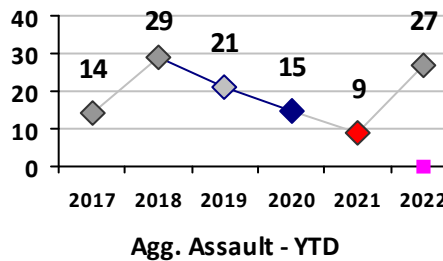

Part I Crime - Comparison Report

Providence Police Department

Through 8/7/2022
Week 31

District 1

4 Week Trend
7/11/2022 - 8/7/2022

Past 28 Days
7/11/2022 - 8/7/2022

Year to Date
January 1 - August 7

Violent Crime	Current Week	Last Week	Wk 29	Wk 28	Past 28 Days	Past 28 Days LY	Chg.	Current Year	Last Year	Chg.	Wght. 5yr Avg	Chg.
Homicide	0	0	0	0	0	0	--	0	0	0%	0	--
Sex Offenses, Forcible*	0	0	1	1	2	3	-33%	8	11	-27%	10	-20%
Robbery Other	0	0	0	1	1	1	0%	14	6	133%	9	56%
Robbery W Firearm	0	0	0	0	0	0	--	0	3	-100%	1	--
Agg. Assault	2	0	1	0	3	3	0%	27	9	200%	16	69%
Agg. Assault W Firearm	0	0	0	0	0	0	--	0	0	0%	1	--
Total	2	0	2	2	6	7	-14%	49	29	69%	36	36%

Property Crime	Current Week	Last Week	Wk 29	Wk 28	Past 28 Days	Past 28 Days LY	Chg.	Current Year	Last Year	Chg.	Wght. 5yr Avg	Chg.
Burglary	0	1	1	0	2	1	100%	8	10	-20%	21	-62%
MV Theft	0	0	0	3	3	4	-25%	24	27	-11%	24	0%
Larceny from MV	3	2	5	4	14	16	-13%	88	76	16%	82	7%
Larceny**	4	7	7	6	24	24	0%	183	109	68%	193	-5%
Total	7	10	13	13	43	45	-4%	303	222	36%	319	-5%

Other Crime	Current Week	Last Week	Wk 29	Wk 28	Past 28 Days	Past 28 Days LY	Chg.	Current Year	Last Year	Chg.	Wght. 5yr Avg	Chg.
Assault Other	1	3	2	4	10	11	-9%	109	75	45%	93	17%
Vandalism	6	3	8	1	18	19	-5%	118	75	57%	86	37%
Drug Offenses	1	1	3	0	5	2	150%	28	34	-18%	29	-3%
Weapons Offenses	0	0	0	0	0	0	--	19	13	46%	12	58%
Liquor Law Violations	0	0	0	0	0	0	--	4	0	400%	2	100%
Total	8	7	13	5	33	32	3%	278	197	41%	222	25%

Figures are preliminary and subject to further analysis and revision

* Sex Offenses, Forcible includes forcible rape, forcible sodomy, forcible fondling, sexual assault with an object

** Larceny includes shoplifting, pickpocket, pursesnatch, from building, bicycles, motor vehicle parts or accessories, and other.