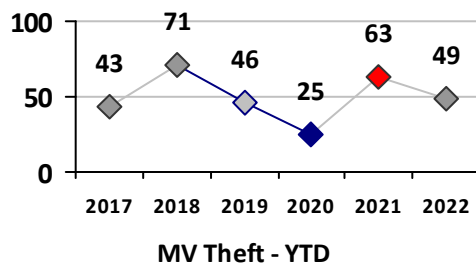

Part I Crime - Comparison Report

Providence Police Department

Through 8/7/2022
Week 31

District 5

4 Week Trend
7/11/2022 - 8/7/2022

Past 28 Days
7/11/2022 - 8/7/2022

Year to Date
January 1 - August 7

Violent Crime	Current Week	Last Week	Wk 29	Wk 28	Past 28 Days	Past 28 Days LY	Chg.	Current Year	Last Year	Chg.	Wght. 5yr Avg	Chg.
Homicide	0	0	0	0	0	0	--	1	2	-50%	1	-0%
Sex Offenses, Forcible*	0	1	0	0	1	1	0%	26	13	100%	17	53%
Robbery Other	0	0	0	0	0	1	--	5	14	-64%	17	-71%
Robbery W Firearm	0	0	0	0	0	1	--	3	3	0%	6	-50%
Agg. Assault	2	2	0	2	6	4	50%	49	53	-8%	49	0%
Agg. Assault W Firearm	0	0	1	0	1	5	-80%	3	13	-77%	12	-75%
Total	2	3	1	2	8	12	-33%	86	98	-12%	101	-15%

Property Crime	Current Week	Last Week	Wk 29	Wk 28	Past 28 Days	Past 28 Days LY	Chg.	Current Year	Last Year	Chg.	Wght. 5yr Avg	Chg.
Burglary	1	1	0	2	4	7	-43%	22	37	-41%	57	-61%
MV Theft	1	0	3	2	6	6	0%	49	64	-23%	50	-2%
Larceny from MV	3	3	5	2	13	13	0%	82	84	-2%	100	-18%
Larceny**	6	4	3	2	15	11	36%	106	115	-8%	127	-17%
Total	11	8	11	8	38	37	3%	259	300	-14%	333	-22%

Other Crime	Current Week	Last Week	Wk 29	Wk 28	Past 28 Days	Past 28 Days LY	Chg.	Current Year	Last Year	Chg.	Wght. 5yr Avg	Chg.
Assault Other	10	7	4	11	32	19	68%	211	182	16%	182	16%
Vandalism	13	5	10	8	36	25	44%	166	161	3%	168	-1%
Drug Offenses	2	1	2	9	14	0	--	40	44	-9%	65	-38%
Weapons Offenses	1	0	5	2	8	2	300%	41	46	-11%	41	0%
Liquor Law Violations	0	0	0	0	0	0	--	1	1	0%	1	0%
Total	26	13	21	30	90	46	96%	459	434	6%	456	1%

Figures are preliminary and subject to further analysis and revision

* Sex Offenses, Forcible includes forcible rape, forcible sodomy, forcible fondling, sexual assault with an object

** Larceny includes shoplifting, pickpocket, pursesnatch, from building, bicycles, motor vehicle parts or accessories, and other.