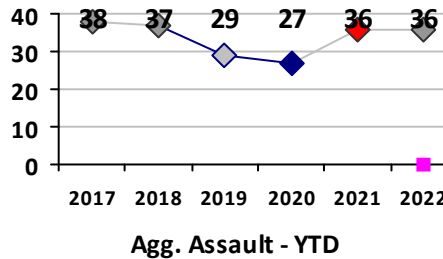

Part I Crime - Comparison Report

Providence Police Department

Through 8/7/2022
Week 31

District 6

4 Week Trend
7/11/2022 - 8/7/2022

Past 28 Days
7/11/2022 - 8/7/2022

Year to Date
January 1 - August 7

Violent Crime	Current Week	Last Week	Wk 29	Wk 28	Past 28 Days	Past 28 Days LY	Chg.	Current Year	Last Year	Chg.	Wght. 5yr Avg	Chg.
Homicide	0	0	0	0	0	0	--	1	2	-50%	2	-50%
Sex Offenses, Forcible*	0	0	1	0	1	0	--	18	12	50%	11	64%
Robbery Other	1	1	0	0	2	0	--	10	5	100%	8	25%
Robbery W Firearm	0	0	0	0	0	0	--	3	3	0%	3	0%
Agg. Assault	0	0	0	1	1	5	-80%	28	33	-15%	26	8%
Agg. Assault W Firearm	2	0	0	0	2	1	100%	8	3	167%	7	14%
Total	3	1	1	1	6	6	0%	68	58	17%	56	21%

Property Crime	Current Week	Last Week	Wk 29	Wk 28	Past 28 Days	Past 28 Days LY	Chg.	Current Year	Last Year	Chg.	Wght. 5yr Avg	Chg.
Burglary	1	0	0	1	2	4	-50%	29	41	-29%	47	-38%
MV Theft	0	2	4	0	6	2	200%	41	48	-15%	49	-16%
Larceny from MV	9	3	6	2	20	18	11%	128	100	28%	108	19%
Larceny**	4	1	3	3	11	18	-39%	136	101	35%	131	4%
Total	14	6	13	6	39	42	-7%	334	290	15%	335	0%

Other Crime	Current Week	Last Week	Wk 29	Wk 28	Past 28 Days	Past 28 Days LY	Chg.	Current Year	Last Year	Chg.	Wght. 5yr Avg	Chg.
Assault Other	5	5	1	3	14	21	-33%	137	107	28%	124	10%
Vandalism	5	4	11	7	27	15	80%	134	101	33%	123	9%
Drug Offenses	1	2	2	1	6	3	100%	19	20	-5%	29	-34%
Weapons Offenses	1	1	0	0	2	2	0%	11	27	-59%	22	-50%
Liquor Law Violations	0	0	0	0	0	0	--	2	3	-33%	1	100%
Total	12	12	14	11	49	41	20%	303	258	17%	298	2%

Figures are preliminary and subject to further analysis and revision

* Sex Offenses, Forcible includes forcible rape, forcible sodomy, forcible fondling, sexual assault with an object

** Larceny includes shoplifting, pickpocket, pursesnatch, from building, bicycles, motor vehicle parts or accessories, and other.