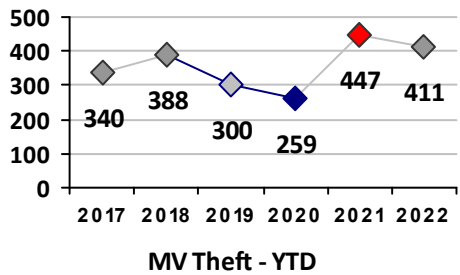

Through 8/7/2022
Week 31

Citywide

4 Week Trend
7/11/2022 - 8/7/2022

Past 28 Days
7/11/2022 - 8/7/2022

Year to Date
January 1 - August 7

Violent Crime	Current Week	Last Week	Wk 29	Wk 28	Past 28 Days	Past 28 Days LY	Chg.	Current Year	Last Year	Chg.	Wght. 5yr Avg	Chg.	
	Homicide	0	0	0	0	0	3	-300%	5	15	-67%	10	-50%
Sex Offenses, Forcible*	1	1	2	3	7	7	0%	107	100	7%	110	-3%	
Robbery W Firearm	0	0	3	0	3	4	-25%	19	27	-30%	33	-42%	
Robbery Other	3	1	0	2	6	11	-45%	71	63	13%	84	-15%	
Agg. Assault W Firearm	2	0	5	1	8	14	-43%	57	69	-17%	68	-16%	
Agg. Assault	5	7	3	7	22	29	-24%	246	229	7%	247	0%	
Total	11	9	13	13	46	68	-32%	504	503	0%	552	-9%	

Property Crime	Current Week	Last Week	Wk 29	Wk 28	Past 28 Days	Past 28 Days LY	Chg.	Current Year	Last Year	Chg.	Wght. 5yr Avg	Chg.	
	Burglary	8	6	12	7	33	46	-28%	268	305	-12%	411	-35%
MV Theft	9	15	17	20	61	59	3%	411	450	-9%	354	16%	
Larceny from MV	48	51	52	41	192	160	20%	1201	962	25%	1003	20%	
Larceny**	36	37	43	42	158	166	-5%	1167	1027	14%	1244	-6%	
Total	101	109	124	110	444	431	3%	3047	2744	11%	3012	1%	

Other Crime	Current Week	Last Week	Wk 29	Wk 28	Past 28 Days	Past 28 Days LY	Chg.	Current Year	Last Year	Chg.	Wght. 5yr Avg	Chg.	
	Assault Other	35	41	35	38	149	141	6%	1185	1016	17%	1138	4%
Vandalism	65	42	67	60	234	151	55%	1212	1053	15%	1125	8%	
Weapons Offenses	11	3	14	4	32	14	129%	281	250	12%	216	30%	
Drug Offenses	12	14	11	16	53	20	165%	310	272	14%	382	-19%	
Liquor Law Violations	0	1	0	2	3	0	300%	18	13	38%	21	-14%	
Total	123	101	127	120	471	326	44%	3006	2604	15%	2882	4%	

Figures are preliminary and subject to further analysis and revision

* Sex Offenses, Forcible includes forcible rape, forcible sodomy, forcible fondling, sexual assault with an object

** Larceny includes shoplifting, pickpocket, pursesnatch, from building, bicycles, motor vehicle parts or accessories, and other.