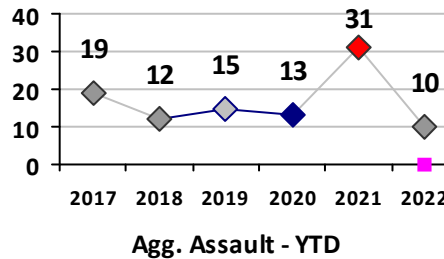

Other Crime	Current Week	Last Week	Wk 29	Wk 28	Past 28 Days	Past 28 Days LY	Chg.	Current Year	Last Year	Chg.	Wght. 5yr Avg	Chg.
Assault Other	5	6	7	7	25	19	32%	202	167	21%	190	6%
Vandalism	8	2	4	6	20	12	67%	119	120	-1%	139	-14%
Drug Offenses	0	2	2	1	5	3	67%	51	39	31%	63	-19%
Weapons Offenses	4	0	3	1	8	5	60%	95	30	217%	37	157%
Liquor Law Violations	0	0	0	0	0	0	--	0	1	-100%	1	--
Total	17	10	16	15	58	39	49%	467	357	31%	430	9%

Part I Crime - Comparison Report

Providence Police Department

Through 8/7/2022
Week 31

District 3

	4 Week Trend 7/11/2022 - 8/7/2022				Past 28 Days 7/11/2022 - 8/7/2022			Year to Date January 1 - August 7				
	Current Week	Last Week	Wk 29	Wk 28	Past 28 Days	Past 28 Days LY	Chg.	Current Year	Last Year	Chg.	Wght. 5yr Avg	Chg.
Violent Crime												
Homicide	0	0	0	0	0	0	--	0	1	-100%	1	--
Sex Offenses, Forcible*	0	0	0	0	0	0	--	2	4	-50%	5	-60%
Robbery Other	0	0	0	0	0	1	--	3	4	-25%	3	0%
Robbery W Firearm	0	0	0	0	0	0	--	1	2	-50%	3	-67%
Agg. Assault	0	1	0	1	2	0	--	8	14	-43%	11	-27%
Agg. Assault W Firearm	0	0	0	0	0	5	--	2	17	-88%	9	-78%
Total	0	1	0	1	2	6	-67%	16	42	-62%	31	-48%
Property Crime												
Burglary	0	0	1	0	1	2	-50%	11	17	-35%	23	-52%
MV Theft	0	1	0	1	2	1	100%	18	21	-14%	17	6%
Larceny from MV	0	4	5	2	11	4	175%	70	75	-7%	64	9%
Larceny**	0	1	0	3	4	10	-60%	49	62	-21%	67	-27%
Total	0	6	6	6	18	17	6%	148	175	-15%	170	-13%
Other Crime												
Assault Other	1	2	3	1	7	8	-13%	64	53	21%	62	3%
Vandalism	4	3	4	1	12	9	33%	61	84	-27%	68	-10%
Drug Offenses	2	0	0	0	2	1	100%	21	9	133%	23	-9%
Weapons Offenses	2	0	1	0	3	0	--	14	17	-18%	11	27%
Liquor Law Violations	0	0	0	0	0	0	--	0	1	-100%	0	--
Total	9	5	8	2	24	18	33%	160	164	-2%	164	-2%