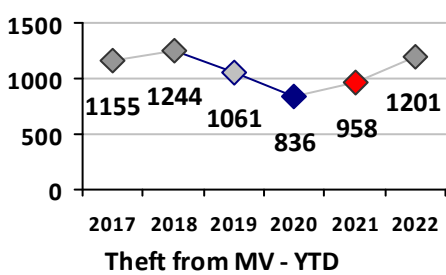

Through 8/7/2022
Week 31

Citywide

4 Week Trend
7/11/2022 - 8/7/2022

Past 28 Days
7/11/2022 - 8/7/2022

Year to Date
January 1 - August 7

Violent Crime	Current Week	Last Week	Wk 29	Wk 28	Past 28 Days	Past 28 Days LY	Chg.	Current Year	Last Year	Chg.	Wght. 5yr Avg	Chg.	
	Homicide	0	0	0	0	0	3	-300%	5	15	-67%	10	-50%
Sex Offenses, Forcible*	1	1	2	3	7	7	0%	107	100	7%	110	-3%	
Robbery W Firearm	0	0	3	0	3	4	-25%	19	27	-30%	33	-42%	
Robbery Other	3	1	0	2	6	11	-45%	71	63	13%	84	-15%	
Agg. Assault W Firearm	2	0	5	1	8	14	-43%	57	69	-17%	68	-16%	
Agg. Assault	5	7	3	7	22	29	-24%	246	229	7%	247	0%	
Total	11	9	13	13	46	68	-32%	504	503	0%	552	-9%	

Property Crime	Current Week	Last Week	Wk 29	Wk 28	Past 28 Days	Past 28 Days LY	Chg.	Current Year	Last Year	Chg.	Wght. 5yr Avg	Chg.	
	Burglary	8	6	12	7	33	46	-28%	268	305	-12%	411	-35%
MV Theft	9	15	17	20	61	59	3%	411	450	-9%	354	16%	
Larceny from MV	48	51	52	41	192	160	20%	1201	962	25%	1003	20%	
Larceny**	36	37	43	42	158	166	-5%	1167	1027	14%	1244	-6%	
Total	101	109	124	110	444	431	3%	3047	2744	11%	3012	1%	

Other Crime	Current Week	Last Week	Wk 29	Wk 28	Past 28 Days	Past 28 Days LY	Chg.	Current Year	Last Year	Chg.	Wght. 5yr Avg	Chg.	
	Assault Other	35	41	35	38	149	141	6%	1185	1016	17%	1138	4%
Vandalism	65	42	67	60	234	151	55%	1212	1053	15%	1125	8%	
Weapons Offenses	11	3	14	4	32	14	129%	281	250	12%	216	30%	
Drug Offenses	12	14	11	16	53	20	165%	310	272	14%	382	-19%	
Liquor Law Violations	0	1	0	2	3	0	300%	18	13	38%	21	-14%	
Total	123	101	127	120	471	326	44%	3006	2604	15%	2882	4%	

Figures are preliminary and subject to further analysis and revision

* Sex Offenses, Forcible includes forcible rape, forcible sodomy, forcible fondling, sexual assault with an object

** Larceny includes shoplifting, pickpocket, pursesnatch, from building, bicycles, motor vehicle parts or accessories, and other.