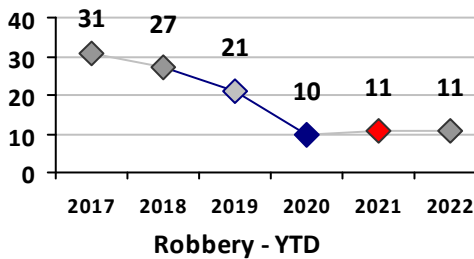

Part I Crime - Comparison Report

Providence Police Department

Through 8/7/2022
Week 31

District 2

4 Week Trend
7/11/2022 - 8/7/2022

Past 28 Days
7/11/2022 - 8/7/2022

Year to Date
January 1 - August 7

Violent Crime	Current Week	Last Week	Wk 29	Wk 28	Past 28 Days	Past 28 Days LY	Chg.	Current Year	Last Year	Chg.	Wght. 5yr Avg	Chg.
Homicide	0	0	0	0	0	2	--	2	5	-60%	2	0%
Sex Offenses, Forcible*	0	0	0	0	0	2	--	20	14	43%	18	11%
Robbery Other	0	0	0	0	0	1	--	6	8	-25%	12	-50%
Robbery W Firearm	0	0	2	0	2	1	100%	5	4	25%	5	0%
Agg. Assault	0	1	2	1	4	4	0%	41	29	41%	43	-5%
Agg. Assault W Firearm	0	0	1	0	1	1	0%	15	14	7%	15	0%
Total	0	1	5	1	7	11	-36%	89	74	20%	95	-6%

Property Crime	Current Week	Last Week	Wk 29	Wk 28	Past 28 Days	Past 28 Days LY	Chg.	Current Year	Last Year	Chg.	Wght. 5yr Avg	Chg.
Burglary	1	1	3	0	5	6	-17%	36	36	0%	50	-28%
MV Theft	1	2	1	3	7	6	17%	57	84	-32%	58	-2%
Larceny from MV	1	4	0	2	7	14	-50%	116	91	27%	97	20%
Larceny**	5	6	4	3	18	9	100%	116	102	14%	131	-11%
Total	8	13	8	8	37	35	6%	325	313	4%	335	-3%

Other Crime	Current Week	Last Week	Wk 29	Wk 28	Past 28 Days	Past 28 Days LY	Chg.	Current Year	Last Year	Chg.	Wght. 5yr Avg	Chg.
Assault Other	5	6	7	7	25	19	32%	202	167	21%	190	6%
Vandalism	8	2	4	6	20	12	67%	119	120	-1%	139	-14%
Drug Offenses	0	2	2	1	5	3	67%	51	39	31%	63	-19%
Weapons Offenses	4	0	3	1	8	5	60%	95	30	217%	37	157%
Liquor Law Violations	0	0	0	0	0	0	--	0	1	-100%	1	--
Total	17	10	16	15	58	39	49%	467	357	31%	430	9%

Figures are preliminary and subject to further analysis and revision

* Sex Offenses, Forcible includes forcible rape, forcible sodomy, forcible fondling, sexual assault with an object

** Larceny includes shoplifting, pickpocket, pursesnatch, from building, bicycles, motor vehicle parts or accessories, and other.