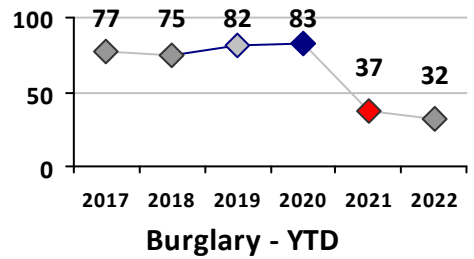

Part I Crime - Comparison Report

Providence Police Department

Through 8/7/2022
Week 31

District 4

4 Week Trend
7/11/2022 - 8/7/2022

Past 28 Days
7/11/2022 - 8/7/2022

Year to Date
January 1 - August 7

Violent Crime	Current Week	Last Week	Wk 29	Wk 28	Past 28 Days	Past 28 Days LY	Chg.	Current Year	Last Year	Chg.	Wght. 5yr Avg	Chg.
Homicide	0	0	0	0	0	0	--	1	1	0%	1	0%
Sex Offenses, Forcible*	0	0	0	1	1	1	0%	19	17	12%	19	0%
Robbery Other	1	0	0	1	2	6	-67%	12	16	-25%	20	-40%
Robbery W Firearm	0	0	0	0	0	1	--	3	5	-40%	6	-50%
Agg. Assault	0	0	0	1	1	6	-83%	35	32	9%	44	-20%
Agg. Assault W Firearm	0	0	1	0	1	1	0%	12	6	100%	8	50%
Total	1	0	1	3	5	15	-67%	82	77	6%	98	-16%

Property Crime	Current Week	Last Week	Wk 29	Wk 28	Past 28 Days	Past 28 Days LY	Chg.	Current Year	Last Year	Chg.	Wght. 5yr Avg	Chg.
Burglary	0	2	1	1	4	6	-33%	32	37	-14%	67	-52%
MV Theft	4	4	6	5	19	9	111%	80	76	5%	59	36%
Larceny from MV	8	10	9	6	33	19	74%	194	205	-5%	197	-2%
Larceny**	5	4	6	3	18	33	-45%	157	161	-2%	156	1%
Total	17	20	22	15	74	67	10%	463	479	-3%	480	-4%

Other Crime	Current Week	Last Week	Wk 29	Wk 28	Past 28 Days	Past 28 Days LY	Chg.	Current Year	Last Year	Chg.	Wght. 5yr Avg	Chg.
Assault Other	6	9	7	5	27	22	23%	168	161	4%	190	-12%
Vandalism	8	4	13	9	34	18	89%	181	173	5%	174	4%
Drug Offenses	3	8	2	2	15	4	275%	97	73	33%	98	-1%
Weapons Offenses	2	0	0	1	3	3	0%	48	57	-16%	39	23%
Liquor Law Violations	0	0	0	2	2	0	--	2	1	100%	2	0%
Total	19	21	22	19	81	47	72%	496	465	7%	503	-1%

Figures are preliminary and subject to further analysis and revision

* Sex Offenses, Forcible includes forcible rape, forcible sodomy, forcible fondling, sexual assault with an object

** Larceny includes shoplifting, pickpocket, pursesnatch, from building, bicycles, motor vehicle parts or accessories, and other.