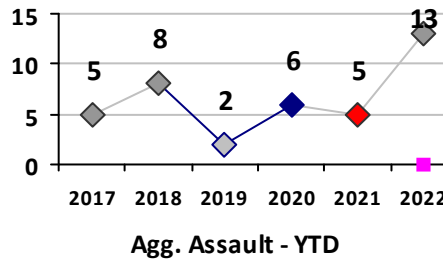

Part I Crime - Comparison Report

Providence Police Department

Through 8/7/2022
Week 31

District 9

4 Week Trend
7/11/2022 - 8/7/2022

Past 28 Days
7/11/2022 - 8/7/2022

Year to Date
January 1 - August 7

Violent Crime	Current Week	Last Week	Wk 29	Wk 28	Past 28 Days	Past 28 Days LY	Chg.	Current Year	Last Year	Chg.	Wght. 5yr Avg	Chg.
Homicide	0	0	0	0	0	0	--	0	0	0%	0	--
Sex Offenses, Forcible*	0	0	0	0	0	0	--	3	3	0%	4	-25%
Robbery Other	0	0	0	0	0	0	--	5	0	500%	2	150%
Robbery W Firearm	0	0	0	0	0	0	--	0	0	0%	0	--
Agg. Assault	0	0	0	0	0	1	--	12	5	140%	4	200%
Agg. Assault W Firearm	0	0	0	0	0	0	--	1	0	100%	1	0%
Total	0	0	0	0	0	1	100%	21	8	163%	11	91%

Property Crime	Current Week	Last Week	Wk 29	Wk 28	Past 28 Days	Past 28 Days LY	Chg.	Current Year	Last Year	Chg.	Wght. 5yr Avg	Chg.
Burglary	2	1	2	1	6	12	-50%	51	67	-24%	64	-20%
MV Theft	0	0	0	0	0	12	--	29	29	0%	19	53%
Larceny from MV	10	9	8	4	31	24	29%	122	66	85%	102	20%
Larceny**	3	3	5	4	15	18	-17%	89	89	0%	98	-9%
Total	15	13	15	9	52	66	-21%	291	251	16%	283	3%

Other Crime	Current Week	Last Week	Wk 29	Wk 28	Past 28 Days	Past 28 Days LY	Chg.	Current Year	Last Year	Chg.	Wght. 5yr Avg	Chg.
Assault Other	1	0	1	1	3	4	-25%	28	26	8%	28	0%
Vandalism	7	3	4	2	16	11	45%	72	53	36%	64	13%
Drug Offenses	0	0	0	0	0	1	--	4	7	-43%	8	-50%
Weapons Offenses	0	1	0	0	1	0	--	7	9	-22%	6	17%
Liquor Law Violations	0	0	0	0	0	0	--	0	0	0%	0	--
Total	8	4	5	3	20	16	25%	111	95	17%	107	4%

Figures are preliminary and subject to further analysis and revision

* Sex Offenses, Forcible includes forcible rape, forcible sodomy, forcible fondling, sexual assault with an object

** Larceny includes shoplifting, pickpocket, pursesnatch, from building, bicycles, motor vehicle parts or accessories, and other.