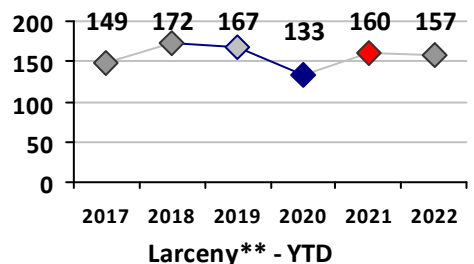

Part I Crime - Comparison Report

Providence Police Department

Through 8/7/2022
Week 31

District 4

4 Week Trend
7/11/2022 - 8/7/2022

Past 28 Days
7/11/2022 - 8/7/2022

Year to Date
January 1 - August 7

Violent Crime	Current Week	Last Week	Wk 29	Wk 28	Past 28 Days	Past 28 Days LY	Chg.	Current Year	Last Year	Chg.	Wght. 5yr Avg	Chg.
Homicide	0	0	0	0	0	0	--	1	1	0%	1	0%
Sex Offenses, Forcible*	0	0	0	1	1	1	0%	19	17	12%	19	0%
Robbery Other	1	0	0	1	2	6	-67%	12	16	-25%	20	-40%
Robbery W Firearm	0	0	0	0	0	1	--	3	5	-40%	6	-50%
Agg. Assault	0	0	0	1	1	6	-83%	35	32	9%	44	-20%
Agg. Assault W Firearm	0	0	1	0	1	1	0%	12	6	100%	8	50%
Total	1	0	1	3	5	15	-67%	82	77	6%	98	-16%

Property Crime	Current Week	Last Week	Wk 29	Wk 28	Past 28 Days	Past 28 Days LY	Chg.	Current Year	Last Year	Chg.	Wght. 5yr Avg	Chg.
Burglary	0	2	1	1	4	6	-33%	32	37	-14%	67	-52%
MV Theft	4	4	6	5	19	9	111%	80	76	5%	59	36%
Larceny from MV	8	10	9	6	33	19	74%	194	205	-5%	197	-2%
Larceny**	5	4	6	3	18	33	-45%	157	161	-2%	156	1%
Total	17	20	22	15	74	67	10%	463	479	-3%	480	-4%

Other Crime	Current Week	Last Week	Wk 29	Wk 28	Past 28 Days	Past 28 Days LY	Chg.	Current Year	Last Year	Chg.	Wght. 5yr Avg	Chg.
Assault Other	6	9	7	5	27	22	23%	168	161	4%	190	-12%
Vandalism	8	4	13	9	34	18	89%	181	173	5%	174	4%
Drug Offenses	3	8	2	2	15	4	275%	97	73	33%	98	-1%
Weapons Offenses	2	0	0	1	3	3	0%	48	57	-16%	39	23%
Liquor Law Violations	0	0	0	2	2	0	--	2	1	100%	2	0%
Total	19	21	22	19	81	47	72%	496	465	7%	503	-1%

Figures are preliminary and subject to further analysis and revision

* Sex Offenses, Forcible includes forcible rape, forcible sodomy, forcible fondling, sexual assault with an object

** Larceny includes shoplifting, pickpocket, pursesnatch, from building, bicycles, motor vehicle parts or accessories, and other.