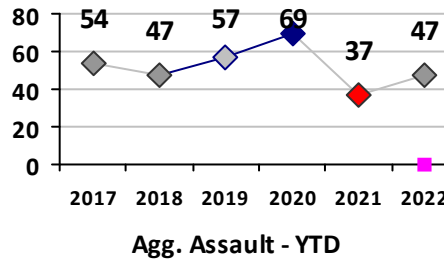

Part I Crime - Comparison Report

Providence Police Department

Through 8/7/2022
Week 31

District 4

4 Week Trend
7/11/2022 - 8/7/2022

Past 28 Days
7/11/2022 - 8/7/2022

Year to Date
January 1 - August 7

Violent Crime	Current Week	Last Week	Wk 29	Wk 28	Past 28 Days	Past 28 Days LY	Chg.	Current Year	Last Year	Chg.	Wght. 5yr Avg	Chg.
Homicide	0	0	0	0	0	0	--	1	1	0%	1	0%
Sex Offenses, Forcible*	0	0	0	1	1	1	0%	19	17	12%	19	0%
Robbery Other	1	0	0	1	2	6	-67%	12	16	-25%	20	-40%
Robbery W Firearm	0	0	0	0	0	1	--	3	5	-40%	6	-50%
Agg. Assault	0	0	0	1	1	6	-83%	35	32	9%	44	-20%
Agg. Assault W Firearm	0	0	1	0	1	1	0%	12	6	100%	8	50%
Total	1	0	1	3	5	15	-67%	82	77	6%	98	-16%

Property Crime	Current Week	Last Week	Wk 29	Wk 28	Past 28 Days	Past 28 Days LY	Chg.	Current Year	Last Year	Chg.	Wght. 5yr Avg	Chg.
Burglary	0	2	1	1	4	6	-33%	32	37	-14%	67	-52%
MV Theft	4	4	6	5	19	9	111%	80	76	5%	59	36%
Larceny from MV	8	10	9	6	33	19	74%	194	205	-5%	197	-2%
Larceny**	5	4	6	3	18	33	-45%	157	161	-2%	156	1%
Total	17	20	22	15	74	67	10%	463	479	-3%	480	-4%

Other Crime	Current Week	Last Week	Wk 29	Wk 28	Past 28 Days	Past 28 Days LY	Chg.	Current Year	Last Year	Chg.	Wght. 5yr Avg	Chg.
Assault Other	6	9	7	5	27	22	23%	168	161	4%	190	-12%
Vandalism	8	4	13	9	34	18	89%	181	173	5%	174	4%
Drug Offenses	3	8	2	2	15	4	275%	97	73	33%	98	-1%
Weapons Offenses	2	0	0	1	3	3	0%	48	57	-16%	39	23%
Liquor Law Violations	0	0	0	2	2	0	--	2	1	100%	2	0%
Total	19	21	22	19	81	47	72%	496	465	7%	503	-1%

Figures are preliminary and subject to further analysis and revision

* Sex Offenses, Forcible includes forcible rape, forcible sodomy, forcible fondling, sexual assault with an object

** Larceny includes shoplifting, pickpocket, pursesnatch, from building, bicycles, motor vehicle parts or accessories, and other.