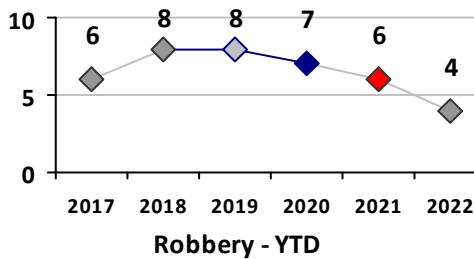

Part I Crime - Comparison Report

Providence Police Department

Through 8/7/2022
Week 31

District 3

	4 Week Trend 7/11/2022 - 8/7/2022				Past 28 Days 7/11/2022 - 8/7/2022			Year to Date January 1 - August 7				
	Current Week	Last Week	Wk 29	Wk 28	Past 28 Days	Past 28 Days LY	Chg.	Current Year	Last Year	Chg.	Wght. 5yr Avg	Chg.
Violent Crime												
Homicide	0	0	0	0	0	0	--	0	1	-100%	1	--
Sex Offenses, Forcible*	0	0	0	0	0	0	--	2	4	-50%	5	-60%
Robbery Other	0	0	0	0	0	1	--	3	4	-25%	3	0%
Robbery W Firearm	0	0	0	0	0	0	--	1	2	-50%	3	-67%
Agg. Assault	0	1	0	1	2	0	--	8	14	-43%	11	-27%
Agg. Assault W Firearm	0	0	0	0	0	5	--	2	17	-88%	9	-78%
Total	0	1	0	1	2	6	-67%	16	42	-62%	31	-48%
Property Crime												
Burglary	0	0	1	0	1	2	-50%	11	17	-35%	23	-52%
MV Theft	0	1	0	1	2	1	100%	18	21	-14%	17	6%
Larceny from MV	0	4	5	2	11	4	175%	70	75	-7%	64	9%
Larceny**	0	1	0	3	4	10	-60%	49	62	-21%	67	-27%
Total	0	6	6	6	18	17	6%	148	175	-15%	170	-13%
Other Crime												
Assault Other	1	2	3	1	7	8	-13%	64	53	21%	62	3%
Vandalism	4	3	4	1	12	9	33%	61	84	-27%	68	-10%
Drug Offenses	2	0	0	0	2	1	100%	21	9	133%	23	-9%
Weapons Offenses	2	0	1	0	3	0	--	14	17	-18%	11	27%
Liquor Law Violations	0	0	0	0	0	0	--	0	1	-100%	0	--
Total	9	5	8	2	24	18	33%	160	164	-2%	164	-2%

Figures are preliminary and subject to further analysis and revision

* Sex Offenses, Forcible includes forcible rape, forcible sodomy, forcible fondling, sexual assault with an object

** Larceny includes shoplifting, pickpocket, pursesnatch, from building, bicycles, motor vehicle parts or accessories, and other.