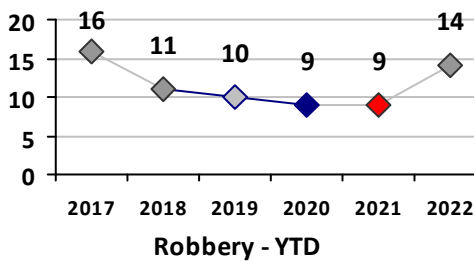

Part I Crime - Comparison Report

Providence Police Department

Through 8/7/2022
Week 31

District 1

4 Week Trend
7/11/2022 - 8/7/2022

Past 28 Days
7/11/2022 - 8/7/2022

Year to Date
January 1 - August 7

Violent Crime	Current Week	Last Week	Wk 29	Wk 28	Past 28 Days	Past 28 Days LY	Chg.	Current Year	Last Year	Chg.	Wght. 5yr Avg	Chg.
Homicide	0	0	0	0	0	0	--	0	0	0%	0	--
Sex Offenses, Forcible*	0	0	1	1	2	3	-33%	8	11	-27%	10	-20%
Robbery Other	0	0	0	1	1	1	0%	14	6	133%	9	56%
Robbery W Firearm	0	0	0	0	0	0	--	0	3	-100%	1	--
Agg. Assault	2	0	1	0	3	3	0%	27	9	200%	16	69%
Agg. Assault W Firearm	0	0	0	0	0	0	--	0	0	0%	1	--
Total	2	0	2	2	6	7	-14%	49	29	69%	36	36%

Property Crime	Current Week	Last Week	Wk 29	Wk 28	Past 28 Days	Past 28 Days LY	Chg.	Current Year	Last Year	Chg.	Wght. 5yr Avg	Chg.
Burglary	0	1	1	0	2	1	100%	8	10	-20%	21	-62%
MV Theft	0	0	0	3	3	4	-25%	24	27	-11%	24	0%
Larceny from MV	3	2	5	4	14	16	-13%	88	76	16%	82	7%
Larceny**	4	7	7	6	24	24	0%	183	109	68%	193	-5%
Total	7	10	13	13	43	45	-4%	303	222	36%	319	-5%

Other Crime	Current Week	Last Week	Wk 29	Wk 28	Past 28 Days	Past 28 Days LY	Chg.	Current Year	Last Year	Chg.	Wght. 5yr Avg	Chg.
Assault Other	1	3	2	4	10	11	-9%	109	75	45%	93	17%
Vandalism	6	3	8	1	18	19	-5%	118	75	57%	86	37%
Drug Offenses	1	1	3	0	5	2	150%	28	34	-18%	29	-3%
Weapons Offenses	0	0	0	0	0	0	--	19	13	46%	12	58%
Liquor Law Violations	0	0	0	0	0	0	--	4	0	400%	2	100%
Total	8	7	13	5	33	32	3%	278	197	41%	222	25%

Figures are preliminary and subject to further analysis and revision

* Sex Offenses, Forcible includes forcible rape, forcible sodomy, forcible fondling, sexual assault with an object

** Larceny includes shoplifting, pickpocket, pursesnatch, from building, bicycles, motor vehicle parts or accessories, and other.