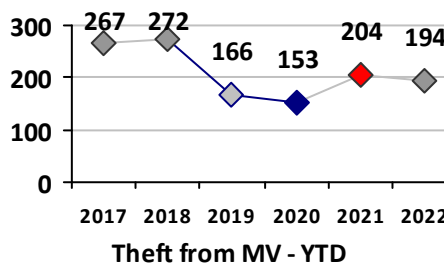

Part I Crime - Comparison Report

Providence Police Department

Through 8/7/2022
Week 31

District 4

4 Week Trend
7/11/2022 - 8/7/2022

Past 28 Days
7/11/2022 - 8/7/2022

Year to Date
January 1 - August 7

Violent Crime	Current Week	Last Week	Wk 29	Wk 28	Past 28 Days	Past 28 Days LY	Chg.	Current Year	Last Year	Chg.	Wght. 5yr Avg	Chg.
Homicide	0	0	0	0	0	0	--	1	1	0%	1	0%
Sex Offenses, Forcible*	0	0	0	1	1	1	0%	19	17	12%	19	0%
Robbery Other	1	0	0	1	2	6	-67%	12	16	-25%	20	-40%
Robbery W Firearm	0	0	0	0	0	1	--	3	5	-40%	6	-50%
Agg. Assault	0	0	0	1	1	6	-83%	35	32	9%	44	-20%
Agg. Assault W Firearm	0	0	1	0	1	1	0%	12	6	100%	8	50%
Total	1	0	1	3	5	15	-67%	82	77	6%	98	-16%

Property Crime	Current Week	Last Week	Wk 29	Wk 28	Past 28 Days	Past 28 Days LY	Chg.	Current Year	Last Year	Chg.	Wght. 5yr Avg	Chg.
Burglary	0	2	1	1	4	6	-33%	32	37	-14%	67	-52%
MV Theft	4	4	6	5	19	9	111%	80	76	5%	59	36%
Larceny from MV	8	10	9	6	33	19	74%	194	205	-5%	197	-2%
Larceny**	5	4	6	3	18	33	-45%	157	161	-2%	156	1%
Total	17	20	22	15	74	67	10%	463	479	-3%	480	-4%

Other Crime	Current Week	Last Week	Wk 29	Wk 28	Past 28 Days	Past 28 Days LY	Chg.	Current Year	Last Year	Chg.	Wght. 5yr Avg	Chg.
Assault Other	6	9	7	5	27	22	23%	168	161	4%	190	-12%
Vandalism	8	4	13	9	34	18	89%	181	173	5%	174	4%
Drug Offenses	3	8	2	2	15	4	275%	97	73	33%	98	-1%
Weapons Offenses	2	0	0	1	3	3	0%	48	57	-16%	39	23%
Liquor Law Violations	0	0	0	2	2	0	--	2	1	100%	2	0%
Total	19	21	22	19	81	47	72%	496	465	7%	503	-1%

Figures are preliminary and subject to further analysis and revision

* Sex Offenses, Forcible includes forcible rape, forcible sodomy, forcible fondling, sexual assault with an object

** Larceny includes shoplifting, pickpocket, pursesnatch, from building, bicycles, motor vehicle parts or accessories, and other.