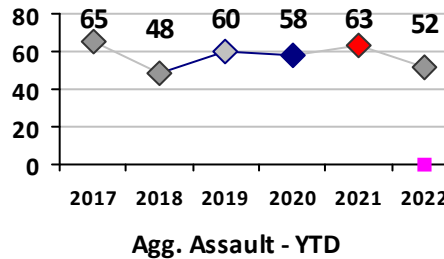

Part I Crime - Comparison Report

Providence Police Department

Through 8/7/2022
Week 31

District 5

4 Week Trend
7/11/2022 - 8/7/2022

Past 28 Days
7/11/2022 - 8/7/2022

Year to Date
January 1 - August 7

Violent Crime	Current Week	Last Week	Wk 29	Wk 28	Past 28 Days	Past 28 Days LY	Chg.	Current Year	Last Year	Chg.	Wght. 5yr Avg	Chg.
Homicide	0	0	0	0	0	0	--	1	2	-50%	1	-0%
Sex Offenses, Forcible*	0	1	0	0	1	1	0%	26	13	100%	17	53%
Robbery Other	0	0	0	0	0	1	--	5	14	-64%	17	-71%
Robbery W Firearm	0	0	0	0	0	1	--	3	3	0%	6	-50%
Agg. Assault	2	2	0	2	6	4	50%	49	53	-8%	49	0%
Agg. Assault W Firearm	0	0	1	0	1	5	-80%	3	13	-77%	12	-75%
Total	2	3	1	2	8	12	-33%	86	98	-12%	101	-15%

Property Crime	Current Week	Last Week	Wk 29	Wk 28	Past 28 Days	Past 28 Days LY	Chg.	Current Year	Last Year	Chg.	Wght. 5yr Avg	Chg.
Burglary	1	1	0	2	4	7	-43%	22	37	-41%	57	-61%
MV Theft	1	0	3	2	6	6	0%	49	64	-23%	50	-2%
Larceny from MV	3	3	5	2	13	13	0%	82	84	-2%	100	-18%
Larceny**	6	4	3	2	15	11	36%	106	115	-8%	127	-17%
Total	11	8	11	8	38	37	3%	259	300	-14%	333	-22%

Other Crime	Current Week	Last Week	Wk 29	Wk 28	Past 28 Days	Past 28 Days LY	Chg.	Current Year	Last Year	Chg.	Wght. 5yr Avg	Chg.
Assault Other	10	7	4	11	32	19	68%	211	182	16%	182	16%
Vandalism	13	5	10	8	36	25	44%	166	161	3%	168	-1%
Drug Offenses	2	1	2	9	14	0	--	40	44	-9%	65	-38%
Weapons Offenses	1	0	5	2	8	2	300%	41	46	-11%	41	0%
Liquor Law Violations	0	0	0	0	0	0	--	1	1	0%	1	0%
Total	26	13	21	30	90	46	96%	459	434	6%	456	1%

Figures are preliminary and subject to further analysis and revision

* Sex Offenses, Forcible includes forcible rape, forcible sodomy, forcible fondling, sexual assault with an object

** Larceny includes shoplifting, pickpocket, pursesnatch, from building, bicycles, motor vehicle parts or accessories, and other.