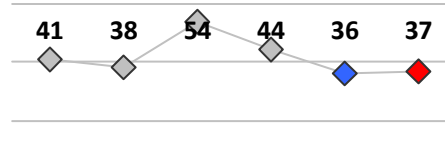

Part I Crime - Comparison Report

Providence Police Department

Through 9/22/2024
Week 38

District 6

	4 Week Trend 8/26/2024 - 9/22/2024				Past 28 Days 8/26/2024 - 9/22/2024			Year to Date January 1 - September 22				
	Current Week	Last Week	Wk 36	Wk 35	Past 28 Days	Past 28 Days LY	Chg.	Current Year	Last Year	Chg.	Wght. 5yr Avg	Chg.
Violent Crime												
Homicide	0	0	0	0	0	0	--	1	2	-50%	2	-50%
Sex Offenses, Forcible*	0	0	0	0	0	1	--	8	10	-20%	14	-43%
Robbery Other	0	0	1	0	1	0	--	10	3	233%	6	67%
Robbery W Firearm	0	0	0	0	0	0	--	1	4	-75%	3	-67%
Agg. Assault	0	0	0	1	1	2	-50%	32	20	60%	30	7%
Agg. Assault W Firearm	0	0	1	0	1	0	--	5	16	-69%	12	-58%
Total	0	0	2	1	3	3	0%	57	55	4%	67	-15%
Property Crime												
Burglary	0	0	1	1	2	5	-60%	19	25	-24%	39	-51%
MV Theft	0	2	3	1	6	9	-33%	48	69	-30%	63	-24%
Larceny from MV	1	3	0	1	5	16	-69%	44	88	-50%	128	-66%
Larceny**	1	3	2	4	10	19	-47%	97	117	-17%	142	-32%
Total	2	8	6	7	23	49	-53%	208	299	-30%	372	-44%
Other Crime												
Assault Other	5	4	4	3	16	15	7%	155	133	17%	148	5%
Vandalism	4	7	2	2	15	23	-35%	89	164	-46%	162	-45%
Drug Offenses	0	1	0	2	3	0	--	21	30	-30%	28	-25%
Weapons Offenses	0	2	0	0	2	0	--	7	8	-13%	9	-22%
Weapons Offenses W Firearm	0	0	0	0	0	0	--	16	23	-30%	19	-16%
Total	9	14	6	7	36	38	-5%	288	358	-20%	366	-21%

Figures are preliminary and subject to further analysis and revision

* Sex Offenses, Forcible includes forcible rape, forcible sodomy, forcible fondling, sexual assault with an object

** Larceny includes shoplifting, pickpocket, pursesnatch, from building, bicycles, motor vehicle parts or accessories, and other.