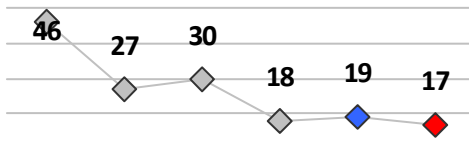

Part I Crime - Comparison Report

Providence Police Department

Through 9/22/2024
Week 38

District 4

	4 Week Trend 8/26/2024 - 9/22/2024				Past 28 Days 8/26/2024 - 9/22/2024			Year to Date January 1 - September 22				
	Current Week	Last Week	Wk 36	Wk 35	Past 28 Days	Past 28 Days LY	Chg.	Current Year	Last Year	Chg.	Wght. 5yr Avg	Chg.
Violent Crime												
Homicide	0	0	0	0	0	0	--	0	1	-100%	1	--
Sex Offenses, Forcible*	1	0	0	0	1	2	-50%	9	26	-65%	23	-61%
Robbery Other	0	0	0	0	0	1	--	11	16	-31%	19	-42%
Robbery W Firearm	0	0	0	1	1	0	--	6	3	100%	5	20%
Agg. Assault	3	1	2	1	7	9	-22%	47	59	-20%	55	-15%
Agg. Assault W Firearm	0	0	0	1	1	1	0%	8	13	-38%	11	-27%
Total	4	1	2	3	10	13	-23%	81	118	-31%	114	-29%
Property Crime												
Burglary	2	0	4	3	9	7	29%	55	40	38%	55	0%
MV Theft	2	3	0	0	5	9	-44%	69	54	28%	78	-12%
Larceny from MV	6	5	6	3	20	13	54%	109	155	-30%	208	-48%
Larceny**	7	7	5	6	25	15	67%	156	176	-11%	191	-18%
Total	17	15	15	12	59	44	34%	389	425	-8%	532	-27%
Other Crime												
Assault Other	5	6	2	5	18	34	-47%	221	223	-1%	228	-3%
Vandalism	6	7	3	4	20	30	-33%	164	222	-26%	227	-28%
Drug Offenses	2	3	1	6	12	16	-25%	123	127	-3%	112	10%
Weapons Offenses	1	2	1	5	9	4	125%	32	18	78%	14	129%
Weapons Offenses W Firearm	0	2	0	7	9	6	50%	39	28	39%	37	5%
Total	14	20	7	27	68	90	-24%	579	618	-6%	617	-6%