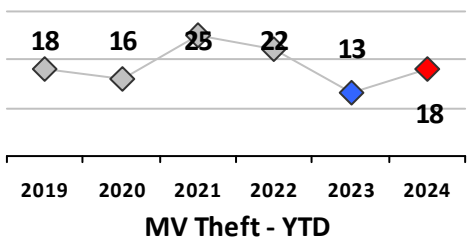

Part I Crime - Comparison Report

Providence Police Department

Through 9/22/2024
Week 38

District 3

4 Week Trend
8/26/2024 - 9/22/2024

Past 28 Days
8/26/2024 - 9/22/2024

Year to Date
January 1 - September 22

Violent Crime	Current Week	Last Week	Wk 36	Wk 35	Past 28 Days	Past 28 Days LY	Chg.	Current Year	Last Year	Chg.	Wght. 5yr Avg	Chg.
Homicide	0	0	0	0	0	0	--	0	1	-100%	1	--
Sex Offenses, Forcible*	0	0	1	0	1	1	0%	8	9	-11%	7	14%
Robbery Other	0	0	0	0	0	0	--	2	3	-33%	4	-50%
Robbery W Firearm	0	0	0	0	0	0	--	1	2	-50%	2	-50%
Agg. Assault	0	1	0	0	1	0	--	5	18	-72%	15	-67%
Agg. Assault W Firearm	0	0	0	0	0	0	--	4	6	-33%	7	-43%
Total	0	1	1	0	2	1	100%	20	39	-49%	36	-44%

Property Crime	Current Week	Last Week	Wk 36	Wk 35	Past 28 Days	Past 28 Days LY	Chg.	Current Year	Last Year	Chg.	Wght. 5yr Avg	Chg.
Burglary	0	0	0	0	0	0	--	10	5	100%	16	-38%
MV Theft	0	0	0	0	0	0	--	18	13	38%	19	-5%
Larceny from MV	1	1	0	0	2	2	0%	31	30	3%	68	-54%
Larceny**	5	2	2	1	10	1	900%	61	40	53%	62	-2%
Total	6	3	2	1	12	3	300%	120	88	36%	163	-26%

Other Crime	Current Week	Last Week	Wk 36	Wk 35	Past 28 Days	Past 28 Days LY	Chg.	Current Year	Last Year	Chg.	Wght. 5yr Avg	Chg.
Assault Other	3	2	6	2	13	5	160%	72	71	1%	74	-3%
Vandalism	0	2	1	2	5	6	-17%	56	66	-15%	79	-29%
Drug Offenses	1	0	0	0	1	2	-50%	21	24	-13%	22	-5%
Weapons Offenses	0	0	0	0	0	0	--	7	1	600%	4	75%
Weapons Offenses W Firearm	3	0	1	0	4	1	300%	13	21	-38%	15	-13%
Total	7	4	8	4	23	14	64%	169	183	-8%	193	-12%

Figures are preliminary and subject to further analysis and revision

* Sex Offenses, Forcible includes forcible rape, forcible sodomy, forcible fondling, sexual assault with an object

** Larceny includes shoplifting, pickpocket, pursesnatch, from building, bicycles, motor vehicle parts or accessories, and other.