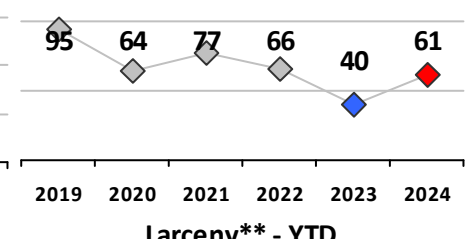

Part I Crime - Comparison Report

Providence Police Department

Through 9/22/2024
Week 38

District 3

4 Week Trend
8/26/2024 - 9/22/2024

Past 28 Days
8/26/2024 - 9/22/2024

Year to Date
January 1 - September 22

Violent Crime	Current Week	Last Week	Wk 36	Wk 35	Past 28 Days	Past 28 Days LY	Chg.	Current Year	Last Year	Chg.	Wght. 5yr Avg	Chg.
Homicide	0	0	0	0	0	0	--	0	1	-100%	1	--
Sex Offenses, Forcible*	0	0	1	0	1	1	0%	8	9	-11%	7	14%
Robbery Other	0	0	0	0	0	0	--	2	3	-33%	4	-50%
Robbery W Firearm	0	0	0	0	0	0	--	1	2	-50%	2	-50%
Agg. Assault	0	1	0	0	1	0	--	5	18	-72%	15	-67%
Agg. Assault W Firearm	0	0	0	0	0	0	--	4	6	-33%	7	-43%
Total	0	1	1	0	2	1	100%	20	39	-49%	36	-44%

Property Crime	Current Week	Last Week	Wk 36	Wk 35	Past 28 Days	Past 28 Days LY	Chg.	Current Year	Last Year	Chg.	Wght. 5yr Avg	Chg.
Burglary	0	0	0	0	0	0	--	10	5	100%	16	-38%
MV Theft	0	0	0	0	0	0	--	18	13	38%	19	-5%
Larceny from MV	1	1	0	0	2	2	0%	31	30	3%	68	-54%
Larceny**	5	2	2	1	10	1	900%	61	40	53%	62	-2%
Total	6	3	2	1	12	3	300%	120	88	36%	163	-26%

Other Crime	Current Week	Last Week	Wk 36	Wk 35	Past 28 Days	Past 28 Days LY	Chg.	Current Year	Last Year	Chg.	Wght. 5yr Avg	Chg.
Assault Other	3	2	6	2	13	5	160%	72	71	1%	74	-3%
Vandalism	0	2	1	2	5	6	-17%	56	66	-15%	79	-29%
Drug Offenses	1	0	0	0	1	2	-50%	21	24	-13%	22	-5%
Weapons Offenses	0	0	0	0	0	0	--	7	1	600%	4	75%
Weapons Offenses W Firearm	3	0	1	0	4	1	300%	13	21	-38%	15	-13%
Total	7	4	8	4	23	14	64%	169	183	-8%	193	-12%

Figures are preliminary and subject to further analysis and revision

* Sex Offenses, Forcible includes forcible rape, forcible sodomy, forcible fondling, sexual assault with an object

** Larceny includes shoplifting, pickpocket, pursesnatch, from building, bicycles, motor vehicle parts or accessories, and other.