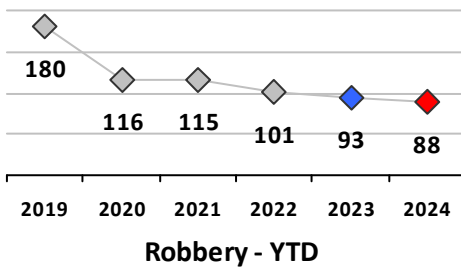

Through 9/22/2024
Week 38

Citywide											
4 Week Trend 8/26/2024 - 9/22/2024				Past 28 Days 8/26/2024 - 9/22/2024				Year to Date January 1 - September 22			

Violent Crime	Current Week	Last Week	Wk 36	Wk 35	Past 28 Days	Past 28 Days LY	Chg.	Current Year	Last Year	Chg.	Wght. 5yr Avg	Chg.
Homicide	0	0	0	1	1	0	100%	9	11	-27%	11	-27%
Sex Offenses, Forcible*	2	2	3	3	10	9	11%	99	129	-23%	125	-21%
Robbery Other	1	0	4	1	6	7	-14%	59	58	2%	76	-22%
Robbery W Firearm	1	0	0	1	2	4	-50%	29	35	-17%	32	-9%
Agg. Assault	7	3	8	6	24	36	-33%	260	280	-7%	300	-13%
Agg. Assault W Firearm	0	0	1	3	4	9	-56%	49	79	-38%	81	-40%
Total	11	5	16	15	47	65	-28%	504	592	-15%	625	-19%

Property Crime	Current Week	Last Week	Wk 36	Wk 35	Past 28 Days	Past 28 Days LY	Chg.	Current Year	Last Year	Chg.	Wght. 5yr Avg	Chg.
Burglary	7	5	7	7	26	33	-21%	247	274	-10%	373	-34%
MV Theft	6	9	10	8	33	57	-42%	364	384	-5%	456	-20%
Larceny from MV	18	20	16	10	64	114	-44%	614	916	-33%	1174	-48%
Larceny**	47	46	36	35	164	161	2%	1434	1344	7%	1421	1%
Total	78	80	69	60	287	365	-21%	2659	2918	-9%	3423	-22%

Other Crime	Current Week	Last Week	Wk 36	Wk 35	Past 28 Days	Past 28 Days LY	Chg.	Current Year	Last Year	Chg.	Wght. 5yr Avg	Chg.
Assault Other	41	39	43	41	164	168	-2%	1443	1437	0%	1424	1%
Vandalism	38	42	30	37	147	180	-18%	1178	1411	-17%	1421	-17%
Drug Offenses	7	17	19	12	55	48	15%	431	484	-11%	409	5%
Weapons Offenses	5	6	2	10	23	14	64%	150	78	92%	86	74%
Weapons Offenses W Firearm	4	4	4	11	23	20	15%	196	218	-10%	216	-9%
Total	95	108	98	111	412	430	-4%	3398	3628	-6%	3555	-4%

Figures are preliminary and subject to further analysis and revision

* Sex Offenses, Forcible includes forcible rape, forcible sodomy, forcible fondling, sexual assault with an object

** Larceny includes shoplifting, pickpocket, pursesnatch, from building, bicycles, motor vehicle parts or accessories, and other

NOTE: Revised on 10/3/2024 to reflect 1 additional homicide not entered into the system at the time the report was run.