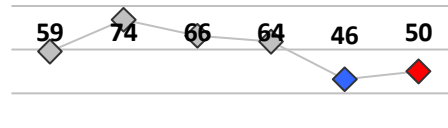

Theft from MV - YTD

Part I Crime - Comparison Report

Providence Police Department

Through 9/22/2024
Week 38

District 7

4 Week Trend
8/26/2024 - 9/22/2024

Past 28 Days
8/26/2024 - 9/22/2024

Year to Date
January 1 - September 22

Violent Crime	Current Week	Last Week	Wk 36	Wk 35	Past 28 Days	Past 28 Days LY	Chg.	Current Year	Last Year	Chg.	Wght. 5yr Avg	Chg.
Homicide	0	0	0	0	0	0	--	2	2	0%	2	0%
Sex Offenses, Forcible*	0	0	0	0	0	2	--	7	11	-36%	14	-50%
Robbery Other	0	0	0	0	0	1	--	4	8	-50%	9	-56%
Robbery W Firearm	1	0	0	0	1	3	-67%	8	17	-53%	10	-20%
Agg. Assault	1	0	2	0	3	7	-57%	33	31	6%	43	-23%
Agg. Assault W Firearm	0	0	0	0	0	6	--	17	15	13%	16	6%
Total	2	0	2	0	4	19	-79%	71	84	-15%	95	-25%

Property Crime	Current Week	Last Week	Wk 36	Wk 35	Past 28 Days	Past 28 Days LY	Chg.	Current Year	Last Year	Chg.	Wght. 5yr Avg	Chg.
Burglary	1	2	0	1	4	11	-64%	62	75	-17%	69	-10%
MV Theft	1	3	2	3	9	5	80%	74	68	9%	83	-11%
Larceny from MV	1	6	1	3	11	25	-56%	72	197	-63%	205	-65%
Larceny**	7	8	2	5	22	42	-48%	234	231	1%	265	-12%
Total	10	19	5	12	46	83	-45%	442	571	-23%	621	-29%

Other Crime	Current Week	Last Week	Wk 36	Wk 35	Past 28 Days	Past 28 Days LY	Chg.	Current Year	Last Year	Chg.	Wght. 5yr Avg	Chg.
Assault Other	4	5	9	6	24	28	-14%	244	221	10%	245	0%
Vandalism	7	11	10	12	40	35	14%	214	262	-18%	245	-13%
Drug Offenses	1	2	0	0	3	9	-67%	46	66	-30%	55	-16%
Weapons Offenses	3	0	0	0	3	6	-50%	23	10	130%	11	109%
Weapons Offenses W Firearm	1	0	1	0	2	6	-67%	36	44	-18%	35	3%
Total	16	18	20	18	72	84	-14%	563	603	-7%	591	-5%

Figures are preliminary and subject to further analysis and revision

* Sex Offenses, Forcible includes forcible rape, forcible sodomy, forcible fondling, sexual assault with an object

** Larceny includes shoplifting, pickpocket, pursesnatch, from building, bicycles, motor vehicle parts or accessories, and other.