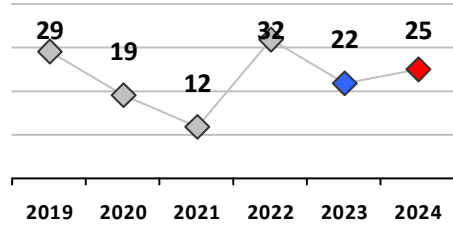

Part I Crime - Comparison Report

Providence Police Department

Through 9/22/2024
Week 38

District 1

4 Week Trend
8/26/2024 - 9/22/2024

Past 28 Days
8/26/2024 - 9/22/2024

Year to Date
January 1 - September 22

Violent Crime	Current Week	Last Week	Wk 36	Wk 35	Past 28 Days	Past 28 Days LY	Chg.	Current Year	Last Year	Chg.	Wght. 5yr Avg	Chg.
Homicide	0	0	0	0	0	0	--	0	0	0%	0	--
Sex Offenses, Forcible*	1	0	0	0	1	0	--	12	8	50%	10	20%
Robbery Other	0	0	1	1	2	1	100%	12	8	50%	11	9%
Robbery W Firearm	0	0	0	0	0	1	--	0	2	-100%	2	--
Agg. Assault	0	0	0	2	2	2	0%	24	22	9%	22	9%
Agg. Assault W Firearm	0	0	0	0	0	0	--	1	0	100%	0	--
Total	1	0	1	3	5	4	25%	49	40	23%	45	9%

Property Crime	Current Week	Last Week	Wk 36	Wk 35	Past 28 Days	Past 28 Days LY	Chg.	Current Year	Last Year	Chg.	Wght. 5yr Avg	Chg.
Burglary	1	1	0	0	2	0	--	9	14	-36%	18	-50%
MV Theft	2	0	1	1	4	6	-33%	18	28	-36%	30	-40%
Larceny from MV	3	0	3	1	7	12	-42%	56	127	-56%	106	-47%
Larceny**	8	10	10	9	37	29	28%	305	285	7%	243	26%
Total	14	11	14	11	50	47	6%	388	454	-15%	397	-2%

Other Crime	Current Week	Last Week	Wk 36	Wk 35	Past 28 Days	Past 28 Days LY	Chg.	Current Year	Last Year	Chg.	Wght. 5yr Avg	Chg.
Assault Other	5	4	6	9	24	12	100%	186	157	18%	129	44%
Vandalism	7	2	3	2	14	14	0%	100	127	-21%	125	-20%
Drug Offenses	0	4	9	1	14	5	180%	54	41	32%	35	54%
Weapons Offenses	0	0	1	0	1	1	0%	13	9	44%	10	30%
Weapons Offenses W Firearm	0	0	0	0	0	0	--	5	3	67%	5	0%
Total	12	10	19	12	53	32	66%	358	337	6%	303	18%

Figures are preliminary and subject to further analysis and revision

* Sex Offenses, Forcible includes forcible rape, forcible sodomy, forcible fondling, sexual assault with an object

** Larceny includes shoplifting, pickpocket, pursesnatch, from building, bicycles, motor vehicle parts or accessories, and other.