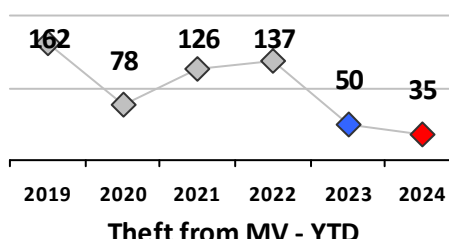

Part I Crime - Comparison Report

Providence Police Department

Through 9/22/2024
Week 38

District 2

	4 Week Trend 8/26/2024 - 9/22/2024				Past 28 Days 8/26/2024 - 9/22/2024			Year to Date January 1 - September 22				
	Current Week	Last Week	Wk 36	Wk 35	Past 28 Days	Past 28 Days LY	Chg.	Current Year	Last Year	Chg.	Wght. 5yr Avg	Chg.
Violent Crime												
Homicide	0	0	0	0	0	0	--	2	1	100%	2	0%
Sex Offenses, Forcible*	0	0	2	2	4	2	100%	19	23	-17%	22	-14%
Robbery Other	1	0	1	0	2	2	0%	10	8	25%	8	25%
Robbery W Firearm	0	0	0	0	0	0	--	8	3	167%	4	100%
Agg. Assault	1	0	3	1	5	8	-38%	60	61	-2%	54	11%
Agg. Assault W Firearm	0	0	0	2	2	2	0%	4	13	-69%	17	-76%
Total	2	0	6	5	13	14	-7%	103	109	-6%	107	-4%
Property Crime												
Burglary	1	1	0	1	3	2	50%	30	29	3%	42	-29%
MV Theft	1	0	0	1	2	12	-83%	38	67	-43%	72	-47%
Larceny from MV	2	1	2	1	6	8	-25%	35	50	-30%	101	-65%
Larceny**	3	7	3	4	17	12	42%	121	135	-10%	140	-14%
Total	7	9	5	7	28	34	-18%	224	281	-20%	354	-37%
Other Crime												
Assault Other	10	7	7	7	31	23	35%	230	224	3%	231	0%
Vandalism	3	5	5	4	17	19	-11%	126	159	-21%	159	-21%
Drug Offenses	1	5	1	1	8	9	-11%	78	93	-16%	72	8%
Weapons Offenses	1	0	0	2	3	1	200%	26	13	100%	15	73%
Weapons Offenses W Firearm	0	2	0	2	4	6	-33%	41	50	-18%	55	-25%
Total	15	19	13	16	63	58	9%	501	539	-7%	531	-6%

Figures are preliminary and subject to further analysis and revision

* Sex Offenses, Forcible includes forcible rape, forcible sodomy, forcible fondling, sexual assault with an object

** Larceny includes shoplifting, pickpocket, pursesnatch, from building, bicycles, motor vehicle parts or accessories, and other.