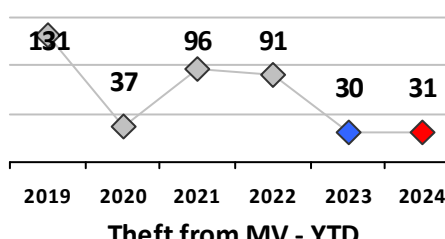

Part I Crime - Comparison Report

Providence Police Department

Through 9/22/2024
Week 38

District 3

4 Week Trend
8/26/2024 - 9/22/2024

Past 28 Days
8/26/2024 - 9/22/2024

Year to Date
January 1 - September 22

Violent Crime	Current Week	Last Week	Wk 36	Wk 35	Past 28 Days	Past 28 Days LY	Chg.	Current Year	Last Year	Chg.	Wght. 5yr Avg	Chg.
Homicide	0	0	0	0	0	0	--	0	1	-100%	1	--
Sex Offenses, Forcible*	0	0	1	0	1	1	0%	8	9	-11%	7	14%
Robbery Other	0	0	0	0	0	0	--	2	3	-33%	4	-50%
Robbery W Firearm	0	0	0	0	0	0	--	1	2	-50%	2	-50%
Agg. Assault	0	1	0	0	1	0	--	5	18	-72%	15	-67%
Agg. Assault W Firearm	0	0	0	0	0	0	--	4	6	-33%	7	-43%
Total	0	1	1	0	2	1	100%	20	39	-49%	36	-44%

Property Crime	Current Week	Last Week	Wk 36	Wk 35	Past 28 Days	Past 28 Days LY	Chg.	Current Year	Last Year	Chg.	Wght. 5yr Avg	Chg.
Burglary	0	0	0	0	0	0	--	10	5	100%	16	-38%
MV Theft	0	0	0	0	0	0	--	18	13	38%	19	-5%
Larceny from MV	1	1	0	0	2	2	0%	31	30	3%	68	-54%
Larceny**	5	2	2	1	10	1	900%	61	40	53%	62	-2%
Total	6	3	2	1	12	3	300%	120	88	36%	163	-26%

Other Crime	Current Week	Last Week	Wk 36	Wk 35	Past 28 Days	Past 28 Days LY	Chg.	Current Year	Last Year	Chg.	Wght. 5yr Avg	Chg.
Assault Other	3	2	6	2	13	5	160%	72	71	1%	74	-3%
Vandalism	0	2	1	2	5	6	-17%	56	66	-15%	79	-29%
Drug Offenses	1	0	0	0	1	2	-50%	21	24	-13%	22	-5%
Weapons Offenses	0	0	0	0	0	0	--	7	1	600%	4	75%
Weapons Offenses W Firearm	3	0	1	0	4	1	300%	13	21	-38%	15	-13%
Total	7	4	8	4	23	14	64%	169	183	-8%	193	-12%

Figures are preliminary and subject to further analysis and revision

* Sex Offenses, Forcible includes forcible rape, forcible sodomy, forcible fondling, sexual assault with an object

** Larceny includes shoplifting, pickpocket, pursesnatch, from building, bicycles, motor vehicle parts or accessories, and other.