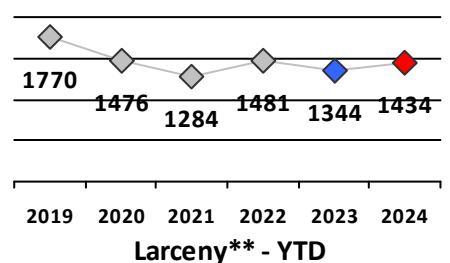

Through 9/22/2024
Week 38

Citywide											
4 Week Trend 8/26/2024 - 9/22/2024				Past 28 Days 8/26/2024 - 9/22/2024				Year to Date January 1 - September 22			

Violent Crime	Current Week	Last Week	Wk 36	Wk 35	Past 28 Days	Past 28 Days LY	Chg.	Current Year	Last Year	Chg.	Wght. 5yr Avg	Chg.
Homicide	0	0	0	1	1	0	100%	9	11	-27%	11	-27%
Sex Offenses, Forcible*	2	2	3	3	10	9	11%	99	129	-23%	125	-21%
Robbery Other	1	0	4	1	6	7	-14%	59	58	2%	76	-22%
Robbery W Firearm	1	0	0	1	2	4	-50%	29	35	-17%	32	-9%
Agg. Assault	7	3	8	6	24	36	-33%	260	280	-7%	300	-13%
Agg. Assault W Firearm	0	0	1	3	4	9	-56%	49	79	-38%	81	-40%
Total	11	5	16	15	47	65	-28%	504	592	-15%	625	-19%

Property Crime	Current Week	Last Week	Wk 36	Wk 35	Past 28 Days	Past 28 Days LY	Chg.	Current Year	Last Year	Chg.	Wght. 5yr Avg	Chg.
Burglary	7	5	7	7	26	33	-21%	247	274	-10%	373	-34%
MV Theft	6	9	10	8	33	57	-42%	364	384	-5%	456	-20%
Larceny from MV	18	20	16	10	64	114	-44%	614	916	-33%	1174	-48%
Larceny**	47	46	36	35	164	161	2%	1434	1344	7%	1421	1%
Total	78	80	69	60	287	365	-21%	2659	2918	-9%	3423	-22%

Other Crime	Current Week	Last Week	Wk 36	Wk 35	Past 28 Days	Past 28 Days LY	Chg.	Current Year	Last Year	Chg.	Wght. 5yr Avg	Chg.
Assault Other	41	39	43	41	164	168	-2%	1443	1437	0%	1424	1%
Vandalism	38	42	30	37	147	180	-18%	1178	1411	-17%	1421	-17%
Drug Offenses	7	17	19	12	55	48	15%	431	484	-11%	409	5%
Weapons Offenses	5	6	2	10	23	14	64%	150	78	92%	86	74%
Weapons Offenses W Firearm	4	4	4	11	23	20	15%	196	218	-10%	216	-9%
Total	95	108	98	111	412	430	-4%	3398	3628	-6%	3555	-4%

Figures are preliminary and subject to further analysis and revision

* Sex Offenses, Forcible includes forcible rape, forcible sodomy, forcible fondling, sexual assault with an object

** Larceny includes shoplifting, pickpocket, pursesnatch, from building, bicycles, motor vehicle parts or accessories, and other

NOTE: Revised on 10/3/2024 to reflect 1 additional homicide not entered into the system at the time the report was run.