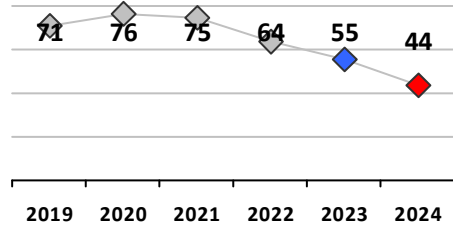

District 5

	4 Week Trend 8/26/2024 - 9/22/2024				Past 28 Days 8/26/2024 - 9/22/2024			Year to Date January 1 - September 22				
	Current Week	Last Week	Wk 36	Wk 35	Past 28 Days	Past 28 Days LY	Chg.	Current Year	Last Year	Chg.	Wght. 5yr Avg	Chg.
Violent Crime												
Homicide	0	0	0	1	1	0	--	3	3	0%	2	50%
Sex Offenses, Forcible*	0	1	0	0	1	0	--	16	28	-43%	23	-30%
Robbery Other	0	0	1	0	1	2	-50%	9	9	0%	12	-25%
Robbery W Firearm	0	0	0	0	0	0	--	4	3	33%	4	0%
Agg. Assault	2	1	0	1	4	6	-33%	37	44	-16%	55	-33%
Agg. Assault W Firearm	0	0	0	0	0	0	--	7	11	-36%	11	-36%
Total	2	2	1	2	7	8	-13%	76	98	-22%	108	-30%
Property Crime												
Burglary	1	1	2	0	4	5	-20%	34	42	-19%	47	-28%
MV Theft	0	0	2	0	2	10	-80%	42	44	-5%	53	-21%
Larceny from MV	1	0	2	1	4	16	-75%	59	72	-18%	99	-40%
Larceny**	5	3	6	2	16	18	-11%	118	129	-9%	137	-14%
Total	7	4	12	3	26	49	-47%	253	287	-12%	336	-25%
Other Crime												
Assault Other	7	8	5	5	25	38	-34%	215	261	-18%	248	-13%
Vandalism	4	2	4	6	16	30	-47%	150	198	-24%	200	-25%
Drug Offenses	2	2	3	1	8	6	33%	68	91	-25%	68	0%
Weapons Offenses	0	2	0	3	5	0	--	34	10	240%	16	113%
Weapons Offenses W Firearm	0	0	0	1	1	1	0%	36	28	29%	33	9%
Total	13	14	12	16	55	75	-27%	503	588	-14%	565	-11%