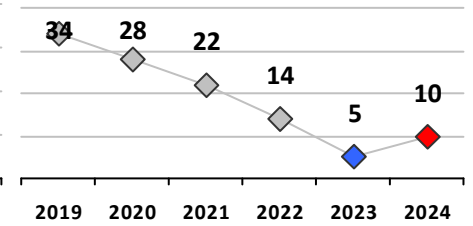

Part I Crime - Comparison Report

Providence Police Department

Through 9/22/2024
Week 38

District 3

4 Week Trend
8/26/2024 - 9/22/2024

Past 28 Days
8/26/2024 - 9/22/2024

Year to Date
January 1 - September 22

Violent Crime	Current Week	Last Week	Wk 36	Wk 35	Past 28 Days	Past 28 Days LY	Chg.	Current Year	Last Year	Chg.	Wght. 5yr Avg	Chg.
Homicide	0	0	0	0	0	0	--	0	1	-100%	1	--
Sex Offenses, Forcible*	0	0	1	0	1	1	0%	8	9	-11%	7	14%
Robbery Other	0	0	0	0	0	0	--	2	3	-33%	4	-50%
Robbery W Firearm	0	0	0	0	0	0	--	1	2	-50%	2	-50%
Agg. Assault	0	1	0	0	1	0	--	5	18	-72%	15	-67%
Agg. Assault W Firearm	0	0	0	0	0	0	--	4	6	-33%	7	-43%
Total	0	1	1	0	2	1	100%	20	39	-49%	36	-44%

Property Crime	Current Week	Last Week	Wk 36	Wk 35	Past 28 Days	Past 28 Days LY	Chg.	Current Year	Last Year	Chg.	Wght. 5yr Avg	Chg.
Burglary	0	0	0	0	0	0	--	10	5	100%	16	-38%
MV Theft	0	0	0	0	0	0	--	18	13	38%	19	-5%
Larceny from MV	1	1	0	0	2	2	0%	31	30	3%	68	-54%
Larceny**	5	2	2	1	10	1	900%	61	40	53%	62	-2%
Total	6	3	2	1	12	3	300%	120	88	36%	163	-26%

Other Crime	Current Week	Last Week	Wk 36	Wk 35	Past 28 Days	Past 28 Days LY	Chg.	Current Year	Last Year	Chg.	Wght. 5yr Avg	Chg.
Assault Other	3	2	6	2	13	5	160%	72	71	1%	74	-3%
Vandalism	0	2	1	2	5	6	-17%	56	66	-15%	79	-29%
Drug Offenses	1	0	0	0	1	2	-50%	21	24	-13%	22	-5%
Weapons Offenses	0	0	0	0	0	0	--	7	1	600%	4	75%
Weapons Offenses W Firearm	3	0	1	0	4	1	300%	13	21	-38%	15	-13%
Total	7	4	8	4	23	14	64%	169	183	-8%	193	-12%

Figures are preliminary and subject to further analysis and revision

* Sex Offenses, Forcible includes forcible rape, forcible sodomy, forcible fondling, sexual assault with an object

** Larceny includes shoplifting, pickpocket, pursesnatch, from building, bicycles, motor vehicle parts or accessories, and other.