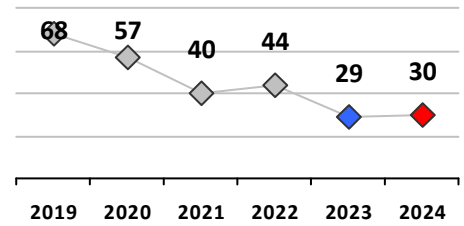

Part I Crime - Comparison Report

Providence Police Department

Through 9/22/2024
Week 38

District 2

	4 Week Trend 8/26/2024 - 9/22/2024				Past 28 Days 8/26/2024 - 9/22/2024			Year to Date January 1 - September 22				
	Current Week	Last Week	Wk 36	Wk 35	Past 28 Days	Past 28 Days LY	Chg.	Current Year	Last Year	Chg.	Wght. 5yr Avg	Chg.
Violent Crime												
Homicide	0	0	0	0	0	0	--	2	1	100%	2	0%
Sex Offenses, Forcible*	0	0	2	2	4	2	100%	19	23	-17%	22	-14%
Robbery Other	1	0	1	0	2	2	0%	10	8	25%	8	25%
Robbery W Firearm	0	0	0	0	0	0	--	8	3	167%	4	100%
Agg. Assault	1	0	3	1	5	8	-38%	60	61	-2%	54	11%
Agg. Assault W Firearm	0	0	0	2	2	2	0%	4	13	-69%	17	-76%
Total	2	0	6	5	13	14	-7%	103	109	-6%	107	-4%
Property Crime												
Burglary	1	1	0	1	3	2	50%	30	29	3%	42	-29%
MV Theft	1	0	0	1	2	12	-83%	38	67	-43%	72	-47%
Larceny from MV	2	1	2	1	6	8	-25%	35	50	-30%	101	-65%
Larceny**	3	7	3	4	17	12	42%	121	135	-10%	140	-14%
Total	7	9	5	7	28	34	-18%	224	281	-20%	354	-37%
Other Crime												
Assault Other	10	7	7	7	31	23	35%	230	224	3%	231	0%
Vandalism	3	5	5	4	17	19	-11%	126	159	-21%	159	-21%
Drug Offenses	1	5	1	1	8	9	-11%	78	93	-16%	72	8%
Weapons Offenses	1	0	0	2	3	1	200%	26	13	100%	15	73%
Weapons Offenses W Firearm	0	2	0	2	4	6	-33%	41	50	-18%	55	-25%
Total	15	19	13	16	63	58	9%	501	539	-7%	531	-6%

Figures are preliminary and subject to further analysis and revision

* Sex Offenses, Forcible includes forcible rape, forcible sodomy, forcible fondling, sexual assault with an object

** Larceny includes shoplifting, pickpocket, pursesnatch, from building, bicycles, motor vehicle parts or accessories, and other.