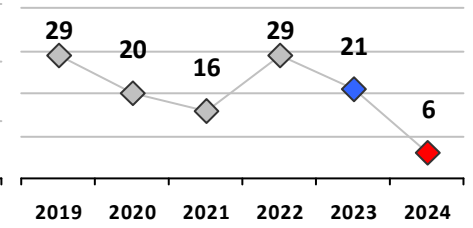

Part I Crime - Comparison Report

Providence Police Department

Through 9/22/2024
Week 38

District 8

4 Week Trend
8/26/2024 - 9/22/2024

Past 28 Days
8/26/2024 - 9/22/2024

Year to Date
January 1 - September 22

Violent Crime	Current Week	Last Week	Wk 36	Wk 35	Past 28 Days	Past 28 Days LY	Chg.	Current Year	Last Year	Chg.	Wght. 5yr Avg	Chg.
Homicide	0	0	0	0	0	0	--	0	1	-100%	1	--
Sex Offenses, Forcible*	0	0	0	0	0	0	--	9	6	50%	6	50%
Robbery Other	0	0	0	0	0	0	--	0	1	-100%	3	--
Robbery W Firearm	0	0	0	0	0	0	--	0	0	0%	0	--
Agg. Assault	0	0	0	0	0	2	--	14	15	-7%	14	0%
Agg. Assault W Firearm	0	0	0	0	0	0	--	0	4	-100%	4	--
Total	0	0	0	0	0	2	200%	23	27	-15%	28	-18%

Property Crime	Current Week	Last Week	Wk 36	Wk 35	Past 28 Days	Past 28 Days LY	Chg.	Current Year	Last Year	Chg.	Wght. 5yr Avg	Chg.
Burglary	0	0	0	0	0	2	--	6	21	-71%	23	-74%
MV Theft	0	1	1	0	2	3	-33%	17	21	-19%	22	-23%
Larceny from MV	0	1	2	0	3	9	-67%	23	59	-61%	87	-74%
Larceny**	2	3	0	1	6	8	-25%	59	86	-31%	89	-34%
Total	2	5	3	1	11	22	-50%	105	187	-44%	219	-52%

Other Crime	Current Week	Last Week	Wk 36	Wk 35	Past 28 Days	Past 28 Days LY	Chg.	Current Year	Last Year	Chg.	Wght. 5yr Avg	Chg.
Assault Other	0	3	1	3	7	7	0%	63	81	-22%	65	-3%
Vandalism	4	2	0	2	8	9	-11%	42	74	-43%	68	-38%
Drug Offenses	0	0	5	1	6	1	500%	12	5	140%	5	140%
Weapons Offenses	0	0	0	0	0	1	--	7	5	40%	3	133%
Weapons Offenses W Firearm	0	0	2	0	2	0	--	3	14	-79%	8	-63%
Total	4	5	8	6	23	18	28%	127	179	-29%	148	-14%

Figures are preliminary and subject to further analysis and revision

* Sex Offenses, Forcible includes forcible rape, forcible sodomy, forcible fondling, sexual assault with an object

** Larceny includes shoplifting, pickpocket, pursesnatch, from building, bicycles, motor vehicle parts or accessories, and other.