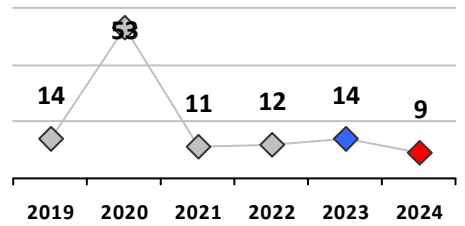

Part I Crime - Comparison Report

Providence Police Department

Through 9/22/2024
Week 38

District 1

4 Week Trend
8/26/2024 - 9/22/2024

Past 28 Days
8/26/2024 - 9/22/2024

Year to Date
January 1 - September 22

Violent Crime	Current Week	Last Week	Wk 36	Wk 35	Past 28 Days	Past 28 Days LY	Chg.	Current Year	Last Year	Chg.	Wght. 5yr Avg	Chg.
Homicide	0	0	0	0	0	0	--	0	0	0%	0	--
Sex Offenses, Forcible*	1	0	0	0	1	0	--	12	8	50%	10	20%
Robbery Other	0	0	1	1	2	1	100%	12	8	50%	11	9%
Robbery W Firearm	0	0	0	0	0	1	--	0	2	-100%	2	--
Agg. Assault	0	0	0	2	2	2	0%	24	22	9%	22	9%
Agg. Assault W Firearm	0	0	0	0	0	0	--	1	0	100%	0	--
Total	1	0	1	3	5	4	25%	49	40	23%	45	9%

Property Crime	Current Week	Last Week	Wk 36	Wk 35	Past 28 Days	Past 28 Days LY	Chg.	Current Year	Last Year	Chg.	Wght. 5yr Avg	Chg.
Burglary	1	1	0	0	2	0	--	9	14	-36%	18	-50%
MV Theft	2	0	1	1	4	6	-33%	18	28	-36%	30	-40%
Larceny from MV	3	0	3	1	7	12	-42%	56	127	-56%	106	-47%
Larceny**	8	10	10	9	37	29	28%	305	285	7%	243	26%
Total	14	11	14	11	50	47	6%	388	454	-15%	397	-2%

Other Crime	Current Week	Last Week	Wk 36	Wk 35	Past 28 Days	Past 28 Days LY	Chg.	Current Year	Last Year	Chg.	Wght. 5yr Avg	Chg.
Assault Other	5	4	6	9	24	12	100%	186	157	18%	129	44%
Vandalism	7	2	3	2	14	14	0%	100	127	-21%	125	-20%
Drug Offenses	0	4	9	1	14	5	180%	54	41	32%	35	54%
Weapons Offenses	0	0	1	0	1	1	0%	13	9	44%	10	30%
Weapons Offenses W Firearm	0	0	0	0	0	0	--	5	3	67%	5	0%
Total	12	10	19	12	53	32	66%	358	337	6%	303	18%

Figures are preliminary and subject to further analysis and revision

* Sex Offenses, Forcible includes forcible rape, forcible sodomy, forcible fondling, sexual assault with an object

** Larceny includes shoplifting, pickpocket, pursesnatch, from building, bicycles, motor vehicle parts or accessories, and other.