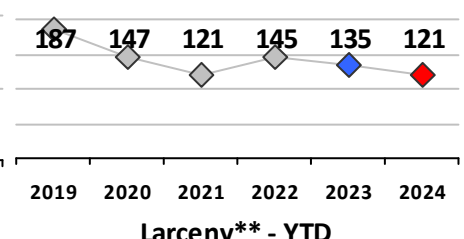

Part I Crime - Comparison Report

Providence Police Department

Through 9/22/2024
Week 38

District 2

	4 Week Trend 8/26/2024 - 9/22/2024				Past 28 Days 8/26/2024 - 9/22/2024			Year to Date January 1 - September 22				
	Current Week	Last Week	Wk 36	Wk 35	Past 28 Days	Past 28 Days LY	Chg.	Current Year	Last Year	Chg.	Wght. 5yr Avg	Chg.
Violent Crime												
Homicide	0	0	0	0	0	0	--	2	1	100%	2	0%
Sex Offenses, Forcible*	0	0	2	2	4	2	100%	19	23	-17%	22	-14%
Robbery Other	1	0	1	0	2	2	0%	10	8	25%	8	25%
Robbery W Firearm	0	0	0	0	0	0	--	8	3	167%	4	100%
Agg. Assault	1	0	3	1	5	8	-38%	60	61	-2%	54	11%
Agg. Assault W Firearm	0	0	0	2	2	2	0%	4	13	-69%	17	-76%
Total	2	0	6	5	13	14	-7%	103	109	-6%	107	-4%
Property Crime												
Burglary	1	1	0	1	3	2	50%	30	29	3%	42	-29%
MV Theft	1	0	0	1	2	12	-83%	38	67	-43%	72	-47%
Larceny from MV	2	1	2	1	6	8	-25%	35	50	-30%	101	-65%
Larceny**	3	7	3	4	17	12	42%	121	135	-10%	140	-14%
Total	7	9	5	7	28	34	-18%	224	281	-20%	354	-37%
Other Crime												
Assault Other	10	7	7	7	31	23	35%	230	224	3%	231	0%
Vandalism	3	5	5	4	17	19	-11%	126	159	-21%	159	-21%
Drug Offenses	1	5	1	1	8	9	-11%	78	93	-16%	72	8%
Weapons Offenses	1	0	0	2	3	1	200%	26	13	100%	15	73%
Weapons Offenses W Firearm	0	2	0	2	4	6	-33%	41	50	-18%	55	-25%
Total	15	19	13	16	63	58	9%	501	539	-7%	531	-6%

Figures are preliminary and subject to further analysis and revision

* Sex Offenses, Forcible includes forcible rape, forcible sodomy, forcible fondling, sexual assault with an object

** Larceny includes shoplifting, pickpocket, pursesnatch, from building, bicycles, motor vehicle parts or accessories, and other.