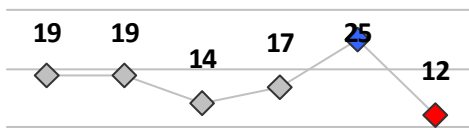

Part I Crime - Comparison Report

Providence Police Department

Through 9/22/2024
Week 38

District 7

4 Week Trend
8/26/2024 - 9/22/2024

Past 28 Days
8/26/2024 - 9/22/2024

Year to Date
January 1 - September 22

Violent Crime	Current Week	Last Week	Wk 36	Wk 35	Past 28 Days	Past 28 Days LY	Chg.	Current Year	Last Year	Chg.	Wght. 5yr Avg	Chg.
Homicide	0	0	0	0	0	0	--	2	2	0%	2	0%
Sex Offenses, Forcible*	0	0	0	0	0	2	--	7	11	-36%	14	-50%
Robbery Other	0	0	0	0	0	1	--	4	8	-50%	9	-56%
Robbery W Firearm	1	0	0	0	1	3	-67%	8	17	-53%	10	-20%
Agg. Assault	1	0	2	0	3	7	-57%	33	31	6%	43	-23%
Agg. Assault W Firearm	0	0	0	0	0	6	--	17	15	13%	16	6%
Total	2	0	2	0	4	19	-79%	71	84	-15%	95	-25%

Property Crime	Current Week	Last Week	Wk 36	Wk 35	Past 28 Days	Past 28 Days LY	Chg.	Current Year	Last Year	Chg.	Wght. 5yr Avg	Chg.
Burglary	1	2	0	1	4	11	-64%	62	75	-17%	69	-10%
MV Theft	1	3	2	3	9	5	80%	74	68	9%	83	-11%
Larceny from MV	1	6	1	3	11	25	-56%	72	197	-63%	205	-65%
Larceny**	7	8	2	5	22	42	-48%	234	231	1%	265	-12%
Total	10	19	5	12	46	83	-45%	442	571	-23%	621	-29%

Other Crime	Current Week	Last Week	Wk 36	Wk 35	Past 28 Days	Past 28 Days LY	Chg.	Current Year	Last Year	Chg.	Wght. 5yr Avg	Chg.
Assault Other	4	5	9	6	24	28	-14%	244	221	10%	245	0%
Vandalism	7	11	10	12	40	35	14%	214	262	-18%	245	-13%
Drug Offenses	1	2	0	0	3	9	-67%	46	66	-30%	55	-16%
Weapons Offenses	3	0	0	0	3	6	-50%	23	10	130%	11	109%
Weapons Offenses W Firearm	1	0	1	0	2	6	-67%	36	44	-18%	35	3%
Total	16	18	20	18	72	84	-14%	563	603	-7%	591	-5%

Figures are preliminary and subject to further analysis and revision

* Sex Offenses, Forcible includes forcible rape, forcible sodomy, forcible fondling, sexual assault with an object

** Larceny includes shoplifting, pickpocket, pursesnatch, from building, bicycles, motor vehicle parts or accessories, and other.