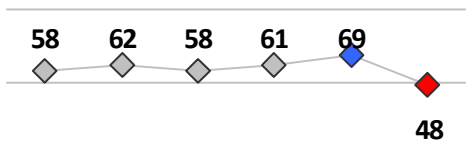

Robbery - YTD