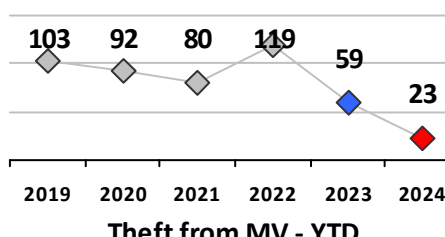

Part I Crime - Comparison Report

Providence Police Department

Through 9/22/2024
Week 38

District 8

4 Week Trend
8/26/2024 - 9/22/2024

Past 28 Days
8/26/2024 - 9/22/2024

Year to Date
January 1 - September 22

Violent Crime	Current Week	Last Week	Wk 36	Wk 35	Past 28 Days	Past 28 Days LY	Chg.	Current Year	Last Year	Chg.	Wght. 5yr Avg	Chg.
Homicide	0	0	0	0	0	0	--	0	1	-100%	1	--
Sex Offenses, Forcible*	0	0	0	0	0	0	--	9	6	50%	6	50%
Robbery Other	0	0	0	0	0	0	--	0	1	-100%	3	--
Robbery W Firearm	0	0	0	0	0	0	--	0	0	0%	0	--
Agg. Assault	0	0	0	0	0	2	--	14	15	-7%	14	0%
Agg. Assault W Firearm	0	0	0	0	0	0	--	0	4	-100%	4	--
Total	0	0	0	0	0	2	200%	23	27	-15%	28	-18%

Property Crime	Current Week	Last Week	Wk 36	Wk 35	Past 28 Days	Past 28 Days LY	Chg.	Current Year	Last Year	Chg.	Wght. 5yr Avg	Chg.
Burglary	0	0	0	0	0	2	--	6	21	-71%	23	-74%
MV Theft	0	1	1	0	2	3	-33%	17	21	-19%	22	-23%
Larceny from MV	0	1	2	0	3	9	-67%	23	59	-61%	87	-74%
Larceny**	2	3	0	1	6	8	-25%	59	86	-31%	89	-34%
Total	2	5	3	1	11	22	-50%	105	187	-44%	219	-52%

Other Crime	Current Week	Last Week	Wk 36	Wk 35	Past 28 Days	Past 28 Days LY	Chg.	Current Year	Last Year	Chg.	Wght. 5yr Avg	Chg.
Assault Other	0	3	1	3	7	7	0%	63	81	-22%	65	-3%
Vandalism	4	2	0	2	8	9	-11%	42	74	-43%	68	-38%
Drug Offenses	0	0	5	1	6	1	500%	12	5	140%	5	140%
Weapons Offenses	0	0	0	0	0	1	--	7	5	40%	3	133%
Weapons Offenses W Firearm	0	0	2	0	2	0	--	3	14	-79%	8	-63%
Total	4	5	8	6	23	18	28%	127	179	-29%	148	-14%

Figures are preliminary and subject to further analysis and revision

* Sex Offenses, Forcible includes forcible rape, forcible sodomy, forcible fondling, sexual assault with an object

** Larceny includes shoplifting, pickpocket, pursesnatch, from building, bicycles, motor vehicle parts or accessories, and other.