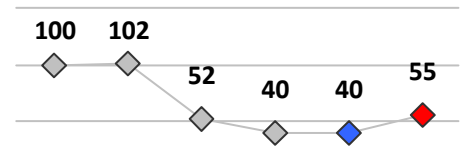

Part I Crime - Comparison Report

Providence Police Department

Through 9/22/2024
Week 38

District 4

	4 Week Trend 8/26/2024 - 9/22/2024				Past 28 Days 8/26/2024 - 9/22/2024			Year to Date January 1 - September 22				
	Current Week	Last Week	Wk 36	Wk 35	Past 28 Days	Past 28 Days LY	Chg.	Current Year	Last Year	Chg.	Wght. 5yr Avg	Chg.
Violent Crime												
Homicide	0	0	0	0	0	0	--	0	1	-100%	1	--
Sex Offenses, Forcible*	1	0	0	0	1	2	-50%	9	26	-65%	23	-61%
Robbery Other	0	0	0	0	0	1	--	11	16	-31%	19	-42%
Robbery W Firearm	0	0	0	1	1	0	--	6	3	100%	5	20%
Agg. Assault	3	1	2	1	7	9	-22%	47	59	-20%	55	-15%
Agg. Assault W Firearm	0	0	0	1	1	1	0%	8	13	-38%	11	-27%
Total	4	1	2	3	10	13	-23%	81	118	-31%	114	-29%
Property Crime												
Burglary	2	0	4	3	9	7	29%	55	40	38%	55	0%
MV Theft	2	3	0	0	5	9	-44%	69	54	28%	78	-12%
Larceny from MV	6	5	6	3	20	13	54%	109	155	-30%	208	-48%
Larceny**	7	7	5	6	25	15	67%	156	176	-11%	191	-18%
Total	17	15	15	12	59	44	34%	389	425	-8%	532	-27%
Other Crime												
Assault Other	5	6	2	5	18	34	-47%	221	223	-1%	228	-3%
Vandalism	6	7	3	4	20	30	-33%	164	222	-26%	227	-28%
Drug Offenses	2	3	1	6	12	16	-25%	123	127	-3%	112	10%
Weapons Offenses	1	2	1	5	9	4	125%	32	18	78%	14	129%
Weapons Offenses W Firearm	0	2	0	7	9	6	50%	39	28	39%	37	5%
Total	14	20	7	27	68	90	-24%	579	618	-6%	617	-6%

Figures are preliminary and subject to further analysis and revision

* Sex Offenses, Forcible includes forcible rape, forcible sodomy, forcible fondling, sexual assault with an object

** Larceny includes shoplifting, pickpocket, pursesnatch, from building, bicycles, motor vehicle parts or accessories, and other.