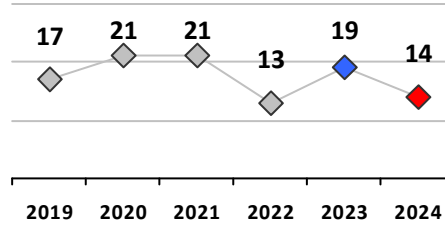

Part I Crime - Comparison Report

Providence Police Department

Through 9/22/2024
Week 38

District 8

4 Week Trend
8/26/2024 - 9/22/2024

Past 28 Days
8/26/2024 - 9/22/2024

Year to Date
January 1 - September 22

Violent Crime	Current Week	Last Week	Wk 36	Wk 35	Past 28 Days	Past 28 Days LY	Chg.	Current Year	Last Year	Chg.	Wght. 5yr Avg	Chg.
Homicide	0	0	0	0	0	0	--	0	1	-100%	1	--
Sex Offenses, Forcible*	0	0	0	0	0	0	--	9	6	50%	6	50%
Robbery Other	0	0	0	0	0	0	--	0	1	-100%	3	--
Robbery W Firearm	0	0	0	0	0	0	--	0	0	0%	0	--
Agg. Assault	0	0	0	0	0	2	--	14	15	-7%	14	0%
Agg. Assault W Firearm	0	0	0	0	0	0	--	0	4	-100%	4	--
Total	0	0	0	0	0	2	200%	23	27	-15%	28	-18%

Property Crime	Current Week	Last Week	Wk 36	Wk 35	Past 28 Days	Past 28 Days LY	Chg.	Current Year	Last Year	Chg.	Wght. 5yr Avg	Chg.
Burglary	0	0	0	0	0	2	--	6	21	-71%	23	-74%
MV Theft	0	1	1	0	2	3	-33%	17	21	-19%	22	-23%
Larceny from MV	0	1	2	0	3	9	-67%	23	59	-61%	87	-74%
Larceny**	2	3	0	1	6	8	-25%	59	86	-31%	89	-34%
Total	2	5	3	1	11	22	-50%	105	187	-44%	219	-52%

Other Crime	Current Week	Last Week	Wk 36	Wk 35	Past 28 Days	Past 28 Days LY	Chg.	Current Year	Last Year	Chg.	Wght. 5yr Avg	Chg.
Assault Other	0	3	1	3	7	7	0%	63	81	-22%	65	-3%
Vandalism	4	2	0	2	8	9	-11%	42	74	-43%	68	-38%
Drug Offenses	0	0	5	1	6	1	500%	12	5	140%	5	140%
Weapons Offenses	0	0	0	0	0	1	--	7	5	40%	3	133%
Weapons Offenses W Firearm	0	0	2	0	2	0	--	3	14	-79%	8	-63%
Total	4	5	8	6	23	18	28%	127	179	-29%	148	-14%

Figures are preliminary and subject to further analysis and revision

* Sex Offenses, Forcible includes forcible rape, forcible sodomy, forcible fondling, sexual assault with an object

** Larceny includes shoplifting, pickpocket, pursesnatch, from building, bicycles, motor vehicle parts or accessories, and other.