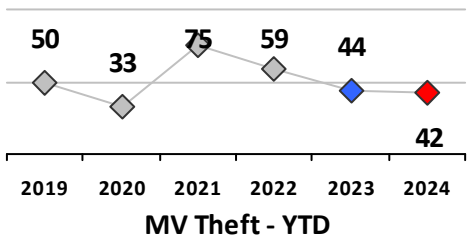

District 5

	4 Week Trend 8/26/2024 - 9/22/2024				Past 28 Days 8/26/2024 - 9/22/2024			Year to Date January 1 - September 22				
	Current Week	Last Week	Wk 36	Wk 35	Past 28 Days	Past 28 Days LY	Chg.	Current Year	Last Year	Chg.	Wght. 5yr Avg	Chg.
Violent Crime												
Homicide	0	0	0	1	1	0	--	3	3	0%	2	50%
Sex Offenses, Forcible*	0	1	0	0	1	0	--	16	28	-43%	23	-30%
Robbery Other	0	0	1	0	1	2	-50%	9	9	0%	12	-25%
Robbery W Firearm	0	0	0	0	0	0	--	4	3	33%	4	0%
Agg. Assault	2	1	0	1	4	6	-33%	37	44	-16%	55	-33%
Agg. Assault W Firearm	0	0	0	0	0	0	--	7	11	-36%	11	-36%
Total	2	2	1	2	7	8	-13%	76	98	-22%	108	-30%
Property Crime												
Burglary	1	1	2	0	4	5	-20%	34	42	-19%	47	-28%
MV Theft	0	0	2	0	2	10	-80%	42	44	-5%	53	-21%
Larceny from MV	1	0	2	1	4	16	-75%	59	72	-18%	99	-40%
Larceny**	5	3	6	2	16	18	-11%	118	129	-9%	137	-14%
Total	7	4	12	3	26	49	-47%	253	287	-12%	336	-25%
Other Crime												
Assault Other	7	8	5	5	25	38	-34%	215	261	-18%	248	-13%
Vandalism	4	2	4	6	16	30	-47%	150	198	-24%	200	-25%
Drug Offenses	2	2	3	1	8	6	33%	68	91	-25%	68	0%
Weapons Offenses	0	2	0	3	5	0	--	34	10	240%	16	113%
Weapons Offenses W Firearm	0	0	0	1	1	1	0%	36	28	29%	33	9%
Total	13	14	12	16	55	75	-27%	503	588	-14%	565	-11%