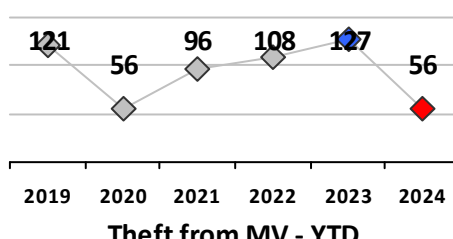

Part I Crime - Comparison Report

Providence Police Department

Through 9/22/2024
Week 38

District 1

4 Week Trend
8/26/2024 - 9/22/2024

Past 28 Days
8/26/2024 - 9/22/2024

Year to Date
January 1 - September 22

Violent Crime	Current Week	Last Week	Wk 36	Wk 35	Past 28 Days	Past 28 Days LY	Chg.	Current Year	Last Year	Chg.	Wght. 5yr Avg	Chg.
Homicide	0	0	0	0	0	0	--	0	0	0%	0	--
Sex Offenses, Forcible*	1	0	0	0	1	0	--	12	8	50%	10	20%
Robbery Other	0	0	1	1	2	1	100%	12	8	50%	11	9%
Robbery W Firearm	0	0	0	0	0	1	--	0	2	-100%	2	--
Agg. Assault	0	0	0	2	2	2	0%	24	22	9%	22	9%
Agg. Assault W Firearm	0	0	0	0	0	0	--	1	0	100%	0	--
Total	1	0	1	3	5	4	25%	49	40	23%	45	9%

Property Crime	Current Week	Last Week	Wk 36	Wk 35	Past 28 Days	Past 28 Days LY	Chg.	Current Year	Last Year	Chg.	Wght. 5yr Avg	Chg.
Burglary	1	1	0	0	2	0	--	9	14	-36%	18	-50%
MV Theft	2	0	1	1	4	6	-33%	18	28	-36%	30	-40%
Larceny from MV	3	0	3	1	7	12	-42%	56	127	-56%	106	-47%
Larceny**	8	10	10	9	37	29	28%	305	285	7%	243	26%
Total	14	11	14	11	50	47	6%	388	454	-15%	397	-2%

Other Crime	Current Week	Last Week	Wk 36	Wk 35	Past 28 Days	Past 28 Days LY	Chg.	Current Year	Last Year	Chg.	Wght. 5yr Avg	Chg.
Assault Other	5	4	6	9	24	12	100%	186	157	18%	129	44%
Vandalism	7	2	3	2	14	14	0%	100	127	-21%	125	-20%
Drug Offenses	0	4	9	1	14	5	180%	54	41	32%	35	54%
Weapons Offenses	0	0	1	0	1	1	0%	13	9	44%	10	30%
Weapons Offenses W Firearm	0	0	0	0	0	0	--	5	3	67%	5	0%
Total	12	10	19	12	53	32	66%	358	337	6%	303	18%

Figures are preliminary and subject to further analysis and revision

* Sex Offenses, Forcible includes forcible rape, forcible sodomy, forcible fondling, sexual assault with an object

** Larceny includes shoplifting, pickpocket, pursesnatch, from building, bicycles, motor vehicle parts or accessories, and other.