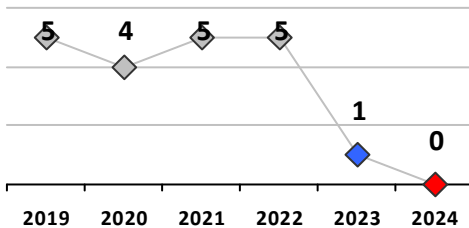

Part I Crime - Comparison Report

Providence Police Department

Through 9/22/2024
Week 38

District 8

4 Week Trend
8/26/2024 - 9/22/2024

Past 28 Days
8/26/2024 - 9/22/2024

Year to Date
January 1 - September 22

Violent Crime	Current Week	Last Week	Wk 36	Wk 35	Past 28 Days	Past 28 Days LY	Chg.	Current Year	Last Year	Chg.	Wght. 5yr Avg	Chg.
Homicide	0	0	0	0	0	0	--	0	1	-100%	1	--
Sex Offenses, Forcible*	0	0	0	0	0	0	--	9	6	50%	6	50%
Robbery Other	0	0	0	0	0	0	--	0	1	-100%	3	--
Robbery W Firearm	0	0	0	0	0	0	--	0	0	0%	0	--
Agg. Assault	0	0	0	0	0	2	--	14	15	-7%	14	0%
Agg. Assault W Firearm	0	0	0	0	0	0	--	0	4	-100%	4	--
Total	0	0	0	0	0	2	200%	23	27	-15%	28	-18%

Property Crime	Current Week	Last Week	Wk 36	Wk 35	Past 28 Days	Past 28 Days LY	Chg.	Current Year	Last Year	Chg.	Wght. 5yr Avg	Chg.
Burglary	0	0	0	0	0	2	--	6	21	-71%	23	-74%
MV Theft	0	1	1	0	2	3	-33%	17	21	-19%	22	-23%
Larceny from MV	0	1	2	0	3	9	-67%	23	59	-61%	87	-74%
Larceny**	2	3	0	1	6	8	-25%	59	86	-31%	89	-34%
Total	2	5	3	1	11	22	-50%	105	187	-44%	219	-52%

Other Crime	Current Week	Last Week	Wk 36	Wk 35	Past 28 Days	Past 28 Days LY	Chg.	Current Year	Last Year	Chg.	Wght. 5yr Avg	Chg.
Assault Other	0	3	1	3	7	7	0%	63	81	-22%	65	-3%
Vandalism	4	2	0	2	8	9	-11%	42	74	-43%	68	-38%
Drug Offenses	0	0	5	1	6	1	500%	12	5	140%	5	140%
Weapons Offenses	0	0	0	0	0	1	--	7	5	40%	3	133%
Weapons Offenses W Firearm	0	0	2	0	2	0	--	3	14	-79%	8	-63%
Total	4	5	8	6	23	18	28%	127	179	-29%	148	-14%

Figures are preliminary and subject to further analysis and revision

* Sex Offenses, Forcible includes forcible rape, forcible sodomy, forcible fondling, sexual assault with an object

** Larceny includes shoplifting, pickpocket, pursesnatch, from building, bicycles, motor vehicle parts or accessories, and other.