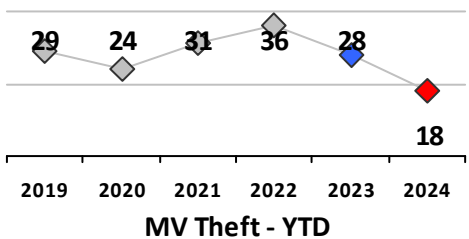

Part I Crime - Comparison Report

Providence Police Department

Through 9/22/2024
Week 38

District 1

4 Week Trend
8/26/2024 - 9/22/2024

Past 28 Days
8/26/2024 - 9/22/2024

Year to Date
January 1 - September 22

Violent Crime	Current Week	Last Week	Wk 36	Wk 35	Past 28 Days	Past 28 Days LY	Chg.	Current Year	Last Year	Chg.	Wght. 5yr Avg	Chg.
Homicide	0	0	0	0	0	0	--	0	0	0%	0	--
Sex Offenses, Forcible*	1	0	0	0	1	0	--	12	8	50%	10	20%
Robbery Other	0	0	1	1	2	1	100%	12	8	50%	11	9%
Robbery W Firearm	0	0	0	0	0	1	--	0	2	-100%	2	--
Agg. Assault	0	0	0	2	2	2	0%	24	22	9%	22	9%
Agg. Assault W Firearm	0	0	0	0	0	0	--	1	0	100%	0	--
Total	1	0	1	3	5	4	25%	49	40	23%	45	9%

Property Crime	Current Week	Last Week	Wk 36	Wk 35	Past 28 Days	Past 28 Days LY	Chg.	Current Year	Last Year	Chg.	Wght. 5yr Avg	Chg.
Burglary	1	1	0	0	2	0	--	9	14	-36%	18	-50%
MV Theft	2	0	1	1	4	6	-33%	18	28	-36%	30	-40%
Larceny from MV	3	0	3	1	7	12	-42%	56	127	-56%	106	-47%
Larceny**	8	10	10	9	37	29	28%	305	285	7%	243	26%
Total	14	11	14	11	50	47	6%	388	454	-15%	397	-2%

Other Crime	Current Week	Last Week	Wk 36	Wk 35	Past 28 Days	Past 28 Days LY	Chg.	Current Year	Last Year	Chg.	Wght. 5yr Avg	Chg.
Assault Other	5	4	6	9	24	12	100%	186	157	18%	129	44%
Vandalism	7	2	3	2	14	14	0%	100	127	-21%	125	-20%
Drug Offenses	0	4	9	1	14	5	180%	54	41	32%	35	54%
Weapons Offenses	0	0	1	0	1	1	0%	13	9	44%	10	30%
Weapons Offenses W Firearm	0	0	0	0	0	0	--	5	3	67%	5	0%
Total	12	10	19	12	53	32	66%	358	337	6%	303	18%

Figures are preliminary and subject to further analysis and revision

* Sex Offenses, Forcible includes forcible rape, forcible sodomy, forcible fondling, sexual assault with an object

** Larceny includes shoplifting, pickpocket, pursesnatch, from building, bicycles, motor vehicle parts or accessories, and other.