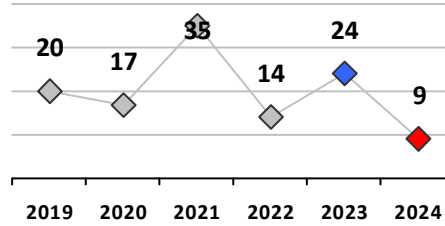

Part I Crime - Comparison Report

Providence Police Department

Through 9/22/2024
Week 38

District 3

4 Week Trend
8/26/2024 - 9/22/2024

Past 28 Days
8/26/2024 - 9/22/2024

Year to Date
January 1 - September 22

Violent Crime	Current Week	Last Week	Wk 36	Wk 35	Past 28 Days	Past 28 Days LY	Chg.	Current Year	Last Year	Chg.	Wght. 5yr Avg	Chg.
Homicide	0	0	0	0	0	0	--	0	1	-100%	1	--
Sex Offenses, Forcible*	0	0	1	0	1	1	0%	8	9	-11%	7	14%
Robbery Other	0	0	0	0	0	0	--	2	3	-33%	4	-50%
Robbery W Firearm	0	0	0	0	0	0	--	1	2	-50%	2	-50%
Agg. Assault	0	1	0	0	1	0	--	5	18	-72%	15	-67%
Agg. Assault W Firearm	0	0	0	0	0	0	--	4	6	-33%	7	-43%
Total	0	1	1	0	2	1	100%	20	39	-49%	36	-44%

Property Crime	Current Week	Last Week	Wk 36	Wk 35	Past 28 Days	Past 28 Days LY	Chg.	Current Year	Last Year	Chg.	Wght. 5yr Avg	Chg.
Burglary	0	0	0	0	0	0	--	10	5	100%	16	-38%
MV Theft	0	0	0	0	0	0	--	18	13	38%	19	-5%
Larceny from MV	1	1	0	0	2	2	0%	31	30	3%	68	-54%
Larceny**	5	2	2	1	10	1	900%	61	40	53%	62	-2%
Total	6	3	2	1	12	3	300%	120	88	36%	163	-26%

Other Crime	Current Week	Last Week	Wk 36	Wk 35	Past 28 Days	Past 28 Days LY	Chg.	Current Year	Last Year	Chg.	Wght. 5yr Avg	Chg.
Assault Other	3	2	6	2	13	5	160%	72	71	1%	74	-3%
Vandalism	0	2	1	2	5	6	-17%	56	66	-15%	79	-29%
Drug Offenses	1	0	0	0	1	2	-50%	21	24	-13%	22	-5%
Weapons Offenses	0	0	0	0	0	0	--	7	1	600%	4	75%
Weapons Offenses W Firearm	3	0	1	0	4	1	300%	13	21	-38%	15	-13%
Total	7	4	8	4	23	14	64%	169	183	-8%	193	-12%

Figures are preliminary and subject to further analysis and revision

* Sex Offenses, Forcible includes forcible rape, forcible sodomy, forcible fondling, sexual assault with an object

** Larceny includes shoplifting, pickpocket, pursesnatch, from building, bicycles, motor vehicle parts or accessories, and other.