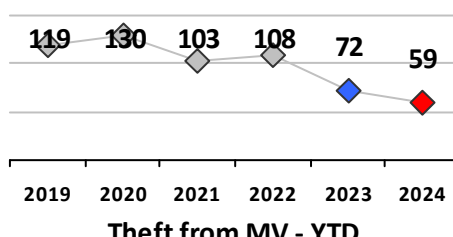

District 5

	4 Week Trend 8/26/2024 - 9/22/2024				Past 28 Days 8/26/2024 - 9/22/2024			Year to Date January 1 - September 22				
	Current Week	Last Week	Wk 36	Wk 35	Past 28 Days	Past 28 Days LY	Chg.	Current Year	Last Year	Chg.	Wght. 5yr Avg	Chg.
Violent Crime												
Homicide	0	0	0	1	1	0	--	3	3	0%	2	50%
Sex Offenses, Forcible*	0	1	0	0	1	0	--	16	28	-43%	23	-30%
Robbery Other	0	0	1	0	1	2	-50%	9	9	0%	12	-25%
Robbery W Firearm	0	0	0	0	0	0	--	4	3	33%	4	0%
Agg. Assault	2	1	0	1	4	6	-33%	37	44	-16%	55	-33%
Agg. Assault W Firearm	0	0	0	0	0	0	--	7	11	-36%	11	-36%
Total	2	2	1	2	7	8	-13%	76	98	-22%	108	-30%
Property Crime												
Burglary	1	1	2	0	4	5	-20%	34	42	-19%	47	-28%
MV Theft	0	0	2	0	2	10	-80%	42	44	-5%	53	-21%
Larceny from MV	1	0	2	1	4	16	-75%	59	72	-18%	99	-40%
Larceny**	5	3	6	2	16	18	-11%	118	129	-9%	137	-14%
Total	7	4	12	3	26	49	-47%	253	287	-12%	336	-25%
Other Crime												
Assault Other	7	8	5	5	25	38	-34%	215	261	-18%	248	-13%
Vandalism	4	2	4	6	16	30	-47%	150	198	-24%	200	-25%
Drug Offenses	2	2	3	1	8	6	33%	68	91	-25%	68	0%
Weapons Offenses	0	2	0	3	5	0	--	34	10	240%	16	113%
Weapons Offenses W Firearm	0	0	0	1	1	1	0%	36	28	29%	33	9%
Total	13	14	12	16	55	75	-27%	503	588	-14%	565	-11%