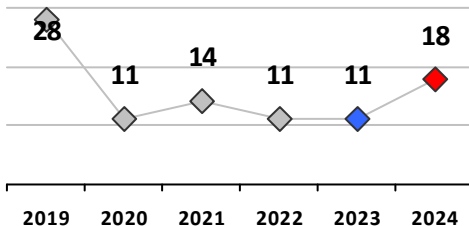

Part I Crime - Comparison Report

Providence Police Department

Through 9/22/2024
Week 38

District 2

	4 Week Trend 8/26/2024 - 9/22/2024				Past 28 Days 8/26/2024 - 9/22/2024			Year to Date January 1 - September 22				
	Current Week	Last Week	Wk 36	Wk 35	Past 28 Days	Past 28 Days LY	Chg.	Current Year	Last Year	Chg.	Wght. 5yr Avg	Chg.
Violent Crime												
Homicide	0	0	0	0	0	0	--	2	1	100%	2	0%
Sex Offenses, Forcible*	0	0	2	2	4	2	100%	19	23	-17%	22	-14%
Robbery Other	1	0	1	0	2	2	0%	10	8	25%	8	25%
Robbery W Firearm	0	0	0	0	0	0	--	8	3	167%	4	100%
Agg. Assault	1	0	3	1	5	8	-38%	60	61	-2%	54	11%
Agg. Assault W Firearm	0	0	0	2	2	2	0%	4	13	-69%	17	-76%
Total	2	0	6	5	13	14	-7%	103	109	-6%	107	-4%
Property Crime												
Burglary	1	1	0	1	3	2	50%	30	29	3%	42	-29%
MV Theft	1	0	0	1	2	12	-83%	38	67	-43%	72	-47%
Larceny from MV	2	1	2	1	6	8	-25%	35	50	-30%	101	-65%
Larceny**	3	7	3	4	17	12	42%	121	135	-10%	140	-14%
Total	7	9	5	7	28	34	-18%	224	281	-20%	354	-37%
Other Crime												
Assault Other	10	7	7	7	31	23	35%	230	224	3%	231	0%
Vandalism	3	5	5	4	17	19	-11%	126	159	-21%	159	-21%
Drug Offenses	1	5	1	1	8	9	-11%	78	93	-16%	72	8%
Weapons Offenses	1	0	0	2	3	1	200%	26	13	100%	15	73%
Weapons Offenses W Firearm	0	2	0	2	4	6	-33%	41	50	-18%	55	-25%
Total	15	19	13	16	63	58	9%	501	539	-7%	531	-6%

Figures are preliminary and subject to further analysis and revision

* Sex Offenses, Forcible includes forcible rape, forcible sodomy, forcible fondling, sexual assault with an object

** Larceny includes shoplifting, pickpocket, pursesnatch, from building, bicycles, motor vehicle parts or accessories, and other.