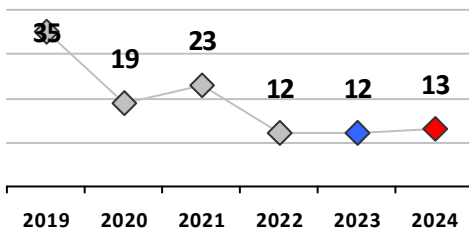

District 5

	4 Week Trend 8/26/2024 - 9/22/2024				Past 28 Days 8/26/2024 - 9/22/2024			Year to Date January 1 - September 22				
	Current Week	Last Week	Wk 36	Wk 35	Past 28 Days	Past 28 Days LY	Chg.	Current Year	Last Year	Chg.	Wght. 5yr Avg	Chg.
Violent Crime												
Homicide	0	0	0	1	1	0	--	3	3	0%	2	50%
Sex Offenses, Forcible*	0	1	0	0	1	0	--	16	28	-43%	23	-30%
Robbery Other	0	0	1	0	1	2	-50%	9	9	0%	12	-25%
Robbery W Firearm	0	0	0	0	0	0	--	4	3	33%	4	0%
Agg. Assault	2	1	0	1	4	6	-33%	37	44	-16%	55	-33%
Agg. Assault W Firearm	0	0	0	0	0	0	--	7	11	-36%	11	-36%
Total	2	2	1	2	7	8	-13%	76	98	-22%	108	-30%
Property Crime												
Burglary	1	1	2	0	4	5	-20%	34	42	-19%	47	-28%
MV Theft	0	0	2	0	2	10	-80%	42	44	-5%	53	-21%
Larceny from MV	1	0	2	1	4	16	-75%	59	72	-18%	99	-40%
Larceny**	5	3	6	2	16	18	-11%	118	129	-9%	137	-14%
Total	7	4	12	3	26	49	-47%	253	287	-12%	336	-25%
Other Crime												
Assault Other	7	8	5	5	25	38	-34%	215	261	-18%	248	-13%
Vandalism	4	2	4	6	16	30	-47%	150	198	-24%	200	-25%
Drug Offenses	2	2	3	1	8	6	33%	68	91	-25%	68	0%
Weapons Offenses	0	2	0	3	5	0	--	34	10	240%	16	113%
Weapons Offenses W Firearm	0	0	0	1	1	1	0%	36	28	29%	33	9%
Total	13	14	12	16	55	75	-27%	503	588	-14%	565	-11%