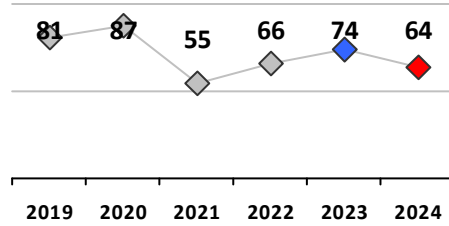

Part I Crime - Comparison Report

Providence Police Department

Through 9/22/2024
Week 38

District 2

	4 Week Trend 8/26/2024 - 9/22/2024				Past 28 Days 8/26/2024 - 9/22/2024			Year to Date January 1 - September 22				
	Current Week	Last Week	Wk 36	Wk 35	Past 28 Days	Past 28 Days LY	Chg.	Current Year	Last Year	Chg.	Wght. 5yr Avg	Chg.
Violent Crime												
Homicide	0	0	0	0	0	0	--	2	1	100%	2	0%
Sex Offenses, Forcible*	0	0	2	2	4	2	100%	19	23	-17%	22	-14%
Robbery Other	1	0	1	0	2	2	0%	10	8	25%	8	25%
Robbery W Firearm	0	0	0	0	0	0	--	8	3	167%	4	100%
Agg. Assault	1	0	3	1	5	8	-38%	60	61	-2%	54	11%
Agg. Assault W Firearm	0	0	0	2	2	2	0%	4	13	-69%	17	-76%
Total	2	0	6	5	13	14	-7%	103	109	-6%	107	-4%
Property Crime												
Burglary	1	1	0	1	3	2	50%	30	29	3%	42	-29%
MV Theft	1	0	0	1	2	12	-83%	38	67	-43%	72	-47%
Larceny from MV	2	1	2	1	6	8	-25%	35	50	-30%	101	-65%
Larceny**	3	7	3	4	17	12	42%	121	135	-10%	140	-14%
Total	7	9	5	7	28	34	-18%	224	281	-20%	354	-37%
Other Crime												
Assault Other	10	7	7	7	31	23	35%	230	224	3%	231	0%
Vandalism	3	5	5	4	17	19	-11%	126	159	-21%	159	-21%
Drug Offenses	1	5	1	1	8	9	-11%	78	93	-16%	72	8%
Weapons Offenses	1	0	0	2	3	1	200%	26	13	100%	15	73%
Weapons Offenses W Firearm	0	2	0	2	4	6	-33%	41	50	-18%	55	-25%
Total	15	19	13	16	63	58	9%	501	539	-7%	531	-6%

Figures are preliminary and subject to further analysis and revision

* Sex Offenses, Forcible includes forcible rape, forcible sodomy, forcible fondling, sexual assault with an object

** Larceny includes shoplifting, pickpocket, pursesnatch, from building, bicycles, motor vehicle parts or accessories, and other.