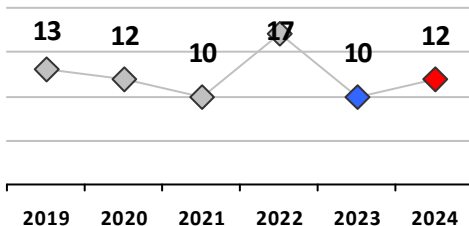

Part I Crime - Comparison Report

Providence Police Department

Through 9/22/2024
Week 38

District 1

4 Week Trend
8/26/2024 - 9/22/2024

Past 28 Days
8/26/2024 - 9/22/2024

Year to Date
January 1 - September 22

Violent Crime	Current Week	Last Week	Wk 36	Wk 35	Past 28 Days	Past 28 Days LY	Chg.	Current Year	Last Year	Chg.	Wght. 5yr Avg	Chg.
Homicide	0	0	0	0	0	0	--	0	0	0%	0	--
Sex Offenses, Forcible*	1	0	0	0	1	0	--	12	8	50%	10	20%
Robbery Other	0	0	1	1	2	1	100%	12	8	50%	11	9%
Robbery W Firearm	0	0	0	0	0	1	--	0	2	-100%	2	--
Agg. Assault	0	0	0	2	2	2	0%	24	22	9%	22	9%
Agg. Assault W Firearm	0	0	0	0	0	0	--	1	0	100%	0	--
Total	1	0	1	3	5	4	25%	49	40	23%	45	9%

Property Crime	Current Week	Last Week	Wk 36	Wk 35	Past 28 Days	Past 28 Days LY	Chg.	Current Year	Last Year	Chg.	Wght. 5yr Avg	Chg.
Burglary	1	1	0	0	2	0	--	9	14	-36%	18	-50%
MV Theft	2	0	1	1	4	6	-33%	18	28	-36%	30	-40%
Larceny from MV	3	0	3	1	7	12	-42%	56	127	-56%	106	-47%
Larceny**	8	10	10	9	37	29	28%	305	285	7%	243	26%
Total	14	11	14	11	50	47	6%	388	454	-15%	397	-2%

Other Crime	Current Week	Last Week	Wk 36	Wk 35	Past 28 Days	Past 28 Days LY	Chg.	Current Year	Last Year	Chg.	Wght. 5yr Avg	Chg.
Assault Other	5	4	6	9	24	12	100%	186	157	18%	129	44%
Vandalism	7	2	3	2	14	14	0%	100	127	-21%	125	-20%
Drug Offenses	0	4	9	1	14	5	180%	54	41	32%	35	54%
Weapons Offenses	0	0	1	0	1	1	0%	13	9	44%	10	30%
Weapons Offenses W Firearm	0	0	0	0	0	0	--	5	3	67%	5	0%
Total	12	10	19	12	53	32	66%	358	337	6%	303	18%

Figures are preliminary and subject to further analysis and revision

* Sex Offenses, Forcible includes forcible rape, forcible sodomy, forcible fondling, sexual assault with an object

** Larceny includes shoplifting, pickpocket, pursesnatch, from building, bicycles, motor vehicle parts or accessories, and other.