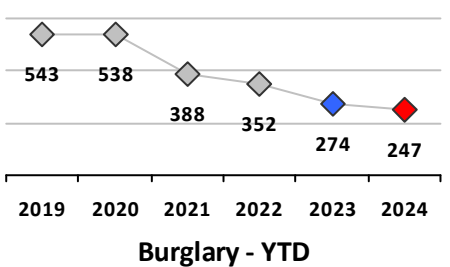

Through 9/22/2024
Week 38

Citywide											
4 Week Trend 8/26/2024 - 9/22/2024				Past 28 Days 8/26/2024 - 9/22/2024				Year to Date January 1 - September 22			

Violent Crime	Current Week	Last Week	Wk 36	Wk 35	Past 28 Days	Past 28 Days LY	Chg.	Current Year	Last Year	Chg.	Wght. 5yr Avg	Chg.
Homicide	0	0	0	1	1	0	100%	9	11	-27%	11	-27%
Sex Offenses, Forcible*	2	2	3	3	10	9	11%	99	129	-23%	125	-21%
Robbery Other	1	0	4	1	6	7	-14%	59	58	2%	76	-22%
Robbery W Firearm	1	0	0	1	2	4	-50%	29	35	-17%	32	-9%
Agg. Assault	7	3	8	6	24	36	-33%	260	280	-7%	300	-13%
Agg. Assault W Firearm	0	0	1	3	4	9	-56%	49	79	-38%	81	-40%
Total	11	5	16	15	47	65	-28%	504	592	-15%	625	-19%

Property Crime	Current Week	Last Week	Wk 36	Wk 35	Past 28 Days	Past 28 Days LY	Chg.	Current Year	Last Year	Chg.	Wght. 5yr Avg	Chg.
Burglary	7	5	7	7	26	33	-21%	247	274	-10%	373	-34%
MV Theft	6	9	10	8	33	57	-42%	364	384	-5%	456	-20%
Larceny from MV	18	20	16	10	64	114	-44%	614	916	-33%	1174	-48%
Larceny**	47	46	36	35	164	161	2%	1434	1344	7%	1421	1%
Total	78	80	69	60	287	365	-21%	2659	2918	-9%	3423	-22%

Other Crime	Current Week	Last Week	Wk 36	Wk 35	Past 28 Days	Past 28 Days LY	Chg.	Current Year	Last Year	Chg.	Wght. 5yr Avg	Chg.
Assault Other	41	39	43	41	164	168	-2%	1443	1437	0%	1424	1%
Vandalism	38	42	30	37	147	180	-18%	1178	1411	-17%	1421	-17%
Drug Offenses	7	17	19	12	55	48	15%	431	484	-11%	409	5%
Weapons Offenses	5	6	2	10	23	14	64%	150	78	92%	86	74%
Weapons Offenses W Firearm	4	4	4	11	23	20	15%	196	218	-10%	216	-9%
Total	95	108	98	111	412	430	-4%	3398	3628	-6%	3555	-4%

Figures are preliminary and subject to further analysis and revision

* Sex Offenses, Forcible includes forcible rape, forcible sodomy, forcible fondling, sexual assault with an object

** Larceny includes shoplifting, pickpocket, pursesnatch, from building, bicycles, motor vehicle parts or accessories, and other

NOTE: Revised on 10/3/2024 to reflect 1 additional homicide not entered into the system at the time the report was run.