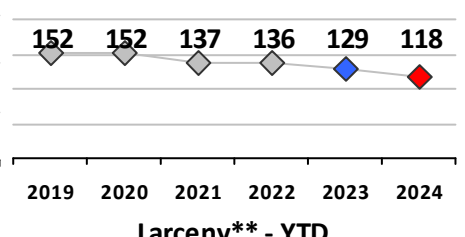

District 5

	4 Week Trend 8/26/2024 - 9/22/2024				Past 28 Days 8/26/2024 - 9/22/2024			Year to Date January 1 - September 22				
	Current Week	Last Week	Wk 36	Wk 35	Past 28 Days	Past 28 Days LY	Chg.	Current Year	Last Year	Chg.	Wght. 5yr Avg	Chg.
Violent Crime												
Homicide	0	0	0	1	1	0	--	3	3	0%	2	50%
Sex Offenses, Forcible*	0	1	0	0	1	0	--	16	28	-43%	23	-30%
Robbery Other	0	0	1	0	1	2	-50%	9	9	0%	12	-25%
Robbery W Firearm	0	0	0	0	0	0	--	4	3	33%	4	0%
Agg. Assault	2	1	0	1	4	6	-33%	37	44	-16%	55	-33%
Agg. Assault W Firearm	0	0	0	0	0	0	--	7	11	-36%	11	-36%
Total	2	2	1	2	7	8	-13%	76	98	-22%	108	-30%
Property Crime												
Burglary	1	1	2	0	4	5	-20%	34	42	-19%	47	-28%
MV Theft	0	0	2	0	2	10	-80%	42	44	-5%	53	-21%
Larceny from MV	1	0	2	1	4	16	-75%	59	72	-18%	99	-40%
Larceny**	5	3	6	2	16	18	-11%	118	129	-9%	137	-14%
Total	7	4	12	3	26	49	-47%	253	287	-12%	336	-25%
Other Crime												
Assault Other	7	8	5	5	25	38	-34%	215	261	-18%	248	-13%
Vandalism	4	2	4	6	16	30	-47%	150	198	-24%	200	-25%
Drug Offenses	2	2	3	1	8	6	33%	68	91	-25%	68	0%
Weapons Offenses	0	2	0	3	5	0	--	34	10	240%	16	113%
Weapons Offenses W Firearm	0	0	0	1	1	1	0%	36	28	29%	33	9%
Total	13	14	12	16	55	75	-27%	503	588	-14%	565	-11%