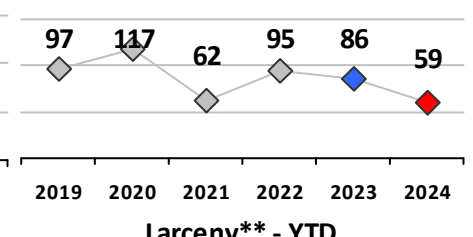

Part I Crime - Comparison Report

Providence Police Department

Through 9/22/2024
Week 38

District 8

4 Week Trend
8/26/2024 - 9/22/2024

Past 28 Days
8/26/2024 - 9/22/2024

Year to Date
January 1 - September 22

Violent Crime	Current Week	Last Week	Wk 36	Wk 35	Past 28 Days	Past 28 Days LY	Chg.	Current Year	Last Year	Chg.	Wght. 5yr Avg	Chg.
Homicide	0	0	0	0	0	0	--	0	1	-100%	1	--
Sex Offenses, Forcible*	0	0	0	0	0	0	--	9	6	50%	6	50%
Robbery Other	0	0	0	0	0	0	--	0	1	-100%	3	--
Robbery W Firearm	0	0	0	0	0	0	--	0	0	0%	0	--
Agg. Assault	0	0	0	0	0	2	--	14	15	-7%	14	0%
Agg. Assault W Firearm	0	0	0	0	0	0	--	0	4	-100%	4	--
Total	0	0	0	0	0	2	200%	23	27	-15%	28	-18%

Property Crime	Current Week	Last Week	Wk 36	Wk 35	Past 28 Days	Past 28 Days LY	Chg.	Current Year	Last Year	Chg.	Wght. 5yr Avg	Chg.
Burglary	0	0	0	0	0	2	--	6	21	-71%	23	-74%
MV Theft	0	1	1	0	2	3	-33%	17	21	-19%	22	-23%
Larceny from MV	0	1	2	0	3	9	-67%	23	59	-61%	87	-74%
Larceny**	2	3	0	1	6	8	-25%	59	86	-31%	89	-34%
Total	2	5	3	1	11	22	-50%	105	187	-44%	219	-52%

Other Crime	Current Week	Last Week	Wk 36	Wk 35	Past 28 Days	Past 28 Days LY	Chg.	Current Year	Last Year	Chg.	Wght. 5yr Avg	Chg.
Assault Other	0	3	1	3	7	7	0%	63	81	-22%	65	-3%
Vandalism	4	2	0	2	8	9	-11%	42	74	-43%	68	-38%
Drug Offenses	0	0	5	1	6	1	500%	12	5	140%	5	140%
Weapons Offenses	0	0	0	0	0	1	--	7	5	40%	3	133%
Weapons Offenses W Firearm	0	0	2	0	2	0	--	3	14	-79%	8	-63%
Total	4	5	8	6	23	18	28%	127	179	-29%	148	-14%

Figures are preliminary and subject to further analysis and revision

* Sex Offenses, Forcible includes forcible rape, forcible sodomy, forcible fondling, sexual assault with an object

** Larceny includes shoplifting, pickpocket, pursesnatch, from building, bicycles, motor vehicle parts or accessories, and other.