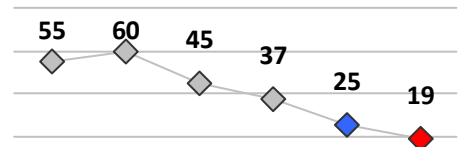

Part I Crime - Comparison Report

Providence Police Department

Through 9/22/2024
Week 38

District 6

	4 Week Trend 8/26/2024 - 9/22/2024				Past 28 Days 8/26/2024 - 9/22/2024			Year to Date January 1 - September 22				
	Current Week	Last Week	Wk 36	Wk 35	Past 28 Days	Past 28 Days LY	Chg.	Current Year	Last Year	Chg.	Wght. 5yr Avg	Chg.
Violent Crime												
Homicide	0	0	0	0	0	0	--	1	2	-50%	2	-50%
Sex Offenses, Forcible*	0	0	0	0	0	1	--	8	10	-20%	14	-43%
Robbery Other	0	0	1	0	1	0	--	10	3	233%	6	67%
Robbery W Firearm	0	0	0	0	0	0	--	1	4	-75%	3	-67%
Agg. Assault	0	0	0	1	1	2	-50%	32	20	60%	30	7%
Agg. Assault W Firearm	0	0	1	0	1	0	--	5	16	-69%	12	-58%
Total	0	0	2	1	3	3	0%	57	55	4%	67	-15%
Property Crime												
Burglary	0	0	1	1	2	5	-60%	19	25	-24%	39	-51%
MV Theft	0	2	3	1	6	9	-33%	48	69	-30%	63	-24%
Larceny from MV	1	3	0	1	5	16	-69%	44	88	-50%	128	-66%
Larceny**	1	3	2	4	10	19	-47%	97	117	-17%	142	-32%
Total	2	8	6	7	23	49	-53%	208	299	-30%	372	-44%
Other Crime												
Assault Other	5	4	4	3	16	15	7%	155	133	17%	148	5%
Vandalism	4	7	2	2	15	23	-35%	89	164	-46%	162	-45%
Drug Offenses	0	1	0	2	3	0	--	21	30	-30%	28	-25%
Weapons Offenses	0	2	0	0	2	0	--	7	8	-13%	9	-22%
Weapons Offenses W Firearm	0	0	0	0	0	0	--	16	23	-30%	19	-16%
Total	9	14	6	7	36	38	-5%	288	358	-20%	366	-21%

Figures are preliminary and subject to further analysis and revision

* Sex Offenses, Forcible includes forcible rape, forcible sodomy, forcible fondling, sexual assault with an object

** Larceny includes shoplifting, pickpocket, pursesnatch, from building, bicycles, motor vehicle parts or accessories, and other.