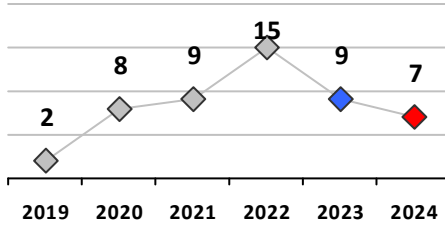

Agg. Assault - YTD