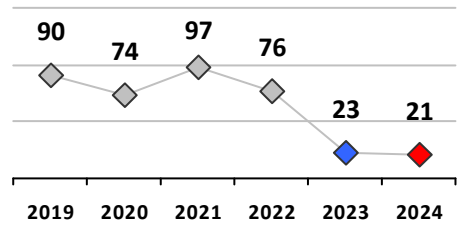

Burglary - YTD