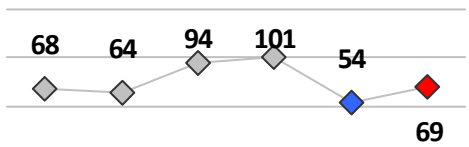

Robbery - YTD