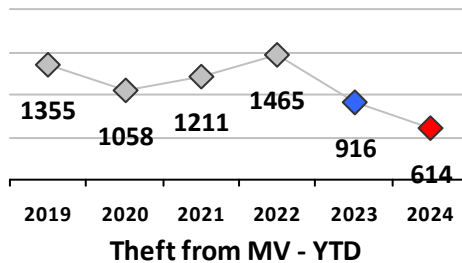

Through 9/22/2024
Week 38

Citywide											
4 Week Trend 8/26/2024 - 9/22/2024				Past 28 Days 8/26/2024 - 9/22/2024				Year to Date January 1 - September 22			

Violent Crime	Current Week	Last Week	Wk 36	Wk 35	Past 28 Days	Past 28 Days LY	Chg.	Current Year	Last Year	Chg.	Wght. 5yr Avg	Chg.
Homicide	0	0	0	1	1	0	100%	9	11	-27%	11	-27%
Sex Offenses, Forcible*	2	2	3	3	10	9	11%	99	129	-23%	125	-21%
Robbery Other	1	0	4	1	6	7	-14%	59	58	2%	76	-22%
Robbery W Firearm	1	0	0	1	2	4	-50%	29	35	-17%	32	-9%
Agg. Assault	7	3	8	6	24	36	-33%	260	280	-7%	300	-13%
Agg. Assault W Firearm	0	0	1	3	4	9	-56%	49	79	-38%	81	-40%
Total	11	5	16	15	47	65	-28%	504	592	-15%	625	-19%

Property Crime	Current Week	Last Week	Wk 36	Wk 35	Past 28 Days	Past 28 Days LY	Chg.	Current Year	Last Year	Chg.	Wght. 5yr Avg	Chg.
Burglary	7	5	7	7	26	33	-21%	247	274	-10%	373	-34%
MV Theft	6	9	10	8	33	57	-42%	364	384	-5%	456	-20%
Larceny from MV	18	20	16	10	64	114	-44%	614	916	-33%	1174	-48%
Larceny**	47	46	36	35	164	161	2%	1434	1344	7%	1421	1%
Total	78	80	69	60	287	365	-21%	2659	2918	-9%	3423	-22%

Other Crime	Current Week	Last Week	Wk 36	Wk 35	Past 28 Days	Past 28 Days LY	Chg.	Current Year	Last Year	Chg.	Wght. 5yr Avg	Chg.
Assault Other	41	39	43	41	164	168	-2%	1443	1437	0%	1424	1%
Vandalism	38	42	30	37	147	180	-18%	1178	1411	-17%	1421	-17%
Drug Offenses	7	17	19	12	55	48	15%	431	484	-11%	409	5%
Weapons Offenses	5	6	2	10	23	14	64%	150	78	92%	86	74%
Weapons Offenses W Firearm	4	4	4	11	23	20	15%	196	218	-10%	216	-9%
Total	95	108	98	111	412	430	-4%	3398	3628	-6%	3555	-4%

Figures are preliminary and subject to further analysis and revision

* Sex Offenses, Forcible includes forcible rape, forcible sodomy, forcible fondling, sexual assault with an object

** Larceny includes shoplifting, pickpocket, pursesnatch, from building, bicycles, motor vehicle parts or accessories, and other

NOTE: Revised on 10/3/2024 to reflect 1 additional homicide not entered into the system at the time the report was run.