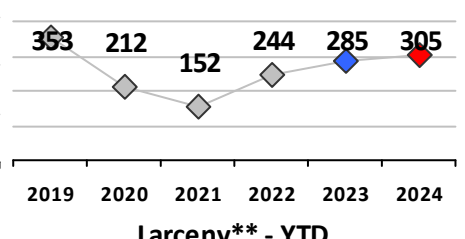

Part I Crime - Comparison Report

Providence Police Department

Through 9/22/2024
Week 38

District 1

4 Week Trend
8/26/2024 - 9/22/2024

Past 28 Days
8/26/2024 - 9/22/2024

Year to Date
January 1 - September 22

Violent Crime	Current Week	Last Week	Wk 36	Wk 35	Past 28 Days	Past 28 Days LY	Chg.	Current Year	Last Year	Chg.	Wght. 5yr Avg	Chg.
Homicide	0	0	0	0	0	0	--	0	0	0%	0	--
Sex Offenses, Forcible*	1	0	0	0	1	0	--	12	8	50%	10	20%
Robbery Other	0	0	1	1	2	1	100%	12	8	50%	11	9%
Robbery W Firearm	0	0	0	0	0	1	--	0	2	-100%	2	--
Agg. Assault	0	0	0	2	2	2	0%	24	22	9%	22	9%
Agg. Assault W Firearm	0	0	0	0	0	0	--	1	0	100%	0	--
Total	1	0	1	3	5	4	25%	49	40	23%	45	9%

Property Crime	Current Week	Last Week	Wk 36	Wk 35	Past 28 Days	Past 28 Days LY	Chg.	Current Year	Last Year	Chg.	Wght. 5yr Avg	Chg.
Burglary	1	1	0	0	2	0	--	9	14	-36%	18	-50%
MV Theft	2	0	1	1	4	6	-33%	18	28	-36%	30	-40%
Larceny from MV	3	0	3	1	7	12	-42%	56	127	-56%	106	-47%
Larceny**	8	10	10	9	37	29	28%	305	285	7%	243	26%
Total	14	11	14	11	50	47	6%	388	454	-15%	397	-2%

Other Crime	Current Week	Last Week	Wk 36	Wk 35	Past 28 Days	Past 28 Days LY	Chg.	Current Year	Last Year	Chg.	Wght. 5yr Avg	Chg.
Assault Other	5	4	6	9	24	12	100%	186	157	18%	129	44%
Vandalism	7	2	3	2	14	14	0%	100	127	-21%	125	-20%
Drug Offenses	0	4	9	1	14	5	180%	54	41	32%	35	54%
Weapons Offenses	0	0	1	0	1	1	0%	13	9	44%	10	30%
Weapons Offenses W Firearm	0	0	0	0	0	0	--	5	3	67%	5	0%
Total	12	10	19	12	53	32	66%	358	337	6%	303	18%

Figures are preliminary and subject to further analysis and revision

* Sex Offenses, Forcible includes forcible rape, forcible sodomy, forcible fondling, sexual assault with an object

** Larceny includes shoplifting, pickpocket, pursesnatch, from building, bicycles, motor vehicle parts or accessories, and other.