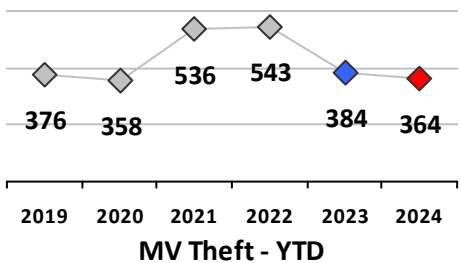

Through 9/22/2024
Week 38

Citywide											
4 Week Trend 8/26/2024 - 9/22/2024				Past 28 Days 8/26/2024 - 9/22/2024				Year to Date January 1 - September 22			

Violent Crime	Current Week	Last Week	Wk 36	Wk 35	Past 28 Days	Past 28 Days LY	Chg.	Current Year	Last Year	Chg.	Wght. 5yr Avg	Chg.
Homicide	0	0	0	1	1	0	100%	9	11	-27%	11	-27%
Sex Offenses, Forcible*	2	2	3	3	10	9	11%	99	129	-23%	125	-21%
Robbery Other	1	0	4	1	6	7	-14%	59	58	2%	76	-22%
Robbery W Firearm	1	0	0	1	2	4	-50%	29	35	-17%	32	-9%
Agg. Assault	7	3	8	6	24	36	-33%	260	280	-7%	300	-13%
Agg. Assault W Firearm	0	0	1	3	4	9	-56%	49	79	-38%	81	-40%
Total	11	5	16	15	47	65	-28%	504	592	-15%	625	-19%

Property Crime	Current Week	Last Week	Wk 36	Wk 35	Past 28 Days	Past 28 Days LY	Chg.	Current Year	Last Year	Chg.	Wght. 5yr Avg	Chg.
Burglary	7	5	7	7	26	33	-21%	247	274	-10%	373	-34%
MV Theft	6	9	10	8	33	57	-42%	364	384	-5%	456	-20%
Larceny from MV	18	20	16	10	64	114	-44%	614	916	-33%	1174	-48%
Larceny**	47	46	36	35	164	161	2%	1434	1344	7%	1421	1%
Total	78	80	69	60	287	365	-21%	2659	2918	-9%	3423	-22%

Other Crime	Current Week	Last Week	Wk 36	Wk 35	Past 28 Days	Past 28 Days LY	Chg.	Current Year	Last Year	Chg.	Wght. 5yr Avg	Chg.
Assault Other	41	39	43	41	164	168	-2%	1443	1437	0%	1424	1%
Vandalism	38	42	30	37	147	180	-18%	1178	1411	-17%	1421	-17%
Drug Offenses	7	17	19	12	55	48	15%	431	484	-11%	409	5%
Weapons Offenses	5	6	2	10	23	14	64%	150	78	92%	86	74%
Weapons Offenses W Firearm	4	4	4	11	23	20	15%	196	218	-10%	216	-9%
Total	95	108	98	111	412	430	-4%	3398	3628	-6%	3555	-4%

Figures are preliminary and subject to further analysis and revision

* Sex Offenses, Forcible includes forcible rape, forcible sodomy, forcible fondling, sexual assault with an object

** Larceny includes shoplifting, pickpocket, pursesnatch, from building, bicycles, motor vehicle parts or accessories, and other

NOTE: Revised on 10/3/2024 to reflect 1 additional homicide not entered into the system at the time the report was run.