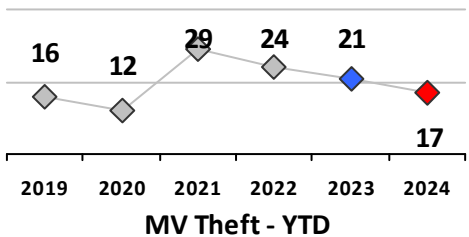

Part I Crime - Comparison Report

Providence Police Department

Through 9/22/2024
Week 38

District 8

4 Week Trend
8/26/2024 - 9/22/2024

Past 28 Days
8/26/2024 - 9/22/2024

Year to Date
January 1 - September 22

Violent Crime	Current Week	Last Week	Wk 36	Wk 35	Past 28 Days	Past 28 Days LY	Chg.	Current Year	Last Year	Chg.	Wght. 5yr Avg	Chg.
Homicide	0	0	0	0	0	0	--	0	1	-100%	1	--
Sex Offenses, Forcible*	0	0	0	0	0	0	--	9	6	50%	6	50%
Robbery Other	0	0	0	0	0	0	--	0	1	-100%	3	--
Robbery W Firearm	0	0	0	0	0	0	--	0	0	0%	0	--
Agg. Assault	0	0	0	0	0	2	--	14	15	-7%	14	0%
Agg. Assault W Firearm	0	0	0	0	0	0	--	0	4	-100%	4	--
Total	0	0	0	0	0	2	200%	23	27	-15%	28	-18%

Property Crime	Current Week	Last Week	Wk 36	Wk 35	Past 28 Days	Past 28 Days LY	Chg.	Current Year	Last Year	Chg.	Wght. 5yr Avg	Chg.
Burglary	0	0	0	0	0	2	--	6	21	-71%	23	-74%
MV Theft	0	1	1	0	2	3	-33%	17	21	-19%	22	-23%
Larceny from MV	0	1	2	0	3	9	-67%	23	59	-61%	87	-74%
Larceny**	2	3	0	1	6	8	-25%	59	86	-31%	89	-34%
Total	2	5	3	1	11	22	-50%	105	187	-44%	219	-52%

Other Crime	Current Week	Last Week	Wk 36	Wk 35	Past 28 Days	Past 28 Days LY	Chg.	Current Year	Last Year	Chg.	Wght. 5yr Avg	Chg.
Assault Other	0	3	1	3	7	7	0%	63	81	-22%	65	-3%
Vandalism	4	2	0	2	8	9	-11%	42	74	-43%	68	-38%
Drug Offenses	0	0	5	1	6	1	500%	12	5	140%	5	140%
Weapons Offenses	0	0	0	0	0	1	--	7	5	40%	3	133%
Weapons Offenses W Firearm	0	0	2	0	2	0	--	3	14	-79%	8	-63%
Total	4	5	8	6	23	18	28%	127	179	-29%	148	-14%

Figures are preliminary and subject to further analysis and revision

* Sex Offenses, Forcible includes forcible rape, forcible sodomy, forcible fondling, sexual assault with an object

** Larceny includes shoplifting, pickpocket, pursesnatch, from building, bicycles, motor vehicle parts or accessories, and other.