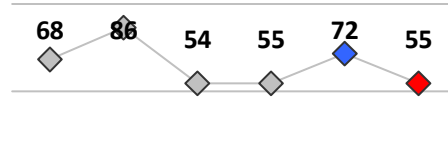

Part I Crime - Comparison Report

Providence Police Department

Through 9/22/2024
Week 38

District 4

	4 Week Trend 8/26/2024 - 9/22/2024				Past 28 Days 8/26/2024 - 9/22/2024			Year to Date January 1 - September 22				
	Current Week	Last Week	Wk 36	Wk 35	Past 28 Days	Past 28 Days LY	Chg.	Current Year	Last Year	Chg.	Wght. 5yr Avg	Chg.
Violent Crime												
Homicide	0	0	0	0	0	0	--	0	1	-100%	1	--
Sex Offenses, Forcible*	1	0	0	0	1	2	-50%	9	26	-65%	23	-61%
Robbery Other	0	0	0	0	0	1	--	11	16	-31%	19	-42%
Robbery W Firearm	0	0	0	1	1	0	--	6	3	100%	5	20%
Agg. Assault	3	1	2	1	7	9	-22%	47	59	-20%	55	-15%
Agg. Assault W Firearm	0	0	0	1	1	1	0%	8	13	-38%	11	-27%
Total	4	1	2	3	10	13	-23%	81	118	-31%	114	-29%
Property Crime												
Burglary	2	0	4	3	9	7	29%	55	40	38%	55	0%
MV Theft	2	3	0	0	5	9	-44%	69	54	28%	78	-12%
Larceny from MV	6	5	6	3	20	13	54%	109	155	-30%	208	-48%
Larceny**	7	7	5	6	25	15	67%	156	176	-11%	191	-18%
Total	17	15	15	12	59	44	34%	389	425	-8%	532	-27%
Other Crime												
Assault Other	5	6	2	5	18	34	-47%	221	223	-1%	228	-3%
Vandalism	6	7	3	4	20	30	-33%	164	222	-26%	227	-28%
Drug Offenses	2	3	1	6	12	16	-25%	123	127	-3%	112	10%
Weapons Offenses	1	2	1	5	9	4	125%	32	18	78%	14	129%
Weapons Offenses W Firearm	0	2	0	7	9	6	50%	39	28	39%	37	5%
Total	14	20	7	27	68	90	-24%	579	618	-6%	617	-6%

Figures are preliminary and subject to further analysis and revision

* Sex Offenses, Forcible includes forcible rape, forcible sodomy, forcible fondling, sexual assault with an object

** Larceny includes shoplifting, pickpocket, pursesnatch, from building, bicycles, motor vehicle parts or accessories, and other.