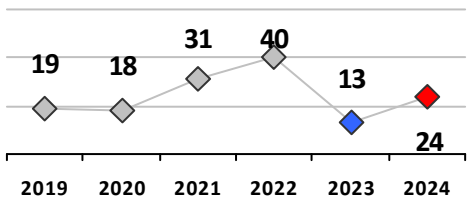

MV Theft - YTD