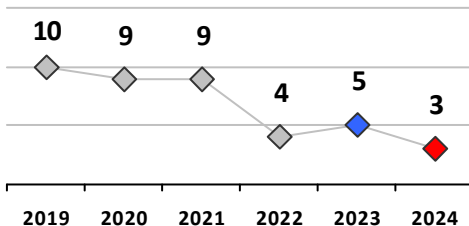

Part I Crime - Comparison Report

Providence Police Department

Through 9/22/2024
Week 38

District 3

4 Week Trend
8/26/2024 - 9/22/2024

Past 28 Days
8/26/2024 - 9/22/2024

Year to Date
January 1 - September 22

Violent Crime	Current Week	Last Week	Wk 36	Wk 35	Past 28 Days	Past 28 Days LY	Chg.	Current Year	Last Year	Chg.	Wght. 5yr Avg	Chg.
Homicide	0	0	0	0	0	0	--	0	1	-100%	1	--
Sex Offenses, Forcible*	0	0	1	0	1	1	0%	8	9	-11%	7	14%
Robbery Other	0	0	0	0	0	0	--	2	3	-33%	4	-50%
Robbery W Firearm	0	0	0	0	0	0	--	1	2	-50%	2	-50%
Agg. Assault	0	1	0	0	1	0	--	5	18	-72%	15	-67%
Agg. Assault W Firearm	0	0	0	0	0	0	--	4	6	-33%	7	-43%
Total	0	1	1	0	2	1	100%	20	39	-49%	36	-44%

Property Crime	Current Week	Last Week	Wk 36	Wk 35	Past 28 Days	Past 28 Days LY	Chg.	Current Year	Last Year	Chg.	Wght. 5yr Avg	Chg.
Burglary	0	0	0	0	0	0	--	10	5	100%	16	-38%
MV Theft	0	0	0	0	0	0	--	18	13	38%	19	-5%
Larceny from MV	1	1	0	0	2	2	0%	31	30	3%	68	-54%
Larceny**	5	2	2	1	10	1	900%	61	40	53%	62	-2%
Total	6	3	2	1	12	3	300%	120	88	36%	163	-26%

Other Crime	Current Week	Last Week	Wk 36	Wk 35	Past 28 Days	Past 28 Days LY	Chg.	Current Year	Last Year	Chg.	Wght. 5yr Avg	Chg.
Assault Other	3	2	6	2	13	5	160%	72	71	1%	74	-3%
Vandalism	0	2	1	2	5	6	-17%	56	66	-15%	79	-29%
Drug Offenses	1	0	0	0	1	2	-50%	21	24	-13%	22	-5%
Weapons Offenses	0	0	0	0	0	0	--	7	1	600%	4	75%
Weapons Offenses W Firearm	3	0	1	0	4	1	300%	13	21	-38%	15	-13%
Total	7	4	8	4	23	14	64%	169	183	-8%	193	-12%

Figures are preliminary and subject to further analysis and revision

* Sex Offenses, Forcible includes forcible rape, forcible sodomy, forcible fondling, sexual assault with an object

** Larceny includes shoplifting, pickpocket, pursesnatch, from building, bicycles, motor vehicle parts or accessories, and other.