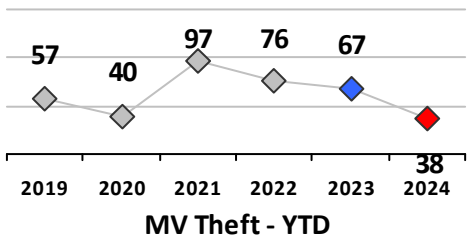

Part I Crime - Comparison Report

Providence Police Department

Through 9/22/2024
Week 38

District 2

	4 Week Trend 8/26/2024 - 9/22/2024				Past 28 Days 8/26/2024 - 9/22/2024			Year to Date January 1 - September 22				
	Current Week	Last Week	Wk 36	Wk 35	Past 28 Days	Past 28 Days LY	Chg.	Current Year	Last Year	Chg.	Wght. 5yr Avg	Chg.
Violent Crime												
Homicide	0	0	0	0	0	0	--	2	1	100%	2	0%
Sex Offenses, Forcible*	0	0	2	2	4	2	100%	19	23	-17%	22	-14%
Robbery Other	1	0	1	0	2	2	0%	10	8	25%	8	25%
Robbery W Firearm	0	0	0	0	0	0	--	8	3	167%	4	100%
Agg. Assault	1	0	3	1	5	8	-38%	60	61	-2%	54	11%
Agg. Assault W Firearm	0	0	0	2	2	2	0%	4	13	-69%	17	-76%
Total	2	0	6	5	13	14	-7%	103	109	-6%	107	-4%
Property Crime												
Burglary	1	1	0	1	3	2	50%	30	29	3%	42	-29%
MV Theft	1	0	0	1	2	12	-83%	38	67	-43%	72	-47%
Larceny from MV	2	1	2	1	6	8	-25%	35	50	-30%	101	-65%
Larceny**	3	7	3	4	17	12	42%	121	135	-10%	140	-14%
Total	7	9	5	7	28	34	-18%	224	281	-20%	354	-37%
Other Crime												
Assault Other	10	7	7	7	31	23	35%	230	224	3%	231	0%
Vandalism	3	5	5	4	17	19	-11%	126	159	-21%	159	-21%
Drug Offenses	1	5	1	1	8	9	-11%	78	93	-16%	72	8%
Weapons Offenses	1	0	0	2	3	1	200%	26	13	100%	15	73%
Weapons Offenses W Firearm	0	2	0	2	4	6	-33%	41	50	-18%	55	-25%
Total	15	19	13	16	63	58	9%	501	539	-7%	531	-6%

Figures are preliminary and subject to further analysis and revision

* Sex Offenses, Forcible includes forcible rape, forcible sodomy, forcible fondling, sexual assault with an object

** Larceny includes shoplifting, pickpocket, pursesnatch, from building, bicycles, motor vehicle parts or accessories, and other.