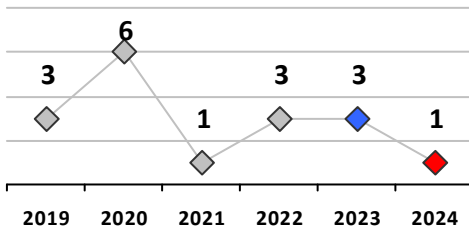

Part I Crime - Comparison Report

Providence Police Department

Through 9/22/2024
Week 38

District 9

	4 Week Trend 8/26/2024 - 9/22/2024				Past 28 Days 8/26/2024 - 9/22/2024			Year to Date January 1 - September 22				
	Current Week	Last Week	Wk 36	Wk 35	Past 28 Days	Past 28 Days LY	Chg.	Current Year	Last Year	Chg.	Wght. 5yr Avg	Chg.
Violent Crime												
Homicide	0	0	0	0	0	0	--	0	0	0%	0	--
Sex Offenses, Forcible*	0	1	0	0	1	1	0%	9	8	13%	5	80%
Robbery Other	0	0	0	0	0	0	--	0	2	-100%	2	--
Robbery W Firearm	0	0	0	0	0	0	--	1	1	0%	1	0%
Agg. Assault	0	0	0	0	0	0	--	4	9	-56%	9	-56%
Agg. Assault W Firearm	0	0	0	0	0	0	--	3	0	300%	1	200%
Total	0	1	0	0	1	1	0%	17	20	-15%	18	-6%
Property Crime												
Burglary	1	0	0	1	2	1	100%	21	23	-9%	64	-67%
MV Theft	0	0	1	2	3	2	50%	24	13	85%	25	-4%
Larceny from MV	1	1	0	0	2	7	-71%	56	91	-38%	116	-52%
Larceny**	7	3	2	1	13	14	-7%	77	119	-35%	120	-36%
Total	9	4	3	4	20	24	-17%	178	246	-28%	324	-45%
Other Crime												
Assault Other	2	0	3	1	6	4	50%	38	51	-25%	41	-7%
Vandalism	1	2	1	0	4	8	-50%	61	84	-27%	86	-29%
Drug Offenses	0	0	0	0	0	0	--	4	5	-20%	7	-43%
Weapons Offenses	0	0	0	0	0	1	--	1	4	-75%	4	-75%
Weapons Offenses W Firearm	0	0	0	0	0	0	--	3	6	-50%	5	-40%
Total	3	2	4	1	10	13	-23%	107	150	-29%	143	-25%

Robbery - YTD