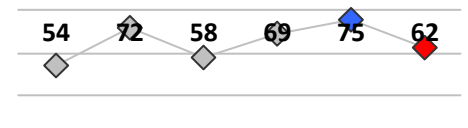

Larceny** - YTD

Part I Crime - Comparison Report

Providence Police Department

Through 9/22/2024
Week 38

District 7

4 Week Trend
8/26/2024 - 9/22/2024

Past 28 Days
8/26/2024 - 9/22/2024

Year to Date
January 1 - September 22

Violent Crime	Current Week	Last Week	Wk 36	Wk 35	Past 28 Days	Past 28 Days LY	Chg.	Current Year	Last Year	Chg.	Wght. 5yr Avg	Chg.
Homicide	0	0	0	0	0	0	--	2	2	0%	2	0%
Sex Offenses, Forcible*	0	0	0	0	0	2	--	7	11	-36%	14	-50%
Robbery Other	0	0	0	0	0	1	--	4	8	-50%	9	-56%
Robbery W Firearm	1	0	0	0	1	3	-67%	8	17	-53%	10	-20%
Agg. Assault	1	0	2	0	3	7	-57%	33	31	6%	43	-23%
Agg. Assault W Firearm	0	0	0	0	0	6	--	17	15	13%	16	6%
Total	2	0	2	0	4	19	-79%	71	84	-15%	95	-25%

Property Crime	Current Week	Last Week	Wk 36	Wk 35	Past 28 Days	Past 28 Days LY	Chg.	Current Year	Last Year	Chg.	Wght. 5yr Avg	Chg.
Burglary	1	2	0	1	4	11	-64%	62	75	-17%	69	-10%
MV Theft	1	3	2	3	9	5	80%	74	68	9%	83	-11%
Larceny from MV	1	6	1	3	11	25	-56%	72	197	-63%	205	-65%
Larceny**	7	8	2	5	22	42	-48%	234	231	1%	265	-12%
Total	10	19	5	12	46	83	-45%	442	571	-23%	621	-29%

Other Crime	Current Week	Last Week	Wk 36	Wk 35	Past 28 Days	Past 28 Days LY	Chg.	Current Year	Last Year	Chg.	Wght. 5yr Avg	Chg.
Assault Other	4	5	9	6	24	28	-14%	244	221	10%	245	0%
Vandalism	7	11	10	12	40	35	14%	214	262	-18%	245	-13%
Drug Offenses	1	2	0	0	3	9	-67%	46	66	-30%	55	-16%
Weapons Offenses	3	0	0	0	3	6	-50%	23	10	130%	11	109%
Weapons Offenses W Firearm	1	0	1	0	2	6	-67%	36	44	-18%	35	3%
Total	16	18	20	18	72	84	-14%	563	603	-7%	591	-5%

Figures are preliminary and subject to further analysis and revision

* Sex Offenses, Forcible includes forcible rape, forcible sodomy, forcible fondling, sexual assault with an object

** Larceny includes shoplifting, pickpocket, pursesnatch, from building, bicycles, motor vehicle parts or accessories, and other.