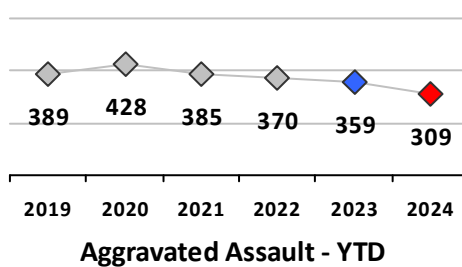

Through 9/22/2024
Week 38

Citywide											
4 Week Trend 8/26/2024 - 9/22/2024				Past 28 Days 8/26/2024 - 9/22/2024				Year to Date January 1 - September 22			

Violent Crime	Current Week	Last Week	Wk 36	Wk 35	Past 28 Days	Past 28 Days LY	Chg.	Current Year	Last Year	Chg.	Wght. 5yr Avg	Chg.
Homicide	0	0	0	1	1	0	100%	9	11	-27%	11	-27%
Sex Offenses, Forcible*	2	2	3	3	10	9	11%	99	129	-23%	125	-21%
Robbery Other	1	0	4	1	6	7	-14%	59	58	2%	76	-22%
Robbery W Firearm	1	0	0	1	2	4	-50%	29	35	-17%	32	-9%
Agg. Assault	7	3	8	6	24	36	-33%	260	280	-7%	300	-13%
Agg. Assault W Firearm	0	0	1	3	4	9	-56%	49	79	-38%	81	-40%
Total	11	5	16	15	47	65	-28%	504	592	-15%	625	-19%

Property Crime	Current Week	Last Week	Wk 36	Wk 35	Past 28 Days	Past 28 Days LY	Chg.	Current Year	Last Year	Chg.	Wght. 5yr Avg	Chg.
Burglary	7	5	7	7	26	33	-21%	247	274	-10%	373	-34%
MV Theft	6	9	10	8	33	57	-42%	364	384	-5%	456	-20%
Larceny from MV	18	20	16	10	64	114	-44%	614	916	-33%	1174	-48%
Larceny**	47	46	36	35	164	161	2%	1434	1344	7%	1421	1%
Total	78	80	69	60	287	365	-21%	2659	2918	-9%	3423	-22%

Other Crime	Current Week	Last Week	Wk 36	Wk 35	Past 28 Days	Past 28 Days LY	Chg.	Current Year	Last Year	Chg.	Wght. 5yr Avg	Chg.
Assault Other	41	39	43	41	164	168	-2%	1443	1437	0%	1424	1%
Vandalism	38	42	30	37	147	180	-18%	1178	1411	-17%	1421	-17%
Drug Offenses	7	17	19	12	55	48	15%	431	484	-11%	409	5%
Weapons Offenses	5	6	2	10	23	14	64%	150	78	92%	86	74%
Weapons Offenses W Firearm	4	4	4	11	23	20	15%	196	218	-10%	216	-9%
Total	95	108	98	111	412	430	-4%	3398	3628	-6%	3555	-4%

Figures are preliminary and subject to further analysis and revision

* Sex Offenses, Forcible includes forcible rape, forcible sodomy, forcible fondling, sexual assault with an object

** Larceny includes shoplifting, pickpocket, pursesnatch, from building, bicycles, motor vehicle parts or accessories, and other

NOTE: Revised on 10/3/2024 to reflect 1 additional homicide not entered into the system at the time the report was run.