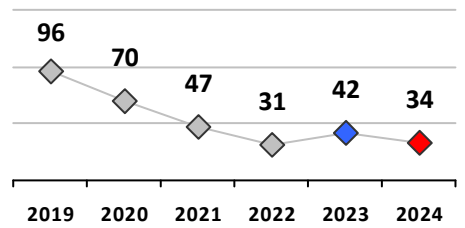

District 5

	4 Week Trend 8/26/2024 - 9/22/2024				Past 28 Days 8/26/2024 - 9/22/2024			Year to Date January 1 - September 22				
	Current Week	Last Week	Wk 36	Wk 35	Past 28 Days	Past 28 Days LY	Chg.	Current Year	Last Year	Chg.	Wght. 5yr Avg	Chg.
Violent Crime												
Homicide	0	0	0	1	1	0	--	3	3	0%	2	50%
Sex Offenses, Forcible*	0	1	0	0	1	0	--	16	28	-43%	23	-30%
Robbery Other	0	0	1	0	1	2	-50%	9	9	0%	12	-25%
Robbery W Firearm	0	0	0	0	0	0	--	4	3	33%	4	0%
Agg. Assault	2	1	0	1	4	6	-33%	37	44	-16%	55	-33%
Agg. Assault W Firearm	0	0	0	0	0	0	--	7	11	-36%	11	-36%
Total	2	2	1	2	7	8	-13%	76	98	-22%	108	-30%
Property Crime												
Burglary	1	1	2	0	4	5	-20%	34	42	-19%	47	-28%
MV Theft	0	0	2	0	2	10	-80%	42	44	-5%	53	-21%
Larceny from MV	1	0	2	1	4	16	-75%	59	72	-18%	99	-40%
Larceny**	5	3	6	2	16	18	-11%	118	129	-9%	137	-14%
Total	7	4	12	3	26	49	-47%	253	287	-12%	336	-25%
Other Crime												
Assault Other	7	8	5	5	25	38	-34%	215	261	-18%	248	-13%
Vandalism	4	2	4	6	16	30	-47%	150	198	-24%	200	-25%
Drug Offenses	2	2	3	1	8	6	33%	68	91	-25%	68	0%
Weapons Offenses	0	2	0	3	5	0	--	34	10	240%	16	113%
Weapons Offenses W Firearm	0	0	0	1	1	1	0%	36	28	29%	33	9%
Total	13	14	12	16	55	75	-27%	503	588	-14%	565	-11%