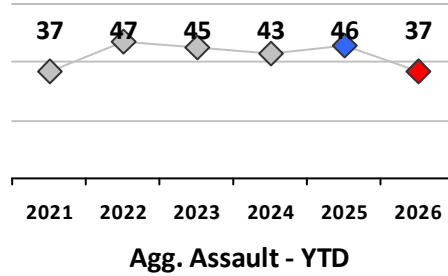

Part I Crime - Comparison Report

Providence Police Department

Through 6/28/2026
Week 26

District 2

	4 Week Trend 6/1/2026 - 6/28/2026				Past 28 Days 6/1/2026 - 6/28/2026			Year to Date January 1 - June 28				
	Current Week	Last Week	Wk 24	Wk 23	Past 28 Days	Past 28 Days LY	Chg.	Current Year	Last Year	Chg.	Wght. 5yr Avg	Chg.
Violent Crime												
Homicide	0	0	0	0	0	0	--	0	0	0%	1	--
Sex Offenses, Forcible*	0	0	2	0	2	1	100%	13	6	117%	11	18%
Robbery Other	1	0	1	0	2	1	100%	5	9	-44%	7	-29%
Robbery W Firearm	0	0	0	0	0	0	--	3	2	50%	4	-25%
Agg. Assault	2	2	3	2	9	5	80%	34	41	-17%	39	-13%
Agg. Assault W Firearm	0	0	0	0	0	3	--	3	6	-50%	7	-57%
Total	3	2	6	2	13	10	30%	58	64	-9%	67	-13%
Property Crime												
Burglary	1	0	0	0	1	10	-90%	14	31	-55%	25	-44%
MV Theft	0	1	1	2	4	2	100%	17	28	-39%	36	-53%
Larceny from MV	0	1	1	0	2	1	100%	17	27	-37%	42	-60%
Larceny**	6	4	8	6	24	16	50%	118	150	-21%	107	10%
Total	7	6	10	8	31	29	7%	166	236	-30%	209	-21%
Other Crime												
Assault Other	7	3	7	7	24	28	-14%	154	167	-8%	151	2%
Vandalism	8	1	8	2	19	10	90%	78	71	10%	83	-6%
Drug Offenses	2	2	3	2	9	4	125%	45	34	32%	47	-4%
Weapons Offenses	2	0	5	2	9	3	200%	29	7	314%	11	164%
Weapons Offenses W Firearm	0	0	1	0	1	4	-75%	33	14	136%	29	14%
Total	19	6	24	13	62	49	27%	339	293	16%	320	6%

Figures are preliminary and subject to further analysis and revision

* Sex Offenses, Forcible includes forcible rape, forcible sodomy, forcible fondling, sexual assault with an object

** Larceny includes shoplifting, pickpocket, pursesnatch, from building, bicycles, motor vehicle parts or accessories, and other.