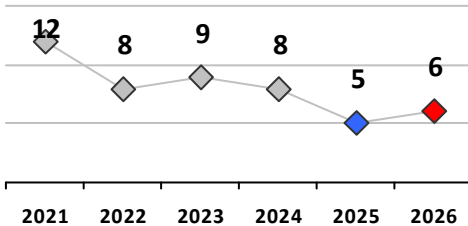

Part I Crime - Comparison Report

Providence Police Department

Through 6/28/2026
Week 26

District 5

	4 Week Trend 6/1/2026 - 6/28/2026				Past 28 Days 6/1/2026 - 6/28/2026			Year to Date January 1 - June 28				
	Current Week	Last Week	Wk 24	Wk 23	Past 28 Days	Past 28 Days LY	Chg.	Current Year	Last Year	Chg.	Wght. 5yr Avg	Chg.
Violent Crime												
Homicide	0	0	0	0	0	0	--	1	1	0%	1	0%
Sex Offenses, Forcible*	0	0	0	1	1	2	-50%	14	8	75%	13	8%
Robbery Other	0	0	0	1	1	0	--	6	2	200%	4	50%
Robbery W Firearm	0	0	0	0	0	0	--	0	3	-100%	3	--
Agg. Assault	1	0	0	1	2	9	-78%	33	25	32%	30	10%
Agg. Assault W Firearm	0	0	0	0	0	2	--	7	5	40%	5	40%
Total	1	0	0	3	4	13	-69%	61	44	39%	57	7%
Property Crime												
Burglary	1	0	2	2	5	3	67%	21	20	5%	22	-5%
MV Theft	0	1	1	0	2	3	-33%	9	18	-50%	28	-68%
Larceny from MV	0	0	5	0	5	8	-38%	19	24	-21%	42	-55%
Larceny**	4	1	3	1	9	17	-47%	57	73	-22%	82	-30%
Total	5	2	11	3	21	31	-32%	106	135	-21%	174	-39%
Other Crime												
Assault Other	4	4	8	3	19	22	-14%	108	119	-9%	144	-25%
Vandalism	6	2	0	2	10	17	-41%	69	86	-20%	109	-37%
Drug Offenses	1	0	2	0	3	8	-63%	18	42	-57%	47	-62%
Weapons Offenses	0	0	1	0	1	0	--	13	15	-13%	17	-24%
Weapons Offenses W Firearm	0	0	0	0	0	1	--	13	21	-38%	24	-46%
Total	11	6	11	5	33	48	-31%	221	283	-22%	340	-35%

Figures are preliminary and subject to further analysis and revision

* Sex Offenses, Forcible includes forcible rape, forcible sodomy, forcible fondling, sexual assault with an object

** Larceny includes shoplifting, pickpocket, pursesnatch, from building, bicycles, motor vehicle parts or accessories, and other.