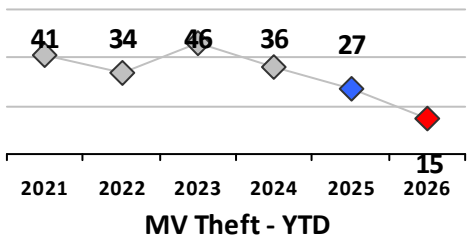

Part I Crime - Comparison Report

Providence Police Department

Through 6/28/2026
Week 26

District 6

4 Week Trend
6/1/2026 - 6/28/2026

Past 28 Days
6/1/2026 - 6/28/2026

Year to Date
January 1 - June 28

Violent Crime	Current Week	Last Week	Wk 24	Wk 23	Past 28 Days	Past 28 Days LY	Chg.	Current Year	Last Year	Chg.	Wght. 5yr Avg	Chg.
Homicide	0	0	0	0	0	0	--	0	0	0%	0	--
Sex Offenses, Forcible*	0	1	0	0	1	3	-67%	5	10	-50%	10	-50%
Robbery Other	0	0	0	0	0	1	--	0	5	-100%	6	--
Robbery W Firearm	0	0	0	0	0	0	--	3	2	50%	2	50%
Agg. Assault	0	1	1	1	3	7	-57%	17	22	-23%	22	-23%
Agg. Assault W Firearm	0	0	1	0	1	0	--	4	3	33%	4	0%
Total	0	2	2	1	5	11	-55%	29	42	-31%	44	-34%

Property Crime	Current Week	Last Week	Wk 24	Wk 23	Past 28 Days	Past 28 Days LY	Chg.	Current Year	Last Year	Chg.	Wght. 5yr Avg	Chg.
Burglary	0	0	0	0	0	2	--	10	13	-23%	18	-44%
MV Theft	0	2	0	1	3	3	0%	15	27	-44%	35	-57%
Larceny from MV	2	0	0	0	2	12	-83%	23	52	-56%	57	-60%
Larceny**	2	1	4	4	11	14	-21%	83	86	-3%	84	-1%
Total	4	3	4	5	16	31	-48%	131	178	-26%	194	-32%

Other Crime	Current Week	Last Week	Wk 24	Wk 23	Past 28 Days	Past 28 Days LY	Chg.	Current Year	Last Year	Chg.	Wght. 5yr Avg	Chg.
Assault Other	3	2	5	3	13	24	-46%	90	116	-22%	105	-14%
Vandalism	3	0	3	0	6	8	-25%	45	69	-35%	80	-44%
Drug Offenses	0	1	2	0	3	2	50%	10	23	-57%	18	-44%
Weapons Offenses	0	0	0	1	1	0	--	4	5	-20%	5	-20%
Weapons Offenses W Firearm	0	0	0	0	0	0	--	24	8	200%	11	118%
Total	6	3	10	4	23	34	-32%	173	221	-22%	217	-20%

Figures are preliminary and subject to further analysis and revision

* Sex Offenses, Forcible includes forcible rape, forcible sodomy, forcible fondling, sexual assault with an object

** Larceny includes shoplifting, pickpocket, pursesnatch, from building, bicycles, motor vehicle parts or accessories, and other.