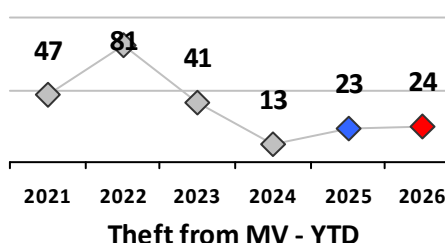

Part I Crime - Comparison Report

Providence Police Department

Through 6/28/2026
Week 26

District 8											
4 Week Trend 6/1/2026 - 6/28/2026				Past 28 Days 6/1/2026 - 6/28/2026				Year to Date January 1 - June 28			

Violent Crime	Current Week	Last Week	Wk 24	Wk 23	Past 28 Days	Past 28 Days LY	Chg.	Current Year	Last Year	Chg.	Wght. 5yr Avg	Chg.
Homicide	0	0	0	0	0	0	--	0	0	0%	0	--
Sex Offenses, Forcible*	0	0	0	0	0	2	--	2	2	0%	4	-50%
Robbery Other	0	0	0	0	0	0	--	0	0	0%	1	--
Robbery W Firearm	0	0	0	0	0	0	--	0	1	-100%	0	--
Agg. Assault	0	0	0	0	0	1	--	16	9	78%	9	78%
Agg. Assault W Firearm	0	0	0	1	1	0	--	1	2	-50%	2	-50%
Total	0	0	0	1	1	3	-67%	19	14	36%	16	19%

Property Crime	Current Week	Last Week	Wk 24	Wk 23	Past 28 Days	Past 28 Days LY	Chg.	Current Year	Last Year	Chg.	Wght. 5yr Avg	Chg.
Burglary	1	0	0	0	1	2	-50%	5	4	25%	8	-38%
MV Theft	0	0	0	0	0	11	--	6	15	-60%	12	-50%
Larceny from MV	1	0	3	2	6	6	0%	24	24	0%	34	-29%
Larceny**	3	2	8	2	15	13	15%	60	63	-5%	53	13%
Total	5	2	11	4	22	32	-31%	95	106	-10%	107	-11%

Other Crime	Current Week	Last Week	Wk 24	Wk 23	Past 28 Days	Past 28 Days LY	Chg.	Current Year	Last Year	Chg.	Wght. 5yr Avg	Chg.
Assault Other	3	2	0	1	6	6	0%	60	36	67%	40	50%
Vandalism	0	2	2	1	5	14	-64%	26	45	-42%	39	-33%
Drug Offenses	0	0	1	0	1	0	--	2	7	-71%	5	-60%
Weapons Offenses	0	0	0	0	0	1	--	1	4	-75%	3	-67%
Weapons Offenses W Firearm	0	0	0	0	0	0	--	1	1	0%	4	-75%
Total	3	4	3	2	12	21	-43%	90	93	-3%	92	-2%

Figures are preliminary and subject to further analysis and revision

* Sex Offenses, Forcible includes forcible rape, forcible sodomy, forcible fondling, sexual assault with an object

** Larceny includes shoplifting, pickpocket, pursesnatch, from building, bicycles, motor vehicle parts or accessories, and other.