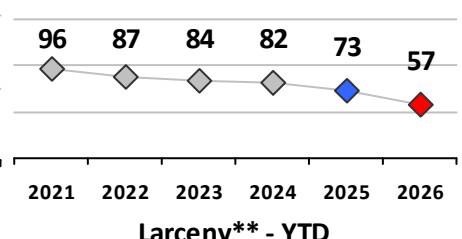

Part I Crime - Comparison Report

Providence Police Department

Through 6/28/2026
Week 26

District 5

	4 Week Trend 6/1/2026 - 6/28/2026				Past 28 Days 6/1/2026 - 6/28/2026			Year to Date January 1 - June 28				
	Current Week	Last Week	Wk 24	Wk 23	Past 28 Days	Past 28 Days LY	Chg.	Current Year	Last Year	Chg.	Wght. 5yr Avg	Chg.
Violent Crime												
Homicide	0	0	0	0	0	0	--	1	1	0%	1	0%
Sex Offenses, Forcible*	0	0	0	1	1	2	-50%	14	8	75%	13	8%
Robbery Other	0	0	0	1	1	0	--	6	2	200%	4	50%
Robbery W Firearm	0	0	0	0	0	0	--	0	3	-100%	3	--
Agg. Assault	1	0	0	1	2	9	-78%	33	25	32%	30	10%
Agg. Assault W Firearm	0	0	0	0	0	2	--	7	5	40%	5	40%
Total	1	0	0	3	4	13	-69%	61	44	39%	57	7%
Property Crime												
Burglary	1	0	2	2	5	3	67%	21	20	5%	22	-5%
MV Theft	0	1	1	0	2	3	-33%	9	18	-50%	28	-68%
Larceny from MV	0	0	5	0	5	8	-38%	19	24	-21%	42	-55%
Larceny**	4	1	3	1	9	17	-47%	57	73	-22%	82	-30%
Total	5	2	11	3	21	31	-32%	106	135	-21%	174	-39%
Other Crime												
Assault Other	4	4	8	3	19	22	-14%	108	119	-9%	144	-25%
Vandalism	6	2	0	2	10	17	-41%	69	86	-20%	109	-37%
Drug Offenses	1	0	2	0	3	8	-63%	18	42	-57%	47	-62%
Weapons Offenses	0	0	1	0	1	0	--	13	15	-13%	17	-24%
Weapons Offenses W Firearm	0	0	0	0	0	1	--	13	21	-38%	24	-46%
Total	11	6	11	5	33	48	-31%	221	283	-22%	340	-35%

Figures are preliminary and subject to further analysis and revision

* Sex Offenses, Forcible includes forcible rape, forcible sodomy, forcible fondling, sexual assault with an object

** Larceny includes shoplifting, pickpocket, pursesnatch, from building, bicycles, motor vehicle parts or accessories, and other.