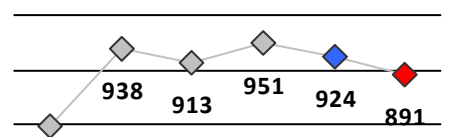

2021 2022 2023 2024 2025 2026
Burglary - YTD

Figures are preliminary and subject to further analysis and revision

* Sex Offenses, Forcible includes forcible rape, forcible sodomy, forcible fondling, sexual assault with an object

** Larceny includes shoplifting, pickpocket, pursesnatch, from building, bicycles, motor vehicle parts or accessories, and other.