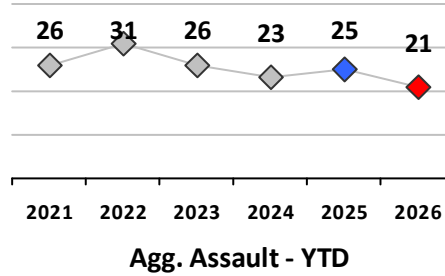

Part I Crime - Comparison Report

Providence Police Department

Through 6/28/2026
Week 26

District 6

4 Week Trend
6/1/2026 - 6/28/2026

Past 28 Days
6/1/2026 - 6/28/2026

Year to Date
January 1 - June 28

Violent Crime	Current Week	Last Week	Wk 24	Wk 23	Past 28 Days	Past 28 Days LY	Chg.	Current Year	Last Year	Chg.	Wght. 5yr Avg	Chg.
Homicide	0	0	0	0	0	0	--	0	0	0%	0	--
Sex Offenses, Forcible*	0	1	0	0	1	3	-67%	5	10	-50%	10	-50%
Robbery Other	0	0	0	0	0	1	--	0	5	-100%	6	--
Robbery W Firearm	0	0	0	0	0	0	--	3	2	50%	2	50%
Agg. Assault	0	1	1	1	3	7	-57%	17	22	-23%	22	-23%
Agg. Assault W Firearm	0	0	1	0	1	0	--	4	3	33%	4	0%
Total	0	2	2	1	5	11	-55%	29	42	-31%	44	-34%

Property Crime	Current Week	Last Week	Wk 24	Wk 23	Past 28 Days	Past 28 Days LY	Chg.	Current Year	Last Year	Chg.	Wght. 5yr Avg	Chg.
Burglary	0	0	0	0	0	2	--	10	13	-23%	18	-44%
MV Theft	0	2	0	1	3	3	0%	15	27	-44%	35	-57%
Larceny from MV	2	0	0	0	2	12	-83%	23	52	-56%	57	-60%
Larceny**	2	1	4	4	11	14	-21%	83	86	-3%	84	-1%
Total	4	3	4	5	16	31	-48%	131	178	-26%	194	-32%

Other Crime	Current Week	Last Week	Wk 24	Wk 23	Past 28 Days	Past 28 Days LY	Chg.	Current Year	Last Year	Chg.	Wght. 5yr Avg	Chg.
Assault Other	3	2	5	3	13	24	-46%	90	116	-22%	105	-14%
Vandalism	3	0	3	0	6	8	-25%	45	69	-35%	80	-44%
Drug Offenses	0	1	2	0	3	2	50%	10	23	-57%	18	-44%
Weapons Offenses	0	0	0	1	1	0	--	4	5	-20%	5	-20%
Weapons Offenses W Firearm	0	0	0	0	0	0	--	24	8	200%	11	118%
Total	6	3	10	4	23	34	-32%	173	221	-22%	217	-20%

Figures are preliminary and subject to further analysis and revision

* Sex Offenses, Forcible includes forcible rape, forcible sodomy, forcible fondling, sexual assault with an object

** Larceny includes shoplifting, pickpocket, pursesnatch, from building, bicycles, motor vehicle parts or accessories, and other.