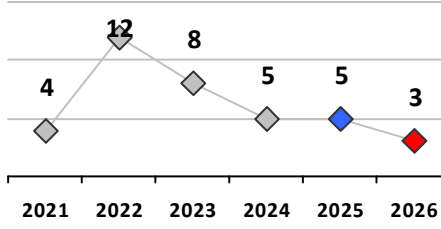

Agg. Assault - YTD