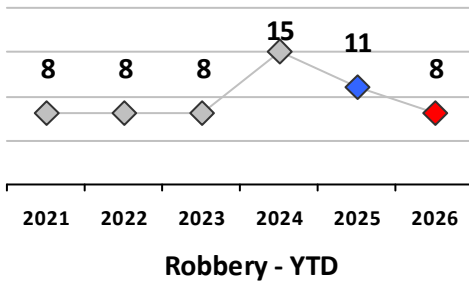

Part I Crime - Comparison Report

Providence Police Department

Through 6/28/2026
Week 26

District 2

	4 Week Trend 6/1/2026 - 6/28/2026				Past 28 Days 6/1/2026 - 6/28/2026			Year to Date January 1 - June 28				
	Current Week	Last Week	Wk 24	Wk 23	Past 28 Days	Past 28 Days LY	Chg.	Current Year	Last Year	Chg.	Wght. 5yr Avg	Chg.
Violent Crime												
Homicide	0	0	0	0	0	0	--	0	0	0%	1	--
Sex Offenses, Forcible*	0	0	2	0	2	1	100%	13	6	117%	11	18%
Robbery Other	1	0	1	0	2	1	100%	5	9	-44%	7	-29%
Robbery W Firearm	0	0	0	0	0	0	--	3	2	50%	4	-25%
Agg. Assault	2	2	3	2	9	5	80%	34	41	-17%	39	-13%
Agg. Assault W Firearm	0	0	0	0	0	3	--	3	6	-50%	7	-57%
Total	3	2	6	2	13	10	30%	58	64	-9%	67	-13%
Property Crime												
Burglary	1	0	0	0	1	10	-90%	14	31	-55%	25	-44%
MV Theft	0	1	1	2	4	2	100%	17	28	-39%	36	-53%
Larceny from MV	0	1	1	0	2	1	100%	17	27	-37%	42	-60%
Larceny**	6	4	8	6	24	16	50%	118	150	-21%	107	10%
Total	7	6	10	8	31	29	7%	166	236	-30%	209	-21%
Other Crime												
Assault Other	7	3	7	7	24	28	-14%	154	167	-8%	151	2%
Vandalism	8	1	8	2	19	10	90%	78	71	10%	83	-6%
Drug Offenses	2	2	3	2	9	4	125%	45	34	32%	47	-4%
Weapons Offenses	2	0	5	2	9	3	200%	29	7	314%	11	164%
Weapons Offenses W Firearm	0	0	1	0	1	4	-75%	33	14	136%	29	14%
Total	19	6	24	13	62	49	27%	339	293	16%	320	6%

Figures are preliminary and subject to further analysis and revision

* Sex Offenses, Forcible includes forcible rape, forcible sodomy, forcible fondling, sexual assault with an object

** Larceny includes shoplifting, pickpocket, pursesnatch, from building, bicycles, motor vehicle parts or accessories, and other.