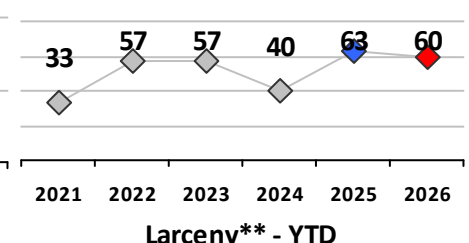

Part I Crime - Comparison Report

Providence Police Department

Through 6/28/2026
Week 26

District 8											
4 Week Trend 6/1/2026 - 6/28/2026				Past 28 Days 6/1/2026 - 6/28/2026				Year to Date January 1 - June 28			

Violent Crime	Current Week	Last Week	Wk 24	Wk 23	Past 28 Days	Past 28 Days LY	Chg.	Current Year	Last Year	Chg.	Wght. 5yr Avg	Chg.
Homicide	0	0	0	0	0	0	--	0	0	0%	0	--
Sex Offenses, Forcible*	0	0	0	0	0	2	--	2	2	0%	4	-50%
Robbery Other	0	0	0	0	0	0	--	0	0	0%	1	--
Robbery W Firearm	0	0	0	0	0	0	--	0	1	-100%	0	--
Agg. Assault	0	0	0	0	0	1	--	16	9	78%	9	78%
Agg. Assault W Firearm	0	0	0	1	1	0	--	1	2	-50%	2	-50%
Total	0	0	0	1	1	3	-67%	19	14	36%	16	19%

Property Crime	Current Week	Last Week	Wk 24	Wk 23	Past 28 Days	Past 28 Days LY	Chg.	Current Year	Last Year	Chg.	Wght. 5yr Avg	Chg.
Burglary	1	0	0	0	1	2	-50%	5	4	25%	8	-38%
MV Theft	0	0	0	0	0	11	--	6	15	-60%	12	-50%
Larceny from MV	1	0	3	2	6	6	0%	24	24	0%	34	-29%
Larceny**	3	2	8	2	15	13	15%	60	63	-5%	53	13%
Total	5	2	11	4	22	32	-31%	95	106	-10%	107	-11%

Other Crime	Current Week	Last Week	Wk 24	Wk 23	Past 28 Days	Past 28 Days LY	Chg.	Current Year	Last Year	Chg.	Wght. 5yr Avg	Chg.
Assault Other	3	2	0	1	6	6	0%	60	36	67%	40	50%
Vandalism	0	2	2	1	5	14	-64%	26	45	-42%	39	-33%
Drug Offenses	0	0	1	0	1	0	--	2	7	-71%	5	-60%
Weapons Offenses	0	0	0	0	0	1	--	1	4	-75%	3	-67%
Weapons Offenses W Firearm	0	0	0	0	0	0	--	1	1	0%	4	-75%
Total	3	4	3	2	12	21	-43%	90	93	-3%	92	-2%

Figures are preliminary and subject to further analysis and revision

* Sex Offenses, Forcible includes forcible rape, forcible sodomy, forcible fondling, sexual assault with an object

** Larceny includes shoplifting, pickpocket, pursesnatch, from building, bicycles, motor vehicle parts or accessories, and other.