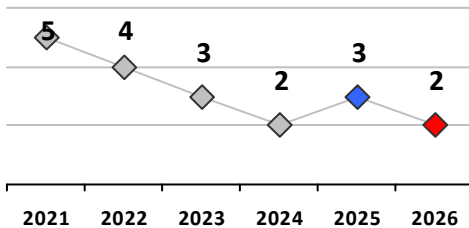

Part I Crime - Comparison Report

Providence Police Department

Through 6/28/2026
Week 26

District 3

4 Week Trend
6/1/2026 - 6/28/2026

Past 28 Days
6/1/2026 - 6/28/2026

Year to Date
January 1 - June 28

Violent Crime	Current Week	Last Week	Wk 24	Wk 23	Past 28 Days	Past 28 Days LY	Chg.	Current Year	Last Year	Chg.	Wght. 5yr Avg	Chg.
Homicide	0	0	0	0	0	0	--	0	0	0%	0	--
Sex Offenses, Forcible*	0	1	0	0	1	1	0%	2	3	-33%	4	-50%
Robbery Other	0	0	0	0	0	1	--	1	3	-67%	2	-50%
Robbery W Firearm	0	0	0	0	0	0	--	1	0	100%	1	0%
Agg. Assault	0	0	0	0	0	1	--	13	11	18%	9	44%
Agg. Assault W Firearm	0	0	0	0	0	0	--	2	2	0%	3	-33%
Total	0	1	0	0	1	3	-67%	19	19	0%	18	6%

Property Crime	Current Week	Last Week	Wk 24	Wk 23	Past 28 Days	Past 28 Days LY	Chg.	Current Year	Last Year	Chg.	Wght. 5yr Avg	Chg.
Burglary	0	0	0	0	0	0	--	6	5	20%	6	0%
MV Theft	0	0	0	0	0	0	--	4	9	-56%	12	-67%
Larceny from MV	1	0	0	1	2	2	0%	12	9	33%	24	-50%
Larceny**	1	1	3	2	7	7	0%	50	33	52%	36	39%
Total	2	1	3	3	9	9	0%	72	56	29%	77	-6%

Other Crime	Current Week	Last Week	Wk 24	Wk 23	Past 28 Days	Past 28 Days LY	Chg.	Current Year	Last Year	Chg.	Wght. 5yr Avg	Chg.
Assault Other	1	3	2	3	9	13	-31%	53	59	-10%	49	8%
Vandalism	1	0	2	2	5	1	400%	31	31	0%	40	-23%
Drug Offenses	0	0	0	0	0	1	--	5	16	-69%	16	-69%
Weapons Offenses	0	0	0	1	1	0	--	6	7	-14%	5	20%
Weapons Offenses W Firearm	0	1	0	0	1	0	--	16	27	-41%	15	7%
Total	2	4	4	6	16	15	7%	111	140	-21%	125	-11%

Figures are preliminary and subject to further analysis and revision

* Sex Offenses, Forcible includes forcible rape, forcible sodomy, forcible fondling, sexual assault with an object

** Larceny includes shoplifting, pickpocket, pursesnatch, from building, bicycles, motor vehicle parts or accessories, and other.