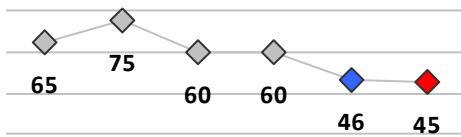

Part I Crime - Comparison Report

Providence Police Department

Through 6/28/2026
Week 26

Citywide											
4 Week Trend 6/1/2026 - 6/28/2026				Past 28 Days 6/1/2026 - 6/28/2026				Year to Date January 1 - June 28			

Violent Crime	Current Week	Last Week	Wk 24	Wk 23	Past 28 Days	Past 28 Days LY	Chg.	Current Year	Last Year	Chg.	Wght. 5yr Avg	Chg.
Homicide	0	0	0	0	0	0	--	2	1	100%	4	-50%
Sex Offenses, Forcible*	0	3	2	5	10	14	-29%	56	56	0%	74	-24%
Robbery Other	2	2	4	2	10	4	150%	35	35	0%	40	-13%
Robbery W Firearm	0	0	1	0	1	1	0%	10	11	-9%	18	-44%
Agg. Assault	4	6	9	8	27	27	0%	185	173	7%	184	1%
Agg. Assault W Firearm	0	0	1	2	3	7	-57%	27	32	-16%	38	-29%
Total	6	11	17	17	51	53	-4%	315	308	2%	359	-12%

Property Crime	Current Week	Last Week	Wk 24	Wk 23	Past 28 Days	Past 28 Days LY	Chg.	Current Year	Last Year	Chg.	Wght. 5yr Avg	Chg.
Burglary	5	1	6	3	15	31	-52%	112	126	-11%	168	-33%
MV Theft	6	6	3	5	20	36	-44%	101	175	-42%	244	-59%
Larceny from MV	11	6	18	16	51	60	-15%	285	338	-16%	528	-46%
Larceny**	27	18	46	47	138	146	-5%	891	925	-4%	931	-4%
Total	49	31	73	71	224	273	-18%	1389	1564	-11%	1870	-26%

Other Crime	Current Week	Last Week	Wk 24	Wk 23	Past 28 Days	Past 28 Days LY	Chg.	Current Year	Last Year	Chg.	Wght. 5yr Avg	Chg.
Assault Other	36	38	39	32	145	175	-17%	905	943	-4%	935	-3%
Vandalism	27	13	26	24	90	105	-14%	573	626	-8%	776	-26%
Drug Offenses	9	12	10	11	42	52	-19%	191	316	-40%	294	-35%
Weapons Offenses	4	3	11	6	24	12	100%	103	83	24%	77	34%
Weapons Offenses W Firearm	1	1	2	0	4	16	-75%	138	126	10%	143	-3%
Total	77	67	88	73	305	360	-15%	1910	2094	-9%	2225	-14%