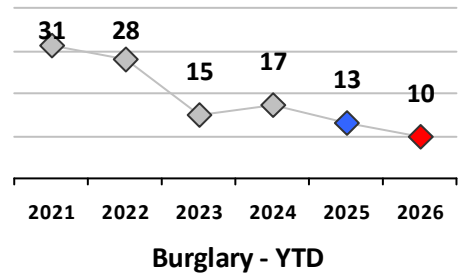

Part I Crime - Comparison Report

Providence Police Department

Through 6/28/2026
Week 26

District 6

4 Week Trend
6/1/2026 - 6/28/2026

Past 28 Days
6/1/2026 - 6/28/2026

Year to Date
January 1 - June 28

Violent Crime	Current Week	Last Week	Wk 24	Wk 23	Past 28 Days	Past 28 Days LY	Chg.	Current Year	Last Year	Chg.	Wght. 5yr Avg	Chg.
Homicide	0	0	0	0	0	0	--	0	0	0%	0	--
Sex Offenses, Forcible*	0	1	0	0	1	3	-67%	5	10	-50%	10	-50%
Robbery Other	0	0	0	0	0	1	--	0	5	-100%	6	--
Robbery W Firearm	0	0	0	0	0	0	--	3	2	50%	2	50%
Agg. Assault	0	1	1	1	3	7	-57%	17	22	-23%	22	-23%
Agg. Assault W Firearm	0	0	1	0	1	0	--	4	3	33%	4	0%
Total	0	2	2	1	5	11	-55%	29	42	-31%	44	-34%

Property Crime	Current Week	Last Week	Wk 24	Wk 23	Past 28 Days	Past 28 Days LY	Chg.	Current Year	Last Year	Chg.	Wght. 5yr Avg	Chg.
Burglary	0	0	0	0	0	2	--	10	13	-23%	18	-44%
MV Theft	0	2	0	1	3	3	0%	15	27	-44%	35	-57%
Larceny from MV	2	0	0	0	2	12	-83%	23	52	-56%	57	-60%
Larceny**	2	1	4	4	11	14	-21%	83	86	-3%	84	-1%
Total	4	3	4	5	16	31	-48%	131	178	-26%	194	-32%

Other Crime	Current Week	Last Week	Wk 24	Wk 23	Past 28 Days	Past 28 Days LY	Chg.	Current Year	Last Year	Chg.	Wght. 5yr Avg	Chg.
Assault Other	3	2	5	3	13	24	-46%	90	116	-22%	105	-14%
Vandalism	3	0	3	0	6	8	-25%	45	69	-35%	80	-44%
Drug Offenses	0	1	2	0	3	2	50%	10	23	-57%	18	-44%
Weapons Offenses	0	0	0	1	1	0	--	4	5	-20%	5	-20%
Weapons Offenses W Firearm	0	0	0	0	0	0	--	24	8	200%	11	118%
Total	6	3	10	4	23	34	-32%	173	221	-22%	217	-20%

Figures are preliminary and subject to further analysis and revision

* Sex Offenses, Forcible includes forcible rape, forcible sodomy, forcible fondling, sexual assault with an object

** Larceny includes shoplifting, pickpocket, pursesnatch, from building, bicycles, motor vehicle parts or accessories, and other.