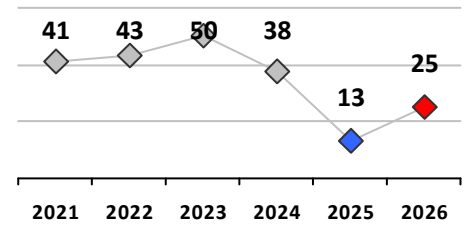

Part I Crime - Comparison Report

Providence Police Department

Through 6/28/2026
Week 26

District 7

4 Week Trend 6/1/2026 - 6/28/2026	Past 28 Days 6/1/2026 - 6/28/2026	Year to Date January 1 - June 28

Violent Crime	Current Week	Last Week	Wk 24	Wk 23	Past 28 Days	Past 28 Days LY	Chg.	Current Year	Last Year	Chg.	Wght. 5yr Avg	Chg.
Homicide	0	0	0	0	0	0	--	1	0	100%	1	0%
Sex Offenses, Forcible*	0	0	0	0	0	2	--	6	7	-14%	8	-25%
Robbery Other	0	1	0	0	1	1	0%	3	6	-50%	6	-50%
Robbery W Firearm	0	0	0	0	0	0	--	0	2	-100%	5	--
Agg. Assault	0	0	5	1	6	2	200%	30	26	15%	26	15%
Agg. Assault W Firearm	0	0	0	1	1	2	-50%	9	11	-18%	11	-18%
Total	0	1	5	2	8	7	14%	49	52	-6%	56	-13%

Property Crime	Current Week	Last Week	Wk 24	Wk 23	Past 28 Days	Past 28 Days LY	Chg.	Current Year	Last Year	Chg.	Wght. 5yr Avg	Chg.
Burglary	2	0	3	0	5	2	150%	25	14	79%	34	-26%
MV Theft	1	2	0	1	4	10	-60%	21	28	-25%	45	-53%
Larceny from MV	3	1	4	0	8	5	60%	55	40	38%	83	-34%
Larceny**	4	1	10	8	23	25	-8%	144	165	-13%	162	-11%
Total	10	4	17	9	40	42	-5%	245	247	-1%	324	-24%

Other Crime	Current Week	Last Week	Wk 24	Wk 23	Past 28 Days	Past 28 Days LY	Chg.	Current Year	Last Year	Chg.	Wght. 5yr Avg	Chg.
Assault Other	2	8	6	5	21	40	-48%	160	181	-12%	165	-3%
Vandalism	4	0	6	5	15	24	-38%	107	126	-15%	136	-21%
Drug Offenses	0	6	0	1	7	8	-13%	38	44	-14%	41	-7%
Weapons Offenses	0	2	1	2	5	5	0%	19	17	12%	12	58%
Weapons Offenses W Firearm	0	0	1	0	1	6	-83%	23	24	-4%	26	-12%
Total	6	16	14	13	49	83	-41%	347	392	-11%	381	-9%

Figures are preliminary and subject to further analysis and revision

* Sex Offenses, Forcible includes forcible rape, forcible sodomy, forcible fondling, sexual assault with an object

** Larceny includes shoplifting, pickpocket, pursesnatch, from building, bicycles, motor vehicle parts or accessories, and other.