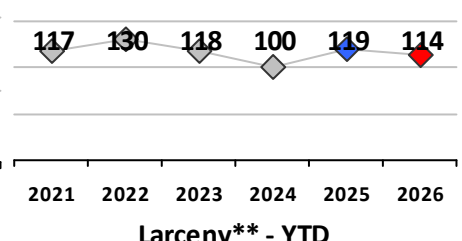

Part I Crime - Comparison Report

Providence Police Department

Through 6/28/2026
Week 26

District 4

	4 Week Trend 6/1/2026 - 6/28/2026				Past 28 Days 6/1/2026 - 6/28/2026			Year to Date January 1 - June 28				
	Current Week	Last Week	Wk 24	Wk 23	Past 28 Days	Past 28 Days LY	Chg.	Current Year	Last Year	Chg.	Wght. 5yr Avg	Chg.
Violent Crime												
Homicide	0	0	0	0	0	0	--	0	0	0%	0	--
Sex Offenses, Forcible*	0	1	0	4	5	1	400%	11	12	-8%	13	-15%
Robbery Other	0	1	1	0	2	0	--	11	4	175%	7	57%
Robbery W Firearm	0	0	0	0	0	1	--	2	1	100%	2	0%
Agg. Assault	1	3	0	2	6	2	200%	26	23	13%	29	-10%
Agg. Assault W Firearm	0	0	0	0	0	0	--	1	2	-50%	6	-83%
Total	1	5	1	6	13	4	225%	51	42	21%	57	-11%
Property Crime												
Burglary	0	1	0	1	2	6	-67%	17	25	-32%	28	-39%
MV Theft	0	0	1	1	2	5	-60%	18	39	-54%	44	-59%
Larceny from MV	1	1	3	3	8	11	-27%	53	82	-35%	98	-46%
Larceny**	4	3	3	6	16	14	14%	114	119	-4%	116	-2%
Total	5	5	7	11	28	36	-22%	202	265	-24%	286	-29%
Other Crime												
Assault Other	5	6	4	6	21	23	-9%	137	131	5%	142	-4%
Vandalism	3	4	1	2	10	16	-38%	85	87	-2%	117	-27%
Drug Offenses	4	2	2	5	13	16	-19%	45	67	-33%	73	-38%
Weapons Offenses	2	0	2	0	4	0	--	19	13	46%	12	58%
Weapons Offenses W Firearm	0	0	0	0	0	2	--	10	18	-44%	23	-57%
Total	14	12	9	13	48	57	-16%	296	316	-6%	366	-19%

Figures are preliminary and subject to further analysis and revision

* Sex Offenses, Forcible includes forcible rape, forcible sodomy, forcible fondling, sexual assault with an object

** Larceny includes shoplifting, pickpocket, pursesnatch, from building, bicycles, motor vehicle parts or accessories, and other.