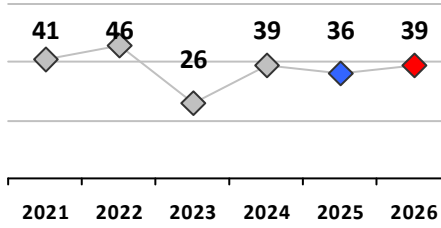

Part I Crime - Comparison Report

Providence Police Department

Through 6/28/2026
Week 26

District 7

4 Week Trend 6/1/2026 - 6/28/2026	Past 28 Days 6/1/2026 - 6/28/2026	Year to Date January 1 - June 28

Violent Crime	Current Week	Last Week	Wk 24	Wk 23	Past 28 Days	Past 28 Days LY	Chg.	Current Year	Last Year	Chg.	Wght. 5yr Avg	Chg.
Homicide	0	0	0	0	0	0	--	1	0	100%	1	0%
Sex Offenses, Forcible*	0	0	0	0	0	2	--	6	7	-14%	8	-25%
Robbery Other	0	1	0	0	1	1	0%	3	6	-50%	6	-50%
Robbery W Firearm	0	0	0	0	0	0	--	0	2	-100%	5	--
Agg. Assault	0	0	5	1	6	2	200%	30	26	15%	26	15%
Agg. Assault W Firearm	0	0	0	1	1	2	-50%	9	11	-18%	11	-18%
Total	0	1	5	2	8	7	14%	49	52	-6%	56	-13%

Property Crime	Current Week	Last Week	Wk 24	Wk 23	Past 28 Days	Past 28 Days LY	Chg.	Current Year	Last Year	Chg.	Wght. 5yr Avg	Chg.
Burglary	2	0	3	0	5	2	150%	25	14	79%	34	-26%
MV Theft	1	2	0	1	4	10	-60%	21	28	-25%	45	-53%
Larceny from MV	3	1	4	0	8	5	60%	55	40	38%	83	-34%
Larceny**	4	1	10	8	23	25	-8%	144	165	-13%	162	-11%
Total	10	4	17	9	40	42	-5%	245	247	-1%	324	-24%

Other Crime	Current Week	Last Week	Wk 24	Wk 23	Past 28 Days	Past 28 Days LY	Chg.	Current Year	Last Year	Chg.	Wght. 5yr Avg	Chg.
Assault Other	2	8	6	5	21	40	-48%	160	181	-12%	165	-3%
Vandalism	4	0	6	5	15	24	-38%	107	126	-15%	136	-21%
Drug Offenses	0	6	0	1	7	8	-13%	38	44	-14%	41	-7%
Weapons Offenses	0	2	1	2	5	5	0%	19	17	12%	12	58%
Weapons Offenses W Firearm	0	0	1	0	1	6	-83%	23	24	-4%	26	-12%
Total	6	16	14	13	49	83	-41%	347	392	-11%	381	-9%

Figures are preliminary and subject to further analysis and revision

* Sex Offenses, Forcible includes forcible rape, forcible sodomy, forcible fondling, sexual assault with an object

** Larceny includes shoplifting, pickpocket, pursesnatch, from building, bicycles, motor vehicle parts or accessories, and other.