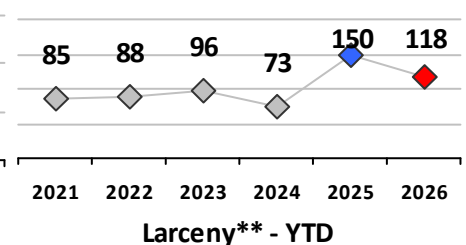

Part I Crime - Comparison Report

Providence Police Department

Through 6/28/2026
Week 26

District 2

	4 Week Trend 6/1/2026 - 6/28/2026				Past 28 Days 6/1/2026 - 6/28/2026			Year to Date January 1 - June 28				
	Current Week	Last Week	Wk 24	Wk 23	Past 28 Days	Past 28 Days LY	Chg.	Current Year	Last Year	Chg.	Wght. 5yr Avg	Chg.
Violent Crime												
Homicide	0	0	0	0	0	0	--	0	0	0%	1	--
Sex Offenses, Forcible*	0	0	2	0	2	1	100%	13	6	117%	11	18%
Robbery Other	1	0	1	0	2	1	100%	5	9	-44%	7	-29%
Robbery W Firearm	0	0	0	0	0	0	--	3	2	50%	4	-25%
Agg. Assault	2	2	3	2	9	5	80%	34	41	-17%	39	-13%
Agg. Assault W Firearm	0	0	0	0	0	3	--	3	6	-50%	7	-57%
Total	3	2	6	2	13	10	30%	58	64	-9%	67	-13%
Property Crime												
Burglary	1	0	0	0	1	10	-90%	14	31	-55%	25	-44%
MV Theft	0	1	1	2	4	2	100%	17	28	-39%	36	-53%
Larceny from MV	0	1	1	0	2	1	100%	17	27	-37%	42	-60%
Larceny**	6	4	8	6	24	16	50%	118	150	-21%	107	10%
Total	7	6	10	8	31	29	7%	166	236	-30%	209	-21%
Other Crime												
Assault Other	7	3	7	7	24	28	-14%	154	167	-8%	151	2%
Vandalism	8	1	8	2	19	10	90%	78	71	10%	83	-6%
Drug Offenses	2	2	3	2	9	4	125%	45	34	32%	47	-4%
Weapons Offenses	2	0	5	2	9	3	200%	29	7	314%	11	164%
Weapons Offenses W Firearm	0	0	1	0	1	4	-75%	33	14	136%	29	14%
Total	19	6	24	13	62	49	27%	339	293	16%	320	6%

Figures are preliminary and subject to further analysis and revision

* Sex Offenses, Forcible includes forcible rape, forcible sodomy, forcible fondling, sexual assault with an object

** Larceny includes shoplifting, pickpocket, pursesnatch, from building, bicycles, motor vehicle parts or accessories, and other.