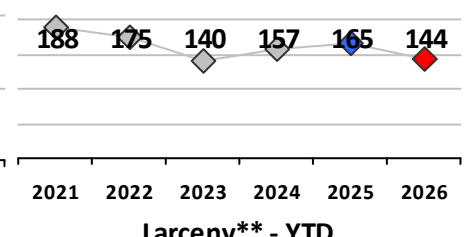

Part I Crime - Comparison Report

Providence Police Department

Through 6/28/2026
Week 26

District 7

4 Week Trend 6/1/2026 - 6/28/2026	Past 28 Days 6/1/2026 - 6/28/2026	Year to Date January 1 - June 28

Violent Crime	Current Week	Last Week	Wk 24	Wk 23	Past 28 Days	Past 28 Days LY	Chg.	Current Year	Last Year	Chg.	Wght. 5yr Avg	Chg.
Homicide	0	0	0	0	0	0	--	1	0	100%	1	0%
Sex Offenses, Forcible*	0	0	0	0	0	2	--	6	7	-14%	8	-25%
Robbery Other	0	1	0	0	1	1	0%	3	6	-50%	6	-50%
Robbery W Firearm	0	0	0	0	0	0	--	0	2	-100%	5	--
Agg. Assault	0	0	5	1	6	2	200%	30	26	15%	26	15%
Agg. Assault W Firearm	0	0	0	1	1	2	-50%	9	11	-18%	11	-18%
Total	0	1	5	2	8	7	14%	49	52	-6%	56	-13%

Property Crime	Current Week	Last Week	Wk 24	Wk 23	Past 28 Days	Past 28 Days LY	Chg.	Current Year	Last Year	Chg.	Wght. 5yr Avg	Chg.
Burglary	2	0	3	0	5	2	150%	25	14	79%	34	-26%
MV Theft	1	2	0	1	4	10	-60%	21	28	-25%	45	-53%
Larceny from MV	3	1	4	0	8	5	60%	55	40	38%	83	-34%
Larceny**	4	1	10	8	23	25	-8%	144	165	-13%	162	-11%
Total	10	4	17	9	40	42	-5%	245	247	-1%	324	-24%

Other Crime	Current Week	Last Week	Wk 24	Wk 23	Past 28 Days	Past 28 Days LY	Chg.	Current Year	Last Year	Chg.	Wght. 5yr Avg	Chg.
Assault Other	2	8	6	5	21	40	-48%	160	181	-12%	165	-3%
Vandalism	4	0	6	5	15	24	-38%	107	126	-15%	136	-21%
Drug Offenses	0	6	0	1	7	8	-13%	38	44	-14%	41	-7%
Weapons Offenses	0	2	1	2	5	5	0%	19	17	12%	12	58%
Weapons Offenses W Firearm	0	0	1	0	1	6	-83%	23	24	-4%	26	-12%
Total	6	16	14	13	49	83	-41%	347	392	-11%	381	-9%

Figures are preliminary and subject to further analysis and revision

* Sex Offenses, Forcible includes forcible rape, forcible sodomy, forcible fondling, sexual assault with an object

** Larceny includes shoplifting, pickpocket, pursesnatch, from building, bicycles, motor vehicle parts or accessories, and other.