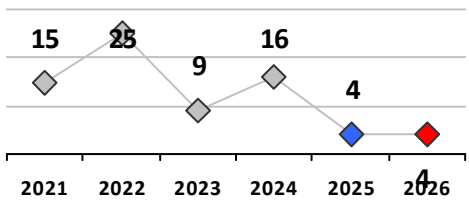

MV Theft - YTD