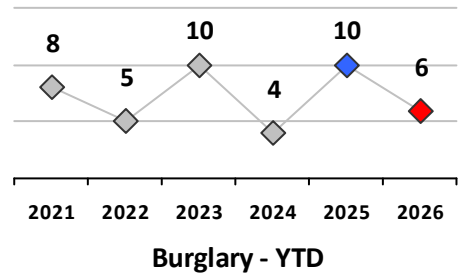

2021 2022 2023 2024 2025 2026
Larceny - YTD**

Figures are preliminary and subject to further analysis and revision

* Sex Offenses, Forcible includes forcible rape, forcible sodomy, forcible fondling, sexual assault with an object

District 1

	4 Week Trend 6/1/2026 - 6/28/2026				Past 28 Days 6/1/2026 - 6/28/2026			Year to Date January 1 - June 28				
	Current Week	Last Week	Wk 24	Wk 23	Past 28 Days	Past 28 Days LY	Chg.	Current Year	Last Year	Chg.	Wght. 5yr Avg	Chg.
Violent Crime												
Homicide	0	0	0	0	0	0	--	0	0	0%	0	--
Sex Offenses, Forcible*	0	0	0	0	0	1	--	1	3	-67%	5	-80%
Robbery Other	0	0	2	1	3	0	--	8	5	60%	6	33%
Robbery W Firearm	0	0	0	0	0	0	--	0	0	0%	0	--
Agg. Assault	0	0	0	0	0	0	--	10	11	-9%	14	-29%
Agg. Assault W Firearm	0	0	0	0	0	0	--	0	1	-100%	1	--
Total	0	0	2	1	3	1	200%	19	20	-5%	25	-24%
Property Crime												
Burglary	0	0	0	0	0	4	--	6	10	-40%	8	-25%
MV Theft	4	0	0	0	4	2	100%	6	6	0%	12	-50%
Larceny from MV	1	2	1	1	5	6	-17%	37	34	9%	56	-34%
Larceny**	1	3	4	3	11	23	-52%	148	148	0%	172	-14%
Total	6	5	5	4	20	35	-43%	197	198	-1%	248	-21%
Other Crime												
Assault Other	7	9	4	1	21	14	50%	107	88	22%	100	7%
Vandalism	1	3	2	3	9	5	80%	64	49	31%	70	-9%
Drug Offenses	2	1	0	3	6	12	-50%	24	77	-69%	40	-40%
Weapons Offenses	0	1	2	0	3	3	0%	11	12	-8%	9	22%
Weapons Offenses W Firearm	1	0	0	0	1	2	-50%	17	4	325%	4	325%
Total	11	14	8	7	40	36	11%	223	230	-3%	223	0%