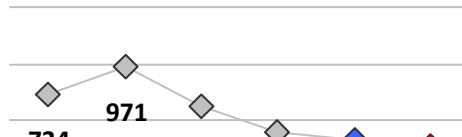

2021 2022 2023 2024 2025 2026
Aggravated Assault - YTD

Figures are preliminary and subject to further analysis and revision

* Sex Offenses, Forcible includes forcible rape, forcible sodomy, forcible fondling, sexual assault with an object

** Larceny includes shoplifting, pickpocket, pursesnatch, from building, bicycles, motor vehicle parts or accessories, and other.