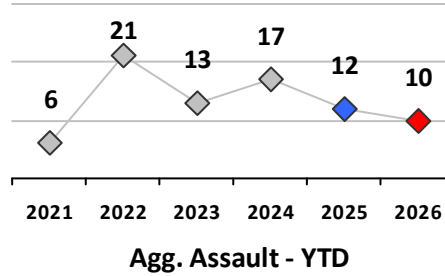

2021 2022 2023 2024 2025 2026
Larceny - YTD**

Figures are preliminary and subject to further analysis and revision

* Sex Offenses, Forcible includes forcible rape, forcible sodomy, forcible fondling, sexual assault with an object

District 1

	4 Week Trend 6/1/2026 - 6/28/2026				Past 28 Days 6/1/2026 - 6/28/2026			Year to Date January 1 - June 28				
	Current Week	Last Week	Wk 24	Wk 23	Past 28 Days	Past 28 Days LY	Chg.	Current Year	Last Year	Chg.	Wght. 5yr Avg	Chg.
Violent Crime												
Homicide	0	0	0	0	0	0	--	0	0	0%	0	--
Sex Offenses, Forcible*	0	0	0	0	0	1	--	1	3	-67%	5	-80%
Robbery Other	0	0	2	1	3	0	--	8	5	60%	6	33%
Robbery W Firearm	0	0	0	0	0	0	--	0	0	0%	0	--
Agg. Assault	0	0	0	0	0	0	--	10	11	-9%	14	-29%
Agg. Assault W Firearm	0	0	0	0	0	0	--	0	1	-100%	1	--
Total	0	0	2	1	3	1	200%	19	20	-5%	25	-24%
Property Crime												
Burglary	0	0	0	0	0	4	--	6	10	-40%	8	-25%
MV Theft	4	0	0	0	4	2	100%	6	6	0%	12	-50%
Larceny from MV	1	2	1	1	5	6	-17%	37	34	9%	56	-34%
Larceny**	1	3	4	3	11	23	-52%	148	148	0%	172	-14%
Total	6	5	5	4	20	35	-43%	197	198	-1%	248	-21%
Other Crime												
Assault Other	7	9	4	1	21	14	50%	107	88	22%	100	7%
Vandalism	1	3	2	3	9	5	80%	64	49	31%	70	-9%
Drug Offenses	2	1	0	3	6	12	-50%	24	77	-69%	40	-40%
Weapons Offenses	0	1	2	0	3	3	0%	11	12	-8%	9	22%
Weapons Offenses W Firearm	1	0	0	0	1	2	-50%	17	4	325%	4	325%
Total	11	14	8	7	40	36	11%	223	230	-3%	223	0%