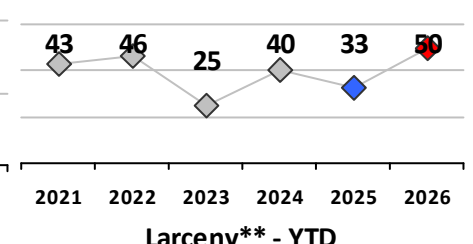

Part I Crime - Comparison Report

Providence Police Department

Through 6/28/2026
Week 26

District 3

4 Week Trend
6/1/2026 - 6/28/2026

Past 28 Days
6/1/2026 - 6/28/2026

Year to Date
January 1 - June 28

Violent Crime	Current Week	Last Week	Wk 24	Wk 23	Past 28 Days	Past 28 Days LY	Chg.	Current Year	Last Year	Chg.	Wght. 5yr Avg	Chg.
Homicide	0	0	0	0	0	0	--	0	0	0%	0	--
Sex Offenses, Forcible*	0	1	0	0	1	1	0%	2	3	-33%	4	-50%
Robbery Other	0	0	0	0	0	1	--	1	3	-67%	2	-50%
Robbery W Firearm	0	0	0	0	0	0	--	1	0	100%	1	0%
Agg. Assault	0	0	0	0	0	1	--	13	11	18%	9	44%
Agg. Assault W Firearm	0	0	0	0	0	0	--	2	2	0%	3	-33%
Total	0	1	0	0	1	3	-67%	19	19	0%	18	6%

Property Crime	Current Week	Last Week	Wk 24	Wk 23	Past 28 Days	Past 28 Days LY	Chg.	Current Year	Last Year	Chg.	Wght. 5yr Avg	Chg.
Burglary	0	0	0	0	0	0	--	6	5	20%	6	0%
MV Theft	0	0	0	0	0	0	--	4	9	-56%	12	-67%
Larceny from MV	1	0	0	1	2	2	0%	12	9	33%	24	-50%
Larceny**	1	1	3	2	7	7	0%	50	33	52%	36	39%
Total	2	1	3	3	9	9	0%	72	56	29%	77	-6%

Other Crime	Current Week	Last Week	Wk 24	Wk 23	Past 28 Days	Past 28 Days LY	Chg.	Current Year	Last Year	Chg.	Wght. 5yr Avg	Chg.
Assault Other	1	3	2	3	9	13	-31%	53	59	-10%	49	8%
Vandalism	1	0	2	2	5	1	400%	31	31	0%	40	-23%
Drug Offenses	0	0	0	0	0	1	--	5	16	-69%	16	-69%
Weapons Offenses	0	0	0	1	1	0	--	6	7	-14%	5	20%
Weapons Offenses W Firearm	0	1	0	0	1	0	--	16	27	-41%	15	7%
Total	2	4	4	6	16	15	7%	111	140	-21%	125	-11%

Figures are preliminary and subject to further analysis and revision

* Sex Offenses, Forcible includes forcible rape, forcible sodomy, forcible fondling, sexual assault with an object

** Larceny includes shoplifting, pickpocket, pursesnatch, from building, bicycles, motor vehicle parts or accessories, and other.