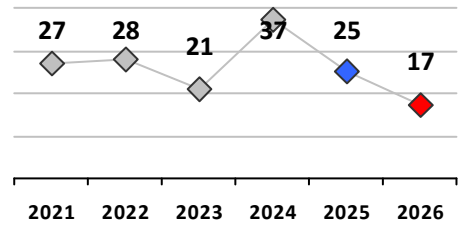

Part I Crime - Comparison Report

Providence Police Department

Through 6/28/2026
Week 26

District 4

	4 Week Trend 6/1/2026 - 6/28/2026				Past 28 Days 6/1/2026 - 6/28/2026			Year to Date January 1 - June 28				
	Current Week	Last Week	Wk 24	Wk 23	Past 28 Days	Past 28 Days LY	Chg.	Current Year	Last Year	Chg.	Wght. 5yr Avg	Chg.
Violent Crime												
Homicide	0	0	0	0	0	0	--	0	0	0%	0	--
Sex Offenses, Forcible*	0	1	0	4	5	1	400%	11	12	-8%	13	-15%
Robbery Other	0	1	1	0	2	0	--	11	4	175%	7	57%
Robbery W Firearm	0	0	0	0	0	1	--	2	1	100%	2	0%
Agg. Assault	1	3	0	2	6	2	200%	26	23	13%	29	-10%
Agg. Assault W Firearm	0	0	0	0	0	0	--	1	2	-50%	6	-83%
Total	1	5	1	6	13	4	225%	51	42	21%	57	-11%
Property Crime												
Burglary	0	1	0	1	2	6	-67%	17	25	-32%	28	-39%
MV Theft	0	0	1	1	2	5	-60%	18	39	-54%	44	-59%
Larceny from MV	1	1	3	3	8	11	-27%	53	82	-35%	98	-46%
Larceny**	4	3	3	6	16	14	14%	114	119	-4%	116	-2%
Total	5	5	7	11	28	36	-22%	202	265	-24%	286	-29%
Other Crime												
Assault Other	5	6	4	6	21	23	-9%	137	131	5%	142	-4%
Vandalism	3	4	1	2	10	16	-38%	85	87	-2%	117	-27%
Drug Offenses	4	2	2	5	13	16	-19%	45	67	-33%	73	-38%
Weapons Offenses	2	0	2	0	4	0	--	19	13	46%	12	58%
Weapons Offenses W Firearm	0	0	0	0	0	2	--	10	18	-44%	23	-57%
Total	14	12	9	13	48	57	-16%	296	316	-6%	366	-19%

Figures are preliminary and subject to further analysis and revision

* Sex Offenses, Forcible includes forcible rape, forcible sodomy, forcible fondling, sexual assault with an object

** Larceny includes shoplifting, pickpocket, pursesnatch, from building, bicycles, motor vehicle parts or accessories, and other.