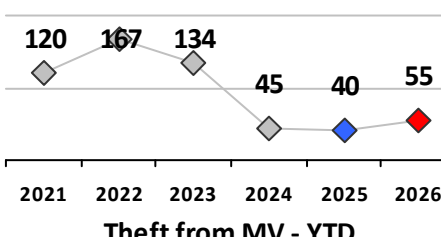

Part I Crime - Comparison Report

Providence Police Department

Through 6/28/2026
Week 26

District 7

4 Week Trend 6/1/2026 - 6/28/2026	Past 28 Days 6/1/2026 - 6/28/2026	Year to Date January 1 - June 28

Violent Crime	Current Week	Last Week	Wk 24	Wk 23	Past 28 Days	Past 28 Days LY	Chg.	Current Year	Last Year	Chg.	Wght. 5yr Avg	Chg.
Homicide	0	0	0	0	0	0	--	1	0	100%	1	0%
Sex Offenses, Forcible*	0	0	0	0	0	2	--	6	7	-14%	8	-25%
Robbery Other	0	1	0	0	1	1	0%	3	6	-50%	6	-50%
Robbery W Firearm	0	0	0	0	0	0	--	0	2	-100%	5	--
Agg. Assault	0	0	5	1	6	2	200%	30	26	15%	26	15%
Agg. Assault W Firearm	0	0	0	1	1	2	-50%	9	11	-18%	11	-18%
Total	0	1	5	2	8	7	14%	49	52	-6%	56	-13%

Property Crime	Current Week	Last Week	Wk 24	Wk 23	Past 28 Days	Past 28 Days LY	Chg.	Current Year	Last Year	Chg.	Wght. 5yr Avg	Chg.
Burglary	2	0	3	0	5	2	150%	25	14	79%	34	-26%
MV Theft	1	2	0	1	4	10	-60%	21	28	-25%	45	-53%
Larceny from MV	3	1	4	0	8	5	60%	55	40	38%	83	-34%
Larceny**	4	1	10	8	23	25	-8%	144	165	-13%	162	-11%
Total	10	4	17	9	40	42	-5%	245	247	-1%	324	-24%

Other Crime	Current Week	Last Week	Wk 24	Wk 23	Past 28 Days	Past 28 Days LY	Chg.	Current Year	Last Year	Chg.	Wght. 5yr Avg	Chg.
Assault Other	2	8	6	5	21	40	-48%	160	181	-12%	165	-3%
Vandalism	4	0	6	5	15	24	-38%	107	126	-15%	136	-21%
Drug Offenses	0	6	0	1	7	8	-13%	38	44	-14%	41	-7%
Weapons Offenses	0	2	1	2	5	5	0%	19	17	12%	12	58%
Weapons Offenses W Firearm	0	0	1	0	1	6	-83%	23	24	-4%	26	-12%
Total	6	16	14	13	49	83	-41%	347	392	-11%	381	-9%

Figures are preliminary and subject to further analysis and revision

* Sex Offenses, Forcible includes forcible rape, forcible sodomy, forcible fondling, sexual assault with an object

** Larceny includes shoplifting, pickpocket, pursesnatch, from building, bicycles, motor vehicle parts or accessories, and other.