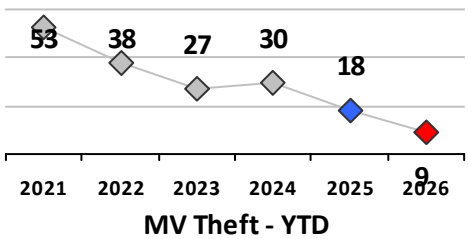

Part I Crime - Comparison Report

Providence Police Department

Through 6/28/2026
Week 26

District 5

	4 Week Trend 6/1/2026 - 6/28/2026				Past 28 Days 6/1/2026 - 6/28/2026			Year to Date January 1 - June 28				
	Current Week	Last Week	Wk 24	Wk 23	Past 28 Days	Past 28 Days LY	Chg.	Current Year	Last Year	Chg.	Wght. 5yr Avg	Chg.
Violent Crime												
Homicide	0	0	0	0	0	0	--	1	1	0%	1	0%
Sex Offenses, Forcible*	0	0	0	1	1	2	-50%	14	8	75%	13	8%
Robbery Other	0	0	0	1	1	0	--	6	2	200%	4	50%
Robbery W Firearm	0	0	0	0	0	0	--	0	3	-100%	3	--
Agg. Assault	1	0	0	1	2	9	-78%	33	25	32%	30	10%
Agg. Assault W Firearm	0	0	0	0	0	2	--	7	5	40%	5	40%
Total	1	0	0	3	4	13	-69%	61	44	39%	57	7%
Property Crime												
Burglary	1	0	2	2	5	3	67%	21	20	5%	22	-5%
MV Theft	0	1	1	0	2	3	-33%	9	18	-50%	28	-68%
Larceny from MV	0	0	5	0	5	8	-38%	19	24	-21%	42	-55%
Larceny**	4	1	3	1	9	17	-47%	57	73	-22%	82	-30%
Total	5	2	11	3	21	31	-32%	106	135	-21%	174	-39%
Other Crime												
Assault Other	4	4	8	3	19	22	-14%	108	119	-9%	144	-25%
Vandalism	6	2	0	2	10	17	-41%	69	86	-20%	109	-37%
Drug Offenses	1	0	2	0	3	8	-63%	18	42	-57%	47	-62%
Weapons Offenses	0	0	1	0	1	0	--	13	15	-13%	17	-24%
Weapons Offenses W Firearm	0	0	0	0	0	1	--	13	21	-38%	24	-46%
Total	11	6	11	5	33	48	-31%	221	283	-22%	340	-35%

Figures are preliminary and subject to further analysis and revision

* Sex Offenses, Forcible includes forcible rape, forcible sodomy, forcible fondling, sexual assault with an object

** Larceny includes shoplifting, pickpocket, pursesnatch, from building, bicycles, motor vehicle parts or accessories, and other.