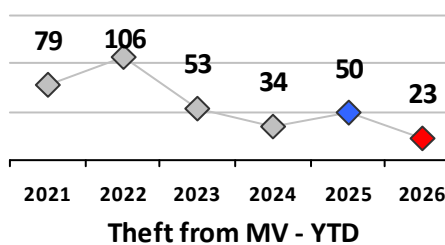

Part I Crime - Comparison Report

Providence Police Department

Through 6/28/2026
Week 26

District 6

4 Week Trend
6/1/2026 - 6/28/2026

Past 28 Days
6/1/2026 - 6/28/2026

Year to Date
January 1 - June 28

Violent Crime	Current Week	Last Week	Wk 24	Wk 23	Past 28 Days	Past 28 Days LY	Chg.	Current Year	Last Year	Chg.	Wght. 5yr Avg	Chg.
Homicide	0	0	0	0	0	0	--	0	0	0%	0	--
Sex Offenses, Forcible*	0	1	0	0	1	3	-67%	5	10	-50%	10	-50%
Robbery Other	0	0	0	0	0	1	--	0	5	-100%	6	--
Robbery W Firearm	0	0	0	0	0	0	--	3	2	50%	2	50%
Agg. Assault	0	1	1	1	3	7	-57%	17	22	-23%	22	-23%
Agg. Assault W Firearm	0	0	1	0	1	0	--	4	3	33%	4	0%
Total	0	2	2	1	5	11	-55%	29	42	-31%	44	-34%

Property Crime	Current Week	Last Week	Wk 24	Wk 23	Past 28 Days	Past 28 Days LY	Chg.	Current Year	Last Year	Chg.	Wght. 5yr Avg	Chg.
Burglary	0	0	0	0	0	2	--	10	13	-23%	18	-44%
MV Theft	0	2	0	1	3	3	0%	15	27	-44%	35	-57%
Larceny from MV	2	0	0	0	2	12	-83%	23	52	-56%	57	-60%
Larceny**	2	1	4	4	11	14	-21%	83	86	-3%	84	-1%
Total	4	3	4	5	16	31	-48%	131	178	-26%	194	-32%

Other Crime	Current Week	Last Week	Wk 24	Wk 23	Past 28 Days	Past 28 Days LY	Chg.	Current Year	Last Year	Chg.	Wght. 5yr Avg	Chg.
Assault Other	3	2	5	3	13	24	-46%	90	116	-22%	105	-14%
Vandalism	3	0	3	0	6	8	-25%	45	69	-35%	80	-44%
Drug Offenses	0	1	2	0	3	2	50%	10	23	-57%	18	-44%
Weapons Offenses	0	0	0	1	1	0	--	4	5	-20%	5	-20%
Weapons Offenses W Firearm	0	0	0	0	0	0	--	24	8	200%	11	118%
Total	6	3	10	4	23	34	-32%	173	221	-22%	217	-20%

Figures are preliminary and subject to further analysis and revision

* Sex Offenses, Forcible includes forcible rape, forcible sodomy, forcible fondling, sexual assault with an object

** Larceny includes shoplifting, pickpocket, pursesnatch, from building, bicycles, motor vehicle parts or accessories, and other.