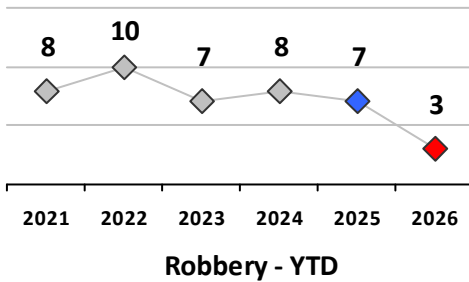

Part I Crime - Comparison Report

Providence Police Department

Through 6/28/2026
Week 26

District 6

4 Week Trend
6/1/2026 - 6/28/2026

Past 28 Days
6/1/2026 - 6/28/2026

Year to Date
January 1 - June 28

Violent Crime	Current Week	Last Week	Wk 24	Wk 23	Past 28 Days	Past 28 Days LY	Chg.	Current Year	Last Year	Chg.	Wght. 5yr Avg	Chg.
Homicide	0	0	0	0	0	0	--	0	0	0%	0	--
Sex Offenses, Forcible*	0	1	0	0	1	3	-67%	5	10	-50%	10	-50%
Robbery Other	0	0	0	0	0	1	--	0	5	-100%	6	--
Robbery W Firearm	0	0	0	0	0	0	--	3	2	50%	2	50%
Agg. Assault	0	1	1	1	3	7	-57%	17	22	-23%	22	-23%
Agg. Assault W Firearm	0	0	1	0	1	0	--	4	3	33%	4	0%
Total	0	2	2	1	5	11	-55%	29	42	-31%	44	-34%

Property Crime	Current Week	Last Week	Wk 24	Wk 23	Past 28 Days	Past 28 Days LY	Chg.	Current Year	Last Year	Chg.	Wght. 5yr Avg	Chg.
Burglary	0	0	0	0	0	2	--	10	13	-23%	18	-44%
MV Theft	0	2	0	1	3	3	0%	15	27	-44%	35	-57%
Larceny from MV	2	0	0	0	2	12	-83%	23	52	-56%	57	-60%
Larceny**	2	1	4	4	11	14	-21%	83	86	-3%	84	-1%
Total	4	3	4	5	16	31	-48%	131	178	-26%	194	-32%

Other Crime	Current Week	Last Week	Wk 24	Wk 23	Past 28 Days	Past 28 Days LY	Chg.	Current Year	Last Year	Chg.	Wght. 5yr Avg	Chg.
Assault Other	3	2	5	3	13	24	-46%	90	116	-22%	105	-14%
Vandalism	3	0	3	0	6	8	-25%	45	69	-35%	80	-44%
Drug Offenses	0	1	2	0	3	2	50%	10	23	-57%	18	-44%
Weapons Offenses	0	0	0	1	1	0	--	4	5	-20%	5	-20%
Weapons Offenses W Firearm	0	0	0	0	0	0	--	24	8	200%	11	118%
Total	6	3	10	4	23	34	-32%	173	221	-22%	217	-20%

Figures are preliminary and subject to further analysis and revision

* Sex Offenses, Forcible includes forcible rape, forcible sodomy, forcible fondling, sexual assault with an object

** Larceny includes shoplifting, pickpocket, pursesnatch, from building, bicycles, motor vehicle parts or accessories, and other.