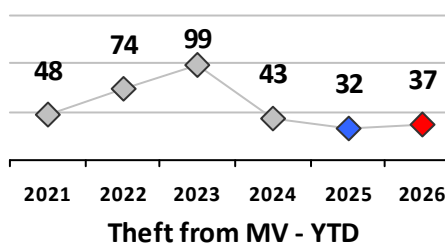

2021 2022 2023 2024 2025 2026
Larceny - YTD**

Figures are preliminary and subject to further analysis and revision

* Sex Offenses, Forcible includes forcible rape, forcible sodomy, forcible fondling, sexual assault with an object

District 1

	4 Week Trend 6/1/2026 - 6/28/2026				Past 28 Days 6/1/2026 - 6/28/2026			Year to Date January 1 - June 28				
	Current Week	Last Week	Wk 24	Wk 23	Past 28 Days	Past 28 Days LY	Chg.	Current Year	Last Year	Chg.	Wght. 5yr Avg	Chg.
Violent Crime												
Homicide	0	0	0	0	0	0	--	0	0	0%	0	--
Sex Offenses, Forcible*	0	0	0	0	0	1	--	1	3	-67%	5	-80%
Robbery Other	0	0	2	1	3	0	--	8	5	60%	6	33%
Robbery W Firearm	0	0	0	0	0	0	--	0	0	0%	0	--
Agg. Assault	0	0	0	0	0	0	--	10	11	-9%	14	-29%
Agg. Assault W Firearm	0	0	0	0	0	0	--	0	1	-100%	1	--
Total	0	0	2	1	3	1	200%	19	20	-5%	25	-24%
Property Crime												
Burglary	0	0	0	0	0	4	--	6	10	-40%	8	-25%
MV Theft	4	0	0	0	4	2	100%	6	6	0%	12	-50%
Larceny from MV	1	2	1	1	5	6	-17%	37	34	9%	56	-34%
Larceny**	1	3	4	3	11	23	-52%	148	148	0%	172	-14%
Total	6	5	5	4	20	35	-43%	197	198	-1%	248	-21%
Other Crime												
Assault Other	7	9	4	1	21	14	50%	107	88	22%	100	7%
Vandalism	1	3	2	3	9	5	80%	64	49	31%	70	-9%
Drug Offenses	2	1	0	3	6	12	-50%	24	77	-69%	40	-40%
Weapons Offenses	0	1	2	0	3	3	0%	11	12	-8%	9	22%
Weapons Offenses W Firearm	1	0	0	0	1	2	-50%	17	4	325%	4	325%
Total	11	14	8	7	40	36	11%	223	230	-3%	223	0%