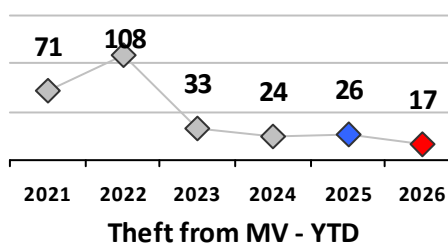

Part I Crime - Comparison Report

Providence Police Department

Through 6/28/2026
Week 26

District 2

	4 Week Trend 6/1/2026 - 6/28/2026				Past 28 Days 6/1/2026 - 6/28/2026			Year to Date January 1 - June 28				
	Current Week	Last Week	Wk 24	Wk 23	Past 28 Days	Past 28 Days LY	Chg.	Current Year	Last Year	Chg.	Wght. 5yr Avg	Chg.
Violent Crime												
Homicide	0	0	0	0	0	0	--	0	0	0%	1	--
Sex Offenses, Forcible*	0	0	2	0	2	1	100%	13	6	117%	11	18%
Robbery Other	1	0	1	0	2	1	100%	5	9	-44%	7	-29%
Robbery W Firearm	0	0	0	0	0	0	--	3	2	50%	4	-25%
Agg. Assault	2	2	3	2	9	5	80%	34	41	-17%	39	-13%
Agg. Assault W Firearm	0	0	0	0	0	3	--	3	6	-50%	7	-57%
Total	3	2	6	2	13	10	30%	58	64	-9%	67	-13%
Property Crime												
Burglary	1	0	0	0	1	10	-90%	14	31	-55%	25	-44%
MV Theft	0	1	1	2	4	2	100%	17	28	-39%	36	-53%
Larceny from MV	0	1	1	0	2	1	100%	17	27	-37%	42	-60%
Larceny**	6	4	8	6	24	16	50%	118	150	-21%	107	10%
Total	7	6	10	8	31	29	7%	166	236	-30%	209	-21%
Other Crime												
Assault Other	7	3	7	7	24	28	-14%	154	167	-8%	151	2%
Vandalism	8	1	8	2	19	10	90%	78	71	10%	83	-6%
Drug Offenses	2	2	3	2	9	4	125%	45	34	32%	47	-4%
Weapons Offenses	2	0	5	2	9	3	200%	29	7	314%	11	164%
Weapons Offenses W Firearm	0	0	1	0	1	4	-75%	33	14	136%	29	14%
Total	19	6	24	13	62	49	27%	339	293	16%	320	6%

Figures are preliminary and subject to further analysis and revision

* Sex Offenses, Forcible includes forcible rape, forcible sodomy, forcible fondling, sexual assault with an object

** Larceny includes shoplifting, pickpocket, pursesnatch, from building, bicycles, motor vehicle parts or accessories, and other.