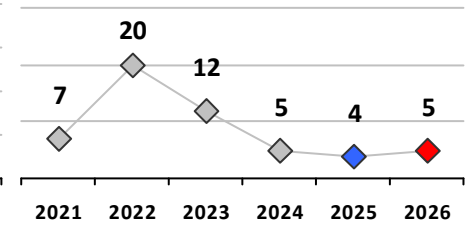

Part I Crime - Comparison Report

Providence Police Department

Through 6/28/2026
Week 26

District 8											
4 Week Trend 6/1/2026 - 6/28/2026				Past 28 Days 6/1/2026 - 6/28/2026				Year to Date January 1 - June 28			

Violent Crime	Current Week	Last Week	Wk 24	Wk 23	Past 28 Days	Past 28 Days LY	Chg.	Current Year	Last Year	Chg.	Wght. 5yr Avg	Chg.
Homicide	0	0	0	0	0	0	--	0	0	0%	0	--
Sex Offenses, Forcible*	0	0	0	0	0	2	--	2	2	0%	4	-50%
Robbery Other	0	0	0	0	0	0	--	0	0	0%	1	--
Robbery W Firearm	0	0	0	0	0	0	--	0	1	-100%	0	--
Agg. Assault	0	0	0	0	0	1	--	16	9	78%	9	78%
Agg. Assault W Firearm	0	0	0	1	1	0	--	1	2	-50%	2	-50%
Total	0	0	0	1	1	3	-67%	19	14	36%	16	19%

Property Crime	Current Week	Last Week	Wk 24	Wk 23	Past 28 Days	Past 28 Days LY	Chg.	Current Year	Last Year	Chg.	Wght. 5yr Avg	Chg.
Burglary	1	0	0	0	1	2	-50%	5	4	25%	8	-38%
MV Theft	0	0	0	0	0	11	--	6	15	-60%	12	-50%
Larceny from MV	1	0	3	2	6	6	0%	24	24	0%	34	-29%
Larceny**	3	2	8	2	15	13	15%	60	63	-5%	53	13%
Total	5	2	11	4	22	32	-31%	95	106	-10%	107	-11%

Other Crime	Current Week	Last Week	Wk 24	Wk 23	Past 28 Days	Past 28 Days LY	Chg.	Current Year	Last Year	Chg.	Wght. 5yr Avg	Chg.
Assault Other	3	2	0	1	6	6	0%	60	36	67%	40	50%
Vandalism	0	2	2	1	5	14	-64%	26	45	-42%	39	-33%
Drug Offenses	0	0	1	0	1	0	--	2	7	-71%	5	-60%
Weapons Offenses	0	0	0	0	0	1	--	1	4	-75%	3	-67%
Weapons Offenses W Firearm	0	0	0	0	0	0	--	1	1	0%	4	-75%
Total	3	4	3	2	12	21	-43%	90	93	-3%	92	-2%

Figures are preliminary and subject to further analysis and revision

* Sex Offenses, Forcible includes forcible rape, forcible sodomy, forcible fondling, sexual assault with an object

** Larceny includes shoplifting, pickpocket, pursesnatch, from building, bicycles, motor vehicle parts or accessories, and other.