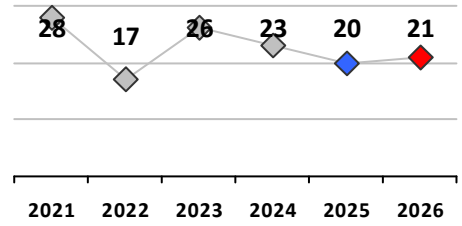

Part I Crime - Comparison Report

Providence Police Department

Through 6/28/2026
Week 26

District 5

	4 Week Trend 6/1/2026 - 6/28/2026				Past 28 Days 6/1/2026 - 6/28/2026			Year to Date January 1 - June 28				
	Current Week	Last Week	Wk 24	Wk 23	Past 28 Days	Past 28 Days LY	Chg.	Current Year	Last Year	Chg.	Wght. 5yr Avg	Chg.
Violent Crime												
Homicide	0	0	0	0	0	0	--	1	1	0%	1	0%
Sex Offenses, Forcible*	0	0	0	1	1	2	-50%	14	8	75%	13	8%
Robbery Other	0	0	0	1	1	0	--	6	2	200%	4	50%
Robbery W Firearm	0	0	0	0	0	0	--	0	3	-100%	3	--
Agg. Assault	1	0	0	1	2	9	-78%	33	25	32%	30	10%
Agg. Assault W Firearm	0	0	0	0	0	2	--	7	5	40%	5	40%
Total	1	0	0	3	4	13	-69%	61	44	39%	57	7%
Property Crime												
Burglary	1	0	2	2	5	3	67%	21	20	5%	22	-5%
MV Theft	0	1	1	0	2	3	-33%	9	18	-50%	28	-68%
Larceny from MV	0	0	5	0	5	8	-38%	19	24	-21%	42	-55%
Larceny**	4	1	3	1	9	17	-47%	57	73	-22%	82	-30%
Total	5	2	11	3	21	31	-32%	106	135	-21%	174	-39%
Other Crime												
Assault Other	4	4	8	3	19	22	-14%	108	119	-9%	144	-25%
Vandalism	6	2	0	2	10	17	-41%	69	86	-20%	109	-37%
Drug Offenses	1	0	2	0	3	8	-63%	18	42	-57%	47	-62%
Weapons Offenses	0	0	1	0	1	0	--	13	15	-13%	17	-24%
Weapons Offenses W Firearm	0	0	0	0	0	1	--	13	21	-38%	24	-46%
Total	11	6	11	5	33	48	-31%	221	283	-22%	340	-35%

Figures are preliminary and subject to further analysis and revision

* Sex Offenses, Forcible includes forcible rape, forcible sodomy, forcible fondling, sexual assault with an object

** Larceny includes shoplifting, pickpocket, pursesnatch, from building, bicycles, motor vehicle parts or accessories, and other.