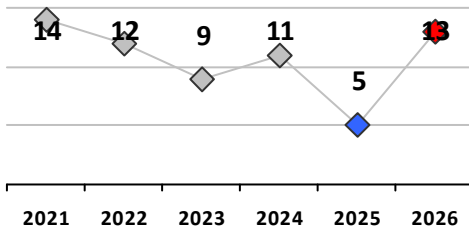

Part I Crime - Comparison Report

Providence Police Department

Through 6/28/2026
Week 26

District 4

	4 Week Trend 6/1/2026 - 6/28/2026				Past 28 Days 6/1/2026 - 6/28/2026			Year to Date January 1 - June 28				
	Current Week	Last Week	Wk 24	Wk 23	Past 28 Days	Past 28 Days LY	Chg.	Current Year	Last Year	Chg.	Wght. 5yr Avg	Chg.
Violent Crime												
Homicide	0	0	0	0	0	0	--	0	0	0%	0	--
Sex Offenses, Forcible*	0	1	0	4	5	1	400%	11	12	-8%	13	-15%
Robbery Other	0	1	1	0	2	0	--	11	4	175%	7	57%
Robbery W Firearm	0	0	0	0	0	1	--	2	1	100%	2	0%
Agg. Assault	1	3	0	2	6	2	200%	26	23	13%	29	-10%
Agg. Assault W Firearm	0	0	0	0	0	0	--	1	2	-50%	6	-83%
Total	1	5	1	6	13	4	225%	51	42	21%	57	-11%
Property Crime												
Burglary	0	1	0	1	2	6	-67%	17	25	-32%	28	-39%
MV Theft	0	0	1	1	2	5	-60%	18	39	-54%	44	-59%
Larceny from MV	1	1	3	3	8	11	-27%	53	82	-35%	98	-46%
Larceny**	4	3	3	6	16	14	14%	114	119	-4%	116	-2%
Total	5	5	7	11	28	36	-22%	202	265	-24%	286	-29%
Other Crime												
Assault Other	5	6	4	6	21	23	-9%	137	131	5%	142	-4%
Vandalism	3	4	1	2	10	16	-38%	85	87	-2%	117	-27%
Drug Offenses	4	2	2	5	13	16	-19%	45	67	-33%	73	-38%
Weapons Offenses	2	0	2	0	4	0	--	19	13	46%	12	58%
Weapons Offenses W Firearm	0	0	0	0	0	2	--	10	18	-44%	23	-57%
Total	14	12	9	13	48	57	-16%	296	316	-6%	366	-19%

Figures are preliminary and subject to further analysis and revision

* Sex Offenses, Forcible includes forcible rape, forcible sodomy, forcible fondling, sexual assault with an object

** Larceny includes shoplifting, pickpocket, pursesnatch, from building, bicycles, motor vehicle parts or accessories, and other.