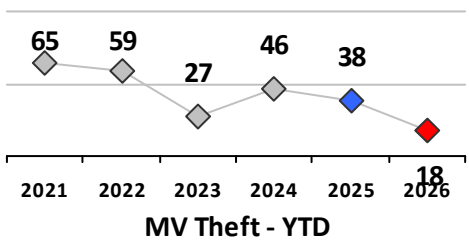

Part I Crime - Comparison Report

Providence Police Department

Through 6/28/2026
Week 26

District 4

	4 Week Trend 6/1/2026 - 6/28/2026				Past 28 Days 6/1/2026 - 6/28/2026			Year to Date January 1 - June 28				
	Current Week	Last Week	Wk 24	Wk 23	Past 28 Days	Past 28 Days LY	Chg.	Current Year	Last Year	Chg.	Wght. 5yr Avg	Chg.
Violent Crime												
Homicide	0	0	0	0	0	0	--	0	0	0%	0	--
Sex Offenses, Forcible*	0	1	0	4	5	1	400%	11	12	-8%	13	-15%
Robbery Other	0	1	1	0	2	0	--	11	4	175%	7	57%
Robbery W Firearm	0	0	0	0	0	1	--	2	1	100%	2	0%
Agg. Assault	1	3	0	2	6	2	200%	26	23	13%	29	-10%
Agg. Assault W Firearm	0	0	0	0	0	0	--	1	2	-50%	6	-83%
Total	1	5	1	6	13	4	225%	51	42	21%	57	-11%
Property Crime												
Burglary	0	1	0	1	2	6	-67%	17	25	-32%	28	-39%
MV Theft	0	0	1	1	2	5	-60%	18	39	-54%	44	-59%
Larceny from MV	1	1	3	3	8	11	-27%	53	82	-35%	98	-46%
Larceny**	4	3	3	6	16	14	14%	114	119	-4%	116	-2%
Total	5	5	7	11	28	36	-22%	202	265	-24%	286	-29%
Other Crime												
Assault Other	5	6	4	6	21	23	-9%	137	131	5%	142	-4%
Vandalism	3	4	1	2	10	16	-38%	85	87	-2%	117	-27%
Drug Offenses	4	2	2	5	13	16	-19%	45	67	-33%	73	-38%
Weapons Offenses	2	0	2	0	4	0	--	19	13	46%	12	58%
Weapons Offenses W Firearm	0	0	0	0	0	2	--	10	18	-44%	23	-57%
Total	14	12	9	13	48	57	-16%	296	316	-6%	366	-19%

Figures are preliminary and subject to further analysis and revision

* Sex Offenses, Forcible includes forcible rape, forcible sodomy, forcible fondling, sexual assault with an object

** Larceny includes shoplifting, pickpocket, pursesnatch, from building, bicycles, motor vehicle parts or accessories, and other.