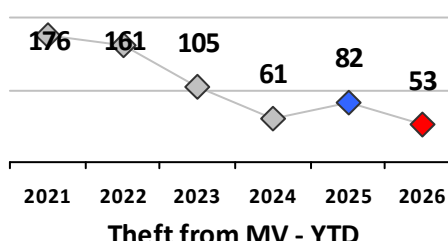

Part I Crime - Comparison Report

Providence Police Department

Through 6/28/2026
Week 26

District 4

	4 Week Trend 6/1/2026 - 6/28/2026				Past 28 Days 6/1/2026 - 6/28/2026			Year to Date January 1 - June 28				
	Current Week	Last Week	Wk 24	Wk 23	Past 28 Days	Past 28 Days LY	Chg.	Current Year	Last Year	Chg.	Wght. 5yr Avg	Chg.
Violent Crime												
Homicide	0	0	0	0	0	0	--	0	0	0%	0	--
Sex Offenses, Forcible*	0	1	0	4	5	1	400%	11	12	-8%	13	-15%
Robbery Other	0	1	1	0	2	0	--	11	4	175%	7	57%
Robbery W Firearm	0	0	0	0	0	1	--	2	1	100%	2	0%
Agg. Assault	1	3	0	2	6	2	200%	26	23	13%	29	-10%
Agg. Assault W Firearm	0	0	0	0	0	0	--	1	2	-50%	6	-83%
Total	1	5	1	6	13	4	225%	51	42	21%	57	-11%
Property Crime												
Burglary	0	1	0	1	2	6	-67%	17	25	-32%	28	-39%
MV Theft	0	0	1	1	2	5	-60%	18	39	-54%	44	-59%
Larceny from MV	1	1	3	3	8	11	-27%	53	82	-35%	98	-46%
Larceny**	4	3	3	6	16	14	14%	114	119	-4%	116	-2%
Total	5	5	7	11	28	36	-22%	202	265	-24%	286	-29%
Other Crime												
Assault Other	5	6	4	6	21	23	-9%	137	131	5%	142	-4%
Vandalism	3	4	1	2	10	16	-38%	85	87	-2%	117	-27%
Drug Offenses	4	2	2	5	13	16	-19%	45	67	-33%	73	-38%
Weapons Offenses	2	0	2	0	4	0	--	19	13	46%	12	58%
Weapons Offenses W Firearm	0	0	0	0	0	2	--	10	18	-44%	23	-57%
Total	14	12	9	13	48	57	-16%	296	316	-6%	366	-19%

Figures are preliminary and subject to further analysis and revision

* Sex Offenses, Forcible includes forcible rape, forcible sodomy, forcible fondling, sexual assault with an object

** Larceny includes shoplifting, pickpocket, pursesnatch, from building, bicycles, motor vehicle parts or accessories, and other.