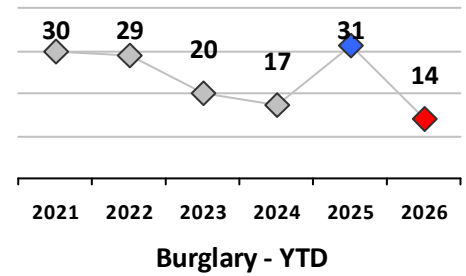

Part I Crime - Comparison Report

Providence Police Department

Through 6/28/2026
Week 26

District 2

	4 Week Trend 6/1/2026 - 6/28/2026				Past 28 Days 6/1/2026 - 6/28/2026			Year to Date January 1 - June 28				
	Current Week	Last Week	Wk 24	Wk 23	Past 28 Days	Past 28 Days LY	Chg.	Current Year	Last Year	Chg.	Wght. 5yr Avg	Chg.
Violent Crime												
Homicide	0	0	0	0	0	0	--	0	0	0%	1	--
Sex Offenses, Forcible*	0	0	2	0	2	1	100%	13	6	117%	11	18%
Robbery Other	1	0	1	0	2	1	100%	5	9	-44%	7	-29%
Robbery W Firearm	0	0	0	0	0	0	--	3	2	50%	4	-25%
Agg. Assault	2	2	3	2	9	5	80%	34	41	-17%	39	-13%
Agg. Assault W Firearm	0	0	0	0	0	3	--	3	6	-50%	7	-57%
Total	3	2	6	2	13	10	30%	58	64	-9%	67	-13%
Property Crime												
Burglary	1	0	0	0	1	10	-90%	14	31	-55%	25	-44%
MV Theft	0	1	1	2	4	2	100%	17	28	-39%	36	-53%
Larceny from MV	0	1	1	0	2	1	100%	17	27	-37%	42	-60%
Larceny**	6	4	8	6	24	16	50%	118	150	-21%	107	10%
Total	7	6	10	8	31	29	7%	166	236	-30%	209	-21%
Other Crime												
Assault Other	7	3	7	7	24	28	-14%	154	167	-8%	151	2%
Vandalism	8	1	8	2	19	10	90%	78	71	10%	83	-6%
Drug Offenses	2	2	3	2	9	4	125%	45	34	32%	47	-4%
Weapons Offenses	2	0	5	2	9	3	200%	29	7	314%	11	164%
Weapons Offenses W Firearm	0	0	1	0	1	4	-75%	33	14	136%	29	14%
Total	19	6	24	13	62	49	27%	339	293	16%	320	6%

Figures are preliminary and subject to further analysis and revision

* Sex Offenses, Forcible includes forcible rape, forcible sodomy, forcible fondling, sexual assault with an object

** Larceny includes shoplifting, pickpocket, pursesnatch, from building, bicycles, motor vehicle parts or accessories, and other.