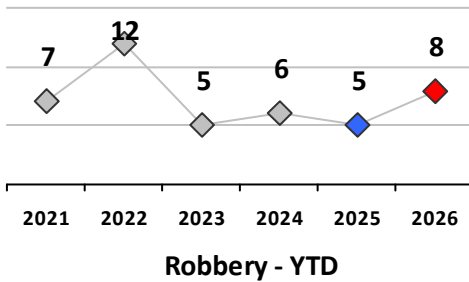

2021 2022 2023 2024 2025 2026
Larceny - YTD**

Figures are preliminary and subject to further analysis and revision

* Sex Offenses, Forcible includes forcible rape, forcible sodomy, forcible fondling, sexual assault with an object

** Larceny includes shoplifting, pickpocket, pursesnatch, from building, bicycles, motor vehicle parts or accessories, and other.

Part I Crime - Comparison Report

Providence Police Department

Through 6/28/2026
Week 26

District 1

	4 Week Trend 6/1/2026 - 6/28/2026				Past 28 Days 6/1/2026 - 6/28/2026			Year to Date January 1 - June 28				
	Current Week	Last Week	Wk 24	Wk 23	Past 28 Days	Past 28 Days LY	Chg.	Current Year	Last Year	Chg.	Wght. 5yr Avg	Chg.
Violent Crime												
Homicide	0	0	0	0	0	0	--	0	0	0%	0	--
Sex Offenses, Forcible*	0	0	0	0	0	1	--	1	3	-67%	5	-80%
Robbery Other	0	0	2	1	3	0	--	8	5	60%	6	33%
Robbery W Firearm	0	0	0	0	0	0	--	0	0	0%	0	--
Agg. Assault	0	0	0	0	0	0	--	10	11	-9%	14	-29%
Agg. Assault W Firearm	0	0	0	0	0	0	--	0	1	-100%	1	--
Total	0	0	2	1	3	1	200%	19	20	-5%	25	-24%
Property Crime												
Burglary	0	0	0	0	0	4	--	6	10	-40%	8	-25%
MV Theft	4	0	0	0	4	2	100%	6	6	0%	12	-50%
Larceny from MV	1	2	1	1	5	6	-17%	37	34	9%	56	-34%
Larceny**	1	3	4	3	11	23	-52%	148	148	0%	172	-14%
Total	6	5	5	4	20	35	-43%	197	198	-1%	248	-21%
Other Crime												
Assault Other	7	9	4	1	21	14	50%	107	88	22%	100	7%
Vandalism	1	3	2	3	9	5	80%	64	49	31%	70	-9%
Drug Offenses	2	1	0	3	6	12	-50%	24	77	-69%	40	-40%
Weapons Offenses	0	1	2	0	3	3	0%	11	12	-8%	9	22%
Weapons Offenses W Firearm	1	0	0	0	1	2	-50%	17	4	325%	4	325%
Total	11	14	8	7	40	36	11%	223	230	-3%	223	0%