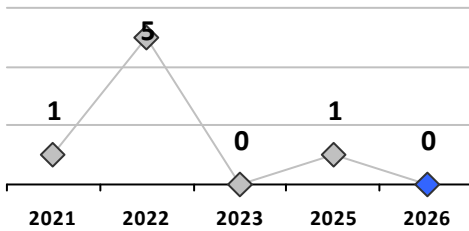

Part I Crime - Comparison Report

Providence Police Department

Through 6/28/2026
Week 26

District 8											
4 Week Trend 6/1/2026 - 6/28/2026				Past 28 Days 6/1/2026 - 6/28/2026				Year to Date January 1 - June 28			

Violent Crime	Current Week	Last Week	Wk 24	Wk 23	Past 28 Days	Past 28 Days LY	Chg.	Current Year	Last Year	Chg.	Wght. 5yr Avg	Chg.
Homicide	0	0	0	0	0	0	--	0	0	0%	0	--
Sex Offenses, Forcible*	0	0	0	0	0	2	--	2	2	0%	4	-50%
Robbery Other	0	0	0	0	0	0	--	0	0	0%	1	--
Robbery W Firearm	0	0	0	0	0	0	--	0	1	-100%	0	--
Agg. Assault	0	0	0	0	0	1	--	16	9	78%	9	78%
Agg. Assault W Firearm	0	0	0	1	1	0	--	1	2	-50%	2	-50%
Total	0	0	0	1	1	3	-67%	19	14	36%	16	19%

Property Crime	Current Week	Last Week	Wk 24	Wk 23	Past 28 Days	Past 28 Days LY	Chg.	Current Year	Last Year	Chg.	Wght. 5yr Avg	Chg.
Burglary	1	0	0	0	1	2	-50%	5	4	25%	8	-38%
MV Theft	0	0	0	0	0	11	--	6	15	-60%	12	-50%
Larceny from MV	1	0	3	2	6	6	0%	24	24	0%	34	-29%
Larceny**	3	2	8	2	15	13	15%	60	63	-5%	53	13%
Total	5	2	11	4	22	32	-31%	95	106	-10%	107	-11%

Other Crime	Current Week	Last Week	Wk 24	Wk 23	Past 28 Days	Past 28 Days LY	Chg.	Current Year	Last Year	Chg.	Wght. 5yr Avg	Chg.
Assault Other	3	2	0	1	6	6	0%	60	36	67%	40	50%
Vandalism	0	2	2	1	5	14	-64%	26	45	-42%	39	-33%
Drug Offenses	0	0	1	0	1	0	--	2	7	-71%	5	-60%
Weapons Offenses	0	0	0	0	0	1	--	1	4	-75%	3	-67%
Weapons Offenses W Firearm	0	0	0	0	0	0	--	1	1	0%	4	-75%
Total	3	4	3	2	12	21	-43%	90	93	-3%	92	-2%

Figures are preliminary and subject to further analysis and revision

* Sex Offenses, Forcible includes forcible rape, forcible sodomy, forcible fondling, sexual assault with an object

** Larceny includes shoplifting, pickpocket, pursesnatch, from building, bicycles, motor vehicle parts or accessories, and other.