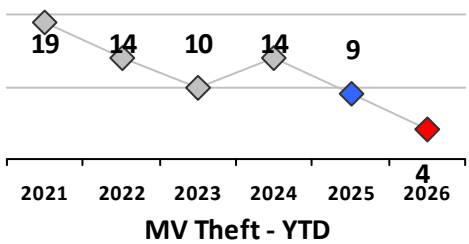

Part I Crime - Comparison Report

Providence Police Department

Through 6/28/2026
Week 26

District 3

4 Week Trend
6/1/2026 - 6/28/2026

Past 28 Days
6/1/2026 - 6/28/2026

Year to Date
January 1 - June 28

Violent Crime	Current Week	Last Week	Wk 24	Wk 23	Past 28 Days	Past 28 Days LY	Chg.	Current Year	Last Year	Chg.	Wght. 5yr Avg	Chg.
Homicide	0	0	0	0	0	0	--	0	0	0%	0	--
Sex Offenses, Forcible*	0	1	0	0	1	1	0%	2	3	-33%	4	-50%
Robbery Other	0	0	0	0	0	1	--	1	3	-67%	2	-50%
Robbery W Firearm	0	0	0	0	0	0	--	1	0	100%	1	0%
Agg. Assault	0	0	0	0	0	1	--	13	11	18%	9	44%
Agg. Assault W Firearm	0	0	0	0	0	0	--	2	2	0%	3	-33%
Total	0	1	0	0	1	3	-67%	19	19	0%	18	6%

Property Crime	Current Week	Last Week	Wk 24	Wk 23	Past 28 Days	Past 28 Days LY	Chg.	Current Year	Last Year	Chg.	Wght. 5yr Avg	Chg.
Burglary	0	0	0	0	0	0	--	6	5	20%	6	0%
MV Theft	0	0	0	0	0	0	--	4	9	-56%	12	-67%
Larceny from MV	1	0	0	1	2	2	0%	12	9	33%	24	-50%
Larceny**	1	1	3	2	7	7	0%	50	33	52%	36	39%
Total	2	1	3	3	9	9	0%	72	56	29%	77	-6%

Other Crime	Current Week	Last Week	Wk 24	Wk 23	Past 28 Days	Past 28 Days LY	Chg.	Current Year	Last Year	Chg.	Wght. 5yr Avg	Chg.
Assault Other	1	3	2	3	9	13	-31%	53	59	-10%	49	8%
Vandalism	1	0	2	2	5	1	400%	31	31	0%	40	-23%
Drug Offenses	0	0	0	0	0	1	--	5	16	-69%	16	-69%
Weapons Offenses	0	0	0	1	1	0	--	6	7	-14%	5	20%
Weapons Offenses W Firearm	0	1	0	0	1	0	--	16	27	-41%	15	7%
Total	2	4	4	6	16	15	7%	111	140	-21%	125	-11%

Figures are preliminary and subject to further analysis and revision

* Sex Offenses, Forcible includes forcible rape, forcible sodomy, forcible fondling, sexual assault with an object

** Larceny includes shoplifting, pickpocket, pursesnatch, from building, bicycles, motor vehicle parts or accessories, and other.