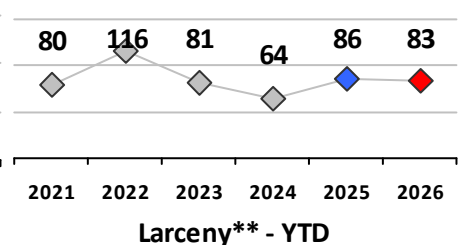

Part I Crime - Comparison Report

Providence Police Department

Through 6/28/2026
Week 26

District 6

4 Week Trend
6/1/2026 - 6/28/2026

Past 28 Days
6/1/2026 - 6/28/2026

Year to Date
January 1 - June 28

Violent Crime	Current Week	Last Week	Wk 24	Wk 23	Past 28 Days	Past 28 Days LY	Chg.	Current Year	Last Year	Chg.	Wght. 5yr Avg	Chg.
Homicide	0	0	0	0	0	0	--	0	0	0%	0	--
Sex Offenses, Forcible*	0	1	0	0	1	3	-67%	5	10	-50%	10	-50%
Robbery Other	0	0	0	0	0	1	--	0	5	-100%	6	--
Robbery W Firearm	0	0	0	0	0	0	--	3	2	50%	2	50%
Agg. Assault	0	1	1	1	3	7	-57%	17	22	-23%	22	-23%
Agg. Assault W Firearm	0	0	1	0	1	0	--	4	3	33%	4	0%
Total	0	2	2	1	5	11	-55%	29	42	-31%	44	-34%

Property Crime	Current Week	Last Week	Wk 24	Wk 23	Past 28 Days	Past 28 Days LY	Chg.	Current Year	Last Year	Chg.	Wght. 5yr Avg	Chg.
Burglary	0	0	0	0	0	2	--	10	13	-23%	18	-44%
MV Theft	0	2	0	1	3	3	0%	15	27	-44%	35	-57%
Larceny from MV	2	0	0	0	2	12	-83%	23	52	-56%	57	-60%
Larceny**	2	1	4	4	11	14	-21%	83	86	-3%	84	-1%
Total	4	3	4	5	16	31	-48%	131	178	-26%	194	-32%

Other Crime	Current Week	Last Week	Wk 24	Wk 23	Past 28 Days	Past 28 Days LY	Chg.	Current Year	Last Year	Chg.	Wght. 5yr Avg	Chg.
Assault Other	3	2	5	3	13	24	-46%	90	116	-22%	105	-14%
Vandalism	3	0	3	0	6	8	-25%	45	69	-35%	80	-44%
Drug Offenses	0	1	2	0	3	2	50%	10	23	-57%	18	-44%
Weapons Offenses	0	0	0	1	1	0	--	4	5	-20%	5	-20%
Weapons Offenses W Firearm	0	0	0	0	0	0	--	24	8	200%	11	118%
Total	6	3	10	4	23	34	-32%	173	221	-22%	217	-20%

Figures are preliminary and subject to further analysis and revision

* Sex Offenses, Forcible includes forcible rape, forcible sodomy, forcible fondling, sexual assault with an object

** Larceny includes shoplifting, pickpocket, pursesnatch, from building, bicycles, motor vehicle parts or accessories, and other.