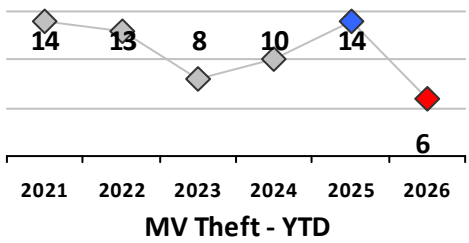

Part I Crime - Comparison Report

Providence Police Department

Through 6/28/2026
Week 26

District 8											
4 Week Trend 6/1/2026 - 6/28/2026				Past 28 Days 6/1/2026 - 6/28/2026				Year to Date January 1 - June 28			

Violent Crime	Current Week	Last Week	Wk 24	Wk 23	Past 28 Days	Past 28 Days LY	Chg.	Current Year	Last Year	Chg.	Wght. 5yr Avg	Chg.
Homicide	0	0	0	0	0	0	--	0	0	0%	0	--
Sex Offenses, Forcible*	0	0	0	0	0	2	--	2	2	0%	4	-50%
Robbery Other	0	0	0	0	0	0	--	0	0	0%	1	--
Robbery W Firearm	0	0	0	0	0	0	--	0	1	-100%	0	--
Agg. Assault	0	0	0	0	0	1	--	16	9	78%	9	78%
Agg. Assault W Firearm	0	0	0	1	1	0	--	1	2	-50%	2	-50%
Total	0	0	0	1	1	3	-67%	19	14	36%	16	19%

Property Crime	Current Week	Last Week	Wk 24	Wk 23	Past 28 Days	Past 28 Days LY	Chg.	Current Year	Last Year	Chg.	Wght. 5yr Avg	Chg.
Burglary	1	0	0	0	1	2	-50%	5	4	25%	8	-38%
MV Theft	0	0	0	0	0	11	--	6	15	-60%	12	-50%
Larceny from MV	1	0	3	2	6	6	0%	24	24	0%	34	-29%
Larceny**	3	2	8	2	15	13	15%	60	63	-5%	53	13%
Total	5	2	11	4	22	32	-31%	95	106	-10%	107	-11%

Other Crime	Current Week	Last Week	Wk 24	Wk 23	Past 28 Days	Past 28 Days LY	Chg.	Current Year	Last Year	Chg.	Wght. 5yr Avg	Chg.
Assault Other	3	2	0	1	6	6	0%	60	36	67%	40	50%
Vandalism	0	2	2	1	5	14	-64%	26	45	-42%	39	-33%
Drug Offenses	0	0	1	0	1	0	--	2	7	-71%	5	-60%
Weapons Offenses	0	0	0	0	0	1	--	1	4	-75%	3	-67%
Weapons Offenses W Firearm	0	0	0	0	0	0	--	1	1	0%	4	-75%
Total	3	4	3	2	12	21	-43%	90	93	-3%	92	-2%

Figures are preliminary and subject to further analysis and revision

* Sex Offenses, Forcible includes forcible rape, forcible sodomy, forcible fondling, sexual assault with an object

** Larceny includes shoplifting, pickpocket, pursesnatch, from building, bicycles, motor vehicle parts or accessories, and other.