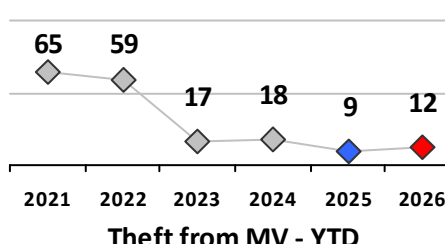

Part I Crime - Comparison Report

Providence Police Department

Through 6/28/2026
Week 26

District 3

4 Week Trend
6/1/2026 - 6/28/2026

Past 28 Days
6/1/2026 - 6/28/2026

Year to Date
January 1 - June 28

Violent Crime	Current Week	Last Week	Wk 24	Wk 23	Past 28 Days	Past 28 Days LY	Chg.	Current Year	Last Year	Chg.	Wght. 5yr Avg	Chg.
Homicide	0	0	0	0	0	0	--	0	0	0%	0	--
Sex Offenses, Forcible*	0	1	0	0	1	1	0%	2	3	-33%	4	-50%
Robbery Other	0	0	0	0	0	1	--	1	3	-67%	2	-50%
Robbery W Firearm	0	0	0	0	0	0	--	1	0	100%	1	0%
Agg. Assault	0	0	0	0	0	1	--	13	11	18%	9	44%
Agg. Assault W Firearm	0	0	0	0	0	0	--	2	2	0%	3	-33%
Total	0	1	0	0	1	3	-67%	19	19	0%	18	6%

Property Crime	Current Week	Last Week	Wk 24	Wk 23	Past 28 Days	Past 28 Days LY	Chg.	Current Year	Last Year	Chg.	Wght. 5yr Avg	Chg.
Burglary	0	0	0	0	0	0	--	6	5	20%	6	0%
MV Theft	0	0	0	0	0	0	--	4	9	-56%	12	-67%
Larceny from MV	1	0	0	1	2	2	0%	12	9	33%	24	-50%
Larceny**	1	1	3	2	7	7	0%	50	33	52%	36	39%
Total	2	1	3	3	9	9	0%	72	56	29%	77	-6%

Other Crime	Current Week	Last Week	Wk 24	Wk 23	Past 28 Days	Past 28 Days LY	Chg.	Current Year	Last Year	Chg.	Wght. 5yr Avg	Chg.
Assault Other	1	3	2	3	9	13	-31%	53	59	-10%	49	8%
Vandalism	1	0	2	2	5	1	400%	31	31	0%	40	-23%
Drug Offenses	0	0	0	0	0	1	--	5	16	-69%	16	-69%
Weapons Offenses	0	0	0	1	1	0	--	6	7	-14%	5	20%
Weapons Offenses W Firearm	0	1	0	0	1	0	--	16	27	-41%	15	7%
Total	2	4	4	6	16	15	7%	111	140	-21%	125	-11%

Figures are preliminary and subject to further analysis and revision

* Sex Offenses, Forcible includes forcible rape, forcible sodomy, forcible fondling, sexual assault with an object

** Larceny includes shoplifting, pickpocket, pursesnatch, from building, bicycles, motor vehicle parts or accessories, and other.