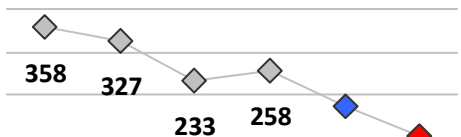

2021 2022 2023 2024 2025 2026
Robbery - YTD

Figures are preliminary and subject to further analysis and revision

* Sex Offenses, Forcible includes forcible rape, forcible sodomy, forcible fondling, sexual assault with an object

** Larceny includes shoplifting, pickpocket, pursesnatch, from building, bicycles, motor vehicle parts or accessories, and other.