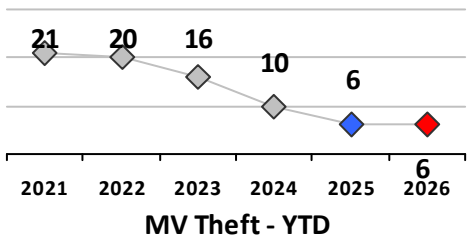

District 1

	4 Week Trend 6/1/2026 - 6/28/2026				Past 28 Days 6/1/2026 - 6/28/2026			Year to Date January 1 - June 28				
	Current Week	Last Week	Wk 24	Wk 23	Past 28 Days	Past 28 Days LY	Chg.	Current Year	Last Year	Chg.	Wght. 5yr Avg	Chg.
Violent Crime												
Homicide	0	0	0	0	0	0	--	0	0	0%	0	--
Sex Offenses, Forcible*	0	0	0	0	0	1	--	1	3	-67%	5	-80%
Robbery Other	0	0	2	1	3	0	--	8	5	60%	6	33%
Robbery W Firearm	0	0	0	0	0	0	--	0	0	0%	0	--
Agg. Assault	0	0	0	0	0	0	--	10	11	-9%	14	-29%
Agg. Assault W Firearm	0	0	0	0	0	0	--	0	1	-100%	1	--
Total	0	0	2	1	3	1	200%	19	20	-5%	25	-24%
Property Crime												
Burglary	0	0	0	0	0	4	--	6	10	-40%	8	-25%
MV Theft	4	0	0	0	4	2	100%	6	6	0%	12	-50%
Larceny from MV	1	2	1	1	5	6	-17%	37	34	9%	56	-34%
Larceny**	1	3	4	3	11	23	-52%	148	148	0%	172	-14%
Total	6	5	5	4	20	35	-43%	197	198	-1%	248	-21%
Other Crime												
Assault Other	7	9	4	1	21	14	50%	107	88	22%	100	7%
Vandalism	1	3	2	3	9	5	80%	64	49	31%	70	-9%
Drug Offenses	2	1	0	3	6	12	-50%	24	77	-69%	40	-40%
Weapons Offenses	0	1	2	0	3	3	0%	11	12	-8%	9	22%
Weapons Offenses W Firearm	1	0	0	0	1	2	-50%	17	4	325%	4	325%
Total	11	14	8	7	40	36	11%	223	230	-3%	223	0%