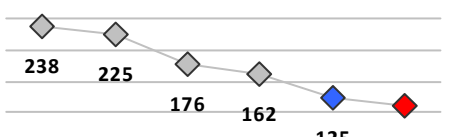

Part I Crime - Comparison Report

Providence Police Department

Through 6/28/2026
Week 26

Citywide											
4 Week Trend 6/1/2026 - 6/28/2026				Past 28 Days 6/1/2026 - 6/28/2026				Year to Date January 1 - June 28			

Violent Crime	Current Week	Last Week	Wk 24	Wk 23	Past 28 Days	Past 28 Days LY	Chg.	Current Year	Last Year	Chg.	Wght. 5yr Avg	Chg.
Homicide	0	0	0	0	0	0	--	2	1	100%	4	-50%
Sex Offenses, Forcible*	0	3	2	5	10	14	-29%	56	56	0%	74	-24%
Robbery Other	2	2	4	2	10	4	150%	35	35	0%	40	-13%
Robbery W Firearm	0	0	1	0	1	1	0%	10	11	-9%	18	-44%
Agg. Assault	4	6	9	8	27	27	0%	185	173	7%	184	1%
Agg. Assault W Firearm	0	0	1	2	3	7	-57%	27	32	-16%	38	-29%
Total	6	11	17	17	51	53	-4%	315	308	2%	359	-12%

Property Crime	Current Week	Last Week	Wk 24	Wk 23	Past 28 Days	Past 28 Days LY	Chg.	Current Year	Last Year	Chg.	Wght. 5yr Avg	Chg.
Burglary	5	1	6	3	15	31	-52%	112	126	-11%	168	-33%
MV Theft	6	6	3	5	20	36	-44%	101	175	-42%	244	-59%
Larceny from MV	11	6	18	16	51	60	-15%	285	338	-16%	528	-46%
Larceny**	27	18	46	47	138	146	-5%	891	925	-4%	931	-4%
Total	49	31	73	71	224	273	-18%	1389	1564	-11%	1870	-26%

Other Crime	Current Week	Last Week	Wk 24	Wk 23	Past 28 Days	Past 28 Days LY	Chg.	Current Year	Last Year	Chg.	Wght. 5yr Avg	Chg.
Assault Other	36	38	39	32	145	175	-17%	905	943	-4%	935	-3%
Vandalism	27	13	26	24	90	105	-14%	573	626	-8%	776	-26%
Drug Offenses	9	12	10	11	42	52	-19%	191	316	-40%	294	-35%
Weapons Offenses	4	3	11	6	24	12	100%	103	83	24%	77	34%
Weapons Offenses W Firearm	1	1	2	0	4	16	-75%	138	126	10%	143	-3%
Total	77	67	88	73	305	360	-15%	1910	2094	-9%	2225	-14%