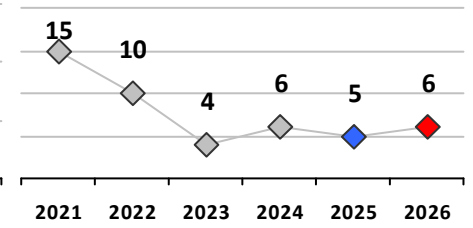

Part I Crime - Comparison Report

Providence Police Department

Through 6/28/2026
Week 26

District 3

4 Week Trend
6/1/2026 - 6/28/2026

Past 28 Days
6/1/2026 - 6/28/2026

Year to Date
January 1 - June 28

Violent Crime	Current Week	Last Week	Wk 24	Wk 23	Past 28 Days	Past 28 Days LY	Chg.	Current Year	Last Year	Chg.	Wght. 5yr Avg	Chg.
Homicide	0	0	0	0	0	0	--	0	0	0%	0	--
Sex Offenses, Forcible*	0	1	0	0	1	1	0%	2	3	-33%	4	-50%
Robbery Other	0	0	0	0	0	1	--	1	3	-67%	2	-50%
Robbery W Firearm	0	0	0	0	0	0	--	1	0	100%	1	0%
Agg. Assault	0	0	0	0	0	1	--	13	11	18%	9	44%
Agg. Assault W Firearm	0	0	0	0	0	0	--	2	2	0%	3	-33%
Total	0	1	0	0	1	3	-67%	19	19	0%	18	6%

Property Crime	Current Week	Last Week	Wk 24	Wk 23	Past 28 Days	Past 28 Days LY	Chg.	Current Year	Last Year	Chg.	Wght. 5yr Avg	Chg.
Burglary	0	0	0	0	0	0	--	6	5	20%	6	0%
MV Theft	0	0	0	0	0	0	--	4	9	-56%	12	-67%
Larceny from MV	1	0	0	1	2	2	0%	12	9	33%	24	-50%
Larceny**	1	1	3	2	7	7	0%	50	33	52%	36	39%
Total	2	1	3	3	9	9	0%	72	56	29%	77	-6%

Other Crime	Current Week	Last Week	Wk 24	Wk 23	Past 28 Days	Past 28 Days LY	Chg.	Current Year	Last Year	Chg.	Wght. 5yr Avg	Chg.
Assault Other	1	3	2	3	9	13	-31%	53	59	-10%	49	8%
Vandalism	1	0	2	2	5	1	400%	31	31	0%	40	-23%
Drug Offenses	0	0	0	0	0	1	--	5	16	-69%	16	-69%
Weapons Offenses	0	0	0	1	1	0	--	6	7	-14%	5	20%
Weapons Offenses W Firearm	0	1	0	0	1	0	--	16	27	-41%	15	7%
Total	2	4	4	6	16	15	7%	111	140	-21%	125	-11%

Figures are preliminary and subject to further analysis and revision

* Sex Offenses, Forcible includes forcible rape, forcible sodomy, forcible fondling, sexual assault with an object

** Larceny includes shoplifting, pickpocket, pursesnatch, from building, bicycles, motor vehicle parts or accessories, and other.