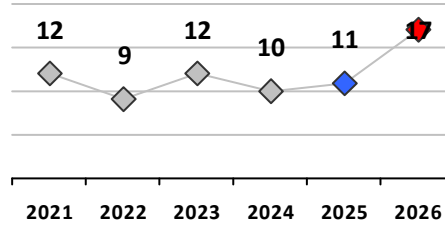

Part I Crime - Comparison Report

Providence Police Department

Through 6/28/2026
Week 26

District 8											
4 Week Trend 6/1/2026 - 6/28/2026				Past 28 Days 6/1/2026 - 6/28/2026				Year to Date January 1 - June 28			

Violent Crime	Current Week	Last Week	Wk 24	Wk 23	Past 28 Days	Past 28 Days LY	Chg.	Current Year	Last Year	Chg.	Wght. 5yr Avg	Chg.
Homicide	0	0	0	0	0	0	--	0	0	0%	0	--
Sex Offenses, Forcible*	0	0	0	0	0	2	--	2	2	0%	4	-50%
Robbery Other	0	0	0	0	0	0	--	0	0	0%	1	--
Robbery W Firearm	0	0	0	0	0	0	--	0	1	-100%	0	--
Agg. Assault	0	0	0	0	0	1	--	16	9	78%	9	78%
Agg. Assault W Firearm	0	0	0	1	1	0	--	1	2	-50%	2	-50%
Total	0	0	0	1	1	3	-67%	19	14	36%	16	19%

Property Crime	Current Week	Last Week	Wk 24	Wk 23	Past 28 Days	Past 28 Days LY	Chg.	Current Year	Last Year	Chg.	Wght. 5yr Avg	Chg.
Burglary	1	0	0	0	1	2	-50%	5	4	25%	8	-38%
MV Theft	0	0	0	0	0	11	--	6	15	-60%	12	-50%
Larceny from MV	1	0	3	2	6	6	0%	24	24	0%	34	-29%
Larceny**	3	2	8	2	15	13	15%	60	63	-5%	53	13%
Total	5	2	11	4	22	32	-31%	95	106	-10%	107	-11%

Other Crime	Current Week	Last Week	Wk 24	Wk 23	Past 28 Days	Past 28 Days LY	Chg.	Current Year	Last Year	Chg.	Wght. 5yr Avg	Chg.
Assault Other	3	2	0	1	6	6	0%	60	36	67%	40	50%
Vandalism	0	2	2	1	5	14	-64%	26	45	-42%	39	-33%
Drug Offenses	0	0	1	0	1	0	--	2	7	-71%	5	-60%
Weapons Offenses	0	0	0	0	0	1	--	1	4	-75%	3	-67%
Weapons Offenses W Firearm	0	0	0	0	0	0	--	1	1	0%	4	-75%
Total	3	4	3	2	12	21	-43%	90	93	-3%	92	-2%

Figures are preliminary and subject to further analysis and revision

* Sex Offenses, Forcible includes forcible rape, forcible sodomy, forcible fondling, sexual assault with an object

** Larceny includes shoplifting, pickpocket, pursesnatch, from building, bicycles, motor vehicle parts or accessories, and other.