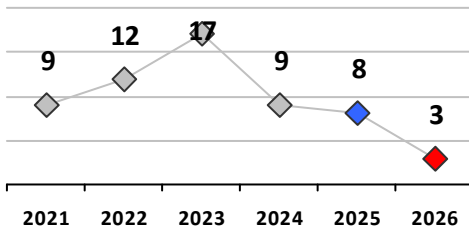

Part I Crime - Comparison Report

Providence Police Department

Through 6/28/2026
Week 26

District 7

4 Week Trend 6/1/2026 - 6/28/2026	Past 28 Days 6/1/2026 - 6/28/2026	Year to Date January 1 - June 28

Violent Crime	Current Week	Last Week	Wk 24	Wk 23	Past 28 Days	Past 28 Days LY	Chg.	Current Year	Last Year	Chg.	Wght. 5yr Avg	Chg.
Homicide	0	0	0	0	0	0	--	1	0	100%	1	0%
Sex Offenses, Forcible*	0	0	0	0	0	2	--	6	7	-14%	8	-25%
Robbery Other	0	1	0	0	1	1	0%	3	6	-50%	6	-50%
Robbery W Firearm	0	0	0	0	0	0	--	0	2	-100%	5	--
Agg. Assault	0	0	5	1	6	2	200%	30	26	15%	26	15%
Agg. Assault W Firearm	0	0	0	1	1	2	-50%	9	11	-18%	11	-18%
Total	0	1	5	2	8	7	14%	49	52	-6%	56	-13%

Property Crime	Current Week	Last Week	Wk 24	Wk 23	Past 28 Days	Past 28 Days LY	Chg.	Current Year	Last Year	Chg.	Wght. 5yr Avg	Chg.
Burglary	2	0	3	0	5	2	150%	25	14	79%	34	-26%
MV Theft	1	2	0	1	4	10	-60%	21	28	-25%	45	-53%
Larceny from MV	3	1	4	0	8	5	60%	55	40	38%	83	-34%
Larceny**	4	1	10	8	23	25	-8%	144	165	-13%	162	-11%
Total	10	4	17	9	40	42	-5%	245	247	-1%	324	-24%

Other Crime	Current Week	Last Week	Wk 24	Wk 23	Past 28 Days	Past 28 Days LY	Chg.	Current Year	Last Year	Chg.	Wght. 5yr Avg	Chg.
Assault Other	2	8	6	5	21	40	-48%	160	181	-12%	165	-3%
Vandalism	4	0	6	5	15	24	-38%	107	126	-15%	136	-21%
Drug Offenses	0	6	0	1	7	8	-13%	38	44	-14%	41	-7%
Weapons Offenses	0	2	1	2	5	5	0%	19	17	12%	12	58%
Weapons Offenses W Firearm	0	0	1	0	1	6	-83%	23	24	-4%	26	-12%
Total	6	16	14	13	49	83	-41%	347	392	-11%	381	-9%

Figures are preliminary and subject to further analysis and revision

* Sex Offenses, Forcible includes forcible rape, forcible sodomy, forcible fondling, sexual assault with an object

** Larceny includes shoplifting, pickpocket, pursesnatch, from building, bicycles, motor vehicle parts or accessories, and other.