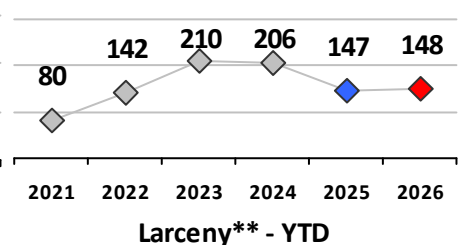

District 1

	4 Week Trend 6/1/2026 - 6/28/2026				Past 28 Days 6/1/2026 - 6/28/2026			Year to Date January 1 - June 28				
	Current Week	Last Week	Wk 24	Wk 23	Past 28 Days	Past 28 Days LY	Chg.	Current Year	Last Year	Chg.	Wght. 5yr Avg	Chg.
Violent Crime												
Homicide	0	0	0	0	0	0	--	0	0	0%	0	--
Sex Offenses, Forcible*	0	0	0	0	0	1	--	1	3	-67%	5	-80%
Robbery Other	0	0	2	1	3	0	--	8	5	60%	6	33%
Robbery W Firearm	0	0	0	0	0	0	--	0	0	0%	0	--
Agg. Assault	0	0	0	0	0	0	--	10	11	-9%	14	-29%
Agg. Assault W Firearm	0	0	0	0	0	0	--	0	1	-100%	1	--
Total	0	0	2	1	3	1	200%	19	20	-5%	25	-24%
Property Crime												
Burglary	0	0	0	0	0	4	--	6	10	-40%	8	-25%
MV Theft	4	0	0	0	4	2	100%	6	6	0%	12	-50%
Larceny from MV	1	2	1	1	5	6	-17%	37	34	9%	56	-34%
Larceny**	1	3	4	3	11	23	-52%	148	148	0%	172	-14%
Total	6	5	5	4	20	35	-43%	197	198	-1%	248	-21%
Other Crime												
Assault Other	7	9	4	1	21	14	50%	107	88	22%	100	7%
Vandalism	1	3	2	3	9	5	80%	64	49	31%	70	-9%
Drug Offenses	2	1	0	3	6	12	-50%	24	77	-69%	40	-40%
Weapons Offenses	0	1	2	0	3	3	0%	11	12	-8%	9	22%
Weapons Offenses W Firearm	1	0	0	0	1	2	-50%	17	4	325%	4	325%
Total	11	14	8	7	40	36	11%	223	230	-3%	223	0%