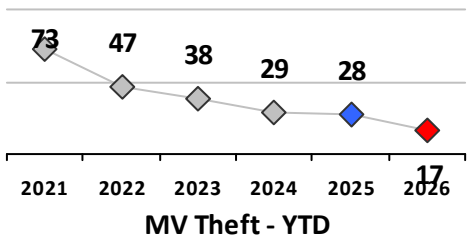

Part I Crime - Comparison Report

Providence Police Department

Through 6/28/2026
Week 26

District 2

	4 Week Trend 6/1/2026 - 6/28/2026				Past 28 Days 6/1/2026 - 6/28/2026			Year to Date January 1 - June 28				
	Current Week	Last Week	Wk 24	Wk 23	Past 28 Days	Past 28 Days LY	Chg.	Current Year	Last Year	Chg.	Wght. 5yr Avg	Chg.
Violent Crime												
Homicide	0	0	0	0	0	0	--	0	0	0%	1	--
Sex Offenses, Forcible*	0	0	2	0	2	1	100%	13	6	117%	11	18%
Robbery Other	1	0	1	0	2	1	100%	5	9	-44%	7	-29%
Robbery W Firearm	0	0	0	0	0	0	--	3	2	50%	4	-25%
Agg. Assault	2	2	3	2	9	5	80%	34	41	-17%	39	-13%
Agg. Assault W Firearm	0	0	0	0	0	3	--	3	6	-50%	7	-57%
Total	3	2	6	2	13	10	30%	58	64	-9%	67	-13%
Property Crime												
Burglary	1	0	0	0	1	10	-90%	14	31	-55%	25	-44%
MV Theft	0	1	1	2	4	2	100%	17	28	-39%	36	-53%
Larceny from MV	0	1	1	0	2	1	100%	17	27	-37%	42	-60%
Larceny**	6	4	8	6	24	16	50%	118	150	-21%	107	10%
Total	7	6	10	8	31	29	7%	166	236	-30%	209	-21%
Other Crime												
Assault Other	7	3	7	7	24	28	-14%	154	167	-8%	151	2%
Vandalism	8	1	8	2	19	10	90%	78	71	10%	83	-6%
Drug Offenses	2	2	3	2	9	4	125%	45	34	32%	47	-4%
Weapons Offenses	2	0	5	2	9	3	200%	29	7	314%	11	164%
Weapons Offenses W Firearm	0	0	1	0	1	4	-75%	33	14	136%	29	14%
Total	19	6	24	13	62	49	27%	339	293	16%	320	6%

Figures are preliminary and subject to further analysis and revision

* Sex Offenses, Forcible includes forcible rape, forcible sodomy, forcible fondling, sexual assault with an object

** Larceny includes shoplifting, pickpocket, pursesnatch, from building, bicycles, motor vehicle parts or accessories, and other.