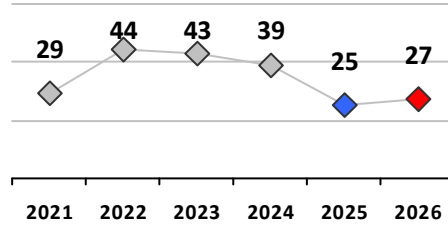

Part I Crime - Comparison Report

Providence Police Department

Through 6/28/2026
Week 26

District 4

	4 Week Trend 6/1/2026 - 6/28/2026				Past 28 Days 6/1/2026 - 6/28/2026			Year to Date January 1 - June 28				
	Current Week	Last Week	Wk 24	Wk 23	Past 28 Days	Past 28 Days LY	Chg.	Current Year	Last Year	Chg.	Wght. 5yr Avg	Chg.
Violent Crime												
Homicide	0	0	0	0	0	0	--	0	0	0%	0	--
Sex Offenses, Forcible*	0	1	0	4	5	1	400%	11	12	-8%	13	-15%
Robbery Other	0	1	1	0	2	0	--	11	4	175%	7	57%
Robbery W Firearm	0	0	0	0	0	1	--	2	1	100%	2	0%
Agg. Assault	1	3	0	2	6	2	200%	26	23	13%	29	-10%
Agg. Assault W Firearm	0	0	0	0	0	0	--	1	2	-50%	6	-83%
Total	1	5	1	6	13	4	225%	51	42	21%	57	-11%
Property Crime												
Burglary	0	1	0	1	2	6	-67%	17	25	-32%	28	-39%
MV Theft	0	0	1	1	2	5	-60%	18	39	-54%	44	-59%
Larceny from MV	1	1	3	3	8	11	-27%	53	82	-35%	98	-46%
Larceny**	4	3	3	6	16	14	14%	114	119	-4%	116	-2%
Total	5	5	7	11	28	36	-22%	202	265	-24%	286	-29%
Other Crime												
Assault Other	5	6	4	6	21	23	-9%	137	131	5%	142	-4%
Vandalism	3	4	1	2	10	16	-38%	85	87	-2%	117	-27%
Drug Offenses	4	2	2	5	13	16	-19%	45	67	-33%	73	-38%
Weapons Offenses	2	0	2	0	4	0	--	19	13	46%	12	58%
Weapons Offenses W Firearm	0	0	0	0	0	2	--	10	18	-44%	23	-57%
Total	14	12	9	13	48	57	-16%	296	316	-6%	366	-19%

Figures are preliminary and subject to further analysis and revision

* Sex Offenses, Forcible includes forcible rape, forcible sodomy, forcible fondling, sexual assault with an object

** Larceny includes shoplifting, pickpocket, pursesnatch, from building, bicycles, motor vehicle parts or accessories, and other.