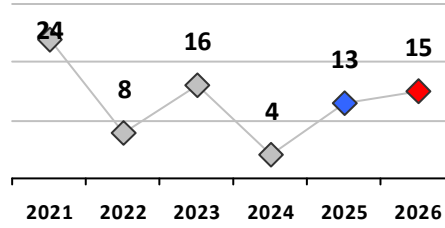

Part I Crime - Comparison Report

Providence Police Department

Through 6/28/2026
Week 26

District 3

4 Week Trend
6/1/2026 - 6/28/2026

Past 28 Days
6/1/2026 - 6/28/2026

Year to Date
January 1 - June 28

Violent Crime	Current Week	Last Week	Wk 24	Wk 23	Past 28 Days	Past 28 Days LY	Chg.	Current Year	Last Year	Chg.	Wght. 5yr Avg	Chg.
Homicide	0	0	0	0	0	0	--	0	0	0%	0	--
Sex Offenses, Forcible*	0	1	0	0	1	1	0%	2	3	-33%	4	-50%
Robbery Other	0	0	0	0	0	1	--	1	3	-67%	2	-50%
Robbery W Firearm	0	0	0	0	0	0	--	1	0	100%	1	0%
Agg. Assault	0	0	0	0	0	1	--	13	11	18%	9	44%
Agg. Assault W Firearm	0	0	0	0	0	0	--	2	2	0%	3	-33%
Total	0	1	0	0	1	3	-67%	19	19	0%	18	6%

Property Crime	Current Week	Last Week	Wk 24	Wk 23	Past 28 Days	Past 28 Days LY	Chg.	Current Year	Last Year	Chg.	Wght. 5yr Avg	Chg.
Burglary	0	0	0	0	0	0	--	6	5	20%	6	0%
MV Theft	0	0	0	0	0	0	--	4	9	-56%	12	-67%
Larceny from MV	1	0	0	1	2	2	0%	12	9	33%	24	-50%
Larceny**	1	1	3	2	7	7	0%	50	33	52%	36	39%
Total	2	1	3	3	9	9	0%	72	56	29%	77	-6%

Other Crime	Current Week	Last Week	Wk 24	Wk 23	Past 28 Days	Past 28 Days LY	Chg.	Current Year	Last Year	Chg.	Wght. 5yr Avg	Chg.
Assault Other	1	3	2	3	9	13	-31%	53	59	-10%	49	8%
Vandalism	1	0	2	2	5	1	400%	31	31	0%	40	-23%
Drug Offenses	0	0	0	0	0	1	--	5	16	-69%	16	-69%
Weapons Offenses	0	0	0	1	1	0	--	6	7	-14%	5	20%
Weapons Offenses W Firearm	0	1	0	0	1	0	--	16	27	-41%	15	7%
Total	2	4	4	6	16	15	7%	111	140	-21%	125	-11%

Figures are preliminary and subject to further analysis and revision

* Sex Offenses, Forcible includes forcible rape, forcible sodomy, forcible fondling, sexual assault with an object

** Larceny includes shoplifting, pickpocket, pursesnatch, from building, bicycles, motor vehicle parts or accessories, and other.