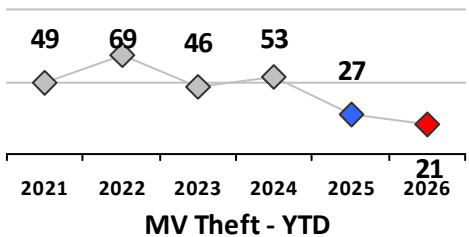

Part I Crime - Comparison Report

Providence Police Department

Through 6/28/2026
Week 26

District 7

4 Week Trend 6/1/2026 - 6/28/2026	Past 28 Days 6/1/2026 - 6/28/2026	Year to Date January 1 - June 28

Violent Crime	Current Week	Last Week	Wk 24	Wk 23	Past 28 Days	Past 28 Days LY	Chg.	Current Year	Last Year	Chg.	Wght. 5yr Avg	Chg.
Homicide	0	0	0	0	0	0	--	1	0	100%	1	0%
Sex Offenses, Forcible*	0	0	0	0	0	2	--	6	7	-14%	8	-25%
Robbery Other	0	1	0	0	1	1	0%	3	6	-50%	6	-50%
Robbery W Firearm	0	0	0	0	0	0	--	0	2	-100%	5	--
Agg. Assault	0	0	5	1	6	2	200%	30	26	15%	26	15%
Agg. Assault W Firearm	0	0	0	1	1	2	-50%	9	11	-18%	11	-18%
Total	0	1	5	2	8	7	14%	49	52	-6%	56	-13%

Property Crime	Current Week	Last Week	Wk 24	Wk 23	Past 28 Days	Past 28 Days LY	Chg.	Current Year	Last Year	Chg.	Wght. 5yr Avg	Chg.
Burglary	2	0	3	0	5	2	150%	25	14	79%	34	-26%
MV Theft	1	2	0	1	4	10	-60%	21	28	-25%	45	-53%
Larceny from MV	3	1	4	0	8	5	60%	55	40	38%	83	-34%
Larceny**	4	1	10	8	23	25	-8%	144	165	-13%	162	-11%
Total	10	4	17	9	40	42	-5%	245	247	-1%	324	-24%

Other Crime	Current Week	Last Week	Wk 24	Wk 23	Past 28 Days	Past 28 Days LY	Chg.	Current Year	Last Year	Chg.	Wght. 5yr Avg	Chg.
Assault Other	2	8	6	5	21	40	-48%	160	181	-12%	165	-3%
Vandalism	4	0	6	5	15	24	-38%	107	126	-15%	136	-21%
Drug Offenses	0	6	0	1	7	8	-13%	38	44	-14%	41	-7%
Weapons Offenses	0	2	1	2	5	5	0%	19	17	12%	12	58%
Weapons Offenses W Firearm	0	0	1	0	1	6	-83%	23	24	-4%	26	-12%
Total	6	16	14	13	49	83	-41%	347	392	-11%	381	-9%

Figures are preliminary and subject to further analysis and revision

* Sex Offenses, Forcible includes forcible rape, forcible sodomy, forcible fondling, sexual assault with an object

** Larceny includes shoplifting, pickpocket, pursesnatch, from building, bicycles, motor vehicle parts or accessories, and other.