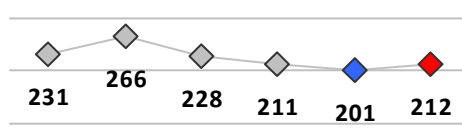

Part I Crime - Comparison Report

Providence Police Department

Through 6/28/2026
Week 26

Citywide											
4 Week Trend 6/1/2026 - 6/28/2026				Past 28 Days 6/1/2026 - 6/28/2026				Year to Date January 1 - June 28			

Violent Crime	Current Week	Last Week	Wk 24	Wk 23	Past 28 Days	Past 28 Days LY	Chg.	Current Year	Last Year	Chg.	Wght. 5yr Avg	Chg.
Homicide	0	0	0	0	0	0	--	2	1	100%	4	-50%
Sex Offenses, Forcible*	0	3	2	5	10	14	-29%	56	56	0%	74	-24%
Robbery Other	2	2	4	2	10	4	150%	35	35	0%	40	-13%
Robbery W Firearm	0	0	1	0	1	1	0%	10	11	-9%	18	-44%
Agg. Assault	4	6	9	8	27	27	0%	185	173	7%	184	1%
Agg. Assault W Firearm	0	0	1	2	3	7	-57%	27	32	-16%	38	-29%
Total	6	11	17	17	51	53	-4%	315	308	2%	359	-12%

Property Crime	Current Week	Last Week	Wk 24	Wk 23	Past 28 Days	Past 28 Days LY	Chg.	Current Year	Last Year	Chg.	Wght. 5yr Avg	Chg.
Burglary	5	1	6	3	15	31	-52%	112	126	-11%	168	-33%
MV Theft	6	6	3	5	20	36	-44%	101	175	-42%	244	-59%
Larceny from MV	11	6	18	16	51	60	-15%	285	338	-16%	528	-46%
Larceny**	27	18	46	47	138	146	-5%	891	925	-4%	931	-4%
Total	49	31	73	71	224	273	-18%	1389	1564	-11%	1870	-26%

Other Crime	Current Week	Last Week	Wk 24	Wk 23	Past 28 Days	Past 28 Days LY	Chg.	Current Year	Last Year	Chg.	Wght. 5yr Avg	Chg.
Assault Other	36	38	39	32	145	175	-17%	905	943	-4%	935	-3%
Vandalism	27	13	26	24	90	105	-14%	573	626	-8%	776	-26%
Drug Offenses	9	12	10	11	42	52	-19%	191	316	-40%	294	-35%
Weapons Offenses	4	3	11	6	24	12	100%	103	83	24%	77	34%
Weapons Offenses W Firearm	1	1	2	0	4	16	-75%	138	126	10%	143	-3%
Total	77	67	88	73	305	360	-15%	1910	2094	-9%	2225	-14%