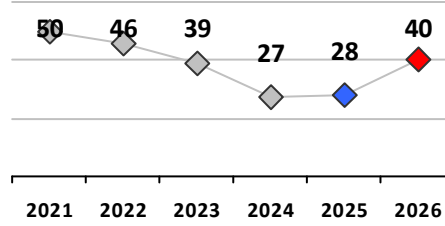

Part I Crime - Comparison Report

Providence Police Department

Through 6/28/2026
Week 26

District 5

	4 Week Trend 6/1/2026 - 6/28/2026				Past 28 Days 6/1/2026 - 6/28/2026			Year to Date January 1 - June 28				
	Current Week	Last Week	Wk 24	Wk 23	Past 28 Days	Past 28 Days LY	Chg.	Current Year	Last Year	Chg.	Wght. 5yr Avg	Chg.
Violent Crime												
Homicide	0	0	0	0	0	0	--	1	1	0%	1	0%
Sex Offenses, Forcible*	0	0	0	1	1	2	-50%	14	8	75%	13	8%
Robbery Other	0	0	0	1	1	0	--	6	2	200%	4	50%
Robbery W Firearm	0	0	0	0	0	0	--	0	3	-100%	3	--
Agg. Assault	1	0	0	1	2	9	-78%	33	25	32%	30	10%
Agg. Assault W Firearm	0	0	0	0	0	2	--	7	5	40%	5	40%
Total	1	0	0	3	4	13	-69%	61	44	39%	57	7%
Property Crime												
Burglary	1	0	2	2	5	3	67%	21	20	5%	22	-5%
MV Theft	0	1	1	0	2	3	-33%	9	18	-50%	28	-68%
Larceny from MV	0	0	5	0	5	8	-38%	19	24	-21%	42	-55%
Larceny**	4	1	3	1	9	17	-47%	57	73	-22%	82	-30%
Total	5	2	11	3	21	31	-32%	106	135	-21%	174	-39%
Other Crime												
Assault Other	4	4	8	3	19	22	-14%	108	119	-9%	144	-25%
Vandalism	6	2	0	2	10	17	-41%	69	86	-20%	109	-37%
Drug Offenses	1	0	2	0	3	8	-63%	18	42	-57%	47	-62%
Weapons Offenses	0	0	1	0	1	0	--	13	15	-13%	17	-24%
Weapons Offenses W Firearm	0	0	0	0	0	1	--	13	21	-38%	24	-46%
Total	11	6	11	5	33	48	-31%	221	283	-22%	340	-35%

Figures are preliminary and subject to further analysis and revision

* Sex Offenses, Forcible includes forcible rape, forcible sodomy, forcible fondling, sexual assault with an object

** Larceny includes shoplifting, pickpocket, pursesnatch, from building, bicycles, motor vehicle parts or accessories, and other.