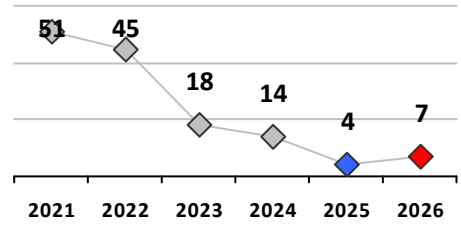

Burglary - YTD