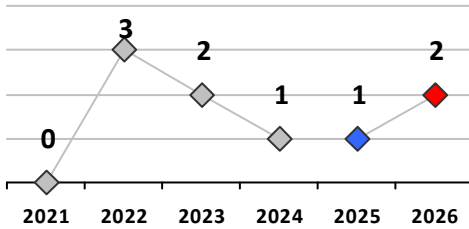

Part I Crime - Comparison Report

Providence Police Department

Through 6/28/2026
Week 26

District 9											
4 Week Trend 6/1/2026 - 6/28/2026				Past 28 Days 6/1/2026 - 6/28/2026				Year to Date January 1 - June 28			

Violent Crime	Current Week	Last Week	Wk 24	Wk 23	Past 28 Days	Past 28 Days LY	Chg.	Current Year	Last Year	Chg.	Wght. 5yr Avg	Chg.
Homicide	0	0	0	0	0	0	--	0	0	0%	0	--
Sex Offenses, Forcible*	0	0	0	0	0	0	--	2	2	0%	4	-50%
Robbery Other	1	0	0	0	1	0	--	1	1	0%	1	0%
Robbery W Firearm	0	0	1	0	1	0	--	1	0	100%	0	--
Agg. Assault	0	0	0	0	0	0	--	3	5	-40%	6	-50%
Agg. Assault W Firearm	0	0	0	0	0	0	--	0	0	0%	1	--
Total	1	0	1	0	2	0	200%	7	8	-13%	12	-42%

Property Crime	Current Week	Last Week	Wk 24	Wk 23	Past 28 Days	Past 28 Days LY	Chg.	Current Year	Last Year	Chg.	Wght. 5yr Avg	Chg.
Burglary	0	0	1	0	1	2	-50%	7	4	75%	18	-61%
MV Theft	1	0	0	0	1	0	--	4	4	0%	12	-67%
Larceny from MV	2	1	1	1	5	8	-38%	26	37	-30%	52	-50%
Larceny**	2	1	2	3	8	15	-47%	65	69	-6%	67	-3%
Total	5	2	4	4	15	25	-40%	102	114	-11%	149	-32%

Other Crime	Current Week	Last Week	Wk 24	Wk 23	Past 28 Days	Past 28 Days LY	Chg.	Current Year	Last Year	Chg.	Wght. 5yr Avg	Chg.
Assault Other	1	1	1	3	6	4	50%	20	34	-41%	28	-29%
Vandalism	1	1	0	3	5	6	-17%	38	47	-19%	49	-22%
Drug Offenses	0	0	0	0	0	1	--	1	4	-75%	4	-75%
Weapons Offenses	0	0	0	0	0	0	--	1	0	100%	1	0%
Weapons Offenses W Firearm	0	0	0	0	0	0	--	0	0	0%	3	--
Total	2	2	1	6	11	11	0%	60	85	-29%	84	-29%

Robbery - YTD