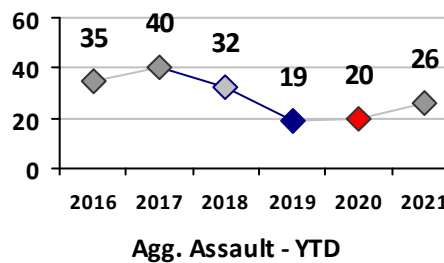

Part I Crime - Comparison Report

Providence Police Department

Through 4/25/2021
Week 16

District 7

4 Week Trend 3/29/2021 - 4/25/2021	Past 28 Days 3/29/2021 - 4/25/2021	Year to Date January 1 - April 25

Violent Crime	Current Week	Last Week	Wk 14	Wk 13	Past 28 Days	Past 28 Days LY	Chg.	Current Year	Last Year	Chg.	Wght. 5yr Avg	Chg.
Homicide	0	1	0	0	1	0	--	1	0	100%	0	--
Sex Offenses, Forcible*	0	1	1	4	6	1	500%	12	4	200%	6	100%
Robbery Other	1	0	0	0	1	0	--	2	6	-67%	6	-67%
Robbery W Firearm	0	0	0	0	0	1	--	1	7	-86%	5	-80%
Agg. Assault	1	2	0	2	5	2	150%	20	18	11%	21	-5%
Agg. Assault W Firearm	0	4	1	0	5	0	--	7	2	250%	5	40%
Total	2	8	2	6	18	4	350%	43	37	16%	43	0%

Property Crime	Current Week	Last Week	Wk 14	Wk 13	Past 28 Days	Past 28 Days LY	Chg.	Current Year	Last Year	Chg.	Wght. 5yr Avg	Chg.
Burglary	1	3	1	0	5	4	25%	19	24	-21%	33	-42%
MV Theft	0	2	2	0	4	10	-60%	33	40	-18%	30	10%
Larceny from MV	11	2	3	7	23	18	28%	64	89	-28%	80	-20%
Larceny**	4	6	10	7	27	23	17%	106	119	-11%	109	-3%
Total	16	13	16	14	59	55	7%	222	272	-18%	251	-12%

Other Crime	Current Week	Last Week	Wk 14	Wk 13	Past 28 Days	Past 28 Days LY	Chg.	Current Year	Last Year	Chg.	Wght. 5yr Avg	Chg.
Assault Other	7	11	8	8	34	16	113%	90	96	-6%	99	-9%
Vandalism	6	3	8	10	27	20	35%	81	109	-26%	108	-25%
Drug Offenses	1	3	2	0	6	0	--	13	22	-41%	34	-62%
Weapons Offenses	1	3	1	0	5	1	400%	17	6	183%	19	-11%
Liquor Law Violations	1	0	0	0	1	0	--	6	2	200%	16	-63%
Total	16	20	19	18	73	37	97%	207	235	-12%	276	-25%

Figures are preliminary and subject to further analysis and revision

* Sex Offenses, Forcible includes forcible rape, forcible sodomy, forcible fondling, sexual assault with an object

** Larceny includes shoplifting, pickpocket, pursesnatch, from building, bicycles, motor vehicle parts or accessories, and other.