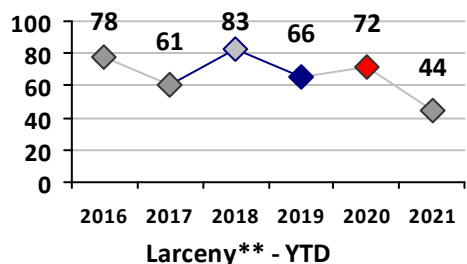

Part I Crime - Comparison Report

Providence Police Department

Through 4/25/2021
Week 16

District 6

4 Week Trend 3/29/2021 - 4/25/2021	Past 28 Days 3/29/2021 - 4/25/2021	Year to Date January 1 - April 25

Violent Crime	Current Week	Last Week	Wk 14	Wk 13	Past 28 Days	Past 28 Days LY	Chg.	Current Year	Last Year	Chg.	Wght. 5yr Avg	Chg.
Homicide	0	1	0	0	1	0	--	2	0	200%	1	100%
Sex Offenses, Forcible*	1	0	0	0	1	1	0%	7	10	-30%	6	17%
Robbery Other	1	0	0	0	1	0	--	3	2	50%	5	-40%
Robbery W Firearm	0	0	0	0	0	1	--	2	1	100%	2	0%
Agg. Assault	1	3	0	3	7	5	40%	15	10	50%	10	50%
Agg. Assault W Firearm	0	0	0	0	0	0	--	6	3	100%	3	100%
Total	3	4	0	3	10	7	43%	35	26	35%	26	35%

Property Crime	Current Week	Last Week	Wk 14	Wk 13	Past 28 Days	Past 28 Days LY	Chg.	Current Year	Last Year	Chg.	Wght. 5yr Avg	Chg.
Burglary	2	0	1	1	4	4	0%	16	22	-27%	26	-38%
MV Theft	3	0	2	0	5	3	67%	25	23	9%	27	-7%
Larceny from MV	4	0	4	3	11	17	-35%	45	59	-24%	51	-12%
Larceny**	5	1	3	2	11	22	-50%	44	73	-40%	73	-40%
Total	14	1	10	6	31	46	-33%	130	177	-27%	176	-26%

Other Crime	Current Week	Last Week	Wk 14	Wk 13	Past 28 Days	Past 28 Days LY	Chg.	Current Year	Last Year	Chg.	Wght. 5yr Avg	Chg.
Assault Other	2	5	4	4	15	10	50%	43	56	-23%	63	-32%
Vandalism	0	1	3	4	8	11	-27%	42	62	-32%	62	-32%
Drug Offenses	0	1	2	0	3	2	50%	11	24	-54%	21	-48%
Weapons Offenses	2	0	1	0	3	0	--	16	9	78%	8	100%
Liquor Law Violations	0	0	0	0	0	0	--	0	0	0%	1	--
Total	4	7	10	8	29	23	26%	112	151	-26%	155	-28%

Figures are preliminary and subject to further analysis and revision

* Sex Offenses, Forcible includes forcible rape, forcible sodomy, forcible fondling, sexual assault with an object

** Larceny includes shoplifting, pickpocket, pursesnatch, from building, bicycles, motor vehicle parts or accessories, and other.