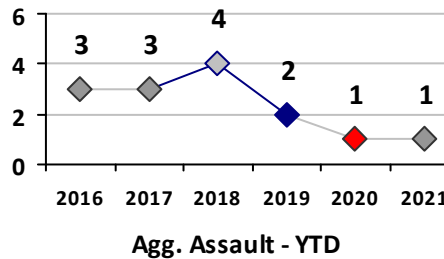

Part I Crime - Comparison Report

Providence Police Department

Through 4/25/2021
Week 16

District 9

4 Week Trend <i>3/29/2021 - 4/25/2021</i>	Past 28 Days <i>3/29/2021 - 4/25/2021</i>	Year to Date <i>January 1 - April 25</i>

Violent Crime	Current Week	Last Week	Wk 14	Wk 13	Past 28 Days	Past 28 Days LY	Chg.	Current Year	Last Year	Chg.	Wght. 5yr Avg	Chg.
Homicide	0	0	0	0	0	0	--	0	0	0%	0	--
Sex Offenses, Forcible*	0	0	0	0	0	0	--	1	3	-67%	2	-50%
Robbery Other	0	0	0	0	0	0	--	0	4	-100%	2	--
Robbery W Firearm	0	0	0	0	0	0	--	0	0	0%	0	--
Agg. Assault	0	0	0	0	0	0	--	1	0	100%	1	0%
Agg. Assault W Firearm	0	0	0	0	0	1	--	0	1	-100%	1	--
Total	0	0	0	0	0	1	100%	2	8	-75%	6	-67%

Property Crime	Current Week	Last Week	Wk 14	Wk 13	Past 28 Days	Past 28 Days LY	Chg.	Current Year	Last Year	Chg.	Wght. 5yr Avg	Chg.
Burglary	1	1	0	0	2	3	-33%	19	28	-32%	29	-34%
MV Theft	1	1	1	1	4	0	--	11	3	267%	5	120%
Larceny from MV	3	2	1	1	7	4	75%	14	39	-64%	67	-79%
Larceny**	2	1	4	2	9	2	350%	21	41	-49%	40	-48%
Total	7	5	6	4	22	9	144%	65	111	-41%	140	-54%

Other Crime	Current Week	Last Week	Wk 14	Wk 13	Past 28 Days	Past 28 Days LY	Chg.	Current Year	Last Year	Chg.	Wght. 5yr Avg	Chg.
Assault Other	0	0	1	1	2	0	--	12	15	-20%	16	-25%
Vandalism	0	0	1	2	3	10	-70%	10	33	-70%	35	-71%
Drug Offenses	0	0	1	0	1	0	--	4	11	-64%	6	-33%
Weapons Offenses	0	0	0	0	0	3	--	6	4	50%	3	100%
Liquor Law Violations	0	0	0	0	0	0	--	0	0	0%	1	--
Total	0	0	3	3	6	13	-54%	32	63	-49%	61	-48%

Figures are preliminary and subject to further analysis and revision

* Sex Offenses, Forcible includes forcible rape, forcible sodomy, forcible fondling, sexual assault with an object

** Larceny includes shoplifting, pickpocket, pursesnatch, from building, bicycles, motor vehicle parts or accessories, and other.