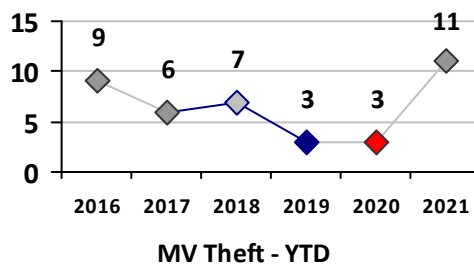

Part I Crime - Comparison Report

Providence Police Department

Through 4/25/2021
Week 16

District 9

4 Week Trend <i>3/29/2021 - 4/25/2021</i>	Past 28 Days <i>3/29/2021 - 4/25/2021</i>	Year to Date <i>January 1 - April 25</i>

Violent Crime	Current Week	Last Week	Wk 14	Wk 13	Past 28 Days	Past 28 Days LY	Chg.	Current Year	Last Year	Chg.	Wght. 5yr Avg	Chg.
Homicide	0	0	0	0	0	0	--	0	0	0%	0	--
Sex Offenses, Forcible*	0	0	0	0	0	0	--	1	3	-67%	2	-50%
Robbery Other	0	0	0	0	0	0	--	0	4	-100%	2	--
Robbery W Firearm	0	0	0	0	0	0	--	0	0	0%	0	--
Agg. Assault	0	0	0	0	0	0	--	1	0	100%	1	0%
Agg. Assault W Firearm	0	0	0	0	0	1	--	0	1	-100%	1	--
Total	0	0	0	0	0	1	100%	2	8	-75%	6	-67%

Property Crime	Current Week	Last Week	Wk 14	Wk 13	Past 28 Days	Past 28 Days LY	Chg.	Current Year	Last Year	Chg.	Wght. 5yr Avg	Chg.
Burglary	1	1	0	0	2	3	-33%	19	28	-32%	29	-34%
MV Theft	1	1	1	1	4	0	--	11	3	267%	5	120%
Larceny from MV	3	2	1	1	7	4	75%	14	39	-64%	67	-79%
Larceny**	2	1	4	2	9	2	350%	21	41	-49%	40	-48%
Total	7	5	6	4	22	9	144%	65	111	-41%	140	-54%

Other Crime	Current Week	Last Week	Wk 14	Wk 13	Past 28 Days	Past 28 Days LY	Chg.	Current Year	Last Year	Chg.	Wght. 5yr Avg	Chg.
Assault Other	0	0	1	1	2	0	--	12	15	-20%	16	-25%
Vandalism	0	0	1	2	3	10	-70%	10	33	-70%	35	-71%
Drug Offenses	0	0	1	0	1	0	--	4	11	-64%	6	-33%
Weapons Offenses	0	0	0	0	0	3	--	6	4	50%	3	100%
Liquor Law Violations	0	0	0	0	0	0	--	0	0	0%	1	--
Total	0	0	3	3	6	13	-54%	32	63	-49%	61	-48%

Figures are preliminary and subject to further analysis and revision

* Sex Offenses, Forcible includes forcible rape, forcible sodomy, forcible fondling, sexual assault with an object

** Larceny includes shoplifting, pickpocket, pursesnatch, from building, bicycles, motor vehicle parts or accessories, and other.