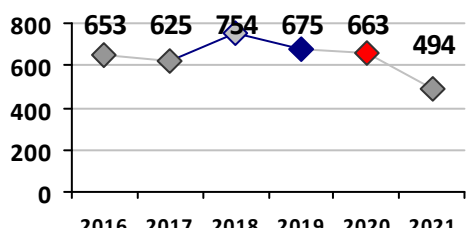

Through 4/25/2021
Week 16

Citywide

4 Week Trend
3/29/2021 - 4/25/2021

Past 28 Days
3/29/2021 - 4/25/2021

Year to Date
January 1 - April 25

Violent Crime	Current Week	Last Week	Wk 14	Wk 13	Past 28 Days	Past 28 Days LY	Chg.	Current Year	Last Year	Chg.	Wght. 5yr Avg	Chg.
Homicide	1	3	0	0	4	0	400%	7	1	600%	2	250%
Sex Offenses, Forcible*	1	3	2	5	11	6	83%	48	42	14%	59	-19%
Robbery W Firearm	0	3	0	1	4	5	-20%	14	18	-22%	21	-33%
Robbery Other	3	0	0	0	3	4	-25%	26	41	-37%	50	-48%
Agg. Assault W Firearm	1	5	1	0	7	3	133%	30	14	114%	25	20%
Agg. Assault	6	8	5	8	27	20	35%	103	129	-20%	124	-17%
Total	12	22	8	14	56	38	47%	228	245	-7%	281	-19%

Property Crime	Current Week	Last Week	Wk 14	Wk 13	Past 28 Days	Past 28 Days LY	Chg.	Current Year	Last Year	Chg.	Wght. 5yr Avg	Chg.
Burglary	12	6	6	4	28	25	12%	125	197	-37%	241	-48%
MV Theft	11	12	8	9	40	24	67%	257	149	72%	175	47%
Larceny from MV	38	19	27	40	124	93	33%	427	508	-16%	577	-26%
Larceny**	28	24	39	34	125	118	6%	495	671	-26%	686	-28%
Total	89	61	80	87	317	260	22%	1304	1525	-14%	1678	-22%

Other Crime	Current Week	Last Week	Wk 14	Wk 13	Past 28 Days	Past 28 Days LY	Chg.	Current Year	Last Year	Chg.	Wght. 5yr Avg	Chg.
Assault Other	36	38	33	40	147	65	126%	482	537	-10%	592	-19%
Vandalism	19	29	30	42	120	104	15%	480	541	-11%	583	-18%
Weapons Offenses	19	9	11	3	42	16	163%	134	89	51%	104	29%
Drug Offenses	13	11	21	12	57	11	418%	150	229	-34%	258	-42%
Liquor Law Violations	1	0	0	0	1	0	100%	6	2	200%	22	-73%
Total	88	87	95	97	367	196	87%	1252	1398	-10%	1560	-20%

Figures are preliminary and subject to further analysis and revision

* Sex Offenses, Forcible includes forcible rape, forcible sodomy, forcible fondling, sexual assault with an object

** Larceny includes shoplifting, pickpocket, pursesnatch, from building, bicycles, motor vehicle parts or accessories, and other.