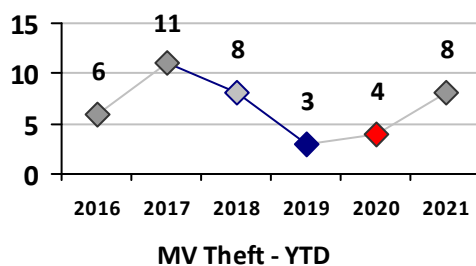

Part I Crime - Comparison Report

Providence Police Department

Through 4/25/2021
Week 16

District 8

4 Week Trend 3/29/2021 - 4/25/2021	Past 28 Days 3/29/2021 - 4/25/2021	Year to Date January 1 - April 25

Violent Crime	Current Week	Last Week	Wk 14	Wk 13	Past 28 Days	Past 28 Days LY	Chg.	Current Year	Last Year	Chg.	Wght. 5yr Avg	Chg.
Homicide	0	0	0	0	0	0	--	0	0	0%	0	--
Sex Offenses, Forcible*	0	0	0	0	0	0	--	2	1	100%	4	-50%
Robbery Other	0	0	0	0	0	1	--	2	2	0%	1	100%
Robbery W Firearm	0	0	0	0	0	0	--	0	1	-100%	0	--
Agg. Assault	1	0	0	0	1	1	0%	7	6	17%	5	40%
Agg. Assault W Firearm	0	0	0	0	0	1	--	1	2	-50%	2	-50%
Total	1	0	0	0	1	3	-67%	12	12	0%	12	0%

Property Crime	Current Week	Last Week	Wk 14	Wk 13	Past 28 Days	Past 28 Days LY	Chg.	Current Year	Last Year	Chg.	Wght. 5yr Avg	Chg.
Burglary	0	0	0	0	0	0	--	2	5	-60%	16	-88%
MV Theft	0	1	0	2	3	1	200%	8	4	100%	6	33%
Larceny from MV	2	0	0	3	5	13	-62%	18	43	-58%	43	-58%
Larceny**	0	0	5	2	7	8	-13%	21	43	-51%	39	-46%
Total	2	1	5	7	15	22	-32%	49	95	-48%	103	-52%

Other Crime	Current Week	Last Week	Wk 14	Wk 13	Past 28 Days	Past 28 Days LY	Chg.	Current Year	Last Year	Chg.	Wght. 5yr Avg	Chg.
Assault Other	1	4	1	1	7	2	250%	18	14	29%	23	-22%
Vandalism	0	2	2	1	5	7	-29%	22	33	-33%	33	-33%
Drug Offenses	0	0	0	0	0	0	--	1	4	-75%	4	-75%
Weapons Offenses	0	0	0	0	0	0	--	8	2	300%	3	167%
Liquor Law Violations	0	0	0	0	0	0	--	0	0	0%	0	--
Total	1	6	3	2	12	9	33%	49	53	-8%	63	-22%

Figures are preliminary and subject to further analysis and revision

* Sex Offenses, Forcible includes forcible rape, forcible sodomy, forcible fondling, sexual assault with an object

** Larceny includes shoplifting, pickpocket, pursesnatch, from building, bicycles, motor vehicle parts or accessories, and other.