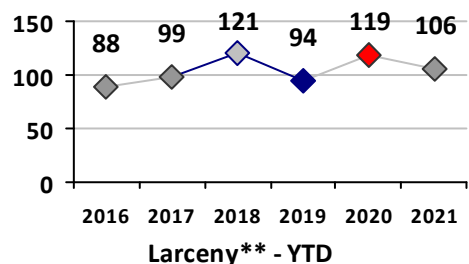

Part I Crime - Comparison Report

Providence Police Department

Through 4/25/2021
Week 16

District 7

4 Week Trend 3/29/2021 - 4/25/2021	Past 28 Days 3/29/2021 - 4/25/2021	Year to Date January 1 - April 25

Violent Crime	Current Week	Last Week	Wk 14	Wk 13	Past 28 Days	Past 28 Days LY	Chg.	Current Year	Last Year	Chg.	Wght. 5yr Avg	Chg.
Homicide	0	1	0	0	1	0	--	1	0	100%	0	--
Sex Offenses, Forcible*	0	1	1	4	6	1	500%	12	4	200%	6	100%
Robbery Other	1	0	0	0	1	0	--	2	6	-67%	6	-67%
Robbery W Firearm	0	0	0	0	0	1	--	1	7	-86%	5	-80%
Agg. Assault	1	2	0	2	5	2	150%	20	18	11%	21	-5%
Agg. Assault W Firearm	0	4	1	0	5	0	--	7	2	250%	5	40%
Total	2	8	2	6	18	4	350%	43	37	16%	43	0%

Property Crime	Current Week	Last Week	Wk 14	Wk 13	Past 28 Days	Past 28 Days LY	Chg.	Current Year	Last Year	Chg.	Wght. 5yr Avg	Chg.
Burglary	1	3	1	0	5	4	25%	19	24	-21%	33	-42%
MV Theft	0	2	2	0	4	10	-60%	33	40	-18%	30	10%
Larceny from MV	11	2	3	7	23	18	28%	64	89	-28%	80	-20%
Larceny**	4	6	10	7	27	23	17%	106	119	-11%	109	-3%
Total	16	13	16	14	59	55	7%	222	272	-18%	251	-12%

Other Crime	Current Week	Last Week	Wk 14	Wk 13	Past 28 Days	Past 28 Days LY	Chg.	Current Year	Last Year	Chg.	Wght. 5yr Avg	Chg.
Assault Other	7	11	8	8	34	16	113%	90	96	-6%	99	-9%
Vandalism	6	3	8	10	27	20	35%	81	109	-26%	108	-25%
Drug Offenses	1	3	2	0	6	0	--	13	22	-41%	34	-62%
Weapons Offenses	1	3	1	0	5	1	400%	17	6	183%	19	-11%
Liquor Law Violations	1	0	0	0	1	0	--	6	2	200%	16	-63%
Total	16	20	19	18	73	37	97%	207	235	-12%	276	-25%

Figures are preliminary and subject to further analysis and revision

* Sex Offenses, Forcible includes forcible rape, forcible sodomy, forcible fondling, sexual assault with an object

** Larceny includes shoplifting, pickpocket, pursesnatch, from building, bicycles, motor vehicle parts or accessories, and other.