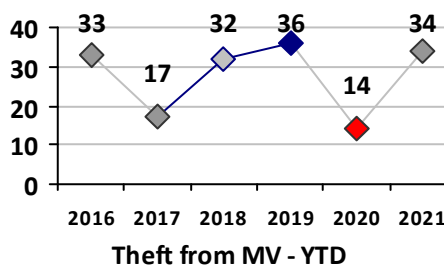

Part I Crime - Comparison Report

Providence Police Department

Through 4/25/2021
Week 16

District 3

4 Week Trend 3/29/2021 - 4/25/2021	Past 28 Days 3/29/2021 - 4/25/2021	Year to Date January 1 - April 25

Violent Crime	Current Week	Last Week	Wk 14	Wk 13	Past 28 Days	Past 28 Days LY	Chg.	Current Year	Last Year	Chg.	Wght. 5yr Avg	Chg.
Homicide	1	0	0	0	1	0	--	1	1	0%	1	0%
Sex Offenses, Forcible*	0	0	0	0	0	0	--	1	1	0%	2	-50%
Robbery Other	0	0	0	0	0	0	--	1	1	0%	1	0%
Robbery W Firearm	0	0	0	1	1	0	--	1	2	-50%	2	-50%
Agg. Assault	0	0	1	1	2	3	-33%	5	5	0%	5	0%
Agg. Assault W Firearm	0	0	0	0	0	0	--	1	2	-50%	2	-50%
Total	1	0	1	2	4	3	33%	10	12	-17%	13	-23%

Property Crime	Current Week	Last Week	Wk 14	Wk 13	Past 28 Days	Past 28 Days LY	Chg.	Current Year	Last Year	Chg.	Wght. 5yr Avg	Chg.
Burglary	0	0	1	0	1	1	0%	9	9	0%	13	-31%
MV Theft	0	3	1	0	4	4	0%	14	8	75%	10	40%
Larceny from MV	3	2	2	1	8	1	700%	34	14	143%	25	36%
Larceny**	3	0	1	4	8	2	300%	25	27	-7%	33	-24%
Total	6	5	5	5	21	8	163%	82	58	41%	81	1%

Other Crime	Current Week	Last Week	Wk 14	Wk 13	Past 28 Days	Past 28 Days LY	Chg.	Current Year	Last Year	Chg.	Wght. 5yr Avg	Chg.
Assault Other	2	3	1	2	8	4	100%	24	37	-35%	36	-33%
Vandalism	1	4	0	1	6	5	20%	37	28	32%	29	28%
Drug Offenses	0	2	0	0	2	1	100%	3	7	-57%	17	-82%
Weapons Offenses	0	0	0	0	0	0	--	5	3	67%	5	0%
Liquor Law Violations	0	0	0	0	0	0	--	0	0	0%	0	--
Total	3	9	1	3	16	10	60%	69	75	-8%	87	-21%

Figures are preliminary and subject to further analysis and revision

* Sex Offenses, Forcible includes forcible rape, forcible sodomy, forcible fondling, sexual assault with an object

** Larceny includes shoplifting, pickpocket, pursesnatch, from building, bicycles, motor vehicle parts or accessories, and other.