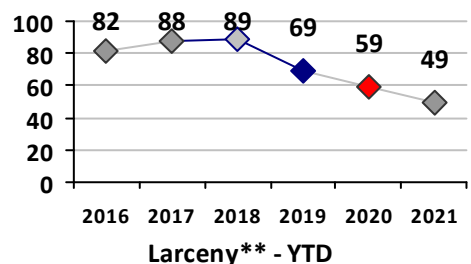

Part I Crime - Comparison Report

Providence Police Department

Through 4/25/2021
Week 16

District 2

4 Week Trend 3/29/2021 - 4/25/2021	Past 28 Days 3/29/2021 - 4/25/2021	Year to Date January 1 - April 25

Violent Crime	Current Week	Last Week	Wk 14	Wk 13	Past 28 Days	Past 28 Days LY	Chg.	Current Year	Last Year	Chg.	Wght. 5yr Avg	Chg.
Homicide	0	1	0	0	1	0	--	2	0	200%	0	--
Sex Offenses, Forcible*	0	0	1	0	1	2	-50%	8	6	33%	10	-20%
Robbery Other	0	0	0	0	0	0	--	1	6	-83%	7	-86%
Robbery W Firearm	0	0	0	0	0	2	--	0	2	-100%	4	--
Agg. Assault	0	0	1	1	2	4	-50%	15	25	-40%	22	-32%
Agg. Assault W Firearm	0	1	0	0	1	1	0%	5	1	400%	6	-17%
Total	0	2	2	1	5	9	-44%	31	40	-23%	49	-37%

Property Crime	Current Week	Last Week	Wk 14	Wk 13	Past 28 Days	Past 28 Days LY	Chg.	Current Year	Last Year	Chg.	Wght. 5yr Avg	Chg.
Burglary	3	0	0	1	4	4	0%	18	17	6%	26	-31%
MV Theft	1	2	1	4	8	2	300%	60	20	200%	27	122%
Larceny from MV	5	1	3	3	12	4	200%	36	30	20%	51	-29%
Larceny**	5	0	3	0	8	15	-47%	49	60	-18%	74	-34%
Total	14	3	7	8	32	25	28%	163	127	28%	178	-8%

Other Crime	Current Week	Last Week	Wk 14	Wk 13	Past 28 Days	Past 28 Days LY	Chg.	Current Year	Last Year	Chg.	Wght. 5yr Avg	Chg.
Assault Other	6	6	9	5	26	10	160%	76	90	-16%	98	-22%
Vandalism	2	0	4	3	9	13	-31%	44	64	-31%	72	-39%
Drug Offenses	2	0	1	1	4	0	--	18	43	-58%	43	-58%
Weapons Offenses	5	0	5	0	10	3	233%	20	13	54%	20	0%
Liquor Law Violations	0	0	0	0	0	0	--	0	0	0%	0	--
Total	15	6	19	9	49	26	88%	158	210	-25%	233	-32%

Figures are preliminary and subject to further analysis and revision

* Sex Offenses, Forcible includes forcible rape, forcible sodomy, forcible fondling, sexual assault with an object

** Larceny includes shoplifting, pickpocket, pursesnatch, from building, bicycles, motor vehicle parts or accessories, and other.