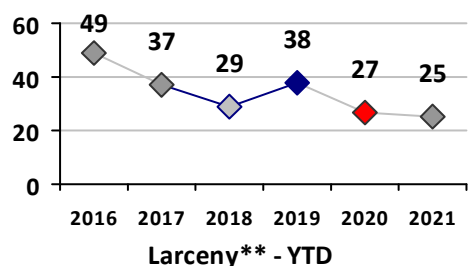

Part I Crime - Comparison Report

Providence Police Department

Through 4/25/2021
Week 16

District 3

4 Week Trend 3/29/2021 - 4/25/2021	Past 28 Days 3/29/2021 - 4/25/2021	Year to Date January 1 - April 25

Violent Crime	Current Week	Last Week	Wk 14	Wk 13	Past 28 Days	Past 28 Days LY	Chg.	Current Year	Last Year	Chg.	Wght. 5yr Avg	Chg.
Homicide	1	0	0	0	1	0	--	1	1	0%	1	0%
Sex Offenses, Forcible*	0	0	0	0	0	0	--	1	1	0%	2	-50%
Robbery Other	0	0	0	0	0	0	--	1	1	0%	1	0%
Robbery W Firearm	0	0	0	1	1	0	--	1	2	-50%	2	-50%
Agg. Assault	0	0	1	1	2	3	-33%	5	5	0%	5	0%
Agg. Assault W Firearm	0	0	0	0	0	0	--	1	2	-50%	2	-50%
Total	1	0	1	2	4	3	33%	10	12	-17%	13	-23%

Property Crime	Current Week	Last Week	Wk 14	Wk 13	Past 28 Days	Past 28 Days LY	Chg.	Current Year	Last Year	Chg.	Wght. 5yr Avg	Chg.
Burglary	0	0	1	0	1	1	0%	9	9	0%	13	-31%
MV Theft	0	3	1	0	4	4	0%	14	8	75%	10	40%
Larceny from MV	3	2	2	1	8	1	700%	34	14	143%	25	36%
Larceny**	3	0	1	4	8	2	300%	25	27	-7%	33	-24%
Total	6	5	5	5	21	8	163%	82	58	41%	81	1%

Other Crime	Current Week	Last Week	Wk 14	Wk 13	Past 28 Days	Past 28 Days LY	Chg.	Current Year	Last Year	Chg.	Wght. 5yr Avg	Chg.
Assault Other	2	3	1	2	8	4	100%	24	37	-35%	36	-33%
Vandalism	1	4	0	1	6	5	20%	37	28	32%	29	28%
Drug Offenses	0	2	0	0	2	1	100%	3	7	-57%	17	-82%
Weapons Offenses	0	0	0	0	0	0	--	5	3	67%	5	0%
Liquor Law Violations	0	0	0	0	0	0	--	0	0	0%	0	--
Total	3	9	1	3	16	10	60%	69	75	-8%	87	-21%

Figures are preliminary and subject to further analysis and revision

* Sex Offenses, Forcible includes forcible rape, forcible sodomy, forcible fondling, sexual assault with an object

** Larceny includes shoplifting, pickpocket, pursesnatch, from building, bicycles, motor vehicle parts or accessories, and other.