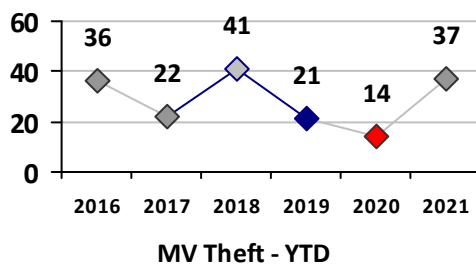

Part I Crime - Comparison Report

Providence Police Department

Through 4/25/2021
Week 16

District 5

4 Week Trend 3/29/2021 - 4/25/2021	Past 28 Days 3/29/2021 - 4/25/2021	Year to Date January 1 - April 25

Violent Crime	Current Week	Last Week	Wk 14	Wk 13	Past 28 Days	Past 28 Days LY	Chg.	Current Year	Last Year	Chg.	Wght. 5yr Avg	Chg.
Homicide	0	0	0	0	0	0	--	1	0	100%	0	--
Sex Offenses, Forcible*	0	0	0	0	0	2	--	6	13	-54%	12	-50%
Robbery Other	1	0	0	0	1	1	0%	6	8	-25%	10	-40%
Robbery W Firearm	0	0	0	0	0	1	--	2	3	-33%	3	-33%
Agg. Assault	1	2	3	1	7	0	--	24	22	9%	23	4%
Agg. Assault W Firearm	1	0	0	0	1	0	--	5	1	400%	3	67%
Total	3	2	3	1	9	4	125%	44	47	-6%	51	-14%

Property Crime	Current Week	Last Week	Wk 14	Wk 13	Past 28 Days	Past 28 Days LY	Chg.	Current Year	Last Year	Chg.	Wght. 5yr Avg	Chg.
Burglary	3	0	1	1	5	5	0%	19	31	-39%	40	-53%
MV Theft	3	2	1	1	7	0	--	37	14	164%	24	54%
Larceny from MV	2	2	5	2	11	9	22%	37	64	-42%	55	-33%
Larceny**	4	3	3	2	12	17	-29%	41	68	-40%	67	-39%
Total	12	7	10	6	35	31	13%	134	177	-24%	185	-28%

Other Crime	Current Week	Last Week	Wk 14	Wk 13	Past 28 Days	Past 28 Days LY	Chg.	Current Year	Last Year	Chg.	Wght. 5yr Avg	Chg.
Assault Other	8	2	4	10	24	7	243%	94	80	18%	85	11%
Vandalism	6	2	3	7	18	10	80%	69	69	0%	81	-15%
Drug Offenses	4	1	5	5	15	2	650%	37	27	37%	43	-14%
Weapons Offenses	5	3	3	1	12	6	100%	25	27	-7%	17	47%
Liquor Law Violations	0	0	0	0	0	0	--	0	0	0%	0	--
Total	23	8	15	23	69	25	176%	225	203	11%	226	0%

Figures are preliminary and subject to further analysis and revision

* Sex Offenses, Forcible includes forcible rape, forcible sodomy, forcible fondling, sexual assault with an object

** Larceny includes shoplifting, pickpocket, pursesnatch, from building, bicycles, motor vehicle parts or accessories, and other.