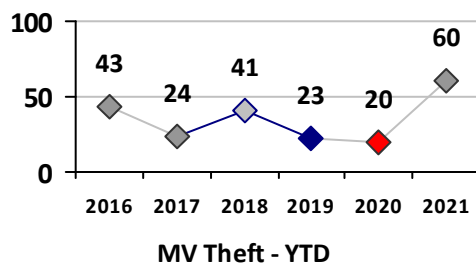

Part I Crime - Comparison Report

Providence Police Department

Through 4/25/2021
Week 16

District 2

4 Week Trend 3/29/2021 - 4/25/2021	Past 28 Days 3/29/2021 - 4/25/2021	Year to Date January 1 - April 25

Violent Crime	Current Week	Last Week	Wk 14	Wk 13	Past 28 Days	Past 28 Days LY	Chg.	Current Year	Last Year	Chg.	Wght. 5yr Avg	Chg.
Homicide	0	1	0	0	1	0	--	2	0	200%	0	--
Sex Offenses, Forcible*	0	0	1	0	1	2	-50%	8	6	33%	10	-20%
Robbery Other	0	0	0	0	0	0	--	1	6	-83%	7	-86%
Robbery W Firearm	0	0	0	0	0	2	--	0	2	-100%	4	--
Agg. Assault	0	0	1	1	2	4	-50%	15	25	-40%	22	-32%
Agg. Assault W Firearm	0	1	0	0	1	1	0%	5	1	400%	6	-17%
Total	0	2	2	1	5	9	-44%	31	40	-23%	49	-37%

Property Crime	Current Week	Last Week	Wk 14	Wk 13	Past 28 Days	Past 28 Days LY	Chg.	Current Year	Last Year	Chg.	Wght. 5yr Avg	Chg.
Burglary	3	0	0	1	4	4	0%	18	17	6%	26	-31%
MV Theft	1	2	1	4	8	2	300%	60	20	200%	27	122%
Larceny from MV	5	1	3	3	12	4	200%	36	30	20%	51	-29%
Larceny**	5	0	3	0	8	15	-47%	49	60	-18%	74	-34%
Total	14	3	7	8	32	25	28%	163	127	28%	178	-8%

Other Crime	Current Week	Last Week	Wk 14	Wk 13	Past 28 Days	Past 28 Days LY	Chg.	Current Year	Last Year	Chg.	Wght. 5yr Avg	Chg.
Assault Other	6	6	9	5	26	10	160%	76	90	-16%	98	-22%
Vandalism	2	0	4	3	9	13	-31%	44	64	-31%	72	-39%
Drug Offenses	2	0	1	1	4	0	--	18	43	-58%	43	-58%
Weapons Offenses	5	0	5	0	10	3	233%	20	13	54%	20	0%
Liquor Law Violations	0	0	0	0	0	0	--	0	0	0%	0	--
Total	15	6	19	9	49	26	88%	158	210	-25%	233	-32%

Figures are preliminary and subject to further analysis and revision

* Sex Offenses, Forcible includes forcible rape, forcible sodomy, forcible fondling, sexual assault with an object

** Larceny includes shoplifting, pickpocket, pursesnatch, from building, bicycles, motor vehicle parts or accessories, and other.