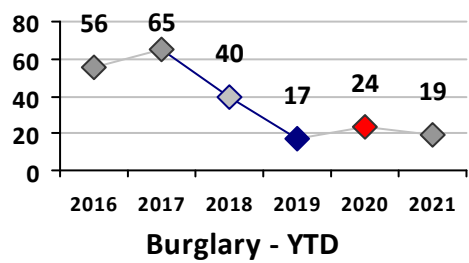

Part I Crime - Comparison Report

Providence Police Department

Through 4/25/2021
Week 16

District 7

4 Week Trend 3/29/2021 - 4/25/2021	Past 28 Days 3/29/2021 - 4/25/2021	Year to Date January 1 - April 25

Violent Crime	Current Week	Last Week	Wk 14	Wk 13	Past 28 Days	Past 28 Days LY	Chg.	Current Year	Last Year	Chg.	Wght. 5yr Avg	Chg.
Homicide	0	1	0	0	1	0	--	1	0	100%	0	--
Sex Offenses, Forcible*	0	1	1	4	6	1	500%	12	4	200%	6	100%
Robbery Other	1	0	0	0	1	0	--	2	6	-67%	6	-67%
Robbery W Firearm	0	0	0	0	0	1	--	1	7	-86%	5	-80%
Agg. Assault	1	2	0	2	5	2	150%	20	18	11%	21	-5%
Agg. Assault W Firearm	0	4	1	0	5	0	--	7	2	250%	5	40%
Total	2	8	2	6	18	4	350%	43	37	16%	43	0%

Property Crime	Current Week	Last Week	Wk 14	Wk 13	Past 28 Days	Past 28 Days LY	Chg.	Current Year	Last Year	Chg.	Wght. 5yr Avg	Chg.
Burglary	1	3	1	0	5	4	25%	19	24	-21%	33	-42%
MV Theft	0	2	2	0	4	10	-60%	33	40	-18%	30	10%
Larceny from MV	11	2	3	7	23	18	28%	64	89	-28%	80	-20%
Larceny**	4	6	10	7	27	23	17%	106	119	-11%	109	-3%
Total	16	13	16	14	59	55	7%	222	272	-18%	251	-12%

Other Crime	Current Week	Last Week	Wk 14	Wk 13	Past 28 Days	Past 28 Days LY	Chg.	Current Year	Last Year	Chg.	Wght. 5yr Avg	Chg.
Assault Other	7	11	8	8	34	16	113%	90	96	-6%	99	-9%
Vandalism	6	3	8	10	27	20	35%	81	109	-26%	108	-25%
Drug Offenses	1	3	2	0	6	0	--	13	22	-41%	34	-62%
Weapons Offenses	1	3	1	0	5	1	400%	17	6	183%	19	-11%
Liquor Law Violations	1	0	0	0	1	0	--	6	2	200%	16	-63%
Total	16	20	19	18	73	37	97%	207	235	-12%	276	-25%

Figures are preliminary and subject to further analysis and revision

* Sex Offenses, Forcible includes forcible rape, forcible sodomy, forcible fondling, sexual assault with an object

** Larceny includes shoplifting, pickpocket, pursesnatch, from building, bicycles, motor vehicle parts or accessories, and other.