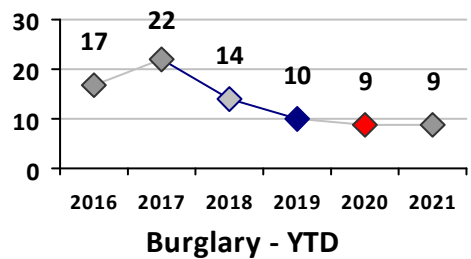

Part I Crime - Comparison Report

Providence Police Department

Through 4/25/2021
Week 16

District 3

4 Week Trend 3/29/2021 - 4/25/2021	Past 28 Days 3/29/2021 - 4/25/2021	Year to Date January 1 - April 25

Violent Crime	Current Week	Last Week	Wk 14	Wk 13	Past 28 Days	Past 28 Days LY	Chg.	Current Year	Last Year	Chg.	Wght. 5yr Avg	Chg.
Homicide	1	0	0	0	1	0	--	1	1	0%	1	0%
Sex Offenses, Forcible*	0	0	0	0	0	0	--	1	1	0%	2	-50%
Robbery Other	0	0	0	0	0	0	--	1	1	0%	1	0%
Robbery W Firearm	0	0	0	1	1	0	--	1	2	-50%	2	-50%
Agg. Assault	0	0	1	1	2	3	-33%	5	5	0%	5	0%
Agg. Assault W Firearm	0	0	0	0	0	0	--	1	2	-50%	2	-50%
Total	1	0	1	2	4	3	33%	10	12	-17%	13	-23%

Property Crime	Current Week	Last Week	Wk 14	Wk 13	Past 28 Days	Past 28 Days LY	Chg.	Current Year	Last Year	Chg.	Wght. 5yr Avg	Chg.
Burglary	0	0	1	0	1	1	0%	9	9	0%	13	-31%
MV Theft	0	3	1	0	4	4	0%	14	8	75%	10	40%
Larceny from MV	3	2	2	1	8	1	700%	34	14	143%	25	36%
Larceny**	3	0	1	4	8	2	300%	25	27	-7%	33	-24%
Total	6	5	5	5	21	8	163%	82	58	41%	81	1%

Other Crime	Current Week	Last Week	Wk 14	Wk 13	Past 28 Days	Past 28 Days LY	Chg.	Current Year	Last Year	Chg.	Wght. 5yr Avg	Chg.
Assault Other	2	3	1	2	8	4	100%	24	37	-35%	36	-33%
Vandalism	1	4	0	1	6	5	20%	37	28	32%	29	28%
Drug Offenses	0	2	0	0	2	1	100%	3	7	-57%	17	-82%
Weapons Offenses	0	0	0	0	0	0	--	5	3	67%	5	0%
Liquor Law Violations	0	0	0	0	0	0	--	0	0	0%	0	--
Total	3	9	1	3	16	10	60%	69	75	-8%	87	-21%

Figures are preliminary and subject to further analysis and revision

* Sex Offenses, Forcible includes forcible rape, forcible sodomy, forcible fondling, sexual assault with an object

** Larceny includes shoplifting, pickpocket, pursesnatch, from building, bicycles, motor vehicle parts or accessories, and other.