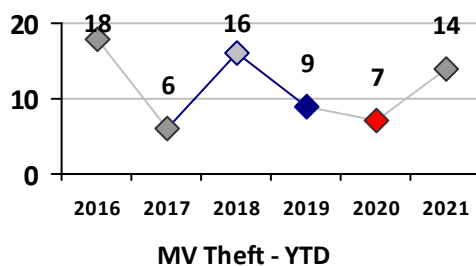

Part I Crime - Comparison Report

Providence Police Department

Through 4/25/2021
Week 16

District 3

4 Week Trend 3/29/2021 - 4/25/2021	Past 28 Days 3/29/2021 - 4/25/2021	Year to Date January 1 - April 25

Violent Crime	Current Week	Last Week	Wk 14	Wk 13	Past 28 Days	Past 28 Days LY	Chg.	Current Year	Last Year	Chg.	Wght. 5yr Avg	Chg.
Homicide	1	0	0	0	1	0	--	1	1	0%	1	0%
Sex Offenses, Forcible*	0	0	0	0	0	0	--	1	1	0%	2	-50%
Robbery Other	0	0	0	0	0	0	--	1	1	0%	1	0%
Robbery W Firearm	0	0	0	1	1	0	--	1	2	-50%	2	-50%
Agg. Assault	0	0	1	1	2	3	-33%	5	5	0%	5	0%
Agg. Assault W Firearm	0	0	0	0	0	0	--	1	2	-50%	2	-50%
Total	1	0	1	2	4	3	33%	10	12	-17%	13	-23%

Property Crime	Current Week	Last Week	Wk 14	Wk 13	Past 28 Days	Past 28 Days LY	Chg.	Current Year	Last Year	Chg.	Wght. 5yr Avg	Chg.
Burglary	0	0	1	0	1	1	0%	9	9	0%	13	-31%
MV Theft	0	3	1	0	4	4	0%	14	8	75%	10	40%
Larceny from MV	3	2	2	1	8	1	700%	34	14	143%	25	36%
Larceny**	3	0	1	4	8	2	300%	25	27	-7%	33	-24%
Total	6	5	5	5	21	8	163%	82	58	41%	81	1%

Other Crime	Current Week	Last Week	Wk 14	Wk 13	Past 28 Days	Past 28 Days LY	Chg.	Current Year	Last Year	Chg.	Wght. 5yr Avg	Chg.
Assault Other	2	3	1	2	8	4	100%	24	37	-35%	36	-33%
Vandalism	1	4	0	1	6	5	20%	37	28	32%	29	28%
Drug Offenses	0	2	0	0	2	1	100%	3	7	-57%	17	-82%
Weapons Offenses	0	0	0	0	0	0	--	5	3	67%	5	0%
Liquor Law Violations	0	0	0	0	0	0	--	0	0	0%	0	--
Total	3	9	1	3	16	10	60%	69	75	-8%	87	-21%

Figures are preliminary and subject to further analysis and revision

* Sex Offenses, Forcible includes forcible rape, forcible sodomy, forcible fondling, sexual assault with an object

** Larceny includes shoplifting, pickpocket, pursesnatch, from building, bicycles, motor vehicle parts or accessories, and other.