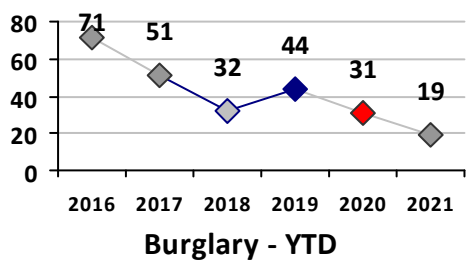

Part I Crime - Comparison Report

Providence Police Department

Through 4/25/2021
Week 16

District 5

4 Week Trend 3/29/2021 - 4/25/2021	Past 28 Days 3/29/2021 - 4/25/2021	Year to Date January 1 - April 25

Violent Crime	Current Week	Last Week	Wk 14	Wk 13	Past 28 Days	Past 28 Days LY	Chg.	Current Year	Last Year	Chg.	Wght. 5yr Avg	Chg.
Homicide	0	0	0	0	0	0	--	1	0	100%	0	--
Sex Offenses, Forcible*	0	0	0	0	0	2	--	6	13	-54%	12	-50%
Robbery Other	1	0	0	0	1	1	0%	6	8	-25%	10	-40%
Robbery W Firearm	0	0	0	0	0	1	--	2	3	-33%	3	-33%
Agg. Assault	1	2	3	1	7	0	--	24	22	9%	23	4%
Agg. Assault W Firearm	1	0	0	0	1	0	--	5	1	400%	3	67%
Total	3	2	3	1	9	4	125%	44	47	-6%	51	-14%

Property Crime	Current Week	Last Week	Wk 14	Wk 13	Past 28 Days	Past 28 Days LY	Chg.	Current Year	Last Year	Chg.	Wght. 5yr Avg	Chg.
Burglary	3	0	1	1	5	5	0%	19	31	-39%	40	-53%
MV Theft	3	2	1	1	7	0	--	37	14	164%	24	54%
Larceny from MV	2	2	5	2	11	9	22%	37	64	-42%	55	-33%
Larceny**	4	3	3	2	12	17	-29%	41	68	-40%	67	-39%
Total	12	7	10	6	35	31	13%	134	177	-24%	185	-28%

Other Crime	Current Week	Last Week	Wk 14	Wk 13	Past 28 Days	Past 28 Days LY	Chg.	Current Year	Last Year	Chg.	Wght. 5yr Avg	Chg.
Assault Other	8	2	4	10	24	7	243%	94	80	18%	85	11%
Vandalism	6	2	3	7	18	10	80%	69	69	0%	81	-15%
Drug Offenses	4	1	5	5	15	2	650%	37	27	37%	43	-14%
Weapons Offenses	5	3	3	1	12	6	100%	25	27	-7%	17	47%
Liquor Law Violations	0	0	0	0	0	0	--	0	0	0%	0	--
Total	23	8	15	23	69	25	176%	225	203	11%	226	0%

Figures are preliminary and subject to further analysis and revision

* Sex Offenses, Forcible includes forcible rape, forcible sodomy, forcible fondling, sexual assault with an object

** Larceny includes shoplifting, pickpocket, pursesnatch, from building, bicycles, motor vehicle parts or accessories, and other.