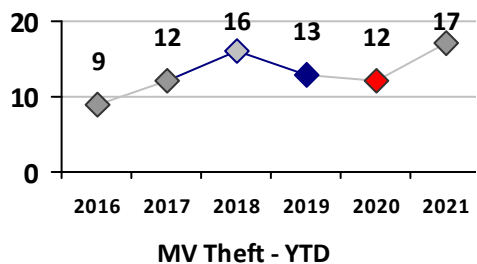

Part I Crime - Comparison Report

Providence Police Department

Through 4/25/2021
Week 16

District 1

4 Week Trend 3/29/2021 - 4/25/2021	Past 28 Days 3/29/2021 - 4/25/2021	Year to Date January 1 - April 25

Violent Crime	Current Week	Last Week	Wk 14	Wk 13	Past 28 Days	Past 28 Days LY	Chg.	Current Year	Last Year	Chg.	Wght. 5yr Avg	Chg.
Homicide	0	0	0	0	0	0	--	0	0	0%	0	--
Sex Offenses, Forcible*	0	0	0	1	1	0	--	1	0	100%	4	-75%
Robbery Other	0	0	0	0	0	1	--	4	6	-33%	5	-20%
Robbery W Firearm	0	2	0	0	2	0	--	3	0	300%	0	--
Agg. Assault	0	1	0	0	1	1	0%	4	11	-64%	11	-64%
Agg. Assault W Firearm	0	0	0	0	0	0	--	0	0	0%	0	--
Total	0	3	0	1	4	2	100%	12	17	-29%	19	-37%

Property Crime	Current Week	Last Week	Wk 14	Wk 13	Past 28 Days	Past 28 Days LY	Chg.	Current Year	Last Year	Chg.	Wght. 5yr Avg	Chg.
Burglary	0	0	0	0	0	3	--	6	12	-50%	8	-25%
MV Theft	1	0	0	0	1	1	0%	17	12	42%	13	31%
Larceny from MV	1	0	0	1	2	5	-60%	25	37	-32%	49	-49%
Larceny**	1	7	0	1	9	5	80%	41	135	-70%	127	-68%
Total	3	7	0	2	12	14	-14%	89	196	-55%	196	-55%

Other Crime	Current Week	Last Week	Wk 14	Wk 13	Past 28 Days	Past 28 Days LY	Chg.	Current Year	Last Year	Chg.	Wght. 5yr Avg	Chg.
Assault Other	2	1	1	2	6	6	0%	33	40	-18%	58	-43%
Vandalism	0	2	2	2	6	10	-40%	26	47	-45%	40	-35%
Drug Offenses	2	2	6	4	14	1	1300%	24	9	167%	16	50%
Weapons Offenses	0	1	1	2	4	0	--	11	6	83%	8	38%
Liquor Law Violations	0	0	0	0	0	0	--	0	0	0%	2	--
Total	4	6	10	10	30	17	76%	94	102	-8%	123	-24%

Figures are preliminary and subject to further analysis and revision

* Sex Offenses, Forcible includes forcible rape, forcible sodomy, forcible fondling, sexual assault with an object

** Larceny includes shoplifting, pickpocket, pursesnatch, from building, bicycles, motor vehicle parts or accessories, and other.