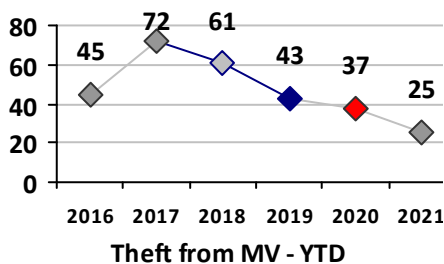

Part I Crime - Comparison Report

Providence Police Department

Through 4/25/2021
Week 16

District 1

4 Week Trend 3/29/2021 - 4/25/2021	Past 28 Days 3/29/2021 - 4/25/2021	Year to Date January 1 - April 25

Violent Crime	Current Week	Last Week	Wk 14	Wk 13	Past 28 Days	Past 28 Days LY	Chg.	Current Year	Last Year	Chg.	Wght. 5yr Avg	Chg.
Homicide	0	0	0	0	0	0	--	0	0	0%	0	--
Sex Offenses, Forcible*	0	0	0	1	1	0	--	1	0	100%	4	-75%
Robbery Other	0	0	0	0	0	1	--	4	6	-33%	5	-20%
Robbery W Firearm	0	2	0	0	2	0	--	3	0	300%	0	--
Agg. Assault	0	1	0	0	1	1	0%	4	11	-64%	11	-64%
Agg. Assault W Firearm	0	0	0	0	0	0	--	0	0	0%	0	--
Total	0	3	0	1	4	2	100%	12	17	-29%	19	-37%

Property Crime	Current Week	Last Week	Wk 14	Wk 13	Past 28 Days	Past 28 Days LY	Chg.	Current Year	Last Year	Chg.	Wght. 5yr Avg	Chg.
Burglary	0	0	0	0	0	3	--	6	12	-50%	8	-25%
MV Theft	1	0	0	0	1	1	0%	17	12	42%	13	31%
Larceny from MV	1	0	0	1	2	5	-60%	25	37	-32%	49	-49%
Larceny**	1	7	0	1	9	5	80%	41	135	-70%	127	-68%
Total	3	7	0	2	12	14	-14%	89	196	-55%	196	-55%

Other Crime	Current Week	Last Week	Wk 14	Wk 13	Past 28 Days	Past 28 Days LY	Chg.	Current Year	Last Year	Chg.	Wght. 5yr Avg	Chg.
Assault Other	2	1	1	2	6	6	0%	33	40	-18%	58	-43%
Vandalism	0	2	2	2	6	10	-40%	26	47	-45%	40	-35%
Drug Offenses	2	2	6	4	14	1	1300%	24	9	167%	16	50%
Weapons Offenses	0	1	1	2	4	0	--	11	6	83%	8	38%
Liquor Law Violations	0	0	0	0	0	0	--	0	0	0%	2	--
Total	4	6	10	10	30	17	76%	94	102	-8%	123	-24%

Figures are preliminary and subject to further analysis and revision

* Sex Offenses, Forcible includes forcible rape, forcible sodomy, forcible fondling, sexual assault with an object

** Larceny includes shoplifting, pickpocket, pursesnatch, from building, bicycles, motor vehicle parts or accessories, and other.