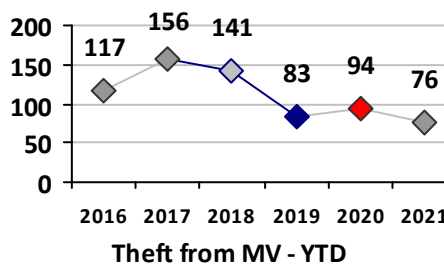

Part I Crime - Comparison Report

Providence Police Department

Through 4/25/2021
Week 16

District 4

4 Week Trend 3/29/2021 - 4/25/2021	Past 28 Days 3/29/2021 - 4/25/2021	Year to Date January 1 - April 25

Violent Crime	Current Week	Last Week	Wk 14	Wk 13	Past 28 Days	Past 28 Days LY	Chg.	Current Year	Last Year	Chg.	Wght. 5yr Avg	Chg.
Homicide	0	0	0	0	0	0	--	0	0	0%	0	--
Sex Offenses, Forcible*	0	2	0	0	2	0	--	7	3	133%	10	-30%
Robbery Other	0	0	0	0	0	1	--	7	5	40%	13	-46%
Robbery W Firearm	0	0	0	0	0	0	--	4	2	100%	4	0%
Agg. Assault	2	0	0	0	2	4	-50%	12	30	-60%	25	-52%
Agg. Assault W Firearm	0	0	0	0	0	0	--	5	2	150%	3	67%
Total	2	2	0	0	4	5	-20%	35	42	-17%	55	-36%

Property Crime	Current Week	Last Week	Wk 14	Wk 13	Past 28 Days	Past 28 Days LY	Chg.	Current Year	Last Year	Chg.	Wght. 5yr Avg	Chg.
Burglary	2	2	2	1	7	1	600%	15	46	-67%	44	-66%
MV Theft	2	1	0	1	4	2	100%	46	18	156%	27	70%
Larceny from MV	6	3	6	8	23	16	44%	76	94	-19%	111	-32%
Larceny**	3	1	6	6	16	17	-6%	71	63	13%	74	-4%
Total	13	7	14	16	50	36	39%	208	221	-6%	255	-18%

Other Crime	Current Week	Last Week	Wk 14	Wk 13	Past 28 Days	Past 28 Days LY	Chg.	Current Year	Last Year	Chg.	Wght. 5yr Avg	Chg.
Assault Other	6	4	3	6	19	9	111%	81	101	-20%	104	-22%
Vandalism	1	4	5	5	15	12	25%	68	59	15%	81	-16%
Drug Offenses	4	2	4	2	12	3	300%	38	73	-48%	68	-44%
Weapons Offenses	6	1	0	0	7	3	133%	25	14	79%	18	39%
Liquor Law Violations	0	0	0	0	0	0	--	0	0	0%	2	--
Total	17	11	12	13	53	27	96%	212	247	-14%	273	-22%

Figures are preliminary and subject to further analysis and revision

* Sex Offenses, Forcible includes forcible rape, forcible sodomy, forcible fondling, sexual assault with an object

** Larceny includes shoplifting, pickpocket, pursesnatch, from building, bicycles, motor vehicle parts or accessories, and other.