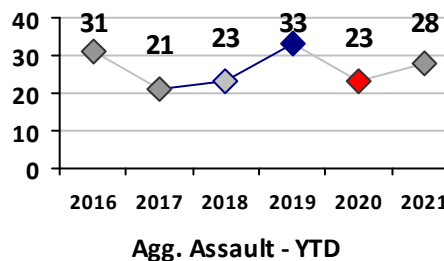

Part I Crime - Comparison Report

Providence Police Department

Through 4/25/2021
Week 16

District 5

4 Week Trend 3/29/2021 - 4/25/2021	Past 28 Days 3/29/2021 - 4/25/2021	Year to Date January 1 - April 25

Violent Crime	Current Week	Last Week	Wk 14	Wk 13	Past 28 Days	Past 28 Days LY	Chg.	Current Year	Last Year	Chg.	Wght. 5yr Avg	Chg.
Homicide	0	0	0	0	0	0	--	1	0	100%	0	--
Sex Offenses, Forcible*	0	0	0	0	0	2	--	6	13	-54%	12	-50%
Robbery Other	1	0	0	0	1	1	0%	6	8	-25%	10	-40%
Robbery W Firearm	0	0	0	0	0	1	--	2	3	-33%	3	-33%
Agg. Assault	1	2	3	1	7	0	--	24	22	9%	23	4%
Agg. Assault W Firearm	1	0	0	0	1	0	--	5	1	400%	3	67%
Total	3	2	3	1	9	4	125%	44	47	-6%	51	-14%

Property Crime	Current Week	Last Week	Wk 14	Wk 13	Past 28 Days	Past 28 Days LY	Chg.	Current Year	Last Year	Chg.	Wght. 5yr Avg	Chg.
Burglary	3	0	1	1	5	5	0%	19	31	-39%	40	-53%
MV Theft	3	2	1	1	7	0	--	37	14	164%	24	54%
Larceny from MV	2	2	5	2	11	9	22%	37	64	-42%	55	-33%
Larceny**	4	3	3	2	12	17	-29%	41	68	-40%	67	-39%
Total	12	7	10	6	35	31	13%	134	177	-24%	185	-28%

Other Crime	Current Week	Last Week	Wk 14	Wk 13	Past 28 Days	Past 28 Days LY	Chg.	Current Year	Last Year	Chg.	Wght. 5yr Avg	Chg.
Assault Other	8	2	4	10	24	7	243%	94	80	18%	85	11%
Vandalism	6	2	3	7	18	10	80%	69	69	0%	81	-15%
Drug Offenses	4	1	5	5	15	2	650%	37	27	37%	43	-14%
Weapons Offenses	5	3	3	1	12	6	100%	25	27	-7%	17	47%
Liquor Law Violations	0	0	0	0	0	0	--	0	0	0%	0	--
Total	23	8	15	23	69	25	176%	225	203	11%	226	0%

Figures are preliminary and subject to further analysis and revision

* Sex Offenses, Forcible includes forcible rape, forcible sodomy, forcible fondling, sexual assault with an object

** Larceny includes shoplifting, pickpocket, pursesnatch, from building, bicycles, motor vehicle parts or accessories, and other.