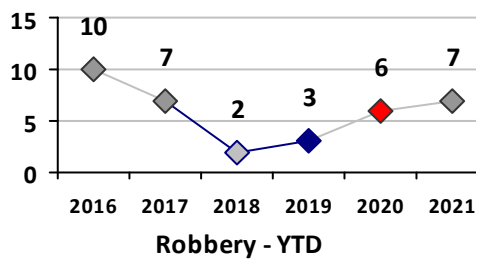

Part I Crime - Comparison Report

Providence Police Department

Through 4/25/2021
Week 16

District 1

4 Week Trend 3/29/2021 - 4/25/2021	Past 28 Days 3/29/2021 - 4/25/2021	Year to Date January 1 - April 25

Violent Crime	Current Week	Last Week	Wk 14	Wk 13	Past 28 Days	Past 28 Days LY	Chg.	Current Year	Last Year	Chg.	Wght. 5yr Avg	Chg.
Homicide	0	0	0	0	0	0	--	0	0	0%	0	--
Sex Offenses, Forcible*	0	0	0	1	1	0	--	1	0	100%	4	-75%
Robbery Other	0	0	0	0	0	1	--	4	6	-33%	5	-20%
Robbery W Firearm	0	2	0	0	2	0	--	3	0	300%	0	--
Agg. Assault	0	1	0	0	1	1	0%	4	11	-64%	11	-64%
Agg. Assault W Firearm	0	0	0	0	0	0	--	0	0	0%	0	--
Total	0	3	0	1	4	2	100%	12	17	-29%	19	-37%

Property Crime	Current Week	Last Week	Wk 14	Wk 13	Past 28 Days	Past 28 Days LY	Chg.	Current Year	Last Year	Chg.	Wght. 5yr Avg	Chg.
Burglary	0	0	0	0	0	3	--	6	12	-50%	8	-25%
MV Theft	1	0	0	0	1	1	0%	17	12	42%	13	31%
Larceny from MV	1	0	0	1	2	5	-60%	25	37	-32%	49	-49%
Larceny**	1	7	0	1	9	5	80%	41	135	-70%	127	-68%
Total	3	7	0	2	12	14	-14%	89	196	-55%	196	-55%

Other Crime	Current Week	Last Week	Wk 14	Wk 13	Past 28 Days	Past 28 Days LY	Chg.	Current Year	Last Year	Chg.	Wght. 5yr Avg	Chg.
Assault Other	2	1	1	2	6	6	0%	33	40	-18%	58	-43%
Vandalism	0	2	2	2	6	10	-40%	26	47	-45%	40	-35%
Drug Offenses	2	2	6	4	14	1	1300%	24	9	167%	16	50%
Weapons Offenses	0	1	1	2	4	0	--	11	6	83%	8	38%
Liquor Law Violations	0	0	0	0	0	0	--	0	0	0%	2	--
Total	4	6	10	10	30	17	76%	94	102	-8%	123	-24%

Figures are preliminary and subject to further analysis and revision

* Sex Offenses, Forcible includes forcible rape, forcible sodomy, forcible fondling, sexual assault with an object

** Larceny includes shoplifting, pickpocket, pursesnatch, from building, bicycles, motor vehicle parts or accessories, and other.