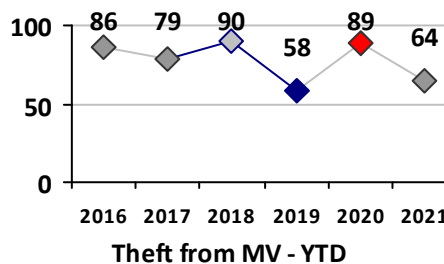

Part I Crime - Comparison Report

Providence Police Department

Through 4/25/2021
Week 16

District 7

4 Week Trend 3/29/2021 - 4/25/2021	Past 28 Days 3/29/2021 - 4/25/2021	Year to Date January 1 - April 25

Violent Crime	Current Week	Last Week	Wk 14	Wk 13	Past 28 Days	Past 28 Days LY	Chg.	Current Year	Last Year	Chg.	Wght. 5yr Avg	Chg.
Homicide	0	1	0	0	1	0	--	1	0	100%	0	--
Sex Offenses, Forcible*	0	1	1	4	6	1	500%	12	4	200%	6	100%
Robbery Other	1	0	0	0	1	0	--	2	6	-67%	6	-67%
Robbery W Firearm	0	0	0	0	0	1	--	1	7	-86%	5	-80%
Agg. Assault	1	2	0	2	5	2	150%	20	18	11%	21	-5%
Agg. Assault W Firearm	0	4	1	0	5	0	--	7	2	250%	5	40%
Total	2	8	2	6	18	4	350%	43	37	16%	43	0%

Property Crime	Current Week	Last Week	Wk 14	Wk 13	Past 28 Days	Past 28 Days LY	Chg.	Current Year	Last Year	Chg.	Wght. 5yr Avg	Chg.
Burglary	1	3	1	0	5	4	25%	19	24	-21%	33	-42%
MV Theft	0	2	2	0	4	10	-60%	33	40	-18%	30	10%
Larceny from MV	11	2	3	7	23	18	28%	64	89	-28%	80	-20%
Larceny**	4	6	10	7	27	23	17%	106	119	-11%	109	-3%
Total	16	13	16	14	59	55	7%	222	272	-18%	251	-12%

Other Crime	Current Week	Last Week	Wk 14	Wk 13	Past 28 Days	Past 28 Days LY	Chg.	Current Year	Last Year	Chg.	Wght. 5yr Avg	Chg.
Assault Other	7	11	8	8	34	16	113%	90	96	-6%	99	-9%
Vandalism	6	3	8	10	27	20	35%	81	109	-26%	108	-25%
Drug Offenses	1	3	2	0	6	0	--	13	22	-41%	34	-62%
Weapons Offenses	1	3	1	0	5	1	400%	17	6	183%	19	-11%
Liquor Law Violations	1	0	0	0	1	0	--	6	2	200%	16	-63%
Total	16	20	19	18	73	37	97%	207	235	-12%	276	-25%

Figures are preliminary and subject to further analysis and revision

* Sex Offenses, Forcible includes forcible rape, forcible sodomy, forcible fondling, sexual assault with an object

** Larceny includes shoplifting, pickpocket, pursesnatch, from building, bicycles, motor vehicle parts or accessories, and other.