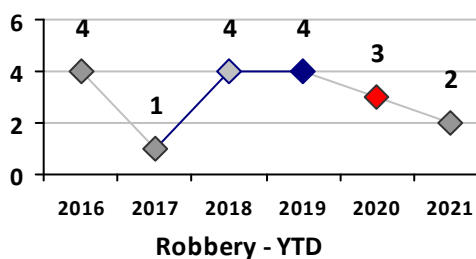

Part I Crime - Comparison Report

Providence Police Department

Through 4/25/2021
Week 16

District 3

4 Week Trend 3/29/2021 - 4/25/2021	Past 28 Days 3/29/2021 - 4/25/2021	Year to Date January 1 - April 25

Violent Crime	Current Week	Last Week	Wk 14	Wk 13	Past 28 Days	Past 28 Days LY	Chg.	Current Year	Last Year	Chg.	Wght. 5yr Avg	Chg.
Homicide	1	0	0	0	1	0	--	1	1	0%	1	0%
Sex Offenses, Forcible*	0	0	0	0	0	0	--	1	1	0%	2	-50%
Robbery Other	0	0	0	0	0	0	--	1	1	0%	1	0%
Robbery W Firearm	0	0	0	1	1	0	--	1	2	-50%	2	-50%
Agg. Assault	0	0	1	1	2	3	-33%	5	5	0%	5	0%
Agg. Assault W Firearm	0	0	0	0	0	0	--	1	2	-50%	2	-50%
Total	1	0	1	2	4	3	33%	10	12	-17%	13	-23%

Property Crime	Current Week	Last Week	Wk 14	Wk 13	Past 28 Days	Past 28 Days LY	Chg.	Current Year	Last Year	Chg.	Wght. 5yr Avg	Chg.
Burglary	0	0	1	0	1	1	0%	9	9	0%	13	-31%
MV Theft	0	3	1	0	4	4	0%	14	8	75%	10	40%
Larceny from MV	3	2	2	1	8	1	700%	34	14	143%	25	36%
Larceny**	3	0	1	4	8	2	300%	25	27	-7%	33	-24%
Total	6	5	5	5	21	8	163%	82	58	41%	81	1%

Other Crime	Current Week	Last Week	Wk 14	Wk 13	Past 28 Days	Past 28 Days LY	Chg.	Current Year	Last Year	Chg.	Wght. 5yr Avg	Chg.
Assault Other	2	3	1	2	8	4	100%	24	37	-35%	36	-33%
Vandalism	1	4	0	1	6	5	20%	37	28	32%	29	28%
Drug Offenses	0	2	0	0	2	1	100%	3	7	-57%	17	-82%
Weapons Offenses	0	0	0	0	0	0	--	5	3	67%	5	0%
Liquor Law Violations	0	0	0	0	0	0	--	0	0	0%	0	--
Total	3	9	1	3	16	10	60%	69	75	-8%	87	-21%

Figures are preliminary and subject to further analysis and revision

* Sex Offenses, Forcible includes forcible rape, forcible sodomy, forcible fondling, sexual assault with an object

** Larceny includes shoplifting, pickpocket, pursesnatch, from building, bicycles, motor vehicle parts or accessories, and other.