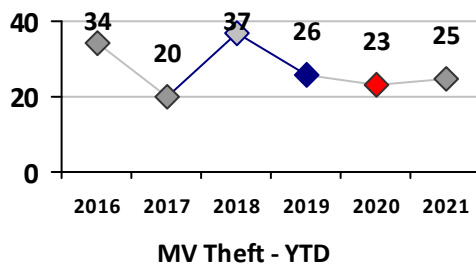

Part I Crime - Comparison Report

Providence Police Department

Through 4/25/2021
Week 16

District 6

4 Week Trend 3/29/2021 - 4/25/2021	Past 28 Days 3/29/2021 - 4/25/2021	Year to Date January 1 - April 25

Violent Crime	Current Week	Last Week	Wk 14	Wk 13	Past 28 Days	Past 28 Days LY	Chg.	Current Year	Last Year	Chg.	Wght. 5yr Avg	Chg.
Homicide	0	1	0	0	1	0	--	2	0	200%	1	100%
Sex Offenses, Forcible*	1	0	0	0	1	1	0%	7	10	-30%	6	17%
Robbery Other	1	0	0	0	1	0	--	3	2	50%	5	-40%
Robbery W Firearm	0	0	0	0	0	1	--	2	1	100%	2	0%
Agg. Assault	1	3	0	3	7	5	40%	15	10	50%	10	50%
Agg. Assault W Firearm	0	0	0	0	0	0	--	6	3	100%	3	100%
Total	3	4	0	3	10	7	43%	35	26	35%	26	35%

Property Crime	Current Week	Last Week	Wk 14	Wk 13	Past 28 Days	Past 28 Days LY	Chg.	Current Year	Last Year	Chg.	Wght. 5yr Avg	Chg.
Burglary	2	0	1	1	4	4	0%	16	22	-27%	26	-38%
MV Theft	3	0	2	0	5	3	67%	25	23	9%	27	-7%
Larceny from MV	4	0	4	3	11	17	-35%	45	59	-24%	51	-12%
Larceny**	5	1	3	2	11	22	-50%	44	73	-40%	73	-40%
Total	14	1	10	6	31	46	-33%	130	177	-27%	176	-26%

Other Crime	Current Week	Last Week	Wk 14	Wk 13	Past 28 Days	Past 28 Days LY	Chg.	Current Year	Last Year	Chg.	Wght. 5yr Avg	Chg.
Assault Other	2	5	4	4	15	10	50%	43	56	-23%	63	-32%
Vandalism	0	1	3	4	8	11	-27%	42	62	-32%	62	-32%
Drug Offenses	0	1	2	0	3	2	50%	11	24	-54%	21	-48%
Weapons Offenses	2	0	1	0	3	0	--	16	9	78%	8	100%
Liquor Law Violations	0	0	0	0	0	0	--	0	0	0%	1	--
Total	4	7	10	8	29	23	26%	112	151	-26%	155	-28%

Figures are preliminary and subject to further analysis and revision

* Sex Offenses, Forcible includes forcible rape, forcible sodomy, forcible fondling, sexual assault with an object

** Larceny includes shoplifting, pickpocket, pursesnatch, from building, bicycles, motor vehicle parts or accessories, and other.