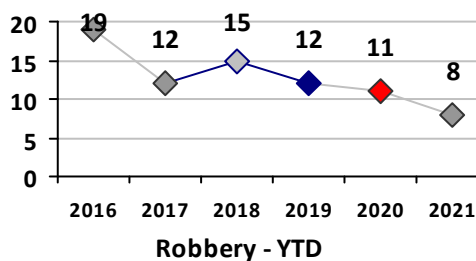

Part I Crime - Comparison Report

Providence Police Department

Through 4/25/2021
Week 16

District 5

4 Week Trend 3/29/2021 - 4/25/2021	Past 28 Days 3/29/2021 - 4/25/2021	Year to Date January 1 - April 25

Violent Crime	Current Week	Last Week	Wk 14	Wk 13	Past 28 Days	Past 28 Days LY	Chg.	Current Year	Last Year	Chg.	Wght. 5yr Avg	Chg.
Homicide	0	0	0	0	0	0	--	1	0	100%	0	--
Sex Offenses, Forcible*	0	0	0	0	0	2	--	6	13	-54%	12	-50%
Robbery Other	1	0	0	0	1	1	0%	6	8	-25%	10	-40%
Robbery W Firearm	0	0	0	0	0	1	--	2	3	-33%	3	-33%
Agg. Assault	1	2	3	1	7	0	--	24	22	9%	23	4%
Agg. Assault W Firearm	1	0	0	0	1	0	--	5	1	400%	3	67%
Total	3	2	3	1	9	4	125%	44	47	-6%	51	-14%

Property Crime	Current Week	Last Week	Wk 14	Wk 13	Past 28 Days	Past 28 Days LY	Chg.	Current Year	Last Year	Chg.	Wght. 5yr Avg	Chg.
Burglary	3	0	1	1	5	5	0%	19	31	-39%	40	-53%
MV Theft	3	2	1	1	7	0	--	37	14	164%	24	54%
Larceny from MV	2	2	5	2	11	9	22%	37	64	-42%	55	-33%
Larceny**	4	3	3	2	12	17	-29%	41	68	-40%	67	-39%
Total	12	7	10	6	35	31	13%	134	177	-24%	185	-28%

Other Crime	Current Week	Last Week	Wk 14	Wk 13	Past 28 Days	Past 28 Days LY	Chg.	Current Year	Last Year	Chg.	Wght. 5yr Avg	Chg.
Assault Other	8	2	4	10	24	7	243%	94	80	18%	85	11%
Vandalism	6	2	3	7	18	10	80%	69	69	0%	81	-15%
Drug Offenses	4	1	5	5	15	2	650%	37	27	37%	43	-14%
Weapons Offenses	5	3	3	1	12	6	100%	25	27	-7%	17	47%
Liquor Law Violations	0	0	0	0	0	0	--	0	0	0%	0	--
Total	23	8	15	23	69	25	176%	225	203	11%	226	0%

Figures are preliminary and subject to further analysis and revision

* Sex Offenses, Forcible includes forcible rape, forcible sodomy, forcible fondling, sexual assault with an object

** Larceny includes shoplifting, pickpocket, pursesnatch, from building, bicycles, motor vehicle parts or accessories, and other.