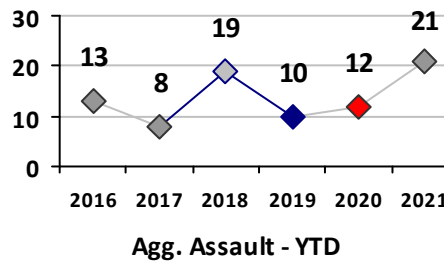

Part I Crime - Comparison Report

Providence Police Department

Through 4/25/2021
Week 16

District 6

4 Week Trend 3/29/2021 - 4/25/2021	Past 28 Days 3/29/2021 - 4/25/2021	Year to Date January 1 - April 25

Violent Crime	Current Week	Last Week	Wk 14	Wk 13	Past 28 Days	Past 28 Days LY	Chg.	Current Year	Last Year	Chg.	Wght. 5yr Avg	Chg.
Homicide	0	1	0	0	1	0	--	2	0	200%	1	100%
Sex Offenses, Forcible*	1	0	0	0	1	1	0%	7	10	-30%	6	17%
Robbery Other	1	0	0	0	1	0	--	3	2	50%	5	-40%
Robbery W Firearm	0	0	0	0	0	1	--	2	1	100%	2	0%
Agg. Assault	1	3	0	3	7	5	40%	15	10	50%	10	50%
Agg. Assault W Firearm	0	0	0	0	0	0	--	6	3	100%	3	100%
Total	3	4	0	3	10	7	43%	35	26	35%	26	35%

Property Crime	Current Week	Last Week	Wk 14	Wk 13	Past 28 Days	Past 28 Days LY	Chg.	Current Year	Last Year	Chg.	Wght. 5yr Avg	Chg.
Burglary	2	0	1	1	4	4	0%	16	22	-27%	26	-38%
MV Theft	3	0	2	0	5	3	67%	25	23	9%	27	-7%
Larceny from MV	4	0	4	3	11	17	-35%	45	59	-24%	51	-12%
Larceny**	5	1	3	2	11	22	-50%	44	73	-40%	73	-40%
Total	14	1	10	6	31	46	-33%	130	177	-27%	176	-26%

Other Crime	Current Week	Last Week	Wk 14	Wk 13	Past 28 Days	Past 28 Days LY	Chg.	Current Year	Last Year	Chg.	Wght. 5yr Avg	Chg.
Assault Other	2	5	4	4	15	10	50%	43	56	-23%	63	-32%
Vandalism	0	1	3	4	8	11	-27%	42	62	-32%	62	-32%
Drug Offenses	0	1	2	0	3	2	50%	11	24	-54%	21	-48%
Weapons Offenses	2	0	1	0	3	0	--	16	9	78%	8	100%
Liquor Law Violations	0	0	0	0	0	0	--	0	0	0%	1	--
Total	4	7	10	8	29	23	26%	112	151	-26%	155	-28%

Figures are preliminary and subject to further analysis and revision

* Sex Offenses, Forcible includes forcible rape, forcible sodomy, forcible fondling, sexual assault with an object

** Larceny includes shoplifting, pickpocket, pursesnatch, from building, bicycles, motor vehicle parts or accessories, and other.