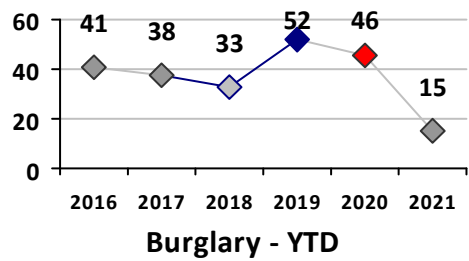

Part I Crime - Comparison Report

Providence Police Department

Through 4/25/2021
Week 16

District 4

4 Week Trend 3/29/2021 - 4/25/2021	Past 28 Days 3/29/2021 - 4/25/2021	Year to Date January 1 - April 25

Violent Crime	Current Week	Last Week	Wk 14	Wk 13	Past 28 Days	Past 28 Days LY	Chg.	Current Year	Last Year	Chg.	Wght. 5yr Avg	Chg.
Homicide	0	0	0	0	0	0	--	0	0	0%	0	--
Sex Offenses, Forcible*	0	2	0	0	2	0	--	7	3	133%	10	-30%
Robbery Other	0	0	0	0	0	1	--	7	5	40%	13	-46%
Robbery W Firearm	0	0	0	0	0	0	--	4	2	100%	4	0%
Agg. Assault	2	0	0	0	2	4	-50%	12	30	-60%	25	-52%
Agg. Assault W Firearm	0	0	0	0	0	0	--	5	2	150%	3	67%
Total	2	2	0	0	4	5	-20%	35	42	-17%	55	-36%

Property Crime	Current Week	Last Week	Wk 14	Wk 13	Past 28 Days	Past 28 Days LY	Chg.	Current Year	Last Year	Chg.	Wght. 5yr Avg	Chg.
Burglary	2	2	2	1	7	1	600%	15	46	-67%	44	-66%
MV Theft	2	1	0	1	4	2	100%	46	18	156%	27	70%
Larceny from MV	6	3	6	8	23	16	44%	76	94	-19%	111	-32%
Larceny**	3	1	6	6	16	17	-6%	71	63	13%	74	-4%
Total	13	7	14	16	50	36	39%	208	221	-6%	255	-18%

Other Crime	Current Week	Last Week	Wk 14	Wk 13	Past 28 Days	Past 28 Days LY	Chg.	Current Year	Last Year	Chg.	Wght. 5yr Avg	Chg.
Assault Other	6	4	3	6	19	9	111%	81	101	-20%	104	-22%
Vandalism	1	4	5	5	15	12	25%	68	59	15%	81	-16%
Drug Offenses	4	2	4	2	12	3	300%	38	73	-48%	68	-44%
Weapons Offenses	6	1	0	0	7	3	133%	25	14	79%	18	39%
Liquor Law Violations	0	0	0	0	0	0	--	0	0	0%	2	--
Total	17	11	12	13	53	27	96%	212	247	-14%	273	-22%

Figures are preliminary and subject to further analysis and revision

* Sex Offenses, Forcible includes forcible rape, forcible sodomy, forcible fondling, sexual assault with an object

** Larceny includes shoplifting, pickpocket, pursesnatch, from building, bicycles, motor vehicle parts or accessories, and other.