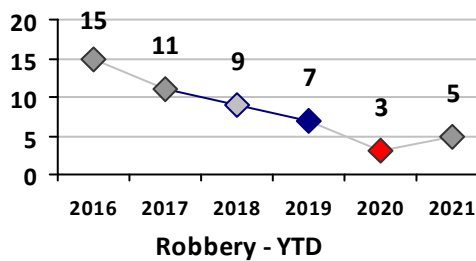

Part I Crime - Comparison Report

Providence Police Department

Through 4/25/2021
Week 16

District 6

4 Week Trend 3/29/2021 - 4/25/2021	Past 28 Days 3/29/2021 - 4/25/2021	Year to Date January 1 - April 25

Violent Crime	Current Week	Last Week	Wk 14	Wk 13	Past 28 Days	Past 28 Days LY	Chg.	Current Year	Last Year	Chg.	Wght. 5yr Avg	Chg.
Homicide	0	1	0	0	1	0	--	2	0	200%	1	100%
Sex Offenses, Forcible*	1	0	0	0	1	1	0%	7	10	-30%	6	17%
Robbery Other	1	0	0	0	1	0	--	3	2	50%	5	-40%
Robbery W Firearm	0	0	0	0	0	1	--	2	1	100%	2	0%
Agg. Assault	1	3	0	3	7	5	40%	15	10	50%	10	50%
Agg. Assault W Firearm	0	0	0	0	0	0	--	6	3	100%	3	100%
Total	3	4	0	3	10	7	43%	35	26	35%	26	35%

Property Crime	Current Week	Last Week	Wk 14	Wk 13	Past 28 Days	Past 28 Days LY	Chg.	Current Year	Last Year	Chg.	Wght. 5yr Avg	Chg.
Burglary	2	0	1	1	4	4	0%	16	22	-27%	26	-38%
MV Theft	3	0	2	0	5	3	67%	25	23	9%	27	-7%
Larceny from MV	4	0	4	3	11	17	-35%	45	59	-24%	51	-12%
Larceny**	5	1	3	2	11	22	-50%	44	73	-40%	73	-40%
Total	14	1	10	6	31	46	-33%	130	177	-27%	176	-26%

Other Crime	Current Week	Last Week	Wk 14	Wk 13	Past 28 Days	Past 28 Days LY	Chg.	Current Year	Last Year	Chg.	Wght. 5yr Avg	Chg.
Assault Other	2	5	4	4	15	10	50%	43	56	-23%	63	-32%
Vandalism	0	1	3	4	8	11	-27%	42	62	-32%	62	-32%
Drug Offenses	0	1	2	0	3	2	50%	11	24	-54%	21	-48%
Weapons Offenses	2	0	1	0	3	0	--	16	9	78%	8	100%
Liquor Law Violations	0	0	0	0	0	0	--	0	0	0%	1	--
Total	4	7	10	8	29	23	26%	112	151	-26%	155	-28%

Figures are preliminary and subject to further analysis and revision

* Sex Offenses, Forcible includes forcible rape, forcible sodomy, forcible fondling, sexual assault with an object

** Larceny includes shoplifting, pickpocket, pursesnatch, from building, bicycles, motor vehicle parts or accessories, and other.