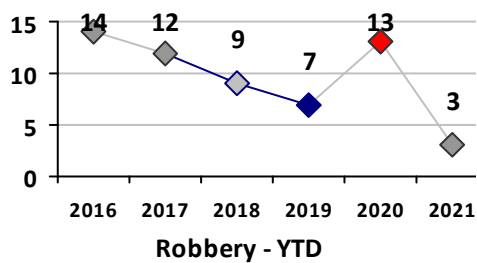

Part I Crime - Comparison Report

Providence Police Department

Through 4/25/2021
Week 16

District 7

4 Week Trend 3/29/2021 - 4/25/2021	Past 28 Days 3/29/2021 - 4/25/2021	Year to Date January 1 - April 25

Violent Crime	Current Week	Last Week	Wk 14	Wk 13	Past 28 Days	Past 28 Days LY	Chg.	Current Year	Last Year	Chg.	Wght. 5yr Avg	Chg.
Homicide	0	1	0	0	1	0	--	1	0	100%	0	--
Sex Offenses, Forcible*	0	1	1	4	6	1	500%	12	4	200%	6	100%
Robbery Other	1	0	0	0	1	0	--	2	6	-67%	6	-67%
Robbery W Firearm	0	0	0	0	0	1	--	1	7	-86%	5	-80%
Agg. Assault	1	2	0	2	5	2	150%	20	18	11%	21	-5%
Agg. Assault W Firearm	0	4	1	0	5	0	--	7	2	250%	5	40%
Total	2	8	2	6	18	4	350%	43	37	16%	43	0%

Property Crime	Current Week	Last Week	Wk 14	Wk 13	Past 28 Days	Past 28 Days LY	Chg.	Current Year	Last Year	Chg.	Wght. 5yr Avg	Chg.
Burglary	1	3	1	0	5	4	25%	19	24	-21%	33	-42%
MV Theft	0	2	2	0	4	10	-60%	33	40	-18%	30	10%
Larceny from MV	11	2	3	7	23	18	28%	64	89	-28%	80	-20%
Larceny**	4	6	10	7	27	23	17%	106	119	-11%	109	-3%
Total	16	13	16	14	59	55	7%	222	272	-18%	251	-12%

Other Crime	Current Week	Last Week	Wk 14	Wk 13	Past 28 Days	Past 28 Days LY	Chg.	Current Year	Last Year	Chg.	Wght. 5yr Avg	Chg.
Assault Other	7	11	8	8	34	16	113%	90	96	-6%	99	-9%
Vandalism	6	3	8	10	27	20	35%	81	109	-26%	108	-25%
Drug Offenses	1	3	2	0	6	0	--	13	22	-41%	34	-62%
Weapons Offenses	1	3	1	0	5	1	400%	17	6	183%	19	-11%
Liquor Law Violations	1	0	0	0	1	0	--	6	2	200%	16	-63%
Total	16	20	19	18	73	37	97%	207	235	-12%	276	-25%

Figures are preliminary and subject to further analysis and revision

* Sex Offenses, Forcible includes forcible rape, forcible sodomy, forcible fondling, sexual assault with an object

** Larceny includes shoplifting, pickpocket, pursesnatch, from building, bicycles, motor vehicle parts or accessories, and other.