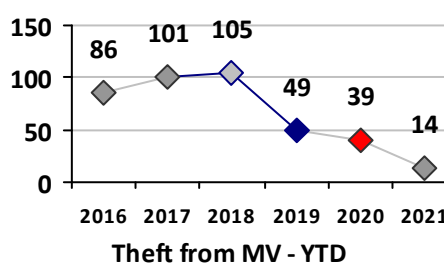

Part I Crime - Comparison Report

Providence Police Department

Through 4/25/2021
Week 16

District 9

4 Week Trend <i>3/29/2021 - 4/25/2021</i>	Past 28 Days <i>3/29/2021 - 4/25/2021</i>	Year to Date <i>January 1 - April 25</i>

Violent Crime	Current Week	Last Week	Wk 14	Wk 13	Past 28 Days	Past 28 Days LY	Chg.	Current Year	Last Year	Chg.	Wght. 5yr Avg	Chg.
Homicide	0	0	0	0	0	0	--	0	0	0%	0	--
Sex Offenses, Forcible*	0	0	0	0	0	0	--	1	3	-67%	2	-50%
Robbery Other	0	0	0	0	0	0	--	0	4	-100%	2	--
Robbery W Firearm	0	0	0	0	0	0	--	0	0	0%	0	--
Agg. Assault	0	0	0	0	0	0	--	1	0	100%	1	0%
Agg. Assault W Firearm	0	0	0	0	0	1	--	0	1	-100%	1	--
Total	0	0	0	0	0	1	100%	2	8	-75%	6	-67%

Property Crime	Current Week	Last Week	Wk 14	Wk 13	Past 28 Days	Past 28 Days LY	Chg.	Current Year	Last Year	Chg.	Wght. 5yr Avg	Chg.
Burglary	1	1	0	0	2	3	-33%	19	28	-32%	29	-34%
MV Theft	1	1	1	1	4	0	--	11	3	267%	5	120%
Larceny from MV	3	2	1	1	7	4	75%	14	39	-64%	67	-79%
Larceny**	2	1	4	2	9	2	350%	21	41	-49%	40	-48%
Total	7	5	6	4	22	9	144%	65	111	-41%	140	-54%

Other Crime	Current Week	Last Week	Wk 14	Wk 13	Past 28 Days	Past 28 Days LY	Chg.	Current Year	Last Year	Chg.	Wght. 5yr Avg	Chg.
Assault Other	0	0	1	1	2	0	--	12	15	-20%	16	-25%
Vandalism	0	0	1	2	3	10	-70%	10	33	-70%	35	-71%
Drug Offenses	0	0	1	0	1	0	--	4	11	-64%	6	-33%
Weapons Offenses	0	0	0	0	0	3	--	6	4	50%	3	100%
Liquor Law Violations	0	0	0	0	0	0	--	0	0	0%	1	--
Total	0	0	3	3	6	13	-54%	32	63	-49%	61	-48%

Figures are preliminary and subject to further analysis and revision

* Sex Offenses, Forcible includes forcible rape, forcible sodomy, forcible fondling, sexual assault with an object

** Larceny includes shoplifting, pickpocket, pursesnatch, from building, bicycles, motor vehicle parts or accessories, and other.