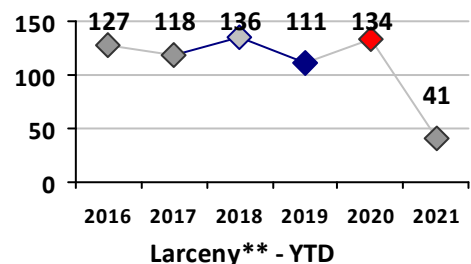

Part I Crime - Comparison Report

Providence Police Department

Through 4/25/2021
Week 16

District 1

4 Week Trend 3/29/2021 - 4/25/2021	Past 28 Days 3/29/2021 - 4/25/2021	Year to Date January 1 - April 25

Violent Crime	Current Week	Last Week	Wk 14	Wk 13	Past 28 Days	Past 28 Days LY	Chg.	Current Year	Last Year	Chg.	Wght. 5yr Avg	Chg.
Homicide	0	0	0	0	0	0	--	0	0	0%	0	--
Sex Offenses, Forcible*	0	0	0	1	1	0	--	1	0	100%	4	-75%
Robbery Other	0	0	0	0	0	1	--	4	6	-33%	5	-20%
Robbery W Firearm	0	2	0	0	2	0	--	3	0	300%	0	--
Agg. Assault	0	1	0	0	1	1	0%	4	11	-64%	11	-64%
Agg. Assault W Firearm	0	0	0	0	0	0	--	0	0	0%	0	--
Total	0	3	0	1	4	2	100%	12	17	-29%	19	-37%

Property Crime	Current Week	Last Week	Wk 14	Wk 13	Past 28 Days	Past 28 Days LY	Chg.	Current Year	Last Year	Chg.	Wght. 5yr Avg	Chg.
Burglary	0	0	0	0	0	3	--	6	12	-50%	8	-25%
MV Theft	1	0	0	0	1	1	0%	17	12	42%	13	31%
Larceny from MV	1	0	0	1	2	5	-60%	25	37	-32%	49	-49%
Larceny**	1	7	0	1	9	5	80%	41	135	-70%	127	-68%
Total	3	7	0	2	12	14	-14%	89	196	-55%	196	-55%

Other Crime	Current Week	Last Week	Wk 14	Wk 13	Past 28 Days	Past 28 Days LY	Chg.	Current Year	Last Year	Chg.	Wght. 5yr Avg	Chg.
Assault Other	2	1	1	2	6	6	0%	33	40	-18%	58	-43%
Vandalism	0	2	2	2	6	10	-40%	26	47	-45%	40	-35%
Drug Offenses	2	2	6	4	14	1	1300%	24	9	167%	16	50%
Weapons Offenses	0	1	1	2	4	0	--	11	6	83%	8	38%
Liquor Law Violations	0	0	0	0	0	0	--	0	0	0%	2	--
Total	4	6	10	10	30	17	76%	94	102	-8%	123	-24%

Figures are preliminary and subject to further analysis and revision

* Sex Offenses, Forcible includes forcible rape, forcible sodomy, forcible fondling, sexual assault with an object

** Larceny includes shoplifting, pickpocket, pursesnatch, from building, bicycles, motor vehicle parts or accessories, and other.