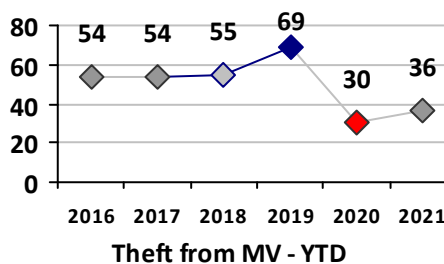

Part I Crime - Comparison Report

Providence Police Department

Through 4/25/2021
Week 16

District 2

4 Week Trend 3/29/2021 - 4/25/2021	Past 28 Days 3/29/2021 - 4/25/2021	Year to Date January 1 - April 25

Violent Crime	Current Week	Last Week	Wk 14	Wk 13	Past 28 Days	Past 28 Days LY	Chg.	Current Year	Last Year	Chg.	Wght. 5yr Avg	Chg.
Homicide	0	1	0	0	1	0	--	2	0	200%	0	--
Sex Offenses, Forcible*	0	0	1	0	1	2	-50%	8	6	33%	10	-20%
Robbery Other	0	0	0	0	0	0	--	1	6	-83%	7	-86%
Robbery W Firearm	0	0	0	0	0	2	--	0	2	-100%	4	--
Agg. Assault	0	0	1	1	2	4	-50%	15	25	-40%	22	-32%
Agg. Assault W Firearm	0	1	0	0	1	1	0%	5	1	400%	6	-17%
Total	0	2	2	1	5	9	-44%	31	40	-23%	49	-37%

Property Crime	Current Week	Last Week	Wk 14	Wk 13	Past 28 Days	Past 28 Days LY	Chg.	Current Year	Last Year	Chg.	Wght. 5yr Avg	Chg.
Burglary	3	0	0	1	4	4	0%	18	17	6%	26	-31%
MV Theft	1	2	1	4	8	2	300%	60	20	200%	27	122%
Larceny from MV	5	1	3	3	12	4	200%	36	30	20%	51	-29%
Larceny**	5	0	3	0	8	15	-47%	49	60	-18%	74	-34%
Total	14	3	7	8	32	25	28%	163	127	28%	178	-8%

Other Crime	Current Week	Last Week	Wk 14	Wk 13	Past 28 Days	Past 28 Days LY	Chg.	Current Year	Last Year	Chg.	Wght. 5yr Avg	Chg.
Assault Other	6	6	9	5	26	10	160%	76	90	-16%	98	-22%
Vandalism	2	0	4	3	9	13	-31%	44	64	-31%	72	-39%
Drug Offenses	2	0	1	1	4	0	--	18	43	-58%	43	-58%
Weapons Offenses	5	0	5	0	10	3	233%	20	13	54%	20	0%
Liquor Law Violations	0	0	0	0	0	0	--	0	0	0%	0	--
Total	15	6	19	9	49	26	88%	158	210	-25%	233	-32%

Figures are preliminary and subject to further analysis and revision

* Sex Offenses, Forcible includes forcible rape, forcible sodomy, forcible fondling, sexual assault with an object

** Larceny includes shoplifting, pickpocket, pursesnatch, from building, bicycles, motor vehicle parts or accessories, and other.