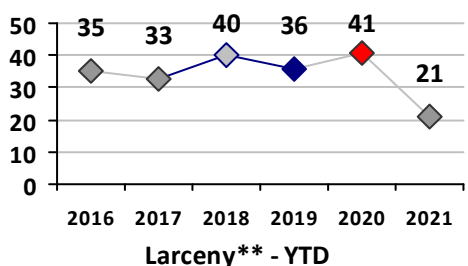

Part I Crime - Comparison Report

Providence Police Department

Through 4/25/2021
Week 16

District 8

4 Week Trend 3/29/2021 - 4/25/2021	Past 28 Days 3/29/2021 - 4/25/2021	Year to Date January 1 - April 25

Violent Crime	Current Week	Last Week	Wk 14	Wk 13	Past 28 Days	Past 28 Days LY	Chg.	Current Year	Last Year	Chg.	Wght. 5yr Avg	Chg.
Homicide	0	0	0	0	0	0	--	0	0	0%	0	--
Sex Offenses, Forcible*	0	0	0	0	0	0	--	2	1	100%	4	-50%
Robbery Other	0	0	0	0	0	1	--	2	2	0%	1	100%
Robbery W Firearm	0	0	0	0	0	0	--	0	1	-100%	0	--
Agg. Assault	1	0	0	0	1	1	0%	7	6	17%	5	40%
Agg. Assault W Firearm	0	0	0	0	0	1	--	1	2	-50%	2	-50%
Total	1	0	0	0	1	3	-67%	12	12	0%	12	0%

Property Crime	Current Week	Last Week	Wk 14	Wk 13	Past 28 Days	Past 28 Days LY	Chg.	Current Year	Last Year	Chg.	Wght. 5yr Avg	Chg.
Burglary	0	0	0	0	0	0	--	2	5	-60%	16	-88%
MV Theft	0	1	0	2	3	1	200%	8	4	100%	6	33%
Larceny from MV	2	0	0	3	5	13	-62%	18	43	-58%	43	-58%
Larceny**	0	0	5	2	7	8	-13%	21	43	-51%	39	-46%
Total	2	1	5	7	15	22	-32%	49	95	-48%	103	-52%

Other Crime	Current Week	Last Week	Wk 14	Wk 13	Past 28 Days	Past 28 Days LY	Chg.	Current Year	Last Year	Chg.	Wght. 5yr Avg	Chg.
Assault Other	1	4	1	1	7	2	250%	18	14	29%	23	-22%
Vandalism	0	2	2	1	5	7	-29%	22	33	-33%	33	-33%
Drug Offenses	0	0	0	0	0	0	--	1	4	-75%	4	-75%
Weapons Offenses	0	0	0	0	0	0	--	8	2	300%	3	167%
Liquor Law Violations	0	0	0	0	0	0	--	0	0	0%	0	--
Total	1	6	3	2	12	9	33%	49	53	-8%	63	-22%

Figures are preliminary and subject to further analysis and revision

* Sex Offenses, Forcible includes forcible rape, forcible sodomy, forcible fondling, sexual assault with an object

** Larceny includes shoplifting, pickpocket, pursesnatch, from building, bicycles, motor vehicle parts or accessories, and other.