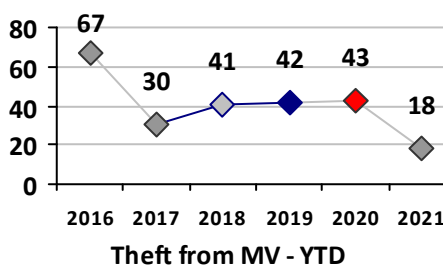

Part I Crime - Comparison Report

Providence Police Department

Through 4/25/2021
Week 16

District 8

4 Week Trend 3/29/2021 - 4/25/2021	Past 28 Days 3/29/2021 - 4/25/2021	Year to Date January 1 - April 25

Violent Crime	Current Week	Last Week	Wk 14	Wk 13	Past 28 Days	Past 28 Days LY	Chg.	Current Year	Last Year	Chg.	Wght. 5yr Avg	Chg.
Homicide	0	0	0	0	0	0	--	0	0	0%	0	--
Sex Offenses, Forcible*	0	0	0	0	0	0	--	2	1	100%	4	-50%
Robbery Other	0	0	0	0	0	1	--	2	2	0%	1	100%
Robbery W Firearm	0	0	0	0	0	0	--	0	1	-100%	0	--
Agg. Assault	1	0	0	0	1	1	0%	7	6	17%	5	40%
Agg. Assault W Firearm	0	0	0	0	0	1	--	1	2	-50%	2	-50%
Total	1	0	0	0	1	3	-67%	12	12	0%	12	0%

Property Crime	Current Week	Last Week	Wk 14	Wk 13	Past 28 Days	Past 28 Days LY	Chg.	Current Year	Last Year	Chg.	Wght. 5yr Avg	Chg.
Burglary	0	0	0	0	0	0	--	2	5	-60%	16	-88%
MV Theft	0	1	0	2	3	1	200%	8	4	100%	6	33%
Larceny from MV	2	0	0	3	5	13	-62%	18	43	-58%	43	-58%
Larceny**	0	0	5	2	7	8	-13%	21	43	-51%	39	-46%
Total	2	1	5	7	15	22	-32%	49	95	-48%	103	-52%

Other Crime	Current Week	Last Week	Wk 14	Wk 13	Past 28 Days	Past 28 Days LY	Chg.	Current Year	Last Year	Chg.	Wght. 5yr Avg	Chg.
Assault Other	1	4	1	1	7	2	250%	18	14	29%	23	-22%
Vandalism	0	2	2	1	5	7	-29%	22	33	-33%	33	-33%
Drug Offenses	0	0	0	0	0	0	--	1	4	-75%	4	-75%
Weapons Offenses	0	0	0	0	0	0	--	8	2	300%	3	167%
Liquor Law Violations	0	0	0	0	0	0	--	0	0	0%	0	--
Total	1	6	3	2	12	9	33%	49	53	-8%	63	-22%

Figures are preliminary and subject to further analysis and revision

* Sex Offenses, Forcible includes forcible rape, forcible sodomy, forcible fondling, sexual assault with an object

** Larceny includes shoplifting, pickpocket, pursesnatch, from building, bicycles, motor vehicle parts or accessories, and other.