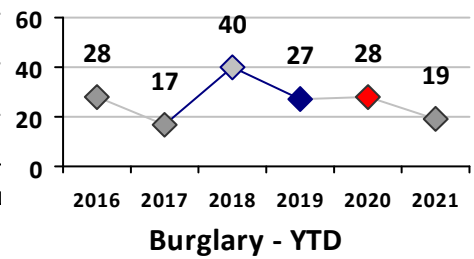

Part I Crime - Comparison Report

Providence Police Department

Through 4/25/2021
Week 16

District 9

4 Week Trend <i>3/29/2021 - 4/25/2021</i>	Past 28 Days <i>3/29/2021 - 4/25/2021</i>	Year to Date <i>January 1 - April 25</i>

Violent Crime	Current Week	Last Week	Wk 14	Wk 13	Past 28 Days	Past 28 Days LY	Chg.	Current Year	Last Year	Chg.	Wght. 5yr Avg	Chg.
Homicide	0	0	0	0	0	0	--	0	0	0%	0	--
Sex Offenses, Forcible*	0	0	0	0	0	0	--	1	3	-67%	2	-50%
Robbery Other	0	0	0	0	0	0	--	0	4	-100%	2	--
Robbery W Firearm	0	0	0	0	0	0	--	0	0	0%	0	--
Agg. Assault	0	0	0	0	0	0	--	1	0	100%	1	0%
Agg. Assault W Firearm	0	0	0	0	0	1	--	0	1	-100%	1	--
Total	0	0	0	0	0	1	100%	2	8	-75%	6	-67%

Property Crime	Current Week	Last Week	Wk 14	Wk 13	Past 28 Days	Past 28 Days LY	Chg.	Current Year	Last Year	Chg.	Wght. 5yr Avg	Chg.
Burglary	1	1	0	0	2	3	-33%	19	28	-32%	29	-34%
MV Theft	1	1	1	1	4	0	--	11	3	267%	5	120%
Larceny from MV	3	2	1	1	7	4	75%	14	39	-64%	67	-79%
Larceny**	2	1	4	2	9	2	350%	21	41	-49%	40	-48%
Total	7	5	6	4	22	9	144%	65	111	-41%	140	-54%

Other Crime	Current Week	Last Week	Wk 14	Wk 13	Past 28 Days	Past 28 Days LY	Chg.	Current Year	Last Year	Chg.	Wght. 5yr Avg	Chg.
Assault Other	0	0	1	1	2	0	--	12	15	-20%	16	-25%
Vandalism	0	0	1	2	3	10	-70%	10	33	-70%	35	-71%
Drug Offenses	0	0	1	0	1	0	--	4	11	-64%	6	-33%
Weapons Offenses	0	0	0	0	0	3	--	6	4	50%	3	100%
Liquor Law Violations	0	0	0	0	0	0	--	0	0	0%	1	--
Total	0	0	3	3	6	13	-54%	32	63	-49%	61	-48%

Figures are preliminary and subject to further analysis and revision

* Sex Offenses, Forcible includes forcible rape, forcible sodomy, forcible fondling, sexual assault with an object

** Larceny includes shoplifting, pickpocket, pursesnatch, from building, bicycles, motor vehicle parts or accessories, and other.