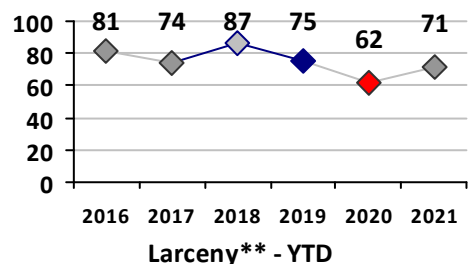

Part I Crime - Comparison Report

Providence Police Department

Through 4/25/2021
Week 16

District 4

4 Week Trend 3/29/2021 - 4/25/2021	Past 28 Days 3/29/2021 - 4/25/2021	Year to Date January 1 - April 25

Violent Crime	Current Week	Last Week	Wk 14	Wk 13	Past 28 Days	Past 28 Days LY	Chg.	Current Year	Last Year	Chg.	Wght. 5yr Avg	Chg.
Homicide	0	0	0	0	0	0	--	0	0	0%	0	--
Sex Offenses, Forcible*	0	2	0	0	2	0	--	7	3	133%	10	-30%
Robbery Other	0	0	0	0	0	1	--	7	5	40%	13	-46%
Robbery W Firearm	0	0	0	0	0	0	--	4	2	100%	4	0%
Agg. Assault	2	0	0	0	2	4	-50%	12	30	-60%	25	-52%
Agg. Assault W Firearm	0	0	0	0	0	0	--	5	2	150%	3	67%
Total	2	2	0	0	4	5	-20%	35	42	-17%	55	-36%

Property Crime	Current Week	Last Week	Wk 14	Wk 13	Past 28 Days	Past 28 Days LY	Chg.	Current Year	Last Year	Chg.	Wght. 5yr Avg	Chg.
Burglary	2	2	2	1	7	1	600%	15	46	-67%	44	-66%
MV Theft	2	1	0	1	4	2	100%	46	18	156%	27	70%
Larceny from MV	6	3	6	8	23	16	44%	76	94	-19%	111	-32%
Larceny**	3	1	6	6	16	17	-6%	71	63	13%	74	-4%
Total	13	7	14	16	50	36	39%	208	221	-6%	255	-18%

Other Crime	Current Week	Last Week	Wk 14	Wk 13	Past 28 Days	Past 28 Days LY	Chg.	Current Year	Last Year	Chg.	Wght. 5yr Avg	Chg.
Assault Other	6	4	3	6	19	9	111%	81	101	-20%	104	-22%
Vandalism	1	4	5	5	15	12	25%	68	59	15%	81	-16%
Drug Offenses	4	2	4	2	12	3	300%	38	73	-48%	68	-44%
Weapons Offenses	6	1	0	0	7	3	133%	25	14	79%	18	39%
Liquor Law Violations	0	0	0	0	0	0	--	0	0	0%	2	--
Total	17	11	12	13	53	27	96%	212	247	-14%	273	-22%

Figures are preliminary and subject to further analysis and revision

* Sex Offenses, Forcible includes forcible rape, forcible sodomy, forcible fondling, sexual assault with an object

** Larceny includes shoplifting, pickpocket, pursesnatch, from building, bicycles, motor vehicle parts or accessories, and other.