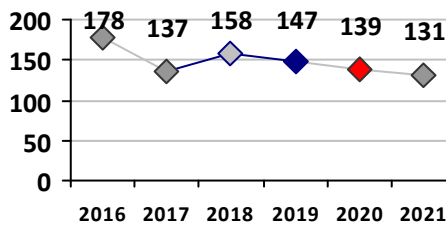

Through 4/25/2021
Week 16

Citywide

4 Week Trend
3/29/2021 - 4/25/2021

Past 28 Days
3/29/2021 - 4/25/2021

Year to Date
January 1 - April 25

Violent Crime	Current Week	Last Week	Wk 14	Wk 13	Past 28 Days	Past 28 Days LY	Chg.	Current Year	Last Year	Chg.	Wght. 5yr Avg	Chg.
Homicide	1	3	0	0	4	0	400%	7	1	600%	2	250%
Sex Offenses, Forcible*	1	3	2	5	11	6	83%	48	42	14%	59	-19%
Robbery W Firearm	0	3	0	1	4	5	-20%	14	18	-22%	21	-33%
Robbery Other	3	0	0	0	3	4	-25%	26	41	-37%	50	-48%
Agg. Assault W Firearm	1	5	1	0	7	3	133%	30	14	114%	25	20%
Agg. Assault	6	8	5	8	27	20	35%	103	129	-20%	124	-17%
Total	12	22	8	14	56	38	47%	228	245	-7%	281	-19%

Property Crime	Current Week	Last Week	Wk 14	Wk 13	Past 28 Days	Past 28 Days LY	Chg.	Current Year	Last Year	Chg.	Wght. 5yr Avg	Chg.
Burglary	12	6	6	4	28	25	12%	125	197	-37%	241	-48%
MV Theft	11	12	8	9	40	24	67%	257	149	72%	175	47%
Larceny from MV	38	19	27	40	124	93	33%	427	508	-16%	577	-26%
Larceny**	28	24	39	34	125	118	6%	495	671	-26%	686	-28%
Total	89	61	80	87	317	260	22%	1304	1525	-14%	1678	-22%

Other Crime	Current Week	Last Week	Wk 14	Wk 13	Past 28 Days	Past 28 Days LY	Chg.	Current Year	Last Year	Chg.	Wght. 5yr Avg	Chg.
Assault Other	36	38	33	40	147	65	126%	482	537	-10%	592	-19%
Vandalism	19	29	30	42	120	104	15%	480	541	-11%	583	-18%
Weapons Offenses	19	9	11	3	42	16	163%	134	89	51%	104	29%
Drug Offenses	13	11	21	12	57	11	418%	150	229	-34%	258	-42%
Liquor Law Violations	1	0	0	0	1	0	100%	6	2	200%	22	-73%
Total	88	87	95	97	367	196	87%	1252	1398	-10%	1560	-20%

Figures are preliminary and subject to further analysis and revision

* Sex Offenses, Forcible includes forcible rape, forcible sodomy, forcible fondling, sexual assault with an object

** Larceny includes shoplifting, pickpocket, pursesnatch, from building, bicycles, motor vehicle parts or accessories, and other.