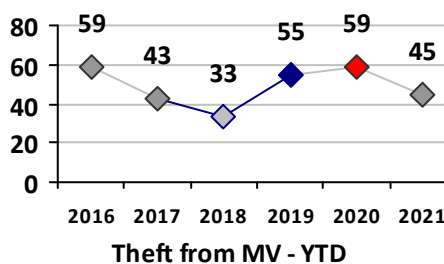

Part I Crime - Comparison Report

Providence Police Department

Through 4/25/2021
Week 16

District 6

4 Week Trend 3/29/2021 - 4/25/2021	Past 28 Days 3/29/2021 - 4/25/2021	Year to Date January 1 - April 25

Violent Crime	Current Week	Last Week	Wk 14	Wk 13	Past 28 Days	Past 28 Days LY	Chg.	Current Year	Last Year	Chg.	Wght. 5yr Avg	Chg.
Homicide	0	1	0	0	1	0	--	2	0	200%	1	100%
Sex Offenses, Forcible*	1	0	0	0	1	1	0%	7	10	-30%	6	17%
Robbery Other	1	0	0	0	1	0	--	3	2	50%	5	-40%
Robbery W Firearm	0	0	0	0	0	1	--	2	1	100%	2	0%
Agg. Assault	1	3	0	3	7	5	40%	15	10	50%	10	50%
Agg. Assault W Firearm	0	0	0	0	0	0	--	6	3	100%	3	100%
Total	3	4	0	3	10	7	43%	35	26	35%	26	35%

Property Crime	Current Week	Last Week	Wk 14	Wk 13	Past 28 Days	Past 28 Days LY	Chg.	Current Year	Last Year	Chg.	Wght. 5yr Avg	Chg.
Burglary	2	0	1	1	4	4	0%	16	22	-27%	26	-38%
MV Theft	3	0	2	0	5	3	67%	25	23	9%	27	-7%
Larceny from MV	4	0	4	3	11	17	-35%	45	59	-24%	51	-12%
Larceny**	5	1	3	2	11	22	-50%	44	73	-40%	73	-40%
Total	14	1	10	6	31	46	-33%	130	177	-27%	176	-26%

Other Crime	Current Week	Last Week	Wk 14	Wk 13	Past 28 Days	Past 28 Days LY	Chg.	Current Year	Last Year	Chg.	Wght. 5yr Avg	Chg.
Assault Other	2	5	4	4	15	10	50%	43	56	-23%	63	-32%
Vandalism	0	1	3	4	8	11	-27%	42	62	-32%	62	-32%
Drug Offenses	0	1	2	0	3	2	50%	11	24	-54%	21	-48%
Weapons Offenses	2	0	1	0	3	0	--	16	9	78%	8	100%
Liquor Law Violations	0	0	0	0	0	0	--	0	0	0%	1	--
Total	4	7	10	8	29	23	26%	112	151	-26%	155	-28%

Figures are preliminary and subject to further analysis and revision

* Sex Offenses, Forcible includes forcible rape, forcible sodomy, forcible fondling, sexual assault with an object

** Larceny includes shoplifting, pickpocket, pursesnatch, from building, bicycles, motor vehicle parts or accessories, and other.