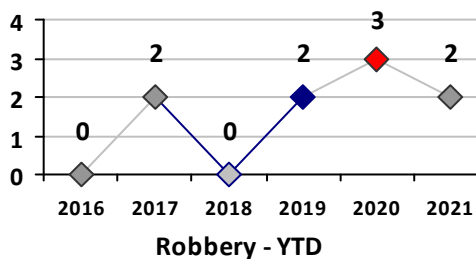

Part I Crime - Comparison Report

Providence Police Department

Through 4/25/2021
Week 16

District 8

4 Week Trend 3/29/2021 - 4/25/2021	Past 28 Days 3/29/2021 - 4/25/2021	Year to Date January 1 - April 25

Violent Crime	Current Week	Last Week	Wk 14	Wk 13	Past 28 Days	Past 28 Days LY	Chg.	Current Year	Last Year	Chg.	Wght. 5yr Avg	Chg.
Homicide	0	0	0	0	0	0	--	0	0	0%	0	--
Sex Offenses, Forcible*	0	0	0	0	0	0	--	2	1	100%	4	-50%
Robbery Other	0	0	0	0	0	1	--	2	2	0%	1	100%
Robbery W Firearm	0	0	0	0	0	0	--	0	1	-100%	0	--
Agg. Assault	1	0	0	0	1	1	0%	7	6	17%	5	40%
Agg. Assault W Firearm	0	0	0	0	0	1	--	1	2	-50%	2	-50%
Total	1	0	0	0	1	3	-67%	12	12	0%	12	0%

Property Crime	Current Week	Last Week	Wk 14	Wk 13	Past 28 Days	Past 28 Days LY	Chg.	Current Year	Last Year	Chg.	Wght. 5yr Avg	Chg.
Burglary	0	0	0	0	0	0	--	2	5	-60%	16	-88%
MV Theft	0	1	0	2	3	1	200%	8	4	100%	6	33%
Larceny from MV	2	0	0	3	5	13	-62%	18	43	-58%	43	-58%
Larceny**	0	0	5	2	7	8	-13%	21	43	-51%	39	-46%
Total	2	1	5	7	15	22	-32%	49	95	-48%	103	-52%

Other Crime	Current Week	Last Week	Wk 14	Wk 13	Past 28 Days	Past 28 Days LY	Chg.	Current Year	Last Year	Chg.	Wght. 5yr Avg	Chg.
Assault Other	1	4	1	1	7	2	250%	18	14	29%	23	-22%
Vandalism	0	2	2	1	5	7	-29%	22	33	-33%	33	-33%
Drug Offenses	0	0	0	0	0	0	--	1	4	-75%	4	-75%
Weapons Offenses	0	0	0	0	0	0	--	8	2	300%	3	167%
Liquor Law Violations	0	0	0	0	0	0	--	0	0	0%	0	--
Total	1	6	3	2	12	9	33%	49	53	-8%	63	-22%

Figures are preliminary and subject to further analysis and revision

* Sex Offenses, Forcible includes forcible rape, forcible sodomy, forcible fondling, sexual assault with an object

** Larceny includes shoplifting, pickpocket, pursesnatch, from building, bicycles, motor vehicle parts or accessories, and other.