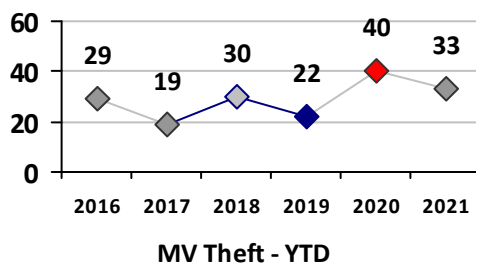

Part I Crime - Comparison Report

Providence Police Department

Through 4/25/2021
Week 16

District 7

4 Week Trend 3/29/2021 - 4/25/2021	Past 28 Days 3/29/2021 - 4/25/2021	Year to Date January 1 - April 25

Violent Crime	Current Week	Last Week	Wk 14	Wk 13	Past 28 Days	Past 28 Days LY	Chg.	Current Year	Last Year	Chg.	Wght. 5yr Avg	Chg.
Homicide	0	1	0	0	1	0	--	1	0	100%	0	--
Sex Offenses, Forcible*	0	1	1	4	6	1	500%	12	4	200%	6	100%
Robbery Other	1	0	0	0	1	0	--	2	6	-67%	6	-67%
Robbery W Firearm	0	0	0	0	0	1	--	1	7	-86%	5	-80%
Agg. Assault	1	2	0	2	5	2	150%	20	18	11%	21	-5%
Agg. Assault W Firearm	0	4	1	0	5	0	--	7	2	250%	5	40%
Total	2	8	2	6	18	4	350%	43	37	16%	43	0%

Property Crime	Current Week	Last Week	Wk 14	Wk 13	Past 28 Days	Past 28 Days LY	Chg.	Current Year	Last Year	Chg.	Wght. 5yr Avg	Chg.
Burglary	1	3	1	0	5	4	25%	19	24	-21%	33	-42%
MV Theft	0	2	2	0	4	10	-60%	33	40	-18%	30	10%
Larceny from MV	11	2	3	7	23	18	28%	64	89	-28%	80	-20%
Larceny**	4	6	10	7	27	23	17%	106	119	-11%	109	-3%
Total	16	13	16	14	59	55	7%	222	272	-18%	251	-12%

Other Crime	Current Week	Last Week	Wk 14	Wk 13	Past 28 Days	Past 28 Days LY	Chg.	Current Year	Last Year	Chg.	Wght. 5yr Avg	Chg.
Assault Other	7	11	8	8	34	16	113%	90	96	-6%	99	-9%
Vandalism	6	3	8	10	27	20	35%	81	109	-26%	108	-25%
Drug Offenses	1	3	2	0	6	0	--	13	22	-41%	34	-62%
Weapons Offenses	1	3	1	0	5	1	400%	17	6	183%	19	-11%
Liquor Law Violations	1	0	0	0	1	0	--	6	2	200%	16	-63%
Total	16	20	19	18	73	37	97%	207	235	-12%	276	-25%

Figures are preliminary and subject to further analysis and revision

* Sex Offenses, Forcible includes forcible rape, forcible sodomy, forcible fondling, sexual assault with an object

** Larceny includes shoplifting, pickpocket, pursesnatch, from building, bicycles, motor vehicle parts or accessories, and other.