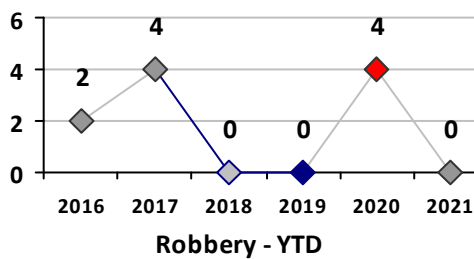

Part I Crime - Comparison Report

Providence Police Department

Through 4/25/2021
Week 16

District 9

4 Week Trend <i>3/29/2021 - 4/25/2021</i>	Past 28 Days <i>3/29/2021 - 4/25/2021</i>	Year to Date <i>January 1 - April 25</i>

Violent Crime	Current Week	Last Week	Wk 14	Wk 13	Past 28 Days	Past 28 Days LY	Chg.	Current Year	Last Year	Chg.	Wght. 5yr Avg	Chg.
Homicide	0	0	0	0	0	0	--	0	0	0%	0	--
Sex Offenses, Forcible*	0	0	0	0	0	0	--	1	3	-67%	2	-50%
Robbery Other	0	0	0	0	0	0	--	0	4	-100%	2	--
Robbery W Firearm	0	0	0	0	0	0	--	0	0	0%	0	--
Agg. Assault	0	0	0	0	0	0	--	1	0	100%	1	0%
Agg. Assault W Firearm	0	0	0	0	0	1	--	0	1	-100%	1	--
Total	0	0	0	0	0	1	100%	2	8	-75%	6	-67%

Property Crime	Current Week	Last Week	Wk 14	Wk 13	Past 28 Days	Past 28 Days LY	Chg.	Current Year	Last Year	Chg.	Wght. 5yr Avg	Chg.
Burglary	1	1	0	0	2	3	-33%	19	28	-32%	29	-34%
MV Theft	1	1	1	1	4	0	--	11	3	267%	5	120%
Larceny from MV	3	2	1	1	7	4	75%	14	39	-64%	67	-79%
Larceny**	2	1	4	2	9	2	350%	21	41	-49%	40	-48%
Total	7	5	6	4	22	9	144%	65	111	-41%	140	-54%

Other Crime	Current Week	Last Week	Wk 14	Wk 13	Past 28 Days	Past 28 Days LY	Chg.	Current Year	Last Year	Chg.	Wght. 5yr Avg	Chg.
Assault Other	0	0	1	1	2	0	--	12	15	-20%	16	-25%
Vandalism	0	0	1	2	3	10	-70%	10	33	-70%	35	-71%
Drug Offenses	0	0	1	0	1	0	--	4	11	-64%	6	-33%
Weapons Offenses	0	0	0	0	0	3	--	6	4	50%	3	100%
Liquor Law Violations	0	0	0	0	0	0	--	0	0	0%	1	--
Total	0	0	3	3	6	13	-54%	32	63	-49%	61	-48%

Figures are preliminary and subject to further analysis and revision

* Sex Offenses, Forcible includes forcible rape, forcible sodomy, forcible fondling, sexual assault with an object

** Larceny includes shoplifting, pickpocket, pursesnatch, from building, bicycles, motor vehicle parts or accessories, and other.