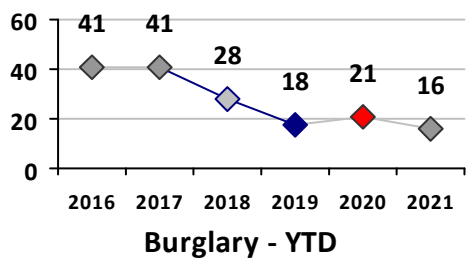

Part I Crime - Comparison Report

Providence Police Department

Through 4/25/2021
Week 16

District 6

4 Week Trend 3/29/2021 - 4/25/2021	Past 28 Days 3/29/2021 - 4/25/2021	Year to Date January 1 - April 25

Violent Crime	Current Week	Last Week	Wk 14	Wk 13	Past 28 Days	Past 28 Days LY	Chg.	Current Year	Last Year	Chg.	Wght. 5yr Avg	Chg.
Homicide	0	1	0	0	1	0	--	2	0	200%	1	100%
Sex Offenses, Forcible*	1	0	0	0	1	1	0%	7	10	-30%	6	17%
Robbery Other	1	0	0	0	1	0	--	3	2	50%	5	-40%
Robbery W Firearm	0	0	0	0	0	1	--	2	1	100%	2	0%
Agg. Assault	1	3	0	3	7	5	40%	15	10	50%	10	50%
Agg. Assault W Firearm	0	0	0	0	0	0	--	6	3	100%	3	100%
Total	3	4	0	3	10	7	43%	35	26	35%	26	35%

Property Crime	Current Week	Last Week	Wk 14	Wk 13	Past 28 Days	Past 28 Days LY	Chg.	Current Year	Last Year	Chg.	Wght. 5yr Avg	Chg.
Burglary	2	0	1	1	4	4	0%	16	22	-27%	26	-38%
MV Theft	3	0	2	0	5	3	67%	25	23	9%	27	-7%
Larceny from MV	4	0	4	3	11	17	-35%	45	59	-24%	51	-12%
Larceny**	5	1	3	2	11	22	-50%	44	73	-40%	73	-40%
Total	14	1	10	6	31	46	-33%	130	177	-27%	176	-26%

Other Crime	Current Week	Last Week	Wk 14	Wk 13	Past 28 Days	Past 28 Days LY	Chg.	Current Year	Last Year	Chg.	Wght. 5yr Avg	Chg.
Assault Other	2	5	4	4	15	10	50%	43	56	-23%	63	-32%
Vandalism	0	1	3	4	8	11	-27%	42	62	-32%	62	-32%
Drug Offenses	0	1	2	0	3	2	50%	11	24	-54%	21	-48%
Weapons Offenses	2	0	1	0	3	0	--	16	9	78%	8	100%
Liquor Law Violations	0	0	0	0	0	0	--	0	0	0%	1	--
Total	4	7	10	8	29	23	26%	112	151	-26%	155	-28%

Figures are preliminary and subject to further analysis and revision

* Sex Offenses, Forcible includes forcible rape, forcible sodomy, forcible fondling, sexual assault with an object

** Larceny includes shoplifting, pickpocket, pursesnatch, from building, bicycles, motor vehicle parts or accessories, and other.