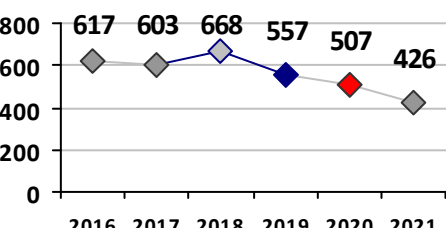

Through 4/25/2021
Week 16

Citywide

4 Week Trend
3/29/2021 - 4/25/2021

Past 28 Days
3/29/2021 - 4/25/2021

Year to Date
January 1 - April 25

Violent Crime	Current Week	Last Week	Wk 14	Wk 13	Past 28 Days	Past 28 Days LY	Chg.	Current Year	Last Year	Chg.	Wght. 5yr Avg	Chg.
Homicide	1	3	0	0	4	0	400%	7	1	600%	2	250%
Sex Offenses, Forcible*	1	3	2	5	11	6	83%	48	42	14%	59	-19%
Robbery W Firearm	0	3	0	1	4	5	-20%	14	18	-22%	21	-33%
Robbery Other	3	0	0	0	3	4	-25%	26	41	-37%	50	-48%
Agg. Assault W Firearm	1	5	1	0	7	3	133%	30	14	114%	25	20%
Agg. Assault	6	8	5	8	27	20	35%	103	129	-20%	124	-17%
Total	12	22	8	14	56	38	47%	228	245	-7%	281	-19%

Property Crime	Current Week	Last Week	Wk 14	Wk 13	Past 28 Days	Past 28 Days LY	Chg.	Current Year	Last Year	Chg.	Wght. 5yr Avg	Chg.
Burglary	12	6	6	4	28	25	12%	125	197	-37%	241	-48%
MV Theft	11	12	8	9	40	24	67%	257	149	72%	175	47%
Larceny from MV	38	19	27	40	124	93	33%	427	508	-16%	577	-26%
Larceny**	28	24	39	34	125	118	6%	495	671	-26%	686	-28%
Total	89	61	80	87	317	260	22%	1304	1525	-14%	1678	-22%

Other Crime	Current Week	Last Week	Wk 14	Wk 13	Past 28 Days	Past 28 Days LY	Chg.	Current Year	Last Year	Chg.	Wght. 5yr Avg	Chg.
Assault Other	36	38	33	40	147	65	126%	482	537	-10%	592	-19%
Vandalism	19	29	30	42	120	104	15%	480	541	-11%	583	-18%
Weapons Offenses	19	9	11	3	42	16	163%	134	89	51%	104	29%
Drug Offenses	13	11	21	12	57	11	418%	150	229	-34%	258	-42%
Liquor Law Violations	1	0	0	0	1	0	100%	6	2	200%	22	-73%
Total	88	87	95	97	367	196	87%	1252	1398	-10%	1560	-20%

Figures are preliminary and subject to further analysis and revision

* Sex Offenses, Forcible includes forcible rape, forcible sodomy, forcible fondling, sexual assault with an object

** Larceny includes shoplifting, pickpocket, pursesnatch, from building, bicycles, motor vehicle parts or accessories, and other.