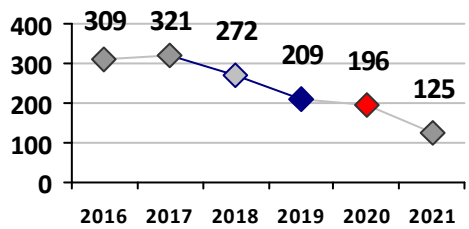

Through 4/25/2021
Week 16

Citywide

4 Week Trend
3/29/2021 - 4/25/2021

Past 28 Days
3/29/2021 - 4/25/2021

Year to Date
January 1 - April 25

Violent Crime	Current Week	Last Week	Wk 14	Wk 13	Past 28 Days	Past 28 Days LY	Chg.	Current Year	Last Year	Chg.	Wght. 5yr Avg	Chg.
Homicide	1	3	0	0	4	0	400%	7	1	600%	2	250%
Sex Offenses, Forcible*	1	3	2	5	11	6	83%	48	42	14%	59	-19%
Robbery W Firearm	0	3	0	1	4	5	-20%	14	18	-22%	21	-33%
Robbery Other	3	0	0	0	3	4	-25%	26	41	-37%	50	-48%
Agg. Assault W Firearm	1	5	1	0	7	3	133%	30	14	114%	25	20%
Agg. Assault	6	8	5	8	27	20	35%	103	129	-20%	124	-17%
Total	12	22	8	14	56	38	47%	228	245	-7%	281	-19%

Property Crime	Current Week	Last Week	Wk 14	Wk 13	Past 28 Days	Past 28 Days LY	Chg.	Current Year	Last Year	Chg.	Wght. 5yr Avg	Chg.
Burglary	12	6	6	4	28	25	12%	125	197	-37%	241	-48%
MV Theft	11	12	8	9	40	24	67%	257	149	72%	175	47%
Larceny from MV	38	19	27	40	124	93	33%	427	508	-16%	577	-26%
Larceny**	28	24	39	34	125	118	6%	495	671	-26%	686	-28%
Total	89	61	80	87	317	260	22%	1304	1525	-14%	1678	-22%

Other Crime	Current Week	Last Week	Wk 14	Wk 13	Past 28 Days	Past 28 Days LY	Chg.	Current Year	Last Year	Chg.	Wght. 5yr Avg	Chg.
Assault Other	36	38	33	40	147	65	126%	482	537	-10%	592	-19%
Vandalism	19	29	30	42	120	104	15%	480	541	-11%	583	-18%
Weapons Offenses	19	9	11	3	42	16	163%	134	89	51%	104	29%
Drug Offenses	13	11	21	12	57	11	418%	150	229	-34%	258	-42%
Liquor Law Violations	1	0	0	0	1	0	100%	6	2	200%	22	-73%
Total	88	87	95	97	367	196	87%	1252	1398	-10%	1560	-20%

Figures are preliminary and subject to further analysis and revision

* Sex Offenses, Forcible includes forcible rape, forcible sodomy, forcible fondling, sexual assault with an object

** Larceny includes shoplifting, pickpocket, pursesnatch, from building, bicycles, motor vehicle parts or accessories, and other.