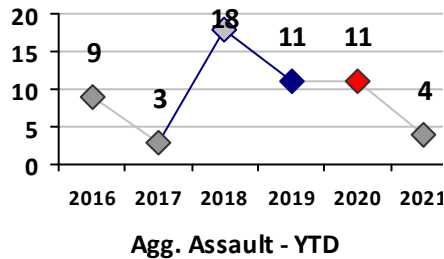

Part I Crime - Comparison Report

Providence Police Department

Through 4/25/2021
Week 16

District 1

4 Week Trend 3/29/2021 - 4/25/2021	Past 28 Days 3/29/2021 - 4/25/2021	Year to Date January 1 - April 25

Violent Crime	Current Week	Last Week	Wk 14	Wk 13	Past 28 Days	Past 28 Days LY	Chg.	Current Year	Last Year	Chg.	Wght. 5yr Avg	Chg.
Homicide	0	0	0	0	0	0	--	0	0	0%	0	--
Sex Offenses, Forcible*	0	0	0	1	1	0	--	1	0	100%	4	-75%
Robbery Other	0	0	0	0	0	1	--	4	6	-33%	5	-20%
Robbery W Firearm	0	2	0	0	2	0	--	3	0	300%	0	--
Agg. Assault	0	1	0	0	1	1	0%	4	11	-64%	11	-64%
Agg. Assault W Firearm	0	0	0	0	0	0	--	0	0	0%	0	--
Total	0	3	0	1	4	2	100%	12	17	-29%	19	-37%

Property Crime	Current Week	Last Week	Wk 14	Wk 13	Past 28 Days	Past 28 Days LY	Chg.	Current Year	Last Year	Chg.	Wght. 5yr Avg	Chg.
Burglary	0	0	0	0	0	3	--	6	12	-50%	8	-25%
MV Theft	1	0	0	0	1	1	0%	17	12	42%	13	31%
Larceny from MV	1	0	0	1	2	5	-60%	25	37	-32%	49	-49%
Larceny**	1	7	0	1	9	5	80%	41	135	-70%	127	-68%
Total	3	7	0	2	12	14	-14%	89	196	-55%	196	-55%

Other Crime	Current Week	Last Week	Wk 14	Wk 13	Past 28 Days	Past 28 Days LY	Chg.	Current Year	Last Year	Chg.	Wght. 5yr Avg	Chg.
Assault Other	2	1	1	2	6	6	0%	33	40	-18%	58	-43%
Vandalism	0	2	2	2	6	10	-40%	26	47	-45%	40	-35%
Drug Offenses	2	2	6	4	14	1	1300%	24	9	167%	16	50%
Weapons Offenses	0	1	1	2	4	0	--	11	6	83%	8	38%
Liquor Law Violations	0	0	0	0	0	0	--	0	0	0%	2	--
Total	4	6	10	10	30	17	76%	94	102	-8%	123	-24%

Figures are preliminary and subject to further analysis and revision

* Sex Offenses, Forcible includes forcible rape, forcible sodomy, forcible fondling, sexual assault with an object

** Larceny includes shoplifting, pickpocket, pursesnatch, from building, bicycles, motor vehicle parts or accessories, and other.