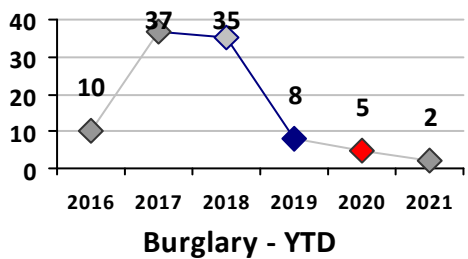

Part I Crime - Comparison Report

Providence Police Department

Through 4/25/2021
Week 16

District 8

4 Week Trend 3/29/2021 - 4/25/2021	Past 28 Days 3/29/2021 - 4/25/2021	Year to Date January 1 - April 25

Violent Crime	Current Week	Last Week	Wk 14	Wk 13	Past 28 Days	Past 28 Days LY	Chg.	Current Year	Last Year	Chg.	Wght. 5yr Avg	Chg.
Homicide	0	0	0	0	0	0	--	0	0	0%	0	--
Sex Offenses, Forcible*	0	0	0	0	0	0	--	2	1	100%	4	-50%
Robbery Other	0	0	0	0	0	1	--	2	2	0%	1	100%
Robbery W Firearm	0	0	0	0	0	0	--	0	1	-100%	0	--
Agg. Assault	1	0	0	0	1	1	0%	7	6	17%	5	40%
Agg. Assault W Firearm	0	0	0	0	0	1	--	1	2	-50%	2	-50%
Total	1	0	0	0	1	3	-67%	12	12	0%	12	0%

Property Crime	Current Week	Last Week	Wk 14	Wk 13	Past 28 Days	Past 28 Days LY	Chg.	Current Year	Last Year	Chg.	Wght. 5yr Avg	Chg.
Burglary	0	0	0	0	0	0	--	2	5	-60%	16	-88%
MV Theft	0	1	0	2	3	1	200%	8	4	100%	6	33%
Larceny from MV	2	0	0	3	5	13	-62%	18	43	-58%	43	-58%
Larceny**	0	0	5	2	7	8	-13%	21	43	-51%	39	-46%
Total	2	1	5	7	15	22	-32%	49	95	-48%	103	-52%

Other Crime	Current Week	Last Week	Wk 14	Wk 13	Past 28 Days	Past 28 Days LY	Chg.	Current Year	Last Year	Chg.	Wght. 5yr Avg	Chg.
Assault Other	1	4	1	1	7	2	250%	18	14	29%	23	-22%
Vandalism	0	2	2	1	5	7	-29%	22	33	-33%	33	-33%
Drug Offenses	0	0	0	0	0	0	--	1	4	-75%	4	-75%
Weapons Offenses	0	0	0	0	0	0	--	8	2	300%	3	167%
Liquor Law Violations	0	0	0	0	0	0	--	0	0	0%	0	--
Total	1	6	3	2	12	9	33%	49	53	-8%	63	-22%

Figures are preliminary and subject to further analysis and revision

* Sex Offenses, Forcible includes forcible rape, forcible sodomy, forcible fondling, sexual assault with an object

** Larceny includes shoplifting, pickpocket, pursesnatch, from building, bicycles, motor vehicle parts or accessories, and other.