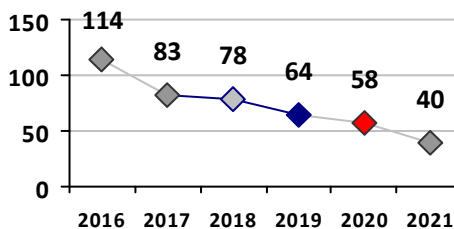

Through 4/25/2021
Week 16

Citywide

4 Week Trend
3/29/2021 - 4/25/2021

Past 28 Days
3/29/2021 - 4/25/2021

Year to Date
January 1 - April 25

Violent Crime	Current Week	Last Week	Wk 14	Wk 13	Past 28 Days	Past 28 Days LY	Chg.	Current Year	Last Year	Chg.	Wght. 5yr Avg	Chg.
Homicide	1	3	0	0	4	0	400%	7	1	600%	2	250%
Sex Offenses, Forcible*	1	3	2	5	11	6	83%	48	42	14%	59	-19%
Robbery W Firearm	0	3	0	1	4	5	-20%	14	18	-22%	21	-33%
Robbery Other	3	0	0	0	3	4	-25%	26	41	-37%	50	-48%
Agg. Assault W Firearm	1	5	1	0	7	3	133%	30	14	114%	25	20%
Agg. Assault	6	8	5	8	27	20	35%	103	129	-20%	124	-17%
Total	12	22	8	14	56	38	47%	228	245	-7%	281	-19%

Property Crime	Current Week	Last Week	Wk 14	Wk 13	Past 28 Days	Past 28 Days LY	Chg.	Current Year	Last Year	Chg.	Wght. 5yr Avg	Chg.
Burglary	12	6	6	4	28	25	12%	125	197	-37%	241	-48%
MV Theft	11	12	8	9	40	24	67%	257	149	72%	175	47%
Larceny from MV	38	19	27	40	124	93	33%	427	508	-16%	577	-26%
Larceny**	28	24	39	34	125	118	6%	495	671	-26%	686	-28%
Total	89	61	80	87	317	260	22%	1304	1525	-14%	1678	-22%

Other Crime	Current Week	Last Week	Wk 14	Wk 13	Past 28 Days	Past 28 Days LY	Chg.	Current Year	Last Year	Chg.	Wght. 5yr Avg	Chg.
Assault Other	36	38	33	40	147	65	126%	482	537	-10%	592	-19%
Vandalism	19	29	30	42	120	104	15%	480	541	-11%	583	-18%
Weapons Offenses	19	9	11	3	42	16	163%	134	89	51%	104	29%
Drug Offenses	13	11	21	12	57	11	418%	150	229	-34%	258	-42%
Liquor Law Violations	1	0	0	0	1	0	100%	6	2	200%	22	-73%
Total	88	87	95	97	367	196	87%	1252	1398	-10%	1560	-20%

Figures are preliminary and subject to further analysis and revision

* Sex Offenses, Forcible includes forcible rape, forcible sodomy, forcible fondling, sexual assault with an object

** Larceny includes shoplifting, pickpocket, pursesnatch, from building, bicycles, motor vehicle parts or accessories, and other.