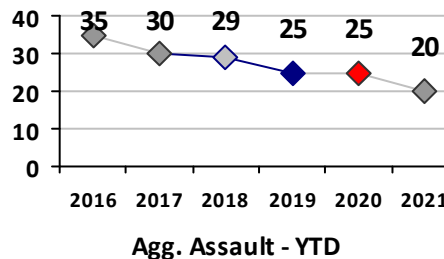

Part I Crime - Comparison Report

Providence Police Department

Through 4/25/2021
Week 16

District 2

4 Week Trend 3/29/2021 - 4/25/2021	Past 28 Days 3/29/2021 - 4/25/2021	Year to Date January 1 - April 25

Violent Crime	Current Week	Last Week	Wk 14	Wk 13	Past 28 Days	Past 28 Days LY	Chg.	Current Year	Last Year	Chg.	Wght. 5yr Avg	Chg.
Homicide	0	1	0	0	1	0	--	2	0	200%	0	--
Sex Offenses, Forcible*	0	0	1	0	1	2	-50%	8	6	33%	10	-20%
Robbery Other	0	0	0	0	0	0	--	1	6	-83%	7	-86%
Robbery W Firearm	0	0	0	0	0	2	--	0	2	-100%	4	--
Agg. Assault	0	0	1	1	2	4	-50%	15	25	-40%	22	-32%
Agg. Assault W Firearm	0	1	0	0	1	1	0%	5	1	400%	6	-17%
Total	0	2	2	1	5	9	-44%	31	40	-23%	49	-37%

Property Crime	Current Week	Last Week	Wk 14	Wk 13	Past 28 Days	Past 28 Days LY	Chg.	Current Year	Last Year	Chg.	Wght. 5yr Avg	Chg.
Burglary	3	0	0	1	4	4	0%	18	17	6%	26	-31%
MV Theft	1	2	1	4	8	2	300%	60	20	200%	27	122%
Larceny from MV	5	1	3	3	12	4	200%	36	30	20%	51	-29%
Larceny**	5	0	3	0	8	15	-47%	49	60	-18%	74	-34%
Total	14	3	7	8	32	25	28%	163	127	28%	178	-8%

Other Crime	Current Week	Last Week	Wk 14	Wk 13	Past 28 Days	Past 28 Days LY	Chg.	Current Year	Last Year	Chg.	Wght. 5yr Avg	Chg.
Assault Other	6	6	9	5	26	10	160%	76	90	-16%	98	-22%
Vandalism	2	0	4	3	9	13	-31%	44	64	-31%	72	-39%
Drug Offenses	2	0	1	1	4	0	--	18	43	-58%	43	-58%
Weapons Offenses	5	0	5	0	10	3	233%	20	13	54%	20	0%
Liquor Law Violations	0	0	0	0	0	0	--	0	0	0%	0	--
Total	15	6	19	9	49	26	88%	158	210	-25%	233	-32%

Figures are preliminary and subject to further analysis and revision

* Sex Offenses, Forcible includes forcible rape, forcible sodomy, forcible fondling, sexual assault with an object

** Larceny includes shoplifting, pickpocket, pursesnatch, from building, bicycles, motor vehicle parts or accessories, and other.