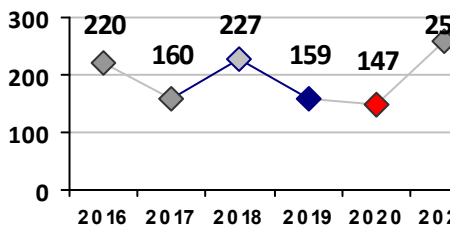

Through 4/25/2021
Week 16

Citywide

4 Week Trend
3/29/2021 - 4/25/2021

Past 28 Days
3/29/2021 - 4/25/2021

Year to Date
January 1 - April 25

Violent Crime	Current Week	Last Week	Wk 14	Wk 13	Past 28 Days	Past 28 Days LY	Chg.	Current Year	Last Year	Chg.	Wght. 5yr Avg	Chg.
Homicide	1	3	0	0	4	0	400%	7	1	600%	2	250%
Sex Offenses, Forcible*	1	3	2	5	11	6	83%	48	42	14%	59	-19%
Robbery W Firearm	0	3	0	1	4	5	-20%	14	18	-22%	21	-33%
Robbery Other	3	0	0	0	3	4	-25%	26	41	-37%	50	-48%
Agg. Assault W Firearm	1	5	1	0	7	3	133%	30	14	114%	25	20%
Agg. Assault	6	8	5	8	27	20	35%	103	129	-20%	124	-17%
Total	12	22	8	14	56	38	47%	228	245	-7%	281	-19%

Property Crime	Current Week	Last Week	Wk 14	Wk 13	Past 28 Days	Past 28 Days LY	Chg.	Current Year	Last Year	Chg.	Wght. 5yr Avg	Chg.
Burglary	12	6	6	4	28	25	12%	125	197	-37%	241	-48%
MV Theft	11	12	8	9	40	24	67%	257	149	72%	175	47%
Larceny from MV	38	19	27	40	124	93	33%	427	508	-16%	577	-26%
Larceny**	28	24	39	34	125	118	6%	495	671	-26%	686	-28%
Total	89	61	80	87	317	260	22%	1304	1525	-14%	1678	-22%

Other Crime	Current Week	Last Week	Wk 14	Wk 13	Past 28 Days	Past 28 Days LY	Chg.	Current Year	Last Year	Chg.	Wght. 5yr Avg	Chg.
Assault Other	36	38	33	40	147	65	126%	482	537	-10%	592	-19%
Vandalism	19	29	30	42	120	104	15%	480	541	-11%	583	-18%
Weapons Offenses	19	9	11	3	42	16	163%	134	89	51%	104	29%
Drug Offenses	13	11	21	12	57	11	418%	150	229	-34%	258	-42%
Liquor Law Violations	1	0	0	0	1	0	100%	6	2	200%	22	-73%
Total	88	87	95	97	367	196	87%	1252	1398	-10%	1560	-20%

Figures are preliminary and subject to further analysis and revision

* Sex Offenses, Forcible includes forcible rape, forcible sodomy, forcible fondling, sexual assault with an object

** Larceny includes shoplifting, pickpocket, pursesnatch, from building, bicycles, motor vehicle parts or accessories, and other.