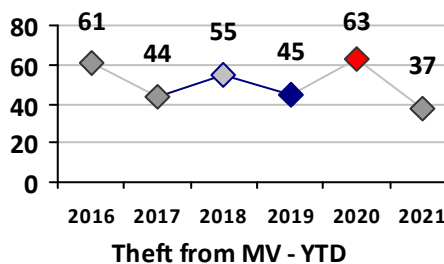

Part I Crime - Comparison Report

Providence Police Department

Through 4/25/2021
Week 16

District 5

4 Week Trend 3/29/2021 - 4/25/2021	Past 28 Days 3/29/2021 - 4/25/2021	Year to Date January 1 - April 25

Violent Crime	Current Week	Last Week	Wk 14	Wk 13	Past 28 Days	Past 28 Days LY	Chg.	Current Year	Last Year	Chg.	Wght. 5yr Avg	Chg.
Homicide	0	0	0	0	0	0	--	1	0	100%	0	--
Sex Offenses, Forcible*	0	0	0	0	0	2	--	6	13	-54%	12	-50%
Robbery Other	1	0	0	0	1	1	0%	6	8	-25%	10	-40%
Robbery W Firearm	0	0	0	0	0	1	--	2	3	-33%	3	-33%
Agg. Assault	1	2	3	1	7	0	--	24	22	9%	23	4%
Agg. Assault W Firearm	1	0	0	0	1	0	--	5	1	400%	3	67%
Total	3	2	3	1	9	4	125%	44	47	-6%	51	-14%

Property Crime	Current Week	Last Week	Wk 14	Wk 13	Past 28 Days	Past 28 Days LY	Chg.	Current Year	Last Year	Chg.	Wght. 5yr Avg	Chg.
Burglary	3	0	1	1	5	5	0%	19	31	-39%	40	-53%
MV Theft	3	2	1	1	7	0	--	37	14	164%	24	54%
Larceny from MV	2	2	5	2	11	9	22%	37	64	-42%	55	-33%
Larceny**	4	3	3	2	12	17	-29%	41	68	-40%	67	-39%
Total	12	7	10	6	35	31	13%	134	177	-24%	185	-28%

Other Crime	Current Week	Last Week	Wk 14	Wk 13	Past 28 Days	Past 28 Days LY	Chg.	Current Year	Last Year	Chg.	Wght. 5yr Avg	Chg.
Assault Other	8	2	4	10	24	7	243%	94	80	18%	85	11%
Vandalism	6	2	3	7	18	10	80%	69	69	0%	81	-15%
Drug Offenses	4	1	5	5	15	2	650%	37	27	37%	43	-14%
Weapons Offenses	5	3	3	1	12	6	100%	25	27	-7%	17	47%
Liquor Law Violations	0	0	0	0	0	0	--	0	0	0%	0	--
Total	23	8	15	23	69	25	176%	225	203	11%	226	0%

Figures are preliminary and subject to further analysis and revision

* Sex Offenses, Forcible includes forcible rape, forcible sodomy, forcible fondling, sexual assault with an object

** Larceny includes shoplifting, pickpocket, pursesnatch, from building, bicycles, motor vehicle parts or accessories, and other.