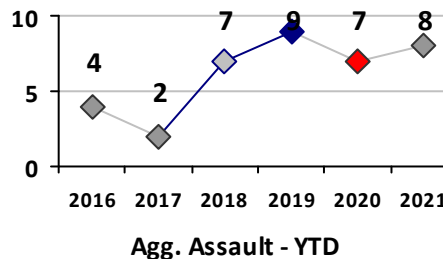

Part I Crime - Comparison Report

Providence Police Department

Through 4/25/2021
Week 16

District 8

4 Week Trend 3/29/2021 - 4/25/2021	Past 28 Days 3/29/2021 - 4/25/2021	Year to Date January 1 - April 25

Violent Crime	Current Week	Last Week	Wk 14	Wk 13	Past 28 Days	Past 28 Days LY	Chg.	Current Year	Last Year	Chg.	Wght. 5yr Avg	Chg.
Homicide	0	0	0	0	0	0	--	0	0	0%	0	--
Sex Offenses, Forcible*	0	0	0	0	0	0	--	2	1	100%	4	-50%
Robbery Other	0	0	0	0	0	1	--	2	2	0%	1	100%
Robbery W Firearm	0	0	0	0	0	0	--	0	1	-100%	0	--
Agg. Assault	1	0	0	0	1	1	0%	7	6	17%	5	40%
Agg. Assault W Firearm	0	0	0	0	0	1	--	1	2	-50%	2	-50%
Total	1	0	0	0	1	3	-67%	12	12	0%	12	0%

Property Crime	Current Week	Last Week	Wk 14	Wk 13	Past 28 Days	Past 28 Days LY	Chg.	Current Year	Last Year	Chg.	Wght. 5yr Avg	Chg.
Burglary	0	0	0	0	0	0	--	2	5	-60%	16	-88%
MV Theft	0	1	0	2	3	1	200%	8	4	100%	6	33%
Larceny from MV	2	0	0	3	5	13	-62%	18	43	-58%	43	-58%
Larceny**	0	0	5	2	7	8	-13%	21	43	-51%	39	-46%
Total	2	1	5	7	15	22	-32%	49	95	-48%	103	-52%

Other Crime	Current Week	Last Week	Wk 14	Wk 13	Past 28 Days	Past 28 Days LY	Chg.	Current Year	Last Year	Chg.	Wght. 5yr Avg	Chg.
Assault Other	1	4	1	1	7	2	250%	18	14	29%	23	-22%
Vandalism	0	2	2	1	5	7	-29%	22	33	-33%	33	-33%
Drug Offenses	0	0	0	0	0	0	--	1	4	-75%	4	-75%
Weapons Offenses	0	0	0	0	0	0	--	8	2	300%	3	167%
Liquor Law Violations	0	0	0	0	0	0	--	0	0	0%	0	--
Total	1	6	3	2	12	9	33%	49	53	-8%	63	-22%

Figures are preliminary and subject to further analysis and revision

* Sex Offenses, Forcible includes forcible rape, forcible sodomy, forcible fondling, sexual assault with an object

** Larceny includes shoplifting, pickpocket, pursesnatch, from building, bicycles, motor vehicle parts or accessories, and other.