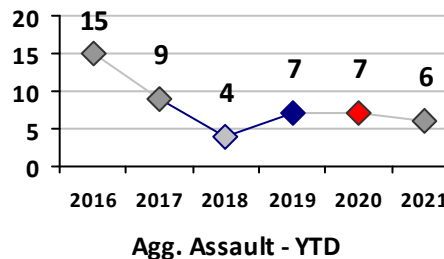

Part I Crime - Comparison Report

Providence Police Department

Through 4/25/2021
Week 16

District 3

4 Week Trend 3/29/2021 - 4/25/2021	Past 28 Days 3/29/2021 - 4/25/2021	Year to Date January 1 - April 25

Violent Crime	Current Week	Last Week	Wk 14	Wk 13	Past 28 Days	Past 28 Days LY	Chg.	Current Year	Last Year	Chg.	Wght. 5yr Avg	Chg.
Homicide	1	0	0	0	1	0	--	1	1	0%	1	0%
Sex Offenses, Forcible*	0	0	0	0	0	0	--	1	1	0%	2	-50%
Robbery Other	0	0	0	0	0	0	--	1	1	0%	1	0%
Robbery W Firearm	0	0	0	1	1	0	--	1	2	-50%	2	-50%
Agg. Assault	0	0	1	1	2	3	-33%	5	5	0%	5	0%
Agg. Assault W Firearm	0	0	0	0	0	0	--	1	2	-50%	2	-50%
Total	1	0	1	2	4	3	33%	10	12	-17%	13	-23%

Property Crime	Current Week	Last Week	Wk 14	Wk 13	Past 28 Days	Past 28 Days LY	Chg.	Current Year	Last Year	Chg.	Wght. 5yr Avg	Chg.
Burglary	0	0	1	0	1	1	0%	9	9	0%	13	-31%
MV Theft	0	3	1	0	4	4	0%	14	8	75%	10	40%
Larceny from MV	3	2	2	1	8	1	700%	34	14	143%	25	36%
Larceny**	3	0	1	4	8	2	300%	25	27	-7%	33	-24%
Total	6	5	5	5	21	8	163%	82	58	41%	81	1%

Other Crime	Current Week	Last Week	Wk 14	Wk 13	Past 28 Days	Past 28 Days LY	Chg.	Current Year	Last Year	Chg.	Wght. 5yr Avg	Chg.
Assault Other	2	3	1	2	8	4	100%	24	37	-35%	36	-33%
Vandalism	1	4	0	1	6	5	20%	37	28	32%	29	28%
Drug Offenses	0	2	0	0	2	1	100%	3	7	-57%	17	-82%
Weapons Offenses	0	0	0	0	0	0	--	5	3	67%	5	0%
Liquor Law Violations	0	0	0	0	0	0	--	0	0	0%	0	--
Total	3	9	1	3	16	10	60%	69	75	-8%	87	-21%

Figures are preliminary and subject to further analysis and revision

* Sex Offenses, Forcible includes forcible rape, forcible sodomy, forcible fondling, sexual assault with an object

** Larceny includes shoplifting, pickpocket, pursesnatch, from building, bicycles, motor vehicle parts or accessories, and other.