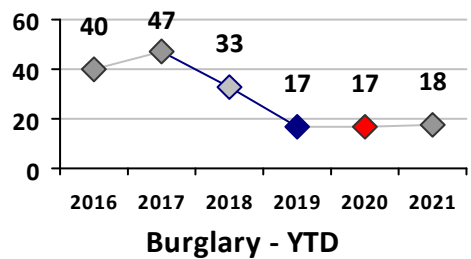

Part I Crime - Comparison Report

Providence Police Department

Through 4/25/2021
Week 16

District 2

4 Week Trend 3/29/2021 - 4/25/2021	Past 28 Days 3/29/2021 - 4/25/2021	Year to Date January 1 - April 25

Violent Crime	Current Week	Last Week	Wk 14	Wk 13	Past 28 Days	Past 28 Days LY	Chg.	Current Year	Last Year	Chg.	Wght. 5yr Avg	Chg.
Homicide	0	1	0	0	1	0	--	2	0	200%	0	--
Sex Offenses, Forcible*	0	0	1	0	1	2	-50%	8	6	33%	10	-20%
Robbery Other	0	0	0	0	0	0	--	1	6	-83%	7	-86%
Robbery W Firearm	0	0	0	0	0	2	--	0	2	-100%	4	--
Agg. Assault	0	0	1	1	2	4	-50%	15	25	-40%	22	-32%
Agg. Assault W Firearm	0	1	0	0	1	1	0%	5	1	400%	6	-17%
Total	0	2	2	1	5	9	-44%	31	40	-23%	49	-37%

Property Crime	Current Week	Last Week	Wk 14	Wk 13	Past 28 Days	Past 28 Days LY	Chg.	Current Year	Last Year	Chg.	Wght. 5yr Avg	Chg.
Burglary	3	0	0	1	4	4	0%	18	17	6%	26	-31%
MV Theft	1	2	1	4	8	2	300%	60	20	200%	27	122%
Larceny from MV	5	1	3	3	12	4	200%	36	30	20%	51	-29%
Larceny**	5	0	3	0	8	15	-47%	49	60	-18%	74	-34%
Total	14	3	7	8	32	25	28%	163	127	28%	178	-8%

Other Crime	Current Week	Last Week	Wk 14	Wk 13	Past 28 Days	Past 28 Days LY	Chg.	Current Year	Last Year	Chg.	Wght. 5yr Avg	Chg.
Assault Other	6	6	9	5	26	10	160%	76	90	-16%	98	-22%
Vandalism	2	0	4	3	9	13	-31%	44	64	-31%	72	-39%
Drug Offenses	2	0	1	1	4	0	--	18	43	-58%	43	-58%
Weapons Offenses	5	0	5	0	10	3	233%	20	13	54%	20	0%
Liquor Law Violations	0	0	0	0	0	0	--	0	0	0%	0	--
Total	15	6	19	9	49	26	88%	158	210	-25%	233	-32%

Figures are preliminary and subject to further analysis and revision

* Sex Offenses, Forcible includes forcible rape, forcible sodomy, forcible fondling, sexual assault with an object

** Larceny includes shoplifting, pickpocket, pursesnatch, from building, bicycles, motor vehicle parts or accessories, and other.