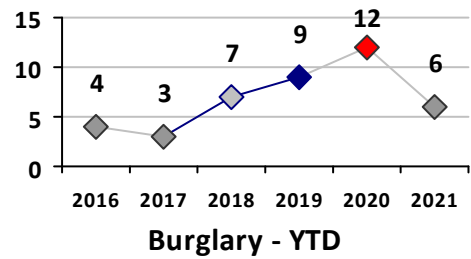

Part I Crime - Comparison Report

Providence Police Department

Through 4/25/2021
Week 16

District 1

4 Week Trend 3/29/2021 - 4/25/2021	Past 28 Days 3/29/2021 - 4/25/2021	Year to Date January 1 - April 25

Violent Crime	Current Week	Last Week	Wk 14	Wk 13	Past 28 Days	Past 28 Days LY	Chg.	Current Year	Last Year	Chg.	Wght. 5yr Avg	Chg.
Homicide	0	0	0	0	0	0	--	0	0	0%	0	--
Sex Offenses, Forcible*	0	0	0	1	1	0	--	1	0	100%	4	-75%
Robbery Other	0	0	0	0	0	1	--	4	6	-33%	5	-20%
Robbery W Firearm	0	2	0	0	2	0	--	3	0	300%	0	--
Agg. Assault	0	1	0	0	1	1	0%	4	11	-64%	11	-64%
Agg. Assault W Firearm	0	0	0	0	0	0	--	0	0	0%	0	--
Total	0	3	0	1	4	2	100%	12	17	-29%	19	-37%

Property Crime	Current Week	Last Week	Wk 14	Wk 13	Past 28 Days	Past 28 Days LY	Chg.	Current Year	Last Year	Chg.	Wght. 5yr Avg	Chg.
Burglary	0	0	0	0	0	3	--	6	12	-50%	8	-25%
MV Theft	1	0	0	0	1	1	0%	17	12	42%	13	31%
Larceny from MV	1	0	0	1	2	5	-60%	25	37	-32%	49	-49%
Larceny**	1	7	0	1	9	5	80%	41	135	-70%	127	-68%
Total	3	7	0	2	12	14	-14%	89	196	-55%	196	-55%

Other Crime	Current Week	Last Week	Wk 14	Wk 13	Past 28 Days	Past 28 Days LY	Chg.	Current Year	Last Year	Chg.	Wght. 5yr Avg	Chg.
Assault Other	2	1	1	2	6	6	0%	33	40	-18%	58	-43%
Vandalism	0	2	2	2	6	10	-40%	26	47	-45%	40	-35%
Drug Offenses	2	2	6	4	14	1	1300%	24	9	167%	16	50%
Weapons Offenses	0	1	1	2	4	0	--	11	6	83%	8	38%
Liquor Law Violations	0	0	0	0	0	0	--	0	0	0%	2	--
Total	4	6	10	10	30	17	76%	94	102	-8%	123	-24%

Figures are preliminary and subject to further analysis and revision

* Sex Offenses, Forcible includes forcible rape, forcible sodomy, forcible fondling, sexual assault with an object

** Larceny includes shoplifting, pickpocket, pursesnatch, from building, bicycles, motor vehicle parts or accessories, and other.