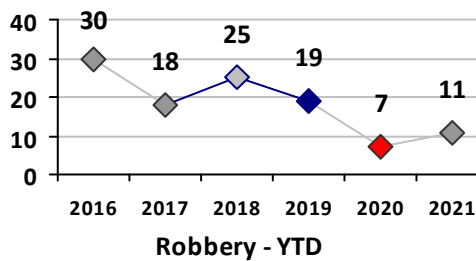

Part I Crime - Comparison Report

Providence Police Department

Through 4/25/2021
Week 16

District 4

4 Week Trend 3/29/2021 - 4/25/2021	Past 28 Days 3/29/2021 - 4/25/2021	Year to Date January 1 - April 25

Violent Crime	Current Week	Last Week	Wk 14	Wk 13	Past 28 Days	Past 28 Days LY	Chg.	Current Year	Last Year	Chg.	Wght. 5yr Avg	Chg.
Homicide	0	0	0	0	0	0	--	0	0	0%	0	--
Sex Offenses, Forcible*	0	2	0	0	2	0	--	7	3	133%	10	-30%
Robbery Other	0	0	0	0	0	1	--	7	5	40%	13	-46%
Robbery W Firearm	0	0	0	0	0	0	--	4	2	100%	4	0%
Agg. Assault	2	0	0	0	2	4	-50%	12	30	-60%	25	-52%
Agg. Assault W Firearm	0	0	0	0	0	0	--	5	2	150%	3	67%
Total	2	2	0	0	4	5	-20%	35	42	-17%	55	-36%

Property Crime	Current Week	Last Week	Wk 14	Wk 13	Past 28 Days	Past 28 Days LY	Chg.	Current Year	Last Year	Chg.	Wght. 5yr Avg	Chg.
Burglary	2	2	2	1	7	1	600%	15	46	-67%	44	-66%
MV Theft	2	1	0	1	4	2	100%	46	18	156%	27	70%
Larceny from MV	6	3	6	8	23	16	44%	76	94	-19%	111	-32%
Larceny**	3	1	6	6	16	17	-6%	71	63	13%	74	-4%
Total	13	7	14	16	50	36	39%	208	221	-6%	255	-18%

Other Crime	Current Week	Last Week	Wk 14	Wk 13	Past 28 Days	Past 28 Days LY	Chg.	Current Year	Last Year	Chg.	Wght. 5yr Avg	Chg.
Assault Other	6	4	3	6	19	9	111%	81	101	-20%	104	-22%
Vandalism	1	4	5	5	15	12	25%	68	59	15%	81	-16%
Drug Offenses	4	2	4	2	12	3	300%	38	73	-48%	68	-44%
Weapons Offenses	6	1	0	0	7	3	133%	25	14	79%	18	39%
Liquor Law Violations	0	0	0	0	0	0	--	0	0	0%	2	--
Total	17	11	12	13	53	27	96%	212	247	-14%	273	-22%

Figures are preliminary and subject to further analysis and revision

* Sex Offenses, Forcible includes forcible rape, forcible sodomy, forcible fondling, sexual assault with an object

** Larceny includes shoplifting, pickpocket, pursesnatch, from building, bicycles, motor vehicle parts or accessories, and other.