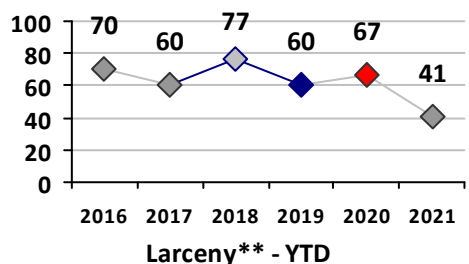

Part I Crime - Comparison Report

Providence Police Department

Through 4/25/2021
Week 16

District 5

4 Week Trend 3/29/2021 - 4/25/2021	Past 28 Days 3/29/2021 - 4/25/2021	Year to Date January 1 - April 25

Violent Crime	Current Week	Last Week	Wk 14	Wk 13	Past 28 Days	Past 28 Days LY	Chg.	Current Year	Last Year	Chg.	Wght. 5yr Avg	Chg.
Homicide	0	0	0	0	0	0	--	1	0	100%	0	--
Sex Offenses, Forcible*	0	0	0	0	0	2	--	6	13	-54%	12	-50%
Robbery Other	1	0	0	0	1	1	0%	6	8	-25%	10	-40%
Robbery W Firearm	0	0	0	0	0	1	--	2	3	-33%	3	-33%
Agg. Assault	1	2	3	1	7	0	--	24	22	9%	23	4%
Agg. Assault W Firearm	1	0	0	0	1	0	--	5	1	400%	3	67%
Total	3	2	3	1	9	4	125%	44	47	-6%	51	-14%

Property Crime	Current Week	Last Week	Wk 14	Wk 13	Past 28 Days	Past 28 Days LY	Chg.	Current Year	Last Year	Chg.	Wght. 5yr Avg	Chg.
Burglary	3	0	1	1	5	5	0%	19	31	-39%	40	-53%
MV Theft	3	2	1	1	7	0	--	37	14	164%	24	54%
Larceny from MV	2	2	5	2	11	9	22%	37	64	-42%	55	-33%
Larceny**	4	3	3	2	12	17	-29%	41	68	-40%	67	-39%
Total	12	7	10	6	35	31	13%	134	177	-24%	185	-28%

Other Crime	Current Week	Last Week	Wk 14	Wk 13	Past 28 Days	Past 28 Days LY	Chg.	Current Year	Last Year	Chg.	Wght. 5yr Avg	Chg.
Assault Other	8	2	4	10	24	7	243%	94	80	18%	85	11%
Vandalism	6	2	3	7	18	10	80%	69	69	0%	81	-15%
Drug Offenses	4	1	5	5	15	2	650%	37	27	37%	43	-14%
Weapons Offenses	5	3	3	1	12	6	100%	25	27	-7%	17	47%
Liquor Law Violations	0	0	0	0	0	0	--	0	0	0%	0	--
Total	23	8	15	23	69	25	176%	225	203	11%	226	0%

Figures are preliminary and subject to further analysis and revision

* Sex Offenses, Forcible includes forcible rape, forcible sodomy, forcible fondling, sexual assault with an object

** Larceny includes shoplifting, pickpocket, pursesnatch, from building, bicycles, motor vehicle parts or accessories, and other.