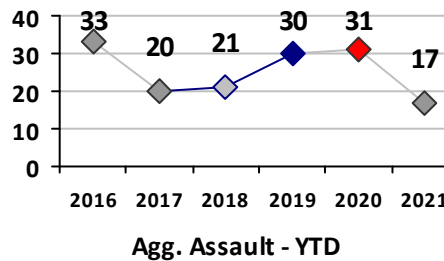

Part I Crime - Comparison Report

Providence Police Department

Through 4/25/2021
Week 16

District 4

4 Week Trend 3/29/2021 - 4/25/2021	Past 28 Days 3/29/2021 - 4/25/2021	Year to Date January 1 - April 25

Violent Crime	Current Week	Last Week	Wk 14	Wk 13	Past 28 Days	Past 28 Days LY	Chg.	Current Year	Last Year	Chg.	Wght. 5yr Avg	Chg.
Homicide	0	0	0	0	0	0	--	0	0	0%	0	--
Sex Offenses, Forcible*	0	2	0	0	2	0	--	7	3	133%	10	-30%
Robbery Other	0	0	0	0	0	1	--	7	5	40%	13	-46%
Robbery W Firearm	0	0	0	0	0	0	--	4	2	100%	4	0%
Agg. Assault	2	0	0	0	2	4	-50%	12	30	-60%	25	-52%
Agg. Assault W Firearm	0	0	0	0	0	0	--	5	2	150%	3	67%
Total	2	2	0	0	4	5	-20%	35	42	-17%	55	-36%

Property Crime	Current Week	Last Week	Wk 14	Wk 13	Past 28 Days	Past 28 Days LY	Chg.	Current Year	Last Year	Chg.	Wght. 5yr Avg	Chg.
Burglary	2	2	2	1	7	1	600%	15	46	-67%	44	-66%
MV Theft	2	1	0	1	4	2	100%	46	18	156%	27	70%
Larceny from MV	6	3	6	8	23	16	44%	76	94	-19%	111	-32%
Larceny**	3	1	6	6	16	17	-6%	71	63	13%	74	-4%
Total	13	7	14	16	50	36	39%	208	221	-6%	255	-18%

Other Crime	Current Week	Last Week	Wk 14	Wk 13	Past 28 Days	Past 28 Days LY	Chg.	Current Year	Last Year	Chg.	Wght. 5yr Avg	Chg.
Assault Other	6	4	3	6	19	9	111%	81	101	-20%	104	-22%
Vandalism	1	4	5	5	15	12	25%	68	59	15%	81	-16%
Drug Offenses	4	2	4	2	12	3	300%	38	73	-48%	68	-44%
Weapons Offenses	6	1	0	0	7	3	133%	25	14	79%	18	39%
Liquor Law Violations	0	0	0	0	0	0	--	0	0	0%	2	--
Total	17	11	12	13	53	27	96%	212	247	-14%	273	-22%

Figures are preliminary and subject to further analysis and revision

* Sex Offenses, Forcible includes forcible rape, forcible sodomy, forcible fondling, sexual assault with an object

** Larceny includes shoplifting, pickpocket, pursesnatch, from building, bicycles, motor vehicle parts or accessories, and other.