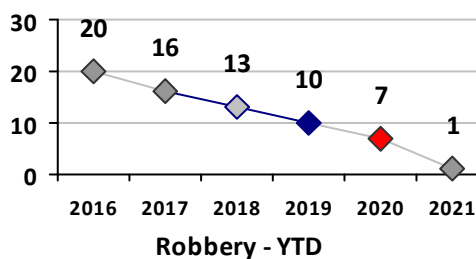

Part I Crime - Comparison Report

Providence Police Department

Through 4/25/2021
Week 16

District 2

4 Week Trend 3/29/2021 - 4/25/2021	Past 28 Days 3/29/2021 - 4/25/2021	Year to Date January 1 - April 25

Violent Crime	Current Week	Last Week	Wk 14	Wk 13	Past 28 Days	Past 28 Days LY	Chg.	Current Year	Last Year	Chg.	Wght. 5yr Avg	Chg.
Homicide	0	1	0	0	1	0	--	2	0	200%	0	--
Sex Offenses, Forcible*	0	0	1	0	1	2	-50%	8	6	33%	10	-20%
Robbery Other	0	0	0	0	0	0	--	1	6	-83%	7	-86%
Robbery W Firearm	0	0	0	0	0	2	--	0	2	-100%	4	--
Agg. Assault	0	0	1	1	2	4	-50%	15	25	-40%	22	-32%
Agg. Assault W Firearm	0	1	0	0	1	1	0%	5	1	400%	6	-17%
Total	0	2	2	1	5	9	-44%	31	40	-23%	49	-37%

Property Crime	Current Week	Last Week	Wk 14	Wk 13	Past 28 Days	Past 28 Days LY	Chg.	Current Year	Last Year	Chg.	Wght. 5yr Avg	Chg.
Burglary	3	0	0	1	4	4	0%	18	17	6%	26	-31%
MV Theft	1	2	1	4	8	2	300%	60	20	200%	27	122%
Larceny from MV	5	1	3	3	12	4	200%	36	30	20%	51	-29%
Larceny**	5	0	3	0	8	15	-47%	49	60	-18%	74	-34%
Total	14	3	7	8	32	25	28%	163	127	28%	178	-8%

Other Crime	Current Week	Last Week	Wk 14	Wk 13	Past 28 Days	Past 28 Days LY	Chg.	Current Year	Last Year	Chg.	Wght. 5yr Avg	Chg.
Assault Other	6	6	9	5	26	10	160%	76	90	-16%	98	-22%
Vandalism	2	0	4	3	9	13	-31%	44	64	-31%	72	-39%
Drug Offenses	2	0	1	1	4	0	--	18	43	-58%	43	-58%
Weapons Offenses	5	0	5	0	10	3	233%	20	13	54%	20	0%
Liquor Law Violations	0	0	0	0	0	0	--	0	0	0%	0	--
Total	15	6	19	9	49	26	88%	158	210	-25%	233	-32%

Figures are preliminary and subject to further analysis and revision

* Sex Offenses, Forcible includes forcible rape, forcible sodomy, forcible fondling, sexual assault with an object

** Larceny includes shoplifting, pickpocket, pursesnatch, from building, bicycles, motor vehicle parts or accessories, and other.