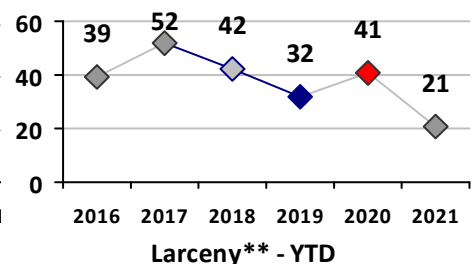

Part I Crime - Comparison Report

Providence Police Department

Through 4/25/2021
Week 16

District 9

4 Week Trend <i>3/29/2021 - 4/25/2021</i>	Past 28 Days <i>3/29/2021 - 4/25/2021</i>	Year to Date <i>January 1 - April 25</i>

Violent Crime	Current Week	Last Week	Wk 14	Wk 13	Past 28 Days	Past 28 Days LY	Chg.	Current Year	Last Year	Chg.	Wght. 5yr Avg	Chg.
Homicide	0	0	0	0	0	0	--	0	0	0%	0	--
Sex Offenses, Forcible*	0	0	0	0	0	0	--	1	3	-67%	2	-50%
Robbery Other	0	0	0	0	0	0	--	0	4	-100%	2	--
Robbery W Firearm	0	0	0	0	0	0	--	0	0	0%	0	--
Agg. Assault	0	0	0	0	0	0	--	1	0	100%	1	0%
Agg. Assault W Firearm	0	0	0	0	0	1	--	0	1	-100%	1	--
Total	0	0	0	0	0	1	100%	2	8	-75%	6	-67%

Property Crime	Current Week	Last Week	Wk 14	Wk 13	Past 28 Days	Past 28 Days LY	Chg.	Current Year	Last Year	Chg.	Wght. 5yr Avg	Chg.
Burglary	1	1	0	0	2	3	-33%	19	28	-32%	29	-34%
MV Theft	1	1	1	1	4	0	--	11	3	267%	5	120%
Larceny from MV	3	2	1	1	7	4	75%	14	39	-64%	67	-79%
Larceny**	2	1	4	2	9	2	350%	21	41	-49%	40	-48%
Total	7	5	6	4	22	9	144%	65	111	-41%	140	-54%

Other Crime	Current Week	Last Week	Wk 14	Wk 13	Past 28 Days	Past 28 Days LY	Chg.	Current Year	Last Year	Chg.	Wght. 5yr Avg	Chg.
Assault Other	0	0	1	1	2	0	--	12	15	-20%	16	-25%
Vandalism	0	0	1	2	3	10	-70%	10	33	-70%	35	-71%
Drug Offenses	0	0	1	0	1	0	--	4	11	-64%	6	-33%
Weapons Offenses	0	0	0	0	0	3	--	6	4	50%	3	100%
Liquor Law Violations	0	0	0	0	0	0	--	0	0	0%	1	--
Total	0	0	3	3	6	13	-54%	32	63	-49%	61	-48%

Figures are preliminary and subject to further analysis and revision

* Sex Offenses, Forcible includes forcible rape, forcible sodomy, forcible fondling, sexual assault with an object

** Larceny includes shoplifting, pickpocket, pursesnatch, from building, bicycles, motor vehicle parts or accessories, and other.