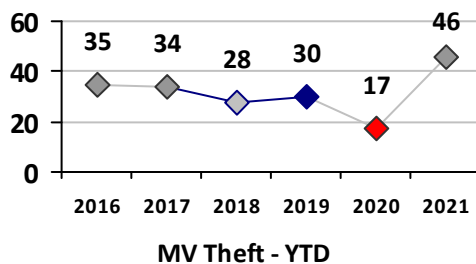

Part I Crime - Comparison Report

Providence Police Department

Through 4/25/2021
Week 16

District 4

4 Week Trend 3/29/2021 - 4/25/2021	Past 28 Days 3/29/2021 - 4/25/2021	Year to Date January 1 - April 25

Violent Crime	Current Week	Last Week	Wk 14	Wk 13	Past 28 Days	Past 28 Days LY	Chg.	Current Year	Last Year	Chg.	Wght. 5yr Avg	Chg.
Homicide	0	0	0	0	0	0	--	0	0	0%	0	--
Sex Offenses, Forcible*	0	2	0	0	2	0	--	7	3	133%	10	-30%
Robbery Other	0	0	0	0	0	1	--	7	5	40%	13	-46%
Robbery W Firearm	0	0	0	0	0	0	--	4	2	100%	4	0%
Agg. Assault	2	0	0	0	2	4	-50%	12	30	-60%	25	-52%
Agg. Assault W Firearm	0	0	0	0	0	0	--	5	2	150%	3	67%
Total	2	2	0	0	4	5	-20%	35	42	-17%	55	-36%

Property Crime	Current Week	Last Week	Wk 14	Wk 13	Past 28 Days	Past 28 Days LY	Chg.	Current Year	Last Year	Chg.	Wght. 5yr Avg	Chg.
Burglary	2	2	2	1	7	1	600%	15	46	-67%	44	-66%
MV Theft	2	1	0	1	4	2	100%	46	18	156%	27	70%
Larceny from MV	6	3	6	8	23	16	44%	76	94	-19%	111	-32%
Larceny**	3	1	6	6	16	17	-6%	71	63	13%	74	-4%
Total	13	7	14	16	50	36	39%	208	221	-6%	255	-18%

Other Crime	Current Week	Last Week	Wk 14	Wk 13	Past 28 Days	Past 28 Days LY	Chg.	Current Year	Last Year	Chg.	Wght. 5yr Avg	Chg.
Assault Other	6	4	3	6	19	9	111%	81	101	-20%	104	-22%
Vandalism	1	4	5	5	15	12	25%	68	59	15%	81	-16%
Drug Offenses	4	2	4	2	12	3	300%	38	73	-48%	68	-44%
Weapons Offenses	6	1	0	0	7	3	133%	25	14	79%	18	39%
Liquor Law Violations	0	0	0	0	0	0	--	0	0	0%	2	--
Total	17	11	12	13	53	27	96%	212	247	-14%	273	-22%

Figures are preliminary and subject to further analysis and revision

* Sex Offenses, Forcible includes forcible rape, forcible sodomy, forcible fondling, sexual assault with an object

** Larceny includes shoplifting, pickpocket, pursesnatch, from building, bicycles, motor vehicle parts or accessories, and other.