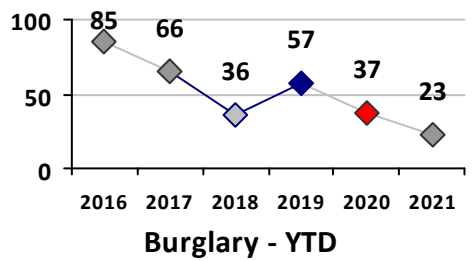

Part I Crime - Comparison Report

Providence Police Department

Through 5/30/2021
Week 21

District 5

	4 Week Trend 5/3/2021 - 5/30/2021				Past 28 Days 5/3/2021 - 5/30/2021			Year to Date January 1 - May 30				
	Current Week	Last Week	Wk 19	Wk 18	Past 28 Days	Past 28 Days LY	Chg.	Current Year	Last Year	Chg.	Wght. 5yr Avg	Chg.
Violent Crime												
Homicide	0	0	1	0	1	0	--	2	0	200%	0	--
Sex Offenses, Forcible*	1	1	1	0	3	2	50%	9	15	-40%	14	-36%
Robbery Other	1	0	0	0	1	3	-67%	7	11	-36%	14	-50%
Robbery W Firearm	0	0	0	0	0	0	--	2	3	-33%	4	-50%
Agg. Assault	2	3	4	1	10	7	43%	34	30	13%	30	13%
Agg. Assault W Firearm	0	0	0	1	1	2	-50%	6	3	100%	5	20%
Total	4	4	6	2	16	14	14%	60	62	-3%	67	-10%
Property Crime												
Burglary	0	1	0	3	4	5	-20%	23	37	-38%	49	-53%
MV Theft	2	1	2	1	6	4	50%	45	18	150%	31	45%
Larceny from MV	1	3	6	1	11	12	-8%	49	78	-37%	68	-28%
Larceny**	2	1	7	2	12	11	9%	56	79	-29%	83	-33%
Total	5	6	15	7	33	32	3%	173	212	-18%	231	-25%
Other Crime												
Assault Other	8	2	7	7	24	23	4%	121	106	14%	117	3%
Vandalism	4	3	11	7	25	15	67%	95	88	8%	114	-17%
Drug Offenses	0	1	1	0	2	9	-78%	39	36	8%	53	-26%
Weapons Offenses	0	2	1	2	5	7	-29%	30	34	-12%	23	30%
Liquor Law Violations	0	0	0	0	0	0	--	0	0	0%	0	--
Total	12	8	20	16	56	54	4%	285	264	8%	306	-7%

Figures are preliminary and subject to further analysis and revision

* Sex Offenses, Forcible includes forcible rape, forcible sodomy, forcible fondling, sexual assault with an object

** Larceny includes shoplifting, pickpocket, pursesnatch, from building, bicycles, motor vehicle parts or accessories, and other.