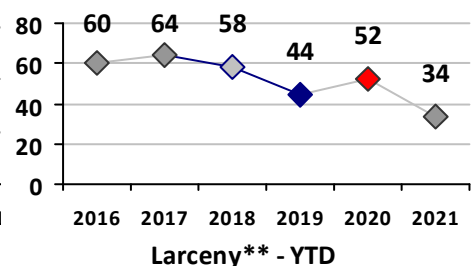

Part I Crime - Comparison Report

Providence Police Department

Through 5/30/2021
Week 21

District 9

4 Week Trend
5/3/2021 - 5/30/2021

Past 28 Days
5/3/2021 - 5/30/2021

Year to Date
January 1 - May 30

Violent Crime	Current Week	Last Week	Wk 19	Wk 18	Past 28 Days	Past 28 Days LY	Chg.	Current Year	Last Year	Chg.	Wght. 5yr Avg	Chg.
Homicide	0	0	0	0	0	0	--	0	0	0%	0	--
Sex Offenses, Forcible*	0	0	0	0	0	0	--	1	3	-67%	3	-67%
Robbery Other	0	0	0	0	0	0	--	0	4	-100%	2	--
Robbery W Firearm	0	0	0	0	0	0	--	0	0	0%	0	--
Agg. Assault	0	1	1	0	2	0	--	3	0	300%	2	50%
Agg. Assault W Firearm	0	0	0	0	0	0	--	0	1	-100%	1	--
Total	0	1	1	0	2	0	200%	4	8	-50%	7	-43%

Property Crime	Current Week	Last Week	Wk 19	Wk 18	Past 28 Days	Past 28 Days LY	Chg.	Current Year	Last Year	Chg.	Wght. 5yr Avg	Chg.
Burglary	1	5	5	2	13	6	117%	35	35	0%	38	-8%
MV Theft	0	0	1	0	1	1	0%	12	4	200%	8	50%
Larceny from MV	1	0	0	2	3	5	-40%	18	44	-59%	86	-79%
Larceny**	7	4	0	0	11	11	0%	34	53	-36%	54	-37%
Total	9	9	6	4	28	23	22%	99	136	-27%	186	-47%

Other Crime	Current Week	Last Week	Wk 19	Wk 18	Past 28 Days	Past 28 Days LY	Chg.	Current Year	Last Year	Chg.	Wght. 5yr Avg	Chg.
Assault Other	0	1	0	1	2	4	-50%	14	19	-26%	21	-33%
Vandalism	2	1	1	2	6	5	20%	16	40	-60%	44	-64%
Drug Offenses	0	0	0	0	0	0	--	4	11	-64%	8	-50%
Weapons Offenses	0	1	1	0	2	0	--	8	4	100%	3	167%
Liquor Law Violations	0	0	0	0	0	0	--	0	0	0%	1	--
Total	2	3	2	3	10	9	11%	42	74	-43%	76	-45%

Figures are preliminary and subject to further analysis and revision

* Sex Offenses, Forcible includes forcible rape, forcible sodomy, forcible fondling, sexual assault with an object

** Larceny includes shoplifting, pickpocket, pursesnatch, from building, bicycles, motor vehicle parts or accessories, and other.