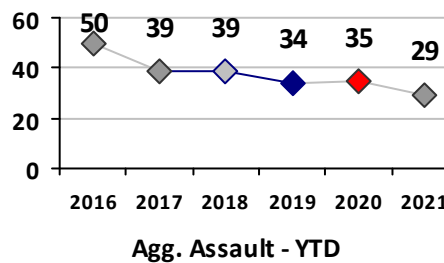

Part I Crime - Comparison Report

Providence Police Department

Through 5/30/2021
Week 21

District 2

4 Week Trend 5/3/2021 - 5/30/2021	Past 28 Days 5/3/2021 - 5/30/2021	Year to Date January 1 - May 30

Violent Crime	Current Week	Last Week	Wk 19	Wk 18	Past 28 Days	Past 28 Days LY	Chg.	Current Year	Last Year	Chg.	Wght. 5yr Avg	Chg.
Homicide	0	0	0	0	0	0	--	2	0	200%	0	--
Sex Offenses, Forcible*	0	0	0	0	0	2	--	9	8	13%	14	-36%
Robbery Other	1	0	0	0	1	0	--	2	6	-67%	10	-80%
Robbery W Firearm	0	0	1	0	1	0	--	1	2	-50%	5	-80%
Agg. Assault	0	0	1	2	3	5	-40%	19	32	-41%	29	-34%
Agg. Assault W Firearm	4	1	0	0	5	2	150%	10	3	233%	9	11%
Total	5	1	2	2	10	9	11%	43	51	-16%	66	-35%

Property Crime	Current Week	Last Week	Wk 19	Wk 18	Past 28 Days	Past 28 Days LY	Chg.	Current Year	Last Year	Chg.	Wght. 5yr Avg	Chg.
Burglary	0	2	1	3	6	8	-25%	24	26	-8%	34	-29%
MV Theft	1	4	0	3	8	2	300%	67	22	205%	35	91%
Larceny from MV	4	3	2	3	12	14	-14%	51	44	16%	69	-26%
Larceny**	4	2	1	5	12	6	100%	64	67	-4%	94	-32%
Total	9	11	4	14	38	30	27%	206	159	30%	232	-11%

Other Crime	Current Week	Last Week	Wk 19	Wk 18	Past 28 Days	Past 28 Days LY	Chg.	Current Year	Last Year	Chg.	Wght. 5yr Avg	Chg.
Assault Other	6	9	3	8	26	25	4%	106	120	-12%	127	-17%
Vandalism	1	3	1	6	11	17	-35%	57	82	-30%	97	-41%
Drug Offenses	1	1	2	4	8	10	-20%	28	55	-49%	54	-48%
Weapons Offenses	1	0	2	1	4	1	300%	21	20	5%	25	-16%
Liquor Law Violations	1	0	0	0	1	0	--	1	0	100%	0	--
Total	10	13	8	19	50	53	-6%	213	277	-23%	303	-30%

Figures are preliminary and subject to further analysis and revision

* Sex Offenses, Forcible includes forcible rape, forcible sodomy, forcible fondling, sexual assault with an object

** Larceny includes shoplifting, pickpocket, pursesnatch, from building, bicycles, motor vehicle parts or accessories, and other.