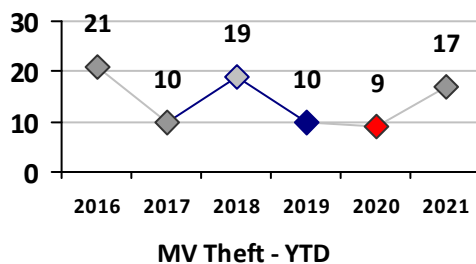

Part I Crime - Comparison Report

Providence Police Department

Through 5/30/2021
Week 21

District 3

4 Week Trend
5/3/2021 - 5/30/2021

Past 28 Days
5/3/2021 - 5/30/2021

Year to Date
January 1 - May 30

Violent Crime	Current Week	Last Week	Wk 19	Wk 18	Past 28 Days	Past 28 Days LY	Chg.	Current Year	Last Year	Chg.	Wght. 5yr Avg	Chg.	
	Homicide	0	0	0	0	0	0	--	1	1	0%	1	0%
Sex Offenses, Forcible*	0	0	0	0	0	0	--	1	1	0%	3	-67%	
Robbery Other	1	0	0	0	1	1	0%	2	2	0%	2	0%	
Robbery W Firearm	0	0	1	0	1	0	--	2	2	0%	3	-33%	
Agg. Assault	0	0	3	2	5	1	400%	10	7	43%	8	25%	
Agg. Assault W Firearm	0	0	9	0	9	0	--	10	2	400%	3	233%	
Total	1	0	13	2	16	2	700%	26	15	73%	18	44%	

Property Crime	Current Week	Last Week	Wk 19	Wk 18	Past 28 Days	Past 28 Days LY	Chg.	Current Year	Last Year	Chg.	Wght. 5yr Avg	Chg.	
	Burglary	1	1	0	1	3	1	200%	12	11	9%	16	-25%
MV Theft	0	1	1	1	3	1	200%	17	9	89%	12	42%	
Larceny from MV	3	3	4	5	15	3	400%	51	18	183%	36	42%	
Larceny**	1	0	1	3	5	6	-17%	32	34	-6%	44	-27%	
Total	5	5	6	10	26	11	136%	112	72	56%	108	4%	

Other Crime	Current Week	Last Week	Wk 19	Wk 18	Past 28 Days	Past 28 Days LY	Chg.	Current Year	Last Year	Chg.	Wght. 5yr Avg	Chg.	
	Assault Other	1	5	6	4	16	5	220%	43	43	0%	46	-7%
Vandalism	2	2	1	4	9	8	13%	50	39	28%	41	22%	
Drug Offenses	0	0	0	0	0	3	--	2	11	-82%	21	-90%	
Weapons Offenses	2	1	3	0	6	0	--	13	3	333%	6	117%	
Liquor Law Violations	1	0	0	0	1	0	--	1	0	100%	0	--	
Total	6	8	10	8	32	16	100%	109	96	14%	114	-4%	

Figures are preliminary and subject to further analysis and revision

* Sex Offenses, Forcible includes forcible rape, forcible sodomy, forcible fondling, sexual assault with an object

** Larceny includes shoplifting, pickpocket, pursesnatch, from building, bicycles, motor vehicle parts or accessories, and other.