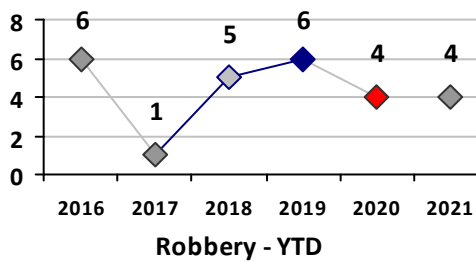

Part I Crime - Comparison Report

Providence Police Department

Through 5/30/2021
Week 21

District 3

4 Week Trend
5/3/2021 - 5/30/2021

Past 28 Days
5/3/2021 - 5/30/2021

Year to Date
January 1 - May 30

Violent Crime	Current Week	Last Week	Wk 19	Wk 18	Past 28 Days	Past 28 Days LY	Chg.	Current Year	Last Year	Chg.	Wght. 5yr Avg	Chg.	
	Homicide	0	0	0	0	0	0	--	1	1	0%	1	0%
Sex Offenses, Forcible*	0	0	0	0	0	0	--	1	1	0%	3	-67%	
Robbery Other	1	0	0	0	1	1	0%	2	2	0%	2	0%	
Robbery W Firearm	0	0	1	0	1	0	--	2	2	0%	3	-33%	
Agg. Assault	0	0	3	2	5	1	400%	10	7	43%	8	25%	
Agg. Assault W Firearm	0	0	9	0	9	0	--	10	2	400%	3	233%	
Total	1	0	13	2	16	2	700%	26	15	73%	18	44%	

Property Crime	Current Week	Last Week	Wk 19	Wk 18	Past 28 Days	Past 28 Days LY	Chg.	Current Year	Last Year	Chg.	Wght. 5yr Avg	Chg.	
	Burglary	1	1	0	1	3	1	200%	12	11	9%	16	-25%
MV Theft	0	1	1	1	3	1	200%	17	9	89%	12	42%	
Larceny from MV	3	3	4	5	15	3	400%	51	18	183%	36	42%	
Larceny**	1	0	1	3	5	6	-17%	32	34	-6%	44	-27%	
Total	5	5	6	10	26	11	136%	112	72	56%	108	4%	

Other Crime	Current Week	Last Week	Wk 19	Wk 18	Past 28 Days	Past 28 Days LY	Chg.	Current Year	Last Year	Chg.	Wght. 5yr Avg	Chg.	
	Assault Other	1	5	6	4	16	5	220%	43	43	0%	46	-7%
Vandalism	2	2	1	4	9	8	13%	50	39	28%	41	22%	
Drug Offenses	0	0	0	0	0	3	--	2	11	-82%	21	-90%	
Weapons Offenses	2	1	3	0	6	0	--	13	3	333%	6	117%	
Liquor Law Violations	1	0	0	0	1	0	--	1	0	100%	0	--	
Total	6	8	10	8	32	16	100%	109	96	14%	114	-4%	

Figures are preliminary and subject to further analysis and revision

* Sex Offenses, Forcible includes forcible rape, forcible sodomy, forcible fondling, sexual assault with an object

** Larceny includes shoplifting, pickpocket, pursesnatch, from building, bicycles, motor vehicle parts or accessories, and other.