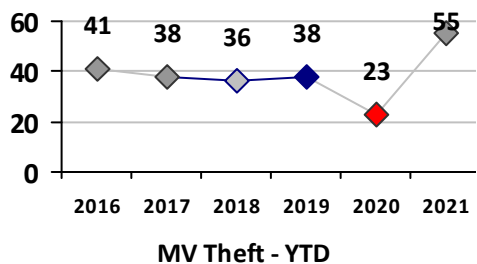

Part I Crime - Comparison Report

Providence Police Department

Through 5/30/2021
Week 21

District 4

	4 Week Trend 5/3/2021 - 5/30/2021				Past 28 Days 5/3/2021 - 5/30/2021			Year to Date January 1 - May 30				
	Current Week	Last Week	Wk 19	Wk 18	Past 28 Days	Past 28 Days LY	Chg.	Current Year	Last Year	Chg.	Wght. 5yr Avg	Chg.
Violent Crime												
Homicide	0	0	0	0	0	0	--	0	0	0%	0	--
Sex Offenses, Forcible*	0	0	1	1	2	1	100%	9	4	125%	14	-36%
Robbery Other	0	0	0	0	0	1	--	7	7	0%	17	-59%
Robbery W Firearm	0	0	0	0	0	0	--	4	2	100%	5	-20%
Agg. Assault	0	2	0	0	2	11	-82%	15	43	-65%	33	-55%
Agg. Assault W Firearm	0	0	0	0	0	1	--	5	4	25%	5	0%
Total	0	2	1	1	4	14	-71%	40	60	-33%	74	-46%
Property Crime												
Burglary	1	2	2	1	6	14	-57%	21	62	-66%	57	-63%
MV Theft	3	1	2	0	6	6	0%	55	24	129%	33	67%
Larceny from MV	5	4	4	9	22	18	22%	104	117	-11%	138	-25%
Larceny**	4	1	5	3	13	14	-7%	84	80	5%	95	-12%
Total	13	8	13	13	47	52	-10%	264	283	-7%	324	-19%
Other Crime												
Assault Other	4	3	4	3	14	17	-18%	100	121	-17%	135	-26%
Vandalism	3	4	2	3	12	17	-29%	85	80	6%	107	-21%
Drug Offenses	2	6	0	0	8	2	300%	51	75	-32%	81	-37%
Weapons Offenses	0	4	3	0	7	0	--	32	14	129%	20	60%
Liquor Law Violations	0	0	0	0	0	0	--	0	0	0%	2	--
Total	9	17	9	6	41	36	14%	268	290	-8%	346	-23%

Figures are preliminary and subject to further analysis and revision

* Sex Offenses, Forcible includes forcible rape, forcible sodomy, forcible fondling, sexual assault with an object

** Larceny includes shoplifting, pickpocket, pursesnatch, from building, bicycles, motor vehicle parts or accessories, and other.