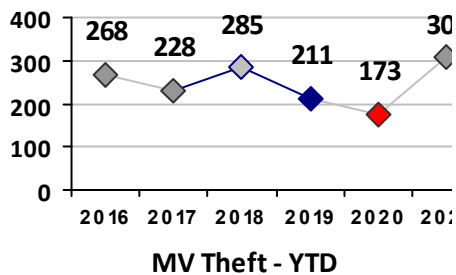

Part I Crime - Comparison Report

Providence Police Department

Through 5/30/2021
Week 21

Citywide

4 Week Trend
5/3/2021 - 5/30/2021

Past 28 Days
5/3/2021 - 5/30/2021

Year to Date
January 1 - May 30

Violent Crime	Current Week	Last Week	Wk 19	Wk 18	Past 28 Days	Past 28 Days LY	Chg.	Current Year	Last Year	Chg.	Wght. 5yr Avg	Chg.	
	Homicide	0	0	1	0	1	1	0%	8	2	300%	3	167%
Sex Offenses, Forcible*	3	2	4	2	11	12	-8%	62	54	15%	77	-19%	
Robbery W Firearm	0	1	3	0	4	2	100%	18	20	-10%	26	-31%	
Robbery Other	4	1	1	0	6	7	-14%	32	49	-35%	67	-52%	
Agg. Assault W Firearm	4	2	12	1	19	11	73%	49	26	88%	38	29%	
Agg. Assault	4	10	12	10	36	34	6%	143	173	-17%	165	-13%	
Total	15	16	33	13	77	67	15%	312	324	-4%	375	-17%	

Property Crime	Current Week	Last Week	Wk 19	Wk 18	Past 28 Days	Past 28 Days LY	Chg.	Current Year	Last Year	Chg.	Wght. 5yr Avg	Chg.	
	Burglary	10	14	15	17	56	50	12%	187	254	-26%	315	-41%
MV Theft	15	10	11	9	45	24	88%	308	175	76%	221	39%	
Larceny from MV	24	27	20	39	110	90	22%	570	610	-7%	733	-22%	
Larceny**	41	19	29	34	123	109	13%	643	799	-20%	882	-27%	
Total	90	70	75	99	334	273	22%	1708	1838	-7%	2150	-21%	

Other Crime	Current Week	Last Week	Wk 19	Wk 18	Past 28 Days	Past 28 Days LY	Chg.	Current Year	Last Year	Chg.	Wght. 5yr Avg	Chg.	
	Assault Other	30	34	37	33	134	134	0%	644	693	-7%	784	-18%
Vandalism	20	21	31	34	106	123	-14%	614	692	-11%	776	-21%	
Weapons Offenses	8	9	10	4	31	22	41%	164	118	39%	131	25%	
Drug Offenses	12	11	5	5	33	32	3%	190	269	-29%	317	-40%	
Liquor Law Violations	2	0	0	0	2	0	200%	8	2	300%	26	-69%	
Total	72	75	83	76	306	311	-2%	1620	1774	-9%	2034	-20%	

Figures are preliminary and subject to further analysis and revision

* Sex Offenses, Forcible includes forcible rape, forcible sodomy, forcible fondling, sexual assault with an object

** Larceny includes shoplifting, pickpocket, pursesnatch, from building, bicycles, motor vehicle parts or accessories, and other.