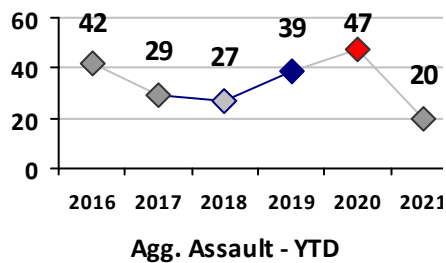

Part I Crime - Comparison Report

Providence Police Department

Through 5/30/2021
Week 21

District 4

	4 Week Trend 5/3/2021 - 5/30/2021				Past 28 Days 5/3/2021 - 5/30/2021			Year to Date January 1 - May 30				
	Current Week	Last Week	Wk 19	Wk 18	Past 28 Days	Past 28 Days LY	Chg.	Current Year	Last Year	Chg.	Wght. 5yr Avg	Chg.
Violent Crime												
Homicide	0	0	0	0	0	0	--	0	0	0%	0	--
Sex Offenses, Forcible*	0	0	1	1	2	1	100%	9	4	125%	14	-36%
Robbery Other	0	0	0	0	0	1	--	7	7	0%	17	-59%
Robbery W Firearm	0	0	0	0	0	0	--	4	2	100%	5	-20%
Agg. Assault	0	2	0	0	2	11	-82%	15	43	-65%	33	-55%
Agg. Assault W Firearm	0	0	0	0	0	1	--	5	4	25%	5	0%
Total	0	2	1	1	4	14	-71%	40	60	-33%	74	-46%
Property Crime												
Burglary	1	2	2	1	6	14	-57%	21	62	-66%	57	-63%
MV Theft	3	1	2	0	6	6	0%	55	24	129%	33	67%
Larceny from MV	5	4	4	9	22	18	22%	104	117	-11%	138	-25%
Larceny**	4	1	5	3	13	14	-7%	84	80	5%	95	-12%
Total	13	8	13	13	47	52	-10%	264	283	-7%	324	-19%
Other Crime												
Assault Other	4	3	4	3	14	17	-18%	100	121	-17%	135	-26%
Vandalism	3	4	2	3	12	17	-29%	85	80	6%	107	-21%
Drug Offenses	2	6	0	0	8	2	300%	51	75	-32%	81	-37%
Weapons Offenses	0	4	3	0	7	0	--	32	14	129%	20	60%
Liquor Law Violations	0	0	0	0	0	0	--	0	0	0%	2	--
Total	9	17	9	6	41	36	14%	268	290	-8%	346	-23%

Figures are preliminary and subject to further analysis and revision

* Sex Offenses, Forcible includes forcible rape, forcible sodomy, forcible fondling, sexual assault with an object

** Larceny includes shoplifting, pickpocket, pursesnatch, from building, bicycles, motor vehicle parts or accessories, and other.