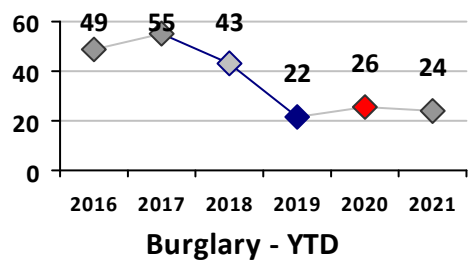

Part I Crime - Comparison Report

Providence Police Department

Through 5/30/2021
Week 21

District 2

4 Week Trend 5/3/2021 - 5/30/2021	Past 28 Days 5/3/2021 - 5/30/2021	Year to Date January 1 - May 30

Violent Crime	Current Week	Last Week	Wk 19	Wk 18	Past 28 Days	Past 28 Days LY	Chg.	Current Year	Last Year	Chg.	Wght. 5yr Avg	Chg.
Homicide	0	0	0	0	0	0	--	2	0	200%	0	--
Sex Offenses, Forcible*	0	0	0	0	0	2	--	9	8	13%	14	-36%
Robbery Other	1	0	0	0	1	0	--	2	6	-67%	10	-80%
Robbery W Firearm	0	0	1	0	1	0	--	1	2	-50%	5	-80%
Agg. Assault	0	0	1	2	3	5	-40%	19	32	-41%	29	-34%
Agg. Assault W Firearm	4	1	0	0	5	2	150%	10	3	233%	9	11%
Total	5	1	2	2	10	9	11%	43	51	-16%	66	-35%

Property Crime	Current Week	Last Week	Wk 19	Wk 18	Past 28 Days	Past 28 Days LY	Chg.	Current Year	Last Year	Chg.	Wght. 5yr Avg	Chg.
Burglary	0	2	1	3	6	8	-25%	24	26	-8%	34	-29%
MV Theft	1	4	0	3	8	2	300%	67	22	205%	35	91%
Larceny from MV	4	3	2	3	12	14	-14%	51	44	16%	69	-26%
Larceny**	4	2	1	5	12	6	100%	64	67	-4%	94	-32%
Total	9	11	4	14	38	30	27%	206	159	30%	232	-11%

Other Crime	Current Week	Last Week	Wk 19	Wk 18	Past 28 Days	Past 28 Days LY	Chg.	Current Year	Last Year	Chg.	Wght. 5yr Avg	Chg.
Assault Other	6	9	3	8	26	25	4%	106	120	-12%	127	-17%
Vandalism	1	3	1	6	11	17	-35%	57	82	-30%	97	-41%
Drug Offenses	1	1	2	4	8	10	-20%	28	55	-49%	54	-48%
Weapons Offenses	1	0	2	1	4	1	300%	21	20	5%	25	-16%
Liquor Law Violations	1	0	0	0	1	0	--	1	0	100%	0	--
Total	10	13	8	19	50	53	-6%	213	277	-23%	303	-30%

Figures are preliminary and subject to further analysis and revision

* Sex Offenses, Forcible includes forcible rape, forcible sodomy, forcible fondling, sexual assault with an object

** Larceny includes shoplifting, pickpocket, pursesnatch, from building, bicycles, motor vehicle parts or accessories, and other.