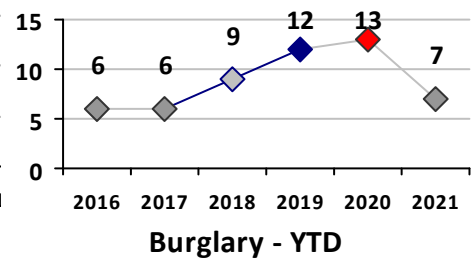

Part I Crime - Comparison Report

Providence Police Department

Through 5/30/2021
Week 21

District 1

4 Week Trend
5/3/2021 - 5/30/2021

Past 28 Days
5/3/2021 - 5/30/2021

Year to Date
January 1 - May 30

Violent Crime	Current Week	Last Week	Wk 19	Wk 18	Past 28 Days	Past 28 Days LY	Chg.	Current Year	Last Year	Chg.	Wght. 5yr Avg	Chg.	
	Homicide	0	0	0	0	0	0	--	0	0	0%	0	--
Sex Offenses, Forcible*	1	1	1	0	3	2	50%	5	2	150%	6	-17%	
Robbery Other	0	0	0	0	0	0	--	4	6	-33%	6	-33%	
Robbery W Firearm	0	0	0	0	0	0	--	3	0	300%	0	--	
Agg. Assault	0	0	1	0	1	1	0%	6	12	-50%	13	-54%	
Agg. Assault W Firearm	0	0	0	0	0	0	--	0	0	0%	1	--	
Total	1	1	2	0	4	3	33%	18	20	-10%	25	-28%	

Property Crime	Current Week	Last Week	Wk 19	Wk 18	Past 28 Days	Past 28 Days LY	Chg.	Current Year	Last Year	Chg.	Wght. 5yr Avg	Chg.	
	Burglary	0	0	0	0	0	1	--	7	13	-46%	11	-36%
MV Theft	2	1	0	0	3	3	0%	20	15	33%	16	25%	
Larceny from MV	0	3	0	1	4	0	--	29	37	-22%	60	-52%	
Larceny**	6	5	5	2	18	2	800%	61	139	-56%	153	-60%	
Total	8	9	5	3	25	6	317%	117	204	-43%	239	-51%	

Other Crime	Current Week	Last Week	Wk 19	Wk 18	Past 28 Days	Past 28 Days LY	Chg.	Current Year	Last Year	Chg.	Wght. 5yr Avg	Chg.	
	Assault Other	0	3	4	3	10	3	233%	48	44	9%	70	-31%
Vandalism	0	2	4	1	7	4	75%	34	53	-36%	52	-35%	
Drug Offenses	0	1	0	0	1	0	--	25	14	79%	20	25%	
Weapons Offenses	0	0	0	0	0	0	--	11	6	83%	9	22%	
Liquor Law Violations	0	0	0	0	0	0	--	0	0	0%	3	--	
Total	0	6	8	4	18	7	157%	118	117	1%	154	-23%	

Figures are preliminary and subject to further analysis and revision

* Sex Offenses, Forcible includes forcible rape, forcible sodomy, forcible fondling, sexual assault with an object

** Larceny includes shoplifting, pickpocket, pursesnatch, from building, bicycles, motor vehicle parts or accessories, and other.