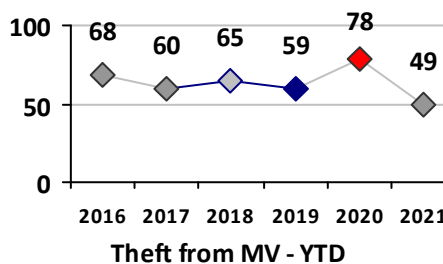

Part I Crime - Comparison Report

Providence Police Department

Through 5/30/2021
Week 21

District 5

	4 Week Trend 5/3/2021 - 5/30/2021				Past 28 Days 5/3/2021 - 5/30/2021			Year to Date January 1 - May 30				
	Current Week	Last Week	Wk 19	Wk 18	Past 28 Days	Past 28 Days LY	Chg.	Current Year	Last Year	Chg.	Wght. 5yr Avg	Chg.
Violent Crime												
Homicide	0	0	1	0	1	0	--	2	0	200%	0	--
Sex Offenses, Forcible*	1	1	1	0	3	2	50%	9	15	-40%	14	-36%
Robbery Other	1	0	0	0	1	3	-67%	7	11	-36%	14	-50%
Robbery W Firearm	0	0	0	0	0	0	--	2	3	-33%	4	-50%
Agg. Assault	2	3	4	1	10	7	43%	34	30	13%	30	13%
Agg. Assault W Firearm	0	0	0	1	1	2	-50%	6	3	100%	5	20%
Total	4	4	6	2	16	14	14%	60	62	-3%	67	-10%
Property Crime												
Burglary	0	1	0	3	4	5	-20%	23	37	-38%	49	-53%
MV Theft	2	1	2	1	6	4	50%	45	18	150%	31	45%
Larceny from MV	1	3	6	1	11	12	-8%	49	78	-37%	68	-28%
Larceny**	2	1	7	2	12	11	9%	56	79	-29%	83	-33%
Total	5	6	15	7	33	32	3%	173	212	-18%	231	-25%
Other Crime												
Assault Other	8	2	7	7	24	23	4%	121	106	14%	117	3%
Vandalism	4	3	11	7	25	15	67%	95	88	8%	114	-17%
Drug Offenses	0	1	1	0	2	9	-78%	39	36	8%	53	-26%
Weapons Offenses	0	2	1	2	5	7	-29%	30	34	-12%	23	30%
Liquor Law Violations	0	0	0	0	0	0	--	0	0	0%	0	--
Total	12	8	20	16	56	54	4%	285	264	8%	306	-7%

Figures are preliminary and subject to further analysis and revision

* Sex Offenses, Forcible includes forcible rape, forcible sodomy, forcible fondling, sexual assault with an object

** Larceny includes shoplifting, pickpocket, pursesnatch, from building, bicycles, motor vehicle parts or accessories, and other.