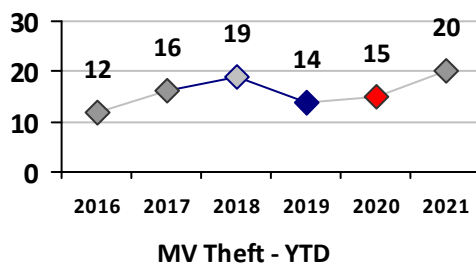

Part I Crime - Comparison Report

Providence Police Department

Through 5/30/2021
Week 21

District 1

4 Week Trend
5/3/2021 - 5/30/2021

Past 28 Days
5/3/2021 - 5/30/2021

Year to Date
January 1 - May 30

Violent Crime	Current Week	Last Week	Wk 19	Wk 18	Past 28 Days	Past 28 Days LY	Chg.	Current Year	Last Year	Chg.	Wght. 5yr Avg	Chg.	
	Homicide	0	0	0	0	0	0	--	0	0	0%	0	--
Sex Offenses, Forcible*	1	1	1	0	3	2	50%	5	2	150%	6	-17%	
Robbery Other	0	0	0	0	0	0	--	4	6	-33%	6	-33%	
Robbery W Firearm	0	0	0	0	0	0	--	3	0	300%	0	--	
Agg. Assault	0	0	1	0	1	1	0%	6	12	-50%	13	-54%	
Agg. Assault W Firearm	0	0	0	0	0	0	--	0	0	0%	1	--	
Total	1	1	2	0	4	3	33%	18	20	-10%	25	-28%	

Property Crime	Current Week	Last Week	Wk 19	Wk 18	Past 28 Days	Past 28 Days LY	Chg.	Current Year	Last Year	Chg.	Wght. 5yr Avg	Chg.	
	Burglary	0	0	0	0	0	1	--	7	13	-46%	11	-36%
MV Theft	2	1	0	0	3	3	0%	20	15	33%	16	25%	
Larceny from MV	0	3	0	1	4	0	--	29	37	-22%	60	-52%	
Larceny**	6	5	5	2	18	2	800%	61	139	-56%	153	-60%	
Total	8	9	5	3	25	6	317%	117	204	-43%	239	-51%	

Other Crime	Current Week	Last Week	Wk 19	Wk 18	Past 28 Days	Past 28 Days LY	Chg.	Current Year	Last Year	Chg.	Wght. 5yr Avg	Chg.	
	Assault Other	0	3	4	3	10	3	233%	48	44	9%	70	-31%
Vandalism	0	2	4	1	7	4	75%	34	53	-36%	52	-35%	
Drug Offenses	0	1	0	0	1	0	--	25	14	79%	20	25%	
Weapons Offenses	0	0	0	0	0	0	--	11	6	83%	9	22%	
Liquor Law Violations	0	0	0	0	0	0	--	0	0	0%	3	--	
Total	0	6	8	4	18	7	157%	118	117	1%	154	-23%	

Figures are preliminary and subject to further analysis and revision

* Sex Offenses, Forcible includes forcible rape, forcible sodomy, forcible fondling, sexual assault with an object

** Larceny includes shoplifting, pickpocket, pursesnatch, from building, bicycles, motor vehicle parts or accessories, and other.