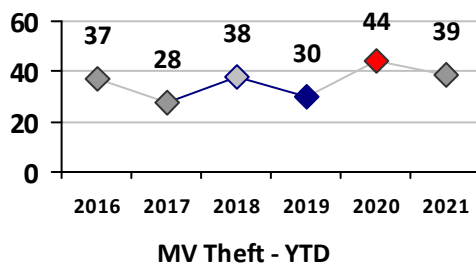

Part I Crime - Comparison Report

Providence Police Department

Through 5/30/2021
Week 21

District 7

4 Week Trend
5/3/2021 - 5/30/2021

Past 28 Days
5/3/2021 - 5/30/2021

Year to Date
January 1 - May 30

Violent Crime	Current Week	Last Week	Wk 19	Wk 18	Past 28 Days	Past 28 Days LY	Chg.	Current Year	Last Year	Chg.	Wght. 5yr Avg	Chg.	
	Homicide	0	0	0	0	0	0	--	1	0	100%	0	--
Sex Offenses, Forcible*	0	0	1	0	1	3	-67%	13	7	86%	9	44%	
Robbery Other	1	1	1	0	3	0	--	5	6	-17%	8	-38%	
Robbery W Firearm	0	1	0	0	1	1	0%	2	8	-75%	5	-60%	
Agg. Assault	0	2	0	2	4	6	-33%	24	28	-14%	30	-20%	
Agg. Assault W Firearm	0	0	1	0	1	2	-50%	8	4	100%	7	14%	
Total	1	4	3	2	10	12	-17%	53	53	0%	59	-10%	

Property Crime	Current Week	Last Week	Wk 19	Wk 18	Past 28 Days	Past 28 Days LY	Chg.	Current Year	Last Year	Chg.	Wght. 5yr Avg	Chg.	
	Burglary	3	1	4	5	13	7	86%	33	32	3%	46	-28%
MV Theft	4	0	1	0	5	3	67%	39	44	-11%	37	5%	
Larceny from MV	6	3	1	8	18	9	100%	89	99	-10%	97	-8%	
Larceny**	12	2	5	9	28	25	12%	136	151	-10%	147	-7%	
Total	25	6	11	22	64	44	45%	297	326	-9%	327	-9%	

Other Crime	Current Week	Last Week	Wk 19	Wk 18	Past 28 Days	Past 28 Days LY	Chg.	Current Year	Last Year	Chg.	Wght. 5yr Avg	Chg.	
	Assault Other	6	6	6	4	22	33	-33%	117	134	-13%	138	-15%
Vandalism	6	1	5	4	16	26	-38%	101	142	-29%	144	-30%	
Drug Offenses	5	1	2	0	8	4	100%	22	26	-15%	42	-48%	
Weapons Offenses	5	0	0	0	5	11	-55%	22	18	22%	28	-21%	
Liquor Law Violations	0	0	0	0	0	0	--	6	2	200%	18	-67%	
Total	22	8	13	8	51	74	-31%	268	322	-17%	370	-28%	

Figures are preliminary and subject to further analysis and revision

* Sex Offenses, Forcible includes forcible rape, forcible sodomy, forcible fondling, sexual assault with an object

** Larceny includes shoplifting, pickpocket, pursesnatch, from building, bicycles, motor vehicle parts or accessories, and other.