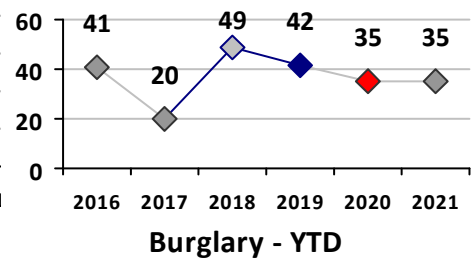

Part I Crime - Comparison Report

Providence Police Department

Through 5/30/2021
Week 21

District 9

4 Week Trend
5/3/2021 - 5/30/2021

Past 28 Days
5/3/2021 - 5/30/2021

Year to Date
January 1 - May 30

Violent Crime	Current Week	Last Week	Wk 19	Wk 18	Past 28 Days	Past 28 Days LY	Chg.	Current Year	Last Year	Chg.	Wght. 5yr Avg	Chg.
Homicide	0	0	0	0	0	0	--	0	0	0%	0	--
Sex Offenses, Forcible*	0	0	0	0	0	0	--	1	3	-67%	3	-67%
Robbery Other	0	0	0	0	0	0	--	0	4	-100%	2	--
Robbery W Firearm	0	0	0	0	0	0	--	0	0	0%	0	--
Agg. Assault	0	1	1	0	2	0	--	3	0	300%	2	50%
Agg. Assault W Firearm	0	0	0	0	0	0	--	0	1	-100%	1	--
Total	0	1	1	0	2	0	200%	4	8	-50%	7	-43%

Property Crime	Current Week	Last Week	Wk 19	Wk 18	Past 28 Days	Past 28 Days LY	Chg.	Current Year	Last Year	Chg.	Wght. 5yr Avg	Chg.
Burglary	1	5	5	2	13	6	117%	35	35	0%	38	-8%
MV Theft	0	0	1	0	1	1	0%	12	4	200%	8	50%
Larceny from MV	1	0	0	2	3	5	-40%	18	44	-59%	86	-79%
Larceny**	7	4	0	0	11	11	0%	34	53	-36%	54	-37%
Total	9	9	6	4	28	23	22%	99	136	-27%	186	-47%

Other Crime	Current Week	Last Week	Wk 19	Wk 18	Past 28 Days	Past 28 Days LY	Chg.	Current Year	Last Year	Chg.	Wght. 5yr Avg	Chg.
Assault Other	0	1	0	1	2	4	-50%	14	19	-26%	21	-33%
Vandalism	2	1	1	2	6	5	20%	16	40	-60%	44	-64%
Drug Offenses	0	0	0	0	0	0	--	4	11	-64%	8	-50%
Weapons Offenses	0	1	1	0	2	0	--	8	4	100%	3	167%
Liquor Law Violations	0	0	0	0	0	0	--	0	0	0%	1	--
Total	2	3	2	3	10	9	11%	42	74	-43%	76	-45%

Figures are preliminary and subject to further analysis and revision

* Sex Offenses, Forcible includes forcible rape, forcible sodomy, forcible fondling, sexual assault with an object

** Larceny includes shoplifting, pickpocket, pursesnatch, from building, bicycles, motor vehicle parts or accessories, and other.