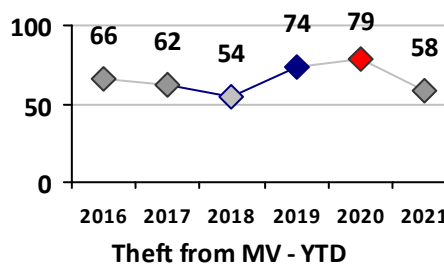

Part I Crime - Comparison Report

Providence Police Department

Through 5/30/2021
Week 21

District 6

	4 Week Trend 5/3/2021 - 5/30/2021				Past 28 Days 5/3/2021 - 5/30/2021			Year to Date January 1 - May 30				
Violent Crime	Current Week	Last Week	Wk 19	Wk 18	Past 28 Days	Past 28 Days LY	Chg.	Current Year	Last Year	Chg.	Wght. 5yr Avg	Chg.
Homicide	0	0	0	0	0	1	--	2	1	100%	1	100%
Sex Offenses, Forcible*	0	0	0	1	1	0	--	9	10	-10%	7	29%
Robbery Other	0	0	0	0	0	2	--	3	4	-25%	7	-57%
Robbery W Firearm	0	0	1	0	1	0	--	3	1	200%	2	50%
Agg. Assault	2	0	1	3	6	1	500%	22	11	100%	13	69%
Agg. Assault W Firearm	0	0	0	0	0	3	--	6	6	0%	5	20%
Total	2	0	2	4	8	7	14%	45	33	36%	35	29%
Property Crime	Current Week	Last Week	Wk 19	Wk 18	Past 28 Days	Past 28 Days LY	Chg.	Current Year	Last Year	Chg.	Wght. 5yr Avg	Chg.
Burglary	3	2	2	1	8	2	300%	25	24	4%	35	-29%
MV Theft	3	1	2	2	8	3	167%	34	27	26%	34	0%
Larceny from MV	2	3	2	3	10	20	-50%	58	81	-28%	71	-18%
Larceny**	5	2	3	3	13	7	86%	58	82	-29%	95	-39%
Total	13	8	9	9	39	32	22%	175	214	-18%	235	-26%
Other Crime	Current Week	Last Week	Wk 19	Wk 18	Past 28 Days	Past 28 Days LY	Chg.	Current Year	Last Year	Chg.	Wght. 5yr Avg	Chg.
Assault Other	2	3	5	1	11	14	-21%	56	74	-24%	86	-35%
Vandalism	2	4	4	4	14	8	75%	57	74	-23%	82	-30%
Drug Offenses	4	0	0	1	5	4	25%	16	28	-43%	27	-41%
Weapons Offenses	0	1	0	1	2	3	-33%	18	12	50%	11	64%
Liquor Law Violations	0	0	0	0	0	0	--	0	0	0%	1	--
Total	8	8	9	7	32	29	10%	147	188	-22%	205	-28%

Figures are preliminary and subject to further analysis and revision

* Sex Offenses, Forcible includes forcible rape, forcible sodomy, forcible fondling, sexual assault with an object

** Larceny includes shoplifting, pickpocket, pursesnatch, from building, bicycles, motor vehicle parts or accessories, and other.