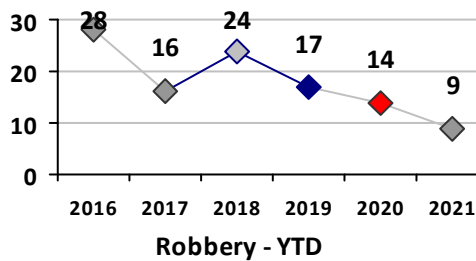

Part I Crime - Comparison Report

Providence Police Department

Through 5/30/2021
Week 21

District 5

	4 Week Trend 5/3/2021 - 5/30/2021				Past 28 Days 5/3/2021 - 5/30/2021			Year to Date January 1 - May 30				
	Current Week	Last Week	Wk 19	Wk 18	Past 28 Days	Past 28 Days LY	Chg.	Current Year	Last Year	Chg.	Wght. 5yr Avg	Chg.
Violent Crime												
Homicide	0	0	1	0	1	0	--	2	0	200%	0	--
Sex Offenses, Forcible*	1	1	1	0	3	2	50%	9	15	-40%	14	-36%
Robbery Other	1	0	0	0	1	3	-67%	7	11	-36%	14	-50%
Robbery W Firearm	0	0	0	0	0	0	--	2	3	-33%	4	-50%
Agg. Assault	2	3	4	1	10	7	43%	34	30	13%	30	13%
Agg. Assault W Firearm	0	0	0	1	1	2	-50%	6	3	100%	5	20%
Total	4	4	6	2	16	14	14%	60	62	-3%	67	-10%
Property Crime												
Burglary	0	1	0	3	4	5	-20%	23	37	-38%	49	-53%
MV Theft	2	1	2	1	6	4	50%	45	18	150%	31	45%
Larceny from MV	1	3	6	1	11	12	-8%	49	78	-37%	68	-28%
Larceny**	2	1	7	2	12	11	9%	56	79	-29%	83	-33%
Total	5	6	15	7	33	32	3%	173	212	-18%	231	-25%
Other Crime												
Assault Other	8	2	7	7	24	23	4%	121	106	14%	117	3%
Vandalism	4	3	11	7	25	15	67%	95	88	8%	114	-17%
Drug Offenses	0	1	1	0	2	9	-78%	39	36	8%	53	-26%
Weapons Offenses	0	2	1	2	5	7	-29%	30	34	-12%	23	30%
Liquor Law Violations	0	0	0	0	0	0	--	0	0	0%	0	--
Total	12	8	20	16	56	54	4%	285	264	8%	306	-7%

Figures are preliminary and subject to further analysis and revision

* Sex Offenses, Forcible includes forcible rape, forcible sodomy, forcible fondling, sexual assault with an object

** Larceny includes shoplifting, pickpocket, pursesnatch, from building, bicycles, motor vehicle parts or accessories, and other.