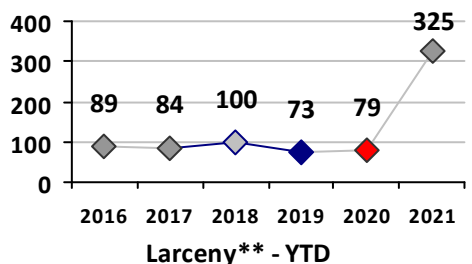

Part I Crime - Comparison Report

Providence Police Department

Through 5/30/2021
Week 21

District 5

	4 Week Trend 5/3/2021 - 5/30/2021				Past 28 Days 5/3/2021 - 5/30/2021			Year to Date January 1 - May 30				
	Current Week	Last Week	Wk 19	Wk 18	Past 28 Days	Past 28 Days LY	Chg.	Current Year	Last Year	Chg.	Wght. 5yr Avg	Chg.
Violent Crime												
Homicide	0	0	1	0	1	0	--	2	0	200%	0	--
Sex Offenses, Forcible*	1	1	1	0	3	2	50%	9	15	-40%	14	-36%
Robbery Other	1	0	0	0	1	3	-67%	7	11	-36%	14	-50%
Robbery W Firearm	0	0	0	0	0	0	--	2	3	-33%	4	-50%
Agg. Assault	2	3	4	1	10	7	43%	34	30	13%	30	13%
Agg. Assault W Firearm	0	0	0	1	1	2	-50%	6	3	100%	5	20%
Total	4	4	6	2	16	14	14%	60	62	-3%	67	-10%
Property Crime												
Burglary	0	1	0	3	4	5	-20%	23	37	-38%	49	-53%
MV Theft	2	1	2	1	6	4	50%	45	18	150%	31	45%
Larceny from MV	1	3	6	1	11	12	-8%	49	78	-37%	68	-28%
Larceny**	2	1	7	2	12	11	9%	56	79	-29%	83	-33%
Total	5	6	15	7	33	32	3%	173	212	-18%	231	-25%
Other Crime												
Assault Other	8	2	7	7	24	23	4%	121	106	14%	117	3%
Vandalism	4	3	11	7	25	15	67%	95	88	8%	114	-17%
Drug Offenses	0	1	1	0	2	9	-78%	39	36	8%	53	-26%
Weapons Offenses	0	2	1	2	5	7	-29%	30	34	-12%	23	30%
Liquor Law Violations	0	0	0	0	0	0	--	0	0	0%	0	--
Total	12	8	20	16	56	54	4%	285	264	8%	306	-7%

Figures are preliminary and subject to further analysis and revision

* Sex Offenses, Forcible includes forcible rape, forcible sodomy, forcible fondling, sexual assault with an object

** Larceny includes shoplifting, pickpocket, pursesnatch, from building, bicycles, motor vehicle parts or accessories, and other.