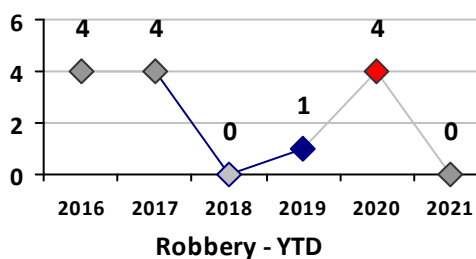

Part I Crime - Comparison Report

Providence Police Department

Through 5/30/2021
Week 21

District 9

4 Week Trend
5/3/2021 - 5/30/2021

Past 28 Days
5/3/2021 - 5/30/2021

Year to Date
January 1 - May 30

Violent Crime	Current Week	Last Week	Wk 19	Wk 18	Past 28 Days	Past 28 Days LY	Chg.	Current Year	Last Year	Chg.	Wght. 5yr Avg	Chg.
Homicide	0	0	0	0	0	0	--	0	0	0%	0	--
Sex Offenses, Forcible*	0	0	0	0	0	0	--	1	3	-67%	3	-67%
Robbery Other	0	0	0	0	0	0	--	0	4	-100%	2	--
Robbery W Firearm	0	0	0	0	0	0	--	0	0	0%	0	--
Agg. Assault	0	1	1	0	2	0	--	3	0	300%	2	50%
Agg. Assault W Firearm	0	0	0	0	0	0	--	0	1	-100%	1	--
Total	0	1	1	0	2	0	200%	4	8	-50%	7	-43%

Property Crime	Current Week	Last Week	Wk 19	Wk 18	Past 28 Days	Past 28 Days LY	Chg.	Current Year	Last Year	Chg.	Wght. 5yr Avg	Chg.
Burglary	1	5	5	2	13	6	117%	35	35	0%	38	-8%
MV Theft	0	0	1	0	1	1	0%	12	4	200%	8	50%
Larceny from MV	1	0	0	2	3	5	-40%	18	44	-59%	86	-79%
Larceny**	7	4	0	0	11	11	0%	34	53	-36%	54	-37%
Total	9	9	6	4	28	23	22%	99	136	-27%	186	-47%

Other Crime	Current Week	Last Week	Wk 19	Wk 18	Past 28 Days	Past 28 Days LY	Chg.	Current Year	Last Year	Chg.	Wght. 5yr Avg	Chg.
Assault Other	0	1	0	1	2	4	-50%	14	19	-26%	21	-33%
Vandalism	2	1	1	2	6	5	20%	16	40	-60%	44	-64%
Drug Offenses	0	0	0	0	0	0	--	4	11	-64%	8	-50%
Weapons Offenses	0	1	1	0	2	0	--	8	4	100%	3	167%
Liquor Law Violations	0	0	0	0	0	0	--	0	0	0%	1	--
Total	2	3	2	3	10	9	11%	42	74	-43%	76	-45%

Figures are preliminary and subject to further analysis and revision

* Sex Offenses, Forcible includes forcible rape, forcible sodomy, forcible fondling, sexual assault with an object

** Larceny includes shoplifting, pickpocket, pursesnatch, from building, bicycles, motor vehicle parts or accessories, and other.