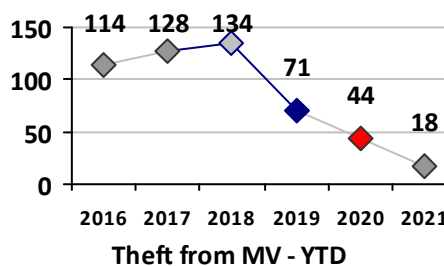

Part I Crime - Comparison Report

Providence Police Department

Through 5/30/2021
Week 21

District 9

4 Week Trend
5/3/2021 - 5/30/2021

Past 28 Days
5/3/2021 - 5/30/2021

Year to Date
January 1 - May 30

Violent Crime	Current Week	Last Week	Wk 19	Wk 18	Past 28 Days	Past 28 Days LY	Chg.	Current Year	Last Year	Chg.	Wght. 5yr Avg	Chg.
Homicide	0	0	0	0	0	0	--	0	0	0%	0	--
Sex Offenses, Forcible*	0	0	0	0	0	0	--	1	3	-67%	3	-67%
Robbery Other	0	0	0	0	0	0	--	0	4	-100%	2	--
Robbery W Firearm	0	0	0	0	0	0	--	0	0	0%	0	--
Agg. Assault	0	1	1	0	2	0	--	3	0	300%	2	50%
Agg. Assault W Firearm	0	0	0	0	0	0	--	0	1	-100%	1	--
Total	0	1	1	0	2	0	200%	4	8	-50%	7	-43%

Property Crime	Current Week	Last Week	Wk 19	Wk 18	Past 28 Days	Past 28 Days LY	Chg.	Current Year	Last Year	Chg.	Wght. 5yr Avg	Chg.
Burglary	1	5	5	2	13	6	117%	35	35	0%	38	-8%
MV Theft	0	0	1	0	1	1	0%	12	4	200%	8	50%
Larceny from MV	1	0	0	2	3	5	-40%	18	44	-59%	86	-79%
Larceny**	7	4	0	0	11	11	0%	34	53	-36%	54	-37%
Total	9	9	6	4	28	23	22%	99	136	-27%	186	-47%

Other Crime	Current Week	Last Week	Wk 19	Wk 18	Past 28 Days	Past 28 Days LY	Chg.	Current Year	Last Year	Chg.	Wght. 5yr Avg	Chg.
Assault Other	0	1	0	1	2	4	-50%	14	19	-26%	21	-33%
Vandalism	2	1	1	2	6	5	20%	16	40	-60%	44	-64%
Drug Offenses	0	0	0	0	0	0	--	4	11	-64%	8	-50%
Weapons Offenses	0	1	1	0	2	0	--	8	4	100%	3	167%
Liquor Law Violations	0	0	0	0	0	0	--	0	0	0%	1	--
Total	2	3	2	3	10	9	11%	42	74	-43%	76	-45%

Figures are preliminary and subject to further analysis and revision

* Sex Offenses, Forcible includes forcible rape, forcible sodomy, forcible fondling, sexual assault with an object

** Larceny includes shoplifting, pickpocket, pursesnatch, from building, bicycles, motor vehicle parts or accessories, and other.