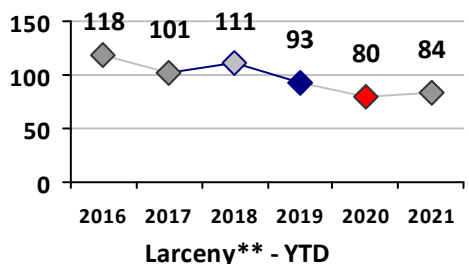

Part I Crime - Comparison Report

Providence Police Department

Through 5/30/2021
Week 21

District 4

	4 Week Trend 5/3/2021 - 5/30/2021				Past 28 Days 5/3/2021 - 5/30/2021			Year to Date January 1 - May 30				
	Current Week	Last Week	Wk 19	Wk 18	Past 28 Days	Past 28 Days LY	Chg.	Current Year	Last Year	Chg.	Wght. 5yr Avg	Chg.
Violent Crime												
Homicide	0	0	0	0	0	0	--	0	0	0%	0	--
Sex Offenses, Forcible*	0	0	1	1	2	1	100%	9	4	125%	14	-36%
Robbery Other	0	0	0	0	0	1	--	7	7	0%	17	-59%
Robbery W Firearm	0	0	0	0	0	0	--	4	2	100%	5	-20%
Agg. Assault	0	2	0	0	2	11	-82%	15	43	-65%	33	-55%
Agg. Assault W Firearm	0	0	0	0	0	1	--	5	4	25%	5	0%
Total	0	2	1	1	4	14	-71%	40	60	-33%	74	-46%
Property Crime												
Burglary	1	2	2	1	6	14	-57%	21	62	-66%	57	-63%
MV Theft	3	1	2	0	6	6	0%	55	24	129%	33	67%
Larceny from MV	5	4	4	9	22	18	22%	104	117	-11%	138	-25%
Larceny**	4	1	5	3	13	14	-7%	84	80	5%	95	-12%
Total	13	8	13	13	47	52	-10%	264	283	-7%	324	-19%
Other Crime												
Assault Other	4	3	4	3	14	17	-18%	100	121	-17%	135	-26%
Vandalism	3	4	2	3	12	17	-29%	85	80	6%	107	-21%
Drug Offenses	2	6	0	0	8	2	300%	51	75	-32%	81	-37%
Weapons Offenses	0	4	3	0	7	0	--	32	14	129%	20	60%
Liquor Law Violations	0	0	0	0	0	0	--	0	0	0%	2	--
Total	9	17	9	6	41	36	14%	268	290	-8%	346	-23%

Figures are preliminary and subject to further analysis and revision

* Sex Offenses, Forcible includes forcible rape, forcible sodomy, forcible fondling, sexual assault with an object

** Larceny includes shoplifting, pickpocket, pursesnatch, from building, bicycles, motor vehicle parts or accessories, and other.