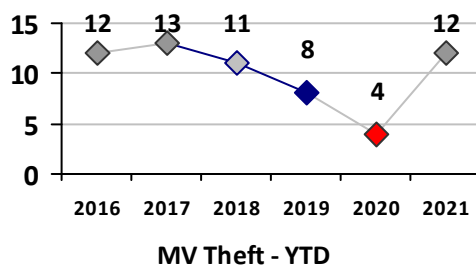

Part I Crime - Comparison Report

Providence Police Department

Through 5/30/2021
Week 21

District 9

4 Week Trend
5/3/2021 - 5/30/2021

Past 28 Days
5/3/2021 - 5/30/2021

Year to Date
January 1 - May 30

Violent Crime	Current Week	Last Week	Wk 19	Wk 18	Past 28 Days	Past 28 Days LY	Chg.	Current Year	Last Year	Chg.	Wght. 5yr Avg	Chg.
Homicide	0	0	0	0	0	0	--	0	0	0%	0	--
Sex Offenses, Forcible*	0	0	0	0	0	0	--	1	3	-67%	3	-67%
Robbery Other	0	0	0	0	0	0	--	0	4	-100%	2	--
Robbery W Firearm	0	0	0	0	0	0	--	0	0	0%	0	--
Agg. Assault	0	1	1	0	2	0	--	3	0	300%	2	50%
Agg. Assault W Firearm	0	0	0	0	0	0	--	0	1	-100%	1	--
Total	0	1	1	0	2	0	200%	4	8	-50%	7	-43%

Property Crime	Current Week	Last Week	Wk 19	Wk 18	Past 28 Days	Past 28 Days LY	Chg.	Current Year	Last Year	Chg.	Wght. 5yr Avg	Chg.
Burglary	1	5	5	2	13	6	117%	35	35	0%	38	-8%
MV Theft	0	0	1	0	1	1	0%	12	4	200%	8	50%
Larceny from MV	1	0	0	2	3	5	-40%	18	44	-59%	86	-79%
Larceny**	7	4	0	0	11	11	0%	34	53	-36%	54	-37%
Total	9	9	6	4	28	23	22%	99	136	-27%	186	-47%

Other Crime	Current Week	Last Week	Wk 19	Wk 18	Past 28 Days	Past 28 Days LY	Chg.	Current Year	Last Year	Chg.	Wght. 5yr Avg	Chg.
Assault Other	0	1	0	1	2	4	-50%	14	19	-26%	21	-33%
Vandalism	2	1	1	2	6	5	20%	16	40	-60%	44	-64%
Drug Offenses	0	0	0	0	0	0	--	4	11	-64%	8	-50%
Weapons Offenses	0	1	1	0	2	0	--	8	4	100%	3	167%
Liquor Law Violations	0	0	0	0	0	0	--	0	0	0%	1	--
Total	2	3	2	3	10	9	11%	42	74	-43%	76	-45%

Figures are preliminary and subject to further analysis and revision

* Sex Offenses, Forcible includes forcible rape, forcible sodomy, forcible fondling, sexual assault with an object

** Larceny includes shoplifting, pickpocket, pursesnatch, from building, bicycles, motor vehicle parts or accessories, and other.