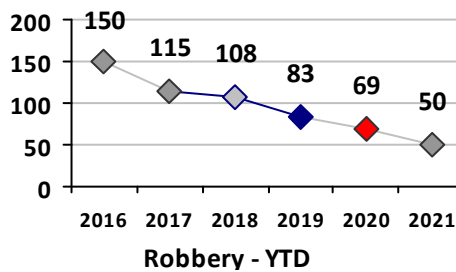

Part I Crime - Comparison Report

Providence Police Department

Through 5/30/2021
Week 21

Citywide

4 Week Trend
5/3/2021 - 5/30/2021

Past 28 Days
5/3/2021 - 5/30/2021

Year to Date
January 1 - May 30

Violent Crime	Current Week	Last Week	Wk 19	Wk 18	Past 28 Days	Past 28 Days LY	Chg.	Current Year	Last Year	Chg.	Wght. 5yr Avg	Chg.	
	Homicide	0	0	1	0	1	1	0%	8	2	300%	3	167%
Sex Offenses, Forcible*	3	2	4	2	11	12	-8%	62	54	15%	77	-19%	
Robbery W Firearm	0	1	3	0	4	2	100%	18	20	-10%	26	-31%	
Robbery Other	4	1	1	0	6	7	-14%	32	49	-35%	67	-52%	
Agg. Assault W Firearm	4	2	12	1	19	11	73%	49	26	88%	38	29%	
Agg. Assault	4	10	12	10	36	34	6%	143	173	-17%	165	-13%	
Total	15	16	33	13	77	67	15%	312	324	-4%	375	-17%	

Property Crime	Current Week	Last Week	Wk 19	Wk 18	Past 28 Days	Past 28 Days LY	Chg.	Current Year	Last Year	Chg.	Wght. 5yr Avg	Chg.	
	Burglary	10	14	15	17	56	50	12%	187	254	-26%	315	-41%
MV Theft	15	10	11	9	45	24	88%	308	175	76%	221	39%	
Larceny from MV	24	27	20	39	110	90	22%	570	610	-7%	733	-22%	
Larceny**	41	19	29	34	123	109	13%	643	799	-20%	882	-27%	
Total	90	70	75	99	334	273	22%	1708	1838	-7%	2150	-21%	

Other Crime	Current Week	Last Week	Wk 19	Wk 18	Past 28 Days	Past 28 Days LY	Chg.	Current Year	Last Year	Chg.	Wght. 5yr Avg	Chg.	
	Assault Other	30	34	37	33	134	134	0%	644	693	-7%	784	-18%
Vandalism	20	21	31	34	106	123	-14%	614	692	-11%	776	-21%	
Weapons Offenses	8	9	10	4	31	22	41%	164	118	39%	131	25%	
Drug Offenses	12	11	5	5	33	32	3%	190	269	-29%	317	-40%	
Liquor Law Violations	2	0	0	0	2	0	200%	8	2	300%	26	-69%	
Total	72	75	83	76	306	311	-2%	1620	1774	-9%	2034	-20%	

Figures are preliminary and subject to further analysis and revision

* Sex Offenses, Forcible includes forcible rape, forcible sodomy, forcible fondling, sexual assault with an object

** Larceny includes shoplifting, pickpocket, pursesnatch, from building, bicycles, motor vehicle parts or accessories, and other.