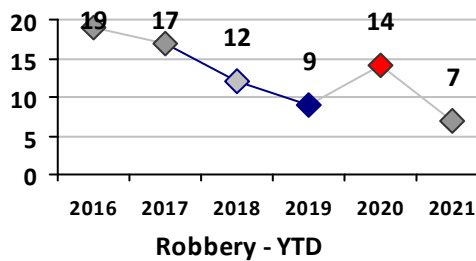

Part I Crime - Comparison Report

Providence Police Department

Through 5/30/2021
Week 21

District 7

4 Week Trend
5/3/2021 - 5/30/2021

Past 28 Days
5/3/2021 - 5/30/2021

Year to Date
January 1 - May 30

Violent Crime	Current Week	Last Week	Wk 19	Wk 18	Past 28 Days	Past 28 Days LY	Chg.	Current Year	Last Year	Chg.	Wght. 5yr Avg	Chg.	
	Homicide	0	0	0	0	0	0	--	1	0	100%	0	--
Sex Offenses, Forcible*	0	0	1	0	1	3	-67%	13	7	86%	9	44%	
Robbery Other	1	1	1	0	3	0	--	5	6	-17%	8	-38%	
Robbery W Firearm	0	1	0	0	1	1	0%	2	8	-75%	5	-60%	
Agg. Assault	0	2	0	2	4	6	-33%	24	28	-14%	30	-20%	
Agg. Assault W Firearm	0	0	1	0	1	2	-50%	8	4	100%	7	14%	
Total	1	4	3	2	10	12	-17%	53	53	0%	59	-10%	

Property Crime	Current Week	Last Week	Wk 19	Wk 18	Past 28 Days	Past 28 Days LY	Chg.	Current Year	Last Year	Chg.	Wght. 5yr Avg	Chg.	
	Burglary	3	1	4	5	13	7	86%	33	32	3%	46	-28%
MV Theft	4	0	1	0	5	3	67%	39	44	-11%	37	5%	
Larceny from MV	6	3	1	8	18	9	100%	89	99	-10%	97	-8%	
Larceny**	12	2	5	9	28	25	12%	136	151	-10%	147	-7%	
Total	25	6	11	22	64	44	45%	297	326	-9%	327	-9%	

Other Crime	Current Week	Last Week	Wk 19	Wk 18	Past 28 Days	Past 28 Days LY	Chg.	Current Year	Last Year	Chg.	Wght. 5yr Avg	Chg.	
	Assault Other	6	6	6	4	22	33	-33%	117	134	-13%	138	-15%
Vandalism	6	1	5	4	16	26	-38%	101	142	-29%	144	-30%	
Drug Offenses	5	1	2	0	8	4	100%	22	26	-15%	42	-48%	
Weapons Offenses	5	0	0	0	5	11	-55%	22	18	22%	28	-21%	
Liquor Law Violations	0	0	0	0	0	0	--	6	2	200%	18	-67%	
Total	22	8	13	8	51	74	-31%	268	322	-17%	370	-28%	

Figures are preliminary and subject to further analysis and revision

* Sex Offenses, Forcible includes forcible rape, forcible sodomy, forcible fondling, sexual assault with an object

** Larceny includes shoplifting, pickpocket, pursesnatch, from building, bicycles, motor vehicle parts or accessories, and other.