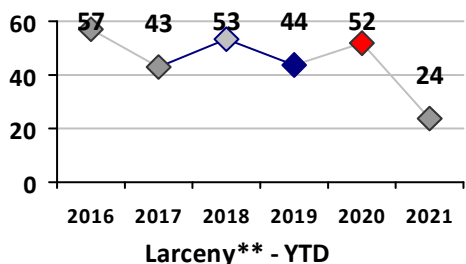

Part I Crime - Comparison Report

Providence Police Department

Through 5/30/2021
Week 21

District 8

4 Week Trend 5/3/2021 - 5/30/2021	Past 28 Days 5/3/2021 - 5/30/2021	Year to Date January 1 - May 30

Violent Crime	Current Week	Last Week	Wk 19	Wk 18	Past 28 Days	Past 28 Days LY	Chg.	Current Year	Last Year	Chg.	Wght. 5yr Avg	Chg.
Homicide	0	0	0	0	0	0	--	0	0	0%	0	--
Sex Offenses, Forcible*	1	0	0	0	1	1	0%	3	2	50%	5	-40%
Robbery Other	0	0	0	0	0	0	--	2	2	0%	2	0%
Robbery W Firearm	0	0	0	0	0	1	--	0	2	-100%	1	--
Agg. Assault	0	2	0	0	2	1	100%	9	7	29%	6	50%
Agg. Assault W Firearm	0	0	2	0	2	1	100%	3	3	0%	2	50%
Total	1	2	2	0	5	4	25%	17	16	6%	16	6%

Property Crime	Current Week	Last Week	Wk 19	Wk 18	Past 28 Days	Past 28 Days LY	Chg.	Current Year	Last Year	Chg.	Wght. 5yr Avg	Chg.
Burglary	1	0	0	0	1	5	-80%	3	10	-70%	21	-86%
MV Theft	0	0	1	1	2	1	100%	10	5	100%	8	25%
Larceny from MV	2	4	1	2	9	4	125%	27	47	-43%	53	-49%
Larceny**	0	0	2	1	3	8	-63%	24	52	-54%	50	-52%
Total	3	4	4	4	15	18	-17%	64	114	-44%	131	-51%

Other Crime	Current Week	Last Week	Wk 19	Wk 18	Past 28 Days	Past 28 Days LY	Chg.	Current Year	Last Year	Chg.	Wght. 5yr Avg	Chg.
Assault Other	0	1	1	1	3	7	-57%	22	21	5%	31	-29%
Vandalism	0	0	1	0	1	8	-88%	25	41	-39%	43	-42%
Drug Offenses	0	0	0	0	0	0	--	1	4	-75%	4	-75%
Weapons Offenses	0	0	0	0	0	0	--	8	2	300%	3	167%
Liquor Law Violations	0	0	0	0	0	0	--	0	0	0%	0	--
Total	0	1	2	1	4	15	-73%	56	68	-18%	81	-31%

Figures are preliminary and subject to further analysis and revision

* Sex Offenses, Forcible includes forcible rape, forcible sodomy, forcible fondling, sexual assault with an object

** Larceny includes shoplifting, pickpocket, pursesnatch, from building, bicycles, motor vehicle parts or accessories, and other.