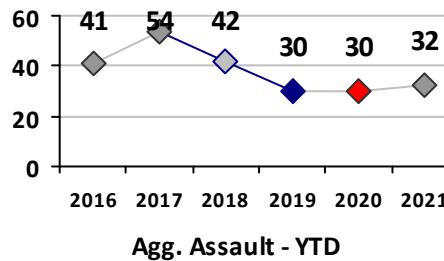

Part I Crime - Comparison Report

Providence Police Department

Through 5/30/2021
Week 21

District 7

4 Week Trend
5/3/2021 - 5/30/2021

Past 28 Days
5/3/2021 - 5/30/2021

Year to Date
January 1 - May 30

Violent Crime	Current Week	Last Week	Wk 19	Wk 18	Past 28 Days	Past 28 Days LY	Chg.	Current Year	Last Year	Chg.	Wght. 5yr Avg	Chg.	
	Homicide	0	0	0	0	0	0	--	1	0	100%	0	--
Sex Offenses, Forcible*	0	0	1	0	1	3	-67%	13	7	86%	9	44%	
Robbery Other	1	1	1	0	3	0	--	5	6	-17%	8	-38%	
Robbery W Firearm	0	1	0	0	1	1	0%	2	8	-75%	5	-60%	
Agg. Assault	0	2	0	2	4	6	-33%	24	28	-14%	30	-20%	
Agg. Assault W Firearm	0	0	1	0	1	2	-50%	8	4	100%	7	14%	
Total	1	4	3	2	10	12	-17%	53	53	0%	59	-10%	

Property Crime	Current Week	Last Week	Wk 19	Wk 18	Past 28 Days	Past 28 Days LY	Chg.	Current Year	Last Year	Chg.	Wght. 5yr Avg	Chg.	
	Burglary	3	1	4	5	13	7	86%	33	32	3%	46	-28%
MV Theft	4	0	1	0	5	3	67%	39	44	-11%	37	5%	
Larceny from MV	6	3	1	8	18	9	100%	89	99	-10%	97	-8%	
Larceny**	12	2	5	9	28	25	12%	136	151	-10%	147	-7%	
Total	25	6	11	22	64	44	45%	297	326	-9%	327	-9%	

Other Crime	Current Week	Last Week	Wk 19	Wk 18	Past 28 Days	Past 28 Days LY	Chg.	Current Year	Last Year	Chg.	Wght. 5yr Avg	Chg.	
	Assault Other	6	6	6	4	22	33	-33%	117	134	-13%	138	-15%
Vandalism	6	1	5	4	16	26	-38%	101	142	-29%	144	-30%	
Drug Offenses	5	1	2	0	8	4	100%	22	26	-15%	42	-48%	
Weapons Offenses	5	0	0	0	5	11	-55%	22	18	22%	28	-21%	
Liquor Law Violations	0	0	0	0	0	0	--	6	2	200%	18	-67%	
Total	22	8	13	8	51	74	-31%	268	322	-17%	370	-28%	

Figures are preliminary and subject to further analysis and revision

* Sex Offenses, Forcible includes forcible rape, forcible sodomy, forcible fondling, sexual assault with an object

** Larceny includes shoplifting, pickpocket, pursesnatch, from building, bicycles, motor vehicle parts or accessories, and other.