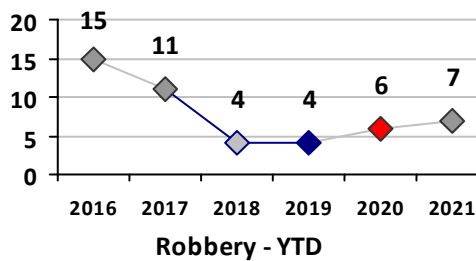

Part I Crime - Comparison Report

Providence Police Department

Through 5/30/2021
Week 21

District 1

4 Week Trend
5/3/2021 - 5/30/2021

Past 28 Days
5/3/2021 - 5/30/2021

Year to Date
January 1 - May 30

Violent Crime	Current Week	Last Week	Wk 19	Wk 18	Past 28 Days	Past 28 Days LY	Chg.	Current Year	Last Year	Chg.	Wght. 5yr Avg	Chg.	
	Homicide	0	0	0	0	0	0	--	0	0	0%	0	--
Sex Offenses, Forcible*	1	1	1	0	3	2	50%	5	2	150%	6	-17%	
Robbery Other	0	0	0	0	0	0	--	4	6	-33%	6	-33%	
Robbery W Firearm	0	0	0	0	0	0	--	3	0	300%	0	--	
Agg. Assault	0	0	1	0	1	1	0%	6	12	-50%	13	-54%	
Agg. Assault W Firearm	0	0	0	0	0	0	--	0	0	0%	1	--	
Total	1	1	2	0	4	3	33%	18	20	-10%	25	-28%	

Property Crime	Current Week	Last Week	Wk 19	Wk 18	Past 28 Days	Past 28 Days LY	Chg.	Current Year	Last Year	Chg.	Wght. 5yr Avg	Chg.	
	Burglary	0	0	0	0	0	1	--	7	13	-46%	11	-36%
MV Theft	2	1	0	0	3	3	0%	20	15	33%	16	25%	
Larceny from MV	0	3	0	1	4	0	--	29	37	-22%	60	-52%	
Larceny**	6	5	5	2	18	2	800%	61	139	-56%	153	-60%	
Total	8	9	5	3	25	6	317%	117	204	-43%	239	-51%	

Other Crime	Current Week	Last Week	Wk 19	Wk 18	Past 28 Days	Past 28 Days LY	Chg.	Current Year	Last Year	Chg.	Wght. 5yr Avg	Chg.	
	Assault Other	0	3	4	3	10	3	233%	48	44	9%	70	-31%
Vandalism	0	2	4	1	7	4	75%	34	53	-36%	52	-35%	
Drug Offenses	0	1	0	0	1	0	--	25	14	79%	20	25%	
Weapons Offenses	0	0	0	0	0	0	--	11	6	83%	9	22%	
Liquor Law Violations	0	0	0	0	0	0	--	0	0	0%	3	--	
Total	0	6	8	4	18	7	157%	118	117	1%	154	-23%	

Figures are preliminary and subject to further analysis and revision

* Sex Offenses, Forcible includes forcible rape, forcible sodomy, forcible fondling, sexual assault with an object

** Larceny includes shoplifting, pickpocket, pursesnatch, from building, bicycles, motor vehicle parts or accessories, and other.