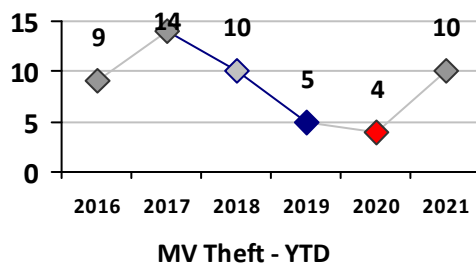

Part I Crime - Comparison Report

Providence Police Department

Through 5/30/2021
Week 21

District 8

4 Week Trend 5/3/2021 - 5/30/2021	Past 28 Days 5/3/2021 - 5/30/2021	Year to Date January 1 - May 30

Violent Crime	Current Week	Last Week	Wk 19	Wk 18	Past 28 Days	Past 28 Days LY	Chg.	Current Year	Last Year	Chg.	Wght. 5yr Avg	Chg.
Homicide	0	0	0	0	0	0	--	0	0	0%	0	--
Sex Offenses, Forcible*	1	0	0	0	1	1	0%	3	2	50%	5	-40%
Robbery Other	0	0	0	0	0	0	--	2	2	0%	2	0%
Robbery W Firearm	0	0	0	0	0	1	--	0	2	-100%	1	--
Agg. Assault	0	2	0	0	2	1	100%	9	7	29%	6	50%
Agg. Assault W Firearm	0	0	2	0	2	1	100%	3	3	0%	2	50%
Total	1	2	2	0	5	4	25%	17	16	6%	16	6%

Property Crime	Current Week	Last Week	Wk 19	Wk 18	Past 28 Days	Past 28 Days LY	Chg.	Current Year	Last Year	Chg.	Wght. 5yr Avg	Chg.
Burglary	1	0	0	0	1	5	-80%	3	10	-70%	21	-86%
MV Theft	0	0	1	1	2	1	100%	10	5	100%	8	25%
Larceny from MV	2	4	1	2	9	4	125%	27	47	-43%	53	-49%
Larceny**	0	0	2	1	3	8	-63%	24	52	-54%	50	-52%
Total	3	4	4	4	15	18	-17%	64	114	-44%	131	-51%

Other Crime	Current Week	Last Week	Wk 19	Wk 18	Past 28 Days	Past 28 Days LY	Chg.	Current Year	Last Year	Chg.	Wght. 5yr Avg	Chg.
Assault Other	0	1	1	1	3	7	-57%	22	21	5%	31	-29%
Vandalism	0	0	1	0	1	8	-88%	25	41	-39%	43	-42%
Drug Offenses	0	0	0	0	0	0	--	1	4	-75%	4	-75%
Weapons Offenses	0	0	0	0	0	0	--	8	2	300%	3	167%
Liquor Law Violations	0	0	0	0	0	0	--	0	0	0%	0	--
Total	0	1	2	1	4	15	-73%	56	68	-18%	81	-31%

Figures are preliminary and subject to further analysis and revision

* Sex Offenses, Forcible includes forcible rape, forcible sodomy, forcible fondling, sexual assault with an object

** Larceny includes shoplifting, pickpocket, pursesnatch, from building, bicycles, motor vehicle parts or accessories, and other.