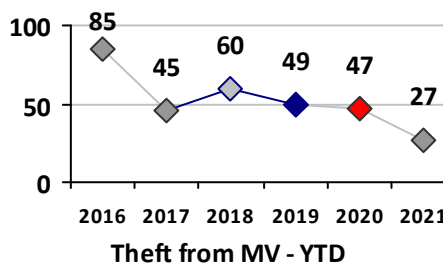

Part I Crime - Comparison Report

Providence Police Department

Through 5/30/2021
Week 21

District 8

4 Week Trend 5/3/2021 - 5/30/2021	Past 28 Days 5/3/2021 - 5/30/2021	Year to Date January 1 - May 30

Violent Crime	Current Week	Last Week	Wk 19	Wk 18	Past 28 Days	Past 28 Days LY	Chg.	Current Year	Last Year	Chg.	Wght. 5yr Avg	Chg.
Homicide	0	0	0	0	0	0	--	0	0	0%	0	--
Sex Offenses, Forcible*	1	0	0	0	1	1	0%	3	2	50%	5	-40%
Robbery Other	0	0	0	0	0	0	--	2	2	0%	2	0%
Robbery W Firearm	0	0	0	0	0	1	--	0	2	-100%	1	--
Agg. Assault	0	2	0	0	2	1	100%	9	7	29%	6	50%
Agg. Assault W Firearm	0	0	2	0	2	1	100%	3	3	0%	2	50%
Total	1	2	2	0	5	4	25%	17	16	6%	16	6%

Property Crime	Current Week	Last Week	Wk 19	Wk 18	Past 28 Days	Past 28 Days LY	Chg.	Current Year	Last Year	Chg.	Wght. 5yr Avg	Chg.
Burglary	1	0	0	0	1	5	-80%	3	10	-70%	21	-86%
MV Theft	0	0	1	1	2	1	100%	10	5	100%	8	25%
Larceny from MV	2	4	1	2	9	4	125%	27	47	-43%	53	-49%
Larceny**	0	0	2	1	3	8	-63%	24	52	-54%	50	-52%
Total	3	4	4	4	15	18	-17%	64	114	-44%	131	-51%

Other Crime	Current Week	Last Week	Wk 19	Wk 18	Past 28 Days	Past 28 Days LY	Chg.	Current Year	Last Year	Chg.	Wght. 5yr Avg	Chg.
Assault Other	0	1	1	1	3	7	-57%	22	21	5%	31	-29%
Vandalism	0	0	1	0	1	8	-88%	25	41	-39%	43	-42%
Drug Offenses	0	0	0	0	0	0	--	1	4	-75%	4	-75%
Weapons Offenses	0	0	0	0	0	0	--	8	2	300%	3	167%
Liquor Law Violations	0	0	0	0	0	0	--	0	0	0%	0	--
Total	0	1	2	1	4	15	-73%	56	68	-18%	81	-31%

Figures are preliminary and subject to further analysis and revision

* Sex Offenses, Forcible includes forcible rape, forcible sodomy, forcible fondling, sexual assault with an object

** Larceny includes shoplifting, pickpocket, pursesnatch, from building, bicycles, motor vehicle parts or accessories, and other.