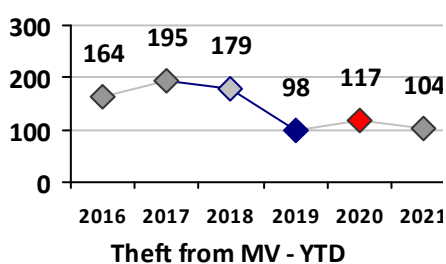

Part I Crime - Comparison Report

Providence Police Department

Through 5/30/2021
Week 21

District 4

	4 Week Trend 5/3/2021 - 5/30/2021				Past 28 Days 5/3/2021 - 5/30/2021			Year to Date January 1 - May 30				
	Current Week	Last Week	Wk 19	Wk 18	Past 28 Days	Past 28 Days LY	Chg.	Current Year	Last Year	Chg.	Wght. 5yr Avg	Chg.
Violent Crime												
Homicide	0	0	0	0	0	0	--	0	0	0%	0	--
Sex Offenses, Forcible*	0	0	1	1	2	1	100%	9	4	125%	14	-36%
Robbery Other	0	0	0	0	0	1	--	7	7	0%	17	-59%
Robbery W Firearm	0	0	0	0	0	0	--	4	2	100%	5	-20%
Agg. Assault	0	2	0	0	2	11	-82%	15	43	-65%	33	-55%
Agg. Assault W Firearm	0	0	0	0	0	1	--	5	4	25%	5	0%
Total	0	2	1	1	4	14	-71%	40	60	-33%	74	-46%
Property Crime												
Burglary	1	2	2	1	6	14	-57%	21	62	-66%	57	-63%
MV Theft	3	1	2	0	6	6	0%	55	24	129%	33	67%
Larceny from MV	5	4	4	9	22	18	22%	104	117	-11%	138	-25%
Larceny**	4	1	5	3	13	14	-7%	84	80	5%	95	-12%
Total	13	8	13	13	47	52	-10%	264	283	-7%	324	-19%
Other Crime												
Assault Other	4	3	4	3	14	17	-18%	100	121	-17%	135	-26%
Vandalism	3	4	2	3	12	17	-29%	85	80	6%	107	-21%
Drug Offenses	2	6	0	0	8	2	300%	51	75	-32%	81	-37%
Weapons Offenses	0	4	3	0	7	0	--	32	14	129%	20	60%
Liquor Law Violations	0	0	0	0	0	0	--	0	0	0%	2	--
Total	9	17	9	6	41	36	14%	268	290	-8%	346	-23%

Figures are preliminary and subject to further analysis and revision

* Sex Offenses, Forcible includes forcible rape, forcible sodomy, forcible fondling, sexual assault with an object

** Larceny includes shoplifting, pickpocket, pursesnatch, from building, bicycles, motor vehicle parts or accessories, and other.