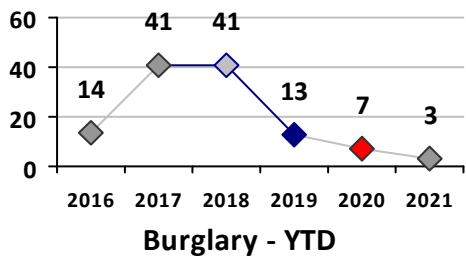

Part I Crime - Comparison Report

Providence Police Department

Through 5/30/2021
Week 21

District 8

4 Week Trend 5/3/2021 - 5/30/2021	Past 28 Days 5/3/2021 - 5/30/2021	Year to Date January 1 - May 30

Violent Crime	Current Week	Last Week	Wk 19	Wk 18	Past 28 Days	Past 28 Days LY	Chg.	Current Year	Last Year	Chg.	Wght. 5yr Avg	Chg.
Homicide	0	0	0	0	0	0	--	0	0	0%	0	--
Sex Offenses, Forcible*	1	0	0	0	1	1	0%	3	2	50%	5	-40%
Robbery Other	0	0	0	0	0	0	--	2	2	0%	2	0%
Robbery W Firearm	0	0	0	0	0	1	--	0	2	-100%	1	--
Agg. Assault	0	2	0	0	2	1	100%	9	7	29%	6	50%
Agg. Assault W Firearm	0	0	2	0	2	1	100%	3	3	0%	2	50%
Total	1	2	2	0	5	4	25%	17	16	6%	16	6%

Property Crime	Current Week	Last Week	Wk 19	Wk 18	Past 28 Days	Past 28 Days LY	Chg.	Current Year	Last Year	Chg.	Wght. 5yr Avg	Chg.
Burglary	1	0	0	0	1	5	-80%	3	10	-70%	21	-86%
MV Theft	0	0	1	1	2	1	100%	10	5	100%	8	25%
Larceny from MV	2	4	1	2	9	4	125%	27	47	-43%	53	-49%
Larceny**	0	0	2	1	3	8	-63%	24	52	-54%	50	-52%
Total	3	4	4	4	15	18	-17%	64	114	-44%	131	-51%

Other Crime	Current Week	Last Week	Wk 19	Wk 18	Past 28 Days	Past 28 Days LY	Chg.	Current Year	Last Year	Chg.	Wght. 5yr Avg	Chg.
Assault Other	0	1	1	1	3	7	-57%	22	21	5%	31	-29%
Vandalism	0	0	1	0	1	8	-88%	25	41	-39%	43	-42%
Drug Offenses	0	0	0	0	0	0	--	1	4	-75%	4	-75%
Weapons Offenses	0	0	0	0	0	0	--	8	2	300%	3	167%
Liquor Law Violations	0	0	0	0	0	0	--	0	0	0%	0	--
Total	0	1	2	1	4	15	-73%	56	68	-18%	81	-31%

Figures are preliminary and subject to further analysis and revision

* Sex Offenses, Forcible includes forcible rape, forcible sodomy, forcible fondling, sexual assault with an object

** Larceny includes shoplifting, pickpocket, pursesnatch, from building, bicycles, motor vehicle parts or accessories, and other.