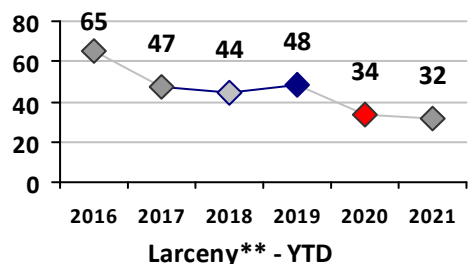

Part I Crime - Comparison Report

Providence Police Department

Through 5/30/2021
Week 21

District 3

4 Week Trend
5/3/2021 - 5/30/2021

Past 28 Days
5/3/2021 - 5/30/2021

Year to Date
January 1 - May 30

Violent Crime	Current Week	Last Week	Wk 19	Wk 18	Past 28 Days	Past 28 Days LY	Chg.	Current Year	Last Year	Chg.	Wght. 5yr Avg	Chg.	
	Homicide	0	0	0	0	0	0	--	1	1	0%	1	0%
Sex Offenses, Forcible*	0	0	0	0	0	0	--	1	1	0%	3	-67%	
Robbery Other	1	0	0	0	1	1	0%	2	2	0%	2	0%	
Robbery W Firearm	0	0	1	0	1	0	--	2	2	0%	3	-33%	
Agg. Assault	0	0	3	2	5	1	400%	10	7	43%	8	25%	
Agg. Assault W Firearm	0	0	9	0	9	0	--	10	2	400%	3	233%	
Total	1	0	13	2	16	2	700%	26	15	73%	18	44%	

Property Crime	Current Week	Last Week	Wk 19	Wk 18	Past 28 Days	Past 28 Days LY	Chg.	Current Year	Last Year	Chg.	Wght. 5yr Avg	Chg.	
	Burglary	1	1	0	1	3	1	200%	12	11	9%	16	-25%
MV Theft	0	1	1	1	3	1	200%	17	9	89%	12	42%	
Larceny from MV	3	3	4	5	15	3	400%	51	18	183%	36	42%	
Larceny**	1	0	1	3	5	6	-17%	32	34	-6%	44	-27%	
Total	5	5	6	10	26	11	136%	112	72	56%	108	4%	

Other Crime	Current Week	Last Week	Wk 19	Wk 18	Past 28 Days	Past 28 Days LY	Chg.	Current Year	Last Year	Chg.	Wght. 5yr Avg	Chg.	
	Assault Other	1	5	6	4	16	5	220%	43	43	0%	46	-7%
Vandalism	2	2	1	4	9	8	13%	50	39	28%	41	22%	
Drug Offenses	0	0	0	0	0	3	--	2	11	-82%	21	-90%	
Weapons Offenses	2	1	3	0	6	0	--	13	3	333%	6	117%	
Liquor Law Violations	1	0	0	0	1	0	--	1	0	100%	0	--	
Total	6	8	10	8	32	16	100%	109	96	14%	114	-4%	

Figures are preliminary and subject to further analysis and revision

* Sex Offenses, Forcible includes forcible rape, forcible sodomy, forcible fondling, sexual assault with an object

** Larceny includes shoplifting, pickpocket, pursesnatch, from building, bicycles, motor vehicle parts or accessories, and other.