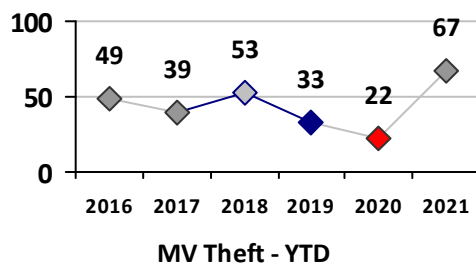

Part I Crime - Comparison Report

Providence Police Department

Through 5/30/2021
Week 21

District 2

4 Week Trend 5/3/2021 - 5/30/2021	Past 28 Days 5/3/2021 - 5/30/2021	Year to Date January 1 - May 30

Violent Crime	Current Week	Last Week	Wk 19	Wk 18	Past 28 Days	Past 28 Days LY	Chg.	Current Year	Last Year	Chg.	Wght. 5yr Avg	Chg.
Homicide	0	0	0	0	0	0	--	2	0	200%	0	--
Sex Offenses, Forcible*	0	0	0	0	0	2	--	9	8	13%	14	-36%
Robbery Other	1	0	0	0	1	0	--	2	6	-67%	10	-80%
Robbery W Firearm	0	0	1	0	1	0	--	1	2	-50%	5	-80%
Agg. Assault	0	0	1	2	3	5	-40%	19	32	-41%	29	-34%
Agg. Assault W Firearm	4	1	0	0	5	2	150%	10	3	233%	9	11%
Total	5	1	2	2	10	9	11%	43	51	-16%	66	-35%

Property Crime	Current Week	Last Week	Wk 19	Wk 18	Past 28 Days	Past 28 Days LY	Chg.	Current Year	Last Year	Chg.	Wght. 5yr Avg	Chg.
Burglary	0	2	1	3	6	8	-25%	24	26	-8%	34	-29%
MV Theft	1	4	0	3	8	2	300%	67	22	205%	35	91%
Larceny from MV	4	3	2	3	12	14	-14%	51	44	16%	69	-26%
Larceny**	4	2	1	5	12	6	100%	64	67	-4%	94	-32%
Total	9	11	4	14	38	30	27%	206	159	30%	232	-11%

Other Crime	Current Week	Last Week	Wk 19	Wk 18	Past 28 Days	Past 28 Days LY	Chg.	Current Year	Last Year	Chg.	Wght. 5yr Avg	Chg.
Assault Other	6	9	3	8	26	25	4%	106	120	-12%	127	-17%
Vandalism	1	3	1	6	11	17	-35%	57	82	-30%	97	-41%
Drug Offenses	1	1	2	4	8	10	-20%	28	55	-49%	54	-48%
Weapons Offenses	1	0	2	1	4	1	300%	21	20	5%	25	-16%
Liquor Law Violations	1	0	0	0	1	0	--	1	0	100%	0	--
Total	10	13	8	19	50	53	-6%	213	277	-23%	303	-30%

Figures are preliminary and subject to further analysis and revision

* Sex Offenses, Forcible includes forcible rape, forcible sodomy, forcible fondling, sexual assault with an object

** Larceny includes shoplifting, pickpocket, pursesnatch, from building, bicycles, motor vehicle parts or accessories, and other.