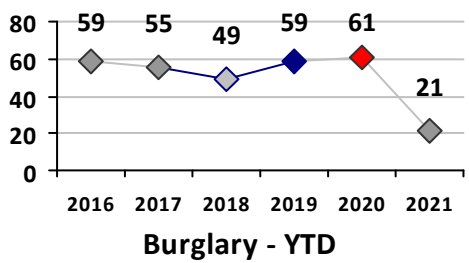

Part I Crime - Comparison Report

Providence Police Department

Through 5/30/2021
Week 21

District 4

	4 Week Trend 5/3/2021 - 5/30/2021				Past 28 Days 5/3/2021 - 5/30/2021			Year to Date January 1 - May 30				
	Current Week	Last Week	Wk 19	Wk 18	Past 28 Days	Past 28 Days LY	Chg.	Current Year	Last Year	Chg.	Wght. 5yr Avg	Chg.
Violent Crime												
Homicide	0	0	0	0	0	0	--	0	0	0%	0	--
Sex Offenses, Forcible*	0	0	1	1	2	1	100%	9	4	125%	14	-36%
Robbery Other	0	0	0	0	0	1	--	7	7	0%	17	-59%
Robbery W Firearm	0	0	0	0	0	0	--	4	2	100%	5	-20%
Agg. Assault	0	2	0	0	2	11	-82%	15	43	-65%	33	-55%
Agg. Assault W Firearm	0	0	0	0	0	1	--	5	4	25%	5	0%
Total	0	2	1	1	4	14	-71%	40	60	-33%	74	-46%
Property Crime												
Burglary	1	2	2	1	6	14	-57%	21	62	-66%	57	-63%
MV Theft	3	1	2	0	6	6	0%	55	24	129%	33	67%
Larceny from MV	5	4	4	9	22	18	22%	104	117	-11%	138	-25%
Larceny**	4	1	5	3	13	14	-7%	84	80	5%	95	-12%
Total	13	8	13	13	47	52	-10%	264	283	-7%	324	-19%
Other Crime												
Assault Other	4	3	4	3	14	17	-18%	100	121	-17%	135	-26%
Vandalism	3	4	2	3	12	17	-29%	85	80	6%	107	-21%
Drug Offenses	2	6	0	0	8	2	300%	51	75	-32%	81	-37%
Weapons Offenses	0	4	3	0	7	0	--	32	14	129%	20	60%
Liquor Law Violations	0	0	0	0	0	0	--	0	0	0%	2	--
Total	9	17	9	6	41	36	14%	268	290	-8%	346	-23%

Figures are preliminary and subject to further analysis and revision

* Sex Offenses, Forcible includes forcible rape, forcible sodomy, forcible fondling, sexual assault with an object

** Larceny includes shoplifting, pickpocket, pursesnatch, from building, bicycles, motor vehicle parts or accessories, and other.