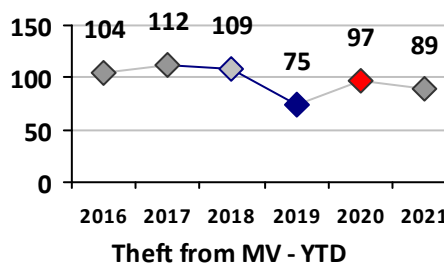

Part I Crime - Comparison Report

Providence Police Department

Through 5/30/2021
Week 21

District 7

4 Week Trend
5/3/2021 - 5/30/2021

Past 28 Days
5/3/2021 - 5/30/2021

Year to Date
January 1 - May 30

Violent Crime	Current Week	Last Week	Wk 19	Wk 18	Past 28 Days	Past 28 Days LY	Chg.	Current Year	Last Year	Chg.	Wght. 5yr Avg	Chg.	
	Homicide	0	0	0	0	0	0	--	1	0	100%	0	--
Sex Offenses, Forcible*	0	0	1	0	1	3	-67%	13	7	86%	9	44%	
Robbery Other	1	1	1	0	3	0	--	5	6	-17%	8	-38%	
Robbery W Firearm	0	1	0	0	1	1	0%	2	8	-75%	5	-60%	
Agg. Assault	0	2	0	2	4	6	-33%	24	28	-14%	30	-20%	
Agg. Assault W Firearm	0	0	1	0	1	2	-50%	8	4	100%	7	14%	
Total	1	4	3	2	10	12	-17%	53	53	0%	59	-10%	

Property Crime	Current Week	Last Week	Wk 19	Wk 18	Past 28 Days	Past 28 Days LY	Chg.	Current Year	Last Year	Chg.	Wght. 5yr Avg	Chg.	
	Burglary	3	1	4	5	13	7	86%	33	32	3%	46	-28%
MV Theft	4	0	1	0	5	3	67%	39	44	-11%	37	5%	
Larceny from MV	6	3	1	8	18	9	100%	89	99	-10%	97	-8%	
Larceny**	12	2	5	9	28	25	12%	136	151	-10%	147	-7%	
Total	25	6	11	22	64	44	45%	297	326	-9%	327	-9%	

Other Crime	Current Week	Last Week	Wk 19	Wk 18	Past 28 Days	Past 28 Days LY	Chg.	Current Year	Last Year	Chg.	Wght. 5yr Avg	Chg.	
	Assault Other	6	6	6	4	22	33	-33%	117	134	-13%	138	-15%
Vandalism	6	1	5	4	16	26	-38%	101	142	-29%	144	-30%	
Drug Offenses	5	1	2	0	8	4	100%	22	26	-15%	42	-48%	
Weapons Offenses	5	0	0	0	5	11	-55%	22	18	22%	28	-21%	
Liquor Law Violations	0	0	0	0	0	0	--	6	2	200%	18	-67%	
Total	22	8	13	8	51	74	-31%	268	322	-17%	370	-28%	

Figures are preliminary and subject to further analysis and revision

* Sex Offenses, Forcible includes forcible rape, forcible sodomy, forcible fondling, sexual assault with an object

** Larceny includes shoplifting, pickpocket, pursesnatch, from building, bicycles, motor vehicle parts or accessories, and other.