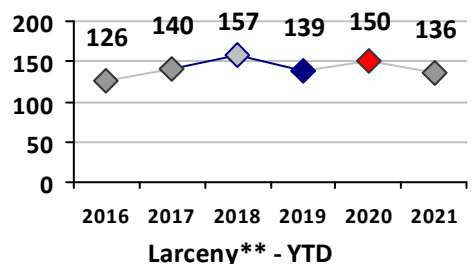

Part I Crime - Comparison Report

Providence Police Department

Through 5/30/2021
Week 21

District 7

4 Week Trend
5/3/2021 - 5/30/2021

Past 28 Days
5/3/2021 - 5/30/2021

Year to Date
January 1 - May 30

Violent Crime	Current Week	Last Week	Wk 19	Wk 18	Past 28 Days	Past 28 Days LY	Chg.	Current Year	Last Year	Chg.	Wght. 5yr Avg	Chg.	
	Homicide	0	0	0	0	0	0	--	1	0	100%	0	--
Sex Offenses, Forcible*	0	0	1	0	1	3	-67%	13	7	86%	9	44%	
Robbery Other	1	1	1	0	3	0	--	5	6	-17%	8	-38%	
Robbery W Firearm	0	1	0	0	1	1	0%	2	8	-75%	5	-60%	
Agg. Assault	0	2	0	2	4	6	-33%	24	28	-14%	30	-20%	
Agg. Assault W Firearm	0	0	1	0	1	2	-50%	8	4	100%	7	14%	
Total	1	4	3	2	10	12	-17%	53	53	0%	59	-10%	

Property Crime	Current Week	Last Week	Wk 19	Wk 18	Past 28 Days	Past 28 Days LY	Chg.	Current Year	Last Year	Chg.	Wght. 5yr Avg	Chg.	
	Burglary	3	1	4	5	13	7	86%	33	32	3%	46	-28%
MV Theft	4	0	1	0	5	3	67%	39	44	-11%	37	5%	
Larceny from MV	6	3	1	8	18	9	100%	89	99	-10%	97	-8%	
Larceny**	12	2	5	9	28	25	12%	136	151	-10%	147	-7%	
Total	25	6	11	22	64	44	45%	297	326	-9%	327	-9%	

Other Crime	Current Week	Last Week	Wk 19	Wk 18	Past 28 Days	Past 28 Days LY	Chg.	Current Year	Last Year	Chg.	Wght. 5yr Avg	Chg.	
	Assault Other	6	6	6	4	22	33	-33%	117	134	-13%	138	-15%
Vandalism	6	1	5	4	16	26	-38%	101	142	-29%	144	-30%	
Drug Offenses	5	1	2	0	8	4	100%	22	26	-15%	42	-48%	
Weapons Offenses	5	0	0	0	5	11	-55%	22	18	22%	28	-21%	
Liquor Law Violations	0	0	0	0	0	0	--	6	2	200%	18	-67%	
Total	22	8	13	8	51	74	-31%	268	322	-17%	370	-28%	

Figures are preliminary and subject to further analysis and revision

* Sex Offenses, Forcible includes forcible rape, forcible sodomy, forcible fondling, sexual assault with an object

** Larceny includes shoplifting, pickpocket, pursesnatch, from building, bicycles, motor vehicle parts or accessories, and other.