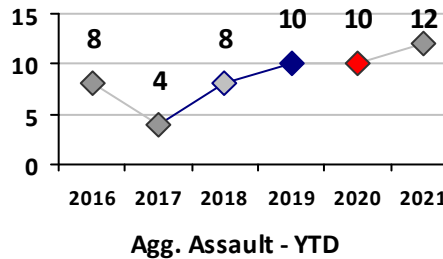

Part I Crime - Comparison Report

Providence Police Department

Through 5/30/2021
Week 21

District 8

4 Week Trend 5/3/2021 - 5/30/2021	Past 28 Days 5/3/2021 - 5/30/2021	Year to Date January 1 - May 30

Violent Crime	Current Week	Last Week	Wk 19	Wk 18	Past 28 Days	Past 28 Days LY	Chg.	Current Year	Last Year	Chg.	Wght. 5yr Avg	Chg.
Homicide	0	0	0	0	0	0	--	0	0	0%	0	--
Sex Offenses, Forcible*	1	0	0	0	1	1	0%	3	2	50%	5	-40%
Robbery Other	0	0	0	0	0	0	--	2	2	0%	2	0%
Robbery W Firearm	0	0	0	0	0	1	--	0	2	-100%	1	--
Agg. Assault	0	2	0	0	2	1	100%	9	7	29%	6	50%
Agg. Assault W Firearm	0	0	2	0	2	1	100%	3	3	0%	2	50%
Total	1	2	2	0	5	4	25%	17	16	6%	16	6%

Property Crime	Current Week	Last Week	Wk 19	Wk 18	Past 28 Days	Past 28 Days LY	Chg.	Current Year	Last Year	Chg.	Wght. 5yr Avg	Chg.
Burglary	1	0	0	0	1	5	-80%	3	10	-70%	21	-86%
MV Theft	0	0	1	1	2	1	100%	10	5	100%	8	25%
Larceny from MV	2	4	1	2	9	4	125%	27	47	-43%	53	-49%
Larceny**	0	0	2	1	3	8	-63%	24	52	-54%	50	-52%
Total	3	4	4	4	15	18	-17%	64	114	-44%	131	-51%

Other Crime	Current Week	Last Week	Wk 19	Wk 18	Past 28 Days	Past 28 Days LY	Chg.	Current Year	Last Year	Chg.	Wght. 5yr Avg	Chg.
Assault Other	0	1	1	1	3	7	-57%	22	21	5%	31	-29%
Vandalism	0	0	1	0	1	8	-88%	25	41	-39%	43	-42%
Drug Offenses	0	0	0	0	0	0	--	1	4	-75%	4	-75%
Weapons Offenses	0	0	0	0	0	0	--	8	2	300%	3	167%
Liquor Law Violations	0	0	0	0	0	0	--	0	0	0%	0	--
Total	0	1	2	1	4	15	-73%	56	68	-18%	81	-31%

Figures are preliminary and subject to further analysis and revision

* Sex Offenses, Forcible includes forcible rape, forcible sodomy, forcible fondling, sexual assault with an object

** Larceny includes shoplifting, pickpocket, pursesnatch, from building, bicycles, motor vehicle parts or accessories, and other.