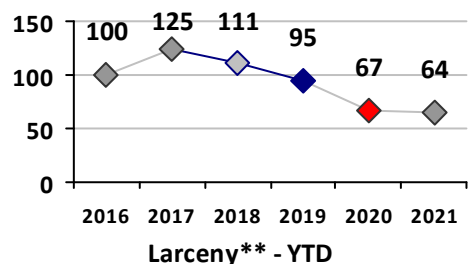

Part I Crime - Comparison Report

Providence Police Department

Through 5/30/2021
Week 21

District 2

4 Week Trend 5/3/2021 - 5/30/2021	Past 28 Days 5/3/2021 - 5/30/2021	Year to Date January 1 - May 30

Violent Crime	Current Week	Last Week	Wk 19	Wk 18	Past 28 Days	Past 28 Days LY	Chg.	Current Year	Last Year	Chg.	Wght. 5yr Avg	Chg.
Homicide	0	0	0	0	0	0	--	2	0	200%	0	--
Sex Offenses, Forcible*	0	0	0	0	0	2	--	9	8	13%	14	-36%
Robbery Other	1	0	0	0	1	0	--	2	6	-67%	10	-80%
Robbery W Firearm	0	0	1	0	1	0	--	1	2	-50%	5	-80%
Agg. Assault	0	0	1	2	3	5	-40%	19	32	-41%	29	-34%
Agg. Assault W Firearm	4	1	0	0	5	2	150%	10	3	233%	9	11%
Total	5	1	2	2	10	9	11%	43	51	-16%	66	-35%

Property Crime	Current Week	Last Week	Wk 19	Wk 18	Past 28 Days	Past 28 Days LY	Chg.	Current Year	Last Year	Chg.	Wght. 5yr Avg	Chg.
Burglary	0	2	1	3	6	8	-25%	24	26	-8%	34	-29%
MV Theft	1	4	0	3	8	2	300%	67	22	205%	35	91%
Larceny from MV	4	3	2	3	12	14	-14%	51	44	16%	69	-26%
Larceny**	4	2	1	5	12	6	100%	64	67	-4%	94	-32%
Total	9	11	4	14	38	30	27%	206	159	30%	232	-11%

Other Crime	Current Week	Last Week	Wk 19	Wk 18	Past 28 Days	Past 28 Days LY	Chg.	Current Year	Last Year	Chg.	Wght. 5yr Avg	Chg.
Assault Other	6	9	3	8	26	25	4%	106	120	-12%	127	-17%
Vandalism	1	3	1	6	11	17	-35%	57	82	-30%	97	-41%
Drug Offenses	1	1	2	4	8	10	-20%	28	55	-49%	54	-48%
Weapons Offenses	1	0	2	1	4	1	300%	21	20	5%	25	-16%
Liquor Law Violations	1	0	0	0	1	0	--	1	0	100%	0	--
Total	10	13	8	19	50	53	-6%	213	277	-23%	303	-30%

Figures are preliminary and subject to further analysis and revision

* Sex Offenses, Forcible includes forcible rape, forcible sodomy, forcible fondling, sexual assault with an object

** Larceny includes shoplifting, pickpocket, pursesnatch, from building, bicycles, motor vehicle parts or accessories, and other.