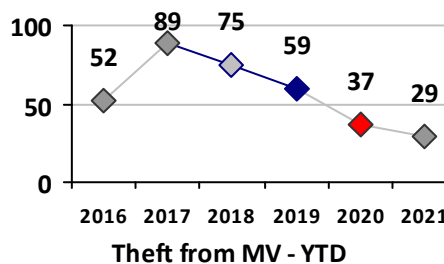

Part I Crime - Comparison Report

Providence Police Department

Through 5/30/2021
Week 21

District 1

4 Week Trend
5/3/2021 - 5/30/2021

Past 28 Days
5/3/2021 - 5/30/2021

Year to Date
January 1 - May 30

Violent Crime	Current Week	Last Week	Wk 19	Wk 18	Past 28 Days	Past 28 Days LY	Chg.	Current Year	Last Year	Chg.	Wght. 5yr Avg	Chg.	
	Homicide	0	0	0	0	0	0	--	0	0	0%	0	--
Sex Offenses, Forcible*	1	1	1	0	3	2	50%	5	2	150%	6	-17%	
Robbery Other	0	0	0	0	0	0	--	4	6	-33%	6	-33%	
Robbery W Firearm	0	0	0	0	0	0	--	3	0	300%	0	--	
Agg. Assault	0	0	1	0	1	1	0%	6	12	-50%	13	-54%	
Agg. Assault W Firearm	0	0	0	0	0	0	--	0	0	0%	1	--	
Total	1	1	2	0	4	3	33%	18	20	-10%	25	-28%	

Property Crime	Current Week	Last Week	Wk 19	Wk 18	Past 28 Days	Past 28 Days LY	Chg.	Current Year	Last Year	Chg.	Wght. 5yr Avg	Chg.	
	Burglary	0	0	0	0	0	1	--	7	13	-46%	11	-36%
MV Theft	2	1	0	0	3	3	0%	20	15	33%	16	25%	
Larceny from MV	0	3	0	1	4	0	--	29	37	-22%	60	-52%	
Larceny**	6	5	5	2	18	2	800%	61	139	-56%	153	-60%	
Total	8	9	5	3	25	6	317%	117	204	-43%	239	-51%	

Other Crime	Current Week	Last Week	Wk 19	Wk 18	Past 28 Days	Past 28 Days LY	Chg.	Current Year	Last Year	Chg.	Wght. 5yr Avg	Chg.	
	Assault Other	0	3	4	3	10	3	233%	48	44	9%	70	-31%
Vandalism	0	2	4	1	7	4	75%	34	53	-36%	52	-35%	
Drug Offenses	0	1	0	0	1	0	--	25	14	79%	20	25%	
Weapons Offenses	0	0	0	0	0	0	--	11	6	83%	9	22%	
Liquor Law Violations	0	0	0	0	0	0	--	0	0	0%	3	--	
Total	0	6	8	4	18	7	157%	118	117	1%	154	-23%	

Figures are preliminary and subject to further analysis and revision

* Sex Offenses, Forcible includes forcible rape, forcible sodomy, forcible fondling, sexual assault with an object

** Larceny includes shoplifting, pickpocket, pursesnatch, from building, bicycles, motor vehicle parts or accessories, and other.