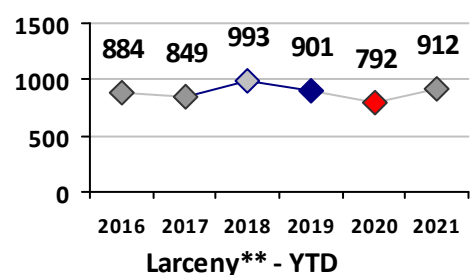

Part I Crime - Comparison Report

Providence Police Department

Through 5/30/2021
Week 21

Citywide

4 Week Trend
5/3/2021 - 5/30/2021

Past 28 Days
5/3/2021 - 5/30/2021

Year to Date
January 1 - May 30

Violent Crime	Current Week	Last Week	Wk 19	Wk 18	Past 28 Days	Past 28 Days LY	Chg.	Current Year	Last Year	Chg.	Wght. 5yr Avg	Chg.	
	Homicide	0	0	1	0	1	1	0%	8	2	300%	3	167%
Sex Offenses, Forcible*	3	2	4	2	11	12	-8%	62	54	15%	77	-19%	
Robbery W Firearm	0	1	3	0	4	2	100%	18	20	-10%	26	-31%	
Robbery Other	4	1	1	0	6	7	-14%	32	49	-35%	67	-52%	
Agg. Assault W Firearm	4	2	12	1	19	11	73%	49	26	88%	38	29%	
Agg. Assault	4	10	12	10	36	34	6%	143	173	-17%	165	-13%	
Total	15	16	33	13	77	67	15%	312	324	-4%	375	-17%	

Property Crime	Current Week	Last Week	Wk 19	Wk 18	Past 28 Days	Past 28 Days LY	Chg.	Current Year	Last Year	Chg.	Wght. 5yr Avg	Chg.	
	Burglary	10	14	15	17	56	50	12%	187	254	-26%	315	-41%
MV Theft	15	10	11	9	45	24	88%	308	175	76%	221	39%	
Larceny from MV	24	27	20	39	110	90	22%	570	610	-7%	733	-22%	
Larceny**	41	19	29	34	123	109	13%	643	799	-20%	882	-27%	
Total	90	70	75	99	334	273	22%	1708	1838	-7%	2150	-21%	

Other Crime	Current Week	Last Week	Wk 19	Wk 18	Past 28 Days	Past 28 Days LY	Chg.	Current Year	Last Year	Chg.	Wght. 5yr Avg	Chg.	
	Assault Other	30	34	37	33	134	134	0%	644	693	-7%	784	-18%
Vandalism	20	21	31	34	106	123	-14%	614	692	-11%	776	-21%	
Weapons Offenses	8	9	10	4	31	22	41%	164	118	39%	131	25%	
Drug Offenses	12	11	5	5	33	32	3%	190	269	-29%	317	-40%	
Liquor Law Violations	2	0	0	0	2	0	200%	8	2	300%	26	-69%	
Total	72	75	83	76	306	311	-2%	1620	1774	-9%	2034	-20%	

Figures are preliminary and subject to further analysis and revision

* Sex Offenses, Forcible includes forcible rape, forcible sodomy, forcible fondling, sexual assault with an object

** Larceny includes shoplifting, pickpocket, pursesnatch, from building, bicycles, motor vehicle parts or accessories, and other.