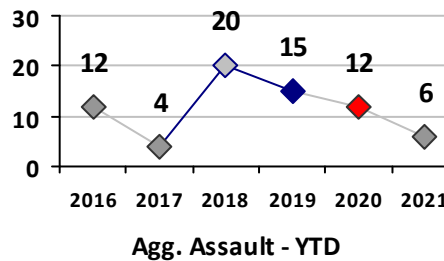

Part I Crime - Comparison Report

Providence Police Department

Through 5/30/2021
Week 21

District 1

4 Week Trend
5/3/2021 - 5/30/2021

Past 28 Days
5/3/2021 - 5/30/2021

Year to Date
January 1 - May 30

Violent Crime	Current Week	Last Week	Wk 19	Wk 18	Past 28 Days	Past 28 Days LY	Chg.	Current Year	Last Year	Chg.	Wght. 5yr Avg	Chg.	
	Homicide	0	0	0	0	0	0	--	0	0	0%	0	--
Sex Offenses, Forcible*	1	1	1	0	3	2	50%	5	2	150%	6	-17%	
Robbery Other	0	0	0	0	0	0	--	4	6	-33%	6	-33%	
Robbery W Firearm	0	0	0	0	0	0	--	3	0	300%	0	--	
Agg. Assault	0	0	1	0	1	1	0%	6	12	-50%	13	-54%	
Agg. Assault W Firearm	0	0	0	0	0	0	--	0	0	0%	1	--	
Total	1	1	2	0	4	3	33%	18	20	-10%	25	-28%	

Property Crime	Current Week	Last Week	Wk 19	Wk 18	Past 28 Days	Past 28 Days LY	Chg.	Current Year	Last Year	Chg.	Wght. 5yr Avg	Chg.	
	Burglary	0	0	0	0	0	1	--	7	13	-46%	11	-36%
MV Theft	2	1	0	0	3	3	0%	20	15	33%	16	25%	
Larceny from MV	0	3	0	1	4	0	--	29	37	-22%	60	-52%	
Larceny**	6	5	5	2	18	2	800%	61	139	-56%	153	-60%	
Total	8	9	5	3	25	6	317%	117	204	-43%	239	-51%	

Other Crime	Current Week	Last Week	Wk 19	Wk 18	Past 28 Days	Past 28 Days LY	Chg.	Current Year	Last Year	Chg.	Wght. 5yr Avg	Chg.	
	Assault Other	0	3	4	3	10	3	233%	48	44	9%	70	-31%
Vandalism	0	2	4	1	7	4	75%	34	53	-36%	52	-35%	
Drug Offenses	0	1	0	0	1	0	--	25	14	79%	20	25%	
Weapons Offenses	0	0	0	0	0	0	--	11	6	83%	9	22%	
Liquor Law Violations	0	0	0	0	0	0	--	0	0	0%	3	--	
Total	0	6	8	4	18	7	157%	118	117	1%	154	-23%	

Figures are preliminary and subject to further analysis and revision

* Sex Offenses, Forcible includes forcible rape, forcible sodomy, forcible fondling, sexual assault with an object

** Larceny includes shoplifting, pickpocket, pursesnatch, from building, bicycles, motor vehicle parts or accessories, and other.