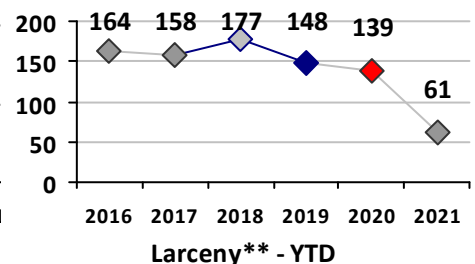

Part I Crime - Comparison Report

Providence Police Department

Through 5/30/2021
Week 21

District 1

4 Week Trend
5/3/2021 - 5/30/2021

Past 28 Days
5/3/2021 - 5/30/2021

Year to Date
January 1 - May 30

Violent Crime	Current Week	Last Week	Wk 19	Wk 18	Past 28 Days	Past 28 Days LY	Chg.	Current Year	Last Year	Chg.	Wght. 5yr Avg	Chg.	
	Homicide	0	0	0	0	0	0	--	0	0	0%	0	--
Sex Offenses, Forcible*	1	1	1	0	3	2	50%	5	2	150%	6	-17%	
Robbery Other	0	0	0	0	0	0	--	4	6	-33%	6	-33%	
Robbery W Firearm	0	0	0	0	0	0	--	3	0	300%	0	--	
Agg. Assault	0	0	1	0	1	1	0%	6	12	-50%	13	-54%	
Agg. Assault W Firearm	0	0	0	0	0	0	--	0	0	0%	1	--	
Total	1	1	2	0	4	3	33%	18	20	-10%	25	-28%	

Property Crime	Current Week	Last Week	Wk 19	Wk 18	Past 28 Days	Past 28 Days LY	Chg.	Current Year	Last Year	Chg.	Wght. 5yr Avg	Chg.	
	Burglary	0	0	0	0	0	1	--	7	13	-46%	11	-36%
MV Theft	2	1	0	0	3	3	0%	20	15	33%	16	25%	
Larceny from MV	0	3	0	1	4	0	--	29	37	-22%	60	-52%	
Larceny**	6	5	5	2	18	2	800%	61	139	-56%	153	-60%	
Total	8	9	5	3	25	6	317%	117	204	-43%	239	-51%	

Other Crime	Current Week	Last Week	Wk 19	Wk 18	Past 28 Days	Past 28 Days LY	Chg.	Current Year	Last Year	Chg.	Wght. 5yr Avg	Chg.	
	Assault Other	0	3	4	3	10	3	233%	48	44	9%	70	-31%
Vandalism	0	2	4	1	7	4	75%	34	53	-36%	52	-35%	
Drug Offenses	0	1	0	0	1	0	--	25	14	79%	20	25%	
Weapons Offenses	0	0	0	0	0	0	--	11	6	83%	9	22%	
Liquor Law Violations	0	0	0	0	0	0	--	0	0	0%	3	--	
Total	0	6	8	4	18	7	157%	118	117	1%	154	-23%	

Figures are preliminary and subject to further analysis and revision

* Sex Offenses, Forcible includes forcible rape, forcible sodomy, forcible fondling, sexual assault with an object

** Larceny includes shoplifting, pickpocket, pursesnatch, from building, bicycles, motor vehicle parts or accessories, and other.