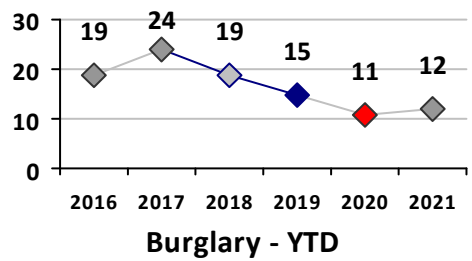

Part I Crime - Comparison Report

Providence Police Department

Through 5/30/2021
Week 21

District 3

4 Week Trend
5/3/2021 - 5/30/2021

Past 28 Days
5/3/2021 - 5/30/2021

Year to Date
January 1 - May 30

Violent Crime	Current Week	Last Week	Wk 19	Wk 18	Past 28 Days	Past 28 Days LY	Chg.	Current Year	Last Year	Chg.	Wght. 5yr Avg	Chg.	
	Homicide	0	0	0	0	0	0	--	1	1	0%	1	0%
Sex Offenses, Forcible*	0	0	0	0	0	0	--	1	1	0%	3	-67%	
Robbery Other	1	0	0	0	1	1	0%	2	2	0%	2	0%	
Robbery W Firearm	0	0	1	0	1	0	--	2	2	0%	3	-33%	
Agg. Assault	0	0	3	2	5	1	400%	10	7	43%	8	25%	
Agg. Assault W Firearm	0	0	9	0	9	0	--	10	2	400%	3	233%	
Total	1	0	13	2	16	2	700%	26	15	73%	18	44%	

Property Crime	Current Week	Last Week	Wk 19	Wk 18	Past 28 Days	Past 28 Days LY	Chg.	Current Year	Last Year	Chg.	Wght. 5yr Avg	Chg.	
	Burglary	1	1	0	1	3	1	200%	12	11	9%	16	-25%
MV Theft	0	1	1	1	3	1	200%	17	9	89%	12	42%	
Larceny from MV	3	3	4	5	15	3	400%	51	18	183%	36	42%	
Larceny**	1	0	1	3	5	6	-17%	32	34	-6%	44	-27%	
Total	5	5	6	10	26	11	136%	112	72	56%	108	4%	

Other Crime	Current Week	Last Week	Wk 19	Wk 18	Past 28 Days	Past 28 Days LY	Chg.	Current Year	Last Year	Chg.	Wght. 5yr Avg	Chg.	
	Assault Other	1	5	6	4	16	5	220%	43	43	0%	46	-7%
Vandalism	2	2	1	4	9	8	13%	50	39	28%	41	22%	
Drug Offenses	0	0	0	0	0	3	--	2	11	-82%	21	-90%	
Weapons Offenses	2	1	3	0	6	0	--	13	3	333%	6	117%	
Liquor Law Violations	1	0	0	0	1	0	--	1	0	100%	0	--	
Total	6	8	10	8	32	16	100%	109	96	14%	114	-4%	

Figures are preliminary and subject to further analysis and revision

* Sex Offenses, Forcible includes forcible rape, forcible sodomy, forcible fondling, sexual assault with an object

** Larceny includes shoplifting, pickpocket, pursesnatch, from building, bicycles, motor vehicle parts or accessories, and other.