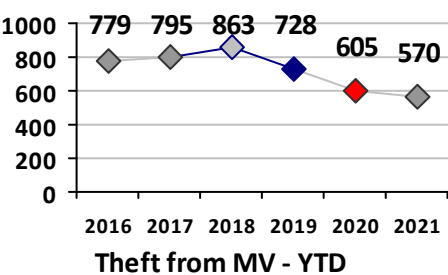

Part I Crime - Comparison Report

Providence Police Department

Through 5/30/2021
Week 21

Citywide

4 Week Trend
5/3/2021 - 5/30/2021

Past 28 Days
5/3/2021 - 5/30/2021

Year to Date
January 1 - May 30

Violent Crime	Current Week	Last Week	Wk 19	Wk 18	Past 28 Days	Past 28 Days LY	Chg.	Current Year	Last Year	Chg.	Wght. 5yr Avg	Chg.	
	Homicide	0	0	1	0	1	1	0%	8	2	300%	3	167%
Sex Offenses, Forcible*	3	2	4	2	11	12	-8%	62	54	15%	77	-19%	
Robbery W Firearm	0	1	3	0	4	2	100%	18	20	-10%	26	-31%	
Robbery Other	4	1	1	0	6	7	-14%	32	49	-35%	67	-52%	
Agg. Assault W Firearm	4	2	12	1	19	11	73%	49	26	88%	38	29%	
Agg. Assault	4	10	12	10	36	34	6%	143	173	-17%	165	-13%	
Total	15	16	33	13	77	67	15%	312	324	-4%	375	-17%	

Property Crime	Current Week	Last Week	Wk 19	Wk 18	Past 28 Days	Past 28 Days LY	Chg.	Current Year	Last Year	Chg.	Wght. 5yr Avg	Chg.	
	Burglary	10	14	15	17	56	50	12%	187	254	-26%	315	-41%
MV Theft	15	10	11	9	45	24	88%	308	175	76%	221	39%	
Larceny from MV	24	27	20	39	110	90	22%	570	610	-7%	733	-22%	
Larceny**	41	19	29	34	123	109	13%	643	799	-20%	882	-27%	
Total	90	70	75	99	334	273	22%	1708	1838	-7%	2150	-21%	

Other Crime	Current Week	Last Week	Wk 19	Wk 18	Past 28 Days	Past 28 Days LY	Chg.	Current Year	Last Year	Chg.	Wght. 5yr Avg	Chg.	
	Assault Other	30	34	37	33	134	134	0%	644	693	-7%	784	-18%
Vandalism	20	21	31	34	106	123	-14%	614	692	-11%	776	-21%	
Weapons Offenses	8	9	10	4	31	22	41%	164	118	39%	131	25%	
Drug Offenses	12	11	5	5	33	32	3%	190	269	-29%	317	-40%	
Liquor Law Violations	2	0	0	0	2	0	200%	8	2	300%	26	-69%	
Total	72	75	83	76	306	311	-2%	1620	1774	-9%	2034	-20%	

Figures are preliminary and subject to further analysis and revision

* Sex Offenses, Forcible includes forcible rape, forcible sodomy, forcible fondling, sexual assault with an object

** Larceny includes shoplifting, pickpocket, pursesnatch, from building, bicycles, motor vehicle parts or accessories, and other.