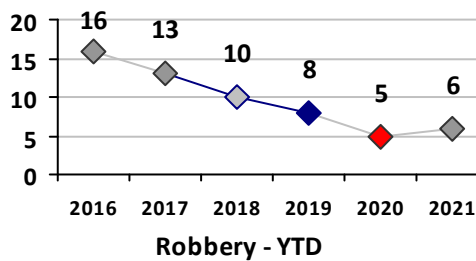

Part I Crime - Comparison Report

Providence Police Department

Through 5/30/2021
Week 21

District 6

	4 Week Trend 5/3/2021 - 5/30/2021				Past 28 Days 5/3/2021 - 5/30/2021			Year to Date January 1 - May 30				
Violent Crime	Current Week	Last Week	Wk 19	Wk 18	Past 28 Days	Past 28 Days LY	Chg.	Current Year	Last Year	Chg.	Wght. 5yr Avg	Chg.
Homicide	0	0	0	0	0	1	--	2	1	100%	1	100%
Sex Offenses, Forcible*	0	0	0	1	1	0	--	9	10	-10%	7	29%
Robbery Other	0	0	0	0	0	2	--	3	4	-25%	7	-57%
Robbery W Firearm	0	0	1	0	1	0	--	3	1	200%	2	50%
Agg. Assault	2	0	1	3	6	1	500%	22	11	100%	13	69%
Agg. Assault W Firearm	0	0	0	0	0	3	--	6	6	0%	5	20%
Total	2	0	2	4	8	7	14%	45	33	36%	35	29%
Property Crime	Current Week	Last Week	Wk 19	Wk 18	Past 28 Days	Past 28 Days LY	Chg.	Current Year	Last Year	Chg.	Wght. 5yr Avg	Chg.
Burglary	3	2	2	1	8	2	300%	25	24	4%	35	-29%
MV Theft	3	1	2	2	8	3	167%	34	27	26%	34	0%
Larceny from MV	2	3	2	3	10	20	-50%	58	81	-28%	71	-18%
Larceny**	5	2	3	3	13	7	86%	58	82	-29%	95	-39%
Total	13	8	9	9	39	32	22%	175	214	-18%	235	-26%
Other Crime	Current Week	Last Week	Wk 19	Wk 18	Past 28 Days	Past 28 Days LY	Chg.	Current Year	Last Year	Chg.	Wght. 5yr Avg	Chg.
Assault Other	2	3	5	1	11	14	-21%	56	74	-24%	86	-35%
Vandalism	2	4	4	4	14	8	75%	57	74	-23%	82	-30%
Drug Offenses	4	0	0	1	5	4	25%	16	28	-43%	27	-41%
Weapons Offenses	0	1	0	1	2	3	-33%	18	12	50%	11	64%
Liquor Law Violations	0	0	0	0	0	0	--	0	0	0%	1	--
Total	8	8	9	7	32	29	10%	147	188	-22%	205	-28%

Figures are preliminary and subject to further analysis and revision

* Sex Offenses, Forcible includes forcible rape, forcible sodomy, forcible fondling, sexual assault with an object

** Larceny includes shoplifting, pickpocket, pursesnatch, from building, bicycles, motor vehicle parts or accessories, and other.