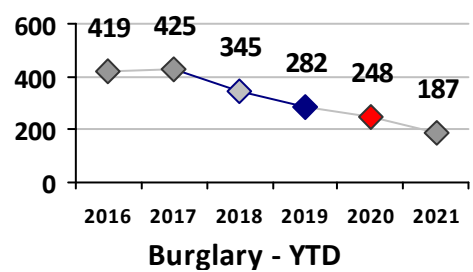

Part I Crime - Comparison Report

Providence Police Department

Through 5/30/2021
Week 21

Citywide

4 Week Trend
5/3/2021 - 5/30/2021

Past 28 Days
5/3/2021 - 5/30/2021

Year to Date
January 1 - May 30

Violent Crime	Current Week	Last Week	Wk 19	Wk 18	Past 28 Days	Past 28 Days LY	Chg.	Current Year	Last Year	Chg.	Wght. 5yr Avg	Chg.	
	Homicide	0	0	1	0	1	1	0%	8	2	300%	3	167%
Sex Offenses, Forcible*	3	2	4	2	11	12	-8%	62	54	15%	77	-19%	
Robbery W Firearm	0	1	3	0	4	2	100%	18	20	-10%	26	-31%	
Robbery Other	4	1	1	0	6	7	-14%	32	49	-35%	67	-52%	
Agg. Assault W Firearm	4	2	12	1	19	11	73%	49	26	88%	38	29%	
Agg. Assault	4	10	12	10	36	34	6%	143	173	-17%	165	-13%	
Total	15	16	33	13	77	67	15%	312	324	-4%	375	-17%	

Property Crime	Current Week	Last Week	Wk 19	Wk 18	Past 28 Days	Past 28 Days LY	Chg.	Current Year	Last Year	Chg.	Wght. 5yr Avg	Chg.	
	Burglary	10	14	15	17	56	50	12%	187	254	-26%	315	-41%
MV Theft	15	10	11	9	45	24	88%	308	175	76%	221	39%	
Larceny from MV	24	27	20	39	110	90	22%	570	610	-7%	733	-22%	
Larceny**	41	19	29	34	123	109	13%	643	799	-20%	882	-27%	
Total	90	70	75	99	334	273	22%	1708	1838	-7%	2150	-21%	

Other Crime	Current Week	Last Week	Wk 19	Wk 18	Past 28 Days	Past 28 Days LY	Chg.	Current Year	Last Year	Chg.	Wght. 5yr Avg	Chg.	
	Assault Other	30	34	37	33	134	134	0%	644	693	-7%	784	-18%
Vandalism	20	21	31	34	106	123	-14%	614	692	-11%	776	-21%	
Weapons Offenses	8	9	10	4	31	22	41%	164	118	39%	131	25%	
Drug Offenses	12	11	5	5	33	32	3%	190	269	-29%	317	-40%	
Liquor Law Violations	2	0	0	0	2	0	200%	8	2	300%	26	-69%	
Total	72	75	83	76	306	311	-2%	1620	1774	-9%	2034	-20%	

Figures are preliminary and subject to further analysis and revision

* Sex Offenses, Forcible includes forcible rape, forcible sodomy, forcible fondling, sexual assault with an object

** Larceny includes shoplifting, pickpocket, pursesnatch, from building, bicycles, motor vehicle parts or accessories, and other.