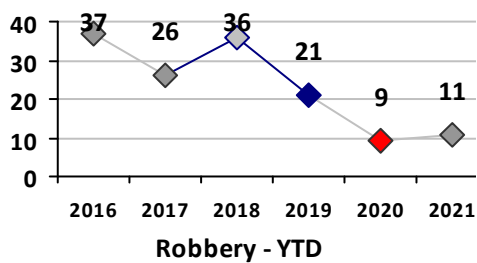

Part I Crime - Comparison Report

Providence Police Department

Through 5/30/2021
Week 21

District 4

	4 Week Trend 5/3/2021 - 5/30/2021				Past 28 Days 5/3/2021 - 5/30/2021			Year to Date January 1 - May 30				
	Current Week	Last Week	Wk 19	Wk 18	Past 28 Days	Past 28 Days LY	Chg.	Current Year	Last Year	Chg.	Wght. 5yr Avg	Chg.
Violent Crime												
Homicide	0	0	0	0	0	0	--	0	0	0%	0	--
Sex Offenses, Forcible*	0	0	1	1	2	1	100%	9	4	125%	14	-36%
Robbery Other	0	0	0	0	0	1	--	7	7	0%	17	-59%
Robbery W Firearm	0	0	0	0	0	0	--	4	2	100%	5	-20%
Agg. Assault	0	2	0	0	2	11	-82%	15	43	-65%	33	-55%
Agg. Assault W Firearm	0	0	0	0	0	1	--	5	4	25%	5	0%
Total	0	2	1	1	4	14	-71%	40	60	-33%	74	-46%
Property Crime												
Burglary	1	2	2	1	6	14	-57%	21	62	-66%	57	-63%
MV Theft	3	1	2	0	6	6	0%	55	24	129%	33	67%
Larceny from MV	5	4	4	9	22	18	22%	104	117	-11%	138	-25%
Larceny**	4	1	5	3	13	14	-7%	84	80	5%	95	-12%
Total	13	8	13	13	47	52	-10%	264	283	-7%	324	-19%
Other Crime												
Assault Other	4	3	4	3	14	17	-18%	100	121	-17%	135	-26%
Vandalism	3	4	2	3	12	17	-29%	85	80	6%	107	-21%
Drug Offenses	2	6	0	0	8	2	300%	51	75	-32%	81	-37%
Weapons Offenses	0	4	3	0	7	0	--	32	14	129%	20	60%
Liquor Law Violations	0	0	0	0	0	0	--	0	0	0%	2	--
Total	9	17	9	6	41	36	14%	268	290	-8%	346	-23%

Figures are preliminary and subject to further analysis and revision

* Sex Offenses, Forcible includes forcible rape, forcible sodomy, forcible fondling, sexual assault with an object

** Larceny includes shoplifting, pickpocket, pursesnatch, from building, bicycles, motor vehicle parts or accessories, and other.