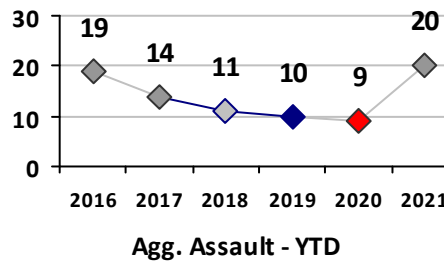

Part I Crime - Comparison Report

Providence Police Department

Through 5/30/2021
Week 21

District 3

4 Week Trend
5/3/2021 - 5/30/2021

Past 28 Days
5/3/2021 - 5/30/2021

Year to Date
January 1 - May 30

Violent Crime	Current Week	Last Week	Wk 19	Wk 18	Past 28 Days	Past 28 Days LY	Chg.	Current Year	Last Year	Chg.	Wght. 5yr Avg	Chg.	
	Homicide	0	0	0	0	0	0	--	1	1	0%	1	0%
Sex Offenses, Forcible*	0	0	0	0	0	0	--	1	1	0%	3	-67%	
Robbery Other	1	0	0	0	1	1	0%	2	2	0%	2	0%	
Robbery W Firearm	0	0	1	0	1	0	--	2	2	0%	3	-33%	
Agg. Assault	0	0	3	2	5	1	400%	10	7	43%	8	25%	
Agg. Assault W Firearm	0	0	9	0	9	0	--	10	2	400%	3	233%	
Total	1	0	13	2	16	2	700%	26	15	73%	18	44%	

Property Crime	Current Week	Last Week	Wk 19	Wk 18	Past 28 Days	Past 28 Days LY	Chg.	Current Year	Last Year	Chg.	Wght. 5yr Avg	Chg.	
	Burglary	1	1	0	1	3	1	200%	12	11	9%	16	-25%
MV Theft	0	1	1	1	3	1	200%	17	9	89%	12	42%	
Larceny from MV	3	3	4	5	15	3	400%	51	18	183%	36	42%	
Larceny**	1	0	1	3	5	6	-17%	32	34	-6%	44	-27%	
Total	5	5	6	10	26	11	136%	112	72	56%	108	4%	

Other Crime	Current Week	Last Week	Wk 19	Wk 18	Past 28 Days	Past 28 Days LY	Chg.	Current Year	Last Year	Chg.	Wght. 5yr Avg	Chg.	
	Assault Other	1	5	6	4	16	5	220%	43	43	0%	46	-7%
Vandalism	2	2	1	4	9	8	13%	50	39	28%	41	22%	
Drug Offenses	0	0	0	0	0	3	--	2	11	-82%	21	-90%	
Weapons Offenses	2	1	3	0	6	0	--	13	3	333%	6	117%	
Liquor Law Violations	1	0	0	0	1	0	--	1	0	100%	0	--	
Total	6	8	10	8	32	16	100%	109	96	14%	114	-4%	

Figures are preliminary and subject to further analysis and revision

* Sex Offenses, Forcible includes forcible rape, forcible sodomy, forcible fondling, sexual assault with an object

** Larceny includes shoplifting, pickpocket, pursesnatch, from building, bicycles, motor vehicle parts or accessories, and other.