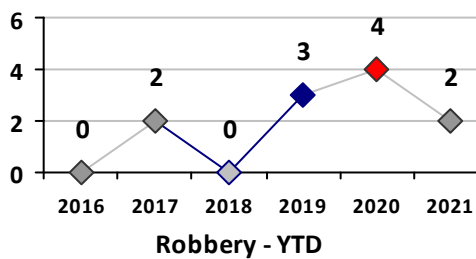

Part I Crime - Comparison Report

Providence Police Department

Through 5/30/2021
Week 21

District 8

4 Week Trend 5/3/2021 - 5/30/2021	Past 28 Days 5/3/2021 - 5/30/2021	Year to Date January 1 - May 30

Violent Crime	Current Week	Last Week	Wk 19	Wk 18	Past 28 Days	Past 28 Days LY	Chg.	Current Year	Last Year	Chg.	Wght. 5yr Avg	Chg.
Homicide	0	0	0	0	0	0	--	0	0	0%	0	--
Sex Offenses, Forcible*	1	0	0	0	1	1	0%	3	2	50%	5	-40%
Robbery Other	0	0	0	0	0	0	--	2	2	0%	2	0%
Robbery W Firearm	0	0	0	0	0	1	--	0	2	-100%	1	--
Agg. Assault	0	2	0	0	2	1	100%	9	7	29%	6	50%
Agg. Assault W Firearm	0	0	2	0	2	1	100%	3	3	0%	2	50%
Total	1	2	2	0	5	4	25%	17	16	6%	16	6%

Property Crime	Current Week	Last Week	Wk 19	Wk 18	Past 28 Days	Past 28 Days LY	Chg.	Current Year	Last Year	Chg.	Wght. 5yr Avg	Chg.
Burglary	1	0	0	0	1	5	-80%	3	10	-70%	21	-86%
MV Theft	0	0	1	1	2	1	100%	10	5	100%	8	25%
Larceny from MV	2	4	1	2	9	4	125%	27	47	-43%	53	-49%
Larceny**	0	0	2	1	3	8	-63%	24	52	-54%	50	-52%
Total	3	4	4	4	15	18	-17%	64	114	-44%	131	-51%

Other Crime	Current Week	Last Week	Wk 19	Wk 18	Past 28 Days	Past 28 Days LY	Chg.	Current Year	Last Year	Chg.	Wght. 5yr Avg	Chg.
Assault Other	0	1	1	1	3	7	-57%	22	21	5%	31	-29%
Vandalism	0	0	1	0	1	8	-88%	25	41	-39%	43	-42%
Drug Offenses	0	0	0	0	0	0	--	1	4	-75%	4	-75%
Weapons Offenses	0	0	0	0	0	0	--	8	2	300%	3	167%
Liquor Law Violations	0	0	0	0	0	0	--	0	0	0%	0	--
Total	0	1	2	1	4	15	-73%	56	68	-18%	81	-31%

Figures are preliminary and subject to further analysis and revision

* Sex Offenses, Forcible includes forcible rape, forcible sodomy, forcible fondling, sexual assault with an object

** Larceny includes shoplifting, pickpocket, pursesnatch, from building, bicycles, motor vehicle parts or accessories, and other.