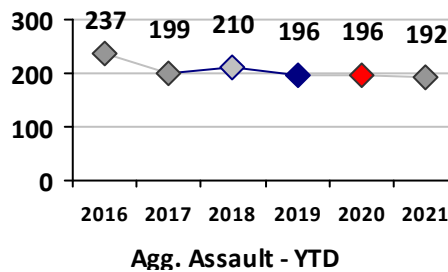

Part I Crime - Comparison Report

Providence Police Department

Through 5/30/2021
Week 21

Citywide

4 Week Trend
5/3/2021 - 5/30/2021

Past 28 Days
5/3/2021 - 5/30/2021

Year to Date
January 1 - May 30

Violent Crime	Current Week	Last Week	Wk 19	Wk 18	Past 28 Days	Past 28 Days LY	Chg.	Current Year	Last Year	Chg.	Wght. 5yr Avg	Chg.
	Homicide	0	0	1	0	1	1	0%	8	2	300%	3
Sex Offenses, Forcible*	3	2	4	2	11	12	-8%	62	54	15%	77	-19%
Robbery W Firearm	0	1	3	0	4	2	100%	18	20	-10%	26	-31%
Robbery Other	4	1	1	0	6	7	-14%	32	49	-35%	67	-52%
Agg. Assault W Firearm	4	2	12	1	19	11	73%	49	26	88%	38	29%
Agg. Assault	4	10	12	10	36	34	6%	143	173	-17%	165	-13%
Total	15	16	33	13	77	67	15%	312	324	-4%	375	-17%

Property Crime	Current Week	Last Week	Wk 19	Wk 18	Past 28 Days	Past 28 Days LY	Chg.	Current Year	Last Year	Chg.	Wght. 5yr Avg	Chg.
	Burglary	10	14	15	17	56	50	12%	187	254	-26%	315
MV Theft	15	10	11	9	45	24	88%	308	175	76%	221	39%
Larceny from MV	24	27	20	39	110	90	22%	570	610	-7%	733	-22%
Larceny**	41	19	29	34	123	109	13%	643	799	-20%	882	-27%
Total	90	70	75	99	334	273	22%	1708	1838	-7%	2150	-21%

Other Crime	Current Week	Last Week	Wk 19	Wk 18	Past 28 Days	Past 28 Days LY	Chg.	Current Year	Last Year	Chg.	Wght. 5yr Avg	Chg.
	Assault Other	30	34	37	33	134	134	0%	644	693	-7%	784
Vandalism	20	21	31	34	106	123	-14%	614	692	-11%	776	-21%
Weapons Offenses	8	9	10	4	31	22	41%	164	118	39%	131	25%
Drug Offenses	12	11	5	5	33	32	3%	190	269	-29%	317	-40%
Liquor Law Violations	2	0	0	0	2	0	200%	8	2	300%	26	-69%
Total	72	75	83	76	306	311	-2%	1620	1774	-9%	2034	-20%