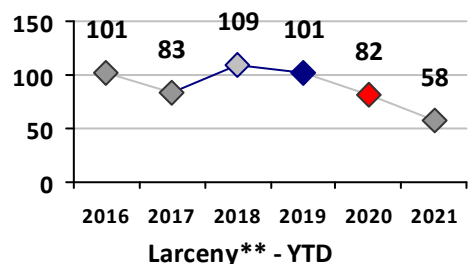

Part I Crime - Comparison Report

Providence Police Department

Through 5/30/2021
Week 21

District 6

	4 Week Trend 5/3/2021 - 5/30/2021				Past 28 Days 5/3/2021 - 5/30/2021			Year to Date January 1 - May 30				
Violent Crime	Current Week	Last Week	Wk 19	Wk 18	Past 28 Days	Past 28 Days LY	Chg.	Current Year	Last Year	Chg.	Wght. 5yr Avg	Chg.
Homicide	0	0	0	0	0	1	--	2	1	100%	1	100%
Sex Offenses, Forcible*	0	0	0	1	1	0	--	9	10	-10%	7	29%
Robbery Other	0	0	0	0	0	2	--	3	4	-25%	7	-57%
Robbery W Firearm	0	0	1	0	1	0	--	3	1	200%	2	50%
Agg. Assault	2	0	1	3	6	1	500%	22	11	100%	13	69%
Agg. Assault W Firearm	0	0	0	0	0	3	--	6	6	0%	5	20%
Total	2	0	2	4	8	7	14%	45	33	36%	35	29%
Property Crime	Current Week	Last Week	Wk 19	Wk 18	Past 28 Days	Past 28 Days LY	Chg.	Current Year	Last Year	Chg.	Wght. 5yr Avg	Chg.
Burglary	3	2	2	1	8	2	300%	25	24	4%	35	-29%
MV Theft	3	1	2	2	8	3	167%	34	27	26%	34	0%
Larceny from MV	2	3	2	3	10	20	-50%	58	81	-28%	71	-18%
Larceny**	5	2	3	3	13	7	86%	58	82	-29%	95	-39%
Total	13	8	9	9	39	32	22%	175	214	-18%	235	-26%
Other Crime	Current Week	Last Week	Wk 19	Wk 18	Past 28 Days	Past 28 Days LY	Chg.	Current Year	Last Year	Chg.	Wght. 5yr Avg	Chg.
Assault Other	2	3	5	1	11	14	-21%	56	74	-24%	86	-35%
Vandalism	2	4	4	4	14	8	75%	57	74	-23%	82	-30%
Drug Offenses	4	0	0	1	5	4	25%	16	28	-43%	27	-41%
Weapons Offenses	0	1	0	1	2	3	-33%	18	12	50%	11	64%
Liquor Law Violations	0	0	0	0	0	0	--	0	0	0%	1	--
Total	8	8	9	7	32	29	10%	147	188	-22%	205	-28%

Figures are preliminary and subject to further analysis and revision

* Sex Offenses, Forcible includes forcible rape, forcible sodomy, forcible fondling, sexual assault with an object

** Larceny includes shoplifting, pickpocket, pursesnatch, from building, bicycles, motor vehicle parts or accessories, and other.