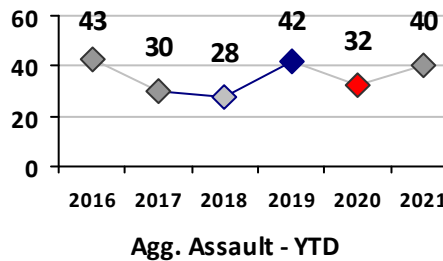

Part I Crime - Comparison Report

Providence Police Department

Through 5/30/2021
Week 21

District 5

	4 Week Trend 5/3/2021 - 5/30/2021				Past 28 Days 5/3/2021 - 5/30/2021			Year to Date January 1 - May 30				
	Current Week	Last Week	Wk 19	Wk 18	Past 28 Days	Past 28 Days LY	Chg.	Current Year	Last Year	Chg.	Wght. 5yr Avg	Chg.
Violent Crime												
Homicide	0	0	1	0	1	0	--	2	0	200%	0	--
Sex Offenses, Forcible*	1	1	1	0	3	2	50%	9	15	-40%	14	-36%
Robbery Other	1	0	0	0	1	3	-67%	7	11	-36%	14	-50%
Robbery W Firearm	0	0	0	0	0	0	--	2	3	-33%	4	-50%
Agg. Assault	2	3	4	1	10	7	43%	34	30	13%	30	13%
Agg. Assault W Firearm	0	0	0	1	1	2	-50%	6	3	100%	5	20%
Total	4	4	6	2	16	14	14%	60	62	-3%	67	-10%
Property Crime												
Burglary	0	1	0	3	4	5	-20%	23	37	-38%	49	-53%
MV Theft	2	1	2	1	6	4	50%	45	18	150%	31	45%
Larceny from MV	1	3	6	1	11	12	-8%	49	78	-37%	68	-28%
Larceny**	2	1	7	2	12	11	9%	56	79	-29%	83	-33%
Total	5	6	15	7	33	32	3%	173	212	-18%	231	-25%
Other Crime												
Assault Other	8	2	7	7	24	23	4%	121	106	14%	117	3%
Vandalism	4	3	11	7	25	15	67%	95	88	8%	114	-17%
Drug Offenses	0	1	1	0	2	9	-78%	39	36	8%	53	-26%
Weapons Offenses	0	2	1	2	5	7	-29%	30	34	-12%	23	30%
Liquor Law Violations	0	0	0	0	0	0	--	0	0	0%	0	--
Total	12	8	20	16	56	54	4%	285	264	8%	306	-7%

Figures are preliminary and subject to further analysis and revision

* Sex Offenses, Forcible includes forcible rape, forcible sodomy, forcible fondling, sexual assault with an object

** Larceny includes shoplifting, pickpocket, pursesnatch, from building, bicycles, motor vehicle parts or accessories, and other.