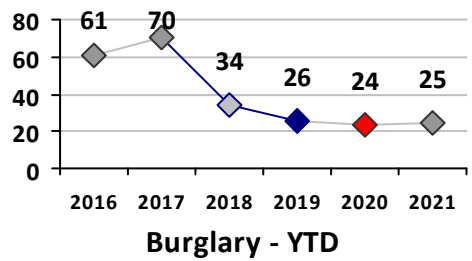

Part I Crime - Comparison Report

Providence Police Department

Through 5/30/2021
Week 21

District 6

	4 Week Trend 5/3/2021 - 5/30/2021				Past 28 Days 5/3/2021 - 5/30/2021			Year to Date January 1 - May 30				
Violent Crime	Current Week	Last Week	Wk 19	Wk 18	Past 28 Days	Past 28 Days LY	Chg.	Current Year	Last Year	Chg.	Wght. 5yr Avg	Chg.
Homicide	0	0	0	0	0	1	--	2	1	100%	1	100%
Sex Offenses, Forcible*	0	0	0	1	1	0	--	9	10	-10%	7	29%
Robbery Other	0	0	0	0	0	2	--	3	4	-25%	7	-57%
Robbery W Firearm	0	0	1	0	1	0	--	3	1	200%	2	50%
Agg. Assault	2	0	1	3	6	1	500%	22	11	100%	13	69%
Agg. Assault W Firearm	0	0	0	0	0	3	--	6	6	0%	5	20%
Total	2	0	2	4	8	7	14%	45	33	36%	35	29%
Property Crime	Current Week	Last Week	Wk 19	Wk 18	Past 28 Days	Past 28 Days LY	Chg.	Current Year	Last Year	Chg.	Wght. 5yr Avg	Chg.
Burglary	3	2	2	1	8	2	300%	25	24	4%	35	-29%
MV Theft	3	1	2	2	8	3	167%	34	27	26%	34	0%
Larceny from MV	2	3	2	3	10	20	-50%	58	81	-28%	71	-18%
Larceny**	5	2	3	3	13	7	86%	58	82	-29%	95	-39%
Total	13	8	9	9	39	32	22%	175	214	-18%	235	-26%
Other Crime	Current Week	Last Week	Wk 19	Wk 18	Past 28 Days	Past 28 Days LY	Chg.	Current Year	Last Year	Chg.	Wght. 5yr Avg	Chg.
Assault Other	2	3	5	1	11	14	-21%	56	74	-24%	86	-35%
Vandalism	2	4	4	4	14	8	75%	57	74	-23%	82	-30%
Drug Offenses	4	0	0	1	5	4	25%	16	28	-43%	27	-41%
Weapons Offenses	0	1	0	1	2	3	-33%	18	12	50%	11	64%
Liquor Law Violations	0	0	0	0	0	0	--	0	0	0%	1	--
Total	8	8	9	7	32	29	10%	147	188	-22%	205	-28%

Figures are preliminary and subject to further analysis and revision

* Sex Offenses, Forcible includes forcible rape, forcible sodomy, forcible fondling, sexual assault with an object

** Larceny includes shoplifting, pickpocket, pursesnatch, from building, bicycles, motor vehicle parts or accessories, and other.