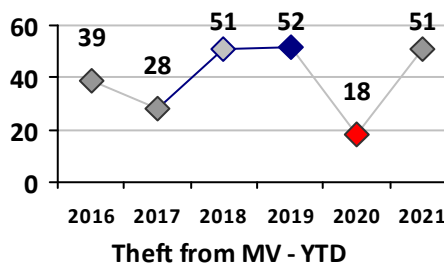

Part I Crime - Comparison Report

Providence Police Department

Through 5/30/2021
Week 21

District 3

4 Week Trend
5/3/2021 - 5/30/2021

Past 28 Days
5/3/2021 - 5/30/2021

Year to Date
January 1 - May 30

Violent Crime	Current Week	Last Week	Wk 19	Wk 18	Past 28 Days	Past 28 Days LY	Chg.	Current Year	Last Year	Chg.	Wght. 5yr Avg	Chg.	
	Homicide	0	0	0	0	0	0	--	1	1	0%	1	0%
Sex Offenses, Forcible*	0	0	0	0	0	0	--	1	1	0%	3	-67%	
Robbery Other	1	0	0	0	1	1	0%	2	2	0%	2	0%	
Robbery W Firearm	0	0	1	0	1	0	--	2	2	0%	3	-33%	
Agg. Assault	0	0	3	2	5	1	400%	10	7	43%	8	25%	
Agg. Assault W Firearm	0	0	9	0	9	0	--	10	2	400%	3	233%	
Total	1	0	13	2	16	2	700%	26	15	73%	18	44%	

Property Crime	Current Week	Last Week	Wk 19	Wk 18	Past 28 Days	Past 28 Days LY	Chg.	Current Year	Last Year	Chg.	Wght. 5yr Avg	Chg.	
	Burglary	1	1	0	1	3	1	200%	12	11	9%	16	-25%
MV Theft	0	1	1	1	3	1	200%	17	9	89%	12	42%	
Larceny from MV	3	3	4	5	15	3	400%	51	18	183%	36	42%	
Larceny**	1	0	1	3	5	6	-17%	32	34	-6%	44	-27%	
Total	5	5	6	10	26	11	136%	112	72	56%	108	4%	

Other Crime	Current Week	Last Week	Wk 19	Wk 18	Past 28 Days	Past 28 Days LY	Chg.	Current Year	Last Year	Chg.	Wght. 5yr Avg	Chg.	
	Assault Other	1	5	6	4	16	5	220%	43	43	0%	46	-7%
Vandalism	2	2	1	4	9	8	13%	50	39	28%	41	22%	
Drug Offenses	0	0	0	0	0	3	--	2	11	-82%	21	-90%	
Weapons Offenses	2	1	3	0	6	0	--	13	3	333%	6	117%	
Liquor Law Violations	1	0	0	0	1	0	--	1	0	100%	0	--	
Total	6	8	10	8	32	16	100%	109	96	14%	114	-4%	

Figures are preliminary and subject to further analysis and revision

* Sex Offenses, Forcible includes forcible rape, forcible sodomy, forcible fondling, sexual assault with an object

** Larceny includes shoplifting, pickpocket, pursesnatch, from building, bicycles, motor vehicle parts or accessories, and other.