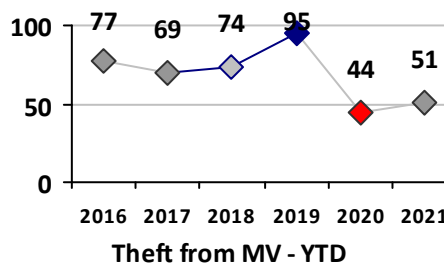

Part I Crime - Comparison Report

Providence Police Department

Through 5/30/2021
Week 21

District 2

4 Week Trend 5/3/2021 - 5/30/2021	Past 28 Days 5/3/2021 - 5/30/2021	Year to Date January 1 - May 30

Violent Crime	Current Week	Last Week	Wk 19	Wk 18	Past 28 Days	Past 28 Days LY	Chg.	Current Year	Last Year	Chg.	Wght. 5yr Avg	Chg.
Homicide	0	0	0	0	0	0	--	2	0	200%	0	--
Sex Offenses, Forcible*	0	0	0	0	0	2	--	9	8	13%	14	-36%
Robbery Other	1	0	0	0	1	0	--	2	6	-67%	10	-80%
Robbery W Firearm	0	0	1	0	1	0	--	1	2	-50%	5	-80%
Agg. Assault	0	0	1	2	3	5	-40%	19	32	-41%	29	-34%
Agg. Assault W Firearm	4	1	0	0	5	2	150%	10	3	233%	9	11%
Total	5	1	2	2	10	9	11%	43	51	-16%	66	-35%

Property Crime	Current Week	Last Week	Wk 19	Wk 18	Past 28 Days	Past 28 Days LY	Chg.	Current Year	Last Year	Chg.	Wght. 5yr Avg	Chg.
Burglary	0	2	1	3	6	8	-25%	24	26	-8%	34	-29%
MV Theft	1	4	0	3	8	2	300%	67	22	205%	35	91%
Larceny from MV	4	3	2	3	12	14	-14%	51	44	16%	69	-26%
Larceny**	4	2	1	5	12	6	100%	64	67	-4%	94	-32%
Total	9	11	4	14	38	30	27%	206	159	30%	232	-11%

Other Crime	Current Week	Last Week	Wk 19	Wk 18	Past 28 Days	Past 28 Days LY	Chg.	Current Year	Last Year	Chg.	Wght. 5yr Avg	Chg.
Assault Other	6	9	3	8	26	25	4%	106	120	-12%	127	-17%
Vandalism	1	3	1	6	11	17	-35%	57	82	-30%	97	-41%
Drug Offenses	1	1	2	4	8	10	-20%	28	55	-49%	54	-48%
Weapons Offenses	1	0	2	1	4	1	300%	21	20	5%	25	-16%
Liquor Law Violations	1	0	0	0	1	0	--	1	0	100%	0	--
Total	10	13	8	19	50	53	-6%	213	277	-23%	303	-30%

Figures are preliminary and subject to further analysis and revision

* Sex Offenses, Forcible includes forcible rape, forcible sodomy, forcible fondling, sexual assault with an object

** Larceny includes shoplifting, pickpocket, pursesnatch, from building, bicycles, motor vehicle parts or accessories, and other.