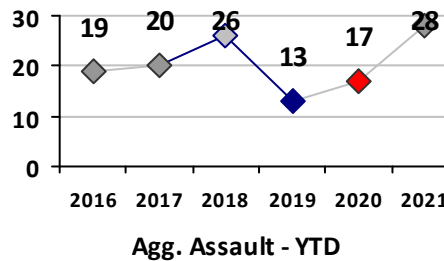

Part I Crime - Comparison Report

Providence Police Department

Through 5/30/2021
Week 21

District 6

	4 Week Trend 5/3/2021 - 5/30/2021				Past 28 Days 5/3/2021 - 5/30/2021			Year to Date January 1 - May 30				
Violent Crime	Current Week	Last Week	Wk 19	Wk 18	Past 28 Days	Past 28 Days LY	Chg.	Current Year	Last Year	Chg.	Wght. 5yr Avg	Chg.
Homicide	0	0	0	0	0	1	--	2	1	100%	1	100%
Sex Offenses, Forcible*	0	0	0	1	1	0	--	9	10	-10%	7	29%
Robbery Other	0	0	0	0	0	2	--	3	4	-25%	7	-57%
Robbery W Firearm	0	0	1	0	1	0	--	3	1	200%	2	50%
Agg. Assault	2	0	1	3	6	1	500%	22	11	100%	13	69%
Agg. Assault W Firearm	0	0	0	0	0	3	--	6	6	0%	5	20%
Total	2	0	2	4	8	7	14%	45	33	36%	35	29%
Property Crime	Current Week	Last Week	Wk 19	Wk 18	Past 28 Days	Past 28 Days LY	Chg.	Current Year	Last Year	Chg.	Wght. 5yr Avg	Chg.
Burglary	3	2	2	1	8	2	300%	25	24	4%	35	-29%
MV Theft	3	1	2	2	8	3	167%	34	27	26%	34	0%
Larceny from MV	2	3	2	3	10	20	-50%	58	81	-28%	71	-18%
Larceny**	5	2	3	3	13	7	86%	58	82	-29%	95	-39%
Total	13	8	9	9	39	32	22%	175	214	-18%	235	-26%
Other Crime	Current Week	Last Week	Wk 19	Wk 18	Past 28 Days	Past 28 Days LY	Chg.	Current Year	Last Year	Chg.	Wght. 5yr Avg	Chg.
Assault Other	2	3	5	1	11	14	-21%	56	74	-24%	86	-35%
Vandalism	2	4	4	4	14	8	75%	57	74	-23%	82	-30%
Drug Offenses	4	0	0	1	5	4	25%	16	28	-43%	27	-41%
Weapons Offenses	0	1	0	1	2	3	-33%	18	12	50%	11	64%
Liquor Law Violations	0	0	0	0	0	0	--	0	0	0%	1	--
Total	8	8	9	7	32	29	10%	147	188	-22%	205	-28%

Figures are preliminary and subject to further analysis and revision

* Sex Offenses, Forcible includes forcible rape, forcible sodomy, forcible fondling, sexual assault with an object

** Larceny includes shoplifting, pickpocket, pursesnatch, from building, bicycles, motor vehicle parts or accessories, and other.