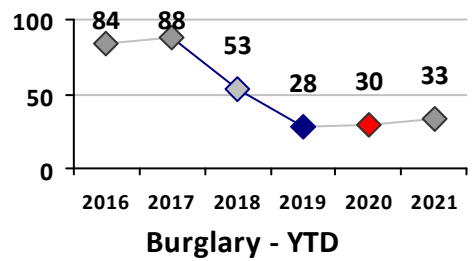

Part I Crime - Comparison Report

Providence Police Department

Through 5/30/2021
Week 21

District 7

4 Week Trend
5/3/2021 - 5/30/2021

Past 28 Days
5/3/2021 - 5/30/2021

Year to Date
January 1 - May 30

Violent Crime	Current Week	Last Week	Wk 19	Wk 18	Past 28 Days	Past 28 Days LY	Chg.	Current Year	Last Year	Chg.	Wght. 5yr Avg	Chg.	
	Homicide	0	0	0	0	0	0	--	1	0	100%	0	--
Sex Offenses, Forcible*	0	0	1	0	1	3	-67%	13	7	86%	9	44%	
Robbery Other	1	1	1	0	3	0	--	5	6	-17%	8	-38%	
Robbery W Firearm	0	1	0	0	1	1	0%	2	8	-75%	5	-60%	
Agg. Assault	0	2	0	2	4	6	-33%	24	28	-14%	30	-20%	
Agg. Assault W Firearm	0	0	1	0	1	2	-50%	8	4	100%	7	14%	
Total	1	4	3	2	10	12	-17%	53	53	0%	59	-10%	

Property Crime	Current Week	Last Week	Wk 19	Wk 18	Past 28 Days	Past 28 Days LY	Chg.	Current Year	Last Year	Chg.	Wght. 5yr Avg	Chg.	
	Burglary	3	1	4	5	13	7	86%	33	32	3%	46	-28%
MV Theft	4	0	1	0	5	3	67%	39	44	-11%	37	5%	
Larceny from MV	6	3	1	8	18	9	100%	89	99	-10%	97	-8%	
Larceny**	12	2	5	9	28	25	12%	136	151	-10%	147	-7%	
Total	25	6	11	22	64	44	45%	297	326	-9%	327	-9%	

Other Crime	Current Week	Last Week	Wk 19	Wk 18	Past 28 Days	Past 28 Days LY	Chg.	Current Year	Last Year	Chg.	Wght. 5yr Avg	Chg.	
	Assault Other	6	6	6	4	22	33	-33%	117	134	-13%	138	-15%
Vandalism	6	1	5	4	16	26	-38%	101	142	-29%	144	-30%	
Drug Offenses	5	1	2	0	8	4	100%	22	26	-15%	42	-48%	
Weapons Offenses	5	0	0	0	5	11	-55%	22	18	22%	28	-21%	
Liquor Law Violations	0	0	0	0	0	0	--	6	2	200%	18	-67%	
Total	22	8	13	8	51	74	-31%	268	322	-17%	370	-28%	

Figures are preliminary and subject to further analysis and revision

* Sex Offenses, Forcible includes forcible rape, forcible sodomy, forcible fondling, sexual assault with an object

** Larceny includes shoplifting, pickpocket, pursesnatch, from building, bicycles, motor vehicle parts or accessories, and other.