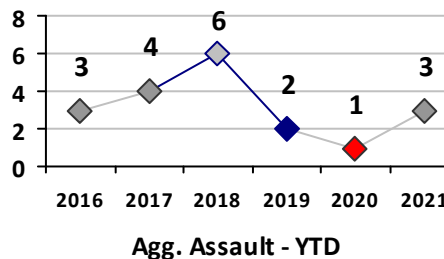

Part I Crime - Comparison Report

Providence Police Department

Through 5/30/2021
Week 21

District 9

4 Week Trend
5/3/2021 - 5/30/2021

Past 28 Days
5/3/2021 - 5/30/2021

Year to Date
January 1 - May 30

Violent Crime	Current Week	Last Week	Wk 19	Wk 18	Past 28 Days	Past 28 Days LY	Chg.	Current Year	Last Year	Chg.	Wght. 5yr Avg	Chg.
Homicide	0	0	0	0	0	0	--	0	0	0%	0	--
Sex Offenses, Forcible*	0	0	0	0	0	0	--	1	3	-67%	3	-67%
Robbery Other	0	0	0	0	0	0	--	0	4	-100%	2	--
Robbery W Firearm	0	0	0	0	0	0	--	0	0	0%	0	--
Agg. Assault	0	1	1	0	2	0	--	3	0	300%	2	50%
Agg. Assault W Firearm	0	0	0	0	0	0	--	0	1	-100%	1	--
Total	0	1	1	0	2	0	200%	4	8	-50%	7	-43%

Property Crime	Current Week	Last Week	Wk 19	Wk 18	Past 28 Days	Past 28 Days LY	Chg.	Current Year	Last Year	Chg.	Wght. 5yr Avg	Chg.
Burglary	1	5	5	2	13	6	117%	35	35	0%	38	-8%
MV Theft	0	0	1	0	1	1	0%	12	4	200%	8	50%
Larceny from MV	1	0	0	2	3	5	-40%	18	44	-59%	86	-79%
Larceny**	7	4	0	0	11	11	0%	34	53	-36%	54	-37%
Total	9	9	6	4	28	23	22%	99	136	-27%	186	-47%

Other Crime	Current Week	Last Week	Wk 19	Wk 18	Past 28 Days	Past 28 Days LY	Chg.	Current Year	Last Year	Chg.	Wght. 5yr Avg	Chg.
Assault Other	0	1	0	1	2	4	-50%	14	19	-26%	21	-33%
Vandalism	2	1	1	2	6	5	20%	16	40	-60%	44	-64%
Drug Offenses	0	0	0	0	0	0	--	4	11	-64%	8	-50%
Weapons Offenses	0	1	1	0	2	0	--	8	4	100%	3	167%
Liquor Law Violations	0	0	0	0	0	0	--	0	0	0%	1	--
Total	2	3	2	3	10	9	11%	42	74	-43%	76	-45%

Figures are preliminary and subject to further analysis and revision

* Sex Offenses, Forcible includes forcible rape, forcible sodomy, forcible fondling, sexual assault with an object

** Larceny includes shoplifting, pickpocket, pursesnatch, from building, bicycles, motor vehicle parts or accessories, and other.