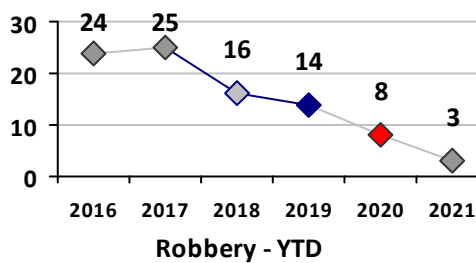

Part I Crime - Comparison Report

Providence Police Department

Through 5/30/2021
Week 21

District 2

4 Week Trend 5/3/2021 - 5/30/2021	Past 28 Days 5/3/2021 - 5/30/2021	Year to Date January 1 - May 30

Violent Crime	Current Week	Last Week	Wk 19	Wk 18	Past 28 Days	Past 28 Days LY	Chg.	Current Year	Last Year	Chg.	Wght. 5yr Avg	Chg.
Homicide	0	0	0	0	0	0	--	2	0	200%	0	--
Sex Offenses, Forcible*	0	0	0	0	0	2	--	9	8	13%	14	-36%
Robbery Other	1	0	0	0	1	0	--	2	6	-67%	10	-80%
Robbery W Firearm	0	0	1	0	1	0	--	1	2	-50%	5	-80%
Agg. Assault	0	0	1	2	3	5	-40%	19	32	-41%	29	-34%
Agg. Assault W Firearm	4	1	0	0	5	2	150%	10	3	233%	9	11%
Total	5	1	2	2	10	9	11%	43	51	-16%	66	-35%

Property Crime	Current Week	Last Week	Wk 19	Wk 18	Past 28 Days	Past 28 Days LY	Chg.	Current Year	Last Year	Chg.	Wght. 5yr Avg	Chg.
Burglary	0	2	1	3	6	8	-25%	24	26	-8%	34	-29%
MV Theft	1	4	0	3	8	2	300%	67	22	205%	35	91%
Larceny from MV	4	3	2	3	12	14	-14%	51	44	16%	69	-26%
Larceny**	4	2	1	5	12	6	100%	64	67	-4%	94	-32%
Total	9	11	4	14	38	30	27%	206	159	30%	232	-11%

Other Crime	Current Week	Last Week	Wk 19	Wk 18	Past 28 Days	Past 28 Days LY	Chg.	Current Year	Last Year	Chg.	Wght. 5yr Avg	Chg.
Assault Other	6	9	3	8	26	25	4%	106	120	-12%	127	-17%
Vandalism	1	3	1	6	11	17	-35%	57	82	-30%	97	-41%
Drug Offenses	1	1	2	4	8	10	-20%	28	55	-49%	54	-48%
Weapons Offenses	1	0	2	1	4	1	300%	21	20	5%	25	-16%
Liquor Law Violations	1	0	0	0	1	0	--	1	0	100%	0	--
Total	10	13	8	19	50	53	-6%	213	277	-23%	303	-30%

Figures are preliminary and subject to further analysis and revision

* Sex Offenses, Forcible includes forcible rape, forcible sodomy, forcible fondling, sexual assault with an object

** Larceny includes shoplifting, pickpocket, pursesnatch, from building, bicycles, motor vehicle parts or accessories, and other.