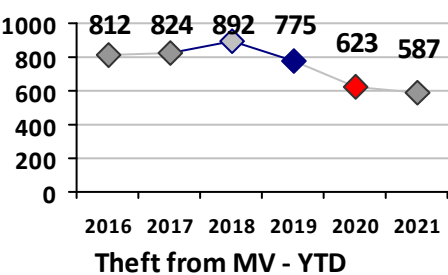

Part I Crime - Comparison Report

Providence Police Department

Through 6/6/2021
Week 22

Citywide

4 Week Trend
5/10/2021 - 6/6/2021

Past 28 Days
5/10/2021 - 6/6/2021

Year to Date
January 1 - June 6

Violent Crime	Current Week	Last Week	Wk 20	Wk 19	Past 28 Days	Past 28 Days LY	Chg.	Current Year	Last Year	Chg.	Wght. 5yr Avg	Chg.	
	Homicide	0	0	0	1	1	1	0%	8	2	300%	3	167%
Sex Offenses, Forcible*	4	3	2	4	13	10	30%	66	55	20%	80	-18%	
Robbery W Firearm	0	0	1	3	4	2	100%	18	20	-10%	27	-33%	
Robbery Other	3	4	1	1	9	9	0%	35	51	-31%	70	-50%	
Agg. Assault W Firearm	1	4	2	12	19	9	111%	50	26	92%	41	22%	
Agg. Assault	13	4	10	11	38	35	9%	155	178	-13%	171	-9%	
Total	21	15	16	32	84	66	27%	332	332	0%	392	-15%	

Property Crime	Current Week	Last Week	Wk 20	Wk 19	Past 28 Days	Past 28 Days LY	Chg.	Current Year	Last Year	Chg.	Wght. 5yr Avg	Chg.	
	Burglary	15	11	14	15	55	116	-53%	203	325	-38%	349	-42%
MV Theft	9	15	10	11	45	32	41%	317	187	70%	231	37%	
Larceny from MV	17	24	27	20	88	84	5%	587	627	-6%	762	-23%	
Larceny**	12	42	19	29	102	138	-26%	656	846	-22%	931	-30%	
Total	53	92	70	75	290	370	-22%	1763	1985	-11%	2271	-22%	

Other Crime	Current Week	Last Week	Wk 20	Wk 19	Past 28 Days	Past 28 Days LY	Chg.	Current Year	Last Year	Chg.	Wght. 5yr Avg	Chg.	
	Assault Other	23	30	34	36	123	149	-17%	666	722	-8%	820	-19%
Vandalism	15	20	21	31	87	170	-49%	629	765	-18%	821	-23%	
Weapons Offenses	11	6	9	10	36	24	50%	173	122	42%	136	27%	
Drug Offenses	15	7	11	5	38	35	9%	200	278	-28%	333	-40%	
Liquor Law Violations	2	2	0	0	4	0	400%	10	2	400%	27	-63%	
Total	66	65	75	82	288	378	-24%	1678	1889	-11%	2137	-21%	

Figures are preliminary and subject to further analysis and revision

* Sex Offenses, Forcible includes forcible rape, forcible sodomy, forcible fondling, sexual assault with an object

** Larceny includes shoplifting, pickpocket, pursesnatch, from building, bicycles, motor vehicle parts or accessories, and other.