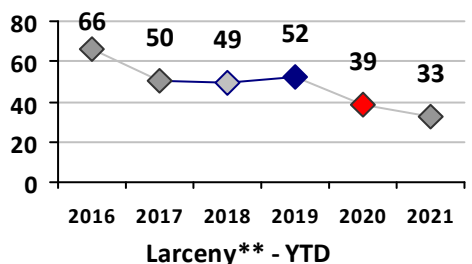

Part I Crime - Comparison Report

Providence Police Department

Through 6/6/2021
Week 22

District 3

4 Week Trend
5/10/2021 - 6/6/2021

Past 28 Days
5/10/2021 - 6/6/2021

Year to Date
January 1 - June 6

Violent Crime	Current Week	Last Week	Wk 20	Wk 19	Past 28 Days	Past 28 Days LY	Chg.	Current Year	Last Year	Chg.	Wght. 5yr Avg	Chg.	
	Homicide	0	0	0	0	0	0	--	1	1	0%	1	0%
Sex Offenses, Forcible*	0	0	0	0	0	0	--	1	1	0%	3	-67%	
Robbery Other	0	1	0	0	1	1	0%	2	2	0%	2	0%	
Robbery W Firearm	0	0	0	1	1	0	--	2	2	0%	3	-33%	
Agg. Assault	1	0	0	3	4	1	300%	11	7	57%	8	38%	
Agg. Assault W Firearm	0	0	0	9	9	0	--	10	2	400%	4	150%	
Total	1	1	0	13	15	2	650%	27	15	80%	19	42%	

Property Crime	Current Week	Last Week	Wk 20	Wk 19	Past 28 Days	Past 28 Days LY	Chg.	Current Year	Last Year	Chg.	Wght. 5yr Avg	Chg.	
	Burglary	3	1	1	0	5	4	25%	15	14	7%	18	-17%
MV Theft	1	0	1	1	3	3	0%	18	11	64%	13	38%	
Larceny from MV	2	3	3	4	12	3	300%	53	18	194%	38	39%	
Larceny**	1	1	0	1	3	10	-70%	33	39	-15%	48	-31%	
Total	7	5	5	6	23	20	15%	119	82	45%	116	3%	

Other Crime	Current Week	Last Week	Wk 20	Wk 19	Past 28 Days	Past 28 Days LY	Chg.	Current Year	Last Year	Chg.	Wght. 5yr Avg	Chg.	
	Assault Other	0	1	5	6	12	6	100%	43	44	-2%	48	-10%
Vandalism	0	2	2	1	5	11	-55%	50	43	16%	43	16%	
Drug Offenses	1	0	0	0	1	3	-67%	3	11	-73%	22	-86%	
Weapons Offenses	2	1	1	3	7	0	--	14	3	367%	6	133%	
Liquor Law Violations	0	1	0	0	1	0	--	1	0	100%	0	--	
Total	3	5	8	10	26	20	30%	111	101	10%	119	-7%	

Figures are preliminary and subject to further analysis and revision

* Sex Offenses, Forcible includes forcible rape, forcible sodomy, forcible fondling, sexual assault with an object

** Larceny includes shoplifting, pickpocket, pursesnatch, from building, bicycles, motor vehicle parts or accessories, and other.