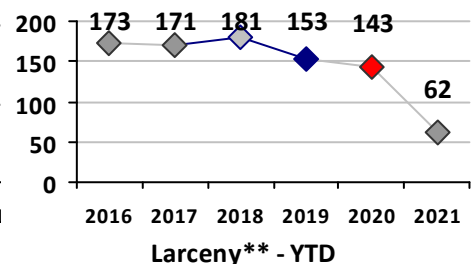

Part I Crime - Comparison Report

Providence Police Department

Through 6/6/2021
Week 22

District 1

4 Week Trend 5/10/2021 - 6/6/2021	Past 28 Days 5/10/2021 - 6/6/2021	Year to Date January 1 - June 6

Violent Crime	Current Week	Last Week	Wk 20	Wk 19	Past 28 Days	Past 28 Days LY	Chg.	Current Year	Last Year	Chg.	Wght. 5yr Avg	Chg.
Homicide	0	0	0	0	0	0	--	0	0	0%	0	--
Sex Offenses, Forcible*	0	1	1	1	3	2	50%	5	2	150%	6	-17%
Robbery Other	0	0	0	0	0	0	--	4	6	-33%	6	-33%
Robbery W Firearm	0	0	0	0	0	0	--	3	0	300%	0	--
Agg. Assault	0	0	0	0	0	0	--	5	12	-58%	13	-62%
Agg. Assault W Firearm	0	0	0	0	0	0	--	0	0	0%	1	--
Total	0	1	1	1	3	2	50%	17	20	-15%	26	-35%

Property Crime	Current Week	Last Week	Wk 20	Wk 19	Past 28 Days	Past 28 Days LY	Chg.	Current Year	Last Year	Chg.	Wght. 5yr Avg	Chg.
Burglary	0	0	0	0	0	30	--	7	43	-84%	21	-67%
MV Theft	0	2	1	0	3	6	-50%	20	18	11%	17	18%
Larceny from MV	1	0	3	0	4	1	300%	30	38	-21%	62	-52%
Larceny**	0	7	5	5	17	9	89%	62	146	-58%	161	-61%
Total	1	9	9	5	24	46	-48%	119	245	-51%	260	-54%

Other Crime	Current Week	Last Week	Wk 20	Wk 19	Past 28 Days	Past 28 Days LY	Chg.	Current Year	Last Year	Chg.	Wght. 5yr Avg	Chg.
Assault Other	1	0	3	3	7	6	17%	48	47	2%	72	-33%
Vandalism	1	0	2	4	7	35	-80%	35	86	-59%	64	-45%
Drug Offenses	3	0	1	0	4	2	100%	28	16	75%	21	33%
Weapons Offenses	0	0	0	0	0	0	--	11	6	83%	9	22%
Liquor Law Violations	0	0	0	0	0	0	--	0	0	0%	3	--
Total	5	0	6	7	18	43	-58%	122	155	-21%	170	-28%

Figures are preliminary and subject to further analysis and revision

* Sex Offenses, Forcible includes forcible rape, forcible sodomy, forcible fondling, sexual assault with an object

** Larceny includes shoplifting, pickpocket, pursesnatch, from building, bicycles, motor vehicle parts or accessories, and other.