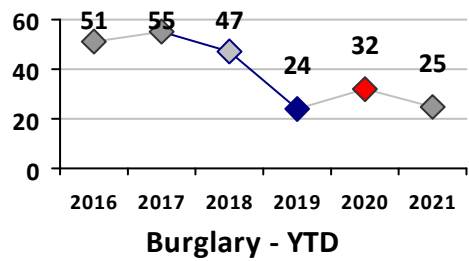

Part I Crime - Comparison Report

Providence Police Department

Through 6/6/2021
Week 22

District 2

4 Week Trend 5/10/2021 - 6/6/2021	Past 28 Days 5/10/2021 - 6/6/2021	Year to Date January 1 - June 6

Violent Crime	Current Week	Last Week	Wk 20	Wk 19	Past 28 Days	Past 28 Days LY	Chg.	Current Year	Last Year	Chg.	Wght. 5yr Avg	Chg.
Homicide	0	0	0	0	0	0	--	2	0	200%	0	--
Sex Offenses, Forcible*	0	0	0	0	0	1	--	9	8	13%	14	-36%
Robbery Other	1	1	0	0	2	0	--	3	6	-50%	10	-70%
Robbery W Firearm	0	0	0	1	1	0	--	1	2	-50%	5	-80%
Agg. Assault	3	0	0	1	4	5	-20%	22	33	-33%	29	-24%
Agg. Assault W Firearm	0	4	1	0	5	2	150%	10	3	233%	9	11%
Total	4	5	1	2	12	8	50%	47	52	-10%	67	-30%

Property Crime	Current Week	Last Week	Wk 20	Wk 19	Past 28 Days	Past 28 Days LY	Chg.	Current Year	Last Year	Chg.	Wght. 5yr Avg	Chg.
Burglary	1	0	2	1	4	15	-73%	25	34	-26%	38	-34%
MV Theft	1	1	4	0	6	1	500%	68	22	209%	36	89%
Larceny from MV	2	4	3	2	11	6	83%	53	44	20%	72	-26%
Larceny**	1	4	2	1	8	9	-11%	65	71	-8%	99	-34%
Total	5	9	11	4	29	31	-6%	211	171	23%	245	-14%

Other Crime	Current Week	Last Week	Wk 20	Wk 19	Past 28 Days	Past 28 Days LY	Chg.	Current Year	Last Year	Chg.	Wght. 5yr Avg	Chg.
Assault Other	3	6	9	3	21	30	-30%	109	126	-13%	133	-18%
Vandalism	4	1	3	1	9	16	-44%	61	85	-28%	102	-40%
Drug Offenses	1	1	1	2	5	9	-44%	29	56	-48%	56	-48%
Weapons Offenses	0	1	0	2	3	4	-25%	21	23	-9%	28	-25%
Liquor Law Violations	0	1	0	0	1	0	--	1	0	100%	0	--
Total	8	10	13	8	39	59	-34%	221	290	-24%	318	-31%

Figures are preliminary and subject to further analysis and revision

* Sex Offenses, Forcible includes forcible rape, forcible sodomy, forcible fondling, sexual assault with an object

** Larceny includes shoplifting, pickpocket, pursesnatch, from building, bicycles, motor vehicle parts or accessories, and other.