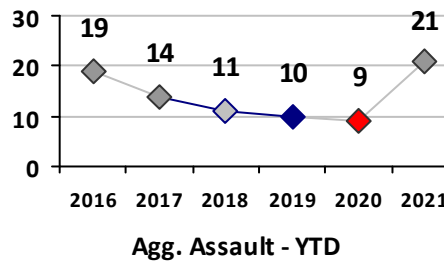

Part I Crime - Comparison Report

Providence Police Department

Through 6/6/2021
Week 22

District 3

4 Week Trend
5/10/2021 - 6/6/2021

Past 28 Days
5/10/2021 - 6/6/2021

Year to Date
January 1 - June 6

Violent Crime	Current Week	Last Week	Wk 20	Wk 19	Past 28 Days	Past 28 Days LY	Chg.	Current Year	Last Year	Chg.	Wght. 5yr Avg	Chg.	
	Homicide	0	0	0	0	0	0	--	1	1	0%	1	0%
Sex Offenses, Forcible*	0	0	0	0	0	0	--	1	1	0%	3	-67%	
Robbery Other	0	1	0	0	1	1	0%	2	2	0%	2	0%	
Robbery W Firearm	0	0	0	1	1	0	--	2	2	0%	3	-33%	
Agg. Assault	1	0	0	3	4	1	300%	11	7	57%	8	38%	
Agg. Assault W Firearm	0	0	0	9	9	0	--	10	2	400%	4	150%	
Total	1	1	0	13	15	2	650%	27	15	80%	19	42%	

Property Crime	Current Week	Last Week	Wk 20	Wk 19	Past 28 Days	Past 28 Days LY	Chg.	Current Year	Last Year	Chg.	Wght. 5yr Avg	Chg.	
	Burglary	3	1	1	0	5	4	25%	15	14	7%	18	-17%
MV Theft	1	0	1	1	3	3	0%	18	11	64%	13	38%	
Larceny from MV	2	3	3	4	12	3	300%	53	18	194%	38	39%	
Larceny**	1	1	0	1	3	10	-70%	33	39	-15%	48	-31%	
Total	7	5	5	6	23	20	15%	119	82	45%	116	3%	

Other Crime	Current Week	Last Week	Wk 20	Wk 19	Past 28 Days	Past 28 Days LY	Chg.	Current Year	Last Year	Chg.	Wght. 5yr Avg	Chg.	
	Assault Other	0	1	5	6	12	6	100%	43	44	-2%	48	-10%
Vandalism	0	2	2	1	5	11	-55%	50	43	16%	43	16%	
Drug Offenses	1	0	0	0	1	3	-67%	3	11	-73%	22	-86%	
Weapons Offenses	2	1	1	3	7	0	--	14	3	367%	6	133%	
Liquor Law Violations	0	1	0	0	1	0	--	1	0	100%	0	--	
Total	3	5	8	10	26	20	30%	111	101	10%	119	-7%	

Figures are preliminary and subject to further analysis and revision

* Sex Offenses, Forcible includes forcible rape, forcible sodomy, forcible fondling, sexual assault with an object

** Larceny includes shoplifting, pickpocket, pursesnatch, from building, bicycles, motor vehicle parts or accessories, and other.