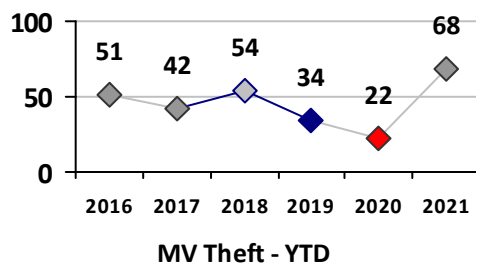

Part I Crime - Comparison Report

Providence Police Department

Through 6/6/2021
Week 22

District 2

4 Week Trend 5/10/2021 - 6/6/2021	Past 28 Days 5/10/2021 - 6/6/2021	Year to Date January 1 - June 6

Violent Crime	Current Week	Last Week	Wk 20	Wk 19	Past 28 Days	Past 28 Days LY	Chg.	Current Year	Last Year	Chg.	Wght. 5yr Avg	Chg.
Homicide	0	0	0	0	0	0	--	2	0	200%	0	--
Sex Offenses, Forcible*	0	0	0	0	0	1	--	9	8	13%	14	-36%
Robbery Other	1	1	0	0	2	0	--	3	6	-50%	10	-70%
Robbery W Firearm	0	0	0	1	1	0	--	1	2	-50%	5	-80%
Agg. Assault	3	0	0	1	4	5	-20%	22	33	-33%	29	-24%
Agg. Assault W Firearm	0	4	1	0	5	2	150%	10	3	233%	9	11%
Total	4	5	1	2	12	8	50%	47	52	-10%	67	-30%

Property Crime	Current Week	Last Week	Wk 20	Wk 19	Past 28 Days	Past 28 Days LY	Chg.	Current Year	Last Year	Chg.	Wght. 5yr Avg	Chg.
Burglary	1	0	2	1	4	15	-73%	25	34	-26%	38	-34%
MV Theft	1	1	4	0	6	1	500%	68	22	209%	36	89%
Larceny from MV	2	4	3	2	11	6	83%	53	44	20%	72	-26%
Larceny**	1	4	2	1	8	9	-11%	65	71	-8%	99	-34%
Total	5	9	11	4	29	31	-6%	211	171	23%	245	-14%

Other Crime	Current Week	Last Week	Wk 20	Wk 19	Past 28 Days	Past 28 Days LY	Chg.	Current Year	Last Year	Chg.	Wght. 5yr Avg	Chg.
Assault Other	3	6	9	3	21	30	-30%	109	126	-13%	133	-18%
Vandalism	4	1	3	1	9	16	-44%	61	85	-28%	102	-40%
Drug Offenses	1	1	1	2	5	9	-44%	29	56	-48%	56	-48%
Weapons Offenses	0	1	0	2	3	4	-25%	21	23	-9%	28	-25%
Liquor Law Violations	0	1	0	0	1	0	--	1	0	100%	0	--
Total	8	10	13	8	39	59	-34%	221	290	-24%	318	-31%

Figures are preliminary and subject to further analysis and revision

* Sex Offenses, Forcible includes forcible rape, forcible sodomy, forcible fondling, sexual assault with an object

** Larceny includes shoplifting, pickpocket, pursesnatch, from building, bicycles, motor vehicle parts or accessories, and other.