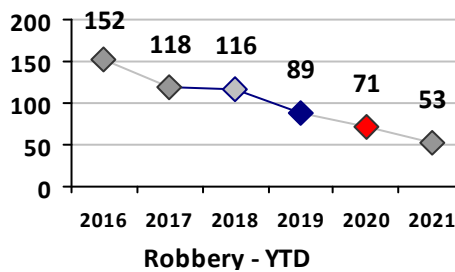

Part I Crime - Comparison Report

Providence Police Department

Through 6/6/2021
Week 22

Citywide

4 Week Trend
5/10/2021 - 6/6/2021

Past 28 Days
5/10/2021 - 6/6/2021

Year to Date
January 1 - June 6

Violent Crime	Current Week	Last Week	Wk 20	Wk 19	Past 28 Days	Past 28 Days LY	Chg.	Current Year	Last Year	Chg.	Wght. 5yr Avg	Chg.	
	Homicide	0	0	0	1	1	1	0%	8	2	300%	3	167%
Sex Offenses, Forcible*	4	3	2	4	13	10	30%	66	55	20%	80	-18%	
Robbery W Firearm	0	0	1	3	4	2	100%	18	20	-10%	27	-33%	
Robbery Other	3	4	1	1	9	9	0%	35	51	-31%	70	-50%	
Agg. Assault W Firearm	1	4	2	12	19	9	111%	50	26	92%	41	22%	
Agg. Assault	13	4	10	11	38	35	9%	155	178	-13%	171	-9%	
Total	21	15	16	32	84	66	27%	332	332	0%	392	-15%	

Property Crime	Current Week	Last Week	Wk 20	Wk 19	Past 28 Days	Past 28 Days LY	Chg.	Current Year	Last Year	Chg.	Wght. 5yr Avg	Chg.	
	Burglary	15	11	14	15	55	116	-53%	203	325	-38%	349	-42%
MV Theft	9	15	10	11	45	32	41%	317	187	70%	231	37%	
Larceny from MV	17	24	27	20	88	84	5%	587	627	-6%	762	-23%	
Larceny**	12	42	19	29	102	138	-26%	656	846	-22%	931	-30%	
Total	53	92	70	75	290	370	-22%	1763	1985	-11%	2271	-22%	

Other Crime	Current Week	Last Week	Wk 20	Wk 19	Past 28 Days	Past 28 Days LY	Chg.	Current Year	Last Year	Chg.	Wght. 5yr Avg	Chg.	
	Assault Other	23	30	34	36	123	149	-17%	666	722	-8%	820	-19%
Vandalism	15	20	21	31	87	170	-49%	629	765	-18%	821	-23%	
Weapons Offenses	11	6	9	10	36	24	50%	173	122	42%	136	27%	
Drug Offenses	15	7	11	5	38	35	9%	200	278	-28%	333	-40%	
Liquor Law Violations	2	2	0	0	4	0	400%	10	2	400%	27	-63%	
Total	66	65	75	82	288	378	-24%	1678	1889	-11%	2137	-21%	

Figures are preliminary and subject to further analysis and revision

* Sex Offenses, Forcible includes forcible rape, forcible sodomy, forcible fondling, sexual assault with an object

** Larceny includes shoplifting, pickpocket, pursesnatch, from building, bicycles, motor vehicle parts or accessories, and other.