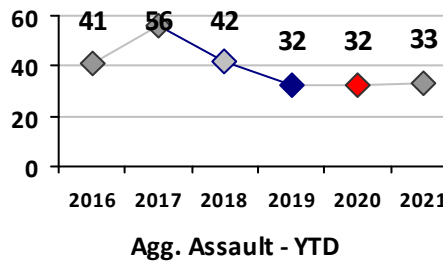

Part I Crime - Comparison Report

Providence Police Department

Through 6/6/2021
Week 22

District 7

4 Week Trend
5/10/2021 - 6/6/2021

Past 28 Days
5/10/2021 - 6/6/2021

Year to Date
January 1 - June 6

Violent Crime	Current Week	Last Week	Wk 20	Wk 19	Past 28 Days	Past 28 Days LY	Chg.	Current Year	Last Year	Chg.	Wght. 5yr Avg	Chg.	
	Homicide	0	0	0	0	0	0	--	1	0	100%	0	--
Sex Offenses, Forcible*	0	0	0	1	1	4	-75%	13	8	63%	10	30%	
Robbery Other	0	1	1	1	3	0	--	5	6	-17%	8	-38%	
Robbery W Firearm	0	0	1	0	1	1	0%	2	8	-75%	5	-60%	
Agg. Assault	0	0	2	0	2	7	-71%	24	29	-17%	31	-23%	
Agg. Assault W Firearm	1	0	0	1	2	2	0%	9	4	125%	7	29%	
Total	1	1	4	3	9	14	-36%	54	55	-2%	62	-13%	

Property Crime	Current Week	Last Week	Wk 20	Wk 19	Past 28 Days	Past 28 Days LY	Chg.	Current Year	Last Year	Chg.	Wght. 5yr Avg	Chg.	
	Burglary	0	4	1	4	9	14	-36%	34	41	-17%	51	-33%
MV Theft	5	4	0	1	10	4	150%	44	46	-4%	38	16%	
Larceny from MV	1	6	3	1	11	10	10%	90	103	-13%	100	-10%	
Larceny**	2	12	2	5	21	28	-25%	138	159	-13%	155	-11%	
Total	8	26	6	11	51	56	-9%	306	349	-12%	345	-11%	

Other Crime	Current Week	Last Week	Wk 20	Wk 19	Past 28 Days	Past 28 Days LY	Chg.	Current Year	Last Year	Chg.	Wght. 5yr Avg	Chg.	
	Assault Other	3	6	6	6	21	35	-40%	120	140	-14%	146	-18%
Vandalism	2	6	1	5	14	29	-52%	103	149	-31%	149	-31%	
Drug Offenses	3	3	1	2	9	3	200%	23	26	-12%	46	-50%	
Weapons Offenses	1	4	0	0	5	12	-58%	22	19	16%	30	-27%	
Liquor Law Violations	0	0	0	0	0	0	--	6	2	200%	18	-67%	
Total	9	19	8	13	49	79	-38%	274	336	-18%	389	-30%	

Figures are preliminary and subject to further analysis and revision

* Sex Offenses, Forcible includes forcible rape, forcible sodomy, forcible fondling, sexual assault with an object

** Larceny includes shoplifting, pickpocket, pursesnatch, from building, bicycles, motor vehicle parts or accessories, and other.