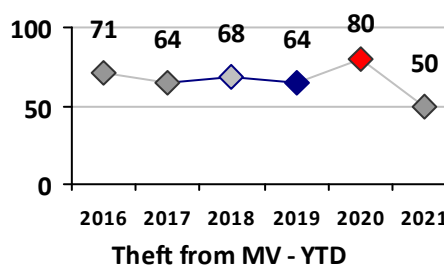

Part I Crime - Comparison Report

Providence Police Department

Through 6/6/2021
Week 22

District 5

4 Week Trend
5/10/2021 - 6/6/2021

Past 28 Days
5/10/2021 - 6/6/2021

Year to Date
January 1 - June 6

Violent Crime	Current Week	Last Week	Wk 20	Wk 19	Past 28 Days	Past 28 Days LY	Chg.	Current Year	Last Year	Chg.	Wght. 5yr Avg	Chg.
Homicide	0	0	0	1	1	0	--	2	0	200%	0	--
Sex Offenses, Forcible*	0	1	1	1	3	0	--	9	15	-40%	15	-40%
Robbery Other	1	1	0	0	2	4	-50%	8	12	-33%	14	-43%
Robbery W Firearm	0	0	0	0	0	0	--	2	3	-33%	5	-60%
Agg. Assault	3	2	3	4	12	7	71%	37	30	23%	31	19%
Agg. Assault W Firearm	0	0	0	0	0	2	--	6	3	100%	6	0%
Total	4	4	4	6	18	13	38%	64	63	2%	70	-9%

Property Crime	Current Week	Last Week	Wk 20	Wk 19	Past 28 Days	Past 28 Days LY	Chg.	Current Year	Last Year	Chg.	Wght. 5yr Avg	Chg.
Burglary	3	0	1	0	4	8	-50%	26	41	-37%	52	-50%
MV Theft	0	2	1	2	5	4	25%	45	19	137%	32	41%
Larceny from MV	1	1	3	6	11	14	-21%	50	81	-38%	71	-30%
Larceny**	4	2	1	7	14	16	-13%	60	84	-29%	88	-32%
Total	8	5	6	15	34	42	-19%	181	225	-20%	243	-26%

Other Crime	Current Week	Last Week	Wk 20	Wk 19	Past 28 Days	Past 28 Days LY	Chg.	Current Year	Last Year	Chg.	Wght. 5yr Avg	Chg.
Assault Other	6	8	2	7	23	26	-12%	127	111	14%	123	3%
Vandalism	4	4	3	11	22	16	38%	99	93	6%	119	-17%
Drug Offenses	1	0	1	1	3	10	-70%	40	39	3%	55	-27%
Weapons Offenses	1	0	2	1	4	5	-20%	31	34	-9%	23	35%
Liquor Law Violations	1	0	0	0	1	0	--	1	0	100%	1	0%
Total	13	12	8	20	53	57	-7%	298	277	8%	320	-7%

Figures are preliminary and subject to further analysis and revision

* Sex Offenses, Forcible includes forcible rape, forcible sodomy, forcible fondling, sexual assault with an object

** Larceny includes shoplifting, pickpocket, pursesnatch, from building, bicycles, motor vehicle parts or accessories, and other.