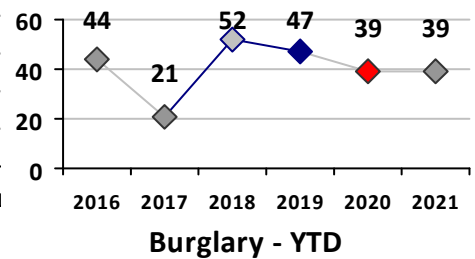

Part I Crime - Comparison Report

Providence Police Department

Through 6/6/2021
Week 22

District 9

4 Week Trend
5/10/2021 - 6/6/2021

Past 28 Days
5/10/2021 - 6/6/2021

Year to Date
January 1 - June 6

Violent Crime	Current Week	Last Week	Wk 20	Wk 19	Past 28 Days	Past 28 Days LY	Chg.	Current Year	Last Year	Chg.	Wght. 5yr Avg	Chg.
Homicide	0	0	0	0	0	0	--	0	0	0%	0	--
Sex Offenses, Forcible*	0	0	0	0	0	0	--	1	3	-67%	3	-67%
Robbery Other	0	0	0	0	0	0	--	0	4	-100%	2	--
Robbery W Firearm	0	0	0	0	0	0	--	0	0	0%	0	--
Agg. Assault	0	0	1	1	2	0	--	3	0	300%	2	50%
Agg. Assault W Firearm	0	0	0	0	0	0	--	0	1	-100%	1	--
Total	0	0	1	1	2	0	200%	4	8	-50%	8	-50%

Property Crime	Current Week	Last Week	Wk 20	Wk 19	Past 28 Days	Past 28 Days LY	Chg.	Current Year	Last Year	Chg.	Wght. 5yr Avg	Chg.
Burglary	4	1	5	5	15	10	50%	39	39	0%	42	-7%
MV Theft	0	0	0	1	1	1	0%	12	4	200%	8	50%
Larceny from MV	3	1	0	0	4	5	-20%	21	45	-53%	90	-77%
Larceny**	1	6	4	0	11	11	0%	34	55	-38%	56	-39%
Total	8	8	9	6	31	27	15%	106	143	-26%	196	-46%

Other Crime	Current Week	Last Week	Wk 20	Wk 19	Past 28 Days	Past 28 Days LY	Chg.	Current Year	Last Year	Chg.	Wght. 5yr Avg	Chg.
Assault Other	1	0	1	0	2	4	-50%	15	19	-21%	22	-32%
Vandalism	0	2	1	1	4	8	-50%	16	43	-63%	47	-66%
Drug Offenses	0	0	0	0	0	0	--	4	11	-64%	8	-50%
Weapons Offenses	0	0	1	1	2	0	--	8	4	100%	3	167%
Liquor Law Violations	0	0	0	0	0	0	--	0	0	0%	1	--
Total	1	2	3	2	8	12	-33%	43	77	-44%	81	-47%

Figures are preliminary and subject to further analysis and revision

* Sex Offenses, Forcible includes forcible rape, forcible sodomy, forcible fondling, sexual assault with an object

** Larceny includes shoplifting, pickpocket, pursesnatch, from building, bicycles, motor vehicle parts or accessories, and other.