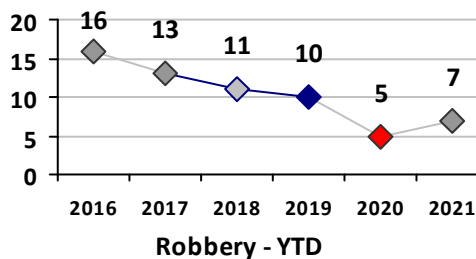

Part I Crime - Comparison Report

Providence Police Department

Through 6/6/2021
Week 22

District 6

4 Week Trend 5/10/2021 - 6/6/2021	Past 28 Days 5/10/2021 - 6/6/2021	Year to Date January 1 - June 6

Violent Crime	Current Week	Last Week	Wk 20	Wk 19	Past 28 Days	Past 28 Days LY	Chg.	Current Year	Last Year	Chg.	Wght. 5yr Avg	Chg.
Homicide	0	0	0	0	0	1	--	2	1	100%	1	100%
Sex Offenses, Forcible*	2	0	0	0	2	0	--	11	10	10%	7	57%
Robbery Other	1	0	0	0	1	2	-50%	4	4	0%	7	-43%
Robbery W Firearm	0	0	0	1	1	0	--	3	1	200%	2	50%
Agg. Assault	4	2	0	1	7	1	600%	26	11	136%	14	86%
Agg. Assault W Firearm	0	0	0	0	0	1	--	6	6	0%	6	0%
Total	7	2	0	2	11	5	120%	52	33	58%	37	41%

Property Crime	Current Week	Last Week	Wk 20	Wk 19	Past 28 Days	Past 28 Days LY	Chg.	Current Year	Last Year	Chg.	Wght. 5yr Avg	Chg.
Burglary	1	3	2	2	8	7	14%	26	29	-10%	39	-33%
MV Theft	0	3	1	2	6	3	100%	34	27	26%	35	-3%
Larceny from MV	2	2	3	2	9	19	-53%	60	83	-28%	73	-18%
Larceny**	1	5	2	3	11	10	10%	59	87	-32%	100	-41%
Total	4	13	8	9	34	39	-13%	179	226	-21%	246	-27%

Other Crime	Current Week	Last Week	Wk 20	Wk 19	Past 28 Days	Past 28 Days LY	Chg.	Current Year	Last Year	Chg.	Wght. 5yr Avg	Chg.
Assault Other	4	2	3	5	14	16	-13%	60	77	-22%	90	-33%
Vandalism	2	2	4	4	12	13	-8%	59	81	-27%	86	-31%
Drug Offenses	0	1	0	0	1	3	-67%	13	28	-54%	27	-52%
Weapons Offenses	0	0	1	0	1	3	-67%	18	12	50%	11	64%
Liquor Law Violations	1	0	0	0	1	0	--	1	0	100%	1	0%
Total	7	5	8	9	29	35	-17%	151	198	-24%	215	-30%

Figures are preliminary and subject to further analysis and revision

* Sex Offenses, Forcible includes forcible rape, forcible sodomy, forcible fondling, sexual assault with an object

** Larceny includes shoplifting, pickpocket, pursesnatch, from building, bicycles, motor vehicle parts or accessories, and other.