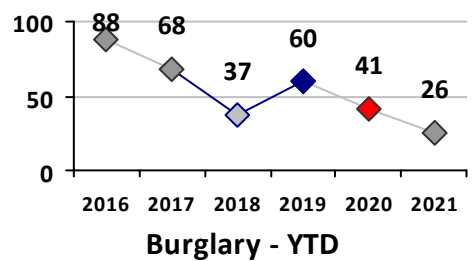

Part I Crime - Comparison Report

Providence Police Department

Through 6/6/2021
Week 22

District 5

4 Week Trend
5/10/2021 - 6/6/2021

Past 28 Days
5/10/2021 - 6/6/2021

Year to Date
January 1 - June 6

Violent Crime	Current Week	Last Week	Wk 20	Wk 19	Past 28 Days	Past 28 Days LY	Chg.	Current Year	Last Year	Chg.	Wght. 5yr Avg	Chg.
Homicide	0	0	0	1	1	0	--	2	0	200%	0	--
Sex Offenses, Forcible*	0	1	1	1	3	0	--	9	15	-40%	15	-40%
Robbery Other	1	1	0	0	2	4	-50%	8	12	-33%	14	-43%
Robbery W Firearm	0	0	0	0	0	0	--	2	3	-33%	5	-60%
Agg. Assault	3	2	3	4	12	7	71%	37	30	23%	31	19%
Agg. Assault W Firearm	0	0	0	0	0	2	--	6	3	100%	6	0%
Total	4	4	4	6	18	13	38%	64	63	2%	70	-9%

Property Crime	Current Week	Last Week	Wk 20	Wk 19	Past 28 Days	Past 28 Days LY	Chg.	Current Year	Last Year	Chg.	Wght. 5yr Avg	Chg.
Burglary	3	0	1	0	4	8	-50%	26	41	-37%	52	-50%
MV Theft	0	2	1	2	5	4	25%	45	19	137%	32	41%
Larceny from MV	1	1	3	6	11	14	-21%	50	81	-38%	71	-30%
Larceny**	4	2	1	7	14	16	-13%	60	84	-29%	88	-32%
Total	8	5	6	15	34	42	-19%	181	225	-20%	243	-26%

Other Crime	Current Week	Last Week	Wk 20	Wk 19	Past 28 Days	Past 28 Days LY	Chg.	Current Year	Last Year	Chg.	Wght. 5yr Avg	Chg.
Assault Other	6	8	2	7	23	26	-12%	127	111	14%	123	3%
Vandalism	4	4	3	11	22	16	38%	99	93	6%	119	-17%
Drug Offenses	1	0	1	1	3	10	-70%	40	39	3%	55	-27%
Weapons Offenses	1	0	2	1	4	5	-20%	31	34	-9%	23	35%
Liquor Law Violations	1	0	0	0	1	0	--	1	0	100%	1	0%
Total	13	12	8	20	53	57	-7%	298	277	8%	320	-7%

Figures are preliminary and subject to further analysis and revision

* Sex Offenses, Forcible includes forcible rape, forcible sodomy, forcible fondling, sexual assault with an object

** Larceny includes shoplifting, pickpocket, pursesnatch, from building, bicycles, motor vehicle parts or accessories, and other.