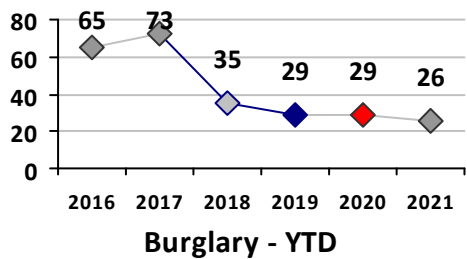

Part I Crime - Comparison Report

Providence Police Department

Through 6/6/2021
Week 22

District 6

4 Week Trend 5/10/2021 - 6/6/2021	Past 28 Days 5/10/2021 - 6/6/2021	Year to Date January 1 - June 6

Violent Crime	Current Week	Last Week	Wk 20	Wk 19	Past 28 Days	Past 28 Days LY	Chg.	Current Year	Last Year	Chg.	Wght. 5yr Avg	Chg.
Homicide	0	0	0	0	0	1	--	2	1	100%	1	100%
Sex Offenses, Forcible*	2	0	0	0	2	0	--	11	10	10%	7	57%
Robbery Other	1	0	0	0	1	2	-50%	4	4	0%	7	-43%
Robbery W Firearm	0	0	0	1	1	0	--	3	1	200%	2	50%
Agg. Assault	4	2	0	1	7	1	600%	26	11	136%	14	86%
Agg. Assault W Firearm	0	0	0	0	0	1	--	6	6	0%	6	0%
Total	7	2	0	2	11	5	120%	52	33	58%	37	41%

Property Crime	Current Week	Last Week	Wk 20	Wk 19	Past 28 Days	Past 28 Days LY	Chg.	Current Year	Last Year	Chg.	Wght. 5yr Avg	Chg.
Burglary	1	3	2	2	8	7	14%	26	29	-10%	39	-33%
MV Theft	0	3	1	2	6	3	100%	34	27	26%	35	-3%
Larceny from MV	2	2	3	2	9	19	-53%	60	83	-28%	73	-18%
Larceny**	1	5	2	3	11	10	10%	59	87	-32%	100	-41%
Total	4	13	8	9	34	39	-13%	179	226	-21%	246	-27%

Other Crime	Current Week	Last Week	Wk 20	Wk 19	Past 28 Days	Past 28 Days LY	Chg.	Current Year	Last Year	Chg.	Wght. 5yr Avg	Chg.
Assault Other	4	2	3	5	14	16	-13%	60	77	-22%	90	-33%
Vandalism	2	2	4	4	12	13	-8%	59	81	-27%	86	-31%
Drug Offenses	0	1	0	0	1	3	-67%	13	28	-54%	27	-52%
Weapons Offenses	0	0	1	0	1	3	-67%	18	12	50%	11	64%
Liquor Law Violations	1	0	0	0	1	0	--	1	0	100%	1	0%
Total	7	5	8	9	29	35	-17%	151	198	-24%	215	-30%

Figures are preliminary and subject to further analysis and revision

* Sex Offenses, Forcible includes forcible rape, forcible sodomy, forcible fondling, sexual assault with an object

** Larceny includes shoplifting, pickpocket, pursesnatch, from building, bicycles, motor vehicle parts or accessories, and other.