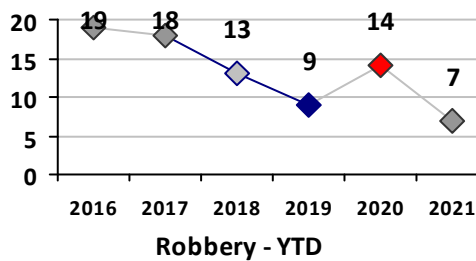

Part I Crime - Comparison Report

Providence Police Department

Through 6/6/2021
Week 22

District 7

4 Week Trend
5/10/2021 - 6/6/2021

Past 28 Days
5/10/2021 - 6/6/2021

Year to Date
January 1 - June 6

Violent Crime	Current Week	Last Week	Wk 20	Wk 19	Past 28 Days	Past 28 Days LY	Chg.	Current Year	Last Year	Chg.	Wght. 5yr Avg	Chg.	
	Homicide	0	0	0	0	0	0	--	1	0	100%	0	--
Sex Offenses, Forcible*	0	0	0	1	1	4	-75%	13	8	63%	10	30%	
Robbery Other	0	1	1	1	3	0	--	5	6	-17%	8	-38%	
Robbery W Firearm	0	0	1	0	1	1	0%	2	8	-75%	5	-60%	
Agg. Assault	0	0	2	0	2	7	-71%	24	29	-17%	31	-23%	
Agg. Assault W Firearm	1	0	0	1	2	2	0%	9	4	125%	7	29%	
Total	1	1	4	3	9	14	-36%	54	55	-2%	62	-13%	

Property Crime	Current Week	Last Week	Wk 20	Wk 19	Past 28 Days	Past 28 Days LY	Chg.	Current Year	Last Year	Chg.	Wght. 5yr Avg	Chg.	
	Burglary	0	4	1	4	9	14	-36%	34	41	-17%	51	-33%
MV Theft	5	4	0	1	10	4	150%	44	46	-4%	38	16%	
Larceny from MV	1	6	3	1	11	10	10%	90	103	-13%	100	-10%	
Larceny**	2	12	2	5	21	28	-25%	138	159	-13%	155	-11%	
Total	8	26	6	11	51	56	-9%	306	349	-12%	345	-11%	

Other Crime	Current Week	Last Week	Wk 20	Wk 19	Past 28 Days	Past 28 Days LY	Chg.	Current Year	Last Year	Chg.	Wght. 5yr Avg	Chg.	
	Assault Other	3	6	6	6	21	35	-40%	120	140	-14%	146	-18%
Vandalism	2	6	1	5	14	29	-52%	103	149	-31%	149	-31%	
Drug Offenses	3	3	1	2	9	3	200%	23	26	-12%	46	-50%	
Weapons Offenses	1	4	0	0	5	12	-58%	22	19	16%	30	-27%	
Liquor Law Violations	0	0	0	0	0	0	--	6	2	200%	18	-67%	
Total	9	19	8	13	49	79	-38%	274	336	-18%	389	-30%	

Figures are preliminary and subject to further analysis and revision

* Sex Offenses, Forcible includes forcible rape, forcible sodomy, forcible fondling, sexual assault with an object

** Larceny includes shoplifting, pickpocket, pursesnatch, from building, bicycles, motor vehicle parts or accessories, and other.