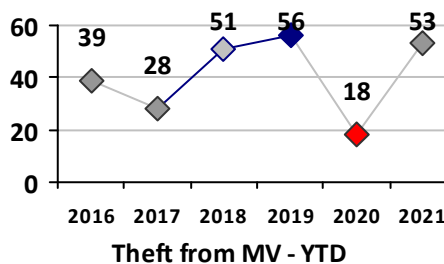

Part I Crime - Comparison Report

Providence Police Department

Through 6/6/2021
Week 22

District 3

4 Week Trend
5/10/2021 - 6/6/2021

Past 28 Days
5/10/2021 - 6/6/2021

Year to Date
January 1 - June 6

Violent Crime	Current Week	Last Week	Wk 20	Wk 19	Past 28 Days	Past 28 Days LY	Chg.	Current Year	Last Year	Chg.	Wght. 5yr Avg	Chg.	
	Homicide	0	0	0	0	0	0	--	1	1	0%	1	0%
Sex Offenses, Forcible*	0	0	0	0	0	0	--	1	1	0%	3	-67%	
Robbery Other	0	1	0	0	1	1	0%	2	2	0%	2	0%	
Robbery W Firearm	0	0	0	1	1	0	--	2	2	0%	3	-33%	
Agg. Assault	1	0	0	3	4	1	300%	11	7	57%	8	38%	
Agg. Assault W Firearm	0	0	0	9	9	0	--	10	2	400%	4	150%	
Total	1	1	0	13	15	2	650%	27	15	80%	19	42%	

Property Crime	Current Week	Last Week	Wk 20	Wk 19	Past 28 Days	Past 28 Days LY	Chg.	Current Year	Last Year	Chg.	Wght. 5yr Avg	Chg.	
	Burglary	3	1	1	0	5	4	25%	15	14	7%	18	-17%
MV Theft	1	0	1	1	3	3	0%	18	11	64%	13	38%	
Larceny from MV	2	3	3	4	12	3	300%	53	18	194%	38	39%	
Larceny**	1	1	0	1	3	10	-70%	33	39	-15%	48	-31%	
Total	7	5	5	6	23	20	15%	119	82	45%	116	3%	

Other Crime	Current Week	Last Week	Wk 20	Wk 19	Past 28 Days	Past 28 Days LY	Chg.	Current Year	Last Year	Chg.	Wght. 5yr Avg	Chg.	
	Assault Other	0	1	5	6	12	6	100%	43	44	-2%	48	-10%
Vandalism	0	2	2	1	5	11	-55%	50	43	16%	43	16%	
Drug Offenses	1	0	0	0	1	3	-67%	3	11	-73%	22	-86%	
Weapons Offenses	2	1	1	3	7	0	--	14	3	367%	6	133%	
Liquor Law Violations	0	1	0	0	1	0	--	1	0	100%	0	--	
Total	3	5	8	10	26	20	30%	111	101	10%	119	-7%	

Figures are preliminary and subject to further analysis and revision

* Sex Offenses, Forcible includes forcible rape, forcible sodomy, forcible fondling, sexual assault with an object

** Larceny includes shoplifting, pickpocket, pursesnatch, from building, bicycles, motor vehicle parts or accessories, and other.