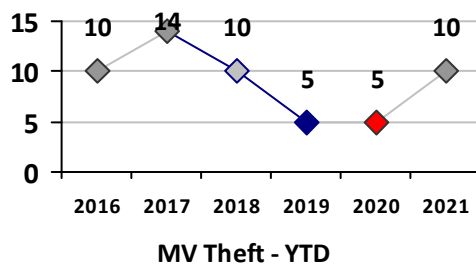

Part I Crime - Comparison Report

Providence Police Department

Through 6/6/2021
Week 22

District 8

4 Week Trend
5/10/2021 - 6/6/2021

Past 28 Days
5/10/2021 - 6/6/2021

Year to Date
January 1 - June 6

Violent Crime	Current Week	Last Week	Wk 20	Wk 19	Past 28 Days	Past 28 Days LY	Chg.	Current Year	Last Year	Chg.	Wght. 5yr Avg	Chg.
Homicide	0	0	0	0	0	0	--	0	0	0%	0	--
Sex Offenses, Forcible*	1	1	0	0	2	1	100%	4	2	100%	5	-20%
Robbery Other	0	0	0	0	0	0	--	2	2	0%	2	0%
Robbery W Firearm	0	0	0	0	0	1	--	0	2	-100%	1	--
Agg. Assault	0	0	2	0	2	1	100%	9	7	29%	6	50%
Agg. Assault W Firearm	0	0	0	2	2	1	100%	3	3	0%	2	50%
Total	1	1	2	2	6	4	50%	18	16	13%	16	13%

Property Crime	Current Week	Last Week	Wk 20	Wk 19	Past 28 Days	Past 28 Days LY	Chg.	Current Year	Last Year	Chg.	Wght. 5yr Avg	Chg.
Burglary	2	1	0	0	3	5	-40%	5	10	-50%	22	-77%
MV Theft	0	0	0	1	1	1	0%	10	5	100%	8	25%
Larceny from MV	1	2	4	1	8	5	60%	28	49	-43%	54	-48%
Larceny**	0	0	0	2	2	9	-78%	24	55	-56%	53	-55%
Total	3	3	4	4	14	20	-30%	67	119	-44%	136	-51%

Other Crime	Current Week	Last Week	Wk 20	Wk 19	Past 28 Days	Past 28 Days LY	Chg.	Current Year	Last Year	Chg.	Wght. 5yr Avg	Chg.
Assault Other	2	0	1	1	4	6	-33%	24	22	9%	32	-25%
Vandalism	0	0	0	1	1	6	-83%	25	42	-40%	45	-44%
Drug Offenses	0	0	0	0	0	0	--	1	4	-75%	4	-75%
Weapons Offenses	0	0	0	0	0	0	--	8	2	300%	3	167%
Liquor Law Violations	0	0	0	0	0	0	--	0	0	0%	0	--
Total	2	0	1	2	5	12	-58%	58	70	-17%	84	-31%

Figures are preliminary and subject to further analysis and revision

* Sex Offenses, Forcible includes forcible rape, forcible sodomy, forcible fondling, sexual assault with an object

** Larceny includes shoplifting, pickpocket, pursesnatch, from building, bicycles, motor vehicle parts or accessories, and other.