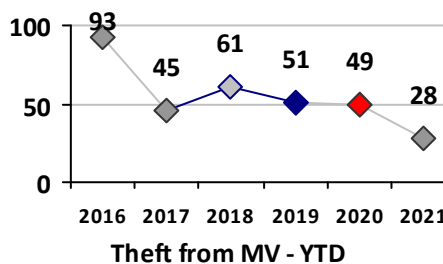

Part I Crime - Comparison Report

Providence Police Department

Through 6/6/2021
Week 22

District 8

4 Week Trend
5/10/2021 - 6/6/2021

Past 28 Days
5/10/2021 - 6/6/2021

Year to Date
January 1 - June 6

Violent Crime	Current Week	Last Week	Wk 20	Wk 19	Past 28 Days	Past 28 Days LY	Chg.	Current Year	Last Year	Chg.	Wght. 5yr Avg	Chg.
Homicide	0	0	0	0	0	0	--	0	0	0%	0	--
Sex Offenses, Forcible*	1	1	0	0	2	1	100%	4	2	100%	5	-20%
Robbery Other	0	0	0	0	0	0	--	2	2	0%	2	0%
Robbery W Firearm	0	0	0	0	0	1	--	0	2	-100%	1	--
Agg. Assault	0	0	2	0	2	1	100%	9	7	29%	6	50%
Agg. Assault W Firearm	0	0	0	2	2	1	100%	3	3	0%	2	50%
Total	1	1	2	2	6	4	50%	18	16	13%	16	13%

Property Crime	Current Week	Last Week	Wk 20	Wk 19	Past 28 Days	Past 28 Days LY	Chg.	Current Year	Last Year	Chg.	Wght. 5yr Avg	Chg.
Burglary	2	1	0	0	3	5	-40%	5	10	-50%	22	-77%
MV Theft	0	0	0	1	1	1	0%	10	5	100%	8	25%
Larceny from MV	1	2	4	1	8	5	60%	28	49	-43%	54	-48%
Larceny**	0	0	0	2	2	9	-78%	24	55	-56%	53	-55%
Total	3	3	4	4	14	20	-30%	67	119	-44%	136	-51%

Other Crime	Current Week	Last Week	Wk 20	Wk 19	Past 28 Days	Past 28 Days LY	Chg.	Current Year	Last Year	Chg.	Wght. 5yr Avg	Chg.
Assault Other	2	0	1	1	4	6	-33%	24	22	9%	32	-25%
Vandalism	0	0	0	1	1	6	-83%	25	42	-40%	45	-44%
Drug Offenses	0	0	0	0	0	0	--	1	4	-75%	4	-75%
Weapons Offenses	0	0	0	0	0	0	--	8	2	300%	3	167%
Liquor Law Violations	0	0	0	0	0	0	--	0	0	0%	0	--
Total	2	0	1	2	5	12	-58%	58	70	-17%	84	-31%

Figures are preliminary and subject to further analysis and revision

* Sex Offenses, Forcible includes forcible rape, forcible sodomy, forcible fondling, sexual assault with an object

** Larceny includes shoplifting, pickpocket, pursesnatch, from building, bicycles, motor vehicle parts or accessories, and other.