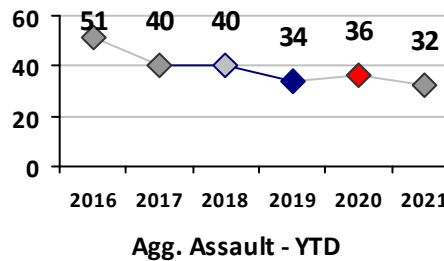

Part I Crime - Comparison Report

Providence Police Department

Through 6/6/2021
Week 22

District 2

4 Week Trend 5/10/2021 - 6/6/2021	Past 28 Days 5/10/2021 - 6/6/2021	Year to Date January 1 - June 6

Violent Crime	Current Week	Last Week	Wk 20	Wk 19	Past 28 Days	Past 28 Days LY	Chg.	Current Year	Last Year	Chg.	Wght. 5yr Avg	Chg.
Homicide	0	0	0	0	0	0	--	2	0	200%	0	--
Sex Offenses, Forcible*	0	0	0	0	0	1	--	9	8	13%	14	-36%
Robbery Other	1	1	0	0	2	0	--	3	6	-50%	10	-70%
Robbery W Firearm	0	0	0	1	1	0	--	1	2	-50%	5	-80%
Agg. Assault	3	0	0	1	4	5	-20%	22	33	-33%	29	-24%
Agg. Assault W Firearm	0	4	1	0	5	2	150%	10	3	233%	9	11%
Total	4	5	1	2	12	8	50%	47	52	-10%	67	-30%

Property Crime	Current Week	Last Week	Wk 20	Wk 19	Past 28 Days	Past 28 Days LY	Chg.	Current Year	Last Year	Chg.	Wght. 5yr Avg	Chg.
Burglary	1	0	2	1	4	15	-73%	25	34	-26%	38	-34%
MV Theft	1	1	4	0	6	1	500%	68	22	209%	36	89%
Larceny from MV	2	4	3	2	11	6	83%	53	44	20%	72	-26%
Larceny**	1	4	2	1	8	9	-11%	65	71	-8%	99	-34%
Total	5	9	11	4	29	31	-6%	211	171	23%	245	-14%

Other Crime	Current Week	Last Week	Wk 20	Wk 19	Past 28 Days	Past 28 Days LY	Chg.	Current Year	Last Year	Chg.	Wght. 5yr Avg	Chg.
Assault Other	3	6	9	3	21	30	-30%	109	126	-13%	133	-18%
Vandalism	4	1	3	1	9	16	-44%	61	85	-28%	102	-40%
Drug Offenses	1	1	1	2	5	9	-44%	29	56	-48%	56	-48%
Weapons Offenses	0	1	0	2	3	4	-25%	21	23	-9%	28	-25%
Liquor Law Violations	0	1	0	0	1	0	--	1	0	100%	0	--
Total	8	10	13	8	39	59	-34%	221	290	-24%	318	-31%

Figures are preliminary and subject to further analysis and revision

* Sex Offenses, Forcible includes forcible rape, forcible sodomy, forcible fondling, sexual assault with an object

** Larceny includes shoplifting, pickpocket, pursesnatch, from building, bicycles, motor vehicle parts or accessories, and other.