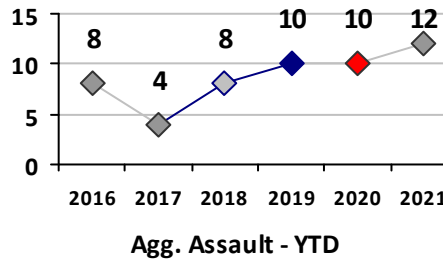

Part I Crime - Comparison Report

Providence Police Department

Through 6/6/2021
Week 22

District 8

4 Week Trend
5/10/2021 - 6/6/2021

Past 28 Days
5/10/2021 - 6/6/2021

Year to Date
January 1 - June 6

Violent Crime	Current Week	Last Week	Wk 20	Wk 19	Past 28 Days	Past 28 Days LY	Chg.	Current Year	Last Year	Chg.	Wght. 5yr Avg	Chg.
Homicide	0	0	0	0	0	0	--	0	0	0%	0	--
Sex Offenses, Forcible*	1	1	0	0	2	1	100%	4	2	100%	5	-20%
Robbery Other	0	0	0	0	0	0	--	2	2	0%	2	0%
Robbery W Firearm	0	0	0	0	0	1	--	0	2	-100%	1	--
Agg. Assault	0	0	2	0	2	1	100%	9	7	29%	6	50%
Agg. Assault W Firearm	0	0	0	2	2	1	100%	3	3	0%	2	50%
Total	1	1	2	2	6	4	50%	18	16	13%	16	13%

Property Crime	Current Week	Last Week	Wk 20	Wk 19	Past 28 Days	Past 28 Days LY	Chg.	Current Year	Last Year	Chg.	Wght. 5yr Avg	Chg.
Burglary	2	1	0	0	3	5	-40%	5	10	-50%	22	-77%
MV Theft	0	0	0	1	1	1	0%	10	5	100%	8	25%
Larceny from MV	1	2	4	1	8	5	60%	28	49	-43%	54	-48%
Larceny**	0	0	0	2	2	9	-78%	24	55	-56%	53	-55%
Total	3	3	4	4	14	20	-30%	67	119	-44%	136	-51%

Other Crime	Current Week	Last Week	Wk 20	Wk 19	Past 28 Days	Past 28 Days LY	Chg.	Current Year	Last Year	Chg.	Wght. 5yr Avg	Chg.
Assault Other	2	0	1	1	4	6	-33%	24	22	9%	32	-25%
Vandalism	0	0	0	1	1	6	-83%	25	42	-40%	45	-44%
Drug Offenses	0	0	0	0	0	0	--	1	4	-75%	4	-75%
Weapons Offenses	0	0	0	0	0	0	--	8	2	300%	3	167%
Liquor Law Violations	0	0	0	0	0	0	--	0	0	0%	0	--
Total	2	0	1	2	5	12	-58%	58	70	-17%	84	-31%

Figures are preliminary and subject to further analysis and revision

* Sex Offenses, Forcible includes forcible rape, forcible sodomy, forcible fondling, sexual assault with an object

** Larceny includes shoplifting, pickpocket, pursesnatch, from building, bicycles, motor vehicle parts or accessories, and other.