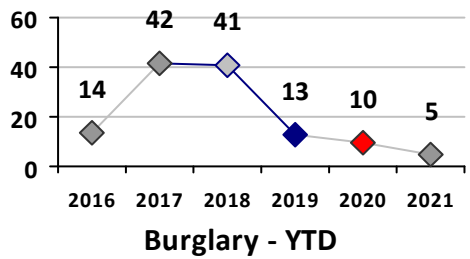

Part I Crime - Comparison Report

Providence Police Department

Through 6/6/2021
Week 22

District 8

4 Week Trend
5/10/2021 - 6/6/2021

Past 28 Days
5/10/2021 - 6/6/2021

Year to Date
January 1 - June 6

Violent Crime	Current Week	Last Week	Wk 20	Wk 19	Past 28 Days	Past 28 Days LY	Chg.	Current Year	Last Year	Chg.	Wght. 5yr Avg	Chg.
Homicide	0	0	0	0	0	0	--	0	0	0%	0	--
Sex Offenses, Forcible*	1	1	0	0	2	1	100%	4	2	100%	5	-20%
Robbery Other	0	0	0	0	0	0	--	2	2	0%	2	0%
Robbery W Firearm	0	0	0	0	0	1	--	0	2	-100%	1	--
Agg. Assault	0	0	2	0	2	1	100%	9	7	29%	6	50%
Agg. Assault W Firearm	0	0	0	2	2	1	100%	3	3	0%	2	50%
Total	1	1	2	2	6	4	50%	18	16	13%	16	13%

Property Crime	Current Week	Last Week	Wk 20	Wk 19	Past 28 Days	Past 28 Days LY	Chg.	Current Year	Last Year	Chg.	Wght. 5yr Avg	Chg.
Burglary	2	1	0	0	3	5	-40%	5	10	-50%	22	-77%
MV Theft	0	0	0	1	1	1	0%	10	5	100%	8	25%
Larceny from MV	1	2	4	1	8	5	60%	28	49	-43%	54	-48%
Larceny**	0	0	0	2	2	9	-78%	24	55	-56%	53	-55%
Total	3	3	4	4	14	20	-30%	67	119	-44%	136	-51%

Other Crime	Current Week	Last Week	Wk 20	Wk 19	Past 28 Days	Past 28 Days LY	Chg.	Current Year	Last Year	Chg.	Wght. 5yr Avg	Chg.
Assault Other	2	0	1	1	4	6	-33%	24	22	9%	32	-25%
Vandalism	0	0	0	1	1	6	-83%	25	42	-40%	45	-44%
Drug Offenses	0	0	0	0	0	0	--	1	4	-75%	4	-75%
Weapons Offenses	0	0	0	0	0	0	--	8	2	300%	3	167%
Liquor Law Violations	0	0	0	0	0	0	--	0	0	0%	0	--
Total	2	0	1	2	5	12	-58%	58	70	-17%	84	-31%

Figures are preliminary and subject to further analysis and revision

* Sex Offenses, Forcible includes forcible rape, forcible sodomy, forcible fondling, sexual assault with an object

** Larceny includes shoplifting, pickpocket, pursesnatch, from building, bicycles, motor vehicle parts or accessories, and other.