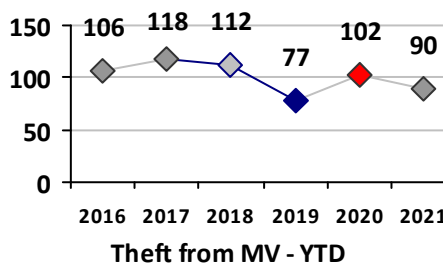

Part I Crime - Comparison Report

Providence Police Department

Through 6/6/2021
Week 22

District 7

4 Week Trend
5/10/2021 - 6/6/2021

Past 28 Days
5/10/2021 - 6/6/2021

Year to Date
January 1 - June 6

Violent Crime	Current Week	Last Week	Wk 20	Wk 19	Past 28 Days	Past 28 Days LY	Chg.	Current Year	Last Year	Chg.	Wght. 5yr Avg	Chg.	
	Homicide	0	0	0	0	0	0	--	1	0	100%	0	--
Sex Offenses, Forcible*	0	0	0	1	1	4	-75%	13	8	63%	10	30%	
Robbery Other	0	1	1	1	3	0	--	5	6	-17%	8	-38%	
Robbery W Firearm	0	0	1	0	1	1	0%	2	8	-75%	5	-60%	
Agg. Assault	0	0	2	0	2	7	-71%	24	29	-17%	31	-23%	
Agg. Assault W Firearm	1	0	0	1	2	2	0%	9	4	125%	7	29%	
Total	1	1	4	3	9	14	-36%	54	55	-2%	62	-13%	

Property Crime	Current Week	Last Week	Wk 20	Wk 19	Past 28 Days	Past 28 Days LY	Chg.	Current Year	Last Year	Chg.	Wght. 5yr Avg	Chg.	
	Burglary	0	4	1	4	9	14	-36%	34	41	-17%	51	-33%
MV Theft	5	4	0	1	10	4	150%	44	46	-4%	38	16%	
Larceny from MV	1	6	3	1	11	10	10%	90	103	-13%	100	-10%	
Larceny**	2	12	2	5	21	28	-25%	138	159	-13%	155	-11%	
Total	8	26	6	11	51	56	-9%	306	349	-12%	345	-11%	

Other Crime	Current Week	Last Week	Wk 20	Wk 19	Past 28 Days	Past 28 Days LY	Chg.	Current Year	Last Year	Chg.	Wght. 5yr Avg	Chg.	
	Assault Other	3	6	6	6	21	35	-40%	120	140	-14%	146	-18%
Vandalism	2	6	1	5	14	29	-52%	103	149	-31%	149	-31%	
Drug Offenses	3	3	1	2	9	3	200%	23	26	-12%	46	-50%	
Weapons Offenses	1	4	0	0	5	12	-58%	22	19	16%	30	-27%	
Liquor Law Violations	0	0	0	0	0	0	--	6	2	200%	18	-67%	
Total	9	19	8	13	49	79	-38%	274	336	-18%	389	-30%	

Figures are preliminary and subject to further analysis and revision

* Sex Offenses, Forcible includes forcible rape, forcible sodomy, forcible fondling, sexual assault with an object

** Larceny includes shoplifting, pickpocket, pursesnatch, from building, bicycles, motor vehicle parts or accessories, and other.