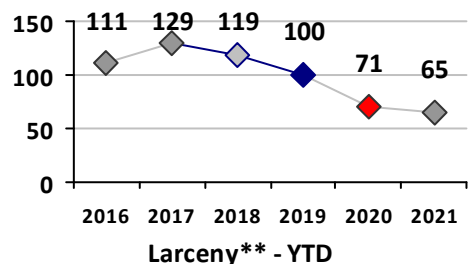

Part I Crime - Comparison Report

Providence Police Department

Through 6/6/2021
Week 22

District 2

4 Week Trend 5/10/2021 - 6/6/2021	Past 28 Days 5/10/2021 - 6/6/2021	Year to Date January 1 - June 6

Violent Crime	Current Week	Last Week	Wk 20	Wk 19	Past 28 Days	Past 28 Days LY	Chg.	Current Year	Last Year	Chg.	Wght. 5yr Avg	Chg.
Homicide	0	0	0	0	0	0	--	2	0	200%	0	--
Sex Offenses, Forcible*	0	0	0	0	0	1	--	9	8	13%	14	-36%
Robbery Other	1	1	0	0	2	0	--	3	6	-50%	10	-70%
Robbery W Firearm	0	0	0	1	1	0	--	1	2	-50%	5	-80%
Agg. Assault	3	0	0	1	4	5	-20%	22	33	-33%	29	-24%
Agg. Assault W Firearm	0	4	1	0	5	2	150%	10	3	233%	9	11%
Total	4	5	1	2	12	8	50%	47	52	-10%	67	-30%

Property Crime	Current Week	Last Week	Wk 20	Wk 19	Past 28 Days	Past 28 Days LY	Chg.	Current Year	Last Year	Chg.	Wght. 5yr Avg	Chg.
Burglary	1	0	2	1	4	15	-73%	25	34	-26%	38	-34%
MV Theft	1	1	4	0	6	1	500%	68	22	209%	36	89%
Larceny from MV	2	4	3	2	11	6	83%	53	44	20%	72	-26%
Larceny**	1	4	2	1	8	9	-11%	65	71	-8%	99	-34%
Total	5	9	11	4	29	31	-6%	211	171	23%	245	-14%

Other Crime	Current Week	Last Week	Wk 20	Wk 19	Past 28 Days	Past 28 Days LY	Chg.	Current Year	Last Year	Chg.	Wght. 5yr Avg	Chg.
Assault Other	3	6	9	3	21	30	-30%	109	126	-13%	133	-18%
Vandalism	4	1	3	1	9	16	-44%	61	85	-28%	102	-40%
Drug Offenses	1	1	1	2	5	9	-44%	29	56	-48%	56	-48%
Weapons Offenses	0	1	0	2	3	4	-25%	21	23	-9%	28	-25%
Liquor Law Violations	0	1	0	0	1	0	--	1	0	100%	0	--
Total	8	10	13	8	39	59	-34%	221	290	-24%	318	-31%

Figures are preliminary and subject to further analysis and revision

* Sex Offenses, Forcible includes forcible rape, forcible sodomy, forcible fondling, sexual assault with an object

** Larceny includes shoplifting, pickpocket, pursesnatch, from building, bicycles, motor vehicle parts or accessories, and other.