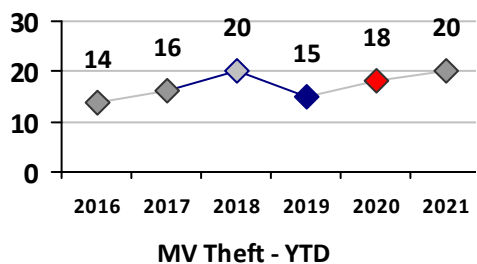

Part I Crime - Comparison Report

Providence Police Department

Through 6/6/2021
Week 22

District 1

4 Week Trend 5/10/2021 - 6/6/2021	Past 28 Days 5/10/2021 - 6/6/2021	Year to Date January 1 - June 6

Violent Crime	Current Week	Last Week	Wk 20	Wk 19	Past 28 Days	Past 28 Days LY	Chg.	Current Year	Last Year	Chg.	Wght. 5yr Avg	Chg.
Homicide	0	0	0	0	0	0	--	0	0	0%	0	--
Sex Offenses, Forcible*	0	1	1	1	3	2	50%	5	2	150%	6	-17%
Robbery Other	0	0	0	0	0	0	--	4	6	-33%	6	-33%
Robbery W Firearm	0	0	0	0	0	0	--	3	0	300%	0	--
Agg. Assault	0	0	0	0	0	0	--	5	12	-58%	13	-62%
Agg. Assault W Firearm	0	0	0	0	0	0	--	0	0	0%	1	--
Total	0	1	1	1	3	2	50%	17	20	-15%	26	-35%

Property Crime	Current Week	Last Week	Wk 20	Wk 19	Past 28 Days	Past 28 Days LY	Chg.	Current Year	Last Year	Chg.	Wght. 5yr Avg	Chg.
Burglary	0	0	0	0	0	30	--	7	43	-84%	21	-67%
MV Theft	0	2	1	0	3	6	-50%	20	18	11%	17	18%
Larceny from MV	1	0	3	0	4	1	300%	30	38	-21%	62	-52%
Larceny**	0	7	5	5	17	9	89%	62	146	-58%	161	-61%
Total	1	9	9	5	24	46	-48%	119	245	-51%	260	-54%

Other Crime	Current Week	Last Week	Wk 20	Wk 19	Past 28 Days	Past 28 Days LY	Chg.	Current Year	Last Year	Chg.	Wght. 5yr Avg	Chg.
Assault Other	1	0	3	3	7	6	17%	48	47	2%	72	-33%
Vandalism	1	0	2	4	7	35	-80%	35	86	-59%	64	-45%
Drug Offenses	3	0	1	0	4	2	100%	28	16	75%	21	33%
Weapons Offenses	0	0	0	0	0	0	--	11	6	83%	9	22%
Liquor Law Violations	0	0	0	0	0	0	--	0	0	0%	3	--
Total	5	0	6	7	18	43	-58%	122	155	-21%	170	-28%

Figures are preliminary and subject to further analysis and revision

* Sex Offenses, Forcible includes forcible rape, forcible sodomy, forcible fondling, sexual assault with an object

** Larceny includes shoplifting, pickpocket, pursesnatch, from building, bicycles, motor vehicle parts or accessories, and other.