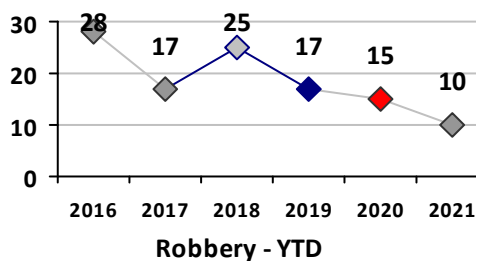

Part I Crime - Comparison Report

Providence Police Department

Through 6/6/2021
Week 22

District 5

4 Week Trend
5/10/2021 - 6/6/2021

Past 28 Days
5/10/2021 - 6/6/2021

Year to Date
January 1 - June 6

Violent Crime	Current Week	Last Week	Wk 20	Wk 19	Past 28 Days	Past 28 Days LY	Chg.	Current Year	Last Year	Chg.	Wght. 5yr Avg	Chg.
Homicide	0	0	0	1	1	0	--	2	0	200%	0	--
Sex Offenses, Forcible*	0	1	1	1	3	0	--	9	15	-40%	15	-40%
Robbery Other	1	1	0	0	2	4	-50%	8	12	-33%	14	-43%
Robbery W Firearm	0	0	0	0	0	0	--	2	3	-33%	5	-60%
Agg. Assault	3	2	3	4	12	7	71%	37	30	23%	31	19%
Agg. Assault W Firearm	0	0	0	0	0	2	--	6	3	100%	6	0%
Total	4	4	4	6	18	13	38%	64	63	2%	70	-9%

Property Crime	Current Week	Last Week	Wk 20	Wk 19	Past 28 Days	Past 28 Days LY	Chg.	Current Year	Last Year	Chg.	Wght. 5yr Avg	Chg.
Burglary	3	0	1	0	4	8	-50%	26	41	-37%	52	-50%
MV Theft	0	2	1	2	5	4	25%	45	19	137%	32	41%
Larceny from MV	1	1	3	6	11	14	-21%	50	81	-38%	71	-30%
Larceny**	4	2	1	7	14	16	-13%	60	84	-29%	88	-32%
Total	8	5	6	15	34	42	-19%	181	225	-20%	243	-26%

Other Crime	Current Week	Last Week	Wk 20	Wk 19	Past 28 Days	Past 28 Days LY	Chg.	Current Year	Last Year	Chg.	Wght. 5yr Avg	Chg.
Assault Other	6	8	2	7	23	26	-12%	127	111	14%	123	3%
Vandalism	4	4	3	11	22	16	38%	99	93	6%	119	-17%
Drug Offenses	1	0	1	1	3	10	-70%	40	39	3%	55	-27%
Weapons Offenses	1	0	2	1	4	5	-20%	31	34	-9%	23	35%
Liquor Law Violations	1	0	0	0	1	0	--	1	0	100%	1	0%
Total	13	12	8	20	53	57	-7%	298	277	8%	320	-7%

Figures are preliminary and subject to further analysis and revision

* Sex Offenses, Forcible includes forcible rape, forcible sodomy, forcible fondling, sexual assault with an object

** Larceny includes shoplifting, pickpocket, pursesnatch, from building, bicycles, motor vehicle parts or accessories, and other.