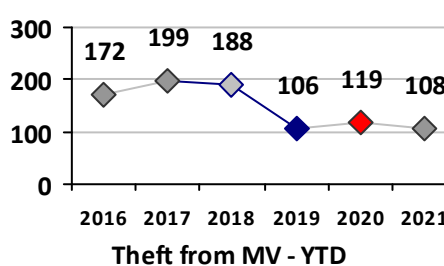

Part I Crime - Comparison Report

Providence Police Department

Through 6/6/2021
Week 22

District 4

4 Week Trend 5/10/2021 - 6/6/2021	Past 28 Days 5/10/2021 - 6/6/2021	Year to Date January 1 - June 6

Violent Crime	Current Week	Last Week	Wk 20	Wk 19	Past 28 Days	Past 28 Days LY	Chg.	Current Year	Last Year	Chg.	Wght. 5yr Avg	Chg.
Homicide	0	0	0	0	0	0	--	0	0	0%	0	--
Sex Offenses, Forcible*	1	0	0	1	2	1	100%	10	4	150%	14	-29%
Robbery Other	0	0	0	0	0	2	--	7	8	-13%	18	-61%
Robbery W Firearm	0	0	0	0	0	0	--	4	2	100%	5	-20%
Agg. Assault	2	0	2	0	4	11	-64%	17	45	-62%	34	-50%
Agg. Assault W Firearm	0	0	0	0	0	1	--	5	4	25%	6	-17%
Total	3	0	2	1	6	15	-60%	43	63	-32%	77	-44%

Property Crime	Current Week	Last Week	Wk 20	Wk 19	Past 28 Days	Past 28 Days LY	Chg.	Current Year	Last Year	Chg.	Wght. 5yr Avg	Chg.
Burglary	1	1	2	2	6	22	-73%	22	70	-69%	61	-64%
MV Theft	2	3	1	2	8	8	0%	57	27	111%	35	63%
Larceny from MV	4	5	4	4	17	17	0%	108	120	-10%	145	-26%
Larceny**	2	4	1	5	12	19	-37%	86	86	0%	100	-14%
Total	9	13	8	13	43	66	-35%	273	303	-10%	341	-20%

Other Crime	Current Week	Last Week	Wk 20	Wk 19	Past 28 Days	Past 28 Days LY	Chg.	Current Year	Last Year	Chg.	Wght. 5yr Avg	Chg.
Assault Other	3	4	3	4	14	16	-13%	103	124	-17%	140	-26%
Vandalism	1	3	4	2	10	21	-52%	86	87	-1%	113	-24%
Drug Offenses	6	2	6	0	14	4	250%	57	77	-26%	84	-32%
Weapons Offenses	7	0	4	3	14	0	--	39	14	179%	21	86%
Liquor Law Violations	0	0	0	0	0	0	--	0	0	0%	2	--
Total	17	9	17	9	52	41	27%	285	302	-6%	360	-21%

Figures are preliminary and subject to further analysis and revision

* Sex Offenses, Forcible includes forcible rape, forcible sodomy, forcible fondling, sexual assault with an object

** Larceny includes shoplifting, pickpocket, pursesnatch, from building, bicycles, motor vehicle parts or accessories, and other.