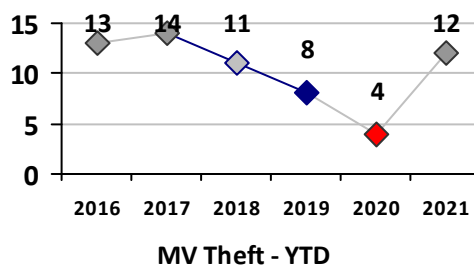

Part I Crime - Comparison Report

Providence Police Department

Through 6/6/2021
Week 22

District 9

4 Week Trend
5/10/2021 - 6/6/2021

Past 28 Days
5/10/2021 - 6/6/2021

Year to Date
January 1 - June 6

Violent Crime	Current Week	Last Week	Wk 20	Wk 19	Past 28 Days	Past 28 Days LY	Chg.	Current Year	Last Year	Chg.	Wght. 5yr Avg	Chg.
Homicide	0	0	0	0	0	0	--	0	0	0%	0	--
Sex Offenses, Forcible*	0	0	0	0	0	0	--	1	3	-67%	3	-67%
Robbery Other	0	0	0	0	0	0	--	0	4	-100%	2	--
Robbery W Firearm	0	0	0	0	0	0	--	0	0	0%	0	--
Agg. Assault	0	0	1	1	2	0	--	3	0	300%	2	50%
Agg. Assault W Firearm	0	0	0	0	0	0	--	0	1	-100%	1	--
Total	0	0	1	1	2	0	200%	4	8	-50%	8	-50%

Property Crime	Current Week	Last Week	Wk 20	Wk 19	Past 28 Days	Past 28 Days LY	Chg.	Current Year	Last Year	Chg.	Wght. 5yr Avg	Chg.
Burglary	4	1	5	5	15	10	50%	39	39	0%	42	-7%
MV Theft	0	0	0	1	1	1	0%	12	4	200%	8	50%
Larceny from MV	3	1	0	0	4	5	-20%	21	45	-53%	90	-77%
Larceny**	1	6	4	0	11	11	0%	34	55	-38%	56	-39%
Total	8	8	9	6	31	27	15%	106	143	-26%	196	-46%

Other Crime	Current Week	Last Week	Wk 20	Wk 19	Past 28 Days	Past 28 Days LY	Chg.	Current Year	Last Year	Chg.	Wght. 5yr Avg	Chg.
Assault Other	1	0	1	0	2	4	-50%	15	19	-21%	22	-32%
Vandalism	0	2	1	1	4	8	-50%	16	43	-63%	47	-66%
Drug Offenses	0	0	0	0	0	0	--	4	11	-64%	8	-50%
Weapons Offenses	0	0	1	1	2	0	--	8	4	100%	3	167%
Liquor Law Violations	0	0	0	0	0	0	--	0	0	0%	1	--
Total	1	2	3	2	8	12	-33%	43	77	-44%	81	-47%

Figures are preliminary and subject to further analysis and revision

* Sex Offenses, Forcible includes forcible rape, forcible sodomy, forcible fondling, sexual assault with an object

** Larceny includes shoplifting, pickpocket, pursesnatch, from building, bicycles, motor vehicle parts or accessories, and other.