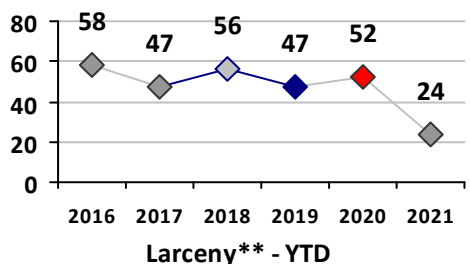

Part I Crime - Comparison Report

Providence Police Department

Through 6/6/2021
Week 22

District 8

4 Week Trend
5/10/2021 - 6/6/2021

Past 28 Days
5/10/2021 - 6/6/2021

Year to Date
January 1 - June 6

Violent Crime	Current Week	Last Week	Wk 20	Wk 19	Past 28 Days	Past 28 Days LY	Chg.	Current Year	Last Year	Chg.	Wght. 5yr Avg	Chg.
Homicide	0	0	0	0	0	0	--	0	0	0%	0	--
Sex Offenses, Forcible*	1	1	0	0	2	1	100%	4	2	100%	5	-20%
Robbery Other	0	0	0	0	0	0	--	2	2	0%	2	0%
Robbery W Firearm	0	0	0	0	0	1	--	0	2	-100%	1	--
Agg. Assault	0	0	2	0	2	1	100%	9	7	29%	6	50%
Agg. Assault W Firearm	0	0	0	2	2	1	100%	3	3	0%	2	50%
Total	1	1	2	2	6	4	50%	18	16	13%	16	13%

Property Crime	Current Week	Last Week	Wk 20	Wk 19	Past 28 Days	Past 28 Days LY	Chg.	Current Year	Last Year	Chg.	Wght. 5yr Avg	Chg.
Burglary	2	1	0	0	3	5	-40%	5	10	-50%	22	-77%
MV Theft	0	0	0	1	1	1	0%	10	5	100%	8	25%
Larceny from MV	1	2	4	1	8	5	60%	28	49	-43%	54	-48%
Larceny**	0	0	0	2	2	9	-78%	24	55	-56%	53	-55%
Total	3	3	4	4	14	20	-30%	67	119	-44%	136	-51%

Other Crime	Current Week	Last Week	Wk 20	Wk 19	Past 28 Days	Past 28 Days LY	Chg.	Current Year	Last Year	Chg.	Wght. 5yr Avg	Chg.
Assault Other	2	0	1	1	4	6	-33%	24	22	9%	32	-25%
Vandalism	0	0	0	1	1	6	-83%	25	42	-40%	45	-44%
Drug Offenses	0	0	0	0	0	0	--	1	4	-75%	4	-75%
Weapons Offenses	0	0	0	0	0	0	--	8	2	300%	3	167%
Liquor Law Violations	0	0	0	0	0	0	--	0	0	0%	0	--
Total	2	0	1	2	5	12	-58%	58	70	-17%	84	-31%

Figures are preliminary and subject to further analysis and revision

* Sex Offenses, Forcible includes forcible rape, forcible sodomy, forcible fondling, sexual assault with an object

** Larceny includes shoplifting, pickpocket, pursesnatch, from building, bicycles, motor vehicle parts or accessories, and other.