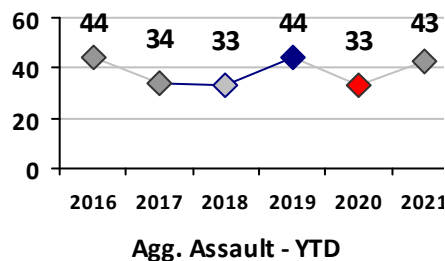

Part I Crime - Comparison Report

Providence Police Department

Through 6/6/2021
Week 22

District 5

4 Week Trend
5/10/2021 - 6/6/2021

Past 28 Days
5/10/2021 - 6/6/2021

Year to Date
January 1 - June 6

Violent Crime	Current Week	Last Week	Wk 20	Wk 19	Past 28 Days	Past 28 Days LY	Chg.	Current Year	Last Year	Chg.	Wght. 5yr Avg	Chg.
Homicide	0	0	0	1	1	0	--	2	0	200%	0	--
Sex Offenses, Forcible*	0	1	1	1	3	0	--	9	15	-40%	15	-40%
Robbery Other	1	1	0	0	2	4	-50%	8	12	-33%	14	-43%
Robbery W Firearm	0	0	0	0	0	0	--	2	3	-33%	5	-60%
Agg. Assault	3	2	3	4	12	7	71%	37	30	23%	31	19%
Agg. Assault W Firearm	0	0	0	0	0	2	--	6	3	100%	6	0%
Total	4	4	4	6	18	13	38%	64	63	2%	70	-9%

Property Crime	Current Week	Last Week	Wk 20	Wk 19	Past 28 Days	Past 28 Days LY	Chg.	Current Year	Last Year	Chg.	Wght. 5yr Avg	Chg.
Burglary	3	0	1	0	4	8	-50%	26	41	-37%	52	-50%
MV Theft	0	2	1	2	5	4	25%	45	19	137%	32	41%
Larceny from MV	1	1	3	6	11	14	-21%	50	81	-38%	71	-30%
Larceny**	4	2	1	7	14	16	-13%	60	84	-29%	88	-32%
Total	8	5	6	15	34	42	-19%	181	225	-20%	243	-26%

Other Crime	Current Week	Last Week	Wk 20	Wk 19	Past 28 Days	Past 28 Days LY	Chg.	Current Year	Last Year	Chg.	Wght. 5yr Avg	Chg.
Assault Other	6	8	2	7	23	26	-12%	127	111	14%	123	3%
Vandalism	4	4	3	11	22	16	38%	99	93	6%	119	-17%
Drug Offenses	1	0	1	1	3	10	-70%	40	39	3%	55	-27%
Weapons Offenses	1	0	2	1	4	5	-20%	31	34	-9%	23	35%
Liquor Law Violations	1	0	0	0	1	0	--	1	0	100%	1	0%
Total	13	12	8	20	53	57	-7%	298	277	8%	320	-7%

Figures are preliminary and subject to further analysis and revision

* Sex Offenses, Forcible includes forcible rape, forcible sodomy, forcible fondling, sexual assault with an object

** Larceny includes shoplifting, pickpocket, pursesnatch, from building, bicycles, motor vehicle parts or accessories, and other.