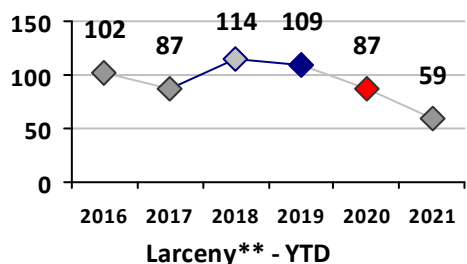

Part I Crime - Comparison Report

Providence Police Department

Through 6/6/2021
Week 22

District 6

4 Week Trend 5/10/2021 - 6/6/2021	Past 28 Days 5/10/2021 - 6/6/2021	Year to Date January 1 - June 6

Violent Crime	Current Week	Last Week	Wk 20	Wk 19	Past 28 Days	Past 28 Days LY	Chg.	Current Year	Last Year	Chg.	Wght. 5yr Avg	Chg.
Homicide	0	0	0	0	0	1	--	2	1	100%	1	100%
Sex Offenses, Forcible*	2	0	0	0	2	0	--	11	10	10%	7	57%
Robbery Other	1	0	0	0	1	2	-50%	4	4	0%	7	-43%
Robbery W Firearm	0	0	0	1	1	0	--	3	1	200%	2	50%
Agg. Assault	4	2	0	1	7	1	600%	26	11	136%	14	86%
Agg. Assault W Firearm	0	0	0	0	0	1	--	6	6	0%	6	0%
Total	7	2	0	2	11	5	120%	52	33	58%	37	41%

Property Crime	Current Week	Last Week	Wk 20	Wk 19	Past 28 Days	Past 28 Days LY	Chg.	Current Year	Last Year	Chg.	Wght. 5yr Avg	Chg.
Burglary	1	3	2	2	8	7	14%	26	29	-10%	39	-33%
MV Theft	0	3	1	2	6	3	100%	34	27	26%	35	-3%
Larceny from MV	2	2	3	2	9	19	-53%	60	83	-28%	73	-18%
Larceny**	1	5	2	3	11	10	10%	59	87	-32%	100	-41%
Total	4	13	8	9	34	39	-13%	179	226	-21%	246	-27%

Other Crime	Current Week	Last Week	Wk 20	Wk 19	Past 28 Days	Past 28 Days LY	Chg.	Current Year	Last Year	Chg.	Wght. 5yr Avg	Chg.
Assault Other	4	2	3	5	14	16	-13%	60	77	-22%	90	-33%
Vandalism	2	2	4	4	12	13	-8%	59	81	-27%	86	-31%
Drug Offenses	0	1	0	0	1	3	-67%	13	28	-54%	27	-52%
Weapons Offenses	0	0	1	0	1	3	-67%	18	12	50%	11	64%
Liquor Law Violations	1	0	0	0	1	0	--	1	0	100%	1	0%
Total	7	5	8	9	29	35	-17%	151	198	-24%	215	-30%

Figures are preliminary and subject to further analysis and revision

* Sex Offenses, Forcible includes forcible rape, forcible sodomy, forcible fondling, sexual assault with an object

** Larceny includes shoplifting, pickpocket, pursesnatch, from building, bicycles, motor vehicle parts or accessories, and other.