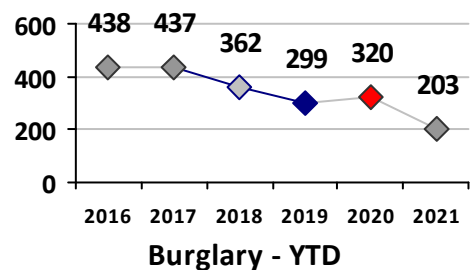

Part I Crime - Comparison Report

Providence Police Department

Through 6/6/2021
Week 22

Citywide

4 Week Trend
5/10/2021 - 6/6/2021

Past 28 Days
5/10/2021 - 6/6/2021

Year to Date
January 1 - June 6

Violent Crime	Current Week	Last Week	Wk 20	Wk 19	Past 28 Days	Past 28 Days LY	Chg.	Current Year	Last Year	Chg.	Wght. 5yr Avg	Chg.	
	Homicide	0	0	0	1	1	1	0%	8	2	300%	3	167%
Sex Offenses, Forcible*	4	3	2	4	13	10	30%	66	55	20%	80	-18%	
Robbery W Firearm	0	0	1	3	4	2	100%	18	20	-10%	27	-33%	
Robbery Other	3	4	1	1	9	9	0%	35	51	-31%	70	-50%	
Agg. Assault W Firearm	1	4	2	12	19	9	111%	50	26	92%	41	22%	
Agg. Assault	13	4	10	11	38	35	9%	155	178	-13%	171	-9%	
Total	21	15	16	32	84	66	27%	332	332	0%	392	-15%	

Property Crime	Current Week	Last Week	Wk 20	Wk 19	Past 28 Days	Past 28 Days LY	Chg.	Current Year	Last Year	Chg.	Wght. 5yr Avg	Chg.	
	Burglary	15	11	14	15	55	116	-53%	203	325	-38%	349	-42%
MV Theft	9	15	10	11	45	32	41%	317	187	70%	231	37%	
Larceny from MV	17	24	27	20	88	84	5%	587	627	-6%	762	-23%	
Larceny**	12	42	19	29	102	138	-26%	656	846	-22%	931	-30%	
Total	53	92	70	75	290	370	-22%	1763	1985	-11%	2271	-22%	

Other Crime	Current Week	Last Week	Wk 20	Wk 19	Past 28 Days	Past 28 Days LY	Chg.	Current Year	Last Year	Chg.	Wght. 5yr Avg	Chg.	
	Assault Other	23	30	34	36	123	149	-17%	666	722	-8%	820	-19%
Vandalism	15	20	21	31	87	170	-49%	629	765	-18%	821	-23%	
Weapons Offenses	11	6	9	10	36	24	50%	173	122	42%	136	27%	
Drug Offenses	15	7	11	5	38	35	9%	200	278	-28%	333	-40%	
Liquor Law Violations	2	2	0	0	4	0	400%	10	2	400%	27	-63%	
Total	66	65	75	82	288	378	-24%	1678	1889	-11%	2137	-21%	

Figures are preliminary and subject to further analysis and revision

* Sex Offenses, Forcible includes forcible rape, forcible sodomy, forcible fondling, sexual assault with an object

** Larceny includes shoplifting, pickpocket, pursesnatch, from building, bicycles, motor vehicle parts or accessories, and other.