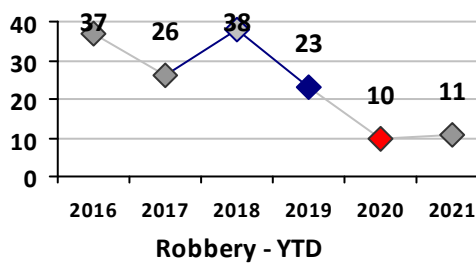

Part I Crime - Comparison Report

Providence Police Department

Through 6/6/2021
Week 22

District 4

4 Week Trend 5/10/2021 - 6/6/2021	Past 28 Days 5/10/2021 - 6/6/2021	Year to Date January 1 - June 6

Violent Crime	Current Week	Last Week	Wk 20	Wk 19	Past 28 Days	Past 28 Days LY	Chg.	Current Year	Last Year	Chg.	Wght. 5yr Avg	Chg.
Homicide	0	0	0	0	0	0	--	0	0	0%	0	--
Sex Offenses, Forcible*	1	0	0	1	2	1	100%	10	4	150%	14	-29%
Robbery Other	0	0	0	0	0	2	--	7	8	-13%	18	-61%
Robbery W Firearm	0	0	0	0	0	0	--	4	2	100%	5	-20%
Agg. Assault	2	0	2	0	4	11	-64%	17	45	-62%	34	-50%
Agg. Assault W Firearm	0	0	0	0	0	1	--	5	4	25%	6	-17%
Total	3	0	2	1	6	15	-60%	43	63	-32%	77	-44%

Property Crime	Current Week	Last Week	Wk 20	Wk 19	Past 28 Days	Past 28 Days LY	Chg.	Current Year	Last Year	Chg.	Wght. 5yr Avg	Chg.
Burglary	1	1	2	2	6	22	-73%	22	70	-69%	61	-64%
MV Theft	2	3	1	2	8	8	0%	57	27	111%	35	63%
Larceny from MV	4	5	4	4	17	17	0%	108	120	-10%	145	-26%
Larceny**	2	4	1	5	12	19	-37%	86	86	0%	100	-14%
Total	9	13	8	13	43	66	-35%	273	303	-10%	341	-20%

Other Crime	Current Week	Last Week	Wk 20	Wk 19	Past 28 Days	Past 28 Days LY	Chg.	Current Year	Last Year	Chg.	Wght. 5yr Avg	Chg.
Assault Other	3	4	3	4	14	16	-13%	103	124	-17%	140	-26%
Vandalism	1	3	4	2	10	21	-52%	86	87	-1%	113	-24%
Drug Offenses	6	2	6	0	14	4	250%	57	77	-26%	84	-32%
Weapons Offenses	7	0	4	3	14	0	--	39	14	179%	21	86%
Liquor Law Violations	0	0	0	0	0	0	--	0	0	0%	2	--
Total	17	9	17	9	52	41	27%	285	302	-6%	360	-21%

Figures are preliminary and subject to further analysis and revision

* Sex Offenses, Forcible includes forcible rape, forcible sodomy, forcible fondling, sexual assault with an object

** Larceny includes shoplifting, pickpocket, pursesnatch, from building, bicycles, motor vehicle parts or accessories, and other.