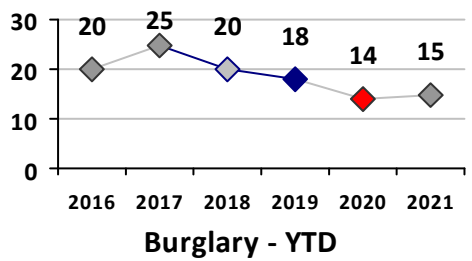

Part I Crime - Comparison Report

Providence Police Department

Through 6/6/2021
Week 22

District 3

4 Week Trend
5/10/2021 - 6/6/2021

Past 28 Days
5/10/2021 - 6/6/2021

Year to Date
January 1 - June 6

Violent Crime	Current Week	Last Week	Wk 20	Wk 19	Past 28 Days	Past 28 Days LY	Chg.	Current Year	Last Year	Chg.	Wght. 5yr Avg	Chg.	
	Homicide	0	0	0	0	0	0	--	1	1	0%	1	0%
Sex Offenses, Forcible*	0	0	0	0	0	0	--	1	1	0%	3	-67%	
Robbery Other	0	1	0	0	1	1	0%	2	2	0%	2	0%	
Robbery W Firearm	0	0	0	1	1	0	--	2	2	0%	3	-33%	
Agg. Assault	1	0	0	3	4	1	300%	11	7	57%	8	38%	
Agg. Assault W Firearm	0	0	0	9	9	0	--	10	2	400%	4	150%	
Total	1	1	0	13	15	2	650%	27	15	80%	19	42%	

Property Crime	Current Week	Last Week	Wk 20	Wk 19	Past 28 Days	Past 28 Days LY	Chg.	Current Year	Last Year	Chg.	Wght. 5yr Avg	Chg.	
	Burglary	3	1	1	0	5	4	25%	15	14	7%	18	-17%
MV Theft	1	0	1	1	3	3	0%	18	11	64%	13	38%	
Larceny from MV	2	3	3	4	12	3	300%	53	18	194%	38	39%	
Larceny**	1	1	0	1	3	10	-70%	33	39	-15%	48	-31%	
Total	7	5	5	6	23	20	15%	119	82	45%	116	3%	

Other Crime	Current Week	Last Week	Wk 20	Wk 19	Past 28 Days	Past 28 Days LY	Chg.	Current Year	Last Year	Chg.	Wght. 5yr Avg	Chg.	
	Assault Other	0	1	5	6	12	6	100%	43	44	-2%	48	-10%
Vandalism	0	2	2	1	5	11	-55%	50	43	16%	43	16%	
Drug Offenses	1	0	0	0	1	3	-67%	3	11	-73%	22	-86%	
Weapons Offenses	2	1	1	3	7	0	--	14	3	367%	6	133%	
Liquor Law Violations	0	1	0	0	1	0	--	1	0	100%	0	--	
Total	3	5	8	10	26	20	30%	111	101	10%	119	-7%	

Figures are preliminary and subject to further analysis and revision

* Sex Offenses, Forcible includes forcible rape, forcible sodomy, forcible fondling, sexual assault with an object

** Larceny includes shoplifting, pickpocket, pursesnatch, from building, bicycles, motor vehicle parts or accessories, and other.