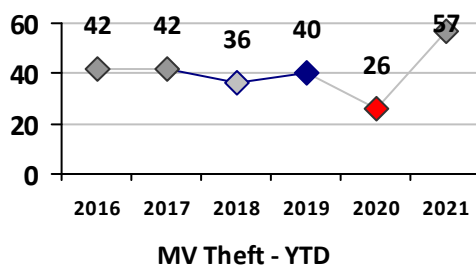

Part I Crime - Comparison Report

Providence Police Department

Through 6/6/2021
Week 22

District 4

4 Week Trend 5/10/2021 - 6/6/2021	Past 28 Days 5/10/2021 - 6/6/2021	Year to Date January 1 - June 6

Violent Crime	Current Week	Last Week	Wk 20	Wk 19	Past 28 Days	Past 28 Days LY	Chg.	Current Year	Last Year	Chg.	Wght. 5yr Avg	Chg.
Homicide	0	0	0	0	0	0	--	0	0	0%	0	--
Sex Offenses, Forcible*	1	0	0	1	2	1	100%	10	4	150%	14	-29%
Robbery Other	0	0	0	0	0	2	--	7	8	-13%	18	-61%
Robbery W Firearm	0	0	0	0	0	0	--	4	2	100%	5	-20%
Agg. Assault	2	0	2	0	4	11	-64%	17	45	-62%	34	-50%
Agg. Assault W Firearm	0	0	0	0	0	1	--	5	4	25%	6	-17%
Total	3	0	2	1	6	15	-60%	43	63	-32%	77	-44%

Property Crime	Current Week	Last Week	Wk 20	Wk 19	Past 28 Days	Past 28 Days LY	Chg.	Current Year	Last Year	Chg.	Wght. 5yr Avg	Chg.
Burglary	1	1	2	2	6	22	-73%	22	70	-69%	61	-64%
MV Theft	2	3	1	2	8	8	0%	57	27	111%	35	63%
Larceny from MV	4	5	4	4	17	17	0%	108	120	-10%	145	-26%
Larceny**	2	4	1	5	12	19	-37%	86	86	0%	100	-14%
Total	9	13	8	13	43	66	-35%	273	303	-10%	341	-20%

Other Crime	Current Week	Last Week	Wk 20	Wk 19	Past 28 Days	Past 28 Days LY	Chg.	Current Year	Last Year	Chg.	Wght. 5yr Avg	Chg.
Assault Other	3	4	3	4	14	16	-13%	103	124	-17%	140	-26%
Vandalism	1	3	4	2	10	21	-52%	86	87	-1%	113	-24%
Drug Offenses	6	2	6	0	14	4	250%	57	77	-26%	84	-32%
Weapons Offenses	7	0	4	3	14	0	--	39	14	179%	21	86%
Liquor Law Violations	0	0	0	0	0	0	--	0	0	0%	2	--
Total	17	9	17	9	52	41	27%	285	302	-6%	360	-21%

Figures are preliminary and subject to further analysis and revision

* Sex Offenses, Forcible includes forcible rape, forcible sodomy, forcible fondling, sexual assault with an object

** Larceny includes shoplifting, pickpocket, pursesnatch, from building, bicycles, motor vehicle parts or accessories, and other.