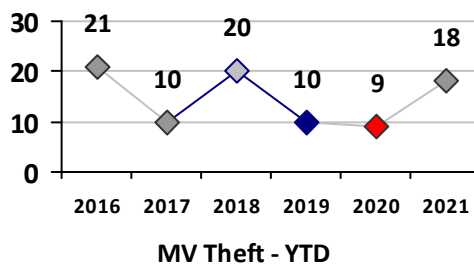

Part I Crime - Comparison Report

Providence Police Department

Through 6/6/2021
Week 22

District 3

4 Week Trend
5/10/2021 - 6/6/2021

Past 28 Days
5/10/2021 - 6/6/2021

Year to Date
January 1 - June 6

Violent Crime	Current Week	Last Week	Wk 20	Wk 19	Past 28 Days	Past 28 Days LY	Chg.	Current Year	Last Year	Chg.	Wght. 5yr Avg	Chg.	
	Homicide	0	0	0	0	0	0	--	1	1	0%	1	0%
Sex Offenses, Forcible*	0	0	0	0	0	0	--	1	1	0%	3	-67%	
Robbery Other	0	1	0	0	1	1	0%	2	2	0%	2	0%	
Robbery W Firearm	0	0	0	1	1	0	--	2	2	0%	3	-33%	
Agg. Assault	1	0	0	3	4	1	300%	11	7	57%	8	38%	
Agg. Assault W Firearm	0	0	0	9	9	0	--	10	2	400%	4	150%	
Total	1	1	0	13	15	2	650%	27	15	80%	19	42%	

Property Crime	Current Week	Last Week	Wk 20	Wk 19	Past 28 Days	Past 28 Days LY	Chg.	Current Year	Last Year	Chg.	Wght. 5yr Avg	Chg.	
	Burglary	3	1	1	0	5	4	25%	15	14	7%	18	-17%
MV Theft	1	0	1	1	3	3	0%	18	11	64%	13	38%	
Larceny from MV	2	3	3	4	12	3	300%	53	18	194%	38	39%	
Larceny**	1	1	0	1	3	10	-70%	33	39	-15%	48	-31%	
Total	7	5	5	6	23	20	15%	119	82	45%	116	3%	

Other Crime	Current Week	Last Week	Wk 20	Wk 19	Past 28 Days	Past 28 Days LY	Chg.	Current Year	Last Year	Chg.	Wght. 5yr Avg	Chg.	
	Assault Other	0	1	5	6	12	6	100%	43	44	-2%	48	-10%
Vandalism	0	2	2	1	5	11	-55%	50	43	16%	43	16%	
Drug Offenses	1	0	0	0	1	3	-67%	3	11	-73%	22	-86%	
Weapons Offenses	2	1	1	3	7	0	--	14	3	367%	6	133%	
Liquor Law Violations	0	1	0	0	1	0	--	1	0	100%	0	--	
Total	3	5	8	10	26	20	30%	111	101	10%	119	-7%	

Figures are preliminary and subject to further analysis and revision

* Sex Offenses, Forcible includes forcible rape, forcible sodomy, forcible fondling, sexual assault with an object

** Larceny includes shoplifting, pickpocket, pursesnatch, from building, bicycles, motor vehicle parts or accessories, and other.