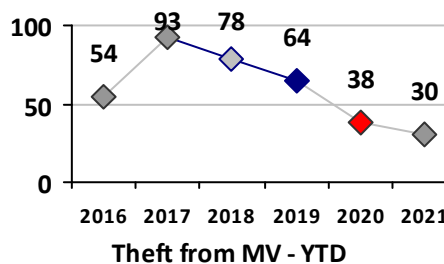

Part I Crime - Comparison Report

Providence Police Department

Through 6/6/2021
Week 22

District 1

4 Week Trend 5/10/2021 - 6/6/2021	Past 28 Days 5/10/2021 - 6/6/2021	Year to Date January 1 - June 6

Violent Crime	Current Week	Last Week	Wk 20	Wk 19	Past 28 Days	Past 28 Days LY	Chg.	Current Year	Last Year	Chg.	Wght. 5yr Avg	Chg.
Homicide	0	0	0	0	0	0	--	0	0	0%	0	--
Sex Offenses, Forcible*	0	1	1	1	3	2	50%	5	2	150%	6	-17%
Robbery Other	0	0	0	0	0	0	--	4	6	-33%	6	-33%
Robbery W Firearm	0	0	0	0	0	0	--	3	0	300%	0	--
Agg. Assault	0	0	0	0	0	0	--	5	12	-58%	13	-62%
Agg. Assault W Firearm	0	0	0	0	0	0	--	0	0	0%	1	--
Total	0	1	1	1	3	2	50%	17	20	-15%	26	-35%

Property Crime	Current Week	Last Week	Wk 20	Wk 19	Past 28 Days	Past 28 Days LY	Chg.	Current Year	Last Year	Chg.	Wght. 5yr Avg	Chg.
Burglary	0	0	0	0	0	30	--	7	43	-84%	21	-67%
MV Theft	0	2	1	0	3	6	-50%	20	18	11%	17	18%
Larceny from MV	1	0	3	0	4	1	300%	30	38	-21%	62	-52%
Larceny**	0	7	5	5	17	9	89%	62	146	-58%	161	-61%
Total	1	9	9	5	24	46	-48%	119	245	-51%	260	-54%

Other Crime	Current Week	Last Week	Wk 20	Wk 19	Past 28 Days	Past 28 Days LY	Chg.	Current Year	Last Year	Chg.	Wght. 5yr Avg	Chg.
Assault Other	1	0	3	3	7	6	17%	48	47	2%	72	-33%
Vandalism	1	0	2	4	7	35	-80%	35	86	-59%	64	-45%
Drug Offenses	3	0	1	0	4	2	100%	28	16	75%	21	33%
Weapons Offenses	0	0	0	0	0	0	--	11	6	83%	9	22%
Liquor Law Violations	0	0	0	0	0	0	--	0	0	0%	3	--
Total	5	0	6	7	18	43	-58%	122	155	-21%	170	-28%

Figures are preliminary and subject to further analysis and revision

* Sex Offenses, Forcible includes forcible rape, forcible sodomy, forcible fondling, sexual assault with an object

** Larceny includes shoplifting, pickpocket, pursesnatch, from building, bicycles, motor vehicle parts or accessories, and other.