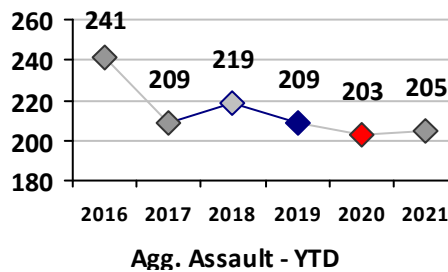

Part I Crime - Comparison Report

Providence Police Department

Through 6/6/2021
Week 22

Citywide

4 Week Trend
5/10/2021 - 6/6/2021

Past 28 Days
5/10/2021 - 6/6/2021

Year to Date
January 1 - June 6

Violent Crime	Current Week	Last Week	Wk 20	Wk 19	Past 28 Days	Past 28 Days LY	Chg.	Current Year	Last Year	Chg.	Wght. 5yr Avg	Chg.
	Homicide	0	0	0	1	1	1	0%	8	2	300%	3
Sex Offenses, Forcible*	4	3	2	4	13	10	30%	66	55	20%	80	-18%
Robbery W Firearm	0	0	1	3	4	2	100%	18	20	-10%	27	-33%
Robbery Other	3	4	1	1	9	9	0%	35	51	-31%	70	-50%
Agg. Assault W Firearm	1	4	2	12	19	9	111%	50	26	92%	41	22%
Agg. Assault	13	4	10	11	38	35	9%	155	178	-13%	171	-9%
Total	21	15	16	32	84	66	27%	332	332	0%	392	-15%

Property Crime	Current Week	Last Week	Wk 20	Wk 19	Past 28 Days	Past 28 Days LY	Chg.	Current Year	Last Year	Chg.	Wght. 5yr Avg	Chg.
	Burglary	15	11	14	15	55	116	-53%	203	325	-38%	349
MV Theft	9	15	10	11	45	32	41%	317	187	70%	231	37%
Larceny from MV	17	24	27	20	88	84	5%	587	627	-6%	762	-23%
Larceny**	12	42	19	29	102	138	-26%	656	846	-22%	931	-30%
Total	53	92	70	75	290	370	-22%	1763	1985	-11%	2271	-22%

Other Crime	Current Week	Last Week	Wk 20	Wk 19	Past 28 Days	Past 28 Days LY	Chg.	Current Year	Last Year	Chg.	Wght. 5yr Avg	Chg.
	Assault Other	23	30	34	36	123	149	-17%	666	722	-8%	820
Vandalism	15	20	21	31	87	170	-49%	629	765	-18%	821	-23%
Weapons Offenses	11	6	9	10	36	24	50%	173	122	42%	136	27%
Drug Offenses	15	7	11	5	38	35	9%	200	278	-28%	333	-40%
Liquor Law Violations	2	2	0	0	4	0	400%	10	2	400%	27	-63%
Total	66	65	75	82	288	378	-24%	1678	1889	-11%	2137	-21%