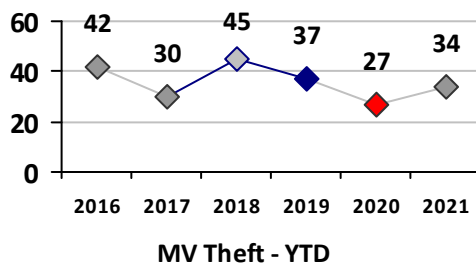

Part I Crime - Comparison Report

Providence Police Department

Through 6/6/2021
Week 22

District 6

4 Week Trend 5/10/2021 - 6/6/2021	Past 28 Days 5/10/2021 - 6/6/2021	Year to Date January 1 - June 6

Violent Crime	Current Week	Last Week	Wk 20	Wk 19	Past 28 Days	Past 28 Days LY	Chg.	Current Year	Last Year	Chg.	Wght. 5yr Avg	Chg.
Homicide	0	0	0	0	0	1	--	2	1	100%	1	100%
Sex Offenses, Forcible*	2	0	0	0	2	0	--	11	10	10%	7	57%
Robbery Other	1	0	0	0	1	2	-50%	4	4	0%	7	-43%
Robbery W Firearm	0	0	0	1	1	0	--	3	1	200%	2	50%
Agg. Assault	4	2	0	1	7	1	600%	26	11	136%	14	86%
Agg. Assault W Firearm	0	0	0	0	0	1	--	6	6	0%	6	0%
Total	7	2	0	2	11	5	120%	52	33	58%	37	41%

Property Crime	Current Week	Last Week	Wk 20	Wk 19	Past 28 Days	Past 28 Days LY	Chg.	Current Year	Last Year	Chg.	Wght. 5yr Avg	Chg.
Burglary	1	3	2	2	8	7	14%	26	29	-10%	39	-33%
MV Theft	0	3	1	2	6	3	100%	34	27	26%	35	-3%
Larceny from MV	2	2	3	2	9	19	-53%	60	83	-28%	73	-18%
Larceny**	1	5	2	3	11	10	10%	59	87	-32%	100	-41%
Total	4	13	8	9	34	39	-13%	179	226	-21%	246	-27%

Other Crime	Current Week	Last Week	Wk 20	Wk 19	Past 28 Days	Past 28 Days LY	Chg.	Current Year	Last Year	Chg.	Wght. 5yr Avg	Chg.
Assault Other	4	2	3	5	14	16	-13%	60	77	-22%	90	-33%
Vandalism	2	2	4	4	12	13	-8%	59	81	-27%	86	-31%
Drug Offenses	0	1	0	0	1	3	-67%	13	28	-54%	27	-52%
Weapons Offenses	0	0	1	0	1	3	-67%	18	12	50%	11	64%
Liquor Law Violations	1	0	0	0	1	0	--	1	0	100%	1	0%
Total	7	5	8	9	29	35	-17%	151	198	-24%	215	-30%

Figures are preliminary and subject to further analysis and revision

* Sex Offenses, Forcible includes forcible rape, forcible sodomy, forcible fondling, sexual assault with an object

** Larceny includes shoplifting, pickpocket, pursesnatch, from building, bicycles, motor vehicle parts or accessories, and other.