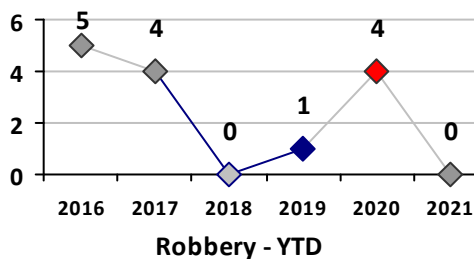

Part I Crime - Comparison Report

Providence Police Department

Through 6/6/2021
Week 22

District 9

4 Week Trend
5/10/2021 - 6/6/2021

Past 28 Days
5/10/2021 - 6/6/2021

Year to Date
January 1 - June 6

Violent Crime	Current Week	Last Week	Wk 20	Wk 19	Past 28 Days	Past 28 Days LY	Chg.	Current Year	Last Year	Chg.	Wght. 5yr Avg	Chg.
Homicide	0	0	0	0	0	0	--	0	0	0%	0	--
Sex Offenses, Forcible*	0	0	0	0	0	0	--	1	3	-67%	3	-67%
Robbery Other	0	0	0	0	0	0	--	0	4	-100%	2	--
Robbery W Firearm	0	0	0	0	0	0	--	0	0	0%	0	--
Agg. Assault	0	0	1	1	2	0	--	3	0	300%	2	50%
Agg. Assault W Firearm	0	0	0	0	0	0	--	0	1	-100%	1	--
Total	0	0	1	1	2	0	200%	4	8	-50%	8	-50%

Property Crime	Current Week	Last Week	Wk 20	Wk 19	Past 28 Days	Past 28 Days LY	Chg.	Current Year	Last Year	Chg.	Wght. 5yr Avg	Chg.
Burglary	4	1	5	5	15	10	50%	39	39	0%	42	-7%
MV Theft	0	0	0	1	1	1	0%	12	4	200%	8	50%
Larceny from MV	3	1	0	0	4	5	-20%	21	45	-53%	90	-77%
Larceny**	1	6	4	0	11	11	0%	34	55	-38%	56	-39%
Total	8	8	9	6	31	27	15%	106	143	-26%	196	-46%

Other Crime	Current Week	Last Week	Wk 20	Wk 19	Past 28 Days	Past 28 Days LY	Chg.	Current Year	Last Year	Chg.	Wght. 5yr Avg	Chg.
Assault Other	1	0	1	0	2	4	-50%	15	19	-21%	22	-32%
Vandalism	0	2	1	1	4	8	-50%	16	43	-63%	47	-66%
Drug Offenses	0	0	0	0	0	0	--	4	11	-64%	8	-50%
Weapons Offenses	0	0	1	1	2	0	--	8	4	100%	3	167%
Liquor Law Violations	0	0	0	0	0	0	--	0	0	0%	1	--
Total	1	2	3	2	8	12	-33%	43	77	-44%	81	-47%

Figures are preliminary and subject to further analysis and revision

* Sex Offenses, Forcible includes forcible rape, forcible sodomy, forcible fondling, sexual assault with an object

** Larceny includes shoplifting, pickpocket, pursesnatch, from building, bicycles, motor vehicle parts or accessories, and other.