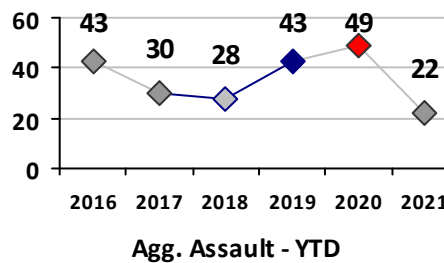

Part I Crime - Comparison Report

Providence Police Department

Through 6/6/2021
Week 22

District 4

4 Week Trend 5/10/2021 - 6/6/2021	Past 28 Days 5/10/2021 - 6/6/2021	Year to Date January 1 - June 6

Violent Crime	Current Week	Last Week	Wk 20	Wk 19	Past 28 Days	Past 28 Days LY	Chg.	Current Year	Last Year	Chg.	Wght. 5yr Avg	Chg.
Homicide	0	0	0	0	0	0	--	0	0	0%	0	--
Sex Offenses, Forcible*	1	0	0	1	2	1	100%	10	4	150%	14	-29%
Robbery Other	0	0	0	0	0	2	--	7	8	-13%	18	-61%
Robbery W Firearm	0	0	0	0	0	0	--	4	2	100%	5	-20%
Agg. Assault	2	0	2	0	4	11	-64%	17	45	-62%	34	-50%
Agg. Assault W Firearm	0	0	0	0	0	1	--	5	4	25%	6	-17%
Total	3	0	2	1	6	15	-60%	43	63	-32%	77	-44%

Property Crime	Current Week	Last Week	Wk 20	Wk 19	Past 28 Days	Past 28 Days LY	Chg.	Current Year	Last Year	Chg.	Wght. 5yr Avg	Chg.
Burglary	1	1	2	2	6	22	-73%	22	70	-69%	61	-64%
MV Theft	2	3	1	2	8	8	0%	57	27	111%	35	63%
Larceny from MV	4	5	4	4	17	17	0%	108	120	-10%	145	-26%
Larceny**	2	4	1	5	12	19	-37%	86	86	0%	100	-14%
Total	9	13	8	13	43	66	-35%	273	303	-10%	341	-20%

Other Crime	Current Week	Last Week	Wk 20	Wk 19	Past 28 Days	Past 28 Days LY	Chg.	Current Year	Last Year	Chg.	Wght. 5yr Avg	Chg.
Assault Other	3	4	3	4	14	16	-13%	103	124	-17%	140	-26%
Vandalism	1	3	4	2	10	21	-52%	86	87	-1%	113	-24%
Drug Offenses	6	2	6	0	14	4	250%	57	77	-26%	84	-32%
Weapons Offenses	7	0	4	3	14	0	--	39	14	179%	21	86%
Liquor Law Violations	0	0	0	0	0	0	--	0	0	0%	2	--
Total	17	9	17	9	52	41	27%	285	302	-6%	360	-21%

Figures are preliminary and subject to further analysis and revision

* Sex Offenses, Forcible includes forcible rape, forcible sodomy, forcible fondling, sexual assault with an object

** Larceny includes shoplifting, pickpocket, pursesnatch, from building, bicycles, motor vehicle parts or accessories, and other.