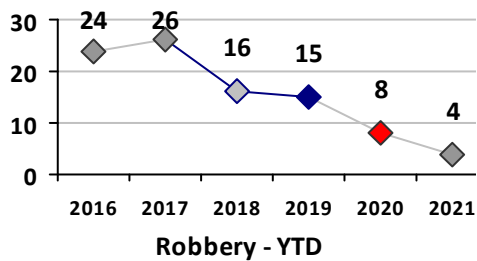

Part I Crime - Comparison Report

Providence Police Department

Through 6/6/2021
Week 22

District 2

4 Week Trend 5/10/2021 - 6/6/2021	Past 28 Days 5/10/2021 - 6/6/2021	Year to Date January 1 - June 6

Violent Crime	Current Week	Last Week	Wk 20	Wk 19	Past 28 Days	Past 28 Days LY	Chg.	Current Year	Last Year	Chg.	Wght. 5yr Avg	Chg.
Homicide	0	0	0	0	0	0	--	2	0	200%	0	--
Sex Offenses, Forcible*	0	0	0	0	0	1	--	9	8	13%	14	-36%
Robbery Other	1	1	0	0	2	0	--	3	6	-50%	10	-70%
Robbery W Firearm	0	0	0	1	1	0	--	1	2	-50%	5	-80%
Agg. Assault	3	0	0	1	4	5	-20%	22	33	-33%	29	-24%
Agg. Assault W Firearm	0	4	1	0	5	2	150%	10	3	233%	9	11%
Total	4	5	1	2	12	8	50%	47	52	-10%	67	-30%

Property Crime	Current Week	Last Week	Wk 20	Wk 19	Past 28 Days	Past 28 Days LY	Chg.	Current Year	Last Year	Chg.	Wght. 5yr Avg	Chg.
Burglary	1	0	2	1	4	15	-73%	25	34	-26%	38	-34%
MV Theft	1	1	4	0	6	1	500%	68	22	209%	36	89%
Larceny from MV	2	4	3	2	11	6	83%	53	44	20%	72	-26%
Larceny**	1	4	2	1	8	9	-11%	65	71	-8%	99	-34%
Total	5	9	11	4	29	31	-6%	211	171	23%	245	-14%

Other Crime	Current Week	Last Week	Wk 20	Wk 19	Past 28 Days	Past 28 Days LY	Chg.	Current Year	Last Year	Chg.	Wght. 5yr Avg	Chg.
Assault Other	3	6	9	3	21	30	-30%	109	126	-13%	133	-18%
Vandalism	4	1	3	1	9	16	-44%	61	85	-28%	102	-40%
Drug Offenses	1	1	1	2	5	9	-44%	29	56	-48%	56	-48%
Weapons Offenses	0	1	0	2	3	4	-25%	21	23	-9%	28	-25%
Liquor Law Violations	0	1	0	0	1	0	--	1	0	100%	0	--
Total	8	10	13	8	39	59	-34%	221	290	-24%	318	-31%

Figures are preliminary and subject to further analysis and revision

* Sex Offenses, Forcible includes forcible rape, forcible sodomy, forcible fondling, sexual assault with an object

** Larceny includes shoplifting, pickpocket, pursesnatch, from building, bicycles, motor vehicle parts or accessories, and other.