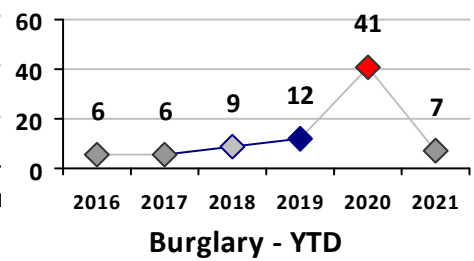

Part I Crime - Comparison Report

Providence Police Department

Through 6/6/2021
Week 22

District 1

4 Week Trend 5/10/2021 - 6/6/2021	Past 28 Days 5/10/2021 - 6/6/2021	Year to Date January 1 - June 6

Violent Crime	Current Week	Last Week	Wk 20	Wk 19	Past 28 Days	Past 28 Days LY	Chg.	Current Year	Last Year	Chg.	Wght. 5yr Avg	Chg.
Homicide	0	0	0	0	0	0	--	0	0	0%	0	--
Sex Offenses, Forcible*	0	1	1	1	3	2	50%	5	2	150%	6	-17%
Robbery Other	0	0	0	0	0	0	--	4	6	-33%	6	-33%
Robbery W Firearm	0	0	0	0	0	0	--	3	0	300%	0	--
Agg. Assault	0	0	0	0	0	0	--	5	12	-58%	13	-62%
Agg. Assault W Firearm	0	0	0	0	0	0	--	0	0	0%	1	--
Total	0	1	1	1	3	2	50%	17	20	-15%	26	-35%

Property Crime	Current Week	Last Week	Wk 20	Wk 19	Past 28 Days	Past 28 Days LY	Chg.	Current Year	Last Year	Chg.	Wght. 5yr Avg	Chg.
Burglary	0	0	0	0	0	30	--	7	43	-84%	21	-67%
MV Theft	0	2	1	0	3	6	-50%	20	18	11%	17	18%
Larceny from MV	1	0	3	0	4	1	300%	30	38	-21%	62	-52%
Larceny**	0	7	5	5	17	9	89%	62	146	-58%	161	-61%
Total	1	9	9	5	24	46	-48%	119	245	-51%	260	-54%

Other Crime	Current Week	Last Week	Wk 20	Wk 19	Past 28 Days	Past 28 Days LY	Chg.	Current Year	Last Year	Chg.	Wght. 5yr Avg	Chg.
Assault Other	1	0	3	3	7	6	17%	48	47	2%	72	-33%
Vandalism	1	0	2	4	7	35	-80%	35	86	-59%	64	-45%
Drug Offenses	3	0	1	0	4	2	100%	28	16	75%	21	33%
Weapons Offenses	0	0	0	0	0	0	--	11	6	83%	9	22%
Liquor Law Violations	0	0	0	0	0	0	--	0	0	0%	3	--
Total	5	0	6	7	18	43	-58%	122	155	-21%	170	-28%

Figures are preliminary and subject to further analysis and revision

* Sex Offenses, Forcible includes forcible rape, forcible sodomy, forcible fondling, sexual assault with an object

** Larceny includes shoplifting, pickpocket, pursesnatch, from building, bicycles, motor vehicle parts or accessories, and other.