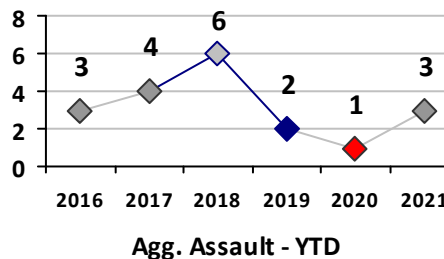

Part I Crime - Comparison Report

Providence Police Department

Through 6/6/2021
Week 22

District 9

4 Week Trend
5/10/2021 - 6/6/2021

Past 28 Days
5/10/2021 - 6/6/2021

Year to Date
January 1 - June 6

Violent Crime	Current Week	Last Week	Wk 20	Wk 19	Past 28 Days	Past 28 Days LY	Chg.	Current Year	Last Year	Chg.	Wght. 5yr Avg	Chg.
Homicide	0	0	0	0	0	0	--	0	0	0%	0	--
Sex Offenses, Forcible*	0	0	0	0	0	0	--	1	3	-67%	3	-67%
Robbery Other	0	0	0	0	0	0	--	0	4	-100%	2	--
Robbery W Firearm	0	0	0	0	0	0	--	0	0	0%	0	--
Agg. Assault	0	0	1	1	2	0	--	3	0	300%	2	50%
Agg. Assault W Firearm	0	0	0	0	0	0	--	0	1	-100%	1	--
Total	0	0	1	1	2	0	200%	4	8	-50%	8	-50%

Property Crime	Current Week	Last Week	Wk 20	Wk 19	Past 28 Days	Past 28 Days LY	Chg.	Current Year	Last Year	Chg.	Wght. 5yr Avg	Chg.
Burglary	4	1	5	5	15	10	50%	39	39	0%	42	-7%
MV Theft	0	0	0	1	1	1	0%	12	4	200%	8	50%
Larceny from MV	3	1	0	0	4	5	-20%	21	45	-53%	90	-77%
Larceny**	1	6	4	0	11	11	0%	34	55	-38%	56	-39%
Total	8	8	9	6	31	27	15%	106	143	-26%	196	-46%

Other Crime	Current Week	Last Week	Wk 20	Wk 19	Past 28 Days	Past 28 Days LY	Chg.	Current Year	Last Year	Chg.	Wght. 5yr Avg	Chg.
Assault Other	1	0	1	0	2	4	-50%	15	19	-21%	22	-32%
Vandalism	0	2	1	1	4	8	-50%	16	43	-63%	47	-66%
Drug Offenses	0	0	0	0	0	0	--	4	11	-64%	8	-50%
Weapons Offenses	0	0	1	1	2	0	--	8	4	100%	3	167%
Liquor Law Violations	0	0	0	0	0	0	--	0	0	0%	1	--
Total	1	2	3	2	8	12	-33%	43	77	-44%	81	-47%

Figures are preliminary and subject to further analysis and revision

* Sex Offenses, Forcible includes forcible rape, forcible sodomy, forcible fondling, sexual assault with an object

** Larceny includes shoplifting, pickpocket, pursesnatch, from building, bicycles, motor vehicle parts or accessories, and other.