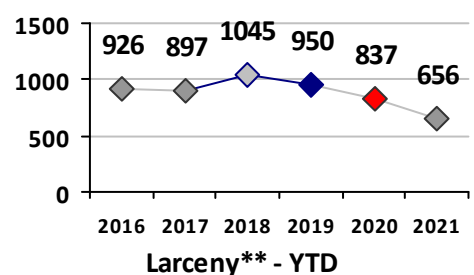

Part I Crime - Comparison Report

Providence Police Department

Through 6/6/2021
Week 22

Citywide

4 Week Trend
5/10/2021 - 6/6/2021

Past 28 Days
5/10/2021 - 6/6/2021

Year to Date
January 1 - June 6

Violent Crime	Current Week	Last Week	Wk 20	Wk 19	Past 28 Days	Past 28 Days LY	Chg.	Current Year	Last Year	Chg.	Wght. 5yr Avg	Chg.	
	Homicide	0	0	0	1	1	1	0%	8	2	300%	3	167%
Sex Offenses, Forcible*	4	3	2	4	13	10	30%	66	55	20%	80	-18%	
Robbery W Firearm	0	0	1	3	4	2	100%	18	20	-10%	27	-33%	
Robbery Other	3	4	1	1	9	9	0%	35	51	-31%	70	-50%	
Agg. Assault W Firearm	1	4	2	12	19	9	111%	50	26	92%	41	22%	
Agg. Assault	13	4	10	11	38	35	9%	155	178	-13%	171	-9%	
Total	21	15	16	32	84	66	27%	332	332	0%	392	-15%	

Property Crime	Current Week	Last Week	Wk 20	Wk 19	Past 28 Days	Past 28 Days LY	Chg.	Current Year	Last Year	Chg.	Wght. 5yr Avg	Chg.	
	Burglary	15	11	14	15	55	116	-53%	203	325	-38%	349	-42%
MV Theft	9	15	10	11	45	32	41%	317	187	70%	231	37%	
Larceny from MV	17	24	27	20	88	84	5%	587	627	-6%	762	-23%	
Larceny**	12	42	19	29	102	138	-26%	656	846	-22%	931	-30%	
Total	53	92	70	75	290	370	-22%	1763	1985	-11%	2271	-22%	

Other Crime	Current Week	Last Week	Wk 20	Wk 19	Past 28 Days	Past 28 Days LY	Chg.	Current Year	Last Year	Chg.	Wght. 5yr Avg	Chg.	
	Assault Other	23	30	34	36	123	149	-17%	666	722	-8%	820	-19%
Vandalism	15	20	21	31	87	170	-49%	629	765	-18%	821	-23%	
Weapons Offenses	11	6	9	10	36	24	50%	173	122	42%	136	27%	
Drug Offenses	15	7	11	5	38	35	9%	200	278	-28%	333	-40%	
Liquor Law Violations	2	2	0	0	4	0	400%	10	2	400%	27	-63%	
Total	66	65	75	82	288	378	-24%	1678	1889	-11%	2137	-21%	

Figures are preliminary and subject to further analysis and revision

* Sex Offenses, Forcible includes forcible rape, forcible sodomy, forcible fondling, sexual assault with an object

** Larceny includes shoplifting, pickpocket, pursesnatch, from building, bicycles, motor vehicle parts or accessories, and other.