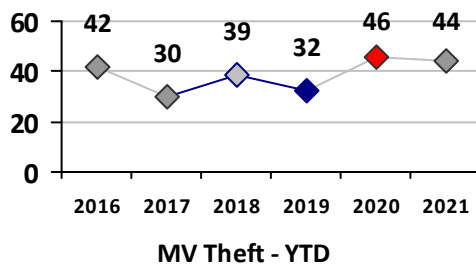

Part I Crime - Comparison Report

Providence Police Department

Through 6/6/2021
Week 22

District 7

4 Week Trend
5/10/2021 - 6/6/2021

Past 28 Days
5/10/2021 - 6/6/2021

Year to Date
January 1 - June 6

Violent Crime	Current Week	Last Week	Wk 20	Wk 19	Past 28 Days	Past 28 Days LY	Chg.	Current Year	Last Year	Chg.	Wght. 5yr Avg	Chg.	
	Homicide	0	0	0	0	0	0	--	1	0	100%	0	--
Sex Offenses, Forcible*	0	0	0	1	1	4	-75%	13	8	63%	10	30%	
Robbery Other	0	1	1	1	3	0	--	5	6	-17%	8	-38%	
Robbery W Firearm	0	0	1	0	1	1	0%	2	8	-75%	5	-60%	
Agg. Assault	0	0	2	0	2	7	-71%	24	29	-17%	31	-23%	
Agg. Assault W Firearm	1	0	0	1	2	2	0%	9	4	125%	7	29%	
Total	1	1	4	3	9	14	-36%	54	55	-2%	62	-13%	

Property Crime	Current Week	Last Week	Wk 20	Wk 19	Past 28 Days	Past 28 Days LY	Chg.	Current Year	Last Year	Chg.	Wght. 5yr Avg	Chg.	
	Burglary	0	4	1	4	9	14	-36%	34	41	-17%	51	-33%
MV Theft	5	4	0	1	10	4	150%	44	46	-4%	38	16%	
Larceny from MV	1	6	3	1	11	10	10%	90	103	-13%	100	-10%	
Larceny**	2	12	2	5	21	28	-25%	138	159	-13%	155	-11%	
Total	8	26	6	11	51	56	-9%	306	349	-12%	345	-11%	

Other Crime	Current Week	Last Week	Wk 20	Wk 19	Past 28 Days	Past 28 Days LY	Chg.	Current Year	Last Year	Chg.	Wght. 5yr Avg	Chg.	
	Assault Other	3	6	6	6	21	35	-40%	120	140	-14%	146	-18%
Vandalism	2	6	1	5	14	29	-52%	103	149	-31%	149	-31%	
Drug Offenses	3	3	1	2	9	3	200%	23	26	-12%	46	-50%	
Weapons Offenses	1	4	0	0	5	12	-58%	22	19	16%	30	-27%	
Liquor Law Violations	0	0	0	0	0	0	--	6	2	200%	18	-67%	
Total	9	19	8	13	49	79	-38%	274	336	-18%	389	-30%	

Figures are preliminary and subject to further analysis and revision

* Sex Offenses, Forcible includes forcible rape, forcible sodomy, forcible fondling, sexual assault with an object

** Larceny includes shoplifting, pickpocket, pursesnatch, from building, bicycles, motor vehicle parts or accessories, and other.