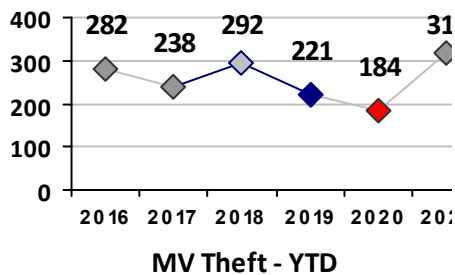

Part I Crime - Comparison Report

Providence Police Department

Through 6/6/2021
Week 22

Citywide

4 Week Trend
5/10/2021 - 6/6/2021

Past 28 Days
5/10/2021 - 6/6/2021

Year to Date
January 1 - June 6

Violent Crime	Current Week	Last Week	Wk 20	Wk 19	Past 28 Days	Past 28 Days LY	Chg.	Current Year	Last Year	Chg.	Wght. 5yr Avg	Chg.	
	Homicide	0	0	0	1	1	1	0%	8	2	300%	3	167%
Sex Offenses, Forcible*	4	3	2	4	13	10	30%	66	55	20%	80	-18%	
Robbery W Firearm	0	0	1	3	4	2	100%	18	20	-10%	27	-33%	
Robbery Other	3	4	1	1	9	9	0%	35	51	-31%	70	-50%	
Agg. Assault W Firearm	1	4	2	12	19	9	111%	50	26	92%	41	22%	
Agg. Assault	13	4	10	11	38	35	9%	155	178	-13%	171	-9%	
Total	21	15	16	32	84	66	27%	332	332	0%	392	-15%	

Property Crime	Current Week	Last Week	Wk 20	Wk 19	Past 28 Days	Past 28 Days LY	Chg.	Current Year	Last Year	Chg.	Wght. 5yr Avg	Chg.	
	Burglary	15	11	14	15	55	116	-53%	203	325	-38%	349	-42%
MV Theft	9	15	10	11	45	32	41%	317	187	70%	231	37%	
Larceny from MV	17	24	27	20	88	84	5%	587	627	-6%	762	-23%	
Larceny**	12	42	19	29	102	138	-26%	656	846	-22%	931	-30%	
Total	53	92	70	75	290	370	-22%	1763	1985	-11%	2271	-22%	

Other Crime	Current Week	Last Week	Wk 20	Wk 19	Past 28 Days	Past 28 Days LY	Chg.	Current Year	Last Year	Chg.	Wght. 5yr Avg	Chg.	
	Assault Other	23	30	34	36	123	149	-17%	666	722	-8%	820	-19%
Vandalism	15	20	21	31	87	170	-49%	629	765	-18%	821	-23%	
Weapons Offenses	11	6	9	10	36	24	50%	173	122	42%	136	27%	
Drug Offenses	15	7	11	5	38	35	9%	200	278	-28%	333	-40%	
Liquor Law Violations	2	2	0	0	4	0	400%	10	2	400%	27	-63%	
Total	66	65	75	82	288	378	-24%	1678	1889	-11%	2137	-21%	

Figures are preliminary and subject to further analysis and revision

* Sex Offenses, Forcible includes forcible rape, forcible sodomy, forcible fondling, sexual assault with an object

** Larceny includes shoplifting, pickpocket, pursesnatch, from building, bicycles, motor vehicle parts or accessories, and other.