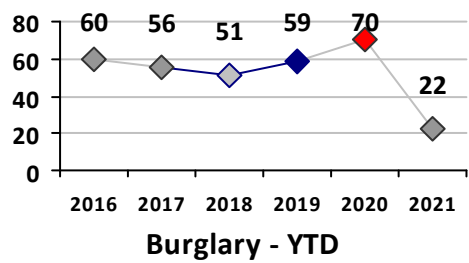

Part I Crime - Comparison Report

Providence Police Department

Through 6/6/2021
Week 22

District 4

4 Week Trend 5/10/2021 - 6/6/2021	Past 28 Days 5/10/2021 - 6/6/2021	Year to Date January 1 - June 6

Violent Crime	Current Week	Last Week	Wk 20	Wk 19	Past 28 Days	Past 28 Days LY	Chg.	Current Year	Last Year	Chg.	Wght. 5yr Avg	Chg.
Homicide	0	0	0	0	0	0	--	0	0	0%	0	--
Sex Offenses, Forcible*	1	0	0	1	2	1	100%	10	4	150%	14	-29%
Robbery Other	0	0	0	0	0	2	--	7	8	-13%	18	-61%
Robbery W Firearm	0	0	0	0	0	0	--	4	2	100%	5	-20%
Agg. Assault	2	0	2	0	4	11	-64%	17	45	-62%	34	-50%
Agg. Assault W Firearm	0	0	0	0	0	1	--	5	4	25%	6	-17%
Total	3	0	2	1	6	15	-60%	43	63	-32%	77	-44%

Property Crime	Current Week	Last Week	Wk 20	Wk 19	Past 28 Days	Past 28 Days LY	Chg.	Current Year	Last Year	Chg.	Wght. 5yr Avg	Chg.
Burglary	1	1	2	2	6	22	-73%	22	70	-69%	61	-64%
MV Theft	2	3	1	2	8	8	0%	57	27	111%	35	63%
Larceny from MV	4	5	4	4	17	17	0%	108	120	-10%	145	-26%
Larceny**	2	4	1	5	12	19	-37%	86	86	0%	100	-14%
Total	9	13	8	13	43	66	-35%	273	303	-10%	341	-20%

Other Crime	Current Week	Last Week	Wk 20	Wk 19	Past 28 Days	Past 28 Days LY	Chg.	Current Year	Last Year	Chg.	Wght. 5yr Avg	Chg.
Assault Other	3	4	3	4	14	16	-13%	103	124	-17%	140	-26%
Vandalism	1	3	4	2	10	21	-52%	86	87	-1%	113	-24%
Drug Offenses	6	2	6	0	14	4	250%	57	77	-26%	84	-32%
Weapons Offenses	7	0	4	3	14	0	--	39	14	179%	21	86%
Liquor Law Violations	0	0	0	0	0	0	--	0	0	0%	2	--
Total	17	9	17	9	52	41	27%	285	302	-6%	360	-21%

Figures are preliminary and subject to further analysis and revision

* Sex Offenses, Forcible includes forcible rape, forcible sodomy, forcible fondling, sexual assault with an object

** Larceny includes shoplifting, pickpocket, pursesnatch, from building, bicycles, motor vehicle parts or accessories, and other.