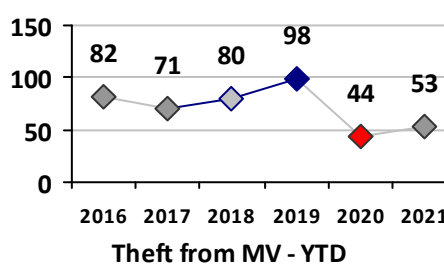

Part I Crime - Comparison Report

Providence Police Department

Through 6/6/2021
Week 22

District 2

4 Week Trend 5/10/2021 - 6/6/2021	Past 28 Days 5/10/2021 - 6/6/2021	Year to Date January 1 - June 6

Violent Crime	Current Week	Last Week	Wk 20	Wk 19	Past 28 Days	Past 28 Days LY	Chg.	Current Year	Last Year	Chg.	Wght. 5yr Avg	Chg.
Homicide	0	0	0	0	0	0	--	2	0	200%	0	--
Sex Offenses, Forcible*	0	0	0	0	0	1	--	9	8	13%	14	-36%
Robbery Other	1	1	0	0	2	0	--	3	6	-50%	10	-70%
Robbery W Firearm	0	0	0	1	1	0	--	1	2	-50%	5	-80%
Agg. Assault	3	0	0	1	4	5	-20%	22	33	-33%	29	-24%
Agg. Assault W Firearm	0	4	1	0	5	2	150%	10	3	233%	9	11%
Total	4	5	1	2	12	8	50%	47	52	-10%	67	-30%

Property Crime	Current Week	Last Week	Wk 20	Wk 19	Past 28 Days	Past 28 Days LY	Chg.	Current Year	Last Year	Chg.	Wght. 5yr Avg	Chg.
Burglary	1	0	2	1	4	15	-73%	25	34	-26%	38	-34%
MV Theft	1	1	4	0	6	1	500%	68	22	209%	36	89%
Larceny from MV	2	4	3	2	11	6	83%	53	44	20%	72	-26%
Larceny**	1	4	2	1	8	9	-11%	65	71	-8%	99	-34%
Total	5	9	11	4	29	31	-6%	211	171	23%	245	-14%

Other Crime	Current Week	Last Week	Wk 20	Wk 19	Past 28 Days	Past 28 Days LY	Chg.	Current Year	Last Year	Chg.	Wght. 5yr Avg	Chg.
Assault Other	3	6	9	3	21	30	-30%	109	126	-13%	133	-18%
Vandalism	4	1	3	1	9	16	-44%	61	85	-28%	102	-40%
Drug Offenses	1	1	1	2	5	9	-44%	29	56	-48%	56	-48%
Weapons Offenses	0	1	0	2	3	4	-25%	21	23	-9%	28	-25%
Liquor Law Violations	0	1	0	0	1	0	--	1	0	100%	0	--
Total	8	10	13	8	39	59	-34%	221	290	-24%	318	-31%

Figures are preliminary and subject to further analysis and revision

* Sex Offenses, Forcible includes forcible rape, forcible sodomy, forcible fondling, sexual assault with an object

** Larceny includes shoplifting, pickpocket, pursesnatch, from building, bicycles, motor vehicle parts or accessories, and other.