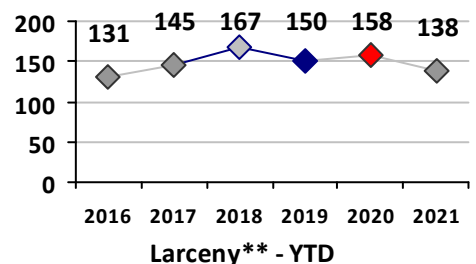

Part I Crime - Comparison Report

Providence Police Department

Through 6/6/2021
Week 22

District 7

4 Week Trend
5/10/2021 - 6/6/2021

Past 28 Days
5/10/2021 - 6/6/2021

Year to Date
January 1 - June 6

Violent Crime	Current Week	Last Week	Wk 20	Wk 19	Past 28 Days	Past 28 Days LY	Chg.	Current Year	Last Year	Chg.	Wght. 5yr Avg	Chg.	
	Homicide	0	0	0	0	0	0	--	1	0	100%	0	--
Sex Offenses, Forcible*	0	0	0	1	1	4	-75%	13	8	63%	10	30%	
Robbery Other	0	1	1	1	3	0	--	5	6	-17%	8	-38%	
Robbery W Firearm	0	0	1	0	1	1	0%	2	8	-75%	5	-60%	
Agg. Assault	0	0	2	0	2	7	-71%	24	29	-17%	31	-23%	
Agg. Assault W Firearm	1	0	0	1	2	2	0%	9	4	125%	7	29%	
Total	1	1	4	3	9	14	-36%	54	55	-2%	62	-13%	

Property Crime	Current Week	Last Week	Wk 20	Wk 19	Past 28 Days	Past 28 Days LY	Chg.	Current Year	Last Year	Chg.	Wght. 5yr Avg	Chg.	
	Burglary	0	4	1	4	9	14	-36%	34	41	-17%	51	-33%
MV Theft	5	4	0	1	10	4	150%	44	46	-4%	38	16%	
Larceny from MV	1	6	3	1	11	10	10%	90	103	-13%	100	-10%	
Larceny**	2	12	2	5	21	28	-25%	138	159	-13%	155	-11%	
Total	8	26	6	11	51	56	-9%	306	349	-12%	345	-11%	

Other Crime	Current Week	Last Week	Wk 20	Wk 19	Past 28 Days	Past 28 Days LY	Chg.	Current Year	Last Year	Chg.	Wght. 5yr Avg	Chg.	
	Assault Other	3	6	6	6	21	35	-40%	120	140	-14%	146	-18%
Vandalism	2	6	1	5	14	29	-52%	103	149	-31%	149	-31%	
Drug Offenses	3	3	1	2	9	3	200%	23	26	-12%	46	-50%	
Weapons Offenses	1	4	0	0	5	12	-58%	22	19	16%	30	-27%	
Liquor Law Violations	0	0	0	0	0	0	--	6	2	200%	18	-67%	
Total	9	19	8	13	49	79	-38%	274	336	-18%	389	-30%	

Figures are preliminary and subject to further analysis and revision

* Sex Offenses, Forcible includes forcible rape, forcible sodomy, forcible fondling, sexual assault with an object

** Larceny includes shoplifting, pickpocket, pursesnatch, from building, bicycles, motor vehicle parts or accessories, and other.