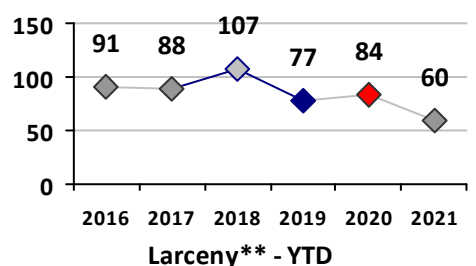

Part I Crime - Comparison Report

Providence Police Department

Through 6/6/2021
Week 22

District 5

4 Week Trend
5/10/2021 - 6/6/2021

Past 28 Days
5/10/2021 - 6/6/2021

Year to Date
January 1 - June 6

Violent Crime	Current Week	Last Week	Wk 20	Wk 19	Past 28 Days	Past 28 Days LY	Chg.	Current Year	Last Year	Chg.	Wght. 5yr Avg	Chg.
Homicide	0	0	0	1	1	0	--	2	0	200%	0	--
Sex Offenses, Forcible*	0	1	1	1	3	0	--	9	15	-40%	15	-40%
Robbery Other	1	1	0	0	2	4	-50%	8	12	-33%	14	-43%
Robbery W Firearm	0	0	0	0	0	0	--	2	3	-33%	5	-60%
Agg. Assault	3	2	3	4	12	7	71%	37	30	23%	31	19%
Agg. Assault W Firearm	0	0	0	0	0	2	--	6	3	100%	6	0%
Total	4	4	4	6	18	13	38%	64	63	2%	70	-9%

Property Crime	Current Week	Last Week	Wk 20	Wk 19	Past 28 Days	Past 28 Days LY	Chg.	Current Year	Last Year	Chg.	Wght. 5yr Avg	Chg.
Burglary	3	0	1	0	4	8	-50%	26	41	-37%	52	-50%
MV Theft	0	2	1	2	5	4	25%	45	19	137%	32	41%
Larceny from MV	1	1	3	6	11	14	-21%	50	81	-38%	71	-30%
Larceny**	4	2	1	7	14	16	-13%	60	84	-29%	88	-32%
Total	8	5	6	15	34	42	-19%	181	225	-20%	243	-26%

Other Crime	Current Week	Last Week	Wk 20	Wk 19	Past 28 Days	Past 28 Days LY	Chg.	Current Year	Last Year	Chg.	Wght. 5yr Avg	Chg.
Assault Other	6	8	2	7	23	26	-12%	127	111	14%	123	3%
Vandalism	4	4	3	11	22	16	38%	99	93	6%	119	-17%
Drug Offenses	1	0	1	1	3	10	-70%	40	39	3%	55	-27%
Weapons Offenses	1	0	2	1	4	5	-20%	31	34	-9%	23	35%
Liquor Law Violations	1	0	0	0	1	0	--	1	0	100%	1	0%
Total	13	12	8	20	53	57	-7%	298	277	8%	320	-7%

Figures are preliminary and subject to further analysis and revision

* Sex Offenses, Forcible includes forcible rape, forcible sodomy, forcible fondling, sexual assault with an object

** Larceny includes shoplifting, pickpocket, pursesnatch, from building, bicycles, motor vehicle parts or accessories, and other.