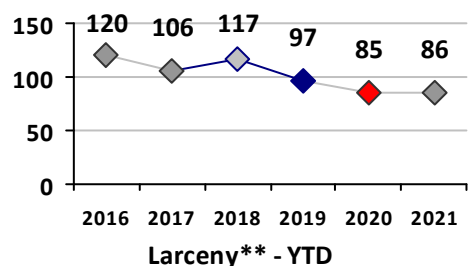

Part I Crime - Comparison Report

Providence Police Department

Through 6/6/2021
Week 22

District 4

4 Week Trend 5/10/2021 - 6/6/2021	Past 28 Days 5/10/2021 - 6/6/2021	Year to Date January 1 - June 6

Violent Crime	Current Week	Last Week	Wk 20	Wk 19	Past 28 Days	Past 28 Days LY	Chg.	Current Year	Last Year	Chg.	Wght. 5yr Avg	Chg.
Homicide	0	0	0	0	0	0	--	0	0	0%	0	--
Sex Offenses, Forcible*	1	0	0	1	2	1	100%	10	4	150%	14	-29%
Robbery Other	0	0	0	0	0	2	--	7	8	-13%	18	-61%
Robbery W Firearm	0	0	0	0	0	0	--	4	2	100%	5	-20%
Agg. Assault	2	0	2	0	4	11	-64%	17	45	-62%	34	-50%
Agg. Assault W Firearm	0	0	0	0	0	1	--	5	4	25%	6	-17%
Total	3	0	2	1	6	15	-60%	43	63	-32%	77	-44%

Property Crime	Current Week	Last Week	Wk 20	Wk 19	Past 28 Days	Past 28 Days LY	Chg.	Current Year	Last Year	Chg.	Wght. 5yr Avg	Chg.
Burglary	1	1	2	2	6	22	-73%	22	70	-69%	61	-64%
MV Theft	2	3	1	2	8	8	0%	57	27	111%	35	63%
Larceny from MV	4	5	4	4	17	17	0%	108	120	-10%	145	-26%
Larceny**	2	4	1	5	12	19	-37%	86	86	0%	100	-14%
Total	9	13	8	13	43	66	-35%	273	303	-10%	341	-20%

Other Crime	Current Week	Last Week	Wk 20	Wk 19	Past 28 Days	Past 28 Days LY	Chg.	Current Year	Last Year	Chg.	Wght. 5yr Avg	Chg.
Assault Other	3	4	3	4	14	16	-13%	103	124	-17%	140	-26%
Vandalism	1	3	4	2	10	21	-52%	86	87	-1%	113	-24%
Drug Offenses	6	2	6	0	14	4	250%	57	77	-26%	84	-32%
Weapons Offenses	7	0	4	3	14	0	--	39	14	179%	21	86%
Liquor Law Violations	0	0	0	0	0	0	--	0	0	0%	2	--
Total	17	9	17	9	52	41	27%	285	302	-6%	360	-21%

Figures are preliminary and subject to further analysis and revision

* Sex Offenses, Forcible includes forcible rape, forcible sodomy, forcible fondling, sexual assault with an object

** Larceny includes shoplifting, pickpocket, pursesnatch, from building, bicycles, motor vehicle parts or accessories, and other.