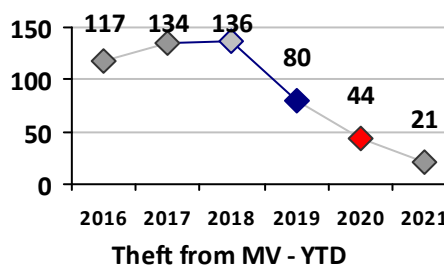

Part I Crime - Comparison Report

Providence Police Department

Through 6/6/2021
Week 22

District 9

4 Week Trend
5/10/2021 - 6/6/2021

Past 28 Days
5/10/2021 - 6/6/2021

Year to Date
January 1 - June 6

Violent Crime	Current Week	Last Week	Wk 20	Wk 19	Past 28 Days	Past 28 Days LY	Chg.	Current Year	Last Year	Chg.	Wght. 5yr Avg	Chg.
Homicide	0	0	0	0	0	0	--	0	0	0%	0	--
Sex Offenses, Forcible*	0	0	0	0	0	0	--	1	3	-67%	3	-67%
Robbery Other	0	0	0	0	0	0	--	0	4	-100%	2	--
Robbery W Firearm	0	0	0	0	0	0	--	0	0	0%	0	--
Agg. Assault	0	0	1	1	2	0	--	3	0	300%	2	50%
Agg. Assault W Firearm	0	0	0	0	0	0	--	0	1	-100%	1	--
Total	0	0	1	1	2	0	200%	4	8	-50%	8	-50%

Property Crime	Current Week	Last Week	Wk 20	Wk 19	Past 28 Days	Past 28 Days LY	Chg.	Current Year	Last Year	Chg.	Wght. 5yr Avg	Chg.
Burglary	4	1	5	5	15	10	50%	39	39	0%	42	-7%
MV Theft	0	0	0	1	1	1	0%	12	4	200%	8	50%
Larceny from MV	3	1	0	0	4	5	-20%	21	45	-53%	90	-77%
Larceny**	1	6	4	0	11	11	0%	34	55	-38%	56	-39%
Total	8	8	9	6	31	27	15%	106	143	-26%	196	-46%

Other Crime	Current Week	Last Week	Wk 20	Wk 19	Past 28 Days	Past 28 Days LY	Chg.	Current Year	Last Year	Chg.	Wght. 5yr Avg	Chg.
Assault Other	1	0	1	0	2	4	-50%	15	19	-21%	22	-32%
Vandalism	0	2	1	1	4	8	-50%	16	43	-63%	47	-66%
Drug Offenses	0	0	0	0	0	0	--	4	11	-64%	8	-50%
Weapons Offenses	0	0	1	1	2	0	--	8	4	100%	3	167%
Liquor Law Violations	0	0	0	0	0	0	--	0	0	0%	1	--
Total	1	2	3	2	8	12	-33%	43	77	-44%	81	-47%

Figures are preliminary and subject to further analysis and revision

* Sex Offenses, Forcible includes forcible rape, forcible sodomy, forcible fondling, sexual assault with an object

** Larceny includes shoplifting, pickpocket, pursesnatch, from building, bicycles, motor vehicle parts or accessories, and other.