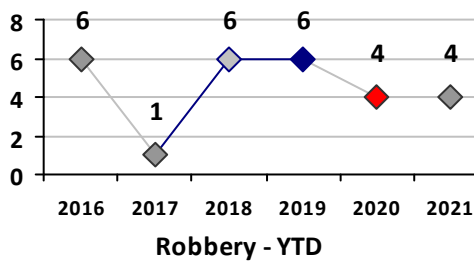

Part I Crime - Comparison Report

Providence Police Department

Through 6/6/2021
Week 22

District 3

4 Week Trend
5/10/2021 - 6/6/2021

Past 28 Days
5/10/2021 - 6/6/2021

Year to Date
January 1 - June 6

Violent Crime	Current Week	Last Week	Wk 20	Wk 19	Past 28 Days	Past 28 Days LY	Chg.	Current Year	Last Year	Chg.	Wght. 5yr Avg	Chg.	
	Homicide	0	0	0	0	0	0	--	1	1	0%	1	0%
Sex Offenses, Forcible*	0	0	0	0	0	0	--	1	1	0%	3	-67%	
Robbery Other	0	1	0	0	1	1	0%	2	2	0%	2	0%	
Robbery W Firearm	0	0	0	1	1	0	--	2	2	0%	3	-33%	
Agg. Assault	1	0	0	3	4	1	300%	11	7	57%	8	38%	
Agg. Assault W Firearm	0	0	0	9	9	0	--	10	2	400%	4	150%	
Total	1	1	0	13	15	2	650%	27	15	80%	19	42%	

Property Crime	Current Week	Last Week	Wk 20	Wk 19	Past 28 Days	Past 28 Days LY	Chg.	Current Year	Last Year	Chg.	Wght. 5yr Avg	Chg.	
	Burglary	3	1	1	0	5	4	25%	15	14	7%	18	-17%
MV Theft	1	0	1	1	3	3	0%	18	11	64%	13	38%	
Larceny from MV	2	3	3	4	12	3	300%	53	18	194%	38	39%	
Larceny**	1	1	0	1	3	10	-70%	33	39	-15%	48	-31%	
Total	7	5	5	6	23	20	15%	119	82	45%	116	3%	

Other Crime	Current Week	Last Week	Wk 20	Wk 19	Past 28 Days	Past 28 Days LY	Chg.	Current Year	Last Year	Chg.	Wght. 5yr Avg	Chg.	
	Assault Other	0	1	5	6	12	6	100%	43	44	-2%	48	-10%
Vandalism	0	2	2	1	5	11	-55%	50	43	16%	43	16%	
Drug Offenses	1	0	0	0	1	3	-67%	3	11	-73%	22	-86%	
Weapons Offenses	2	1	1	3	7	0	--	14	3	367%	6	133%	
Liquor Law Violations	0	1	0	0	1	0	--	1	0	100%	0	--	
Total	3	5	8	10	26	20	30%	111	101	10%	119	-7%	

Figures are preliminary and subject to further analysis and revision

* Sex Offenses, Forcible includes forcible rape, forcible sodomy, forcible fondling, sexual assault with an object

** Larceny includes shoplifting, pickpocket, pursesnatch, from building, bicycles, motor vehicle parts or accessories, and other.