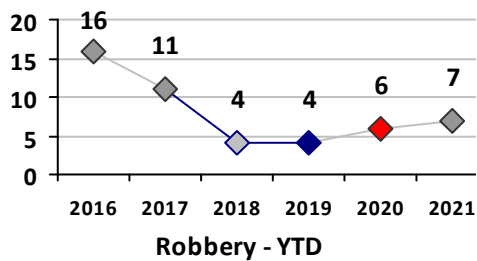

Part I Crime - Comparison Report

Providence Police Department

Through 6/6/2021
Week 22

District 1

4 Week Trend 5/10/2021 - 6/6/2021	Past 28 Days 5/10/2021 - 6/6/2021	Year to Date January 1 - June 6

Violent Crime	Current Week	Last Week	Wk 20	Wk 19	Past 28 Days	Past 28 Days LY	Chg.	Current Year	Last Year	Chg.	Wght. 5yr Avg	Chg.
Homicide	0	0	0	0	0	0	--	0	0	0%	0	--
Sex Offenses, Forcible*	0	1	1	1	3	2	50%	5	2	150%	6	-17%
Robbery Other	0	0	0	0	0	0	--	4	6	-33%	6	-33%
Robbery W Firearm	0	0	0	0	0	0	--	3	0	300%	0	--
Agg. Assault	0	0	0	0	0	0	--	5	12	-58%	13	-62%
Agg. Assault W Firearm	0	0	0	0	0	0	--	0	0	0%	1	--
Total	0	1	1	1	3	2	50%	17	20	-15%	26	-35%

Property Crime	Current Week	Last Week	Wk 20	Wk 19	Past 28 Days	Past 28 Days LY	Chg.	Current Year	Last Year	Chg.	Wght. 5yr Avg	Chg.
Burglary	0	0	0	0	0	30	--	7	43	-84%	21	-67%
MV Theft	0	2	1	0	3	6	-50%	20	18	11%	17	18%
Larceny from MV	1	0	3	0	4	1	300%	30	38	-21%	62	-52%
Larceny**	0	7	5	5	17	9	89%	62	146	-58%	161	-61%
Total	1	9	9	5	24	46	-48%	119	245	-51%	260	-54%

Other Crime	Current Week	Last Week	Wk 20	Wk 19	Past 28 Days	Past 28 Days LY	Chg.	Current Year	Last Year	Chg.	Wght. 5yr Avg	Chg.
Assault Other	1	0	3	3	7	6	17%	48	47	2%	72	-33%
Vandalism	1	0	2	4	7	35	-80%	35	86	-59%	64	-45%
Drug Offenses	3	0	1	0	4	2	100%	28	16	75%	21	33%
Weapons Offenses	0	0	0	0	0	0	--	11	6	83%	9	22%
Liquor Law Violations	0	0	0	0	0	0	--	0	0	0%	3	--
Total	5	0	6	7	18	43	-58%	122	155	-21%	170	-28%

Figures are preliminary and subject to further analysis and revision

* Sex Offenses, Forcible includes forcible rape, forcible sodomy, forcible fondling, sexual assault with an object

** Larceny includes shoplifting, pickpocket, pursesnatch, from building, bicycles, motor vehicle parts or accessories, and other.