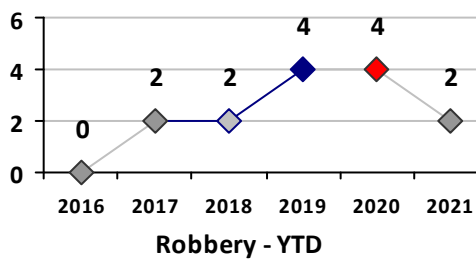

Part I Crime - Comparison Report

Providence Police Department

Through 6/6/2021
Week 22

District 8

4 Week Trend
5/10/2021 - 6/6/2021

Past 28 Days
5/10/2021 - 6/6/2021

Year to Date
January 1 - June 6

Violent Crime	Current Week	Last Week	Wk 20	Wk 19	Past 28 Days	Past 28 Days LY	Chg.	Current Year	Last Year	Chg.	Wght. 5yr Avg	Chg.
Homicide	0	0	0	0	0	0	--	0	0	0%	0	--
Sex Offenses, Forcible*	1	1	0	0	2	1	100%	4	2	100%	5	-20%
Robbery Other	0	0	0	0	0	0	--	2	2	0%	2	0%
Robbery W Firearm	0	0	0	0	0	1	--	0	2	-100%	1	--
Agg. Assault	0	0	2	0	2	1	100%	9	7	29%	6	50%
Agg. Assault W Firearm	0	0	0	2	2	1	100%	3	3	0%	2	50%
Total	1	1	2	2	6	4	50%	18	16	13%	16	13%

Property Crime	Current Week	Last Week	Wk 20	Wk 19	Past 28 Days	Past 28 Days LY	Chg.	Current Year	Last Year	Chg.	Wght. 5yr Avg	Chg.
Burglary	2	1	0	0	3	5	-40%	5	10	-50%	22	-77%
MV Theft	0	0	0	1	1	1	0%	10	5	100%	8	25%
Larceny from MV	1	2	4	1	8	5	60%	28	49	-43%	54	-48%
Larceny**	0	0	0	2	2	9	-78%	24	55	-56%	53	-55%
Total	3	3	4	4	14	20	-30%	67	119	-44%	136	-51%

Other Crime	Current Week	Last Week	Wk 20	Wk 19	Past 28 Days	Past 28 Days LY	Chg.	Current Year	Last Year	Chg.	Wght. 5yr Avg	Chg.
Assault Other	2	0	1	1	4	6	-33%	24	22	9%	32	-25%
Vandalism	0	0	0	1	1	6	-83%	25	42	-40%	45	-44%
Drug Offenses	0	0	0	0	0	0	--	1	4	-75%	4	-75%
Weapons Offenses	0	0	0	0	0	0	--	8	2	300%	3	167%
Liquor Law Violations	0	0	0	0	0	0	--	0	0	0%	0	--
Total	2	0	1	2	5	12	-58%	58	70	-17%	84	-31%

Figures are preliminary and subject to further analysis and revision

* Sex Offenses, Forcible includes forcible rape, forcible sodomy, forcible fondling, sexual assault with an object

** Larceny includes shoplifting, pickpocket, pursesnatch, from building, bicycles, motor vehicle parts or accessories, and other.