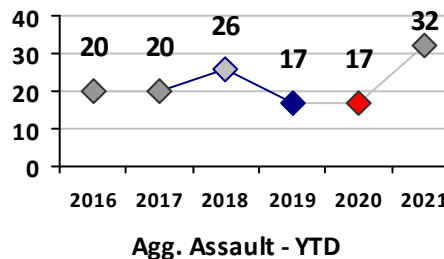

Part I Crime - Comparison Report

Providence Police Department

Through 6/6/2021
Week 22

District 6

4 Week Trend 5/10/2021 - 6/6/2021	Past 28 Days 5/10/2021 - 6/6/2021	Year to Date January 1 - June 6

Violent Crime	Current Week	Last Week	Wk 20	Wk 19	Past 28 Days	Past 28 Days LY	Chg.	Current Year	Last Year	Chg.	Wght. 5yr Avg	Chg.
Homicide	0	0	0	0	0	1	--	2	1	100%	1	100%
Sex Offenses, Forcible*	2	0	0	0	2	0	--	11	10	10%	7	57%
Robbery Other	1	0	0	0	1	2	-50%	4	4	0%	7	-43%
Robbery W Firearm	0	0	0	1	1	0	--	3	1	200%	2	50%
Agg. Assault	4	2	0	1	7	1	600%	26	11	136%	14	86%
Agg. Assault W Firearm	0	0	0	0	0	1	--	6	6	0%	6	0%
Total	7	2	0	2	11	5	120%	52	33	58%	37	41%

Property Crime	Current Week	Last Week	Wk 20	Wk 19	Past 28 Days	Past 28 Days LY	Chg.	Current Year	Last Year	Chg.	Wght. 5yr Avg	Chg.
Burglary	1	3	2	2	8	7	14%	26	29	-10%	39	-33%
MV Theft	0	3	1	2	6	3	100%	34	27	26%	35	-3%
Larceny from MV	2	2	3	2	9	19	-53%	60	83	-28%	73	-18%
Larceny**	1	5	2	3	11	10	10%	59	87	-32%	100	-41%
Total	4	13	8	9	34	39	-13%	179	226	-21%	246	-27%

Other Crime	Current Week	Last Week	Wk 20	Wk 19	Past 28 Days	Past 28 Days LY	Chg.	Current Year	Last Year	Chg.	Wght. 5yr Avg	Chg.
Assault Other	4	2	3	5	14	16	-13%	60	77	-22%	90	-33%
Vandalism	2	2	4	4	12	13	-8%	59	81	-27%	86	-31%
Drug Offenses	0	1	0	0	1	3	-67%	13	28	-54%	27	-52%
Weapons Offenses	0	0	1	0	1	3	-67%	18	12	50%	11	64%
Liquor Law Violations	1	0	0	0	1	0	--	1	0	100%	1	0%
Total	7	5	8	9	29	35	-17%	151	198	-24%	215	-30%

Figures are preliminary and subject to further analysis and revision

* Sex Offenses, Forcible includes forcible rape, forcible sodomy, forcible fondling, sexual assault with an object

** Larceny includes shoplifting, pickpocket, pursesnatch, from building, bicycles, motor vehicle parts or accessories, and other.