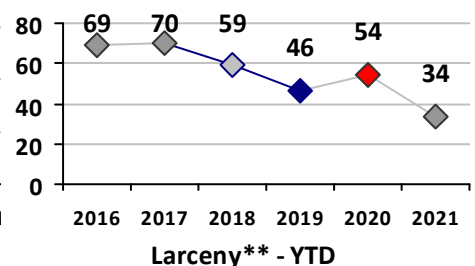

Part I Crime - Comparison Report

Providence Police Department

Through 6/6/2021
Week 22

District 9

4 Week Trend
5/10/2021 - 6/6/2021

Past 28 Days
5/10/2021 - 6/6/2021

Year to Date
January 1 - June 6

Violent Crime	Current Week	Last Week	Wk 20	Wk 19	Past 28 Days	Past 28 Days LY	Chg.	Current Year	Last Year	Chg.	Wght. 5yr Avg	Chg.
Homicide	0	0	0	0	0	0	--	0	0	0%	0	--
Sex Offenses, Forcible*	0	0	0	0	0	0	--	1	3	-67%	3	-67%
Robbery Other	0	0	0	0	0	0	--	0	4	-100%	2	--
Robbery W Firearm	0	0	0	0	0	0	--	0	0	0%	0	--
Agg. Assault	0	0	1	1	2	0	--	3	0	300%	2	50%
Agg. Assault W Firearm	0	0	0	0	0	0	--	0	1	-100%	1	--
Total	0	0	1	1	2	0	200%	4	8	-50%	8	-50%

Property Crime	Current Week	Last Week	Wk 20	Wk 19	Past 28 Days	Past 28 Days LY	Chg.	Current Year	Last Year	Chg.	Wght. 5yr Avg	Chg.
Burglary	4	1	5	5	15	10	50%	39	39	0%	42	-7%
MV Theft	0	0	0	1	1	1	0%	12	4	200%	8	50%
Larceny from MV	3	1	0	0	4	5	-20%	21	45	-53%	90	-77%
Larceny**	1	6	4	0	11	11	0%	34	55	-38%	56	-39%
Total	8	8	9	6	31	27	15%	106	143	-26%	196	-46%

Other Crime	Current Week	Last Week	Wk 20	Wk 19	Past 28 Days	Past 28 Days LY	Chg.	Current Year	Last Year	Chg.	Wght. 5yr Avg	Chg.
Assault Other	1	0	1	0	2	4	-50%	15	19	-21%	22	-32%
Vandalism	0	2	1	1	4	8	-50%	16	43	-63%	47	-66%
Drug Offenses	0	0	0	0	0	0	--	4	11	-64%	8	-50%
Weapons Offenses	0	0	1	1	2	0	--	8	4	100%	3	167%
Liquor Law Violations	0	0	0	0	0	0	--	0	0	0%	1	--
Total	1	2	3	2	8	12	-33%	43	77	-44%	81	-47%

Figures are preliminary and subject to further analysis and revision

* Sex Offenses, Forcible includes forcible rape, forcible sodomy, forcible fondling, sexual assault with an object

** Larceny includes shoplifting, pickpocket, pursesnatch, from building, bicycles, motor vehicle parts or accessories, and other.