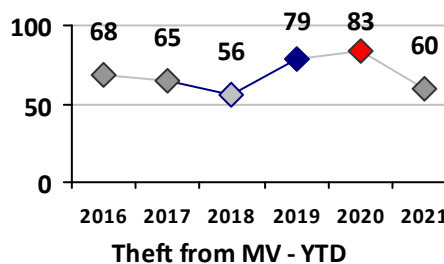

Part I Crime - Comparison Report

Providence Police Department

Through 6/6/2021
Week 22

District 6

4 Week Trend 5/10/2021 - 6/6/2021	Past 28 Days 5/10/2021 - 6/6/2021	Year to Date January 1 - June 6

Violent Crime	Current Week	Last Week	Wk 20	Wk 19	Past 28 Days	Past 28 Days LY	Chg.	Current Year	Last Year	Chg.	Wght. 5yr Avg	Chg.
Homicide	0	0	0	0	0	1	--	2	1	100%	1	100%
Sex Offenses, Forcible*	2	0	0	0	2	0	--	11	10	10%	7	57%
Robbery Other	1	0	0	0	1	2	-50%	4	4	0%	7	-43%
Robbery W Firearm	0	0	0	1	1	0	--	3	1	200%	2	50%
Agg. Assault	4	2	0	1	7	1	600%	26	11	136%	14	86%
Agg. Assault W Firearm	0	0	0	0	0	1	--	6	6	0%	6	0%
Total	7	2	0	2	11	5	120%	52	33	58%	37	41%

Property Crime	Current Week	Last Week	Wk 20	Wk 19	Past 28 Days	Past 28 Days LY	Chg.	Current Year	Last Year	Chg.	Wght. 5yr Avg	Chg.
Burglary	1	3	2	2	8	7	14%	26	29	-10%	39	-33%
MV Theft	0	3	1	2	6	3	100%	34	27	26%	35	-3%
Larceny from MV	2	2	3	2	9	19	-53%	60	83	-28%	73	-18%
Larceny**	1	5	2	3	11	10	10%	59	87	-32%	100	-41%
Total	4	13	8	9	34	39	-13%	179	226	-21%	246	-27%

Other Crime	Current Week	Last Week	Wk 20	Wk 19	Past 28 Days	Past 28 Days LY	Chg.	Current Year	Last Year	Chg.	Wght. 5yr Avg	Chg.
Assault Other	4	2	3	5	14	16	-13%	60	77	-22%	90	-33%
Vandalism	2	2	4	4	12	13	-8%	59	81	-27%	86	-31%
Drug Offenses	0	1	0	0	1	3	-67%	13	28	-54%	27	-52%
Weapons Offenses	0	0	1	0	1	3	-67%	18	12	50%	11	64%
Liquor Law Violations	1	0	0	0	1	0	--	1	0	100%	1	0%
Total	7	5	8	9	29	35	-17%	151	198	-24%	215	-30%

Figures are preliminary and subject to further analysis and revision

* Sex Offenses, Forcible includes forcible rape, forcible sodomy, forcible fondling, sexual assault with an object

** Larceny includes shoplifting, pickpocket, pursesnatch, from building, bicycles, motor vehicle parts or accessories, and other.