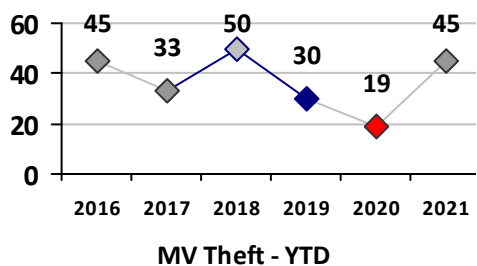

Part I Crime - Comparison Report

Providence Police Department

Through 6/6/2021
Week 22

District 5

4 Week Trend
5/10/2021 - 6/6/2021

Past 28 Days
5/10/2021 - 6/6/2021

Year to Date
January 1 - June 6

Violent Crime	Current Week	Last Week	Wk 20	Wk 19	Past 28 Days	Past 28 Days LY	Chg.	Current Year	Last Year	Chg.	Wght. 5yr Avg	Chg.
Homicide	0	0	0	1	1	0	--	2	0	200%	0	--
Sex Offenses, Forcible*	0	1	1	1	3	0	--	9	15	-40%	15	-40%
Robbery Other	1	1	0	0	2	4	-50%	8	12	-33%	14	-43%
Robbery W Firearm	0	0	0	0	0	0	--	2	3	-33%	5	-60%
Agg. Assault	3	2	3	4	12	7	71%	37	30	23%	31	19%
Agg. Assault W Firearm	0	0	0	0	0	2	--	6	3	100%	6	0%
Total	4	4	4	6	18	13	38%	64	63	2%	70	-9%

Property Crime	Current Week	Last Week	Wk 20	Wk 19	Past 28 Days	Past 28 Days LY	Chg.	Current Year	Last Year	Chg.	Wght. 5yr Avg	Chg.
Burglary	3	0	1	0	4	8	-50%	26	41	-37%	52	-50%
MV Theft	0	2	1	2	5	4	25%	45	19	137%	32	41%
Larceny from MV	1	1	3	6	11	14	-21%	50	81	-38%	71	-30%
Larceny**	4	2	1	7	14	16	-13%	60	84	-29%	88	-32%
Total	8	5	6	15	34	42	-19%	181	225	-20%	243	-26%

Other Crime	Current Week	Last Week	Wk 20	Wk 19	Past 28 Days	Past 28 Days LY	Chg.	Current Year	Last Year	Chg.	Wght. 5yr Avg	Chg.
Assault Other	6	8	2	7	23	26	-12%	127	111	14%	123	3%
Vandalism	4	4	3	11	22	16	38%	99	93	6%	119	-17%
Drug Offenses	1	0	1	1	3	10	-70%	40	39	3%	55	-27%
Weapons Offenses	1	0	2	1	4	5	-20%	31	34	-9%	23	35%
Liquor Law Violations	1	0	0	0	1	0	--	1	0	100%	1	0%
Total	13	12	8	20	53	57	-7%	298	277	8%	320	-7%

Figures are preliminary and subject to further analysis and revision

* Sex Offenses, Forcible includes forcible rape, forcible sodomy, forcible fondling, sexual assault with an object

** Larceny includes shoplifting, pickpocket, pursesnatch, from building, bicycles, motor vehicle parts or accessories, and other.