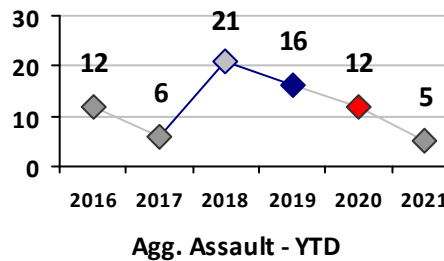

Part I Crime - Comparison Report

Providence Police Department

Through 6/6/2021
Week 22

District 1

4 Week Trend 5/10/2021 - 6/6/2021	Past 28 Days 5/10/2021 - 6/6/2021	Year to Date January 1 - June 6

Violent Crime	Current Week	Last Week	Wk 20	Wk 19	Past 28 Days	Past 28 Days LY	Chg.	Current Year	Last Year	Chg.	Wght. 5yr Avg	Chg.
Homicide	0	0	0	0	0	0	--	0	0	0%	0	--
Sex Offenses, Forcible*	0	1	1	1	3	2	50%	5	2	150%	6	-17%
Robbery Other	0	0	0	0	0	0	--	4	6	-33%	6	-33%
Robbery W Firearm	0	0	0	0	0	0	--	3	0	300%	0	--
Agg. Assault	0	0	0	0	0	0	--	5	12	-58%	13	-62%
Agg. Assault W Firearm	0	0	0	0	0	0	--	0	0	0%	1	--
Total	0	1	1	1	3	2	50%	17	20	-15%	26	-35%

Property Crime	Current Week	Last Week	Wk 20	Wk 19	Past 28 Days	Past 28 Days LY	Chg.	Current Year	Last Year	Chg.	Wght. 5yr Avg	Chg.
Burglary	0	0	0	0	0	30	--	7	43	-84%	21	-67%
MV Theft	0	2	1	0	3	6	-50%	20	18	11%	17	18%
Larceny from MV	1	0	3	0	4	1	300%	30	38	-21%	62	-52%
Larceny**	0	7	5	5	17	9	89%	62	146	-58%	161	-61%
Total	1	9	9	5	24	46	-48%	119	245	-51%	260	-54%

Other Crime	Current Week	Last Week	Wk 20	Wk 19	Past 28 Days	Past 28 Days LY	Chg.	Current Year	Last Year	Chg.	Wght. 5yr Avg	Chg.
Assault Other	1	0	3	3	7	6	17%	48	47	2%	72	-33%
Vandalism	1	0	2	4	7	35	-80%	35	86	-59%	64	-45%
Drug Offenses	3	0	1	0	4	2	100%	28	16	75%	21	33%
Weapons Offenses	0	0	0	0	0	0	--	11	6	83%	9	22%
Liquor Law Violations	0	0	0	0	0	0	--	0	0	0%	3	--
Total	5	0	6	7	18	43	-58%	122	155	-21%	170	-28%

Figures are preliminary and subject to further analysis and revision

* Sex Offenses, Forcible includes forcible rape, forcible sodomy, forcible fondling, sexual assault with an object

** Larceny includes shoplifting, pickpocket, pursesnatch, from building, bicycles, motor vehicle parts or accessories, and other.