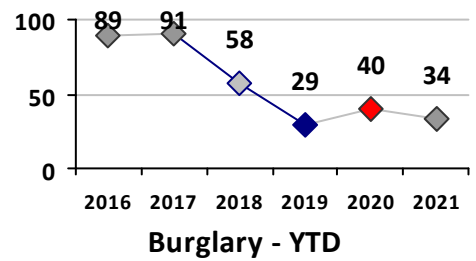

Part I Crime - Comparison Report

Providence Police Department

Through 6/6/2021
Week 22

District 7

4 Week Trend
5/10/2021 - 6/6/2021

Past 28 Days
5/10/2021 - 6/6/2021

Year to Date
January 1 - June 6

Violent Crime	Current Week	Last Week	Wk 20	Wk 19	Past 28 Days	Past 28 Days LY	Chg.	Current Year	Last Year	Chg.	Wght. 5yr Avg	Chg.	
	Homicide	0	0	0	0	0	0	--	1	0	100%	0	--
Sex Offenses, Forcible*	0	0	0	1	1	4	-75%	13	8	63%	10	30%	
Robbery Other	0	1	1	1	3	0	--	5	6	-17%	8	-38%	
Robbery W Firearm	0	0	1	0	1	1	0%	2	8	-75%	5	-60%	
Agg. Assault	0	0	2	0	2	7	-71%	24	29	-17%	31	-23%	
Agg. Assault W Firearm	1	0	0	1	2	2	0%	9	4	125%	7	29%	
Total	1	1	4	3	9	14	-36%	54	55	-2%	62	-13%	

Property Crime	Current Week	Last Week	Wk 20	Wk 19	Past 28 Days	Past 28 Days LY	Chg.	Current Year	Last Year	Chg.	Wght. 5yr Avg	Chg.	
	Burglary	0	4	1	4	9	14	-36%	34	41	-17%	51	-33%
MV Theft	5	4	0	1	10	4	150%	44	46	-4%	38	16%	
Larceny from MV	1	6	3	1	11	10	10%	90	103	-13%	100	-10%	
Larceny**	2	12	2	5	21	28	-25%	138	159	-13%	155	-11%	
Total	8	26	6	11	51	56	-9%	306	349	-12%	345	-11%	

Other Crime	Current Week	Last Week	Wk 20	Wk 19	Past 28 Days	Past 28 Days LY	Chg.	Current Year	Last Year	Chg.	Wght. 5yr Avg	Chg.	
	Assault Other	3	6	6	6	21	35	-40%	120	140	-14%	146	-18%
Vandalism	2	6	1	5	14	29	-52%	103	149	-31%	149	-31%	
Drug Offenses	3	3	1	2	9	3	200%	23	26	-12%	46	-50%	
Weapons Offenses	1	4	0	0	5	12	-58%	22	19	16%	30	-27%	
Liquor Law Violations	0	0	0	0	0	0	--	6	2	200%	18	-67%	
Total	9	19	8	13	49	79	-38%	274	336	-18%	389	-30%	

Figures are preliminary and subject to further analysis and revision

* Sex Offenses, Forcible includes forcible rape, forcible sodomy, forcible fondling, sexual assault with an object

** Larceny includes shoplifting, pickpocket, pursesnatch, from building, bicycles, motor vehicle parts or accessories, and other.