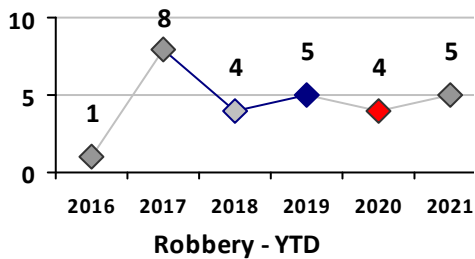

Part I Crime - Comparison Report

Providence Police Department

Through 9/12/2021
Week 36

District 8											
4 Week Trend 8/16/2021 - 9/12/2021				Past 28 Days 8/16/2021 - 9/12/2021				Year to Date January 1 - September 12			

Violent Crime	Current Week	Last Week	Wk 34	Wk 33	Past 28 Days	Past 28 Days LY	Chg.	Current Year	Last Year	Chg.	Wght. 5yr Avg	Chg.
Homicide	0	0	0	0	0	0	--	1	0	100%	0	--
Sex Offenses, Forcible*	0	0	1	0	1	0	--	9	6	50%	8	13%
Robbery Other	0	0	0	1	1	0	--	4	2	100%	3	33%
Robbery W Firearm	0	0	0	0	0	0	--	1	2	-50%	1	0%
Agg. Assault	0	0	0	1	1	0	--	15	14	7%	11	36%
Agg. Assault W Firearm	0	0	0	0	0	1	--	4	6	-33%	4	0%
Total	0	0	1	2	3	1	200%	34	30	13%	28	21%

Property Crime	Current Week	Last Week	Wk 34	Wk 33	Past 28 Days	Past 28 Days LY	Chg.	Current Year	Last Year	Chg.	Wght. 5yr Avg	Chg.
Burglary	0	2	0	2	4	4	0%	16	19	-16%	38	-58%
MV Theft	1	0	1	1	3	2	50%	26	12	117%	15	73%
Larceny from MV	2	4	0	1	7	19	-63%	67	91	-26%	99	-32%
Larceny**	1	4	1	0	6	13	-54%	47	116	-59%	106	-56%
Total	4	10	2	4	20	38	-47%	156	238	-34%	258	-40%

Other Crime	Current Week	Last Week	Wk 34	Wk 33	Past 28 Days	Past 28 Days LY	Chg.	Current Year	Last Year	Chg.	Wght. 5yr Avg	Chg.
Assault Other	3	0	3	1	7	7	0%	49	50	-2%	57	-14%
Vandalism	1	0	1	3	5	6	-17%	53	74	-28%	79	-33%
Drug Offenses	0	0	0	0	0	2	--	4	6	-33%	8	-50%
Weapons Offenses	0	0	0	0	0	3	--	8	7	14%	6	33%
Liquor Law Violations	0	0	0	0	0	0	--	0	0	0%	0	--
Total	4	0	4	4	12	18	-33%	114	137	-17%	150	-24%

Figures are preliminary and subject to further analysis and revision

* Sex Offenses, Forcible includes forcible rape, forcible sodomy, forcible fondling, sexual assault with an object

** Larceny includes shoplifting, pickpocket, pursesnatch, from building, bicycles, motor vehicle parts or accessories, and other.