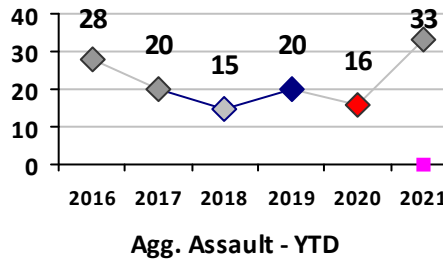

Part I Crime - Comparison Report

Providence Police Department

Through 9/12/2021
Week 36

District 3

	4 Week Trend 8/16/2021 - 9/12/2021				Past 28 Days 8/16/2021 - 9/12/2021			Year to Date January 1 - September 12				
	Current Week	Last Week	Wk 34	Wk 33	Past 28 Days	Past 28 Days LY	Chg.	Current Year	Last Year	Chg.	Wght. 5yr Avg	Chg.
Violent Crime												
Homicide	0	0	0	0	0	0	--	1	3	-67%	1	0%
Sex Offenses, Forcible*	0	0	1	0	1	0	--	6	5	20%	6	0%
Robbery Other	0	0	0	0	0	1	--	5	6	-17%	4	25%
Robbery W Firearm	1	0	0	0	1	0	--	3	2	50%	5	-40%
Agg. Assault	1	0	1	0	2	1	100%	16	11	45%	12	33%
Agg. Assault W Firearm	0	0	0	0	0	1	--	17	5	240%	6	183%
Total	2	0	2	0	4	3	33%	48	32	50%	34	41%
Property Crime												
Burglary	0	0	3	0	3	5	-40%	21	28	-25%	34	-38%
MV Theft	1	1	0	1	3	4	-25%	25	16	56%	20	25%
Larceny from MV	3	3	0	4	10	3	233%	77	34	126%	76	1%
Larceny**	0	5	0	1	6	9	-33%	61	61	0%	84	-27%
Total	4	9	3	6	22	21	5%	184	139	32%	214	-14%
Other Crime												
Assault Other	2	4	2	1	9	13	-31%	64	79	-19%	82	-22%
Vandalism	1	4	1	4	10	14	-29%	89	74	20%	79	13%
Drug Offenses	0	0	0	0	0	0	--	9	14	-36%	40	-78%
Weapons Offenses	0	2	0	0	2	2	0%	19	7	171%	13	46%
Liquor Law Violations	0	0	0	0	0	1	--	1	1	0%	0	--
Total	3	10	3	5	21	30	-30%	182	175	4%	213	-15%

Figures are preliminary and subject to further analysis and revision

* Sex Offenses, Forcible includes forcible rape, forcible sodomy, forcible fondling, sexual assault with an object

** Larceny includes shoplifting, pickpocket, pursesnatch, from building, bicycles, motor vehicle parts or accessories, and other.