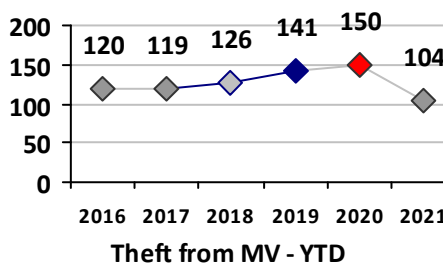

Part I Crime - Comparison Report

Providence Police Department

Through 9/12/2021
Week 36

District 6

	4 Week Trend 8/16/2021 - 9/12/2021				Past 28 Days 8/16/2021 - 9/12/2021			Year to Date January 1 - September 12				
	Current Week	Last Week	Wk 34	Wk 33	Past 28 Days	Past 28 Days LY	Chg.	Current Year	Last Year	Chg.	Wght. 5yr Avg	Chg.
Violent Crime												
Homicide	0	0	0	0	0	0	--	2	2	0%	2	0%
Sex Offenses, Forcible*	0	0	0	0	0	2	--	12	13	-8%	11	9%
Robbery Other	0	0	0	0	0	0	--	4	5	-20%	11	-64%
Robbery W Firearm	0	0	0	0	0	1	--	3	2	50%	5	-40%
Agg. Assault	0	1	2	2	5	4	25%	39	23	70%	31	26%
Agg. Assault W Firearm	0	2	3	3	8	1	700%	17	10	70%	9	89%
Total	0	3	5	5	13	8	63%	77	55	40%	69	12%
Property Crime												
Burglary	1	0	2	0	3	6	-50%	45	57	-21%	69	-35%
MV Theft	0	2	2	1	5	12	-58%	54	58	-7%	62	-13%
Larceny from MV	1	2	1	3	7	23	-70%	104	150	-31%	137	-24%
Larceny**	2	5	3	2	12	13	-8%	109	147	-26%	174	-37%
Total	4	9	8	6	27	54	-50%	312	412	-24%	442	-29%
Other Crime												
Assault Other	8	2	3	4	17	24	-29%	128	155	-17%	159	-19%
Vandalism	4	5	4	5	18	24	-25%	119	160	-26%	161	-26%
Drug Offenses	1	0	0	0	1	6	-83%	21	37	-43%	42	-50%
Weapons Offenses	0	0	0	0	0	1	--	34	27	26%	23	48%
Liquor Law Violations	0	0	0	0	0	0	--	3	0	300%	1	200%
Total	13	7	7	9	36	55	-35%	305	379	-20%	386	-21%

Figures are preliminary and subject to further analysis and revision

* Sex Offenses, Forcible includes forcible rape, forcible sodomy, forcible fondling, sexual assault with an object

** Larceny includes shoplifting, pickpocket, pursesnatch, from building, bicycles, motor vehicle parts or accessories, and other.