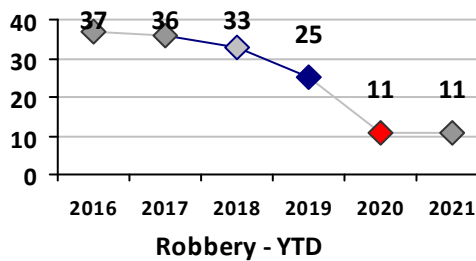

Part I Crime - Comparison Report

Providence Police Department

Through 9/12/2021
Week 36

District 2

	4 Week Trend 8/16/2021 - 9/12/2021				Past 28 Days 8/16/2021 - 9/12/2021			Year to Date January 1 - September 12				
	Current Week	Last Week	Wk 34	Wk 33	Past 28 Days	Past 28 Days LY	Chg.	Current Year	Last Year	Chg.	Wght. 5yr Avg	Chg.
Violent Crime												
Homicide	0	0	1	0	1	0	--	6	0	600%	1	500%
Sex Offenses, Forcible*	0	0	0	1	1	0	--	15	14	7%	25	-40%
Robbery Other	0	0	1	0	1	1	0%	7	8	-13%	17	-59%
Robbery W Firearm	0	0	0	0	0	0	--	4	3	33%	7	-43%
Agg. Assault	2	3	0	0	5	9	-44%	37	67	-45%	58	-36%
Agg. Assault W Firearm	0	3	1	0	4	3	33%	17	17	0%	20	-15%
Total	2	6	3	1	12	13	-8%	86	109	-21%	128	-33%
Property Crime												
Burglary	1	0	0	1	2	7	-71%	39	54	-28%	73	-47%
MV Theft	0	3	2	3	8	5	60%	94	36	161%	55	71%
Larceny from MV	1	2	1	2	6	7	-14%	99	73	36%	119	-17%
Larceny**	1	5	4	2	12	16	-25%	106	142	-25%	175	-39%
Total	3	10	7	8	28	35	-20%	338	305	11%	421	-20%
Other Crime												
Assault Other	2	3	7	3	15	27	-44%	189	223	-15%	239	-21%
Vandalism	0	4	4	5	13	17	-24%	123	162	-24%	174	-29%
Drug Offenses	1	0	0	0	1	2	-50%	40	71	-44%	86	-53%
Weapons Offenses	0	1	3	2	6	8	-25%	36	46	-22%	51	-29%
Liquor Law Violations	0	0	0	0	0	0	--	1	1	0%	0	--
Total	3	8	14	10	35	54	-35%	389	503	-23%	550	-29%

Figures are preliminary and subject to further analysis and revision

* Sex Offenses, Forcible includes forcible rape, forcible sodomy, forcible fondling, sexual assault with an object

** Larceny includes shoplifting, pickpocket, pursesnatch, from building, bicycles, motor vehicle parts or accessories, and other.