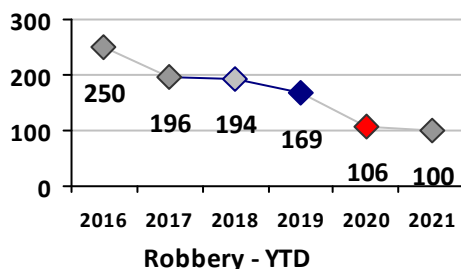

Through 9/12/2021
Week 36

Citywide											
4 Week Trend 8/16/2021 - 9/12/2021				Past 28 Days 8/16/2021 - 9/12/2021				Year to Date January 1 - September 12			

Violent Crime	Current Week	Last Week	Wk 34	Wk 33	Past 28 Days	Past 28 Days LY	Chg.	Current Year	Last Year	Chg.	Wght. 5yr Avg	Chg.
Homicide	0	0	2	1	3	2	50%	18	10	80%	9	100%
Sex Offenses, Forcible*	3	1	4	3	11	7	57%	114	89	28%	136	-16%
Robbery W Firearm	2	0	1	0	3	3	0%	31	32	-3%	46	-33%
Robbery Other	1	3	1	2	7	7	0%	69	77	-10%	118	-42%
Agg. Assault W Firearm	0	8	5	5	18	15	20%	95	76	25%	84	13%
Agg. Assault	9	7	6	8	30	37	-19%	271	329	-18%	304	-11%
Total	15	19	19	19	72	71	1%	598	613	-2%	697	-14%

Property Crime	Current Week	Last Week	Wk 34	Wk 33	Past 28 Days	Past 28 Days LY	Chg.	Current Year	Last Year	Chg.	Wght. 5yr Avg	Chg.
Burglary	10	18	16	9	53	64	-17%	365	524	-30%	592	-38%
MV Theft	9	11	14	11	45	60	-25%	509	336	51%	378	35%
Larceny from MV	20	42	31	41	134	148	-9%	1133	1026	10%	1255	-10%
Larceny**	22	43	36	27	128	164	-22%	1190	1432	-17%	1617	-26%
Total	61	114	97	88	360	436	-17%	3197	3318	-4%	3842	-17%

Other Crime	Current Week	Last Week	Wk 34	Wk 33	Past 28 Days	Past 28 Days LY	Chg.	Current Year	Last Year	Chg.	Wght. 5yr Avg	Chg.
Assault Other	50	29	29	31	139	166	-16%	1196	1310	-9%	1436	-17%
Vandalism	20	41	47	52	160	179	-11%	1254	1338	-6%	1405	-11%
Weapons Offenses	1	10	8	4	23	22	5%	289	225	28%	241	20%
Drug Offenses	4	3	0	1	8	19	-58%	281	348	-19%	522	-46%
Liquor Law Violations	5	6	0	0	11	3	267%	24	6	300%	37	-35%
Total	80	89	84	88	341	389	-12%	3044	3227	-6%	3640	-16%

Figures are preliminary and subject to further analysis and revision

* Sex Offenses, Forcible includes forcible rape, forcible sodomy, forcible fondling, sexual assault with an object

** Larceny includes shoplifting, pickpocket, pursesnatch, from building, bicycles, motor vehicle parts or accessories, and other.