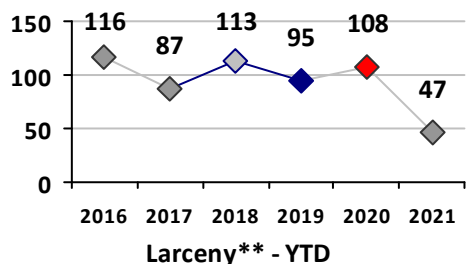

Part I Crime - Comparison Report

Providence Police Department

Through 9/12/2021
Week 36

District 8											
4 Week Trend 8/16/2021 - 9/12/2021				Past 28 Days 8/16/2021 - 9/12/2021				Year to Date January 1 - September 12			

Violent Crime	Current Week	Last Week	Wk 34	Wk 33	Past 28 Days	Past 28 Days LY	Chg.	Current Year	Last Year	Chg.	Wght. 5yr Avg	Chg.
Homicide	0	0	0	0	0	0	--	1	0	100%	0	--
Sex Offenses, Forcible*	0	0	1	0	1	0	--	9	6	50%	8	13%
Robbery Other	0	0	0	1	1	0	--	4	2	100%	3	33%
Robbery W Firearm	0	0	0	0	0	0	--	1	2	-50%	1	0%
Agg. Assault	0	0	0	1	1	0	--	15	14	7%	11	36%
Agg. Assault W Firearm	0	0	0	0	0	1	--	4	6	-33%	4	0%
Total	0	0	1	2	3	1	200%	34	30	13%	28	21%

Property Crime	Current Week	Last Week	Wk 34	Wk 33	Past 28 Days	Past 28 Days LY	Chg.	Current Year	Last Year	Chg.	Wght. 5yr Avg	Chg.
Burglary	0	2	0	2	4	4	0%	16	19	-16%	38	-58%
MV Theft	1	0	1	1	3	2	50%	26	12	117%	15	73%
Larceny from MV	2	4	0	1	7	19	-63%	67	91	-26%	99	-32%
Larceny**	1	4	1	0	6	13	-54%	47	116	-59%	106	-56%
Total	4	10	2	4	20	38	-47%	156	238	-34%	258	-40%

Other Crime	Current Week	Last Week	Wk 34	Wk 33	Past 28 Days	Past 28 Days LY	Chg.	Current Year	Last Year	Chg.	Wght. 5yr Avg	Chg.
Assault Other	3	0	3	1	7	7	0%	49	50	-2%	57	-14%
Vandalism	1	0	1	3	5	6	-17%	53	74	-28%	79	-33%
Drug Offenses	0	0	0	0	0	2	--	4	6	-33%	8	-50%
Weapons Offenses	0	0	0	0	0	3	--	8	7	14%	6	33%
Liquor Law Violations	0	0	0	0	0	0	--	0	0	0%	0	--
Total	4	0	4	4	12	18	-33%	114	137	-17%	150	-24%

Figures are preliminary and subject to further analysis and revision

* Sex Offenses, Forcible includes forcible rape, forcible sodomy, forcible fondling, sexual assault with an object

** Larceny includes shoplifting, pickpocket, pursesnatch, from building, bicycles, motor vehicle parts or accessories, and other.