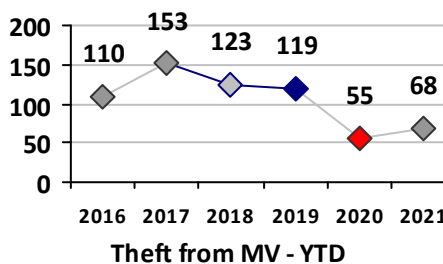

Part I Crime - Comparison Report

Providence Police Department

Through 9/12/2021
Week 36

District 1

4 Week Trend 8/16/2021 - 9/12/2021	Past 28 Days 8/16/2021 - 9/12/2021	Year to Date January 1 - September 12

Violent Crime	Current Week	Last Week	Wk 34	Wk 33	Past 28 Days	Past 28 Days LY	Chg.	Current Year	Last Year	Chg.	Wght. 5yr Avg	Chg.
Homicide	0	0	0	0	0	0	--	0	0	0%	0	--
Sex Offenses, Forcible*	0	0	0	0	0	0	--	12	3	300%	12	0%
Robbery Other	0	0	0	1	1	2	-50%	7	11	-36%	14	-50%
Robbery W Firearm	0	0	0	0	0	0	--	3	1	200%	1	200%
Agg. Assault	0	0	0	2	2	1	100%	12	17	-29%	21	-43%
Agg. Assault W Firearm	0	0	0	0	0	0	--	0	0	0%	1	--
Total	0	0	0	3	3	3	0%	34	32	6%	48	-29%

Property Crime	Current Week	Last Week	Wk 34	Wk 33	Past 28 Days	Past 28 Days LY	Chg.	Current Year	Last Year	Chg.	Wght. 5yr Avg	Chg.
Burglary	0	1	0	0	1	3	-67%	11	53	-79%	25	-56%
MV Theft	2	0	1	0	3	1	200%	30	22	36%	25	20%
Larceny from MV	0	5	5	1	11	8	38%	68	56	21%	103	-34%
Larceny**	4	6	7	4	21	19	11%	123	205	-40%	283	-57%
Total	6	12	13	5	36	31	16%	232	336	-31%	437	-47%

Other Crime	Current Week	Last Week	Wk 34	Wk 33	Past 28 Days	Past 28 Days LY	Chg.	Current Year	Last Year	Chg.	Wght. 5yr Avg	Chg.
Assault Other	5	2	0	5	12	9	33%	87	83	5%	123	-29%
Vandalism	0	2	0	7	9	12	-25%	66	120	-45%	106	-38%
Drug Offenses	0	0	0	0	0	3	--	34	21	62%	37	-8%
Weapons Offenses	0	0	0	0	0	0	--	14	8	75%	15	-7%
Liquor Law Violations	0	0	0	0	0	0	--	0	0	0%	4	--
Total	5	4	0	12	21	24	-13%	201	232	-13%	284	-29%

Figures are preliminary and subject to further analysis and revision

* Sex Offenses, Forcible includes forcible rape, forcible sodomy, forcible fondling, sexual assault with an object

** Larceny includes shoplifting, pickpocket, pursesnatch, from building, bicycles, motor vehicle parts or accessories, and other.