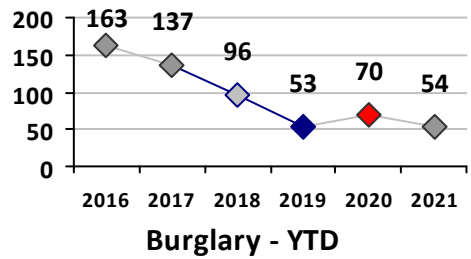

Part I Crime - Comparison Report

Providence Police Department

Through 9/12/2021
Week 36

District 7

4 Week Trend 8/16/2021 - 9/12/2021	Past 28 Days 8/16/2021 - 9/12/2021	Year to Date January 1 - September 12

Violent Crime	Current Week	Last Week	Wk 34	Wk 33	Past 28 Days	Past 28 Days LY	Chg.	Current Year	Last Year	Chg.	Wght. 5yr Avg	Chg.
Homicide	0	0	1	0	1	1	0%	4	2	100%	2	100%
Sex Offenses, Forcible*	1	0	0	1	2	2	0%	18	15	20%	18	0%
Robbery Other	0	0	0	0	0	0	--	6	9	-33%	13	-54%
Robbery W Firearm	0	0	0	0	0	1	--	5	9	-44%	8	-38%
Agg. Assault	2	0	1	0	3	6	-50%	38	56	-32%	51	-25%
Agg. Assault W Firearm	0	3	0	2	5	4	25%	18	14	29%	15	20%
Total	3	3	2	3	11	14	-21%	89	105	-15%	107	-17%

Property Crime	Current Week	Last Week	Wk 34	Wk 33	Past 28 Days	Past 28 Days LY	Chg.	Current Year	Last Year	Chg.	Wght. 5yr Avg	Chg.
Burglary	0	1	2	2	5	7	-29%	54	70	-23%	86	-37%
MV Theft	1	2	2	1	6	18	-67%	78	81	-4%	64	22%
Larceny from MV	2	4	6	6	18	20	-10%	152	166	-8%	176	-14%
Larceny**	5	7	0	2	14	34	-59%	227	307	-26%	293	-23%
Total	8	14	10	11	43	79	-46%	511	624	-18%	619	-17%

Other Crime	Current Week	Last Week	Wk 34	Wk 33	Past 28 Days	Past 28 Days LY	Chg.	Current Year	Last Year	Chg.	Wght. 5yr Avg	Chg.
Assault Other	9	5	8	5	27	21	29%	227	254	-11%	259	-12%
Vandalism	5	6	6	3	20	25	-20%	203	255	-20%	264	-23%
Drug Offenses	1	1	0	1	3	0	--	43	36	19%	75	-43%
Weapons Offenses	0	2	2	1	5	4	25%	49	33	48%	47	4%
Liquor Law Violations	5	6	0	0	11	1	1000%	17	3	467%	26	-35%
Total	20	20	16	10	66	51	29%	539	581	-7%	671	-20%

Figures are preliminary and subject to further analysis and revision

* Sex Offenses, Forcible includes forcible rape, forcible sodomy, forcible fondling, sexual assault with an object

** Larceny includes shoplifting, pickpocket, pursesnatch, from building, bicycles, motor vehicle parts or accessories, and other.