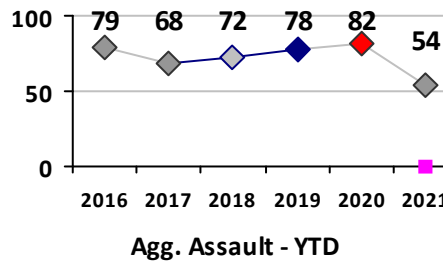

Other Crime	Current Week	Last Week	Wk 34	Wk 33	Past 28 Days	Past 28 Days LY	Chg.	Current Year	Last Year	Chg.	Wght. 5yr Avg	Chg.
Assault Other	5	2	0	5	12	9	33%	87	83	5%	123	-29%
Vandalism	0	2	0	7	9	12	-25%	66	120	-45%	106	-38%
Drug Offenses	0	0	0	0	0	3	--	34	21	62%	37	-8%
Weapons Offenses	0	0	0	0	0	0	--	14	8	75%	15	-7%
Liquor Law Violations	0	0	0	0	0	0	--	0	0	0%	4	--
Total	5	4	0	12	21	24	-13%	201	232	-13%	284	-29%

Part I Crime - Comparison Report

Providence Police Department

Through 9/12/2021
Week 36

District 2

	4 Week Trend 8/16/2021 - 9/12/2021				Past 28 Days 8/16/2021 - 9/12/2021			Year to Date January 1 - September 12				
	Current Week	Last Week	Wk 34	Wk 33	Past 28 Days	Past 28 Days LY	Chg.	Current Year	Last Year	Chg.	Wght. 5yr Avg	Chg.
Violent Crime												
Homicide	0	0	1	0	1	0	--	6	0	600%	1	500%
Sex Offenses, Forcible*	0	0	0	1	1	0	--	15	14	7%	25	-40%
Robbery Other	0	0	1	0	1	1	0%	7	8	-13%	17	-59%
Robbery W Firearm	0	0	0	0	0	0	--	4	3	33%	7	-43%
Agg. Assault	2	3	0	0	5	9	-44%	37	67	-45%	58	-36%
Agg. Assault W Firearm	0	3	1	0	4	3	33%	17	17	0%	20	-15%
Total	2	6	3	1	12	13	-8%	86	109	-21%	128	-33%
Property Crime												
Burglary	1	0	0	1	2	7	-71%	39	54	-28%	73	-47%
MV Theft	0	3	2	3	8	5	60%	94	36	161%	55	71%
Larceny from MV	1	2	1	2	6	7	-14%	99	73	36%	119	-17%
Larceny**	1	5	4	2	12	16	-25%	106	142	-25%	175	-39%
Total	3	10	7	8	28	35	-20%	338	305	11%	421	-20%
Other Crime												
Assault Other	2	3	7	3	15	27	-44%	189	223	-15%	239	-21%
Vandalism	0	4	4	5	13	17	-24%	123	162	-24%	174	-29%
Drug Offenses	1	0	0	0	1	2	-50%	40	71	-44%	86	-53%
Weapons Offenses	0	1	3	2	6	8	-25%	36	46	-22%	51	-29%
Liquor Law Violations	0	0	0	0	0	0	--	1	1	0%	0	--
Total	3	8	14	10	35	54	-35%	389	503	-23%	550	-29%