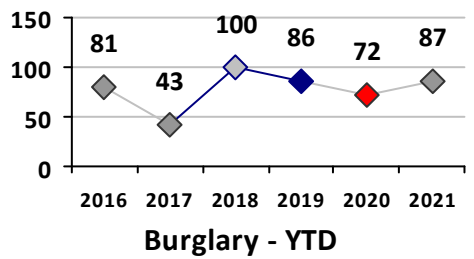

Part I Crime - Comparison Report

Providence Police Department

Through 9/12/2021
Week 36

District 9

4 Week Trend
8/16/2021 - 9/12/2021

Past 28 Days
8/16/2021 - 9/12/2021

Year to Date
January 1 - September 12

Violent Crime	Current Week	Last Week	Wk 34	Wk 33	Past 28 Days	Past 28 Days LY	Chg.	Current Year	Last Year	Chg.	Wght. 5yr Avg	Chg.
Homicide	0	0	0	0	0	0	--	0	0	0%	0	--
Sex Offenses, Forcible*	1	0	1	0	2	0	--	4	3	33%	4	0%
Robbery Other	0	0	0	0	0	1	--	0	6	-100%	5	--
Robbery W Firearm	0	0	1	0	1	0	--	1	0	100%	1	0%
Agg. Assault	1	1	1	1	4	0	--	9	3	200%	4	125%
Agg. Assault W Firearm	0	0	0	0	0	2	--	0	5	-100%	3	--
Total	2	1	3	1	7	3	133%	14	17	-18%	16	-13%

Property Crime	Current Week	Last Week	Wk 34	Wk 33	Past 28 Days	Past 28 Days LY	Chg.	Current Year	Last Year	Chg.	Wght. 5yr Avg	Chg.
Burglary	4	8	5	1	18	12	50%	87	73	19%	79	10%
MV Theft	0	0	1	0	1	3	-67%	31	16	94%	19	63%
Larceny from MV	0	6	2	2	10	18	-44%	62	96	-35%	152	-59%
Larceny**	2	0	4	2	8	22	-64%	84	121	-31%	126	-33%
Total	6	14	12	5	37	55	-33%	264	306	-14%	376	-30%

Other Crime	Current Week	Last Week	Wk 34	Wk 33	Past 28 Days	Past 28 Days LY	Chg.	Current Year	Last Year	Chg.	Wght. 5yr Avg	Chg.
Assault Other	1	0	3	0	4	4	0%	31	32	-3%	36	-14%
Vandalism	1	0	4	3	8	9	-11%	55	86	-36%	82	-33%
Drug Offenses	0	1	0	0	1	0	--	9	11	-18%	10	-10%
Weapons Offenses	0	2	1	0	3	0	--	17	6	183%	4	325%
Liquor Law Violations	0	0	0	0	0	0	--	0	0	0%	1	--
Total	2	3	8	3	16	13	23%	112	135	-17%	133	-16%

Figures are preliminary and subject to further analysis and revision

* Sex Offenses, Forcible includes forcible rape, forcible sodomy, forcible fondling, sexual assault with an object

** Larceny includes shoplifting, pickpocket, pursesnatch, from building, bicycles, motor vehicle parts or accessories, and other.