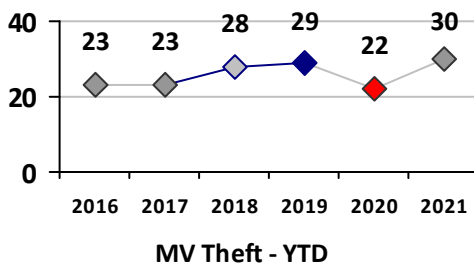

Part I Crime - Comparison Report

Providence Police Department

Through 9/12/2021
Week 36

District 1

4 Week Trend 8/16/2021 - 9/12/2021	Past 28 Days 8/16/2021 - 9/12/2021	Year to Date January 1 - September 12

Violent Crime	Current Week	Last Week	Wk 34	Wk 33	Past 28 Days	Past 28 Days LY	Chg.	Current Year	Last Year	Chg.	Wght. 5yr Avg	Chg.
Homicide	0	0	0	0	0	0	--	0	0	0%	0	--
Sex Offenses, Forcible*	0	0	0	0	0	0	--	12	3	300%	12	0%
Robbery Other	0	0	0	1	1	2	-50%	7	11	-36%	14	-50%
Robbery W Firearm	0	0	0	0	0	0	--	3	1	200%	1	200%
Agg. Assault	0	0	0	2	2	1	100%	12	17	-29%	21	-43%
Agg. Assault W Firearm	0	0	0	0	0	0	--	0	0	0%	1	--
Total	0	0	0	3	3	3	0%	34	32	6%	48	-29%

Property Crime	Current Week	Last Week	Wk 34	Wk 33	Past 28 Days	Past 28 Days LY	Chg.	Current Year	Last Year	Chg.	Wght. 5yr Avg	Chg.
Burglary	0	1	0	0	1	3	-67%	11	53	-79%	25	-56%
MV Theft	2	0	1	0	3	1	200%	30	22	36%	25	20%
Larceny from MV	0	5	5	1	11	8	38%	68	56	21%	103	-34%
Larceny**	4	6	7	4	21	19	11%	123	205	-40%	283	-57%
Total	6	12	13	5	36	31	16%	232	336	-31%	437	-47%

Other Crime	Current Week	Last Week	Wk 34	Wk 33	Past 28 Days	Past 28 Days LY	Chg.	Current Year	Last Year	Chg.	Wght. 5yr Avg	Chg.
Assault Other	5	2	0	5	12	9	33%	87	83	5%	123	-29%
Vandalism	0	2	0	7	9	12	-25%	66	120	-45%	106	-38%
Drug Offenses	0	0	0	0	0	3	--	34	21	62%	37	-8%
Weapons Offenses	0	0	0	0	0	0	--	14	8	75%	15	-7%
Liquor Law Violations	0	0	0	0	0	0	--	0	0	0%	4	--
Total	5	4	0	12	21	24	-13%	201	232	-13%	284	-29%

Figures are preliminary and subject to further analysis and revision

* Sex Offenses, Forcible includes forcible rape, forcible sodomy, forcible fondling, sexual assault with an object

** Larceny includes shoplifting, pickpocket, pursesnatch, from building, bicycles, motor vehicle parts or accessories, and other.