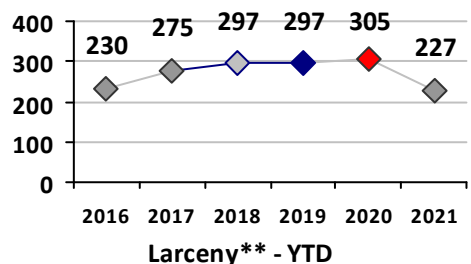

Part I Crime - Comparison Report

Providence Police Department

Through 9/12/2021
Week 36

District 7

4 Week Trend 8/16/2021 - 9/12/2021	Past 28 Days 8/16/2021 - 9/12/2021	Year to Date January 1 - September 12

Violent Crime	Current Week	Last Week	Wk 34	Wk 33	Past 28 Days	Past 28 Days LY	Chg.	Current Year	Last Year	Chg.	Wght. 5yr Avg	Chg.
Homicide	0	0	1	0	1	1	0%	4	2	100%	2	100%
Sex Offenses, Forcible*	1	0	0	1	2	2	0%	18	15	20%	18	0%
Robbery Other	0	0	0	0	0	0	--	6	9	-33%	13	-54%
Robbery W Firearm	0	0	0	0	0	1	--	5	9	-44%	8	-38%
Agg. Assault	2	0	1	0	3	6	-50%	38	56	-32%	51	-25%
Agg. Assault W Firearm	0	3	0	2	5	4	25%	18	14	29%	15	20%
Total	3	3	2	3	11	14	-21%	89	105	-15%	107	-17%

Property Crime	Current Week	Last Week	Wk 34	Wk 33	Past 28 Days	Past 28 Days LY	Chg.	Current Year	Last Year	Chg.	Wght. 5yr Avg	Chg.
Burglary	0	1	2	2	5	7	-29%	54	70	-23%	86	-37%
MV Theft	1	2	2	1	6	18	-67%	78	81	-4%	64	22%
Larceny from MV	2	4	6	6	18	20	-10%	152	166	-8%	176	-14%
Larceny**	5	7	0	2	14	34	-59%	227	307	-26%	293	-23%
Total	8	14	10	11	43	79	-46%	511	624	-18%	619	-17%

Other Crime	Current Week	Last Week	Wk 34	Wk 33	Past 28 Days	Past 28 Days LY	Chg.	Current Year	Last Year	Chg.	Wght. 5yr Avg	Chg.
Assault Other	9	5	8	5	27	21	29%	227	254	-11%	259	-12%
Vandalism	5	6	6	3	20	25	-20%	203	255	-20%	264	-23%
Drug Offenses	1	1	0	1	3	0	--	43	36	19%	75	-43%
Weapons Offenses	0	2	2	1	5	4	25%	49	33	48%	47	4%
Liquor Law Violations	5	6	0	0	11	1	1000%	17	3	467%	26	-35%
Total	20	20	16	10	66	51	29%	539	581	-7%	671	-20%

Figures are preliminary and subject to further analysis and revision

* Sex Offenses, Forcible includes forcible rape, forcible sodomy, forcible fondling, sexual assault with an object

** Larceny includes shoplifting, pickpocket, pursesnatch, from building, bicycles, motor vehicle parts or accessories, and other.