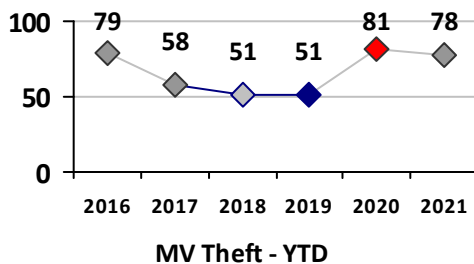

Part I Crime - Comparison Report

Providence Police Department

Through 9/12/2021
Week 36

District 7

4 Week Trend 8/16/2021 - 9/12/2021	Past 28 Days 8/16/2021 - 9/12/2021	Year to Date January 1 - September 12

Violent Crime	Current Week	Last Week	Wk 34	Wk 33	Past 28 Days	Past 28 Days LY	Chg.	Current Year	Last Year	Chg.	Wght. 5yr Avg	Chg.
Homicide	0	0	1	0	1	1	0%	4	2	100%	2	100%
Sex Offenses, Forcible*	1	0	0	1	2	2	0%	18	15	20%	18	0%
Robbery Other	0	0	0	0	0	0	--	6	9	-33%	13	-54%
Robbery W Firearm	0	0	0	0	0	1	--	5	9	-44%	8	-38%
Agg. Assault	2	0	1	0	3	6	-50%	38	56	-32%	51	-25%
Agg. Assault W Firearm	0	3	0	2	5	4	25%	18	14	29%	15	20%
Total	3	3	2	3	11	14	-21%	89	105	-15%	107	-17%

Property Crime	Current Week	Last Week	Wk 34	Wk 33	Past 28 Days	Past 28 Days LY	Chg.	Current Year	Last Year	Chg.	Wght. 5yr Avg	Chg.
Burglary	0	1	2	2	5	7	-29%	54	70	-23%	86	-37%
MV Theft	1	2	2	1	6	18	-67%	78	81	-4%	64	22%
Larceny from MV	2	4	6	6	18	20	-10%	152	166	-8%	176	-14%
Larceny**	5	7	0	2	14	34	-59%	227	307	-26%	293	-23%
Total	8	14	10	11	43	79	-46%	511	624	-18%	619	-17%

Other Crime	Current Week	Last Week	Wk 34	Wk 33	Past 28 Days	Past 28 Days LY	Chg.	Current Year	Last Year	Chg.	Wght. 5yr Avg	Chg.
Assault Other	9	5	8	5	27	21	29%	227	254	-11%	259	-12%
Vandalism	5	6	6	3	20	25	-20%	203	255	-20%	264	-23%
Drug Offenses	1	1	0	1	3	0	--	43	36	19%	75	-43%
Weapons Offenses	0	2	2	1	5	4	25%	49	33	48%	47	4%
Liquor Law Violations	5	6	0	0	11	1	1000%	17	3	467%	26	-35%
Total	20	20	16	10	66	51	29%	539	581	-7%	671	-20%

Figures are preliminary and subject to further analysis and revision

* Sex Offenses, Forcible includes forcible rape, forcible sodomy, forcible fondling, sexual assault with an object

** Larceny includes shoplifting, pickpocket, pursesnatch, from building, bicycles, motor vehicle parts or accessories, and other.