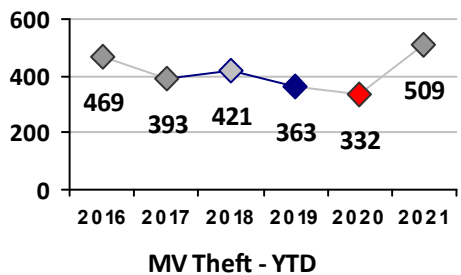

Through 9/12/2021
Week 36

Citywide											
4 Week Trend 8/16/2021 - 9/12/2021				Past 28 Days 8/16/2021 - 9/12/2021				Year to Date January 1 - September 12			

Violent Crime	Current Week	Last Week	Wk 34	Wk 33	Past 28 Days	Past 28 Days LY	Chg.	Current Year	Last Year	Chg.	Wght. 5yr Avg	Chg.
Homicide	0	0	2	1	3	2	50%	18	10	80%	9	100%
Sex Offenses, Forcible*	3	1	4	3	11	7	57%	114	89	28%	136	-16%
Robbery W Firearm	2	0	1	0	3	3	0%	31	32	-3%	46	-33%
Robbery Other	1	3	1	2	7	7	0%	69	77	-10%	118	-42%
Agg. Assault W Firearm	0	8	5	5	18	15	20%	95	76	25%	84	13%
Agg. Assault	9	7	6	8	30	37	-19%	271	329	-18%	304	-11%
Total	15	19	19	19	72	71	1%	598	613	-2%	697	-14%

Property Crime	Current Week	Last Week	Wk 34	Wk 33	Past 28 Days	Past 28 Days LY	Chg.	Current Year	Last Year	Chg.	Wght. 5yr Avg	Chg.
Burglary	10	18	16	9	53	64	-17%	365	524	-30%	592	-38%
MV Theft	9	11	14	11	45	60	-25%	509	336	51%	378	35%
Larceny from MV	20	42	31	41	134	148	-9%	1133	1026	10%	1255	-10%
Larceny**	22	43	36	27	128	164	-22%	1190	1432	-17%	1617	-26%
Total	61	114	97	88	360	436	-17%	3197	3318	-4%	3842	-17%

Other Crime	Current Week	Last Week	Wk 34	Wk 33	Past 28 Days	Past 28 Days LY	Chg.	Current Year	Last Year	Chg.	Wght. 5yr Avg	Chg.
Assault Other	50	29	29	31	139	166	-16%	1196	1310	-9%	1436	-17%
Vandalism	20	41	47	52	160	179	-11%	1254	1338	-6%	1405	-11%
Weapons Offenses	1	10	8	4	23	22	5%	289	225	28%	241	20%
Drug Offenses	4	3	0	1	8	19	-58%	281	348	-19%	522	-46%
Liquor Law Violations	5	6	0	0	11	3	267%	24	6	300%	37	-35%
Total	80	89	84	88	341	389	-12%	3044	3227	-6%	3640	-16%

Figures are preliminary and subject to further analysis and revision

* Sex Offenses, Forcible includes forcible rape, forcible sodomy, forcible fondling, sexual assault with an object

** Larceny includes shoplifting, pickpocket, pursesnatch, from building, bicycles, motor vehicle parts or accessories, and other.