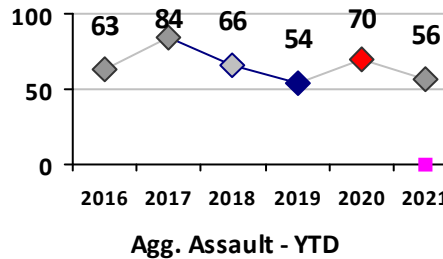

Part I Crime - Comparison Report

Providence Police Department

Through 9/12/2021
Week 36

District 7

4 Week Trend 8/16/2021 - 9/12/2021	Past 28 Days 8/16/2021 - 9/12/2021	Year to Date January 1 - September 12

Violent Crime	Current Week	Last Week	Wk 34	Wk 33	Past 28 Days	Past 28 Days LY	Chg.	Current Year	Last Year	Chg.	Wght. 5yr Avg	Chg.
Homicide	0	0	1	0	1	1	0%	4	2	100%	2	100%
Sex Offenses, Forcible*	1	0	0	1	2	2	0%	18	15	20%	18	0%
Robbery Other	0	0	0	0	0	0	--	6	9	-33%	13	-54%
Robbery W Firearm	0	0	0	0	0	1	--	5	9	-44%	8	-38%
Agg. Assault	2	0	1	0	3	6	-50%	38	56	-32%	51	-25%
Agg. Assault W Firearm	0	3	0	2	5	4	25%	18	14	29%	15	20%
Total	3	3	2	3	11	14	-21%	89	105	-15%	107	-17%

Property Crime	Current Week	Last Week	Wk 34	Wk 33	Past 28 Days	Past 28 Days LY	Chg.	Current Year	Last Year	Chg.	Wght. 5yr Avg	Chg.
Burglary	0	1	2	2	5	7	-29%	54	70	-23%	86	-37%
MV Theft	1	2	2	1	6	18	-67%	78	81	-4%	64	22%
Larceny from MV	2	4	6	6	18	20	-10%	152	166	-8%	176	-14%
Larceny**	5	7	0	2	14	34	-59%	227	307	-26%	293	-23%
Total	8	14	10	11	43	79	-46%	511	624	-18%	619	-17%

Other Crime	Current Week	Last Week	Wk 34	Wk 33	Past 28 Days	Past 28 Days LY	Chg.	Current Year	Last Year	Chg.	Wght. 5yr Avg	Chg.
Assault Other	9	5	8	5	27	21	29%	227	254	-11%	259	-12%
Vandalism	5	6	6	3	20	25	-20%	203	255	-20%	264	-23%
Drug Offenses	1	1	0	1	3	0	--	43	36	19%	75	-43%
Weapons Offenses	0	2	2	1	5	4	25%	49	33	48%	47	4%
Liquor Law Violations	5	6	0	0	11	1	1000%	17	3	467%	26	-35%
Total	20	20	16	10	66	51	29%	539	581	-7%	671	-20%

Figures are preliminary and subject to further analysis and revision

* Sex Offenses, Forcible includes forcible rape, forcible sodomy, forcible fondling, sexual assault with an object

** Larceny includes shoplifting, pickpocket, pursesnatch, from building, bicycles, motor vehicle parts or accessories, and other.