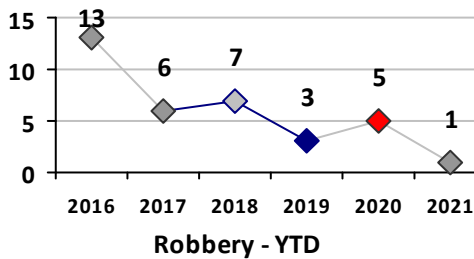

Part I Crime - Comparison Report

Providence Police Department

Through 9/12/2021
Week 36

District 9

4 Week Trend
8/16/2021 - 9/12/2021

Past 28 Days
8/16/2021 - 9/12/2021

Year to Date
January 1 - September 12

Violent Crime	Current Week	Last Week	Wk 34	Wk 33	Past 28 Days	Past 28 Days LY	Chg.	Current Year	Last Year	Chg.	Wght. 5yr Avg	Chg.
Homicide	0	0	0	0	0	0	--	0	0	0%	0	--
Sex Offenses, Forcible*	1	0	1	0	2	0	--	4	3	33%	4	0%
Robbery Other	0	0	0	0	0	1	--	0	6	-100%	5	--
Robbery W Firearm	0	0	1	0	1	0	--	1	0	100%	1	0%
Agg. Assault	1	1	1	1	4	0	--	9	3	200%	4	125%
Agg. Assault W Firearm	0	0	0	0	0	2	--	0	5	-100%	3	--
Total	2	1	3	1	7	3	133%	14	17	-18%	16	-13%

Property Crime	Current Week	Last Week	Wk 34	Wk 33	Past 28 Days	Past 28 Days LY	Chg.	Current Year	Last Year	Chg.	Wght. 5yr Avg	Chg.
Burglary	4	8	5	1	18	12	50%	87	73	19%	79	10%
MV Theft	0	0	1	0	1	3	-67%	31	16	94%	19	63%
Larceny from MV	0	6	2	2	10	18	-44%	62	96	-35%	152	-59%
Larceny**	2	0	4	2	8	22	-64%	84	121	-31%	126	-33%
Total	6	14	12	5	37	55	-33%	264	306	-14%	376	-30%

Other Crime	Current Week	Last Week	Wk 34	Wk 33	Past 28 Days	Past 28 Days LY	Chg.	Current Year	Last Year	Chg.	Wght. 5yr Avg	Chg.
Assault Other	1	0	3	0	4	4	0%	31	32	-3%	36	-14%
Vandalism	1	0	4	3	8	9	-11%	55	86	-36%	82	-33%
Drug Offenses	0	1	0	0	1	0	--	9	11	-18%	10	-10%
Weapons Offenses	0	2	1	0	3	0	--	17	6	183%	4	325%
Liquor Law Violations	0	0	0	0	0	0	--	0	0	0%	1	--
Total	2	3	8	3	16	13	23%	112	135	-17%	133	-16%

Figures are preliminary and subject to further analysis and revision

* Sex Offenses, Forcible includes forcible rape, forcible sodomy, forcible fondling, sexual assault with an object

** Larceny includes shoplifting, pickpocket, pursesnatch, from building, bicycles, motor vehicle parts or accessories, and other.