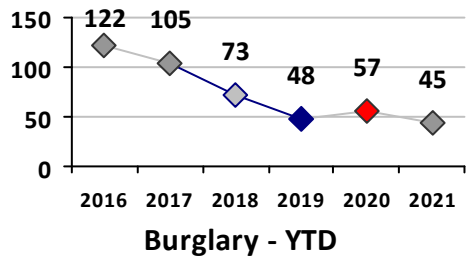

Part I Crime - Comparison Report

Providence Police Department

Through 9/12/2021
Week 36

District 6

	4 Week Trend 8/16/2021 - 9/12/2021				Past 28 Days 8/16/2021 - 9/12/2021			Year to Date January 1 - September 12				
	Current Week	Last Week	Wk 34	Wk 33	Past 28 Days	Past 28 Days LY	Chg.	Current Year	Last Year	Chg.	Wght. 5yr Avg	Chg.
Violent Crime												
Homicide	0	0	0	0	0	0	--	2	2	0%	2	0%
Sex Offenses, Forcible*	0	0	0	0	0	2	--	12	13	-8%	11	9%
Robbery Other	0	0	0	0	0	0	--	4	5	-20%	11	-64%
Robbery W Firearm	0	0	0	0	0	1	--	3	2	50%	5	-40%
Agg. Assault	0	1	2	2	5	4	25%	39	23	70%	31	26%
Agg. Assault W Firearm	0	2	3	3	8	1	700%	17	10	70%	9	89%
Total	0	3	5	5	13	8	63%	77	55	40%	69	12%
Property Crime												
Burglary	1	0	2	0	3	6	-50%	45	57	-21%	69	-35%
MV Theft	0	2	2	1	5	12	-58%	54	58	-7%	62	-13%
Larceny from MV	1	2	1	3	7	23	-70%	104	150	-31%	137	-24%
Larceny**	2	5	3	2	12	13	-8%	109	147	-26%	174	-37%
Total	4	9	8	6	27	54	-50%	312	412	-24%	442	-29%
Other Crime												
Assault Other	8	2	3	4	17	24	-29%	128	155	-17%	159	-19%
Vandalism	4	5	4	5	18	24	-25%	119	160	-26%	161	-26%
Drug Offenses	1	0	0	0	1	6	-83%	21	37	-43%	42	-50%
Weapons Offenses	0	0	0	0	0	1	--	34	27	26%	23	48%
Liquor Law Violations	0	0	0	0	0	0	--	3	0	300%	1	200%
Total	13	7	7	9	36	55	-35%	305	379	-20%	386	-21%

Figures are preliminary and subject to further analysis and revision

* Sex Offenses, Forcible includes forcible rape, forcible sodomy, forcible fondling, sexual assault with an object

** Larceny includes shoplifting, pickpocket, pursesnatch, from building, bicycles, motor vehicle parts or accessories, and other.