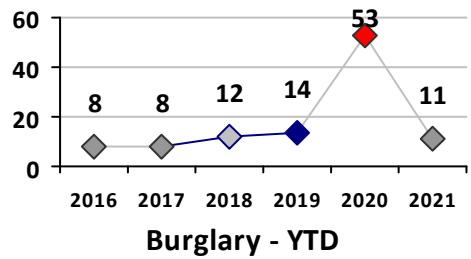

Part I Crime - Comparison Report

Providence Police Department

Through 9/12/2021
Week 36

District 1

4 Week Trend 8/16/2021 - 9/12/2021	Past 28 Days 8/16/2021 - 9/12/2021	Year to Date January 1 - September 12

Violent Crime	Current Week	Last Week	Wk 34	Wk 33	Past 28 Days	Past 28 Days LY	Chg.	Current Year	Last Year	Chg.	Wght. 5yr Avg	Chg.
Homicide	0	0	0	0	0	0	--	0	0	0%	0	--
Sex Offenses, Forcible*	0	0	0	0	0	0	--	12	3	300%	12	0%
Robbery Other	0	0	0	1	1	2	-50%	7	11	-36%	14	-50%
Robbery W Firearm	0	0	0	0	0	0	--	3	1	200%	1	200%
Agg. Assault	0	0	0	2	2	1	100%	12	17	-29%	21	-43%
Agg. Assault W Firearm	0	0	0	0	0	0	--	0	0	0%	1	--
Total	0	0	0	3	3	3	0%	34	32	6%	48	-29%

Property Crime	Current Week	Last Week	Wk 34	Wk 33	Past 28 Days	Past 28 Days LY	Chg.	Current Year	Last Year	Chg.	Wght. 5yr Avg	Chg.
Burglary	0	1	0	0	1	3	-67%	11	53	-79%	25	-56%
MV Theft	2	0	1	0	3	1	200%	30	22	36%	25	20%
Larceny from MV	0	5	5	1	11	8	38%	68	56	21%	103	-34%
Larceny**	4	6	7	4	21	19	11%	123	205	-40%	283	-57%
Total	6	12	13	5	36	31	16%	232	336	-31%	437	-47%

Other Crime	Current Week	Last Week	Wk 34	Wk 33	Past 28 Days	Past 28 Days LY	Chg.	Current Year	Last Year	Chg.	Wght. 5yr Avg	Chg.
Assault Other	5	2	0	5	12	9	33%	87	83	5%	123	-29%
Vandalism	0	2	0	7	9	12	-25%	66	120	-45%	106	-38%
Drug Offenses	0	0	0	0	0	3	--	34	21	62%	37	-8%
Weapons Offenses	0	0	0	0	0	0	--	14	8	75%	15	-7%
Liquor Law Violations	0	0	0	0	0	0	--	0	0	0%	4	--
Total	5	4	0	12	21	24	-13%	201	232	-13%	284	-29%

Figures are preliminary and subject to further analysis and revision

* Sex Offenses, Forcible includes forcible rape, forcible sodomy, forcible fondling, sexual assault with an object

** Larceny includes shoplifting, pickpocket, pursesnatch, from building, bicycles, motor vehicle parts or accessories, and other.