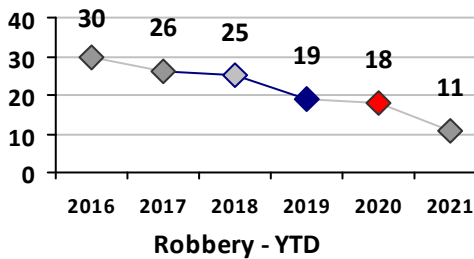

Part I Crime - Comparison Report

Providence Police Department

Through 9/12/2021
Week 36

District 7

4 Week Trend 8/16/2021 - 9/12/2021	Past 28 Days 8/16/2021 - 9/12/2021	Year to Date January 1 - September 12

Violent Crime	Current Week	Last Week	Wk 34	Wk 33	Past 28 Days	Past 28 Days LY	Chg.	Current Year	Last Year	Chg.	Wght. 5yr Avg	Chg.
Homicide	0	0	1	0	1	1	0%	4	2	100%	2	100%
Sex Offenses, Forcible*	1	0	0	1	2	2	0%	18	15	20%	18	0%
Robbery Other	0	0	0	0	0	0	--	6	9	-33%	13	-54%
Robbery W Firearm	0	0	0	0	0	1	--	5	9	-44%	8	-38%
Agg. Assault	2	0	1	0	3	6	-50%	38	56	-32%	51	-25%
Agg. Assault W Firearm	0	3	0	2	5	4	25%	18	14	29%	15	20%
Total	3	3	2	3	11	14	-21%	89	105	-15%	107	-17%

Property Crime	Current Week	Last Week	Wk 34	Wk 33	Past 28 Days	Past 28 Days LY	Chg.	Current Year	Last Year	Chg.	Wght. 5yr Avg	Chg.
Burglary	0	1	2	2	5	7	-29%	54	70	-23%	86	-37%
MV Theft	1	2	2	1	6	18	-67%	78	81	-4%	64	22%
Larceny from MV	2	4	6	6	18	20	-10%	152	166	-8%	176	-14%
Larceny**	5	7	0	2	14	34	-59%	227	307	-26%	293	-23%
Total	8	14	10	11	43	79	-46%	511	624	-18%	619	-17%

Other Crime	Current Week	Last Week	Wk 34	Wk 33	Past 28 Days	Past 28 Days LY	Chg.	Current Year	Last Year	Chg.	Wght. 5yr Avg	Chg.
Assault Other	9	5	8	5	27	21	29%	227	254	-11%	259	-12%
Vandalism	5	6	6	3	20	25	-20%	203	255	-20%	264	-23%
Drug Offenses	1	1	0	1	3	0	--	43	36	19%	75	-43%
Weapons Offenses	0	2	2	1	5	4	25%	49	33	48%	47	4%
Liquor Law Violations	5	6	0	0	11	1	1000%	17	3	467%	26	-35%
Total	20	20	16	10	66	51	29%	539	581	-7%	671	-20%

Figures are preliminary and subject to further analysis and revision

* Sex Offenses, Forcible includes forcible rape, forcible sodomy, forcible fondling, sexual assault with an object

** Larceny includes shoplifting, pickpocket, pursesnatch, from building, bicycles, motor vehicle parts or accessories, and other.