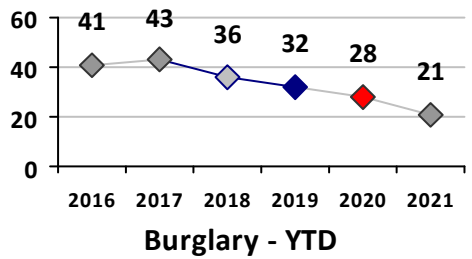

Part I Crime - Comparison Report

Providence Police Department

Through 9/12/2021
Week 36

District 3

	4 Week Trend 8/16/2021 - 9/12/2021				Past 28 Days 8/16/2021 - 9/12/2021			Year to Date January 1 - September 12				
	Current Week	Last Week	Wk 34	Wk 33	Past 28 Days	Past 28 Days LY	Chg.	Current Year	Last Year	Chg.	Wght. 5yr Avg	Chg.
Violent Crime												
Homicide	0	0	0	0	0	0	--	1	3	-67%	1	0%
Sex Offenses, Forcible*	0	0	1	0	1	0	--	6	5	20%	6	0%
Robbery Other	0	0	0	0	0	1	--	5	6	-17%	4	25%
Robbery W Firearm	1	0	0	0	1	0	--	3	2	50%	5	-40%
Agg. Assault	1	0	1	0	2	1	100%	16	11	45%	12	33%
Agg. Assault W Firearm	0	0	0	0	0	1	--	17	5	240%	6	183%
Total	2	0	2	0	4	3	33%	48	32	50%	34	41%
Property Crime												
Burglary	0	0	3	0	3	5	-40%	21	28	-25%	34	-38%
MV Theft	1	1	0	1	3	4	-25%	25	16	56%	20	25%
Larceny from MV	3	3	0	4	10	3	233%	77	34	126%	76	1%
Larceny**	0	5	0	1	6	9	-33%	61	61	0%	84	-27%
Total	4	9	3	6	22	21	5%	184	139	32%	214	-14%
Other Crime												
Assault Other	2	4	2	1	9	13	-31%	64	79	-19%	82	-22%
Vandalism	1	4	1	4	10	14	-29%	89	74	20%	79	13%
Drug Offenses	0	0	0	0	0	0	--	9	14	-36%	40	-78%
Weapons Offenses	0	2	0	0	2	2	0%	19	7	171%	13	46%
Liquor Law Violations	0	0	0	0	0	1	--	1	1	0%	0	--
Total	3	10	3	5	21	30	-30%	182	175	4%	213	-15%

Figures are preliminary and subject to further analysis and revision

* Sex Offenses, Forcible includes forcible rape, forcible sodomy, forcible fondling, sexual assault with an object

** Larceny includes shoplifting, pickpocket, pursesnatch, from building, bicycles, motor vehicle parts or accessories, and other.