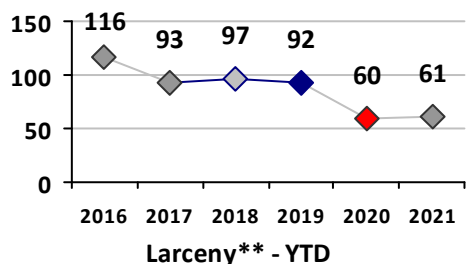

Part I Crime - Comparison Report

Providence Police Department

Through 9/12/2021
Week 36

District 3

	4 Week Trend 8/16/2021 - 9/12/2021				Past 28 Days 8/16/2021 - 9/12/2021			Year to Date January 1 - September 12				
	Current Week	Last Week	Wk 34	Wk 33	Past 28 Days	Past 28 Days LY	Chg.	Current Year	Last Year	Chg.	Wght. 5yr Avg	Chg.
Violent Crime												
Homicide	0	0	0	0	0	0	--	1	3	-67%	1	0%
Sex Offenses, Forcible*	0	0	1	0	1	0	--	6	5	20%	6	0%
Robbery Other	0	0	0	0	0	1	--	5	6	-17%	4	25%
Robbery W Firearm	1	0	0	0	1	0	--	3	2	50%	5	-40%
Agg. Assault	1	0	1	0	2	1	100%	16	11	45%	12	33%
Agg. Assault W Firearm	0	0	0	0	0	1	--	17	5	240%	6	183%
Total	2	0	2	0	4	3	33%	48	32	50%	34	41%
Property Crime												
Burglary	0	0	3	0	3	5	-40%	21	28	-25%	34	-38%
MV Theft	1	1	0	1	3	4	-25%	25	16	56%	20	25%
Larceny from MV	3	3	0	4	10	3	233%	77	34	126%	76	1%
Larceny**	0	5	0	1	6	9	-33%	61	61	0%	84	-27%
Total	4	9	3	6	22	21	5%	184	139	32%	214	-14%
Other Crime												
Assault Other	2	4	2	1	9	13	-31%	64	79	-19%	82	-22%
Vandalism	1	4	1	4	10	14	-29%	89	74	20%	79	13%
Drug Offenses	0	0	0	0	0	0	--	9	14	-36%	40	-78%
Weapons Offenses	0	2	0	0	2	2	0%	19	7	171%	13	46%
Liquor Law Violations	0	0	0	0	0	1	--	1	1	0%	0	--
Total	3	10	3	5	21	30	-30%	182	175	4%	213	-15%

Figures are preliminary and subject to further analysis and revision

* Sex Offenses, Forcible includes forcible rape, forcible sodomy, forcible fondling, sexual assault with an object

** Larceny includes shoplifting, pickpocket, pursesnatch, from building, bicycles, motor vehicle parts or accessories, and other.