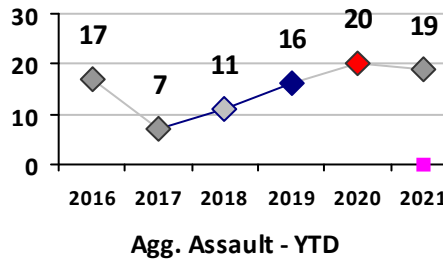

Part I Crime - Comparison Report

Providence Police Department

Through 9/12/2021
Week 36

District 8											
4 Week Trend 8/16/2021 - 9/12/2021				Past 28 Days 8/16/2021 - 9/12/2021				Year to Date January 1 - September 12			

Violent Crime	Current Week	Last Week	Wk 34	Wk 33	Past 28 Days	Past 28 Days LY	Chg.	Current Year	Last Year	Chg.	Wght. 5yr Avg	Chg.
Homicide	0	0	0	0	0	0	--	1	0	100%	0	--
Sex Offenses, Forcible*	0	0	1	0	1	0	--	9	6	50%	8	13%
Robbery Other	0	0	0	1	1	0	--	4	2	100%	3	33%
Robbery W Firearm	0	0	0	0	0	0	--	1	2	-50%	1	0%
Agg. Assault	0	0	0	1	1	0	--	15	14	7%	11	36%
Agg. Assault W Firearm	0	0	0	0	0	1	--	4	6	-33%	4	0%
Total	0	0	1	2	3	1	200%	34	30	13%	28	21%

Property Crime	Current Week	Last Week	Wk 34	Wk 33	Past 28 Days	Past 28 Days LY	Chg.	Current Year	Last Year	Chg.	Wght. 5yr Avg	Chg.
Burglary	0	2	0	2	4	4	0%	16	19	-16%	38	-58%
MV Theft	1	0	1	1	3	2	50%	26	12	117%	15	73%
Larceny from MV	2	4	0	1	7	19	-63%	67	91	-26%	99	-32%
Larceny**	1	4	1	0	6	13	-54%	47	116	-59%	106	-56%
Total	4	10	2	4	20	38	-47%	156	238	-34%	258	-40%

Other Crime	Current Week	Last Week	Wk 34	Wk 33	Past 28 Days	Past 28 Days LY	Chg.	Current Year	Last Year	Chg.	Wght. 5yr Avg	Chg.
Assault Other	3	0	3	1	7	7	0%	49	50	-2%	57	-14%
Vandalism	1	0	1	3	5	6	-17%	53	74	-28%	79	-33%
Drug Offenses	0	0	0	0	0	2	--	4	6	-33%	8	-50%
Weapons Offenses	0	0	0	0	0	3	--	8	7	14%	6	33%
Liquor Law Violations	0	0	0	0	0	0	--	0	0	0%	0	--
Total	4	0	4	4	12	18	-33%	114	137	-17%	150	-24%

Figures are preliminary and subject to further analysis and revision

* Sex Offenses, Forcible includes forcible rape, forcible sodomy, forcible fondling, sexual assault with an object

** Larceny includes shoplifting, pickpocket, pursesnatch, from building, bicycles, motor vehicle parts or accessories, and other.