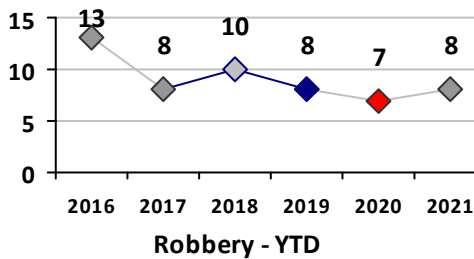

Part I Crime - Comparison Report

Providence Police Department

Through 9/12/2021
Week 36

District 3

	4 Week Trend 8/16/2021 - 9/12/2021				Past 28 Days 8/16/2021 - 9/12/2021			Year to Date January 1 - September 12				
	Current Week	Last Week	Wk 34	Wk 33	Past 28 Days	Past 28 Days LY	Chg.	Current Year	Last Year	Chg.	Wght. 5yr Avg	Chg.
Violent Crime												
Homicide	0	0	0	0	0	0	--	1	3	-67%	1	0%
Sex Offenses, Forcible*	0	0	1	0	1	0	--	6	5	20%	6	0%
Robbery Other	0	0	0	0	0	1	--	5	6	-17%	4	25%
Robbery W Firearm	1	0	0	0	1	0	--	3	2	50%	5	-40%
Agg. Assault	1	0	1	0	2	1	100%	16	11	45%	12	33%
Agg. Assault W Firearm	0	0	0	0	0	1	--	17	5	240%	6	183%
Total	2	0	2	0	4	3	33%	48	32	50%	34	41%
Property Crime												
Burglary	0	0	3	0	3	5	-40%	21	28	-25%	34	-38%
MV Theft	1	1	0	1	3	4	-25%	25	16	56%	20	25%
Larceny from MV	3	3	0	4	10	3	233%	77	34	126%	76	1%
Larceny**	0	5	0	1	6	9	-33%	61	61	0%	84	-27%
Total	4	9	3	6	22	21	5%	184	139	32%	214	-14%
Other Crime												
Assault Other	2	4	2	1	9	13	-31%	64	79	-19%	82	-22%
Vandalism	1	4	1	4	10	14	-29%	89	74	20%	79	13%
Drug Offenses	0	0	0	0	0	0	--	9	14	-36%	40	-78%
Weapons Offenses	0	2	0	0	2	2	0%	19	7	171%	13	46%
Liquor Law Violations	0	0	0	0	0	1	--	1	1	0%	0	--
Total	3	10	3	5	21	30	-30%	182	175	4%	213	-15%

Figures are preliminary and subject to further analysis and revision

* Sex Offenses, Forcible includes forcible rape, forcible sodomy, forcible fondling, sexual assault with an object

** Larceny includes shoplifting, pickpocket, pursesnatch, from building, bicycles, motor vehicle parts or accessories, and other.