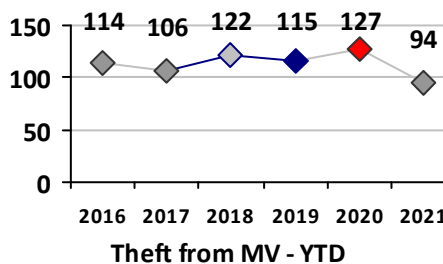

Part I Crime - Comparison Report

Providence Police Department

Through 9/12/2021
Week 36

District 5

	4 Week Trend 8/16/2021 - 9/12/2021				Past 28 Days 8/16/2021 - 9/12/2021			Year to Date January 1 - September 12				
	Current Week	Last Week	Wk 34	Wk 33	Past 28 Days	Past 28 Days LY	Chg.	Current Year	Last Year	Chg.	Wght. 5yr Avg	Chg.
Violent Crime												
Homicide	0	0	0	0	0	0	--	2	1	100%	1	100%
Sex Offenses, Forcible*	0	0	1	0	1	1	0%	14	17	-18%	22	-36%
Robbery Other	0	2	0	0	2	1	100%	18	13	38%	22	-18%
Robbery W Firearm	0	0	0	0	0	0	--	3	6	-50%	8	-63%
Agg. Assault	0	0	1	0	1	8	-88%	59	61	-3%	56	5%
Agg. Assault W Firearm	0	0	1	0	1	1	0%	15	11	36%	13	15%
Total	0	2	3	0	5	11	-55%	111	109	2%	121	-8%
Property Crime												
Burglary	2	2	0	1	5	10	-50%	42	69	-39%	87	-52%
MV Theft	2	0	2	1	5	4	25%	72	30	140%	49	47%
Larceny from MV	5	2	1	4	12	6	100%	94	127	-26%	120	-22%
Larceny**	4	0	5	2	11	19	-42%	106	149	-29%	161	-34%
Total	13	4	8	8	33	39	-15%	314	375	-16%	416	-25%
Other Crime												
Assault Other	12	8	3	8	31	24	29%	224	193	16%	220	2%
Vandalism	5	4	5	6	20	26	-23%	177	185	-4%	209	-15%
Drug Offenses	1	1	0	0	2	2	0%	46	56	-18%	87	-47%
Weapons Offenses	1	3	0	1	5	0	--	51	62	-18%	43	19%
Liquor Law Violations	0	0	0	0	0	1	--	1	1	0%	1	0%
Total	19	16	8	15	58	53	9%	499	497	0%	560	-11%

Figures are preliminary and subject to further analysis and revision

* Sex Offenses, Forcible includes forcible rape, forcible sodomy, forcible fondling, sexual assault with an object

** Larceny includes shoplifting, pickpocket, pursesnatch, from building, bicycles, motor vehicle parts or accessories, and other.