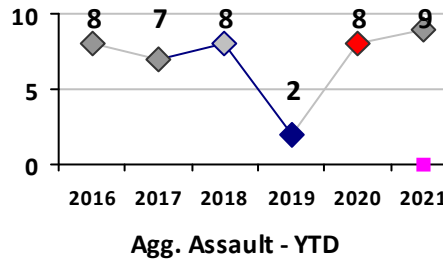

Part I Crime - Comparison Report

Providence Police Department

Through 9/12/2021
Week 36

District 9

4 Week Trend
8/16/2021 - 9/12/2021

Past 28 Days
8/16/2021 - 9/12/2021

Year to Date
January 1 - September 12

Violent Crime	Current Week	Last Week	Wk 34	Wk 33	Past 28 Days	Past 28 Days LY	Chg.	Current Year	Last Year	Chg.	Wght. 5yr Avg	Chg.
Homicide	0	0	0	0	0	0	--	0	0	0%	0	--
Sex Offenses, Forcible*	1	0	1	0	2	0	--	4	3	33%	4	0%
Robbery Other	0	0	0	0	0	1	--	0	6	-100%	5	--
Robbery W Firearm	0	0	1	0	1	0	--	1	0	100%	1	0%
Agg. Assault	1	1	1	1	4	0	--	9	3	200%	4	125%
Agg. Assault W Firearm	0	0	0	0	0	2	--	0	5	-100%	3	--
Total	2	1	3	1	7	3	133%	14	17	-18%	16	-13%

Property Crime	Current Week	Last Week	Wk 34	Wk 33	Past 28 Days	Past 28 Days LY	Chg.	Current Year	Last Year	Chg.	Wght. 5yr Avg	Chg.
Burglary	4	8	5	1	18	12	50%	87	73	19%	79	10%
MV Theft	0	0	1	0	1	3	-67%	31	16	94%	19	63%
Larceny from MV	0	6	2	2	10	18	-44%	62	96	-35%	152	-59%
Larceny**	2	0	4	2	8	22	-64%	84	121	-31%	126	-33%
Total	6	14	12	5	37	55	-33%	264	306	-14%	376	-30%

Other Crime	Current Week	Last Week	Wk 34	Wk 33	Past 28 Days	Past 28 Days LY	Chg.	Current Year	Last Year	Chg.	Wght. 5yr Avg	Chg.
Assault Other	1	0	3	0	4	4	0%	31	32	-3%	36	-14%
Vandalism	1	0	4	3	8	9	-11%	55	86	-36%	82	-33%
Drug Offenses	0	1	0	0	1	0	--	9	11	-18%	10	-10%
Weapons Offenses	0	2	1	0	3	0	--	17	6	183%	4	325%
Liquor Law Violations	0	0	0	0	0	0	--	0	0	0%	1	--
Total	2	3	8	3	16	13	23%	112	135	-17%	133	-16%

Figures are preliminary and subject to further analysis and revision

* Sex Offenses, Forcible includes forcible rape, forcible sodomy, forcible fondling, sexual assault with an object

** Larceny includes shoplifting, pickpocket, pursesnatch, from building, bicycles, motor vehicle parts or accessories, and other.