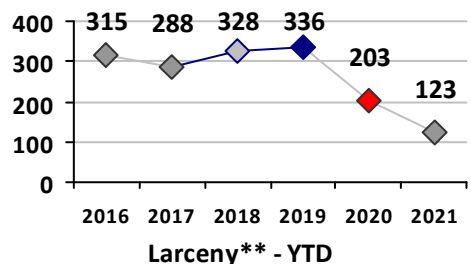

Part I Crime - Comparison Report

Providence Police Department

Through 9/12/2021
Week 36

District 1

4 Week Trend 8/16/2021 - 9/12/2021	Past 28 Days 8/16/2021 - 9/12/2021	Year to Date January 1 - September 12

Violent Crime	Current Week	Last Week	Wk 34	Wk 33	Past 28 Days	Past 28 Days LY	Chg.	Current Year	Last Year	Chg.	Wght. 5yr Avg	Chg.
Homicide	0	0	0	0	0	0	--	0	0	0%	0	--
Sex Offenses, Forcible*	0	0	0	0	0	0	--	12	3	300%	12	0%
Robbery Other	0	0	0	1	1	2	-50%	7	11	-36%	14	-50%
Robbery W Firearm	0	0	0	0	0	0	--	3	1	200%	1	200%
Agg. Assault	0	0	0	2	2	1	100%	12	17	-29%	21	-43%
Agg. Assault W Firearm	0	0	0	0	0	0	--	0	0	0%	1	--
Total	0	0	0	3	3	3	0%	34	32	6%	48	-29%

Property Crime	Current Week	Last Week	Wk 34	Wk 33	Past 28 Days	Past 28 Days LY	Chg.	Current Year	Last Year	Chg.	Wght. 5yr Avg	Chg.
Burglary	0	1	0	0	1	3	-67%	11	53	-79%	25	-56%
MV Theft	2	0	1	0	3	1	200%	30	22	36%	25	20%
Larceny from MV	0	5	5	1	11	8	38%	68	56	21%	103	-34%
Larceny**	4	6	7	4	21	19	11%	123	205	-40%	283	-57%
Total	6	12	13	5	36	31	16%	232	336	-31%	437	-47%

Other Crime	Current Week	Last Week	Wk 34	Wk 33	Past 28 Days	Past 28 Days LY	Chg.	Current Year	Last Year	Chg.	Wght. 5yr Avg	Chg.
Assault Other	5	2	0	5	12	9	33%	87	83	5%	123	-29%
Vandalism	0	2	0	7	9	12	-25%	66	120	-45%	106	-38%
Drug Offenses	0	0	0	0	0	3	--	34	21	62%	37	-8%
Weapons Offenses	0	0	0	0	0	0	--	14	8	75%	15	-7%
Liquor Law Violations	0	0	0	0	0	0	--	0	0	0%	4	--
Total	5	4	0	12	21	24	-13%	201	232	-13%	284	-29%

Figures are preliminary and subject to further analysis and revision

* Sex Offenses, Forcible includes forcible rape, forcible sodomy, forcible fondling, sexual assault with an object

** Larceny includes shoplifting, pickpocket, pursesnatch, from building, bicycles, motor vehicle parts or accessories, and other.