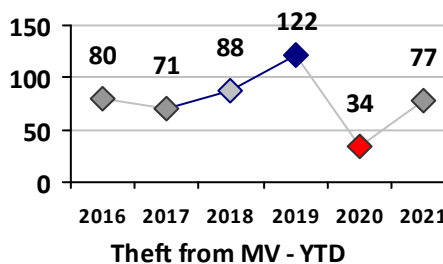

Part I Crime - Comparison Report

Providence Police Department

Through 9/12/2021
Week 36

District 3

	4 Week Trend 8/16/2021 - 9/12/2021				Past 28 Days 8/16/2021 - 9/12/2021			Year to Date January 1 - September 12				
	Current Week	Last Week	Wk 34	Wk 33	Past 28 Days	Past 28 Days LY	Chg.	Current Year	Last Year	Chg.	Wght. 5yr Avg	Chg.
Violent Crime												
Homicide	0	0	0	0	0	0	--	1	3	-67%	1	0%
Sex Offenses, Forcible*	0	0	1	0	1	0	--	6	5	20%	6	0%
Robbery Other	0	0	0	0	0	1	--	5	6	-17%	4	25%
Robbery W Firearm	1	0	0	0	1	0	--	3	2	50%	5	-40%
Agg. Assault	1	0	1	0	2	1	100%	16	11	45%	12	33%
Agg. Assault W Firearm	0	0	0	0	0	1	--	17	5	240%	6	183%
Total	2	0	2	0	4	3	33%	48	32	50%	34	41%
Property Crime												
Burglary	0	0	3	0	3	5	-40%	21	28	-25%	34	-38%
MV Theft	1	1	0	1	3	4	-25%	25	16	56%	20	25%
Larceny from MV	3	3	0	4	10	3	233%	77	34	126%	76	1%
Larceny**	0	5	0	1	6	9	-33%	61	61	0%	84	-27%
Total	4	9	3	6	22	21	5%	184	139	32%	214	-14%
Other Crime												
Assault Other	2	4	2	1	9	13	-31%	64	79	-19%	82	-22%
Vandalism	1	4	1	4	10	14	-29%	89	74	20%	79	13%
Drug Offenses	0	0	0	0	0	0	--	9	14	-36%	40	-78%
Weapons Offenses	0	2	0	0	2	2	0%	19	7	171%	13	46%
Liquor Law Violations	0	0	0	0	0	1	--	1	1	0%	0	--
Total	3	10	3	5	21	30	-30%	182	175	4%	213	-15%

Figures are preliminary and subject to further analysis and revision

* Sex Offenses, Forcible includes forcible rape, forcible sodomy, forcible fondling, sexual assault with an object

** Larceny includes shoplifting, pickpocket, pursesnatch, from building, bicycles, motor vehicle parts or accessories, and other.