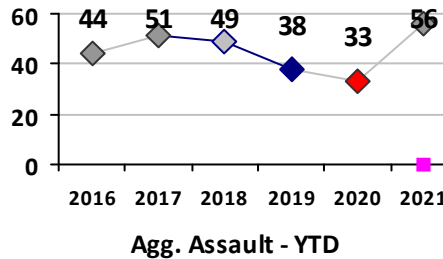

Part I Crime - Comparison Report

Providence Police Department

Through 9/12/2021
Week 36

District 6

	4 Week Trend 8/16/2021 - 9/12/2021				Past 28 Days 8/16/2021 - 9/12/2021			Year to Date January 1 - September 12				
	Current Week	Last Week	Wk 34	Wk 33	Past 28 Days	Past 28 Days LY	Chg.	Current Year	Last Year	Chg.	Wght. 5yr Avg	Chg.
Violent Crime												
Homicide	0	0	0	0	0	0	--	2	2	0%	2	0%
Sex Offenses, Forcible*	0	0	0	0	0	2	--	12	13	-8%	11	9%
Robbery Other	0	0	0	0	0	0	--	4	5	-20%	11	-64%
Robbery W Firearm	0	0	0	0	0	1	--	3	2	50%	5	-40%
Agg. Assault	0	1	2	2	5	4	25%	39	23	70%	31	26%
Agg. Assault W Firearm	0	2	3	3	8	1	700%	17	10	70%	9	89%
Total	0	3	5	5	13	8	63%	77	55	40%	69	12%
Property Crime												
Burglary	1	0	2	0	3	6	-50%	45	57	-21%	69	-35%
MV Theft	0	2	2	1	5	12	-58%	54	58	-7%	62	-13%
Larceny from MV	1	2	1	3	7	23	-70%	104	150	-31%	137	-24%
Larceny**	2	5	3	2	12	13	-8%	109	147	-26%	174	-37%
Total	4	9	8	6	27	54	-50%	312	412	-24%	442	-29%
Other Crime												
Assault Other	8	2	3	4	17	24	-29%	128	155	-17%	159	-19%
Vandalism	4	5	4	5	18	24	-25%	119	160	-26%	161	-26%
Drug Offenses	1	0	0	0	1	6	-83%	21	37	-43%	42	-50%
Weapons Offenses	0	0	0	0	0	1	--	34	27	26%	23	48%
Liquor Law Violations	0	0	0	0	0	0	--	3	0	300%	1	200%
Total	13	7	7	9	36	55	-35%	305	379	-20%	386	-21%

Figures are preliminary and subject to further analysis and revision

* Sex Offenses, Forcible includes forcible rape, forcible sodomy, forcible fondling, sexual assault with an object

** Larceny includes shoplifting, pickpocket, pursesnatch, from building, bicycles, motor vehicle parts or accessories, and other.