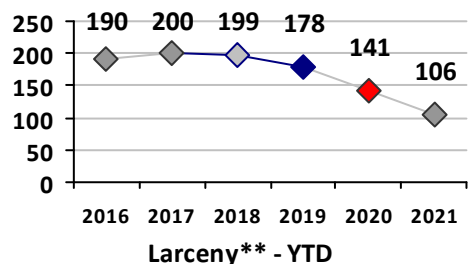

Part I Crime - Comparison Report

Providence Police Department

Through 9/12/2021
Week 36

District 2

	4 Week Trend 8/16/2021 - 9/12/2021				Past 28 Days 8/16/2021 - 9/12/2021			Year to Date January 1 - September 12				
	Current Week	Last Week	Wk 34	Wk 33	Past 28 Days	Past 28 Days LY	Chg.	Current Year	Last Year	Chg.	Wght. 5yr Avg	Chg.
Violent Crime												
Homicide	0	0	1	0	1	0	--	6	0	600%	1	500%
Sex Offenses, Forcible*	0	0	0	1	1	0	--	15	14	7%	25	-40%
Robbery Other	0	0	1	0	1	1	0%	7	8	-13%	17	-59%
Robbery W Firearm	0	0	0	0	0	0	--	4	3	33%	7	-43%
Agg. Assault	2	3	0	0	5	9	-44%	37	67	-45%	58	-36%
Agg. Assault W Firearm	0	3	1	0	4	3	33%	17	17	0%	20	-15%
Total	2	6	3	1	12	13	-8%	86	109	-21%	128	-33%
Property Crime												
Burglary	1	0	0	1	2	7	-71%	39	54	-28%	73	-47%
MV Theft	0	3	2	3	8	5	60%	94	36	161%	55	71%
Larceny from MV	1	2	1	2	6	7	-14%	99	73	36%	119	-17%
Larceny**	1	5	4	2	12	16	-25%	106	142	-25%	175	-39%
Total	3	10	7	8	28	35	-20%	338	305	11%	421	-20%
Other Crime												
Assault Other	2	3	7	3	15	27	-44%	189	223	-15%	239	-21%
Vandalism	0	4	4	5	13	17	-24%	123	162	-24%	174	-29%
Drug Offenses	1	0	0	0	1	2	-50%	40	71	-44%	86	-53%
Weapons Offenses	0	1	3	2	6	8	-25%	36	46	-22%	51	-29%
Liquor Law Violations	0	0	0	0	0	0	--	1	1	0%	0	--
Total	3	8	14	10	35	54	-35%	389	503	-23%	550	-29%

Figures are preliminary and subject to further analysis and revision

* Sex Offenses, Forcible includes forcible rape, forcible sodomy, forcible fondling, sexual assault with an object

** Larceny includes shoplifting, pickpocket, pursesnatch, from building, bicycles, motor vehicle parts or accessories, and other.