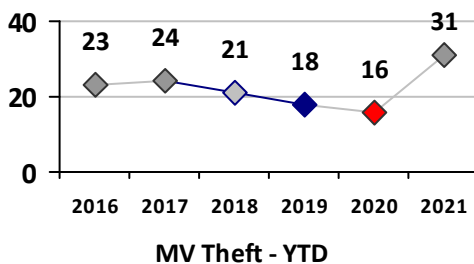

Part I Crime - Comparison Report

Providence Police Department

Through 9/12/2021
Week 36

District 9

4 Week Trend
8/16/2021 - 9/12/2021

Past 28 Days
8/16/2021 - 9/12/2021

Year to Date
January 1 - September 12

Violent Crime	Current Week	Last Week	Wk 34	Wk 33	Past 28 Days	Past 28 Days LY	Chg.	Current Year	Last Year	Chg.	Wght. 5yr Avg	Chg.
Homicide	0	0	0	0	0	0	--	0	0	0%	0	--
Sex Offenses, Forcible*	1	0	1	0	2	0	--	4	3	33%	4	0%
Robbery Other	0	0	0	0	0	1	--	0	6	-100%	5	--
Robbery W Firearm	0	0	1	0	1	0	--	1	0	100%	1	0%
Agg. Assault	1	1	1	1	4	0	--	9	3	200%	4	125%
Agg. Assault W Firearm	0	0	0	0	0	2	--	0	5	-100%	3	--
Total	2	1	3	1	7	3	133%	14	17	-18%	16	-13%

Property Crime	Current Week	Last Week	Wk 34	Wk 33	Past 28 Days	Past 28 Days LY	Chg.	Current Year	Last Year	Chg.	Wght. 5yr Avg	Chg.
Burglary	4	8	5	1	18	12	50%	87	73	19%	79	10%
MV Theft	0	0	1	0	1	3	-67%	31	16	94%	19	63%
Larceny from MV	0	6	2	2	10	18	-44%	62	96	-35%	152	-59%
Larceny**	2	0	4	2	8	22	-64%	84	121	-31%	126	-33%
Total	6	14	12	5	37	55	-33%	264	306	-14%	376	-30%

Other Crime	Current Week	Last Week	Wk 34	Wk 33	Past 28 Days	Past 28 Days LY	Chg.	Current Year	Last Year	Chg.	Wght. 5yr Avg	Chg.
Assault Other	1	0	3	0	4	4	0%	31	32	-3%	36	-14%
Vandalism	1	0	4	3	8	9	-11%	55	86	-36%	82	-33%
Drug Offenses	0	1	0	0	1	0	--	9	11	-18%	10	-10%
Weapons Offenses	0	2	1	0	3	0	--	17	6	183%	4	325%
Liquor Law Violations	0	0	0	0	0	0	--	0	0	0%	1	--
Total	2	3	8	3	16	13	23%	112	135	-17%	133	-16%

Figures are preliminary and subject to further analysis and revision

* Sex Offenses, Forcible includes forcible rape, forcible sodomy, forcible fondling, sexual assault with an object

** Larceny includes shoplifting, pickpocket, pursesnatch, from building, bicycles, motor vehicle parts or accessories, and other.