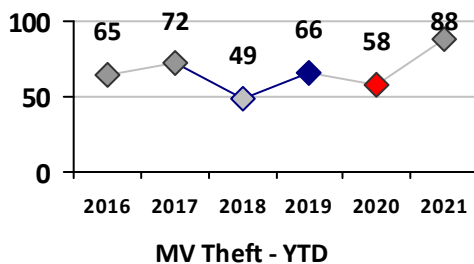

Part I Crime - Comparison Report

Providence Police Department

Through 9/12/2021
Week 36

District 4

4 Week Trend 8/16/2021 - 9/12/2021	Past 28 Days 8/16/2021 - 9/12/2021	Year to Date January 1 - September 12

Violent Crime	Current Week	Last Week	Wk 34	Wk 33	Past 28 Days	Past 28 Days LY	Chg.	Current Year	Last Year	Chg.	Wght. 5yr Avg	Chg.
Homicide	0	0	0	1	1	1	0%	2	2	0%	2	0%
Sex Offenses, Forcible*	1	1	0	1	3	2	50%	20	8	150%	25	-20%
Robbery Other	1	1	0	0	2	1	100%	18	16	13%	29	-38%
Robbery W Firearm	1	0	0	0	1	1	0%	7	7	0%	10	-30%
Agg. Assault	3	2	0	2	7	7	0%	41	75	-45%	58	-29%
Agg. Assault W Firearm	0	0	0	0	0	2	--	6	8	-25%	12	-50%
Total	6	4	0	4	14	14	0%	94	116	-19%	135	-30%

Property Crime	Current Week	Last Week	Wk 34	Wk 33	Past 28 Days	Past 28 Days LY	Chg.	Current Year	Last Year	Chg.	Wght. 5yr Avg	Chg.
Burglary	2	3	4	1	10	10	0%	48	99	-52%	100	-52%
MV Theft	2	3	2	2	9	10	-10%	88	58	52%	61	44%
Larceny from MV	4	2	6	4	16	38	-58%	209	202	3%	245	-15%
Larceny**	3	4	4	5	16	18	-11%	163	153	7%	187	-13%
Total	11	12	16	12	51	76	-33%	508	512	-1%	592	-14%

Other Crime	Current Week	Last Week	Wk 34	Wk 33	Past 28 Days	Past 28 Days LY	Chg.	Current Year	Last Year	Chg.	Wght. 5yr Avg	Chg.
Assault Other	6	4	0	4	14	35	-60%	182	232	-22%	249	-27%
Vandalism	2	9	8	5	24	43	-44%	192	197	-3%	223	-14%
Drug Offenses	0	0	0	0	0	2	--	73	84	-13%	128	-43%
Weapons Offenses	0	0	2	0	2	4	-50%	61	29	110%	38	61%
Liquor Law Violations	0	0	0	0	0	0	--	1	0	100%	2	-50%
Total	8	13	10	9	40	84	-52%	509	542	-6%	640	-20%

Figures are preliminary and subject to further analysis and revision

* Sex Offenses, Forcible includes forcible rape, forcible sodomy, forcible fondling, sexual assault with an object

** Larceny includes shoplifting, pickpocket, pursesnatch, from building, bicycles, motor vehicle parts or accessories, and other.