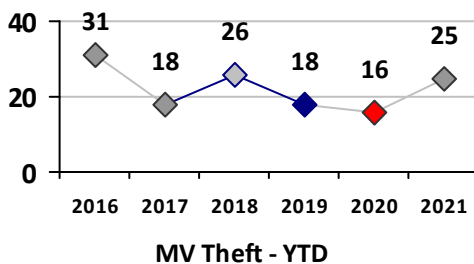

Part I Crime - Comparison Report

Providence Police Department

Through 9/12/2021
Week 36

District 3

	4 Week Trend 8/16/2021 - 9/12/2021				Past 28 Days 8/16/2021 - 9/12/2021			Year to Date January 1 - September 12				
	Current Week	Last Week	Wk 34	Wk 33	Past 28 Days	Past 28 Days LY	Chg.	Current Year	Last Year	Chg.	Wght. 5yr Avg	Chg.
Violent Crime												
Homicide	0	0	0	0	0	0	--	1	3	-67%	1	0%
Sex Offenses, Forcible*	0	0	1	0	1	0	--	6	5	20%	6	0%
Robbery Other	0	0	0	0	0	1	--	5	6	-17%	4	25%
Robbery W Firearm	1	0	0	0	1	0	--	3	2	50%	5	-40%
Agg. Assault	1	0	1	0	2	1	100%	16	11	45%	12	33%
Agg. Assault W Firearm	0	0	0	0	0	1	--	17	5	240%	6	183%
Total	2	0	2	0	4	3	33%	48	32	50%	34	41%
Property Crime												
Burglary	0	0	3	0	3	5	-40%	21	28	-25%	34	-38%
MV Theft	1	1	0	1	3	4	-25%	25	16	56%	20	25%
Larceny from MV	3	3	0	4	10	3	233%	77	34	126%	76	1%
Larceny**	0	5	0	1	6	9	-33%	61	61	0%	84	-27%
Total	4	9	3	6	22	21	5%	184	139	32%	214	-14%
Other Crime												
Assault Other	2	4	2	1	9	13	-31%	64	79	-19%	82	-22%
Vandalism	1	4	1	4	10	14	-29%	89	74	20%	79	13%
Drug Offenses	0	0	0	0	0	0	--	9	14	-36%	40	-78%
Weapons Offenses	0	2	0	0	2	2	0%	19	7	171%	13	46%
Liquor Law Violations	0	0	0	0	0	1	--	1	1	0%	0	--
Total	3	10	3	5	21	30	-30%	182	175	4%	213	-15%

Figures are preliminary and subject to further analysis and revision

* Sex Offenses, Forcible includes forcible rape, forcible sodomy, forcible fondling, sexual assault with an object

** Larceny includes shoplifting, pickpocket, pursesnatch, from building, bicycles, motor vehicle parts or accessories, and other.