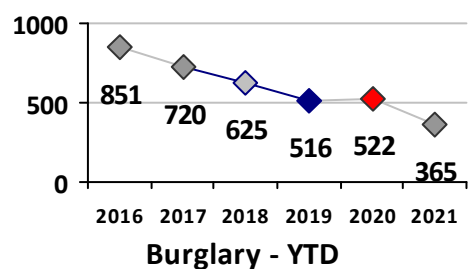

Through 9/12/2021
Week 36

Citywide											
4 Week Trend 8/16/2021 - 9/12/2021				Past 28 Days 8/16/2021 - 9/12/2021				Year to Date January 1 - September 12			

Violent Crime	Current Week	Last Week	Wk 34	Wk 33	Past 28 Days	Past 28 Days LY	Chg.	Current Year	Last Year	Chg.	Wght. 5yr Avg	Chg.
Homicide	0	0	2	1	3	2	50%	18	10	80%	9	100%
Sex Offenses, Forcible*	3	1	4	3	11	7	57%	114	89	28%	136	-16%
Robbery W Firearm	2	0	1	0	3	3	0%	31	32	-3%	46	-33%
Robbery Other	1	3	1	2	7	7	0%	69	77	-10%	118	-42%
Agg. Assault W Firearm	0	8	5	5	18	15	20%	95	76	25%	84	13%
Agg. Assault	9	7	6	8	30	37	-19%	271	329	-18%	304	-11%
Total	15	19	19	19	72	71	1%	598	613	-2%	697	-14%

Property Crime	Current Week	Last Week	Wk 34	Wk 33	Past 28 Days	Past 28 Days LY	Chg.	Current Year	Last Year	Chg.	Wght. 5yr Avg	Chg.
Burglary	10	18	16	9	53	64	-17%	365	524	-30%	592	-38%
MV Theft	9	11	14	11	45	60	-25%	509	336	51%	378	35%
Larceny from MV	20	42	31	41	134	148	-9%	1133	1026	10%	1255	-10%
Larceny**	22	43	36	27	128	164	-22%	1190	1432	-17%	1617	-26%
Total	61	114	97	88	360	436	-17%	3197	3318	-4%	3842	-17%

Other Crime	Current Week	Last Week	Wk 34	Wk 33	Past 28 Days	Past 28 Days LY	Chg.	Current Year	Last Year	Chg.	Wght. 5yr Avg	Chg.
Assault Other	50	29	29	31	139	166	-16%	1196	1310	-9%	1436	-17%
Vandalism	20	41	47	52	160	179	-11%	1254	1338	-6%	1405	-11%
Weapons Offenses	1	10	8	4	23	22	5%	289	225	28%	241	20%
Drug Offenses	4	3	0	1	8	19	-58%	281	348	-19%	522	-46%
Liquor Law Violations	5	6	0	0	11	3	267%	24	6	300%	37	-35%
Total	80	89	84	88	341	389	-12%	3044	3227	-6%	3640	-16%

Figures are preliminary and subject to further analysis and revision

* Sex Offenses, Forcible includes forcible rape, forcible sodomy, forcible fondling, sexual assault with an object

** Larceny includes shoplifting, pickpocket, pursesnatch, from building, bicycles, motor vehicle parts or accessories, and other.