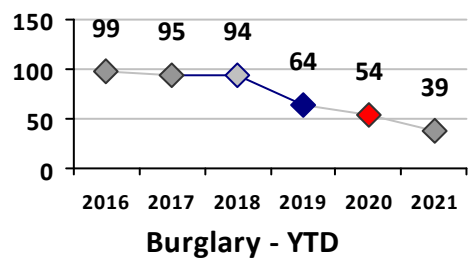

Part I Crime - Comparison Report

Providence Police Department

Through 9/12/2021
Week 36

District 2

	4 Week Trend 8/16/2021 - 9/12/2021				Past 28 Days 8/16/2021 - 9/12/2021			Year to Date January 1 - September 12				
	Current Week	Last Week	Wk 34	Wk 33	Past 28 Days	Past 28 Days LY	Chg.	Current Year	Last Year	Chg.	Wght. 5yr Avg	Chg.
Violent Crime												
Homicide	0	0	1	0	1	0	--	6	0	600%	1	500%
Sex Offenses, Forcible*	0	0	0	1	1	0	--	15	14	7%	25	-40%
Robbery Other	0	0	1	0	1	1	0%	7	8	-13%	17	-59%
Robbery W Firearm	0	0	0	0	0	0	--	4	3	33%	7	-43%
Agg. Assault	2	3	0	0	5	9	-44%	37	67	-45%	58	-36%
Agg. Assault W Firearm	0	3	1	0	4	3	33%	17	17	0%	20	-15%
Total	2	6	3	1	12	13	-8%	86	109	-21%	128	-33%
Property Crime												
Burglary	1	0	0	1	2	7	-71%	39	54	-28%	73	-47%
MV Theft	0	3	2	3	8	5	60%	94	36	161%	55	71%
Larceny from MV	1	2	1	2	6	7	-14%	99	73	36%	119	-17%
Larceny**	1	5	4	2	12	16	-25%	106	142	-25%	175	-39%
Total	3	10	7	8	28	35	-20%	338	305	11%	421	-20%
Other Crime												
Assault Other	2	3	7	3	15	27	-44%	189	223	-15%	239	-21%
Vandalism	0	4	4	5	13	17	-24%	123	162	-24%	174	-29%
Drug Offenses	1	0	0	0	1	2	-50%	40	71	-44%	86	-53%
Weapons Offenses	0	1	3	2	6	8	-25%	36	46	-22%	51	-29%
Liquor Law Violations	0	0	0	0	0	0	--	1	1	0%	0	--
Total	3	8	14	10	35	54	-35%	389	503	-23%	550	-29%

Figures are preliminary and subject to further analysis and revision

* Sex Offenses, Forcible includes forcible rape, forcible sodomy, forcible fondling, sexual assault with an object

** Larceny includes shoplifting, pickpocket, pursesnatch, from building, bicycles, motor vehicle parts or accessories, and other.