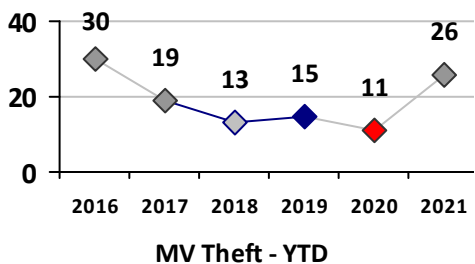

Part I Crime - Comparison Report

Providence Police Department

Through 9/12/2021
Week 36

District 8											
4 Week Trend 8/16/2021 - 9/12/2021				Past 28 Days 8/16/2021 - 9/12/2021				Year to Date January 1 - September 12			

Violent Crime	Current Week	Last Week	Wk 34	Wk 33	Past 28 Days	Past 28 Days LY	Chg.	Current Year	Last Year	Chg.	Wght. 5yr Avg	Chg.
Homicide	0	0	0	0	0	0	--	1	0	100%	0	--
Sex Offenses, Forcible*	0	0	1	0	1	0	--	9	6	50%	8	13%
Robbery Other	0	0	0	1	1	0	--	4	2	100%	3	33%
Robbery W Firearm	0	0	0	0	0	0	--	1	2	-50%	1	0%
Agg. Assault	0	0	0	1	1	0	--	15	14	7%	11	36%
Agg. Assault W Firearm	0	0	0	0	0	1	--	4	6	-33%	4	0%
Total	0	0	1	2	3	1	200%	34	30	13%	28	21%

Property Crime	Current Week	Last Week	Wk 34	Wk 33	Past 28 Days	Past 28 Days LY	Chg.	Current Year	Last Year	Chg.	Wght. 5yr Avg	Chg.
Burglary	0	2	0	2	4	4	0%	16	19	-16%	38	-58%
MV Theft	1	0	1	1	3	2	50%	26	12	117%	15	73%
Larceny from MV	2	4	0	1	7	19	-63%	67	91	-26%	99	-32%
Larceny**	1	4	1	0	6	13	-54%	47	116	-59%	106	-56%
Total	4	10	2	4	20	38	-47%	156	238	-34%	258	-40%

Other Crime	Current Week	Last Week	Wk 34	Wk 33	Past 28 Days	Past 28 Days LY	Chg.	Current Year	Last Year	Chg.	Wght. 5yr Avg	Chg.
Assault Other	3	0	3	1	7	7	0%	49	50	-2%	57	-14%
Vandalism	1	0	1	3	5	6	-17%	53	74	-28%	79	-33%
Drug Offenses	0	0	0	0	0	2	--	4	6	-33%	8	-50%
Weapons Offenses	0	0	0	0	0	3	--	8	7	14%	6	33%
Liquor Law Violations	0	0	0	0	0	0	--	0	0	0%	0	--
Total	4	0	4	4	12	18	-33%	114	137	-17%	150	-24%

Figures are preliminary and subject to further analysis and revision

* Sex Offenses, Forcible includes forcible rape, forcible sodomy, forcible fondling, sexual assault with an object

** Larceny includes shoplifting, pickpocket, pursesnatch, from building, bicycles, motor vehicle parts or accessories, and other.