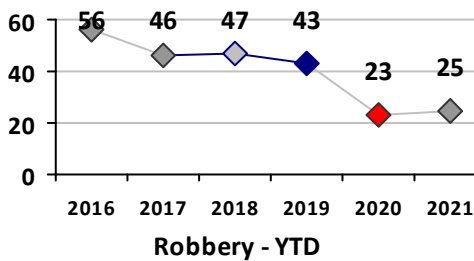

Part I Crime - Comparison Report

Providence Police Department

Through 9/12/2021
Week 36

District 4

4 Week Trend 8/16/2021 - 9/12/2021	Past 28 Days 8/16/2021 - 9/12/2021	Year to Date January 1 - September 12

Violent Crime	Current Week	Last Week	Wk 34	Wk 33	Past 28 Days	Past 28 Days LY	Chg.	Current Year	Last Year	Chg.	Wght. 5yr Avg	Chg.
Homicide	0	0	0	1	1	1	0%	2	2	0%	2	0%
Sex Offenses, Forcible*	1	1	0	1	3	2	50%	20	8	150%	25	-20%
Robbery Other	1	1	0	0	2	1	100%	18	16	13%	29	-38%
Robbery W Firearm	1	0	0	0	1	1	0%	7	7	0%	10	-30%
Agg. Assault	3	2	0	2	7	7	0%	41	75	-45%	58	-29%
Agg. Assault W Firearm	0	0	0	0	0	2	--	6	8	-25%	12	-50%
Total	6	4	0	4	14	14	0%	94	116	-19%	135	-30%

Property Crime	Current Week	Last Week	Wk 34	Wk 33	Past 28 Days	Past 28 Days LY	Chg.	Current Year	Last Year	Chg.	Wght. 5yr Avg	Chg.
Burglary	2	3	4	1	10	10	0%	48	99	-52%	100	-52%
MV Theft	2	3	2	2	9	10	-10%	88	58	52%	61	44%
Larceny from MV	4	2	6	4	16	38	-58%	209	202	3%	245	-15%
Larceny**	3	4	4	5	16	18	-11%	163	153	7%	187	-13%
Total	11	12	16	12	51	76	-33%	508	512	-1%	592	-14%

Other Crime	Current Week	Last Week	Wk 34	Wk 33	Past 28 Days	Past 28 Days LY	Chg.	Current Year	Last Year	Chg.	Wght. 5yr Avg	Chg.
Assault Other	6	4	0	4	14	35	-60%	182	232	-22%	249	-27%
Vandalism	2	9	8	5	24	43	-44%	192	197	-3%	223	-14%
Drug Offenses	0	0	0	0	0	2	--	73	84	-13%	128	-43%
Weapons Offenses	0	0	2	0	2	4	-50%	61	29	110%	38	61%
Liquor Law Violations	0	0	0	0	0	0	--	1	0	100%	2	-50%
Total	8	13	10	9	40	84	-52%	509	542	-6%	640	-20%

Figures are preliminary and subject to further analysis and revision

* Sex Offenses, Forcible includes forcible rape, forcible sodomy, forcible fondling, sexual assault with an object

** Larceny includes shoplifting, pickpocket, pursesnatch, from building, bicycles, motor vehicle parts or accessories, and other.