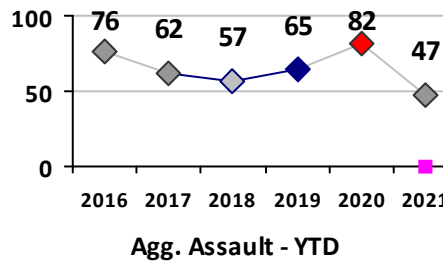

Part I Crime - Comparison Report

Providence Police Department

Through 9/12/2021
Week 36

District 4

4 Week Trend 8/16/2021 - 9/12/2021	Past 28 Days 8/16/2021 - 9/12/2021	Year to Date January 1 - September 12

Violent Crime	Current Week	Last Week	Wk 34	Wk 33	Past 28 Days	Past 28 Days LY	Chg.	Current Year	Last Year	Chg.	Wght. 5yr Avg	Chg.
Homicide	0	0	0	1	1	1	0%	2	2	0%	2	0%
Sex Offenses, Forcible*	1	1	0	1	3	2	50%	20	8	150%	25	-20%
Robbery Other	1	1	0	0	2	1	100%	18	16	13%	29	-38%
Robbery W Firearm	1	0	0	0	1	1	0%	7	7	0%	10	-30%
Agg. Assault	3	2	0	2	7	7	0%	41	75	-45%	58	-29%
Agg. Assault W Firearm	0	0	0	0	0	2	--	6	8	-25%	12	-50%
Total	6	4	0	4	14	14	0%	94	116	-19%	135	-30%

Property Crime	Current Week	Last Week	Wk 34	Wk 33	Past 28 Days	Past 28 Days LY	Chg.	Current Year	Last Year	Chg.	Wght. 5yr Avg	Chg.
Burglary	2	3	4	1	10	10	0%	48	99	-52%	100	-52%
MV Theft	2	3	2	2	9	10	-10%	88	58	52%	61	44%
Larceny from MV	4	2	6	4	16	38	-58%	209	202	3%	245	-15%
Larceny**	3	4	4	5	16	18	-11%	163	153	7%	187	-13%
Total	11	12	16	12	51	76	-33%	508	512	-1%	592	-14%

Other Crime	Current Week	Last Week	Wk 34	Wk 33	Past 28 Days	Past 28 Days LY	Chg.	Current Year	Last Year	Chg.	Wght. 5yr Avg	Chg.
Assault Other	6	4	0	4	14	35	-60%	182	232	-22%	249	-27%
Vandalism	2	9	8	5	24	43	-44%	192	197	-3%	223	-14%
Drug Offenses	0	0	0	0	0	2	--	73	84	-13%	128	-43%
Weapons Offenses	0	0	2	0	2	4	-50%	61	29	110%	38	61%
Liquor Law Violations	0	0	0	0	0	0	--	1	0	100%	2	-50%
Total	8	13	10	9	40	84	-52%	509	542	-6%	640	-20%

Figures are preliminary and subject to further analysis and revision

* Sex Offenses, Forcible includes forcible rape, forcible sodomy, forcible fondling, sexual assault with an object

** Larceny includes shoplifting, pickpocket, pursesnatch, from building, bicycles, motor vehicle parts or accessories, and other.