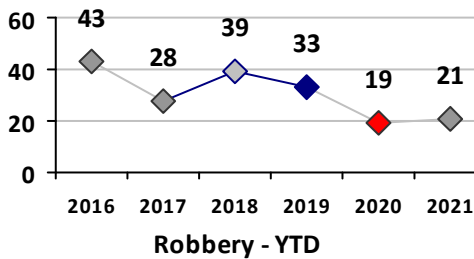

Part I Crime - Comparison Report

Providence Police Department

Through 9/12/2021
Week 36

District 5

	4 Week Trend 8/16/2021 - 9/12/2021				Past 28 Days 8/16/2021 - 9/12/2021			Year to Date January 1 - September 12				
	Current Week	Last Week	Wk 34	Wk 33	Past 28 Days	Past 28 Days LY	Chg.	Current Year	Last Year	Chg.	Wght. 5yr Avg	Chg.
Violent Crime												
Homicide	0	0	0	0	0	0	--	2	1	100%	1	100%
Sex Offenses, Forcible*	0	0	1	0	1	1	0%	14	17	-18%	22	-36%
Robbery Other	0	2	0	0	2	1	100%	18	13	38%	22	-18%
Robbery W Firearm	0	0	0	0	0	0	--	3	6	-50%	8	-63%
Agg. Assault	0	0	1	0	1	8	-88%	59	61	-3%	56	5%
Agg. Assault W Firearm	0	0	1	0	1	1	0%	15	11	36%	13	15%
Total	0	2	3	0	5	11	-55%	111	109	2%	121	-8%
Property Crime												
Burglary	2	2	0	1	5	10	-50%	42	69	-39%	87	-52%
MV Theft	2	0	2	1	5	4	25%	72	30	140%	49	47%
Larceny from MV	5	2	1	4	12	6	100%	94	127	-26%	120	-22%
Larceny**	4	0	5	2	11	19	-42%	106	149	-29%	161	-34%
Total	13	4	8	8	33	39	-15%	314	375	-16%	416	-25%
Other Crime												
Assault Other	12	8	3	8	31	24	29%	224	193	16%	220	2%
Vandalism	5	4	5	6	20	26	-23%	177	185	-4%	209	-15%
Drug Offenses	1	1	0	0	2	2	0%	46	56	-18%	87	-47%
Weapons Offenses	1	3	0	1	5	0	--	51	62	-18%	43	19%
Liquor Law Violations	0	0	0	0	0	1	--	1	1	0%	1	0%
Total	19	16	8	15	58	53	9%	499	497	0%	560	-11%

Figures are preliminary and subject to further analysis and revision

* Sex Offenses, Forcible includes forcible rape, forcible sodomy, forcible fondling, sexual assault with an object

** Larceny includes shoplifting, pickpocket, pursesnatch, from building, bicycles, motor vehicle parts or accessories, and other.