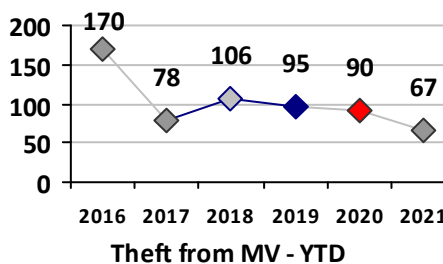

Part I Crime - Comparison Report

Providence Police Department

Through 9/12/2021
Week 36

District 8											
4 Week Trend 8/16/2021 - 9/12/2021				Past 28 Days 8/16/2021 - 9/12/2021				Year to Date January 1 - September 12			

Violent Crime	Current Week	Last Week	Wk 34	Wk 33	Past 28 Days	Past 28 Days LY	Chg.	Current Year	Last Year	Chg.	Wght. 5yr Avg	Chg.
Homicide	0	0	0	0	0	0	--	1	0	100%	0	--
Sex Offenses, Forcible*	0	0	1	0	1	0	--	9	6	50%	8	13%
Robbery Other	0	0	0	1	1	0	--	4	2	100%	3	33%
Robbery W Firearm	0	0	0	0	0	0	--	1	2	-50%	1	0%
Agg. Assault	0	0	0	1	1	0	--	15	14	7%	11	36%
Agg. Assault W Firearm	0	0	0	0	0	1	--	4	6	-33%	4	0%
Total	0	0	1	2	3	1	200%	34	30	13%	28	21%

Property Crime	Current Week	Last Week	Wk 34	Wk 33	Past 28 Days	Past 28 Days LY	Chg.	Current Year	Last Year	Chg.	Wght. 5yr Avg	Chg.
Burglary	0	2	0	2	4	4	0%	16	19	-16%	38	-58%
MV Theft	1	0	1	1	3	2	50%	26	12	117%	15	73%
Larceny from MV	2	4	0	1	7	19	-63%	67	91	-26%	99	-32%
Larceny**	1	4	1	0	6	13	-54%	47	116	-59%	106	-56%
Total	4	10	2	4	20	38	-47%	156	238	-34%	258	-40%

Other Crime	Current Week	Last Week	Wk 34	Wk 33	Past 28 Days	Past 28 Days LY	Chg.	Current Year	Last Year	Chg.	Wght. 5yr Avg	Chg.
Assault Other	3	0	3	1	7	7	0%	49	50	-2%	57	-14%
Vandalism	1	0	1	3	5	6	-17%	53	74	-28%	79	-33%
Drug Offenses	0	0	0	0	0	2	--	4	6	-33%	8	-50%
Weapons Offenses	0	0	0	0	0	3	--	8	7	14%	6	33%
Liquor Law Violations	0	0	0	0	0	0	--	0	0	0%	0	--
Total	4	0	4	4	12	18	-33%	114	137	-17%	150	-24%

Figures are preliminary and subject to further analysis and revision

* Sex Offenses, Forcible includes forcible rape, forcible sodomy, forcible fondling, sexual assault with an object

** Larceny includes shoplifting, pickpocket, pursesnatch, from building, bicycles, motor vehicle parts or accessories, and other.