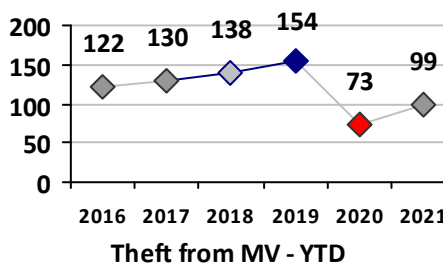

Part I Crime - Comparison Report

Providence Police Department

Through 9/12/2021
Week 36

District 2

	4 Week Trend 8/16/2021 - 9/12/2021				Past 28 Days 8/16/2021 - 9/12/2021			Year to Date January 1 - September 12				
	Current Week	Last Week	Wk 34	Wk 33	Past 28 Days	Past 28 Days LY	Chg.	Current Year	Last Year	Chg.	Wght. 5yr Avg	Chg.
Violent Crime												
Homicide	0	0	1	0	1	0	--	6	0	600%	1	500%
Sex Offenses, Forcible*	0	0	0	1	1	0	--	15	14	7%	25	-40%
Robbery Other	0	0	1	0	1	1	0%	7	8	-13%	17	-59%
Robbery W Firearm	0	0	0	0	0	0	--	4	3	33%	7	-43%
Agg. Assault	2	3	0	0	5	9	-44%	37	67	-45%	58	-36%
Agg. Assault W Firearm	0	3	1	0	4	3	33%	17	17	0%	20	-15%
Total	2	6	3	1	12	13	-8%	86	109	-21%	128	-33%
Property Crime												
Burglary	1	0	0	1	2	7	-71%	39	54	-28%	73	-47%
MV Theft	0	3	2	3	8	5	60%	94	36	161%	55	71%
Larceny from MV	1	2	1	2	6	7	-14%	99	73	36%	119	-17%
Larceny**	1	5	4	2	12	16	-25%	106	142	-25%	175	-39%
Total	3	10	7	8	28	35	-20%	338	305	11%	421	-20%
Other Crime												
Assault Other	2	3	7	3	15	27	-44%	189	223	-15%	239	-21%
Vandalism	0	4	4	5	13	17	-24%	123	162	-24%	174	-29%
Drug Offenses	1	0	0	0	1	2	-50%	40	71	-44%	86	-53%
Weapons Offenses	0	1	3	2	6	8	-25%	36	46	-22%	51	-29%
Liquor Law Violations	0	0	0	0	0	0	--	1	1	0%	0	--
Total	3	8	14	10	35	54	-35%	389	503	-23%	550	-29%

Figures are preliminary and subject to further analysis and revision

* Sex Offenses, Forcible includes forcible rape, forcible sodomy, forcible fondling, sexual assault with an object

** Larceny includes shoplifting, pickpocket, pursesnatch, from building, bicycles, motor vehicle parts or accessories, and other.