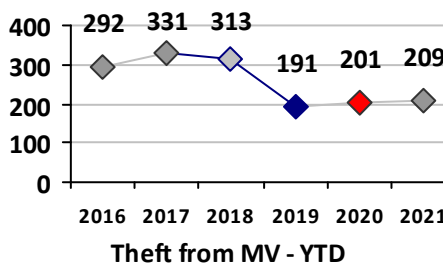

Part I Crime - Comparison Report

Providence Police Department

Through 9/12/2021
Week 36

District 4

4 Week Trend 8/16/2021 - 9/12/2021	Past 28 Days 8/16/2021 - 9/12/2021	Year to Date January 1 - September 12

Violent Crime	Current Week	Last Week	Wk 34	Wk 33	Past 28 Days	Past 28 Days LY	Chg.	Current Year	Last Year	Chg.	Wght. 5yr Avg	Chg.
Homicide	0	0	0	1	1	1	0%	2	2	0%	2	0%
Sex Offenses, Forcible*	1	1	0	1	3	2	50%	20	8	150%	25	-20%
Robbery Other	1	1	0	0	2	1	100%	18	16	13%	29	-38%
Robbery W Firearm	1	0	0	0	1	1	0%	7	7	0%	10	-30%
Agg. Assault	3	2	0	2	7	7	0%	41	75	-45%	58	-29%
Agg. Assault W Firearm	0	0	0	0	0	2	--	6	8	-25%	12	-50%
Total	6	4	0	4	14	14	0%	94	116	-19%	135	-30%

Property Crime	Current Week	Last Week	Wk 34	Wk 33	Past 28 Days	Past 28 Days LY	Chg.	Current Year	Last Year	Chg.	Wght. 5yr Avg	Chg.
Burglary	2	3	4	1	10	10	0%	48	99	-52%	100	-52%
MV Theft	2	3	2	2	9	10	-10%	88	58	52%	61	44%
Larceny from MV	4	2	6	4	16	38	-58%	209	202	3%	245	-15%
Larceny**	3	4	4	5	16	18	-11%	163	153	7%	187	-13%
Total	11	12	16	12	51	76	-33%	508	512	-1%	592	-14%

Other Crime	Current Week	Last Week	Wk 34	Wk 33	Past 28 Days	Past 28 Days LY	Chg.	Current Year	Last Year	Chg.	Wght. 5yr Avg	Chg.
Assault Other	6	4	0	4	14	35	-60%	182	232	-22%	249	-27%
Vandalism	2	9	8	5	24	43	-44%	192	197	-3%	223	-14%
Drug Offenses	0	0	0	0	0	2	--	73	84	-13%	128	-43%
Weapons Offenses	0	0	2	0	2	4	-50%	61	29	110%	38	61%
Liquor Law Violations	0	0	0	0	0	0	--	1	0	100%	2	-50%
Total	8	13	10	9	40	84	-52%	509	542	-6%	640	-20%

Figures are preliminary and subject to further analysis and revision

* Sex Offenses, Forcible includes forcible rape, forcible sodomy, forcible fondling, sexual assault with an object

** Larceny includes shoplifting, pickpocket, pursesnatch, from building, bicycles, motor vehicle parts or accessories, and other.