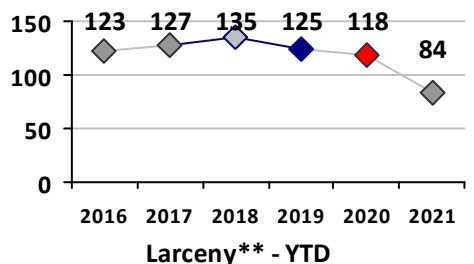

Part I Crime - Comparison Report

Providence Police Department

Through 9/12/2021
Week 36

District 9

4 Week Trend
8/16/2021 - 9/12/2021

Past 28 Days
8/16/2021 - 9/12/2021

Year to Date
January 1 - September 12

Violent Crime	Current Week	Last Week	Wk 34	Wk 33	Past 28 Days	Past 28 Days LY	Chg.	Current Year	Last Year	Chg.	Wght. 5yr Avg	Chg.
Homicide	0	0	0	0	0	0	--	0	0	0%	0	--
Sex Offenses, Forcible*	1	0	1	0	2	0	--	4	3	33%	4	0%
Robbery Other	0	0	0	0	0	1	--	0	6	-100%	5	--
Robbery W Firearm	0	0	1	0	1	0	--	1	0	100%	1	0%
Agg. Assault	1	1	1	1	4	0	--	9	3	200%	4	125%
Agg. Assault W Firearm	0	0	0	0	0	2	--	0	5	-100%	3	--
Total	2	1	3	1	7	3	133%	14	17	-18%	16	-13%

Property Crime	Current Week	Last Week	Wk 34	Wk 33	Past 28 Days	Past 28 Days LY	Chg.	Current Year	Last Year	Chg.	Wght. 5yr Avg	Chg.
Burglary	4	8	5	1	18	12	50%	87	73	19%	79	10%
MV Theft	0	0	1	0	1	3	-67%	31	16	94%	19	63%
Larceny from MV	0	6	2	2	10	18	-44%	62	96	-35%	152	-59%
Larceny**	2	0	4	2	8	22	-64%	84	121	-31%	126	-33%
Total	6	14	12	5	37	55	-33%	264	306	-14%	376	-30%

Other Crime	Current Week	Last Week	Wk 34	Wk 33	Past 28 Days	Past 28 Days LY	Chg.	Current Year	Last Year	Chg.	Wght. 5yr Avg	Chg.
Assault Other	1	0	3	0	4	4	0%	31	32	-3%	36	-14%
Vandalism	1	0	4	3	8	9	-11%	55	86	-36%	82	-33%
Drug Offenses	0	1	0	0	1	0	--	9	11	-18%	10	-10%
Weapons Offenses	0	2	1	0	3	0	--	17	6	183%	4	325%
Liquor Law Violations	0	0	0	0	0	0	--	0	0	0%	1	--
Total	2	3	8	3	16	13	23%	112	135	-17%	133	-16%

Figures are preliminary and subject to further analysis and revision

* Sex Offenses, Forcible includes forcible rape, forcible sodomy, forcible fondling, sexual assault with an object

** Larceny includes shoplifting, pickpocket, pursesnatch, from building, bicycles, motor vehicle parts or accessories, and other.