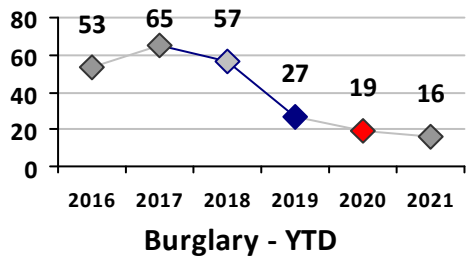

Part I Crime - Comparison Report

Providence Police Department

Through 9/12/2021
Week 36

District 8											
4 Week Trend 8/16/2021 - 9/12/2021				Past 28 Days 8/16/2021 - 9/12/2021				Year to Date January 1 - September 12			

Violent Crime	Current Week	Last Week	Wk 34	Wk 33	Past 28 Days	Past 28 Days LY	Chg.	Current Year	Last Year	Chg.	Wght. 5yr Avg	Chg.
Homicide	0	0	0	0	0	0	--	1	0	100%	0	--
Sex Offenses, Forcible*	0	0	1	0	1	0	--	9	6	50%	8	13%
Robbery Other	0	0	0	1	1	0	--	4	2	100%	3	33%
Robbery W Firearm	0	0	0	0	0	0	--	1	2	-50%	1	0%
Agg. Assault	0	0	0	1	1	0	--	15	14	7%	11	36%
Agg. Assault W Firearm	0	0	0	0	0	1	--	4	6	-33%	4	0%
Total	0	0	1	2	3	1	200%	34	30	13%	28	21%

Property Crime	Current Week	Last Week	Wk 34	Wk 33	Past 28 Days	Past 28 Days LY	Chg.	Current Year	Last Year	Chg.	Wght. 5yr Avg	Chg.
Burglary	0	2	0	2	4	4	0%	16	19	-16%	38	-58%
MV Theft	1	0	1	1	3	2	50%	26	12	117%	15	73%
Larceny from MV	2	4	0	1	7	19	-63%	67	91	-26%	99	-32%
Larceny**	1	4	1	0	6	13	-54%	47	116	-59%	106	-56%
Total	4	10	2	4	20	38	-47%	156	238	-34%	258	-40%

Other Crime	Current Week	Last Week	Wk 34	Wk 33	Past 28 Days	Past 28 Days LY	Chg.	Current Year	Last Year	Chg.	Wght. 5yr Avg	Chg.
Assault Other	3	0	3	1	7	7	0%	49	50	-2%	57	-14%
Vandalism	1	0	1	3	5	6	-17%	53	74	-28%	79	-33%
Drug Offenses	0	0	0	0	0	2	--	4	6	-33%	8	-50%
Weapons Offenses	0	0	0	0	0	3	--	8	7	14%	6	33%
Liquor Law Violations	0	0	0	0	0	0	--	0	0	0%	0	--
Total	4	0	4	4	12	18	-33%	114	137	-17%	150	-24%

Figures are preliminary and subject to further analysis and revision

* Sex Offenses, Forcible includes forcible rape, forcible sodomy, forcible fondling, sexual assault with an object

** Larceny includes shoplifting, pickpocket, pursesnatch, from building, bicycles, motor vehicle parts or accessories, and other.