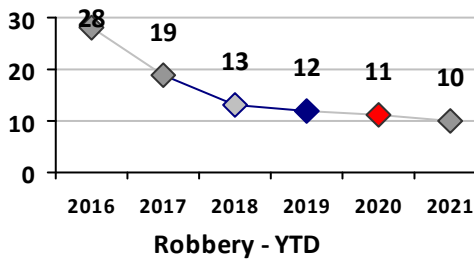

Part I Crime - Comparison Report

Providence Police Department

Through 9/12/2021
Week 36

District 1

4 Week Trend 8/16/2021 - 9/12/2021	Past 28 Days 8/16/2021 - 9/12/2021	Year to Date January 1 - September 12

Violent Crime	Current Week	Last Week	Wk 34	Wk 33	Past 28 Days	Past 28 Days LY	Chg.	Current Year	Last Year	Chg.	Wght. 5yr Avg	Chg.
Homicide	0	0	0	0	0	0	--	0	0	0%	0	--
Sex Offenses, Forcible*	0	0	0	0	0	0	--	12	3	300%	12	0%
Robbery Other	0	0	0	1	1	2	-50%	7	11	-36%	14	-50%
Robbery W Firearm	0	0	0	0	0	0	--	3	1	200%	1	200%
Agg. Assault	0	0	0	2	2	1	100%	12	17	-29%	21	-43%
Agg. Assault W Firearm	0	0	0	0	0	0	--	0	0	0%	1	--
Total	0	0	0	3	3	3	0%	34	32	6%	48	-29%

Property Crime	Current Week	Last Week	Wk 34	Wk 33	Past 28 Days	Past 28 Days LY	Chg.	Current Year	Last Year	Chg.	Wght. 5yr Avg	Chg.
Burglary	0	1	0	0	1	3	-67%	11	53	-79%	25	-56%
MV Theft	2	0	1	0	3	1	200%	30	22	36%	25	20%
Larceny from MV	0	5	5	1	11	8	38%	68	56	21%	103	-34%
Larceny**	4	6	7	4	21	19	11%	123	205	-40%	283	-57%
Total	6	12	13	5	36	31	16%	232	336	-31%	437	-47%

Other Crime	Current Week	Last Week	Wk 34	Wk 33	Past 28 Days	Past 28 Days LY	Chg.	Current Year	Last Year	Chg.	Wght. 5yr Avg	Chg.
Assault Other	5	2	0	5	12	9	33%	87	83	5%	123	-29%
Vandalism	0	2	0	7	9	12	-25%	66	120	-45%	106	-38%
Drug Offenses	0	0	0	0	0	3	--	34	21	62%	37	-8%
Weapons Offenses	0	0	0	0	0	0	--	14	8	75%	15	-7%
Liquor Law Violations	0	0	0	0	0	0	--	0	0	0%	4	--
Total	5	4	0	12	21	24	-13%	201	232	-13%	284	-29%

Figures are preliminary and subject to further analysis and revision

* Sex Offenses, Forcible includes forcible rape, forcible sodomy, forcible fondling, sexual assault with an object

** Larceny includes shoplifting, pickpocket, pursesnatch, from building, bicycles, motor vehicle parts or accessories, and other.