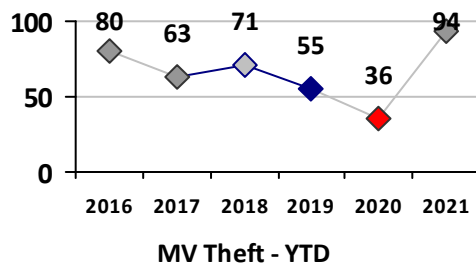

Part I Crime - Comparison Report

Providence Police Department

Through 9/12/2021
Week 36

District 2

	4 Week Trend 8/16/2021 - 9/12/2021				Past 28 Days 8/16/2021 - 9/12/2021			Year to Date January 1 - September 12				
	Current Week	Last Week	Wk 34	Wk 33	Past 28 Days	Past 28 Days LY	Chg.	Current Year	Last Year	Chg.	Wght. 5yr Avg	Chg.
Violent Crime												
Homicide	0	0	1	0	1	0	--	6	0	600%	1	500%
Sex Offenses, Forcible*	0	0	0	1	1	0	--	15	14	7%	25	-40%
Robbery Other	0	0	1	0	1	1	0%	7	8	-13%	17	-59%
Robbery W Firearm	0	0	0	0	0	0	--	4	3	33%	7	-43%
Agg. Assault	2	3	0	0	5	9	-44%	37	67	-45%	58	-36%
Agg. Assault W Firearm	0	3	1	0	4	3	33%	17	17	0%	20	-15%
Total	2	6	3	1	12	13	-8%	86	109	-21%	128	-33%
Property Crime												
Burglary	1	0	0	1	2	7	-71%	39	54	-28%	73	-47%
MV Theft	0	3	2	3	8	5	60%	94	36	161%	55	71%
Larceny from MV	1	2	1	2	6	7	-14%	99	73	36%	119	-17%
Larceny**	1	5	4	2	12	16	-25%	106	142	-25%	175	-39%
Total	3	10	7	8	28	35	-20%	338	305	11%	421	-20%
Other Crime												
Assault Other	2	3	7	3	15	27	-44%	189	223	-15%	239	-21%
Vandalism	0	4	4	5	13	17	-24%	123	162	-24%	174	-29%
Drug Offenses	1	0	0	0	1	2	-50%	40	71	-44%	86	-53%
Weapons Offenses	0	1	3	2	6	8	-25%	36	46	-22%	51	-29%
Liquor Law Violations	0	0	0	0	0	0	--	1	1	0%	0	--
Total	3	8	14	10	35	54	-35%	389	503	-23%	550	-29%

Figures are preliminary and subject to further analysis and revision

* Sex Offenses, Forcible includes forcible rape, forcible sodomy, forcible fondling, sexual assault with an object

** Larceny includes shoplifting, pickpocket, pursesnatch, from building, bicycles, motor vehicle parts or accessories, and other.