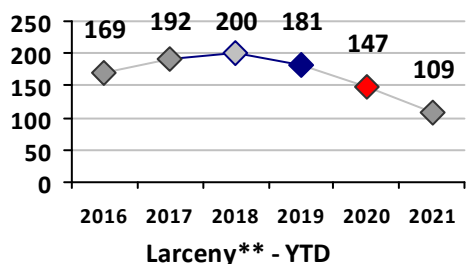

Part I Crime - Comparison Report

Providence Police Department

Through 9/12/2021
Week 36

District 6

	4 Week Trend 8/16/2021 - 9/12/2021				Past 28 Days 8/16/2021 - 9/12/2021			Year to Date January 1 - September 12				
	Current Week	Last Week	Wk 34	Wk 33	Past 28 Days	Past 28 Days LY	Chg.	Current Year	Last Year	Chg.	Wght. 5yr Avg	Chg.
Violent Crime												
Homicide	0	0	0	0	0	0	--	2	2	0%	2	0%
Sex Offenses, Forcible*	0	0	0	0	0	2	--	12	13	-8%	11	9%
Robbery Other	0	0	0	0	0	0	--	4	5	-20%	11	-64%
Robbery W Firearm	0	0	0	0	0	1	--	3	2	50%	5	-40%
Agg. Assault	0	1	2	2	5	4	25%	39	23	70%	31	26%
Agg. Assault W Firearm	0	2	3	3	8	1	700%	17	10	70%	9	89%
Total	0	3	5	5	13	8	63%	77	55	40%	69	12%
Property Crime												
Burglary	1	0	2	0	3	6	-50%	45	57	-21%	69	-35%
MV Theft	0	2	2	1	5	12	-58%	54	58	-7%	62	-13%
Larceny from MV	1	2	1	3	7	23	-70%	104	150	-31%	137	-24%
Larceny**	2	5	3	2	12	13	-8%	109	147	-26%	174	-37%
Total	4	9	8	6	27	54	-50%	312	412	-24%	442	-29%
Other Crime												
Assault Other	8	2	3	4	17	24	-29%	128	155	-17%	159	-19%
Vandalism	4	5	4	5	18	24	-25%	119	160	-26%	161	-26%
Drug Offenses	1	0	0	0	1	6	-83%	21	37	-43%	42	-50%
Weapons Offenses	0	0	0	0	0	1	--	34	27	26%	23	48%
Liquor Law Violations	0	0	0	0	0	0	--	3	0	300%	1	200%
Total	13	7	7	9	36	55	-35%	305	379	-20%	386	-21%

Figures are preliminary and subject to further analysis and revision

* Sex Offenses, Forcible includes forcible rape, forcible sodomy, forcible fondling, sexual assault with an object

** Larceny includes shoplifting, pickpocket, pursesnatch, from building, bicycles, motor vehicle parts or accessories, and other.