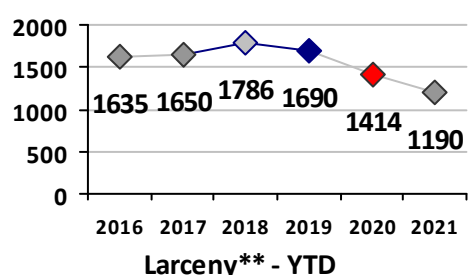

Through 9/12/2021
Week 36

Citywide											
4 Week Trend 8/16/2021 - 9/12/2021				Past 28 Days 8/16/2021 - 9/12/2021				Year to Date January 1 - September 12			

Violent Crime	Current Week	Last Week	Wk 34	Wk 33	Past 28 Days	Past 28 Days LY	Chg.	Current Year	Last Year	Chg.	Wght. 5yr Avg	Chg.
Homicide	0	0	2	1	3	2	50%	18	10	80%	9	100%
Sex Offenses, Forcible*	3	1	4	3	11	7	57%	114	89	28%	136	-16%
Robbery W Firearm	2	0	1	0	3	3	0%	31	32	-3%	46	-33%
Robbery Other	1	3	1	2	7	7	0%	69	77	-10%	118	-42%
Agg. Assault W Firearm	0	8	5	5	18	15	20%	95	76	25%	84	13%
Agg. Assault	9	7	6	8	30	37	-19%	271	329	-18%	304	-11%
Total	15	19	19	19	72	71	1%	598	613	-2%	697	-14%

Property Crime	Current Week	Last Week	Wk 34	Wk 33	Past 28 Days	Past 28 Days LY	Chg.	Current Year	Last Year	Chg.	Wght. 5yr Avg	Chg.
Burglary	10	18	16	9	53	64	-17%	365	524	-30%	592	-38%
MV Theft	9	11	14	11	45	60	-25%	509	336	51%	378	35%
Larceny from MV	20	42	31	41	134	148	-9%	1133	1026	10%	1255	-10%
Larceny**	22	43	36	27	128	164	-22%	1190	1432	-17%	1617	-26%
Total	61	114	97	88	360	436	-17%	3197	3318	-4%	3842	-17%

Other Crime	Current Week	Last Week	Wk 34	Wk 33	Past 28 Days	Past 28 Days LY	Chg.	Current Year	Last Year	Chg.	Wght. 5yr Avg	Chg.
Assault Other	50	29	29	31	139	166	-16%	1196	1310	-9%	1436	-17%
Vandalism	20	41	47	52	160	179	-11%	1254	1338	-6%	1405	-11%
Weapons Offenses	1	10	8	4	23	22	5%	289	225	28%	241	20%
Drug Offenses	4	3	0	1	8	19	-58%	281	348	-19%	522	-46%
Liquor Law Violations	5	6	0	0	11	3	267%	24	6	300%	37	-35%
Total	80	89	84	88	341	389	-12%	3044	3227	-6%	3640	-16%

Figures are preliminary and subject to further analysis and revision

* Sex Offenses, Forcible includes forcible rape, forcible sodomy, forcible fondling, sexual assault with an object

** Larceny includes shoplifting, pickpocket, pursesnatch, from building, bicycles, motor vehicle parts or accessories, and other.