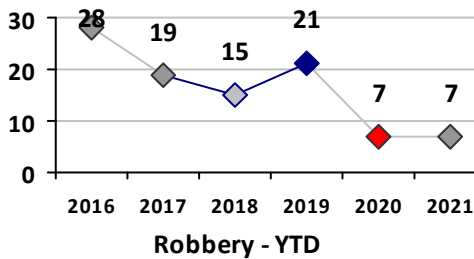

Part I Crime - Comparison Report

Providence Police Department

Through 9/12/2021
Week 36

District 6

	4 Week Trend 8/16/2021 - 9/12/2021				Past 28 Days 8/16/2021 - 9/12/2021			Year to Date January 1 - September 12				
	Current Week	Last Week	Wk 34	Wk 33	Past 28 Days	Past 28 Days LY	Chg.	Current Year	Last Year	Chg.	Wght. 5yr Avg	Chg.
Violent Crime												
Homicide	0	0	0	0	0	0	--	2	2	0%	2	0%
Sex Offenses, Forcible*	0	0	0	0	0	2	--	12	13	-8%	11	9%
Robbery Other	0	0	0	0	0	0	--	4	5	-20%	11	-64%
Robbery W Firearm	0	0	0	0	0	1	--	3	2	50%	5	-40%
Agg. Assault	0	1	2	2	5	4	25%	39	23	70%	31	26%
Agg. Assault W Firearm	0	2	3	3	8	1	700%	17	10	70%	9	89%
Total	0	3	5	5	13	8	63%	77	55	40%	69	12%
Property Crime												
Burglary	1	0	2	0	3	6	-50%	45	57	-21%	69	-35%
MV Theft	0	2	2	1	5	12	-58%	54	58	-7%	62	-13%
Larceny from MV	1	2	1	3	7	23	-70%	104	150	-31%	137	-24%
Larceny**	2	5	3	2	12	13	-8%	109	147	-26%	174	-37%
Total	4	9	8	6	27	54	-50%	312	412	-24%	442	-29%
Other Crime												
Assault Other	8	2	3	4	17	24	-29%	128	155	-17%	159	-19%
Vandalism	4	5	4	5	18	24	-25%	119	160	-26%	161	-26%
Drug Offenses	1	0	0	0	1	6	-83%	21	37	-43%	42	-50%
Weapons Offenses	0	0	0	0	0	1	--	34	27	26%	23	48%
Liquor Law Violations	0	0	0	0	0	0	--	3	0	300%	1	200%
Total	13	7	7	9	36	55	-35%	305	379	-20%	386	-21%

Figures are preliminary and subject to further analysis and revision

* Sex Offenses, Forcible includes forcible rape, forcible sodomy, forcible fondling, sexual assault with an object

** Larceny includes shoplifting, pickpocket, pursesnatch, from building, bicycles, motor vehicle parts or accessories, and other.