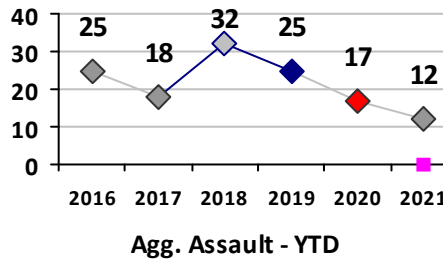

Part I Crime - Comparison Report

Providence Police Department

Through 9/12/2021
Week 36

District 1

4 Week Trend 8/16/2021 - 9/12/2021	Past 28 Days 8/16/2021 - 9/12/2021	Year to Date January 1 - September 12

Violent Crime	Current Week	Last Week	Wk 34	Wk 33	Past 28 Days	Past 28 Days LY	Chg.	Current Year	Last Year	Chg.	Wght. 5yr Avg	Chg.
Homicide	0	0	0	0	0	0	--	0	0	0%	0	--
Sex Offenses, Forcible*	0	0	0	0	0	0	--	12	3	300%	12	0%
Robbery Other	0	0	0	1	1	2	-50%	7	11	-36%	14	-50%
Robbery W Firearm	0	0	0	0	0	0	--	3	1	200%	1	200%
Agg. Assault	0	0	0	2	2	1	100%	12	17	-29%	21	-43%
Agg. Assault W Firearm	0	0	0	0	0	0	--	0	0	0%	1	--
Total	0	0	0	3	3	3	0%	34	32	6%	48	-29%

Property Crime	Current Week	Last Week	Wk 34	Wk 33	Past 28 Days	Past 28 Days LY	Chg.	Current Year	Last Year	Chg.	Wght. 5yr Avg	Chg.
Burglary	0	1	0	0	1	3	-67%	11	53	-79%	25	-56%
MV Theft	2	0	1	0	3	1	200%	30	22	36%	25	20%
Larceny from MV	0	5	5	1	11	8	38%	68	56	21%	103	-34%
Larceny**	4	6	7	4	21	19	11%	123	205	-40%	283	-57%
Total	6	12	13	5	36	31	16%	232	336	-31%	437	-47%

Other Crime	Current Week	Last Week	Wk 34	Wk 33	Past 28 Days	Past 28 Days LY	Chg.	Current Year	Last Year	Chg.	Wght. 5yr Avg	Chg.
Assault Other	5	2	0	5	12	9	33%	87	83	5%	123	-29%
Vandalism	0	2	0	7	9	12	-25%	66	120	-45%	106	-38%
Drug Offenses	0	0	0	0	0	3	--	34	21	62%	37	-8%
Weapons Offenses	0	0	0	0	0	0	--	14	8	75%	15	-7%
Liquor Law Violations	0	0	0	0	0	0	--	0	0	0%	4	--
Total	5	4	0	12	21	24	-13%	201	232	-13%	284	-29%

Figures are preliminary and subject to further analysis and revision

* Sex Offenses, Forcible includes forcible rape, forcible sodomy, forcible fondling, sexual assault with an object

** Larceny includes shoplifting, pickpocket, pursesnatch, from building, bicycles, motor vehicle parts or accessories, and other.