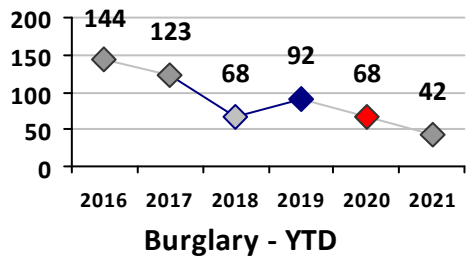

Part I Crime - Comparison Report

Providence Police Department

Through 9/12/2021
Week 36

District 5

	4 Week Trend 8/16/2021 - 9/12/2021				Past 28 Days 8/16/2021 - 9/12/2021			Year to Date January 1 - September 12				
	Current Week	Last Week	Wk 34	Wk 33	Past 28 Days	Past 28 Days LY	Chg.	Current Year	Last Year	Chg.	Wght. 5yr Avg	Chg.
Violent Crime												
Homicide	0	0	0	0	0	0	--	2	1	100%	1	100%
Sex Offenses, Forcible*	0	0	1	0	1	1	0%	14	17	-18%	22	-36%
Robbery Other	0	2	0	0	2	1	100%	18	13	38%	22	-18%
Robbery W Firearm	0	0	0	0	0	0	--	3	6	-50%	8	-63%
Agg. Assault	0	0	1	0	1	8	-88%	59	61	-3%	56	5%
Agg. Assault W Firearm	0	0	1	0	1	1	0%	15	11	36%	13	15%
Total	0	2	3	0	5	11	-55%	111	109	2%	121	-8%
Property Crime												
Burglary	2	2	0	1	5	10	-50%	42	69	-39%	87	-52%
MV Theft	2	0	2	1	5	4	25%	72	30	140%	49	47%
Larceny from MV	5	2	1	4	12	6	100%	94	127	-26%	120	-22%
Larceny**	4	0	5	2	11	19	-42%	106	149	-29%	161	-34%
Total	13	4	8	8	33	39	-15%	314	375	-16%	416	-25%
Other Crime												
Assault Other	12	8	3	8	31	24	29%	224	193	16%	220	2%
Vandalism	5	4	5	6	20	26	-23%	177	185	-4%	209	-15%
Drug Offenses	1	1	0	0	2	2	0%	46	56	-18%	87	-47%
Weapons Offenses	1	3	0	1	5	0	--	51	62	-18%	43	19%
Liquor Law Violations	0	0	0	0	0	1	--	1	1	0%	1	0%
Total	19	16	8	15	58	53	9%	499	497	0%	560	-11%

Figures are preliminary and subject to further analysis and revision

* Sex Offenses, Forcible includes forcible rape, forcible sodomy, forcible fondling, sexual assault with an object

** Larceny includes shoplifting, pickpocket, pursesnatch, from building, bicycles, motor vehicle parts or accessories, and other.