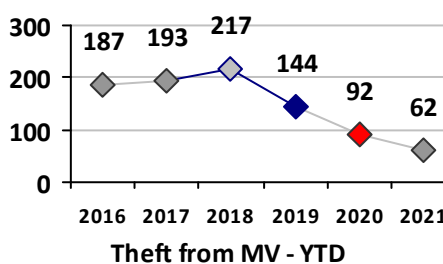

Part I Crime - Comparison Report

Providence Police Department

Through 9/12/2021
Week 36

District 9

4 Week Trend
8/16/2021 - 9/12/2021

Past 28 Days
8/16/2021 - 9/12/2021

Year to Date
January 1 - September 12

Violent Crime	Current Week	Last Week	Wk 34	Wk 33	Past 28 Days	Past 28 Days LY	Chg.	Current Year	Last Year	Chg.	Wght. 5yr Avg	Chg.
Homicide	0	0	0	0	0	0	--	0	0	0%	0	--
Sex Offenses, Forcible*	1	0	1	0	2	0	--	4	3	33%	4	0%
Robbery Other	0	0	0	0	0	1	--	0	6	-100%	5	--
Robbery W Firearm	0	0	1	0	1	0	--	1	0	100%	1	0%
Agg. Assault	1	1	1	1	4	0	--	9	3	200%	4	125%
Agg. Assault W Firearm	0	0	0	0	0	2	--	0	5	-100%	3	--
Total	2	1	3	1	7	3	133%	14	17	-18%	16	-13%

Property Crime	Current Week	Last Week	Wk 34	Wk 33	Past 28 Days	Past 28 Days LY	Chg.	Current Year	Last Year	Chg.	Wght. 5yr Avg	Chg.
Burglary	4	8	5	1	18	12	50%	87	73	19%	79	10%
MV Theft	0	0	1	0	1	3	-67%	31	16	94%	19	63%
Larceny from MV	0	6	2	2	10	18	-44%	62	96	-35%	152	-59%
Larceny**	2	0	4	2	8	22	-64%	84	121	-31%	126	-33%
Total	6	14	12	5	37	55	-33%	264	306	-14%	376	-30%

Other Crime	Current Week	Last Week	Wk 34	Wk 33	Past 28 Days	Past 28 Days LY	Chg.	Current Year	Last Year	Chg.	Wght. 5yr Avg	Chg.
Assault Other	1	0	3	0	4	4	0%	31	32	-3%	36	-14%
Vandalism	1	0	4	3	8	9	-11%	55	86	-36%	82	-33%
Drug Offenses	0	1	0	0	1	0	--	9	11	-18%	10	-10%
Weapons Offenses	0	2	1	0	3	0	--	17	6	183%	4	325%
Liquor Law Violations	0	0	0	0	0	0	--	0	0	0%	1	--
Total	2	3	8	3	16	13	23%	112	135	-17%	133	-16%

Figures are preliminary and subject to further analysis and revision

* Sex Offenses, Forcible includes forcible rape, forcible sodomy, forcible fondling, sexual assault with an object

** Larceny includes shoplifting, pickpocket, pursesnatch, from building, bicycles, motor vehicle parts or accessories, and other.