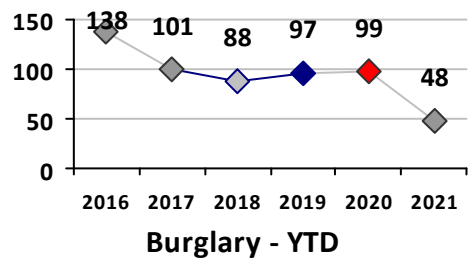

Part I Crime - Comparison Report

Providence Police Department

Through 9/12/2021
Week 36

District 4

4 Week Trend 8/16/2021 - 9/12/2021	Past 28 Days 8/16/2021 - 9/12/2021	Year to Date January 1 - September 12

Violent Crime	Current Week	Last Week	Wk 34	Wk 33	Past 28 Days	Past 28 Days LY	Chg.	Current Year	Last Year	Chg.	Wght. 5yr Avg	Chg.
Homicide	0	0	0	1	1	1	0%	2	2	0%	2	0%
Sex Offenses, Forcible*	1	1	0	1	3	2	50%	20	8	150%	25	-20%
Robbery Other	1	1	0	0	2	1	100%	18	16	13%	29	-38%
Robbery W Firearm	1	0	0	0	1	1	0%	7	7	0%	10	-30%
Agg. Assault	3	2	0	2	7	7	0%	41	75	-45%	58	-29%
Agg. Assault W Firearm	0	0	0	0	0	2	--	6	8	-25%	12	-50%
Total	6	4	0	4	14	14	0%	94	116	-19%	135	-30%

Property Crime	Current Week	Last Week	Wk 34	Wk 33	Past 28 Days	Past 28 Days LY	Chg.	Current Year	Last Year	Chg.	Wght. 5yr Avg	Chg.
Burglary	2	3	4	1	10	10	0%	48	99	-52%	100	-52%
MV Theft	2	3	2	2	9	10	-10%	88	58	52%	61	44%
Larceny from MV	4	2	6	4	16	38	-58%	209	202	3%	245	-15%
Larceny**	3	4	4	5	16	18	-11%	163	153	7%	187	-13%
Total	11	12	16	12	51	76	-33%	508	512	-1%	592	-14%

Other Crime	Current Week	Last Week	Wk 34	Wk 33	Past 28 Days	Past 28 Days LY	Chg.	Current Year	Last Year	Chg.	Wght. 5yr Avg	Chg.
Assault Other	6	4	0	4	14	35	-60%	182	232	-22%	249	-27%
Vandalism	2	9	8	5	24	43	-44%	192	197	-3%	223	-14%
Drug Offenses	0	0	0	0	0	2	--	73	84	-13%	128	-43%
Weapons Offenses	0	0	2	0	2	4	-50%	61	29	110%	38	61%
Liquor Law Violations	0	0	0	0	0	0	--	1	0	100%	2	-50%
Total	8	13	10	9	40	84	-52%	509	542	-6%	640	-20%

Figures are preliminary and subject to further analysis and revision

* Sex Offenses, Forcible includes forcible rape, forcible sodomy, forcible fondling, sexual assault with an object

** Larceny includes shoplifting, pickpocket, pursesnatch, from building, bicycles, motor vehicle parts or accessories, and other.