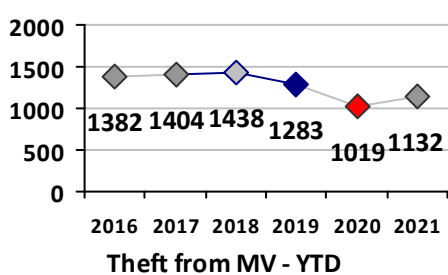

Through 9/12/2021
Week 36

Citywide											
4 Week Trend 8/16/2021 - 9/12/2021				Past 28 Days 8/16/2021 - 9/12/2021				Year to Date January 1 - September 12			

Violent Crime	Current Week	Last Week	Wk 34	Wk 33	Past 28 Days	Past 28 Days LY	Chg.	Current Year	Last Year	Chg.	Wght. 5yr Avg	Chg.
Homicide	0	0	2	1	3	2	50%	18	10	80%	9	100%
Sex Offenses, Forcible*	3	1	4	3	11	7	57%	114	89	28%	136	-16%
Robbery W Firearm	2	0	1	0	3	3	0%	31	32	-3%	46	-33%
Robbery Other	1	3	1	2	7	7	0%	69	77	-10%	118	-42%
Agg. Assault W Firearm	0	8	5	5	18	15	20%	95	76	25%	84	13%
Agg. Assault	9	7	6	8	30	37	-19%	271	329	-18%	304	-11%
Total	15	19	19	19	72	71	1%	598	613	-2%	697	-14%

Property Crime	Current Week	Last Week	Wk 34	Wk 33	Past 28 Days	Past 28 Days LY	Chg.	Current Year	Last Year	Chg.	Wght. 5yr Avg	Chg.
Burglary	10	18	16	9	53	64	-17%	365	524	-30%	592	-38%
MV Theft	9	11	14	11	45	60	-25%	509	336	51%	378	35%
Larceny from MV	20	42	31	41	134	148	-9%	1133	1026	10%	1255	-10%
Larceny**	22	43	36	27	128	164	-22%	1190	1432	-17%	1617	-26%
Total	61	114	97	88	360	436	-17%	3197	3318	-4%	3842	-17%

Other Crime	Current Week	Last Week	Wk 34	Wk 33	Past 28 Days	Past 28 Days LY	Chg.	Current Year	Last Year	Chg.	Wght. 5yr Avg	Chg.
Assault Other	50	29	29	31	139	166	-16%	1196	1310	-9%	1436	-17%
Vandalism	20	41	47	52	160	179	-11%	1254	1338	-6%	1405	-11%
Weapons Offenses	1	10	8	4	23	22	5%	289	225	28%	241	20%
Drug Offenses	4	3	0	1	8	19	-58%	281	348	-19%	522	-46%
Liquor Law Violations	5	6	0	0	11	3	267%	24	6	300%	37	-35%
Total	80	89	84	88	341	389	-12%	3044	3227	-6%	3640	-16%

Figures are preliminary and subject to further analysis and revision

* Sex Offenses, Forcible includes forcible rape, forcible sodomy, forcible fondling, sexual assault with an object

** Larceny includes shoplifting, pickpocket, pursesnatch, from building, bicycles, motor vehicle parts or accessories, and other.