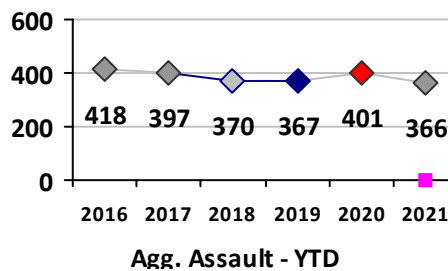

Through 9/12/2021
Week 36

Citywide											
4 Week Trend 8/16/2021 - 9/12/2021				Past 28 Days 8/16/2021 - 9/12/2021				Year to Date January 1 - September 12			

Violent Crime	Current Week	Last Week	Wk 34	Wk 33	Past 28 Days	Past 28 Days LY	Chg.	Current Year	Last Year	Chg.	Wght. 5yr Avg	Chg.
Homicide	0	0	2	1	3	2	50%	18	10	80%	9	100%
Sex Offenses, Forcible*	3	1	4	3	11	7	57%	114	89	28%	136	-16%
Robbery W Firearm	2	0	1	0	3	3	0%	31	32	-3%	46	-33%
Robbery Other	1	3	1	2	7	7	0%	69	77	-10%	118	-42%
Agg. Assault W Firearm	0	8	5	5	18	15	20%	95	76	25%	84	13%
Agg. Assault	9	7	6	8	30	37	-19%	271	329	-18%	304	-11%
Total	15	19	19	19	72	71	1%	598	613	-2%	697	-14%

Property Crime	Current Week	Last Week	Wk 34	Wk 33	Past 28 Days	Past 28 Days LY	Chg.	Current Year	Last Year	Chg.	Wght. 5yr Avg	Chg.
Burglary	10	18	16	9	53	64	-17%	365	524	-30%	592	-38%
MV Theft	9	11	14	11	45	60	-25%	509	336	51%	378	35%
Larceny from MV	20	42	31	41	134	148	-9%	1133	1026	10%	1255	-10%
Larceny**	22	43	36	27	128	164	-22%	1190	1432	-17%	1617	-26%
Total	61	114	97	88	360	436	-17%	3197	3318	-4%	3842	-17%

Other Crime	Current Week	Last Week	Wk 34	Wk 33	Past 28 Days	Past 28 Days LY	Chg.	Current Year	Last Year	Chg.	Wght. 5yr Avg	Chg.
Assault Other	50	29	29	31	139	166	-16%	1196	1310	-9%	1436	-17%
Vandalism	20	41	47	52	160	179	-11%	1254	1338	-6%	1405	-11%
Weapons Offenses	1	10	8	4	23	22	5%	289	225	28%	241	20%
Drug Offenses	4	3	0	1	8	19	-58%	281	348	-19%	522	-46%
Liquor Law Violations	5	6	0	0	11	3	267%	24	6	300%	37	-35%
Total	80	89	84	88	341	389	-12%	3044	3227	-6%	3640	-16%

Figures are preliminary and subject to further analysis and revision

* Sex Offenses, Forcible includes forcible rape, forcible sodomy, forcible fondling, sexual assault with an object

** Larceny includes shoplifting, pickpocket, pursesnatch, from building, bicycles, motor vehicle parts or accessories, and other.