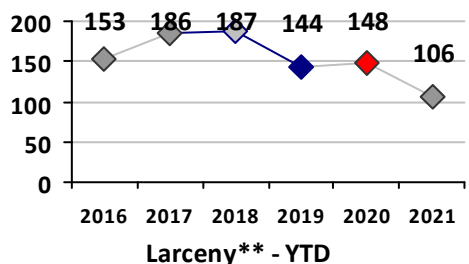

Part I Crime - Comparison Report

Providence Police Department

Through 9/12/2021
Week 36

District 5

	4 Week Trend 8/16/2021 - 9/12/2021				Past 28 Days 8/16/2021 - 9/12/2021			Year to Date January 1 - September 12				
	Current Week	Last Week	Wk 34	Wk 33	Past 28 Days	Past 28 Days LY	Chg.	Current Year	Last Year	Chg.	Wght. 5yr Avg	Chg.
Violent Crime												
Homicide	0	0	0	0	0	0	--	2	1	100%	1	100%
Sex Offenses, Forcible*	0	0	1	0	1	1	0%	14	17	-18%	22	-36%
Robbery Other	0	2	0	0	2	1	100%	18	13	38%	22	-18%
Robbery W Firearm	0	0	0	0	0	0	--	3	6	-50%	8	-63%
Agg. Assault	0	0	1	0	1	8	-88%	59	61	-3%	56	5%
Agg. Assault W Firearm	0	0	1	0	1	1	0%	15	11	36%	13	15%
Total	0	2	3	0	5	11	-55%	111	109	2%	121	-8%
Property Crime												
Burglary	2	2	0	1	5	10	-50%	42	69	-39%	87	-52%
MV Theft	2	0	2	1	5	4	25%	72	30	140%	49	47%
Larceny from MV	5	2	1	4	12	6	100%	94	127	-26%	120	-22%
Larceny**	4	0	5	2	11	19	-42%	106	149	-29%	161	-34%
Total	13	4	8	8	33	39	-15%	314	375	-16%	416	-25%
Other Crime												
Assault Other	12	8	3	8	31	24	29%	224	193	16%	220	2%
Vandalism	5	4	5	6	20	26	-23%	177	185	-4%	209	-15%
Drug Offenses	1	1	0	0	2	2	0%	46	56	-18%	87	-47%
Weapons Offenses	1	3	0	1	5	0	--	51	62	-18%	43	19%
Liquor Law Violations	0	0	0	0	0	1	--	1	1	0%	1	0%
Total	19	16	8	15	58	53	9%	499	497	0%	560	-11%

Figures are preliminary and subject to further analysis and revision

* Sex Offenses, Forcible includes forcible rape, forcible sodomy, forcible fondling, sexual assault with an object

** Larceny includes shoplifting, pickpocket, pursesnatch, from building, bicycles, motor vehicle parts or accessories, and other.