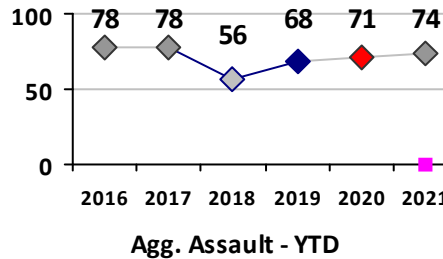

Part I Crime - Comparison Report

Providence Police Department

Through 9/12/2021
Week 36

District 5

	4 Week Trend 8/16/2021 - 9/12/2021				Past 28 Days 8/16/2021 - 9/12/2021			Year to Date January 1 - September 12				
	Current Week	Last Week	Wk 34	Wk 33	Past 28 Days	Past 28 Days LY	Chg.	Current Year	Last Year	Chg.	Wght. 5yr Avg	Chg.
Violent Crime												
Homicide	0	0	0	0	0	0	--	2	1	100%	1	100%
Sex Offenses, Forcible*	0	0	1	0	1	1	0%	14	17	-18%	22	-36%
Robbery Other	0	2	0	0	2	1	100%	18	13	38%	22	-18%
Robbery W Firearm	0	0	0	0	0	0	--	3	6	-50%	8	-63%
Agg. Assault	0	0	1	0	1	8	-88%	59	61	-3%	56	5%
Agg. Assault W Firearm	0	0	1	0	1	1	0%	15	11	36%	13	15%
Total	0	2	3	0	5	11	-55%	111	109	2%	121	-8%
Property Crime												
Burglary	2	2	0	1	5	10	-50%	42	69	-39%	87	-52%
MV Theft	2	0	2	1	5	4	25%	72	30	140%	49	47%
Larceny from MV	5	2	1	4	12	6	100%	94	127	-26%	120	-22%
Larceny**	4	0	5	2	11	19	-42%	106	149	-29%	161	-34%
Total	13	4	8	8	33	39	-15%	314	375	-16%	416	-25%
Other Crime												
Assault Other	12	8	3	8	31	24	29%	224	193	16%	220	2%
Vandalism	5	4	5	6	20	26	-23%	177	185	-4%	209	-15%
Drug Offenses	1	1	0	0	2	2	0%	46	56	-18%	87	-47%
Weapons Offenses	1	3	0	1	5	0	--	51	62	-18%	43	19%
Liquor Law Violations	0	0	0	0	0	1	--	1	1	0%	1	0%
Total	19	16	8	15	58	53	9%	499	497	0%	560	-11%

Figures are preliminary and subject to further analysis and revision

* Sex Offenses, Forcible includes forcible rape, forcible sodomy, forcible fondling, sexual assault with an object

** Larceny includes shoplifting, pickpocket, pursesnatch, from building, bicycles, motor vehicle parts or accessories, and other.