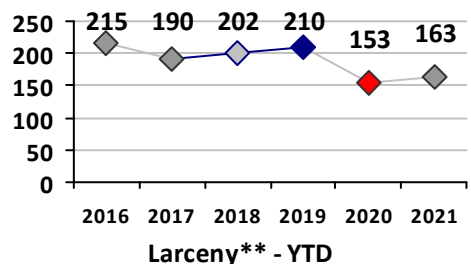

Part I Crime - Comparison Report

Providence Police Department

Through 9/12/2021
Week 36

District 4

4 Week Trend 8/16/2021 - 9/12/2021	Past 28 Days 8/16/2021 - 9/12/2021	Year to Date January 1 - September 12

Violent Crime	Current Week	Last Week	Wk 34	Wk 33	Past 28 Days	Past 28 Days LY	Chg.	Current Year	Last Year	Chg.	Wght. 5yr Avg	Chg.
Homicide	0	0	0	1	1	1	0%	2	2	0%	2	0%
Sex Offenses, Forcible*	1	1	0	1	3	2	50%	20	8	150%	25	-20%
Robbery Other	1	1	0	0	2	1	100%	18	16	13%	29	-38%
Robbery W Firearm	1	0	0	0	1	1	0%	7	7	0%	10	-30%
Agg. Assault	3	2	0	2	7	7	0%	41	75	-45%	58	-29%
Agg. Assault W Firearm	0	0	0	0	0	2	--	6	8	-25%	12	-50%
Total	6	4	0	4	14	14	0%	94	116	-19%	135	-30%

Property Crime	Current Week	Last Week	Wk 34	Wk 33	Past 28 Days	Past 28 Days LY	Chg.	Current Year	Last Year	Chg.	Wght. 5yr Avg	Chg.
Burglary	2	3	4	1	10	10	0%	48	99	-52%	100	-52%
MV Theft	2	3	2	2	9	10	-10%	88	58	52%	61	44%
Larceny from MV	4	2	6	4	16	38	-58%	209	202	3%	245	-15%
Larceny**	3	4	4	5	16	18	-11%	163	153	7%	187	-13%
Total	11	12	16	12	51	76	-33%	508	512	-1%	592	-14%

Other Crime	Current Week	Last Week	Wk 34	Wk 33	Past 28 Days	Past 28 Days LY	Chg.	Current Year	Last Year	Chg.	Wght. 5yr Avg	Chg.
Assault Other	6	4	0	4	14	35	-60%	182	232	-22%	249	-27%
Vandalism	2	9	8	5	24	43	-44%	192	197	-3%	223	-14%
Drug Offenses	0	0	0	0	0	2	--	73	84	-13%	128	-43%
Weapons Offenses	0	0	2	0	2	4	-50%	61	29	110%	38	61%
Liquor Law Violations	0	0	0	0	0	0	--	1	0	100%	2	-50%
Total	8	13	10	9	40	84	-52%	509	542	-6%	640	-20%

Figures are preliminary and subject to further analysis and revision

* Sex Offenses, Forcible includes forcible rape, forcible sodomy, forcible fondling, sexual assault with an object

** Larceny includes shoplifting, pickpocket, pursesnatch, from building, bicycles, motor vehicle parts or accessories, and other.