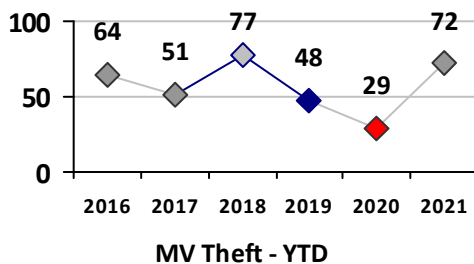

Part I Crime - Comparison Report

Providence Police Department

Through 9/12/2021
Week 36

District 5

	4 Week Trend 8/16/2021 - 9/12/2021				Past 28 Days 8/16/2021 - 9/12/2021			Year to Date January 1 - September 12				
	Current Week	Last Week	Wk 34	Wk 33	Past 28 Days	Past 28 Days LY	Chg.	Current Year	Last Year	Chg.	Wght. 5yr Avg	Chg.
Violent Crime												
Homicide	0	0	0	0	0	0	--	2	1	100%	1	100%
Sex Offenses, Forcible*	0	0	1	0	1	1	0%	14	17	-18%	22	-36%
Robbery Other	0	2	0	0	2	1	100%	18	13	38%	22	-18%
Robbery W Firearm	0	0	0	0	0	0	--	3	6	-50%	8	-63%
Agg. Assault	0	0	1	0	1	8	-88%	59	61	-3%	56	5%
Agg. Assault W Firearm	0	0	1	0	1	1	0%	15	11	36%	13	15%
Total	0	2	3	0	5	11	-55%	111	109	2%	121	-8%
Property Crime												
Burglary	2	2	0	1	5	10	-50%	42	69	-39%	87	-52%
MV Theft	2	0	2	1	5	4	25%	72	30	140%	49	47%
Larceny from MV	5	2	1	4	12	6	100%	94	127	-26%	120	-22%
Larceny**	4	0	5	2	11	19	-42%	106	149	-29%	161	-34%
Total	13	4	8	8	33	39	-15%	314	375	-16%	416	-25%
Other Crime												
Assault Other	12	8	3	8	31	24	29%	224	193	16%	220	2%
Vandalism	5	4	5	6	20	26	-23%	177	185	-4%	209	-15%
Drug Offenses	1	1	0	0	2	2	0%	46	56	-18%	87	-47%
Weapons Offenses	1	3	0	1	5	0	--	51	62	-18%	43	19%
Liquor Law Violations	0	0	0	0	0	1	--	1	1	0%	1	0%
Total	19	16	8	15	58	53	9%	499	497	0%	560	-11%

Figures are preliminary and subject to further analysis and revision

* Sex Offenses, Forcible includes forcible rape, forcible sodomy, forcible fondling, sexual assault with an object

** Larceny includes shoplifting, pickpocket, pursesnatch, from building, bicycles, motor vehicle parts or accessories, and other.