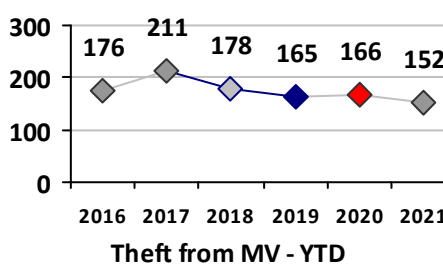

Part I Crime - Comparison Report

Providence Police Department

Through 9/12/2021
Week 36

District 7

4 Week Trend 8/16/2021 - 9/12/2021	Past 28 Days 8/16/2021 - 9/12/2021	Year to Date January 1 - September 12

Violent Crime	Current Week	Last Week	Wk 34	Wk 33	Past 28 Days	Past 28 Days LY	Chg.	Current Year	Last Year	Chg.	Wght. 5yr Avg	Chg.
Homicide	0	0	1	0	1	1	0%	4	2	100%	2	100%
Sex Offenses, Forcible*	1	0	0	1	2	2	0%	18	15	20%	18	0%
Robbery Other	0	0	0	0	0	0	--	6	9	-33%	13	-54%
Robbery W Firearm	0	0	0	0	0	1	--	5	9	-44%	8	-38%
Agg. Assault	2	0	1	0	3	6	-50%	38	56	-32%	51	-25%
Agg. Assault W Firearm	0	3	0	2	5	4	25%	18	14	29%	15	20%
Total	3	3	2	3	11	14	-21%	89	105	-15%	107	-17%

Property Crime	Current Week	Last Week	Wk 34	Wk 33	Past 28 Days	Past 28 Days LY	Chg.	Current Year	Last Year	Chg.	Wght. 5yr Avg	Chg.
Burglary	0	1	2	2	5	7	-29%	54	70	-23%	86	-37%
MV Theft	1	2	2	1	6	18	-67%	78	81	-4%	64	22%
Larceny from MV	2	4	6	6	18	20	-10%	152	166	-8%	176	-14%
Larceny**	5	7	0	2	14	34	-59%	227	307	-26%	293	-23%
Total	8	14	10	11	43	79	-46%	511	624	-18%	619	-17%

Other Crime	Current Week	Last Week	Wk 34	Wk 33	Past 28 Days	Past 28 Days LY	Chg.	Current Year	Last Year	Chg.	Wght. 5yr Avg	Chg.
Assault Other	9	5	8	5	27	21	29%	227	254	-11%	259	-12%
Vandalism	5	6	6	3	20	25	-20%	203	255	-20%	264	-23%
Drug Offenses	1	1	0	1	3	0	--	43	36	19%	75	-43%
Weapons Offenses	0	2	2	1	5	4	25%	49	33	48%	47	4%
Liquor Law Violations	5	6	0	0	11	1	1000%	17	3	467%	26	-35%
Total	20	20	16	10	66	51	29%	539	581	-7%	671	-20%

Figures are preliminary and subject to further analysis and revision

* Sex Offenses, Forcible includes forcible rape, forcible sodomy, forcible fondling, sexual assault with an object

** Larceny includes shoplifting, pickpocket, pursesnatch, from building, bicycles, motor vehicle parts or accessories, and other.