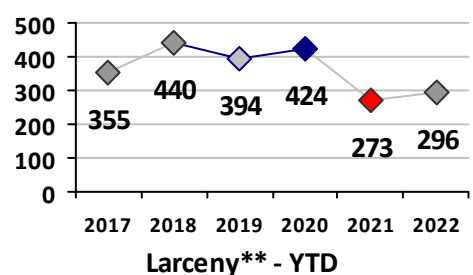

Part I Crime - Comparison Report

Providence Police Department

Through 3/6/2022
Week 9

Citywide

4 Week Trend
2/7/2022 - 3/6/2022

Past 28 Days
2/7/2022 - 3/6/2022

Year to Date
January 1 - March 6

Violent Crime	Current Week	Last Week	Wk 7	Wk 6	Past 28 Days	Past 28 Days LY	Chg.	Current Year	Last Year	Chg.	Wght. 5yr Avg	Chg.	
	Homicide	0	0	0	1	1	1	0%	2	2	0%	1	100%
Sex Offenses, Forcible*	1	3	0	5	9	14	-36%	24	29	-17%	34	-29%	
Robbery W Firearm	0	0	3	2	5	3	67%	8	6	33%	10	-20%	
Robbery Other	1	2	1	0	4	4	0%	24	18	33%	25	-4%	
Agg. Assault W Firearm	0	0	1	4	5	10	-50%	12	18	-33%	15	-20%	
Agg. Assault	4	7	3	6	20	34	-41%	59	62	-5%	72	-18%	
Total	6	12	8	18	44	66	-33%	129	135	-4%	158	-18%	

Property Crime	Current Week	Last Week	Wk 7	Wk 6	Past 28 Days	Past 28 Days LY	Chg.	Current Year	Last Year	Chg.	Wght. 5yr Avg	Chg.	
	Burglary	2	5	3	7	17	32	-47%	56	79	-29%	114	-51%
MV Theft	11	14	13	15	53	80	-34%	126	175	-28%	127	-1%	
Larceny from MV	49	26	41	38	154	78	97%	351	234	50%	317	11%	
Larceny**	28	39	28	30	125	101	24%	296	275	8%	373	-21%	
Total	90	84	85	90	349	291	20%	829	763	9%	931	-11%	

Other Crime	Current Week	Last Week	Wk 7	Wk 6	Past 28 Days	Past 28 Days LY	Chg.	Current Year	Last Year	Chg.	Wght. 5yr Avg	Chg.	
	Assault Other	35	26	30	38	129	86	50%	294	231	27%	305	-4%
Vandalism	29	36	31	39	135	108	25%	325	273	19%	322	1%	
Weapons Offenses	9	6	12	7	34	30	13%	85	80	6%	68	25%	
Drug Offenses	11	6	8	5	30	25	20%	67	65	3%	136	-51%	
Liquor Law Violations	0	0	3	2	5	5	0%	8	5	60%	7	14%	
Total	84	74	84	91	333	254	31%	779	654	19%	838	-7%	

Figures are preliminary and subject to further analysis and revision

* Sex Offenses, Forcible includes forcible rape, forcible sodomy, forcible fondling, sexual assault with an object

** Larceny includes shoplifting, pickpocket, pursesnatch, from building, bicycles, motor vehicle parts or accessories, and other.