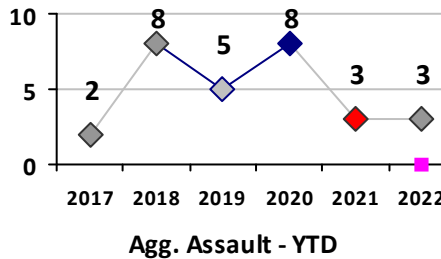

Part I Crime - Comparison Report

Providence Police Department

Through 3/6/2022
Week 9

District 1

4 Week Trend 2/7/2022 - 3/6/2022	Past 28 Days 2/7/2022 - 3/6/2022	Year to Date January 1 - March 6

Violent Crime	Current Week	Last Week	Wk 7	Wk 6	Past 28 Days	Past 28 Days LY	Chg.	Current Year	Last Year	Chg.	Wght. 5yr Avg	Chg.
Homicide	0	0	0	0	0	0	--	0	0	0%	0	--
Sex Offenses, Forcible*	0	0	0	0	0	0	--	0	0	0%	1	--
Robbery Other	0	0	0	0	0	1	--	2	4	-50%	4	-50%
Robbery W Firearm	0	0	0	0	0	0	--	0	1	-100%	0	--
Agg. Assault	0	0	0	0	0	2	--	3	3	0%	5	-40%
Agg. Assault W Firearm	0	0	0	0	0	0	--	0	0	0%	0	--
Total	0	0	0	0	0	3	300%	5	8	-38%	11	-55%

Property Crime	Current Week	Last Week	Wk 7	Wk 6	Past 28 Days	Past 28 Days LY	Chg.	Current Year	Last Year	Chg.	Wght. 5yr Avg	Chg.
Burglary	0	0	0	0	0	3	--	1	4	-75%	4	-75%
MV Theft	1	0	2	2	5	5	0%	8	11	-27%	10	-20%
Larceny from MV	0	5	6	2	13	5	160%	32	16	100%	28	14%
Larceny**	4	8	4	4	20	14	43%	42	26	62%	70	-40%
Total	5	13	12	8	38	27	41%	83	57	46%	111	-25%

Other Crime	Current Week	Last Week	Wk 7	Wk 6	Past 28 Days	Past 28 Days LY	Chg.	Current Year	Last Year	Chg.	Wght. 5yr Avg	Chg.
Assault Other	3	3	2	5	13	9	44%	28	16	75%	27	4%
Vandalism	2	3	6	8	19	10	90%	38	15	153%	23	65%
Drug Offenses	0	0	0	1	1	2	-50%	3	6	-50%	7	-57%
Weapons Offenses	0	1	0	0	1	2	-50%	4	4	0%	4	0%
Liquor Law Violations	0	0	0	0	0	0	--	1	0	100%	1	0%
Total	5	7	8	14	34	23	48%	74	41	80%	62	19%

Figures are preliminary and subject to further analysis and revision

* Sex Offenses, Forcible includes forcible rape, forcible sodomy, forcible fondling, sexual assault with an object

** Larceny includes shoplifting, pickpocket, pursesnatch, from building, bicycles, motor vehicle parts or accessories, and other.