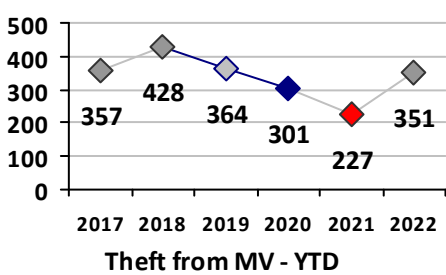

Part I Crime - Comparison Report

Providence Police Department

Through 3/6/2022
Week 9

Citywide

4 Week Trend
2/7/2022 - 3/6/2022

Past 28 Days
2/7/2022 - 3/6/2022

Year to Date
January 1 - March 6

Violent Crime	Current Week	Last Week	Wk 7	Wk 6	Past 28 Days	Past 28 Days LY	Chg.	Current Year	Last Year	Chg.	Wght. 5yr Avg	Chg.	
	Homicide	0	0	0	1	1	1	0%	2	2	0%	1	100%
Sex Offenses, Forcible*	1	3	0	5	9	14	-36%	24	29	-17%	34	-29%	
Robbery W Firearm	0	0	3	2	5	3	67%	8	6	33%	10	-20%	
Robbery Other	1	2	1	0	4	4	0%	24	18	33%	25	-4%	
Agg. Assault W Firearm	0	0	1	4	5	10	-50%	12	18	-33%	15	-20%	
Agg. Assault	4	7	3	6	20	34	-41%	59	62	-5%	72	-18%	
Total	6	12	8	18	44	66	-33%	129	135	-4%	158	-18%	

Property Crime	Current Week	Last Week	Wk 7	Wk 6	Past 28 Days	Past 28 Days LY	Chg.	Current Year	Last Year	Chg.	Wght. 5yr Avg	Chg.	
	Burglary	2	5	3	7	17	32	-47%	56	79	-29%	114	-51%
MV Theft	11	14	13	15	53	80	-34%	126	175	-28%	127	-1%	
Larceny from MV	49	26	41	38	154	78	97%	351	234	50%	317	11%	
Larceny**	28	39	28	30	125	101	24%	296	275	8%	373	-21%	
Total	90	84	85	90	349	291	20%	829	763	9%	931	-11%	

Other Crime	Current Week	Last Week	Wk 7	Wk 6	Past 28 Days	Past 28 Days LY	Chg.	Current Year	Last Year	Chg.	Wght. 5yr Avg	Chg.	
	Assault Other	35	26	30	38	129	86	50%	294	231	27%	305	-4%
Vandalism	29	36	31	39	135	108	25%	325	273	19%	322	1%	
Weapons Offenses	9	6	12	7	34	30	13%	85	80	6%	68	25%	
Drug Offenses	11	6	8	5	30	25	20%	67	65	3%	136	-51%	
Liquor Law Violations	0	0	3	2	5	5	0%	8	5	60%	7	14%	
Total	84	74	84	91	333	254	31%	779	654	19%	838	-7%	

Figures are preliminary and subject to further analysis and revision

* Sex Offenses, Forcible includes forcible rape, forcible sodomy, forcible fondling, sexual assault with an object

** Larceny includes shoplifting, pickpocket, pursesnatch, from building, bicycles, motor vehicle parts or accessories, and other.