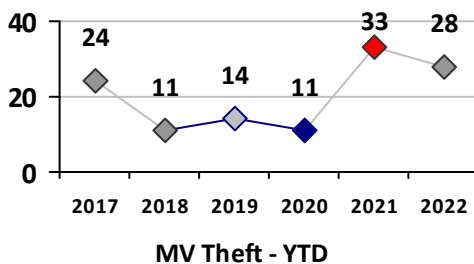

Part I Crime - Comparison Report

Providence Police Department

Through 3/6/2022
Week 9

District 4

4 Week Trend
2/7/2022 - 3/6/2022

Past 28 Days
2/7/2022 - 3/6/2022

Year to Date
January 1 - March 6

Violent Crime	Current Week	Last Week	Wk 7	Wk 6	Past 28 Days	Past 28 Days LY	Chg.	Current Year	Last Year	Chg.	Wght. 5yr Avg	Chg.	
	Homicide	0	0	0	0	0	0	--	1	0	100%	0	--
Sex Offenses, Forcible*	1	1	0	3	5	1	400%	7	3	133%	5	40%	
Robbery Other	0	1	0	0	1	1	0%	2	5	-60%	6	-67%	
Robbery W Firearm	0	0	1	0	1	3	-67%	1	4	-75%	3	-67%	
Agg. Assault	0	3	0	0	3	5	-40%	7	8	-13%	13	-46%	
Agg. Assault W Firearm	0	0	0	1	1	2	-50%	4	4	0%	3	33%	
Total	1	5	1	4	11	12	-8%	22	24	-8%	29	-24%	

Property Crime	Current Week	Last Week	Wk 7	Wk 6	Past 28 Days	Past 28 Days LY	Chg.	Current Year	Last Year	Chg.	Wght. 5yr Avg	Chg.	
	Burglary	1	1	0	0	2	3	-33%	7	5	40%	19	-63%
MV Theft	1	3	3	4	11	15	-27%	28	33	-15%	20	40%	
Larceny from MV	10	1	9	4	24	16	50%	46	62	-26%	75	-39%	
Larceny**	5	6	8	4	23	21	10%	48	51	-6%	46	4%	
Total	17	11	20	12	60	55	9%	129	151	-15%	159	-19%	

Other Crime	Current Week	Last Week	Wk 7	Wk 6	Past 28 Days	Past 28 Days LY	Chg.	Current Year	Last Year	Chg.	Wght. 5yr Avg	Chg.	
	Assault Other	4	4	5	6	19	16	19%	40	45	-11%	59	-32%
Vandalism	5	3	8	4	20	18	11%	47	48	-2%	51	-8%	
Drug Offenses	4	2	3	0	9	7	29%	23	18	28%	39	-41%	
Weapons Offenses	3	2	0	1	6	2	200%	25	25	0%	15	67%	
Liquor Law Violations	0	0	0	0	0	0	--	0	0	0%	0	--	
Total	16	11	16	11	54	43	26%	135	136	-1%	163	-17%	

Figures are preliminary and subject to further analysis and revision

* Sex Offenses, Forcible includes forcible rape, forcible sodomy, forcible fondling, sexual assault with an object

** Larceny includes shoplifting, pickpocket, pursesnatch, from building, bicycles, motor vehicle parts or accessories, and other.