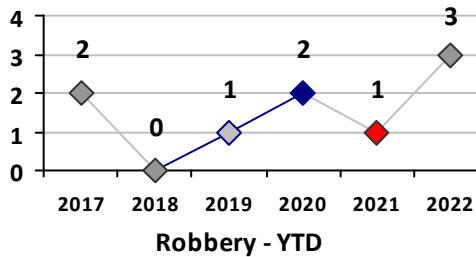

Part I Crime - Comparison Report

Providence Police Department

Through 3/6/2022
Week 9

District 8

4 Week Trend 2/7/2022 - 3/6/2022	Past 28 Days 2/7/2022 - 3/6/2022	Year to Date January 1 - March 6

Violent Crime	Current Week	Last Week	Wk 7	Wk 6	Past 28 Days	Past 28 Days LY	Chg.	Current Year	Last Year	Chg.	Wght. 5yr Avg	Chg.
Homicide	0	0	0	0	0	0	--	0	0	0%	0	--
Sex Offenses, Forcible*	0	0	0	0	0	1	--	0	2	-100%	2	--
Robbery Other	0	0	0	0	0	0	--	3	1	200%	1	200%
Robbery W Firearm	0	0	0	0	0	0	--	0	0	0%	0	--
Agg. Assault	0	0	0	0	0	3	--	0	5	-100%	4	--
Agg. Assault W Firearm	0	0	0	0	0	1	--	0	1	-100%	1	--
Total	0	0	0	0	0	5	500%	3	9	-67%	7	-57%

Property Crime	Current Week	Last Week	Wk 7	Wk 6	Past 28 Days	Past 28 Days LY	Chg.	Current Year	Last Year	Chg.	Wght. 5yr Avg	Chg.
Burglary	0	0	1	2	3	1	200%	6	2	200%	8	-25%
MV Theft	1	1	1	0	3	2	50%	7	4	75%	3	133%
Larceny from MV	4	2	3	3	12	8	50%	27	16	69%	22	23%
Larceny**	2	2	7	0	11	5	120%	21	11	91%	23	-9%
Total	7	5	12	5	29	16	81%	61	33	85%	56	9%

Other Crime	Current Week	Last Week	Wk 7	Wk 6	Past 28 Days	Past 28 Days LY	Chg.	Current Year	Last Year	Chg.	Wght. 5yr Avg	Chg.
Assault Other	0	3	0	3	6	0	--	12	8	50%	12	0%
Vandalism	2	1	1	1	5	8	-38%	18	14	29%	20	-10%
Drug Offenses	0	0	0	0	0	0	--	0	0	0%	2	--
Weapons Offenses	0	0	0	1	1	4	-75%	1	8	-88%	4	-75%
Liquor Law Violations	0	0	1	0	1	0	--	1	0	100%	0	--
Total	2	4	2	5	13	12	8%	32	30	7%	37	-14%

Figures are preliminary and subject to further analysis and revision

* Sex Offenses, Forcible includes forcible rape, forcible sodomy, forcible fondling, sexual assault with an object

** Larceny includes shoplifting, pickpocket, pursesnatch, from building, bicycles, motor vehicle parts or accessories, and other.