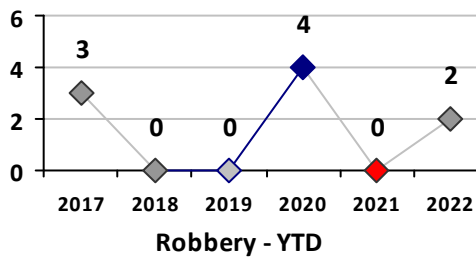

Part I Crime - Comparison Report

Providence Police Department

Through 3/6/2022
Week 9

District 9

4 Week Trend
2/7/2022 - 3/6/2022

Past 28 Days
2/7/2022 - 3/6/2022

Year to Date
January 1 - March 6

Violent Crime	Current Week	Last Week	Wk 7	Wk 6	Past 28 Days	Past 28 Days LY	Chg.	Current Year	Last Year	Chg.	Wght. 5yr Avg	Chg.
Homicide	0	0	0	0	0	0	--	0	0	0%	0	--
Sex Offenses, Forcible*	0	0	0	0	0	1	--	0	1	-100%	2	--
Robbery Other	0	0	0	0	0	0	--	2	0	200%	1	100%
Robbery W Firearm	0	0	0	0	0	0	--	0	0	0%	0	--
Agg. Assault	0	0	0	0	0	1	--	3	1	200%	1	200%
Agg. Assault W Firearm	0	0	0	0	0	0	--	0	0	0%	0	--
Total	0	0	0	0	0	2	200%	5	2	150%	4	25%

Property Crime	Current Week	Last Week	Wk 7	Wk 6	Past 28 Days	Past 28 Days LY	Chg.	Current Year	Last Year	Chg.	Wght. 5yr Avg	Chg.
Burglary	0	0	0	2	2	3	-33%	10	12	-17%	16	-38%
MV Theft	0	1	0	2	3	3	0%	6	4	50%	3	100%
Larceny from MV	4	0	2	2	8	4	100%	29	10	190%	30	-3%
Larceny**	1	4	0	3	8	0	--	19	10	90%	22	-14%
Total	5	5	2	9	21	10	110%	64	36	78%	71	-10%

Other Crime	Current Week	Last Week	Wk 7	Wk 6	Past 28 Days	Past 28 Days LY	Chg.	Current Year	Last Year	Chg.	Wght. 5yr Avg	Chg.
Assault Other	0	1	1	0	2	4	-50%	4	8	-50%	8	-50%
Vandalism	2	2	1	2	7	1	600%	30	4	650%	16	88%
Drug Offenses	0	0	1	0	1	0	--	1	3	-67%	3	-67%
Weapons Offenses	0	0	1	0	1	0	--	3	6	-50%	3	0%
Liquor Law Violations	0	0	0	0	0	0	--	0	0	0%	0	--
Total	2	3	4	2	11	5	120%	38	21	81%	31	23%

Figures are preliminary and subject to further analysis and revision

* Sex Offenses, Forcible includes forcible rape, forcible sodomy, forcible fondling, sexual assault with an object

** Larceny includes shoplifting, pickpocket, pursesnatch, from building, bicycles, motor vehicle parts or accessories, and other.