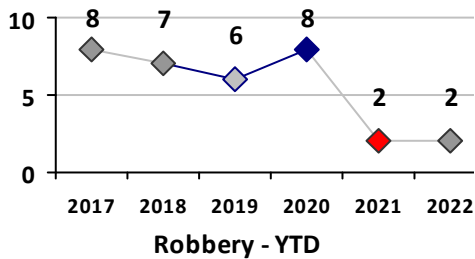

Part I Crime - Comparison Report

Providence Police Department

Through 3/6/2022
Week 9

District 5

4 Week Trend
2/7/2022 - 3/6/2022

Past 28 Days
2/7/2022 - 3/6/2022

Year to Date
January 1 - March 6

Violent Crime	Current Week	Last Week	Wk 7	Wk 6	Past 28 Days	Past 28 Days LY	Chg.	Current Year	Last Year	Chg.	Wght. 5yr Avg	Chg.	
	Homicide	0	0	0	0	0	0	--	0	0	0%	0	--
Sex Offenses, Forcible*	0	0	0	1	1	2	-50%	4	4	0%	7	-43%	
Robbery Other	0	0	0	0	0	0	--	1	2	-50%	4	-75%	
Robbery W Firearm	0	0	0	0	0	0	--	1	0	100%	1	0%	
Agg. Assault	0	0	1	2	3	4	-25%	12	12	0%	14	-14%	
Agg. Assault W Firearm	0	0	0	0	0	1	--	1	4	-75%	3	-67%	
Total	0	0	1	3	4	7	-43%	19	22	-14%	30	-37%	

Property Crime	Current Week	Last Week	Wk 7	Wk 6	Past 28 Days	Past 28 Days LY	Chg.	Current Year	Last Year	Chg.	Wght. 5yr Avg	Chg.	
	Burglary	0	1	0	0	1	4	-75%	4	13	-69%	20	-80%
MV Theft	2	3	1	1	7	13	-46%	19	27	-30%	20	-5%	
Larceny from MV	3	5	5	4	17	6	183%	23	22	5%	32	-28%	
Larceny**	2	4	0	4	10	9	11%	28	19	47%	36	-22%	
Total	7	13	6	9	35	32	9%	74	81	-9%	108	-31%	

Other Crime	Current Week	Last Week	Wk 7	Wk 6	Past 28 Days	Past 28 Days LY	Chg.	Current Year	Last Year	Chg.	Wght. 5yr Avg	Chg.	
	Assault Other	7	2	5	5	19	20	-5%	41	48	-15%	50	-18%
Vandalism	2	5	3	5	15	17	-12%	38	46	-17%	48	-21%	
Drug Offenses	0	0	2	0	2	5	-60%	7	15	-53%	22	-68%	
Weapons Offenses	0	1	5	2	8	5	60%	11	9	22%	13	-15%	
Liquor Law Violations	0	0	0	1	1	0	--	1	0	100%	0	--	
Total	9	8	15	13	45	47	-4%	98	118	-17%	132	-26%	

Figures are preliminary and subject to further analysis and revision

* Sex Offenses, Forcible includes forcible rape, forcible sodomy, forcible fondling, sexual assault with an object

** Larceny includes shoplifting, pickpocket, pursesnatch, from building, bicycles, motor vehicle parts or accessories, and other.