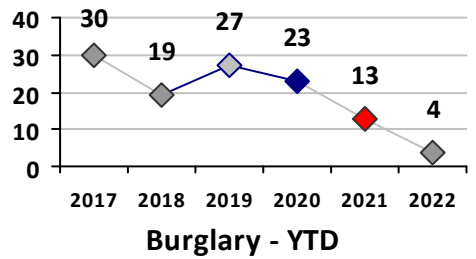

Part I Crime - Comparison Report

Providence Police Department

Through 3/6/2022
Week 9

District 5

4 Week Trend
2/7/2022 - 3/6/2022

Past 28 Days
2/7/2022 - 3/6/2022

Year to Date
January 1 - March 6

Violent Crime	Current Week	Last Week	Wk 7	Wk 6	Past 28 Days	Past 28 Days LY	Chg.	Current Year	Last Year	Chg.	Wght. 5yr Avg	Chg.	
	Homicide	0	0	0	0	0	0	--	0	0	0%	0	--
Sex Offenses, Forcible*	0	0	0	1	1	2	-50%	4	4	0%	7	-43%	
Robbery Other	0	0	0	0	0	0	--	1	2	-50%	4	-75%	
Robbery W Firearm	0	0	0	0	0	0	--	1	0	100%	1	0%	
Agg. Assault	0	0	1	2	3	4	-25%	12	12	0%	14	-14%	
Agg. Assault W Firearm	0	0	0	0	0	1	--	1	4	-75%	3	-67%	
Total	0	0	1	3	4	7	-43%	19	22	-14%	30	-37%	

Property Crime	Current Week	Last Week	Wk 7	Wk 6	Past 28 Days	Past 28 Days LY	Chg.	Current Year	Last Year	Chg.	Wght. 5yr Avg	Chg.	
	Burglary	0	1	0	0	1	4	-75%	4	13	-69%	20	-80%
MV Theft	2	3	1	1	7	13	-46%	19	27	-30%	20	-5%	
Larceny from MV	3	5	5	4	17	6	183%	23	22	5%	32	-28%	
Larceny**	2	4	0	4	10	9	11%	28	19	47%	36	-22%	
Total	7	13	6	9	35	32	9%	74	81	-9%	108	-31%	

Other Crime	Current Week	Last Week	Wk 7	Wk 6	Past 28 Days	Past 28 Days LY	Chg.	Current Year	Last Year	Chg.	Wght. 5yr Avg	Chg.	
	Assault Other	7	2	5	5	19	20	-5%	41	48	-15%	50	-18%
Vandalism	2	5	3	5	15	17	-12%	38	46	-17%	48	-21%	
Drug Offenses	0	0	2	0	2	5	-60%	7	15	-53%	22	-68%	
Weapons Offenses	0	1	5	2	8	5	60%	11	9	22%	13	-15%	
Liquor Law Violations	0	0	0	1	1	0	--	1	0	100%	0	--	
Total	9	8	15	13	45	47	-4%	98	118	-17%	132	-26%	

Figures are preliminary and subject to further analysis and revision

* Sex Offenses, Forcible includes forcible rape, forcible sodomy, forcible fondling, sexual assault with an object

** Larceny includes shoplifting, pickpocket, pursesnatch, from building, bicycles, motor vehicle parts or accessories, and other.