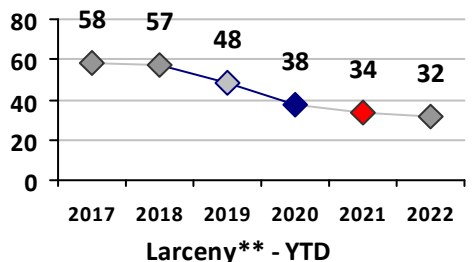

Part I Crime - Comparison Report

Providence Police Department

Through 3/6/2022
Week 9

District 2

4 Week Trend
2/7/2022 - 3/6/2022

Past 28 Days
2/7/2022 - 3/6/2022

Year to Date
January 1 - March 6

Violent Crime	Current Week	Last Week	Wk 7	Wk 6	Past 28 Days	Past 28 Days LY	Chg.	Current Year	Last Year	Chg.	Wght. 5yr Avg	Chg.	
	Homicide	0	0	0	0	0	0	--	0	1	-100%	0	--
Sex Offenses, Forcible*	0	0	0	1	1	0	--	9	4	125%	5	80%	
Robbery Other	0	0	1	0	1	0	--	2	2	0%	4	-50%	
Robbery W Firearm	0	0	0	0	0	0	--	1	0	100%	1	0%	
Agg. Assault	1	2	0	0	3	3	0%	11	11	0%	12	-8%	
Agg. Assault W Firearm	0	0	1	0	1	3	-67%	2	4	-50%	3	-33%	
Total	1	2	2	1	6	6	0%	25	22	14%	25	0%	

Property Crime	Current Week	Last Week	Wk 7	Wk 6	Past 28 Days	Past 28 Days LY	Chg.	Current Year	Last Year	Chg.	Wght. 5yr Avg	Chg.	
	Burglary	0	0	2	0	2	9	-78%	10	12	-17%	13	-23%
MV Theft	1	2	2	3	8	23	-65%	18	46	-61%	27	-33%	
Larceny from MV	3	1	3	4	11	8	38%	37	16	131%	28	32%	
Larceny**	1	3	2	3	9	9	0%	32	34	-6%	43	-26%	
Total	5	6	9	10	30	49	-39%	97	108	-10%	111	-13%	

Other Crime	Current Week	Last Week	Wk 7	Wk 6	Past 28 Days	Past 28 Days LY	Chg.	Current Year	Last Year	Chg.	Wght. 5yr Avg	Chg.	
	Assault Other	5	2	8	8	23	15	53%	53	34	56%	49	8%
Vandalism	4	3	4	4	15	14	7%	39	36	8%	41	-5%	
Drug Offenses	4	3	1	1	9	8	13%	15	10	50%	25	-40%	
Weapons Offenses	5	2	4	3	14	7	100%	27	7	286%	9	200%	
Liquor Law Violations	0	0	0	0	0	0	--	0	0	0%	0	--	
Total	18	10	17	16	61	44	39%	134	87	54%	123	9%	

Figures are preliminary and subject to further analysis and revision

* Sex Offenses, Forcible includes forcible rape, forcible sodomy, forcible fondling, sexual assault with an object

** Larceny includes shoplifting, pickpocket, pursesnatch, from building, bicycles, motor vehicle parts or accessories, and other.