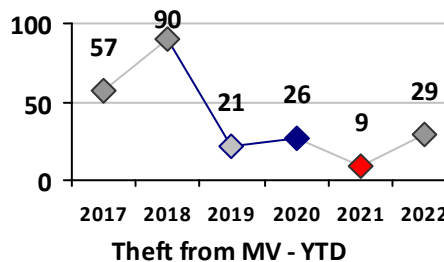

Part I Crime - Comparison Report

Providence Police Department

Through 3/6/2022
Week 9

District 9

4 Week Trend
2/7/2022 - 3/6/2022

Past 28 Days
2/7/2022 - 3/6/2022

Year to Date
January 1 - March 6

Violent Crime	Current Week	Last Week	Wk 7	Wk 6	Past 28 Days	Past 28 Days LY	Chg.	Current Year	Last Year	Chg.	Wght. 5yr Avg	Chg.
Homicide	0	0	0	0	0	0	--	0	0	0%	0	--
Sex Offenses, Forcible*	0	0	0	0	0	1	--	0	1	-100%	2	--
Robbery Other	0	0	0	0	0	0	--	2	0	200%	1	100%
Robbery W Firearm	0	0	0	0	0	0	--	0	0	0%	0	--
Agg. Assault	0	0	0	0	0	1	--	3	1	200%	1	200%
Agg. Assault W Firearm	0	0	0	0	0	0	--	0	0	0%	0	--
Total	0	0	0	0	0	2	200%	5	2	150%	4	25%

Property Crime	Current Week	Last Week	Wk 7	Wk 6	Past 28 Days	Past 28 Days LY	Chg.	Current Year	Last Year	Chg.	Wght. 5yr Avg	Chg.
Burglary	0	0	0	2	2	3	-33%	10	12	-17%	16	-38%
MV Theft	0	1	0	2	3	3	0%	6	4	50%	3	100%
Larceny from MV	4	0	2	2	8	4	100%	29	10	190%	30	-3%
Larceny**	1	4	0	3	8	0	--	19	10	90%	22	-14%
Total	5	5	2	9	21	10	110%	64	36	78%	71	-10%

Other Crime	Current Week	Last Week	Wk 7	Wk 6	Past 28 Days	Past 28 Days LY	Chg.	Current Year	Last Year	Chg.	Wght. 5yr Avg	Chg.
Assault Other	0	1	1	0	2	4	-50%	4	8	-50%	8	-50%
Vandalism	2	2	1	2	7	1	600%	30	4	650%	16	88%
Drug Offenses	0	0	1	0	1	0	--	1	3	-67%	3	-67%
Weapons Offenses	0	0	1	0	1	0	--	3	6	-50%	3	0%
Liquor Law Violations	0	0	0	0	0	0	--	0	0	0%	0	--
Total	2	3	4	2	11	5	120%	38	21	81%	31	23%

Figures are preliminary and subject to further analysis and revision

* Sex Offenses, Forcible includes forcible rape, forcible sodomy, forcible fondling, sexual assault with an object

** Larceny includes shoplifting, pickpocket, pursesnatch, from building, bicycles, motor vehicle parts or accessories, and other.