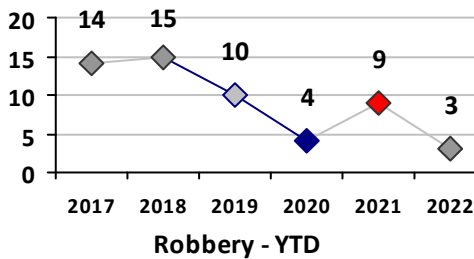

Part I Crime - Comparison Report

Providence Police Department

Through 3/6/2022
Week 9

District 4

4 Week Trend
2/7/2022 - 3/6/2022

Past 28 Days
2/7/2022 - 3/6/2022

Year to Date
January 1 - March 6

Violent Crime	Current Week	Last Week	Wk 7	Wk 6	Past 28 Days	Past 28 Days LY	Chg.	Current Year	Last Year	Chg.	Wght. 5yr Avg	Chg.	
	Homicide	0	0	0	0	0	0	--	1	0	100%	0	--
Sex Offenses, Forcible*	1	1	0	3	5	1	400%	7	3	133%	5	40%	
Robbery Other	0	1	0	0	1	1	0%	2	5	-60%	6	-67%	
Robbery W Firearm	0	0	1	0	1	3	-67%	1	4	-75%	3	-67%	
Agg. Assault	0	3	0	0	3	5	-40%	7	8	-13%	13	-46%	
Agg. Assault W Firearm	0	0	0	1	1	2	-50%	4	4	0%	3	33%	
Total	1	5	1	4	11	12	-8%	22	24	-8%	29	-24%	

Property Crime	Current Week	Last Week	Wk 7	Wk 6	Past 28 Days	Past 28 Days LY	Chg.	Current Year	Last Year	Chg.	Wght. 5yr Avg	Chg.	
	Burglary	1	1	0	0	2	3	-33%	7	5	40%	19	-63%
MV Theft	1	3	3	4	11	15	-27%	28	33	-15%	20	40%	
Larceny from MV	10	1	9	4	24	16	50%	46	62	-26%	75	-39%	
Larceny**	5	6	8	4	23	21	10%	48	51	-6%	46	4%	
Total	17	11	20	12	60	55	9%	129	151	-15%	159	-19%	

Other Crime	Current Week	Last Week	Wk 7	Wk 6	Past 28 Days	Past 28 Days LY	Chg.	Current Year	Last Year	Chg.	Wght. 5yr Avg	Chg.	
	Assault Other	4	4	5	6	19	16	19%	40	45	-11%	59	-32%
Vandalism	5	3	8	4	20	18	11%	47	48	-2%	51	-8%	
Drug Offenses	4	2	3	0	9	7	29%	23	18	28%	39	-41%	
Weapons Offenses	3	2	0	1	6	2	200%	25	25	0%	15	67%	
Liquor Law Violations	0	0	0	0	0	0	--	0	0	0%	0	--	
Total	16	11	16	11	54	43	26%	135	136	-1%	163	-17%	

Figures are preliminary and subject to further analysis and revision

* Sex Offenses, Forcible includes forcible rape, forcible sodomy, forcible fondling, sexual assault with an object

** Larceny includes shoplifting, pickpocket, pursesnatch, from building, bicycles, motor vehicle parts or accessories, and other.