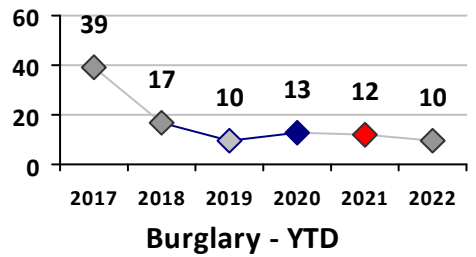

Part I Crime - Comparison Report

Providence Police Department

Through 3/6/2022
Week 9

District 7

4 Week Trend
2/7/2022 - 3/6/2022

Past 28 Days
2/7/2022 - 3/6/2022

Year to Date
January 1 - March 6

Violent Crime	Current Week	Last Week	Wk 7	Wk 6	Past 28 Days	Past 28 Days LY	Chg.	Current Year	Last Year	Chg.	Wght. 5yr Avg	Chg.	
	Homicide	0	0	0	0	0	0	--	0	0	0%	0	--
Sex Offenses, Forcible*	0	1	0	0	1	1	0%	2	5	-60%	5	-60%	
Robbery Other	0	0	0	0	0	0	--	5	1	400%	3	67%	
Robbery W Firearm	0	0	2	0	2	0	--	2	0	200%	2	0%	
Agg. Assault	2	1	2	2	7	11	-36%	10	13	-23%	14	-29%	
Agg. Assault W Firearm	0	0	0	0	0	1	--	2	2	0%	2	0%	
Total	2	2	4	2	10	13	-23%	21	21	0%	25	-16%	

Property Crime	Current Week	Last Week	Wk 7	Wk 6	Past 28 Days	Past 28 Days LY	Chg.	Current Year	Last Year	Chg.	Wght. 5yr Avg	Chg.	
	Burglary	1	1	0	3	5	4	25%	10	12	-17%	15	-33%
MV Theft	3	2	3	1	9	9	0%	20	23	-13%	18	11%	
Larceny from MV	12	3	6	8	29	13	123%	58	32	81%	47	23%	
Larceny**	8	5	2	4	19	35	-46%	44	76	-42%	72	-39%	
Total	24	11	11	16	62	61	2%	132	143	-8%	151	-13%	

Other Crime	Current Week	Last Week	Wk 7	Wk 6	Past 28 Days	Past 28 Days LY	Chg.	Current Year	Last Year	Chg.	Wght. 5yr Avg	Chg.	
	Assault Other	14	6	5	5	30	14	114%	67	38	76%	50	34%
Vandalism	6	5	3	4	18	21	-14%	35	43	-19%	62	-44%	
Drug Offenses	3	0	0	2	5	2	150%	9	6	50%	18	-50%	
Weapons Offenses	1	0	1	0	2	5	-60%	7	8	-13%	9	-22%	
Liquor Law Violations	0	0	2	0	2	5	-60%	3	5	-40%	6	-50%	
Total	24	11	11	11	57	47	21%	121	100	21%	144	-16%	

Figures are preliminary and subject to further analysis and revision

* Sex Offenses, Forcible includes forcible rape, forcible sodomy, forcible fondling, sexual assault with an object

** Larceny includes shoplifting, pickpocket, pursesnatch, from building, bicycles, motor vehicle parts or accessories, and other.