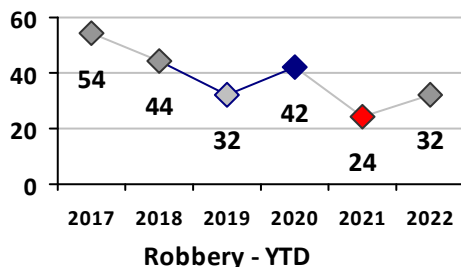

Part I Crime - Comparison Report

Providence Police Department

Through 3/6/2022
Week 9

Citywide

4 Week Trend
2/7/2022 - 3/6/2022

Past 28 Days
2/7/2022 - 3/6/2022

Year to Date
January 1 - March 6

Violent Crime	Current Week	Last Week	Wk 7	Wk 6	Past 28 Days	Past 28 Days LY	Chg.	Current Year	Last Year	Chg.	Wght. 5yr Avg	Chg.	
	Homicide	0	0	0	1	1	1	0%	2	2	0%	1	100%
Sex Offenses, Forcible*	1	3	0	5	9	14	-36%	24	29	-17%	34	-29%	
Robbery W Firearm	0	0	3	2	5	3	67%	8	6	33%	10	-20%	
Robbery Other	1	2	1	0	4	4	0%	24	18	33%	25	-4%	
Agg. Assault W Firearm	0	0	1	4	5	10	-50%	12	18	-33%	15	-20%	
Agg. Assault	4	7	3	6	20	34	-41%	59	62	-5%	72	-18%	
Total	6	12	8	18	44	66	-33%	129	135	-4%	158	-18%	

Property Crime	Current Week	Last Week	Wk 7	Wk 6	Past 28 Days	Past 28 Days LY	Chg.	Current Year	Last Year	Chg.	Wght. 5yr Avg	Chg.	
	Burglary	2	5	3	7	17	32	-47%	56	79	-29%	114	-51%
MV Theft	11	14	13	15	53	80	-34%	126	175	-28%	127	-1%	
Larceny from MV	49	26	41	38	154	78	97%	351	234	50%	317	11%	
Larceny**	28	39	28	30	125	101	24%	296	275	8%	373	-21%	
Total	90	84	85	90	349	291	20%	829	763	9%	931	-11%	

Other Crime	Current Week	Last Week	Wk 7	Wk 6	Past 28 Days	Past 28 Days LY	Chg.	Current Year	Last Year	Chg.	Wght. 5yr Avg	Chg.	
	Assault Other	35	26	30	38	129	86	50%	294	231	27%	305	-4%
Vandalism	29	36	31	39	135	108	25%	325	273	19%	322	1%	
Weapons Offenses	9	6	12	7	34	30	13%	85	80	6%	68	25%	
Drug Offenses	11	6	8	5	30	25	20%	67	65	3%	136	-51%	
Liquor Law Violations	0	0	3	2	5	5	0%	8	5	60%	7	14%	
Total	84	74	84	91	333	254	31%	779	654	19%	838	-7%	

Figures are preliminary and subject to further analysis and revision

* Sex Offenses, Forcible includes forcible rape, forcible sodomy, forcible fondling, sexual assault with an object

** Larceny includes shoplifting, pickpocket, pursesnatch, from building, bicycles, motor vehicle parts or accessories, and other.