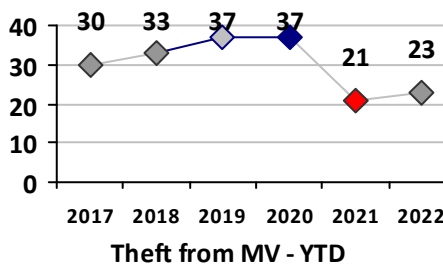

Part I Crime - Comparison Report

Providence Police Department

Through 3/6/2022
Week 9

District 5

4 Week Trend
2/7/2022 - 3/6/2022

Past 28 Days
2/7/2022 - 3/6/2022

Year to Date
January 1 - March 6

Violent Crime	Current Week	Last Week	Wk 7	Wk 6	Past 28 Days	Past 28 Days LY	Chg.	Current Year	Last Year	Chg.	Wght. 5yr Avg	Chg.	
	Homicide	0	0	0	0	0	0	--	0	0	0%	0	--
Sex Offenses, Forcible*	0	0	0	1	1	2	-50%	4	4	0%	7	-43%	
Robbery Other	0	0	0	0	0	0	--	1	2	-50%	4	-75%	
Robbery W Firearm	0	0	0	0	0	0	--	1	0	100%	1	0%	
Agg. Assault	0	0	1	2	3	4	-25%	12	12	0%	14	-14%	
Agg. Assault W Firearm	0	0	0	0	0	1	--	1	4	-75%	3	-67%	
Total	0	0	1	3	4	7	-43%	19	22	-14%	30	-37%	

Property Crime	Current Week	Last Week	Wk 7	Wk 6	Past 28 Days	Past 28 Days LY	Chg.	Current Year	Last Year	Chg.	Wght. 5yr Avg	Chg.	
	Burglary	0	1	0	0	1	4	-75%	4	13	-69%	20	-80%
MV Theft	2	3	1	1	7	13	-46%	19	27	-30%	20	-5%	
Larceny from MV	3	5	5	4	17	6	183%	23	22	5%	32	-28%	
Larceny**	2	4	0	4	10	9	11%	28	19	47%	36	-22%	
Total	7	13	6	9	35	32	9%	74	81	-9%	108	-31%	

Other Crime	Current Week	Last Week	Wk 7	Wk 6	Past 28 Days	Past 28 Days LY	Chg.	Current Year	Last Year	Chg.	Wght. 5yr Avg	Chg.	
	Assault Other	7	2	5	5	19	20	-5%	41	48	-15%	50	-18%
Vandalism	2	5	3	5	15	17	-12%	38	46	-17%	48	-21%	
Drug Offenses	0	0	2	0	2	5	-60%	7	15	-53%	22	-68%	
Weapons Offenses	0	1	5	2	8	5	60%	11	9	22%	13	-15%	
Liquor Law Violations	0	0	0	1	1	0	--	1	0	100%	0	--	
Total	9	8	15	13	45	47	-4%	98	118	-17%	132	-26%	

Figures are preliminary and subject to further analysis and revision

* Sex Offenses, Forcible includes forcible rape, forcible sodomy, forcible fondling, sexual assault with an object

** Larceny includes shoplifting, pickpocket, pursesnatch, from building, bicycles, motor vehicle parts or accessories, and other.