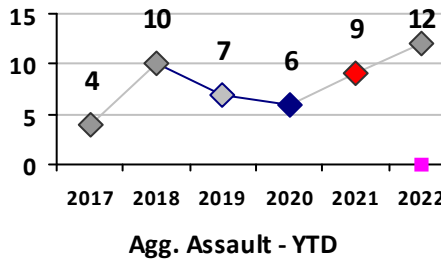

Part I Crime - Comparison Report

Providence Police Department

Through 3/6/2022
Week 9

District 6

4 Week Trend
2/7/2022 - 3/6/2022

Past 28 Days
2/7/2022 - 3/6/2022

Year to Date
January 1 - March 6

Violent Crime	Current Week	Last Week	Wk 7	Wk 6	Past 28 Days	Past 28 Days LY	Chg.	Current Year	Last Year	Chg.	Wght. 5yr Avg	Chg.
Homicide	0	0	0	1	1	1	0%	1	1	0%	1	0%
Sex Offenses, Forcible*	0	1	0	0	1	4	-75%	2	5	-60%	5	-60%
Robbery Other	0	0	0	0	0	1	--	3	2	50%	2	50%
Robbery W Firearm	0	0	0	2	2	0	--	3	1	200%	1	200%
Agg. Assault	1	1	0	0	2	4	-50%	10	7	43%	6	67%
Agg. Assault W Firearm	0	0	0	2	2	2	0%	2	2	0%	2	0%
Total	1	2	0	5	8	12	-33%	21	18	17%	16	31%

Property Crime	Current Week	Last Week	Wk 7	Wk 6	Past 28 Days	Past 28 Days LY	Chg.	Current Year	Last Year	Chg.	Wght. 5yr Avg	Chg.
Burglary	0	0	0	0	0	5	--	5	12	-58%	14	-64%
MV Theft	2	2	1	2	7	4	75%	12	15	-20%	16	-25%
Larceny from MV	7	6	3	1	17	11	55%	38	29	31%	28	36%
Larceny**	5	2	1	6	14	3	367%	32	30	7%	37	-14%
Total	14	10	5	9	38	23	65%	87	86	1%	94	-7%

Other Crime	Current Week	Last Week	Wk 7	Wk 6	Past 28 Days	Past 28 Days LY	Chg.	Current Year	Last Year	Chg.	Wght. 5yr Avg	Chg.
Assault Other	1	4	3	4	12	6	100%	32	20	60%	31	3%
Vandalism	5	7	1	6	19	8	138%	39	27	44%	32	22%
Drug Offenses	0	0	0	0	0	0	--	2	6	-67%	12	-83%
Weapons Offenses	0	0	0	0	0	4	--	1	11	-91%	7	-86%
Liquor Law Violations	0	0	0	1	1	0	--	2	0	200%	0	--
Total	6	11	4	11	32	18	78%	76	64	19%	82	-7%

Figures are preliminary and subject to further analysis and revision

* Sex Offenses, Forcible includes forcible rape, forcible sodomy, forcible fondling, sexual assault with an object

** Larceny includes shoplifting, pickpocket, pursesnatch, from building, bicycles, motor vehicle parts or accessories, and other.