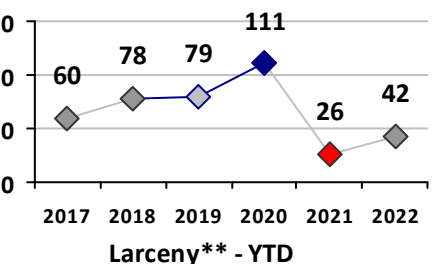

Part I Crime - Comparison Report

Providence Police Department

Through 3/6/2022
Week 9

District 1

4 Week Trend 2/7/2022 - 3/6/2022	Past 28 Days 2/7/2022 - 3/6/2022	Year to Date January 1 - March 6

Violent Crime	Current Week	Last Week	Wk 7	Wk 6	Past 28 Days	Past 28 Days LY	Chg.	Current Year	Last Year	Chg.	Wght. 5yr Avg	Chg.
Homicide	0	0	0	0	0	0	--	0	0	0%	0	--
Sex Offenses, Forcible*	0	0	0	0	0	0	--	0	0	0%	1	--
Robbery Other	0	0	0	0	0	1	--	2	4	-50%	4	-50%
Robbery W Firearm	0	0	0	0	0	0	--	0	1	-100%	0	--
Agg. Assault	0	0	0	0	0	2	--	3	3	0%	5	-40%
Agg. Assault W Firearm	0	0	0	0	0	0	--	0	0	0%	0	--
Total	0	0	0	0	0	3	300%	5	8	-38%	11	-55%

Property Crime	Current Week	Last Week	Wk 7	Wk 6	Past 28 Days	Past 28 Days LY	Chg.	Current Year	Last Year	Chg.	Wght. 5yr Avg	Chg.
Burglary	0	0	0	0	0	3	--	1	4	-75%	4	-75%
MV Theft	1	0	2	2	5	5	0%	8	11	-27%	10	-20%
Larceny from MV	0	5	6	2	13	5	160%	32	16	100%	28	14%
Larceny**	4	8	4	4	20	14	43%	42	26	62%	70	-40%
Total	5	13	12	8	38	27	41%	83	57	46%	111	-25%

Other Crime	Current Week	Last Week	Wk 7	Wk 6	Past 28 Days	Past 28 Days LY	Chg.	Current Year	Last Year	Chg.	Wght. 5yr Avg	Chg.
Assault Other	3	3	2	5	13	9	44%	28	16	75%	27	4%
Vandalism	2	3	6	8	19	10	90%	38	15	153%	23	65%
Drug Offenses	0	0	0	1	1	2	-50%	3	6	-50%	7	-57%
Weapons Offenses	0	1	0	0	1	2	-50%	4	4	0%	4	0%
Liquor Law Violations	0	0	0	0	0	0	--	1	0	100%	1	0%
Total	5	7	8	14	34	23	48%	74	41	80%	62	19%

Figures are preliminary and subject to further analysis and revision

* Sex Offenses, Forcible includes forcible rape, forcible sodomy, forcible fondling, sexual assault with an object

** Larceny includes shoplifting, pickpocket, pursesnatch, from building, bicycles, motor vehicle parts or accessories, and other.