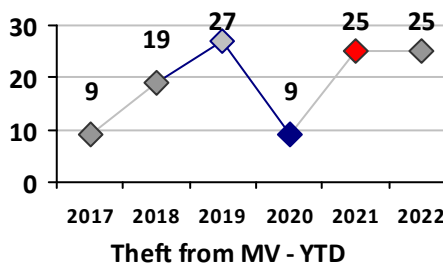

Part I Crime - Comparison Report

Providence Police Department

Through 3/6/2022
Week 9

District 3

4 Week Trend
2/7/2022 - 3/6/2022

Past 28 Days
2/7/2022 - 3/6/2022

Year to Date
January 1 - March 6

Violent Crime	Current Week	Last Week	Wk 7	Wk 6	Past 28 Days	Past 28 Days LY	Chg.	Current Year	Last Year	Chg.	Wght. 5yr Avg	Chg.
Homicide	0	0	0	0	0	0	--	0	0	0%	0	--
Sex Offenses, Forcible*	0	0	0	0	0	1	--	0	2	-100%	2	--
Robbery Other	0	1	0	0	1	1	0%	2	1	100%	1	100%
Robbery W Firearm	0	0	0	0	0	0	--	0	0	0%	1	--
Agg. Assault	0	0	0	2	2	1	100%	3	2	50%	2	50%
Agg. Assault W Firearm	0	0	0	1	1	0	--	1	1	0%	1	0%
Total	0	1	0	3	4	3	33%	6	6	0%	6	0%

Property Crime	Current Week	Last Week	Wk 7	Wk 6	Past 28 Days	Past 28 Days LY	Chg.	Current Year	Last Year	Chg.	Wght. 5yr Avg	Chg.
Burglary	0	1	0	0	1	0	--	1	7	-86%	7	-86%
MV Theft	0	0	0	0	0	5	--	6	9	-33%	6	0%
Larceny from MV	2	1	3	4	10	5	100%	25	25	0%	20	25%
Larceny**	0	2	1	2	5	4	25%	14	15	-7%	18	-22%
Total	2	4	4	6	16	14	14%	46	56	-18%	50	-8%

Other Crime	Current Week	Last Week	Wk 7	Wk 6	Past 28 Days	Past 28 Days LY	Chg.	Current Year	Last Year	Chg.	Wght. 5yr Avg	Chg.
Assault Other	1	1	1	2	5	1	400%	15	12	25%	17	-12%
Vandalism	0	3	1	2	6	8	-25%	11	32	-66%	22	-50%
Drug Offenses	0	1	1	1	3	1	200%	7	1	600%	6	17%
Weapons Offenses	0	0	1	0	1	1	0%	4	2	100%	3	33%
Liquor Law Violations	0	0	0	0	0	0	--	0	0	0%	0	--
Total	1	5	4	5	15	11	36%	37	47	-21%	48	-23%

Figures are preliminary and subject to further analysis and revision

* Sex Offenses, Forcible includes forcible rape, forcible sodomy, forcible fondling, sexual assault with an object

** Larceny includes shoplifting, pickpocket, pursesnatch, from building, bicycles, motor vehicle parts or accessories, and other.