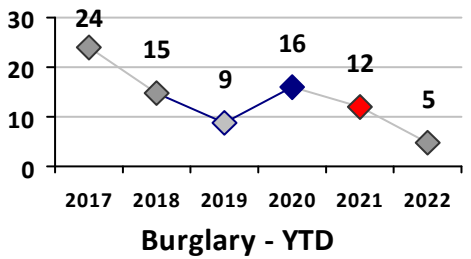

Part I Crime - Comparison Report

Providence Police Department

Through 3/6/2022
Week 9

District 6

4 Week Trend
2/7/2022 - 3/6/2022

Past 28 Days
2/7/2022 - 3/6/2022

Year to Date
January 1 - March 6

Violent Crime	Current Week	Last Week	Wk 7	Wk 6	Past 28 Days	Past 28 Days LY	Chg.	Current Year	Last Year	Chg.	Wght. 5yr Avg	Chg.
Homicide	0	0	0	1	1	1	0%	1	1	0%	1	0%
Sex Offenses, Forcible*	0	1	0	0	1	4	-75%	2	5	-60%	5	-60%
Robbery Other	0	0	0	0	0	1	--	3	2	50%	2	50%
Robbery W Firearm	0	0	0	2	2	0	--	3	1	200%	1	200%
Agg. Assault	1	1	0	0	2	4	-50%	10	7	43%	6	67%
Agg. Assault W Firearm	0	0	0	2	2	2	0%	2	2	0%	2	0%
Total	1	2	0	5	8	12	-33%	21	18	17%	16	31%

Property Crime	Current Week	Last Week	Wk 7	Wk 6	Past 28 Days	Past 28 Days LY	Chg.	Current Year	Last Year	Chg.	Wght. 5yr Avg	Chg.
Burglary	0	0	0	0	0	5	--	5	12	-58%	14	-64%
MV Theft	2	2	1	2	7	4	75%	12	15	-20%	16	-25%
Larceny from MV	7	6	3	1	17	11	55%	38	29	31%	28	36%
Larceny**	5	2	1	6	14	3	367%	32	30	7%	37	-14%
Total	14	10	5	9	38	23	65%	87	86	1%	94	-7%

Other Crime	Current Week	Last Week	Wk 7	Wk 6	Past 28 Days	Past 28 Days LY	Chg.	Current Year	Last Year	Chg.	Wght. 5yr Avg	Chg.
Assault Other	1	4	3	4	12	6	100%	32	20	60%	31	3%
Vandalism	5	7	1	6	19	8	138%	39	27	44%	32	22%
Drug Offenses	0	0	0	0	0	0	--	2	6	-67%	12	-83%
Weapons Offenses	0	0	0	0	0	4	--	1	11	-91%	7	-86%
Liquor Law Violations	0	0	0	1	1	0	--	2	0	200%	0	--
Total	6	11	4	11	32	18	78%	76	64	19%	82	-7%

Figures are preliminary and subject to further analysis and revision

* Sex Offenses, Forcible includes forcible rape, forcible sodomy, forcible fondling, sexual assault with an object

** Larceny includes shoplifting, pickpocket, pursesnatch, from building, bicycles, motor vehicle parts or accessories, and other.