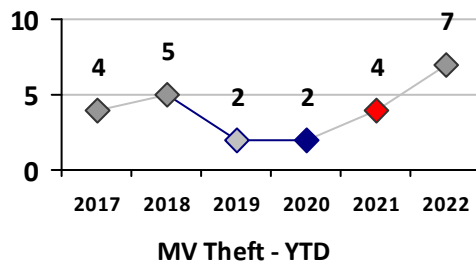

Part I Crime - Comparison Report

Providence Police Department

Through 3/6/2022
Week 9

District 8

4 Week Trend 2/7/2022 - 3/6/2022	Past 28 Days 2/7/2022 - 3/6/2022	Year to Date January 1 - March 6

Violent Crime	Current Week	Last Week	Wk 7	Wk 6	Past 28 Days	Past 28 Days LY	Chg.	Current Year	Last Year	Chg.	Wght. 5yr Avg	Chg.
Homicide	0	0	0	0	0	0	--	0	0	0%	0	--
Sex Offenses, Forcible*	0	0	0	0	0	1	--	0	2	-100%	2	--
Robbery Other	0	0	0	0	0	0	--	3	1	200%	1	200%
Robbery W Firearm	0	0	0	0	0	0	--	0	0	0%	0	--
Agg. Assault	0	0	0	0	0	3	--	0	5	-100%	4	--
Agg. Assault W Firearm	0	0	0	0	0	1	--	0	1	-100%	1	--
Total	0	0	0	0	0	5	500%	3	9	-67%	7	-57%

Property Crime	Current Week	Last Week	Wk 7	Wk 6	Past 28 Days	Past 28 Days LY	Chg.	Current Year	Last Year	Chg.	Wght. 5yr Avg	Chg.
Burglary	0	0	1	2	3	1	200%	6	2	200%	8	-25%
MV Theft	1	1	1	0	3	2	50%	7	4	75%	3	133%
Larceny from MV	4	2	3	3	12	8	50%	27	16	69%	22	23%
Larceny**	2	2	7	0	11	5	120%	21	11	91%	23	-9%
Total	7	5	12	5	29	16	81%	61	33	85%	56	9%

Other Crime	Current Week	Last Week	Wk 7	Wk 6	Past 28 Days	Past 28 Days LY	Chg.	Current Year	Last Year	Chg.	Wght. 5yr Avg	Chg.
Assault Other	0	3	0	3	6	0	--	12	8	50%	12	0%
Vandalism	2	1	1	1	5	8	-38%	18	14	29%	20	-10%
Drug Offenses	0	0	0	0	0	0	--	0	0	0%	2	--
Weapons Offenses	0	0	0	1	1	4	-75%	1	8	-88%	4	-75%
Liquor Law Violations	0	0	1	0	1	0	--	1	0	100%	0	--
Total	2	4	2	5	13	12	8%	32	30	7%	37	-14%

Figures are preliminary and subject to further analysis and revision

* Sex Offenses, Forcible includes forcible rape, forcible sodomy, forcible fondling, sexual assault with an object

** Larceny includes shoplifting, pickpocket, pursesnatch, from building, bicycles, motor vehicle parts or accessories, and other.