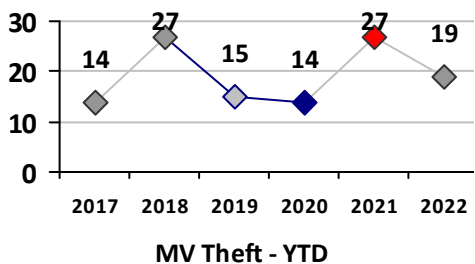

Part I Crime - Comparison Report

Providence Police Department

Through 3/6/2022
Week 9

District 5

4 Week Trend
2/7/2022 - 3/6/2022

Past 28 Days
2/7/2022 - 3/6/2022

Year to Date
January 1 - March 6

Violent Crime	Current Week	Last Week	Wk 7	Wk 6	Past 28 Days	Past 28 Days LY	Chg.	Current Year	Last Year	Chg.	Wght. 5yr Avg	Chg.	
	Homicide	0	0	0	0	0	0	--	0	0	0%	0	--
Sex Offenses, Forcible*	0	0	0	1	1	2	-50%	4	4	0%	7	-43%	
Robbery Other	0	0	0	0	0	0	--	1	2	-50%	4	-75%	
Robbery W Firearm	0	0	0	0	0	0	--	1	0	100%	1	0%	
Agg. Assault	0	0	1	2	3	4	-25%	12	12	0%	14	-14%	
Agg. Assault W Firearm	0	0	0	0	0	1	--	1	4	-75%	3	-67%	
Total	0	0	1	3	4	7	-43%	19	22	-14%	30	-37%	

Property Crime	Current Week	Last Week	Wk 7	Wk 6	Past 28 Days	Past 28 Days LY	Chg.	Current Year	Last Year	Chg.	Wght. 5yr Avg	Chg.	
	Burglary	0	1	0	0	1	4	-75%	4	13	-69%	20	-80%
MV Theft	2	3	1	1	7	13	-46%	19	27	-30%	20	-5%	
Larceny from MV	3	5	5	4	17	6	183%	23	22	5%	32	-28%	
Larceny**	2	4	0	4	10	9	11%	28	19	47%	36	-22%	
Total	7	13	6	9	35	32	9%	74	81	-9%	108	-31%	

Other Crime	Current Week	Last Week	Wk 7	Wk 6	Past 28 Days	Past 28 Days LY	Chg.	Current Year	Last Year	Chg.	Wght. 5yr Avg	Chg.	
	Assault Other	7	2	5	5	19	20	-5%	41	48	-15%	50	-18%
Vandalism	2	5	3	5	15	17	-12%	38	46	-17%	48	-21%	
Drug Offenses	0	0	2	0	2	5	-60%	7	15	-53%	22	-68%	
Weapons Offenses	0	1	5	2	8	5	60%	11	9	22%	13	-15%	
Liquor Law Violations	0	0	0	1	1	0	--	1	0	100%	0	--	
Total	9	8	15	13	45	47	-4%	98	118	-17%	132	-26%	

Figures are preliminary and subject to further analysis and revision

* Sex Offenses, Forcible includes forcible rape, forcible sodomy, forcible fondling, sexual assault with an object

** Larceny includes shoplifting, pickpocket, pursesnatch, from building, bicycles, motor vehicle parts or accessories, and other.