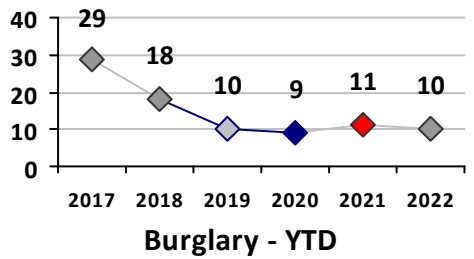

Part I Crime - Comparison Report

Providence Police Department

Through 3/6/2022
Week 9

District 2

4 Week Trend
2/7/2022 - 3/6/2022

Past 28 Days
2/7/2022 - 3/6/2022

Year to Date
January 1 - March 6

Violent Crime	Current Week	Last Week	Wk 7	Wk 6	Past 28 Days	Past 28 Days LY	Chg.	Current Year	Last Year	Chg.	Wght. 5yr Avg	Chg.	
	Homicide	0	0	0	0	0	0	--	0	1	-100%	0	--
Sex Offenses, Forcible*	0	0	0	1	1	0	--	9	4	125%	5	80%	
Robbery Other	0	0	1	0	1	0	--	2	2	0%	4	-50%	
Robbery W Firearm	0	0	0	0	0	0	--	1	0	100%	1	0%	
Agg. Assault	1	2	0	0	3	3	0%	11	11	0%	12	-8%	
Agg. Assault W Firearm	0	0	1	0	1	3	-67%	2	4	-50%	3	-33%	
Total	1	2	2	1	6	6	0%	25	22	14%	25	0%	

Property Crime	Current Week	Last Week	Wk 7	Wk 6	Past 28 Days	Past 28 Days LY	Chg.	Current Year	Last Year	Chg.	Wght. 5yr Avg	Chg.	
	Burglary	0	0	2	0	2	9	-78%	10	12	-17%	13	-23%
MV Theft	1	2	2	3	8	23	-65%	18	46	-61%	27	-33%	
Larceny from MV	3	1	3	4	11	8	38%	37	16	131%	28	32%	
Larceny**	1	3	2	3	9	9	0%	32	34	-6%	43	-26%	
Total	5	6	9	10	30	49	-39%	97	108	-10%	111	-13%	

Other Crime	Current Week	Last Week	Wk 7	Wk 6	Past 28 Days	Past 28 Days LY	Chg.	Current Year	Last Year	Chg.	Wght. 5yr Avg	Chg.	
	Assault Other	5	2	8	8	23	15	53%	53	34	56%	49	8%
Vandalism	4	3	4	4	15	14	7%	39	36	8%	41	-5%	
Drug Offenses	4	3	1	1	9	8	13%	15	10	50%	25	-40%	
Weapons Offenses	5	2	4	3	14	7	100%	27	7	286%	9	200%	
Liquor Law Violations	0	0	0	0	0	0	--	0	0	0%	0	--	
Total	18	10	17	16	61	44	39%	134	87	54%	123	9%	

Figures are preliminary and subject to further analysis and revision

* Sex Offenses, Forcible includes forcible rape, forcible sodomy, forcible fondling, sexual assault with an object

** Larceny includes shoplifting, pickpocket, pursesnatch, from building, bicycles, motor vehicle parts or accessories, and other.