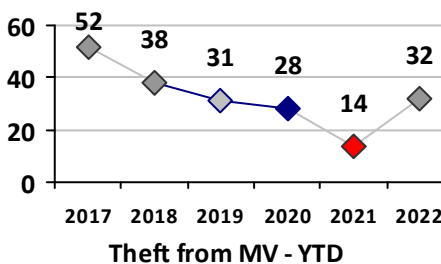

Part I Crime - Comparison Report

Providence Police Department

Through 3/6/2022
Week 9

District 1

4 Week Trend 2/7/2022 - 3/6/2022	Past 28 Days 2/7/2022 - 3/6/2022	Year to Date January 1 - March 6

Violent Crime	Current Week	Last Week	Wk 7	Wk 6	Past 28 Days	Past 28 Days LY	Chg.	Current Year	Last Year	Chg.	Wght. 5yr Avg	Chg.
Homicide	0	0	0	0	0	0	--	0	0	0%	0	--
Sex Offenses, Forcible*	0	0	0	0	0	0	--	0	0	0%	1	--
Robbery Other	0	0	0	0	0	1	--	2	4	-50%	4	-50%
Robbery W Firearm	0	0	0	0	0	0	--	0	1	-100%	0	--
Agg. Assault	0	0	0	0	0	2	--	3	3	0%	5	-40%
Agg. Assault W Firearm	0	0	0	0	0	0	--	0	0	0%	0	--
Total	0	0	0	0	0	3	300%	5	8	-38%	11	-55%

Property Crime	Current Week	Last Week	Wk 7	Wk 6	Past 28 Days	Past 28 Days LY	Chg.	Current Year	Last Year	Chg.	Wght. 5yr Avg	Chg.
Burglary	0	0	0	0	0	3	--	1	4	-75%	4	-75%
MV Theft	1	0	2	2	5	5	0%	8	11	-27%	10	-20%
Larceny from MV	0	5	6	2	13	5	160%	32	16	100%	28	14%
Larceny**	4	8	4	4	20	14	43%	42	26	62%	70	-40%
Total	5	13	12	8	38	27	41%	83	57	46%	111	-25%

Other Crime	Current Week	Last Week	Wk 7	Wk 6	Past 28 Days	Past 28 Days LY	Chg.	Current Year	Last Year	Chg.	Wght. 5yr Avg	Chg.
Assault Other	3	3	2	5	13	9	44%	28	16	75%	27	4%
Vandalism	2	3	6	8	19	10	90%	38	15	153%	23	65%
Drug Offenses	0	0	0	1	1	2	-50%	3	6	-50%	7	-57%
Weapons Offenses	0	1	0	0	1	2	-50%	4	4	0%	4	0%
Liquor Law Violations	0	0	0	0	0	0	--	1	0	100%	1	0%
Total	5	7	8	14	34	23	48%	74	41	80%	62	19%

Figures are preliminary and subject to further analysis and revision

* Sex Offenses, Forcible includes forcible rape, forcible sodomy, forcible fondling, sexual assault with an object

** Larceny includes shoplifting, pickpocket, pursesnatch, from building, bicycles, motor vehicle parts or accessories, and other.