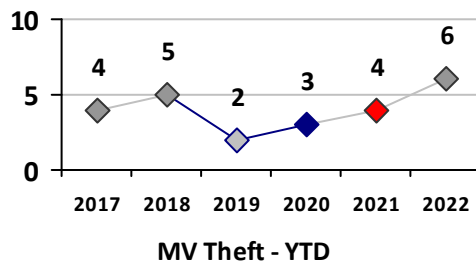

Part I Crime - Comparison Report

Providence Police Department

Through 3/6/2022
Week 9

District 9

4 Week Trend
2/7/2022 - 3/6/2022

Past 28 Days
2/7/2022 - 3/6/2022

Year to Date
January 1 - March 6

Violent Crime	Current Week	Last Week	Wk 7	Wk 6	Past 28 Days	Past 28 Days LY	Chg.	Current Year	Last Year	Chg.	Wght. 5yr Avg	Chg.
Homicide	0	0	0	0	0	0	--	0	0	0%	0	--
Sex Offenses, Forcible*	0	0	0	0	0	1	--	0	1	-100%	2	--
Robbery Other	0	0	0	0	0	0	--	2	0	200%	1	100%
Robbery W Firearm	0	0	0	0	0	0	--	0	0	0%	0	--
Agg. Assault	0	0	0	0	0	1	--	3	1	200%	1	200%
Agg. Assault W Firearm	0	0	0	0	0	0	--	0	0	0%	0	--
Total	0	0	0	0	0	2	200%	5	2	150%	4	25%

Property Crime	Current Week	Last Week	Wk 7	Wk 6	Past 28 Days	Past 28 Days LY	Chg.	Current Year	Last Year	Chg.	Wght. 5yr Avg	Chg.
Burglary	0	0	0	2	2	3	-33%	10	12	-17%	16	-38%
MV Theft	0	1	0	2	3	3	0%	6	4	50%	3	100%
Larceny from MV	4	0	2	2	8	4	100%	29	10	190%	30	-3%
Larceny**	1	4	0	3	8	0	--	19	10	90%	22	-14%
Total	5	5	2	9	21	10	110%	64	36	78%	71	-10%

Other Crime	Current Week	Last Week	Wk 7	Wk 6	Past 28 Days	Past 28 Days LY	Chg.	Current Year	Last Year	Chg.	Wght. 5yr Avg	Chg.
Assault Other	0	1	1	0	2	4	-50%	4	8	-50%	8	-50%
Vandalism	2	2	1	2	7	1	600%	30	4	650%	16	88%
Drug Offenses	0	0	1	0	1	0	--	1	3	-67%	3	-67%
Weapons Offenses	0	0	1	0	1	0	--	3	6	-50%	3	0%
Liquor Law Violations	0	0	0	0	0	0	--	0	0	0%	0	--
Total	2	3	4	2	11	5	120%	38	21	81%	31	23%

Figures are preliminary and subject to further analysis and revision

* Sex Offenses, Forcible includes forcible rape, forcible sodomy, forcible fondling, sexual assault with an object

** Larceny includes shoplifting, pickpocket, pursesnatch, from building, bicycles, motor vehicle parts or accessories, and other.