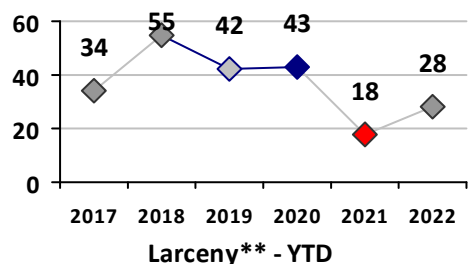

Part I Crime - Comparison Report

Providence Police Department

Through 3/6/2022
Week 9

District 5

4 Week Trend
2/7/2022 - 3/6/2022

Past 28 Days
2/7/2022 - 3/6/2022

Year to Date
January 1 - March 6

Violent Crime	Current Week	Last Week	Wk 7	Wk 6	Past 28 Days	Past 28 Days LY	Chg.	Current Year	Last Year	Chg.	Wght. 5yr Avg	Chg.	
	Homicide	0	0	0	0	0	0	--	0	0	0%	0	--
Sex Offenses, Forcible*	0	0	0	1	1	2	-50%	4	4	0%	7	-43%	
Robbery Other	0	0	0	0	0	0	--	1	2	-50%	4	-75%	
Robbery W Firearm	0	0	0	0	0	0	--	1	0	100%	1	0%	
Agg. Assault	0	0	1	2	3	4	-25%	12	12	0%	14	-14%	
Agg. Assault W Firearm	0	0	0	0	0	1	--	1	4	-75%	3	-67%	
Total	0	0	1	3	4	7	-43%	19	22	-14%	30	-37%	

Property Crime	Current Week	Last Week	Wk 7	Wk 6	Past 28 Days	Past 28 Days LY	Chg.	Current Year	Last Year	Chg.	Wght. 5yr Avg	Chg.	
	Burglary	0	1	0	0	1	4	-75%	4	13	-69%	20	-80%
MV Theft	2	3	1	1	7	13	-46%	19	27	-30%	20	-5%	
Larceny from MV	3	5	5	4	17	6	183%	23	22	5%	32	-28%	
Larceny**	2	4	0	4	10	9	11%	28	19	47%	36	-22%	
Total	7	13	6	9	35	32	9%	74	81	-9%	108	-31%	

Other Crime	Current Week	Last Week	Wk 7	Wk 6	Past 28 Days	Past 28 Days LY	Chg.	Current Year	Last Year	Chg.	Wght. 5yr Avg	Chg.	
	Assault Other	7	2	5	5	19	20	-5%	41	48	-15%	50	-18%
Vandalism	2	5	3	5	15	17	-12%	38	46	-17%	48	-21%	
Drug Offenses	0	0	2	0	2	5	-60%	7	15	-53%	22	-68%	
Weapons Offenses	0	1	5	2	8	5	60%	11	9	22%	13	-15%	
Liquor Law Violations	0	0	0	1	1	0	--	1	0	100%	0	--	
Total	9	8	15	13	45	47	-4%	98	118	-17%	132	-26%	

Figures are preliminary and subject to further analysis and revision

* Sex Offenses, Forcible includes forcible rape, forcible sodomy, forcible fondling, sexual assault with an object

** Larceny includes shoplifting, pickpocket, pursesnatch, from building, bicycles, motor vehicle parts or accessories, and other.