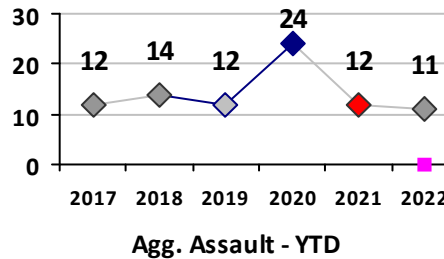

Part I Crime - Comparison Report

Providence Police Department

Through 3/6/2022
Week 9

District 4

4 Week Trend
2/7/2022 - 3/6/2022

Past 28 Days
2/7/2022 - 3/6/2022

Year to Date
January 1 - March 6

Violent Crime	Current Week	Last Week	Wk 7	Wk 6	Past 28 Days	Past 28 Days LY	Chg.	Current Year	Last Year	Chg.	Wght. 5yr Avg	Chg.	
	Homicide	0	0	0	0	0	0	--	1	0	100%	0	--
Sex Offenses, Forcible*	1	1	0	3	5	1	400%	7	3	133%	5	40%	
Robbery Other	0	1	0	0	1	1	0%	2	5	-60%	6	-67%	
Robbery W Firearm	0	0	1	0	1	3	-67%	1	4	-75%	3	-67%	
Agg. Assault	0	3	0	0	3	5	-40%	7	8	-13%	13	-46%	
Agg. Assault W Firearm	0	0	0	1	1	2	-50%	4	4	0%	3	33%	
Total	1	5	1	4	11	12	-8%	22	24	-8%	29	-24%	

Property Crime	Current Week	Last Week	Wk 7	Wk 6	Past 28 Days	Past 28 Days LY	Chg.	Current Year	Last Year	Chg.	Wght. 5yr Avg	Chg.	
	Burglary	1	1	0	0	2	3	-33%	7	5	40%	19	-63%
MV Theft	1	3	3	4	11	15	-27%	28	33	-15%	20	40%	
Larceny from MV	10	1	9	4	24	16	50%	46	62	-26%	75	-39%	
Larceny**	5	6	8	4	23	21	10%	48	51	-6%	46	4%	
Total	17	11	20	12	60	55	9%	129	151	-15%	159	-19%	

Other Crime	Current Week	Last Week	Wk 7	Wk 6	Past 28 Days	Past 28 Days LY	Chg.	Current Year	Last Year	Chg.	Wght. 5yr Avg	Chg.	
	Assault Other	4	4	5	6	19	16	19%	40	45	-11%	59	-32%
Vandalism	5	3	8	4	20	18	11%	47	48	-2%	51	-8%	
Drug Offenses	4	2	3	0	9	7	29%	23	18	28%	39	-41%	
Weapons Offenses	3	2	0	1	6	2	200%	25	25	0%	15	67%	
Liquor Law Violations	0	0	0	0	0	0	--	0	0	0%	0	--	
Total	16	11	16	11	54	43	26%	135	136	-1%	163	-17%	

Figures are preliminary and subject to further analysis and revision

* Sex Offenses, Forcible includes forcible rape, forcible sodomy, forcible fondling, sexual assault with an object

** Larceny includes shoplifting, pickpocket, pursesnatch, from building, bicycles, motor vehicle parts or accessories, and other.