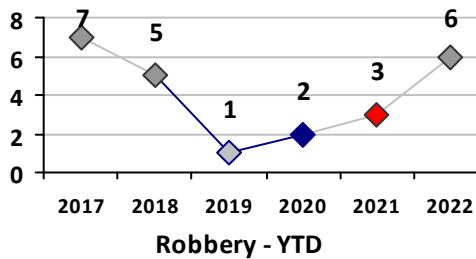

Part I Crime - Comparison Report

Providence Police Department

Through 3/6/2022
Week 9

District 6

4 Week Trend
2/7/2022 - 3/6/2022

Past 28 Days
2/7/2022 - 3/6/2022

Year to Date
January 1 - March 6

Violent Crime	Current Week	Last Week	Wk 7	Wk 6	Past 28 Days	Past 28 Days LY	Chg.	Current Year	Last Year	Chg.	Wght. 5yr Avg	Chg.
Homicide	0	0	0	1	1	1	0%	1	1	0%	1	0%
Sex Offenses, Forcible*	0	1	0	0	1	4	-75%	2	5	-60%	5	-60%
Robbery Other	0	0	0	0	0	1	--	3	2	50%	2	50%
Robbery W Firearm	0	0	0	2	2	0	--	3	1	200%	1	200%
Agg. Assault	1	1	0	0	2	4	-50%	10	7	43%	6	67%
Agg. Assault W Firearm	0	0	0	2	2	2	0%	2	2	0%	2	0%
Total	1	2	0	5	8	12	-33%	21	18	17%	16	31%

Property Crime	Current Week	Last Week	Wk 7	Wk 6	Past 28 Days	Past 28 Days LY	Chg.	Current Year	Last Year	Chg.	Wght. 5yr Avg	Chg.
Burglary	0	0	0	0	0	5	--	5	12	-58%	14	-64%
MV Theft	2	2	1	2	7	4	75%	12	15	-20%	16	-25%
Larceny from MV	7	6	3	1	17	11	55%	38	29	31%	28	36%
Larceny**	5	2	1	6	14	3	367%	32	30	7%	37	-14%
Total	14	10	5	9	38	23	65%	87	86	1%	94	-7%

Other Crime	Current Week	Last Week	Wk 7	Wk 6	Past 28 Days	Past 28 Days LY	Chg.	Current Year	Last Year	Chg.	Wght. 5yr Avg	Chg.
Assault Other	1	4	3	4	12	6	100%	32	20	60%	31	3%
Vandalism	5	7	1	6	19	8	138%	39	27	44%	32	22%
Drug Offenses	0	0	0	0	0	0	--	2	6	-67%	12	-83%
Weapons Offenses	0	0	0	0	0	4	--	1	11	-91%	7	-86%
Liquor Law Violations	0	0	0	1	1	0	--	2	0	200%	0	--
Total	6	11	4	11	32	18	78%	76	64	19%	82	-7%

Figures are preliminary and subject to further analysis and revision

* Sex Offenses, Forcible includes forcible rape, forcible sodomy, forcible fondling, sexual assault with an object

** Larceny includes shoplifting, pickpocket, pursesnatch, from building, bicycles, motor vehicle parts or accessories, and other.