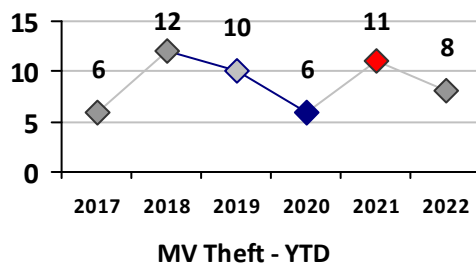

Part I Crime - Comparison Report

Providence Police Department

Through 3/6/2022
Week 9

District 1

4 Week Trend 2/7/2022 - 3/6/2022	Past 28 Days 2/7/2022 - 3/6/2022	Year to Date January 1 - March 6

Violent Crime	Current Week	Last Week	Wk 7	Wk 6	Past 28 Days	Past 28 Days LY	Chg.	Current Year	Last Year	Chg.	Wght. 5yr Avg	Chg.
Homicide	0	0	0	0	0	0	--	0	0	0%	0	--
Sex Offenses, Forcible*	0	0	0	0	0	0	--	0	0	0%	1	--
Robbery Other	0	0	0	0	0	1	--	2	4	-50%	4	-50%
Robbery W Firearm	0	0	0	0	0	0	--	0	1	-100%	0	--
Agg. Assault	0	0	0	0	0	2	--	3	3	0%	5	-40%
Agg. Assault W Firearm	0	0	0	0	0	0	--	0	0	0%	0	--
Total	0	0	0	0	0	3	300%	5	8	-38%	11	-55%

Property Crime	Current Week	Last Week	Wk 7	Wk 6	Past 28 Days	Past 28 Days LY	Chg.	Current Year	Last Year	Chg.	Wght. 5yr Avg	Chg.
Burglary	0	0	0	0	0	3	--	1	4	-75%	4	-75%
MV Theft	1	0	2	2	5	5	0%	8	11	-27%	10	-20%
Larceny from MV	0	5	6	2	13	5	160%	32	16	100%	28	14%
Larceny**	4	8	4	4	20	14	43%	42	26	62%	70	-40%
Total	5	13	12	8	38	27	41%	83	57	46%	111	-25%

Other Crime	Current Week	Last Week	Wk 7	Wk 6	Past 28 Days	Past 28 Days LY	Chg.	Current Year	Last Year	Chg.	Wght. 5yr Avg	Chg.
Assault Other	3	3	2	5	13	9	44%	28	16	75%	27	4%
Vandalism	2	3	6	8	19	10	90%	38	15	153%	23	65%
Drug Offenses	0	0	0	1	1	2	-50%	3	6	-50%	7	-57%
Weapons Offenses	0	1	0	0	1	2	-50%	4	4	0%	4	0%
Liquor Law Violations	0	0	0	0	0	0	--	1	0	100%	1	0%
Total	5	7	8	14	34	23	48%	74	41	80%	62	19%

Figures are preliminary and subject to further analysis and revision

* Sex Offenses, Forcible includes forcible rape, forcible sodomy, forcible fondling, sexual assault with an object

** Larceny includes shoplifting, pickpocket, pursesnatch, from building, bicycles, motor vehicle parts or accessories, and other.