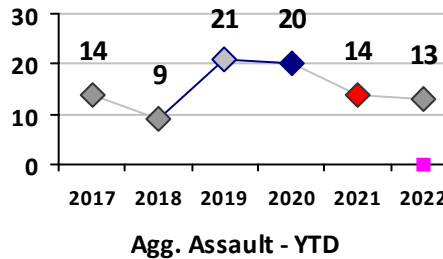

Part I Crime - Comparison Report

Providence Police Department

Through 3/6/2022
Week 9

District 5

4 Week Trend
2/7/2022 - 3/6/2022

Past 28 Days
2/7/2022 - 3/6/2022

Year to Date
January 1 - March 6

Violent Crime	Current Week	Last Week	Wk 7	Wk 6	Past 28 Days	Past 28 Days LY	Chg.	Current Year	Last Year	Chg.	Wght. 5yr Avg	Chg.	
	Homicide	0	0	0	0	0	0	--	0	0	0%	0	--
Sex Offenses, Forcible*	0	0	0	1	1	2	-50%	4	4	0%	7	-43%	
Robbery Other	0	0	0	0	0	0	--	1	2	-50%	4	-75%	
Robbery W Firearm	0	0	0	0	0	0	--	1	0	100%	1	0%	
Agg. Assault	0	0	1	2	3	4	-25%	12	12	0%	14	-14%	
Agg. Assault W Firearm	0	0	0	0	0	1	--	1	4	-75%	3	-67%	
Total	0	0	1	3	4	7	-43%	19	22	-14%	30	-37%	

Property Crime	Current Week	Last Week	Wk 7	Wk 6	Past 28 Days	Past 28 Days LY	Chg.	Current Year	Last Year	Chg.	Wght. 5yr Avg	Chg.	
	Burglary	0	1	0	0	1	4	-75%	4	13	-69%	20	-80%
MV Theft	2	3	1	1	7	13	-46%	19	27	-30%	20	-5%	
Larceny from MV	3	5	5	4	17	6	183%	23	22	5%	32	-28%	
Larceny**	2	4	0	4	10	9	11%	28	19	47%	36	-22%	
Total	7	13	6	9	35	32	9%	74	81	-9%	108	-31%	

Other Crime	Current Week	Last Week	Wk 7	Wk 6	Past 28 Days	Past 28 Days LY	Chg.	Current Year	Last Year	Chg.	Wght. 5yr Avg	Chg.	
	Assault Other	7	2	5	5	19	20	-5%	41	48	-15%	50	-18%
Vandalism	2	5	3	5	15	17	-12%	38	46	-17%	48	-21%	
Drug Offenses	0	0	2	0	2	5	-60%	7	15	-53%	22	-68%	
Weapons Offenses	0	1	5	2	8	5	60%	11	9	22%	13	-15%	
Liquor Law Violations	0	0	0	1	1	0	--	1	0	100%	0	--	
Total	9	8	15	13	45	47	-4%	98	118	-17%	132	-26%	

Figures are preliminary and subject to further analysis and revision

* Sex Offenses, Forcible includes forcible rape, forcible sodomy, forcible fondling, sexual assault with an object

** Larceny includes shoplifting, pickpocket, pursesnatch, from building, bicycles, motor vehicle parts or accessories, and other.