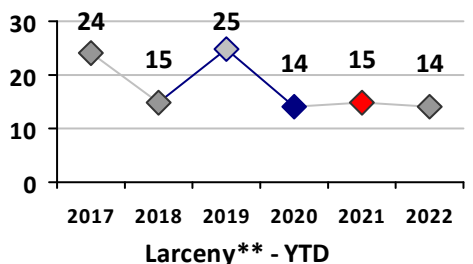

Part I Crime - Comparison Report

Providence Police Department

Through 3/6/2022
Week 9

District 3

4 Week Trend
2/7/2022 - 3/6/2022

Past 28 Days
2/7/2022 - 3/6/2022

Year to Date
January 1 - March 6

Violent Crime	Current Week	Last Week	Wk 7	Wk 6	Past 28 Days	Past 28 Days LY	Chg.	Current Year	Last Year	Chg.	Wght. 5yr Avg	Chg.
Homicide	0	0	0	0	0	0	--	0	0	0%	0	--
Sex Offenses, Forcible*	0	0	0	0	0	1	--	0	2	-100%	2	--
Robbery Other	0	1	0	0	1	1	0%	2	1	100%	1	100%
Robbery W Firearm	0	0	0	0	0	0	--	0	0	0%	1	--
Agg. Assault	0	0	0	2	2	1	100%	3	2	50%	2	50%
Agg. Assault W Firearm	0	0	0	1	1	0	--	1	1	0%	1	0%
Total	0	1	0	3	4	3	33%	6	6	0%	6	0%

Property Crime	Current Week	Last Week	Wk 7	Wk 6	Past 28 Days	Past 28 Days LY	Chg.	Current Year	Last Year	Chg.	Wght. 5yr Avg	Chg.
Burglary	0	1	0	0	1	0	--	1	7	-86%	7	-86%
MV Theft	0	0	0	0	0	5	--	6	9	-33%	6	0%
Larceny from MV	2	1	3	4	10	5	100%	25	25	0%	20	25%
Larceny**	0	2	1	2	5	4	25%	14	15	-7%	18	-22%
Total	2	4	4	6	16	14	14%	46	56	-18%	50	-8%

Other Crime	Current Week	Last Week	Wk 7	Wk 6	Past 28 Days	Past 28 Days LY	Chg.	Current Year	Last Year	Chg.	Wght. 5yr Avg	Chg.
Assault Other	1	1	1	2	5	1	400%	15	12	25%	17	-12%
Vandalism	0	3	1	2	6	8	-25%	11	32	-66%	22	-50%
Drug Offenses	0	1	1	1	3	1	200%	7	1	600%	6	17%
Weapons Offenses	0	0	1	0	1	1	0%	4	2	100%	3	33%
Liquor Law Violations	0	0	0	0	0	0	--	0	0	0%	0	--
Total	1	5	4	5	15	11	36%	37	47	-21%	48	-23%

Figures are preliminary and subject to further analysis and revision

* Sex Offenses, Forcible includes forcible rape, forcible sodomy, forcible fondling, sexual assault with an object

** Larceny includes shoplifting, pickpocket, pursesnatch, from building, bicycles, motor vehicle parts or accessories, and other.