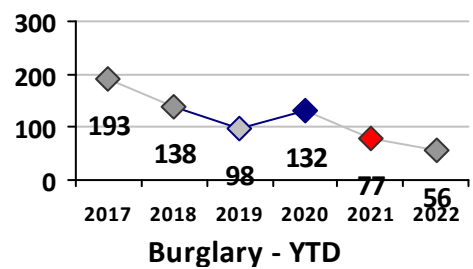

Part I Crime - Comparison Report

Providence Police Department

Through 3/6/2022
Week 9

Citywide

4 Week Trend
2/7/2022 - 3/6/2022

Past 28 Days
2/7/2022 - 3/6/2022

Year to Date
January 1 - March 6

Violent Crime	Current Week	Last Week	Wk 7	Wk 6	Past 28 Days	Past 28 Days LY	Chg.	Current Year	Last Year	Chg.	Wght. 5yr Avg	Chg.	
	Homicide	0	0	0	1	1	1	0%	2	2	0%	1	100%
Sex Offenses, Forcible*	1	3	0	5	9	14	-36%	24	29	-17%	34	-29%	
Robbery W Firearm	0	0	3	2	5	3	67%	8	6	33%	10	-20%	
Robbery Other	1	2	1	0	4	4	0%	24	18	33%	25	-4%	
Agg. Assault W Firearm	0	0	1	4	5	10	-50%	12	18	-33%	15	-20%	
Agg. Assault	4	7	3	6	20	34	-41%	59	62	-5%	72	-18%	
Total	6	12	8	18	44	66	-33%	129	135	-4%	158	-18%	

Property Crime	Current Week	Last Week	Wk 7	Wk 6	Past 28 Days	Past 28 Days LY	Chg.	Current Year	Last Year	Chg.	Wght. 5yr Avg	Chg.	
	Burglary	2	5	3	7	17	32	-47%	56	79	-29%	114	-51%
MV Theft	11	14	13	15	53	80	-34%	126	175	-28%	127	-1%	
Larceny from MV	49	26	41	38	154	78	97%	351	234	50%	317	11%	
Larceny**	28	39	28	30	125	101	24%	296	275	8%	373	-21%	
Total	90	84	85	90	349	291	20%	829	763	9%	931	-11%	

Other Crime	Current Week	Last Week	Wk 7	Wk 6	Past 28 Days	Past 28 Days LY	Chg.	Current Year	Last Year	Chg.	Wght. 5yr Avg	Chg.	
	Assault Other	35	26	30	38	129	86	50%	294	231	27%	305	-4%
Vandalism	29	36	31	39	135	108	25%	325	273	19%	322	1%	
Weapons Offenses	9	6	12	7	34	30	13%	85	80	6%	68	25%	
Drug Offenses	11	6	8	5	30	25	20%	67	65	3%	136	-51%	
Liquor Law Violations	0	0	3	2	5	5	0%	8	5	60%	7	14%	
Total	84	74	84	91	333	254	31%	779	654	19%	838	-7%	

Figures are preliminary and subject to further analysis and revision

* Sex Offenses, Forcible includes forcible rape, forcible sodomy, forcible fondling, sexual assault with an object

** Larceny includes shoplifting, pickpocket, pursesnatch, from building, bicycles, motor vehicle parts or accessories, and other.