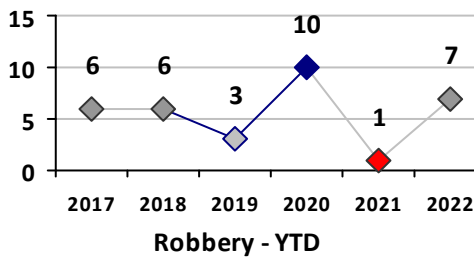

Part I Crime - Comparison Report

Providence Police Department

Through 3/6/2022
Week 9

District 7

4 Week Trend
2/7/2022 - 3/6/2022

Past 28 Days
2/7/2022 - 3/6/2022

Year to Date
January 1 - March 6

Violent Crime	Current Week	Last Week	Wk 7	Wk 6	Past 28 Days	Past 28 Days LY	Chg.	Current Year	Last Year	Chg.	Wght. 5yr Avg	Chg.	
	Homicide	0	0	0	0	0	0	--	0	0	0%	0	--
Sex Offenses, Forcible*	0	1	0	0	1	1	0%	2	5	-60%	5	-60%	
Robbery Other	0	0	0	0	0	0	--	5	1	400%	3	67%	
Robbery W Firearm	0	0	2	0	2	0	--	2	0	200%	2	0%	
Agg. Assault	2	1	2	2	7	11	-36%	10	13	-23%	14	-29%	
Agg. Assault W Firearm	0	0	0	0	0	1	--	2	2	0%	2	0%	
Total	2	2	4	2	10	13	-23%	21	21	0%	25	-16%	

Property Crime	Current Week	Last Week	Wk 7	Wk 6	Past 28 Days	Past 28 Days LY	Chg.	Current Year	Last Year	Chg.	Wght. 5yr Avg	Chg.	
	Burglary	1	1	0	3	5	4	25%	10	12	-17%	15	-33%
MV Theft	3	2	3	1	9	9	0%	20	23	-13%	18	11%	
Larceny from MV	12	3	6	8	29	13	123%	58	32	81%	47	23%	
Larceny**	8	5	2	4	19	35	-46%	44	76	-42%	72	-39%	
Total	24	11	11	16	62	61	2%	132	143	-8%	151	-13%	

Other Crime	Current Week	Last Week	Wk 7	Wk 6	Past 28 Days	Past 28 Days LY	Chg.	Current Year	Last Year	Chg.	Wght. 5yr Avg	Chg.	
	Assault Other	14	6	5	5	30	14	114%	67	38	76%	50	34%
Vandalism	6	5	3	4	18	21	-14%	35	43	-19%	62	-44%	
Drug Offenses	3	0	0	2	5	2	150%	9	6	50%	18	-50%	
Weapons Offenses	1	0	1	0	2	5	-60%	7	8	-13%	9	-22%	
Liquor Law Violations	0	0	2	0	2	5	-60%	3	5	-40%	6	-50%	
Total	24	11	11	11	57	47	21%	121	100	21%	144	-16%	

Figures are preliminary and subject to further analysis and revision

* Sex Offenses, Forcible includes forcible rape, forcible sodomy, forcible fondling, sexual assault with an object

** Larceny includes shoplifting, pickpocket, pursesnatch, from building, bicycles, motor vehicle parts or accessories, and other.