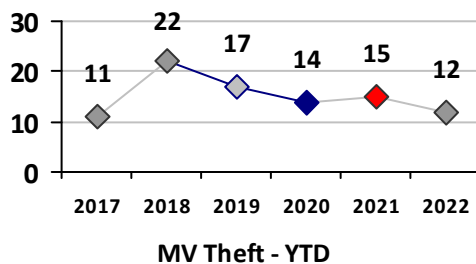

Part I Crime - Comparison Report

Providence Police Department

Through 3/6/2022
Week 9

District 6

4 Week Trend
2/7/2022 - 3/6/2022

Past 28 Days
2/7/2022 - 3/6/2022

Year to Date
January 1 - March 6

Violent Crime	Current Week	Last Week	Wk 7	Wk 6	Past 28 Days	Past 28 Days LY	Chg.	Current Year	Last Year	Chg.	Wght. 5yr Avg	Chg.
Homicide	0	0	0	1	1	1	0%	1	1	0%	1	0%
Sex Offenses, Forcible*	0	1	0	0	1	4	-75%	2	5	-60%	5	-60%
Robbery Other	0	0	0	0	0	1	--	3	2	50%	2	50%
Robbery W Firearm	0	0	0	2	2	0	--	3	1	200%	1	200%
Agg. Assault	1	1	0	0	2	4	-50%	10	7	43%	6	67%
Agg. Assault W Firearm	0	0	0	2	2	2	0%	2	2	0%	2	0%
Total	1	2	0	5	8	12	-33%	21	18	17%	16	31%

Property Crime	Current Week	Last Week	Wk 7	Wk 6	Past 28 Days	Past 28 Days LY	Chg.	Current Year	Last Year	Chg.	Wght. 5yr Avg	Chg.
Burglary	0	0	0	0	0	5	--	5	12	-58%	14	-64%
MV Theft	2	2	1	2	7	4	75%	12	15	-20%	16	-25%
Larceny from MV	7	6	3	1	17	11	55%	38	29	31%	28	36%
Larceny**	5	2	1	6	14	3	367%	32	30	7%	37	-14%
Total	14	10	5	9	38	23	65%	87	86	1%	94	-7%

Other Crime	Current Week	Last Week	Wk 7	Wk 6	Past 28 Days	Past 28 Days LY	Chg.	Current Year	Last Year	Chg.	Wght. 5yr Avg	Chg.
Assault Other	1	4	3	4	12	6	100%	32	20	60%	31	3%
Vandalism	5	7	1	6	19	8	138%	39	27	44%	32	22%
Drug Offenses	0	0	0	0	0	0	--	2	6	-67%	12	-83%
Weapons Offenses	0	0	0	0	0	4	--	1	11	-91%	7	-86%
Liquor Law Violations	0	0	0	1	1	0	--	2	0	200%	0	--
Total	6	11	4	11	32	18	78%	76	64	19%	82	-7%

Figures are preliminary and subject to further analysis and revision

* Sex Offenses, Forcible includes forcible rape, forcible sodomy, forcible fondling, sexual assault with an object

** Larceny includes shoplifting, pickpocket, pursesnatch, from building, bicycles, motor vehicle parts or accessories, and other.