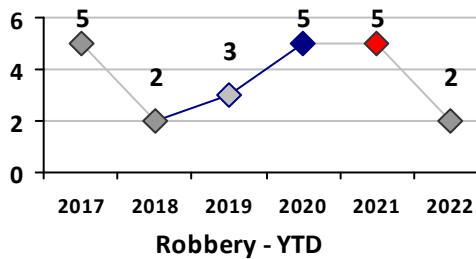

Part I Crime - Comparison Report

Providence Police Department

Through 3/6/2022
Week 9

District 1

4 Week Trend 2/7/2022 - 3/6/2022	Past 28 Days 2/7/2022 - 3/6/2022	Year to Date January 1 - March 6

Violent Crime	Current Week	Last Week	Wk 7	Wk 6	Past 28 Days	Past 28 Days LY	Chg.	Current Year	Last Year	Chg.	Wght. 5yr Avg	Chg.
Homicide	0	0	0	0	0	0	--	0	0	0%	0	--
Sex Offenses, Forcible*	0	0	0	0	0	0	--	0	0	0%	1	--
Robbery Other	0	0	0	0	0	1	--	2	4	-50%	4	-50%
Robbery W Firearm	0	0	0	0	0	0	--	0	1	-100%	0	--
Agg. Assault	0	0	0	0	0	2	--	3	3	0%	5	-40%
Agg. Assault W Firearm	0	0	0	0	0	0	--	0	0	0%	0	--
Total	0	0	0	0	0	3	300%	5	8	-38%	11	-55%

Property Crime	Current Week	Last Week	Wk 7	Wk 6	Past 28 Days	Past 28 Days LY	Chg.	Current Year	Last Year	Chg.	Wght. 5yr Avg	Chg.
Burglary	0	0	0	0	0	3	--	1	4	-75%	4	-75%
MV Theft	1	0	2	2	5	5	0%	8	11	-27%	10	-20%
Larceny from MV	0	5	6	2	13	5	160%	32	16	100%	28	14%
Larceny**	4	8	4	4	20	14	43%	42	26	62%	70	-40%
Total	5	13	12	8	38	27	41%	83	57	46%	111	-25%

Other Crime	Current Week	Last Week	Wk 7	Wk 6	Past 28 Days	Past 28 Days LY	Chg.	Current Year	Last Year	Chg.	Wght. 5yr Avg	Chg.
Assault Other	3	3	2	5	13	9	44%	28	16	75%	27	4%
Vandalism	2	3	6	8	19	10	90%	38	15	153%	23	65%
Drug Offenses	0	0	0	1	1	2	-50%	3	6	-50%	7	-57%
Weapons Offenses	0	1	0	0	1	2	-50%	4	4	0%	4	0%
Liquor Law Violations	0	0	0	0	0	0	--	1	0	100%	1	0%
Total	5	7	8	14	34	23	48%	74	41	80%	62	19%

Figures are preliminary and subject to further analysis and revision

* Sex Offenses, Forcible includes forcible rape, forcible sodomy, forcible fondling, sexual assault with an object

** Larceny includes shoplifting, pickpocket, pursesnatch, from building, bicycles, motor vehicle parts or accessories, and other.