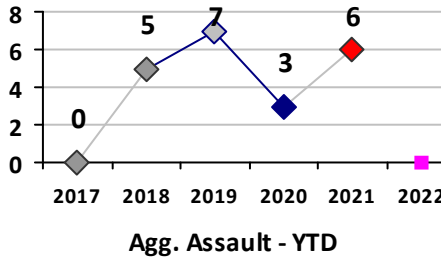

Part I Crime - Comparison Report

Providence Police Department

Through 3/6/2022
Week 9

District 8

4 Week Trend 2/7/2022 - 3/6/2022	Past 28 Days 2/7/2022 - 3/6/2022	Year to Date January 1 - March 6

Violent Crime	Current Week	Last Week	Wk 7	Wk 6	Past 28 Days	Past 28 Days LY	Chg.	Current Year	Last Year	Chg.	Wght. 5yr Avg	Chg.
Homicide	0	0	0	0	0	0	--	0	0	0%	0	--
Sex Offenses, Forcible*	0	0	0	0	0	1	--	0	2	-100%	2	--
Robbery Other	0	0	0	0	0	0	--	3	1	200%	1	200%
Robbery W Firearm	0	0	0	0	0	0	--	0	0	0%	0	--
Agg. Assault	0	0	0	0	0	3	--	0	5	-100%	4	--
Agg. Assault W Firearm	0	0	0	0	0	1	--	0	1	-100%	1	--
Total	0	0	0	0	0	5	500%	3	9	-67%	7	-57%

Property Crime	Current Week	Last Week	Wk 7	Wk 6	Past 28 Days	Past 28 Days LY	Chg.	Current Year	Last Year	Chg.	Wght. 5yr Avg	Chg.
Burglary	0	0	1	2	3	1	200%	6	2	200%	8	-25%
MV Theft	1	1	1	0	3	2	50%	7	4	75%	3	133%
Larceny from MV	4	2	3	3	12	8	50%	27	16	69%	22	23%
Larceny**	2	2	7	0	11	5	120%	21	11	91%	23	-9%
Total	7	5	12	5	29	16	81%	61	33	85%	56	9%

Other Crime	Current Week	Last Week	Wk 7	Wk 6	Past 28 Days	Past 28 Days LY	Chg.	Current Year	Last Year	Chg.	Wght. 5yr Avg	Chg.
Assault Other	0	3	0	3	6	0	--	12	8	50%	12	0%
Vandalism	2	1	1	1	5	8	-38%	18	14	29%	20	-10%
Drug Offenses	0	0	0	0	0	0	--	0	0	0%	2	--
Weapons Offenses	0	0	0	1	1	4	-75%	1	8	-88%	4	-75%
Liquor Law Violations	0	0	1	0	1	0	--	1	0	100%	0	--
Total	2	4	2	5	13	12	8%	32	30	7%	37	-14%

Figures are preliminary and subject to further analysis and revision

* Sex Offenses, Forcible includes forcible rape, forcible sodomy, forcible fondling, sexual assault with an object

** Larceny includes shoplifting, pickpocket, pursesnatch, from building, bicycles, motor vehicle parts or accessories, and other.