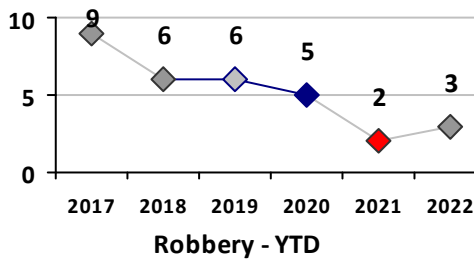

Part I Crime - Comparison Report

Providence Police Department

Through 3/6/2022
Week 9

District 2

4 Week Trend
2/7/2022 - 3/6/2022

Past 28 Days
2/7/2022 - 3/6/2022

Year to Date
January 1 - March 6

Violent Crime	Current Week	Last Week	Wk 7	Wk 6	Past 28 Days	Past 28 Days LY	Chg.	Current Year	Last Year	Chg.	Wght. 5yr Avg	Chg.	
	Homicide	0	0	0	0	0	0	--	0	1	-100%	0	--
Sex Offenses, Forcible*	0	0	0	1	1	0	--	9	4	125%	5	80%	
Robbery Other	0	0	1	0	1	0	--	2	2	0%	4	-50%	
Robbery W Firearm	0	0	0	0	0	0	--	1	0	100%	1	0%	
Agg. Assault	1	2	0	0	3	3	0%	11	11	0%	12	-8%	
Agg. Assault W Firearm	0	0	1	0	1	3	-67%	2	4	-50%	3	-33%	
Total	1	2	2	1	6	6	0%	25	22	14%	25	0%	

Property Crime	Current Week	Last Week	Wk 7	Wk 6	Past 28 Days	Past 28 Days LY	Chg.	Current Year	Last Year	Chg.	Wght. 5yr Avg	Chg.	
	Burglary	0	0	2	0	2	9	-78%	10	12	-17%	13	-23%
MV Theft	1	2	2	3	8	23	-65%	18	46	-61%	27	-33%	
Larceny from MV	3	1	3	4	11	8	38%	37	16	131%	28	32%	
Larceny**	1	3	2	3	9	9	0%	32	34	-6%	43	-26%	
Total	5	6	9	10	30	49	-39%	97	108	-10%	111	-13%	

Other Crime	Current Week	Last Week	Wk 7	Wk 6	Past 28 Days	Past 28 Days LY	Chg.	Current Year	Last Year	Chg.	Wght. 5yr Avg	Chg.	
	Assault Other	5	2	8	8	23	15	53%	53	34	56%	49	8%
Vandalism	4	3	4	4	15	14	7%	39	36	8%	41	-5%	
Drug Offenses	4	3	1	1	9	8	13%	15	10	50%	25	-40%	
Weapons Offenses	5	2	4	3	14	7	100%	27	7	286%	9	200%	
Liquor Law Violations	0	0	0	0	0	0	--	0	0	0%	0	--	
Total	18	10	17	16	61	44	39%	134	87	54%	123	9%	

Figures are preliminary and subject to further analysis and revision

* Sex Offenses, Forcible includes forcible rape, forcible sodomy, forcible fondling, sexual assault with an object

** Larceny includes shoplifting, pickpocket, pursesnatch, from building, bicycles, motor vehicle parts or accessories, and other.