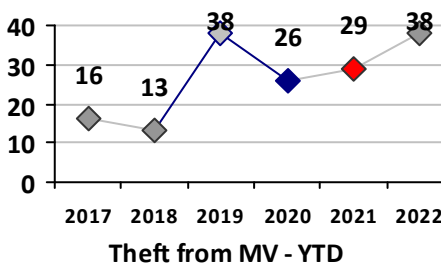

Part I Crime - Comparison Report

Providence Police Department

Through 3/6/2022
Week 9

District 6

4 Week Trend
2/7/2022 - 3/6/2022

Past 28 Days
2/7/2022 - 3/6/2022

Year to Date
January 1 - March 6

Violent Crime	Current Week	Last Week	Wk 7	Wk 6	Past 28 Days	Past 28 Days LY	Chg.	Current Year	Last Year	Chg.	Wght. 5yr Avg	Chg.
Homicide	0	0	0	1	1	1	0%	1	1	0%	1	0%
Sex Offenses, Forcible*	0	1	0	0	1	4	-75%	2	5	-60%	5	-60%
Robbery Other	0	0	0	0	0	1	--	3	2	50%	2	50%
Robbery W Firearm	0	0	0	2	2	0	--	3	1	200%	1	200%
Agg. Assault	1	1	0	0	2	4	-50%	10	7	43%	6	67%
Agg. Assault W Firearm	0	0	0	2	2	2	0%	2	2	0%	2	0%
Total	1	2	0	5	8	12	-33%	21	18	17%	16	31%

Property Crime	Current Week	Last Week	Wk 7	Wk 6	Past 28 Days	Past 28 Days LY	Chg.	Current Year	Last Year	Chg.	Wght. 5yr Avg	Chg.
Burglary	0	0	0	0	0	5	--	5	12	-58%	14	-64%
MV Theft	2	2	1	2	7	4	75%	12	15	-20%	16	-25%
Larceny from MV	7	6	3	1	17	11	55%	38	29	31%	28	36%
Larceny**	5	2	1	6	14	3	367%	32	30	7%	37	-14%
Total	14	10	5	9	38	23	65%	87	86	1%	94	-7%

Other Crime	Current Week	Last Week	Wk 7	Wk 6	Past 28 Days	Past 28 Days LY	Chg.	Current Year	Last Year	Chg.	Wght. 5yr Avg	Chg.
Assault Other	1	4	3	4	12	6	100%	32	20	60%	31	3%
Vandalism	5	7	1	6	19	8	138%	39	27	44%	32	22%
Drug Offenses	0	0	0	0	0	0	--	2	6	-67%	12	-83%
Weapons Offenses	0	0	0	0	0	4	--	1	11	-91%	7	-86%
Liquor Law Violations	0	0	0	1	1	0	--	2	0	200%	0	--
Total	6	11	4	11	32	18	78%	76	64	19%	82	-7%

Figures are preliminary and subject to further analysis and revision

* Sex Offenses, Forcible includes forcible rape, forcible sodomy, forcible fondling, sexual assault with an object

** Larceny includes shoplifting, pickpocket, pursesnatch, from building, bicycles, motor vehicle parts or accessories, and other.