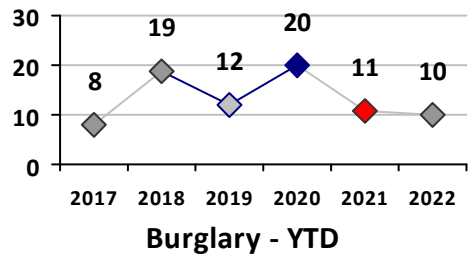

Part I Crime - Comparison Report

Providence Police Department

Through 3/6/2022
Week 9

District 9

4 Week Trend
2/7/2022 - 3/6/2022

Past 28 Days
2/7/2022 - 3/6/2022

Year to Date
January 1 - March 6

Violent Crime	Current Week	Last Week	Wk 7	Wk 6	Past 28 Days	Past 28 Days LY	Chg.	Current Year	Last Year	Chg.	Wght. 5yr Avg	Chg.
Homicide	0	0	0	0	0	0	--	0	0	0%	0	--
Sex Offenses, Forcible*	0	0	0	0	0	1	--	0	1	-100%	2	--
Robbery Other	0	0	0	0	0	0	--	2	0	200%	1	100%
Robbery W Firearm	0	0	0	0	0	0	--	0	0	0%	0	--
Agg. Assault	0	0	0	0	0	1	--	3	1	200%	1	200%
Agg. Assault W Firearm	0	0	0	0	0	0	--	0	0	0%	0	--
Total	0	0	0	0	0	2	200%	5	2	150%	4	25%

Property Crime	Current Week	Last Week	Wk 7	Wk 6	Past 28 Days	Past 28 Days LY	Chg.	Current Year	Last Year	Chg.	Wght. 5yr Avg	Chg.
Burglary	0	0	0	2	2	3	-33%	10	12	-17%	16	-38%
MV Theft	0	1	0	2	3	3	0%	6	4	50%	3	100%
Larceny from MV	4	0	2	2	8	4	100%	29	10	190%	30	-3%
Larceny**	1	4	0	3	8	0	--	19	10	90%	22	-14%
Total	5	5	2	9	21	10	110%	64	36	78%	71	-10%

Other Crime	Current Week	Last Week	Wk 7	Wk 6	Past 28 Days	Past 28 Days LY	Chg.	Current Year	Last Year	Chg.	Wght. 5yr Avg	Chg.
Assault Other	0	1	1	0	2	4	-50%	4	8	-50%	8	-50%
Vandalism	2	2	1	2	7	1	600%	30	4	650%	16	88%
Drug Offenses	0	0	1	0	1	0	--	1	3	-67%	3	-67%
Weapons Offenses	0	0	1	0	1	0	--	3	6	-50%	3	0%
Liquor Law Violations	0	0	0	0	0	0	--	0	0	0%	0	--
Total	2	3	4	2	11	5	120%	38	21	81%	31	23%

Figures are preliminary and subject to further analysis and revision

* Sex Offenses, Forcible includes forcible rape, forcible sodomy, forcible fondling, sexual assault with an object

** Larceny includes shoplifting, pickpocket, pursesnatch, from building, bicycles, motor vehicle parts or accessories, and other.