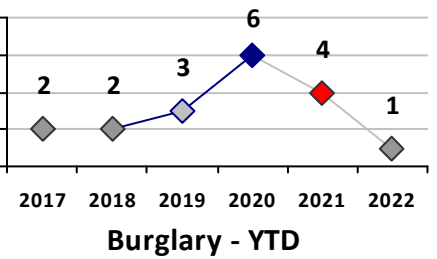

Part I Crime - Comparison Report

Providence Police Department

Through 3/6/2022
Week 9

District 1

4 Week Trend 2/7/2022 - 3/6/2022	Past 28 Days 2/7/2022 - 3/6/2022	Year to Date January 1 - March 6

Violent Crime	Current Week	Last Week	Wk 7	Wk 6	Past 28 Days	Past 28 Days LY	Chg.	Current Year	Last Year	Chg.	Wght. 5yr Avg	Chg.
Homicide	0	0	0	0	0	0	--	0	0	0%	0	--
Sex Offenses, Forcible*	0	0	0	0	0	0	--	0	0	0%	1	--
Robbery Other	0	0	0	0	0	1	--	2	4	-50%	4	-50%
Robbery W Firearm	0	0	0	0	0	0	--	0	1	-100%	0	--
Agg. Assault	0	0	0	0	0	2	--	3	3	0%	5	-40%
Agg. Assault W Firearm	0	0	0	0	0	0	--	0	0	0%	0	--
Total	0	0	0	0	0	3	300%	5	8	-38%	11	-55%

Property Crime	Current Week	Last Week	Wk 7	Wk 6	Past 28 Days	Past 28 Days LY	Chg.	Current Year	Last Year	Chg.	Wght. 5yr Avg	Chg.
Burglary	0	0	0	0	0	3	--	1	4	-75%	4	-75%
MV Theft	1	0	2	2	5	5	0%	8	11	-27%	10	-20%
Larceny from MV	0	5	6	2	13	5	160%	32	16	100%	28	14%
Larceny**	4	8	4	4	20	14	43%	42	26	62%	70	-40%
Total	5	13	12	8	38	27	41%	83	57	46%	111	-25%

Other Crime	Current Week	Last Week	Wk 7	Wk 6	Past 28 Days	Past 28 Days LY	Chg.	Current Year	Last Year	Chg.	Wght. 5yr Avg	Chg.
Assault Other	3	3	2	5	13	9	44%	28	16	75%	27	4%
Vandalism	2	3	6	8	19	10	90%	38	15	153%	23	65%
Drug Offenses	0	0	0	1	1	2	-50%	3	6	-50%	7	-57%
Weapons Offenses	0	1	0	0	1	2	-50%	4	4	0%	4	0%
Liquor Law Violations	0	0	0	0	0	0	--	1	0	100%	1	0%
Total	5	7	8	14	34	23	48%	74	41	80%	62	19%

Figures are preliminary and subject to further analysis and revision

* Sex Offenses, Forcible includes forcible rape, forcible sodomy, forcible fondling, sexual assault with an object

** Larceny includes shoplifting, pickpocket, pursesnatch, from building, bicycles, motor vehicle parts or accessories, and other.