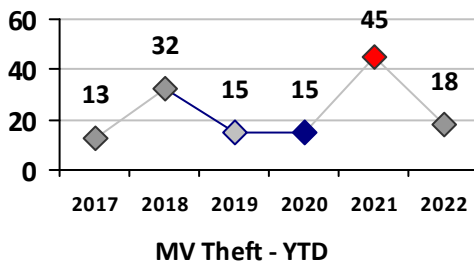

Part I Crime - Comparison Report

Providence Police Department

Through 3/6/2022
Week 9

District 2

4 Week Trend
2/7/2022 - 3/6/2022

Past 28 Days
2/7/2022 - 3/6/2022

Year to Date
January 1 - March 6

Violent Crime	Current Week	Last Week	Wk 7	Wk 6	Past 28 Days	Past 28 Days LY	Chg.	Current Year	Last Year	Chg.	Wght. 5yr Avg	Chg.	
	Homicide	0	0	0	0	0	0	--	0	1	-100%	0	--
Sex Offenses, Forcible*	0	0	0	1	1	0	--	9	4	125%	5	80%	
Robbery Other	0	0	1	0	1	0	--	2	2	0%	4	-50%	
Robbery W Firearm	0	0	0	0	0	0	--	1	0	100%	1	0%	
Agg. Assault	1	2	0	0	3	3	0%	11	11	0%	12	-8%	
Agg. Assault W Firearm	0	0	1	0	1	3	-67%	2	4	-50%	3	-33%	
Total	1	2	2	1	6	6	0%	25	22	14%	25	0%	

Property Crime	Current Week	Last Week	Wk 7	Wk 6	Past 28 Days	Past 28 Days LY	Chg.	Current Year	Last Year	Chg.	Wght. 5yr Avg	Chg.	
	Burglary	0	0	2	0	2	9	-78%	10	12	-17%	13	-23%
MV Theft	1	2	2	3	8	23	-65%	18	46	-61%	27	-33%	
Larceny from MV	3	1	3	4	11	8	38%	37	16	131%	28	32%	
Larceny**	1	3	2	3	9	9	0%	32	34	-6%	43	-26%	
Total	5	6	9	10	30	49	-39%	97	108	-10%	111	-13%	

Other Crime	Current Week	Last Week	Wk 7	Wk 6	Past 28 Days	Past 28 Days LY	Chg.	Current Year	Last Year	Chg.	Wght. 5yr Avg	Chg.	
	Assault Other	5	2	8	8	23	15	53%	53	34	56%	49	8%
Vandalism	4	3	4	4	15	14	7%	39	36	8%	41	-5%	
Drug Offenses	4	3	1	1	9	8	13%	15	10	50%	25	-40%	
Weapons Offenses	5	2	4	3	14	7	100%	27	7	286%	9	200%	
Liquor Law Violations	0	0	0	0	0	0	--	0	0	0%	0	--	
Total	18	10	17	16	61	44	39%	134	87	54%	123	9%	

Figures are preliminary and subject to further analysis and revision

* Sex Offenses, Forcible includes forcible rape, forcible sodomy, forcible fondling, sexual assault with an object

** Larceny includes shoplifting, pickpocket, pursesnatch, from building, bicycles, motor vehicle parts or accessories, and other.