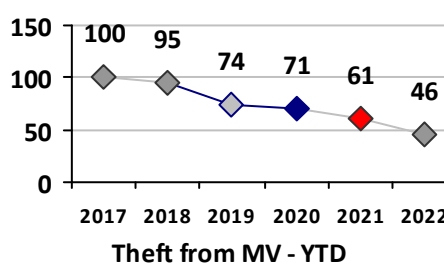

Part I Crime - Comparison Report

Providence Police Department

Through 3/6/2022
Week 9

District 4

4 Week Trend
2/7/2022 - 3/6/2022

Past 28 Days
2/7/2022 - 3/6/2022

Year to Date
January 1 - March 6

Violent Crime	Current Week	Last Week	Wk 7	Wk 6	Past 28 Days	Past 28 Days LY	Chg.	Current Year	Last Year	Chg.	Wght. 5yr Avg	Chg.	
	Homicide	0	0	0	0	0	0	--	1	0	100%	0	--
Sex Offenses, Forcible*	1	1	0	3	5	1	400%	7	3	133%	5	40%	
Robbery Other	0	1	0	0	1	1	0%	2	5	-60%	6	-67%	
Robbery W Firearm	0	0	1	0	1	3	-67%	1	4	-75%	3	-67%	
Agg. Assault	0	3	0	0	3	5	-40%	7	8	-13%	13	-46%	
Agg. Assault W Firearm	0	0	0	1	1	2	-50%	4	4	0%	3	33%	
Total	1	5	1	4	11	12	-8%	22	24	-8%	29	-24%	

Property Crime	Current Week	Last Week	Wk 7	Wk 6	Past 28 Days	Past 28 Days LY	Chg.	Current Year	Last Year	Chg.	Wght. 5yr Avg	Chg.	
	Burglary	1	1	0	0	2	3	-33%	7	5	40%	19	-63%
MV Theft	1	3	3	4	11	15	-27%	28	33	-15%	20	40%	
Larceny from MV	10	1	9	4	24	16	50%	46	62	-26%	75	-39%	
Larceny**	5	6	8	4	23	21	10%	48	51	-6%	46	4%	
Total	17	11	20	12	60	55	9%	129	151	-15%	159	-19%	

Other Crime	Current Week	Last Week	Wk 7	Wk 6	Past 28 Days	Past 28 Days LY	Chg.	Current Year	Last Year	Chg.	Wght. 5yr Avg	Chg.	
	Assault Other	4	4	5	6	19	16	19%	40	45	-11%	59	-32%
Vandalism	5	3	8	4	20	18	11%	47	48	-2%	51	-8%	
Drug Offenses	4	2	3	0	9	7	29%	23	18	28%	39	-41%	
Weapons Offenses	3	2	0	1	6	2	200%	25	25	0%	15	67%	
Liquor Law Violations	0	0	0	0	0	0	--	0	0	0%	0	--	
Total	16	11	16	11	54	43	26%	135	136	-1%	163	-17%	

Figures are preliminary and subject to further analysis and revision

* Sex Offenses, Forcible includes forcible rape, forcible sodomy, forcible fondling, sexual assault with an object

** Larceny includes shoplifting, pickpocket, pursesnatch, from building, bicycles, motor vehicle parts or accessories, and other.