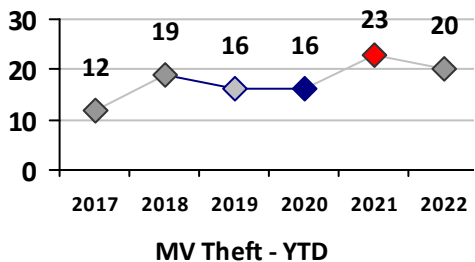

Part I Crime - Comparison Report

Providence Police Department

Through 3/6/2022
Week 9

District 7

4 Week Trend
2/7/2022 - 3/6/2022

Past 28 Days
2/7/2022 - 3/6/2022

Year to Date
January 1 - March 6

Violent Crime	Current Week	Last Week	Wk 7	Wk 6	Past 28 Days	Past 28 Days LY	Chg.	Current Year	Last Year	Chg.	Wght. 5yr Avg	Chg.	
	Homicide	0	0	0	0	0	0	--	0	0	0%	0	--
Sex Offenses, Forcible*	0	1	0	0	1	1	0%	2	5	-60%	5	-60%	
Robbery Other	0	0	0	0	0	0	--	5	1	400%	3	67%	
Robbery W Firearm	0	0	2	0	2	0	--	2	0	200%	2	0%	
Agg. Assault	2	1	2	2	7	11	-36%	10	13	-23%	14	-29%	
Agg. Assault W Firearm	0	0	0	0	0	1	--	2	2	0%	2	0%	
Total	2	2	4	2	10	13	-23%	21	21	0%	25	-16%	

Property Crime	Current Week	Last Week	Wk 7	Wk 6	Past 28 Days	Past 28 Days LY	Chg.	Current Year	Last Year	Chg.	Wght. 5yr Avg	Chg.	
	Burglary	1	1	0	3	5	4	25%	10	12	-17%	15	-33%
MV Theft	3	2	3	1	9	9	0%	20	23	-13%	18	11%	
Larceny from MV	12	3	6	8	29	13	123%	58	32	81%	47	23%	
Larceny**	8	5	2	4	19	35	-46%	44	76	-42%	72	-39%	
Total	24	11	11	16	62	61	2%	132	143	-8%	151	-13%	

Other Crime	Current Week	Last Week	Wk 7	Wk 6	Past 28 Days	Past 28 Days LY	Chg.	Current Year	Last Year	Chg.	Wght. 5yr Avg	Chg.	
	Assault Other	14	6	5	5	30	14	114%	67	38	76%	50	34%
Vandalism	6	5	3	4	18	21	-14%	35	43	-19%	62	-44%	
Drug Offenses	3	0	0	2	5	2	150%	9	6	50%	18	-50%	
Weapons Offenses	1	0	1	0	2	5	-60%	7	8	-13%	9	-22%	
Liquor Law Violations	0	0	2	0	2	5	-60%	3	5	-40%	6	-50%	
Total	24	11	11	11	57	47	21%	121	100	21%	144	-16%	

Figures are preliminary and subject to further analysis and revision

* Sex Offenses, Forcible includes forcible rape, forcible sodomy, forcible fondling, sexual assault with an object

** Larceny includes shoplifting, pickpocket, pursesnatch, from building, bicycles, motor vehicle parts or accessories, and other.