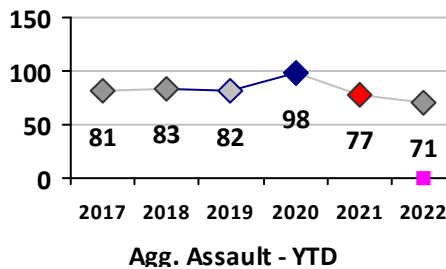

Part I Crime - Comparison Report

Providence Police Department

Through 3/6/2022
Week 9

Citywide

4 Week Trend
2/7/2022 - 3/6/2022

Past 28 Days
2/7/2022 - 3/6/2022

Year to Date
January 1 - March 6

Violent Crime	Current Week	Last Week	Wk 7	Wk 6	Past 28 Days	Past 28 Days LY	Chg.	Current Year	Last Year	Chg.	Wght. 5yr Avg	Chg.
	Homicide	0	0	0	1	1	1	0%	2	2	0%	1
Sex Offenses, Forcible*	1	3	0	5	9	14	-36%	24	29	-17%	34	-29%
Robbery W Firearm	0	0	3	2	5	3	67%	8	6	33%	10	-20%
Robbery Other	1	2	1	0	4	4	0%	24	18	33%	25	-4%
Agg. Assault W Firearm	0	0	1	4	5	10	-50%	12	18	-33%	15	-20%
Agg. Assault	4	7	3	6	20	34	-41%	59	62	-5%	72	-18%
Total	6	12	8	18	44	66	-33%	129	135	-4%	158	-18%

Property Crime	Current Week	Last Week	Wk 7	Wk 6	Past 28 Days	Past 28 Days LY	Chg.	Current Year	Last Year	Chg.	Wght. 5yr Avg	Chg.
	Burglary	2	5	3	7	17	32	-47%	56	79	-29%	114
MV Theft	11	14	13	15	53	80	-34%	126	175	-28%	127	-1%
Larceny from MV	49	26	41	38	154	78	97%	351	234	50%	317	11%
Larceny**	28	39	28	30	125	101	24%	296	275	8%	373	-21%
Total	90	84	85	90	349	291	20%	829	763	9%	931	-11%

Other Crime	Current Week	Last Week	Wk 7	Wk 6	Past 28 Days	Past 28 Days LY	Chg.	Current Year	Last Year	Chg.	Wght. 5yr Avg	Chg.
	Assault Other	35	26	30	38	129	86	50%	294	231	27%	305
Vandalism	29	36	31	39	135	108	25%	325	273	19%	322	1%
Weapons Offenses	9	6	12	7	34	30	13%	85	80	6%	68	25%
Drug Offenses	11	6	8	5	30	25	20%	67	65	3%	136	-51%
Liquor Law Violations	0	0	3	2	5	5	0%	8	5	60%	7	14%
Total	84	74	84	91	333	254	31%	779	654	19%	838	-7%