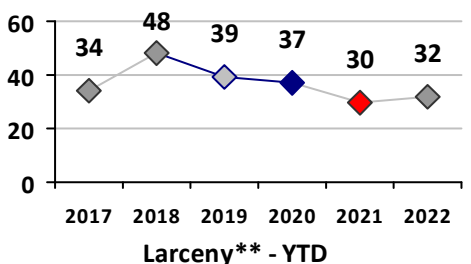

Part I Crime - Comparison Report

Providence Police Department

Through 3/6/2022
Week 9

District 6

4 Week Trend
2/7/2022 - 3/6/2022

Past 28 Days
2/7/2022 - 3/6/2022

Year to Date
January 1 - March 6

Violent Crime	Current Week	Last Week	Wk 7	Wk 6	Past 28 Days	Past 28 Days LY	Chg.	Current Year	Last Year	Chg.	Wght. 5yr Avg	Chg.
Homicide	0	0	0	1	1	1	0%	1	1	0%	1	0%
Sex Offenses, Forcible*	0	1	0	0	1	4	-75%	2	5	-60%	5	-60%
Robbery Other	0	0	0	0	0	1	--	3	2	50%	2	50%
Robbery W Firearm	0	0	0	2	2	0	--	3	1	200%	1	200%
Agg. Assault	1	1	0	0	2	4	-50%	10	7	43%	6	67%
Agg. Assault W Firearm	0	0	0	2	2	2	0%	2	2	0%	2	0%
Total	1	2	0	5	8	12	-33%	21	18	17%	16	31%

Property Crime	Current Week	Last Week	Wk 7	Wk 6	Past 28 Days	Past 28 Days LY	Chg.	Current Year	Last Year	Chg.	Wght. 5yr Avg	Chg.
Burglary	0	0	0	0	0	5	--	5	12	-58%	14	-64%
MV Theft	2	2	1	2	7	4	75%	12	15	-20%	16	-25%
Larceny from MV	7	6	3	1	17	11	55%	38	29	31%	28	36%
Larceny**	5	2	1	6	14	3	367%	32	30	7%	37	-14%
Total	14	10	5	9	38	23	65%	87	86	1%	94	-7%

Other Crime	Current Week	Last Week	Wk 7	Wk 6	Past 28 Days	Past 28 Days LY	Chg.	Current Year	Last Year	Chg.	Wght. 5yr Avg	Chg.
Assault Other	1	4	3	4	12	6	100%	32	20	60%	31	3%
Vandalism	5	7	1	6	19	8	138%	39	27	44%	32	22%
Drug Offenses	0	0	0	0	0	0	--	2	6	-67%	12	-83%
Weapons Offenses	0	0	0	0	0	4	--	1	11	-91%	7	-86%
Liquor Law Violations	0	0	0	1	1	0	--	2	0	200%	0	--
Total	6	11	4	11	32	18	78%	76	64	19%	82	-7%

Figures are preliminary and subject to further analysis and revision

* Sex Offenses, Forcible includes forcible rape, forcible sodomy, forcible fondling, sexual assault with an object

** Larceny includes shoplifting, pickpocket, pursesnatch, from building, bicycles, motor vehicle parts or accessories, and other.