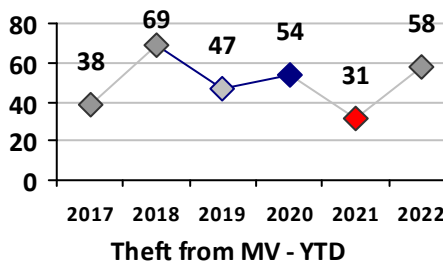

Part I Crime - Comparison Report

Providence Police Department

Through 3/6/2022
Week 9

District 7

4 Week Trend
2/7/2022 - 3/6/2022

Past 28 Days
2/7/2022 - 3/6/2022

Year to Date
January 1 - March 6

Violent Crime	Current Week	Last Week	Wk 7	Wk 6	Past 28 Days	Past 28 Days LY	Chg.	Current Year	Last Year	Chg.	Wght. 5yr Avg	Chg.	
	Homicide	0	0	0	0	0	0	--	0	0	0%	0	--
Sex Offenses, Forcible*	0	1	0	0	1	1	0%	2	5	-60%	5	-60%	
Robbery Other	0	0	0	0	0	0	--	5	1	400%	3	67%	
Robbery W Firearm	0	0	2	0	2	0	--	2	0	200%	2	0%	
Agg. Assault	2	1	2	2	7	11	-36%	10	13	-23%	14	-29%	
Agg. Assault W Firearm	0	0	0	0	0	1	--	2	2	0%	2	0%	
Total	2	2	4	2	10	13	-23%	21	21	0%	25	-16%	

Property Crime	Current Week	Last Week	Wk 7	Wk 6	Past 28 Days	Past 28 Days LY	Chg.	Current Year	Last Year	Chg.	Wght. 5yr Avg	Chg.	
	Burglary	1	1	0	3	5	4	25%	10	12	-17%	15	-33%
MV Theft	3	2	3	1	9	9	0%	20	23	-13%	18	11%	
Larceny from MV	12	3	6	8	29	13	123%	58	32	81%	47	23%	
Larceny**	8	5	2	4	19	35	-46%	44	76	-42%	72	-39%	
Total	24	11	11	16	62	61	2%	132	143	-8%	151	-13%	

Other Crime	Current Week	Last Week	Wk 7	Wk 6	Past 28 Days	Past 28 Days LY	Chg.	Current Year	Last Year	Chg.	Wght. 5yr Avg	Chg.	
	Assault Other	14	6	5	5	30	14	114%	67	38	76%	50	34%
Vandalism	6	5	3	4	18	21	-14%	35	43	-19%	62	-44%	
Drug Offenses	3	0	0	2	5	2	150%	9	6	50%	18	-50%	
Weapons Offenses	1	0	1	0	2	5	-60%	7	8	-13%	9	-22%	
Liquor Law Violations	0	0	2	0	2	5	-60%	3	5	-40%	6	-50%	
Total	24	11	11	11	57	47	21%	121	100	21%	144	-16%	

Figures are preliminary and subject to further analysis and revision

* Sex Offenses, Forcible includes forcible rape, forcible sodomy, forcible fondling, sexual assault with an object

** Larceny includes shoplifting, pickpocket, pursesnatch, from building, bicycles, motor vehicle parts or accessories, and other.