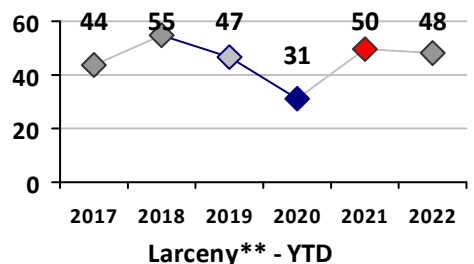

Part I Crime - Comparison Report

Providence Police Department

Through 3/6/2022
Week 9

District 4

4 Week Trend
2/7/2022 - 3/6/2022

Past 28 Days
2/7/2022 - 3/6/2022

Year to Date
January 1 - March 6

Violent Crime	Current Week	Last Week	Wk 7	Wk 6	Past 28 Days	Past 28 Days LY	Chg.	Current Year	Last Year	Chg.	Wght. 5yr Avg	Chg.	
	Homicide	0	0	0	0	0	0	--	1	0	100%	0	--
Sex Offenses, Forcible*	1	1	0	3	5	1	400%	7	3	133%	5	40%	
Robbery Other	0	1	0	0	1	1	0%	2	5	-60%	6	-67%	
Robbery W Firearm	0	0	1	0	1	3	-67%	1	4	-75%	3	-67%	
Agg. Assault	0	3	0	0	3	5	-40%	7	8	-13%	13	-46%	
Agg. Assault W Firearm	0	0	0	1	1	2	-50%	4	4	0%	3	33%	
Total	1	5	1	4	11	12	-8%	22	24	-8%	29	-24%	

Property Crime	Current Week	Last Week	Wk 7	Wk 6	Past 28 Days	Past 28 Days LY	Chg.	Current Year	Last Year	Chg.	Wght. 5yr Avg	Chg.	
	Burglary	1	1	0	0	2	3	-33%	7	5	40%	19	-63%
MV Theft	1	3	3	4	11	15	-27%	28	33	-15%	20	40%	
Larceny from MV	10	1	9	4	24	16	50%	46	62	-26%	75	-39%	
Larceny**	5	6	8	4	23	21	10%	48	51	-6%	46	4%	
Total	17	11	20	12	60	55	9%	129	151	-15%	159	-19%	

Other Crime	Current Week	Last Week	Wk 7	Wk 6	Past 28 Days	Past 28 Days LY	Chg.	Current Year	Last Year	Chg.	Wght. 5yr Avg	Chg.	
	Assault Other	4	4	5	6	19	16	19%	40	45	-11%	59	-32%
Vandalism	5	3	8	4	20	18	11%	47	48	-2%	51	-8%	
Drug Offenses	4	2	3	0	9	7	29%	23	18	28%	39	-41%	
Weapons Offenses	3	2	0	1	6	2	200%	25	25	0%	15	67%	
Liquor Law Violations	0	0	0	0	0	0	--	0	0	0%	0	--	
Total	16	11	16	11	54	43	26%	135	136	-1%	163	-17%	

Figures are preliminary and subject to further analysis and revision

* Sex Offenses, Forcible includes forcible rape, forcible sodomy, forcible fondling, sexual assault with an object

** Larceny includes shoplifting, pickpocket, pursesnatch, from building, bicycles, motor vehicle parts or accessories, and other.