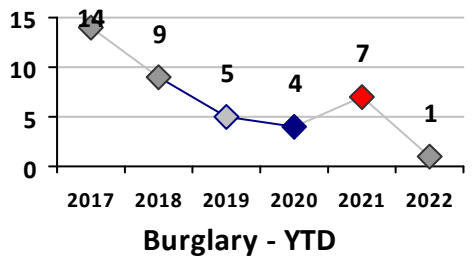

Part I Crime - Comparison Report

Providence Police Department

Through 3/6/2022
Week 9

District 3

4 Week Trend
2/7/2022 - 3/6/2022

Past 28 Days
2/7/2022 - 3/6/2022

Year to Date
January 1 - March 6

Violent Crime	Current Week	Last Week	Wk 7	Wk 6	Past 28 Days	Past 28 Days LY	Chg.	Current Year	Last Year	Chg.	Wght. 5yr Avg	Chg.
Homicide	0	0	0	0	0	0	--	0	0	0%	0	--
Sex Offenses, Forcible*	0	0	0	0	0	1	--	0	2	-100%	2	--
Robbery Other	0	1	0	0	1	1	0%	2	1	100%	1	100%
Robbery W Firearm	0	0	0	0	0	0	--	0	0	0%	1	--
Agg. Assault	0	0	0	2	2	1	100%	3	2	50%	2	50%
Agg. Assault W Firearm	0	0	0	1	1	0	--	1	1	0%	1	0%
Total	0	1	0	3	4	3	33%	6	6	0%	6	0%

Property Crime	Current Week	Last Week	Wk 7	Wk 6	Past 28 Days	Past 28 Days LY	Chg.	Current Year	Last Year	Chg.	Wght. 5yr Avg	Chg.
Burglary	0	1	0	0	1	0	--	1	7	-86%	7	-86%
MV Theft	0	0	0	0	0	5	--	6	9	-33%	6	0%
Larceny from MV	2	1	3	4	10	5	100%	25	25	0%	20	25%
Larceny**	0	2	1	2	5	4	25%	14	15	-7%	18	-22%
Total	2	4	4	6	16	14	14%	46	56	-18%	50	-8%

Other Crime	Current Week	Last Week	Wk 7	Wk 6	Past 28 Days	Past 28 Days LY	Chg.	Current Year	Last Year	Chg.	Wght. 5yr Avg	Chg.
Assault Other	1	1	1	2	5	1	400%	15	12	25%	17	-12%
Vandalism	0	3	1	2	6	8	-25%	11	32	-66%	22	-50%
Drug Offenses	0	1	1	1	3	1	200%	7	1	600%	6	17%
Weapons Offenses	0	0	1	0	1	1	0%	4	2	100%	3	33%
Liquor Law Violations	0	0	0	0	0	0	--	0	0	0%	0	--
Total	1	5	4	5	15	11	36%	37	47	-21%	48	-23%

Figures are preliminary and subject to further analysis and revision

* Sex Offenses, Forcible includes forcible rape, forcible sodomy, forcible fondling, sexual assault with an object

** Larceny includes shoplifting, pickpocket, pursesnatch, from building, bicycles, motor vehicle parts or accessories, and other.