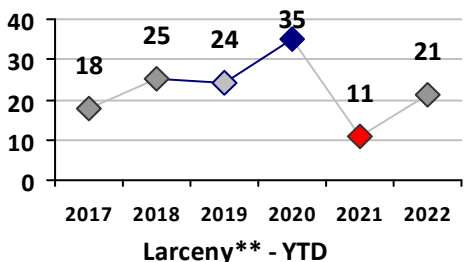

Part I Crime - Comparison Report

Providence Police Department

Through 3/6/2022
Week 9

District 8

4 Week Trend 2/7/2022 - 3/6/2022	Past 28 Days 2/7/2022 - 3/6/2022	Year to Date January 1 - March 6

Violent Crime	Current Week	Last Week	Wk 7	Wk 6	Past 28 Days	Past 28 Days LY	Chg.	Current Year	Last Year	Chg.	Wght. 5yr Avg	Chg.
Homicide	0	0	0	0	0	0	--	0	0	0%	0	--
Sex Offenses, Forcible*	0	0	0	0	0	1	--	0	2	-100%	2	--
Robbery Other	0	0	0	0	0	0	--	3	1	200%	1	200%
Robbery W Firearm	0	0	0	0	0	0	--	0	0	0%	0	--
Agg. Assault	0	0	0	0	0	3	--	0	5	-100%	4	--
Agg. Assault W Firearm	0	0	0	0	0	1	--	0	1	-100%	1	--
Total	0	0	0	0	0	5	500%	3	9	-67%	7	-57%

Property Crime	Current Week	Last Week	Wk 7	Wk 6	Past 28 Days	Past 28 Days LY	Chg.	Current Year	Last Year	Chg.	Wght. 5yr Avg	Chg.
Burglary	0	0	1	2	3	1	200%	6	2	200%	8	-25%
MV Theft	1	1	1	0	3	2	50%	7	4	75%	3	133%
Larceny from MV	4	2	3	3	12	8	50%	27	16	69%	22	23%
Larceny**	2	2	7	0	11	5	120%	21	11	91%	23	-9%
Total	7	5	12	5	29	16	81%	61	33	85%	56	9%

Other Crime	Current Week	Last Week	Wk 7	Wk 6	Past 28 Days	Past 28 Days LY	Chg.	Current Year	Last Year	Chg.	Wght. 5yr Avg	Chg.
Assault Other	0	3	0	3	6	0	--	12	8	50%	12	0%
Vandalism	2	1	1	1	5	8	-38%	18	14	29%	20	-10%
Drug Offenses	0	0	0	0	0	0	--	0	0	0%	2	--
Weapons Offenses	0	0	0	1	1	4	-75%	1	8	-88%	4	-75%
Liquor Law Violations	0	0	1	0	1	0	--	1	0	100%	0	--
Total	2	4	2	5	13	12	8%	32	30	7%	37	-14%

Figures are preliminary and subject to further analysis and revision

* Sex Offenses, Forcible includes forcible rape, forcible sodomy, forcible fondling, sexual assault with an object

** Larceny includes shoplifting, pickpocket, pursesnatch, from building, bicycles, motor vehicle parts or accessories, and other.