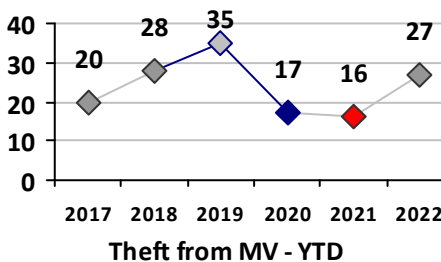

Part I Crime - Comparison Report

Providence Police Department

Through 3/6/2022
Week 9

District 8

4 Week Trend 2/7/2022 - 3/6/2022	Past 28 Days 2/7/2022 - 3/6/2022	Year to Date January 1 - March 6

Violent Crime	Current Week	Last Week	Wk 7	Wk 6	Past 28 Days	Past 28 Days LY	Chg.	Current Year	Last Year	Chg.	Wght. 5yr Avg	Chg.
Homicide	0	0	0	0	0	0	--	0	0	0%	0	--
Sex Offenses, Forcible*	0	0	0	0	0	1	--	0	2	-100%	2	--
Robbery Other	0	0	0	0	0	0	--	3	1	200%	1	200%
Robbery W Firearm	0	0	0	0	0	0	--	0	0	0%	0	--
Agg. Assault	0	0	0	0	0	3	--	0	5	-100%	4	--
Agg. Assault W Firearm	0	0	0	0	0	1	--	0	1	-100%	1	--
Total	0	0	0	0	0	5	500%	3	9	-67%	7	-57%

Property Crime	Current Week	Last Week	Wk 7	Wk 6	Past 28 Days	Past 28 Days LY	Chg.	Current Year	Last Year	Chg.	Wght. 5yr Avg	Chg.
Burglary	0	0	1	2	3	1	200%	6	2	200%	8	-25%
MV Theft	1	1	1	0	3	2	50%	7	4	75%	3	133%
Larceny from MV	4	2	3	3	12	8	50%	27	16	69%	22	23%
Larceny**	2	2	7	0	11	5	120%	21	11	91%	23	-9%
Total	7	5	12	5	29	16	81%	61	33	85%	56	9%

Other Crime	Current Week	Last Week	Wk 7	Wk 6	Past 28 Days	Past 28 Days LY	Chg.	Current Year	Last Year	Chg.	Wght. 5yr Avg	Chg.
Assault Other	0	3	0	3	6	0	--	12	8	50%	12	0%
Vandalism	2	1	1	1	5	8	-38%	18	14	29%	20	-10%
Drug Offenses	0	0	0	0	0	0	--	0	0	0%	2	--
Weapons Offenses	0	0	0	1	1	4	-75%	1	8	-88%	4	-75%
Liquor Law Violations	0	0	1	0	1	0	--	1	0	100%	0	--
Total	2	4	2	5	13	12	8%	32	30	7%	37	-14%

Figures are preliminary and subject to further analysis and revision

* Sex Offenses, Forcible includes forcible rape, forcible sodomy, forcible fondling, sexual assault with an object

** Larceny includes shoplifting, pickpocket, pursesnatch, from building, bicycles, motor vehicle parts or accessories, and other.