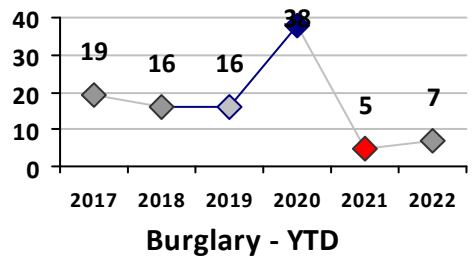

Part I Crime - Comparison Report

Providence Police Department

Through 3/6/2022
Week 9

District 4

4 Week Trend
2/7/2022 - 3/6/2022

Past 28 Days
2/7/2022 - 3/6/2022

Year to Date
January 1 - March 6

Violent Crime	Current Week	Last Week	Wk 7	Wk 6	Past 28 Days	Past 28 Days LY	Chg.	Current Year	Last Year	Chg.	Wght. 5yr Avg	Chg.	
	Homicide	0	0	0	0	0	0	--	1	0	100%	0	--
Sex Offenses, Forcible*	1	1	0	3	5	1	400%	7	3	133%	5	40%	
Robbery Other	0	1	0	0	1	1	0%	2	5	-60%	6	-67%	
Robbery W Firearm	0	0	1	0	1	3	-67%	1	4	-75%	3	-67%	
Agg. Assault	0	3	0	0	3	5	-40%	7	8	-13%	13	-46%	
Agg. Assault W Firearm	0	0	0	1	1	2	-50%	4	4	0%	3	33%	
Total	1	5	1	4	11	12	-8%	22	24	-8%	29	-24%	

Property Crime	Current Week	Last Week	Wk 7	Wk 6	Past 28 Days	Past 28 Days LY	Chg.	Current Year	Last Year	Chg.	Wght. 5yr Avg	Chg.	
	Burglary	1	1	0	0	2	3	-33%	7	5	40%	19	-63%
MV Theft	1	3	3	4	11	15	-27%	28	33	-15%	20	40%	
Larceny from MV	10	1	9	4	24	16	50%	46	62	-26%	75	-39%	
Larceny**	5	6	8	4	23	21	10%	48	51	-6%	46	4%	
Total	17	11	20	12	60	55	9%	129	151	-15%	159	-19%	

Other Crime	Current Week	Last Week	Wk 7	Wk 6	Past 28 Days	Past 28 Days LY	Chg.	Current Year	Last Year	Chg.	Wght. 5yr Avg	Chg.	
	Assault Other	4	4	5	6	19	16	19%	40	45	-11%	59	-32%
Vandalism	5	3	8	4	20	18	11%	47	48	-2%	51	-8%	
Drug Offenses	4	2	3	0	9	7	29%	23	18	28%	39	-41%	
Weapons Offenses	3	2	0	1	6	2	200%	25	25	0%	15	67%	
Liquor Law Violations	0	0	0	0	0	0	--	0	0	0%	0	--	
Total	16	11	16	11	54	43	26%	135	136	-1%	163	-17%	

Figures are preliminary and subject to further analysis and revision

* Sex Offenses, Forcible includes forcible rape, forcible sodomy, forcible fondling, sexual assault with an object

** Larceny includes shoplifting, pickpocket, pursesnatch, from building, bicycles, motor vehicle parts or accessories, and other.