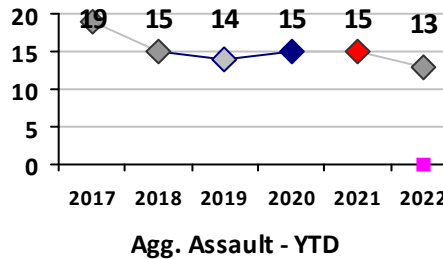

Part I Crime - Comparison Report

Providence Police Department

Through 3/6/2022
Week 9

District 2

4 Week Trend
2/7/2022 - 3/6/2022

Past 28 Days
2/7/2022 - 3/6/2022

Year to Date
January 1 - March 6

Violent Crime	Current Week	Last Week	Wk 7	Wk 6	Past 28 Days	Past 28 Days LY	Chg.	Current Year	Last Year	Chg.	Wght. 5yr Avg	Chg.	
	Homicide	0	0	0	0	0	0	--	0	1	-100%	0	--
Sex Offenses, Forcible*	0	0	0	1	1	0	--	9	4	125%	5	80%	
Robbery Other	0	0	1	0	1	0	--	2	2	0%	4	-50%	
Robbery W Firearm	0	0	0	0	0	0	--	1	0	100%	1	0%	
Agg. Assault	1	2	0	0	3	3	0%	11	11	0%	12	-8%	
Agg. Assault W Firearm	0	0	1	0	1	3	-67%	2	4	-50%	3	-33%	
Total	1	2	2	1	6	6	0%	25	22	14%	25	0%	

Property Crime	Current Week	Last Week	Wk 7	Wk 6	Past 28 Days	Past 28 Days LY	Chg.	Current Year	Last Year	Chg.	Wght. 5yr Avg	Chg.	
	Burglary	0	0	2	0	2	9	-78%	10	12	-17%	13	-23%
MV Theft	1	2	2	3	8	23	-65%	18	46	-61%	27	-33%	
Larceny from MV	3	1	3	4	11	8	38%	37	16	131%	28	32%	
Larceny**	1	3	2	3	9	9	0%	32	34	-6%	43	-26%	
Total	5	6	9	10	30	49	-39%	97	108	-10%	111	-13%	

Other Crime	Current Week	Last Week	Wk 7	Wk 6	Past 28 Days	Past 28 Days LY	Chg.	Current Year	Last Year	Chg.	Wght. 5yr Avg	Chg.	
	Assault Other	5	2	8	8	23	15	53%	53	34	56%	49	8%
Vandalism	4	3	4	4	15	14	7%	39	36	8%	41	-5%	
Drug Offenses	4	3	1	1	9	8	13%	15	10	50%	25	-40%	
Weapons Offenses	5	2	4	3	14	7	100%	27	7	286%	9	200%	
Liquor Law Violations	0	0	0	0	0	0	--	0	0	0%	0	--	
Total	18	10	17	16	61	44	39%	134	87	54%	123	9%	

Figures are preliminary and subject to further analysis and revision

* Sex Offenses, Forcible includes forcible rape, forcible sodomy, forcible fondling, sexual assault with an object

** Larceny includes shoplifting, pickpocket, pursesnatch, from building, bicycles, motor vehicle parts or accessories, and other.