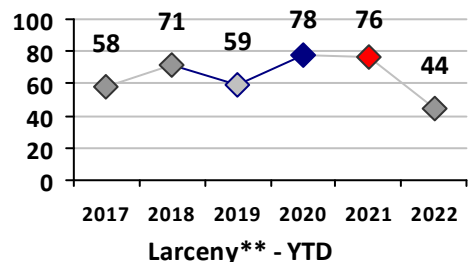

Part I Crime - Comparison Report

Providence Police Department

Through 3/6/2022
Week 9

District 7

4 Week Trend
2/7/2022 - 3/6/2022

Past 28 Days
2/7/2022 - 3/6/2022

Year to Date
January 1 - March 6

Violent Crime	Current Week	Last Week	Wk 7	Wk 6	Past 28 Days	Past 28 Days LY	Chg.	Current Year	Last Year	Chg.	Wght. 5yr Avg	Chg.	
	Homicide	0	0	0	0	0	0	--	0	0	0%	0	--
Sex Offenses, Forcible*	0	1	0	0	1	1	0%	2	5	-60%	5	-60%	
Robbery Other	0	0	0	0	0	0	--	5	1	400%	3	67%	
Robbery W Firearm	0	0	2	0	2	0	--	2	0	200%	2	0%	
Agg. Assault	2	1	2	2	7	11	-36%	10	13	-23%	14	-29%	
Agg. Assault W Firearm	0	0	0	0	0	1	--	2	2	0%	2	0%	
Total	2	2	4	2	10	13	-23%	21	21	0%	25	-16%	

Property Crime	Current Week	Last Week	Wk 7	Wk 6	Past 28 Days	Past 28 Days LY	Chg.	Current Year	Last Year	Chg.	Wght. 5yr Avg	Chg.	
	Burglary	1	1	0	3	5	4	25%	10	12	-17%	15	-33%
MV Theft	3	2	3	1	9	9	0%	20	23	-13%	18	11%	
Larceny from MV	12	3	6	8	29	13	123%	58	32	81%	47	23%	
Larceny**	8	5	2	4	19	35	-46%	44	76	-42%	72	-39%	
Total	24	11	11	16	62	61	2%	132	143	-8%	151	-13%	

Other Crime	Current Week	Last Week	Wk 7	Wk 6	Past 28 Days	Past 28 Days LY	Chg.	Current Year	Last Year	Chg.	Wght. 5yr Avg	Chg.	
	Assault Other	14	6	5	5	30	14	114%	67	38	76%	50	34%
Vandalism	6	5	3	4	18	21	-14%	35	43	-19%	62	-44%	
Drug Offenses	3	0	0	2	5	2	150%	9	6	50%	18	-50%	
Weapons Offenses	1	0	1	0	2	5	-60%	7	8	-13%	9	-22%	
Liquor Law Violations	0	0	2	0	2	5	-60%	3	5	-40%	6	-50%	
Total	24	11	11	11	57	47	21%	121	100	21%	144	-16%	

Figures are preliminary and subject to further analysis and revision

* Sex Offenses, Forcible includes forcible rape, forcible sodomy, forcible fondling, sexual assault with an object

** Larceny includes shoplifting, pickpocket, pursesnatch, from building, bicycles, motor vehicle parts or accessories, and other.