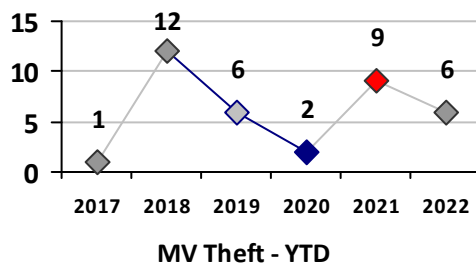

Part I Crime - Comparison Report

Providence Police Department

Through 3/6/2022
Week 9

District 3

4 Week Trend
2/7/2022 - 3/6/2022

Past 28 Days
2/7/2022 - 3/6/2022

Year to Date
January 1 - March 6

Violent Crime	Current Week	Last Week	Wk 7	Wk 6	Past 28 Days	Past 28 Days LY	Chg.	Current Year	Last Year	Chg.	Wght. 5yr Avg	Chg.
Homicide	0	0	0	0	0	0	--	0	0	0%	0	--
Sex Offenses, Forcible*	0	0	0	0	0	1	--	0	2	-100%	2	--
Robbery Other	0	1	0	0	1	1	0%	2	1	100%	1	100%
Robbery W Firearm	0	0	0	0	0	0	--	0	0	0%	1	--
Agg. Assault	0	0	0	2	2	1	100%	3	2	50%	2	50%
Agg. Assault W Firearm	0	0	0	1	1	0	--	1	1	0%	1	0%
Total	0	1	0	3	4	3	33%	6	6	0%	6	0%

Property Crime	Current Week	Last Week	Wk 7	Wk 6	Past 28 Days	Past 28 Days LY	Chg.	Current Year	Last Year	Chg.	Wght. 5yr Avg	Chg.
Burglary	0	1	0	0	1	0	--	1	7	-86%	7	-86%
MV Theft	0	0	0	0	0	5	--	6	9	-33%	6	0%
Larceny from MV	2	1	3	4	10	5	100%	25	25	0%	20	25%
Larceny**	0	2	1	2	5	4	25%	14	15	-7%	18	-22%
Total	2	4	4	6	16	14	14%	46	56	-18%	50	-8%

Other Crime	Current Week	Last Week	Wk 7	Wk 6	Past 28 Days	Past 28 Days LY	Chg.	Current Year	Last Year	Chg.	Wght. 5yr Avg	Chg.
Assault Other	1	1	1	2	5	1	400%	15	12	25%	17	-12%
Vandalism	0	3	1	2	6	8	-25%	11	32	-66%	22	-50%
Drug Offenses	0	1	1	1	3	1	200%	7	1	600%	6	17%
Weapons Offenses	0	0	1	0	1	1	0%	4	2	100%	3	33%
Liquor Law Violations	0	0	0	0	0	0	--	0	0	0%	0	--
Total	1	5	4	5	15	11	36%	37	47	-21%	48	-23%

Figures are preliminary and subject to further analysis and revision

* Sex Offenses, Forcible includes forcible rape, forcible sodomy, forcible fondling, sexual assault with an object

** Larceny includes shoplifting, pickpocket, pursesnatch, from building, bicycles, motor vehicle parts or accessories, and other.