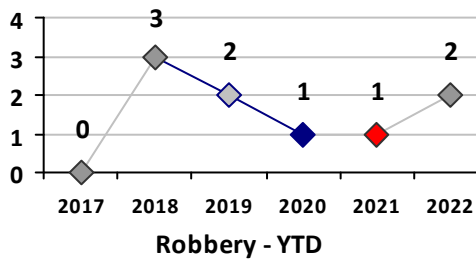

Part I Crime - Comparison Report

Providence Police Department

Through 3/6/2022
Week 9

District 3

4 Week Trend
2/7/2022 - 3/6/2022

Past 28 Days
2/7/2022 - 3/6/2022

Year to Date
January 1 - March 6

Violent Crime	Current Week	Last Week	Wk 7	Wk 6	Past 28 Days	Past 28 Days LY	Chg.	Current Year	Last Year	Chg.	Wght. 5yr Avg	Chg.
Homicide	0	0	0	0	0	0	--	0	0	0%	0	--
Sex Offenses, Forcible*	0	0	0	0	0	1	--	0	2	-100%	2	--
Robbery Other	0	1	0	0	1	1	0%	2	1	100%	1	100%
Robbery W Firearm	0	0	0	0	0	0	--	0	0	0%	1	--
Agg. Assault	0	0	0	2	2	1	100%	3	2	50%	2	50%
Agg. Assault W Firearm	0	0	0	1	1	0	--	1	1	0%	1	0%
Total	0	1	0	3	4	3	33%	6	6	0%	6	0%

Property Crime	Current Week	Last Week	Wk 7	Wk 6	Past 28 Days	Past 28 Days LY	Chg.	Current Year	Last Year	Chg.	Wght. 5yr Avg	Chg.
Burglary	0	1	0	0	1	0	--	1	7	-86%	7	-86%
MV Theft	0	0	0	0	0	5	--	6	9	-33%	6	0%
Larceny from MV	2	1	3	4	10	5	100%	25	25	0%	20	25%
Larceny**	0	2	1	2	5	4	25%	14	15	-7%	18	-22%
Total	2	4	4	6	16	14	14%	46	56	-18%	50	-8%

Other Crime	Current Week	Last Week	Wk 7	Wk 6	Past 28 Days	Past 28 Days LY	Chg.	Current Year	Last Year	Chg.	Wght. 5yr Avg	Chg.
Assault Other	1	1	1	2	5	1	400%	15	12	25%	17	-12%
Vandalism	0	3	1	2	6	8	-25%	11	32	-66%	22	-50%
Drug Offenses	0	1	1	1	3	1	200%	7	1	600%	6	17%
Weapons Offenses	0	0	1	0	1	1	0%	4	2	100%	3	33%
Liquor Law Violations	0	0	0	0	0	0	--	0	0	0%	0	--
Total	1	5	4	5	15	11	36%	37	47	-21%	48	-23%

Figures are preliminary and subject to further analysis and revision

* Sex Offenses, Forcible includes forcible rape, forcible sodomy, forcible fondling, sexual assault with an object

** Larceny includes shoplifting, pickpocket, pursesnatch, from building, bicycles, motor vehicle parts or accessories, and other.