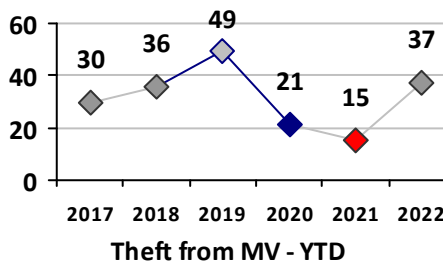

Part I Crime - Comparison Report

Providence Police Department

Through 3/6/2022
Week 9

District 2

4 Week Trend
2/7/2022 - 3/6/2022

Past 28 Days
2/7/2022 - 3/6/2022

Year to Date
January 1 - March 6

Violent Crime	Current Week	Last Week	Wk 7	Wk 6	Past 28 Days	Past 28 Days LY	Chg.	Current Year	Last Year	Chg.	Wght. 5yr Avg	Chg.	
	Homicide	0	0	0	0	0	0	--	0	1	-100%	0	--
Sex Offenses, Forcible*	0	0	0	1	1	0	--	9	4	125%	5	80%	
Robbery Other	0	0	1	0	1	0	--	2	2	0%	4	-50%	
Robbery W Firearm	0	0	0	0	0	0	--	1	0	100%	1	0%	
Agg. Assault	1	2	0	0	3	3	0%	11	11	0%	12	-8%	
Agg. Assault W Firearm	0	0	1	0	1	3	-67%	2	4	-50%	3	-33%	
Total	1	2	2	1	6	6	0%	25	22	14%	25	0%	

Property Crime	Current Week	Last Week	Wk 7	Wk 6	Past 28 Days	Past 28 Days LY	Chg.	Current Year	Last Year	Chg.	Wght. 5yr Avg	Chg.	
	Burglary	0	0	2	0	2	9	-78%	10	12	-17%	13	-23%
MV Theft	1	2	2	3	8	23	-65%	18	46	-61%	27	-33%	
Larceny from MV	3	1	3	4	11	8	38%	37	16	131%	28	32%	
Larceny**	1	3	2	3	9	9	0%	32	34	-6%	43	-26%	
Total	5	6	9	10	30	49	-39%	97	108	-10%	111	-13%	

Other Crime	Current Week	Last Week	Wk 7	Wk 6	Past 28 Days	Past 28 Days LY	Chg.	Current Year	Last Year	Chg.	Wght. 5yr Avg	Chg.	
	Assault Other	5	2	8	8	23	15	53%	53	34	56%	49	8%
Vandalism	4	3	4	4	15	14	7%	39	36	8%	41	-5%	
Drug Offenses	4	3	1	1	9	8	13%	15	10	50%	25	-40%	
Weapons Offenses	5	2	4	3	14	7	100%	27	7	286%	9	200%	
Liquor Law Violations	0	0	0	0	0	0	--	0	0	0%	0	--	
Total	18	10	17	16	61	44	39%	134	87	54%	123	9%	

Figures are preliminary and subject to further analysis and revision

* Sex Offenses, Forcible includes forcible rape, forcible sodomy, forcible fondling, sexual assault with an object

** Larceny includes shoplifting, pickpocket, pursesnatch, from building, bicycles, motor vehicle parts or accessories, and other.