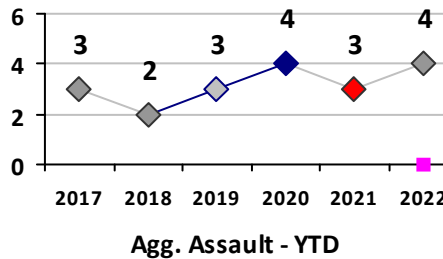

Part I Crime - Comparison Report

Providence Police Department

Through 3/6/2022
Week 9

District 3

4 Week Trend
2/7/2022 - 3/6/2022

Past 28 Days
2/7/2022 - 3/6/2022

Year to Date
January 1 - March 6

Violent Crime	Current Week	Last Week	Wk 7	Wk 6	Past 28 Days	Past 28 Days LY	Chg.	Current Year	Last Year	Chg.	Wght. 5yr Avg	Chg.
Homicide	0	0	0	0	0	0	--	0	0	0%	0	--
Sex Offenses, Forcible*	0	0	0	0	0	1	--	0	2	-100%	2	--
Robbery Other	0	1	0	0	1	1	0%	2	1	100%	1	100%
Robbery W Firearm	0	0	0	0	0	0	--	0	0	0%	1	--
Agg. Assault	0	0	0	2	2	1	100%	3	2	50%	2	50%
Agg. Assault W Firearm	0	0	0	1	1	0	--	1	1	0%	1	0%
Total	0	1	0	3	4	3	33%	6	6	0%	6	0%

Property Crime	Current Week	Last Week	Wk 7	Wk 6	Past 28 Days	Past 28 Days LY	Chg.	Current Year	Last Year	Chg.	Wght. 5yr Avg	Chg.
Burglary	0	1	0	0	1	0	--	1	7	-86%	7	-86%
MV Theft	0	0	0	0	0	5	--	6	9	-33%	6	0%
Larceny from MV	2	1	3	4	10	5	100%	25	25	0%	20	25%
Larceny**	0	2	1	2	5	4	25%	14	15	-7%	18	-22%
Total	2	4	4	6	16	14	14%	46	56	-18%	50	-8%

Other Crime	Current Week	Last Week	Wk 7	Wk 6	Past 28 Days	Past 28 Days LY	Chg.	Current Year	Last Year	Chg.	Wght. 5yr Avg	Chg.
Assault Other	1	1	1	2	5	1	400%	15	12	25%	17	-12%
Vandalism	0	3	1	2	6	8	-25%	11	32	-66%	22	-50%
Drug Offenses	0	1	1	1	3	1	200%	7	1	600%	6	17%
Weapons Offenses	0	0	1	0	1	1	0%	4	2	100%	3	33%
Liquor Law Violations	0	0	0	0	0	0	--	0	0	0%	0	--
Total	1	5	4	5	15	11	36%	37	47	-21%	48	-23%

Figures are preliminary and subject to further analysis and revision

* Sex Offenses, Forcible includes forcible rape, forcible sodomy, forcible fondling, sexual assault with an object

** Larceny includes shoplifting, pickpocket, pursesnatch, from building, bicycles, motor vehicle parts or accessories, and other.