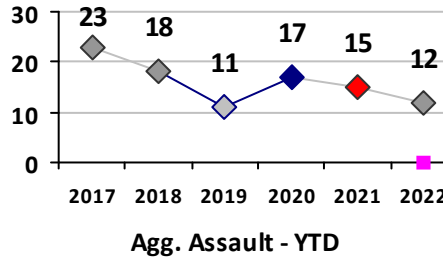

Part I Crime - Comparison Report

Providence Police Department

Through 3/6/2022
Week 9

District 7

4 Week Trend
2/7/2022 - 3/6/2022

Past 28 Days
2/7/2022 - 3/6/2022

Year to Date
January 1 - March 6

Violent Crime	Current Week	Last Week	Wk 7	Wk 6	Past 28 Days	Past 28 Days LY	Chg.	Current Year	Last Year	Chg.	Wght. 5yr Avg	Chg.	
	Homicide	0	0	0	0	0	0	--	0	0	0%	0	--
Sex Offenses, Forcible*	0	1	0	0	1	1	0%	2	5	-60%	5	-60%	
Robbery Other	0	0	0	0	0	0	--	5	1	400%	3	67%	
Robbery W Firearm	0	0	2	0	2	0	--	2	0	200%	2	0%	
Agg. Assault	2	1	2	2	7	11	-36%	10	13	-23%	14	-29%	
Agg. Assault W Firearm	0	0	0	0	0	1	--	2	2	0%	2	0%	
Total	2	2	4	2	10	13	-23%	21	21	0%	25	-16%	

Property Crime	Current Week	Last Week	Wk 7	Wk 6	Past 28 Days	Past 28 Days LY	Chg.	Current Year	Last Year	Chg.	Wght. 5yr Avg	Chg.	
	Burglary	1	1	0	3	5	4	25%	10	12	-17%	15	-33%
MV Theft	3	2	3	1	9	9	0%	20	23	-13%	18	11%	
Larceny from MV	12	3	6	8	29	13	123%	58	32	81%	47	23%	
Larceny**	8	5	2	4	19	35	-46%	44	76	-42%	72	-39%	
Total	24	11	11	16	62	61	2%	132	143	-8%	151	-13%	

Other Crime	Current Week	Last Week	Wk 7	Wk 6	Past 28 Days	Past 28 Days LY	Chg.	Current Year	Last Year	Chg.	Wght. 5yr Avg	Chg.	
	Assault Other	14	6	5	5	30	14	114%	67	38	76%	50	34%
Vandalism	6	5	3	4	18	21	-14%	35	43	-19%	62	-44%	
Drug Offenses	3	0	0	2	5	2	150%	9	6	50%	18	-50%	
Weapons Offenses	1	0	1	0	2	5	-60%	7	8	-13%	9	-22%	
Liquor Law Violations	0	0	2	0	2	5	-60%	3	5	-40%	6	-50%	
Total	24	11	11	11	57	47	21%	121	100	21%	144	-16%	

Figures are preliminary and subject to further analysis and revision

* Sex Offenses, Forcible includes forcible rape, forcible sodomy, forcible fondling, sexual assault with an object

** Larceny includes shoplifting, pickpocket, pursesnatch, from building, bicycles, motor vehicle parts or accessories, and other.