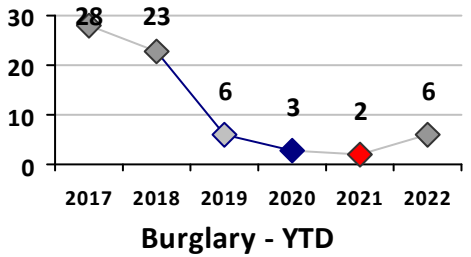

Part I Crime - Comparison Report

Providence Police Department

Through 3/6/2022
Week 9

District 8

4 Week Trend 2/7/2022 - 3/6/2022	Past 28 Days 2/7/2022 - 3/6/2022	Year to Date January 1 - March 6

Violent Crime	Current Week	Last Week	Wk 7	Wk 6	Past 28 Days	Past 28 Days LY	Chg.	Current Year	Last Year	Chg.	Wght. 5yr Avg	Chg.
Homicide	0	0	0	0	0	0	--	0	0	0%	0	--
Sex Offenses, Forcible*	0	0	0	0	0	1	--	0	2	-100%	2	--
Robbery Other	0	0	0	0	0	0	--	3	1	200%	1	200%
Robbery W Firearm	0	0	0	0	0	0	--	0	0	0%	0	--
Agg. Assault	0	0	0	0	0	3	--	0	5	-100%	4	--
Agg. Assault W Firearm	0	0	0	0	0	1	--	0	1	-100%	1	--
Total	0	0	0	0	0	5	500%	3	9	-67%	7	-57%

Property Crime	Current Week	Last Week	Wk 7	Wk 6	Past 28 Days	Past 28 Days LY	Chg.	Current Year	Last Year	Chg.	Wght. 5yr Avg	Chg.
Burglary	0	0	1	2	3	1	200%	6	2	200%	8	-25%
MV Theft	1	1	1	0	3	2	50%	7	4	75%	3	133%
Larceny from MV	4	2	3	3	12	8	50%	27	16	69%	22	23%
Larceny**	2	2	7	0	11	5	120%	21	11	91%	23	-9%
Total	7	5	12	5	29	16	81%	61	33	85%	56	9%

Other Crime	Current Week	Last Week	Wk 7	Wk 6	Past 28 Days	Past 28 Days LY	Chg.	Current Year	Last Year	Chg.	Wght. 5yr Avg	Chg.
Assault Other	0	3	0	3	6	0	--	12	8	50%	12	0%
Vandalism	2	1	1	1	5	8	-38%	18	14	29%	20	-10%
Drug Offenses	0	0	0	0	0	0	--	0	0	0%	2	--
Weapons Offenses	0	0	0	1	1	4	-75%	1	8	-88%	4	-75%
Liquor Law Violations	0	0	1	0	1	0	--	1	0	100%	0	--
Total	2	4	2	5	13	12	8%	32	30	7%	37	-14%

Figures are preliminary and subject to further analysis and revision

* Sex Offenses, Forcible includes forcible rape, forcible sodomy, forcible fondling, sexual assault with an object

** Larceny includes shoplifting, pickpocket, pursesnatch, from building, bicycles, motor vehicle parts or accessories, and other.