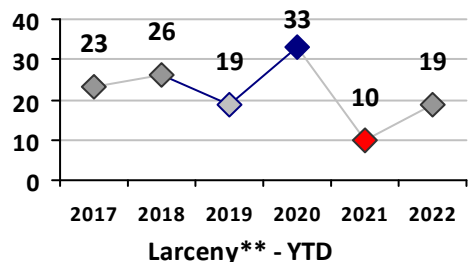

Part I Crime - Comparison Report

Providence Police Department

Through 3/6/2022
Week 9

District 9

4 Week Trend
2/7/2022 - 3/6/2022

Past 28 Days
2/7/2022 - 3/6/2022

Year to Date
January 1 - March 6

Violent Crime	Current Week	Last Week	Wk 7	Wk 6	Past 28 Days	Past 28 Days LY	Chg.	Current Year	Last Year	Chg.	Wght. 5yr Avg	Chg.
Homicide	0	0	0	0	0	0	--	0	0	0%	0	--
Sex Offenses, Forcible*	0	0	0	0	0	1	--	0	1	-100%	2	--
Robbery Other	0	0	0	0	0	0	--	2	0	200%	1	100%
Robbery W Firearm	0	0	0	0	0	0	--	0	0	0%	0	--
Agg. Assault	0	0	0	0	0	1	--	3	1	200%	1	200%
Agg. Assault W Firearm	0	0	0	0	0	0	--	0	0	0%	0	--
Total	0	0	0	0	0	2	200%	5	2	150%	4	25%

Property Crime	Current Week	Last Week	Wk 7	Wk 6	Past 28 Days	Past 28 Days LY	Chg.	Current Year	Last Year	Chg.	Wght. 5yr Avg	Chg.
Burglary	0	0	0	2	2	3	-33%	10	12	-17%	16	-38%
MV Theft	0	1	0	2	3	3	0%	6	4	50%	3	100%
Larceny from MV	4	0	2	2	8	4	100%	29	10	190%	30	-3%
Larceny**	1	4	0	3	8	0	--	19	10	90%	22	-14%
Total	5	5	2	9	21	10	110%	64	36	78%	71	-10%

Other Crime	Current Week	Last Week	Wk 7	Wk 6	Past 28 Days	Past 28 Days LY	Chg.	Current Year	Last Year	Chg.	Wght. 5yr Avg	Chg.
Assault Other	0	1	1	0	2	4	-50%	4	8	-50%	8	-50%
Vandalism	2	2	1	2	7	1	600%	30	4	650%	16	88%
Drug Offenses	0	0	1	0	1	0	--	1	3	-67%	3	-67%
Weapons Offenses	0	0	1	0	1	0	--	3	6	-50%	3	0%
Liquor Law Violations	0	0	0	0	0	0	--	0	0	0%	0	--
Total	2	3	4	2	11	5	120%	38	21	81%	31	23%

Figures are preliminary and subject to further analysis and revision

* Sex Offenses, Forcible includes forcible rape, forcible sodomy, forcible fondling, sexual assault with an object

** Larceny includes shoplifting, pickpocket, pursesnatch, from building, bicycles, motor vehicle parts or accessories, and other.