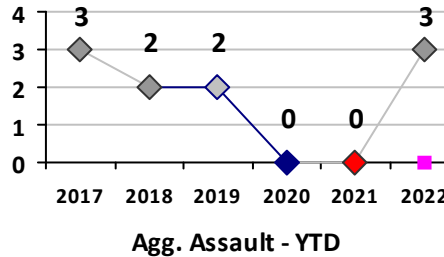

Part I Crime - Comparison Report

Providence Police Department

Through 3/6/2022
Week 9

District 9

4 Week Trend
2/7/2022 - 3/6/2022

Past 28 Days
2/7/2022 - 3/6/2022

Year to Date
January 1 - March 6

Violent Crime	Current Week	Last Week	Wk 7	Wk 6	Past 28 Days	Past 28 Days LY	Chg.	Current Year	Last Year	Chg.	Wght. 5yr Avg	Chg.
Homicide	0	0	0	0	0	0	--	0	0	0%	0	--
Sex Offenses, Forcible*	0	0	0	0	0	1	--	0	1	-100%	2	--
Robbery Other	0	0	0	0	0	0	--	2	0	200%	1	100%
Robbery W Firearm	0	0	0	0	0	0	--	0	0	0%	0	--
Agg. Assault	0	0	0	0	0	1	--	3	1	200%	1	200%
Agg. Assault W Firearm	0	0	0	0	0	0	--	0	0	0%	0	--
Total	0	0	0	0	0	2	200%	5	2	150%	4	25%

Property Crime	Current Week	Last Week	Wk 7	Wk 6	Past 28 Days	Past 28 Days LY	Chg.	Current Year	Last Year	Chg.	Wght. 5yr Avg	Chg.
Burglary	0	0	0	2	2	3	-33%	10	12	-17%	16	-38%
MV Theft	0	1	0	2	3	3	0%	6	4	50%	3	100%
Larceny from MV	4	0	2	2	8	4	100%	29	10	190%	30	-3%
Larceny**	1	4	0	3	8	0	--	19	10	90%	22	-14%
Total	5	5	2	9	21	10	110%	64	36	78%	71	-10%

Other Crime	Current Week	Last Week	Wk 7	Wk 6	Past 28 Days	Past 28 Days LY	Chg.	Current Year	Last Year	Chg.	Wght. 5yr Avg	Chg.
Assault Other	0	1	1	0	2	4	-50%	4	8	-50%	8	-50%
Vandalism	2	2	1	2	7	1	600%	30	4	650%	16	88%
Drug Offenses	0	0	1	0	1	0	--	1	3	-67%	3	-67%
Weapons Offenses	0	0	1	0	1	0	--	3	6	-50%	3	0%
Liquor Law Violations	0	0	0	0	0	0	--	0	0	0%	0	--
Total	2	3	4	2	11	5	120%	38	21	81%	31	23%

Figures are preliminary and subject to further analysis and revision

* Sex Offenses, Forcible includes forcible rape, forcible sodomy, forcible fondling, sexual assault with an object

** Larceny includes shoplifting, pickpocket, pursesnatch, from building, bicycles, motor vehicle parts or accessories, and other.