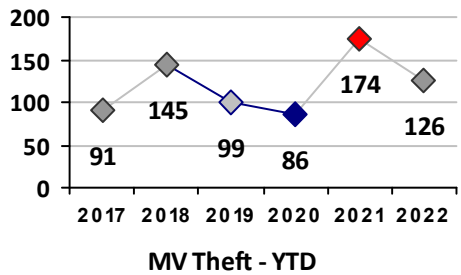

Part I Crime - Comparison Report

Providence Police Department

Through 3/6/2022
Week 9

Citywide

4 Week Trend
2/7/2022 - 3/6/2022

Past 28 Days
2/7/2022 - 3/6/2022

Year to Date
January 1 - March 6

Violent Crime	Current Week	Last Week	Wk 7	Wk 6	Past 28 Days	Past 28 Days LY	Chg.	Current Year	Last Year	Chg.	Wght. 5yr Avg	Chg.	
	Homicide	0	0	0	1	1	1	0%	2	2	0%	1	100%
Sex Offenses, Forcible*	1	3	0	5	9	14	-36%	24	29	-17%	34	-29%	
Robbery W Firearm	0	0	3	2	5	3	67%	8	6	33%	10	-20%	
Robbery Other	1	2	1	0	4	4	0%	24	18	33%	25	-4%	
Agg. Assault W Firearm	0	0	1	4	5	10	-50%	12	18	-33%	15	-20%	
Agg. Assault	4	7	3	6	20	34	-41%	59	62	-5%	72	-18%	
Total	6	12	8	18	44	66	-33%	129	135	-4%	158	-18%	

Property Crime	Current Week	Last Week	Wk 7	Wk 6	Past 28 Days	Past 28 Days LY	Chg.	Current Year	Last Year	Chg.	Wght. 5yr Avg	Chg.	
	Burglary	2	5	3	7	17	32	-47%	56	79	-29%	114	-51%
MV Theft	11	14	13	15	53	80	-34%	126	175	-28%	127	-1%	
Larceny from MV	49	26	41	38	154	78	97%	351	234	50%	317	11%	
Larceny**	28	39	28	30	125	101	24%	296	275	8%	373	-21%	
Total	90	84	85	90	349	291	20%	829	763	9%	931	-11%	

Other Crime	Current Week	Last Week	Wk 7	Wk 6	Past 28 Days	Past 28 Days LY	Chg.	Current Year	Last Year	Chg.	Wght. 5yr Avg	Chg.	
	Assault Other	35	26	30	38	129	86	50%	294	231	27%	305	-4%
Vandalism	29	36	31	39	135	108	25%	325	273	19%	322	1%	
Weapons Offenses	9	6	12	7	34	30	13%	85	80	6%	68	25%	
Drug Offenses	11	6	8	5	30	25	20%	67	65	3%	136	-51%	
Liquor Law Violations	0	0	3	2	5	5	0%	8	5	60%	7	14%	
Total	84	74	84	91	333	254	31%	779	654	19%	838	-7%	

Figures are preliminary and subject to further analysis and revision

* Sex Offenses, Forcible includes forcible rape, forcible sodomy, forcible fondling, sexual assault with an object

** Larceny includes shoplifting, pickpocket, pursesnatch, from building, bicycles, motor vehicle parts or accessories, and other.