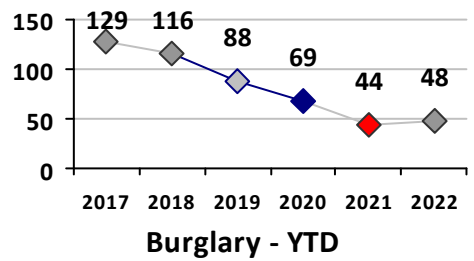

Part I Crime - Comparison Report

Providence Police Department

Through 11/20/2022
Week 46

District 2

	4 Week Trend 10/24/2022 - 11/20/2022				Past 28 Days 10/24/2022 - 11/20/2022			Year to Date January 1 - November 20				
	Current Week	Last Week	Wk 44	Wk 43	Past 28 Days	Past 28 Days LY	Chg.	Current Year	Last Year	Chg.	Wght. 5yr Avg	Chg.
Violent Crime												
Homicide	0	0	0	0	0	0	--	2	6	-67%	3	-33%
Sex Offenses, Forcible*	0	0	0	0	0	6	--	24	23	4%	30	-20%
Robbery Other	0	0	1	1	2	2	0%	9	11	-18%	17	-47%
Robbery W Firearm	0	0	0	0	0	2	--	5	7	-29%	7	-29%
Agg. Assault	1	1	2	3	7	6	17%	61	50	22%	68	-10%
Agg. Assault W Firearm	1	0	0	0	1	1	0%	19	25	-24%	26	-27%
Total	2	1	3	4	10	17	-41%	120	122	-2%	151	-21%
Property Crime												
Burglary	0	0	0	0	0	1	--	48	44	9%	75	-36%
MV Theft	3	0	4	1	8	4	100%	94	108	-13%	85	11%
Larceny from MV	3	2	1	2	8	16	-50%	152	167	-9%	158	-4%
Larceny**	3	2	3	3	11	15	-27%	170	164	4%	199	-15%
Total	9	4	8	6	27	36	-25%	464	483	-4%	516	-10%
Other Crime												
Assault Other	7	7	7	6	27	32	-16%	296	257	15%	290	2%
Vandalism	4	1	5	3	13	10	30%	184	179	3%	212	-13%
Drug Offenses	0	1	3	1	5	12	-58%	76	52	46%	85	-11%
Weapons Offenses	1	0	0	3	4	6	-33%	123	48	156%	57	116%
Liquor Law Violations	0	0	0	0	0	0	--	0	1	-100%	1	--
Total	12	9	15	13	49	60	-18%	679	537	26%	645	5%

Figures are preliminary and subject to further analysis and revision

* Sex Offenses, Forcible includes forcible rape, forcible sodomy, forcible fondling, sexual assault with an object

** Larceny includes shoplifting, pickpocket, pursesnatch, from building, bicycles, motor vehicle parts or accessories, and other.