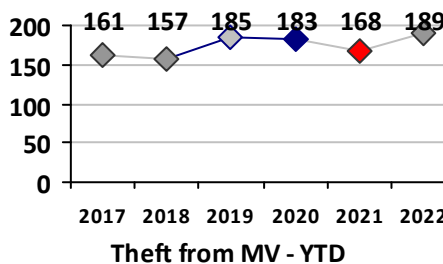

Part I Crime - Comparison Report

Providence Police Department

Through 11/20/2022
Week 46

District 6

4 Week Trend
10/24/2022 - 11/20/2022

Past 28 Days
10/24/2022 - 11/20/2022

Year to Date
January 1 - November 20

Violent Crime	Current Week	Last Week	Wk 44	Wk 43	Past 28 Days	Past 28 Days LY	Chg.	Current Year	Last Year	Chg.	Wght. 5yr Avg	Chg.	
	Homicide	0	0	0	0	0	0	--	1	2	-50%	2	-50%
Sex Offenses, Forcible*	0	0	0	0	0	0	--	24	12	100%	15	60%	
Robbery Other	1	0	0	0	1	2	-50%	12	8	50%	11	9%	
Robbery W Firearm	0	1	0	0	1	0	--	5	3	67%	6	-17%	
Agg. Assault	0	0	0	0	0	1	--	37	44	-16%	45	-18%	
Agg. Assault W Firearm	0	1	0	0	1	0	--	11	14	-21%	13	-15%	
Total	1	2	0	0	3	3	0%	90	83	8%	91	-1%	

Property Crime	Current Week	Last Week	Wk 44	Wk 43	Past 28 Days	Past 28 Days LY	Chg.	Current Year	Last Year	Chg.	Wght. 5yr Avg	Chg.	
	Burglary	2	0	0	2	4	8	-50%	40	55	-27%	79	-49%
MV Theft	6	2	3	2	13	4	225%	77	67	15%	74	4%	
Larceny from MV	4	2	2	6	14	34	-59%	189	170	11%	175	8%	
Larceny**	3	1	3	5	12	8	50%	183	159	15%	202	-9%	
Total	15	5	8	15	43	54	-20%	489	451	8%	530	-8%	

Other Crime	Current Week	Last Week	Wk 44	Wk 43	Past 28 Days	Past 28 Days LY	Chg.	Current Year	Last Year	Chg.	Wght. 5yr Avg	Chg.	
	Assault Other	4	8	2	8	22	15	47%	200	172	16%	193	4%
Vandalism	6	4	5	2	17	29	-41%	211	179	18%	201	5%	
Drug Offenses	1	0	0	0	1	4	-75%	29	26	12%	42	-31%	
Weapons Offenses	0	0	1	2	3	0	--	24	35	-31%	31	-23%	
Liquor Law Violations	0	0	0	0	0	0	--	2	3	-33%	2	0%	
Total	11	12	8	12	43	48	-10%	466	415	12%	468	0%	

Figures are preliminary and subject to further analysis and revision

* Sex Offenses, Forcible includes forcible rape, forcible sodomy, forcible fondling, sexual assault with an object

** Larceny includes shoplifting, pickpocket, pursesnatch, from building, bicycles, motor vehicle parts or accessories, and other.