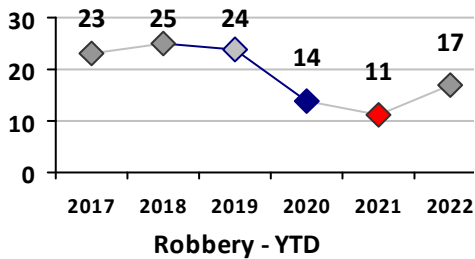

Part I Crime - Comparison Report

Providence Police Department

Through 11/20/2022
Week 46

District 6

4 Week Trend
10/24/2022 - 11/20/2022

Past 28 Days
10/24/2022 - 11/20/2022

Year to Date
January 1 - November 20

Violent Crime	Current Week	Last Week	Wk 44	Wk 43	Past 28 Days	Past 28 Days LY	Chg.	Current Year	Last Year	Chg.	Wght. 5yr Avg	Chg.	
	Homicide	0	0	0	0	0	0	--	1	2	-50%	2	-50%
Sex Offenses, Forcible*	0	0	0	0	0	0	--	24	12	100%	15	60%	
Robbery Other	1	0	0	0	1	2	-50%	12	8	50%	11	9%	
Robbery W Firearm	0	1	0	0	1	0	--	5	3	67%	6	-17%	
Agg. Assault	0	0	0	0	0	1	--	37	44	-16%	45	-18%	
Agg. Assault W Firearm	0	1	0	0	1	0	--	11	14	-21%	13	-15%	
Total	1	2	0	0	3	3	0%	90	83	8%	91	-1%	

Property Crime	Current Week	Last Week	Wk 44	Wk 43	Past 28 Days	Past 28 Days LY	Chg.	Current Year	Last Year	Chg.	Wght. 5yr Avg	Chg.	
	Burglary	2	0	0	2	4	8	-50%	40	55	-27%	79	-49%
MV Theft	6	2	3	2	13	4	225%	77	67	15%	74	4%	
Larceny from MV	4	2	2	6	14	34	-59%	189	170	11%	175	8%	
Larceny**	3	1	3	5	12	8	50%	183	159	15%	202	-9%	
Total	15	5	8	15	43	54	-20%	489	451	8%	530	-8%	

Other Crime	Current Week	Last Week	Wk 44	Wk 43	Past 28 Days	Past 28 Days LY	Chg.	Current Year	Last Year	Chg.	Wght. 5yr Avg	Chg.	
	Assault Other	4	8	2	8	22	15	47%	200	172	16%	193	4%
Vandalism	6	4	5	2	17	29	-41%	211	179	18%	201	5%	
Drug Offenses	1	0	0	0	1	4	-75%	29	26	12%	42	-31%	
Weapons Offenses	0	0	1	2	3	0	--	24	35	-31%	31	-23%	
Liquor Law Violations	0	0	0	0	0	0	--	2	3	-33%	2	0%	
Total	11	12	8	12	43	48	-10%	466	415	12%	468	0%	

Figures are preliminary and subject to further analysis and revision

* Sex Offenses, Forcible includes forcible rape, forcible sodomy, forcible fondling, sexual assault with an object

** Larceny includes shoplifting, pickpocket, pursesnatch, from building, bicycles, motor vehicle parts or accessories, and other.