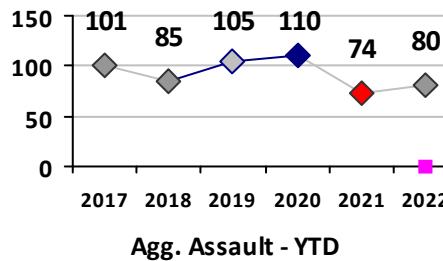

Other Crime	Current Week	Last Week	Wk 44	Wk 43	Past 28 Days	Past 28 Days LY	Chg.	Current Year	Last Year	Chg.	Wght. 5yr Avg	Chg.
Assault Other	3	4	6	4	17	11	55%	164	121	36%	143	15%
Vandalism	1	1	4	1	7	10	-30%	178	117	52%	127	40%
Drug Offenses	0	1	1	1	3	2	50%	39	38	3%	41	-5%
Weapons Offenses	0	1	1	0	2	2	0%	24	17	41%	17	41%
Liquor Law Violations	1	0	0	0	1	0	--	5	0	500%	3	67%
Total	5	7	12	6	30	25	20%	410	293	40%	330	24%

Part I Crime - Comparison Report

Providence Police Department

Through 11/20/2022
Week 46

District 2

	4 Week Trend 10/24/2022 - 11/20/2022				Past 28 Days 10/24/2022 - 11/20/2022			Year to Date January 1 - November 20				
	Current Week	Last Week	Wk 44	Wk 43	Past 28 Days	Past 28 Days LY	Chg.	Current Year	Last Year	Chg.	Wght. 5yr Avg	Chg.
Violent Crime												
Homicide	0	0	0	0	0	0	--	2	6	-67%	3	-33%
Sex Offenses, Forcible*	0	0	0	0	0	6	--	24	23	4%	30	-20%
Robbery Other	0	0	1	1	2	2	0%	9	11	-18%	17	-47%
Robbery W Firearm	0	0	0	0	0	2	--	5	7	-29%	7	-29%
Agg. Assault	1	1	2	3	7	6	17%	61	50	22%	68	-10%
Agg. Assault W Firearm	1	0	0	0	1	1	0%	19	25	-24%	26	-27%
Total	2	1	3	4	10	17	-41%	120	122	-2%	151	-21%
Property Crime												
Burglary	0	0	0	0	0	1	--	48	44	9%	75	-36%
MV Theft	3	0	4	1	8	4	100%	94	108	-13%	85	11%
Larceny from MV	3	2	1	2	8	16	-50%	152	167	-9%	158	-4%
Larceny**	3	2	3	3	11	15	-27%	170	164	4%	199	-15%
Total	9	4	8	6	27	36	-25%	464	483	-4%	516	-10%
Other Crime												
Assault Other	7	7	7	6	27	32	-16%	296	257	15%	290	2%
Vandalism	4	1	5	3	13	10	30%	184	179	3%	212	-13%
Drug Offenses	0	1	3	1	5	12	-58%	76	52	46%	85	-11%
Weapons Offenses	1	0	0	3	4	6	-33%	123	48	156%	57	116%
Liquor Law Violations	0	0	0	0	0	0	--	0	1	-100%	1	--
Total	12	9	15	13	49	60	-18%	679	537	26%	645	5%