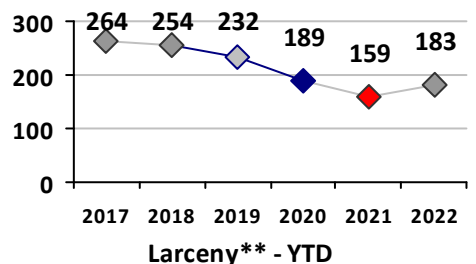

Part I Crime - Comparison Report

Providence Police Department

Through 11/20/2022
Week 46

District 6

4 Week Trend
10/24/2022 - 11/20/2022

Past 28 Days
10/24/2022 - 11/20/2022

Year to Date
January 1 - November 20

Violent Crime	Current Week	Last Week	Wk 44	Wk 43	Past 28 Days	Past 28 Days LY	Chg.	Current Year	Last Year	Chg.	Wght. 5yr Avg	Chg.	
	Homicide	0	0	0	0	0	0	--	1	2	-50%	2	-50%
Sex Offenses, Forcible*	0	0	0	0	0	0	--	24	12	100%	15	60%	
Robbery Other	1	0	0	0	1	2	-50%	12	8	50%	11	9%	
Robbery W Firearm	0	1	0	0	1	0	--	5	3	67%	6	-17%	
Agg. Assault	0	0	0	0	0	1	--	37	44	-16%	45	-18%	
Agg. Assault W Firearm	0	1	0	0	1	0	--	11	14	-21%	13	-15%	
Total	1	2	0	0	3	3	0%	90	83	8%	91	-1%	

Property Crime	Current Week	Last Week	Wk 44	Wk 43	Past 28 Days	Past 28 Days LY	Chg.	Current Year	Last Year	Chg.	Wght. 5yr Avg	Chg.	
	Burglary	2	0	0	2	4	8	-50%	40	55	-27%	79	-49%
MV Theft	6	2	3	2	13	4	225%	77	67	15%	74	4%	
Larceny from MV	4	2	2	6	14	34	-59%	189	170	11%	175	8%	
Larceny**	3	1	3	5	12	8	50%	183	159	15%	202	-9%	
Total	15	5	8	15	43	54	-20%	489	451	8%	530	-8%	

Other Crime	Current Week	Last Week	Wk 44	Wk 43	Past 28 Days	Past 28 Days LY	Chg.	Current Year	Last Year	Chg.	Wght. 5yr Avg	Chg.	
	Assault Other	4	8	2	8	22	15	47%	200	172	16%	193	4%
Vandalism	6	4	5	2	17	29	-41%	211	179	18%	201	5%	
Drug Offenses	1	0	0	0	1	4	-75%	29	26	12%	42	-31%	
Weapons Offenses	0	0	1	2	3	0	--	24	35	-31%	31	-23%	
Liquor Law Violations	0	0	0	0	0	0	--	2	3	-33%	2	0%	
Total	11	12	8	12	43	48	-10%	466	415	12%	468	0%	

Figures are preliminary and subject to further analysis and revision

* Sex Offenses, Forcible includes forcible rape, forcible sodomy, forcible fondling, sexual assault with an object

** Larceny includes shoplifting, pickpocket, pursesnatch, from building, bicycles, motor vehicle parts or accessories, and other.