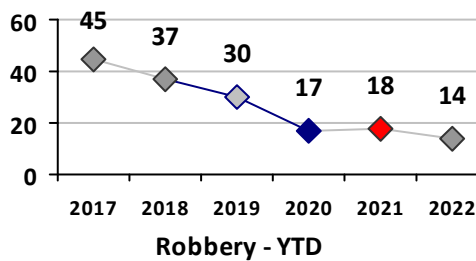

Part I Crime - Comparison Report

Providence Police Department

Through 11/20/2022
Week 46

District 2

	4 Week Trend 10/24/2022 - 11/20/2022				Past 28 Days 10/24/2022 - 11/20/2022			Year to Date January 1 - November 20				
	Current Week	Last Week	Wk 44	Wk 43	Past 28 Days	Past 28 Days LY	Chg.	Current Year	Last Year	Chg.	Wght. 5yr Avg	Chg.
Violent Crime												
Homicide	0	0	0	0	0	0	--	2	6	-67%	3	-33%
Sex Offenses, Forcible*	0	0	0	0	0	6	--	24	23	4%	30	-20%
Robbery Other	0	0	1	1	2	2	0%	9	11	-18%	17	-47%
Robbery W Firearm	0	0	0	0	0	2	--	5	7	-29%	7	-29%
Agg. Assault	1	1	2	3	7	6	17%	61	50	22%	68	-10%
Agg. Assault W Firearm	1	0	0	0	1	1	0%	19	25	-24%	26	-27%
Total	2	1	3	4	10	17	-41%	120	122	-2%	151	-21%
Property Crime												
Burglary	0	0	0	0	0	1	--	48	44	9%	75	-36%
MV Theft	3	0	4	1	8	4	100%	94	108	-13%	85	11%
Larceny from MV	3	2	1	2	8	16	-50%	152	167	-9%	158	-4%
Larceny**	3	2	3	3	11	15	-27%	170	164	4%	199	-15%
Total	9	4	8	6	27	36	-25%	464	483	-4%	516	-10%
Other Crime												
Assault Other	7	7	7	6	27	32	-16%	296	257	15%	290	2%
Vandalism	4	1	5	3	13	10	30%	184	179	3%	212	-13%
Drug Offenses	0	1	3	1	5	12	-58%	76	52	46%	85	-11%
Weapons Offenses	1	0	0	3	4	6	-33%	123	48	156%	57	116%
Liquor Law Violations	0	0	0	0	0	0	--	0	1	-100%	1	--
Total	12	9	15	13	49	60	-18%	679	537	26%	645	5%

Figures are preliminary and subject to further analysis and revision

* Sex Offenses, Forcible includes forcible rape, forcible sodomy, forcible fondling, sexual assault with an object

** Larceny includes shoplifting, pickpocket, pursesnatch, from building, bicycles, motor vehicle parts or accessories, and other.