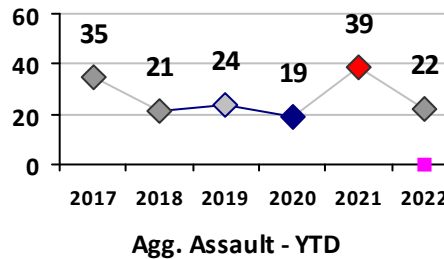

Part I Crime - Comparison Report

Providence Police Department

Through 11/20/2022
Week 46

District 3

	4 Week Trend 10/24/2022 - 11/20/2022				Past 28 Days 10/24/2022 - 11/20/2022			Year to Date January 1 - November 20				
	Current Week	Last Week	Wk 44	Wk 43	Past 28 Days	Past 28 Days LY	Chg.	Current Year	Last Year	Chg.	Wght. 5yr Avg	Chg.
Violent Crime												
Homicide	0	0	0	0	0	0	--	0	2	-100%	2	--
Sex Offenses, Forcible*	0	0	0	1	1	0	--	4	9	-56%	8	-50%
Robbery Other	0	0	0	0	0	1	--	3	7	-57%	6	-50%
Robbery W Firearm	0	0	0	0	0	0	--	1	4	-75%	5	-80%
Agg. Assault	0	0	0	0	0	1	--	19	21	-10%	17	12%
Agg. Assault W Firearm	0	0	1	0	1	1	0%	3	18	-83%	11	-73%
Total	0	0	1	1	2	3	-33%	30	61	-51%	49	-39%
Property Crime												
Burglary	0	0	0	0	0	0	--	15	25	-40%	35	-57%
MV Theft	1	0	3	1	5	1	400%	30	31	-3%	27	11%
Larceny from MV	2	1	1	0	4	10	-60%	98	136	-28%	118	-17%
Larceny**	1	1	3	0	5	13	-62%	81	106	-24%	103	-21%
Total	4	2	7	1	14	24	-42%	224	298	-25%	282	-21%
Other Crime												
Assault Other	3	0	2	2	7	3	133%	91	76	20%	95	-4%
Vandalism	3	1	4	3	11	18	-39%	107	132	-19%	116	-8%
Drug Offenses	0	0	0	2	2	2	0%	26	12	117%	32	-19%
Weapons Offenses	0	0	0	1	1	5	-80%	23	27	-15%	19	21%
Liquor Law Violations	0	0	0	0	0	0	--	0	1	-100%	1	--
Total	6	1	6	8	21	28	-25%	247	248	0%	263	-6%

Figures are preliminary and subject to further analysis and revision

* Sex Offenses, Forcible includes forcible rape, forcible sodomy, forcible fondling, sexual assault with an object

** Larceny includes shoplifting, pickpocket, pursesnatch, from building, bicycles, motor vehicle parts or accessories, and other.