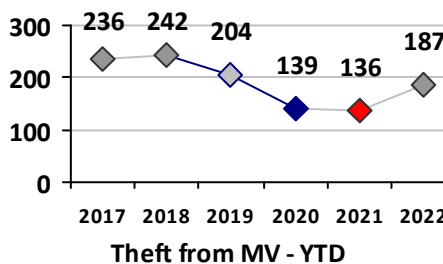

Part I Crime - Comparison Report

Providence Police Department

Through 11/20/2022
Week 46

District 9

	4 Week Trend 10/24/2022 - 11/20/2022				Past 28 Days 10/24/2022 - 11/20/2022			Year to Date January 1 - November 20				
	Current Week	Last Week	Wk 44	Wk 43	Past 28 Days	Past 28 Days LY	Chg.	Current Year	Last Year	Chg.	Wght. 5yr Avg	Chg.
Violent Crime												
Homicide	0	0	0	0	0	0	--	0	0	0%	0	--
Sex Offenses, Forcible*	0	0	0	0	0	2	--	3	7	-57%	6	-50%
Robbery Other	0	0	0	1	1	0	--	7	0	700%	5	40%
Robbery W Firearm	0	0	0	0	0	0	--	0	1	-100%	1	--
Agg. Assault	0	1	0	1	2	0	--	17	10	70%	7	143%
Agg. Assault W Firearm	0	0	0	0	0	0	--	0	0	0%	2	--
Total	0	1	0	2	3	2	50%	27	18	50%	20	35%
Property Crime												
Burglary	1	1	1	0	3	13	-77%	82	132	-38%	112	-27%
MV Theft	0	0	1	0	1	1	0%	46	34	35%	26	77%
Larceny from MV	6	0	1	2	9	27	-67%	187	136	38%	172	9%
Larceny**	2	5	4	1	12	17	-29%	148	153	-3%	162	-9%
Total	9	6	7	3	25	58	-57%	463	455	2%	472	-2%
Other Crime												
Assault Other	0	2	0	0	2	6	-67%	45	41	10%	46	-2%
Vandalism	3	0	4	3	10	9	11%	121	97	25%	103	17%
Drug Offenses	0	1	0	0	1	0	--	5	9	-44%	11	-55%
Weapons Offenses	0	0	0	0	0	0	--	8	16	-50%	9	-11%
Liquor Law Violations	0	0	0	0	0	0	--	0	0	0%	1	--
Total	3	3	4	3	13	15	-13%	179	163	10%	170	5%

Figures are preliminary and subject to further analysis and revision

* Sex Offenses, Forcible includes forcible rape, forcible sodomy, forcible fondling, sexual assault with an object

** Larceny includes shoplifting, pickpocket, pursesnatch, from building, bicycles, motor vehicle parts or accessories, and other.