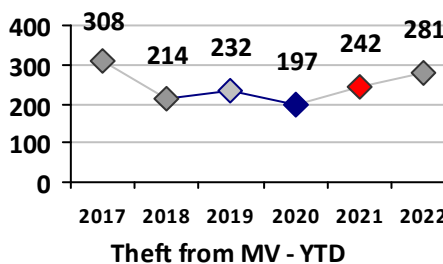

Part I Crime - Comparison Report

Providence Police Department

Through 11/20/2022
Week 46

District 7

	4 Week Trend 10/24/2022 - 11/20/2022				Past 28 Days 10/24/2022 - 11/20/2022			Year to Date January 1 - November 20				
	Current Week	Last Week	Wk 44	Wk 43	Past 28 Days	Past 28 Days LY	Chg.	Current Year	Last Year	Chg.	Wght. 5yr Avg	Chg.
Violent Crime												
Homicide	1	0	0	0	1	0	--	1	5	-80%	4	-75%
Sex Offenses, Forcible*	0	0	1	0	1	2	-50%	14	23	-39%	22	-36%
Robbery Other	0	0	0	0	0	1	--	12	14	-14%	17	-29%
Robbery W Firearm	0	0	2	0	2	2	0%	11	7	57%	10	10%
Agg. Assault	1	0	0	0	1	4	-75%	47	57	-18%	65	-28%
Agg. Assault W Firearm	1	0	0	0	1	2	-50%	20	22	-9%	22	-9%
Total	3	0	3	0	6	11	-45%	105	128	-18%	139	-24%
Property Crime												
Burglary	1	0	0	2	3	6	-50%	75	71	6%	92	-18%
MV Theft	4	0	2	6	12	14	-14%	130	112	16%	95	37%
Larceny from MV	6	5	3	6	20	23	-13%	281	243	16%	230	22%
Larceny**	4	0	1	4	9	26	-65%	300	323	-7%	362	-17%
Total	15	5	6	18	44	69	-36%	786	749	5%	779	1%
Other Crime												
Assault Other	5	3	5	12	25	35	-29%	312	313	0%	323	-3%
Vandalism	6	3	3	4	16	50	-68%	269	328	-18%	334	-19%
Drug Offenses	1	2	0	1	4	2	100%	65	48	35%	78	-17%
Weapons Offenses	0	2	2	1	5	5	0%	47	59	-20%	59	-20%
Liquor Law Violations	0	0	0	0	0	3	--	8	22	-64%	30	-73%
Total	12	10	10	18	50	95	-47%	701	770	-9%	824	-15%

Figures are preliminary and subject to further analysis and revision

* Sex Offenses, Forcible includes forcible rape, forcible sodomy, forcible fondling, sexual assault with an object

** Larceny includes shoplifting, pickpocket, pursesnatch, from building, bicycles, motor vehicle parts or accessories, and other.