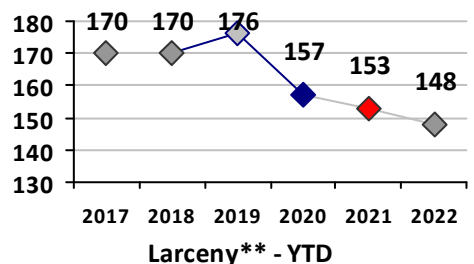

Part I Crime - Comparison Report

Providence Police Department

Through 11/20/2022
Week 46

District 9

	4 Week Trend 10/24/2022 - 11/20/2022				Past 28 Days 10/24/2022 - 11/20/2022			Year to Date January 1 - November 20				
	Current Week	Last Week	Wk 44	Wk 43	Past 28 Days	Past 28 Days LY	Chg.	Current Year	Last Year	Chg.	Wght. 5yr Avg	Chg.
Violent Crime												
Homicide	0	0	0	0	0	0	--	0	0	0%	0	--
Sex Offenses, Forcible*	0	0	0	0	0	2	--	3	7	-57%	6	-50%
Robbery Other	0	0	0	1	1	0	--	7	0	700%	5	40%
Robbery W Firearm	0	0	0	0	0	0	--	0	1	-100%	1	--
Agg. Assault	0	1	0	1	2	0	--	17	10	70%	7	143%
Agg. Assault W Firearm	0	0	0	0	0	0	--	0	0	0%	2	--
Total	0	1	0	2	3	2	50%	27	18	50%	20	35%
Property Crime												
Burglary	1	1	1	0	3	13	-77%	82	132	-38%	112	-27%
MV Theft	0	0	1	0	1	1	0%	46	34	35%	26	77%
Larceny from MV	6	0	1	2	9	27	-67%	187	136	38%	172	9%
Larceny**	2	5	4	1	12	17	-29%	148	153	-3%	162	-9%
Total	9	6	7	3	25	58	-57%	463	455	2%	472	-2%
Other Crime												
Assault Other	0	2	0	0	2	6	-67%	45	41	10%	46	-2%
Vandalism	3	0	4	3	10	9	11%	121	97	25%	103	17%
Drug Offenses	0	1	0	0	1	0	--	5	9	-44%	11	-55%
Weapons Offenses	0	0	0	0	0	0	--	8	16	-50%	9	-11%
Liquor Law Violations	0	0	0	0	0	0	--	0	0	0%	1	--
Total	3	3	4	3	13	15	-13%	179	163	10%	170	5%

Figures are preliminary and subject to further analysis and revision

* Sex Offenses, Forcible includes forcible rape, forcible sodomy, forcible fondling, sexual assault with an object

** Larceny includes shoplifting, pickpocket, pursesnatch, from building, bicycles, motor vehicle parts or accessories, and other.