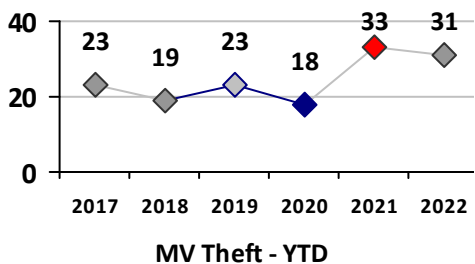

Part I Crime - Comparison Report

Providence Police Department

Through 11/20/2022
Week 46

District 8

4 Week Trend 10/24/2022 - 11/20/2022	Past 28 Days 10/24/2022 - 11/20/2022	Year to Date January 1 - November 20

Violent Crime	Current Week	Last Week	Wk 44	Wk 43	Past 28 Days	Past 28 Days LY	Chg.	Current Year	Last Year	Chg.	Wght. 5yr Avg	Chg.
Homicide	0	0	0	0	0	0	--	0	1	-100%	1	--
Sex Offenses, Forcible*	0	0	0	2	2	1	100%	5	10	-50%	10	-50%
Robbery Other	0	0	0	0	0	0	--	5	4	25%	5	0%
Robbery W Firearm	1	0	0	0	1	0	--	1	1	0%	1	0%
Agg. Assault	0	1	0	0	1	1	0%	12	18	-33%	16	-25%
Agg. Assault W Firearm	1	0	0	0	1	0	--	4	4	0%	4	0%
Total	2	1	0	2	5	2	150%	27	38	-29%	36	-25%

Property Crime	Current Week	Last Week	Wk 44	Wk 43	Past 28 Days	Past 28 Days LY	Chg.	Current Year	Last Year	Chg.	Wght. 5yr Avg	Chg.
Burglary	1	0	0	0	1	2	-50%	32	19	68%	40	-20%
MV Theft	0	0	0	0	0	3	--	31	33	-6%	24	29%
Larceny from MV	3	1	0	3	7	15	-53%	134	115	17%	120	12%
Larceny**	1	2	4	0	7	7	0%	107	81	32%	114	-6%
Total	5	3	4	3	15	27	-44%	304	248	23%	298	2%

Other Crime	Current Week	Last Week	Wk 44	Wk 43	Past 28 Days	Past 28 Days LY	Chg.	Current Year	Last Year	Chg.	Wght. 5yr Avg	Chg.
Assault Other	2	4	1	3	10	7	43%	69	70	-1%	70	-1%
Vandalism	0	0	1	5	6	13	-54%	71	82	-13%	92	-23%
Drug Offenses	1	0	0	0	1	0	--	7	8	-13%	9	-22%
Weapons Offenses	0	0	0	0	0	0	--	5	8	-38%	7	-29%
Liquor Law Violations	0	0	0	0	0	0	--	3	0	300%	0	--
Total	3	4	2	8	17	20	-15%	155	168	-8%	178	-13%

Figures are preliminary and subject to further analysis and revision

* Sex Offenses, Forcible includes forcible rape, forcible sodomy, forcible fondling, sexual assault with an object

** Larceny includes shoplifting, pickpocket, pursesnatch, from building, bicycles, motor vehicle parts or accessories, and other.