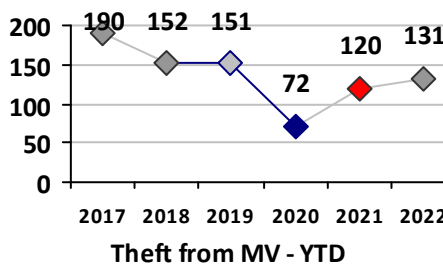

Part I Crime - Comparison Report

Providence Police Department

Through 11/20/2022
Week 46

District 1

4 Week Trend 10/24/2022 - 11/20/2022	Past 28 Days 10/24/2022 - 11/20/2022	Year to Date January 1 - November 20

Violent Crime	Current Week	Last Week	Wk 44	Wk 43	Past 28 Days	Past 28 Days LY	Chg.	Current Year	Last Year	Chg.	Wght. 5yr Avg	Chg.
Homicide	0	0	0	0	0	0	--	0	0	0%	0	--
Sex Offenses, Forcible*	1	1	1	1	4	0	--	15	13	15%	13	15%
Robbery Other	0	1	1	1	3	3	0%	21	10	110%	14	50%
Robbery W Firearm	0	0	0	0	0	0	--	1	3	-67%	2	-50%
Agg. Assault	0	0	0	1	1	0	--	35	18	94%	26	35%
Agg. Assault W Firearm	0	0	0	0	0	0	--	1	0	100%	1	0%
Total	1	2	2	3	8	3	167%	73	44	66%	56	30%

Property Crime	Current Week	Last Week	Wk 44	Wk 43	Past 28 Days	Past 28 Days LY	Chg.	Current Year	Last Year	Chg.	Wght. 5yr Avg	Chg.
Burglary	0	0	1	0	1	1	0%	17	13	31%	26	-35%
MV Theft	2	0	0	0	2	0	--	40	34	18%	33	21%
Larceny from MV	3	3	4	1	11	15	-27%	131	120	9%	123	7%
Larceny**	13	5	10	9	37	34	9%	313	220	42%	310	1%
Total	18	8	15	10	51	50	2%	501	387	29%	492	2%

Other Crime	Current Week	Last Week	Wk 44	Wk 43	Past 28 Days	Past 28 Days LY	Chg.	Current Year	Last Year	Chg.	Wght. 5yr Avg	Chg.
Assault Other	3	4	6	4	17	11	55%	164	121	36%	143	15%
Vandalism	1	1	4	1	7	10	-30%	178	117	52%	127	40%
Drug Offenses	0	1	1	1	3	2	50%	39	38	3%	41	-5%
Weapons Offenses	0	1	1	0	2	2	0%	24	17	41%	17	41%
Liquor Law Violations	1	0	0	0	1	0	--	5	0	500%	3	67%
Total	5	7	12	6	30	25	20%	410	293	40%	330	24%

Figures are preliminary and subject to further analysis and revision

* Sex Offenses, Forcible includes forcible rape, forcible sodomy, forcible fondling, sexual assault with an object

** Larceny includes shoplifting, pickpocket, pursesnatch, from building, bicycles, motor vehicle parts or accessories, and other.