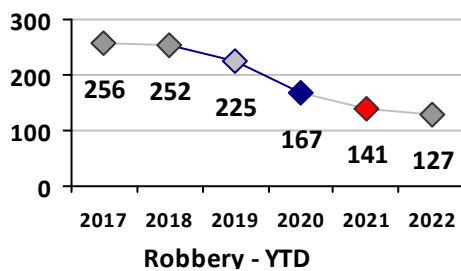

Through 11/20/2022
Week 46

Citywide												
4 Week Trend 10/24/2022 - 11/20/2022					Past 28 Days 10/24/2022 - 11/20/2022			Year to Date January 1 - November 20				

Violent Crime	Current Week	Last Week	Wk 44	Wk 43	Past 28 Days	Past 28 Days LY	Chg.	Current Year	Last Year	Chg.	Wght. 5yr Avg	Chg.
Homicide	1	0	0	0	1	1	0%	7	22	-68%	16	-56%
Sex Offenses, Forcible*	1	1	2	6	10	12	-17%	146	149	-2%	165	-12%
Robbery W Firearm	1	1	2	0	4	4	0%	31	39	-21%	53	-42%
Robbery Other	3	2	2	3	10	11	-9%	96	102	-6%	135	-29%
Agg. Assault W Firearm	3	2	3	0	8	13	-38%	85	124	-31%	115	-26%
Agg. Assault	3	5	4	5	17	20	-15%	338	344	-2%	383	-12%
Total	12	11	13	14	50	61	-18%	703	780	-10%	867	-19%

Property Crime	Current Week	Last Week	Wk 44	Wk 43	Past 28 Days	Past 28 Days LY	Chg.	Current Year	Last Year	Chg.	Wght. 5yr Avg	Chg.
Burglary	7	5	3	7	22	40	-45%	398	481	-17%	650	-39%
MV Theft	19	6	21	12	58	51	14%	649	639	2%	540	20%
Larceny from MV	35	23	23	48	129	230	-44%	1717	1648	4%	1626	6%
Larceny**	43	26	38	40	147	166	-11%	1788	1674	7%	1931	-7%
Total	104	60	85	107	356	487	-27%	4552	4442	2%	4747	-4%

Other Crime	Current Week	Last Week	Wk 44	Wk 43	Past 28 Days	Past 28 Days LY	Chg.	Current Year	Last Year	Chg.	Wght. 5yr Avg	Chg.
Assault Other	31	36	44	42	153	145	6%	1776	1580	12%	1745	2%
Vandalism	43	29	40	48	160	202	-21%	1853	1722	8%	1787	4%
Weapons Offenses	2	5	8	7	22	37	-41%	409	351	17%	318	29%
Drug Offenses	4	16	9	7	36	39	-8%	473	332	42%	528	-10%
Liquor Law Violations	1	0	0	0	1	3	-67%	21	29	-28%	42	-50%
Total	81	86	101	104	372	426	-13%	4532	4014	13%	4418	3%

Figures are preliminary and subject to further analysis and revision

* Sex Offenses, Forcible includes forcible rape, forcible sodomy, forcible fondling, sexual assault with an object

** Larceny includes shoplifting, pickpocket, pursesnatch, from building, bicycles, motor vehicle parts or accessories, and other.