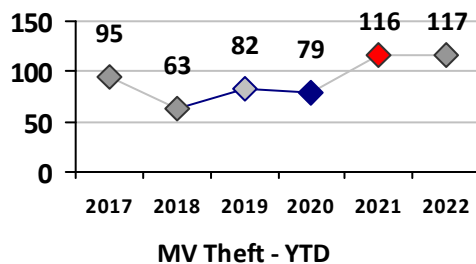

Part I Crime - Comparison Report

Providence Police Department

Through 11/20/2022
Week 46

District 4

	4 Week Trend 10/24/2022 - 11/20/2022				Past 28 Days 10/24/2022 - 11/20/2022			Year to Date January 1 - November 20				
	Current Week	Last Week	Wk 44	Wk 43	Past 28 Days	Past 28 Days LY	Chg.	Current Year	Last Year	Chg.	Wght. 5yr Avg	Chg.
Violent Crime												
Homicide	0	0	0	0	0	0	--	1	3	-67%	3	-67%
Sex Offenses, Forcible*	0	0	0	2	2	1	100%	33	31	6%	30	10%
Robbery Other	1	1	0	0	2	1	100%	17	26	-35%	34	-50%
Robbery W Firearm	0	0	0	0	0	0	--	3	7	-57%	10	-70%
Agg. Assault	0	2	2	0	4	4	0%	52	60	-13%	71	-27%
Agg. Assault W Firearm	0	0	0	0	0	7	--	14	17	-18%	17	-18%
Total	1	3	2	2	8	13	-38%	120	144	-17%	164	-27%
Property Crime												
Burglary	0	3	0	2	5	6	-17%	48	64	-25%	102	-53%
MV Theft	2	3	7	1	13	12	8%	117	116	1%	92	27%
Larceny from MV	5	3	4	3	15	46	-67%	278	326	-15%	320	-13%
Larceny**	11	3	5	4	23	23	0%	252	250	1%	245	3%
Total	18	12	16	10	56	87	-36%	695	756	-8%	758	-8%
Other Crime												
Assault Other	4	5	8	4	21	20	5%	270	239	13%	285	-5%
Vandalism	8	5	7	2	22	28	-21%	284	277	3%	287	-1%
Drug Offenses	0	2	2	1	5	12	-58%	140	86	63%	136	3%
Weapons Offenses	0	1	1	0	2	17	-88%	65	87	-25%	64	2%
Liquor Law Violations	0	0	0	0	0	0	--	2	1	100%	2	0%
Total	12	13	18	7	50	77	-35%	761	690	10%	773	-2%

Figures are preliminary and subject to further analysis and revision

* Sex Offenses, Forcible includes forcible rape, forcible sodomy, forcible fondling, sexual assault with an object

** Larceny includes shoplifting, pickpocket, pursesnatch, from building, bicycles, motor vehicle parts or accessories, and other.