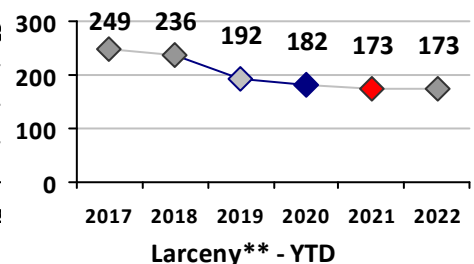

Part I Crime - Comparison Report

Providence Police Department

Through 11/20/2022
Week 46

District 5

4 Week Trend 10/24/2022 - 11/20/2022	Past 28 Days 10/24/2022 - 11/20/2022	Year to Date January 1 - November 20

Violent Crime	Current Week	Last Week	Wk 44	Wk 43	Past 28 Days	Past 28 Days LY	Chg.	Current Year	Last Year	Chg.	Wght. 5yr Avg	Chg.
Homicide	0	0	0	0	0	1	--	2	3	-33%	2	0%
Sex Offenses, Forcible*	0	0	0	0	0	0	--	24	18	33%	27	-11%
Robbery Other	1	0	0	0	1	1	0%	8	22	-64%	25	-68%
Robbery W Firearm	0	0	0	0	0	0	--	4	5	-20%	11	-64%
Agg. Assault	1	0	0	0	1	2	-50%	58	62	-6%	66	-12%
Agg. Assault W Firearm	0	1	2	0	3	2	50%	11	23	-52%	19	-42%
Total	2	1	2	0	5	6	-17%	107	133	-20%	149	-28%

Property Crime	Current Week	Last Week	Wk 44	Wk 43	Past 28 Days	Past 28 Days LY	Chg.	Current Year	Last Year	Chg.	Wght. 5yr Avg	Chg.
Burglary	2	1	1	1	5	3	67%	41	58	-29%	87	-53%
MV Theft	0	1	1	0	2	9	-78%	65	88	-26%	71	-8%
Larceny from MV	1	2	5	3	11	30	-63%	133	153	-13%	155	-14%
Larceny**	5	2	4	7	18	17	6%	173	173	0%	194	-11%
Total	8	6	11	11	36	59	-39%	412	472	-13%	507	-19%

Other Crime	Current Week	Last Week	Wk 44	Wk 43	Past 28 Days	Past 28 Days LY	Chg.	Current Year	Last Year	Chg.	Wght. 5yr Avg	Chg.
Assault Other	3	3	13	2	21	16	31%	308	276	12%	284	8%
Vandalism	8	4	5	5	22	23	-4%	244	247	-1%	259	-6%
Drug Offenses	1	8	3	1	13	5	160%	76	51	49%	86	-12%
Weapons Offenses	1	1	1	0	3	2	50%	70	54	30%	53	32%
Liquor Law Violations	0	0	0	0	0	0	--	1	1	0%	1	0%
Total	13	16	22	8	59	46	28%	699	629	11%	684	2%

Figures are preliminary and subject to further analysis and revision

* Sex Offenses, Forcible includes forcible rape, forcible sodomy, forcible fondling, sexual assault with an object

** Larceny includes shoplifting, pickpocket, pursesnatch, from building, bicycles, motor vehicle parts or accessories, and other.