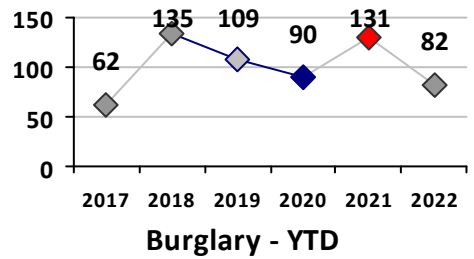

Part I Crime - Comparison Report

Providence Police Department

Through 11/20/2022
Week 46

District 9

	4 Week Trend 10/24/2022 - 11/20/2022				Past 28 Days 10/24/2022 - 11/20/2022			Year to Date January 1 - November 20				
	Current Week	Last Week	Wk 44	Wk 43	Past 28 Days	Past 28 Days LY	Chg.	Current Year	Last Year	Chg.	Wght. 5yr Avg	Chg.
Violent Crime												
Homicide	0	0	0	0	0	0	--	0	0	0%	0	--
Sex Offenses, Forcible*	0	0	0	0	0	2	--	3	7	-57%	6	-50%
Robbery Other	0	0	0	1	1	0	--	7	0	700%	5	40%
Robbery W Firearm	0	0	0	0	0	0	--	0	1	-100%	1	--
Agg. Assault	0	1	0	1	2	0	--	17	10	70%	7	143%
Agg. Assault W Firearm	0	0	0	0	0	0	--	0	0	0%	2	--
Total	0	1	0	2	3	2	50%	27	18	50%	20	35%
Property Crime												
Burglary	1	1	1	0	3	13	-77%	82	132	-38%	112	-27%
MV Theft	0	0	1	0	1	1	0%	46	34	35%	26	77%
Larceny from MV	6	0	1	2	9	27	-67%	187	136	38%	172	9%
Larceny**	2	5	4	1	12	17	-29%	148	153	-3%	162	-9%
Total	9	6	7	3	25	58	-57%	463	455	2%	472	-2%
Other Crime												
Assault Other	0	2	0	0	2	6	-67%	45	41	10%	46	-2%
Vandalism	3	0	4	3	10	9	11%	121	97	25%	103	17%
Drug Offenses	0	1	0	0	1	0	--	5	9	-44%	11	-55%
Weapons Offenses	0	0	0	0	0	0	--	8	16	-50%	9	-11%
Liquor Law Violations	0	0	0	0	0	0	--	0	0	0%	1	--
Total	3	3	4	3	13	15	-13%	179	163	10%	170	5%

Figures are preliminary and subject to further analysis and revision

* Sex Offenses, Forcible includes forcible rape, forcible sodomy, forcible fondling, sexual assault with an object

** Larceny includes shoplifting, pickpocket, pursesnatch, from building, bicycles, motor vehicle parts or accessories, and other.