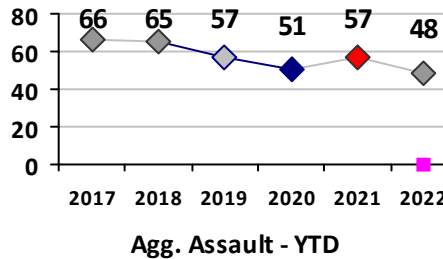

Part I Crime - Comparison Report

Providence Police Department

Through 11/20/2022
Week 46

District 6

4 Week Trend
10/24/2022 - 11/20/2022

Past 28 Days
10/24/2022 - 11/20/2022

Year to Date
January 1 - November 20

Violent Crime	Current Week	Last Week	Wk 44	Wk 43	Past 28 Days	Past 28 Days LY	Chg.	Current Year	Last Year	Chg.	Wght. 5yr Avg	Chg.	
	Homicide	0	0	0	0	0	0	--	1	2	-50%	2	-50%
Sex Offenses, Forcible*	0	0	0	0	0	0	--	24	12	100%	15	60%	
Robbery Other	1	0	0	0	1	2	-50%	12	8	50%	11	9%	
Robbery W Firearm	0	1	0	0	1	0	--	5	3	67%	6	-17%	
Agg. Assault	0	0	0	0	0	1	--	37	44	-16%	45	-18%	
Agg. Assault W Firearm	0	1	0	0	1	0	--	11	14	-21%	13	-15%	
Total	1	2	0	0	3	3	0%	90	83	8%	91	-1%	

Property Crime	Current Week	Last Week	Wk 44	Wk 43	Past 28 Days	Past 28 Days LY	Chg.	Current Year	Last Year	Chg.	Wght. 5yr Avg	Chg.	
	Burglary	2	0	0	2	4	8	-50%	40	55	-27%	79	-49%
MV Theft	6	2	3	2	13	4	225%	77	67	15%	74	4%	
Larceny from MV	4	2	2	6	14	34	-59%	189	170	11%	175	8%	
Larceny**	3	1	3	5	12	8	50%	183	159	15%	202	-9%	
Total	15	5	8	15	43	54	-20%	489	451	8%	530	-8%	

Other Crime	Current Week	Last Week	Wk 44	Wk 43	Past 28 Days	Past 28 Days LY	Chg.	Current Year	Last Year	Chg.	Wght. 5yr Avg	Chg.	
	Assault Other	4	8	2	8	22	15	47%	200	172	16%	193	4%
Vandalism	6	4	5	2	17	29	-41%	211	179	18%	201	5%	
Drug Offenses	1	0	0	0	1	4	-75%	29	26	12%	42	-31%	
Weapons Offenses	0	0	1	2	3	0	--	24	35	-31%	31	-23%	
Liquor Law Violations	0	0	0	0	0	0	--	2	3	-33%	2	0%	
Total	11	12	8	12	43	48	-10%	466	415	12%	468	0%	

Figures are preliminary and subject to further analysis and revision

* Sex Offenses, Forcible includes forcible rape, forcible sodomy, forcible fondling, sexual assault with an object

** Larceny includes shoplifting, pickpocket, pursesnatch, from building, bicycles, motor vehicle parts or accessories, and other.