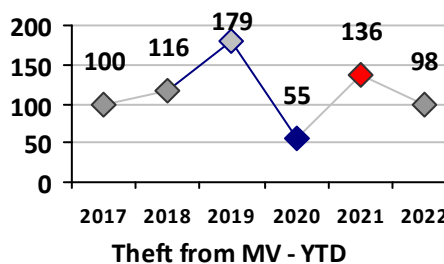

Part I Crime - Comparison Report

Providence Police Department

Through 11/20/2022
Week 46

District 3

	4 Week Trend 10/24/2022 - 11/20/2022				Past 28 Days 10/24/2022 - 11/20/2022			Year to Date January 1 - November 20				
	Current Week	Last Week	Wk 44	Wk 43	Past 28 Days	Past 28 Days LY	Chg.	Current Year	Last Year	Chg.	Wght. 5yr Avg	Chg.
Violent Crime												
Homicide	0	0	0	0	0	0	--	0	2	-100%	2	--
Sex Offenses, Forcible*	0	0	0	1	1	0	--	4	9	-56%	8	-50%
Robbery Other	0	0	0	0	0	1	--	3	7	-57%	6	-50%
Robbery W Firearm	0	0	0	0	0	0	--	1	4	-75%	5	-80%
Agg. Assault	0	0	0	0	0	1	--	19	21	-10%	17	12%
Agg. Assault W Firearm	0	0	1	0	1	1	0%	3	18	-83%	11	-73%
Total	0	0	1	1	2	3	-33%	30	61	-51%	49	-39%
Property Crime												
Burglary	0	0	0	0	0	0	--	15	25	-40%	35	-57%
MV Theft	1	0	3	1	5	1	400%	30	31	-3%	27	11%
Larceny from MV	2	1	1	0	4	10	-60%	98	136	-28%	118	-17%
Larceny**	1	1	3	0	5	13	-62%	81	106	-24%	103	-21%
Total	4	2	7	1	14	24	-42%	224	298	-25%	282	-21%
Other Crime												
Assault Other	3	0	2	2	7	3	133%	91	76	20%	95	-4%
Vandalism	3	1	4	3	11	18	-39%	107	132	-19%	116	-8%
Drug Offenses	0	0	0	2	2	2	0%	26	12	117%	32	-19%
Weapons Offenses	0	0	0	1	1	5	-80%	23	27	-15%	19	21%
Liquor Law Violations	0	0	0	0	0	0	--	0	1	-100%	1	--
Total	6	1	6	8	21	28	-25%	247	248	0%	263	-6%

Figures are preliminary and subject to further analysis and revision

* Sex Offenses, Forcible includes forcible rape, forcible sodomy, forcible fondling, sexual assault with an object

** Larceny includes shoplifting, pickpocket, pursesnatch, from building, bicycles, motor vehicle parts or accessories, and other.