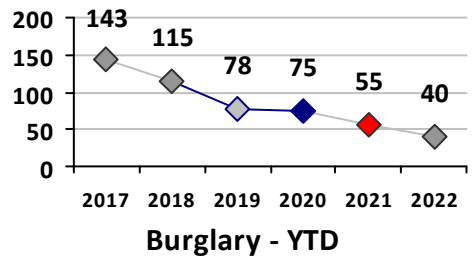

Part I Crime - Comparison Report

Providence Police Department

Through 11/20/2022
Week 46

District 6

4 Week Trend
10/24/2022 - 11/20/2022

Past 28 Days
10/24/2022 - 11/20/2022

Year to Date
January 1 - November 20

Violent Crime	Current Week	Last Week	Wk 44	Wk 43	Past 28 Days	Past 28 Days LY	Chg.	Current Year	Last Year	Chg.	Wght. 5yr Avg	Chg.	
	Homicide	0	0	0	0	0	0	--	1	2	-50%	2	-50%
Sex Offenses, Forcible*	0	0	0	0	0	0	--	24	12	100%	15	60%	
Robbery Other	1	0	0	0	1	2	-50%	12	8	50%	11	9%	
Robbery W Firearm	0	1	0	0	1	0	--	5	3	67%	6	-17%	
Agg. Assault	0	0	0	0	0	1	--	37	44	-16%	45	-18%	
Agg. Assault W Firearm	0	1	0	0	1	0	--	11	14	-21%	13	-15%	
Total	1	2	0	0	3	3	0%	90	83	8%	91	-1%	

Property Crime	Current Week	Last Week	Wk 44	Wk 43	Past 28 Days	Past 28 Days LY	Chg.	Current Year	Last Year	Chg.	Wght. 5yr Avg	Chg.	
	Burglary	2	0	0	2	4	8	-50%	40	55	-27%	79	-49%
MV Theft	6	2	3	2	13	4	225%	77	67	15%	74	4%	
Larceny from MV	4	2	2	6	14	34	-59%	189	170	11%	175	8%	
Larceny**	3	1	3	5	12	8	50%	183	159	15%	202	-9%	
Total	15	5	8	15	43	54	-20%	489	451	8%	530	-8%	

Other Crime	Current Week	Last Week	Wk 44	Wk 43	Past 28 Days	Past 28 Days LY	Chg.	Current Year	Last Year	Chg.	Wght. 5yr Avg	Chg.	
	Assault Other	4	8	2	8	22	15	47%	200	172	16%	193	4%
Vandalism	6	4	5	2	17	29	-41%	211	179	18%	201	5%	
Drug Offenses	1	0	0	0	1	4	-75%	29	26	12%	42	-31%	
Weapons Offenses	0	0	1	2	3	0	--	24	35	-31%	31	-23%	
Liquor Law Violations	0	0	0	0	0	0	--	2	3	-33%	2	0%	
Total	11	12	8	12	43	48	-10%	466	415	12%	468	0%	

Figures are preliminary and subject to further analysis and revision

* Sex Offenses, Forcible includes forcible rape, forcible sodomy, forcible fondling, sexual assault with an object

** Larceny includes shoplifting, pickpocket, pursesnatch, from building, bicycles, motor vehicle parts or accessories, and other.