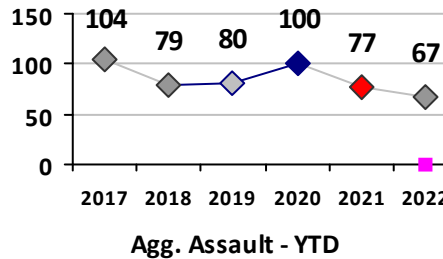

Part I Crime - Comparison Report

Providence Police Department

Through 11/20/2022
Week 46

District 7

	4 Week Trend 10/24/2022 - 11/20/2022				Past 28 Days 10/24/2022 - 11/20/2022			Year to Date January 1 - November 20				
	Current Week	Last Week	Wk 44	Wk 43	Past 28 Days	Past 28 Days LY	Chg.	Current Year	Last Year	Chg.	Wght. 5yr Avg	Chg.
Violent Crime												
Homicide	1	0	0	0	1	0	--	1	5	-80%	4	-75%
Sex Offenses, Forcible*	0	0	1	0	1	2	-50%	14	23	-39%	22	-36%
Robbery Other	0	0	0	0	0	1	--	12	14	-14%	17	-29%
Robbery W Firearm	0	0	2	0	2	2	0%	11	7	57%	10	10%
Agg. Assault	1	0	0	0	1	4	-75%	47	57	-18%	65	-28%
Agg. Assault W Firearm	1	0	0	0	1	2	-50%	20	22	-9%	22	-9%
Total	3	0	3	0	6	11	-45%	105	128	-18%	139	-24%
Property Crime												
Burglary	1	0	0	2	3	6	-50%	75	71	6%	92	-18%
MV Theft	4	0	2	6	12	14	-14%	130	112	16%	95	37%
Larceny from MV	6	5	3	6	20	23	-13%	281	243	16%	230	22%
Larceny**	4	0	1	4	9	26	-65%	300	323	-7%	362	-17%
Total	15	5	6	18	44	69	-36%	786	749	5%	779	1%
Other Crime												
Assault Other	5	3	5	12	25	35	-29%	312	313	0%	323	-3%
Vandalism	6	3	3	4	16	50	-68%	269	328	-18%	334	-19%
Drug Offenses	1	2	0	1	4	2	100%	65	48	35%	78	-17%
Weapons Offenses	0	2	2	1	5	5	0%	47	59	-20%	59	-20%
Liquor Law Violations	0	0	0	0	0	3	--	8	22	-64%	30	-73%
Total	12	10	10	18	50	95	-47%	701	770	-9%	824	-15%

Figures are preliminary and subject to further analysis and revision

* Sex Offenses, Forcible includes forcible rape, forcible sodomy, forcible fondling, sexual assault with an object

** Larceny includes shoplifting, pickpocket, pursesnatch, from building, bicycles, motor vehicle parts or accessories, and other.