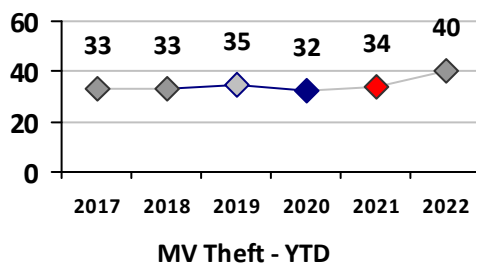

Part I Crime - Comparison Report

Providence Police Department

Through 11/20/2022
Week 46

District 1

4 Week Trend 10/24/2022 - 11/20/2022	Past 28 Days 10/24/2022 - 11/20/2022	Year to Date January 1 - November 20

Violent Crime	Current Week	Last Week	Wk 44	Wk 43	Past 28 Days	Past 28 Days LY	Chg.	Current Year	Last Year	Chg.	Wght. 5yr Avg	Chg.
Homicide	0	0	0	0	0	0	--	0	0	0%	0	--
Sex Offenses, Forcible*	1	1	1	1	4	0	--	15	13	15%	13	15%
Robbery Other	0	1	1	1	3	3	0%	21	10	110%	14	50%
Robbery W Firearm	0	0	0	0	0	0	--	1	3	-67%	2	-50%
Agg. Assault	0	0	0	1	1	0	--	35	18	94%	26	35%
Agg. Assault W Firearm	0	0	0	0	0	0	--	1	0	100%	1	0%
Total	1	2	2	3	8	3	167%	73	44	66%	56	30%

Property Crime	Current Week	Last Week	Wk 44	Wk 43	Past 28 Days	Past 28 Days LY	Chg.	Current Year	Last Year	Chg.	Wght. 5yr Avg	Chg.
Burglary	0	0	1	0	1	1	0%	17	13	31%	26	-35%
MV Theft	2	0	0	0	2	0	--	40	34	18%	33	21%
Larceny from MV	3	3	4	1	11	15	-27%	131	120	9%	123	7%
Larceny**	13	5	10	9	37	34	9%	313	220	42%	310	1%
Total	18	8	15	10	51	50	2%	501	387	29%	492	2%

Other Crime	Current Week	Last Week	Wk 44	Wk 43	Past 28 Days	Past 28 Days LY	Chg.	Current Year	Last Year	Chg.	Wght. 5yr Avg	Chg.
Assault Other	3	4	6	4	17	11	55%	164	121	36%	143	15%
Vandalism	1	1	4	1	7	10	-30%	178	117	52%	127	40%
Drug Offenses	0	1	1	1	3	2	50%	39	38	3%	41	-5%
Weapons Offenses	0	1	1	0	2	2	0%	24	17	41%	17	41%
Liquor Law Violations	1	0	0	0	1	0	--	5	0	500%	3	67%
Total	5	7	12	6	30	25	20%	410	293	40%	330	24%

Figures are preliminary and subject to further analysis and revision

* Sex Offenses, Forcible includes forcible rape, forcible sodomy, forcible fondling, sexual assault with an object

** Larceny includes shoplifting, pickpocket, pursesnatch, from building, bicycles, motor vehicle parts or accessories, and other.