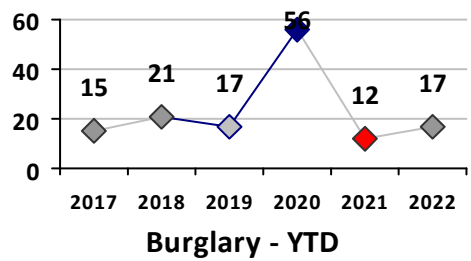

Part I Crime - Comparison Report

Providence Police Department

Through 11/20/2022
Week 46

District 1

4 Week Trend 10/24/2022 - 11/20/2022	Past 28 Days 10/24/2022 - 11/20/2022	Year to Date January 1 - November 20

Violent Crime	Current Week	Last Week	Wk 44	Wk 43	Past 28 Days	Past 28 Days LY	Chg.	Current Year	Last Year	Chg.	Wght. 5yr Avg	Chg.
Homicide	0	0	0	0	0	0	--	0	0	0%	0	--
Sex Offenses, Forcible*	1	1	1	1	4	0	--	15	13	15%	13	15%
Robbery Other	0	1	1	1	3	3	0%	21	10	110%	14	50%
Robbery W Firearm	0	0	0	0	0	0	--	1	3	-67%	2	-50%
Agg. Assault	0	0	0	1	1	0	--	35	18	94%	26	35%
Agg. Assault W Firearm	0	0	0	0	0	0	--	1	0	100%	1	0%
Total	1	2	2	3	8	3	167%	73	44	66%	56	30%

Property Crime	Current Week	Last Week	Wk 44	Wk 43	Past 28 Days	Past 28 Days LY	Chg.	Current Year	Last Year	Chg.	Wght. 5yr Avg	Chg.
Burglary	0	0	1	0	1	1	0%	17	13	31%	26	-35%
MV Theft	2	0	0	0	2	0	--	40	34	18%	33	21%
Larceny from MV	3	3	4	1	11	15	-27%	131	120	9%	123	7%
Larceny**	13	5	10	9	37	34	9%	313	220	42%	310	1%
Total	18	8	15	10	51	50	2%	501	387	29%	492	2%

Other Crime	Current Week	Last Week	Wk 44	Wk 43	Past 28 Days	Past 28 Days LY	Chg.	Current Year	Last Year	Chg.	Wght. 5yr Avg	Chg.
Assault Other	3	4	6	4	17	11	55%	164	121	36%	143	15%
Vandalism	1	1	4	1	7	10	-30%	178	117	52%	127	40%
Drug Offenses	0	1	1	1	3	2	50%	39	38	3%	41	-5%
Weapons Offenses	0	1	1	0	2	2	0%	24	17	41%	17	41%
Liquor Law Violations	1	0	0	0	1	0	--	5	0	500%	3	67%
Total	5	7	12	6	30	25	20%	410	293	40%	330	24%

Figures are preliminary and subject to further analysis and revision

* Sex Offenses, Forcible includes forcible rape, forcible sodomy, forcible fondling, sexual assault with an object

** Larceny includes shoplifting, pickpocket, pursesnatch, from building, bicycles, motor vehicle parts or accessories, and other.