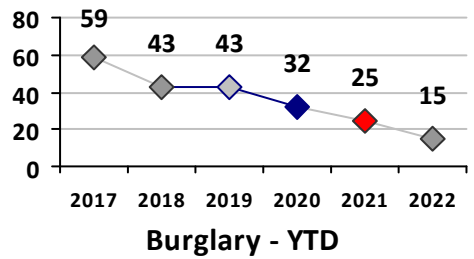

Part I Crime - Comparison Report

Providence Police Department

Through 11/20/2022
Week 46

District 3

	4 Week Trend 10/24/2022 - 11/20/2022				Past 28 Days 10/24/2022 - 11/20/2022			Year to Date January 1 - November 20				
	Current Week	Last Week	Wk 44	Wk 43	Past 28 Days	Past 28 Days LY	Chg.	Current Year	Last Year	Chg.	Wght. 5yr Avg	Chg.
Violent Crime												
Homicide	0	0	0	0	0	0	--	0	2	-100%	2	--
Sex Offenses, Forcible*	0	0	0	1	1	0	--	4	9	-56%	8	-50%
Robbery Other	0	0	0	0	0	1	--	3	7	-57%	6	-50%
Robbery W Firearm	0	0	0	0	0	0	--	1	4	-75%	5	-80%
Agg. Assault	0	0	0	0	0	1	--	19	21	-10%	17	12%
Agg. Assault W Firearm	0	0	1	0	1	1	0%	3	18	-83%	11	-73%
Total	0	0	1	1	2	3	-33%	30	61	-51%	49	-39%
Property Crime												
Burglary	0	0	0	0	0	0	--	15	25	-40%	35	-57%
MV Theft	1	0	3	1	5	1	400%	30	31	-3%	27	11%
Larceny from MV	2	1	1	0	4	10	-60%	98	136	-28%	118	-17%
Larceny**	1	1	3	0	5	13	-62%	81	106	-24%	103	-21%
Total	4	2	7	1	14	24	-42%	224	298	-25%	282	-21%
Other Crime												
Assault Other	3	0	2	2	7	3	133%	91	76	20%	95	-4%
Vandalism	3	1	4	3	11	18	-39%	107	132	-19%	116	-8%
Drug Offenses	0	0	0	2	2	2	0%	26	12	117%	32	-19%
Weapons Offenses	0	0	0	1	1	5	-80%	23	27	-15%	19	21%
Liquor Law Violations	0	0	0	0	0	0	--	0	1	-100%	1	--
Total	6	1	6	8	21	28	-25%	247	248	0%	263	-6%

Figures are preliminary and subject to further analysis and revision

* Sex Offenses, Forcible includes forcible rape, forcible sodomy, forcible fondling, sexual assault with an object

** Larceny includes shoplifting, pickpocket, pursesnatch, from building, bicycles, motor vehicle parts or accessories, and other.