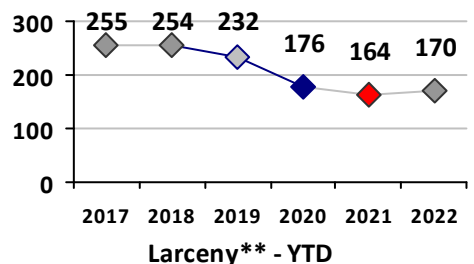

Part I Crime - Comparison Report

Providence Police Department

Through 11/20/2022
Week 46

District 2

	4 Week Trend 10/24/2022 - 11/20/2022				Past 28 Days 10/24/2022 - 11/20/2022			Year to Date January 1 - November 20				
	Current Week	Last Week	Wk 44	Wk 43	Past 28 Days	Past 28 Days LY	Chg.	Current Year	Last Year	Chg.	Wght. 5yr Avg	Chg.
Violent Crime												
Homicide	0	0	0	0	0	0	--	2	6	-67%	3	-33%
Sex Offenses, Forcible*	0	0	0	0	0	6	--	24	23	4%	30	-20%
Robbery Other	0	0	1	1	2	2	0%	9	11	-18%	17	-47%
Robbery W Firearm	0	0	0	0	0	2	--	5	7	-29%	7	-29%
Agg. Assault	1	1	2	3	7	6	17%	61	50	22%	68	-10%
Agg. Assault W Firearm	1	0	0	0	1	1	0%	19	25	-24%	26	-27%
Total	2	1	3	4	10	17	-41%	120	122	-2%	151	-21%
Property Crime												
Burglary	0	0	0	0	0	1	--	48	44	9%	75	-36%
MV Theft	3	0	4	1	8	4	100%	94	108	-13%	85	11%
Larceny from MV	3	2	1	2	8	16	-50%	152	167	-9%	158	-4%
Larceny**	3	2	3	3	11	15	-27%	170	164	4%	199	-15%
Total	9	4	8	6	27	36	-25%	464	483	-4%	516	-10%
Other Crime												
Assault Other	7	7	7	6	27	32	-16%	296	257	15%	290	2%
Vandalism	4	1	5	3	13	10	30%	184	179	3%	212	-13%
Drug Offenses	0	1	3	1	5	12	-58%	76	52	46%	85	-11%
Weapons Offenses	1	0	0	3	4	6	-33%	123	48	156%	57	116%
Liquor Law Violations	0	0	0	0	0	0	--	0	1	-100%	1	--
Total	12	9	15	13	49	60	-18%	679	537	26%	645	5%

Figures are preliminary and subject to further analysis and revision

* Sex Offenses, Forcible includes forcible rape, forcible sodomy, forcible fondling, sexual assault with an object

** Larceny includes shoplifting, pickpocket, pursesnatch, from building, bicycles, motor vehicle parts or accessories, and other.