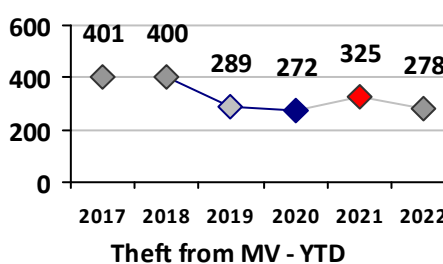

Part I Crime - Comparison Report

Providence Police Department

Through 11/20/2022
Week 46

District 4

	4 Week Trend 10/24/2022 - 11/20/2022				Past 28 Days 10/24/2022 - 11/20/2022			Year to Date January 1 - November 20				
	Current Week	Last Week	Wk 44	Wk 43	Past 28 Days	Past 28 Days LY	Chg.	Current Year	Last Year	Chg.	Wght. 5yr Avg	Chg.
Violent Crime												
Homicide	0	0	0	0	0	0	--	1	3	-67%	3	-67%
Sex Offenses, Forcible*	0	0	0	2	2	1	100%	33	31	6%	30	10%
Robbery Other	1	1	0	0	2	1	100%	17	26	-35%	34	-50%
Robbery W Firearm	0	0	0	0	0	0	--	3	7	-57%	10	-70%
Agg. Assault	0	2	2	0	4	4	0%	52	60	-13%	71	-27%
Agg. Assault W Firearm	0	0	0	0	0	7	--	14	17	-18%	17	-18%
Total	1	3	2	2	8	13	-38%	120	144	-17%	164	-27%
Property Crime												
Burglary	0	3	0	2	5	6	-17%	48	64	-25%	102	-53%
MV Theft	2	3	7	1	13	12	8%	117	116	1%	92	27%
Larceny from MV	5	3	4	3	15	46	-67%	278	326	-15%	320	-13%
Larceny**	11	3	5	4	23	23	0%	252	250	1%	245	3%
Total	18	12	16	10	56	87	-36%	695	756	-8%	758	-8%
Other Crime												
Assault Other	4	5	8	4	21	20	5%	270	239	13%	285	-5%
Vandalism	8	5	7	2	22	28	-21%	284	277	3%	287	-1%
Drug Offenses	0	2	2	1	5	12	-58%	140	86	63%	136	3%
Weapons Offenses	0	1	1	0	2	17	-88%	65	87	-25%	64	2%
Liquor Law Violations	0	0	0	0	0	0	--	2	1	100%	2	0%
Total	12	13	18	7	50	77	-35%	761	690	10%	773	-2%

Figures are preliminary and subject to further analysis and revision

* Sex Offenses, Forcible includes forcible rape, forcible sodomy, forcible fondling, sexual assault with an object

** Larceny includes shoplifting, pickpocket, pursesnatch, from building, bicycles, motor vehicle parts or accessories, and other.