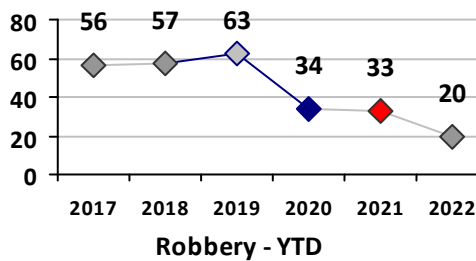

Part I Crime - Comparison Report

Providence Police Department

Through 11/20/2022
Week 46

District 4

	4 Week Trend 10/24/2022 - 11/20/2022				Past 28 Days 10/24/2022 - 11/20/2022			Year to Date January 1 - November 20				
	Current Week	Last Week	Wk 44	Wk 43	Past 28 Days	Past 28 Days LY	Chg.	Current Year	Last Year	Chg.	Wght. 5yr Avg	Chg.
Violent Crime												
Homicide	0	0	0	0	0	0	--	1	3	-67%	3	-67%
Sex Offenses, Forcible*	0	0	0	2	2	1	100%	33	31	6%	30	10%
Robbery Other	1	1	0	0	2	1	100%	17	26	-35%	34	-50%
Robbery W Firearm	0	0	0	0	0	0	--	3	7	-57%	10	-70%
Agg. Assault	0	2	2	0	4	4	0%	52	60	-13%	71	-27%
Agg. Assault W Firearm	0	0	0	0	0	7	--	14	17	-18%	17	-18%
Total	1	3	2	2	8	13	-38%	120	144	-17%	164	-27%
Property Crime												
Burglary	0	3	0	2	5	6	-17%	48	64	-25%	102	-53%
MV Theft	2	3	7	1	13	12	8%	117	116	1%	92	27%
Larceny from MV	5	3	4	3	15	46	-67%	278	326	-15%	320	-13%
Larceny**	11	3	5	4	23	23	0%	252	250	1%	245	3%
Total	18	12	16	10	56	87	-36%	695	756	-8%	758	-8%
Other Crime												
Assault Other	4	5	8	4	21	20	5%	270	239	13%	285	-5%
Vandalism	8	5	7	2	22	28	-21%	284	277	3%	287	-1%
Drug Offenses	0	2	2	1	5	12	-58%	140	86	63%	136	3%
Weapons Offenses	0	1	1	0	2	17	-88%	65	87	-25%	64	2%
Liquor Law Violations	0	0	0	0	0	0	--	2	1	100%	2	0%
Total	12	13	18	7	50	77	-35%	761	690	10%	773	-2%

Figures are preliminary and subject to further analysis and revision

* Sex Offenses, Forcible includes forcible rape, forcible sodomy, forcible fondling, sexual assault with an object

** Larceny includes shoplifting, pickpocket, pursesnatch, from building, bicycles, motor vehicle parts or accessories, and other.