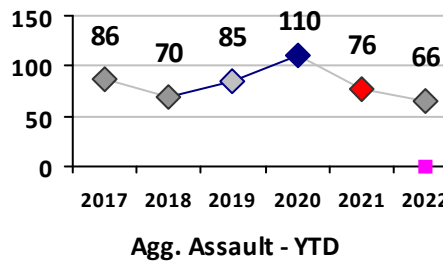

Part I Crime - Comparison Report

Providence Police Department

Through 11/20/2022
Week 46

District 4

	4 Week Trend 10/24/2022 - 11/20/2022				Past 28 Days 10/24/2022 - 11/20/2022			Year to Date January 1 - November 20				
	Current Week	Last Week	Wk 44	Wk 43	Past 28 Days	Past 28 Days LY	Chg.	Current Year	Last Year	Chg.	Wght. 5yr Avg	Chg.
Violent Crime												
Homicide	0	0	0	0	0	0	--	1	3	-67%	3	-67%
Sex Offenses, Forcible*	0	0	0	2	2	1	100%	33	31	6%	30	10%
Robbery Other	1	1	0	0	2	1	100%	17	26	-35%	34	-50%
Robbery W Firearm	0	0	0	0	0	0	--	3	7	-57%	10	-70%
Agg. Assault	0	2	2	0	4	4	0%	52	60	-13%	71	-27%
Agg. Assault W Firearm	0	0	0	0	0	7	--	14	17	-18%	17	-18%
Total	1	3	2	2	8	13	-38%	120	144	-17%	164	-27%
Property Crime												
Burglary	0	3	0	2	5	6	-17%	48	64	-25%	102	-53%
MV Theft	2	3	7	1	13	12	8%	117	116	1%	92	27%
Larceny from MV	5	3	4	3	15	46	-67%	278	326	-15%	320	-13%
Larceny**	11	3	5	4	23	23	0%	252	250	1%	245	3%
Total	18	12	16	10	56	87	-36%	695	756	-8%	758	-8%
Other Crime												
Assault Other	4	5	8	4	21	20	5%	270	239	13%	285	-5%
Vandalism	8	5	7	2	22	28	-21%	284	277	3%	287	-1%
Drug Offenses	0	2	2	1	5	12	-58%	140	86	63%	136	3%
Weapons Offenses	0	1	1	0	2	17	-88%	65	87	-25%	64	2%
Liquor Law Violations	0	0	0	0	0	0	--	2	1	100%	2	0%
Total	12	13	18	7	50	77	-35%	761	690	10%	773	-2%

Figures are preliminary and subject to further analysis and revision

* Sex Offenses, Forcible includes forcible rape, forcible sodomy, forcible fondling, sexual assault with an object

** Larceny includes shoplifting, pickpocket, pursesnatch, from building, bicycles, motor vehicle parts or accessories, and other.