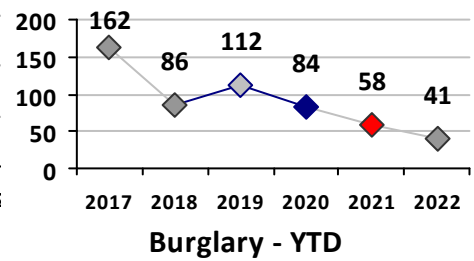

Part I Crime - Comparison Report

Providence Police Department

Through 11/20/2022
Week 46

District 5

4 Week Trend 10/24/2022 - 11/20/2022	Past 28 Days 10/24/2022 - 11/20/2022	Year to Date January 1 - November 20

Violent Crime	Current Week	Last Week	Wk 44	Wk 43	Past 28 Days	Past 28 Days LY	Chg.	Current Year	Last Year	Chg.	Wght. 5yr Avg	Chg.
Homicide	0	0	0	0	0	1	--	2	3	-33%	2	0%
Sex Offenses, Forcible*	0	0	0	0	0	0	--	24	18	33%	27	-11%
Robbery Other	1	0	0	0	1	1	0%	8	22	-64%	25	-68%
Robbery W Firearm	0	0	0	0	0	0	--	4	5	-20%	11	-64%
Agg. Assault	1	0	0	0	1	2	-50%	58	62	-6%	66	-12%
Agg. Assault W Firearm	0	1	2	0	3	2	50%	11	23	-52%	19	-42%
Total	2	1	2	0	5	6	-17%	107	133	-20%	149	-28%

Property Crime	Current Week	Last Week	Wk 44	Wk 43	Past 28 Days	Past 28 Days LY	Chg.	Current Year	Last Year	Chg.	Wght. 5yr Avg	Chg.
Burglary	2	1	1	1	5	3	67%	41	58	-29%	87	-53%
MV Theft	0	1	1	0	2	9	-78%	65	88	-26%	71	-8%
Larceny from MV	1	2	5	3	11	30	-63%	133	153	-13%	155	-14%
Larceny**	5	2	4	7	18	17	6%	173	173	0%	194	-11%
Total	8	6	11	11	36	59	-39%	412	472	-13%	507	-19%

Other Crime	Current Week	Last Week	Wk 44	Wk 43	Past 28 Days	Past 28 Days LY	Chg.	Current Year	Last Year	Chg.	Wght. 5yr Avg	Chg.
Assault Other	3	3	13	2	21	16	31%	308	276	12%	284	8%
Vandalism	8	4	5	5	22	23	-4%	244	247	-1%	259	-6%
Drug Offenses	1	8	3	1	13	5	160%	76	51	49%	86	-12%
Weapons Offenses	1	1	1	0	3	2	50%	70	54	30%	53	32%
Liquor Law Violations	0	0	0	0	0	0	--	1	1	0%	1	0%
Total	13	16	22	8	59	46	28%	699	629	11%	684	2%

Figures are preliminary and subject to further analysis and revision

* Sex Offenses, Forcible includes forcible rape, forcible sodomy, forcible fondling, sexual assault with an object

** Larceny includes shoplifting, pickpocket, pursesnatch, from building, bicycles, motor vehicle parts or accessories, and other.