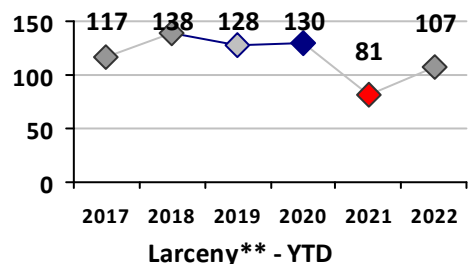

Part I Crime - Comparison Report

Providence Police Department

Through 11/20/2022
Week 46

District 8

4 Week Trend 10/24/2022 - 11/20/2022	Past 28 Days 10/24/2022 - 11/20/2022	Year to Date January 1 - November 20

Violent Crime	Current Week	Last Week	Wk 44	Wk 43	Past 28 Days	Past 28 Days LY	Chg.	Current Year	Last Year	Chg.	Wght. 5yr Avg	Chg.
Homicide	0	0	0	0	0	0	--	0	1	-100%	1	--
Sex Offenses, Forcible*	0	0	0	2	2	1	100%	5	10	-50%	10	-50%
Robbery Other	0	0	0	0	0	0	--	5	4	25%	5	0%
Robbery W Firearm	1	0	0	0	1	0	--	1	1	0%	1	0%
Agg. Assault	0	1	0	0	1	1	0%	12	18	-33%	16	-25%
Agg. Assault W Firearm	1	0	0	0	1	0	--	4	4	0%	4	0%
Total	2	1	0	2	5	2	150%	27	38	-29%	36	-25%

Property Crime	Current Week	Last Week	Wk 44	Wk 43	Past 28 Days	Past 28 Days LY	Chg.	Current Year	Last Year	Chg.	Wght. 5yr Avg	Chg.
Burglary	1	0	0	0	1	2	-50%	32	19	68%	40	-20%
MV Theft	0	0	0	0	0	3	--	31	33	-6%	24	29%
Larceny from MV	3	1	0	3	7	15	-53%	134	115	17%	120	12%
Larceny**	1	2	4	0	7	7	0%	107	81	32%	114	-6%
Total	5	3	4	3	15	27	-44%	304	248	23%	298	2%

Other Crime	Current Week	Last Week	Wk 44	Wk 43	Past 28 Days	Past 28 Days LY	Chg.	Current Year	Last Year	Chg.	Wght. 5yr Avg	Chg.
Assault Other	2	4	1	3	10	7	43%	69	70	-1%	70	-1%
Vandalism	0	0	1	5	6	13	-54%	71	82	-13%	92	-23%
Drug Offenses	1	0	0	0	1	0	--	7	8	-13%	9	-22%
Weapons Offenses	0	0	0	0	0	0	--	5	8	-38%	7	-29%
Liquor Law Violations	0	0	0	0	0	0	--	3	0	300%	0	--
Total	3	4	2	8	17	20	-15%	155	168	-8%	178	-13%

Figures are preliminary and subject to further analysis and revision

* Sex Offenses, Forcible includes forcible rape, forcible sodomy, forcible fondling, sexual assault with an object

** Larceny includes shoplifting, pickpocket, pursesnatch, from building, bicycles, motor vehicle parts or accessories, and other.