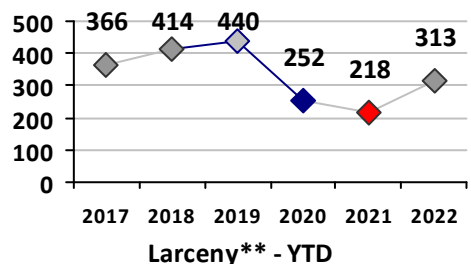

Part I Crime - Comparison Report

Providence Police Department

Through 11/20/2022
Week 46

District 1

4 Week Trend 10/24/2022 - 11/20/2022	Past 28 Days 10/24/2022 - 11/20/2022	Year to Date January 1 - November 20

Violent Crime	Current Week	Last Week	Wk 44	Wk 43	Past 28 Days	Past 28 Days LY	Chg.	Current Year	Last Year	Chg.	Wght. 5yr Avg	Chg.
Homicide	0	0	0	0	0	0	--	0	0	0%	0	--
Sex Offenses, Forcible*	1	1	1	1	4	0	--	15	13	15%	13	15%
Robbery Other	0	1	1	1	3	3	0%	21	10	110%	14	50%
Robbery W Firearm	0	0	0	0	0	0	--	1	3	-67%	2	-50%
Agg. Assault	0	0	0	1	1	0	--	35	18	94%	26	35%
Agg. Assault W Firearm	0	0	0	0	0	0	--	1	0	100%	1	0%
Total	1	2	2	3	8	3	167%	73	44	66%	56	30%

Property Crime	Current Week	Last Week	Wk 44	Wk 43	Past 28 Days	Past 28 Days LY	Chg.	Current Year	Last Year	Chg.	Wght. 5yr Avg	Chg.
Burglary	0	0	1	0	1	1	0%	17	13	31%	26	-35%
MV Theft	2	0	0	0	2	0	--	40	34	18%	33	21%
Larceny from MV	3	3	4	1	11	15	-27%	131	120	9%	123	7%
Larceny**	13	5	10	9	37	34	9%	313	220	42%	310	1%
Total	18	8	15	10	51	50	2%	501	387	29%	492	2%

Other Crime	Current Week	Last Week	Wk 44	Wk 43	Past 28 Days	Past 28 Days LY	Chg.	Current Year	Last Year	Chg.	Wght. 5yr Avg	Chg.
Assault Other	3	4	6	4	17	11	55%	164	121	36%	143	15%
Vandalism	1	1	4	1	7	10	-30%	178	117	52%	127	40%
Drug Offenses	0	1	1	1	3	2	50%	39	38	3%	41	-5%
Weapons Offenses	0	1	1	0	2	2	0%	24	17	41%	17	41%
Liquor Law Violations	1	0	0	0	1	0	--	5	0	500%	3	67%
Total	5	7	12	6	30	25	20%	410	293	40%	330	24%

Figures are preliminary and subject to further analysis and revision

* Sex Offenses, Forcible includes forcible rape, forcible sodomy, forcible fondling, sexual assault with an object

** Larceny includes shoplifting, pickpocket, pursesnatch, from building, bicycles, motor vehicle parts or accessories, and other.