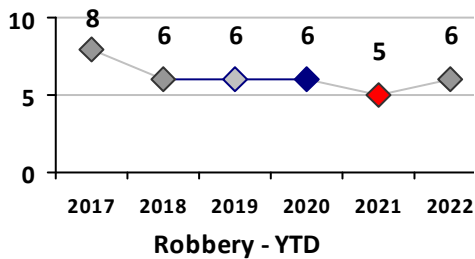

Part I Crime - Comparison Report

Providence Police Department

Through 11/20/2022
Week 46

District 8

4 Week Trend 10/24/2022 - 11/20/2022	Past 28 Days 10/24/2022 - 11/20/2022	Year to Date January 1 - November 20

Violent Crime	Current Week	Last Week	Wk 44	Wk 43	Past 28 Days	Past 28 Days LY	Chg.	Current Year	Last Year	Chg.	Wght. 5yr Avg	Chg.
Homicide	0	0	0	0	0	0	--	0	1	-100%	1	--
Sex Offenses, Forcible*	0	0	0	2	2	1	100%	5	10	-50%	10	-50%
Robbery Other	0	0	0	0	0	0	--	5	4	25%	5	0%
Robbery W Firearm	1	0	0	0	1	0	--	1	1	0%	1	0%
Agg. Assault	0	1	0	0	1	1	0%	12	18	-33%	16	-25%
Agg. Assault W Firearm	1	0	0	0	1	0	--	4	4	0%	4	0%
Total	2	1	0	2	5	2	150%	27	38	-29%	36	-25%

Property Crime	Current Week	Last Week	Wk 44	Wk 43	Past 28 Days	Past 28 Days LY	Chg.	Current Year	Last Year	Chg.	Wght. 5yr Avg	Chg.
Burglary	1	0	0	0	1	2	-50%	32	19	68%	40	-20%
MV Theft	0	0	0	0	0	3	--	31	33	-6%	24	29%
Larceny from MV	3	1	0	3	7	15	-53%	134	115	17%	120	12%
Larceny**	1	2	4	0	7	7	0%	107	81	32%	114	-6%
Total	5	3	4	3	15	27	-44%	304	248	23%	298	2%

Other Crime	Current Week	Last Week	Wk 44	Wk 43	Past 28 Days	Past 28 Days LY	Chg.	Current Year	Last Year	Chg.	Wght. 5yr Avg	Chg.
Assault Other	2	4	1	3	10	7	43%	69	70	-1%	70	-1%
Vandalism	0	0	1	5	6	13	-54%	71	82	-13%	92	-23%
Drug Offenses	1	0	0	0	1	0	--	7	8	-13%	9	-22%
Weapons Offenses	0	0	0	0	0	0	--	5	8	-38%	7	-29%
Liquor Law Violations	0	0	0	0	0	0	--	3	0	300%	0	--
Total	3	4	2	8	17	20	-15%	155	168	-8%	178	-13%

Figures are preliminary and subject to further analysis and revision

* Sex Offenses, Forcible includes forcible rape, forcible sodomy, forcible fondling, sexual assault with an object

** Larceny includes shoplifting, pickpocket, pursesnatch, from building, bicycles, motor vehicle parts or accessories, and other.