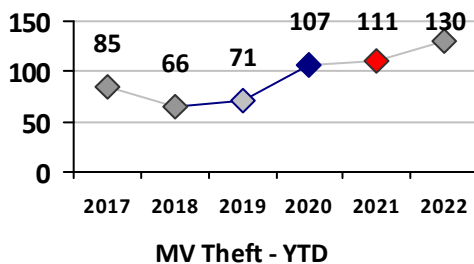

Part I Crime - Comparison Report

Providence Police Department

Through 11/20/2022
Week 46

District 7

	4 Week Trend 10/24/2022 - 11/20/2022				Past 28 Days 10/24/2022 - 11/20/2022			Year to Date January 1 - November 20				
	Current Week	Last Week	Wk 44	Wk 43	Past 28 Days	Past 28 Days LY	Chg.	Current Year	Last Year	Chg.	Wght. 5yr Avg	Chg.
Violent Crime												
Homicide	1	0	0	0	1	0	--	1	5	-80%	4	-75%
Sex Offenses, Forcible*	0	0	1	0	1	2	-50%	14	23	-39%	22	-36%
Robbery Other	0	0	0	0	0	1	--	12	14	-14%	17	-29%
Robbery W Firearm	0	0	2	0	2	2	0%	11	7	57%	10	10%
Agg. Assault	1	0	0	0	1	4	-75%	47	57	-18%	65	-28%
Agg. Assault W Firearm	1	0	0	0	1	2	-50%	20	22	-9%	22	-9%
Total	3	0	3	0	6	11	-45%	105	128	-18%	139	-24%
Property Crime												
Burglary	1	0	0	2	3	6	-50%	75	71	6%	92	-18%
MV Theft	4	0	2	6	12	14	-14%	130	112	16%	95	37%
Larceny from MV	6	5	3	6	20	23	-13%	281	243	16%	230	22%
Larceny**	4	0	1	4	9	26	-65%	300	323	-7%	362	-17%
Total	15	5	6	18	44	69	-36%	786	749	5%	779	1%
Other Crime												
Assault Other	5	3	5	12	25	35	-29%	312	313	0%	323	-3%
Vandalism	6	3	3	4	16	50	-68%	269	328	-18%	334	-19%
Drug Offenses	1	2	0	1	4	2	100%	65	48	35%	78	-17%
Weapons Offenses	0	2	2	1	5	5	0%	47	59	-20%	59	-20%
Liquor Law Violations	0	0	0	0	0	3	--	8	22	-64%	30	-73%
Total	12	10	10	18	50	95	-47%	701	770	-9%	824	-15%

Figures are preliminary and subject to further analysis and revision

* Sex Offenses, Forcible includes forcible rape, forcible sodomy, forcible fondling, sexual assault with an object

** Larceny includes shoplifting, pickpocket, pursesnatch, from building, bicycles, motor vehicle parts or accessories, and other.