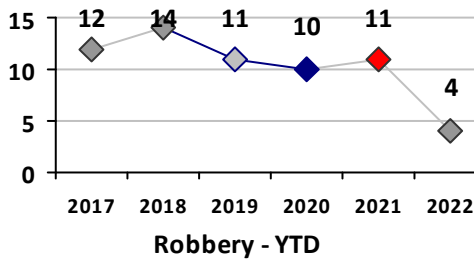

Part I Crime - Comparison Report

Providence Police Department

Through 11/20/2022
Week 46

District 3

	4 Week Trend 10/24/2022 - 11/20/2022				Past 28 Days 10/24/2022 - 11/20/2022			Year to Date January 1 - November 20				
	Current Week	Last Week	Wk 44	Wk 43	Past 28 Days	Past 28 Days LY	Chg.	Current Year	Last Year	Chg.	Wght. 5yr Avg	Chg.
Violent Crime												
Homicide	0	0	0	0	0	0	--	0	2	-100%	2	--
Sex Offenses, Forcible*	0	0	0	1	1	0	--	4	9	-56%	8	-50%
Robbery Other	0	0	0	0	0	1	--	3	7	-57%	6	-50%
Robbery W Firearm	0	0	0	0	0	0	--	1	4	-75%	5	-80%
Agg. Assault	0	0	0	0	0	1	--	19	21	-10%	17	12%
Agg. Assault W Firearm	0	0	1	0	1	1	0%	3	18	-83%	11	-73%
Total	0	0	1	1	2	3	-33%	30	61	-51%	49	-39%
Property Crime												
Burglary	0	0	0	0	0	0	--	15	25	-40%	35	-57%
MV Theft	1	0	3	1	5	1	400%	30	31	-3%	27	11%
Larceny from MV	2	1	1	0	4	10	-60%	98	136	-28%	118	-17%
Larceny**	1	1	3	0	5	13	-62%	81	106	-24%	103	-21%
Total	4	2	7	1	14	24	-42%	224	298	-25%	282	-21%
Other Crime												
Assault Other	3	0	2	2	7	3	133%	91	76	20%	95	-4%
Vandalism	3	1	4	3	11	18	-39%	107	132	-19%	116	-8%
Drug Offenses	0	0	0	2	2	2	0%	26	12	117%	32	-19%
Weapons Offenses	0	0	0	1	1	5	-80%	23	27	-15%	19	21%
Liquor Law Violations	0	0	0	0	0	0	--	0	1	-100%	1	--
Total	6	1	6	8	21	28	-25%	247	248	0%	263	-6%

Figures are preliminary and subject to further analysis and revision

* Sex Offenses, Forcible includes forcible rape, forcible sodomy, forcible fondling, sexual assault with an object

** Larceny includes shoplifting, pickpocket, pursesnatch, from building, bicycles, motor vehicle parts or accessories, and other.