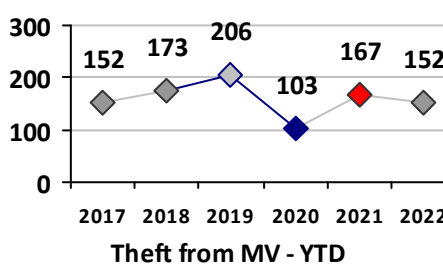

Part I Crime - Comparison Report

Providence Police Department

Through 11/20/2022
Week 46

District 2

	4 Week Trend 10/24/2022 - 11/20/2022				Past 28 Days 10/24/2022 - 11/20/2022			Year to Date January 1 - November 20				
	Current Week	Last Week	Wk 44	Wk 43	Past 28 Days	Past 28 Days LY	Chg.	Current Year	Last Year	Chg.	Wght. 5yr Avg	Chg.
Violent Crime												
Homicide	0	0	0	0	0	0	--	2	6	-67%	3	-33%
Sex Offenses, Forcible*	0	0	0	0	0	6	--	24	23	4%	30	-20%
Robbery Other	0	0	1	1	2	2	0%	9	11	-18%	17	-47%
Robbery W Firearm	0	0	0	0	0	2	--	5	7	-29%	7	-29%
Agg. Assault	1	1	2	3	7	6	17%	61	50	22%	68	-10%
Agg. Assault W Firearm	1	0	0	0	1	1	0%	19	25	-24%	26	-27%
Total	2	1	3	4	10	17	-41%	120	122	-2%	151	-21%
Property Crime												
Burglary	0	0	0	0	0	1	--	48	44	9%	75	-36%
MV Theft	3	0	4	1	8	4	100%	94	108	-13%	85	11%
Larceny from MV	3	2	1	2	8	16	-50%	152	167	-9%	158	-4%
Larceny**	3	2	3	3	11	15	-27%	170	164	4%	199	-15%
Total	9	4	8	6	27	36	-25%	464	483	-4%	516	-10%
Other Crime												
Assault Other	7	7	7	6	27	32	-16%	296	257	15%	290	2%
Vandalism	4	1	5	3	13	10	30%	184	179	3%	212	-13%
Drug Offenses	0	1	3	1	5	12	-58%	76	52	46%	85	-11%
Weapons Offenses	1	0	0	3	4	6	-33%	123	48	156%	57	116%
Liquor Law Violations	0	0	0	0	0	0	--	0	1	-100%	1	--
Total	12	9	15	13	49	60	-18%	679	537	26%	645	5%

Figures are preliminary and subject to further analysis and revision

* Sex Offenses, Forcible includes forcible rape, forcible sodomy, forcible fondling, sexual assault with an object

** Larceny includes shoplifting, pickpocket, pursesnatch, from building, bicycles, motor vehicle parts or accessories, and other.