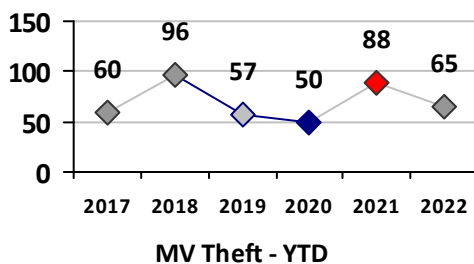

Part I Crime - Comparison Report

Providence Police Department

Through 11/20/2022
Week 46

District 5

4 Week Trend 10/24/2022 - 11/20/2022	Past 28 Days 10/24/2022 - 11/20/2022	Year to Date January 1 - November 20

Violent Crime	Current Week	Last Week	Wk 44	Wk 43	Past 28 Days	Past 28 Days LY	Chg.	Current Year	Last Year	Chg.	Wght. 5yr Avg	Chg.
Homicide	0	0	0	0	0	1	--	2	3	-33%	2	0%
Sex Offenses, Forcible*	0	0	0	0	0	0	--	24	18	33%	27	-11%
Robbery Other	1	0	0	0	1	1	0%	8	22	-64%	25	-68%
Robbery W Firearm	0	0	0	0	0	0	--	4	5	-20%	11	-64%
Agg. Assault	1	0	0	0	1	2	-50%	58	62	-6%	66	-12%
Agg. Assault W Firearm	0	1	2	0	3	2	50%	11	23	-52%	19	-42%
Total	2	1	2	0	5	6	-17%	107	133	-20%	149	-28%

Property Crime	Current Week	Last Week	Wk 44	Wk 43	Past 28 Days	Past 28 Days LY	Chg.	Current Year	Last Year	Chg.	Wght. 5yr Avg	Chg.
Burglary	2	1	1	1	5	3	67%	41	58	-29%	87	-53%
MV Theft	0	1	1	0	2	9	-78%	65	88	-26%	71	-8%
Larceny from MV	1	2	5	3	11	30	-63%	133	153	-13%	155	-14%
Larceny**	5	2	4	7	18	17	6%	173	173	0%	194	-11%
Total	8	6	11	11	36	59	-39%	412	472	-13%	507	-19%

Other Crime	Current Week	Last Week	Wk 44	Wk 43	Past 28 Days	Past 28 Days LY	Chg.	Current Year	Last Year	Chg.	Wght. 5yr Avg	Chg.
Assault Other	3	3	13	2	21	16	31%	308	276	12%	284	8%
Vandalism	8	4	5	5	22	23	-4%	244	247	-1%	259	-6%
Drug Offenses	1	8	3	1	13	5	160%	76	51	49%	86	-12%
Weapons Offenses	1	1	1	0	3	2	50%	70	54	30%	53	32%
Liquor Law Violations	0	0	0	0	0	0	--	1	1	0%	1	0%
Total	13	16	22	8	59	46	28%	699	629	11%	684	2%

Figures are preliminary and subject to further analysis and revision

* Sex Offenses, Forcible includes forcible rape, forcible sodomy, forcible fondling, sexual assault with an object

** Larceny includes shoplifting, pickpocket, pursesnatch, from building, bicycles, motor vehicle parts or accessories, and other.