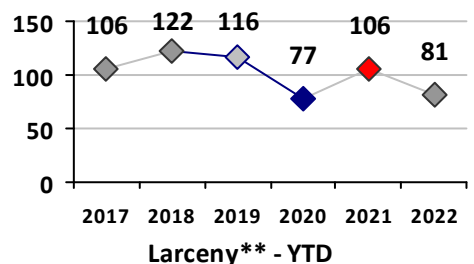

Part I Crime - Comparison Report

Providence Police Department

Through 11/20/2022
Week 46

District 3

	4 Week Trend 10/24/2022 - 11/20/2022				Past 28 Days 10/24/2022 - 11/20/2022			Year to Date January 1 - November 20				
	Current Week	Last Week	Wk 44	Wk 43	Past 28 Days	Past 28 Days LY	Chg.	Current Year	Last Year	Chg.	Wght. 5yr Avg	Chg.
Violent Crime												
Homicide	0	0	0	0	0	0	--	0	2	-100%	2	--
Sex Offenses, Forcible*	0	0	0	1	1	0	--	4	9	-56%	8	-50%
Robbery Other	0	0	0	0	0	1	--	3	7	-57%	6	-50%
Robbery W Firearm	0	0	0	0	0	0	--	1	4	-75%	5	-80%
Agg. Assault	0	0	0	0	0	1	--	19	21	-10%	17	12%
Agg. Assault W Firearm	0	0	1	0	1	1	0%	3	18	-83%	11	-73%
Total	0	0	1	1	2	3	-33%	30	61	-51%	49	-39%
Property Crime												
Burglary	0	0	0	0	0	0	--	15	25	-40%	35	-57%
MV Theft	1	0	3	1	5	1	400%	30	31	-3%	27	11%
Larceny from MV	2	1	1	0	4	10	-60%	98	136	-28%	118	-17%
Larceny**	1	1	3	0	5	13	-62%	81	106	-24%	103	-21%
Total	4	2	7	1	14	24	-42%	224	298	-25%	282	-21%
Other Crime												
Assault Other	3	0	2	2	7	3	133%	91	76	20%	95	-4%
Vandalism	3	1	4	3	11	18	-39%	107	132	-19%	116	-8%
Drug Offenses	0	0	0	2	2	2	0%	26	12	117%	32	-19%
Weapons Offenses	0	0	0	1	1	5	-80%	23	27	-15%	19	21%
Liquor Law Violations	0	0	0	0	0	0	--	0	1	-100%	1	--
Total	6	1	6	8	21	28	-25%	247	248	0%	263	-6%

Figures are preliminary and subject to further analysis and revision

* Sex Offenses, Forcible includes forcible rape, forcible sodomy, forcible fondling, sexual assault with an object

** Larceny includes shoplifting, pickpocket, pursesnatch, from building, bicycles, motor vehicle parts or accessories, and other.