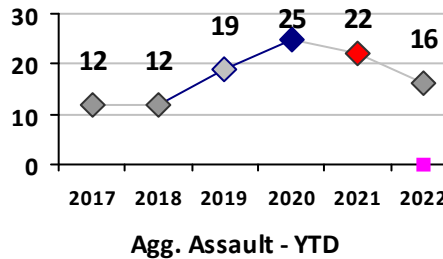

Part I Crime - Comparison Report

Providence Police Department

Through 11/20/2022
Week 46

District 8

4 Week Trend 10/24/2022 - 11/20/2022	Past 28 Days 10/24/2022 - 11/20/2022	Year to Date January 1 - November 20

Violent Crime	Current Week	Last Week	Wk 44	Wk 43	Past 28 Days	Past 28 Days LY	Chg.	Current Year	Last Year	Chg.	Wght. 5yr Avg	Chg.
Homicide	0	0	0	0	0	0	--	0	1	-100%	1	--
Sex Offenses, Forcible*	0	0	0	2	2	1	100%	5	10	-50%	10	-50%
Robbery Other	0	0	0	0	0	0	--	5	4	25%	5	0%
Robbery W Firearm	1	0	0	0	1	0	--	1	1	0%	1	0%
Agg. Assault	0	1	0	0	1	1	0%	12	18	-33%	16	-25%
Agg. Assault W Firearm	1	0	0	0	1	0	--	4	4	0%	4	0%
Total	2	1	0	2	5	2	150%	27	38	-29%	36	-25%

Property Crime	Current Week	Last Week	Wk 44	Wk 43	Past 28 Days	Past 28 Days LY	Chg.	Current Year	Last Year	Chg.	Wght. 5yr Avg	Chg.
Burglary	1	0	0	0	1	2	-50%	32	19	68%	40	-20%
MV Theft	0	0	0	0	0	3	--	31	33	-6%	24	29%
Larceny from MV	3	1	0	3	7	15	-53%	134	115	17%	120	12%
Larceny**	1	2	4	0	7	7	0%	107	81	32%	114	-6%
Total	5	3	4	3	15	27	-44%	304	248	23%	298	2%

Other Crime	Current Week	Last Week	Wk 44	Wk 43	Past 28 Days	Past 28 Days LY	Chg.	Current Year	Last Year	Chg.	Wght. 5yr Avg	Chg.
Assault Other	2	4	1	3	10	7	43%	69	70	-1%	70	-1%
Vandalism	0	0	1	5	6	13	-54%	71	82	-13%	92	-23%
Drug Offenses	1	0	0	0	1	0	--	7	8	-13%	9	-22%
Weapons Offenses	0	0	0	0	0	0	--	5	8	-38%	7	-29%
Liquor Law Violations	0	0	0	0	0	0	--	3	0	300%	0	--
Total	3	4	2	8	17	20	-15%	155	168	-8%	178	-13%

Figures are preliminary and subject to further analysis and revision

* Sex Offenses, Forcible includes forcible rape, forcible sodomy, forcible fondling, sexual assault with an object

** Larceny includes shoplifting, pickpocket, pursesnatch, from building, bicycles, motor vehicle parts or accessories, and other.