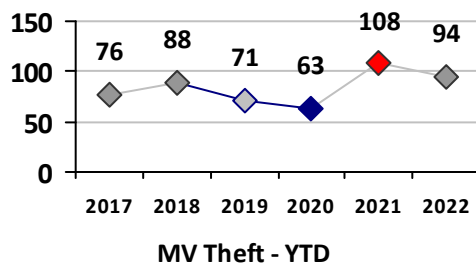

Part I Crime - Comparison Report

Providence Police Department

Through 11/20/2022
Week 46

District 2

	4 Week Trend 10/24/2022 - 11/20/2022				Past 28 Days 10/24/2022 - 11/20/2022			Year to Date January 1 - November 20				
	Current Week	Last Week	Wk 44	Wk 43	Past 28 Days	Past 28 Days LY	Chg.	Current Year	Last Year	Chg.	Wght. 5yr Avg	Chg.
Violent Crime												
Homicide	0	0	0	0	0	0	--	2	6	-67%	3	-33%
Sex Offenses, Forcible*	0	0	0	0	0	6	--	24	23	4%	30	-20%
Robbery Other	0	0	1	1	2	2	0%	9	11	-18%	17	-47%
Robbery W Firearm	0	0	0	0	0	2	--	5	7	-29%	7	-29%
Agg. Assault	1	1	2	3	7	6	17%	61	50	22%	68	-10%
Agg. Assault W Firearm	1	0	0	0	1	1	0%	19	25	-24%	26	-27%
Total	2	1	3	4	10	17	-41%	120	122	-2%	151	-21%
Property Crime												
Burglary	0	0	0	0	0	1	--	48	44	9%	75	-36%
MV Theft	3	0	4	1	8	4	100%	94	108	-13%	85	11%
Larceny from MV	3	2	1	2	8	16	-50%	152	167	-9%	158	-4%
Larceny**	3	2	3	3	11	15	-27%	170	164	4%	199	-15%
Total	9	4	8	6	27	36	-25%	464	483	-4%	516	-10%
Other Crime												
Assault Other	7	7	7	6	27	32	-16%	296	257	15%	290	2%
Vandalism	4	1	5	3	13	10	30%	184	179	3%	212	-13%
Drug Offenses	0	1	3	1	5	12	-58%	76	52	46%	85	-11%
Weapons Offenses	1	0	0	3	4	6	-33%	123	48	156%	57	116%
Liquor Law Violations	0	0	0	0	0	0	--	0	1	-100%	1	--
Total	12	9	15	13	49	60	-18%	679	537	26%	645	5%

Figures are preliminary and subject to further analysis and revision

* Sex Offenses, Forcible includes forcible rape, forcible sodomy, forcible fondling, sexual assault with an object

** Larceny includes shoplifting, pickpocket, pursesnatch, from building, bicycles, motor vehicle parts or accessories, and other.