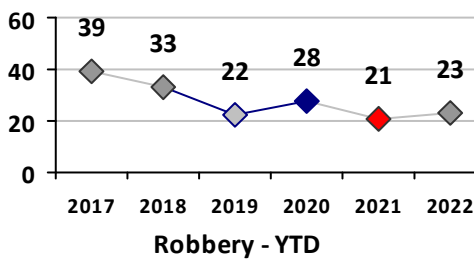

Part I Crime - Comparison Report

Providence Police Department

Through 11/20/2022
Week 46

District 7

	4 Week Trend 10/24/2022 - 11/20/2022				Past 28 Days 10/24/2022 - 11/20/2022			Year to Date January 1 - November 20				
	Current Week	Last Week	Wk 44	Wk 43	Past 28 Days	Past 28 Days LY	Chg.	Current Year	Last Year	Chg.	Wght. 5yr Avg	Chg.
Violent Crime												
Homicide	1	0	0	0	1	0	--	1	5	-80%	4	-75%
Sex Offenses, Forcible*	0	0	1	0	1	2	-50%	14	23	-39%	22	-36%
Robbery Other	0	0	0	0	0	1	--	12	14	-14%	17	-29%
Robbery W Firearm	0	0	2	0	2	2	0%	11	7	57%	10	10%
Agg. Assault	1	0	0	0	1	4	-75%	47	57	-18%	65	-28%
Agg. Assault W Firearm	1	0	0	0	1	2	-50%	20	22	-9%	22	-9%
Total	3	0	3	0	6	11	-45%	105	128	-18%	139	-24%
Property Crime												
Burglary	1	0	0	2	3	6	-50%	75	71	6%	92	-18%
MV Theft	4	0	2	6	12	14	-14%	130	112	16%	95	37%
Larceny from MV	6	5	3	6	20	23	-13%	281	243	16%	230	22%
Larceny**	4	0	1	4	9	26	-65%	300	323	-7%	362	-17%
Total	15	5	6	18	44	69	-36%	786	749	5%	779	1%
Other Crime												
Assault Other	5	3	5	12	25	35	-29%	312	313	0%	323	-3%
Vandalism	6	3	3	4	16	50	-68%	269	328	-18%	334	-19%
Drug Offenses	1	2	0	1	4	2	100%	65	48	35%	78	-17%
Weapons Offenses	0	2	2	1	5	5	0%	47	59	-20%	59	-20%
Liquor Law Violations	0	0	0	0	0	3	--	8	22	-64%	30	-73%
Total	12	10	10	18	50	95	-47%	701	770	-9%	824	-15%

Figures are preliminary and subject to further analysis and revision

* Sex Offenses, Forcible includes forcible rape, forcible sodomy, forcible fondling, sexual assault with an object

** Larceny includes shoplifting, pickpocket, pursesnatch, from building, bicycles, motor vehicle parts or accessories, and other.