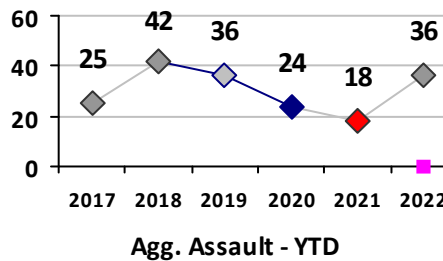

Part I Crime - Comparison Report

Providence Police Department

Through 11/20/2022
Week 46

District 1

4 Week Trend 10/24/2022 - 11/20/2022	Past 28 Days 10/24/2022 - 11/20/2022	Year to Date January 1 - November 20

Violent Crime	Current Week	Last Week	Wk 44	Wk 43	Past 28 Days	Past 28 Days LY	Chg.	Current Year	Last Year	Chg.	Wght. 5yr Avg	Chg.
Homicide	0	0	0	0	0	0	--	0	0	0%	0	--
Sex Offenses, Forcible*	1	1	1	1	4	0	--	15	13	15%	13	15%
Robbery Other	0	1	1	1	3	3	0%	21	10	110%	14	50%
Robbery W Firearm	0	0	0	0	0	0	--	1	3	-67%	2	-50%
Agg. Assault	0	0	0	1	1	0	--	35	18	94%	26	35%
Agg. Assault W Firearm	0	0	0	0	0	0	--	1	0	100%	1	0%
Total	1	2	2	3	8	3	167%	73	44	66%	56	30%

Property Crime	Current Week	Last Week	Wk 44	Wk 43	Past 28 Days	Past 28 Days LY	Chg.	Current Year	Last Year	Chg.	Wght. 5yr Avg	Chg.
Burglary	0	0	1	0	1	1	0%	17	13	31%	26	-35%
MV Theft	2	0	0	0	2	0	--	40	34	18%	33	21%
Larceny from MV	3	3	4	1	11	15	-27%	131	120	9%	123	7%
Larceny**	13	5	10	9	37	34	9%	313	220	42%	310	1%
Total	18	8	15	10	51	50	2%	501	387	29%	492	2%

Other Crime	Current Week	Last Week	Wk 44	Wk 43	Past 28 Days	Past 28 Days LY	Chg.	Current Year	Last Year	Chg.	Wght. 5yr Avg	Chg.
Assault Other	3	4	6	4	17	11	55%	164	121	36%	143	15%
Vandalism	1	1	4	1	7	10	-30%	178	117	52%	127	40%
Drug Offenses	0	1	1	1	3	2	50%	39	38	3%	41	-5%
Weapons Offenses	0	1	1	0	2	2	0%	24	17	41%	17	41%
Liquor Law Violations	1	0	0	0	1	0	--	5	0	500%	3	67%
Total	5	7	12	6	30	25	20%	410	293	40%	330	24%

Figures are preliminary and subject to further analysis and revision

* Sex Offenses, Forcible includes forcible rape, forcible sodomy, forcible fondling, sexual assault with an object

** Larceny includes shoplifting, pickpocket, pursesnatch, from building, bicycles, motor vehicle parts or accessories, and other.