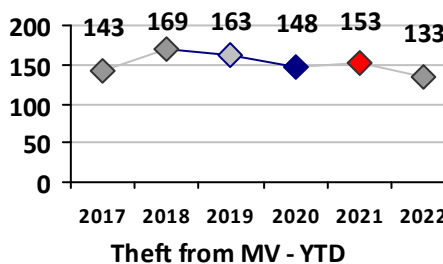

Part I Crime - Comparison Report

Providence Police Department

Through 11/20/2022
Week 46

District 5

4 Week Trend 10/24/2022 - 11/20/2022	Past 28 Days 10/24/2022 - 11/20/2022	Year to Date January 1 - November 20

Violent Crime	Current Week	Last Week	Wk 44	Wk 43	Past 28 Days	Past 28 Days LY	Chg.	Current Year	Last Year	Chg.	Wght. 5yr Avg	Chg.
Homicide	0	0	0	0	0	1	--	2	3	-33%	2	0%
Sex Offenses, Forcible*	0	0	0	0	0	0	--	24	18	33%	27	-11%
Robbery Other	1	0	0	0	1	1	0%	8	22	-64%	25	-68%
Robbery W Firearm	0	0	0	0	0	0	--	4	5	-20%	11	-64%
Agg. Assault	1	0	0	0	1	2	-50%	58	62	-6%	66	-12%
Agg. Assault W Firearm	0	1	2	0	3	2	50%	11	23	-52%	19	-42%
Total	2	1	2	0	5	6	-17%	107	133	-20%	149	-28%

Property Crime	Current Week	Last Week	Wk 44	Wk 43	Past 28 Days	Past 28 Days LY	Chg.	Current Year	Last Year	Chg.	Wght. 5yr Avg	Chg.
Burglary	2	1	1	1	5	3	67%	41	58	-29%	87	-53%
MV Theft	0	1	1	0	2	9	-78%	65	88	-26%	71	-8%
Larceny from MV	1	2	5	3	11	30	-63%	133	153	-13%	155	-14%
Larceny**	5	2	4	7	18	17	6%	173	173	0%	194	-11%
Total	8	6	11	11	36	59	-39%	412	472	-13%	507	-19%

Other Crime	Current Week	Last Week	Wk 44	Wk 43	Past 28 Days	Past 28 Days LY	Chg.	Current Year	Last Year	Chg.	Wght. 5yr Avg	Chg.
Assault Other	3	3	13	2	21	16	31%	308	276	12%	284	8%
Vandalism	8	4	5	5	22	23	-4%	244	247	-1%	259	-6%
Drug Offenses	1	8	3	1	13	5	160%	76	51	49%	86	-12%
Weapons Offenses	1	1	1	0	3	2	50%	70	54	30%	53	32%
Liquor Law Violations	0	0	0	0	0	0	--	1	1	0%	1	0%
Total	13	16	22	8	59	46	28%	699	629	11%	684	2%

Figures are preliminary and subject to further analysis and revision

* Sex Offenses, Forcible includes forcible rape, forcible sodomy, forcible fondling, sexual assault with an object

** Larceny includes shoplifting, pickpocket, pursesnatch, from building, bicycles, motor vehicle parts or accessories, and other.