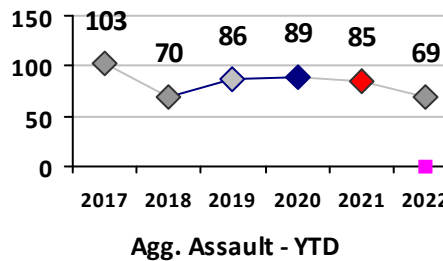

Part I Crime - Comparison Report

Providence Police Department

Through 11/20/2022
Week 46

District 5

4 Week Trend 10/24/2022 - 11/20/2022	Past 28 Days 10/24/2022 - 11/20/2022	Year to Date January 1 - November 20

Violent Crime	Current Week	Last Week	Wk 44	Wk 43	Past 28 Days	Past 28 Days LY	Chg.	Current Year	Last Year	Chg.	Wght. 5yr Avg	Chg.
Homicide	0	0	0	0	0	1	--	2	3	-33%	2	0%
Sex Offenses, Forcible*	0	0	0	0	0	0	--	24	18	33%	27	-11%
Robbery Other	1	0	0	0	1	1	0%	8	22	-64%	25	-68%
Robbery W Firearm	0	0	0	0	0	0	--	4	5	-20%	11	-64%
Agg. Assault	1	0	0	0	1	2	-50%	58	62	-6%	66	-12%
Agg. Assault W Firearm	0	1	2	0	3	2	50%	11	23	-52%	19	-42%
Total	2	1	2	0	5	6	-17%	107	133	-20%	149	-28%

Property Crime	Current Week	Last Week	Wk 44	Wk 43	Past 28 Days	Past 28 Days LY	Chg.	Current Year	Last Year	Chg.	Wght. 5yr Avg	Chg.
Burglary	2	1	1	1	5	3	67%	41	58	-29%	87	-53%
MV Theft	0	1	1	0	2	9	-78%	65	88	-26%	71	-8%
Larceny from MV	1	2	5	3	11	30	-63%	133	153	-13%	155	-14%
Larceny**	5	2	4	7	18	17	6%	173	173	0%	194	-11%
Total	8	6	11	11	36	59	-39%	412	472	-13%	507	-19%

Other Crime	Current Week	Last Week	Wk 44	Wk 43	Past 28 Days	Past 28 Days LY	Chg.	Current Year	Last Year	Chg.	Wght. 5yr Avg	Chg.
Assault Other	3	3	13	2	21	16	31%	308	276	12%	284	8%
Vandalism	8	4	5	5	22	23	-4%	244	247	-1%	259	-6%
Drug Offenses	1	8	3	1	13	5	160%	76	51	49%	86	-12%
Weapons Offenses	1	1	1	0	3	2	50%	70	54	30%	53	32%
Liquor Law Violations	0	0	0	0	0	0	--	1	1	0%	1	0%
Total	13	16	22	8	59	46	28%	699	629	11%	684	2%

Figures are preliminary and subject to further analysis and revision

* Sex Offenses, Forcible includes forcible rape, forcible sodomy, forcible fondling, sexual assault with an object

** Larceny includes shoplifting, pickpocket, pursesnatch, from building, bicycles, motor vehicle parts or accessories, and other.