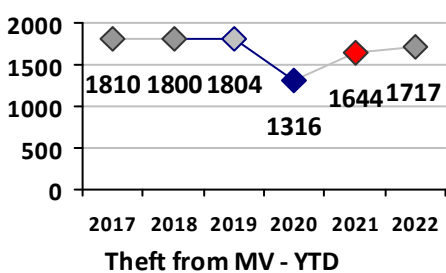

Through 11/20/2022
Week 46

Citywide												
4 Week Trend 10/24/2022 - 11/20/2022					Past 28 Days 10/24/2022 - 11/20/2022			Year to Date January 1 - November 20				

Violent Crime	Current Week	Last Week	Wk 44	Wk 43	Past 28 Days	Past 28 Days LY	Chg.	Current Year	Last Year	Chg.	Wght. 5yr Avg	Chg.
Homicide	1	0	0	0	1	1	0%	7	22	-68%	16	-56%
Sex Offenses, Forcible*	1	1	2	6	10	12	-17%	146	149	-2%	165	-12%
Robbery W Firearm	1	1	2	0	4	4	0%	31	39	-21%	53	-42%
Robbery Other	3	2	2	3	10	11	-9%	96	102	-6%	135	-29%
Agg. Assault W Firearm	3	2	3	0	8	13	-38%	85	124	-31%	115	-26%
Agg. Assault	3	5	4	5	17	20	-15%	338	344	-2%	383	-12%
Total	12	11	13	14	50	61	-18%	703	780	-10%	867	-19%

Property Crime	Current Week	Last Week	Wk 44	Wk 43	Past 28 Days	Past 28 Days LY	Chg.	Current Year	Last Year	Chg.	Wght. 5yr Avg	Chg.
Burglary	7	5	3	7	22	40	-45%	398	481	-17%	650	-39%
MV Theft	19	6	21	12	58	51	14%	649	639	2%	540	20%
Larceny from MV	35	23	23	48	129	230	-44%	1717	1648	4%	1626	6%
Larceny**	43	26	38	40	147	166	-11%	1788	1674	7%	1931	-7%
Total	104	60	85	107	356	487	-27%	4552	4442	2%	4747	-4%

Other Crime	Current Week	Last Week	Wk 44	Wk 43	Past 28 Days	Past 28 Days LY	Chg.	Current Year	Last Year	Chg.	Wght. 5yr Avg	Chg.
Assault Other	31	36	44	42	153	145	6%	1776	1580	12%	1745	2%
Vandalism	43	29	40	48	160	202	-21%	1853	1722	8%	1787	4%
Weapons Offenses	2	5	8	7	22	37	-41%	409	351	17%	318	29%
Drug Offenses	4	16	9	7	36	39	-8%	473	332	42%	528	-10%
Liquor Law Violations	1	0	0	0	1	3	-67%	21	29	-28%	42	-50%
Total	81	86	101	104	372	426	-13%	4532	4014	13%	4418	3%

Figures are preliminary and subject to further analysis and revision

* Sex Offenses, Forcible includes forcible rape, forcible sodomy, forcible fondling, sexual assault with an object

** Larceny includes shoplifting, pickpocket, pursesnatch, from building, bicycles, motor vehicle parts or accessories, and other.