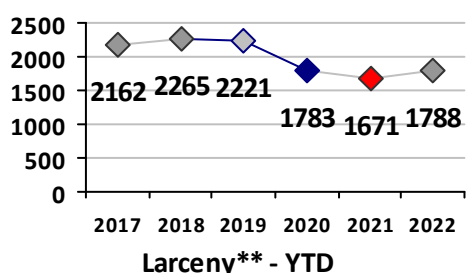

Through 11/20/2022
Week 46

Citywide												
4 Week Trend 10/24/2022 - 11/20/2022					Past 28 Days 10/24/2022 - 11/20/2022			Year to Date January 1 - November 20				

Violent Crime	Current Week	Last Week	Wk 44	Wk 43	Past 28 Days	Past 28 Days LY	Chg.	Current Year	Last Year	Chg.	Wght. 5yr Avg	Chg.
Homicide	1	0	0	0	1	1	0%	7	22	-68%	16	-56%
Sex Offenses, Forcible*	1	1	2	6	10	12	-17%	146	149	-2%	165	-12%
Robbery W Firearm	1	1	2	0	4	4	0%	31	39	-21%	53	-42%
Robbery Other	3	2	2	3	10	11	-9%	96	102	-6%	135	-29%
Agg. Assault W Firearm	3	2	3	0	8	13	-38%	85	124	-31%	115	-26%
Agg. Assault	3	5	4	5	17	20	-15%	338	344	-2%	383	-12%
Total	12	11	13	14	50	61	-18%	703	780	-10%	867	-19%

Property Crime	Current Week	Last Week	Wk 44	Wk 43	Past 28 Days	Past 28 Days LY	Chg.	Current Year	Last Year	Chg.	Wght. 5yr Avg	Chg.
Burglary	7	5	3	7	22	40	-45%	398	481	-17%	650	-39%
MV Theft	19	6	21	12	58	51	14%	649	639	2%	540	20%
Larceny from MV	35	23	23	48	129	230	-44%	1717	1648	4%	1626	6%
Larceny**	43	26	38	40	147	166	-11%	1788	1674	7%	1931	-7%
Total	104	60	85	107	356	487	-27%	4552	4442	2%	4747	-4%

Other Crime	Current Week	Last Week	Wk 44	Wk 43	Past 28 Days	Past 28 Days LY	Chg.	Current Year	Last Year	Chg.	Wght. 5yr Avg	Chg.
Assault Other	31	36	44	42	153	145	6%	1776	1580	12%	1745	2%
Vandalism	43	29	40	48	160	202	-21%	1853	1722	8%	1787	4%
Weapons Offenses	2	5	8	7	22	37	-41%	409	351	17%	318	29%
Drug Offenses	4	16	9	7	36	39	-8%	473	332	42%	528	-10%
Liquor Law Violations	1	0	0	0	1	3	-67%	21	29	-28%	42	-50%
Total	81	86	101	104	372	426	-13%	4532	4014	13%	4418	3%

Figures are preliminary and subject to further analysis and revision

* Sex Offenses, Forcible includes forcible rape, forcible sodomy, forcible fondling, sexual assault with an object

** Larceny includes shoplifting, pickpocket, pursesnatch, from building, bicycles, motor vehicle parts or accessories, and other.