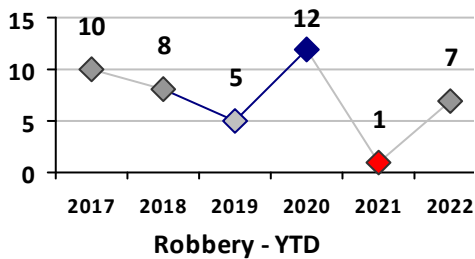

Part I Crime - Comparison Report

Providence Police Department

Through 11/20/2022
Week 46

District 9

	4 Week Trend 10/24/2022 - 11/20/2022				Past 28 Days 10/24/2022 - 11/20/2022			Year to Date January 1 - November 20				
	Current Week	Last Week	Wk 44	Wk 43	Past 28 Days	Past 28 Days LY	Chg.	Current Year	Last Year	Chg.	Wght. 5yr Avg	Chg.
Violent Crime												
Homicide	0	0	0	0	0	0	--	0	0	0%	0	--
Sex Offenses, Forcible*	0	0	0	0	0	2	--	3	7	-57%	6	-50%
Robbery Other	0	0	0	1	1	0	--	7	0	700%	5	40%
Robbery W Firearm	0	0	0	0	0	0	--	0	1	-100%	1	--
Agg. Assault	0	1	0	1	2	0	--	17	10	70%	7	143%
Agg. Assault W Firearm	0	0	0	0	0	0	--	0	0	0%	2	--
Total	0	1	0	2	3	2	50%	27	18	50%	20	35%
Property Crime												
Burglary	1	1	1	0	3	13	-77%	82	132	-38%	112	-27%
MV Theft	0	0	1	0	1	1	0%	46	34	35%	26	77%
Larceny from MV	6	0	1	2	9	27	-67%	187	136	38%	172	9%
Larceny**	2	5	4	1	12	17	-29%	148	153	-3%	162	-9%
Total	9	6	7	3	25	58	-57%	463	455	2%	472	-2%
Other Crime												
Assault Other	0	2	0	0	2	6	-67%	45	41	10%	46	-2%
Vandalism	3	0	4	3	10	9	11%	121	97	25%	103	17%
Drug Offenses	0	1	0	0	1	0	--	5	9	-44%	11	-55%
Weapons Offenses	0	0	0	0	0	0	--	8	16	-50%	9	-11%
Liquor Law Violations	0	0	0	0	0	0	--	0	0	0%	1	--
Total	3	3	4	3	13	15	-13%	179	163	10%	170	5%

Figures are preliminary and subject to further analysis and revision

* Sex Offenses, Forcible includes forcible rape, forcible sodomy, forcible fondling, sexual assault with an object

** Larceny includes shoplifting, pickpocket, pursesnatch, from building, bicycles, motor vehicle parts or accessories, and other.