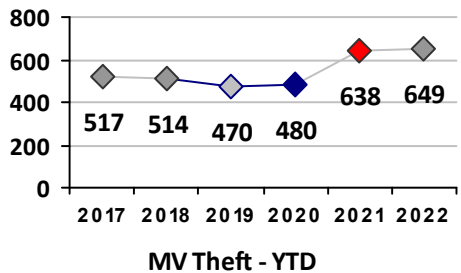

Through 11/20/2022
Week 46

Citywide												
4 Week Trend 10/24/2022 - 11/20/2022					Past 28 Days 10/24/2022 - 11/20/2022			Year to Date January 1 - November 20				

Violent Crime	Current Week	Last Week	Wk 44	Wk 43	Past 28 Days	Past 28 Days LY	Chg.	Current Year	Last Year	Chg.	Wght. 5yr Avg	Chg.
Homicide	1	0	0	0	1	1	0%	7	22	-68%	16	-56%
Sex Offenses, Forcible*	1	1	2	6	10	12	-17%	146	149	-2%	165	-12%
Robbery W Firearm	1	1	2	0	4	4	0%	31	39	-21%	53	-42%
Robbery Other	3	2	2	3	10	11	-9%	96	102	-6%	135	-29%
Agg. Assault W Firearm	3	2	3	0	8	13	-38%	85	124	-31%	115	-26%
Agg. Assault	3	5	4	5	17	20	-15%	338	344	-2%	383	-12%
Total	12	11	13	14	50	61	-18%	703	780	-10%	867	-19%

Property Crime	Current Week	Last Week	Wk 44	Wk 43	Past 28 Days	Past 28 Days LY	Chg.	Current Year	Last Year	Chg.	Wght. 5yr Avg	Chg.
Burglary	7	5	3	7	22	40	-45%	398	481	-17%	650	-39%
MV Theft	19	6	21	12	58	51	14%	649	639	2%	540	20%
Larceny from MV	35	23	23	48	129	230	-44%	1717	1648	4%	1626	6%
Larceny**	43	26	38	40	147	166	-11%	1788	1674	7%	1931	-7%
Total	104	60	85	107	356	487	-27%	4552	4442	2%	4747	-4%

Other Crime	Current Week	Last Week	Wk 44	Wk 43	Past 28 Days	Past 28 Days LY	Chg.	Current Year	Last Year	Chg.	Wght. 5yr Avg	Chg.
Assault Other	31	36	44	42	153	145	6%	1776	1580	12%	1745	2%
Vandalism	43	29	40	48	160	202	-21%	1853	1722	8%	1787	4%
Weapons Offenses	2	5	8	7	22	37	-41%	409	351	17%	318	29%
Drug Offenses	4	16	9	7	36	39	-8%	473	332	42%	528	-10%
Liquor Law Violations	1	0	0	0	1	3	-67%	21	29	-28%	42	-50%
Total	81	86	101	104	372	426	-13%	4532	4014	13%	4418	3%

Figures are preliminary and subject to further analysis and revision

* Sex Offenses, Forcible includes forcible rape, forcible sodomy, forcible fondling, sexual assault with an object

** Larceny includes shoplifting, pickpocket, pursesnatch, from building, bicycles, motor vehicle parts or accessories, and other.