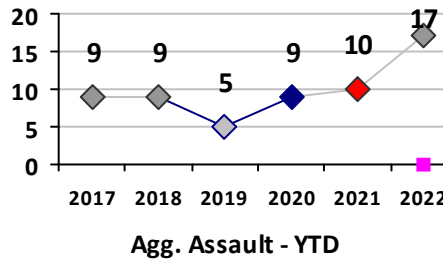

Part I Crime - Comparison Report

Providence Police Department

Through 11/20/2022
Week 46

District 9

	4 Week Trend 10/24/2022 - 11/20/2022				Past 28 Days 10/24/2022 - 11/20/2022			Year to Date January 1 - November 20				
	Current Week	Last Week	Wk 44	Wk 43	Past 28 Days	Past 28 Days LY	Chg.	Current Year	Last Year	Chg.	Wght. 5yr Avg	Chg.
Violent Crime												
Homicide	0	0	0	0	0	0	--	0	0	0%	0	--
Sex Offenses, Forcible*	0	0	0	0	0	2	--	3	7	-57%	6	-50%
Robbery Other	0	0	0	1	1	0	--	7	0	700%	5	40%
Robbery W Firearm	0	0	0	0	0	0	--	0	1	-100%	1	--
Agg. Assault	0	1	0	1	2	0	--	17	10	70%	7	143%
Agg. Assault W Firearm	0	0	0	0	0	0	--	0	0	0%	2	--
Total	0	1	0	2	3	2	50%	27	18	50%	20	35%
Property Crime												
Burglary	1	1	1	0	3	13	-77%	82	132	-38%	112	-27%
MV Theft	0	0	1	0	1	1	0%	46	34	35%	26	77%
Larceny from MV	6	0	1	2	9	27	-67%	187	136	38%	172	9%
Larceny**	2	5	4	1	12	17	-29%	148	153	-3%	162	-9%
Total	9	6	7	3	25	58	-57%	463	455	2%	472	-2%
Other Crime												
Assault Other	0	2	0	0	2	6	-67%	45	41	10%	46	-2%
Vandalism	3	0	4	3	10	9	11%	121	97	25%	103	17%
Drug Offenses	0	1	0	0	1	0	--	5	9	-44%	11	-55%
Weapons Offenses	0	0	0	0	0	0	--	8	16	-50%	9	-11%
Liquor Law Violations	0	0	0	0	0	0	--	0	0	0%	1	--
Total	3	3	4	3	13	15	-13%	179	163	10%	170	5%

Figures are preliminary and subject to further analysis and revision

* Sex Offenses, Forcible includes forcible rape, forcible sodomy, forcible fondling, sexual assault with an object

** Larceny includes shoplifting, pickpocket, pursesnatch, from building, bicycles, motor vehicle parts or accessories, and other.