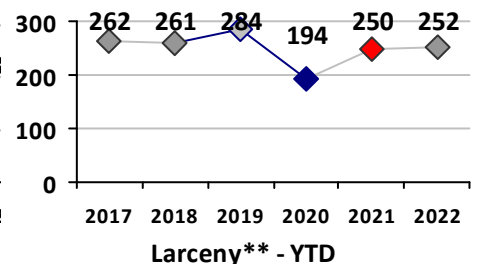

Part I Crime - Comparison Report

Providence Police Department

Through 11/20/2022
Week 46

District 4

	4 Week Trend 10/24/2022 - 11/20/2022				Past 28 Days 10/24/2022 - 11/20/2022			Year to Date January 1 - November 20				
	Current Week	Last Week	Wk 44	Wk 43	Past 28 Days	Past 28 Days LY	Chg.	Current Year	Last Year	Chg.	Wght. 5yr Avg	Chg.
Violent Crime												
Homicide	0	0	0	0	0	0	--	1	3	-67%	3	-67%
Sex Offenses, Forcible*	0	0	0	2	2	1	100%	33	31	6%	30	10%
Robbery Other	1	1	0	0	2	1	100%	17	26	-35%	34	-50%
Robbery W Firearm	0	0	0	0	0	0	--	3	7	-57%	10	-70%
Agg. Assault	0	2	2	0	4	4	0%	52	60	-13%	71	-27%
Agg. Assault W Firearm	0	0	0	0	0	7	--	14	17	-18%	17	-18%
Total	1	3	2	2	8	13	-38%	120	144	-17%	164	-27%
Property Crime												
Burglary	0	3	0	2	5	6	-17%	48	64	-25%	102	-53%
MV Theft	2	3	7	1	13	12	8%	117	116	1%	92	27%
Larceny from MV	5	3	4	3	15	46	-67%	278	326	-15%	320	-13%
Larceny**	11	3	5	4	23	23	0%	252	250	1%	245	3%
Total	18	12	16	10	56	87	-36%	695	756	-8%	758	-8%
Other Crime												
Assault Other	4	5	8	4	21	20	5%	270	239	13%	285	-5%
Vandalism	8	5	7	2	22	28	-21%	284	277	3%	287	-1%
Drug Offenses	0	2	2	1	5	12	-58%	140	86	63%	136	3%
Weapons Offenses	0	1	1	0	2	17	-88%	65	87	-25%	64	2%
Liquor Law Violations	0	0	0	0	0	0	--	2	1	100%	2	0%
Total	12	13	18	7	50	77	-35%	761	690	10%	773	-2%

Figures are preliminary and subject to further analysis and revision

* Sex Offenses, Forcible includes forcible rape, forcible sodomy, forcible fondling, sexual assault with an object

** Larceny includes shoplifting, pickpocket, pursesnatch, from building, bicycles, motor vehicle parts or accessories, and other.