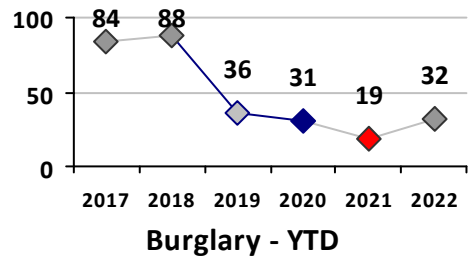

Part I Crime - Comparison Report

Providence Police Department

Through 11/20/2022
Week 46

District 8

4 Week Trend 10/24/2022 - 11/20/2022	Past 28 Days 10/24/2022 - 11/20/2022	Year to Date January 1 - November 20

Violent Crime	Current Week	Last Week	Wk 44	Wk 43	Past 28 Days	Past 28 Days LY	Chg.	Current Year	Last Year	Chg.	Wght. 5yr Avg	Chg.
Homicide	0	0	0	0	0	0	--	0	1	-100%	1	--
Sex Offenses, Forcible*	0	0	0	2	2	1	100%	5	10	-50%	10	-50%
Robbery Other	0	0	0	0	0	0	--	5	4	25%	5	0%
Robbery W Firearm	1	0	0	0	1	0	--	1	1	0%	1	0%
Agg. Assault	0	1	0	0	1	1	0%	12	18	-33%	16	-25%
Agg. Assault W Firearm	1	0	0	0	1	0	--	4	4	0%	4	0%
Total	2	1	0	2	5	2	150%	27	38	-29%	36	-25%

Property Crime	Current Week	Last Week	Wk 44	Wk 43	Past 28 Days	Past 28 Days LY	Chg.	Current Year	Last Year	Chg.	Wght. 5yr Avg	Chg.
Burglary	1	0	0	0	1	2	-50%	32	19	68%	40	-20%
MV Theft	0	0	0	0	0	3	--	31	33	-6%	24	29%
Larceny from MV	3	1	0	3	7	15	-53%	134	115	17%	120	12%
Larceny**	1	2	4	0	7	7	0%	107	81	32%	114	-6%
Total	5	3	4	3	15	27	-44%	304	248	23%	298	2%

Other Crime	Current Week	Last Week	Wk 44	Wk 43	Past 28 Days	Past 28 Days LY	Chg.	Current Year	Last Year	Chg.	Wght. 5yr Avg	Chg.
Assault Other	2	4	1	3	10	7	43%	69	70	-1%	70	-1%
Vandalism	0	0	1	5	6	13	-54%	71	82	-13%	92	-23%
Drug Offenses	1	0	0	0	1	0	--	7	8	-13%	9	-22%
Weapons Offenses	0	0	0	0	0	0	--	5	8	-38%	7	-29%
Liquor Law Violations	0	0	0	0	0	0	--	3	0	300%	0	--
Total	3	4	2	8	17	20	-15%	155	168	-8%	178	-13%

Figures are preliminary and subject to further analysis and revision

* Sex Offenses, Forcible includes forcible rape, forcible sodomy, forcible fondling, sexual assault with an object

** Larceny includes shoplifting, pickpocket, pursesnatch, from building, bicycles, motor vehicle parts or accessories, and other.