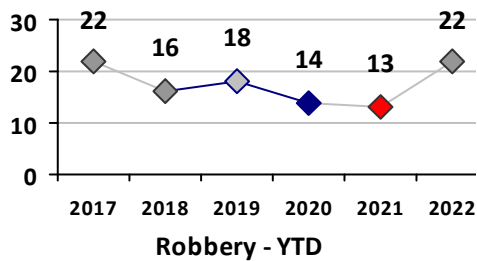

Part I Crime - Comparison Report

Providence Police Department

Through 11/20/2022
Week 46

District 1

4 Week Trend 10/24/2022 - 11/20/2022	Past 28 Days 10/24/2022 - 11/20/2022	Year to Date January 1 - November 20

Violent Crime	Current Week	Last Week	Wk 44	Wk 43	Past 28 Days	Past 28 Days LY	Chg.	Current Year	Last Year	Chg.	Wght. 5yr Avg	Chg.
Homicide	0	0	0	0	0	0	--	0	0	0%	0	--
Sex Offenses, Forcible*	1	1	1	1	4	0	--	15	13	15%	13	15%
Robbery Other	0	1	1	1	3	3	0%	21	10	110%	14	50%
Robbery W Firearm	0	0	0	0	0	0	--	1	3	-67%	2	-50%
Agg. Assault	0	0	0	1	1	0	--	35	18	94%	26	35%
Agg. Assault W Firearm	0	0	0	0	0	0	--	1	0	100%	1	0%
Total	1	2	2	3	8	3	167%	73	44	66%	56	30%

Property Crime	Current Week	Last Week	Wk 44	Wk 43	Past 28 Days	Past 28 Days LY	Chg.	Current Year	Last Year	Chg.	Wght. 5yr Avg	Chg.
Burglary	0	0	1	0	1	1	0%	17	13	31%	26	-35%
MV Theft	2	0	0	0	2	0	--	40	34	18%	33	21%
Larceny from MV	3	3	4	1	11	15	-27%	131	120	9%	123	7%
Larceny**	13	5	10	9	37	34	9%	313	220	42%	310	1%
Total	18	8	15	10	51	50	2%	501	387	29%	492	2%

Other Crime	Current Week	Last Week	Wk 44	Wk 43	Past 28 Days	Past 28 Days LY	Chg.	Current Year	Last Year	Chg.	Wght. 5yr Avg	Chg.
Assault Other	3	4	6	4	17	11	55%	164	121	36%	143	15%
Vandalism	1	1	4	1	7	10	-30%	178	117	52%	127	40%
Drug Offenses	0	1	1	1	3	2	50%	39	38	3%	41	-5%
Weapons Offenses	0	1	1	0	2	2	0%	24	17	41%	17	41%
Liquor Law Violations	1	0	0	0	1	0	--	5	0	500%	3	67%
Total	5	7	12	6	30	25	20%	410	293	40%	330	24%

Figures are preliminary and subject to further analysis and revision

* Sex Offenses, Forcible includes forcible rape, forcible sodomy, forcible fondling, sexual assault with an object

** Larceny includes shoplifting, pickpocket, pursesnatch, from building, bicycles, motor vehicle parts or accessories, and other.