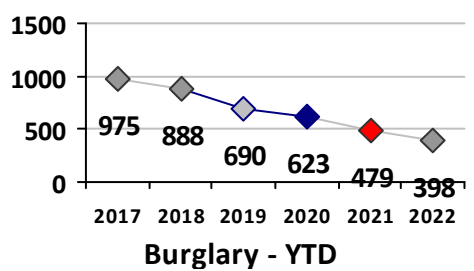

Through 11/20/2022
Week 46

Citywide												
4 Week Trend 10/24/2022 - 11/20/2022					Past 28 Days 10/24/2022 - 11/20/2022			Year to Date January 1 - November 20				

Violent Crime	Current Week	Last Week	Wk 44	Wk 43	Past 28 Days	Past 28 Days LY	Chg.	Current Year	Last Year	Chg.	Wght. 5yr Avg	Chg.
Homicide	1	0	0	0	1	1	0%	7	22	-68%	16	-56%
Sex Offenses, Forcible*	1	1	2	6	10	12	-17%	146	149	-2%	165	-12%
Robbery W Firearm	1	1	2	0	4	4	0%	31	39	-21%	53	-42%
Robbery Other	3	2	2	3	10	11	-9%	96	102	-6%	135	-29%
Agg. Assault W Firearm	3	2	3	0	8	13	-38%	85	124	-31%	115	-26%
Agg. Assault	3	5	4	5	17	20	-15%	338	344	-2%	383	-12%
Total	12	11	13	14	50	61	-18%	703	780	-10%	867	-19%

Property Crime	Current Week	Last Week	Wk 44	Wk 43	Past 28 Days	Past 28 Days LY	Chg.	Current Year	Last Year	Chg.	Wght. 5yr Avg	Chg.
Burglary	7	5	3	7	22	40	-45%	398	481	-17%	650	-39%
MV Theft	19	6	21	12	58	51	14%	649	639	2%	540	20%
Larceny from MV	35	23	23	48	129	230	-44%	1717	1648	4%	1626	6%
Larceny**	43	26	38	40	147	166	-11%	1788	1674	7%	1931	-7%
Total	104	60	85	107	356	487	-27%	4552	4442	2%	4747	-4%

Other Crime	Current Week	Last Week	Wk 44	Wk 43	Past 28 Days	Past 28 Days LY	Chg.	Current Year	Last Year	Chg.	Wght. 5yr Avg	Chg.
Assault Other	31	36	44	42	153	145	6%	1776	1580	12%	1745	2%
Vandalism	43	29	40	48	160	202	-21%	1853	1722	8%	1787	4%
Weapons Offenses	2	5	8	7	22	37	-41%	409	351	17%	318	29%
Drug Offenses	4	16	9	7	36	39	-8%	473	332	42%	528	-10%
Liquor Law Violations	1	0	0	0	1	3	-67%	21	29	-28%	42	-50%
Total	81	86	101	104	372	426	-13%	4532	4014	13%	4418	3%

Figures are preliminary and subject to further analysis and revision

* Sex Offenses, Forcible includes forcible rape, forcible sodomy, forcible fondling, sexual assault with an object

** Larceny includes shoplifting, pickpocket, pursesnatch, from building, bicycles, motor vehicle parts or accessories, and other.