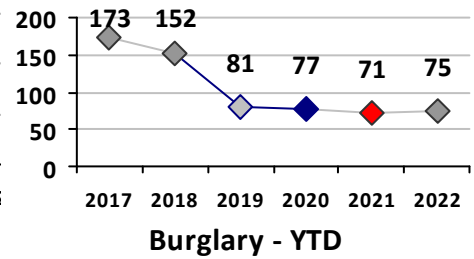

Part I Crime - Comparison Report

Providence Police Department

Through 11/20/2022
Week 46

District 7

	4 Week Trend 10/24/2022 - 11/20/2022				Past 28 Days 10/24/2022 - 11/20/2022			Year to Date January 1 - November 20				
	Current Week	Last Week	Wk 44	Wk 43	Past 28 Days	Past 28 Days LY	Chg.	Current Year	Last Year	Chg.	Wght. 5yr Avg	Chg.
Violent Crime												
Homicide	1	0	0	0	1	0	--	1	5	-80%	4	-75%
Sex Offenses, Forcible*	0	0	1	0	1	2	-50%	14	23	-39%	22	-36%
Robbery Other	0	0	0	0	0	1	--	12	14	-14%	17	-29%
Robbery W Firearm	0	0	2	0	2	2	0%	11	7	57%	10	10%
Agg. Assault	1	0	0	0	1	4	-75%	47	57	-18%	65	-28%
Agg. Assault W Firearm	1	0	0	0	1	2	-50%	20	22	-9%	22	-9%
Total	3	0	3	0	6	11	-45%	105	128	-18%	139	-24%
Property Crime												
Burglary	1	0	0	2	3	6	-50%	75	71	6%	92	-18%
MV Theft	4	0	2	6	12	14	-14%	130	112	16%	95	37%
Larceny from MV	6	5	3	6	20	23	-13%	281	243	16%	230	22%
Larceny**	4	0	1	4	9	26	-65%	300	323	-7%	362	-17%
Total	15	5	6	18	44	69	-36%	786	749	5%	779	1%
Other Crime												
Assault Other	5	3	5	12	25	35	-29%	312	313	0%	323	-3%
Vandalism	6	3	3	4	16	50	-68%	269	328	-18%	334	-19%
Drug Offenses	1	2	0	1	4	2	100%	65	48	35%	78	-17%
Weapons Offenses	0	2	2	1	5	5	0%	47	59	-20%	59	-20%
Liquor Law Violations	0	0	0	0	0	3	--	8	22	-64%	30	-73%
Total	12	10	10	18	50	95	-47%	701	770	-9%	824	-15%

Figures are preliminary and subject to further analysis and revision

* Sex Offenses, Forcible includes forcible rape, forcible sodomy, forcible fondling, sexual assault with an object

** Larceny includes shoplifting, pickpocket, pursesnatch, from building, bicycles, motor vehicle parts or accessories, and other.