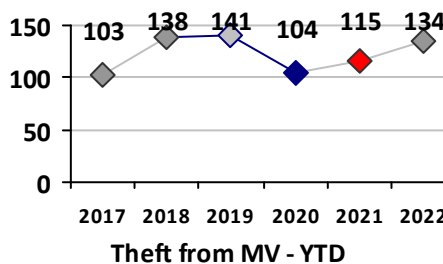

Part I Crime - Comparison Report

Providence Police Department

Through 11/20/2022
Week 46

District 8

4 Week Trend 10/24/2022 - 11/20/2022	Past 28 Days 10/24/2022 - 11/20/2022	Year to Date January 1 - November 20

Violent Crime	Current Week	Last Week	Wk 44	Wk 43	Past 28 Days	Past 28 Days LY	Chg.	Current Year	Last Year	Chg.	Wght. 5yr Avg	Chg.
Homicide	0	0	0	0	0	0	--	0	1	-100%	1	--
Sex Offenses, Forcible*	0	0	0	2	2	1	100%	5	10	-50%	10	-50%
Robbery Other	0	0	0	0	0	0	--	5	4	25%	5	0%
Robbery W Firearm	1	0	0	0	1	0	--	1	1	0%	1	0%
Agg. Assault	0	1	0	0	1	1	0%	12	18	-33%	16	-25%
Agg. Assault W Firearm	1	0	0	0	1	0	--	4	4	0%	4	0%
Total	2	1	0	2	5	2	150%	27	38	-29%	36	-25%

Property Crime	Current Week	Last Week	Wk 44	Wk 43	Past 28 Days	Past 28 Days LY	Chg.	Current Year	Last Year	Chg.	Wght. 5yr Avg	Chg.
Burglary	1	0	0	0	1	2	-50%	32	19	68%	40	-20%
MV Theft	0	0	0	0	0	3	--	31	33	-6%	24	29%
Larceny from MV	3	1	0	3	7	15	-53%	134	115	17%	120	12%
Larceny**	1	2	4	0	7	7	0%	107	81	32%	114	-6%
Total	5	3	4	3	15	27	-44%	304	248	23%	298	2%

Other Crime	Current Week	Last Week	Wk 44	Wk 43	Past 28 Days	Past 28 Days LY	Chg.	Current Year	Last Year	Chg.	Wght. 5yr Avg	Chg.
Assault Other	2	4	1	3	10	7	43%	69	70	-1%	70	-1%
Vandalism	0	0	1	5	6	13	-54%	71	82	-13%	92	-23%
Drug Offenses	1	0	0	0	1	0	--	7	8	-13%	9	-22%
Weapons Offenses	0	0	0	0	0	0	--	5	8	-38%	7	-29%
Liquor Law Violations	0	0	0	0	0	0	--	3	0	300%	0	--
Total	3	4	2	8	17	20	-15%	155	168	-8%	178	-13%

Figures are preliminary and subject to further analysis and revision

* Sex Offenses, Forcible includes forcible rape, forcible sodomy, forcible fondling, sexual assault with an object

** Larceny includes shoplifting, pickpocket, pursesnatch, from building, bicycles, motor vehicle parts or accessories, and other.