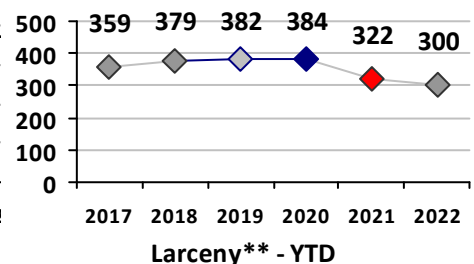

Part I Crime - Comparison Report

Providence Police Department

Through 11/20/2022
Week 46

District 7

	4 Week Trend 10/24/2022 - 11/20/2022				Past 28 Days 10/24/2022 - 11/20/2022			Year to Date January 1 - November 20				
	Current Week	Last Week	Wk 44	Wk 43	Past 28 Days	Past 28 Days LY	Chg.	Current Year	Last Year	Chg.	Wght. 5yr Avg	Chg.
Violent Crime												
Homicide	1	0	0	0	1	0	--	1	5	-80%	4	-75%
Sex Offenses, Forcible*	0	0	1	0	1	2	-50%	14	23	-39%	22	-36%
Robbery Other	0	0	0	0	0	1	--	12	14	-14%	17	-29%
Robbery W Firearm	0	0	2	0	2	2	0%	11	7	57%	10	10%
Agg. Assault	1	0	0	0	1	4	-75%	47	57	-18%	65	-28%
Agg. Assault W Firearm	1	0	0	0	1	2	-50%	20	22	-9%	22	-9%
Total	3	0	3	0	6	11	-45%	105	128	-18%	139	-24%
Property Crime												
Burglary	1	0	0	2	3	6	-50%	75	71	6%	92	-18%
MV Theft	4	0	2	6	12	14	-14%	130	112	16%	95	37%
Larceny from MV	6	5	3	6	20	23	-13%	281	243	16%	230	22%
Larceny**	4	0	1	4	9	26	-65%	300	323	-7%	362	-17%
Total	15	5	6	18	44	69	-36%	786	749	5%	779	1%
Other Crime												
Assault Other	5	3	5	12	25	35	-29%	312	313	0%	323	-3%
Vandalism	6	3	3	4	16	50	-68%	269	328	-18%	334	-19%
Drug Offenses	1	2	0	1	4	2	100%	65	48	35%	78	-17%
Weapons Offenses	0	2	2	1	5	5	0%	47	59	-20%	59	-20%
Liquor Law Violations	0	0	0	0	0	3	--	8	22	-64%	30	-73%
Total	12	10	10	18	50	95	-47%	701	770	-9%	824	-15%

Figures are preliminary and subject to further analysis and revision

* Sex Offenses, Forcible includes forcible rape, forcible sodomy, forcible fondling, sexual assault with an object

** Larceny includes shoplifting, pickpocket, pursesnatch, from building, bicycles, motor vehicle parts or accessories, and other.