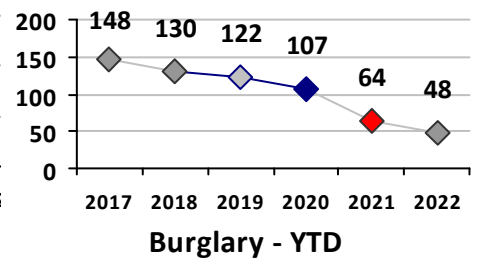

Part I Crime - Comparison Report

Providence Police Department

Through 11/20/2022
Week 46

District 4

	4 Week Trend 10/24/2022 - 11/20/2022				Past 28 Days 10/24/2022 - 11/20/2022			Year to Date January 1 - November 20				
	Current Week	Last Week	Wk 44	Wk 43	Past 28 Days	Past 28 Days LY	Chg.	Current Year	Last Year	Chg.	Wght. 5yr Avg	Chg.
Violent Crime												
Homicide	0	0	0	0	0	0	--	1	3	-67%	3	-67%
Sex Offenses, Forcible*	0	0	0	2	2	1	100%	33	31	6%	30	10%
Robbery Other	1	1	0	0	2	1	100%	17	26	-35%	34	-50%
Robbery W Firearm	0	0	0	0	0	0	--	3	7	-57%	10	-70%
Agg. Assault	0	2	2	0	4	4	0%	52	60	-13%	71	-27%
Agg. Assault W Firearm	0	0	0	0	0	7	--	14	17	-18%	17	-18%
Total	1	3	2	2	8	13	-38%	120	144	-17%	164	-27%
Property Crime												
Burglary	0	3	0	2	5	6	-17%	48	64	-25%	102	-53%
MV Theft	2	3	7	1	13	12	8%	117	116	1%	92	27%
Larceny from MV	5	3	4	3	15	46	-67%	278	326	-15%	320	-13%
Larceny**	11	3	5	4	23	23	0%	252	250	1%	245	3%
Total	18	12	16	10	56	87	-36%	695	756	-8%	758	-8%
Other Crime												
Assault Other	4	5	8	4	21	20	5%	270	239	13%	285	-5%
Vandalism	8	5	7	2	22	28	-21%	284	277	3%	287	-1%
Drug Offenses	0	2	2	1	5	12	-58%	140	86	63%	136	3%
Weapons Offenses	0	1	1	0	2	17	-88%	65	87	-25%	64	2%
Liquor Law Violations	0	0	0	0	0	0	--	2	1	100%	2	0%
Total	12	13	18	7	50	77	-35%	761	690	10%	773	-2%

Figures are preliminary and subject to further analysis and revision

* Sex Offenses, Forcible includes forcible rape, forcible sodomy, forcible fondling, sexual assault with an object

** Larceny includes shoplifting, pickpocket, pursesnatch, from building, bicycles, motor vehicle parts or accessories, and other.