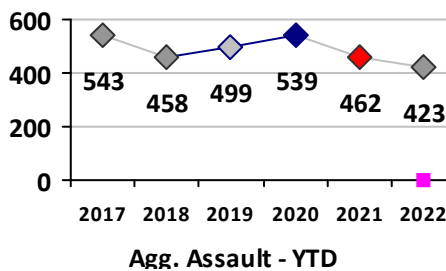

Through 11/20/2022
Week 46

Citywide												
4 Week Trend 10/24/2022 - 11/20/2022					Past 28 Days 10/24/2022 - 11/20/2022			Year to Date January 1 - November 20				

Violent Crime	Current Week	Last Week	Wk 44	Wk 43	Past 28 Days	Past 28 Days LY	Chg.	Current Year	Last Year	Chg.	Wght. 5yr Avg	Chg.
Homicide	1	0	0	0	1	1	0%	7	22	-68%	16	-56%
Sex Offenses, Forcible*	1	1	2	6	10	12	-17%	146	149	-2%	165	-12%
Robbery W Firearm	1	1	2	0	4	4	0%	31	39	-21%	53	-42%
Robbery Other	3	2	2	3	10	11	-9%	96	102	-6%	135	-29%
Agg. Assault W Firearm	3	2	3	0	8	13	-38%	85	124	-31%	115	-26%
Agg. Assault	3	5	4	5	17	20	-15%	338	344	-2%	383	-12%
Total	12	11	13	14	50	61	-18%	703	780	-10%	867	-19%

Property Crime	Current Week	Last Week	Wk 44	Wk 43	Past 28 Days	Past 28 Days LY	Chg.	Current Year	Last Year	Chg.	Wght. 5yr Avg	Chg.
Burglary	7	5	3	7	22	40	-45%	398	481	-17%	650	-39%
MV Theft	19	6	21	12	58	51	14%	649	639	2%	540	20%
Larceny from MV	35	23	23	48	129	230	-44%	1717	1648	4%	1626	6%
Larceny**	43	26	38	40	147	166	-11%	1788	1674	7%	1931	-7%
Total	104	60	85	107	356	487	-27%	4552	4442	2%	4747	-4%

Other Crime	Current Week	Last Week	Wk 44	Wk 43	Past 28 Days	Past 28 Days LY	Chg.	Current Year	Last Year	Chg.	Wght. 5yr Avg	Chg.
Assault Other	31	36	44	42	153	145	6%	1776	1580	12%	1745	2%
Vandalism	43	29	40	48	160	202	-21%	1853	1722	8%	1787	4%
Weapons Offenses	2	5	8	7	22	37	-41%	409	351	17%	318	29%
Drug Offenses	4	16	9	7	36	39	-8%	473	332	42%	528	-10%
Liquor Law Violations	1	0	0	0	1	3	-67%	21	29	-28%	42	-50%
Total	81	86	101	104	372	426	-13%	4532	4014	13%	4418	3%

Figures are preliminary and subject to further analysis and revision

* Sex Offenses, Forcible includes forcible rape, forcible sodomy, forcible fondling, sexual assault with an object

** Larceny includes shoplifting, pickpocket, pursesnatch, from building, bicycles, motor vehicle parts or accessories, and other.