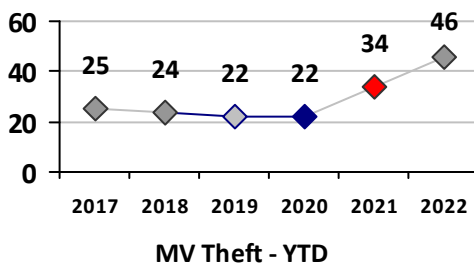

Part I Crime - Comparison Report

Providence Police Department

Through 11/20/2022
Week 46

District 9

	4 Week Trend 10/24/2022 - 11/20/2022				Past 28 Days 10/24/2022 - 11/20/2022			Year to Date January 1 - November 20				
	Current Week	Last Week	Wk 44	Wk 43	Past 28 Days	Past 28 Days LY	Chg.	Current Year	Last Year	Chg.	Wght. 5yr Avg	Chg.
Violent Crime												
Homicide	0	0	0	0	0	0	--	0	0	0%	0	--
Sex Offenses, Forcible*	0	0	0	0	0	2	--	3	7	-57%	6	-50%
Robbery Other	0	0	0	1	1	0	--	7	0	700%	5	40%
Robbery W Firearm	0	0	0	0	0	0	--	0	1	-100%	1	--
Agg. Assault	0	1	0	1	2	0	--	17	10	70%	7	143%
Agg. Assault W Firearm	0	0	0	0	0	0	--	0	0	0%	2	--
Total	0	1	0	2	3	2	50%	27	18	50%	20	35%
Property Crime												
Burglary	1	1	1	0	3	13	-77%	82	132	-38%	112	-27%
MV Theft	0	0	1	0	1	1	0%	46	34	35%	26	77%
Larceny from MV	6	0	1	2	9	27	-67%	187	136	38%	172	9%
Larceny**	2	5	4	1	12	17	-29%	148	153	-3%	162	-9%
Total	9	6	7	3	25	58	-57%	463	455	2%	472	-2%
Other Crime												
Assault Other	0	2	0	0	2	6	-67%	45	41	10%	46	-2%
Vandalism	3	0	4	3	10	9	11%	121	97	25%	103	17%
Drug Offenses	0	1	0	0	1	0	--	5	9	-44%	11	-55%
Weapons Offenses	0	0	0	0	0	0	--	8	16	-50%	9	-11%
Liquor Law Violations	0	0	0	0	0	0	--	0	0	0%	1	--
Total	3	3	4	3	13	15	-13%	179	163	10%	170	5%

Figures are preliminary and subject to further analysis and revision

* Sex Offenses, Forcible includes forcible rape, forcible sodomy, forcible fondling, sexual assault with an object

** Larceny includes shoplifting, pickpocket, pursesnatch, from building, bicycles, motor vehicle parts or accessories, and other.