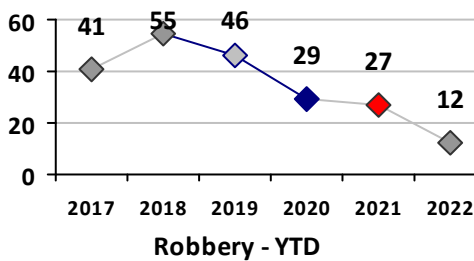

Part I Crime - Comparison Report

Providence Police Department

Through 11/20/2022
Week 46

District 5

4 Week Trend 10/24/2022 - 11/20/2022	Past 28 Days 10/24/2022 - 11/20/2022	Year to Date January 1 - November 20

Violent Crime	Current Week	Last Week	Wk 44	Wk 43	Past 28 Days	Past 28 Days LY	Chg.	Current Year	Last Year	Chg.	Wght. 5yr Avg	Chg.
Homicide	0	0	0	0	0	1	--	2	3	-33%	2	0%
Sex Offenses, Forcible*	0	0	0	0	0	0	--	24	18	33%	27	-11%
Robbery Other	1	0	0	0	1	1	0%	8	22	-64%	25	-68%
Robbery W Firearm	0	0	0	0	0	0	--	4	5	-20%	11	-64%
Agg. Assault	1	0	0	0	1	2	-50%	58	62	-6%	66	-12%
Agg. Assault W Firearm	0	1	2	0	3	2	50%	11	23	-52%	19	-42%
Total	2	1	2	0	5	6	-17%	107	133	-20%	149	-28%

Property Crime	Current Week	Last Week	Wk 44	Wk 43	Past 28 Days	Past 28 Days LY	Chg.	Current Year	Last Year	Chg.	Wght. 5yr Avg	Chg.
Burglary	2	1	1	1	5	3	67%	41	58	-29%	87	-53%
MV Theft	0	1	1	0	2	9	-78%	65	88	-26%	71	-8%
Larceny from MV	1	2	5	3	11	30	-63%	133	153	-13%	155	-14%
Larceny**	5	2	4	7	18	17	6%	173	173	0%	194	-11%
Total	8	6	11	11	36	59	-39%	412	472	-13%	507	-19%

Other Crime	Current Week	Last Week	Wk 44	Wk 43	Past 28 Days	Past 28 Days LY	Chg.	Current Year	Last Year	Chg.	Wght. 5yr Avg	Chg.
Assault Other	3	3	13	2	21	16	31%	308	276	12%	284	8%
Vandalism	8	4	5	5	22	23	-4%	244	247	-1%	259	-6%
Drug Offenses	1	8	3	1	13	5	160%	76	51	49%	86	-12%
Weapons Offenses	1	1	1	0	3	2	50%	70	54	30%	53	32%
Liquor Law Violations	0	0	0	0	0	0	--	1	1	0%	1	0%
Total	13	16	22	8	59	46	28%	699	629	11%	684	2%

Figures are preliminary and subject to further analysis and revision

* Sex Offenses, Forcible includes forcible rape, forcible sodomy, forcible fondling, sexual assault with an object

** Larceny includes shoplifting, pickpocket, pursesnatch, from building, bicycles, motor vehicle parts or accessories, and other.