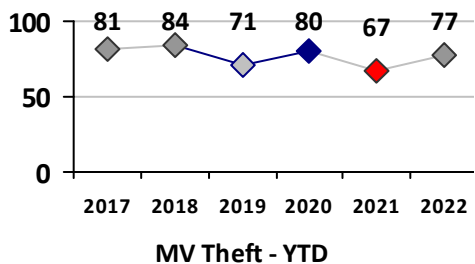

Part I Crime - Comparison Report

Providence Police Department

Through 11/20/2022
Week 46

District 6

4 Week Trend
10/24/2022 - 11/20/2022

Past 28 Days
10/24/2022 - 11/20/2022

Year to Date
January 1 - November 20

Violent Crime	Current Week	Last Week	Wk 44	Wk 43	Past 28 Days	Past 28 Days LY	Chg.	Current Year	Last Year	Chg.	Wght. 5yr Avg	Chg.	
	Homicide	0	0	0	0	0	0	--	1	2	-50%	2	-50%
Sex Offenses, Forcible*	0	0	0	0	0	0	--	24	12	100%	15	60%	
Robbery Other	1	0	0	0	1	2	-50%	12	8	50%	11	9%	
Robbery W Firearm	0	1	0	0	1	0	--	5	3	67%	6	-17%	
Agg. Assault	0	0	0	0	0	1	--	37	44	-16%	45	-18%	
Agg. Assault W Firearm	0	1	0	0	1	0	--	11	14	-21%	13	-15%	
Total	1	2	0	0	3	3	0%	90	83	8%	91	-1%	

Property Crime	Current Week	Last Week	Wk 44	Wk 43	Past 28 Days	Past 28 Days LY	Chg.	Current Year	Last Year	Chg.	Wght. 5yr Avg	Chg.	
	Burglary	2	0	0	2	4	8	-50%	40	55	-27%	79	-49%
MV Theft	6	2	3	2	13	4	225%	77	67	15%	74	4%	
Larceny from MV	4	2	2	6	14	34	-59%	189	170	11%	175	8%	
Larceny**	3	1	3	5	12	8	50%	183	159	15%	202	-9%	
Total	15	5	8	15	43	54	-20%	489	451	8%	530	-8%	

Other Crime	Current Week	Last Week	Wk 44	Wk 43	Past 28 Days	Past 28 Days LY	Chg.	Current Year	Last Year	Chg.	Wght. 5yr Avg	Chg.	
	Assault Other	4	8	2	8	22	15	47%	200	172	16%	193	4%
Vandalism	6	4	5	2	17	29	-41%	211	179	18%	201	5%	
Drug Offenses	1	0	0	0	1	4	-75%	29	26	12%	42	-31%	
Weapons Offenses	0	0	1	2	3	0	--	24	35	-31%	31	-23%	
Liquor Law Violations	0	0	0	0	0	0	--	2	3	-33%	2	0%	
Total	11	12	8	12	43	48	-10%	466	415	12%	468	0%	

Figures are preliminary and subject to further analysis and revision

* Sex Offenses, Forcible includes forcible rape, forcible sodomy, forcible fondling, sexual assault with an object

** Larceny includes shoplifting, pickpocket, pursesnatch, from building, bicycles, motor vehicle parts or accessories, and other.