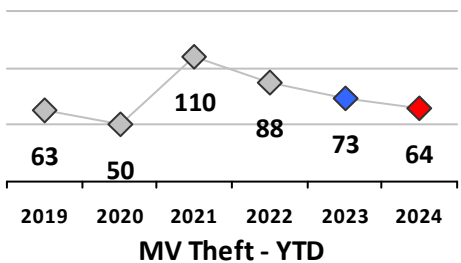

Part I Crime - Comparison Report

Providence Police Department

Through 2/11/2024
Week 6

Citywide												
4 Week Trend 1/15/2024 - 2/11/2024					Past 28 Days 1/15/2024 - 2/11/2024			Year to Date January 1 - February 11				

Violent Crime	Current Week	Last Week	Wk 4	Wk 3	Past 28 Days	Past 28 Days LY	Chg.	Current Year	Last Year	Chg.	Wght. 5yr Avg	Chg.
Homicide	0	1	0	0	1	2	-50%	1	2	-50%	2	-50%
Sex Offenses, Forcible*	2	1	2	0	5	14	-64%	7	23	-70%	21	-67%
Robbery Other	4	2	1	0	7	4	75%	8	6	33%	14	-43%
Robbery W Firearm	0	1	1	1	3	3	0%	6	4	50%	5	20%
Agg. Assault	5	6	5	4	20	25	-20%	32	37	-14%	43	-26%
Agg. Assault W Firearm	1	0	1	0	2	7	-71%	2	14	-86%	11	-82%
Total	12	11	10	5	38	55	-31%	56	86	-35%	95	-41%

Property Crime	Current Week	Last Week	Wk 4	Wk 3	Past 28 Days	Past 28 Days LY	Chg.	Current Year	Last Year	Chg.	Wght. 5yr Avg	Chg.
Burglary	7	9	6	6	28	32	-13%	40	44	-9%	53	-25%
MV Theft	5	18	8	13	44	47	-6%	64	74	-14%	82	-22%
Larceny from MV	7	10	13	12	42	110	-62%	59	152	-61%	192	-69%
Larceny**	28	26	33	23	110	132	-17%	176	216	-19%	225	-22%
Total	47	63	60	54	224	321	-30%	339	486	-30%	552	-39%

Other Crime	Current Week	Last Week	Wk 4	Wk 3	Past 28 Days	Past 28 Days LY	Chg.	Current Year	Last Year	Chg.	Wght. 5yr Avg	Chg.
Assault Other	31	41	36	30	138	137	1%	214	207	3%	204	5%
Vandalism	16	24	27	21	88	140	-37%	136	188	-28%	202	-33%
Drug Offenses	19	11	14	9	53	74	-28%	66	93	-29%	75	-12%
Weapons Offenses	1	1	11	0	13	8	63%	20	10	100%	11	82%
Weapons Offenses W Firearm	13	3	6	1	23	27	-15%	36	38	-5%	39	-8%
Total	80	80	94	61	315	386	-18%	472	536	-12%	530	-11%

Figures are preliminary and subject to further analysis and revision

* Sex Offenses, Forcible includes forcible rape, forcible sodomy, forcible fondling, sexual assault with an object

** Larceny includes shoplifting, pickpocket, pursesnatch, from building, bicycles, motor vehicle parts or accessories, and other.