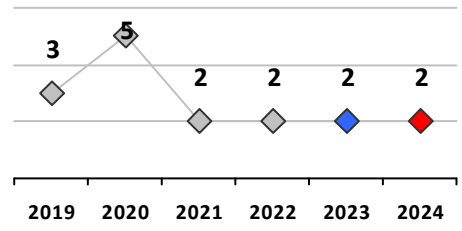

Burglary - YTD