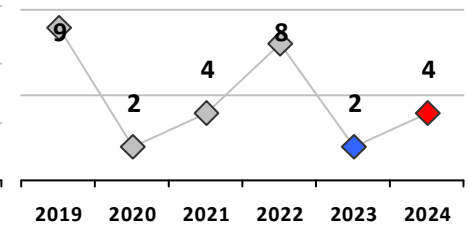

Part I Crime - Comparison Report

Providence Police Department

Through 2/11/2024
Week 6

District 2											
4 Week Trend 1/15/2024 - 2/11/2024				Past 28 Days 1/15/2024 - 2/11/2024			Year to Date January 1 - February 11				

Violent Crime	Current Week	Last Week	Wk 4	Wk 3	Past 28 Days	Past 28 Days LY	Chg.	Current Year	Last Year	Chg.	Wght. 5yr Avg	Chg.
Homicide	0	0	0	0	0	1	--	0	1	-100%	1	--
Sex Offenses, Forcible*	0	0	1	0	1	1	0%	2	3	-33%	5	-60%
Robbery Other	3	1	0	0	4	0	--	5	0	500%	1	400%
Robbery W Firearm	0	0	0	0	0	0	--	3	0	300%	0	--
Agg. Assault	1	1	0	0	2	7	-71%	5	10	-50%	9	-44%
Agg. Assault W Firearm	0	0	0	0	0	0	--	0	2	-100%	1	--
Total	4	2	1	0	7	9	-22%	15	16	-6%	17	-12%

Property Crime	Current Week	Last Week	Wk 4	Wk 3	Past 28 Days	Past 28 Days LY	Chg.	Current Year	Last Year	Chg.	Wght. 5yr Avg	Chg.
Burglary	1	0	2	1	4	2	100%	4	2	100%	5	-20%
MV Theft	0	3	2	3	8	13	-38%	8	14	-43%	16	-50%
Larceny from MV	1	1	1	0	3	6	-50%	4	8	-50%	19	-79%
Larceny**	2	1	2	0	5	15	-67%	10	25	-60%	27	-63%
Total	4	5	7	4	20	36	-44%	26	49	-47%	66	-61%

Other Crime	Current Week	Last Week	Wk 4	Wk 3	Past 28 Days	Past 28 Days LY	Chg.	Current Year	Last Year	Chg.	Wght. 5yr Avg	Chg.
Assault Other	6	6	2	3	17	20	-15%	32	33	-3%	33	-3%
Vandalism	3	2	1	1	7	20	-65%	11	21	-48%	24	-54%
Drug Offenses	2	1	1	2	6	21	-71%	8	25	-68%	17	-53%
Weapons Offenses	0	0	0	0	0	2	--	0	2	-100%	2	--
Weapons Offenses W Firearm	0	0	0	1	1	4	-75%	2	6	-67%	6	-67%
Total	11	9	4	7	31	67	-54%	53	87	-39%	82	-35%

Figures are preliminary and subject to further analysis and revision

* Sex Offenses, Forcible includes forcible rape, forcible sodomy, forcible fondling, sexual assault with an object

** Larceny includes shoplifting, pickpocket, pursesnatch, from building, bicycles, motor vehicle parts or accessories, and other.