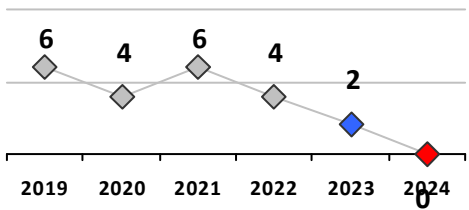

MV Theft - YTD