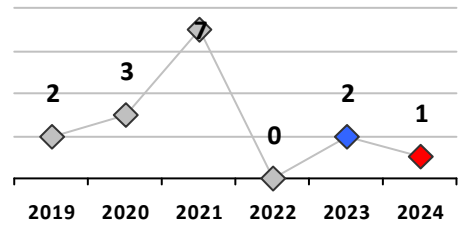

Burglary - YTD