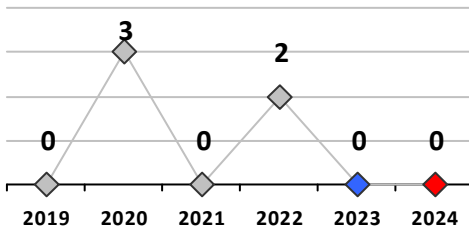

Part I Crime - Comparison Report

Providence Police Department

Through 2/11/2024
Week 6

District 9											
4 Week Trend 1/15/2024 - 2/11/2024				Past 28 Days 1/15/2024 - 2/11/2024			Year to Date January 1 - February 11				

Violent Crime	Current Week	Last Week	Wk 4	Wk 3	Past 28 Days	Past 28 Days LY	Chg.	Current Year	Last Year	Chg.	Wght. 5yr Avg	Chg.
Homicide	0	0	0	0	0	0	--	0	0	0%	0	--
Sex Offenses, Forcible*	0	0	0	0	0	1	--	0	1	-100%	1	--
Robbery Other	0	0	0	0	0	0	--	0	0	0%	1	--
Robbery W Firearm	0	0	0	0	0	0	--	0	0	0%	0	--
Agg. Assault	0	0	1	0	1	1	0%	1	2	-50%	2	-50%
Agg. Assault W Firearm	0	0	0	0	0	0	--	0	0	0%	0	--
Total	0	0	1	0	1	2	-50%	1	3	-67%	3	-67%

Property Crime	Current Week	Last Week	Wk 4	Wk 3	Past 28 Days	Past 28 Days LY	Chg.	Current Year	Last Year	Chg.	Wght. 5yr Avg	Chg.
Burglary	0	0	0	2	2	3	-33%	3	5	-40%	8	-63%
MV Theft	0	1	0	0	1	1	0%	1	2	-50%	3	-67%
Larceny from MV	1	0	0	0	1	27	-96%	5	32	-84%	22	-77%
Larceny**	1	2	2	2	7	10	-30%	12	17	-29%	15	-20%
Total	2	3	2	4	11	41	-73%	21	56	-63%	47	-55%

Other Crime	Current Week	Last Week	Wk 4	Wk 3	Past 28 Days	Past 28 Days LY	Chg.	Current Year	Last Year	Chg.	Wght. 5yr Avg	Chg.
Assault Other	0	0	1	1	2	6	-67%	4	8	-50%	5	-20%
Vandalism	1	3	2	1	7	17	-59%	9	21	-57%	17	-47%
Drug Offenses	0	0	0	0	0	0	--	0	0	0%	1	--
Weapons Offenses	0	0	0	0	0	2	--	0	2	-100%	1	--
Weapons Offenses W Firearm	0	0	0	0	0	0	--	0	0	0%	2	--
Total	1	3	3	2	9	25	-64%	13	31	-58%	26	-50%

Robbery - YTD