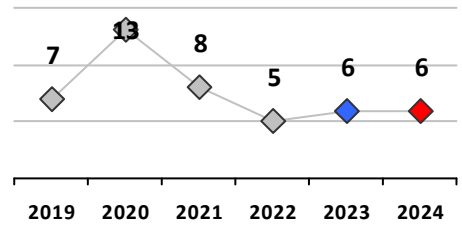

Burglary - YTD