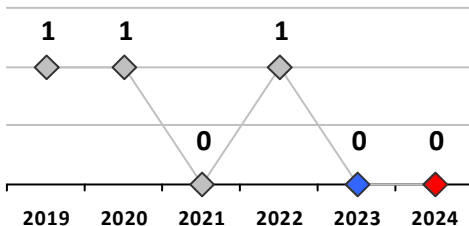

Part I Crime - Comparison Report

Providence Police Department

Through 2/11/2024
Week 6

District 3											
4 Week Trend 1/15/2024 - 2/11/2024				Past 28 Days 1/15/2024 - 2/11/2024			Year to Date January 1 - February 11				

Violent Crime	Current Week	Last Week	Wk 4	Wk 3	Past 28 Days	Past 28 Days LY	Chg.	Current Year	Last Year	Chg.	Wght. 5yr Avg	Chg.
Homicide	0	0	0	0	0	0	--	0	0	0%	0	--
Sex Offenses, Forcible*	0	0	0	0	0	2	--	0	2	-100%	1	--
Robbery Other	0	0	0	0	0	0	--	0	0	0%	0	--
Robbery W Firearm	0	0	0	0	0	0	--	0	0	0%	0	--
Agg. Assault	0	0	0	1	1	3	-67%	1	3	-67%	3	-67%
Agg. Assault W Firearm	0	0	0	0	0	0	--	0	0	0%	1	--
Total	0	0	0	1	1	5	-80%	1	5	-80%	4	-75%

Property Crime	Current Week	Last Week	Wk 4	Wk 3	Past 28 Days	Past 28 Days LY	Chg.	Current Year	Last Year	Chg.	Wght. 5yr Avg	Chg.
Burglary	0	0	1	0	1	2	-50%	1	2	-50%	3	-67%
MV Theft	2	1	1	1	5	1	400%	5	1	400%	3	67%
Larceny from MV	0	1	4	1	6	2	200%	6	4	50%	13	-54%
Larceny**	1	3	3	4	11	5	120%	12	8	50%	10	20%
Total	3	5	9	6	23	10	130%	24	15	60%	28	-14%

Other Crime	Current Week	Last Week	Wk 4	Wk 3	Past 28 Days	Past 28 Days LY	Chg.	Current Year	Last Year	Chg.	Wght. 5yr Avg	Chg.
Assault Other	1	3	1	3	8	7	14%	11	10	10%	12	-8%
Vandalism	1	0	4	5	10	7	43%	11	14	-21%	14	-21%
Drug Offenses	0	0	1	0	1	1	0%	4	2	100%	4	0%
Weapons Offenses	0	0	0	0	0	0	--	5	0	500%	0	--
Weapons Offenses W Firearm	1	0	0	0	1	1	0%	6	1	500%	1	500%
Total	3	3	6	8	20	16	25%	37	27	37%	31	19%

Robbery - YTD