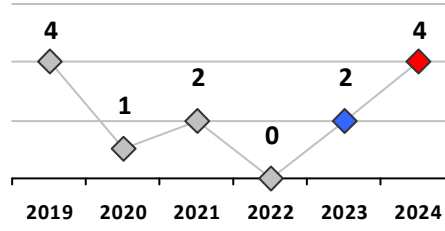

Agg. Assault - YTD