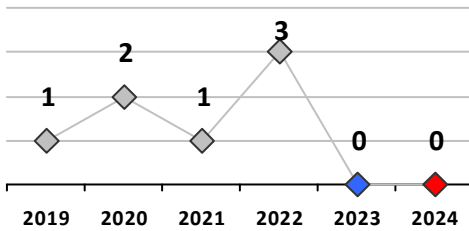

Part I Crime - Comparison Report

Providence Police Department

Through 2/11/2024
Week 6

District 8											
4 Week Trend 1/15/2024 - 2/11/2024				Past 28 Days 1/15/2024 - 2/11/2024				Year to Date January 1 - February 11			

Violent Crime	Current Week	Last Week	Wk 4	Wk 3	Past 28 Days	Past 28 Days LY	Chg.	Current Year	Last Year	Chg.	Wght. 5yr Avg	Chg.
Homicide	0	0	0	0	0	0	--	0	0	0%	0	--
Sex Offenses, Forcible*	0	0	0	0	0	0	--	1	0	100%	0	--
Robbery Other	0	0	0	0	0	0	--	0	0	0%	1	--
Robbery W Firearm	0	0	0	0	0	0	--	0	0	0%	0	--
Agg. Assault	1	1	0	0	2	0	--	4	0	400%	1	300%
Agg. Assault W Firearm	0	0	0	0	0	1	--	0	2	-100%	1	--
Total	1	1	0	0	2	1	100%	5	2	150%	3	67%

Property Crime	Current Week	Last Week	Wk 4	Wk 3	Past 28 Days	Past 28 Days LY	Chg.	Current Year	Last Year	Chg.	Wght. 5yr Avg	Chg.
Burglary	0	0	0	0	0	6	--	1	6	-83%	4	-75%
MV Theft	0	1	0	0	1	2	-50%	1	4	-75%	3	-67%
Larceny from MV	0	0	0	0	0	5	--	0	6	-100%	12	--
Larceny**	1	1	2	1	5	5	0%	7	13	-46%	14	-50%
Total	1	2	2	1	6	18	-67%	9	29	-69%	33	-73%

Other Crime	Current Week	Last Week	Wk 4	Wk 3	Past 28 Days	Past 28 Days LY	Chg.	Current Year	Last Year	Chg.	Wght. 5yr Avg	Chg.
Assault Other	1	1	2	0	4	5	-20%	6	5	20%	8	-25%
Vandalism	1	1	0	0	2	4	-50%	3	8	-63%	11	-73%
Drug Offenses	0	1	0	2	3	1	200%	4	1	300%	1	300%
Weapons Offenses	0	0	0	0	0	0	--	0	0	0%	0	--
Weapons Offenses W Firearm	0	0	0	0	0	3	--	0	3	-100%	2	--
Total	2	3	2	2	9	13	-31%	13	17	-24%	22	-41%

Robbery - YTD