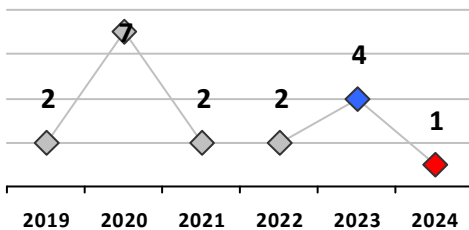

District 5

	4 Week Trend 1/15/2024 - 2/11/2024				Past 28 Days 1/15/2024 - 2/11/2024			Year to Date January 1 - February 11				
	Current Week	Last Week	Wk 4	Wk 3	Past 28 Days	Past 28 Days LY	Chg.	Current Year	Last Year	Chg.	Wght. 5yr Avg	Chg.
Violent Crime												
Homicide	0	1	0	0	1	1	0%	1	1	0%	0	--
Sex Offenses, Forcible*	0	1	0	0	1	1	0%	1	1	0%	4	-75%
Robbery Other	0	0	0	0	0	3	--	0	3	-100%	2	--
Robbery W Firearm	0	1	0	0	1	1	0%	1	1	0%	1	0%
Agg. Assault	0	3	0	0	3	4	-25%	4	5	-20%	9	-56%
Agg. Assault W Firearm	0	0	0	0	0	2	--	0	4	-100%	2	--
Total	0	6	0	0	6	12	-50%	7	15	-53%	18	-61%
Property Crime												
Burglary	0	2	0	1	3	3	0%	5	5	0%	8	-38%
MV Theft	0	3	1	2	6	6	0%	9	9	0%	12	-25%
Larceny from MV	2	0	1	3	6	3	100%	9	7	29%	14	-36%
Larceny**	1	4	1	3	9	13	-31%	16	22	-27%	23	-30%
Total	3	9	3	9	24	25	-4%	39	43	-9%	55	-29%
Other Crime												
Assault Other	5	9	7	1	22	27	-19%	30	35	-14%	32	-6%
Vandalism	2	2	5	1	10	11	-9%	23	20	15%	27	-15%
Drug Offenses	7	3	1	2	13	8	63%	14	10	40%	9	56%
Weapons Offenses	0	0	1	0	1	0	--	1	0	100%	1	0%
Weapons Offenses W Firearm	9	0	2	0	11	5	120%	12	8	50%	6	100%
Total	23	14	16	4	57	51	12%	80	73	10%	74	8%