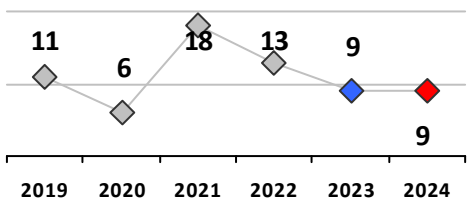

MV Theft - YTD