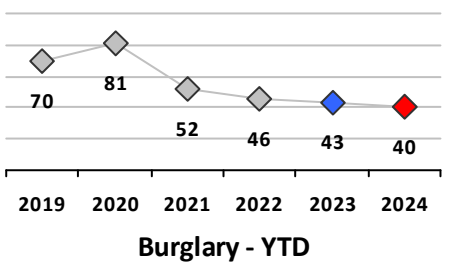

Part I Crime - Comparison Report

Providence Police Department

Through 2/11/2024
Week 6

Citywide												
4 Week Trend 1/15/2024 - 2/11/2024					Past 28 Days 1/15/2024 - 2/11/2024			Year to Date January 1 - February 11				

Violent Crime	Current Week	Last Week	Wk 4	Wk 3	Past 28 Days	Past 28 Days LY	Chg.	Current Year	Last Year	Chg.	Wght. 5yr Avg	Chg.
Homicide	0	1	0	0	1	2	-50%	1	2	-50%	2	-50%
Sex Offenses, Forcible*	2	1	2	0	5	14	-64%	7	23	-70%	21	-67%
Robbery Other	4	2	1	0	7	4	75%	8	6	33%	14	-43%
Robbery W Firearm	0	1	1	1	3	3	0%	6	4	50%	5	20%
Agg. Assault	5	6	5	4	20	25	-20%	32	37	-14%	43	-26%
Agg. Assault W Firearm	1	0	1	0	2	7	-71%	2	14	-86%	11	-82%
Total	12	11	10	5	38	55	-31%	56	86	-35%	95	-41%

Property Crime	Current Week	Last Week	Wk 4	Wk 3	Past 28 Days	Past 28 Days LY	Chg.	Current Year	Last Year	Chg.	Wght. 5yr Avg	Chg.
Burglary	7	9	6	6	28	32	-13%	40	44	-9%	53	-25%
MV Theft	5	18	8	13	44	47	-6%	64	74	-14%	82	-22%
Larceny from MV	7	10	13	12	42	110	-62%	59	152	-61%	192	-69%
Larceny**	28	26	33	23	110	132	-17%	176	216	-19%	225	-22%
Total	47	63	60	54	224	321	-30%	339	486	-30%	552	-39%

Other Crime	Current Week	Last Week	Wk 4	Wk 3	Past 28 Days	Past 28 Days LY	Chg.	Current Year	Last Year	Chg.	Wght. 5yr Avg	Chg.
Assault Other	31	41	36	30	138	137	1%	214	207	3%	204	5%
Vandalism	16	24	27	21	88	140	-37%	136	188	-28%	202	-33%
Drug Offenses	19	11	14	9	53	74	-28%	66	93	-29%	75	-12%
Weapons Offenses	1	1	11	0	13	8	63%	20	10	100%	11	82%
Weapons Offenses W Firearm	13	3	6	1	23	27	-15%	36	38	-5%	39	-8%
Total	80	80	94	61	315	386	-18%	472	536	-12%	530	-11%

Figures are preliminary and subject to further analysis and revision

* Sex Offenses, Forcible includes forcible rape, forcible sodomy, forcible fondling, sexual assault with an object

** Larceny includes shoplifting, pickpocket, pursesnatch, from building, bicycles, motor vehicle parts or accessories, and other.