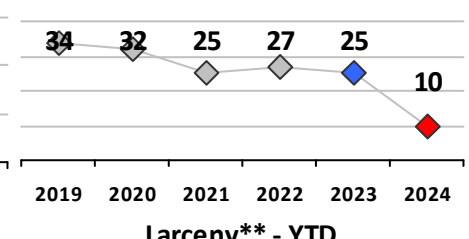

Part I Crime - Comparison Report

Providence Police Department

Through 2/11/2024
Week 6

District 2											
4 Week Trend 1/15/2024 - 2/11/2024				Past 28 Days 1/15/2024 - 2/11/2024			Year to Date January 1 - February 11				

Violent Crime	Current Week	Last Week	Wk 4	Wk 3	Past 28 Days	Past 28 Days LY	Chg.	Current Year	Last Year	Chg.	Wght. 5yr Avg	Chg.
Homicide	0	0	0	0	0	1	--	0	1	-100%	1	--
Sex Offenses, Forcible*	0	0	1	0	1	1	0%	2	3	-33%	5	-60%
Robbery Other	3	1	0	0	4	0	--	5	0	500%	1	400%
Robbery W Firearm	0	0	0	0	0	0	--	3	0	300%	0	--
Agg. Assault	1	1	0	0	2	7	-71%	5	10	-50%	9	-44%
Agg. Assault W Firearm	0	0	0	0	0	0	--	0	2	-100%	1	--
Total	4	2	1	0	7	9	-22%	15	16	-6%	17	-12%

Property Crime	Current Week	Last Week	Wk 4	Wk 3	Past 28 Days	Past 28 Days LY	Chg.	Current Year	Last Year	Chg.	Wght. 5yr Avg	Chg.
Burglary	1	0	2	1	4	2	100%	4	2	100%	5	-20%
MV Theft	0	3	2	3	8	13	-38%	8	14	-43%	16	-50%
Larceny from MV	1	1	1	0	3	6	-50%	4	8	-50%	19	-79%
Larceny**	2	1	2	0	5	15	-67%	10	25	-60%	27	-63%
Total	4	5	7	4	20	36	-44%	26	49	-47%	66	-61%

Other Crime	Current Week	Last Week	Wk 4	Wk 3	Past 28 Days	Past 28 Days LY	Chg.	Current Year	Last Year	Chg.	Wght. 5yr Avg	Chg.
Assault Other	6	6	2	3	17	20	-15%	32	33	-3%	33	-3%
Vandalism	3	2	1	1	7	20	-65%	11	21	-48%	24	-54%
Drug Offenses	2	1	1	2	6	21	-71%	8	25	-68%	17	-53%
Weapons Offenses	0	0	0	0	0	2	--	0	2	-100%	2	--
Weapons Offenses W Firearm	0	0	0	1	1	4	-75%	2	6	-67%	6	-67%
Total	11	9	4	7	31	67	-54%	53	87	-39%	82	-35%

Figures are preliminary and subject to further analysis and revision

* Sex Offenses, Forcible includes forcible rape, forcible sodomy, forcible fondling, sexual assault with an object

** Larceny includes shoplifting, pickpocket, pursesnatch, from building, bicycles, motor vehicle parts or accessories, and other.