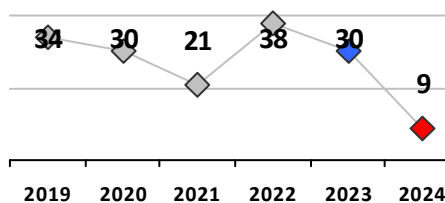

District 7

	4 Week Trend 1/15/2024 - 2/11/2024				Past 28 Days 1/15/2024 - 2/11/2024			Year to Date January 1 - February 11				
	Current Week	Last Week	Wk 4	Wk 3	Past 28 Days	Past 28 Days LY	Chg.	Current Year	Last Year	Chg.	Wght. 5yr Avg	Chg.
Violent Crime												
Homicide	0	0	0	0	0	0	--	0	0	0%	0	--
Sex Offenses, Forcible*	0	0	0	0	0	1	--	0	2	-100%	2	--
Robbery Other	1	0	0	0	1	0	--	1	0	100%	2	-50%
Robbery W Firearm	0	0	1	1	2	2	0%	2	3	-33%	2	0%
Agg. Assault	0	1	0	1	2	2	0%	5	5	0%	5	0%
Agg. Assault W Firearm	1	0	0	0	1	1	0%	1	3	-67%	2	-50%
Total	2	1	1	2	6	6	0%	9	13	-31%	13	-31%
Property Crime												
Burglary	4	0	2	1	7	7	0%	11	11	0%	9	22%
MV Theft	1	1	2	1	5	8	-38%	15	14	7%	13	15%
Larceny from MV	0	3	3	0	6	19	-68%	9	30	-70%	31	-71%
Larceny**	7	2	9	3	21	23	-9%	31	38	-18%	40	-23%
Total	12	6	16	5	39	57	-32%	66	93	-29%	93	-29%
Other Crime												
Assault Other	5	8	7	6	26	20	30%	40	36	11%	36	11%
Vandalism	4	5	5	6	20	27	-26%	25	36	-31%	34	-26%
Drug Offenses	4	1	3	1	9	17	-47%	12	20	-40%	11	9%
Weapons Offenses	0	0	6	0	6	0	--	6	0	600%	1	500%
Weapons Offenses W Firearm	0	0	4	0	4	8	-50%	5	9	-44%	5	0%
Total	13	14	25	13	65	72	-10%	88	101	-13%	86	2%

Robbery - YTD

Agg. Assault - YTD

Burglary - YTD

MV Theft - YTD

Theft from MV - YTD

Larceny** - YTD

Figures are preliminary and subject to further analysis and revision

* Sex Offenses, Forcible includes forcible rape, forcible sodomy, forcible fondling, sexual assault with an object