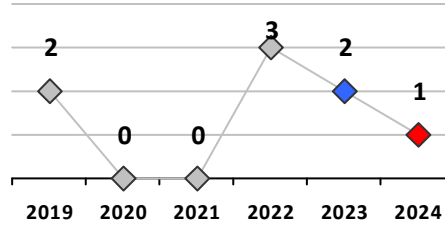

Agg. Assault - YTD