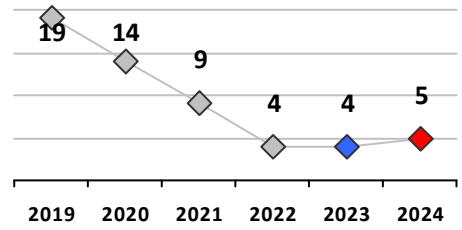

Burglary - YTD