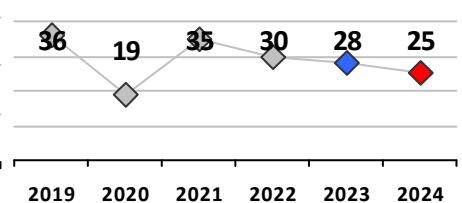

District 4

	4 Week Trend 1/15/2024 - 2/11/2024				Past 28 Days 1/15/2024 - 2/11/2024			Year to Date January 1 - February 11				
	Current Week	Last Week	Wk 4	Wk 3	Past 28 Days	Past 28 Days LY	Chg.	Current Year	Last Year	Chg.	Wght. 5yr Avg	Chg.
Violent Crime												
Homicide	0	0	0	0	0	0	--	0	0	0%	0	--
Sex Offenses, Forcible*	0	0	1	0	1	3	-67%	1	9	-89%	5	-80%
Robbery Other	0	0	0	0	0	0	--	0	2	-100%	2	--
Robbery W Firearm	0	0	0	0	0	0	--	0	0	0%	0	--
Agg. Assault	1	0	2	1	4	2	100%	4	4	0%	6	-33%
Agg. Assault W Firearm	0	0	0	0	0	1	--	0	1	-100%	2	--
Total	1	0	3	1	5	6	-17%	5	16	-69%	16	-69%
Property Crime												
Burglary	1	1	1	1	4	4	0%	7	5	40%	7	0%
MV Theft	1	3	1	1	6	4	50%	8	5	60%	13	-38%
Larceny from MV	2	4	1	2	9	16	-44%	12	25	-52%	35	-66%
Larceny**	4	4	4	1	13	19	-32%	25	28	-11%	29	-14%
Total	8	12	7	5	32	43	-26%	52	63	-17%	84	-38%
Other Crime												
Assault Other	4	5	10	6	25	16	56%	33	32	3%	35	-6%
Vandalism	1	5	8	2	16	21	-24%	28	27	4%	29	-3%
Drug Offenses	5	2	6	0	13	21	-38%	16	29	-45%	22	-27%
Weapons Offenses	0	0	4	0	4	4	0%	5	5	0%	3	67%
Weapons Offenses W Firearm	2	0	0	0	2	2	0%	3	3	0%	11	-73%
Total	12	12	28	8	60	64	-6%	85	96	-11%	100	-15%

Robbery - YTD

Agg. Assault - YTD

Burglary - YTD

MV Theft - YTD

Theft from MV - YTD

Larceny** - YTD

Figures are preliminary and subject to further analysis and revision

* Sex Offenses, Forcible includes forcible rape, forcible sodomy, forcible fondling, sexual assault with an object