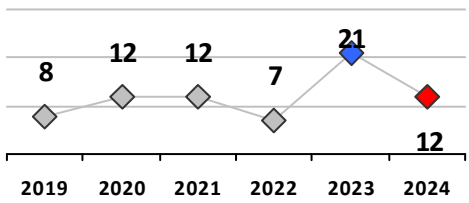

MV Theft - YTD