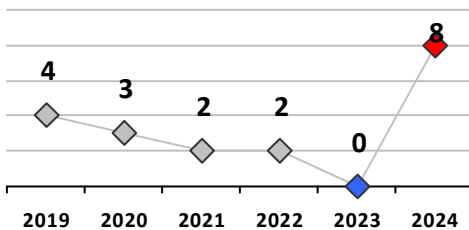

Part I Crime - Comparison Report

Providence Police Department

Through 2/11/2024
Week 6

District 2											
4 Week Trend 1/15/2024 - 2/11/2024				Past 28 Days 1/15/2024 - 2/11/2024			Year to Date January 1 - February 11				

Violent Crime	Current Week	Last Week	Wk 4	Wk 3	Past 28 Days	Past 28 Days LY	Chg.	Current Year	Last Year	Chg.	Wght. 5yr Avg	Chg.
Homicide	0	0	0	0	0	1	--	0	1	-100%	1	--
Sex Offenses, Forcible*	0	0	1	0	1	1	0%	2	3	-33%	5	-60%
Robbery Other	3	1	0	0	4	0	--	5	0	500%	1	400%
Robbery W Firearm	0	0	0	0	0	0	--	3	0	300%	0	--
Agg. Assault	1	1	0	0	2	7	-71%	5	10	-50%	9	-44%
Agg. Assault W Firearm	0	0	0	0	0	0	--	0	2	-100%	1	--
Total	4	2	1	0	7	9	-22%	15	16	-6%	17	-12%

Property Crime	Current Week	Last Week	Wk 4	Wk 3	Past 28 Days	Past 28 Days LY	Chg.	Current Year	Last Year	Chg.	Wght. 5yr Avg	Chg.
Burglary	1	0	2	1	4	2	100%	4	2	100%	5	-20%
MV Theft	0	3	2	3	8	13	-38%	8	14	-43%	16	-50%
Larceny from MV	1	1	1	0	3	6	-50%	4	8	-50%	19	-79%
Larceny**	2	1	2	0	5	15	-67%	10	25	-60%	27	-63%
Total	4	5	7	4	20	36	-44%	26	49	-47%	66	-61%

Other Crime	Current Week	Last Week	Wk 4	Wk 3	Past 28 Days	Past 28 Days LY	Chg.	Current Year	Last Year	Chg.	Wght. 5yr Avg	Chg.
Assault Other	6	6	2	3	17	20	-15%	32	33	-3%	33	-3%
Vandalism	3	2	1	1	7	20	-65%	11	21	-48%	24	-54%
Drug Offenses	2	1	1	2	6	21	-71%	8	25	-68%	17	-53%
Weapons Offenses	0	0	0	0	0	2	--	0	2	-100%	2	--
Weapons Offenses W Firearm	0	0	0	1	1	4	-75%	2	6	-67%	6	-67%
Total	11	9	4	7	31	67	-54%	53	87	-39%	82	-35%

Figures are preliminary and subject to further analysis and revision

* Sex Offenses, Forcible includes forcible rape, forcible sodomy, forcible fondling, sexual assault with an object

** Larceny includes shoplifting, pickpocket, pursesnatch, from building, bicycles, motor vehicle parts or accessories, and other.