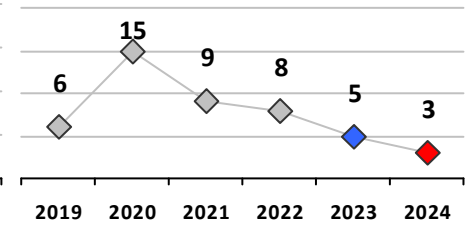

Burglary - YTD