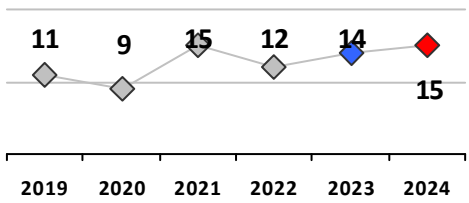

MV Theft - YTD