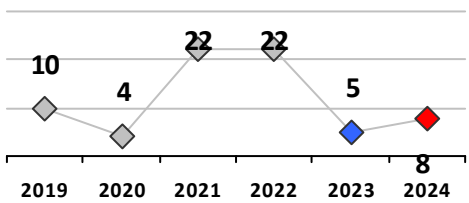

MV Theft - YTD