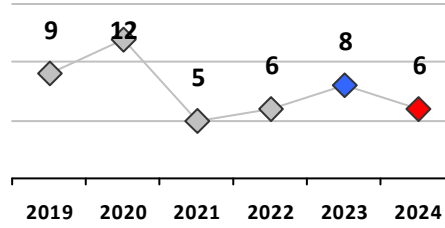

Agg. Assault - YTD