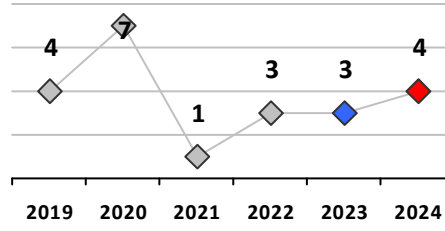

Agg. Assault - YTD