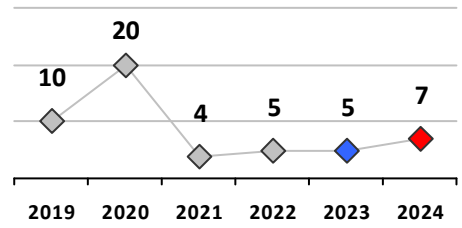

Burglary - YTD