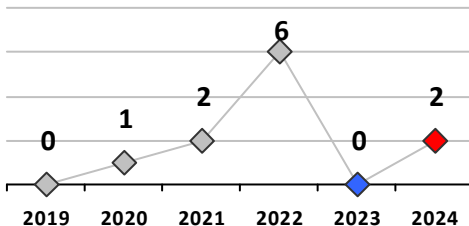

District 6

	4 Week Trend 1/15/2024 - 2/11/2024				Past 28 Days 1/15/2024 - 2/11/2024			Year to Date January 1 - February 11				
	Current Week	Last Week	Wk 4	Wk 3	Past 28 Days	Past 28 Days LY	Chg.	Current Year	Last Year	Chg.	Wght. 5yr Avg	Chg.
Violent Crime												
Homicide	0	0	0	0	0	0	--	0	0	0%	0	--
Sex Offenses, Forcible*	1	0	0	0	1	5	-80%	1	5	-80%	3	-67%
Robbery Other	0	1	1	0	2	0	--	2	0	200%	1	100%
Robbery W Firearm	0	0	0	0	0	0	--	0	0	0%	1	--
Agg. Assault	1	0	1	1	3	4	-25%	5	5	0%	5	0%
Agg. Assault W Firearm	0	0	0	0	0	2	--	0	2	-100%	1	--
Total	2	1	2	1	6	11	-45%	8	12	-33%	12	-33%
Property Crime												
Burglary	1	4	0	0	5	3	67%	6	6	0%	7	-14%
MV Theft	1	4	0	4	9	9	0%	12	21	-43%	14	-14%
Larceny from MV	1	1	1	4	7	5	40%	10	8	25%	18	-44%
Larceny**	4	3	1	1	9	10	-10%	10	21	-52%	25	-60%
Total	7	12	2	9	30	27	11%	38	56	-32%	64	-41%
Other Crime												
Assault Other	6	5	1	3	15	12	25%	21	15	40%	20	5%
Vandalism	2	5	1	3	11	11	0%	16	14	14%	20	-20%
Drug Offenses	0	3	0	0	3	5	-40%	3	5	-40%	5	-40%
Weapons Offenses	0	1	0	0	1	0	--	2	0	200%	1	100%
Weapons Offenses W Firearm	0	3	0	0	3	4	-25%	7	6	17%	4	75%
Total	8	17	2	6	33	32	3%	49	40	23%	49	0%