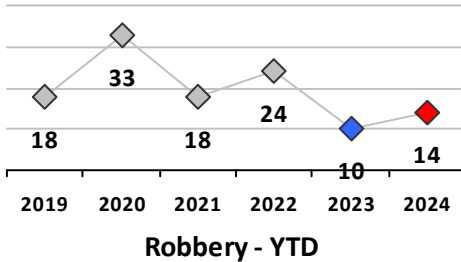

Part I Crime - Comparison Report

Providence Police Department

Through 2/11/2024
Week 6

Citywide												
4 Week Trend 1/15/2024 - 2/11/2024					Past 28 Days 1/15/2024 - 2/11/2024			Year to Date January 1 - February 11				

Violent Crime	Current Week	Last Week	Wk 4	Wk 3	Past 28 Days	Past 28 Days LY	Chg.	Current Year	Last Year	Chg.	Wght. 5yr Avg	Chg.
Homicide	0	1	0	0	1	2	-50%	1	2	-50%	2	-50%
Sex Offenses, Forcible*	2	1	2	0	5	14	-64%	7	23	-70%	21	-67%
Robbery Other	4	2	1	0	7	4	75%	8	6	33%	14	-43%
Robbery W Firearm	0	1	1	1	3	3	0%	6	4	50%	5	20%
Agg. Assault	5	6	5	4	20	25	-20%	32	37	-14%	43	-26%
Agg. Assault W Firearm	1	0	1	0	2	7	-71%	2	14	-86%	11	-82%
Total	12	11	10	5	38	55	-31%	56	86	-35%	95	-41%

Property Crime	Current Week	Last Week	Wk 4	Wk 3	Past 28 Days	Past 28 Days LY	Chg.	Current Year	Last Year	Chg.	Wght. 5yr Avg	Chg.
Burglary	7	9	6	6	28	32	-13%	40	44	-9%	53	-25%
MV Theft	5	18	8	13	44	47	-6%	64	74	-14%	82	-22%
Larceny from MV	7	10	13	12	42	110	-62%	59	152	-61%	192	-69%
Larceny**	28	26	33	23	110	132	-17%	176	216	-19%	225	-22%
Total	47	63	60	54	224	321	-30%	339	486	-30%	552	-39%

Other Crime	Current Week	Last Week	Wk 4	Wk 3	Past 28 Days	Past 28 Days LY	Chg.	Current Year	Last Year	Chg.	Wght. 5yr Avg	Chg.
Assault Other	31	41	36	30	138	137	1%	214	207	3%	204	5%
Vandalism	16	24	27	21	88	140	-37%	136	188	-28%	202	-33%
Drug Offenses	19	11	14	9	53	74	-28%	66	93	-29%	75	-12%
Weapons Offenses	1	1	11	0	13	8	63%	20	10	100%	11	82%
Weapons Offenses W Firearm	13	3	6	1	23	27	-15%	36	38	-5%	39	-8%
Total	80	80	94	61	315	386	-18%	472	536	-12%	530	-11%

Figures are preliminary and subject to further analysis and revision

* Sex Offenses, Forcible includes forcible rape, forcible sodomy, forcible fondling, sexual assault with an object

** Larceny includes shoplifting, pickpocket, pursesnatch, from building, bicycles, motor vehicle parts or accessories, and other.