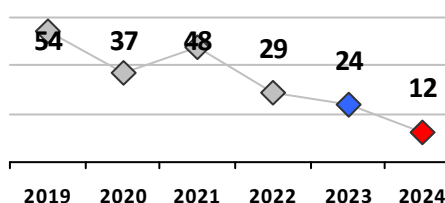

District 4

	4 Week Trend 1/15/2024 - 2/11/2024				Past 28 Days 1/15/2024 - 2/11/2024			Year to Date January 1 - February 11				
	Current Week	Last Week	Wk 4	Wk 3	Past 28 Days	Past 28 Days LY	Chg.	Current Year	Last Year	Chg.	Wght. 5yr Avg	Chg.
Violent Crime												
Homicide	0	0	0	0	0	0	--	0	0	0%	0	--
Sex Offenses, Forcible*	0	0	1	0	1	3	-67%	1	9	-89%	5	-80%
Robbery Other	0	0	0	0	0	0	--	0	2	-100%	2	--
Robbery W Firearm	0	0	0	0	0	0	--	0	0	0%	0	--
Agg. Assault	1	0	2	1	4	2	100%	4	4	0%	6	-33%
Agg. Assault W Firearm	0	0	0	0	0	1	--	0	1	-100%	2	--
Total	1	0	3	1	5	6	-17%	5	16	-69%	16	-69%
Property Crime												
Burglary	1	1	1	1	4	4	0%	7	5	40%	7	0%
MV Theft	1	3	1	1	6	4	50%	8	5	60%	13	-38%
Larceny from MV	2	4	1	2	9	16	-44%	12	25	-52%	35	-66%
Larceny**	4	4	4	1	13	19	-32%	25	28	-11%	29	-14%
Total	8	12	7	5	32	43	-26%	52	63	-17%	84	-38%
Other Crime												
Assault Other	4	5	10	6	25	16	56%	33	32	3%	35	-6%
Vandalism	1	5	8	2	16	21	-24%	28	27	4%	29	-3%
Drug Offenses	5	2	6	0	13	21	-38%	16	29	-45%	22	-27%
Weapons Offenses	0	0	4	0	4	4	0%	5	5	0%	3	67%
Weapons Offenses W Firearm	2	0	0	0	2	2	0%	3	3	0%	11	-73%
Total	12	12	28	8	60	64	-6%	85	96	-11%	100	-15%

Robbery - YTD

Agg. Assault - YTD

Burglary - YTD

MV Theft - YTD

Theft from MV - YTD

Larceny** - YTD

Figures are preliminary and subject to further analysis and revision

* Sex Offenses, Forcible includes forcible rape, forcible sodomy, forcible fondling, sexual assault with an object