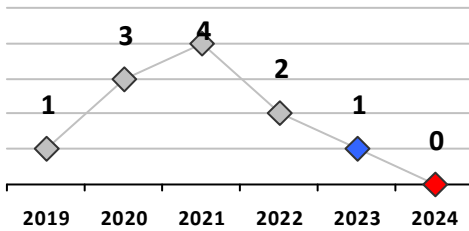

Part I Crime - Comparison Report

Providence Police Department

Through 2/11/2024
Week 6

District 1

	4 Week Trend 1/15/2024 - 2/11/2024				Past 28 Days 1/15/2024 - 2/11/2024			Year to Date January 1 - February 11				
	Current Week	Last Week	Wk 4	Wk 3	Past 28 Days	Past 28 Days LY	Chg.	Current Year	Last Year	Chg.	Wght. 5yr Avg	Chg.
Violent Crime												
Homicide	0	0	0	0	0	0	--	0	0	0%	0	--
Sex Offenses, Forcible*	1	0	0	0	1	0	--	1	0	100%	0	--
Robbery Other	0	0	0	0	0	1	--	0	1	-100%	2	--
Robbery W Firearm	0	0	0	0	0	0	--	0	0	0%	0	--
Agg. Assault	1	0	1	0	2	2	0%	3	3	0%	3	0%
Agg. Assault W Firearm	0	0	1	0	1	0	--	1	0	100%	0	--
Total	2	0	2	0	4	3	33%	5	4	25%	5	0%
Property Crime												
Burglary	0	2	0	0	2	2	0%	2	2	0%	3	-33%
MV Theft	0	0	0	0	0	3	--	0	3	-100%	4	--
Larceny from MV	0	0	1	1	2	20	-90%	2	22	-91%	19	-89%
Larceny**	6	5	7	8	26	28	-7%	43	38	13%	37	16%
Total	6	7	8	9	30	53	-43%	47	65	-28%	63	-25%
Other Crime												
Assault Other	3	4	5	6	18	22	-18%	33	31	6%	21	57%
Vandalism	1	1	1	2	5	14	-64%	8	18	-56%	18	-56%
Drug Offenses	1	0	2	2	5	0	--	5	1	400%	4	25%
Weapons Offenses	0	0	0	0	0	0	--	0	1	-100%	2	--
Weapons Offenses W Firearm	0	0	0	0	0	0	--	0	2	-100%	1	--
Total	5	5	8	10	28	36	-22%	46	53	-13%	46	0%

Robbery - YTD