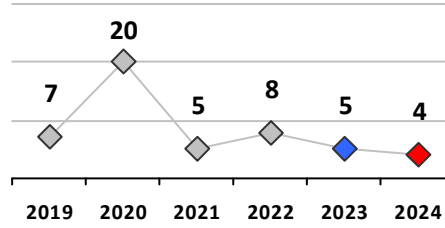

Agg. Assault - YTD