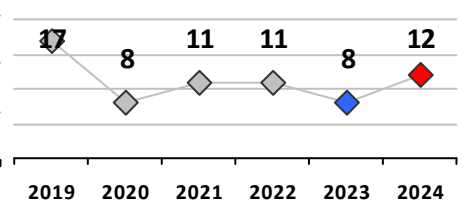

Other Crime	Current Week	Last Week	Wk 4	Wk 3	Past 28 Days	Past 28 Days LY	Chg.	Current Year	Last Year	Chg.	Wght. 5yr Avg	Chg.
Assault Other	1	3	1	3	8	7	14%	11	10	10%	12	-8%
Vandalism	1	0	4	5	10	7	43%	11	14	-21%	14	-21%
Drug Offenses	0	0	1	0	1	1	0%	4	2	100%	4	0%
Weapons Offenses	0	0	0	0	0	0	--	5	0	500%	0	--
Weapons Offenses W Firearm	1	0	0	0	1	1	0%	6	1	500%	1	500%
Total	3	3	6	8	20	16	25%	37	27	37%	31	19%

Robbery - YTD

Agg. Assault - YTD

Burglary - YTD

MV Theft - YTD

Theft from MV - YTD

Larceny** - YTD

Figures are preliminary and subject to further analysis and revision

* Sex Offenses, Forcible includes forcible rape, forcible sodomy, forcible fondling, sexual assault with an object