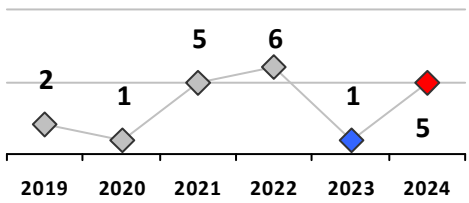

MV Theft - YTD