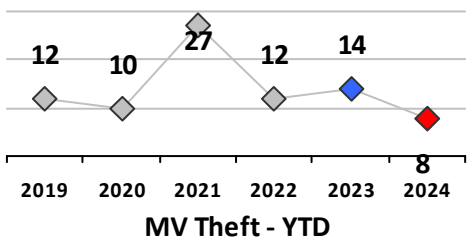

Part I Crime - Comparison Report

Providence Police Department

Through 2/11/2024
Week 6

District 2											
4 Week Trend 1/15/2024 - 2/11/2024				Past 28 Days 1/15/2024 - 2/11/2024			Year to Date January 1 - February 11				

Violent Crime	Current Week	Last Week	Wk 4	Wk 3	Past 28 Days	Past 28 Days LY	Chg.	Current Year	Last Year	Chg.	Wght. 5yr Avg	Chg.
Homicide	0	0	0	0	0	1	--	0	1	-100%	1	--
Sex Offenses, Forcible*	0	0	1	0	1	1	0%	2	3	-33%	5	-60%
Robbery Other	3	1	0	0	4	0	--	5	0	500%	1	400%
Robbery W Firearm	0	0	0	0	0	0	--	3	0	300%	0	--
Agg. Assault	1	1	0	0	2	7	-71%	5	10	-50%	9	-44%
Agg. Assault W Firearm	0	0	0	0	0	0	--	0	2	-100%	1	--
Total	4	2	1	0	7	9	-22%	15	16	-6%	17	-12%

Property Crime	Current Week	Last Week	Wk 4	Wk 3	Past 28 Days	Past 28 Days LY	Chg.	Current Year	Last Year	Chg.	Wght. 5yr Avg	Chg.
Burglary	1	0	2	1	4	2	100%	4	2	100%	5	-20%
MV Theft	0	3	2	3	8	13	-38%	8	14	-43%	16	-50%
Larceny from MV	1	1	1	0	3	6	-50%	4	8	-50%	19	-79%
Larceny**	2	1	2	0	5	15	-67%	10	25	-60%	27	-63%
Total	4	5	7	4	20	36	-44%	26	49	-47%	66	-61%

Other Crime	Current Week	Last Week	Wk 4	Wk 3	Past 28 Days	Past 28 Days LY	Chg.	Current Year	Last Year	Chg.	Wght. 5yr Avg	Chg.
Assault Other	6	6	2	3	17	20	-15%	32	33	-3%	33	-3%
Vandalism	3	2	1	1	7	20	-65%	11	21	-48%	24	-54%
Drug Offenses	2	1	1	2	6	21	-71%	8	25	-68%	17	-53%
Weapons Offenses	0	0	0	0	0	2	--	0	2	-100%	2	--
Weapons Offenses W Firearm	0	0	0	1	1	4	-75%	2	6	-67%	6	-67%
Total	11	9	4	7	31	67	-54%	53	87	-39%	82	-35%

Figures are preliminary and subject to further analysis and revision

* Sex Offenses, Forcible includes forcible rape, forcible sodomy, forcible fondling, sexual assault with an object

** Larceny includes shoplifting, pickpocket, pursesnatch, from building, bicycles, motor vehicle parts or accessories, and other.