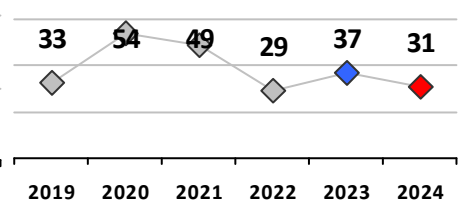

Larceny** - YTD

Figures are preliminary and subject to further analysis and revision

* Sex Offenses, Forcible includes forcible rape, forcible sodomy, forcible fondling, sexual assault with an object

** Larceny includes shoplifting, pickpocket, pursesnatch, from building, bicycles, motor vehicle parts or accessories, and other.