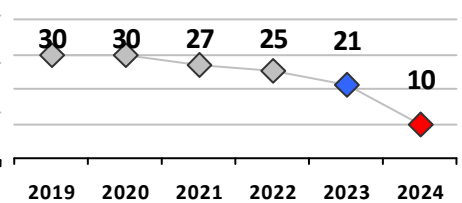

Larceny** - YTD

Figures are preliminary and subject to further analysis and revision

* Sex Offenses, Forcible includes forcible rape, forcible sodomy, forcible fondling, sexual assault with an object

** Larceny includes shoplifting, pickpocket, pursesnatch, from building, bicycles, motor vehicle parts or accessories, and other.