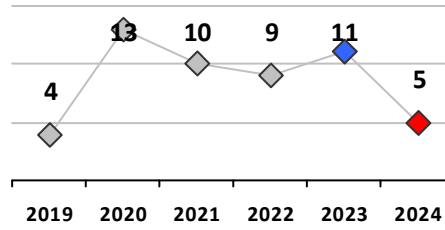

Part I Crime - Comparison Report

Providence Police Department

Through 2/11/2024
Week 6

District 2											
4 Week Trend 1/15/2024 - 2/11/2024				Past 28 Days 1/15/2024 - 2/11/2024			Year to Date January 1 - February 11				

Violent Crime	Current Week	Last Week	Wk 4	Wk 3	Past 28 Days	Past 28 Days LY	Chg.	Current Year	Last Year	Chg.	Wght. 5yr Avg	Chg.
Homicide	0	0	0	0	0	1	--	0	1	-100%	1	--
Sex Offenses, Forcible*	0	0	1	0	1	1	0%	2	3	-33%	5	-60%
Robbery Other	3	1	0	0	4	0	--	5	0	500%	1	400%
Robbery W Firearm	0	0	0	0	0	0	--	3	0	300%	0	--
Agg. Assault	1	1	0	0	2	7	-71%	5	10	-50%	9	-44%
Agg. Assault W Firearm	0	0	0	0	0	0	--	0	2	-100%	1	--
Total	4	2	1	0	7	9	-22%	15	16	-6%	17	-12%

Property Crime	Current Week	Last Week	Wk 4	Wk 3	Past 28 Days	Past 28 Days LY	Chg.	Current Year	Last Year	Chg.	Wght. 5yr Avg	Chg.
Burglary	1	0	2	1	4	2	100%	4	2	100%	5	-20%
MV Theft	0	3	2	3	8	13	-38%	8	14	-43%	16	-50%
Larceny from MV	1	1	1	0	3	6	-50%	4	8	-50%	19	-79%
Larceny**	2	1	2	0	5	15	-67%	10	25	-60%	27	-63%
Total	4	5	7	4	20	36	-44%	26	49	-47%	66	-61%

Other Crime	Current Week	Last Week	Wk 4	Wk 3	Past 28 Days	Past 28 Days LY	Chg.	Current Year	Last Year	Chg.	Wght. 5yr Avg	Chg.
Assault Other	6	6	2	3	17	20	-15%	32	33	-3%	33	-3%
Vandalism	3	2	1	1	7	20	-65%	11	21	-48%	24	-54%
Drug Offenses	2	1	1	2	6	21	-71%	8	25	-68%	17	-53%
Weapons Offenses	0	0	0	0	0	2	--	0	2	-100%	2	--
Weapons Offenses W Firearm	0	0	0	1	1	4	-75%	2	6	-67%	6	-67%
Total	11	9	4	7	31	67	-54%	53	87	-39%	82	-35%

Figures are preliminary and subject to further analysis and revision

* Sex Offenses, Forcible includes forcible rape, forcible sodomy, forcible fondling, sexual assault with an object

** Larceny includes shoplifting, pickpocket, pursesnatch, from building, bicycles, motor vehicle parts or accessories, and other.