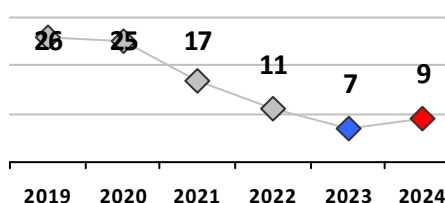

District 5

	4 Week Trend 1/15/2024 - 2/11/2024				Past 28 Days 1/15/2024 - 2/11/2024			Year to Date January 1 - February 11				
	Current Week	Last Week	Wk 4	Wk 3	Past 28 Days	Past 28 Days LY	Chg.	Current Year	Last Year	Chg.	Wght. 5yr Avg	Chg.
Violent Crime												
Homicide	0	1	0	0	1	1	0%	1	1	0%	0	--
Sex Offenses, Forcible*	0	1	0	0	1	1	0%	1	1	0%	4	-75%
Robbery Other	0	0	0	0	0	3	--	0	3	-100%	2	--
Robbery W Firearm	0	1	0	0	1	1	0%	1	1	0%	1	0%
Agg. Assault	0	3	0	0	3	4	-25%	4	5	-20%	9	-56%
Agg. Assault W Firearm	0	0	0	0	0	2	--	0	4	-100%	2	--
Total	0	6	0	0	6	12	-50%	7	15	-53%	18	-61%
Property Crime												
Burglary	0	2	0	1	3	3	0%	5	5	0%	8	-38%
MV Theft	0	3	1	2	6	6	0%	9	9	0%	12	-25%
Larceny from MV	2	0	1	3	6	3	100%	9	7	29%	14	-36%
Larceny**	1	4	1	3	9	13	-31%	16	22	-27%	23	-30%
Total	3	9	3	9	24	25	-4%	39	43	-9%	55	-29%
Other Crime												
Assault Other	5	9	7	1	22	27	-19%	30	35	-14%	32	-6%
Vandalism	2	2	5	1	10	11	-9%	23	20	15%	27	-15%
Drug Offenses	7	3	1	2	13	8	63%	14	10	40%	9	56%
Weapons Offenses	0	0	1	0	1	0	--	1	0	100%	1	0%
Weapons Offenses W Firearm	9	0	2	0	11	5	120%	12	8	50%	6	100%
Total	23	14	16	4	57	51	12%	80	73	10%	74	8%

Robbery - YTD

Agg. Assault - YTD

Burglary - YTD

MV Theft - YTD

Theft from MV - YTD

Larceny** - YTD

Figures are preliminary and subject to further analysis and revision

* Sex Offenses, Forcible includes forcible rape, forcible sodomy, forcible fondling, sexual assault with an object