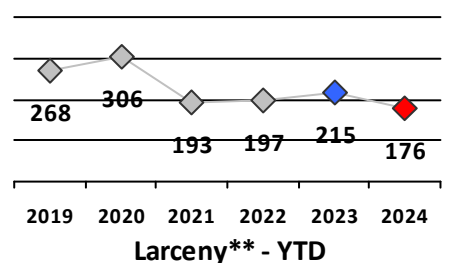

Part I Crime - Comparison Report

Providence Police Department

Through 2/11/2024
Week 6

Citywide												
4 Week Trend 1/15/2024 - 2/11/2024					Past 28 Days 1/15/2024 - 2/11/2024			Year to Date January 1 - February 11				

Violent Crime	Current Week	Last Week	Wk 4	Wk 3	Past 28 Days	Past 28 Days LY	Chg.	Current Year	Last Year	Chg.	Wght. 5yr Avg	Chg.
Homicide	0	1	0	0	1	2	-50%	1	2	-50%	2	-50%
Sex Offenses, Forcible*	2	1	2	0	5	14	-64%	7	23	-70%	21	-67%
Robbery Other	4	2	1	0	7	4	75%	8	6	33%	14	-43%
Robbery W Firearm	0	1	1	1	3	3	0%	6	4	50%	5	20%
Agg. Assault	5	6	5	4	20	25	-20%	32	37	-14%	43	-26%
Agg. Assault W Firearm	1	0	1	0	2	7	-71%	2	14	-86%	11	-82%
Total	12	11	10	5	38	55	-31%	56	86	-35%	95	-41%

Property Crime	Current Week	Last Week	Wk 4	Wk 3	Past 28 Days	Past 28 Days LY	Chg.	Current Year	Last Year	Chg.	Wght. 5yr Avg	Chg.
Burglary	7	9	6	6	28	32	-13%	40	44	-9%	53	-25%
MV Theft	5	18	8	13	44	47	-6%	64	74	-14%	82	-22%
Larceny from MV	7	10	13	12	42	110	-62%	59	152	-61%	192	-69%
Larceny**	28	26	33	23	110	132	-17%	176	216	-19%	225	-22%
Total	47	63	60	54	224	321	-30%	339	486	-30%	552	-39%

Other Crime	Current Week	Last Week	Wk 4	Wk 3	Past 28 Days	Past 28 Days LY	Chg.	Current Year	Last Year	Chg.	Wght. 5yr Avg	Chg.
Assault Other	31	41	36	30	138	137	1%	214	207	3%	204	5%
Vandalism	16	24	27	21	88	140	-37%	136	188	-28%	202	-33%
Drug Offenses	19	11	14	9	53	74	-28%	66	93	-29%	75	-12%
Weapons Offenses	1	1	11	0	13	8	63%	20	10	100%	11	82%
Weapons Offenses W Firearm	13	3	6	1	23	27	-15%	36	38	-5%	39	-8%
Total	80	80	94	61	315	386	-18%	472	536	-12%	530	-11%

Figures are preliminary and subject to further analysis and revision

* Sex Offenses, Forcible includes forcible rape, forcible sodomy, forcible fondling, sexual assault with an object

** Larceny includes shoplifting, pickpocket, pursesnatch, from building, bicycles, motor vehicle parts or accessories, and other.