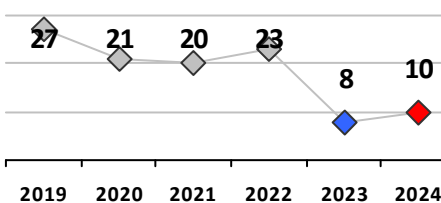

District 6

	4 Week Trend 1/15/2024 - 2/11/2024				Past 28 Days 1/15/2024 - 2/11/2024			Year to Date January 1 - February 11				
	Current Week	Last Week	Wk 4	Wk 3	Past 28 Days	Past 28 Days LY	Chg.	Current Year	Last Year	Chg.	Wght. 5yr Avg	Chg.
Violent Crime												
Homicide	0	0	0	0	0	0	--	0	0	0%	0	--
Sex Offenses, Forcible*	1	0	0	0	1	5	-80%	1	5	-80%	3	-67%
Robbery Other	0	1	1	0	2	0	--	2	0	200%	1	100%
Robbery W Firearm	0	0	0	0	0	0	--	0	0	0%	1	--
Agg. Assault	1	0	1	1	3	4	-25%	5	5	0%	5	0%
Agg. Assault W Firearm	0	0	0	0	0	2	--	0	2	-100%	1	--
Total	2	1	2	1	6	11	-45%	8	12	-33%	12	-33%
Property Crime												
Burglary	1	4	0	0	5	3	67%	6	6	0%	7	-14%
MV Theft	1	4	0	4	9	9	0%	12	21	-43%	14	-14%
Larceny from MV	1	1	1	4	7	5	40%	10	8	25%	18	-44%
Larceny**	4	3	1	1	9	10	-10%	10	21	-52%	25	-60%
Total	7	12	2	9	30	27	11%	38	56	-32%	64	-41%
Other Crime												
Assault Other	6	5	1	3	15	12	25%	21	15	40%	20	5%
Vandalism	2	5	1	3	11	11	0%	16	14	14%	20	-20%
Drug Offenses	0	3	0	0	3	5	-40%	3	5	-40%	5	-40%
Weapons Offenses	0	1	0	0	1	0	--	2	0	200%	1	100%
Weapons Offenses W Firearm	0	3	0	0	3	4	-25%	7	6	17%	4	75%
Total	8	17	2	6	33	32	3%	49	40	23%	49	0%

Robbery - YTD

Agg. Assault - YTD

Burglary - YTD

MV Theft - YTD

Theft from MV - YTD

Larceny** - YTD

Figures are preliminary and subject to further analysis and revision

* Sex Offenses, Forcible includes forcible rape, forcible sodomy, forcible fondling, sexual assault with an object