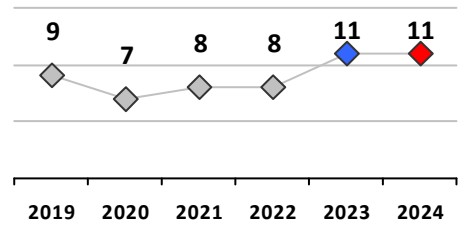

Burglary - YTD