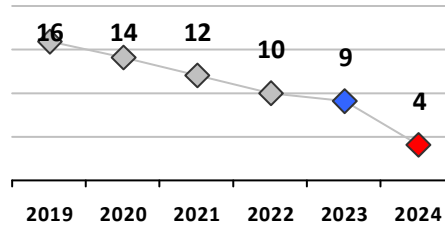

Agg. Assault - YTD