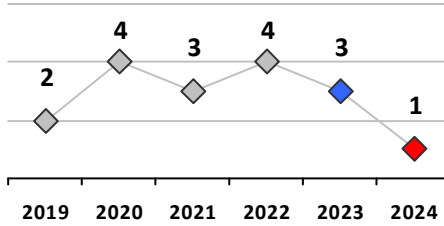

Agg. Assault - YTD