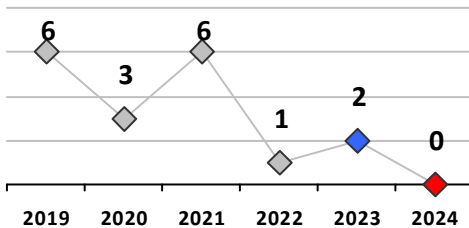

District 4

	4 Week Trend 1/15/2024 - 2/11/2024				Past 28 Days 1/15/2024 - 2/11/2024			Year to Date January 1 - February 11				
	Current Week	Last Week	Wk 4	Wk 3	Past 28 Days	Past 28 Days LY	Chg.	Current Year	Last Year	Chg.	Wght. 5yr Avg	Chg.
Violent Crime												
Homicide	0	0	0	0	0	0	--	0	0	0%	0	--
Sex Offenses, Forcible*	0	0	1	0	1	3	-67%	1	9	-89%	5	-80%
Robbery Other	0	0	0	0	0	0	--	0	2	-100%	2	--
Robbery W Firearm	0	0	0	0	0	0	--	0	0	0%	0	--
Agg. Assault	1	0	2	1	4	2	100%	4	4	0%	6	-33%
Agg. Assault W Firearm	0	0	0	0	0	1	--	0	1	-100%	2	--
Total	1	0	3	1	5	6	-17%	5	16	-69%	16	-69%
Property Crime												
Burglary	1	1	1	1	4	4	0%	7	5	40%	7	0%
MV Theft	1	3	1	1	6	4	50%	8	5	60%	13	-38%
Larceny from MV	2	4	1	2	9	16	-44%	12	25	-52%	35	-66%
Larceny**	4	4	4	1	13	19	-32%	25	28	-11%	29	-14%
Total	8	12	7	5	32	43	-26%	52	63	-17%	84	-38%
Other Crime												
Assault Other	4	5	10	6	25	16	56%	33	32	3%	35	-6%
Vandalism	1	5	8	2	16	21	-24%	28	27	4%	29	-3%
Drug Offenses	5	2	6	0	13	21	-38%	16	29	-45%	22	-27%
Weapons Offenses	0	0	4	0	4	4	0%	5	5	0%	3	67%
Weapons Offenses W Firearm	2	0	0	0	2	2	0%	3	3	0%	11	-73%
Total	12	12	28	8	60	64	-6%	85	96	-11%	100	-15%