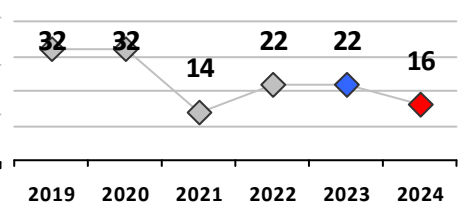

District 5

	4 Week Trend 1/15/2024 - 2/11/2024				Past 28 Days 1/15/2024 - 2/11/2024			Year to Date January 1 - February 11				
	Current Week	Last Week	Wk 4	Wk 3	Past 28 Days	Past 28 Days LY	Chg.	Current Year	Last Year	Chg.	Wght. 5yr Avg	Chg.
Violent Crime												
Homicide	0	1	0	0	1	1	0%	1	1	0%	0	--
Sex Offenses, Forcible*	0	1	0	0	1	1	0%	1	1	0%	4	-75%
Robbery Other	0	0	0	0	0	3	--	0	3	-100%	2	--
Robbery W Firearm	0	1	0	0	1	1	0%	1	1	0%	1	0%
Agg. Assault	0	3	0	0	3	4	-25%	4	5	-20%	9	-56%
Agg. Assault W Firearm	0	0	0	0	0	2	--	0	4	-100%	2	--
Total	0	6	0	0	6	12	-50%	7	15	-53%	18	-61%
Property Crime												
Burglary	0	2	0	1	3	3	0%	5	5	0%	8	-38%
MV Theft	0	3	1	2	6	6	0%	9	9	0%	12	-25%
Larceny from MV	2	0	1	3	6	3	100%	9	7	29%	14	-36%
Larceny**	1	4	1	3	9	13	-31%	16	22	-27%	23	-30%
Total	3	9	3	9	24	25	-4%	39	43	-9%	55	-29%
Other Crime												
Assault Other	5	9	7	1	22	27	-19%	30	35	-14%	32	-6%
Vandalism	2	2	5	1	10	11	-9%	23	20	15%	27	-15%
Drug Offenses	7	3	1	2	13	8	63%	14	10	40%	9	56%
Weapons Offenses	0	0	1	0	1	0	--	1	0	100%	1	0%
Weapons Offenses W Firearm	9	0	2	0	11	5	120%	12	8	50%	6	100%
Total	23	14	16	4	57	51	12%	80	73	10%	74	8%

Robbery - YTD

Agg. Assault - YTD

Burglary - YTD

MV Theft - YTD

Theft from MV - YTD

Larceny** - YTD

Figures are preliminary and subject to further analysis and revision

* Sex Offenses, Forcible includes forcible rape, forcible sodomy, forcible fondling, sexual assault with an object