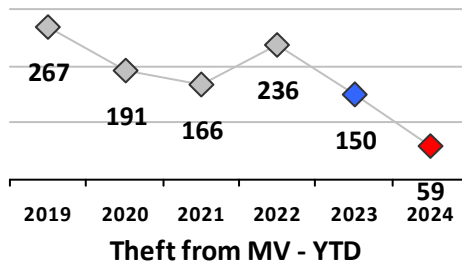

Part I Crime - Comparison Report

Providence Police Department

Through 2/11/2024
Week 6

Citywide												
4 Week Trend 1/15/2024 - 2/11/2024					Past 28 Days 1/15/2024 - 2/11/2024			Year to Date January 1 - February 11				

Violent Crime	Current Week	Last Week	Wk 4	Wk 3	Past 28 Days	Past 28 Days LY	Chg.	Current Year	Last Year	Chg.	Wght. 5yr Avg	Chg.
Homicide	0	1	0	0	1	2	-50%	1	2	-50%	2	-50%
Sex Offenses, Forcible*	2	1	2	0	5	14	-64%	7	23	-70%	21	-67%
Robbery Other	4	2	1	0	7	4	75%	8	6	33%	14	-43%
Robbery W Firearm	0	1	1	1	3	3	0%	6	4	50%	5	20%
Agg. Assault	5	6	5	4	20	25	-20%	32	37	-14%	43	-26%
Agg. Assault W Firearm	1	0	1	0	2	7	-71%	2	14	-86%	11	-82%
Total	12	11	10	5	38	55	-31%	56	86	-35%	95	-41%

Property Crime	Current Week	Last Week	Wk 4	Wk 3	Past 28 Days	Past 28 Days LY	Chg.	Current Year	Last Year	Chg.	Wght. 5yr Avg	Chg.
Burglary	7	9	6	6	28	32	-13%	40	44	-9%	53	-25%
MV Theft	5	18	8	13	44	47	-6%	64	74	-14%	82	-22%
Larceny from MV	7	10	13	12	42	110	-62%	59	152	-61%	192	-69%
Larceny**	28	26	33	23	110	132	-17%	176	216	-19%	225	-22%
Total	47	63	60	54	224	321	-30%	339	486	-30%	552	-39%

Other Crime	Current Week	Last Week	Wk 4	Wk 3	Past 28 Days	Past 28 Days LY	Chg.	Current Year	Last Year	Chg.	Wght. 5yr Avg	Chg.
Assault Other	31	41	36	30	138	137	1%	214	207	3%	204	5%
Vandalism	16	24	27	21	88	140	-37%	136	188	-28%	202	-33%
Drug Offenses	19	11	14	9	53	74	-28%	66	93	-29%	75	-12%
Weapons Offenses	1	1	11	0	13	8	63%	20	10	100%	11	82%
Weapons Offenses W Firearm	13	3	6	1	23	27	-15%	36	38	-5%	39	-8%
Total	80	80	94	61	315	386	-18%	472	536	-12%	530	-11%

Figures are preliminary and subject to further analysis and revision

* Sex Offenses, Forcible includes forcible rape, forcible sodomy, forcible fondling, sexual assault with an object

** Larceny includes shoplifting, pickpocket, pursesnatch, from building, bicycles, motor vehicle parts or accessories, and other.