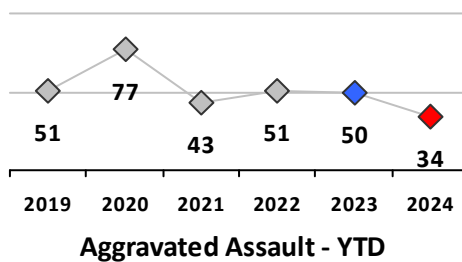

Part I Crime - Comparison Report

Providence Police Department

Through 2/11/2024
Week 6

Citywide												
4 Week Trend 1/15/2024 - 2/11/2024					Past 28 Days 1/15/2024 - 2/11/2024			Year to Date January 1 - February 11				

Violent Crime	Current Week	Last Week	Wk 4	Wk 3	Past 28 Days	Past 28 Days LY	Chg.	Current Year	Last Year	Chg.	Wght. 5yr Avg	Chg.
Homicide	0	1	0	0	1	2	-50%	1	2	-50%	2	-50%
Sex Offenses, Forcible*	2	1	2	0	5	14	-64%	7	23	-70%	21	-67%
Robbery Other	4	2	1	0	7	4	75%	8	6	33%	14	-43%
Robbery W Firearm	0	1	1	1	3	3	0%	6	4	50%	5	20%
Agg. Assault	5	6	5	4	20	25	-20%	32	37	-14%	43	-26%
Agg. Assault W Firearm	1	0	1	0	2	7	-71%	2	14	-86%	11	-82%
Total	12	11	10	5	38	55	-31%	56	86	-35%	95	-41%

Property Crime	Current Week	Last Week	Wk 4	Wk 3	Past 28 Days	Past 28 Days LY	Chg.	Current Year	Last Year	Chg.	Wght. 5yr Avg	Chg.
Burglary	7	9	6	6	28	32	-13%	40	44	-9%	53	-25%
MV Theft	5	18	8	13	44	47	-6%	64	74	-14%	82	-22%
Larceny from MV	7	10	13	12	42	110	-62%	59	152	-61%	192	-69%
Larceny**	28	26	33	23	110	132	-17%	176	216	-19%	225	-22%
Total	47	63	60	54	224	321	-30%	339	486	-30%	552	-39%

Other Crime	Current Week	Last Week	Wk 4	Wk 3	Past 28 Days	Past 28 Days LY	Chg.	Current Year	Last Year	Chg.	Wght. 5yr Avg	Chg.
Assault Other	31	41	36	30	138	137	1%	214	207	3%	204	5%
Vandalism	16	24	27	21	88	140	-37%	136	188	-28%	202	-33%
Drug Offenses	19	11	14	9	53	74	-28%	66	93	-29%	75	-12%
Weapons Offenses	1	1	11	0	13	8	63%	20	10	100%	11	82%
Weapons Offenses W Firearm	13	3	6	1	23	27	-15%	36	38	-5%	39	-8%
Total	80	80	94	61	315	386	-18%	472	536	-12%	530	-11%

Figures are preliminary and subject to further analysis and revision

* Sex Offenses, Forcible includes forcible rape, forcible sodomy, forcible fondling, sexual assault with an object

** Larceny includes shoplifting, pickpocket, pursesnatch, from building, bicycles, motor vehicle parts or accessories, and other.