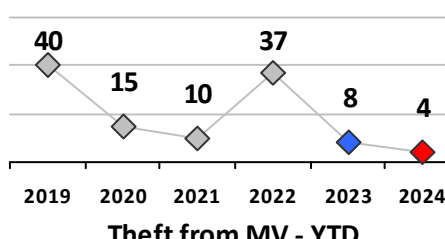

Part I Crime - Comparison Report

Providence Police Department

Through 2/11/2024
Week 6

District 2											
4 Week Trend 1/15/2024 - 2/11/2024				Past 28 Days 1/15/2024 - 2/11/2024			Year to Date January 1 - February 11				

Violent Crime	Current Week	Last Week	Wk 4	Wk 3	Past 28 Days	Past 28 Days LY	Chg.	Current Year	Last Year	Chg.	Wght. 5yr Avg	Chg.
Homicide	0	0	0	0	0	1	--	0	1	-100%	1	--
Sex Offenses, Forcible*	0	0	1	0	1	1	0%	2	3	-33%	5	-60%
Robbery Other	3	1	0	0	4	0	--	5	0	500%	1	400%
Robbery W Firearm	0	0	0	0	0	0	--	3	0	300%	0	--
Agg. Assault	1	1	0	0	2	7	-71%	5	10	-50%	9	-44%
Agg. Assault W Firearm	0	0	0	0	0	0	--	0	2	-100%	1	--
Total	4	2	1	0	7	9	-22%	15	16	-6%	17	-12%

Property Crime	Current Week	Last Week	Wk 4	Wk 3	Past 28 Days	Past 28 Days LY	Chg.	Current Year	Last Year	Chg.	Wght. 5yr Avg	Chg.
Burglary	1	0	2	1	4	2	100%	4	2	100%	5	-20%
MV Theft	0	3	2	3	8	13	-38%	8	14	-43%	16	-50%
Larceny from MV	1	1	1	0	3	6	-50%	4	8	-50%	19	-79%
Larceny**	2	1	2	0	5	15	-67%	10	25	-60%	27	-63%
Total	4	5	7	4	20	36	-44%	26	49	-47%	66	-61%

Other Crime	Current Week	Last Week	Wk 4	Wk 3	Past 28 Days	Past 28 Days LY	Chg.	Current Year	Last Year	Chg.	Wght. 5yr Avg	Chg.
Assault Other	6	6	2	3	17	20	-15%	32	33	-3%	33	-3%
Vandalism	3	2	1	1	7	20	-65%	11	21	-48%	24	-54%
Drug Offenses	2	1	1	2	6	21	-71%	8	25	-68%	17	-53%
Weapons Offenses	0	0	0	0	0	2	--	0	2	-100%	2	--
Weapons Offenses W Firearm	0	0	0	1	1	4	-75%	2	6	-67%	6	-67%
Total	11	9	4	7	31	67	-54%	53	87	-39%	82	-35%

Figures are preliminary and subject to further analysis and revision

* Sex Offenses, Forcible includes forcible rape, forcible sodomy, forcible fondling, sexual assault with an object

** Larceny includes shoplifting, pickpocket, pursesnatch, from building, bicycles, motor vehicle parts or accessories, and other.