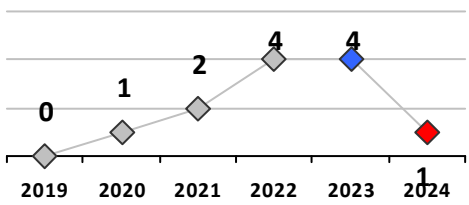

MV Theft - YTD