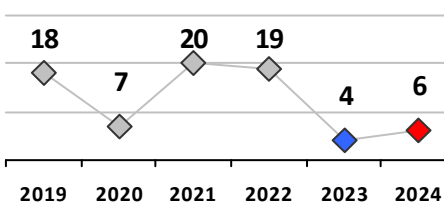

Other Crime	Current Week	Last Week	Wk 4	Wk 3	Past 28 Days	Past 28 Days LY	Chg.	Current Year	Last Year	Chg.	Wght. 5yr Avg	Chg.
Assault Other	1	3	1	3	8	7	14%	11	10	10%	12	-8%
Vandalism	1	0	4	5	10	7	43%	11	14	-21%	14	-21%
Drug Offenses	0	0	1	0	1	1	0%	4	2	100%	4	0%
Weapons Offenses	0	0	0	0	0	0	--	5	0	500%	0	--
Weapons Offenses W Firearm	1	0	0	0	1	1	0%	6	1	500%	1	500%
Total	3	3	6	8	20	16	25%	37	27	37%	31	19%

Robbery - YTD

Agg. Assault - YTD

Burglary - YTD

MV Theft - YTD

Theft from MV - YTD

Larceny** - YTD

Figures are preliminary and subject to further analysis and revision

* Sex Offenses, Forcible includes forcible rape, forcible sodomy, forcible fondling, sexual assault with an object