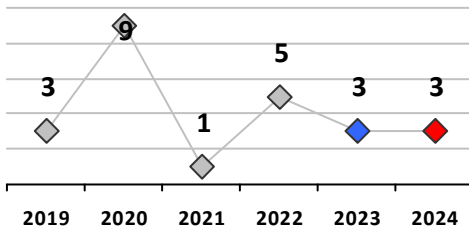

District 7

	4 Week Trend 1/15/2024 - 2/11/2024				Past 28 Days 1/15/2024 - 2/11/2024			Year to Date January 1 - February 11				
	Current Week	Last Week	Wk 4	Wk 3	Past 28 Days	Past 28 Days LY	Chg.	Current Year	Last Year	Chg.	Wght. 5yr Avg	Chg.
Violent Crime												
Homicide	0	0	0	0	0	0	--	0	0	0%	0	--
Sex Offenses, Forcible*	0	0	0	0	0	1	--	0	2	-100%	2	--
Robbery Other	1	0	0	0	1	0	--	1	0	100%	2	-50%
Robbery W Firearm	0	0	1	1	2	2	0%	2	3	-33%	2	0%
Agg. Assault	0	1	0	1	2	2	0%	5	5	0%	5	0%
Agg. Assault W Firearm	1	0	0	0	1	1	0%	1	3	-67%	2	-50%
Total	2	1	1	2	6	6	0%	9	13	-31%	13	-31%
Property Crime												
Burglary	4	0	2	1	7	7	0%	11	11	0%	9	22%
MV Theft	1	1	2	1	5	8	-38%	15	14	7%	13	15%
Larceny from MV	0	3	3	0	6	19	-68%	9	30	-70%	31	-71%
Larceny**	7	2	9	3	21	23	-9%	31	38	-18%	40	-23%
Total	12	6	16	5	39	57	-32%	66	93	-29%	93	-29%
Other Crime												
Assault Other	5	8	7	6	26	20	30%	40	36	11%	36	11%
Vandalism	4	5	5	6	20	27	-26%	25	36	-31%	34	-26%
Drug Offenses	4	1	3	1	9	17	-47%	12	20	-40%	11	9%
Weapons Offenses	0	0	6	0	6	0	--	6	0	600%	1	500%
Weapons Offenses W Firearm	0	0	4	0	4	8	-50%	5	9	-44%	5	0%
Total	13	14	25	13	65	72	-10%	88	101	-13%	86	2%