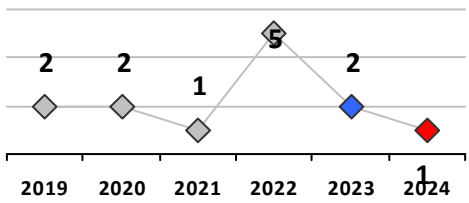

MV Theft - YTD