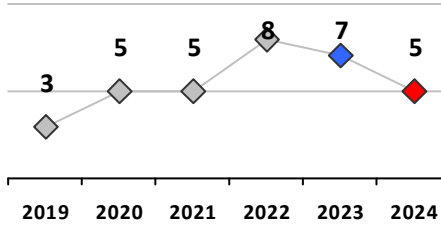

Agg. Assault - YTD