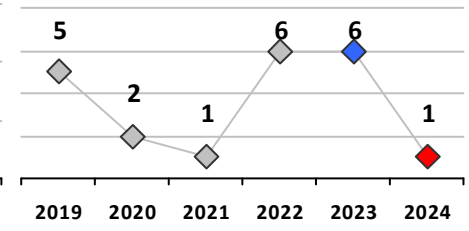

Burglary - YTD