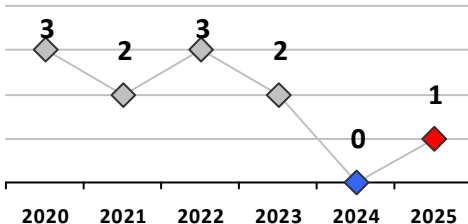

Part I Crime - Comparison Report

Providence Police Department

Through 4/6/2025
Week 14

District 3

4 Week Trend 3/10/2025 - 4/6/2025	Past 28 Days 3/10/2025 - 4/6/2025	Year to Date January 1 - April 6

Violent Crime	Current Week	Last Week	Wk 12	Wk 11	Past 28 Days	Past 28 Days LY	Chg.	Current Year	Last Year	Chg.	Wght. 5yr Avg	Chg.
Homicide	0	0	0	0	0	0	--	0	0	0%	0	--
Sex Offenses, Forcible*	1	0	0	0	1	1	0%	2	2	0%	2	0%
Robbery Other	1	0	0	0	1	0	--	1	0	100%	1	0%
Robbery W Firearm	0	0	0	0	0	0	--	0	0	0%	0	--
Agg. Assault	0	0	0	0	0	0	--	6	1	500%	3	100%
Agg. Assault W Firearm	0	0	0	0	0	0	--	2	0	200%	1	100%
Total	2	0	0	0	2	1	100%	11	3	267%	8	38%

Property Crime	Current Week	Last Week	Wk 12	Wk 11	Past 28 Days	Past 28 Days LY	Chg.	Current Year	Last Year	Chg.	Wght. 5yr Avg	Chg.
Burglary	1	0	0	0	1	0	--	4	3	33%	4	0%
MV Theft	0	0	1	0	1	2	-50%	7	9	-22%	8	-13%
Larceny from MV	0	0	0	0	0	1	--	2	9	-78%	18	-89%
Larceny**	1	0	0	1	2	2	0%	16	24	-33%	22	-27%
Total	2	0	1	1	4	5	-20%	29	45	-36%	52	-44%

Other Crime	Current Week	Last Week	Wk 12	Wk 11	Past 28 Days	Past 28 Days LY	Chg.	Current Year	Last Year	Chg.	Wght. 5yr Avg	Chg.
Assault Other	4	1	1	2	8	5	60%	29	23	26%	21	38%
Vandalism	1	1	0	2	4	6	-33%	18	23	-22%	24	-25%
Drug Offenses	1	0	0	0	1	1	0%	9	9	0%	8	13%
Weapons Offenses	0	0	0	0	0	0	--	2	5	-60%	2	0%
Weapons Offenses W Firearm	0	0	0	0	0	0	--	19	6	217%	5	280%
Total	6	2	1	4	13	12	8%	77	66	17%	60	28%

Robbery - YTD