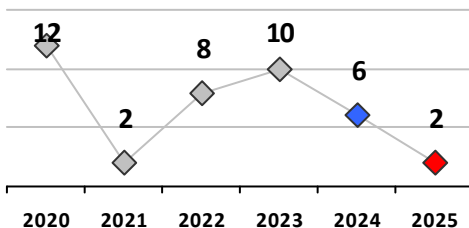

Part I Crime - Comparison Report

Providence Police Department

Through 4/6/2025
Week 14

District 7

	4 Week Trend 3/10/2025 - 4/6/2025				Past 28 Days 3/10/2025 - 4/6/2025			Year to Date January 1 - April 6				
	Current Week	Last Week	Wk 12	Wk 11	Past 28 Days	Past 28 Days LY	Chg.	Current Year	Last Year	Chg.	Wght. 5yr Avg	Chg.
Violent Crime												
Homicide	0	0	0	0	0	0	--	0	0	0%	0	--
Sex Offenses, Forcible*	0	2	0	0	2	1	100%	3	4	-25%	4	-25%
Robbery Other	0	0	0	0	0	0	--	1	0	100%	2	-50%
Robbery W Firearm	1	0	0	0	1	1	0%	1	6	-83%	5	-80%
Agg. Assault	0	2	1	1	4	2	100%	15	14	7%	13	15%
Agg. Assault W Firearm	0	1	0	0	1	1	0%	5	3	67%	3	67%
Total	1	5	1	1	8	5	60%	25	27	-7%	28	-11%
Property Crime												
Burglary	0	0	0	1	1	6	-83%	4	19	-79%	21	-81%
MV Theft	1	0	0	1	2	5	-60%	12	24	-50%	28	-57%
Larceny from MV	1	2	1	3	7	4	75%	15	15	0%	52	-71%
Larceny**	12	7	4	4	27	18	50%	63	80	-21%	90	-30%
Total	14	9	5	9	37	33	12%	94	138	-32%	192	-51%
Other Crime												
Assault Other	8	6	8	9	31	30	3%	87	89	-2%	83	5%
Vandalism	7	4	7	5	23	14	64%	46	53	-13%	71	-35%
Drug Offenses	0	3	1	9	13	7	86%	18	23	-22%	22	-18%
Weapons Offenses	1	0	0	2	3	4	-25%	7	11	-36%	5	40%
Weapons Offenses W Firearm	0	1	0	0	1	2	-50%	10	10	0%	13	-23%
Total	16	14	16	25	71	57	25%	168	186	-10%	193	-13%

Figures are preliminary and subject to further analysis and revision

* Sex Offenses, Forcible includes forcible rape, forcible sodomy, forcible fondling, sexual assault with an object

** Larceny includes shoplifting, pickpocket, pursesnatch, from building, bicycles, motor vehicle parts or accessories, and other.