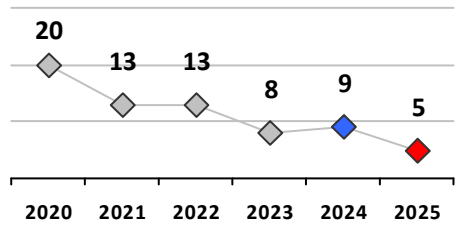

Part I Crime - Comparison Report

Providence Police Department

Through 4/6/2025
Week 14

District 6

	4 Week Trend 3/10/2025 - 4/6/2025				Past 28 Days 3/10/2025 - 4/6/2025			Year to Date January 1 - April 6				
	Current Week	Last Week	Wk 12	Wk 11	Past 28 Days	Past 28 Days LY	Chg.	Current Year	Last Year	Chg.	Wght. 5yr Avg	Chg.
Violent Crime												
Homicide	0	0	0	0	0	0	--	0	0	0%	0	--
Sex Offenses, Forcible*	0	0	0	0	0	0	--	4	4	0%	7	-43%
Robbery Other	1	0	0	0	1	2	-50%	3	5	-40%	3	0%
Robbery W Firearm	0	0	0	0	0	0	--	0	0	0%	2	--
Agg. Assault	1	0	2	0	3	4	-25%	9	16	-44%	12	-25%
Agg. Assault W Firearm	0	0	0	0	0	0	--	0	0	0%	2	--
Total	2	0	2	0	4	6	-33%	16	25	-36%	26	-38%
Property Crime												
Burglary	0	1	0	0	1	4	-75%	5	10	-50%	11	-55%
MV Theft	0	0	1	2	3	6	-50%	11	25	-56%	24	-54%
Larceny from MV	0	0	1	0	1	2	-50%	13	18	-28%	34	-62%
Larceny**	2	2	0	1	5	3	67%	27	19	42%	39	-31%
Total	2	3	2	3	10	15	-33%	56	72	-22%	108	-48%
Other Crime												
Assault Other	5	8	7	4	24	12	100%	66	47	40%	49	35%
Vandalism	1	3	1	1	6	6	0%	23	29	-21%	42	-45%
Drug Offenses	4	1	1	0	6	2	200%	13	10	30%	10	30%
Weapons Offenses	1	0	0	0	1	1	0%	4	3	33%	2	100%
Weapons Offenses W Firearm	0	0	3	0	3	1	200%	6	8	-25%	6	0%
Total	11	12	12	5	40	22	82%	112	97	15%	110	2%

Figures are preliminary and subject to further analysis and revision

* Sex Offenses, Forcible includes forcible rape, forcible sodomy, forcible fondling, sexual assault with an object

** Larceny includes shoplifting, pickpocket, pursesnatch, from building, bicycles, motor vehicle parts or accessories, and other.