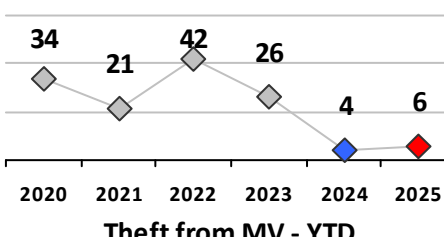

Part I Crime - Comparison Report

Providence Police Department

Through 4/6/2025
Week 14

District 8											
4 Week Trend 3/10/2025 - 4/6/2025				Past 28 Days 3/10/2025 - 4/6/2025				Year to Date January 1 - April 6			

Violent Crime	Current Week	Last Week	Wk 12	Wk 11	Past 28 Days	Past 28 Days LY	Chg.	Current Year	Last Year	Chg.	Wght. 5yr Avg	Chg.
Homicide	0	0	0	0	0	0	--	0	0	0%	0	--
Sex Offenses, Forcible*	0	0	0	0	0	2	--	0	5	-100%	2	--
Robbery Other	0	0	0	0	0	0	--	0	0	0%	1	--
Robbery W Firearm	0	0	0	0	0	0	--	1	0	100%	0	--
Agg. Assault	1	0	0	0	1	1	0%	7	9	-22%	6	17%
Agg. Assault W Firearm	0	0	0	0	0	0	--	1	0	100%	1	0%
Total	1	0	0	0	1	3	-67%	9	14	-36%	11	-18%

Property Crime	Current Week	Last Week	Wk 12	Wk 11	Past 28 Days	Past 28 Days LY	Chg.	Current Year	Last Year	Chg.	Wght. 5yr Avg	Chg.
Burglary	1	0	0	1	2	1	100%	2	3	-33%	5	-60%
MV Theft	0	0	0	1	1	2	-50%	2	4	-50%	5	-60%
Larceny from MV	1	0	3	1	5	0	--	6	4	50%	22	-73%
Larceny**	3	0	5	0	8	1	700%	23	14	64%	24	-4%
Total	5	0	8	3	16	4	300%	33	25	32%	56	-41%

Other Crime	Current Week	Last Week	Wk 12	Wk 11	Past 28 Days	Past 28 Days LY	Chg.	Current Year	Last Year	Chg.	Wght. 5yr Avg	Chg.
Assault Other	1	0	2	0	3	6	-50%	13	27	-52%	20	-35%
Vandalism	1	0	3	2	6	2	200%	17	16	6%	23	-26%
Drug Offenses	0	0	4	0	4	0	--	6	5	20%	4	50%
Weapons Offenses	0	0	0	0	0	0	--	2	0	200%	1	100%
Weapons Offenses W Firearm	0	0	0	0	0	0	--	0	0	0%	4	--
Total	2	0	9	2	13	8	63%	38	48	-21%	51	-25%

Figures are preliminary and subject to further analysis and revision

* Sex Offenses, Forcible includes forcible rape, forcible sodomy, forcible fondling, sexual assault with an object

** Larceny includes shoplifting, pickpocket, pursesnatch, from building, bicycles, motor vehicle parts or accessories, and other.