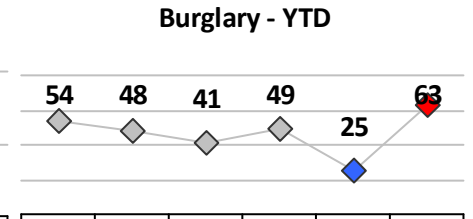

Part I Crime - Comparison Report

Providence Police Department

Through 4/6/2025
Week 14

District 2

4 Week Trend
3/10/2025 - 4/6/2025

Past 28 Days
3/10/2025 - 4/6/2025

Year to Date
January 1 - April 6

Violent Crime	Current Week	Last Week	Wk 12	Wk 11	Past 28 Days	Past 28 Days LY	Chg.	Current Year	Last Year	Chg.	Wght. 5yr Avg	Chg.
Homicide	0	0	0	0	0	0	--	0	0	0%	1	--
Sex Offenses, Forcible*	0	1	0	0	1	0	--	4	4	0%	7	-43%
Robbery Other	0	0	0	0	0	0	--	3	5	-40%	4	-25%
Robbery W Firearm	0	0	0	0	0	0	--	2	5	-60%	3	-33%
Agg. Assault	1	1	4	2	8	5	60%	28	19	47%	18	56%
Agg. Assault W Firearm	0	0	0	0	0	0	--	1	0	100%	3	-67%
Total	1	2	4	2	9	5	80%	38	33	15%	35	9%

Property Crime	Current Week	Last Week	Wk 12	Wk 11	Past 28 Days	Past 28 Days LY	Chg.	Current Year	Last Year	Chg.	Wght. 5yr Avg	Chg.
Burglary	0	1	1	0	2	5	-60%	4	11	-64%	11	-64%
MV Theft	4	1	2	0	7	7	0%	20	17	18%	28	-29%
Larceny from MV	2	0	2	1	5	2	150%	16	7	129%	27	-41%
Larceny**	8	3	4	6	21	6	250%	63	25	152%	40	58%
Total	14	5	9	7	35	20	75%	103	60	72%	106	-3%

Other Crime	Current Week	Last Week	Wk 12	Wk 11	Past 28 Days	Past 28 Days LY	Chg.	Current Year	Last Year	Chg.	Wght. 5yr Avg	Chg.
Assault Other	7	8	8	3	26	19	37%	77	69	12%	71	8%
Vandalism	1	1	5	1	8	13	-38%	29	31	-6%	44	-34%
Drug Offenses	4	4	2	1	11	7	57%	20	21	-5%	29	-31%
Weapons Offenses	0	0	0	0	0	2	--	2	3	-33%	4	-50%
Weapons Offenses W Firearm	0	0	0	0	0	7	--	2	12	-83%	17	-88%
Total	12	13	15	5	45	48	-6%	130	136	-4%	164	-21%

Figures are preliminary and subject to further analysis and revision

* Sex Offenses, Forcible includes forcible rape, forcible sodomy, forcible fondling, sexual assault with an object

** Larceny includes shoplifting, pickpocket, pursesnatch, from building, bicycles, motor vehicle parts or accessories, and other.