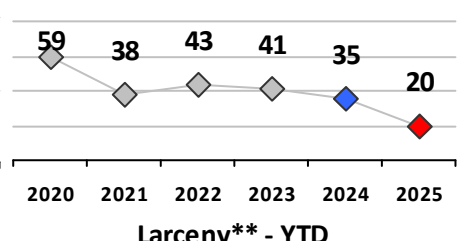

Part I Crime - Comparison Report

Providence Police Department

Through 4/6/2025
Week 14

District 5

4 Week Trend 3/10/2025 - 4/6/2025	Past 28 Days 3/10/2025 - 4/6/2025	Year to Date January 1 - April 6

Violent Crime	Current Week	Last Week	Wk 12	Wk 11	Past 28 Days	Past 28 Days LY	Chg.	Current Year	Last Year	Chg.	Wght. 5yr Avg	Chg.
Homicide	0	0	0	0	0	0	--	1	2	-50%	1	0%
Sex Offenses, Forcible*	0	0	0	1	1	4	-75%	3	5	-40%	6	-50%
Robbery Other	0	0	0	0	0	0	--	1	1	0%	3	-67%
Robbery W Firearm	0	0	0	0	0	1	--	2	2	0%	2	0%
Agg. Assault	1	1	2	0	4	4	0%	8	14	-43%	17	-53%
Agg. Assault W Firearm	0	0	1	0	1	0	--	2	0	200%	2	0%
Total	1	1	3	1	6	9	-33%	17	24	-29%	30	-43%

Property Crime	Current Week	Last Week	Wk 12	Wk 11	Past 28 Days	Past 28 Days LY	Chg.	Current Year	Last Year	Chg.	Wght. 5yr Avg	Chg.
Burglary	0	0	0	0	0	2	--	6	9	-33%	13	-54%
MV Theft	0	0	0	0	0	5	--	2	19	-89%	21	-90%
Larceny from MV	0	0	2	1	3	7	-57%	6	23	-74%	28	-79%
Larceny**	0	4	2	0	6	8	-25%	20	35	-43%	41	-51%
Total	0	4	4	1	9	22	-59%	34	86	-60%	101	-66%

Other Crime	Current Week	Last Week	Wk 12	Wk 11	Past 28 Days	Past 28 Days LY	Chg.	Current Year	Last Year	Chg.	Wght. 5yr Avg	Chg.
Assault Other	5	6	7	5	23	21	10%	53	80	-34%	76	-30%
Vandalism	1	1	6	2	10	10	0%	30	51	-41%	56	-46%
Drug Offenses	2	1	2	3	8	5	60%	20	26	-23%	26	-23%
Weapons Offenses	0	0	2	3	5	0	--	8	5	60%	8	0%
Weapons Offenses W Firearm	0	4	0	1	5	3	67%	15	20	-25%	14	7%
Total	8	12	17	14	51	39	31%	126	182	-31%	180	-30%

Figures are preliminary and subject to further analysis and revision

* Sex Offenses, Forcible includes forcible rape, forcible sodomy, forcible fondling, sexual assault with an object

** Larceny includes shoplifting, pickpocket, pursesnatch, from building, bicycles, motor vehicle parts or accessories, and other.