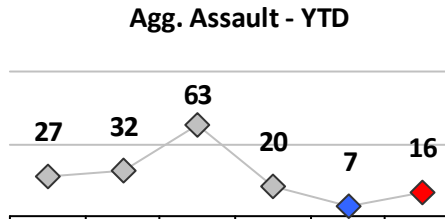

Part I Crime - Comparison Report

Providence Police Department

Through 4/6/2025
Week 14

District 2

4 Week Trend
3/10/2025 - 4/6/2025

Past 28 Days
3/10/2025 - 4/6/2025

Year to Date
January 1 - April 6

Violent Crime	Current Week	Last Week	Wk 12	Wk 11	Past 28 Days	Past 28 Days LY	Chg.	Current Year	Last Year	Chg.	Wght. 5yr Avg	Chg.
Homicide	0	0	0	0	0	0	--	0	0	0%	1	--
Sex Offenses, Forcible*	0	1	0	0	1	0	--	4	4	0%	7	-43%
Robbery Other	0	0	0	0	0	0	--	3	5	-40%	4	-25%
Robbery W Firearm	0	0	0	0	0	0	--	2	5	-60%	3	-33%
Agg. Assault	1	1	4	2	8	5	60%	28	19	47%	18	56%
Agg. Assault W Firearm	0	0	0	0	0	0	--	1	0	100%	3	-67%
Total	1	2	4	2	9	5	80%	38	33	15%	35	9%

Property Crime	Current Week	Last Week	Wk 12	Wk 11	Past 28 Days	Past 28 Days LY	Chg.	Current Year	Last Year	Chg.	Wght. 5yr Avg	Chg.
Burglary	0	1	1	0	2	5	-60%	4	11	-64%	11	-64%
MV Theft	4	1	2	0	7	7	0%	20	17	18%	28	-29%
Larceny from MV	2	0	2	1	5	2	150%	16	7	129%	27	-41%
Larceny**	8	3	4	6	21	6	250%	63	25	152%	40	58%
Total	14	5	9	7	35	20	75%	103	60	72%	106	-3%

Other Crime	Current Week	Last Week	Wk 12	Wk 11	Past 28 Days	Past 28 Days LY	Chg.	Current Year	Last Year	Chg.	Wght. 5yr Avg	Chg.
Assault Other	7	8	8	3	26	19	37%	77	69	12%	71	8%
Vandalism	1	1	5	1	8	13	-38%	29	31	-6%	44	-34%
Drug Offenses	4	4	2	1	11	7	57%	20	21	-5%	29	-31%
Weapons Offenses	0	0	0	0	0	2	--	2	3	-33%	4	-50%
Weapons Offenses W Firearm	0	0	0	0	0	7	--	2	12	-83%	17	-88%
Total	12	13	15	5	45	48	-6%	130	136	-4%	164	-21%

Figures are preliminary and subject to further analysis and revision

* Sex Offenses, Forcible includes forcible rape, forcible sodomy, forcible fondling, sexual assault with an object

** Larceny includes shoplifting, pickpocket, pursesnatch, from building, bicycles, motor vehicle parts or accessories, and other.