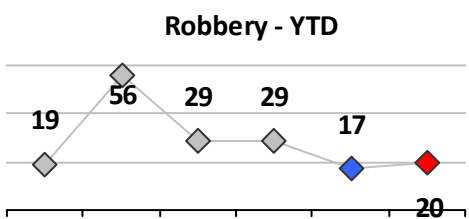

Part I Crime - Comparison Report

Providence Police Department

Through 4/6/2025
Week 14

District 2

4 Week Trend
3/10/2025 - 4/6/2025

Past 28 Days
3/10/2025 - 4/6/2025

Year to Date
January 1 - April 6

Violent Crime	Current Week	Last Week	Wk 12	Wk 11	Past 28 Days	Past 28 Days LY	Chg.	Current Year	Last Year	Chg.	Wght. 5yr Avg	Chg.
Homicide	0	0	0	0	0	0	--	0	0	0%	1	--
Sex Offenses, Forcible*	0	1	0	0	1	0	--	4	4	0%	7	-43%
Robbery Other	0	0	0	0	0	0	--	3	5	-40%	4	-25%
Robbery W Firearm	0	0	0	0	0	0	--	2	5	-60%	3	-33%
Agg. Assault	1	1	4	2	8	5	60%	28	19	47%	18	56%
Agg. Assault W Firearm	0	0	0	0	0	0	--	1	0	100%	3	-67%
Total	1	2	4	2	9	5	80%	38	33	15%	35	9%

Property Crime	Current Week	Last Week	Wk 12	Wk 11	Past 28 Days	Past 28 Days LY	Chg.	Current Year	Last Year	Chg.	Wght. 5yr Avg	Chg.
Burglary	0	1	1	0	2	5	-60%	4	11	-64%	11	-64%
MV Theft	4	1	2	0	7	7	0%	20	17	18%	28	-29%
Larceny from MV	2	0	2	1	5	2	150%	16	7	129%	27	-41%
Larceny**	8	3	4	6	21	6	250%	63	25	152%	40	58%
Total	14	5	9	7	35	20	75%	103	60	72%	106	-3%

Other Crime	Current Week	Last Week	Wk 12	Wk 11	Past 28 Days	Past 28 Days LY	Chg.	Current Year	Last Year	Chg.	Wght. 5yr Avg	Chg.
Assault Other	7	8	8	3	26	19	37%	77	69	12%	71	8%
Vandalism	1	1	5	1	8	13	-38%	29	31	-6%	44	-34%
Drug Offenses	4	4	2	1	11	7	57%	20	21	-5%	29	-31%
Weapons Offenses	0	0	0	0	0	2	--	2	3	-33%	4	-50%
Weapons Offenses W Firearm	0	0	0	0	0	7	--	2	12	-83%	17	-88%
Total	12	13	15	5	45	48	-6%	130	136	-4%	164	-21%

Figures are preliminary and subject to further analysis and revision

* Sex Offenses, Forcible includes forcible rape, forcible sodomy, forcible fondling, sexual assault with an object

** Larceny includes shoplifting, pickpocket, pursesnatch, from building, bicycles, motor vehicle parts or accessories, and other.