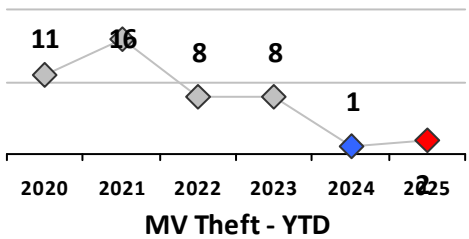

Part I Crime - Comparison Report

Providence Police Department

Through 4/6/2025
Week 14

District 1											
4 Week Trend 3/10/2025 - 4/6/2025				Past 28 Days 3/10/2025 - 4/6/2025				Year to Date January 1 - April 6			

Violent Crime	Current Week	Last Week	Wk 12	Wk 11	Past 28 Days	Past 28 Days LY	Chg.	Current Year	Last Year	Chg.	Wght. 5yr Avg	Chg.
Homicide	0	0	0	0	0	0	--	0	0	0%	0	--
Sex Offenses, Forcible*	0	0	0	0	0	3	--	0	4	-100%	2	--
Robbery Other	0	0	0	0	0	3	--	5	4	25%	3	67%
Robbery W Firearm	0	0	0	0	0	0	--	0	0	0%	0	--
Agg. Assault	0	0	1	0	1	4	-75%	3	8	-63%	7	-57%
Agg. Assault W Firearm	0	0	0	0	0	0	--	1	1	0%	0	--
Total	0	0	1	0	1	10	-90%	9	17	-47%	13	-31%

Property Crime	Current Week	Last Week	Wk 12	Wk 11	Past 28 Days	Past 28 Days LY	Chg.	Current Year	Last Year	Chg.	Wght. 5yr Avg	Chg.
Burglary	0	1	0	0	1	1	0%	3	4	-25%	5	-40%
MV Theft	0	0	1	0	1	1	0%	2	1	100%	7	-71%
Larceny from MV	2	0	0	3	5	5	0%	8	14	-43%	36	-78%
Larceny**	3	3	6	5	17	24	-29%	54	95	-43%	85	-36%
Total	5	4	7	8	24	31	-23%	67	114	-41%	133	-50%

Other Crime	Current Week	Last Week	Wk 12	Wk 11	Past 28 Days	Past 28 Days LY	Chg.	Current Year	Last Year	Chg.	Wght. 5yr Avg	Chg.
Assault Other	1	2	4	3	10	18	-44%	46	69	-33%	55	-16%
Vandalism	1	1	0	5	7	5	40%	23	16	44%	36	-36%
Drug Offenses	6	3	5	2	16	2	700%	47	12	292%	13	262%
Weapons Offenses	0	0	1	0	1	0	--	8	3	167%	4	100%
Weapons Offenses W Firearm	0	0	0	0	0	0	--	2	5	-60%	3	-33%
Total	8	6	10	10	34	25	36%	126	105	20%	110	15%

Figures are preliminary and subject to further analysis and revision

* Sex Offenses, Forcible includes forcible rape, forcible sodomy, forcible fondling, sexual assault with an object

** Larceny includes shoplifting, pickpocket, pursesnatch, from building, bicycles, motor vehicle parts or accessories, and other.