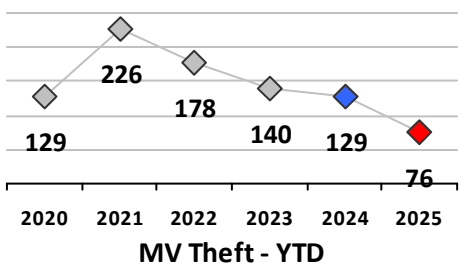

Part I Crime - Comparison Report

Providence Police Department

Through 4/6/2025
Week 14

Citywide											
4 Week Trend 3/10/2025 - 4/6/2025				Past 28 Days 3/10/2025 - 4/6/2025				Year to Date January 1 - April 6			

Violent Crime	Current Week	Last Week	Wk 12	Wk 11	Past 28 Days	Past 28 Days LY	Chg.	Current Year	Last Year	Chg.	Wght. 5yr Avg	Chg.
Homicide	0	0	0	0	0	0	0%	1	2	-50%	3	-67%
Sex Offenses, Forcible*	2	3	2	1	8	16	-50%	26	36	-28%	42	-38%
Robbery Other	2	0	0	0	2	6	-67%	17	18	-6%	22	-23%
Robbery W Firearm	1	0	0	0	1	2	-50%	6	14	-57%	14	-57%
Agg. Assault	7	4	10	5	26	23	13%	89	95	-6%	95	-6%
Agg. Assault W Firearm	0	1	1	1	3	2	50%	14	6	133%	17	-18%
Total	12	8	13	7	40	49	-18%	153	171	-11%	192	-20%

Property Crime	Current Week	Last Week	Wk 12	Wk 11	Past 28 Days	Past 28 Days LY	Chg.	Current Year	Last Year	Chg.	Wght. 5yr Avg	Chg.
Burglary	3	3	1	3	10	31	-68%	40	88	-55%	101	-60%
MV Theft	8	3	5	5	21	35	-40%	76	130	-42%	156	-51%
Larceny from MV	11	5	17	18	51	42	21%	154	170	-9%	331	-53%
Larceny**	35	32	30	24	121	109	11%	455	444	2%	467	-3%
Total	57	43	53	50	203	217	-6%	725	832	-13%	1055	-31%

Other Crime	Current Week	Last Week	Wk 12	Wk 11	Past 28 Days	Past 28 Days LY	Chg.	Current Year	Last Year	Chg.	Wght. 5yr Avg	Chg.
Assault Other	39	38	48	31	156	137	14%	467	502	-7%	470	-1%
Vandalism	20	18	30	29	97	105	-8%	310	365	-15%	429	-28%
Drug Offenses	20	15	15	19	69	45	53%	165	157	5%	161	2%
Weapons Offenses	2	0	3	5	10	9	11%	36	41	-12%	36	0%
Weapons Offenses W Firearm	0	5	5	2	12	17	-29%	60	75	-20%	80	-25%
Total	81	76	101	86	344	313	10%	1038	1140	-9%	1174	-12%

Figures are preliminary and subject to further analysis and revision

* Sex Offenses, Forcible includes forcible rape, forcible sodomy, forcible fondling, sexual assault with an object

** Larceny includes shoplifting, pickpocket, pursesnatch, from building, bicycles, motor vehicle parts or accessories, and other.