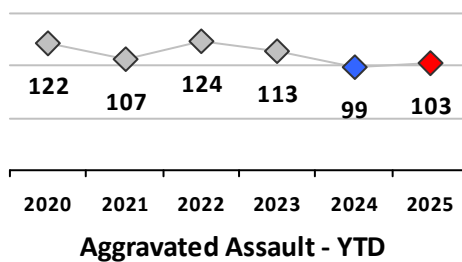

Part I Crime - Comparison Report

Providence Police Department

Through 4/6/2025
Week 14

Citywide											
4 Week Trend 3/10/2025 - 4/6/2025				Past 28 Days 3/10/2025 - 4/6/2025				Year to Date January 1 - April 6			

Violent Crime	Current Week	Last Week	Wk 12	Wk 11	Past 28 Days	Past 28 Days LY	Chg.	Current Year	Last Year	Chg.	Wght. 5yr Avg	Chg.
Homicide	0	0	0	0	0	0	0%	1	2	-50%	3	-67%
Sex Offenses, Forcible*	2	3	2	1	8	16	-50%	26	36	-28%	42	-38%
Robbery Other	2	0	0	0	2	6	-67%	17	18	-6%	22	-23%
Robbery W Firearm	1	0	0	0	1	2	-50%	6	14	-57%	14	-57%
Agg. Assault	7	4	10	5	26	23	13%	89	95	-6%	95	-6%
Agg. Assault W Firearm	0	1	1	1	3	2	50%	14	6	133%	17	-18%
Total	12	8	13	7	40	49	-18%	153	171	-11%	192	-20%

Property Crime	Current Week	Last Week	Wk 12	Wk 11	Past 28 Days	Past 28 Days LY	Chg.	Current Year	Last Year	Chg.	Wght. 5yr Avg	Chg.
Burglary	3	3	1	3	10	31	-68%	40	88	-55%	101	-60%
MV Theft	8	3	5	5	21	35	-40%	76	130	-42%	156	-51%
Larceny from MV	11	5	17	18	51	42	21%	154	170	-9%	331	-53%
Larceny**	35	32	30	24	121	109	11%	455	444	2%	467	-3%
Total	57	43	53	50	203	217	-6%	725	832	-13%	1055	-31%

Other Crime	Current Week	Last Week	Wk 12	Wk 11	Past 28 Days	Past 28 Days LY	Chg.	Current Year	Last Year	Chg.	Wght. 5yr Avg	Chg.
Assault Other	39	38	48	31	156	137	14%	467	502	-7%	470	-1%
Vandalism	20	18	30	29	97	105	-8%	310	365	-15%	429	-28%
Drug Offenses	20	15	15	19	69	45	53%	165	157	5%	161	2%
Weapons Offenses	2	0	3	5	10	9	11%	36	41	-12%	36	0%
Weapons Offenses W Firearm	0	5	5	2	12	17	-29%	60	75	-20%	80	-25%
Total	81	76	101	86	344	313	10%	1038	1140	-9%	1174	-12%

Figures are preliminary and subject to further analysis and revision

* Sex Offenses, Forcible includes forcible rape, forcible sodomy, forcible fondling, sexual assault with an object

** Larceny includes shoplifting, pickpocket, pursesnatch, from building, bicycles, motor vehicle parts or accessories, and other.