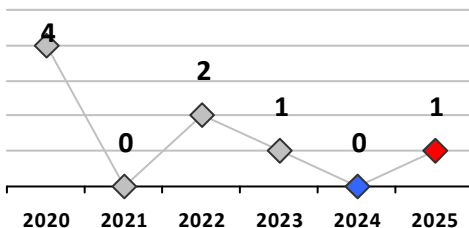

Part I Crime - Comparison Report

Providence Police Department

Through 4/6/2025
Week 14

District 9											
4 Week Trend 3/10/2025 - 4/6/2025				Past 28 Days 3/10/2025 - 4/6/2025				Year to Date January 1 - April 6			

Violent Crime	Current Week	Last Week	Wk 12	Wk 11	Past 28 Days	Past 28 Days LY	Chg.	Current Year	Last Year	Chg.	Wght. 5yr Avg	Chg.
Homicide	0	0	0	0	0	0	--	0	0	0%	0	--
Sex Offenses, Forcible*	1	0	0	0	1	5	-80%	2	6	-67%	3	-33%
Robbery Other	0	0	0	0	0	0	--	1	0	100%	1	0%
Robbery W Firearm	0	0	0	0	0	0	--	0	0	0%	0	--
Agg. Assault	0	0	0	0	0	1	--	3	2	50%	3	0%
Agg. Assault W Firearm	0	0	0	0	0	0	--	0	0	0%	0	--
Total	1	0	0	0	1	6	-83%	6	8	-25%	7	-14%

Property Crime	Current Week	Last Week	Wk 12	Wk 11	Past 28 Days	Past 28 Days LY	Chg.	Current Year	Last Year	Chg.	Wght. 5yr Avg	Chg.
Burglary	0	0	0	1	1	0	--	1	3	-67%	11	-91%
MV Theft	1	1	0	0	2	2	0%	3	5	-40%	7	-57%
Larceny from MV	3	0	0	1	4	1	300%	13	8	63%	27	-52%
Larceny**	1	2	2	1	6	4	50%	19	17	12%	28	-32%
Total	5	3	2	3	13	7	86%	36	33	9%	72	-50%

Other Crime	Current Week	Last Week	Wk 12	Wk 11	Past 28 Days	Past 28 Days LY	Chg.	Current Year	Last Year	Chg.	Wght. 5yr Avg	Chg.
Assault Other	0	1	3	2	6	5	20%	16	12	33%	13	23%
Vandalism	3	0	1	2	6	5	20%	21	17	24%	24	-13%
Drug Offenses	0	0	0	1	1	0	--	2	1	100%	2	0%
Weapons Offenses	0	0	0	0	0	0	--	0	0	0%	1	--
Weapons Offenses W Firearm	0	0	0	0	0	0	--	0	0	0%	2	--
Total	3	1	4	5	13	10	30%	39	30	30%	41	-5%

Robbery - YTD