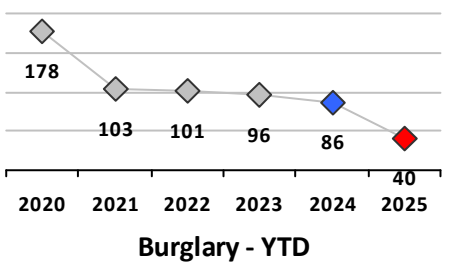

Part I Crime - Comparison Report

Providence Police Department

Through 4/6/2025
Week 14

Citywide											
4 Week Trend 3/10/2025 - 4/6/2025				Past 28 Days 3/10/2025 - 4/6/2025				Year to Date January 1 - April 6			

Violent Crime	Current Week	Last Week	Wk 12	Wk 11	Past 28 Days	Past 28 Days LY	Chg.	Current Year	Last Year	Chg.	Wght. 5yr Avg	Chg.
Homicide	0	0	0	0	0	0	0%	1	2	-50%	3	-67%
Sex Offenses, Forcible*	2	3	2	1	8	16	-50%	26	36	-28%	42	-38%
Robbery Other	2	0	0	0	2	6	-67%	17	18	-6%	22	-23%
Robbery W Firearm	1	0	0	0	1	2	-50%	6	14	-57%	14	-57%
Agg. Assault	7	4	10	5	26	23	13%	89	95	-6%	95	-6%
Agg. Assault W Firearm	0	1	1	1	3	2	50%	14	6	133%	17	-18%
Total	12	8	13	7	40	49	-18%	153	171	-11%	192	-20%

Property Crime	Current Week	Last Week	Wk 12	Wk 11	Past 28 Days	Past 28 Days LY	Chg.	Current Year	Last Year	Chg.	Wght. 5yr Avg	Chg.
Burglary	3	3	1	3	10	31	-68%	40	88	-55%	101	-60%
MV Theft	8	3	5	5	21	35	-40%	76	130	-42%	156	-51%
Larceny from MV	11	5	17	18	51	42	21%	154	170	-9%	331	-53%
Larceny**	35	32	30	24	121	109	11%	455	444	2%	467	-3%
Total	57	43	53	50	203	217	-6%	725	832	-13%	1055	-31%

Other Crime	Current Week	Last Week	Wk 12	Wk 11	Past 28 Days	Past 28 Days LY	Chg.	Current Year	Last Year	Chg.	Wght. 5yr Avg	Chg.
Assault Other	39	38	48	31	156	137	14%	467	502	-7%	470	-1%
Vandalism	20	18	30	29	97	105	-8%	310	365	-15%	429	-28%
Drug Offenses	20	15	15	19	69	45	53%	165	157	5%	161	2%
Weapons Offenses	2	0	3	5	10	9	11%	36	41	-12%	36	0%
Weapons Offenses W Firearm	0	5	5	2	12	17	-29%	60	75	-20%	80	-25%
Total	81	76	101	86	344	313	10%	1038	1140	-9%	1174	-12%

Figures are preliminary and subject to further analysis and revision

* Sex Offenses, Forcible includes forcible rape, forcible sodomy, forcible fondling, sexual assault with an object

** Larceny includes shoplifting, pickpocket, pursesnatch, from building, bicycles, motor vehicle parts or accessories, and other.