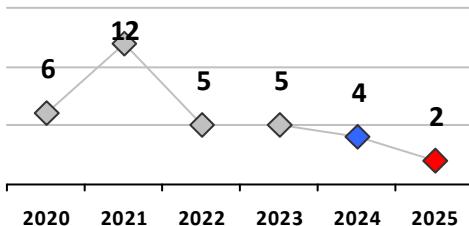

District 4

	4 Week Trend 3/10/2025 - 4/6/2025				Past 28 Days 3/10/2025 - 4/6/2025			Year to Date January 1 - April 6				
	Current Week	Last Week	Wk 12	Wk 11	Past 28 Days	Past 28 Days LY	Chg.	Current Year	Last Year	Chg.	Wght. 5yr Avg	Chg.
Violent Crime												
Homicide	0	0	0	0	0	0	--	0	0	0%	0	--
Sex Offenses, Forcible*	0	0	2	0	2	0	--	5	2	150%	7	-29%
Robbery Other	0	0	0	0	0	1	--	2	3	-33%	4	-50%
Robbery W Firearm	0	0	0	0	0	0	--	0	1	-100%	2	--
Agg. Assault	3	0	0	2	5	2	150%	10	9	11%	14	-29%
Agg. Assault W Firearm	0	0	0	1	1	1	0%	2	2	0%	3	-33%
Total	3	0	2	3	8	4	100%	19	17	12%	29	-34%
Property Crime												
Burglary	1	0	0	0	1	11	-91%	11	25	-56%	18	-39%
MV Theft	2	1	0	1	4	4	0%	17	16	6%	22	-23%
Larceny from MV	2	0	2	3	7	6	17%	31	25	24%	57	-46%
Larceny**	4	1	4	1	10	11	-9%	41	41	0%	58	-29%
Total	9	2	6	5	22	32	-31%	100	107	-7%	155	-35%
Other Crime												
Assault Other	6	4	8	3	21	21	0%	71	82	-13%	77	-8%
Vandalism	3	2	4	1	10	13	-23%	36	55	-35%	66	-45%
Drug Offenses	3	3	0	2	8	21	-62%	29	50	-42%	46	-37%
Weapons Offenses	0	0	0	0	0	2	--	3	11	-73%	8	-63%
Weapons Offenses W Firearm	0	0	2	1	3	4	-25%	6	12	-50%	15	-60%
Total	12	9	14	7	42	61	-31%	145	210	-31%	212	-32%