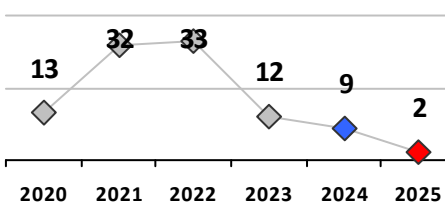

Other Crime	Current Week	Last Week	Wk 12	Wk 11	Past 28 Days	Past 28 Days LY	Chg.	Current Year	Last Year	Chg.	Wght. 5yr Avg	Chg.
Assault Other	4	1	1	2	8	5	60%	29	23	26%	21	38%
Vandalism	1	1	0	2	4	6	-33%	18	23	-22%	24	-25%
Drug Offenses	1	0	0	0	1	1	0%	9	9	0%	8	13%
Weapons Offenses	0	0	0	0	0	0	--	2	5	-60%	2	0%
Weapons Offenses W Firearm	0	0	0	0	0	0	--	19	6	217%	5	280%
Total	6	2	1	4	13	12	8%	77	66	17%	60	28%

Robbery - YTD

Agg. Assault - YTD

Burglary - YTD

MV Theft - YTD

Theft from MV - YTD

Larceny** - YTD

Figures are preliminary and subject to further analysis and revision

* Sex Offenses, Forcible includes forcible rape, forcible sodomy, forcible fondling, sexual assault with an object