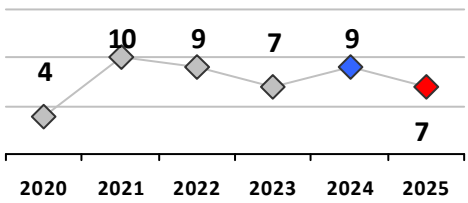

MV Theft - YTD