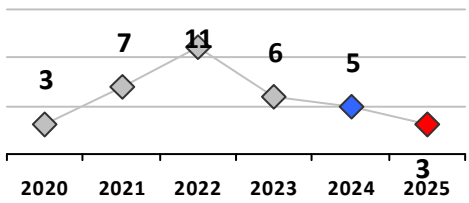

MV Theft - YTD