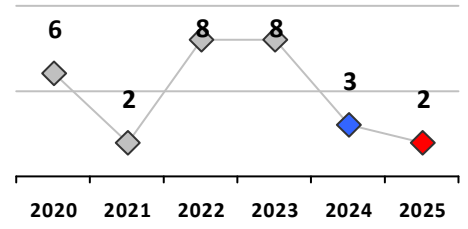

Part I Crime - Comparison Report

Providence Police Department

Through 4/6/2025
Week 14

District 8											
4 Week Trend 3/10/2025 - 4/6/2025				Past 28 Days 3/10/2025 - 4/6/2025				Year to Date January 1 - April 6			

Violent Crime	Current Week	Last Week	Wk 12	Wk 11	Past 28 Days	Past 28 Days LY	Chg.	Current Year	Last Year	Chg.	Wght. 5yr Avg	Chg.
Homicide	0	0	0	0	0	0	--	0	0	0%	0	--
Sex Offenses, Forcible*	0	0	0	0	0	2	--	0	5	-100%	2	--
Robbery Other	0	0	0	0	0	0	--	0	0	0%	1	--
Robbery W Firearm	0	0	0	0	0	0	--	1	0	100%	0	--
Agg. Assault	1	0	0	0	1	1	0%	7	9	-22%	6	17%
Agg. Assault W Firearm	0	0	0	0	0	0	--	1	0	100%	1	0%
Total	1	0	0	0	1	3	-67%	9	14	-36%	11	-18%

Property Crime	Current Week	Last Week	Wk 12	Wk 11	Past 28 Days	Past 28 Days LY	Chg.	Current Year	Last Year	Chg.	Wght. 5yr Avg	Chg.
Burglary	1	0	0	1	2	1	100%	2	3	-33%	5	-60%
MV Theft	0	0	0	1	1	2	-50%	2	4	-50%	5	-60%
Larceny from MV	1	0	3	1	5	0	--	6	4	50%	22	-73%
Larceny**	3	0	5	0	8	1	700%	23	14	64%	24	-4%
Total	5	0	8	3	16	4	300%	33	25	32%	56	-41%

Other Crime	Current Week	Last Week	Wk 12	Wk 11	Past 28 Days	Past 28 Days LY	Chg.	Current Year	Last Year	Chg.	Wght. 5yr Avg	Chg.
Assault Other	1	0	2	0	3	6	-50%	13	27	-52%	20	-35%
Vandalism	1	0	3	2	6	2	200%	17	16	6%	23	-26%
Drug Offenses	0	0	4	0	4	0	--	6	5	20%	4	50%
Weapons Offenses	0	0	0	0	0	0	--	2	0	200%	1	100%
Weapons Offenses W Firearm	0	0	0	0	0	0	--	0	0	0%	4	--
Total	2	0	9	2	13	8	63%	38	48	-21%	51	-25%

Figures are preliminary and subject to further analysis and revision

* Sex Offenses, Forcible includes forcible rape, forcible sodomy, forcible fondling, sexual assault with an object

** Larceny includes shoplifting, pickpocket, pursesnatch, from building, bicycles, motor vehicle parts or accessories, and other.