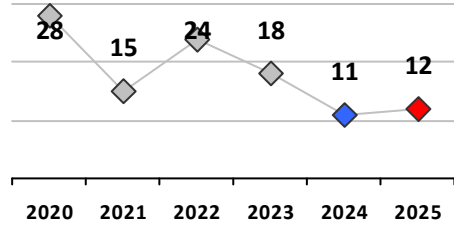

District 4

	4 Week Trend 3/10/2025 - 4/6/2025				Past 28 Days 3/10/2025 - 4/6/2025			Year to Date January 1 - April 6				
	Current Week	Last Week	Wk 12	Wk 11	Past 28 Days	Past 28 Days LY	Chg.	Current Year	Last Year	Chg.	Wght. 5yr Avg	Chg.
Violent Crime												
Homicide	0	0	0	0	0	0	--	0	0	0%	0	--
Sex Offenses, Forcible*	0	0	2	0	2	0	--	5	2	150%	7	-29%
Robbery Other	0	0	0	0	0	1	--	2	3	-33%	4	-50%
Robbery W Firearm	0	0	0	0	0	0	--	0	1	-100%	2	--
Agg. Assault	3	0	0	2	5	2	150%	10	9	11%	14	-29%
Agg. Assault W Firearm	0	0	0	1	1	1	0%	2	2	0%	3	-33%
Total	3	0	2	3	8	4	100%	19	17	12%	29	-34%
Property Crime												
Burglary	1	0	0	0	1	11	-91%	11	25	-56%	18	-39%
MV Theft	2	1	0	1	4	4	0%	17	16	6%	22	-23%
Larceny from MV	2	0	2	3	7	6	17%	31	25	24%	57	-46%
Larceny**	4	1	4	1	10	11	-9%	41	41	0%	58	-29%
Total	9	2	6	5	22	32	-31%	100	107	-7%	155	-35%
Other Crime												
Assault Other	6	4	8	3	21	21	0%	71	82	-13%	77	-8%
Vandalism	3	2	4	1	10	13	-23%	36	55	-35%	66	-45%
Drug Offenses	3	3	0	2	8	21	-62%	29	50	-42%	46	-37%
Weapons Offenses	0	0	0	0	0	2	--	3	11	-73%	8	-63%
Weapons Offenses W Firearm	0	0	2	1	3	4	-25%	6	12	-50%	15	-60%
Total	12	9	14	7	42	61	-31%	145	210	-31%	212	-32%