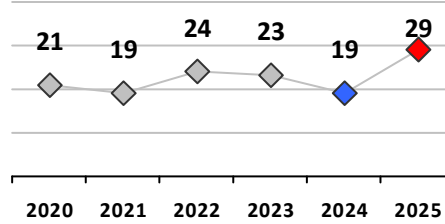

Part I Crime - Comparison Report

Providence Police Department

Through 4/6/2025
Week 14

District 2

4 Week Trend
3/10/2025 - 4/6/2025

Past 28 Days
3/10/2025 - 4/6/2025

Year to Date
January 1 - April 6

Violent Crime	Current Week	Last Week	Wk 12	Wk 11	Past 28 Days	Past 28 Days LY	Chg.	Current Year	Last Year	Chg.	Wght. 5yr Avg	Chg.
Homicide	0	0	0	0	0	0	--	0	0	0%	1	--
Sex Offenses, Forcible*	0	1	0	0	1	0	--	4	4	0%	7	-43%
Robbery Other	0	0	0	0	0	0	--	3	5	-40%	4	-25%
Robbery W Firearm	0	0	0	0	0	0	--	2	5	-60%	3	-33%
Agg. Assault	1	1	4	2	8	5	60%	28	19	47%	18	56%
Agg. Assault W Firearm	0	0	0	0	0	0	--	1	0	100%	3	-67%
Total	1	2	4	2	9	5	80%	38	33	15%	35	9%

Property Crime	Current Week	Last Week	Wk 12	Wk 11	Past 28 Days	Past 28 Days LY	Chg.	Current Year	Last Year	Chg.	Wght. 5yr Avg	Chg.
Burglary	0	1	1	0	2	5	-60%	4	11	-64%	11	-64%
MV Theft	4	1	2	0	7	7	0%	20	17	18%	28	-29%
Larceny from MV	2	0	2	1	5	2	150%	16	7	129%	27	-41%
Larceny**	8	3	4	6	21	6	250%	63	25	152%	40	58%
Total	14	5	9	7	35	20	75%	103	60	72%	106	-3%

Other Crime	Current Week	Last Week	Wk 12	Wk 11	Past 28 Days	Past 28 Days LY	Chg.	Current Year	Last Year	Chg.	Wght. 5yr Avg	Chg.
Assault Other	7	8	8	3	26	19	37%	77	69	12%	71	8%
Vandalism	1	1	5	1	8	13	-38%	29	31	-6%	44	-34%
Drug Offenses	4	4	2	1	11	7	57%	20	21	-5%	29	-31%
Weapons Offenses	0	0	0	0	0	2	--	2	3	-33%	4	-50%
Weapons Offenses W Firearm	0	0	0	0	0	7	--	2	12	-83%	17	-88%
Total	12	13	15	5	45	48	-6%	130	136	-4%	164	-21%

Figures are preliminary and subject to further analysis and revision

* Sex Offenses, Forcible includes forcible rape, forcible sodomy, forcible fondling, sexual assault with an object

** Larceny includes shoplifting, pickpocket, pursesnatch, from building, bicycles, motor vehicle parts or accessories, and other.