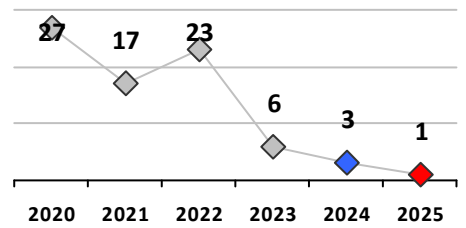

Burglary - YTD