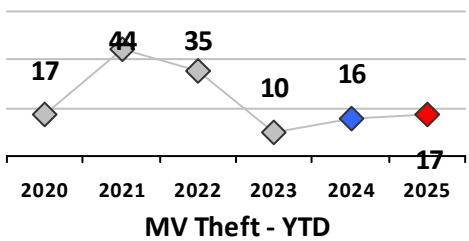

District 4

	4 Week Trend 3/10/2025 - 4/6/2025				Past 28 Days 3/10/2025 - 4/6/2025			Year to Date January 1 - April 6				
	Current Week	Last Week	Wk 12	Wk 11	Past 28 Days	Past 28 Days LY	Chg.	Current Year	Last Year	Chg.	Wght. 5yr Avg	Chg.
Violent Crime												
Homicide	0	0	0	0	0	0	--	0	0	0%	0	--
Sex Offenses, Forcible*	0	0	2	0	2	0	--	5	2	150%	7	-29%
Robbery Other	0	0	0	0	0	1	--	2	3	-33%	4	-50%
Robbery W Firearm	0	0	0	0	0	0	--	0	1	-100%	2	--
Agg. Assault	3	0	0	2	5	2	150%	10	9	11%	14	-29%
Agg. Assault W Firearm	0	0	0	1	1	1	0%	2	2	0%	3	-33%
Total	3	0	2	3	8	4	100%	19	17	12%	29	-34%
Property Crime												
Burglary	1	0	0	0	1	11	-91%	11	25	-56%	18	-39%
MV Theft	2	1	0	1	4	4	0%	17	16	6%	22	-23%
Larceny from MV	2	0	2	3	7	6	17%	31	25	24%	57	-46%
Larceny**	4	1	4	1	10	11	-9%	41	41	0%	58	-29%
Total	9	2	6	5	22	32	-31%	100	107	-7%	155	-35%
Other Crime												
Assault Other	6	4	8	3	21	21	0%	71	82	-13%	77	-8%
Vandalism	3	2	4	1	10	13	-23%	36	55	-35%	66	-45%
Drug Offenses	3	3	0	2	8	21	-62%	29	50	-42%	46	-37%
Weapons Offenses	0	0	0	0	0	2	--	3	11	-73%	8	-63%
Weapons Offenses W Firearm	0	0	2	1	3	4	-25%	6	12	-50%	15	-60%
Total	12	9	14	7	42	61	-31%	145	210	-31%	212	-32%