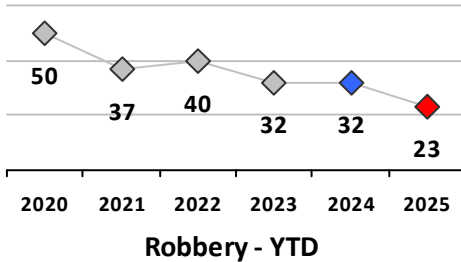

Part I Crime - Comparison Report

Providence Police Department

Through 4/6/2025
Week 14

Citywide											
4 Week Trend 3/10/2025 - 4/6/2025				Past 28 Days 3/10/2025 - 4/6/2025				Year to Date January 1 - April 6			

Violent Crime	Current Week	Last Week	Wk 12	Wk 11	Past 28 Days	Past 28 Days LY	Chg.	Current Year	Last Year	Chg.	Wght. 5yr Avg	Chg.
Homicide	0	0	0	0	0	0	0%	1	2	-50%	3	-67%
Sex Offenses, Forcible*	2	3	2	1	8	16	-50%	26	36	-28%	42	-38%
Robbery Other	2	0	0	0	2	6	-67%	17	18	-6%	22	-23%
Robbery W Firearm	1	0	0	0	1	2	-50%	6	14	-57%	14	-57%
Agg. Assault	7	4	10	5	26	23	13%	89	95	-6%	95	-6%
Agg. Assault W Firearm	0	1	1	1	3	2	50%	14	6	133%	17	-18%
Total	12	8	13	7	40	49	-18%	153	171	-11%	192	-20%

Property Crime	Current Week	Last Week	Wk 12	Wk 11	Past 28 Days	Past 28 Days LY	Chg.	Current Year	Last Year	Chg.	Wght. 5yr Avg	Chg.
Burglary	3	3	1	3	10	31	-68%	40	88	-55%	101	-60%
MV Theft	8	3	5	5	21	35	-40%	76	130	-42%	156	-51%
Larceny from MV	11	5	17	18	51	42	21%	154	170	-9%	331	-53%
Larceny**	35	32	30	24	121	109	11%	455	444	2%	467	-3%
Total	57	43	53	50	203	217	-6%	725	832	-13%	1055	-31%

Other Crime	Current Week	Last Week	Wk 12	Wk 11	Past 28 Days	Past 28 Days LY	Chg.	Current Year	Last Year	Chg.	Wght. 5yr Avg	Chg.
Assault Other	39	38	48	31	156	137	14%	467	502	-7%	470	-1%
Vandalism	20	18	30	29	97	105	-8%	310	365	-15%	429	-28%
Drug Offenses	20	15	15	19	69	45	53%	165	157	5%	161	2%
Weapons Offenses	2	0	3	5	10	9	11%	36	41	-12%	36	0%
Weapons Offenses W Firearm	0	5	5	2	12	17	-29%	60	75	-20%	80	-25%
Total	81	76	101	86	344	313	10%	1038	1140	-9%	1174	-12%

Figures are preliminary and subject to further analysis and revision

* Sex Offenses, Forcible includes forcible rape, forcible sodomy, forcible fondling, sexual assault with an object

** Larceny includes shoplifting, pickpocket, pursesnatch, from building, bicycles, motor vehicle parts or accessories, and other.