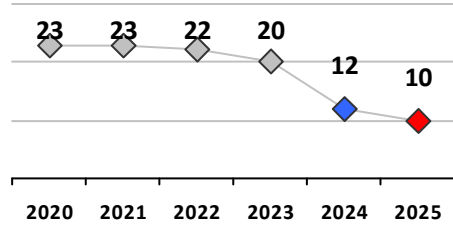

Part I Crime - Comparison Report

Providence Police Department

Through 4/6/2025
Week 14

District 5

4 Week Trend 3/10/2025 - 4/6/2025	Past 28 Days 3/10/2025 - 4/6/2025	Year to Date January 1 - April 6

Violent Crime	Current Week	Last Week	Wk 12	Wk 11	Past 28 Days	Past 28 Days LY	Chg.	Current Year	Last Year	Chg.	Wght. 5yr Avg	Chg.
Homicide	0	0	0	0	0	0	--	1	2	-50%	1	0%
Sex Offenses, Forcible*	0	0	0	1	1	4	-75%	3	5	-40%	6	-50%
Robbery Other	0	0	0	0	0	0	--	1	1	0%	3	-67%
Robbery W Firearm	0	0	0	0	0	1	--	2	2	0%	2	0%
Agg. Assault	1	1	2	0	4	4	0%	8	14	-43%	17	-53%
Agg. Assault W Firearm	0	0	1	0	1	0	--	2	0	200%	2	0%
Total	1	1	3	1	6	9	-33%	17	24	-29%	30	-43%

Property Crime	Current Week	Last Week	Wk 12	Wk 11	Past 28 Days	Past 28 Days LY	Chg.	Current Year	Last Year	Chg.	Wght. 5yr Avg	Chg.
Burglary	0	0	0	0	0	2	--	6	9	-33%	13	-54%
MV Theft	0	0	0	0	0	5	--	2	19	-89%	21	-90%
Larceny from MV	0	0	2	1	3	7	-57%	6	23	-74%	28	-79%
Larceny**	0	4	2	0	6	8	-25%	20	35	-43%	41	-51%
Total	0	4	4	1	9	22	-59%	34	86	-60%	101	-66%

Other Crime	Current Week	Last Week	Wk 12	Wk 11	Past 28 Days	Past 28 Days LY	Chg.	Current Year	Last Year	Chg.	Wght. 5yr Avg	Chg.
Assault Other	5	6	7	5	23	21	10%	53	80	-34%	76	-30%
Vandalism	1	1	6	2	10	10	0%	30	51	-41%	56	-46%
Drug Offenses	2	1	2	3	8	5	60%	20	26	-23%	26	-23%
Weapons Offenses	0	0	2	3	5	0	--	8	5	60%	8	0%
Weapons Offenses W Firearm	0	4	0	1	5	3	67%	15	20	-25%	14	7%
Total	8	12	17	14	51	39	31%	126	182	-31%	180	-30%

Figures are preliminary and subject to further analysis and revision

* Sex Offenses, Forcible includes forcible rape, forcible sodomy, forcible fondling, sexual assault with an object

** Larceny includes shoplifting, pickpocket, pursesnatch, from building, bicycles, motor vehicle parts or accessories, and other.