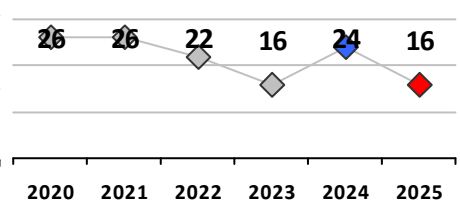

Other Crime	Current Week	Last Week	Wk 12	Wk 11	Past 28 Days	Past 28 Days LY	Chg.	Current Year	Last Year	Chg.	Wght. 5yr Avg	Chg.
Assault Other	4	1	1	2	8	5	60%	29	23	26%	21	38%
Vandalism	1	1	0	2	4	6	-33%	18	23	-22%	24	-25%
Drug Offenses	1	0	0	0	1	1	0%	9	9	0%	8	13%
Weapons Offenses	0	0	0	0	0	0	--	2	5	-60%	2	0%
Weapons Offenses W Firearm	0	0	0	0	0	0	--	19	6	217%	5	280%
Total	6	2	1	4	13	12	8%	77	66	17%	60	28%

Robbery - YTD

Agg. Assault - YTD

Burglary - YTD

MV Theft - YTD

Theft from MV - YTD

Larceny** - YTD

Figures are preliminary and subject to further analysis and revision

* Sex Offenses, Forcible includes forcible rape, forcible sodomy, forcible fondling, sexual assault with an object