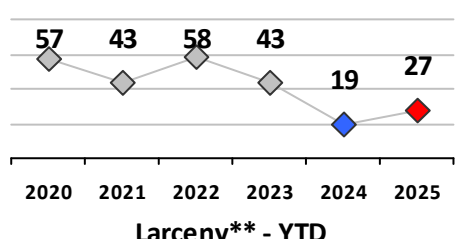

Part I Crime - Comparison Report

Providence Police Department

Through 4/6/2025
Week 14

District 6

	4 Week Trend 3/10/2025 - 4/6/2025				Past 28 Days 3/10/2025 - 4/6/2025			Year to Date January 1 - April 6				
	Current Week	Last Week	Wk 12	Wk 11	Past 28 Days	Past 28 Days LY	Chg.	Current Year	Last Year	Chg.	Wght. 5yr Avg	Chg.
Violent Crime												
Homicide	0	0	0	0	0	0	--	0	0	0%	0	--
Sex Offenses, Forcible*	0	0	0	0	0	0	--	4	4	0%	7	-43%
Robbery Other	1	0	0	0	1	2	-50%	3	5	-40%	3	0%
Robbery W Firearm	0	0	0	0	0	0	--	0	0	0%	2	--
Agg. Assault	1	0	2	0	3	4	-25%	9	16	-44%	12	-25%
Agg. Assault W Firearm	0	0	0	0	0	0	--	0	0	0%	2	--
Total	2	0	2	0	4	6	-33%	16	25	-36%	26	-38%
Property Crime												
Burglary	0	1	0	0	1	4	-75%	5	10	-50%	11	-55%
MV Theft	0	0	1	2	3	6	-50%	11	25	-56%	24	-54%
Larceny from MV	0	0	1	0	1	2	-50%	13	18	-28%	34	-62%
Larceny**	2	2	0	1	5	3	67%	27	19	42%	39	-31%
Total	2	3	2	3	10	15	-33%	56	72	-22%	108	-48%
Other Crime												
Assault Other	5	8	7	4	24	12	100%	66	47	40%	49	35%
Vandalism	1	3	1	1	6	6	0%	23	29	-21%	42	-45%
Drug Offenses	4	1	1	0	6	2	200%	13	10	30%	10	30%
Weapons Offenses	1	0	0	0	1	1	0%	4	3	33%	2	100%
Weapons Offenses W Firearm	0	0	3	0	3	1	200%	6	8	-25%	6	0%
Total	11	12	12	5	40	22	82%	112	97	15%	110	2%

Figures are preliminary and subject to further analysis and revision

* Sex Offenses, Forcible includes forcible rape, forcible sodomy, forcible fondling, sexual assault with an object

** Larceny includes shoplifting, pickpocket, pursesnatch, from building, bicycles, motor vehicle parts or accessories, and other.