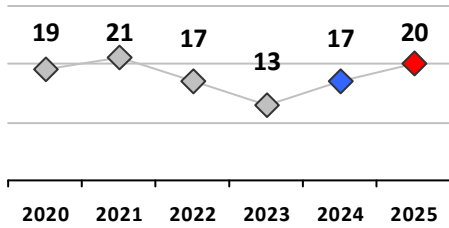

Part I Crime - Comparison Report

Providence Police Department

Through 4/6/2025
Week 14

District 7

	4 Week Trend 3/10/2025 - 4/6/2025				Past 28 Days 3/10/2025 - 4/6/2025			Year to Date January 1 - April 6				
	Current Week	Last Week	Wk 12	Wk 11	Past 28 Days	Past 28 Days LY	Chg.	Current Year	Last Year	Chg.	Wght. 5yr Avg	Chg.
Violent Crime												
Homicide	0	0	0	0	0	0	--	0	0	0%	0	--
Sex Offenses, Forcible*	0	2	0	0	2	1	100%	3	4	-25%	4	-25%
Robbery Other	0	0	0	0	0	0	--	1	0	100%	2	-50%
Robbery W Firearm	1	0	0	0	1	1	0%	1	6	-83%	5	-80%
Agg. Assault	0	2	1	1	4	2	100%	15	14	7%	13	15%
Agg. Assault W Firearm	0	1	0	0	1	1	0%	5	3	67%	3	67%
Total	1	5	1	1	8	5	60%	25	27	-7%	28	-11%
Property Crime												
Burglary	0	0	0	1	1	6	-83%	4	19	-79%	21	-81%
MV Theft	1	0	0	1	2	5	-60%	12	24	-50%	28	-57%
Larceny from MV	1	2	1	3	7	4	75%	15	15	0%	52	-71%
Larceny**	12	7	4	4	27	18	50%	63	80	-21%	90	-30%
Total	14	9	5	9	37	33	12%	94	138	-32%	192	-51%
Other Crime												
Assault Other	8	6	8	9	31	30	3%	87	89	-2%	83	5%
Vandalism	7	4	7	5	23	14	64%	46	53	-13%	71	-35%
Drug Offenses	0	3	1	9	13	7	86%	18	23	-22%	22	-18%
Weapons Offenses	1	0	0	2	3	4	-25%	7	11	-36%	5	40%
Weapons Offenses W Firearm	0	1	0	0	1	2	-50%	10	10	0%	13	-23%
Total	16	14	16	25	71	57	25%	168	186	-10%	193	-13%

Figures are preliminary and subject to further analysis and revision

* Sex Offenses, Forcible includes forcible rape, forcible sodomy, forcible fondling, sexual assault with an object

** Larceny includes shoplifting, pickpocket, pursesnatch, from building, bicycles, motor vehicle parts or accessories, and other.