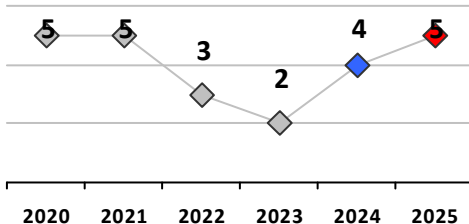

Part I Crime - Comparison Report

Providence Police Department

Through 4/6/2025
Week 14

District 1											
4 Week Trend 3/10/2025 - 4/6/2025				Past 28 Days 3/10/2025 - 4/6/2025				Year to Date January 1 - April 6			

Violent Crime	Current Week	Last Week	Wk 12	Wk 11	Past 28 Days	Past 28 Days LY	Chg.	Current Year	Last Year	Chg.	Wght. 5yr Avg	Chg.
Homicide	0	0	0	0	0	0	--	0	0	0%	0	--
Sex Offenses, Forcible*	0	0	0	0	0	3	--	0	4	-100%	2	--
Robbery Other	0	0	0	0	0	3	--	5	4	25%	3	67%
Robbery W Firearm	0	0	0	0	0	0	--	0	0	0%	0	--
Agg. Assault	0	0	1	0	1	4	-75%	3	8	-63%	7	-57%
Agg. Assault W Firearm	0	0	0	0	0	0	--	1	1	0%	0	--
Total	0	0	1	0	1	10	-90%	9	17	-47%	13	-31%

Property Crime	Current Week	Last Week	Wk 12	Wk 11	Past 28 Days	Past 28 Days LY	Chg.	Current Year	Last Year	Chg.	Wght. 5yr Avg	Chg.
Burglary	0	1	0	0	1	1	0%	3	4	-25%	5	-40%
MV Theft	0	0	1	0	1	1	0%	2	1	100%	7	-71%
Larceny from MV	2	0	0	3	5	5	0%	8	14	-43%	36	-78%
Larceny**	3	3	6	5	17	24	-29%	54	95	-43%	85	-36%
Total	5	4	7	8	24	31	-23%	67	114	-41%	133	-50%

Other Crime	Current Week	Last Week	Wk 12	Wk 11	Past 28 Days	Past 28 Days LY	Chg.	Current Year	Last Year	Chg.	Wght. 5yr Avg	Chg.
Assault Other	1	2	4	3	10	18	-44%	46	69	-33%	55	-16%
Vandalism	1	1	0	5	7	5	40%	23	16	44%	36	-36%
Drug Offenses	6	3	5	2	16	2	700%	47	12	292%	13	262%
Weapons Offenses	0	0	1	0	1	0	--	8	3	167%	4	100%
Weapons Offenses W Firearm	0	0	0	0	0	0	--	2	5	-60%	3	-33%
Total	8	6	10	10	34	25	36%	126	105	20%	110	15%

Figures are preliminary and subject to further analysis and revision

* Sex Offenses, Forcible includes forcible rape, forcible sodomy, forcible fondling, sexual assault with an object

** Larceny includes shoplifting, pickpocket, pursesnatch, from building, bicycles, motor vehicle parts or accessories, and other.