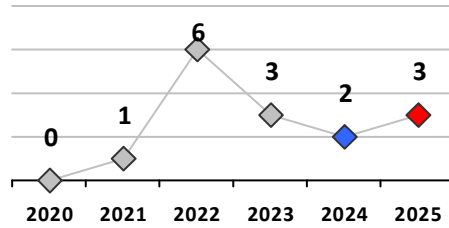

Agg. Assault - YTD