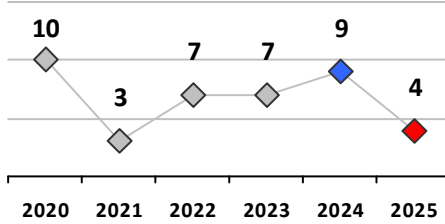

Part I Crime - Comparison Report

Providence Police Department

Through 4/6/2025
Week 14

District 1											
4 Week Trend 3/10/2025 - 4/6/2025				Past 28 Days 3/10/2025 - 4/6/2025				Year to Date January 1 - April 6			

Violent Crime	Current Week	Last Week	Wk 12	Wk 11	Past 28 Days	Past 28 Days LY	Chg.	Current Year	Last Year	Chg.	Wght. 5yr Avg	Chg.
Homicide	0	0	0	0	0	0	--	0	0	0%	0	--
Sex Offenses, Forcible*	0	0	0	0	0	3	--	0	4	-100%	2	--
Robbery Other	0	0	0	0	0	3	--	5	4	25%	3	67%
Robbery W Firearm	0	0	0	0	0	0	--	0	0	0%	0	--
Agg. Assault	0	0	1	0	1	4	-75%	3	8	-63%	7	-57%
Agg. Assault W Firearm	0	0	0	0	0	0	--	1	1	0%	0	--
Total	0	0	1	0	1	10	-90%	9	17	-47%	13	-31%

Property Crime	Current Week	Last Week	Wk 12	Wk 11	Past 28 Days	Past 28 Days LY	Chg.	Current Year	Last Year	Chg.	Wght. 5yr Avg	Chg.
Burglary	0	1	0	0	1	1	0%	3	4	-25%	5	-40%
MV Theft	0	0	1	0	1	1	0%	2	1	100%	7	-71%
Larceny from MV	2	0	0	3	5	5	0%	8	14	-43%	36	-78%
Larceny**	3	3	6	5	17	24	-29%	54	95	-43%	85	-36%
Total	5	4	7	8	24	31	-23%	67	114	-41%	133	-50%

Other Crime	Current Week	Last Week	Wk 12	Wk 11	Past 28 Days	Past 28 Days LY	Chg.	Current Year	Last Year	Chg.	Wght. 5yr Avg	Chg.
Assault Other	1	2	4	3	10	18	-44%	46	69	-33%	55	-16%
Vandalism	1	1	0	5	7	5	40%	23	16	44%	36	-36%
Drug Offenses	6	3	5	2	16	2	700%	47	12	292%	13	262%
Weapons Offenses	0	0	1	0	1	0	--	8	3	167%	4	100%
Weapons Offenses W Firearm	0	0	0	0	0	0	--	2	5	-60%	3	-33%
Total	8	6	10	10	34	25	36%	126	105	20%	110	15%

Figures are preliminary and subject to further analysis and revision

* Sex Offenses, Forcible includes forcible rape, forcible sodomy, forcible fondling, sexual assault with an object

** Larceny includes shoplifting, pickpocket, pursesnatch, from building, bicycles, motor vehicle parts or accessories, and other.