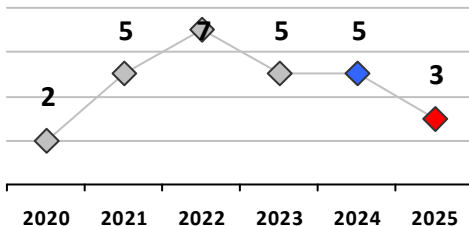

Part I Crime - Comparison Report

Providence Police Department

Through 4/6/2025
Week 14

District 6

	4 Week Trend 3/10/2025 - 4/6/2025				Past 28 Days 3/10/2025 - 4/6/2025			Year to Date January 1 - April 6				
	Current Week	Last Week	Wk 12	Wk 11	Past 28 Days	Past 28 Days LY	Chg.	Current Year	Last Year	Chg.	Wght. 5yr Avg	Chg.
Violent Crime												
Homicide	0	0	0	0	0	0	--	0	0	0%	0	--
Sex Offenses, Forcible*	0	0	0	0	0	0	--	4	4	0%	7	-43%
Robbery Other	1	0	0	0	1	2	-50%	3	5	-40%	3	0%
Robbery W Firearm	0	0	0	0	0	0	--	0	0	0%	2	--
Agg. Assault	1	0	2	0	3	4	-25%	9	16	-44%	12	-25%
Agg. Assault W Firearm	0	0	0	0	0	0	--	0	0	0%	2	--
Total	2	0	2	0	4	6	-33%	16	25	-36%	26	-38%
Property Crime												
Burglary	0	1	0	0	1	4	-75%	5	10	-50%	11	-55%
MV Theft	0	0	1	2	3	6	-50%	11	25	-56%	24	-54%
Larceny from MV	0	0	1	0	1	2	-50%	13	18	-28%	34	-62%
Larceny**	2	2	0	1	5	3	67%	27	19	42%	39	-31%
Total	2	3	2	3	10	15	-33%	56	72	-22%	108	-48%
Other Crime												
Assault Other	5	8	7	4	24	12	100%	66	47	40%	49	35%
Vandalism	1	3	1	1	6	6	0%	23	29	-21%	42	-45%
Drug Offenses	4	1	1	0	6	2	200%	13	10	30%	10	30%
Weapons Offenses	1	0	0	0	1	1	0%	4	3	33%	2	100%
Weapons Offenses W Firearm	0	0	3	0	3	1	200%	6	8	-25%	6	0%
Total	11	12	12	5	40	22	82%	112	97	15%	110	2%

Figures are preliminary and subject to further analysis and revision

* Sex Offenses, Forcible includes forcible rape, forcible sodomy, forcible fondling, sexual assault with an object

** Larceny includes shoplifting, pickpocket, pursesnatch, from building, bicycles, motor vehicle parts or accessories, and other.