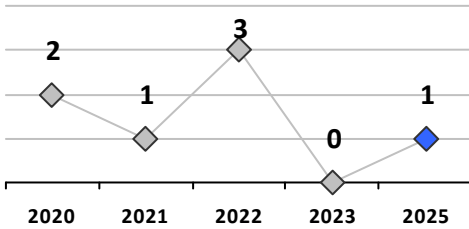

Part I Crime - Comparison Report

Providence Police Department

Through 4/6/2025
Week 14

District 8											
4 Week Trend 3/10/2025 - 4/6/2025				Past 28 Days 3/10/2025 - 4/6/2025				Year to Date January 1 - April 6			

Violent Crime	Current Week	Last Week	Wk 12	Wk 11	Past 28 Days	Past 28 Days LY	Chg.	Current Year	Last Year	Chg.	Wght. 5yr Avg	Chg.
Homicide	0	0	0	0	0	0	--	0	0	0%	0	--
Sex Offenses, Forcible*	0	0	0	0	0	2	--	0	5	-100%	2	--
Robbery Other	0	0	0	0	0	0	--	0	0	0%	1	--
Robbery W Firearm	0	0	0	0	0	0	--	1	0	100%	0	--
Agg. Assault	1	0	0	0	1	1	0%	7	9	-22%	6	17%
Agg. Assault W Firearm	0	0	0	0	0	0	--	1	0	100%	1	0%
Total	1	0	0	0	1	3	-67%	9	14	-36%	11	-18%

Property Crime	Current Week	Last Week	Wk 12	Wk 11	Past 28 Days	Past 28 Days LY	Chg.	Current Year	Last Year	Chg.	Wght. 5yr Avg	Chg.
Burglary	1	0	0	1	2	1	100%	2	3	-33%	5	-60%
MV Theft	0	0	0	1	1	2	-50%	2	4	-50%	5	-60%
Larceny from MV	1	0	3	1	5	0	--	6	4	50%	22	-73%
Larceny**	3	0	5	0	8	1	700%	23	14	64%	24	-4%
Total	5	0	8	3	16	4	300%	33	25	32%	56	-41%

Other Crime	Current Week	Last Week	Wk 12	Wk 11	Past 28 Days	Past 28 Days LY	Chg.	Current Year	Last Year	Chg.	Wght. 5yr Avg	Chg.
Assault Other	1	0	2	0	3	6	-50%	13	27	-52%	20	-35%
Vandalism	1	0	3	2	6	2	200%	17	16	6%	23	-26%
Drug Offenses	0	0	4	0	4	0	--	6	5	20%	4	50%
Weapons Offenses	0	0	0	0	0	0	--	2	0	200%	1	100%
Weapons Offenses W Firearm	0	0	0	0	0	0	--	0	0	0%	4	--
Total	2	0	9	2	13	8	63%	38	48	-21%	51	-25%

Figures are preliminary and subject to further analysis and revision

* Sex Offenses, Forcible includes forcible rape, forcible sodomy, forcible fondling, sexual assault with an object

** Larceny includes shoplifting, pickpocket, pursesnatch, from building, bicycles, motor vehicle parts or accessories, and other.