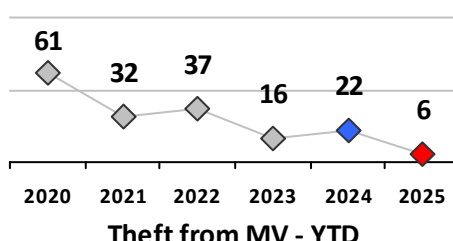

Part I Crime - Comparison Report

Providence Police Department

Through 4/6/2025
Week 14

District 5

4 Week Trend 3/10/2025 - 4/6/2025	Past 28 Days 3/10/2025 - 4/6/2025	Year to Date January 1 - April 6

Violent Crime	Current Week	Last Week	Wk 12	Wk 11	Past 28 Days	Past 28 Days LY	Chg.	Current Year	Last Year	Chg.	Wght. 5yr Avg	Chg.
Homicide	0	0	0	0	0	0	--	1	2	-50%	1	0%
Sex Offenses, Forcible*	0	0	0	1	1	4	-75%	3	5	-40%	6	-50%
Robbery Other	0	0	0	0	0	0	--	1	1	0%	3	-67%
Robbery W Firearm	0	0	0	0	0	1	--	2	2	0%	2	0%
Agg. Assault	1	1	2	0	4	4	0%	8	14	-43%	17	-53%
Agg. Assault W Firearm	0	0	1	0	1	0	--	2	0	200%	2	0%
Total	1	1	3	1	6	9	-33%	17	24	-29%	30	-43%

Property Crime	Current Week	Last Week	Wk 12	Wk 11	Past 28 Days	Past 28 Days LY	Chg.	Current Year	Last Year	Chg.	Wght. 5yr Avg	Chg.
Burglary	0	0	0	0	0	2	--	6	9	-33%	13	-54%
MV Theft	0	0	0	0	0	5	--	2	19	-89%	21	-90%
Larceny from MV	0	0	2	1	3	7	-57%	6	23	-74%	28	-79%
Larceny**	0	4	2	0	6	8	-25%	20	35	-43%	41	-51%
Total	0	4	4	1	9	22	-59%	34	86	-60%	101	-66%

Other Crime	Current Week	Last Week	Wk 12	Wk 11	Past 28 Days	Past 28 Days LY	Chg.	Current Year	Last Year	Chg.	Wght. 5yr Avg	Chg.
Assault Other	5	6	7	5	23	21	10%	53	80	-34%	76	-30%
Vandalism	1	1	6	2	10	10	0%	30	51	-41%	56	-46%
Drug Offenses	2	1	2	3	8	5	60%	20	26	-23%	26	-23%
Weapons Offenses	0	0	2	3	5	0	--	8	5	60%	8	0%
Weapons Offenses W Firearm	0	4	0	1	5	3	67%	15	20	-25%	14	7%
Total	8	12	17	14	51	39	31%	126	182	-31%	180	-30%

Figures are preliminary and subject to further analysis and revision

* Sex Offenses, Forcible includes forcible rape, forcible sodomy, forcible fondling, sexual assault with an object

** Larceny includes shoplifting, pickpocket, pursesnatch, from building, bicycles, motor vehicle parts or accessories, and other.