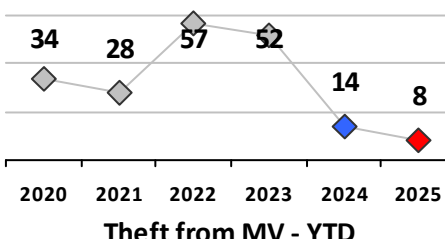

Part I Crime - Comparison Report

Providence Police Department

Through 4/6/2025
Week 14

District 1											
4 Week Trend 3/10/2025 - 4/6/2025				Past 28 Days 3/10/2025 - 4/6/2025				Year to Date January 1 - April 6			

Violent Crime	Current Week	Last Week	Wk 12	Wk 11	Past 28 Days	Past 28 Days LY	Chg.	Current Year	Last Year	Chg.	Wght. 5yr Avg	Chg.
Homicide	0	0	0	0	0	0	--	0	0	0%	0	--
Sex Offenses, Forcible*	0	0	0	0	0	3	--	0	4	-100%	2	--
Robbery Other	0	0	0	0	0	3	--	5	4	25%	3	67%
Robbery W Firearm	0	0	0	0	0	0	--	0	0	0%	0	--
Agg. Assault	0	0	1	0	1	4	-75%	3	8	-63%	7	-57%
Agg. Assault W Firearm	0	0	0	0	0	0	--	1	1	0%	0	--
Total	0	0	1	0	1	10	-90%	9	17	-47%	13	-31%

Property Crime	Current Week	Last Week	Wk 12	Wk 11	Past 28 Days	Past 28 Days LY	Chg.	Current Year	Last Year	Chg.	Wght. 5yr Avg	Chg.
Burglary	0	1	0	0	1	1	0%	3	4	-25%	5	-40%
MV Theft	0	0	1	0	1	1	0%	2	1	100%	7	-71%
Larceny from MV	2	0	0	3	5	5	0%	8	14	-43%	36	-78%
Larceny**	3	3	6	5	17	24	-29%	54	95	-43%	85	-36%
Total	5	4	7	8	24	31	-23%	67	114	-41%	133	-50%

Other Crime	Current Week	Last Week	Wk 12	Wk 11	Past 28 Days	Past 28 Days LY	Chg.	Current Year	Last Year	Chg.	Wght. 5yr Avg	Chg.
Assault Other	1	2	4	3	10	18	-44%	46	69	-33%	55	-16%
Vandalism	1	1	0	5	7	5	40%	23	16	44%	36	-36%
Drug Offenses	6	3	5	2	16	2	700%	47	12	292%	13	262%
Weapons Offenses	0	0	1	0	1	0	--	8	3	167%	4	100%
Weapons Offenses W Firearm	0	0	0	0	0	0	--	2	5	-60%	3	-33%
Total	8	6	10	10	34	25	36%	126	105	20%	110	15%

Figures are preliminary and subject to further analysis and revision

* Sex Offenses, Forcible includes forcible rape, forcible sodomy, forcible fondling, sexual assault with an object

** Larceny includes shoplifting, pickpocket, pursesnatch, from building, bicycles, motor vehicle parts or accessories, and other.