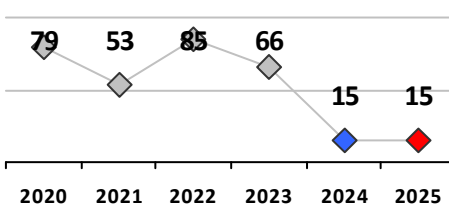

Part I Crime - Comparison Report

Providence Police Department

Through 4/6/2025
Week 14

District 7

	4 Week Trend 3/10/2025 - 4/6/2025				Past 28 Days 3/10/2025 - 4/6/2025			Year to Date January 1 - April 6				
	Current Week	Last Week	Wk 12	Wk 11	Past 28 Days	Past 28 Days LY	Chg.	Current Year	Last Year	Chg.	Wght. 5yr Avg	Chg.
Violent Crime												
Homicide	0	0	0	0	0	0	--	0	0	0%	0	--
Sex Offenses, Forcible*	0	2	0	0	2	1	100%	3	4	-25%	4	-25%
Robbery Other	0	0	0	0	0	0	--	1	0	100%	2	-50%
Robbery W Firearm	1	0	0	0	1	1	0%	1	6	-83%	5	-80%
Agg. Assault	0	2	1	1	4	2	100%	15	14	7%	13	15%
Agg. Assault W Firearm	0	1	0	0	1	1	0%	5	3	67%	3	67%
Total	1	5	1	1	8	5	60%	25	27	-7%	28	-11%
Property Crime												
Burglary	0	0	0	1	1	6	-83%	4	19	-79%	21	-81%
MV Theft	1	0	0	1	2	5	-60%	12	24	-50%	28	-57%
Larceny from MV	1	2	1	3	7	4	75%	15	15	0%	52	-71%
Larceny**	12	7	4	4	27	18	50%	63	80	-21%	90	-30%
Total	14	9	5	9	37	33	12%	94	138	-32%	192	-51%
Other Crime												
Assault Other	8	6	8	9	31	30	3%	87	89	-2%	83	5%
Vandalism	7	4	7	5	23	14	64%	46	53	-13%	71	-35%
Drug Offenses	0	3	1	9	13	7	86%	18	23	-22%	22	-18%
Weapons Offenses	1	0	0	2	3	4	-25%	7	11	-36%	5	40%
Weapons Offenses W Firearm	0	1	0	0	1	2	-50%	10	10	0%	13	-23%
Total	16	14	16	25	71	57	25%	168	186	-10%	193	-13%

Figures are preliminary and subject to further analysis and revision

* Sex Offenses, Forcible includes forcible rape, forcible sodomy, forcible fondling, sexual assault with an object

** Larceny includes shoplifting, pickpocket, pursesnatch, from building, bicycles, motor vehicle parts or accessories, and other.