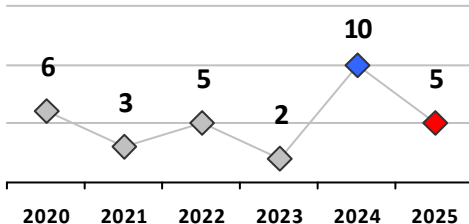

Part I Crime - Comparison Report

Providence Police Department

Through 4/6/2025
Week 14

District 2

4 Week Trend
3/10/2025 - 4/6/2025

Past 28 Days
3/10/2025 - 4/6/2025

Year to Date
January 1 - April 6

Violent Crime	Current Week	Last Week	Wk 12	Wk 11	Past 28 Days	Past 28 Days LY	Chg.	Current Year	Last Year	Chg.	Wght. 5yr Avg	Chg.
Homicide	0	0	0	0	0	0	--	0	0	0%	1	--
Sex Offenses, Forcible*	0	1	0	0	1	0	--	4	4	0%	7	-43%
Robbery Other	0	0	0	0	0	0	--	3	5	-40%	4	-25%
Robbery W Firearm	0	0	0	0	0	0	--	2	5	-60%	3	-33%
Agg. Assault	1	1	4	2	8	5	60%	28	19	47%	18	56%
Agg. Assault W Firearm	0	0	0	0	0	0	--	1	0	100%	3	-67%
Total	1	2	4	2	9	5	80%	38	33	15%	35	9%

Property Crime	Current Week	Last Week	Wk 12	Wk 11	Past 28 Days	Past 28 Days LY	Chg.	Current Year	Last Year	Chg.	Wght. 5yr Avg	Chg.
Burglary	0	1	1	0	2	5	-60%	4	11	-64%	11	-64%
MV Theft	4	1	2	0	7	7	0%	20	17	18%	28	-29%
Larceny from MV	2	0	2	1	5	2	150%	16	7	129%	27	-41%
Larceny**	8	3	4	6	21	6	250%	63	25	152%	40	58%
Total	14	5	9	7	35	20	75%	103	60	72%	106	-3%

Other Crime	Current Week	Last Week	Wk 12	Wk 11	Past 28 Days	Past 28 Days LY	Chg.	Current Year	Last Year	Chg.	Wght. 5yr Avg	Chg.
Assault Other	7	8	8	3	26	19	37%	77	69	12%	71	8%
Vandalism	1	1	5	1	8	13	-38%	29	31	-6%	44	-34%
Drug Offenses	4	4	2	1	11	7	57%	20	21	-5%	29	-31%
Weapons Offenses	0	0	0	0	0	2	--	2	3	-33%	4	-50%
Weapons Offenses W Firearm	0	0	0	0	0	7	--	2	12	-83%	17	-88%
Total	12	13	15	5	45	48	-6%	130	136	-4%	164	-21%

Figures are preliminary and subject to further analysis and revision

* Sex Offenses, Forcible includes forcible rape, forcible sodomy, forcible fondling, sexual assault with an object

** Larceny includes shoplifting, pickpocket, pursesnatch, from building, bicycles, motor vehicle parts or accessories, and other.