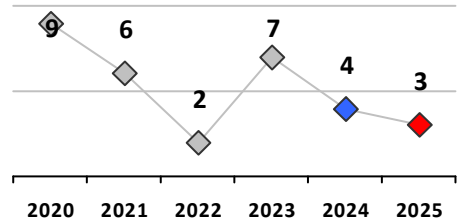

Part I Crime - Comparison Report

Providence Police Department

Through 4/6/2025
Week 14

District 1											
4 Week Trend 3/10/2025 - 4/6/2025				Past 28 Days 3/10/2025 - 4/6/2025				Year to Date January 1 - April 6			

Violent Crime	Current Week	Last Week	Wk 12	Wk 11	Past 28 Days	Past 28 Days LY	Chg.	Current Year	Last Year	Chg.	Wght. 5yr Avg	Chg.
Homicide	0	0	0	0	0	0	--	0	0	0%	0	--
Sex Offenses, Forcible*	0	0	0	0	0	3	--	0	4	-100%	2	--
Robbery Other	0	0	0	0	0	3	--	5	4	25%	3	67%
Robbery W Firearm	0	0	0	0	0	0	--	0	0	0%	0	--
Agg. Assault	0	0	1	0	1	4	-75%	3	8	-63%	7	-57%
Agg. Assault W Firearm	0	0	0	0	0	0	--	1	1	0%	0	--
Total	0	0	1	0	1	10	-90%	9	17	-47%	13	-31%

Property Crime	Current Week	Last Week	Wk 12	Wk 11	Past 28 Days	Past 28 Days LY	Chg.	Current Year	Last Year	Chg.	Wght. 5yr Avg	Chg.
Burglary	0	1	0	0	1	1	0%	3	4	-25%	5	-40%
MV Theft	0	0	1	0	1	1	0%	2	1	100%	7	-71%
Larceny from MV	2	0	0	3	5	5	0%	8	14	-43%	36	-78%
Larceny**	3	3	6	5	17	24	-29%	54	95	-43%	85	-36%
Total	5	4	7	8	24	31	-23%	67	114	-41%	133	-50%

Other Crime	Current Week	Last Week	Wk 12	Wk 11	Past 28 Days	Past 28 Days LY	Chg.	Current Year	Last Year	Chg.	Wght. 5yr Avg	Chg.
Assault Other	1	2	4	3	10	18	-44%	46	69	-33%	55	-16%
Vandalism	1	1	0	5	7	5	40%	23	16	44%	36	-36%
Drug Offenses	6	3	5	2	16	2	700%	47	12	292%	13	262%
Weapons Offenses	0	0	1	0	1	0	--	8	3	167%	4	100%
Weapons Offenses W Firearm	0	0	0	0	0	0	--	2	5	-60%	3	-33%
Total	8	6	10	10	34	25	36%	126	105	20%	110	15%

Figures are preliminary and subject to further analysis and revision

* Sex Offenses, Forcible includes forcible rape, forcible sodomy, forcible fondling, sexual assault with an object

** Larceny includes shoplifting, pickpocket, pursesnatch, from building, bicycles, motor vehicle parts or accessories, and other.