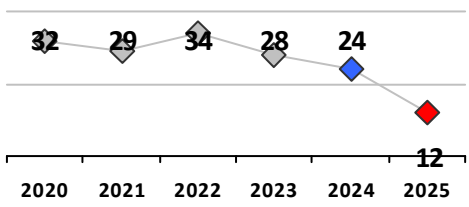

Part I Crime - Comparison Report

Providence Police Department

Through 4/6/2025
Week 14

District 7

	4 Week Trend 3/10/2025 - 4/6/2025				Past 28 Days 3/10/2025 - 4/6/2025			Year to Date January 1 - April 6				
	Current Week	Last Week	Wk 12	Wk 11	Past 28 Days	Past 28 Days LY	Chg.	Current Year	Last Year	Chg.	Wght. 5yr Avg	Chg.
Violent Crime												
Homicide	0	0	0	0	0	0	--	0	0	0%	0	--
Sex Offenses, Forcible*	0	2	0	0	2	1	100%	3	4	-25%	4	-25%
Robbery Other	0	0	0	0	0	0	--	1	0	100%	2	-50%
Robbery W Firearm	1	0	0	0	1	1	0%	1	6	-83%	5	-80%
Agg. Assault	0	2	1	1	4	2	100%	15	14	7%	13	15%
Agg. Assault W Firearm	0	1	0	0	1	1	0%	5	3	67%	3	67%
Total	1	5	1	1	8	5	60%	25	27	-7%	28	-11%
Property Crime												
Burglary	0	0	0	1	1	6	-83%	4	19	-79%	21	-81%
MV Theft	1	0	0	1	2	5	-60%	12	24	-50%	28	-57%
Larceny from MV	1	2	1	3	7	4	75%	15	15	0%	52	-71%
Larceny**	12	7	4	4	27	18	50%	63	80	-21%	90	-30%
Total	14	9	5	9	37	33	12%	94	138	-32%	192	-51%
Other Crime												
Assault Other	8	6	8	9	31	30	3%	87	89	-2%	83	5%
Vandalism	7	4	7	5	23	14	64%	46	53	-13%	71	-35%
Drug Offenses	0	3	1	9	13	7	86%	18	23	-22%	22	-18%
Weapons Offenses	1	0	0	2	3	4	-25%	7	11	-36%	5	40%
Weapons Offenses W Firearm	0	1	0	0	1	2	-50%	10	10	0%	13	-23%
Total	16	14	16	25	71	57	25%	168	186	-10%	193	-13%

Figures are preliminary and subject to further analysis and revision

* Sex Offenses, Forcible includes forcible rape, forcible sodomy, forcible fondling, sexual assault with an object

** Larceny includes shoplifting, pickpocket, pursesnatch, from building, bicycles, motor vehicle parts or accessories, and other.