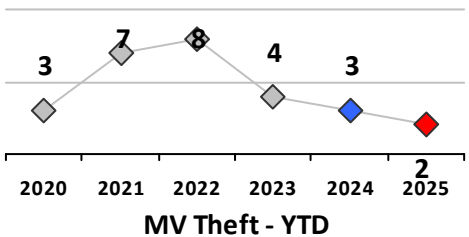

Part I Crime - Comparison Report

Providence Police Department

Through 4/6/2025
Week 14

District 8											
4 Week Trend 3/10/2025 - 4/6/2025				Past 28 Days 3/10/2025 - 4/6/2025				Year to Date January 1 - April 6			

Violent Crime	Current Week	Last Week	Wk 12	Wk 11	Past 28 Days	Past 28 Days LY	Chg.	Current Year	Last Year	Chg.	Wght. 5yr Avg	Chg.
Homicide	0	0	0	0	0	0	--	0	0	0%	0	--
Sex Offenses, Forcible*	0	0	0	0	0	2	--	0	5	-100%	2	--
Robbery Other	0	0	0	0	0	0	--	0	0	0%	1	--
Robbery W Firearm	0	0	0	0	0	0	--	1	0	100%	0	--
Agg. Assault	1	0	0	0	1	1	0%	7	9	-22%	6	17%
Agg. Assault W Firearm	0	0	0	0	0	0	--	1	0	100%	1	0%
Total	1	0	0	0	1	3	-67%	9	14	-36%	11	-18%

Property Crime	Current Week	Last Week	Wk 12	Wk 11	Past 28 Days	Past 28 Days LY	Chg.	Current Year	Last Year	Chg.	Wght. 5yr Avg	Chg.
Burglary	1	0	0	1	2	1	100%	2	3	-33%	5	-60%
MV Theft	0	0	0	1	1	2	-50%	2	4	-50%	5	-60%
Larceny from MV	1	0	3	1	5	0	--	6	4	50%	22	-73%
Larceny**	3	0	5	0	8	1	700%	23	14	64%	24	-4%
Total	5	0	8	3	16	4	300%	33	25	32%	56	-41%

Other Crime	Current Week	Last Week	Wk 12	Wk 11	Past 28 Days	Past 28 Days LY	Chg.	Current Year	Last Year	Chg.	Wght. 5yr Avg	Chg.
Assault Other	1	0	2	0	3	6	-50%	13	27	-52%	20	-35%
Vandalism	1	0	3	2	6	2	200%	17	16	6%	23	-26%
Drug Offenses	0	0	4	0	4	0	--	6	5	20%	4	50%
Weapons Offenses	0	0	0	0	0	0	--	2	0	200%	1	100%
Weapons Offenses W Firearm	0	0	0	0	0	0	--	0	0	0%	4	--
Total	2	0	9	2	13	8	63%	38	48	-21%	51	-25%

Figures are preliminary and subject to further analysis and revision

* Sex Offenses, Forcible includes forcible rape, forcible sodomy, forcible fondling, sexual assault with an object

** Larceny includes shoplifting, pickpocket, pursesnatch, from building, bicycles, motor vehicle parts or accessories, and other.