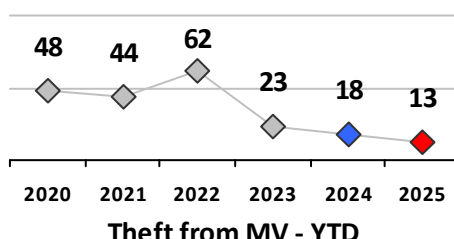

Part I Crime - Comparison Report

Providence Police Department

Through 4/6/2025
Week 14

District 6

	4 Week Trend 3/10/2025 - 4/6/2025				Past 28 Days 3/10/2025 - 4/6/2025			Year to Date January 1 - April 6				
	Current Week	Last Week	Wk 12	Wk 11	Past 28 Days	Past 28 Days LY	Chg.	Current Year	Last Year	Chg.	Wght. 5yr Avg	Chg.
Violent Crime												
Homicide	0	0	0	0	0	0	--	0	0	0%	0	--
Sex Offenses, Forcible*	0	0	0	0	0	0	--	4	4	0%	7	-43%
Robbery Other	1	0	0	0	1	2	-50%	3	5	-40%	3	0%
Robbery W Firearm	0	0	0	0	0	0	--	0	0	0%	2	--
Agg. Assault	1	0	2	0	3	4	-25%	9	16	-44%	12	-25%
Agg. Assault W Firearm	0	0	0	0	0	0	--	0	0	0%	2	--
Total	2	0	2	0	4	6	-33%	16	25	-36%	26	-38%
Property Crime												
Burglary	0	1	0	0	1	4	-75%	5	10	-50%	11	-55%
MV Theft	0	0	1	2	3	6	-50%	11	25	-56%	24	-54%
Larceny from MV	0	0	1	0	1	2	-50%	13	18	-28%	34	-62%
Larceny**	2	2	0	1	5	3	67%	27	19	42%	39	-31%
Total	2	3	2	3	10	15	-33%	56	72	-22%	108	-48%
Other Crime												
Assault Other	5	8	7	4	24	12	100%	66	47	40%	49	35%
Vandalism	1	3	1	1	6	6	0%	23	29	-21%	42	-45%
Drug Offenses	4	1	1	0	6	2	200%	13	10	30%	10	30%
Weapons Offenses	1	0	0	0	1	1	0%	4	3	33%	2	100%
Weapons Offenses W Firearm	0	0	3	0	3	1	200%	6	8	-25%	6	0%
Total	11	12	12	5	40	22	82%	112	97	15%	110	2%

Figures are preliminary and subject to further analysis and revision

* Sex Offenses, Forcible includes forcible rape, forcible sodomy, forcible fondling, sexual assault with an object

** Larceny includes shoplifting, pickpocket, pursesnatch, from building, bicycles, motor vehicle parts or accessories, and other.