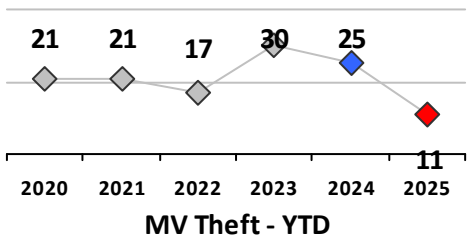

Part I Crime - Comparison Report

Providence Police Department

Through 4/6/2025
Week 14

District 6

	4 Week Trend 3/10/2025 - 4/6/2025				Past 28 Days 3/10/2025 - 4/6/2025			Year to Date January 1 - April 6				
	Current Week	Last Week	Wk 12	Wk 11	Past 28 Days	Past 28 Days LY	Chg.	Current Year	Last Year	Chg.	Wght. 5yr Avg	Chg.
Violent Crime												
Homicide	0	0	0	0	0	0	--	0	0	0%	0	--
Sex Offenses, Forcible*	0	0	0	0	0	0	--	4	4	0%	7	-43%
Robbery Other	1	0	0	0	1	2	-50%	3	5	-40%	3	0%
Robbery W Firearm	0	0	0	0	0	0	--	0	0	0%	2	--
Agg. Assault	1	0	2	0	3	4	-25%	9	16	-44%	12	-25%
Agg. Assault W Firearm	0	0	0	0	0	0	--	0	0	0%	2	--
Total	2	0	2	0	4	6	-33%	16	25	-36%	26	-38%
Property Crime												
Burglary	0	1	0	0	1	4	-75%	5	10	-50%	11	-55%
MV Theft	0	0	1	2	3	6	-50%	11	25	-56%	24	-54%
Larceny from MV	0	0	1	0	1	2	-50%	13	18	-28%	34	-62%
Larceny**	2	2	0	1	5	3	67%	27	19	42%	39	-31%
Total	2	3	2	3	10	15	-33%	56	72	-22%	108	-48%
Other Crime												
Assault Other	5	8	7	4	24	12	100%	66	47	40%	49	35%
Vandalism	1	3	1	1	6	6	0%	23	29	-21%	42	-45%
Drug Offenses	4	1	1	0	6	2	200%	13	10	30%	10	30%
Weapons Offenses	1	0	0	0	1	1	0%	4	3	33%	2	100%
Weapons Offenses W Firearm	0	0	3	0	3	1	200%	6	8	-25%	6	0%
Total	11	12	12	5	40	22	82%	112	97	15%	110	2%

Figures are preliminary and subject to further analysis and revision

* Sex Offenses, Forcible includes forcible rape, forcible sodomy, forcible fondling, sexual assault with an object

** Larceny includes shoplifting, pickpocket, pursesnatch, from building, bicycles, motor vehicle parts or accessories, and other.