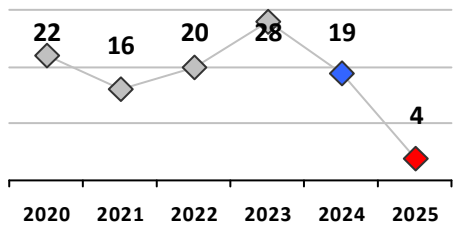

Part I Crime - Comparison Report

Providence Police Department

Through 4/6/2025
Week 14

District 7

	4 Week Trend 3/10/2025 - 4/6/2025				Past 28 Days 3/10/2025 - 4/6/2025			Year to Date January 1 - April 6				
	Current Week	Last Week	Wk 12	Wk 11	Past 28 Days	Past 28 Days LY	Chg.	Current Year	Last Year	Chg.	Wght. 5yr Avg	Chg.
Violent Crime												
Homicide	0	0	0	0	0	0	--	0	0	0%	0	--
Sex Offenses, Forcible*	0	2	0	0	2	1	100%	3	4	-25%	4	-25%
Robbery Other	0	0	0	0	0	0	--	1	0	100%	2	-50%
Robbery W Firearm	1	0	0	0	1	1	0%	1	6	-83%	5	-80%
Agg. Assault	0	2	1	1	4	2	100%	15	14	7%	13	15%
Agg. Assault W Firearm	0	1	0	0	1	1	0%	5	3	67%	3	67%
Total	1	5	1	1	8	5	60%	25	27	-7%	28	-11%
Property Crime												
Burglary	0	0	0	1	1	6	-83%	4	19	-79%	21	-81%
MV Theft	1	0	0	1	2	5	-60%	12	24	-50%	28	-57%
Larceny from MV	1	2	1	3	7	4	75%	15	15	0%	52	-71%
Larceny**	12	7	4	4	27	18	50%	63	80	-21%	90	-30%
Total	14	9	5	9	37	33	12%	94	138	-32%	192	-51%
Other Crime												
Assault Other	8	6	8	9	31	30	3%	87	89	-2%	83	5%
Vandalism	7	4	7	5	23	14	64%	46	53	-13%	71	-35%
Drug Offenses	0	3	1	9	13	7	86%	18	23	-22%	22	-18%
Weapons Offenses	1	0	0	2	3	4	-25%	7	11	-36%	5	40%
Weapons Offenses W Firearm	0	1	0	0	1	2	-50%	10	10	0%	13	-23%
Total	16	14	16	25	71	57	25%	168	186	-10%	193	-13%

Figures are preliminary and subject to further analysis and revision

* Sex Offenses, Forcible includes forcible rape, forcible sodomy, forcible fondling, sexual assault with an object

** Larceny includes shoplifting, pickpocket, pursesnatch, from building, bicycles, motor vehicle parts or accessories, and other.