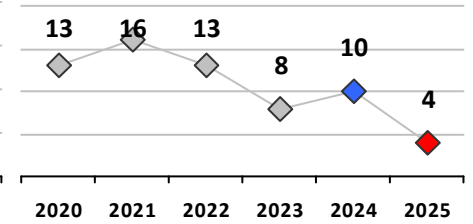

Part I Crime - Comparison Report

Providence Police Department

Through 4/6/2025
Week 14

District 2

4 Week Trend
3/10/2025 - 4/6/2025

Past 28 Days
3/10/2025 - 4/6/2025

Year to Date
January 1 - April 6

Violent Crime	Current Week	Last Week	Wk 12	Wk 11	Past 28 Days	Past 28 Days LY	Chg.	Current Year	Last Year	Chg.	Wght. 5yr Avg	Chg.
Homicide	0	0	0	0	0	0	--	0	0	0%	1	--
Sex Offenses, Forcible*	0	1	0	0	1	0	--	4	4	0%	7	-43%
Robbery Other	0	0	0	0	0	0	--	3	5	-40%	4	-25%
Robbery W Firearm	0	0	0	0	0	0	--	2	5	-60%	3	-33%
Agg. Assault	1	1	4	2	8	5	60%	28	19	47%	18	56%
Agg. Assault W Firearm	0	0	0	0	0	0	--	1	0	100%	3	-67%
Total	1	2	4	2	9	5	80%	38	33	15%	35	9%

Property Crime	Current Week	Last Week	Wk 12	Wk 11	Past 28 Days	Past 28 Days LY	Chg.	Current Year	Last Year	Chg.	Wght. 5yr Avg	Chg.
Burglary	0	1	1	0	2	5	-60%	4	11	-64%	11	-64%
MV Theft	4	1	2	0	7	7	0%	20	17	18%	28	-29%
Larceny from MV	2	0	2	1	5	2	150%	16	7	129%	27	-41%
Larceny**	8	3	4	6	21	6	250%	63	25	152%	40	58%
Total	14	5	9	7	35	20	75%	103	60	72%	106	-3%

Other Crime	Current Week	Last Week	Wk 12	Wk 11	Past 28 Days	Past 28 Days LY	Chg.	Current Year	Last Year	Chg.	Wght. 5yr Avg	Chg.
Assault Other	7	8	8	3	26	19	37%	77	69	12%	71	8%
Vandalism	1	1	5	1	8	13	-38%	29	31	-6%	44	-34%
Drug Offenses	4	4	2	1	11	7	57%	20	21	-5%	29	-31%
Weapons Offenses	0	0	0	0	0	2	--	2	3	-33%	4	-50%
Weapons Offenses W Firearm	0	0	0	0	0	7	--	2	12	-83%	17	-88%
Total	12	13	15	5	45	48	-6%	130	136	-4%	164	-21%

Figures are preliminary and subject to further analysis and revision

* Sex Offenses, Forcible includes forcible rape, forcible sodomy, forcible fondling, sexual assault with an object

** Larceny includes shoplifting, pickpocket, pursesnatch, from building, bicycles, motor vehicle parts or accessories, and other.