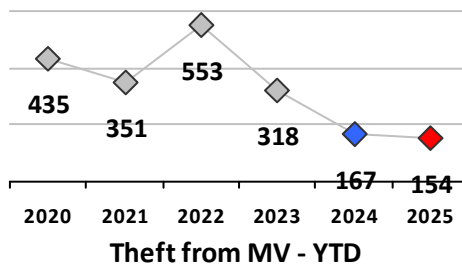

Part I Crime - Comparison Report

Providence Police Department

Through 4/6/2025
Week 14

Citywide											
4 Week Trend 3/10/2025 - 4/6/2025				Past 28 Days 3/10/2025 - 4/6/2025				Year to Date January 1 - April 6			

Violent Crime	Current Week	Last Week	Wk 12	Wk 11	Past 28 Days	Past 28 Days LY	Chg.	Current Year	Last Year	Chg.	Wght. 5yr Avg	Chg.
Homicide	0	0	0	0	0	0	0%	1	2	-50%	3	-67%
Sex Offenses, Forcible*	2	3	2	1	8	16	-50%	26	36	-28%	42	-38%
Robbery Other	2	0	0	0	2	6	-67%	17	18	-6%	22	-23%
Robbery W Firearm	1	0	0	0	1	2	-50%	6	14	-57%	14	-57%
Agg. Assault	7	4	10	5	26	23	13%	89	95	-6%	95	-6%
Agg. Assault W Firearm	0	1	1	1	3	2	50%	14	6	133%	17	-18%
Total	12	8	13	7	40	49	-18%	153	171	-11%	192	-20%

Property Crime	Current Week	Last Week	Wk 12	Wk 11	Past 28 Days	Past 28 Days LY	Chg.	Current Year	Last Year	Chg.	Wght. 5yr Avg	Chg.
Burglary	3	3	1	3	10	31	-68%	40	88	-55%	101	-60%
MV Theft	8	3	5	5	21	35	-40%	76	130	-42%	156	-51%
Larceny from MV	11	5	17	18	51	42	21%	154	170	-9%	331	-53%
Larceny**	35	32	30	24	121	109	11%	455	444	2%	467	-3%
Total	57	43	53	50	203	217	-6%	725	832	-13%	1055	-31%

Other Crime	Current Week	Last Week	Wk 12	Wk 11	Past 28 Days	Past 28 Days LY	Chg.	Current Year	Last Year	Chg.	Wght. 5yr Avg	Chg.
Assault Other	39	38	48	31	156	137	14%	467	502	-7%	470	-1%
Vandalism	20	18	30	29	97	105	-8%	310	365	-15%	429	-28%
Drug Offenses	20	15	15	19	69	45	53%	165	157	5%	161	2%
Weapons Offenses	2	0	3	5	10	9	11%	36	41	-12%	36	0%
Weapons Offenses W Firearm	0	5	5	2	12	17	-29%	60	75	-20%	80	-25%
Total	81	76	101	86	344	313	10%	1038	1140	-9%	1174	-12%

Figures are preliminary and subject to further analysis and revision

* Sex Offenses, Forcible includes forcible rape, forcible sodomy, forcible fondling, sexual assault with an object

** Larceny includes shoplifting, pickpocket, pursesnatch, from building, bicycles, motor vehicle parts or accessories, and other.