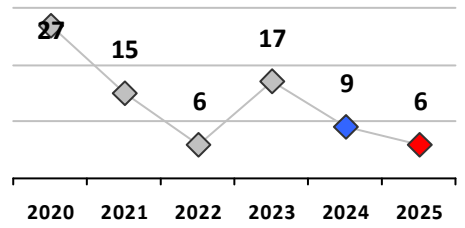

Part I Crime - Comparison Report

Providence Police Department

Through 4/6/2025
Week 14

District 5

4 Week Trend 3/10/2025 - 4/6/2025	Past 28 Days 3/10/2025 - 4/6/2025	Year to Date January 1 - April 6

Violent Crime	Current Week	Last Week	Wk 12	Wk 11	Past 28 Days	Past 28 Days LY	Chg.	Current Year	Last Year	Chg.	Wght. 5yr Avg	Chg.
Homicide	0	0	0	0	0	0	--	1	2	-50%	1	0%
Sex Offenses, Forcible*	0	0	0	1	1	4	-75%	3	5	-40%	6	-50%
Robbery Other	0	0	0	0	0	0	--	1	1	0%	3	-67%
Robbery W Firearm	0	0	0	0	0	1	--	2	2	0%	2	0%
Agg. Assault	1	1	2	0	4	4	0%	8	14	-43%	17	-53%
Agg. Assault W Firearm	0	0	1	0	1	0	--	2	0	200%	2	0%
Total	1	1	3	1	6	9	-33%	17	24	-29%	30	-43%

Property Crime	Current Week	Last Week	Wk 12	Wk 11	Past 28 Days	Past 28 Days LY	Chg.	Current Year	Last Year	Chg.	Wght. 5yr Avg	Chg.
Burglary	0	0	0	0	0	2	--	6	9	-33%	13	-54%
MV Theft	0	0	0	0	0	5	--	2	19	-89%	21	-90%
Larceny from MV	0	0	2	1	3	7	-57%	6	23	-74%	28	-79%
Larceny**	0	4	2	0	6	8	-25%	20	35	-43%	41	-51%
Total	0	4	4	1	9	22	-59%	34	86	-60%	101	-66%

Other Crime	Current Week	Last Week	Wk 12	Wk 11	Past 28 Days	Past 28 Days LY	Chg.	Current Year	Last Year	Chg.	Wght. 5yr Avg	Chg.
Assault Other	5	6	7	5	23	21	10%	53	80	-34%	76	-30%
Vandalism	1	1	6	2	10	10	0%	30	51	-41%	56	-46%
Drug Offenses	2	1	2	3	8	5	60%	20	26	-23%	26	-23%
Weapons Offenses	0	0	2	3	5	0	--	8	5	60%	8	0%
Weapons Offenses W Firearm	0	4	0	1	5	3	67%	15	20	-25%	14	7%
Total	8	12	17	14	51	39	31%	126	182	-31%	180	-30%

Figures are preliminary and subject to further analysis and revision

* Sex Offenses, Forcible includes forcible rape, forcible sodomy, forcible fondling, sexual assault with an object

** Larceny includes shoplifting, pickpocket, pursesnatch, from building, bicycles, motor vehicle parts or accessories, and other.