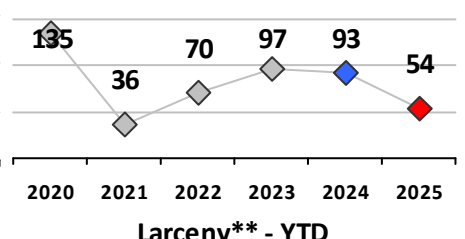

Part I Crime - Comparison Report

Providence Police Department

Through 4/6/2025
Week 14

District 1											
4 Week Trend 3/10/2025 - 4/6/2025				Past 28 Days 3/10/2025 - 4/6/2025				Year to Date January 1 - April 6			

Violent Crime	Current Week	Last Week	Wk 12	Wk 11	Past 28 Days	Past 28 Days LY	Chg.	Current Year	Last Year	Chg.	Wght. 5yr Avg	Chg.
Homicide	0	0	0	0	0	0	--	0	0	0%	0	--
Sex Offenses, Forcible*	0	0	0	0	0	3	--	0	4	-100%	2	--
Robbery Other	0	0	0	0	0	3	--	5	4	25%	3	67%
Robbery W Firearm	0	0	0	0	0	0	--	0	0	0%	0	--
Agg. Assault	0	0	1	0	1	4	-75%	3	8	-63%	7	-57%
Agg. Assault W Firearm	0	0	0	0	0	0	--	1	1	0%	0	--
Total	0	0	1	0	1	10	-90%	9	17	-47%	13	-31%

Property Crime	Current Week	Last Week	Wk 12	Wk 11	Past 28 Days	Past 28 Days LY	Chg.	Current Year	Last Year	Chg.	Wght. 5yr Avg	Chg.
Burglary	0	1	0	0	1	1	0%	3	4	-25%	5	-40%
MV Theft	0	0	1	0	1	1	0%	2	1	100%	7	-71%
Larceny from MV	2	0	0	3	5	5	0%	8	14	-43%	36	-78%
Larceny**	3	3	6	5	17	24	-29%	54	95	-43%	85	-36%
Total	5	4	7	8	24	31	-23%	67	114	-41%	133	-50%

Other Crime	Current Week	Last Week	Wk 12	Wk 11	Past 28 Days	Past 28 Days LY	Chg.	Current Year	Last Year	Chg.	Wght. 5yr Avg	Chg.
Assault Other	1	2	4	3	10	18	-44%	46	69	-33%	55	-16%
Vandalism	1	1	0	5	7	5	40%	23	16	44%	36	-36%
Drug Offenses	6	3	5	2	16	2	700%	47	12	292%	13	262%
Weapons Offenses	0	0	1	0	1	0	--	8	3	167%	4	100%
Weapons Offenses W Firearm	0	0	0	0	0	0	--	2	5	-60%	3	-33%
Total	8	6	10	10	34	25	36%	126	105	20%	110	15%

Figures are preliminary and subject to further analysis and revision

* Sex Offenses, Forcible includes forcible rape, forcible sodomy, forcible fondling, sexual assault with an object

** Larceny includes shoplifting, pickpocket, pursesnatch, from building, bicycles, motor vehicle parts or accessories, and other.