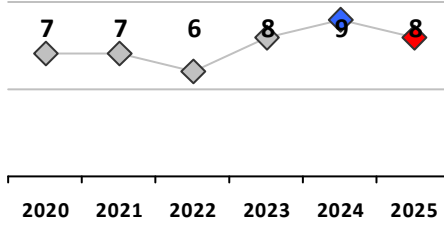

Part I Crime - Comparison Report

Providence Police Department

Through 4/6/2025
Week 14

District 8											
4 Week Trend 3/10/2025 - 4/6/2025				Past 28 Days 3/10/2025 - 4/6/2025				Year to Date January 1 - April 6			

Violent Crime	Current Week	Last Week	Wk 12	Wk 11	Past 28 Days	Past 28 Days LY	Chg.	Current Year	Last Year	Chg.	Wght. 5yr Avg	Chg.
Homicide	0	0	0	0	0	0	--	0	0	0%	0	--
Sex Offenses, Forcible*	0	0	0	0	0	2	--	0	5	-100%	2	--
Robbery Other	0	0	0	0	0	0	--	0	0	0%	1	--
Robbery W Firearm	0	0	0	0	0	0	--	1	0	100%	0	--
Agg. Assault	1	0	0	0	1	1	0%	7	9	-22%	6	17%
Agg. Assault W Firearm	0	0	0	0	0	0	--	1	0	100%	1	0%
Total	1	0	0	0	1	3	-67%	9	14	-36%	11	-18%

Property Crime	Current Week	Last Week	Wk 12	Wk 11	Past 28 Days	Past 28 Days LY	Chg.	Current Year	Last Year	Chg.	Wght. 5yr Avg	Chg.
Burglary	1	0	0	1	2	1	100%	2	3	-33%	5	-60%
MV Theft	0	0	0	1	1	2	-50%	2	4	-50%	5	-60%
Larceny from MV	1	0	3	1	5	0	--	6	4	50%	22	-73%
Larceny**	3	0	5	0	8	1	700%	23	14	64%	24	-4%
Total	5	0	8	3	16	4	300%	33	25	32%	56	-41%

Other Crime	Current Week	Last Week	Wk 12	Wk 11	Past 28 Days	Past 28 Days LY	Chg.	Current Year	Last Year	Chg.	Wght. 5yr Avg	Chg.
Assault Other	1	0	2	0	3	6	-50%	13	27	-52%	20	-35%
Vandalism	1	0	3	2	6	2	200%	17	16	6%	23	-26%
Drug Offenses	0	0	4	0	4	0	--	6	5	20%	4	50%
Weapons Offenses	0	0	0	0	0	0	--	2	0	200%	1	100%
Weapons Offenses W Firearm	0	0	0	0	0	0	--	0	0	0%	4	--
Total	2	0	9	2	13	8	63%	38	48	-21%	51	-25%

Figures are preliminary and subject to further analysis and revision

* Sex Offenses, Forcible includes forcible rape, forcible sodomy, forcible fondling, sexual assault with an object

** Larceny includes shoplifting, pickpocket, pursesnatch, from building, bicycles, motor vehicle parts or accessories, and other.