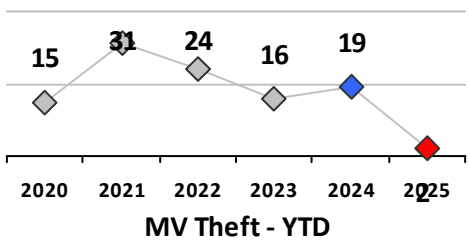

Part I Crime - Comparison Report

Providence Police Department

Through 4/6/2025
Week 14

District 5

4 Week Trend 3/10/2025 - 4/6/2025	Past 28 Days 3/10/2025 - 4/6/2025	Year to Date January 1 - April 6

Violent Crime	Current Week	Last Week	Wk 12	Wk 11	Past 28 Days	Past 28 Days LY	Chg.	Current Year	Last Year	Chg.	Wght. 5yr Avg	Chg.
Homicide	0	0	0	0	0	0	--	1	2	-50%	1	0%
Sex Offenses, Forcible*	0	0	0	1	1	4	-75%	3	5	-40%	6	-50%
Robbery Other	0	0	0	0	0	0	--	1	1	0%	3	-67%
Robbery W Firearm	0	0	0	0	0	1	--	2	2	0%	2	0%
Agg. Assault	1	1	2	0	4	4	0%	8	14	-43%	17	-53%
Agg. Assault W Firearm	0	0	1	0	1	0	--	2	0	200%	2	0%
Total	1	1	3	1	6	9	-33%	17	24	-29%	30	-43%

Property Crime	Current Week	Last Week	Wk 12	Wk 11	Past 28 Days	Past 28 Days LY	Chg.	Current Year	Last Year	Chg.	Wght. 5yr Avg	Chg.
Burglary	0	0	0	0	0	2	--	6	9	-33%	13	-54%
MV Theft	0	0	0	0	0	5	--	2	19	-89%	21	-90%
Larceny from MV	0	0	2	1	3	7	-57%	6	23	-74%	28	-79%
Larceny**	0	4	2	0	6	8	-25%	20	35	-43%	41	-51%
Total	0	4	4	1	9	22	-59%	34	86	-60%	101	-66%

Other Crime	Current Week	Last Week	Wk 12	Wk 11	Past 28 Days	Past 28 Days LY	Chg.	Current Year	Last Year	Chg.	Wght. 5yr Avg	Chg.
Assault Other	5	6	7	5	23	21	10%	53	80	-34%	76	-30%
Vandalism	1	1	6	2	10	10	0%	30	51	-41%	56	-46%
Drug Offenses	2	1	2	3	8	5	60%	20	26	-23%	26	-23%
Weapons Offenses	0	0	2	3	5	0	--	8	5	60%	8	0%
Weapons Offenses W Firearm	0	4	0	1	5	3	67%	15	20	-25%	14	7%
Total	8	12	17	14	51	39	31%	126	182	-31%	180	-30%

Figures are preliminary and subject to further analysis and revision

* Sex Offenses, Forcible includes forcible rape, forcible sodomy, forcible fondling, sexual assault with an object

** Larceny includes shoplifting, pickpocket, pursesnatch, from building, bicycles, motor vehicle parts or accessories, and other.