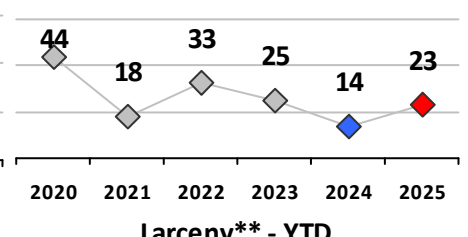

Part I Crime - Comparison Report

Providence Police Department

Through 4/6/2025
Week 14

District 8											
4 Week Trend 3/10/2025 - 4/6/2025				Past 28 Days 3/10/2025 - 4/6/2025				Year to Date January 1 - April 6			

Violent Crime	Current Week	Last Week	Wk 12	Wk 11	Past 28 Days	Past 28 Days LY	Chg.	Current Year	Last Year	Chg.	Wght. 5yr Avg	Chg.
Homicide	0	0	0	0	0	0	--	0	0	0%	0	--
Sex Offenses, Forcible*	0	0	0	0	0	2	--	0	5	-100%	2	--
Robbery Other	0	0	0	0	0	0	--	0	0	0%	1	--
Robbery W Firearm	0	0	0	0	0	0	--	1	0	100%	0	--
Agg. Assault	1	0	0	0	1	1	0%	7	9	-22%	6	17%
Agg. Assault W Firearm	0	0	0	0	0	0	--	1	0	100%	1	0%
Total	1	0	0	0	1	3	-67%	9	14	-36%	11	-18%

Property Crime	Current Week	Last Week	Wk 12	Wk 11	Past 28 Days	Past 28 Days LY	Chg.	Current Year	Last Year	Chg.	Wght. 5yr Avg	Chg.
Burglary	1	0	0	1	2	1	100%	2	3	-33%	5	-60%
MV Theft	0	0	0	1	1	2	-50%	2	4	-50%	5	-60%
Larceny from MV	1	0	3	1	5	0	--	6	4	50%	22	-73%
Larceny**	3	0	5	0	8	1	700%	23	14	64%	24	-4%
Total	5	0	8	3	16	4	300%	33	25	32%	56	-41%

Other Crime	Current Week	Last Week	Wk 12	Wk 11	Past 28 Days	Past 28 Days LY	Chg.	Current Year	Last Year	Chg.	Wght. 5yr Avg	Chg.
Assault Other	1	0	2	0	3	6	-50%	13	27	-52%	20	-35%
Vandalism	1	0	3	2	6	2	200%	17	16	6%	23	-26%
Drug Offenses	0	0	4	0	4	0	--	6	5	20%	4	50%
Weapons Offenses	0	0	0	0	0	0	--	2	0	200%	1	100%
Weapons Offenses W Firearm	0	0	0	0	0	0	--	0	0	0%	4	--
Total	2	0	9	2	13	8	63%	38	48	-21%	51	-25%

Figures are preliminary and subject to further analysis and revision

* Sex Offenses, Forcible includes forcible rape, forcible sodomy, forcible fondling, sexual assault with an object

** Larceny includes shoplifting, pickpocket, pursesnatch, from building, bicycles, motor vehicle parts or accessories, and other.