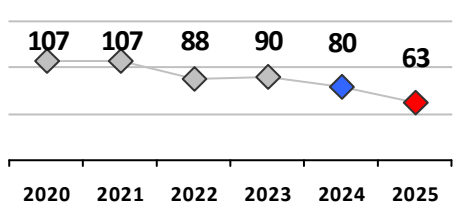

Part I Crime - Comparison Report

Providence Police Department

Through 4/6/2025
Week 14

District 7

	4 Week Trend 3/10/2025 - 4/6/2025				Past 28 Days 3/10/2025 - 4/6/2025			Year to Date January 1 - April 6				
	Current Week	Last Week	Wk 12	Wk 11	Past 28 Days	Past 28 Days LY	Chg.	Current Year	Last Year	Chg.	Wght. 5yr Avg	Chg.
Violent Crime												
Homicide	0	0	0	0	0	0	--	0	0	0%	0	--
Sex Offenses, Forcible*	0	2	0	0	2	1	100%	3	4	-25%	4	-25%
Robbery Other	0	0	0	0	0	0	--	1	0	100%	2	-50%
Robbery W Firearm	1	0	0	0	1	1	0%	1	6	-83%	5	-80%
Agg. Assault	0	2	1	1	4	2	100%	15	14	7%	13	15%
Agg. Assault W Firearm	0	1	0	0	1	1	0%	5	3	67%	3	67%
Total	1	5	1	1	8	5	60%	25	27	-7%	28	-11%
Property Crime												
Burglary	0	0	0	1	1	6	-83%	4	19	-79%	21	-81%
MV Theft	1	0	0	1	2	5	-60%	12	24	-50%	28	-57%
Larceny from MV	1	2	1	3	7	4	75%	15	15	0%	52	-71%
Larceny**	12	7	4	4	27	18	50%	63	80	-21%	90	-30%
Total	14	9	5	9	37	33	12%	94	138	-32%	192	-51%
Other Crime												
Assault Other	8	6	8	9	31	30	3%	87	89	-2%	83	5%
Vandalism	7	4	7	5	23	14	64%	46	53	-13%	71	-35%
Drug Offenses	0	3	1	9	13	7	86%	18	23	-22%	22	-18%
Weapons Offenses	1	0	0	2	3	4	-25%	7	11	-36%	5	40%
Weapons Offenses W Firearm	0	1	0	0	1	2	-50%	10	10	0%	13	-23%
Total	16	14	16	25	71	57	25%	168	186	-10%	193	-13%

Figures are preliminary and subject to further analysis and revision

* Sex Offenses, Forcible includes forcible rape, forcible sodomy, forcible fondling, sexual assault with an object

** Larceny includes shoplifting, pickpocket, pursesnatch, from building, bicycles, motor vehicle parts or accessories, and other.