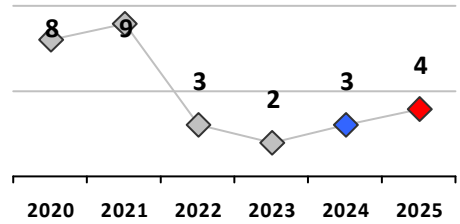

Burglary - YTD