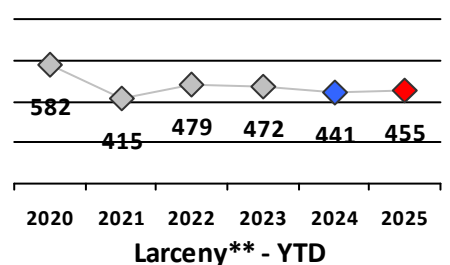

Part I Crime - Comparison Report

Providence Police Department

Through 4/6/2025
Week 14

Citywide											
4 Week Trend 3/10/2025 - 4/6/2025				Past 28 Days 3/10/2025 - 4/6/2025				Year to Date January 1 - April 6			

Violent Crime	Current Week	Last Week	Wk 12	Wk 11	Past 28 Days	Past 28 Days LY	Chg.	Current Year	Last Year	Chg.	Wght. 5yr Avg	Chg.
Homicide	0	0	0	0	0	0	0%	1	2	-50%	3	-67%
Sex Offenses, Forcible*	2	3	2	1	8	16	-50%	26	36	-28%	42	-38%
Robbery Other	2	0	0	0	2	6	-67%	17	18	-6%	22	-23%
Robbery W Firearm	1	0	0	0	1	2	-50%	6	14	-57%	14	-57%
Agg. Assault	7	4	10	5	26	23	13%	89	95	-6%	95	-6%
Agg. Assault W Firearm	0	1	1	1	3	2	50%	14	6	133%	17	-18%
Total	12	8	13	7	40	49	-18%	153	171	-11%	192	-20%

Property Crime	Current Week	Last Week	Wk 12	Wk 11	Past 28 Days	Past 28 Days LY	Chg.	Current Year	Last Year	Chg.	Wght. 5yr Avg	Chg.
Burglary	3	3	1	3	10	31	-68%	40	88	-55%	101	-60%
MV Theft	8	3	5	5	21	35	-40%	76	130	-42%	156	-51%
Larceny from MV	11	5	17	18	51	42	21%	154	170	-9%	331	-53%
Larceny**	35	32	30	24	121	109	11%	455	444	2%	467	-3%
Total	57	43	53	50	203	217	-6%	725	832	-13%	1055	-31%

Other Crime	Current Week	Last Week	Wk 12	Wk 11	Past 28 Days	Past 28 Days LY	Chg.	Current Year	Last Year	Chg.	Wght. 5yr Avg	Chg.
Assault Other	39	38	48	31	156	137	14%	467	502	-7%	470	-1%
Vandalism	20	18	30	29	97	105	-8%	310	365	-15%	429	-28%
Drug Offenses	20	15	15	19	69	45	53%	165	157	5%	161	2%
Weapons Offenses	2	0	3	5	10	9	11%	36	41	-12%	36	0%
Weapons Offenses W Firearm	0	5	5	2	12	17	-29%	60	75	-20%	80	-25%
Total	81	76	101	86	344	313	10%	1038	1140	-9%	1174	-12%

Figures are preliminary and subject to further analysis and revision

* Sex Offenses, Forcible includes forcible rape, forcible sodomy, forcible fondling, sexual assault with an object

** Larceny includes shoplifting, pickpocket, pursesnatch, from building, bicycles, motor vehicle parts or accessories, and other.