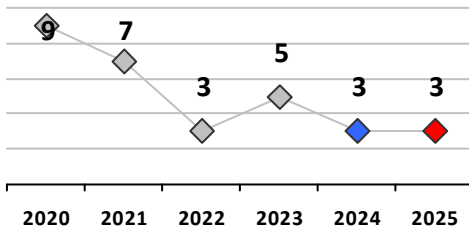

Part I Crime - Comparison Report

Providence Police Department

Through 4/6/2025
Week 14

District 5

4 Week Trend 3/10/2025 - 4/6/2025	Past 28 Days 3/10/2025 - 4/6/2025	Year to Date January 1 - April 6

Violent Crime	Current Week	Last Week	Wk 12	Wk 11	Past 28 Days	Past 28 Days LY	Chg.	Current Year	Last Year	Chg.	Wght. 5yr Avg	Chg.
Homicide	0	0	0	0	0	0	--	1	2	-50%	1	0%
Sex Offenses, Forcible*	0	0	0	1	1	4	-75%	3	5	-40%	6	-50%
Robbery Other	0	0	0	0	0	0	--	1	1	0%	3	-67%
Robbery W Firearm	0	0	0	0	0	1	--	2	2	0%	2	0%
Agg. Assault	1	1	2	0	4	4	0%	8	14	-43%	17	-53%
Agg. Assault W Firearm	0	0	1	0	1	0	--	2	0	200%	2	0%
Total	1	1	3	1	6	9	-33%	17	24	-29%	30	-43%

Property Crime	Current Week	Last Week	Wk 12	Wk 11	Past 28 Days	Past 28 Days LY	Chg.	Current Year	Last Year	Chg.	Wght. 5yr Avg	Chg.
Burglary	0	0	0	0	0	2	--	6	9	-33%	13	-54%
MV Theft	0	0	0	0	0	5	--	2	19	-89%	21	-90%
Larceny from MV	0	0	2	1	3	7	-57%	6	23	-74%	28	-79%
Larceny**	0	4	2	0	6	8	-25%	20	35	-43%	41	-51%
Total	0	4	4	1	9	22	-59%	34	86	-60%	101	-66%

Other Crime	Current Week	Last Week	Wk 12	Wk 11	Past 28 Days	Past 28 Days LY	Chg.	Current Year	Last Year	Chg.	Wght. 5yr Avg	Chg.
Assault Other	5	6	7	5	23	21	10%	53	80	-34%	76	-30%
Vandalism	1	1	6	2	10	10	0%	30	51	-41%	56	-46%
Drug Offenses	2	1	2	3	8	5	60%	20	26	-23%	26	-23%
Weapons Offenses	0	0	2	3	5	0	--	8	5	60%	8	0%
Weapons Offenses W Firearm	0	4	0	1	5	3	67%	15	20	-25%	14	7%
Total	8	12	17	14	51	39	31%	126	182	-31%	180	-30%

Figures are preliminary and subject to further analysis and revision

* Sex Offenses, Forcible includes forcible rape, forcible sodomy, forcible fondling, sexual assault with an object

** Larceny includes shoplifting, pickpocket, pursesnatch, from building, bicycles, motor vehicle parts or accessories, and other.