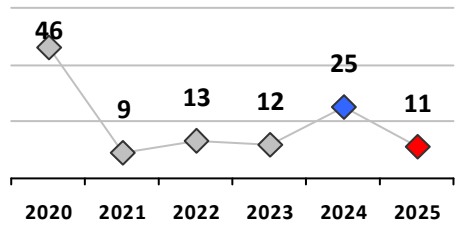

District 4

	4 Week Trend 3/10/2025 - 4/6/2025				Past 28 Days 3/10/2025 - 4/6/2025			Year to Date January 1 - April 6				
	Current Week	Last Week	Wk 12	Wk 11	Past 28 Days	Past 28 Days LY	Chg.	Current Year	Last Year	Chg.	Wght. 5yr Avg	Chg.
Violent Crime												
Homicide	0	0	0	0	0	0	--	0	0	0%	0	--
Sex Offenses, Forcible*	0	0	2	0	2	0	--	5	2	150%	7	-29%
Robbery Other	0	0	0	0	0	1	--	2	3	-33%	4	-50%
Robbery W Firearm	0	0	0	0	0	0	--	0	1	-100%	2	--
Agg. Assault	3	0	0	2	5	2	150%	10	9	11%	14	-29%
Agg. Assault W Firearm	0	0	0	1	1	1	0%	2	2	0%	3	-33%
Total	3	0	2	3	8	4	100%	19	17	12%	29	-34%
Property Crime												
Burglary	1	0	0	0	1	11	-91%	11	25	-56%	18	-39%
MV Theft	2	1	0	1	4	4	0%	17	16	6%	22	-23%
Larceny from MV	2	0	2	3	7	6	17%	31	25	24%	57	-46%
Larceny**	4	1	4	1	10	11	-9%	41	41	0%	58	-29%
Total	9	2	6	5	22	32	-31%	100	107	-7%	155	-35%
Other Crime												
Assault Other	6	4	8	3	21	21	0%	71	82	-13%	77	-8%
Vandalism	3	2	4	1	10	13	-23%	36	55	-35%	66	-45%
Drug Offenses	3	3	0	2	8	21	-62%	29	50	-42%	46	-37%
Weapons Offenses	0	0	0	0	0	2	--	3	11	-73%	8	-63%
Weapons Offenses W Firearm	0	0	2	1	3	4	-25%	6	12	-50%	15	-60%
Total	12	9	14	7	42	61	-31%	145	210	-31%	212	-32%