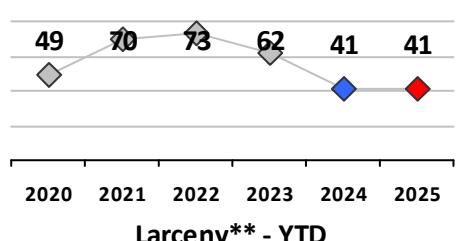

District 4

	4 Week Trend 3/10/2025 - 4/6/2025				Past 28 Days 3/10/2025 - 4/6/2025			Year to Date January 1 - April 6				
	Current Week	Last Week	Wk 12	Wk 11	Past 28 Days	Past 28 Days LY	Chg.	Current Year	Last Year	Chg.	Wght. 5yr Avg	Chg.
Violent Crime												
Homicide	0	0	0	0	0	0	--	0	0	0%	0	--
Sex Offenses, Forcible*	0	0	2	0	2	0	--	5	2	150%	7	-29%
Robbery Other	0	0	0	0	0	1	--	2	3	-33%	4	-50%
Robbery W Firearm	0	0	0	0	0	0	--	0	1	-100%	2	--
Agg. Assault	3	0	0	2	5	2	150%	10	9	11%	14	-29%
Agg. Assault W Firearm	0	0	0	1	1	1	0%	2	2	0%	3	-33%
Total	3	0	2	3	8	4	100%	19	17	12%	29	-34%
Property Crime												
Burglary	1	0	0	0	1	11	-91%	11	25	-56%	18	-39%
MV Theft	2	1	0	1	4	4	0%	17	16	6%	22	-23%
Larceny from MV	2	0	2	3	7	6	17%	31	25	24%	57	-46%
Larceny**	4	1	4	1	10	11	-9%	41	41	0%	58	-29%
Total	9	2	6	5	22	32	-31%	100	107	-7%	155	-35%
Other Crime												
Assault Other	6	4	8	3	21	21	0%	71	82	-13%	77	-8%
Vandalism	3	2	4	1	10	13	-23%	36	55	-35%	66	-45%
Drug Offenses	3	3	0	2	8	21	-62%	29	50	-42%	46	-37%
Weapons Offenses	0	0	0	0	0	2	--	3	11	-73%	8	-63%
Weapons Offenses W Firearm	0	0	2	1	3	4	-25%	6	12	-50%	15	-60%
Total	12	9	14	7	42	61	-31%	145	210	-31%	212	-32%