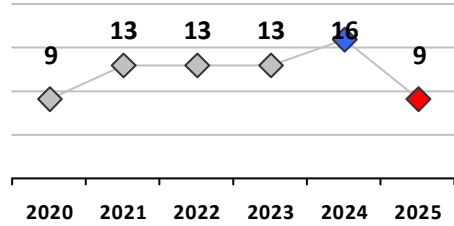

Part I Crime - Comparison Report

Providence Police Department

Through 4/6/2025
Week 14

District 6

	4 Week Trend 3/10/2025 - 4/6/2025				Past 28 Days 3/10/2025 - 4/6/2025			Year to Date January 1 - April 6				
	Current Week	Last Week	Wk 12	Wk 11	Past 28 Days	Past 28 Days LY	Chg.	Current Year	Last Year	Chg.	Wght. 5yr Avg	Chg.
Violent Crime												
Homicide	0	0	0	0	0	0	--	0	0	0%	0	--
Sex Offenses, Forcible*	0	0	0	0	0	0	--	4	4	0%	7	-43%
Robbery Other	1	0	0	0	1	2	-50%	3	5	-40%	3	0%
Robbery W Firearm	0	0	0	0	0	0	--	0	0	0%	2	--
Agg. Assault	1	0	2	0	3	4	-25%	9	16	-44%	12	-25%
Agg. Assault W Firearm	0	0	0	0	0	0	--	0	0	0%	2	--
Total	2	0	2	0	4	6	-33%	16	25	-36%	26	-38%
Property Crime												
Burglary	0	1	0	0	1	4	-75%	5	10	-50%	11	-55%
MV Theft	0	0	1	2	3	6	-50%	11	25	-56%	24	-54%
Larceny from MV	0	0	1	0	1	2	-50%	13	18	-28%	34	-62%
Larceny**	2	2	0	1	5	3	67%	27	19	42%	39	-31%
Total	2	3	2	3	10	15	-33%	56	72	-22%	108	-48%
Other Crime												
Assault Other	5	8	7	4	24	12	100%	66	47	40%	49	35%
Vandalism	1	3	1	1	6	6	0%	23	29	-21%	42	-45%
Drug Offenses	4	1	1	0	6	2	200%	13	10	30%	10	30%
Weapons Offenses	1	0	0	0	1	1	0%	4	3	33%	2	100%
Weapons Offenses W Firearm	0	0	3	0	3	1	200%	6	8	-25%	6	0%
Total	11	12	12	5	40	22	82%	112	97	15%	110	2%

Figures are preliminary and subject to further analysis and revision

* Sex Offenses, Forcible includes forcible rape, forcible sodomy, forcible fondling, sexual assault with an object

** Larceny includes shoplifting, pickpocket, pursesnatch, from building, bicycles, motor vehicle parts or accessories, and other.