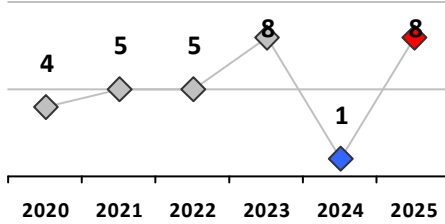

Agg. Assault - YTD