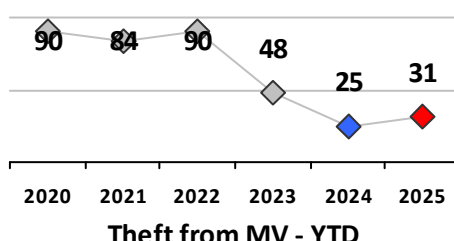

District 4

	4 Week Trend 3/10/2025 - 4/6/2025				Past 28 Days 3/10/2025 - 4/6/2025			Year to Date January 1 - April 6				
	Current Week	Last Week	Wk 12	Wk 11	Past 28 Days	Past 28 Days LY	Chg.	Current Year	Last Year	Chg.	Wght. 5yr Avg	Chg.
Violent Crime												
Homicide	0	0	0	0	0	0	--	0	0	0%	0	--
Sex Offenses, Forcible*	0	0	2	0	2	0	--	5	2	150%	7	-29%
Robbery Other	0	0	0	0	0	1	--	2	3	-33%	4	-50%
Robbery W Firearm	0	0	0	0	0	0	--	0	1	-100%	2	--
Agg. Assault	3	0	0	2	5	2	150%	10	9	11%	14	-29%
Agg. Assault W Firearm	0	0	0	1	1	1	0%	2	2	0%	3	-33%
Total	3	0	2	3	8	4	100%	19	17	12%	29	-34%
Property Crime												
Burglary	1	0	0	0	1	11	-91%	11	25	-56%	18	-39%
MV Theft	2	1	0	1	4	4	0%	17	16	6%	22	-23%
Larceny from MV	2	0	2	3	7	6	17%	31	25	24%	57	-46%
Larceny**	4	1	4	1	10	11	-9%	41	41	0%	58	-29%
Total	9	2	6	5	22	32	-31%	100	107	-7%	155	-35%
Other Crime												
Assault Other	6	4	8	3	21	21	0%	71	82	-13%	77	-8%
Vandalism	3	2	4	1	10	13	-23%	36	55	-35%	66	-45%
Drug Offenses	3	3	0	2	8	21	-62%	29	50	-42%	46	-37%
Weapons Offenses	0	0	0	0	0	2	--	3	11	-73%	8	-63%
Weapons Offenses W Firearm	0	0	2	1	3	4	-25%	6	12	-50%	15	-60%
Total	12	9	14	7	42	61	-31%	145	210	-31%	212	-32%